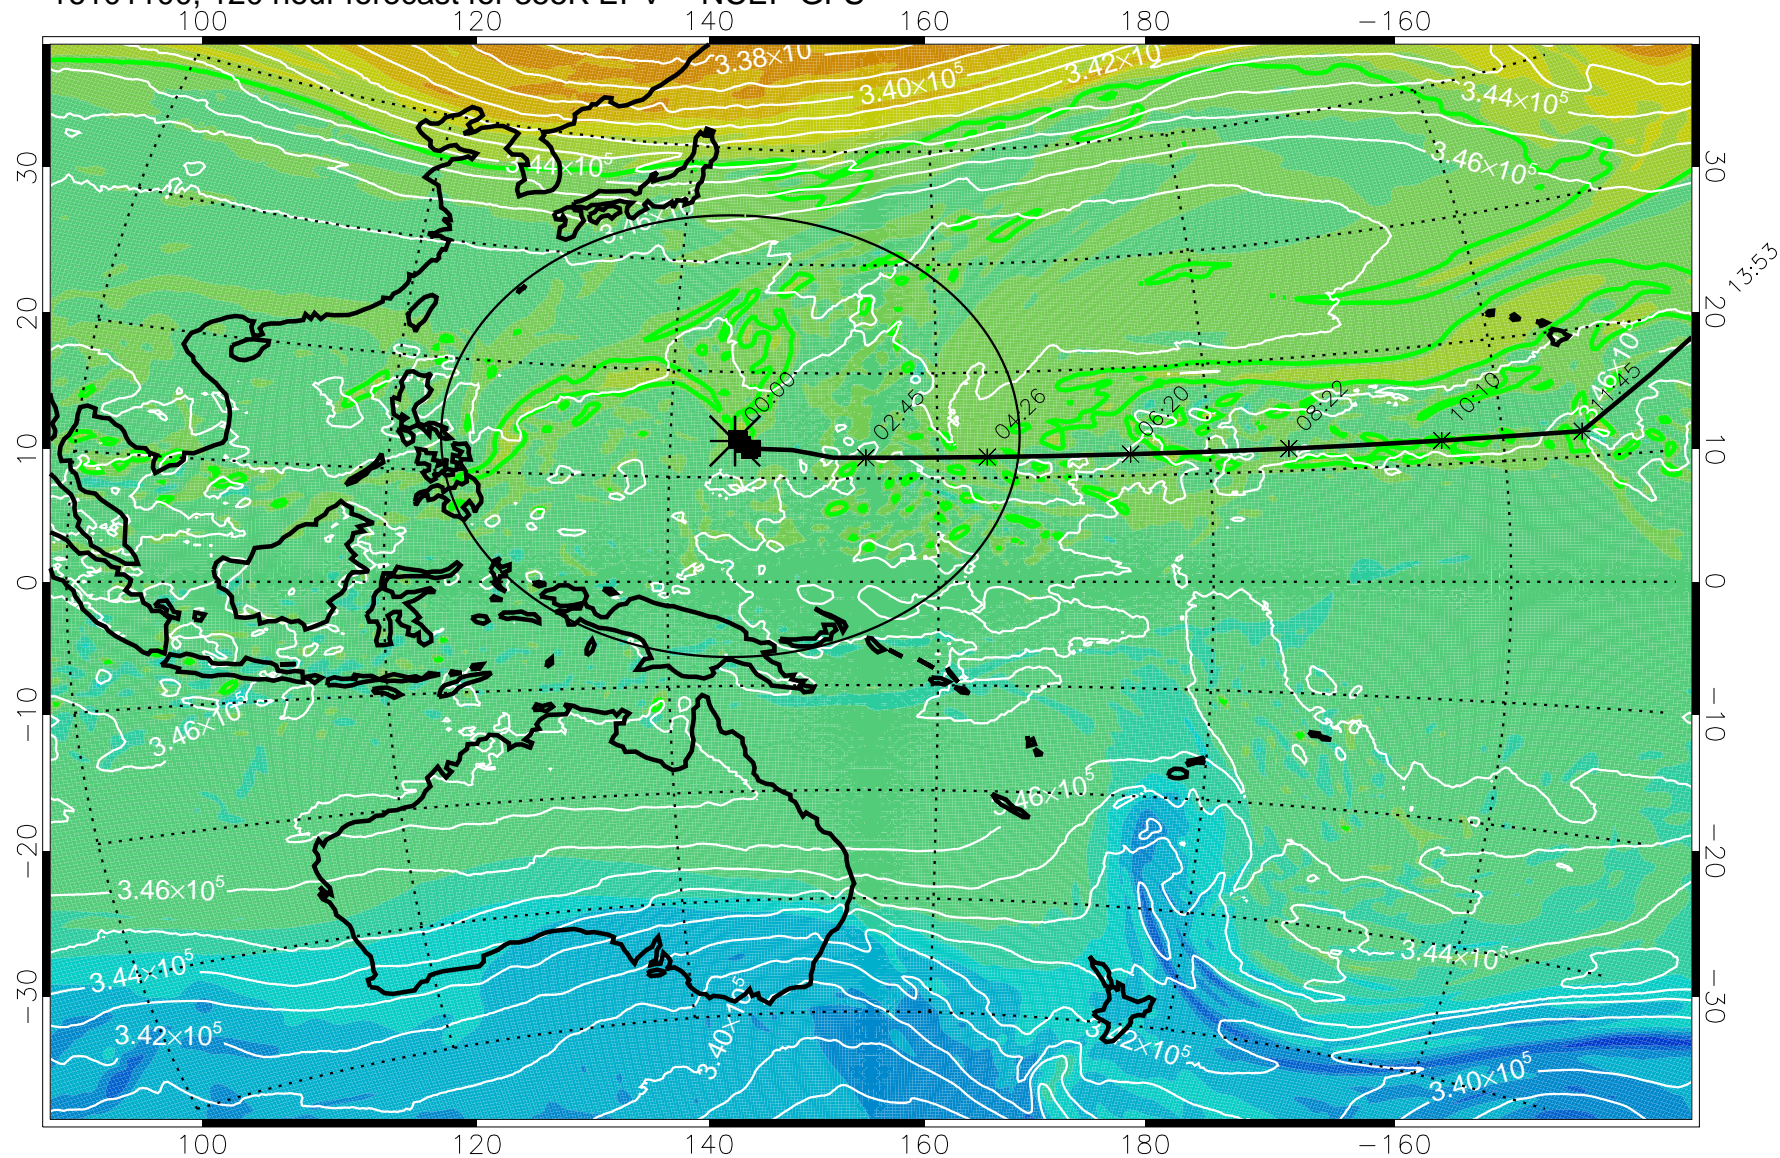

15:52

16100918, 90 hour forecast for 355K EPV -- NCEP GFS

355K Montgomery Streamfunction, white
EPV Tropopause (2 PVU) Position
Range ring of 2304 km

15:52

16101000, 96 hour forecast for 355K EPV -- NCEP GFS

355K Montgomery Streamfunction, white
EPV Tropopause (2 PVU) Position
Range ring of 2304 km

15:52

16101006, 102 hour forecast for 355K EPV -- NCEP GFS

355K Montgomery Streamfunction, white
EPV Tropopause (2 PVU) Position
Range ring of 2304 km

15:52

16101012, 108 hour forecast for 355K EPV -- NCEP GFS

355K Montgomery Streamfunction, white
EPV Tropopause (2 PVU) Position
Range ring of 2304 km

16101018, 114 hour forecast for 355K EPV -- NCEP GFS

15:52

355K Montgomery Streamfunction, white
EPV Tropopause (2 PVU) Position
Range ring of 2304 km

16101100, 120 hour forecast for 355K EPV -- NCEP GFS

355K Montgomery Streamfunction, white
EPV Tropopause (2 PVU) Position
Range ring of 2304 km