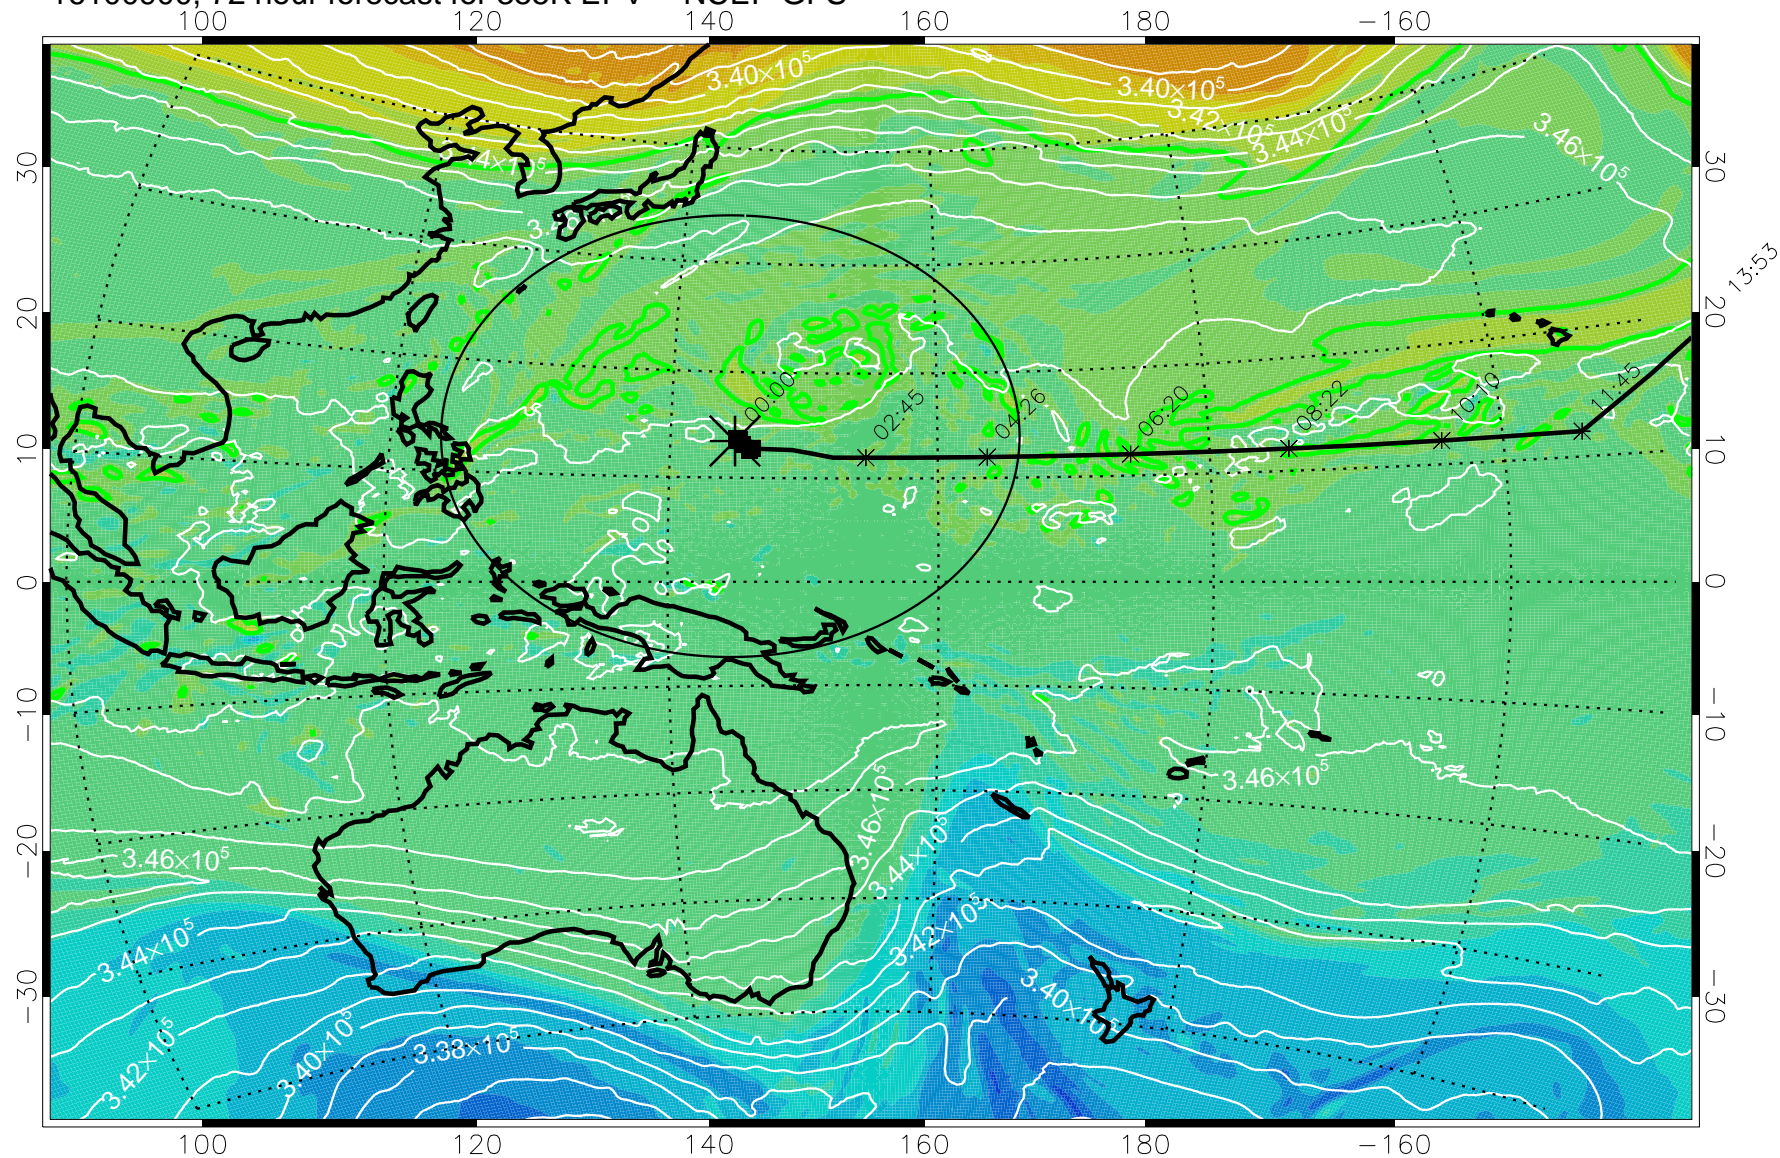

15:52

16100806, 54 hour forecast for 355K EPV -- NCEP GFS

355K Montgomery Streamfunction, white
EPV Tropopause (2 PVU) Position
Range ring of 2304 km

15:52

16100812, 60 hour forecast for 355K EPV -- NCEP GFS

355K Montgomery Streamfunction, white
EPV Tropopause (2 PVU) Position
Range ring of 2304 km

15:52

16100818, 66 hour forecast for 355K EPV -- NCEP GFS

355K Montgomery Streamfunction, white
EPV Tropopause (2 PVU) Position
Range ring of 2304 km

15:52

16100900, 72 hour forecast for 355K EPV -- NCEP GFS

355K Montgomery Streamfunction, white
EPV Tropopause (2 PVU) Position
Range ring of 2304 km

15:52

16100906, 78 hour forecast for 355K EPV -- NCEP GFS

355K Montgomery Streamfunction, white
EPV Tropopause (2 PVU) Position
Range ring of 2304 km

16100912, 84 hour forecast for 355K EPV -- NCEP GFS

355K Montgomery Streamfunction, white
EPV Tropopause (2 PVU) Position
Range ring of 2304 km