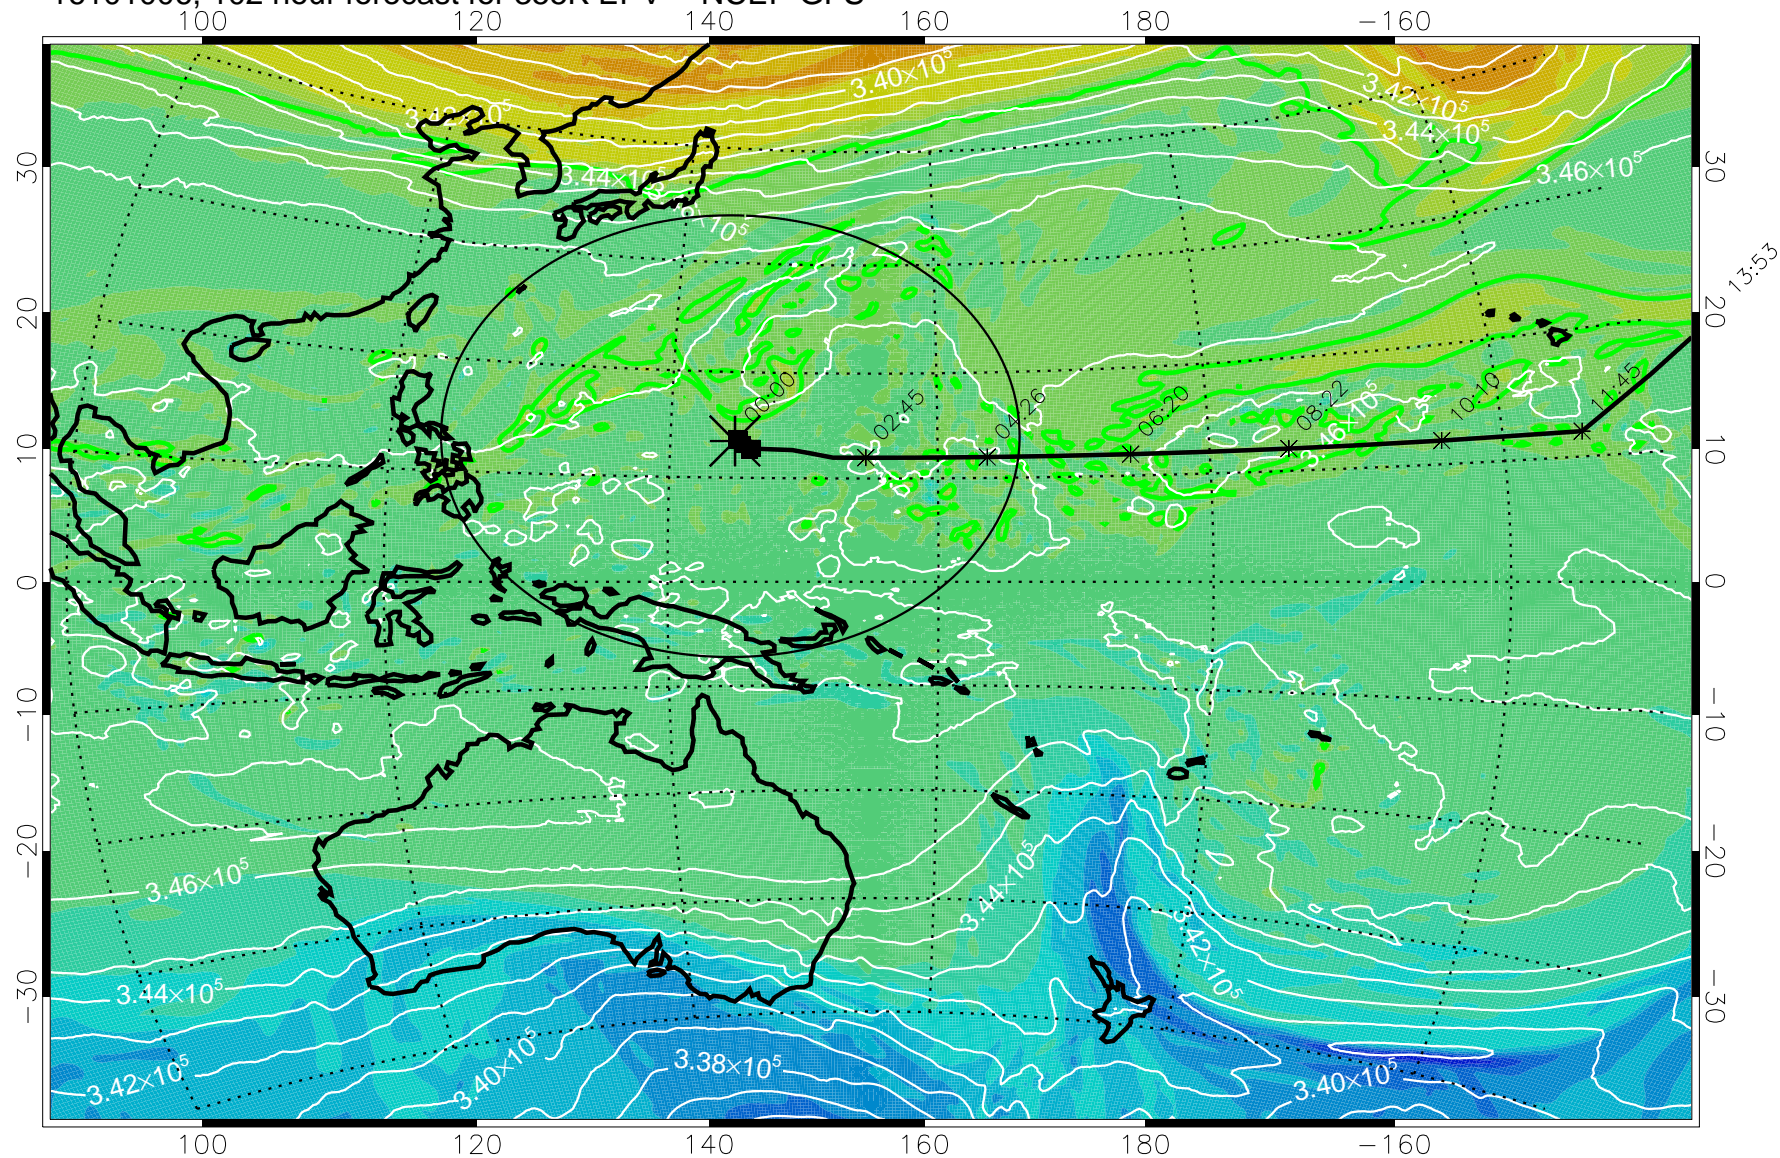

355K Montgomery Streamfunction, white
EPV Tropopause (2 PVU) Position
Range ring of 2304 km

16100912, 84 hour forecast for 355K EPV -- NCEP GFS

355K Montgomery Streamfunction, white
EPV Tropopause (2 PVU) Position
Range ring of 2304 km

15:52

16100918, 90 hour forecast for 355K EPV -- NCEP GFS

355K Montgomery Streamfunction, white
EPV Tropopause (2 PVU) Position
Range ring of 2304 km

15:52

16101000, 96 hour forecast for 355K EPV -- NCEP GFS

355K Montgomery Streamfunction, white
EPV Tropopause (2 PVU) Position
Range ring of 2304 km

15:52

16101006, 102 hour forecast for 355K EPV -- NCEP GFS

355K Montgomery Streamfunction, white
EPV Tropopause (2 PVU) Position
Range ring of 2304 km

15:52

16101012, 108 hour forecast for 355K EPV -- NCEP GFS

355K Montgomery Streamfunction, white
EPV Tropopause (2 PVU) Position
Range ring of 2304 km

16101018, 114 hour forecast for 355K EPV -- NCEP GFS