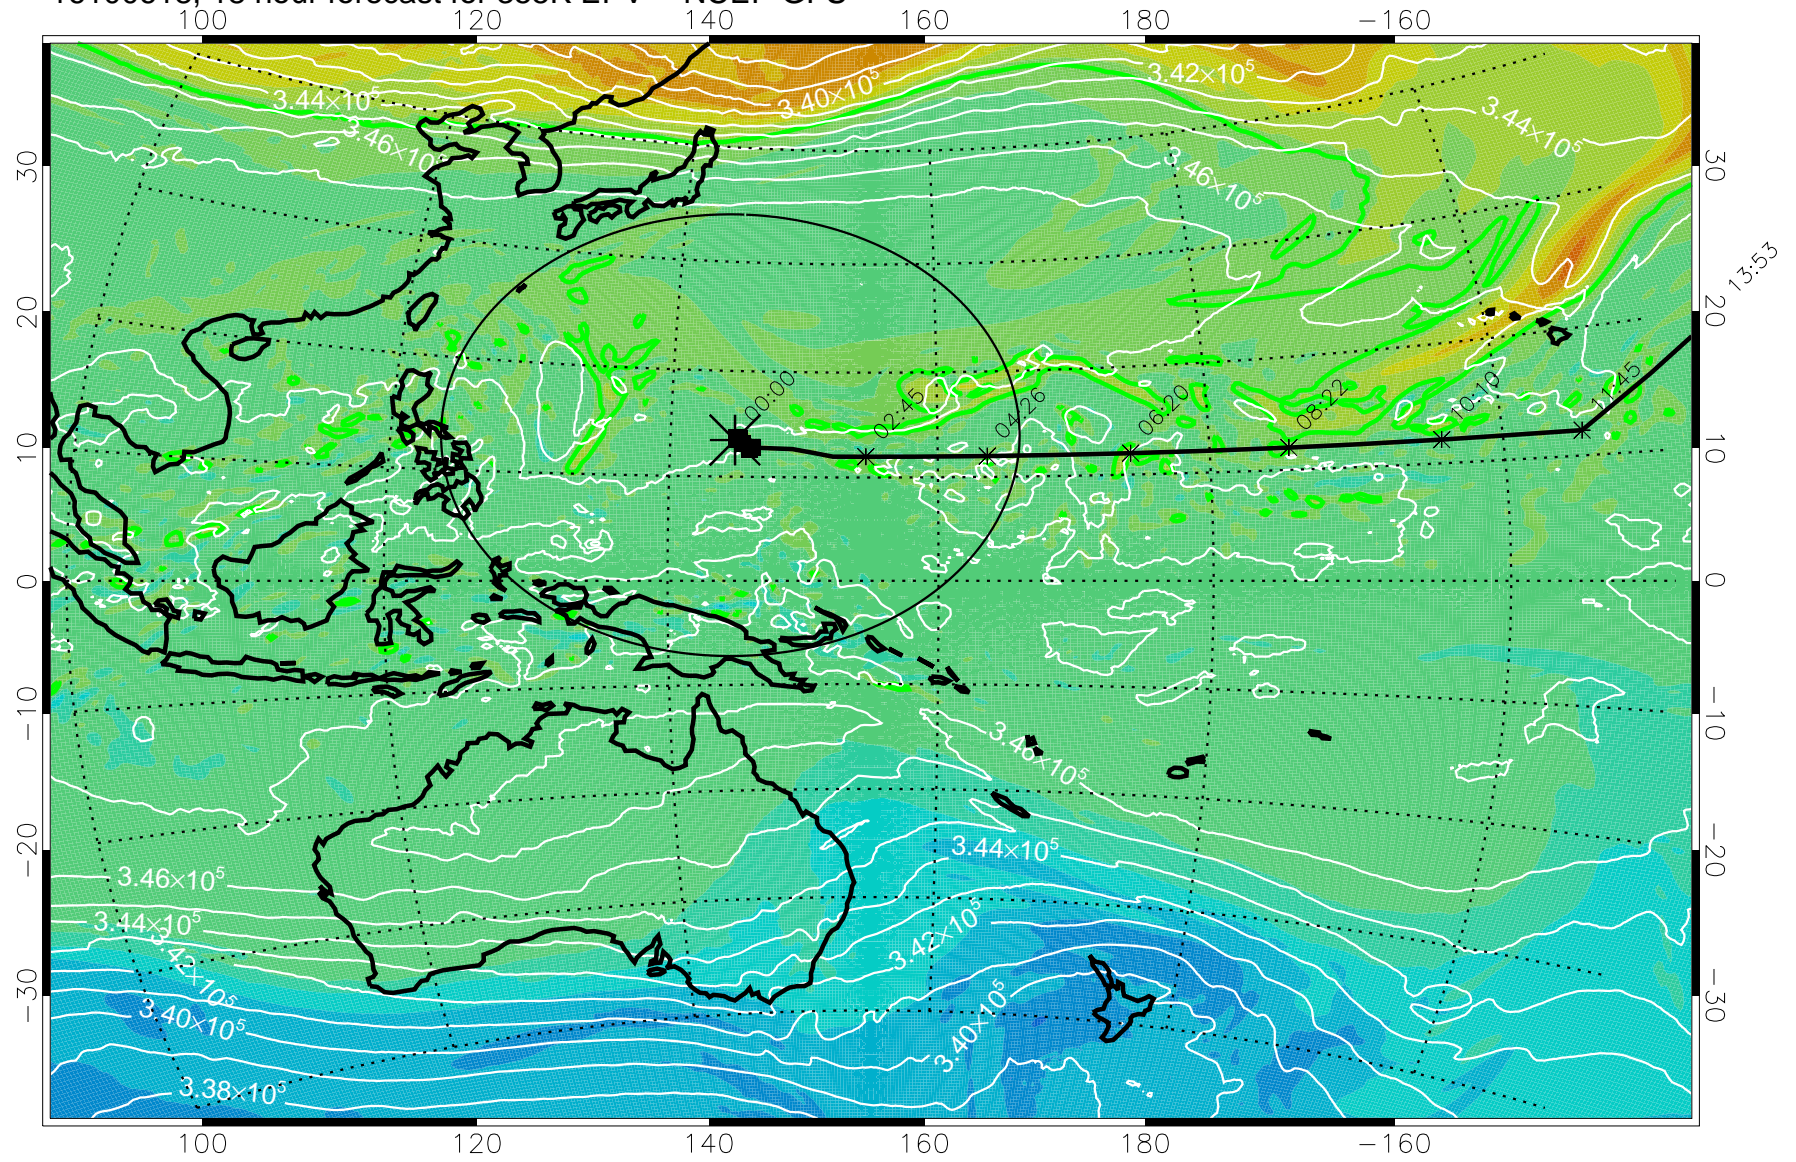

16100606, 6 hour forecast for 355K EPV -- NCEP GFS

355K Montgomery Streamfunction, white
EPV Tropopause (2 PVU) Position
Range ring of 2304 km

15:52

16100612, 12 hour forecast for 355K EPV -- NCEP GFS

355K Montgomery Streamfunction, white
EPV Tropopause (2 PVU) Position
Range ring of 2304 km

15:52

16100618, 18 hour forecast for 355K EPV -- NCEP GFS

355K Montgomery Streamfunction, white
EPV Tropopause (2 PVU) Position
Range ring of 2304 km

15:52

16100700, 24 hour forecast for 355K EPV -- NCEP GFS

355K Montgomery Streamfunction, white
EPV Tropopause (2 PVU) Position
Range ring of 2304 km

15:52

16100706, 30 hour forecast for 355K EPV -- NCEP GFS

355K Montgomery Streamfunction, white
EPV Tropopause (2 PVU) Position
Range ring of 2304 km

15:52

16100712, 36 hour forecast for 355K EPV -- NCEP GFS

355K Montgomery Streamfunction, white
EPV Tropopause (2 PVU) Position
Range ring of 2304 km

15:52

16100718, 42 hour forecast for 355K EPV -- NCEP GFS