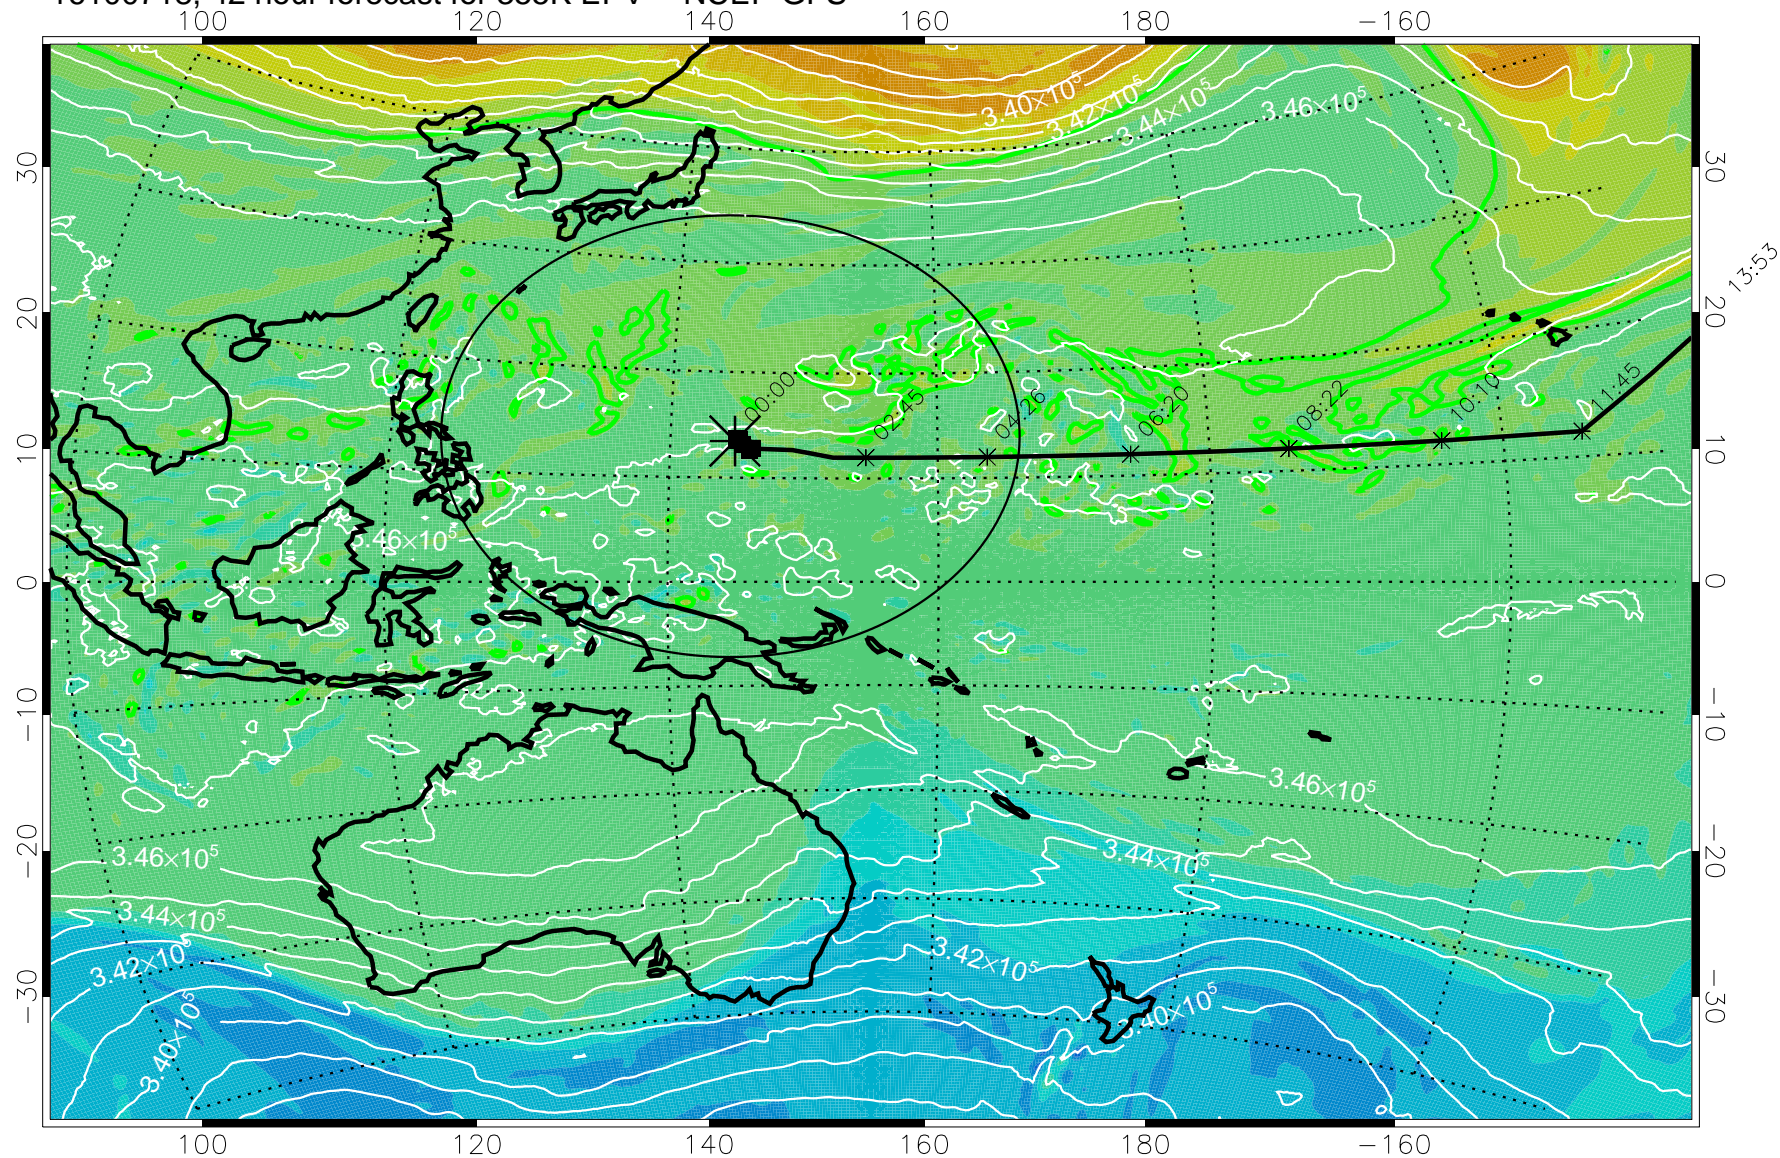

355K Montgomery Streamfunction, white
EPV Tropopause (2 PVU) Position
Range ring of 2304 km

15:52

16100706, 30 hour forecast for 355K EPV -- NCEP GFS

355K Montgomery Streamfunction, white
EPV Tropopause (2 PVU) Position
Range ring of 2304 km

15:52

16100712, 36 hour forecast for 355K EPV -- NCEP GFS

355K Montgomery Streamfunction, white
EPV Tropopause (2 PVU) Position
Range ring of 2304 km

15:52

16100718, 42 hour forecast for 355K EPV -- NCEP GFS

355K Montgomery Streamfunction, white
EPV Tropopause (2 PVU) Position
Range ring of 2304 km

15:52

16100800, 48 hour forecast for 355K EPV -- NCEP GFS

355K Montgomery Streamfunction, white
EPV Tropopause (2 PVU) Position
Range ring of 2304 km

15:52

16100806, 54 hour forecast for 355K EPV -- NCEP GFS

355K Montgomery Streamfunction, white
EPV Tropopause (2 PVU) Position
Range ring of 2304 km

15:52

16100812, 60 hour forecast for 355K EPV -- NCEP GFS