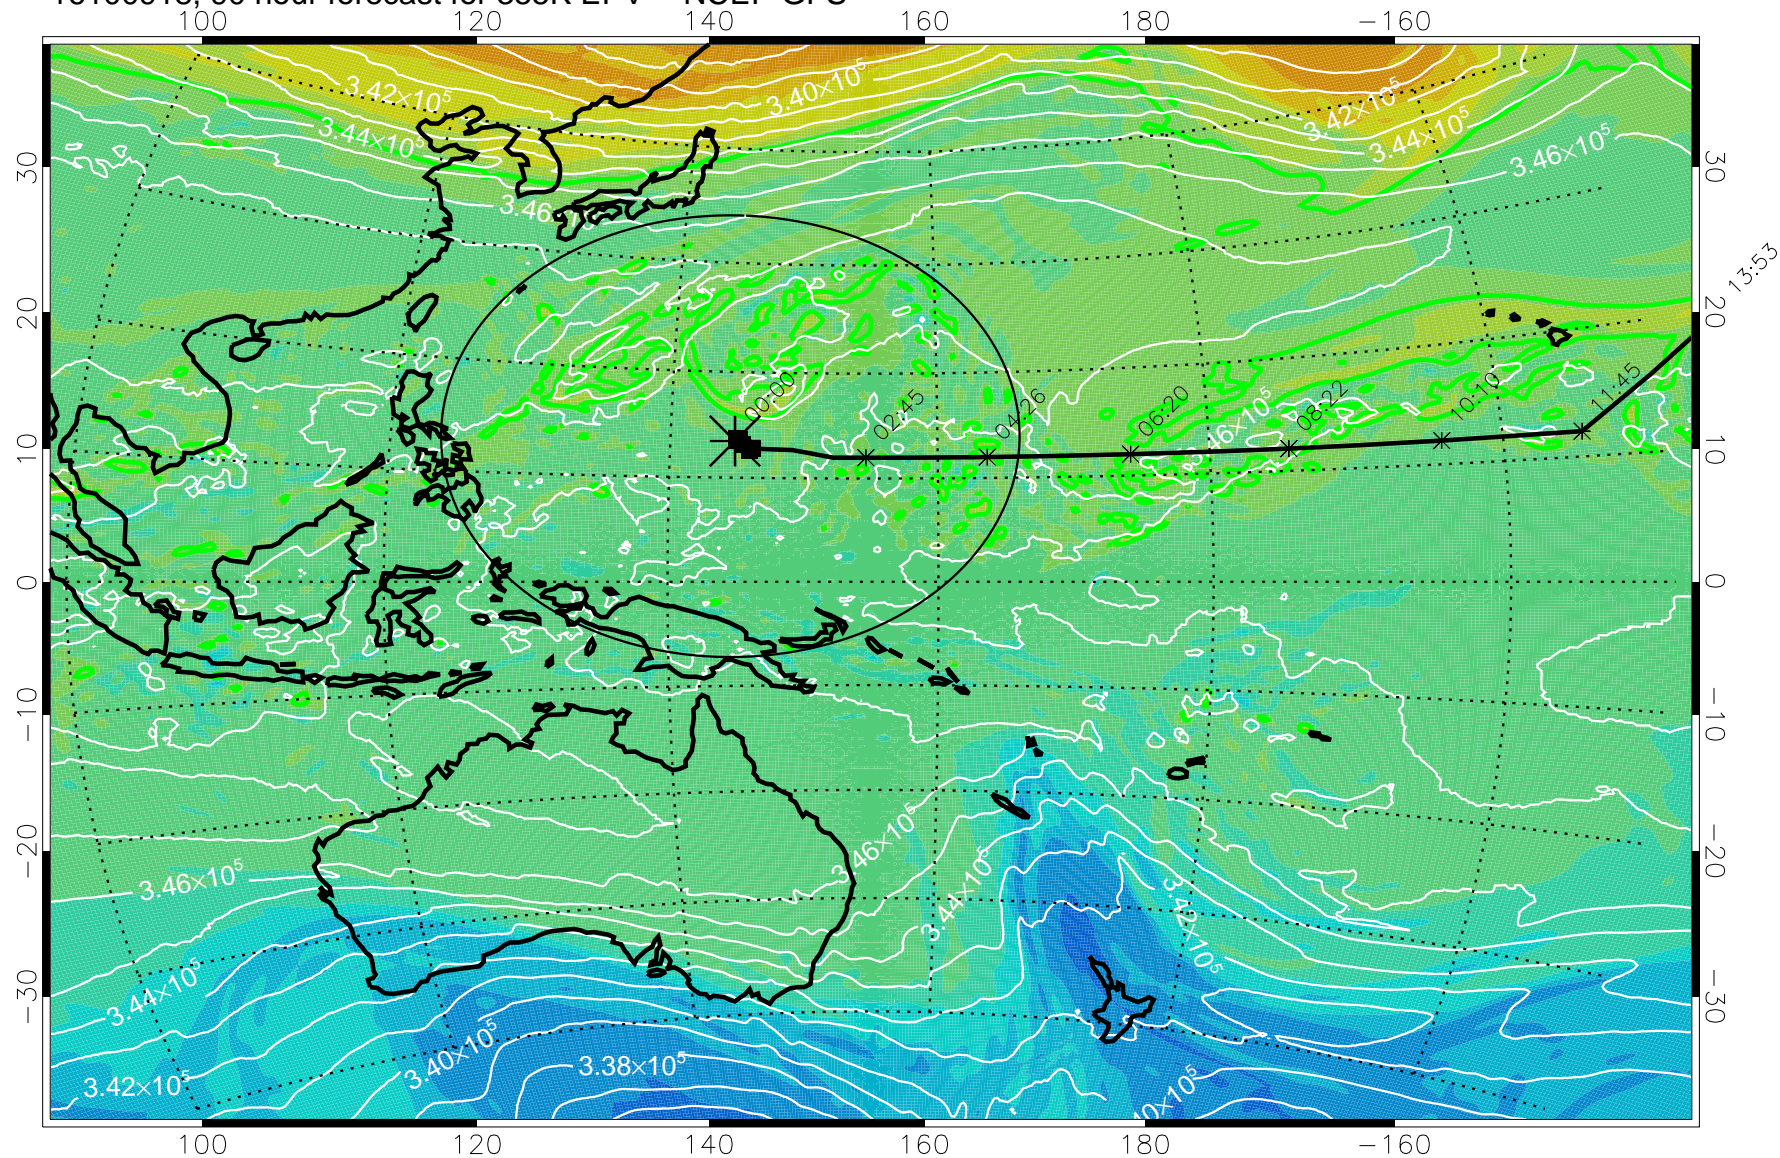

15:52

16100900, 72 hour forecast for 355K EPV -- NCEP GFS

355K Montgomery Streamfunction, white
EPV Tropopause (2 PVU) Position
Range ring of 2304 km

15:52

16100906, 78 hour forecast for 355K EPV -- NCEP GFS

355K Montgomery Streamfunction, white
EPV Tropopause (2 PVU) Position
Range ring of 2304 km

16100912, 84 hour forecast for 355K EPV -- NCEP GFS

355K Montgomery Streamfunction, white
EPV Tropopause (2 PVU) Position
Range ring of 2304 km

15:52

16100918, 90 hour forecast for 355K EPV -- NCEP GFS

355K Montgomery Streamfunction, white
EPV Tropopause (2 PVU) Position
Range ring of 2304 km

15:52

16101000, 96 hour forecast for 355K EPV -- NCEP GFS

355K Montgomery Streamfunction, white
EPV Tropopause (2 PVU) Position
Range ring of 2304 km

15:52

16101006, 102 hour forecast for 355K EPV -- NCEP GFS

355K Montgomery Streamfunction, white
EPV Tropopause (2 PVU) Position
Range ring of 2304 km