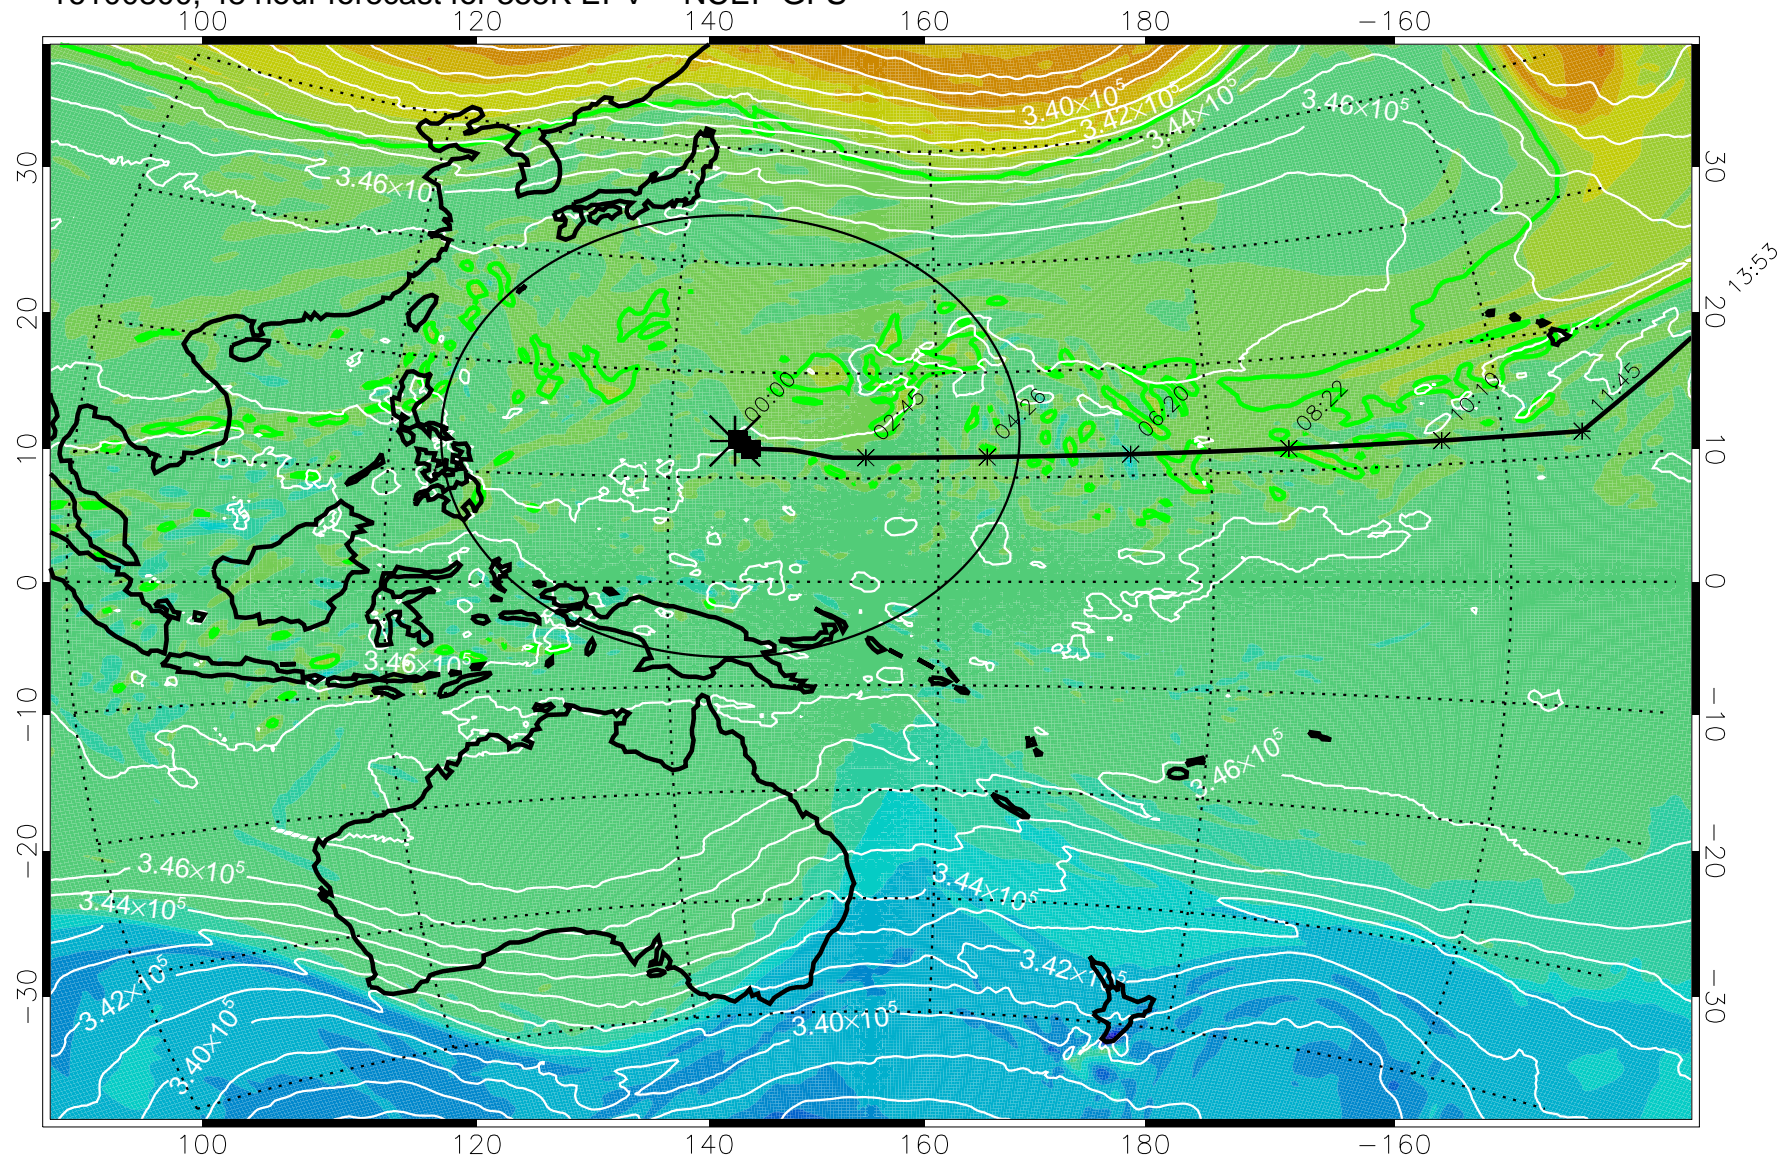

355K Montgomery Streamfunction, white
EPV Tropopause (2 PVU) Position
Range ring of 2304 km

15:52

16100706, 30 hour forecast for 355K EPV -- NCEP GFS

355K Montgomery Streamfunction, white
EPV Tropopause (2 PVU) Position
Range ring of 2304 km

15:52

16100712, 36 hour forecast for 355K EPV -- NCEP GFS

355K Montgomery Streamfunction, white
EPV Tropopause (2 PVU) Position
Range ring of 2304 km

15:52

16100718, 42 hour forecast for 355K EPV -- NCEP GFS

355K Montgomery Streamfunction, white
EPV Tropopause (2 PVU) Position
Range ring of 2304 km

15:52

16100800, 48 hour forecast for 355K EPV -- NCEP GFS

355K Montgomery Streamfunction, white
EPV Tropopause (2 PVU) Position
Range ring of 2304 km

15:52

16100806, 54 hour forecast for 355K EPV -- NCEP GFS

355K Montgomery Streamfunction, white
EPV Tropopause (2 PVU) Position
Range ring of 2304 km

15:52

16100812, 60 hour forecast for 355K EPV -- NCEP GFS