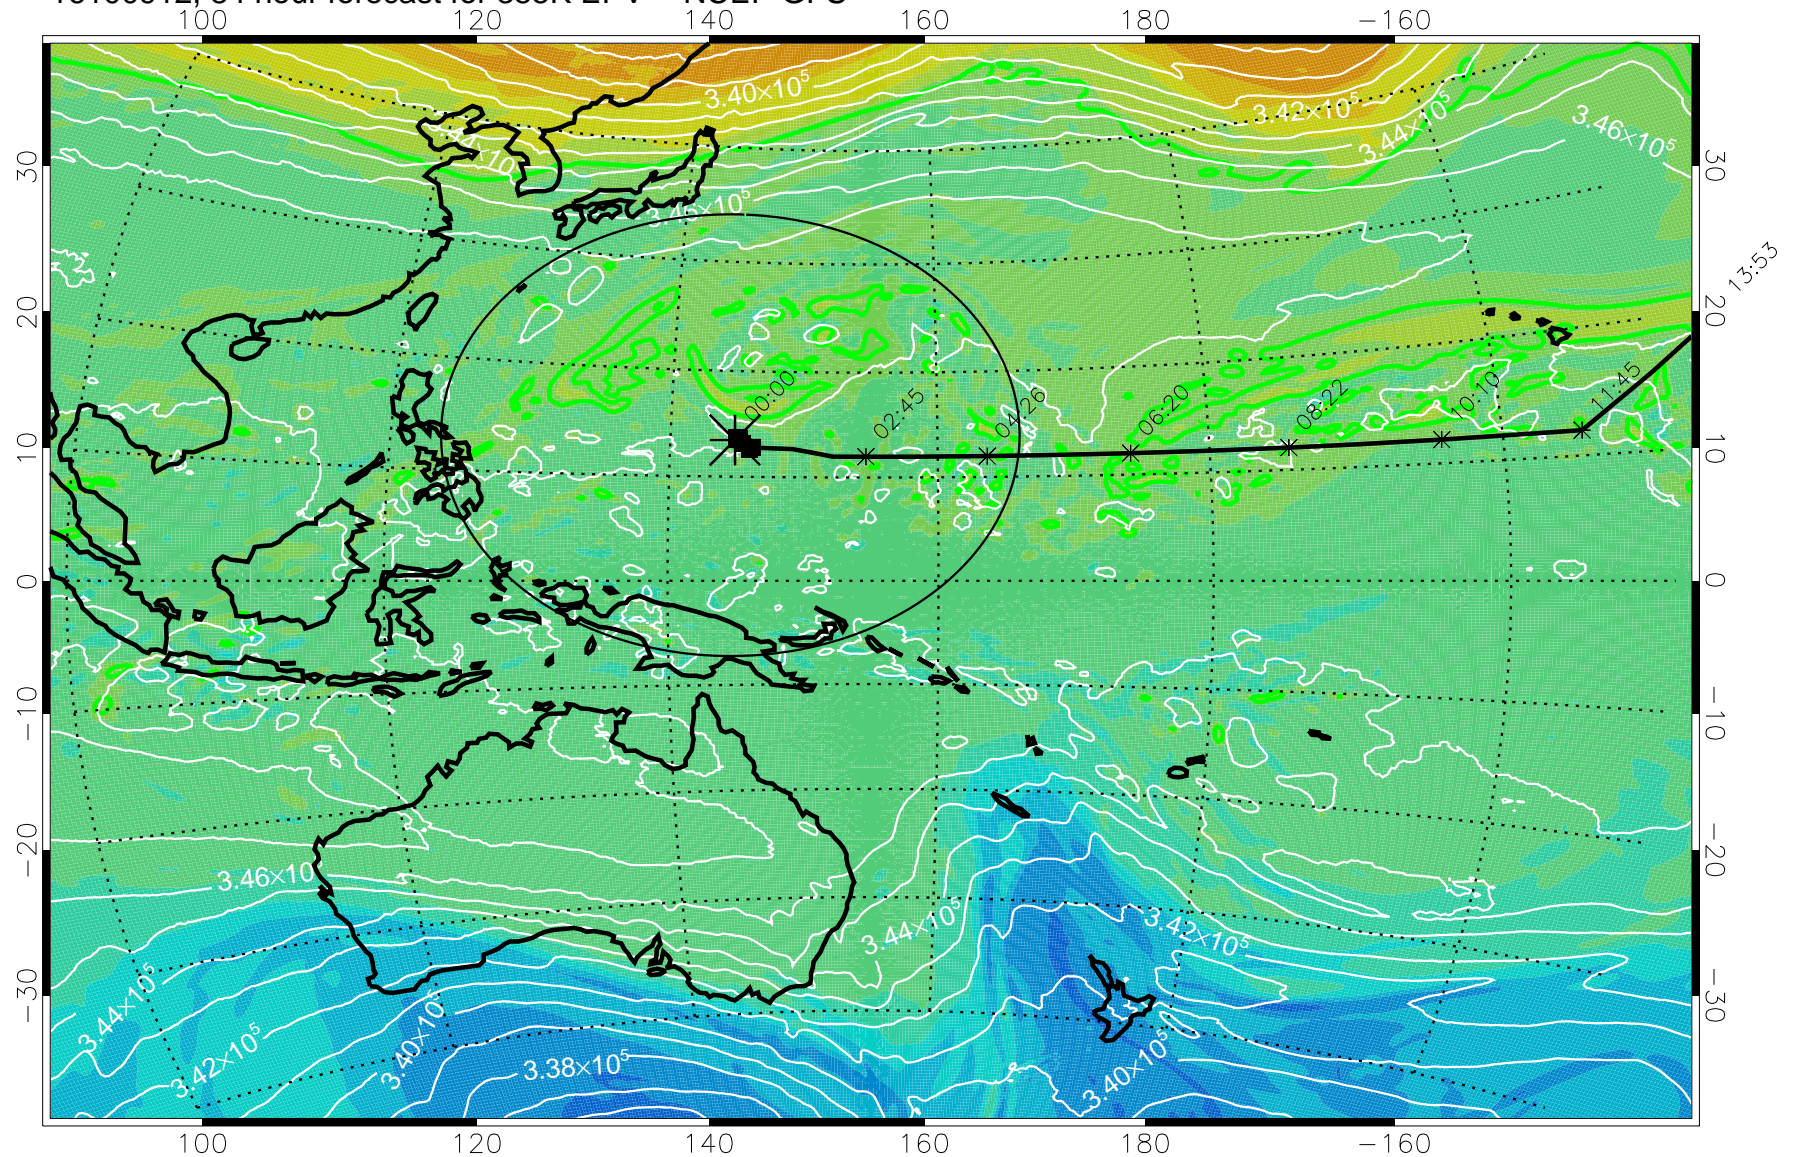

355K Montgomery Streamfunction, white
EPV Tropopause (2 PVU) Position
Range ring of 2304 km

15:52

16100818, 66 hour forecast for 355K EPV -- NCEP GFS

355K Montgomery Streamfunction, white
EPV Tropopause (2 PVU) Position
Range ring of 2304 km

15:52

16100900, 72 hour forecast for 355K EPV -- NCEP GFS

355K Montgomery Streamfunction, white
EPV Tropopause (2 PVU) Position
Range ring of 2304 km

15:52

16100906, 78 hour forecast for 355K EPV -- NCEP GFS

355K Montgomery Streamfunction, white
EPV Tropopause (2 PVU) Position
Range ring of 2304 km

16100912, 84 hour forecast for 355K EPV -- NCEP GFS

355K Montgomery Streamfunction, white
EPV Tropopause (2 PVU) Position
Range ring of 2304 km

15:52

16100918, 90 hour forecast for 355K EPV -- NCEP GFS

355K Montgomery Streamfunction, white
EPV Tropopause (2 PVU) Position
Range ring of 2304 km

15:52

16101000, 96 hour forecast for 355K EPV -- NCEP GFS