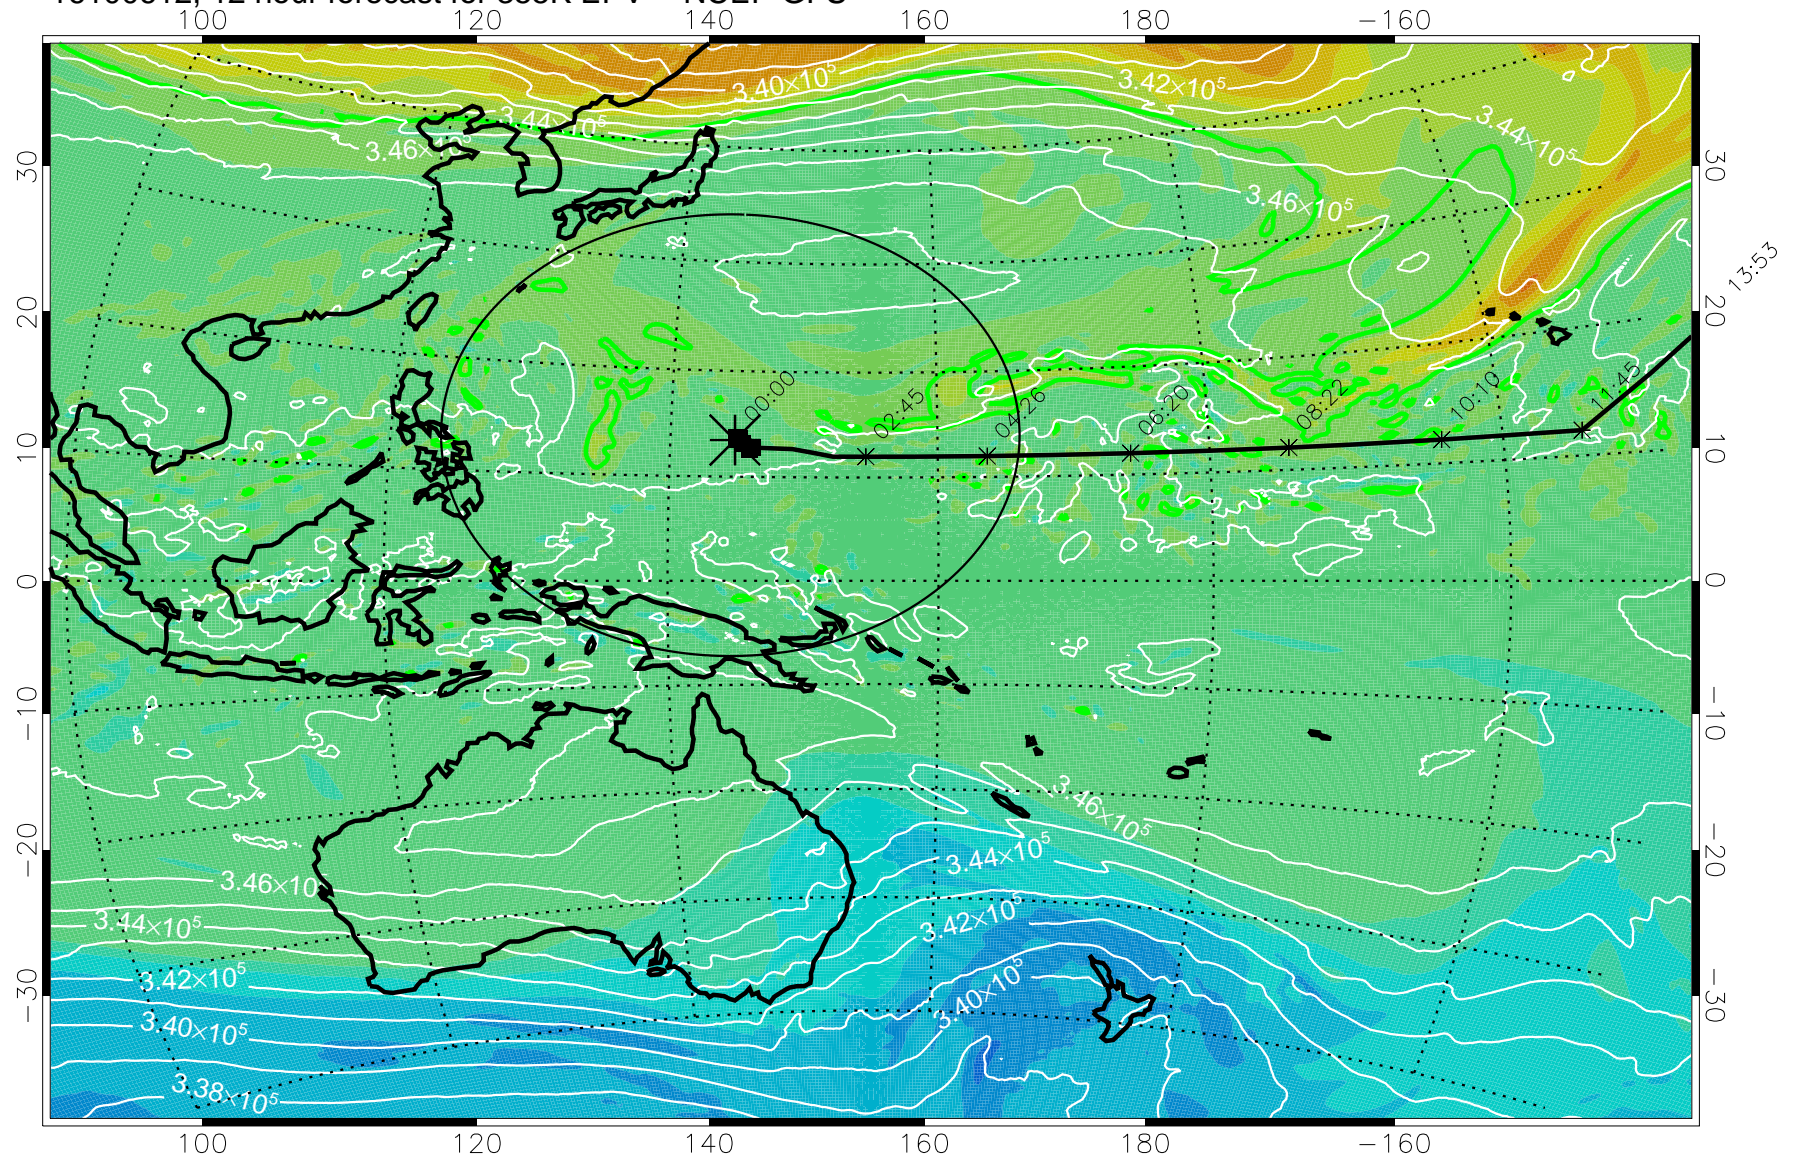

16100606, 6 hour forecast for 355K EPV -- NCEP GFS

355K Montgomery Streamfunction, white
EPV Tropopause (2 PVU) Position
Range ring of 2304 km

15:52

16100612, 12 hour forecast for 355K EPV -- NCEP GFS

355K Montgomery Streamfunction, white
EPV Tropopause (2 PVU) Position
Range ring of 2304 km

15:52

16100618, 18 hour forecast for 355K EPV -- NCEP GFS

355K Montgomery Streamfunction, white
EPV Tropopause (2 PVU) Position
Range ring of 2304 km

15:52

16100700, 24 hour forecast for 355K EPV -- NCEP GFS

355K Montgomery Streamfunction, white
EPV Tropopause (2 PVU) Position
Range ring of 2304 km

15:52

16100706, 30 hour forecast for 355K EPV -- NCEP GFS

355K Montgomery Streamfunction, white
EPV Tropopause (2 PVU) Position
Range ring of 2304 km

15:52

16100712, 36 hour forecast for 355K EPV -- NCEP GFS

355K Montgomery Streamfunction, white
EPV Tropopause (2 PVU) Position
Range ring of 2304 km

15:52

16100718, 42 hour forecast for 355K EPV -- NCEP GFS