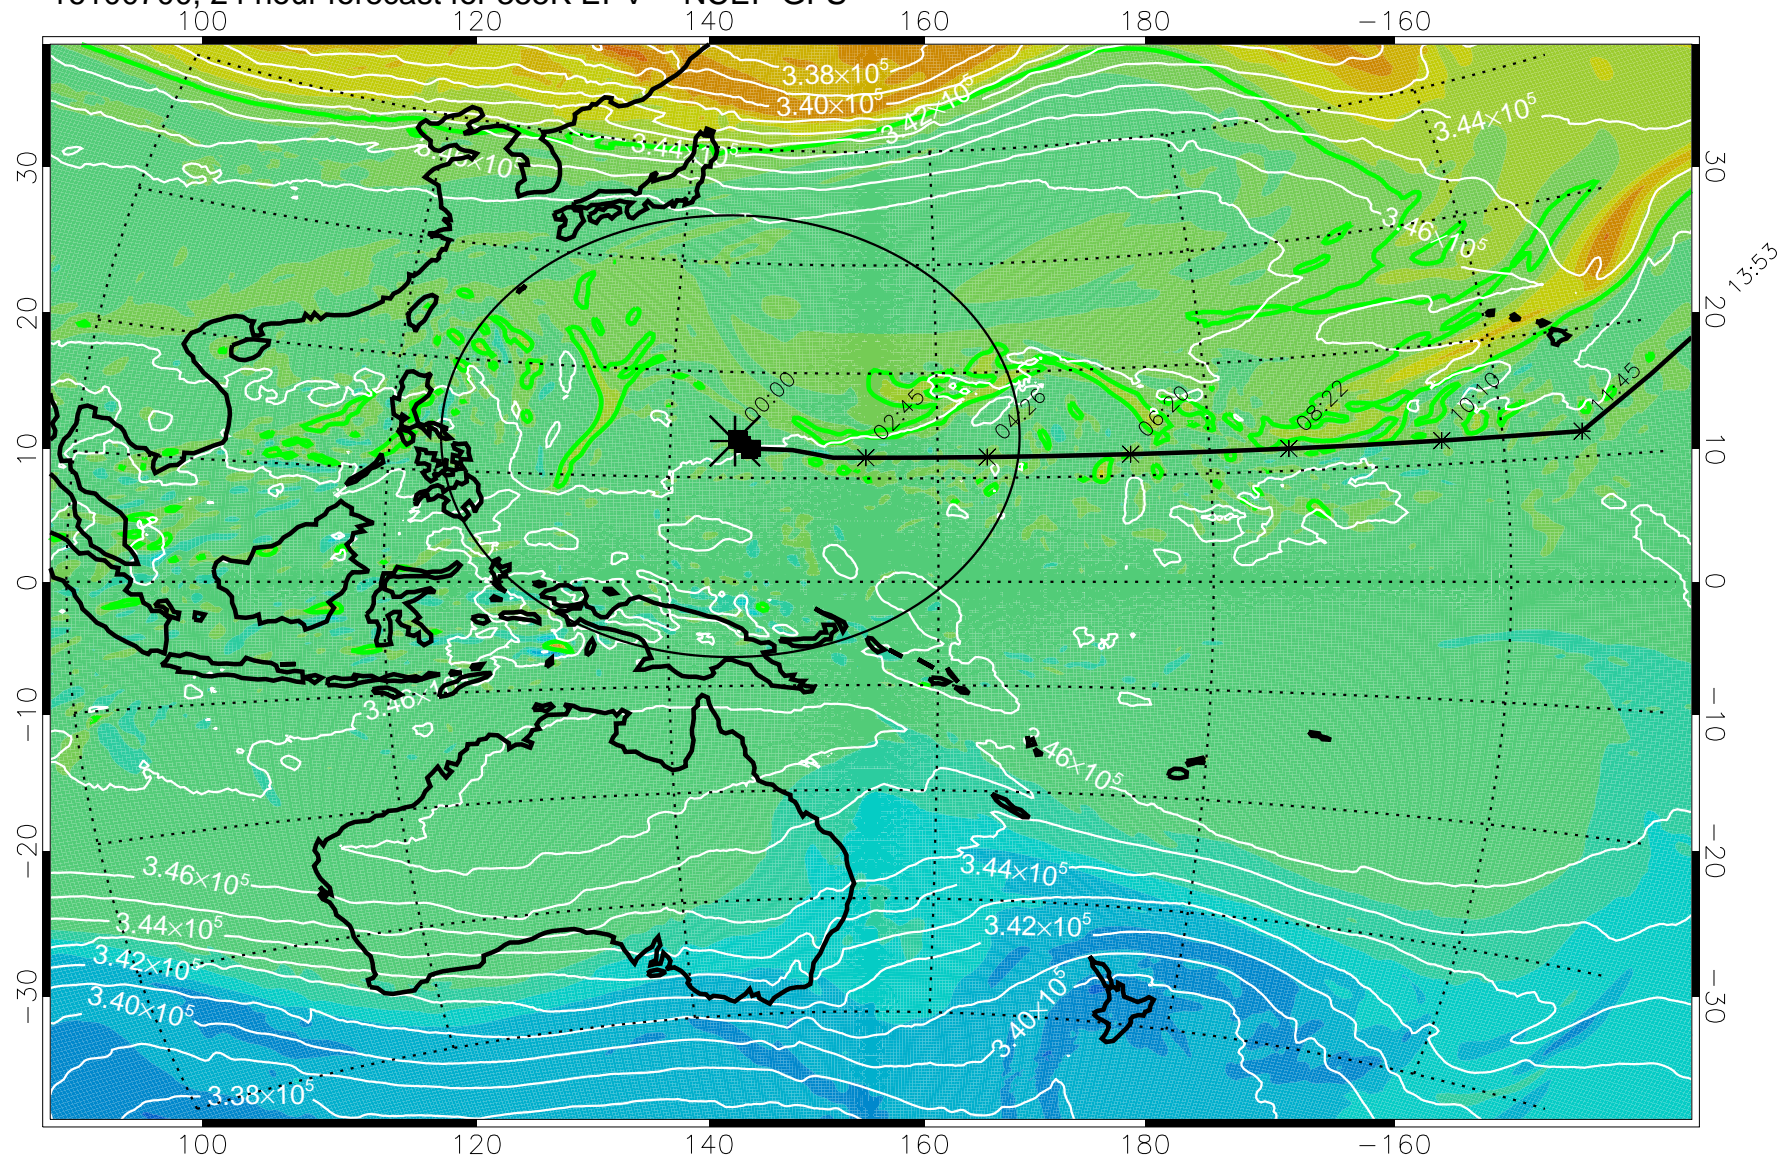

15:52

16100618, 18 hour forecast for 355K EPV -- NCEP GFS

355K Montgomery Streamfunction, white
EPV Tropopause (2 PVU) Position
Range ring of 2304 km

15:52

16100700, 24 hour forecast for 355K EPV -- NCEP GFS

355K Montgomery Streamfunction, white
EPV Tropopause (2 PVU) Position
Range ring of 2304 km

15:52

16100706, 30 hour forecast for 355K EPV -- NCEP GFS

355K Montgomery Streamfunction, white
EPV Tropopause (2 PVU) Position
Range ring of 2304 km

15:52

16100712, 36 hour forecast for 355K EPV -- NCEP GFS

355K Montgomery Streamfunction, white
EPV Tropopause (2 PVU) Position
Range ring of 2304 km

15:52

16100718, 42 hour forecast for 355K EPV -- NCEP GFS

355K Montgomery Streamfunction, white
EPV Tropopause (2 PVU) Position
Range ring of 2304 km

15:52

16100800, 48 hour forecast for 355K EPV -- NCEP GFS

355K Montgomery Streamfunction, white
EPV Tropopause (2 PVU) Position
Range ring of 2304 km