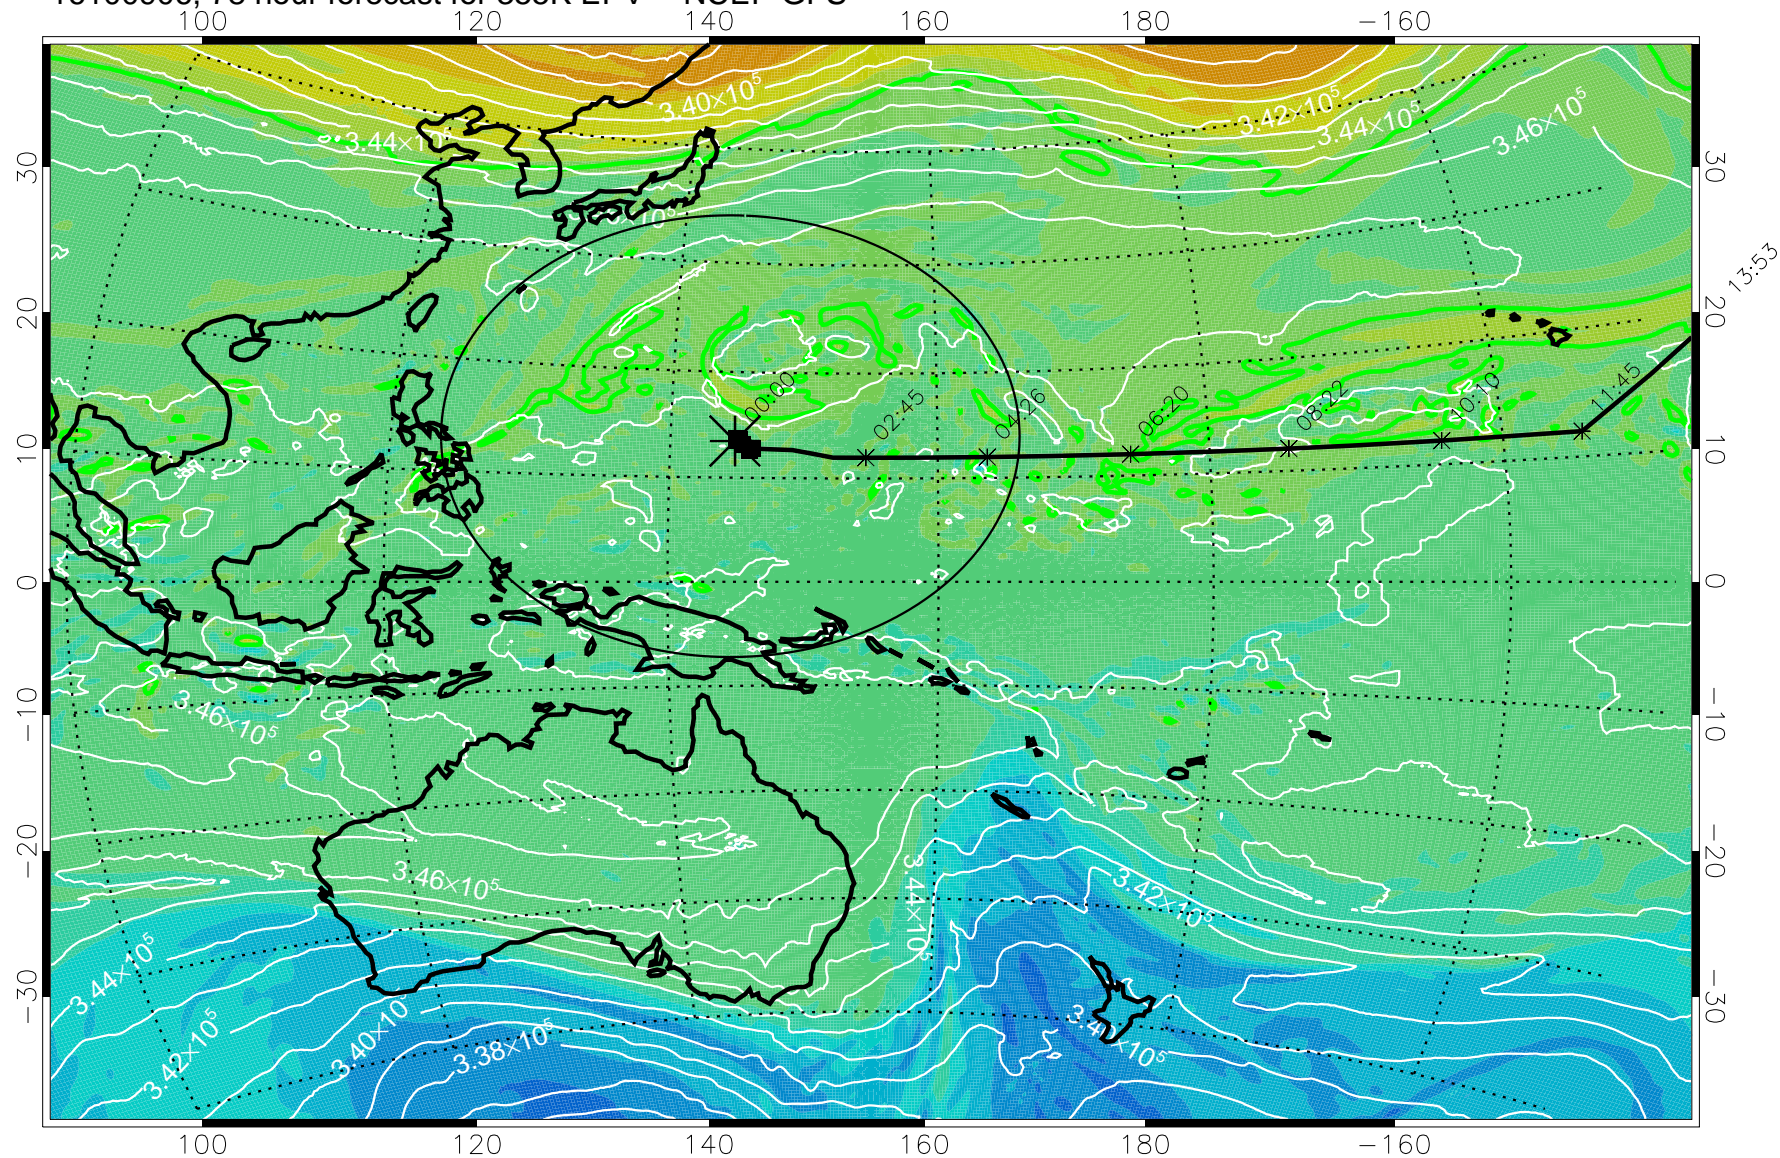

355K Montgomery Streamfunction, white
EPV Tropopause (2 PVU) Position
Range ring of 2304 km

15:52

16100818, 66 hour forecast for 355K EPV -- NCEP GFS

355K Montgomery Streamfunction, white
EPV Tropopause (2 PVU) Position
Range ring of 2304 km

15:52

16100900, 72 hour forecast for 355K EPV -- NCEP GFS

355K Montgomery Streamfunction, white
EPV Tropopause (2 PVU) Position
Range ring of 2304 km

15:52

16100906, 78 hour forecast for 355K EPV -- NCEP GFS

355K Montgomery Streamfunction, white
EPV Tropopause (2 PVU) Position
Range ring of 2304 km

16100912, 84 hour forecast for 355K EPV -- NCEP GFS

355K Montgomery Streamfunction, white
EPV Tropopause (2 PVU) Position
Range ring of 2304 km

15:52

16100918, 90 hour forecast for 355K EPV -- NCEP GFS

355K Montgomery Streamfunction, white
EPV Tropopause (2 PVU) Position
Range ring of 2304 km

15:52

16101000, 96 hour forecast for 355K EPV -- NCEP GFS