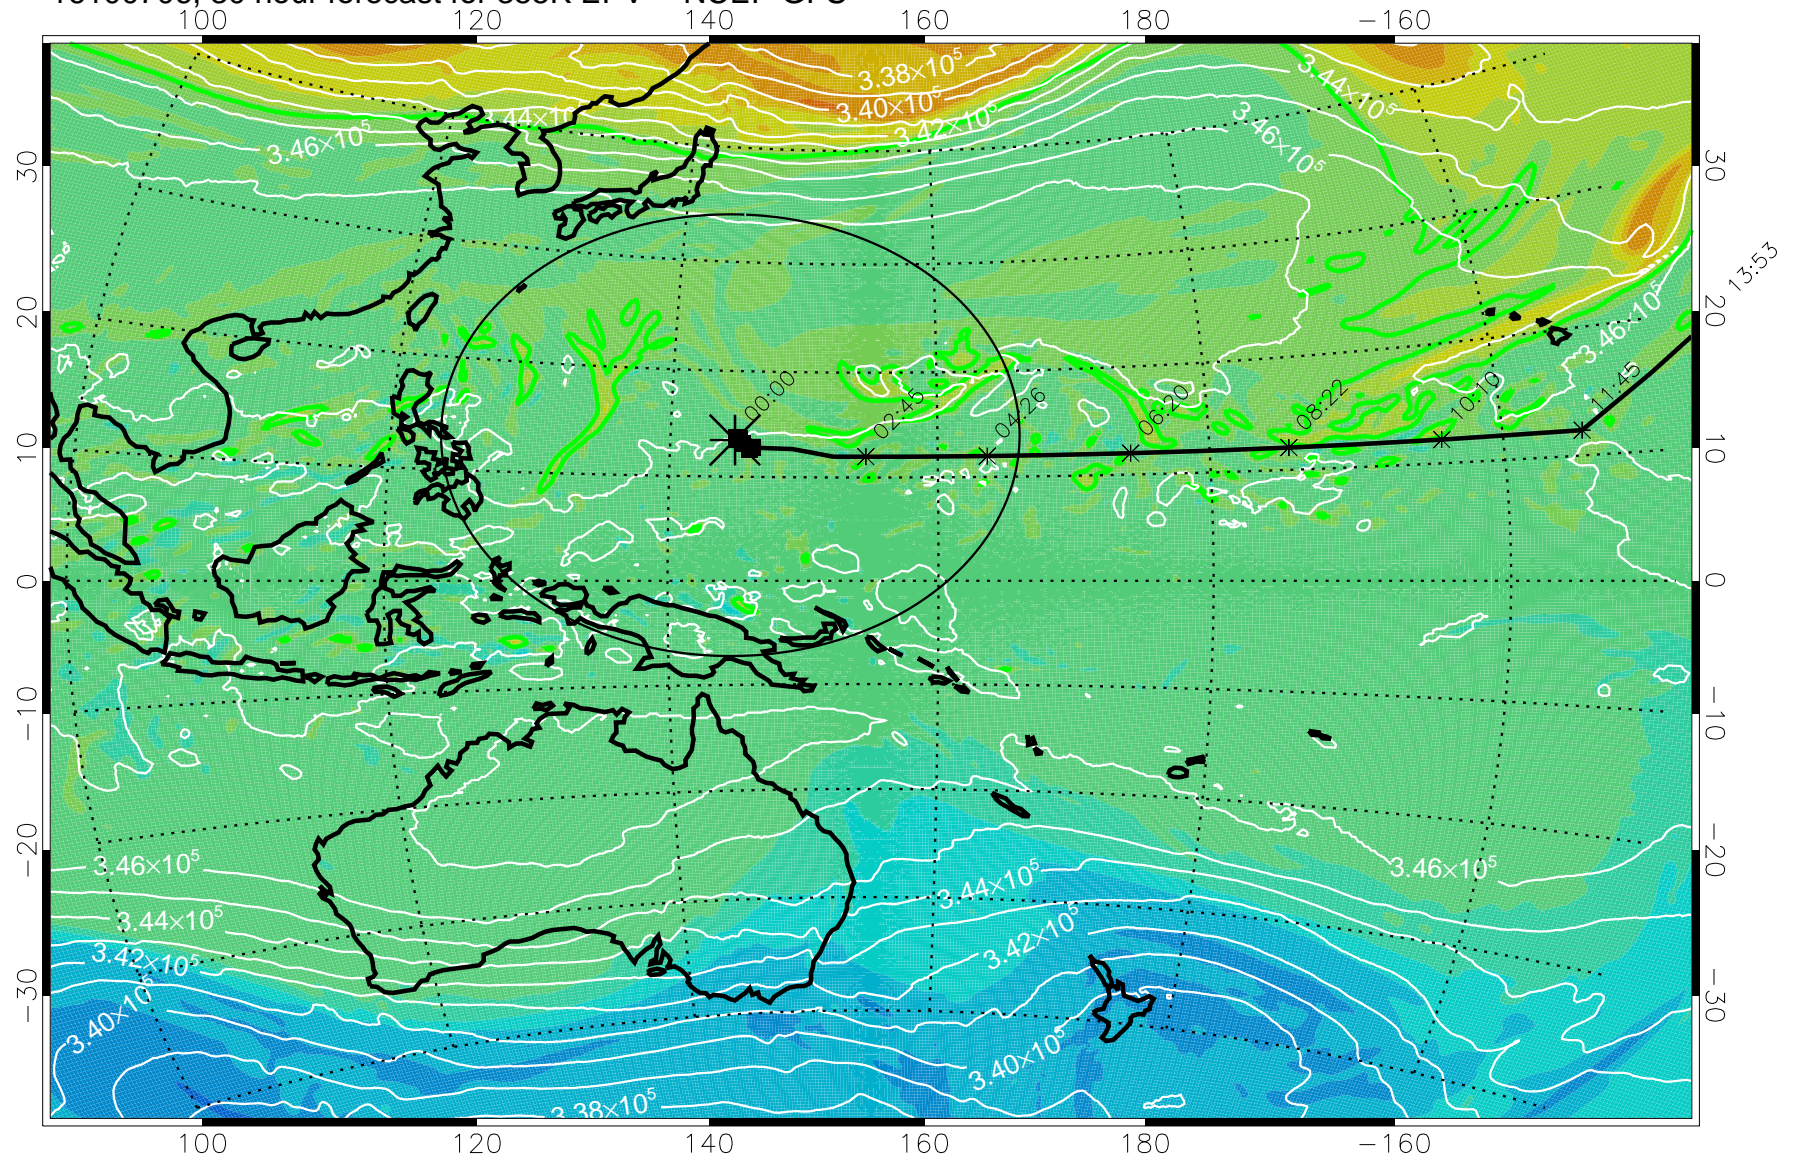

15:52

16100618, 18 hour forecast for 355K EPV -- NCEP GFS

355K Montgomery Streamfunction, white
EPV Tropopause (2 PVU) Position
Range ring of 2304 km

15:52

16100700, 24 hour forecast for 355K EPV -- NCEP GFS

355K Montgomery Streamfunction, white
EPV Tropopause (2 PVU) Position
Range ring of 2304 km

15:52

16100706, 30 hour forecast for 355K EPV -- NCEP GFS

355K Montgomery Streamfunction, white
EPV Tropopause (2 PVU) Position
Range ring of 2304 km

15:52

16100712, 36 hour forecast for 355K EPV -- NCEP GFS

355K Montgomery Streamfunction, white
EPV Tropopause (2 PVU) Position
Range ring of 2304 km

15:52

16100718, 42 hour forecast for 355K EPV -- NCEP GFS

355K Montgomery Streamfunction, white
EPV Tropopause (2 PVU) Position
Range ring of 2304 km

15:52

16100800, 48 hour forecast for 355K EPV -- NCEP GFS

355K Montgomery Streamfunction, white
EPV Tropopause (2 PVU) Position
Range ring of 2304 km