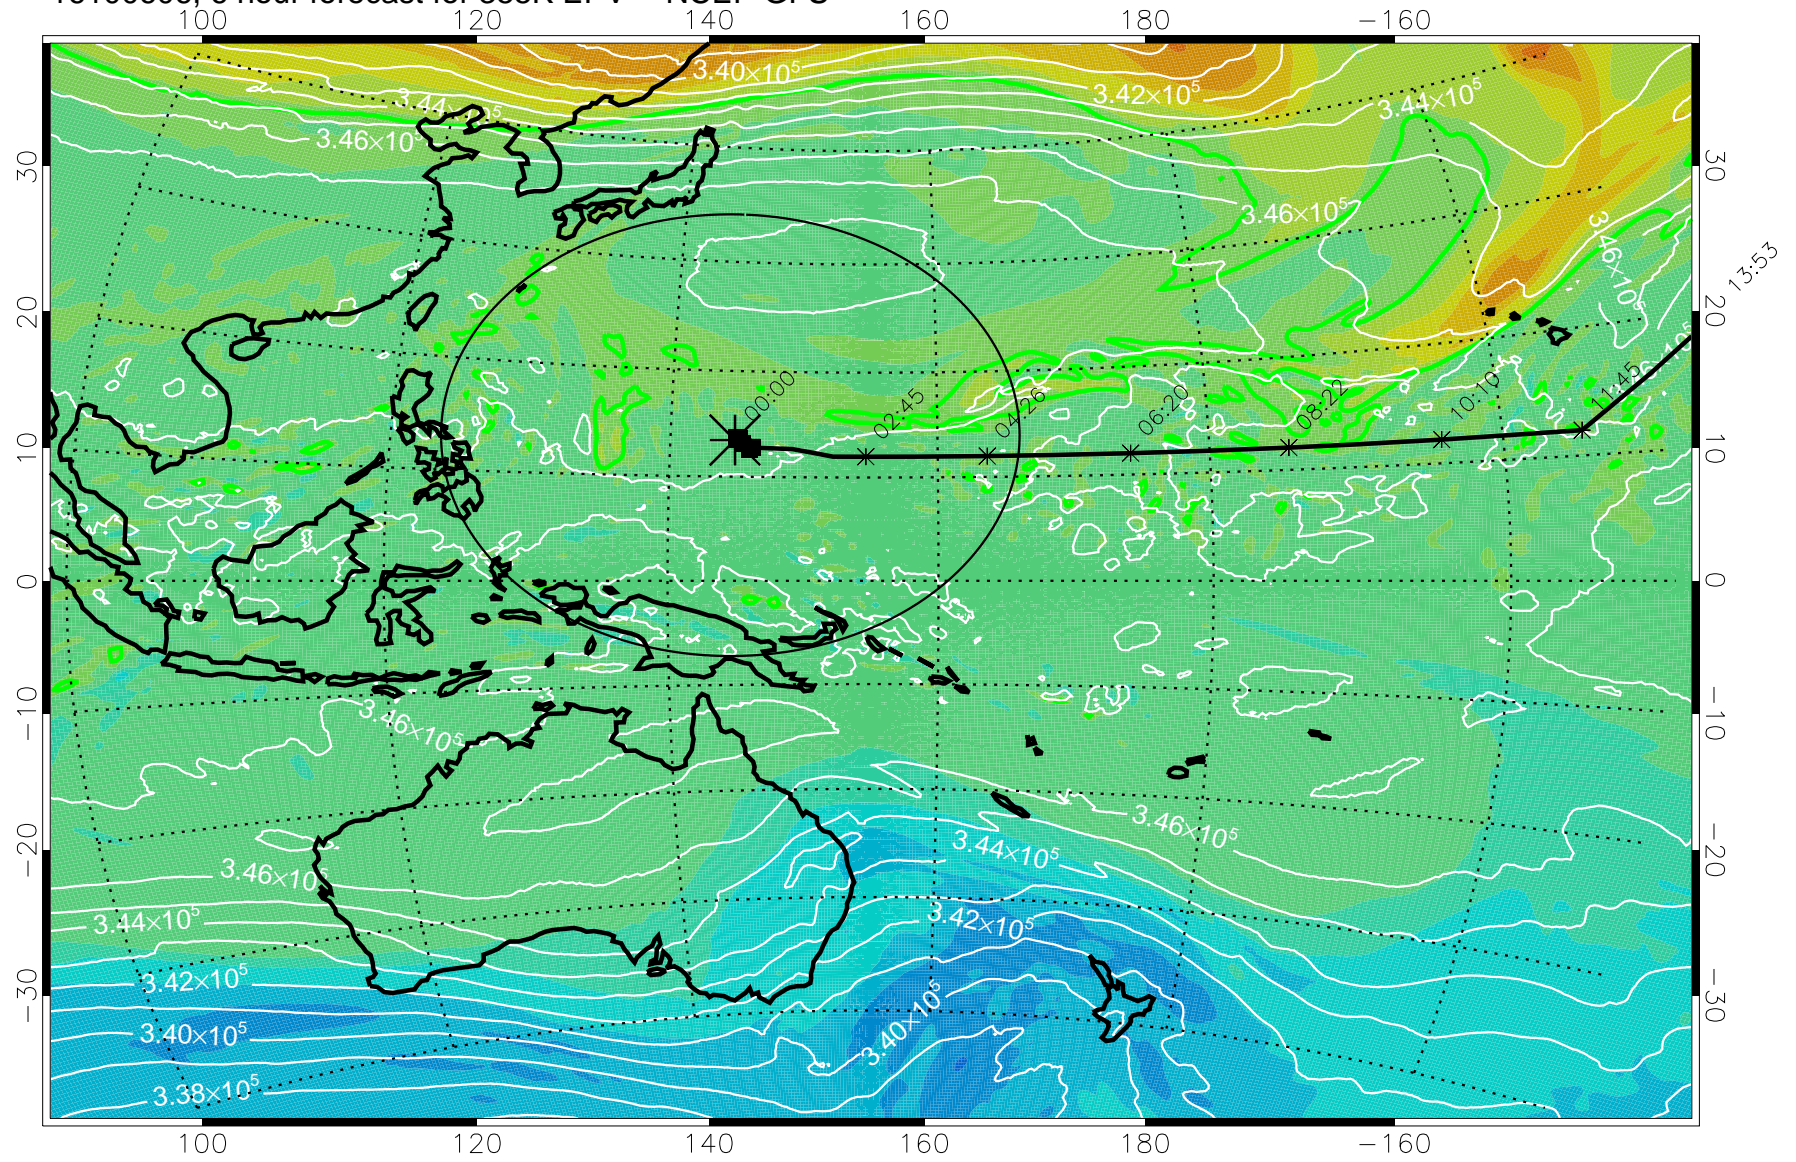

16100606, 6 hour forecast for 355K EPV -- NCEP GFS

355K Montgomery Streamfunction, white
EPV Tropopause (2 PVU) Position
Range ring of 2304 km

15:52

16100612, 12 hour forecast for 355K EPV -- NCEP GFS

355K Montgomery Streamfunction, white
EPV Tropopause (2 PVU) Position
Range ring of 2304 km

15:52

16100618, 18 hour forecast for 355K EPV -- NCEP GFS

355K Montgomery Streamfunction, white
EPV Tropopause (2 PVU) Position
Range ring of 2304 km

15:52

16100700, 24 hour forecast for 355K EPV -- NCEP GFS

355K Montgomery Streamfunction, white
EPV Tropopause (2 PVU) Position
Range ring of 2304 km

15:52

16100706, 30 hour forecast for 355K EPV -- NCEP GFS

355K Montgomery Streamfunction, white
EPV Tropopause (2 PVU) Position
Range ring of 2304 km

15:52

16100712, 36 hour forecast for 355K EPV -- NCEP GFS

355K Montgomery Streamfunction, white
EPV Tropopause (2 PVU) Position
Range ring of 2304 km

15:52

16100718, 42 hour forecast for 355K EPV -- NCEP GFS