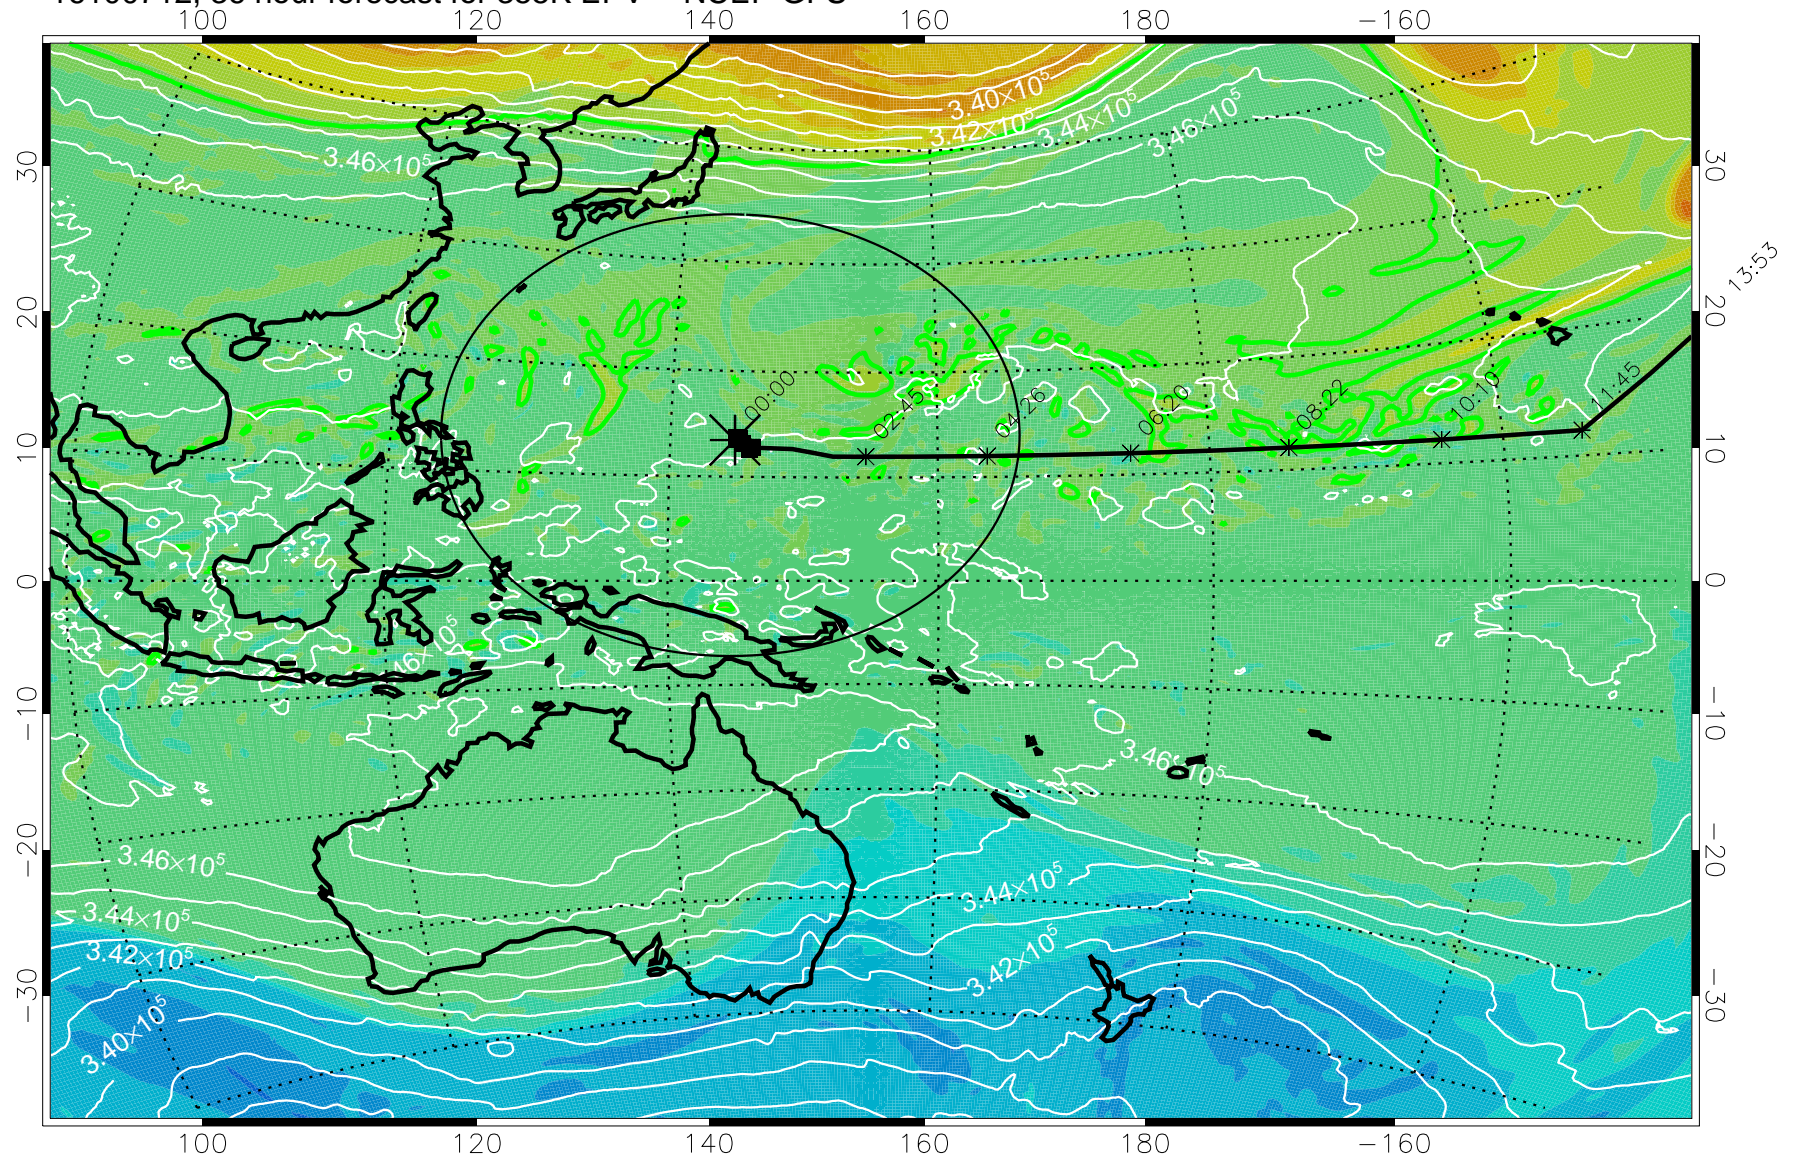

15:52

16100618, 18 hour forecast for 355K EPV -- NCEP GFS

355K Montgomery Streamfunction, white
EPV Tropopause (2 PVU) Position
Range ring of 2304 km

15:52

16100700, 24 hour forecast for 355K EPV -- NCEP GFS

355K Montgomery Streamfunction, white
EPV Tropopause (2 PVU) Position
Range ring of 2304 km

15:52

16100706, 30 hour forecast for 355K EPV -- NCEP GFS

355K Montgomery Streamfunction, white
EPV Tropopause (2 PVU) Position
Range ring of 2304 km

15:52

16100712, 36 hour forecast for 355K EPV -- NCEP GFS

355K Montgomery Streamfunction, white
EPV Tropopause (2 PVU) Position
Range ring of 2304 km

15:52

16100718, 42 hour forecast for 355K EPV -- NCEP GFS

355K Montgomery Streamfunction, white
EPV Tropopause (2 PVU) Position
Range ring of 2304 km

15:52

16100800, 48 hour forecast for 355K EPV -- NCEP GFS

355K Montgomery Streamfunction, white
EPV Tropopause (2 PVU) Position
Range ring of 2304 km