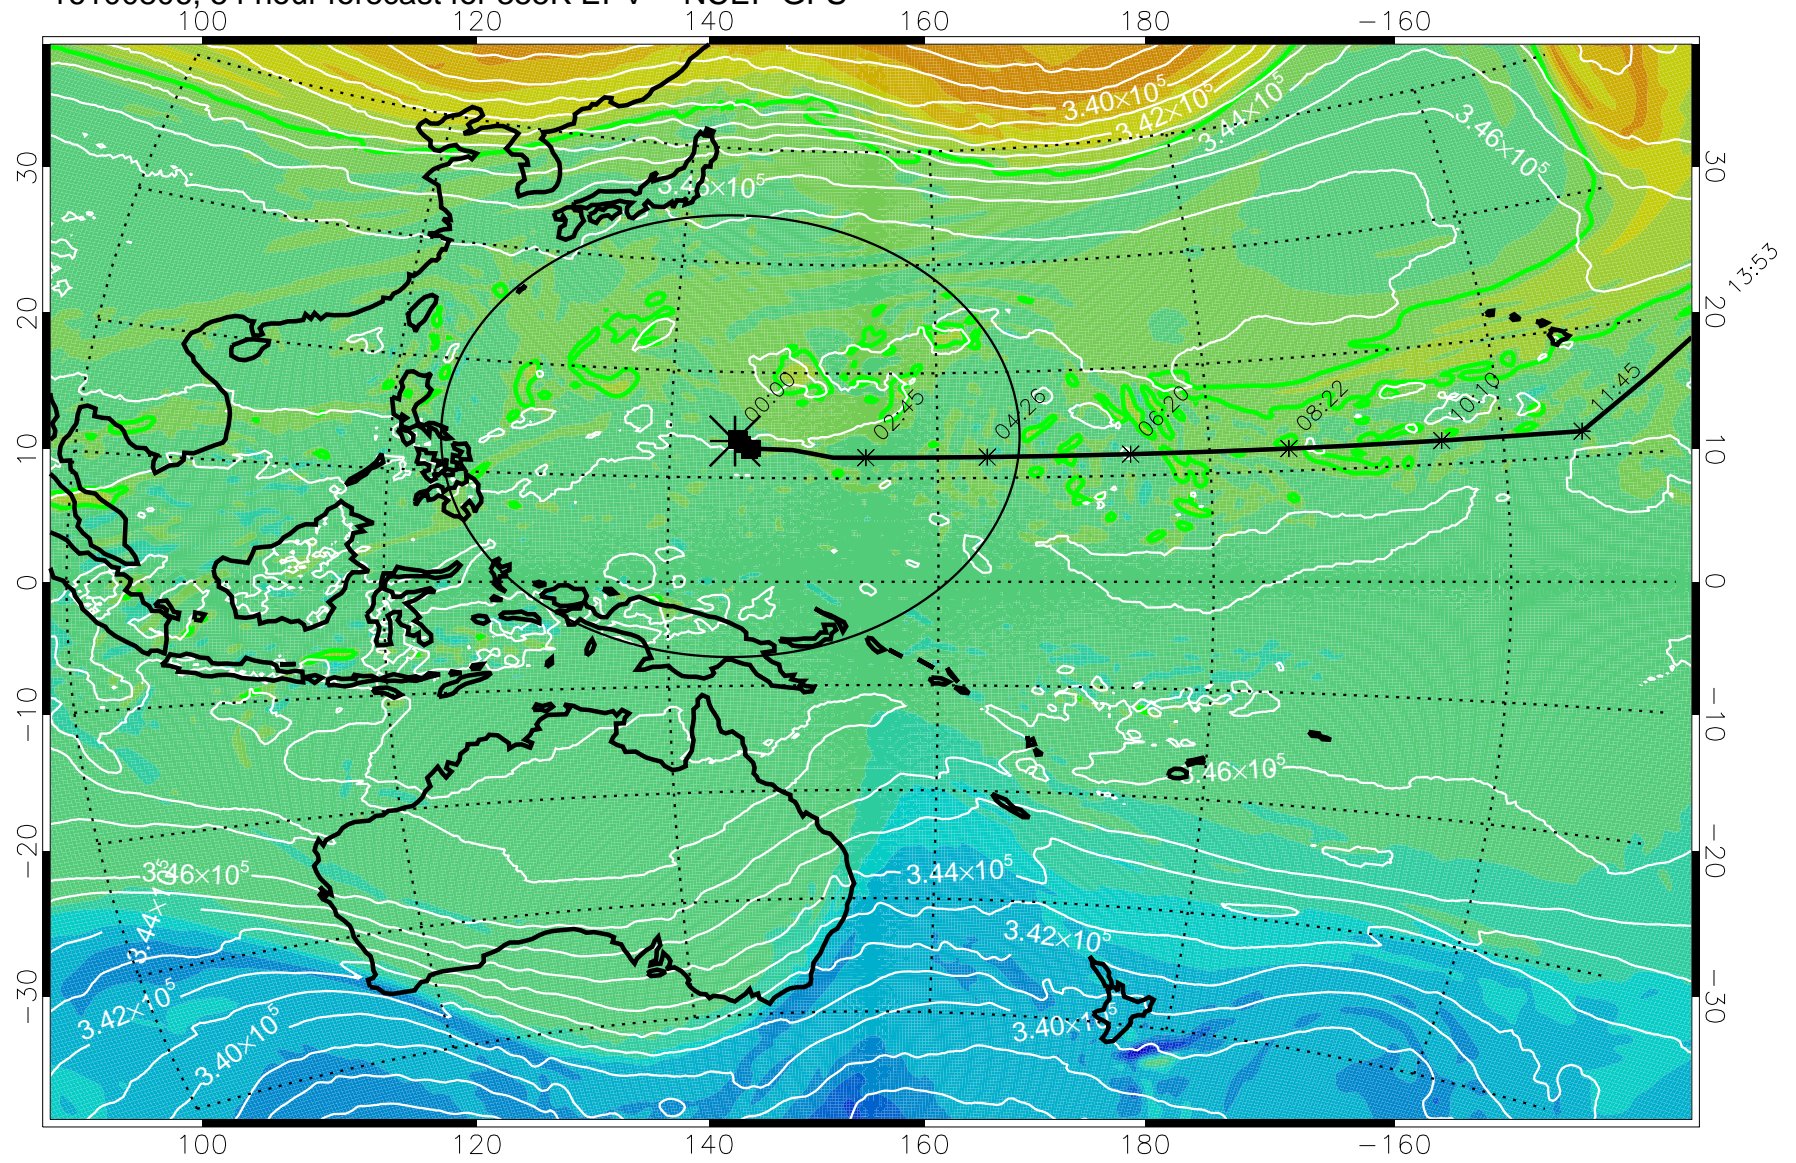

15:52

16100712, 36 hour forecast for 355K EPV -- NCEP GFS

355K Montgomery Streamfunction, white
EPV Tropopause (2 PVU) Position
Range ring of 2304 km

15:52

16100718, 42 hour forecast for 355K EPV -- NCEP GFS

355K Montgomery Streamfunction, white
EPV Tropopause (2 PVU) Position
Range ring of 2304 km

15:52

16100800, 48 hour forecast for 355K EPV -- NCEP GFS

355K Montgomery Streamfunction, white
EPV Tropopause (2 PVU) Position
Range ring of 2304 km

15:52

16100806, 54 hour forecast for 355K EPV -- NCEP GFS

355K Montgomery Streamfunction, white
EPV Tropopause (2 PVU) Position
Range ring of 2304 km

15:52

16100812, 60 hour forecast for 355K EPV -- NCEP GFS

355K Montgomery Streamfunction, white
EPV Tropopause (2 PVU) Position
Range ring of 2304 km

15:52

16100818, 66 hour forecast for 355K EPV -- NCEP GFS

355K Montgomery Streamfunction, white
EPV Tropopause (2 PVU) Position
Range ring of 2304 km