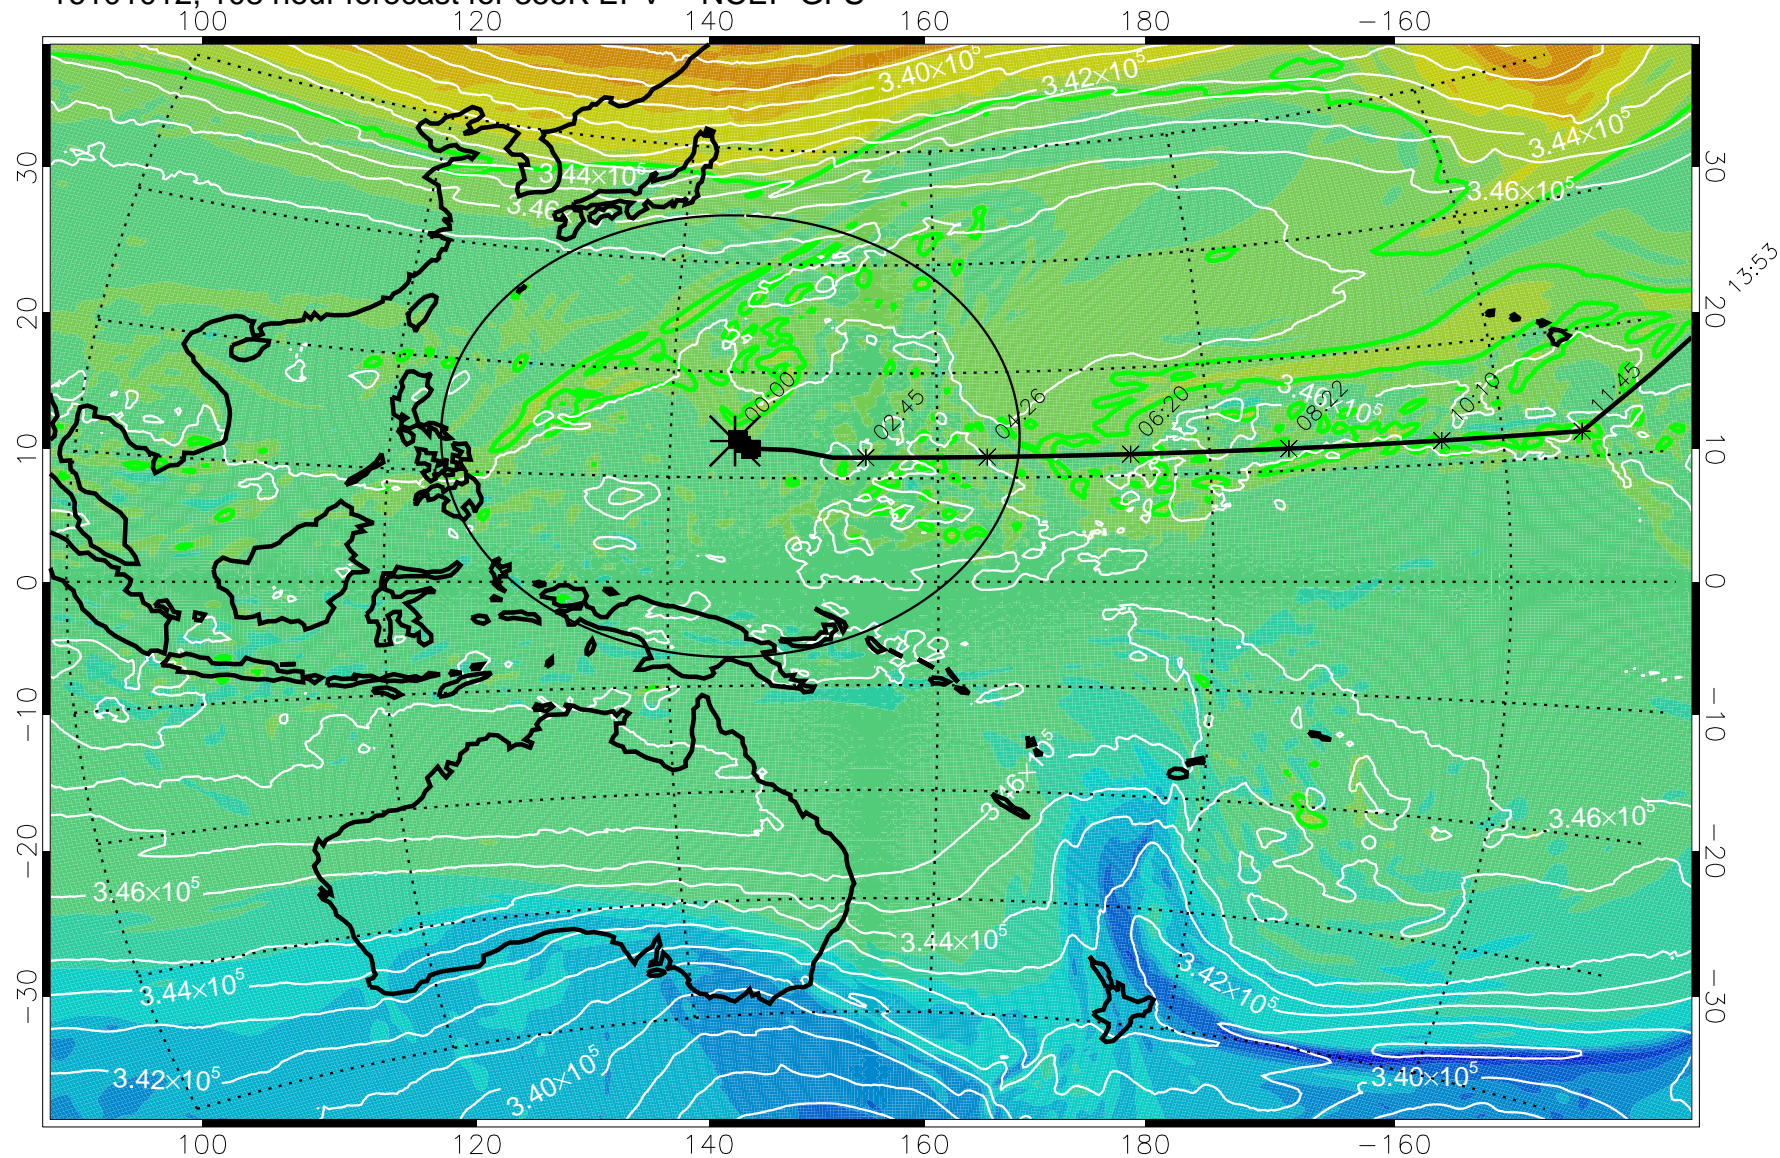

15:52

16100918, 90 hour forecast for 355K EPV -- NCEP GFS

355K Montgomery Streamfunction, white
EPV Tropopause (2 PVU) Position
Range ring of 2304 km

15:52

16101000, 96 hour forecast for 355K EPV -- NCEP GFS

355K Montgomery Streamfunction, white
EPV Tropopause (2 PVU) Position
Range ring of 2304 km

15:52

16101006, 102 hour forecast for 355K EPV -- NCEP GFS

355K Montgomery Streamfunction, white
EPV Tropopause (2 PVU) Position
Range ring of 2304 km

15:52

16101012, 108 hour forecast for 355K EPV -- NCEP GFS

355K Montgomery Streamfunction, white
EPV Tropopause (2 PVU) Position
Range ring of 2304 km

16101018, 114 hour forecast for 355K EPV -- NCEP GFS

15:52

355K Montgomery Streamfunction, white
EPV Tropopause (2 PVU) Position
Range ring of 2304 km

16101100, 120 hour forecast for 355K EPV -- NCEP GFS

355K Montgomery Streamfunction, white
EPV Tropopause (2 PVU) Position
Range ring of 2304 km