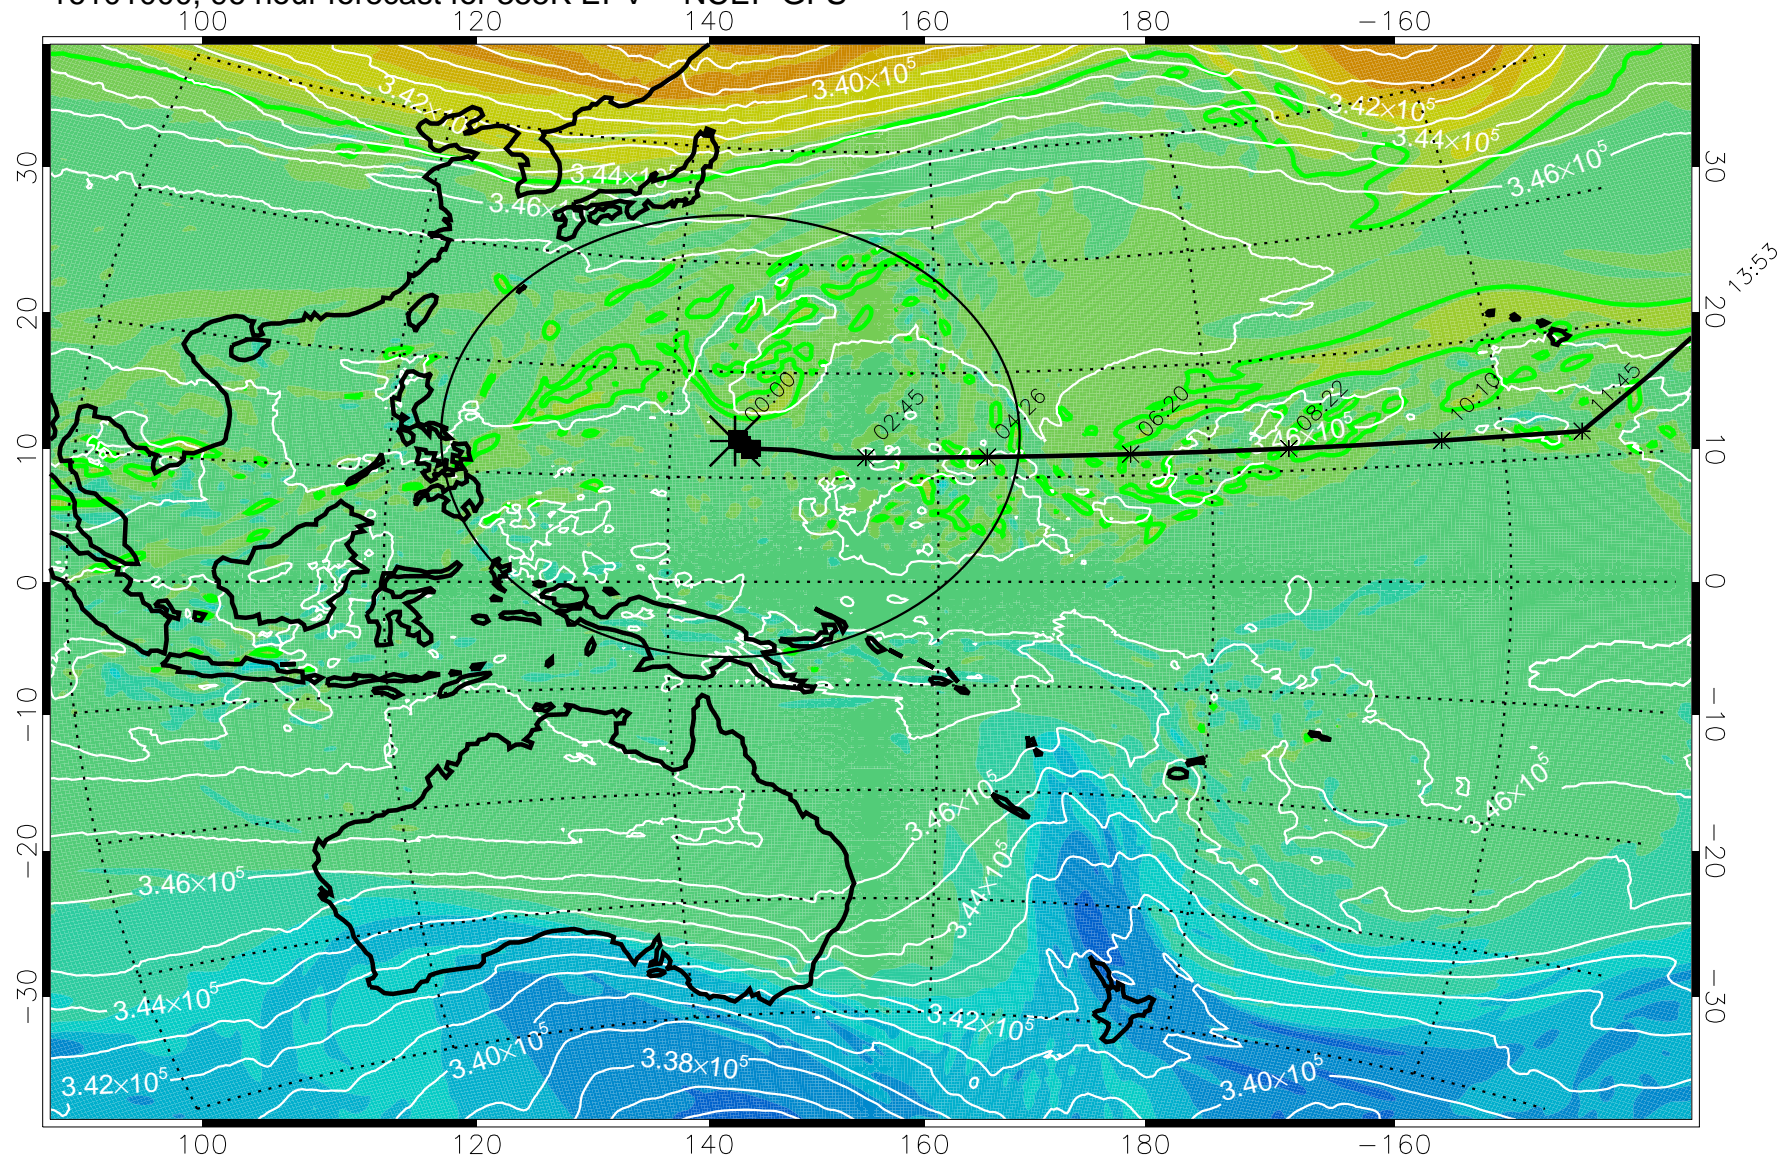

355K Montgomery Streamfunction, white
EPV Tropopause (2 PVU) Position
Range ring of 2304 km

16100912, 84 hour forecast for 355K EPV -- NCEP GFS

355K Montgomery Streamfunction, white
EPV Tropopause (2 PVU) Position
Range ring of 2304 km

15:52

16100918, 90 hour forecast for 355K EPV -- NCEP GFS

355K Montgomery Streamfunction, white
EPV Tropopause (2 PVU) Position
Range ring of 2304 km

15:52

16101000, 96 hour forecast for 355K EPV -- NCEP GFS

355K Montgomery Streamfunction, white
EPV Tropopause (2 PVU) Position
Range ring of 2304 km

15:52

16101006, 102 hour forecast for 355K EPV -- NCEP GFS

355K Montgomery Streamfunction, white
EPV Tropopause (2 PVU) Position
Range ring of 2304 km

15:52

16101012, 108 hour forecast for 355K EPV -- NCEP GFS

355K Montgomery Streamfunction, white
EPV Tropopause (2 PVU) Position
Range ring of 2304 km

16101018, 114 hour forecast for 355K EPV -- NCEP GFS