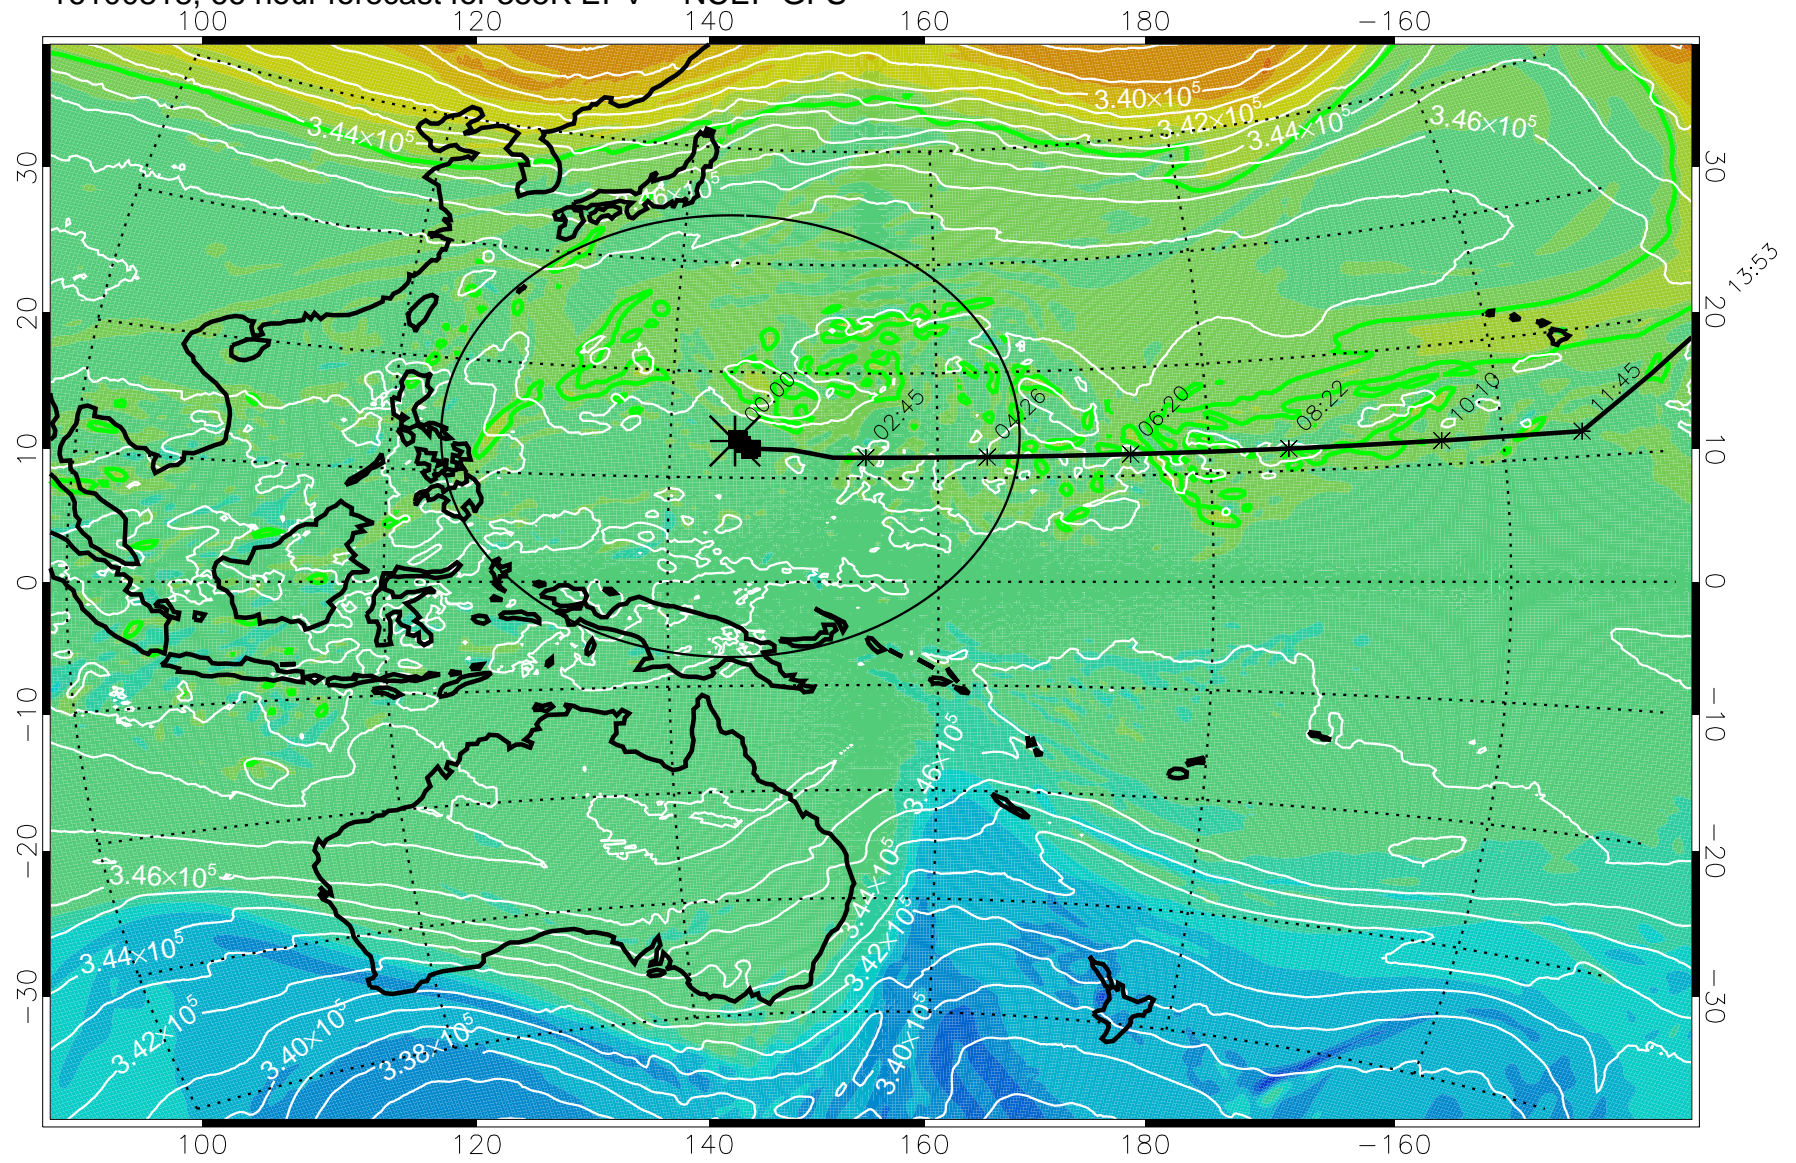

355K Montgomery Streamfunction, white
EPV Tropopause (2 PVU) Position
Range ring of 2304 km

15:52

16100800, 48 hour forecast for 355K EPV -- NCEP GFS

355K Montgomery Streamfunction, white
EPV Tropopause (2 PVU) Position
Range ring of 2304 km

15:52

16100806, 54 hour forecast for 355K EPV -- NCEP GFS

355K Montgomery Streamfunction, white
EPV Tropopause (2 PVU) Position
Range ring of 2304 km

15:52

16100812, 60 hour forecast for 355K EPV -- NCEP GFS

355K Montgomery Streamfunction, white
EPV Tropopause (2 PVU) Position
Range ring of 2304 km

15:52

16100818, 66 hour forecast for 355K EPV -- NCEP GFS

355K Montgomery Streamfunction, white
EPV Tropopause (2 PVU) Position
Range ring of 2304 km

15:52

16100900, 72 hour forecast for 355K EPV -- NCEP GFS

355K Montgomery Streamfunction, white
EPV Tropopause (2 PVU) Position
Range ring of 2304 km

15:52

16100906, 78 hour forecast for 355K EPV -- NCEP GFS