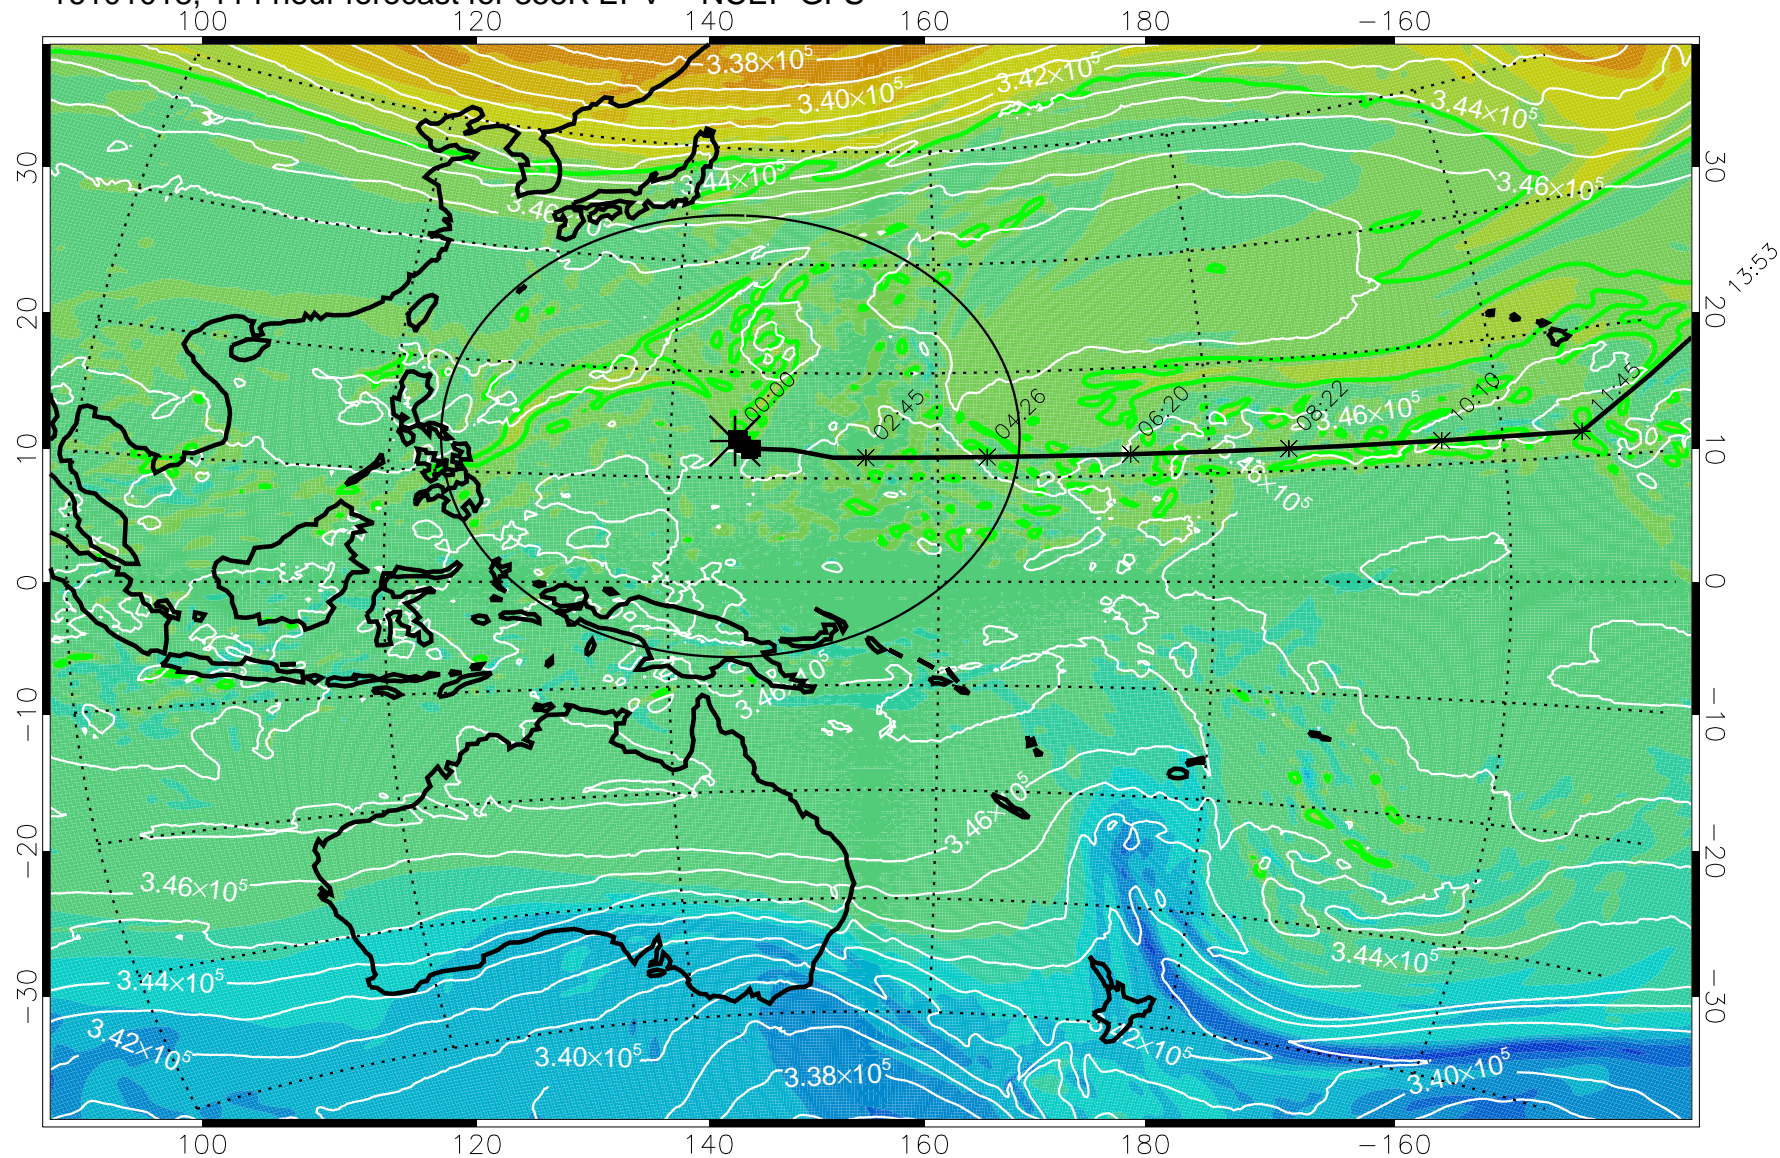

15:52

16100918, 90 hour forecast for 355K EPV -- NCEP GFS

355K Montgomery Streamfunction, white
EPV Tropopause (2 PVU) Position
Range ring of 2304 km

15:52

16101000, 96 hour forecast for 355K EPV -- NCEP GFS

355K Montgomery Streamfunction, white
EPV Tropopause (2 PVU) Position
Range ring of 2304 km

15:52

16101006, 102 hour forecast for 355K EPV -- NCEP GFS

355K Montgomery Streamfunction, white
EPV Tropopause (2 PVU) Position
Range ring of 2304 km

15:52

16101012, 108 hour forecast for 355K EPV -- NCEP GFS

355K Montgomery Streamfunction, white
EPV Tropopause (2 PVU) Position
Range ring of 2304 km

16101018, 114 hour forecast for 355K EPV -- NCEP GFS

15:52

355K Montgomery Streamfunction, white
EPV Tropopause (2 PVU) Position
Range ring of 2304 km

16101100, 120 hour forecast for 355K EPV -- NCEP GFS

355K Montgomery Streamfunction, white
EPV Tropopause (2 PVU) Position
Range ring of 2304 km