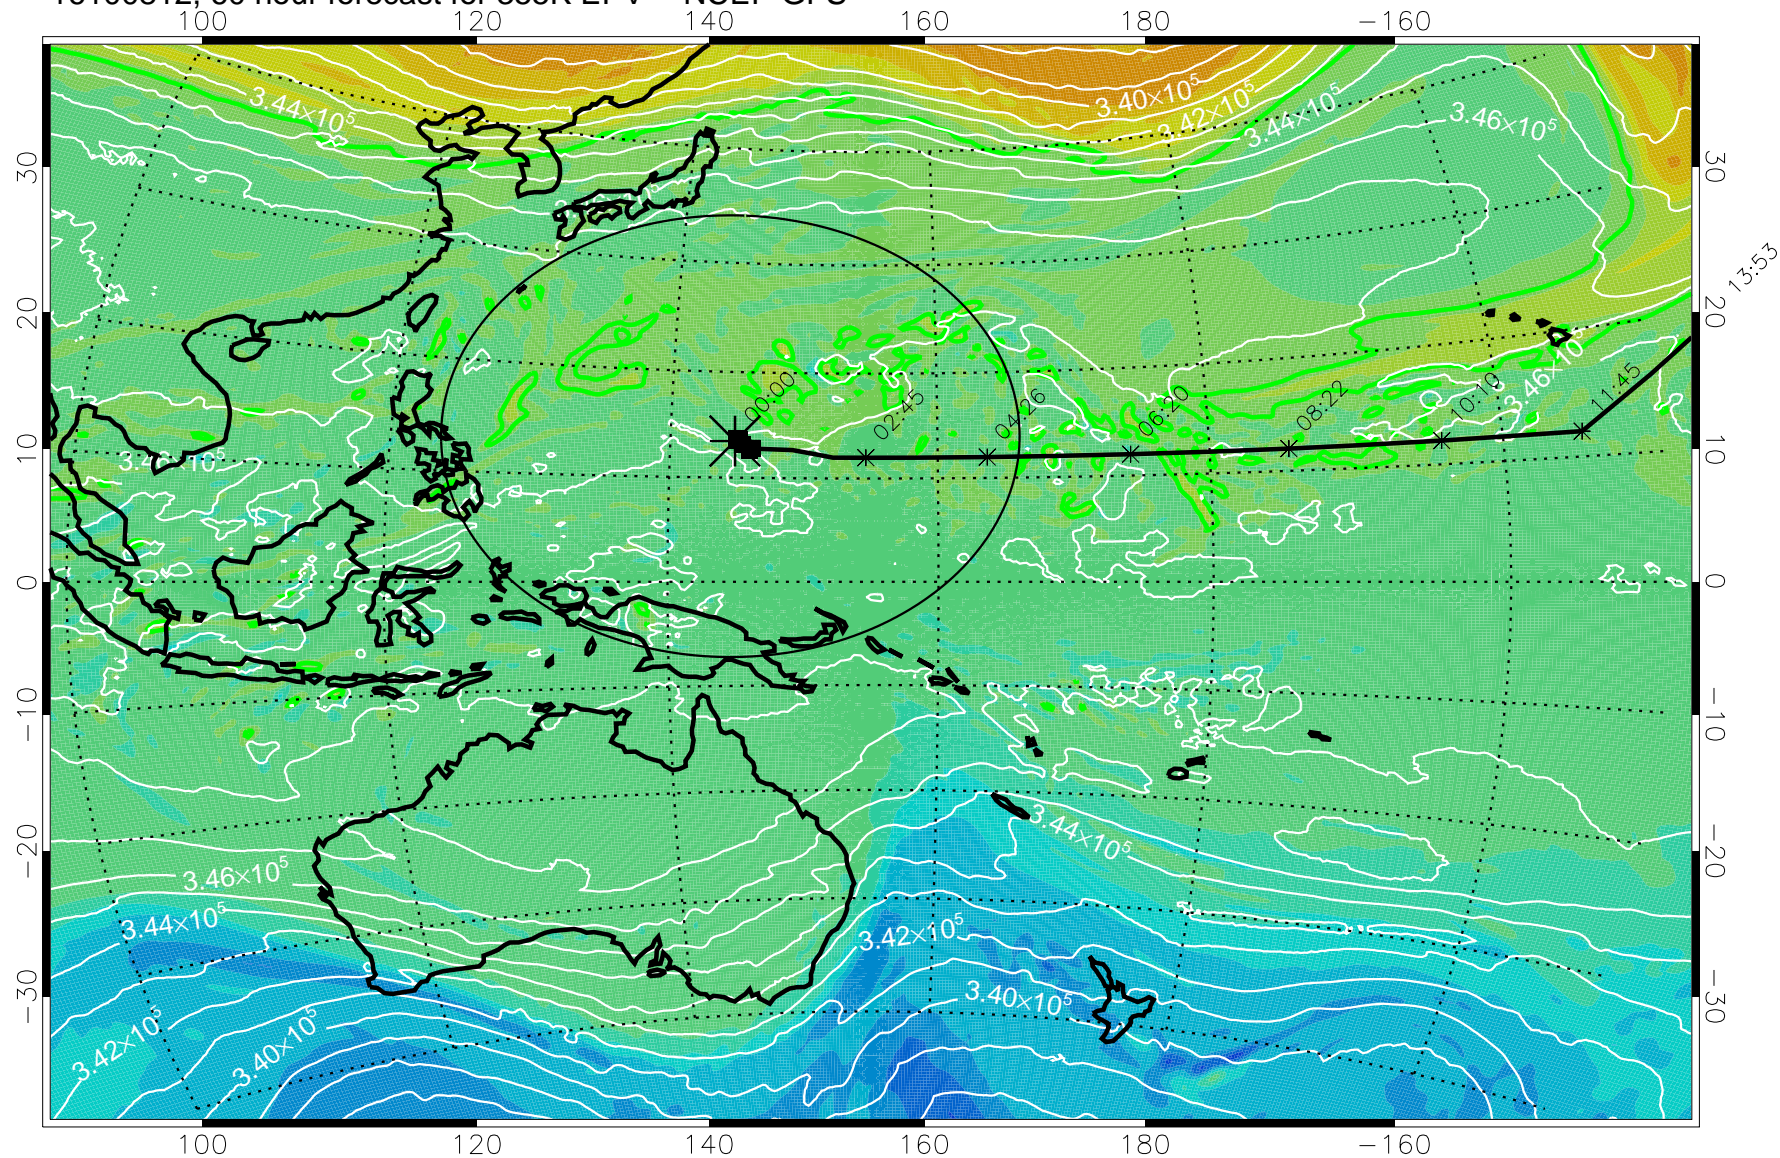

355K Montgomery Streamfunction, white
EPV Tropopause (2 PVU) Position
Range ring of 2304 km

15:52

16100800, 48 hour forecast for 355K EPV -- NCEP GFS

355K Montgomery Streamfunction, white
EPV Tropopause (2 PVU) Position
Range ring of 2304 km

15:52

16100806, 54 hour forecast for 355K EPV -- NCEP GFS

355K Montgomery Streamfunction, white
EPV Tropopause (2 PVU) Position
Range ring of 2304 km

15:52

16100812, 60 hour forecast for 355K EPV -- NCEP GFS

355K Montgomery Streamfunction, white
EPV Tropopause (2 PVU) Position
Range ring of 2304 km

15:52

16100818, 66 hour forecast for 355K EPV -- NCEP GFS

355K Montgomery Streamfunction, white
EPV Tropopause (2 PVU) Position
Range ring of 2304 km

15:52

16100900, 72 hour forecast for 355K EPV -- NCEP GFS

355K Montgomery Streamfunction, white
EPV Tropopause (2 PVU) Position
Range ring of 2304 km

15:52

16100906, 78 hour forecast for 355K EPV -- NCEP GFS