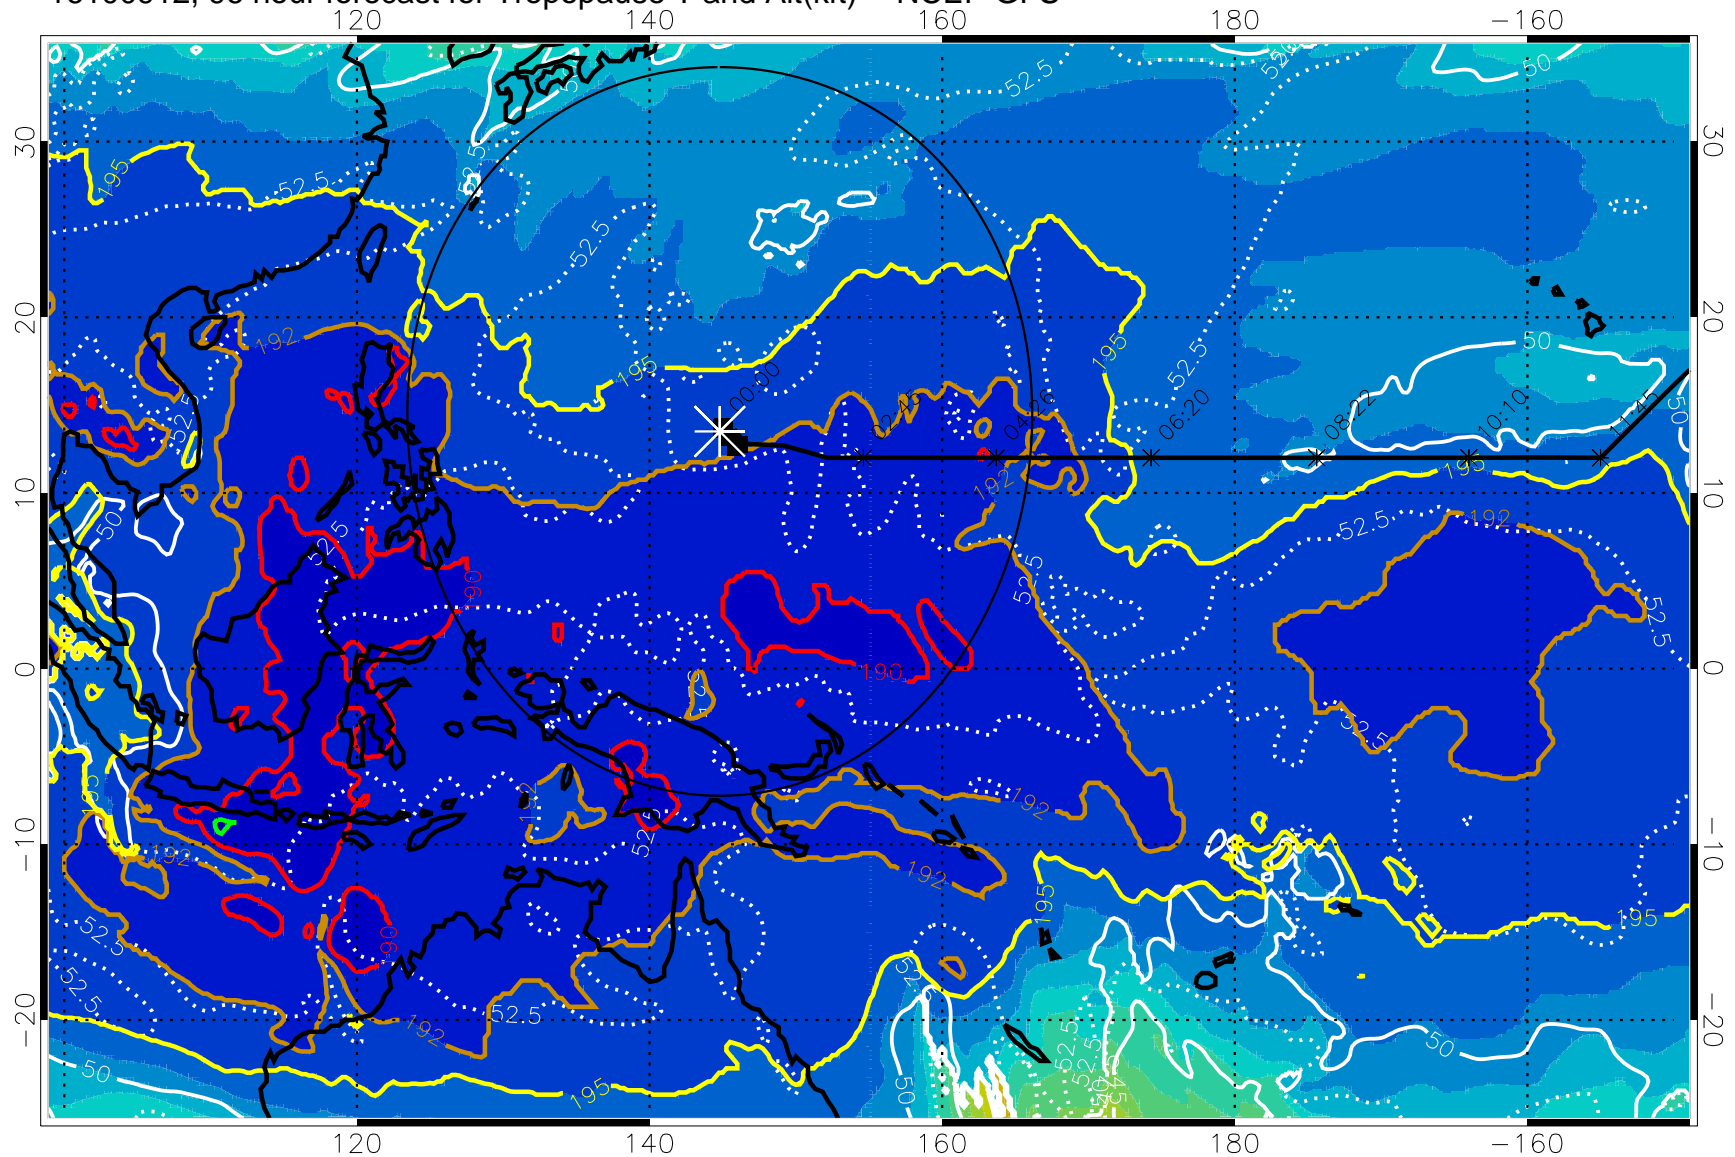

16100906, 90 hour forecast for Tropopause T and Alt(kft) -- NCEP GFS

190 200 210 220 230
Tropopause T, K

Tropopause Altitude in kft (white)

192.5K Isotherm 195K Isotherm
187.5K Isotherm 190K Isotherm

Range ring of 2304 km

16100912, 96 hour forecast for Tropopause T and Alt(kft) -- NCEP GFS

190 200 210 220 230

Tropopause T, K

Tropopause Altitude in kft (white)

192.5K Isotherm 195K Isotherm

187.5K Isotherm 190K Isotherm

Range ring of 2304 km