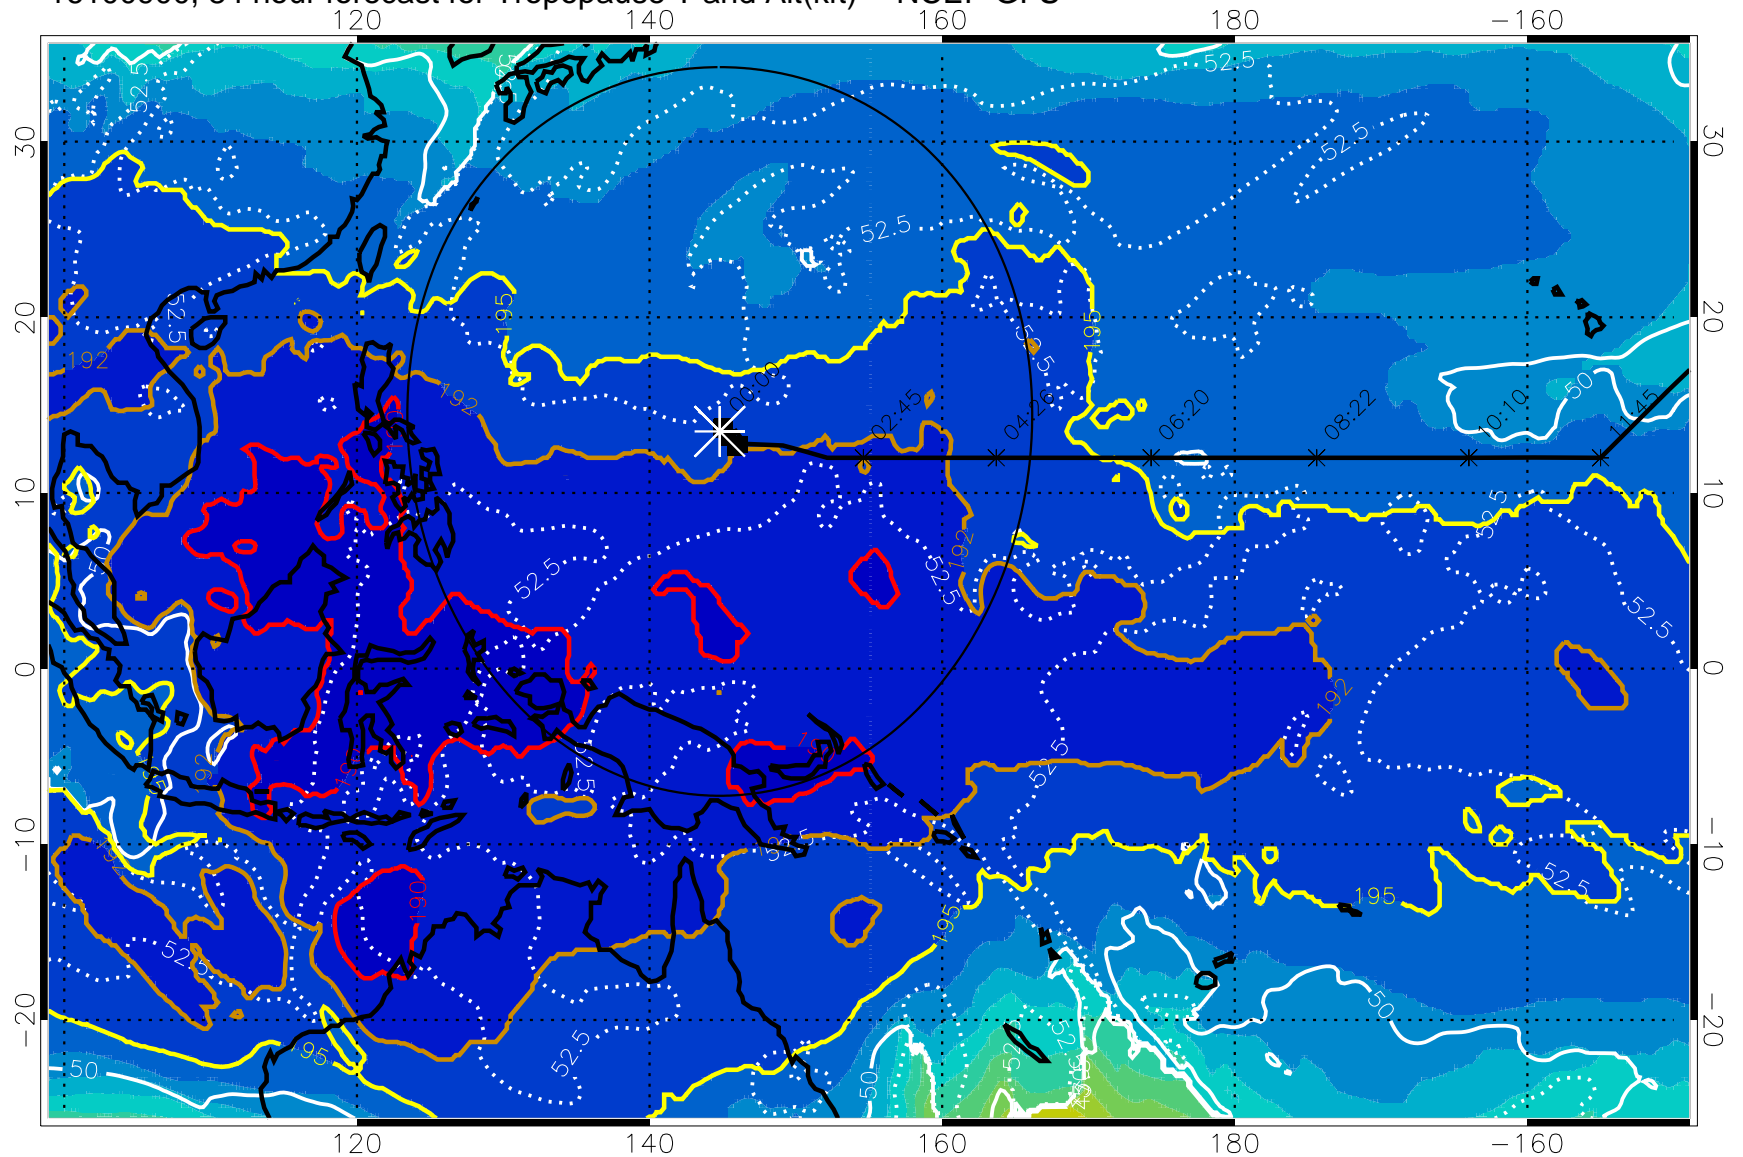

16100818, 78 hour forecast for Tropopause T and Alt(kft) -- NCEP GFS

190 200 210 220 230

Tropopause T, K

Tropopause Altitude in kft (white)

192.5K Isotherm 195K Isotherm

187.5K Isotherm 190K Isotherm

Range ring of 2304 km

16100900, 84 hour forecast for Tropopause T and Alt(kft) -- NCEP GFS

190 200 210 220 230

Tropopause T, K

Tropopause Altitude in kft (white)

192.5K Isotherm 195K Isotherm
187.5K Isotherm 190K Isotherm

Range ring of 2304 km