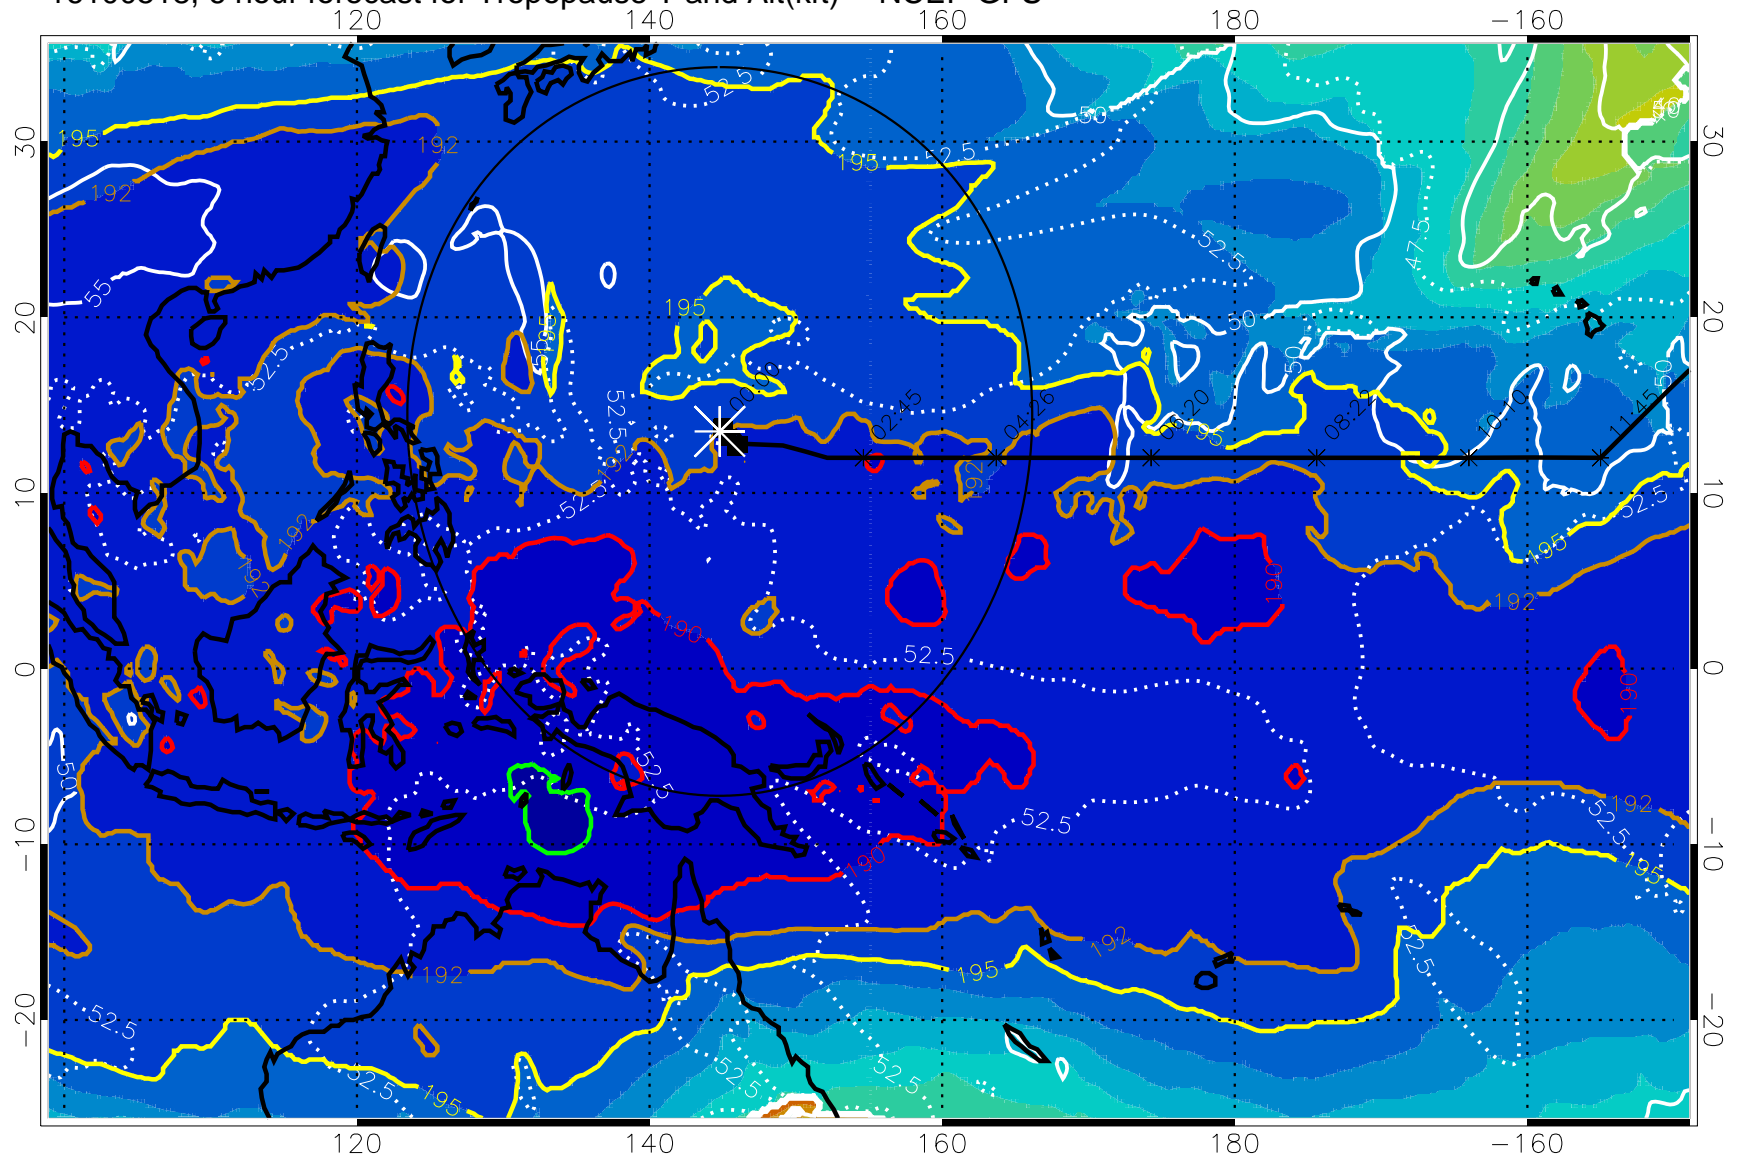

16100518, 6 hour forecast for Tropopause T and Alt(kft) -- NCEP GFS

190 200 210 220 230

Tropopause T, K

Tropopause Altitude in kft (white)

192.5K Isotherm 195K Isotherm

187.5K Isotherm 190K Isotherm

Range ring of 2304 km