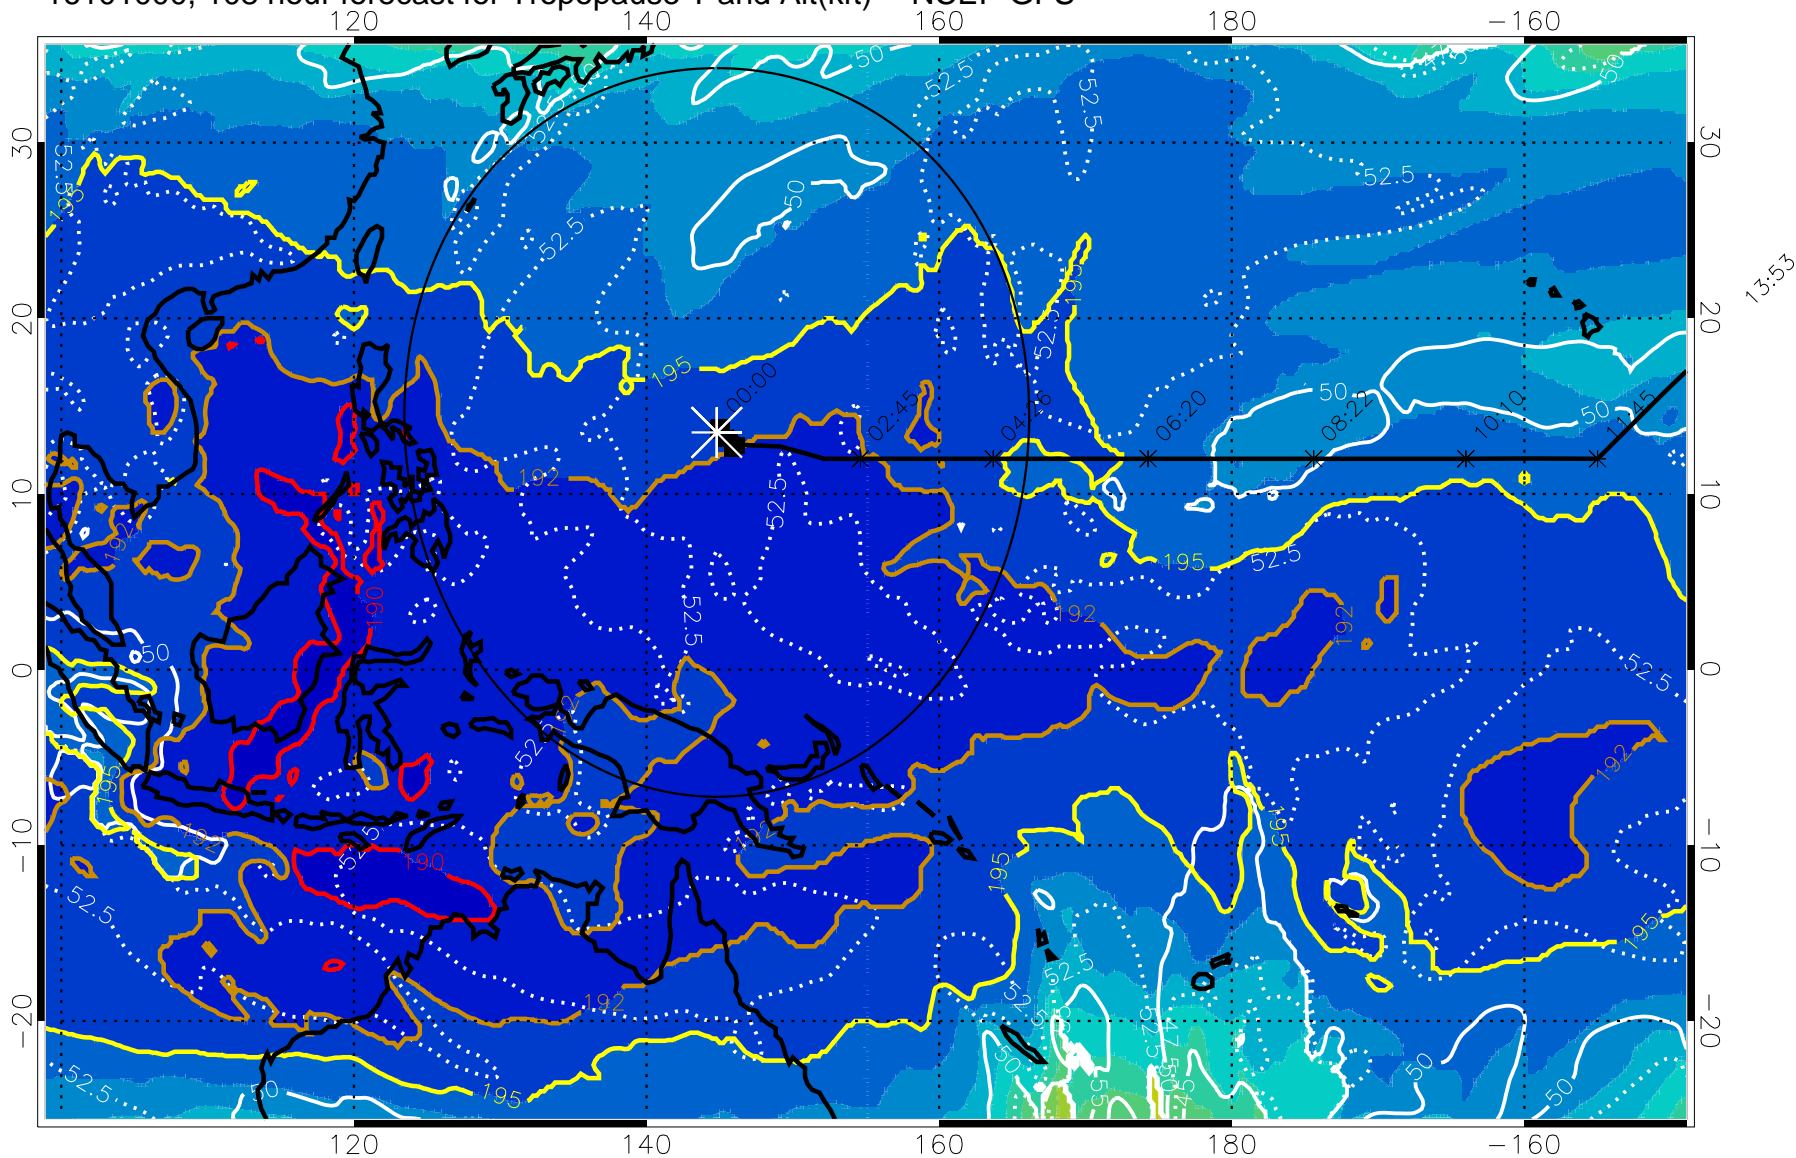

16100918, 102 hour forecast for Tropopause T and Alt(kft) -- NCEP GFS

190 200 210 220 230

Tropopause T, K

Tropopause Altitude in kft (white)

192.5K Isotherm 195K Isotherm

187.5K Isotherm 190K Isotherm

Range ring of 2304 km

16101000, 108 hour forecast for Tropopause T and Alt(kft) -- NCEP GFS

190 200 210 220 230

Tropopause T, K

Tropopause Altitude in kft (white)

192.5K Isotherm 195K Isotherm
187.5K Isotherm 190K Isotherm

Range ring of 2304 km