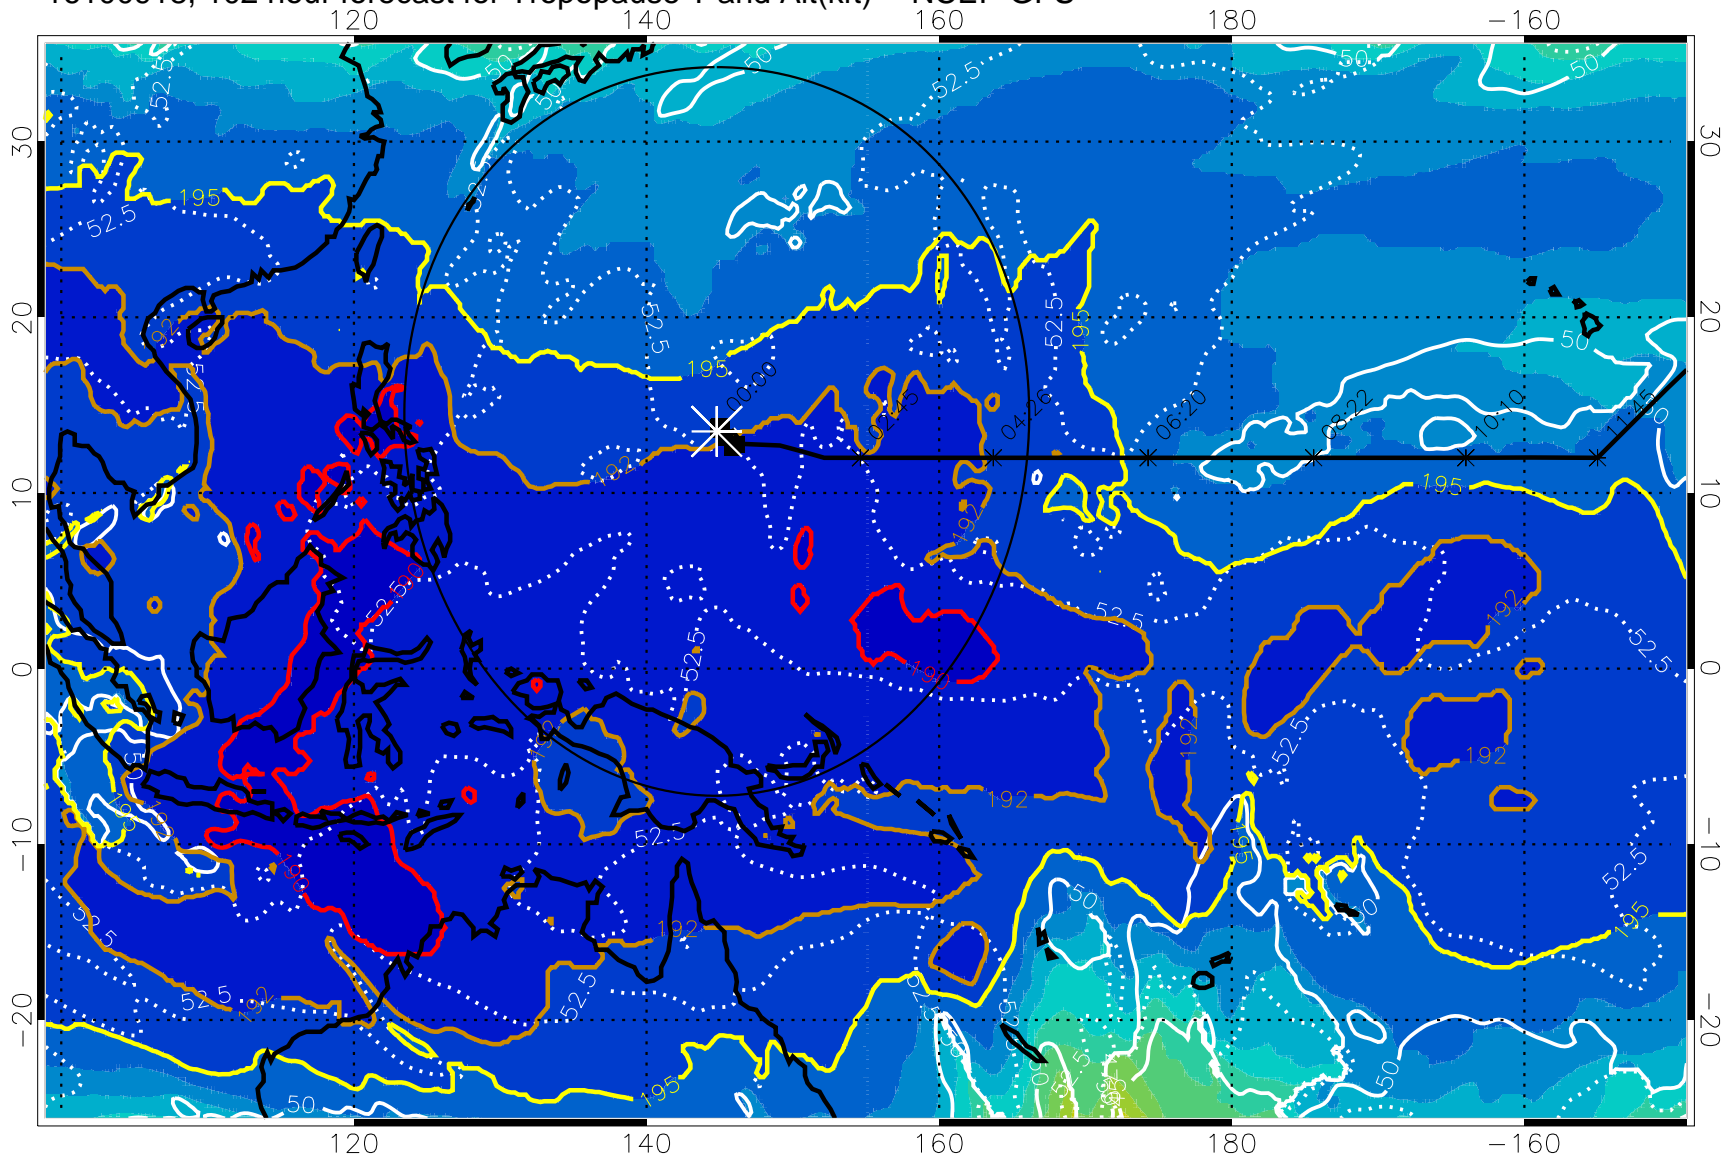

16100912, 96 hour forecast for Tropopause T and Alt(kft) -- NCEP GFS

190 200 210 220 230

Tropopause T, K

Tropopause Altitude in kft (white)

192.5K Isotherm 195K Isotherm

187.5K Isotherm 190K Isotherm

Range ring of 2304 km

16100918, 102 hour forecast for Tropopause T and Alt(kft) -- NCEP GFS

190 200 210 220 230

Tropopause T, K

Tropopause Altitude in kft (white)

192.5K Isotherm 195K Isotherm

187.5K Isotherm 190K Isotherm

Range ring of 2304 km