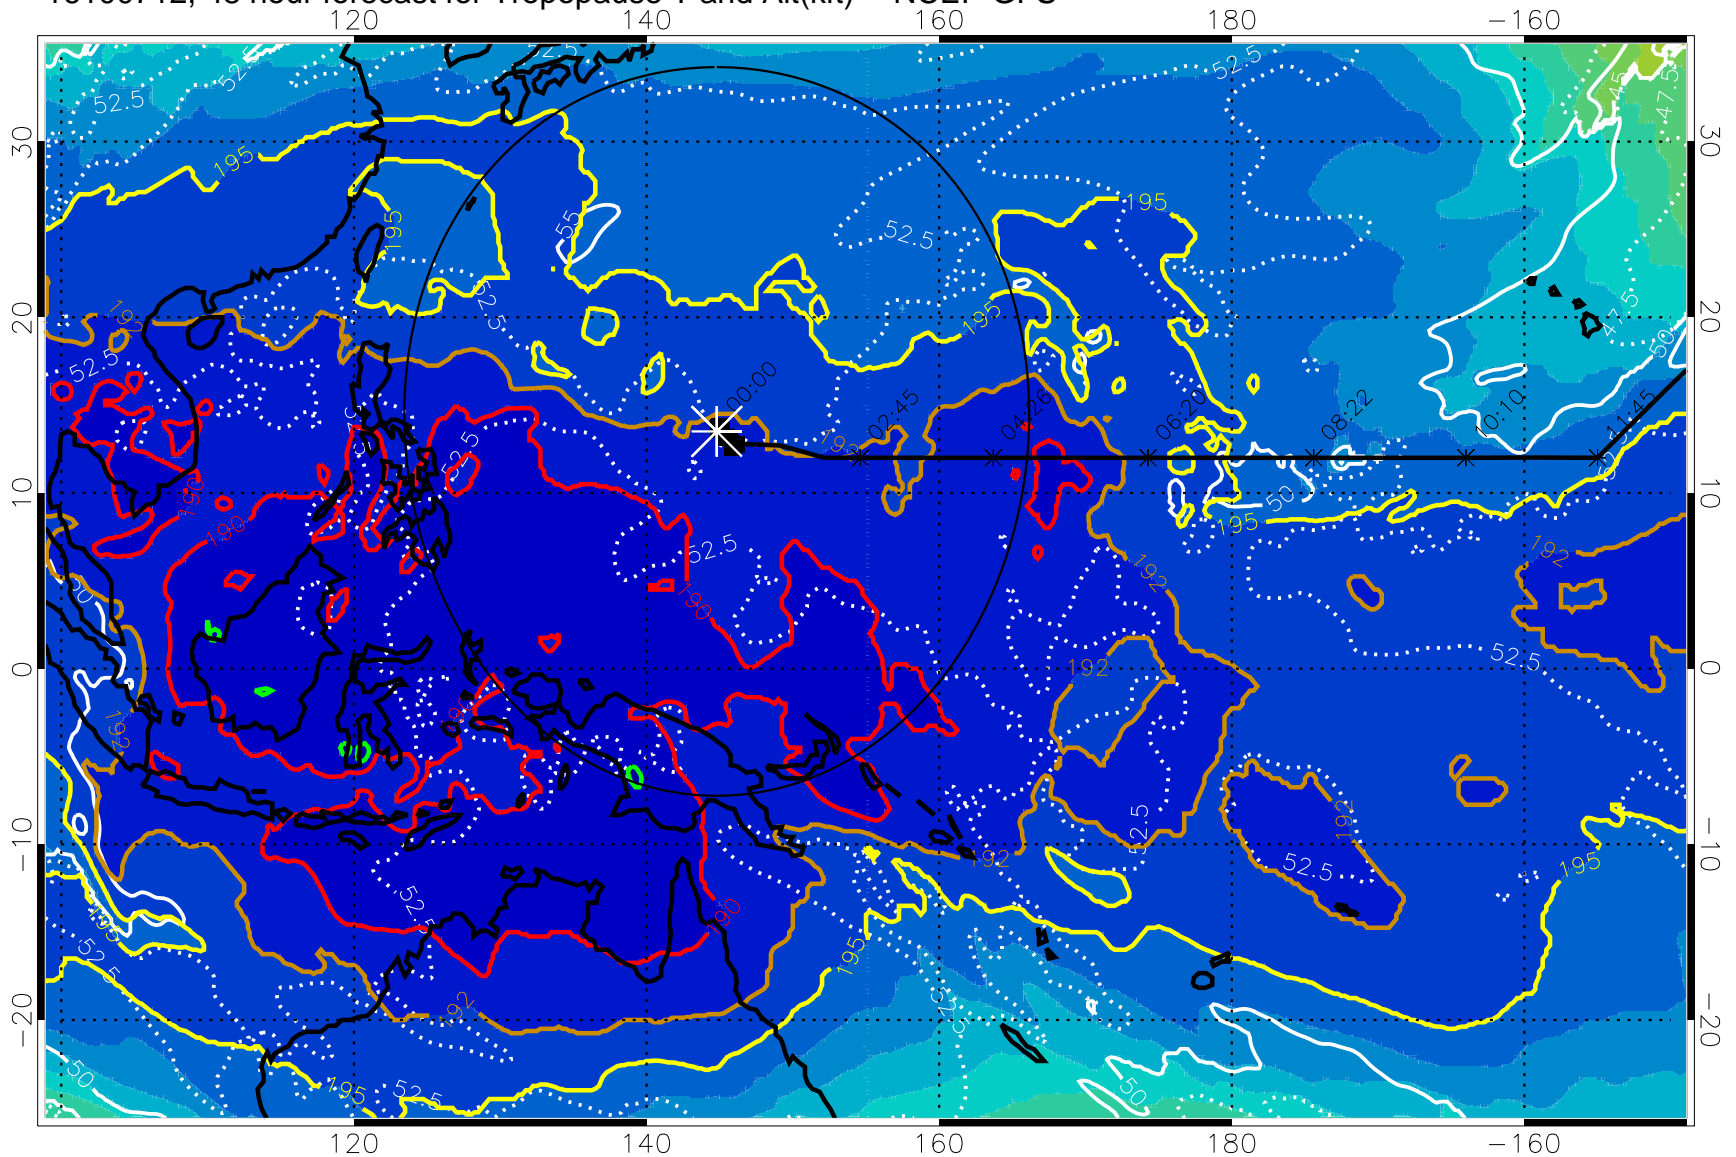

16100712, 48 hour forecast for Tropopause T and Alt(kft) -- NCEP GFS

190 200 210 220 230

Tropopause T, K

Tropopause Altitude in kft (white)

192.5K Isotherm 195K Isotherm

187.5K Isotherm 190K Isotherm

Range ring of 2304 km