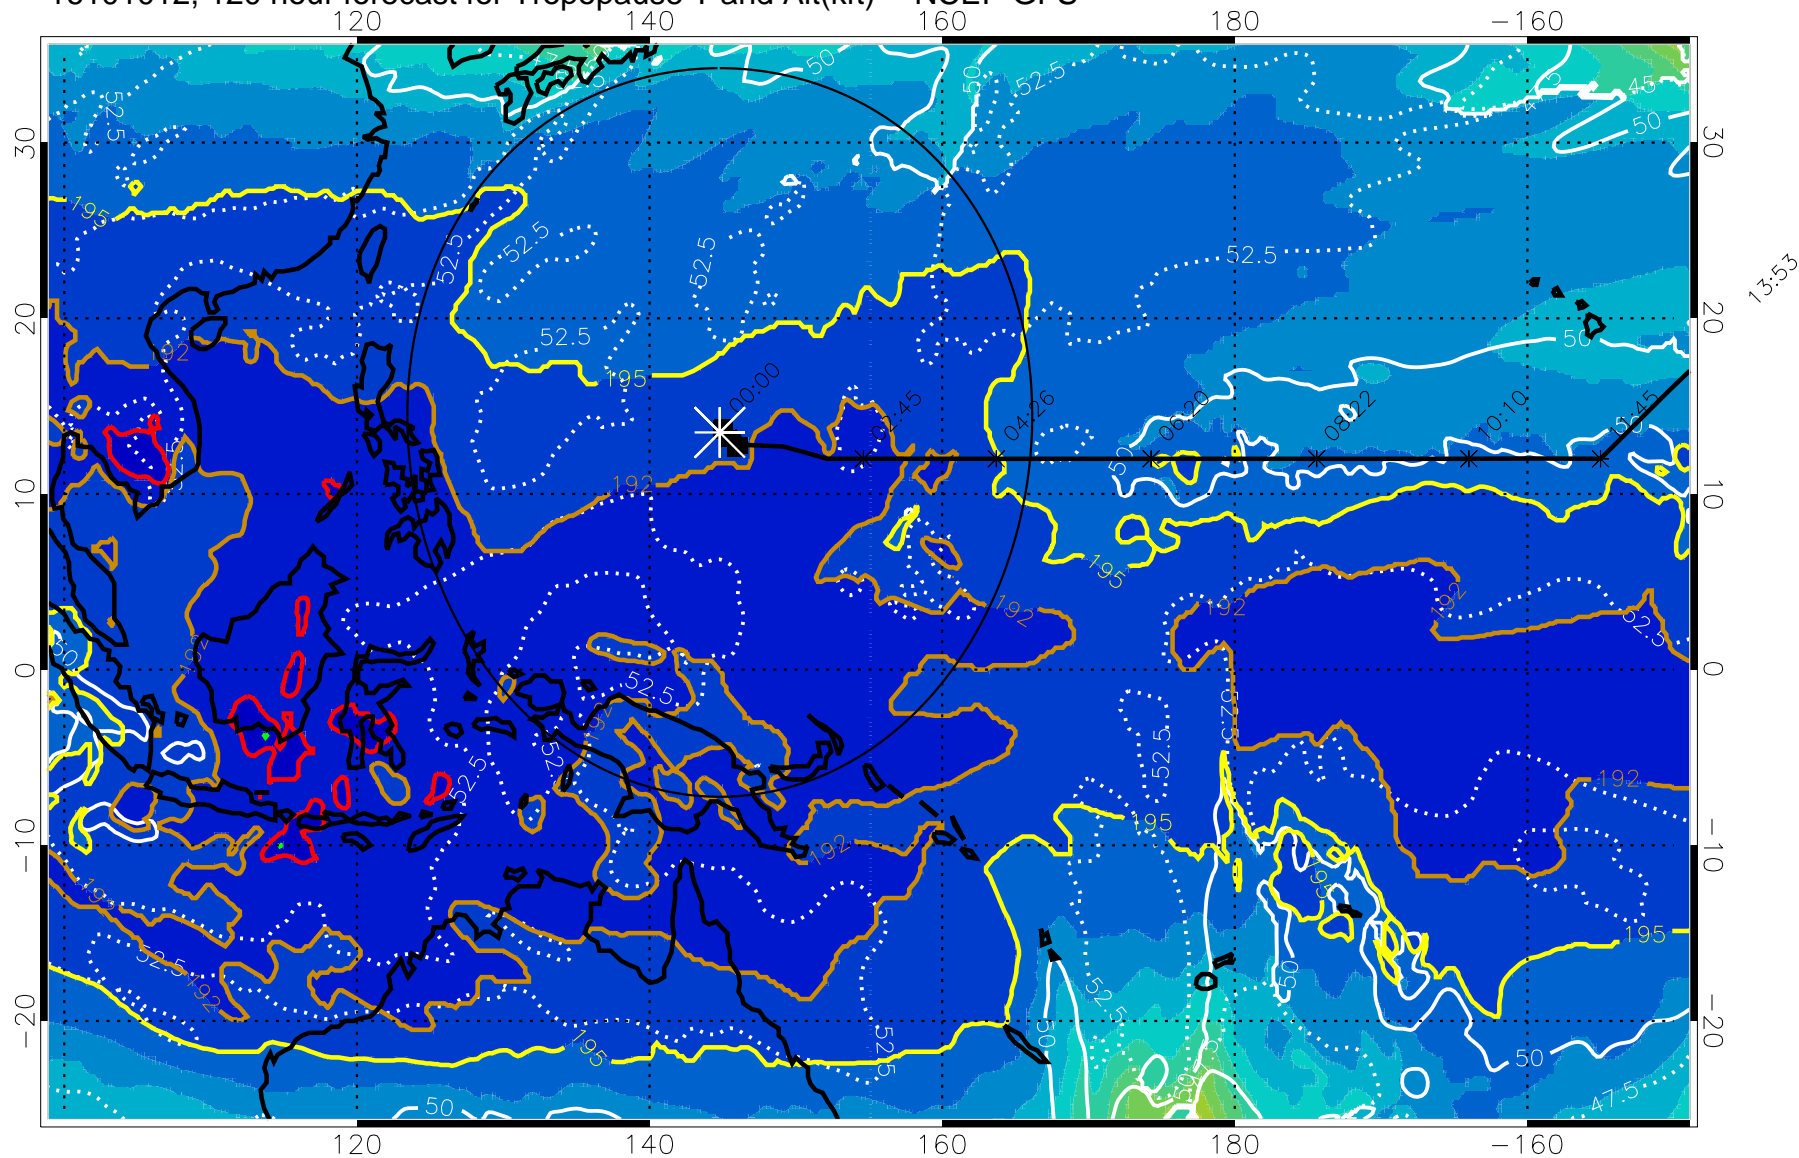

16101000, 108 hour forecast for Tropopause T and Alt(kft) -- NCEP GFS

190 200 210 220 230

Tropopause T, K

Tropopause Altitude in kft (white)

192.5K Isotherm 195K Isotherm
187.5K Isotherm 190K Isotherm

Range ring of 2304 km

16101006, 114 hour forecast for Tropopause T and Alt(kft) -- NCEP GFS

190 200 210 220 230
Tropopause T, K

Tropopause Altitude in kft (white)

192.5K Isotherm 195K Isotherm
187.5K Isotherm 190K Isotherm

Range ring of 2304 km

16101012, 120 hour forecast for Tropopause T and Alt(kft) -- NCEP GFS

190 200 210 220 230

Tropopause T, K

Tropopause Altitude in kft (white)

192.5K Isotherm 195K Isotherm

187.5K Isotherm 190K Isotherm

Range ring of 2304 km