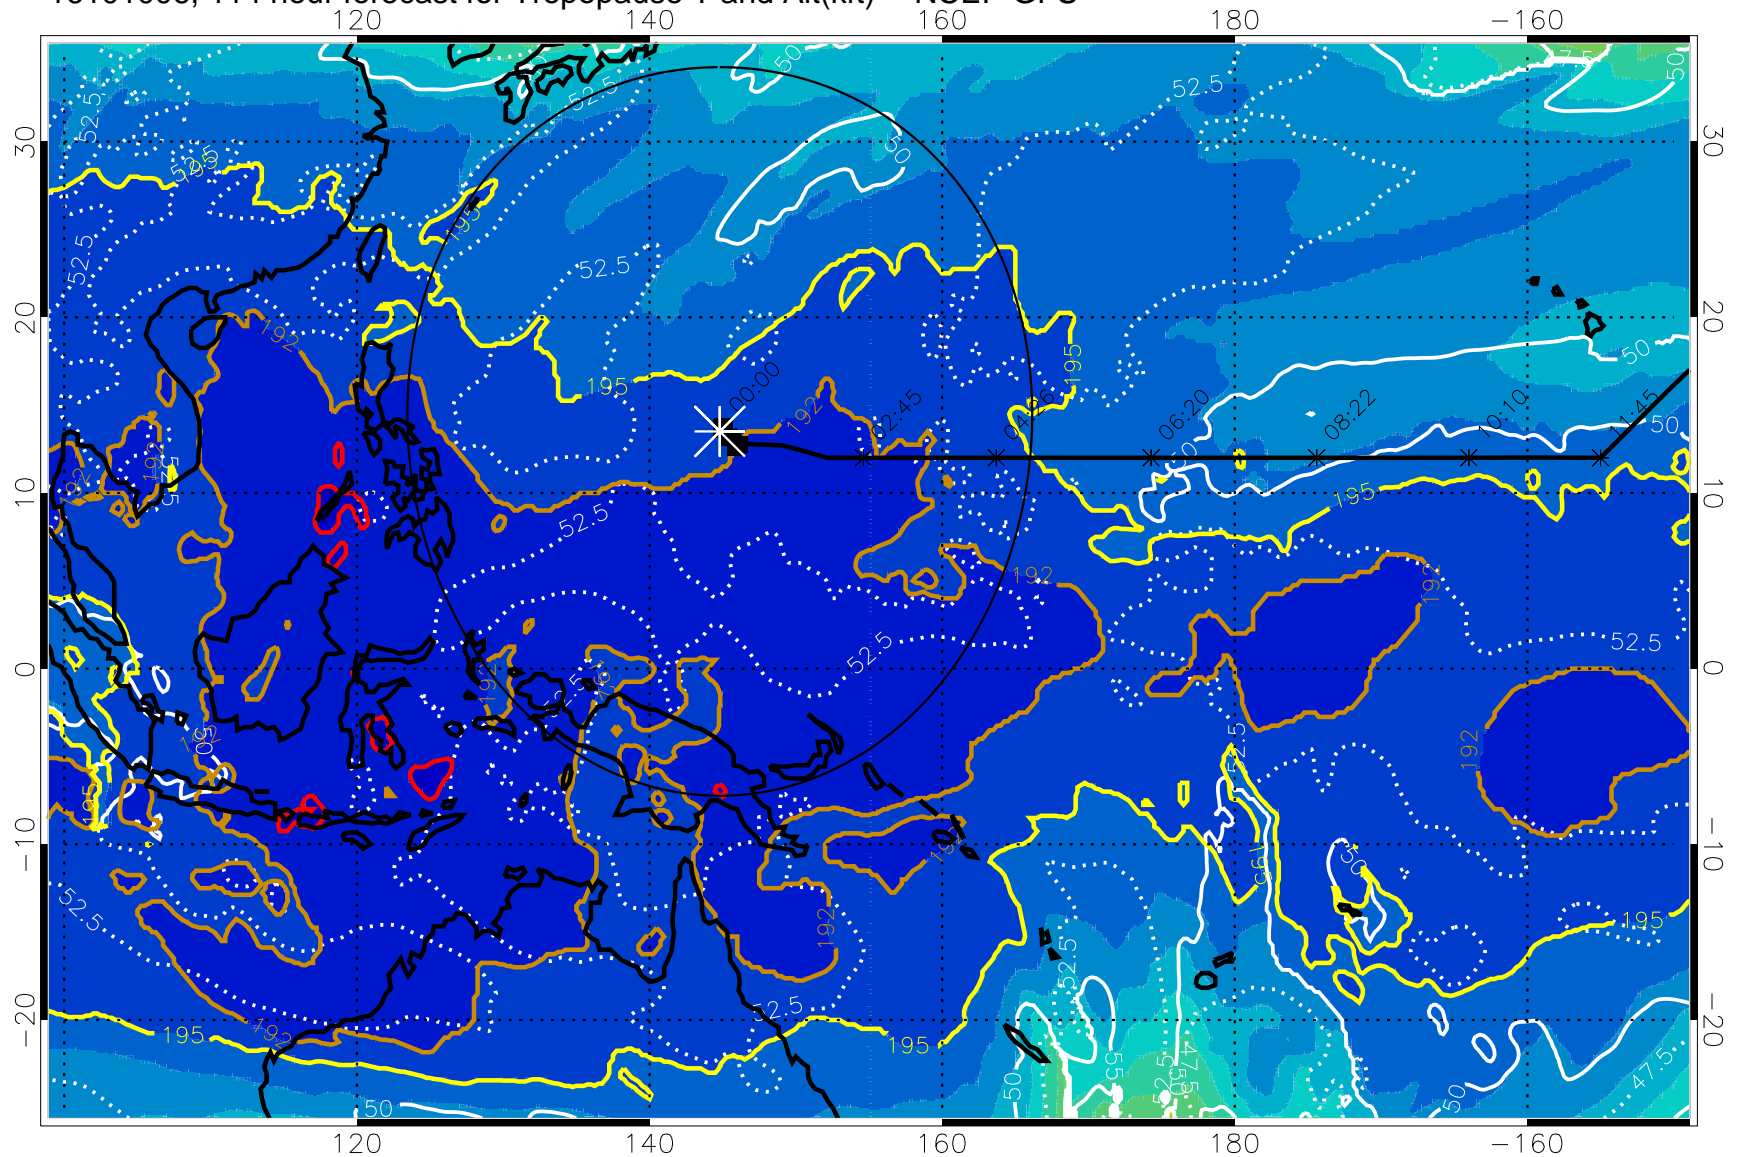

16100918, 102 hour forecast for Tropopause T and Alt(kft) -- NCEP GFS

190 200 210 220 230

Tropopause T, K

Tropopause Altitude in kft (white)

192.5K Isotherm 195K Isotherm

187.5K Isotherm 190K Isotherm

Range ring of 2304 km

16101000, 108 hour forecast for Tropopause T and Alt(kft) -- NCEP GFS

190 200 210 220 230

Tropopause T, K

Tropopause Altitude in kft (white)

192.5K Isotherm 195K Isotherm
187.5K Isotherm 190K Isotherm

Range ring of 2304 km

16101006, 114 hour forecast for Tropopause T and Alt(kft) -- NCEP GFS

190 200 210 220 230
Tropopause T, K

Tropopause Altitude in kft (white)

192.5K Isotherm 195K Isotherm
187.5K Isotherm 190K Isotherm

Range ring of 2304 km