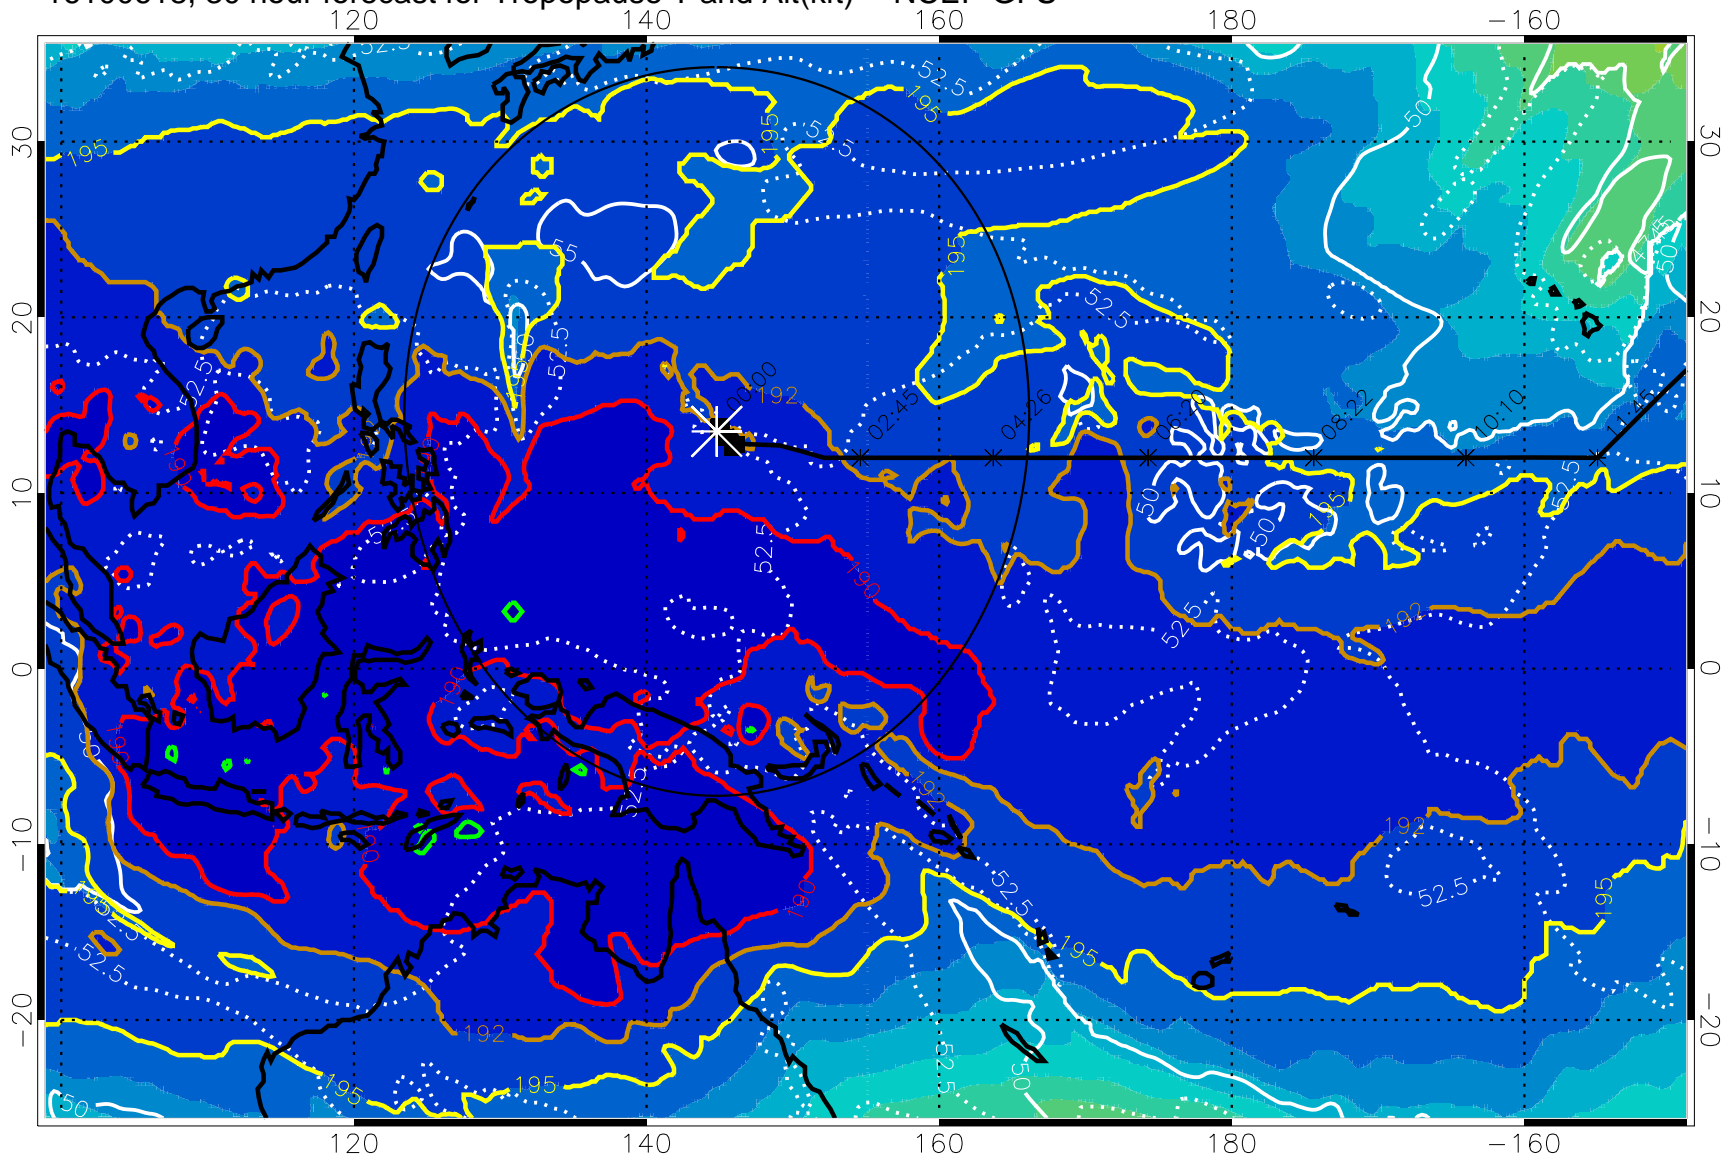

16100618, 30 hour forecast for Tropopause T and Alt(kft) -- NCEP GFS

190 200 210 220 230

Tropopause T, K

Tropopause Altitude in kft (white)

192.5K Isotherm 195K Isotherm

187.5K Isotherm 190K Isotherm

Range ring of 2304 km