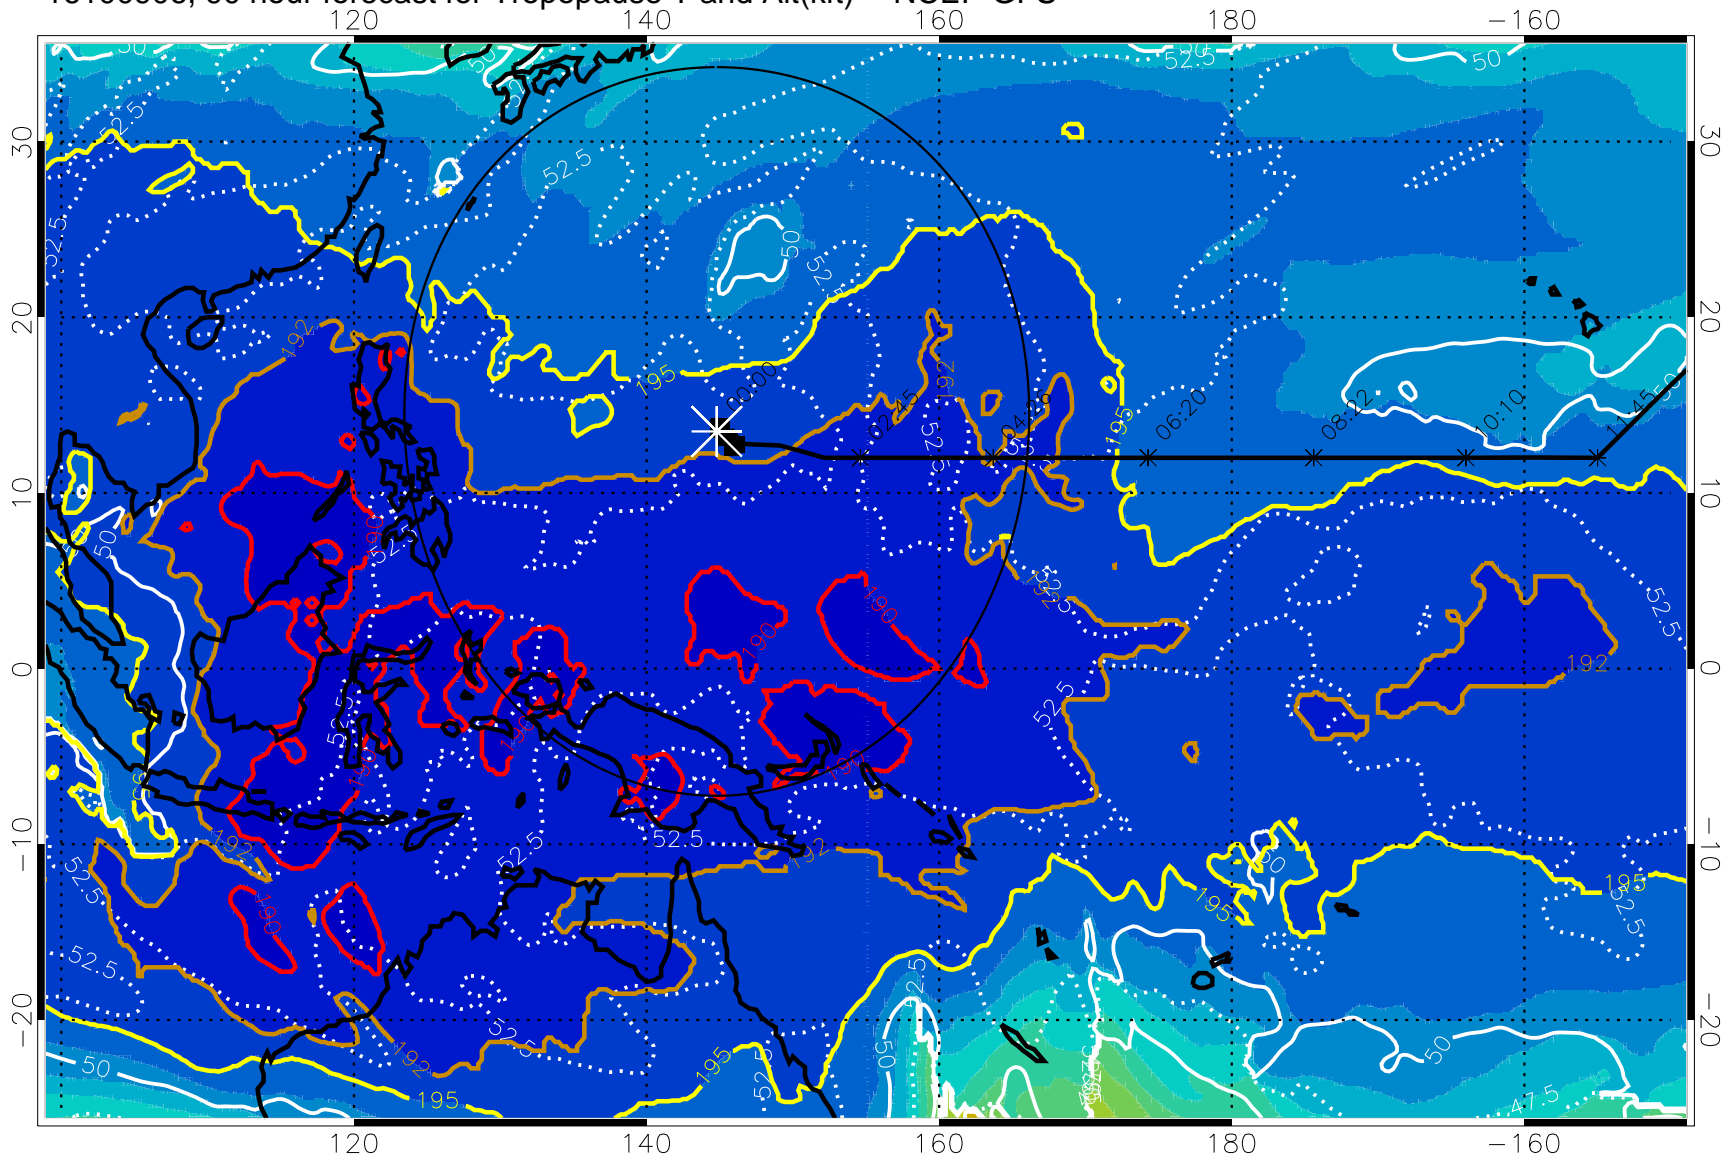

16100906, 90 hour forecast for Tropopause T and Alt(kft) -- NCEP GFS

190   200   210   220   230
Tropopause T, K

Tropopause Altitude in kft (white)

192.5K Isotherm   195K Isotherm
187.5K Isotherm   190K Isotherm

Range ring of 2304 km