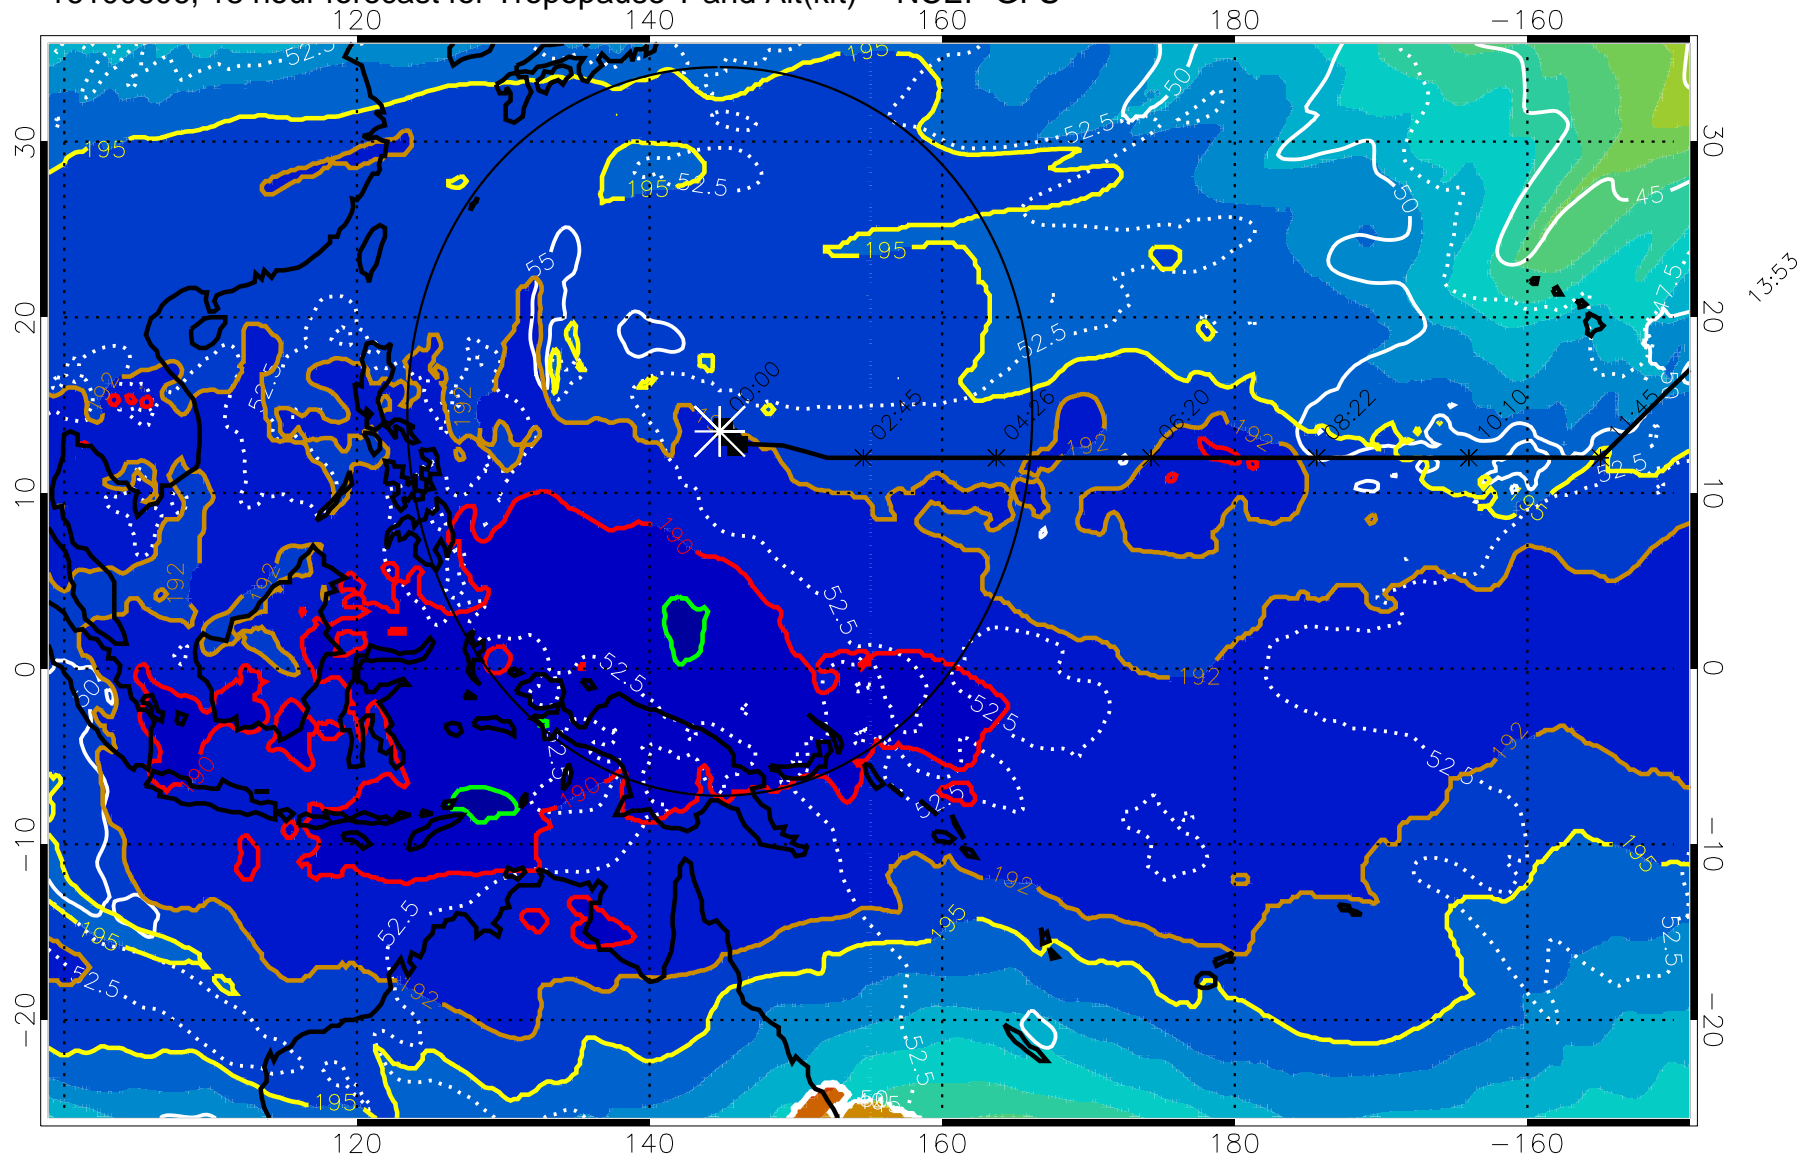

16100600, 12 hour forecast for Tropopause T and Alt(kft) -- NCEP GFS

190 200 210 220 230

Tropopause T, K

Tropopause Altitude in kft (white)

192.5K Isotherm 195K Isotherm

187.5K Isotherm 190K Isotherm

Range ring of 2304 km

16100606, 18 hour forecast for Tropopause T and Alt(kft) -- NCEP GFS

190 200 210 220 230

Tropopause T, K

Tropopause Altitude in kft (white)

192.5K Isotherm 195K Isotherm

187.5K Isotherm 190K Isotherm

Range ring of 2304 km