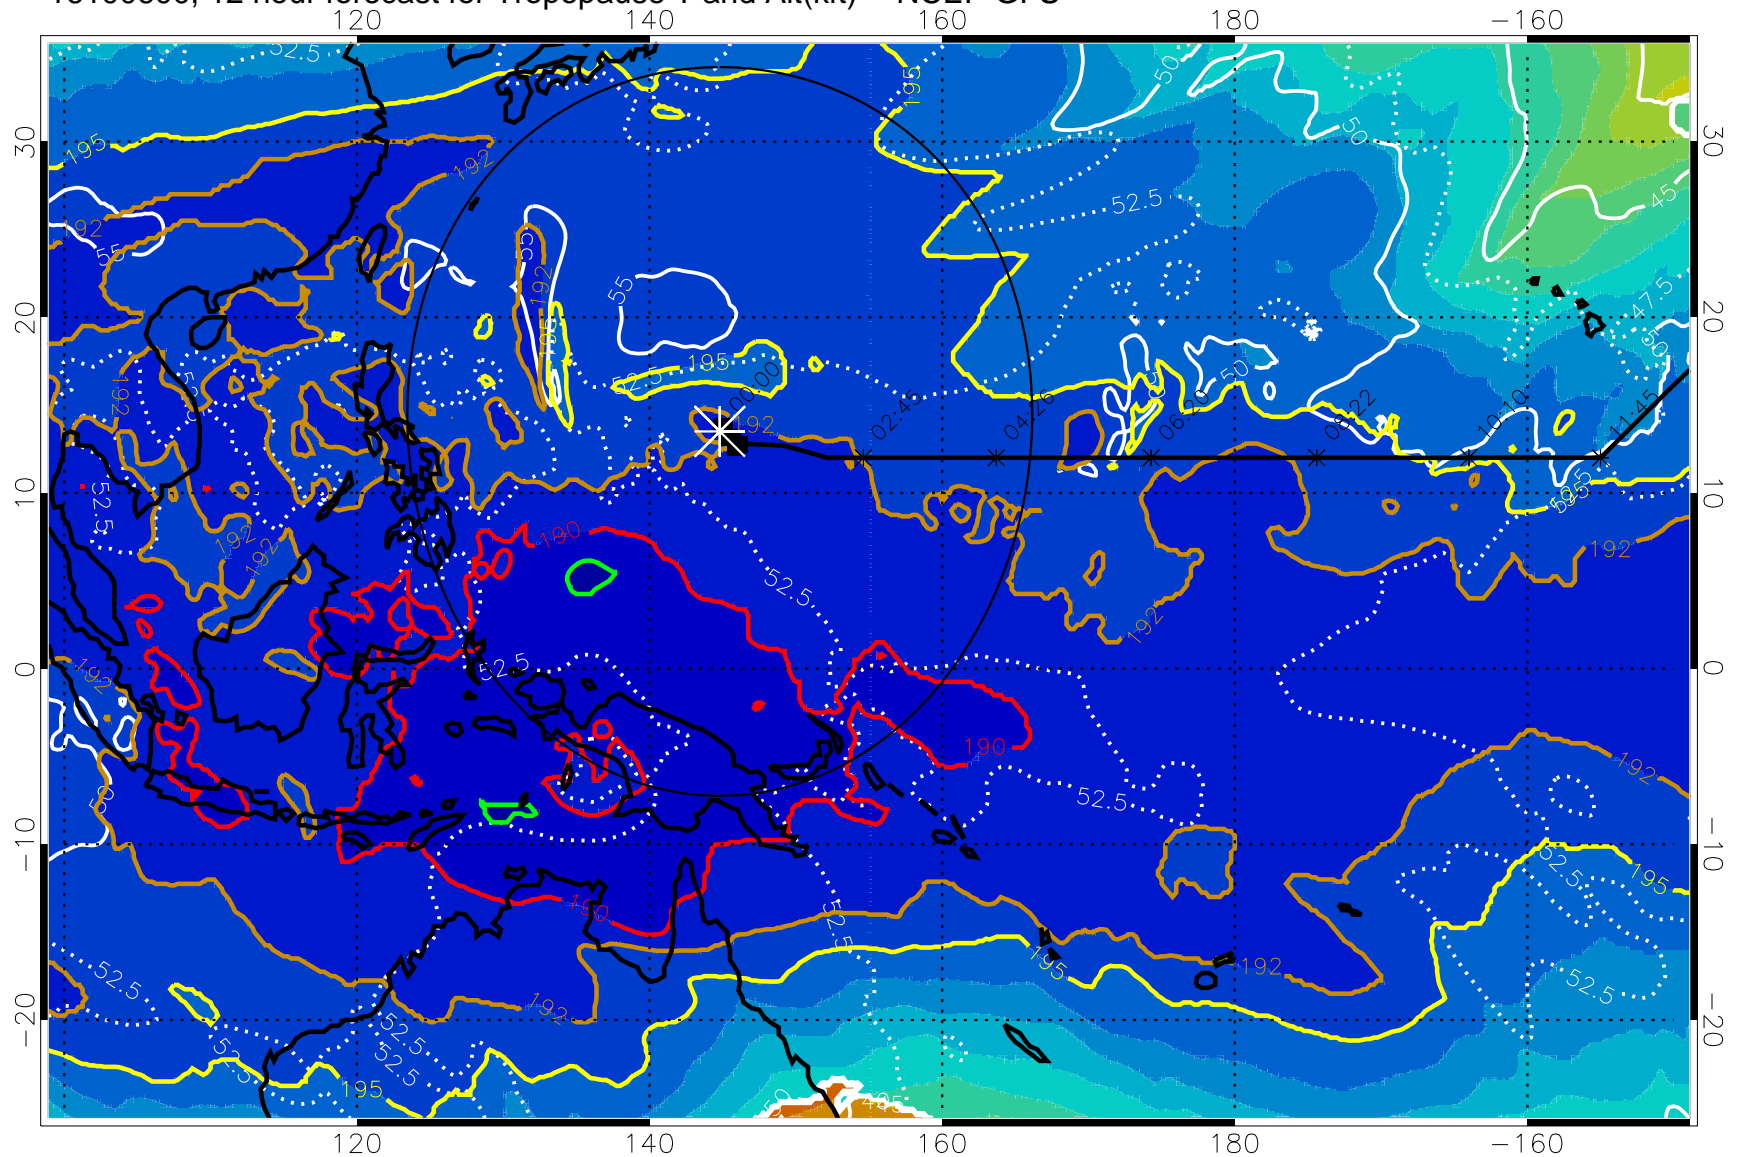

16100600, 12 hour forecast for Tropopause T and Alt(kft) -- NCEP GFS

190 200 210 220 230

Tropopause T, K

Tropopause Altitude in kft (white)

192.5K Isotherm 195K Isotherm

187.5K Isotherm 190K Isotherm

Range ring of 2304 km