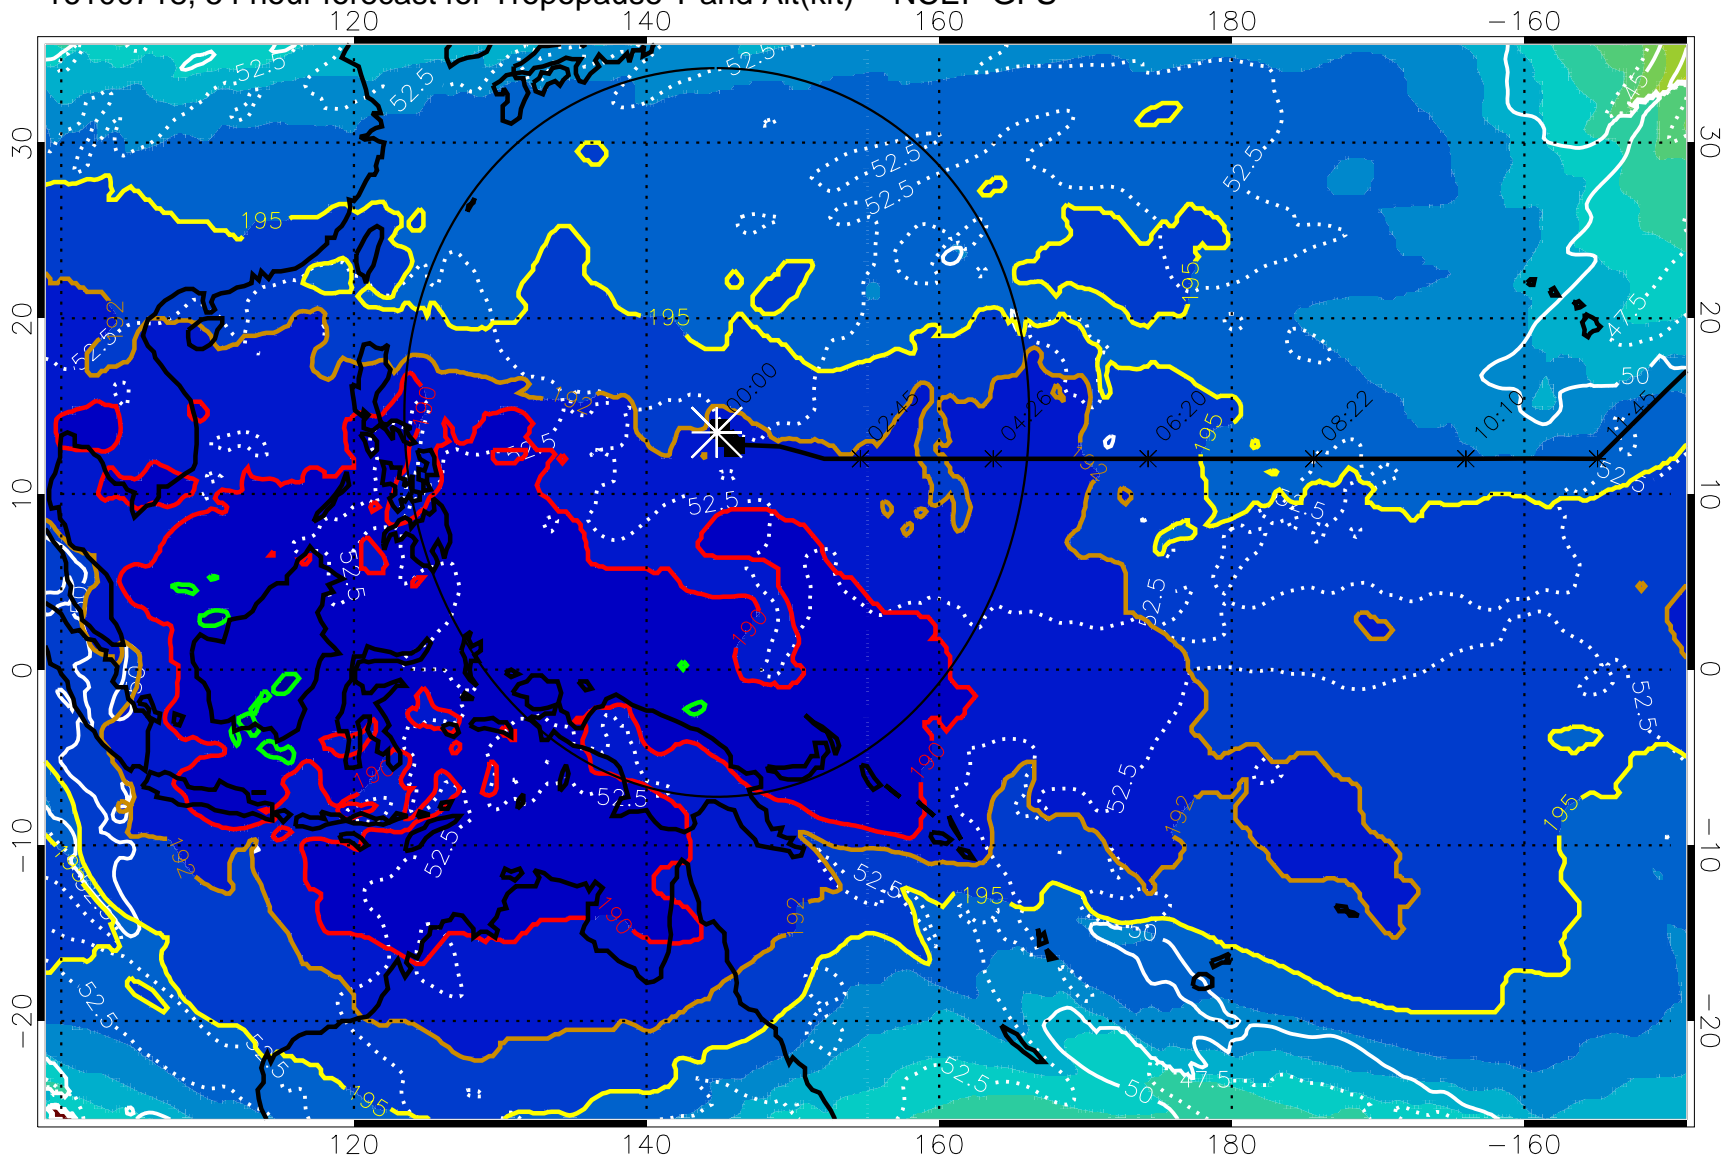

16100718, 54 hour forecast for Tropopause T and Alt(kft) -- NCEP GFS

190 200 210 220 230

Tropopause T, K

Tropopause Altitude in kft (white)

192.5K Isotherm 195K Isotherm

187.5K Isotherm 190K Isotherm

Range ring of 2304 km