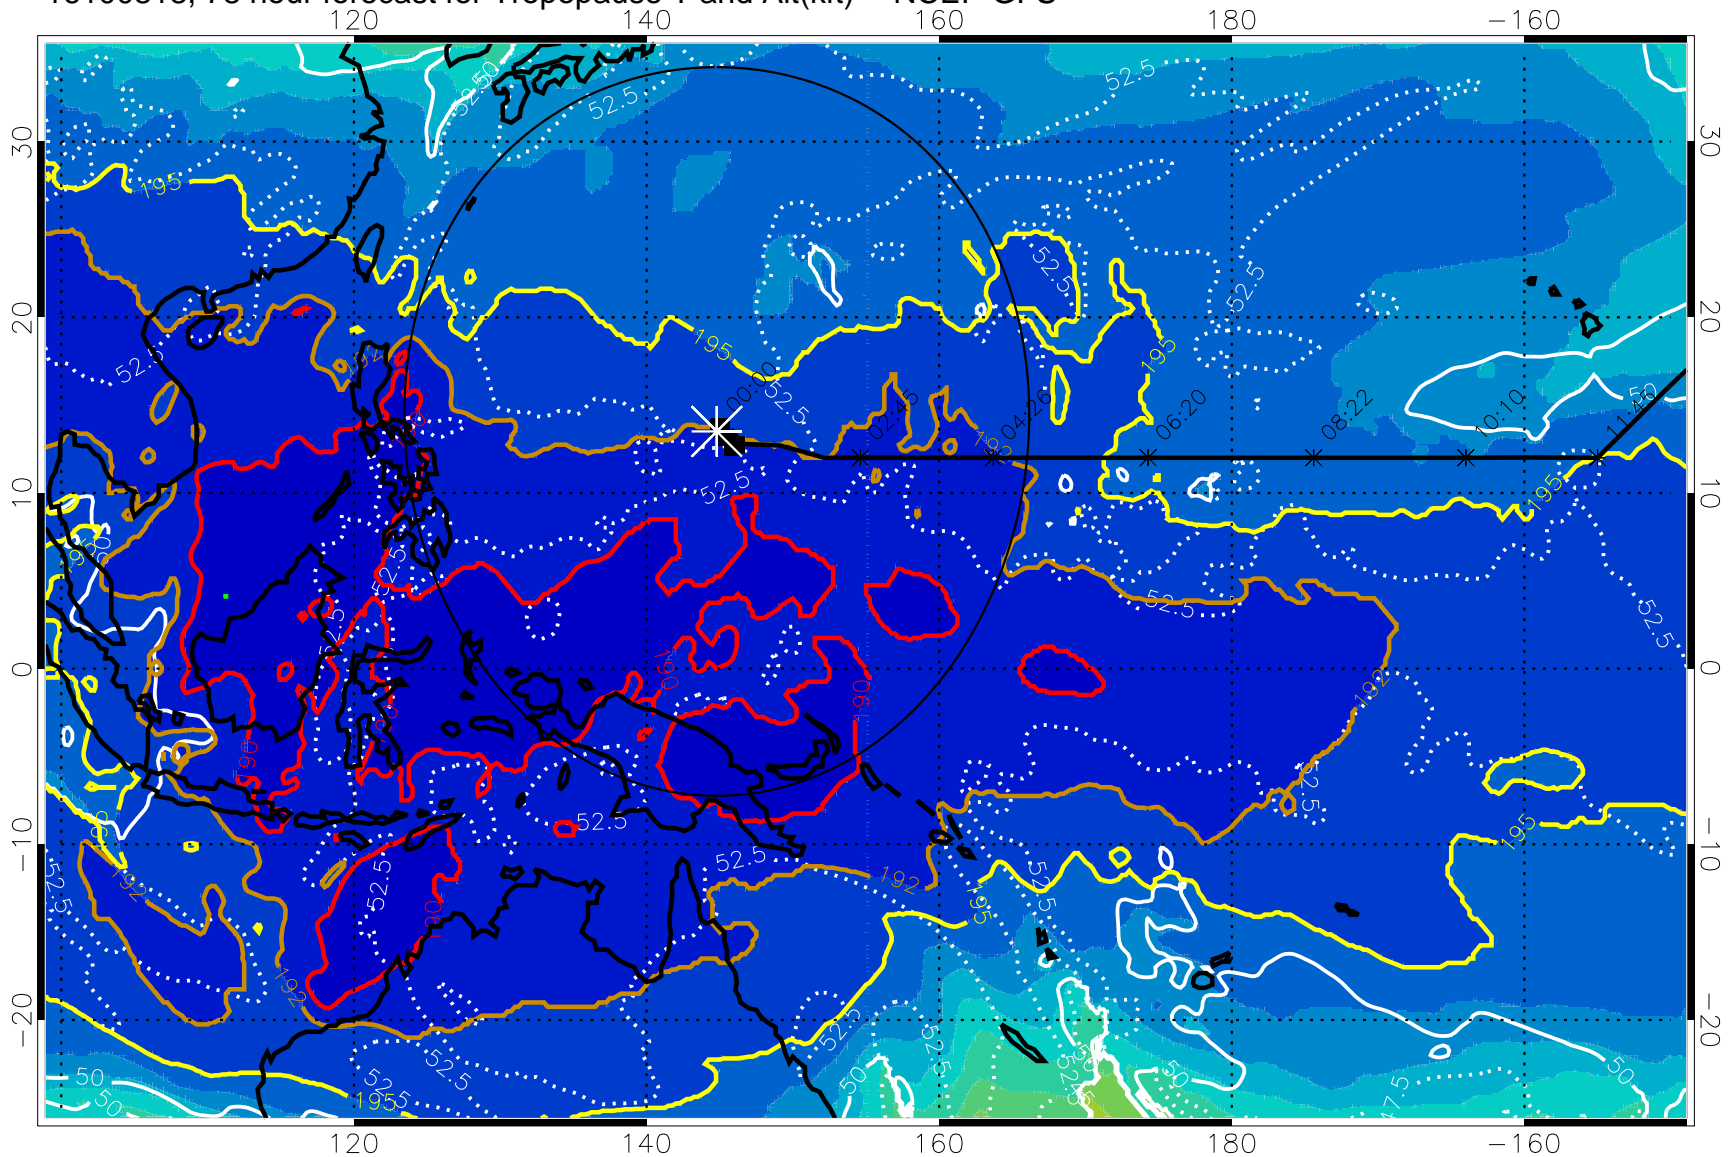

16100818, 78 hour forecast for Tropopause T and Alt(kft) -- NCEP GFS

190 200 210 220 230

Tropopause T, K

Tropopause Altitude in kft (white)

192.5K Isotherm 195K Isotherm

187.5K Isotherm 190K Isotherm

Range ring of 2304 km