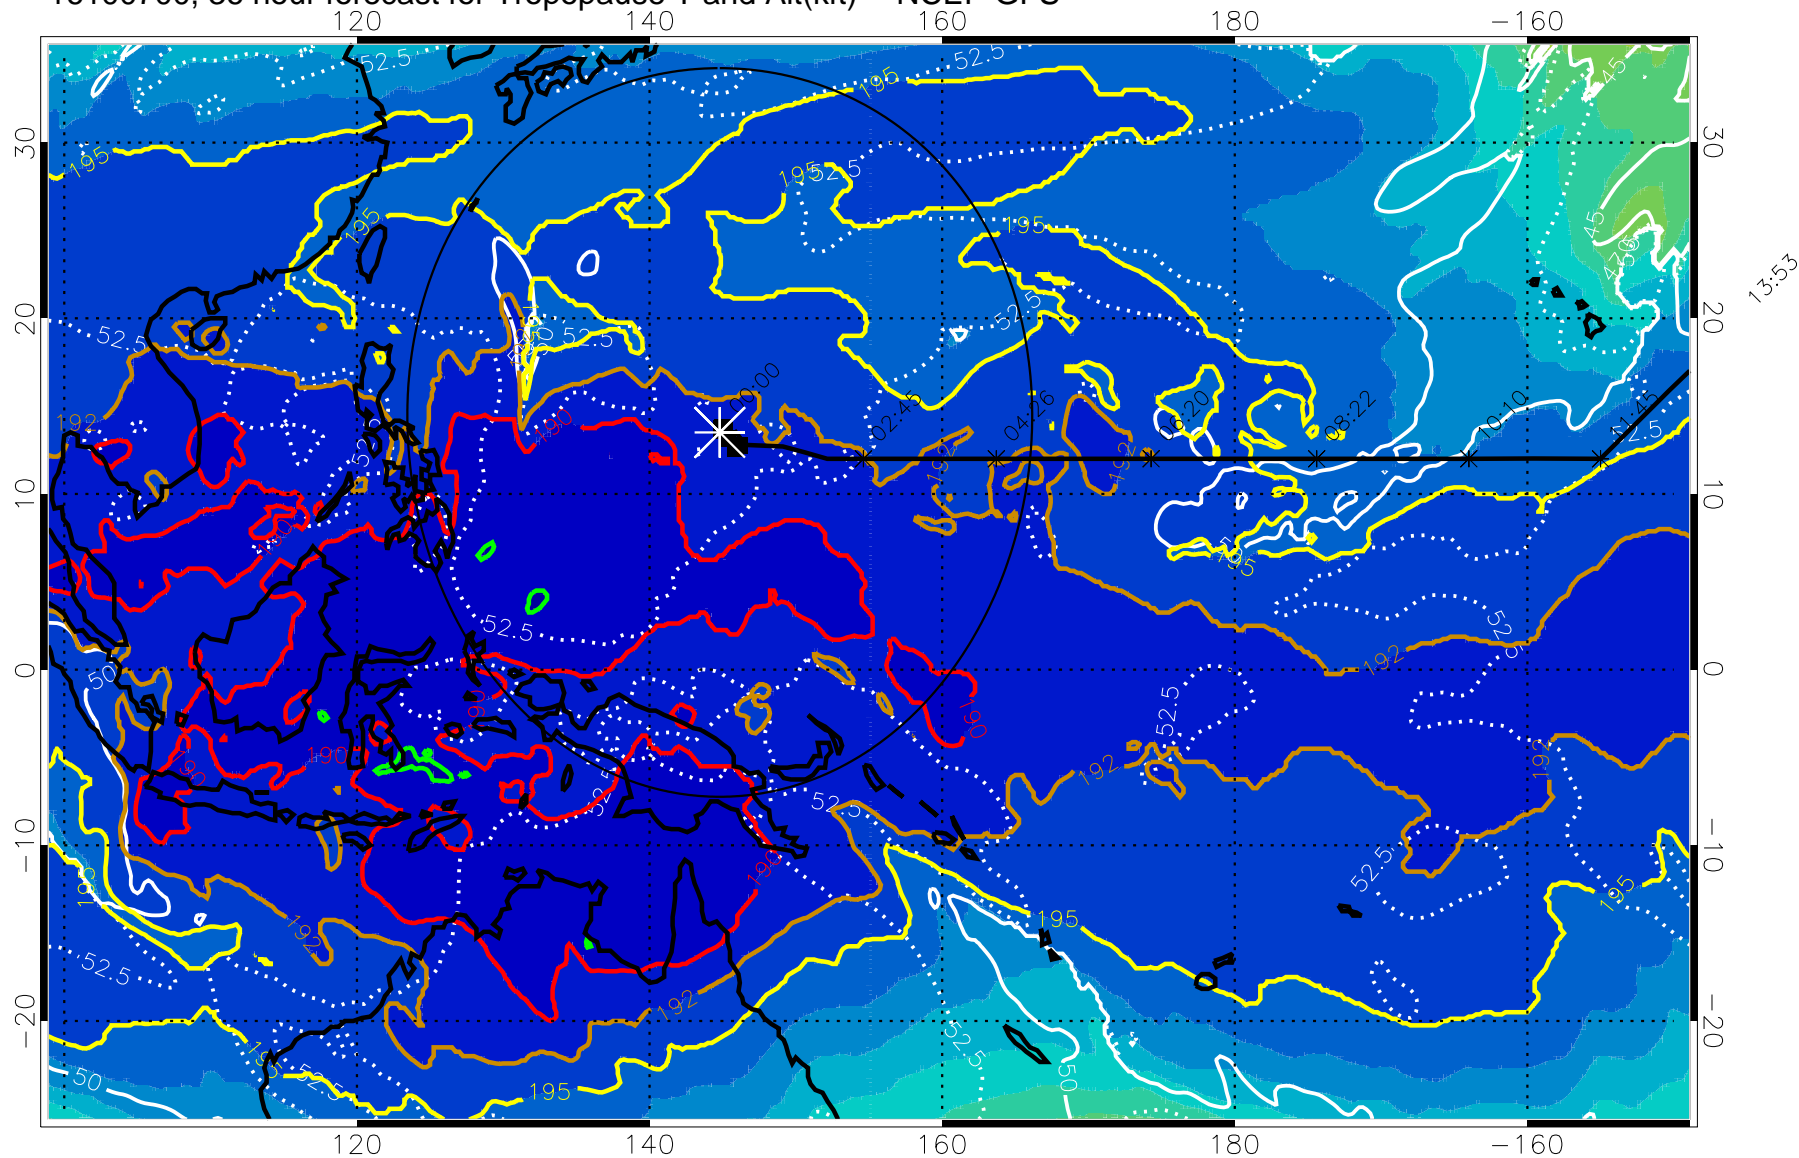

16100618, 30 hour forecast for Tropopause T and Alt(kft) -- NCEP GFS

190 200 210 220 230

Tropopause T, K

Tropopause Altitude in kft (white)

192.5K Isotherm 195K Isotherm

187.5K Isotherm 190K Isotherm

Range ring of 2304 km

16100700, 36 hour forecast for Tropopause T and Alt(kft) -- NCEP GFS

190 200 210 220 230

Tropopause T, K

Tropopause Altitude in kft (white)

192.5K Isotherm 195K Isotherm

187.5K Isotherm 190K Isotherm

Range ring of 2304 km