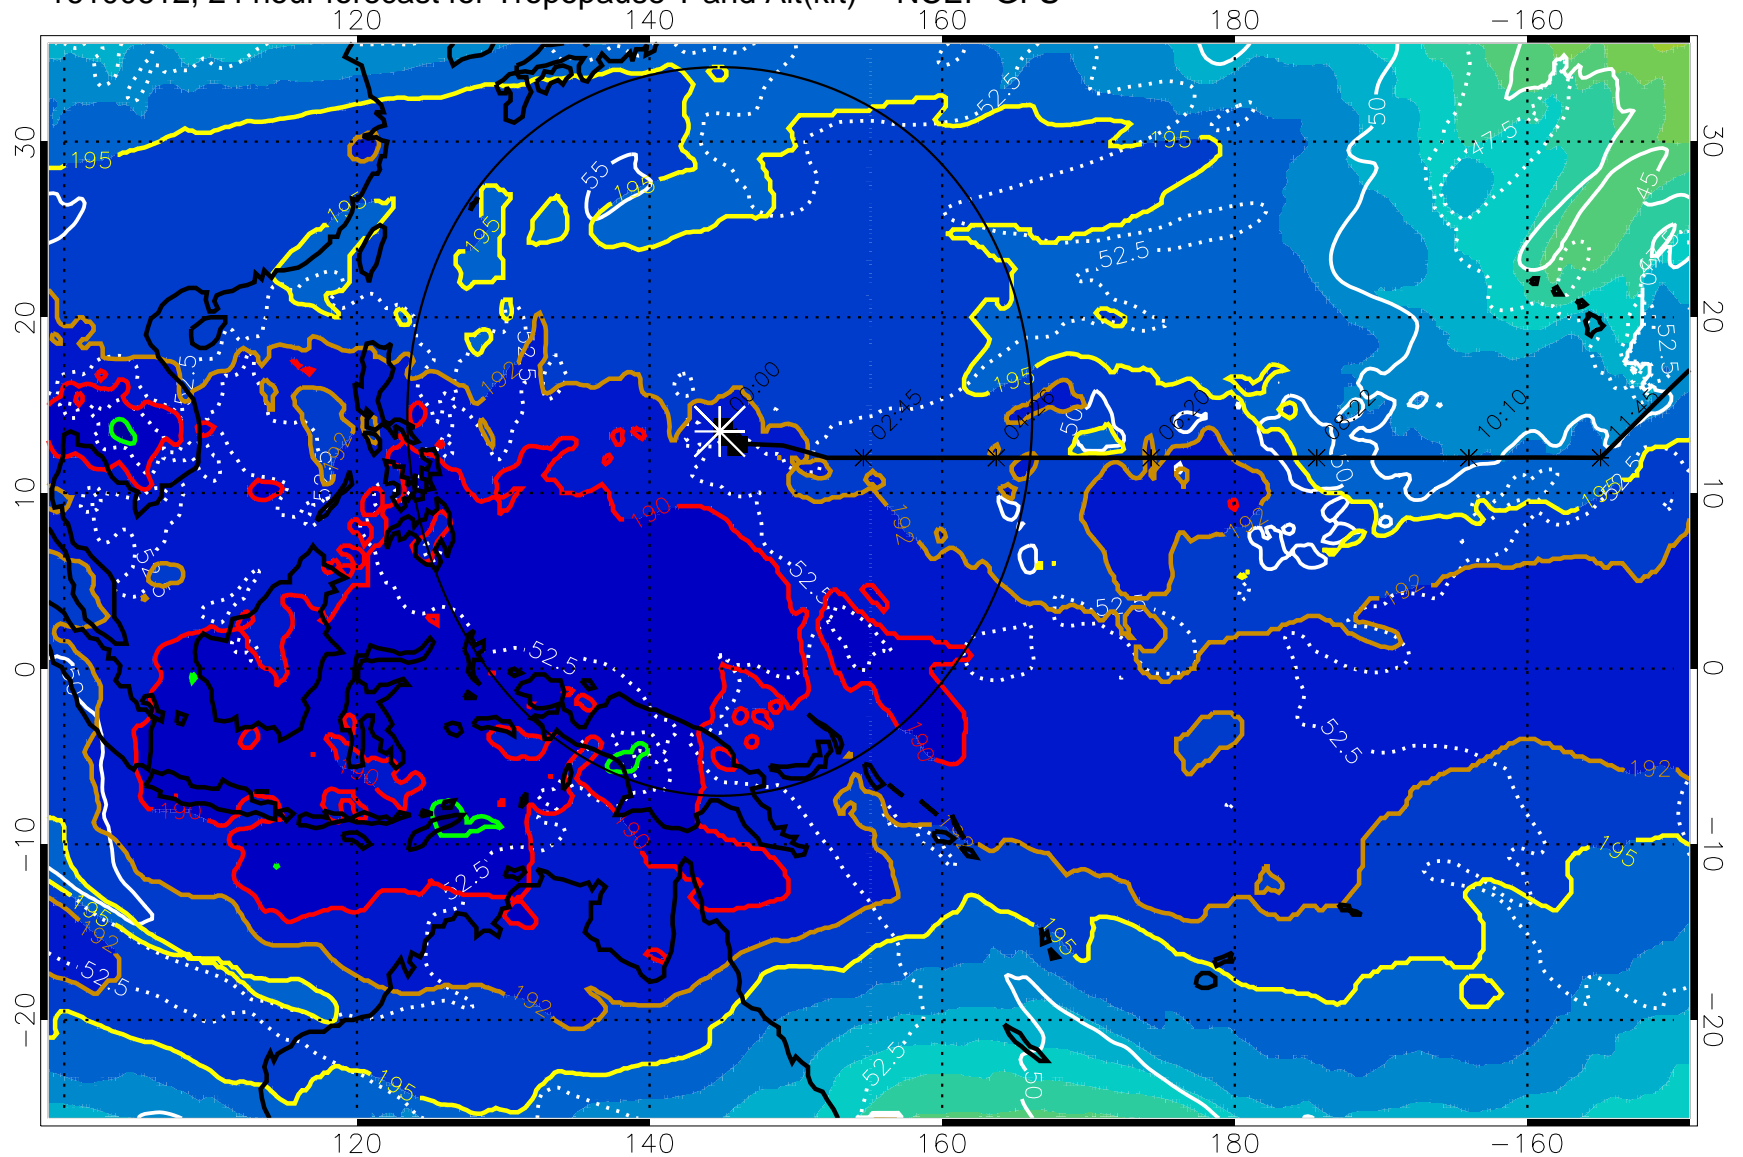

16100606, 18 hour forecast for Tropopause T and Alt(kft) -- NCEP GFS

190 200 210 220 230

Tropopause T, K

Tropopause Altitude in kft (white)

192.5K Isotherm 195K Isotherm

187.5K Isotherm 190K Isotherm

Range ring of 2304 km

16100612, 24 hour forecast for Tropopause T and Alt(kft) -- NCEP GFS

190 200 210 220 230

Tropopause T, K

Tropopause Altitude in kft (white)

192.5K Isotherm 195K Isotherm

187.5K Isotherm 190K Isotherm

Range ring of 2304 km