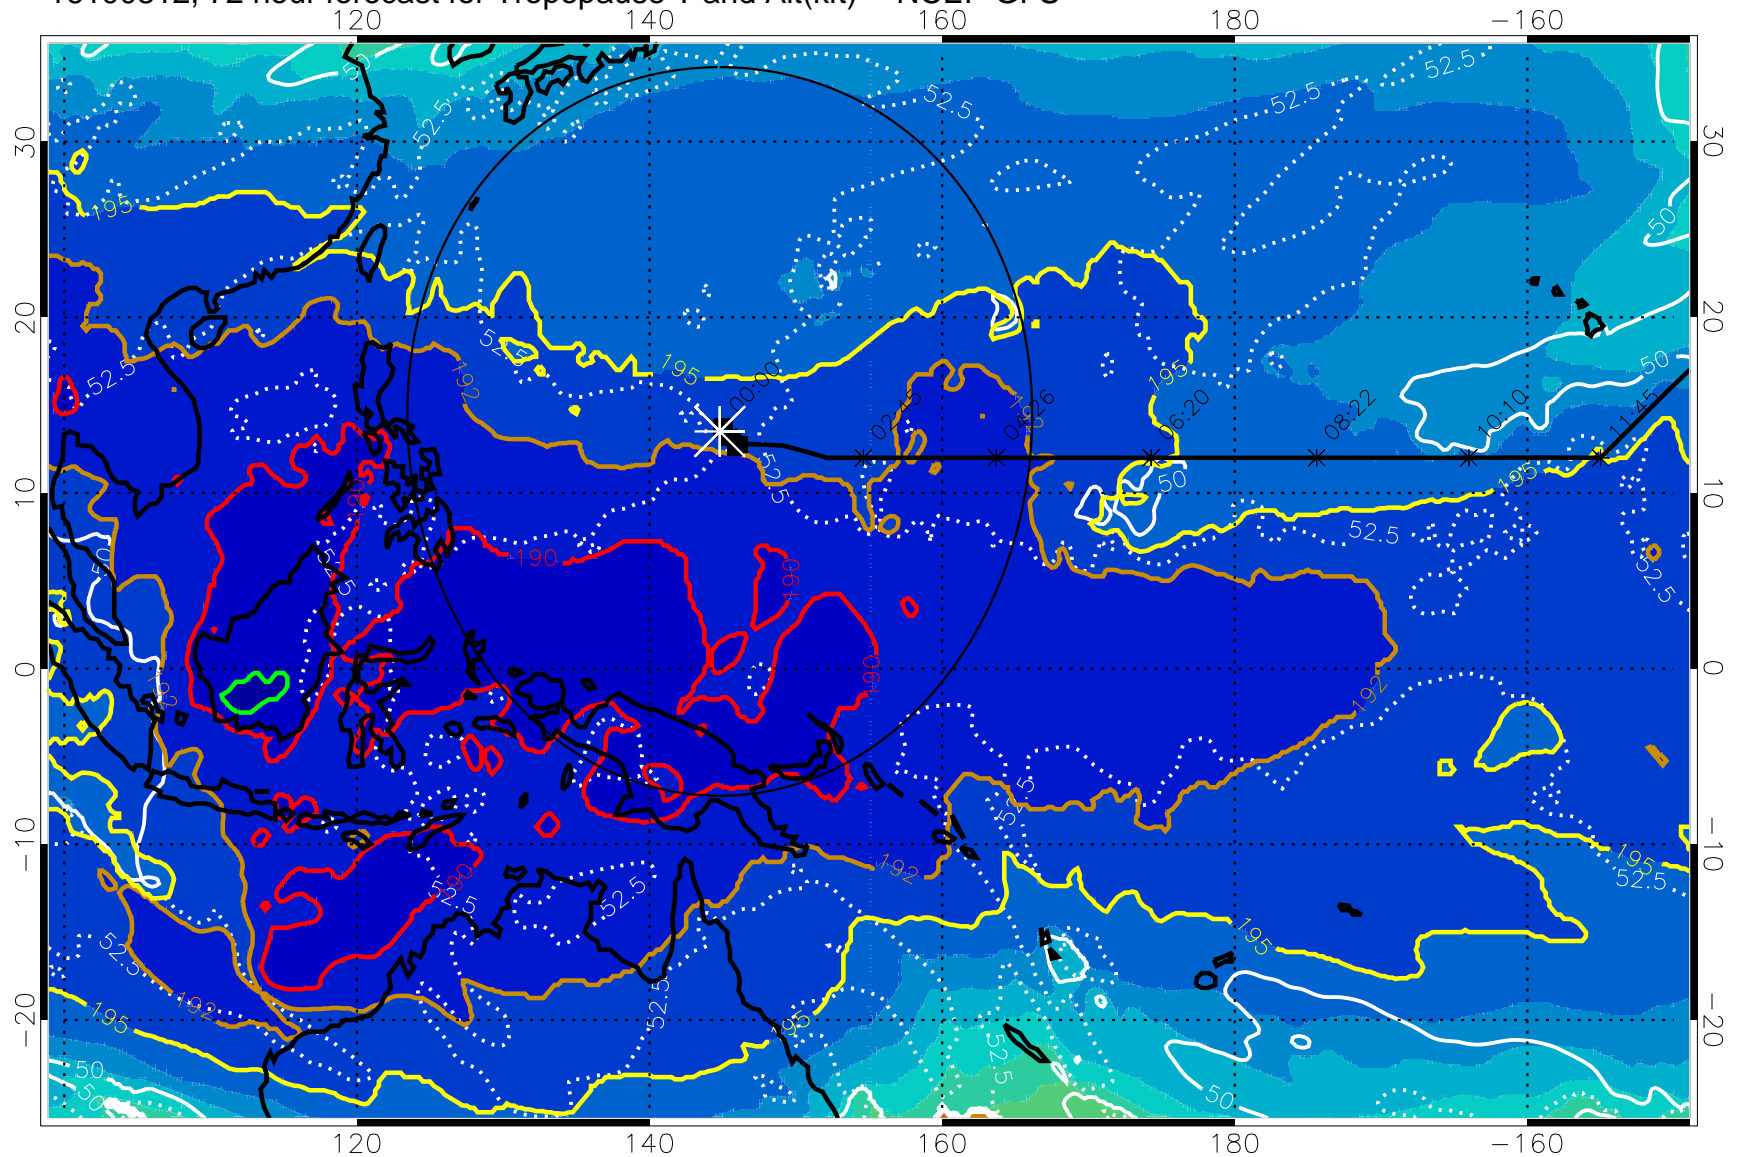

16100812, 72 hour forecast for Tropopause T and Alt(kft) -- NCEP GFS

190 200 210 220 230
Tropopause T, K

Tropopause Altitude in kft (white)

192.5K Isotherm 195K Isotherm
187.5K Isotherm 190K Isotherm

Range ring of 2304 km