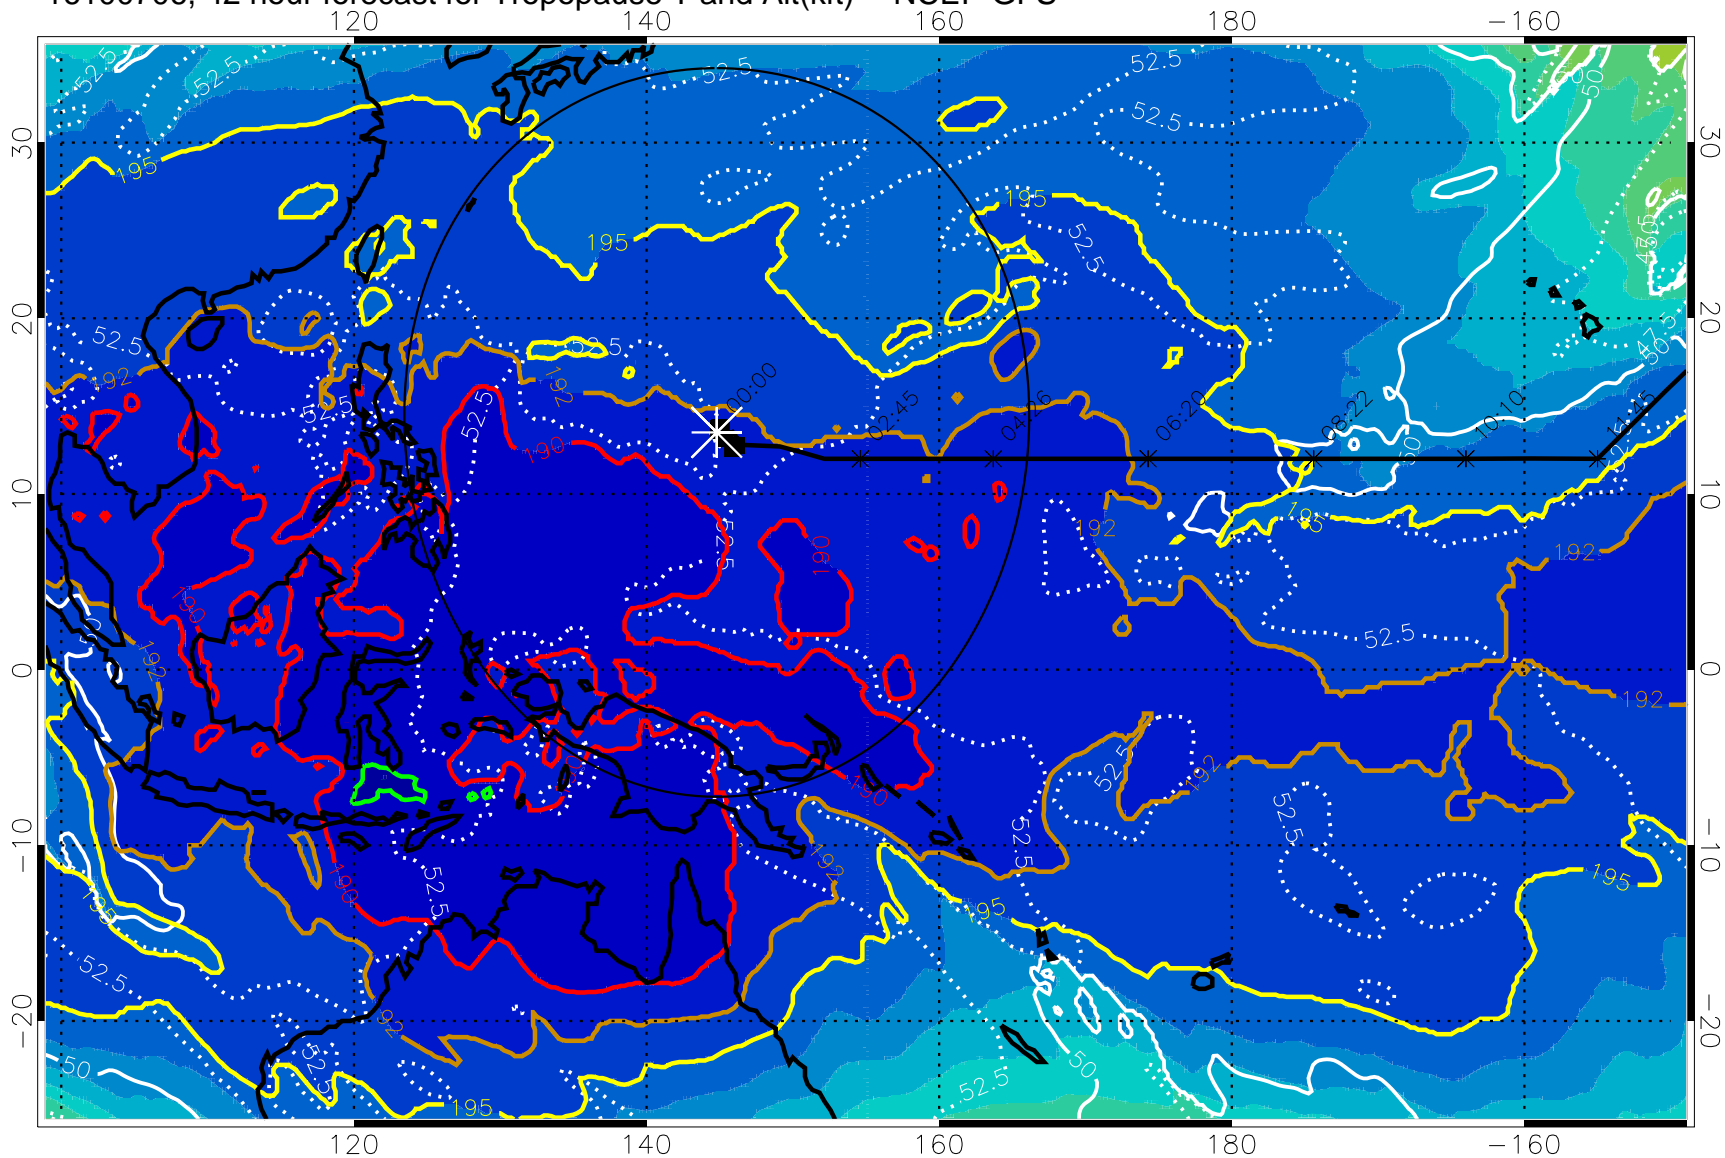

16100706, 42 hour forecast for Tropopause T and Alt(kft) -- NCEP GFS

190 200 210 220 230

Tropopause T, K

Tropopause Altitude in kft (white)

192.5K Isotherm 195K Isotherm

187.5K Isotherm 190K Isotherm

Range ring of 2304 km