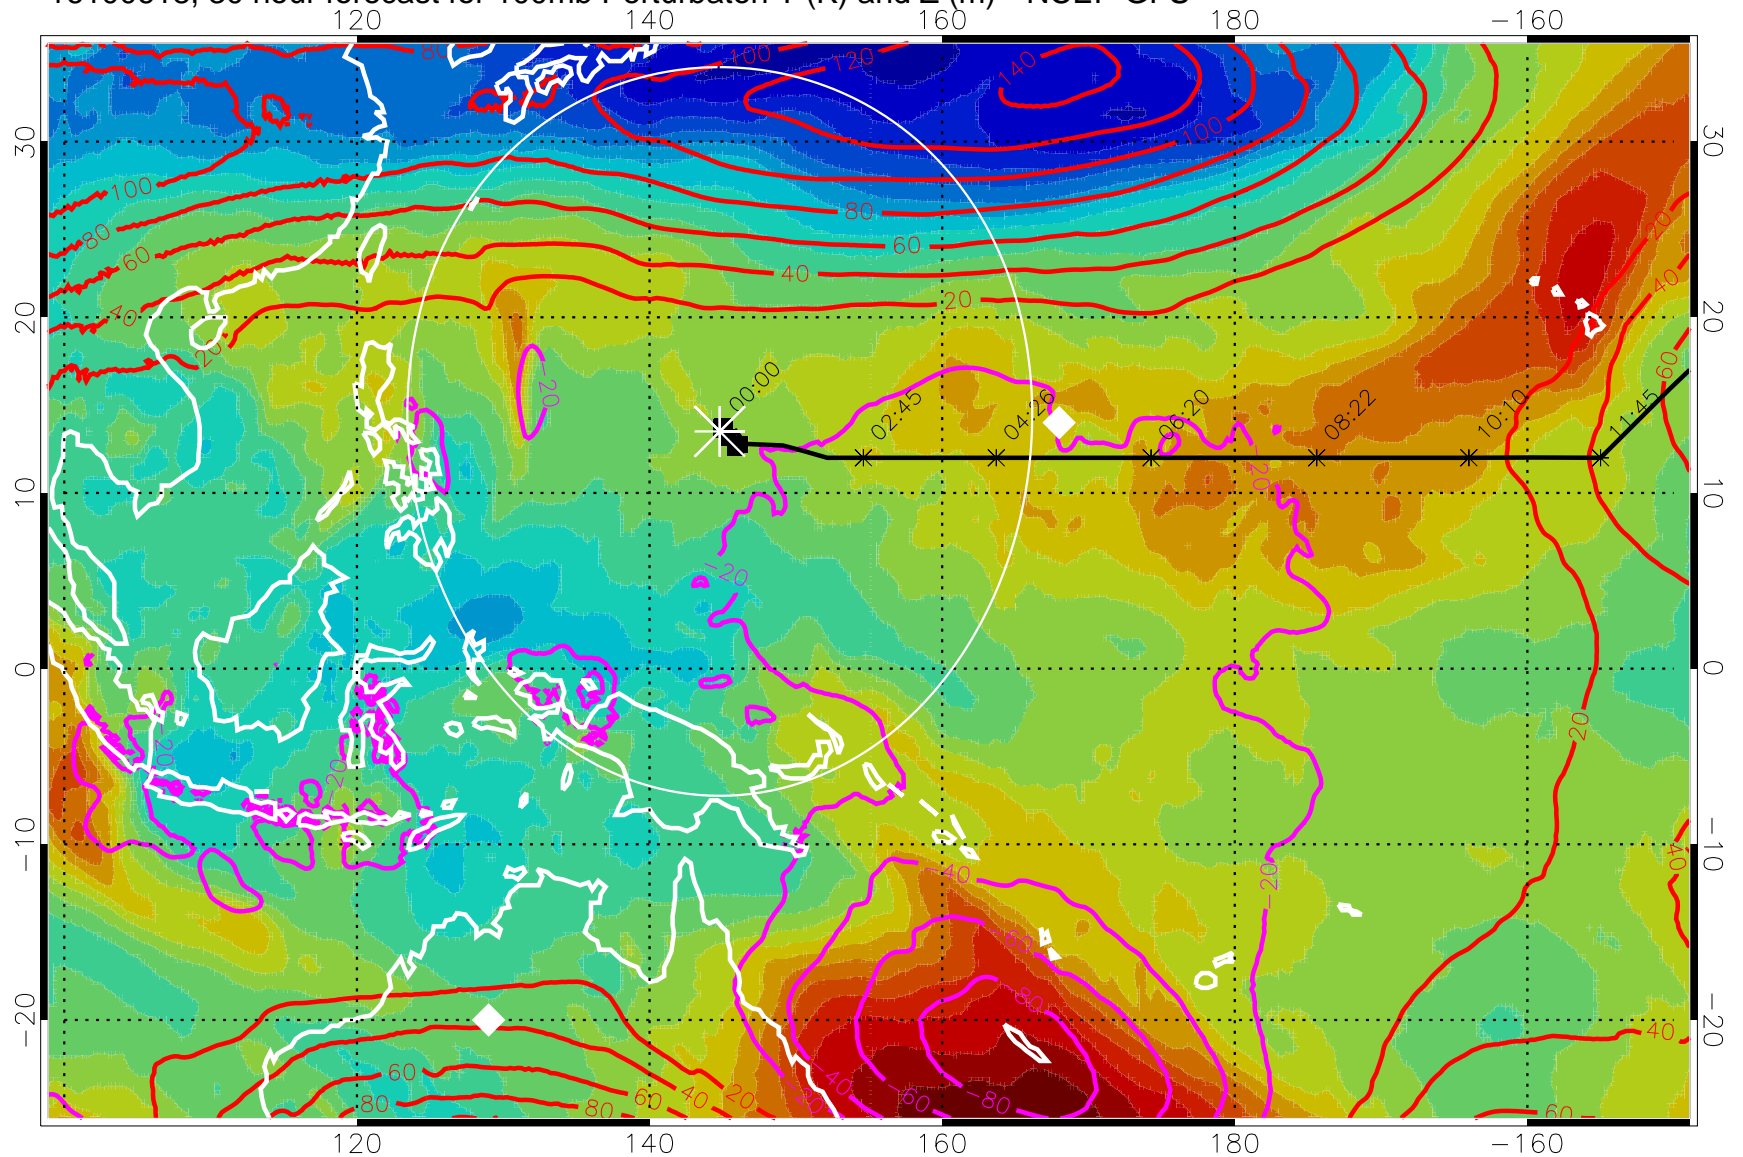

16100618, 30 hour forecast for 100mb Perturbaton T (K) and Z (m)-- NCEP GFS

15:53
13:53