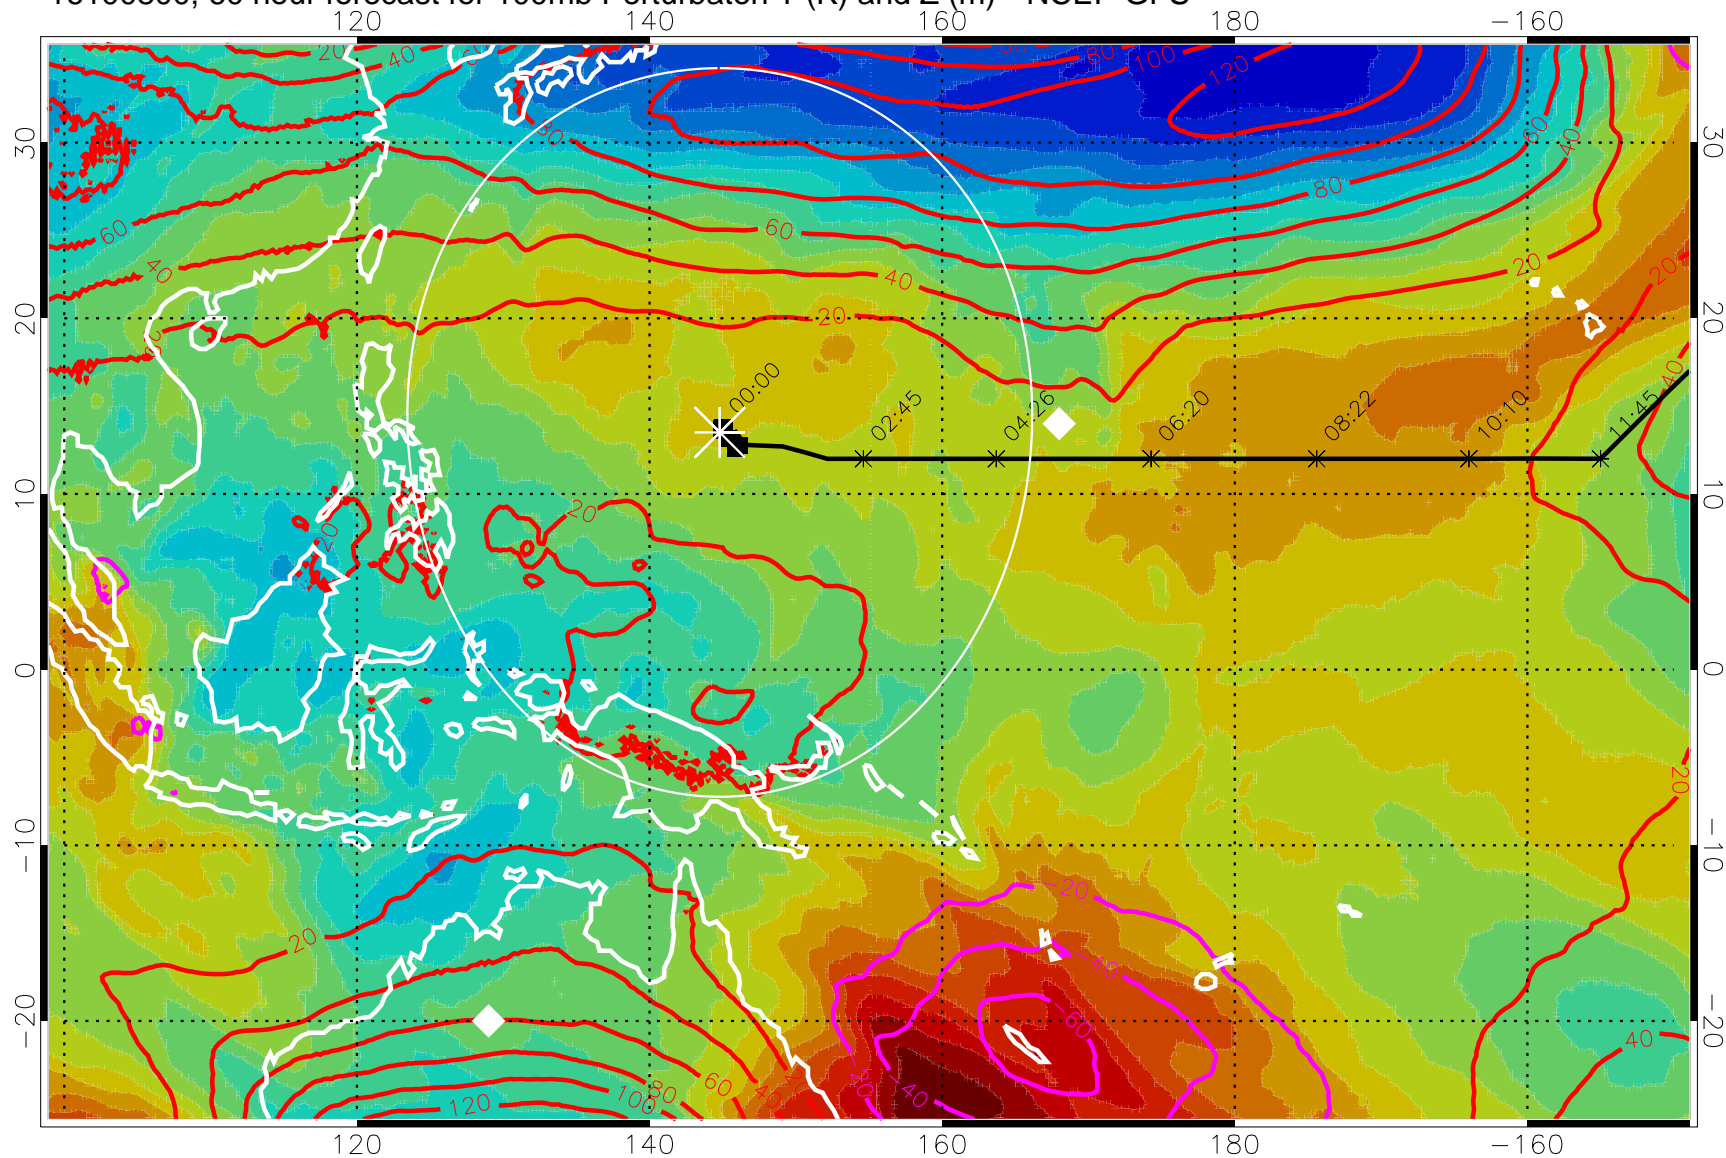

16100800, 60 hour forecast for 100mb Perturbaton T (K) and Z (m)-- NCEP GFS

13:53

15:53