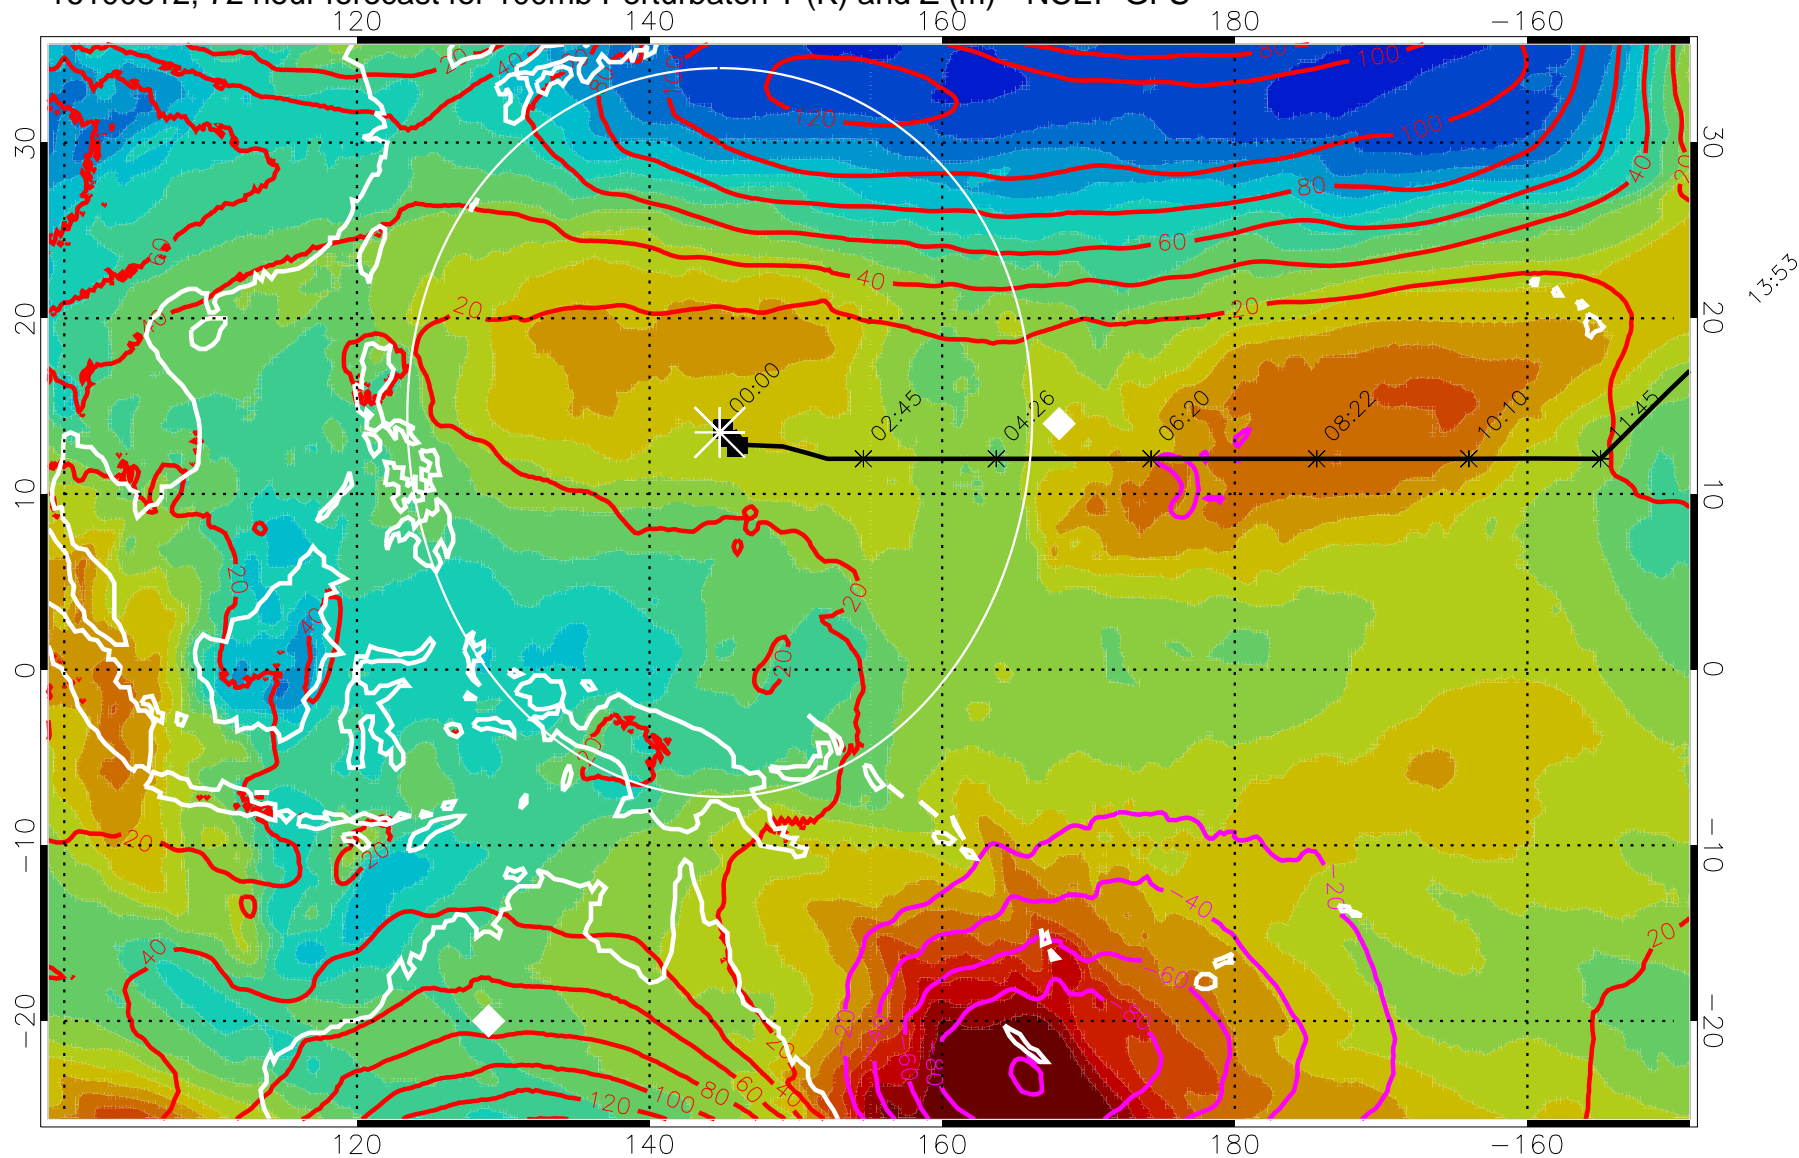

16100812, 72 hour forecast for 100mb Perturbaton T (K) and Z (m)-- NCEP GFS

Contours are 100 mbar Z perturbation (m)
Positive Z Contours
Negative Z Contours
Diamonds-mean pos. of anticyclones

Range ring of 2304 km