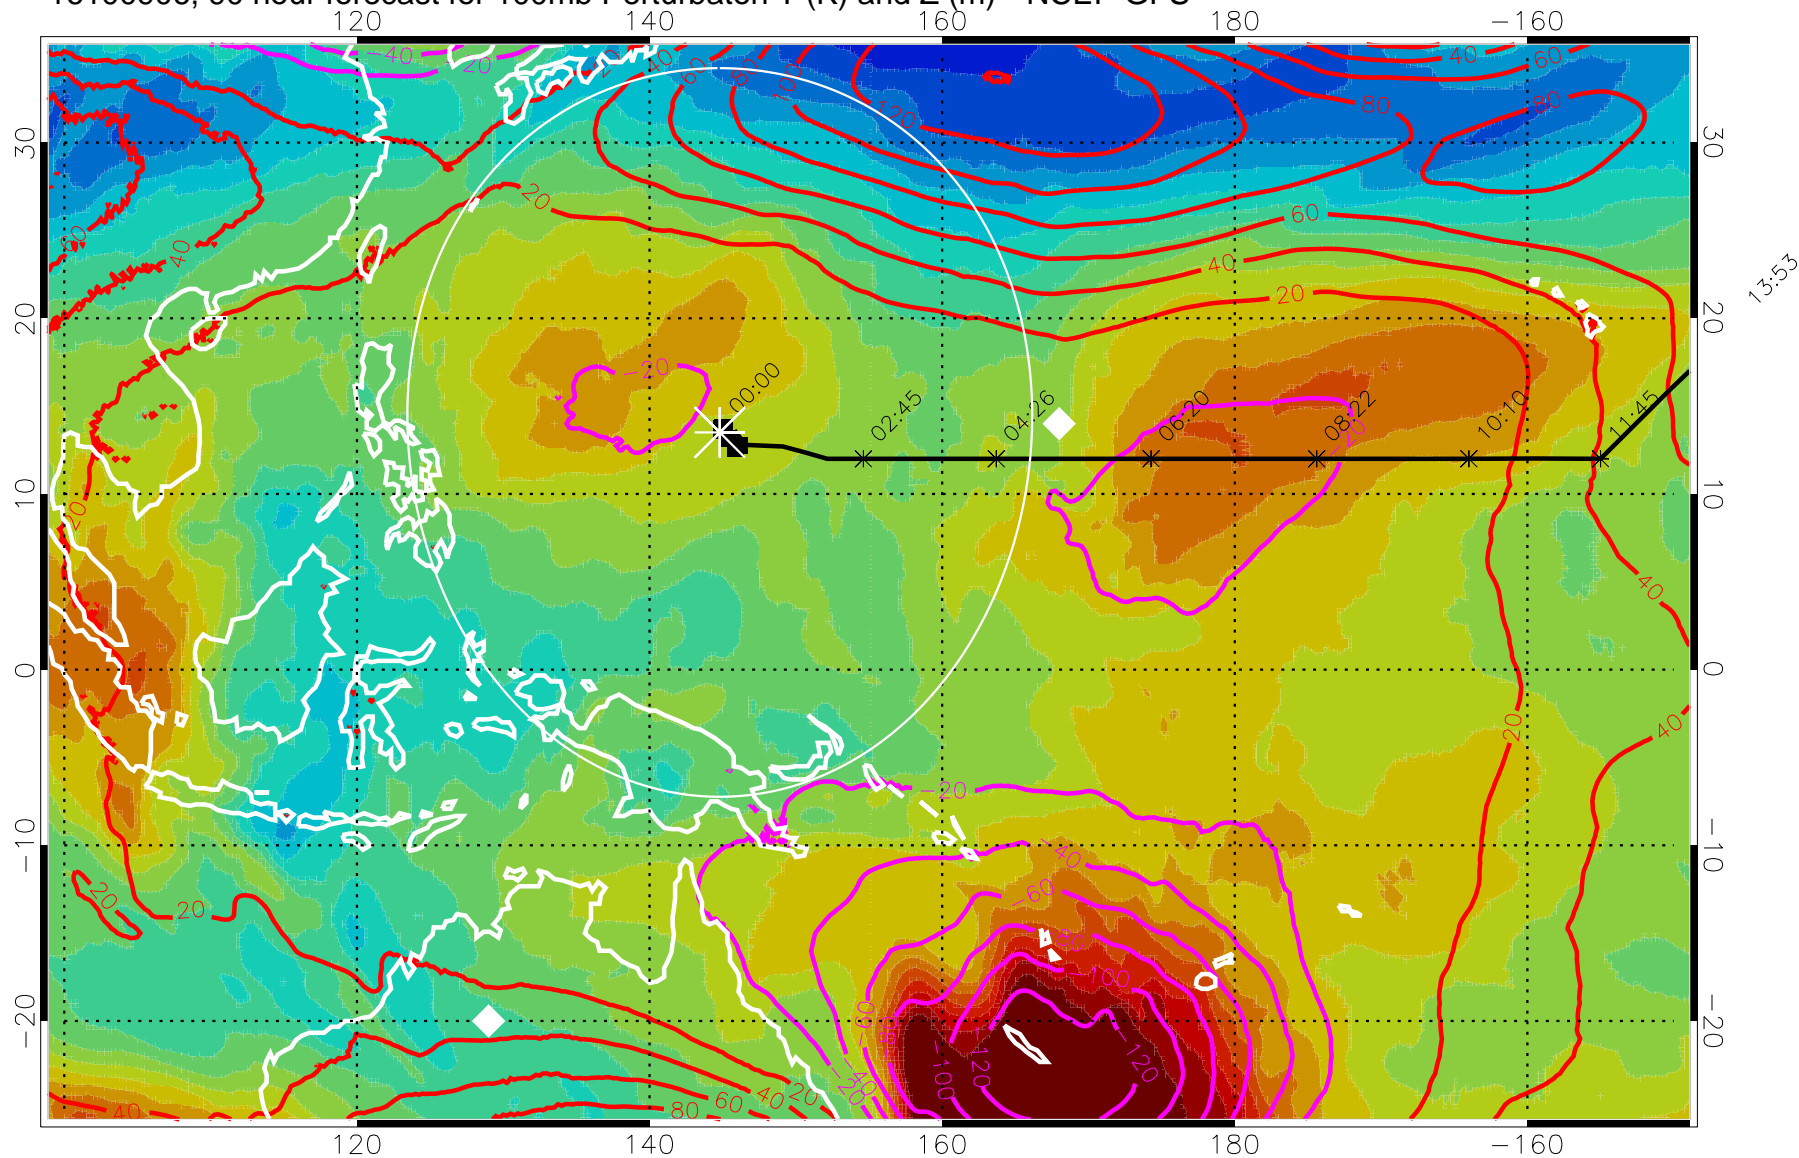

16100906, 90 hour forecast for 100mb Perturbaton T (K) and Z (m)-- NCEP GFS

Contours are 100 mbar Z perturbation (m)
Positive Z Contours
Negative Z Contours
Diamonds-mean pos. of anticyclones

Range ring of 2304 km