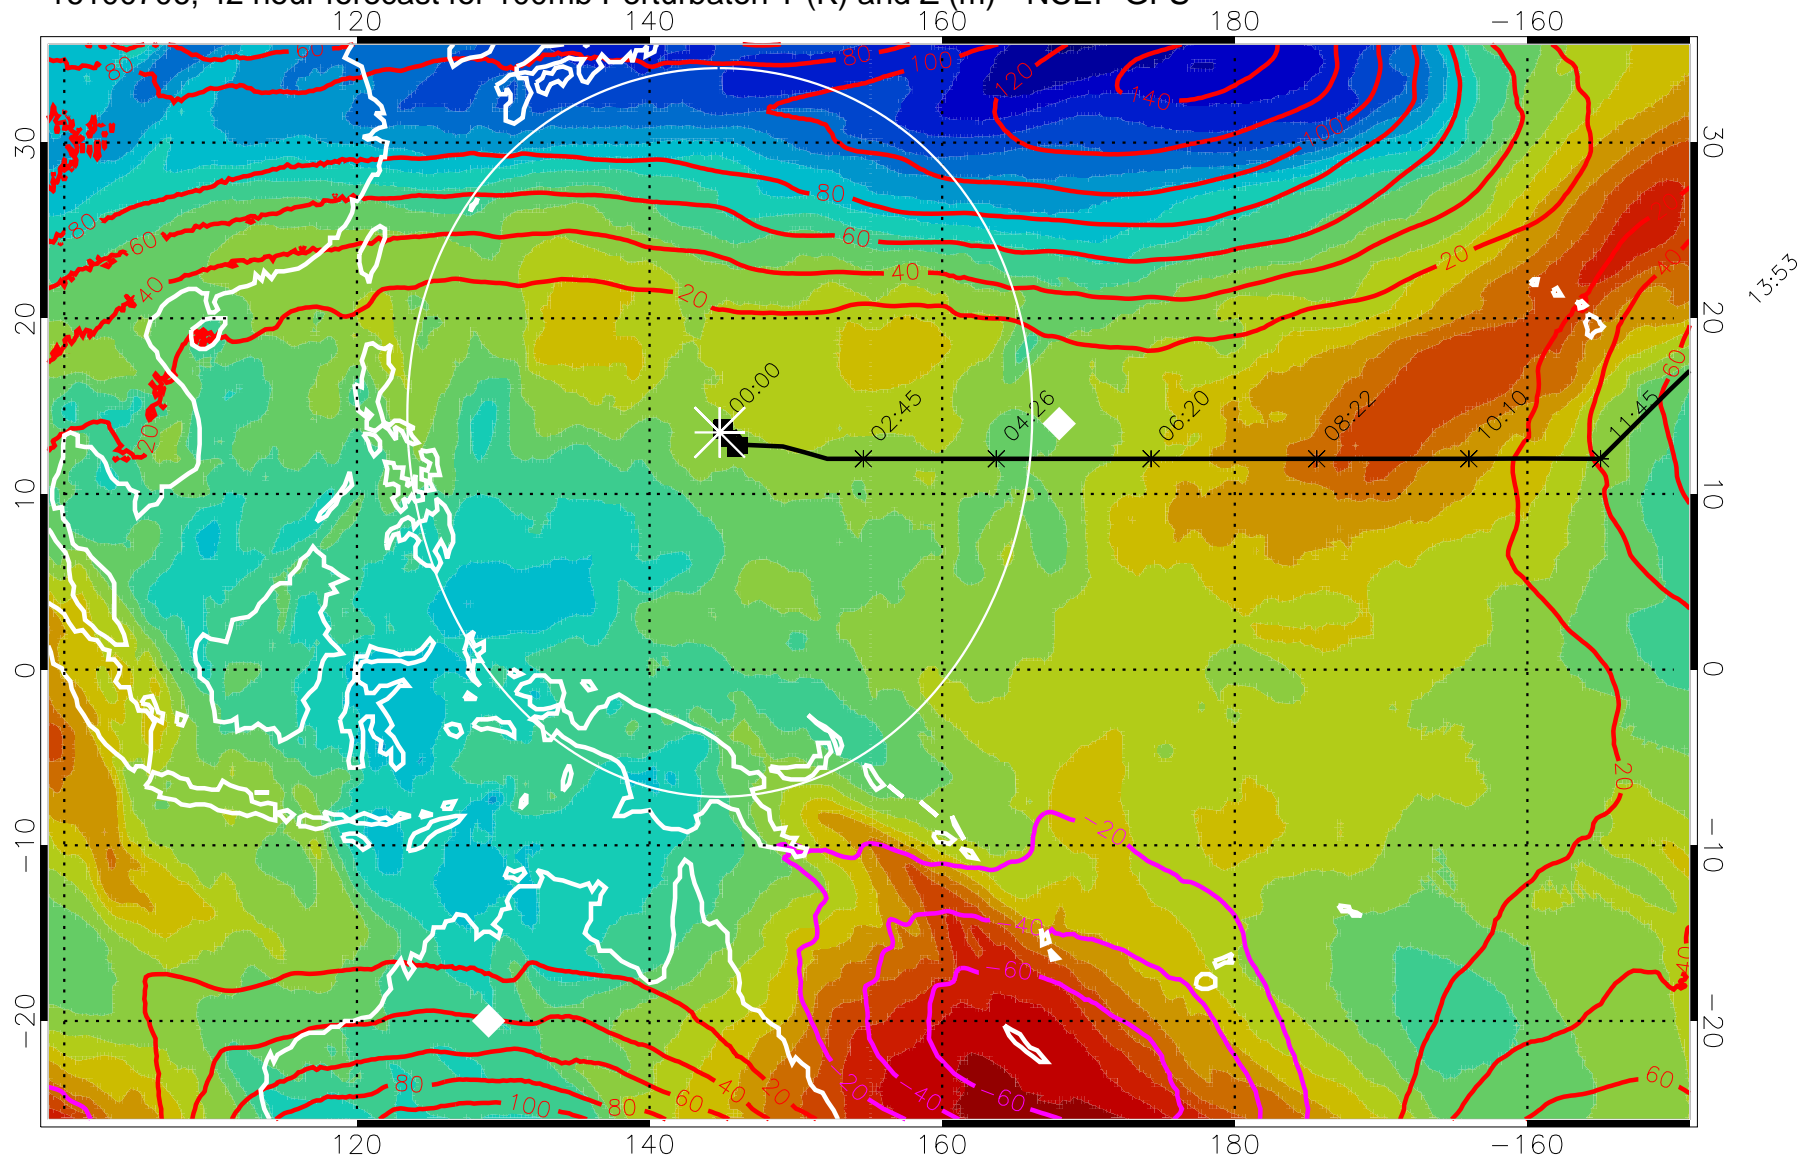

16100706, 42 hour forecast for 100mb Perturbaton T (K) and Z (m)-- NCEP GFS

Contours are 100 mbar Z perturbation (m)
Positive Z Contours
Negative Z Contours
Diamonds-mean pos. of anticyclones

Range ring of 2304 km