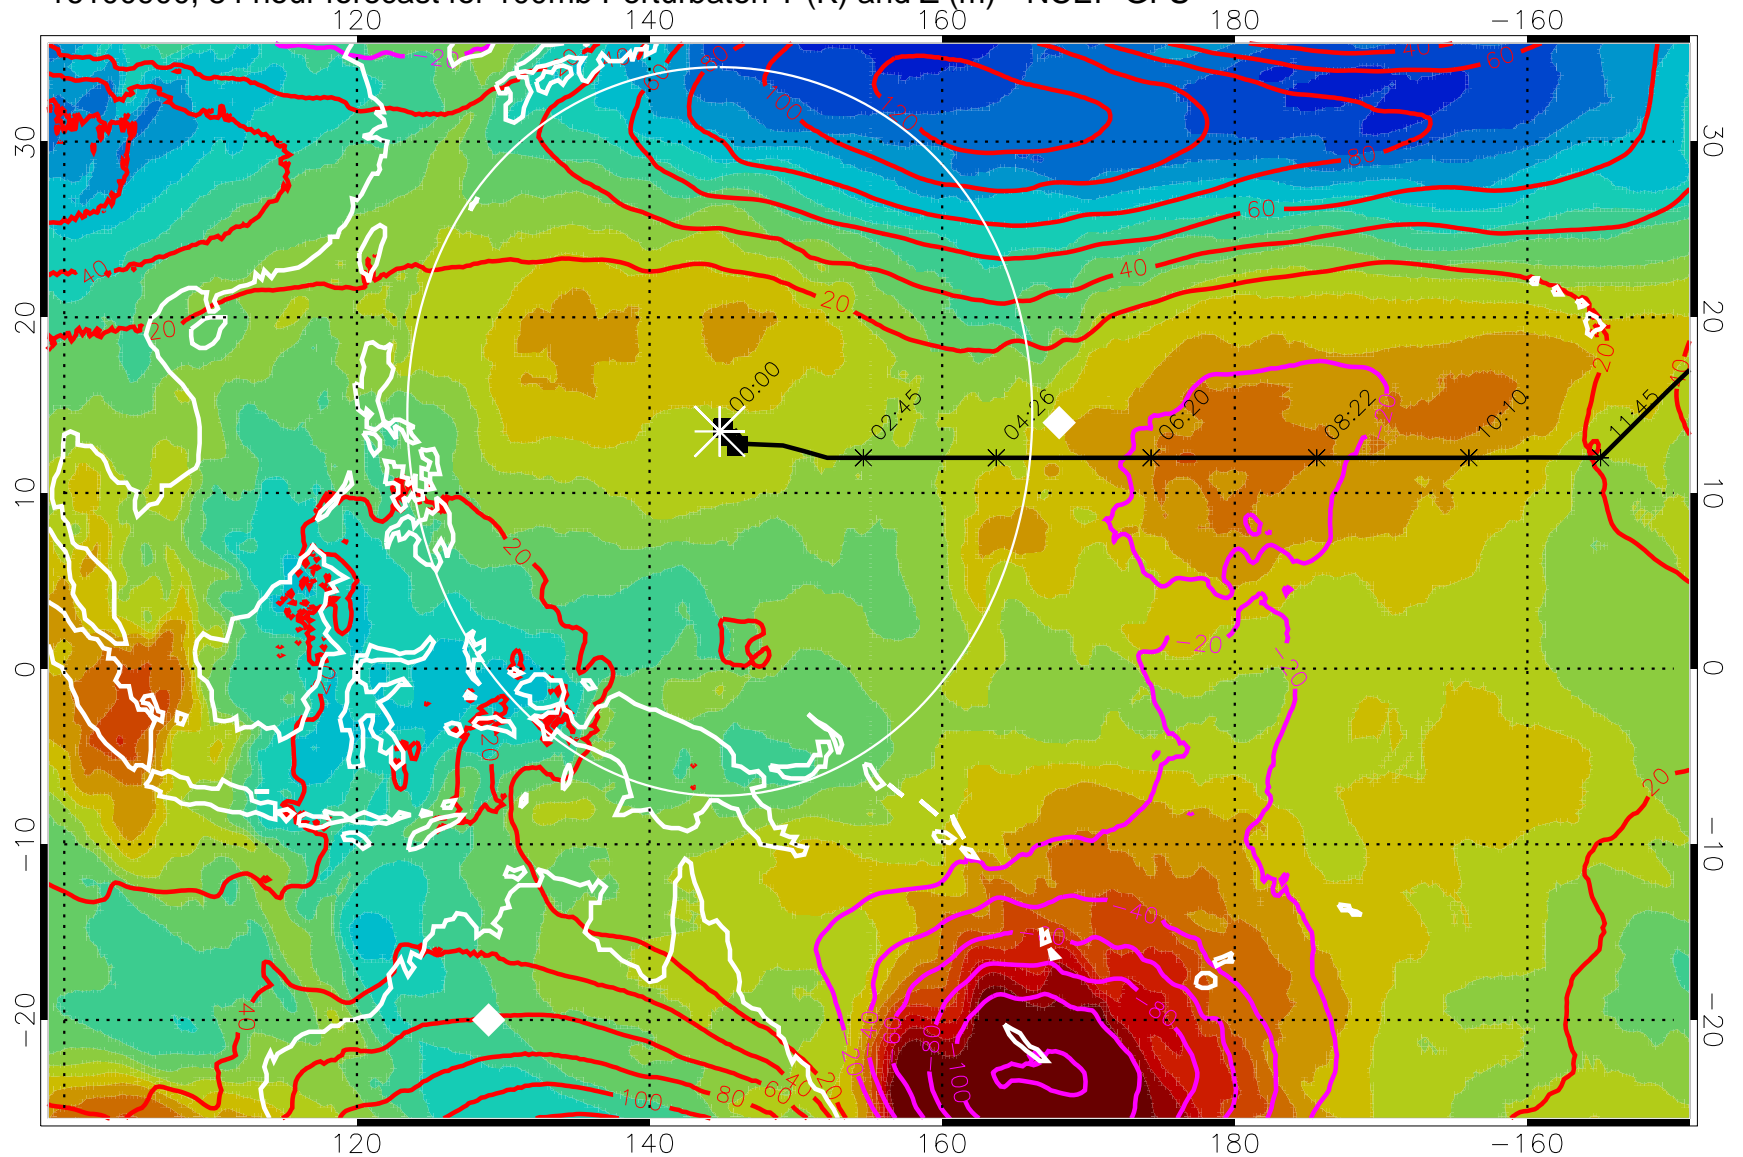

16100900, 84 hour forecast for 100mb Perturbaton T (K) and Z (m)-- NCEP GFS

Contours are 100 mbar Z perturbation (m)
Positive Z Contours
Negative Z Contours
Diamonds-mean pos. of anticyclones

Range ring of 2304 km