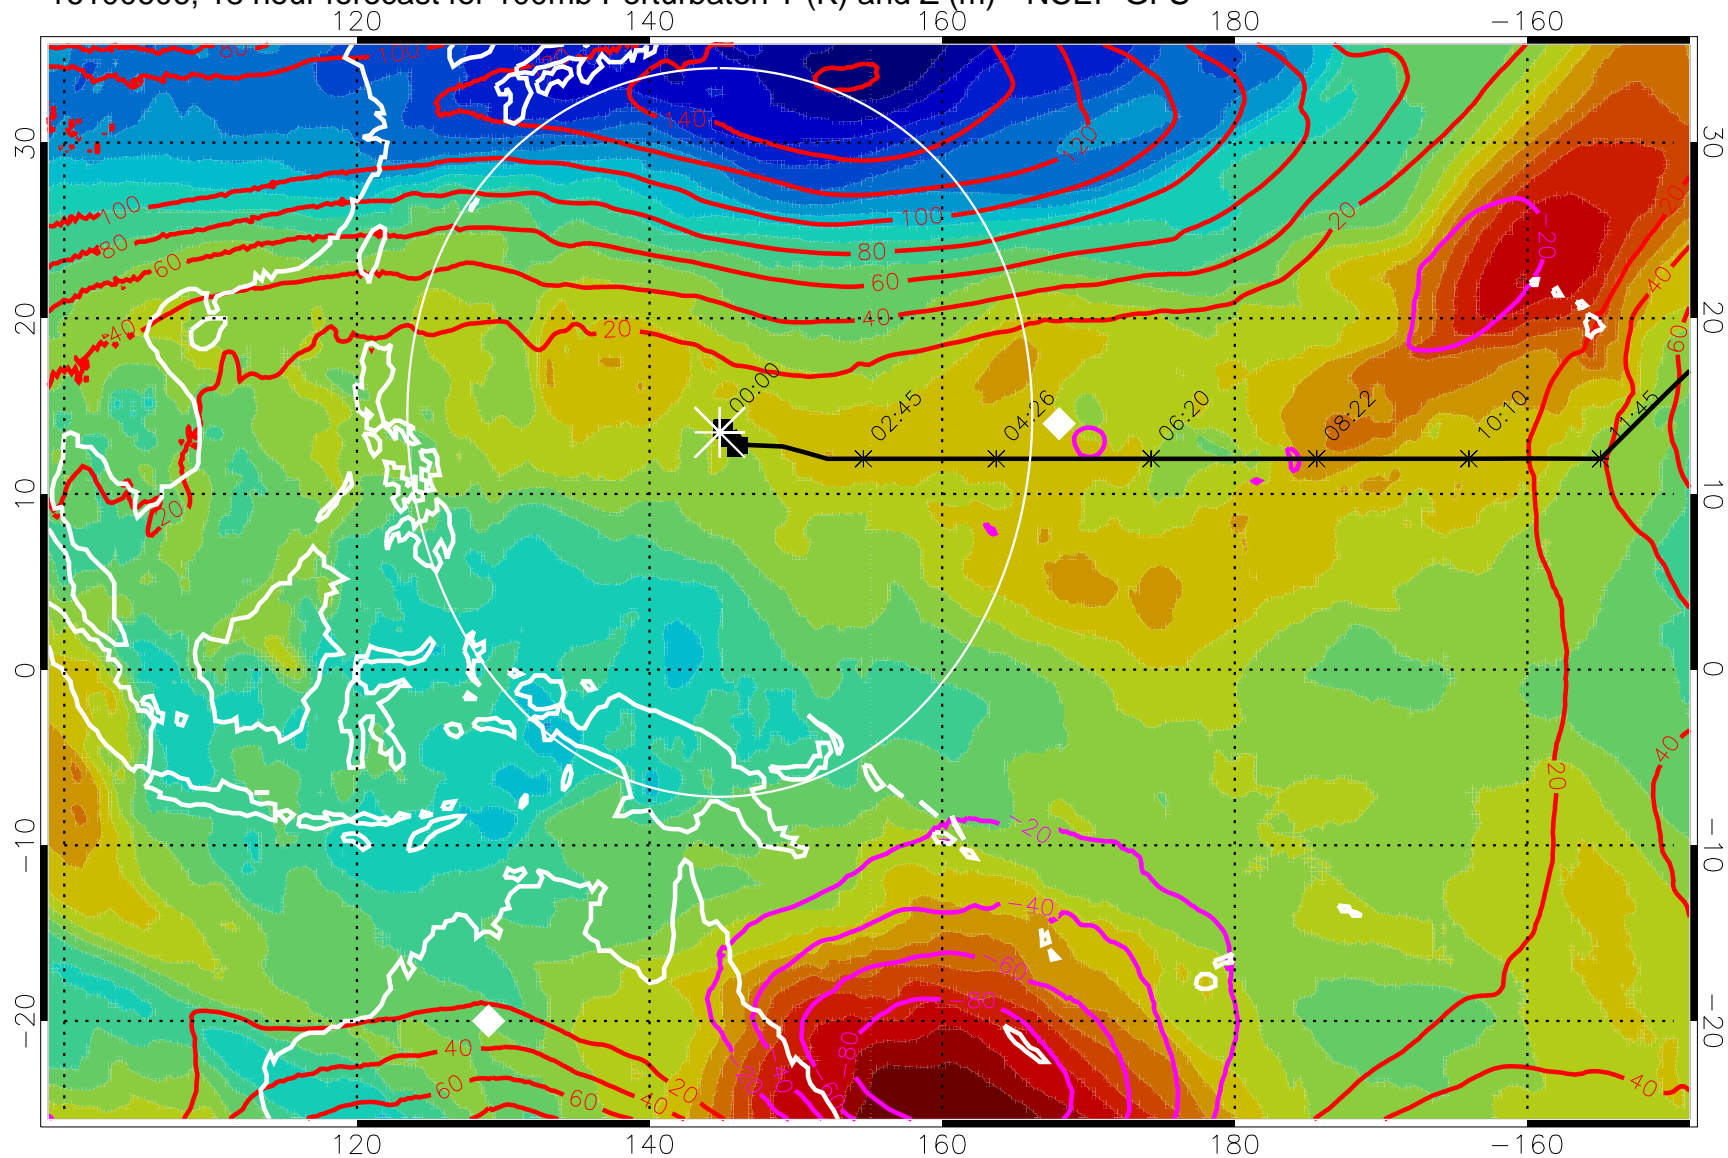

Range ring of 2304 km

16100606, 18 hour forecast for 100mb Perturbaton T (K) and Z (m)-- NCEP GFS

Contours are 100 mbar Z perturbation (m)
Positive Z Contours
Negative Z Contours
Diamonds-mean pos. of anticyclones