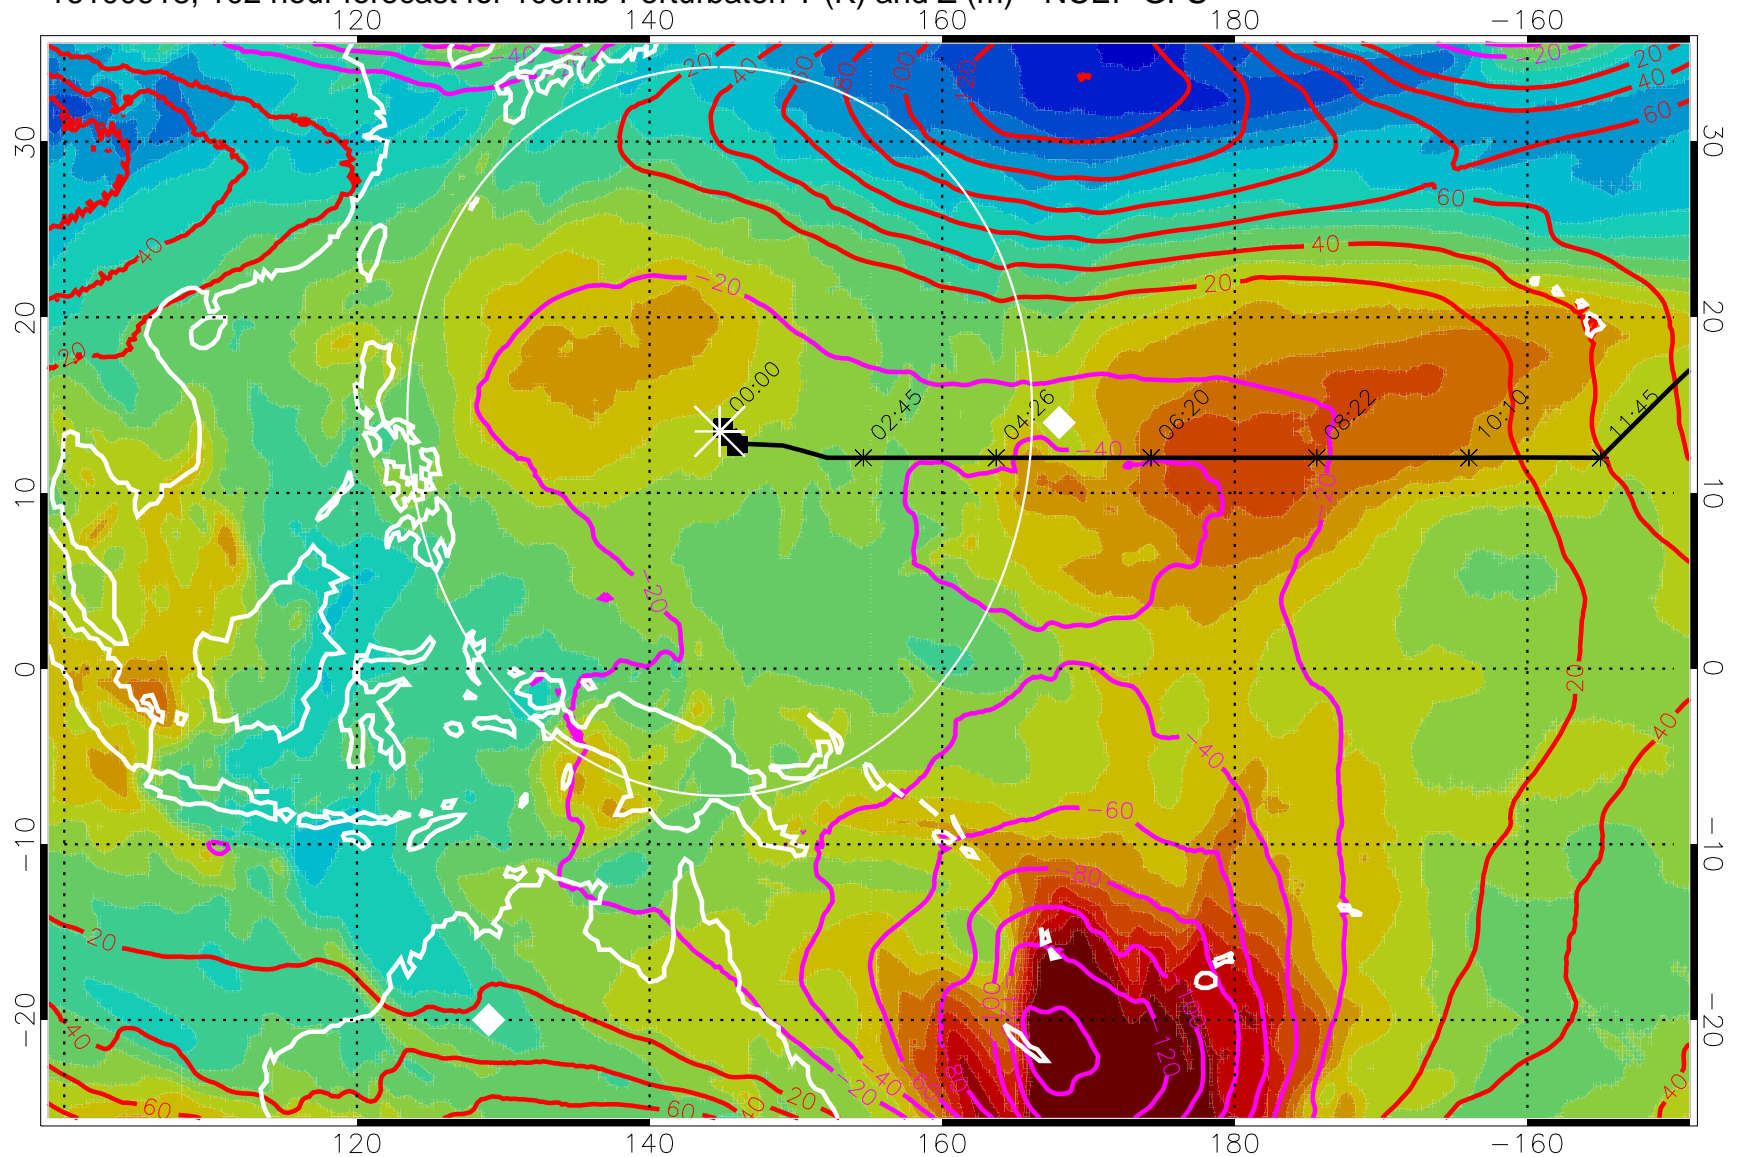

16100918, 102 hour forecast for 100mb Perturbaton T (K) and Z (m)-- NCEP GFS

Contours are 100 mbar Z perturbation (m)

Positive Z Contours

Negative Z Contours

Diamonds-mean pos. of anticyclones

Range ring of 2304 km