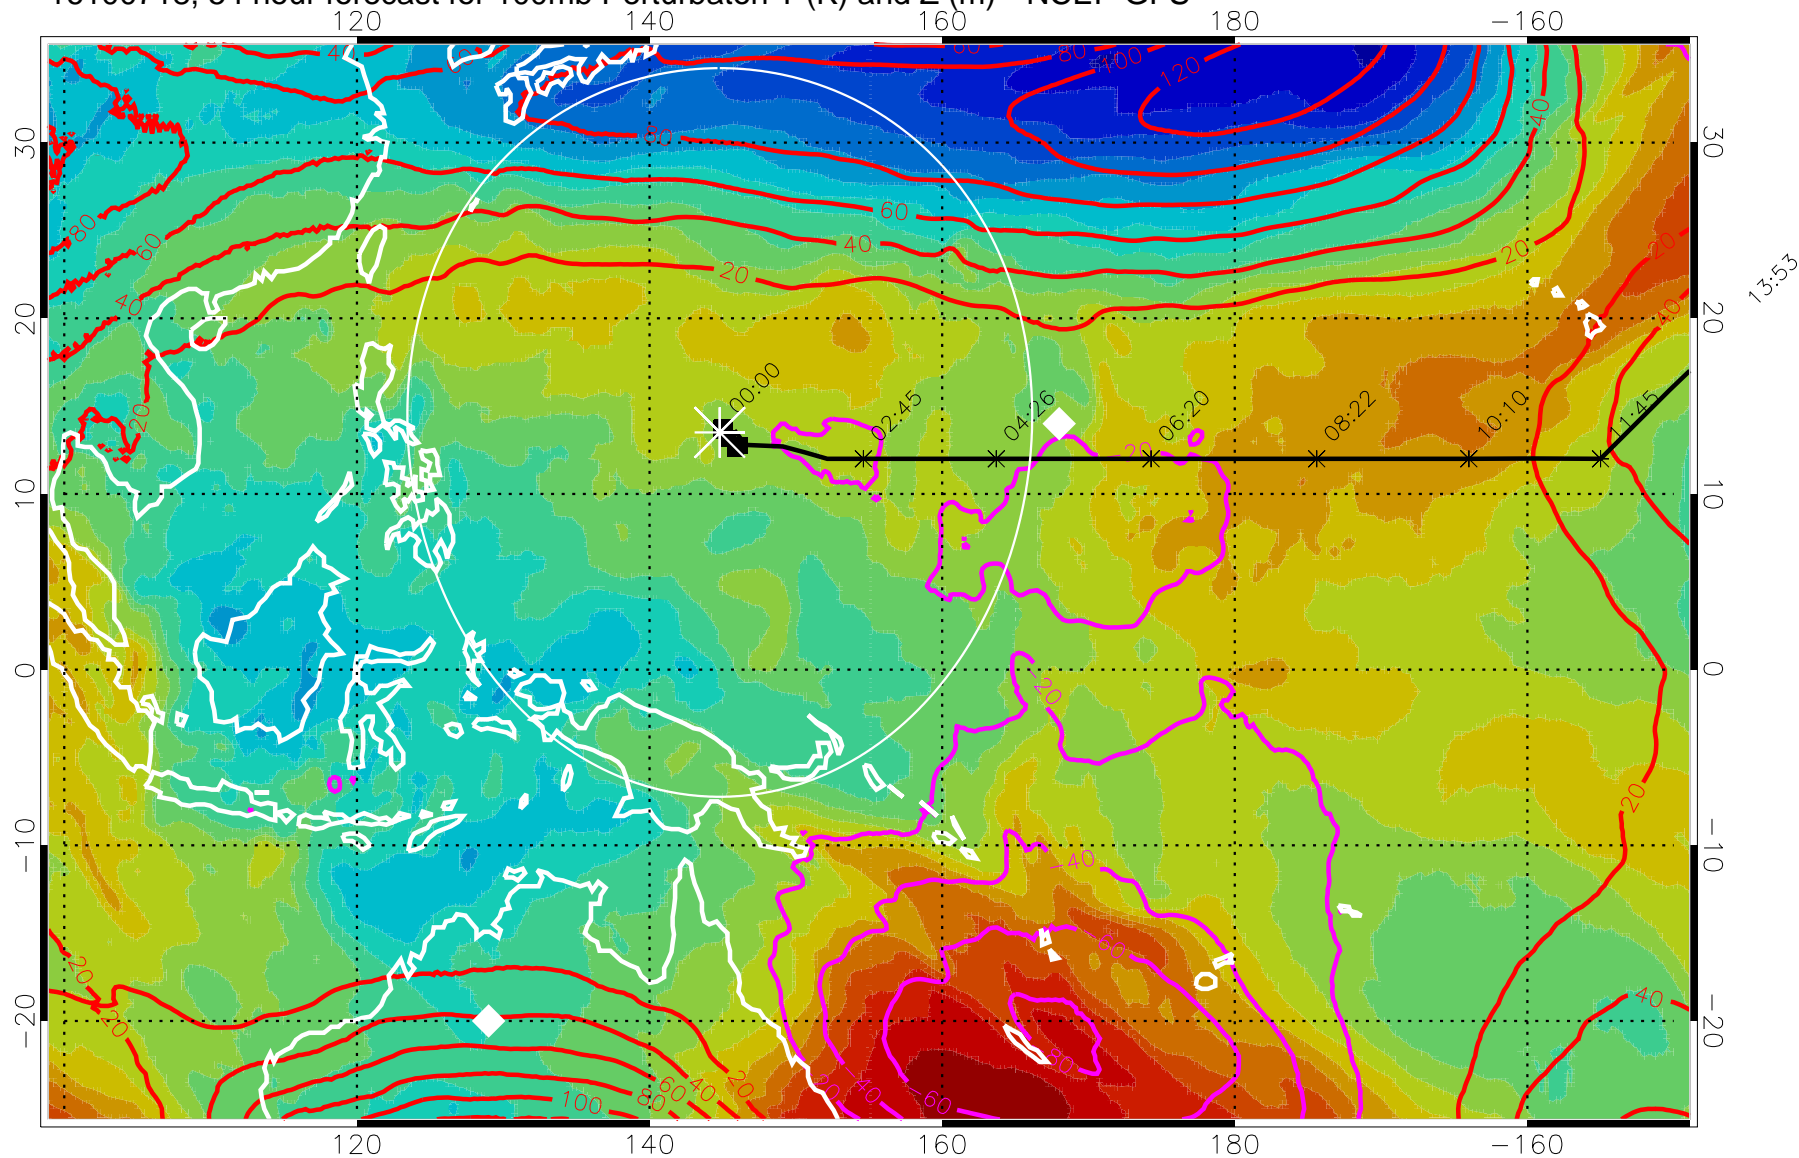

16100718, 54 hour forecast for 100mb Perturbaton T (K) and Z (m)-- NCEP GFS

Contours are 100 mbar Z perturbation (m)
Positive Z Contours
Negative Z Contours
Diamonds-mean pos. of anticyclones

Range ring of 2304 km