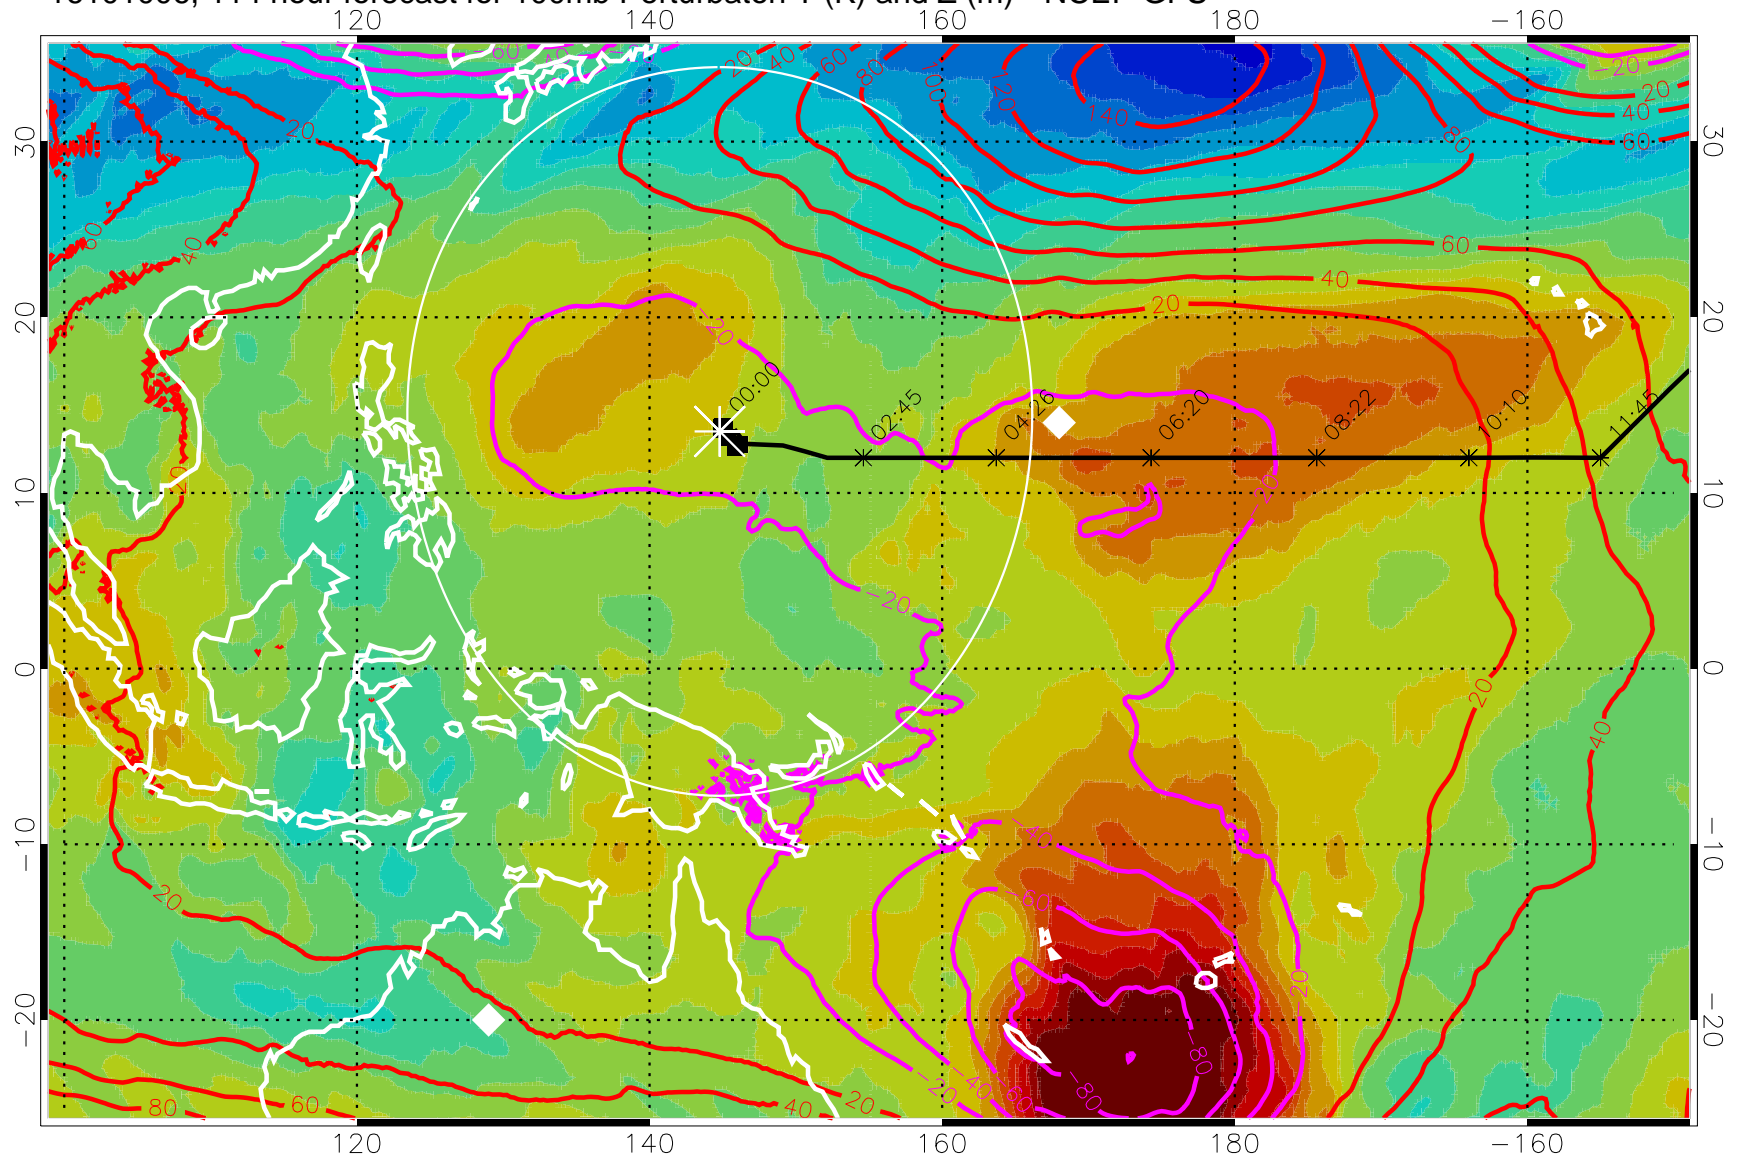

16101006, 114 hour forecast for 100mb Perturbaton T (K) and Z (m)-- NCEP GFS

13:53

15:53