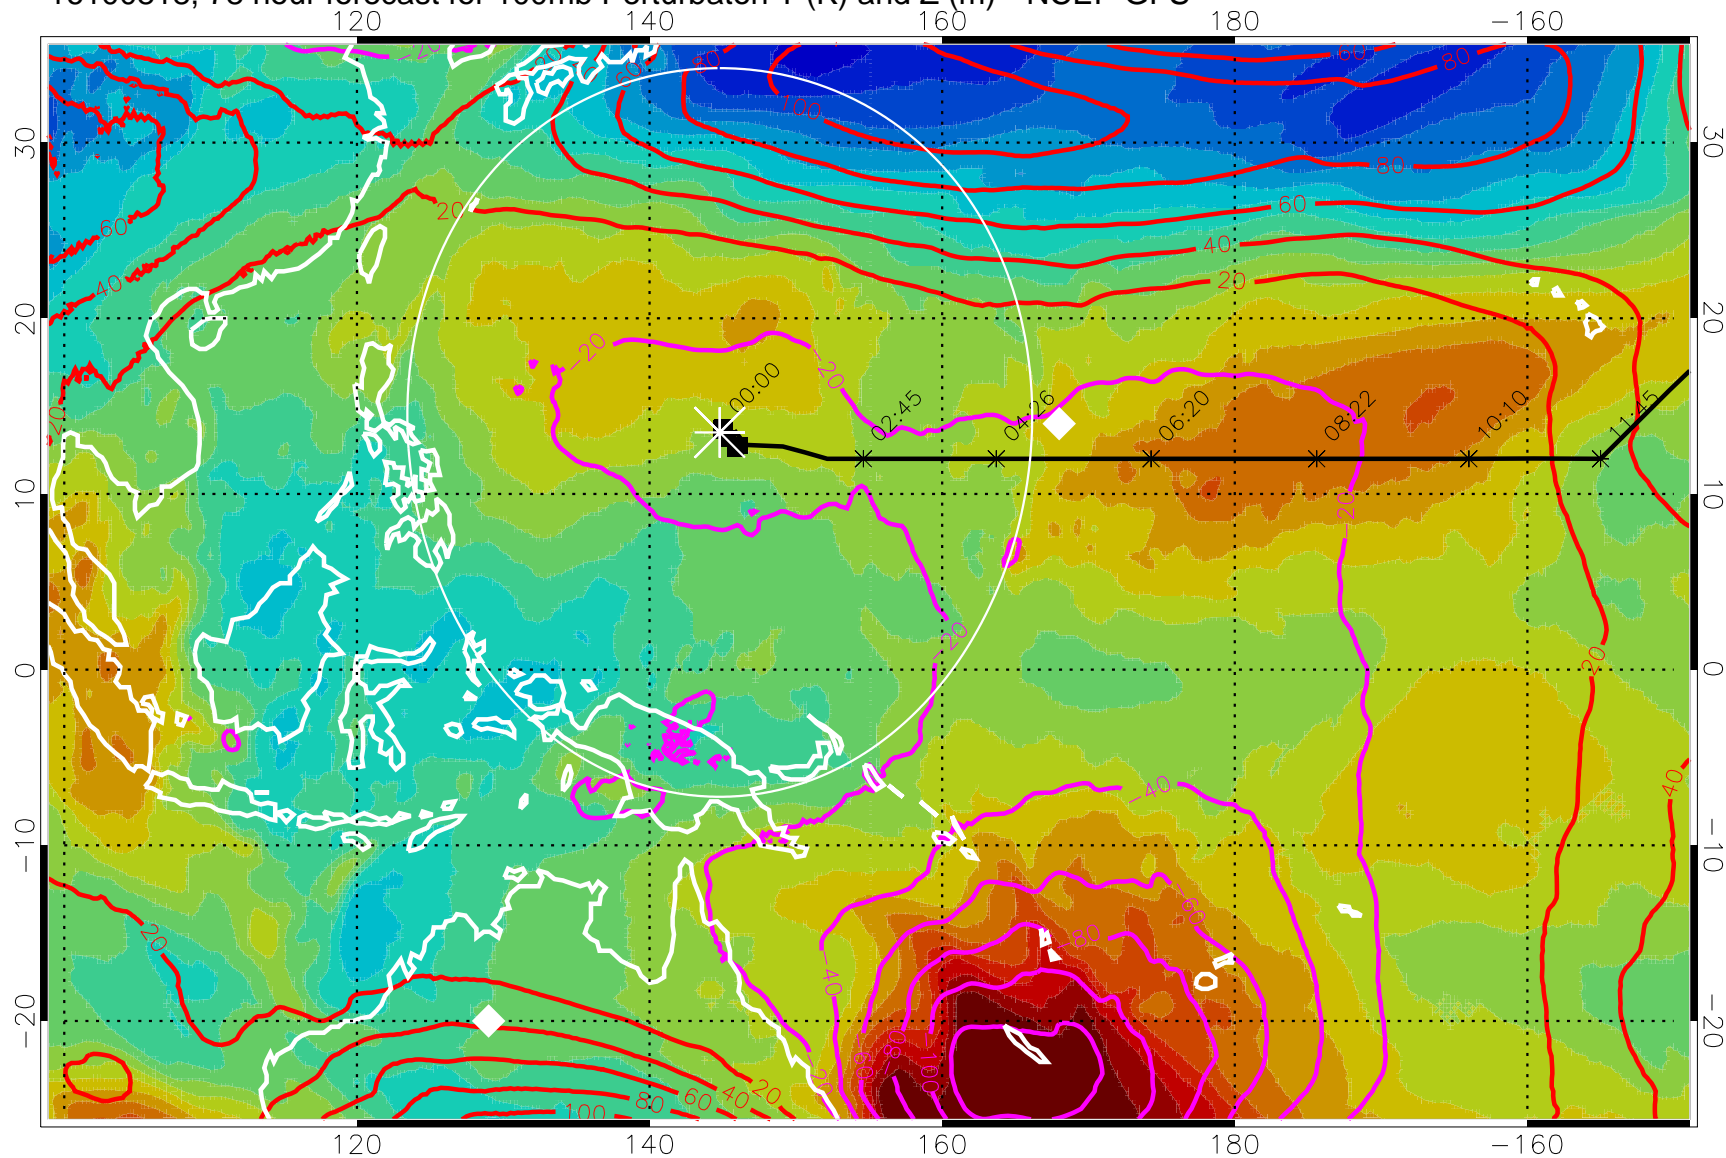

16100818, 78 hour forecast for 100mb Perturbaton T (K) and Z (m)-- NCEP GFS

15:53

13:53