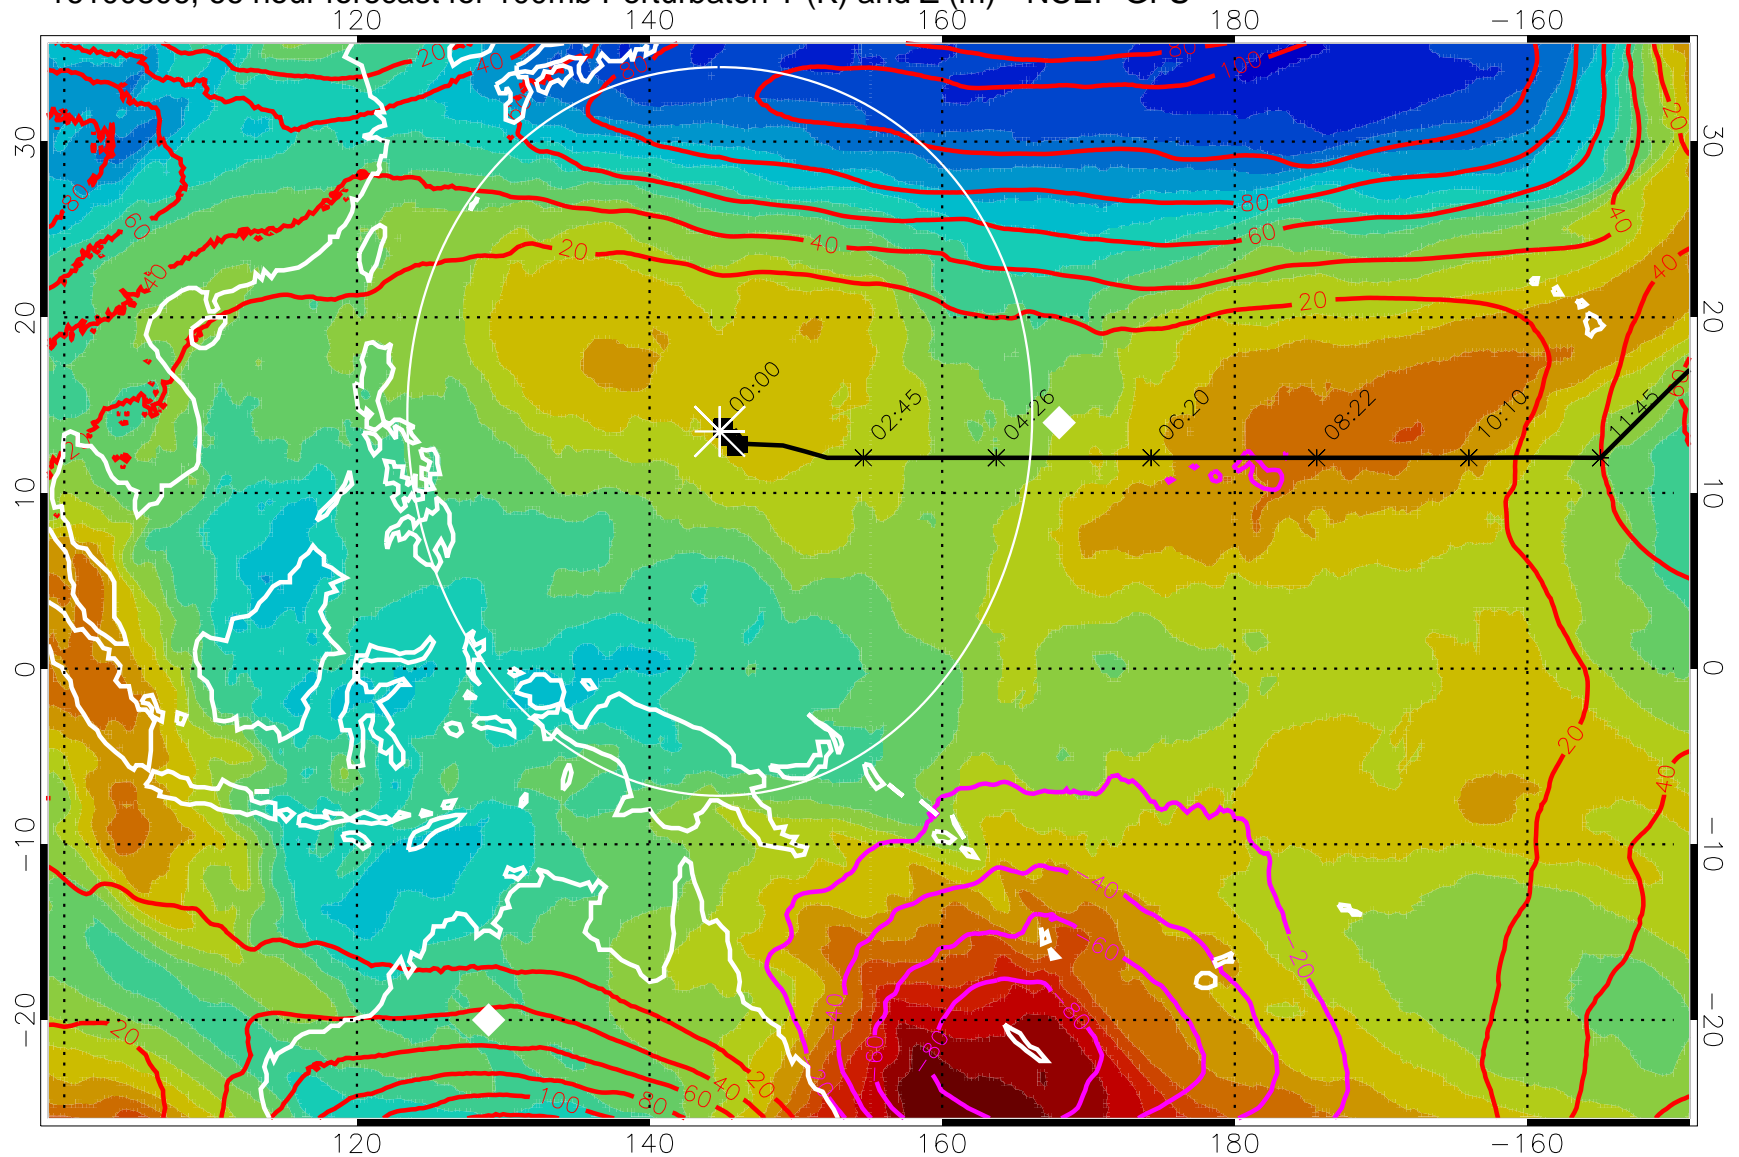

16100806, 66 hour forecast for 100mb Perturbaton T (K) and Z (m)-- NCEP GFS

Contours are 100 mbar Z perturbation (m)
Positive Z Contours
Negative Z Contours
Diamonds-mean pos. of anticyclones

Range ring of 2304 km