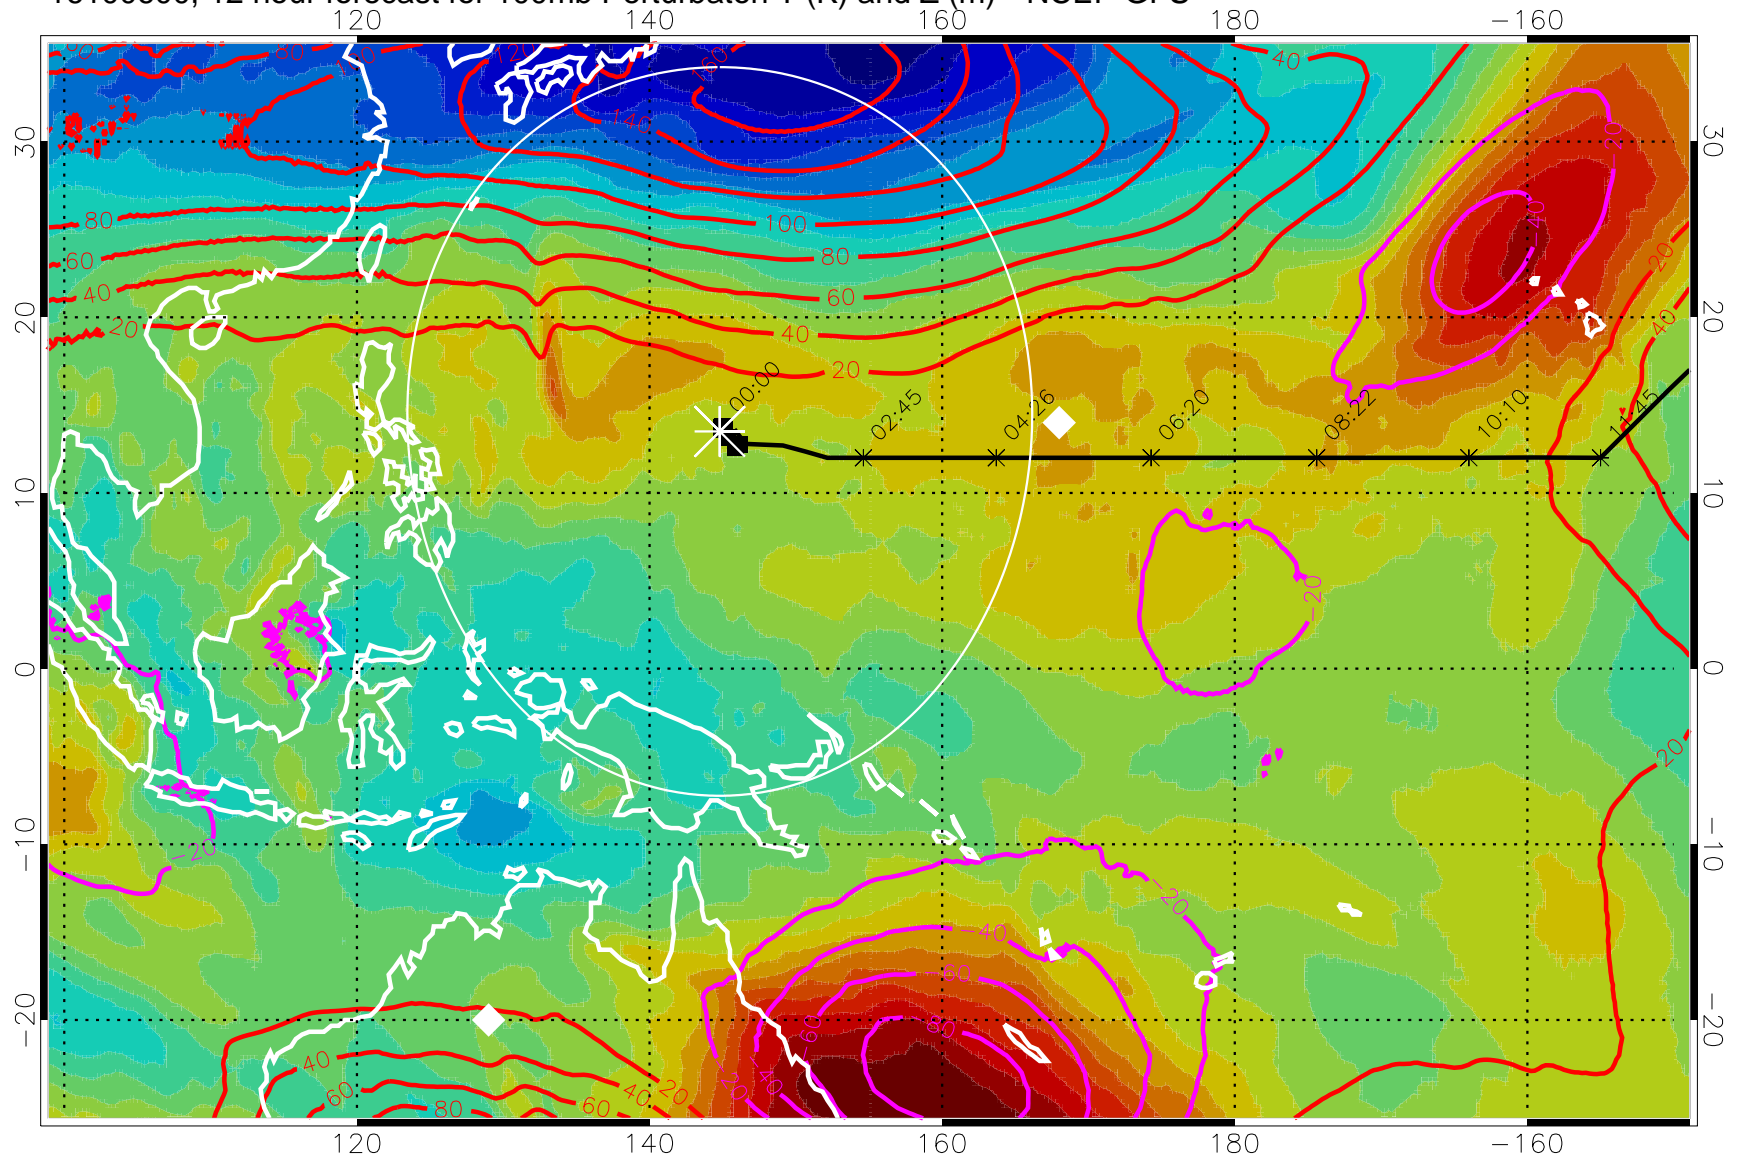

16100600, 12 hour forecast for 100mb Perturbaton T (K) and Z (m)-- NCEP GFS

15:53
13:53