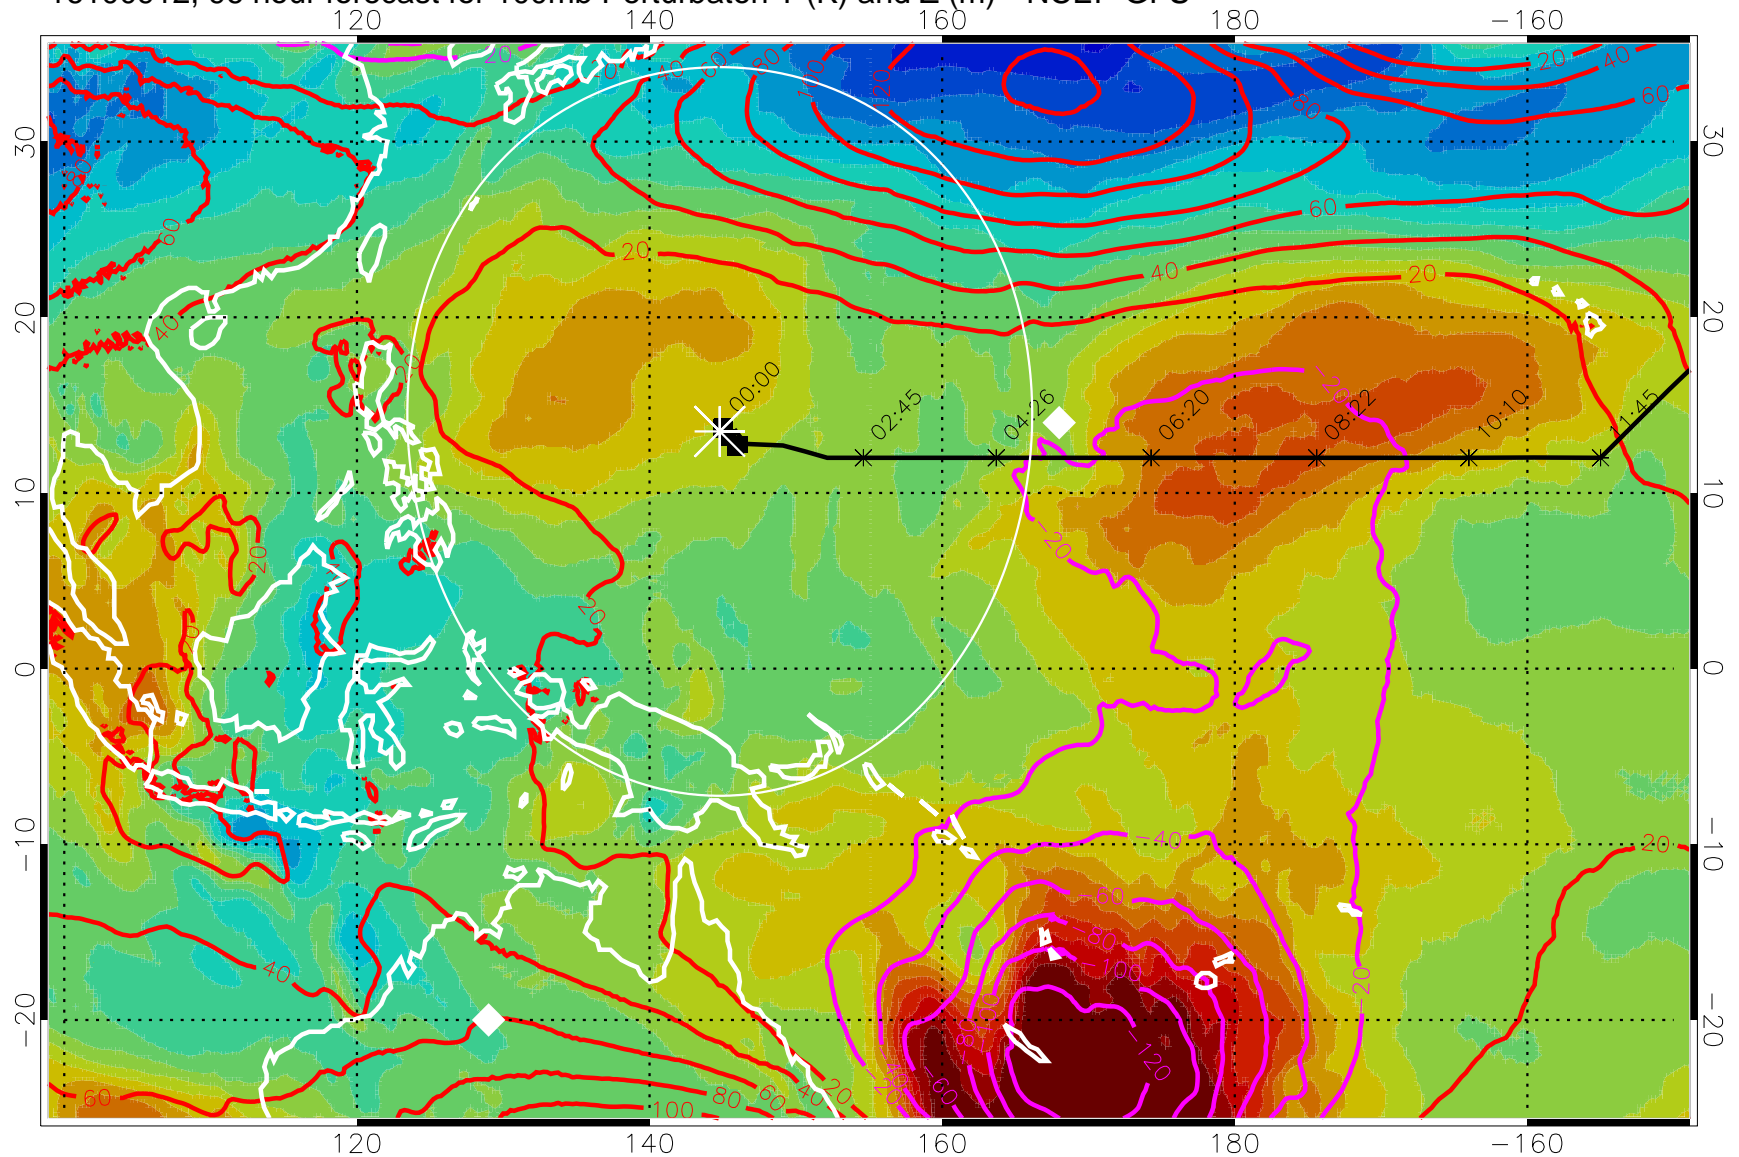

16100912, 96 hour forecast for 100mb Perturbaton T (K) and Z (m)-- NCEP GFS

15:53
13:53