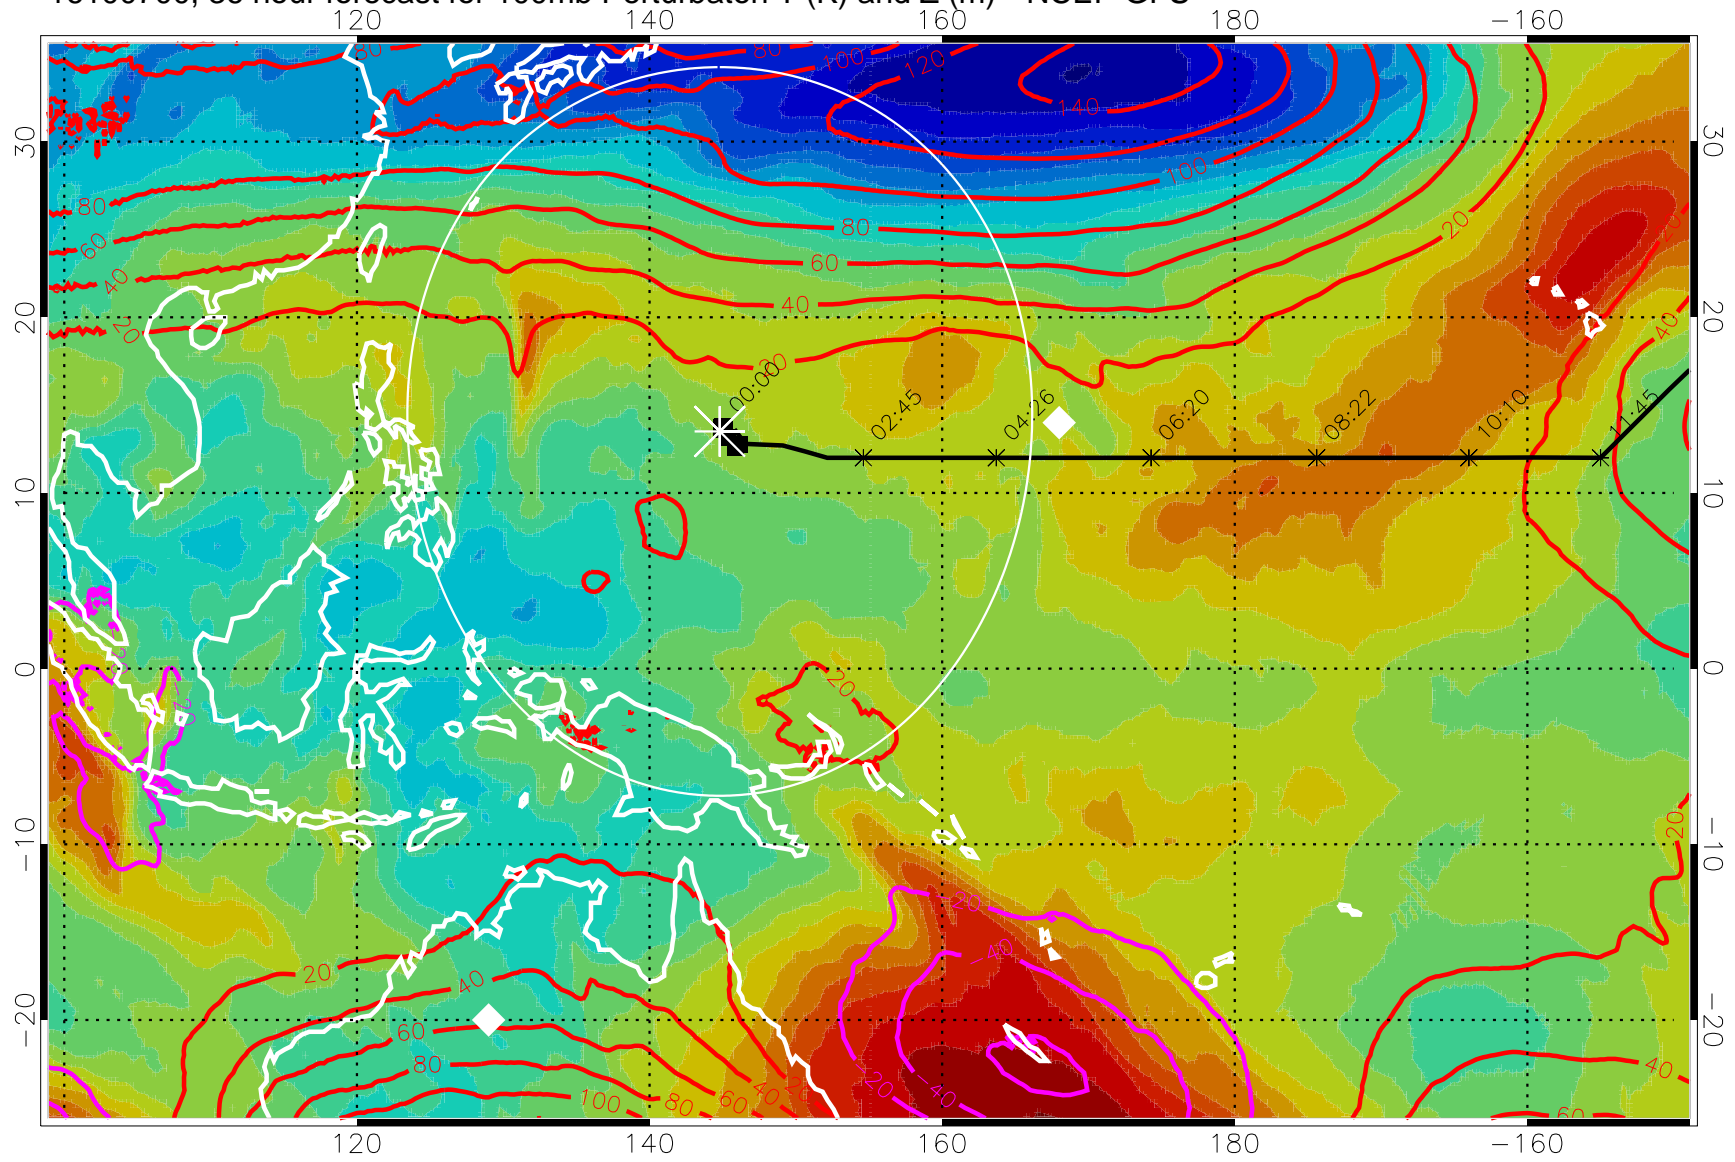

16100700, 36 hour forecast for 100mb Perturbaton T (K) and Z (m)-- NCEP GFS

15:53

13:53