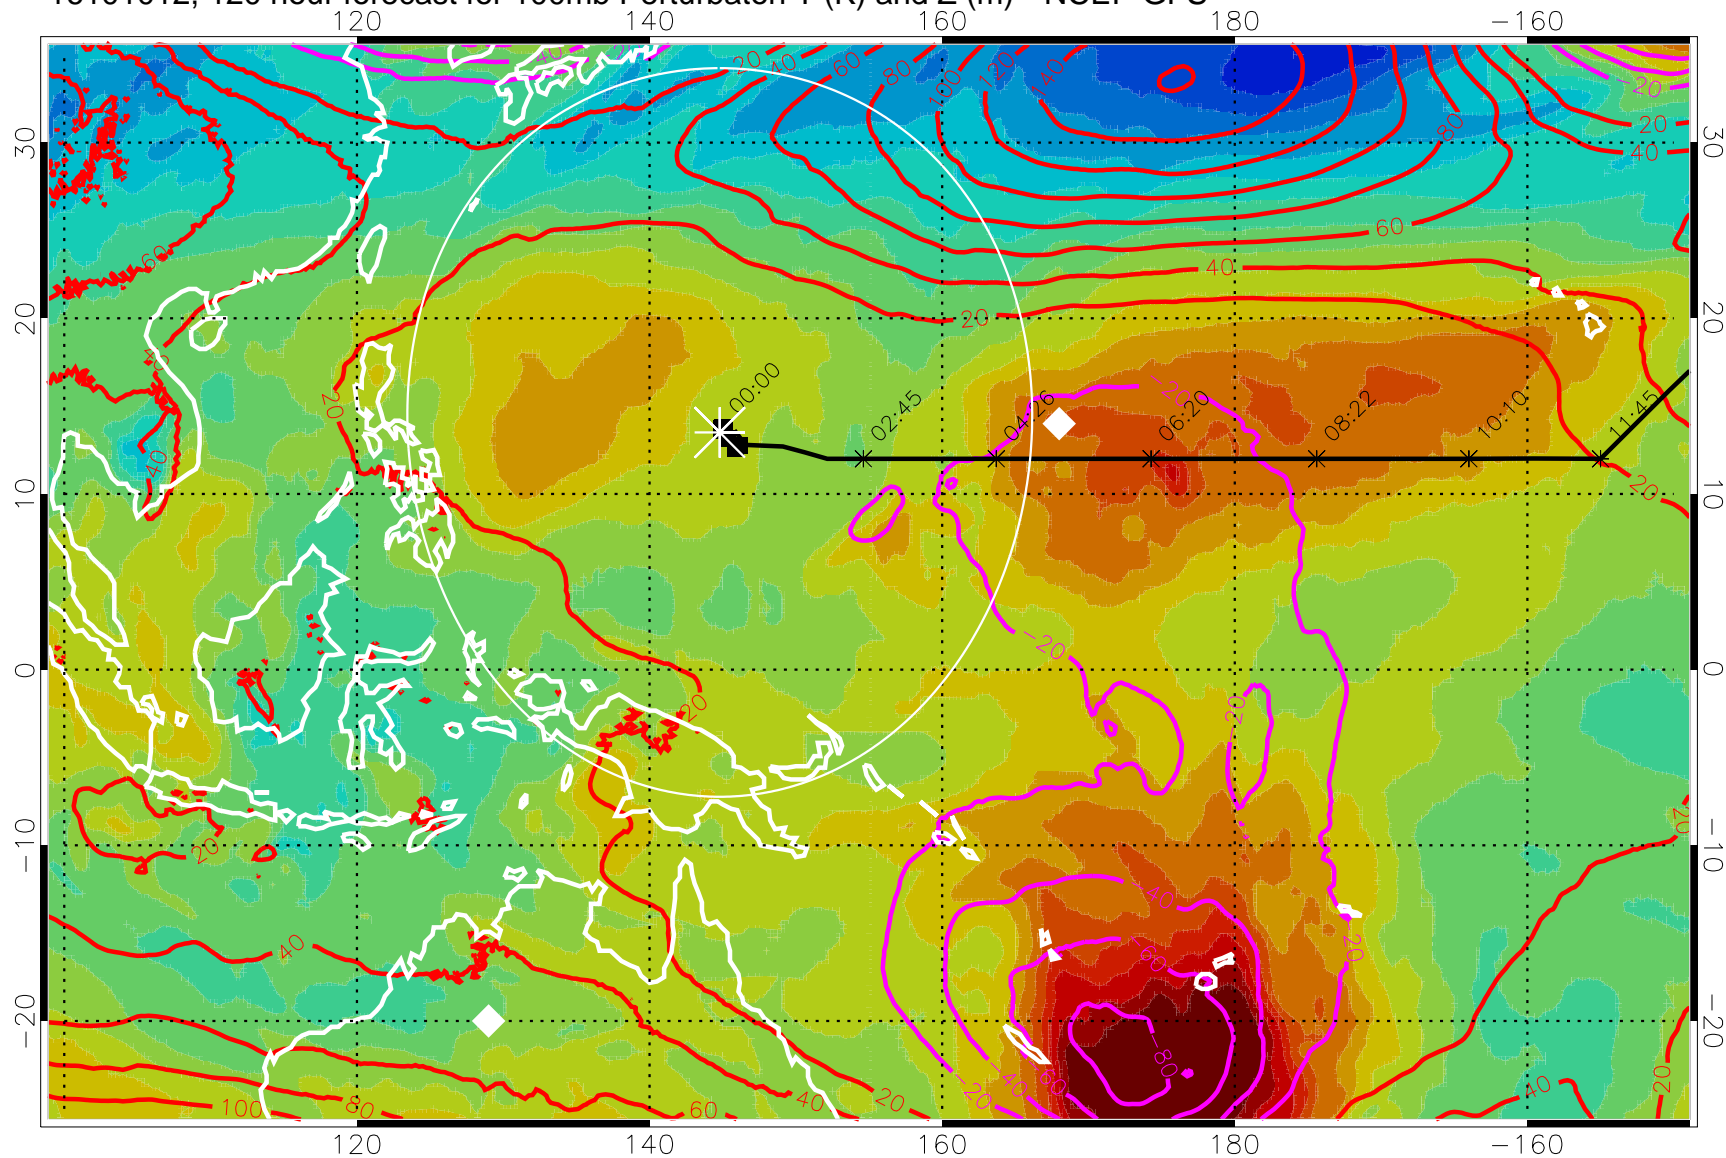

16101012, 120 hour forecast for 100mb Perturbaton T (K) and Z (m)-- NCEP GFS

Contours are 100 mbar Z perturbation (m)
Positive Z Contours
Negative Z Contours
Diamonds-mean pos. of anticyclones

Range ring of 2304 km