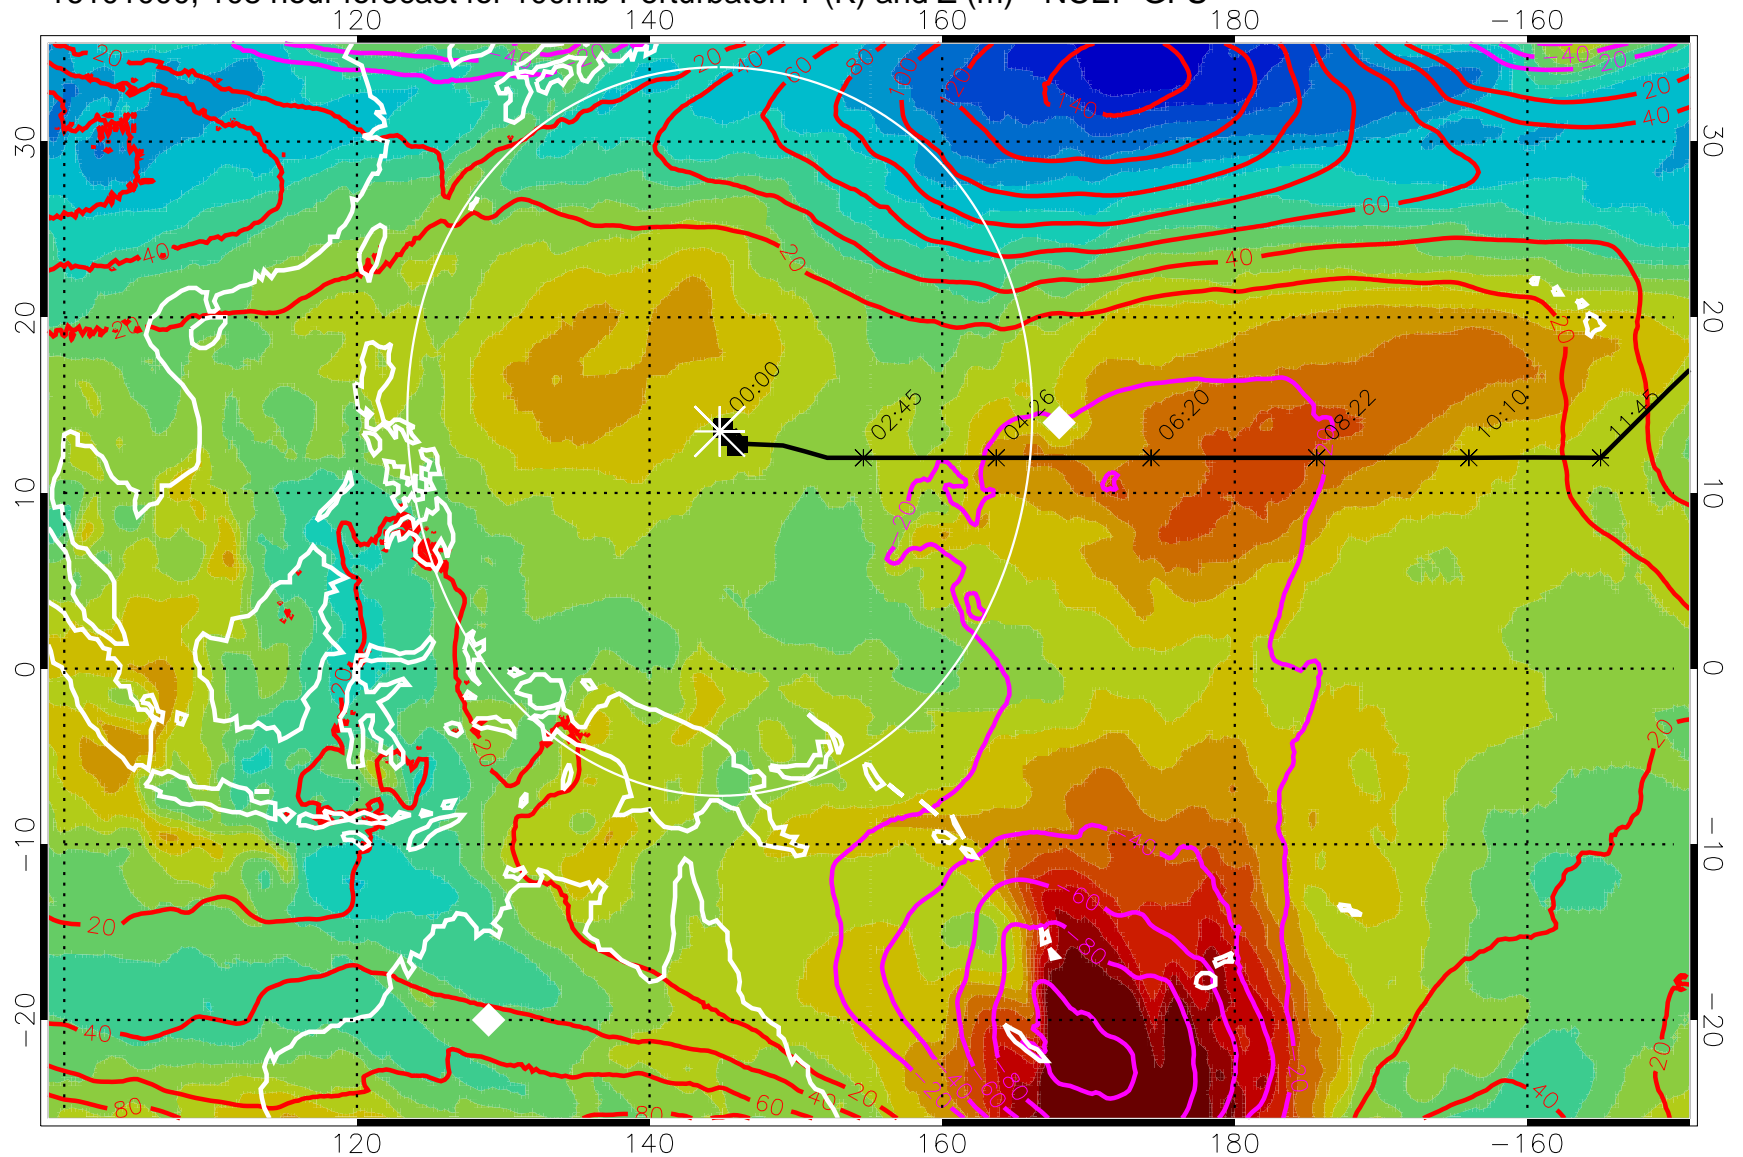

16101000, 108 hour forecast for 100mb Perturbaton T (K) and Z (m)-- NCEP GFS

13:53

15:53