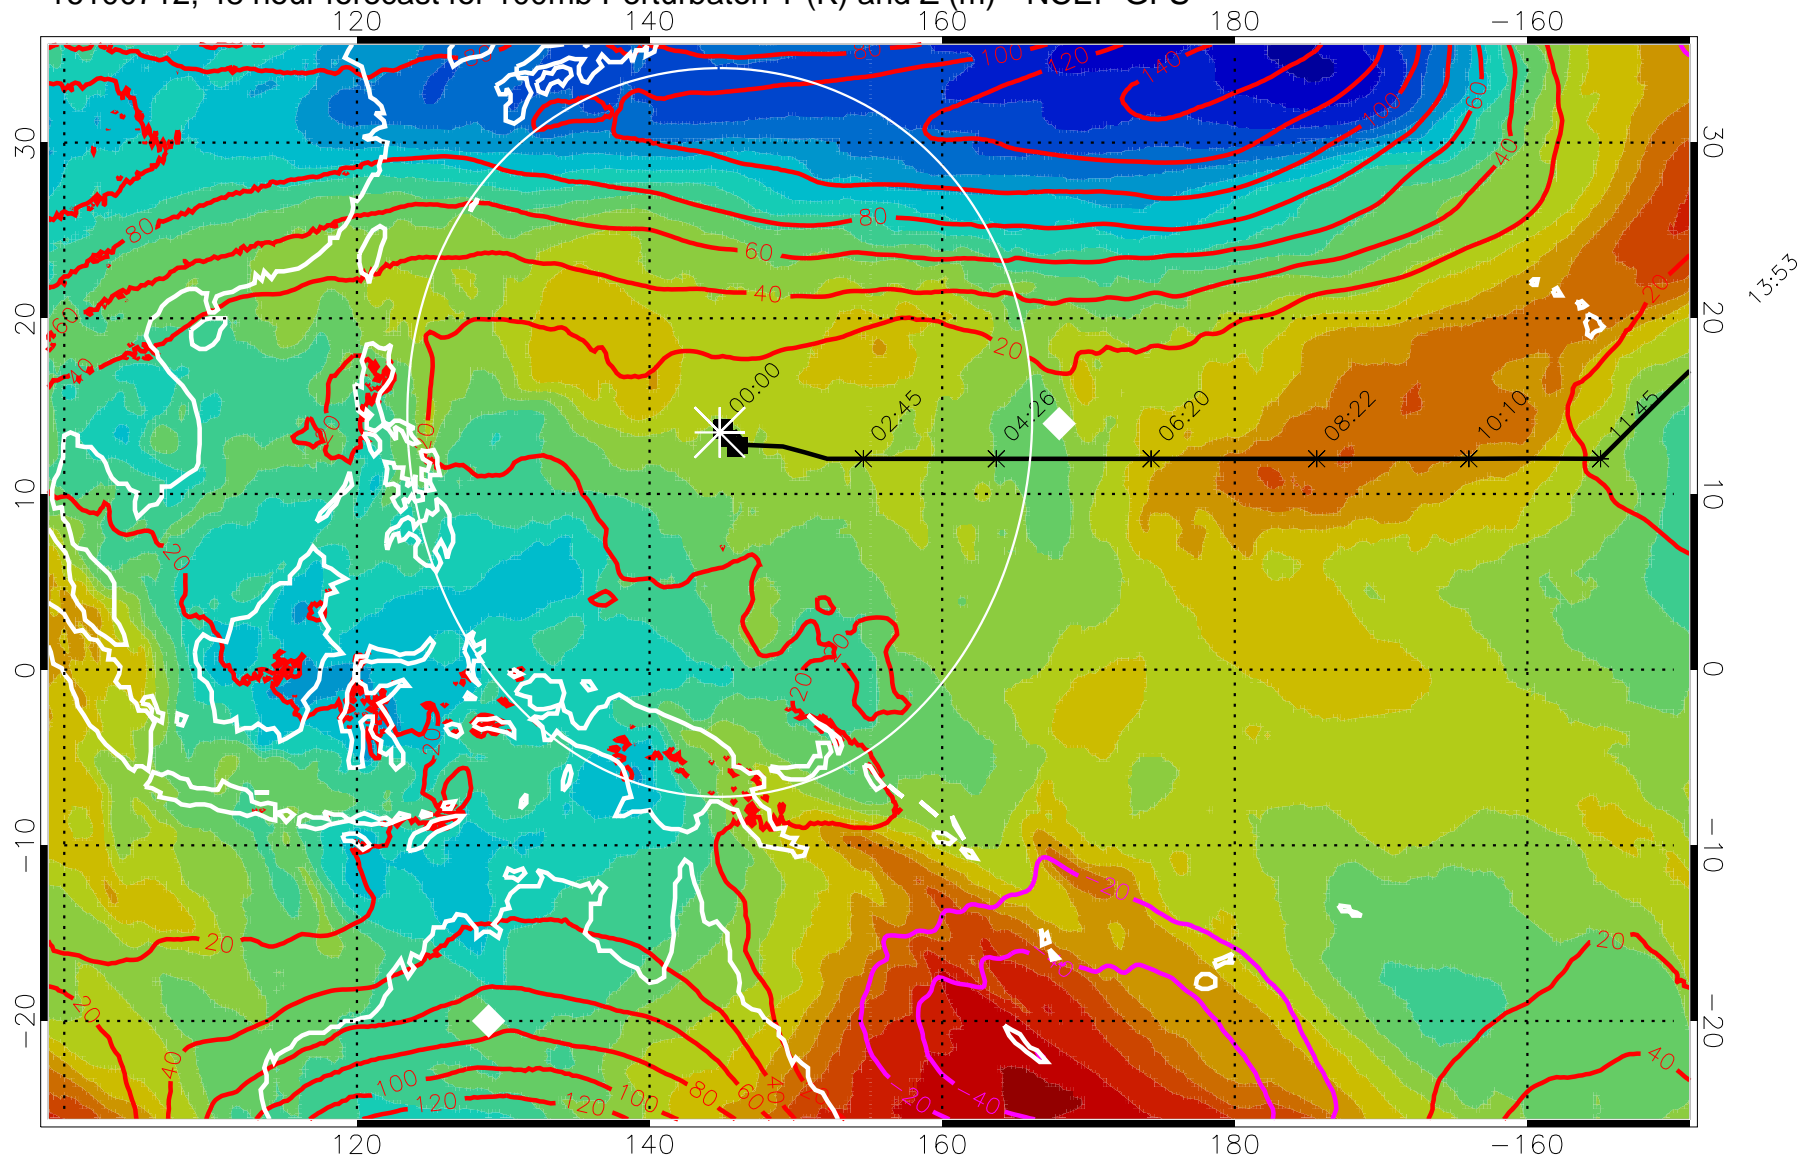

16100712, 48 hour forecast for 100mb Perturbaton T (K) and Z (m)-- NCEP GFS

Contours are 100 mbar Z perturbation (m)
Positive Z Contours
Negative Z Contours
Diamonds-mean pos. of anticyclones

Range ring of 2304 km