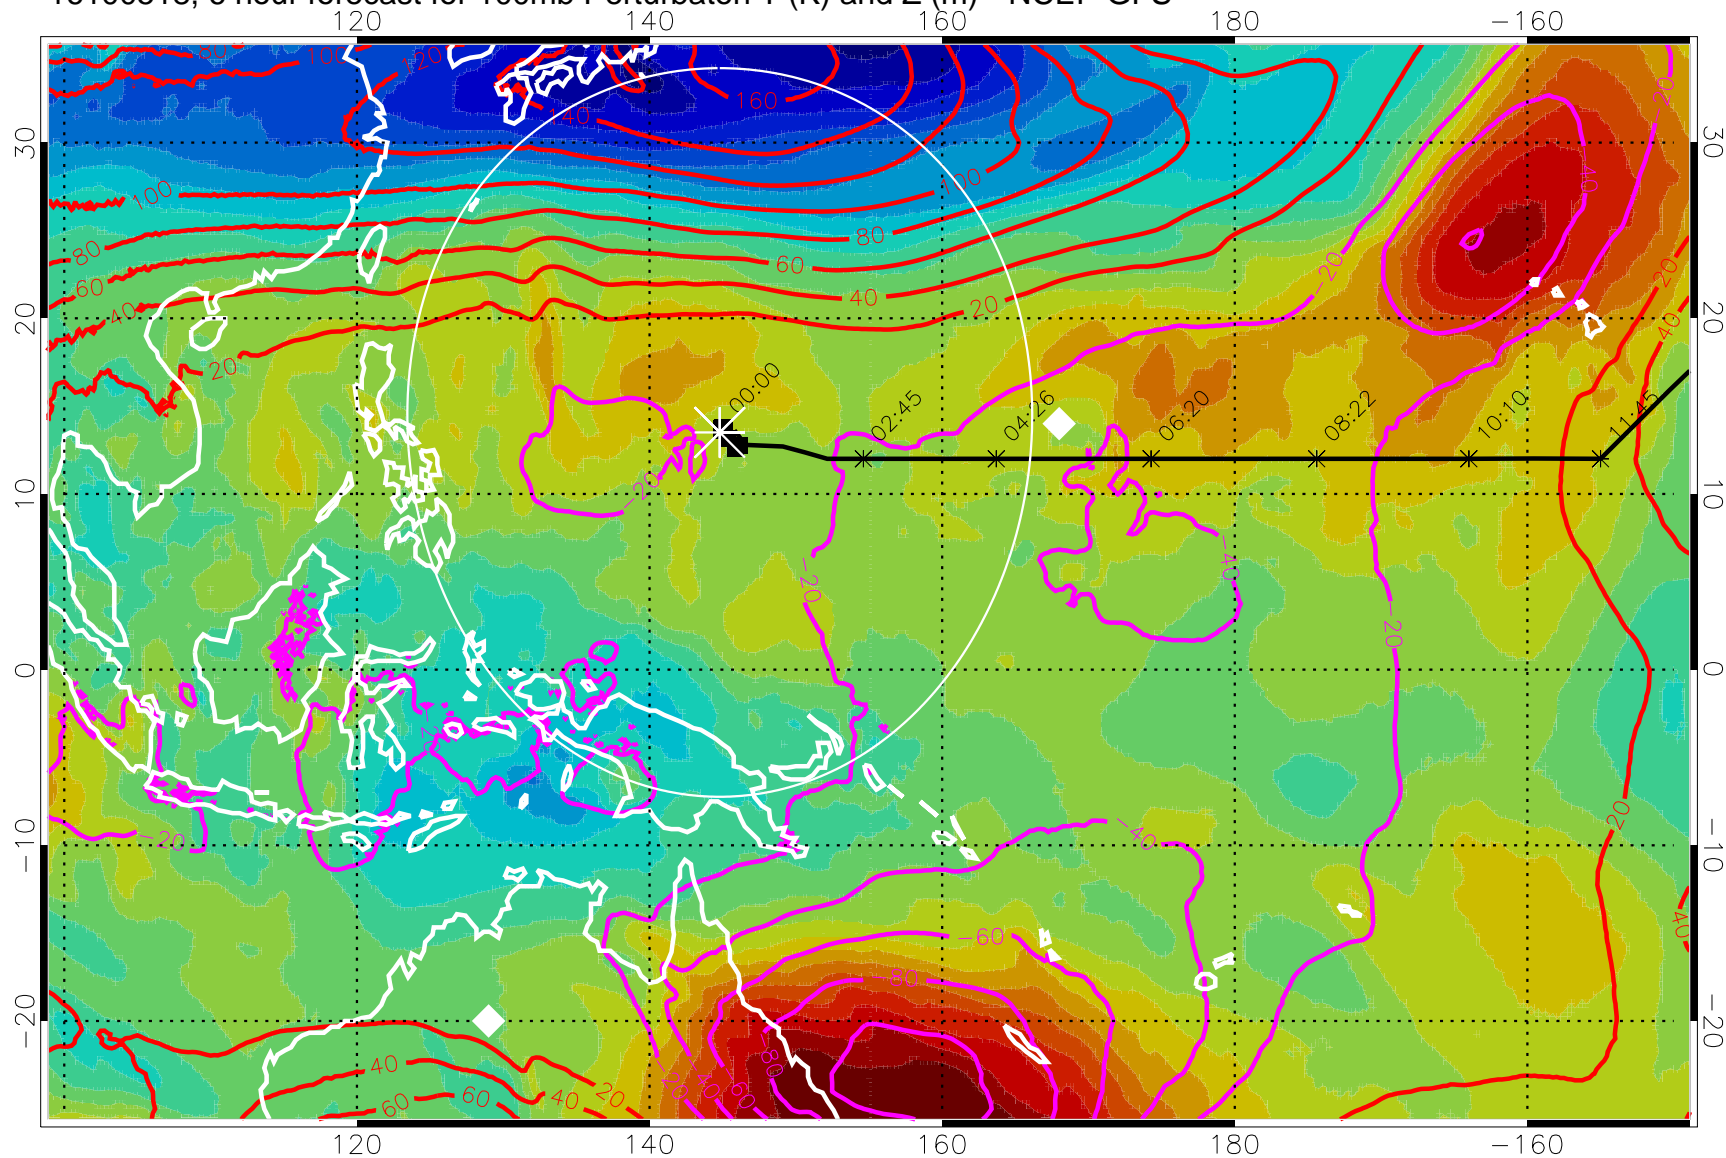

16100518, 6 hour forecast for 100mb Perturbaton T (K) and Z (m)-- NCEP GFS

15:53

13:53

Contours are 100 mbar Z perturbation (m)
Positive Z Contours
Negative Z Contours
Diamonds-mean pos. of anticyclones

Range ring of 2304 km