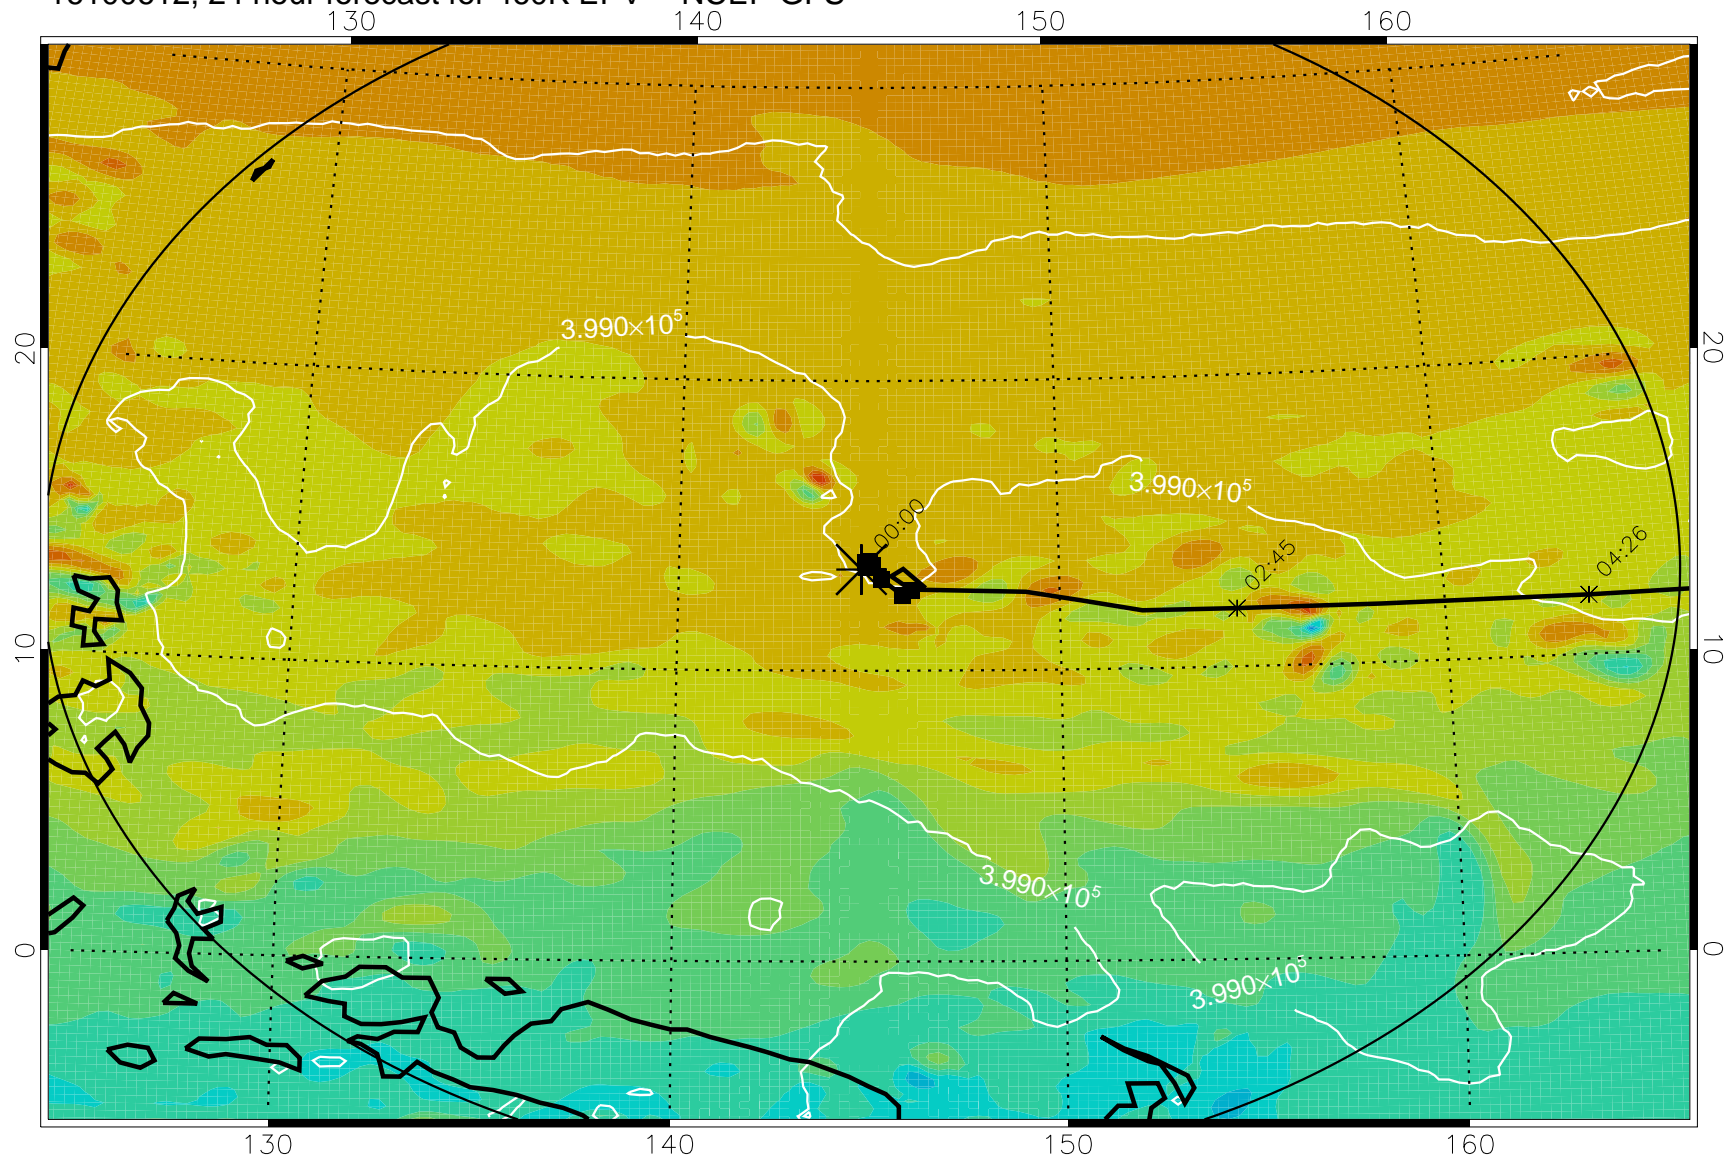

16100518, 6 hour forecast for 460K EPV -- NCEP GFS

460K Montgomery Streamfunction, white

Range ring of 2304 km

16100600, 12 hour forecast for 460K EPV -- NCEP GFS

460K Montgomery Streamfunction, white

Range ring of 2304 km

16100606, 18 hour forecast for 460K EPV -- NCEP GFS

460K Montgomery Streamfunction, white

Range ring of 2304 km

16100612, 24 hour forecast for 460K EPV -- NCEP GFS

460K Montgomery Streamfunction, white

Range ring of 2304 km

16100618, 30 hour forecast for 460K EPV -- NCEP GFS

460K Montgomery Streamfunction, white

Range ring of 2304 km

16100700, 36 hour forecast for 460K EPV -- NCEP GFS

460K Montgomery Streamfunction, white

Range ring of 2304 km

16100706, 42 hour forecast for 460K EPV -- NCEP GFS

460K Montgomery Streamfunction, white

Range ring of 2304 km

16100712, 48 hour forecast for 460K EPV -- NCEP GFS

460K Montgomery Streamfunction, white

Range ring of 2304 km