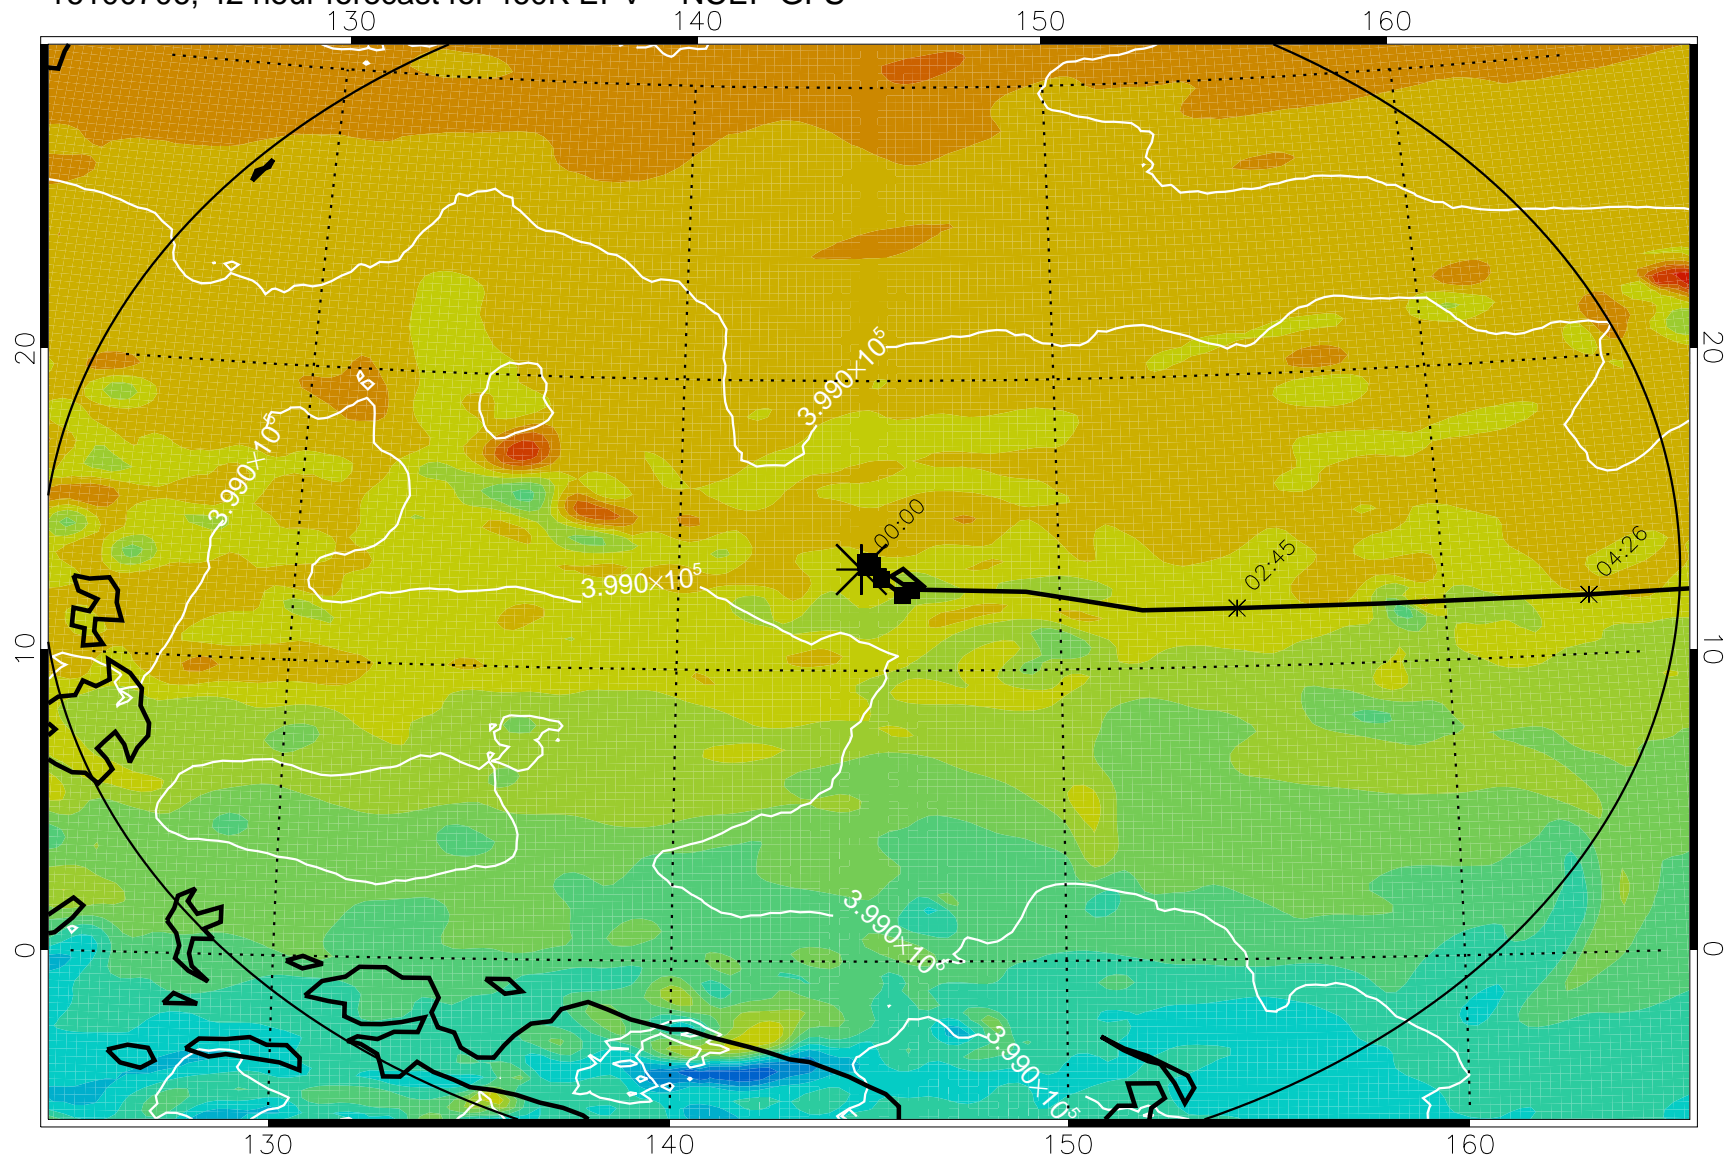

16100606, 18 hour forecast for 460K EPV -- NCEP GFS

460K Montgomery Streamfunction, white

Range ring of 2304 km

16100612, 24 hour forecast for 460K EPV -- NCEP GFS

460K Montgomery Streamfunction, white

Range ring of 2304 km

16100618, 30 hour forecast for 460K EPV -- NCEP GFS

460K Montgomery Streamfunction, white

Range ring of 2304 km

16100700, 36 hour forecast for 460K EPV -- NCEP GFS

460K Montgomery Streamfunction, white

Range ring of 2304 km

16100706, 42 hour forecast for 460K EPV -- NCEP GFS

460K Montgomery Streamfunction, white

Range ring of 2304 km

16100712, 48 hour forecast for 460K EPV -- NCEP GFS

460K Montgomery Streamfunction, white

Range ring of 2304 km

16100718, 54 hour forecast for 460K EPV -- NCEP GFS

460K Montgomery Streamfunction, white

Range ring of 2304 km

16100800, 60 hour forecast for 460K EPV -- NCEP GFS

460K Montgomery Streamfunction, white

Range ring of 2304 km