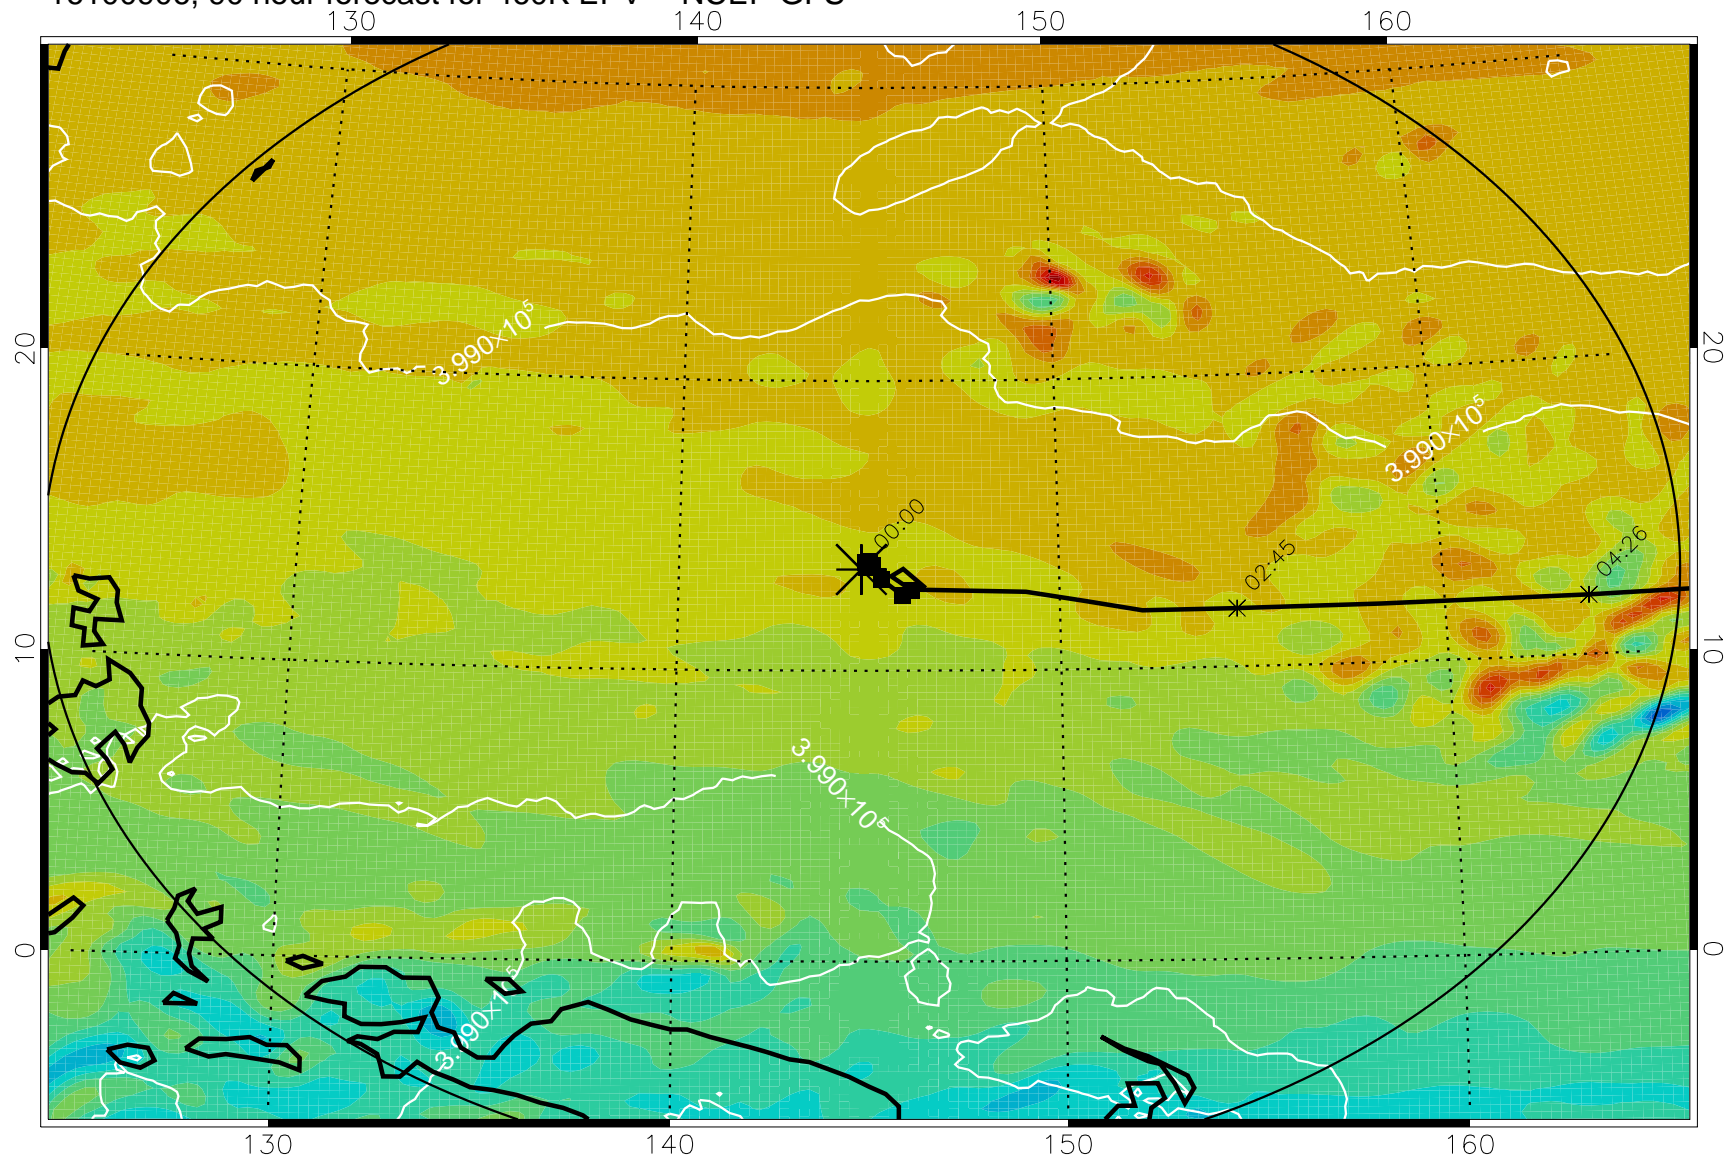

16100806, 66 hour forecast for 460K EPV -- NCEP GFS

460K Montgomery Streamfunction, white

Range ring of 2304 km

16100812, 72 hour forecast for 460K EPV -- NCEP GFS

460K Montgomery Streamfunction, white

Range ring of 2304 km

16100818, 78 hour forecast for 460K EPV -- NCEP GFS

460K Montgomery Streamfunction, white

Range ring of 2304 km

16100900, 84 hour forecast for 460K EPV -- NCEP GFS

460K Montgomery Streamfunction, white

Range ring of 2304 km

16100906, 90 hour forecast for 460K EPV -- NCEP GFS

460K Montgomery Streamfunction, white

Range ring of 2304 km

16100912, 96 hour forecast for 460K EPV -- NCEP GFS

460K Montgomery Streamfunction, white

Range ring of 2304 km

16100918, 102 hour forecast for 460K EPV -- NCEP GFS

460K Montgomery Streamfunction, white

Range ring of 2304 km

16101000, 108 hour forecast for 460K EPV -- NCEP GFS

460K Montgomery Streamfunction, white

Range ring of 2304 km