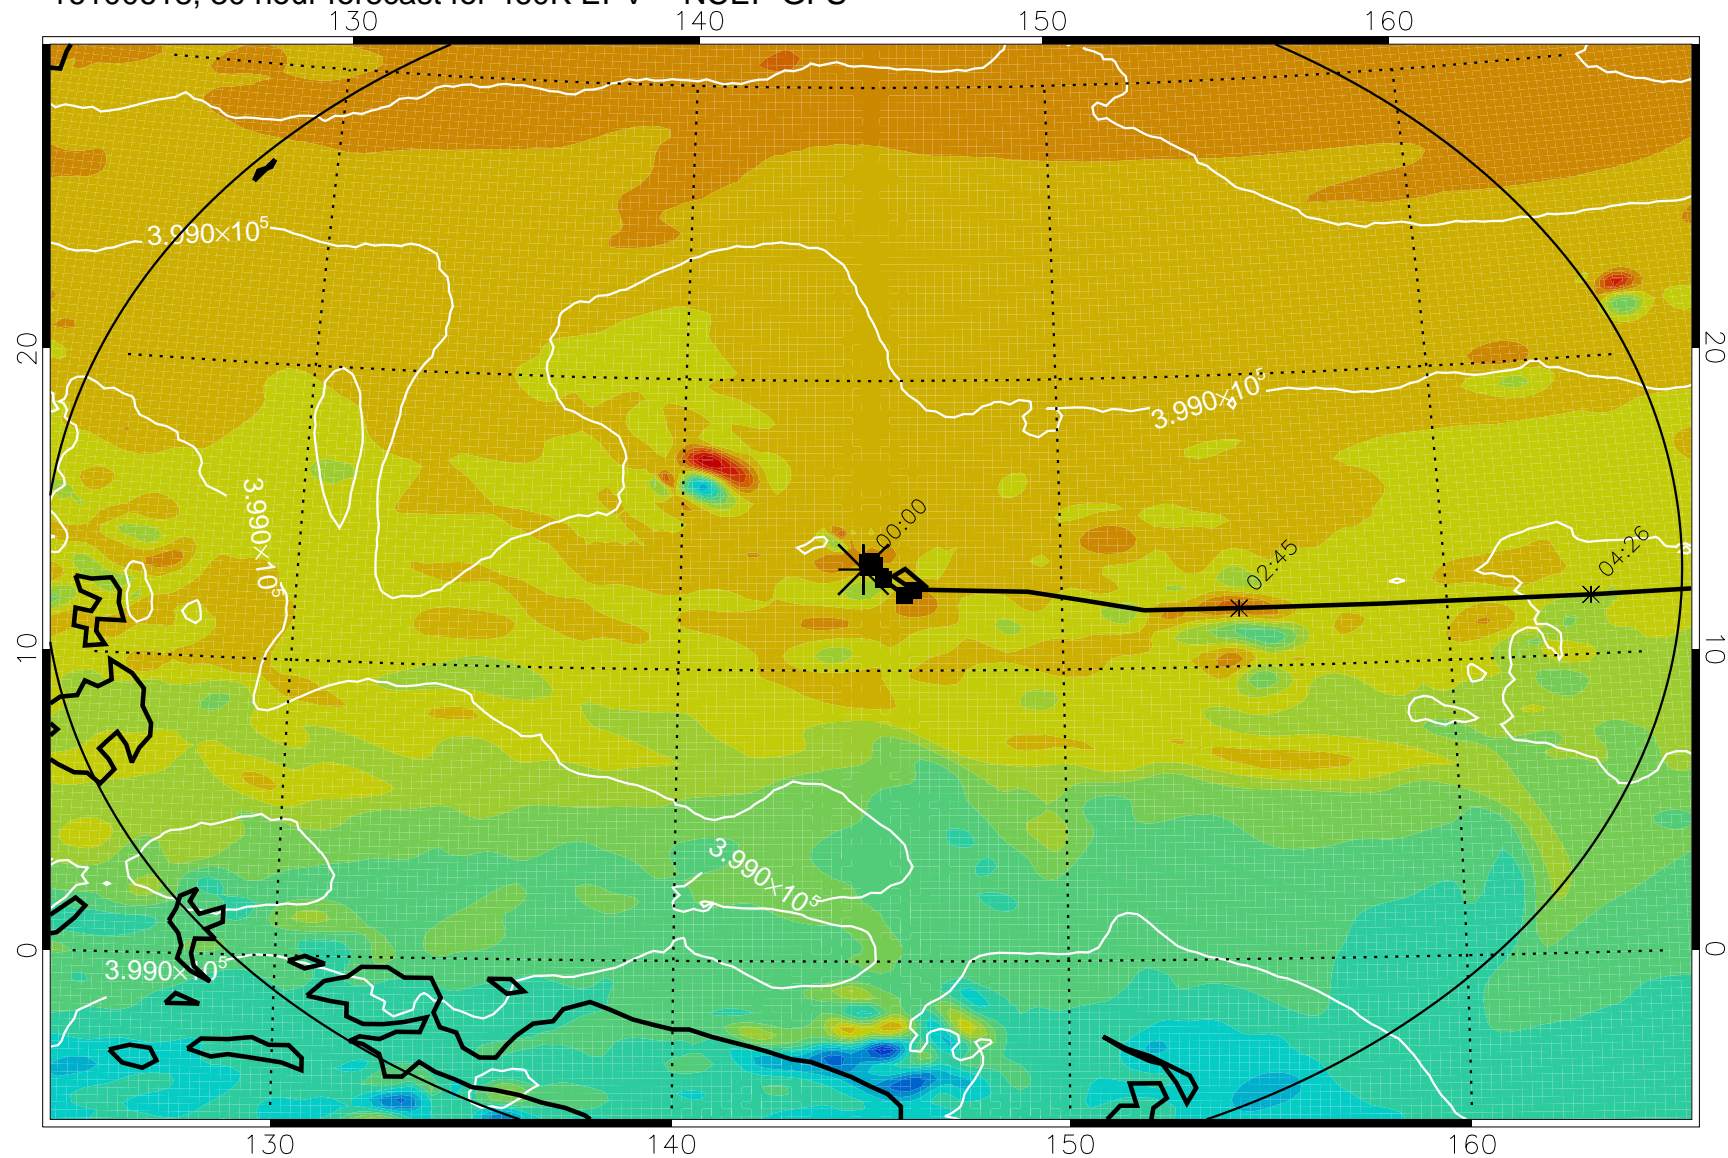

16100518, 6 hour forecast for 460K EPV -- NCEP GFS

460K Montgomery Streamfunction, white

Range ring of 2304 km

16100600, 12 hour forecast for 460K EPV -- NCEP GFS

460K Montgomery Streamfunction, white

Range ring of 2304 km

16100606, 18 hour forecast for 460K EPV -- NCEP GFS

460K Montgomery Streamfunction, white

Range ring of 2304 km

16100612, 24 hour forecast for 460K EPV -- NCEP GFS

460K Montgomery Streamfunction, white

Range ring of 2304 km

16100618, 30 hour forecast for 460K EPV -- NCEP GFS

460K Montgomery Streamfunction, white

Range ring of 2304 km

16100700, 36 hour forecast for 460K EPV -- NCEP GFS

460K Montgomery Streamfunction, white

Range ring of 2304 km

16100706, 42 hour forecast for 460K EPV -- NCEP GFS

460K Montgomery Streamfunction, white

Range ring of 2304 km

16100712, 48 hour forecast for 460K EPV -- NCEP GFS

460K Montgomery Streamfunction, white

Range ring of 2304 km