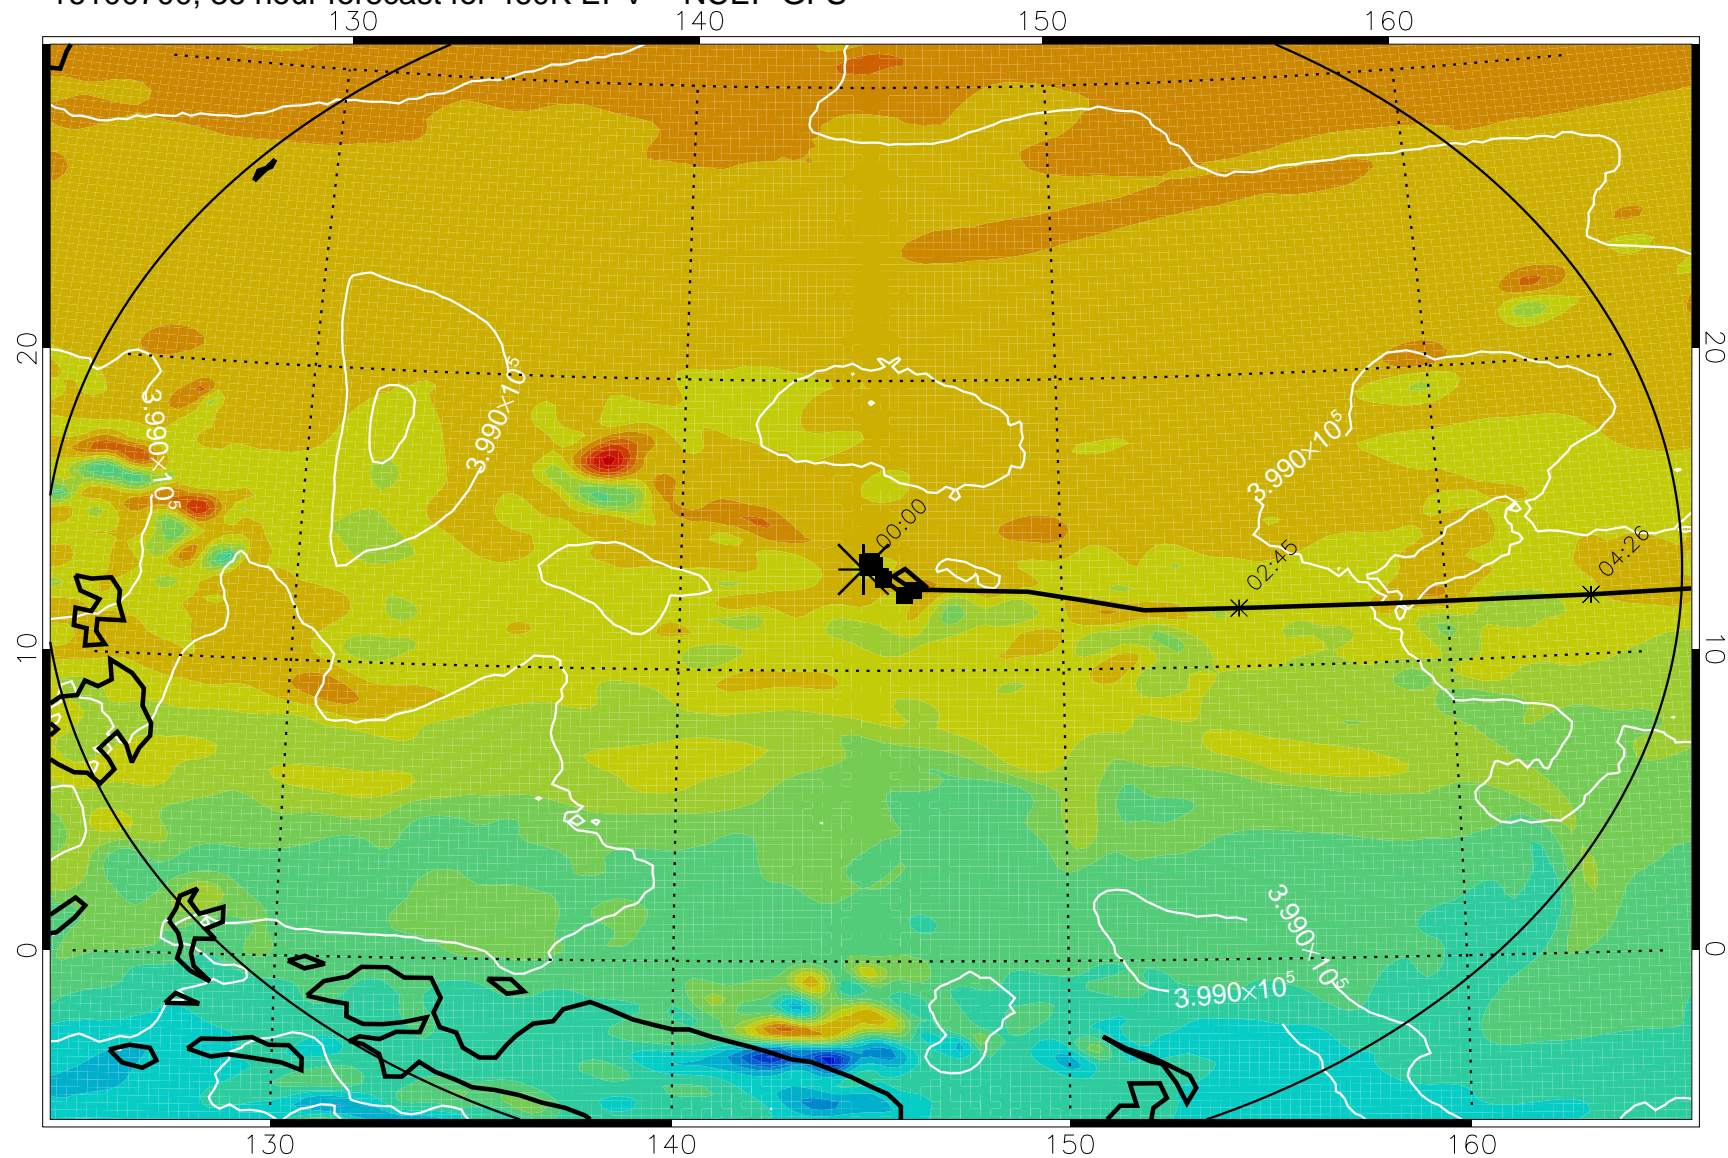

16100518, 6 hour forecast for 460K EPV -- NCEP GFS

460K Montgomery Streamfunction, white

Range ring of 2304 km

16100600, 12 hour forecast for 460K EPV -- NCEP GFS

460K Montgomery Streamfunction, white

Range ring of 2304 km

16100606, 18 hour forecast for 460K EPV -- NCEP GFS

460K Montgomery Streamfunction, white

Range ring of 2304 km

16100612, 24 hour forecast for 460K EPV -- NCEP GFS

460K Montgomery Streamfunction, white

Range ring of 2304 km

16100618, 30 hour forecast for 460K EPV -- NCEP GFS

460K Montgomery Streamfunction, white

Range ring of 2304 km

16100700, 36 hour forecast for 460K EPV -- NCEP GFS

460K Montgomery Streamfunction, white

Range ring of 2304 km

16100706, 42 hour forecast for 460K EPV -- NCEP GFS

460K Montgomery Streamfunction, white

Range ring of 2304 km

16100712, 48 hour forecast for 460K EPV -- NCEP GFS

460K Montgomery Streamfunction, white

Range ring of 2304 km