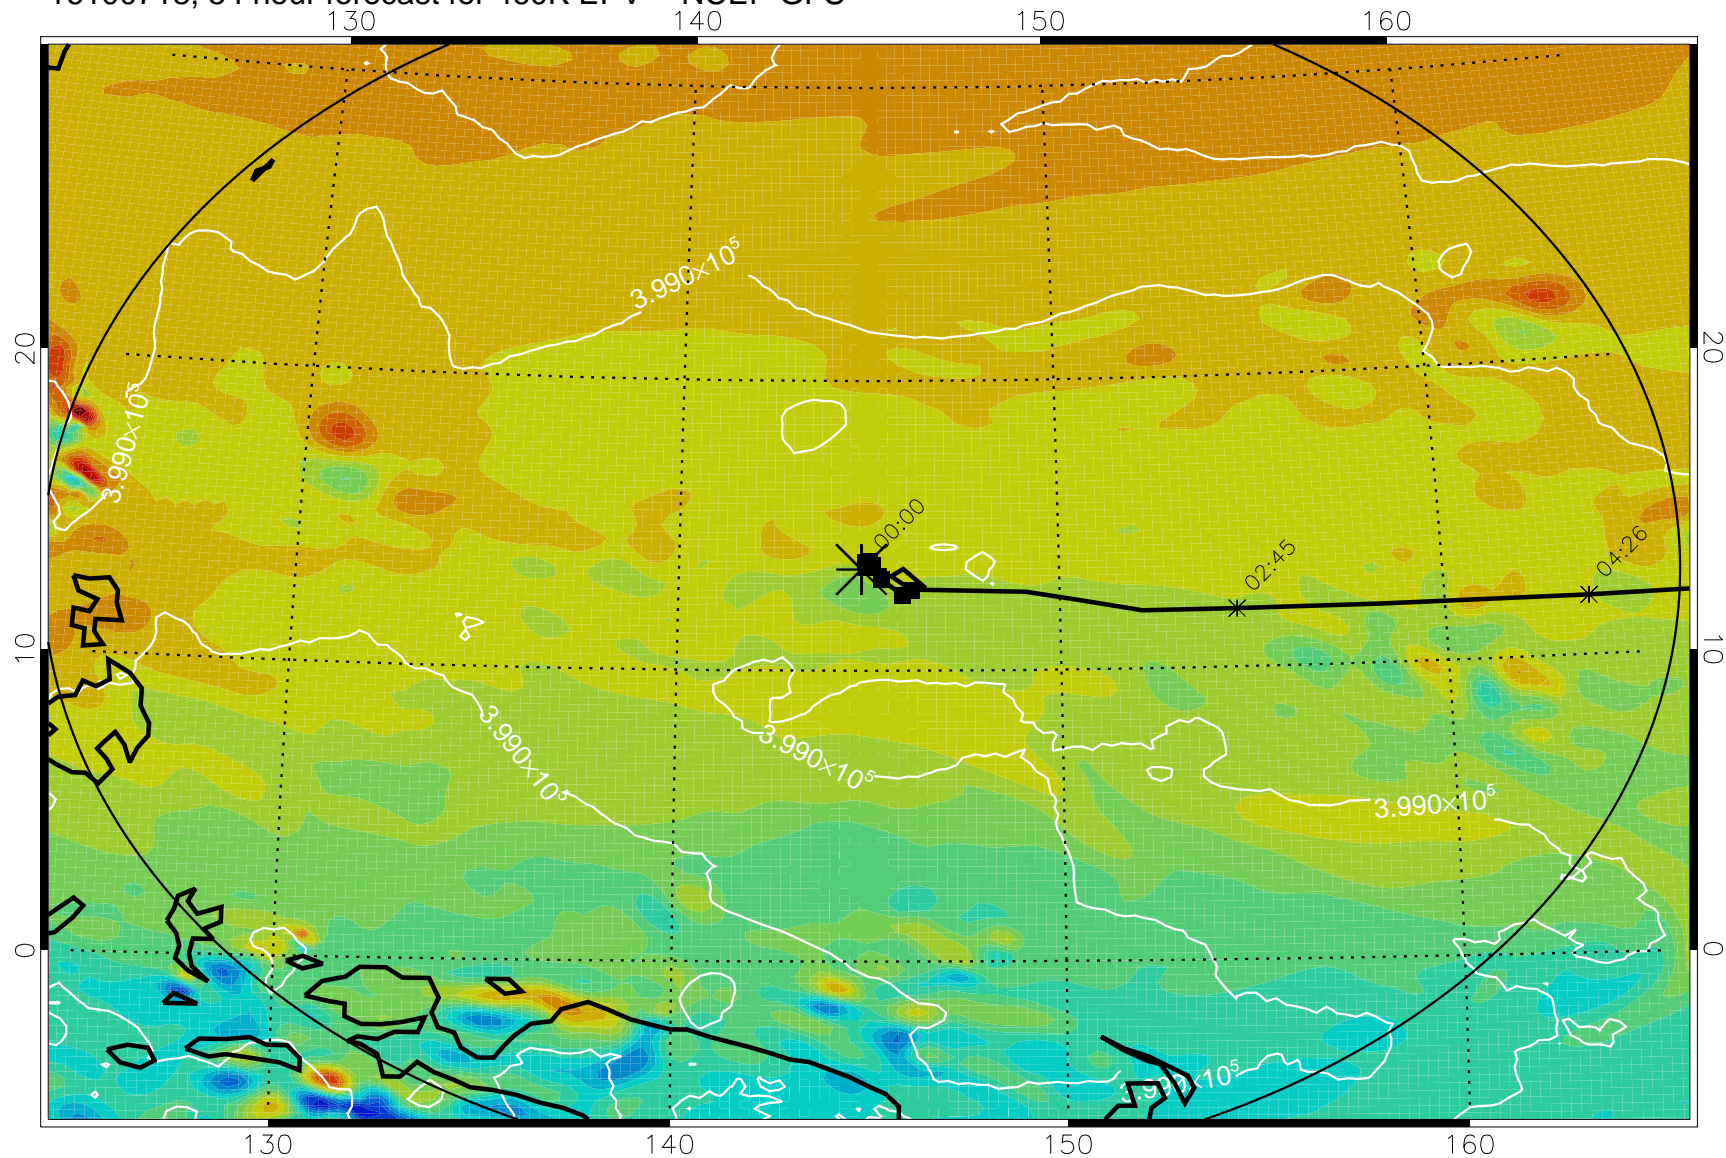

16100618, 30 hour forecast for 460K EPV -- NCEP GFS

460K Montgomery Streamfunction, white

Range ring of 2304 km

16100700, 36 hour forecast for 460K EPV -- NCEP GFS

460K Montgomery Streamfunction, white

Range ring of 2304 km

16100706, 42 hour forecast for 460K EPV -- NCEP GFS

460K Montgomery Streamfunction, white

Range ring of 2304 km

16100712, 48 hour forecast for 460K EPV -- NCEP GFS

460K Montgomery Streamfunction, white

Range ring of 2304 km

16100718, 54 hour forecast for 460K EPV -- NCEP GFS

460K Montgomery Streamfunction, white

Range ring of 2304 km

16100800, 60 hour forecast for 460K EPV -- NCEP GFS

460K Montgomery Streamfunction, white

Range ring of 2304 km

16100806, 66 hour forecast for 460K EPV -- NCEP GFS

460K Montgomery Streamfunction, white

Range ring of 2304 km

16100812, 72 hour forecast for 460K EPV -- NCEP GFS

460K Montgomery Streamfunction, white

Range ring of 2304 km