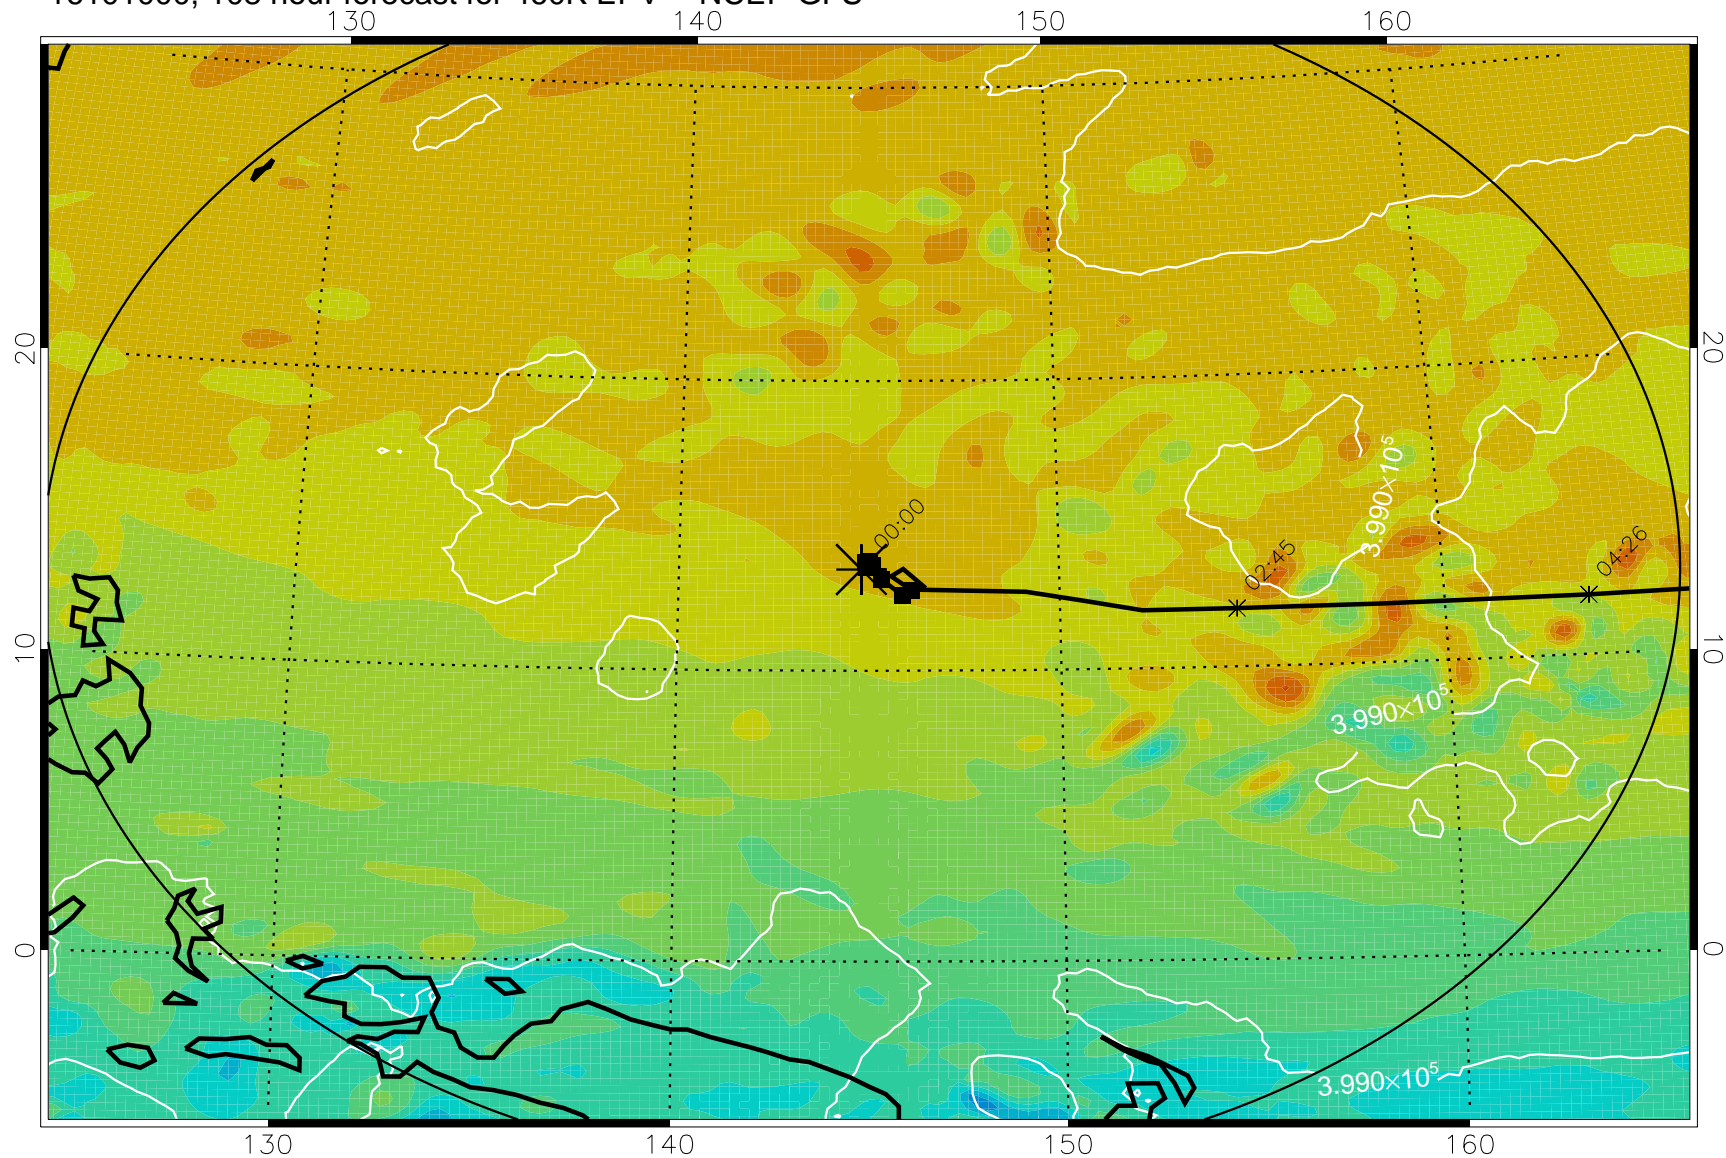

16100818, 78 hour forecast for 460K EPV -- NCEP GFS

460K Montgomery Streamfunction, white

Range ring of 2304 km

16100900, 84 hour forecast for 460K EPV -- NCEP GFS

460K Montgomery Streamfunction, white

Range ring of 2304 km

16100906, 90 hour forecast for 460K EPV -- NCEP GFS

460K Montgomery Streamfunction, white

Range ring of 2304 km

16100912, 96 hour forecast for 460K EPV -- NCEP GFS

460K Montgomery Streamfunction, white

Range ring of 2304 km

16100918, 102 hour forecast for 460K EPV -- NCEP GFS

460K Montgomery Streamfunction, white

Range ring of 2304 km

16101000, 108 hour forecast for 460K EPV -- NCEP GFS

460K Montgomery Streamfunction, white

Range ring of 2304 km

16101006, 114 hour forecast for 460K EPV -- NCEP GFS

460K Montgomery Streamfunction, white

Range ring of 2304 km

16101012, 120 hour forecast for 460K EPV -- NCEP GFS

460K Montgomery Streamfunction, white

Range ring of 2304 km