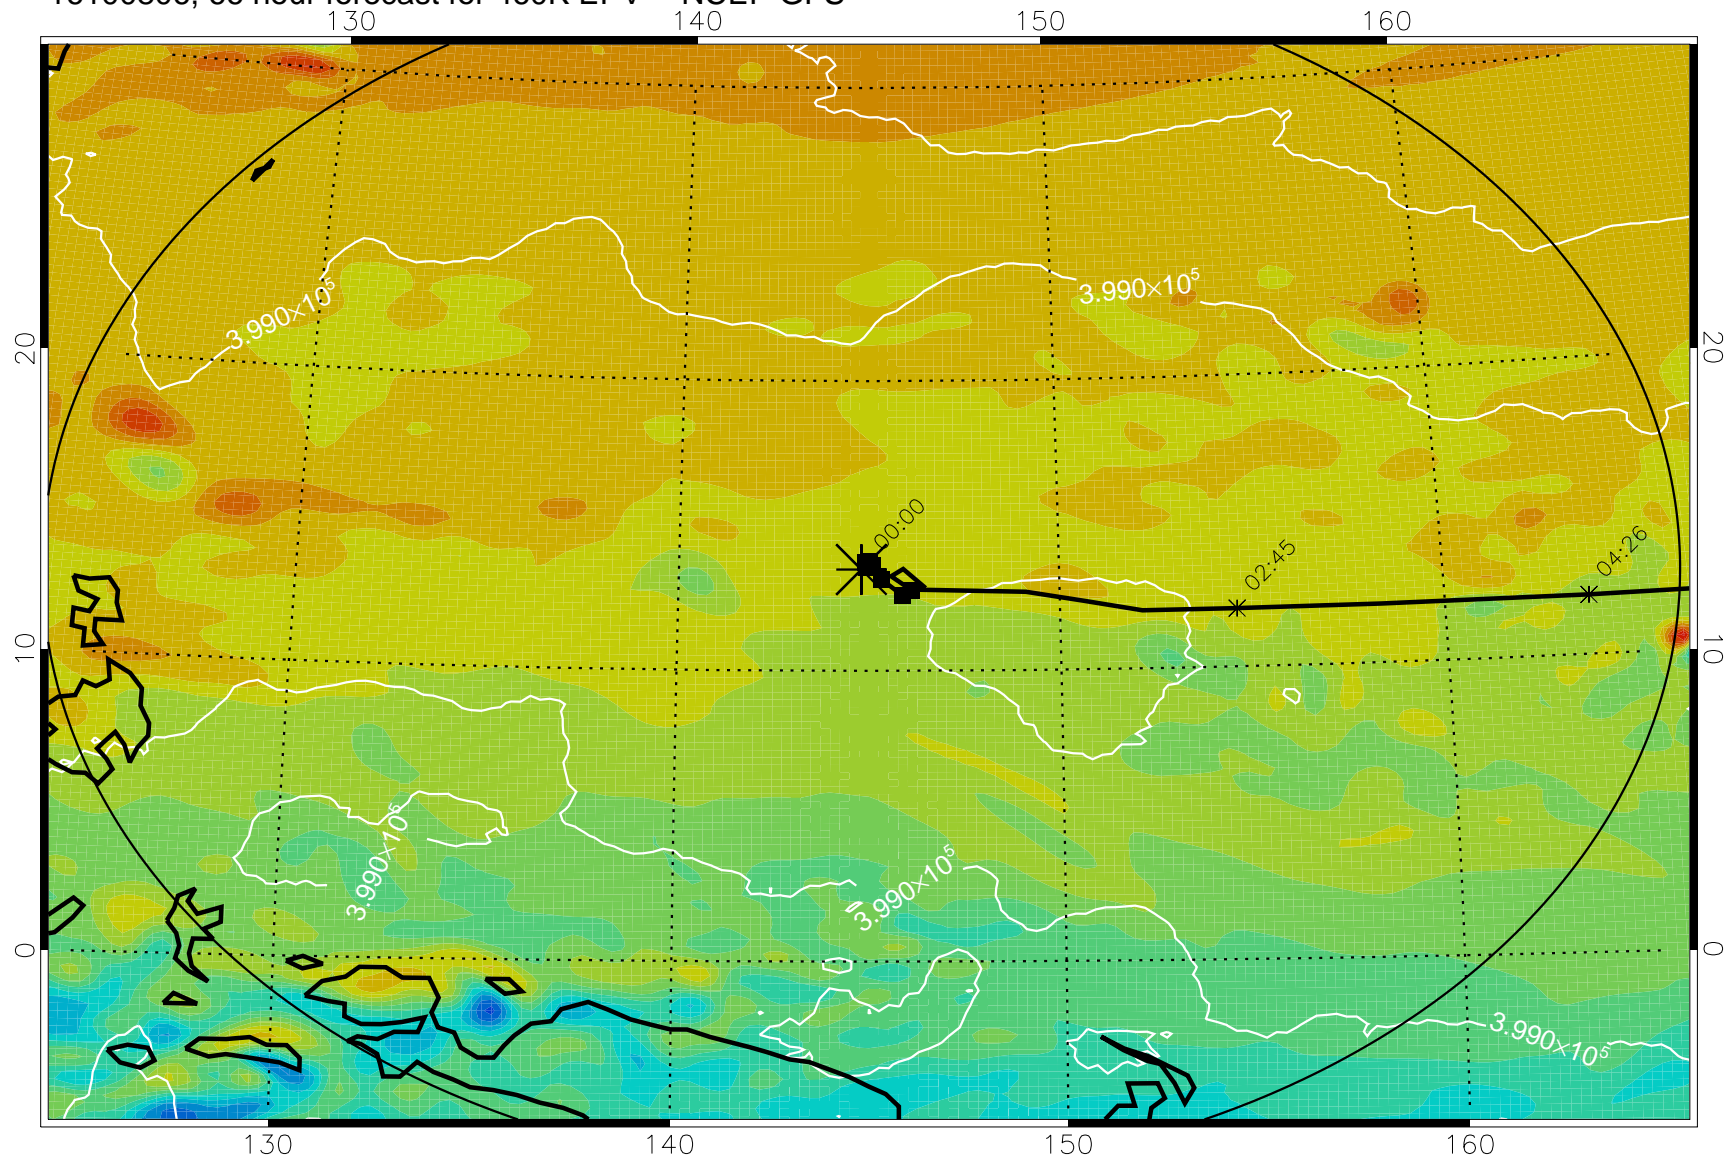

16100706, 42 hour forecast for 460K EPV -- NCEP GFS

460K Montgomery Streamfunction, white

Range ring of 2304 km

16100712, 48 hour forecast for 460K EPV -- NCEP GFS

460K Montgomery Streamfunction, white

Range ring of 2304 km

16100718, 54 hour forecast for 460K EPV -- NCEP GFS

460K Montgomery Streamfunction, white

Range ring of 2304 km

16100800, 60 hour forecast for 460K EPV -- NCEP GFS

460K Montgomery Streamfunction, white

Range ring of 2304 km

16100806, 66 hour forecast for 460K EPV -- NCEP GFS

460K Montgomery Streamfunction, white

Range ring of 2304 km

16100812, 72 hour forecast for 460K EPV -- NCEP GFS

460K Montgomery Streamfunction, white

Range ring of 2304 km

16100818, 78 hour forecast for 460K EPV -- NCEP GFS

460K Montgomery Streamfunction, white

Range ring of 2304 km

16100900, 84 hour forecast for 460K EPV -- NCEP GFS

460K Montgomery Streamfunction, white

Range ring of 2304 km