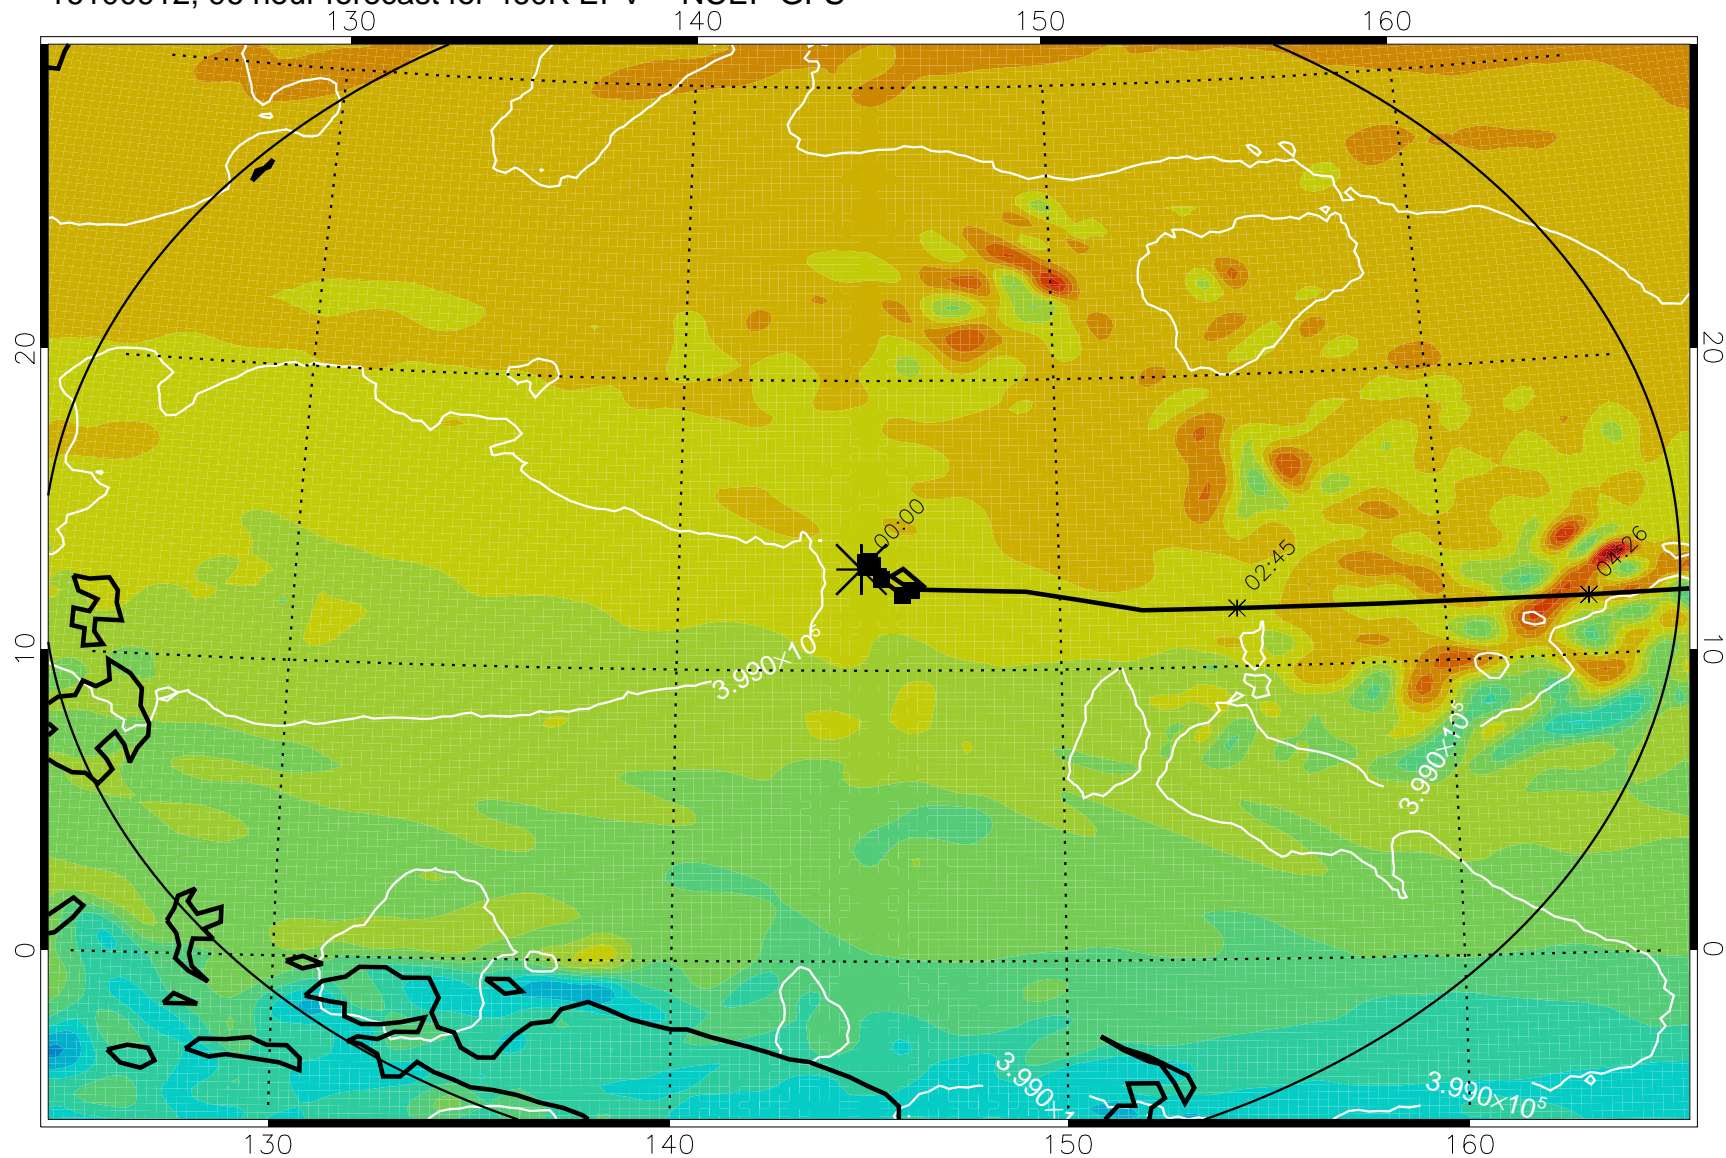

16100806, 66 hour forecast for 460K EPV -- NCEP GFS

460K Montgomery Streamfunction, white

Range ring of 2304 km

16100812, 72 hour forecast for 460K EPV -- NCEP GFS

460K Montgomery Streamfunction, white

Range ring of 2304 km

16100818, 78 hour forecast for 460K EPV -- NCEP GFS

460K Montgomery Streamfunction, white

Range ring of 2304 km

16100900, 84 hour forecast for 460K EPV -- NCEP GFS

460K Montgomery Streamfunction, white

Range ring of 2304 km

16100906, 90 hour forecast for 460K EPV -- NCEP GFS

460K Montgomery Streamfunction, white

Range ring of 2304 km

16100912, 96 hour forecast for 460K EPV -- NCEP GFS

460K Montgomery Streamfunction, white

Range ring of 2304 km

16100918, 102 hour forecast for 460K EPV -- NCEP GFS

460K Montgomery Streamfunction, white

Range ring of 2304 km

16101000, 108 hour forecast for 460K EPV -- NCEP GFS

460K Montgomery Streamfunction, white

Range ring of 2304 km