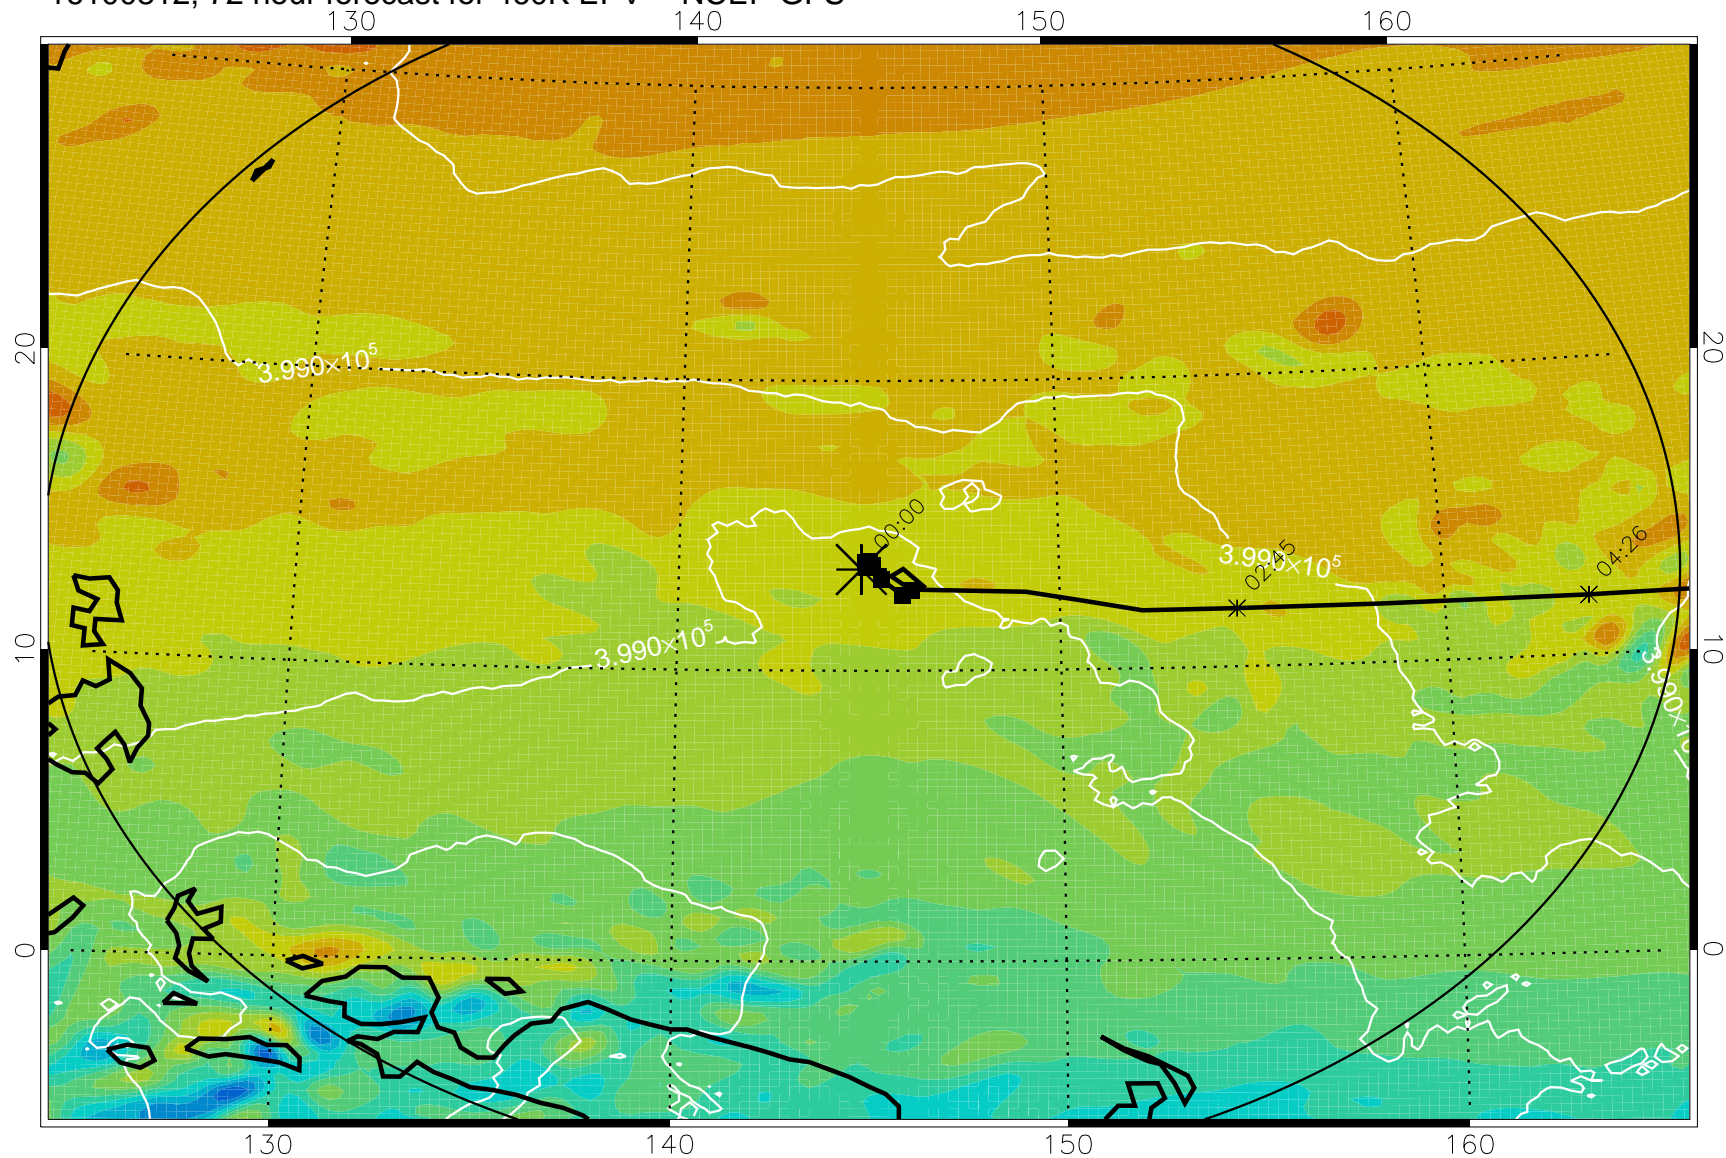

16100706, 42 hour forecast for 460K EPV -- NCEP GFS

460K Montgomery Streamfunction, white

Range ring of 2304 km

16100712, 48 hour forecast for 460K EPV -- NCEP GFS

460K Montgomery Streamfunction, white

Range ring of 2304 km

16100718, 54 hour forecast for 460K EPV -- NCEP GFS

460K Montgomery Streamfunction, white

Range ring of 2304 km

16100800, 60 hour forecast for 460K EPV -- NCEP GFS

460K Montgomery Streamfunction, white

Range ring of 2304 km

16100806, 66 hour forecast for 460K EPV -- NCEP GFS

460K Montgomery Streamfunction, white

Range ring of 2304 km

16100812, 72 hour forecast for 460K EPV -- NCEP GFS

460K Montgomery Streamfunction, white

Range ring of 2304 km

16100818, 78 hour forecast for 460K EPV -- NCEP GFS

460K Montgomery Streamfunction, white

Range ring of 2304 km

16100900, 84 hour forecast for 460K EPV -- NCEP GFS

460K Montgomery Streamfunction, white

Range ring of 2304 km