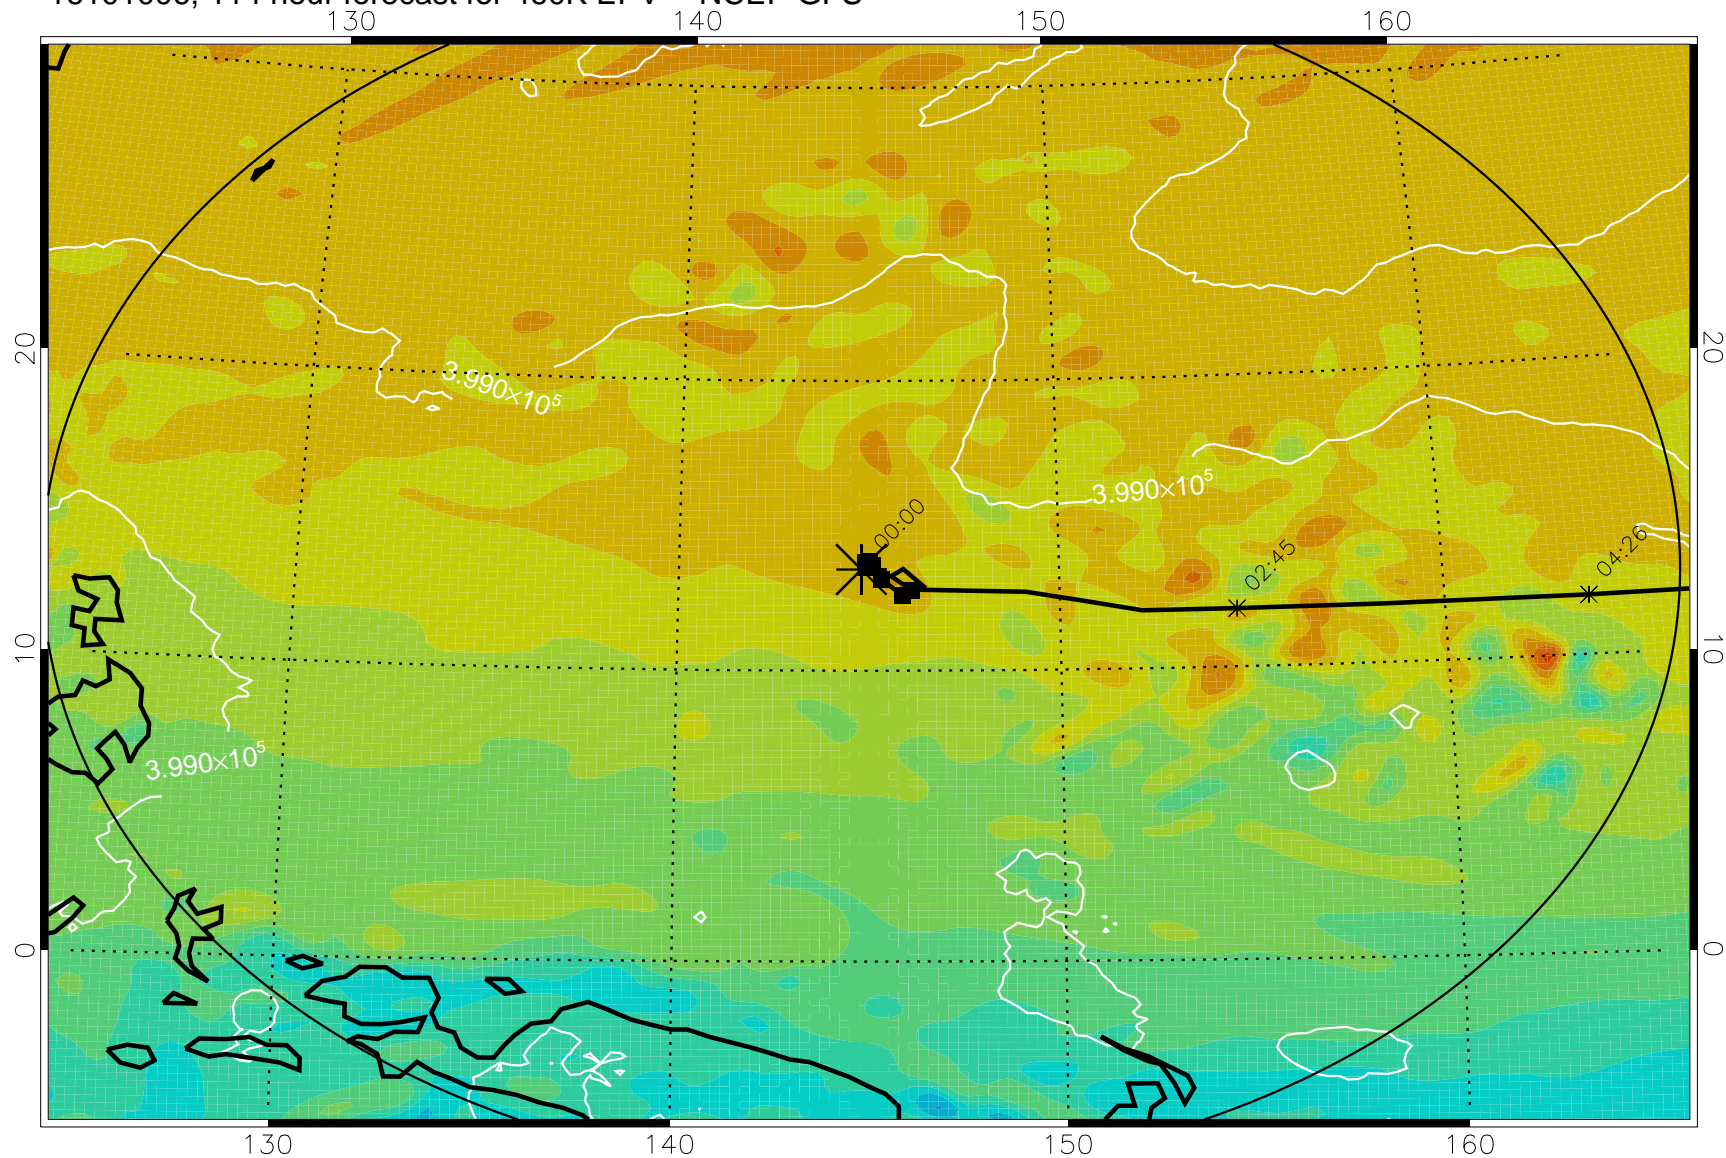

16100818, 78 hour forecast for 460K EPV -- NCEP GFS

460K Montgomery Streamfunction, white

Range ring of 2304 km

16100900, 84 hour forecast for 460K EPV -- NCEP GFS

460K Montgomery Streamfunction, white

Range ring of 2304 km

16100906, 90 hour forecast for 460K EPV -- NCEP GFS

460K Montgomery Streamfunction, white

Range ring of 2304 km

16100912, 96 hour forecast for 460K EPV -- NCEP GFS

460K Montgomery Streamfunction, white

Range ring of 2304 km

16100918, 102 hour forecast for 460K EPV -- NCEP GFS

460K Montgomery Streamfunction, white

Range ring of 2304 km

16101000, 108 hour forecast for 460K EPV -- NCEP GFS

460K Montgomery Streamfunction, white

Range ring of 2304 km

16101006, 114 hour forecast for 460K EPV -- NCEP GFS

460K Montgomery Streamfunction, white

Range ring of 2304 km

16101012, 120 hour forecast for 460K EPV -- NCEP GFS

460K Montgomery Streamfunction, white

Range ring of 2304 km