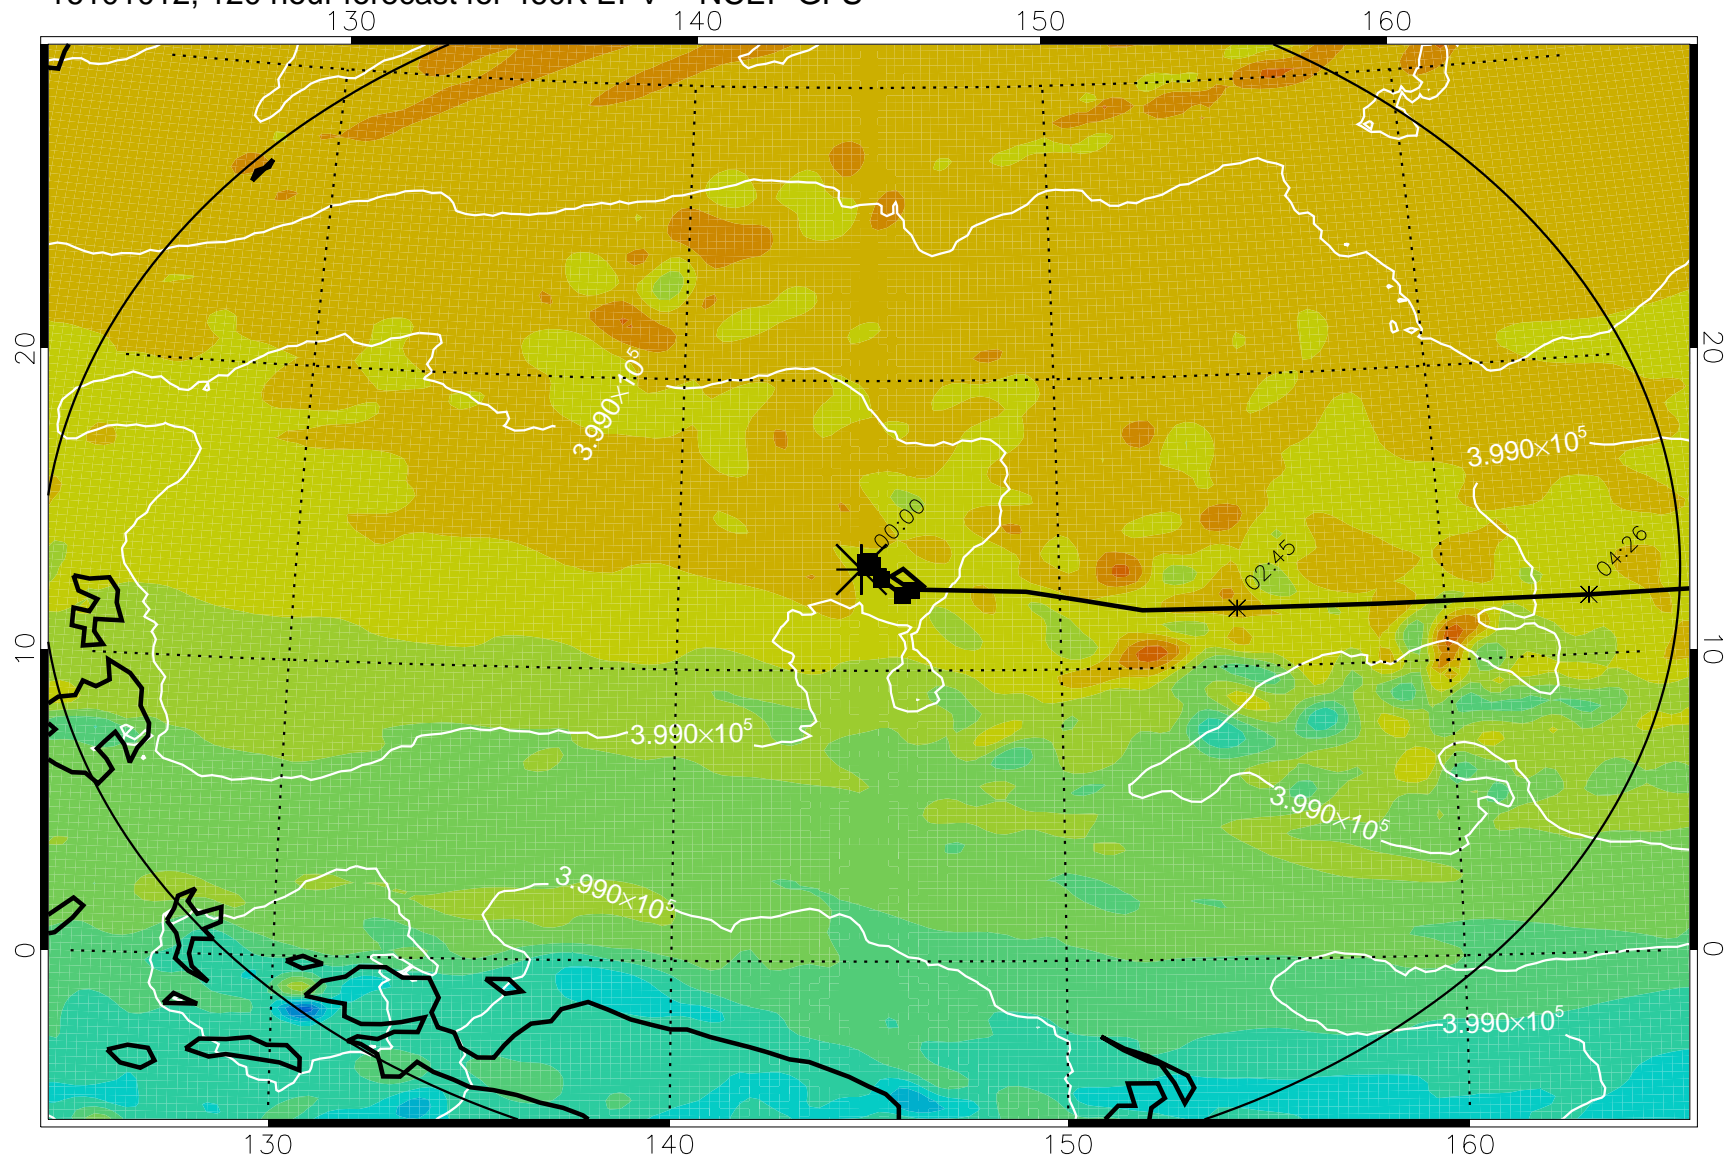

16100818, 78 hour forecast for 460K EPV -- NCEP GFS

460K Montgomery Streamfunction, white

Range ring of 2304 km

16100900, 84 hour forecast for 460K EPV -- NCEP GFS

460K Montgomery Streamfunction, white

Range ring of 2304 km

16100906, 90 hour forecast for 460K EPV -- NCEP GFS

460K Montgomery Streamfunction, white

Range ring of 2304 km

16100912, 96 hour forecast for 460K EPV -- NCEP GFS

460K Montgomery Streamfunction, white

Range ring of 2304 km

16100918, 102 hour forecast for 460K EPV -- NCEP GFS

460K Montgomery Streamfunction, white

Range ring of 2304 km

16101000, 108 hour forecast for 460K EPV -- NCEP GFS

460K Montgomery Streamfunction, white

Range ring of 2304 km

16101006, 114 hour forecast for 460K EPV -- NCEP GFS

460K Montgomery Streamfunction, white

Range ring of 2304 km

16101012, 120 hour forecast for 460K EPV -- NCEP GFS

460K Montgomery Streamfunction, white

Range ring of 2304 km