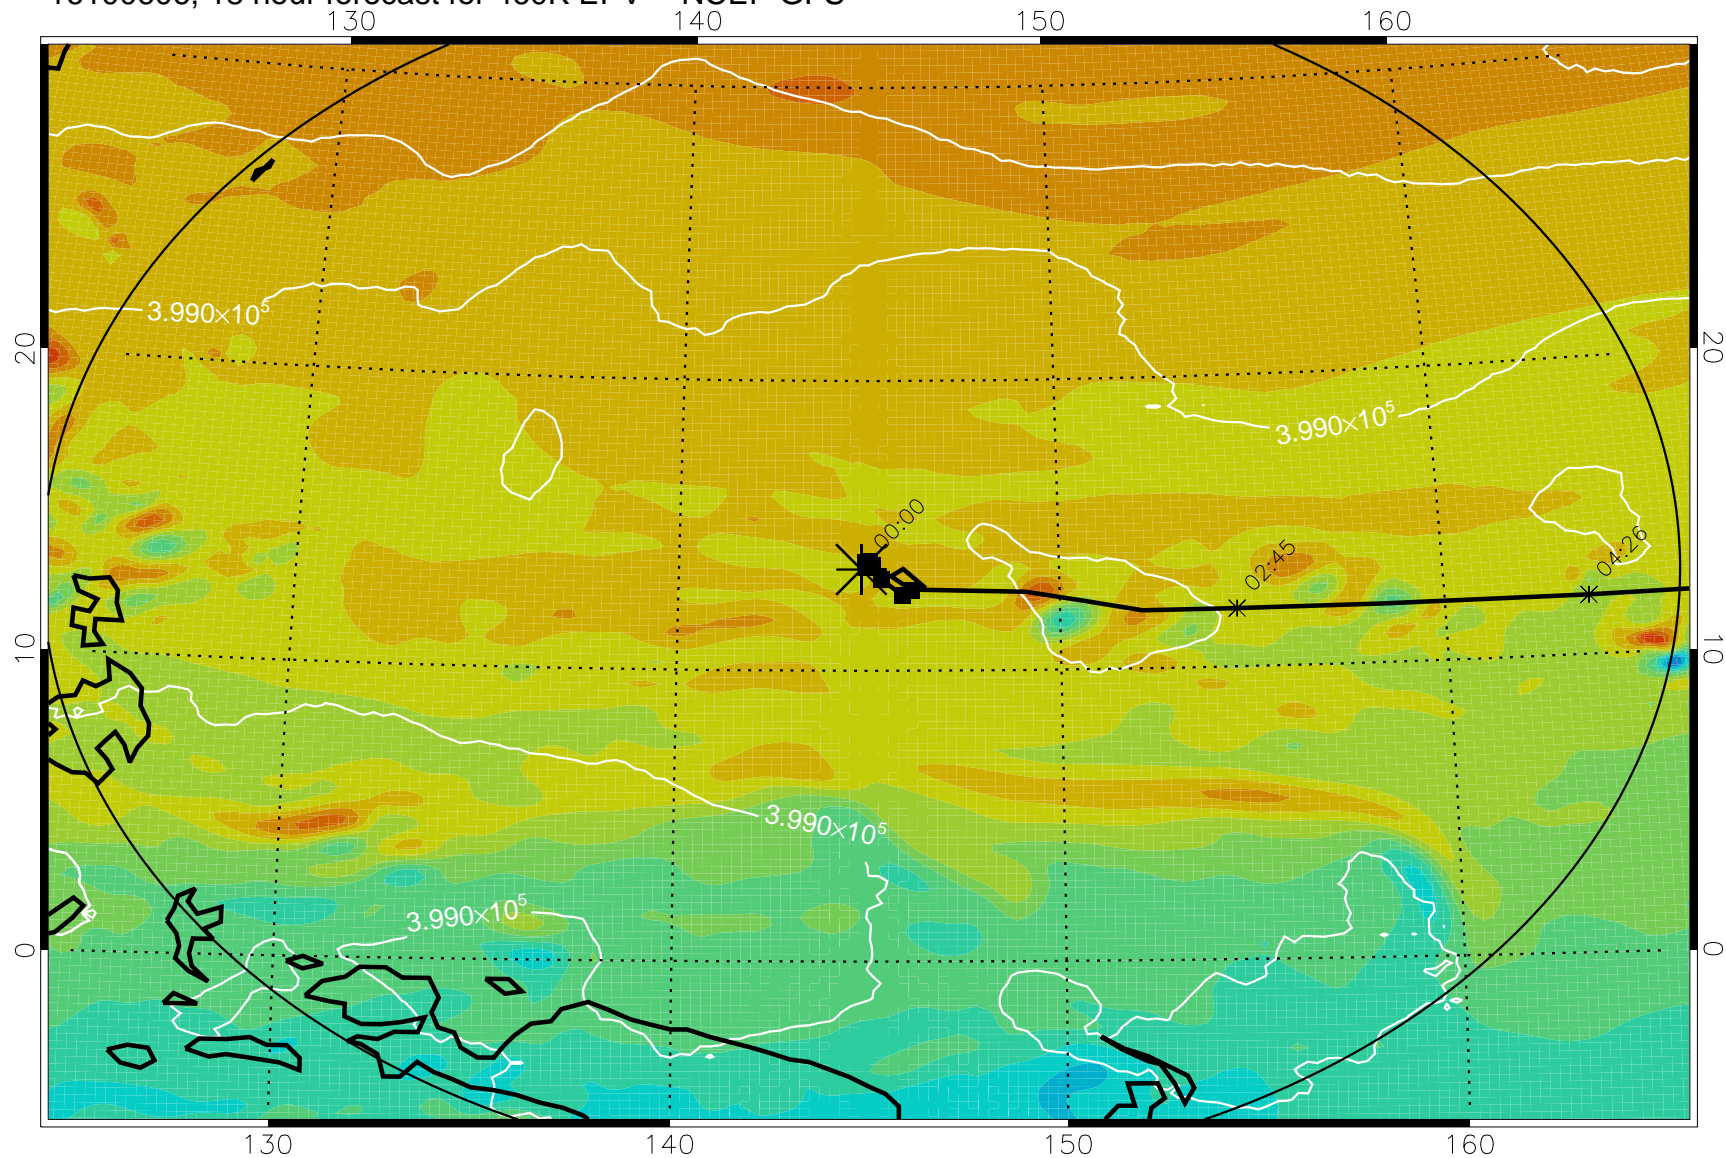

16100518, 6 hour forecast for 460K EPV -- NCEP GFS

460K Montgomery Streamfunction, white

Range ring of 2304 km

16100600, 12 hour forecast for 460K EPV -- NCEP GFS

460K Montgomery Streamfunction, white

Range ring of 2304 km

16100606, 18 hour forecast for 460K EPV -- NCEP GFS

460K Montgomery Streamfunction, white

Range ring of 2304 km

16100612, 24 hour forecast for 460K EPV -- NCEP GFS

460K Montgomery Streamfunction, white

Range ring of 2304 km

16100618, 30 hour forecast for 460K EPV -- NCEP GFS

460K Montgomery Streamfunction, white

Range ring of 2304 km

16100700, 36 hour forecast for 460K EPV -- NCEP GFS

460K Montgomery Streamfunction, white

Range ring of 2304 km

16100706, 42 hour forecast for 460K EPV -- NCEP GFS

460K Montgomery Streamfunction, white

Range ring of 2304 km

16100712, 48 hour forecast for 460K EPV -- NCEP GFS

460K Montgomery Streamfunction, white

Range ring of 2304 km