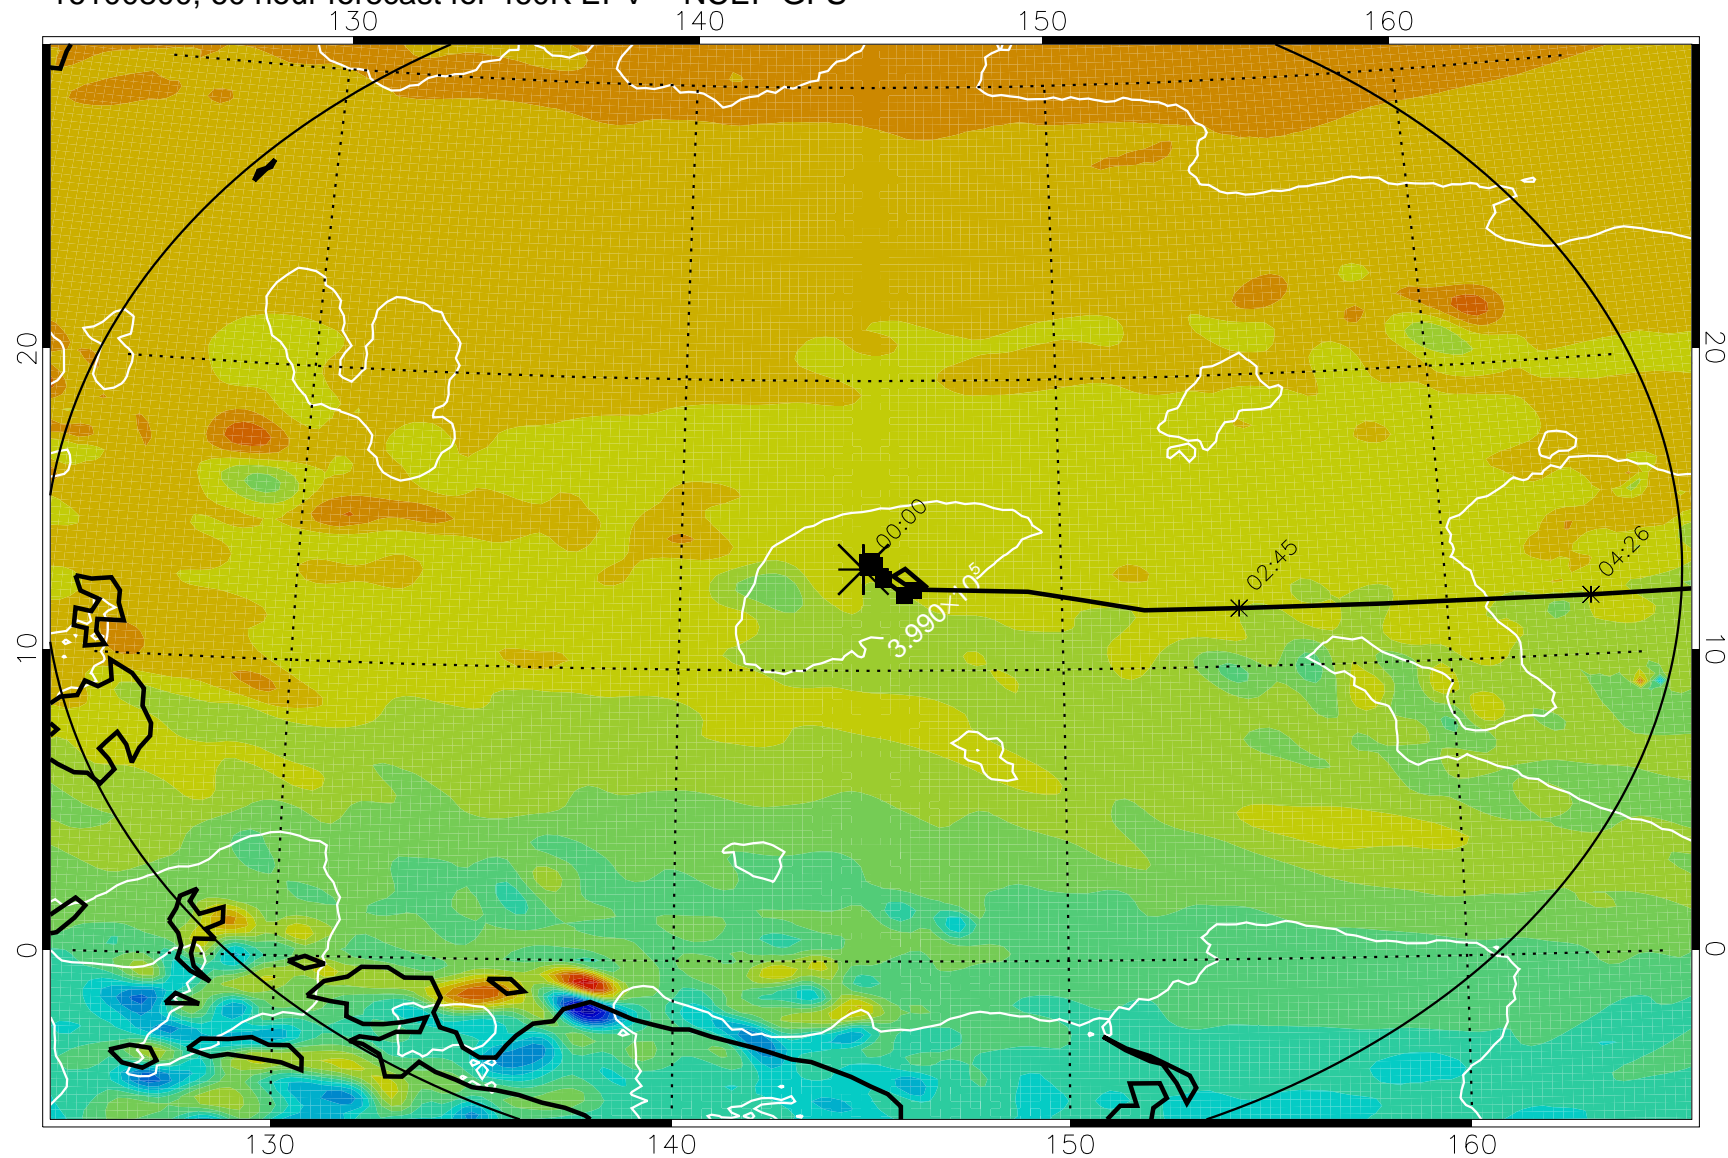

16100706, 42 hour forecast for 460K EPV -- NCEP GFS

460K Montgomery Streamfunction, white

Range ring of 2304 km

16100712, 48 hour forecast for 460K EPV -- NCEP GFS

460K Montgomery Streamfunction, white

Range ring of 2304 km

16100718, 54 hour forecast for 460K EPV -- NCEP GFS

460K Montgomery Streamfunction, white

Range ring of 2304 km

16100800, 60 hour forecast for 460K EPV -- NCEP GFS

460K Montgomery Streamfunction, white

Range ring of 2304 km

16100806, 66 hour forecast for 460K EPV -- NCEP GFS

460K Montgomery Streamfunction, white

Range ring of 2304 km

16100812, 72 hour forecast for 460K EPV -- NCEP GFS

460K Montgomery Streamfunction, white

Range ring of 2304 km

16100818, 78 hour forecast for 460K EPV -- NCEP GFS

460K Montgomery Streamfunction, white

Range ring of 2304 km

16100900, 84 hour forecast for 460K EPV -- NCEP GFS

460K Montgomery Streamfunction, white

Range ring of 2304 km