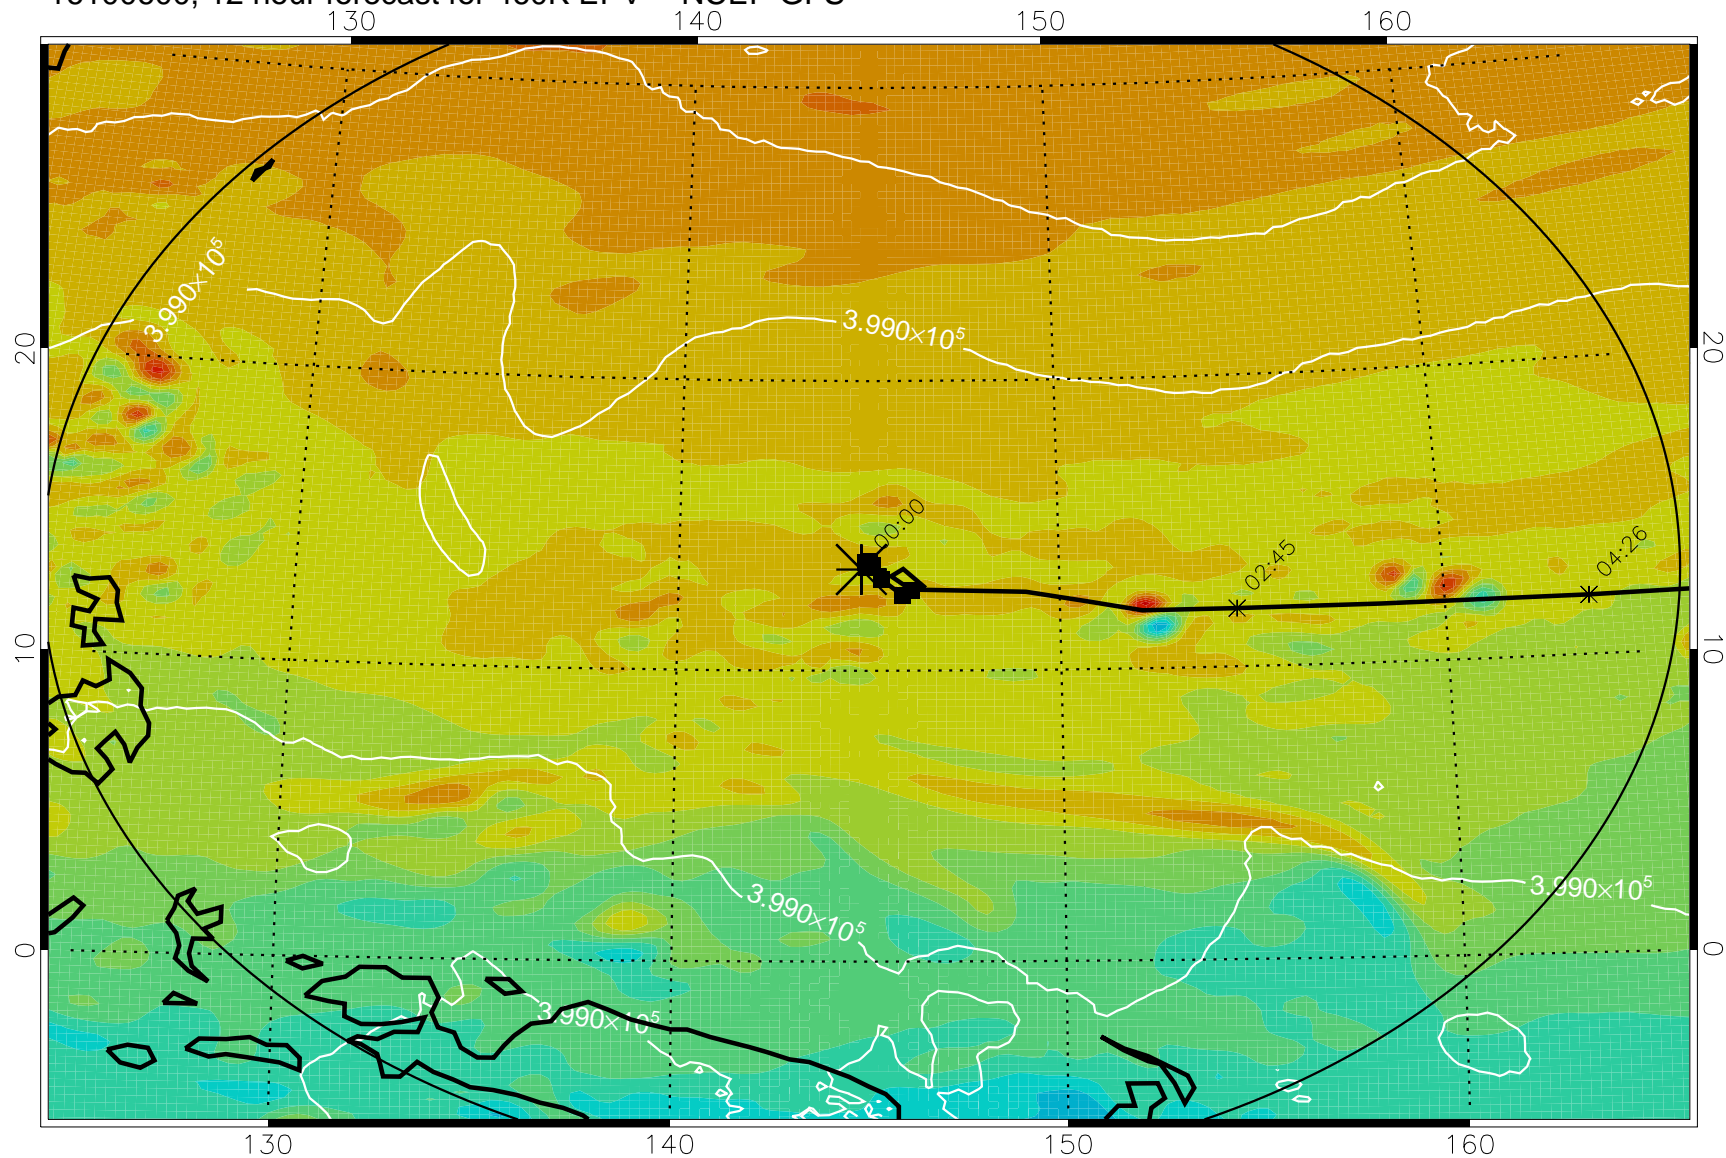

16100518, 6 hour forecast for 460K EPV -- NCEP GFS

460K Montgomery Streamfunction, white

Range ring of 2304 km

16100600, 12 hour forecast for 460K EPV -- NCEP GFS

460K Montgomery Streamfunction, white

Range ring of 2304 km

16100606, 18 hour forecast for 460K EPV -- NCEP GFS

460K Montgomery Streamfunction, white

Range ring of 2304 km

16100612, 24 hour forecast for 460K EPV -- NCEP GFS

460K Montgomery Streamfunction, white

Range ring of 2304 km

16100618, 30 hour forecast for 460K EPV -- NCEP GFS

460K Montgomery Streamfunction, white

Range ring of 2304 km

16100700, 36 hour forecast for 460K EPV -- NCEP GFS

460K Montgomery Streamfunction, white

Range ring of 2304 km

16100706, 42 hour forecast for 460K EPV -- NCEP GFS

460K Montgomery Streamfunction, white

Range ring of 2304 km

16100712, 48 hour forecast for 460K EPV -- NCEP GFS

460K Montgomery Streamfunction, white

Range ring of 2304 km