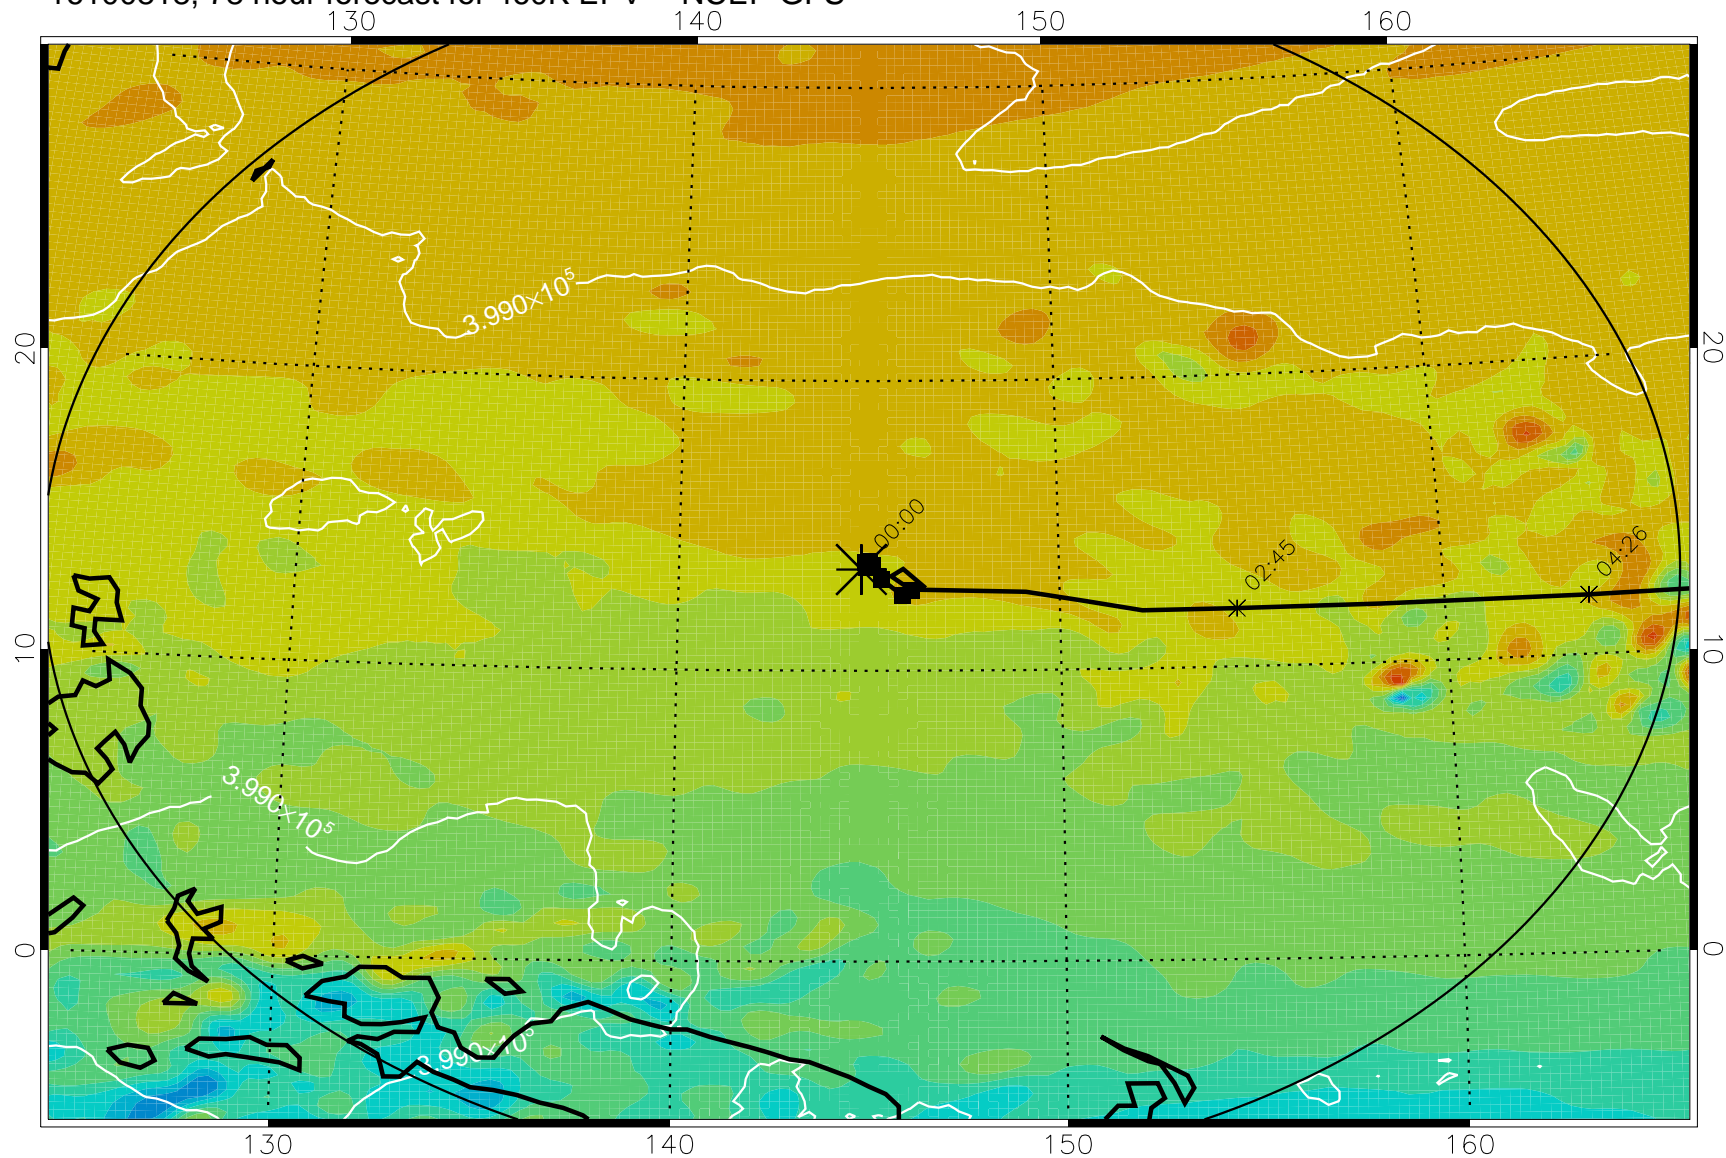

16100718, 54 hour forecast for 460K EPV -- NCEP GFS

460K Montgomery Streamfunction, white

Range ring of 2304 km

16100800, 60 hour forecast for 460K EPV -- NCEP GFS

460K Montgomery Streamfunction, white

Range ring of 2304 km

16100806, 66 hour forecast for 460K EPV -- NCEP GFS

460K Montgomery Streamfunction, white

Range ring of 2304 km

16100812, 72 hour forecast for 460K EPV -- NCEP GFS

460K Montgomery Streamfunction, white

Range ring of 2304 km

16100818, 78 hour forecast for 460K EPV -- NCEP GFS

460K Montgomery Streamfunction, white

Range ring of 2304 km

16100900, 84 hour forecast for 460K EPV -- NCEP GFS

460K Montgomery Streamfunction, white

Range ring of 2304 km

16100906, 90 hour forecast for 460K EPV -- NCEP GFS

460K Montgomery Streamfunction, white

Range ring of 2304 km

16100912, 96 hour forecast for 460K EPV -- NCEP GFS

460K Montgomery Streamfunction, white

Range ring of 2304 km