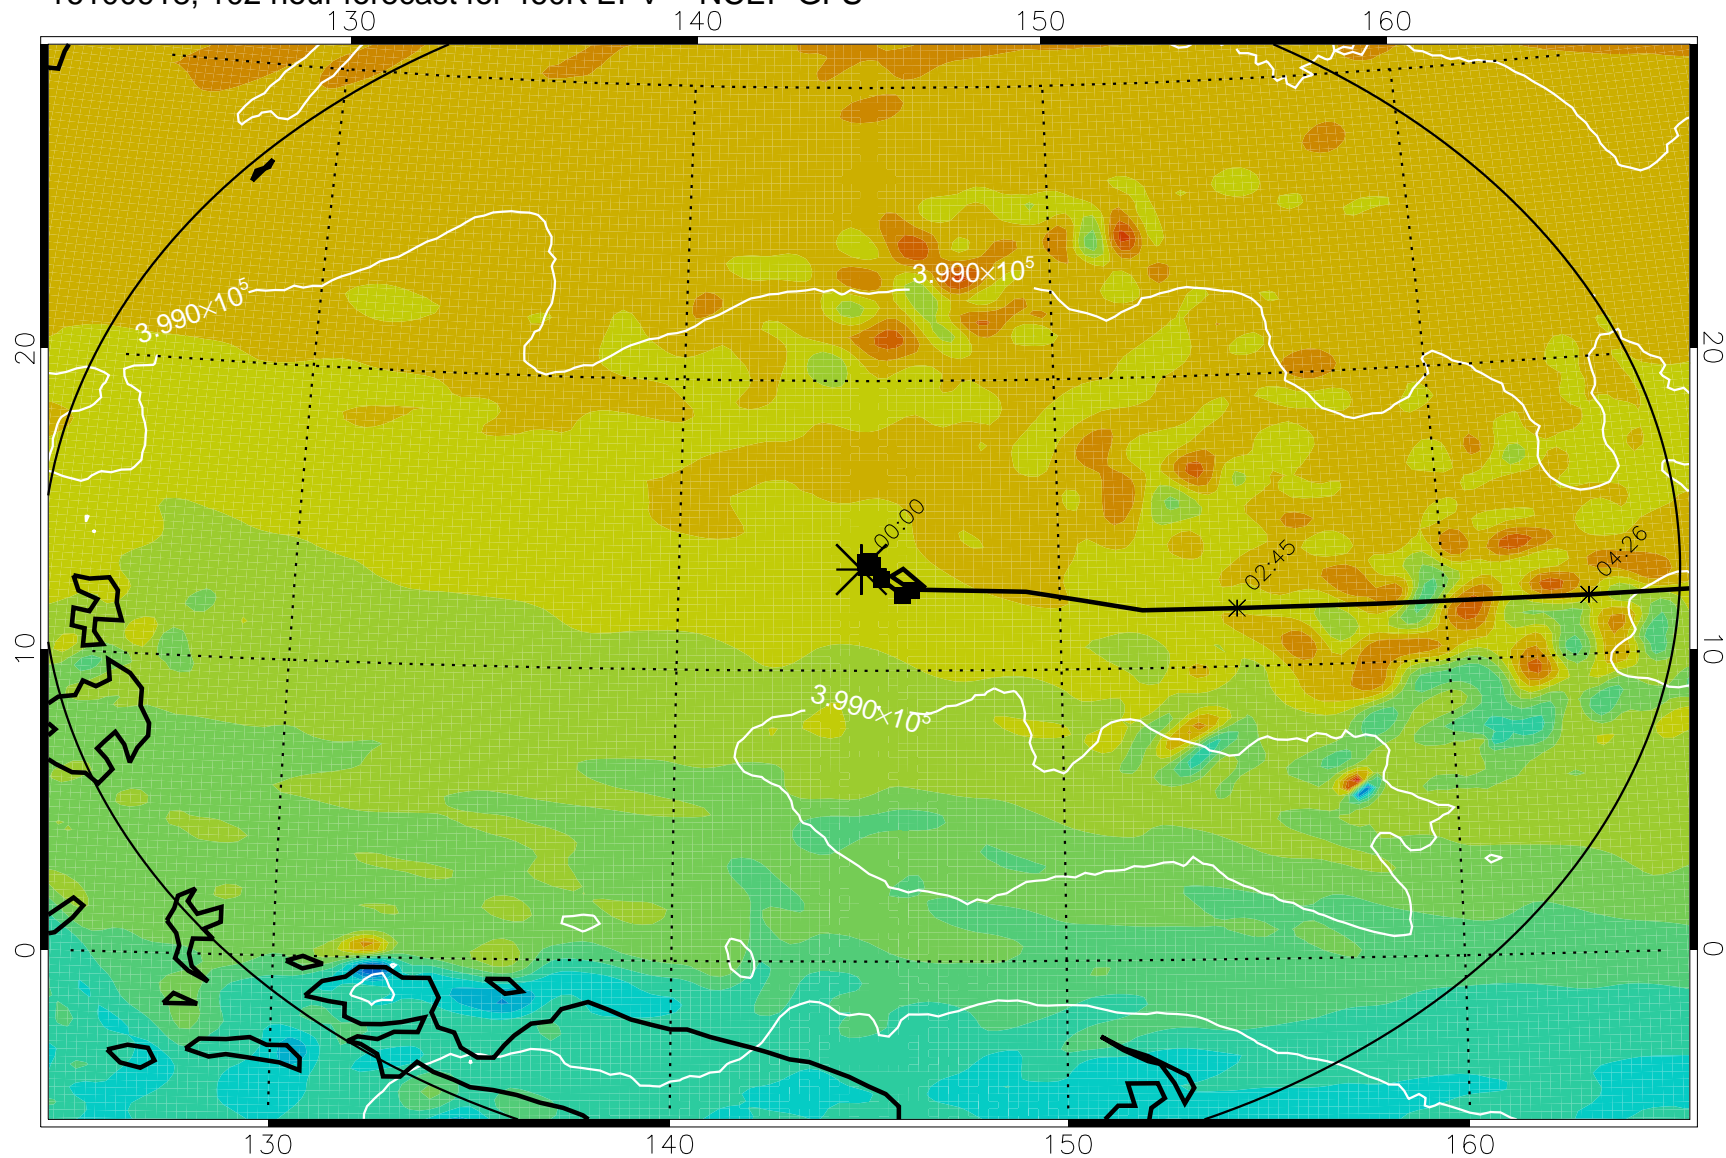

16100818, 78 hour forecast for 460K EPV -- NCEP GFS

460K Montgomery Streamfunction, white

Range ring of 2304 km

16100900, 84 hour forecast for 460K EPV -- NCEP GFS

460K Montgomery Streamfunction, white

Range ring of 2304 km

16100906, 90 hour forecast for 460K EPV -- NCEP GFS

460K Montgomery Streamfunction, white

Range ring of 2304 km

16100912, 96 hour forecast for 460K EPV -- NCEP GFS

460K Montgomery Streamfunction, white

Range ring of 2304 km

16100918, 102 hour forecast for 460K EPV -- NCEP GFS

460K Montgomery Streamfunction, white

Range ring of 2304 km

16101000, 108 hour forecast for 460K EPV -- NCEP GFS

460K Montgomery Streamfunction, white

Range ring of 2304 km

16101006, 114 hour forecast for 460K EPV -- NCEP GFS

460K Montgomery Streamfunction, white

Range ring of 2304 km

16101012, 120 hour forecast for 460K EPV -- NCEP GFS

460K Montgomery Streamfunction, white

Range ring of 2304 km