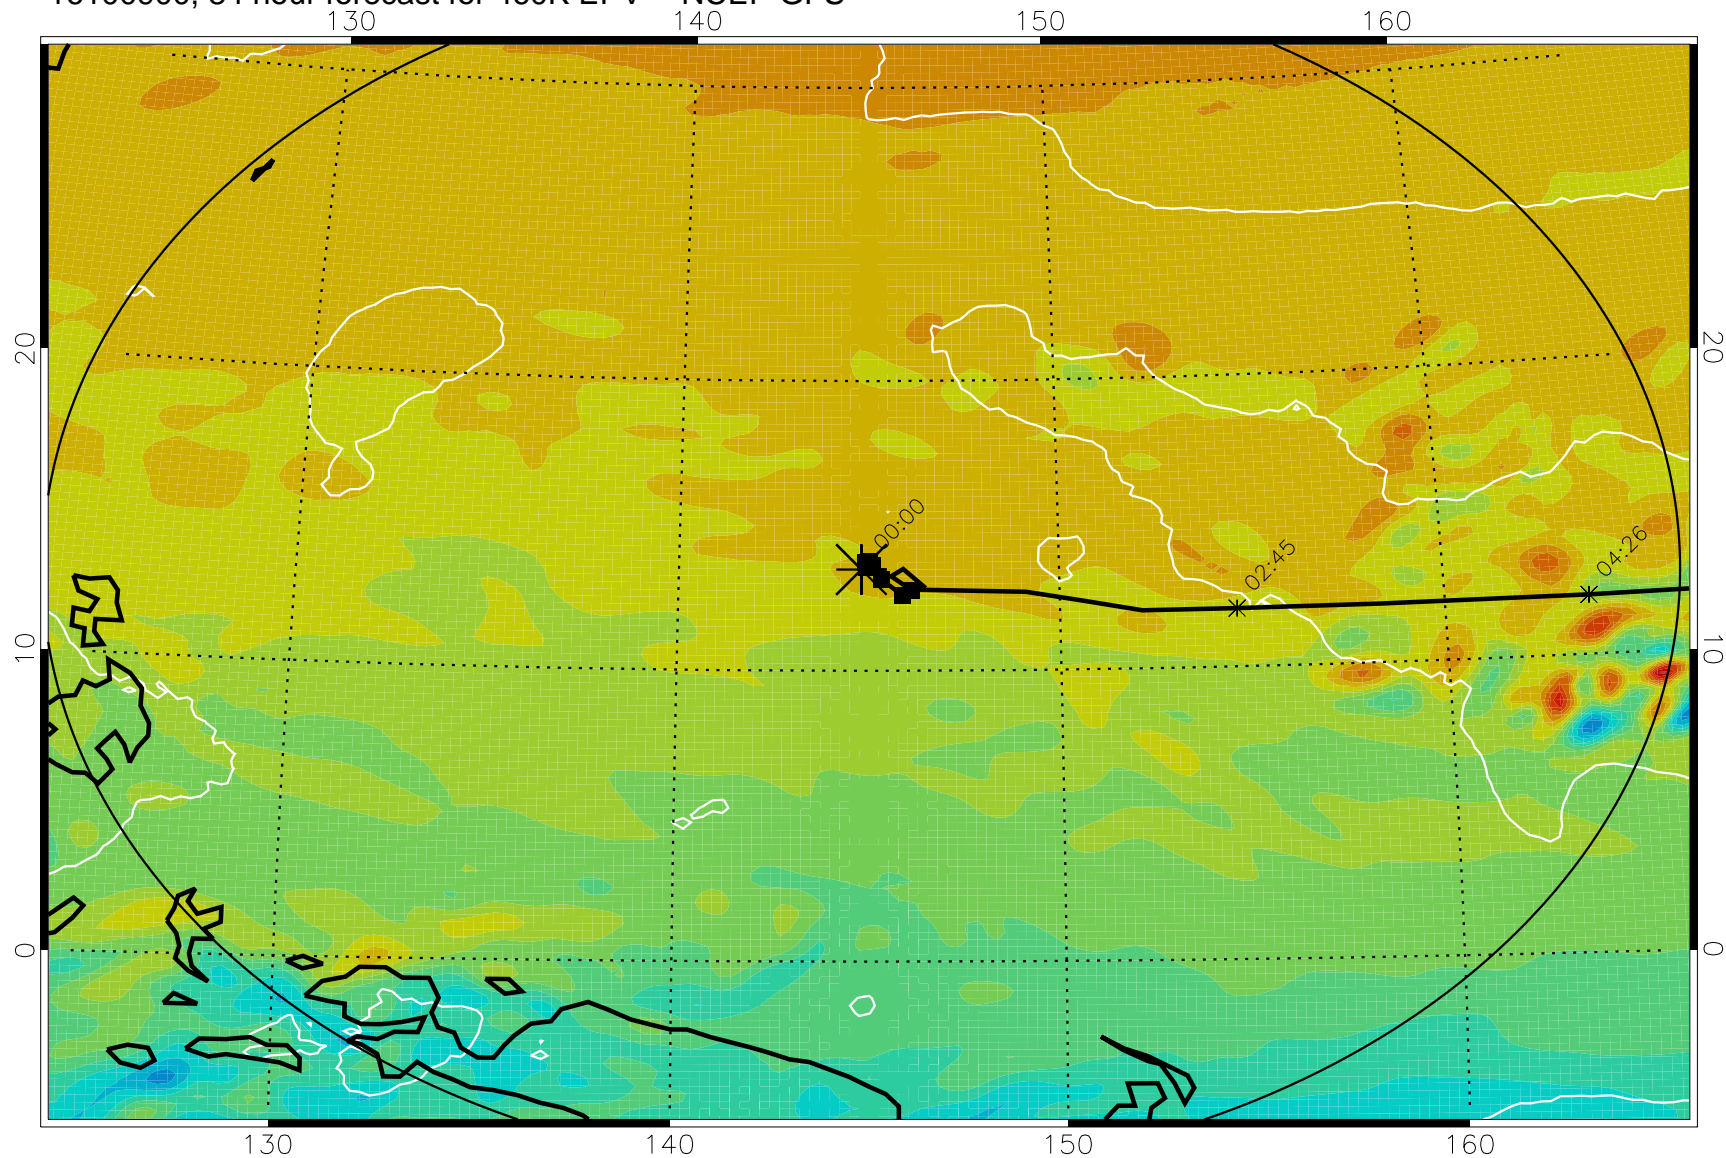

16100806, 66 hour forecast for 460K EPV -- NCEP GFS

460K Montgomery Streamfunction, white

Range ring of 2304 km

16100812, 72 hour forecast for 460K EPV -- NCEP GFS

460K Montgomery Streamfunction, white

Range ring of 2304 km

16100818, 78 hour forecast for 460K EPV -- NCEP GFS

460K Montgomery Streamfunction, white

Range ring of 2304 km

16100900, 84 hour forecast for 460K EPV -- NCEP GFS

460K Montgomery Streamfunction, white

Range ring of 2304 km

16100906, 90 hour forecast for 460K EPV -- NCEP GFS

460K Montgomery Streamfunction, white

Range ring of 2304 km

16100912, 96 hour forecast for 460K EPV -- NCEP GFS

460K Montgomery Streamfunction, white

Range ring of 2304 km

16100918, 102 hour forecast for 460K EPV -- NCEP GFS

460K Montgomery Streamfunction, white

Range ring of 2304 km

16101000, 108 hour forecast for 460K EPV -- NCEP GFS

460K Montgomery Streamfunction, white

Range ring of 2304 km