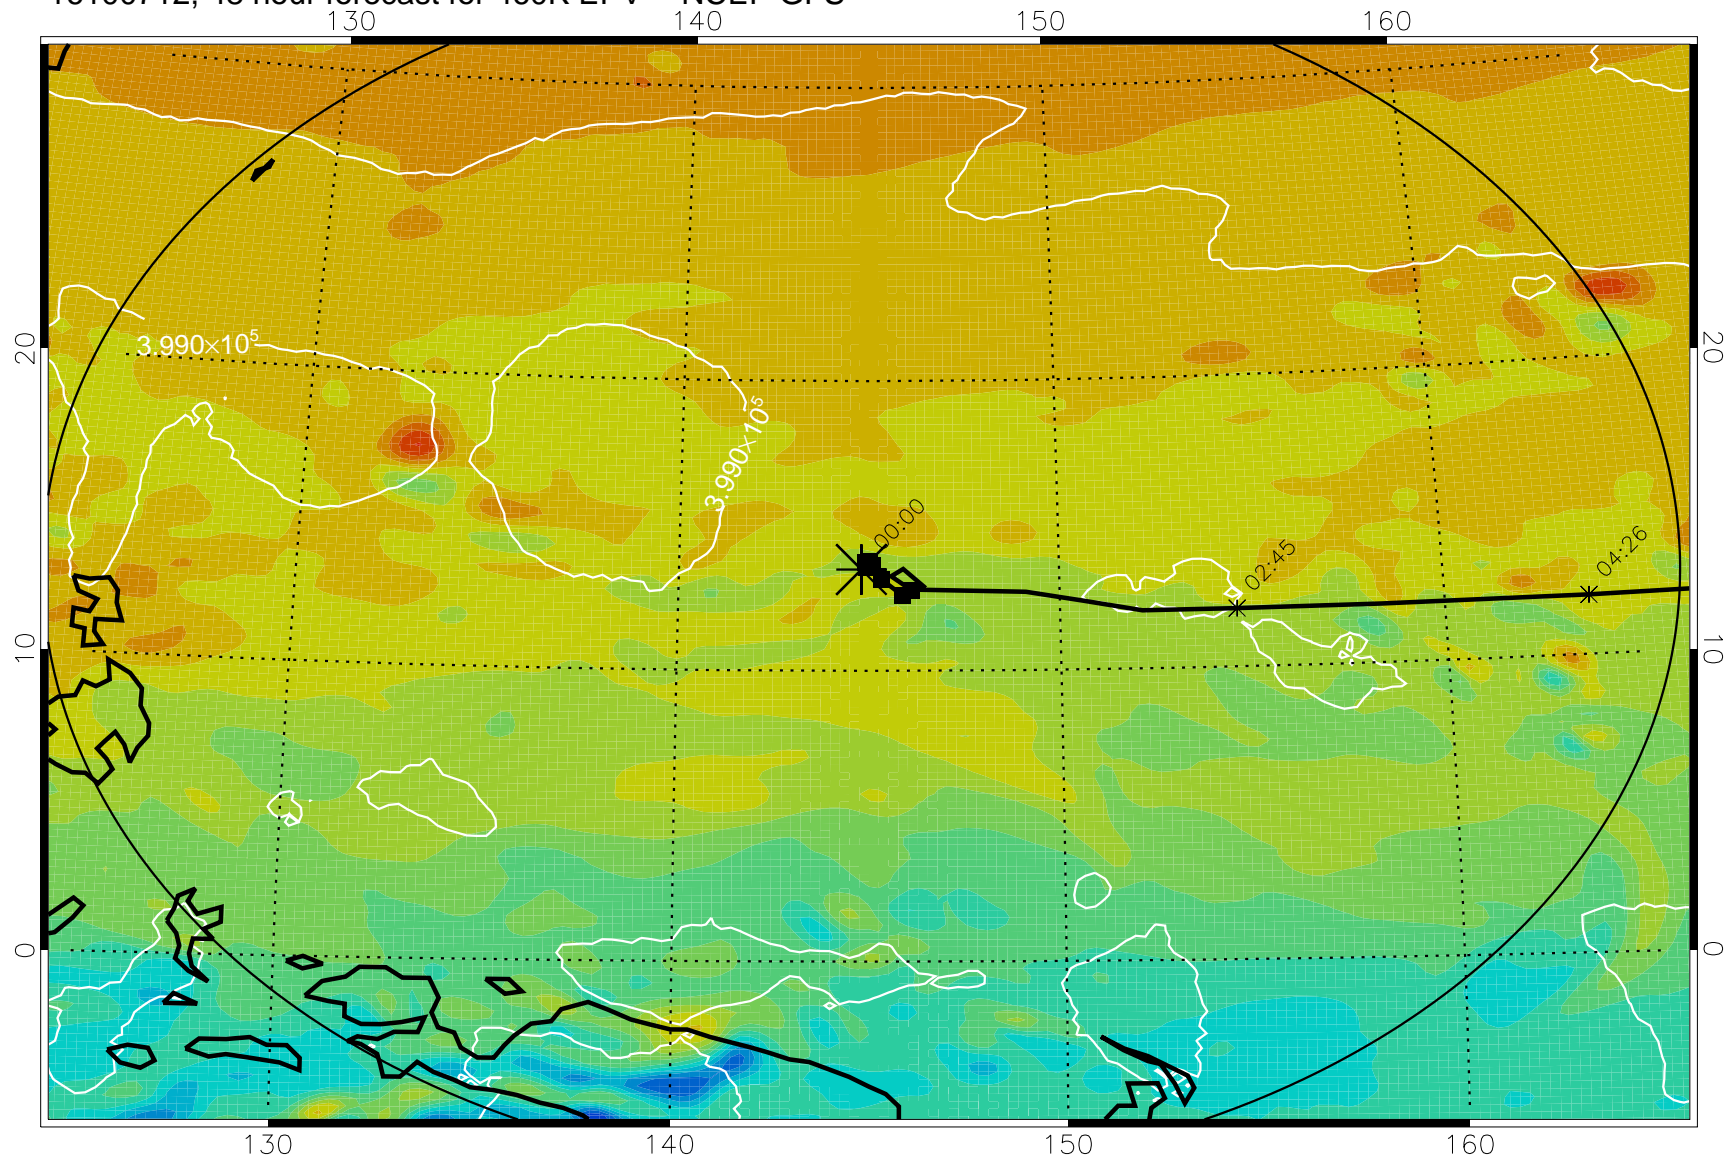

16100618, 30 hour forecast for 460K EPV -- NCEP GFS

460K Montgomery Streamfunction, white

Range ring of 2304 km

16100700, 36 hour forecast for 460K EPV -- NCEP GFS

460K Montgomery Streamfunction, white

Range ring of 2304 km

16100706, 42 hour forecast for 460K EPV -- NCEP GFS

460K Montgomery Streamfunction, white

Range ring of 2304 km

16100712, 48 hour forecast for 460K EPV -- NCEP GFS

460K Montgomery Streamfunction, white

Range ring of 2304 km

16100718, 54 hour forecast for 460K EPV -- NCEP GFS

460K Montgomery Streamfunction, white

Range ring of 2304 km

16100800, 60 hour forecast for 460K EPV -- NCEP GFS

460K Montgomery Streamfunction, white

Range ring of 2304 km

16100806, 66 hour forecast for 460K EPV -- NCEP GFS

460K Montgomery Streamfunction, white

Range ring of 2304 km

16100812, 72 hour forecast for 460K EPV -- NCEP GFS

460K Montgomery Streamfunction, white

Range ring of 2304 km