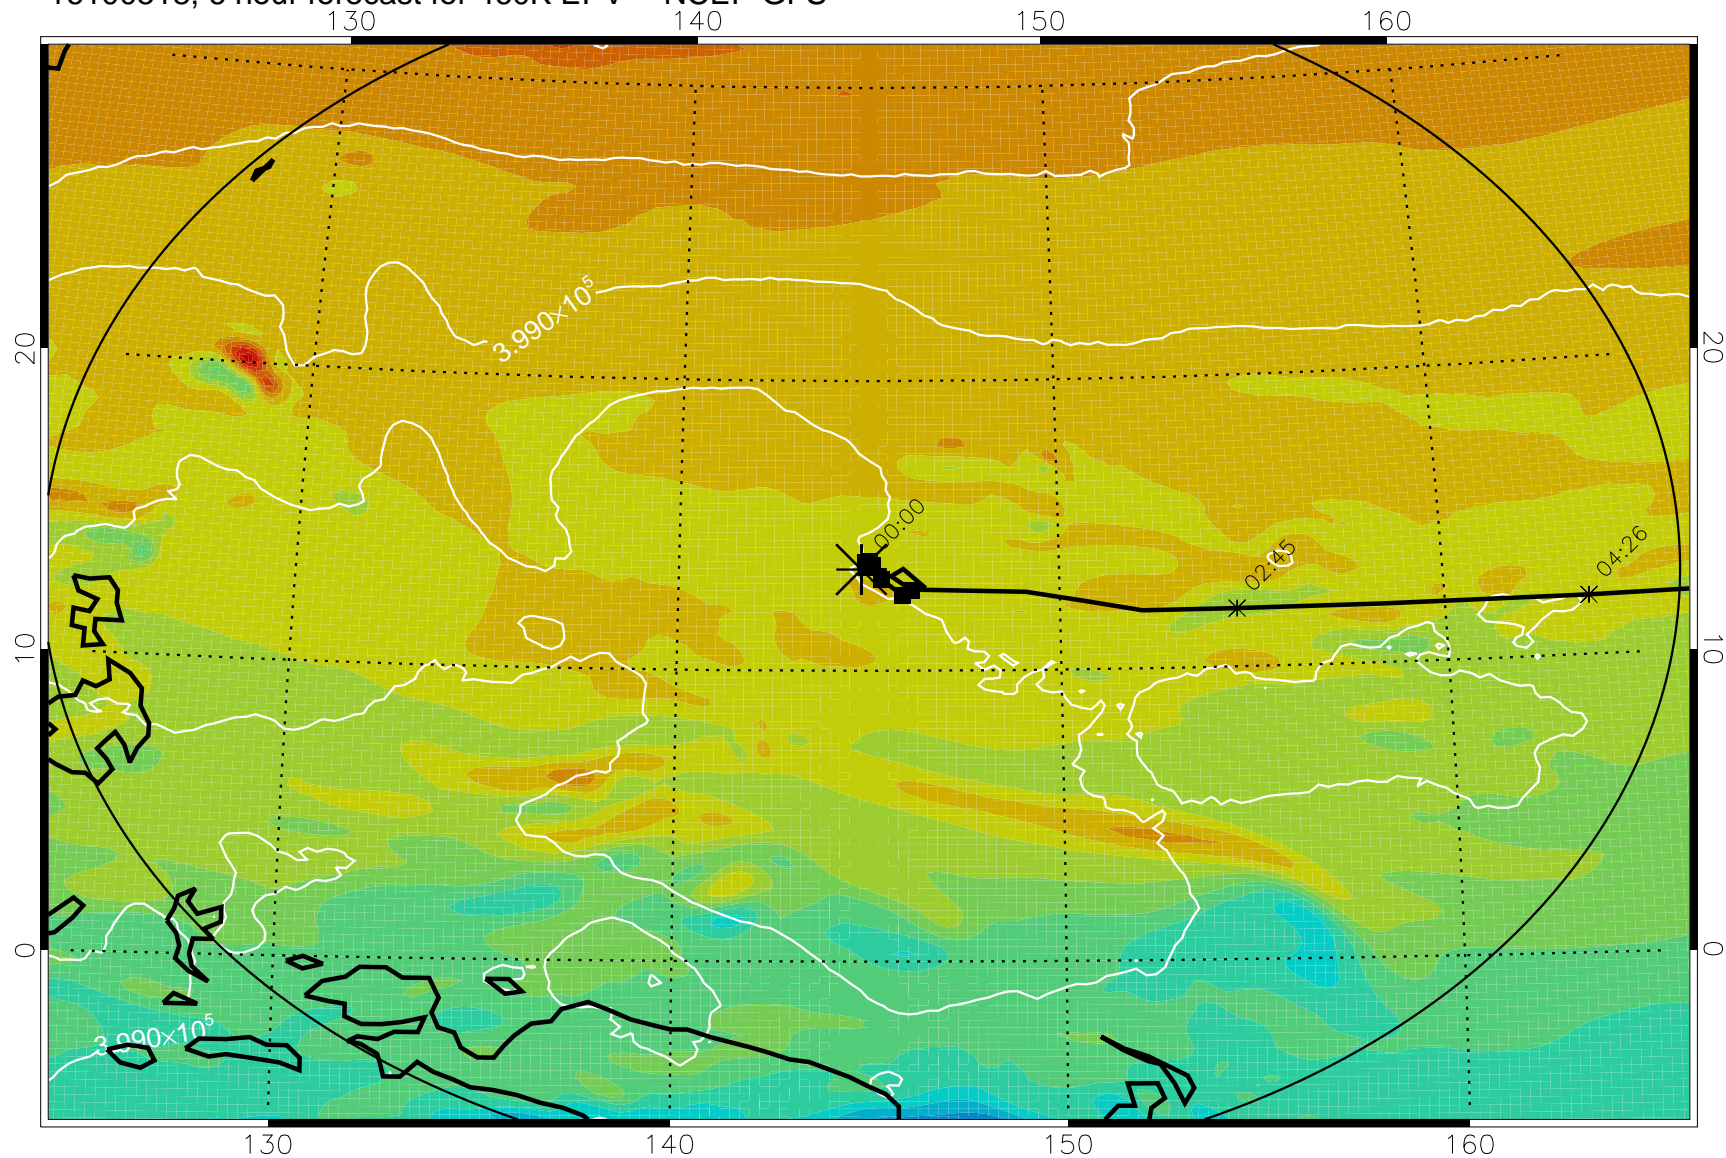

16100518, 6 hour forecast for 460K EPV -- NCEP GFS

460K Montgomery Streamfunction, white

Range ring of 2304 km

16100600, 12 hour forecast for 460K EPV -- NCEP GFS

460K Montgomery Streamfunction, white

Range ring of 2304 km

16100606, 18 hour forecast for 460K EPV -- NCEP GFS

460K Montgomery Streamfunction, white

Range ring of 2304 km

16100612, 24 hour forecast for 460K EPV -- NCEP GFS

460K Montgomery Streamfunction, white

Range ring of 2304 km

16100618, 30 hour forecast for 460K EPV -- NCEP GFS

460K Montgomery Streamfunction, white

Range ring of 2304 km

16100700, 36 hour forecast for 460K EPV -- NCEP GFS

460K Montgomery Streamfunction, white

Range ring of 2304 km

16100706, 42 hour forecast for 460K EPV -- NCEP GFS

460K Montgomery Streamfunction, white

Range ring of 2304 km

16100712, 48 hour forecast for 460K EPV -- NCEP GFS

460K Montgomery Streamfunction, white

Range ring of 2304 km