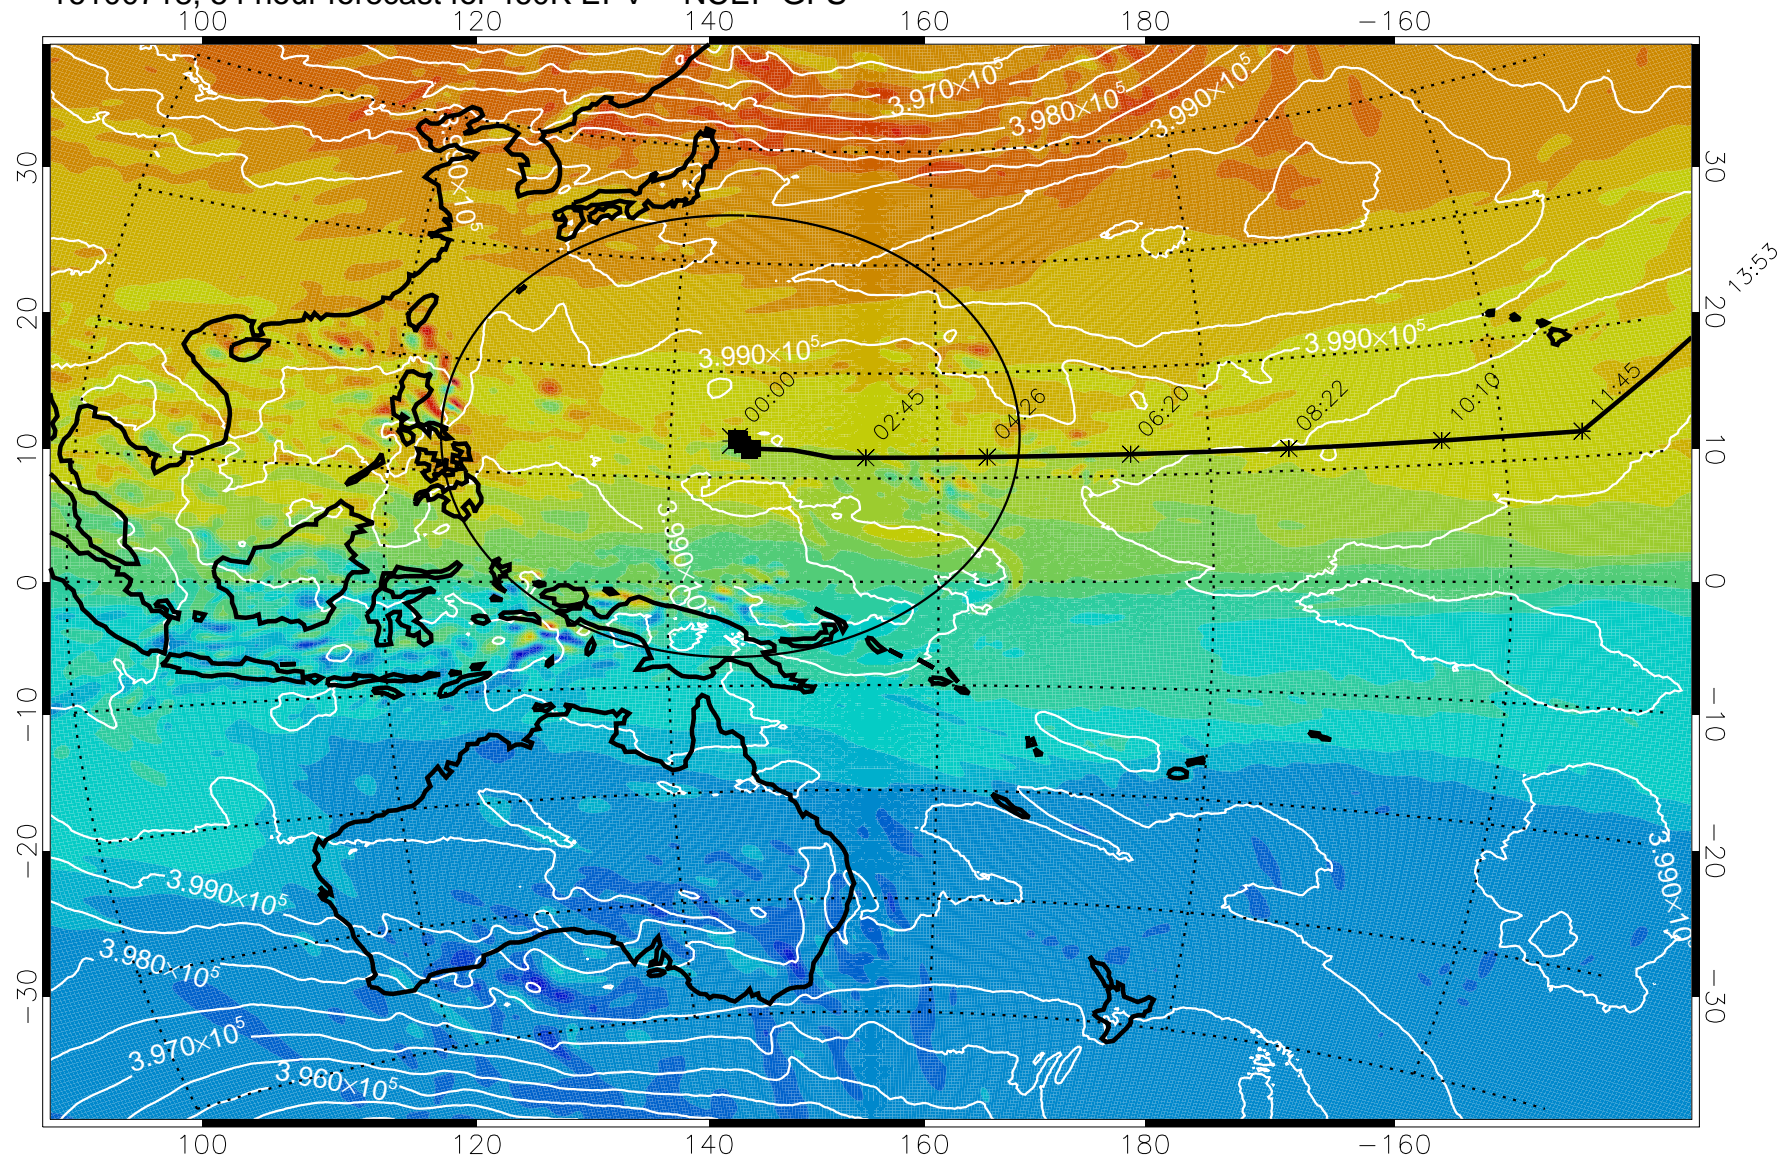

Range ring of 2304 km

15:52

16100706, 42 hour forecast for 460K EPV -- NCEP GFS

460K Montgomery Streamfunction, white

Range ring of 2304 km

15:52

16100712, 48 hour forecast for 460K EPV -- NCEP GFS

460K Montgomery Streamfunction, white

Range ring of 2304 km

16100718, 54 hour forecast for 460K EPV -- NCEP GFS

15:52

460K Montgomery Streamfunction, white

Range ring of 2304 km

16100800, 60 hour forecast for 460K EPV -- NCEP GFS

460K Montgomery Streamfunction, white

Range ring of 2304 km

15:52

16100806, 66 hour forecast for 460K EPV -- NCEP GFS

460K Montgomery Streamfunction, white

Range ring of 2304 km

16100812, 72 hour forecast for 460K EPV -- NCEP GFS

460K Montgomery Streamfunction, white

Range ring of 2304 km

15:52

16100818, 78 hour forecast for 460K EPV -- NCEP GFS

460K Montgomery Streamfunction, white

Range ring of 2304 km

15:52

16100900, 84 hour forecast for 460K EPV -- NCEP GFS

460K Montgomery Streamfunction, white