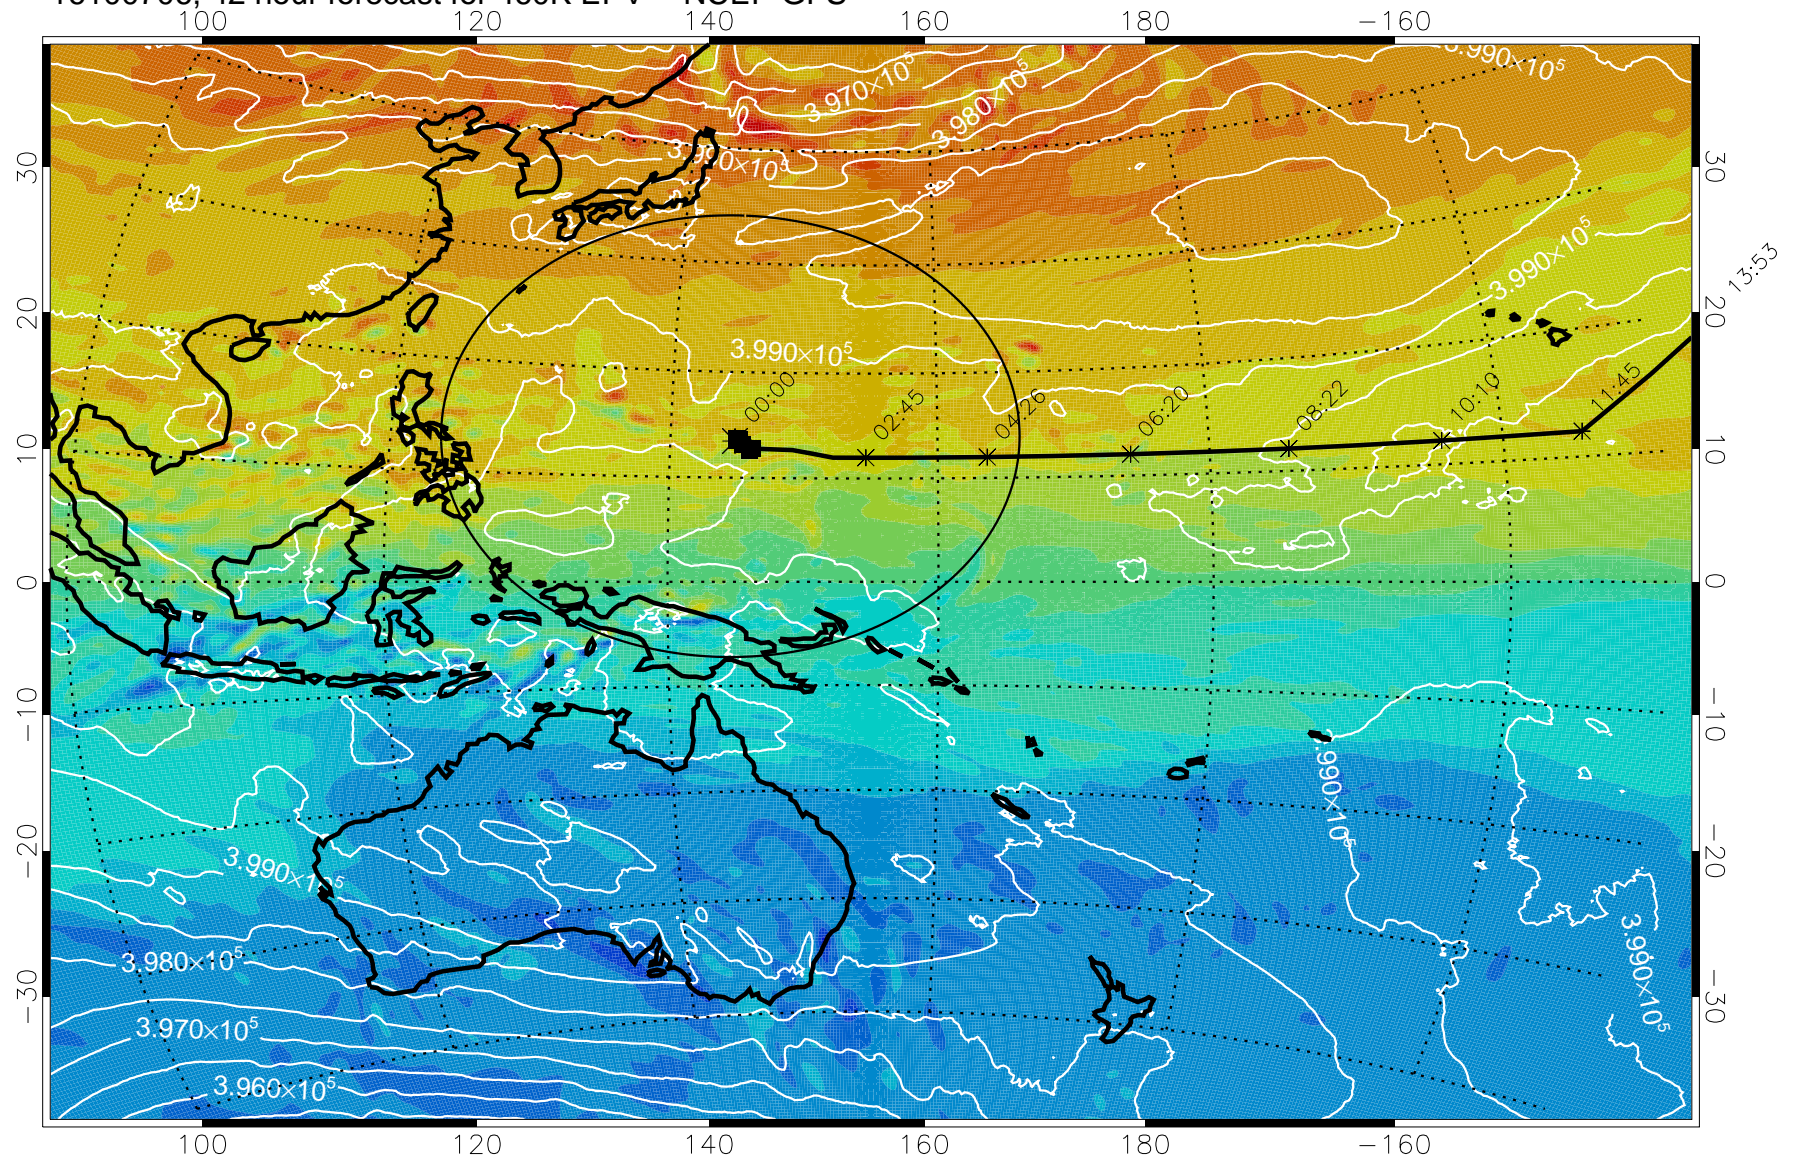

Range ring of 2304 km

16100618, 30 hour forecast for 460K EPV -- NCEP GFS

460K Montgomery Streamfunction, white

Range ring of 2304 km

16100700, 36 hour forecast for 460K EPV -- NCEP GFS

460K Montgomery Streamfunction, white

Range ring of 2304 km

15:52

16100706, 42 hour forecast for 460K EPV -- NCEP GFS

460K Montgomery Streamfunction, white

Range ring of 2304 km

15:52

16100712, 48 hour forecast for 460K EPV -- NCEP GFS

460K Montgomery Streamfunction, white

Range ring of 2304 km

16100718, 54 hour forecast for 460K EPV -- NCEP GFS

15:52

460K Montgomery Streamfunction, white

Range ring of 2304 km

16100800, 60 hour forecast for 460K EPV -- NCEP GFS

460K Montgomery Streamfunction, white

Range ring of 2304 km

15:52

16100806, 66 hour forecast for 460K EPV -- NCEP GFS

460K Montgomery Streamfunction, white

Range ring of 2304 km

16100812, 72 hour forecast for 460K EPV -- NCEP GFS

460K Montgomery Streamfunction, white