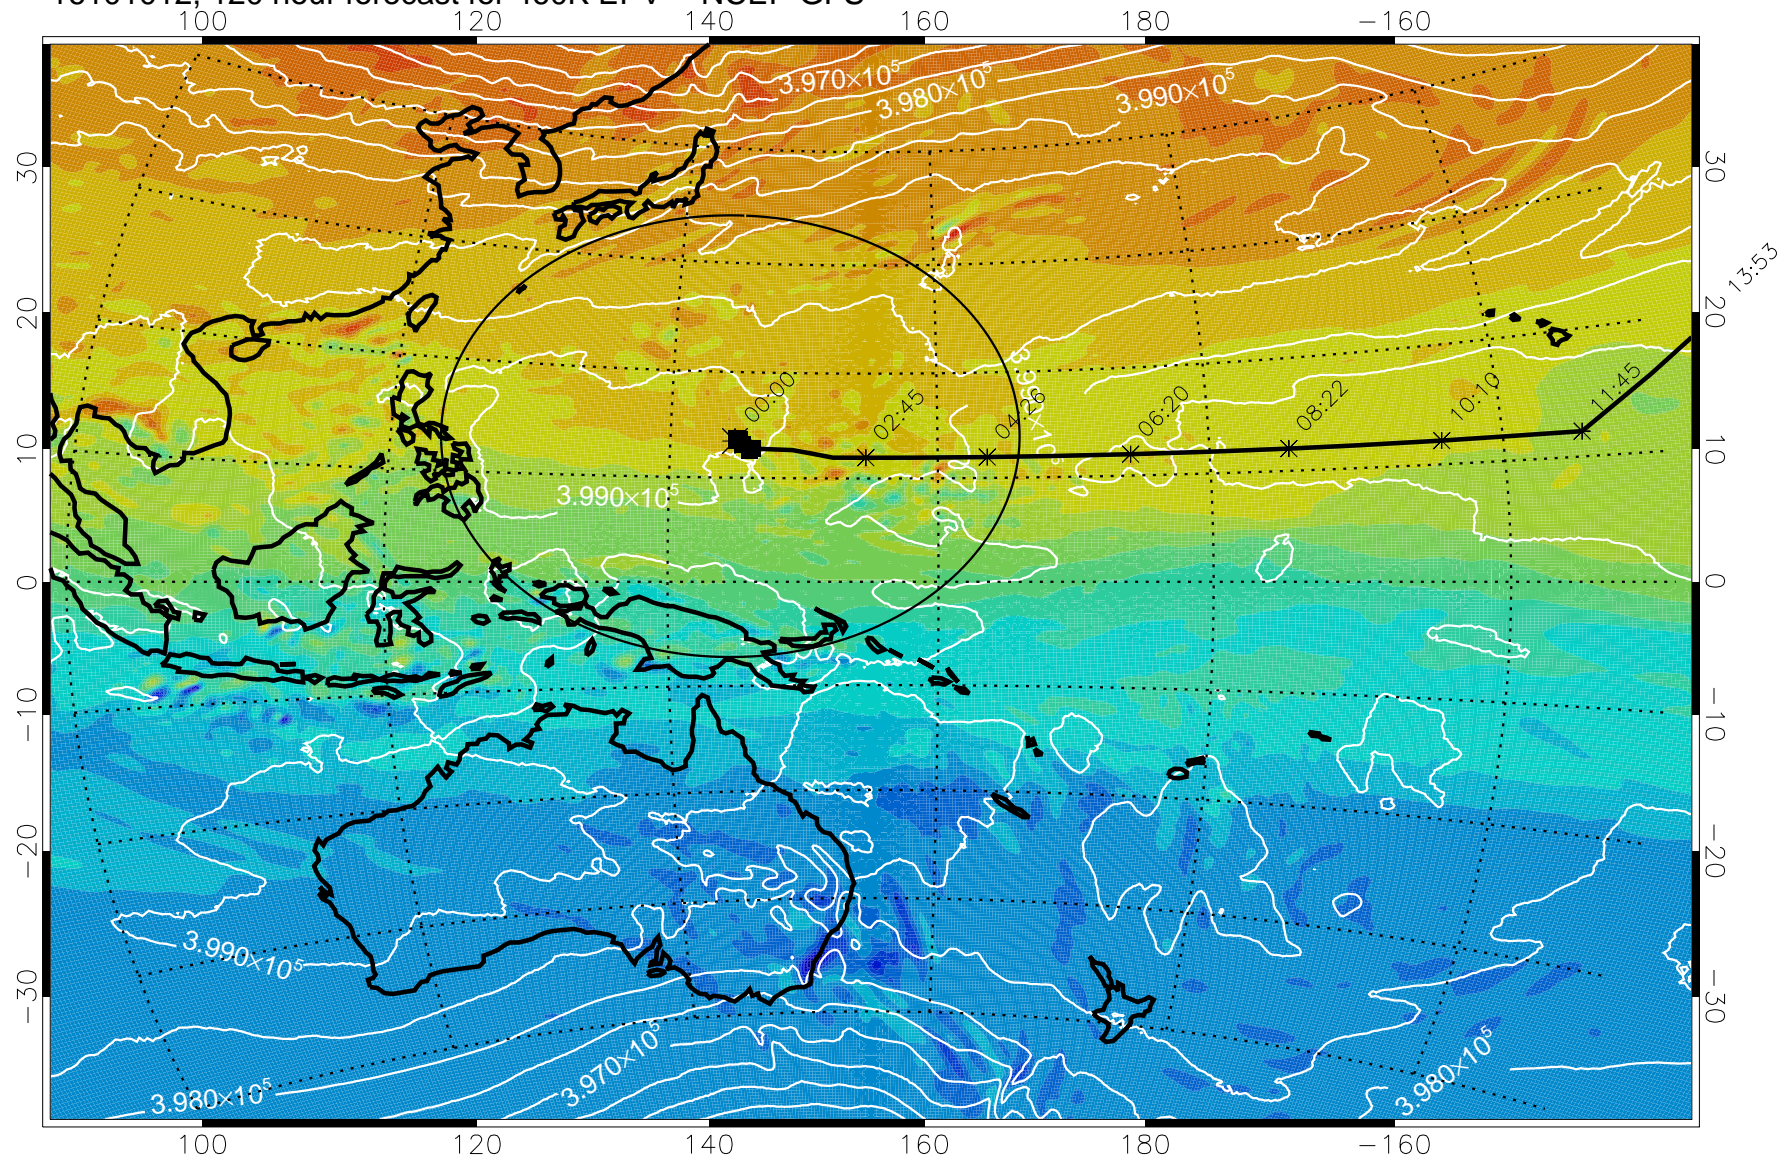

Range ring of 2304 km

15:52

16100906, 90 hour forecast for 460K EPV -- NCEP GFS

460K Montgomery Streamfunction, white

Range ring of 2304 km

15:52

16100912, 96 hour forecast for 460K EPV -- NCEP GFS

460K Montgomery Streamfunction, white

Range ring of 2304 km

15:52

16100918, 102 hour forecast for 460K EPV -- NCEP GFS

460K Montgomery Streamfunction, white

Range ring of 2304 km

15:52

16101000, 108 hour forecast for 460K EPV -- NCEP GFS

460K Montgomery Streamfunction, white

Range ring of 2304 km

16101006, 114 hour forecast for 460K EPV -- NCEP GFS

460K Montgomery Streamfunction, white

Range ring of 2304 km

15:52

16101012, 120 hour forecast for 460K EPV -- NCEP GFS

460K Montgomery Streamfunction, white

Range ring of 2304 km

15:52