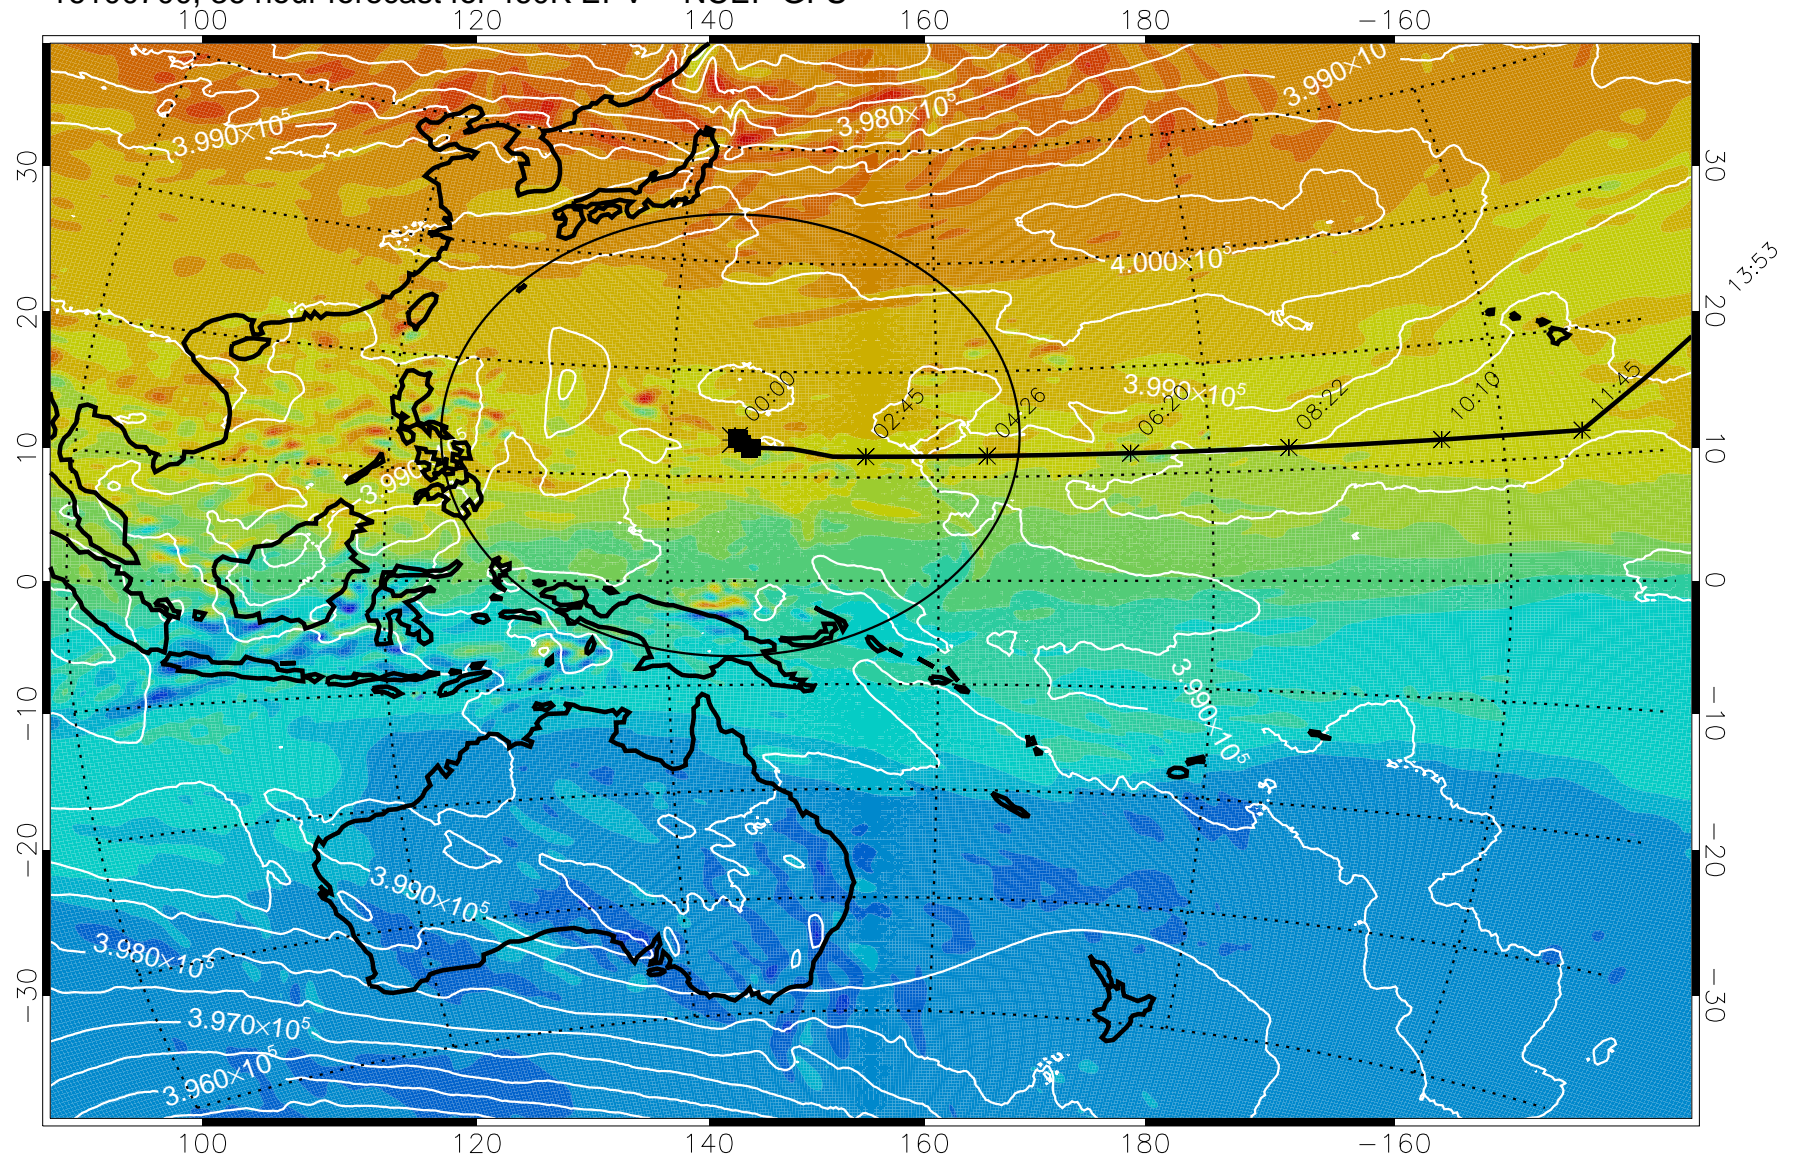

Range ring of 2304 km

16100618, 30 hour forecast for 460K EPV -- NCEP GFS

460K Montgomery Streamfunction, white

Range ring of 2304 km

16100700, 36 hour forecast for 460K EPV -- NCEP GFS

460K Montgomery Streamfunction, white

Range ring of 2304 km

15:52

16100706, 42 hour forecast for 460K EPV -- NCEP GFS

460K Montgomery Streamfunction, white

Range ring of 2304 km

15:52

16100712, 48 hour forecast for 460K EPV -- NCEP GFS

460K Montgomery Streamfunction, white

Range ring of 2304 km

16100718, 54 hour forecast for 460K EPV -- NCEP GFS

15:52

460K Montgomery Streamfunction, white

Range ring of 2304 km

16100800, 60 hour forecast for 460K EPV -- NCEP GFS

460K Montgomery Streamfunction, white

Range ring of 2304 km

15:52

16100806, 66 hour forecast for 460K EPV -- NCEP GFS

460K Montgomery Streamfunction, white

Range ring of 2304 km

16100812, 72 hour forecast for 460K EPV -- NCEP GFS

460K Montgomery Streamfunction, white