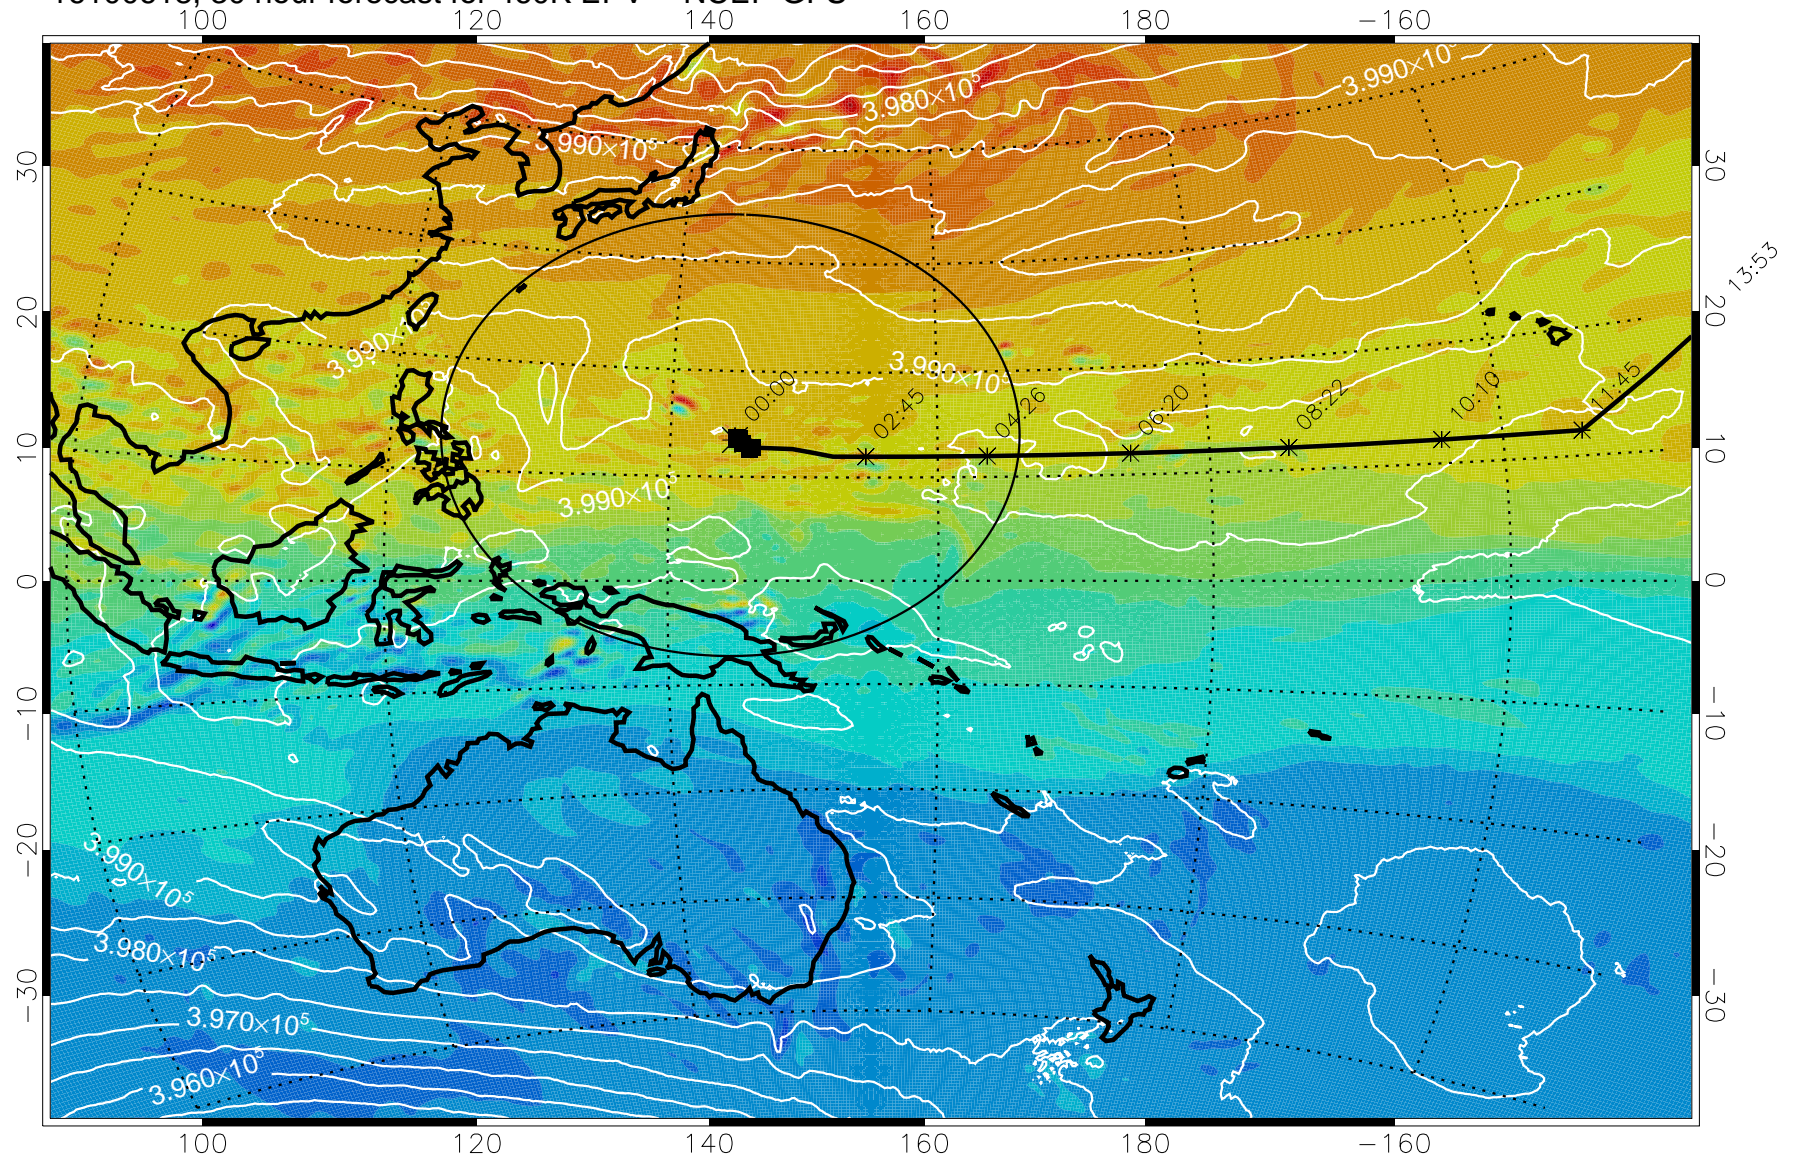

Range ring of 2304 km

15:52

16100606, 18 hour forecast for 460K EPV -- NCEP GFS

460K Montgomery Streamfunction, white

Range ring of 2304 km

15:52

16100612, 24 hour forecast for 460K EPV -- NCEP GFS

460K Montgomery Streamfunction, white

Range ring of 2304 km

16100618, 30 hour forecast for 460K EPV -- NCEP GFS

460K Montgomery Streamfunction, white

Range ring of 2304 km

16100700, 36 hour forecast for 460K EPV -- NCEP GFS

460K Montgomery Streamfunction, white

Range ring of 2304 km

15:52

16100706, 42 hour forecast for 460K EPV -- NCEP GFS

460K Montgomery Streamfunction, white

Range ring of 2304 km

15:52

16100712, 48 hour forecast for 460K EPV -- NCEP GFS

460K Montgomery Streamfunction, white

Range ring of 2304 km

16100718, 54 hour forecast for 460K EPV -- NCEP GFS

15:52

460K Montgomery Streamfunction, white

Range ring of 2304 km

16100800, 60 hour forecast for 460K EPV -- NCEP GFS

460K Montgomery Streamfunction, white