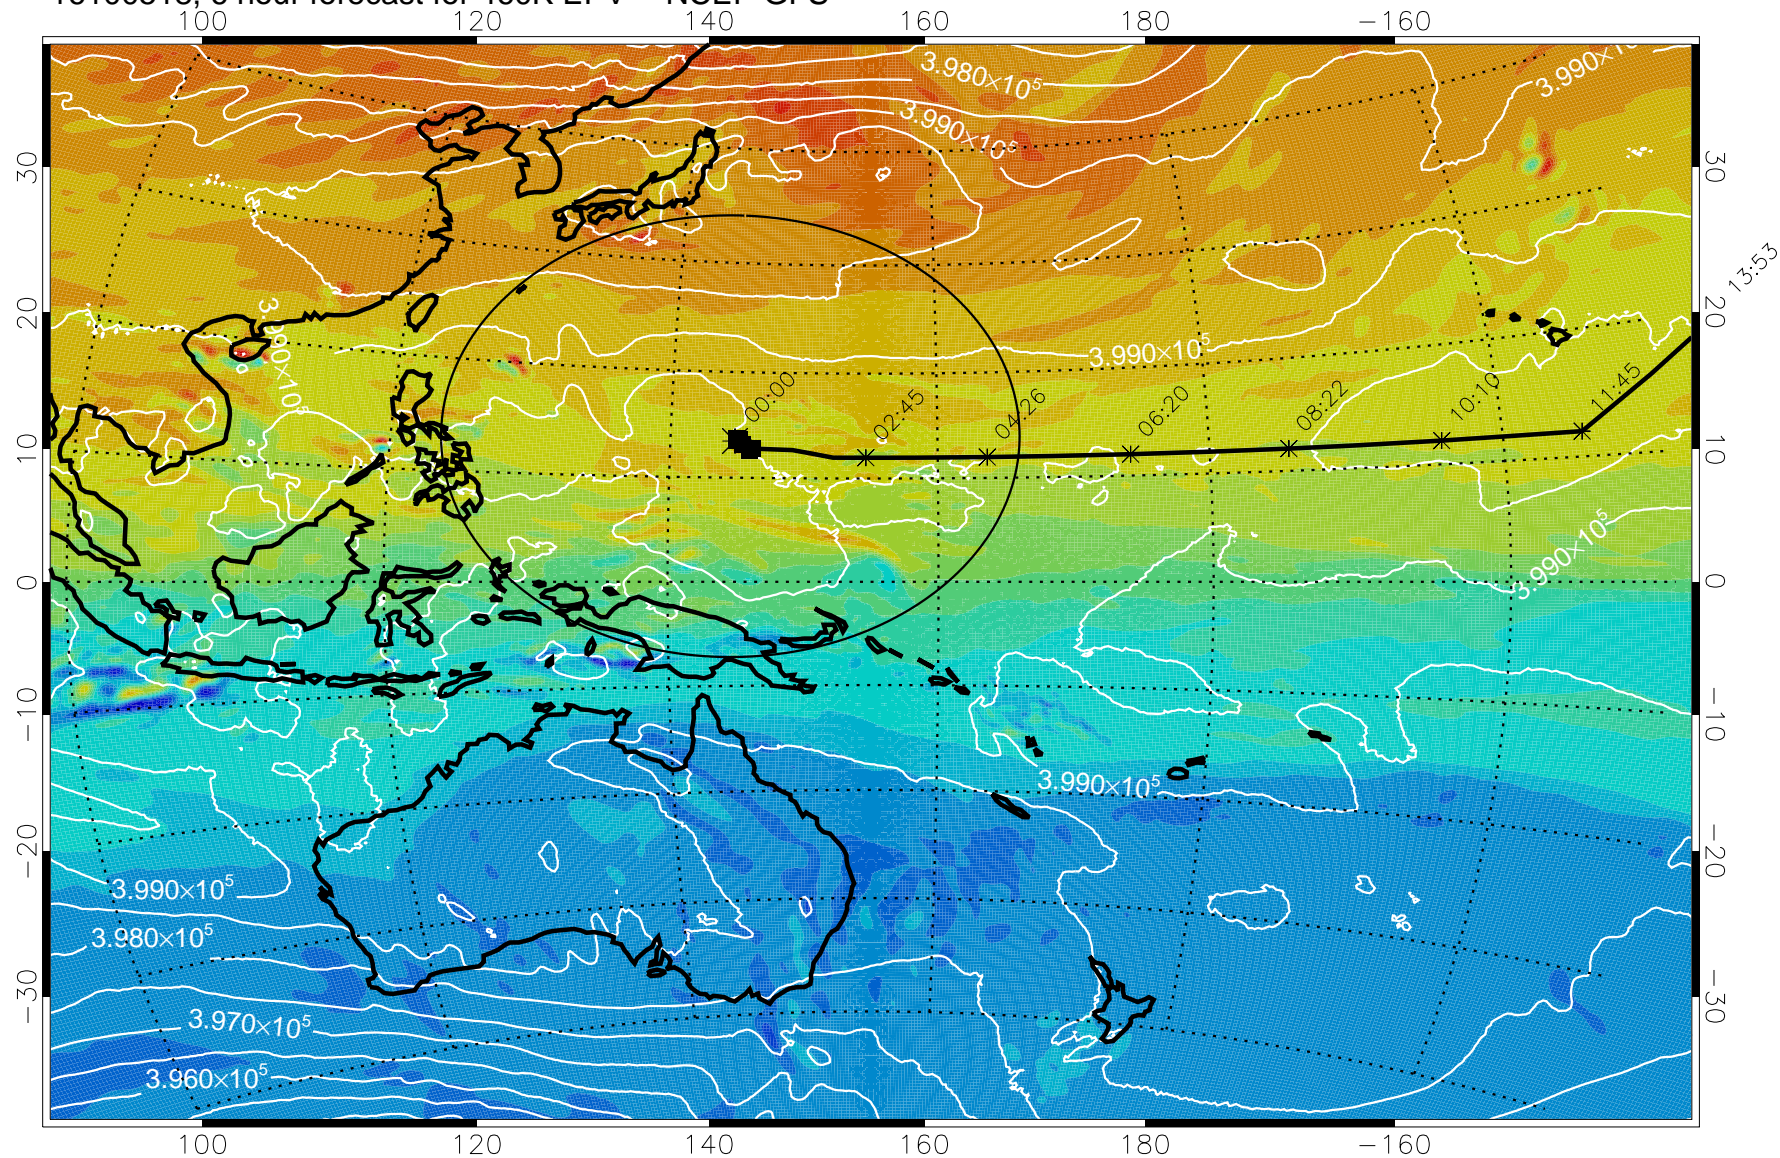

16100518, 6 hour forecast for 460K EPV -- NCEP GFS

460K Montgomery Streamfunction, white

Range ring of 2304 km

15:52

16100600, 12 hour forecast for 460K EPV -- NCEP GFS

460K Montgomery Streamfunction, white

Range ring of 2304 km

15:52

16100606, 18 hour forecast for 460K EPV -- NCEP GFS

460K Montgomery Streamfunction, white

Range ring of 2304 km

15:52

16100612, 24 hour forecast for 460K EPV -- NCEP GFS

460K Montgomery Streamfunction, white

Range ring of 2304 km

16100618, 30 hour forecast for 460K EPV -- NCEP GFS

460K Montgomery Streamfunction, white

Range ring of 2304 km

16100700, 36 hour forecast for 460K EPV -- NCEP GFS

460K Montgomery Streamfunction, white

Range ring of 2304 km

15:52

16100706, 42 hour forecast for 460K EPV -- NCEP GFS

460K Montgomery Streamfunction, white

Range ring of 2304 km

15:52

16100712, 48 hour forecast for 460K EPV -- NCEP GFS

460K Montgomery Streamfunction, white