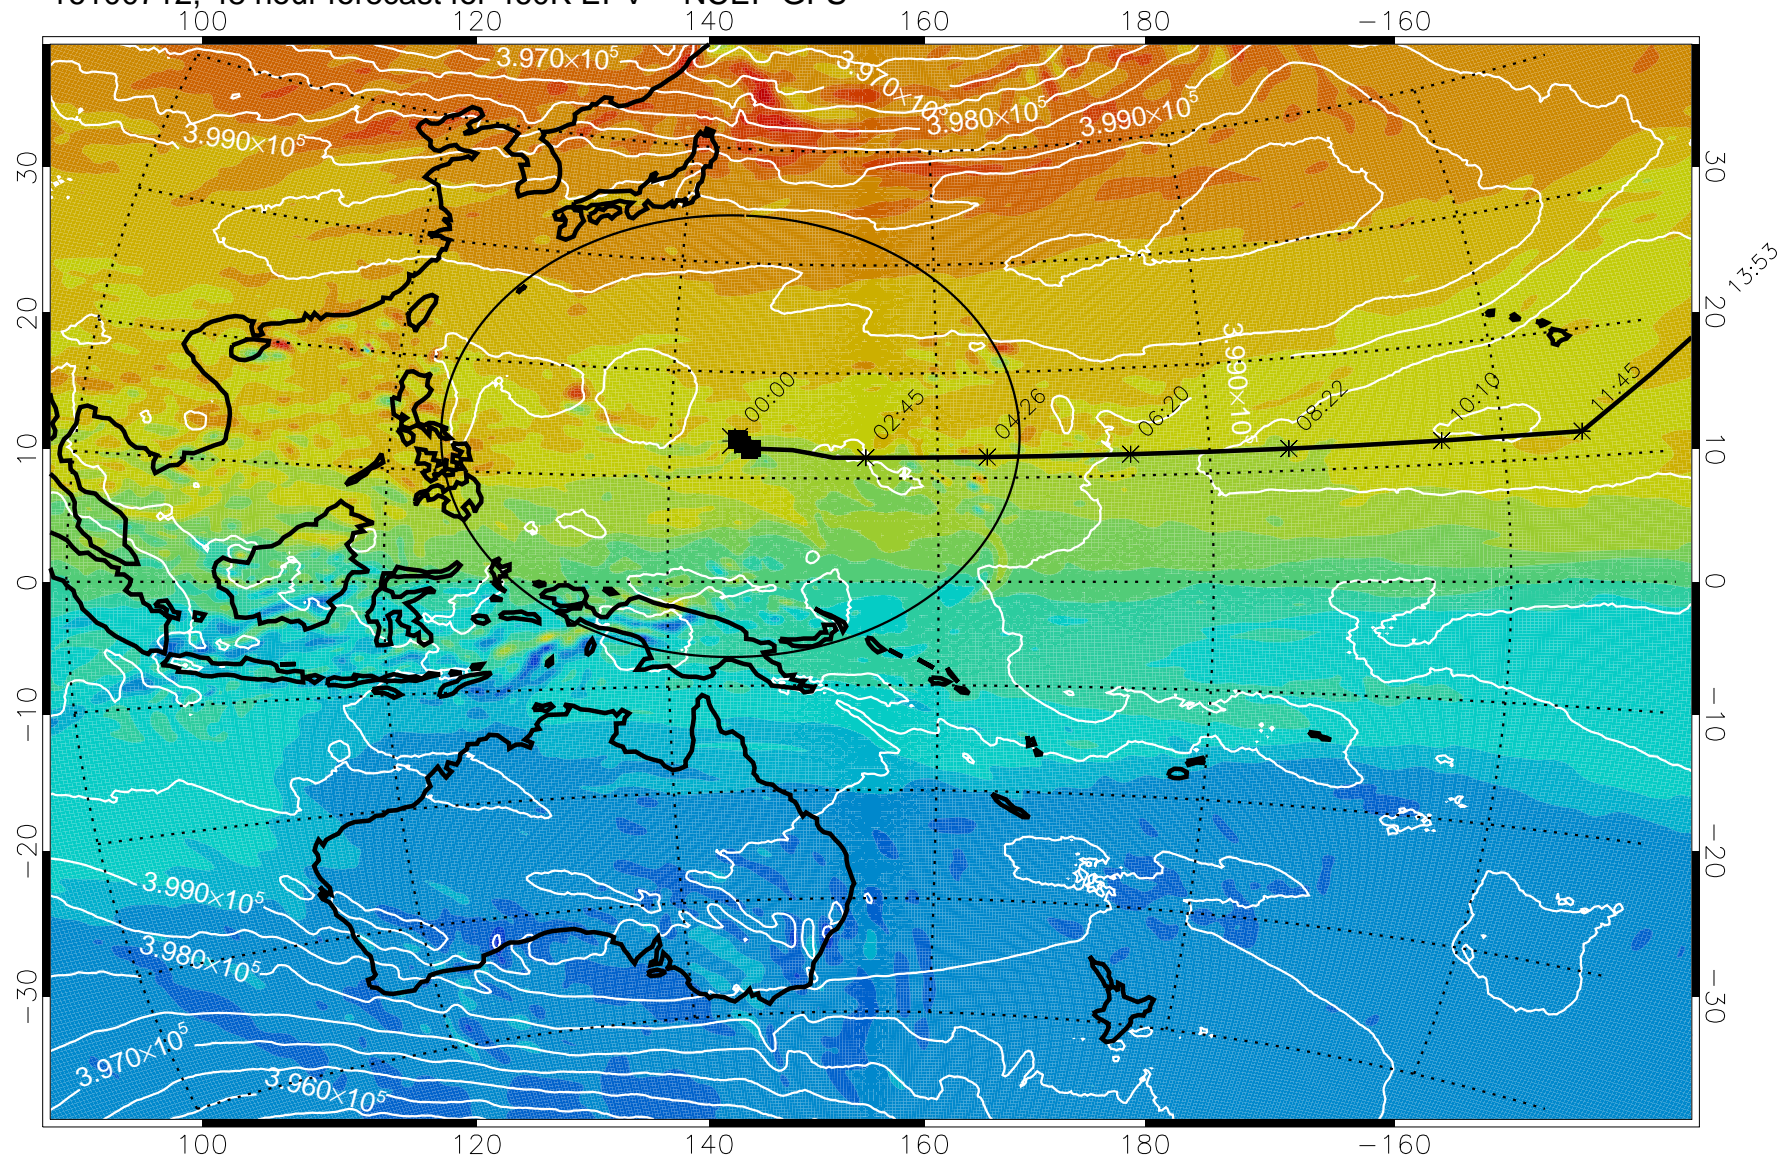

Range ring of 2304 km

15:52

16100706, 42 hour forecast for 460K EPV -- NCEP GFS

460K Montgomery Streamfunction, white

Range ring of 2304 km

15:52

16100712, 48 hour forecast for 460K EPV -- NCEP GFS

460K Montgomery Streamfunction, white

Range ring of 2304 km

16100718, 54 hour forecast for 460K EPV -- NCEP GFS

15:52

460K Montgomery Streamfunction, white

Range ring of 2304 km

16100800, 60 hour forecast for 460K EPV -- NCEP GFS

460K Montgomery Streamfunction, white

Range ring of 2304 km

15:52

16100806, 66 hour forecast for 460K EPV -- NCEP GFS

460K Montgomery Streamfunction, white

Range ring of 2304 km

16100812, 72 hour forecast for 460K EPV -- NCEP GFS

460K Montgomery Streamfunction, white

Range ring of 2304 km

15:52

16100818, 78 hour forecast for 460K EPV -- NCEP GFS

460K Montgomery Streamfunction, white

Range ring of 2304 km

15:52

16100900, 84 hour forecast for 460K EPV -- NCEP GFS

460K Montgomery Streamfunction, white