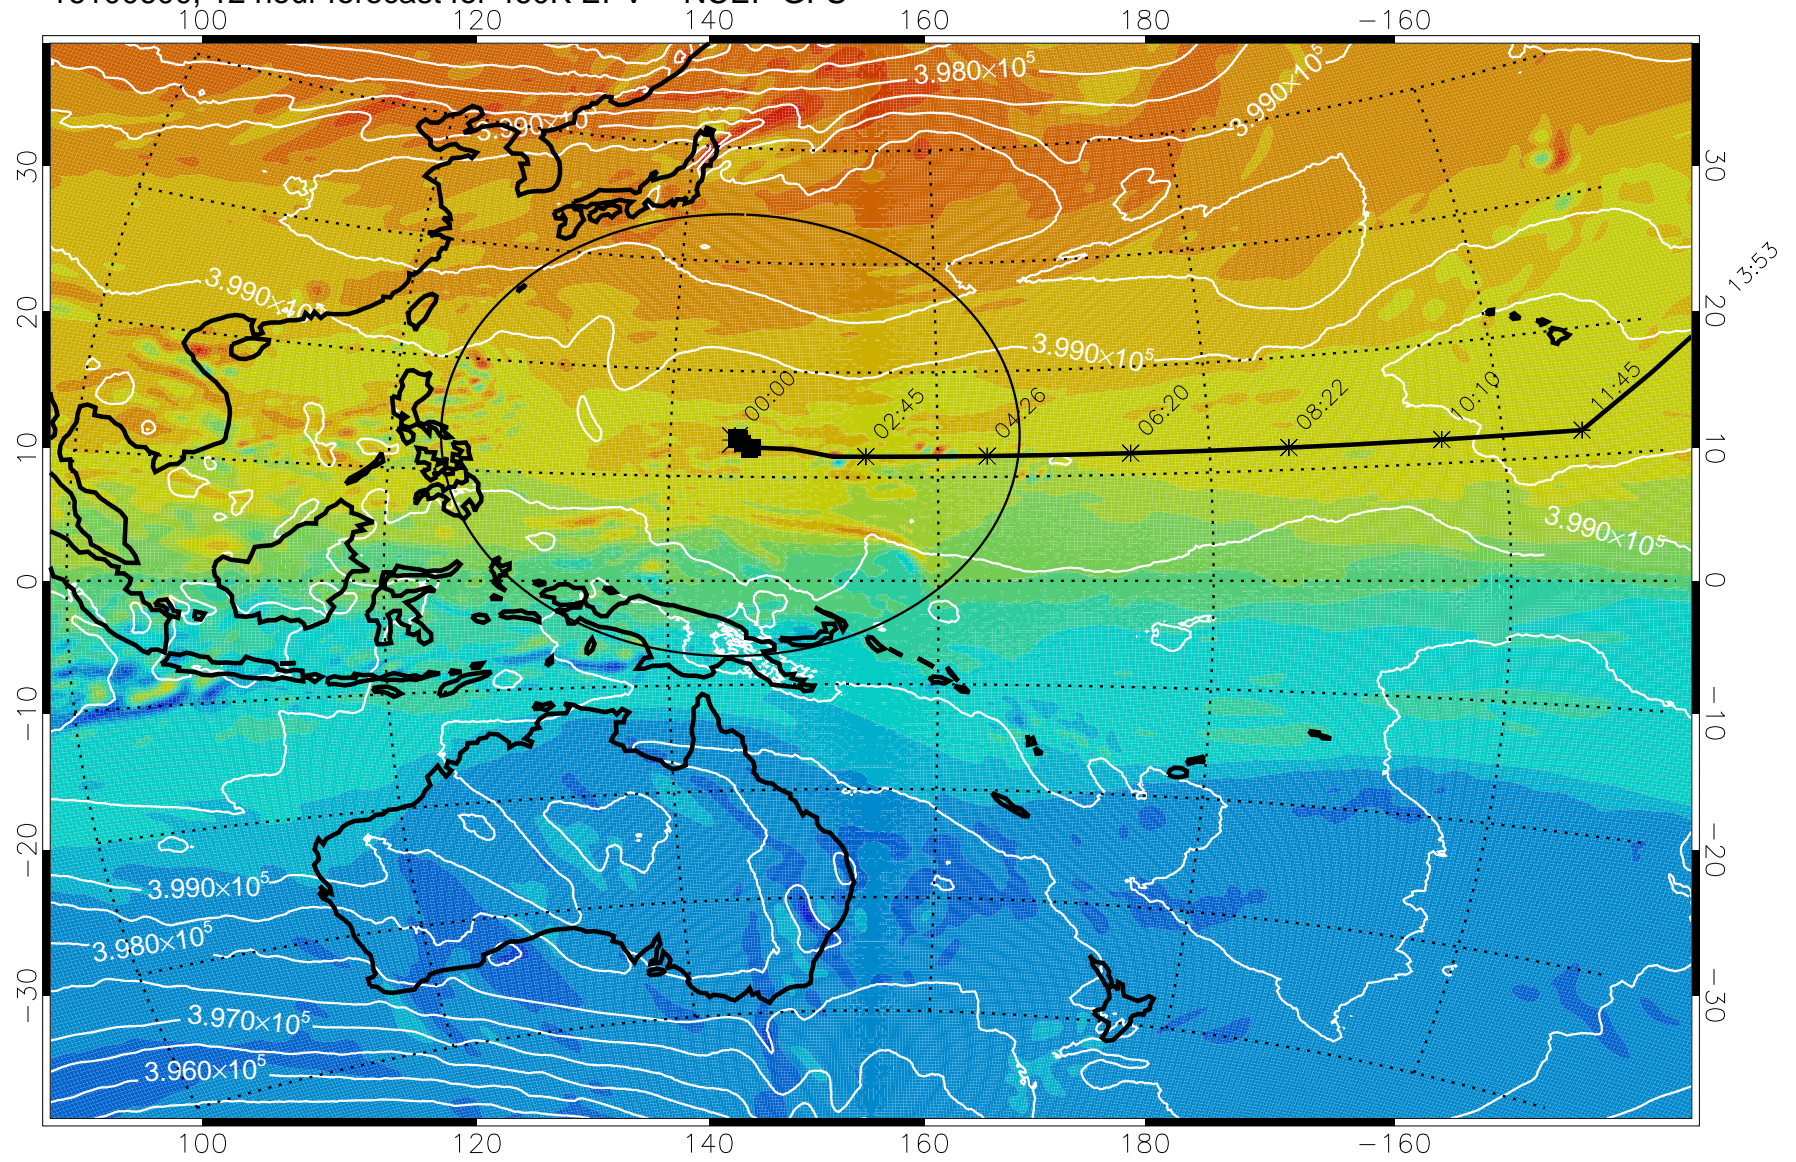

16100518, 6 hour forecast for 460K EPV -- NCEP GFS

460K Montgomery Streamfunction, white

Range ring of 2304 km

15:52

16100600, 12 hour forecast for 460K EPV -- NCEP GFS

460K Montgomery Streamfunction, white

Range ring of 2304 km

15:52

16100606, 18 hour forecast for 460K EPV -- NCEP GFS

460K Montgomery Streamfunction, white

Range ring of 2304 km

15:52

16100612, 24 hour forecast for 460K EPV -- NCEP GFS

460K Montgomery Streamfunction, white

Range ring of 2304 km

16100618, 30 hour forecast for 460K EPV -- NCEP GFS

460K Montgomery Streamfunction, white

Range ring of 2304 km

16100700, 36 hour forecast for 460K EPV -- NCEP GFS

460K Montgomery Streamfunction, white

Range ring of 2304 km

16100718, 54 hour forecast for 460K EPV -- NCEP GFS

15:52

460K Montgomery Streamfunction, white

Range ring of 2304 km

16100800, 60 hour forecast for 460K EPV -- NCEP GFS

460K Montgomery Streamfunction, white