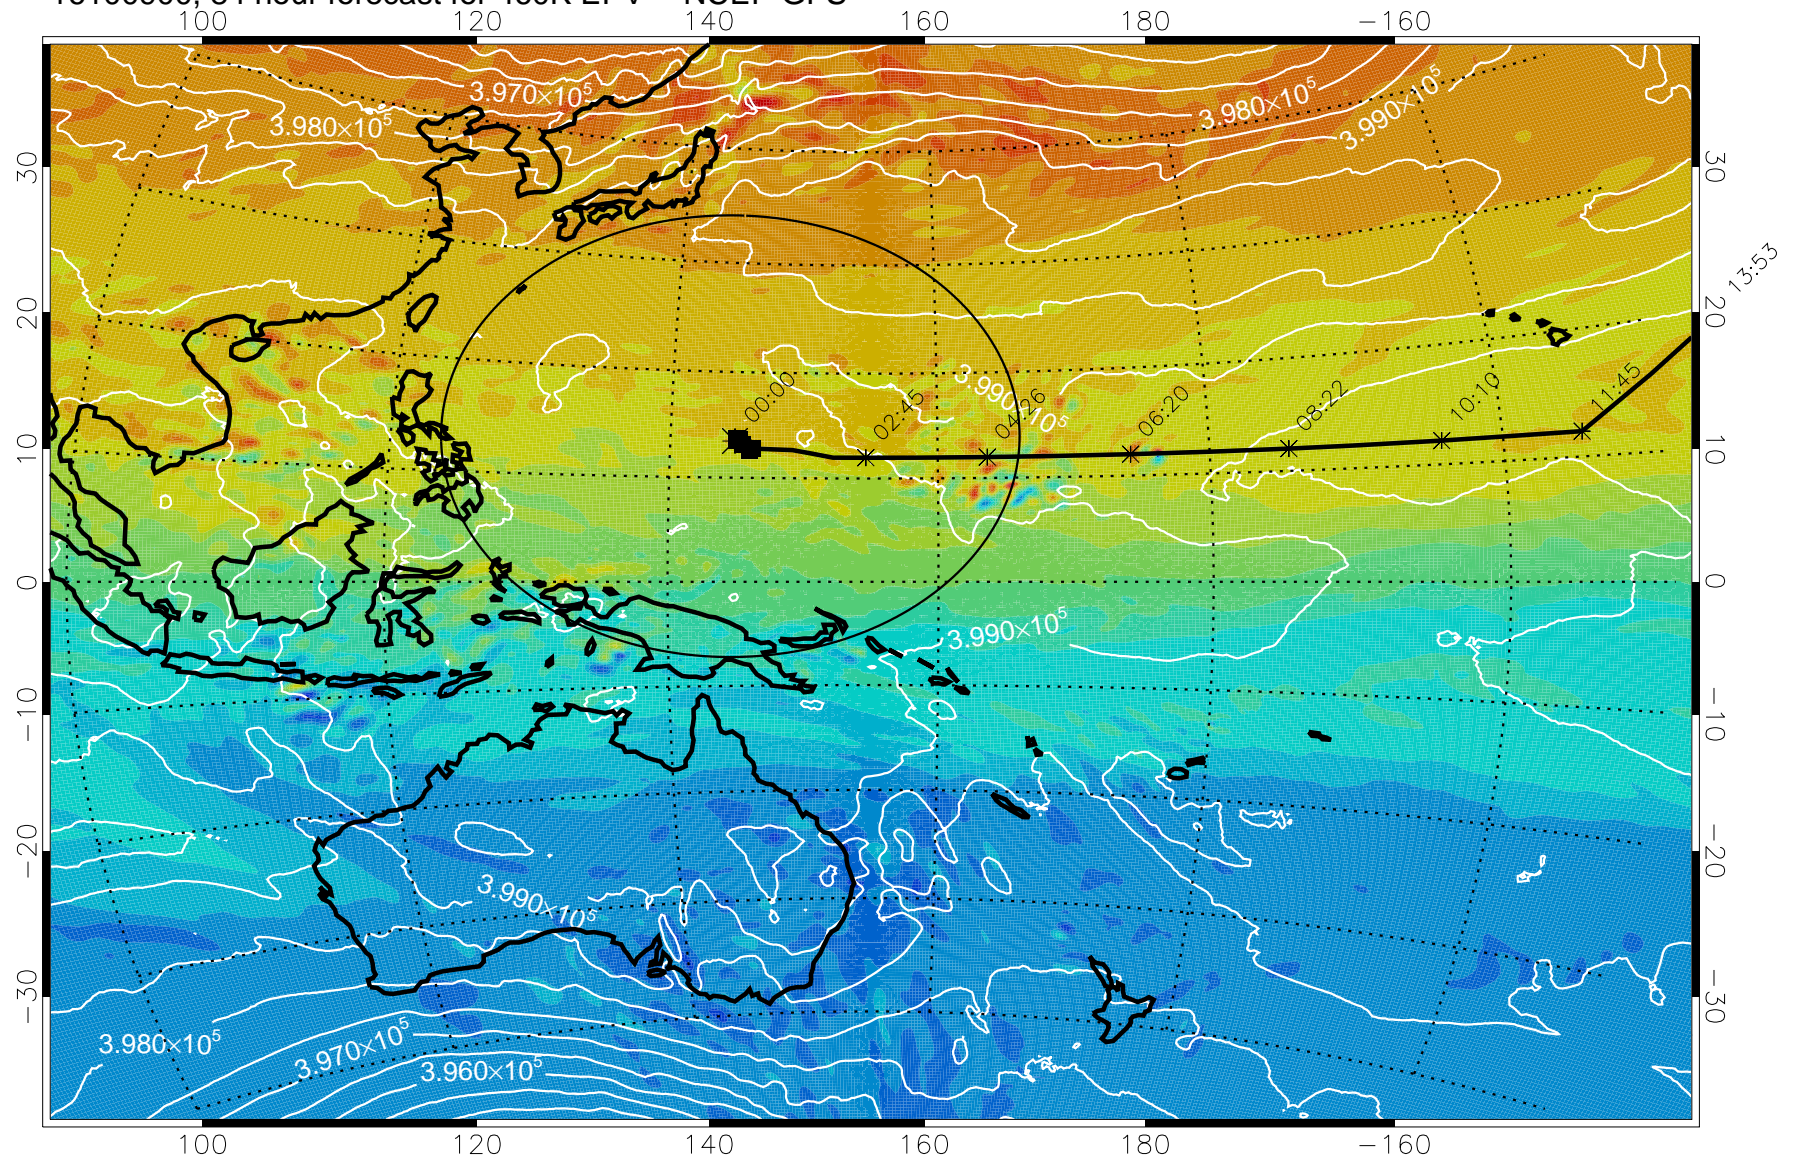

Range ring of 2304 km

15:52

16100806, 66 hour forecast for 460K EPV -- NCEP GFS

460K Montgomery Streamfunction, white

Range ring of 2304 km

16100812, 72 hour forecast for 460K EPV -- NCEP GFS

460K Montgomery Streamfunction, white

Range ring of 2304 km

15:52

16100818, 78 hour forecast for 460K EPV -- NCEP GFS

460K Montgomery Streamfunction, white

Range ring of 2304 km

15:52

16100900, 84 hour forecast for 460K EPV -- NCEP GFS

460K Montgomery Streamfunction, white

Range ring of 2304 km

15:52

16100906, 90 hour forecast for 460K EPV -- NCEP GFS

460K Montgomery Streamfunction, white

Range ring of 2304 km

15:52

16100912, 96 hour forecast for 460K EPV -- NCEP GFS

460K Montgomery Streamfunction, white

Range ring of 2304 km

15:52

16100918, 102 hour forecast for 460K EPV -- NCEP GFS

460K Montgomery Streamfunction, white

Range ring of 2304 km

15:52

16101000, 108 hour forecast for 460K EPV -- NCEP GFS

460K Montgomery Streamfunction, white