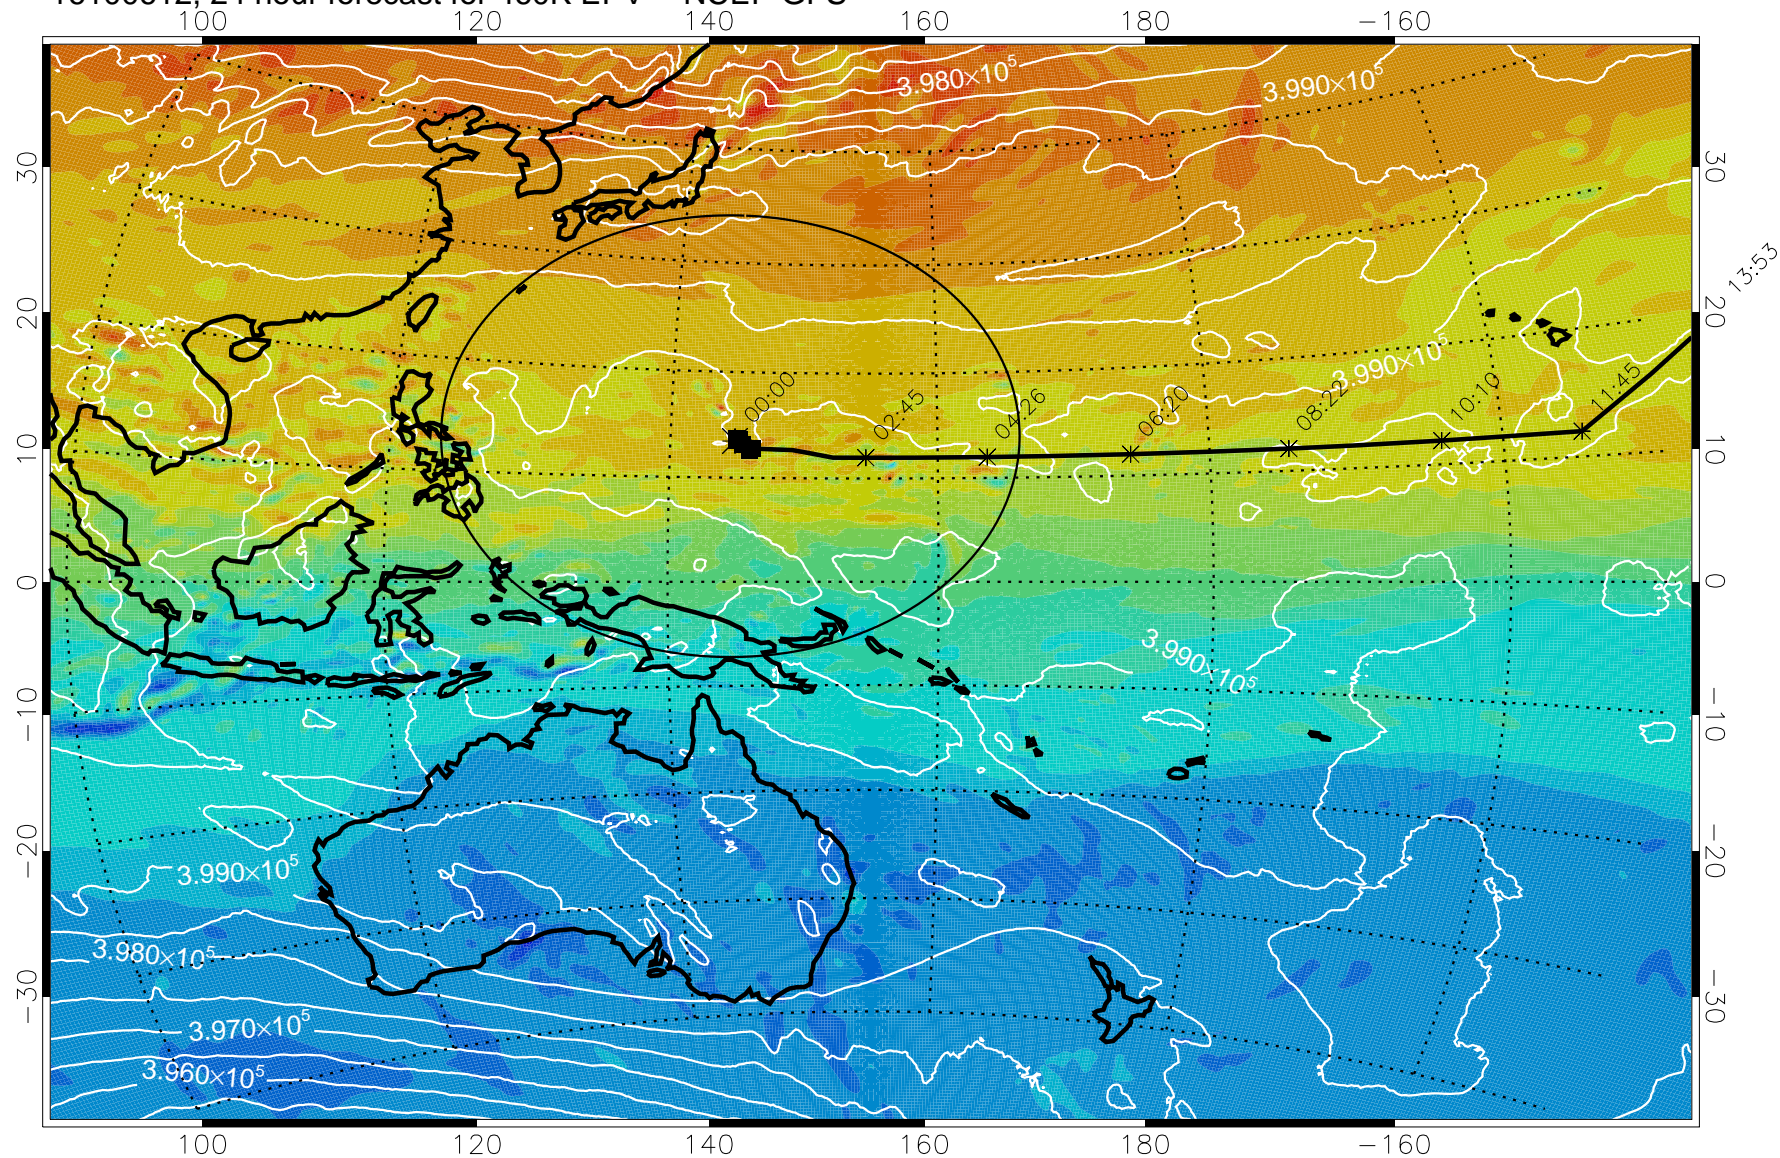

Range ring of 2304 km

15:52

16100606, 18 hour forecast for 460K EPV -- NCEP GFS

460K Montgomery Streamfunction, white

Range ring of 2304 km

15:52

16100612, 24 hour forecast for 460K EPV -- NCEP GFS

460K Montgomery Streamfunction, white

Range ring of 2304 km

16100618, 30 hour forecast for 460K EPV -- NCEP GFS

460K Montgomery Streamfunction, white

Range ring of 2304 km

16100700, 36 hour forecast for 460K EPV -- NCEP GFS

460K Montgomery Streamfunction, white

Range ring of 2304 km

15:52

16100706, 42 hour forecast for 460K EPV -- NCEP GFS

460K Montgomery Streamfunction, white

Range ring of 2304 km

15:52

16100712, 48 hour forecast for 460K EPV -- NCEP GFS

460K Montgomery Streamfunction, white

Range ring of 2304 km

16100718, 54 hour forecast for 460K EPV -- NCEP GFS

15:52

460K Montgomery Streamfunction, white

Range ring of 2304 km

16100800, 60 hour forecast for 460K EPV -- NCEP GFS

460K Montgomery Streamfunction, white