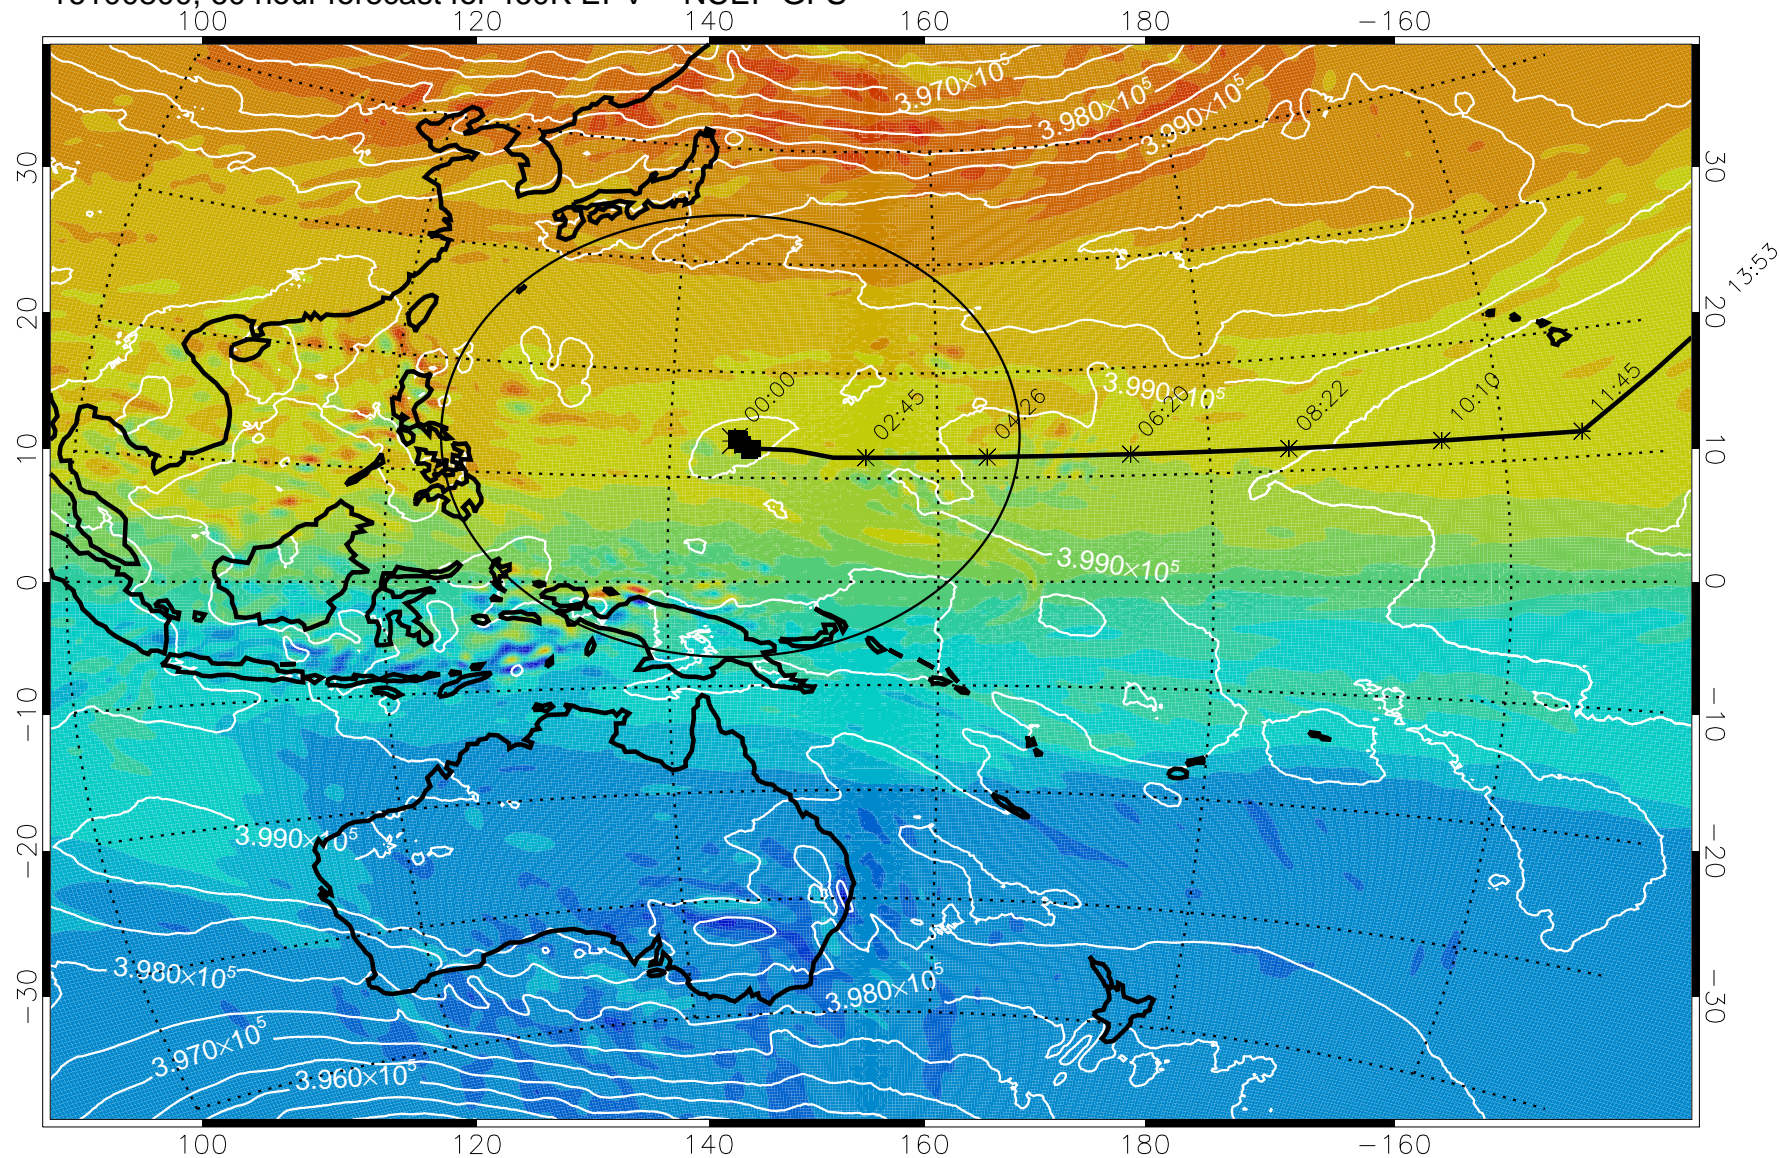

Range ring of 2304 km

16100718, 54 hour forecast for 460K EPV -- NCEP GFS

15:52

460K Montgomery Streamfunction, white

Range ring of 2304 km

16100800, 60 hour forecast for 460K EPV -- NCEP GFS

460K Montgomery Streamfunction, white

Range ring of 2304 km

15:52

16100806, 66 hour forecast for 460K EPV -- NCEP GFS

460K Montgomery Streamfunction, white

Range ring of 2304 km

16100812, 72 hour forecast for 460K EPV -- NCEP GFS

460K Montgomery Streamfunction, white

Range ring of 2304 km

15:52

16100818, 78 hour forecast for 460K EPV -- NCEP GFS

460K Montgomery Streamfunction, white

Range ring of 2304 km

15:52

16100900, 84 hour forecast for 460K EPV -- NCEP GFS

460K Montgomery Streamfunction, white

Range ring of 2304 km

15:52

16100906, 90 hour forecast for 460K EPV -- NCEP GFS

460K Montgomery Streamfunction, white

Range ring of 2304 km

15:52

16100912, 96 hour forecast for 460K EPV -- NCEP GFS

460K Montgomery Streamfunction, white