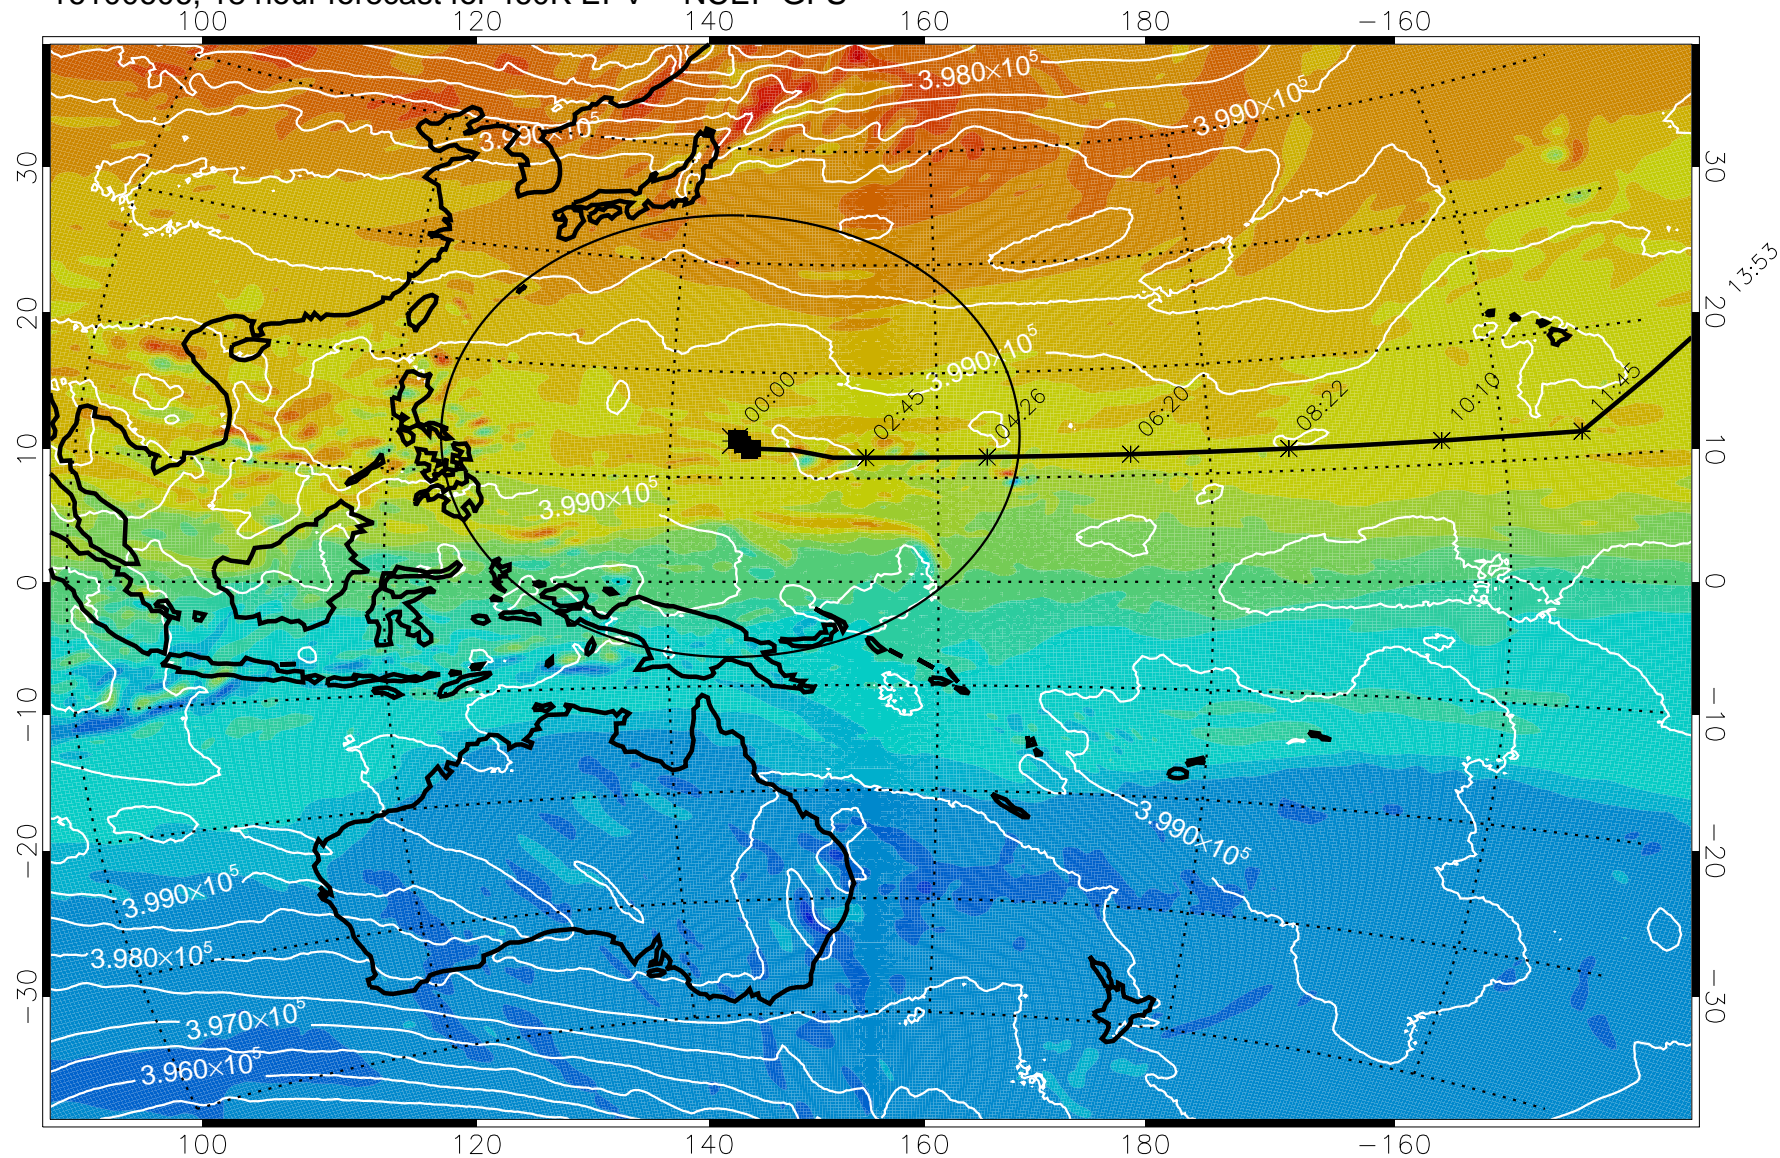

16100518, 6 hour forecast for 460K EPV -- NCEP GFS

460K Montgomery Streamfunction, white

Range ring of 2304 km

15:52

16100600, 12 hour forecast for 460K EPV -- NCEP GFS

460K Montgomery Streamfunction, white

Range ring of 2304 km

15:52

16100606, 18 hour forecast for 460K EPV -- NCEP GFS

460K Montgomery Streamfunction, white

Range ring of 2304 km

15:52

16100612, 24 hour forecast for 460K EPV -- NCEP GFS

460K Montgomery Streamfunction, white

Range ring of 2304 km

16100618, 30 hour forecast for 460K EPV -- NCEP GFS

460K Montgomery Streamfunction, white

Range ring of 2304 km

16100700, 36 hour forecast for 460K EPV -- NCEP GFS

460K Montgomery Streamfunction, white

Range ring of 2304 km

16100718, 54 hour forecast for 460K EPV -- NCEP GFS

15:52

460K Montgomery Streamfunction, white

Range ring of 2304 km

16100800, 60 hour forecast for 460K EPV -- NCEP GFS

460K Montgomery Streamfunction, white