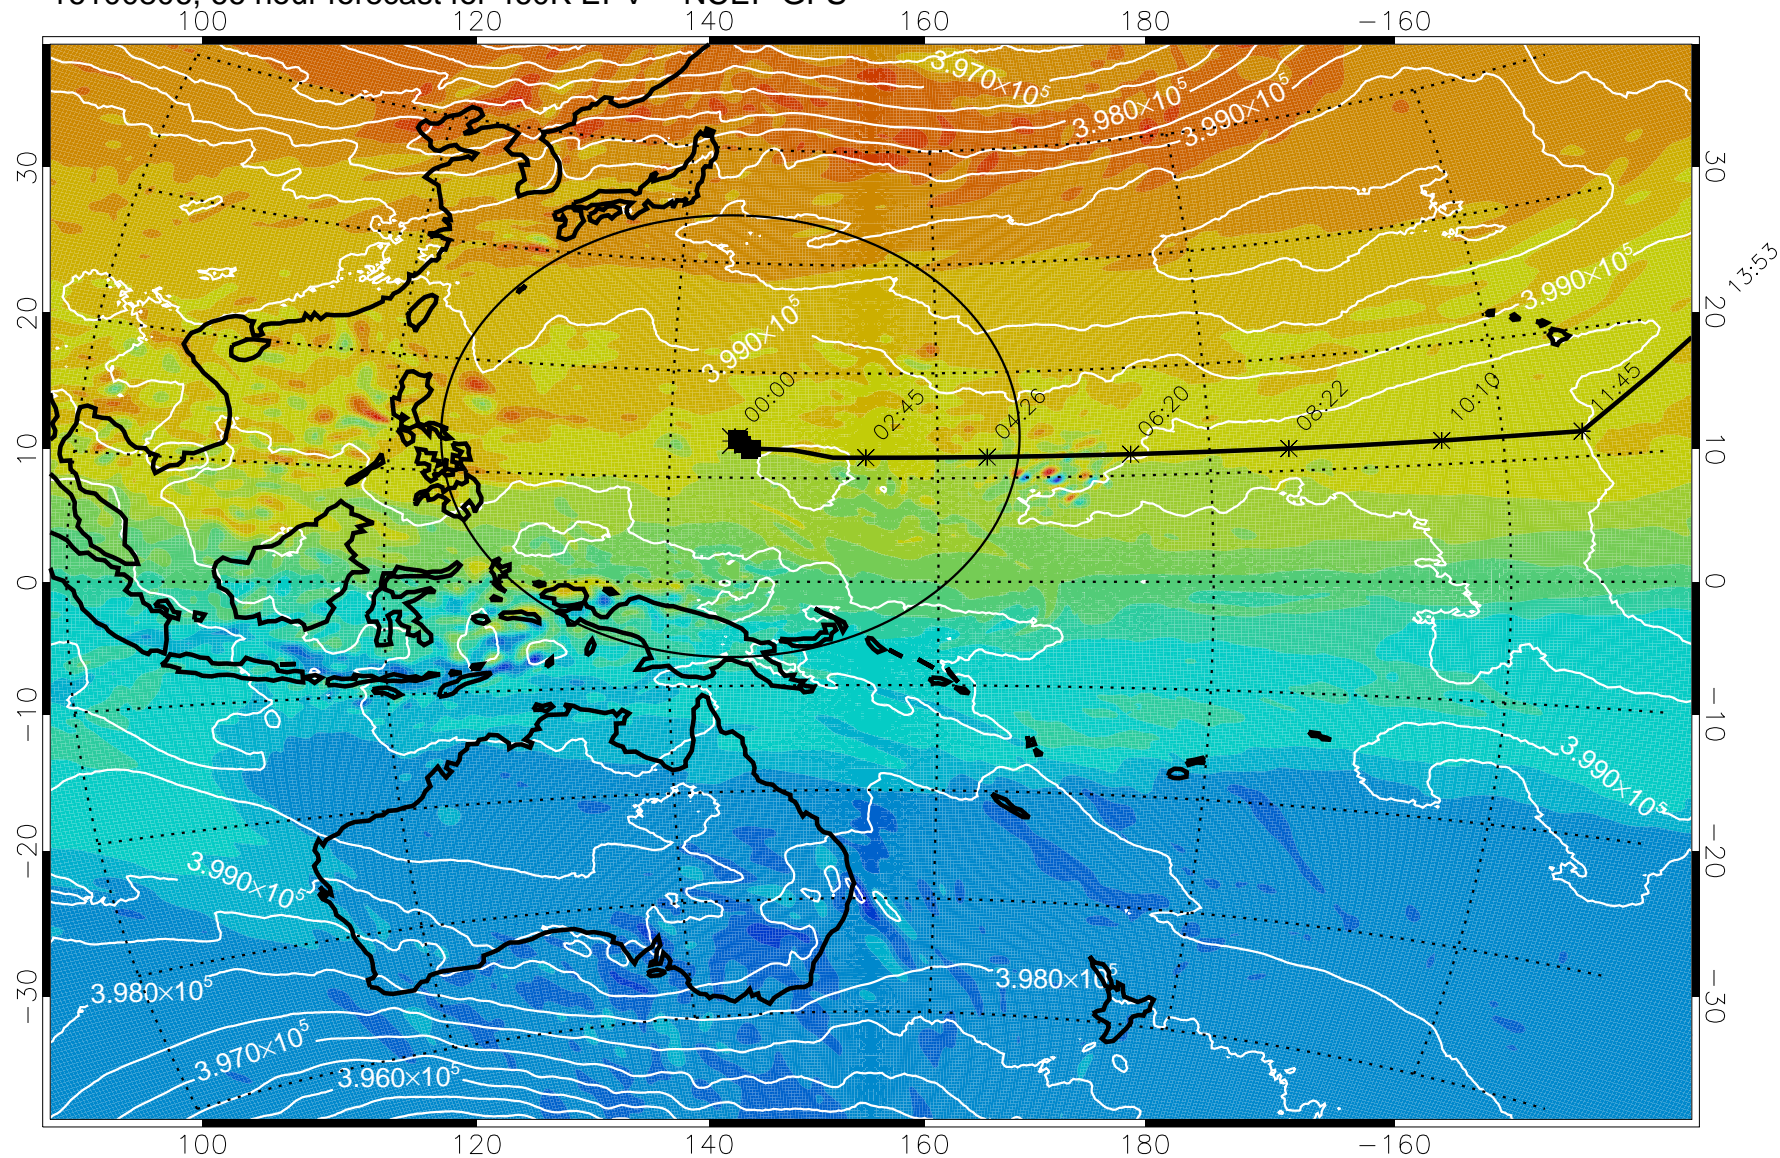

Range ring of 2304 km

16100718, 54 hour forecast for 460K EPV -- NCEP GFS

15:52

460K Montgomery Streamfunction, white

Range ring of 2304 km

16100800, 60 hour forecast for 460K EPV -- NCEP GFS

460K Montgomery Streamfunction, white

Range ring of 2304 km

15:52

16100806, 66 hour forecast for 460K EPV -- NCEP GFS

460K Montgomery Streamfunction, white

Range ring of 2304 km

16100812, 72 hour forecast for 460K EPV -- NCEP GFS

460K Montgomery Streamfunction, white

Range ring of 2304 km

15:52

16100818, 78 hour forecast for 460K EPV -- NCEP GFS

460K Montgomery Streamfunction, white

Range ring of 2304 km

15:52

16100900, 84 hour forecast for 460K EPV -- NCEP GFS

460K Montgomery Streamfunction, white

Range ring of 2304 km

15:52

16100906, 90 hour forecast for 460K EPV -- NCEP GFS

460K Montgomery Streamfunction, white

Range ring of 2304 km

15:52

16100912, 96 hour forecast for 460K EPV -- NCEP GFS

460K Montgomery Streamfunction, white