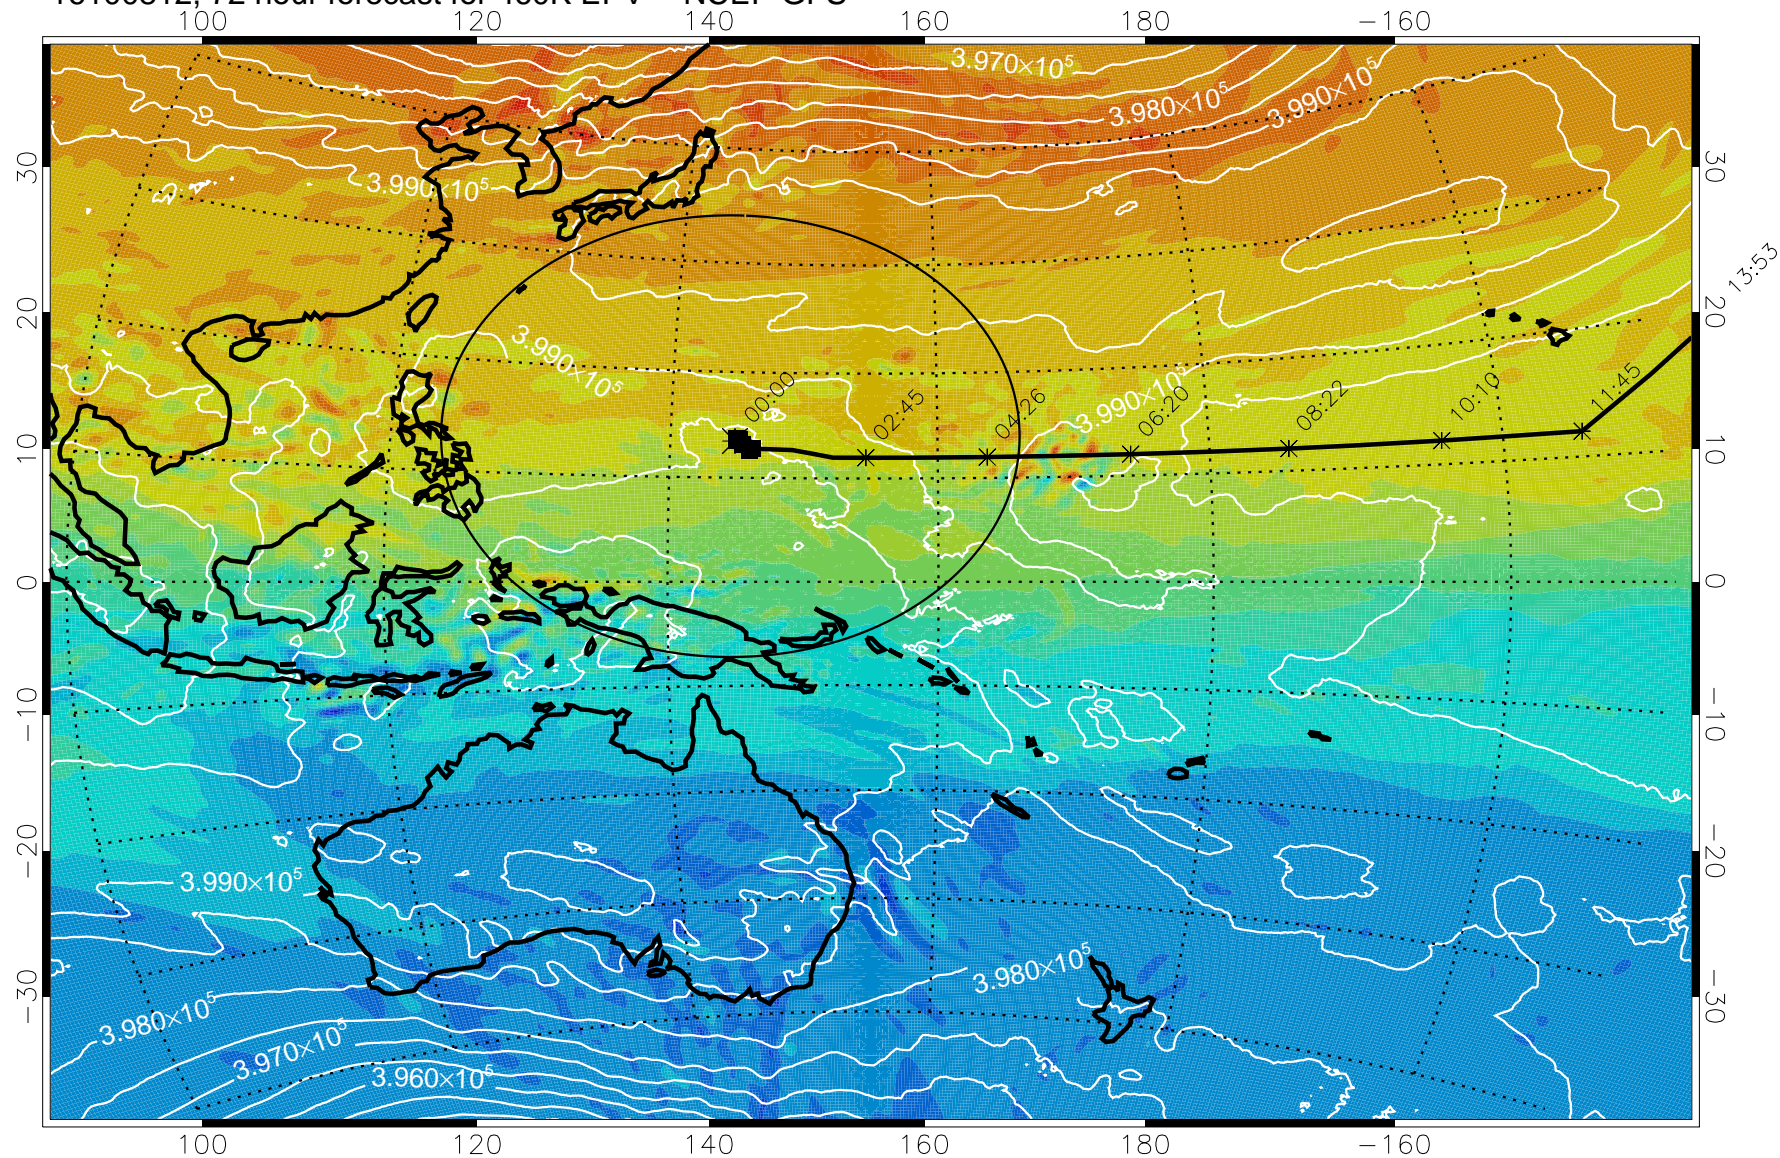

Range ring of 2304 km

15:52

16100806, 66 hour forecast for 460K EPV -- NCEP GFS

460K Montgomery Streamfunction, white

Range ring of 2304 km

16100812, 72 hour forecast for 460K EPV -- NCEP GFS

460K Montgomery Streamfunction, white

Range ring of 2304 km

15:52

16100818, 78 hour forecast for 460K EPV -- NCEP GFS

460K Montgomery Streamfunction, white

Range ring of 2304 km

15:52

16100900, 84 hour forecast for 460K EPV -- NCEP GFS

460K Montgomery Streamfunction, white

Range ring of 2304 km

15:52

16100906, 90 hour forecast for 460K EPV -- NCEP GFS

460K Montgomery Streamfunction, white

Range ring of 2304 km

15:52

16100912, 96 hour forecast for 460K EPV -- NCEP GFS

460K Montgomery Streamfunction, white

Range ring of 2304 km

15:52

16100918, 102 hour forecast for 460K EPV -- NCEP GFS

460K Montgomery Streamfunction, white

Range ring of 2304 km

15:52

16101000, 108 hour forecast for 460K EPV -- NCEP GFS

460K Montgomery Streamfunction, white