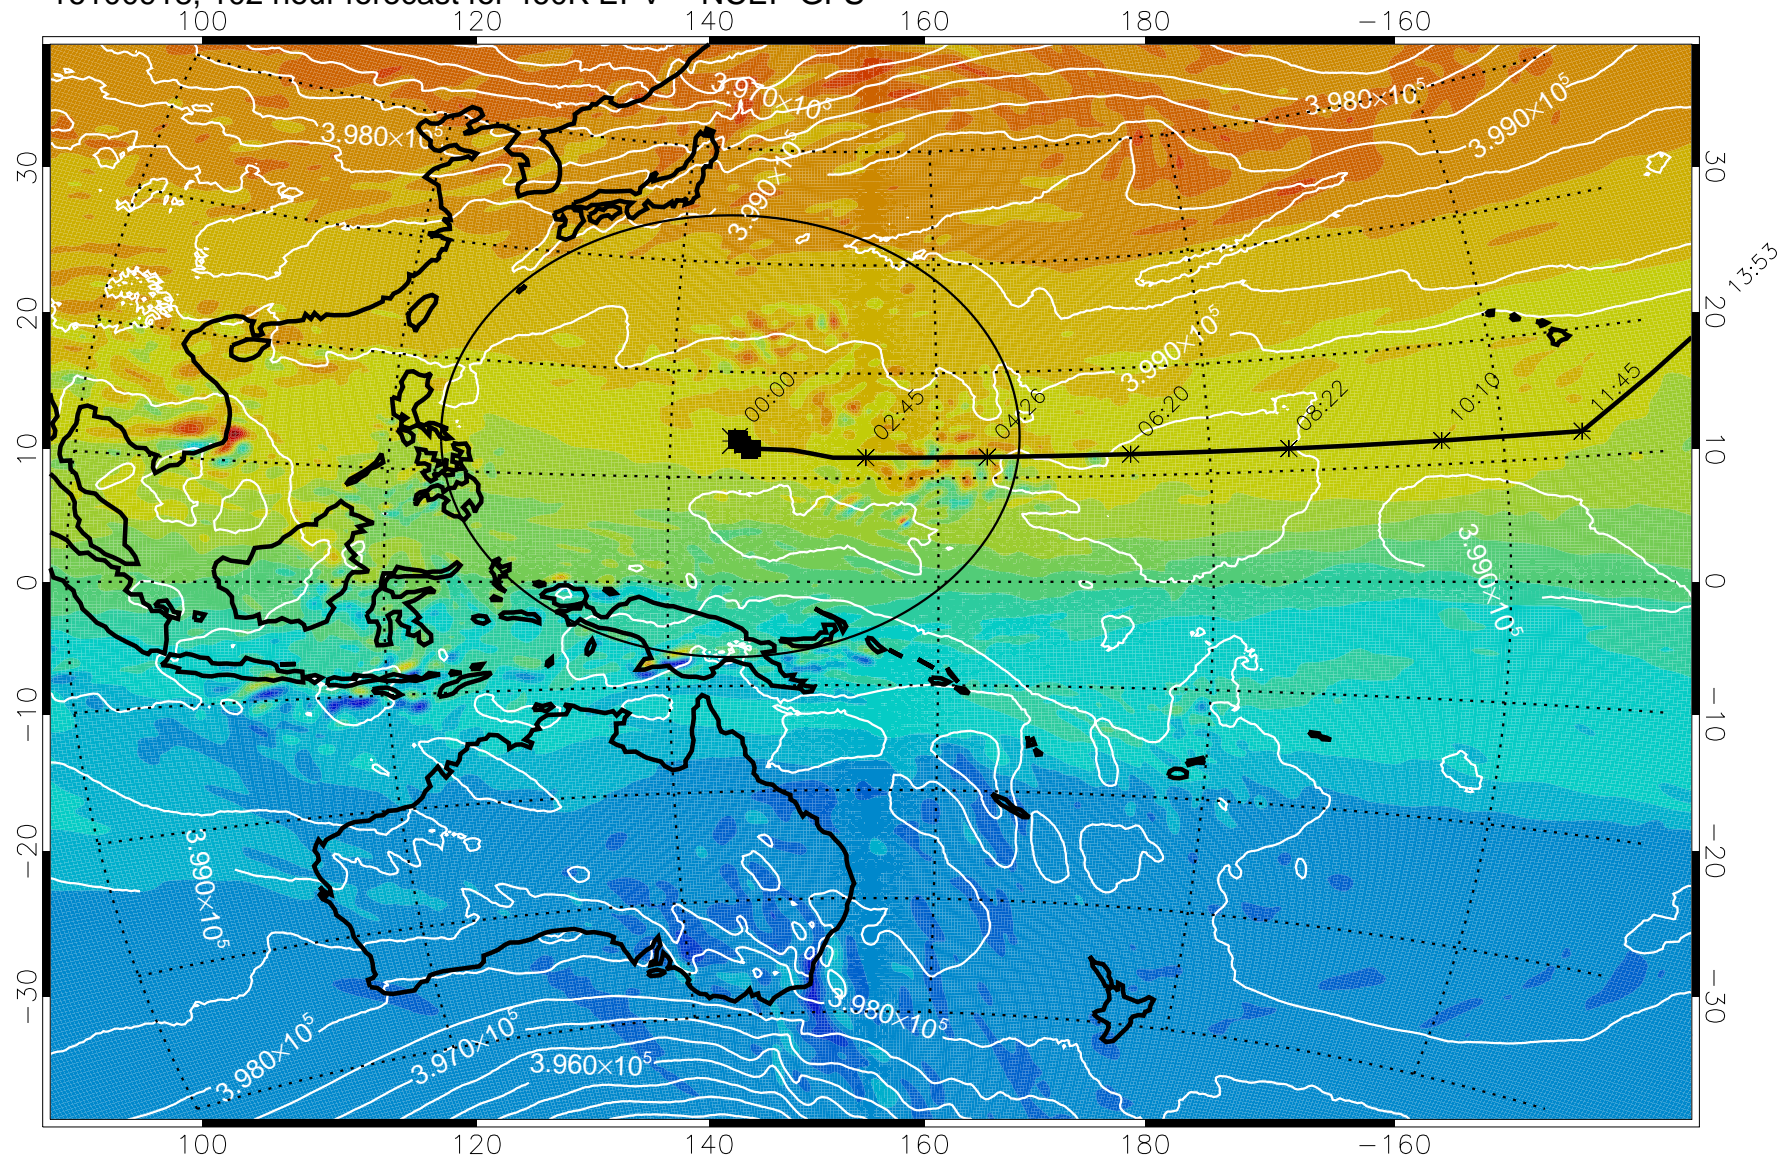

Range ring of 2304 km

15:52

16100818, 78 hour forecast for 460K EPV -- NCEP GFS

460K Montgomery Streamfunction, white

Range ring of 2304 km

15:52

16100900, 84 hour forecast for 460K EPV -- NCEP GFS

460K Montgomery Streamfunction, white

Range ring of 2304 km

15:52

16100906, 90 hour forecast for 460K EPV -- NCEP GFS

460K Montgomery Streamfunction, white

Range ring of 2304 km

15:52

16100912, 96 hour forecast for 460K EPV -- NCEP GFS

460K Montgomery Streamfunction, white

Range ring of 2304 km

15:52

16100918, 102 hour forecast for 460K EPV -- NCEP GFS

460K Montgomery Streamfunction, white

Range ring of 2304 km

15:52

16101000, 108 hour forecast for 460K EPV -- NCEP GFS

460K Montgomery Streamfunction, white

Range ring of 2304 km

16101006, 114 hour forecast for 460K EPV -- NCEP GFS

460K Montgomery Streamfunction, white

Range ring of 2304 km

15:52

16101012, 120 hour forecast for 460K EPV -- NCEP GFS

460K Montgomery Streamfunction, white