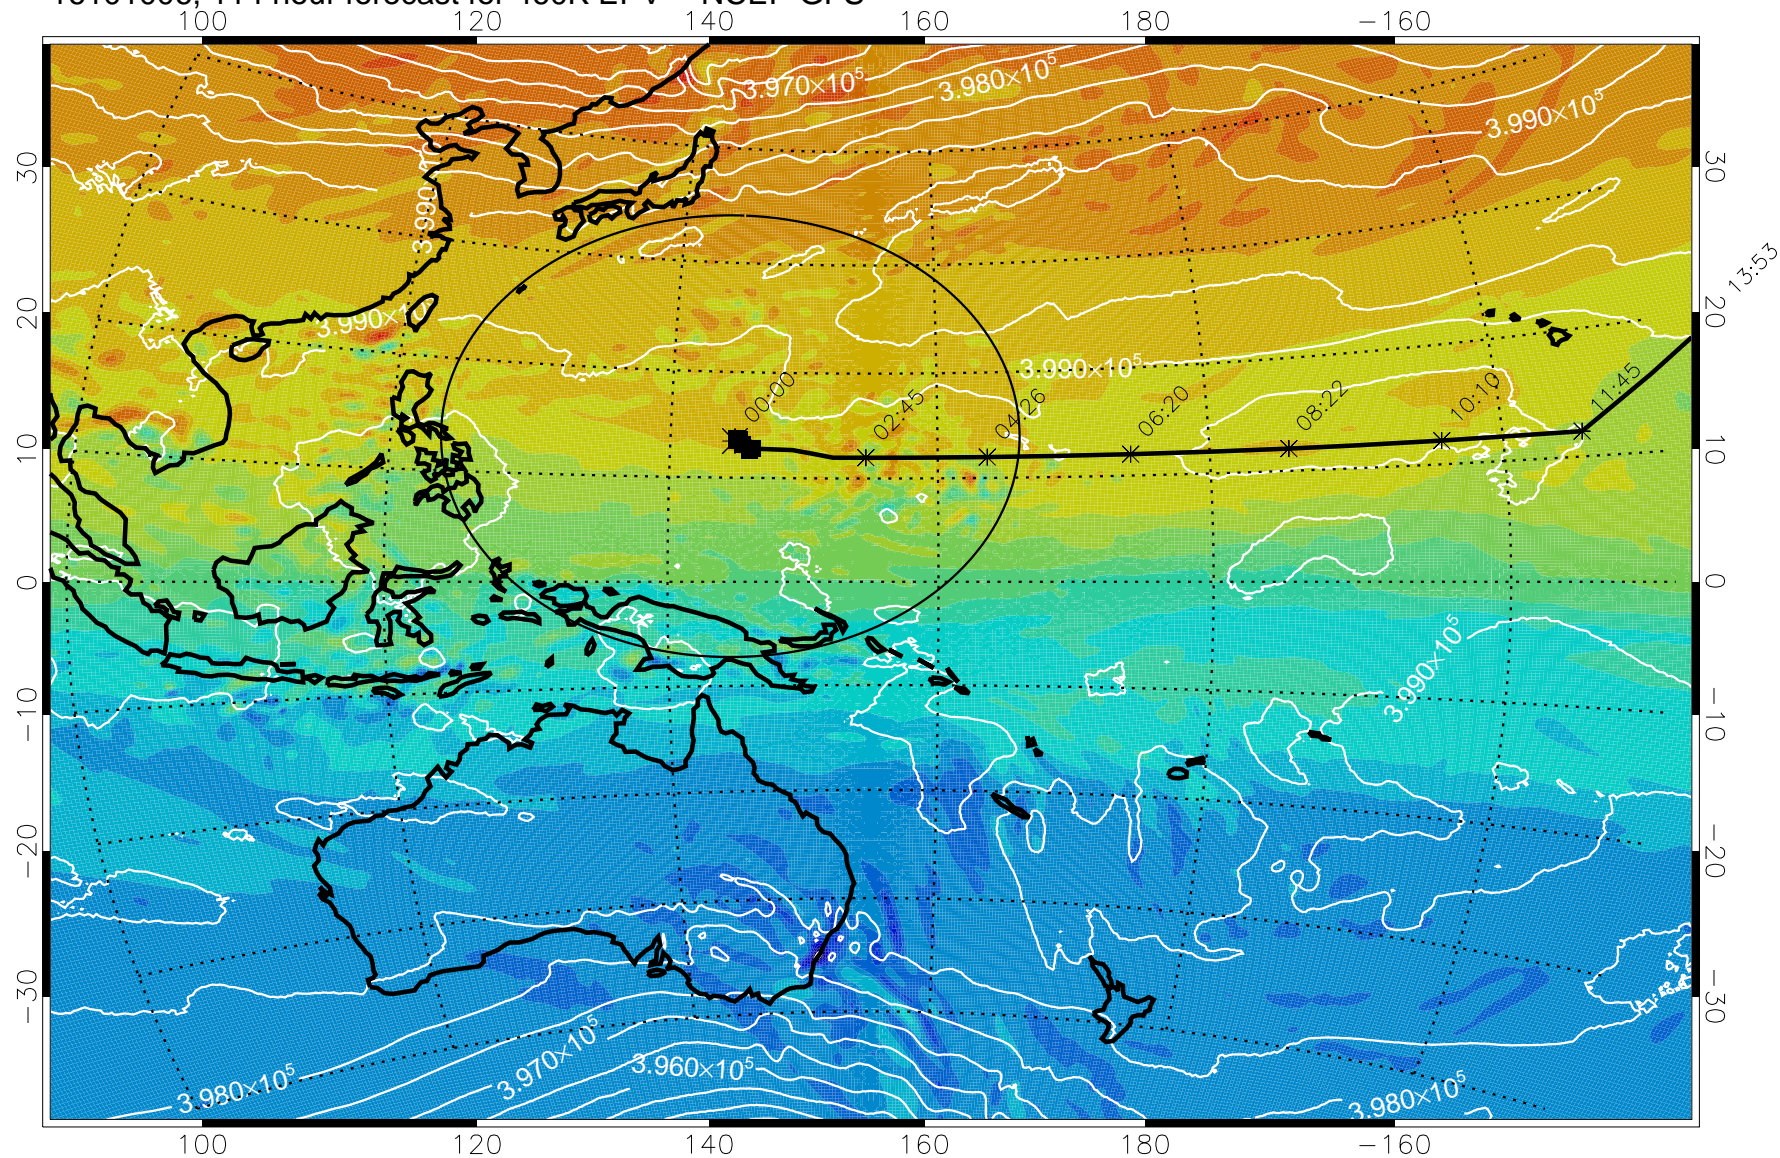

Range ring of 2304 km

15:52

16100906, 90 hour forecast for 460K EPV -- NCEP GFS

460K Montgomery Streamfunction, white

Range ring of 2304 km

15:52

16100912, 96 hour forecast for 460K EPV -- NCEP GFS

460K Montgomery Streamfunction, white

Range ring of 2304 km

15:52

16100918, 102 hour forecast for 460K EPV -- NCEP GFS

460K Montgomery Streamfunction, white

Range ring of 2304 km

15:52

16101000, 108 hour forecast for 460K EPV -- NCEP GFS

460K Montgomery Streamfunction, white

Range ring of 2304 km

16101006, 114 hour forecast for 460K EPV -- NCEP GFS

460K Montgomery Streamfunction, white

Range ring of 2304 km

15:52

16101012, 120 hour forecast for 460K EPV -- NCEP GFS

460K Montgomery Streamfunction, white

Range ring of 2304 km

15:52