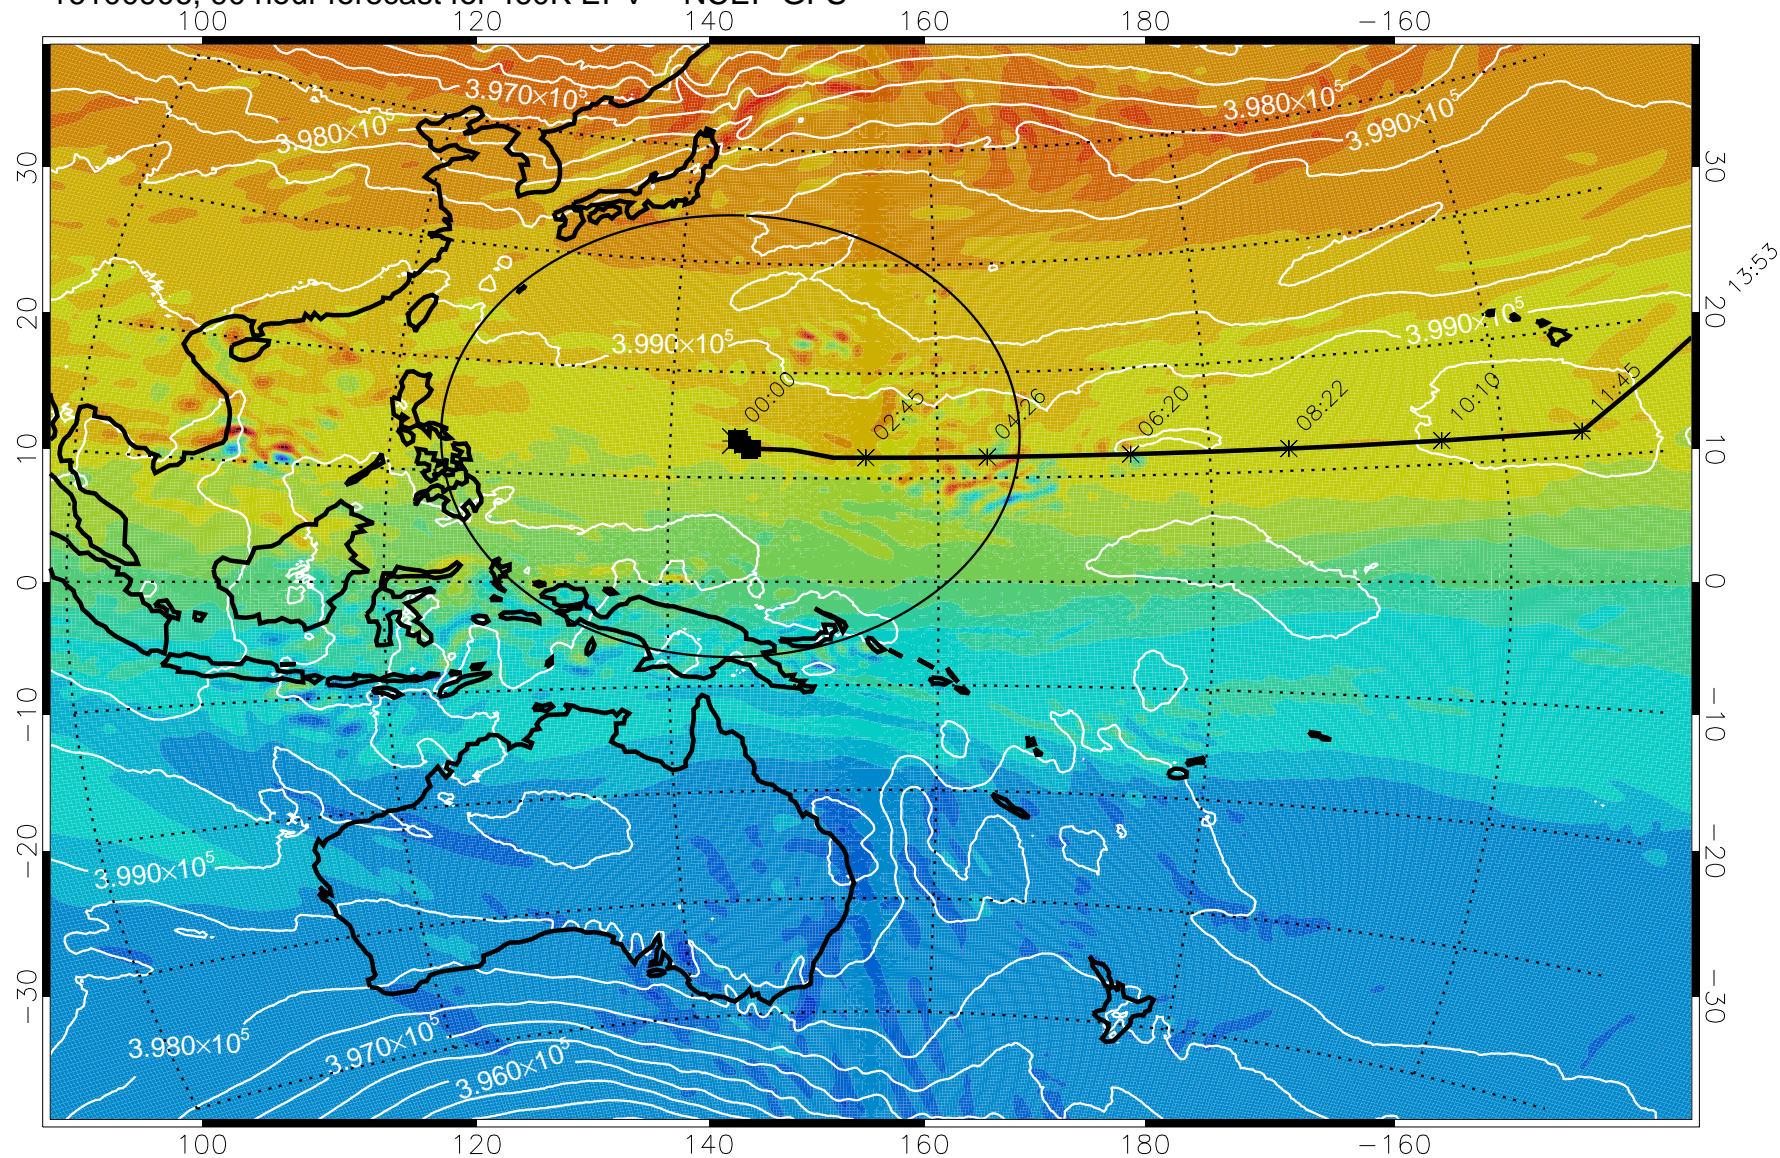

Range ring of 2304 km

15:52

16100806, 66 hour forecast for 460K EPV -- NCEP GFS

460K Montgomery Streamfunction, white

Range ring of 2304 km

16100812, 72 hour forecast for 460K EPV -- NCEP GFS

460K Montgomery Streamfunction, white

Range ring of 2304 km

15:52

16100818, 78 hour forecast for 460K EPV -- NCEP GFS

460K Montgomery Streamfunction, white

Range ring of 2304 km

15:52

16100900, 84 hour forecast for 460K EPV -- NCEP GFS

460K Montgomery Streamfunction, white

Range ring of 2304 km

15:52

16100906, 90 hour forecast for 460K EPV -- NCEP GFS

460K Montgomery Streamfunction, white

Range ring of 2304 km

15:52

16100912, 96 hour forecast for 460K EPV -- NCEP GFS

460K Montgomery Streamfunction, white

Range ring of 2304 km

15:52

16100918, 102 hour forecast for 460K EPV -- NCEP GFS

460K Montgomery Streamfunction, white

Range ring of 2304 km

15:52

16101000, 108 hour forecast for 460K EPV -- NCEP GFS

460K Montgomery Streamfunction, white