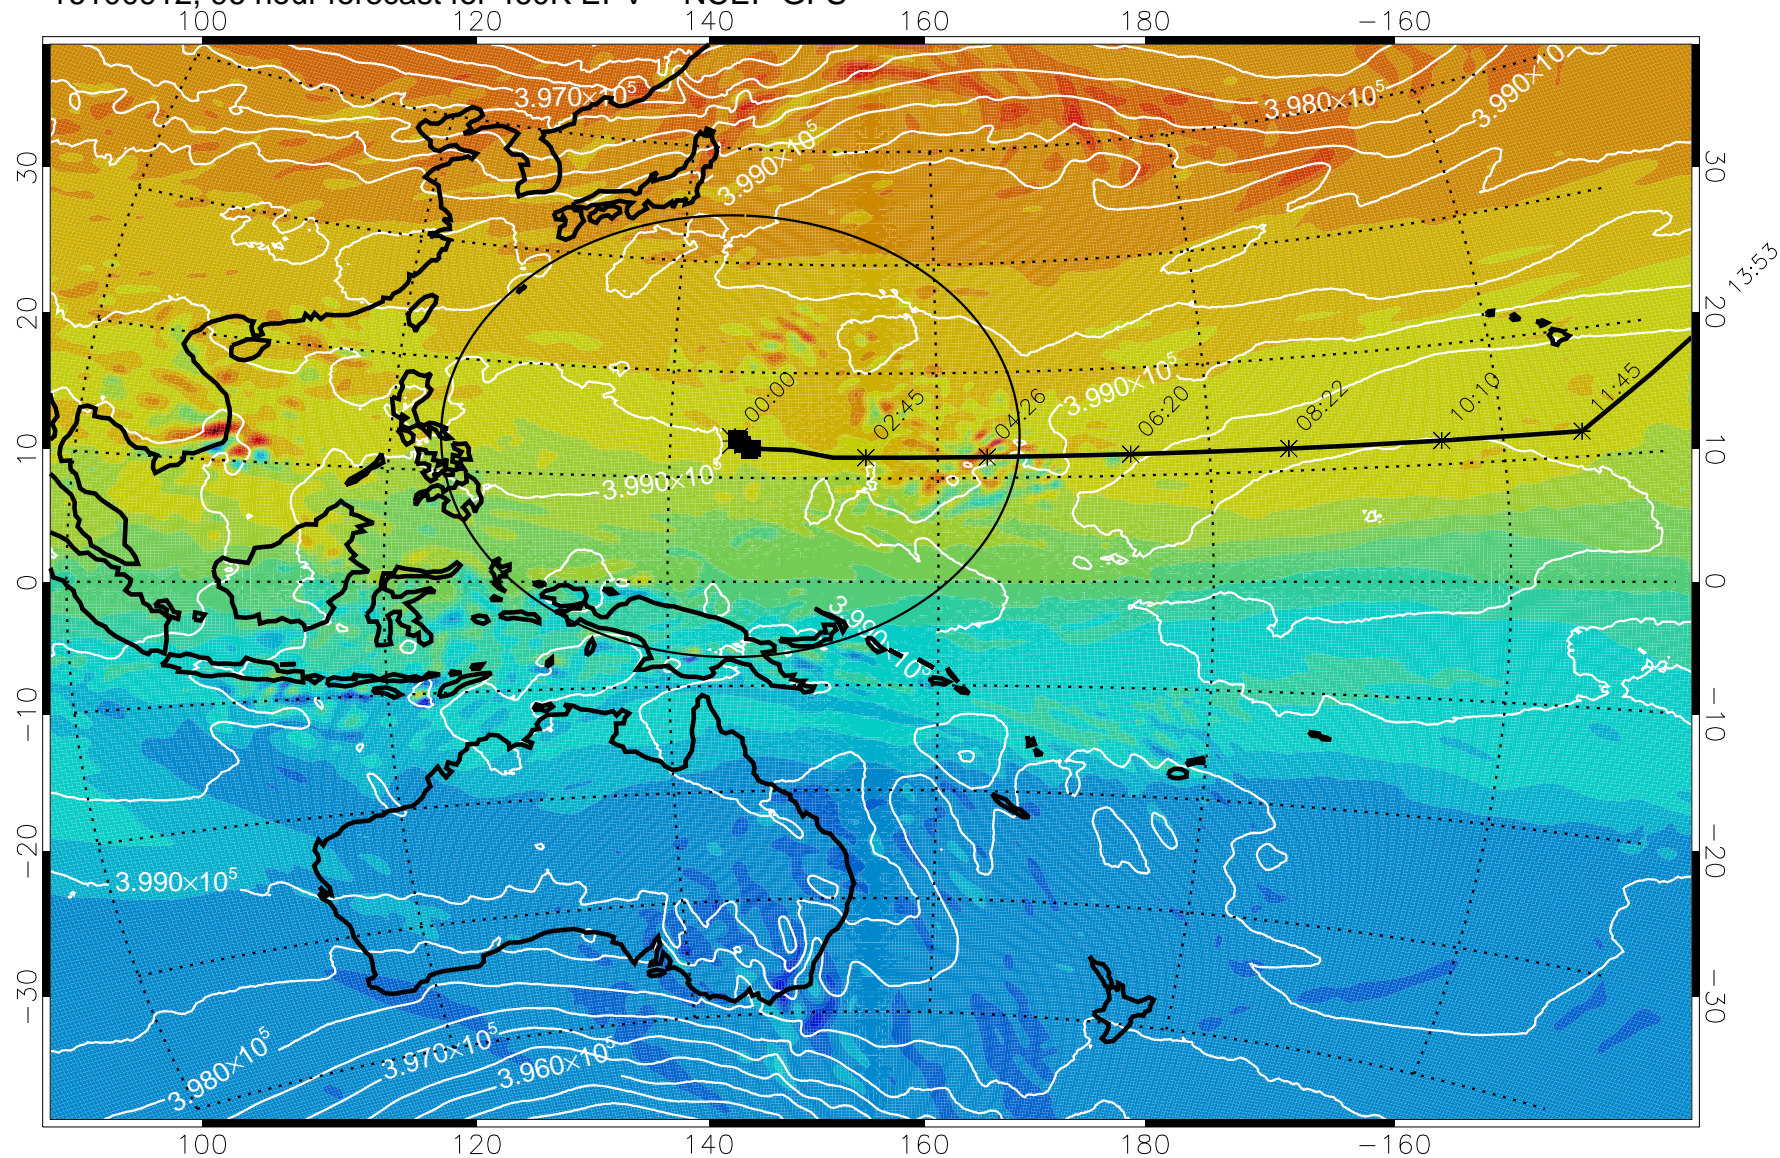

Range ring of 2304 km

15:52

16100818, 78 hour forecast for 460K EPV -- NCEP GFS

460K Montgomery Streamfunction, white

Range ring of 2304 km

15:52

16100900, 84 hour forecast for 460K EPV -- NCEP GFS

460K Montgomery Streamfunction, white

Range ring of 2304 km

15:52

16100906, 90 hour forecast for 460K EPV -- NCEP GFS

460K Montgomery Streamfunction, white

Range ring of 2304 km

15:52

16100912, 96 hour forecast for 460K EPV -- NCEP GFS

460K Montgomery Streamfunction, white

Range ring of 2304 km

15:52

16100918, 102 hour forecast for 460K EPV -- NCEP GFS

460K Montgomery Streamfunction, white

Range ring of 2304 km

15:52

16101000, 108 hour forecast for 460K EPV -- NCEP GFS

460K Montgomery Streamfunction, white

Range ring of 2304 km

16101006, 114 hour forecast for 460K EPV -- NCEP GFS

460K Montgomery Streamfunction, white

Range ring of 2304 km

15:52

16101012, 120 hour forecast for 460K EPV -- NCEP GFS

460K Montgomery Streamfunction, white