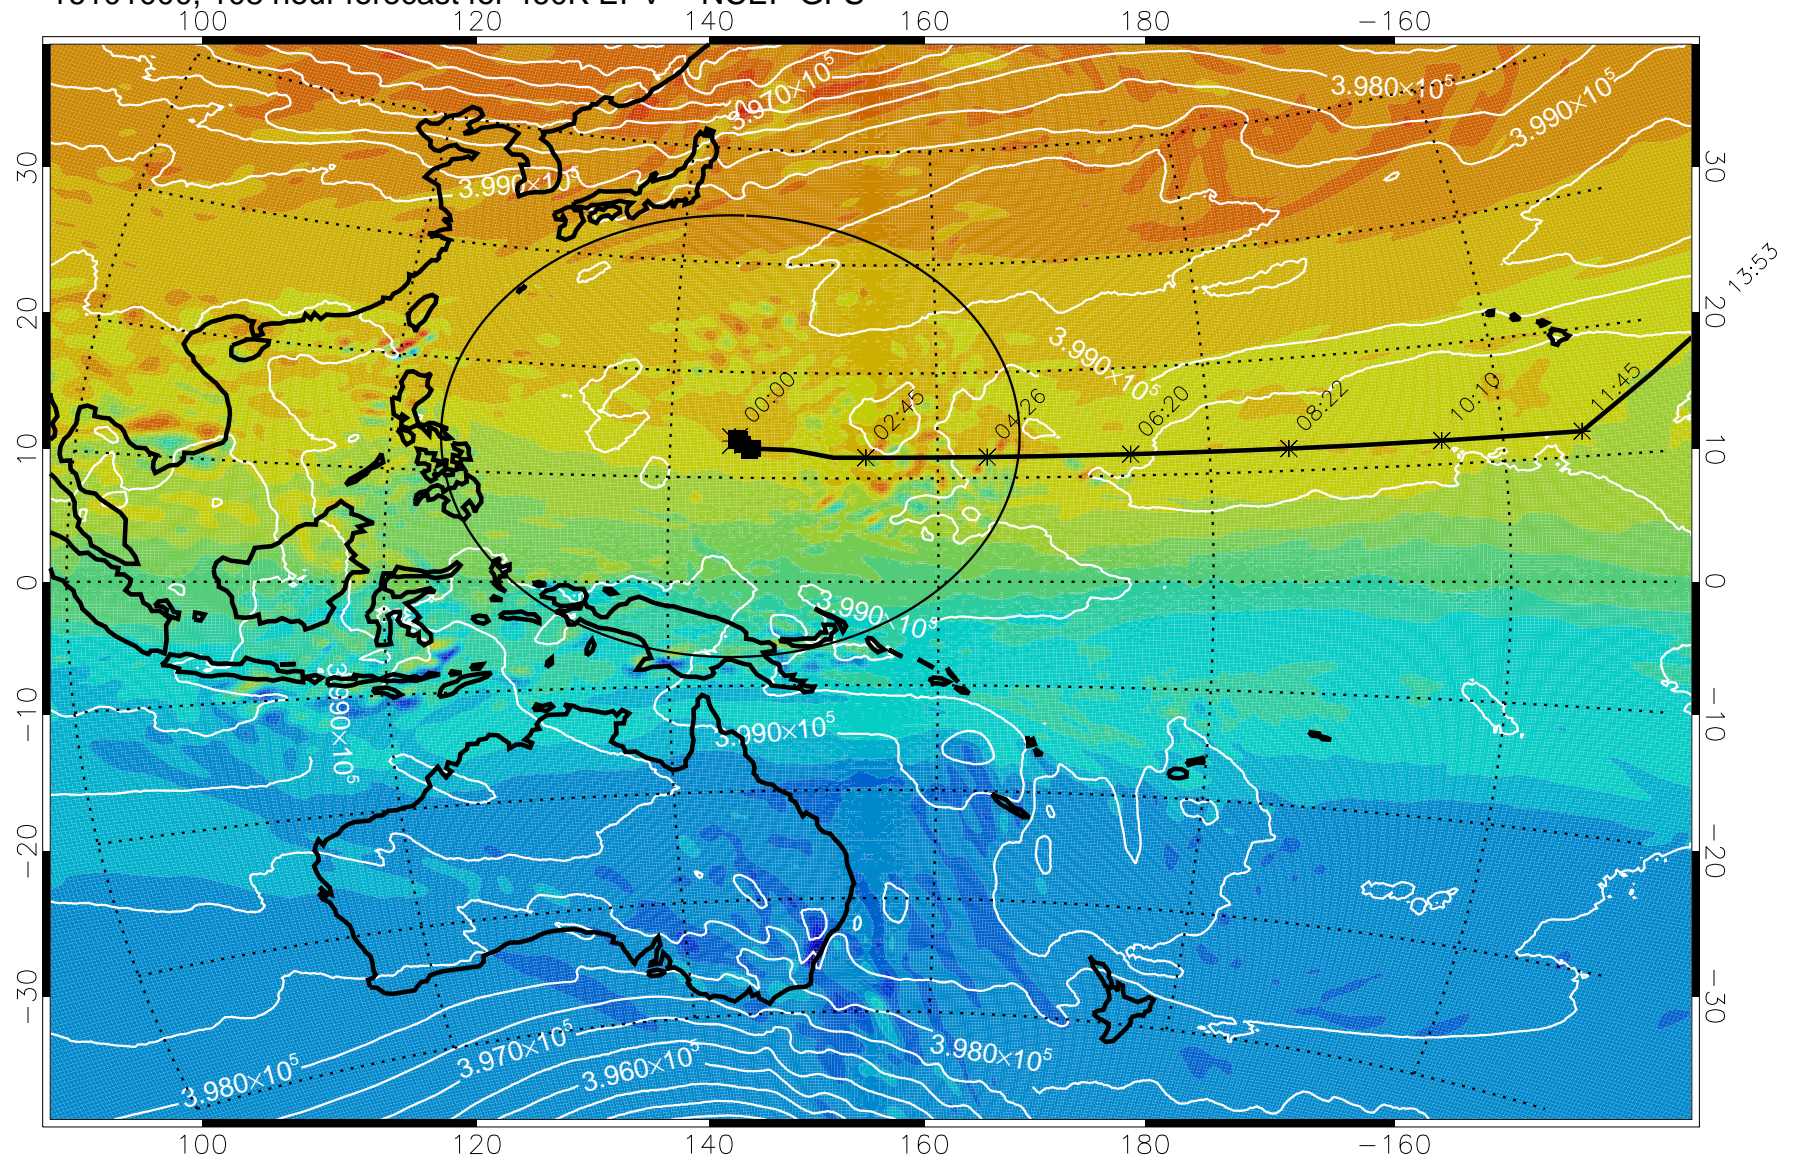

Range ring of 2304 km

15:52

16100906, 90 hour forecast for 460K EPV -- NCEP GFS

460K Montgomery Streamfunction, white

Range ring of 2304 km

15:52

16100912, 96 hour forecast for 460K EPV -- NCEP GFS

460K Montgomery Streamfunction, white

Range ring of 2304 km

15:52

16100918, 102 hour forecast for 460K EPV -- NCEP GFS

460K Montgomery Streamfunction, white

Range ring of 2304 km

15:52

16101000, 108 hour forecast for 460K EPV -- NCEP GFS

460K Montgomery Streamfunction, white

Range ring of 2304 km

16101006, 114 hour forecast for 460K EPV -- NCEP GFS

460K Montgomery Streamfunction, white

Range ring of 2304 km

15:52

16101012, 120 hour forecast for 460K EPV -- NCEP GFS

460K Montgomery Streamfunction, white

Range ring of 2304 km

15:52