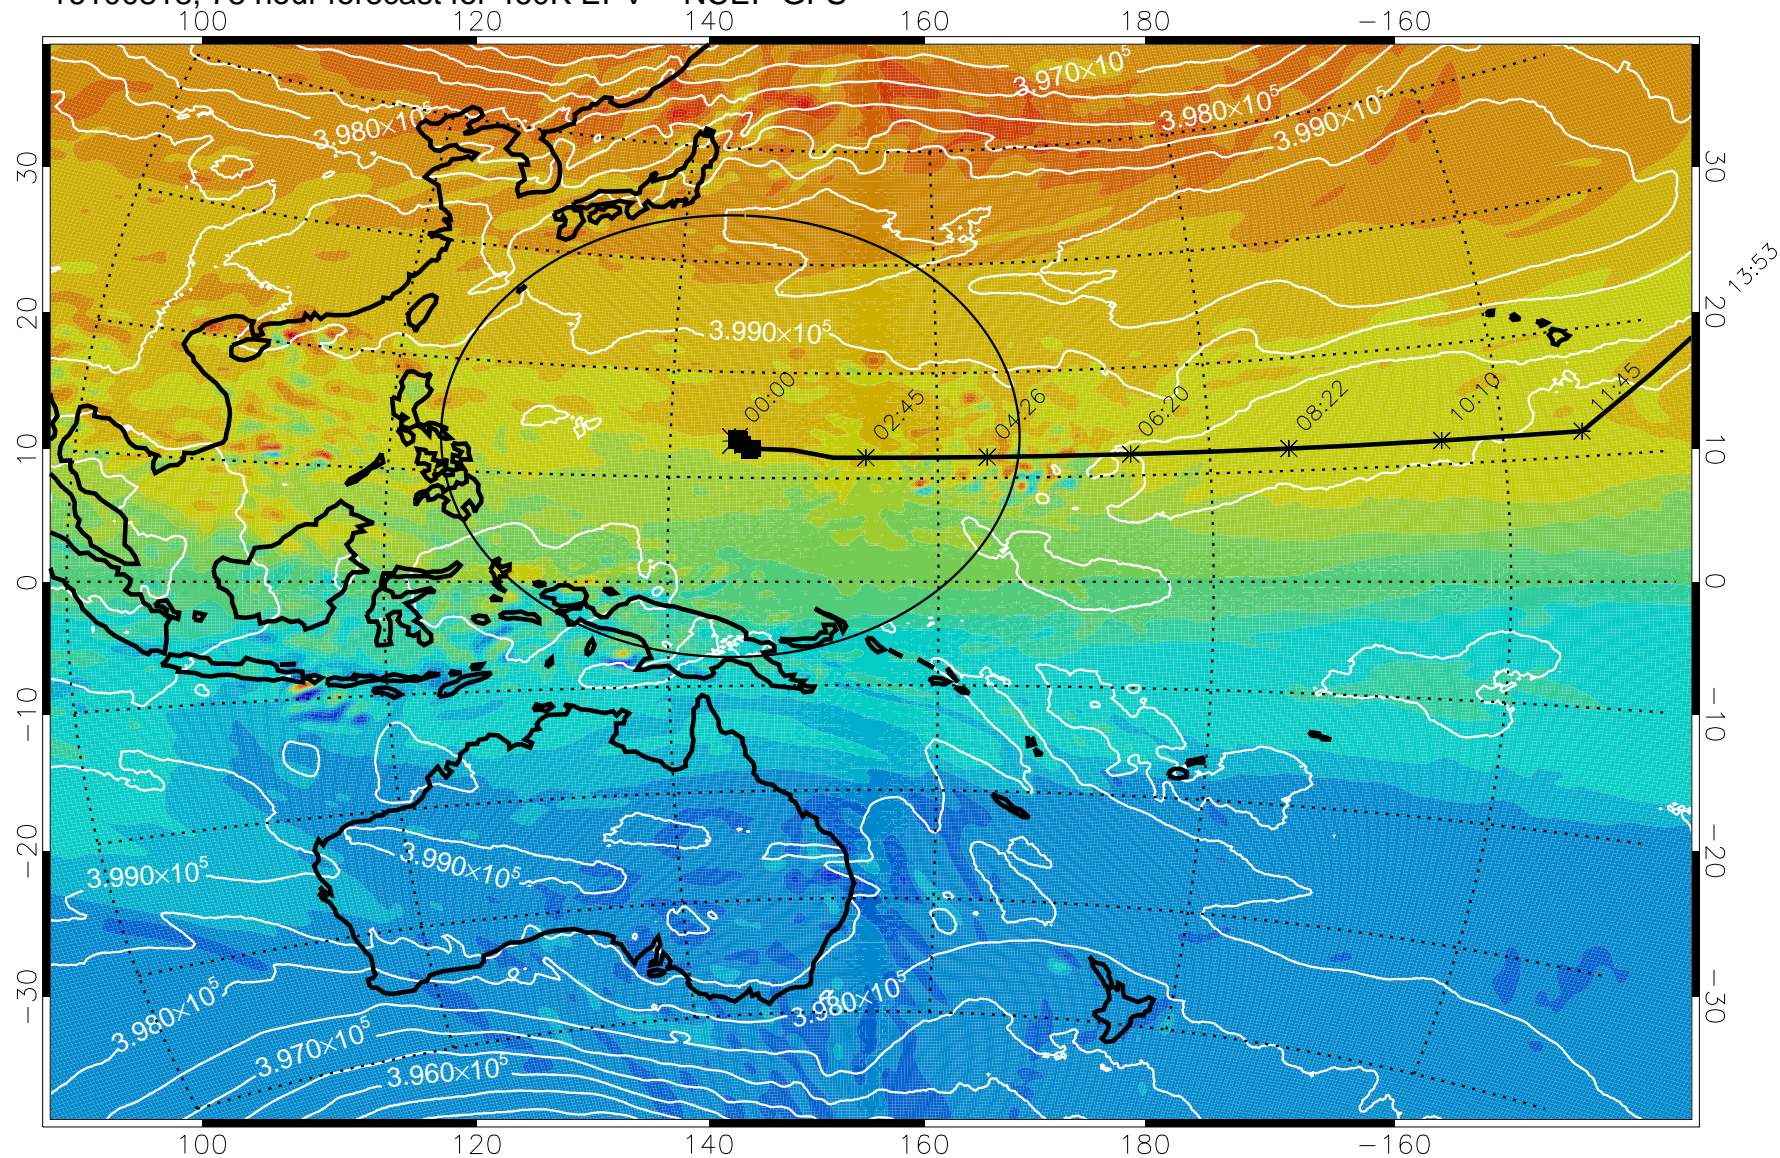

Range ring of 2304 km

16100718, 54 hour forecast for 460K EPV -- NCEP GFS

15:52

460K Montgomery Streamfunction, white

Range ring of 2304 km

16100800, 60 hour forecast for 460K EPV -- NCEP GFS

460K Montgomery Streamfunction, white

Range ring of 2304 km

15:52

16100806, 66 hour forecast for 460K EPV -- NCEP GFS

460K Montgomery Streamfunction, white

Range ring of 2304 km

16100812, 72 hour forecast for 460K EPV -- NCEP GFS

460K Montgomery Streamfunction, white

Range ring of 2304 km

15:52

16100818, 78 hour forecast for 460K EPV -- NCEP GFS

460K Montgomery Streamfunction, white

Range ring of 2304 km

15:52

16100900, 84 hour forecast for 460K EPV -- NCEP GFS

460K Montgomery Streamfunction, white

Range ring of 2304 km

15:52

16100906, 90 hour forecast for 460K EPV -- NCEP GFS

460K Montgomery Streamfunction, white

Range ring of 2304 km

15:52

16100912, 96 hour forecast for 460K EPV -- NCEP GFS

460K Montgomery Streamfunction, white