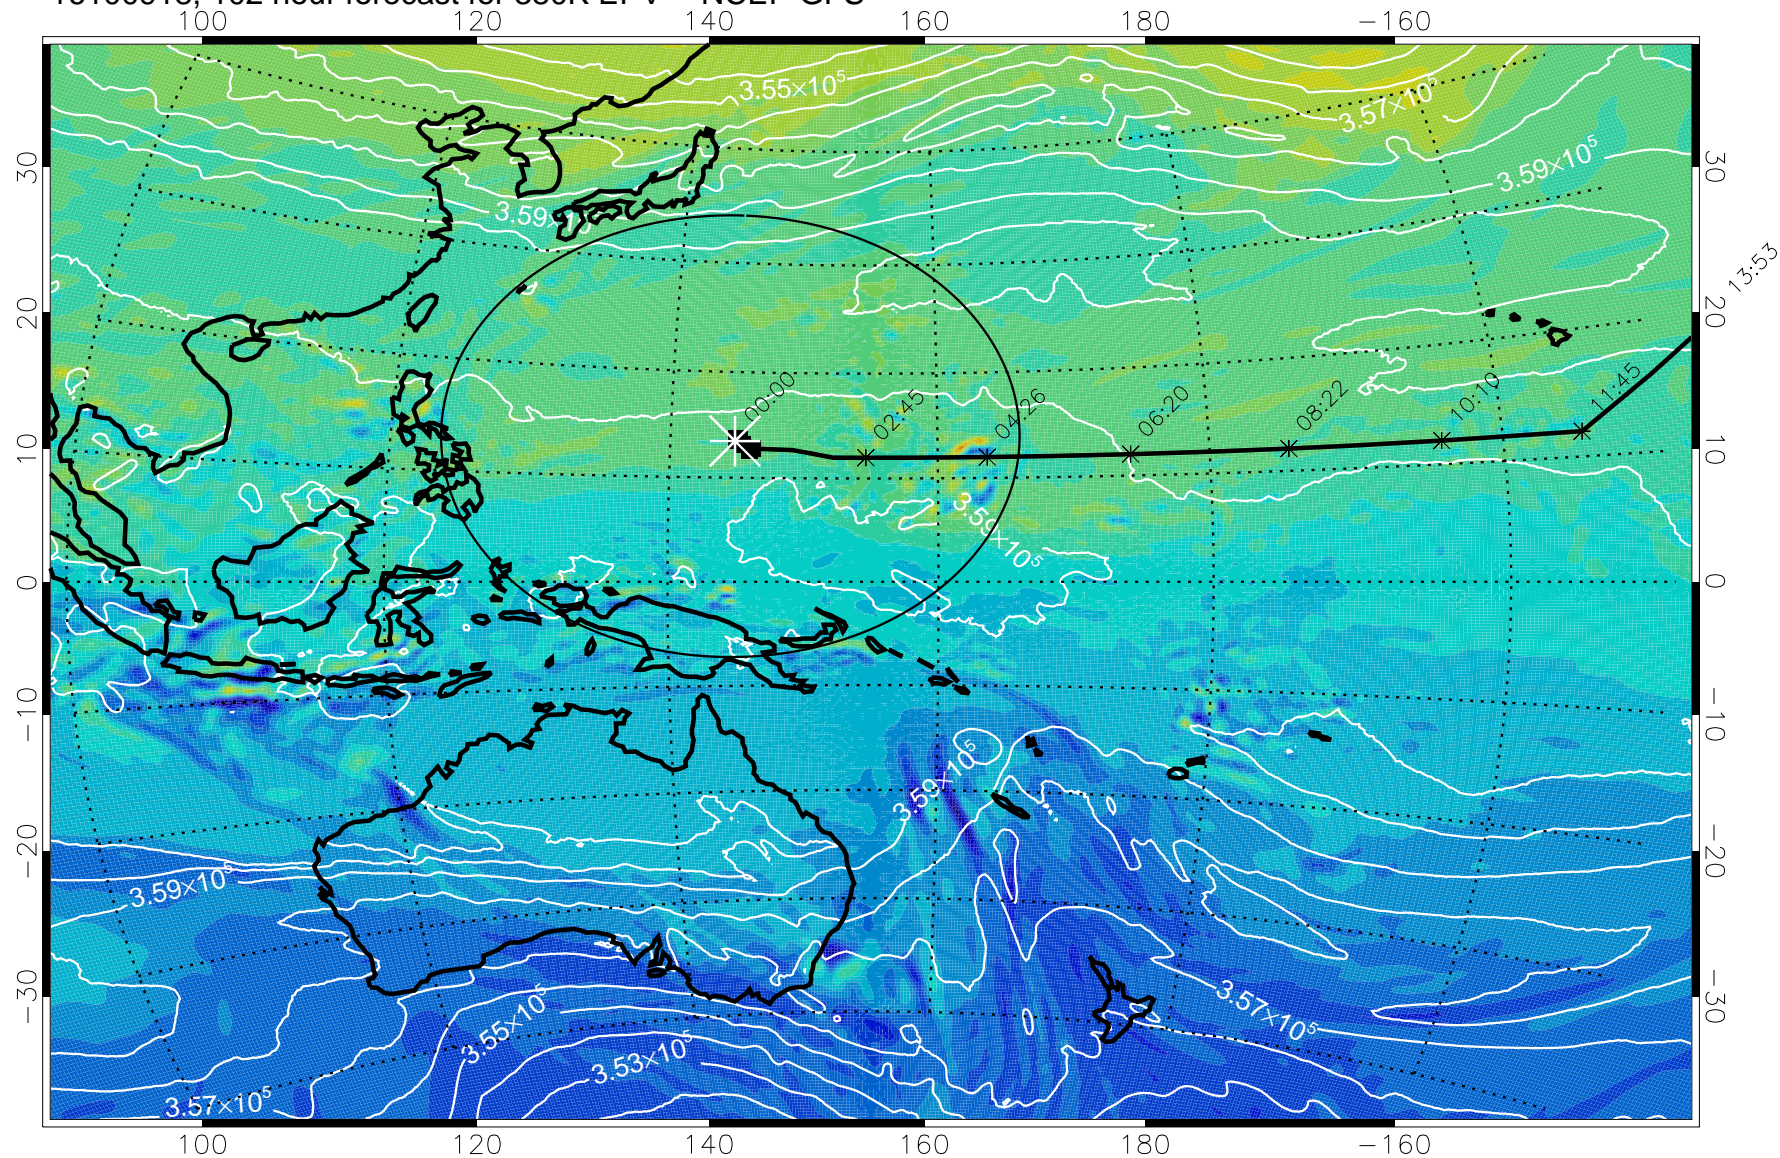

380K Montgomery Streamfunction, white

Range ring of 2304 km

15:52

13:53

16100906, 90 hour forecast for 380K EPV -- NCEP GFS

380K Montgomery Streamfunction, white

Range ring of 2304 km

15:52

16100912, 96 hour forecast for 380K EPV -- NCEP GFS

380K Montgomery Streamfunction, white

Range ring of 2304 km

15:52

16100918, 102 hour forecast for 380K EPV -- NCEP GFS

380K Montgomery Streamfunction, white

Range ring of 2304 km

15:52

16101000, 108 hour forecast for 380K EPV -- NCEP GFS

380K Montgomery Streamfunction, white

Range ring of 2304 km

16101006, 114 hour forecast for 380K EPV -- NCEP GFS

380K Montgomery Streamfunction, white

Range ring of 2304 km

15:52

16101012, 120 hour forecast for 380K EPV -- NCEP GFS

380K Montgomery Streamfunction, white

Range ring of 2304 km

15:52