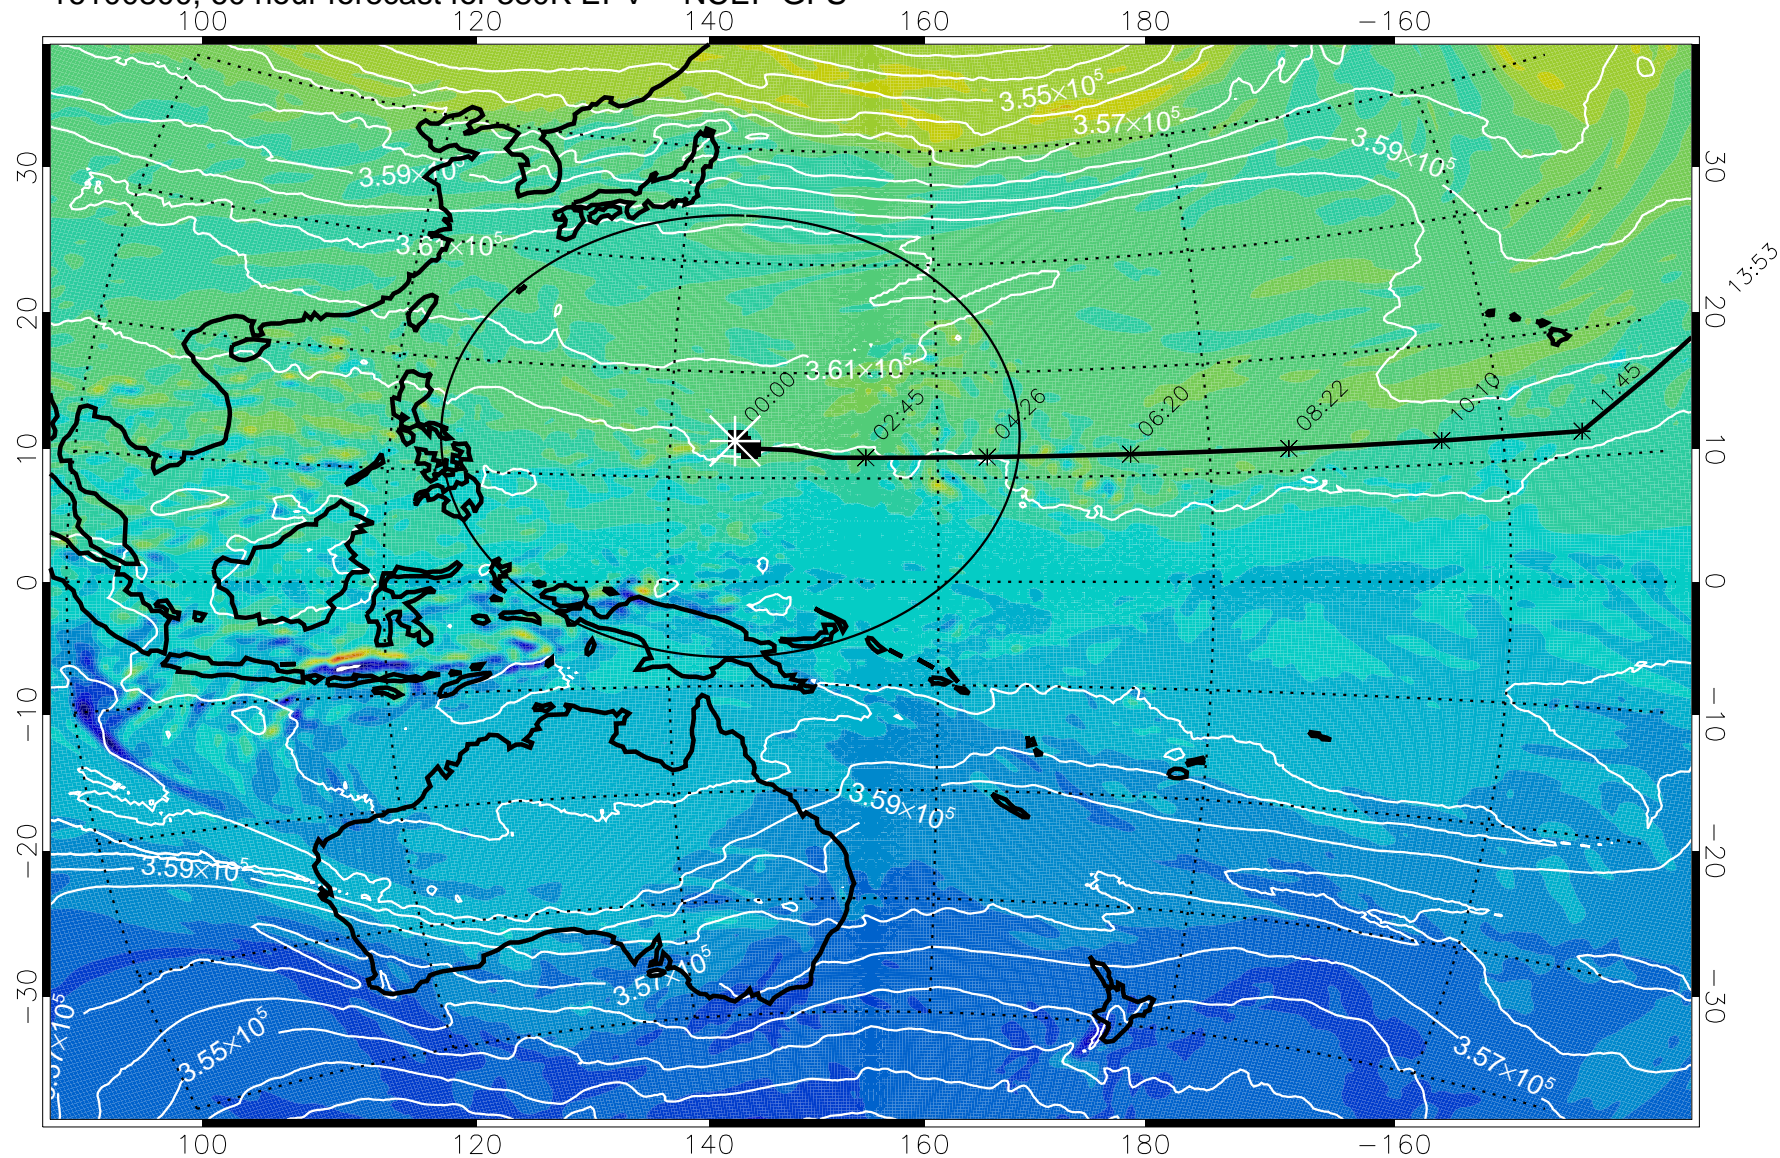

380K Montgomery Streamfunction, white

Range ring of 2304 km

16100706, 42 hour forecast for 380K EPV -- NCEP GFS

380K Montgomery Streamfunction, white

Range ring of 2304 km

15:52

16100712, 48 hour forecast for 380K EPV -- NCEP GFS

380K Montgomery Streamfunction, white

Range ring of 2304 km

15:52

13:53

16100718, 54 hour forecast for 380K EPV -- NCEP GFS

380K Montgomery Streamfunction, white

Range ring of 2304 km

15:52

16100800, 60 hour forecast for 380K EPV -- NCEP GFS

16100806, 66 hour forecast for 380K EPV -- NCEP GFS

380K Montgomery Streamfunction, white

Range ring of 2304 km

15:52

16100812, 72 hour forecast for 380K EPV -- NCEP GFS

380K Montgomery Streamfunction, white

Range ring of 2304 km

15:52

16100818, 78 hour forecast for 380K EPV -- NCEP GFS

380K Montgomery Streamfunction, white

Range ring of 2304 km

15:52

16100900, 84 hour forecast for 380K EPV -- NCEP GFS