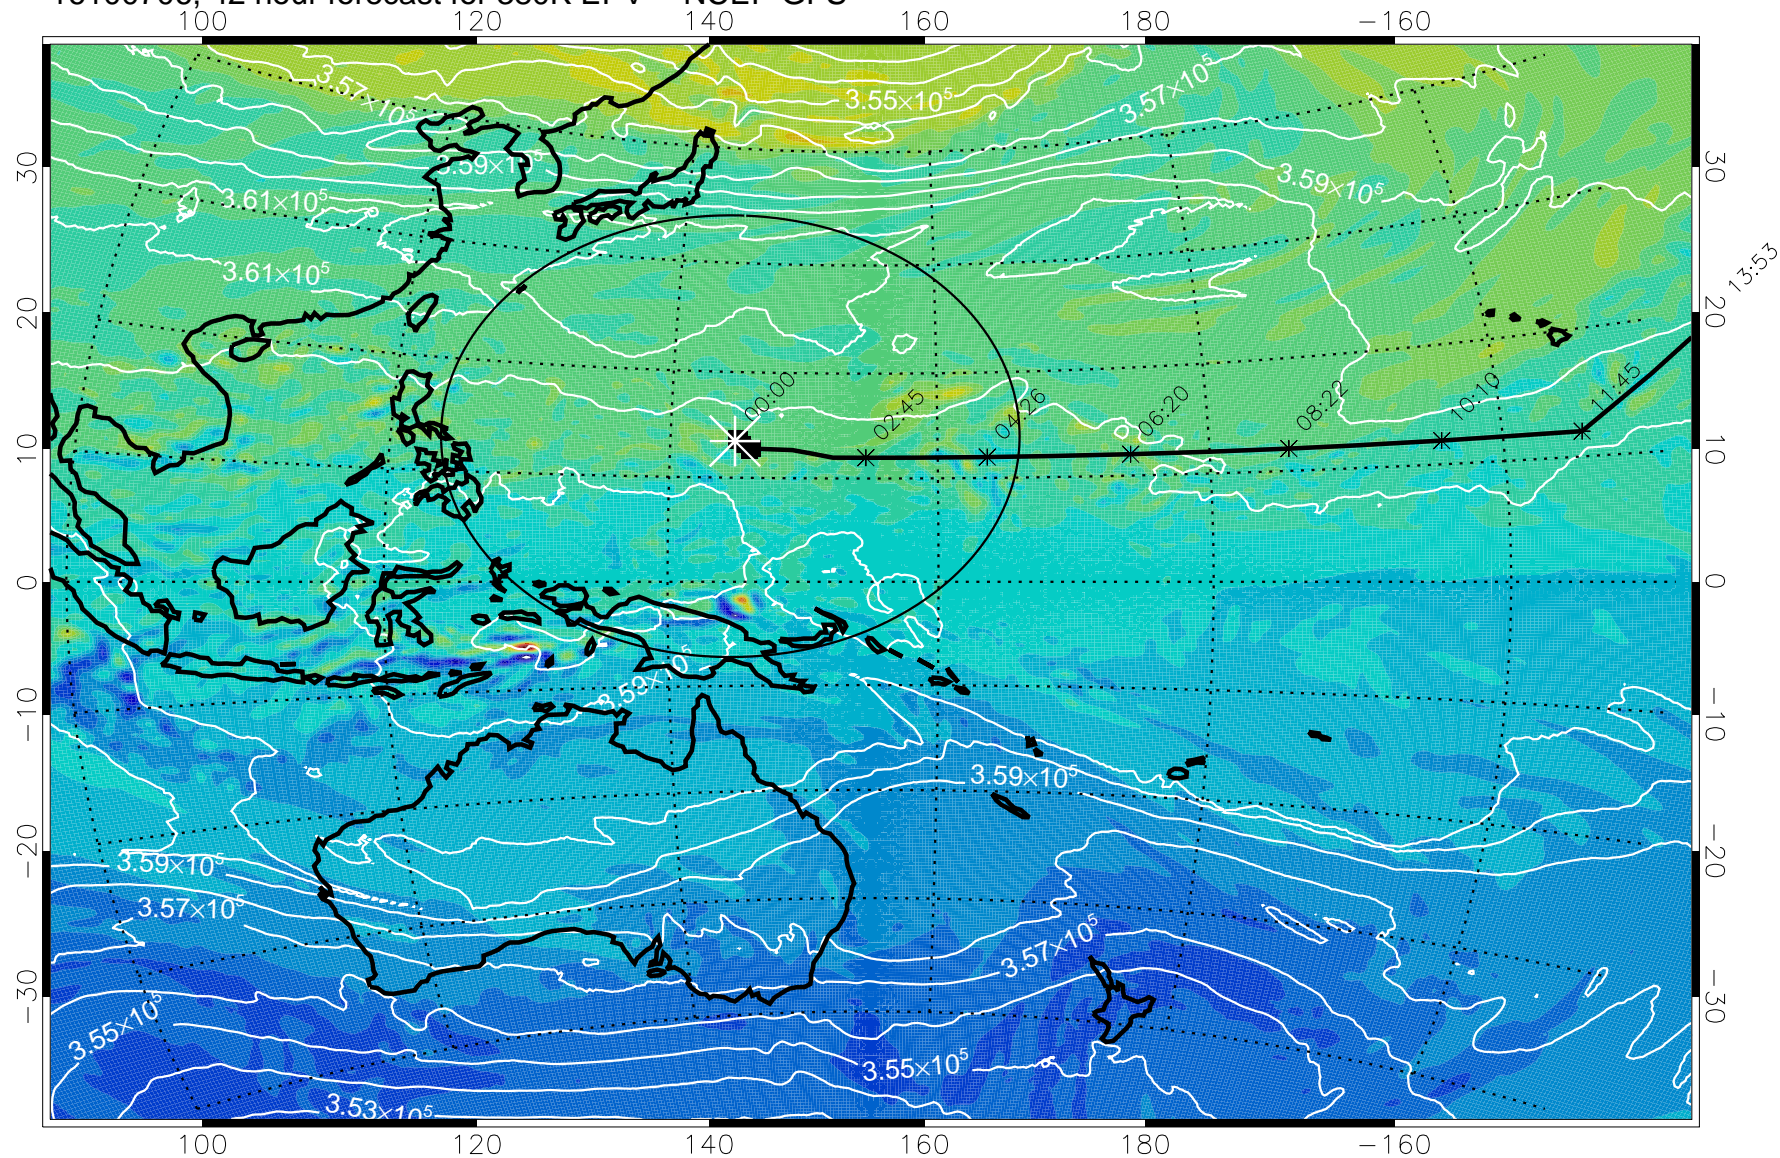

380K Montgomery Streamfunction, white

Range ring of 2304 km

15:52

16100618, 30 hour forecast for 380K EPV -- NCEP GFS

380K Montgomery Streamfunction, white

Range ring of 2304 km

15:52

16100700, 36 hour forecast for 380K EPV -- NCEP GFS

380K Montgomery Streamfunction, white

Range ring of 2304 km

16100706, 42 hour forecast for 380K EPV -- NCEP GFS

380K Montgomery Streamfunction, white

Range ring of 2304 km

15:52

16100712, 48 hour forecast for 380K EPV -- NCEP GFS

380K Montgomery Streamfunction, white

Range ring of 2304 km

15:52

13:53

16100718, 54 hour forecast for 380K EPV -- NCEP GFS

380K Montgomery Streamfunction, white

Range ring of 2304 km

15:52

16100800, 60 hour forecast for 380K EPV -- NCEP GFS

16100806, 66 hour forecast for 380K EPV -- NCEP GFS

380K Montgomery Streamfunction, white

Range ring of 2304 km

15:52

16100812, 72 hour forecast for 380K EPV -- NCEP GFS