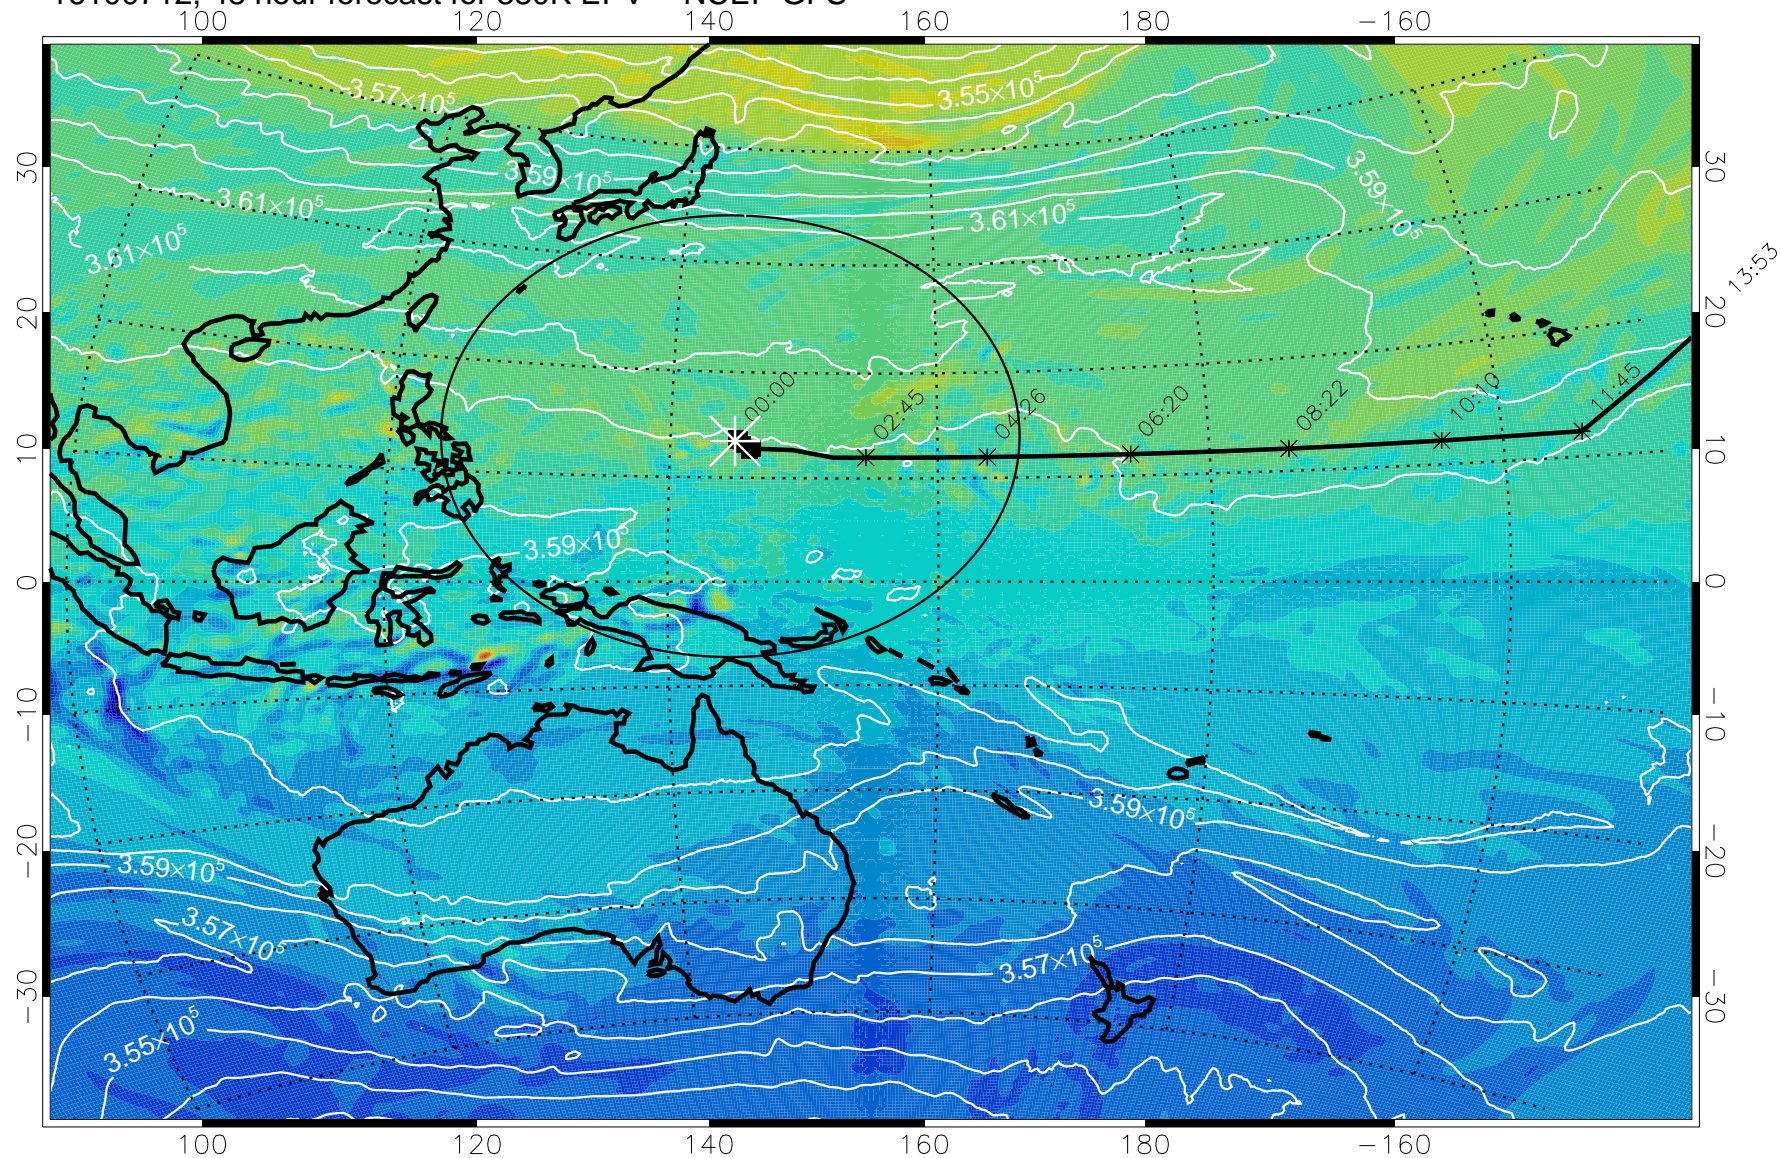

380K Montgomery Streamfunction, white

Range ring of 2304 km

15:52

16100618, 30 hour forecast for 380K EPV -- NCEP GFS

380K Montgomery Streamfunction, white

Range ring of 2304 km

15:52

16100700, 36 hour forecast for 380K EPV -- NCEP GFS

380K Montgomery Streamfunction, white

Range ring of 2304 km

16100706, 42 hour forecast for 380K EPV -- NCEP GFS

380K Montgomery Streamfunction, white

Range ring of 2304 km

15:52

16100712, 48 hour forecast for 380K EPV -- NCEP GFS

380K Montgomery Streamfunction, white

Range ring of 2304 km

15:52

13:53

16100718, 54 hour forecast for 380K EPV -- NCEP GFS

380K Montgomery Streamfunction, white

Range ring of 2304 km

15:52

16100800, 60 hour forecast for 380K EPV -- NCEP GFS

16100806, 66 hour forecast for 380K EPV -- NCEP GFS

380K Montgomery Streamfunction, white

Range ring of 2304 km

15:52

16100812, 72 hour forecast for 380K EPV -- NCEP GFS