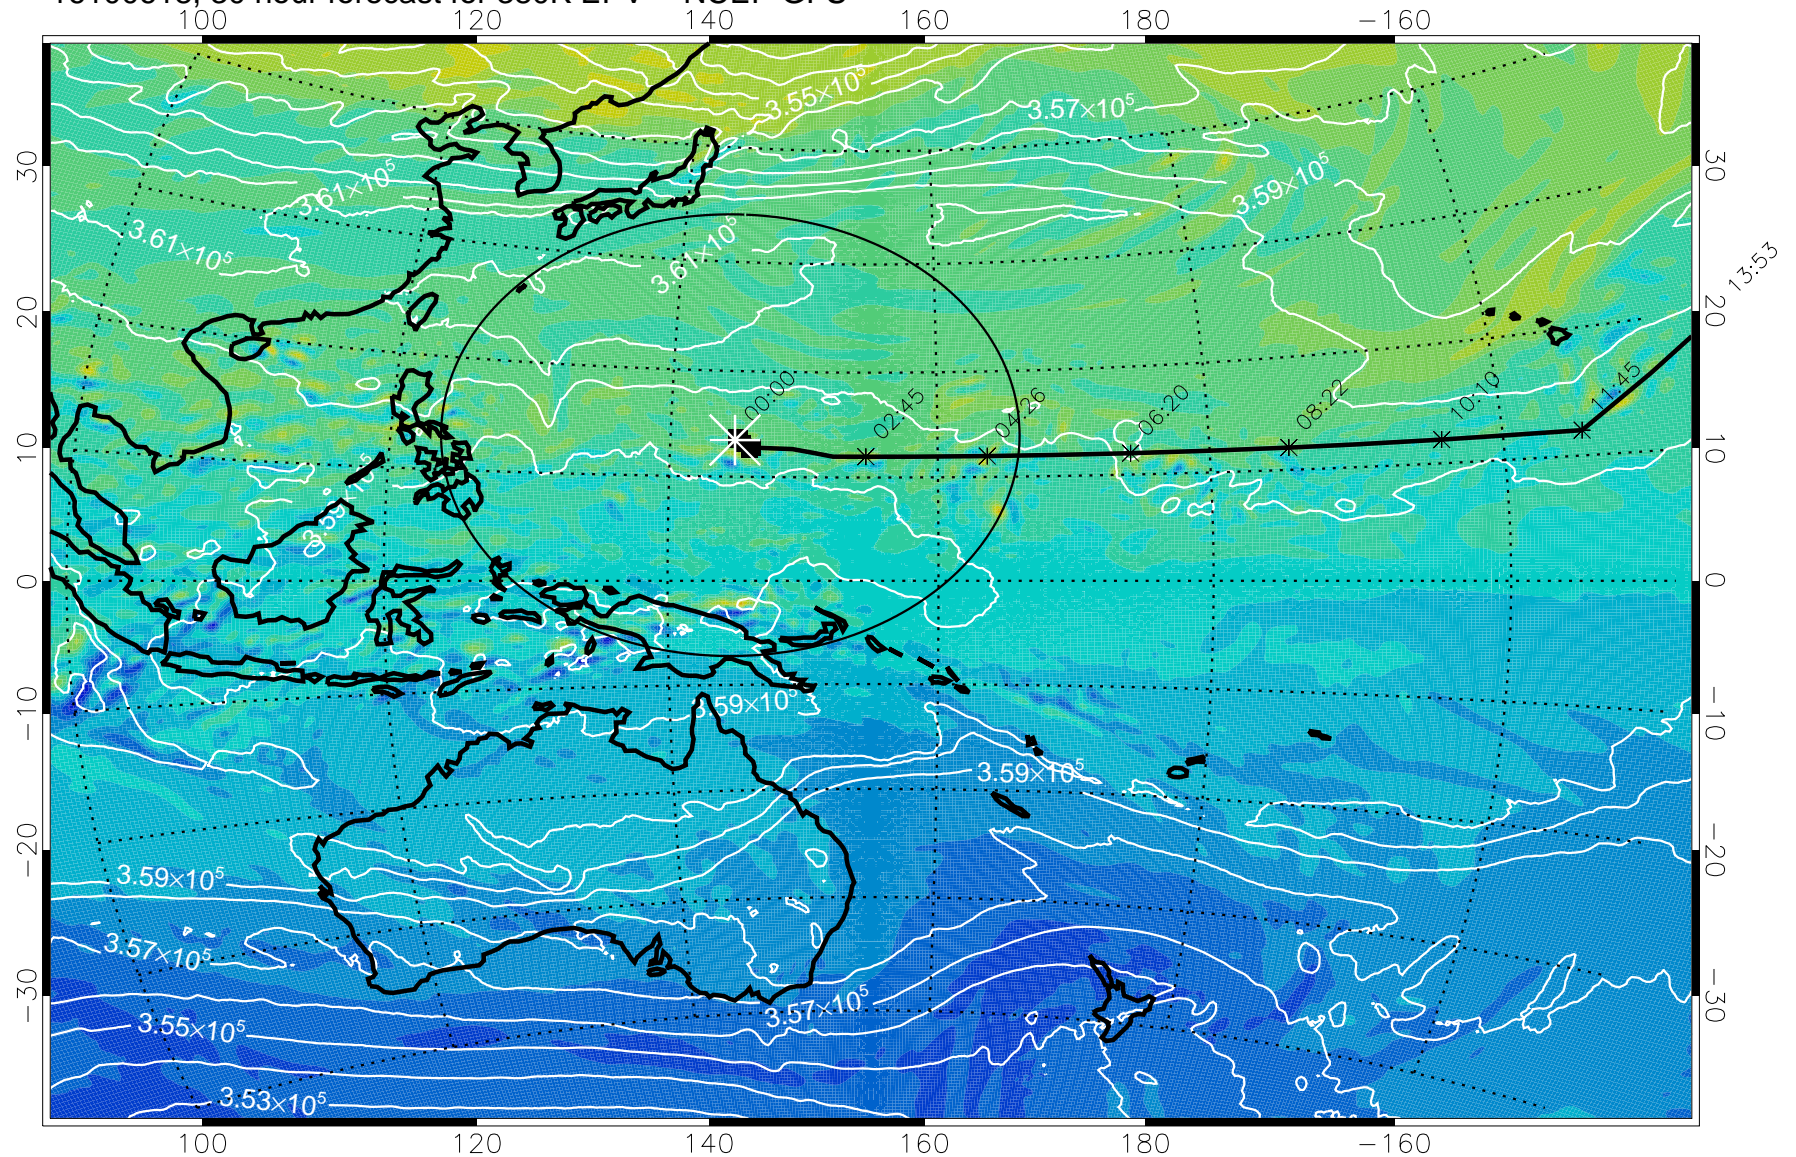

Range ring of 2304 km

15:52

16100606, 18 hour forecast for 380K EPV -- NCEP GFS

380K Montgomery Streamfunction, white

Range ring of 2304 km

15:52

13:53

16100612, 24 hour forecast for 380K EPV -- NCEP GFS

380K Montgomery Streamfunction, white

Range ring of 2304 km

15:52

16100618, 30 hour forecast for 380K EPV -- NCEP GFS

380K Montgomery Streamfunction, white

Range ring of 2304 km

15:52

16100700, 36 hour forecast for 380K EPV -- NCEP GFS

380K Montgomery Streamfunction, white

Range ring of 2304 km

16100706, 42 hour forecast for 380K EPV -- NCEP GFS

380K Montgomery Streamfunction, white

Range ring of 2304 km

15:52

16100712, 48 hour forecast for 380K EPV -- NCEP GFS

380K Montgomery Streamfunction, white

Range ring of 2304 km

15:52

13:53

16100718, 54 hour forecast for 380K EPV -- NCEP GFS

380K Montgomery Streamfunction, white

Range ring of 2304 km

15:52