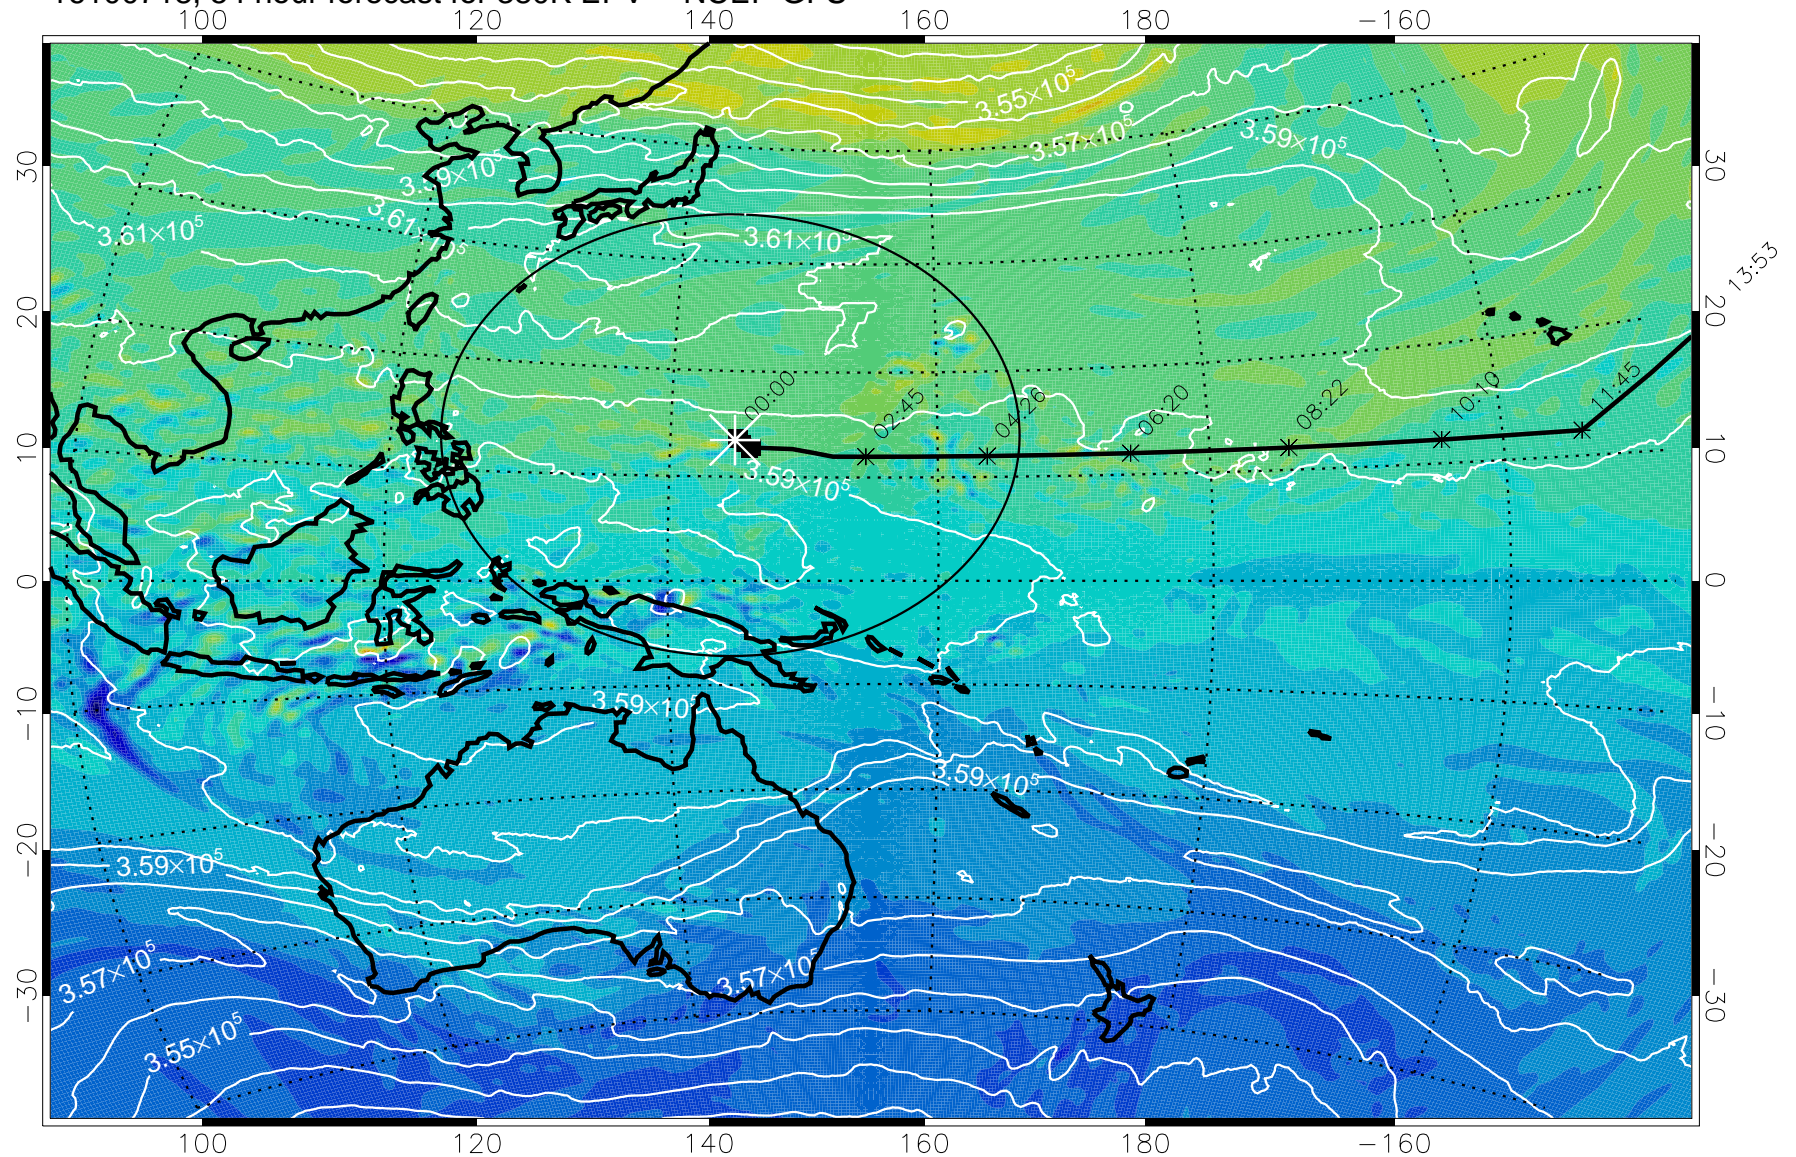

380K Montgomery Streamfunction, white

Range ring of 2304 km

16100706, 42 hour forecast for 380K EPV -- NCEP GFS

380K Montgomery Streamfunction, white

Range ring of 2304 km

15:52

16100712, 48 hour forecast for 380K EPV -- NCEP GFS

380K Montgomery Streamfunction, white

Range ring of 2304 km

15:52

13:53

16100718, 54 hour forecast for 380K EPV -- NCEP GFS

380K Montgomery Streamfunction, white

Range ring of 2304 km

15:52

16100800, 60 hour forecast for 380K EPV -- NCEP GFS

16100806, 66 hour forecast for 380K EPV -- NCEP GFS

380K Montgomery Streamfunction, white

Range ring of 2304 km

15:52

16100812, 72 hour forecast for 380K EPV -- NCEP GFS

380K Montgomery Streamfunction, white

Range ring of 2304 km

15:52

16100818, 78 hour forecast for 380K EPV -- NCEP GFS

380K Montgomery Streamfunction, white

Range ring of 2304 km

15:52

16100900, 84 hour forecast for 380K EPV -- NCEP GFS