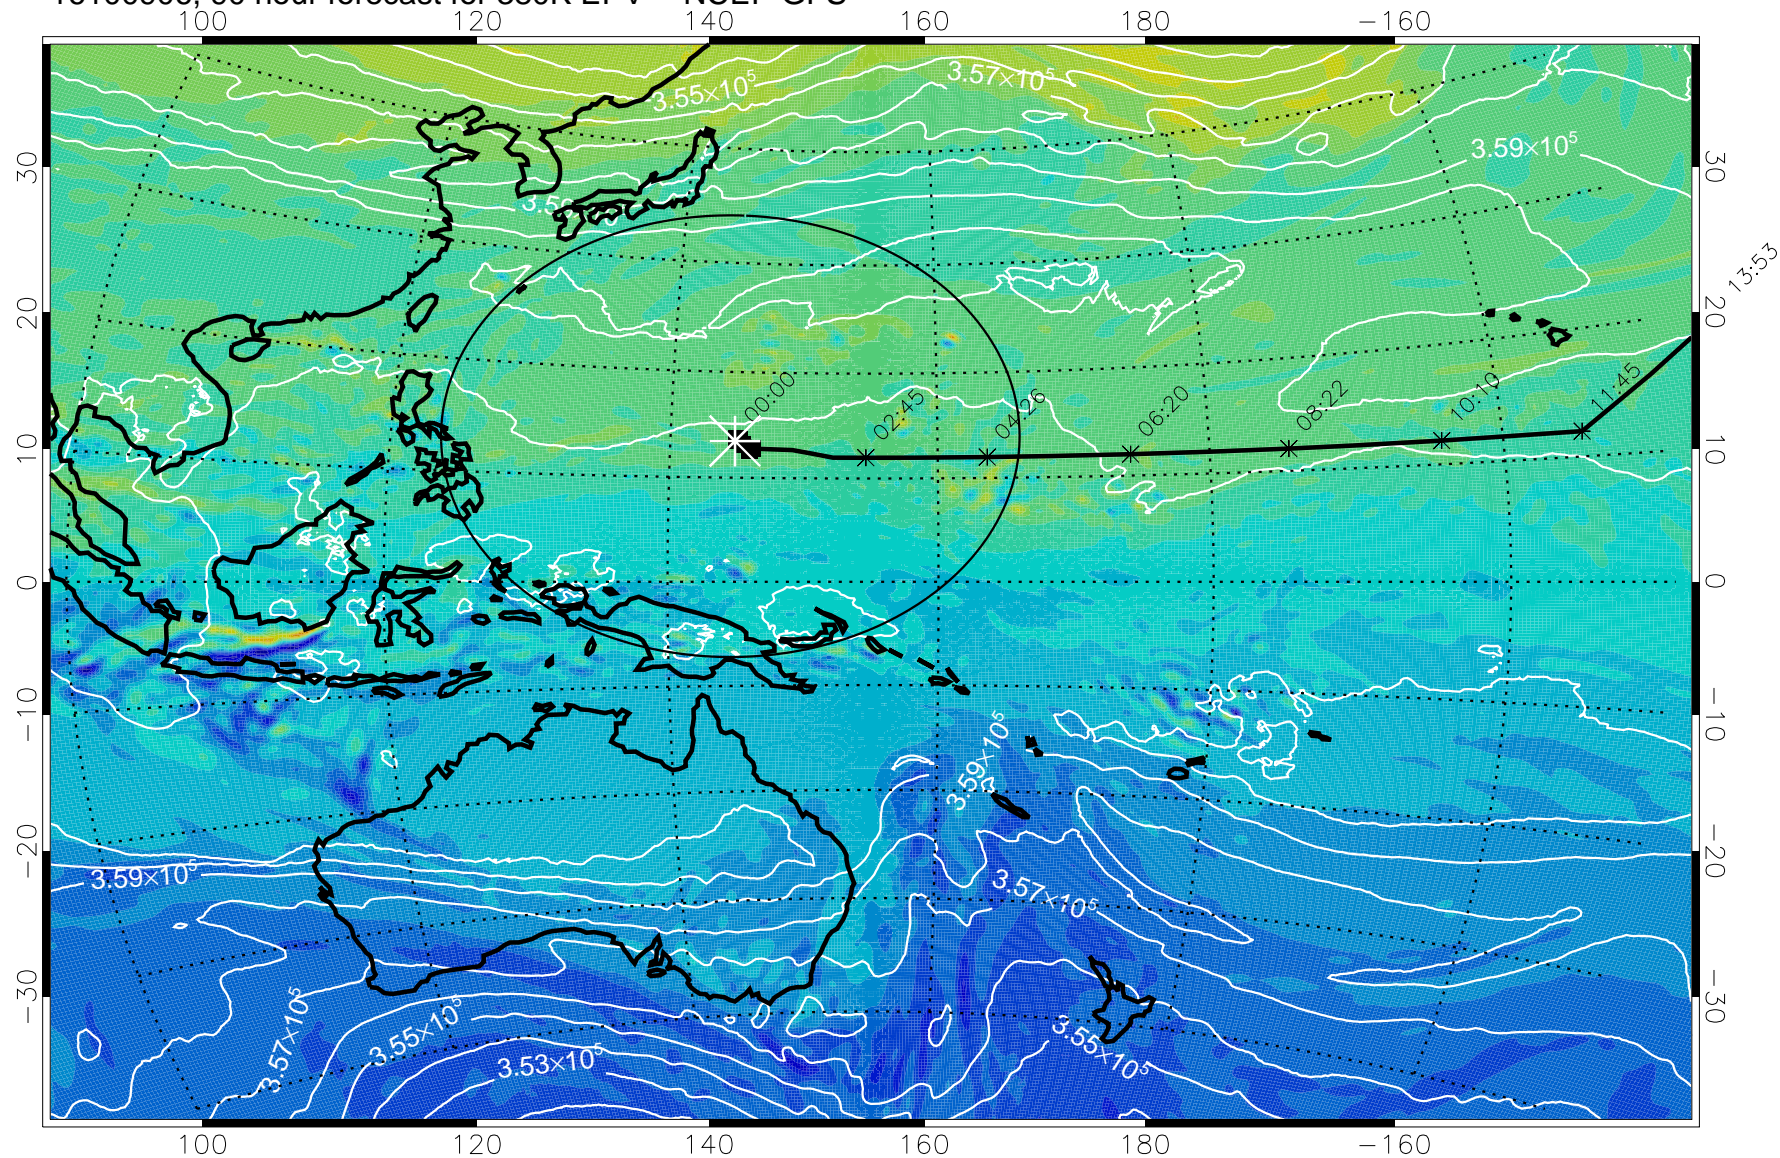

16100800, 60 hour forecast for 380K EPV -- NCEP GFS

16100806, 66 hour forecast for 380K EPV -- NCEP GFS

380K Montgomery Streamfunction, white

Range ring of 2304 km

15:52

16100812, 72 hour forecast for 380K EPV -- NCEP GFS

380K Montgomery Streamfunction, white

Range ring of 2304 km

15:52

16100818, 78 hour forecast for 380K EPV -- NCEP GFS

380K Montgomery Streamfunction, white

Range ring of 2304 km

15:52

16100900, 84 hour forecast for 380K EPV -- NCEP GFS

380K Montgomery Streamfunction, white

Range ring of 2304 km

15:52

13:53

16100906, 90 hour forecast for 380K EPV -- NCEP GFS

380K Montgomery Streamfunction, white

Range ring of 2304 km

15:52

16100912, 96 hour forecast for 380K EPV -- NCEP GFS

380K Montgomery Streamfunction, white

Range ring of 2304 km

15:52

16100918, 102 hour forecast for 380K EPV -- NCEP GFS

380K Montgomery Streamfunction, white