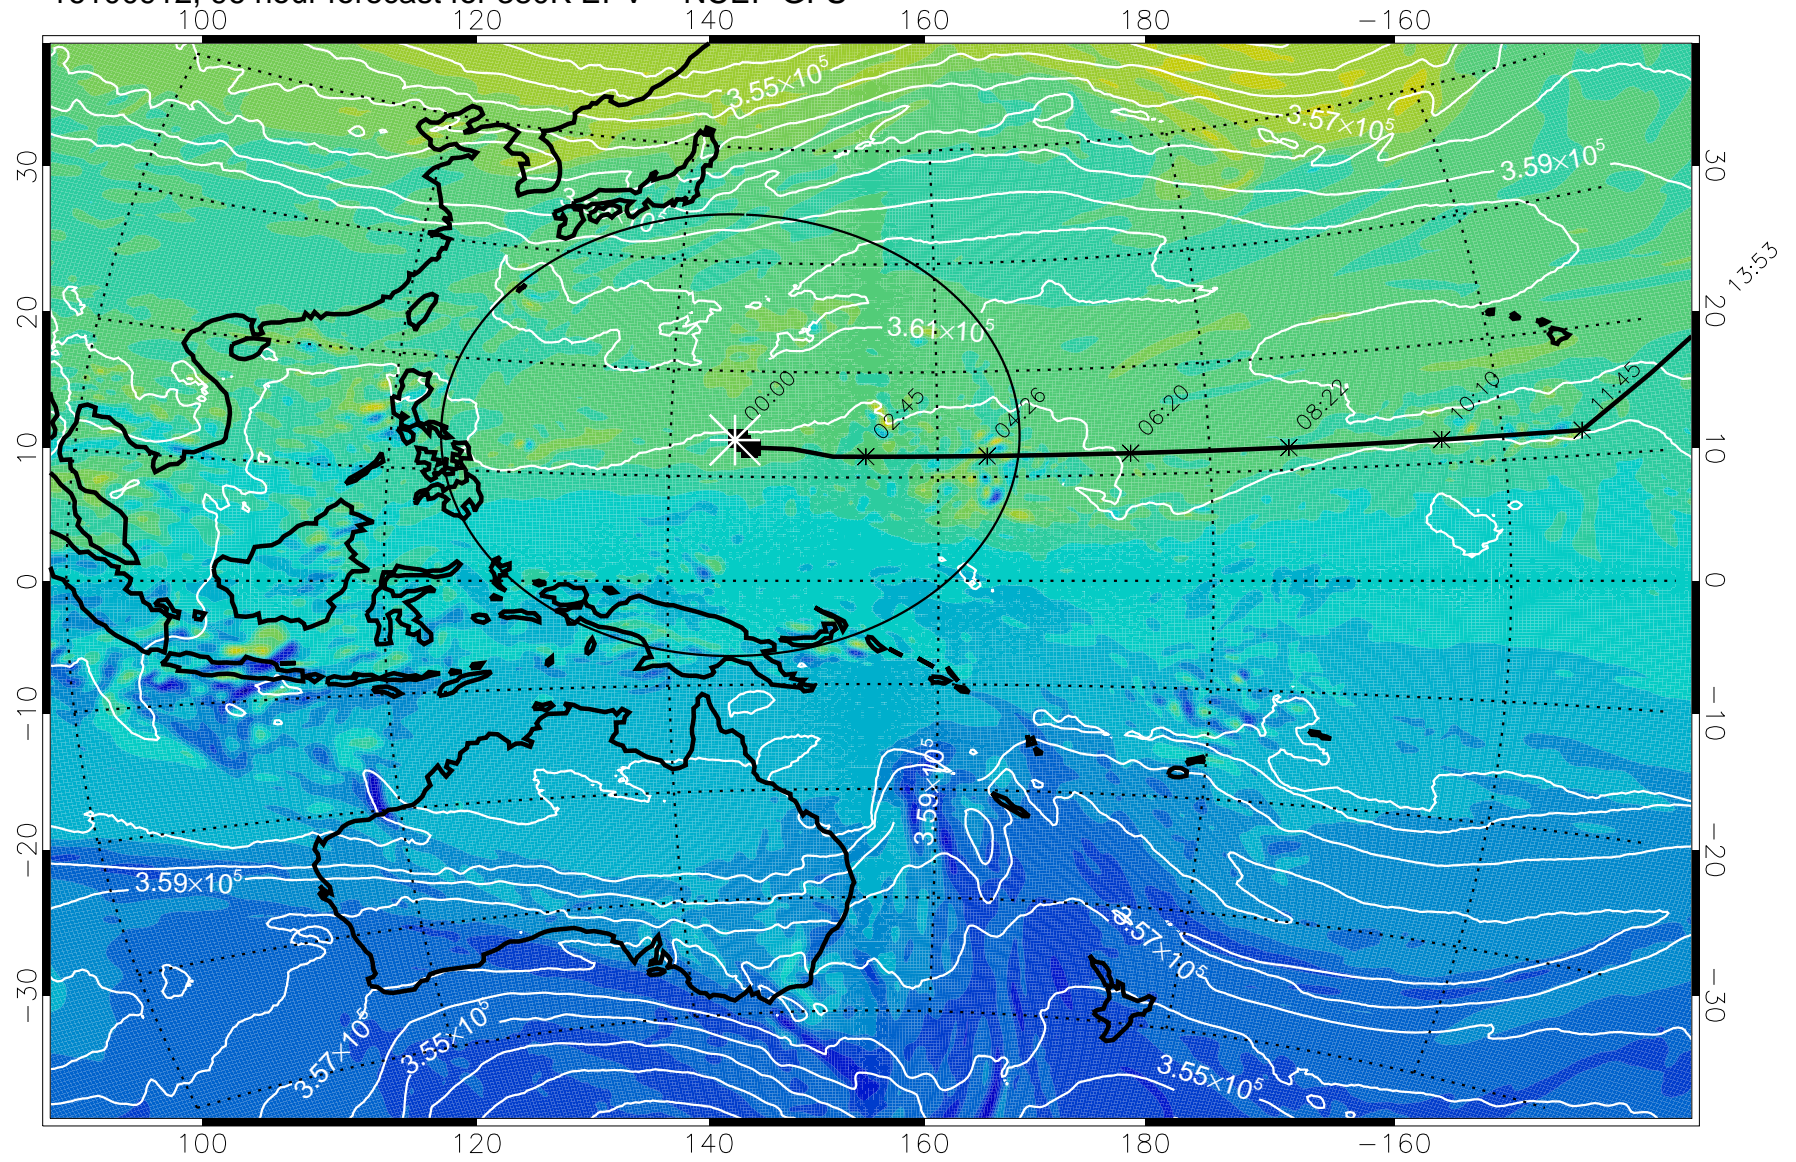

380K Montgomery Streamfunction, white

Range ring of 2304 km

15:52

16100818, 78 hour forecast for 380K EPV -- NCEP GFS

380K Montgomery Streamfunction, white

Range ring of 2304 km

15:52

16100900, 84 hour forecast for 380K EPV -- NCEP GFS

380K Montgomery Streamfunction, white

Range ring of 2304 km

15:52

13:53

16100906, 90 hour forecast for 380K EPV -- NCEP GFS

380K Montgomery Streamfunction, white

Range ring of 2304 km

15:52

16100912, 96 hour forecast for 380K EPV -- NCEP GFS

380K Montgomery Streamfunction, white

Range ring of 2304 km

15:52

16100918, 102 hour forecast for 380K EPV -- NCEP GFS

380K Montgomery Streamfunction, white

Range ring of 2304 km

15:52

16101000, 108 hour forecast for 380K EPV -- NCEP GFS

380K Montgomery Streamfunction, white

Range ring of 2304 km

16101006, 114 hour forecast for 380K EPV -- NCEP GFS

380K Montgomery Streamfunction, white