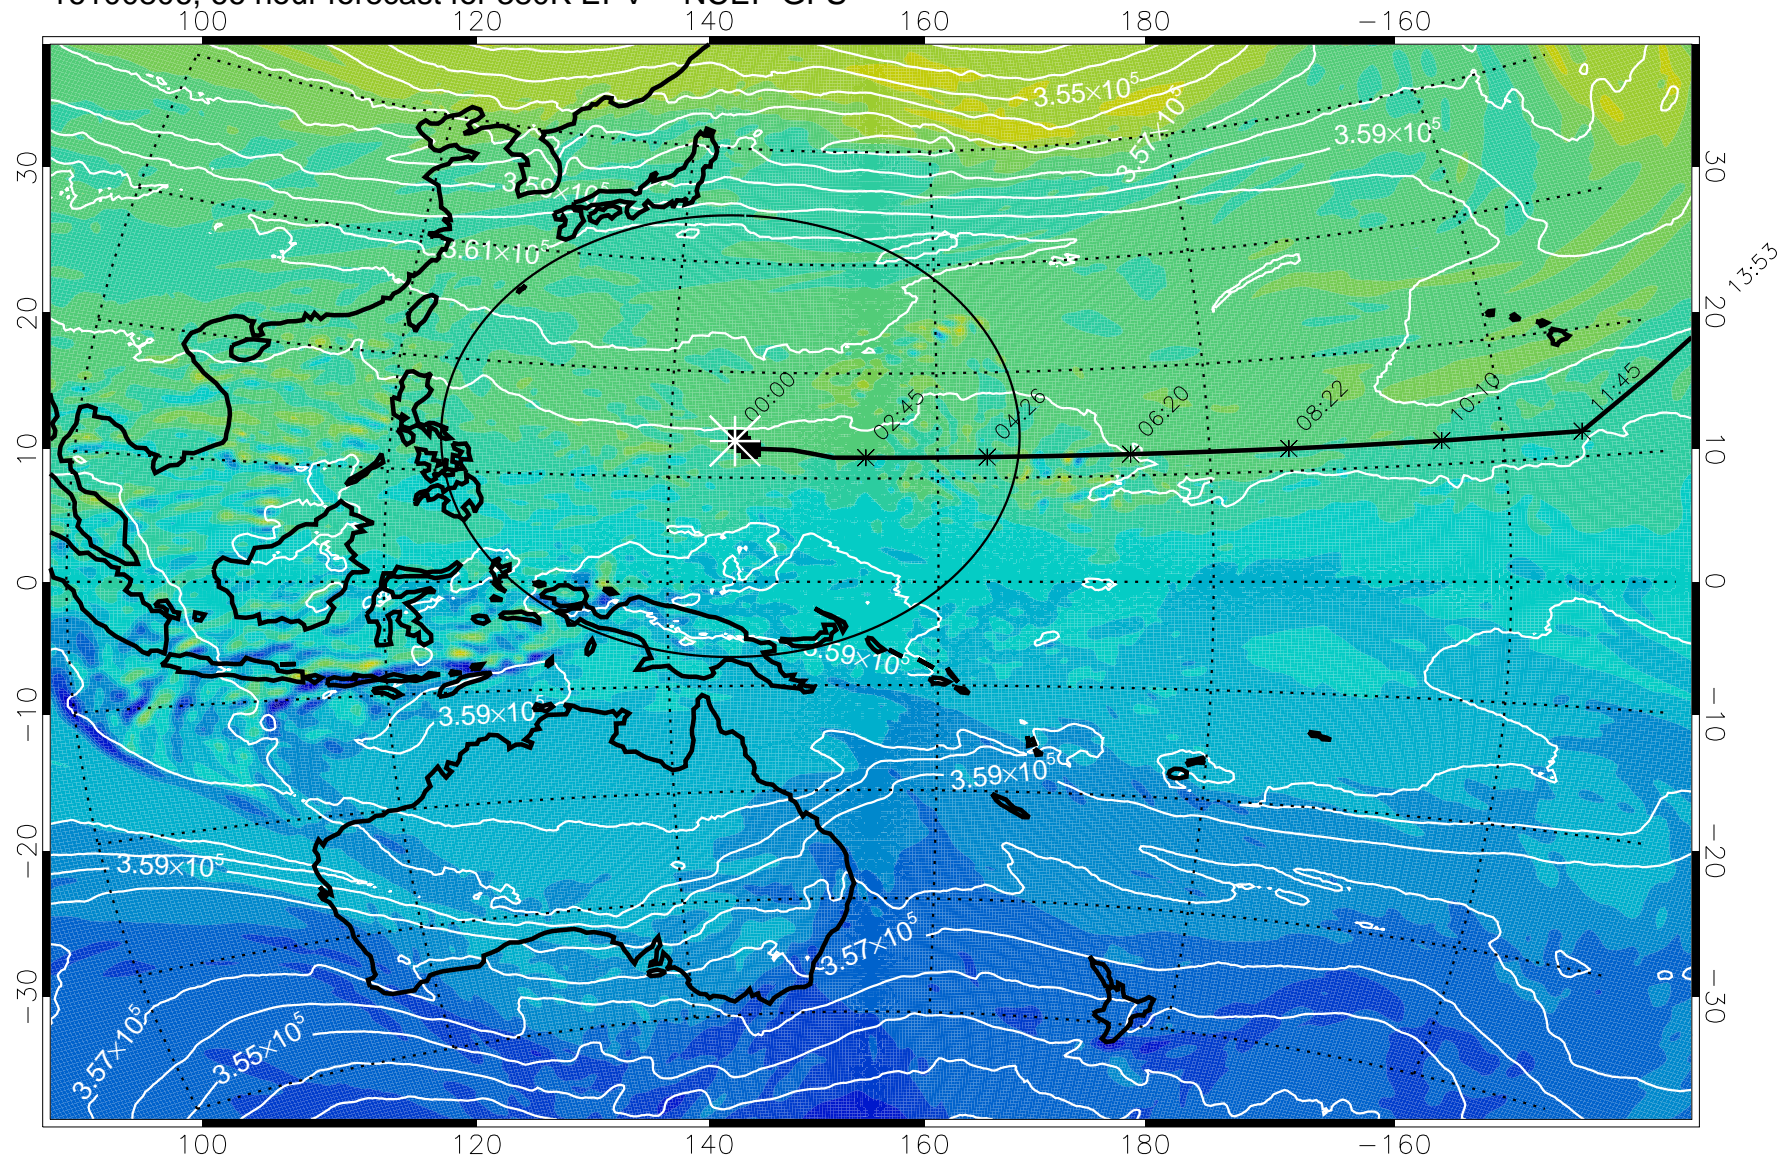

380K Montgomery Streamfunction, white

Range ring of 2304 km

15:52

13:53

16100718, 54 hour forecast for 380K EPV -- NCEP GFS

380K Montgomery Streamfunction, white

Range ring of 2304 km

15:52

16100800, 60 hour forecast for 380K EPV -- NCEP GFS

16100806, 66 hour forecast for 380K EPV -- NCEP GFS

380K Montgomery Streamfunction, white

Range ring of 2304 km

15:52

16100812, 72 hour forecast for 380K EPV -- NCEP GFS

380K Montgomery Streamfunction, white

Range ring of 2304 km

15:52

16100818, 78 hour forecast for 380K EPV -- NCEP GFS

380K Montgomery Streamfunction, white

Range ring of 2304 km

15:52

16100900, 84 hour forecast for 380K EPV -- NCEP GFS