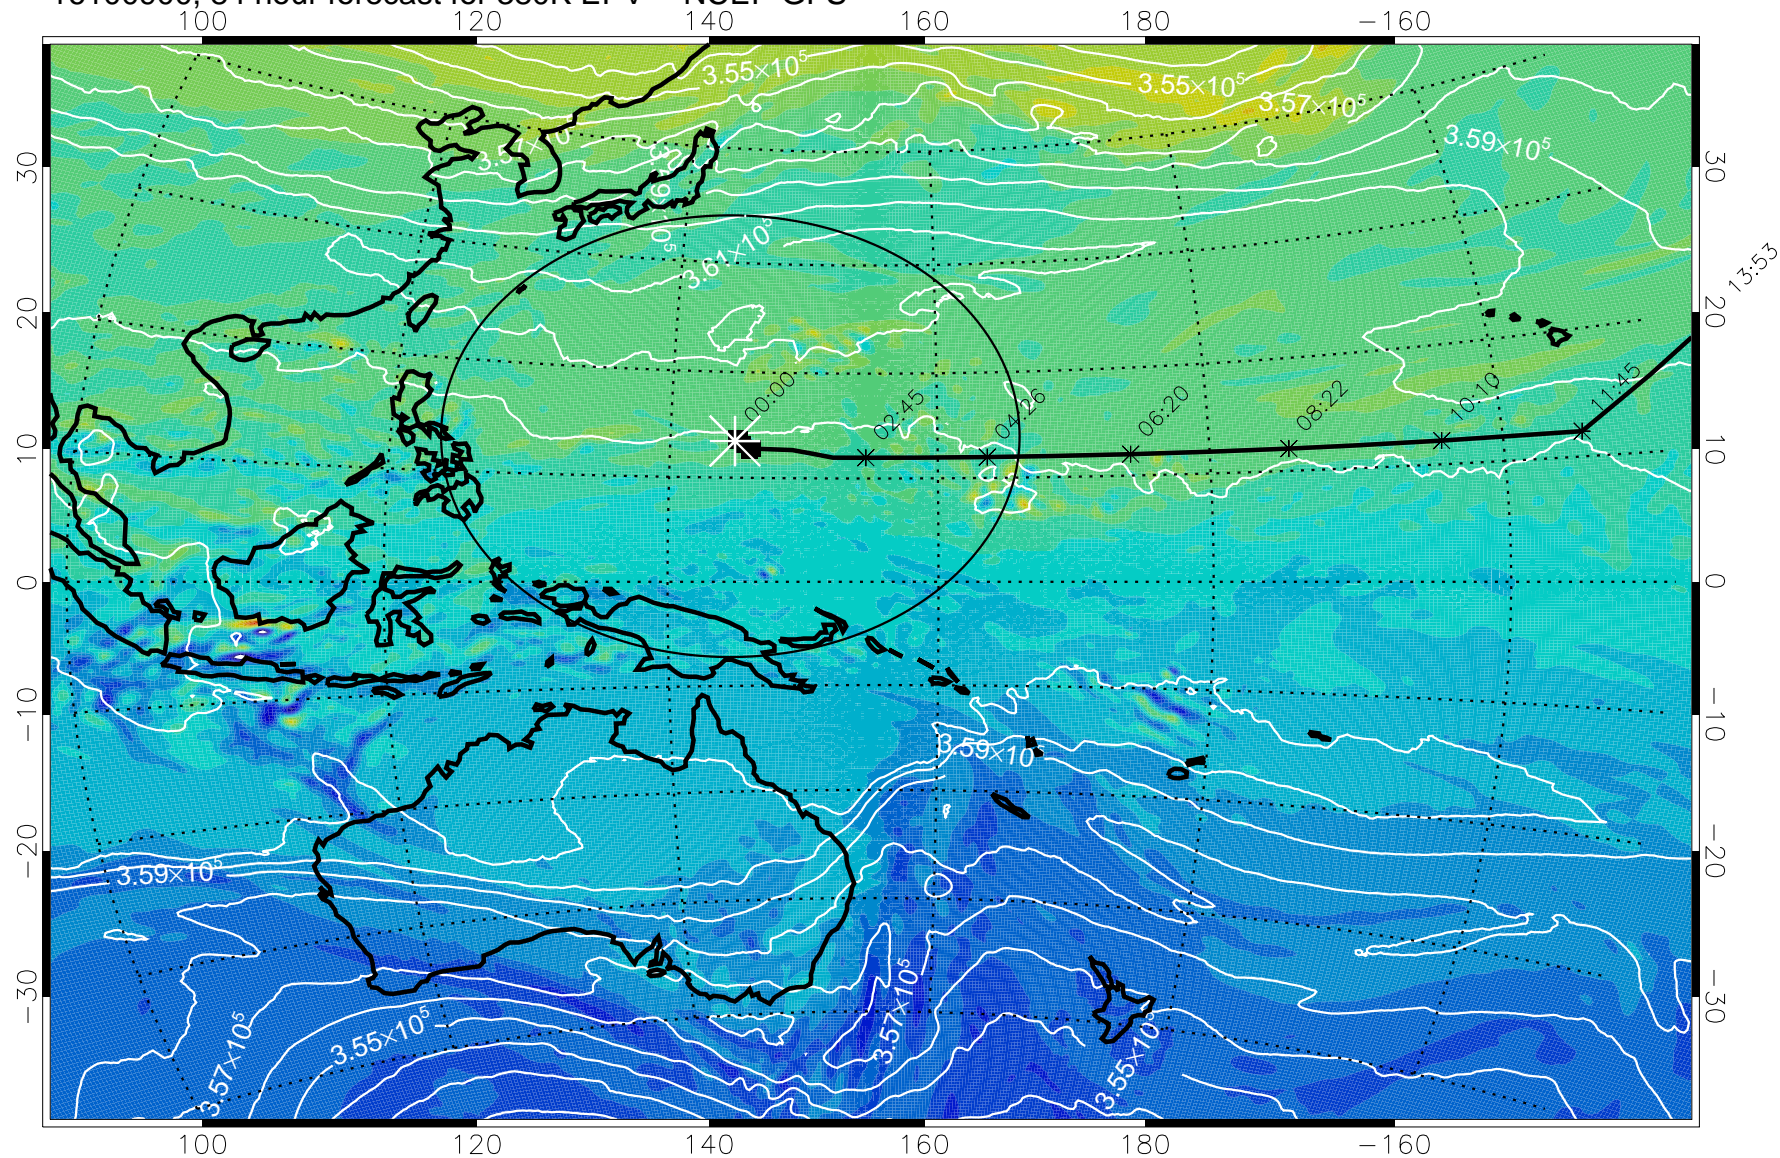

16100800, 60 hour forecast for 380K EPV -- NCEP GFS

16100806, 66 hour forecast for 380K EPV -- NCEP GFS

380K Montgomery Streamfunction, white

Range ring of 2304 km

15:52

16100812, 72 hour forecast for 380K EPV -- NCEP GFS

380K Montgomery Streamfunction, white

Range ring of 2304 km

15:52

16100818, 78 hour forecast for 380K EPV -- NCEP GFS

380K Montgomery Streamfunction, white

Range ring of 2304 km

15:52

16100900, 84 hour forecast for 380K EPV -- NCEP GFS

380K Montgomery Streamfunction, white

Range ring of 2304 km

15:52

13:53

16100906, 90 hour forecast for 380K EPV -- NCEP GFS

380K Montgomery Streamfunction, white

Range ring of 2304 km

15:52

16100912, 96 hour forecast for 380K EPV -- NCEP GFS

380K Montgomery Streamfunction, white

Range ring of 2304 km

15:52

16100918, 102 hour forecast for 380K EPV -- NCEP GFS

380K Montgomery Streamfunction, white