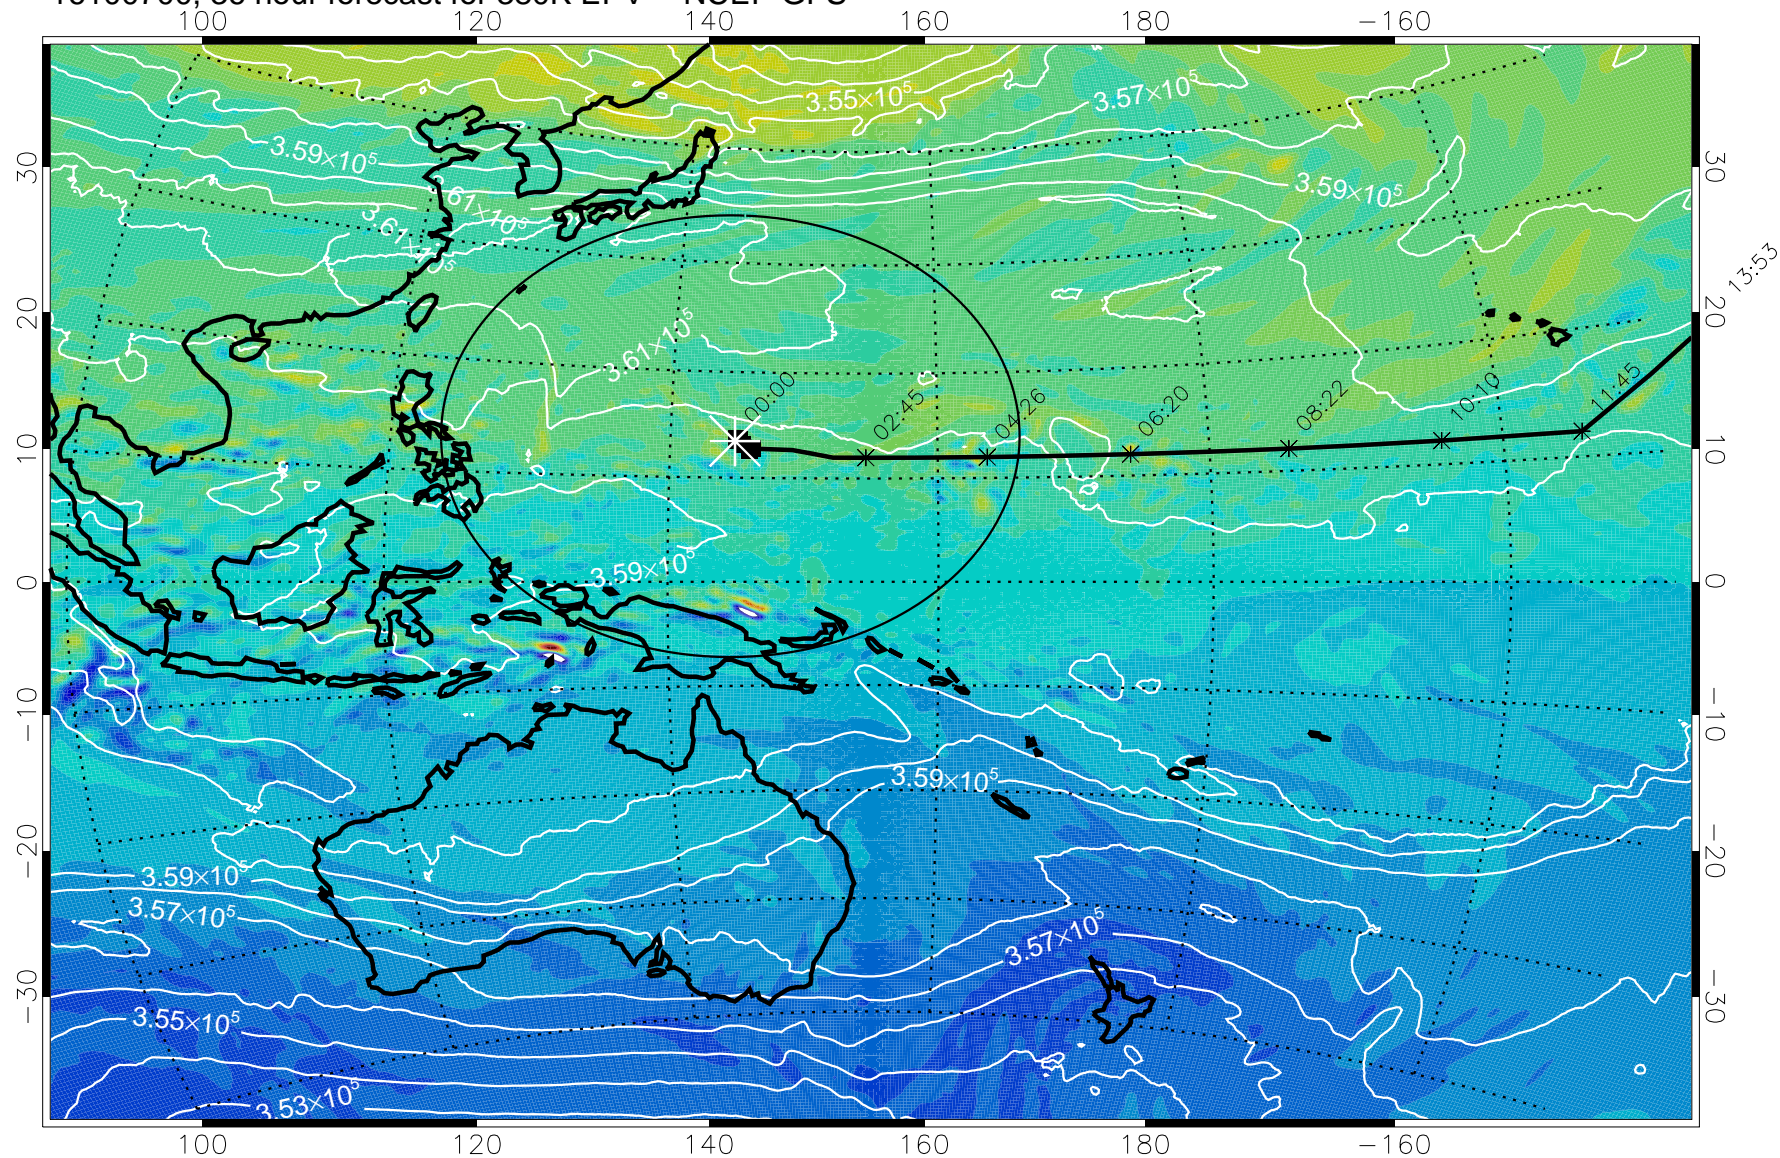

380K Montgomery Streamfunction, white

Range ring of 2304 km

15:52

16100618, 30 hour forecast for 380K EPV -- NCEP GFS

380K Montgomery Streamfunction, white

Range ring of 2304 km

15:52

16100700, 36 hour forecast for 380K EPV -- NCEP GFS

380K Montgomery Streamfunction, white

Range ring of 2304 km

16100706, 42 hour forecast for 380K EPV -- NCEP GFS

380K Montgomery Streamfunction, white

Range ring of 2304 km

15:52

16100712, 48 hour forecast for 380K EPV -- NCEP GFS

380K Montgomery Streamfunction, white

Range ring of 2304 km

15:52

13:53

16100718, 54 hour forecast for 380K EPV -- NCEP GFS

380K Montgomery Streamfunction, white

Range ring of 2304 km

15:52

16100800, 60 hour forecast for 380K EPV -- NCEP GFS

16100806, 66 hour forecast for 380K EPV -- NCEP GFS

380K Montgomery Streamfunction, white

Range ring of 2304 km

15:52

16100812, 72 hour forecast for 380K EPV -- NCEP GFS