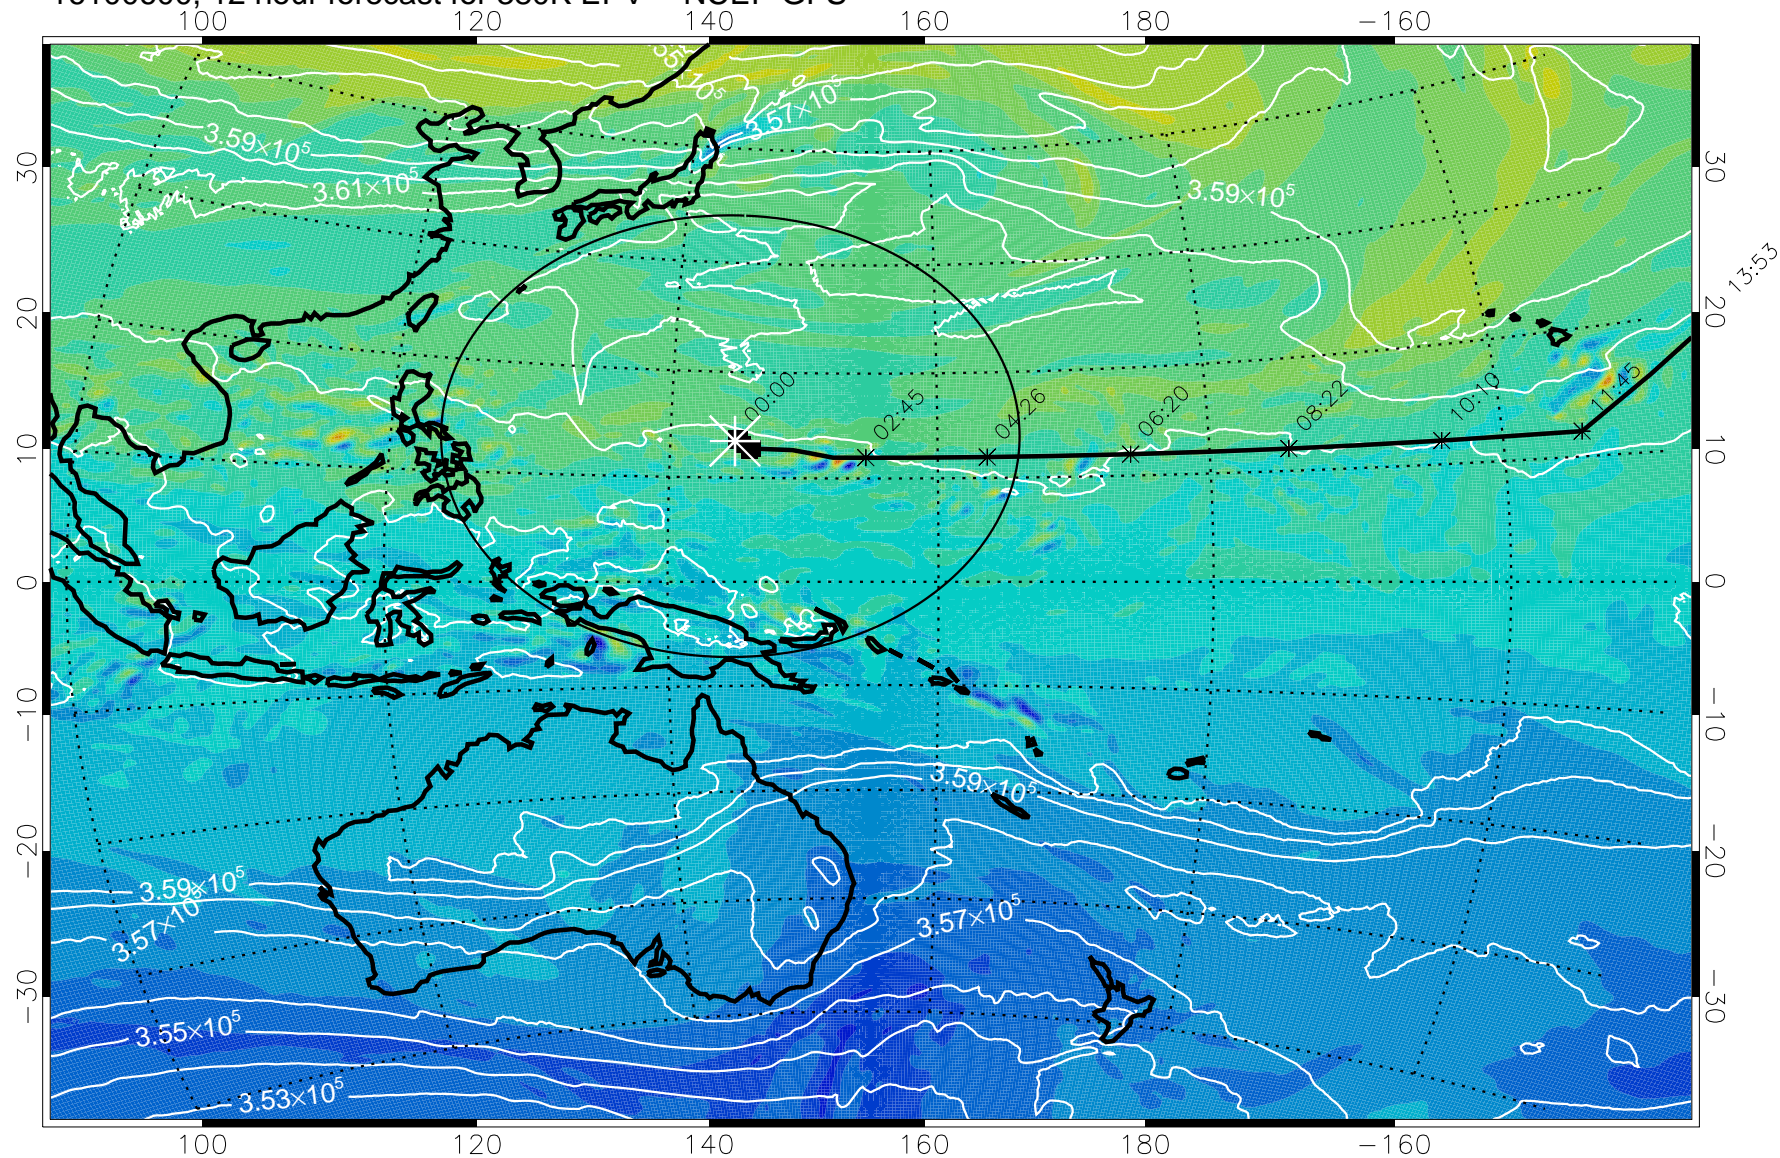

16100518, 6 hour forecast for 380K EPV -- NCEP GFS

380K Montgomery Streamfunction, white

Range ring of 2304 km

15:52

16100600, 12 hour forecast for 380K EPV -- NCEP GFS

380K Montgomery Streamfunction, white

Range ring of 2304 km

15:52

16100606, 18 hour forecast for 380K EPV -- NCEP GFS

380K Montgomery Streamfunction, white

Range ring of 2304 km

15:52

13:53

16100612, 24 hour forecast for 380K EPV -- NCEP GFS

380K Montgomery Streamfunction, white

Range ring of 2304 km

15:52

16100618, 30 hour forecast for 380K EPV -- NCEP GFS

380K Montgomery Streamfunction, white

Range ring of 2304 km

15:52

16100700, 36 hour forecast for 380K EPV -- NCEP GFS

380K Montgomery Streamfunction, white

Range ring of 2304 km

16100706, 42 hour forecast for 380K EPV -- NCEP GFS

380K Montgomery Streamfunction, white

Range ring of 2304 km

15:52

16100712, 48 hour forecast for 380K EPV -- NCEP GFS