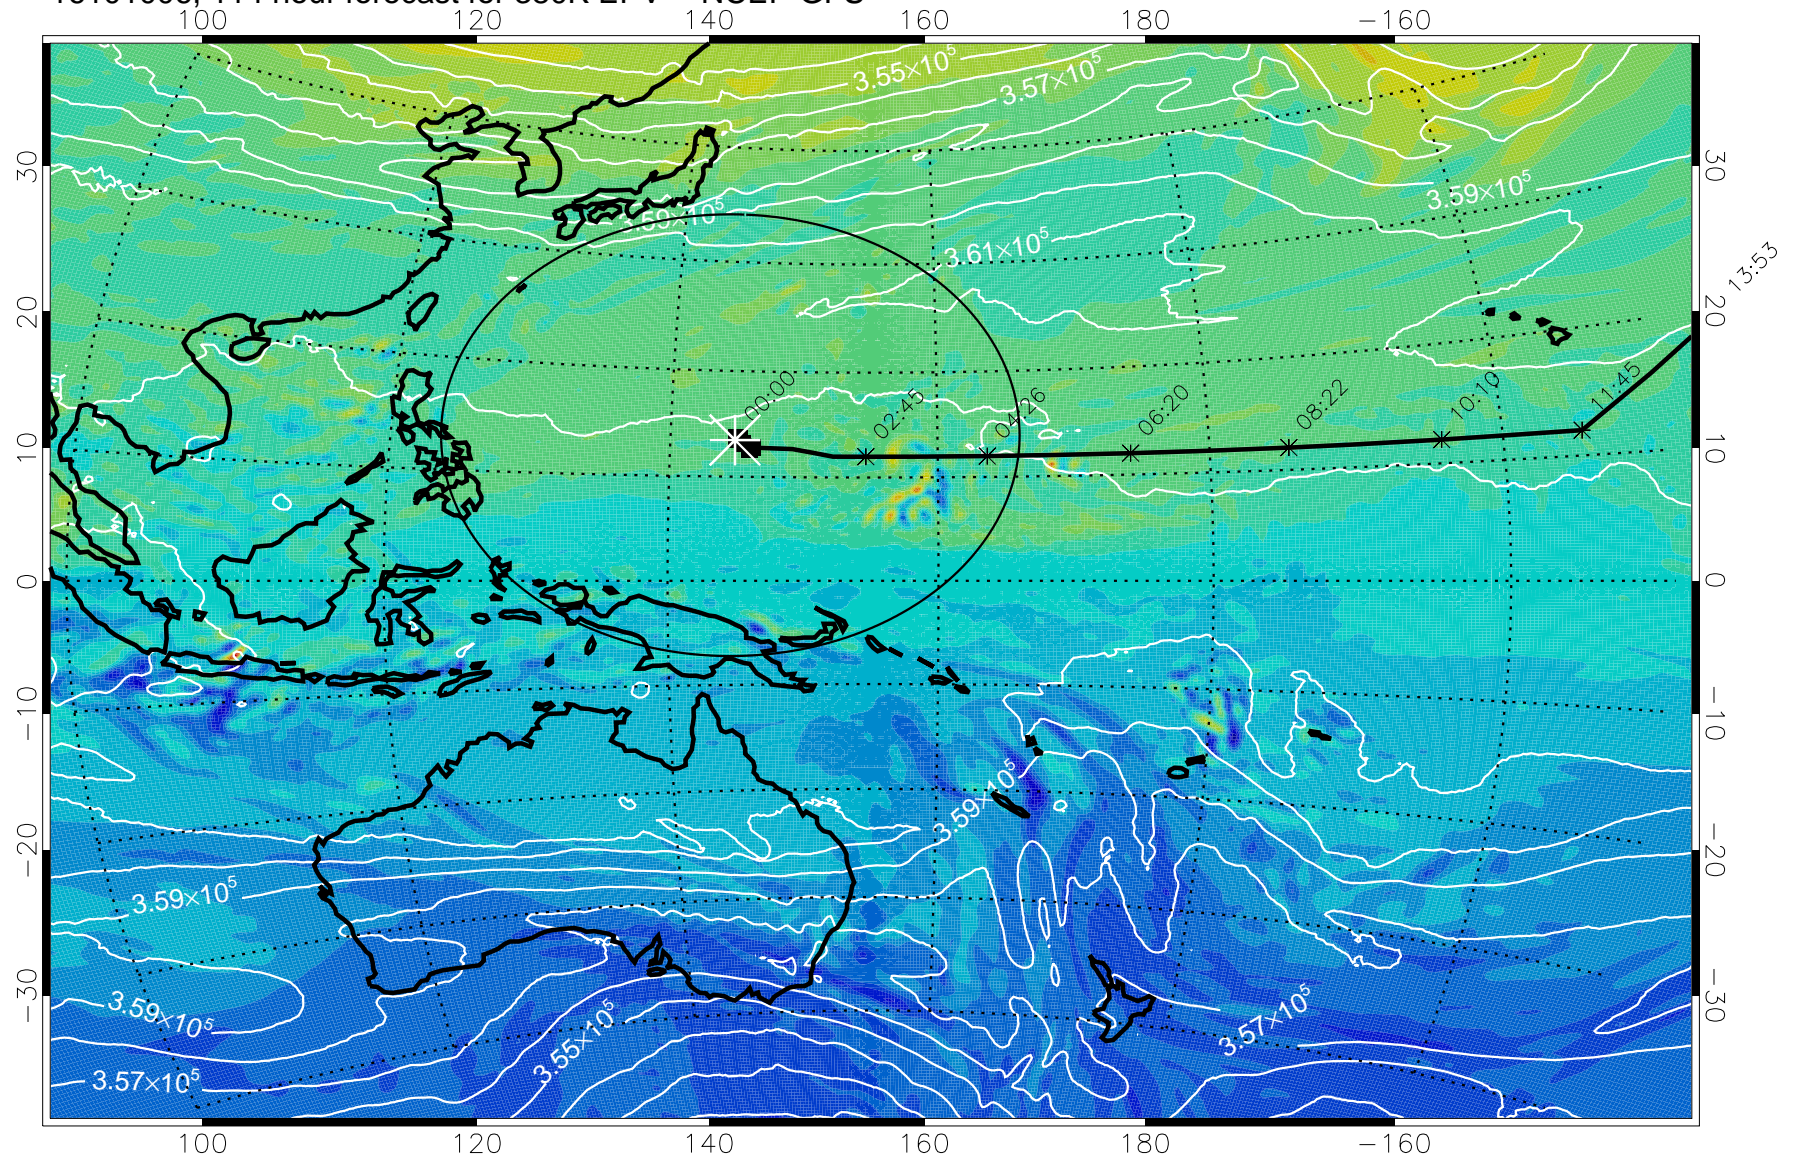

16100912, 96 hour forecast for 380K EPV -- NCEP GFS

380K Montgomery Streamfunction, white

Range ring of 2304 km

15:52

16100918, 102 hour forecast for 380K EPV -- NCEP GFS

380K Montgomery Streamfunction, white

Range ring of 2304 km

15:52

16101000, 108 hour forecast for 380K EPV -- NCEP GFS

380K Montgomery Streamfunction, white

Range ring of 2304 km

16101006, 114 hour forecast for 380K EPV -- NCEP GFS

380K Montgomery Streamfunction, white

Range ring of 2304 km

15:52

16101012, 120 hour forecast for 380K EPV -- NCEP GFS

380K Montgomery Streamfunction, white

Range ring of 2304 km

15:52