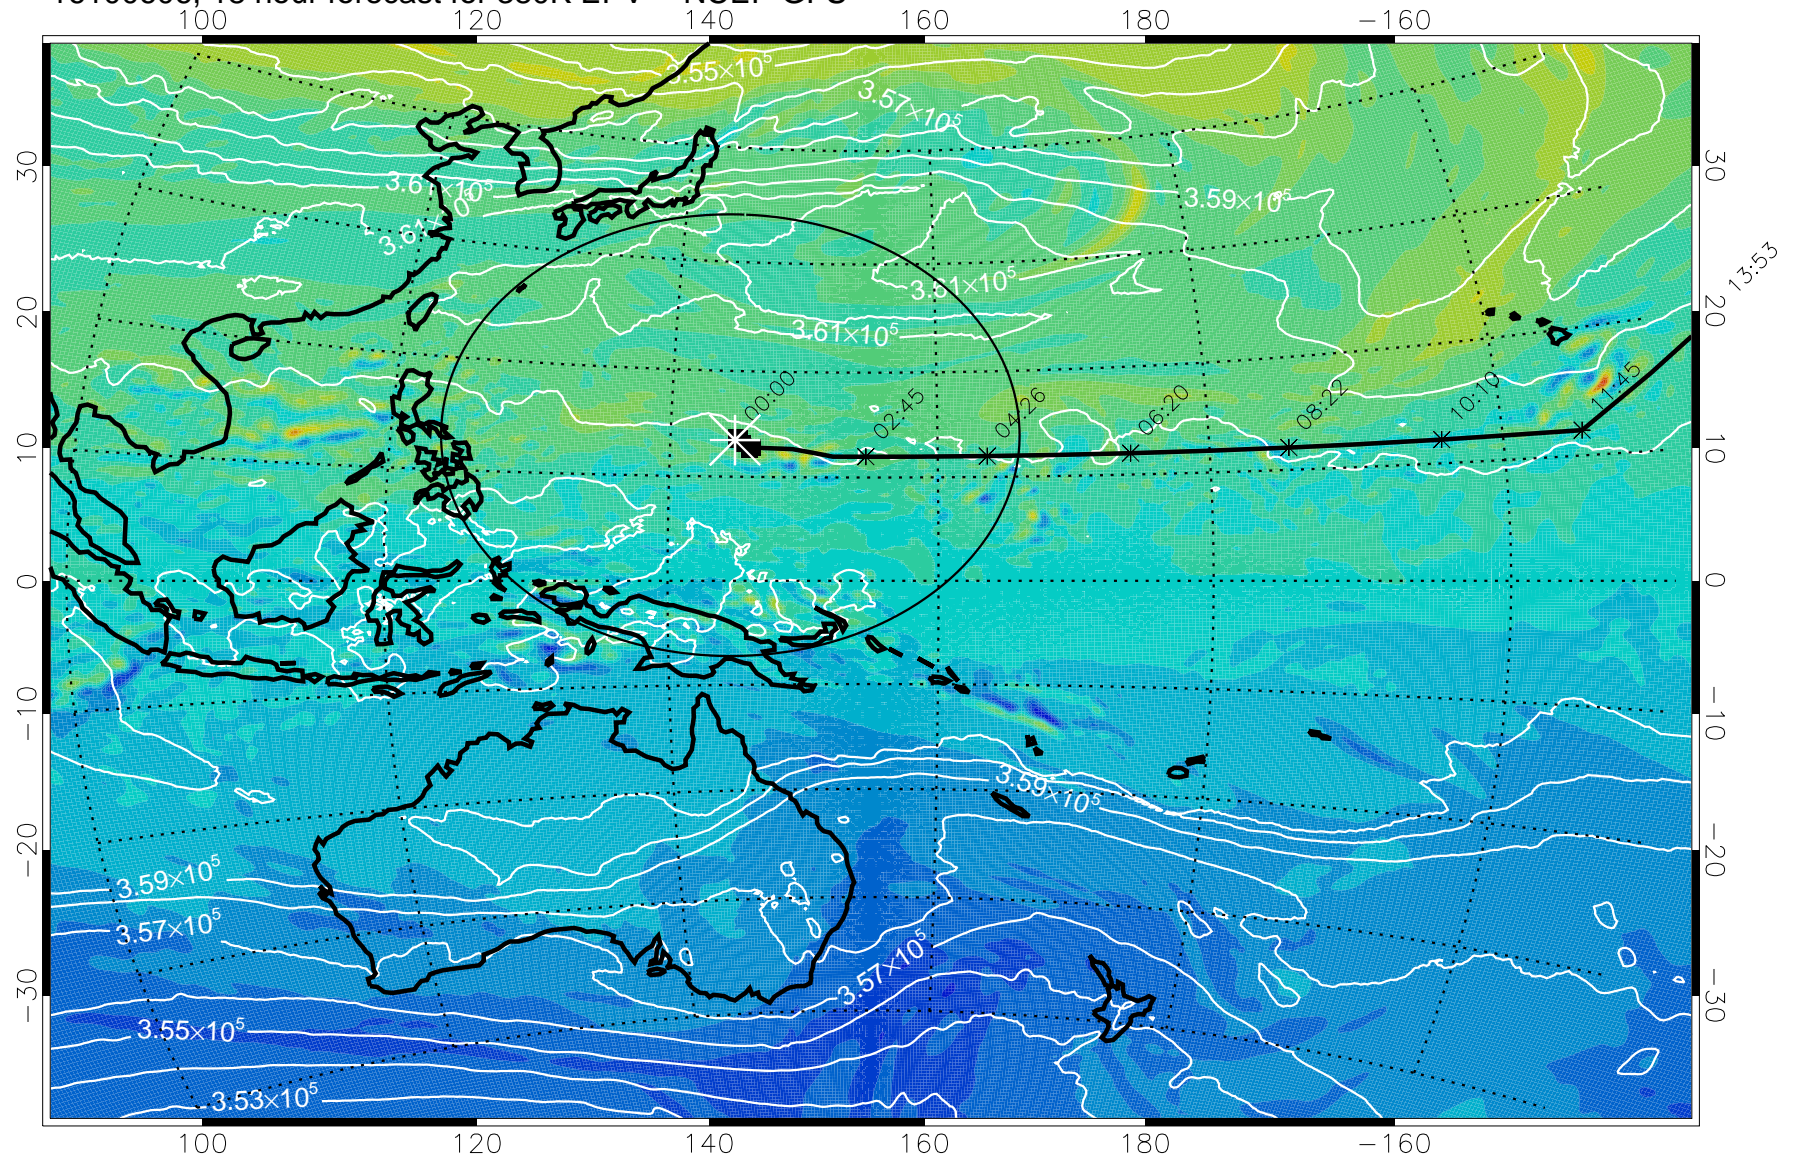

16100518, 6 hour forecast for 380K EPV -- NCEP GFS

380K Montgomery Streamfunction, white

Range ring of 2304 km

15:52

16100600, 12 hour forecast for 380K EPV -- NCEP GFS

380K Montgomery Streamfunction, white

Range ring of 2304 km

15:52

16100606, 18 hour forecast for 380K EPV -- NCEP GFS

380K Montgomery Streamfunction, white

Range ring of 2304 km

15:52

13:53

16100612, 24 hour forecast for 380K EPV -- NCEP GFS

380K Montgomery Streamfunction, white

Range ring of 2304 km

15:52

16100618, 30 hour forecast for 380K EPV -- NCEP GFS

380K Montgomery Streamfunction, white

Range ring of 2304 km

15:52

16100700, 36 hour forecast for 380K EPV -- NCEP GFS

380K Montgomery Streamfunction, white

Range ring of 2304 km

16100706, 42 hour forecast for 380K EPV -- NCEP GFS

380K Montgomery Streamfunction, white

Range ring of 2304 km

15:52

16100712, 48 hour forecast for 380K EPV -- NCEP GFS