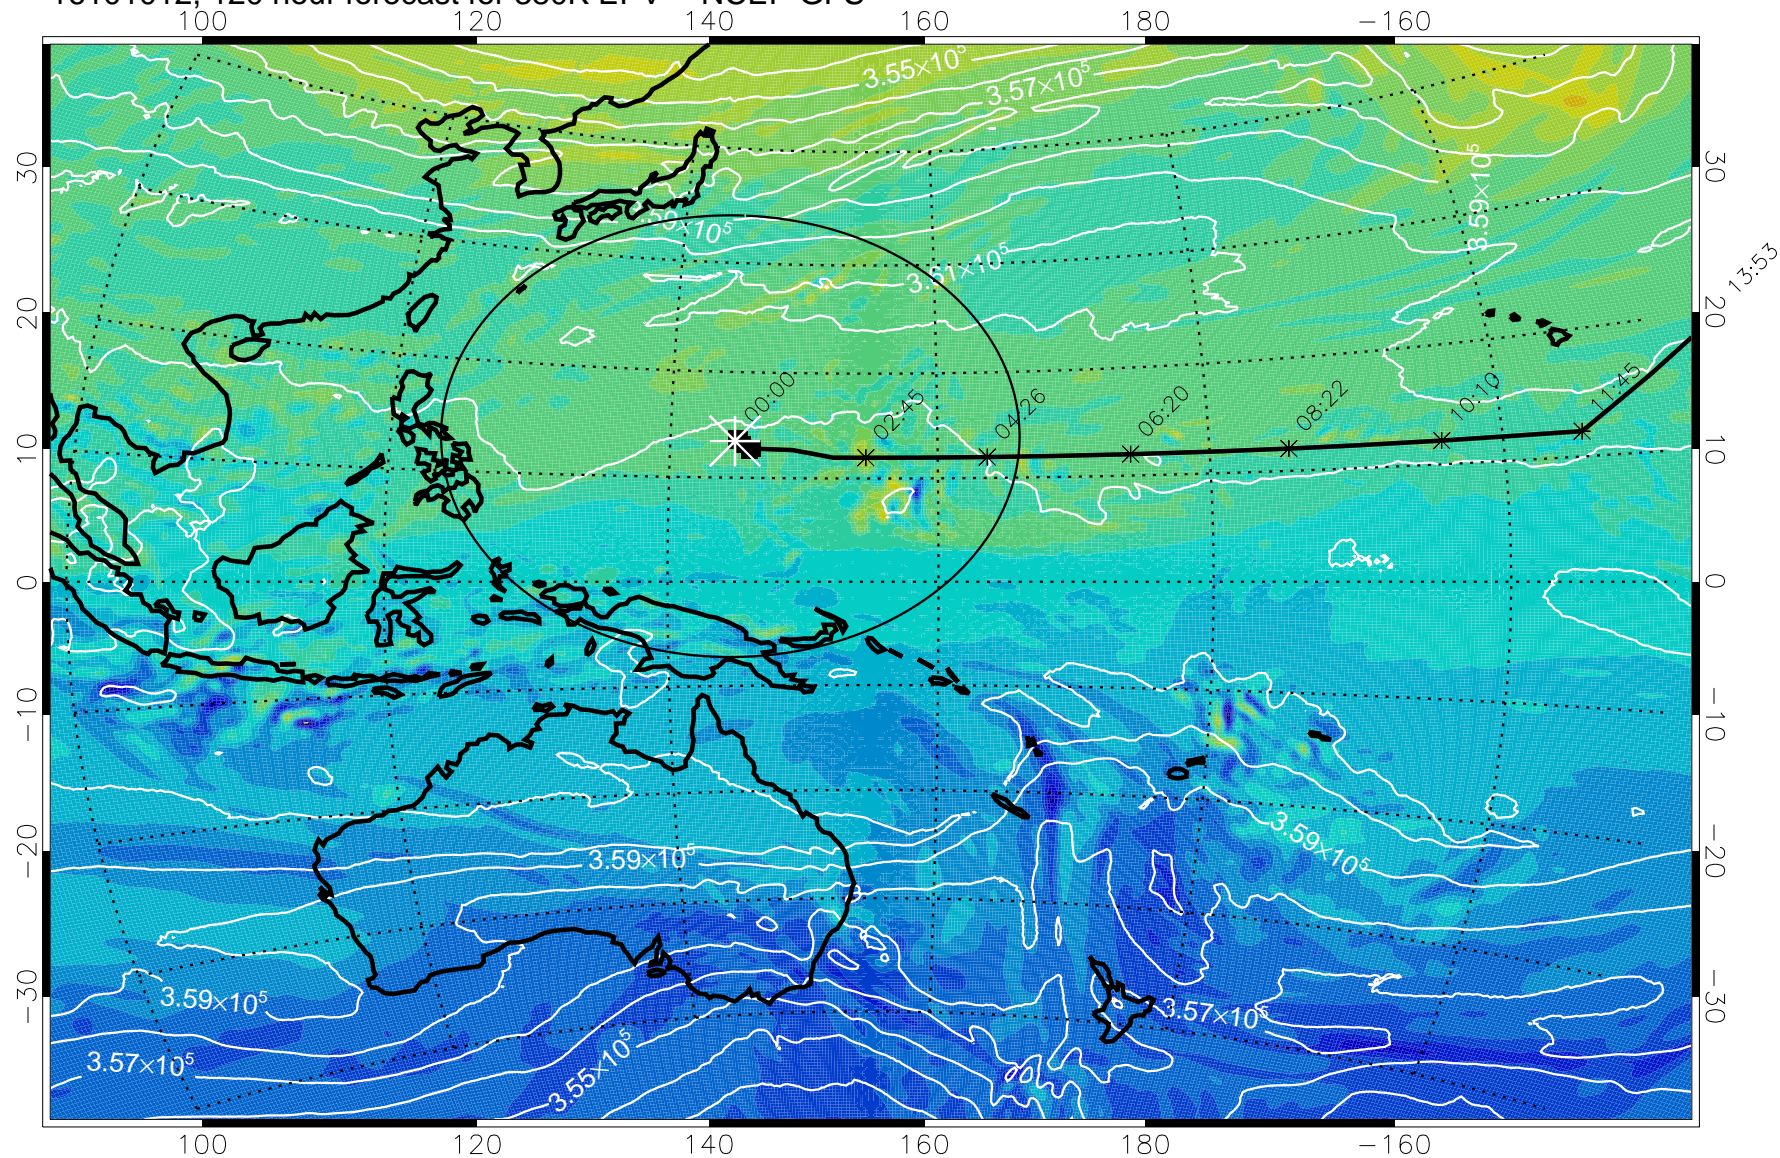

16100912, 96 hour forecast for 380K EPV -- NCEP GFS

380K Montgomery Streamfunction, white

Range ring of 2304 km

15:52

16100918, 102 hour forecast for 380K EPV -- NCEP GFS

380K Montgomery Streamfunction, white

Range ring of 2304 km

15:52

16101000, 108 hour forecast for 380K EPV -- NCEP GFS

380K Montgomery Streamfunction, white

Range ring of 2304 km

16101006, 114 hour forecast for 380K EPV -- NCEP GFS

380K Montgomery Streamfunction, white

Range ring of 2304 km

15:52

16101012, 120 hour forecast for 380K EPV -- NCEP GFS

380K Montgomery Streamfunction, white

Range ring of 2304 km

15:52