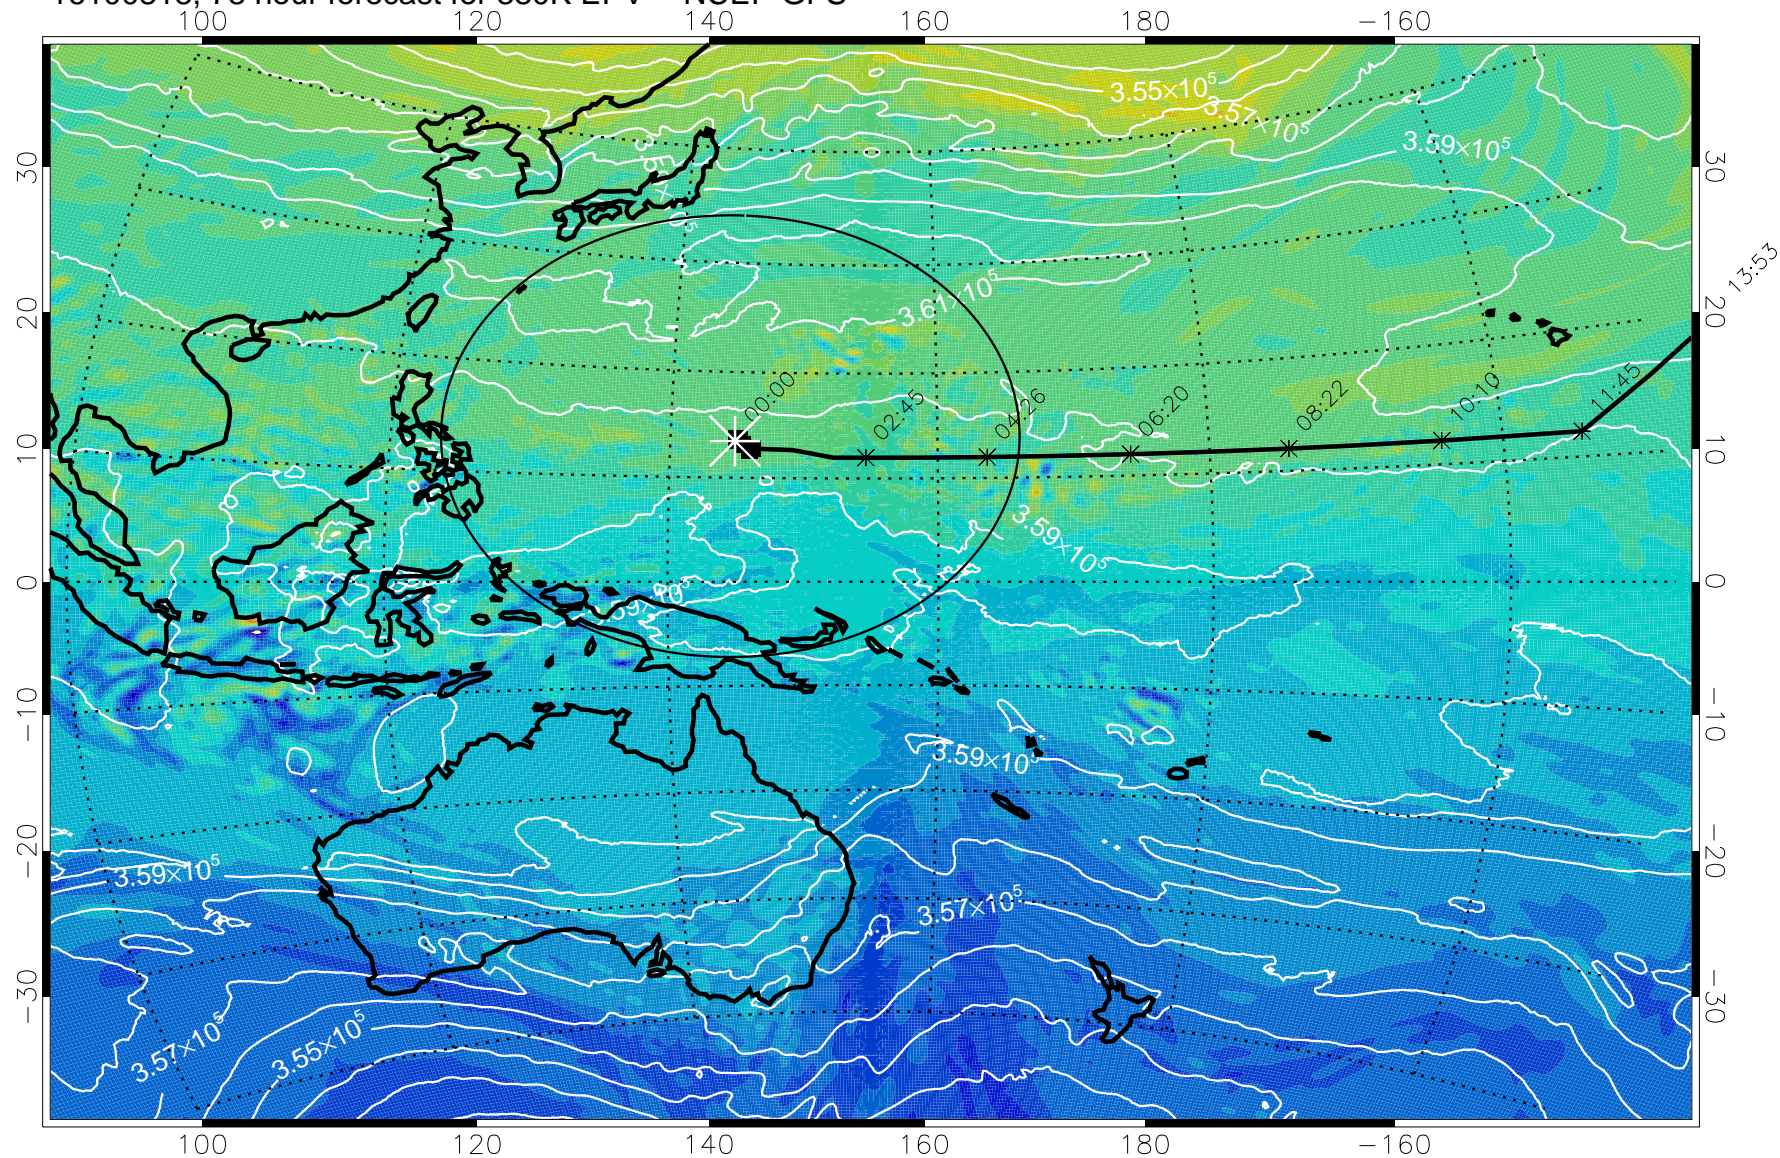

380K Montgomery Streamfunction, white

Range ring of 2304 km

15:52

13:53

16100718, 54 hour forecast for 380K EPV -- NCEP GFS

380K Montgomery Streamfunction, white

Range ring of 2304 km

15:52

16100800, 60 hour forecast for 380K EPV -- NCEP GFS

16100806, 66 hour forecast for 380K EPV -- NCEP GFS

380K Montgomery Streamfunction, white

Range ring of 2304 km

15:52

16100812, 72 hour forecast for 380K EPV -- NCEP GFS

380K Montgomery Streamfunction, white

Range ring of 2304 km

15:52

16100818, 78 hour forecast for 380K EPV -- NCEP GFS

380K Montgomery Streamfunction, white

Range ring of 2304 km

15:52

16100900, 84 hour forecast for 380K EPV -- NCEP GFS

380K Montgomery Streamfunction, white

Range ring of 2304 km

15:52

13:53

16100906, 90 hour forecast for 380K EPV -- NCEP GFS

380K Montgomery Streamfunction, white

Range ring of 2304 km

15:52