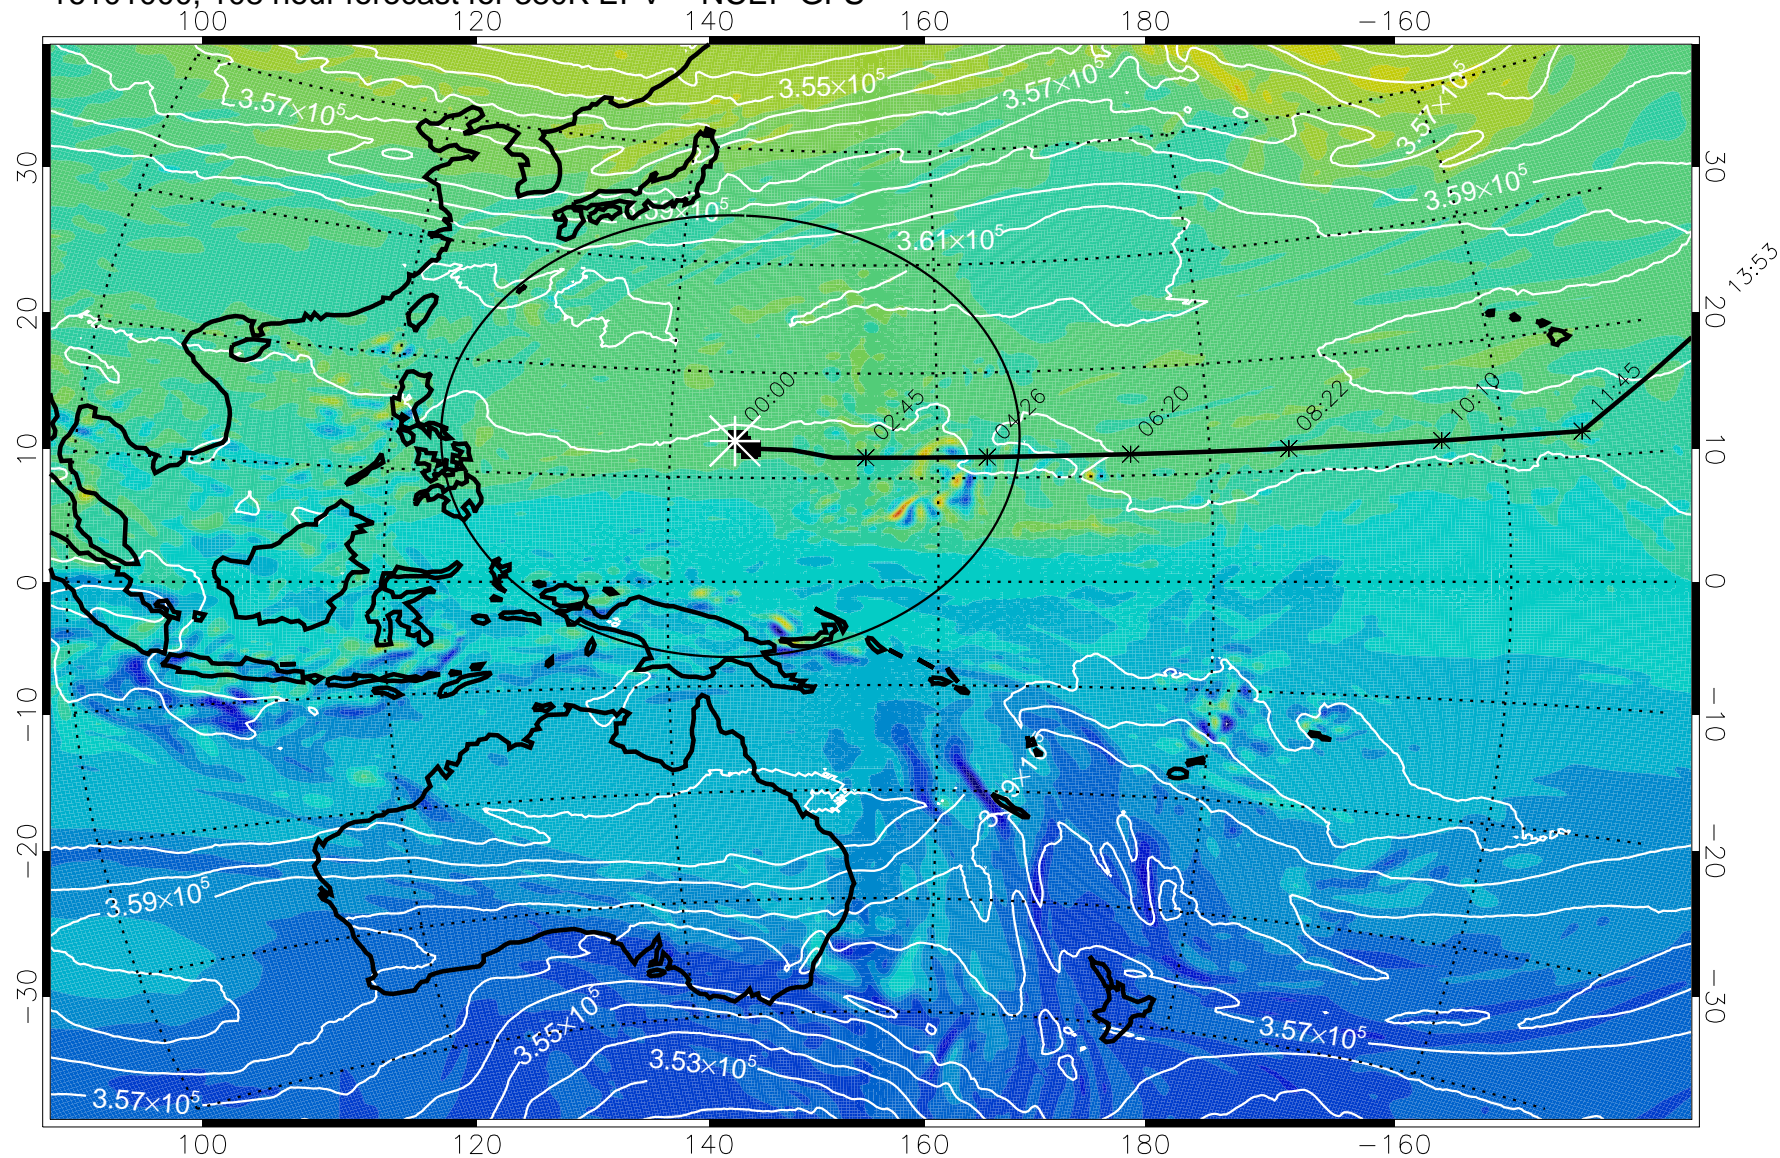

380K Montgomery Streamfunction, white

Range ring of 2304 km

15:52

13:53

16100906, 90 hour forecast for 380K EPV -- NCEP GFS

380K Montgomery Streamfunction, white

Range ring of 2304 km

15:52

16100912, 96 hour forecast for 380K EPV -- NCEP GFS

380K Montgomery Streamfunction, white

Range ring of 2304 km

15:52

16100918, 102 hour forecast for 380K EPV -- NCEP GFS

380K Montgomery Streamfunction, white

Range ring of 2304 km

15:52

16101000, 108 hour forecast for 380K EPV -- NCEP GFS

380K Montgomery Streamfunction, white

Range ring of 2304 km

16101006, 114 hour forecast for 380K EPV -- NCEP GFS

380K Montgomery Streamfunction, white

Range ring of 2304 km

15:52

16101012, 120 hour forecast for 380K EPV -- NCEP GFS

380K Montgomery Streamfunction, white

Range ring of 2304 km

15:52