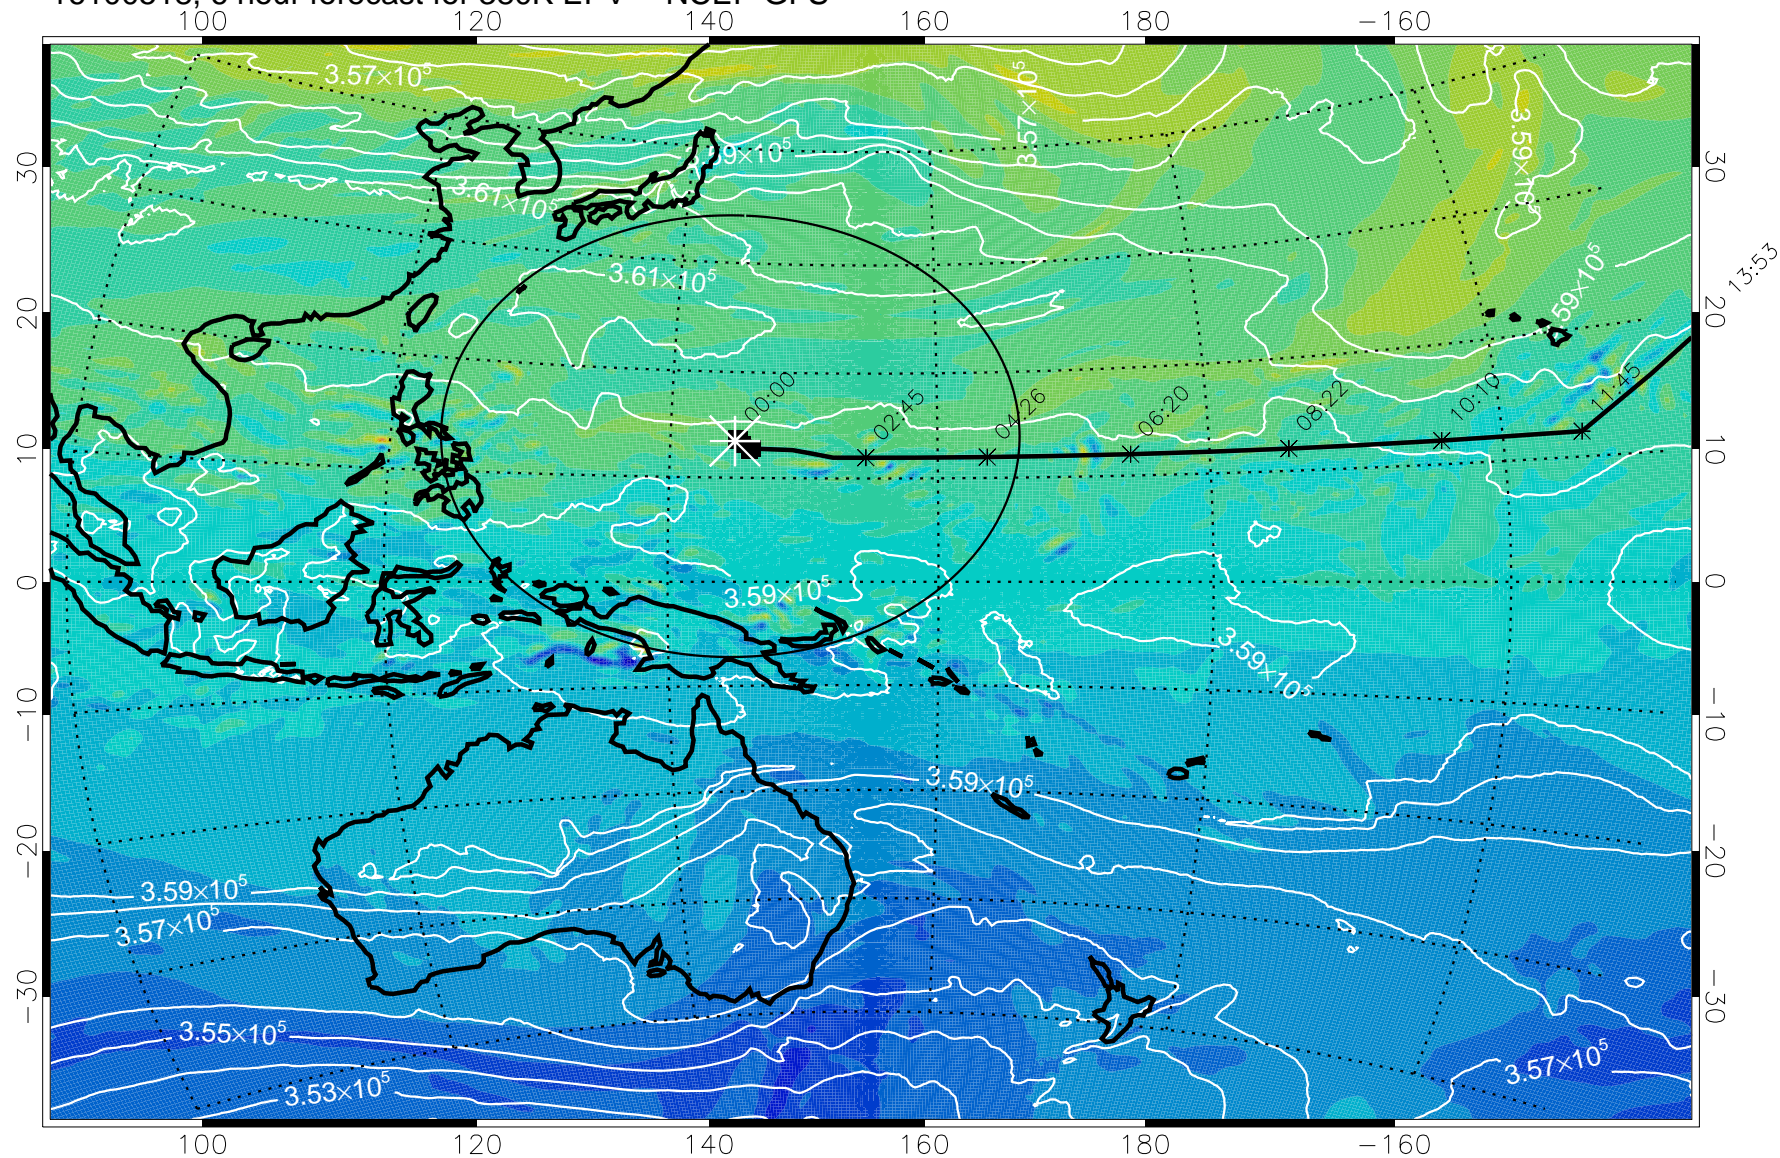

16100518, 6 hour forecast for 380K EPV -- NCEP GFS

380K Montgomery Streamfunction, white

Range ring of 2304 km

15:52

16100600, 12 hour forecast for 380K EPV -- NCEP GFS

380K Montgomery Streamfunction, white

Range ring of 2304 km

15:52

16100606, 18 hour forecast for 380K EPV -- NCEP GFS

380K Montgomery Streamfunction, white

Range ring of 2304 km

15:52

13:53

16100612, 24 hour forecast for 380K EPV -- NCEP GFS

380K Montgomery Streamfunction, white

Range ring of 2304 km

15:52

16100618, 30 hour forecast for 380K EPV -- NCEP GFS

380K Montgomery Streamfunction, white

Range ring of 2304 km

15:52

16100700, 36 hour forecast for 380K EPV -- NCEP GFS

380K Montgomery Streamfunction, white

Range ring of 2304 km

16100706, 42 hour forecast for 380K EPV -- NCEP GFS

380K Montgomery Streamfunction, white

Range ring of 2304 km

15:52

16100712, 48 hour forecast for 380K EPV -- NCEP GFS