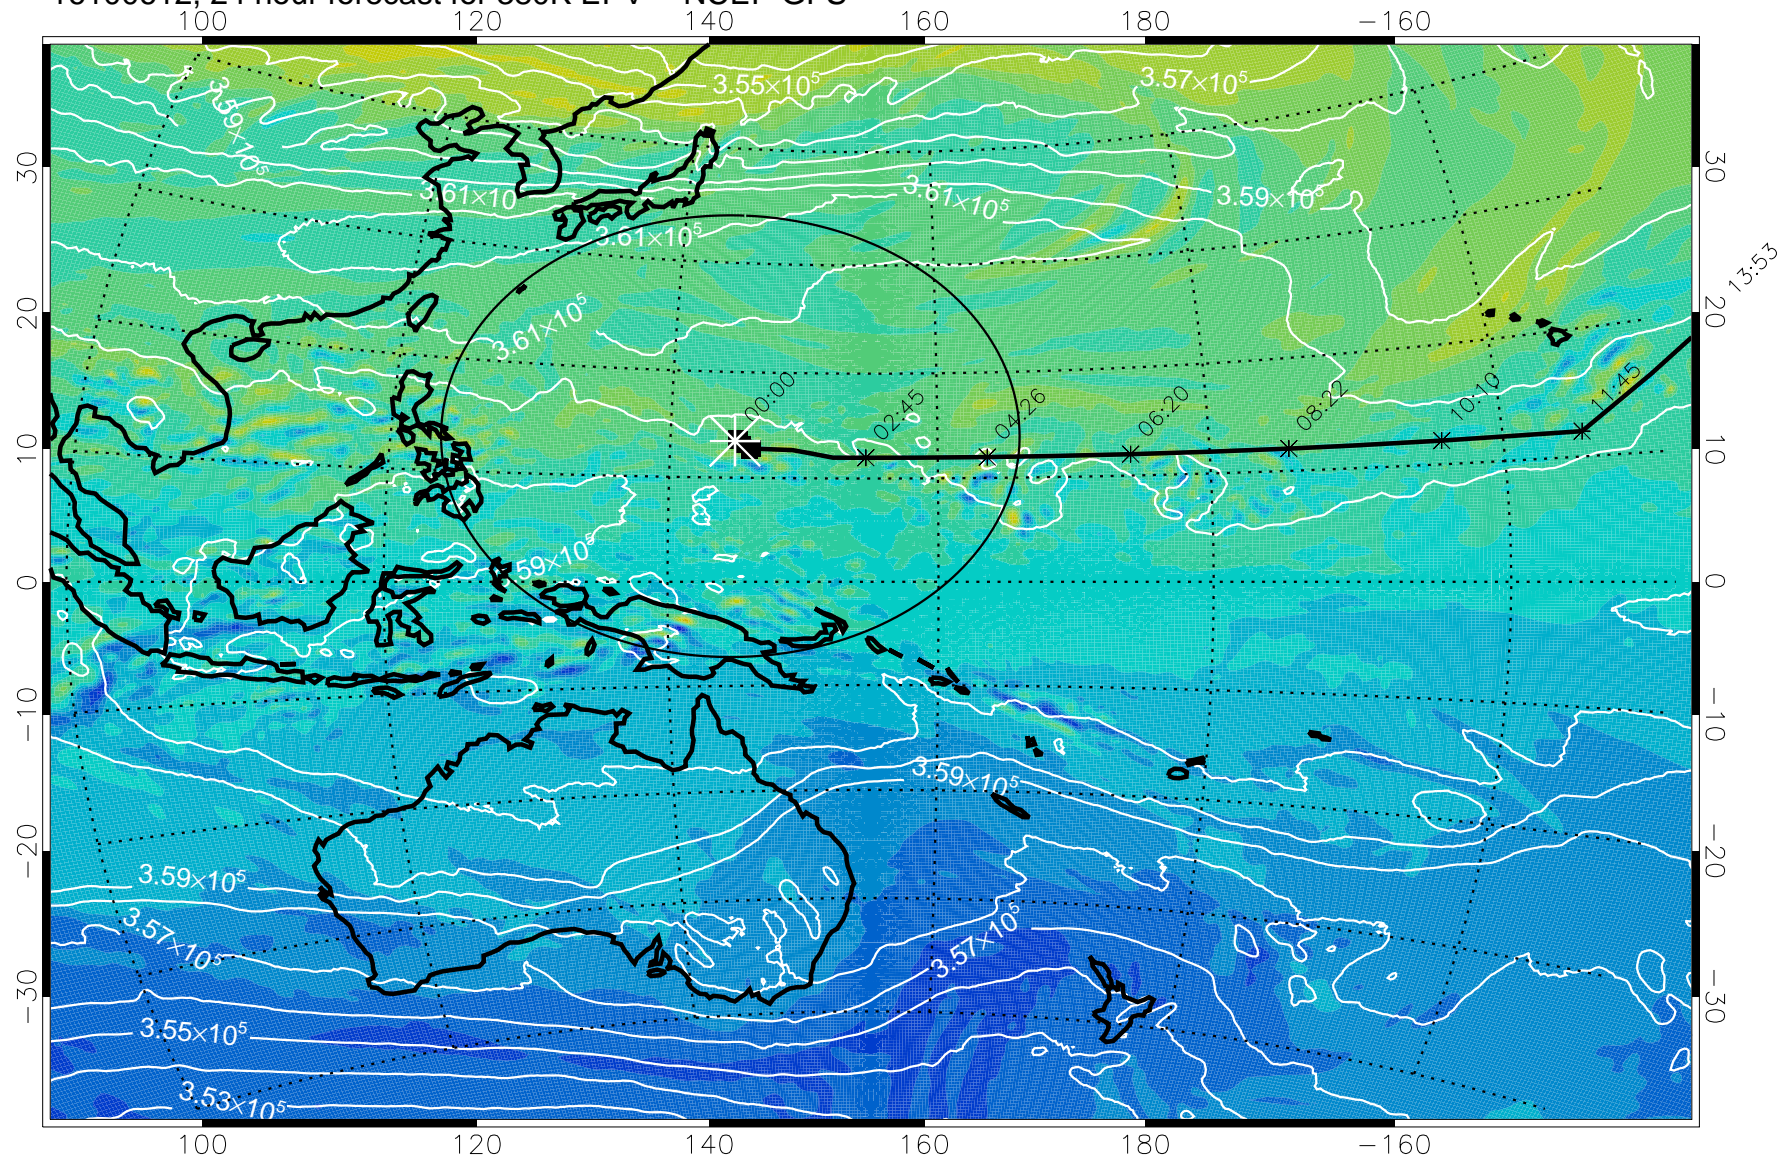

Range ring of 2304 km

15:52

16100606, 18 hour forecast for 380K EPV -- NCEP GFS

380K Montgomery Streamfunction, white

Range ring of 2304 km

15:52

13:53

16100612, 24 hour forecast for 380K EPV -- NCEP GFS

380K Montgomery Streamfunction, white

Range ring of 2304 km

15:52

16100618, 30 hour forecast for 380K EPV -- NCEP GFS

380K Montgomery Streamfunction, white

Range ring of 2304 km

15:52

16100700, 36 hour forecast for 380K EPV -- NCEP GFS

380K Montgomery Streamfunction, white

Range ring of 2304 km

16100706, 42 hour forecast for 380K EPV -- NCEP GFS

380K Montgomery Streamfunction, white

Range ring of 2304 km

15:52

16100712, 48 hour forecast for 380K EPV -- NCEP GFS

380K Montgomery Streamfunction, white

Range ring of 2304 km

15:52

13:53

16100718, 54 hour forecast for 380K EPV -- NCEP GFS

380K Montgomery Streamfunction, white

Range ring of 2304 km

15:52