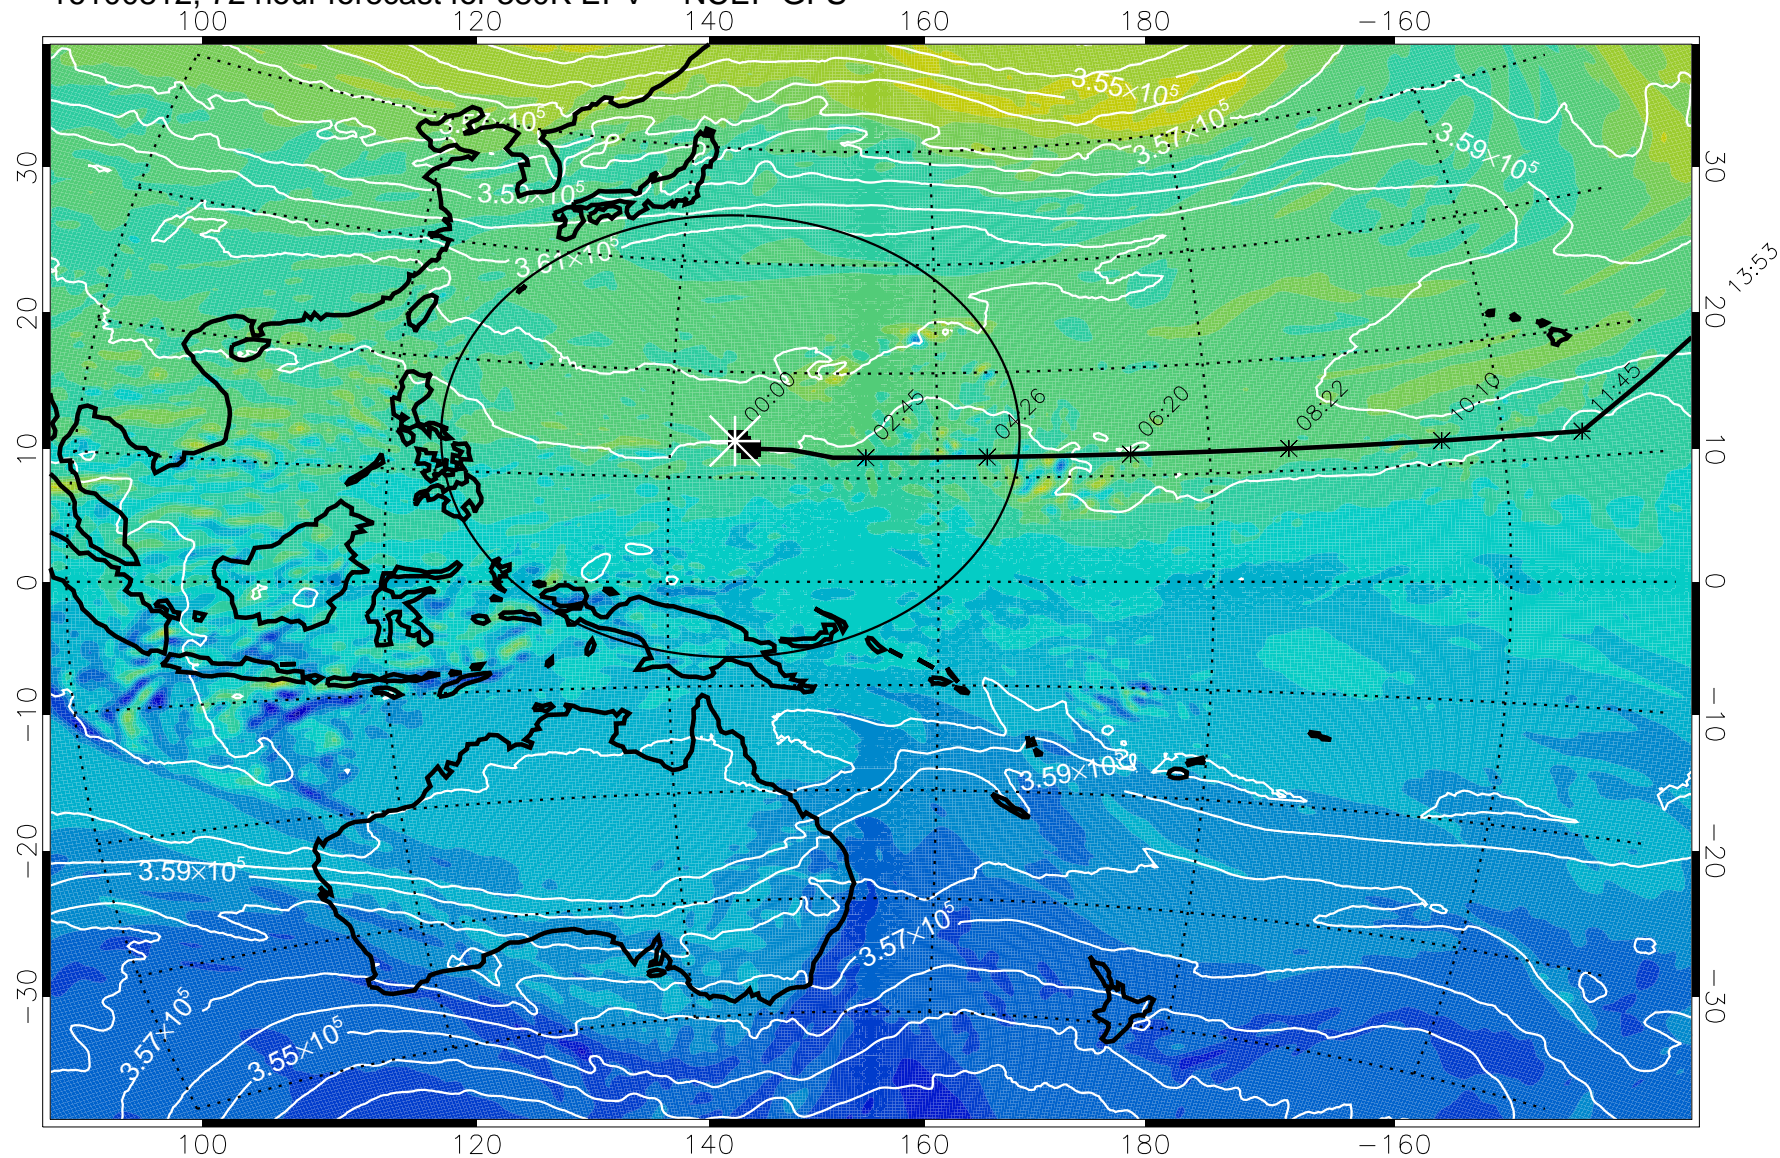

380K Montgomery Streamfunction, white

Range ring of 2304 km

15:52

13:53

16100718, 54 hour forecast for 380K EPV -- NCEP GFS

380K Montgomery Streamfunction, white

Range ring of 2304 km

15:52

16100800, 60 hour forecast for 380K EPV -- NCEP GFS

16100806, 66 hour forecast for 380K EPV -- NCEP GFS

380K Montgomery Streamfunction, white

Range ring of 2304 km

15:52

16100812, 72 hour forecast for 380K EPV -- NCEP GFS

380K Montgomery Streamfunction, white

Range ring of 2304 km

15:52

16100818, 78 hour forecast for 380K EPV -- NCEP GFS

380K Montgomery Streamfunction, white

Range ring of 2304 km

15:52

16100900, 84 hour forecast for 380K EPV -- NCEP GFS

380K Montgomery Streamfunction, white

Range ring of 2304 km

15:52

13:53

16100906, 90 hour forecast for 380K EPV -- NCEP GFS

380K Montgomery Streamfunction, white

Range ring of 2304 km

15:52