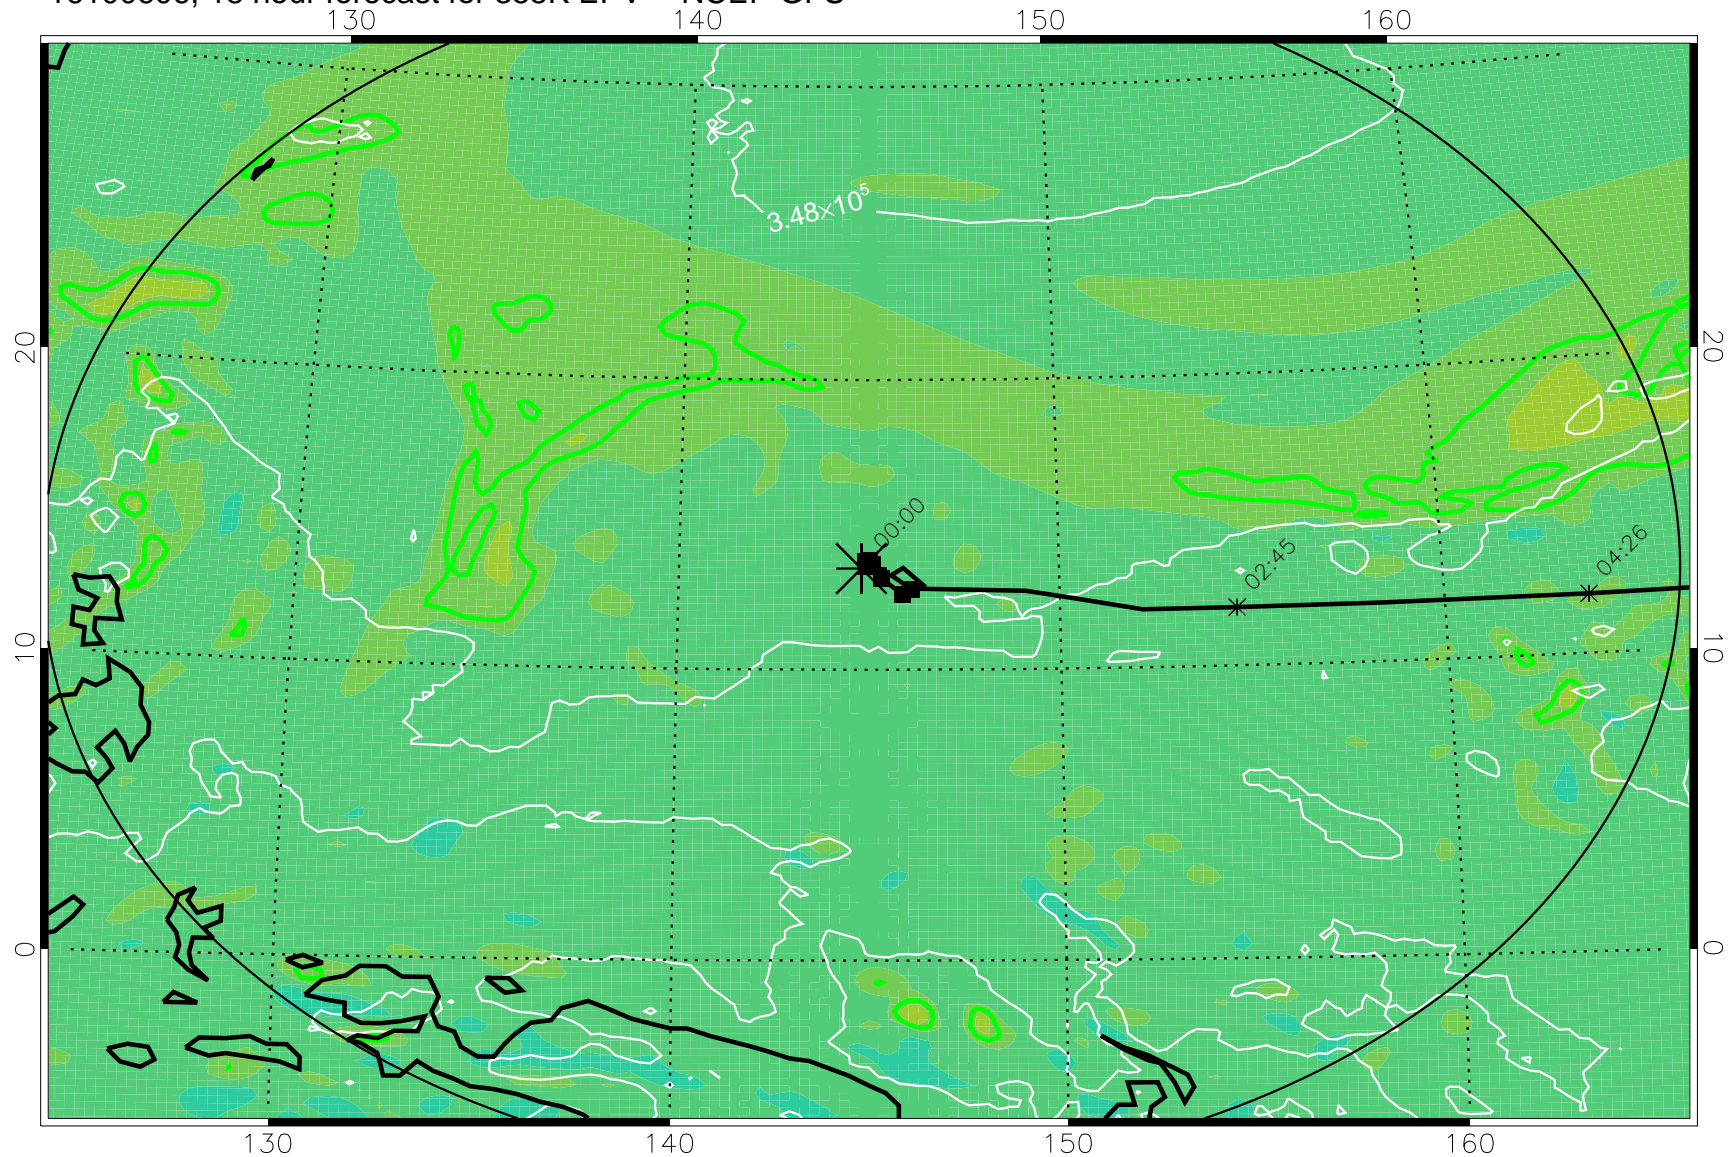

16100518, 6 hour forecast for 355K EPV -- NCEP GFS

355K Montgomery Streamfunction, white
EPV Tropopause (2 PVU) Position
Range ring of 2304 km

16100600, 12 hour forecast for 355K EPV -- NCEP GFS

355K Montgomery Streamfunction, white
EPV Tropopause (2 PVU) Position
Range ring of 2304 km

16100606, 18 hour forecast for 355K EPV -- NCEP GFS

355K Montgomery Streamfunction, white
EPV Tropopause (2 PVU) Position
Range ring of 2304 km

16100612, 24 hour forecast for 355K EPV -- NCEP GFS

355K Montgomery Streamfunction, white
EPV Tropopause (2 PVU) Position
Range ring of 2304 km

16100618, 30 hour forecast for 355K EPV -- NCEP GFS

355K Montgomery Streamfunction, white
EPV Tropopause (2 PVU) Position
Range ring of 2304 km

16100700, 36 hour forecast for 355K EPV -- NCEP GFS

355K Montgomery Streamfunction, white
EPV Tropopause (2 PVU) Position
Range ring of 2304 km

16100706, 42 hour forecast for 355K EPV -- NCEP GFS

355K Montgomery Streamfunction, white
EPV Tropopause (2 PVU) Position
Range ring of 2304 km

16100712, 48 hour forecast for 355K EPV -- NCEP GFS

355K Montgomery Streamfunction, white
EPV Tropopause (2 PVU) Position
Range ring of 2304 km