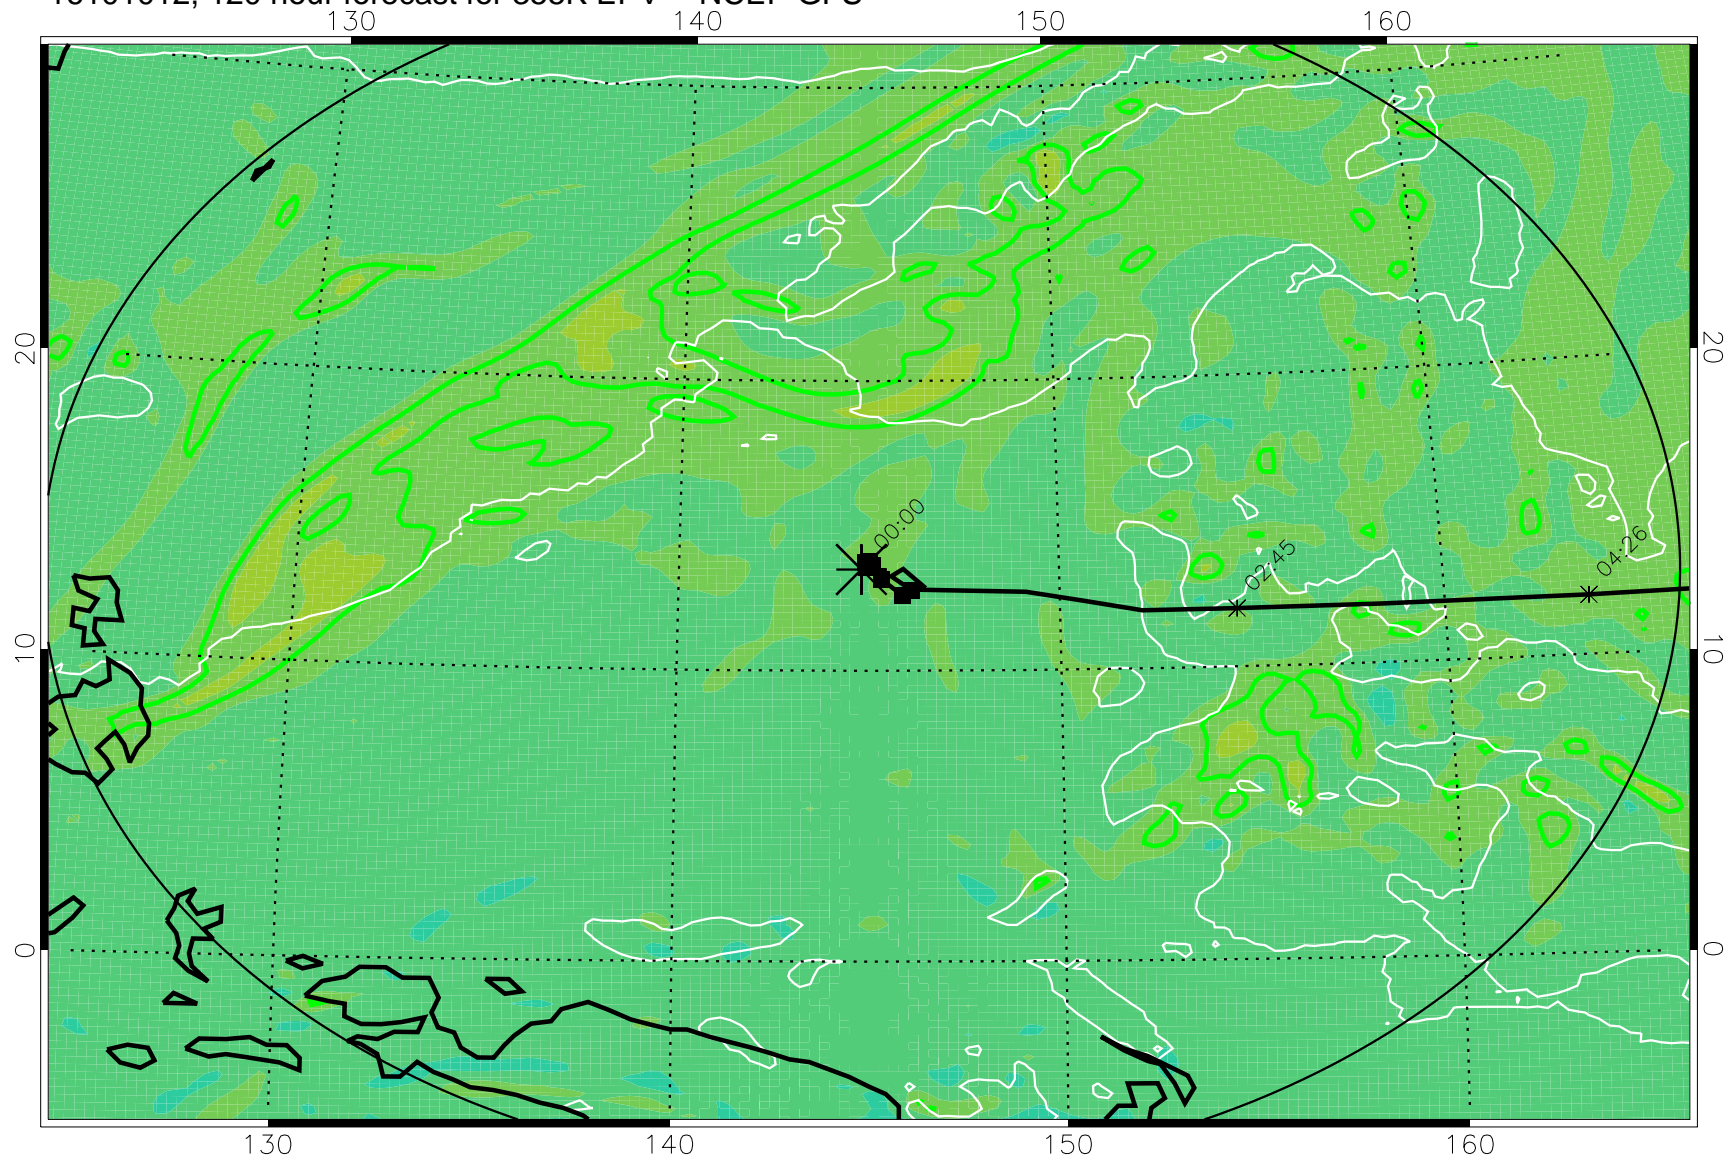

16100818, 78 hour forecast for 355K EPV -- NCEP GFS

355K Montgomery Streamfunction, white
EPV Tropopause (2 PVU) Position
Range ring of 2304 km

16100900, 84 hour forecast for 355K EPV -- NCEP GFS

355K Montgomery Streamfunction, white
EPV Tropopause (2 PVU) Position
Range ring of 2304 km

16100906, 90 hour forecast for 355K EPV -- NCEP GFS

355K Montgomery Streamfunction, white
EPV Tropopause (2 PVU) Position
Range ring of 2304 km

16100912, 96 hour forecast for 355K EPV -- NCEP GFS

355K Montgomery Streamfunction, white
EPV Tropopause (2 PVU) Position
Range ring of 2304 km

16100918, 102 hour forecast for 355K EPV -- NCEP GFS

355K Montgomery Streamfunction, white
EPV Tropopause (2 PVU) Position
Range ring of 2304 km

16101000, 108 hour forecast for 355K EPV -- NCEP GFS

355K Montgomery Streamfunction, white
EPV Tropopause (2 PVU) Position
Range ring of 2304 km

16101006, 114 hour forecast for 355K EPV -- NCEP GFS

355K Montgomery Streamfunction, white
EPV Tropopause (2 PVU) Position
Range ring of 2304 km

16101012, 120 hour forecast for 355K EPV -- NCEP GFS

355K Montgomery Streamfunction, white
EPV Tropopause (2 PVU) Position
Range ring of 2304 km