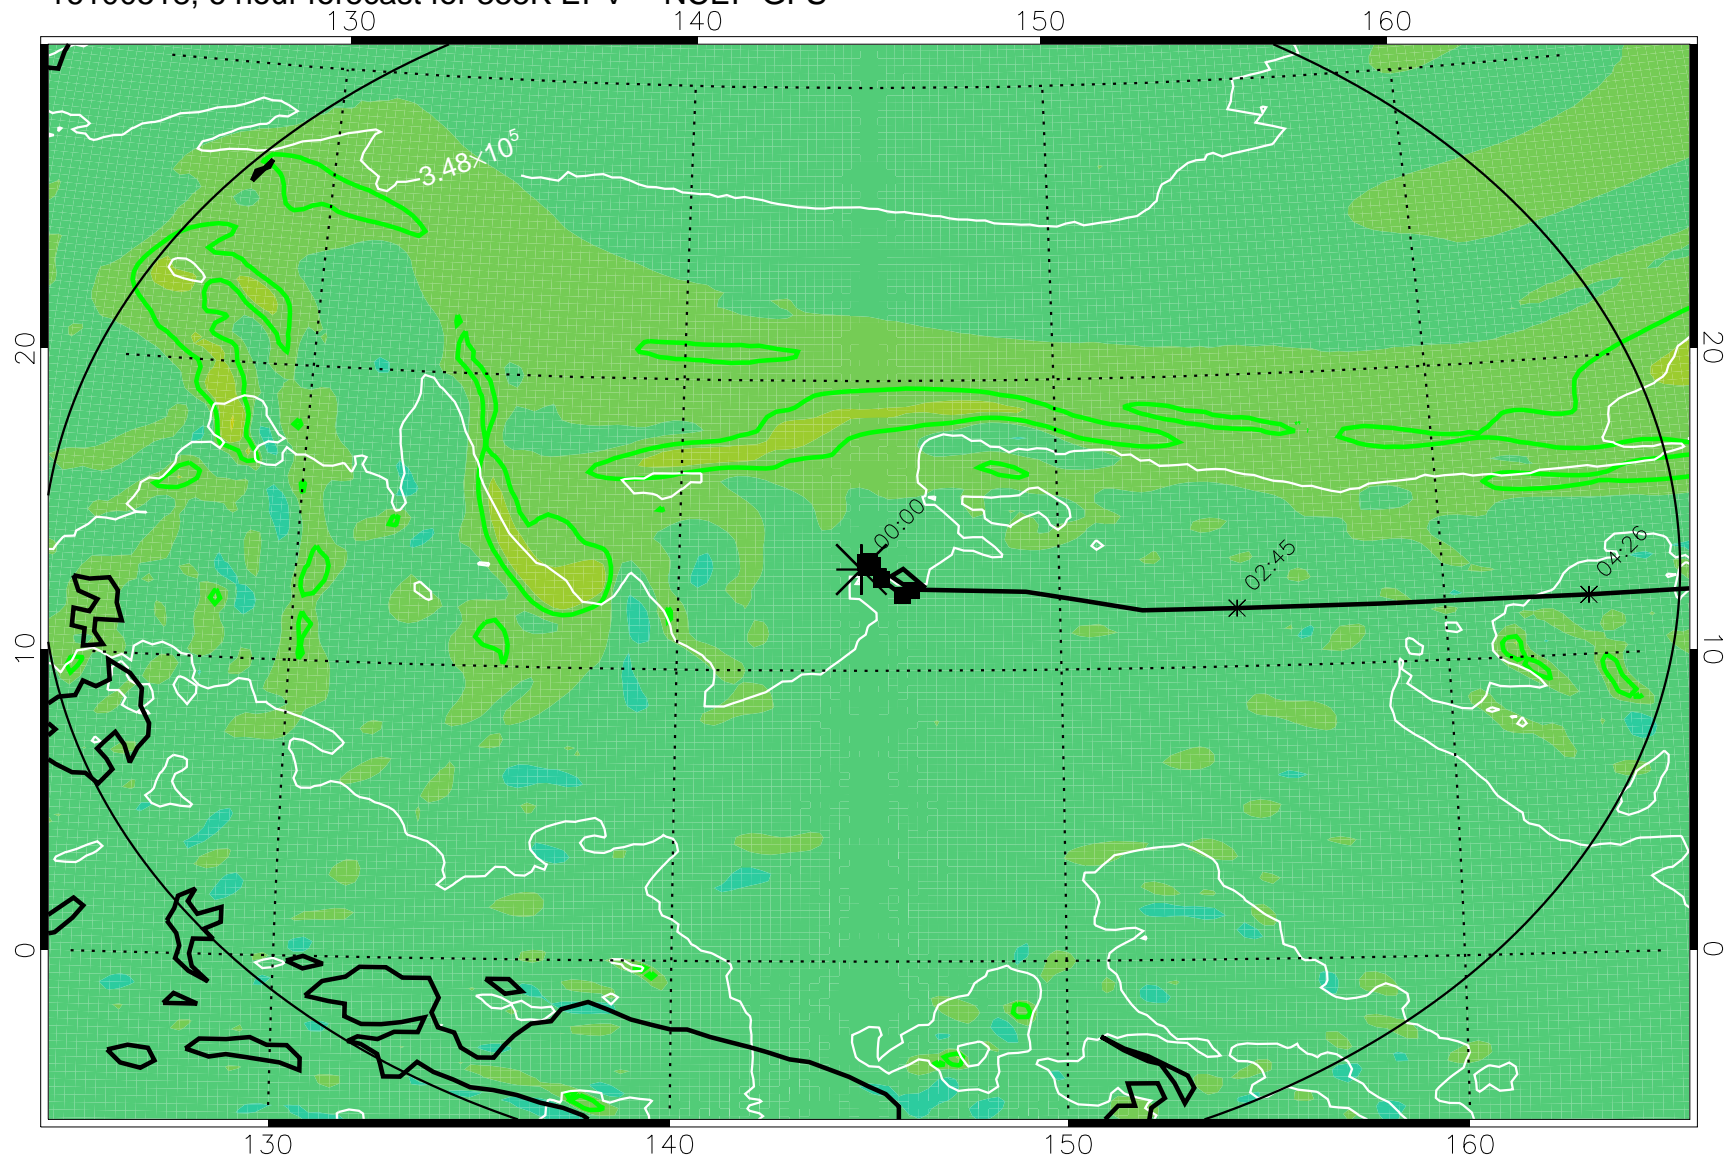

16100518, 6 hour forecast for 355K EPV -- NCEP GFS

355K Montgomery Streamfunction, white
EPV Tropopause (2 PVU) Position
Range ring of 2304 km

16100600, 12 hour forecast for 355K EPV -- NCEP GFS

355K Montgomery Streamfunction, white
EPV Tropopause (2 PVU) Position
Range ring of 2304 km

16100606, 18 hour forecast for 355K EPV -- NCEP GFS

355K Montgomery Streamfunction, white
EPV Tropopause (2 PVU) Position
Range ring of 2304 km

16100612, 24 hour forecast for 355K EPV -- NCEP GFS

355K Montgomery Streamfunction, white
EPV Tropopause (2 PVU) Position
Range ring of 2304 km

16100618, 30 hour forecast for 355K EPV -- NCEP GFS

355K Montgomery Streamfunction, white
EPV Tropopause (2 PVU) Position
Range ring of 2304 km

16100700, 36 hour forecast for 355K EPV -- NCEP GFS

355K Montgomery Streamfunction, white
EPV Tropopause (2 PVU) Position
Range ring of 2304 km

16100706, 42 hour forecast for 355K EPV -- NCEP GFS

355K Montgomery Streamfunction, white
EPV Tropopause (2 PVU) Position
Range ring of 2304 km

16100712, 48 hour forecast for 355K EPV -- NCEP GFS

355K Montgomery Streamfunction, white
EPV Tropopause (2 PVU) Position
Range ring of 2304 km