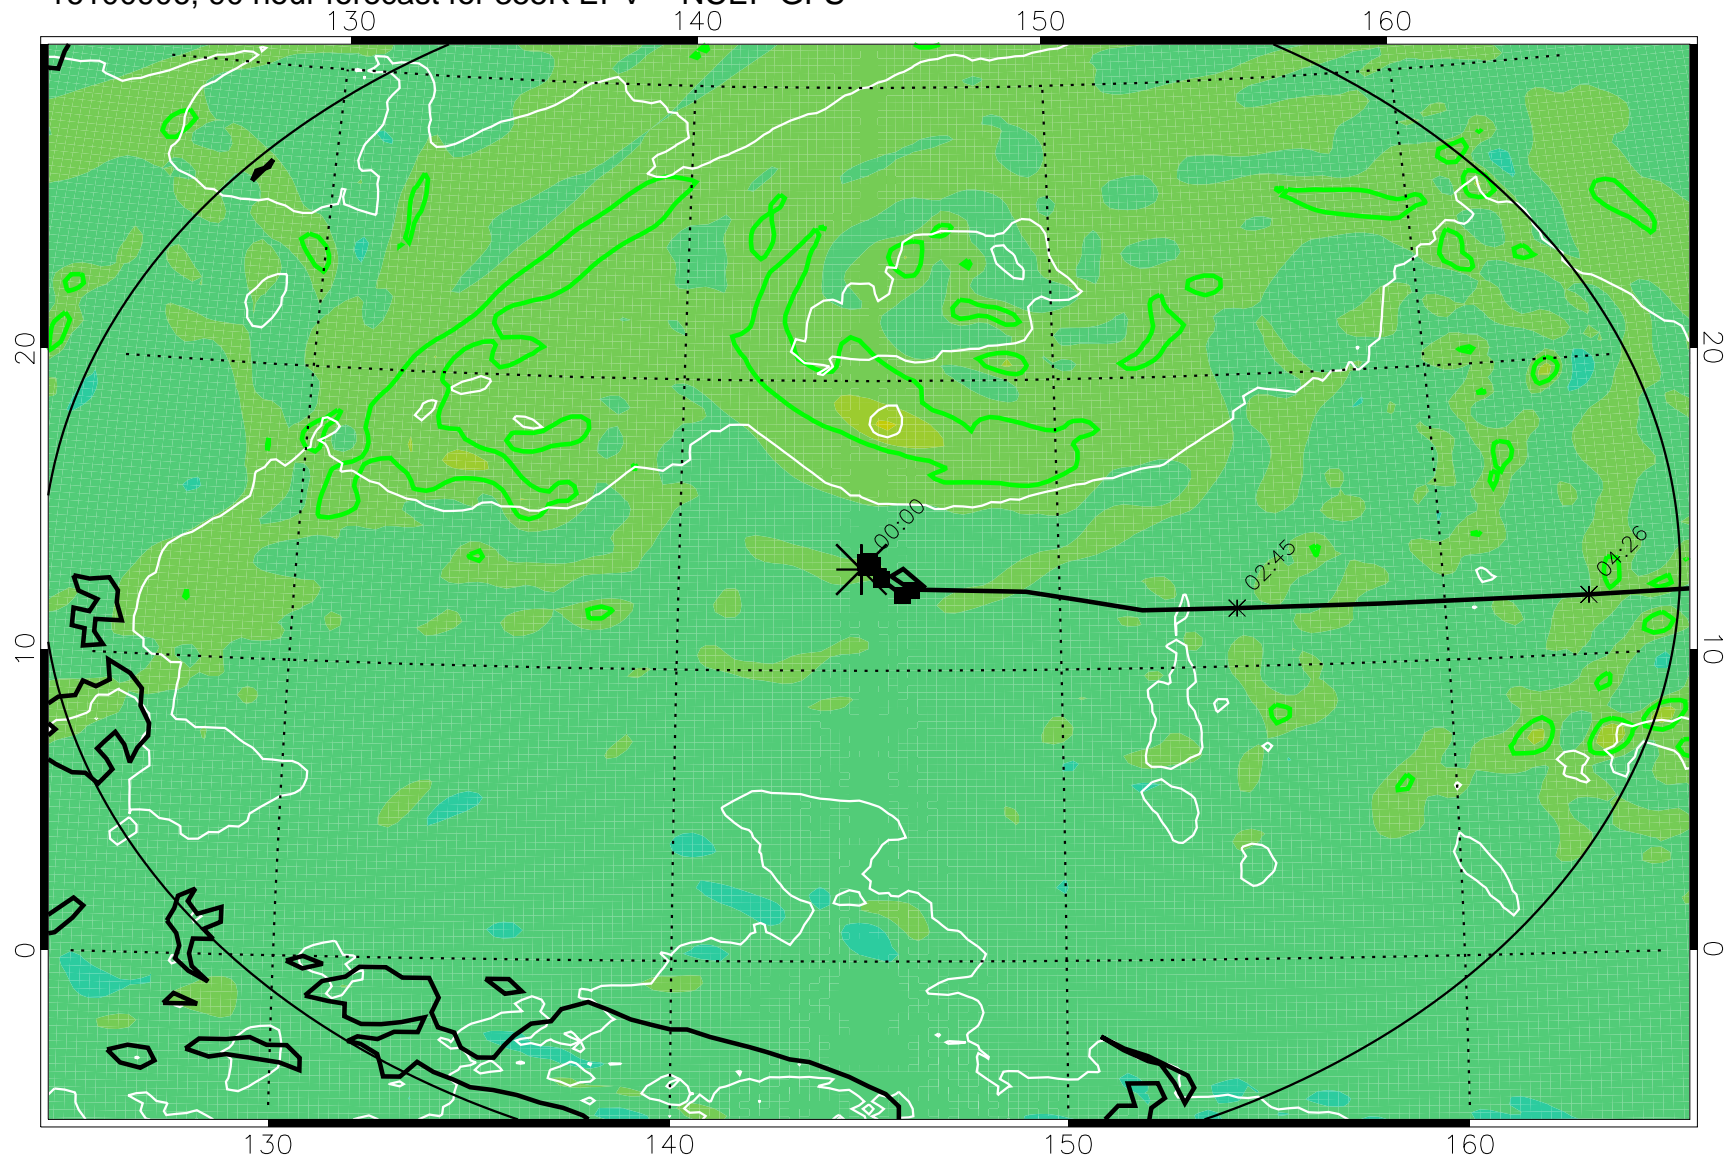

16100806, 66 hour forecast for 355K EPV -- NCEP GFS

355K Montgomery Streamfunction, white
EPV Tropopause (2 PVU) Position
Range ring of 2304 km

16100812, 72 hour forecast for 355K EPV -- NCEP GFS

355K Montgomery Streamfunction, white
EPV Tropopause (2 PVU) Position
Range ring of 2304 km

16100818, 78 hour forecast for 355K EPV -- NCEP GFS

355K Montgomery Streamfunction, white
EPV Tropopause (2 PVU) Position
Range ring of 2304 km

16100900, 84 hour forecast for 355K EPV -- NCEP GFS

355K Montgomery Streamfunction, white
EPV Tropopause (2 PVU) Position
Range ring of 2304 km

16100906, 90 hour forecast for 355K EPV -- NCEP GFS

355K Montgomery Streamfunction, white
EPV Tropopause (2 PVU) Position
Range ring of 2304 km

16100912, 96 hour forecast for 355K EPV -- NCEP GFS

355K Montgomery Streamfunction, white
EPV Tropopause (2 PVU) Position
Range ring of 2304 km

16100918, 102 hour forecast for 355K EPV -- NCEP GFS

355K Montgomery Streamfunction, white
EPV Tropopause (2 PVU) Position
Range ring of 2304 km

16101000, 108 hour forecast for 355K EPV -- NCEP GFS

355K Montgomery Streamfunction, white
EPV Tropopause (2 PVU) Position
Range ring of 2304 km