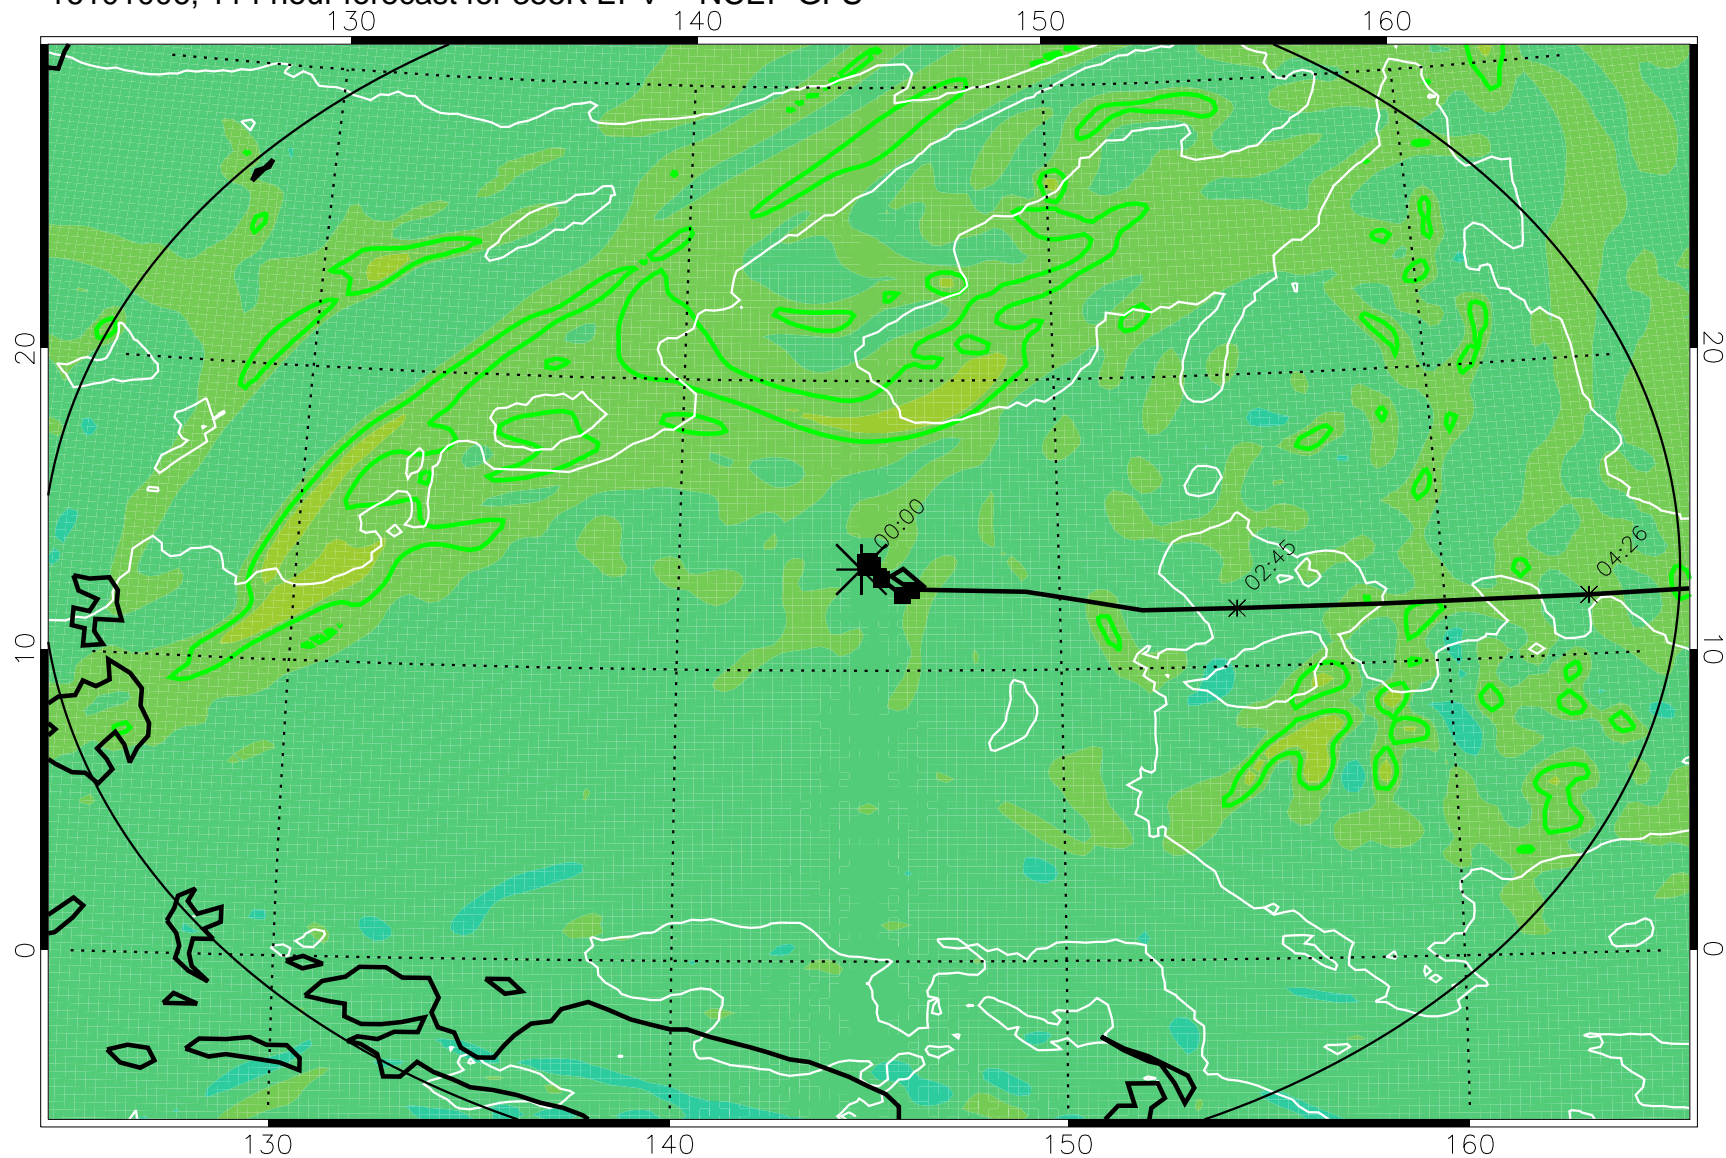

16100818, 78 hour forecast for 355K EPV -- NCEP GFS

355K Montgomery Streamfunction, white
EPV Tropopause (2 PVU) Position
Range ring of 2304 km

16100900, 84 hour forecast for 355K EPV -- NCEP GFS

355K Montgomery Streamfunction, white
EPV Tropopause (2 PVU) Position
Range ring of 2304 km

16100906, 90 hour forecast for 355K EPV -- NCEP GFS

355K Montgomery Streamfunction, white
EPV Tropopause (2 PVU) Position
Range ring of 2304 km

16100912, 96 hour forecast for 355K EPV -- NCEP GFS

355K Montgomery Streamfunction, white
EPV Tropopause (2 PVU) Position
Range ring of 2304 km

16100918, 102 hour forecast for 355K EPV -- NCEP GFS

355K Montgomery Streamfunction, white
EPV Tropopause (2 PVU) Position
Range ring of 2304 km

16101000, 108 hour forecast for 355K EPV -- NCEP GFS

355K Montgomery Streamfunction, white
EPV Tropopause (2 PVU) Position
Range ring of 2304 km

16101006, 114 hour forecast for 355K EPV -- NCEP GFS

355K Montgomery Streamfunction, white
EPV Tropopause (2 PVU) Position
Range ring of 2304 km

16101012, 120 hour forecast for 355K EPV -- NCEP GFS

355K Montgomery Streamfunction, white
EPV Tropopause (2 PVU) Position
Range ring of 2304 km