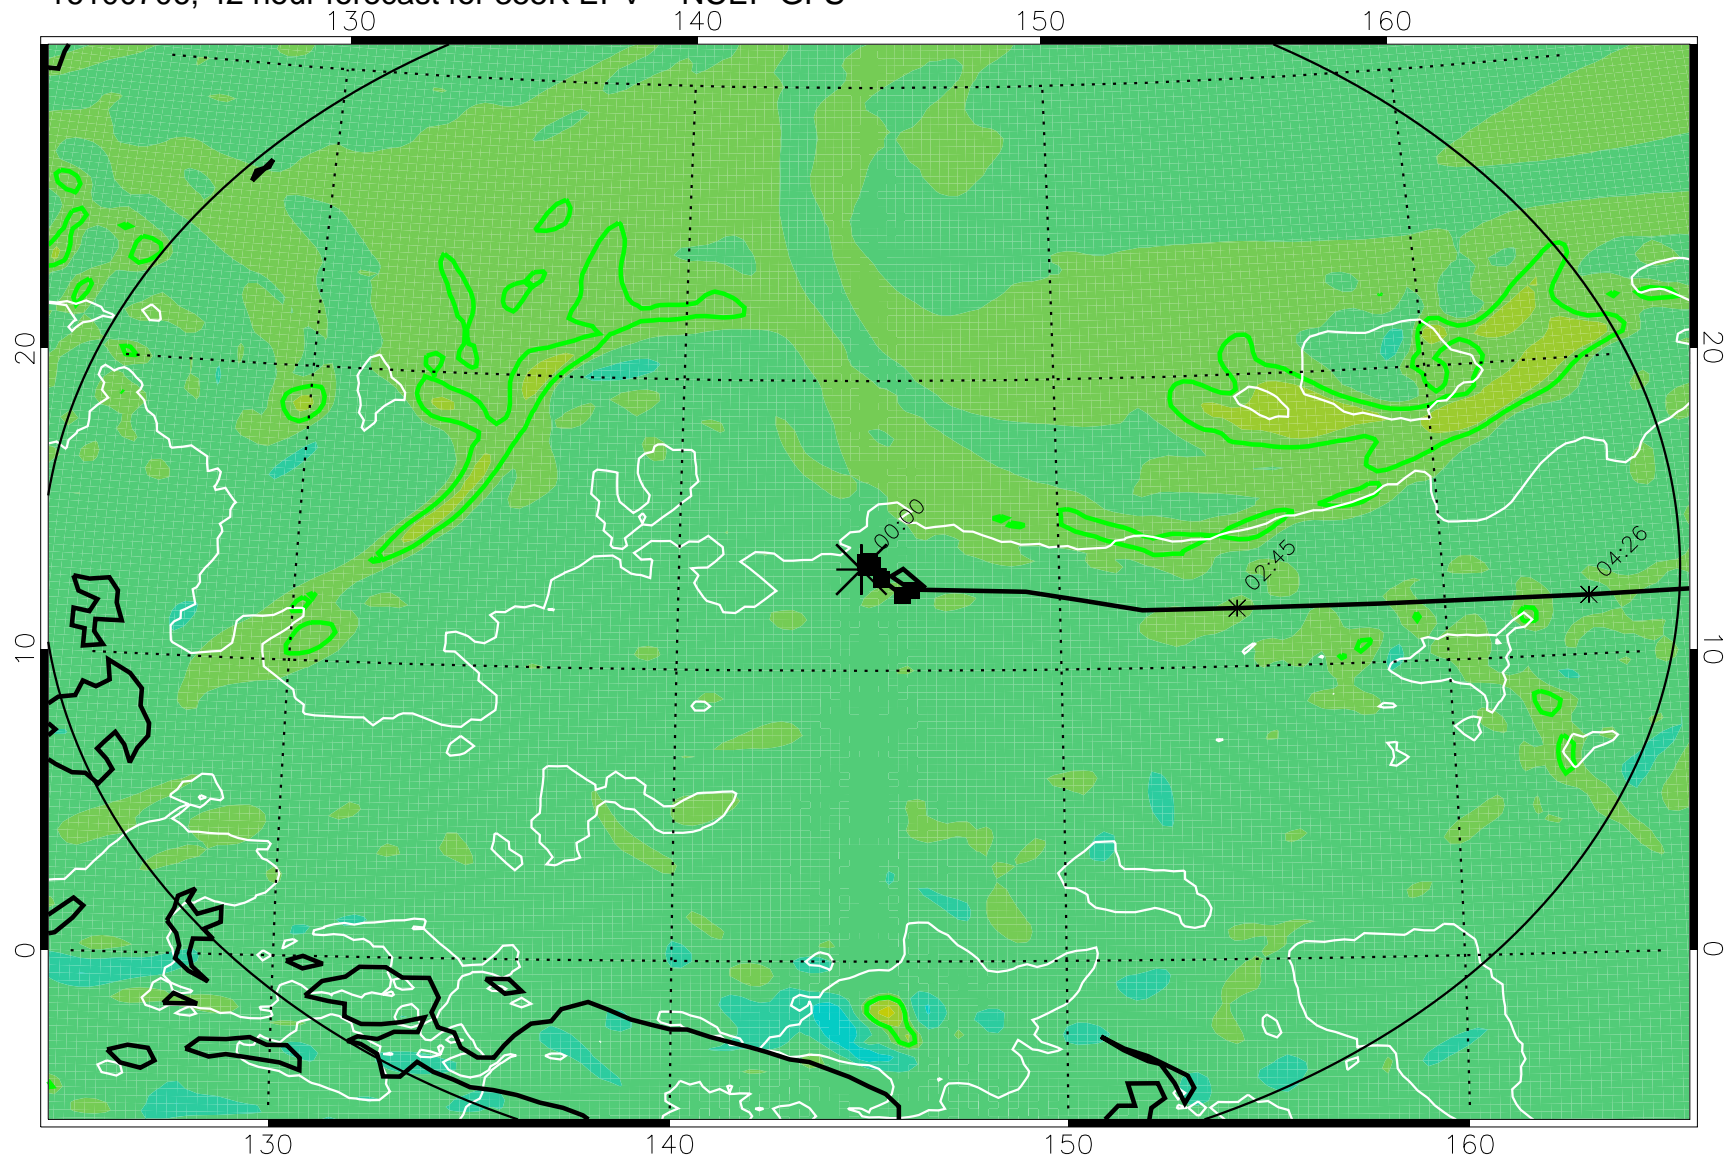

16100618, 30 hour forecast for 355K EPV -- NCEP GFS

355K Montgomery Streamfunction, white
EPV Tropopause (2 PVU) Position
Range ring of 2304 km

16100700, 36 hour forecast for 355K EPV -- NCEP GFS

355K Montgomery Streamfunction, white
EPV Tropopause (2 PVU) Position
Range ring of 2304 km

16100706, 42 hour forecast for 355K EPV -- NCEP GFS

355K Montgomery Streamfunction, white
EPV Tropopause (2 PVU) Position
Range ring of 2304 km

16100712, 48 hour forecast for 355K EPV -- NCEP GFS

355K Montgomery Streamfunction, white
EPV Tropopause (2 PVU) Position
Range ring of 2304 km

16100718, 54 hour forecast for 355K EPV -- NCEP GFS

355K Montgomery Streamfunction, white
EPV Tropopause (2 PVU) Position
Range ring of 2304 km

16100800, 60 hour forecast for 355K EPV -- NCEP GFS

355K Montgomery Streamfunction, white
EPV Tropopause (2 PVU) Position
Range ring of 2304 km

16100806, 66 hour forecast for 355K EPV -- NCEP GFS

355K Montgomery Streamfunction, white
EPV Tropopause (2 PVU) Position
Range ring of 2304 km

16100812, 72 hour forecast for 355K EPV -- NCEP GFS

355K Montgomery Streamfunction, white
EPV Tropopause (2 PVU) Position
Range ring of 2304 km