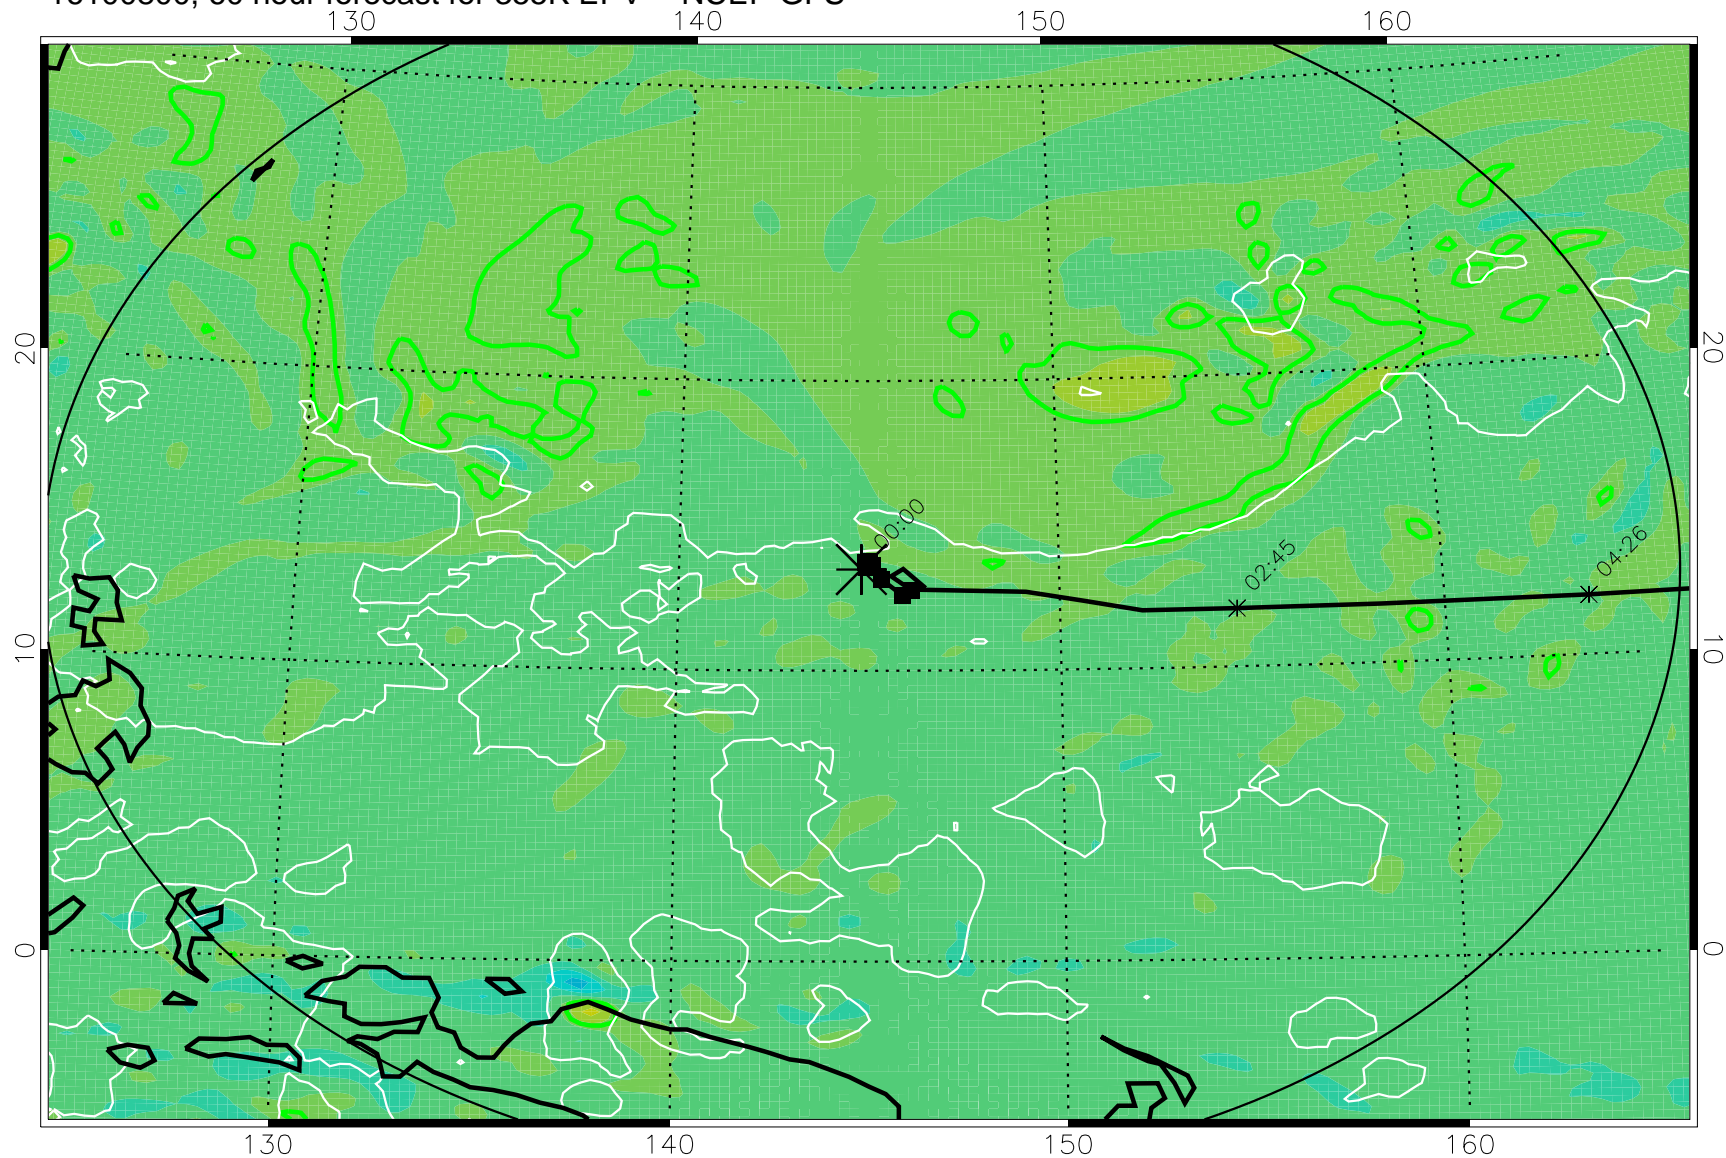

16100706, 42 hour forecast for 355K EPV -- NCEP GFS

355K Montgomery Streamfunction, white
EPV Tropopause (2 PVU) Position
Range ring of 2304 km

16100712, 48 hour forecast for 355K EPV -- NCEP GFS

355K Montgomery Streamfunction, white
EPV Tropopause (2 PVU) Position
Range ring of 2304 km

16100718, 54 hour forecast for 355K EPV -- NCEP GFS

355K Montgomery Streamfunction, white
EPV Tropopause (2 PVU) Position
Range ring of 2304 km

16100800, 60 hour forecast for 355K EPV -- NCEP GFS

355K Montgomery Streamfunction, white
EPV Tropopause (2 PVU) Position
Range ring of 2304 km

16100806, 66 hour forecast for 355K EPV -- NCEP GFS

355K Montgomery Streamfunction, white
EPV Tropopause (2 PVU) Position
Range ring of 2304 km

16100812, 72 hour forecast for 355K EPV -- NCEP GFS

355K Montgomery Streamfunction, white
EPV Tropopause (2 PVU) Position
Range ring of 2304 km

16100818, 78 hour forecast for 355K EPV -- NCEP GFS

355K Montgomery Streamfunction, white
EPV Tropopause (2 PVU) Position
Range ring of 2304 km

16100900, 84 hour forecast for 355K EPV -- NCEP GFS

355K Montgomery Streamfunction, white
EPV Tropopause (2 PVU) Position
Range ring of 2304 km