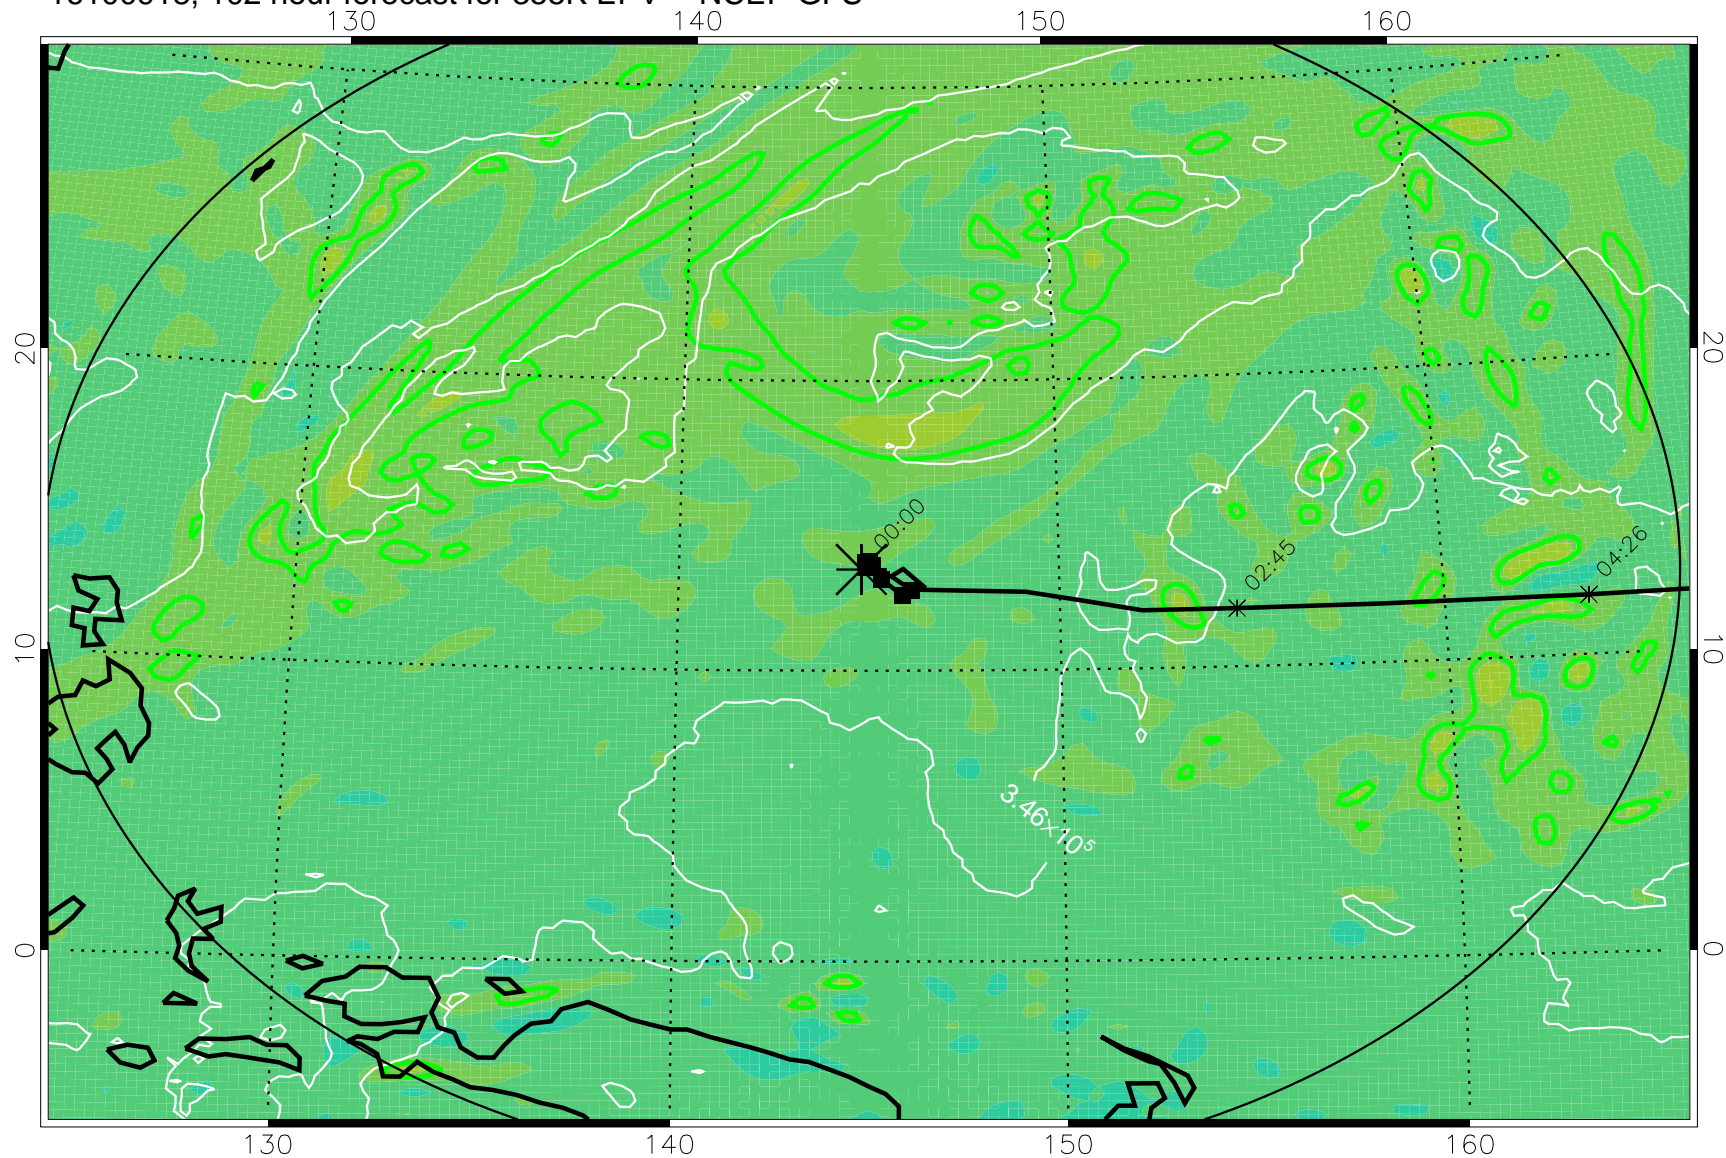

16100818, 78 hour forecast for 355K EPV -- NCEP GFS

355K Montgomery Streamfunction, white
EPV Tropopause (2 PVU) Position
Range ring of 2304 km

16100900, 84 hour forecast for 355K EPV -- NCEP GFS

355K Montgomery Streamfunction, white
EPV Tropopause (2 PVU) Position
Range ring of 2304 km

16100906, 90 hour forecast for 355K EPV -- NCEP GFS

355K Montgomery Streamfunction, white
EPV Tropopause (2 PVU) Position
Range ring of 2304 km

16100912, 96 hour forecast for 355K EPV -- NCEP GFS

355K Montgomery Streamfunction, white
EPV Tropopause (2 PVU) Position
Range ring of 2304 km

16100918, 102 hour forecast for 355K EPV -- NCEP GFS

355K Montgomery Streamfunction, white
EPV Tropopause (2 PVU) Position
Range ring of 2304 km

16101000, 108 hour forecast for 355K EPV -- NCEP GFS

355K Montgomery Streamfunction, white
EPV Tropopause (2 PVU) Position
Range ring of 2304 km

16101006, 114 hour forecast for 355K EPV -- NCEP GFS

355K Montgomery Streamfunction, white
EPV Tropopause (2 PVU) Position
Range ring of 2304 km

16101012, 120 hour forecast for 355K EPV -- NCEP GFS

355K Montgomery Streamfunction, white
EPV Tropopause (2 PVU) Position
Range ring of 2304 km