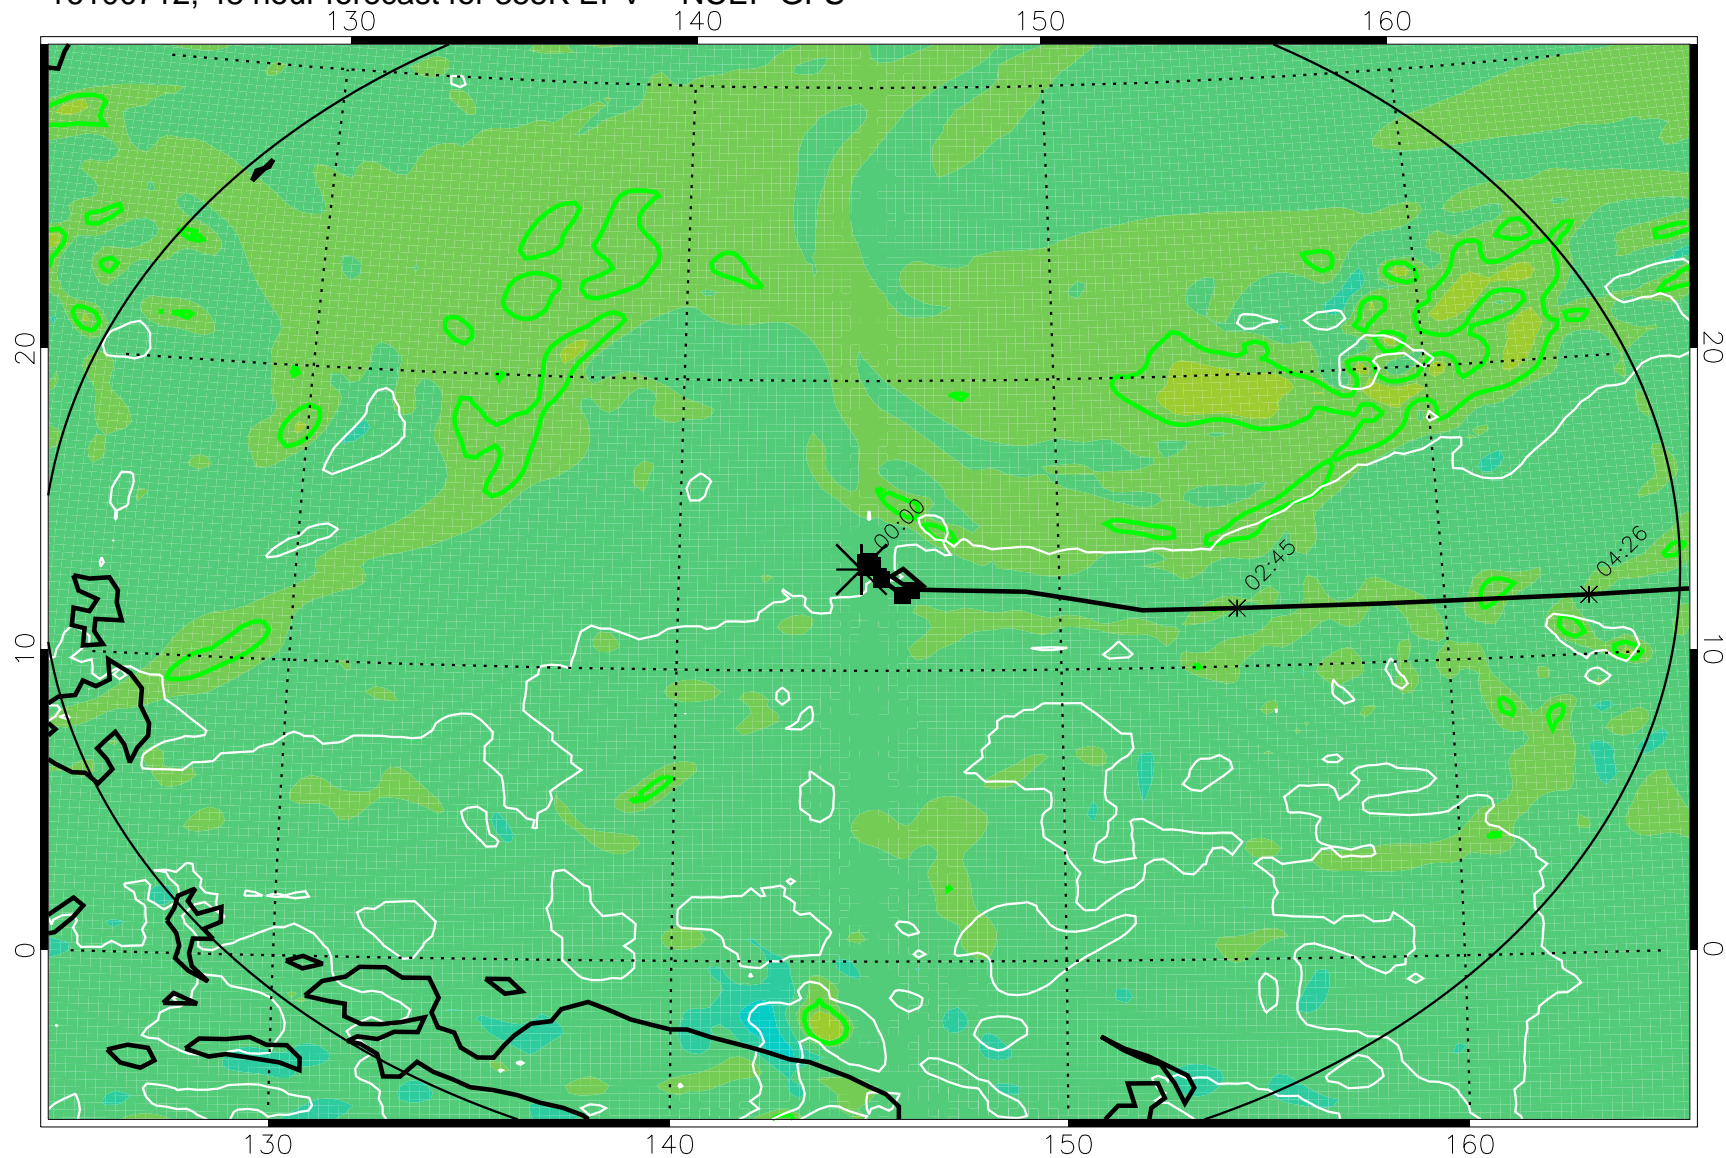

16100618, 30 hour forecast for 355K EPV -- NCEP GFS

355K Montgomery Streamfunction, white
EPV Tropopause (2 PVU) Position
Range ring of 2304 km

16100700, 36 hour forecast for 355K EPV -- NCEP GFS

355K Montgomery Streamfunction, white
EPV Tropopause (2 PVU) Position
Range ring of 2304 km

16100706, 42 hour forecast for 355K EPV -- NCEP GFS

355K Montgomery Streamfunction, white
EPV Tropopause (2 PVU) Position
Range ring of 2304 km

16100712, 48 hour forecast for 355K EPV -- NCEP GFS

355K Montgomery Streamfunction, white
EPV Tropopause (2 PVU) Position
Range ring of 2304 km

16100718, 54 hour forecast for 355K EPV -- NCEP GFS

355K Montgomery Streamfunction, white
EPV Tropopause (2 PVU) Position
Range ring of 2304 km

16100800, 60 hour forecast for 355K EPV -- NCEP GFS

355K Montgomery Streamfunction, white
EPV Tropopause (2 PVU) Position
Range ring of 2304 km

16100818, 78 hour forecast for 355K EPV -- NCEP GFS

355K Montgomery Streamfunction, white
EPV Tropopause (2 PVU) Position
Range ring of 2304 km

16100900, 84 hour forecast for 355K EPV -- NCEP GFS

355K Montgomery Streamfunction, white
EPV Tropopause (2 PVU) Position
Range ring of 2304 km