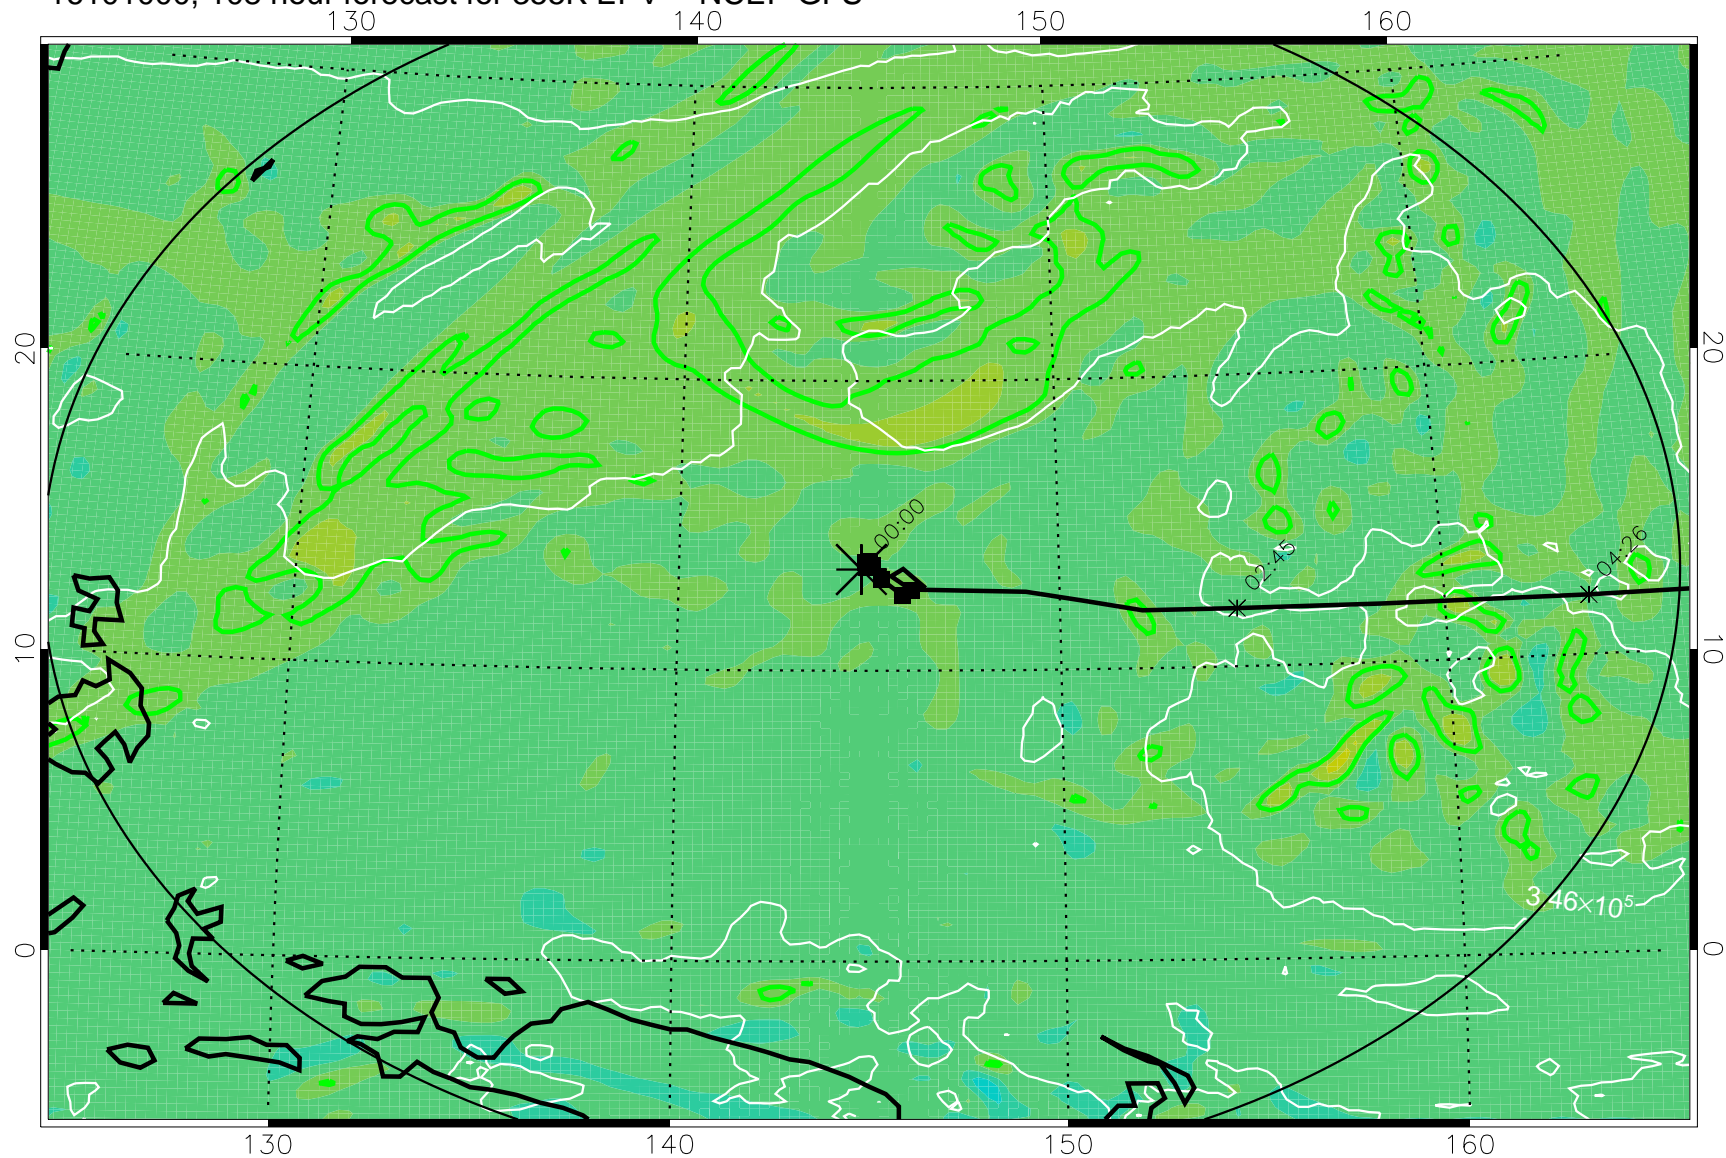

16100818, 78 hour forecast for 355K EPV -- NCEP GFS

355K Montgomery Streamfunction, white
EPV Tropopause (2 PVU) Position
Range ring of 2304 km

16100900, 84 hour forecast for 355K EPV -- NCEP GFS

355K Montgomery Streamfunction, white
EPV Tropopause (2 PVU) Position
Range ring of 2304 km

16100906, 90 hour forecast for 355K EPV -- NCEP GFS

355K Montgomery Streamfunction, white
EPV Tropopause (2 PVU) Position
Range ring of 2304 km

16100912, 96 hour forecast for 355K EPV -- NCEP GFS

355K Montgomery Streamfunction, white
EPV Tropopause (2 PVU) Position
Range ring of 2304 km

16100918, 102 hour forecast for 355K EPV -- NCEP GFS

355K Montgomery Streamfunction, white
EPV Tropopause (2 PVU) Position
Range ring of 2304 km

16101000, 108 hour forecast for 355K EPV -- NCEP GFS

355K Montgomery Streamfunction, white
EPV Tropopause (2 PVU) Position
Range ring of 2304 km

16101006, 114 hour forecast for 355K EPV -- NCEP GFS

355K Montgomery Streamfunction, white
EPV Tropopause (2 PVU) Position
Range ring of 2304 km

16101012, 120 hour forecast for 355K EPV -- NCEP GFS

355K Montgomery Streamfunction, white
EPV Tropopause (2 PVU) Position
Range ring of 2304 km