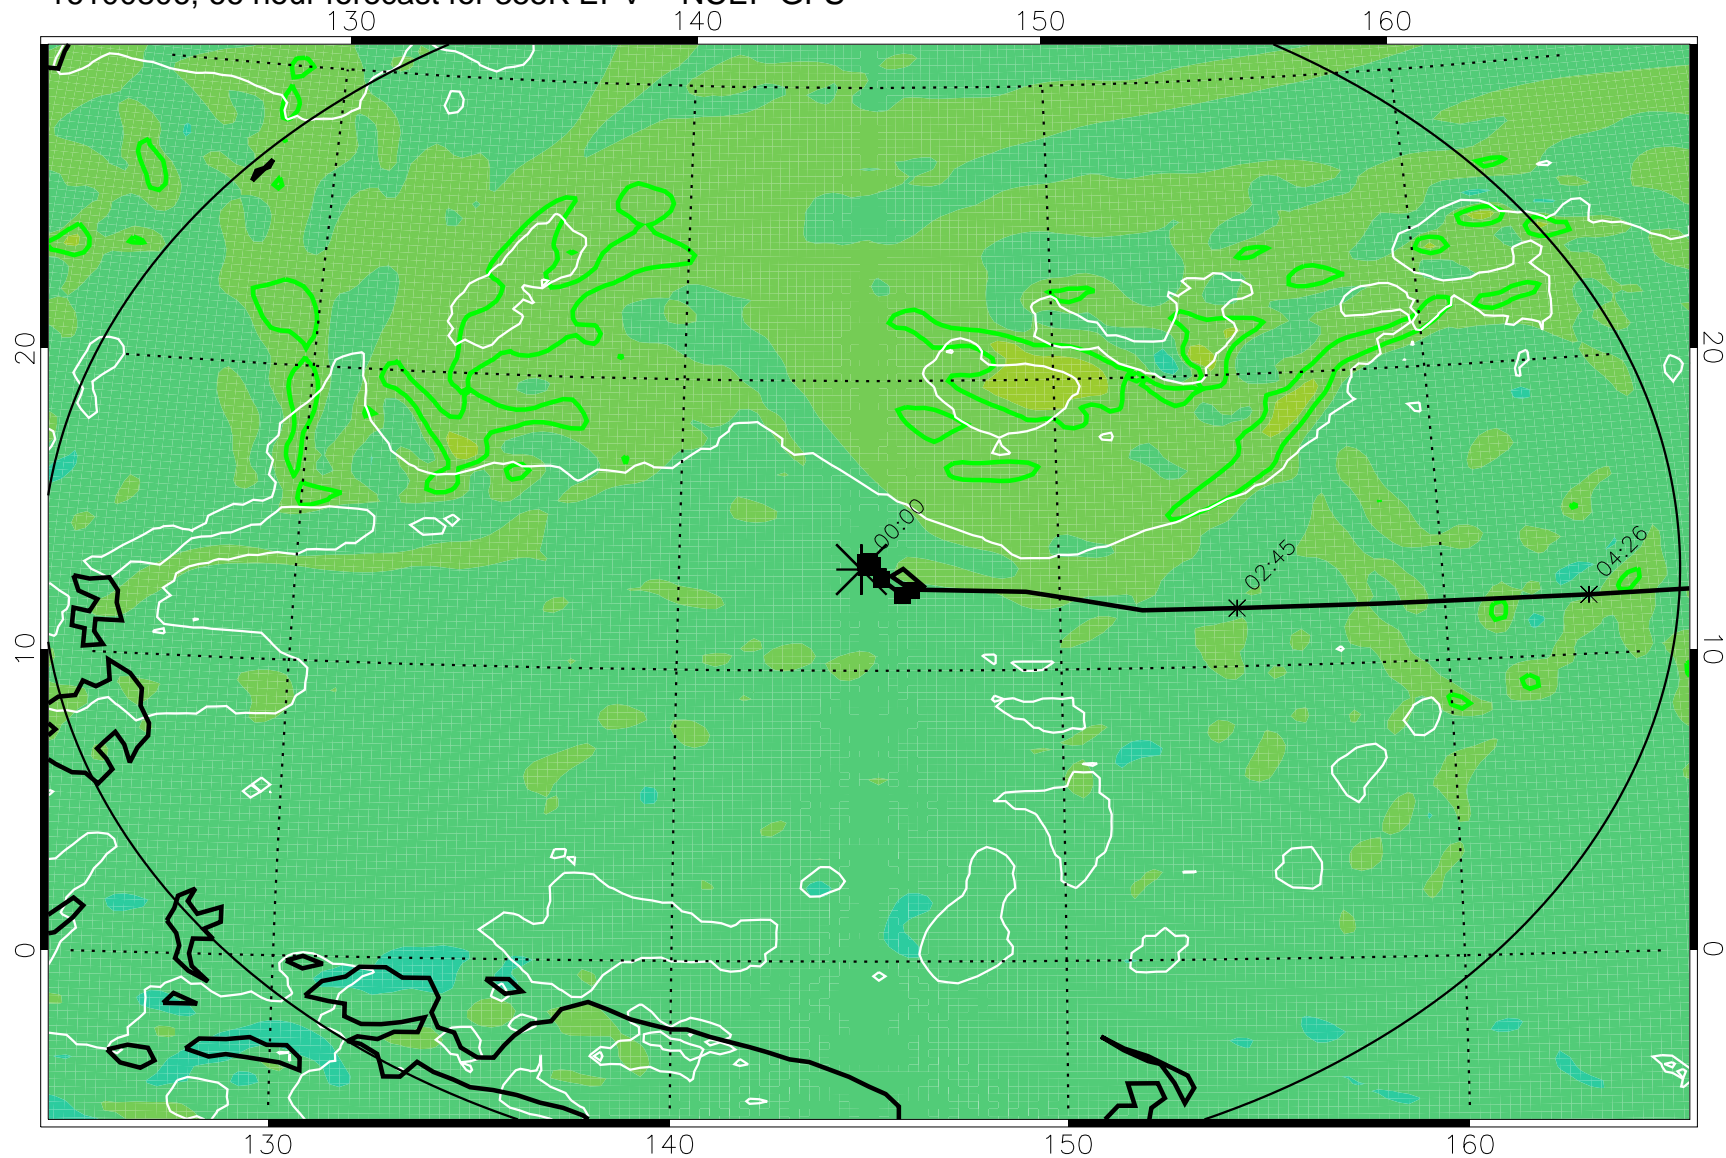

16100718, 54 hour forecast for 355K EPV -- NCEP GFS

355K Montgomery Streamfunction, white
EPV Tropopause (2 PVU) Position
Range ring of 2304 km

16100800, 60 hour forecast for 355K EPV -- NCEP GFS

355K Montgomery Streamfunction, white
EPV Tropopause (2 PVU) Position
Range ring of 2304 km

16100806, 66 hour forecast for 355K EPV -- NCEP GFS

355K Montgomery Streamfunction, white
EPV Tropopause (2 PVU) Position
Range ring of 2304 km

16100812, 72 hour forecast for 355K EPV -- NCEP GFS

355K Montgomery Streamfunction, white
EPV Tropopause (2 PVU) Position
Range ring of 2304 km

16100818, 78 hour forecast for 355K EPV -- NCEP GFS

355K Montgomery Streamfunction, white
EPV Tropopause (2 PVU) Position
Range ring of 2304 km

16100900, 84 hour forecast for 355K EPV -- NCEP GFS

355K Montgomery Streamfunction, white
EPV Tropopause (2 PVU) Position
Range ring of 2304 km

16100906, 90 hour forecast for 355K EPV -- NCEP GFS

355K Montgomery Streamfunction, white
EPV Tropopause (2 PVU) Position
Range ring of 2304 km

16100912, 96 hour forecast for 355K EPV -- NCEP GFS

355K Montgomery Streamfunction, white
EPV Tropopause (2 PVU) Position
Range ring of 2304 km