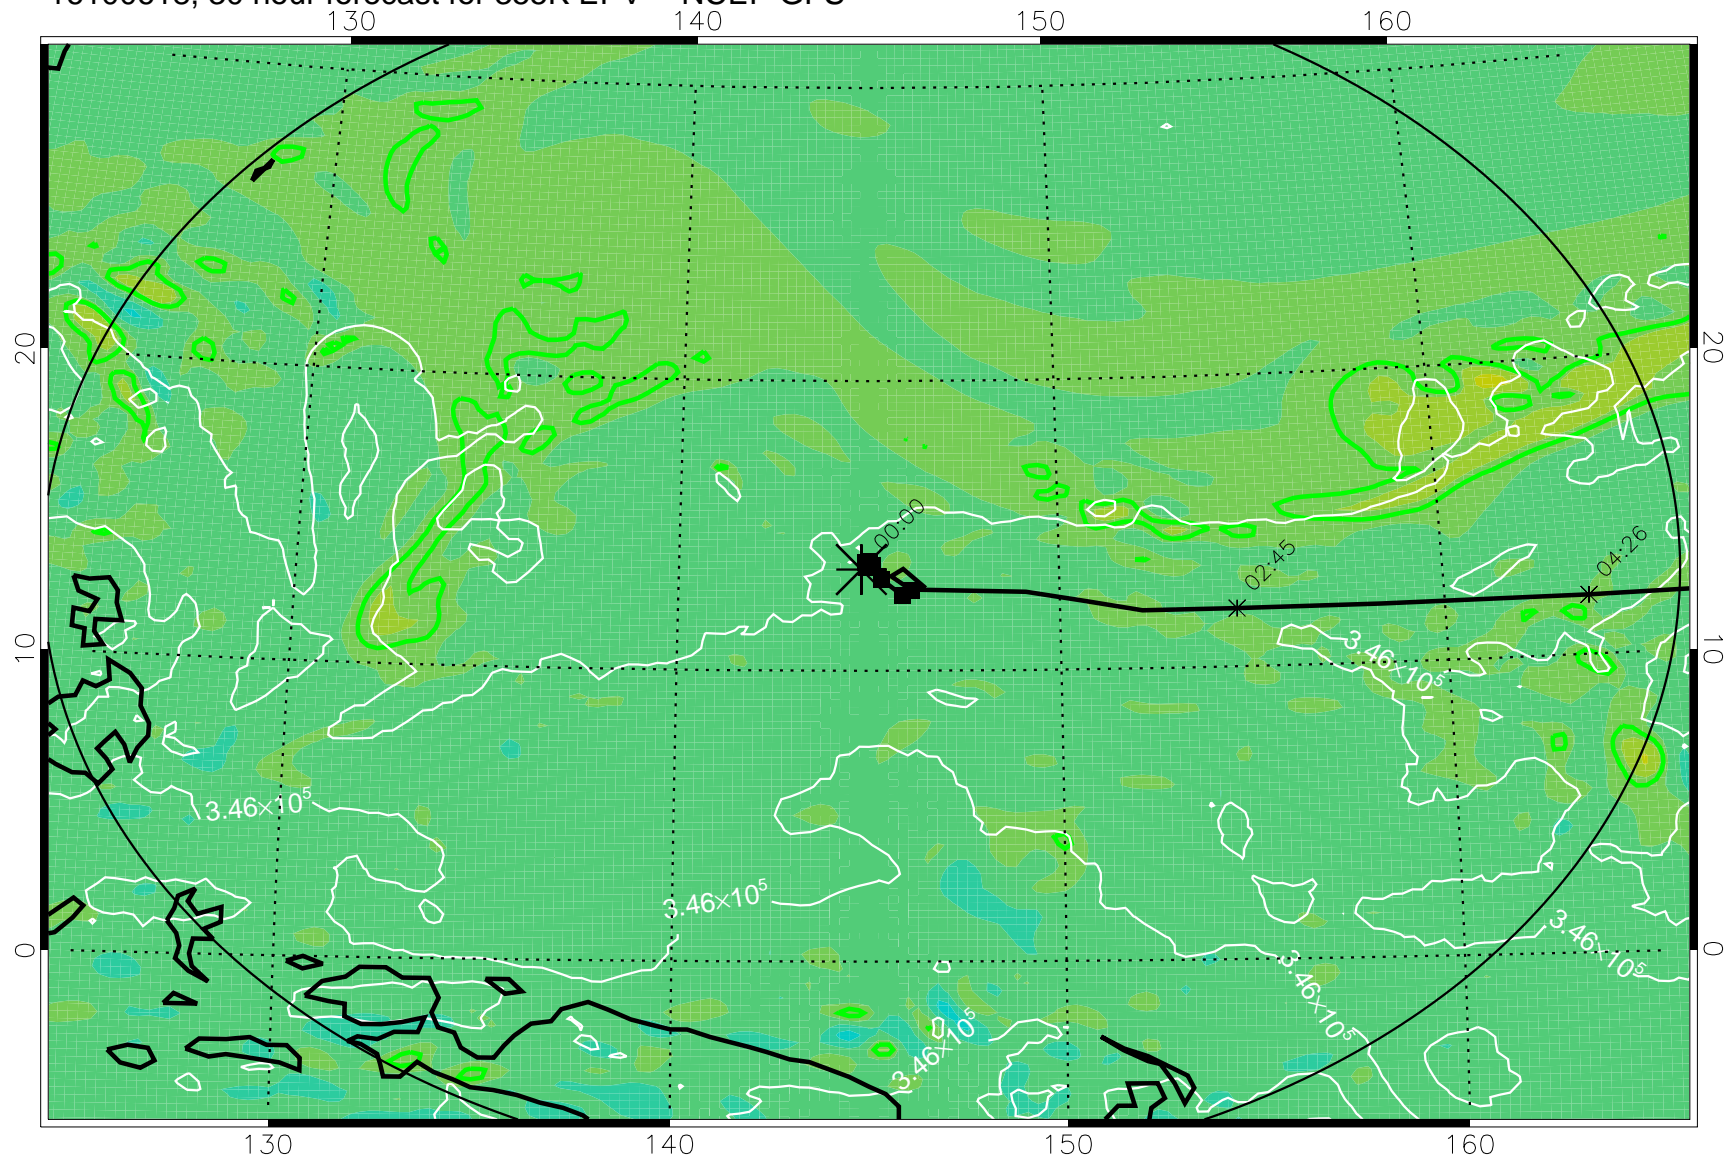

16100606, 18 hour forecast for 355K EPV -- NCEP GFS

355K Montgomery Streamfunction, white
EPV Tropopause (2 PVU) Position
Range ring of 2304 km

16100612, 24 hour forecast for 355K EPV -- NCEP GFS

355K Montgomery Streamfunction, white
EPV Tropopause (2 PVU) Position
Range ring of 2304 km

16100618, 30 hour forecast for 355K EPV -- NCEP GFS

355K Montgomery Streamfunction, white
EPV Tropopause (2 PVU) Position
Range ring of 2304 km

16100700, 36 hour forecast for 355K EPV -- NCEP GFS

355K Montgomery Streamfunction, white
EPV Tropopause (2 PVU) Position
Range ring of 2304 km

16100706, 42 hour forecast for 355K EPV -- NCEP GFS

355K Montgomery Streamfunction, white
EPV Tropopause (2 PVU) Position
Range ring of 2304 km

16100712, 48 hour forecast for 355K EPV -- NCEP GFS

355K Montgomery Streamfunction, white
EPV Tropopause (2 PVU) Position
Range ring of 2304 km

16100718, 54 hour forecast for 355K EPV -- NCEP GFS

355K Montgomery Streamfunction, white
EPV Tropopause (2 PVU) Position
Range ring of 2304 km

16100800, 60 hour forecast for 355K EPV -- NCEP GFS

355K Montgomery Streamfunction, white
EPV Tropopause (2 PVU) Position
Range ring of 2304 km