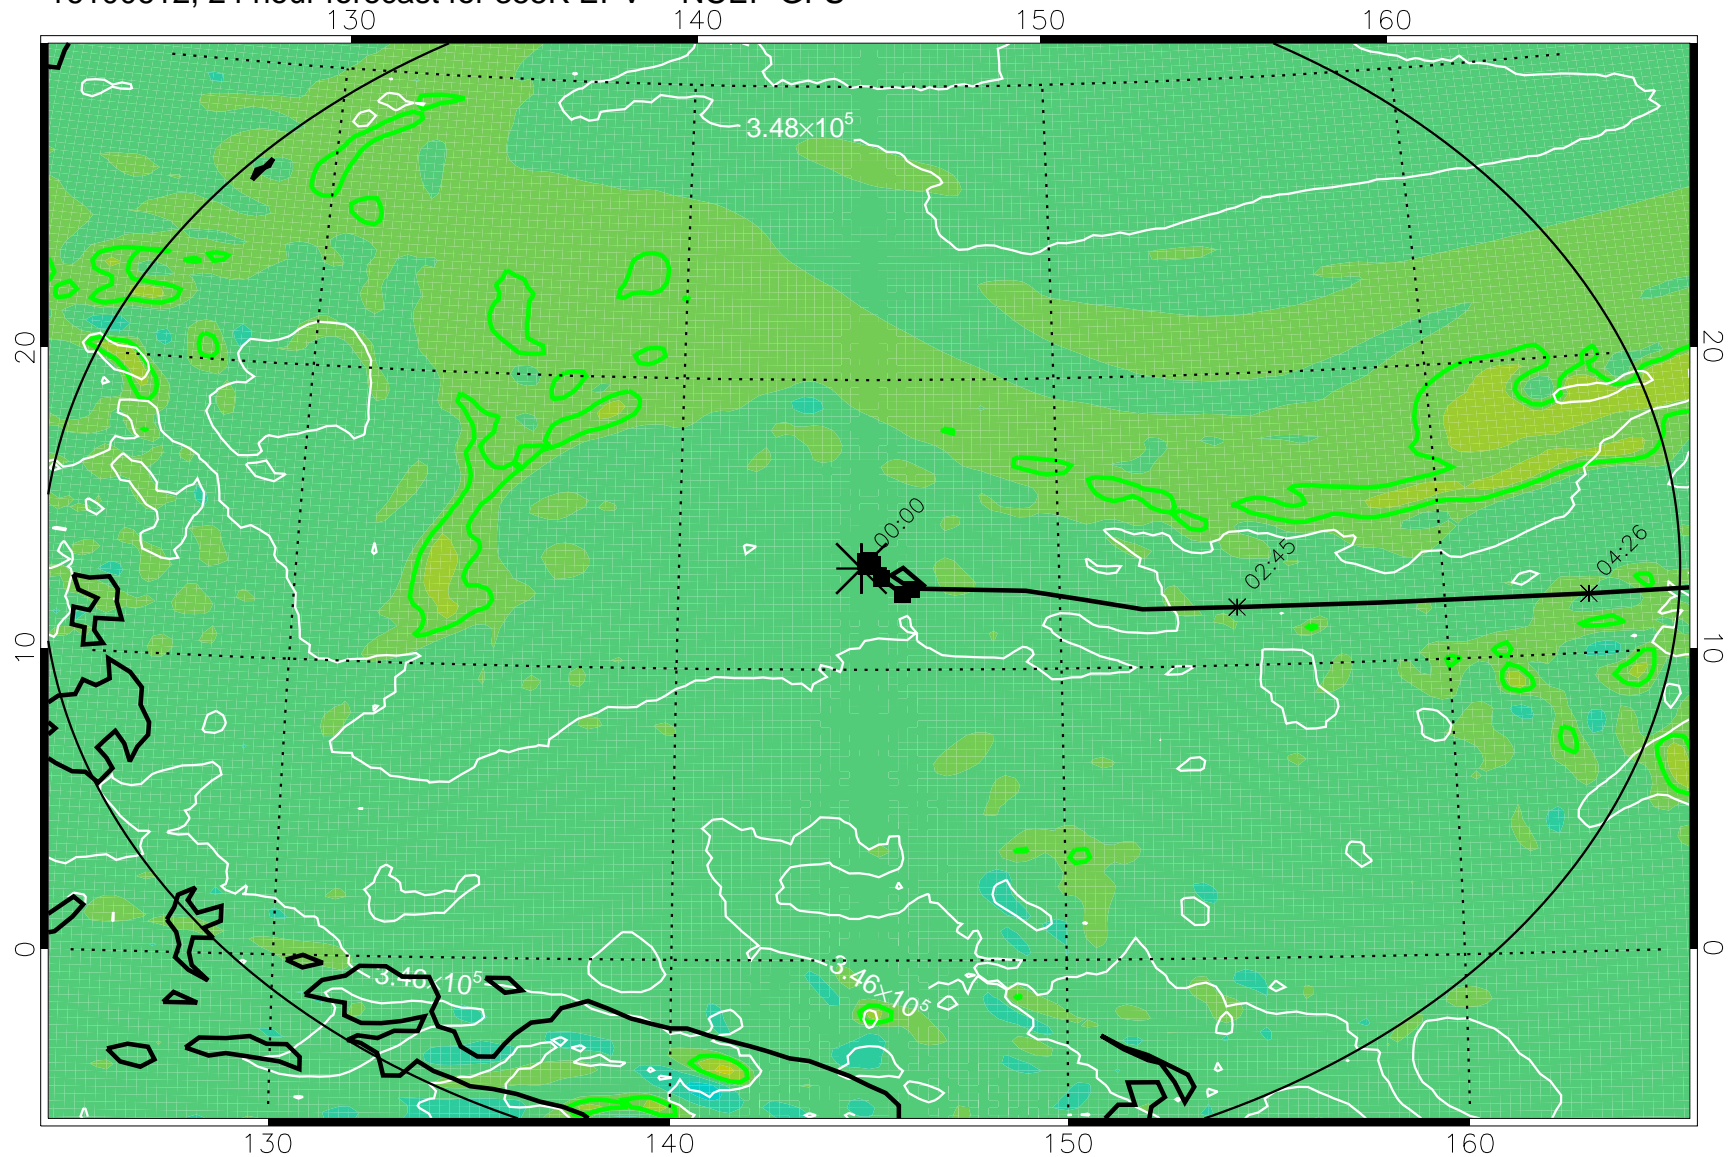

16100518, 6 hour forecast for 355K EPV -- NCEP GFS

355K Montgomery Streamfunction, white
EPV Tropopause (2 PVU) Position
Range ring of 2304 km

16100600, 12 hour forecast for 355K EPV -- NCEP GFS

355K Montgomery Streamfunction, white
EPV Tropopause (2 PVU) Position
Range ring of 2304 km

16100606, 18 hour forecast for 355K EPV -- NCEP GFS

355K Montgomery Streamfunction, white
EPV Tropopause (2 PVU) Position
Range ring of 2304 km

16100612, 24 hour forecast for 355K EPV -- NCEP GFS

355K Montgomery Streamfunction, white
EPV Tropopause (2 PVU) Position
Range ring of 2304 km

16100618, 30 hour forecast for 355K EPV -- NCEP GFS

355K Montgomery Streamfunction, white
EPV Tropopause (2 PVU) Position
Range ring of 2304 km

16100700, 36 hour forecast for 355K EPV -- NCEP GFS

355K Montgomery Streamfunction, white
EPV Tropopause (2 PVU) Position
Range ring of 2304 km

16100718, 54 hour forecast for 355K EPV -- NCEP GFS

355K Montgomery Streamfunction, white
EPV Tropopause (2 PVU) Position
Range ring of 2304 km

16100800, 60 hour forecast for 355K EPV -- NCEP GFS

355K Montgomery Streamfunction, white
EPV Tropopause (2 PVU) Position
Range ring of 2304 km