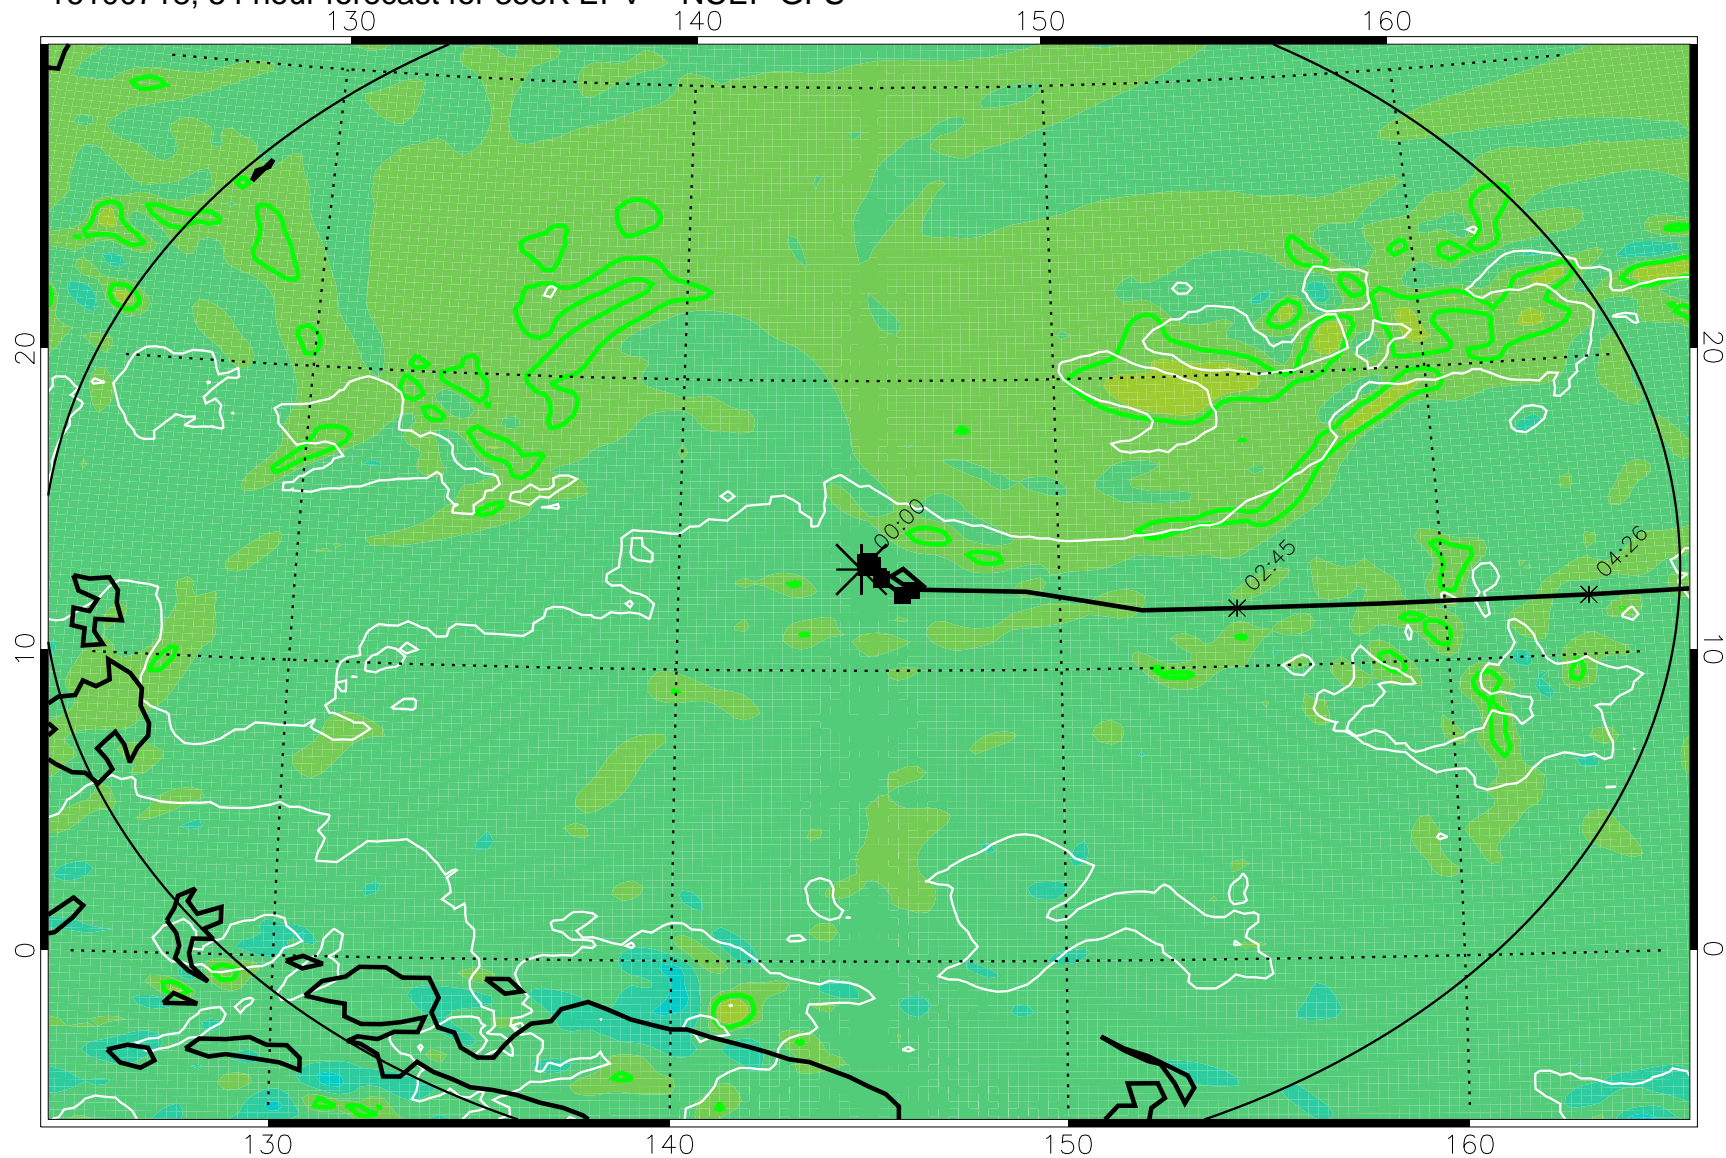

16100706, 42 hour forecast for 355K EPV -- NCEP GFS

355K Montgomery Streamfunction, white
EPV Tropopause (2 PVU) Position
Range ring of 2304 km

16100712, 48 hour forecast for 355K EPV -- NCEP GFS

355K Montgomery Streamfunction, white
EPV Tropopause (2 PVU) Position
Range ring of 2304 km

16100718, 54 hour forecast for 355K EPV -- NCEP GFS

355K Montgomery Streamfunction, white
EPV Tropopause (2 PVU) Position
Range ring of 2304 km

16100800, 60 hour forecast for 355K EPV -- NCEP GFS

355K Montgomery Streamfunction, white
EPV Tropopause (2 PVU) Position
Range ring of 2304 km

16100806, 66 hour forecast for 355K EPV -- NCEP GFS

355K Montgomery Streamfunction, white
EPV Tropopause (2 PVU) Position
Range ring of 2304 km

16100812, 72 hour forecast for 355K EPV -- NCEP GFS

355K Montgomery Streamfunction, white
EPV Tropopause (2 PVU) Position
Range ring of 2304 km

16100818, 78 hour forecast for 355K EPV -- NCEP GFS

355K Montgomery Streamfunction, white
EPV Tropopause (2 PVU) Position
Range ring of 2304 km

16100900, 84 hour forecast for 355K EPV -- NCEP GFS

355K Montgomery Streamfunction, white
EPV Tropopause (2 PVU) Position
Range ring of 2304 km