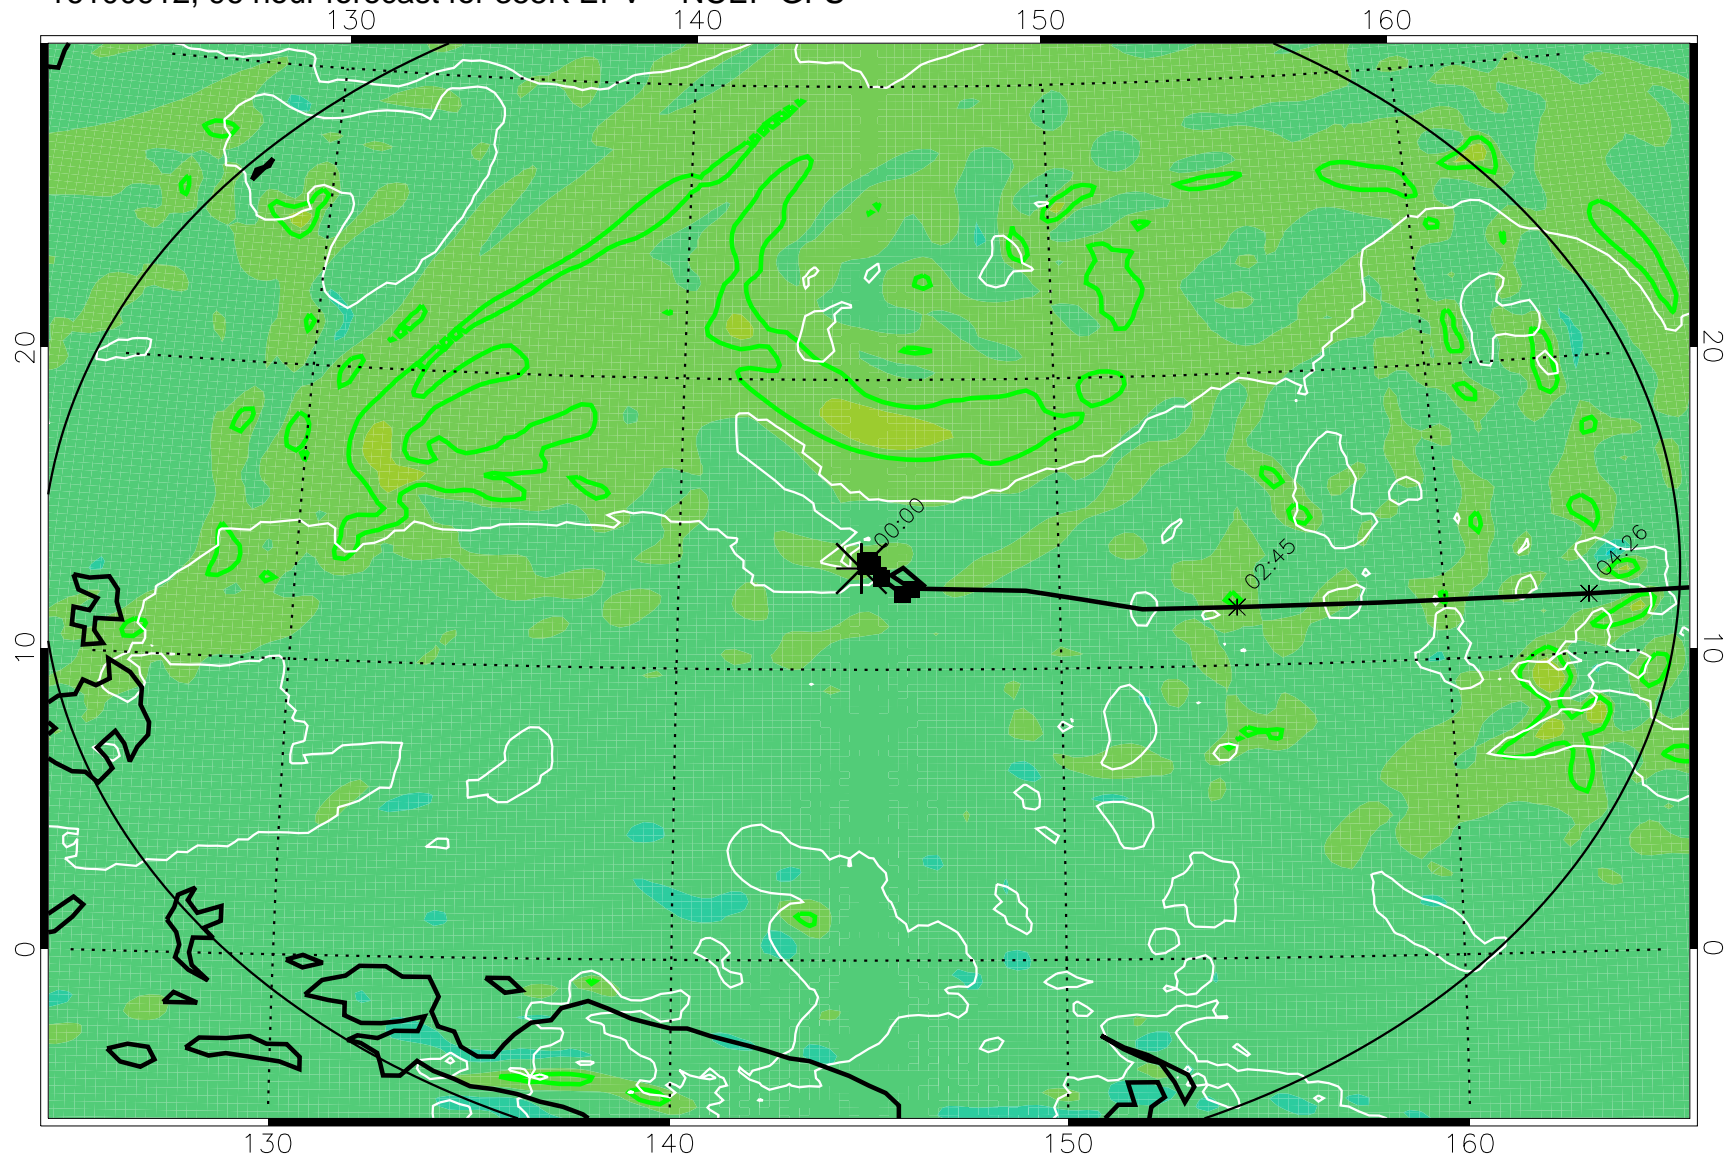

16100818, 78 hour forecast for 355K EPV -- NCEP GFS

355K Montgomery Streamfunction, white
EPV Tropopause (2 PVU) Position
Range ring of 2304 km

16100900, 84 hour forecast for 355K EPV -- NCEP GFS

355K Montgomery Streamfunction, white
EPV Tropopause (2 PVU) Position
Range ring of 2304 km

16100906, 90 hour forecast for 355K EPV -- NCEP GFS

355K Montgomery Streamfunction, white
EPV Tropopause (2 PVU) Position
Range ring of 2304 km

16100912, 96 hour forecast for 355K EPV -- NCEP GFS

355K Montgomery Streamfunction, white
EPV Tropopause (2 PVU) Position
Range ring of 2304 km

16100918, 102 hour forecast for 355K EPV -- NCEP GFS

355K Montgomery Streamfunction, white
EPV Tropopause (2 PVU) Position
Range ring of 2304 km

16101000, 108 hour forecast for 355K EPV -- NCEP GFS

355K Montgomery Streamfunction, white
EPV Tropopause (2 PVU) Position
Range ring of 2304 km

16101006, 114 hour forecast for 355K EPV -- NCEP GFS

355K Montgomery Streamfunction, white
EPV Tropopause (2 PVU) Position
Range ring of 2304 km

16101012, 120 hour forecast for 355K EPV -- NCEP GFS

355K Montgomery Streamfunction, white
EPV Tropopause (2 PVU) Position
Range ring of 2304 km