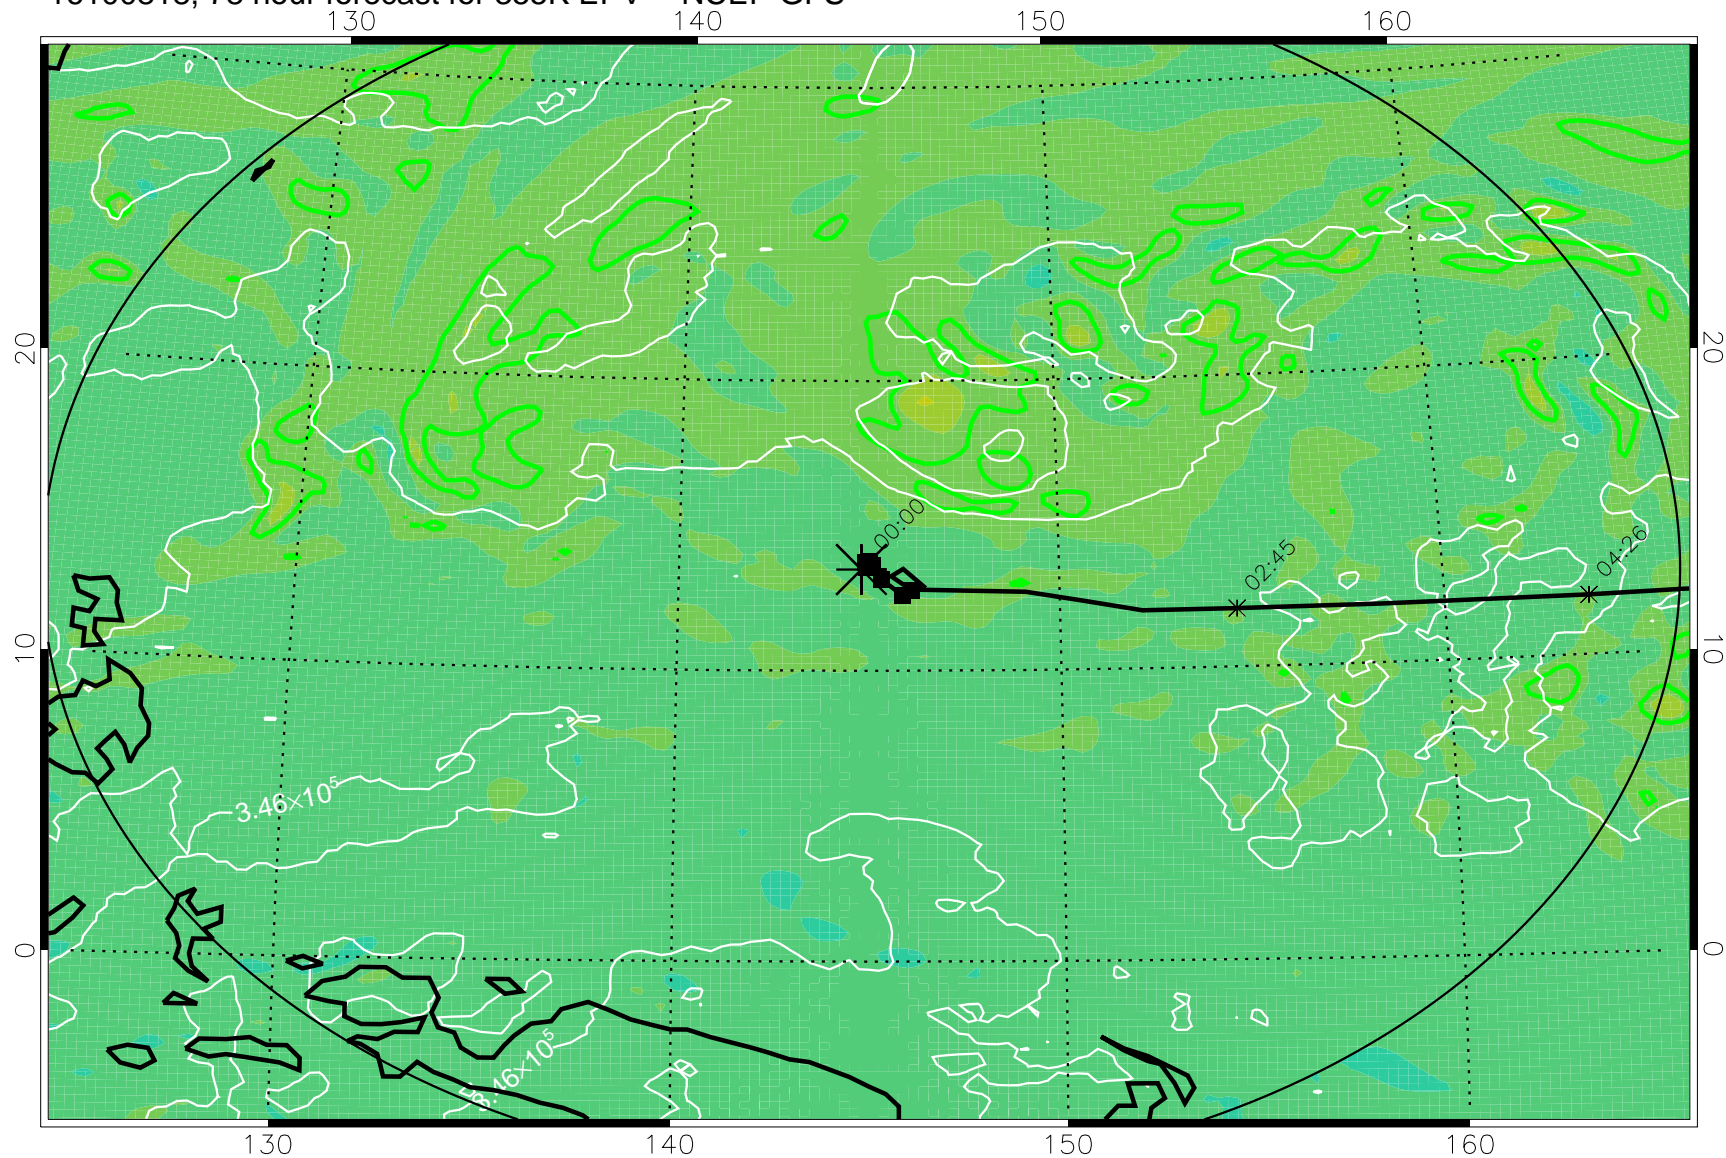

16100806, 66 hour forecast for 355K EPV -- NCEP GFS

355K Montgomery Streamfunction, white
EPV Tropopause (2 PVU) Position
Range ring of 2304 km

16100812, 72 hour forecast for 355K EPV -- NCEP GFS

355K Montgomery Streamfunction, white
EPV Tropopause (2 PVU) Position
Range ring of 2304 km

16100818, 78 hour forecast for 355K EPV -- NCEP GFS

355K Montgomery Streamfunction, white
EPV Tropopause (2 PVU) Position
Range ring of 2304 km

16100900, 84 hour forecast for 355K EPV -- NCEP GFS

355K Montgomery Streamfunction, white
EPV Tropopause (2 PVU) Position
Range ring of 2304 km

16100906, 90 hour forecast for 355K EPV -- NCEP GFS

355K Montgomery Streamfunction, white
EPV Tropopause (2 PVU) Position
Range ring of 2304 km

16100912, 96 hour forecast for 355K EPV -- NCEP GFS

355K Montgomery Streamfunction, white
EPV Tropopause (2 PVU) Position
Range ring of 2304 km

16100918, 102 hour forecast for 355K EPV -- NCEP GFS

355K Montgomery Streamfunction, white
EPV Tropopause (2 PVU) Position
Range ring of 2304 km

16101000, 108 hour forecast for 355K EPV -- NCEP GFS

355K Montgomery Streamfunction, white
EPV Tropopause (2 PVU) Position
Range ring of 2304 km