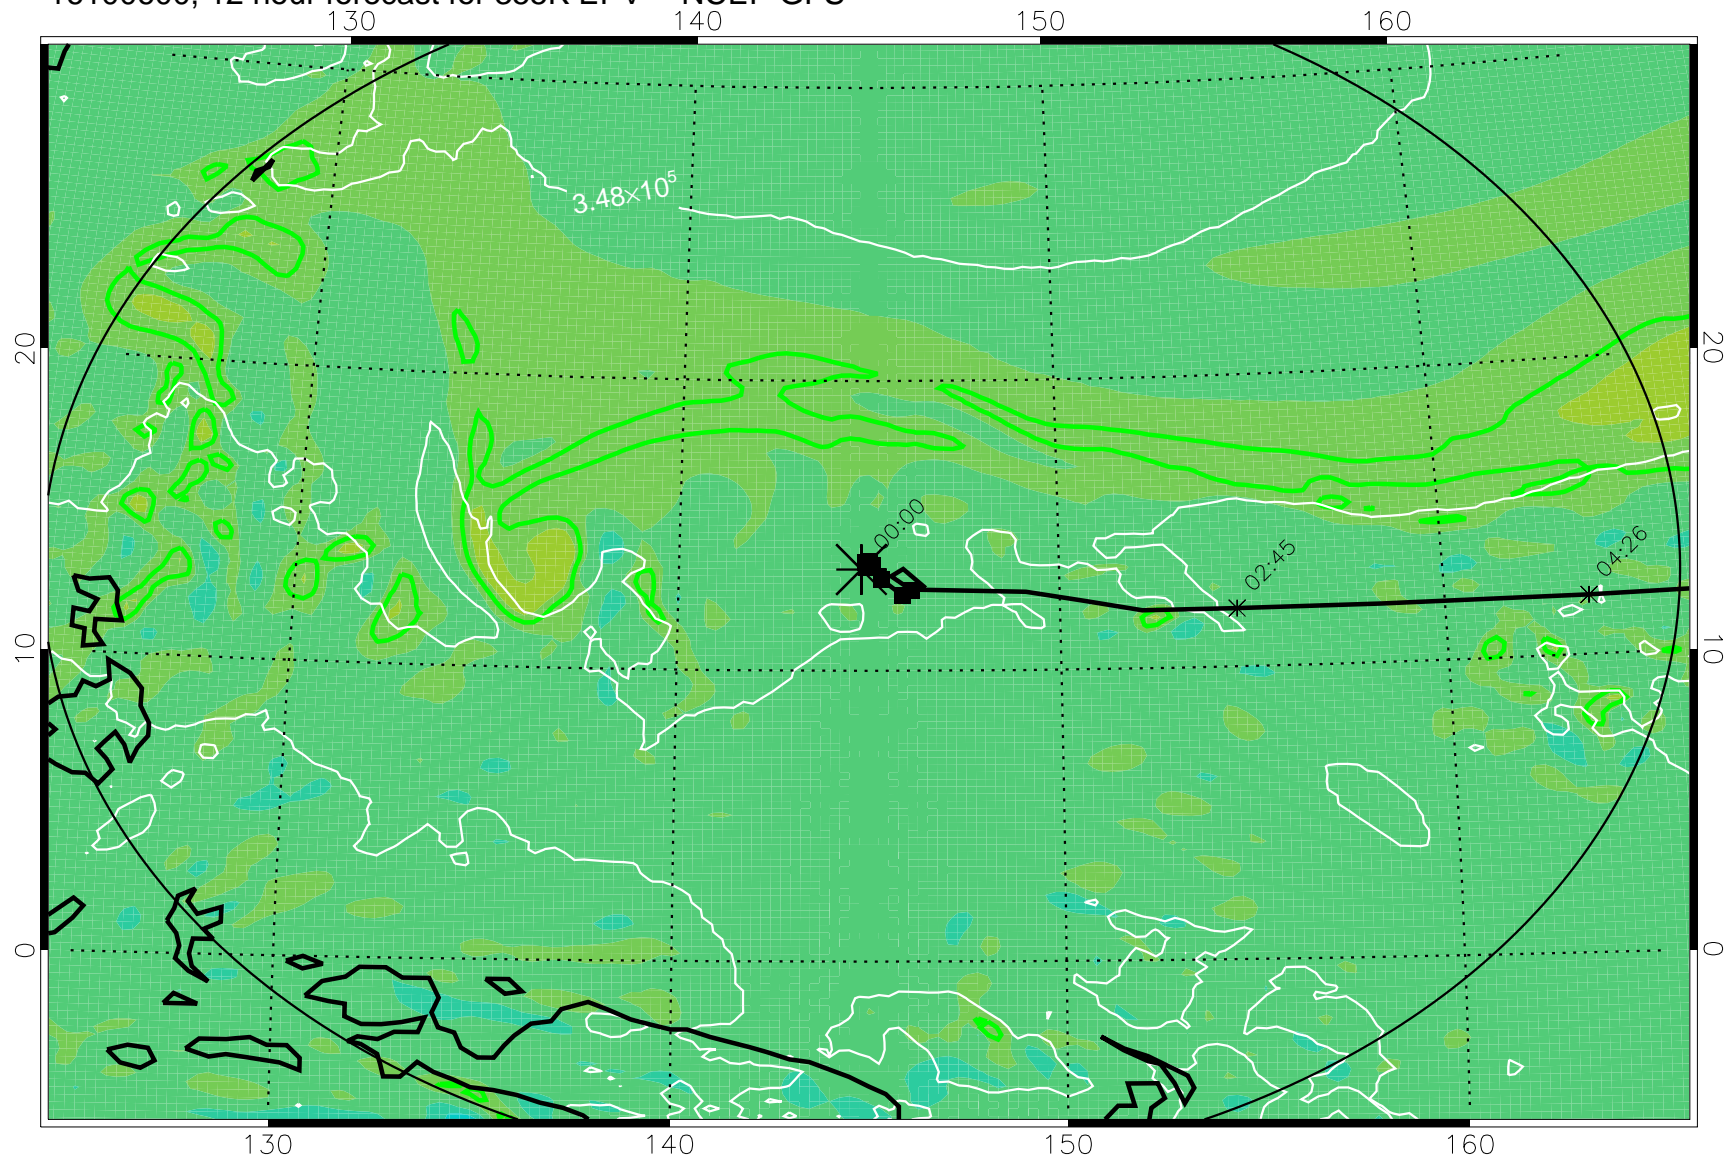

16100518, 6 hour forecast for 355K EPV -- NCEP GFS

355K Montgomery Streamfunction, white
EPV Tropopause (2 PVU) Position
Range ring of 2304 km

16100600, 12 hour forecast for 355K EPV -- NCEP GFS

355K Montgomery Streamfunction, white
EPV Tropopause (2 PVU) Position
Range ring of 2304 km

16100606, 18 hour forecast for 355K EPV -- NCEP GFS

355K Montgomery Streamfunction, white
EPV Tropopause (2 PVU) Position
Range ring of 2304 km

16100612, 24 hour forecast for 355K EPV -- NCEP GFS

355K Montgomery Streamfunction, white
EPV Tropopause (2 PVU) Position
Range ring of 2304 km

16100618, 30 hour forecast for 355K EPV -- NCEP GFS

355K Montgomery Streamfunction, white
EPV Tropopause (2 PVU) Position
Range ring of 2304 km

16100700, 36 hour forecast for 355K EPV -- NCEP GFS

355K Montgomery Streamfunction, white
EPV Tropopause (2 PVU) Position
Range ring of 2304 km

16100706, 42 hour forecast for 355K EPV -- NCEP GFS

355K Montgomery Streamfunction, white
EPV Tropopause (2 PVU) Position
Range ring of 2304 km

16100712, 48 hour forecast for 355K EPV -- NCEP GFS

355K Montgomery Streamfunction, white
EPV Tropopause (2 PVU) Position
Range ring of 2304 km