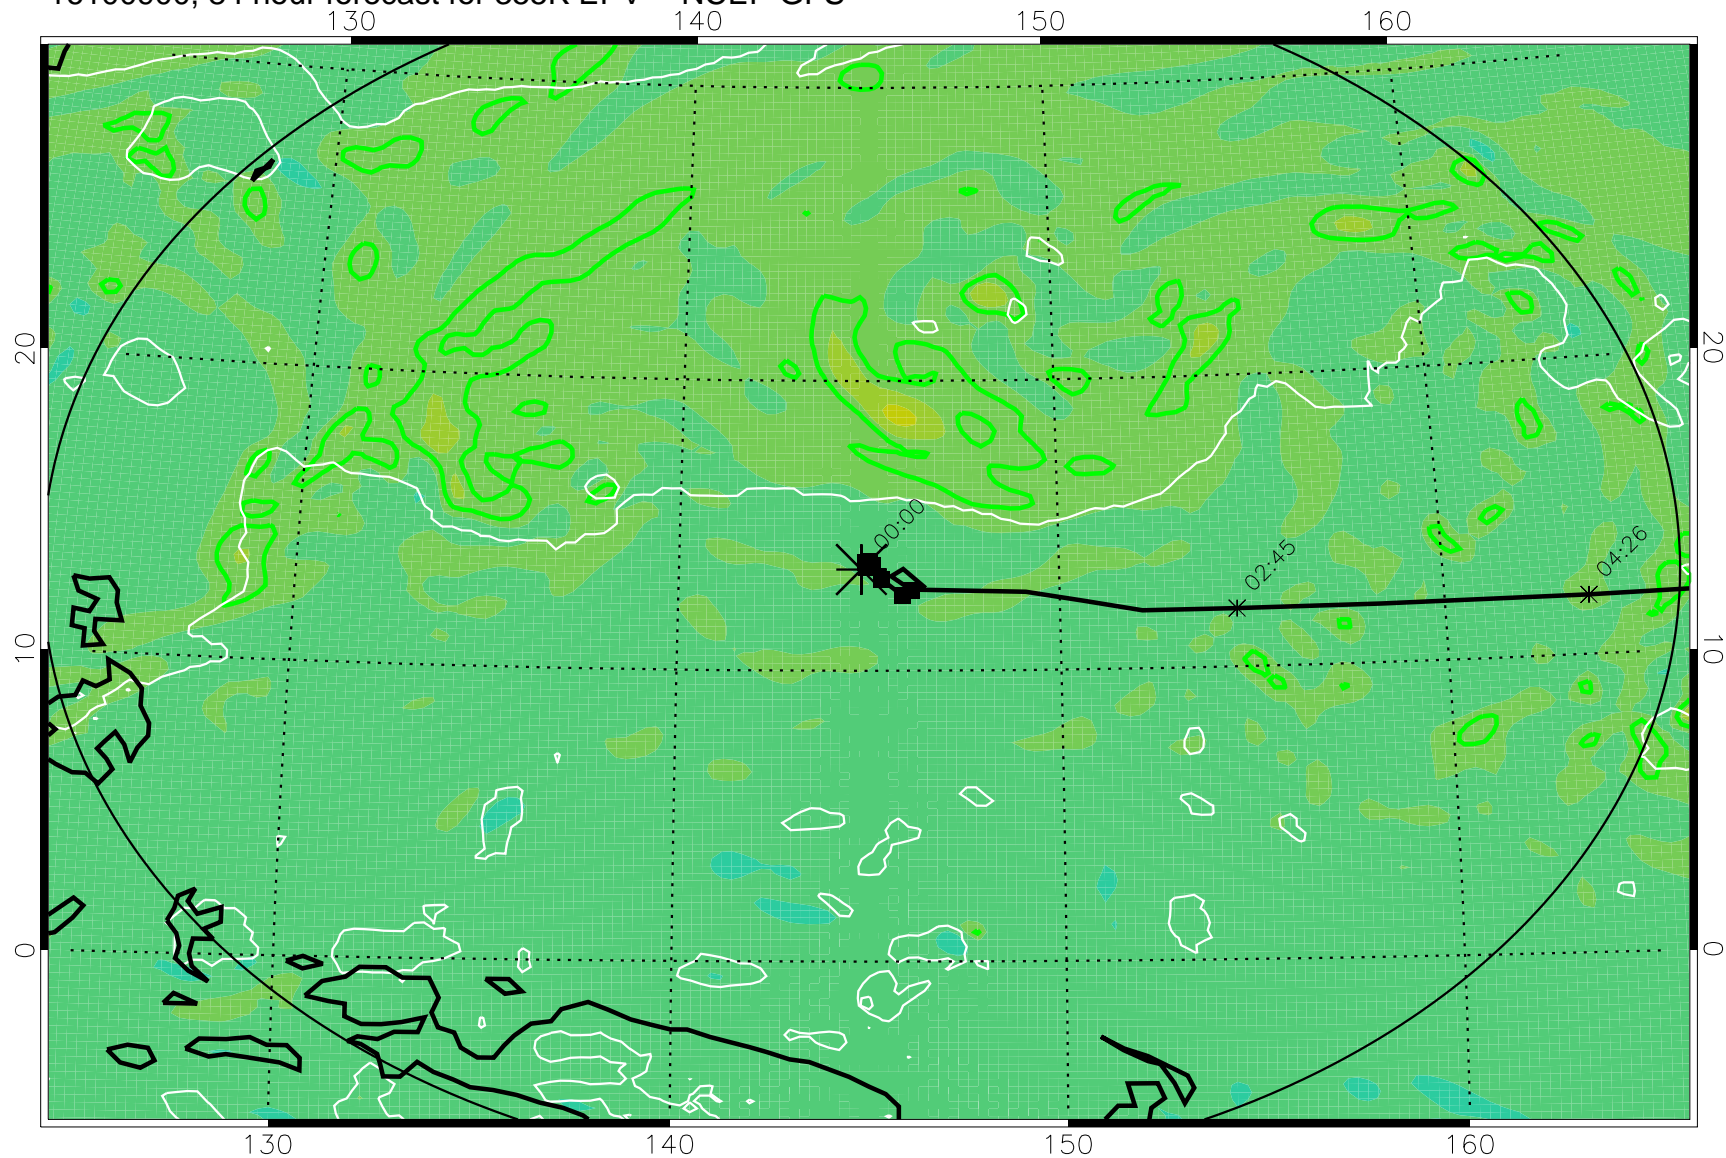

16100806, 66 hour forecast for 355K EPV -- NCEP GFS

355K Montgomery Streamfunction, white
EPV Tropopause (2 PVU) Position
Range ring of 2304 km

16100812, 72 hour forecast for 355K EPV -- NCEP GFS

355K Montgomery Streamfunction, white
EPV Tropopause (2 PVU) Position
Range ring of 2304 km

16100818, 78 hour forecast for 355K EPV -- NCEP GFS

355K Montgomery Streamfunction, white
EPV Tropopause (2 PVU) Position
Range ring of 2304 km

16100900, 84 hour forecast for 355K EPV -- NCEP GFS

355K Montgomery Streamfunction, white
EPV Tropopause (2 PVU) Position
Range ring of 2304 km

16100906, 90 hour forecast for 355K EPV -- NCEP GFS

355K Montgomery Streamfunction, white
EPV Tropopause (2 PVU) Position
Range ring of 2304 km

16100912, 96 hour forecast for 355K EPV -- NCEP GFS

355K Montgomery Streamfunction, white
EPV Tropopause (2 PVU) Position
Range ring of 2304 km

16100918, 102 hour forecast for 355K EPV -- NCEP GFS

355K Montgomery Streamfunction, white
EPV Tropopause (2 PVU) Position
Range ring of 2304 km

16101000, 108 hour forecast for 355K EPV -- NCEP GFS

355K Montgomery Streamfunction, white
EPV Tropopause (2 PVU) Position
Range ring of 2304 km