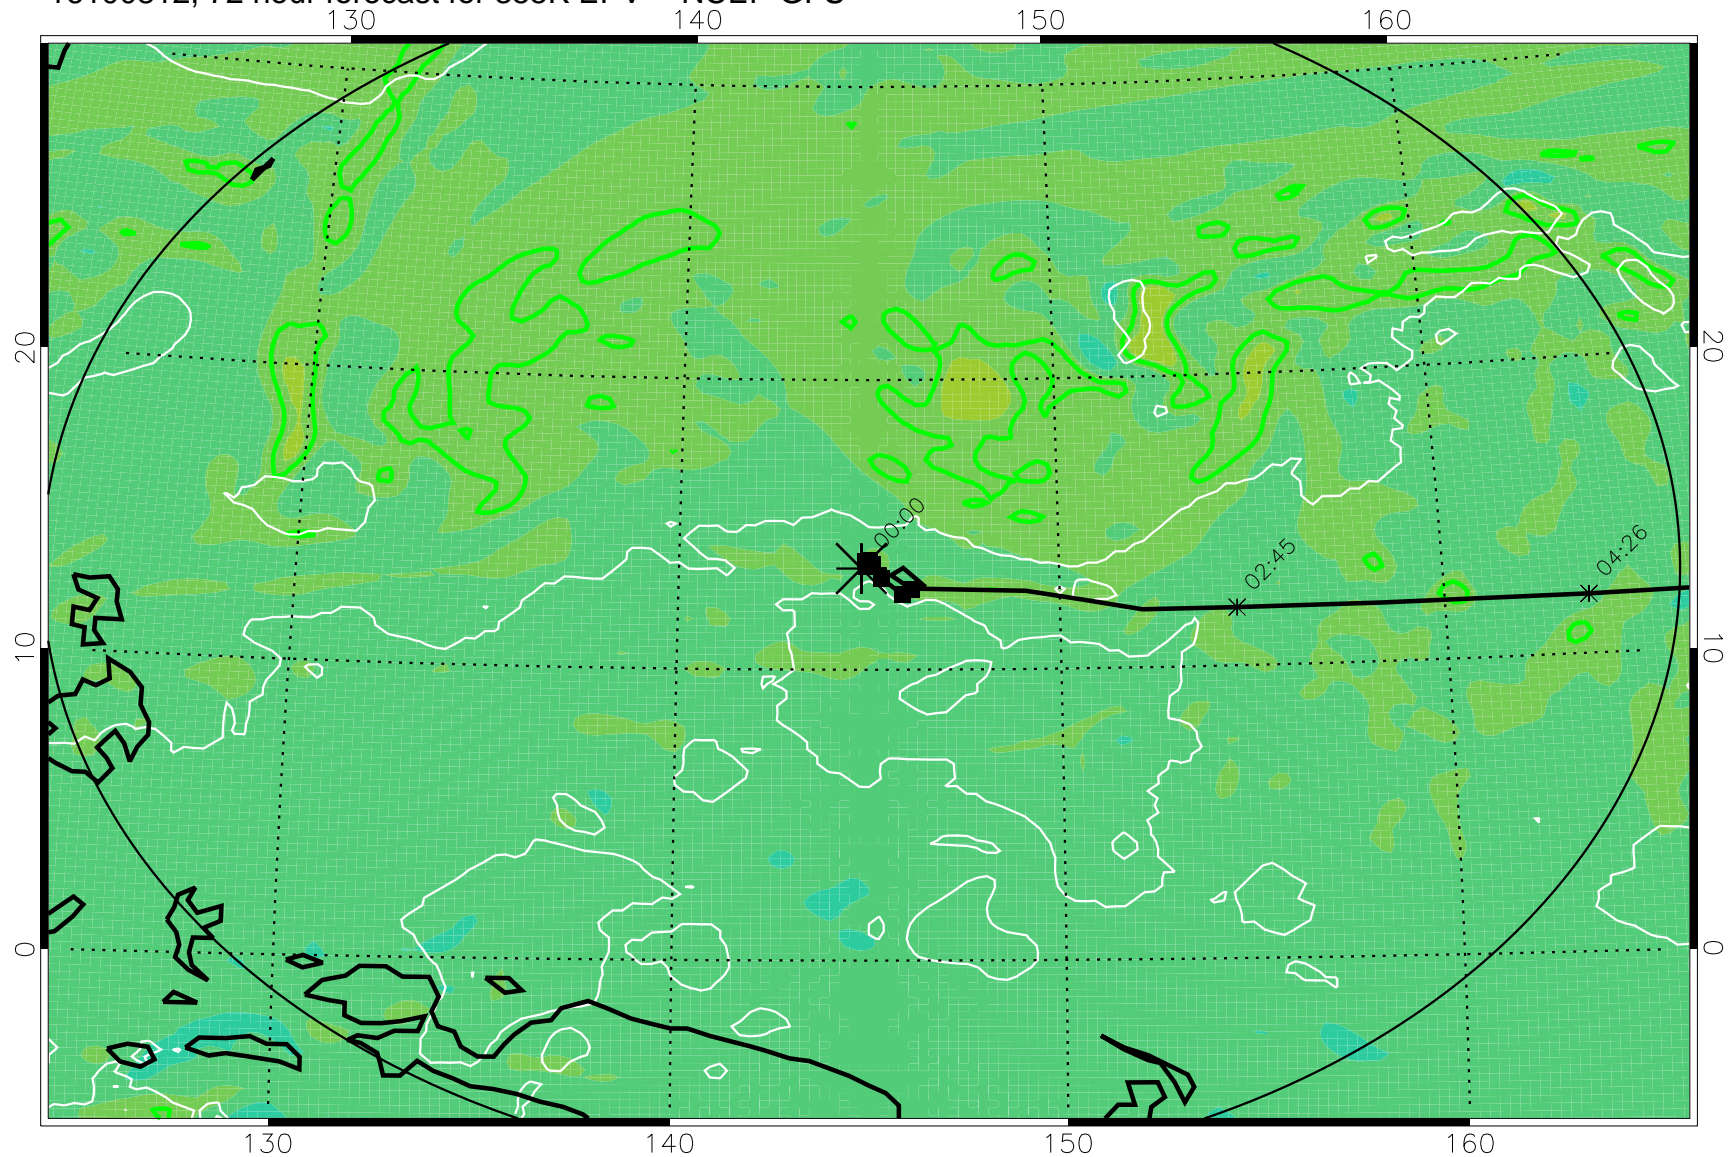

16100718, 54 hour forecast for 355K EPV -- NCEP GFS

355K Montgomery Streamfunction, white
EPV Tropopause (2 PVU) Position
Range ring of 2304 km

16100800, 60 hour forecast for 355K EPV -- NCEP GFS

355K Montgomery Streamfunction, white
EPV Tropopause (2 PVU) Position
Range ring of 2304 km

16100806, 66 hour forecast for 355K EPV -- NCEP GFS

355K Montgomery Streamfunction, white
EPV Tropopause (2 PVU) Position
Range ring of 2304 km

16100812, 72 hour forecast for 355K EPV -- NCEP GFS

355K Montgomery Streamfunction, white
EPV Tropopause (2 PVU) Position
Range ring of 2304 km

16100818, 78 hour forecast for 355K EPV -- NCEP GFS

355K Montgomery Streamfunction, white
EPV Tropopause (2 PVU) Position
Range ring of 2304 km

16100900, 84 hour forecast for 355K EPV -- NCEP GFS

355K Montgomery Streamfunction, white
EPV Tropopause (2 PVU) Position
Range ring of 2304 km

16100906, 90 hour forecast for 355K EPV -- NCEP GFS

355K Montgomery Streamfunction, white
EPV Tropopause (2 PVU) Position
Range ring of 2304 km

16100912, 96 hour forecast for 355K EPV -- NCEP GFS

355K Montgomery Streamfunction, white
EPV Tropopause (2 PVU) Position
Range ring of 2304 km