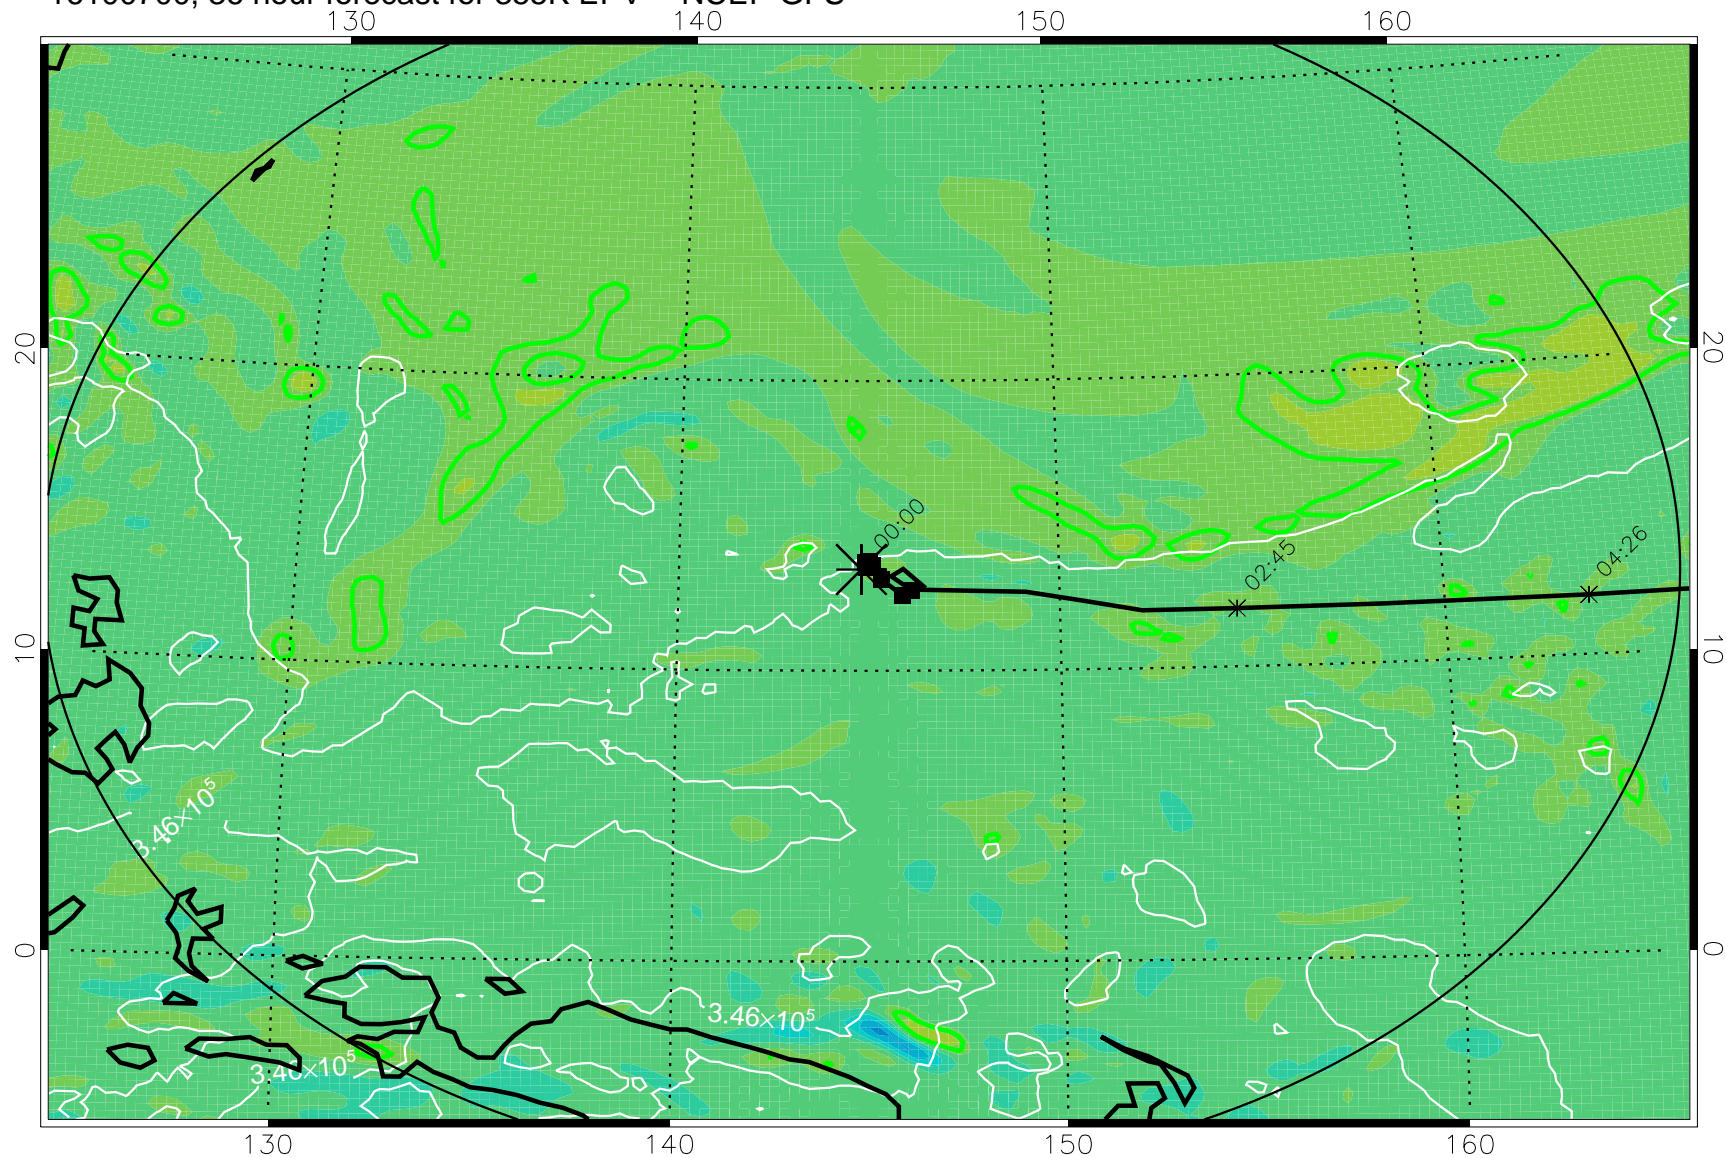

16100606, 18 hour forecast for 355K EPV -- NCEP GFS

355K Montgomery Streamfunction, white
EPV Tropopause (2 PVU) Position
Range ring of 2304 km

16100612, 24 hour forecast for 355K EPV -- NCEP GFS

355K Montgomery Streamfunction, white
EPV Tropopause (2 PVU) Position
Range ring of 2304 km

16100618, 30 hour forecast for 355K EPV -- NCEP GFS

355K Montgomery Streamfunction, white
EPV Tropopause (2 PVU) Position
Range ring of 2304 km

16100700, 36 hour forecast for 355K EPV -- NCEP GFS

355K Montgomery Streamfunction, white
EPV Tropopause (2 PVU) Position
Range ring of 2304 km

16100706, 42 hour forecast for 355K EPV -- NCEP GFS

355K Montgomery Streamfunction, white
EPV Tropopause (2 PVU) Position
Range ring of 2304 km

16100712, 48 hour forecast for 355K EPV -- NCEP GFS

355K Montgomery Streamfunction, white
EPV Tropopause (2 PVU) Position
Range ring of 2304 km

16100718, 54 hour forecast for 355K EPV -- NCEP GFS

355K Montgomery Streamfunction, white
EPV Tropopause (2 PVU) Position
Range ring of 2304 km

16100800, 60 hour forecast for 355K EPV -- NCEP GFS

355K Montgomery Streamfunction, white
EPV Tropopause (2 PVU) Position
Range ring of 2304 km