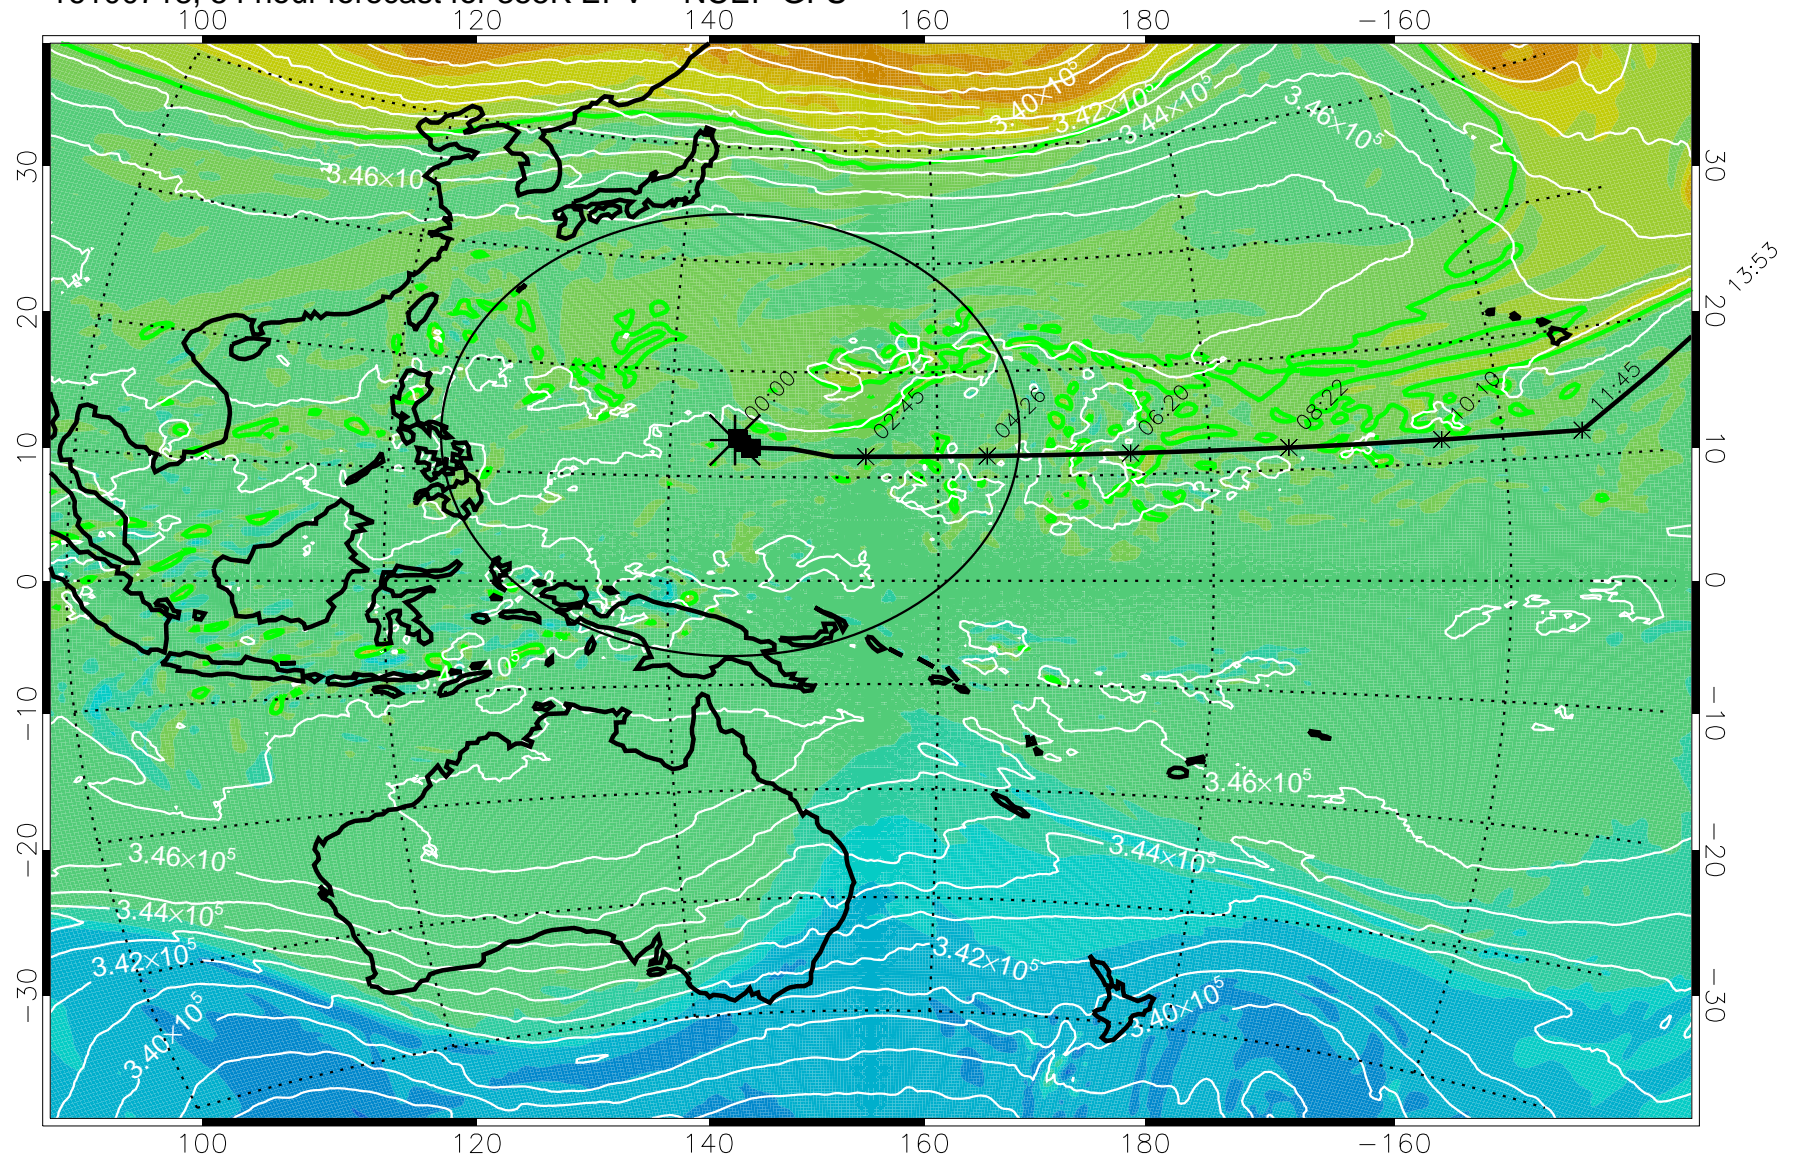

355K Montgomery Streamfunction, white  
EPV Tropopause (2 PVU) Position  
Range ring of 2304 km

15:52

16100700, 36 hour forecast for 355K EPV -- NCEP GFS

355K Montgomery Streamfunction, white  
EPV Tropopause (2 PVU) Position  
Range ring of 2304 km

15:52

16100706, 42 hour forecast for 355K EPV -- NCEP GFS

355K Montgomery Streamfunction, white  
 EPV Tropopause (2 PVU) Position  
 Range ring of 2304 km

15:52

16100712, 48 hour forecast for 355K EPV -- NCEP GFS

355K Montgomery Streamfunction, white  
EPV Tropopause (2 PVU) Position  
Range ring of 2304 km

15:52

16100718, 54 hour forecast for 355K EPV -- NCEP GFS

355K Montgomery Streamfunction, white  
EPV Tropopause (2 PVU) Position  
Range ring of 2304 km

15:52

16100800, 60 hour forecast for 355K EPV -- NCEP GFS

355K Montgomery Streamfunction, white  
EPV Tropopause (2 PVU) Position  
Range ring of 2304 km

15:52

16100806, 66 hour forecast for 355K EPV -- NCEP GFS