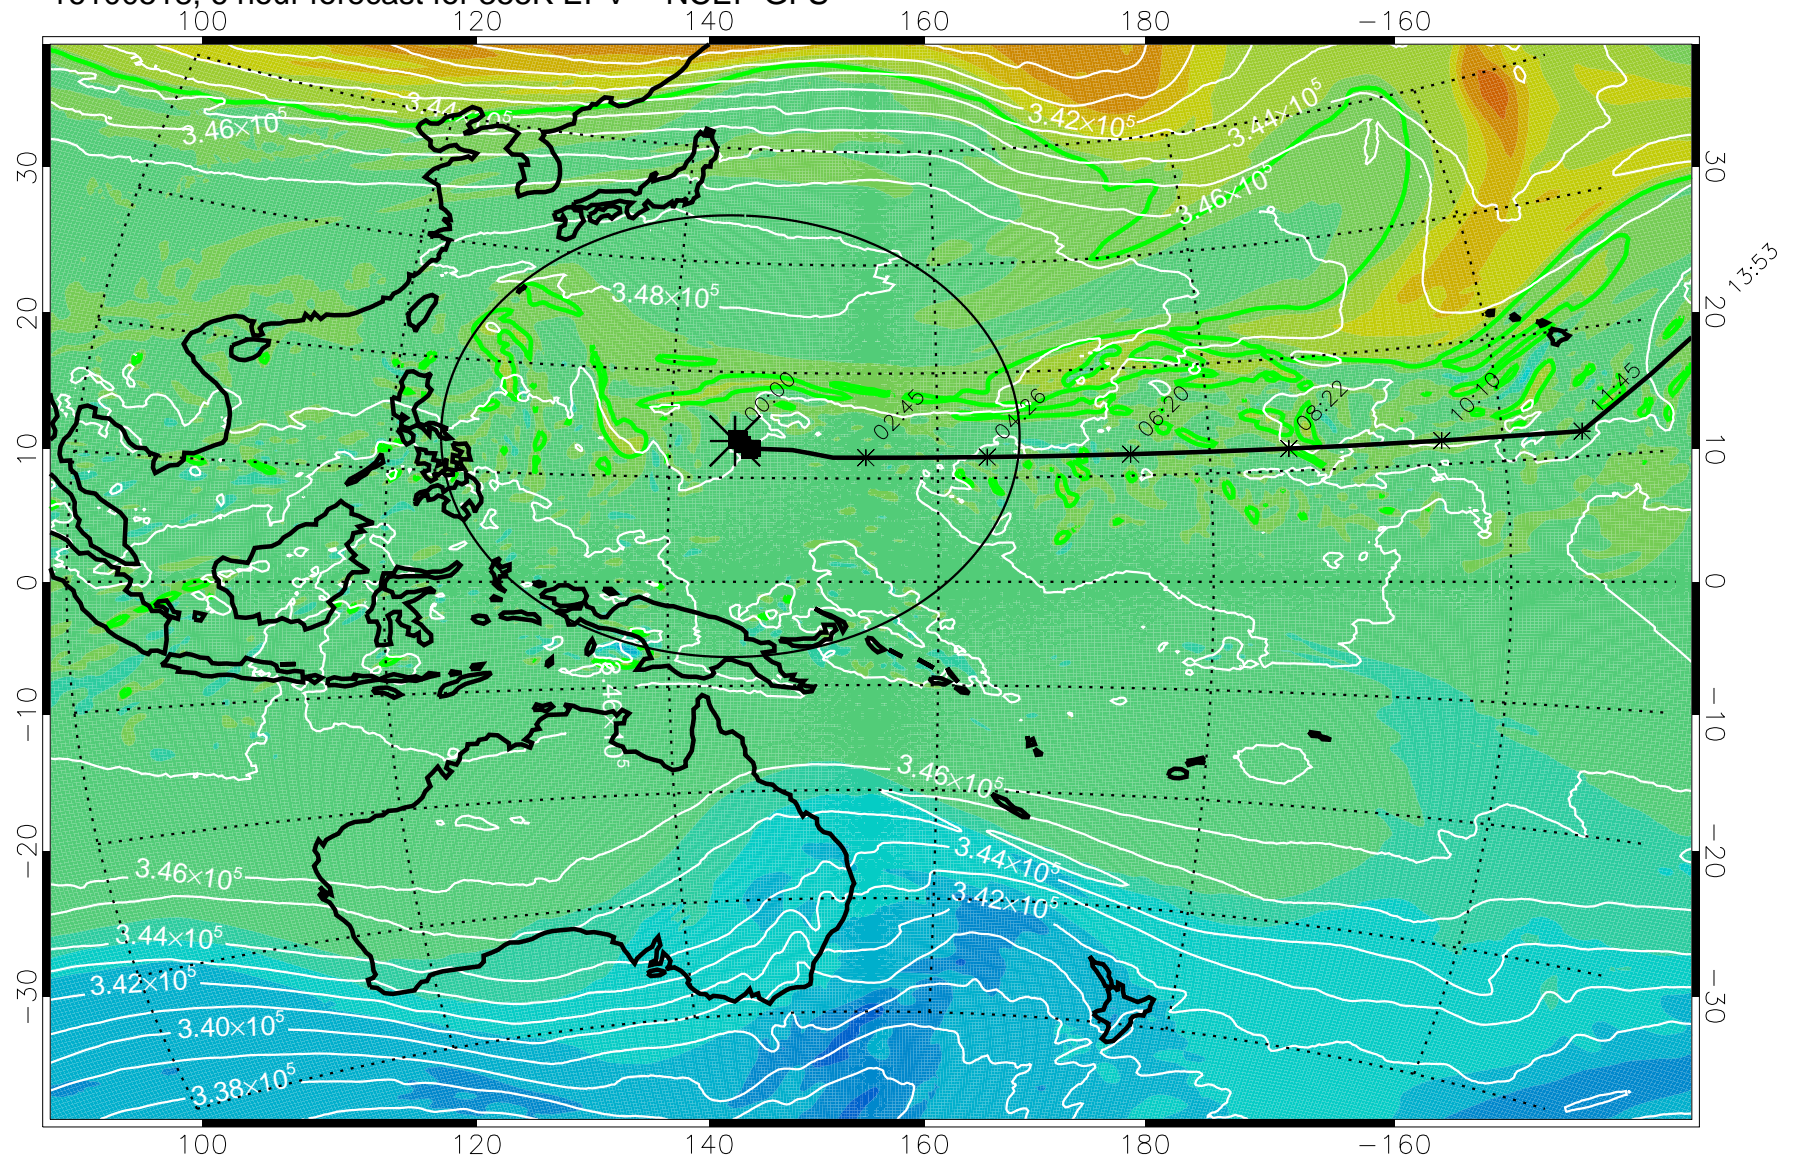

16100518, 6 hour forecast for 355K EPV -- NCEP GFS

355K Montgomery Streamfunction, white  
EPV Tropopause (2 PVU) Position  
Range ring of 2304 km

15:52

16100600, 12 hour forecast for 355K EPV -- NCEP GFS

355K Montgomery Streamfunction, white  
EPV Tropopause (2 PVU) Position  
Range ring of 2304 km

15:52

16100606, 18 hour forecast for 355K EPV -- NCEP GFS

355K Montgomery Streamfunction, white  
EPV Tropopause (2 PVU) Position  
Range ring of 2304 km

15:52

16100612, 24 hour forecast for 355K EPV -- NCEP GFS

355K Montgomery Streamfunction, white  
EPV Tropopause (2 PVU) Position  
Range ring of 2304 km

15:52

16100618, 30 hour forecast for 355K EPV -- NCEP GFS

355K Montgomery Streamfunction, white  
EPV Tropopause (2 PVU) Position  
Range ring of 2304 km

15:52

16100700, 36 hour forecast for 355K EPV -- NCEP GFS

355K Montgomery Streamfunction, white  
EPV Tropopause (2 PVU) Position  
Range ring of 2304 km