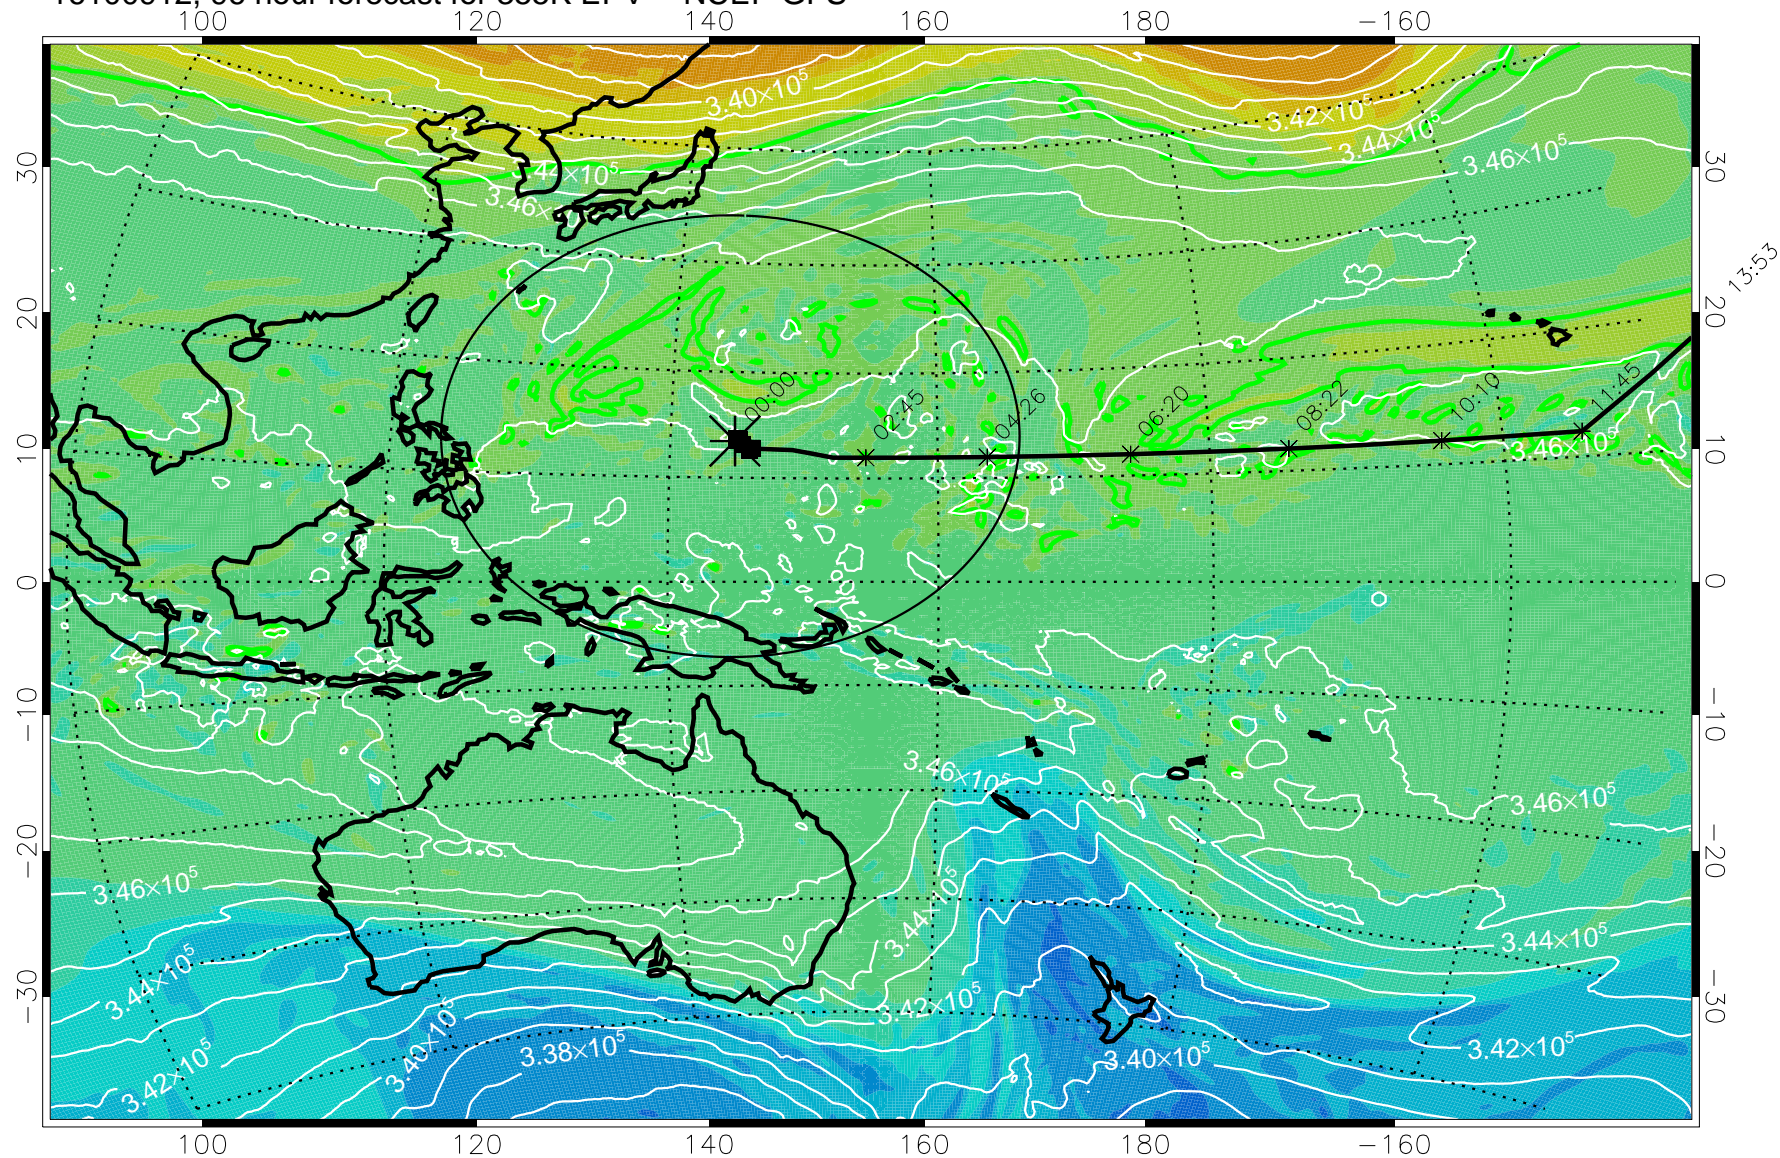

15:52

16100818, 78 hour forecast for 355K EPV -- NCEP GFS

355K Montgomery Streamfunction, white  
EPV Tropopause (2 PVU) Position  
Range ring of 2304 km

15:52

16100900, 84 hour forecast for 355K EPV -- NCEP GFS

355K Montgomery Streamfunction, white  
EPV Tropopause (2 PVU) Position  
Range ring of 2304 km

15:52

16100906, 90 hour forecast for 355K EPV -- NCEP GFS

355K Montgomery Streamfunction, white  
EPV Tropopause (2 PVU) Position  
Range ring of 2304 km

15:52

16100912, 96 hour forecast for 355K EPV -- NCEP GFS

355K Montgomery Streamfunction, white  
EPV Tropopause (2 PVU) Position  
Range ring of 2304 km

15:52

16100918, 102 hour forecast for 355K EPV -- NCEP GFS

355K Montgomery Streamfunction, white  
EPV Tropopause (2 PVU) Position  
Range ring of 2304 km

15:52

16101000, 108 hour forecast for 355K EPV -- NCEP GFS

355K Montgomery Streamfunction, white  
EPV Tropopause (2 PVU) Position  
Range ring of 2304 km