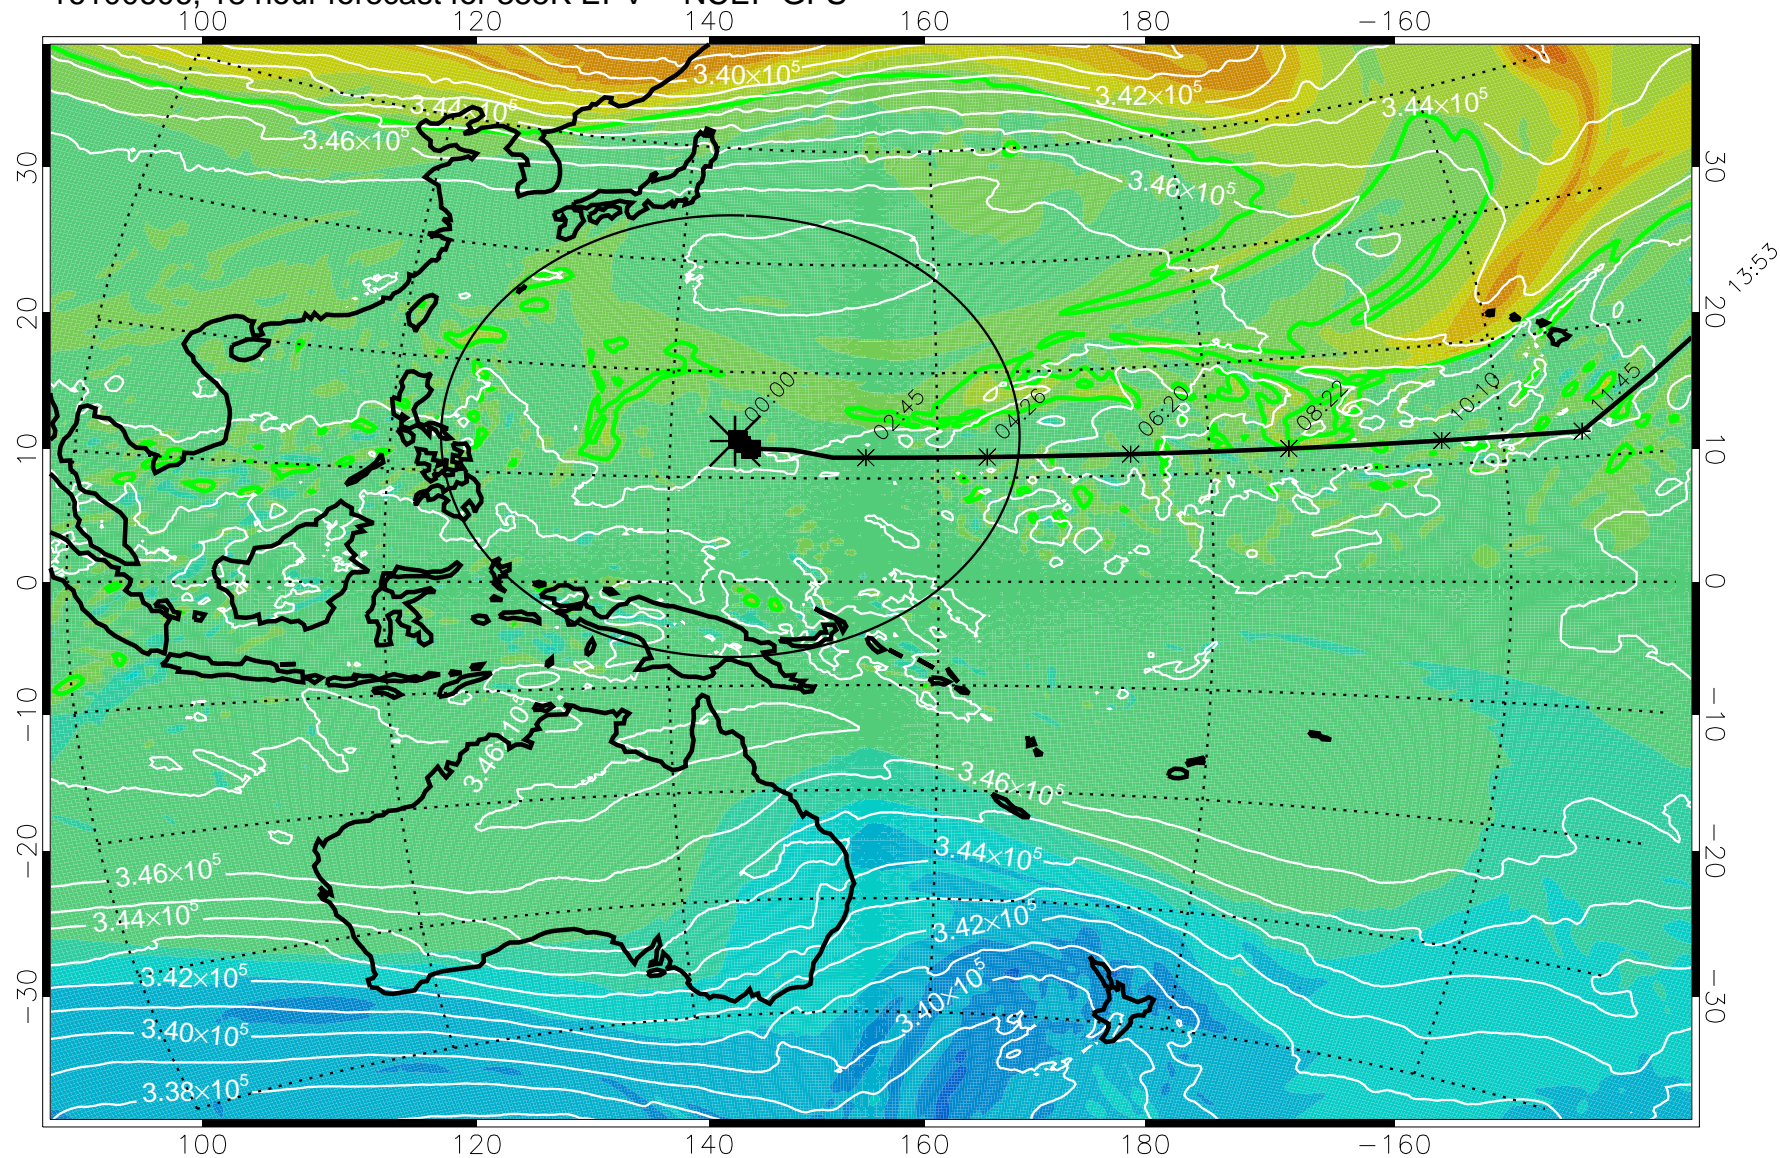

16100518, 6 hour forecast for 355K EPV -- NCEP GFS

355K Montgomery Streamfunction, white  
EPV Tropopause (2 PVU) Position  
Range ring of 2304 km

15:52

16100600, 12 hour forecast for 355K EPV -- NCEP GFS

355K Montgomery Streamfunction, white  
EPV Tropopause (2 PVU) Position  
Range ring of 2304 km

15:52

16100606, 18 hour forecast for 355K EPV -- NCEP GFS

355K Montgomery Streamfunction, white  
EPV Tropopause (2 PVU) Position  
Range ring of 2304 km

15:52

16100612, 24 hour forecast for 355K EPV -- NCEP GFS

355K Montgomery Streamfunction, white  
EPV Tropopause (2 PVU) Position  
Range ring of 2304 km

15:52

16100618, 30 hour forecast for 355K EPV -- NCEP GFS

355K Montgomery Streamfunction, white  
EPV Tropopause (2 PVU) Position  
Range ring of 2304 km

15:52

16100700, 36 hour forecast for 355K EPV -- NCEP GFS

355K Montgomery Streamfunction, white  
EPV Tropopause (2 PVU) Position  
Range ring of 2304 km