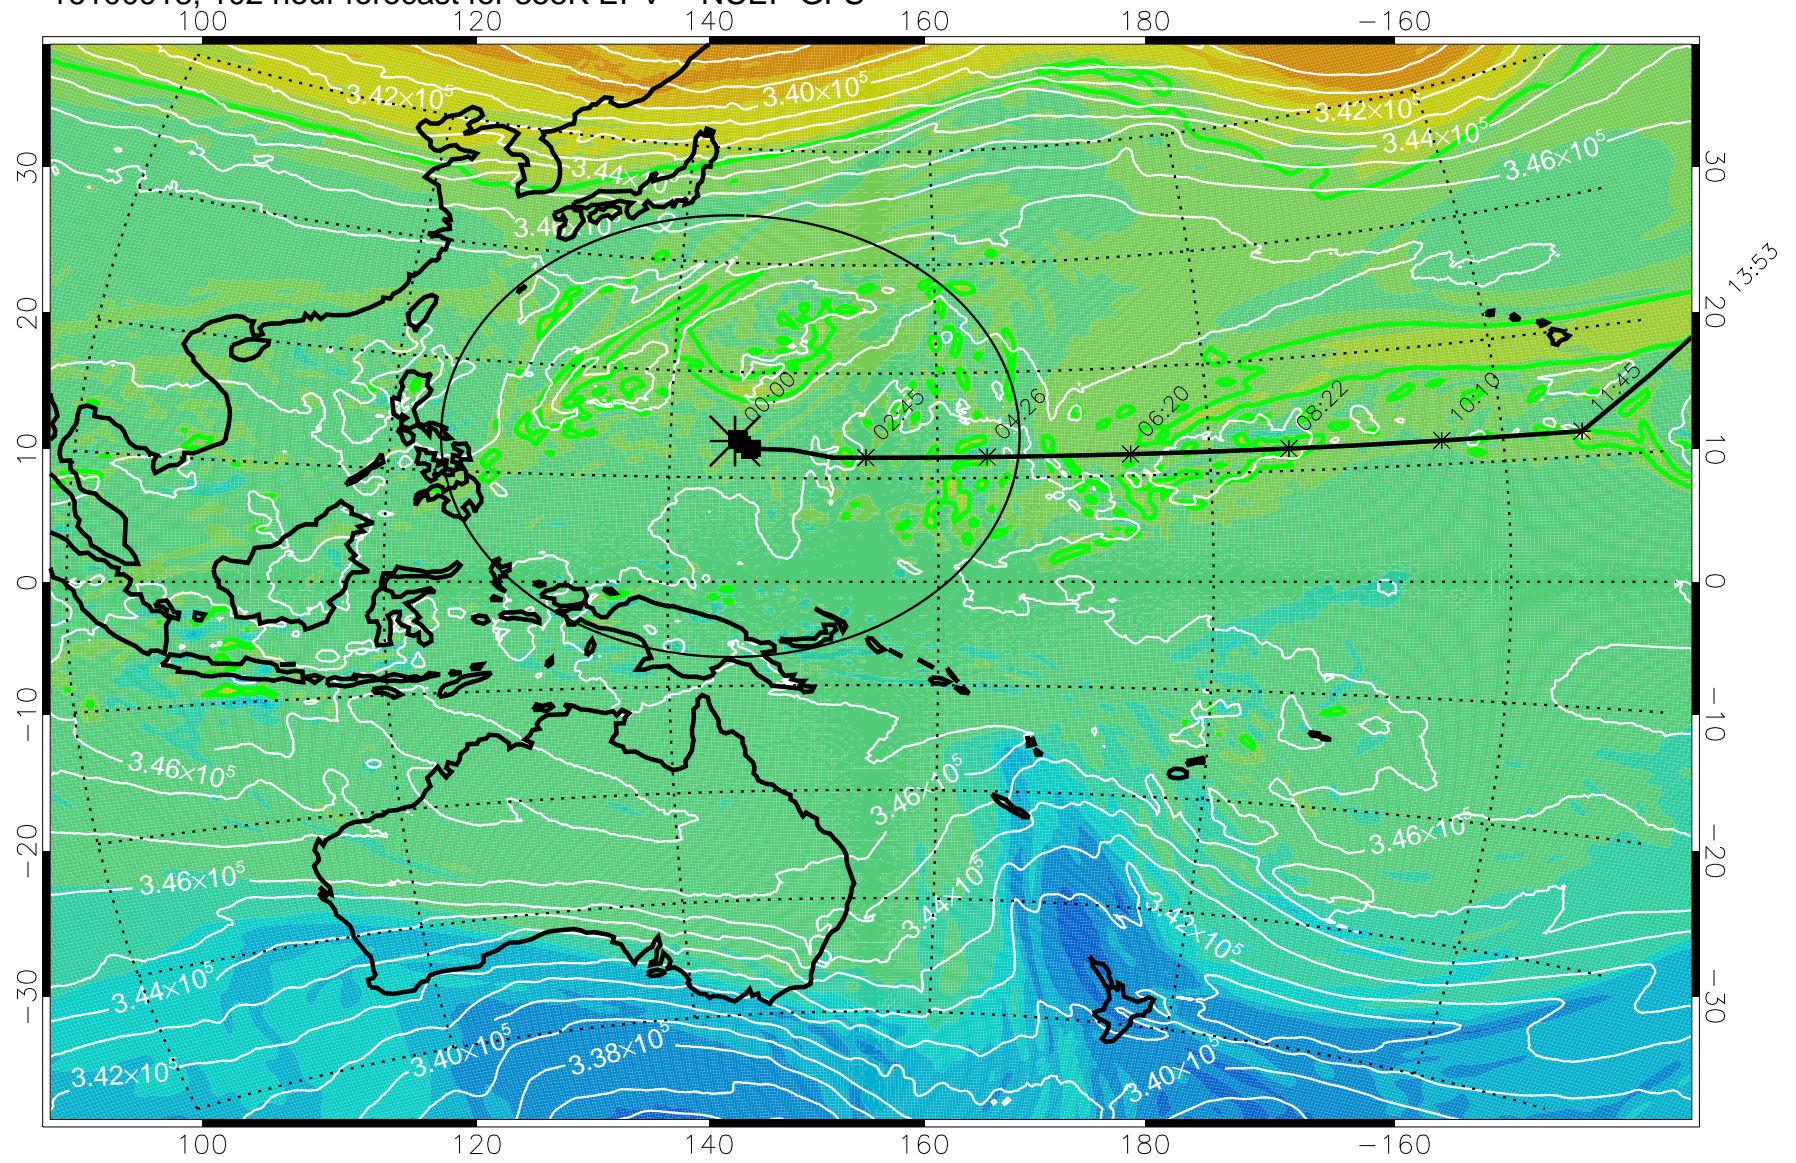

355K Montgomery Streamfunction, white  
EPV Tropopause (2 PVU) Position  
Range ring of 2304 km

15:52

16100906, 90 hour forecast for 355K EPV -- NCEP GFS

355K Montgomery Streamfunction, white  
EPV Tropopause (2 PVU) Position  
Range ring of 2304 km

15:52

16100912, 96 hour forecast for 355K EPV -- NCEP GFS

355K Montgomery Streamfunction, white  
EPV Tropopause (2 PVU) Position  
Range ring of 2304 km

15:52

16100918, 102 hour forecast for 355K EPV -- NCEP GFS

355K Montgomery Streamfunction, white  
EPV Tropopause (2 PVU) Position  
Range ring of 2304 km

15:52

16101000, 108 hour forecast for 355K EPV -- NCEP GFS

355K Montgomery Streamfunction, white  
EPV Tropopause (2 PVU) Position  
Range ring of 2304 km

15:52

16101006, 114 hour forecast for 355K EPV -- NCEP GFS

355K Montgomery Streamfunction, white  
EPV Tropopause (2 PVU) Position  
Range ring of 2304 km

15:52

16101012, 120 hour forecast for 355K EPV -- NCEP GFS