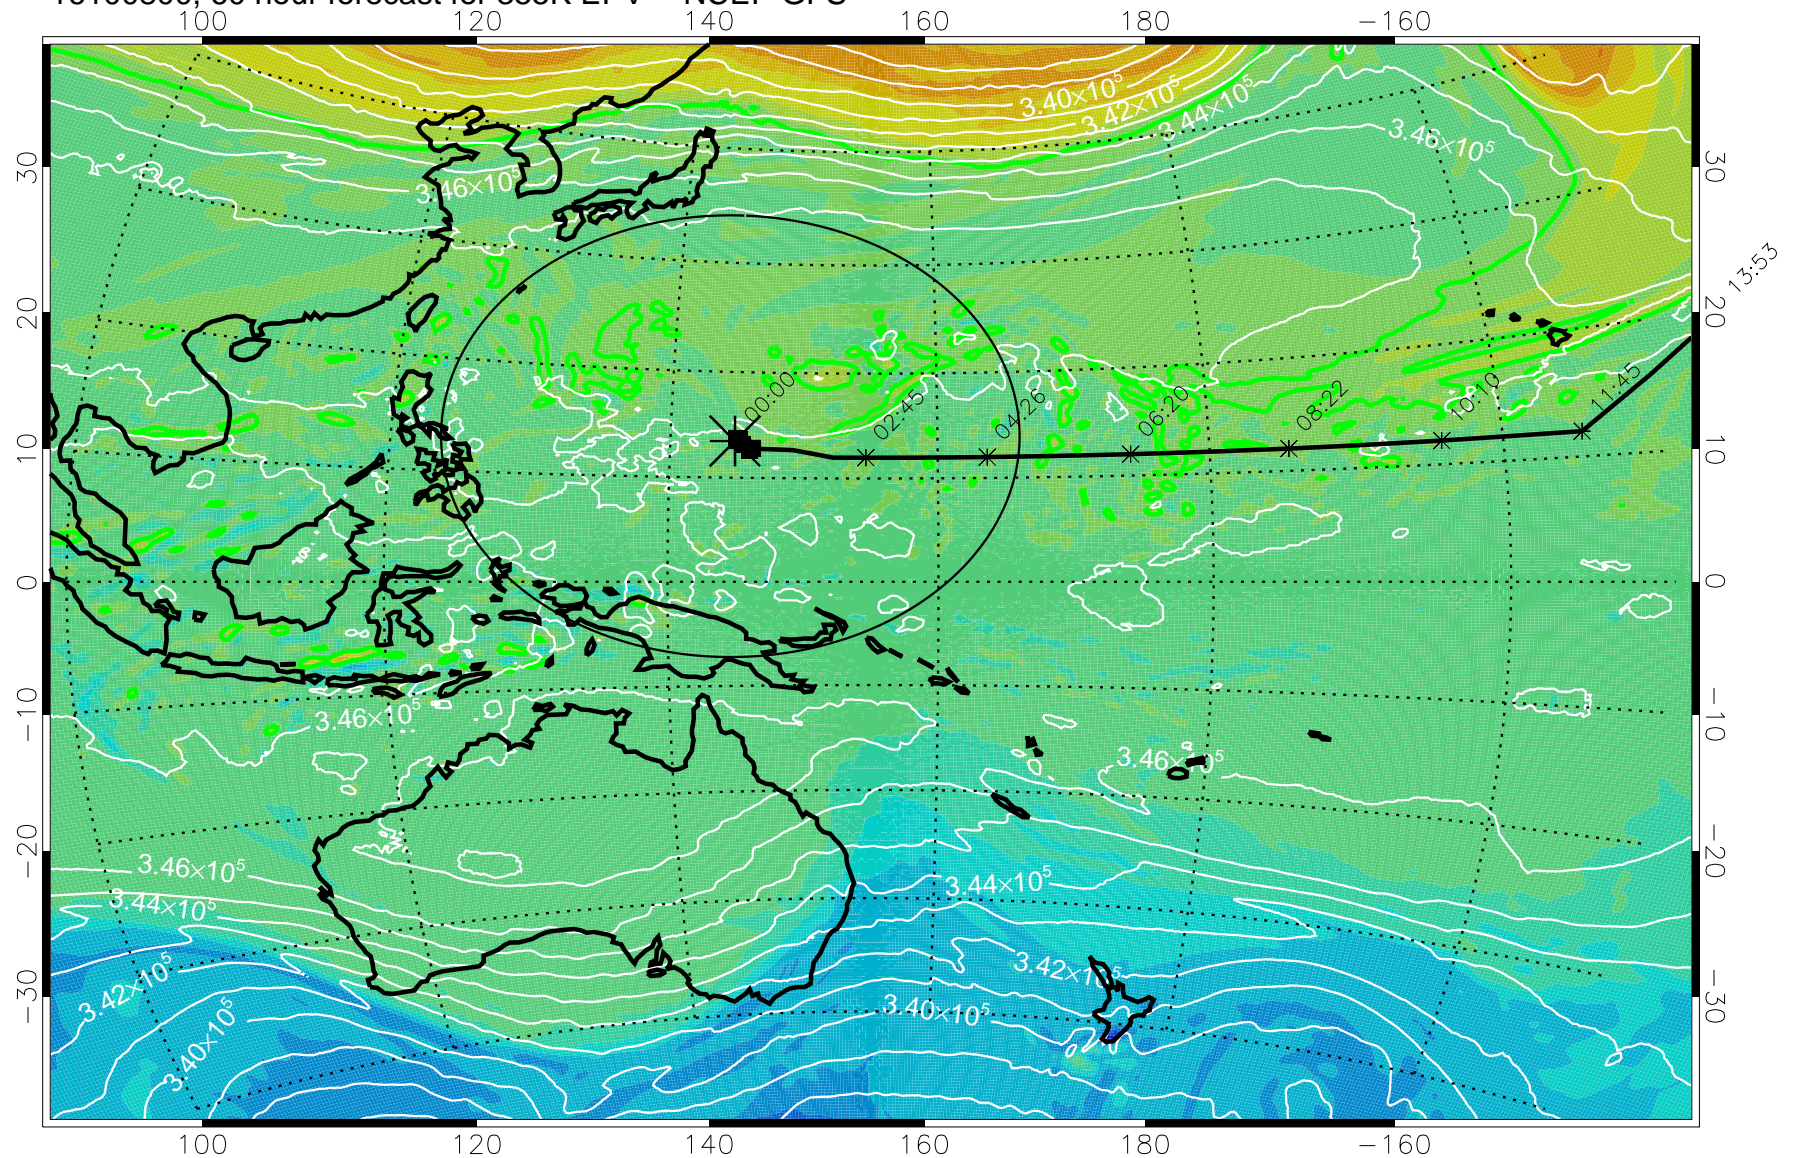

15:52

16100706, 42 hour forecast for 355K EPV -- NCEP GFS

355K Montgomery Streamfunction, white  
 EPV Tropopause (2 PVU) Position  
 Range ring of 2304 km

15:52

16100712, 48 hour forecast for 355K EPV -- NCEP GFS

355K Montgomery Streamfunction, white  
EPV Tropopause (2 PVU) Position  
Range ring of 2304 km

15:52

16100718, 54 hour forecast for 355K EPV -- NCEP GFS

355K Montgomery Streamfunction, white  
EPV Tropopause (2 PVU) Position  
Range ring of 2304 km

15:52

16100800, 60 hour forecast for 355K EPV -- NCEP GFS

355K Montgomery Streamfunction, white  
EPV Tropopause (2 PVU) Position  
Range ring of 2304 km

15:52

16100806, 66 hour forecast for 355K EPV -- NCEP GFS

355K Montgomery Streamfunction, white  
EPV Tropopause (2 PVU) Position  
Range ring of 2304 km

15:52

16100812, 72 hour forecast for 355K EPV -- NCEP GFS

355K Montgomery Streamfunction, white  
EPV Tropopause (2 PVU) Position  
Range ring of 2304 km