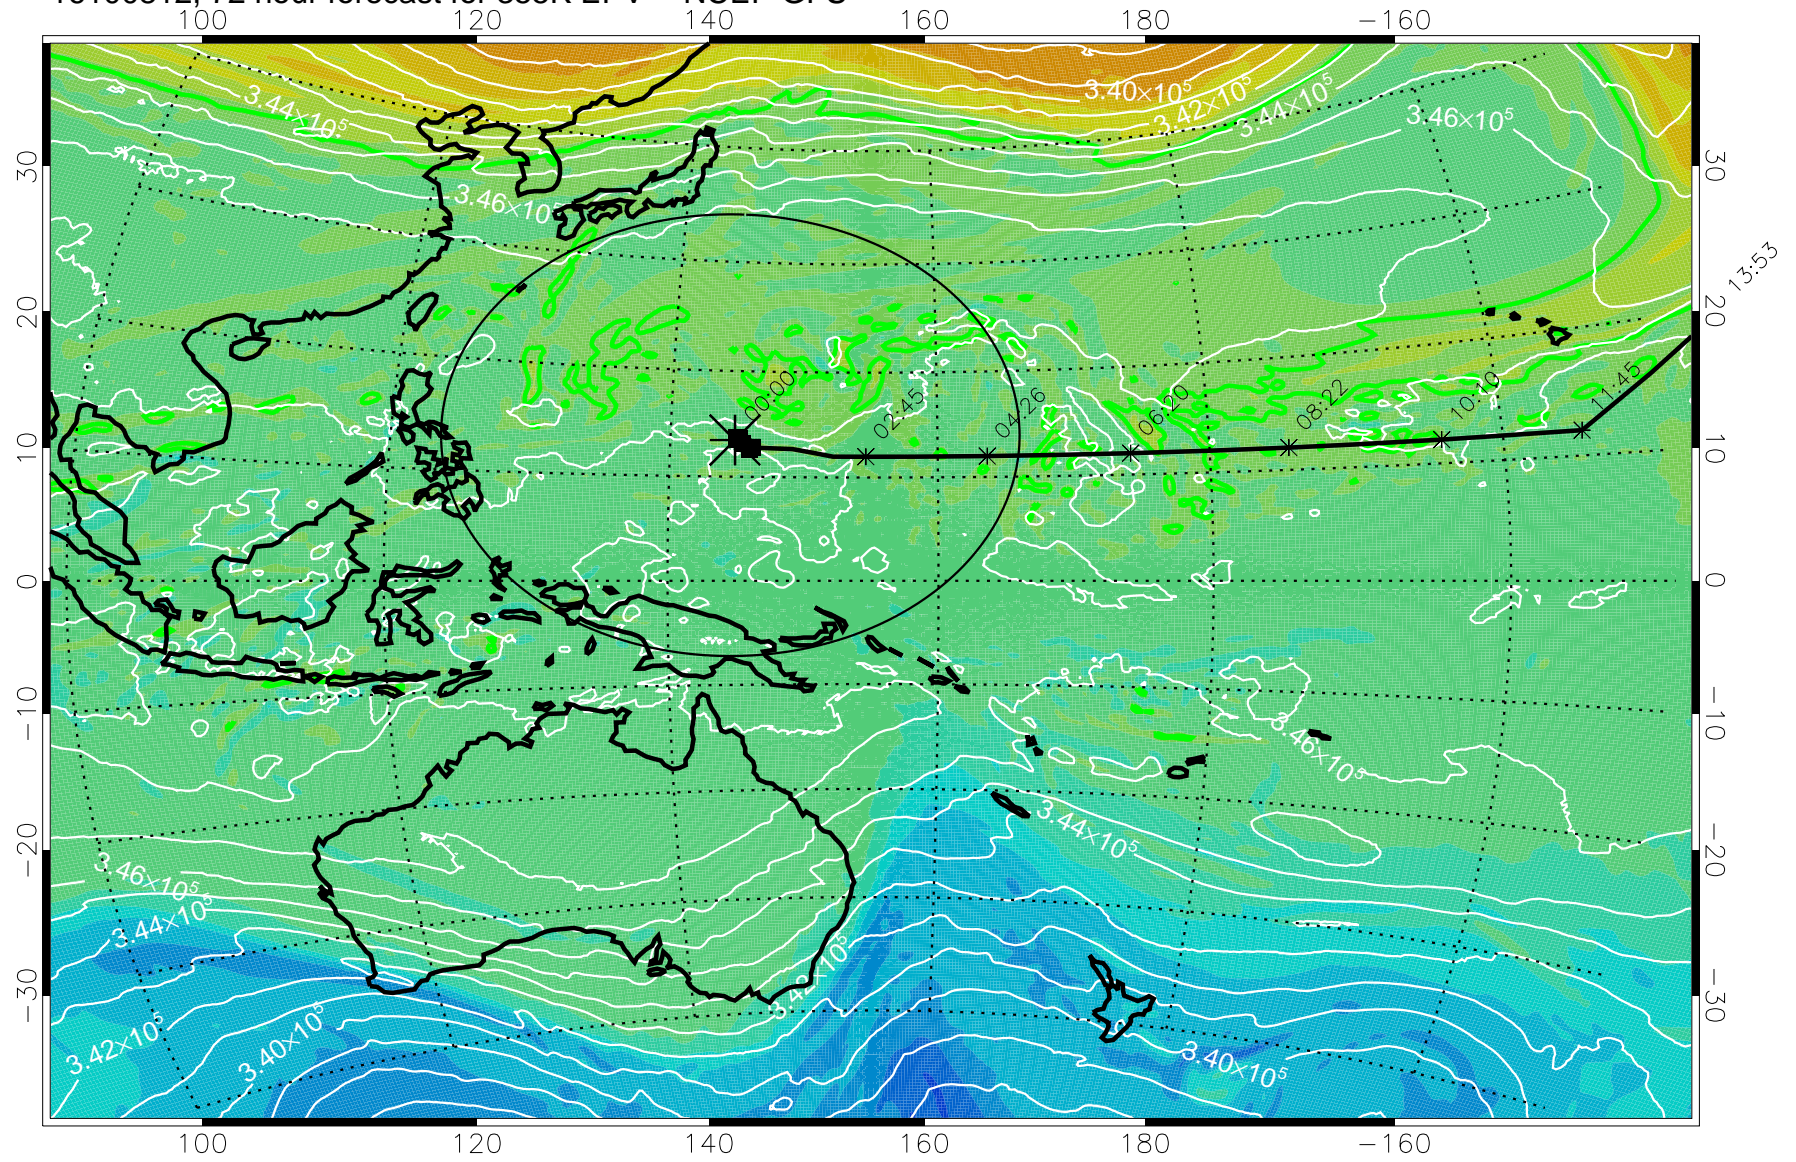

355K Montgomery Streamfunction, white  
EPV Tropopause (2 PVU) Position  
Range ring of 2304 km

15:52

16100718, 54 hour forecast for 355K EPV -- NCEP GFS

355K Montgomery Streamfunction, white  
EPV Tropopause (2 PVU) Position  
Range ring of 2304 km

15:52

16100800, 60 hour forecast for 355K EPV -- NCEP GFS

355K Montgomery Streamfunction, white  
EPV Tropopause (2 PVU) Position  
Range ring of 2304 km

15:52

16100806, 66 hour forecast for 355K EPV -- NCEP GFS

355K Montgomery Streamfunction, white  
EPV Tropopause (2 PVU) Position  
Range ring of 2304 km

15:52

16100812, 72 hour forecast for 355K EPV -- NCEP GFS

355K Montgomery Streamfunction, white  
EPV Tropopause (2 PVU) Position  
Range ring of 2304 km

15:52

16100818, 78 hour forecast for 355K EPV -- NCEP GFS

355K Montgomery Streamfunction, white  
EPV Tropopause (2 PVU) Position  
Range ring of 2304 km

15:52

16100900, 84 hour forecast for 355K EPV -- NCEP GFS