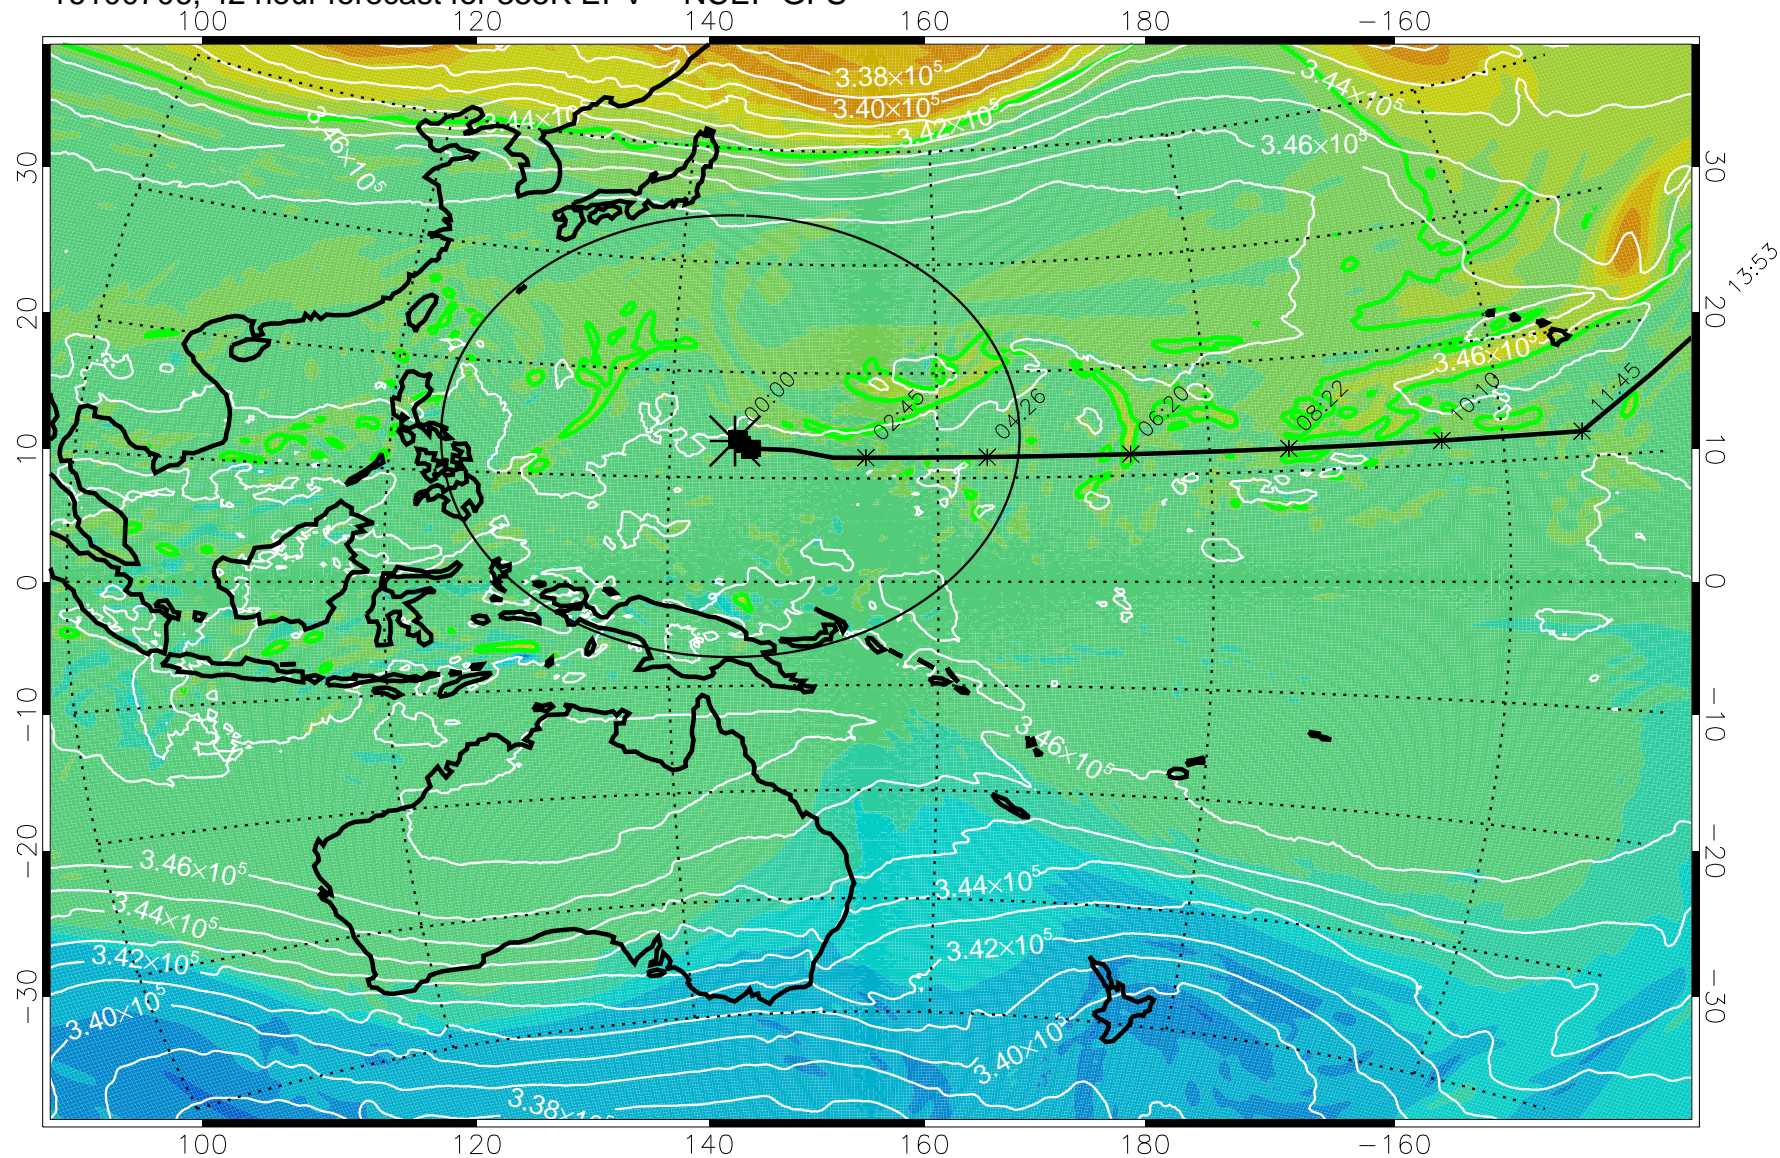

15:52

16100612, 24 hour forecast for 355K EPV -- NCEP GFS

355K Montgomery Streamfunction, white  
EPV Tropopause (2 PVU) Position  
Range ring of 2304 km

15:52

16100618, 30 hour forecast for 355K EPV -- NCEP GFS

355K Montgomery Streamfunction, white  
EPV Tropopause (2 PVU) Position  
Range ring of 2304 km

15:52

16100700, 36 hour forecast for 355K EPV -- NCEP GFS

355K Montgomery Streamfunction, white  
EPV Tropopause (2 PVU) Position  
Range ring of 2304 km

15:52

16100706, 42 hour forecast for 355K EPV -- NCEP GFS

355K Montgomery Streamfunction, white  
 EPV Tropopause (2 PVU) Position  
 Range ring of 2304 km

15:52

16100712, 48 hour forecast for 355K EPV -- NCEP GFS

355K Montgomery Streamfunction, white  
EPV Tropopause (2 PVU) Position  
Range ring of 2304 km

15:52

16100718, 54 hour forecast for 355K EPV -- NCEP GFS

355K Montgomery Streamfunction, white  
EPV Tropopause (2 PVU) Position  
Range ring of 2304 km