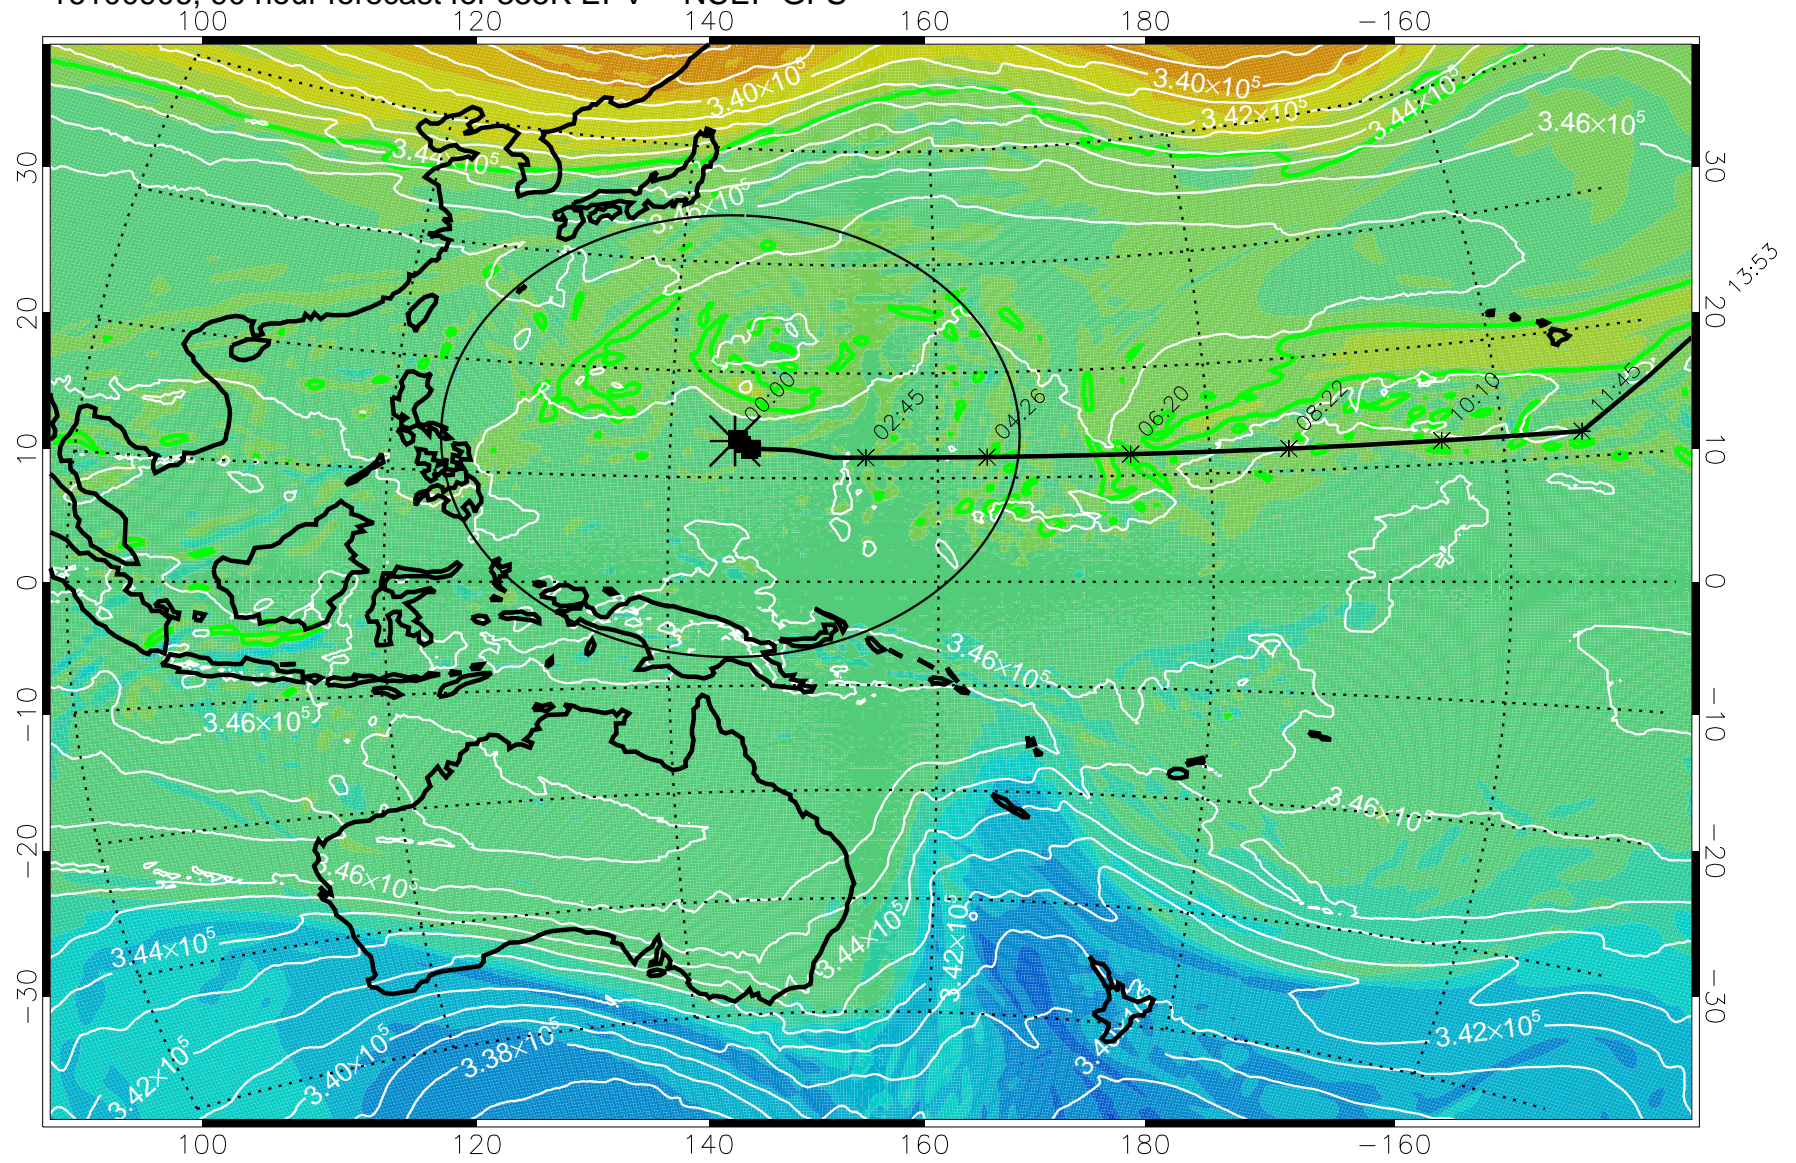

355K Montgomery Streamfunction, white  
EPV Tropopause (2 PVU) Position  
Range ring of 2304 km

15:52

16100812, 72 hour forecast for 355K EPV -- NCEP GFS

355K Montgomery Streamfunction, white  
EPV Tropopause (2 PVU) Position  
Range ring of 2304 km

15:52

16100818, 78 hour forecast for 355K EPV -- NCEP GFS

355K Montgomery Streamfunction, white  
EPV Tropopause (2 PVU) Position  
Range ring of 2304 km

15:52

16100900, 84 hour forecast for 355K EPV -- NCEP GFS

355K Montgomery Streamfunction, white  
EPV Tropopause (2 PVU) Position  
Range ring of 2304 km

15:52

16100906, 90 hour forecast for 355K EPV -- NCEP GFS

355K Montgomery Streamfunction, white  
EPV Tropopause (2 PVU) Position  
Range ring of 2304 km

15:52

16100912, 96 hour forecast for 355K EPV -- NCEP GFS

355K Montgomery Streamfunction, white  
EPV Tropopause (2 PVU) Position  
Range ring of 2304 km

15:52

16100918, 102 hour forecast for 355K EPV -- NCEP GFS