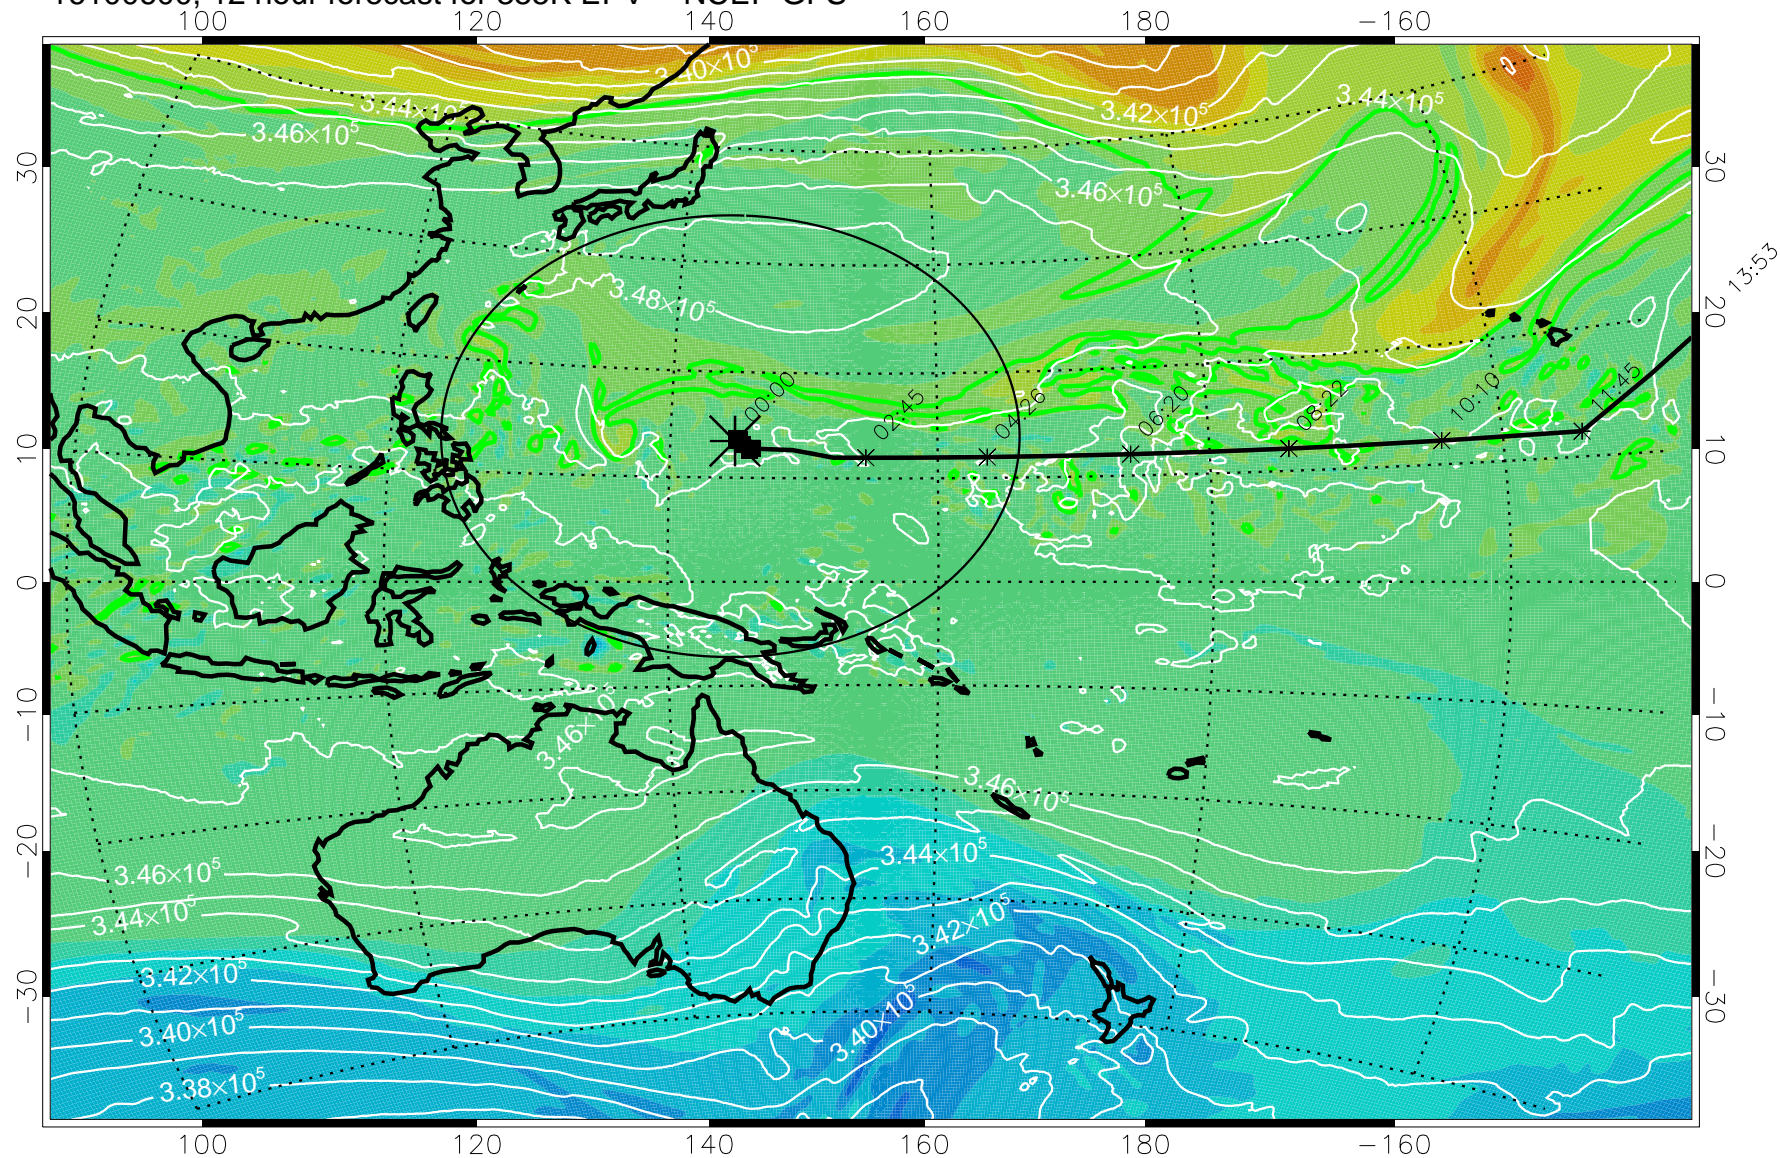

16100518, 6 hour forecast for 355K EPV -- NCEP GFS

355K Montgomery Streamfunction, white  
EPV Tropopause (2 PVU) Position  
Range ring of 2304 km

15:52

16100600, 12 hour forecast for 355K EPV -- NCEP GFS

355K Montgomery Streamfunction, white  
EPV Tropopause (2 PVU) Position  
Range ring of 2304 km

15:52

16100606, 18 hour forecast for 355K EPV -- NCEP GFS

355K Montgomery Streamfunction, white  
EPV Tropopause (2 PVU) Position  
Range ring of 2304 km

15:52

16100612, 24 hour forecast for 355K EPV -- NCEP GFS

355K Montgomery Streamfunction, white  
EPV Tropopause (2 PVU) Position  
Range ring of 2304 km

15:52

16100618, 30 hour forecast for 355K EPV -- NCEP GFS

355K Montgomery Streamfunction, white  
EPV Tropopause (2 PVU) Position  
Range ring of 2304 km

15:52

16100700, 36 hour forecast for 355K EPV -- NCEP GFS

355K Montgomery Streamfunction, white  
EPV Tropopause (2 PVU) Position  
Range ring of 2304 km