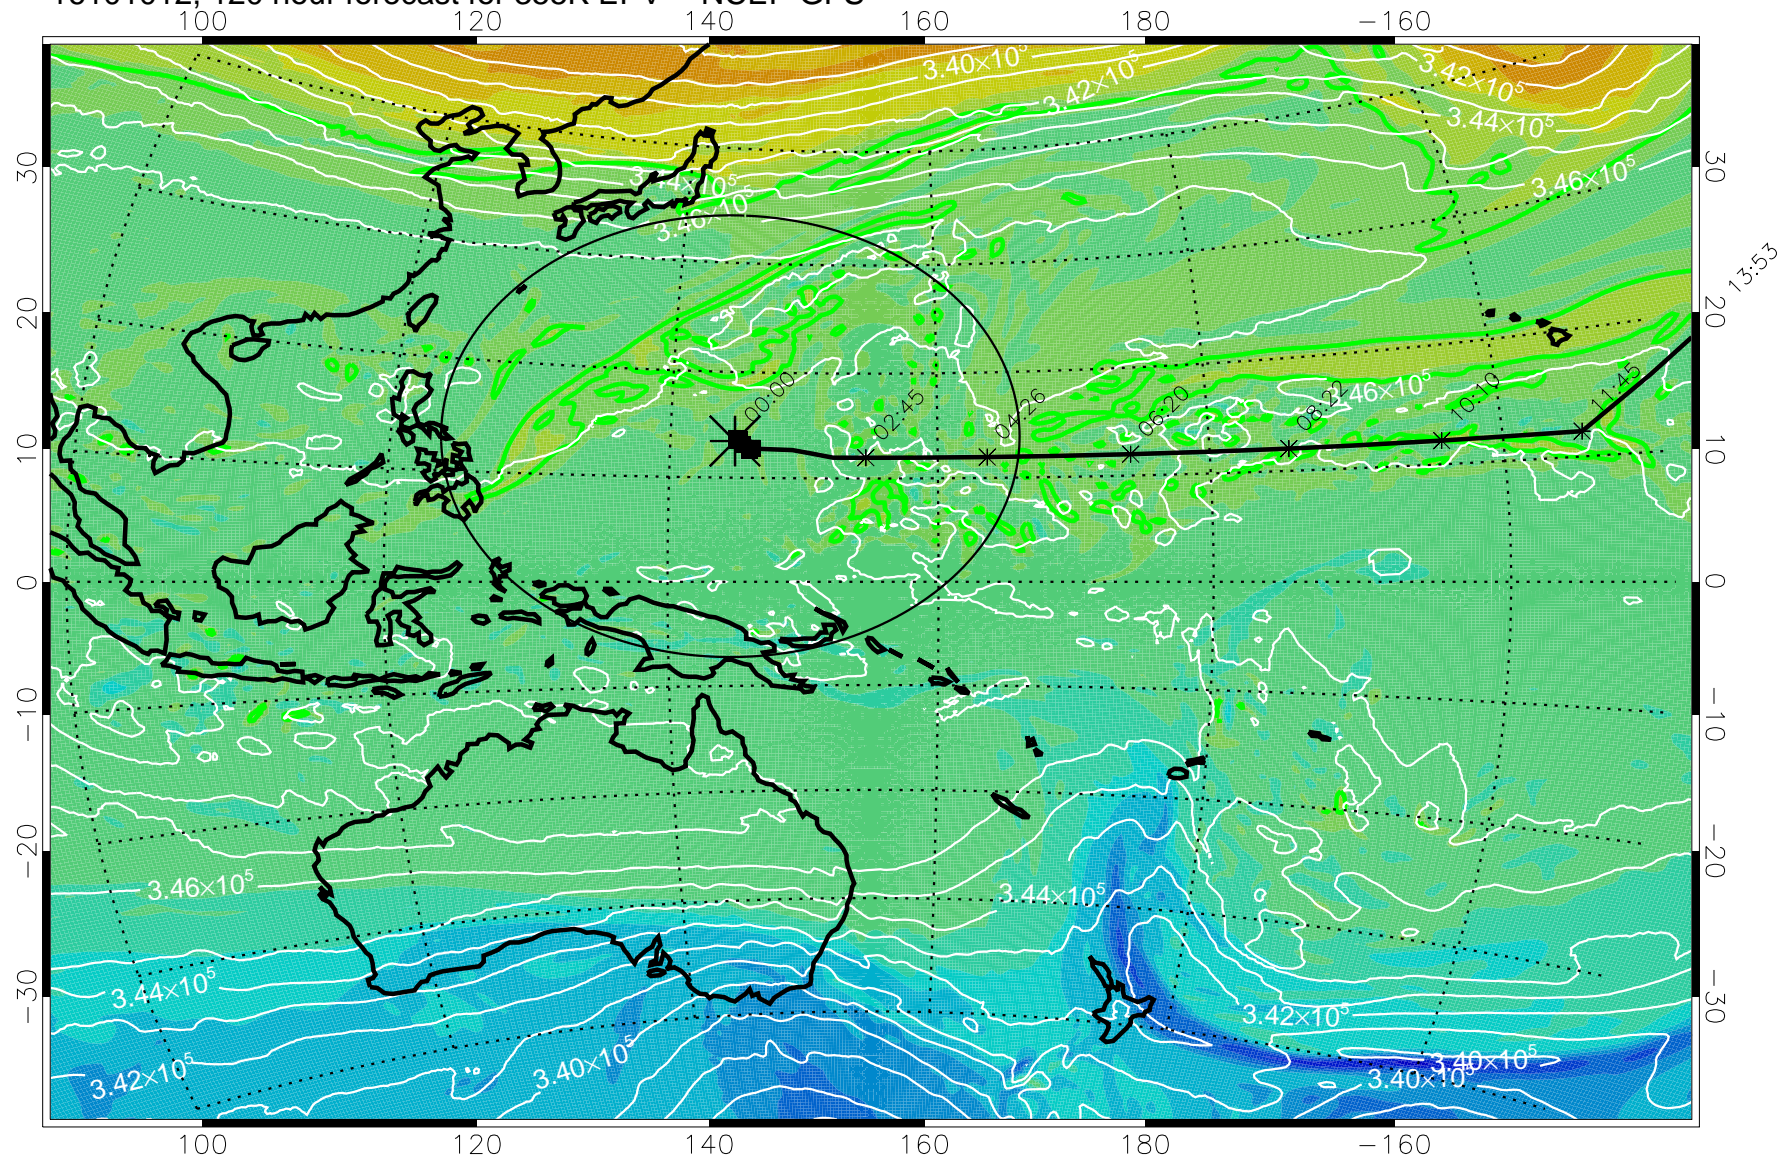

355K Montgomery Streamfunction, white  
EPV Tropopause (2 PVU) Position  
Range ring of 2304 km

15:52

16101000, 108 hour forecast for 355K EPV -- NCEP GFS

355K Montgomery Streamfunction, white  
EPV Tropopause (2 PVU) Position  
Range ring of 2304 km

15:52

16101006, 114 hour forecast for 355K EPV -- NCEP GFS

355K Montgomery Streamfunction, white  
EPV Tropopause (2 PVU) Position  
Range ring of 2304 km

15:52

16101012, 120 hour forecast for 355K EPV -- NCEP GFS

355K Montgomery Streamfunction, white  
EPV Tropopause (2 PVU) Position  
Range ring of 2304 km

15:52