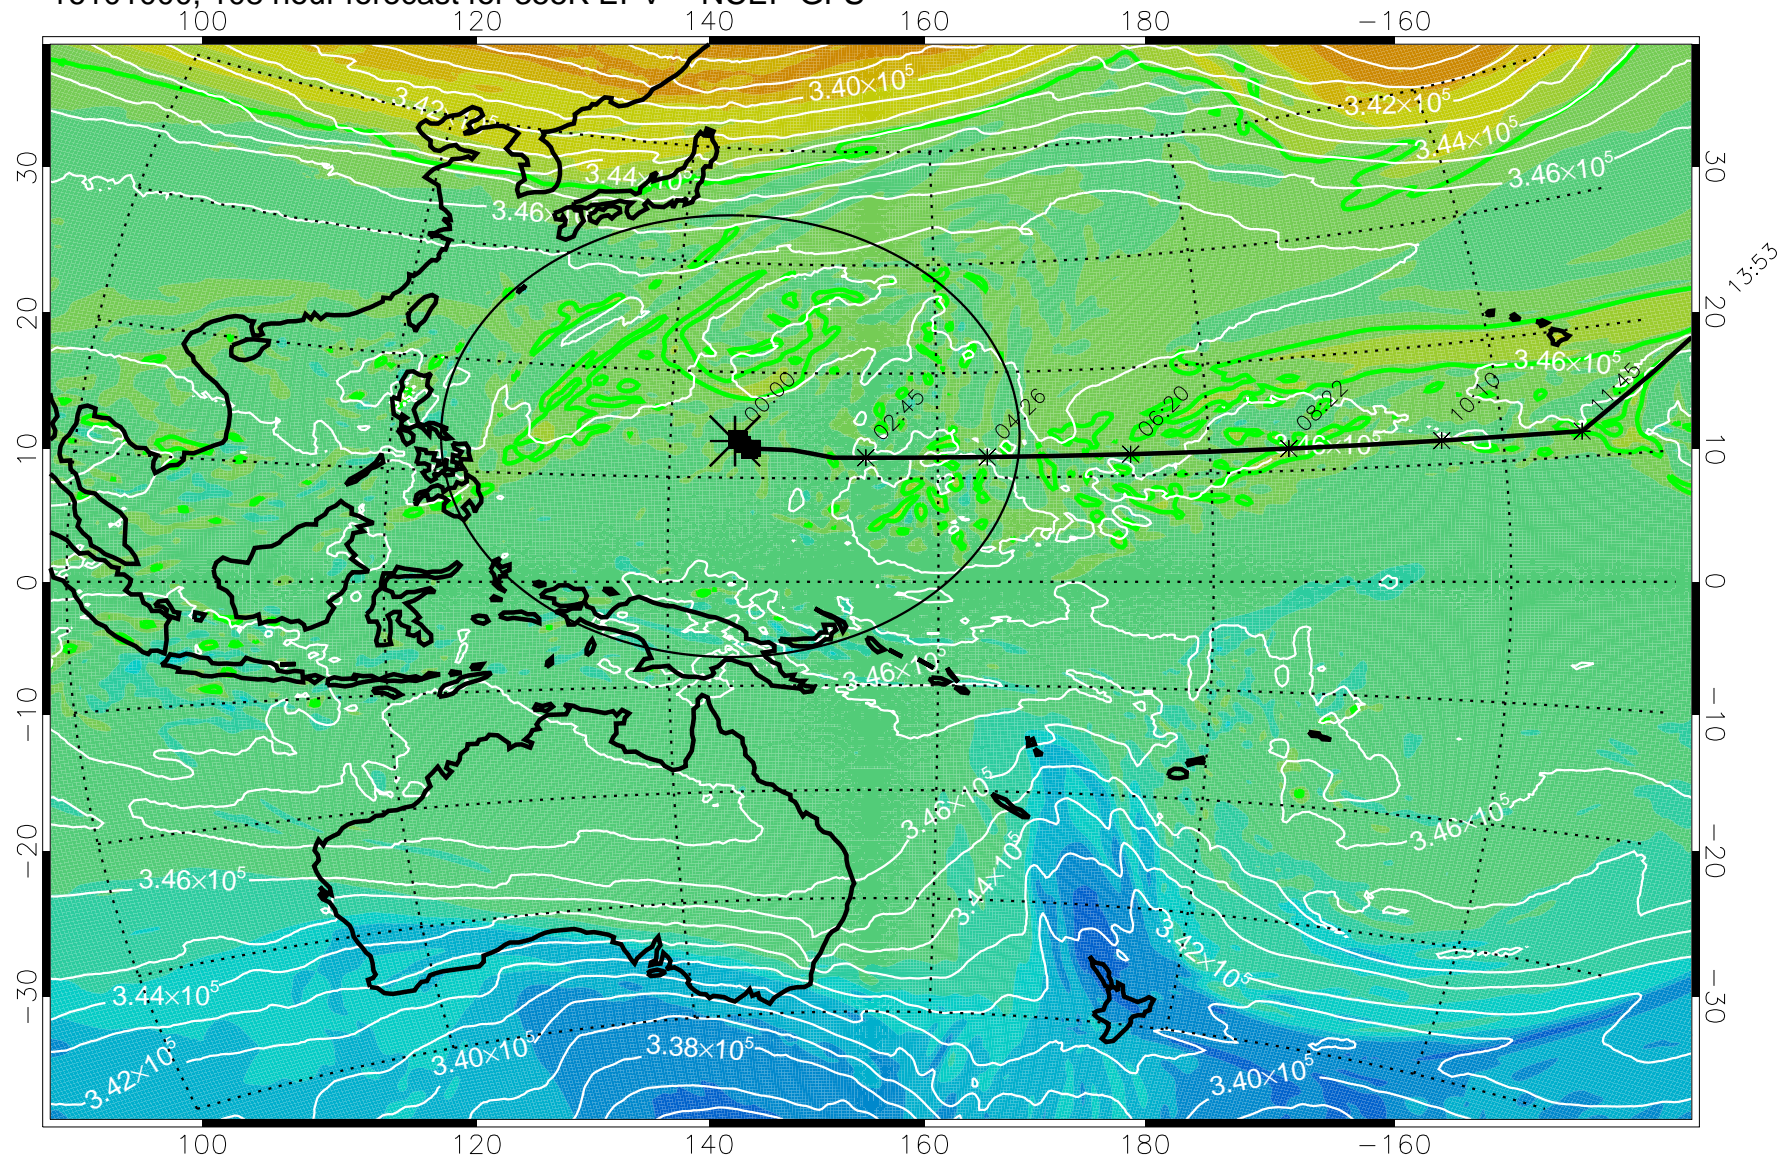

355K Montgomery Streamfunction, white  
EPV Tropopause (2 PVU) Position  
Range ring of 2304 km

15:52

16100906, 90 hour forecast for 355K EPV -- NCEP GFS

355K Montgomery Streamfunction, white  
EPV Tropopause (2 PVU) Position  
Range ring of 2304 km

15:52

16100912, 96 hour forecast for 355K EPV -- NCEP GFS

355K Montgomery Streamfunction, white  
EPV Tropopause (2 PVU) Position  
Range ring of 2304 km

15:52

16100918, 102 hour forecast for 355K EPV -- NCEP GFS

355K Montgomery Streamfunction, white  
EPV Tropopause (2 PVU) Position  
Range ring of 2304 km

15:52

16101000, 108 hour forecast for 355K EPV -- NCEP GFS

355K Montgomery Streamfunction, white  
EPV Tropopause (2 PVU) Position  
Range ring of 2304 km

15:52

16101006, 114 hour forecast for 355K EPV -- NCEP GFS

355K Montgomery Streamfunction, white  
EPV Tropopause (2 PVU) Position  
Range ring of 2304 km

15:52

16101012, 120 hour forecast for 355K EPV -- NCEP GFS