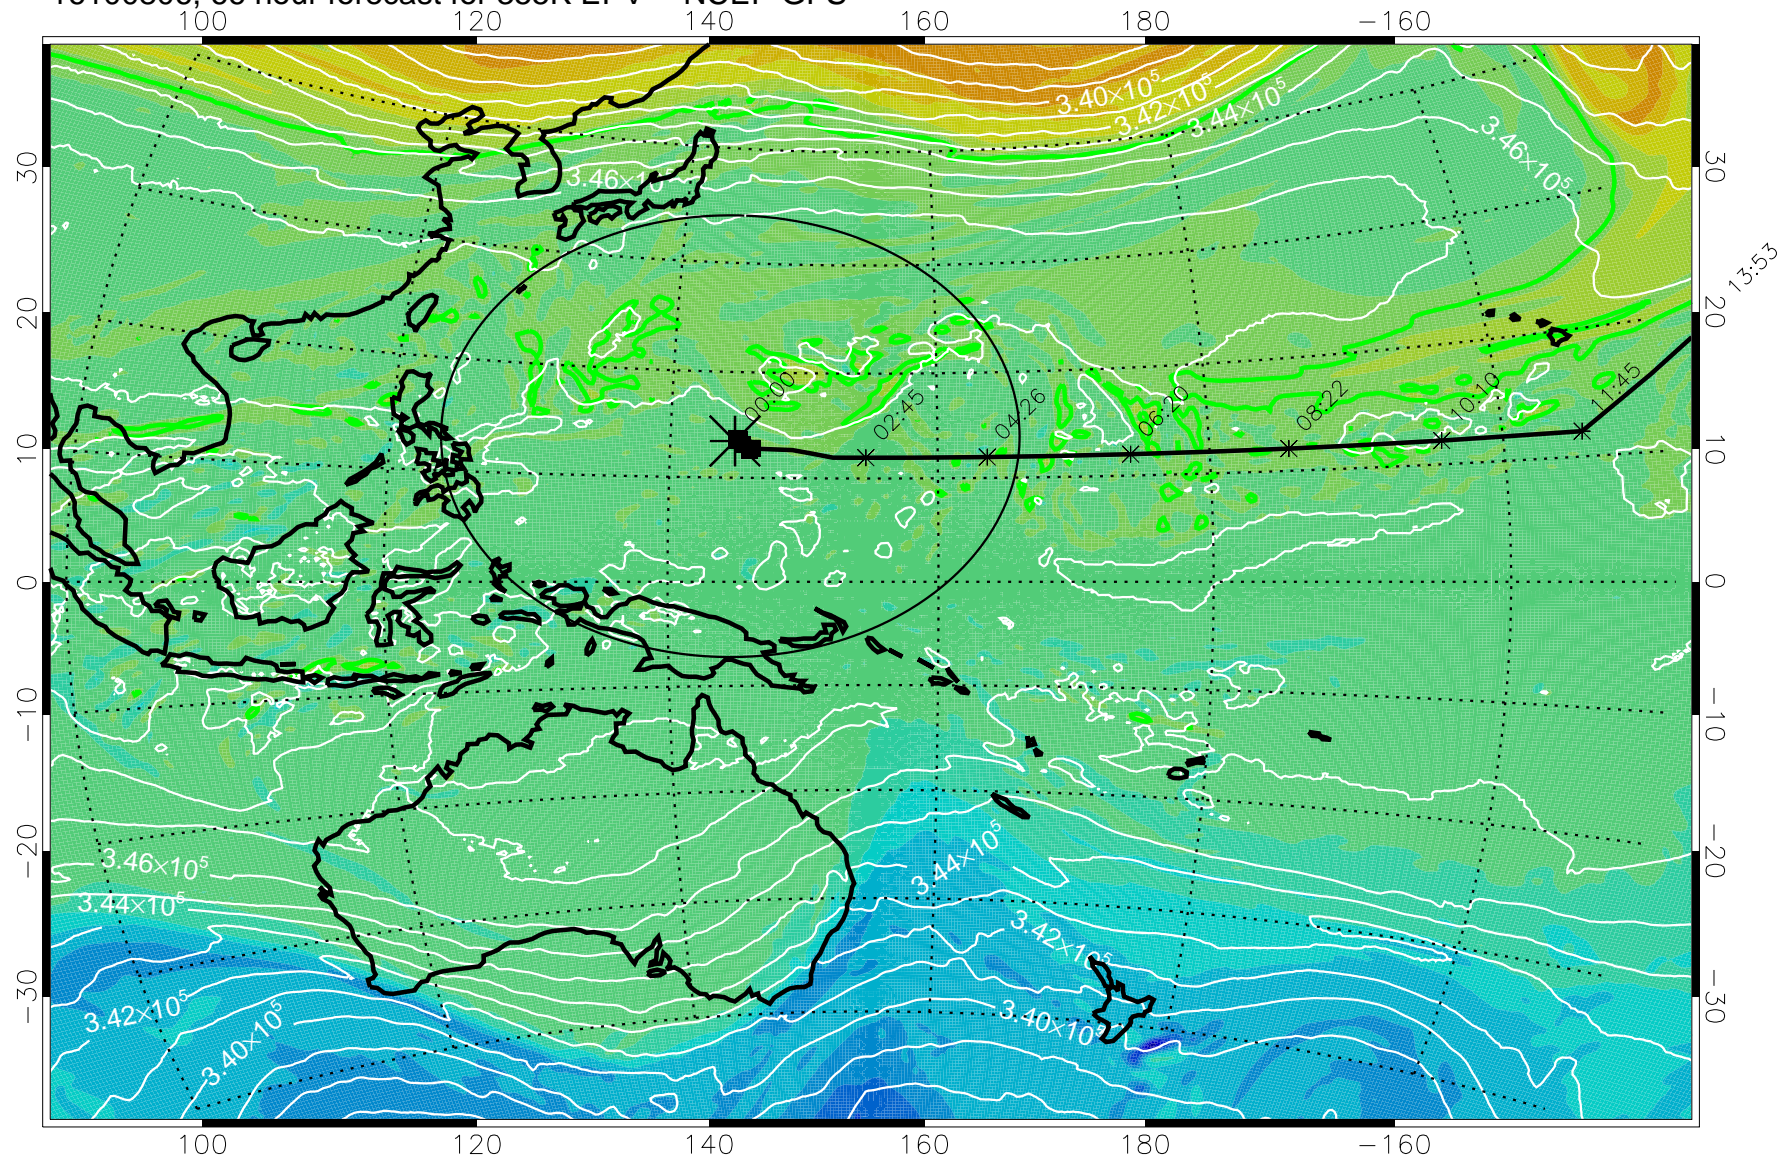

355K Montgomery Streamfunction, white  
EPV Tropopause (2 PVU) Position  
Range ring of 2304 km

15:52

16100718, 54 hour forecast for 355K EPV -- NCEP GFS

355K Montgomery Streamfunction, white  
EPV Tropopause (2 PVU) Position  
Range ring of 2304 km

15:52

16100800, 60 hour forecast for 355K EPV -- NCEP GFS

355K Montgomery Streamfunction, white  
EPV Tropopause (2 PVU) Position  
Range ring of 2304 km

15:52

16100806, 66 hour forecast for 355K EPV -- NCEP GFS

355K Montgomery Streamfunction, white  
EPV Tropopause (2 PVU) Position  
Range ring of 2304 km

15:52

16100812, 72 hour forecast for 355K EPV -- NCEP GFS

355K Montgomery Streamfunction, white  
EPV Tropopause (2 PVU) Position  
Range ring of 2304 km

15:52

16100818, 78 hour forecast for 355K EPV -- NCEP GFS

355K Montgomery Streamfunction, white  
EPV Tropopause (2 PVU) Position  
Range ring of 2304 km

15:52

16100900, 84 hour forecast for 355K EPV -- NCEP GFS