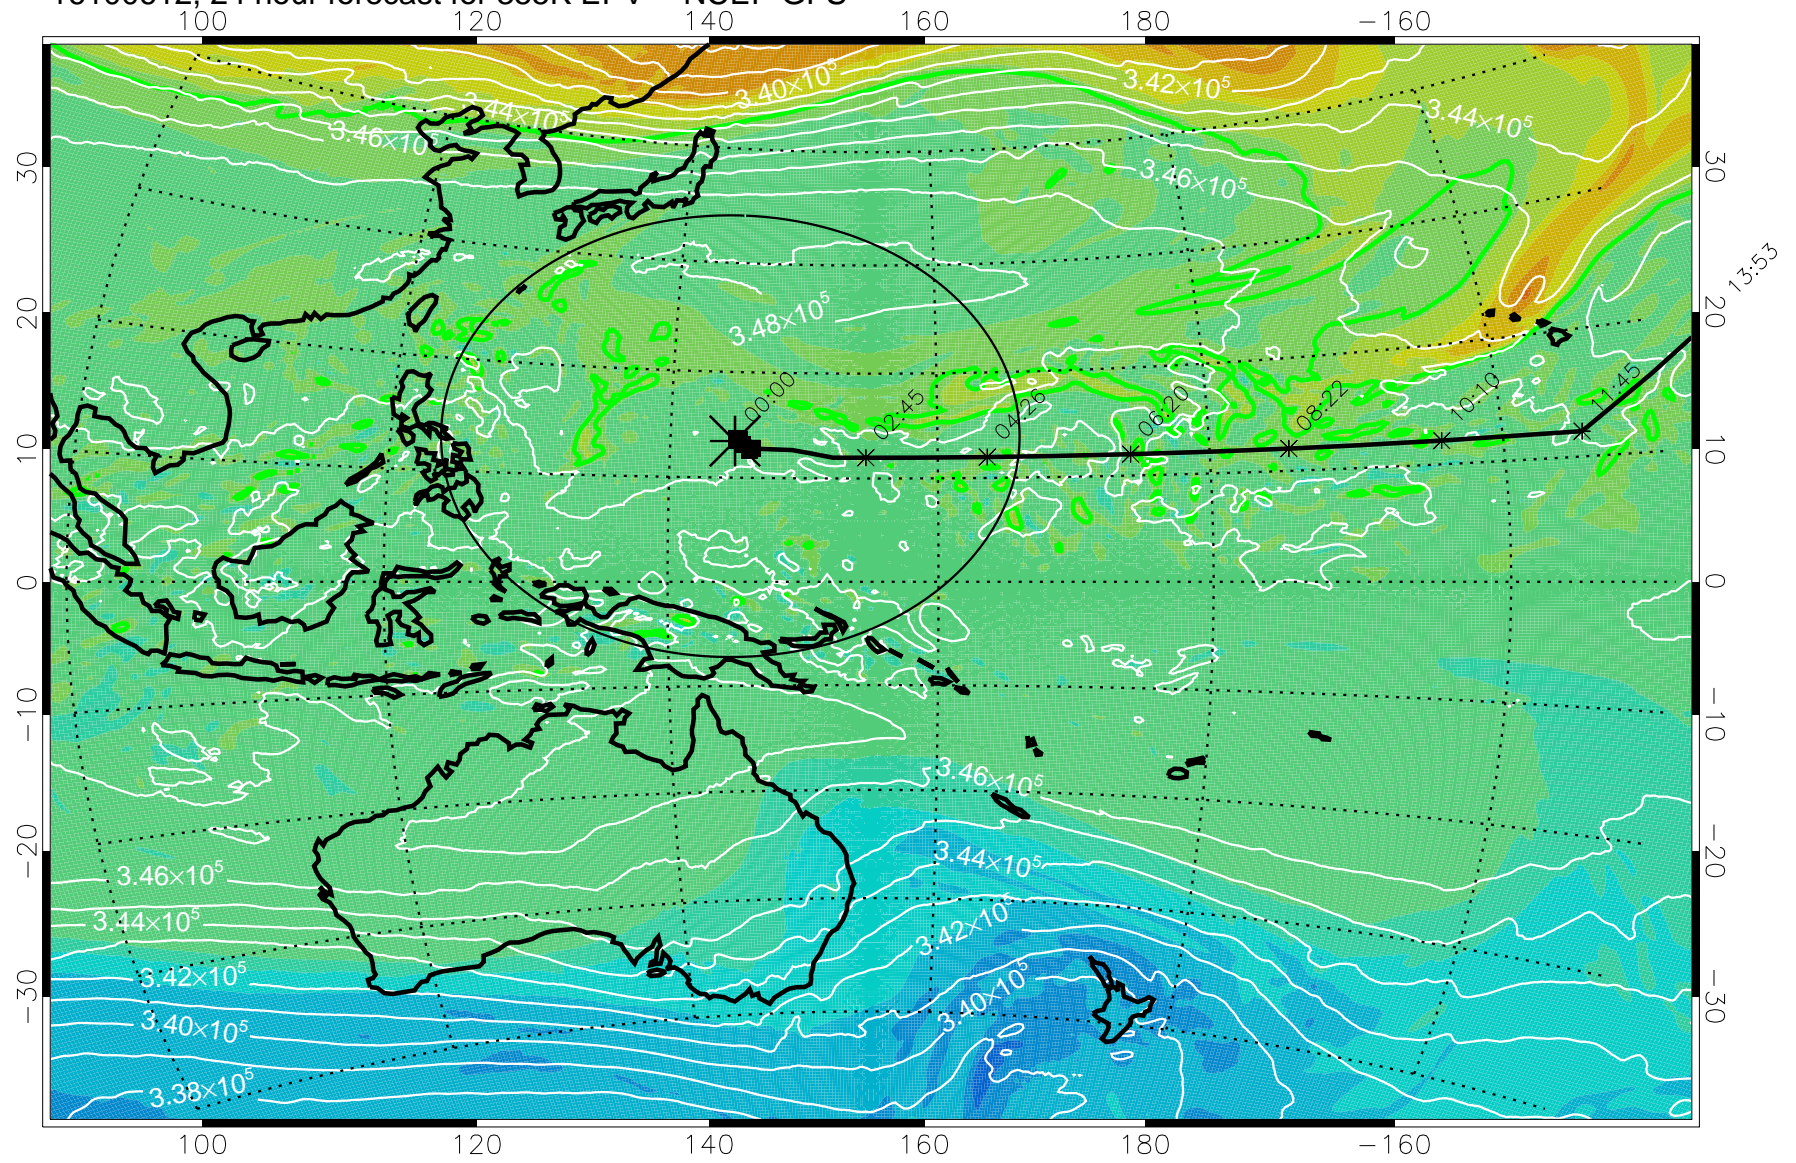

16100518, 6 hour forecast for 355K EPV -- NCEP GFS

355K Montgomery Streamfunction, white  
EPV Tropopause (2 PVU) Position  
Range ring of 2304 km

15:52

16100600, 12 hour forecast for 355K EPV -- NCEP GFS

355K Montgomery Streamfunction, white  
EPV Tropopause (2 PVU) Position  
Range ring of 2304 km

15:52

16100606, 18 hour forecast for 355K EPV -- NCEP GFS

355K Montgomery Streamfunction, white  
EPV Tropopause (2 PVU) Position  
Range ring of 2304 km

15:52

16100612, 24 hour forecast for 355K EPV -- NCEP GFS

355K Montgomery Streamfunction, white  
EPV Tropopause (2 PVU) Position  
Range ring of 2304 km

15:52

16100618, 30 hour forecast for 355K EPV -- NCEP GFS

355K Montgomery Streamfunction, white  
EPV Tropopause (2 PVU) Position  
Range ring of 2304 km

15:52

16100700, 36 hour forecast for 355K EPV -- NCEP GFS

355K Montgomery Streamfunction, white  
EPV Tropopause (2 PVU) Position  
Range ring of 2304 km