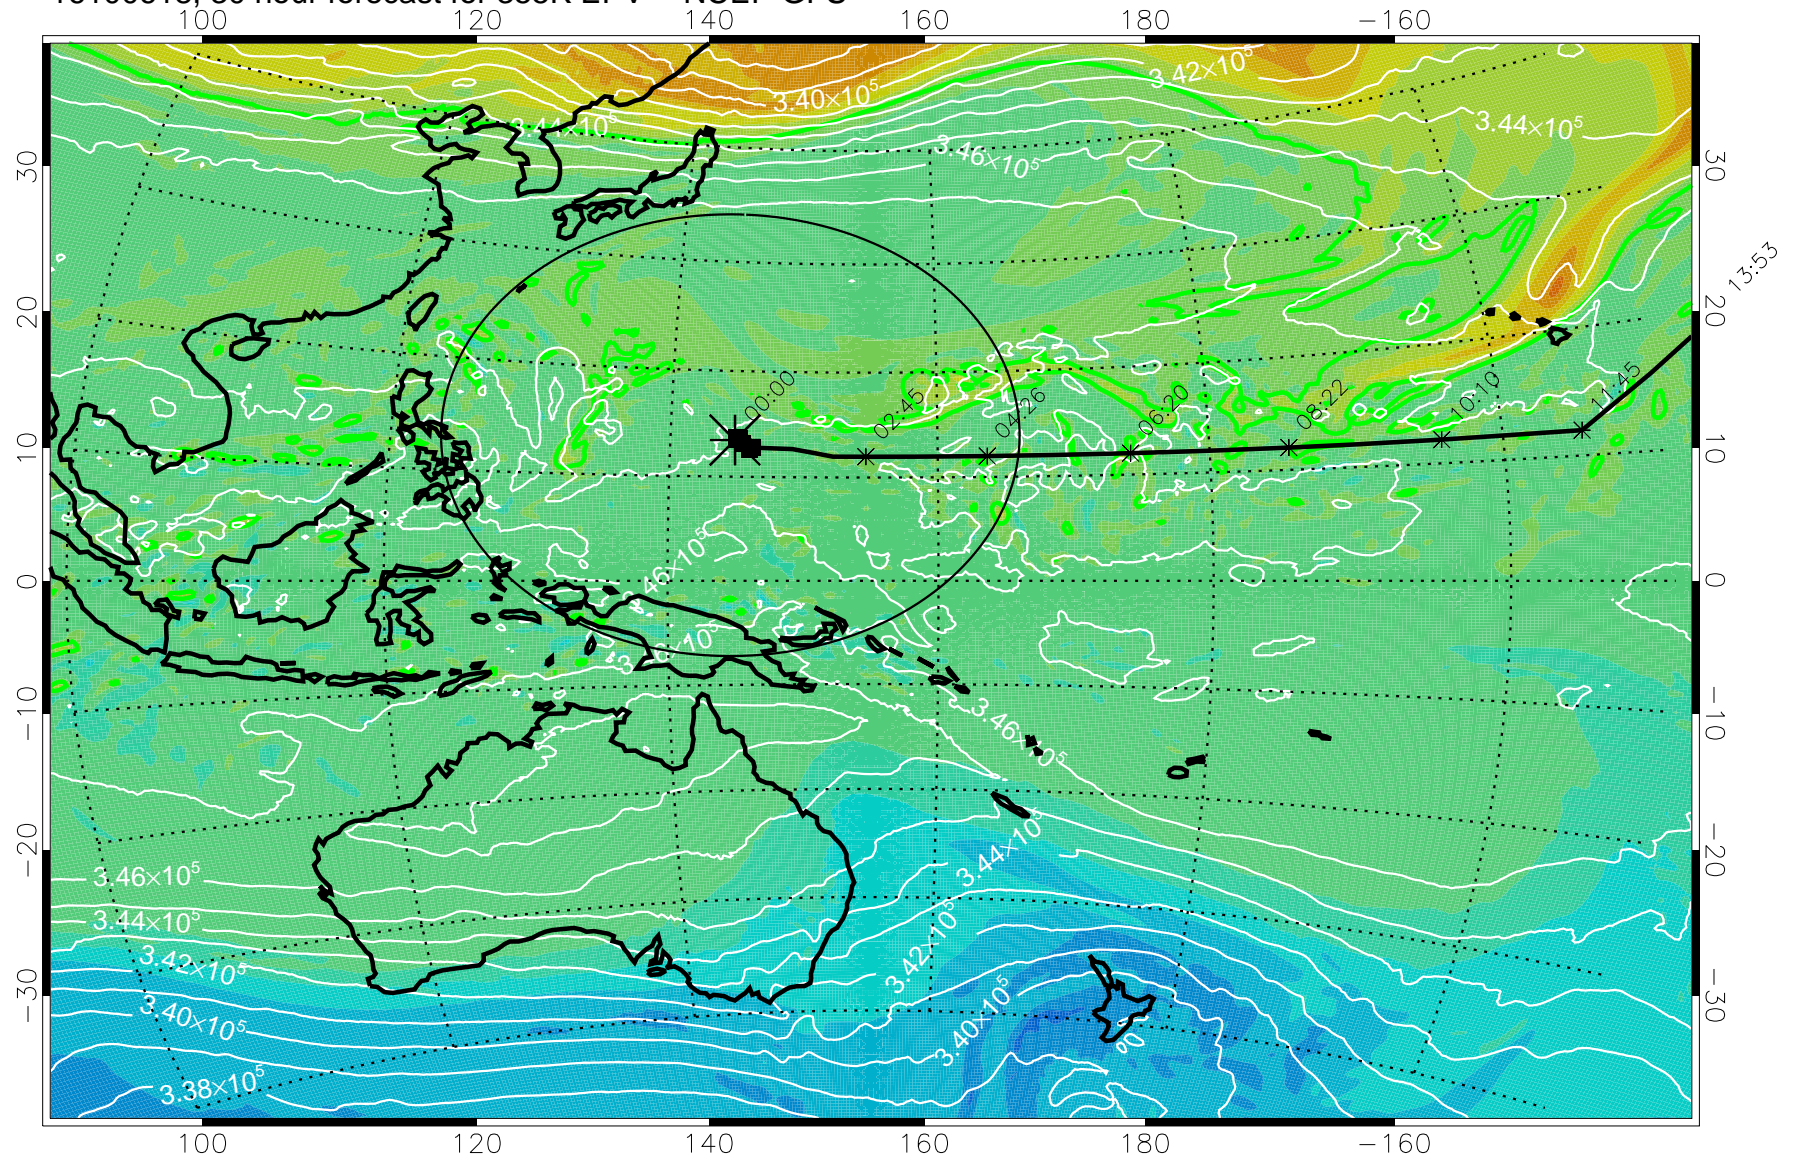

355K Montgomery Streamfunction, white  
EPV Tropopause (2 PVU) Position  
Range ring of 2304 km

15:52

16100606, 18 hour forecast for 355K EPV -- NCEP GFS

355K Montgomery Streamfunction, white  
EPV Tropopause (2 PVU) Position  
Range ring of 2304 km

15:52

16100612, 24 hour forecast for 355K EPV -- NCEP GFS

355K Montgomery Streamfunction, white  
EPV Tropopause (2 PVU) Position  
Range ring of 2304 km

15:52

16100618, 30 hour forecast for 355K EPV -- NCEP GFS

355K Montgomery Streamfunction, white  
EPV Tropopause (2 PVU) Position  
Range ring of 2304 km

15:52

16100700, 36 hour forecast for 355K EPV -- NCEP GFS

355K Montgomery Streamfunction, white  
EPV Tropopause (2 PVU) Position  
Range ring of 2304 km

15:52

16100706, 42 hour forecast for 355K EPV -- NCEP GFS

355K Montgomery Streamfunction, white  
 EPV Tropopause (2 PVU) Position  
 Range ring of 2304 km

15:52

16100712, 48 hour forecast for 355K EPV -- NCEP GFS