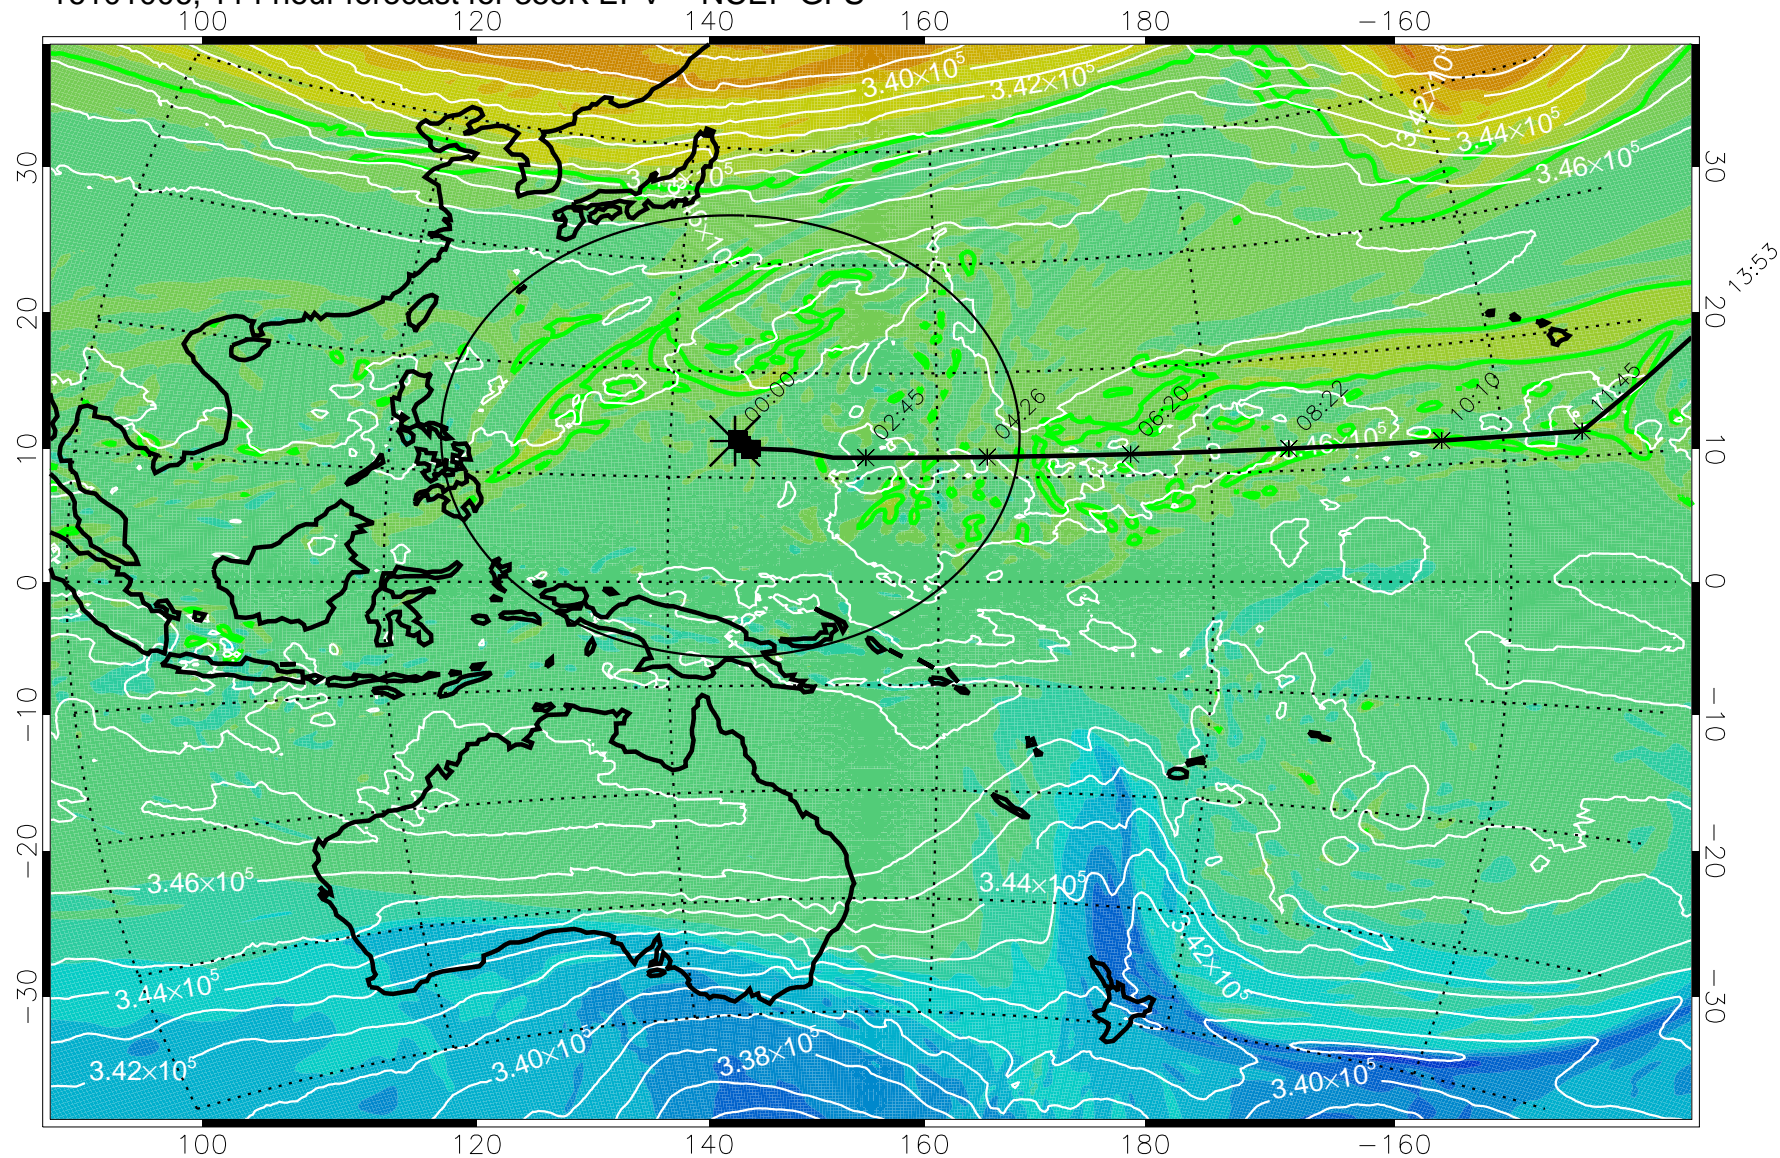

15:52

16100912, 96 hour forecast for 355K EPV -- NCEP GFS

355K Montgomery Streamfunction, white  
EPV Tropopause (2 PVU) Position  
Range ring of 2304 km

15:52

16100918, 102 hour forecast for 355K EPV -- NCEP GFS

355K Montgomery Streamfunction, white  
EPV Tropopause (2 PVU) Position  
Range ring of 2304 km

15:52

16101000, 108 hour forecast for 355K EPV -- NCEP GFS

355K Montgomery Streamfunction, white  
EPV Tropopause (2 PVU) Position  
Range ring of 2304 km

15:52

16101006, 114 hour forecast for 355K EPV -- NCEP GFS

355K Montgomery Streamfunction, white  
EPV Tropopause (2 PVU) Position  
Range ring of 2304 km

15:52

16101012, 120 hour forecast for 355K EPV -- NCEP GFS

355K Montgomery Streamfunction, white  
EPV Tropopause (2 PVU) Position  
Range ring of 2304 km

15:52