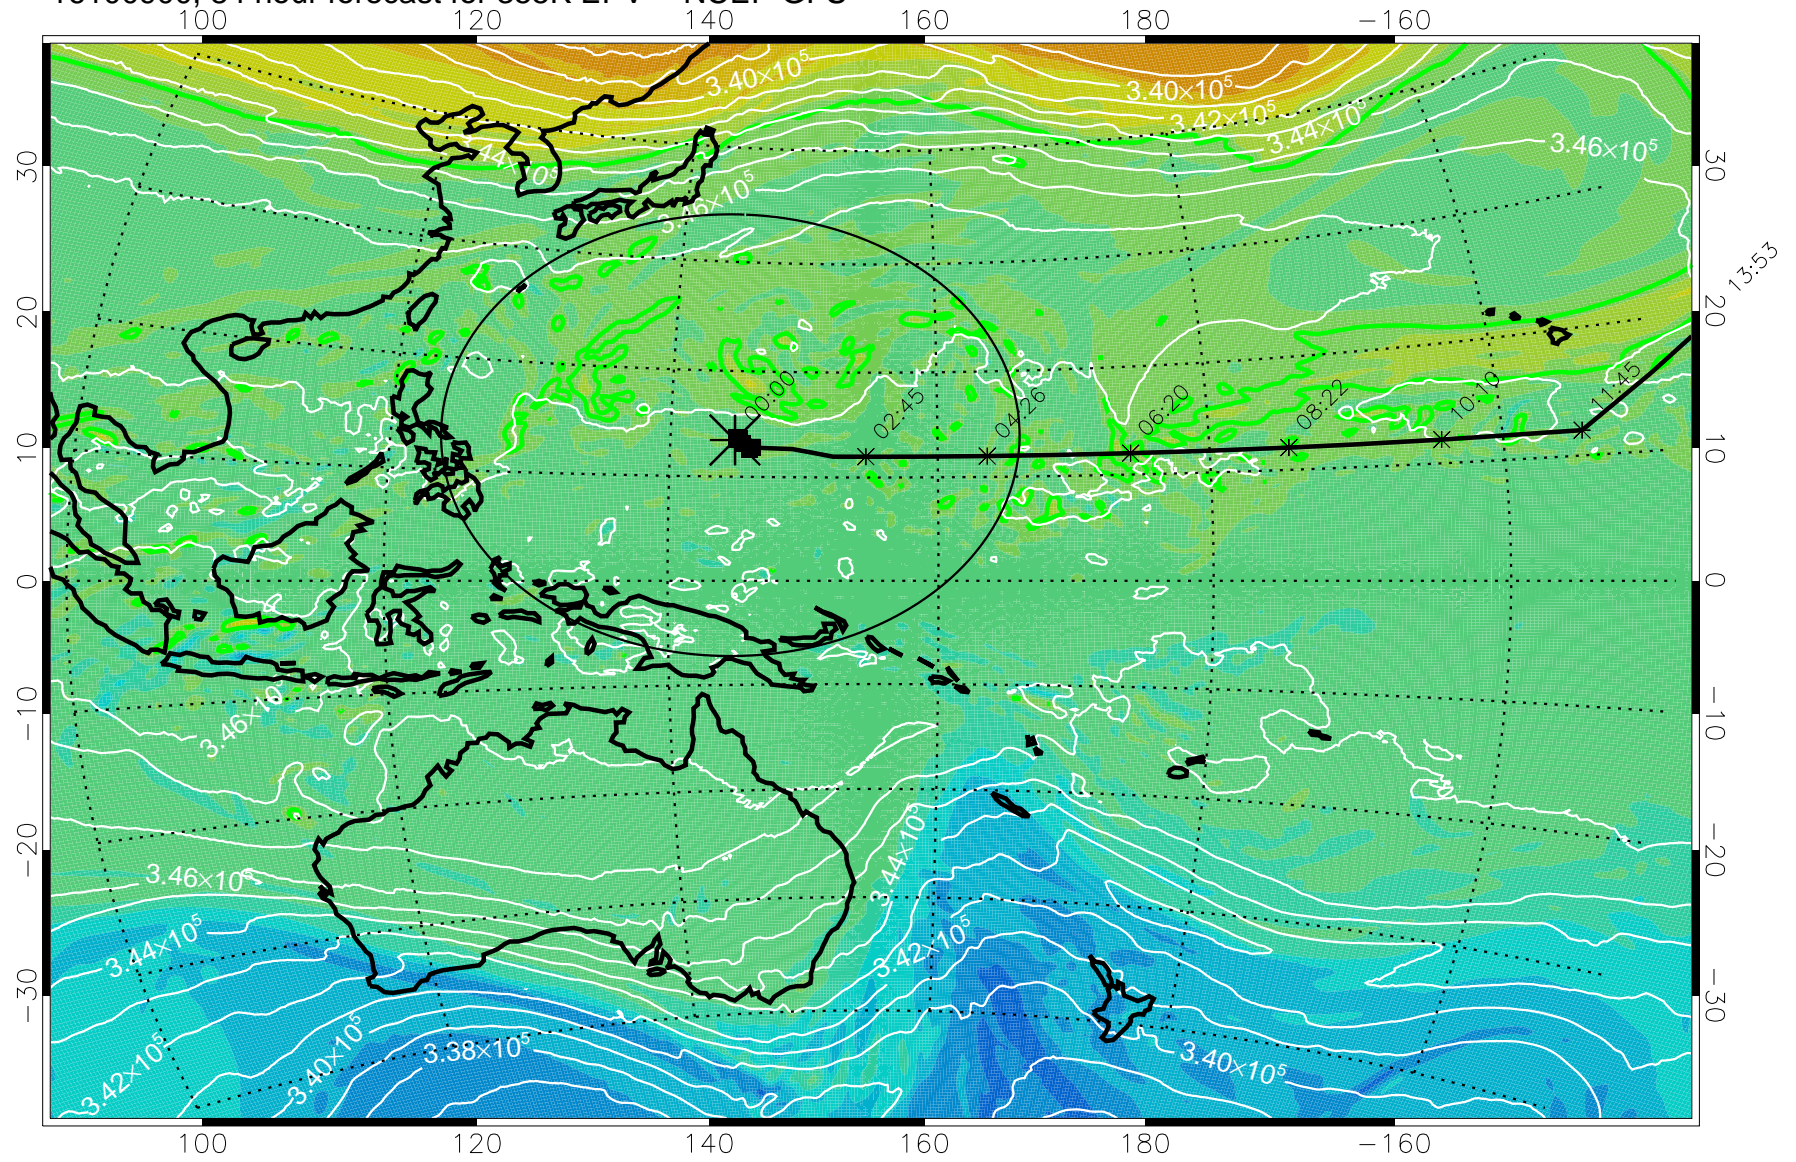

355K Montgomery Streamfunction, white  
EPV Tropopause (2 PVU) Position  
Range ring of 2304 km

15:52

16100812, 72 hour forecast for 355K EPV -- NCEP GFS

355K Montgomery Streamfunction, white  
EPV Tropopause (2 PVU) Position  
Range ring of 2304 km

15:52

16100818, 78 hour forecast for 355K EPV -- NCEP GFS

355K Montgomery Streamfunction, white  
EPV Tropopause (2 PVU) Position  
Range ring of 2304 km

15:52

16100900, 84 hour forecast for 355K EPV -- NCEP GFS

355K Montgomery Streamfunction, white  
EPV Tropopause (2 PVU) Position  
Range ring of 2304 km

15:52

16100906, 90 hour forecast for 355K EPV -- NCEP GFS

355K Montgomery Streamfunction, white  
EPV Tropopause (2 PVU) Position  
Range ring of 2304 km

15:52

16100912, 96 hour forecast for 355K EPV -- NCEP GFS

355K Montgomery Streamfunction, white  
EPV Tropopause (2 PVU) Position  
Range ring of 2304 km

15:52

16100918, 102 hour forecast for 355K EPV -- NCEP GFS