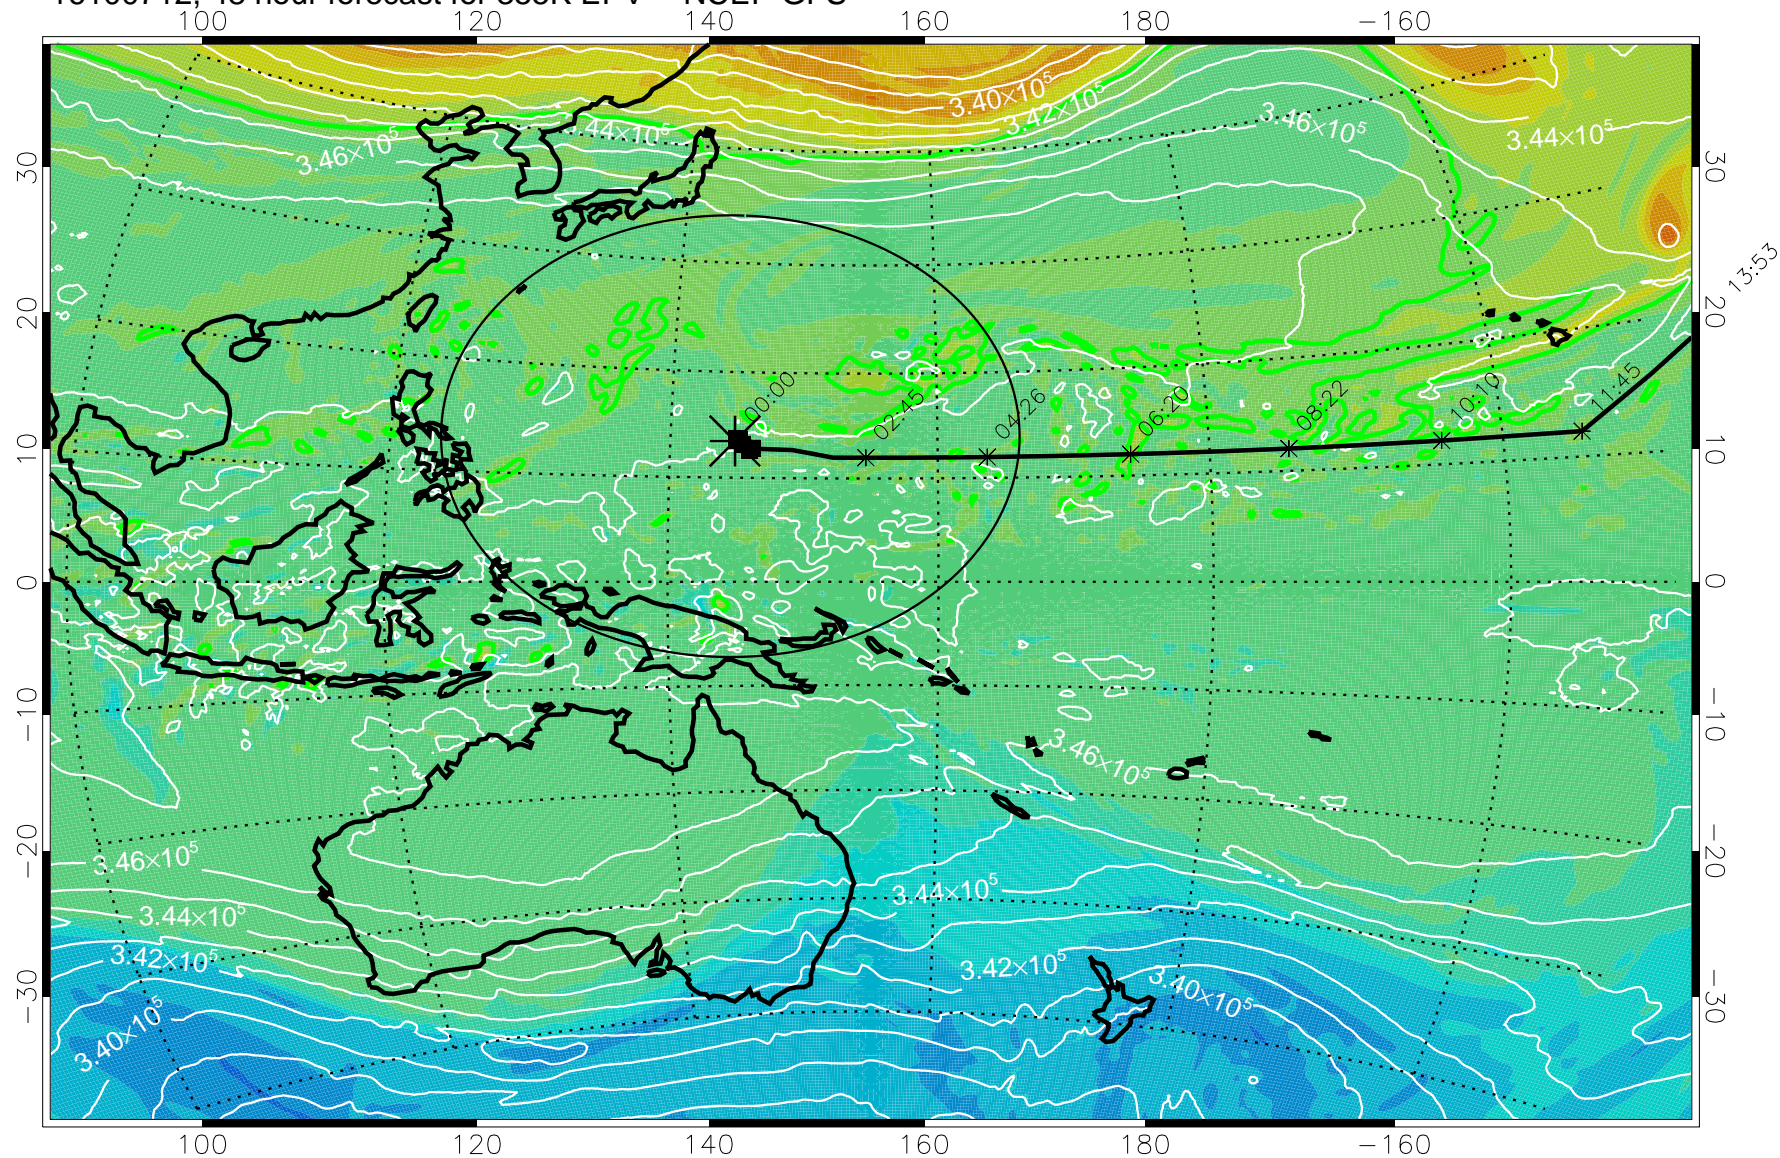

355K Montgomery Streamfunction, white  
EPV Tropopause (2 PVU) Position  
Range ring of 2304 km

15:52

16100700, 36 hour forecast for 355K EPV -- NCEP GFS

355K Montgomery Streamfunction, white  
EPV Tropopause (2 PVU) Position  
Range ring of 2304 km

15:52

16100706, 42 hour forecast for 355K EPV -- NCEP GFS

355K Montgomery Streamfunction, white  
 EPV Tropopause (2 PVU) Position  
 Range ring of 2304 km

15:52

16100712, 48 hour forecast for 355K EPV -- NCEP GFS

355K Montgomery Streamfunction, white  
EPV Tropopause (2 PVU) Position  
Range ring of 2304 km

15:52

16100718, 54 hour forecast for 355K EPV -- NCEP GFS

355K Montgomery Streamfunction, white  
EPV Tropopause (2 PVU) Position  
Range ring of 2304 km

15:52

16100800, 60 hour forecast for 355K EPV -- NCEP GFS

355K Montgomery Streamfunction, white  
EPV Tropopause (2 PVU) Position  
Range ring of 2304 km

15:52

16100806, 66 hour forecast for 355K EPV -- NCEP GFS