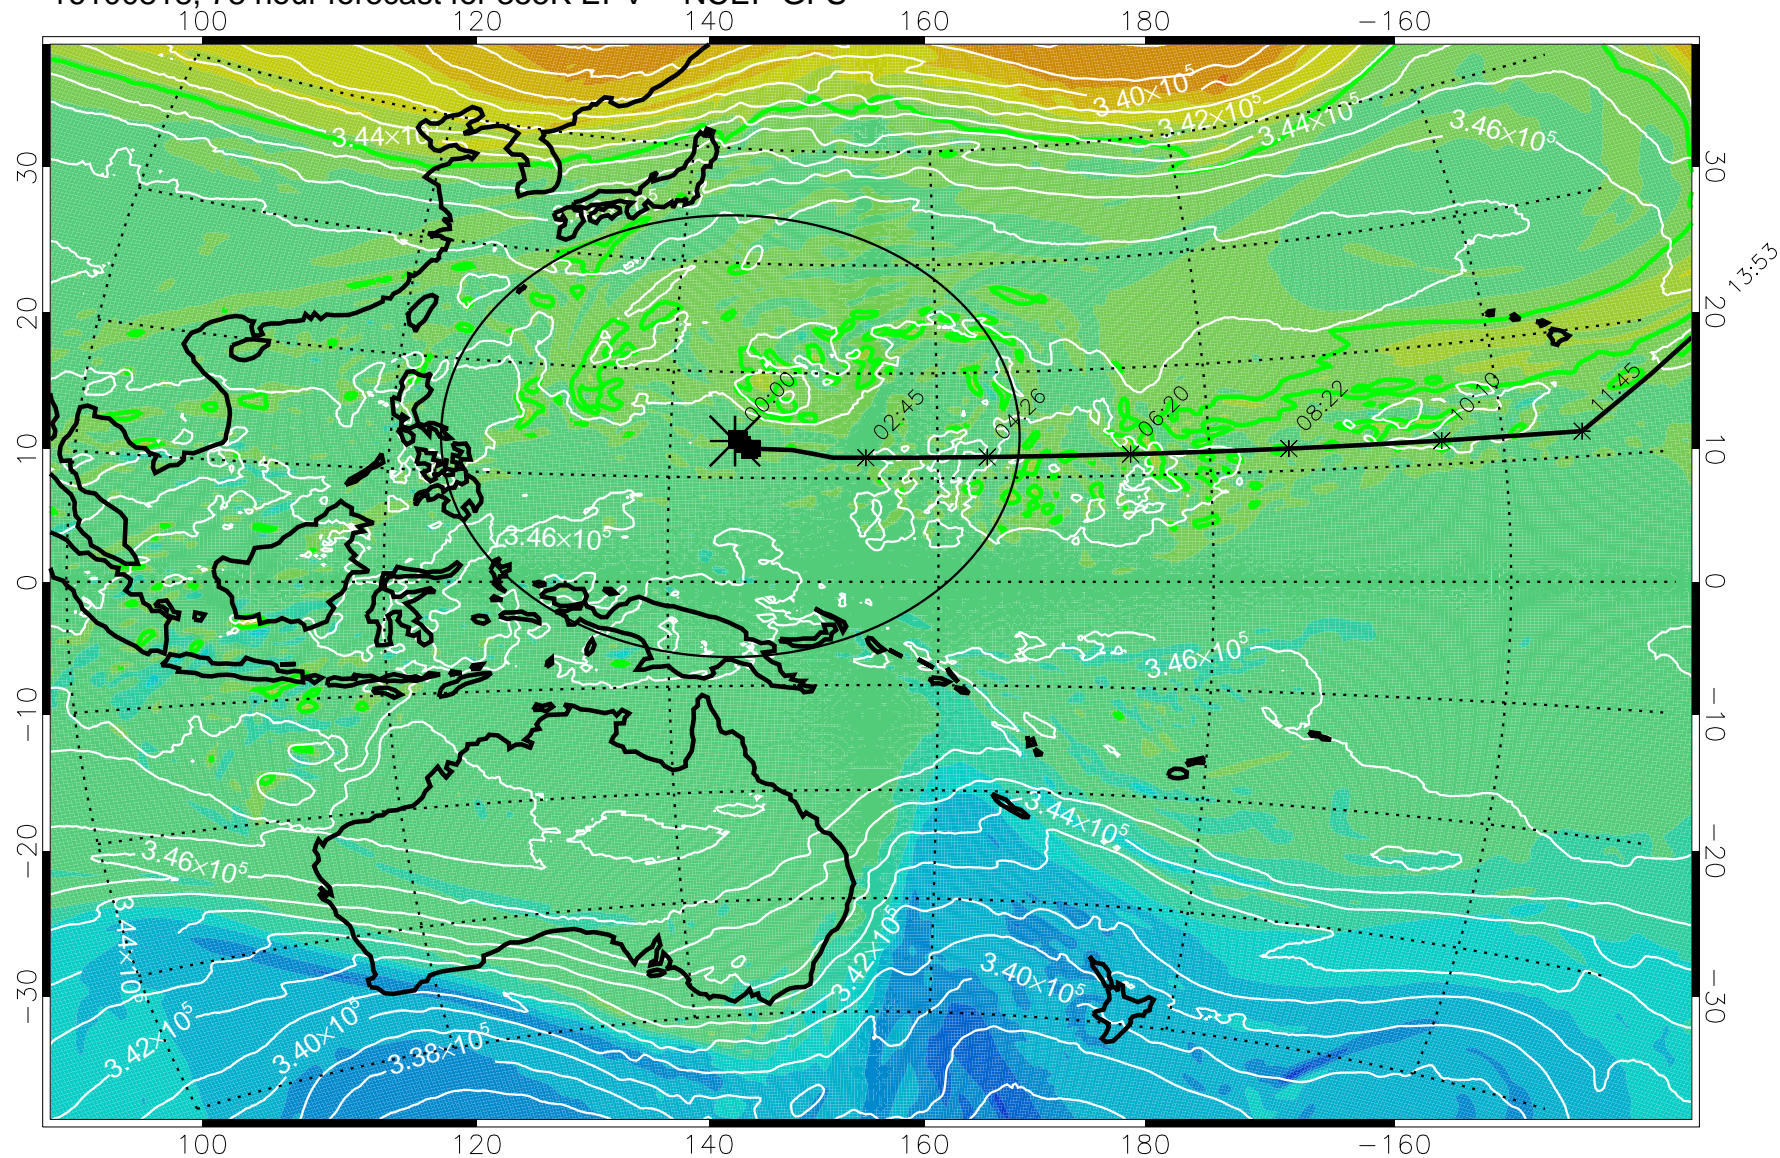

15:52

16100800, 60 hour forecast for 355K EPV -- NCEP GFS

355K Montgomery Streamfunction, white  
EPV Tropopause (2 PVU) Position  
Range ring of 2304 km

15:52

16100806, 66 hour forecast for 355K EPV -- NCEP GFS

355K Montgomery Streamfunction, white  
EPV Tropopause (2 PVU) Position  
Range ring of 2304 km

15:52

16100812, 72 hour forecast for 355K EPV -- NCEP GFS

355K Montgomery Streamfunction, white  
EPV Tropopause (2 PVU) Position  
Range ring of 2304 km

15:52

16100818, 78 hour forecast for 355K EPV -- NCEP GFS

355K Montgomery Streamfunction, white  
EPV Tropopause (2 PVU) Position  
Range ring of 2304 km

15:52

16100900, 84 hour forecast for 355K EPV -- NCEP GFS

355K Montgomery Streamfunction, white  
EPV Tropopause (2 PVU) Position  
Range ring of 2304 km

15:52

16100906, 90 hour forecast for 355K EPV -- NCEP GFS

355K Montgomery Streamfunction, white  
EPV Tropopause (2 PVU) Position  
Range ring of 2304 km