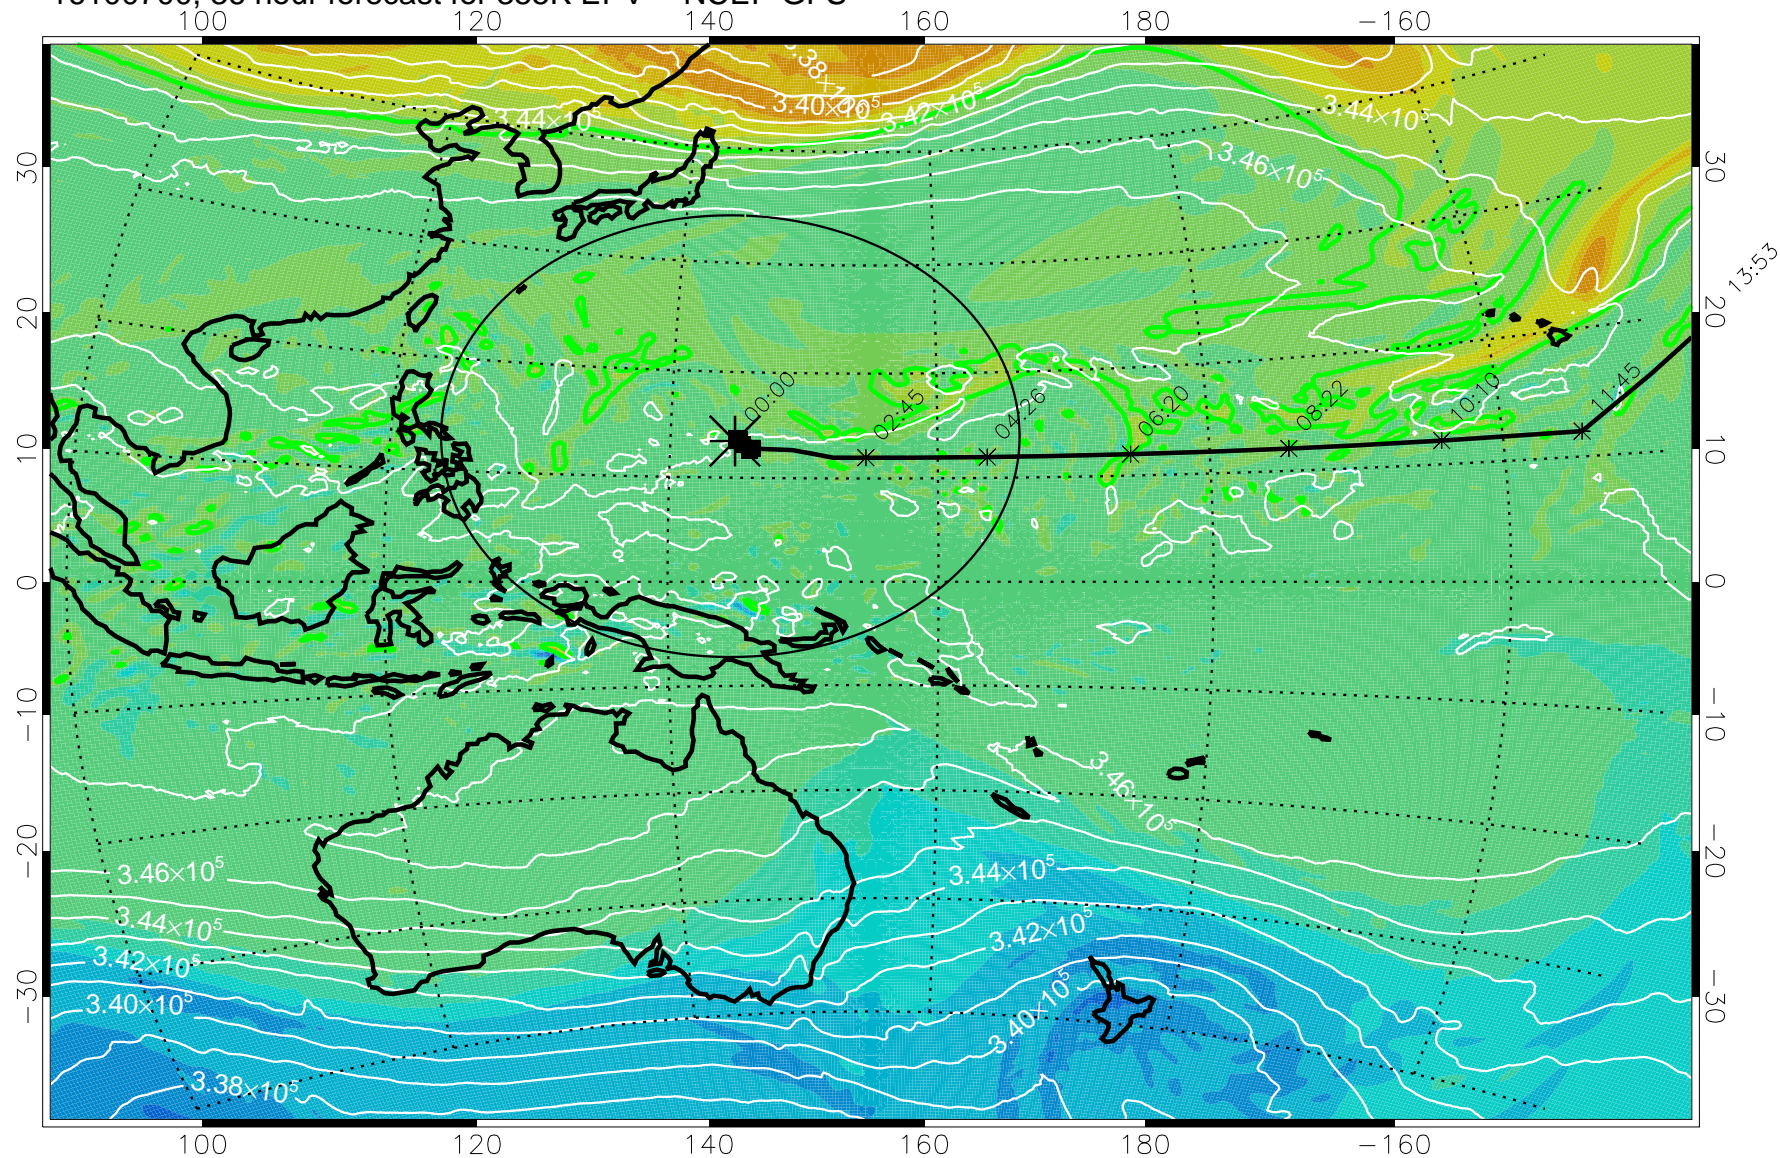

355K Montgomery Streamfunction, white  
EPV Tropopause (2 PVU) Position  
Range ring of 2304 km

15:52

16100606, 18 hour forecast for 355K EPV -- NCEP GFS

355K Montgomery Streamfunction, white  
EPV Tropopause (2 PVU) Position  
Range ring of 2304 km

15:52

16100612, 24 hour forecast for 355K EPV -- NCEP GFS

355K Montgomery Streamfunction, white  
EPV Tropopause (2 PVU) Position  
Range ring of 2304 km

15:52

16100618, 30 hour forecast for 355K EPV -- NCEP GFS

355K Montgomery Streamfunction, white  
EPV Tropopause (2 PVU) Position  
Range ring of 2304 km

15:52

16100700, 36 hour forecast for 355K EPV -- NCEP GFS

355K Montgomery Streamfunction, white  
EPV Tropopause (2 PVU) Position  
Range ring of 2304 km

15:52

16100706, 42 hour forecast for 355K EPV -- NCEP GFS

355K Montgomery Streamfunction, white  
 EPV Tropopause (2 PVU) Position  
 Range ring of 2304 km

15:52

16100712, 48 hour forecast for 355K EPV -- NCEP GFS