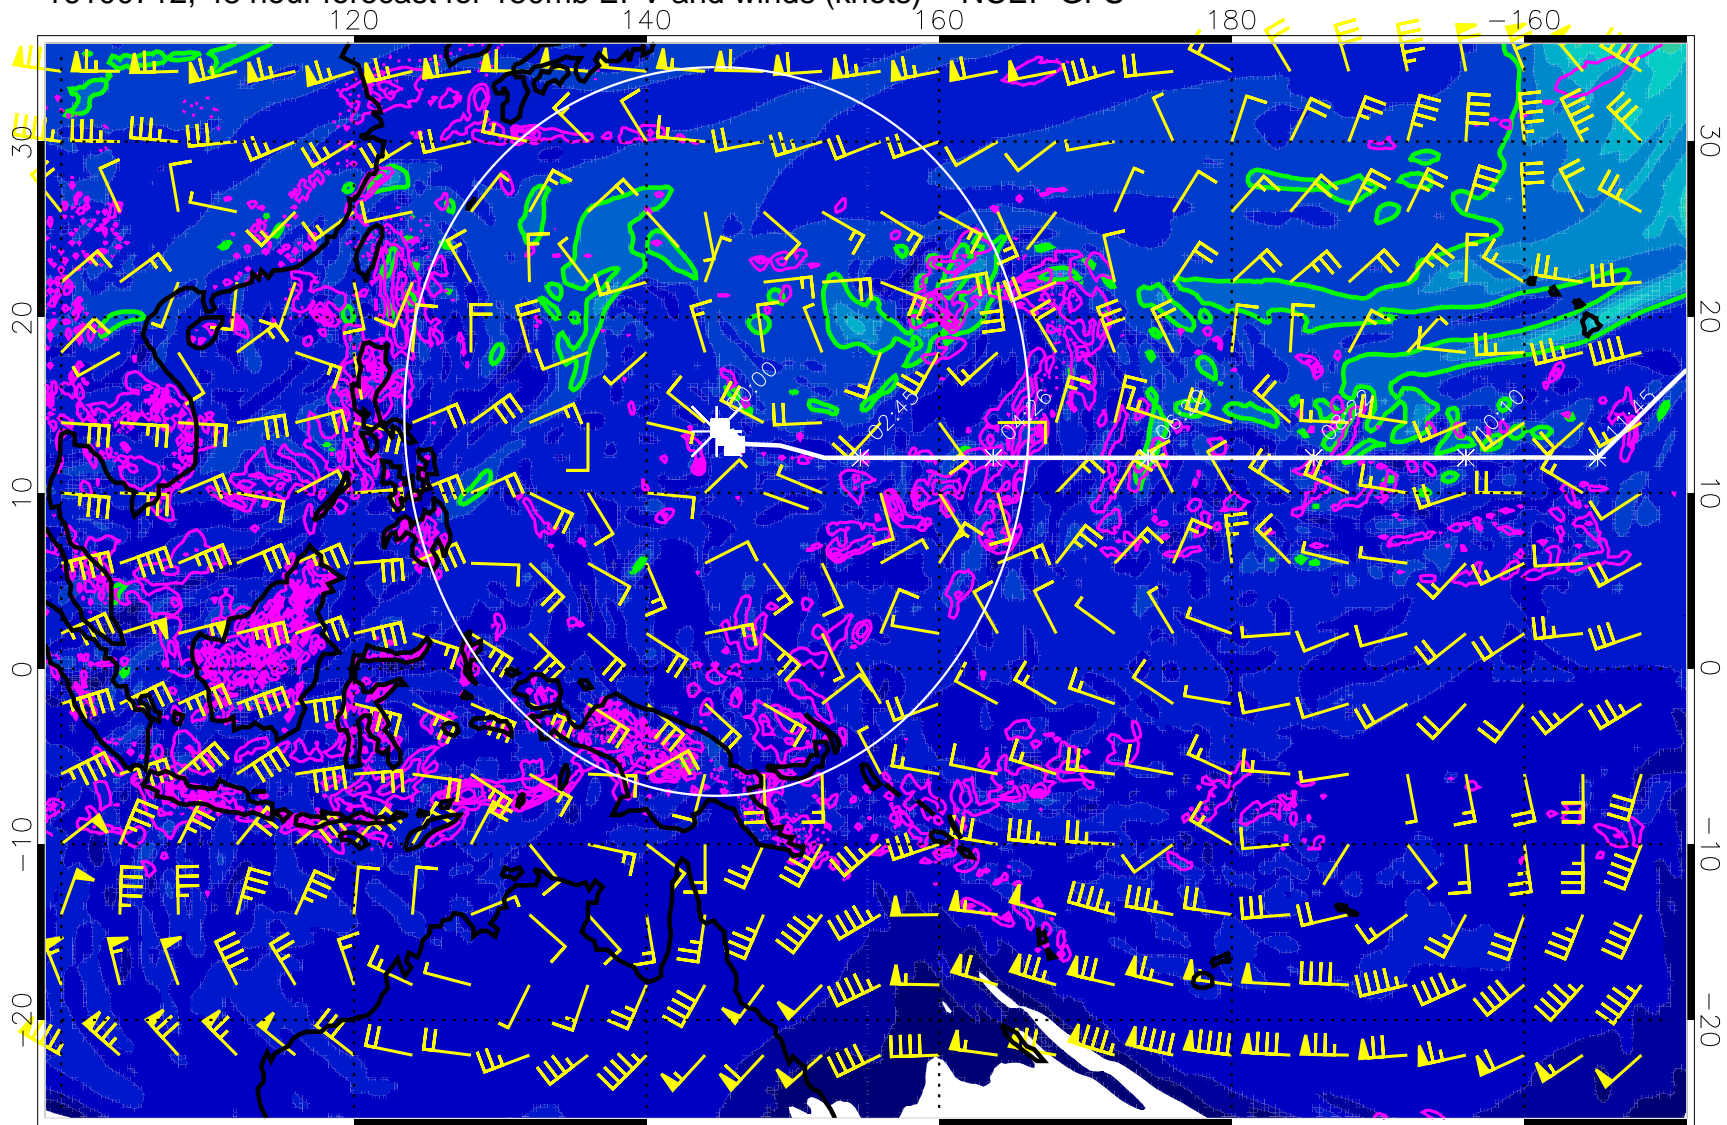

16100712, 48 hour forecast for 150mb EPV and winds (knots) -- NCEP GFS

0   5.0×10^{-6} 1.0×10^{-5} 1.5×10^{-5}
PVU

Precip (tot dot, conv sol) mm/day 40 mm/day contours, min 20

EPV Tropopause (2 PVU) Position

Range ring of 2304 km