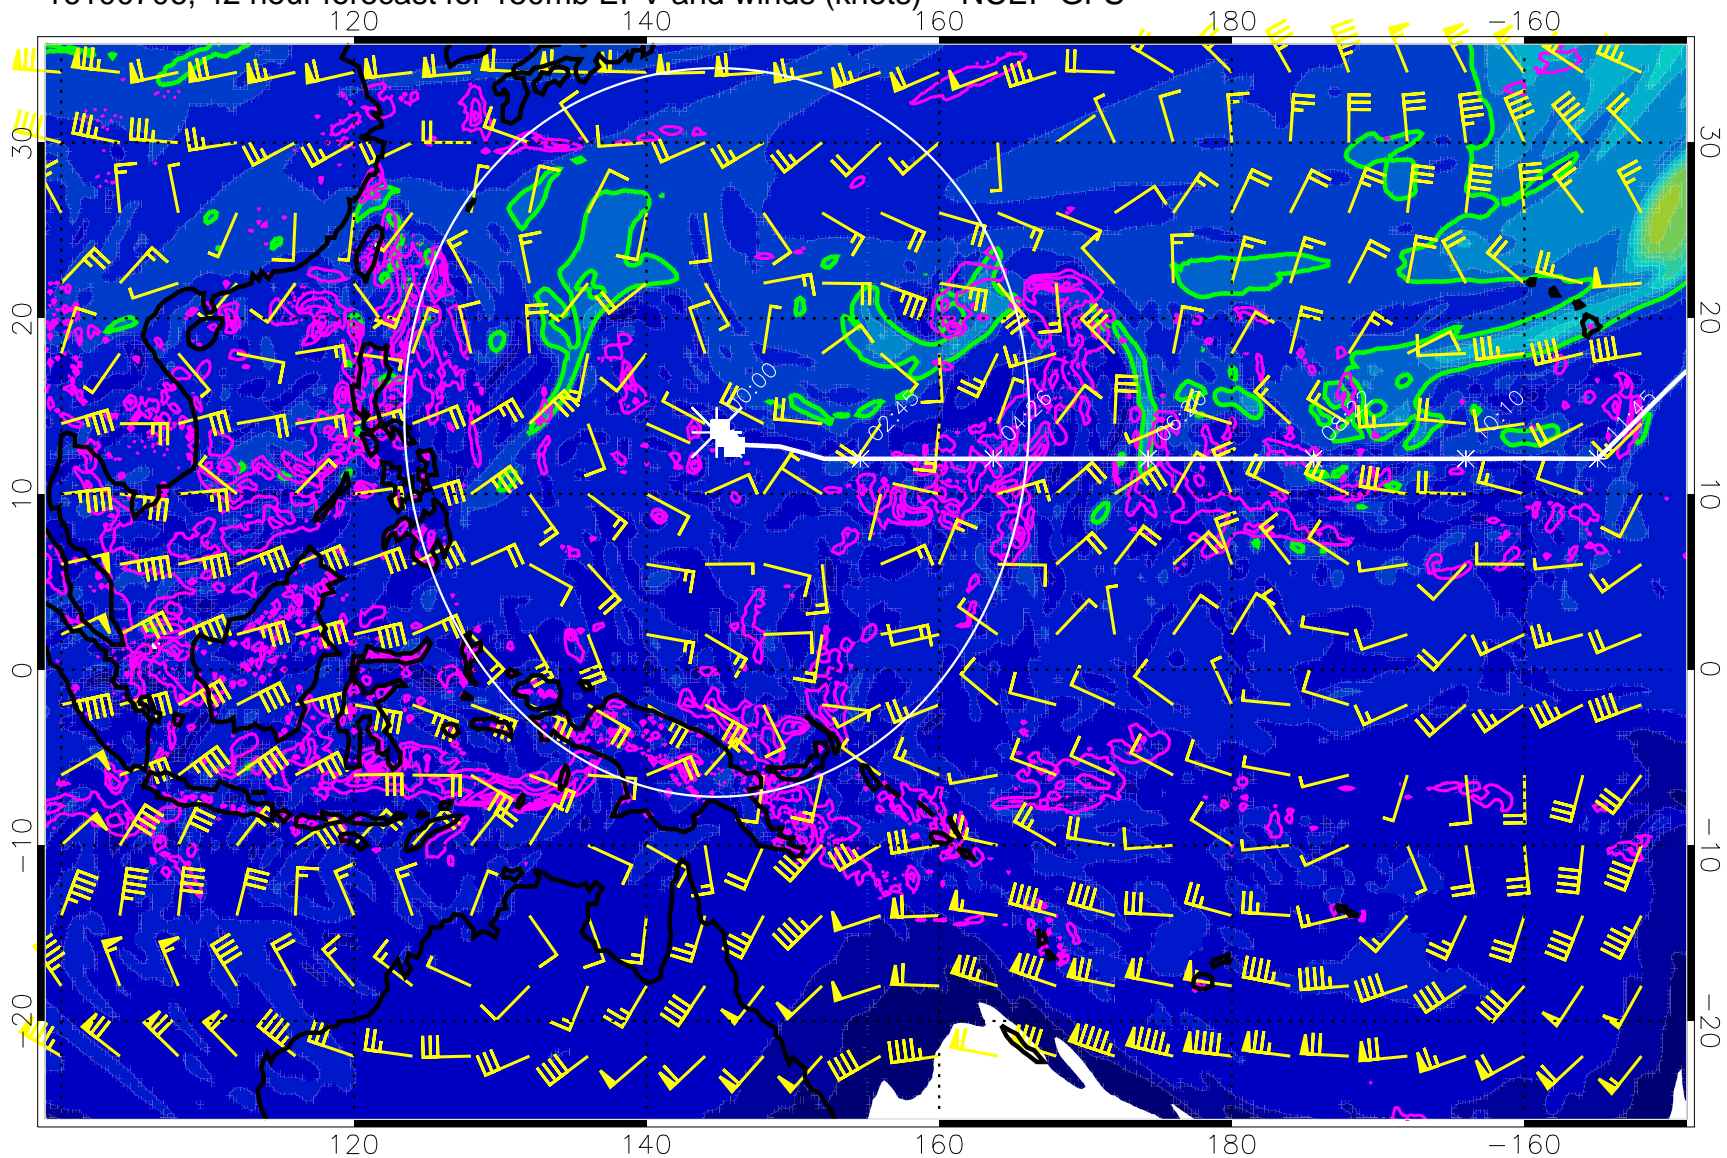

Range ring of 2304 km

16100700, 36 hour forecast for 150mb EPV and winds (knots) -- NCEP GFS

0 5.0×10^{-6} 1.0×10^{-5} 1.5×10^{-5}
PVU

Precip (tot dot, conv sol) mm/day 40 mm/day contours, min 20

EPV Tropopause (2 PVU) Position

Range ring of 2304 km

16100706, 42 hour forecast for 150mb EPV and winds (knots) -- NCEP GFS

PVU

Precip (tot dot, conv sol) mm/day 40 mm/day contours, min 20

EPV Tropopause (2 PVU) Position

Range ring of 2304 km