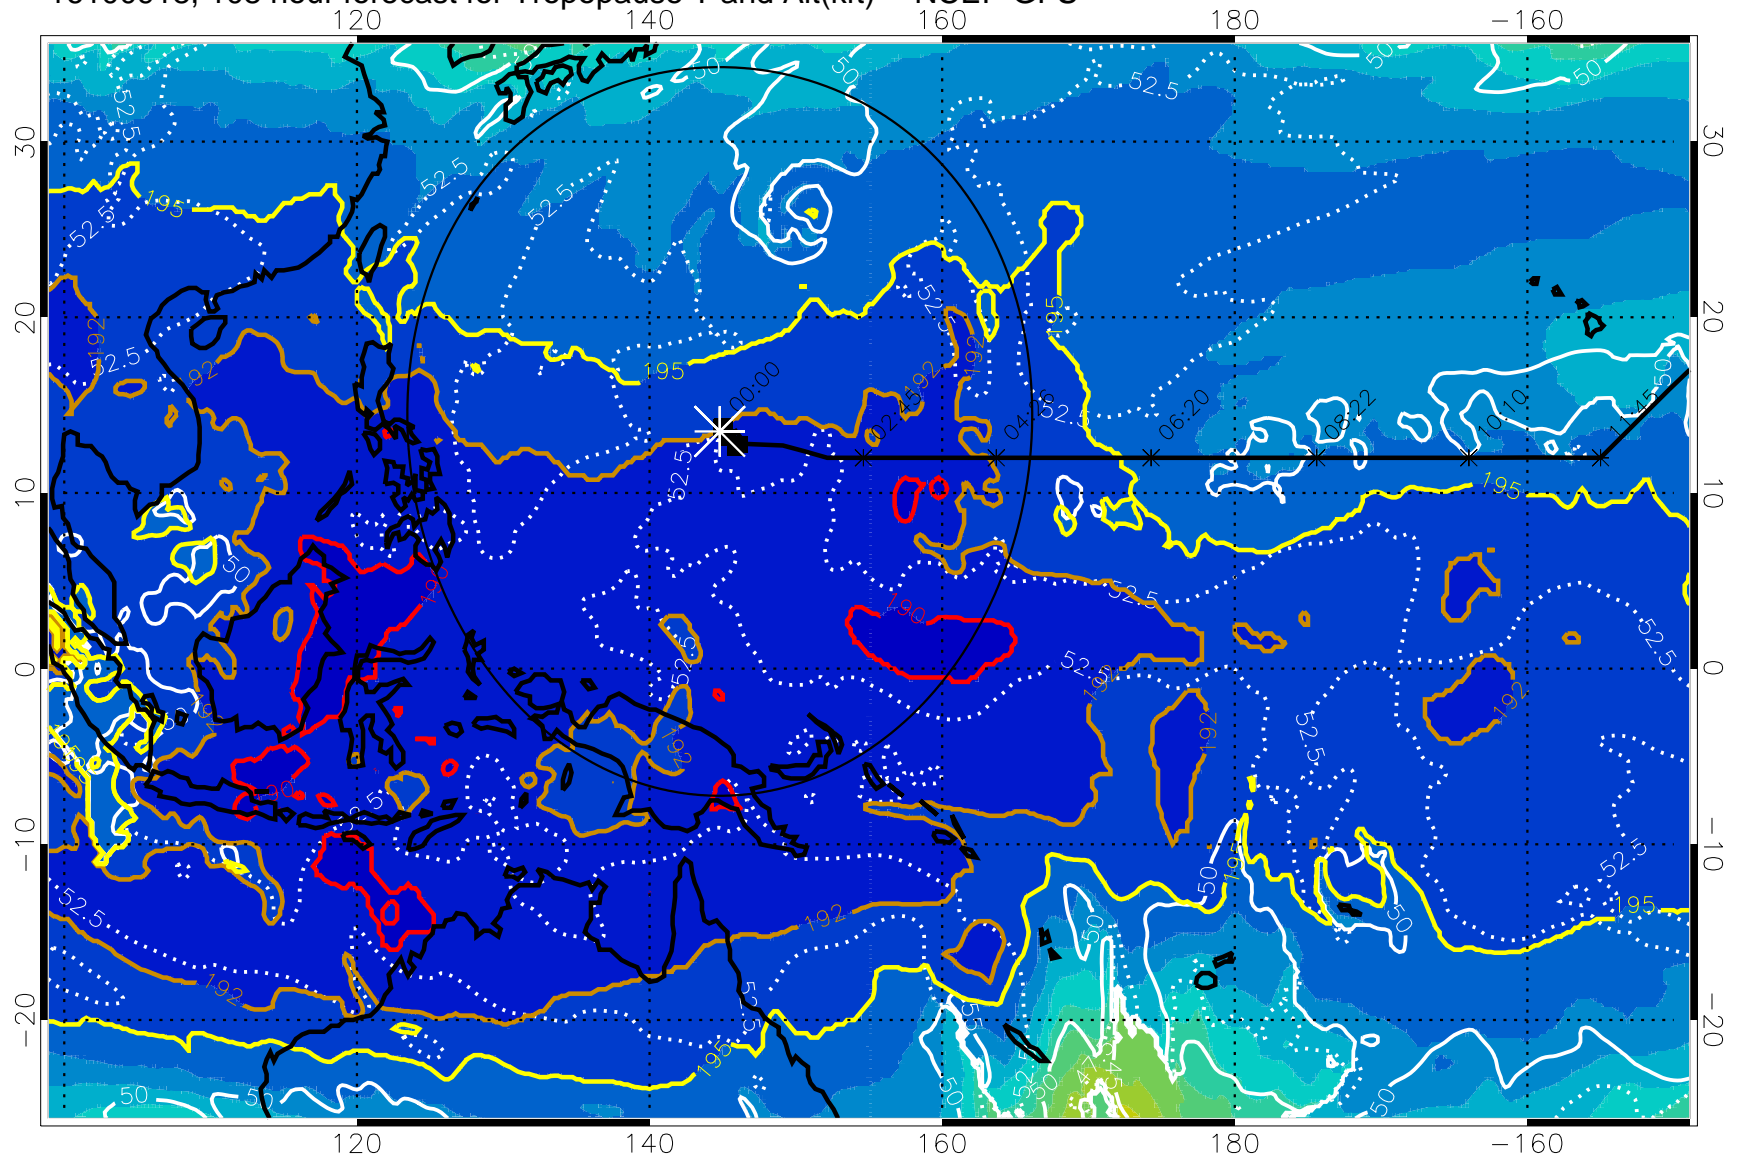

190 200 210 220 230

Tropopause T, K

Tropopause Altitude in kft (white)

192.5K Isotherm 195K Isotherm

187.5K Isotherm 190K Isotherm

Range ring of 2304 km

16100912, 102 hour forecast for Tropopause T and Alt(kft) -- NCEP GFS

190 200 210 220 230
Tropopause T, K

Tropopause Altitude in kft (white)

192.5K Isotherm 195K Isotherm
187.5K Isotherm 190K Isotherm

Range ring of 2304 km

16100918, 108 hour forecast for Tropopause T and Alt(kft) -- NCEP GFS