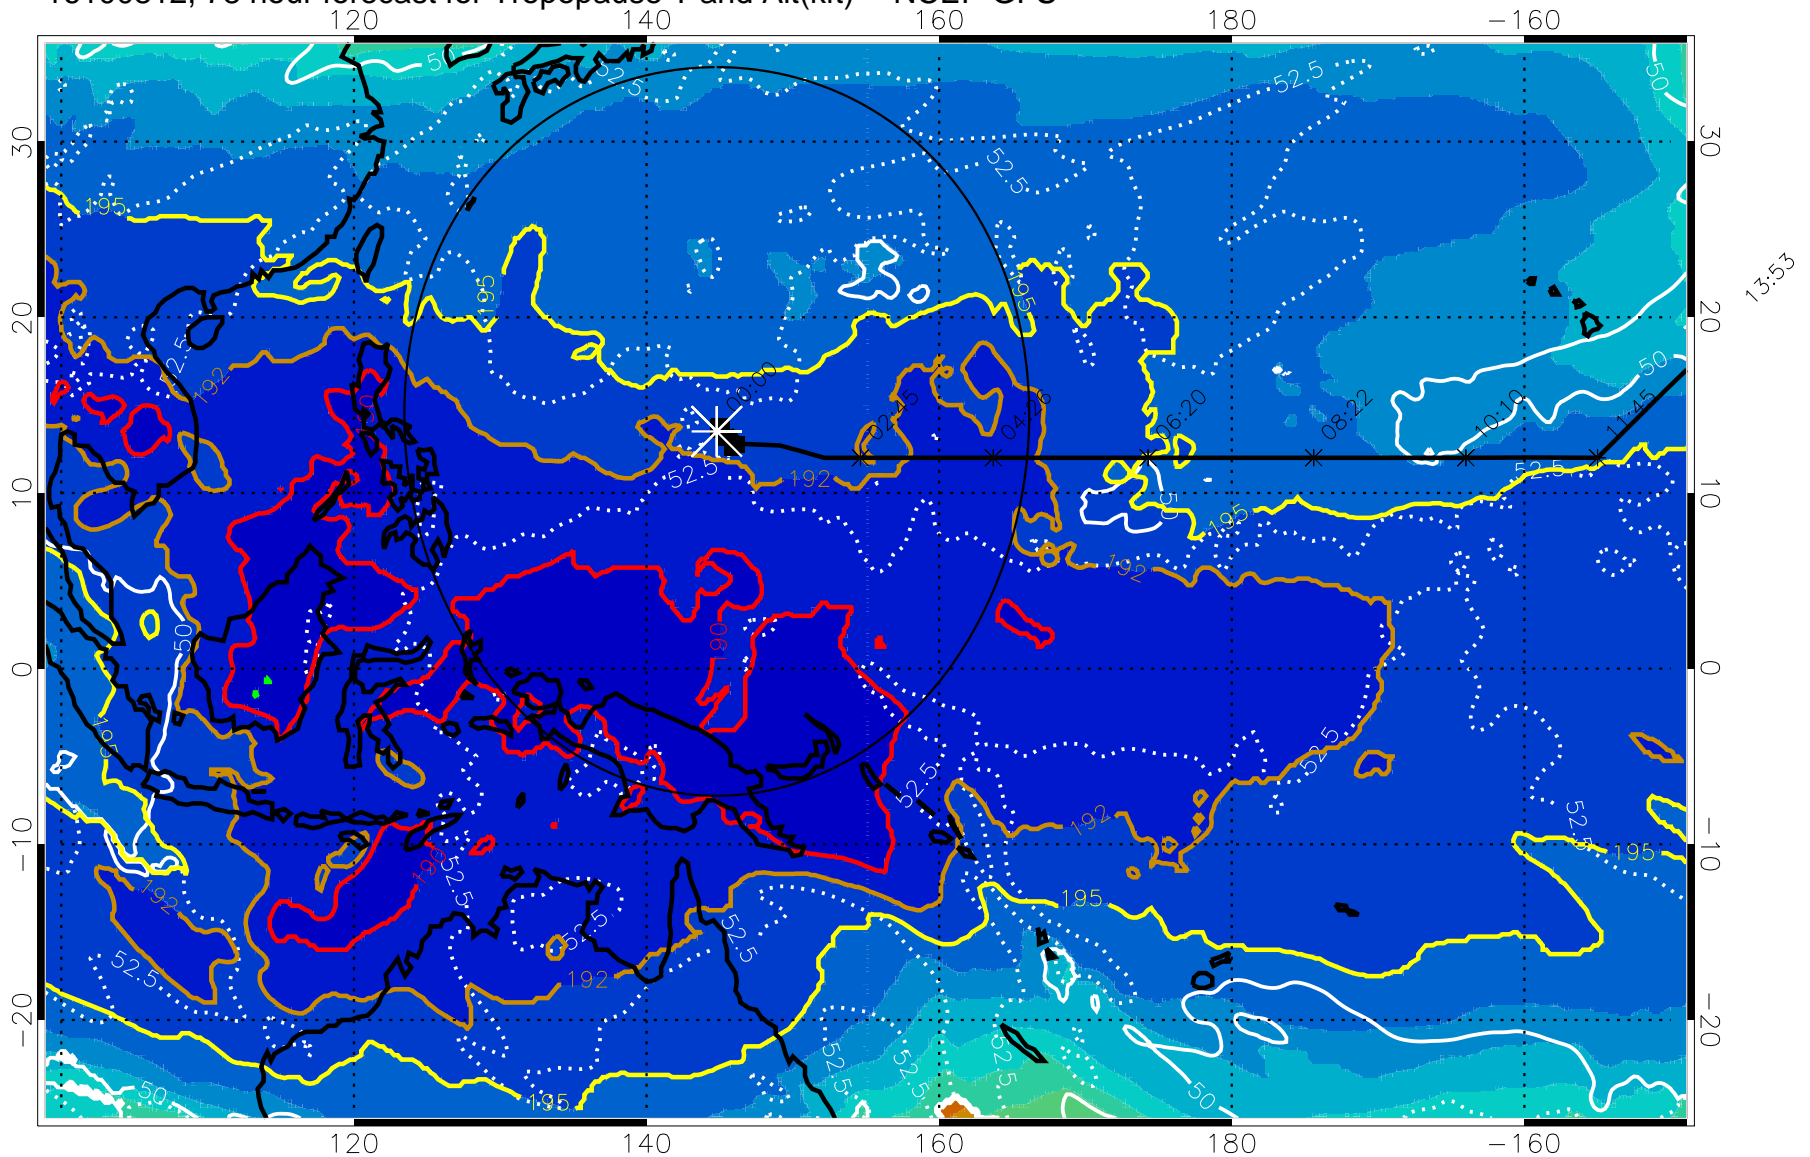

190 200 210 220 230

Tropopause T, K

Tropopause Altitude in kft (white)

192.5K Isotherm 195K Isotherm

187.5K Isotherm 190K Isotherm

Range ring of 2304 km

16100812, 78 hour forecast for Tropopause T and Alt(kft) -- NCEP GFS

190 200 210 220 230
 Tropopause T, K

Tropopause Altitude in kft (white)

192.5K Isotherm 195K Isotherm
 187.5K Isotherm 190K Isotherm

Range ring of 2304 km

16100818, 84 hour forecast for Tropopause T and Alt(kft) -- NCEP GFS