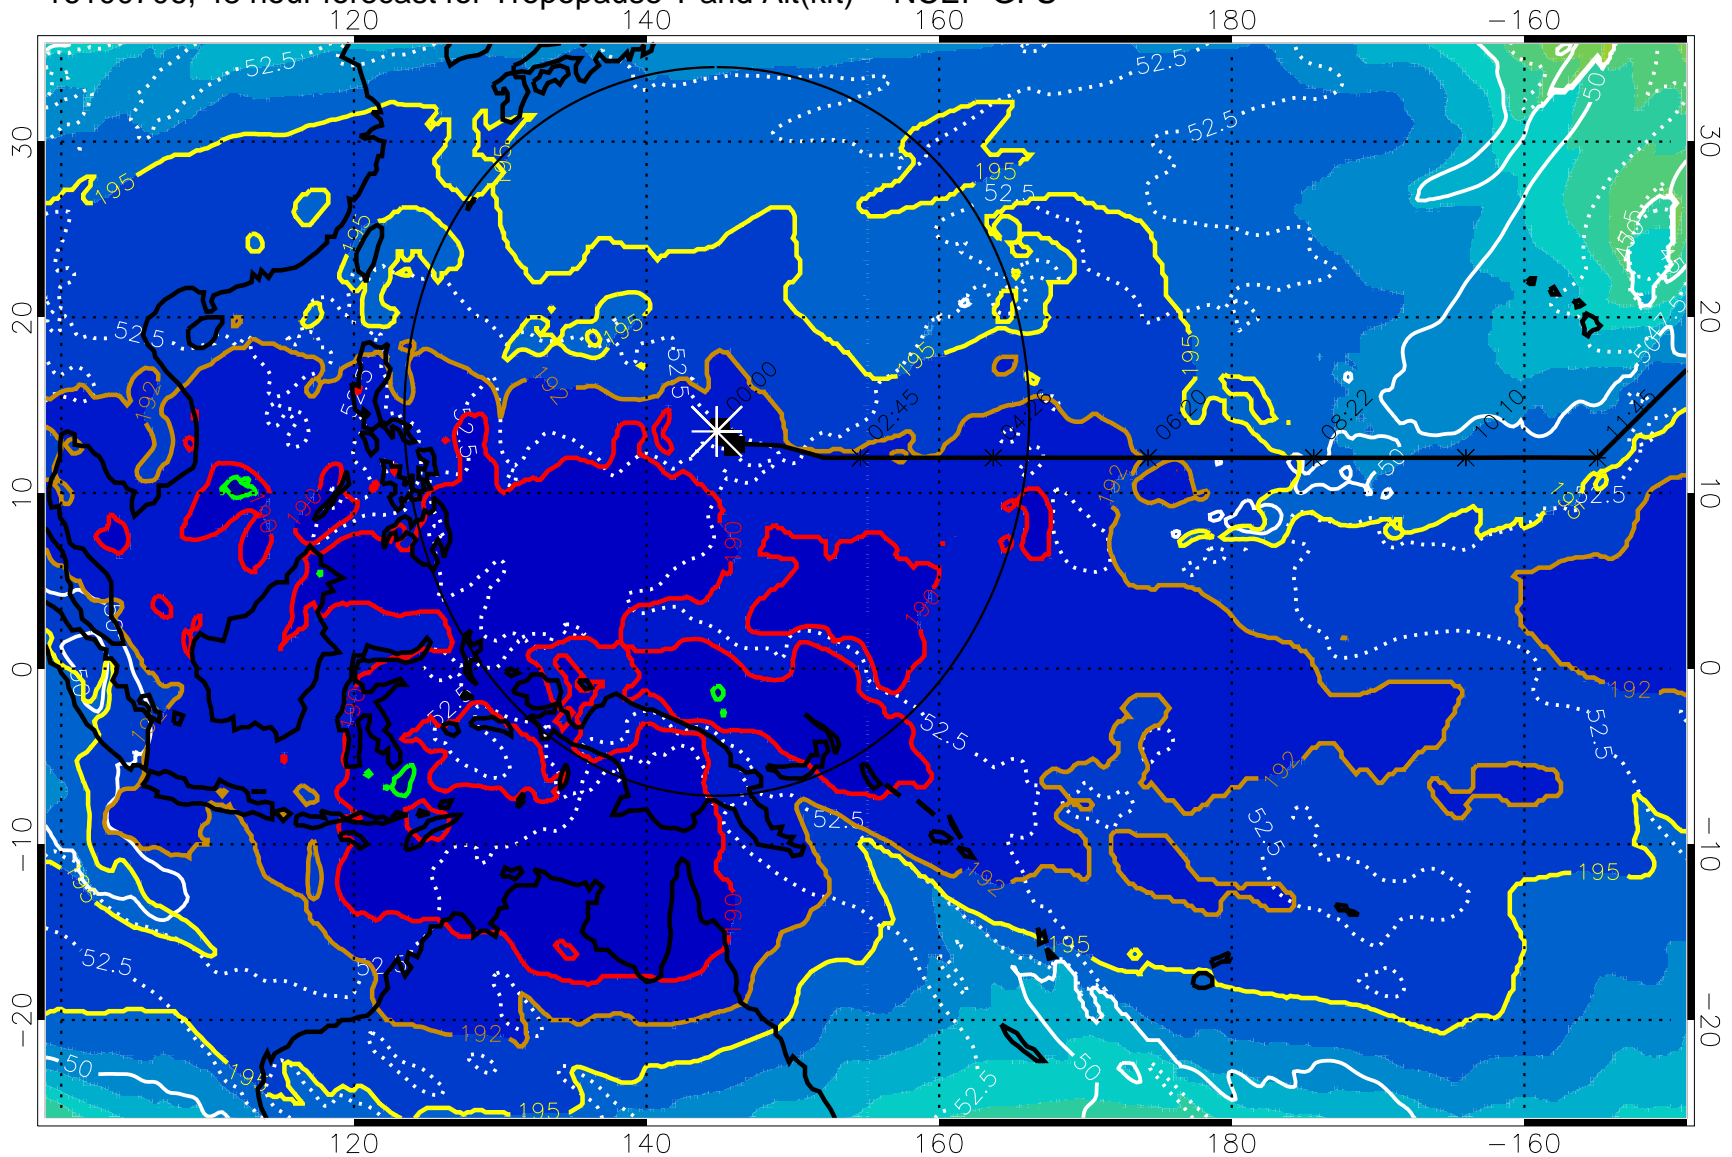

16100706, 48 hour forecast for Tropopause T and Alt(kft) -- NCEP GFS

190 200 210 220 230
Tropopause T, K

Tropopause Altitude in kft (white)

192.5K Isotherm 195K Isotherm
187.5K Isotherm 190K Isotherm

Range ring of 2304 km