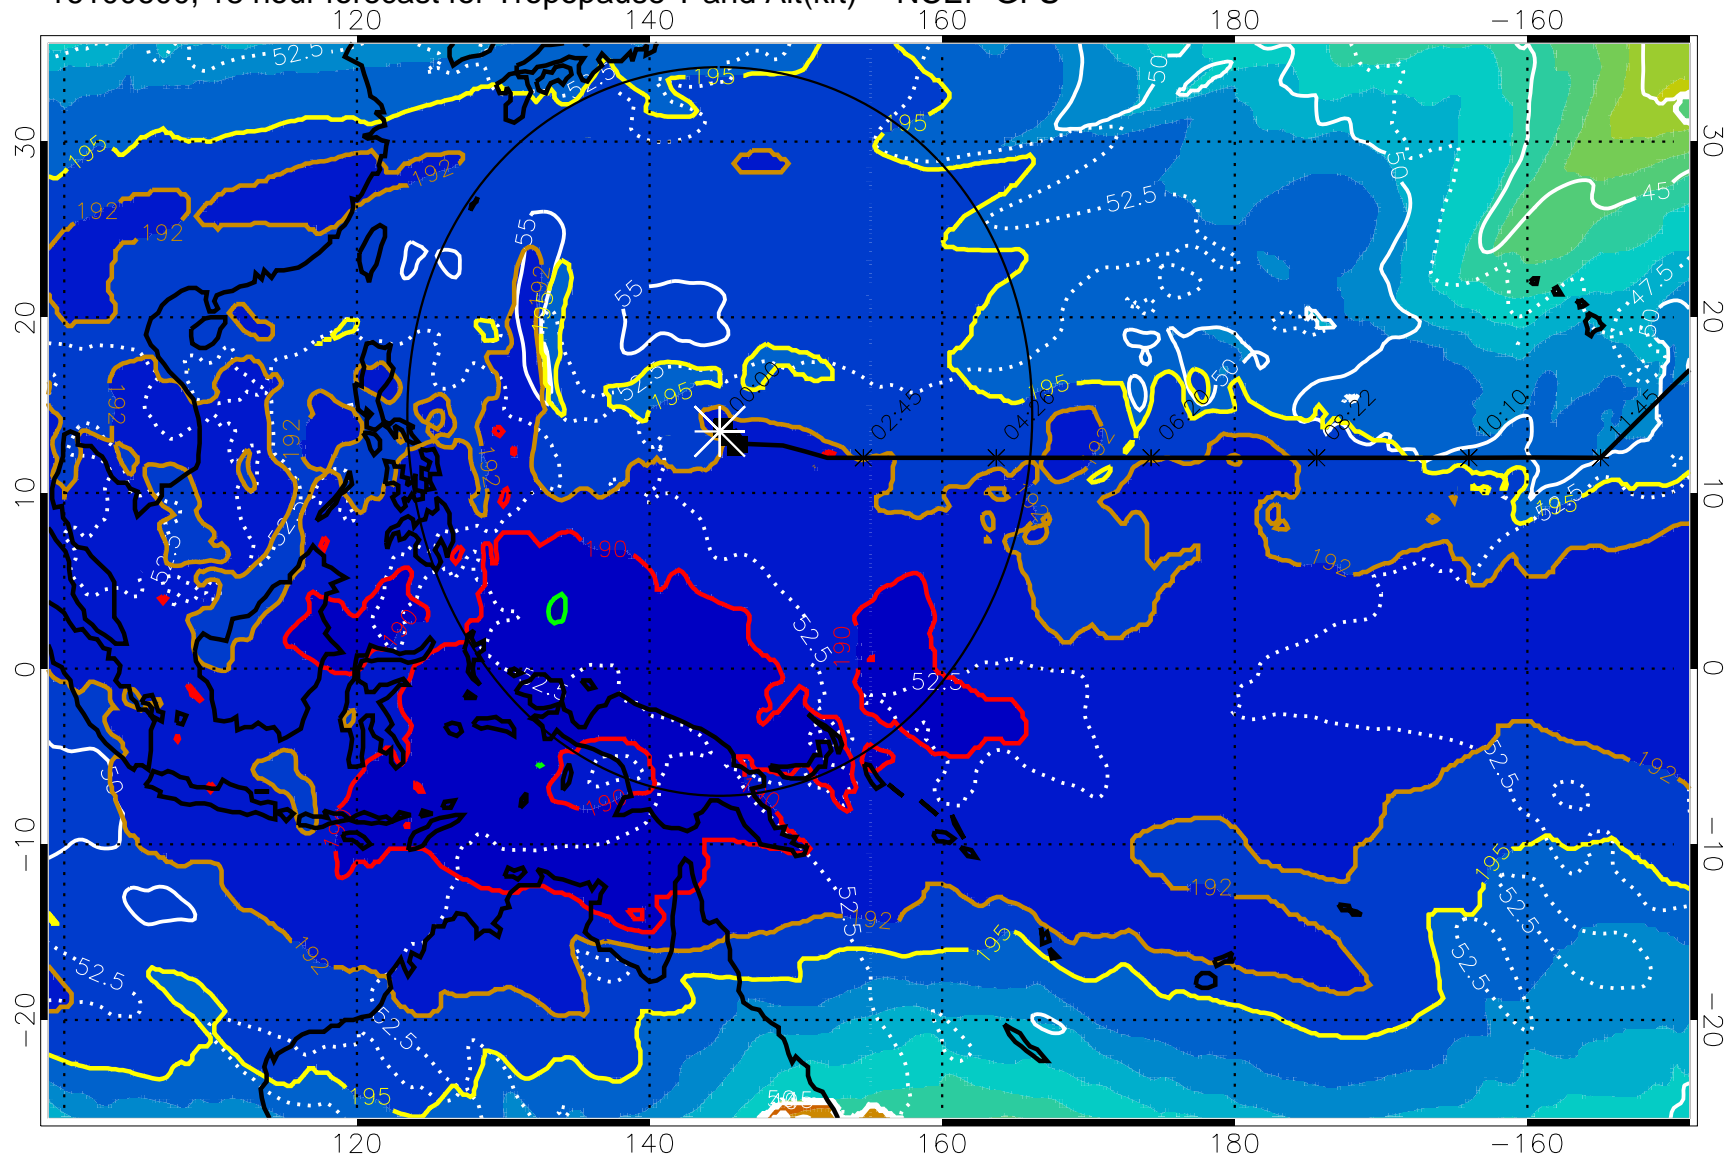

16100600, 18 hour forecast for Tropopause T and Alt(kft) -- NCEP GFS

190 200 210 220 230

Tropopause T, K

Tropopause Altitude in kft (white)

192.5K Isotherm 195K Isotherm

187.5K Isotherm 190K Isotherm

Range ring of 2304 km