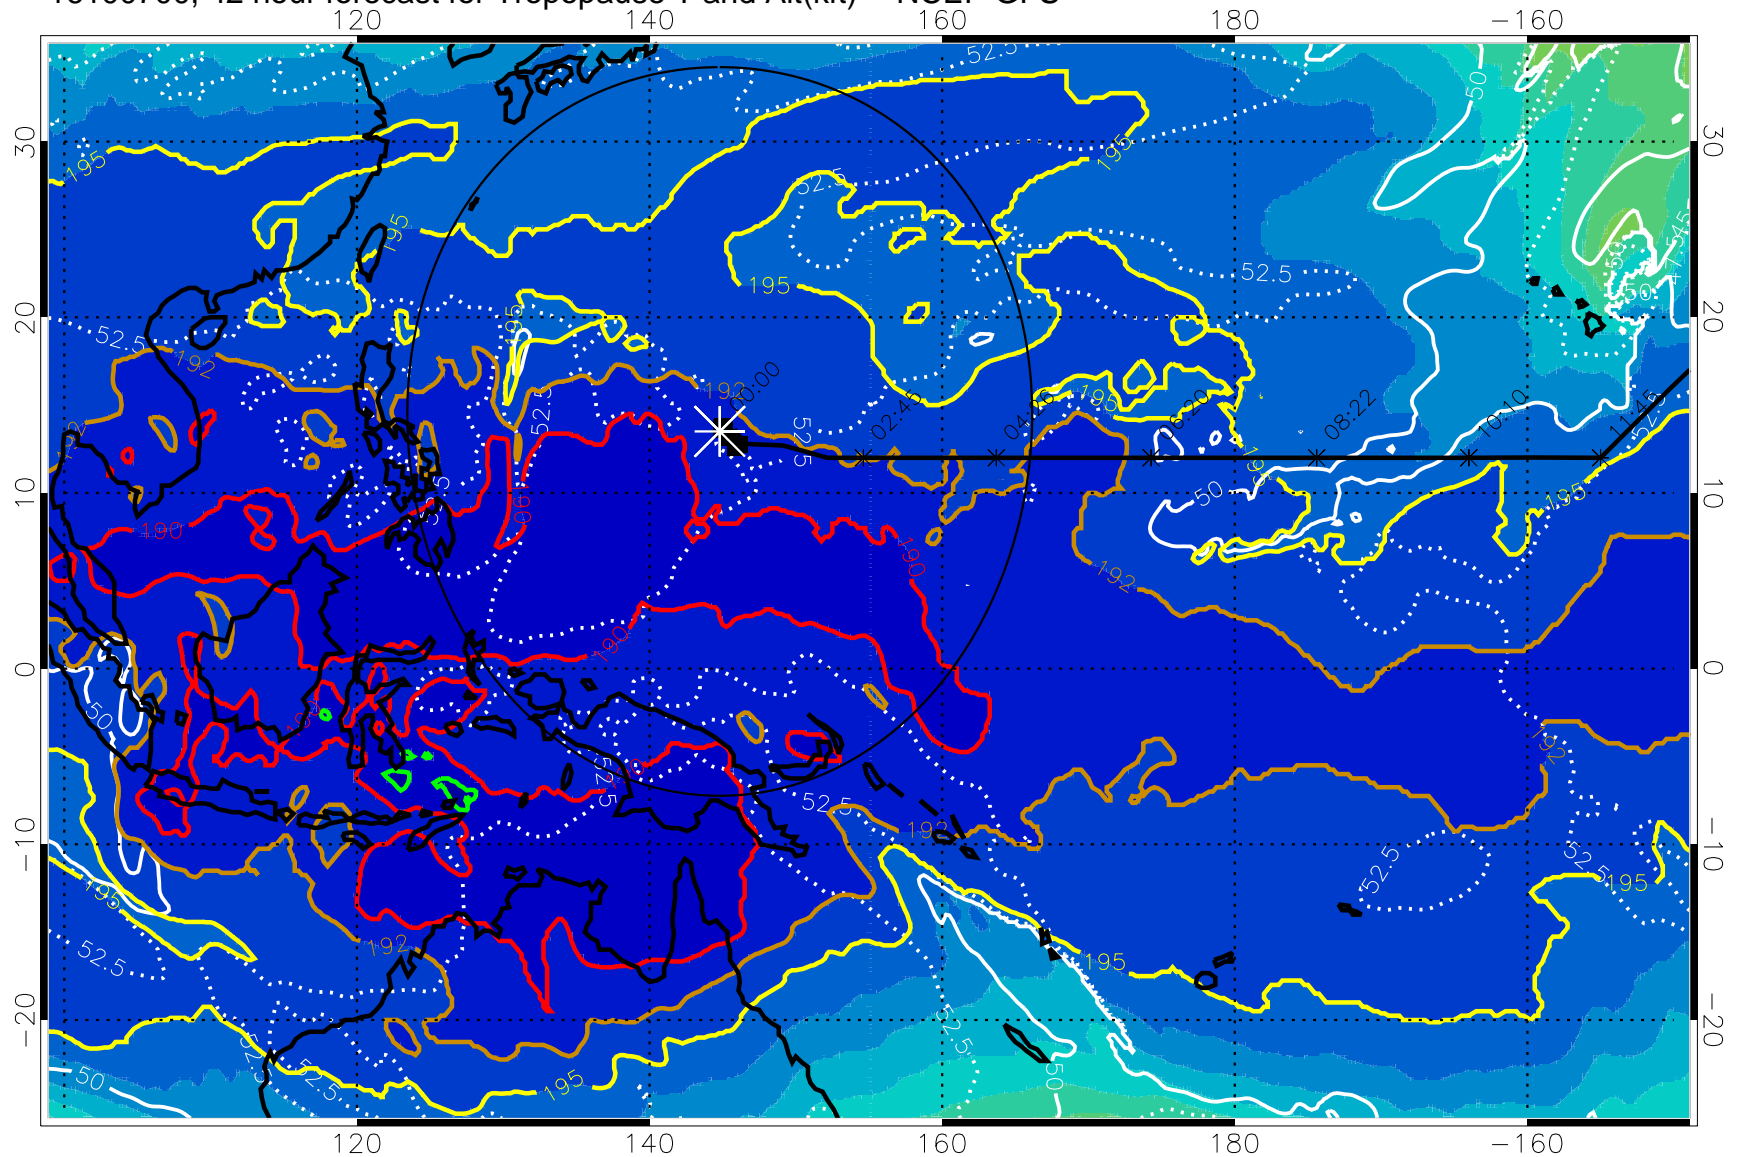

16100700, 42 hour forecast for Tropopause T and Alt(kft) -- NCEP GFS

190 200 210 220 230

Tropopause T, K

Tropopause Altitude in kft (white)

192.5K Isotherm 195K Isotherm

187.5K Isotherm 190K Isotherm

Range ring of 2304 km