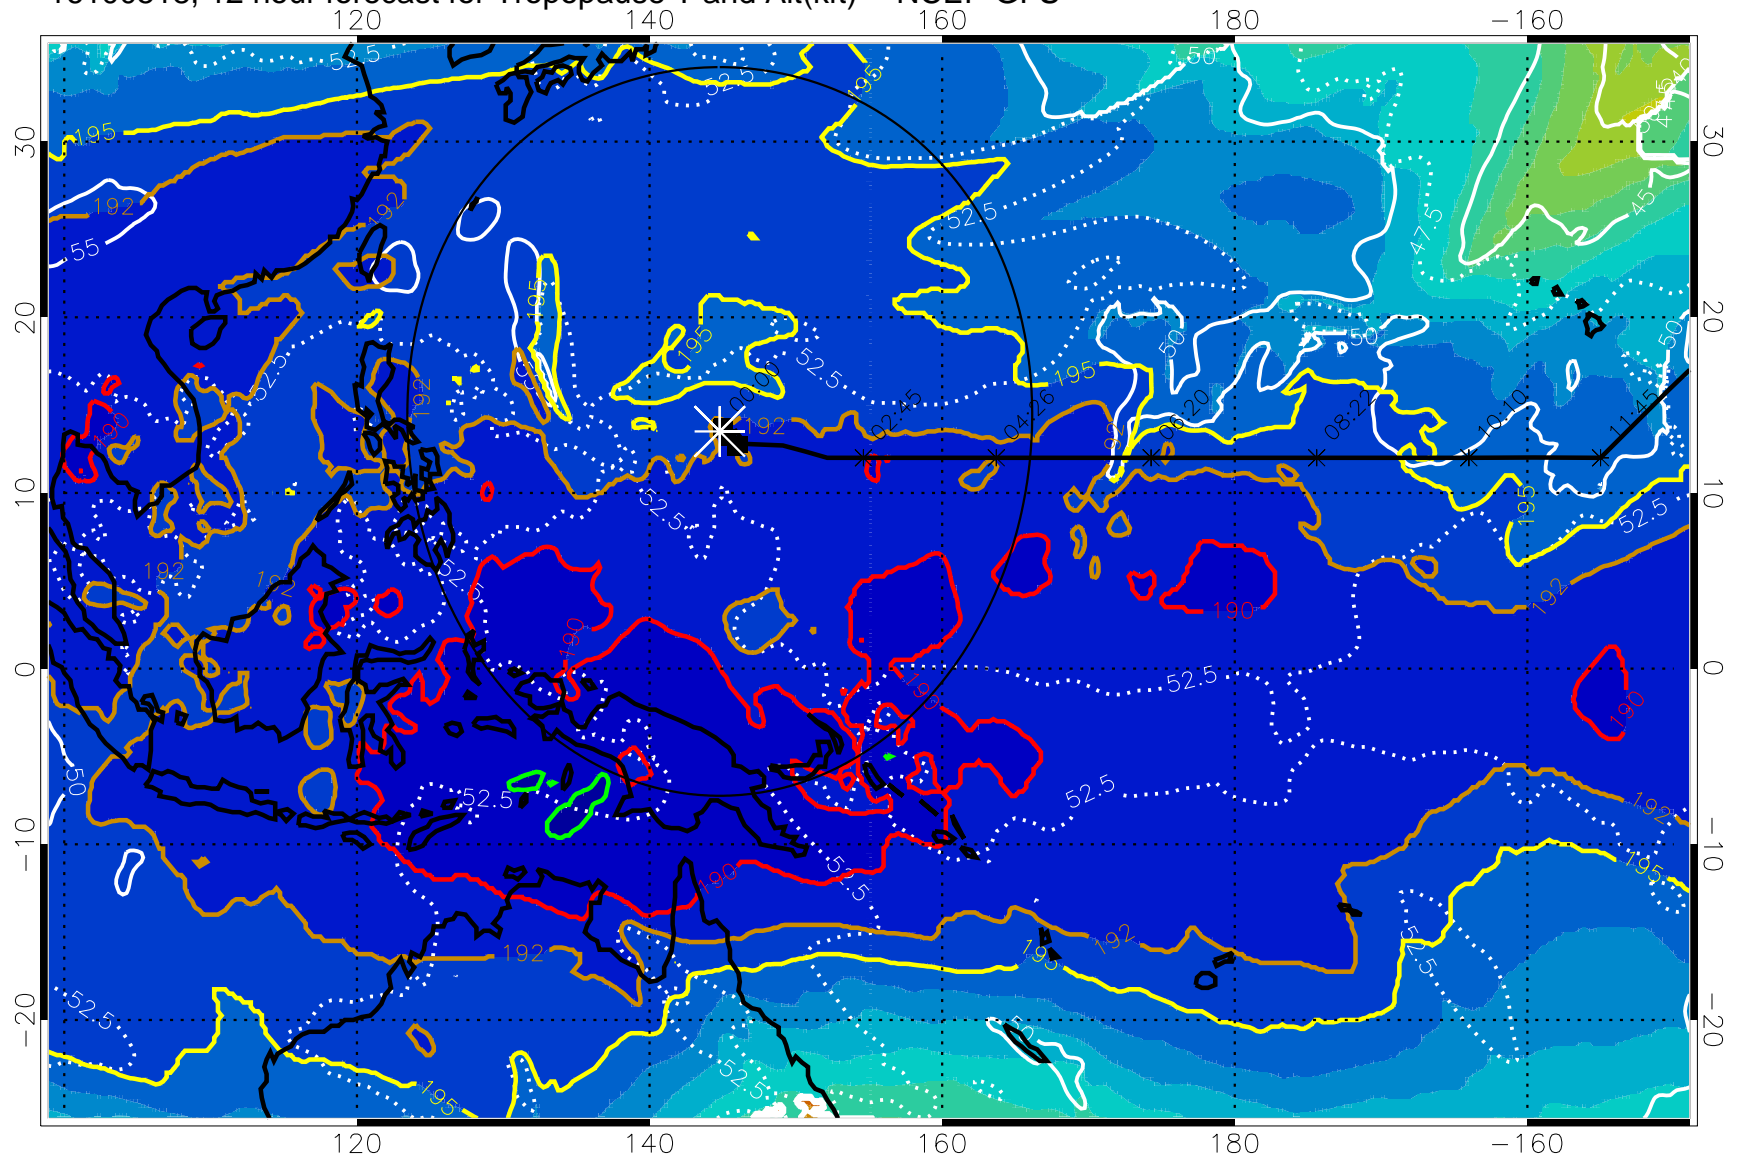

16100518, 12 hour forecast for Tropopause T and Alt(kft) -- NCEP GFS

190 200 210 220 230
Tropopause T, K

Tropopause Altitude in kft (white)

192.5K Isotherm 195K Isotherm
187.5K Isotherm 190K Isotherm

Range ring of 2304 km