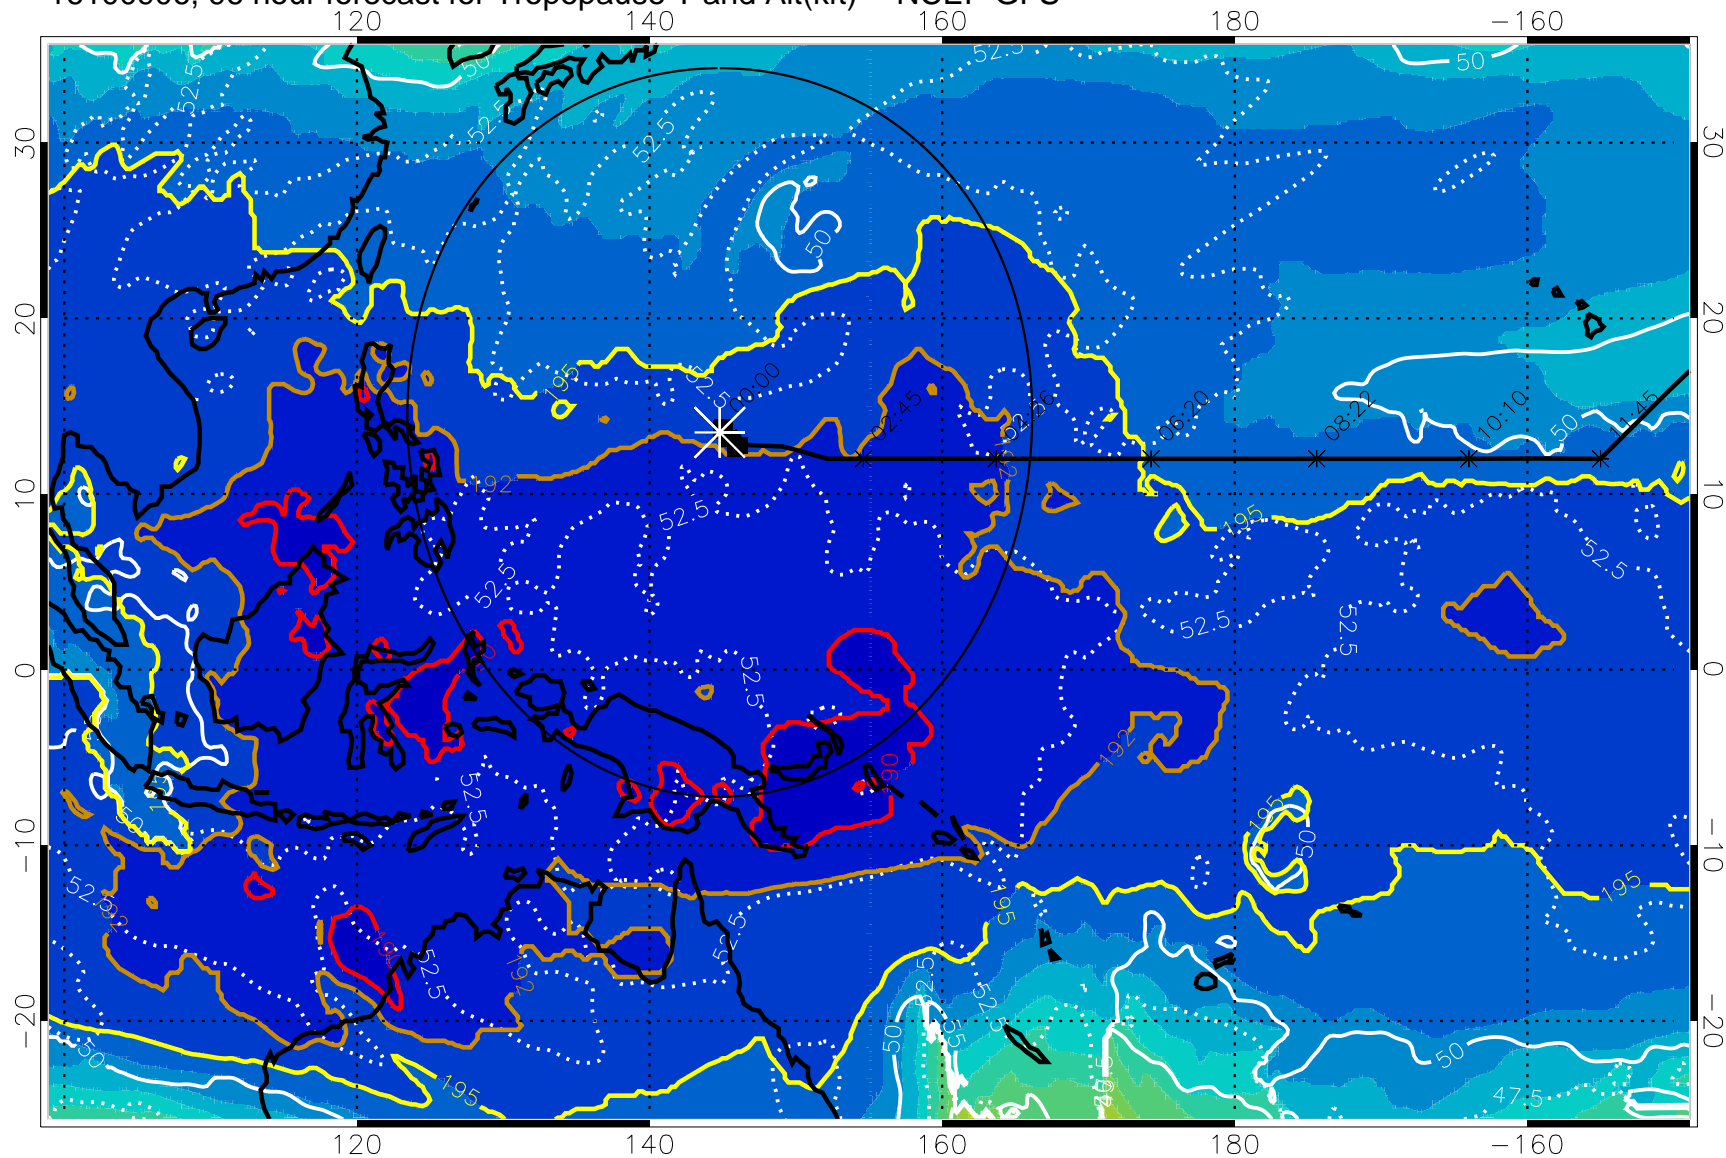

190 200 210 220 230

Tropopause T, K

Tropopause Altitude in kft (white)

192.5K Isotherm 195K Isotherm

187.5K Isotherm 190K Isotherm

Range ring of 2304 km

16100906, 96 hour forecast for Tropopause T and Alt(kft) -- NCEP GFS

190 200 210 220 230

Tropopause T, K

Tropopause Altitude in kft (white)

192.5K Isotherm 195K Isotherm

187.5K Isotherm 190K Isotherm

Range ring of 2304 km

16100912, 102 hour forecast for Tropopause T and Alt(kft) -- NCEP GFS