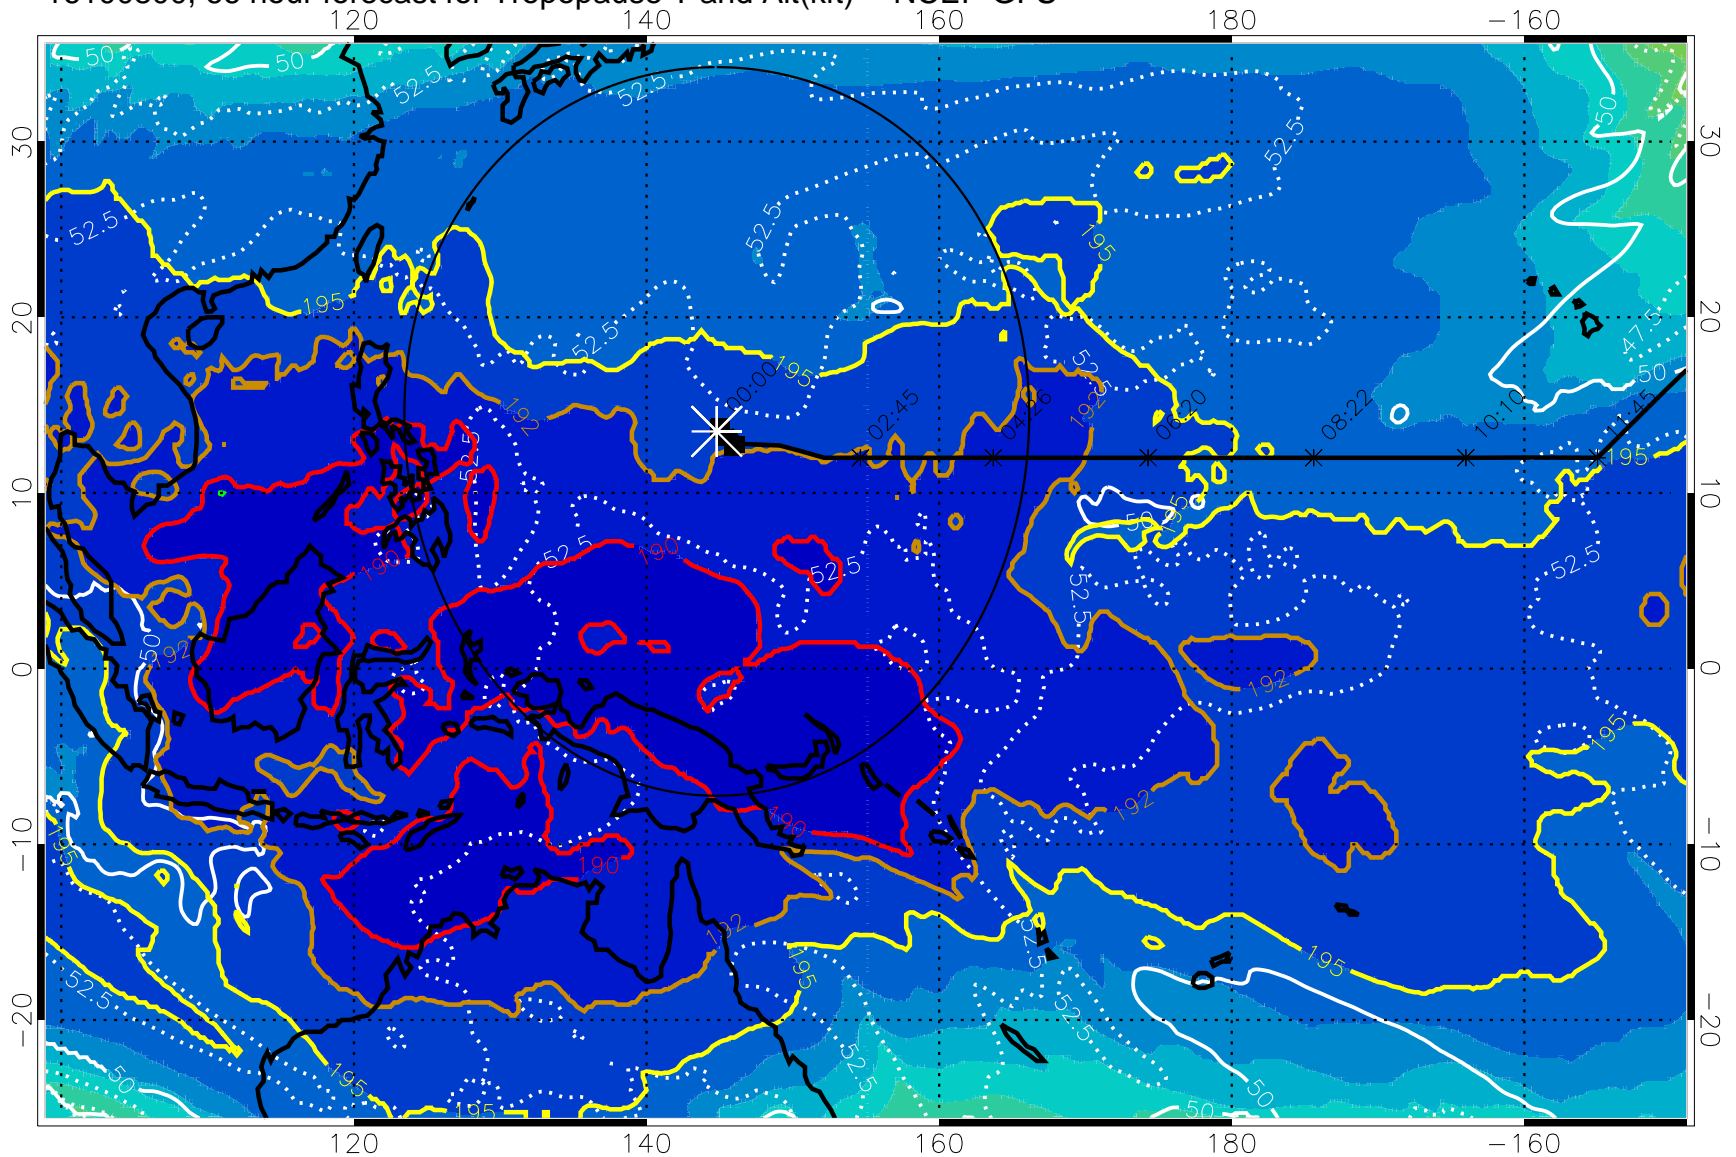

190 200 210 220 230

Tropopause T, K

Tropopause Altitude in kft (white)

192.5K Isotherm 195K Isotherm

187.5K Isotherm 190K Isotherm

Range ring of 2304 km

16100800, 66 hour forecast for Tropopause T and Alt(kft) -- NCEP GFS

190 200 210 220 230

Tropopause T, K

Tropopause Altitude in kft (white)

192.5K Isotherm 195K Isotherm

187.5K Isotherm 190K Isotherm

Range ring of 2304 km

16100806, 72 hour forecast for Tropopause T and Alt(kft) -- NCEP GFS