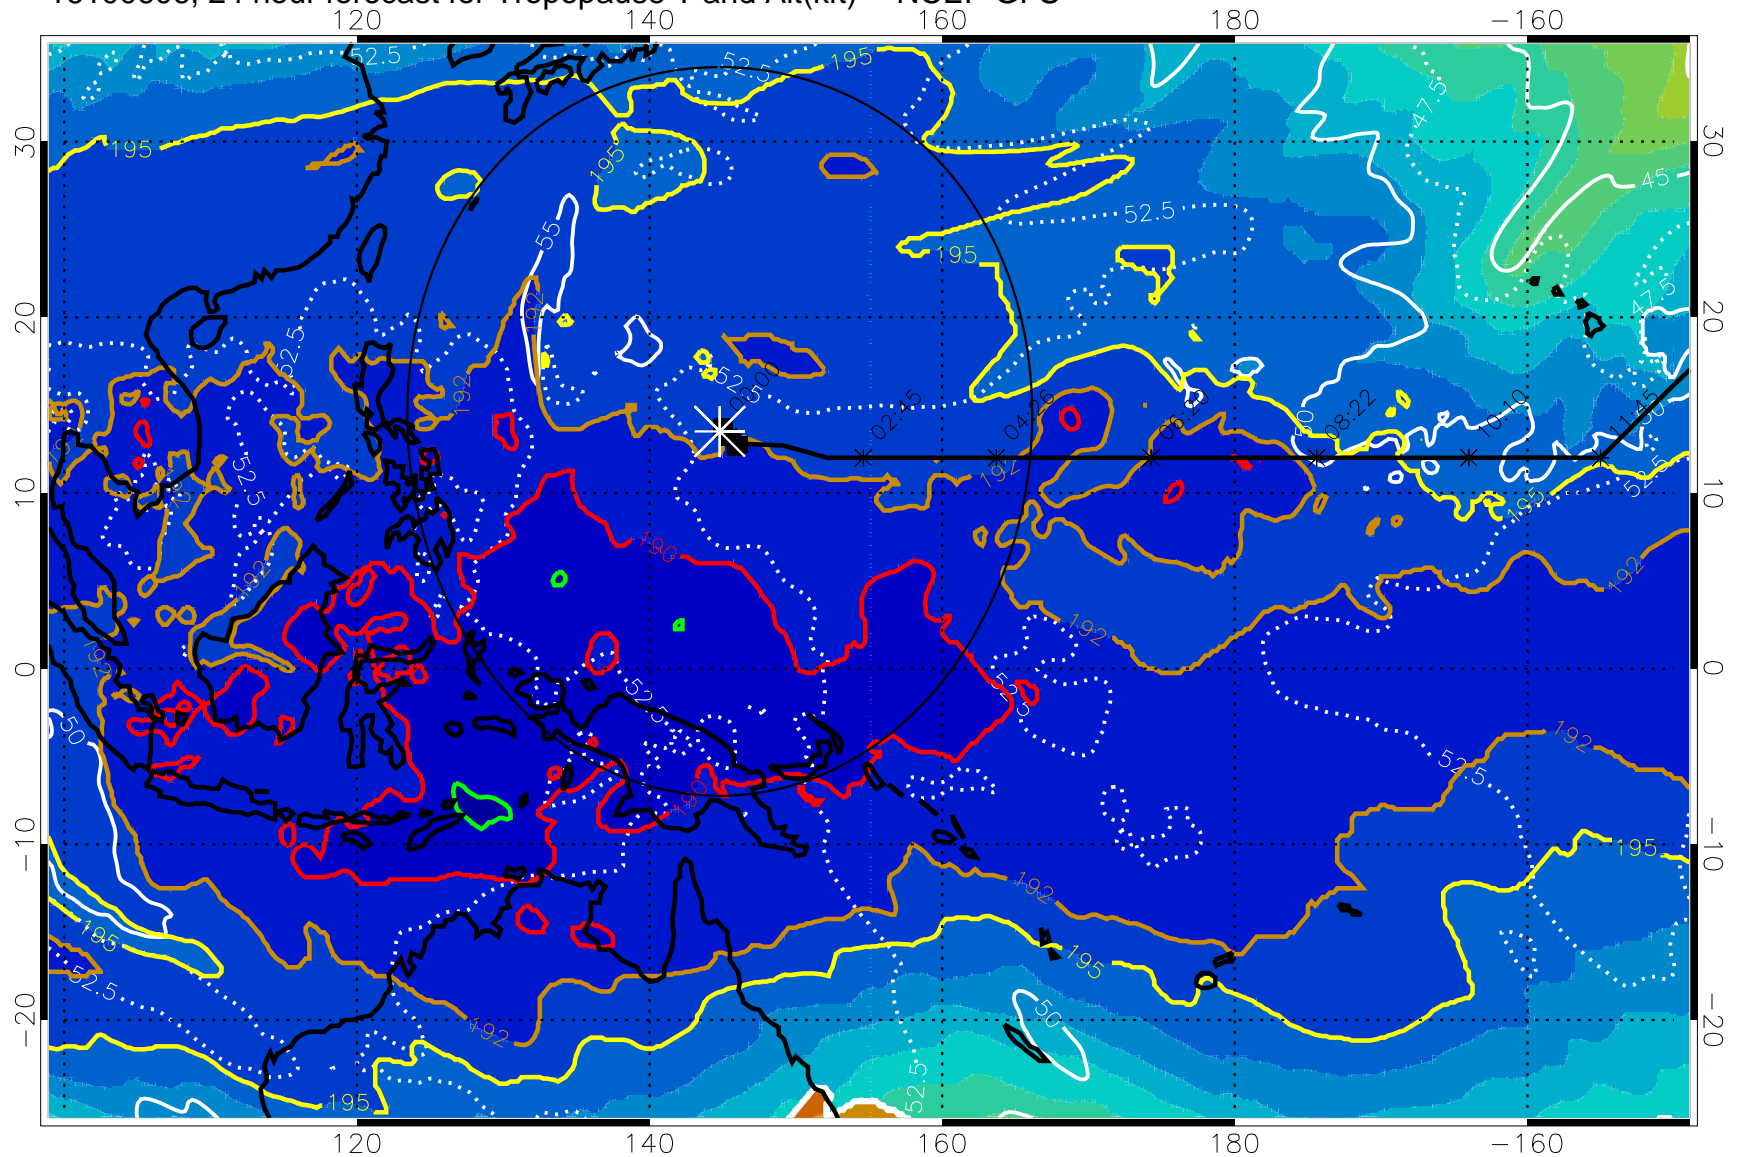

16100606, 24 hour forecast for Tropopause T and Alt(kft) -- NCEP GFS

190 200 210 220 230

Tropopause T, K

Tropopause Altitude in kft (white)

192.5K Isotherm 195K Isotherm

187.5K Isotherm 190K Isotherm

Range ring of 2304 km