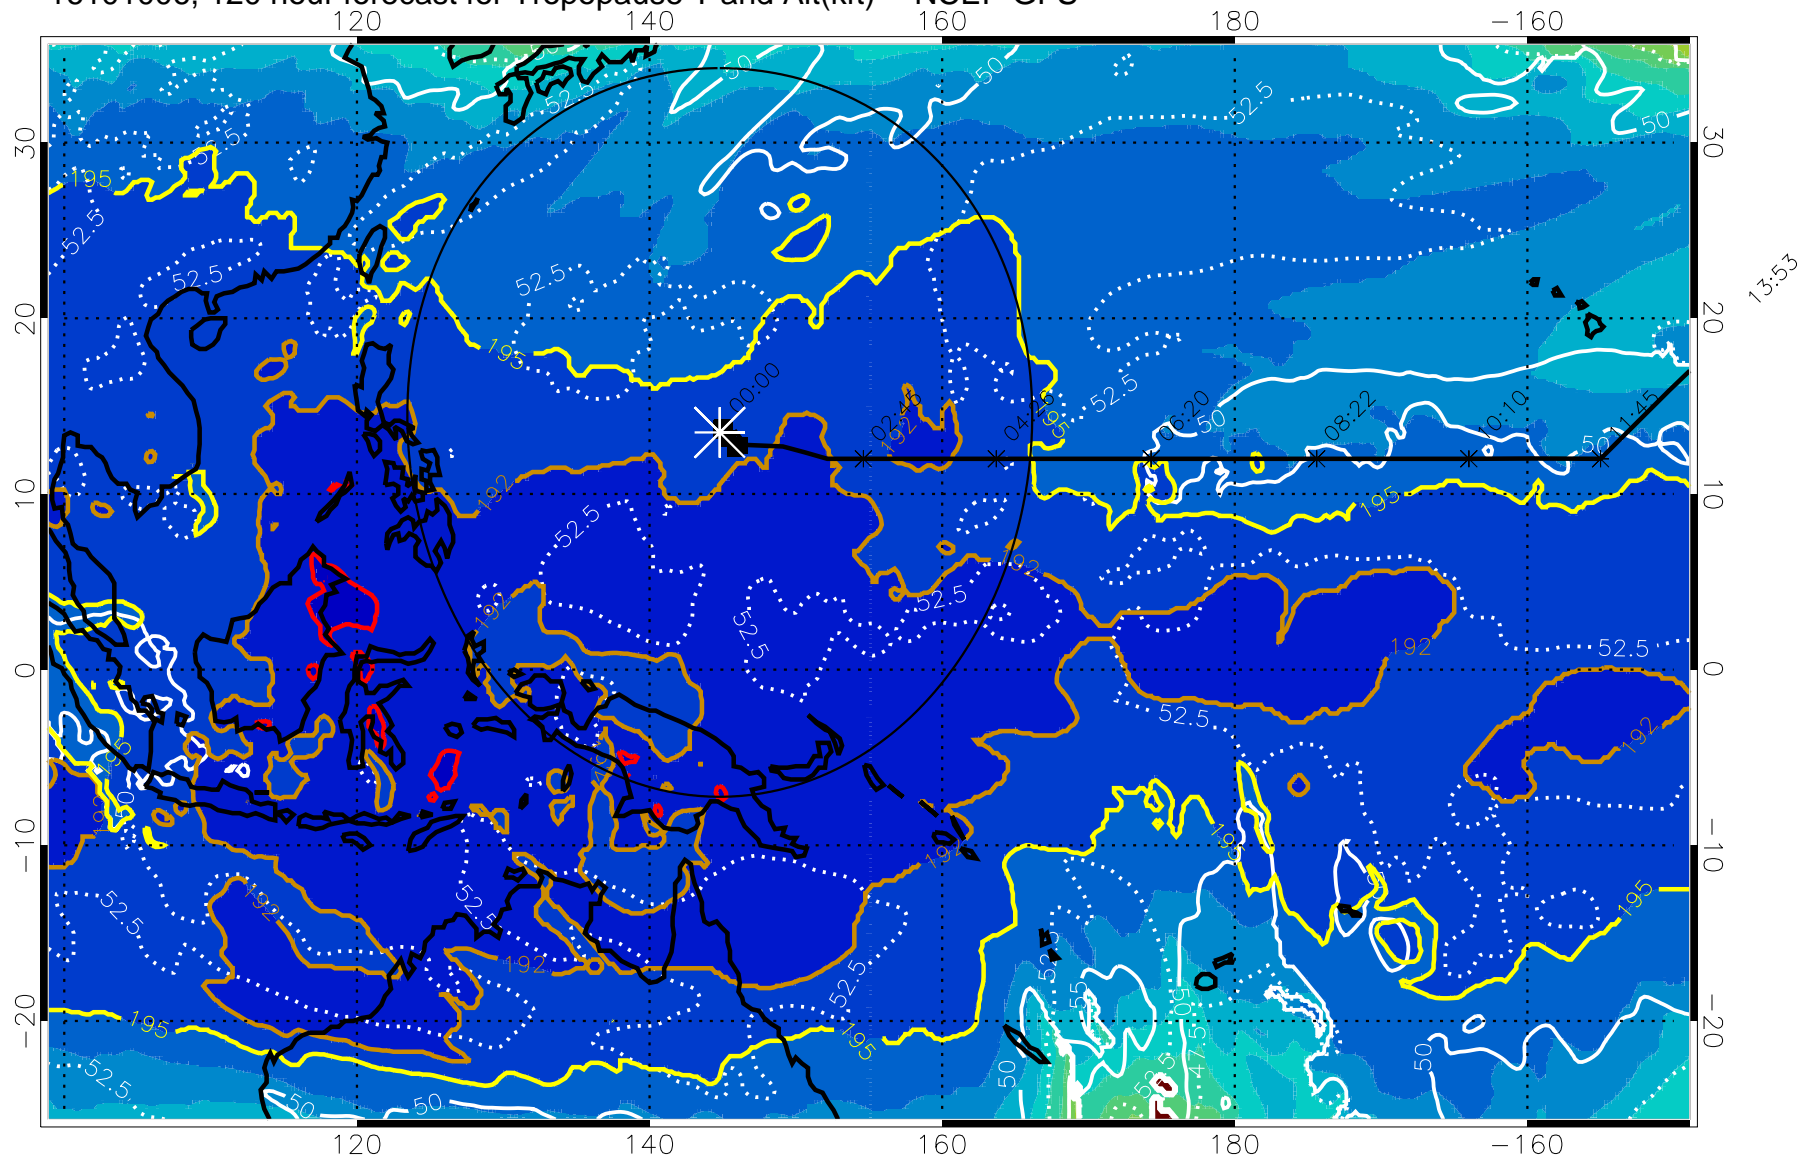

190 200 210 220 230

Tropopause T, K

Tropopause Altitude in kft (white)

192.5K Isotherm 195K Isotherm

187.5K Isotherm 190K Isotherm

Range ring of 2304 km

16101006, 120 hour forecast for Tropopause T and Alt(kft) -- NCEP GFS

190 200 210 220 230

Tropopause T, K

Tropopause Altitude in kft (white)

192.5K Isotherm 195K Isotherm

187.5K Isotherm 190K Isotherm

Range ring of 2304 km