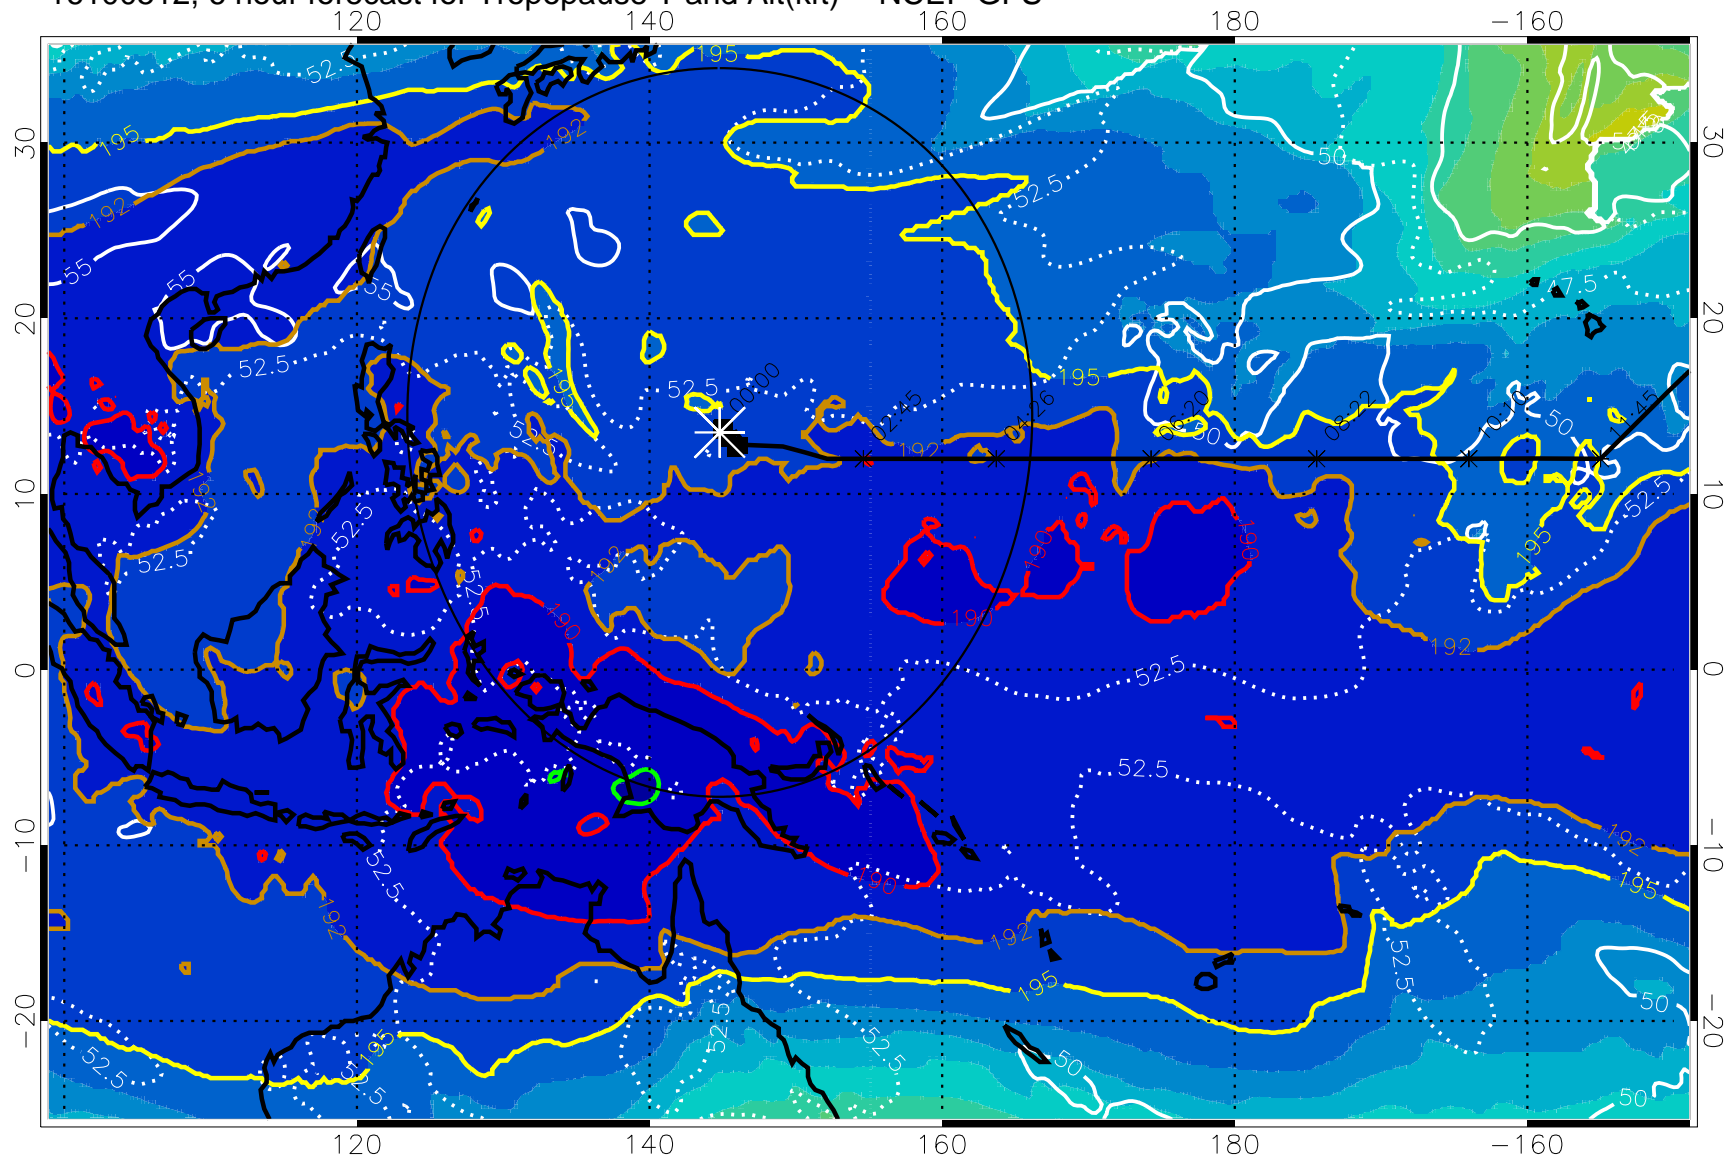

16100512, 6 hour forecast for Tropopause T and Alt(kft) -- NCEP GFS

190 200 210 220 230

Tropopause T, K

Tropopause Altitude in kft (white)

192.5K Isotherm 195K Isotherm

187.5K Isotherm 190K Isotherm

Range ring of 2304 km