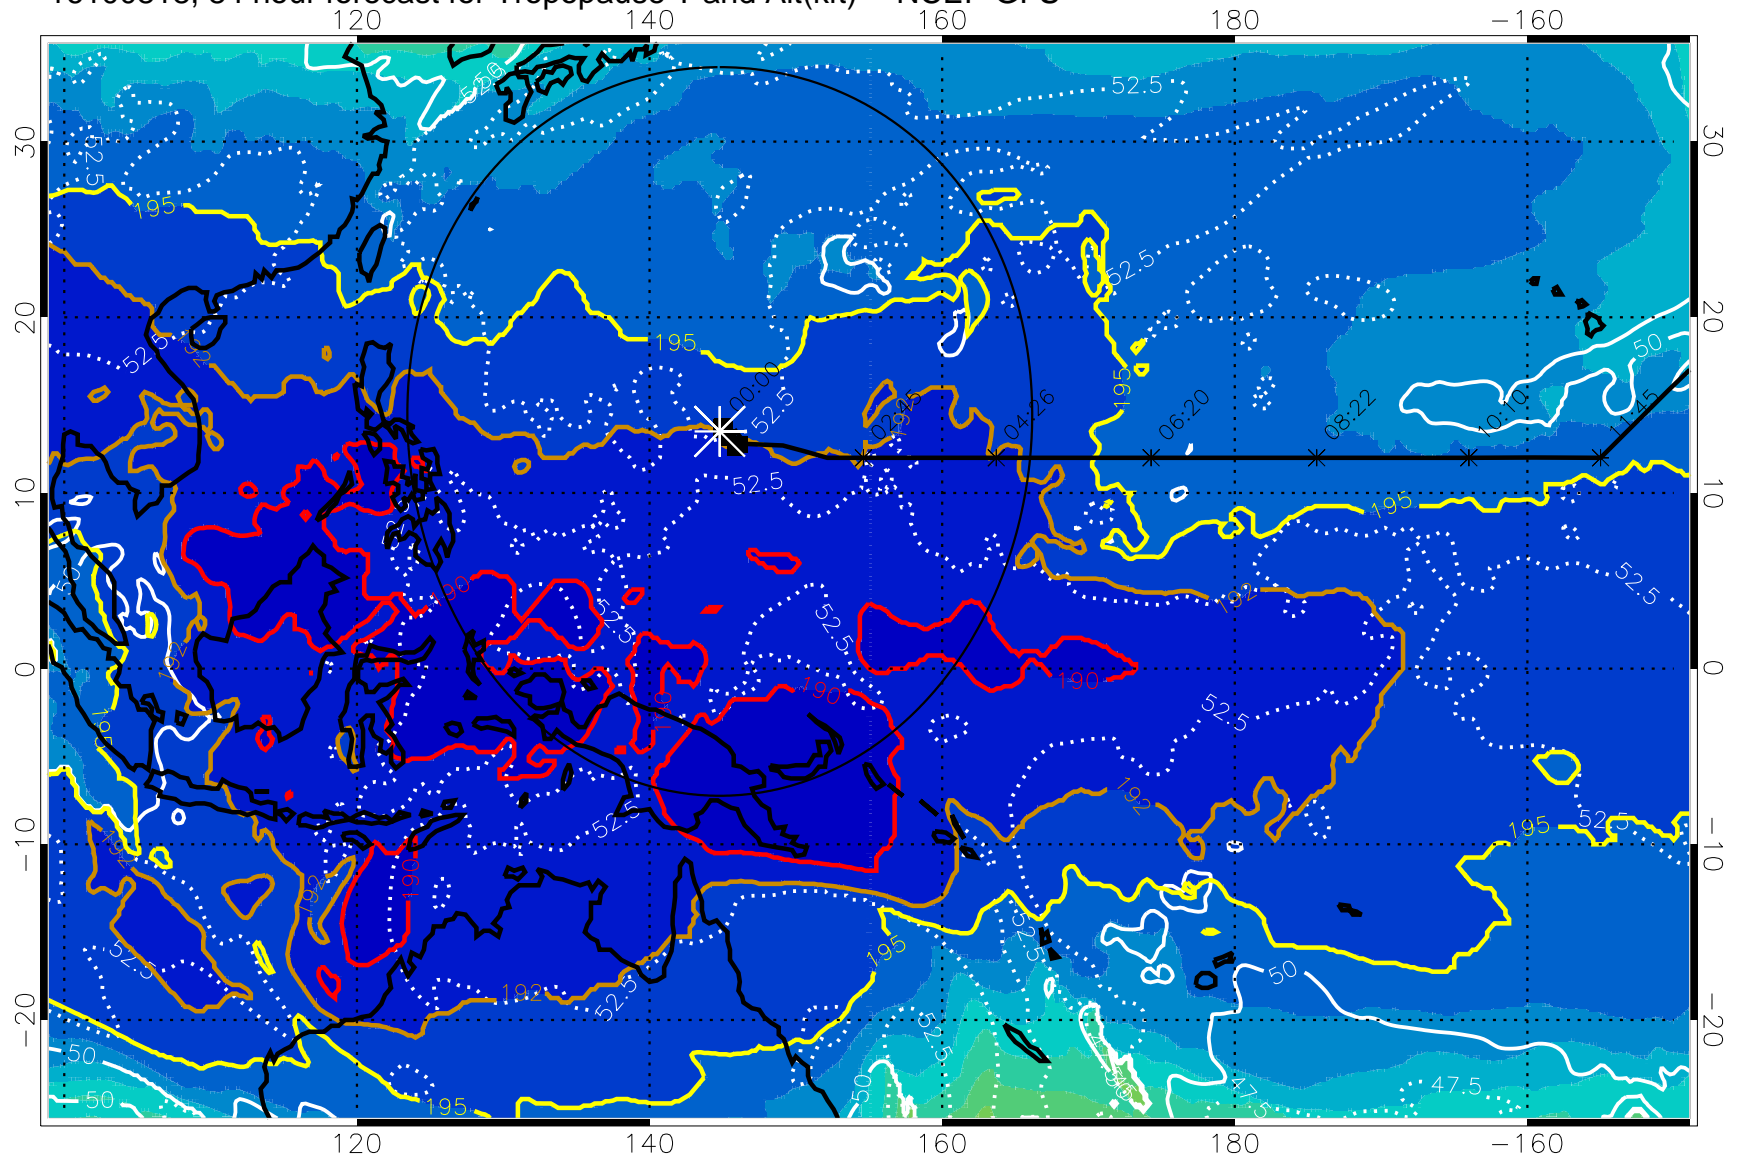

190 200 210 220 230

Tropopause T, K

Tropopause Altitude in kft (white)

192.5K Isotherm 195K Isotherm

187.5K Isotherm 190K Isotherm

Range ring of 2304 km

16100812, 78 hour forecast for Tropopause T and Alt(kft) -- NCEP GFS

190 200 210 220 230
 Tropopause T, K

Tropopause Altitude in kft (white)

192.5K Isotherm 195K Isotherm
 187.5K Isotherm 190K Isotherm

Range ring of 2304 km

16100818, 84 hour forecast for Tropopause T and Alt(kft) -- NCEP GFS