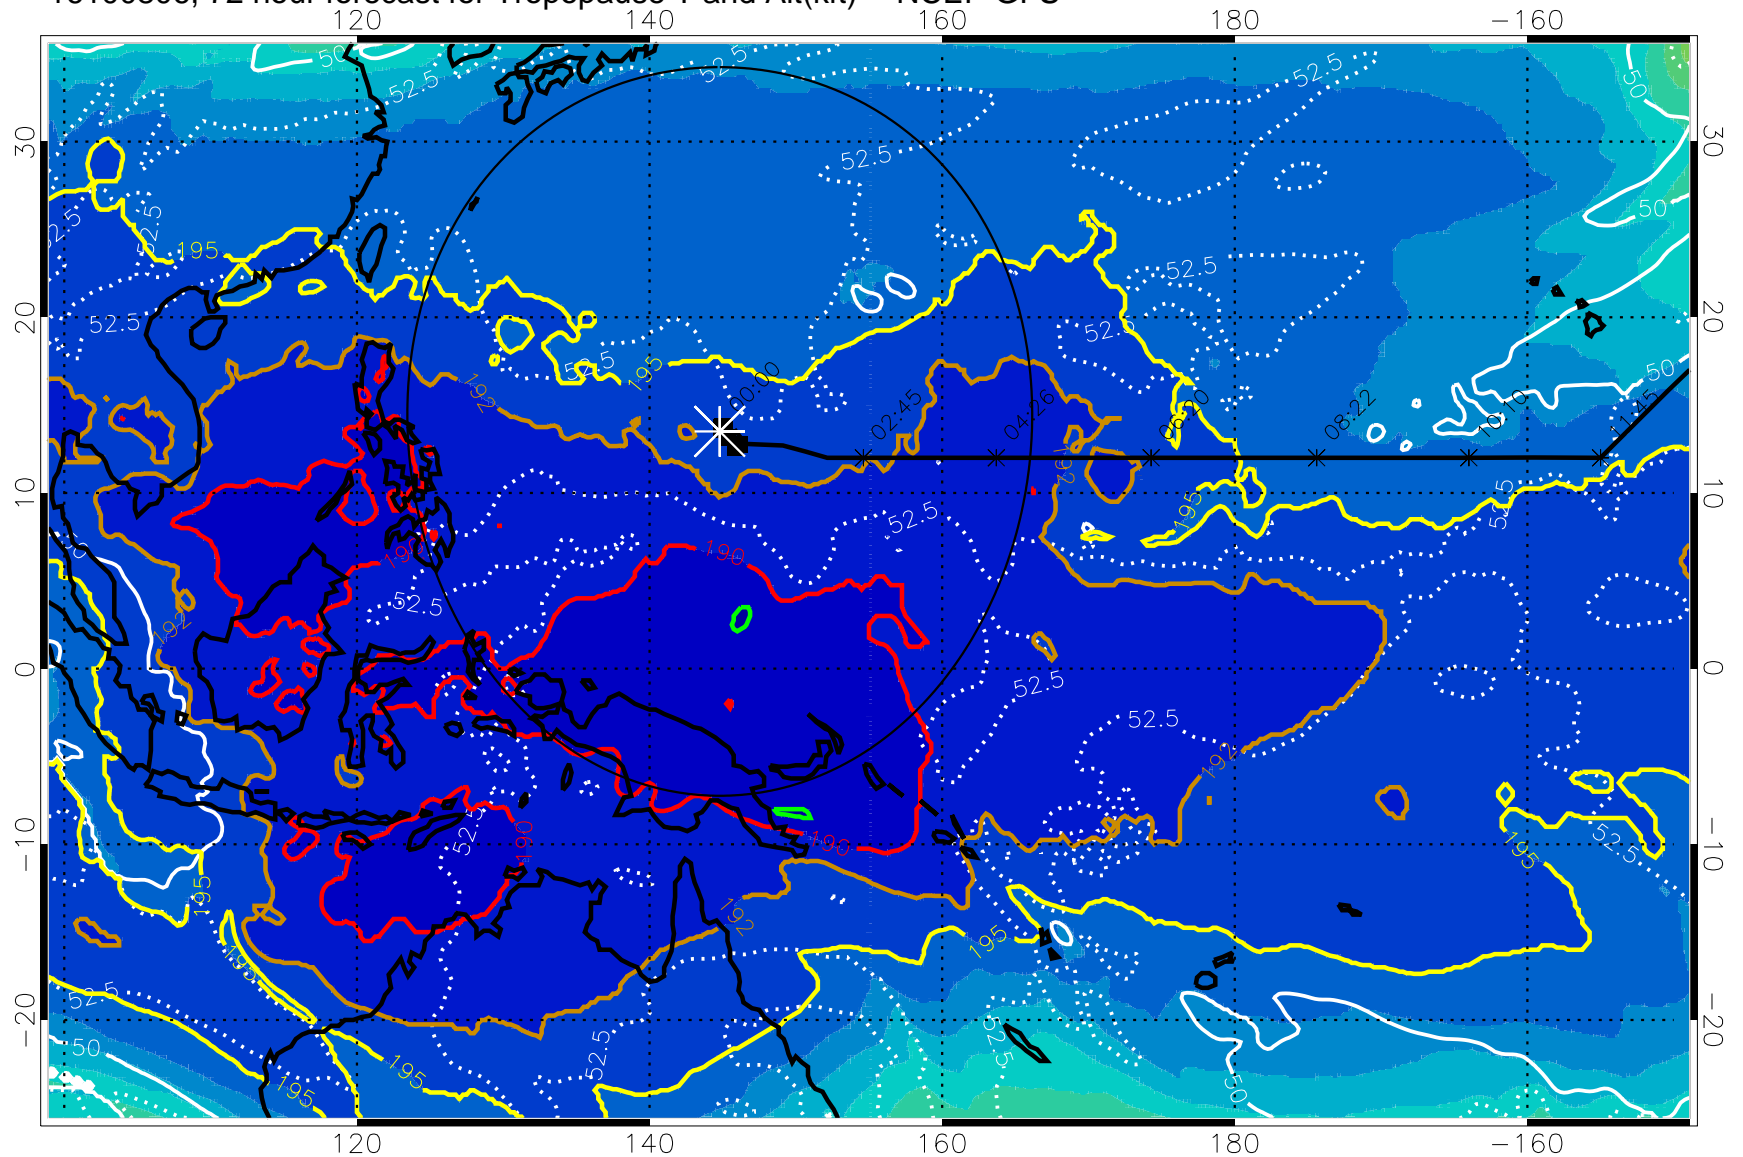

190 200 210 220 230

Tropopause T, K

Tropopause Altitude in kft (white)

192.5K Isotherm 195K Isotherm

187.5K Isotherm 190K Isotherm

Range ring of 2304 km

16100806, 72 hour forecast for Tropopause T and Alt(kft) -- NCEP GFS

190 200 210 220 230

Tropopause T, K

Tropopause Altitude in kft (white)

192.5K Isotherm 195K Isotherm

187.5K Isotherm 190K Isotherm

Range ring of 2304 km

16100812, 78 hour forecast for Tropopause T and Alt(kft) -- NCEP GFS