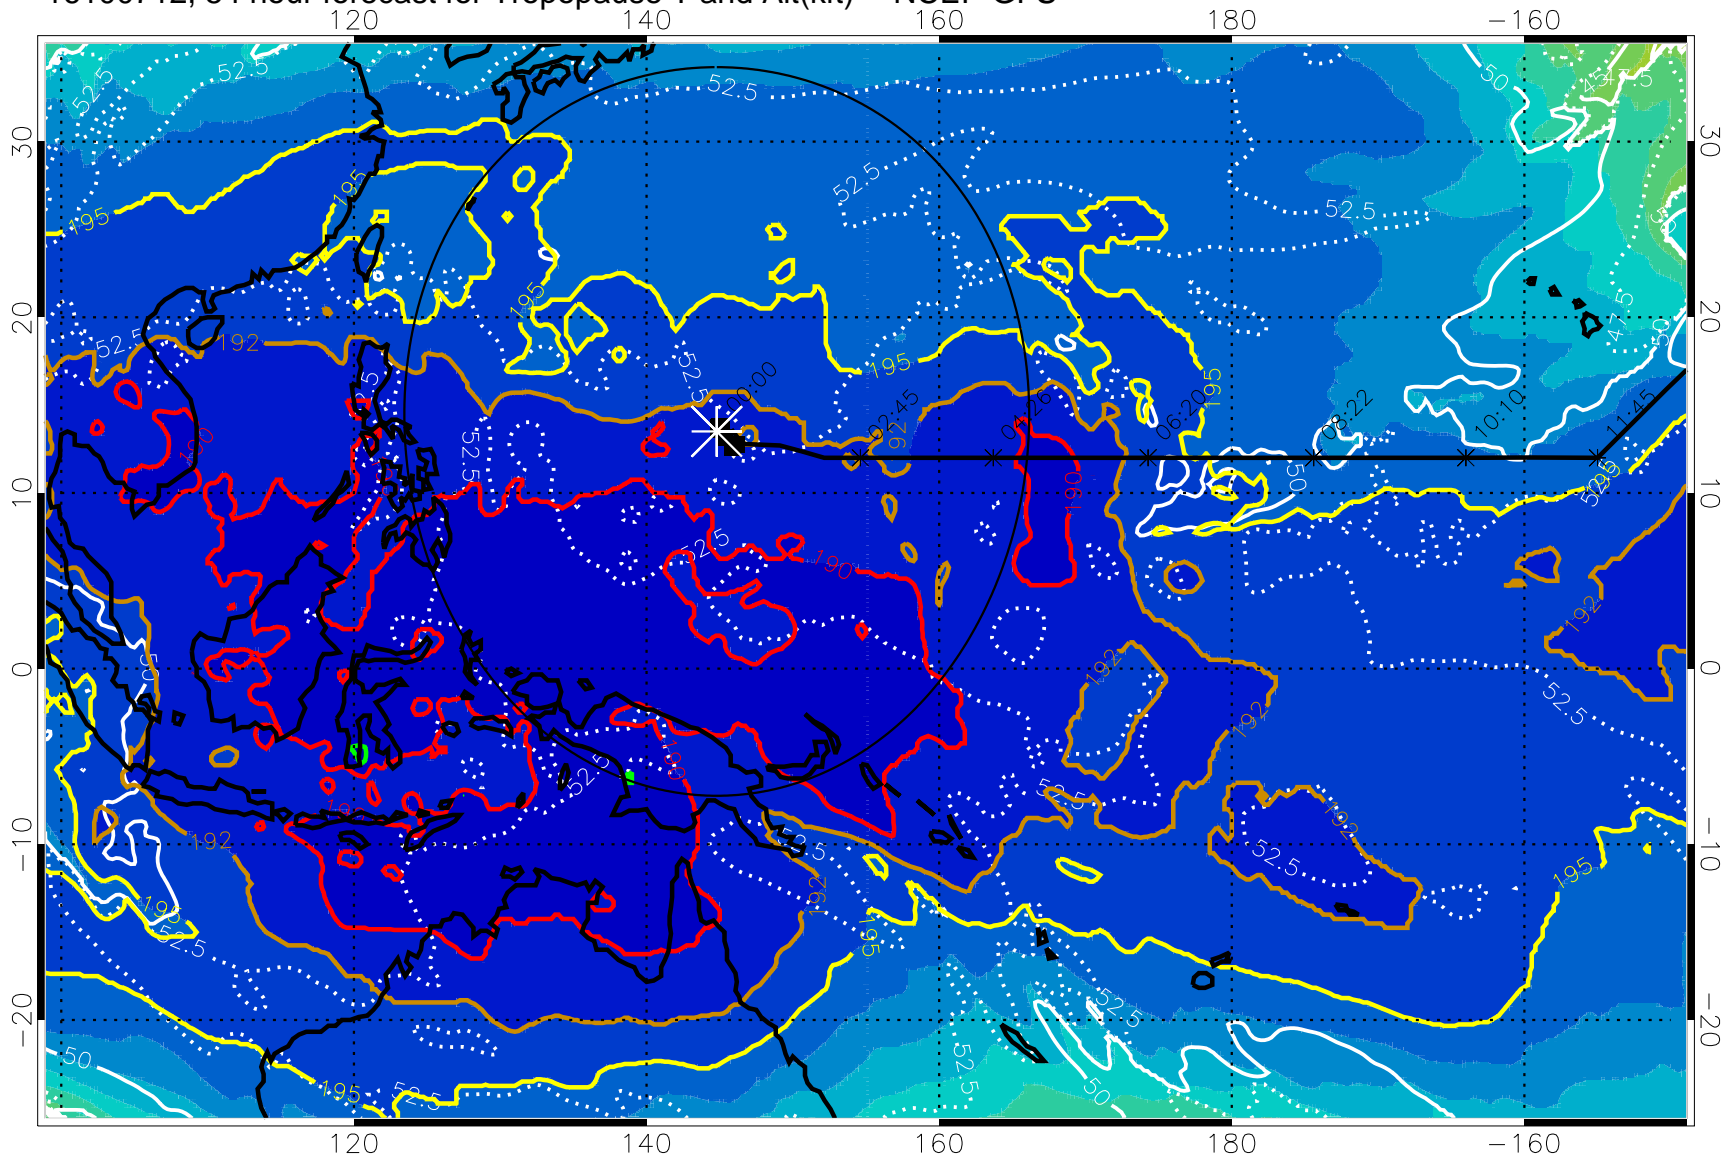

16100712, 54 hour forecast for Tropopause T and Alt(kft) -- NCEP GFS

Tropopause Altitude in kft (white)

192.5K Isotherm 195K Isotherm
187.5K Isotherm 190K Isotherm

Range ring of 2304 km