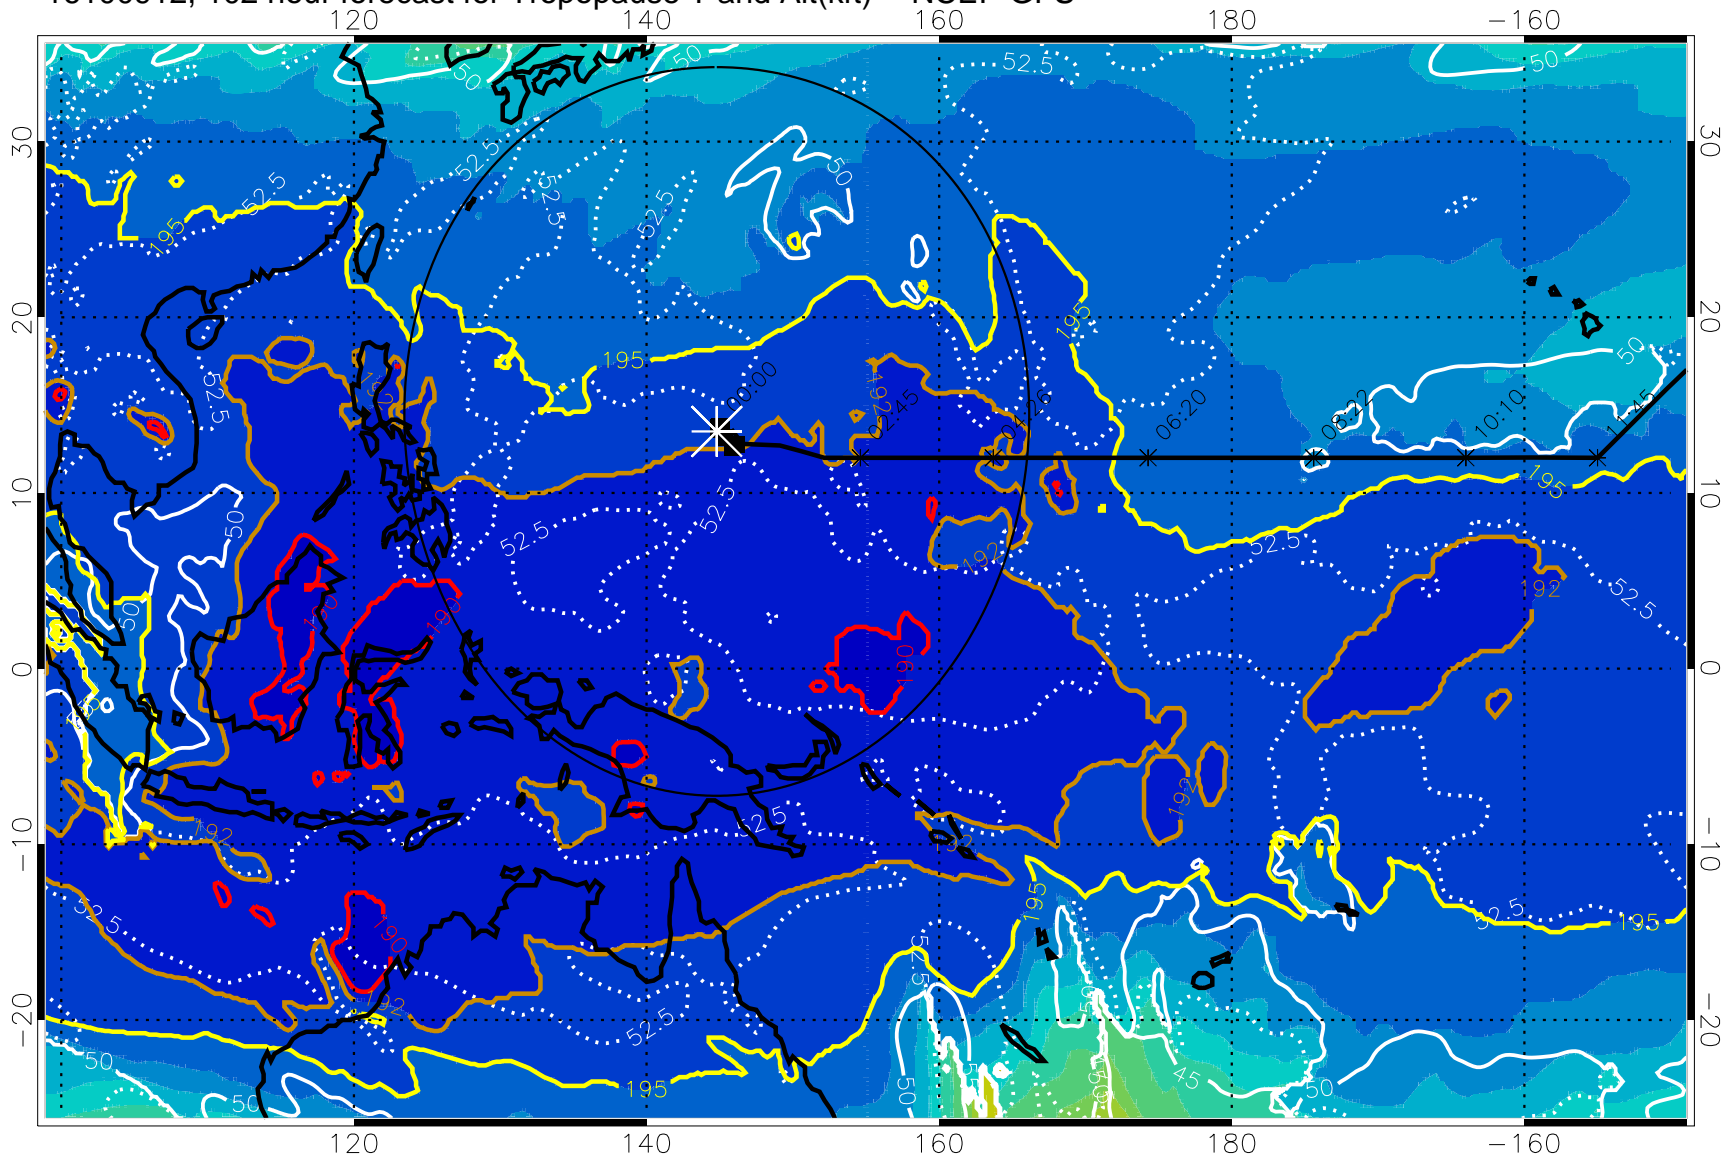

190 200 210 220 230

Tropopause T, K

Tropopause Altitude in kft (white)

192.5K Isotherm 195K Isotherm

187.5K Isotherm 190K Isotherm

Range ring of 2304 km

16100906, 96 hour forecast for Tropopause T and Alt(kft) -- NCEP GFS

190 200 210 220 230

Tropopause T, K

Tropopause Altitude in kft (white)

192.5K Isotherm 195K Isotherm

187.5K Isotherm 190K Isotherm

Range ring of 2304 km

16100912, 102 hour forecast for Tropopause T and Alt(kft) -- NCEP GFS

190 200 210 220 230
Tropopause T, K

Tropopause Altitude in kft (white)

192.5K Isotherm 195K Isotherm
187.5K Isotherm 190K Isotherm

Range ring of 2304 km

16100918, 108 hour forecast for Tropopause T and Alt(kft) -- NCEP GFS