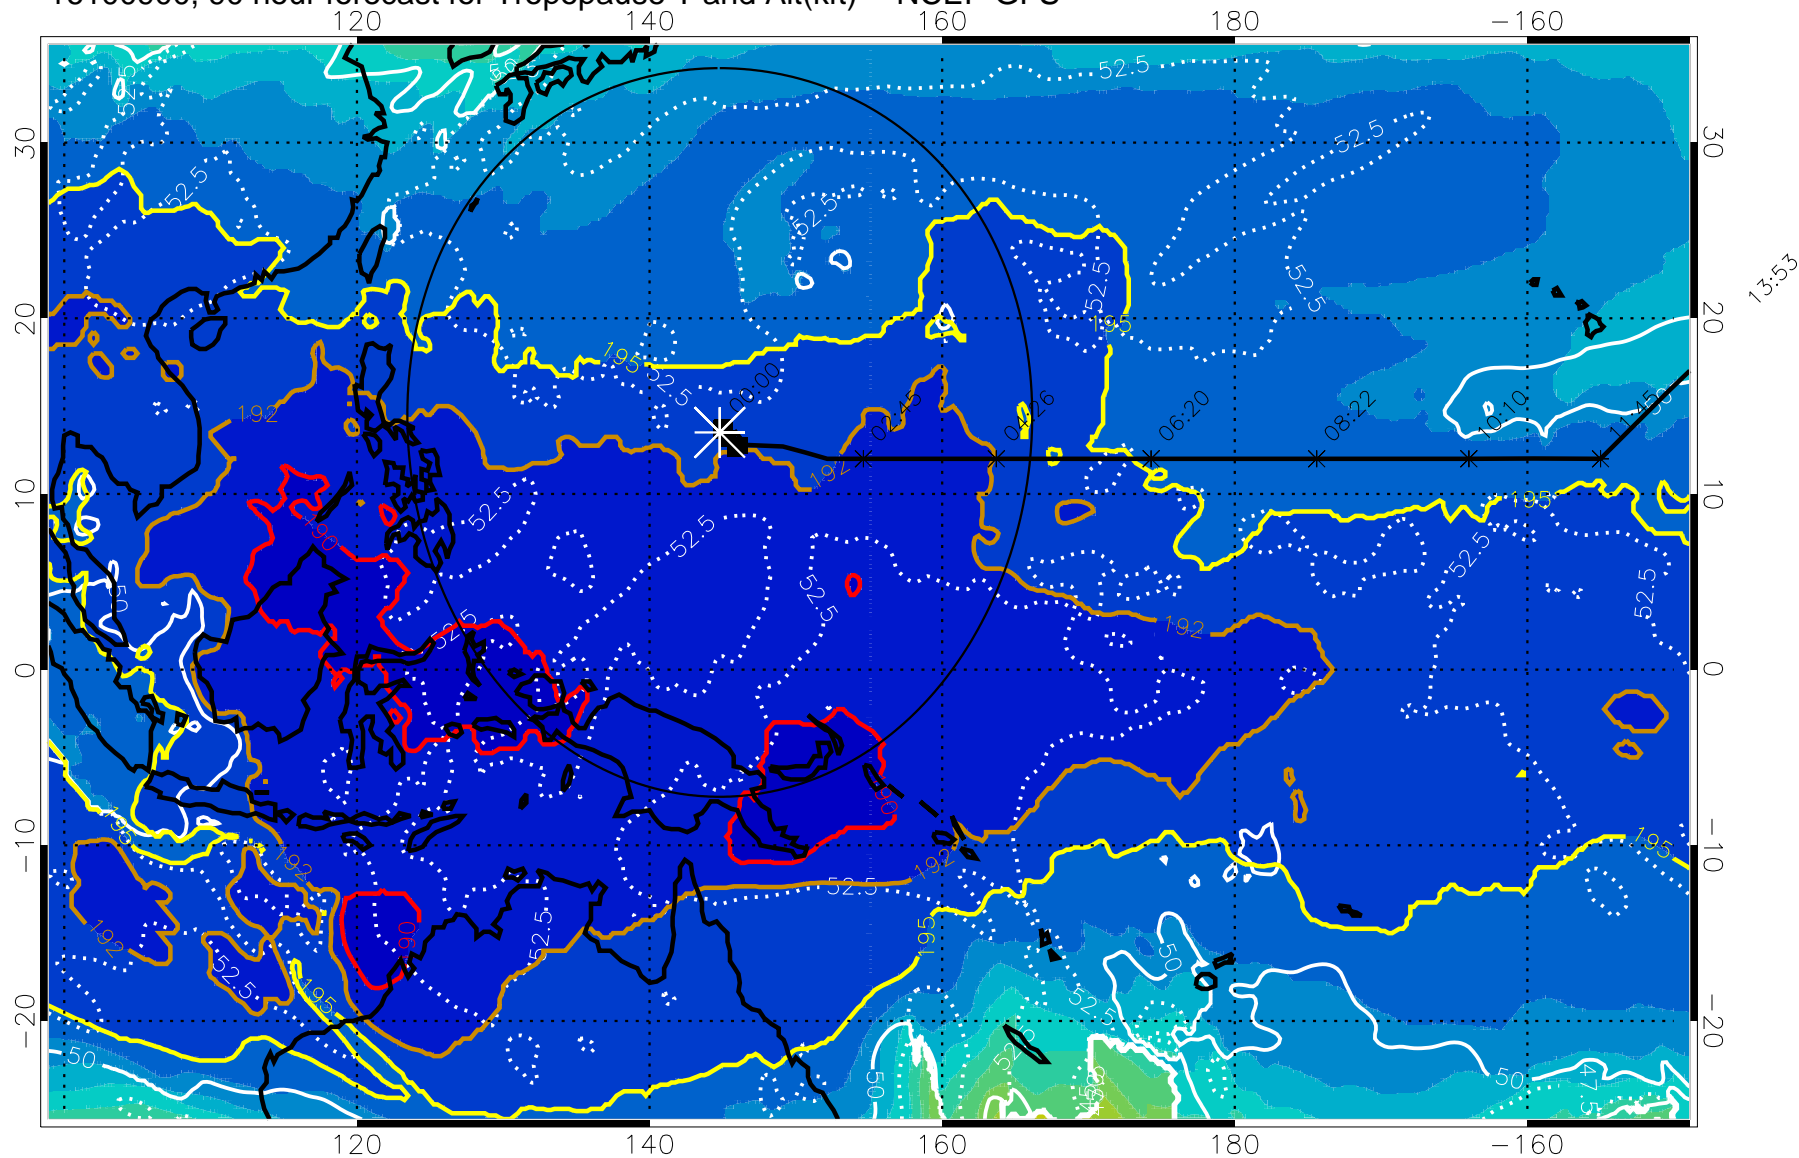

190 200 210 220 230

Tropopause T, K

Tropopause Altitude in kft (white)

192.5K Isotherm 195K Isotherm

187.5K Isotherm 190K Isotherm

Range ring of 2304 km

16100900, 90 hour forecast for Tropopause T and Alt(kft) -- NCEP GFS

190 200 210 220 230

Tropopause T, K

Tropopause Altitude in kft (white)

192.5K Isotherm 195K Isotherm

187.5K Isotherm 190K Isotherm

Range ring of 2304 km

16100906, 96 hour forecast for Tropopause T and Alt(kft) -- NCEP GFS