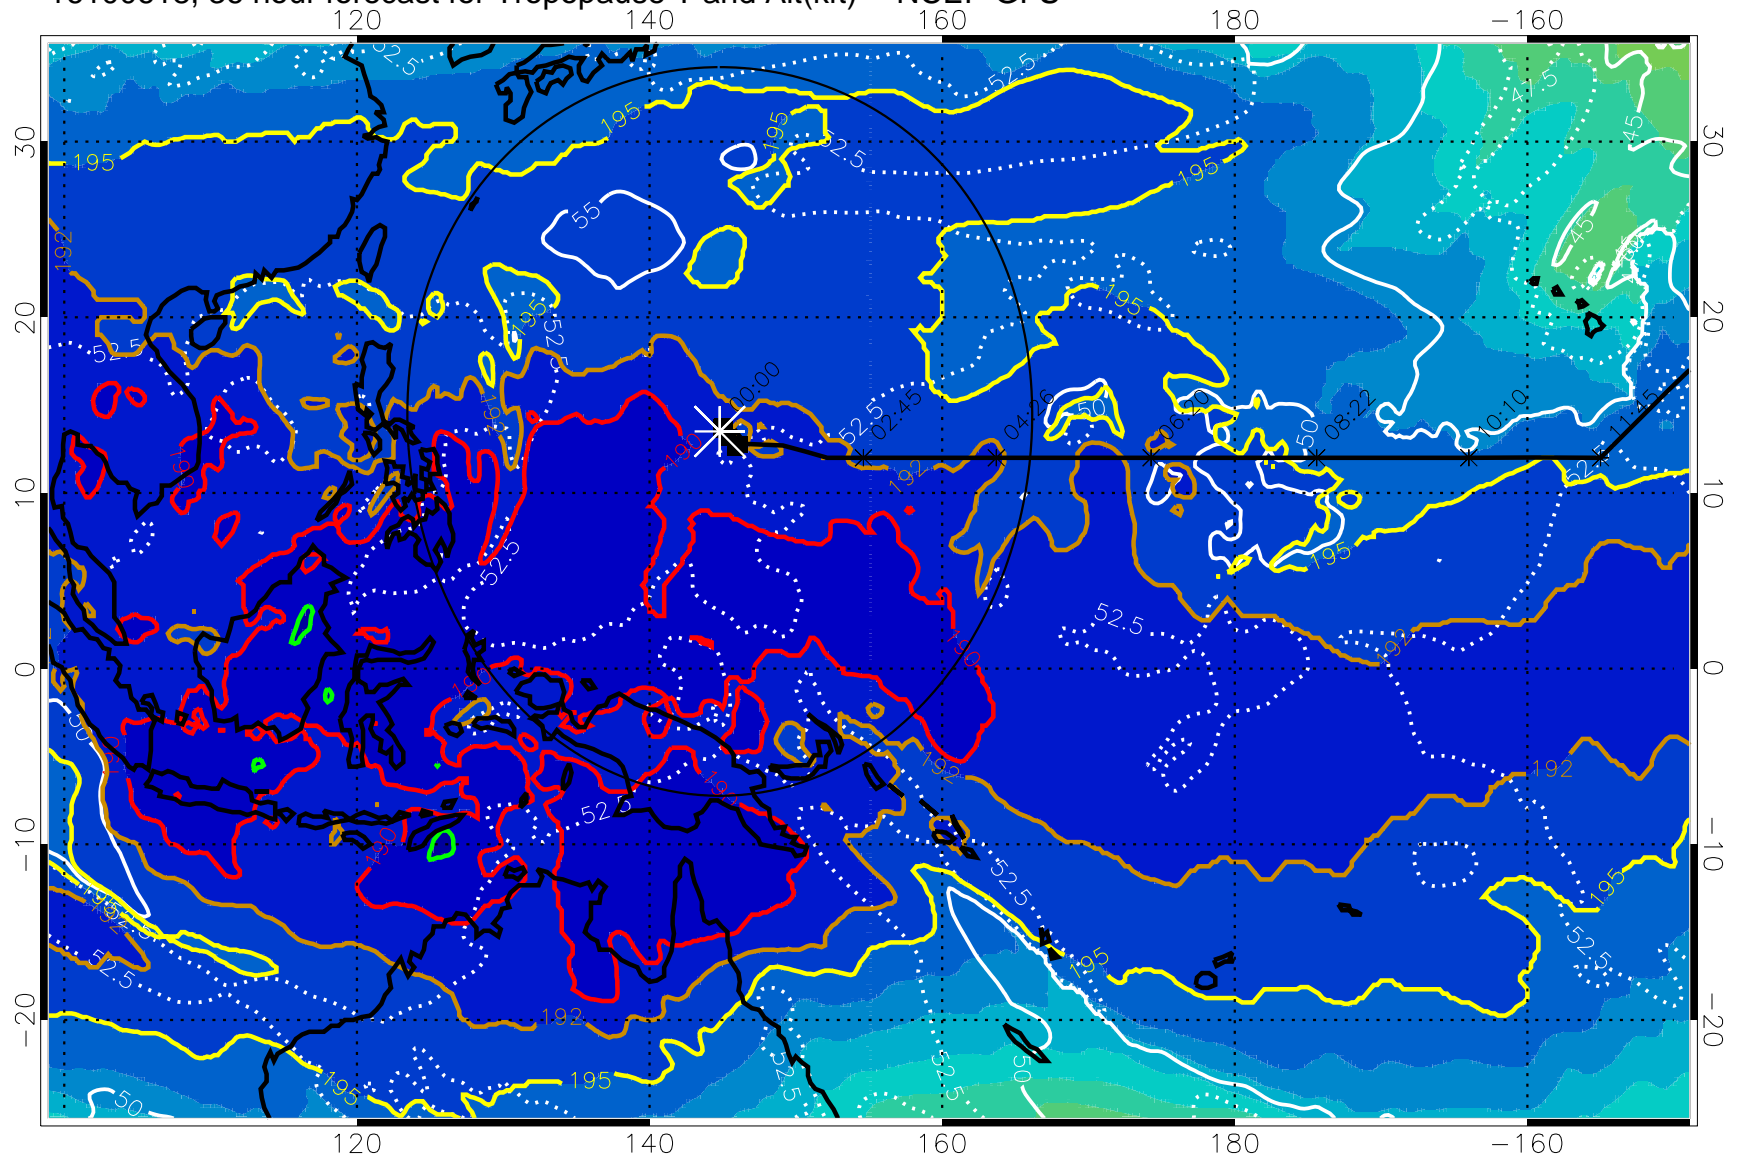

16100618, 36 hour forecast for Tropopause T and Alt(kft) -- NCEP GFS

190 200 210 220 230

Tropopause T, K

Tropopause Altitude in kft (white)

192.5K Isotherm 195K Isotherm

187.5K Isotherm 190K Isotherm

Range ring of 2304 km