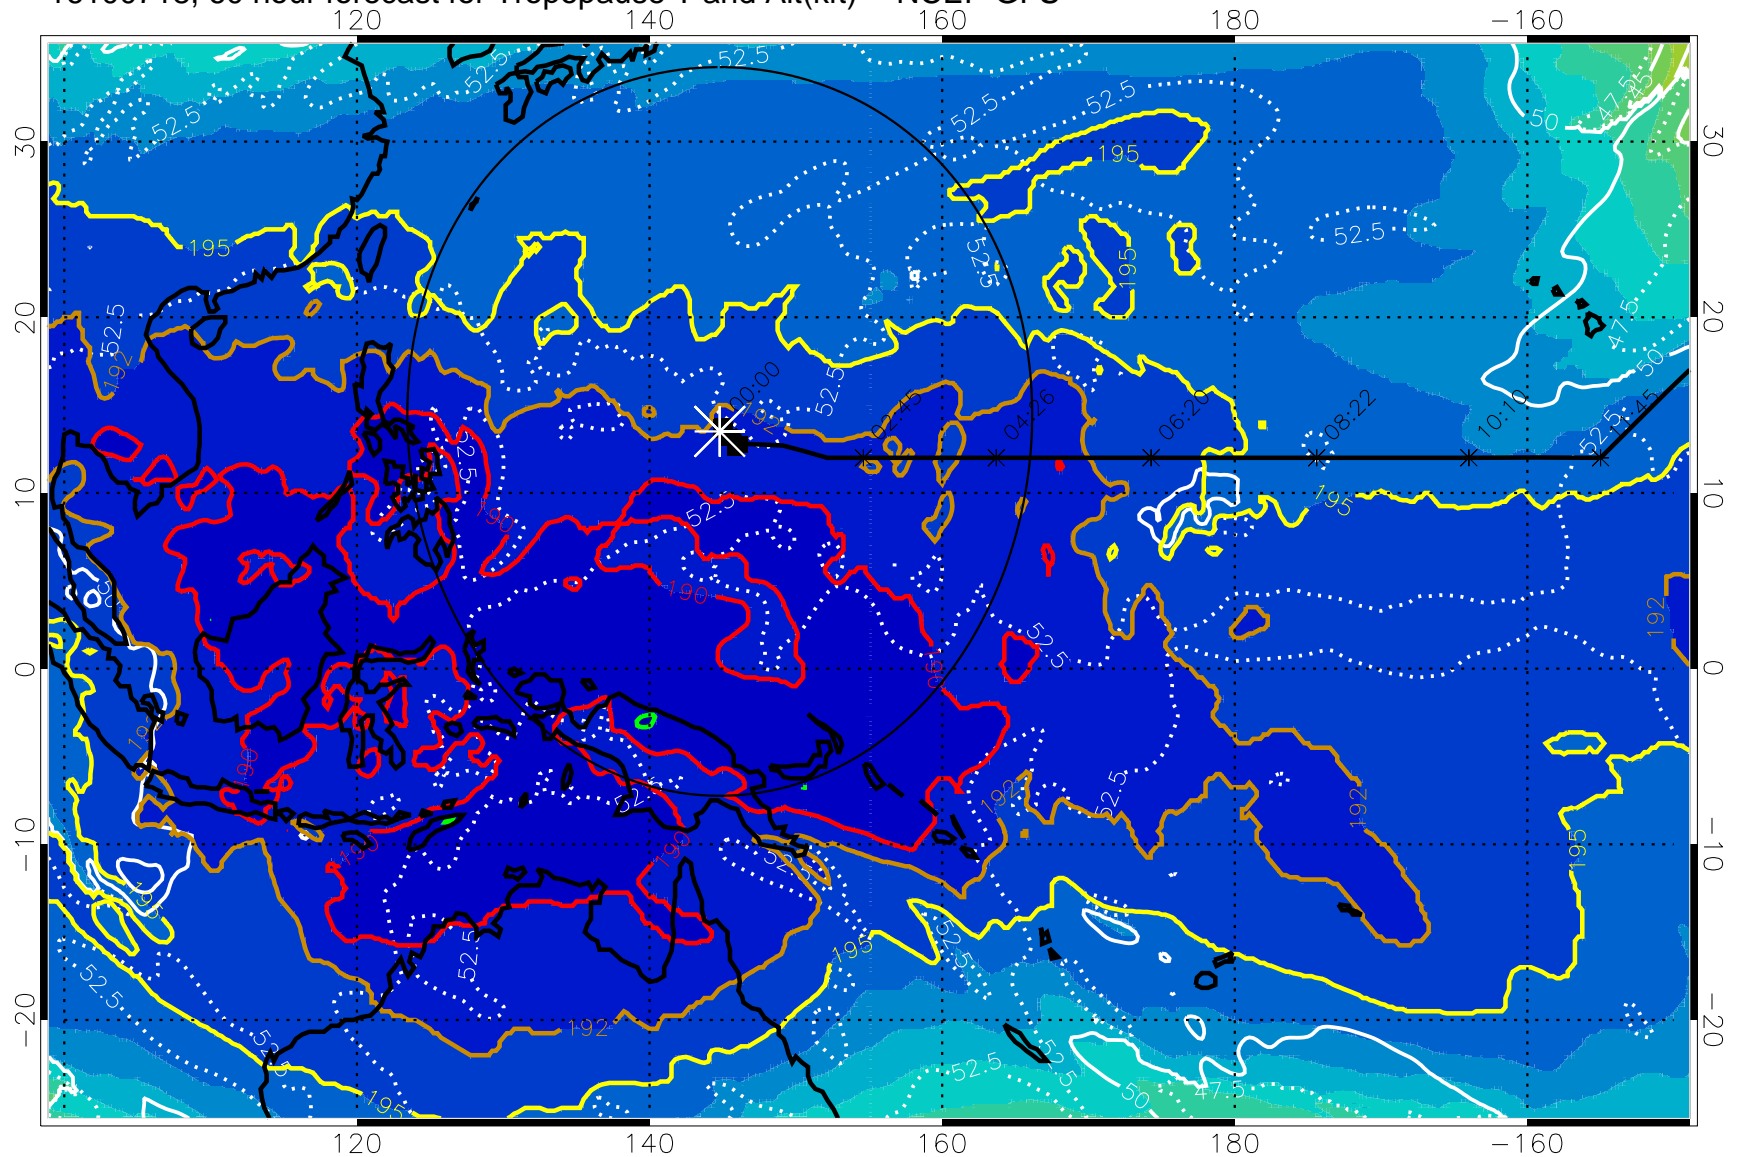

16100712, 54 hour forecast for Tropopause T and Alt(kft) -- NCEP GFS

Tropopause Altitude in kft (white)

192.5K Isotherm 195K Isotherm
187.5K Isotherm 190K Isotherm

Range ring of 2304 km

16100718, 60 hour forecast for Tropopause T and Alt(kft) -- NCEP GFS

190 200 210 220 230

Tropopause T, K

Tropopause Altitude in kft (white)

192.5K Isotherm 195K Isotherm

187.5K Isotherm 190K Isotherm

Range ring of 2304 km

16100800, 66 hour forecast for Tropopause T and Alt(kft) -- NCEP GFS