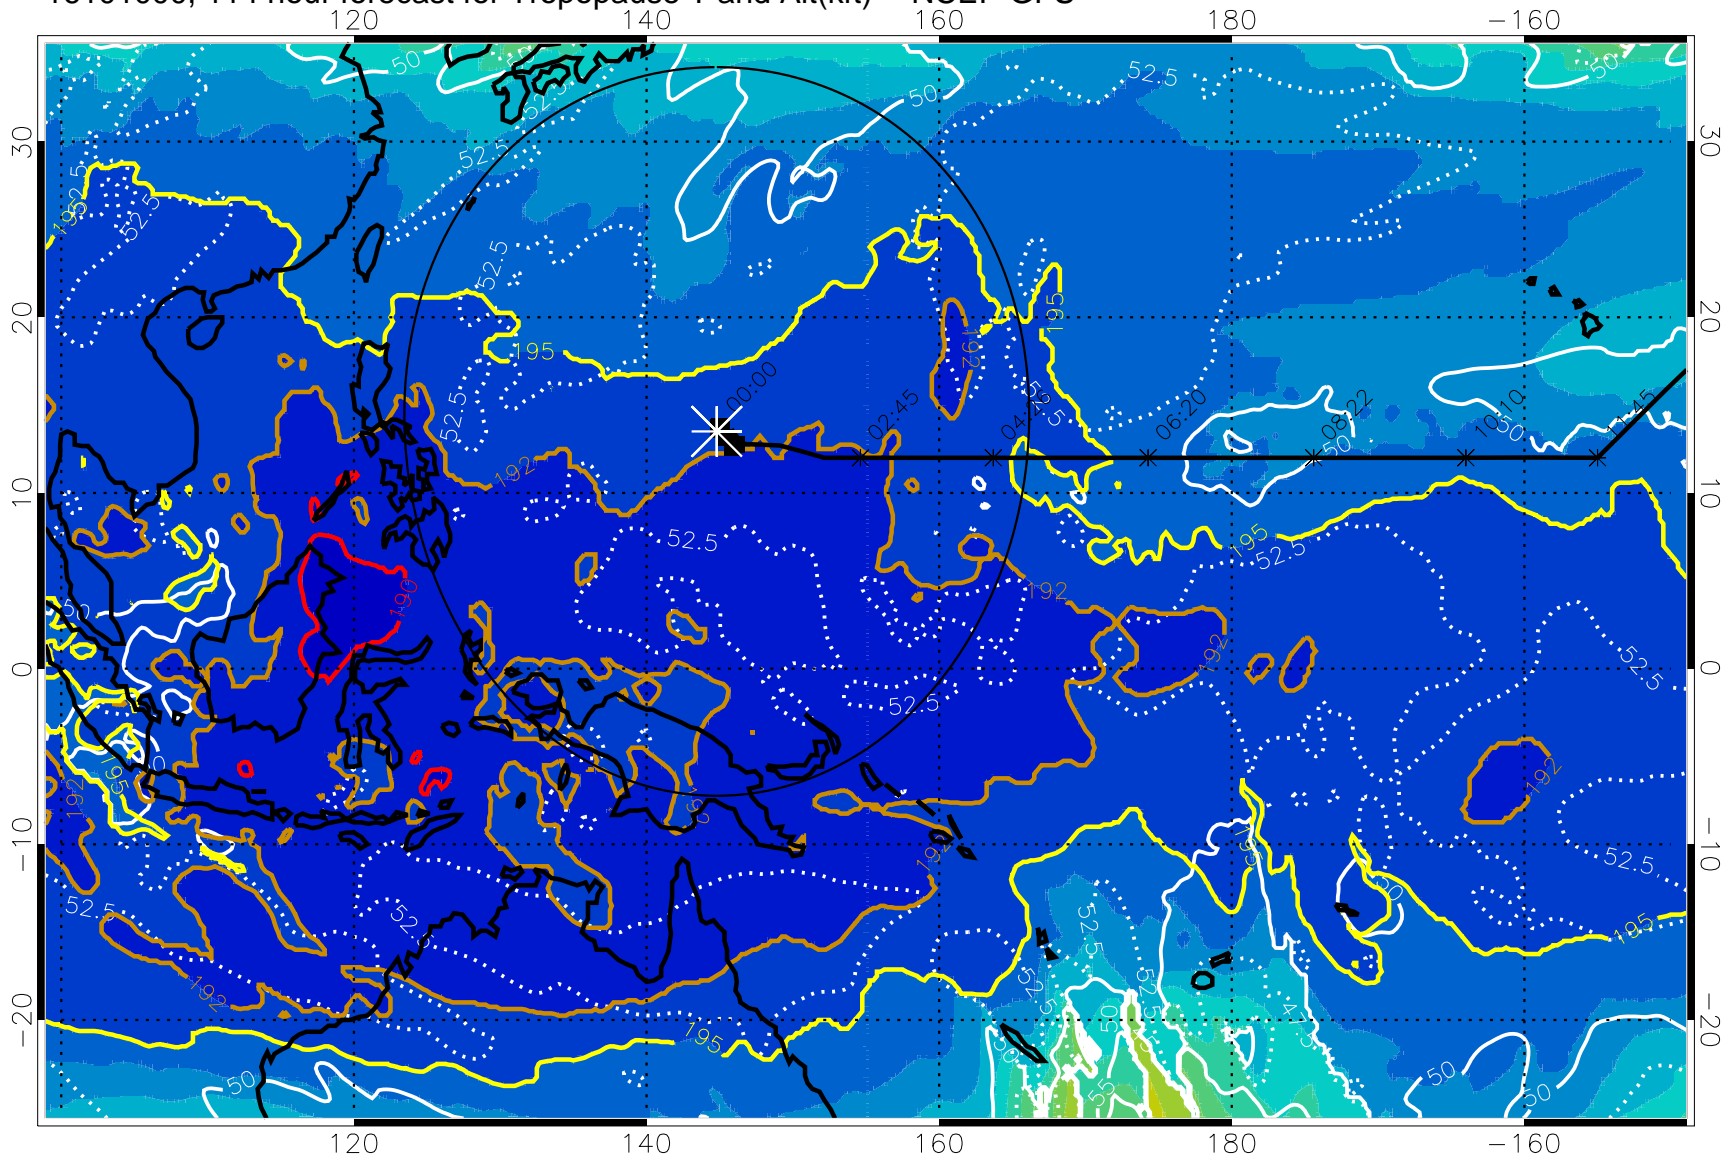

16101000, 114 hour forecast for Tropopause T and Alt(kft) -- NCEP GFS

190 200 210 220 230

Tropopause T, K

Tropopause Altitude in kft (white)

192.5K Isotherm 195K Isotherm

187.5K Isotherm 190K Isotherm

Range ring of 2304 km