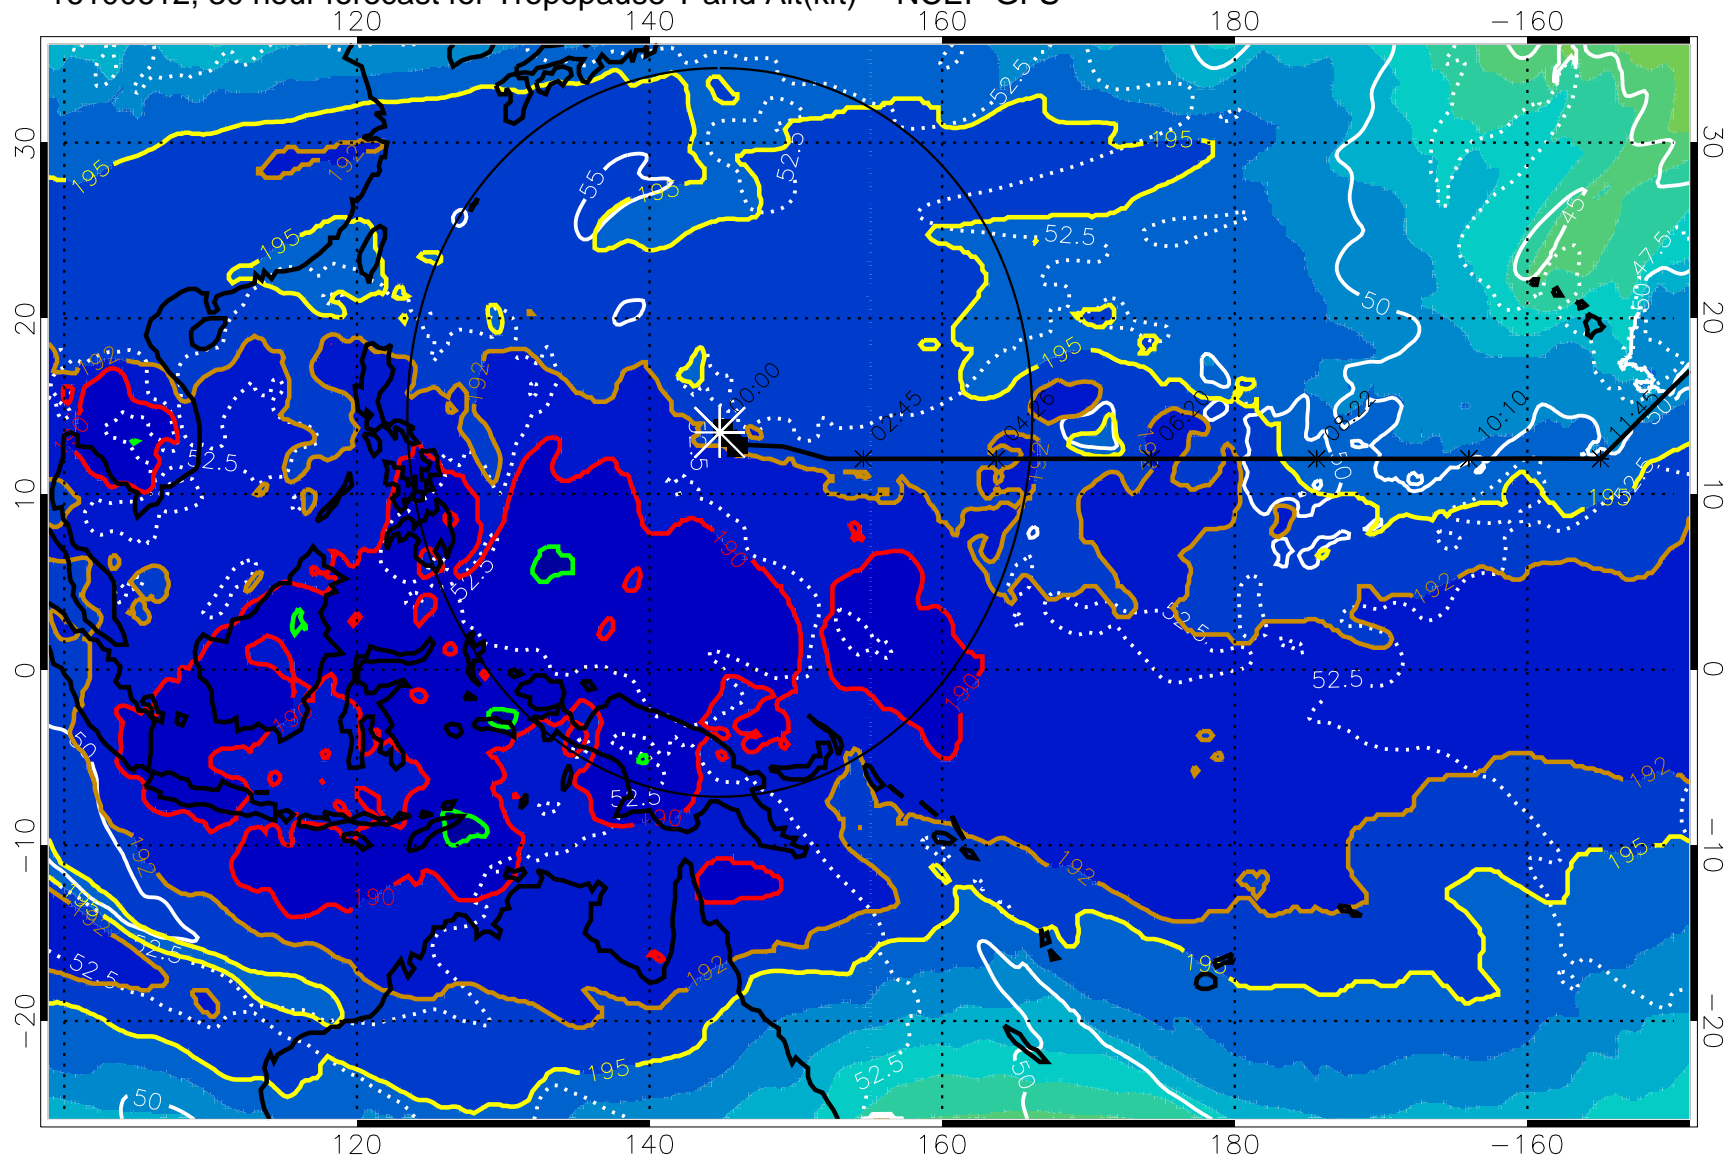

16100612, 30 hour forecast for Tropopause T and Alt(kft) -- NCEP GFS

190 200 210 220 230

Tropopause T, K

Tropopause Altitude in kft (white)

192.5K Isotherm 195K Isotherm
187.5K Isotherm 190K Isotherm

Range ring of 2304 km