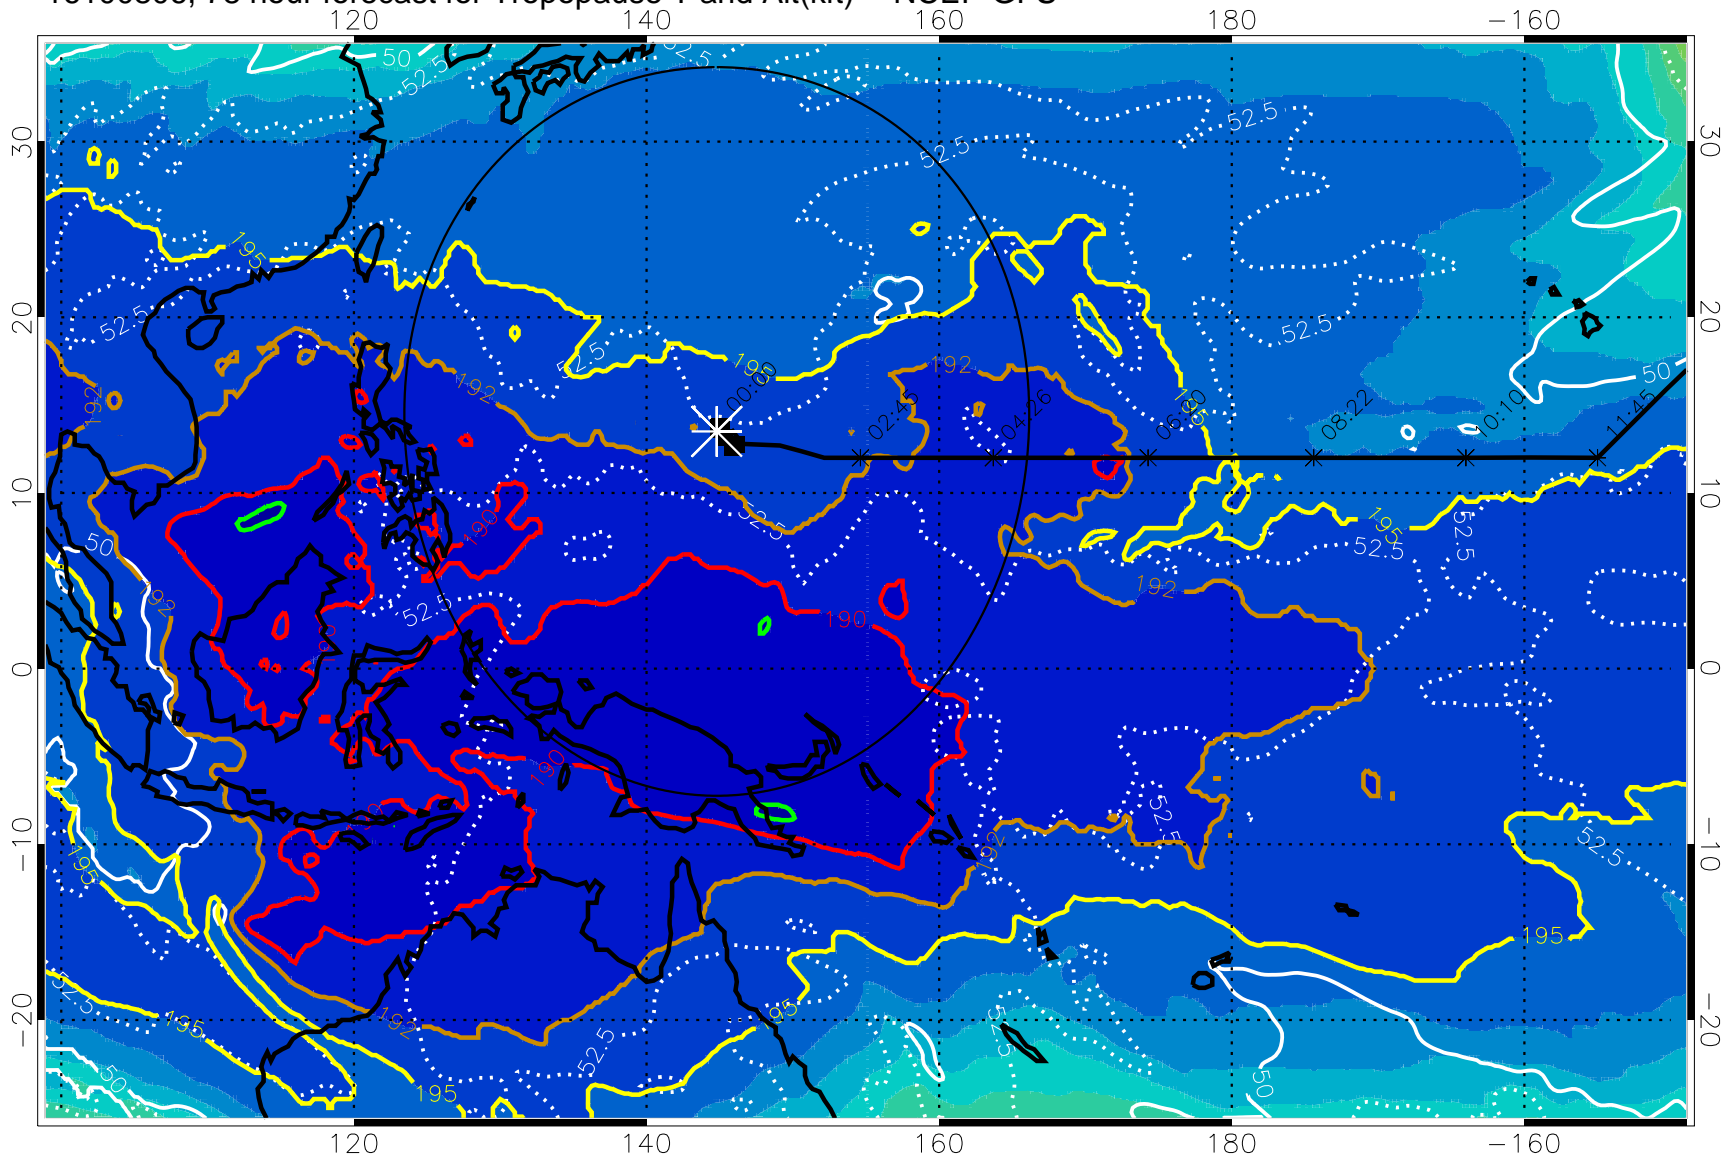

16100806, 78 hour forecast for Tropopause T and Alt(kft) -- NCEP GFS

190 200 210 220 230

Tropopause T, K

Tropopause Altitude in kft (white)

192.5K Isotherm 195K Isotherm
187.5K Isotherm 190K Isotherm

Range ring of 2304 km