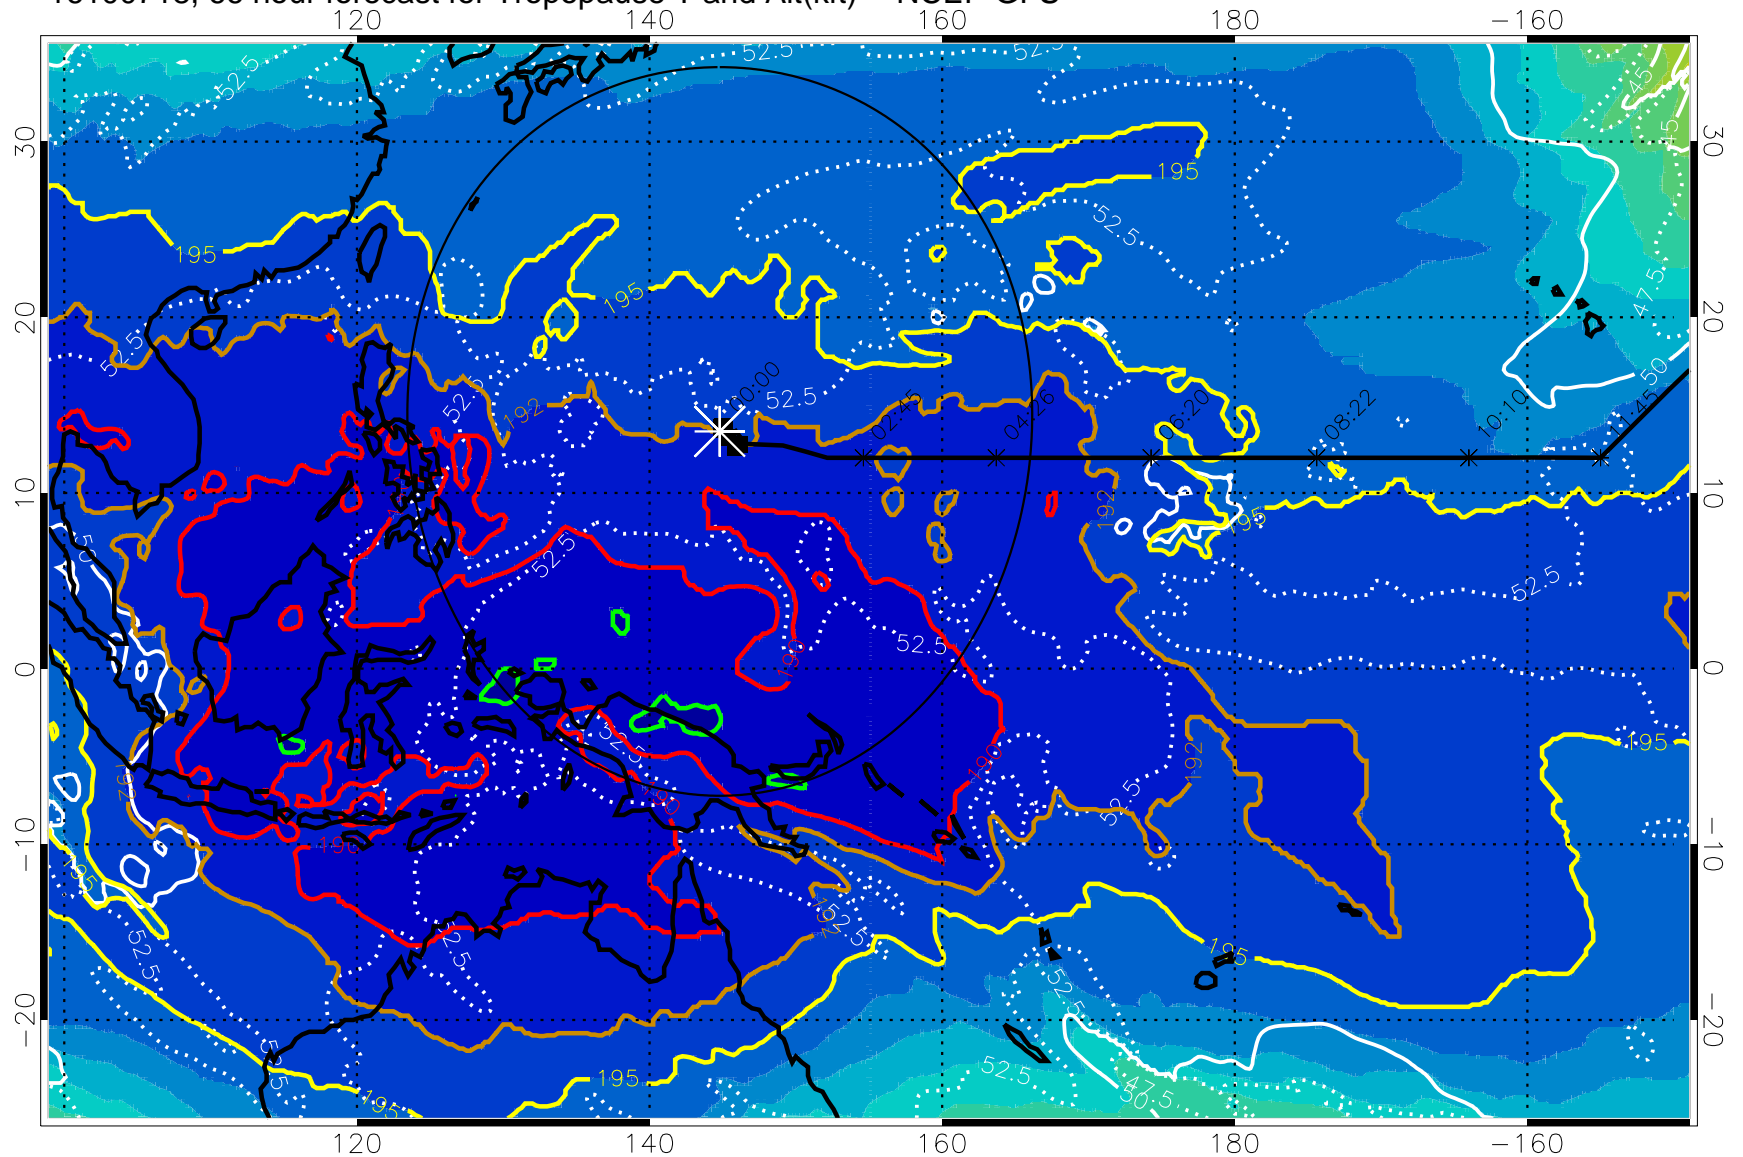

16100718, 66 hour forecast for Tropopause T and Alt(kft) -- NCEP GFS

190 200 210 220 230

Tropopause T, K

Tropopause Altitude in kft (white)

192.5K Isotherm 195K Isotherm

187.5K Isotherm 190K Isotherm

Range ring of 2304 km