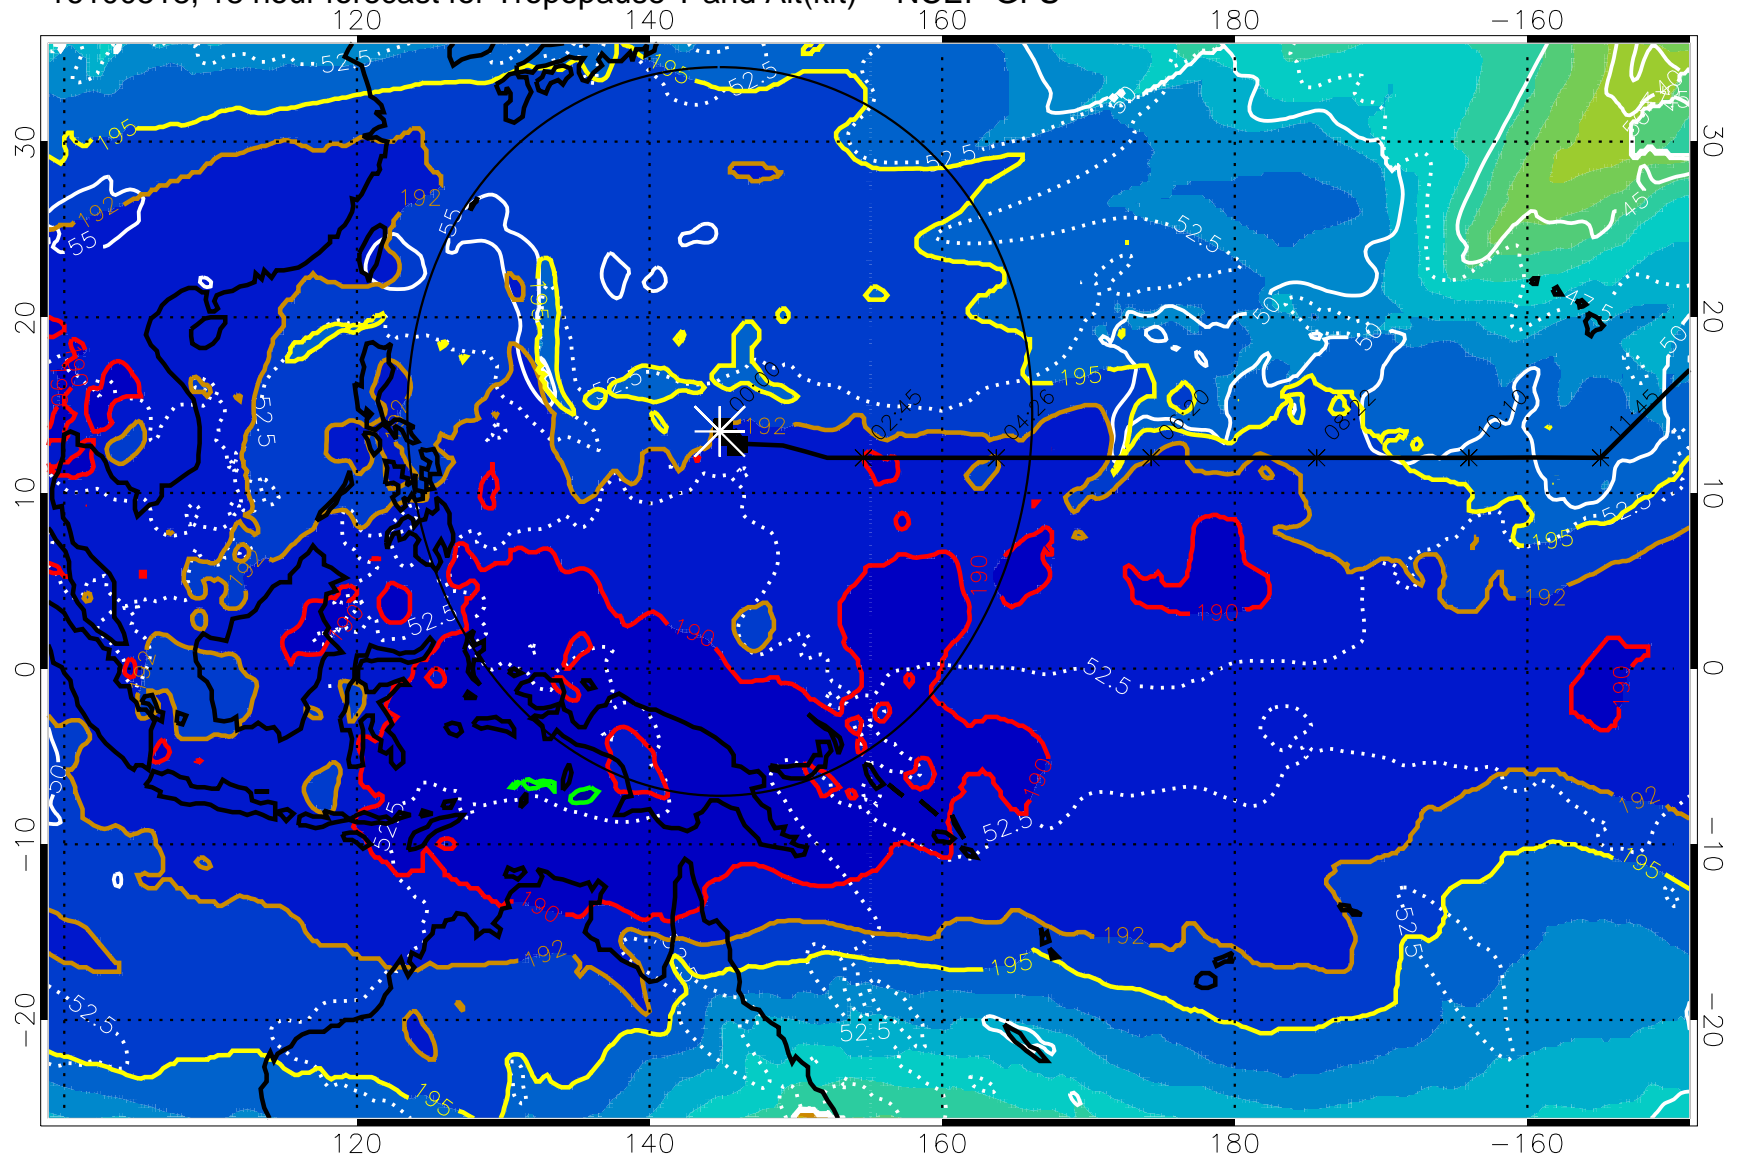

16100518, 18 hour forecast for Tropopause T and Alt(kft) -- NCEP GFS

190 200 210 220 230
Tropopause T, K

Tropopause Altitude in kft (white)

192.5K Isotherm 195K Isotherm
187.5K Isotherm 190K Isotherm

Range ring of 2304 km