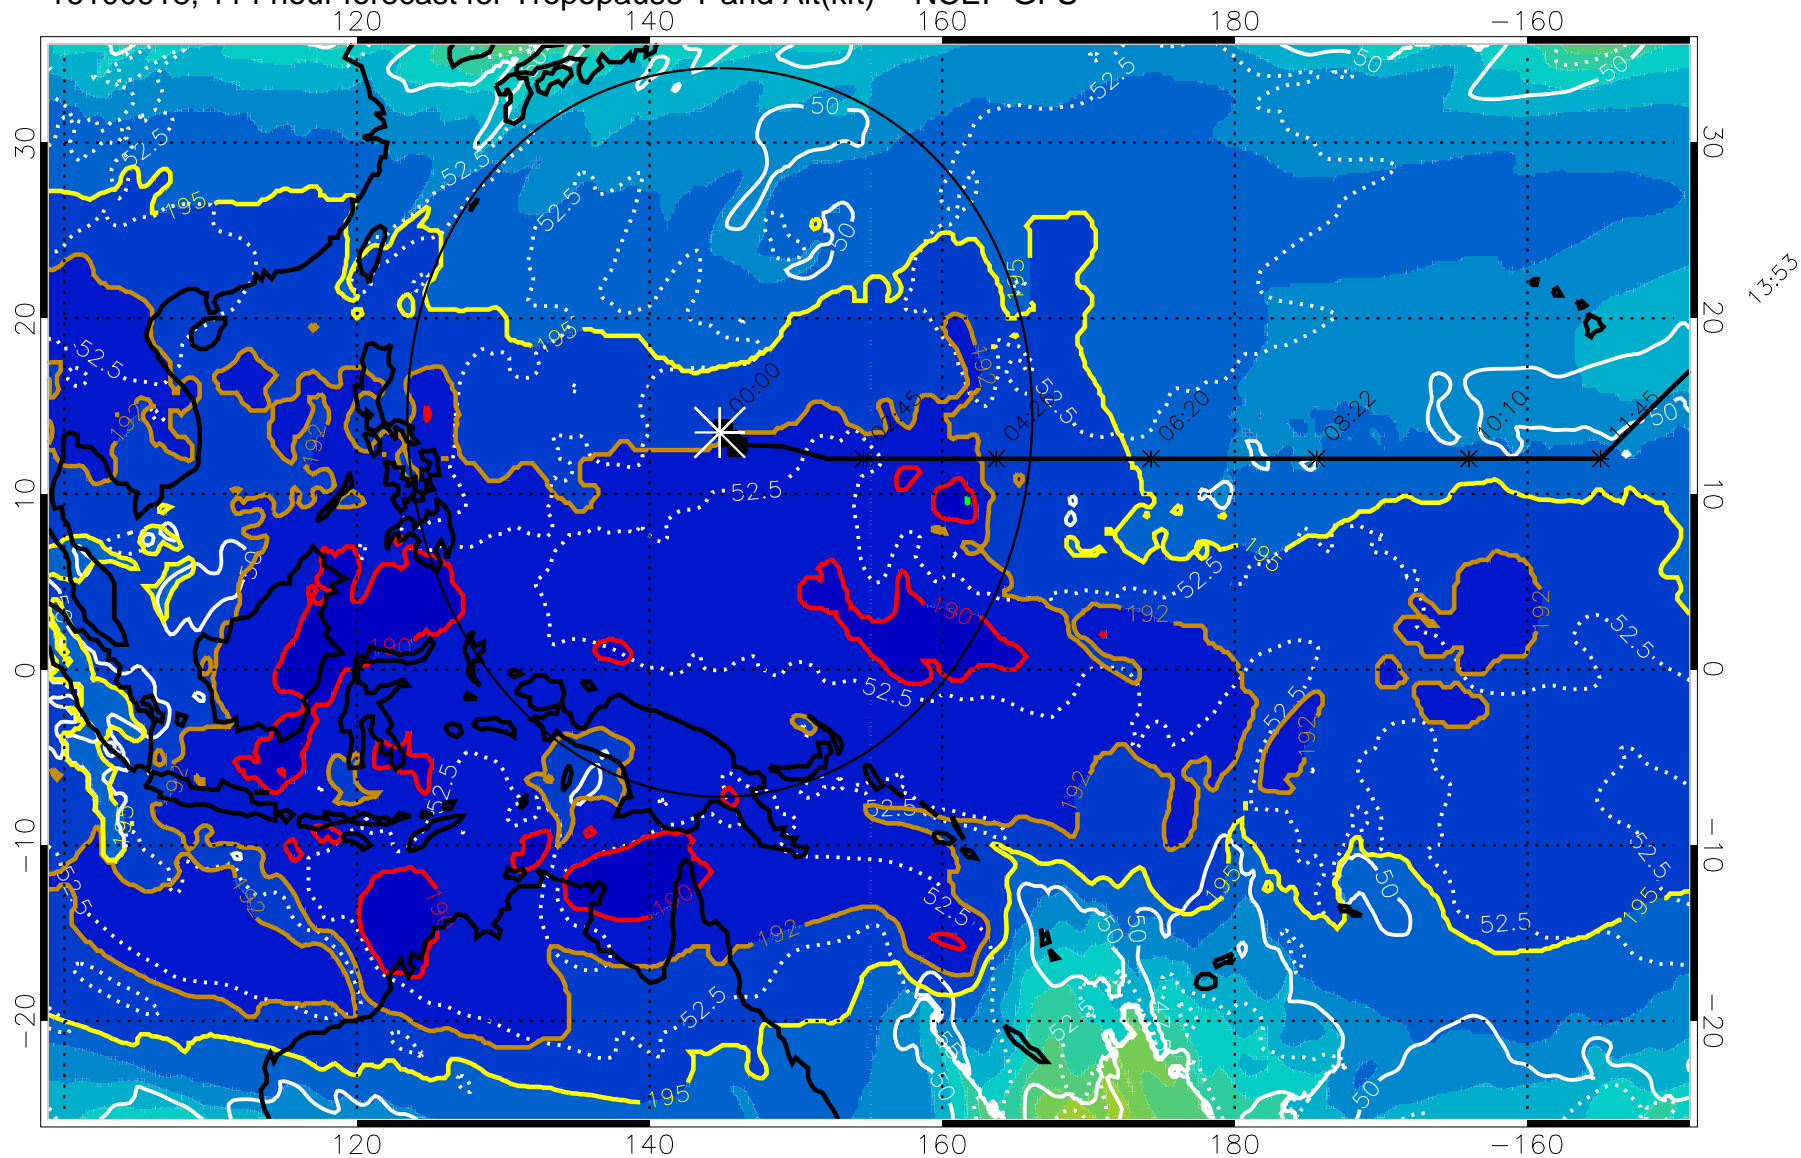

16100918, 114 hour forecast for Tropopause T and Alt(kft) -- NCEP GFS

190 200 210 220 230

Tropopause T, K

Tropopause Altitude in kft (white)

192.5K Isotherm 195K Isotherm

187.5K Isotherm 190K Isotherm

Range ring of 2304 km