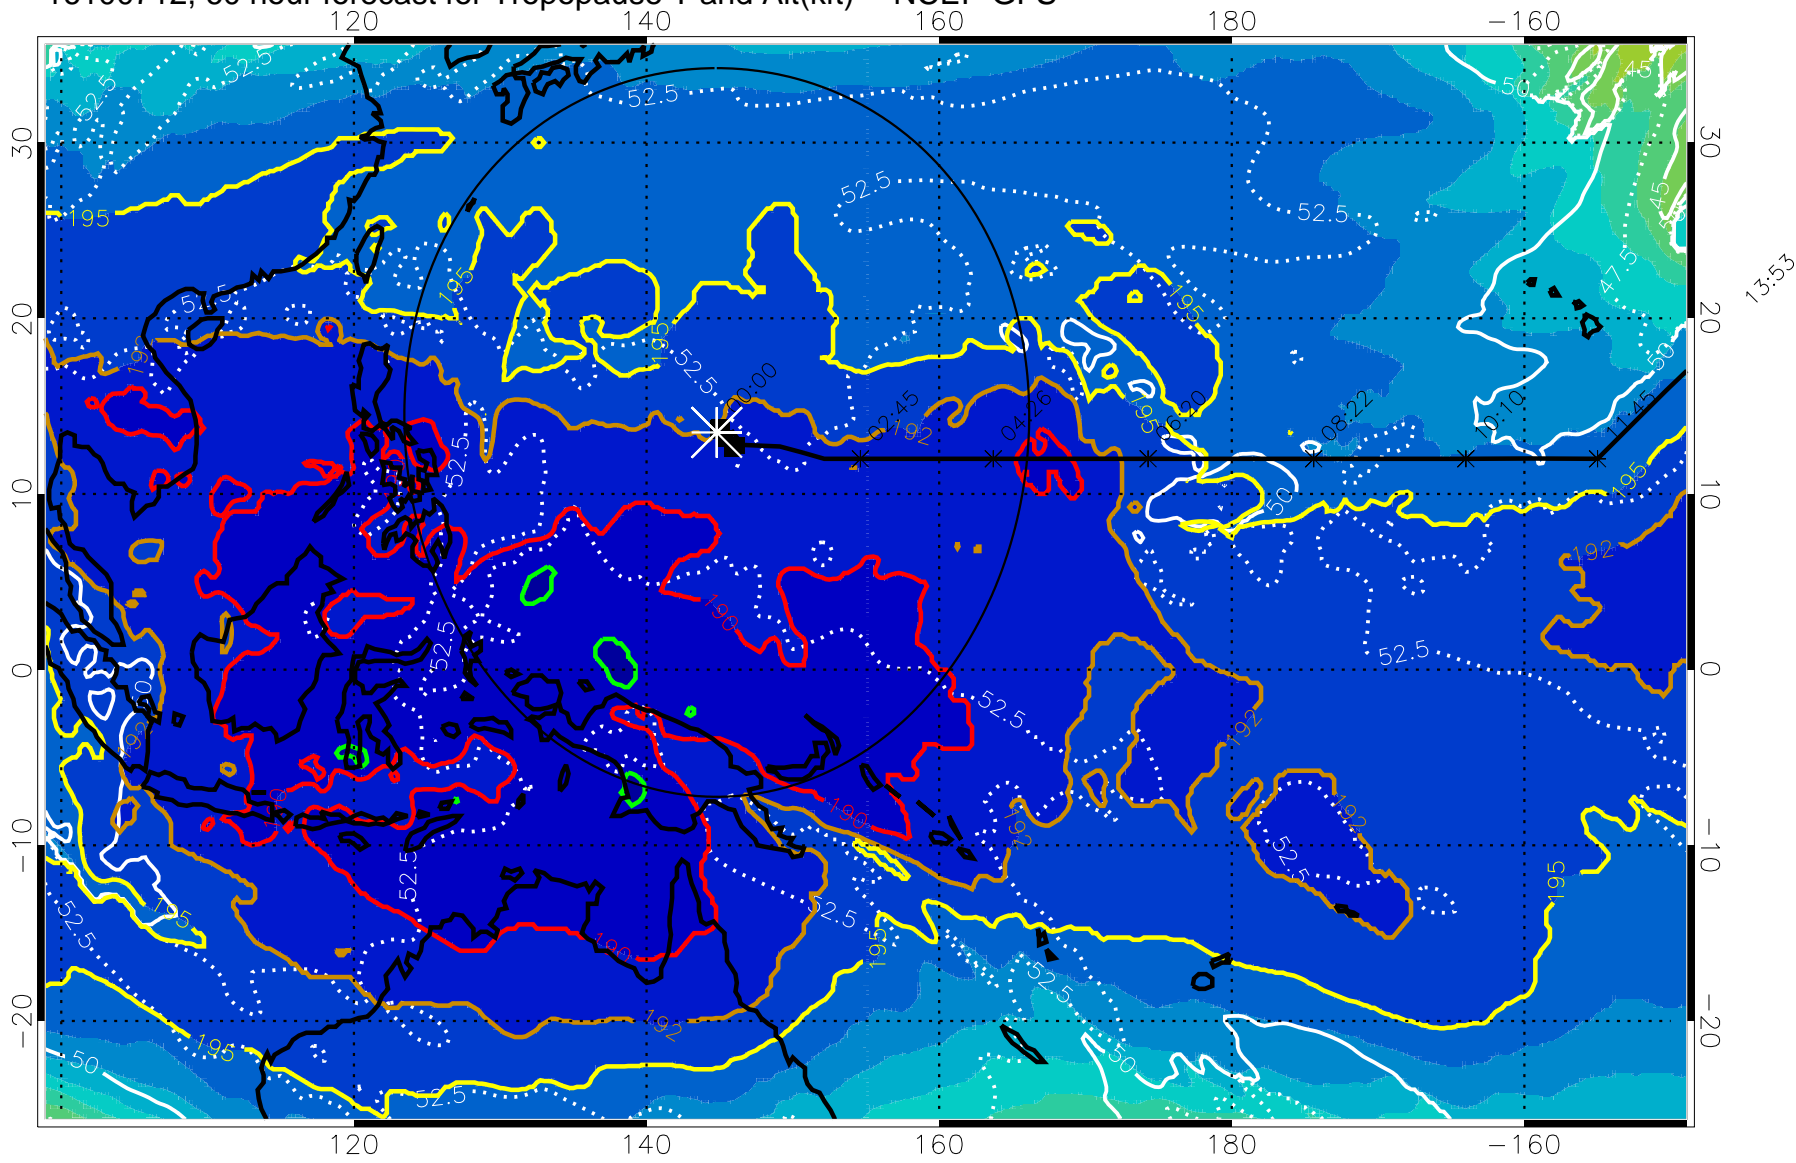

16100712, 60 hour forecast for Tropopause T and Alt(kft) -- NCEP GFS

Tropopause Altitude in kft (white)

192.5K Isotherm 195K Isotherm
187.5K Isotherm 190K Isotherm

Range ring of 2304 km