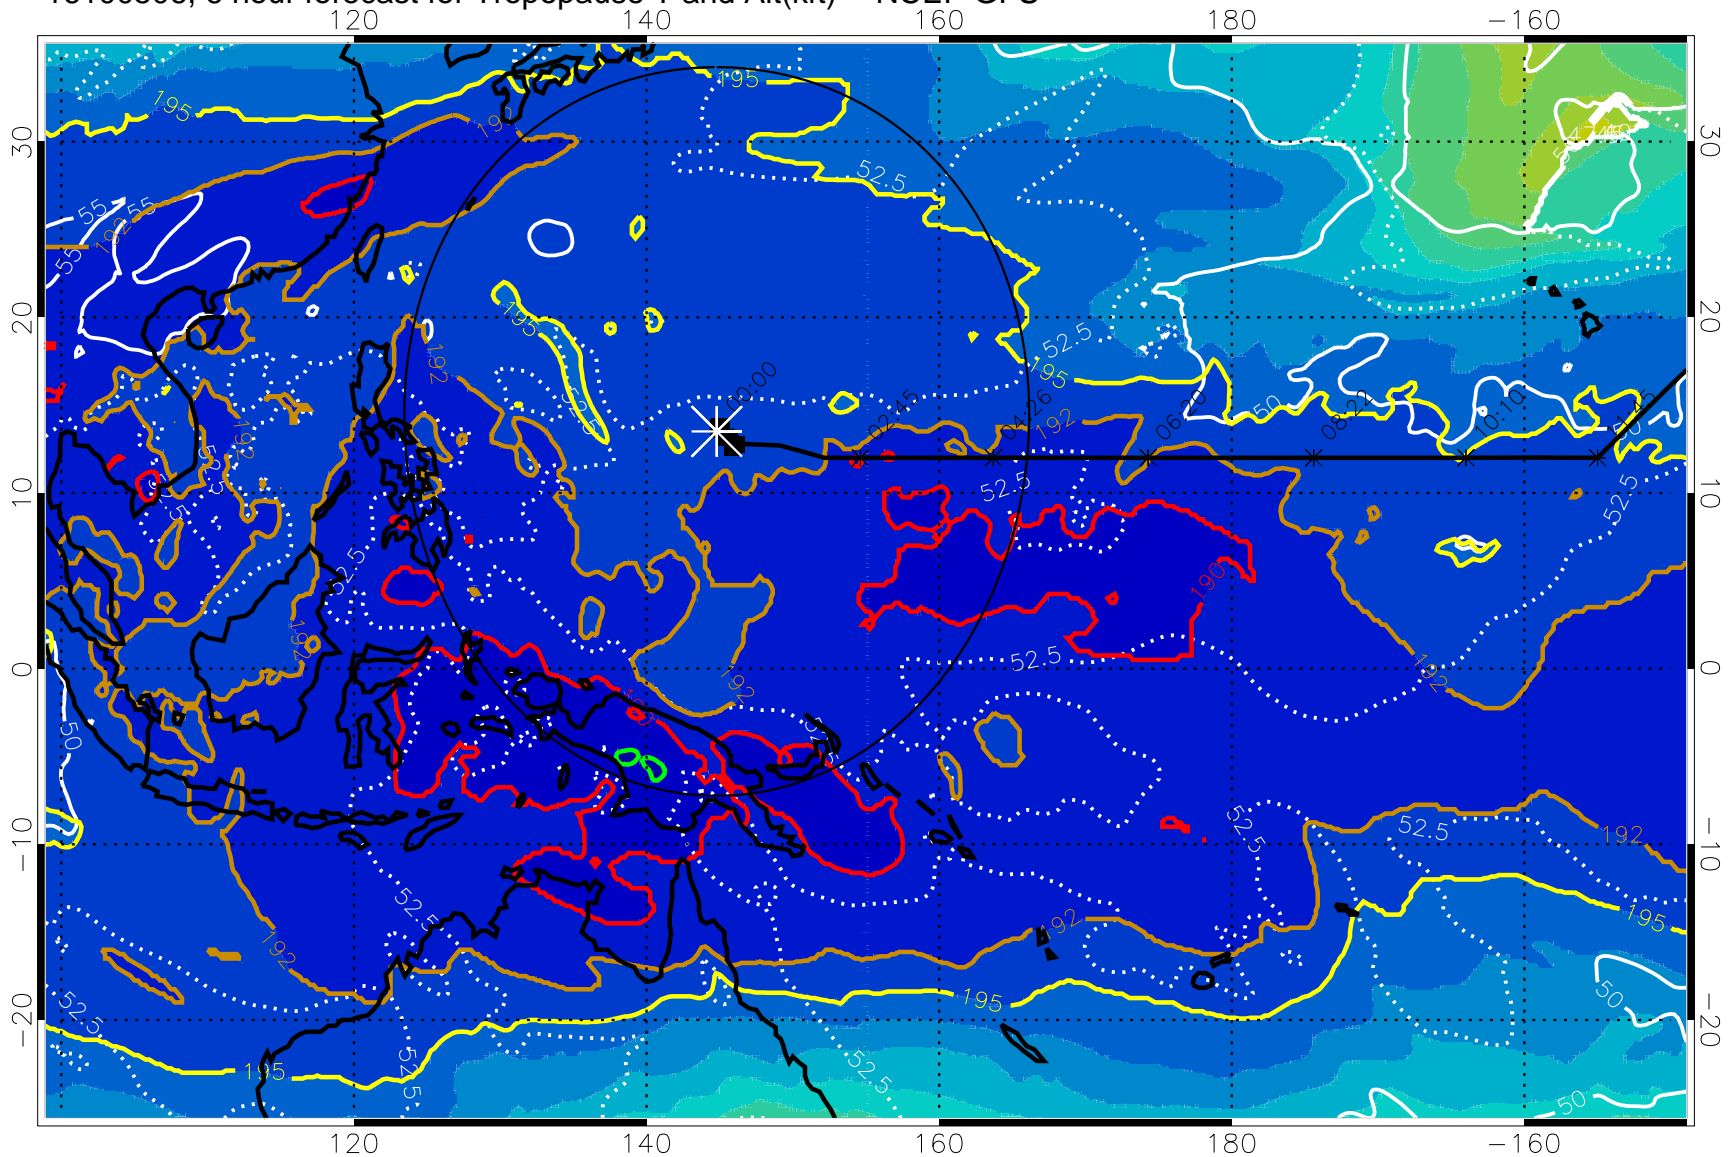

16100506, 6 hour forecast for Tropopause T and Alt(kft) -- NCEP GFS

190 200 210 220 230

Tropopause T, K

Tropopause Altitude in kft (white)

192.5K Isotherm 195K Isotherm

187.5K Isotherm 190K Isotherm

Range ring of 2304 km