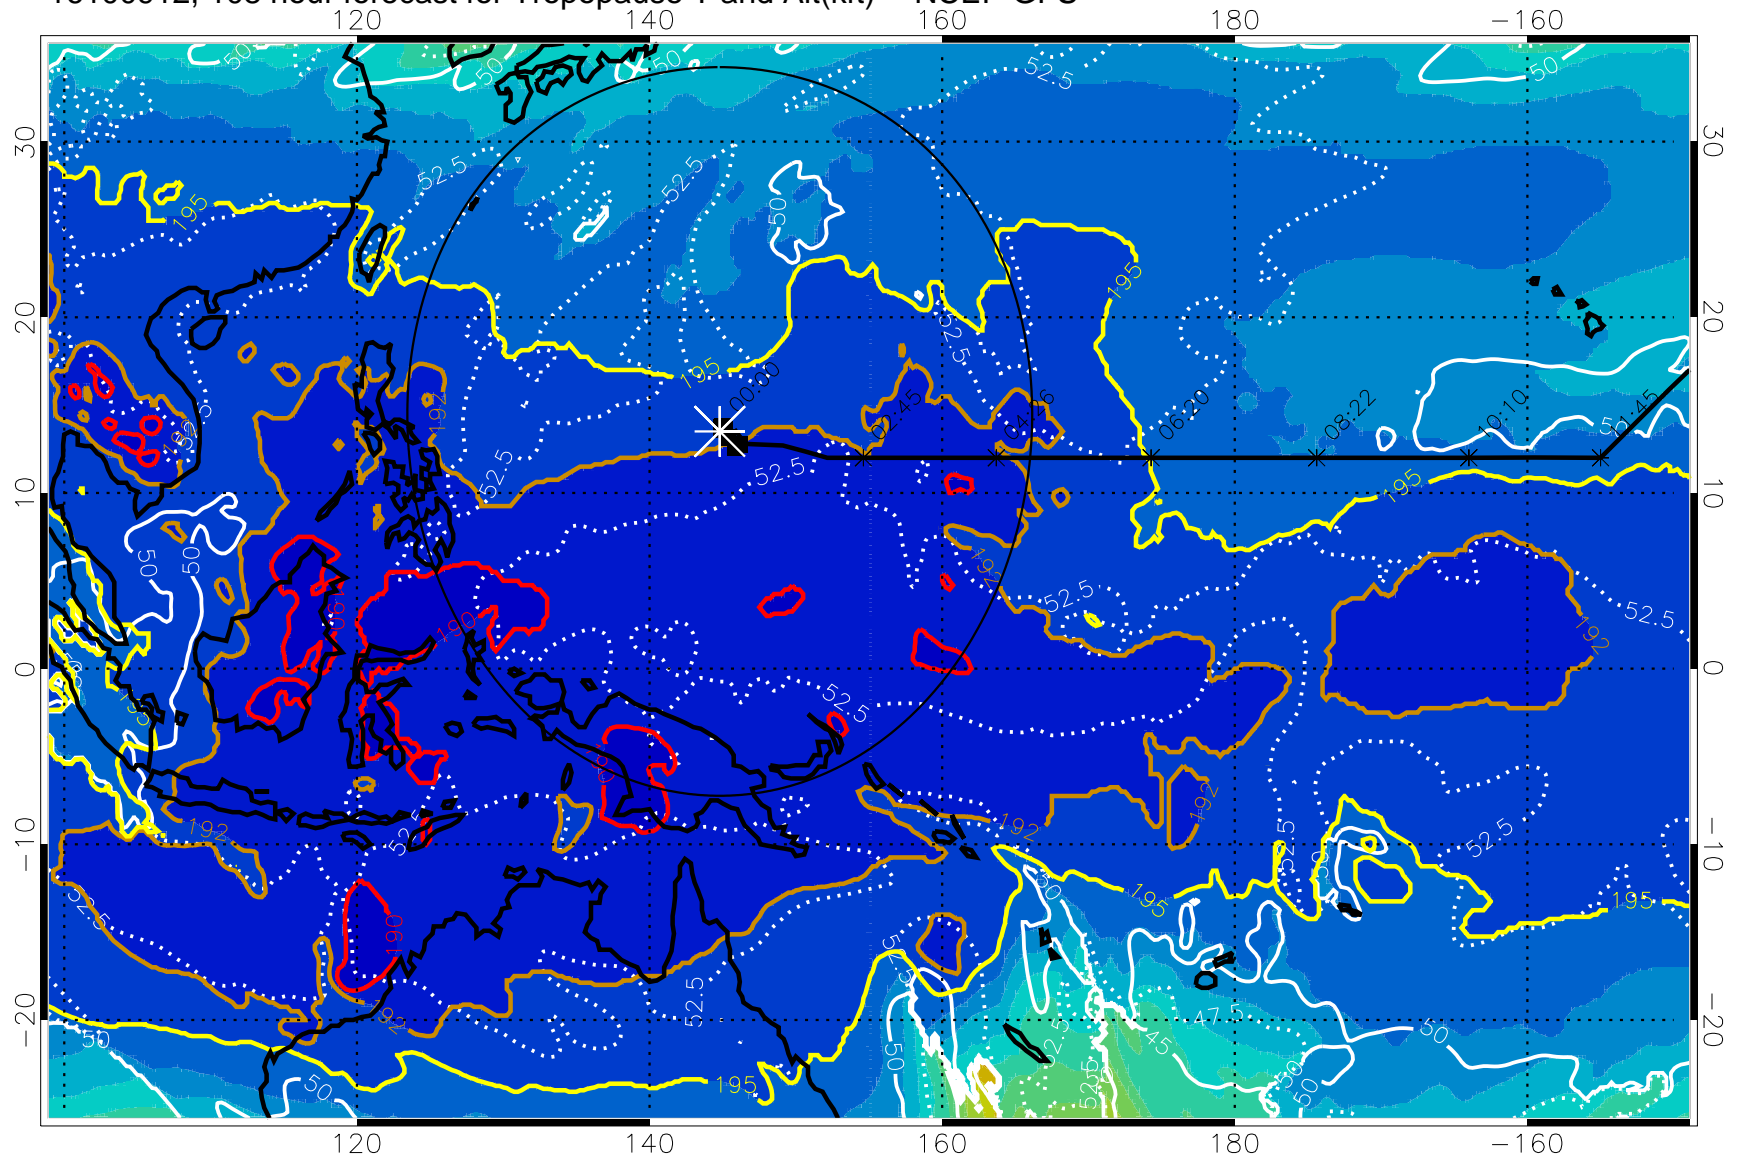

16100912, 108 hour forecast for Tropopause T and Alt(kft) -- NCEP GFS

190 200 210 220 230

Tropopause T, K

Tropopause Altitude in kft (white)

192.5K Isotherm 195K Isotherm

187.5K Isotherm 190K Isotherm

Range ring of 2304 km