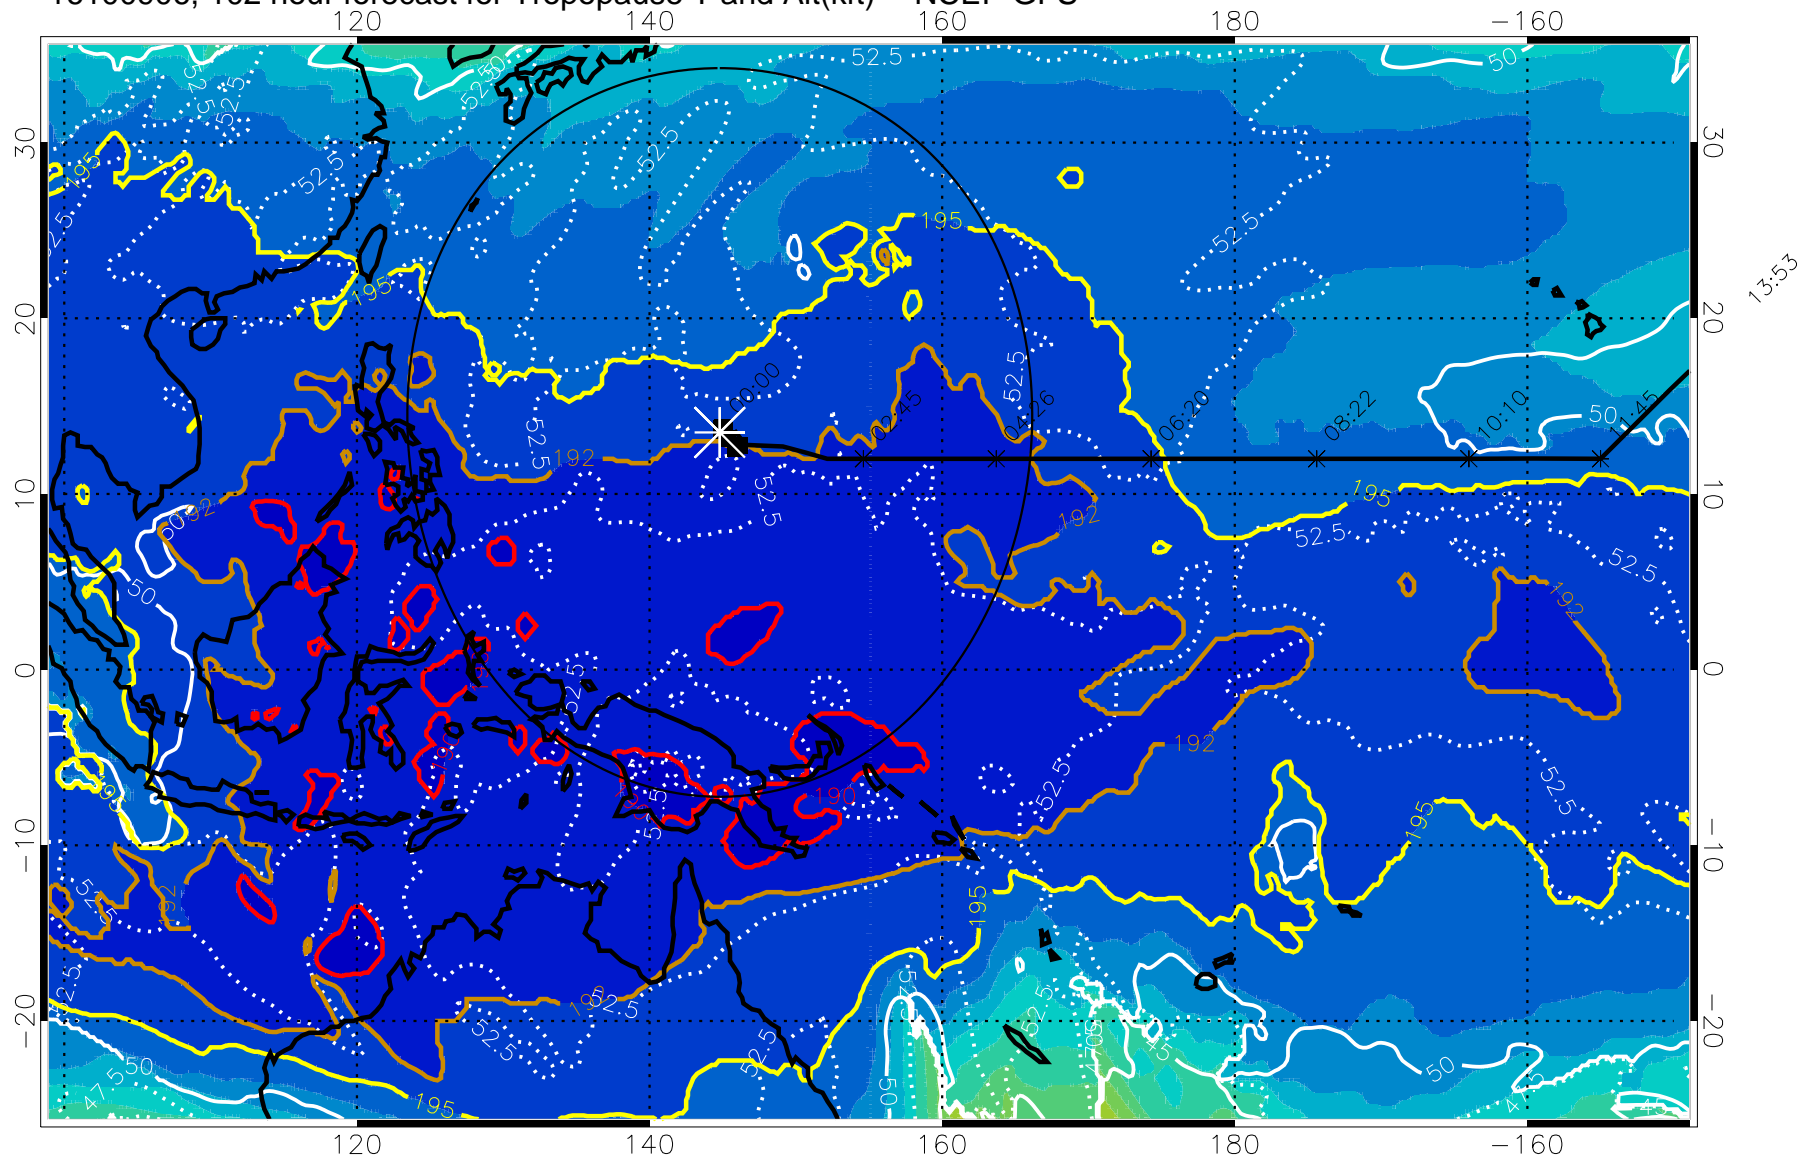

Range ring of 2304 km

16100900, 96 hour forecast for Tropopause T and Alt(kft) -- NCEP GFS

190 200 210 220 230  
Tropopause T, K

Tropopause Altitude in kft (white)

192.5K Isotherm 195K Isotherm  
187.5K Isotherm 190K Isotherm

Range ring of 2304 km

16100906, 102 hour forecast for Tropopause T and Alt(kft) -- NCEP GFS

190 200 210 220 230

Tropopause T, K

Tropopause Altitude in kft (white)

192.5K Isotherm 195K Isotherm

187.5K Isotherm 190K Isotherm