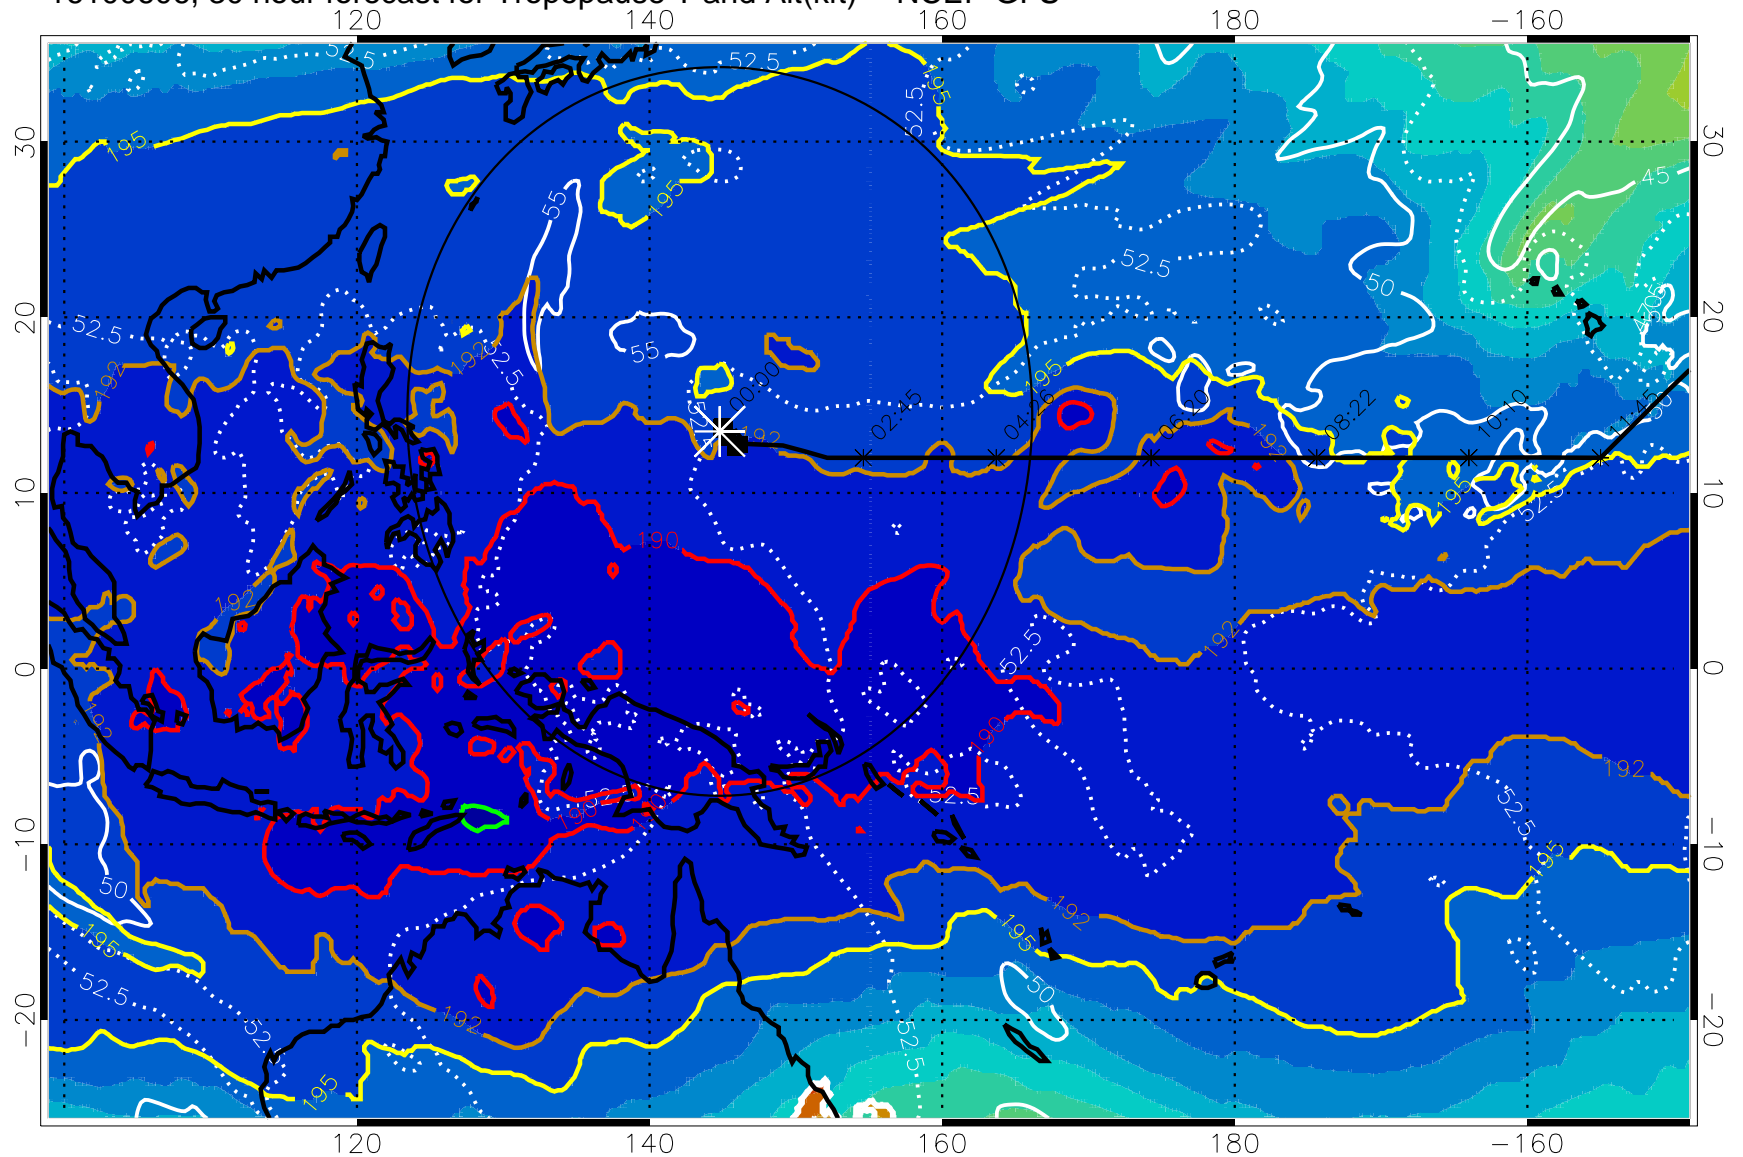

16100606, 30 hour forecast for Tropopause T and Alt(kft) -- NCEP GFS

190 200 210 220 230

Tropopause T, K

Tropopause Altitude in kft (white)

192.5K Isotherm 195K Isotherm

187.5K Isotherm 190K Isotherm

Range ring of 2304 km