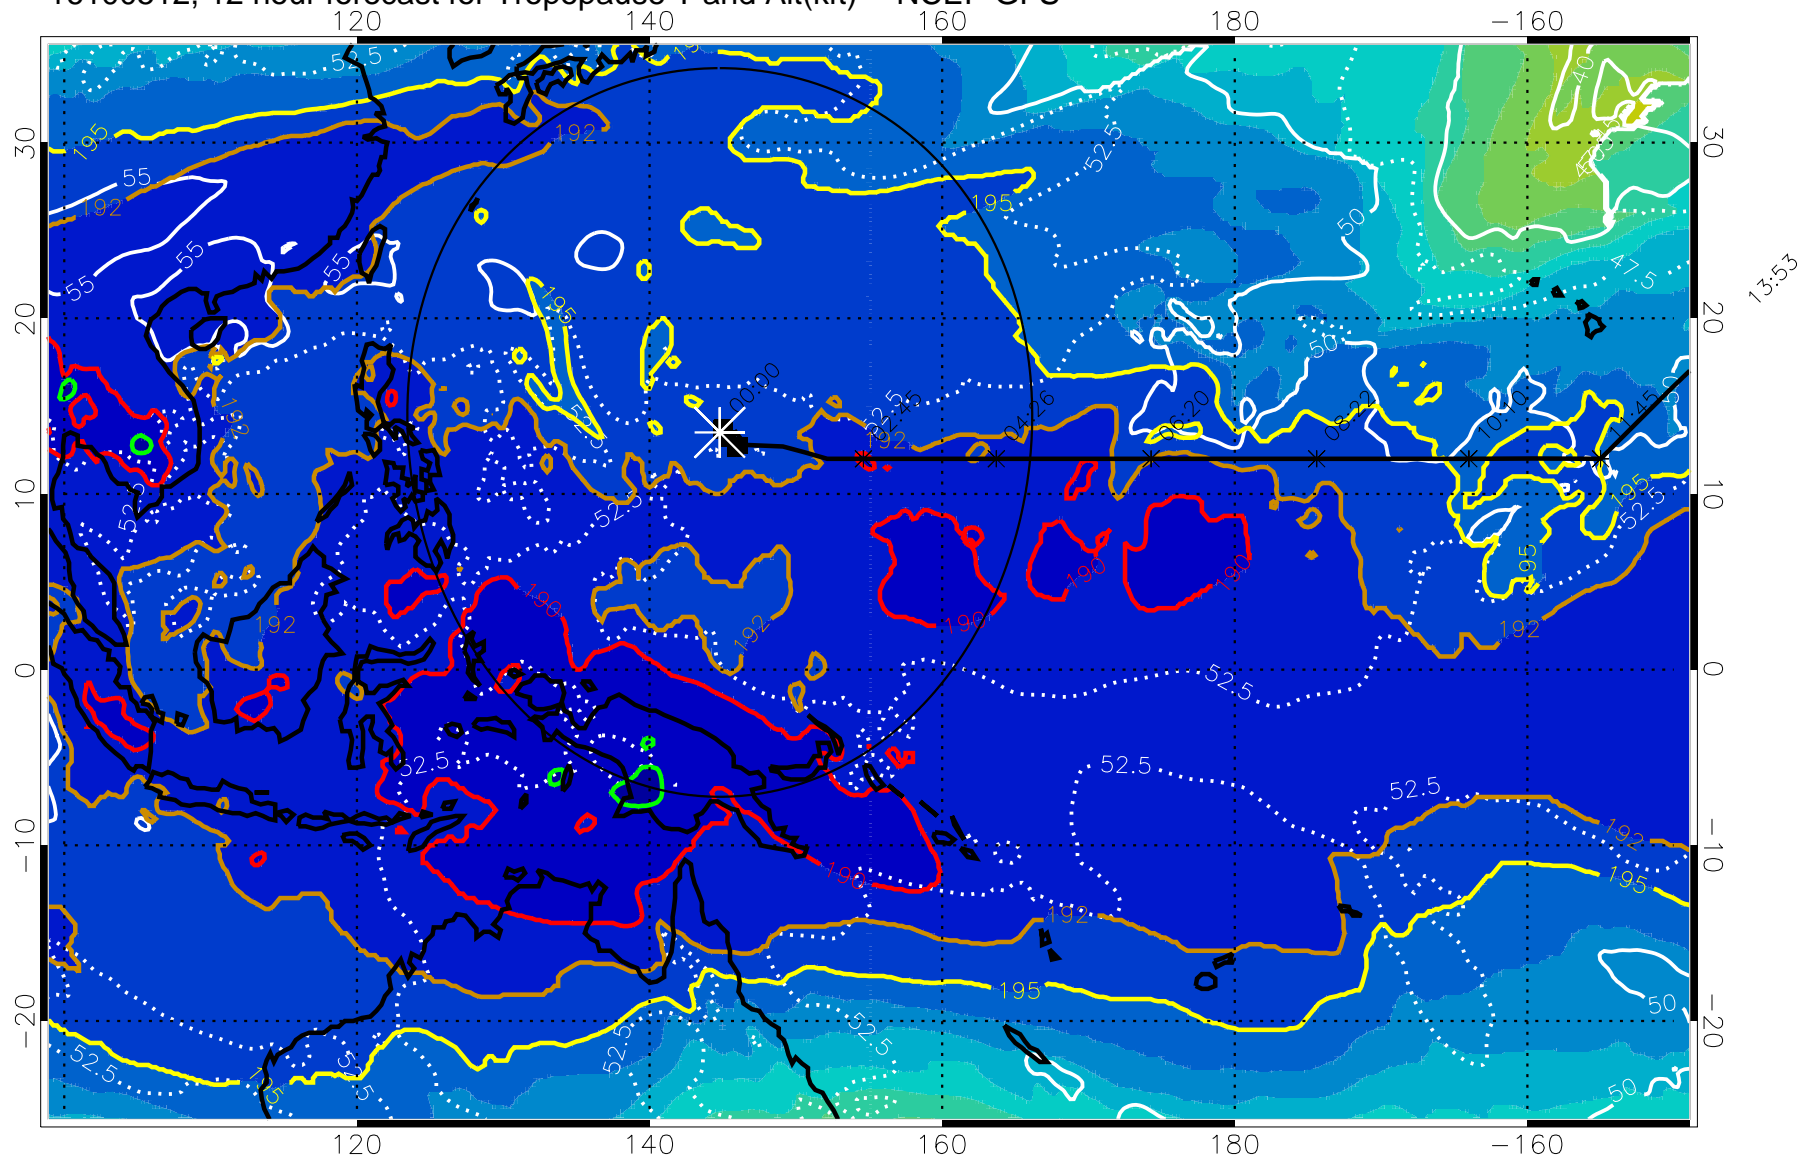

16100512, 12 hour forecast for Tropopause T and Alt(kft) -- NCEP GFS

190 200 210 220 230

Tropopause T, K

Tropopause Altitude in kft (white)

192.5K Isotherm 195K Isotherm
187.5K Isotherm 190K Isotherm

Range ring of 2304 km