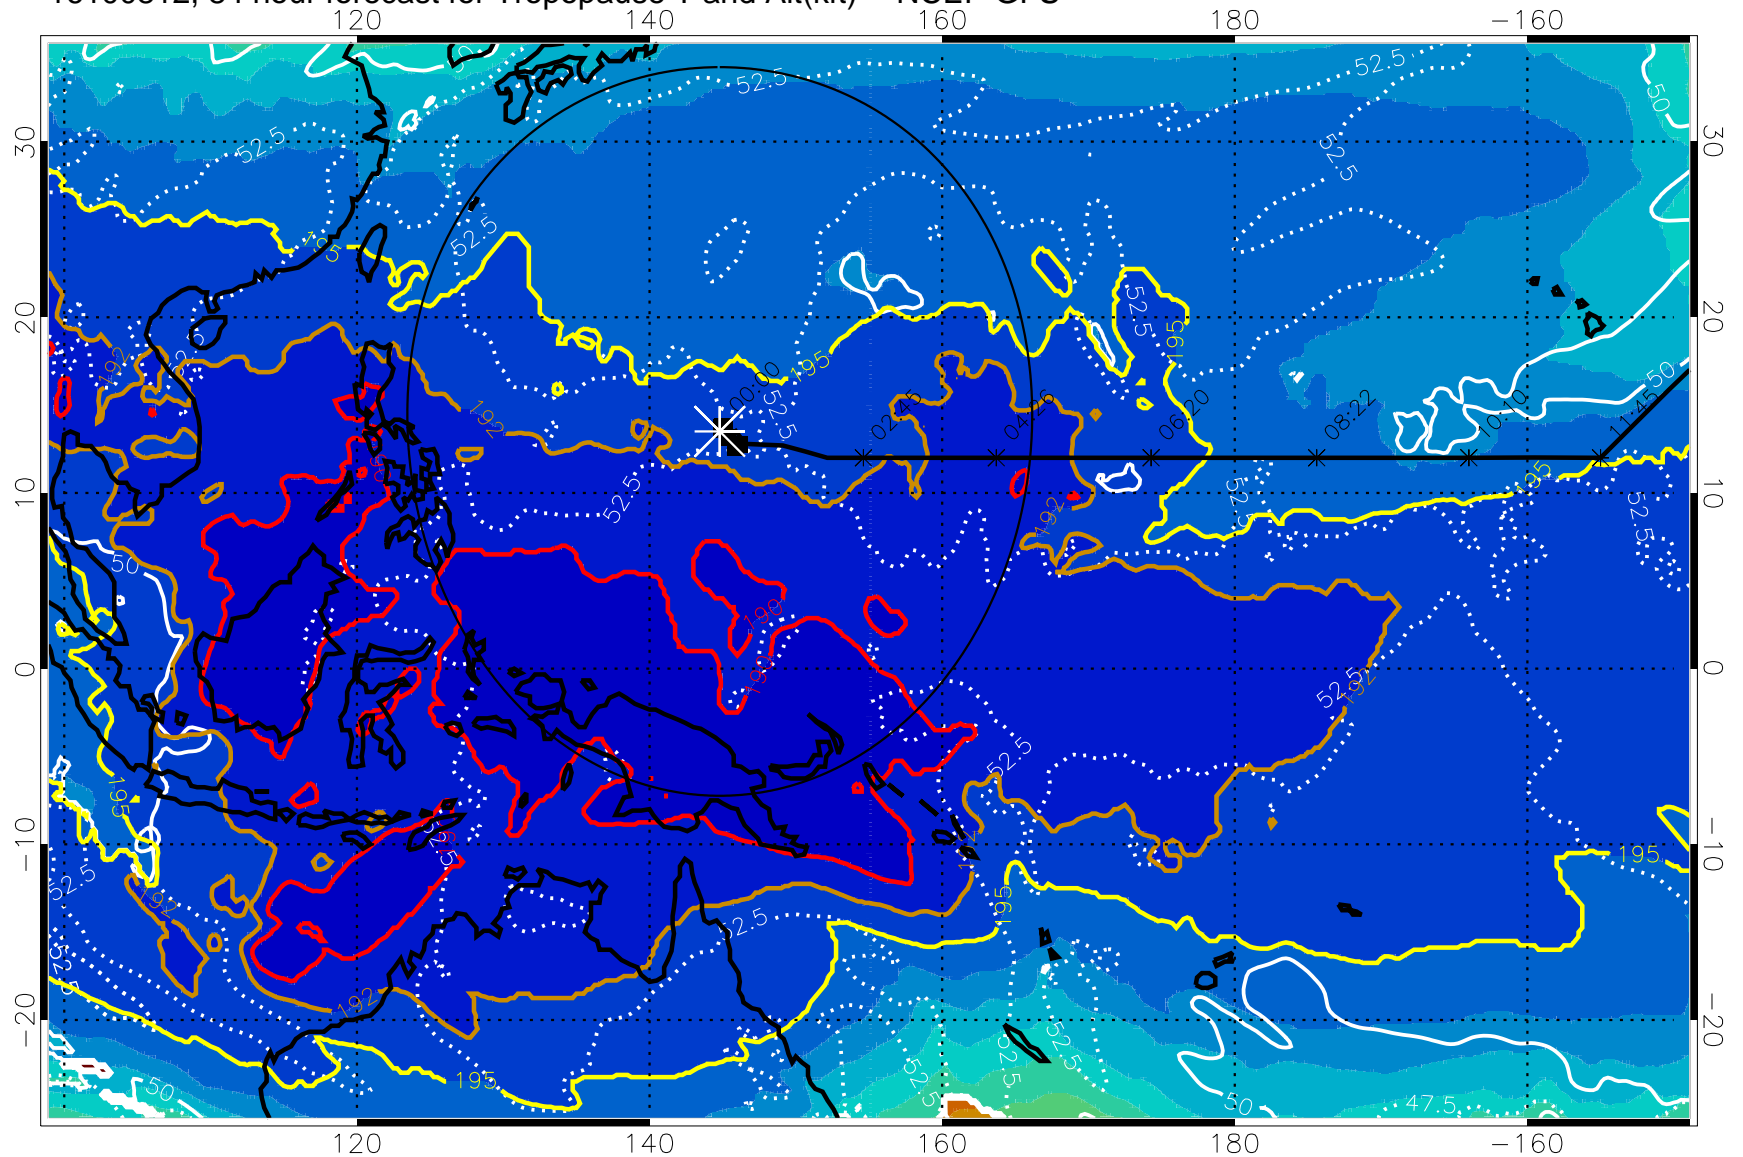

16100812, 84 hour forecast for Tropopause T and Alt(kft) -- NCEP GFS

190 200 210 220 230
Tropopause T, K

Tropopause Altitude in kft (white)

192.5K Isotherm 195K Isotherm
187.5K Isotherm 190K Isotherm

Range ring of 2304 km