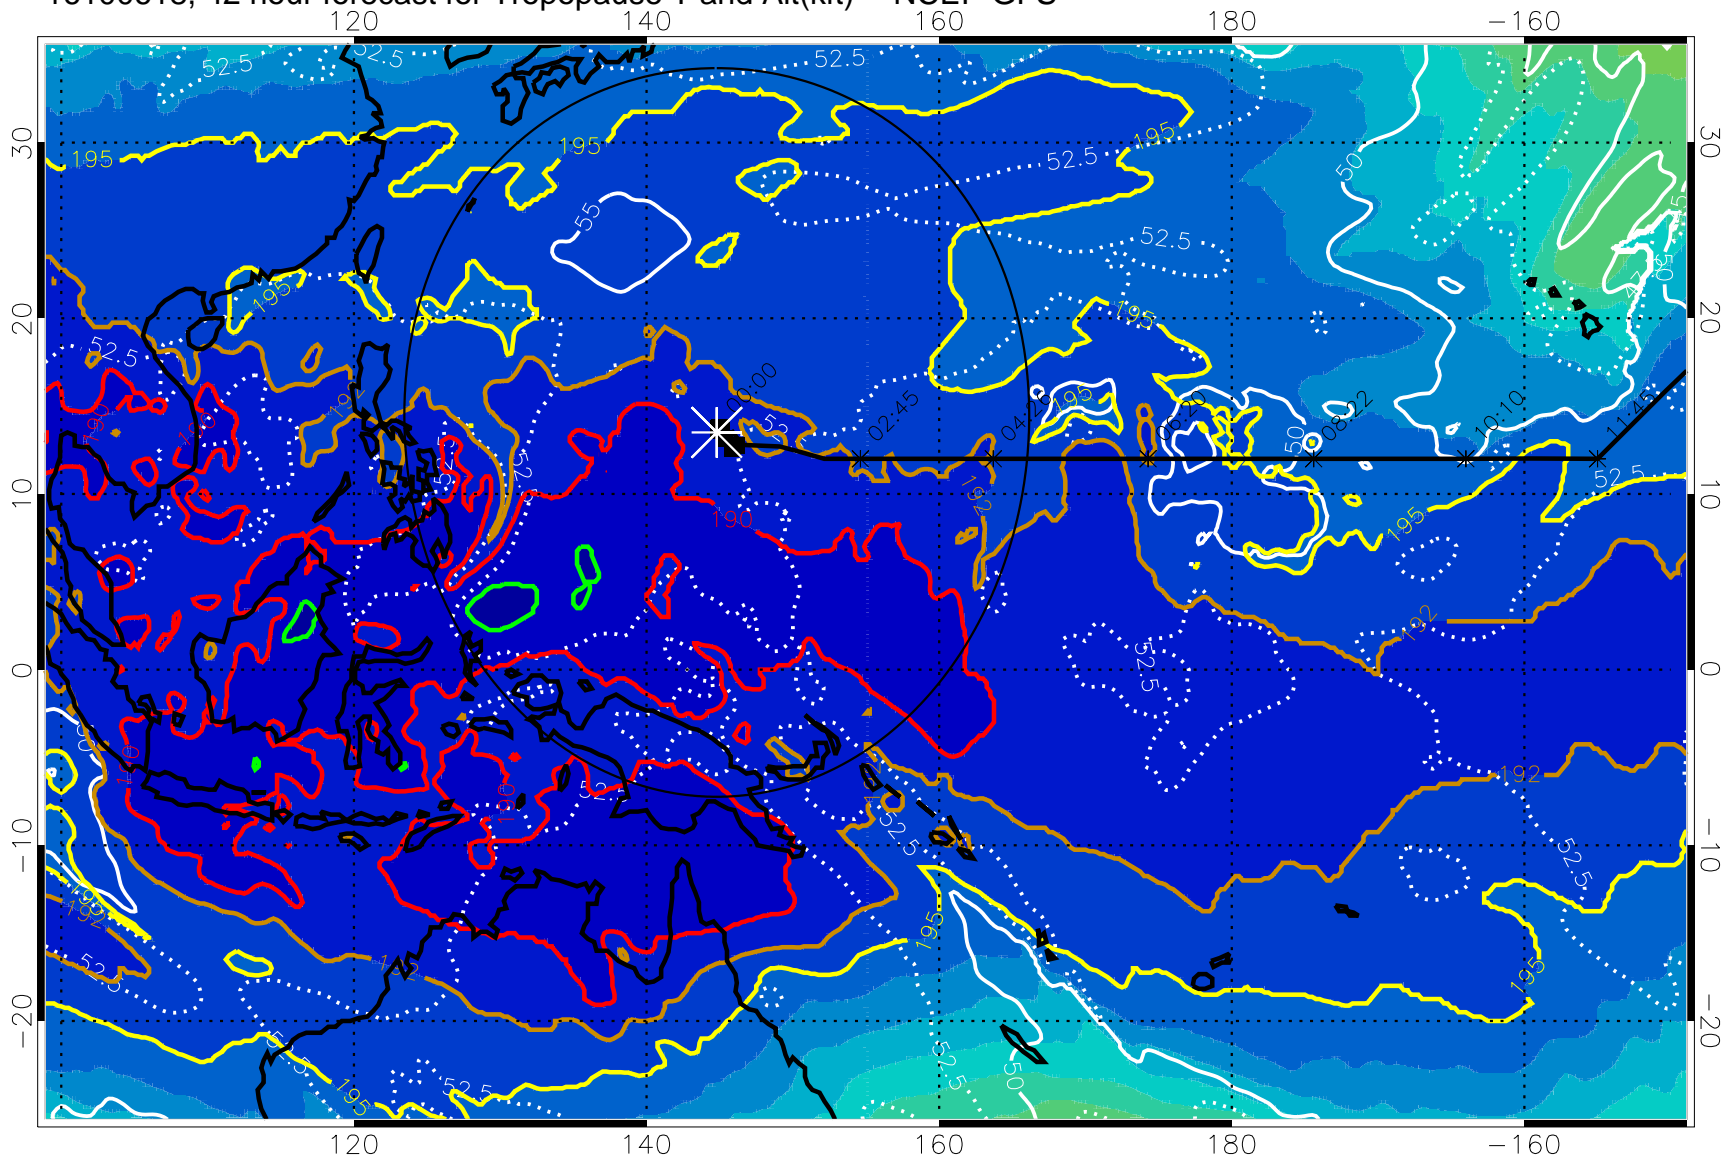

16100618, 42 hour forecast for Tropopause T and Alt(kft) -- NCEP GFS

190 200 210 220 230

Tropopause T, K

Tropopause Altitude in kft (white)

192.5K Isotherm 195K Isotherm

187.5K Isotherm 190K Isotherm

Range ring of 2304 km