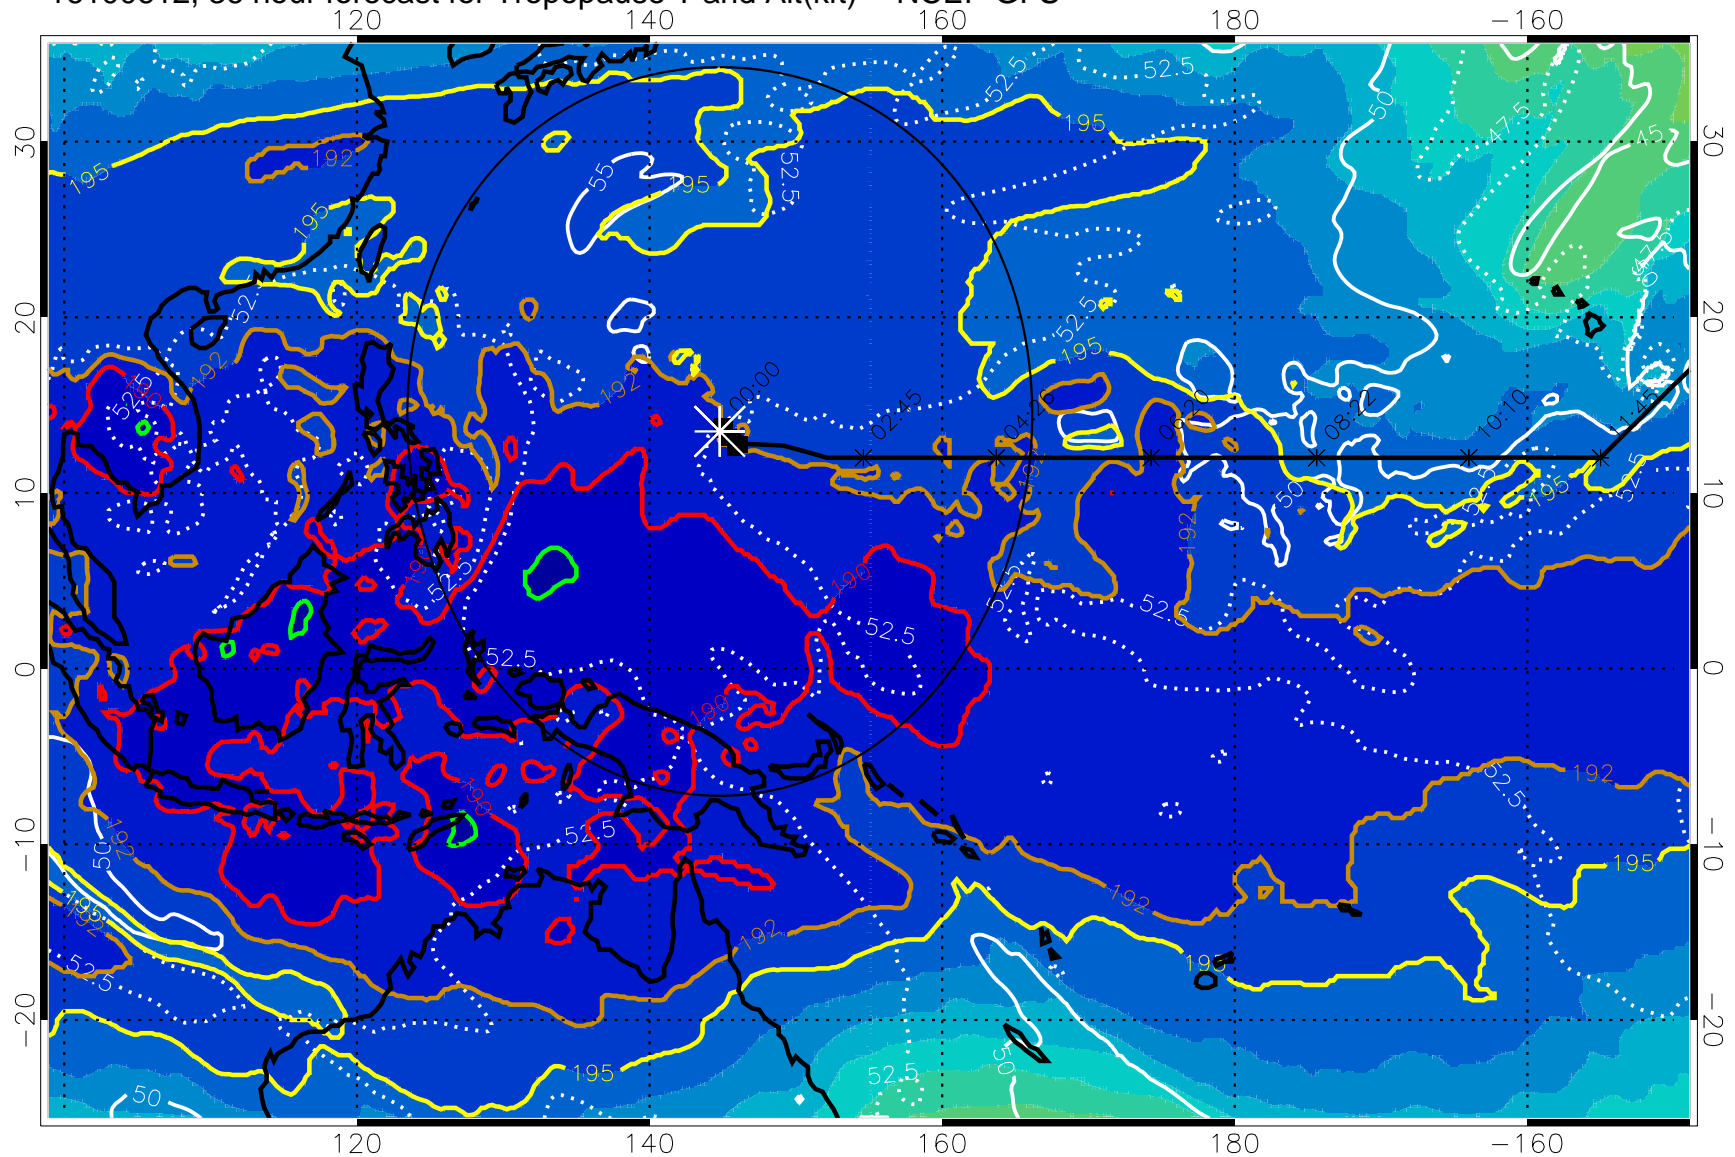

16100612, 36 hour forecast for Tropopause T and Alt(kft) -- NCEP GFS

190 200 210 220 230

Tropopause T, K

Tropopause Altitude in kft (white)

192.5K Isotherm 195K Isotherm
187.5K Isotherm 190K Isotherm

Range ring of 2304 km