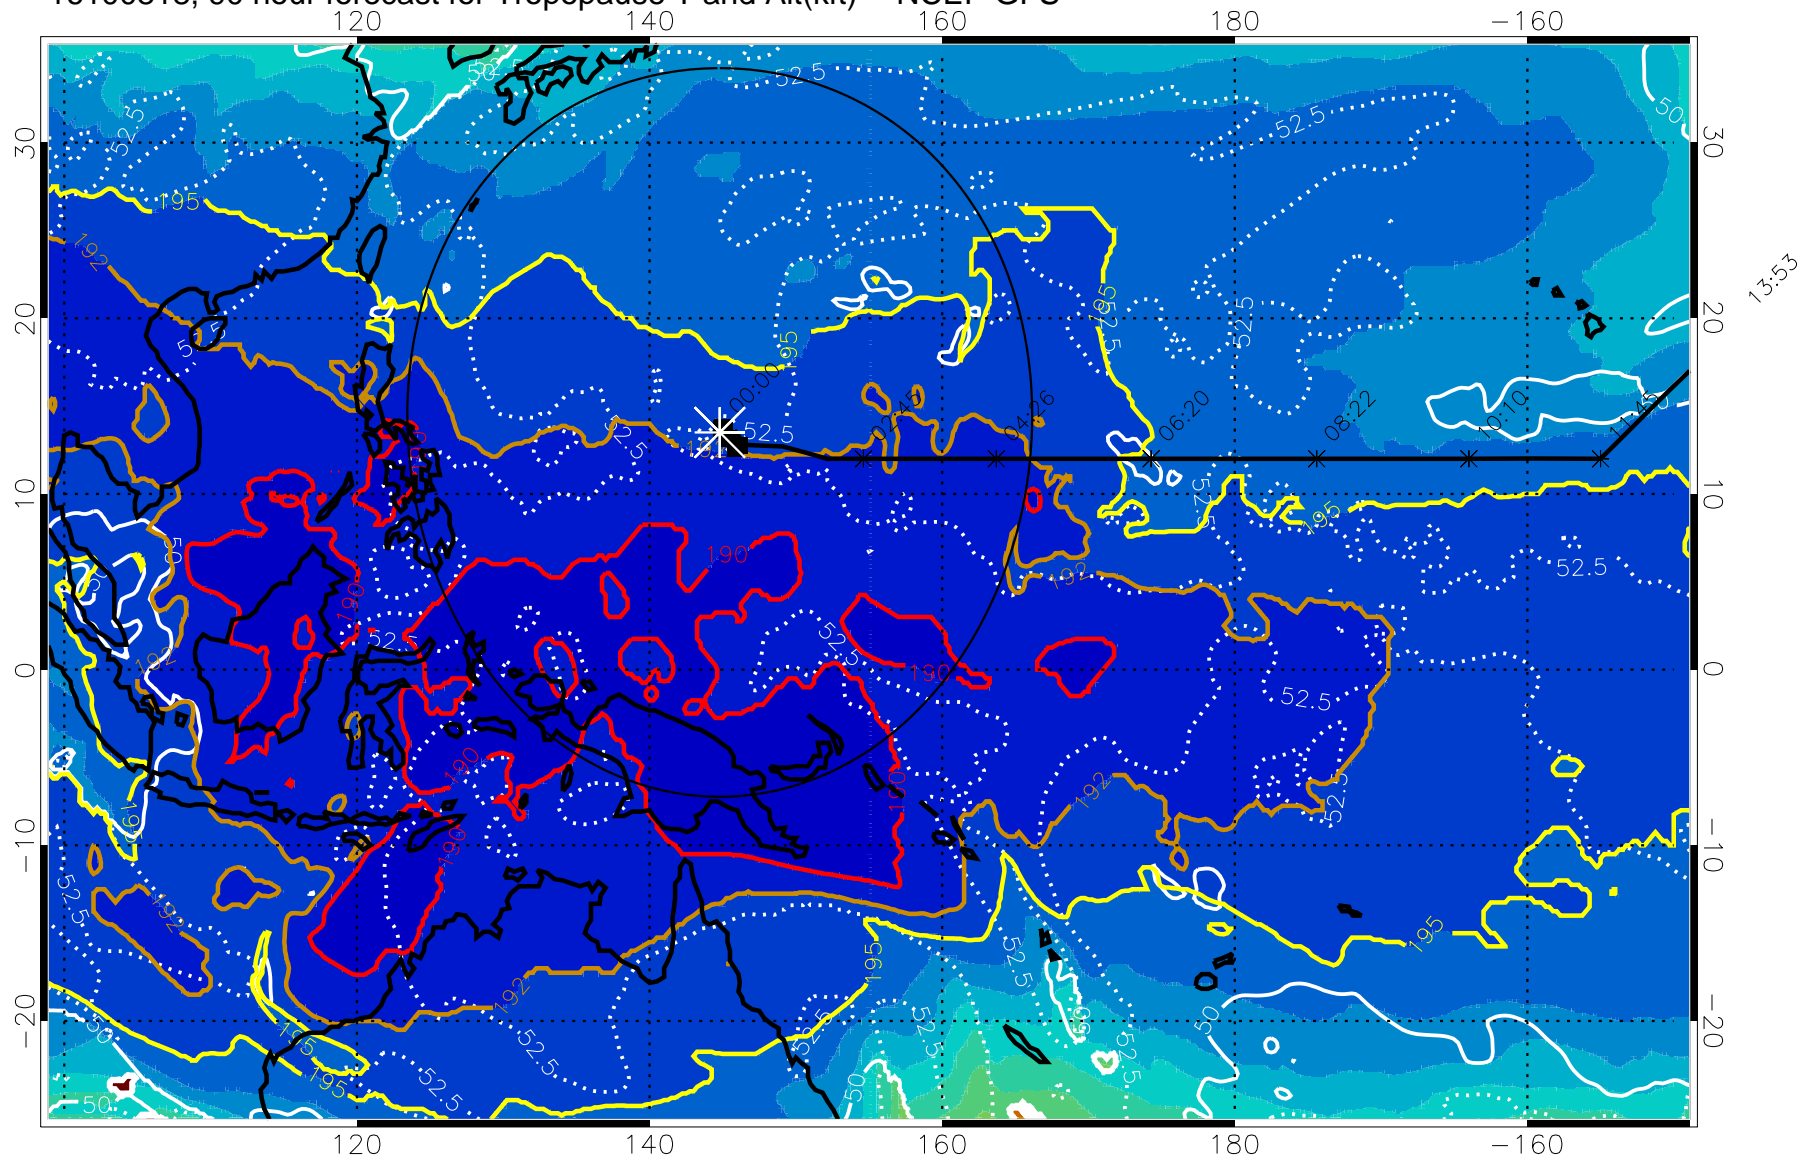

16100818, 90 hour forecast for Tropopause T and Alt(kft) -- NCEP GFS

190 200 210 220 230

Tropopause T, K

Tropopause Altitude in kft (white)

192.5K Isotherm 195K Isotherm

187.5K Isotherm 190K Isotherm

Range ring of 2304 km