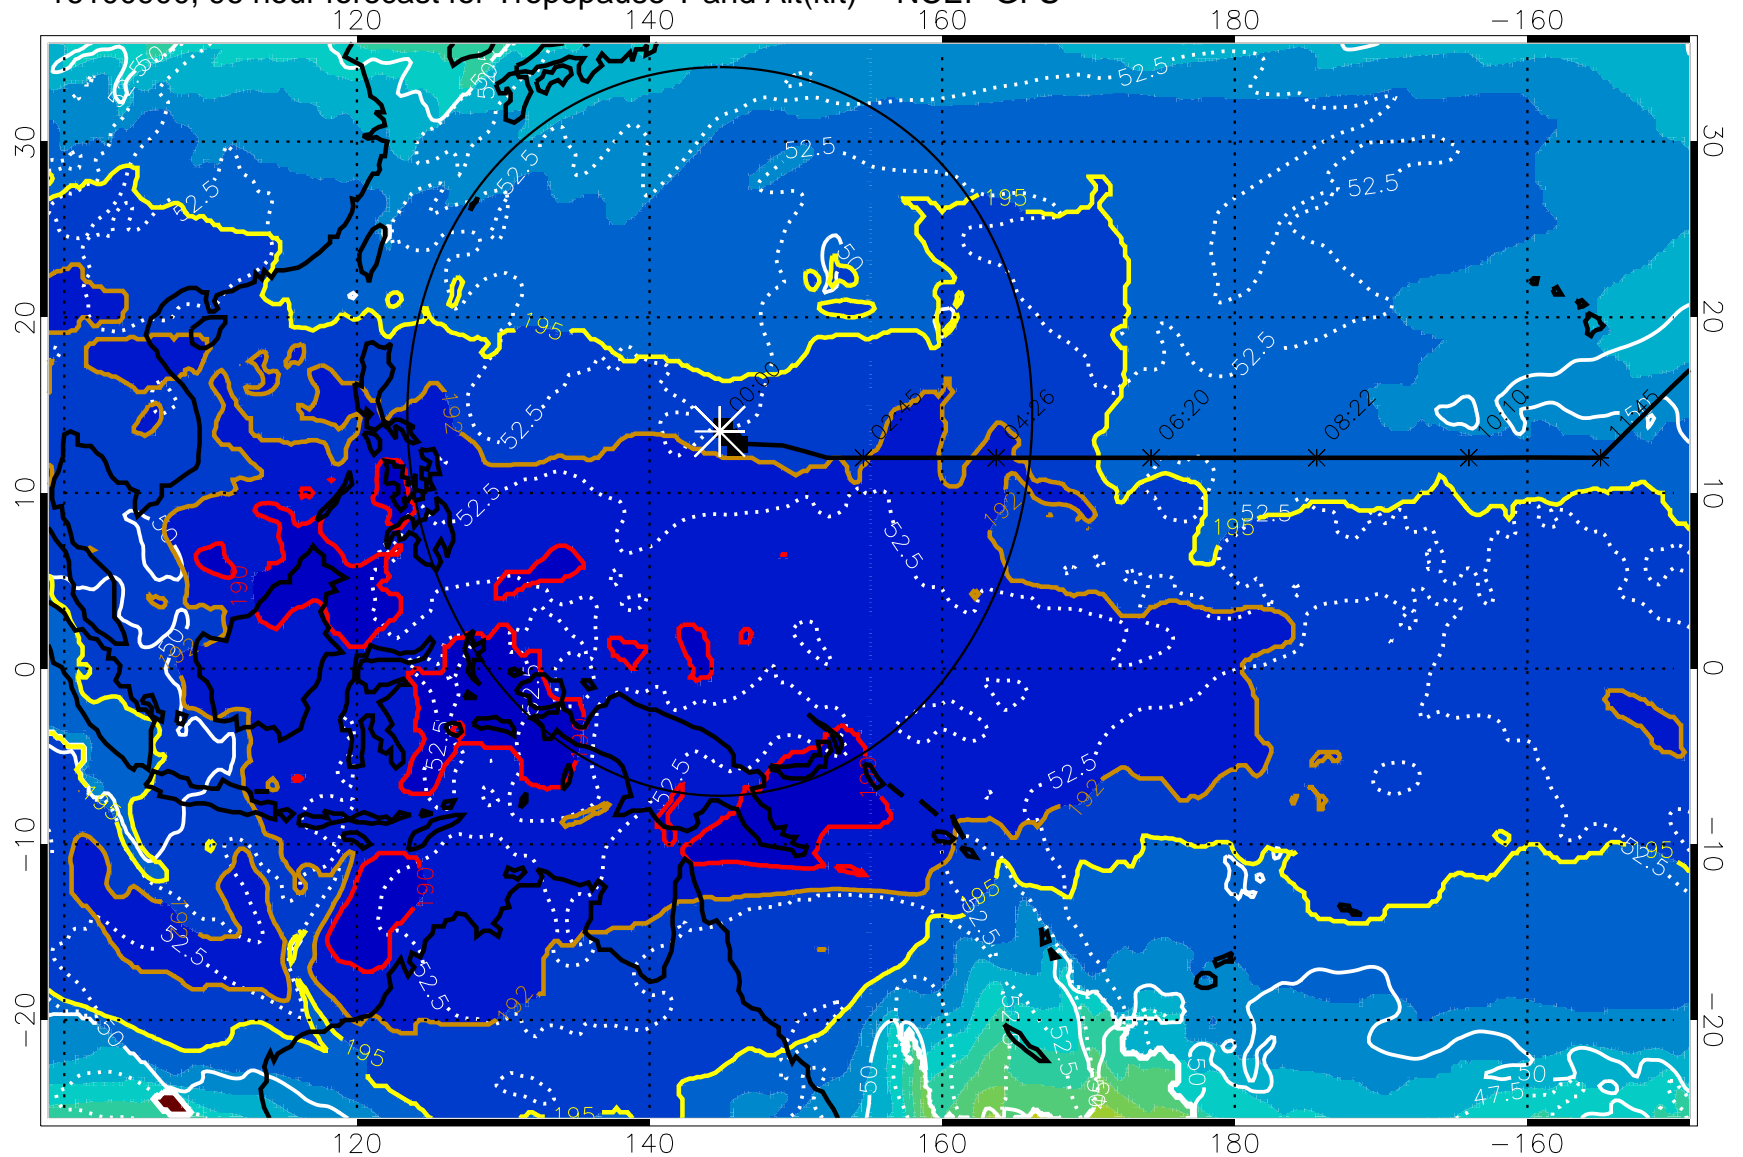

16100900, 96 hour forecast for Tropopause T and Alt(kft) -- NCEP GFS

190 200 210 220 230
Tropopause T, K

Tropopause Altitude in kft (white)

192.5K Isotherm 195K Isotherm
187.5K Isotherm 190K Isotherm

Range ring of 2304 km