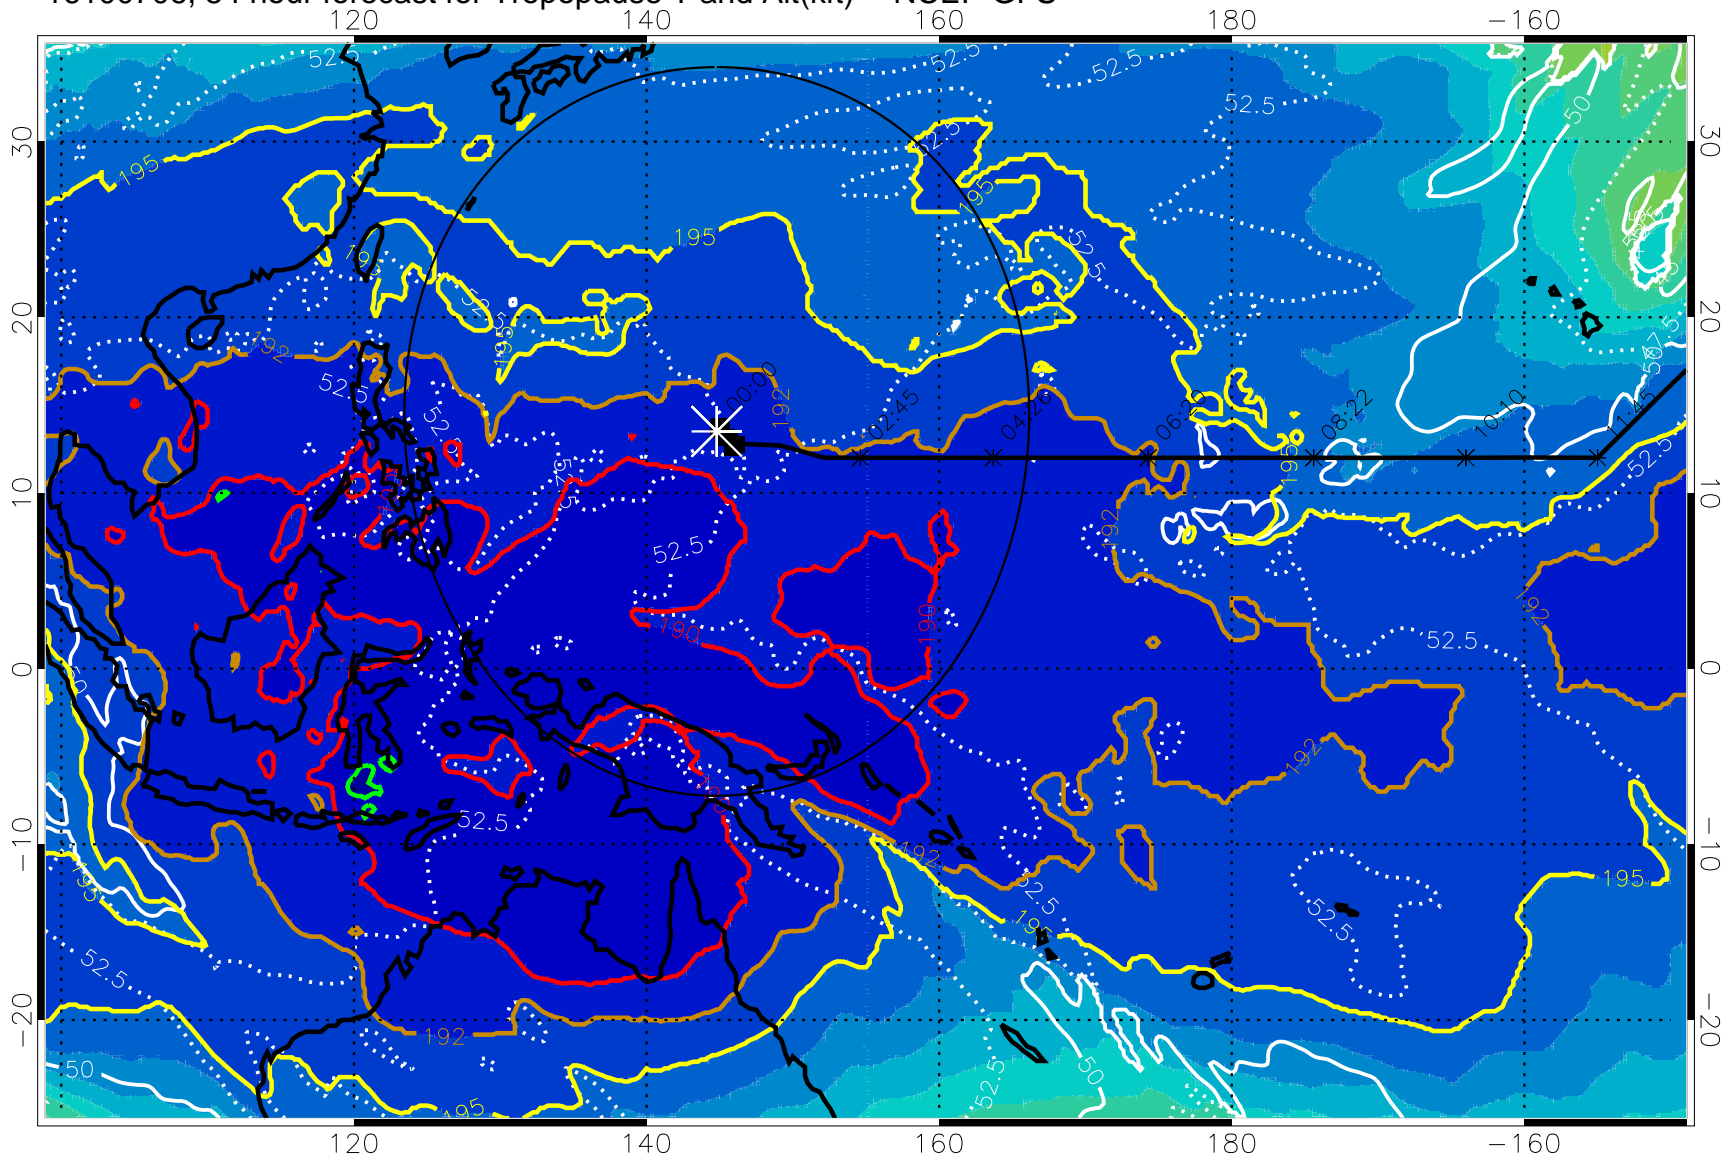

16100706, 54 hour forecast for Tropopause T and Alt(kft) -- NCEP GFS

190 200 210 220 230

Tropopause T, K

Tropopause Altitude in kft (white)

192.5K Isotherm 195K Isotherm

187.5K Isotherm 190K Isotherm

Range ring of 2304 km