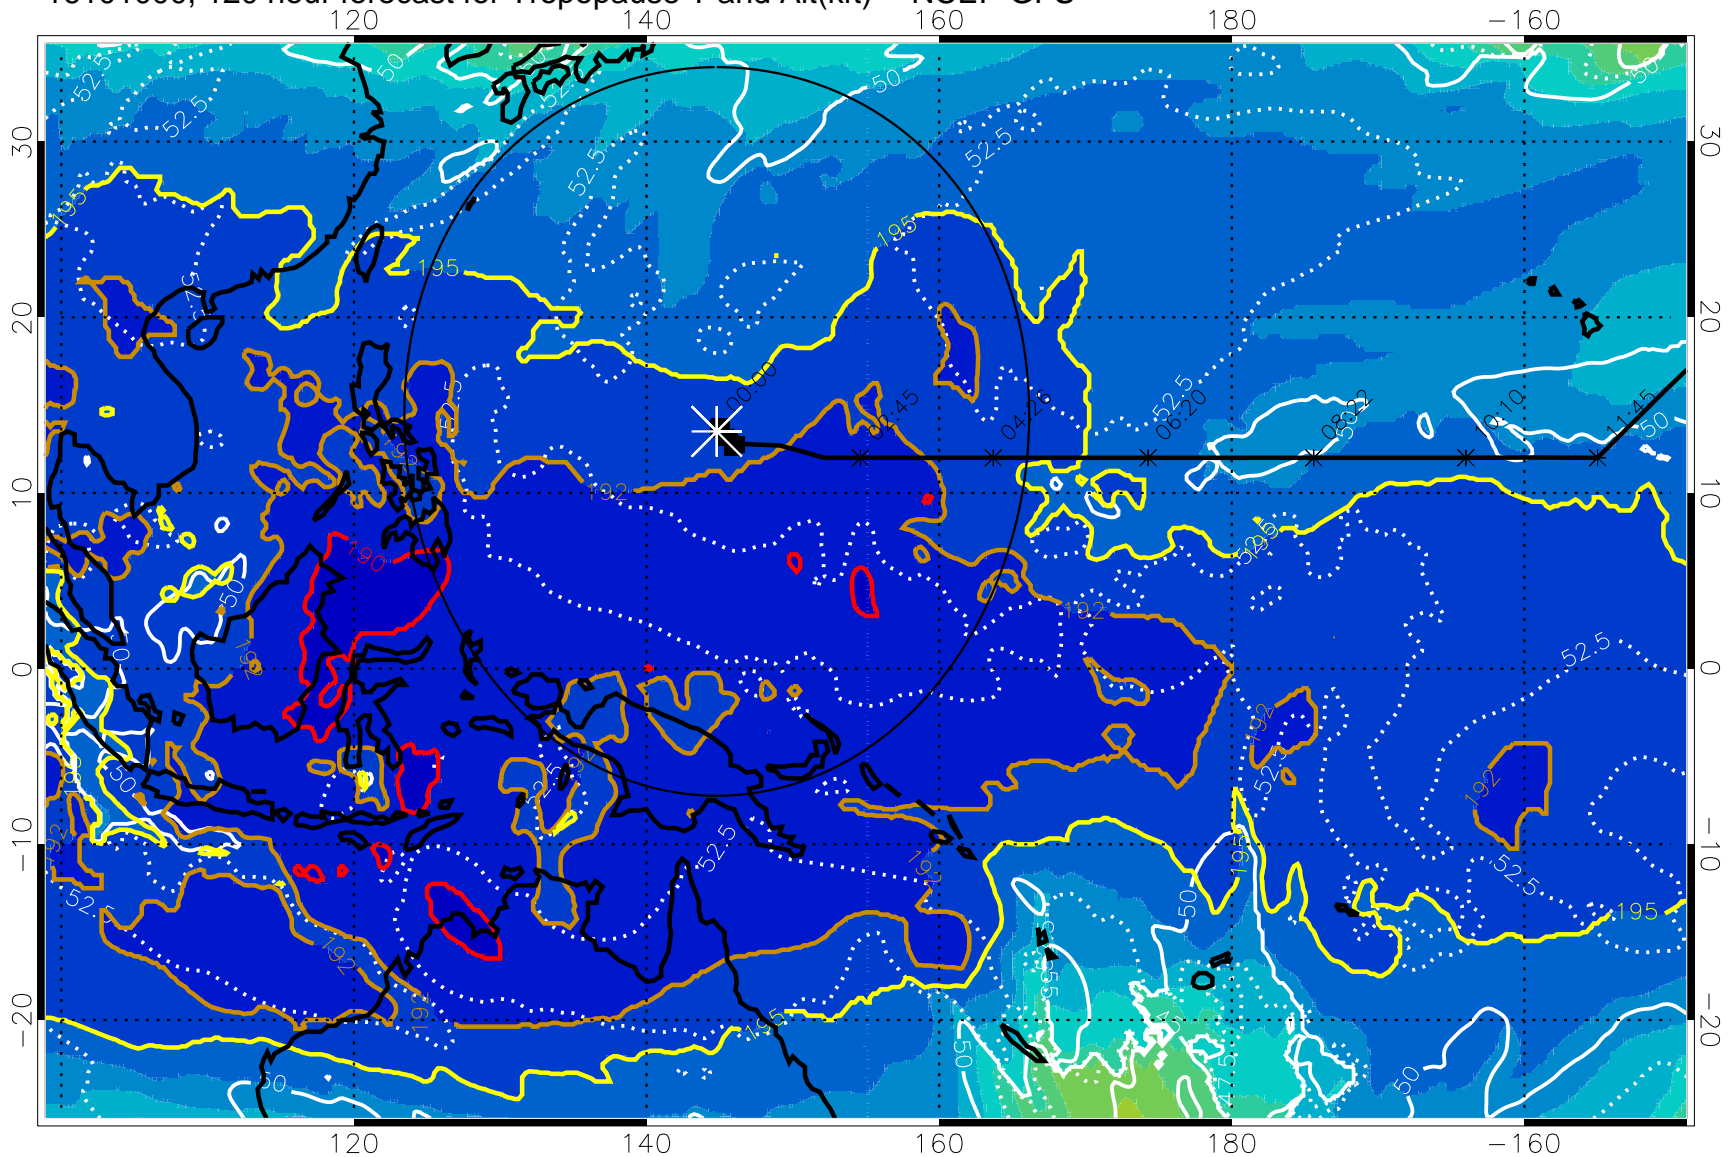

16101000, 120 hour forecast for Tropopause T and Alt(kft) -- NCEP GFS

190 200 210 220 230

Tropopause T, K

Tropopause Altitude in kft (white)

192.5K Isotherm 195K Isotherm

187.5K Isotherm 190K Isotherm

Range ring of 2304 km