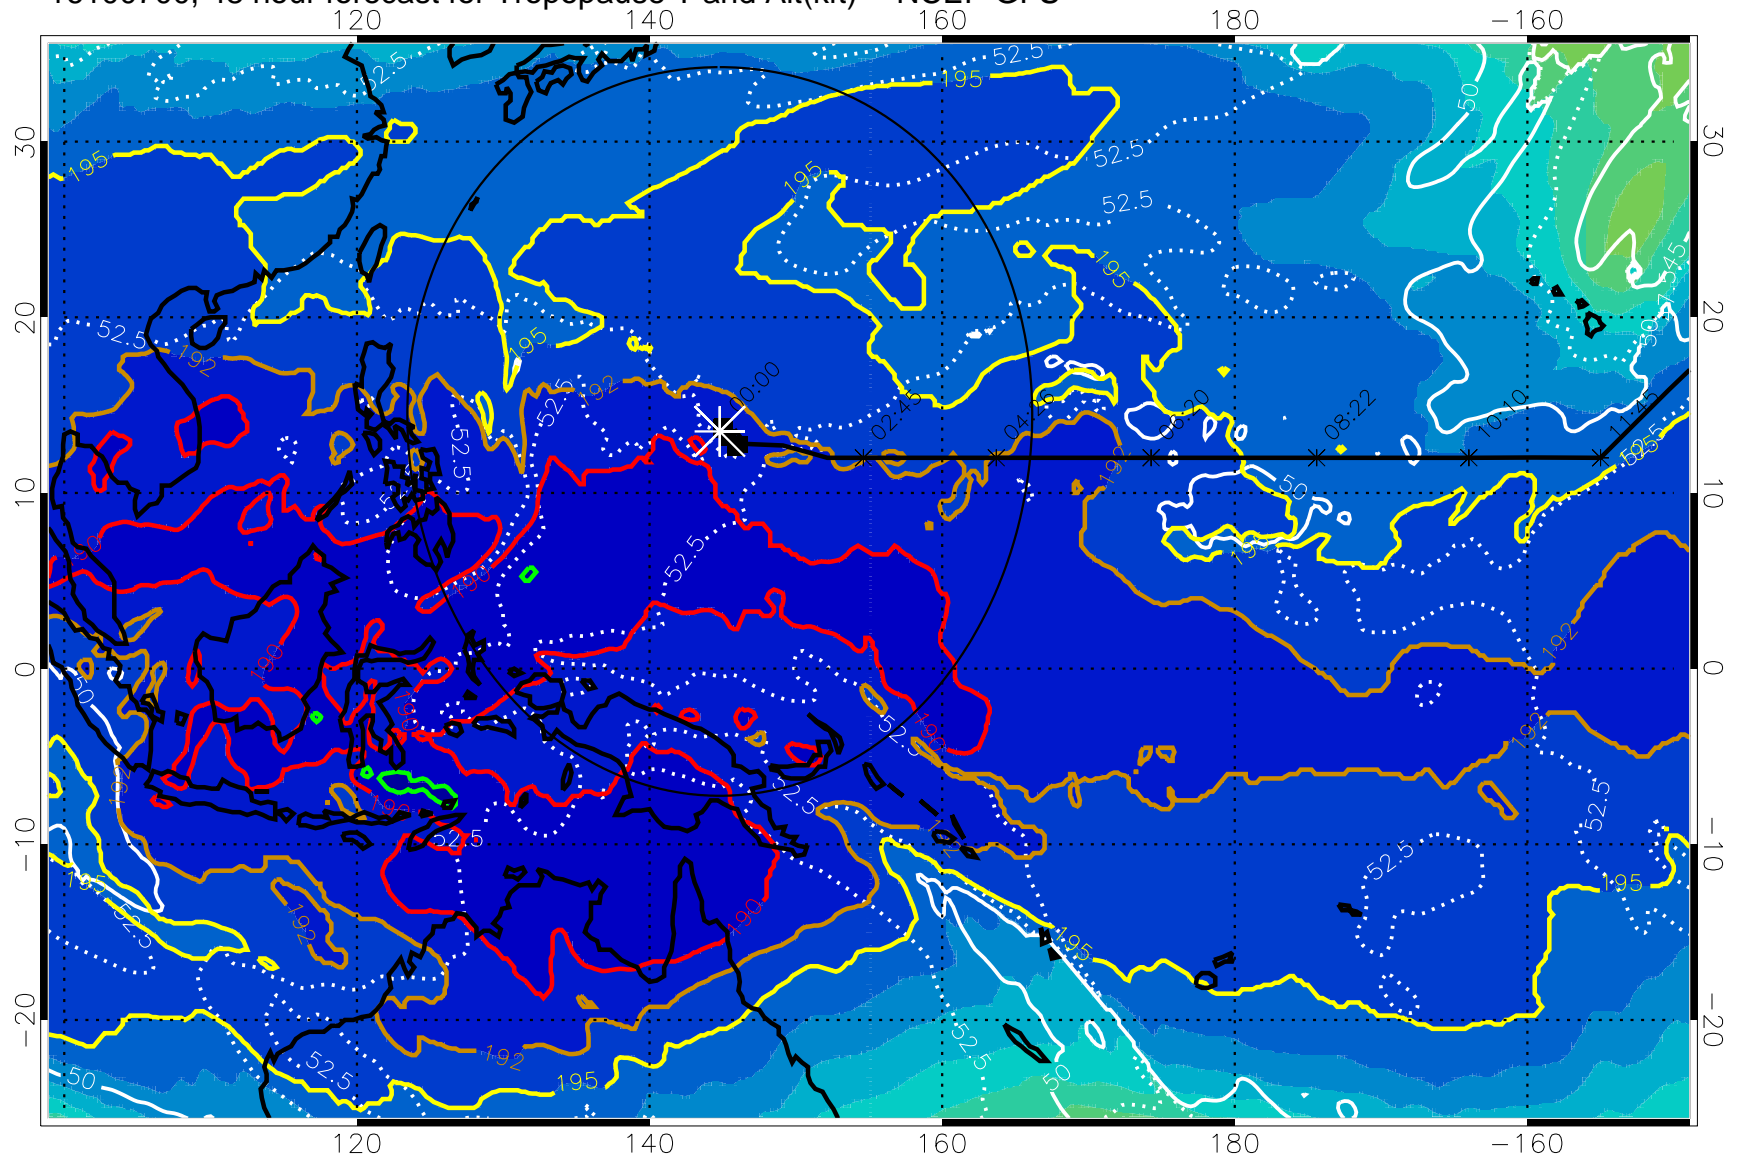

16100700, 48 hour forecast for Tropopause T and Alt(kft) -- NCEP GFS

190 200 210 220 230

Tropopause T, K

Tropopause Altitude in kft (white)

192.5K Isotherm 195K Isotherm

187.5K Isotherm 190K Isotherm

Range ring of 2304 km