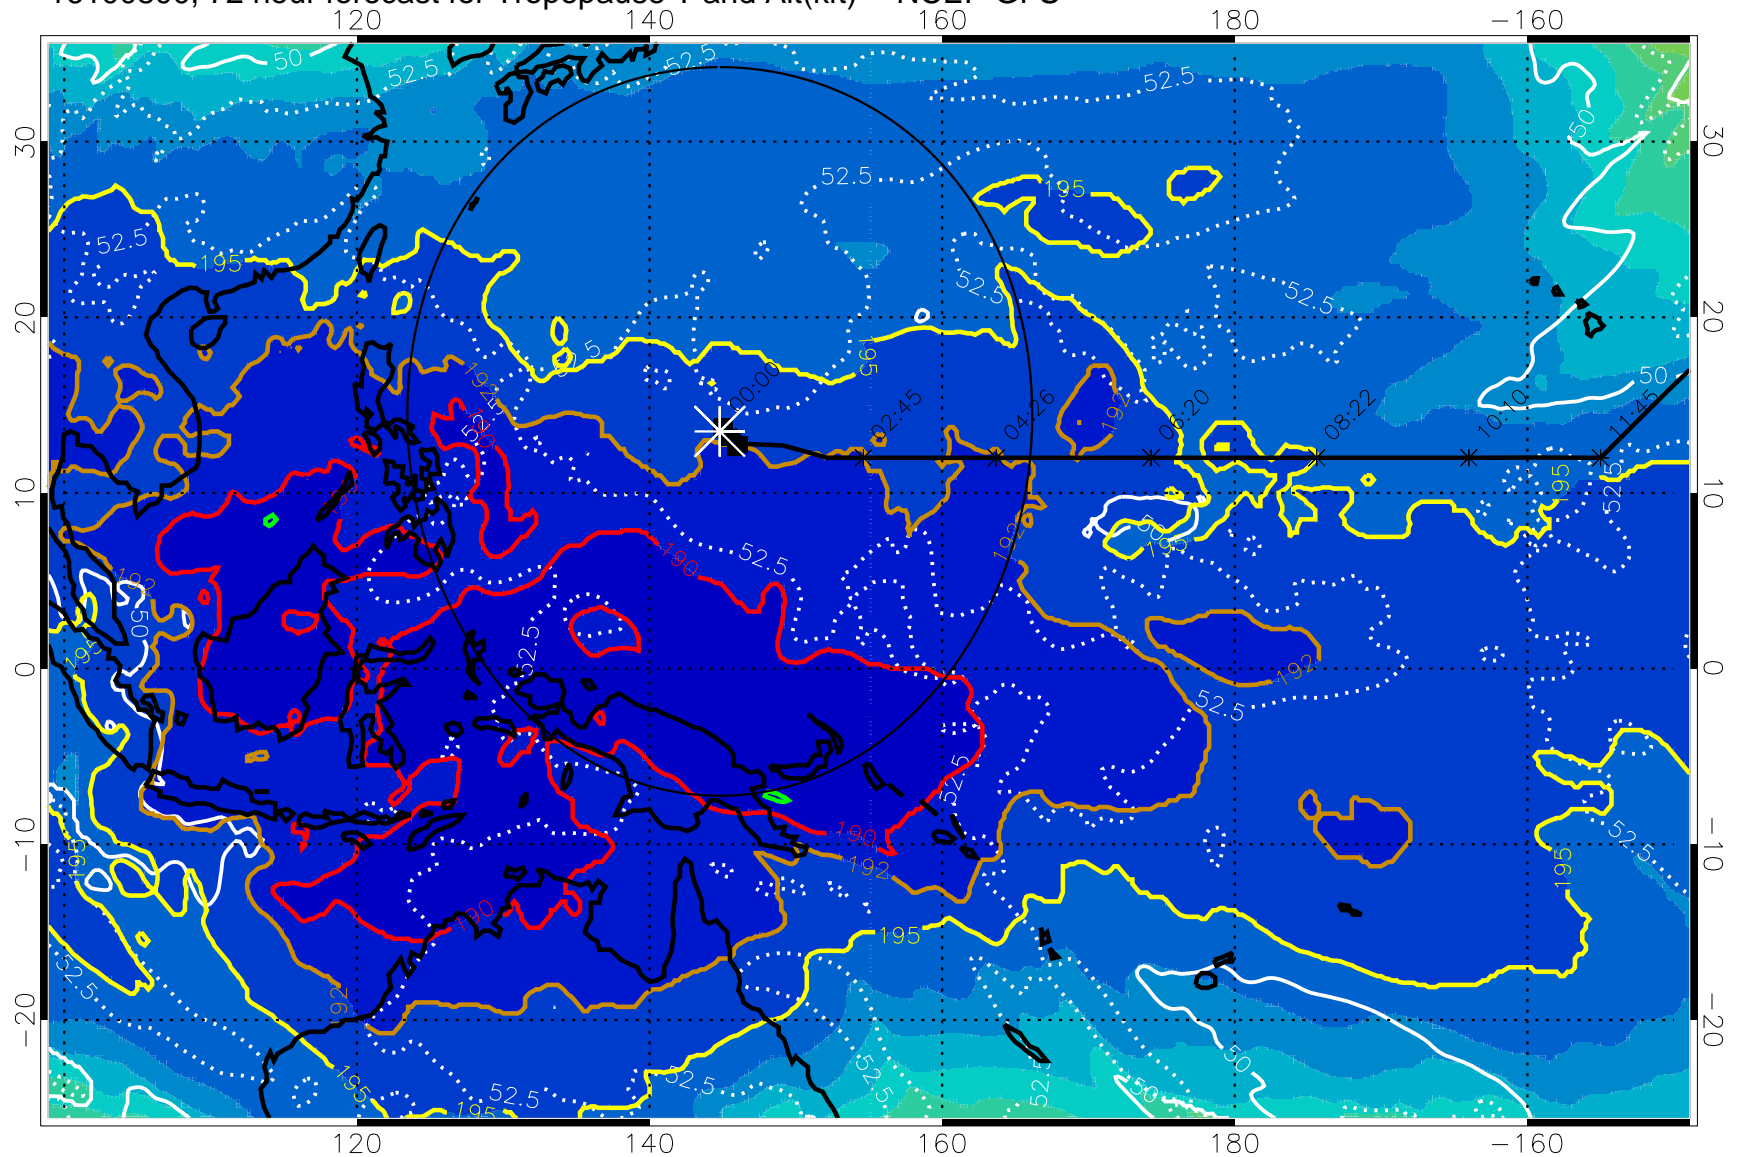

16100800, 72 hour forecast for Tropopause T and Alt(kft) -- NCEP GFS

190 200 210 220 230

Tropopause T, K

Tropopause Altitude in kft (white)

192.5K Isotherm 195K Isotherm

187.5K Isotherm 190K Isotherm

Range ring of 2304 km