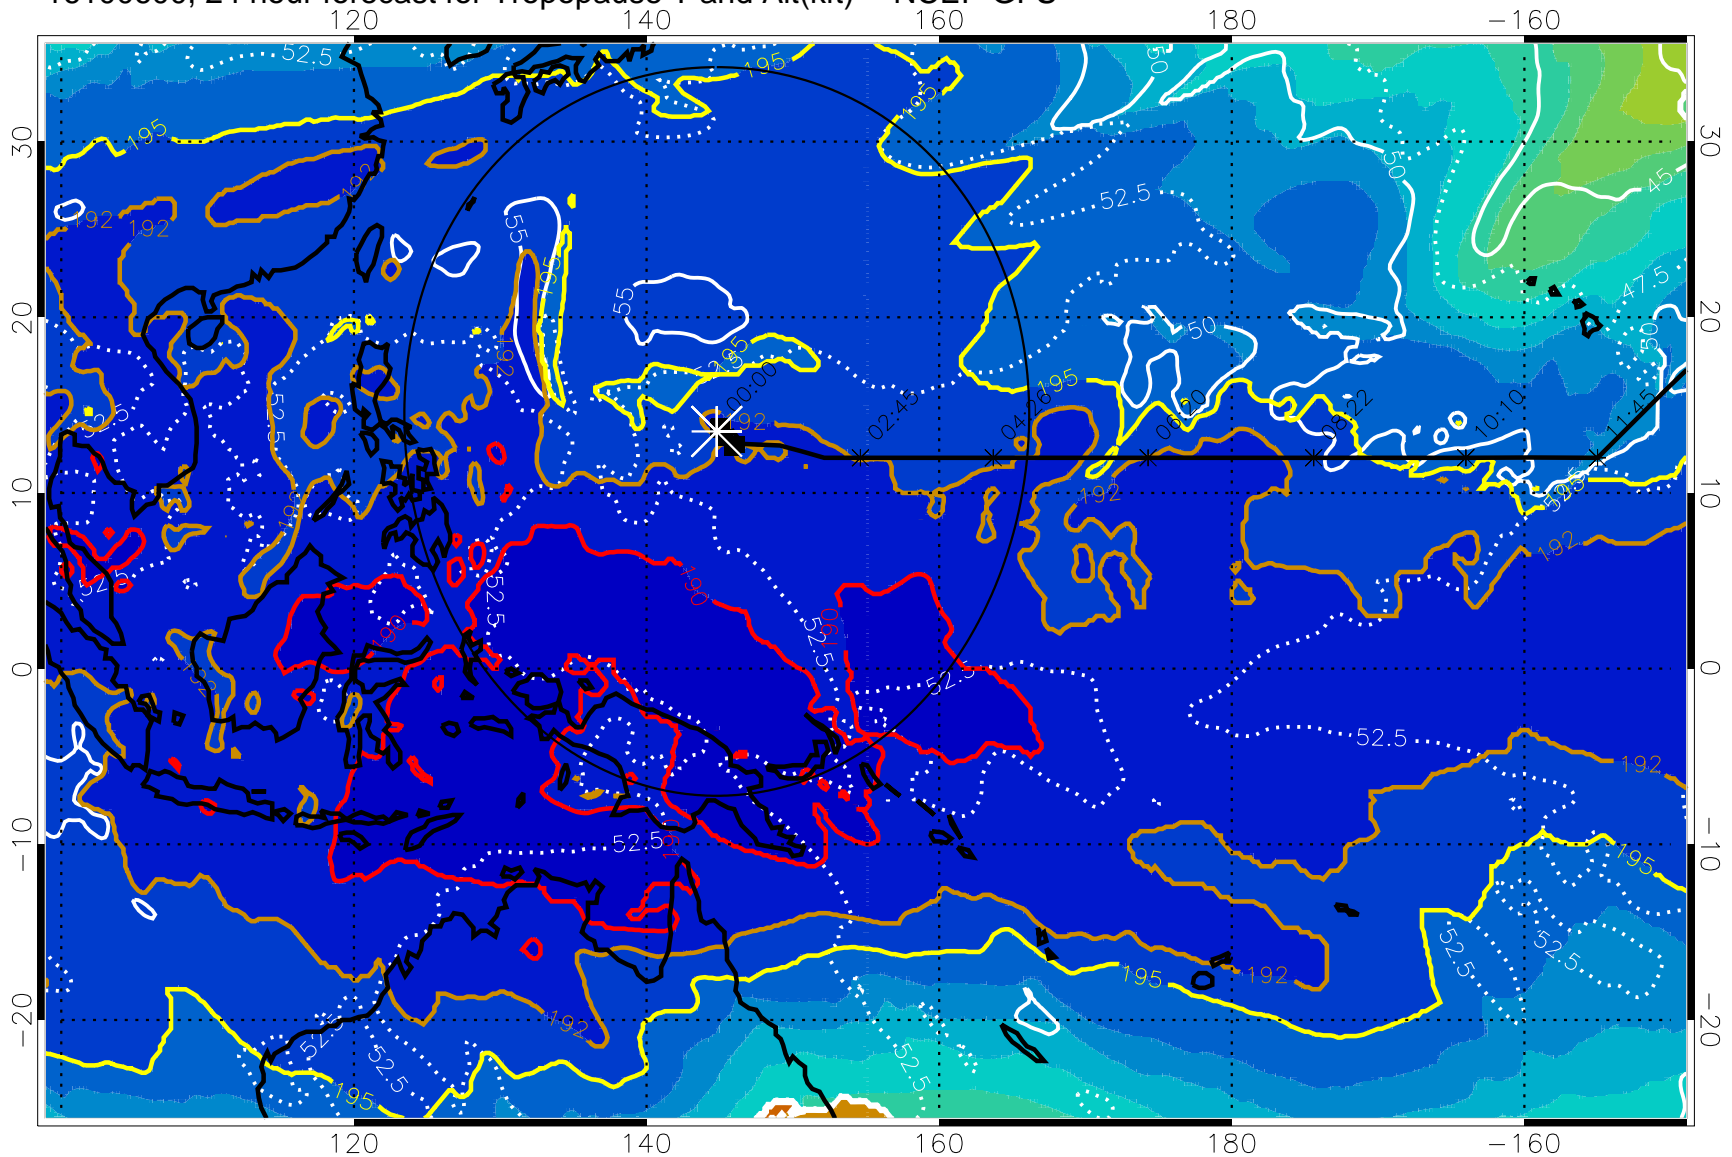

16100600, 24 hour forecast for Tropopause T and Alt(kft) -- NCEP GFS

190 200 210 220 230

Tropopause T, K

Tropopause Altitude in kft (white)

192.5K Isotherm 195K Isotherm

187.5K Isotherm 190K Isotherm

Range ring of 2304 km