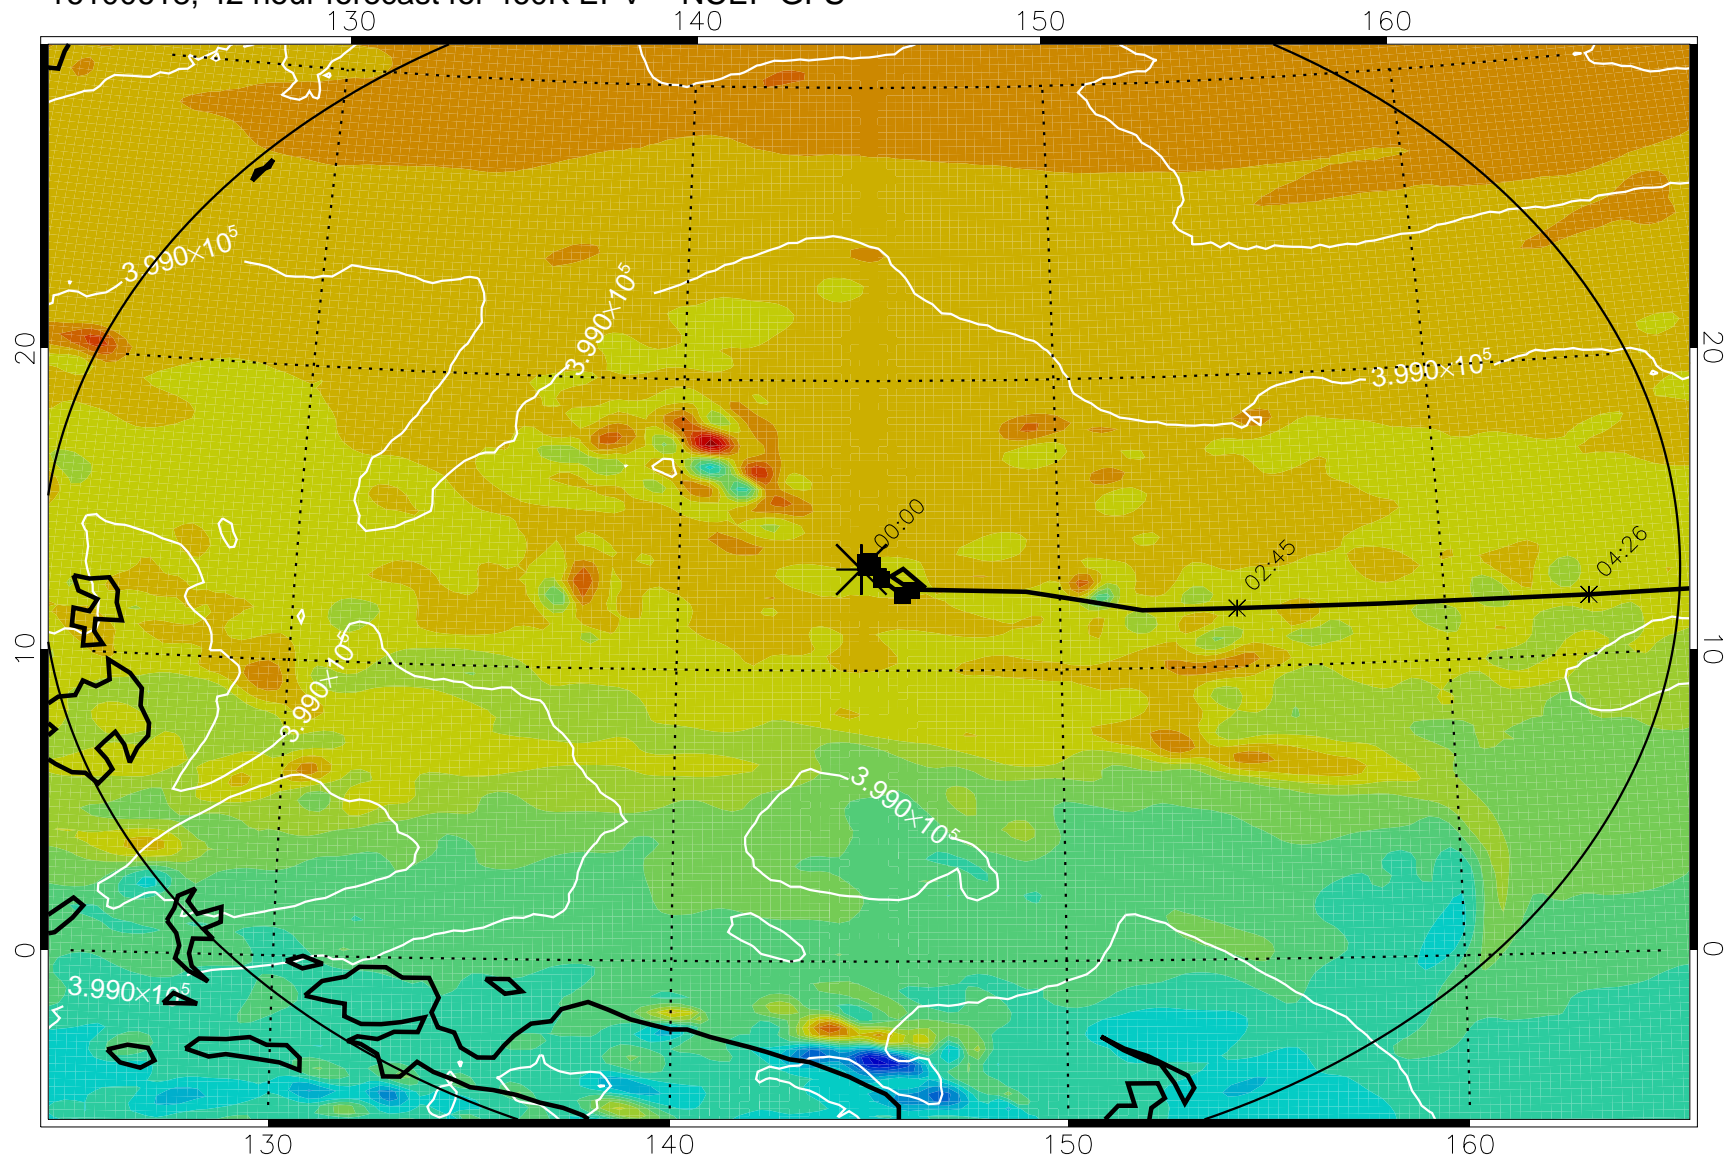

16100518, 18 hour forecast for 460K EPV -- NCEP GFS

460K Montgomery Streamfunction, white

Range ring of 2304 km

16100600, 24 hour forecast for 460K EPV -- NCEP GFS

460K Montgomery Streamfunction, white

Range ring of 2304 km

16100606, 30 hour forecast for 460K EPV -- NCEP GFS

460K Montgomery Streamfunction, white

Range ring of 2304 km

16100612, 36 hour forecast for 460K EPV -- NCEP GFS

460K Montgomery Streamfunction, white

Range ring of 2304 km

16100618, 42 hour forecast for 460K EPV -- NCEP GFS

460K Montgomery Streamfunction, white

Range ring of 2304 km

16100700, 48 hour forecast for 460K EPV -- NCEP GFS

460K Montgomery Streamfunction, white

Range ring of 2304 km

16100706, 54 hour forecast for 460K EPV -- NCEP GFS

460K Montgomery Streamfunction, white

Range ring of 2304 km

16100712, 60 hour forecast for 460K EPV -- NCEP GFS

460K Montgomery Streamfunction, white

Range ring of 2304 km