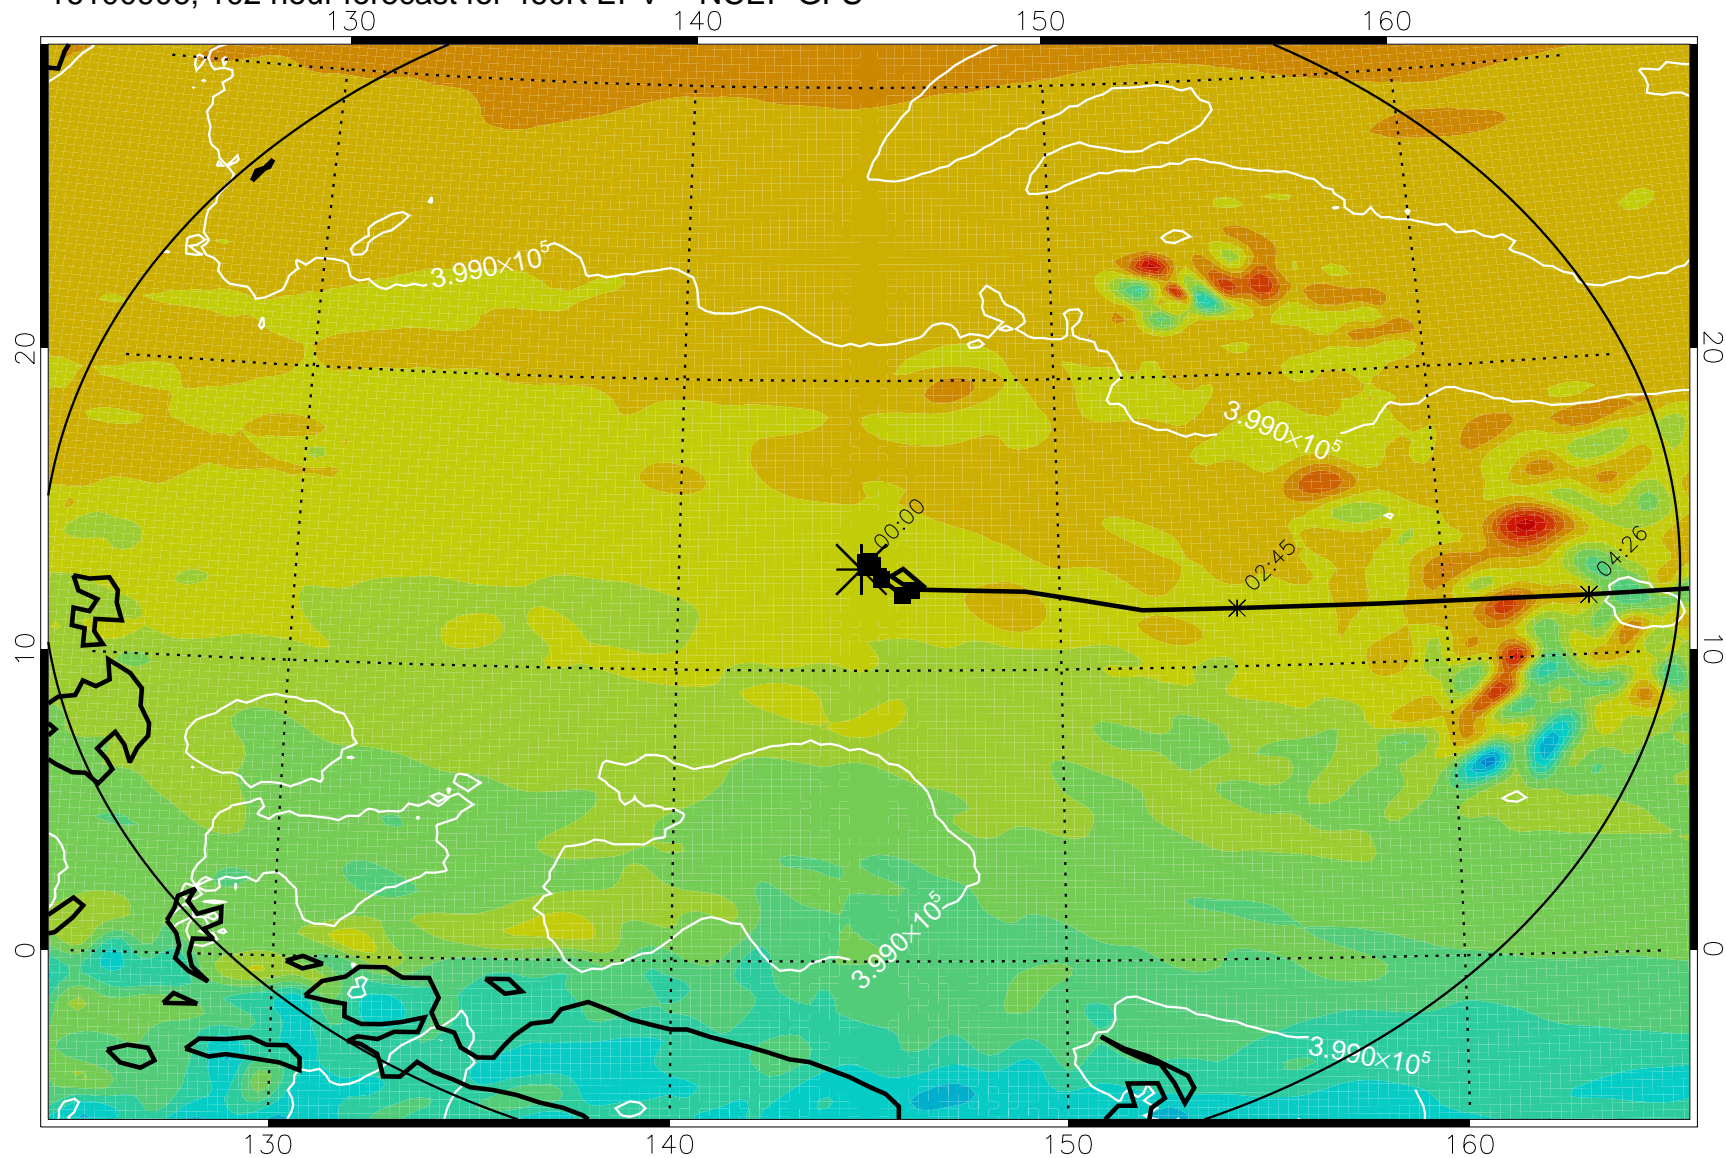

16100806, 78 hour forecast for 460K EPV -- NCEP GFS

460K Montgomery Streamfunction, white

Range ring of 2304 km

16100812, 84 hour forecast for 460K EPV -- NCEP GFS

460K Montgomery Streamfunction, white

Range ring of 2304 km

16100818, 90 hour forecast for 460K EPV -- NCEP GFS

460K Montgomery Streamfunction, white

Range ring of 2304 km

16100900, 96 hour forecast for 460K EPV -- NCEP GFS

460K Montgomery Streamfunction, white

Range ring of 2304 km

16100906, 102 hour forecast for 460K EPV -- NCEP GFS

460K Montgomery Streamfunction, white

Range ring of 2304 km

16100912, 108 hour forecast for 460K EPV -- NCEP GFS

460K Montgomery Streamfunction, white

Range ring of 2304 km

16100918, 114 hour forecast for 460K EPV -- NCEP GFS

460K Montgomery Streamfunction, white

Range ring of 2304 km

16101000, 120 hour forecast for 460K EPV -- NCEP GFS

460K Montgomery Streamfunction, white

Range ring of 2304 km