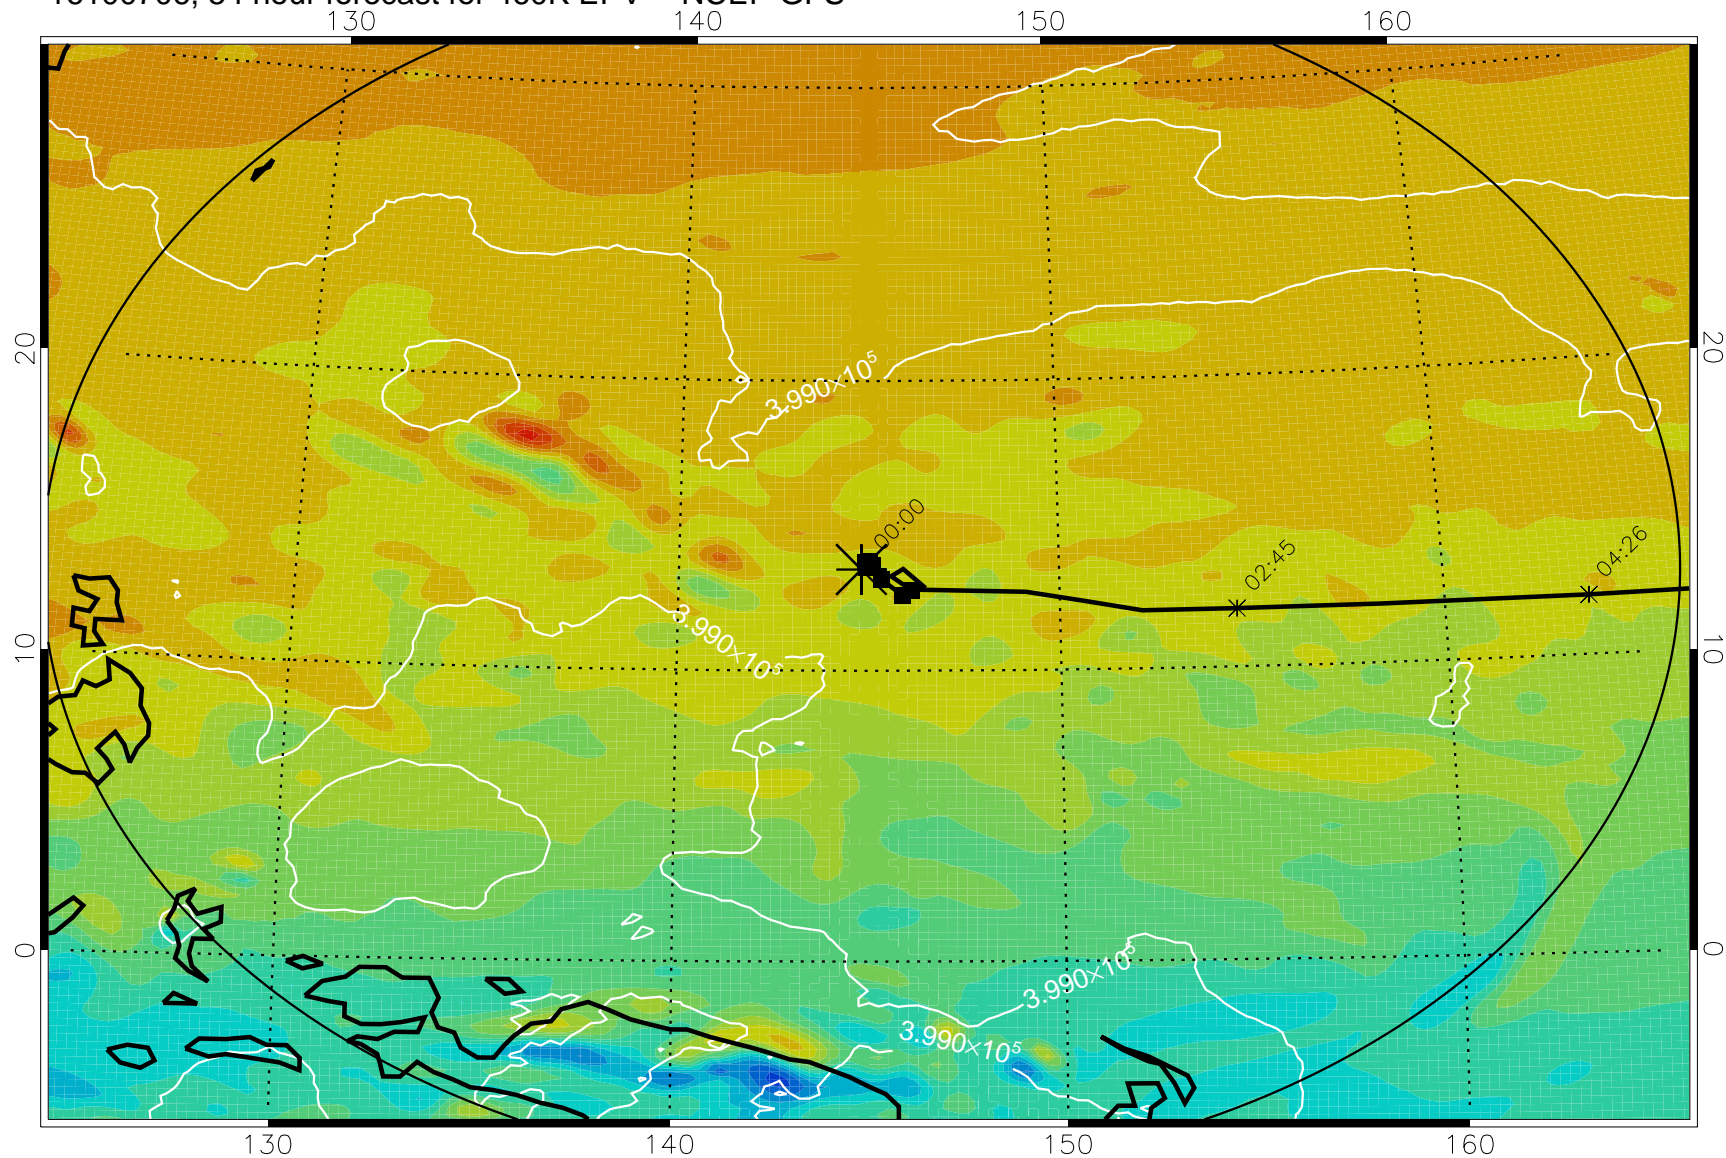

16100606, 30 hour forecast for 460K EPV -- NCEP GFS

460K Montgomery Streamfunction, white

Range ring of 2304 km

16100612, 36 hour forecast for 460K EPV -- NCEP GFS

460K Montgomery Streamfunction, white

Range ring of 2304 km

16100618, 42 hour forecast for 460K EPV -- NCEP GFS

460K Montgomery Streamfunction, white

Range ring of 2304 km

16100700, 48 hour forecast for 460K EPV -- NCEP GFS

460K Montgomery Streamfunction, white

Range ring of 2304 km

16100706, 54 hour forecast for 460K EPV -- NCEP GFS

460K Montgomery Streamfunction, white

Range ring of 2304 km

16100712, 60 hour forecast for 460K EPV -- NCEP GFS

460K Montgomery Streamfunction, white

Range ring of 2304 km

16100718, 66 hour forecast for 460K EPV -- NCEP GFS

460K Montgomery Streamfunction, white

Range ring of 2304 km

16100800, 72 hour forecast for 460K EPV -- NCEP GFS

460K Montgomery Streamfunction, white

Range ring of 2304 km