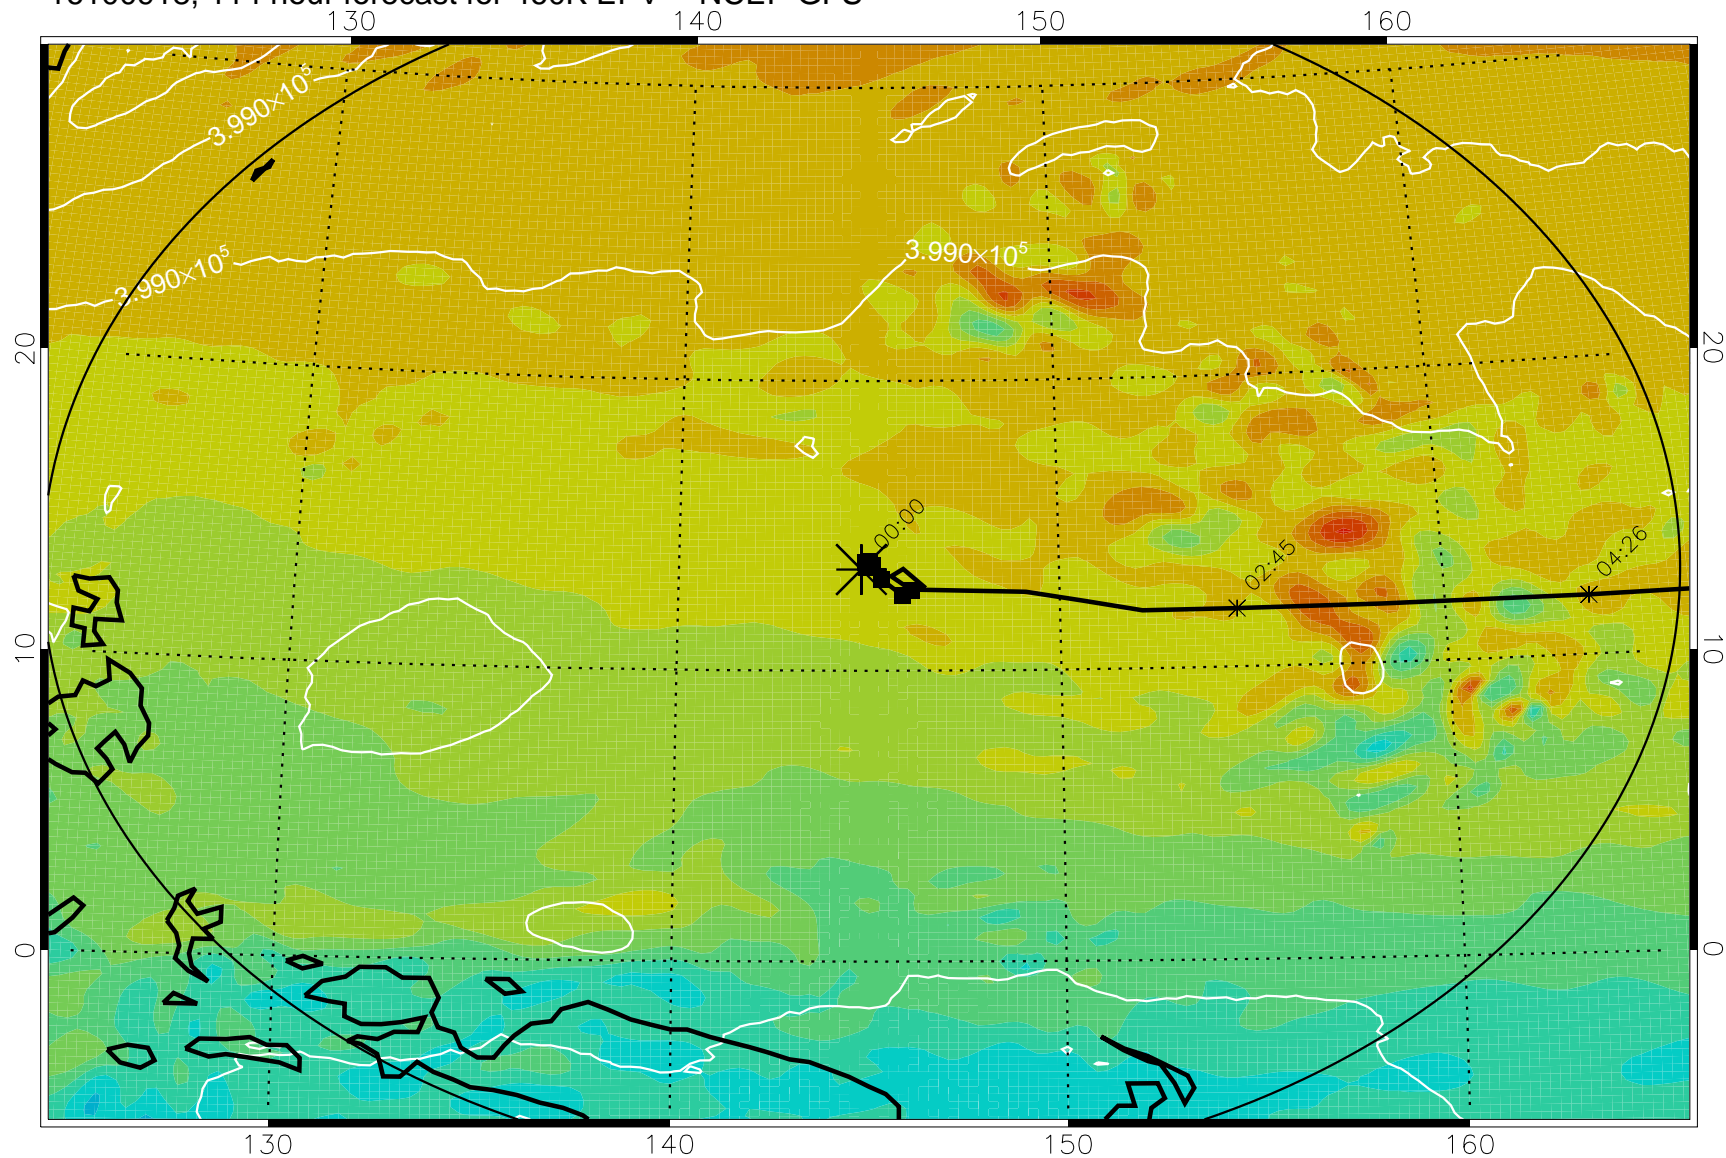

16100806, 78 hour forecast for 460K EPV -- NCEP GFS

460K Montgomery Streamfunction, white

Range ring of 2304 km

16100812, 84 hour forecast for 460K EPV -- NCEP GFS

460K Montgomery Streamfunction, white

Range ring of 2304 km

16100818, 90 hour forecast for 460K EPV -- NCEP GFS

460K Montgomery Streamfunction, white

Range ring of 2304 km

16100900, 96 hour forecast for 460K EPV -- NCEP GFS

460K Montgomery Streamfunction, white

Range ring of 2304 km

16100906, 102 hour forecast for 460K EPV -- NCEP GFS

460K Montgomery Streamfunction, white

Range ring of 2304 km

16100912, 108 hour forecast for 460K EPV -- NCEP GFS

460K Montgomery Streamfunction, white

Range ring of 2304 km

16100918, 114 hour forecast for 460K EPV -- NCEP GFS

460K Montgomery Streamfunction, white

Range ring of 2304 km

16101000, 120 hour forecast for 460K EPV -- NCEP GFS

460K Montgomery Streamfunction, white

Range ring of 2304 km