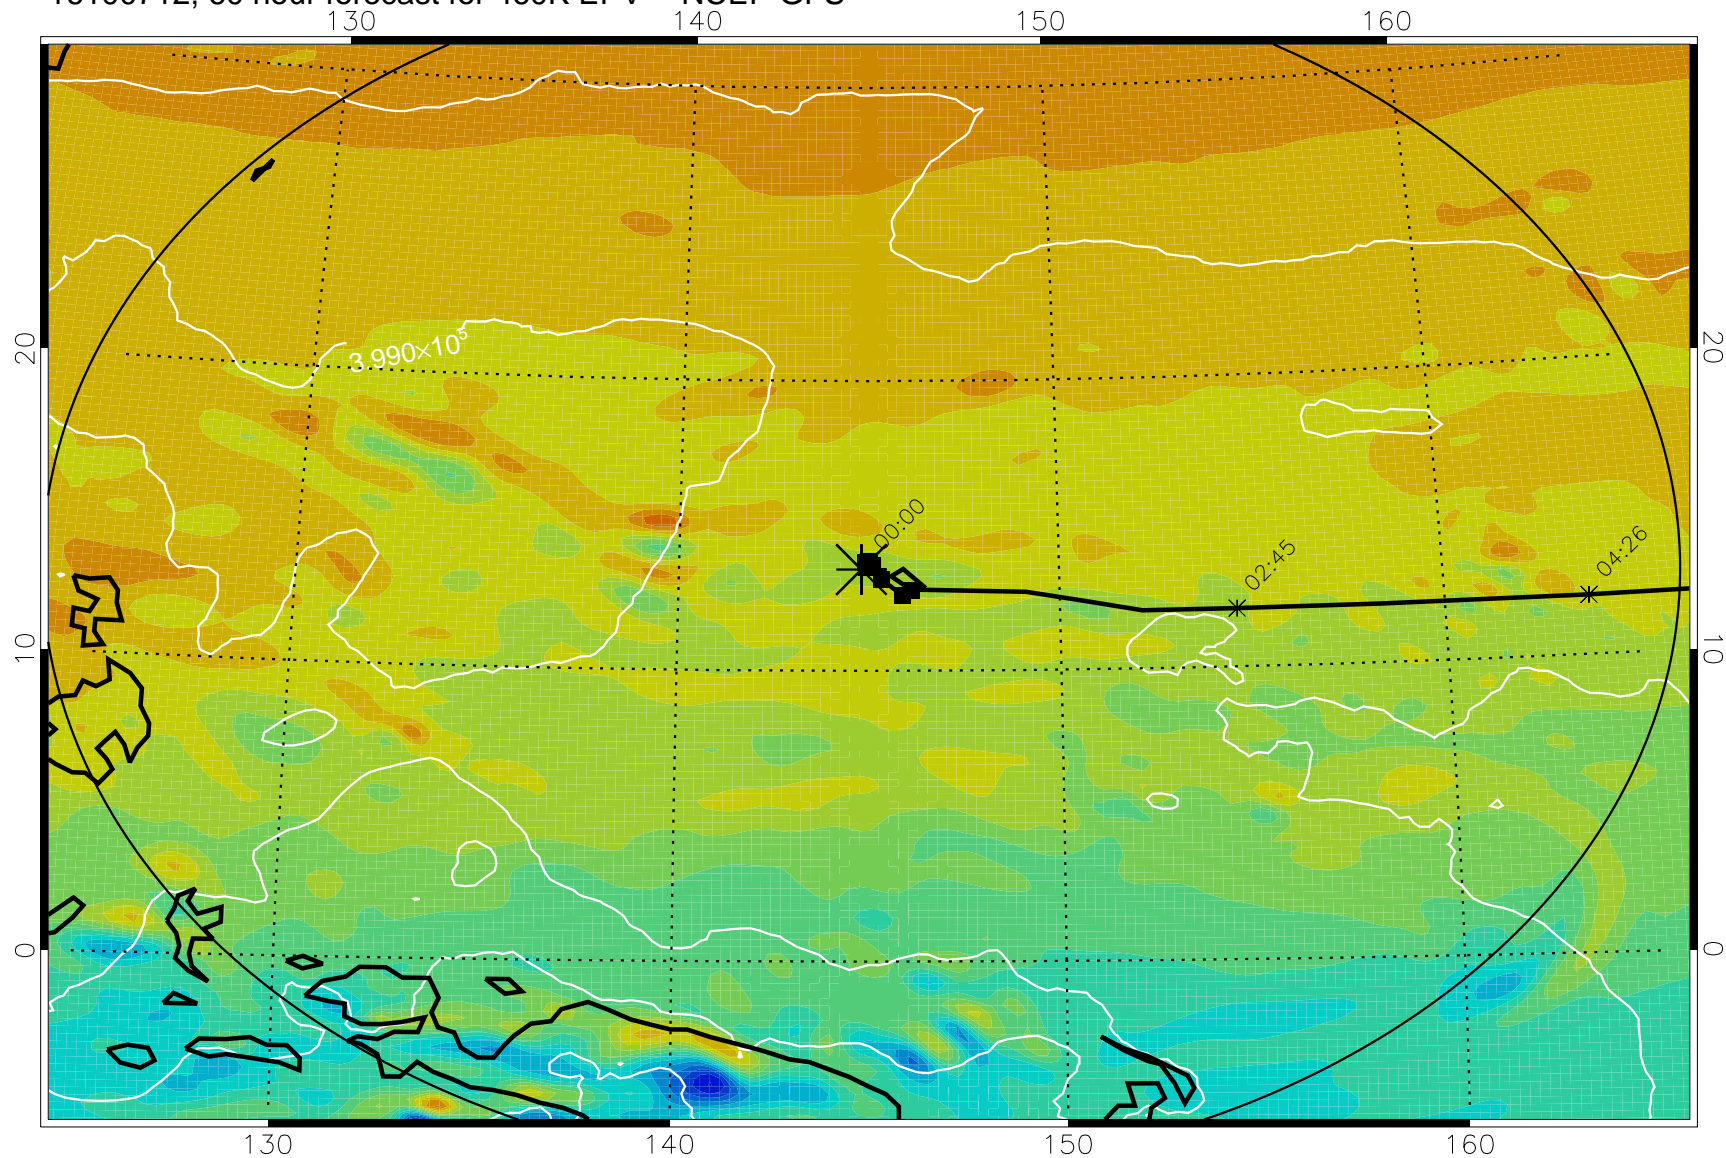

16100606, 30 hour forecast for 460K EPV -- NCEP GFS

460K Montgomery Streamfunction, white

Range ring of 2304 km

16100612, 36 hour forecast for 460K EPV -- NCEP GFS

460K Montgomery Streamfunction, white

Range ring of 2304 km

16100618, 42 hour forecast for 460K EPV -- NCEP GFS

460K Montgomery Streamfunction, white

Range ring of 2304 km

16100700, 48 hour forecast for 460K EPV -- NCEP GFS

460K Montgomery Streamfunction, white

Range ring of 2304 km

16100706, 54 hour forecast for 460K EPV -- NCEP GFS

460K Montgomery Streamfunction, white

Range ring of 2304 km

16100712, 60 hour forecast for 460K EPV -- NCEP GFS

460K Montgomery Streamfunction, white

Range ring of 2304 km

16100718, 66 hour forecast for 460K EPV -- NCEP GFS

460K Montgomery Streamfunction, white

Range ring of 2304 km

16100800, 72 hour forecast for 460K EPV -- NCEP GFS

460K Montgomery Streamfunction, white

Range ring of 2304 km