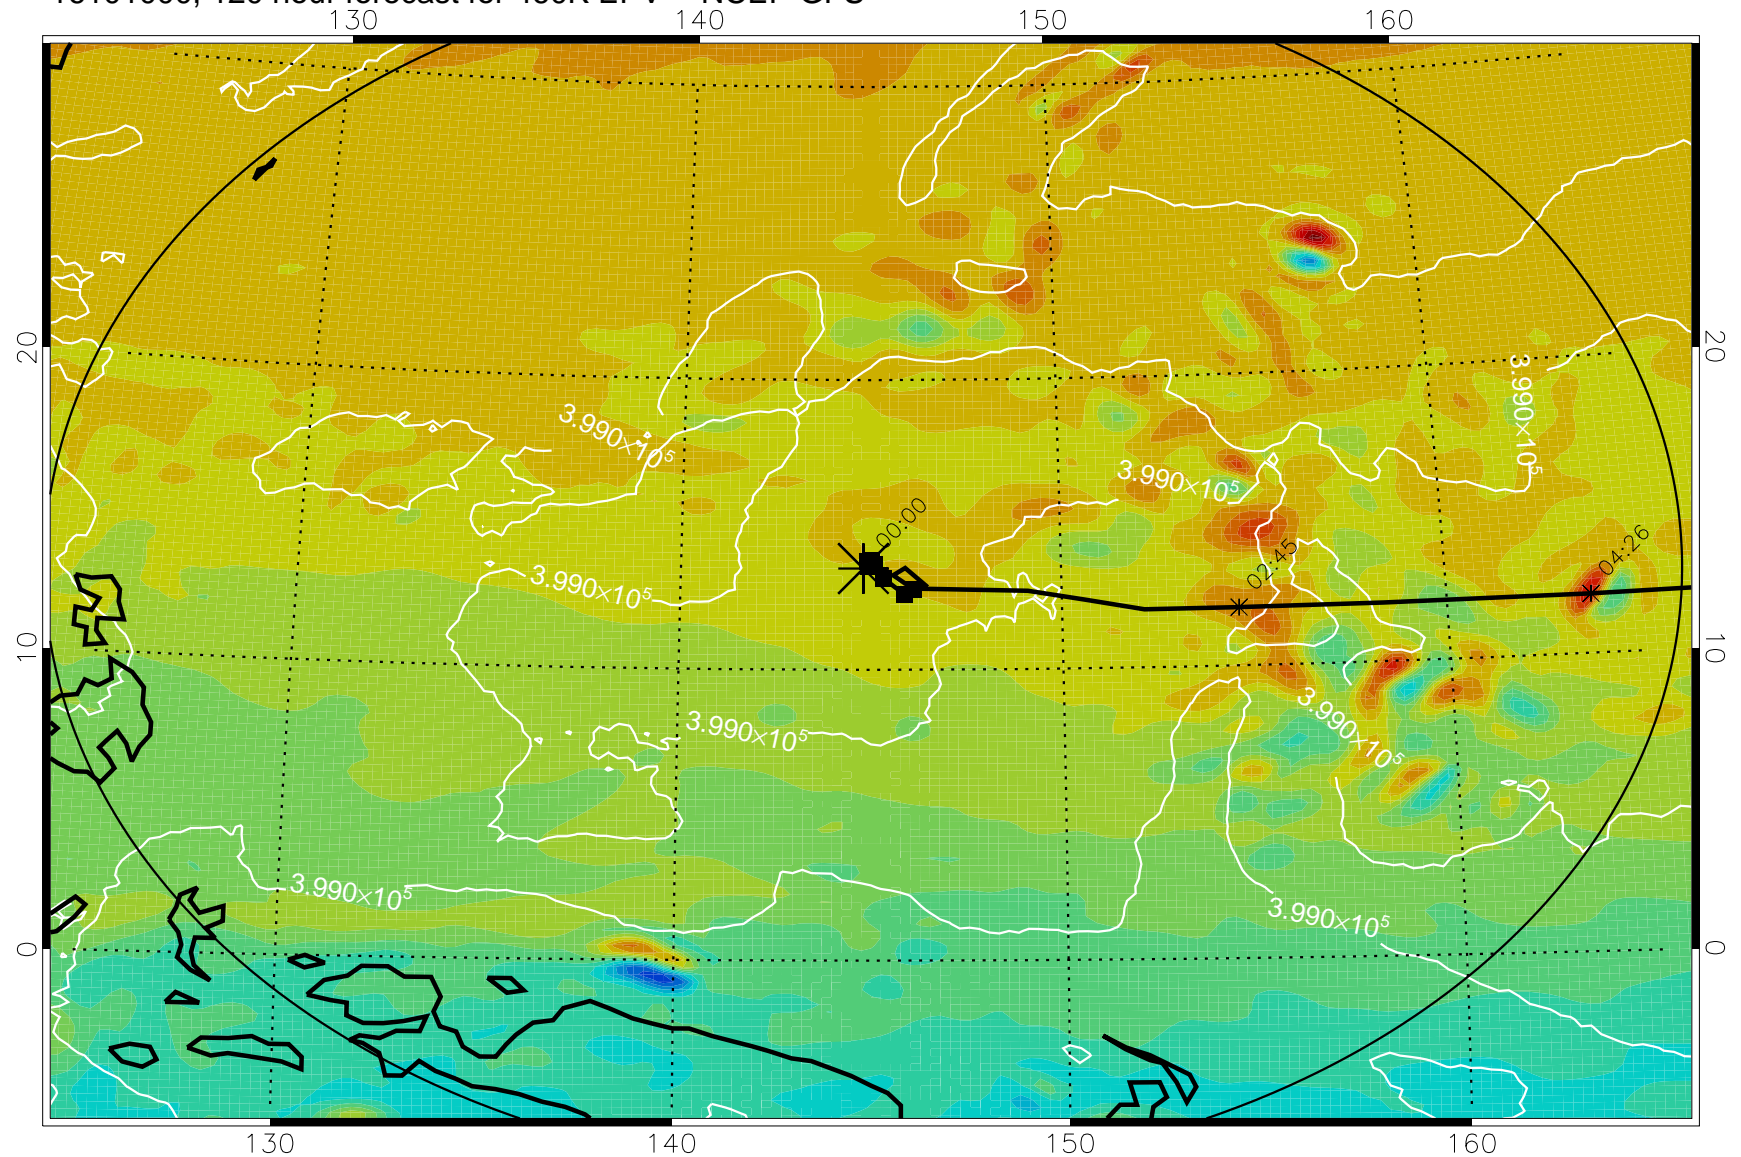

16100806, 78 hour forecast for 460K EPV -- NCEP GFS

460K Montgomery Streamfunction, white

Range ring of 2304 km

16100812, 84 hour forecast for 460K EPV -- NCEP GFS

460K Montgomery Streamfunction, white

Range ring of 2304 km

16100818, 90 hour forecast for 460K EPV -- NCEP GFS

460K Montgomery Streamfunction, white

Range ring of 2304 km

16100900, 96 hour forecast for 460K EPV -- NCEP GFS

460K Montgomery Streamfunction, white

Range ring of 2304 km

16100906, 102 hour forecast for 460K EPV -- NCEP GFS

460K Montgomery Streamfunction, white

Range ring of 2304 km

16100912, 108 hour forecast for 460K EPV -- NCEP GFS

460K Montgomery Streamfunction, white

Range ring of 2304 km

16100918, 114 hour forecast for 460K EPV -- NCEP GFS

460K Montgomery Streamfunction, white

Range ring of 2304 km

16101000, 120 hour forecast for 460K EPV -- NCEP GFS

460K Montgomery Streamfunction, white

Range ring of 2304 km