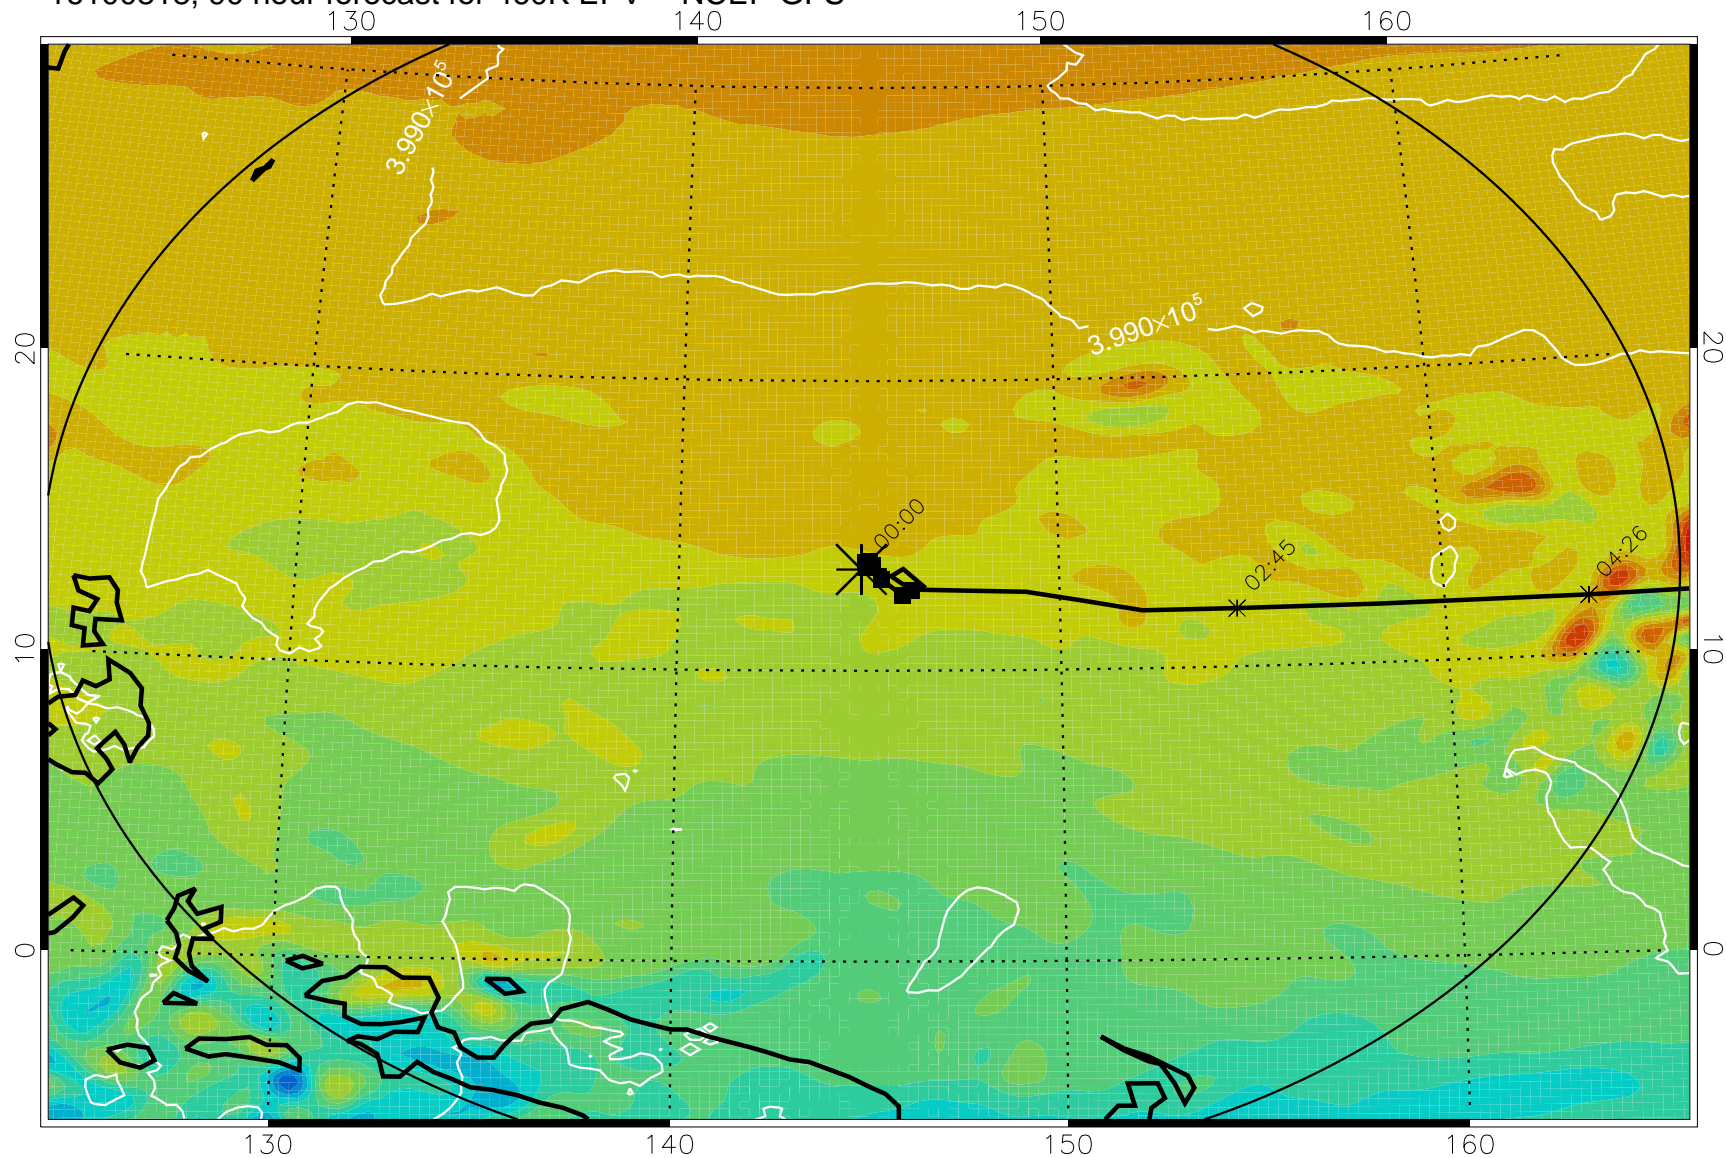

16100718, 66 hour forecast for 460K EPV -- NCEP GFS

460K Montgomery Streamfunction, white

Range ring of 2304 km

16100800, 72 hour forecast for 460K EPV -- NCEP GFS

460K Montgomery Streamfunction, white

Range ring of 2304 km

16100806, 78 hour forecast for 460K EPV -- NCEP GFS

460K Montgomery Streamfunction, white

Range ring of 2304 km

16100812, 84 hour forecast for 460K EPV -- NCEP GFS

460K Montgomery Streamfunction, white

Range ring of 2304 km

16100818, 90 hour forecast for 460K EPV -- NCEP GFS

460K Montgomery Streamfunction, white

Range ring of 2304 km

16100900, 96 hour forecast for 460K EPV -- NCEP GFS

460K Montgomery Streamfunction, white

Range ring of 2304 km

16100906, 102 hour forecast for 460K EPV -- NCEP GFS

460K Montgomery Streamfunction, white

Range ring of 2304 km

16100912, 108 hour forecast for 460K EPV -- NCEP GFS

460K Montgomery Streamfunction, white

Range ring of 2304 km