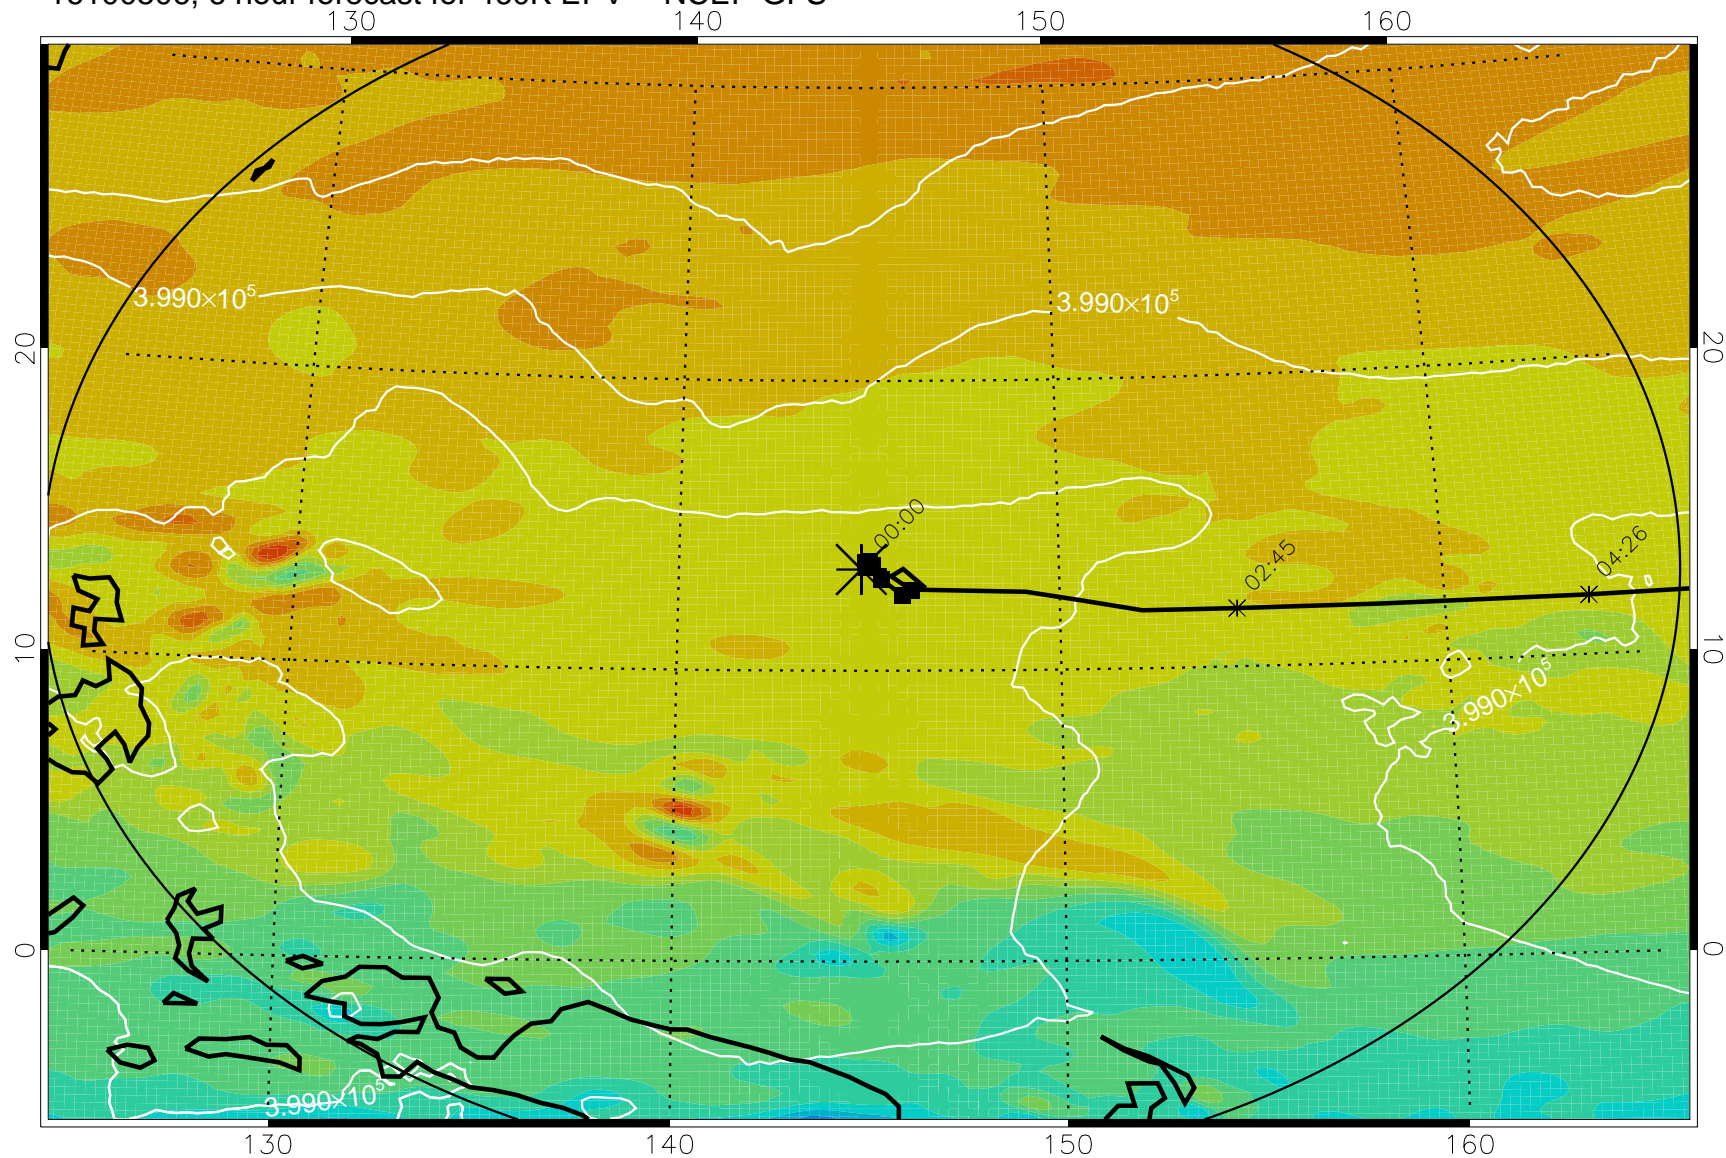

16100506, 6 hour forecast for 460K EPV -- NCEP GFS

460K Montgomery Streamfunction, white

Range ring of 2304 km

16100512, 12 hour forecast for 460K EPV -- NCEP GFS

460K Montgomery Streamfunction, white

Range ring of 2304 km

16100518, 18 hour forecast for 460K EPV -- NCEP GFS

460K Montgomery Streamfunction, white

Range ring of 2304 km

16100600, 24 hour forecast for 460K EPV -- NCEP GFS

460K Montgomery Streamfunction, white

Range ring of 2304 km

16100606, 30 hour forecast for 460K EPV -- NCEP GFS

460K Montgomery Streamfunction, white

Range ring of 2304 km

16100612, 36 hour forecast for 460K EPV -- NCEP GFS

460K Montgomery Streamfunction, white

Range ring of 2304 km

16100618, 42 hour forecast for 460K EPV -- NCEP GFS

460K Montgomery Streamfunction, white

Range ring of 2304 km

16100700, 48 hour forecast for 460K EPV -- NCEP GFS

460K Montgomery Streamfunction, white

Range ring of 2304 km