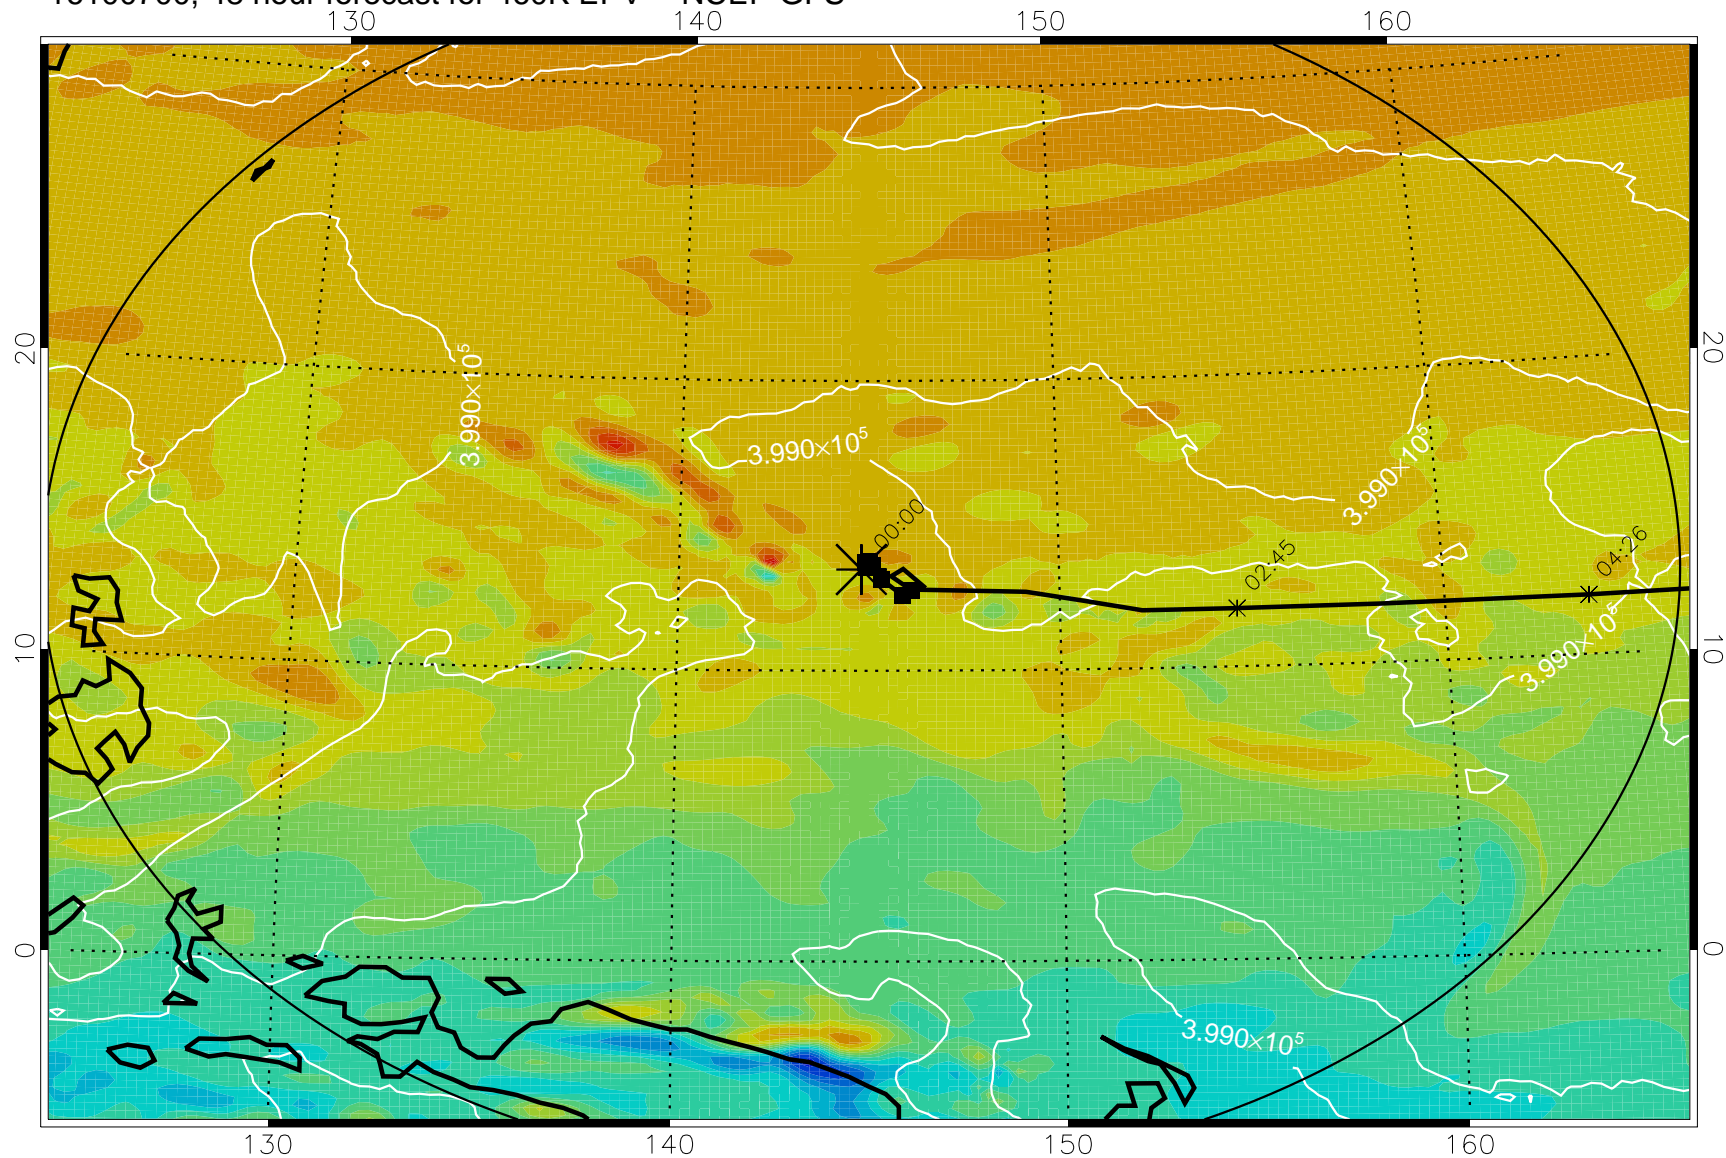

16100518, 18 hour forecast for 460K EPV -- NCEP GFS

460K Montgomery Streamfunction, white

Range ring of 2304 km

16100600, 24 hour forecast for 460K EPV -- NCEP GFS

460K Montgomery Streamfunction, white

Range ring of 2304 km

16100606, 30 hour forecast for 460K EPV -- NCEP GFS

460K Montgomery Streamfunction, white

Range ring of 2304 km

16100612, 36 hour forecast for 460K EPV -- NCEP GFS

460K Montgomery Streamfunction, white

Range ring of 2304 km

16100618, 42 hour forecast for 460K EPV -- NCEP GFS

460K Montgomery Streamfunction, white

Range ring of 2304 km

16100700, 48 hour forecast for 460K EPV -- NCEP GFS

460K Montgomery Streamfunction, white

Range ring of 2304 km

16100706, 54 hour forecast for 460K EPV -- NCEP GFS

460K Montgomery Streamfunction, white

Range ring of 2304 km

16100712, 60 hour forecast for 460K EPV -- NCEP GFS

460K Montgomery Streamfunction, white

Range ring of 2304 km