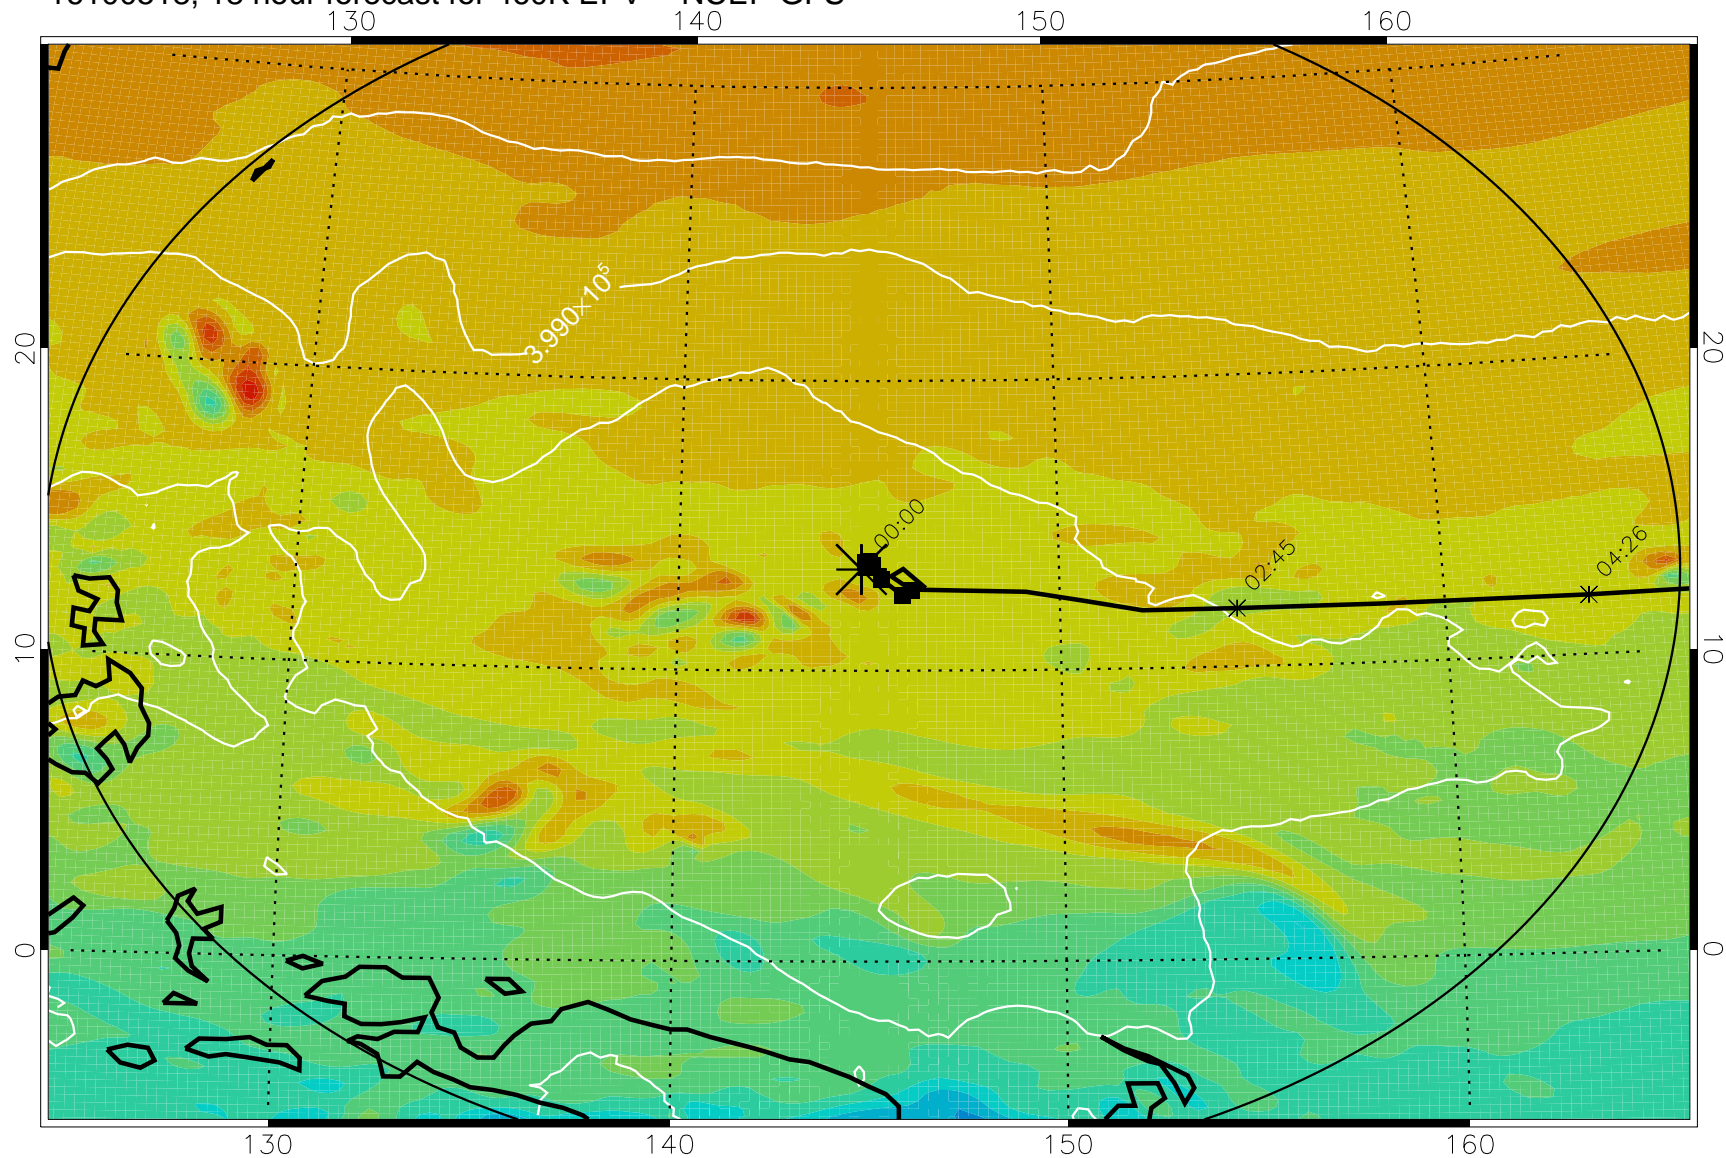

16100506, 6 hour forecast for 460K EPV -- NCEP GFS

460K Montgomery Streamfunction, white

Range ring of 2304 km

16100512, 12 hour forecast for 460K EPV -- NCEP GFS

460K Montgomery Streamfunction, white

Range ring of 2304 km

16100518, 18 hour forecast for 460K EPV -- NCEP GFS

460K Montgomery Streamfunction, white

Range ring of 2304 km

16100600, 24 hour forecast for 460K EPV -- NCEP GFS

460K Montgomery Streamfunction, white

Range ring of 2304 km

16100606, 30 hour forecast for 460K EPV -- NCEP GFS

460K Montgomery Streamfunction, white

Range ring of 2304 km

16100612, 36 hour forecast for 460K EPV -- NCEP GFS

460K Montgomery Streamfunction, white

Range ring of 2304 km

16100618, 42 hour forecast for 460K EPV -- NCEP GFS

460K Montgomery Streamfunction, white

Range ring of 2304 km

16100700, 48 hour forecast for 460K EPV -- NCEP GFS

460K Montgomery Streamfunction, white

Range ring of 2304 km