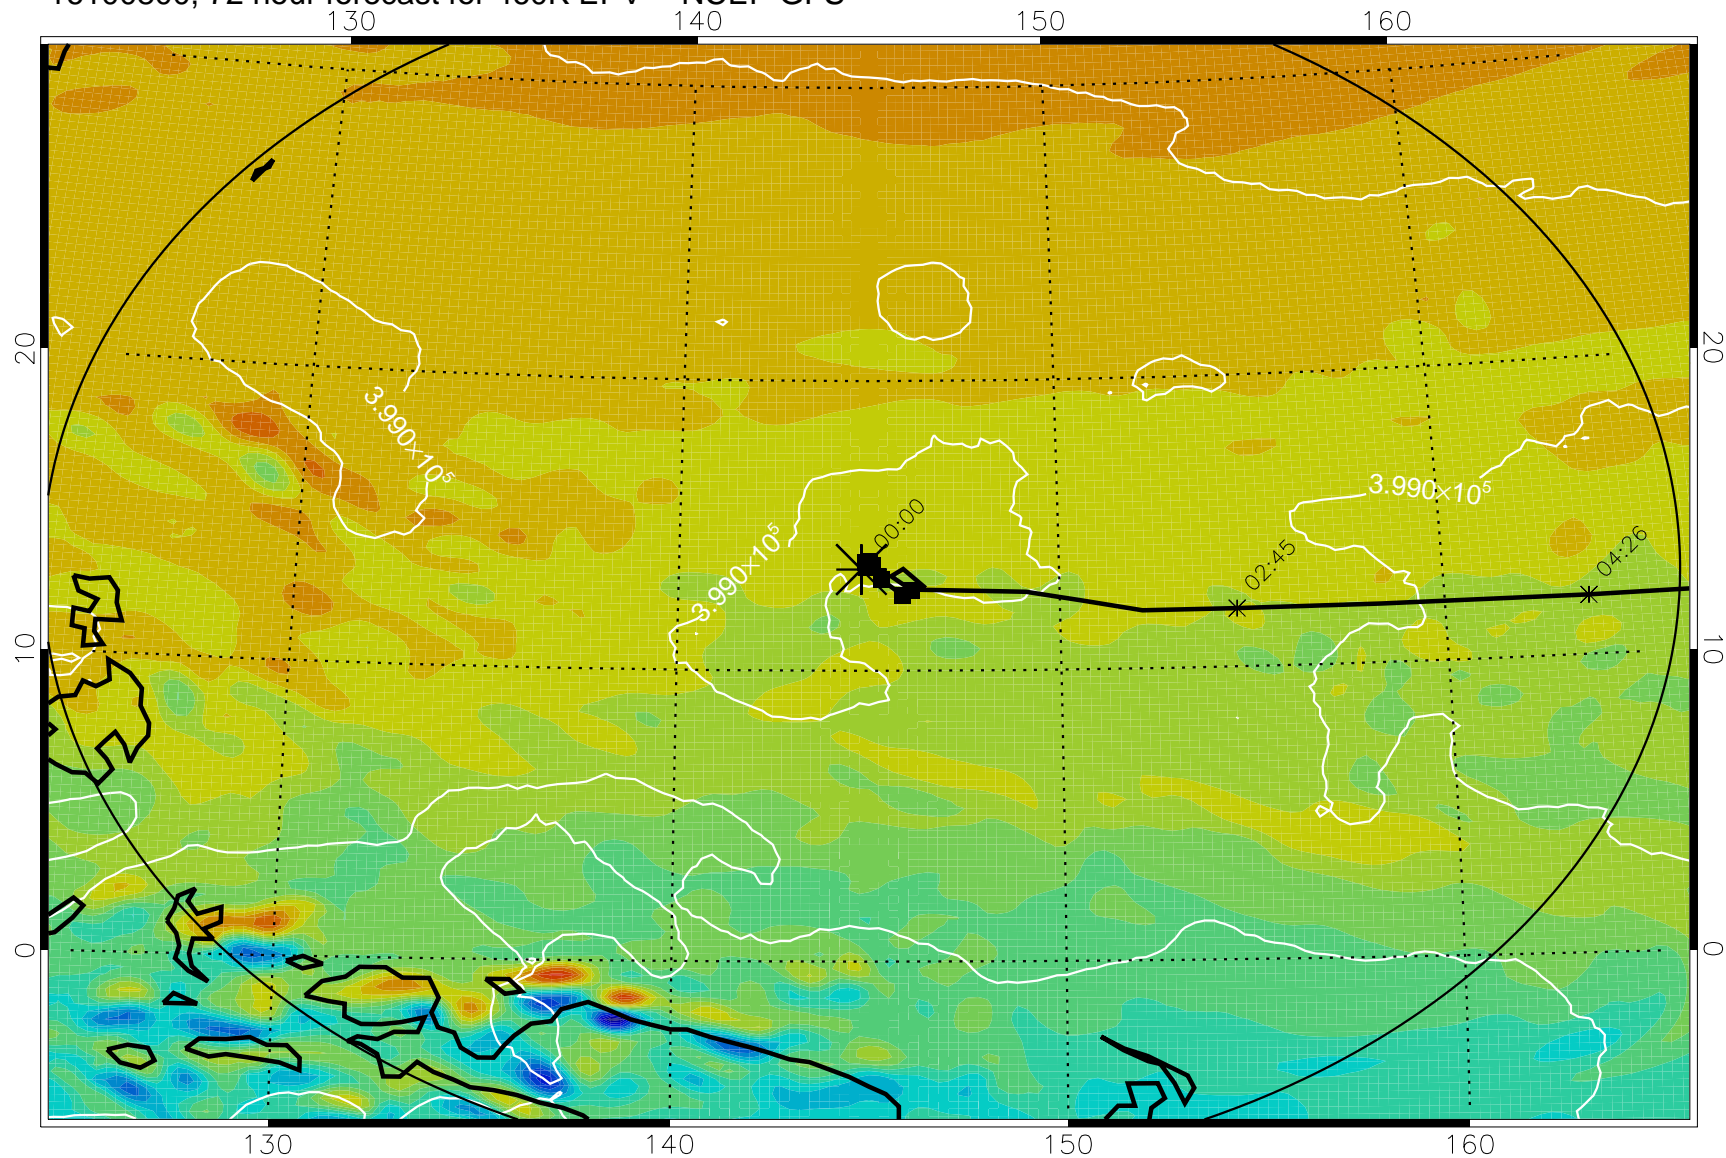

16100706, 54 hour forecast for 460K EPV -- NCEP GFS

460K Montgomery Streamfunction, white

Range ring of 2304 km

16100712, 60 hour forecast for 460K EPV -- NCEP GFS

460K Montgomery Streamfunction, white

Range ring of 2304 km

16100718, 66 hour forecast for 460K EPV -- NCEP GFS

460K Montgomery Streamfunction, white

Range ring of 2304 km

16100800, 72 hour forecast for 460K EPV -- NCEP GFS

460K Montgomery Streamfunction, white

Range ring of 2304 km

16100806, 78 hour forecast for 460K EPV -- NCEP GFS

460K Montgomery Streamfunction, white

Range ring of 2304 km

16100812, 84 hour forecast for 460K EPV -- NCEP GFS

460K Montgomery Streamfunction, white

Range ring of 2304 km

16100818, 90 hour forecast for 460K EPV -- NCEP GFS

460K Montgomery Streamfunction, white

Range ring of 2304 km

16100900, 96 hour forecast for 460K EPV -- NCEP GFS

460K Montgomery Streamfunction, white

Range ring of 2304 km