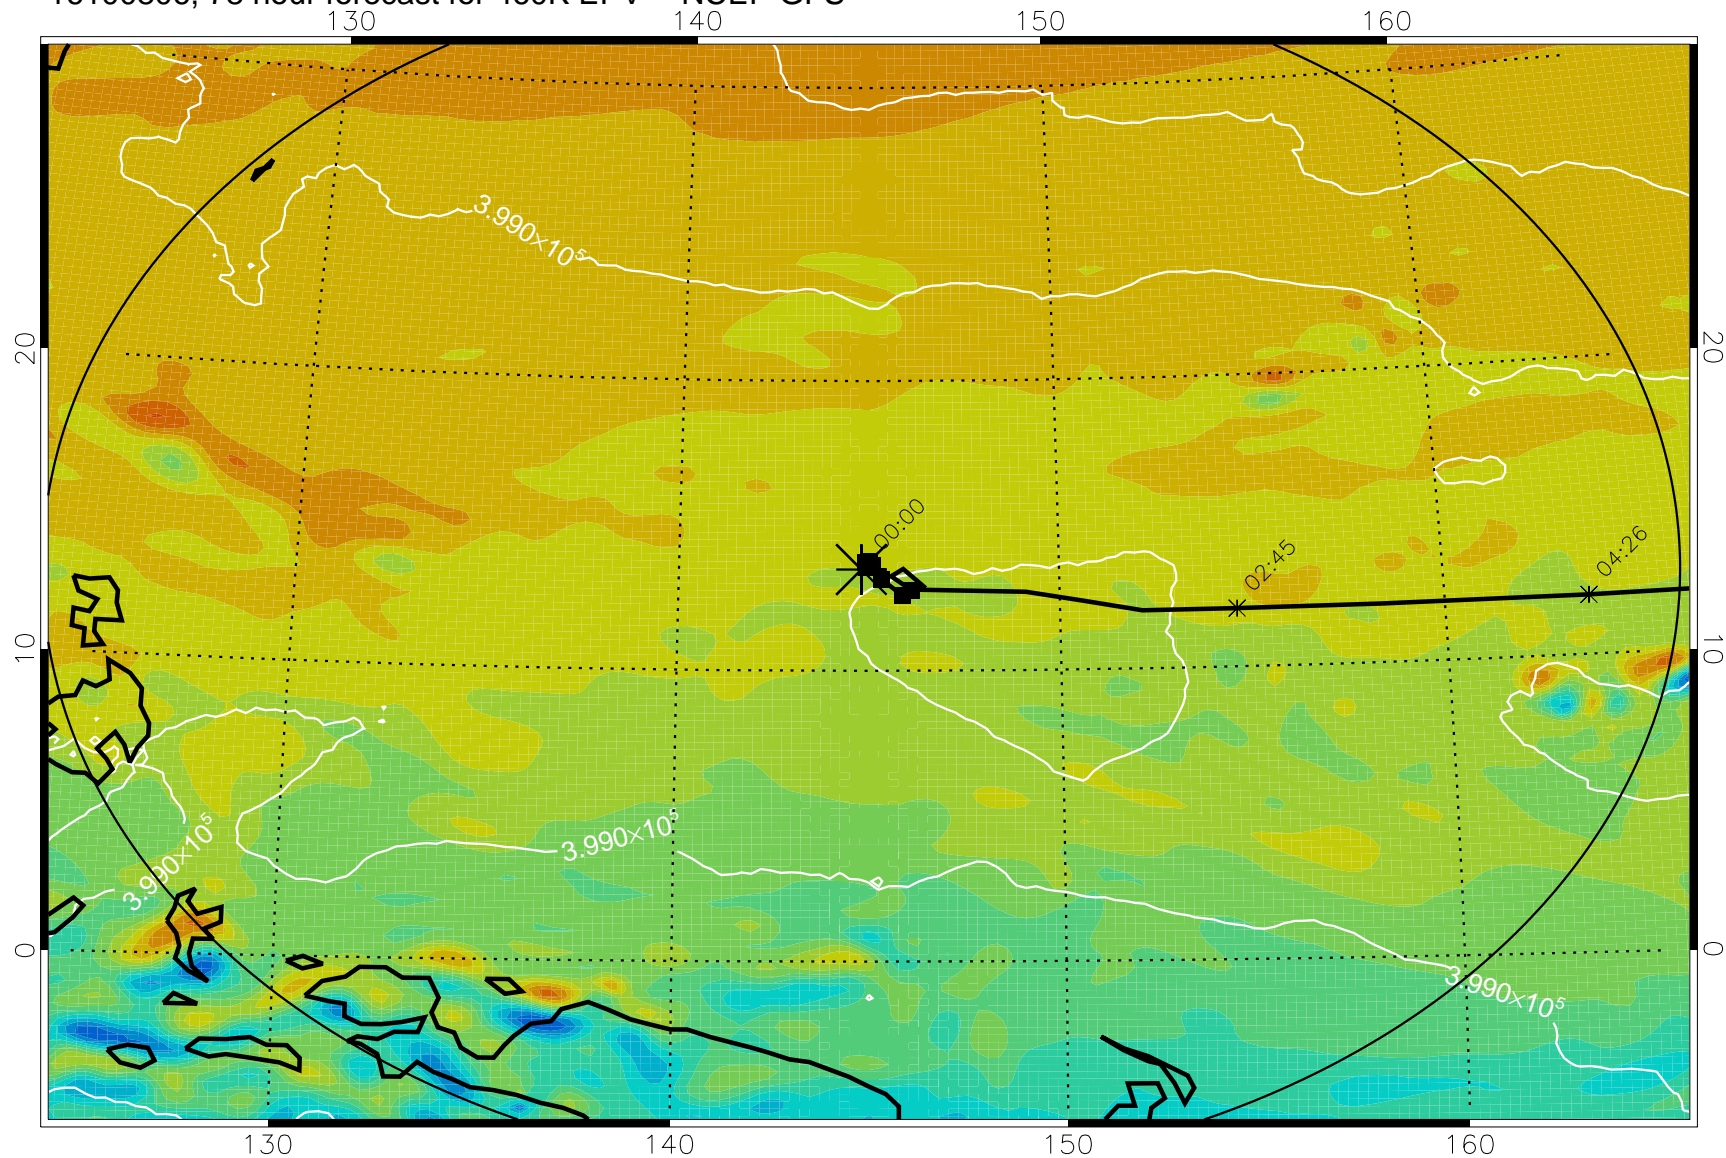

16100706, 54 hour forecast for 460K EPV -- NCEP GFS

460K Montgomery Streamfunction, white

Range ring of 2304 km

16100712, 60 hour forecast for 460K EPV -- NCEP GFS

460K Montgomery Streamfunction, white

Range ring of 2304 km

16100718, 66 hour forecast for 460K EPV -- NCEP GFS

460K Montgomery Streamfunction, white

Range ring of 2304 km

16100800, 72 hour forecast for 460K EPV -- NCEP GFS

460K Montgomery Streamfunction, white

Range ring of 2304 km

16100806, 78 hour forecast for 460K EPV -- NCEP GFS

460K Montgomery Streamfunction, white

Range ring of 2304 km

16100812, 84 hour forecast for 460K EPV -- NCEP GFS

460K Montgomery Streamfunction, white

Range ring of 2304 km

16100818, 90 hour forecast for 460K EPV -- NCEP GFS

460K Montgomery Streamfunction, white

Range ring of 2304 km

16100900, 96 hour forecast for 460K EPV -- NCEP GFS

460K Montgomery Streamfunction, white

Range ring of 2304 km