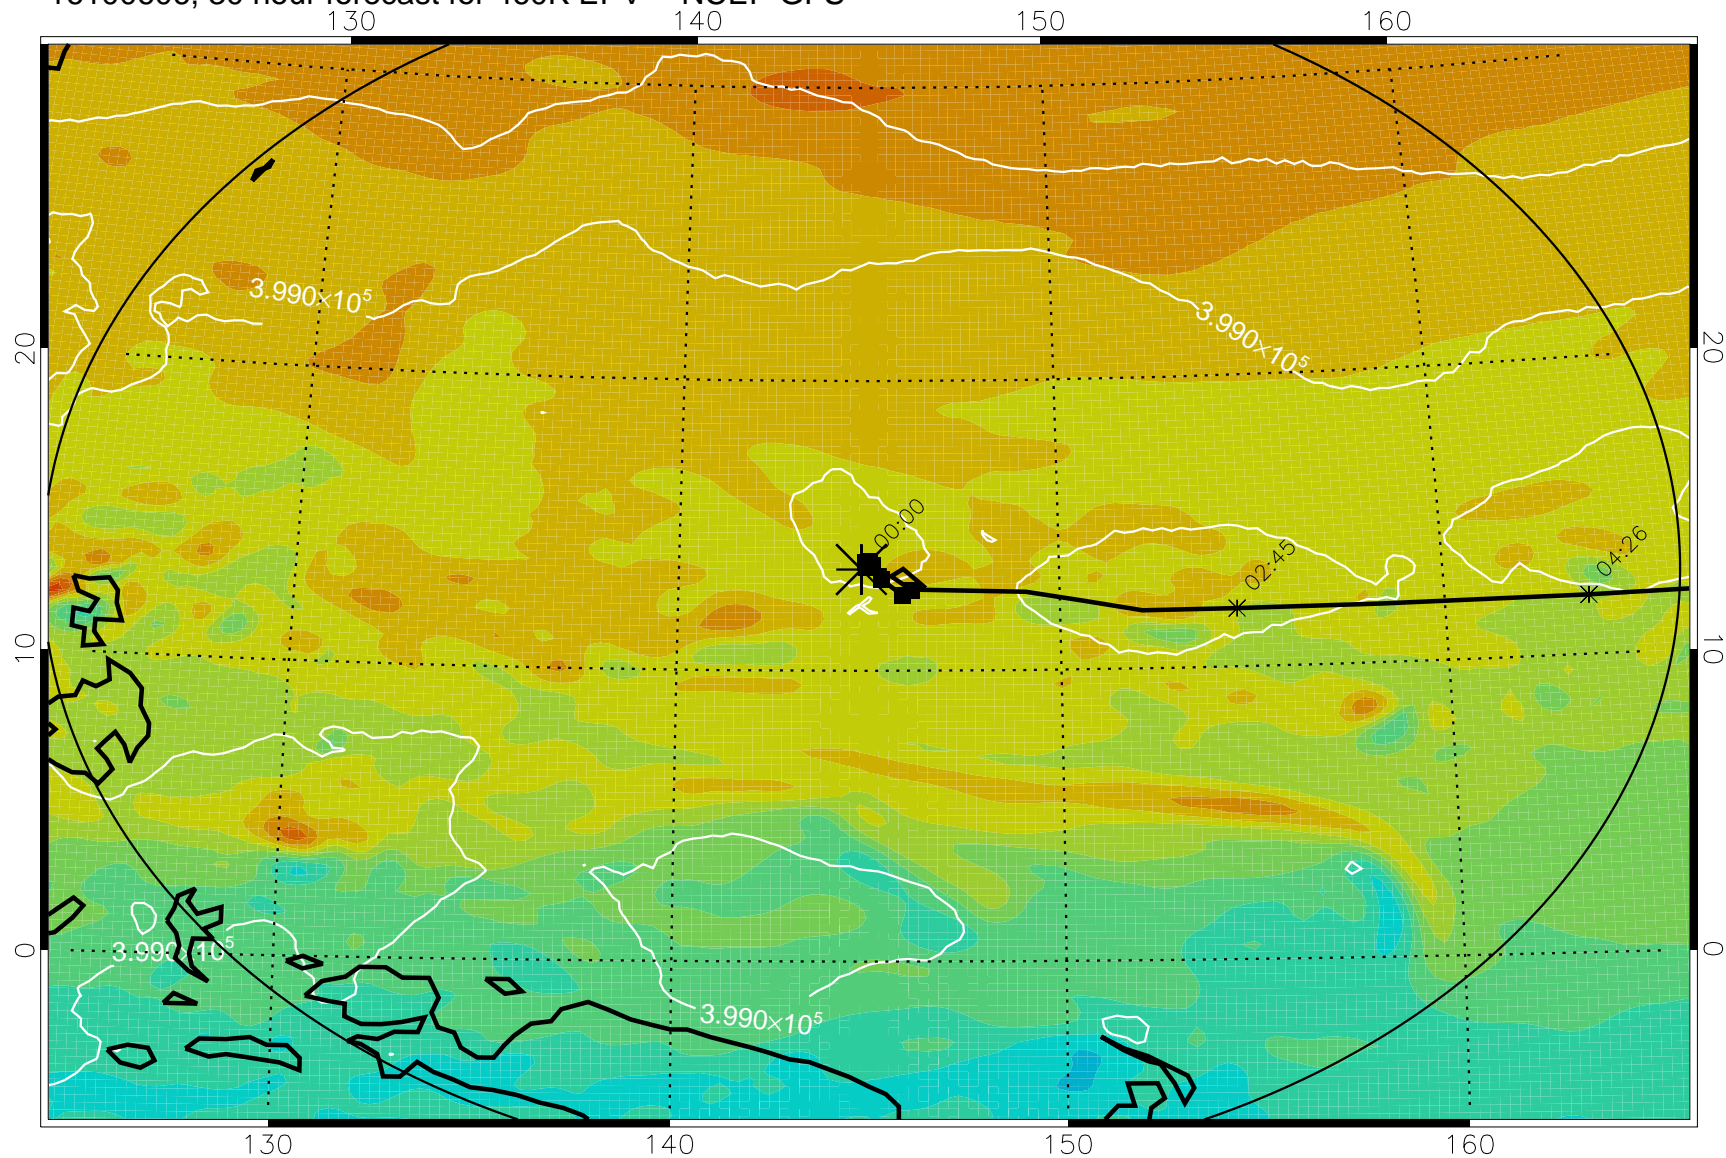

16100506, 6 hour forecast for 460K EPV -- NCEP GFS

460K Montgomery Streamfunction, white

Range ring of 2304 km

16100512, 12 hour forecast for 460K EPV -- NCEP GFS

460K Montgomery Streamfunction, white

Range ring of 2304 km

16100518, 18 hour forecast for 460K EPV -- NCEP GFS

460K Montgomery Streamfunction, white

Range ring of 2304 km

16100600, 24 hour forecast for 460K EPV -- NCEP GFS

460K Montgomery Streamfunction, white

Range ring of 2304 km

16100606, 30 hour forecast for 460K EPV -- NCEP GFS

460K Montgomery Streamfunction, white

Range ring of 2304 km

16100612, 36 hour forecast for 460K EPV -- NCEP GFS

460K Montgomery Streamfunction, white

Range ring of 2304 km

16100618, 42 hour forecast for 460K EPV -- NCEP GFS

460K Montgomery Streamfunction, white

Range ring of 2304 km

16100700, 48 hour forecast for 460K EPV -- NCEP GFS

460K Montgomery Streamfunction, white

Range ring of 2304 km