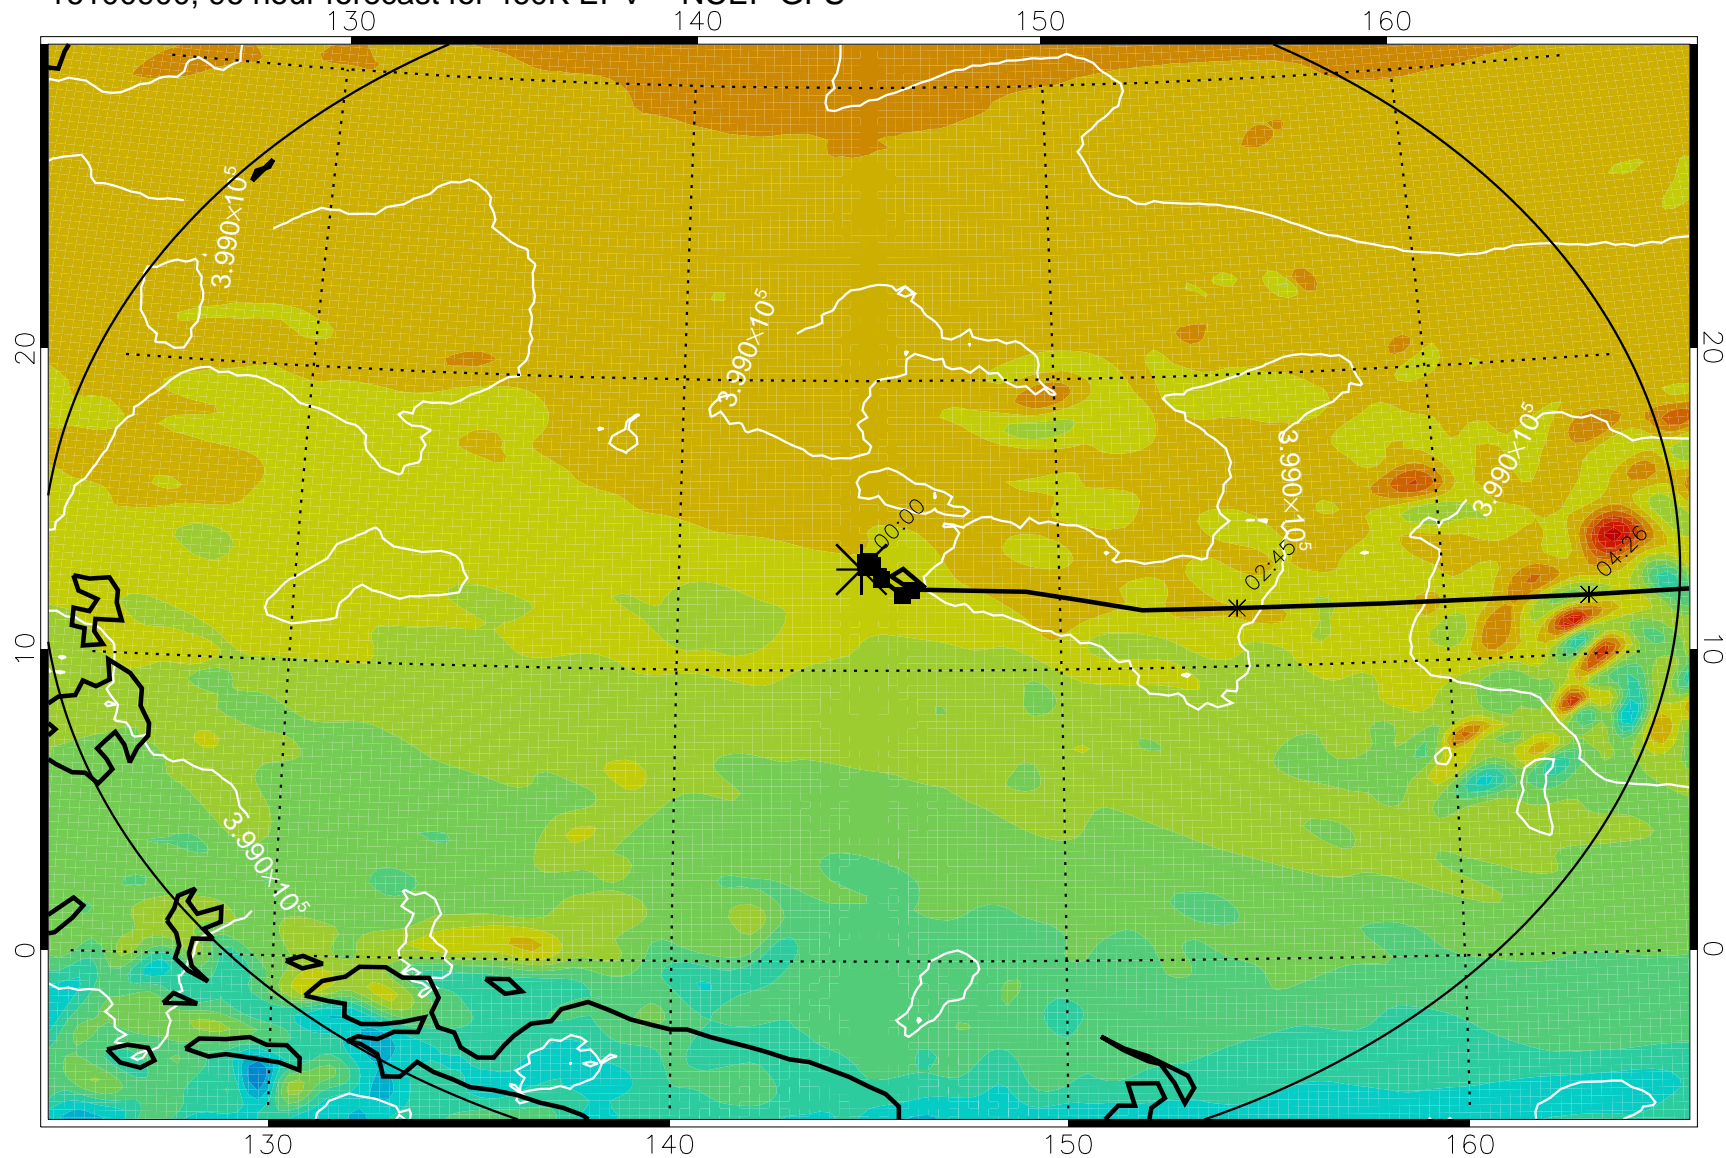

16100718, 66 hour forecast for 460K EPV -- NCEP GFS

460K Montgomery Streamfunction, white

Range ring of 2304 km

16100800, 72 hour forecast for 460K EPV -- NCEP GFS

460K Montgomery Streamfunction, white

Range ring of 2304 km

16100806, 78 hour forecast for 460K EPV -- NCEP GFS

460K Montgomery Streamfunction, white

Range ring of 2304 km

16100812, 84 hour forecast for 460K EPV -- NCEP GFS

460K Montgomery Streamfunction, white

Range ring of 2304 km

16100818, 90 hour forecast for 460K EPV -- NCEP GFS

460K Montgomery Streamfunction, white

Range ring of 2304 km

16100900, 96 hour forecast for 460K EPV -- NCEP GFS

460K Montgomery Streamfunction, white

Range ring of 2304 km

16100906, 102 hour forecast for 460K EPV -- NCEP GFS

460K Montgomery Streamfunction, white

Range ring of 2304 km

16100912, 108 hour forecast for 460K EPV -- NCEP GFS

460K Montgomery Streamfunction, white

Range ring of 2304 km