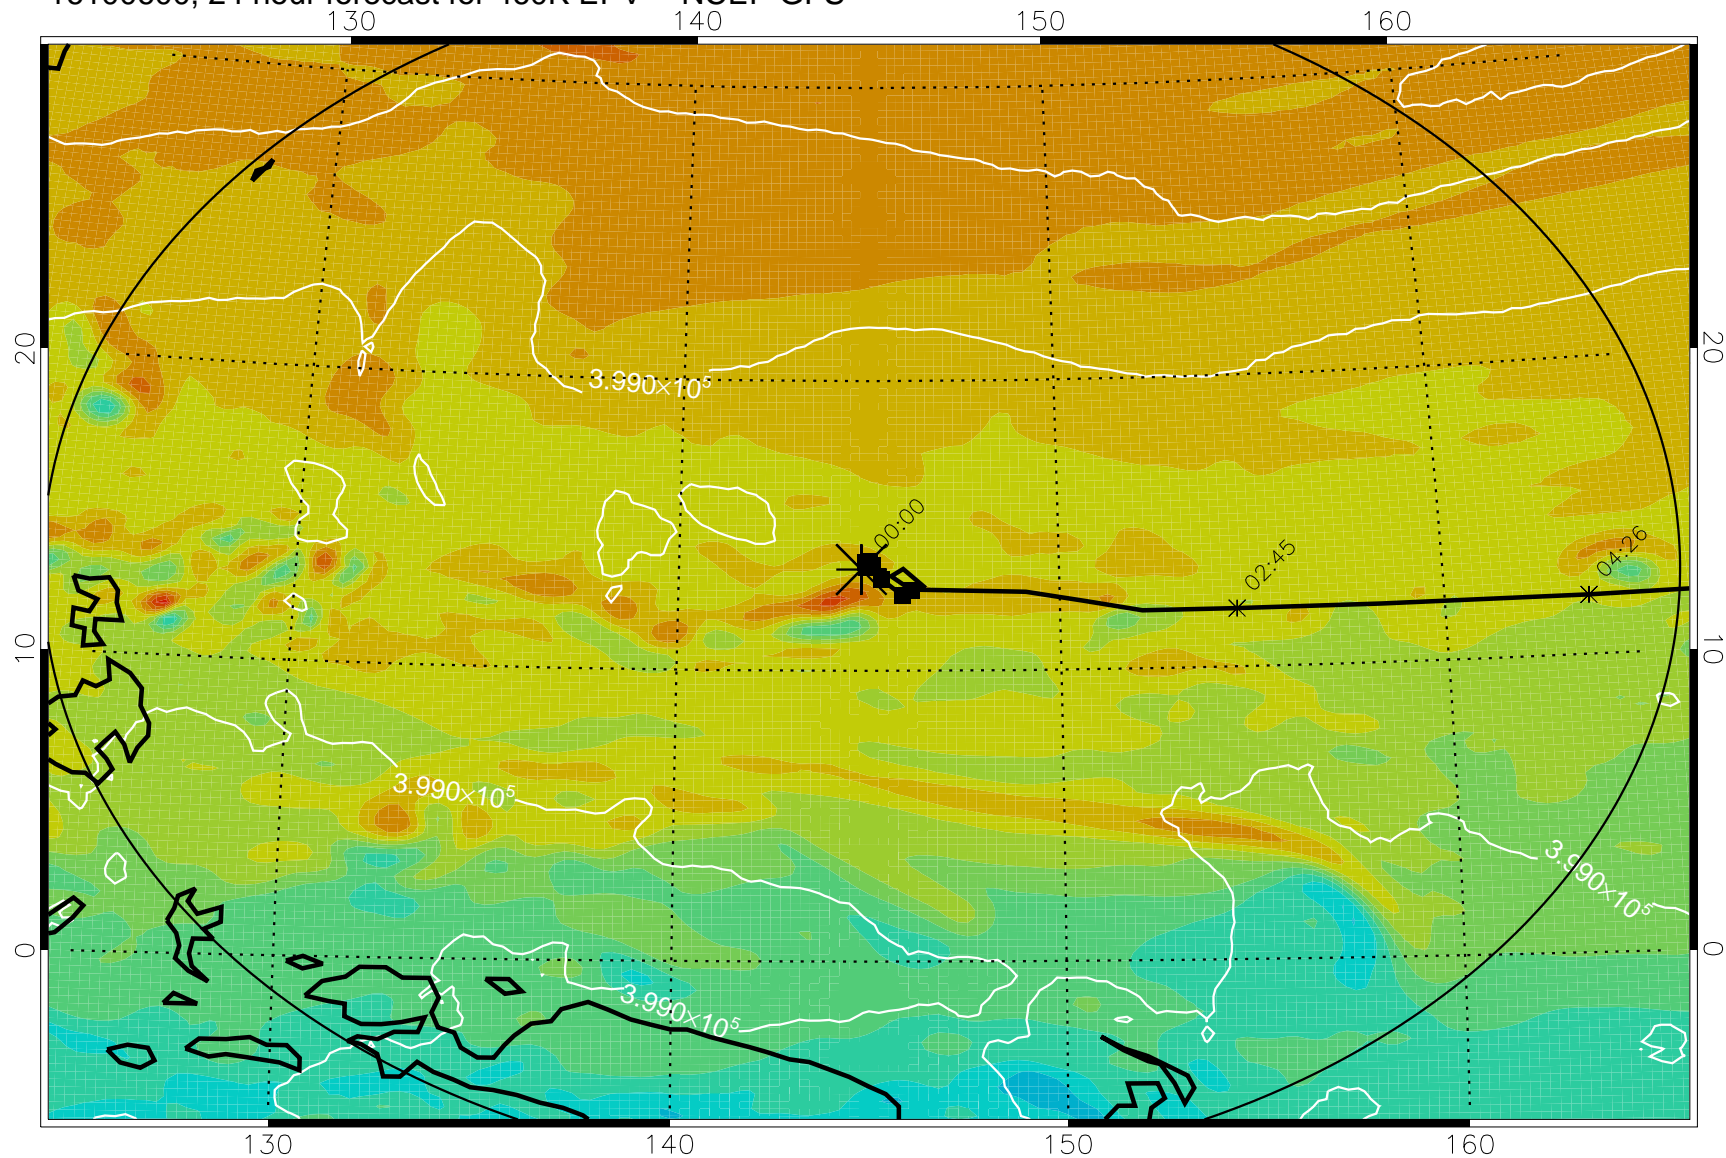

16100506, 6 hour forecast for 460K EPV -- NCEP GFS

460K Montgomery Streamfunction, white

Range ring of 2304 km

16100512, 12 hour forecast for 460K EPV -- NCEP GFS

460K Montgomery Streamfunction, white

Range ring of 2304 km

16100518, 18 hour forecast for 460K EPV -- NCEP GFS

460K Montgomery Streamfunction, white

Range ring of 2304 km

16100600, 24 hour forecast for 460K EPV -- NCEP GFS

460K Montgomery Streamfunction, white

Range ring of 2304 km

16100606, 30 hour forecast for 460K EPV -- NCEP GFS

460K Montgomery Streamfunction, white

Range ring of 2304 km

16100612, 36 hour forecast for 460K EPV -- NCEP GFS

460K Montgomery Streamfunction, white

Range ring of 2304 km

16100618, 42 hour forecast for 460K EPV -- NCEP GFS

460K Montgomery Streamfunction, white

Range ring of 2304 km

16100700, 48 hour forecast for 460K EPV -- NCEP GFS

460K Montgomery Streamfunction, white

Range ring of 2304 km