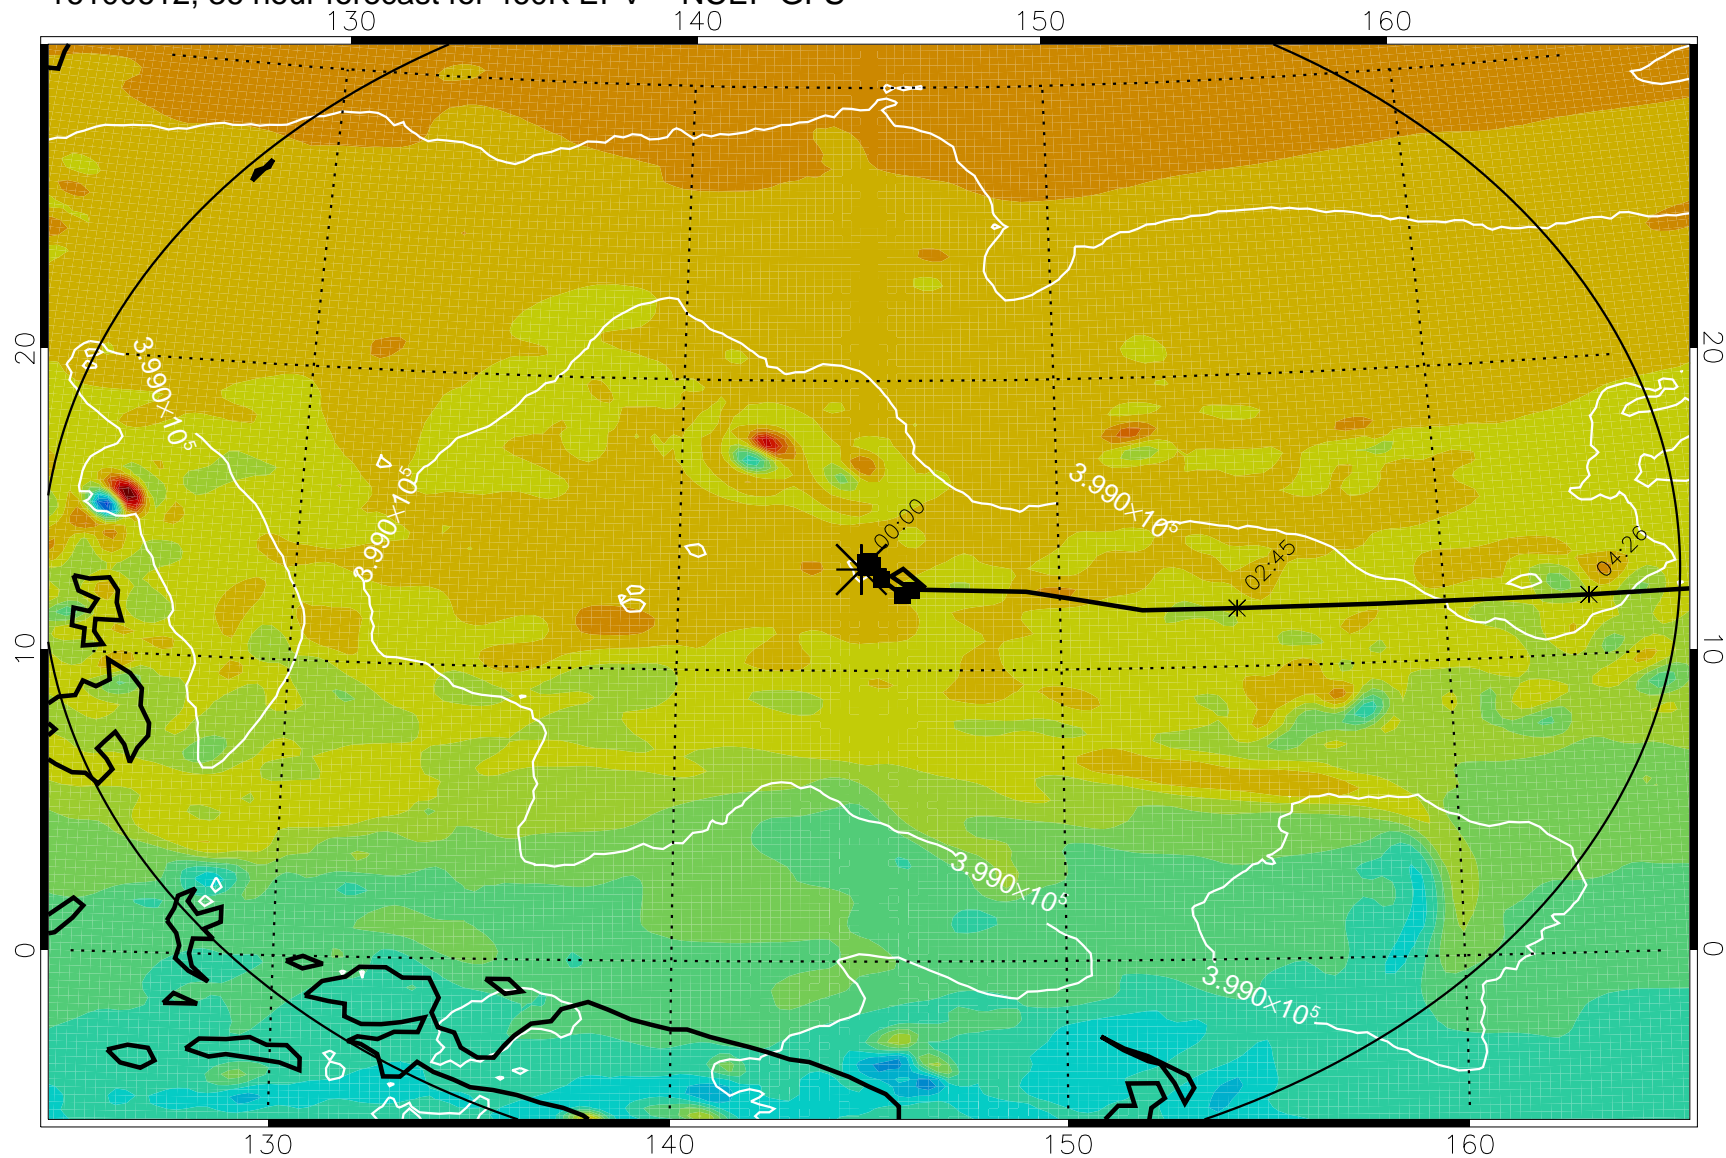

16100518, 18 hour forecast for 460K EPV -- NCEP GFS

460K Montgomery Streamfunction, white

Range ring of 2304 km

16100600, 24 hour forecast for 460K EPV -- NCEP GFS

460K Montgomery Streamfunction, white

Range ring of 2304 km

16100606, 30 hour forecast for 460K EPV -- NCEP GFS

460K Montgomery Streamfunction, white

Range ring of 2304 km

16100612, 36 hour forecast for 460K EPV -- NCEP GFS

460K Montgomery Streamfunction, white

Range ring of 2304 km

16100618, 42 hour forecast for 460K EPV -- NCEP GFS

460K Montgomery Streamfunction, white

Range ring of 2304 km

16100700, 48 hour forecast for 460K EPV -- NCEP GFS

460K Montgomery Streamfunction, white

Range ring of 2304 km

16100706, 54 hour forecast for 460K EPV -- NCEP GFS

460K Montgomery Streamfunction, white

Range ring of 2304 km

16100712, 60 hour forecast for 460K EPV -- NCEP GFS

460K Montgomery Streamfunction, white

Range ring of 2304 km