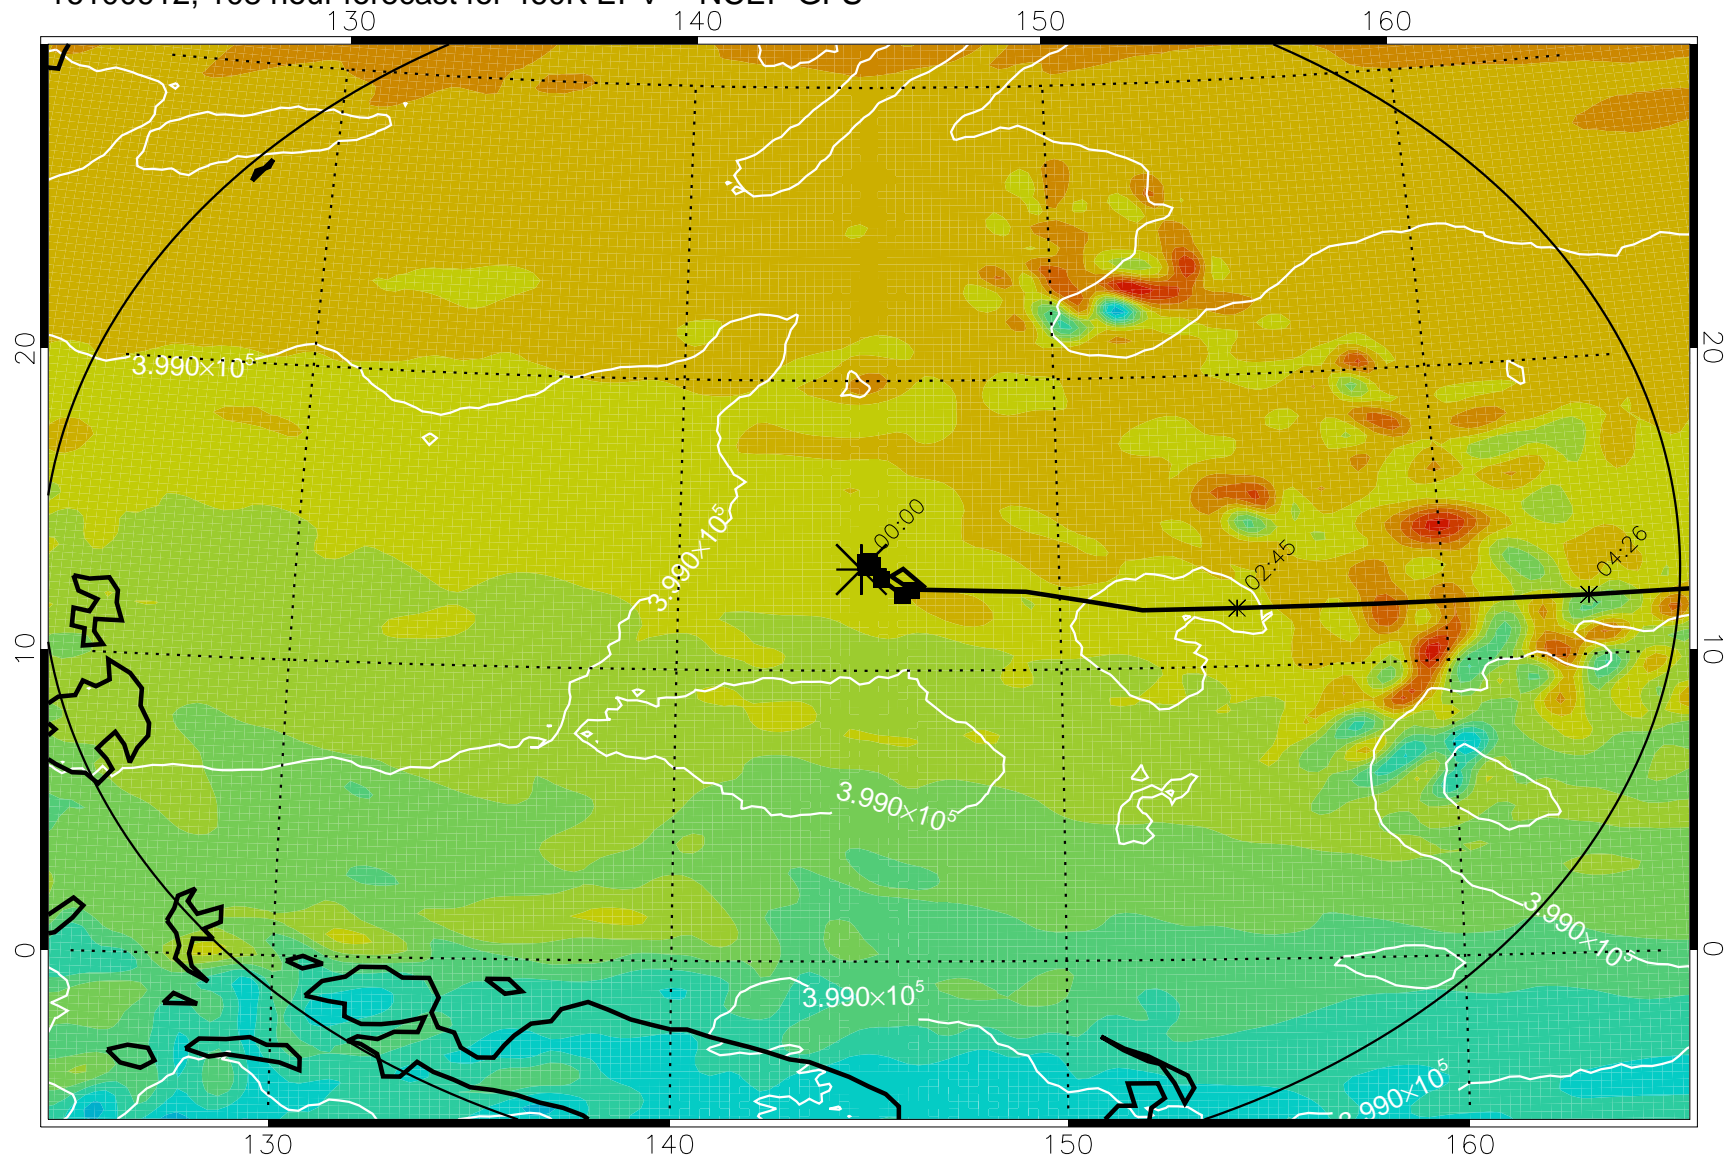

16100806, 78 hour forecast for 460K EPV -- NCEP GFS

460K Montgomery Streamfunction, white

Range ring of 2304 km

16100812, 84 hour forecast for 460K EPV -- NCEP GFS

460K Montgomery Streamfunction, white

Range ring of 2304 km

16100818, 90 hour forecast for 460K EPV -- NCEP GFS

460K Montgomery Streamfunction, white

Range ring of 2304 km

16100900, 96 hour forecast for 460K EPV -- NCEP GFS

460K Montgomery Streamfunction, white

Range ring of 2304 km

16100906, 102 hour forecast for 460K EPV -- NCEP GFS

460K Montgomery Streamfunction, white

Range ring of 2304 km

16100912, 108 hour forecast for 460K EPV -- NCEP GFS

460K Montgomery Streamfunction, white

Range ring of 2304 km

16100918, 114 hour forecast for 460K EPV -- NCEP GFS

460K Montgomery Streamfunction, white

Range ring of 2304 km

16101000, 120 hour forecast for 460K EPV -- NCEP GFS

460K Montgomery Streamfunction, white

Range ring of 2304 km