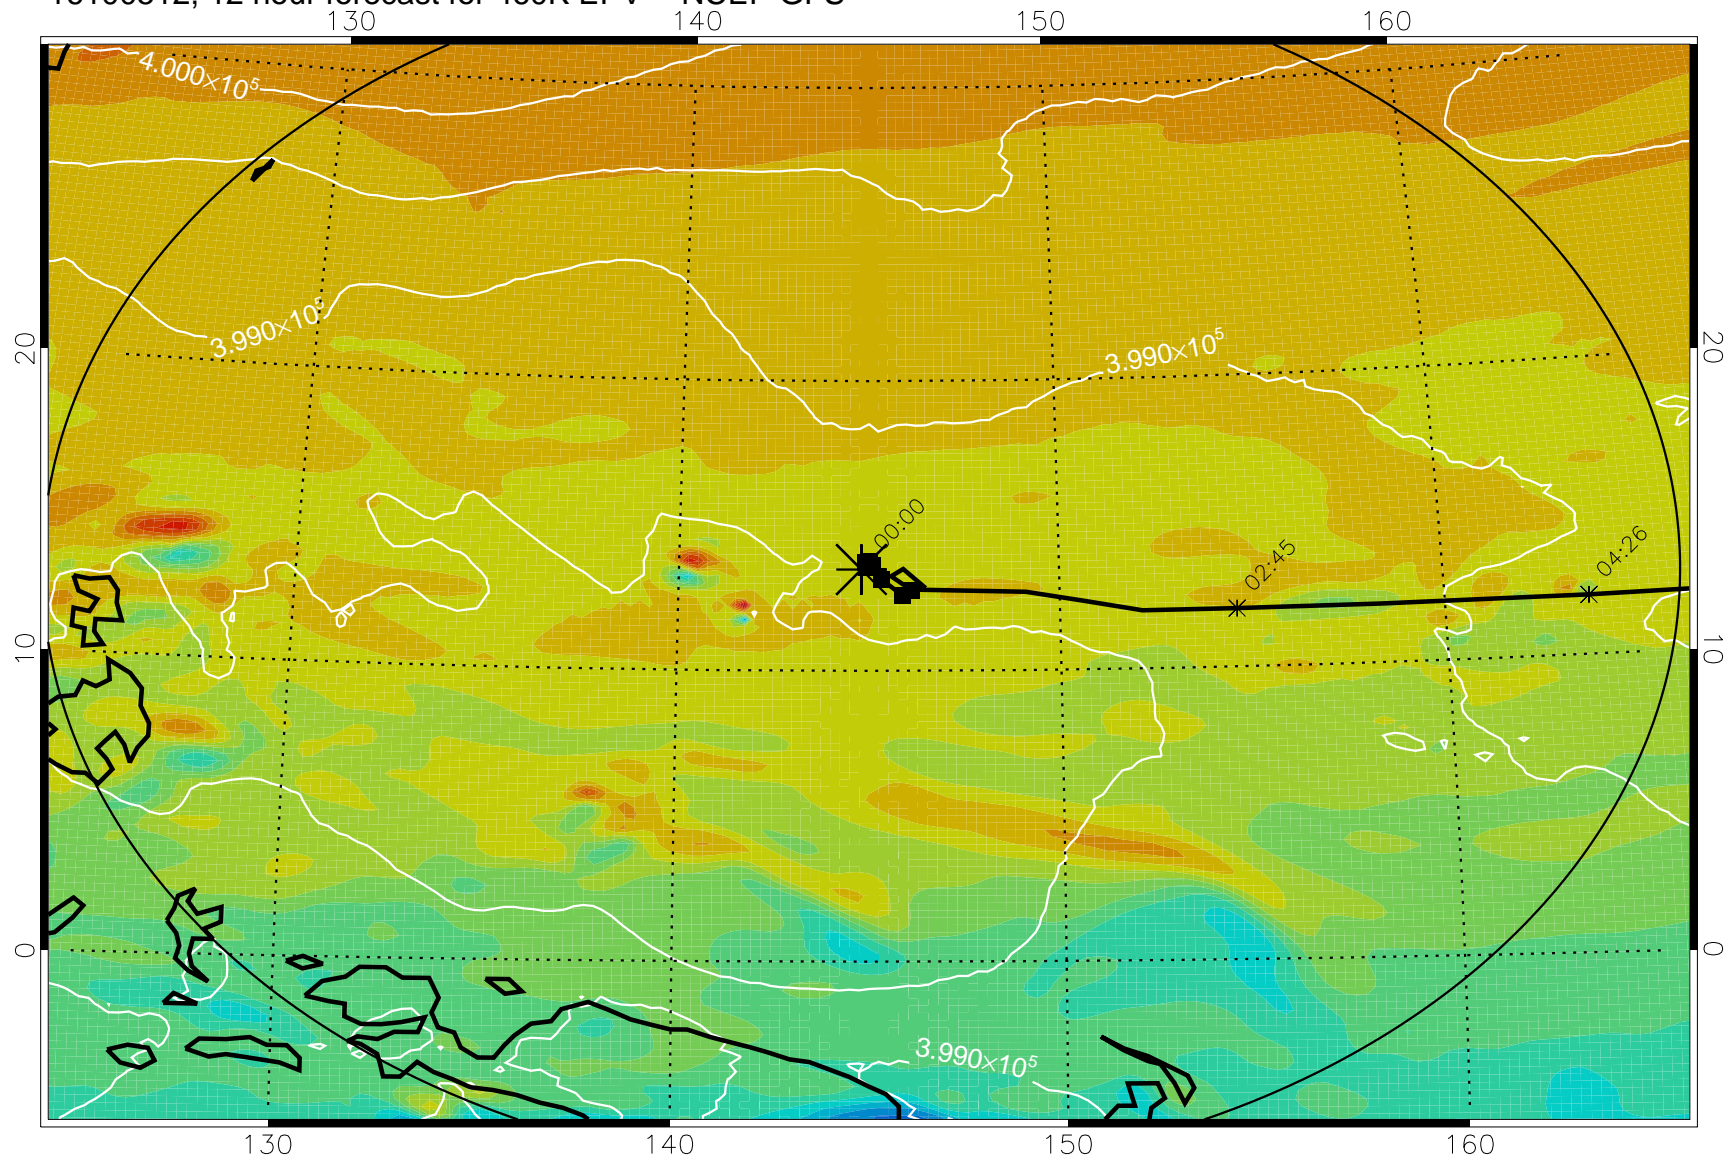

16100506, 6 hour forecast for 460K EPV -- NCEP GFS

460K Montgomery Streamfunction, white

Range ring of 2304 km

16100512, 12 hour forecast for 460K EPV -- NCEP GFS

460K Montgomery Streamfunction, white

Range ring of 2304 km

16100518, 18 hour forecast for 460K EPV -- NCEP GFS

460K Montgomery Streamfunction, white

Range ring of 2304 km

16100600, 24 hour forecast for 460K EPV -- NCEP GFS

460K Montgomery Streamfunction, white

Range ring of 2304 km

16100606, 30 hour forecast for 460K EPV -- NCEP GFS

460K Montgomery Streamfunction, white

Range ring of 2304 km

16100612, 36 hour forecast for 460K EPV -- NCEP GFS

460K Montgomery Streamfunction, white

Range ring of 2304 km

16100618, 42 hour forecast for 460K EPV -- NCEP GFS

460K Montgomery Streamfunction, white

Range ring of 2304 km

16100700, 48 hour forecast for 460K EPV -- NCEP GFS

460K Montgomery Streamfunction, white

Range ring of 2304 km