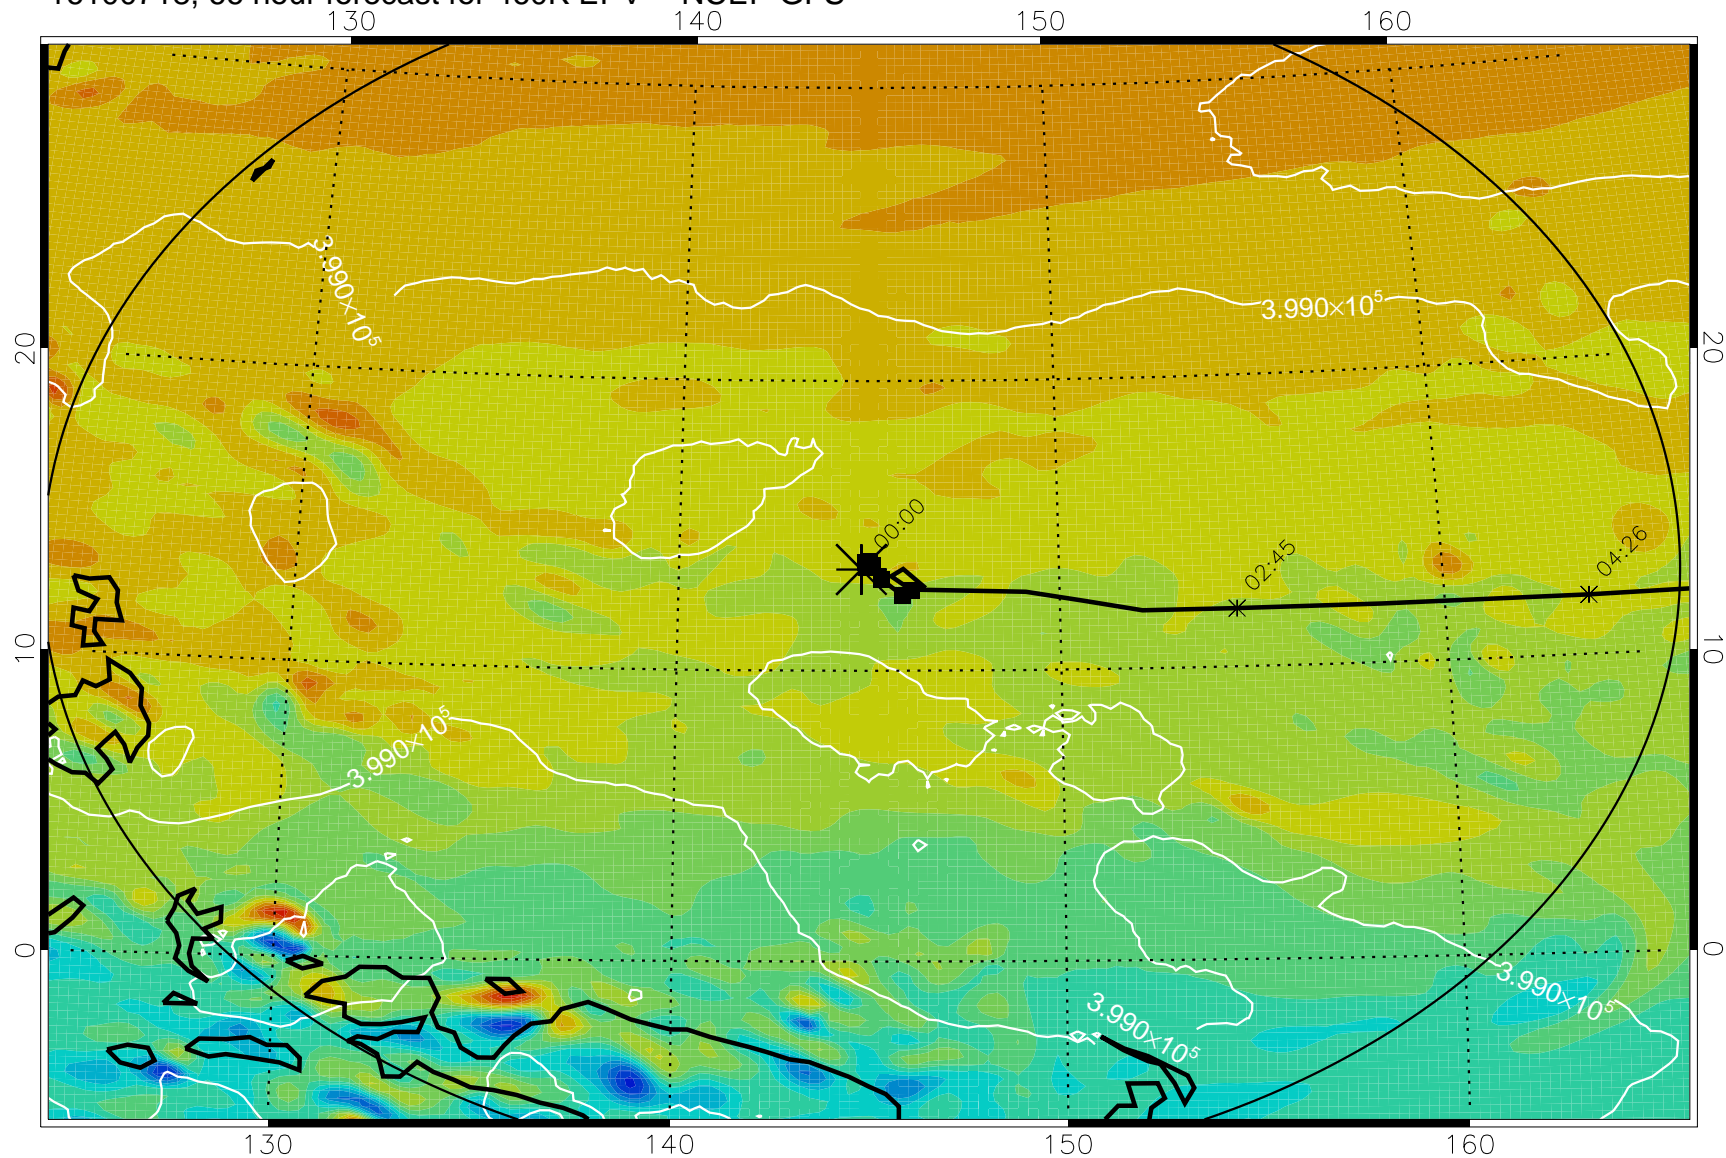

16100618, 42 hour forecast for 460K EPV -- NCEP GFS

460K Montgomery Streamfunction, white

Range ring of 2304 km

16100700, 48 hour forecast for 460K EPV -- NCEP GFS

460K Montgomery Streamfunction, white

Range ring of 2304 km

16100706, 54 hour forecast for 460K EPV -- NCEP GFS

460K Montgomery Streamfunction, white

Range ring of 2304 km

16100712, 60 hour forecast for 460K EPV -- NCEP GFS

460K Montgomery Streamfunction, white

Range ring of 2304 km

16100718, 66 hour forecast for 460K EPV -- NCEP GFS

460K Montgomery Streamfunction, white

Range ring of 2304 km

16100800, 72 hour forecast for 460K EPV -- NCEP GFS

460K Montgomery Streamfunction, white

Range ring of 2304 km

16100806, 78 hour forecast for 460K EPV -- NCEP GFS

460K Montgomery Streamfunction, white

Range ring of 2304 km

16100812, 84 hour forecast for 460K EPV -- NCEP GFS

460K Montgomery Streamfunction, white

Range ring of 2304 km