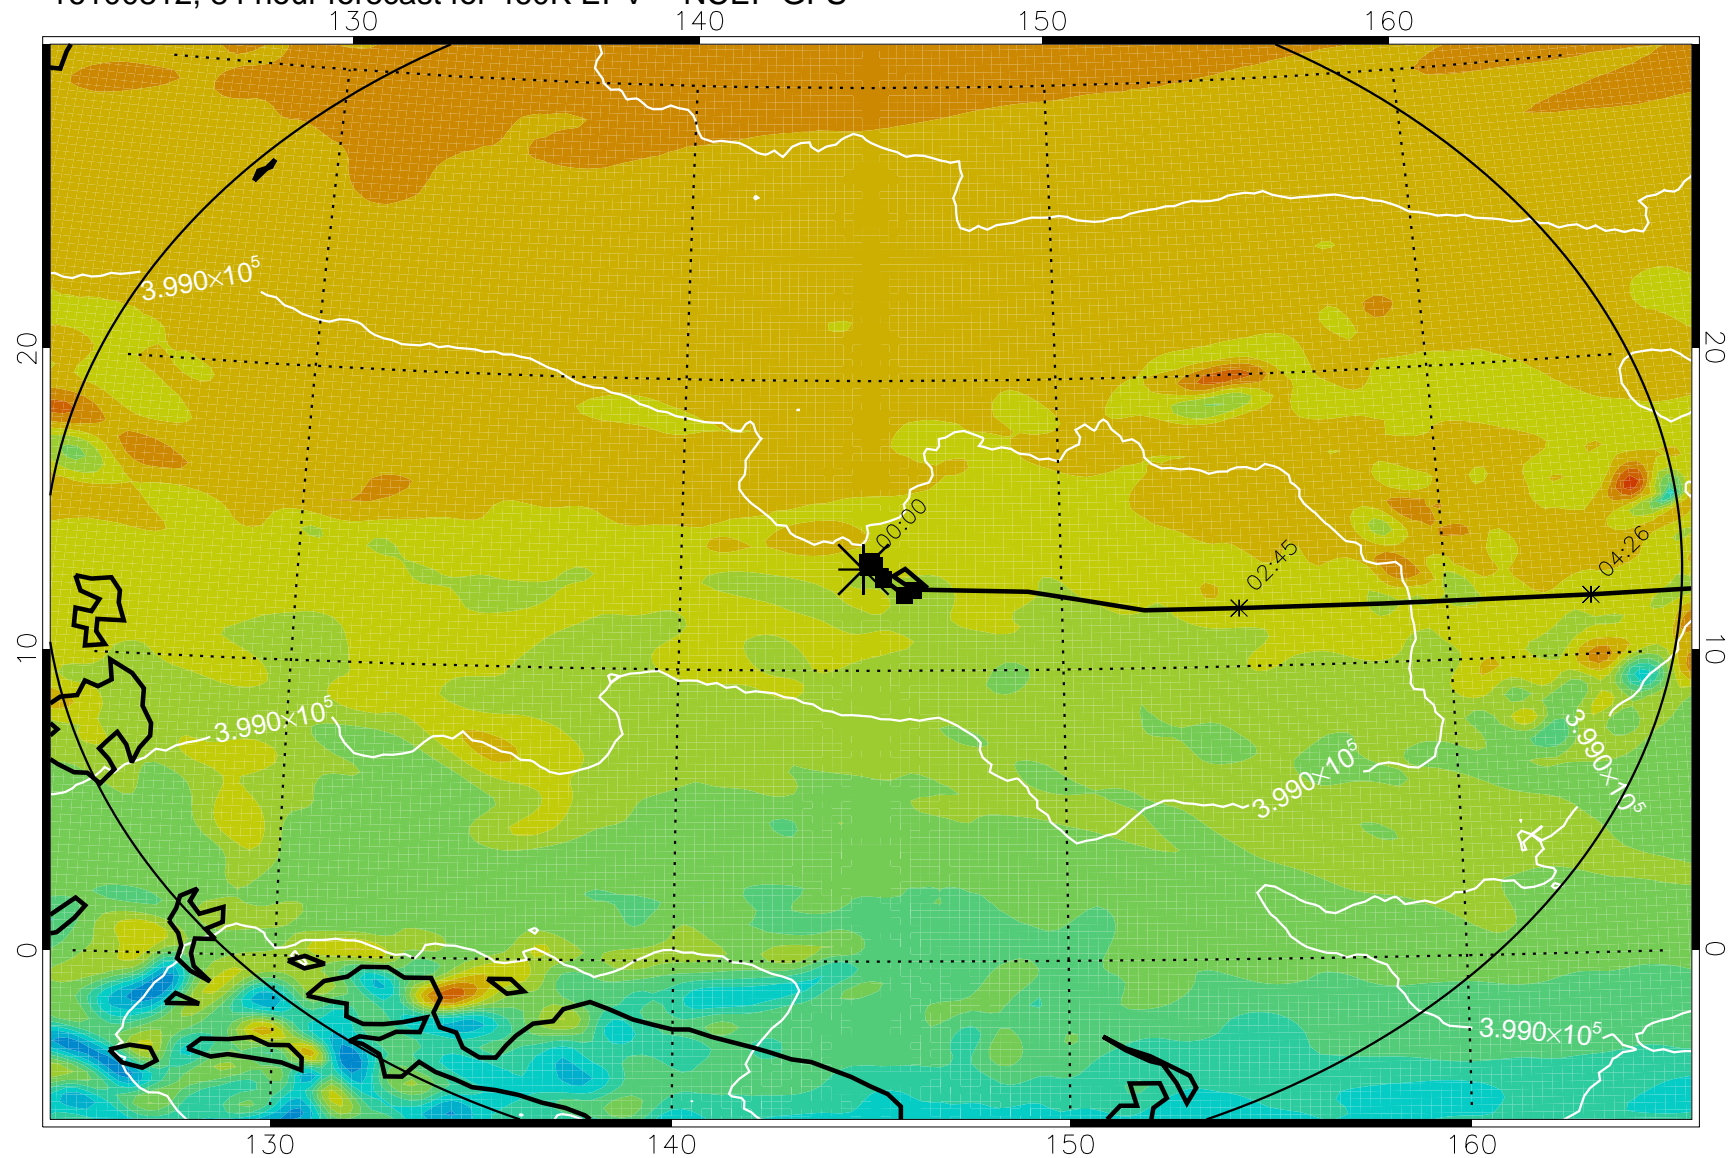

16100706, 54 hour forecast for 460K EPV -- NCEP GFS

460K Montgomery Streamfunction, white

Range ring of 2304 km

16100712, 60 hour forecast for 460K EPV -- NCEP GFS

460K Montgomery Streamfunction, white

Range ring of 2304 km

16100718, 66 hour forecast for 460K EPV -- NCEP GFS

460K Montgomery Streamfunction, white

Range ring of 2304 km

16100800, 72 hour forecast for 460K EPV -- NCEP GFS

460K Montgomery Streamfunction, white

Range ring of 2304 km

16100806, 78 hour forecast for 460K EPV -- NCEP GFS

460K Montgomery Streamfunction, white

Range ring of 2304 km

16100812, 84 hour forecast for 460K EPV -- NCEP GFS

460K Montgomery Streamfunction, white

Range ring of 2304 km

16100818, 90 hour forecast for 460K EPV -- NCEP GFS

460K Montgomery Streamfunction, white

Range ring of 2304 km

16100900, 96 hour forecast for 460K EPV -- NCEP GFS

460K Montgomery Streamfunction, white

Range ring of 2304 km