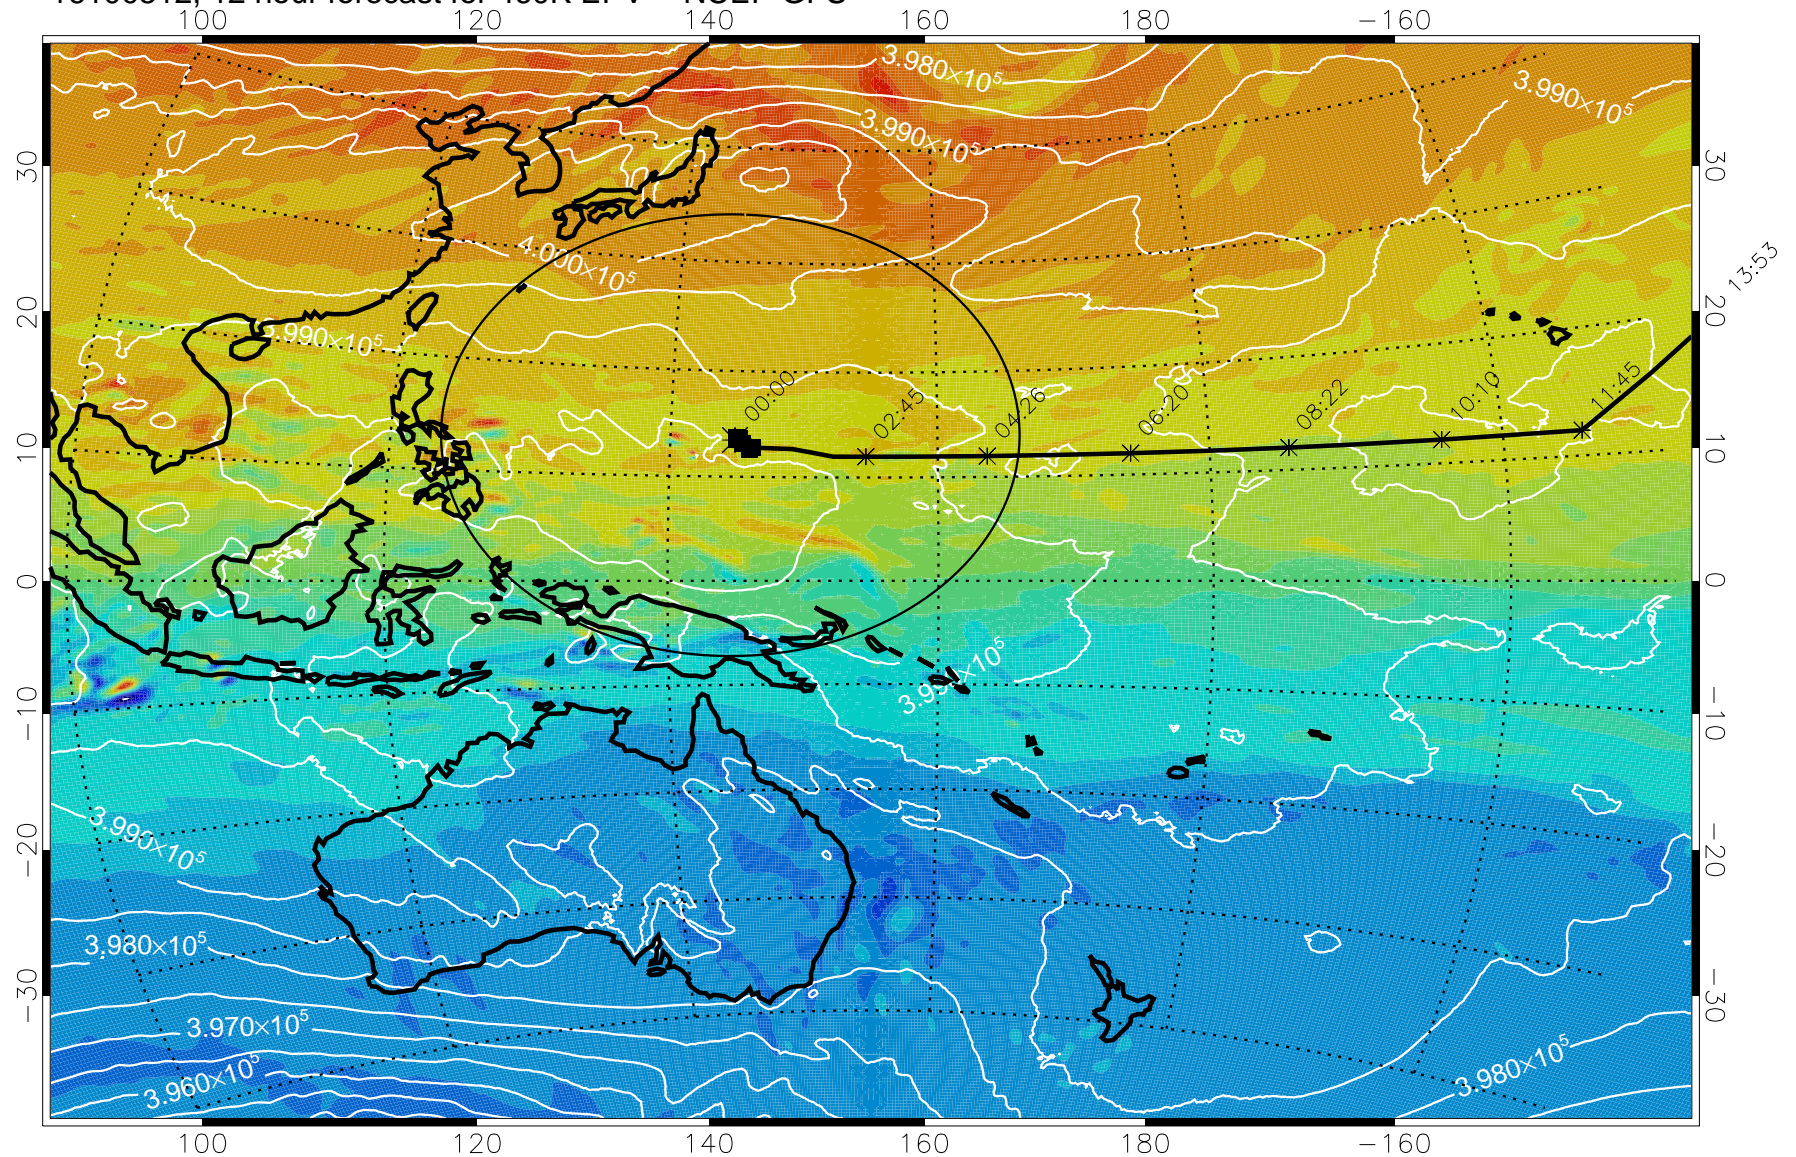

16100506, 6 hour forecast for 460K EPV -- NCEP GFS

460K Montgomery Streamfunction, white

Range ring of 2304 km

16100512, 12 hour forecast for 460K EPV -- NCEP GFS

460K Montgomery Streamfunction, white

Range ring of 2304 km

15:52

16100518, 18 hour forecast for 460K EPV -- NCEP GFS

460K Montgomery Streamfunction, white

Range ring of 2304 km

15:52

16100600, 24 hour forecast for 460K EPV -- NCEP GFS

460K Montgomery Streamfunction, white

Range ring of 2304 km

15:52

16100606, 30 hour forecast for 460K EPV -- NCEP GFS

460K Montgomery Streamfunction, white

Range ring of 2304 km

15:52

16100612, 36 hour forecast for 460K EPV -- NCEP GFS

460K Montgomery Streamfunction, white

Range ring of 2304 km

15:52

16100618, 42 hour forecast for 460K EPV -- NCEP GFS

460K Montgomery Streamfunction, white

Range ring of 2304 km

15:52

13:53

16100700, 48 hour forecast for 460K EPV -- NCEP GFS