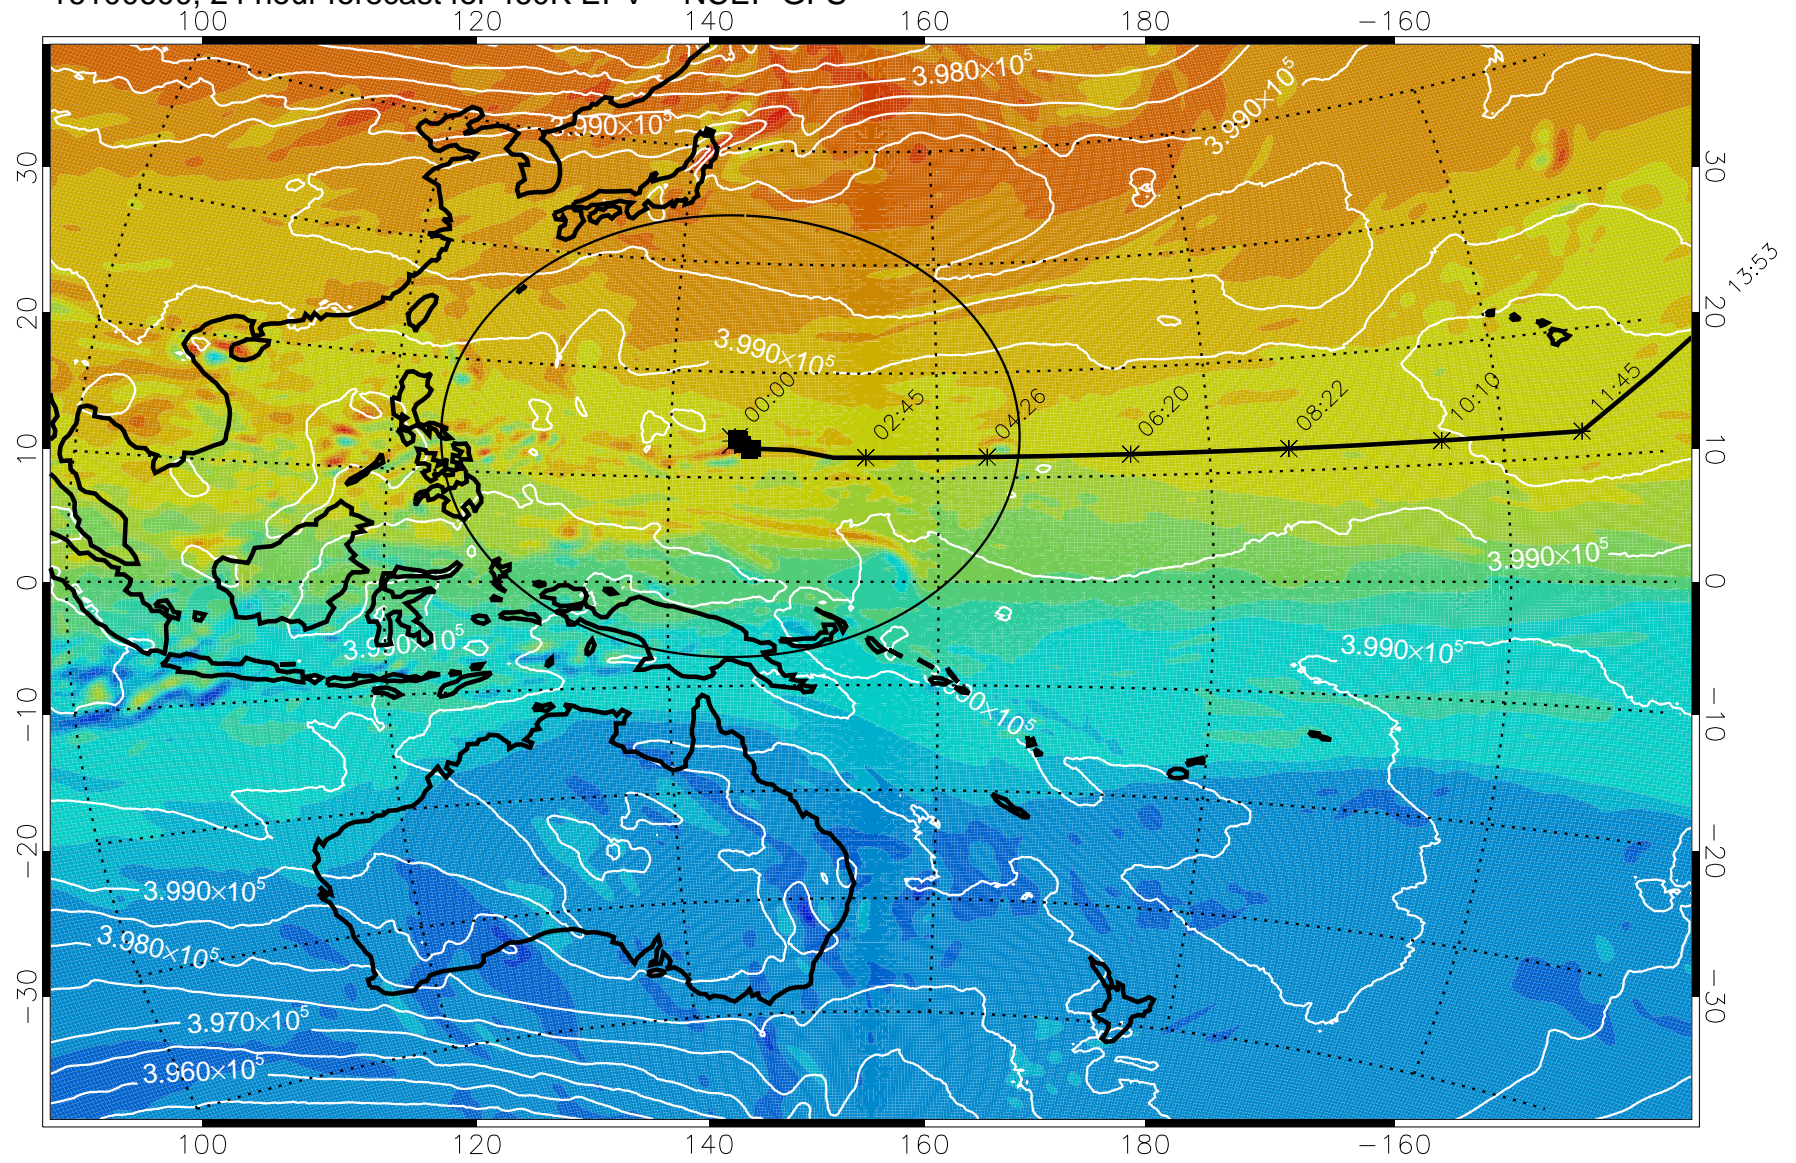

15:52

16100518, 18 hour forecast for 460K EPV -- NCEP GFS

460K Montgomery Streamfunction, white

Range ring of 2304 km

15:52

16100600, 24 hour forecast for 460K EPV -- NCEP GFS

460K Montgomery Streamfunction, white

Range ring of 2304 km

15:52

16100606, 30 hour forecast for 460K EPV -- NCEP GFS

460K Montgomery Streamfunction, white

Range ring of 2304 km

15:52

16100612, 36 hour forecast for 460K EPV -- NCEP GFS

460K Montgomery Streamfunction, white

Range ring of 2304 km

15:52

16100618, 42 hour forecast for 460K EPV -- NCEP GFS

460K Montgomery Streamfunction, white

Range ring of 2304 km

15:52

13:53

16100700, 48 hour forecast for 460K EPV -- NCEP GFS

460K Montgomery Streamfunction, white

Range ring of 2304 km

16100706, 54 hour forecast for 460K EPV -- NCEP GFS

460K Montgomery Streamfunction, white

Range ring of 2304 km

16100712, 60 hour forecast for 460K EPV -- NCEP GFS