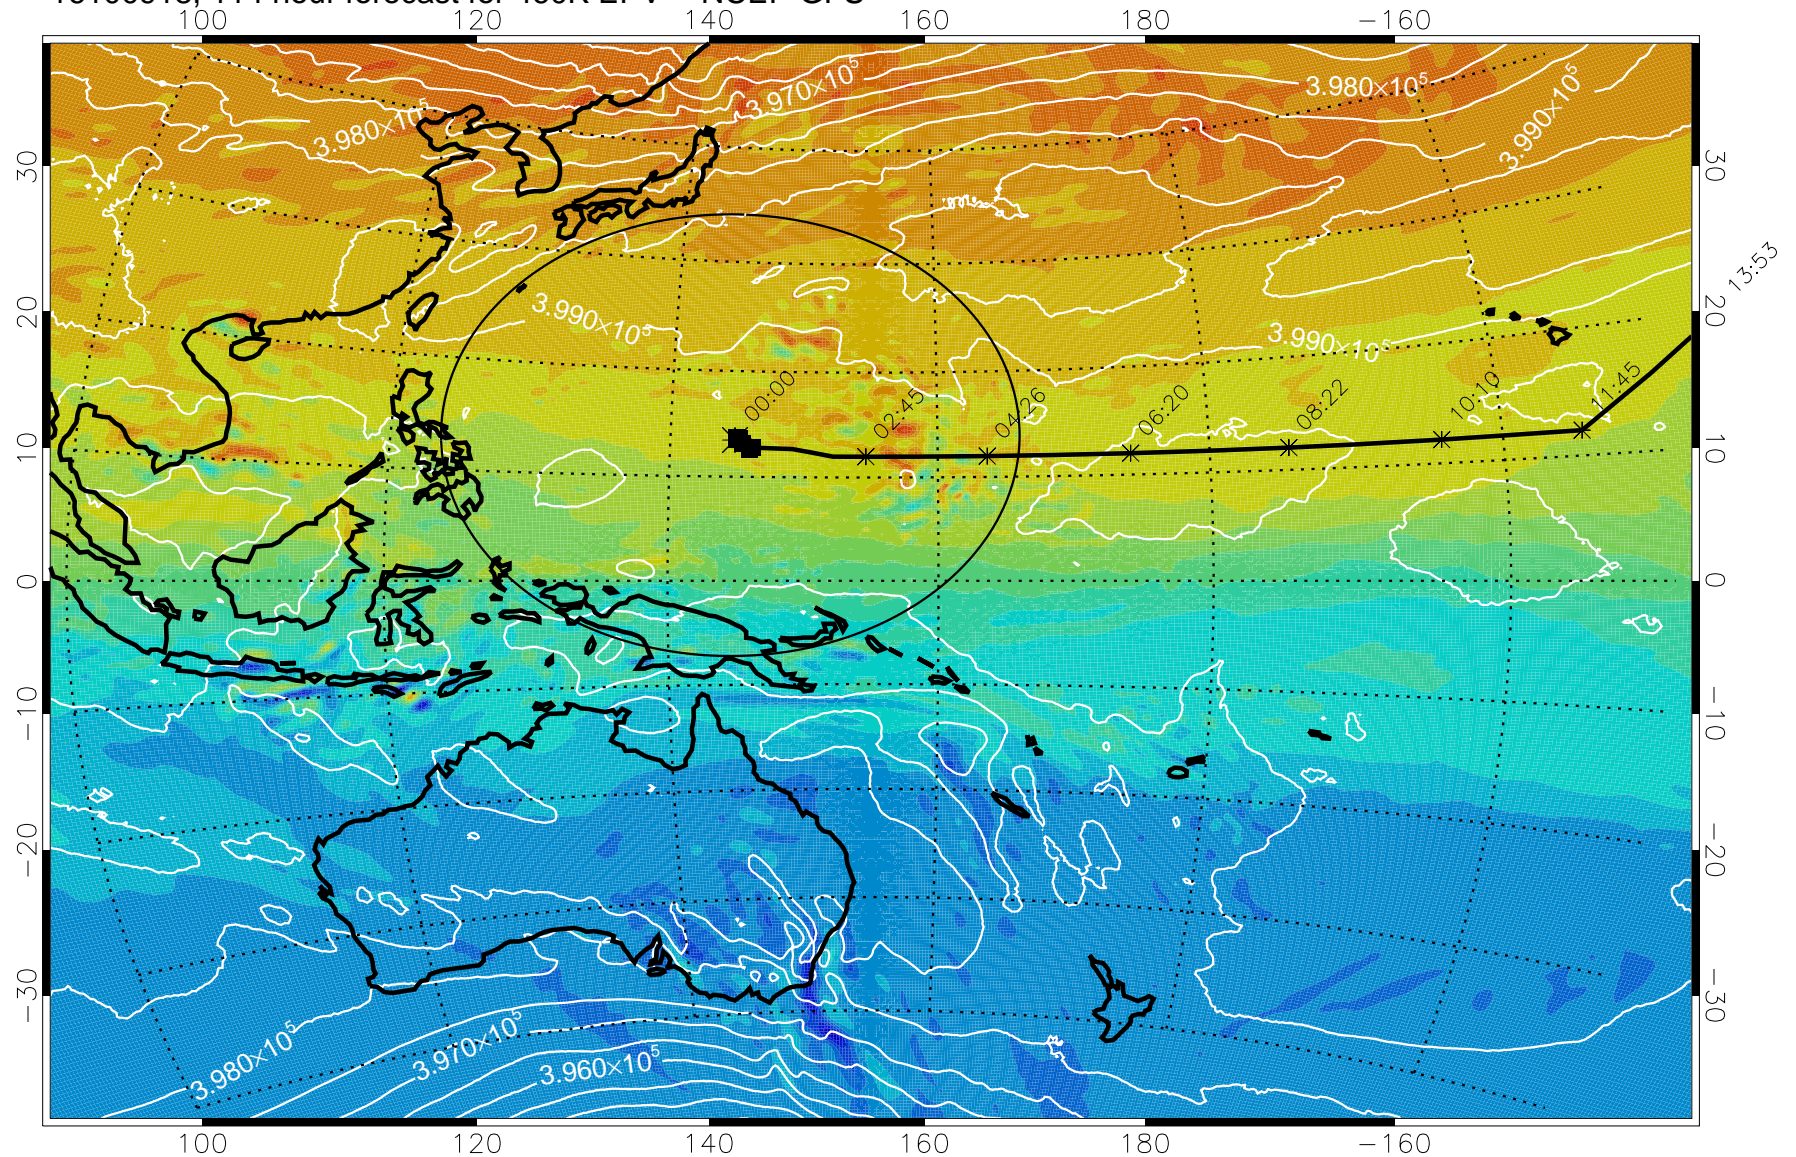

460K Montgomery Streamfunction, white

Range ring of 2304 km

15:52

16100818, 90 hour forecast for 460K EPV -- NCEP GFS

460K Montgomery Streamfunction, white

Range ring of 2304 km

16100900, 96 hour forecast for 460K EPV -- NCEP GFS

460K Montgomery Streamfunction, white

Range ring of 2304 km

15:52

16100906, 102 hour forecast for 460K EPV -- NCEP GFS

460K Montgomery Streamfunction, white

Range ring of 2304 km

15:52

16100912, 108 hour forecast for 460K EPV -- NCEP GFS

460K Montgomery Streamfunction, white

Range ring of 2304 km

15:52

13:53

16100918, 114 hour forecast for 460K EPV -- NCEP GFS

460K Montgomery Streamfunction, white

Range ring of 2304 km

16101000, 120 hour forecast for 460K EPV -- NCEP GFS

460K Montgomery Streamfunction, white

Range ring of 2304 km

15:52

13:53