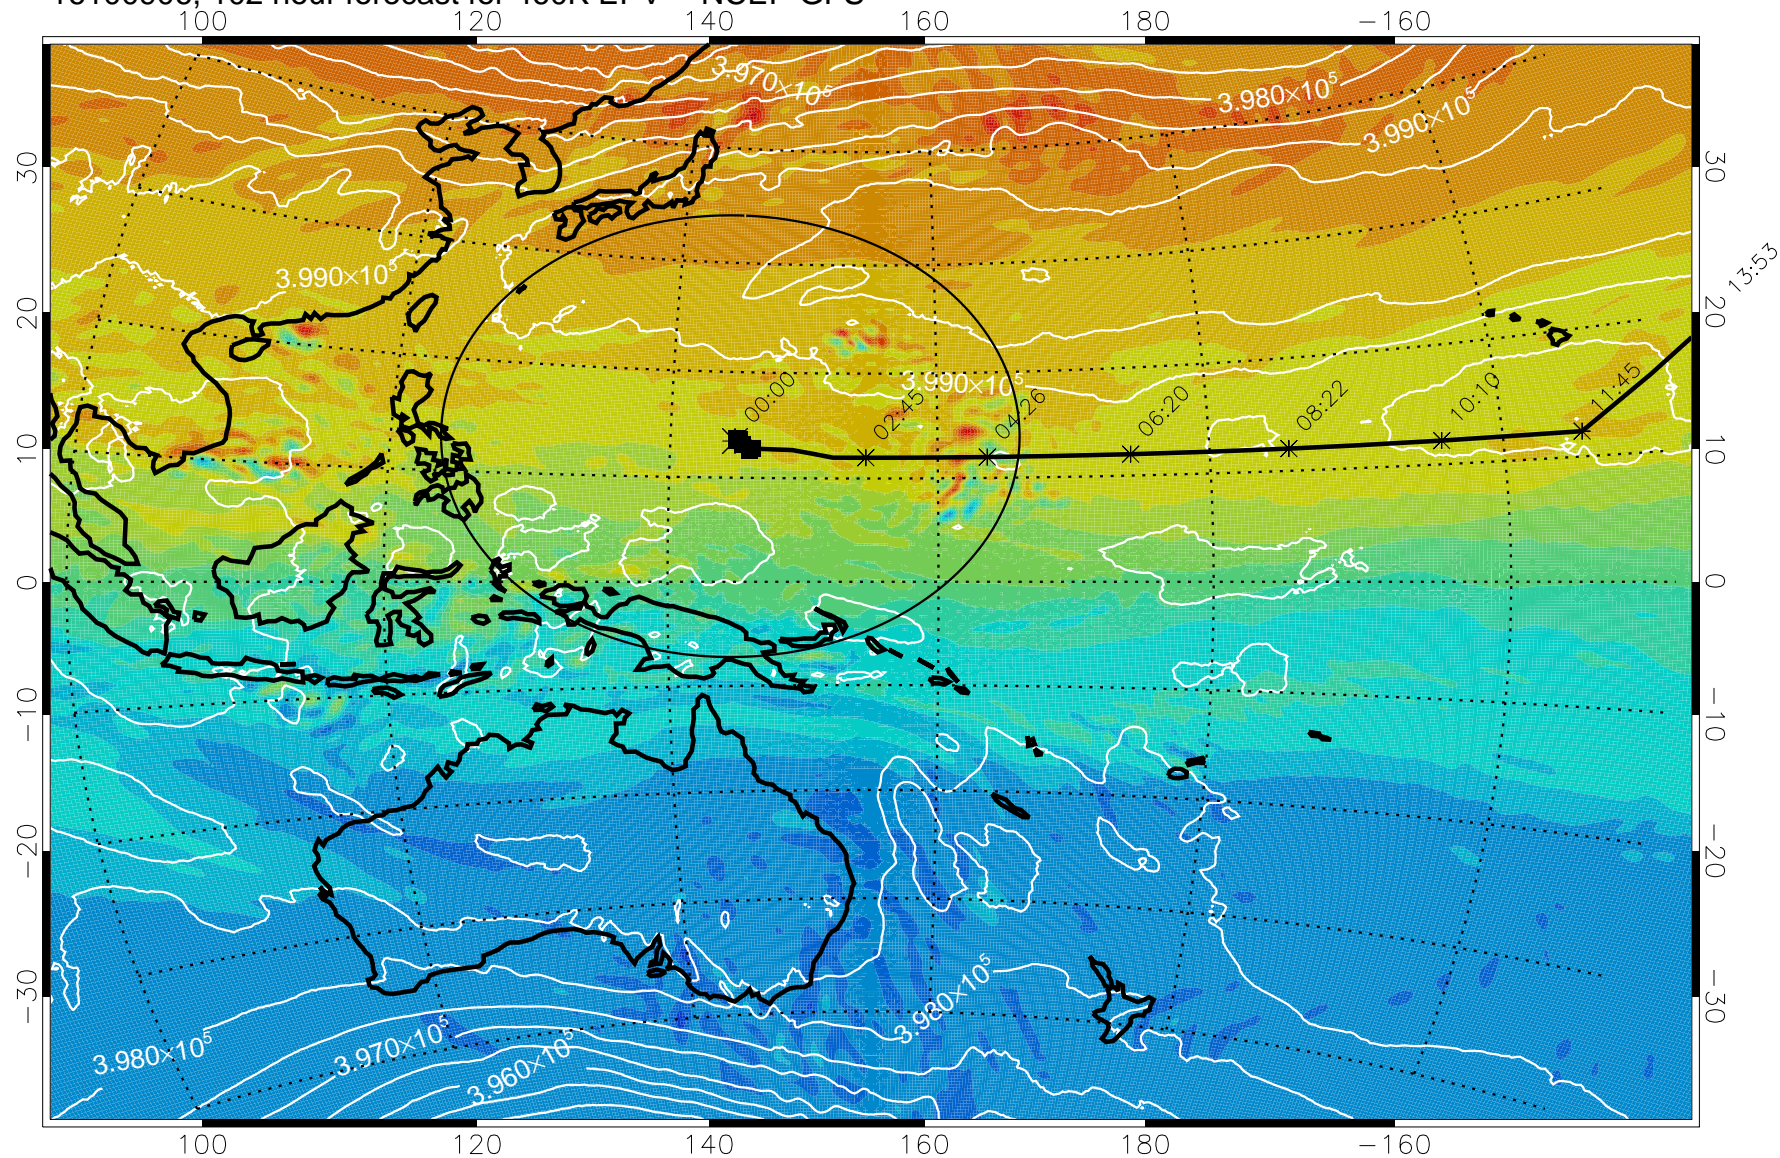

460K Montgomery Streamfunction, white

Range ring of 2304 km

15:52

16100806, 78 hour forecast for 460K EPV -- NCEP GFS

460K Montgomery Streamfunction, white

Range ring of 2304 km

15:52

16100812, 84 hour forecast for 460K EPV -- NCEP GFS

460K Montgomery Streamfunction, white

Range ring of 2304 km

15:52

16100818, 90 hour forecast for 460K EPV -- NCEP GFS

460K Montgomery Streamfunction, white

Range ring of 2304 km

16100900, 96 hour forecast for 460K EPV -- NCEP GFS

460K Montgomery Streamfunction, white

Range ring of 2304 km

15:52

16100906, 102 hour forecast for 460K EPV -- NCEP GFS

460K Montgomery Streamfunction, white

Range ring of 2304 km

15:52

16100912, 108 hour forecast for 460K EPV -- NCEP GFS

460K Montgomery Streamfunction, white

Range ring of 2304 km

15:52

13:53

16100918, 114 hour forecast for 460K EPV -- NCEP GFS

460K Montgomery Streamfunction, white

Range ring of 2304 km

16101000, 120 hour forecast for 460K EPV -- NCEP GFS