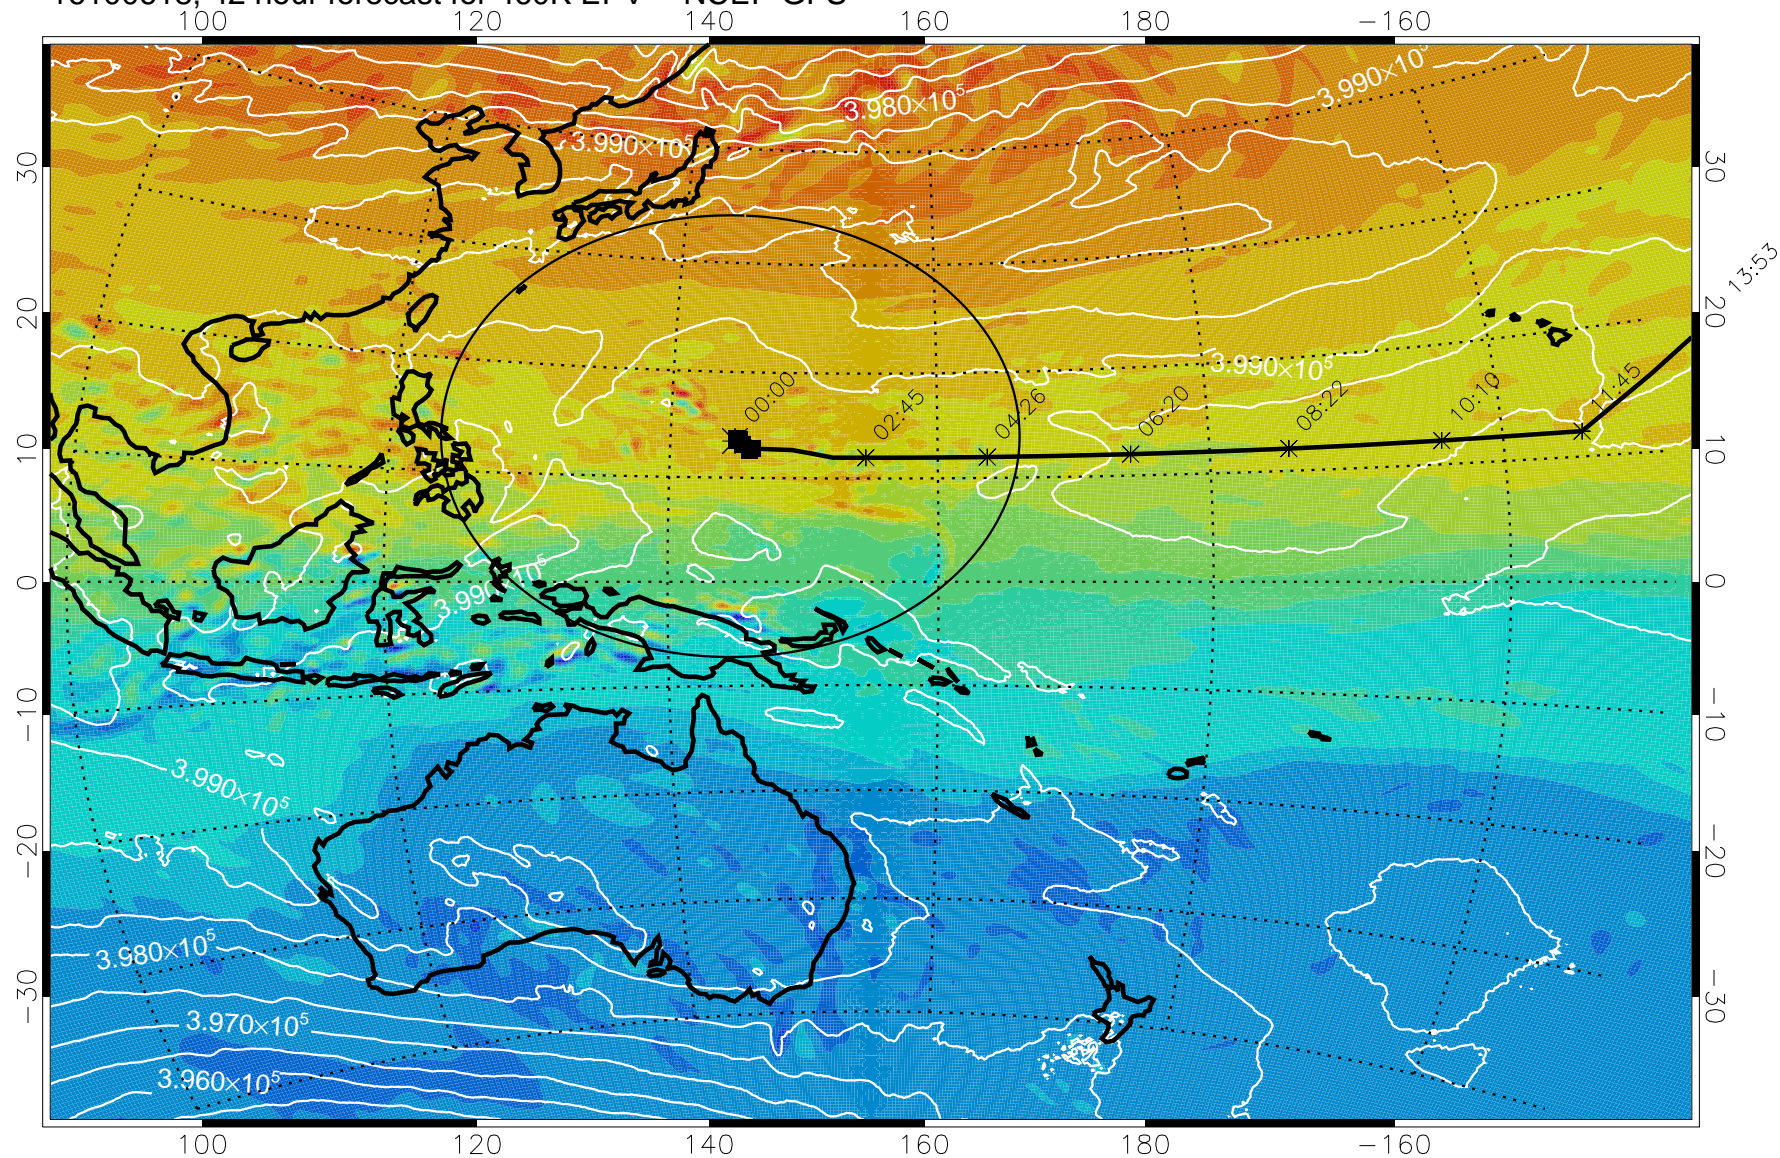

Range ring of 2304 km

15:52

16100606, 30 hour forecast for 460K EPV -- NCEP GFS

460K Montgomery Streamfunction, white

Range ring of 2304 km

15:52

16100612, 36 hour forecast for 460K EPV -- NCEP GFS

460K Montgomery Streamfunction, white

Range ring of 2304 km

15:52

16100618, 42 hour forecast for 460K EPV -- NCEP GFS

460K Montgomery Streamfunction, white

Range ring of 2304 km

15:52

13:53

16100700, 48 hour forecast for 460K EPV -- NCEP GFS

460K Montgomery Streamfunction, white

Range ring of 2304 km

16100706, 54 hour forecast for 460K EPV -- NCEP GFS

460K Montgomery Streamfunction, white

Range ring of 2304 km

16100712, 60 hour forecast for 460K EPV -- NCEP GFS

460K Montgomery Streamfunction, white

Range ring of 2304 km

15:52

16100718, 66 hour forecast for 460K EPV -- NCEP GFS

460K Montgomery Streamfunction, white

Range ring of 2304 km

15:52

16100800, 72 hour forecast for 460K EPV -- NCEP GFS