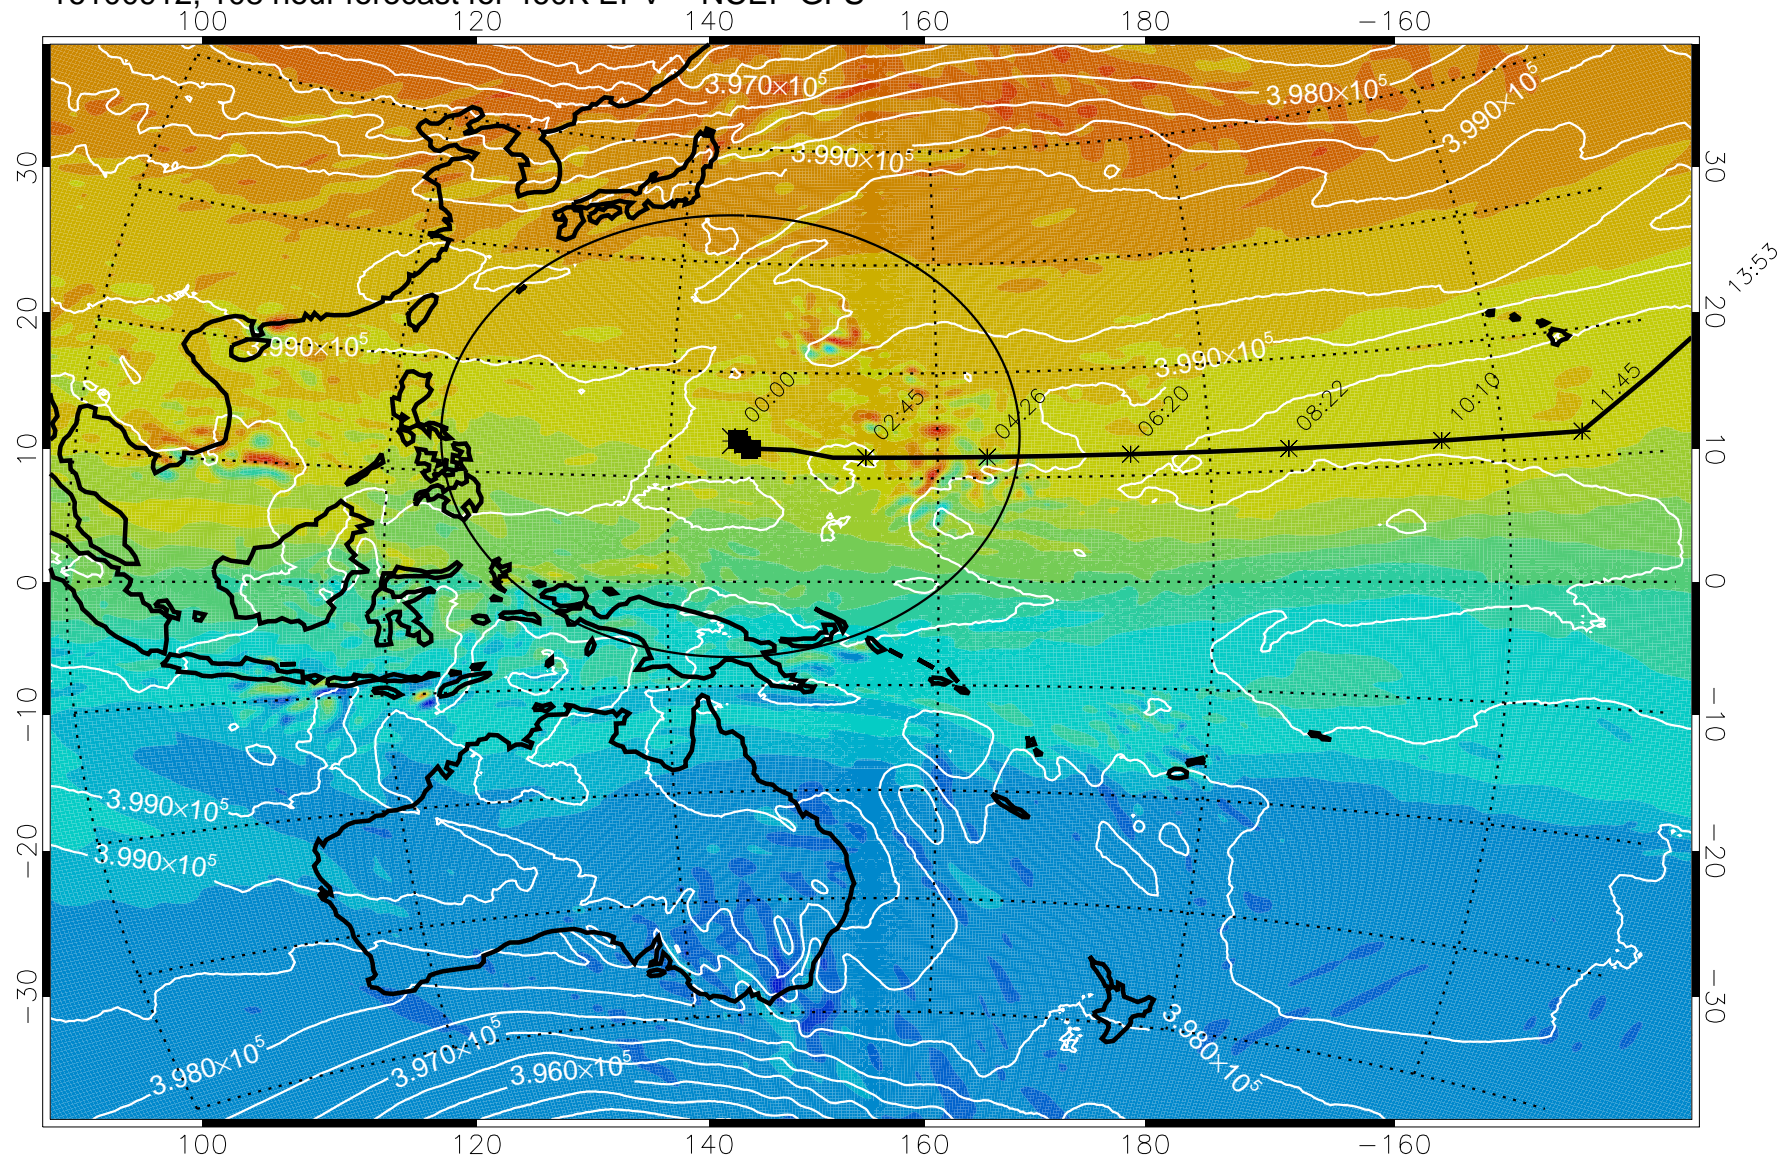

460K Montgomery Streamfunction, white

Range ring of 2304 km

15:52

16100818, 90 hour forecast for 460K EPV -- NCEP GFS

460K Montgomery Streamfunction, white

Range ring of 2304 km

16100900, 96 hour forecast for 460K EPV -- NCEP GFS

460K Montgomery Streamfunction, white

Range ring of 2304 km

15:52

16100906, 102 hour forecast for 460K EPV -- NCEP GFS

460K Montgomery Streamfunction, white

Range ring of 2304 km

15:52

16100912, 108 hour forecast for 460K EPV -- NCEP GFS

460K Montgomery Streamfunction, white

Range ring of 2304 km

15:52

13:53

16100918, 114 hour forecast for 460K EPV -- NCEP GFS

460K Montgomery Streamfunction, white

Range ring of 2304 km

16101000, 120 hour forecast for 460K EPV -- NCEP GFS

460K Montgomery Streamfunction, white

Range ring of 2304 km

15:52

13:53