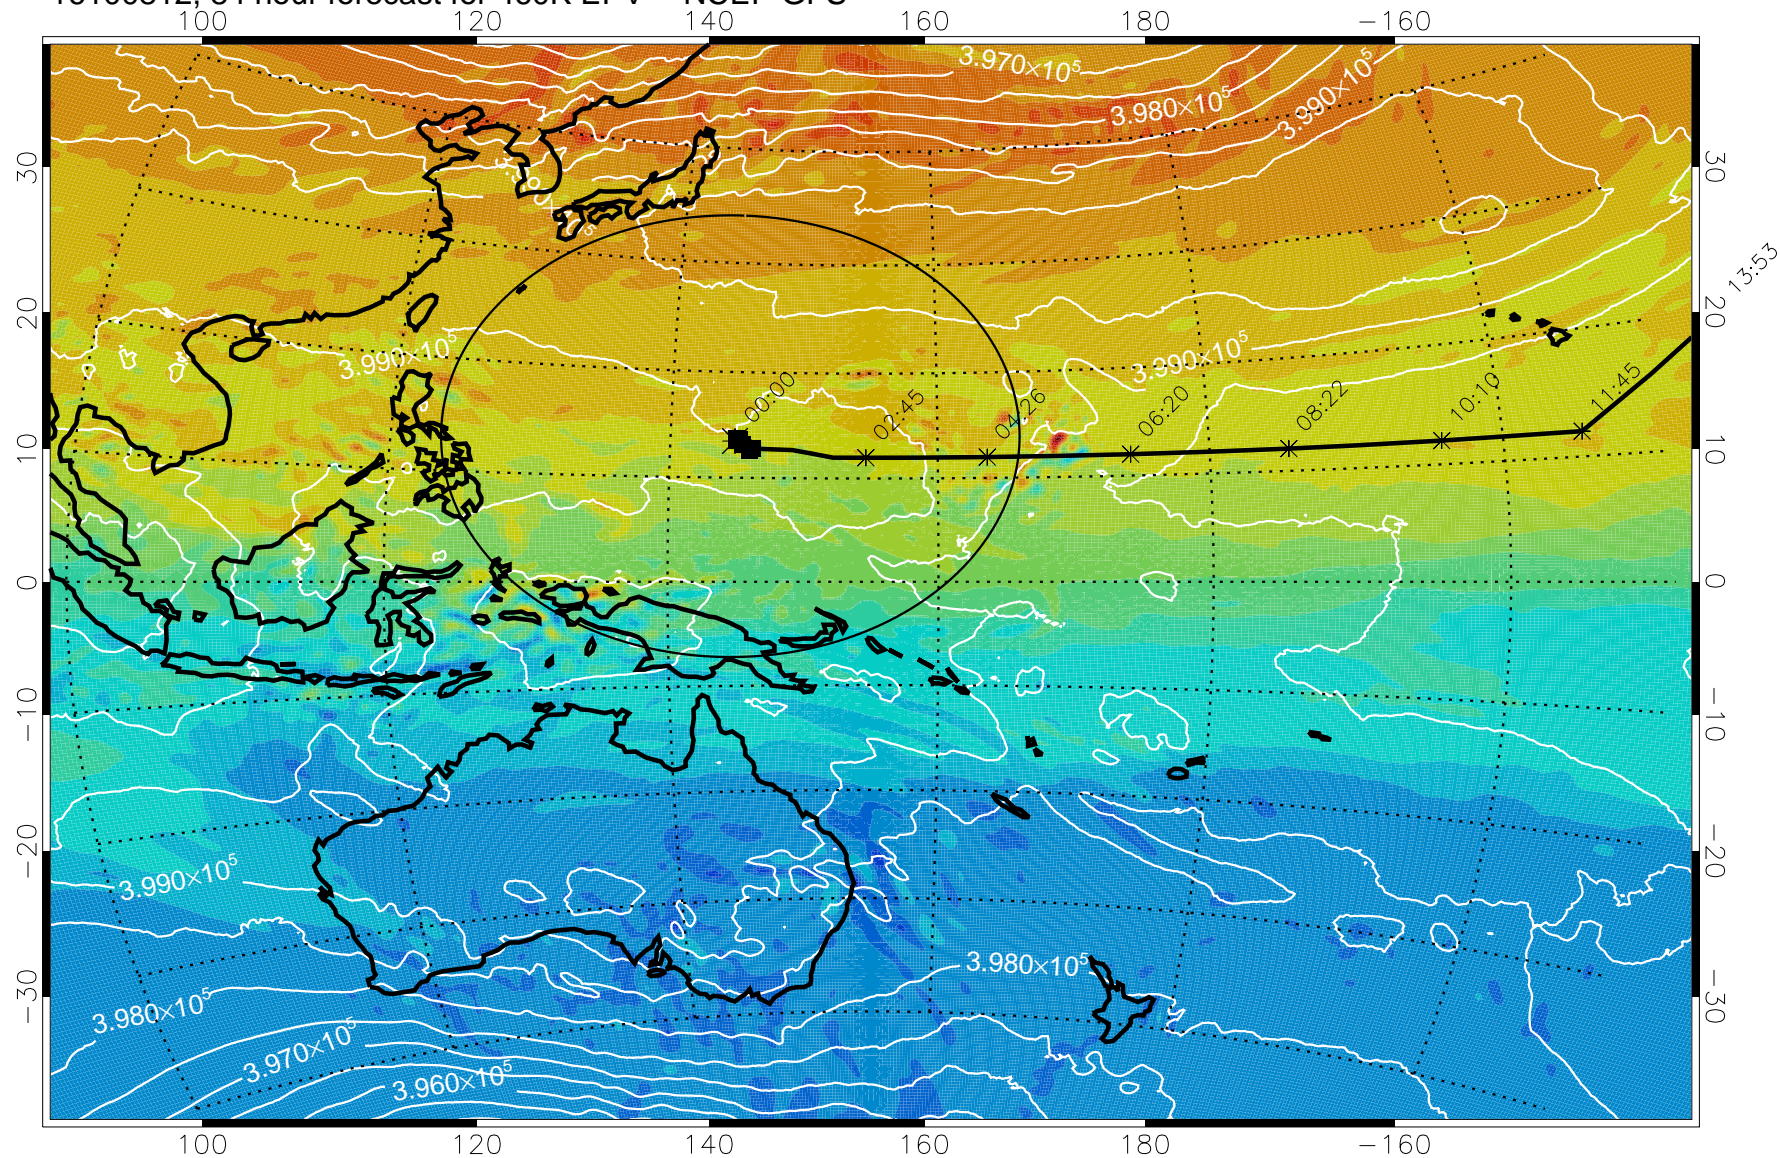

460K Montgomery Streamfunction, white

Range ring of 2304 km

15:52

16100718, 66 hour forecast for 460K EPV -- NCEP GFS

460K Montgomery Streamfunction, white

Range ring of 2304 km

15:52

16100800, 72 hour forecast for 460K EPV -- NCEP GFS

460K Montgomery Streamfunction, white

Range ring of 2304 km

15:52

16100806, 78 hour forecast for 460K EPV -- NCEP GFS

460K Montgomery Streamfunction, white

Range ring of 2304 km

15:52

16100812, 84 hour forecast for 460K EPV -- NCEP GFS

460K Montgomery Streamfunction, white

Range ring of 2304 km

15:52

16100818, 90 hour forecast for 460K EPV -- NCEP GFS

460K Montgomery Streamfunction, white

Range ring of 2304 km

16100900, 96 hour forecast for 460K EPV -- NCEP GFS

460K Montgomery Streamfunction, white

Range ring of 2304 km

15:52

16100906, 102 hour forecast for 460K EPV -- NCEP GFS

460K Montgomery Streamfunction, white

Range ring of 2304 km

15:52

16100912, 108 hour forecast for 460K EPV -- NCEP GFS