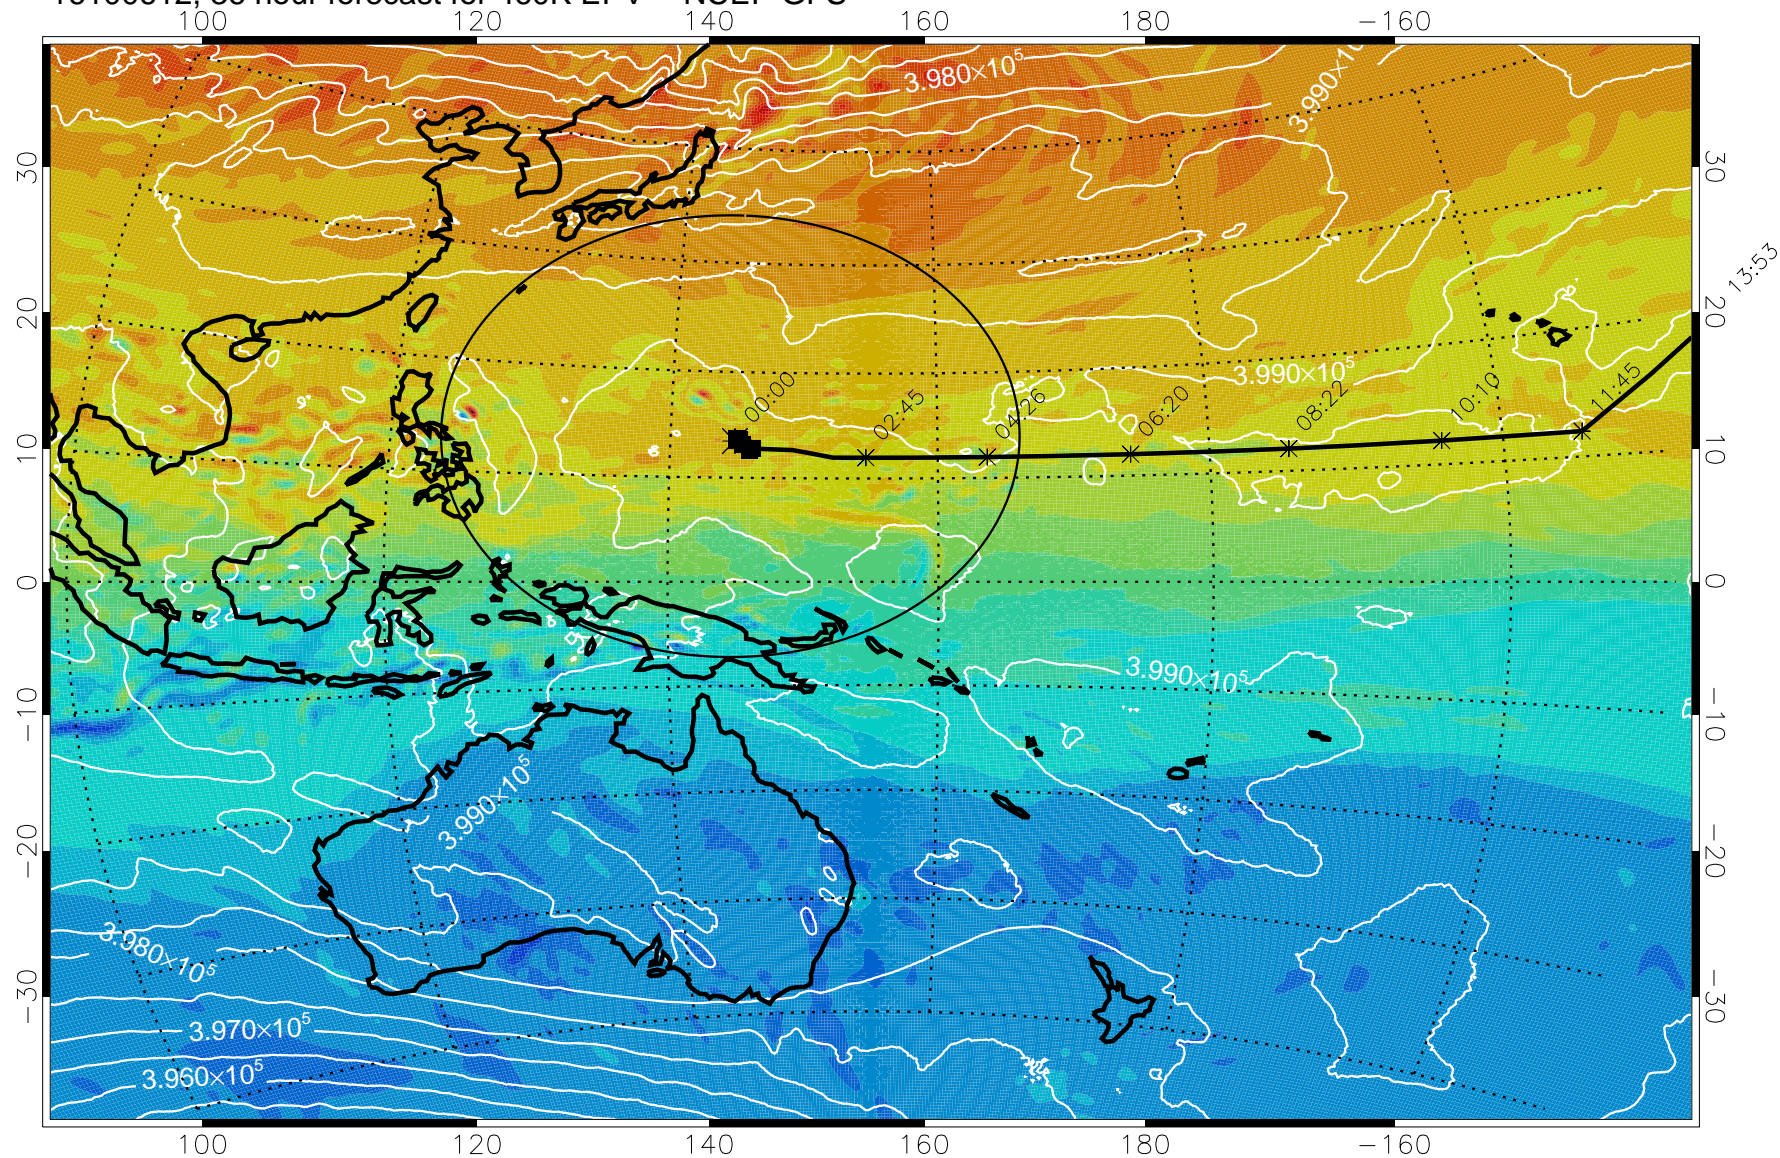

Range ring of 2304 km

15:52

16100606, 30 hour forecast for 460K EPV -- NCEP GFS

460K Montgomery Streamfunction, white

Range ring of 2304 km

15:52

16100612, 36 hour forecast for 460K EPV -- NCEP GFS

460K Montgomery Streamfunction, white

Range ring of 2304 km

15:52

16100618, 42 hour forecast for 460K EPV -- NCEP GFS

460K Montgomery Streamfunction, white

Range ring of 2304 km

15:52

13:53

16100700, 48 hour forecast for 460K EPV -- NCEP GFS

460K Montgomery Streamfunction, white

Range ring of 2304 km

16100706, 54 hour forecast for 460K EPV -- NCEP GFS

460K Montgomery Streamfunction, white

Range ring of 2304 km

16100712, 60 hour forecast for 460K EPV -- NCEP GFS

460K Montgomery Streamfunction, white

Range ring of 2304 km

15:52

16100718, 66 hour forecast for 460K EPV -- NCEP GFS

460K Montgomery Streamfunction, white

Range ring of 2304 km

15:52

16100800, 72 hour forecast for 460K EPV -- NCEP GFS