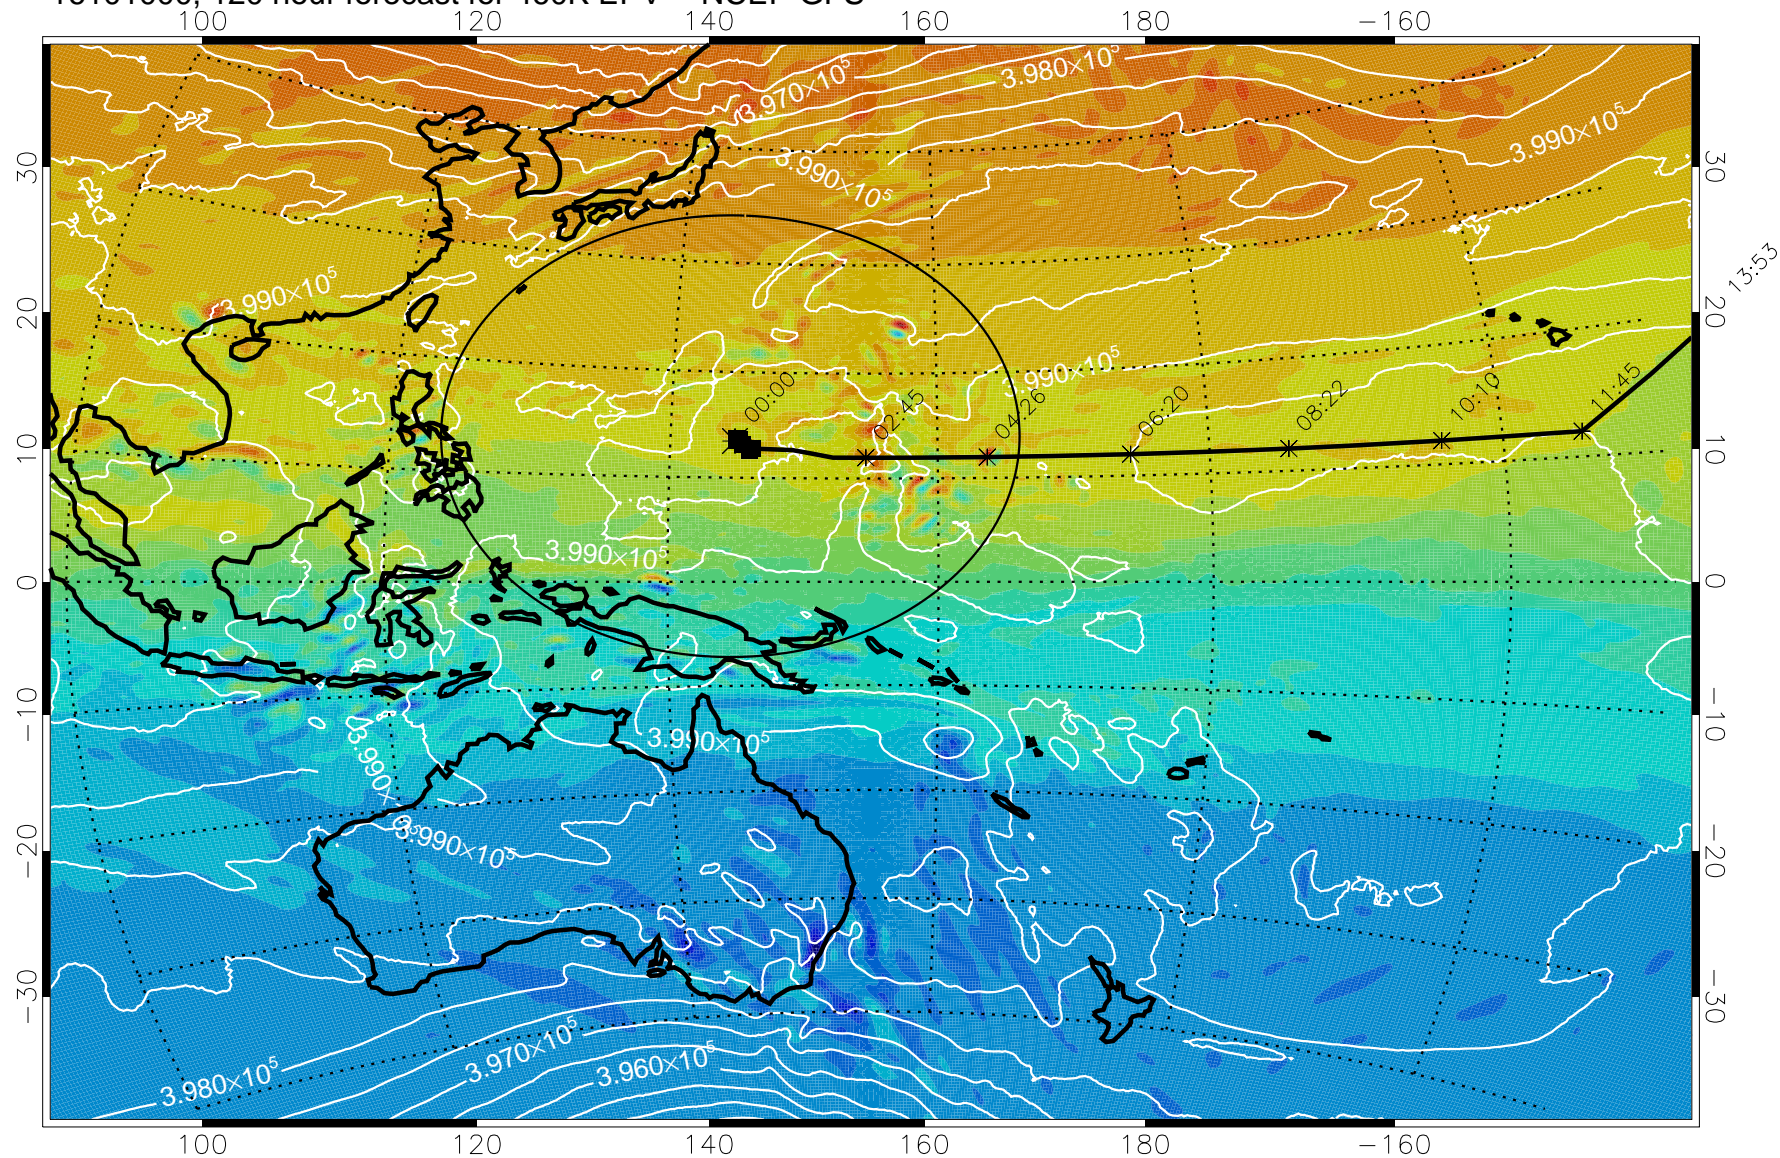

460K Montgomery Streamfunction, white

Range ring of 2304 km

15:52

16100906, 102 hour forecast for 460K EPV -- NCEP GFS

460K Montgomery Streamfunction, white

Range ring of 2304 km

15:52

16100912, 108 hour forecast for 460K EPV -- NCEP GFS

460K Montgomery Streamfunction, white

Range ring of 2304 km

15:52

13:53

16100918, 114 hour forecast for 460K EPV -- NCEP GFS

460K Montgomery Streamfunction, white

Range ring of 2304 km

16101000, 120 hour forecast for 460K EPV -- NCEP GFS

460K Montgomery Streamfunction, white

Range ring of 2304 km

15:52

13:53