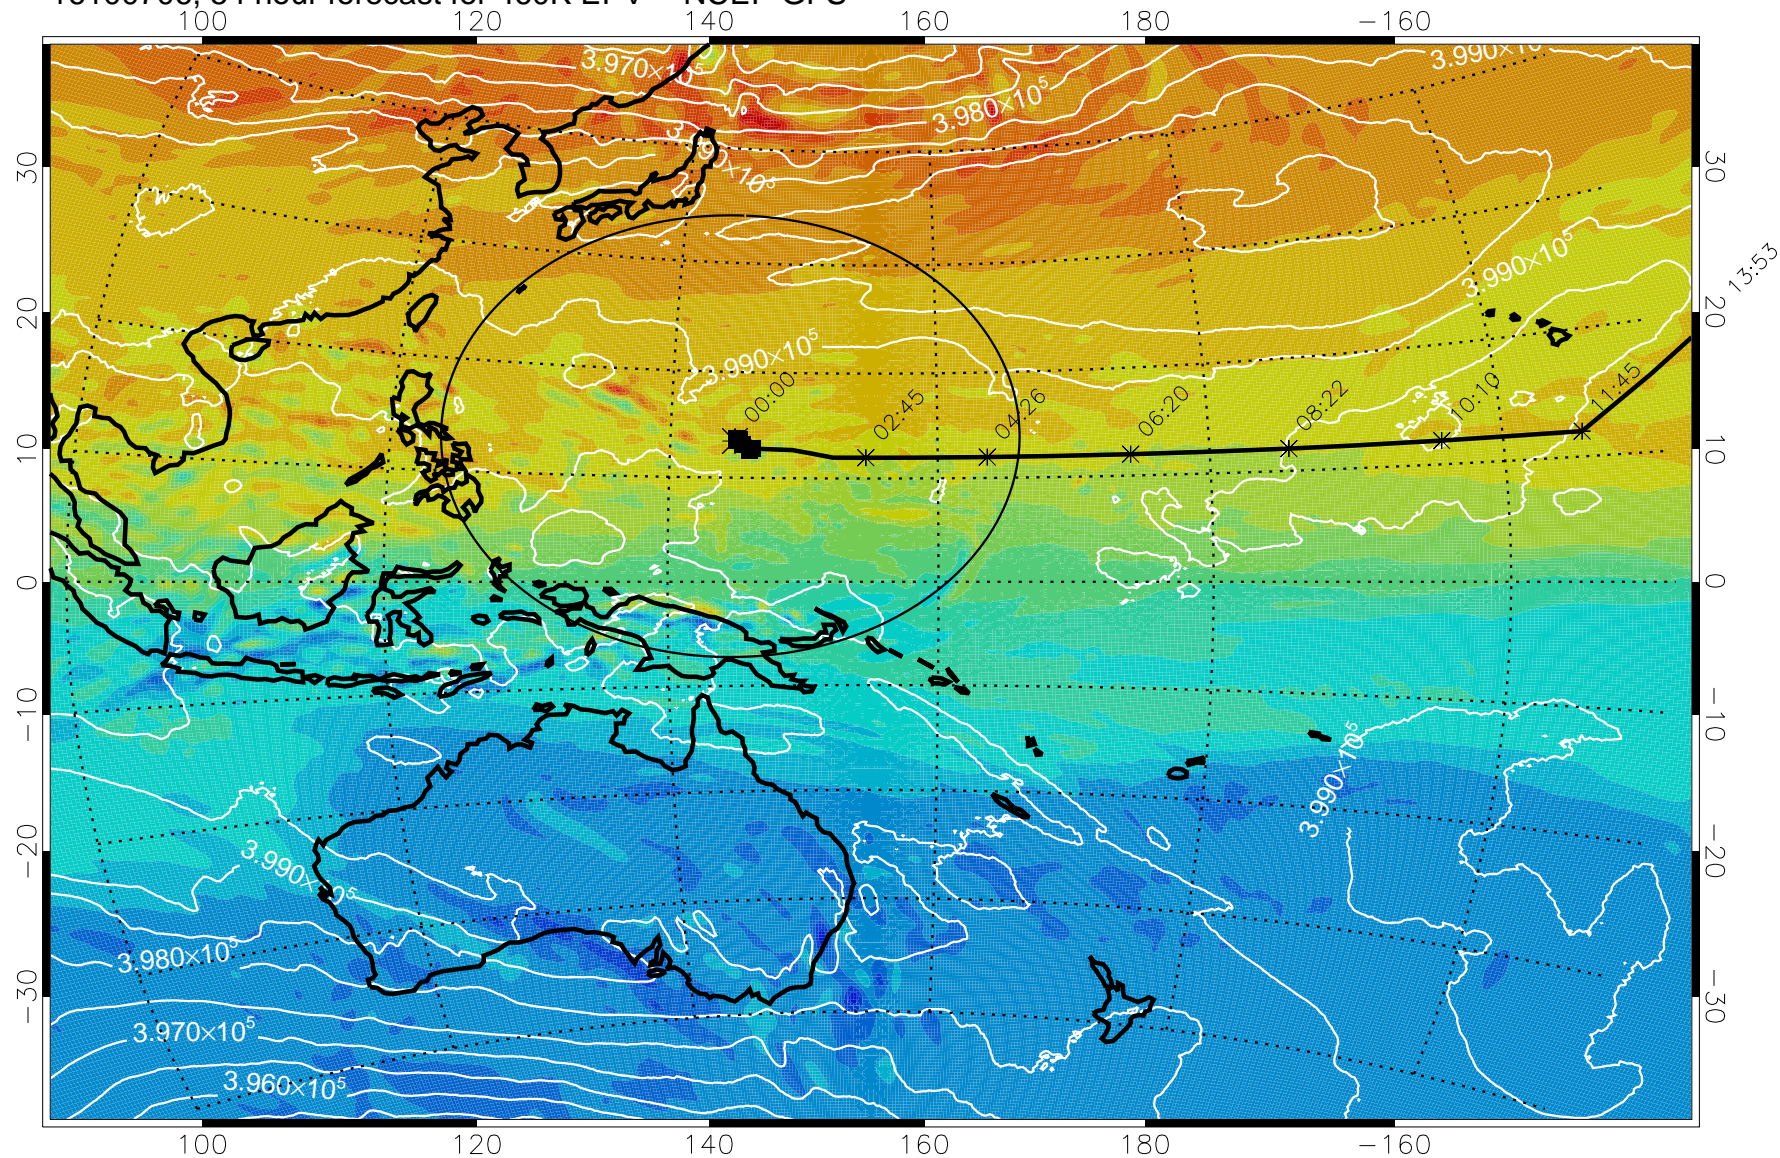

Range ring of 2304 km

15:52

16100606, 30 hour forecast for 460K EPV -- NCEP GFS

460K Montgomery Streamfunction, white

Range ring of 2304 km

15:52

16100612, 36 hour forecast for 460K EPV -- NCEP GFS

460K Montgomery Streamfunction, white

Range ring of 2304 km

15:52

16100618, 42 hour forecast for 460K EPV -- NCEP GFS

460K Montgomery Streamfunction, white

Range ring of 2304 km

15:52

13:53

16100700, 48 hour forecast for 460K EPV -- NCEP GFS

460K Montgomery Streamfunction, white

Range ring of 2304 km

16100706, 54 hour forecast for 460K EPV -- NCEP GFS

460K Montgomery Streamfunction, white

Range ring of 2304 km

16100712, 60 hour forecast for 460K EPV -- NCEP GFS

460K Montgomery Streamfunction, white

Range ring of 2304 km

15:52

16100718, 66 hour forecast for 460K EPV -- NCEP GFS

460K Montgomery Streamfunction, white

Range ring of 2304 km

15:52

16100800, 72 hour forecast for 460K EPV -- NCEP GFS