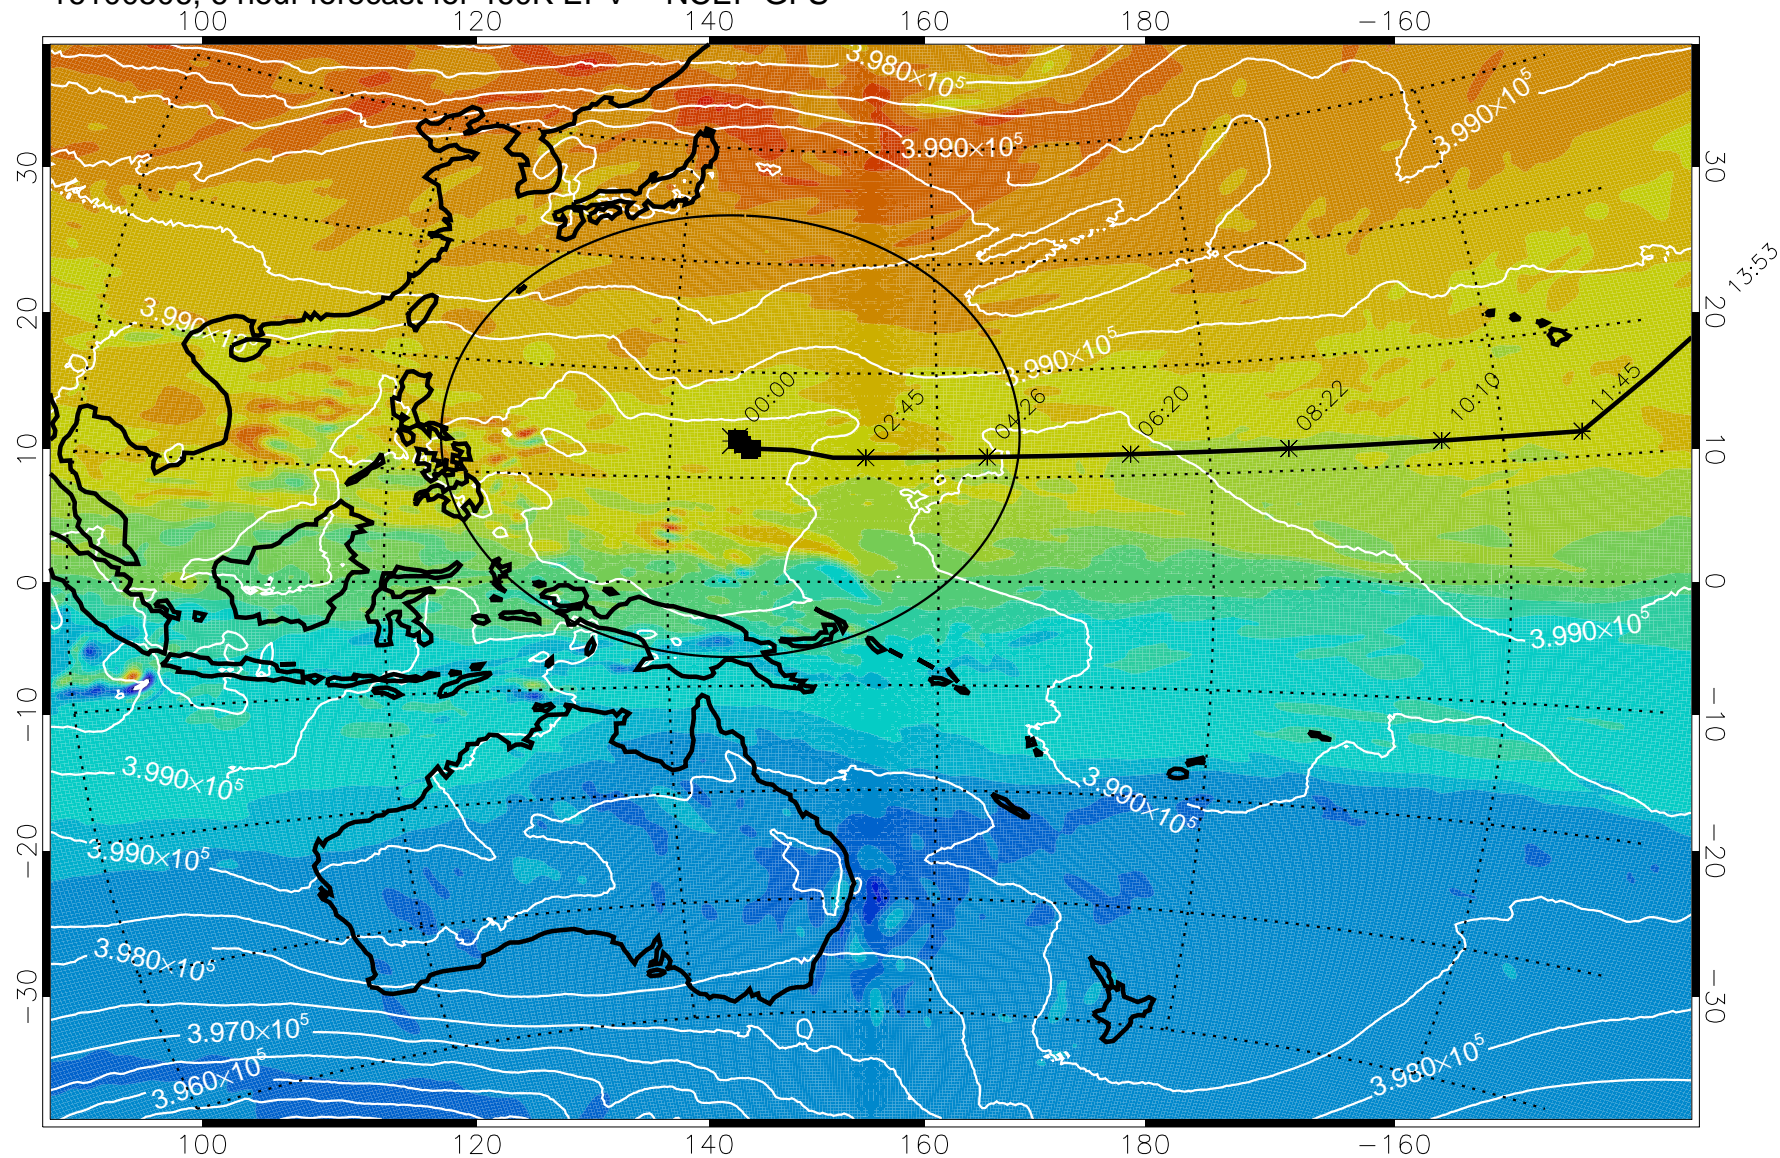

16100506, 6 hour forecast for 460K EPV -- NCEP GFS

460K Montgomery Streamfunction, white

Range ring of 2304 km

16100512, 12 hour forecast for 460K EPV -- NCEP GFS

460K Montgomery Streamfunction, white

Range ring of 2304 km

15:52

16100518, 18 hour forecast for 460K EPV -- NCEP GFS

460K Montgomery Streamfunction, white

Range ring of 2304 km

15:52

16100600, 24 hour forecast for 460K EPV -- NCEP GFS

460K Montgomery Streamfunction, white

Range ring of 2304 km

15:52

16100606, 30 hour forecast for 460K EPV -- NCEP GFS

460K Montgomery Streamfunction, white

Range ring of 2304 km

15:52

16100612, 36 hour forecast for 460K EPV -- NCEP GFS

460K Montgomery Streamfunction, white

Range ring of 2304 km

15:52

16100618, 42 hour forecast for 460K EPV -- NCEP GFS

460K Montgomery Streamfunction, white

Range ring of 2304 km

15:52

13:53

16100700, 48 hour forecast for 460K EPV -- NCEP GFS