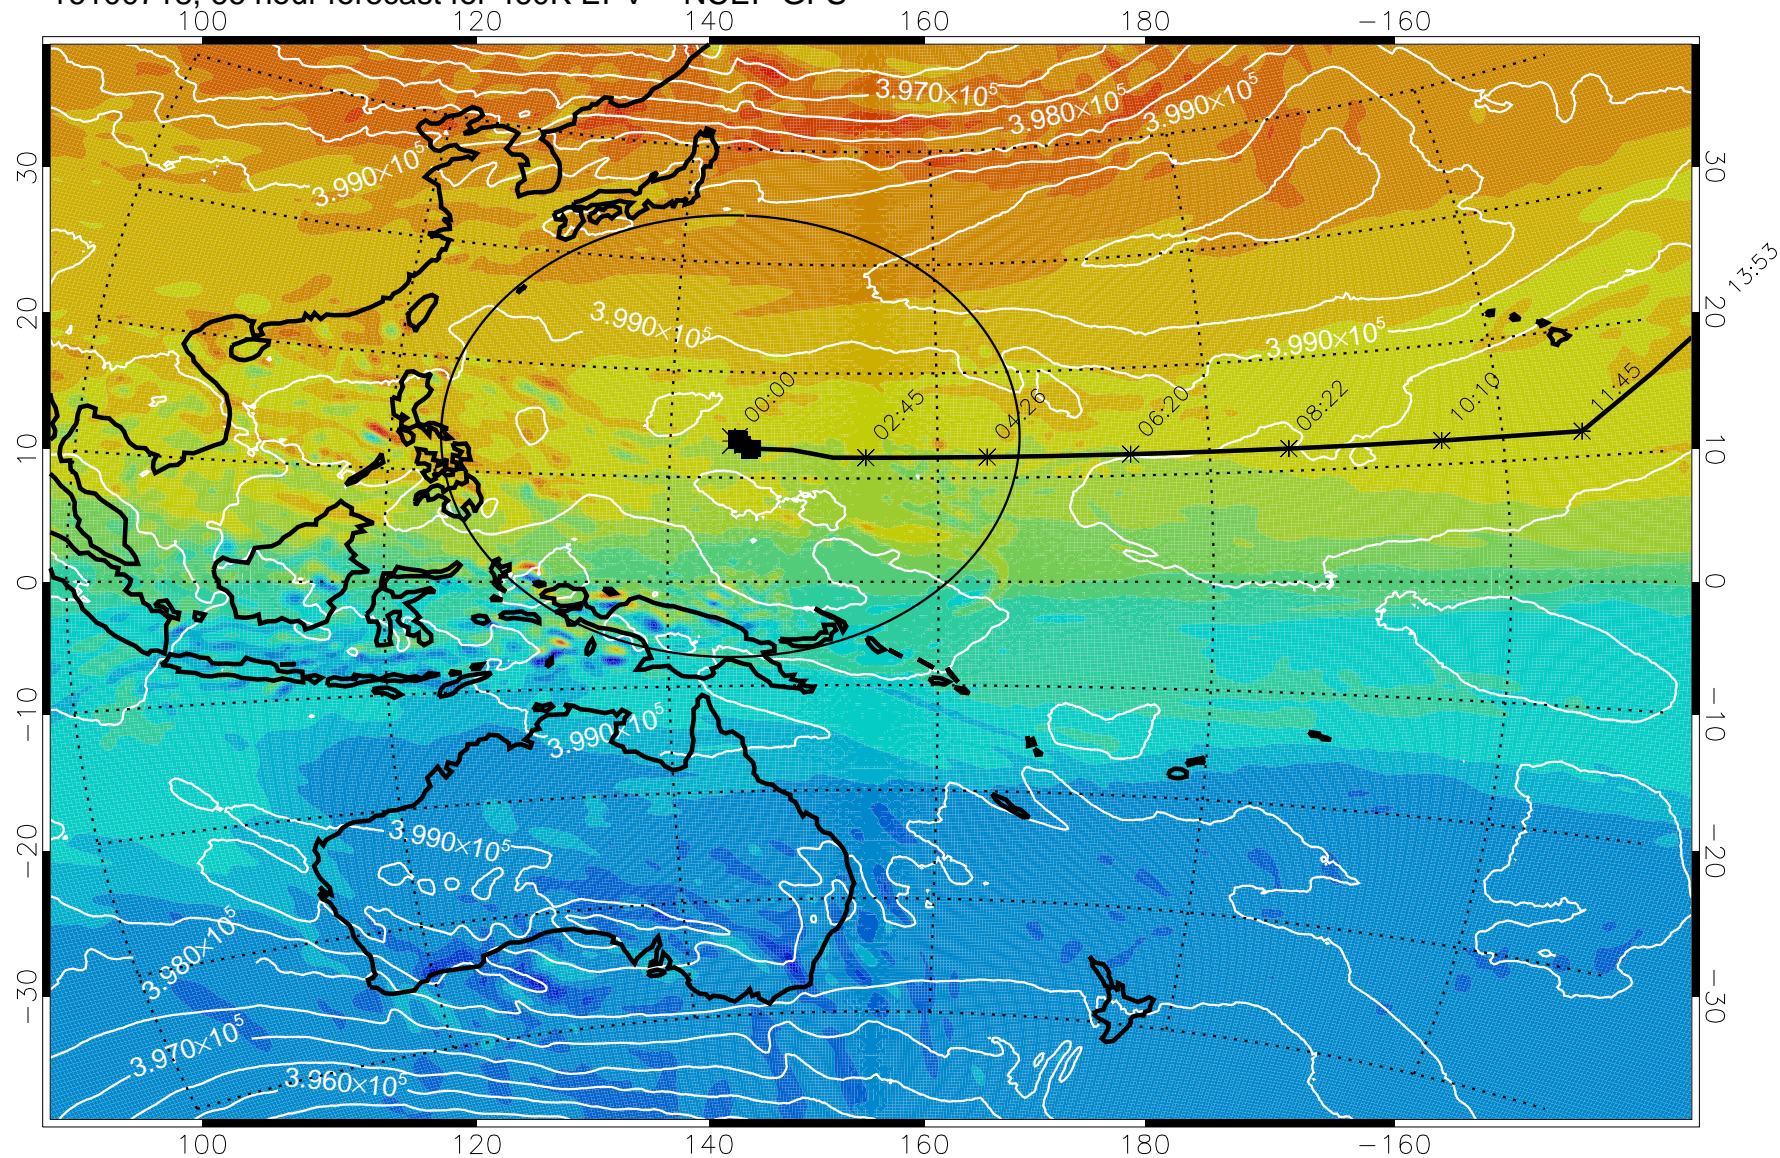

Range ring of 2304 km

15:52

16100618, 42 hour forecast for 460K EPV -- NCEP GFS

460K Montgomery Streamfunction, white

Range ring of 2304 km

15:52

13:53

16100700, 48 hour forecast for 460K EPV -- NCEP GFS

460K Montgomery Streamfunction, white

Range ring of 2304 km

16100706, 54 hour forecast for 460K EPV -- NCEP GFS

460K Montgomery Streamfunction, white

Range ring of 2304 km

16100712, 60 hour forecast for 460K EPV -- NCEP GFS

460K Montgomery Streamfunction, white

Range ring of 2304 km

15:52

16100718, 66 hour forecast for 460K EPV -- NCEP GFS

460K Montgomery Streamfunction, white

Range ring of 2304 km

15:52

16100800, 72 hour forecast for 460K EPV -- NCEP GFS

460K Montgomery Streamfunction, white

Range ring of 2304 km

15:52

16100806, 78 hour forecast for 460K EPV -- NCEP GFS

460K Montgomery Streamfunction, white

Range ring of 2304 km

15:52

16100812, 84 hour forecast for 460K EPV -- NCEP GFS