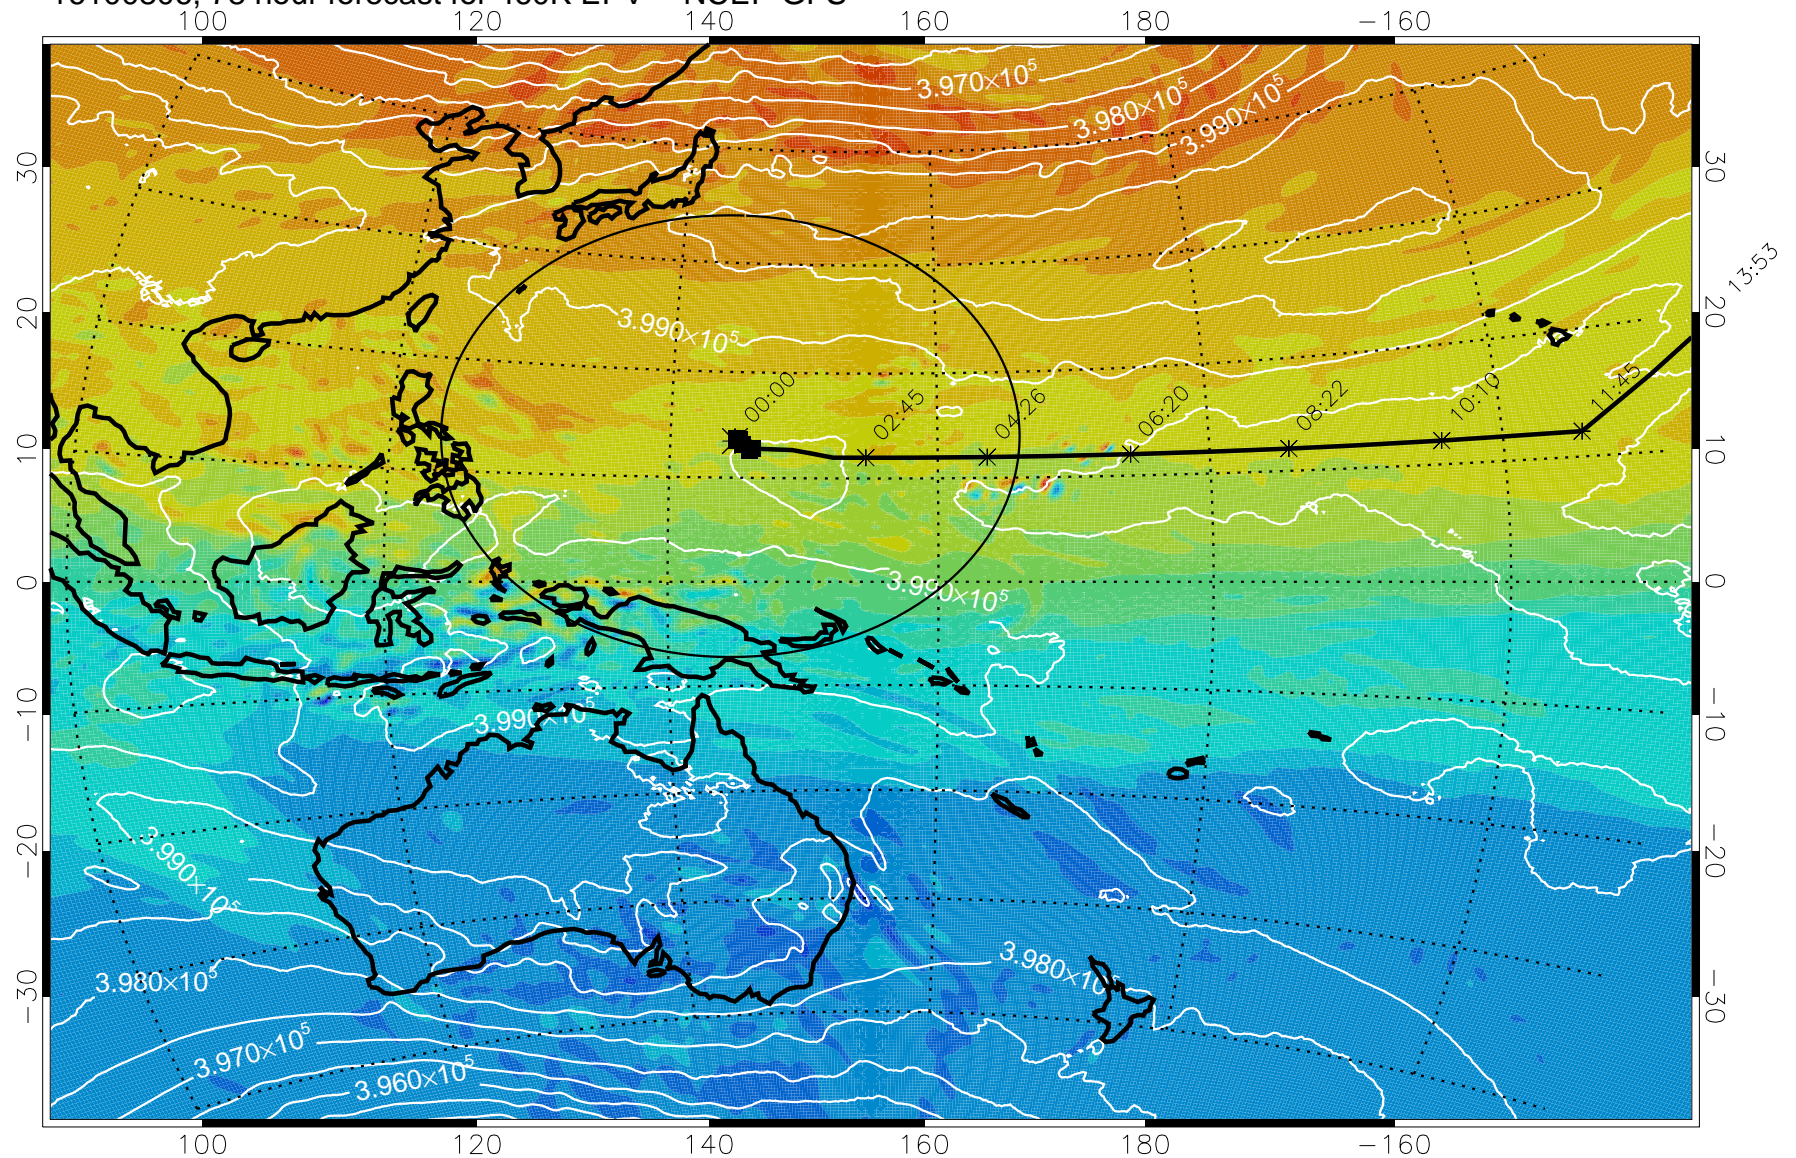

460K Montgomery Streamfunction, white

Range ring of 2304 km

16100706, 54 hour forecast for 460K EPV -- NCEP GFS

460K Montgomery Streamfunction, white

Range ring of 2304 km

16100712, 60 hour forecast for 460K EPV -- NCEP GFS

460K Montgomery Streamfunction, white

Range ring of 2304 km

15:52

16100718, 66 hour forecast for 460K EPV -- NCEP GFS

460K Montgomery Streamfunction, white

Range ring of 2304 km

15:52

16100800, 72 hour forecast for 460K EPV -- NCEP GFS

460K Montgomery Streamfunction, white

Range ring of 2304 km

15:52

16100806, 78 hour forecast for 460K EPV -- NCEP GFS

460K Montgomery Streamfunction, white

Range ring of 2304 km

15:52

16100812, 84 hour forecast for 460K EPV -- NCEP GFS

460K Montgomery Streamfunction, white

Range ring of 2304 km

15:52

16100818, 90 hour forecast for 460K EPV -- NCEP GFS

460K Montgomery Streamfunction, white

Range ring of 2304 km

16100900, 96 hour forecast for 460K EPV -- NCEP GFS