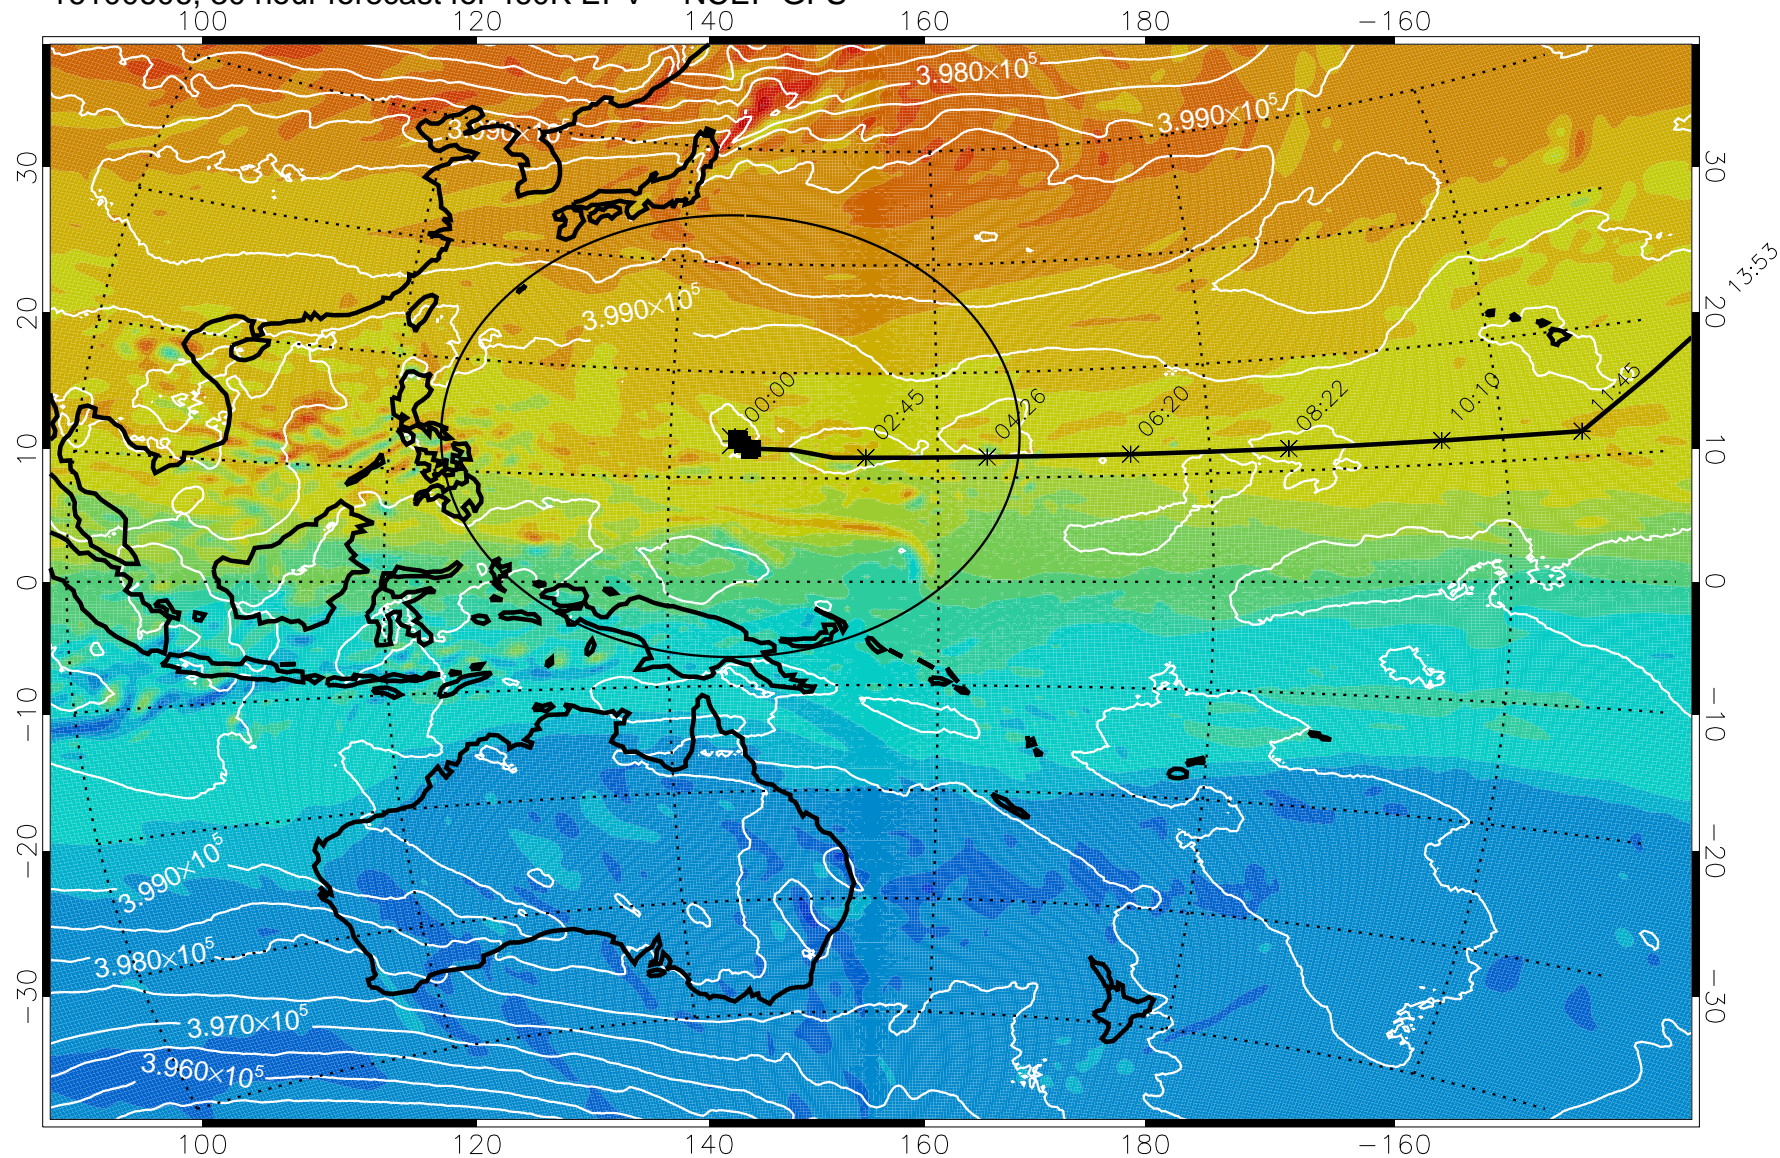

15:52

16100518, 18 hour forecast for 460K EPV -- NCEP GFS

460K Montgomery Streamfunction, white

Range ring of 2304 km

15:52

16100600, 24 hour forecast for 460K EPV -- NCEP GFS

460K Montgomery Streamfunction, white

Range ring of 2304 km

15:52

16100606, 30 hour forecast for 460K EPV -- NCEP GFS

460K Montgomery Streamfunction, white

Range ring of 2304 km

15:52

16100612, 36 hour forecast for 460K EPV -- NCEP GFS

460K Montgomery Streamfunction, white

Range ring of 2304 km

15:52

16100618, 42 hour forecast for 460K EPV -- NCEP GFS

460K Montgomery Streamfunction, white

Range ring of 2304 km

15:52

13:53

16100700, 48 hour forecast for 460K EPV -- NCEP GFS

460K Montgomery Streamfunction, white

Range ring of 2304 km

16100706, 54 hour forecast for 460K EPV -- NCEP GFS

460K Montgomery Streamfunction, white

Range ring of 2304 km

16100712, 60 hour forecast for 460K EPV -- NCEP GFS