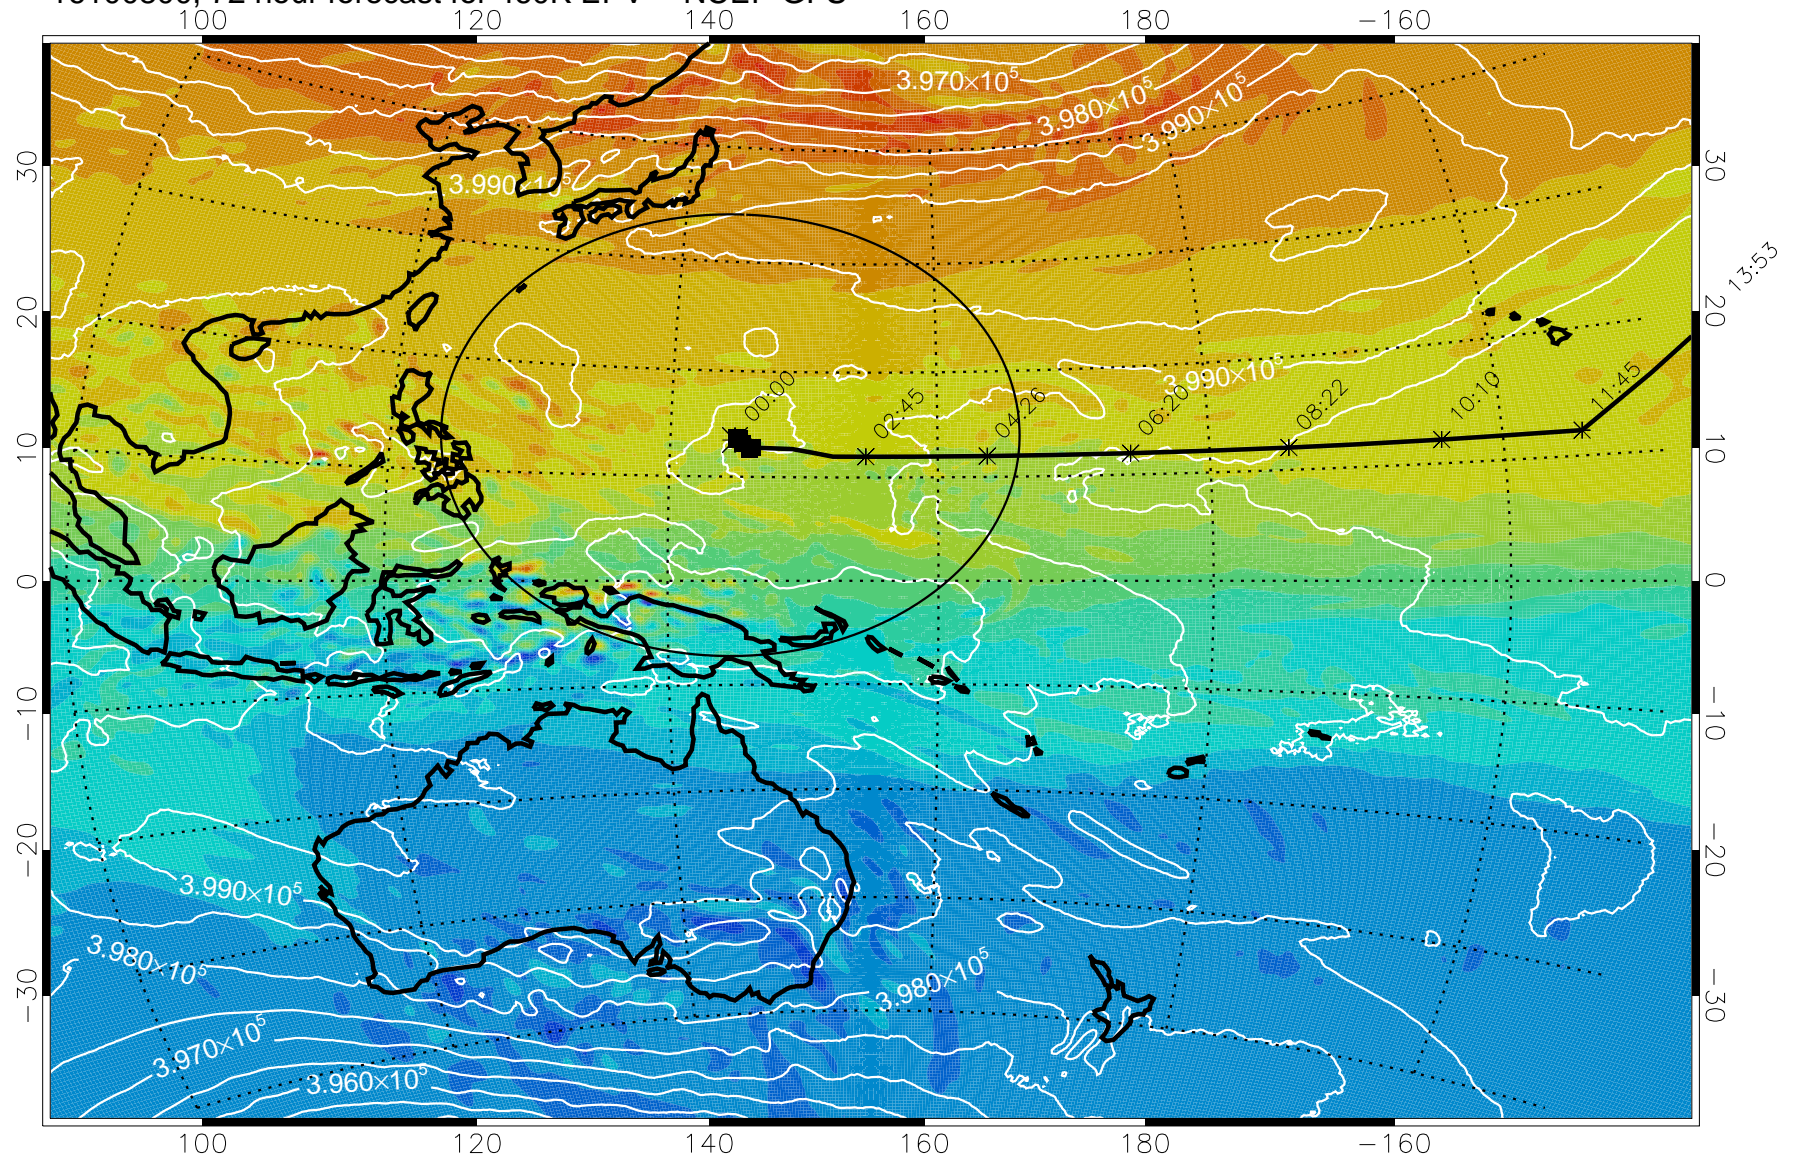

460K Montgomery Streamfunction, white

Range ring of 2304 km

16100706, 54 hour forecast for 460K EPV -- NCEP GFS

460K Montgomery Streamfunction, white

Range ring of 2304 km

16100712, 60 hour forecast for 460K EPV -- NCEP GFS

460K Montgomery Streamfunction, white

Range ring of 2304 km

15:52

16100718, 66 hour forecast for 460K EPV -- NCEP GFS

460K Montgomery Streamfunction, white

Range ring of 2304 km

15:52

16100800, 72 hour forecast for 460K EPV -- NCEP GFS

460K Montgomery Streamfunction, white

Range ring of 2304 km

15:52

16100806, 78 hour forecast for 460K EPV -- NCEP GFS

460K Montgomery Streamfunction, white

Range ring of 2304 km

15:52

16100812, 84 hour forecast for 460K EPV -- NCEP GFS

460K Montgomery Streamfunction, white

Range ring of 2304 km

15:52

16100818, 90 hour forecast for 460K EPV -- NCEP GFS

460K Montgomery Streamfunction, white

Range ring of 2304 km

16100900, 96 hour forecast for 460K EPV -- NCEP GFS