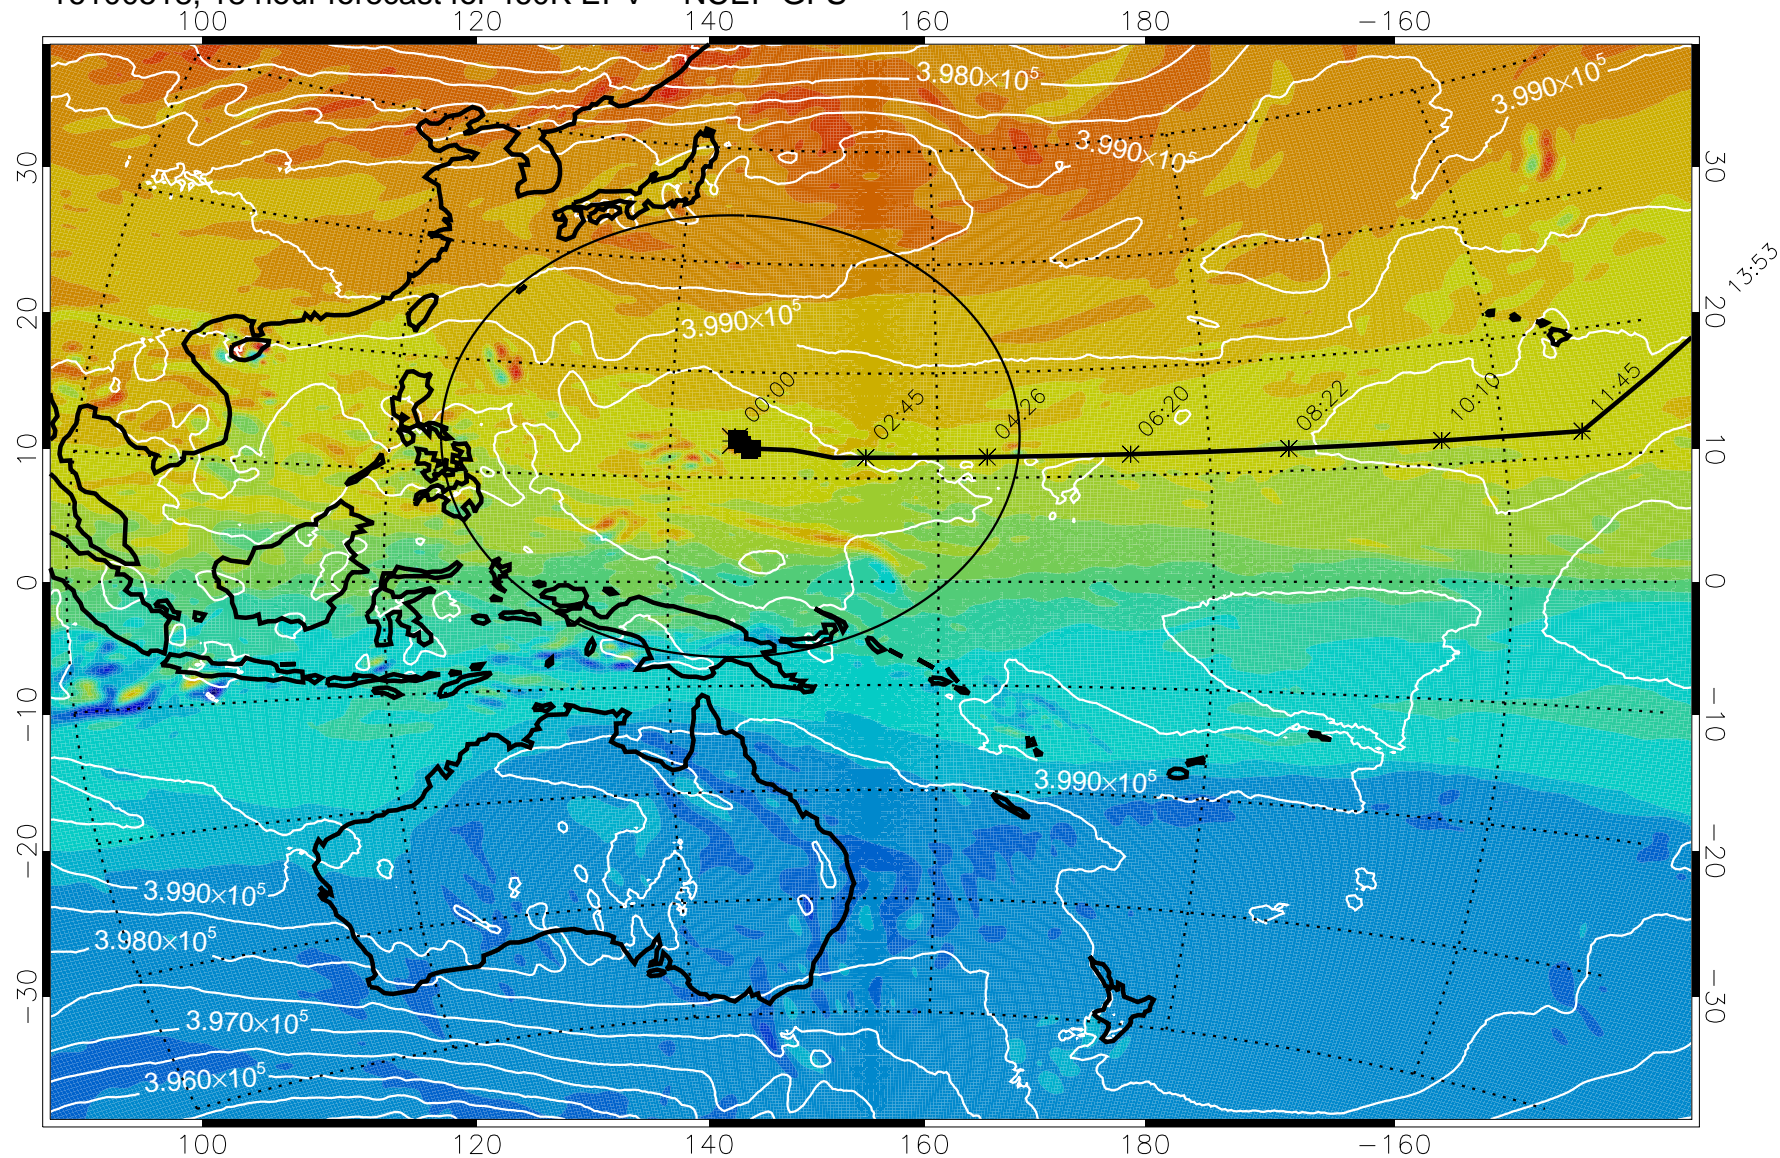

16100506, 6 hour forecast for 460K EPV -- NCEP GFS

460K Montgomery Streamfunction, white

Range ring of 2304 km

16100512, 12 hour forecast for 460K EPV -- NCEP GFS

460K Montgomery Streamfunction, white

Range ring of 2304 km

15:52

16100518, 18 hour forecast for 460K EPV -- NCEP GFS

460K Montgomery Streamfunction, white

Range ring of 2304 km

15:52

16100600, 24 hour forecast for 460K EPV -- NCEP GFS

460K Montgomery Streamfunction, white

Range ring of 2304 km

15:52

16100606, 30 hour forecast for 460K EPV -- NCEP GFS

460K Montgomery Streamfunction, white

Range ring of 2304 km

15:52

16100612, 36 hour forecast for 460K EPV -- NCEP GFS

460K Montgomery Streamfunction, white

Range ring of 2304 km

15:52

16100618, 42 hour forecast for 460K EPV -- NCEP GFS

460K Montgomery Streamfunction, white

Range ring of 2304 km

15:52

13:53

16100700, 48 hour forecast for 460K EPV -- NCEP GFS