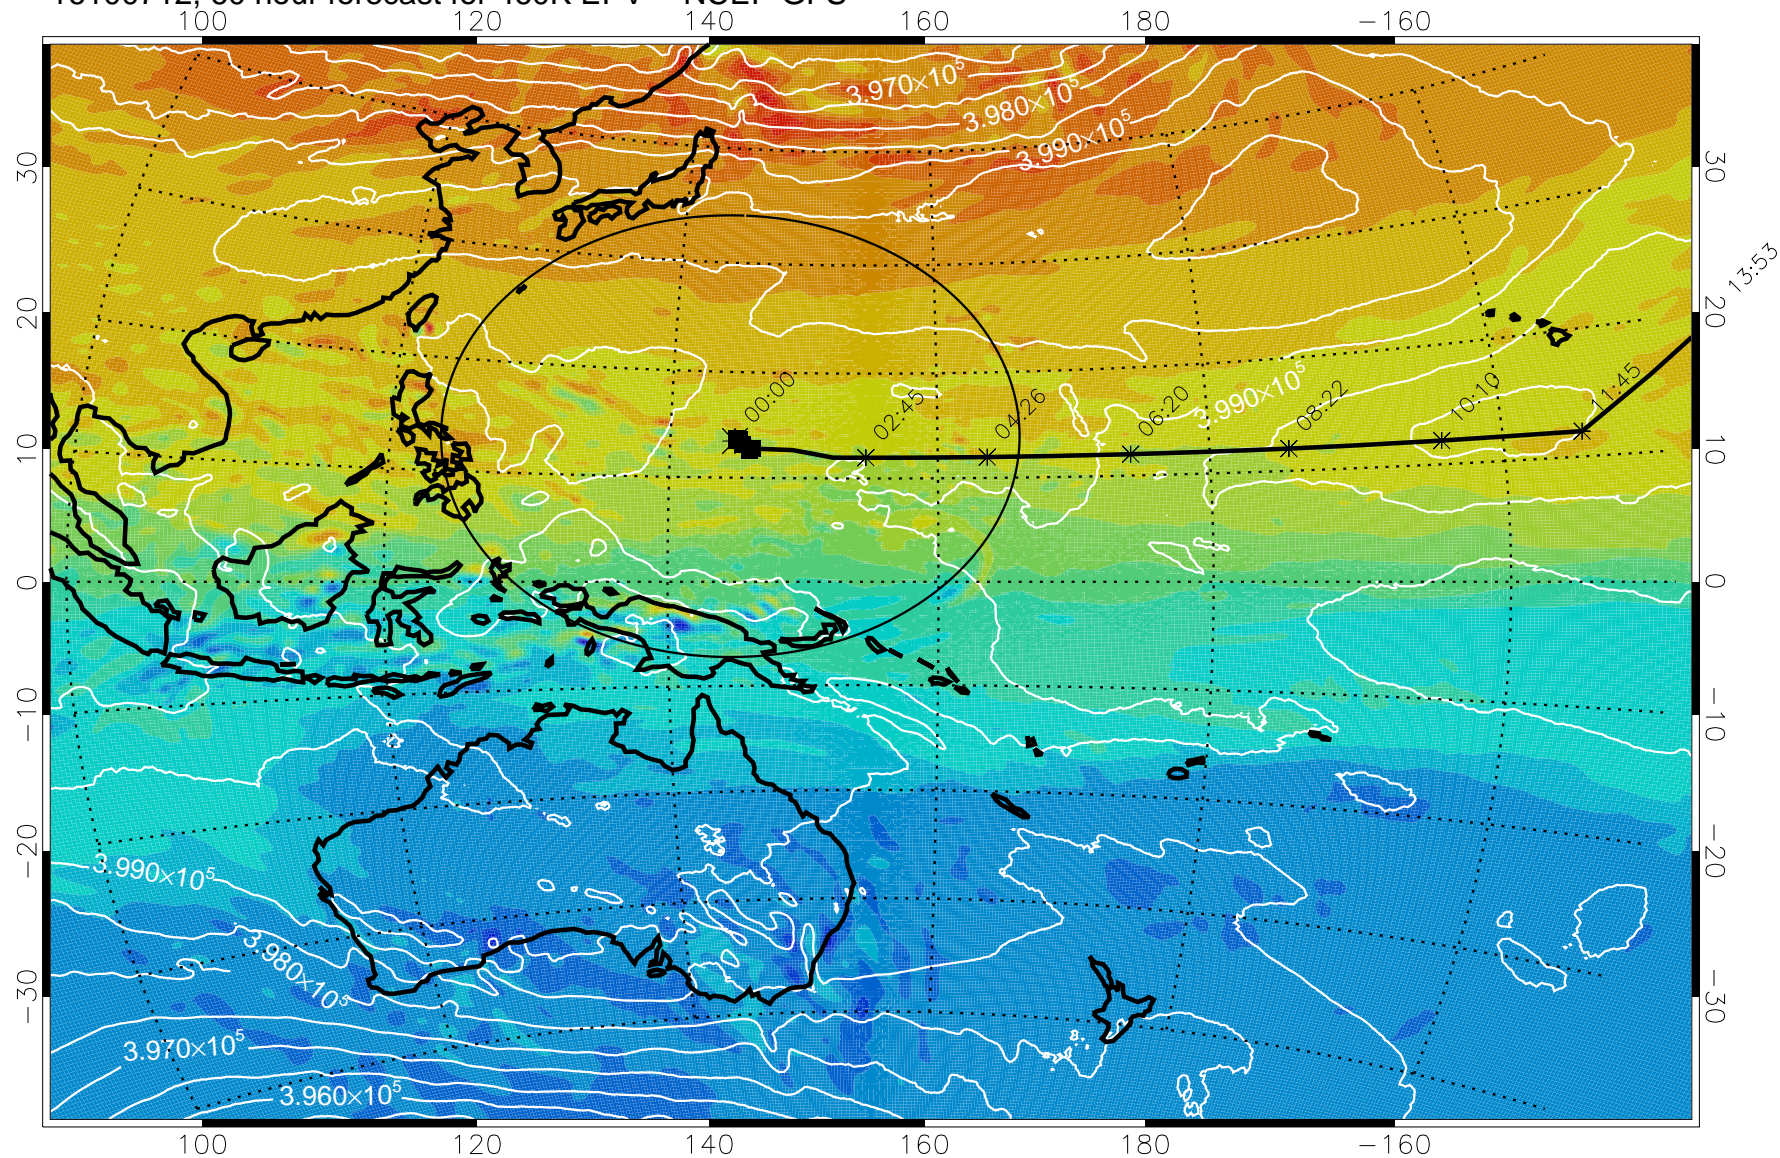

Range ring of 2304 km

15:52

16100618, 42 hour forecast for 460K EPV -- NCEP GFS

460K Montgomery Streamfunction, white

Range ring of 2304 km

15:52

13:53

16100700, 48 hour forecast for 460K EPV -- NCEP GFS

460K Montgomery Streamfunction, white

Range ring of 2304 km

16100706, 54 hour forecast for 460K EPV -- NCEP GFS

460K Montgomery Streamfunction, white

Range ring of 2304 km

16100712, 60 hour forecast for 460K EPV -- NCEP GFS

460K Montgomery Streamfunction, white

Range ring of 2304 km

15:52

16100718, 66 hour forecast for 460K EPV -- NCEP GFS

460K Montgomery Streamfunction, white

Range ring of 2304 km

15:52

16100800, 72 hour forecast for 460K EPV -- NCEP GFS

460K Montgomery Streamfunction, white

Range ring of 2304 km

15:52

16100806, 78 hour forecast for 460K EPV -- NCEP GFS

460K Montgomery Streamfunction, white

Range ring of 2304 km

15:52

16100812, 84 hour forecast for 460K EPV -- NCEP GFS