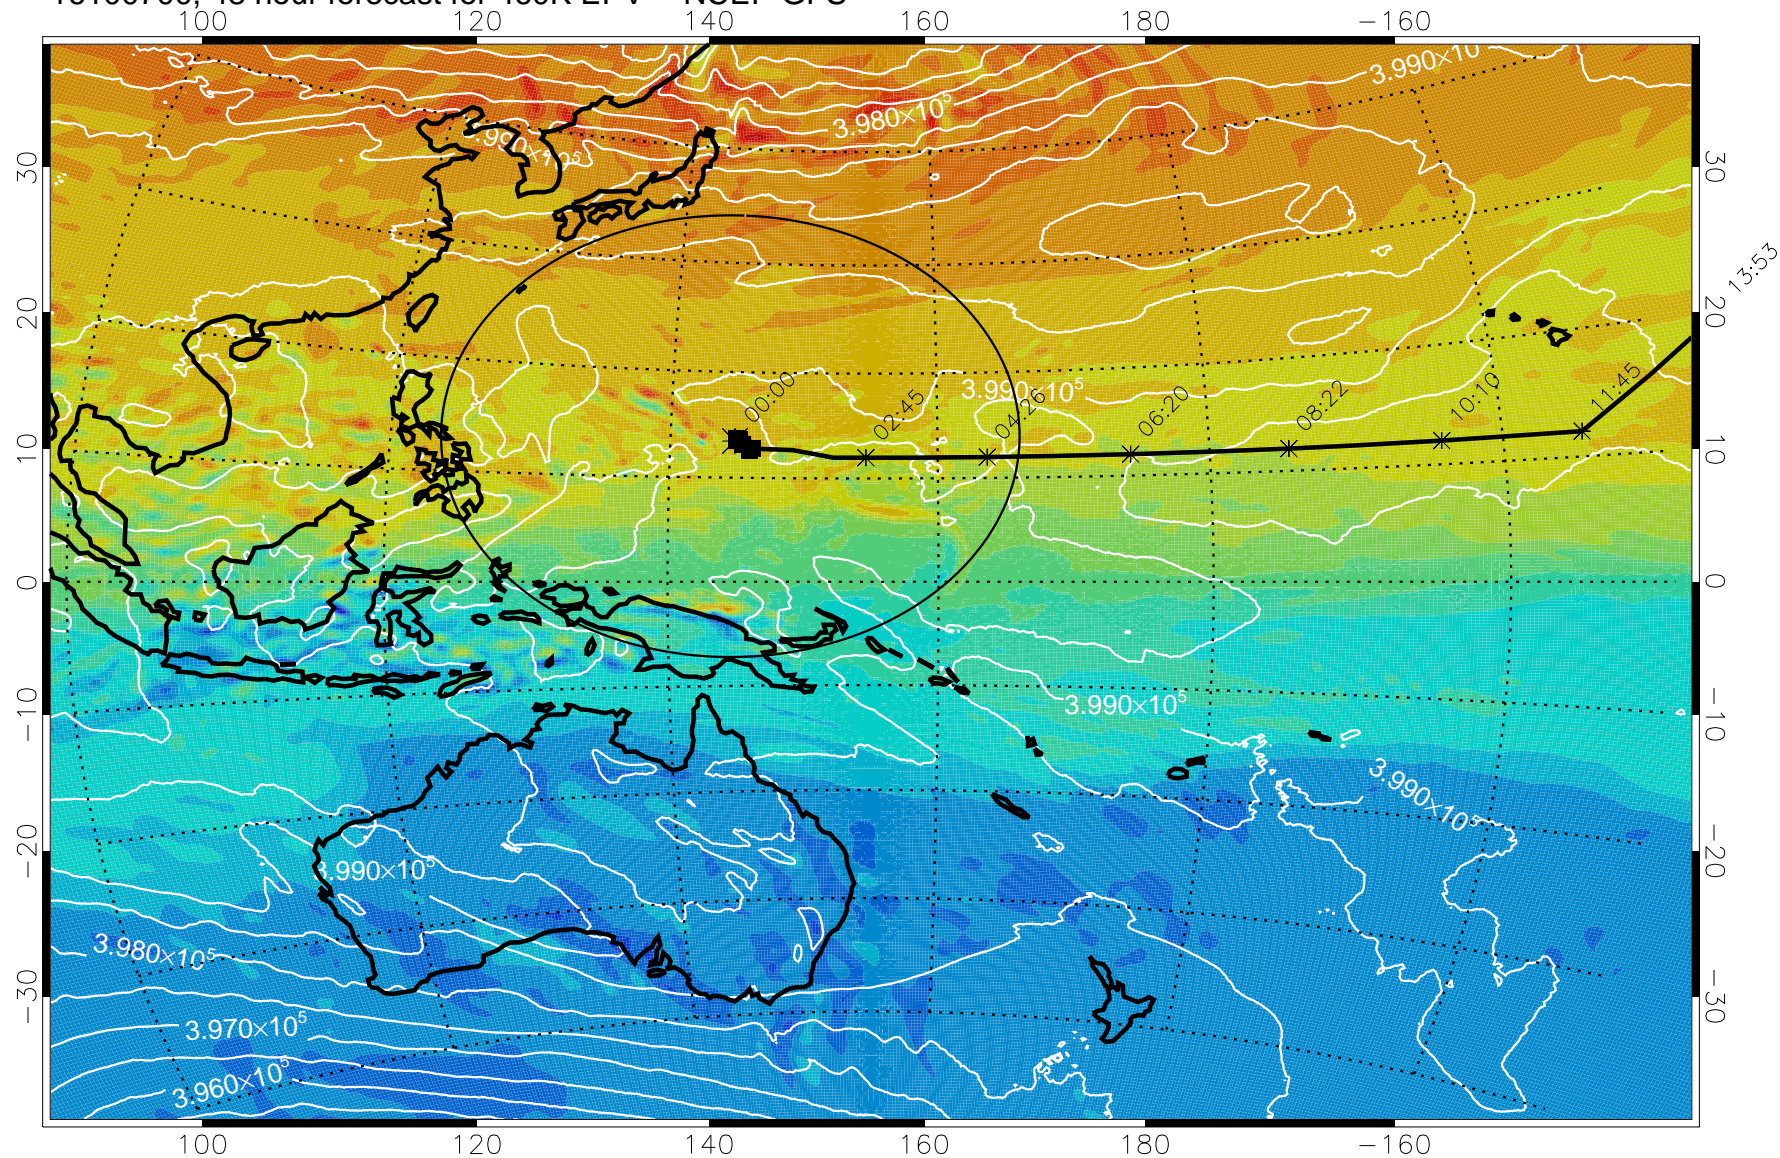

Range ring of 2304 km

15:52

16100606, 30 hour forecast for 460K EPV -- NCEP GFS

460K Montgomery Streamfunction, white

Range ring of 2304 km

15:52

16100612, 36 hour forecast for 460K EPV -- NCEP GFS

460K Montgomery Streamfunction, white

Range ring of 2304 km

15:52

16100618, 42 hour forecast for 460K EPV -- NCEP GFS

460K Montgomery Streamfunction, white

Range ring of 2304 km

15:52

13:53

16100700, 48 hour forecast for 460K EPV -- NCEP GFS

460K Montgomery Streamfunction, white

Range ring of 2304 km

16100706, 54 hour forecast for 460K EPV -- NCEP GFS

460K Montgomery Streamfunction, white

Range ring of 2304 km

16100712, 60 hour forecast for 460K EPV -- NCEP GFS

460K Montgomery Streamfunction, white

Range ring of 2304 km

15:52

16100718, 66 hour forecast for 460K EPV -- NCEP GFS

460K Montgomery Streamfunction, white

Range ring of 2304 km

15:52

16100800, 72 hour forecast for 460K EPV -- NCEP GFS