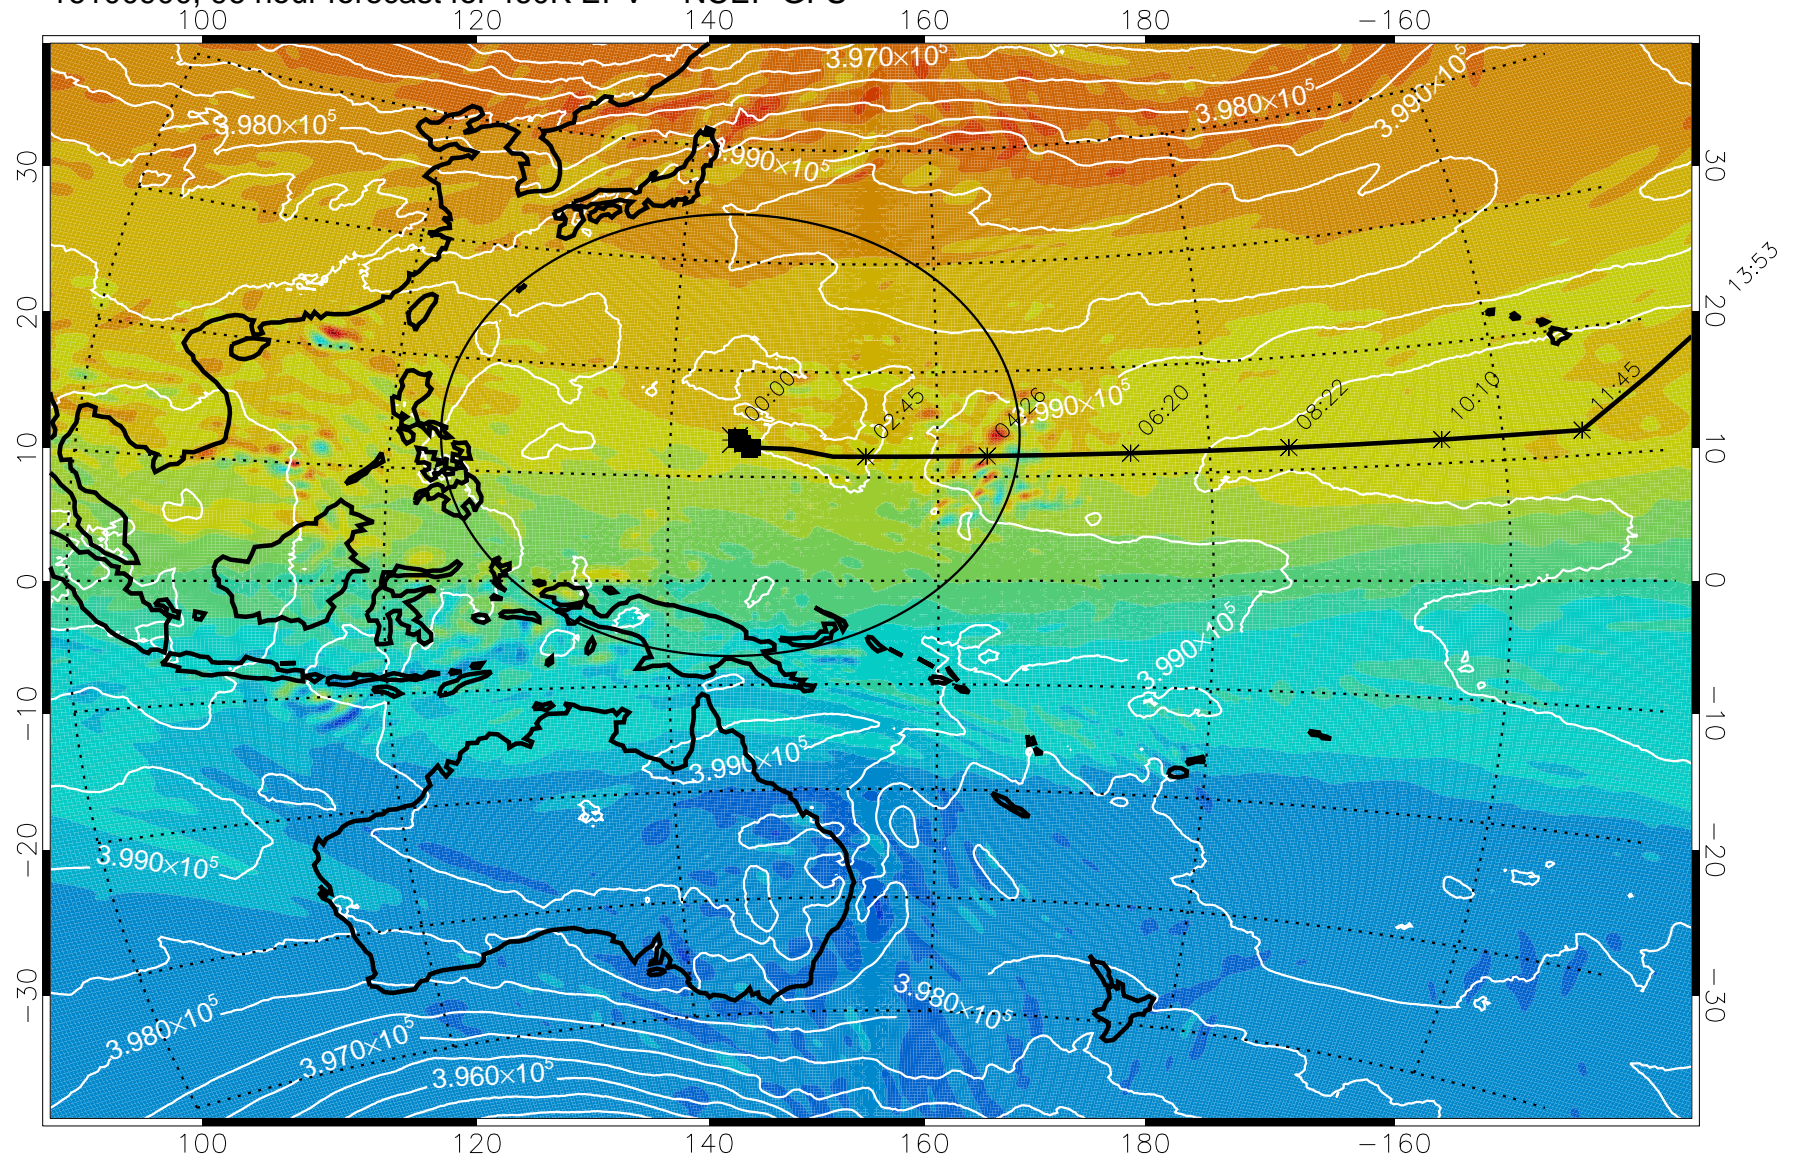

460K Montgomery Streamfunction, white

Range ring of 2304 km

15:52

16100806, 78 hour forecast for 460K EPV -- NCEP GFS

460K Montgomery Streamfunction, white

Range ring of 2304 km

15:52

16100812, 84 hour forecast for 460K EPV -- NCEP GFS

460K Montgomery Streamfunction, white

Range ring of 2304 km

15:52

16100818, 90 hour forecast for 460K EPV -- NCEP GFS

460K Montgomery Streamfunction, white

Range ring of 2304 km

16100900, 96 hour forecast for 460K EPV -- NCEP GFS

460K Montgomery Streamfunction, white

Range ring of 2304 km

15:52

16100906, 102 hour forecast for 460K EPV -- NCEP GFS

460K Montgomery Streamfunction, white

Range ring of 2304 km

15:52

16100912, 108 hour forecast for 460K EPV -- NCEP GFS

460K Montgomery Streamfunction, white

Range ring of 2304 km

15:52

13:53

16100918, 114 hour forecast for 460K EPV -- NCEP GFS

460K Montgomery Streamfunction, white

Range ring of 2304 km

16101000, 120 hour forecast for 460K EPV -- NCEP GFS