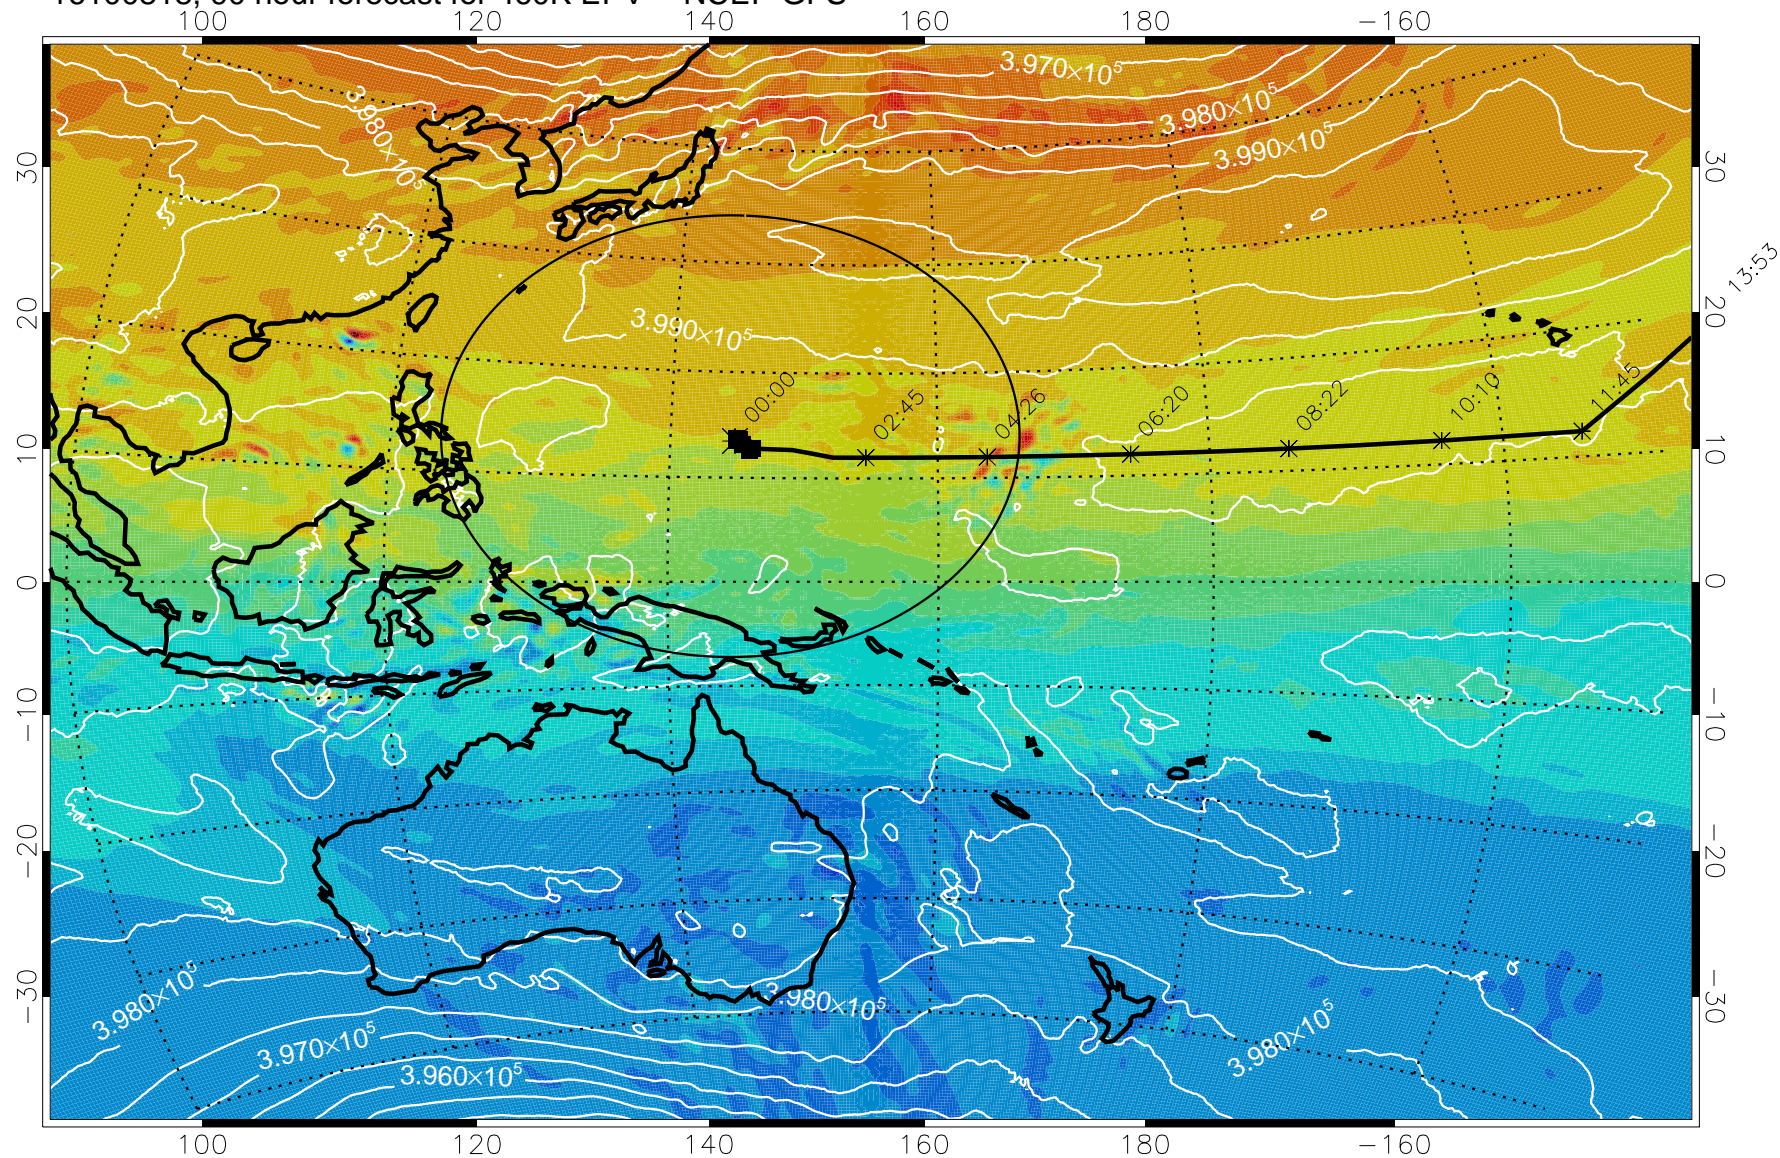

460K Montgomery Streamfunction, white

Range ring of 2304 km

15:52

16100718, 66 hour forecast for 460K EPV -- NCEP GFS

460K Montgomery Streamfunction, white

Range ring of 2304 km

15:52

16100800, 72 hour forecast for 460K EPV -- NCEP GFS

460K Montgomery Streamfunction, white

Range ring of 2304 km

15:52

16100806, 78 hour forecast for 460K EPV -- NCEP GFS

460K Montgomery Streamfunction, white

Range ring of 2304 km

15:52

16100812, 84 hour forecast for 460K EPV -- NCEP GFS

460K Montgomery Streamfunction, white

Range ring of 2304 km

15:52

16100818, 90 hour forecast for 460K EPV -- NCEP GFS

460K Montgomery Streamfunction, white

Range ring of 2304 km

16100900, 96 hour forecast for 460K EPV -- NCEP GFS

460K Montgomery Streamfunction, white

Range ring of 2304 km

15:52

16100906, 102 hour forecast for 460K EPV -- NCEP GFS

460K Montgomery Streamfunction, white

Range ring of 2304 km

15:52

16100912, 108 hour forecast for 460K EPV -- NCEP GFS