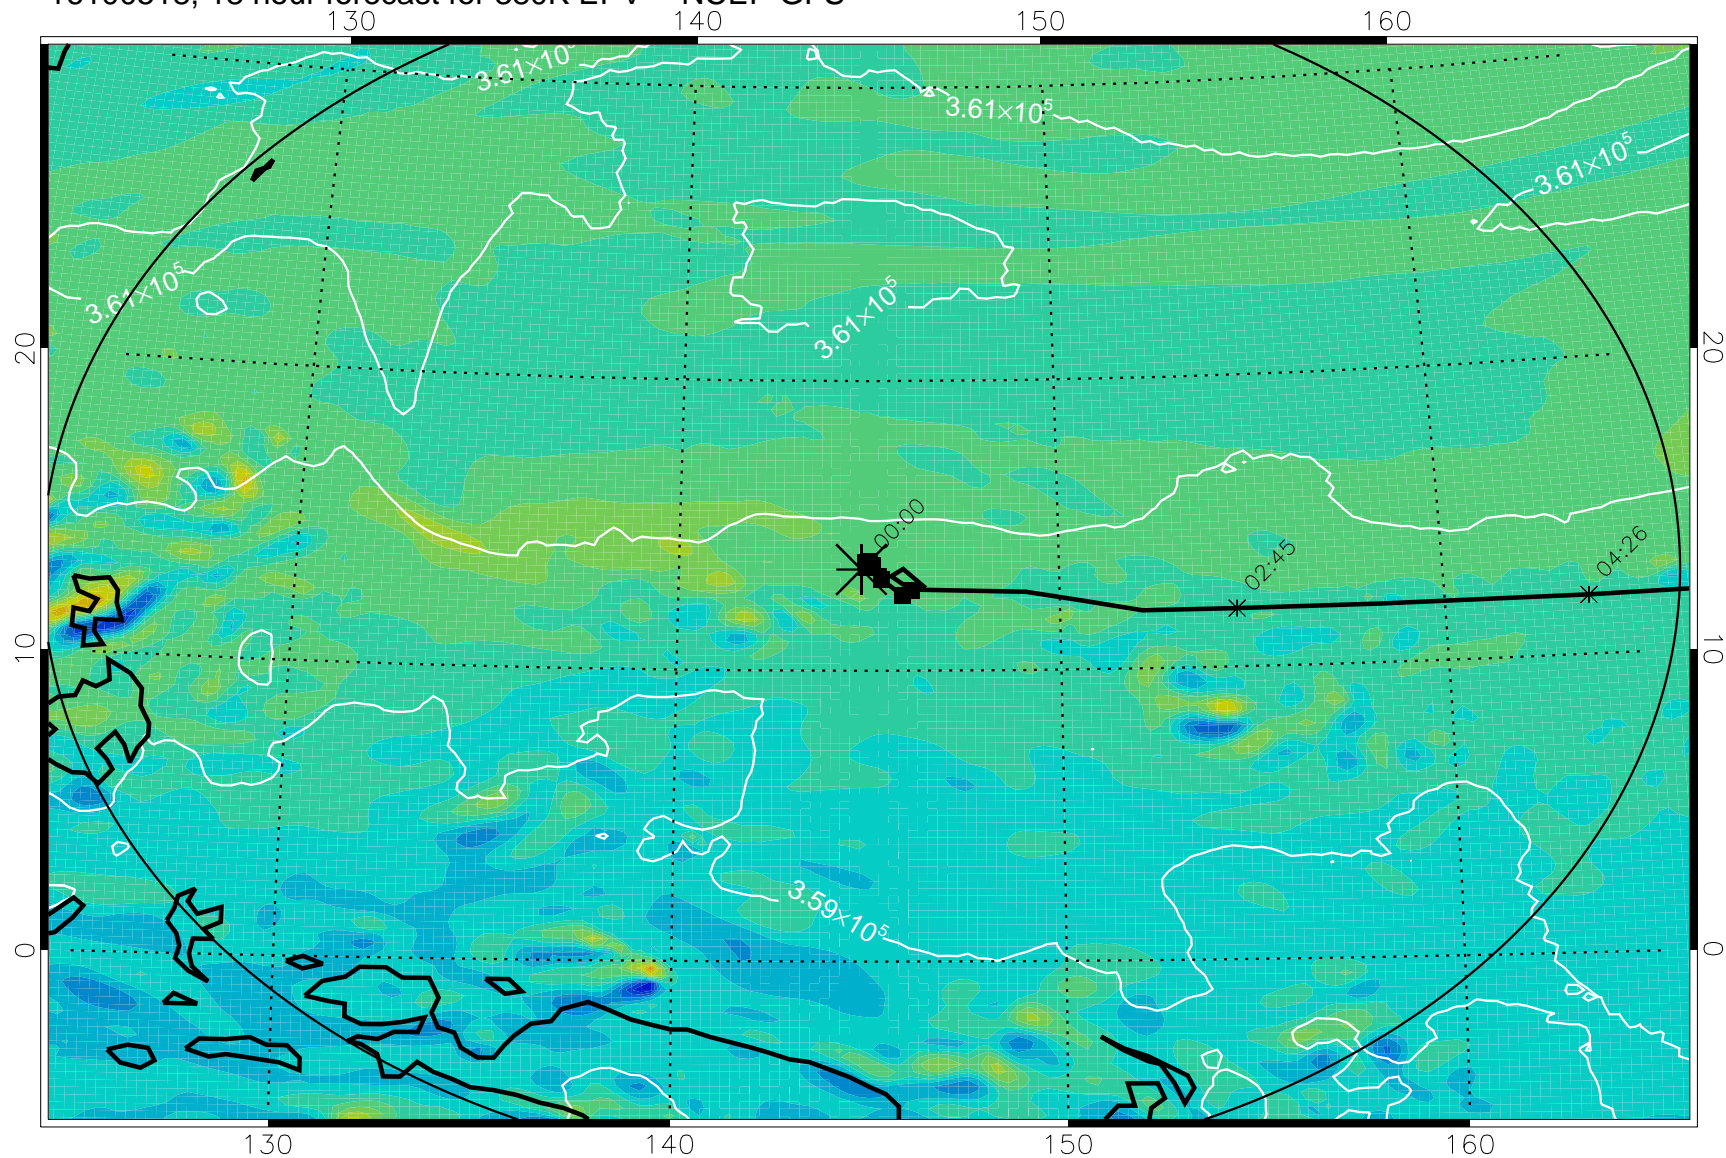

16100506, 6 hour forecast for 380K EPV -- NCEP GFS

380K Montgomery Streamfunction, white

Range ring of 2304 km

16100512, 12 hour forecast for 380K EPV -- NCEP GFS

380K Montgomery Streamfunction, white

Range ring of 2304 km

16100518, 18 hour forecast for 380K EPV -- NCEP GFS

380K Montgomery Streamfunction, white

Range ring of 2304 km

16100600, 24 hour forecast for 380K EPV -- NCEP GFS

380K Montgomery Streamfunction, white

Range ring of 2304 km

16100606, 30 hour forecast for 380K EPV -- NCEP GFS

380K Montgomery Streamfunction, white

Range ring of 2304 km

16100612, 36 hour forecast for 380K EPV -- NCEP GFS

380K Montgomery Streamfunction, white

Range ring of 2304 km

16100618, 42 hour forecast for 380K EPV -- NCEP GFS

380K Montgomery Streamfunction, white

Range ring of 2304 km

16100700, 48 hour forecast for 380K EPV -- NCEP GFS

380K Montgomery Streamfunction, white

Range ring of 2304 km