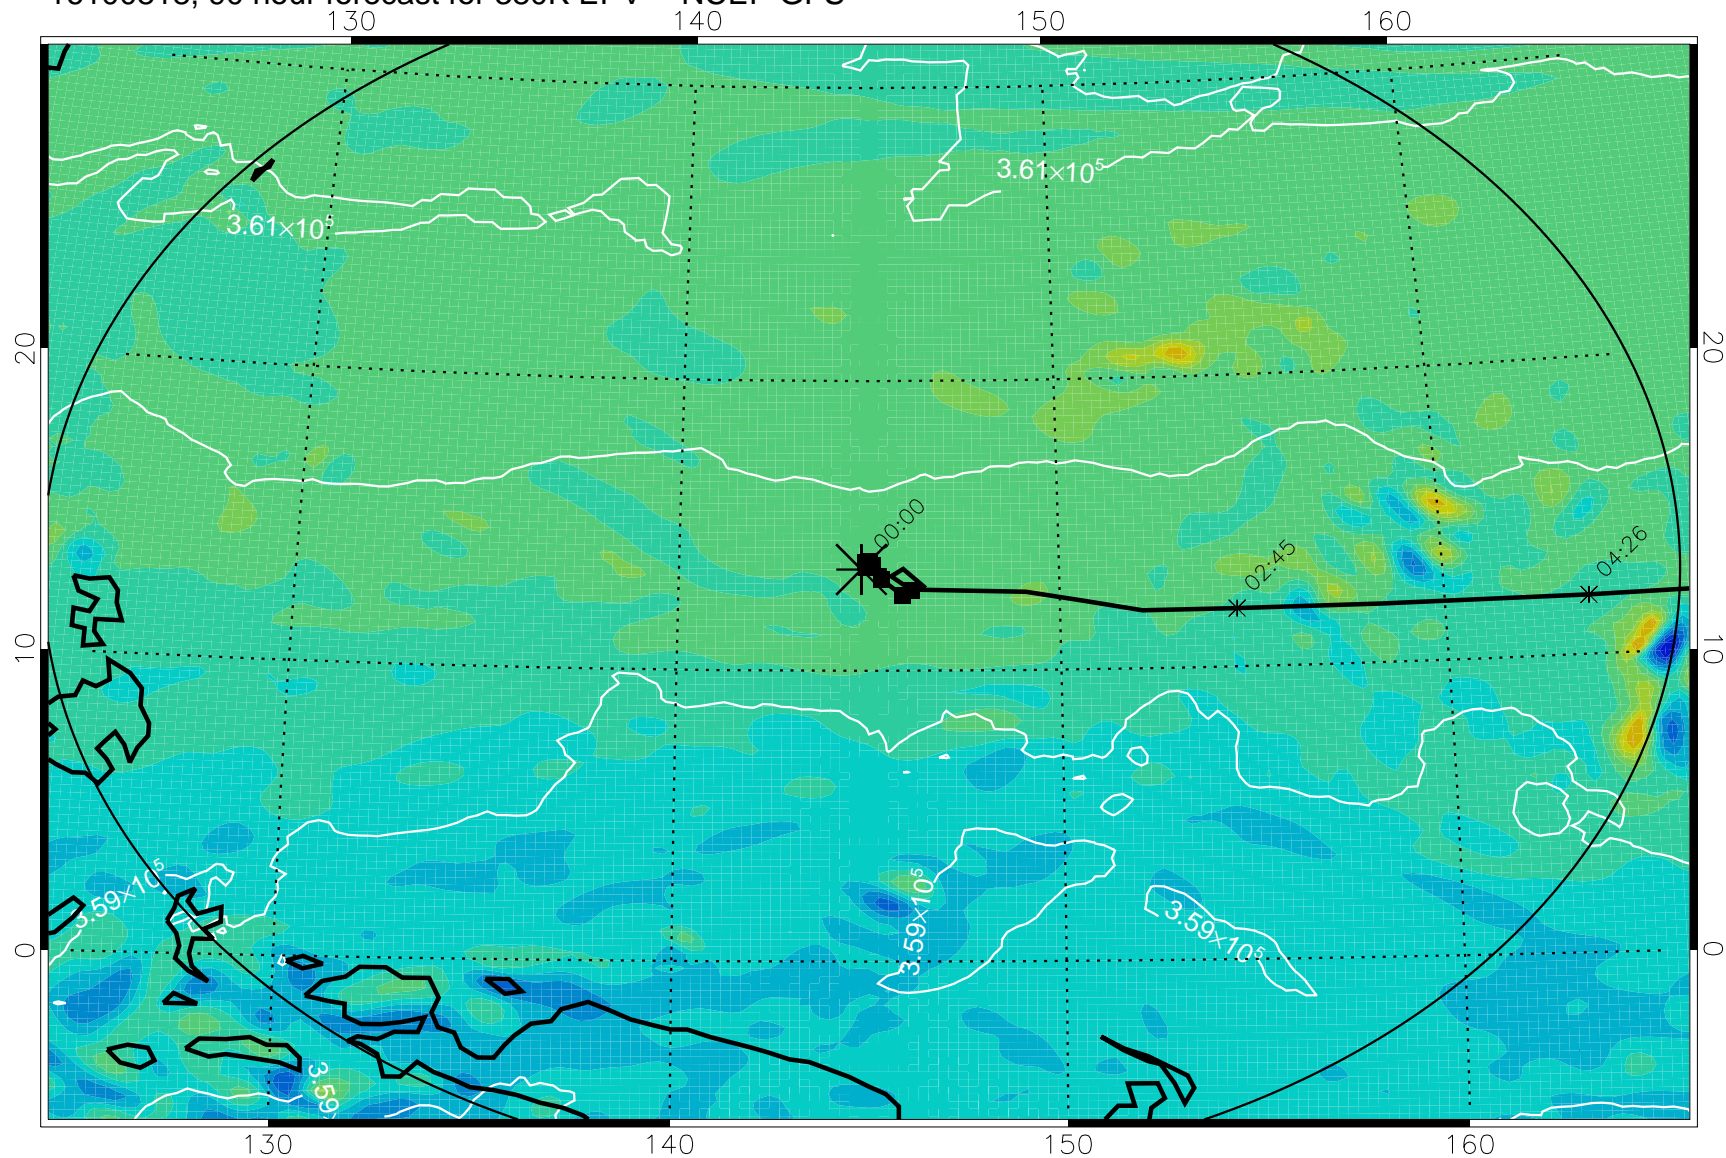

16100706, 54 hour forecast for 380K EPV -- NCEP GFS

380K Montgomery Streamfunction, white

Range ring of 2304 km

16100712, 60 hour forecast for 380K EPV -- NCEP GFS

380K Montgomery Streamfunction, white

Range ring of 2304 km

16100718, 66 hour forecast for 380K EPV -- NCEP GFS

16100800, 72 hour forecast for 380K EPV -- NCEP GFS

380K Montgomery Streamfunction, white

Range ring of 2304 km

16100806, 78 hour forecast for 380K EPV -- NCEP GFS

380K Montgomery Streamfunction, white

Range ring of 2304 km

16100812, 84 hour forecast for 380K EPV -- NCEP GFS

16100818, 90 hour forecast for 380K EPV -- NCEP GFS

380K Montgomery Streamfunction, white

Range ring of 2304 km

16100900, 96 hour forecast for 380K EPV -- NCEP GFS

380K Montgomery Streamfunction, white

Range ring of 2304 km

16100906, 102 hour forecast for 380K EPV -- NCEP GFS

380K Montgomery Streamfunction, white

Range ring of 2304 km