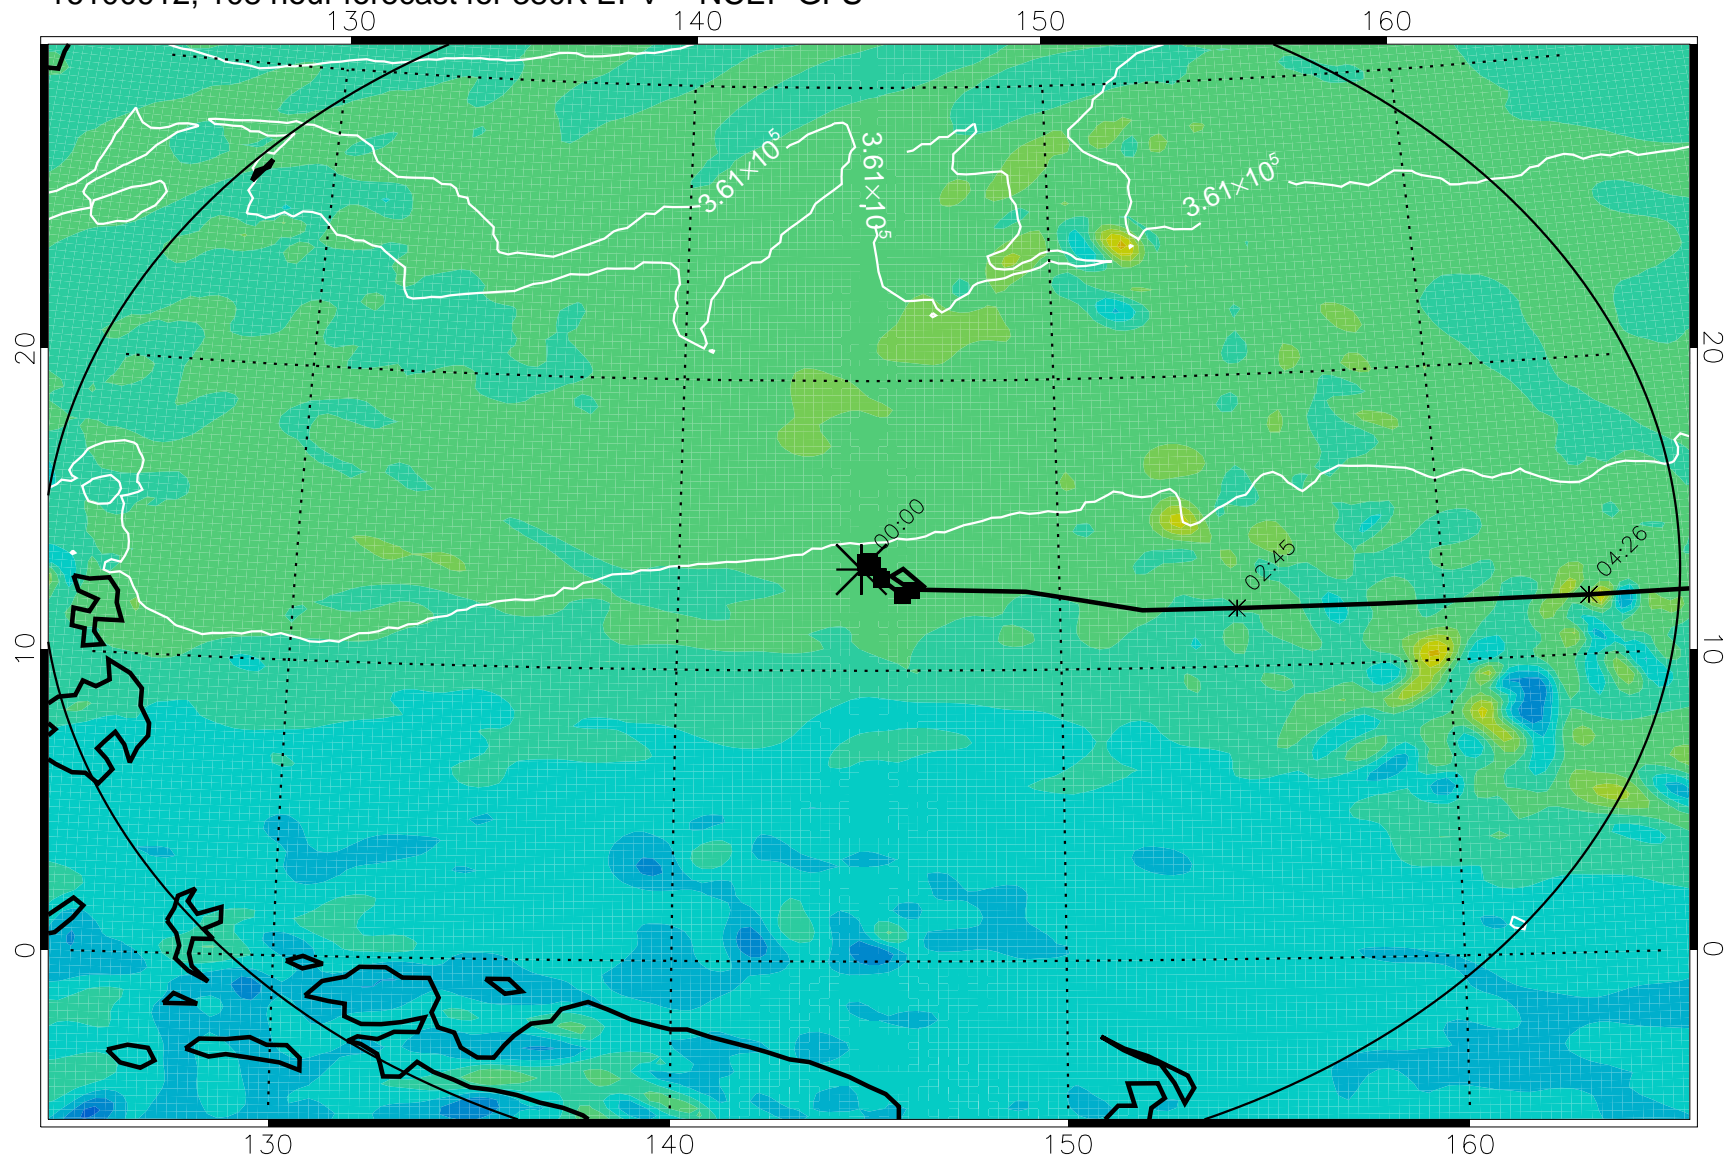

16100718, 66 hour forecast for 380K EPV -- NCEP GFS

16100800, 72 hour forecast for 380K EPV -- NCEP GFS

380K Montgomery Streamfunction, white

Range ring of 2304 km

16100806, 78 hour forecast for 380K EPV -- NCEP GFS

380K Montgomery Streamfunction, white

Range ring of 2304 km

16100812, 84 hour forecast for 380K EPV -- NCEP GFS

16100818, 90 hour forecast for 380K EPV -- NCEP GFS

380K Montgomery Streamfunction, white

Range ring of 2304 km

16100900, 96 hour forecast for 380K EPV -- NCEP GFS

380K Montgomery Streamfunction, white

Range ring of 2304 km

16100906, 102 hour forecast for 380K EPV -- NCEP GFS

380K Montgomery Streamfunction, white

Range ring of 2304 km

16100912, 108 hour forecast for 380K EPV -- NCEP GFS

380K Montgomery Streamfunction, white

Range ring of 2304 km

16100918, 114 hour forecast for 380K EPV -- NCEP GFS

380K Montgomery Streamfunction, white

Range ring of 2304 km