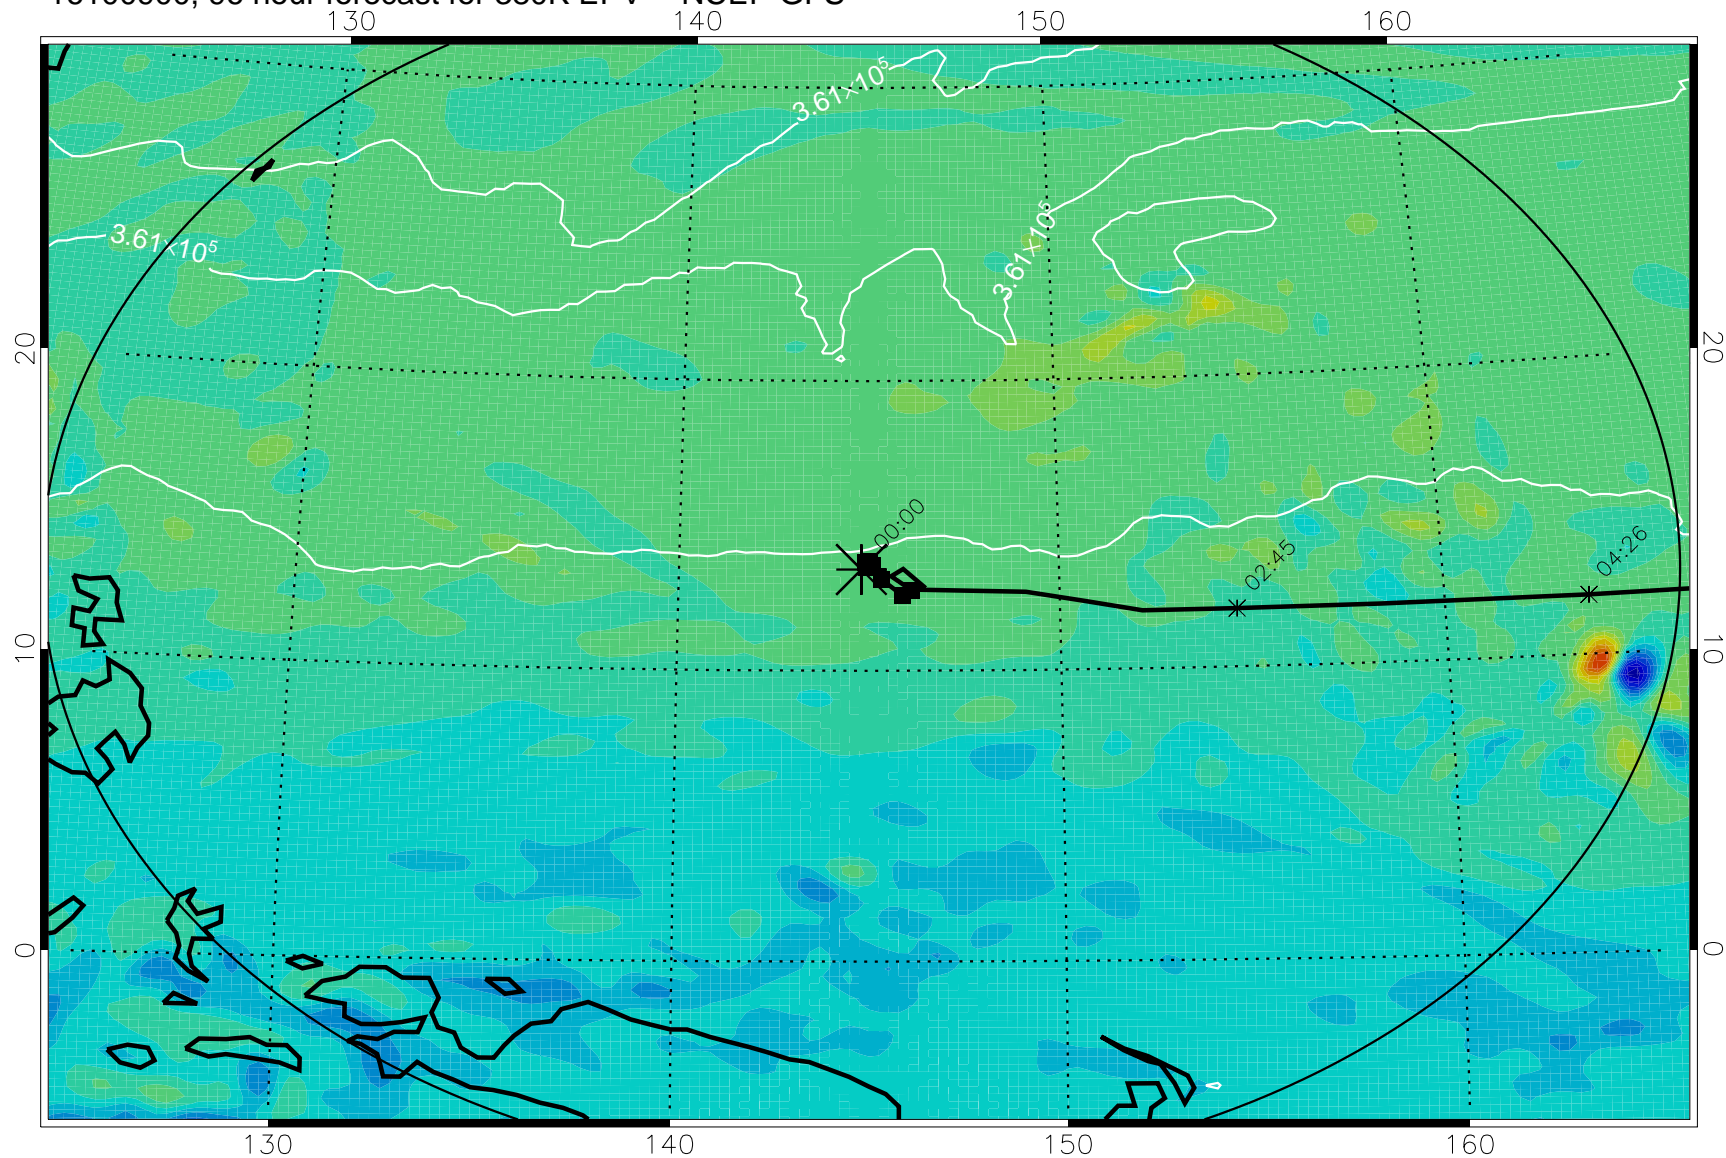

16100718, 66 hour forecast for 380K EPV -- NCEP GFS

16100800, 72 hour forecast for 380K EPV -- NCEP GFS

380K Montgomery Streamfunction, white

Range ring of 2304 km

16100806, 78 hour forecast for 380K EPV -- NCEP GFS

380K Montgomery Streamfunction, white

Range ring of 2304 km

16100812, 84 hour forecast for 380K EPV -- NCEP GFS

16100818, 90 hour forecast for 380K EPV -- NCEP GFS

380K Montgomery Streamfunction, white

Range ring of 2304 km

16100900, 96 hour forecast for 380K EPV -- NCEP GFS

380K Montgomery Streamfunction, white

Range ring of 2304 km

16100906, 102 hour forecast for 380K EPV -- NCEP GFS

380K Montgomery Streamfunction, white

Range ring of 2304 km

16100912, 108 hour forecast for 380K EPV -- NCEP GFS

380K Montgomery Streamfunction, white

Range ring of 2304 km

16100918, 114 hour forecast for 380K EPV -- NCEP GFS

380K Montgomery Streamfunction, white

Range ring of 2304 km