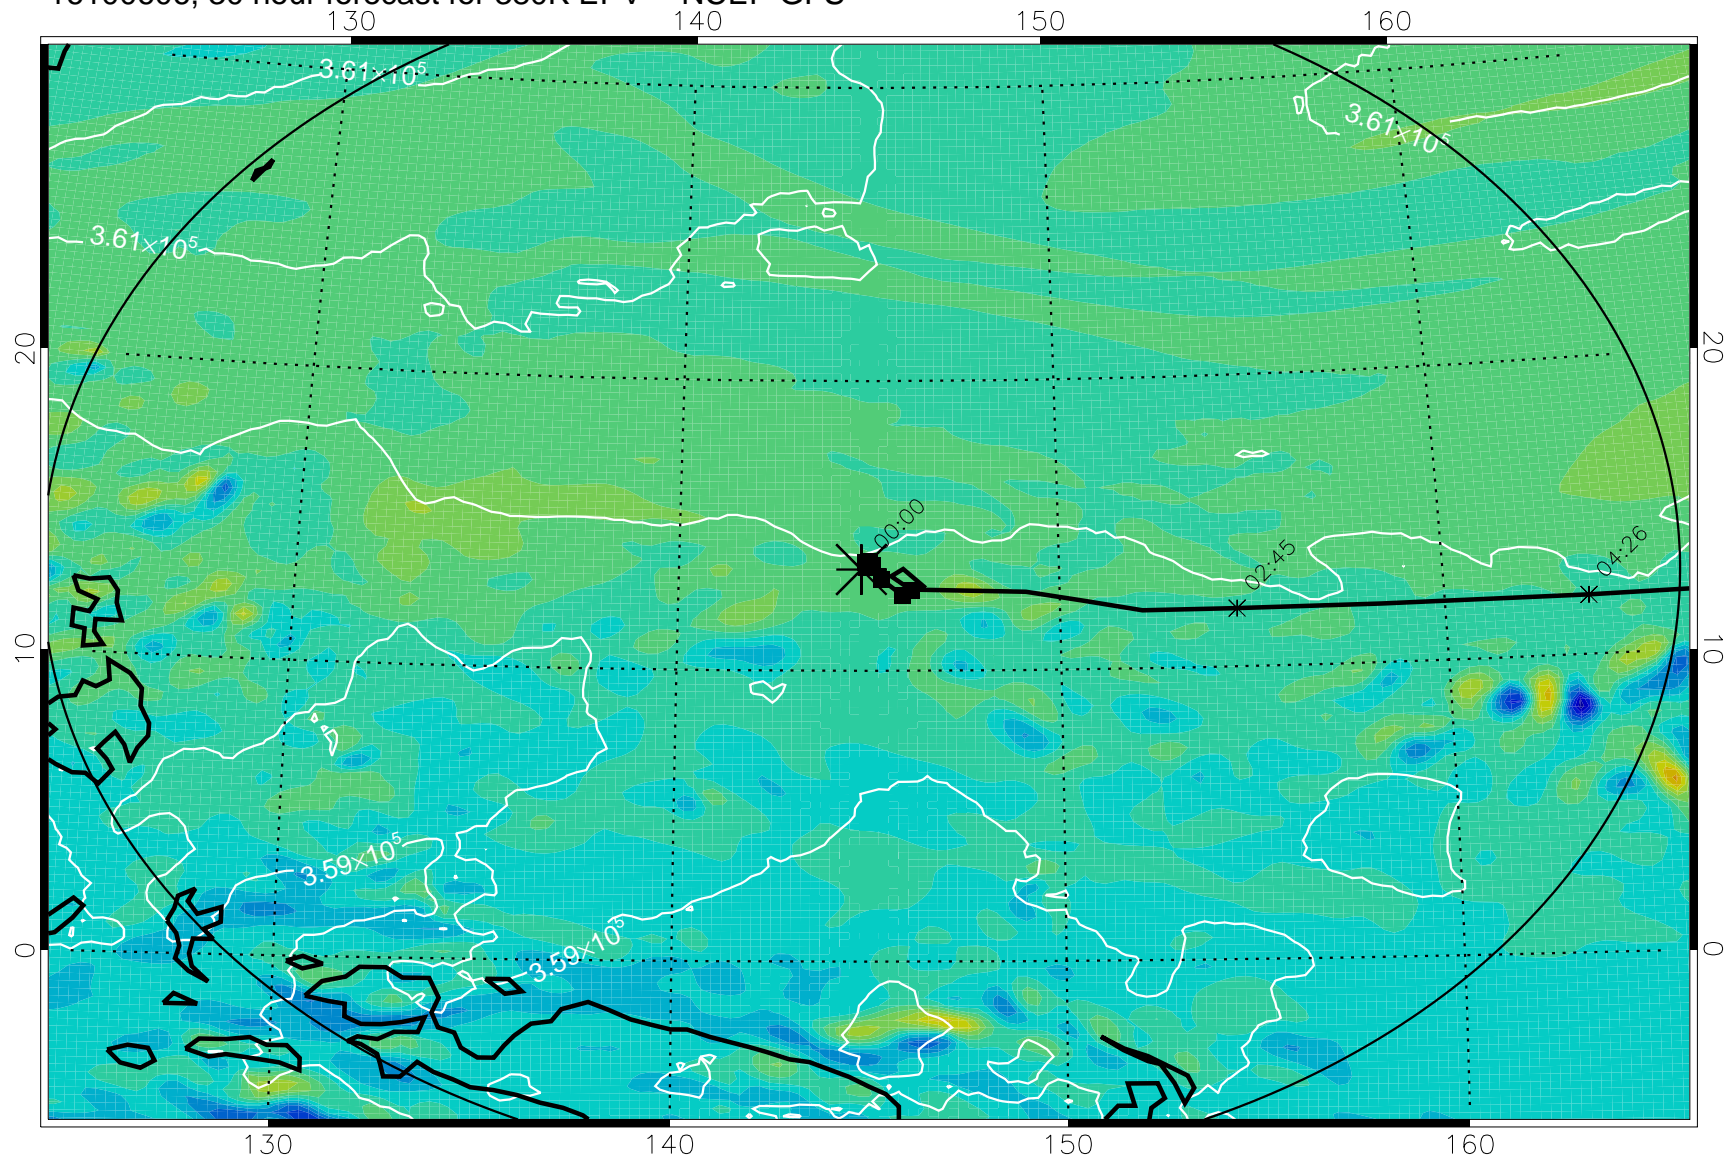

16100506, 6 hour forecast for 380K EPV -- NCEP GFS

380K Montgomery Streamfunction, white

Range ring of 2304 km

16100512, 12 hour forecast for 380K EPV -- NCEP GFS

380K Montgomery Streamfunction, white

Range ring of 2304 km

16100518, 18 hour forecast for 380K EPV -- NCEP GFS

380K Montgomery Streamfunction, white

Range ring of 2304 km

16100600, 24 hour forecast for 380K EPV -- NCEP GFS

380K Montgomery Streamfunction, white

Range ring of 2304 km

16100606, 30 hour forecast for 380K EPV -- NCEP GFS

380K Montgomery Streamfunction, white

Range ring of 2304 km

16100612, 36 hour forecast for 380K EPV -- NCEP GFS

380K Montgomery Streamfunction, white

Range ring of 2304 km

16100618, 42 hour forecast for 380K EPV -- NCEP GFS

380K Montgomery Streamfunction, white

Range ring of 2304 km

16100700, 48 hour forecast for 380K EPV -- NCEP GFS

380K Montgomery Streamfunction, white

Range ring of 2304 km