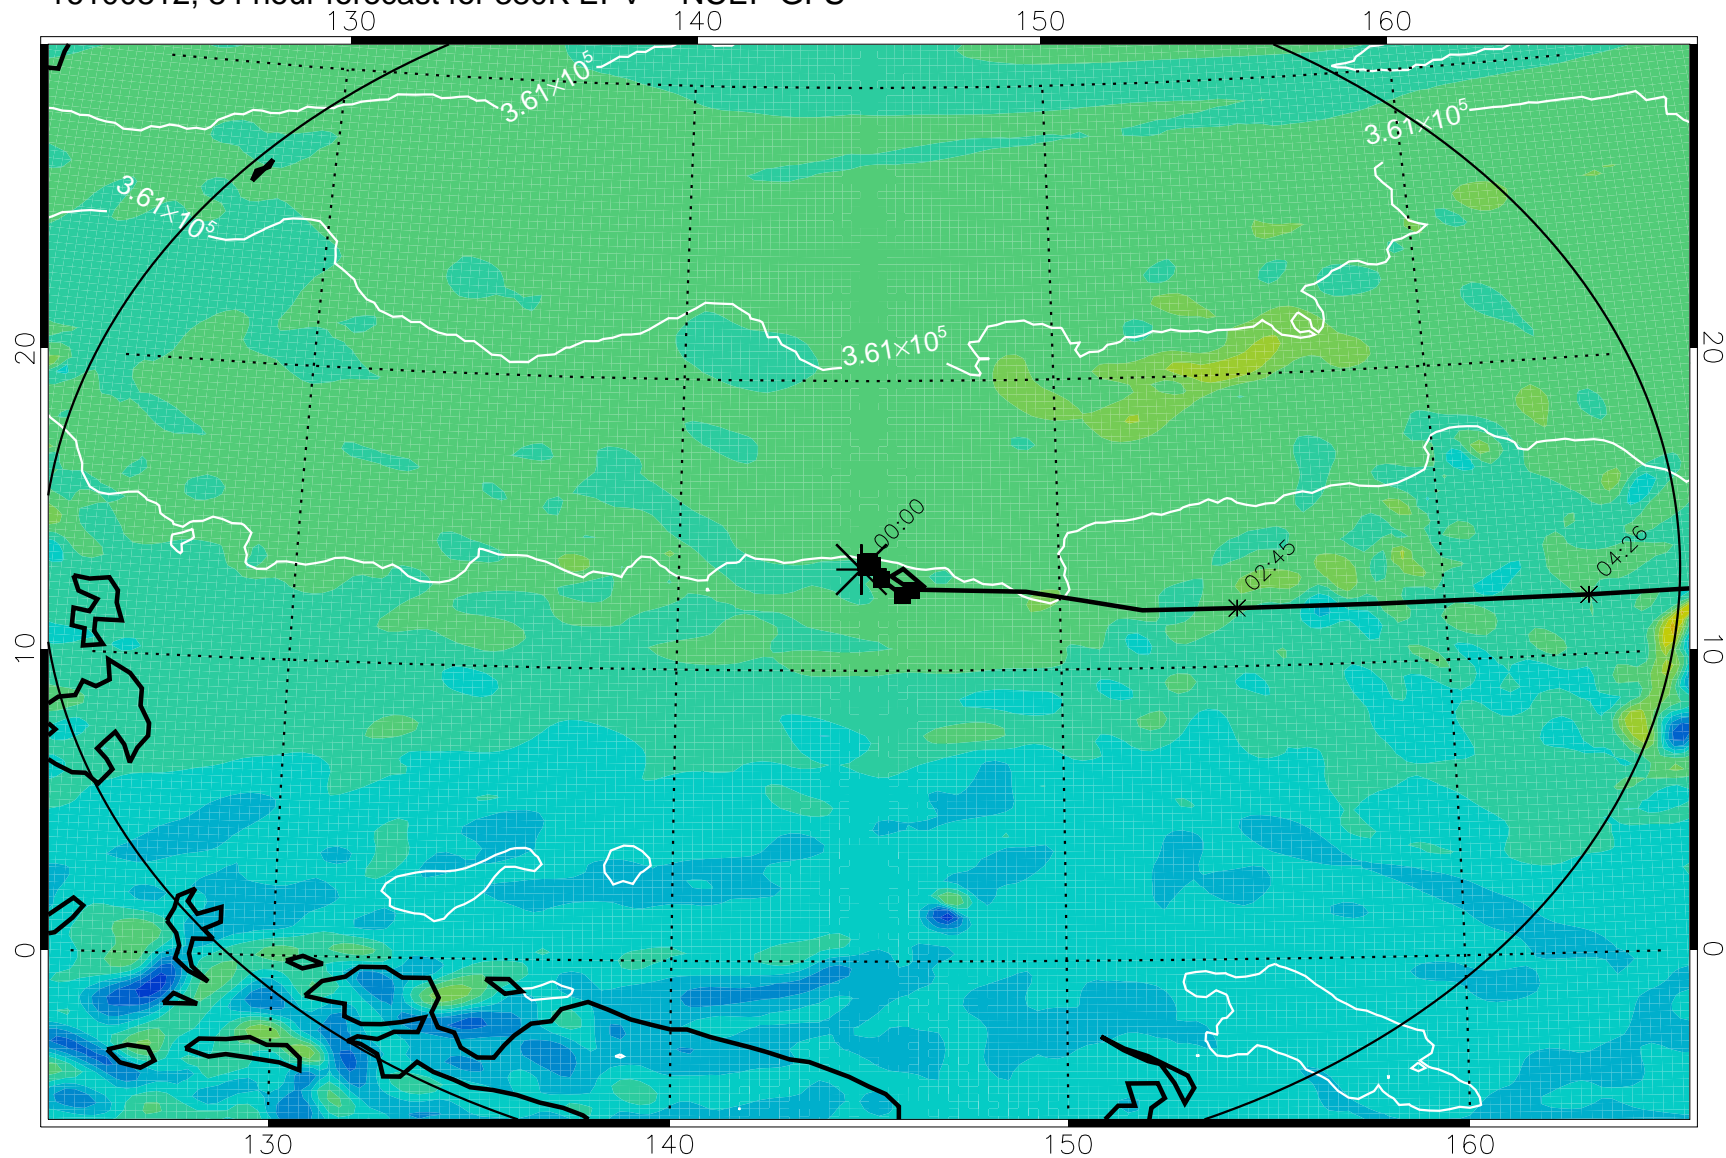

16100718, 66 hour forecast for 380K EPV -- NCEP GFS

16100800, 72 hour forecast for 380K EPV -- NCEP GFS

380K Montgomery Streamfunction, white

Range ring of 2304 km

16100806, 78 hour forecast for 380K EPV -- NCEP GFS

380K Montgomery Streamfunction, white

Range ring of 2304 km

16100812, 84 hour forecast for 380K EPV -- NCEP GFS

16100818, 90 hour forecast for 380K EPV -- NCEP GFS

380K Montgomery Streamfunction, white

Range ring of 2304 km

16100900, 96 hour forecast for 380K EPV -- NCEP GFS

380K Montgomery Streamfunction, white

Range ring of 2304 km

16100906, 102 hour forecast for 380K EPV -- NCEP GFS

380K Montgomery Streamfunction, white

Range ring of 2304 km

16100912, 108 hour forecast for 380K EPV -- NCEP GFS

380K Montgomery Streamfunction, white

Range ring of 2304 km

16100918, 114 hour forecast for 380K EPV -- NCEP GFS

380K Montgomery Streamfunction, white

Range ring of 2304 km