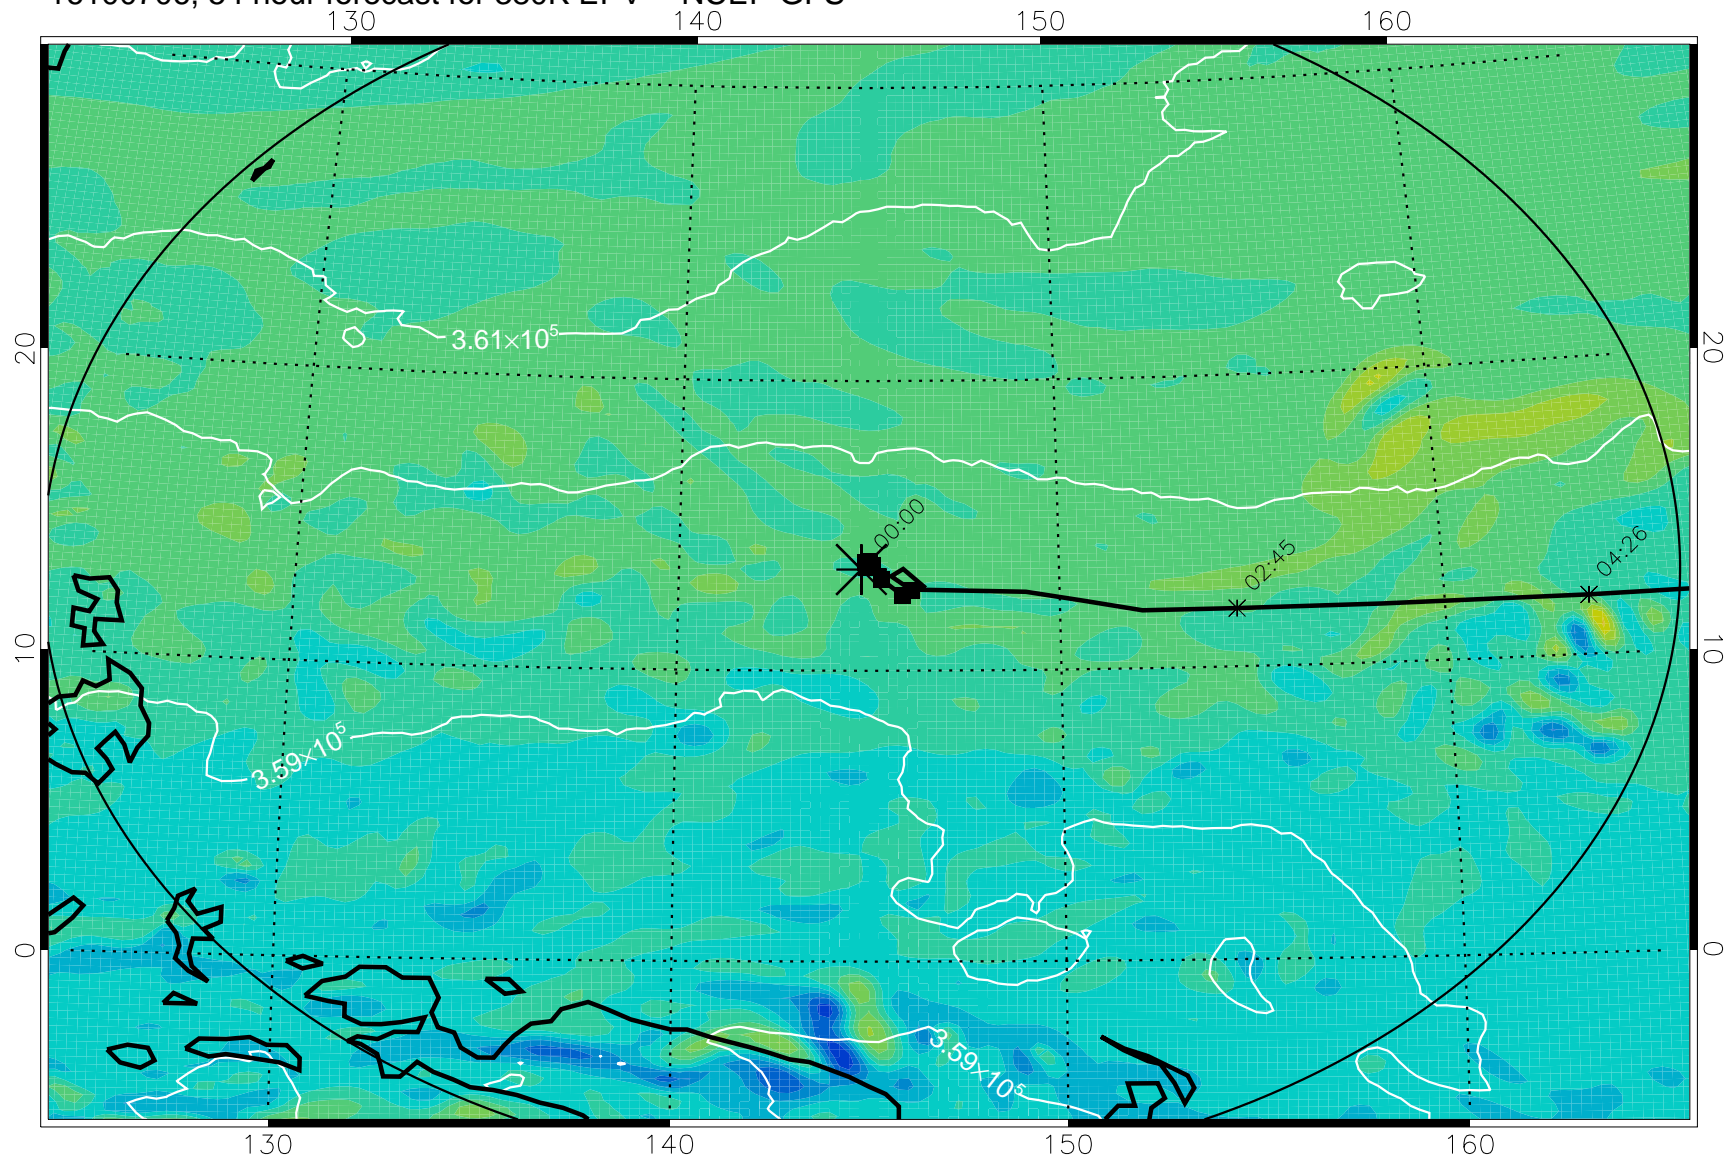

16100606, 30 hour forecast for 380K EPV -- NCEP GFS

380K Montgomery Streamfunction, white

Range ring of 2304 km

16100612, 36 hour forecast for 380K EPV -- NCEP GFS

380K Montgomery Streamfunction, white

Range ring of 2304 km

16100618, 42 hour forecast for 380K EPV -- NCEP GFS

380K Montgomery Streamfunction, white

Range ring of 2304 km

16100700, 48 hour forecast for 380K EPV -- NCEP GFS

380K Montgomery Streamfunction, white

Range ring of 2304 km

16100706, 54 hour forecast for 380K EPV -- NCEP GFS

380K Montgomery Streamfunction, white

Range ring of 2304 km

16100712, 60 hour forecast for 380K EPV -- NCEP GFS

380K Montgomery Streamfunction, white

Range ring of 2304 km

16100718, 66 hour forecast for 380K EPV -- NCEP GFS

16100800, 72 hour forecast for 380K EPV -- NCEP GFS

380K Montgomery Streamfunction, white

Range ring of 2304 km

16100806, 78 hour forecast for 380K EPV -- NCEP GFS