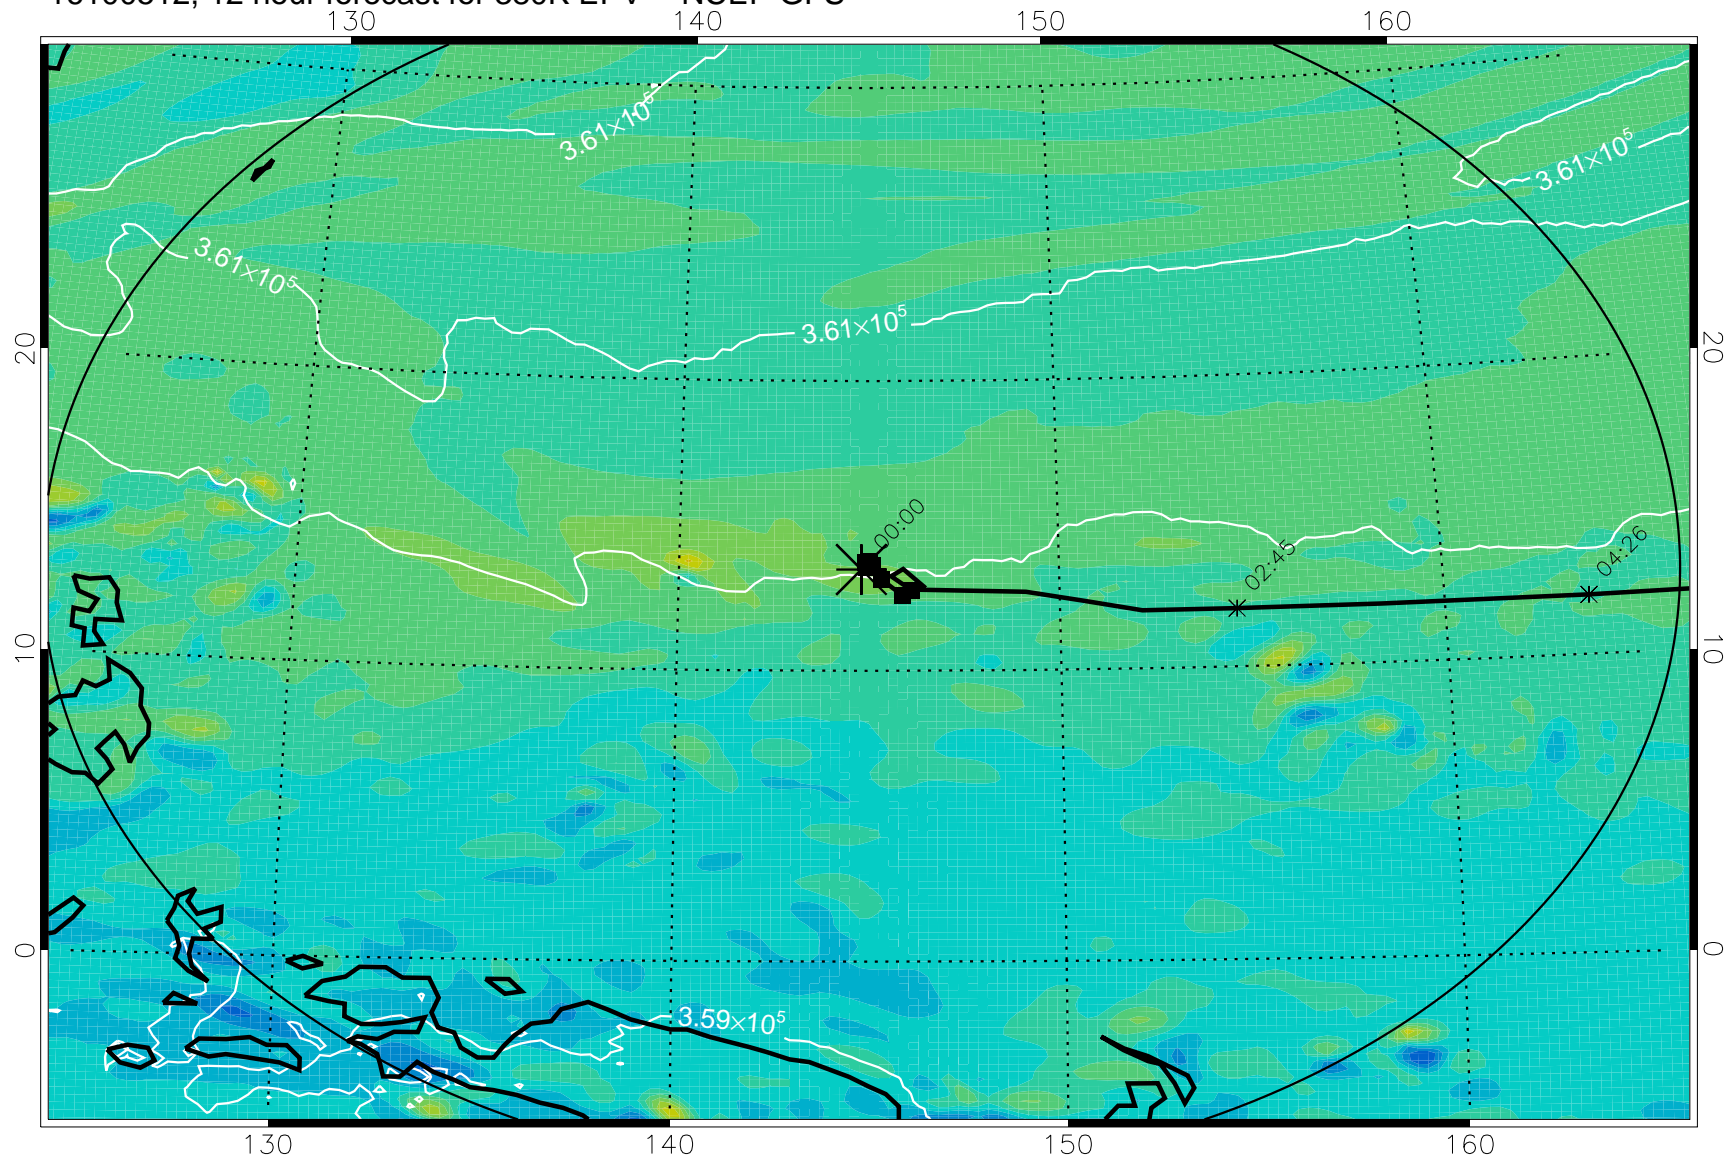

16100506, 6 hour forecast for 380K EPV -- NCEP GFS

380K Montgomery Streamfunction, white

Range ring of 2304 km

16100512, 12 hour forecast for 380K EPV -- NCEP GFS

380K Montgomery Streamfunction, white

Range ring of 2304 km

16100518, 18 hour forecast for 380K EPV -- NCEP GFS

380K Montgomery Streamfunction, white

Range ring of 2304 km

16100600, 24 hour forecast for 380K EPV -- NCEP GFS

380K Montgomery Streamfunction, white

Range ring of 2304 km

16100606, 30 hour forecast for 380K EPV -- NCEP GFS

380K Montgomery Streamfunction, white

Range ring of 2304 km

16100612, 36 hour forecast for 380K EPV -- NCEP GFS

380K Montgomery Streamfunction, white

Range ring of 2304 km

16100618, 42 hour forecast for 380K EPV -- NCEP GFS

380K Montgomery Streamfunction, white

Range ring of 2304 km

16100700, 48 hour forecast for 380K EPV -- NCEP GFS

380K Montgomery Streamfunction, white

Range ring of 2304 km