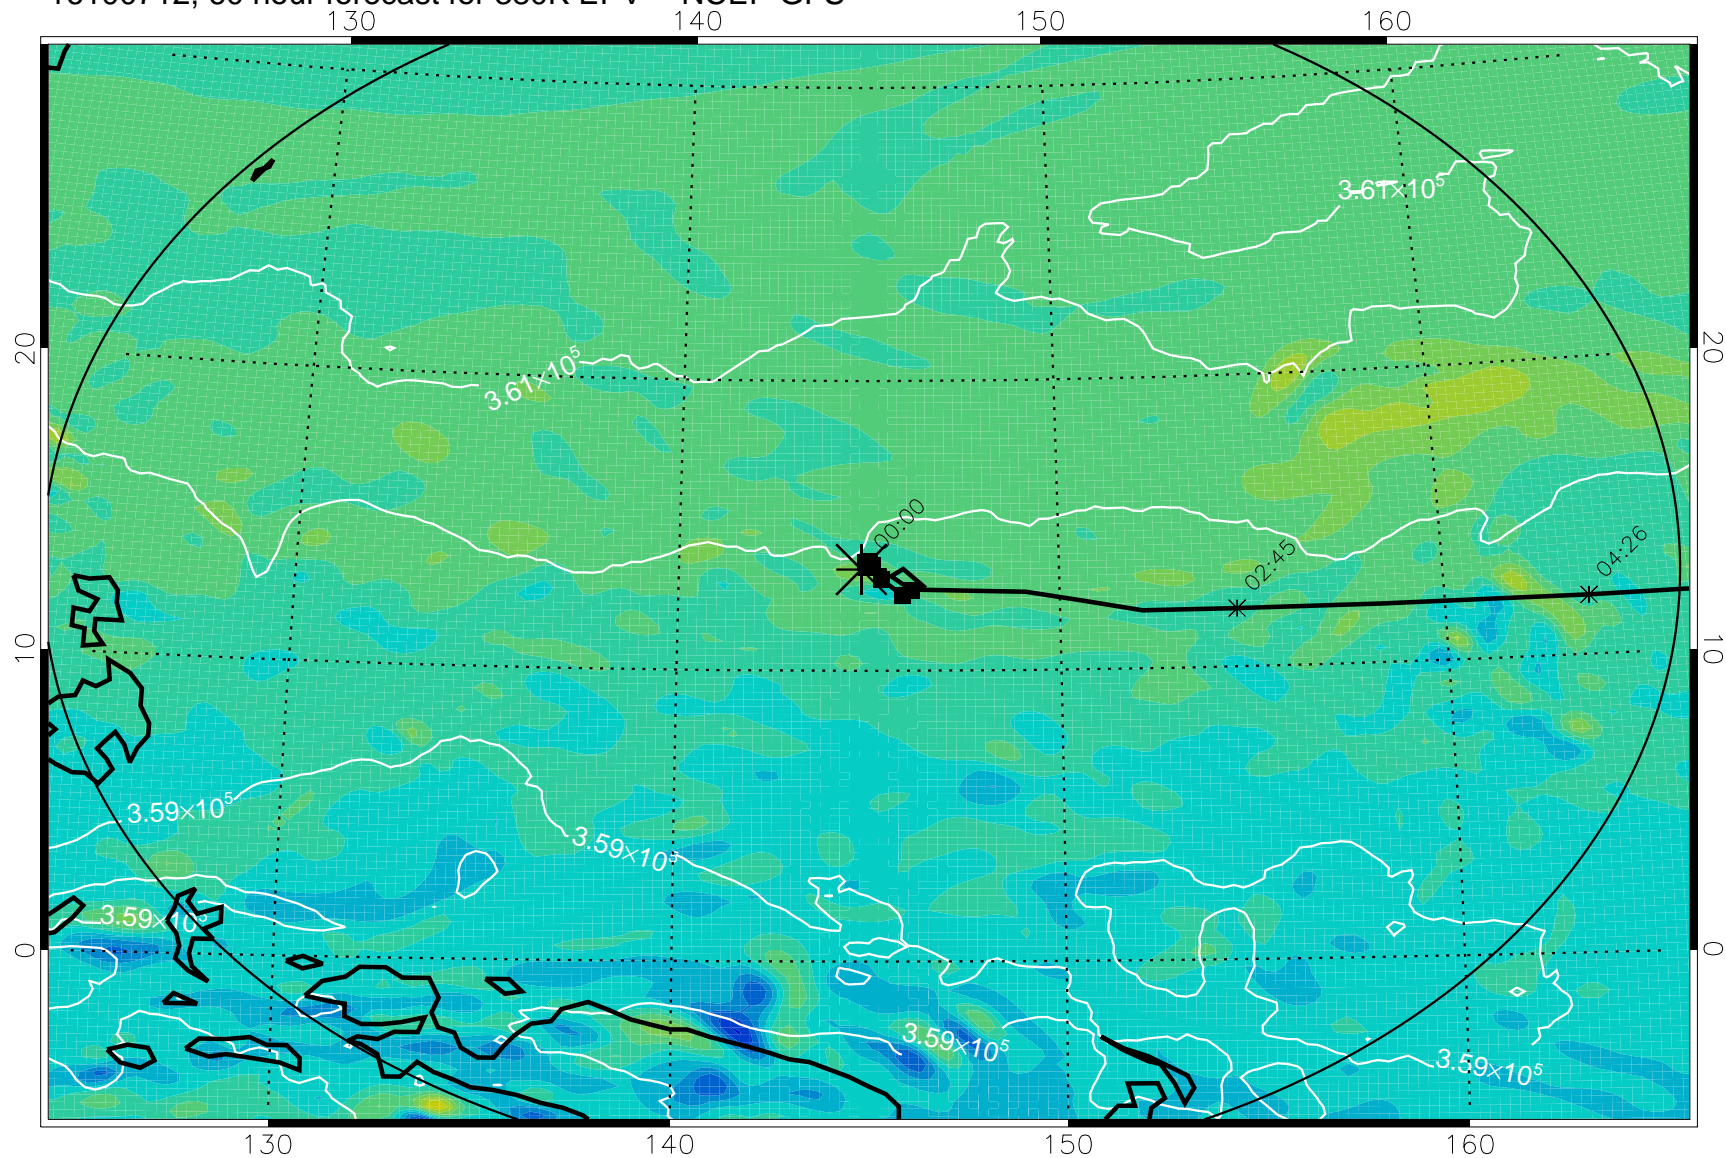

16100618, 42 hour forecast for 380K EPV -- NCEP GFS

380K Montgomery Streamfunction, white

Range ring of 2304 km

16100700, 48 hour forecast for 380K EPV -- NCEP GFS

380K Montgomery Streamfunction, white

Range ring of 2304 km

16100706, 54 hour forecast for 380K EPV -- NCEP GFS

380K Montgomery Streamfunction, white

Range ring of 2304 km

16100712, 60 hour forecast for 380K EPV -- NCEP GFS

380K Montgomery Streamfunction, white

Range ring of 2304 km

16100718, 66 hour forecast for 380K EPV -- NCEP GFS

16100800, 72 hour forecast for 380K EPV -- NCEP GFS

380K Montgomery Streamfunction, white

Range ring of 2304 km

16100806, 78 hour forecast for 380K EPV -- NCEP GFS

16100900, 96 hour forecast for 380K EPV -- NCEP GFS

380K Montgomery Streamfunction, white

Range ring of 2304 km

16100906, 102 hour forecast for 380K EPV -- NCEP GFS

380K Montgomery Streamfunction, white

Range ring of 2304 km