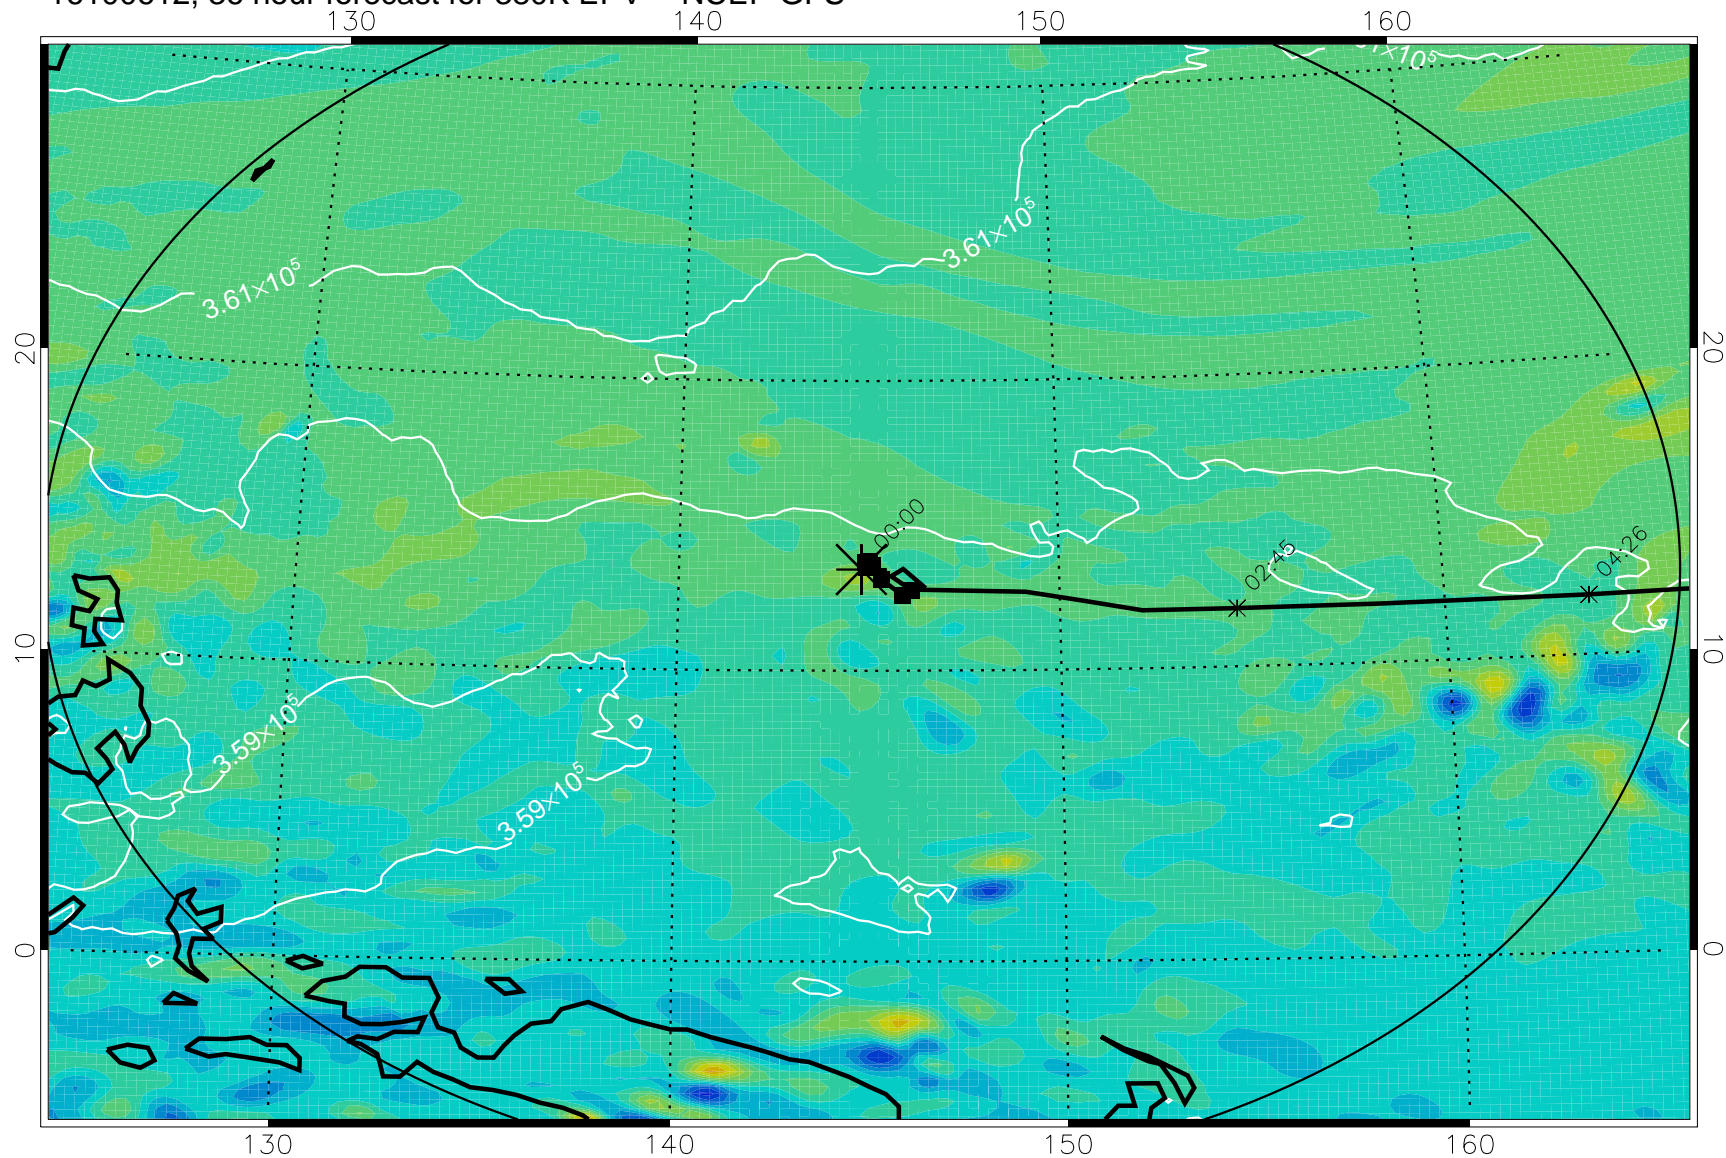

16100506, 6 hour forecast for 380K EPV -- NCEP GFS

380K Montgomery Streamfunction, white

Range ring of 2304 km

16100512, 12 hour forecast for 380K EPV -- NCEP GFS

380K Montgomery Streamfunction, white

Range ring of 2304 km

16100518, 18 hour forecast for 380K EPV -- NCEP GFS

380K Montgomery Streamfunction, white

Range ring of 2304 km

16100600, 24 hour forecast for 380K EPV -- NCEP GFS

380K Montgomery Streamfunction, white

Range ring of 2304 km

16100606, 30 hour forecast for 380K EPV -- NCEP GFS

380K Montgomery Streamfunction, white

Range ring of 2304 km

16100612, 36 hour forecast for 380K EPV -- NCEP GFS

380K Montgomery Streamfunction, white

Range ring of 2304 km

16100618, 42 hour forecast for 380K EPV -- NCEP GFS

380K Montgomery Streamfunction, white

Range ring of 2304 km

16100700, 48 hour forecast for 380K EPV -- NCEP GFS

380K Montgomery Streamfunction, white

Range ring of 2304 km