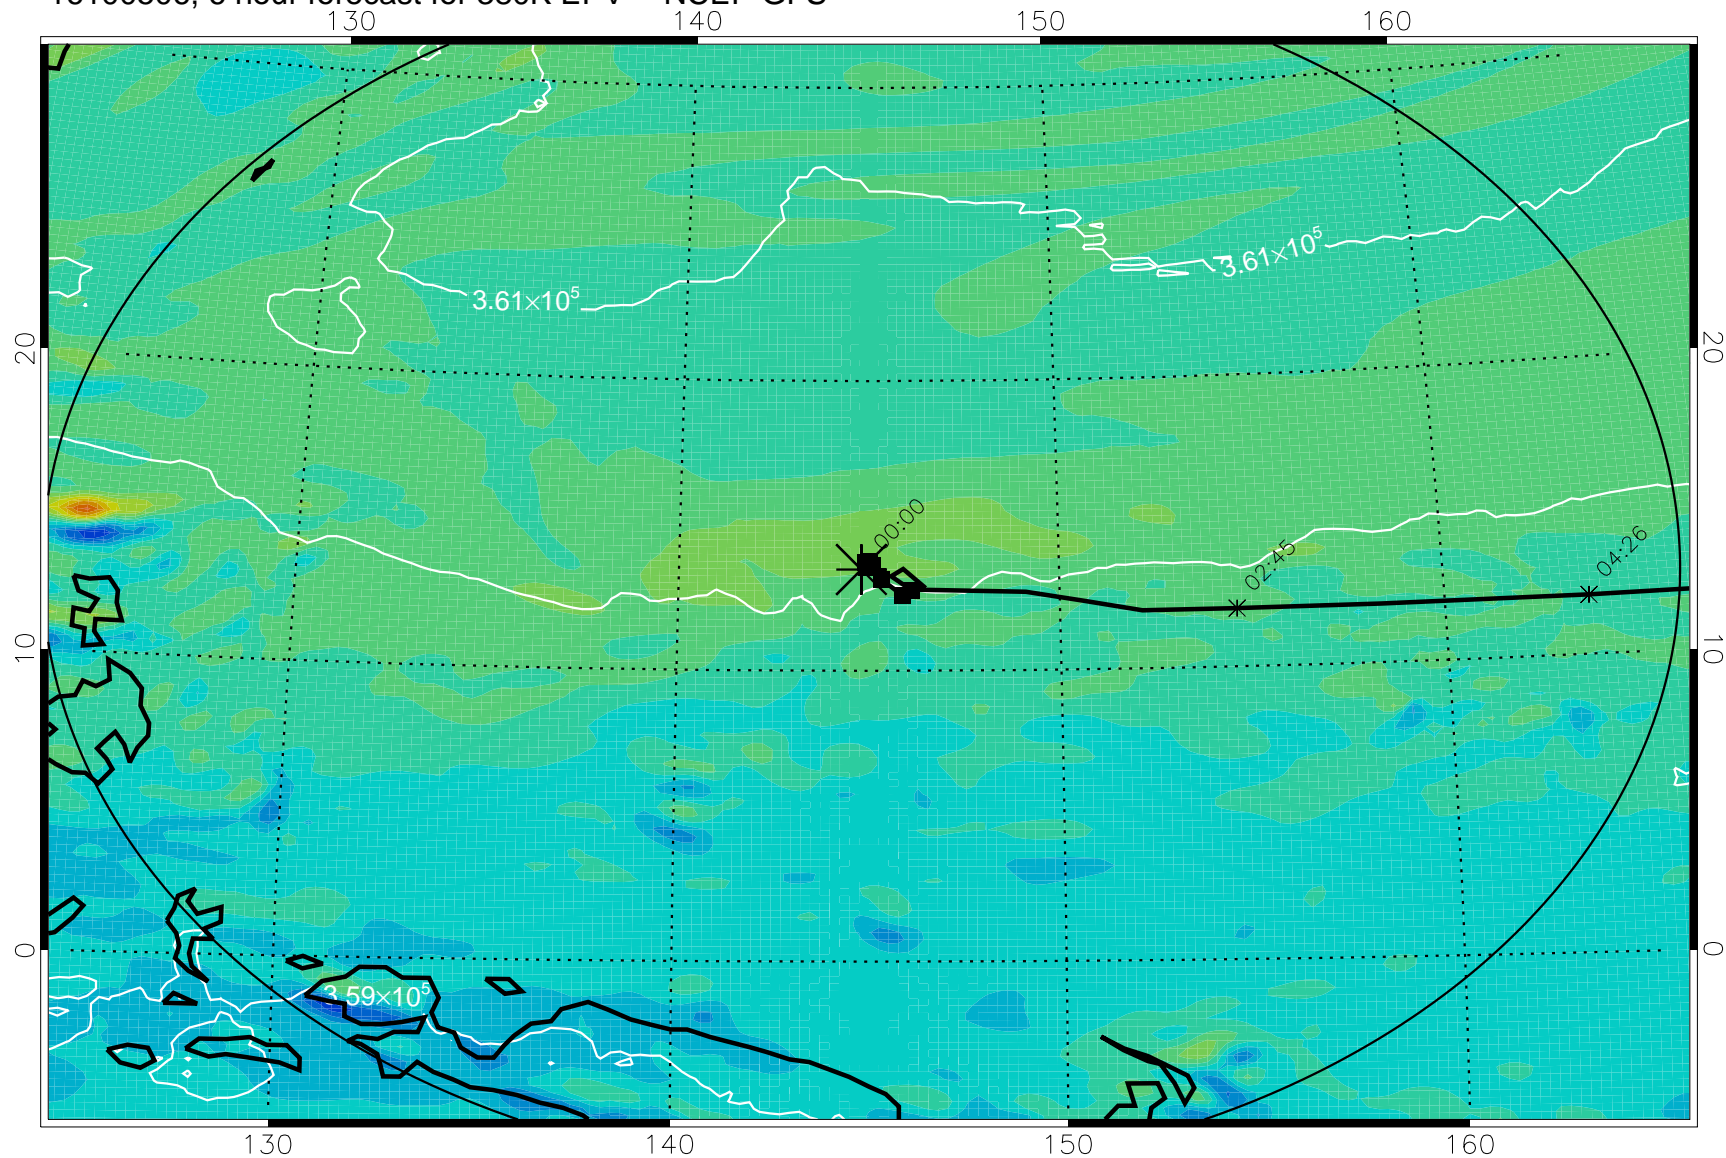

16100506, 6 hour forecast for 380K EPV -- NCEP GFS

380K Montgomery Streamfunction, white

Range ring of 2304 km

16100512, 12 hour forecast for 380K EPV -- NCEP GFS

380K Montgomery Streamfunction, white

Range ring of 2304 km

16100518, 18 hour forecast for 380K EPV -- NCEP GFS

380K Montgomery Streamfunction, white

Range ring of 2304 km

16100600, 24 hour forecast for 380K EPV -- NCEP GFS

380K Montgomery Streamfunction, white

Range ring of 2304 km

16100606, 30 hour forecast for 380K EPV -- NCEP GFS

380K Montgomery Streamfunction, white

Range ring of 2304 km

16100612, 36 hour forecast for 380K EPV -- NCEP GFS

380K Montgomery Streamfunction, white

Range ring of 2304 km

16100618, 42 hour forecast for 380K EPV -- NCEP GFS

380K Montgomery Streamfunction, white

Range ring of 2304 km

16100700, 48 hour forecast for 380K EPV -- NCEP GFS

380K Montgomery Streamfunction, white

Range ring of 2304 km