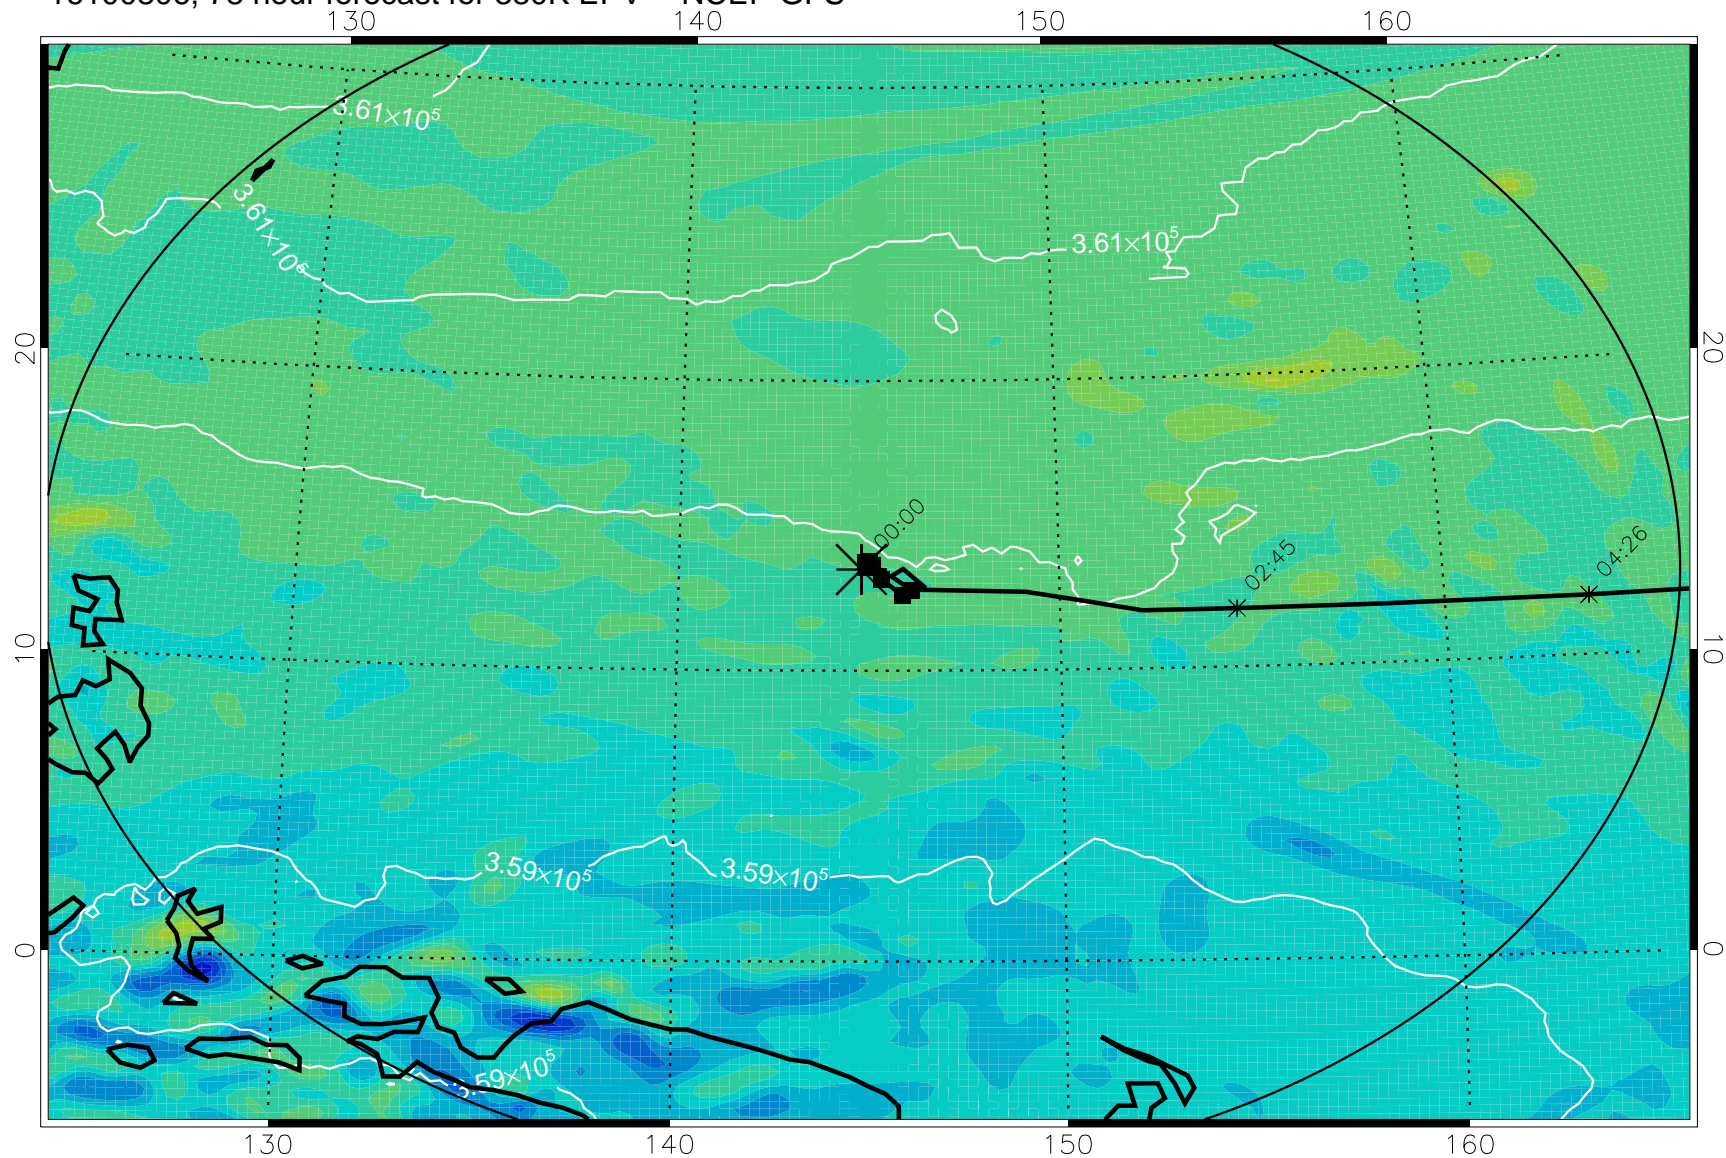

16100718, 66 hour forecast for 380K EPV -- NCEP GFS

16100800, 72 hour forecast for 380K EPV -- NCEP GFS

380K Montgomery Streamfunction, white

Range ring of 2304 km

16100806, 78 hour forecast for 380K EPV -- NCEP GFS

380K Montgomery Streamfunction, white

Range ring of 2304 km

16100812, 84 hour forecast for 380K EPV -- NCEP GFS

16100818, 90 hour forecast for 380K EPV -- NCEP GFS

380K Montgomery Streamfunction, white

Range ring of 2304 km

16100900, 96 hour forecast for 380K EPV -- NCEP GFS

380K Montgomery Streamfunction, white

Range ring of 2304 km

16100906, 102 hour forecast for 380K EPV -- NCEP GFS

380K Montgomery Streamfunction, white

Range ring of 2304 km

16100912, 108 hour forecast for 380K EPV -- NCEP GFS

380K Montgomery Streamfunction, white

Range ring of 2304 km

16100918, 114 hour forecast for 380K EPV -- NCEP GFS

380K Montgomery Streamfunction, white

Range ring of 2304 km