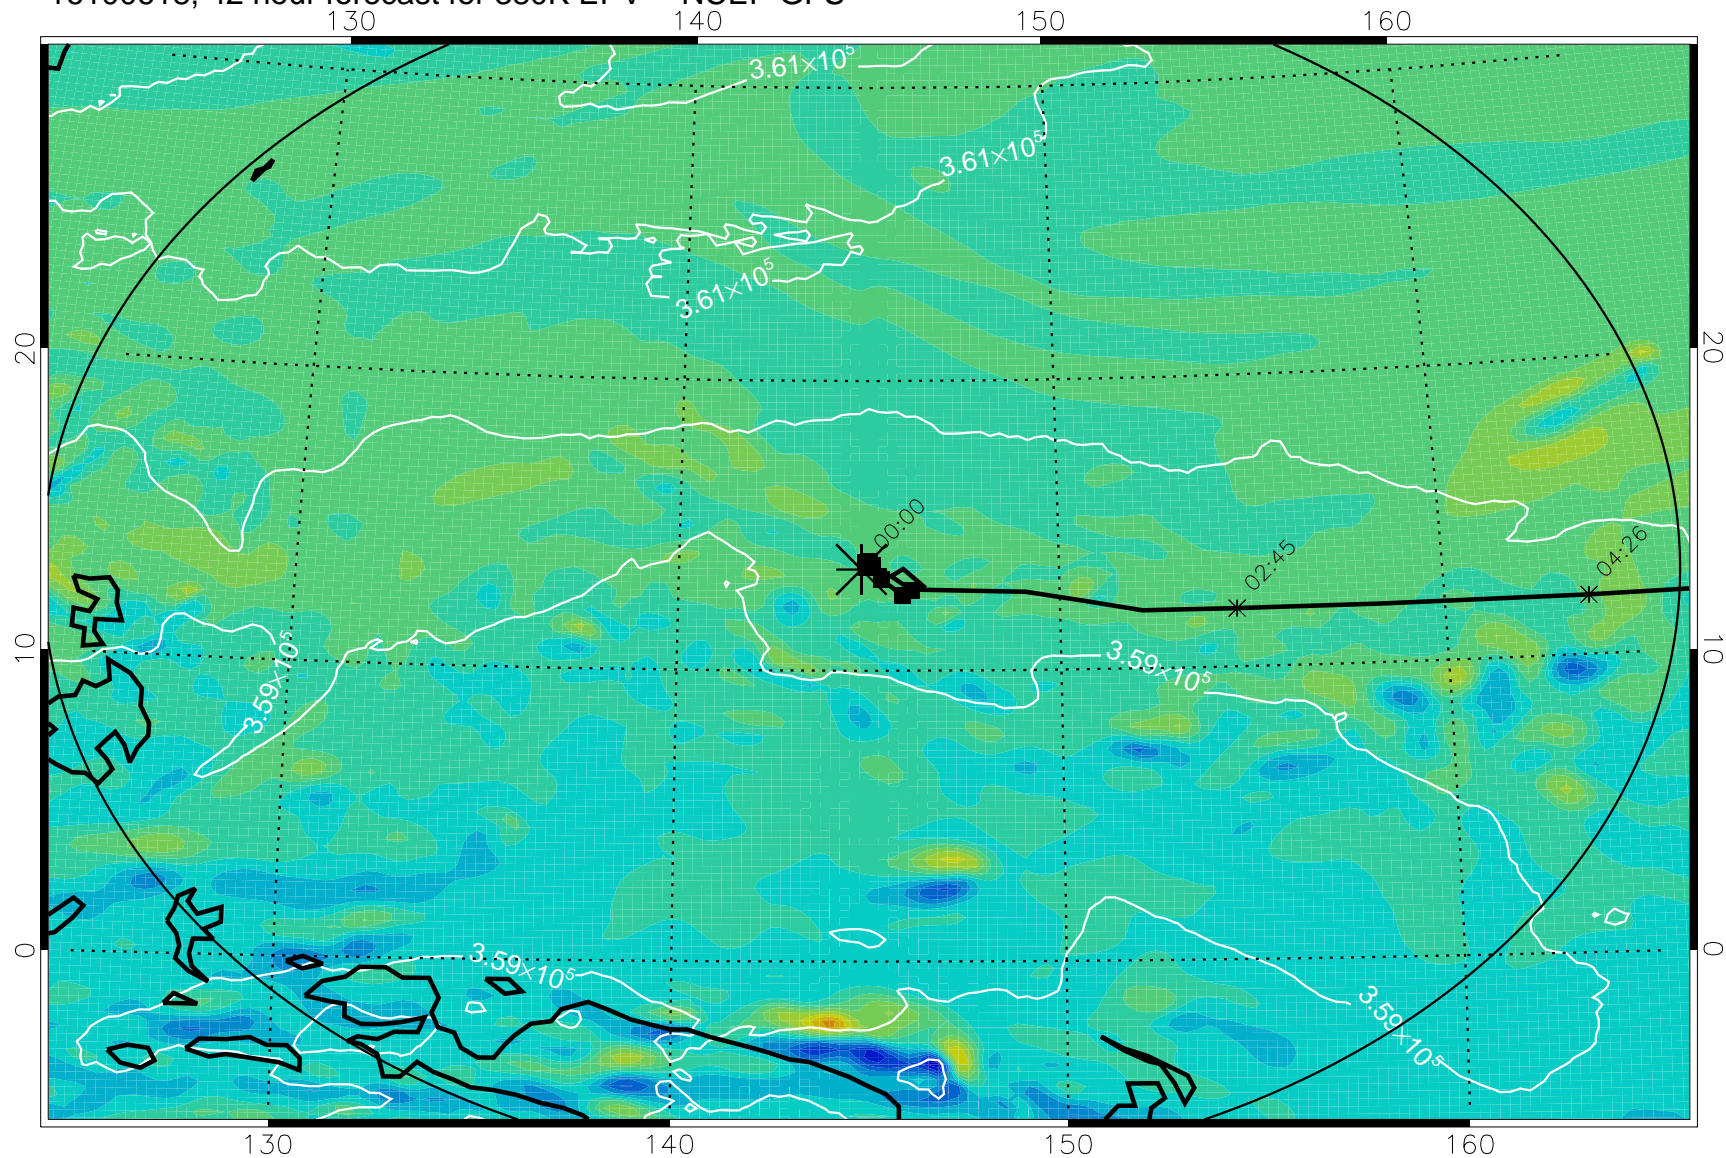

16100606, 30 hour forecast for 380K EPV -- NCEP GFS

380K Montgomery Streamfunction, white

Range ring of 2304 km

16100612, 36 hour forecast for 380K EPV -- NCEP GFS

380K Montgomery Streamfunction, white

Range ring of 2304 km

16100618, 42 hour forecast for 380K EPV -- NCEP GFS

380K Montgomery Streamfunction, white

Range ring of 2304 km

16100700, 48 hour forecast for 380K EPV -- NCEP GFS

380K Montgomery Streamfunction, white

Range ring of 2304 km

16100706, 54 hour forecast for 380K EPV -- NCEP GFS

380K Montgomery Streamfunction, white

Range ring of 2304 km

16100712, 60 hour forecast for 380K EPV -- NCEP GFS

380K Montgomery Streamfunction, white

Range ring of 2304 km

16100718, 66 hour forecast for 380K EPV -- NCEP GFS

16100800, 72 hour forecast for 380K EPV -- NCEP GFS

380K Montgomery Streamfunction, white

Range ring of 2304 km

16100806, 78 hour forecast for 380K EPV -- NCEP GFS