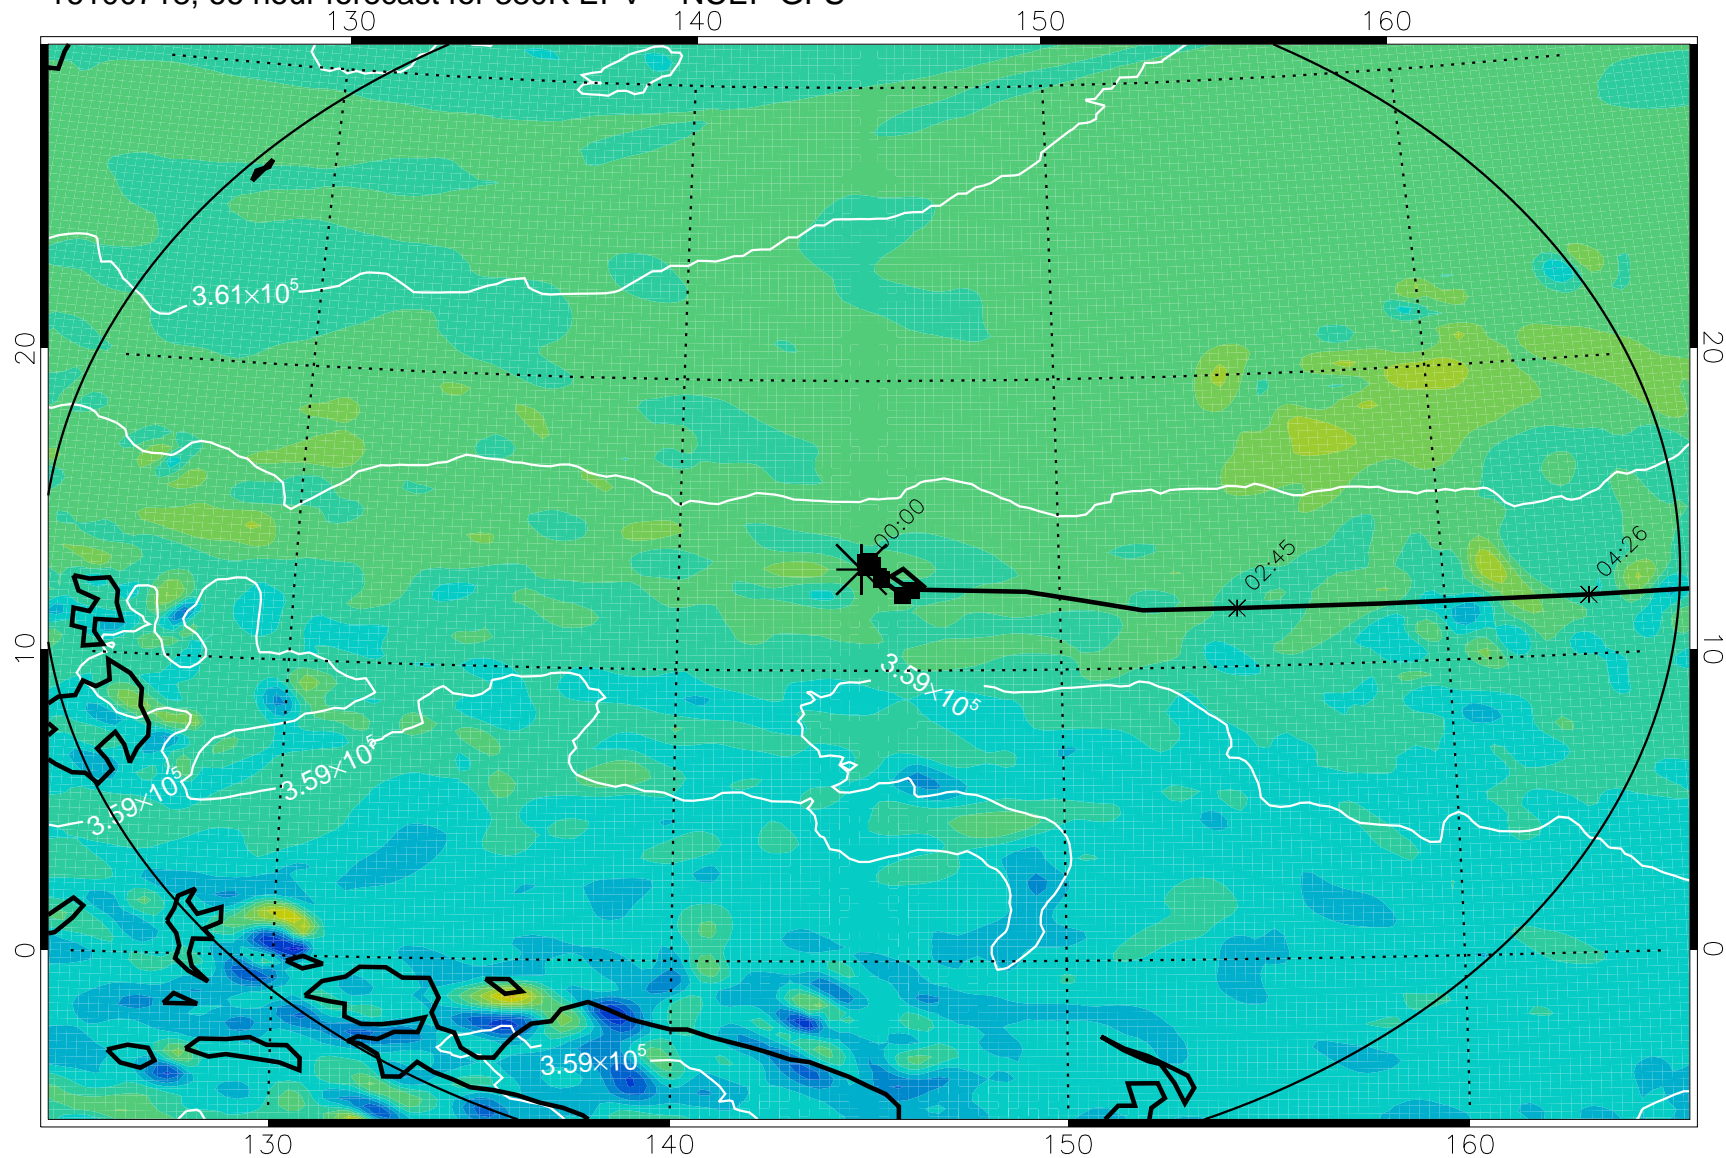

16100618, 42 hour forecast for 380K EPV -- NCEP GFS

380K Montgomery Streamfunction, white

Range ring of 2304 km

16100700, 48 hour forecast for 380K EPV -- NCEP GFS

380K Montgomery Streamfunction, white

Range ring of 2304 km

16100706, 54 hour forecast for 380K EPV -- NCEP GFS

380K Montgomery Streamfunction, white

Range ring of 2304 km

16100712, 60 hour forecast for 380K EPV -- NCEP GFS

380K Montgomery Streamfunction, white

Range ring of 2304 km

16100718, 66 hour forecast for 380K EPV -- NCEP GFS

16100800, 72 hour forecast for 380K EPV -- NCEP GFS

380K Montgomery Streamfunction, white

Range ring of 2304 km

16100806, 78 hour forecast for 380K EPV -- NCEP GFS

380K Montgomery Streamfunction, white

Range ring of 2304 km

16100812, 84 hour forecast for 380K EPV -- NCEP GFS

16100818, 90 hour forecast for 380K EPV -- NCEP GFS

380K Montgomery Streamfunction, white

Range ring of 2304 km