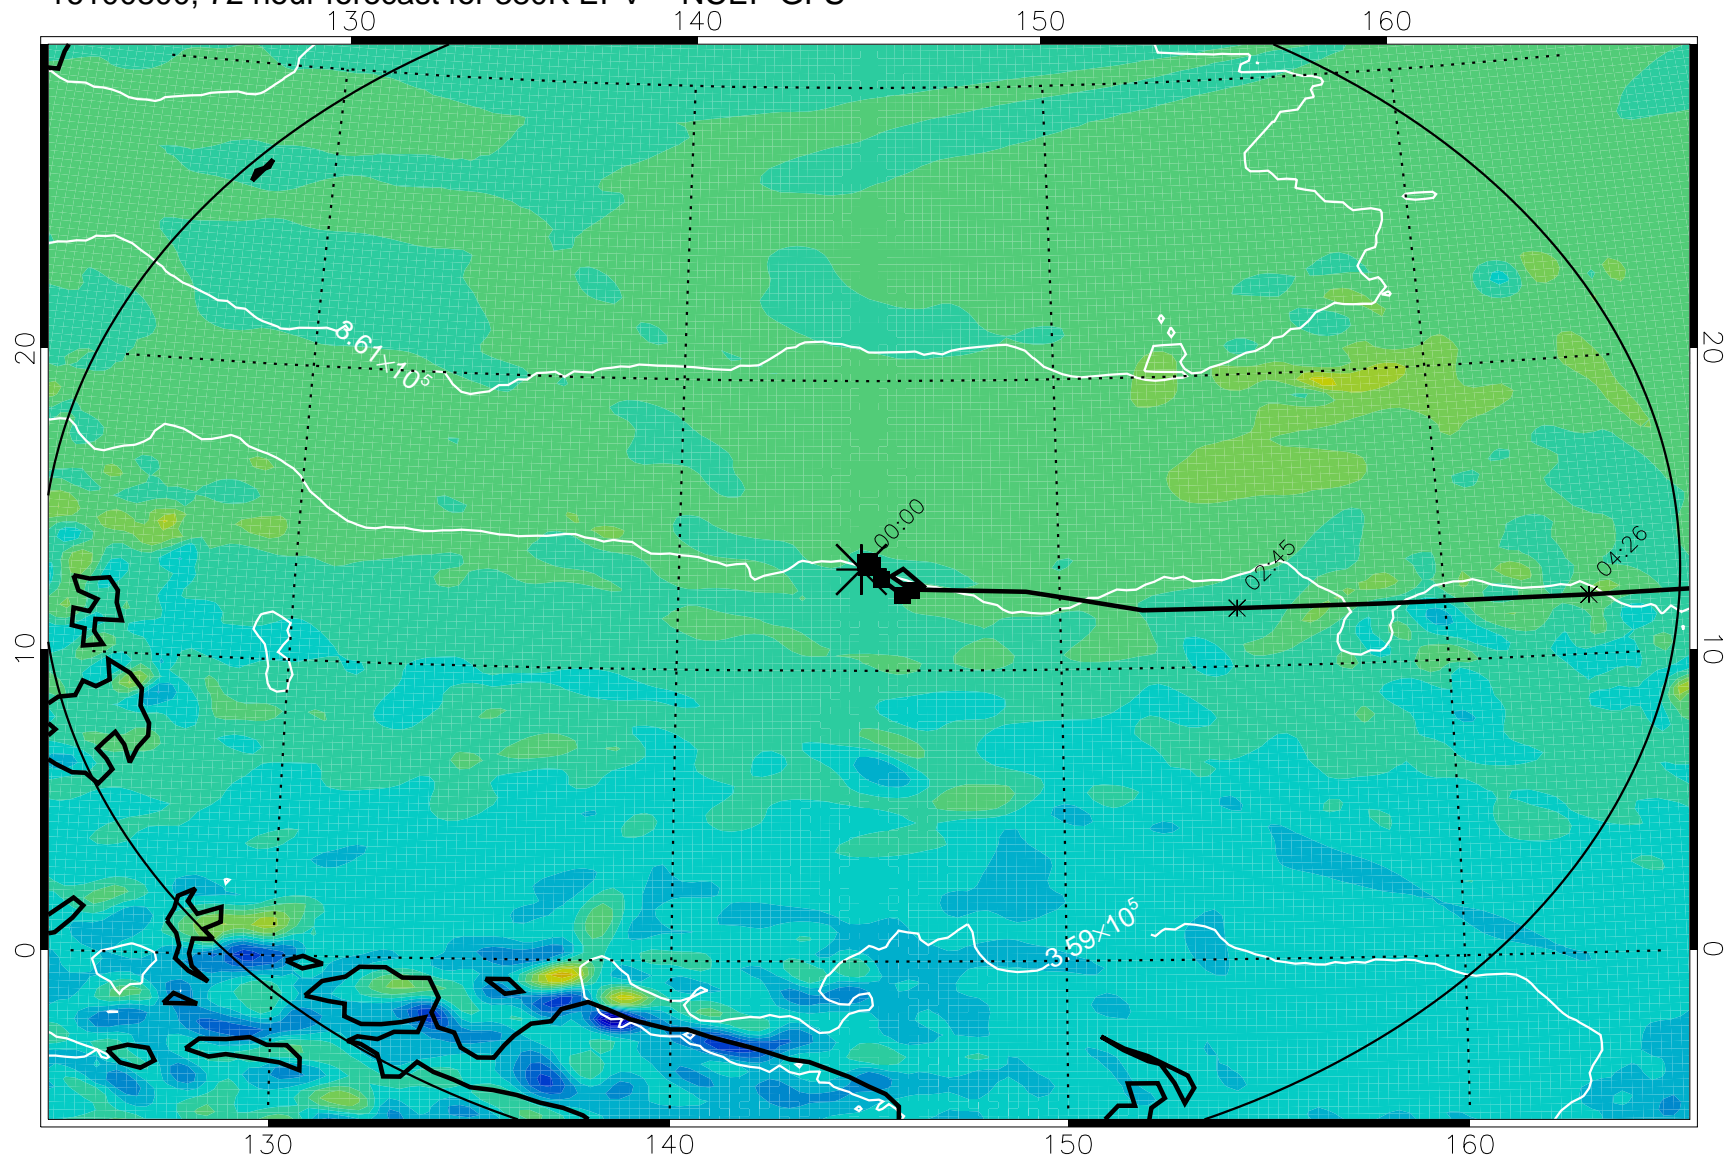

16100618, 42 hour forecast for 380K EPV -- NCEP GFS

380K Montgomery Streamfunction, white

Range ring of 2304 km

16100700, 48 hour forecast for 380K EPV -- NCEP GFS

380K Montgomery Streamfunction, white

Range ring of 2304 km

16100706, 54 hour forecast for 380K EPV -- NCEP GFS

380K Montgomery Streamfunction, white

Range ring of 2304 km

16100712, 60 hour forecast for 380K EPV -- NCEP GFS

380K Montgomery Streamfunction, white

Range ring of 2304 km

16100718, 66 hour forecast for 380K EPV -- NCEP GFS

16100800, 72 hour forecast for 380K EPV -- NCEP GFS

380K Montgomery Streamfunction, white

Range ring of 2304 km

16100806, 78 hour forecast for 380K EPV -- NCEP GFS

380K Montgomery Streamfunction, white

Range ring of 2304 km

16100812, 84 hour forecast for 380K EPV -- NCEP GFS

16100818, 90 hour forecast for 380K EPV -- NCEP GFS

380K Montgomery Streamfunction, white

Range ring of 2304 km