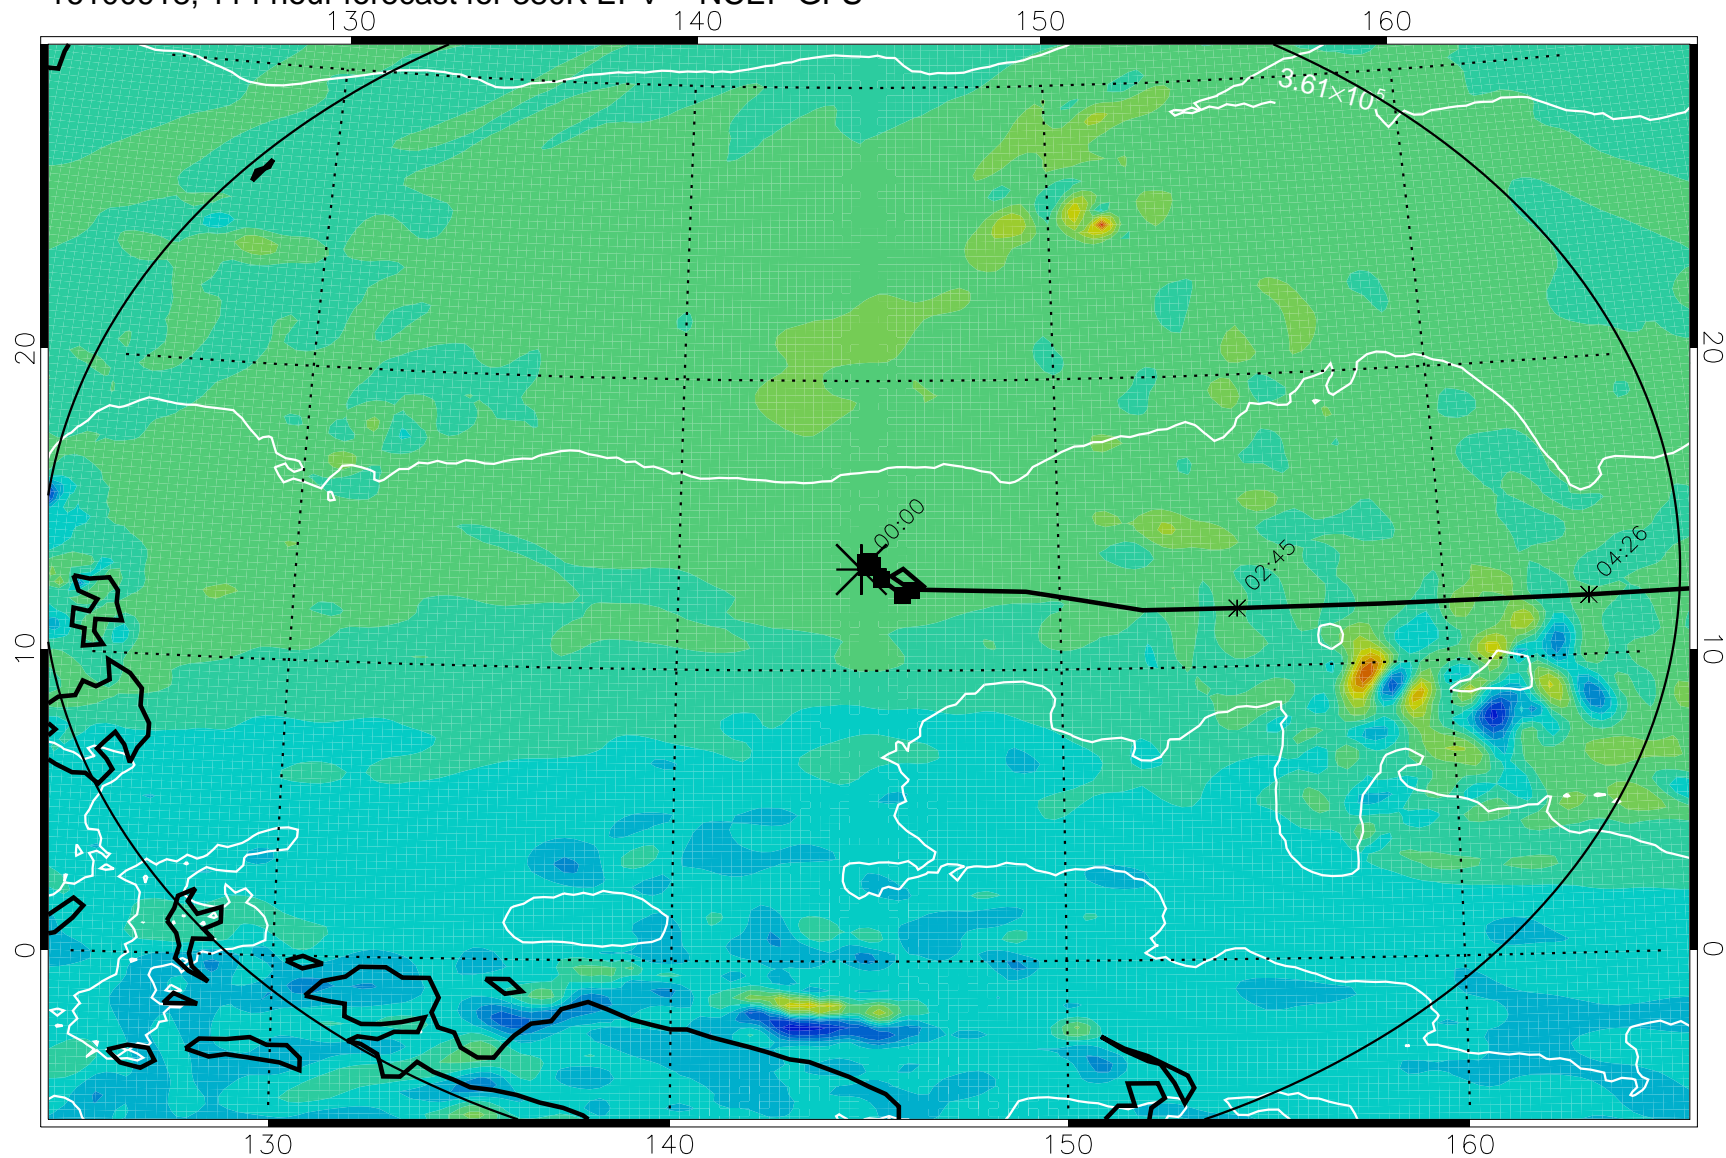

16100718, 66 hour forecast for 380K EPV -- NCEP GFS

16100800, 72 hour forecast for 380K EPV -- NCEP GFS

380K Montgomery Streamfunction, white

Range ring of 2304 km

16100806, 78 hour forecast for 380K EPV -- NCEP GFS

380K Montgomery Streamfunction, white

Range ring of 2304 km

16100812, 84 hour forecast for 380K EPV -- NCEP GFS

16100818, 90 hour forecast for 380K EPV -- NCEP GFS

380K Montgomery Streamfunction, white

Range ring of 2304 km

16100900, 96 hour forecast for 380K EPV -- NCEP GFS

380K Montgomery Streamfunction, white

Range ring of 2304 km

16100906, 102 hour forecast for 380K EPV -- NCEP GFS

380K Montgomery Streamfunction, white

Range ring of 2304 km

16100912, 108 hour forecast for 380K EPV -- NCEP GFS

380K Montgomery Streamfunction, white

Range ring of 2304 km

16100918, 114 hour forecast for 380K EPV -- NCEP GFS

380K Montgomery Streamfunction, white

Range ring of 2304 km