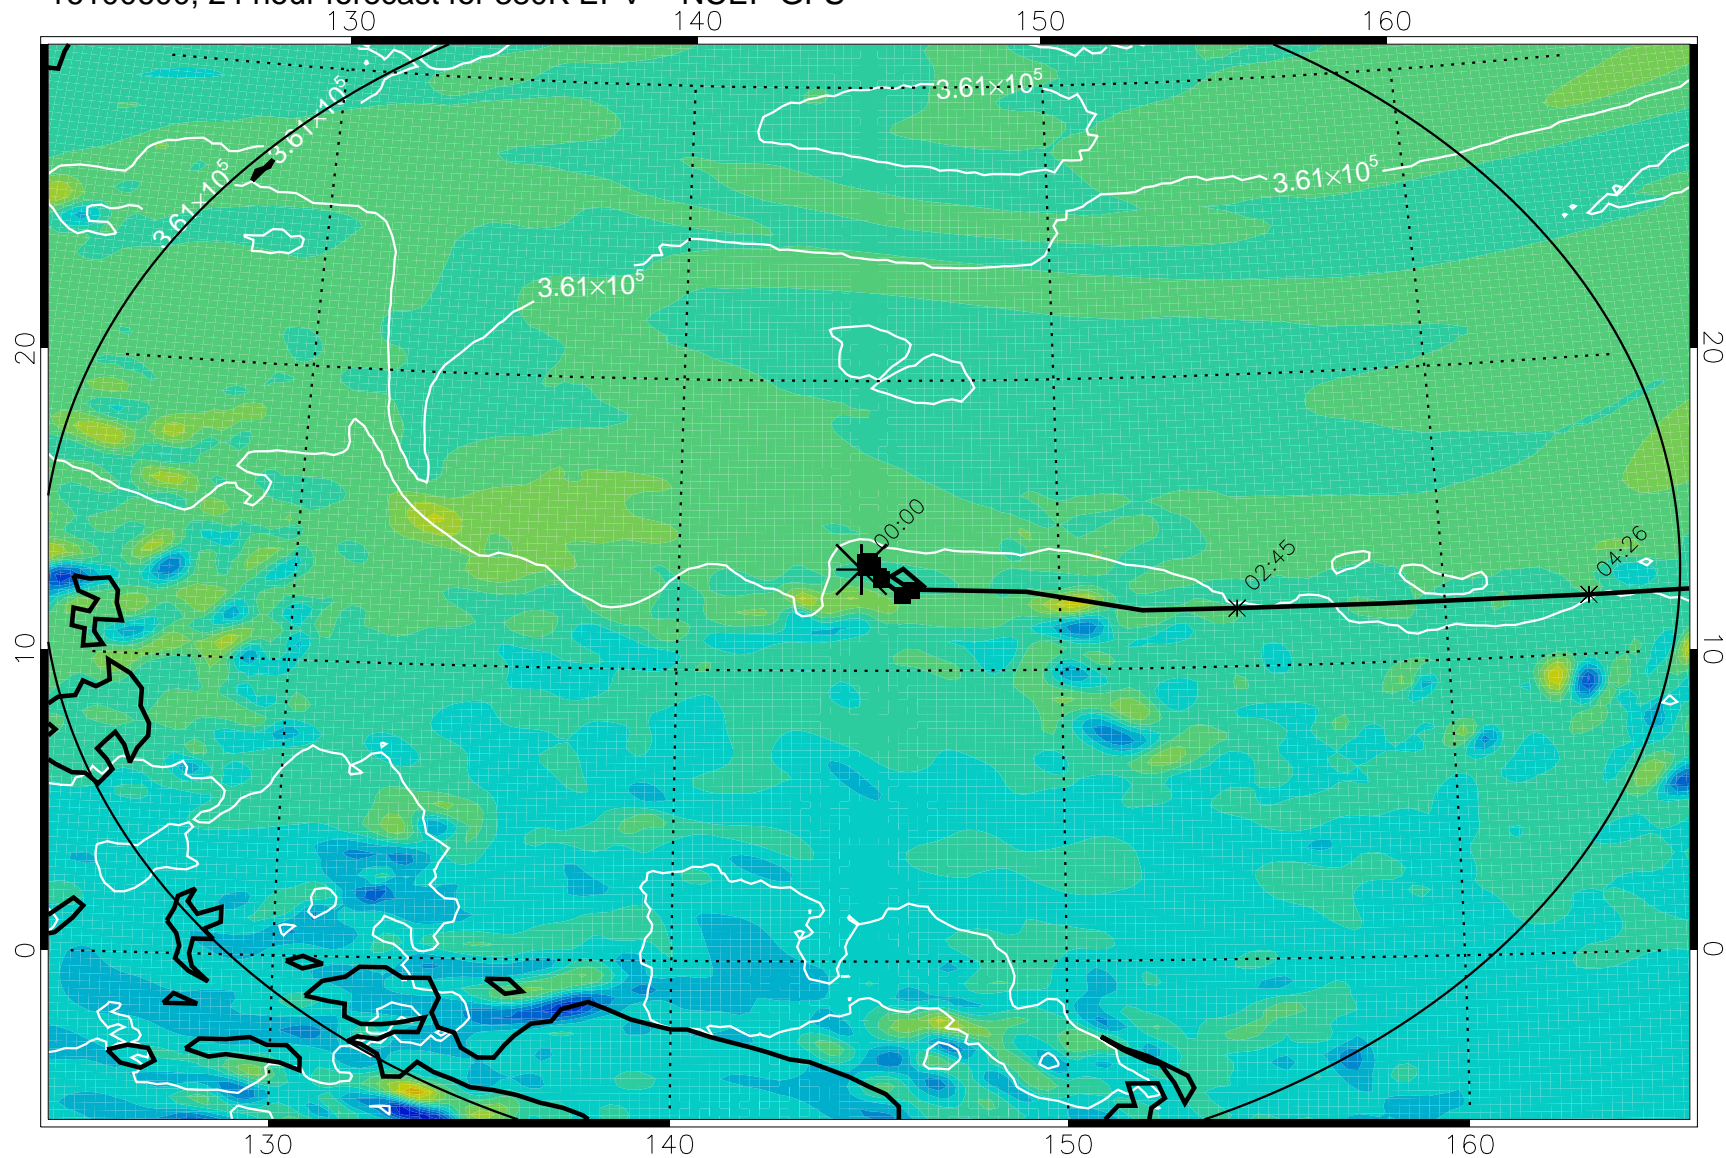

16100506, 6 hour forecast for 380K EPV -- NCEP GFS

380K Montgomery Streamfunction, white

Range ring of 2304 km

16100512, 12 hour forecast for 380K EPV -- NCEP GFS

380K Montgomery Streamfunction, white

Range ring of 2304 km

16100518, 18 hour forecast for 380K EPV -- NCEP GFS

380K Montgomery Streamfunction, white

Range ring of 2304 km

16100600, 24 hour forecast for 380K EPV -- NCEP GFS

380K Montgomery Streamfunction, white

Range ring of 2304 km

16100606, 30 hour forecast for 380K EPV -- NCEP GFS

380K Montgomery Streamfunction, white

Range ring of 2304 km

16100612, 36 hour forecast for 380K EPV -- NCEP GFS

380K Montgomery Streamfunction, white

Range ring of 2304 km

16100618, 42 hour forecast for 380K EPV -- NCEP GFS

380K Montgomery Streamfunction, white

Range ring of 2304 km

16100700, 48 hour forecast for 380K EPV -- NCEP GFS

380K Montgomery Streamfunction, white

Range ring of 2304 km