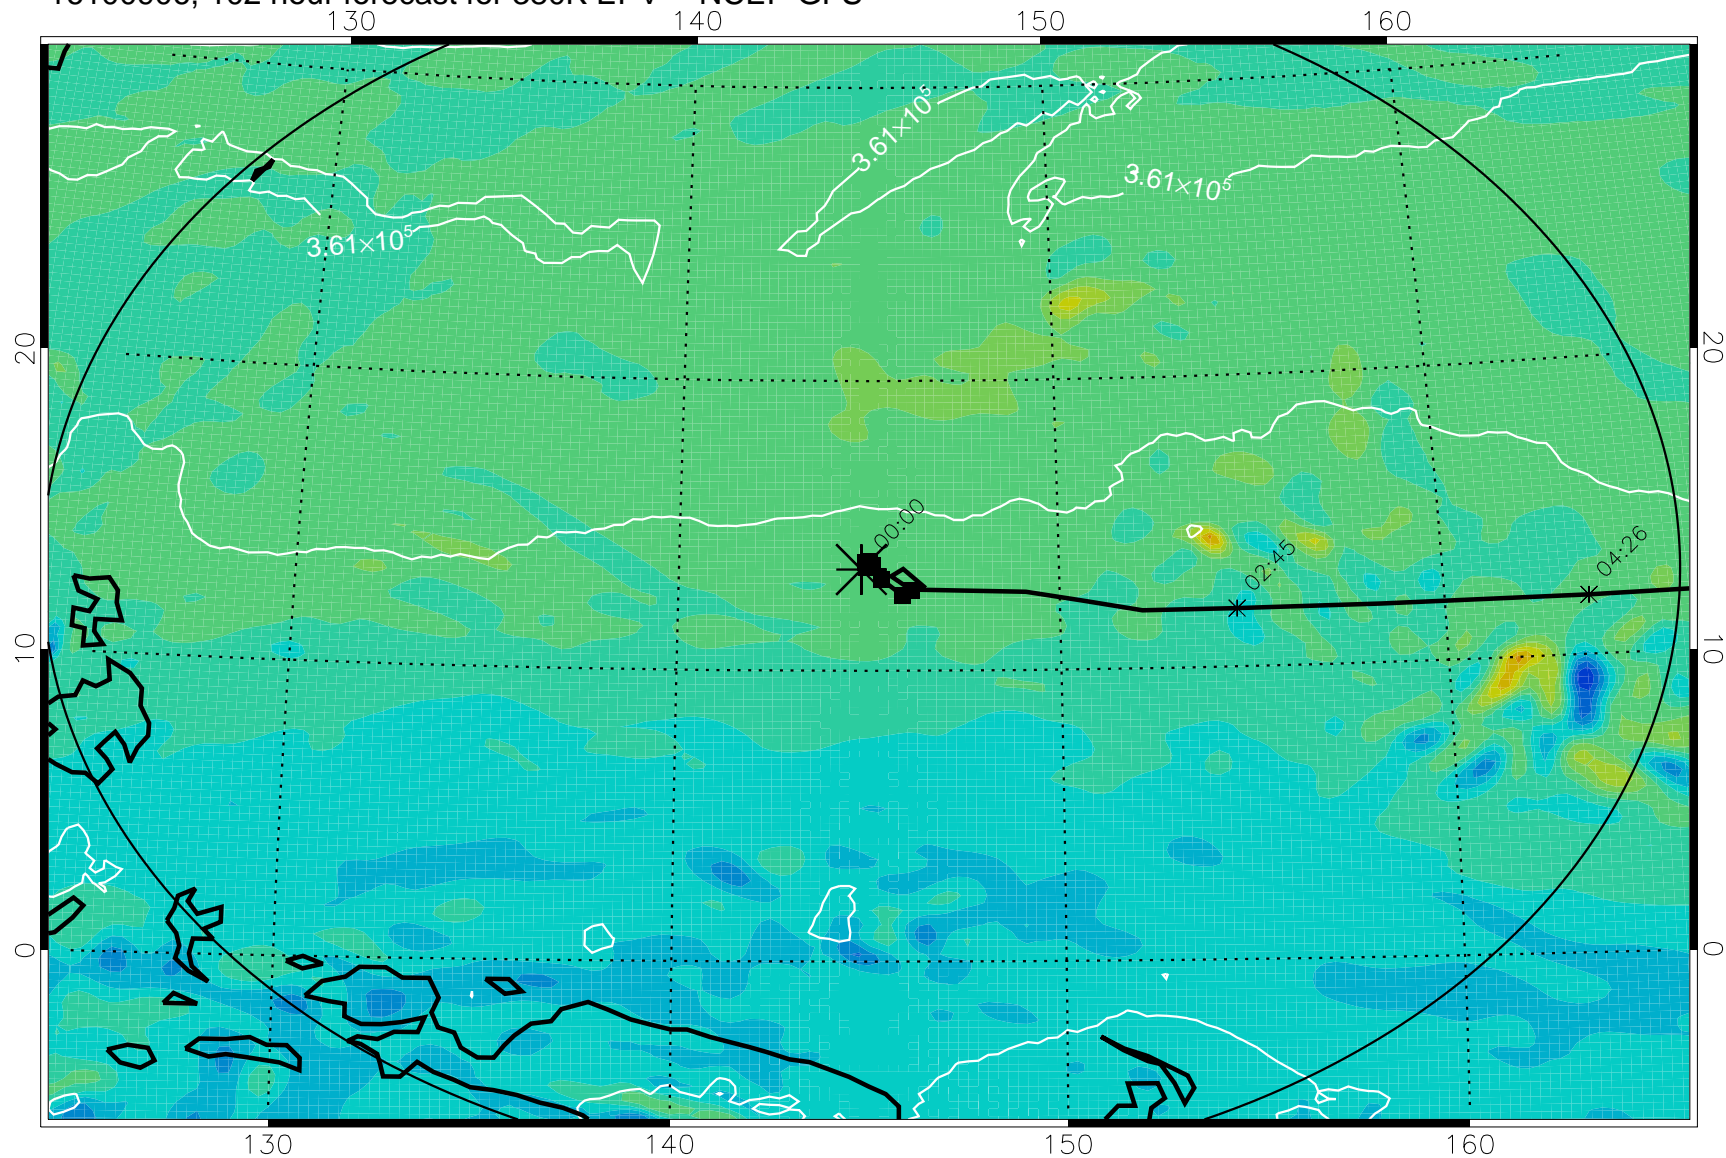

16100718, 66 hour forecast for 380K EPV -- NCEP GFS

16100800, 72 hour forecast for 380K EPV -- NCEP GFS

380K Montgomery Streamfunction, white

Range ring of 2304 km

16100806, 78 hour forecast for 380K EPV -- NCEP GFS

380K Montgomery Streamfunction, white

Range ring of 2304 km

16100812, 84 hour forecast for 380K EPV -- NCEP GFS

16100818, 90 hour forecast for 380K EPV -- NCEP GFS

380K Montgomery Streamfunction, white

Range ring of 2304 km

16100900, 96 hour forecast for 380K EPV -- NCEP GFS

380K Montgomery Streamfunction, white

Range ring of 2304 km

16100906, 102 hour forecast for 380K EPV -- NCEP GFS

380K Montgomery Streamfunction, white

Range ring of 2304 km

16100912, 108 hour forecast for 380K EPV -- NCEP GFS

380K Montgomery Streamfunction, white

Range ring of 2304 km

16100918, 114 hour forecast for 380K EPV -- NCEP GFS

380K Montgomery Streamfunction, white

Range ring of 2304 km