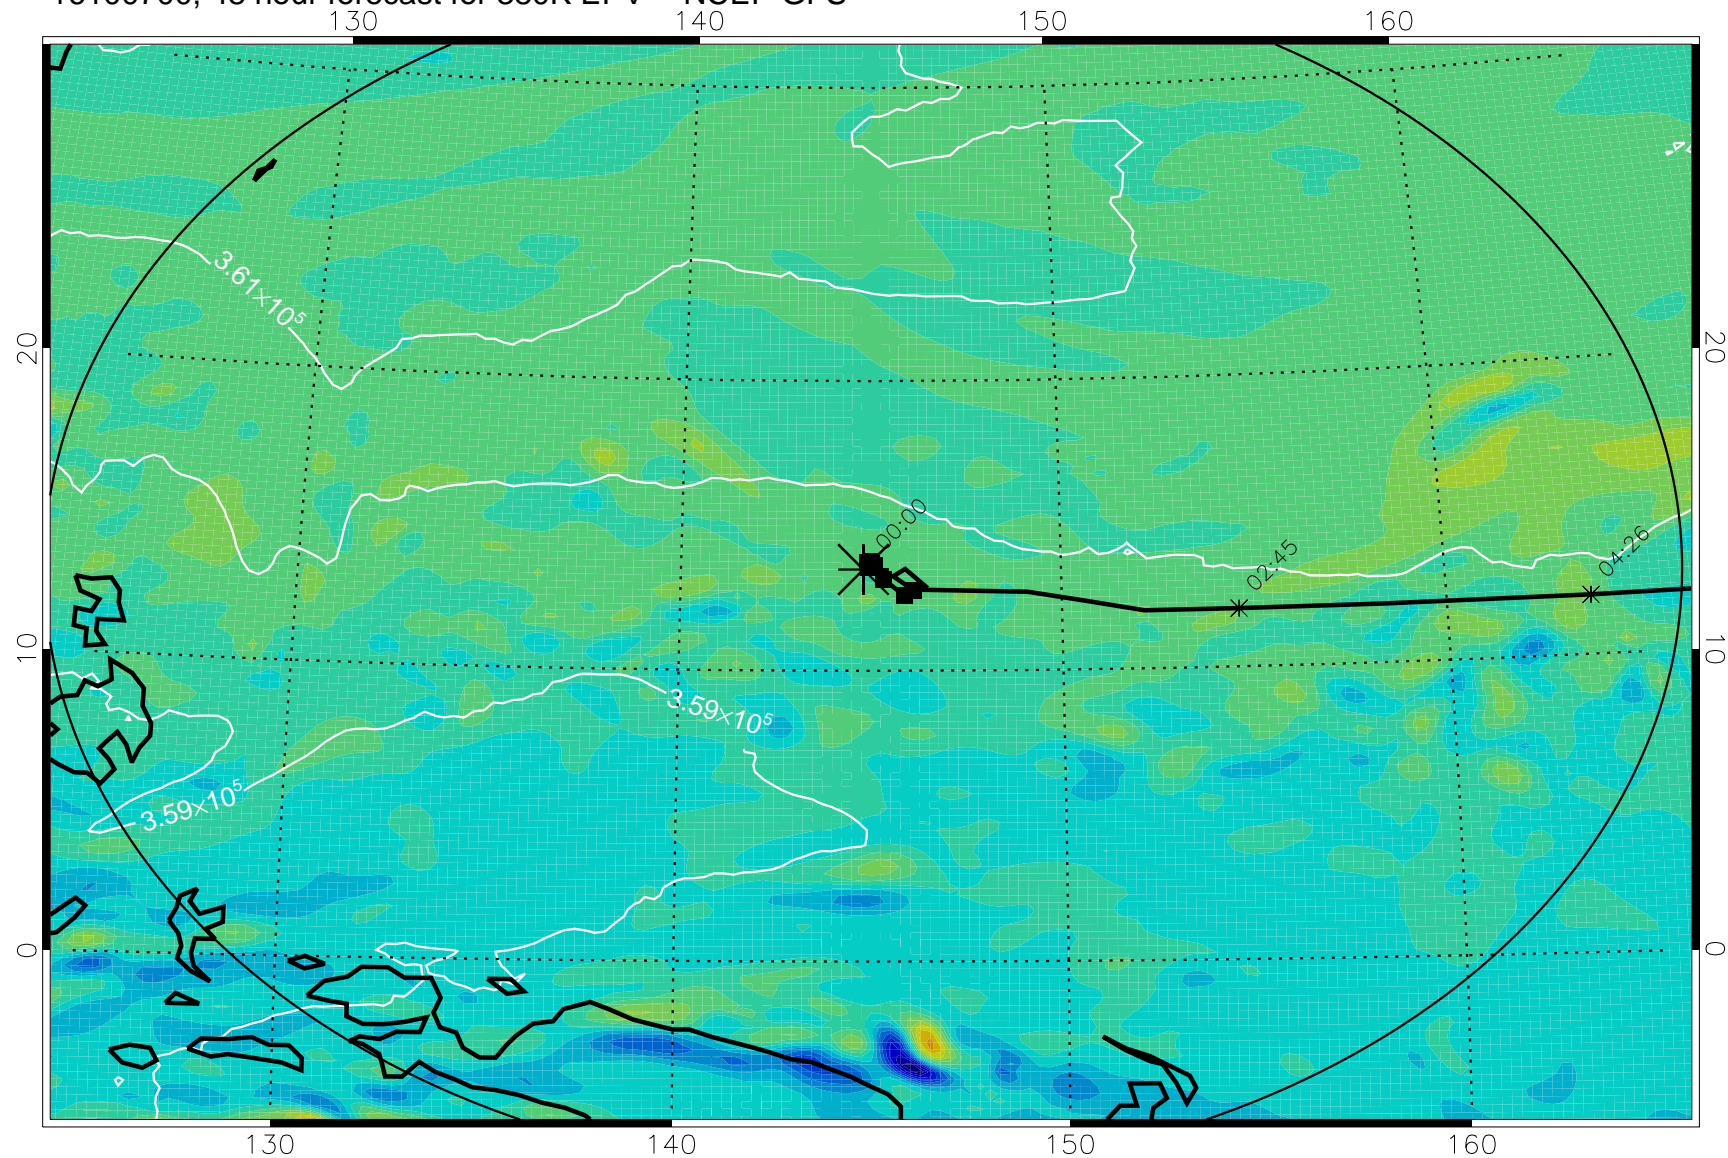

16100518, 18 hour forecast for 380K EPV -- NCEP GFS

380K Montgomery Streamfunction, white

Range ring of 2304 km

16100600, 24 hour forecast for 380K EPV -- NCEP GFS

380K Montgomery Streamfunction, white

Range ring of 2304 km

16100606, 30 hour forecast for 380K EPV -- NCEP GFS

380K Montgomery Streamfunction, white

Range ring of 2304 km

16100612, 36 hour forecast for 380K EPV -- NCEP GFS

380K Montgomery Streamfunction, white

Range ring of 2304 km

16100618, 42 hour forecast for 380K EPV -- NCEP GFS

380K Montgomery Streamfunction, white

Range ring of 2304 km

16100700, 48 hour forecast for 380K EPV -- NCEP GFS

380K Montgomery Streamfunction, white

Range ring of 2304 km

16100706, 54 hour forecast for 380K EPV -- NCEP GFS

380K Montgomery Streamfunction, white

Range ring of 2304 km

16100712, 60 hour forecast for 380K EPV -- NCEP GFS

380K Montgomery Streamfunction, white

Range ring of 2304 km