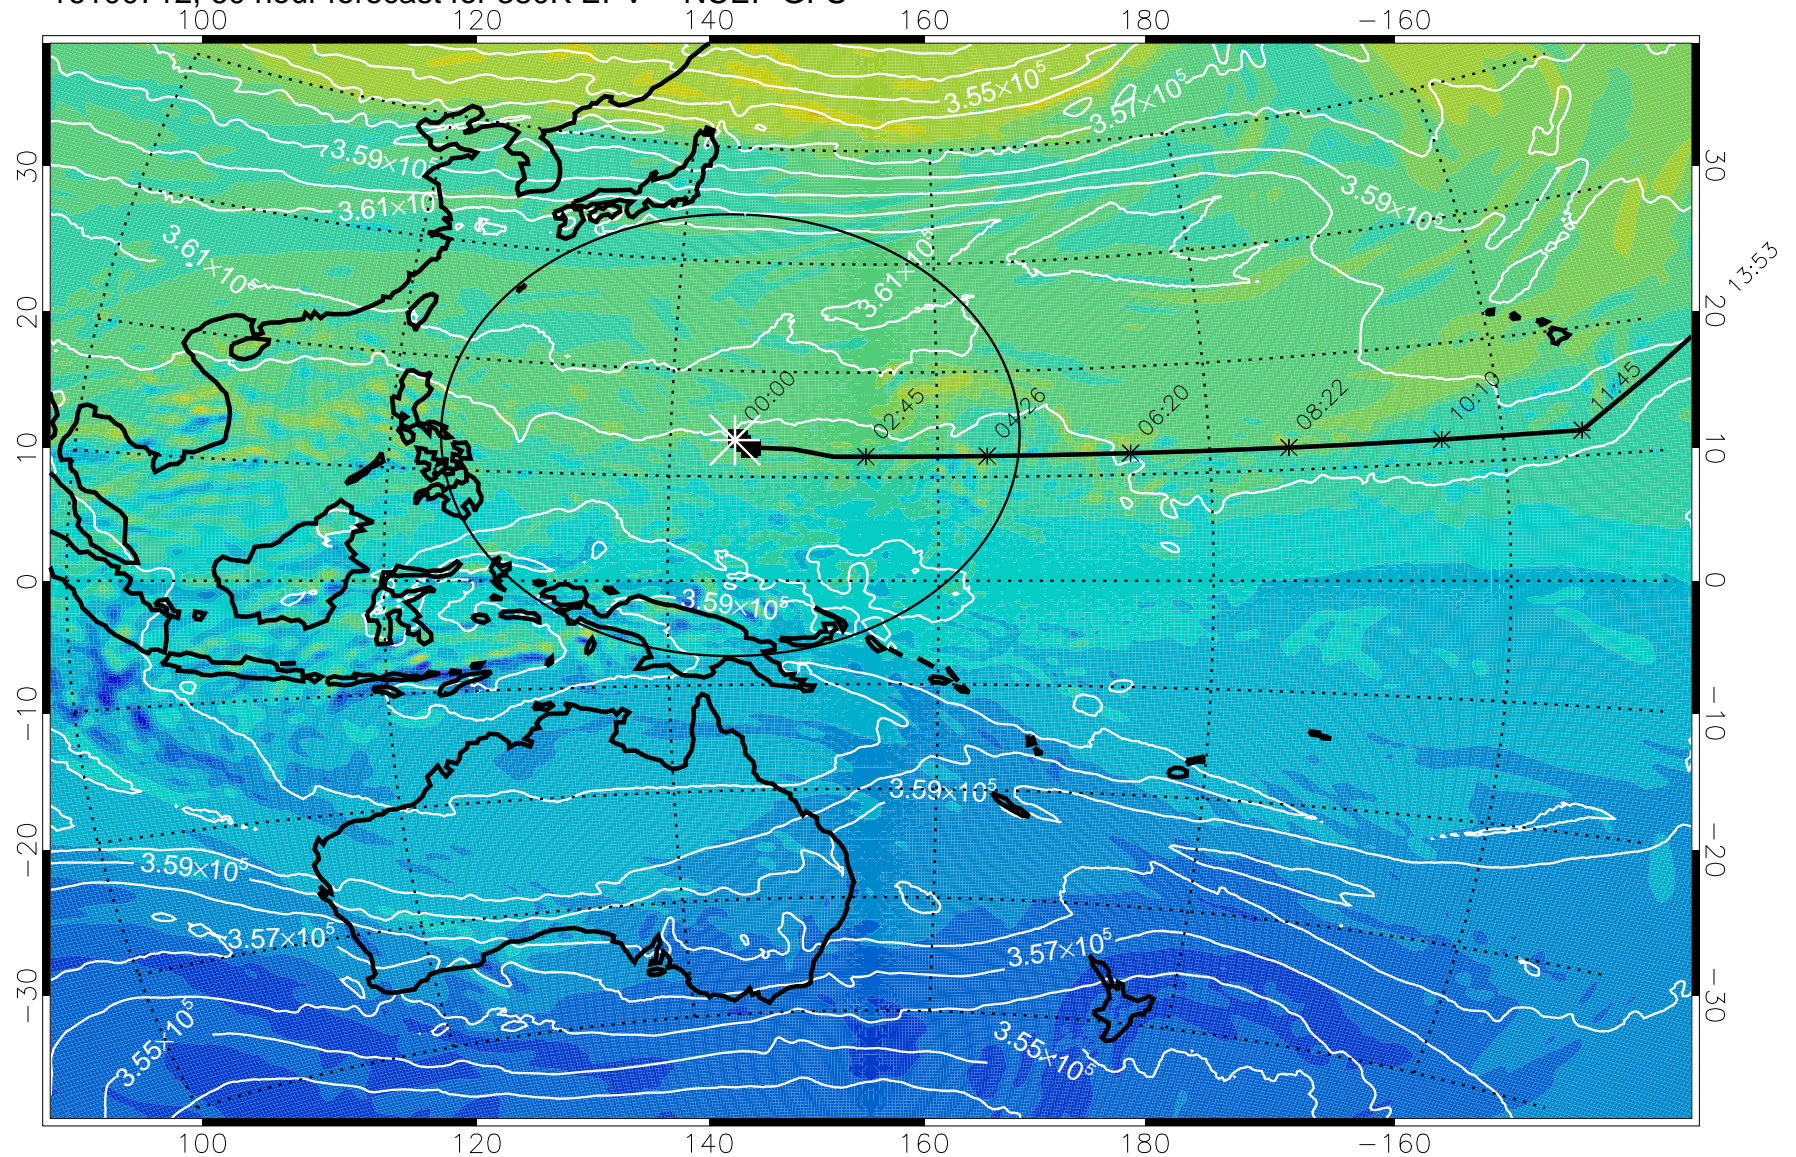

380K Montgomery Streamfunction, white

Range ring of 2304 km

15:52

13:53

16100706, 54 hour forecast for 380K EPV -- NCEP GFS

380K Montgomery Streamfunction, white

Range ring of 2304 km

15:52

16100712, 60 hour forecast for 380K EPV -- NCEP GFS

380K Montgomery Streamfunction, white

Range ring of 2304 km

16100718, 66 hour forecast for 380K EPV -- NCEP GFS

380K Montgomery Streamfunction, white

Range ring of 2304 km

15:52

13:53

16100800, 72 hour forecast for 380K EPV -- NCEP GFS

380K Montgomery Streamfunction, white

Range ring of 2304 km

15:52

13:53

16100806, 78 hour forecast for 380K EPV -- NCEP GFS

380K Montgomery Streamfunction, white

Range ring of 2304 km

16100812, 84 hour forecast for 380K EPV -- NCEP GFS

380K Montgomery Streamfunction, white

Range ring of 2304 km

15:52

16100818, 90 hour forecast for 380K EPV -- NCEP GFS