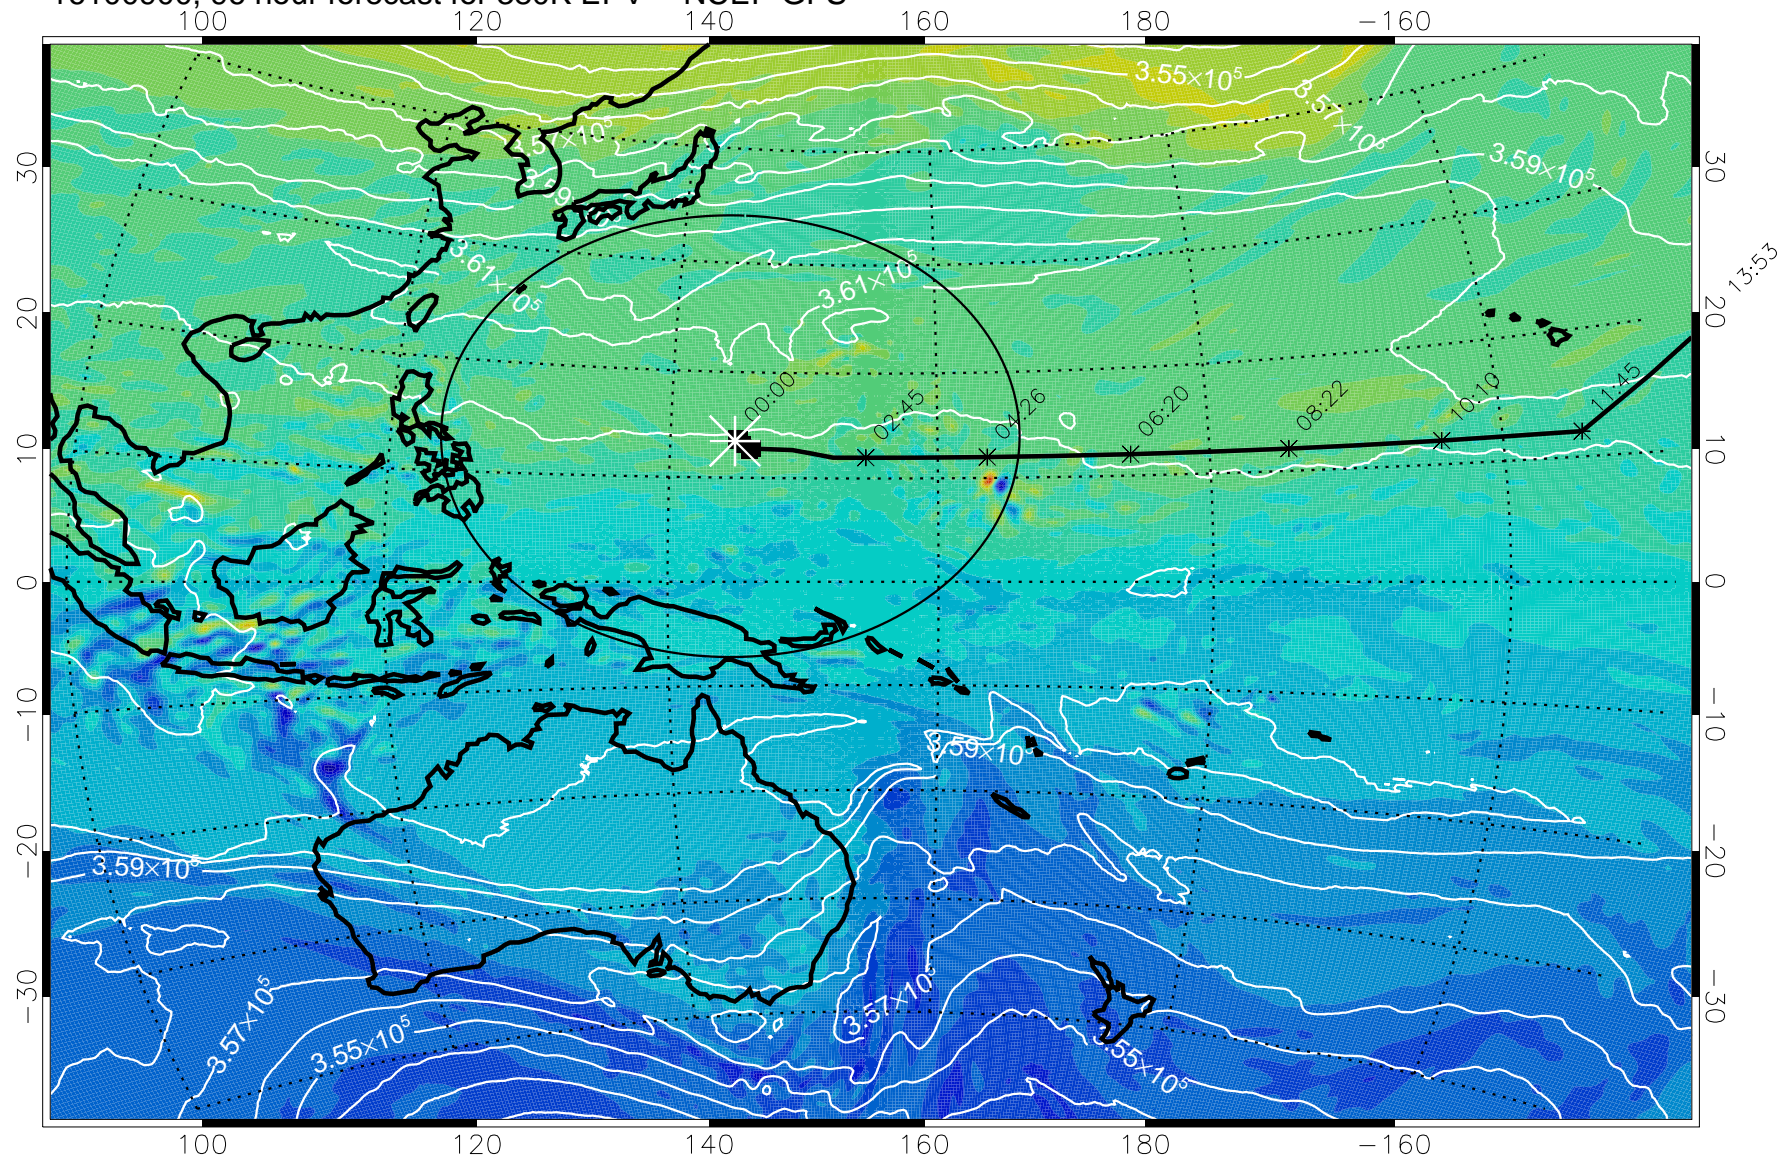

15:52

13:53

16100800, 72 hour forecast for 380K EPV -- NCEP GFS

380K Montgomery Streamfunction, white

Range ring of 2304 km

15:52

13:53

16100806, 78 hour forecast for 380K EPV -- NCEP GFS

380K Montgomery Streamfunction, white

Range ring of 2304 km

16100812, 84 hour forecast for 380K EPV -- NCEP GFS

380K Montgomery Streamfunction, white

Range ring of 2304 km

15:52

16100818, 90 hour forecast for 380K EPV -- NCEP GFS

380K Montgomery Streamfunction, white

Range ring of 2304 km

16100900, 96 hour forecast for 380K EPV -- NCEP GFS

380K Montgomery Streamfunction, white

Range ring of 2304 km

16100906, 102 hour forecast for 380K EPV -- NCEP GFS

15:52

16100912, 108 hour forecast for 380K EPV -- NCEP GFS

380K Montgomery Streamfunction, white

Range ring of 2304 km

15:52

13:53

16100918, 114 hour forecast for 380K EPV -- NCEP GFS

380K Montgomery Streamfunction, white