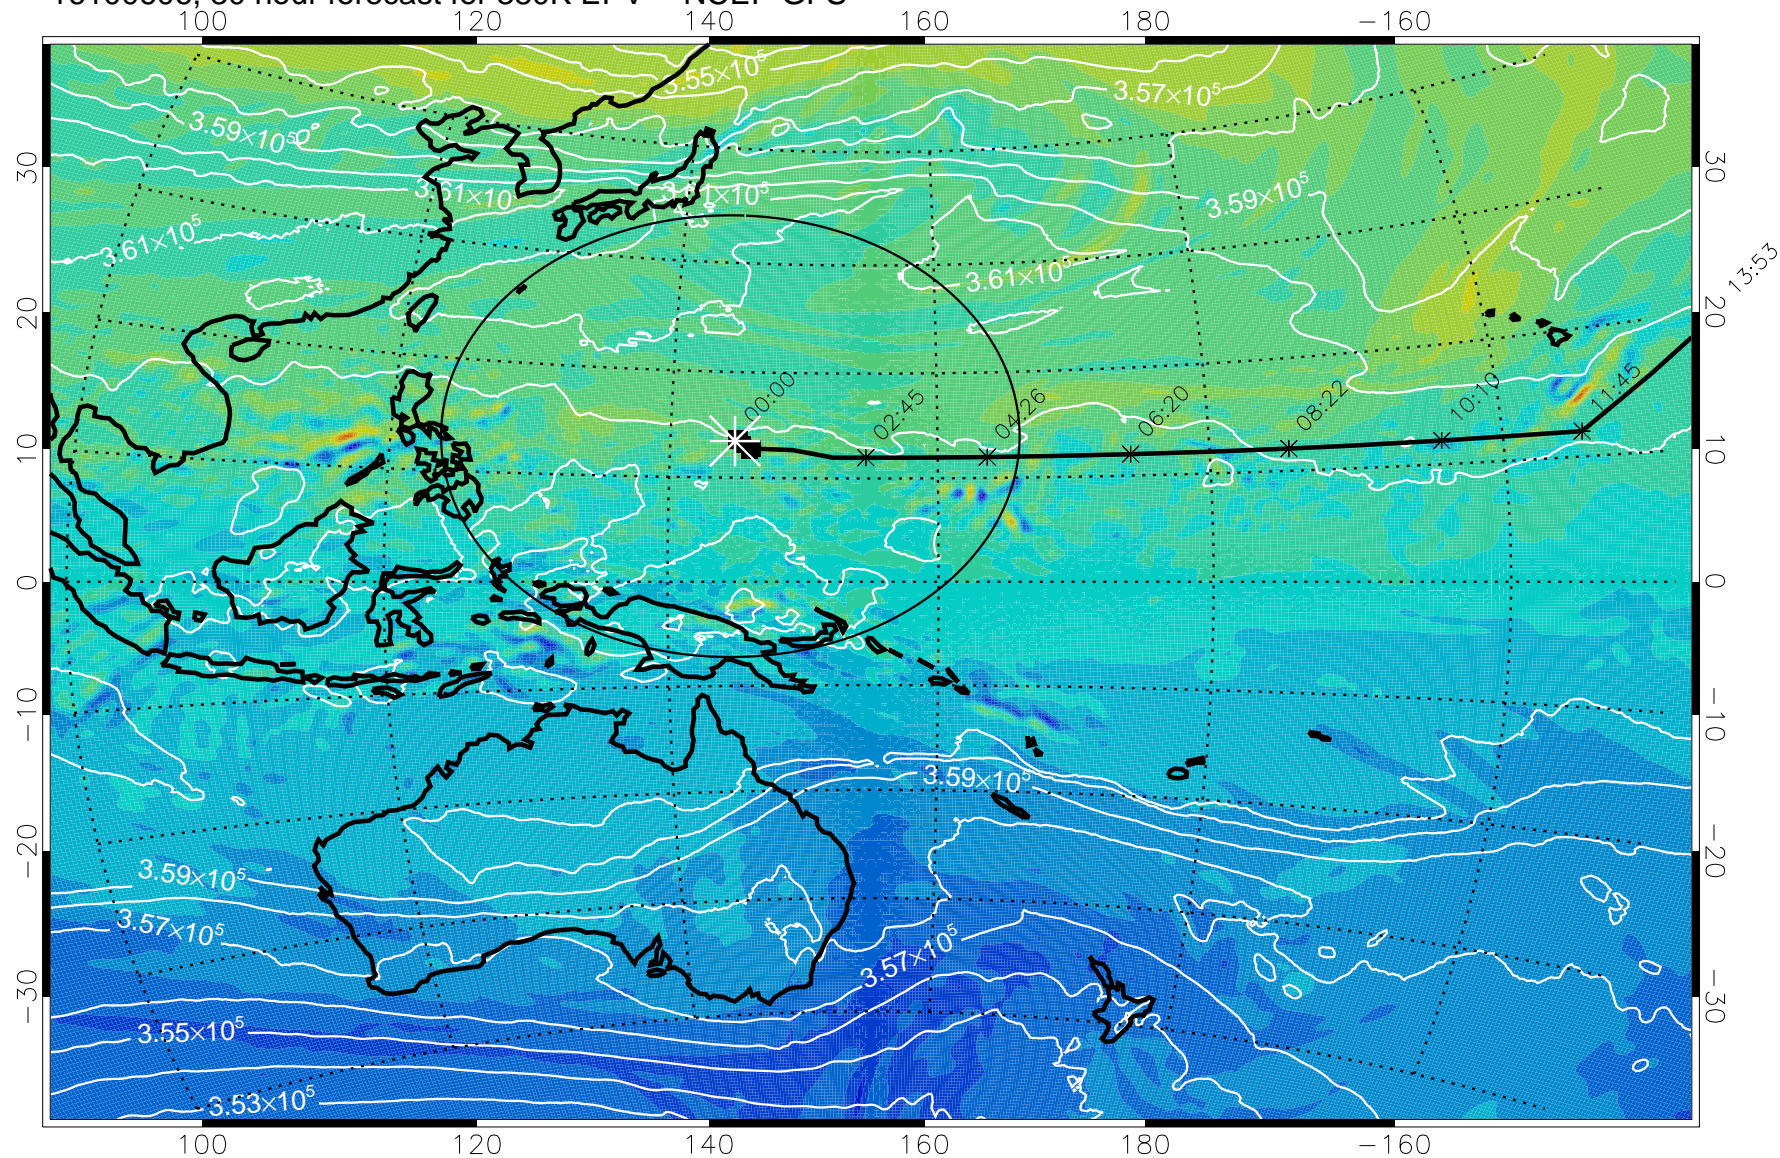

15:52

16100518, 18 hour forecast for 380K EPV -- NCEP GFS

380K Montgomery Streamfunction, white

Range ring of 2304 km

15:52

16100600, 24 hour forecast for 380K EPV -- NCEP GFS

380K Montgomery Streamfunction, white

Range ring of 2304 km

15:52

16100606, 30 hour forecast for 380K EPV -- NCEP GFS

380K Montgomery Streamfunction, white

Range ring of 2304 km

15:52

16100612, 36 hour forecast for 380K EPV -- NCEP GFS

380K Montgomery Streamfunction, white

Range ring of 2304 km

16100618, 42 hour forecast for 380K EPV -- NCEP GFS

-2×10^{-5} -1×10^{-5} 0 1×10^{-5} 2×10^{-5}
PVU

380K Montgomery Streamfunction, white

Range ring of 2304 km

15:52

16100700, 48 hour forecast for 380K EPV -- NCEP GFS

16100712, 60 hour forecast for 380K EPV -- NCEP GFS

380K Montgomery Streamfunction, white

Range ring of 2304 km

16100718, 66 hour forecast for 380K EPV -- NCEP GFS

380K Montgomery Streamfunction, white

Range ring of 2304 km