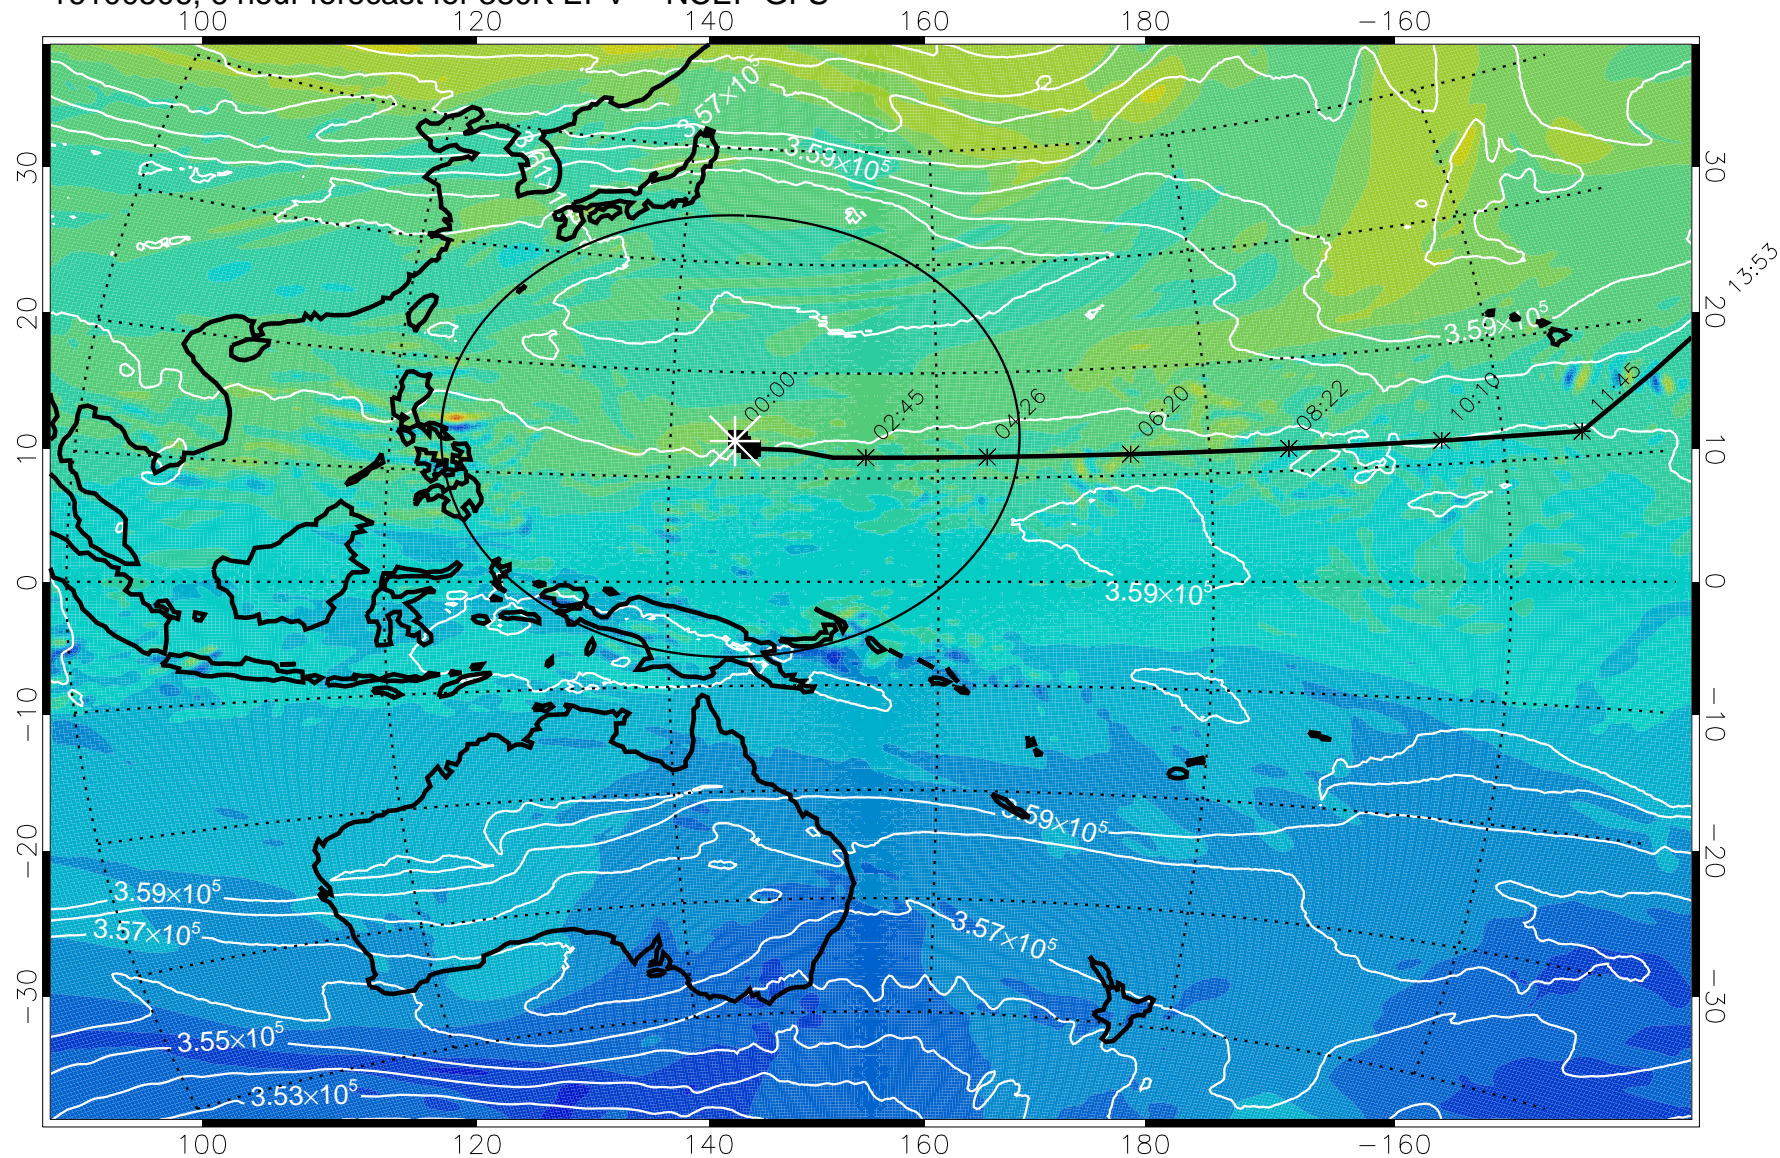

16100506, 6 hour forecast for 380K EPV -- NCEP GFS

380K Montgomery Streamfunction, white

Range ring of 2304 km

16100512, 12 hour forecast for 380K EPV -- NCEP GFS

380K Montgomery Streamfunction, white

Range ring of 2304 km

15:52

16100518, 18 hour forecast for 380K EPV -- NCEP GFS

380K Montgomery Streamfunction, white

Range ring of 2304 km

15:52

16100600, 24 hour forecast for 380K EPV -- NCEP GFS

380K Montgomery Streamfunction, white

Range ring of 2304 km

15:52

16100606, 30 hour forecast for 380K EPV -- NCEP GFS

380K Montgomery Streamfunction, white

Range ring of 2304 km

15:52

16100612, 36 hour forecast for 380K EPV -- NCEP GFS

380K Montgomery Streamfunction, white

Range ring of 2304 km

16100618, 42 hour forecast for 380K EPV -- NCEP GFS

-2×10^{-5} -1×10^{-5} 0 1×10^{-5} 2×10^{-5}
PVU

380K Montgomery Streamfunction, white

Range ring of 2304 km

15:52

16100700, 48 hour forecast for 380K EPV -- NCEP GFS