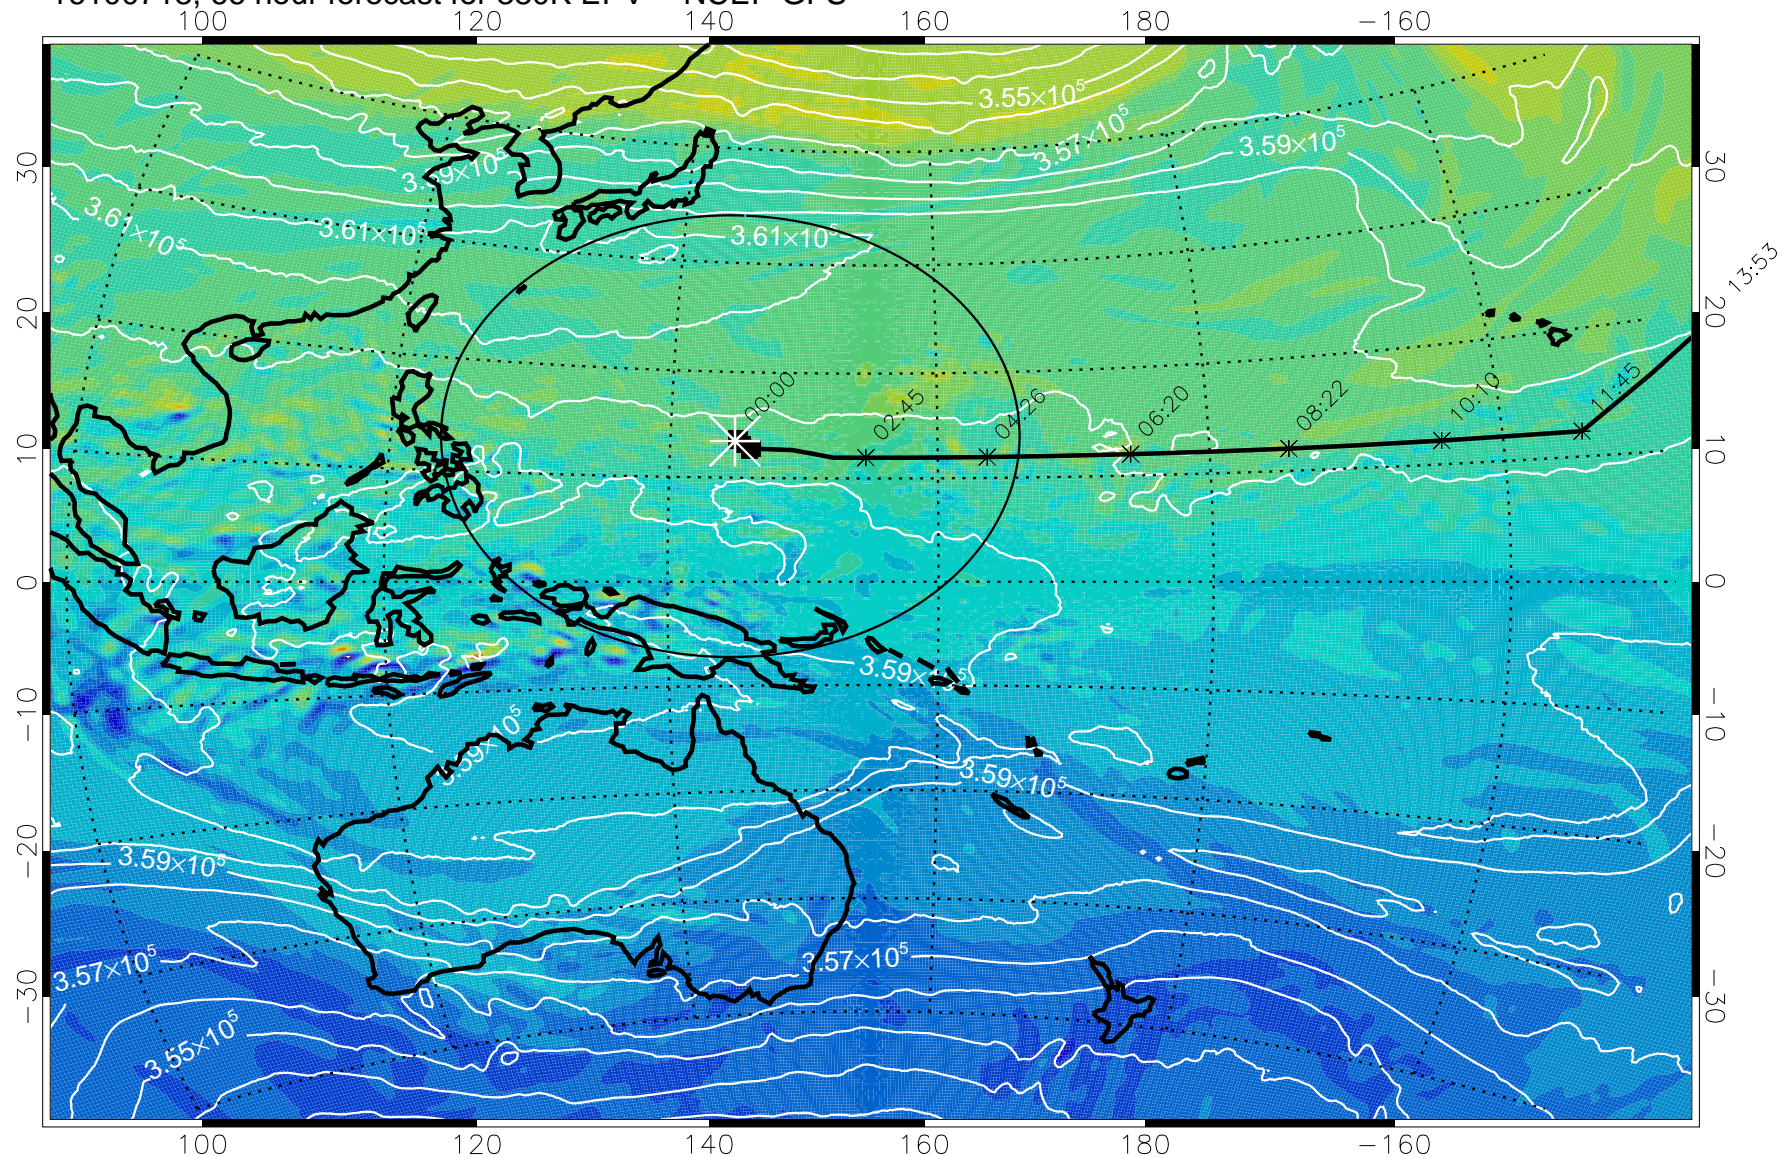

380K Montgomery Streamfunction, white

Range ring of 2304 km

15:52

13:53

16100706, 54 hour forecast for 380K EPV -- NCEP GFS

380K Montgomery Streamfunction, white

Range ring of 2304 km

15:52

16100712, 60 hour forecast for 380K EPV -- NCEP GFS

380K Montgomery Streamfunction, white

Range ring of 2304 km

16100718, 66 hour forecast for 380K EPV -- NCEP GFS

380K Montgomery Streamfunction, white

Range ring of 2304 km

15:52

13:53

16100800, 72 hour forecast for 380K EPV -- NCEP GFS

380K Montgomery Streamfunction, white

Range ring of 2304 km

15:52

13:53

16100806, 78 hour forecast for 380K EPV -- NCEP GFS