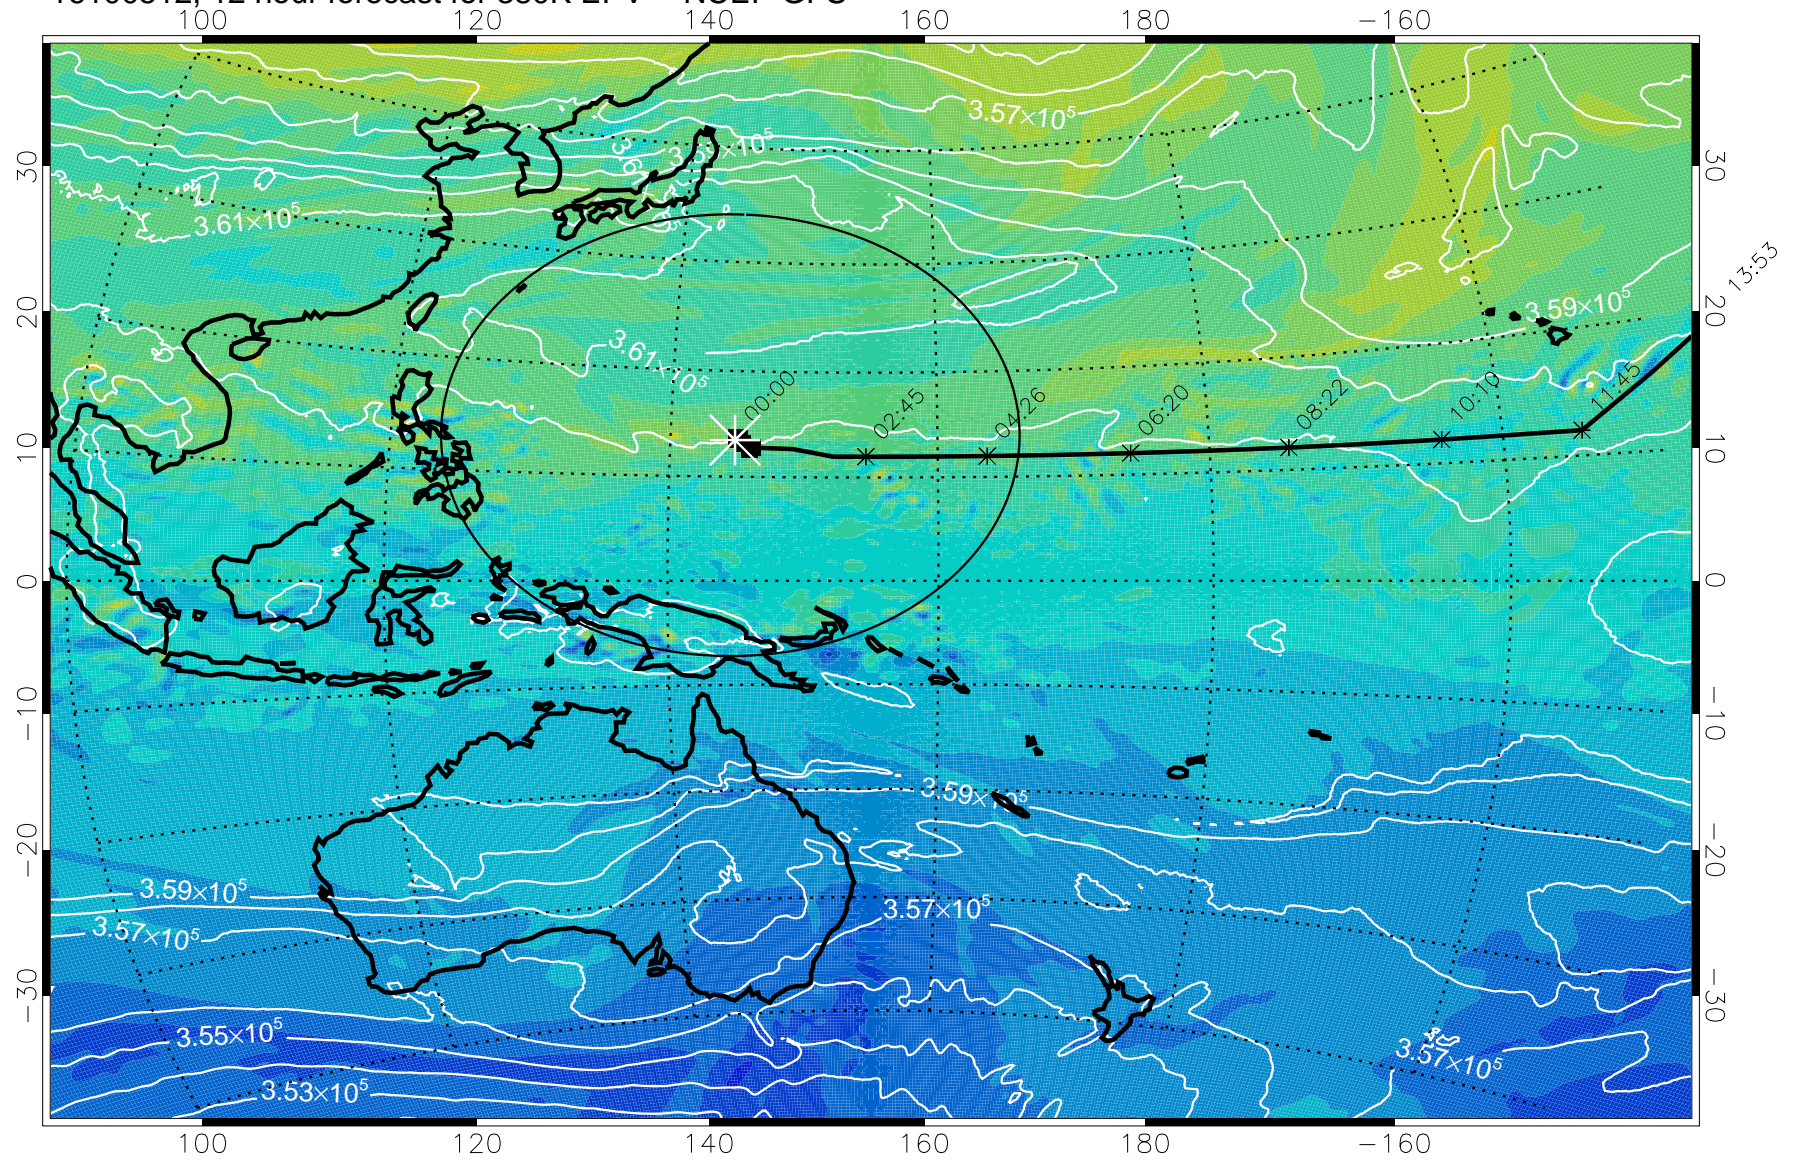

16100506, 6 hour forecast for 380K EPV -- NCEP GFS

380K Montgomery Streamfunction, white

Range ring of 2304 km

16100512, 12 hour forecast for 380K EPV -- NCEP GFS

380K Montgomery Streamfunction, white

Range ring of 2304 km

15:52

16100518, 18 hour forecast for 380K EPV -- NCEP GFS

380K Montgomery Streamfunction, white

Range ring of 2304 km

15:52

16100600, 24 hour forecast for 380K EPV -- NCEP GFS

380K Montgomery Streamfunction, white

Range ring of 2304 km

15:52

16100606, 30 hour forecast for 380K EPV -- NCEP GFS

380K Montgomery Streamfunction, white

Range ring of 2304 km

15:52

16100612, 36 hour forecast for 380K EPV -- NCEP GFS

380K Montgomery Streamfunction, white

380K Montgomery Streamfunction, white

Range ring of 2304 km

15:52

13:53

16100706, 54 hour forecast for 380K EPV -- NCEP GFS

380K Montgomery Streamfunction, white

Range ring of 2304 km

15:52