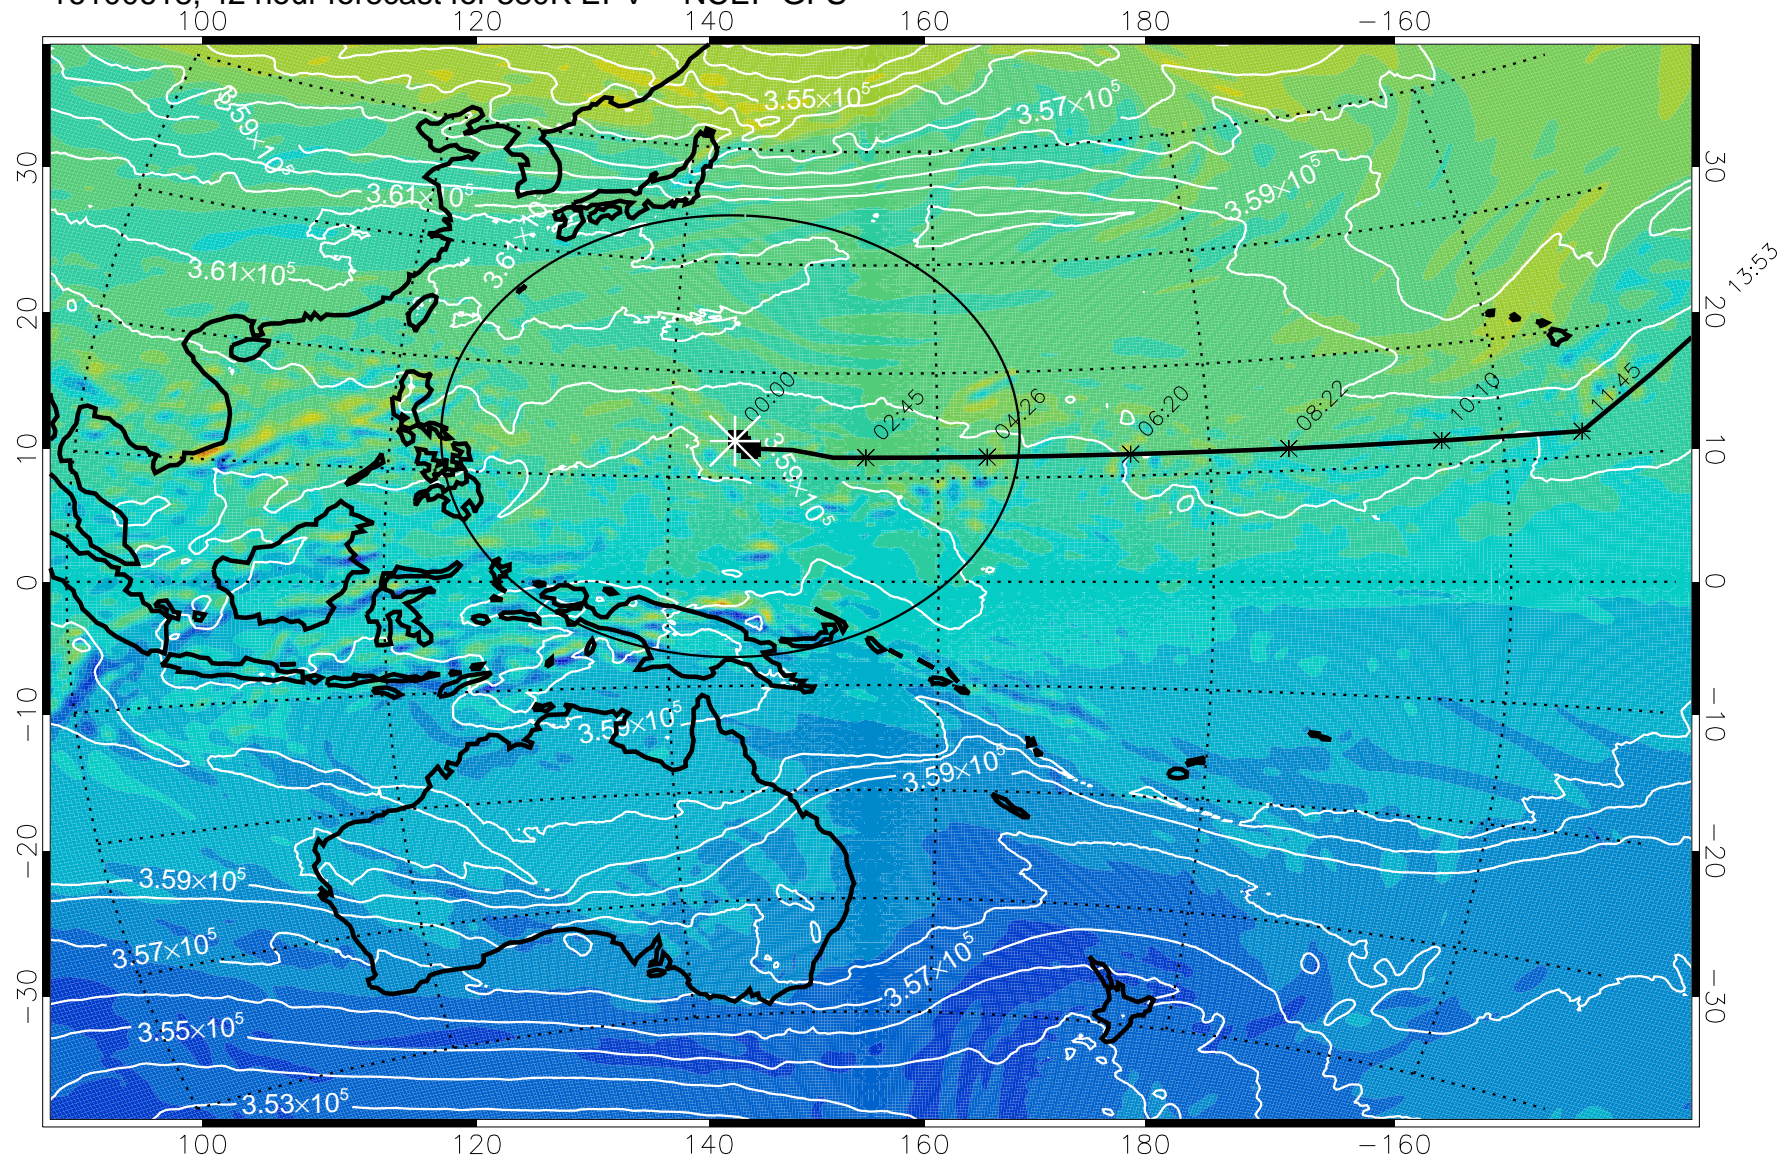

Range ring of 2304 km

15:52

16100606, 30 hour forecast for 380K EPV -- NCEP GFS

380K Montgomery Streamfunction, white

Range ring of 2304 km

15:52

16100612, 36 hour forecast for 380K EPV -- NCEP GFS

380K Montgomery Streamfunction, white

Range ring of 2304 km

16100618, 42 hour forecast for 380K EPV -- NCEP GFS

-2×10^{-5} -1×10^{-5} 0 1×10^{-5} 2×10^{-5}
PVU

380K Montgomery Streamfunction, white

Range ring of 2304 km

15:52

16100700, 48 hour forecast for 380K EPV -- NCEP GFS

380K Montgomery Streamfunction, white

Range ring of 2304 km

15:52

13:53

16100706, 54 hour forecast for 380K EPV -- NCEP GFS

380K Montgomery Streamfunction, white

Range ring of 2304 km

15:52

16100712, 60 hour forecast for 380K EPV -- NCEP GFS

380K Montgomery Streamfunction, white

Range ring of 2304 km

16100718, 66 hour forecast for 380K EPV -- NCEP GFS

380K Montgomery Streamfunction, white

Range ring of 2304 km