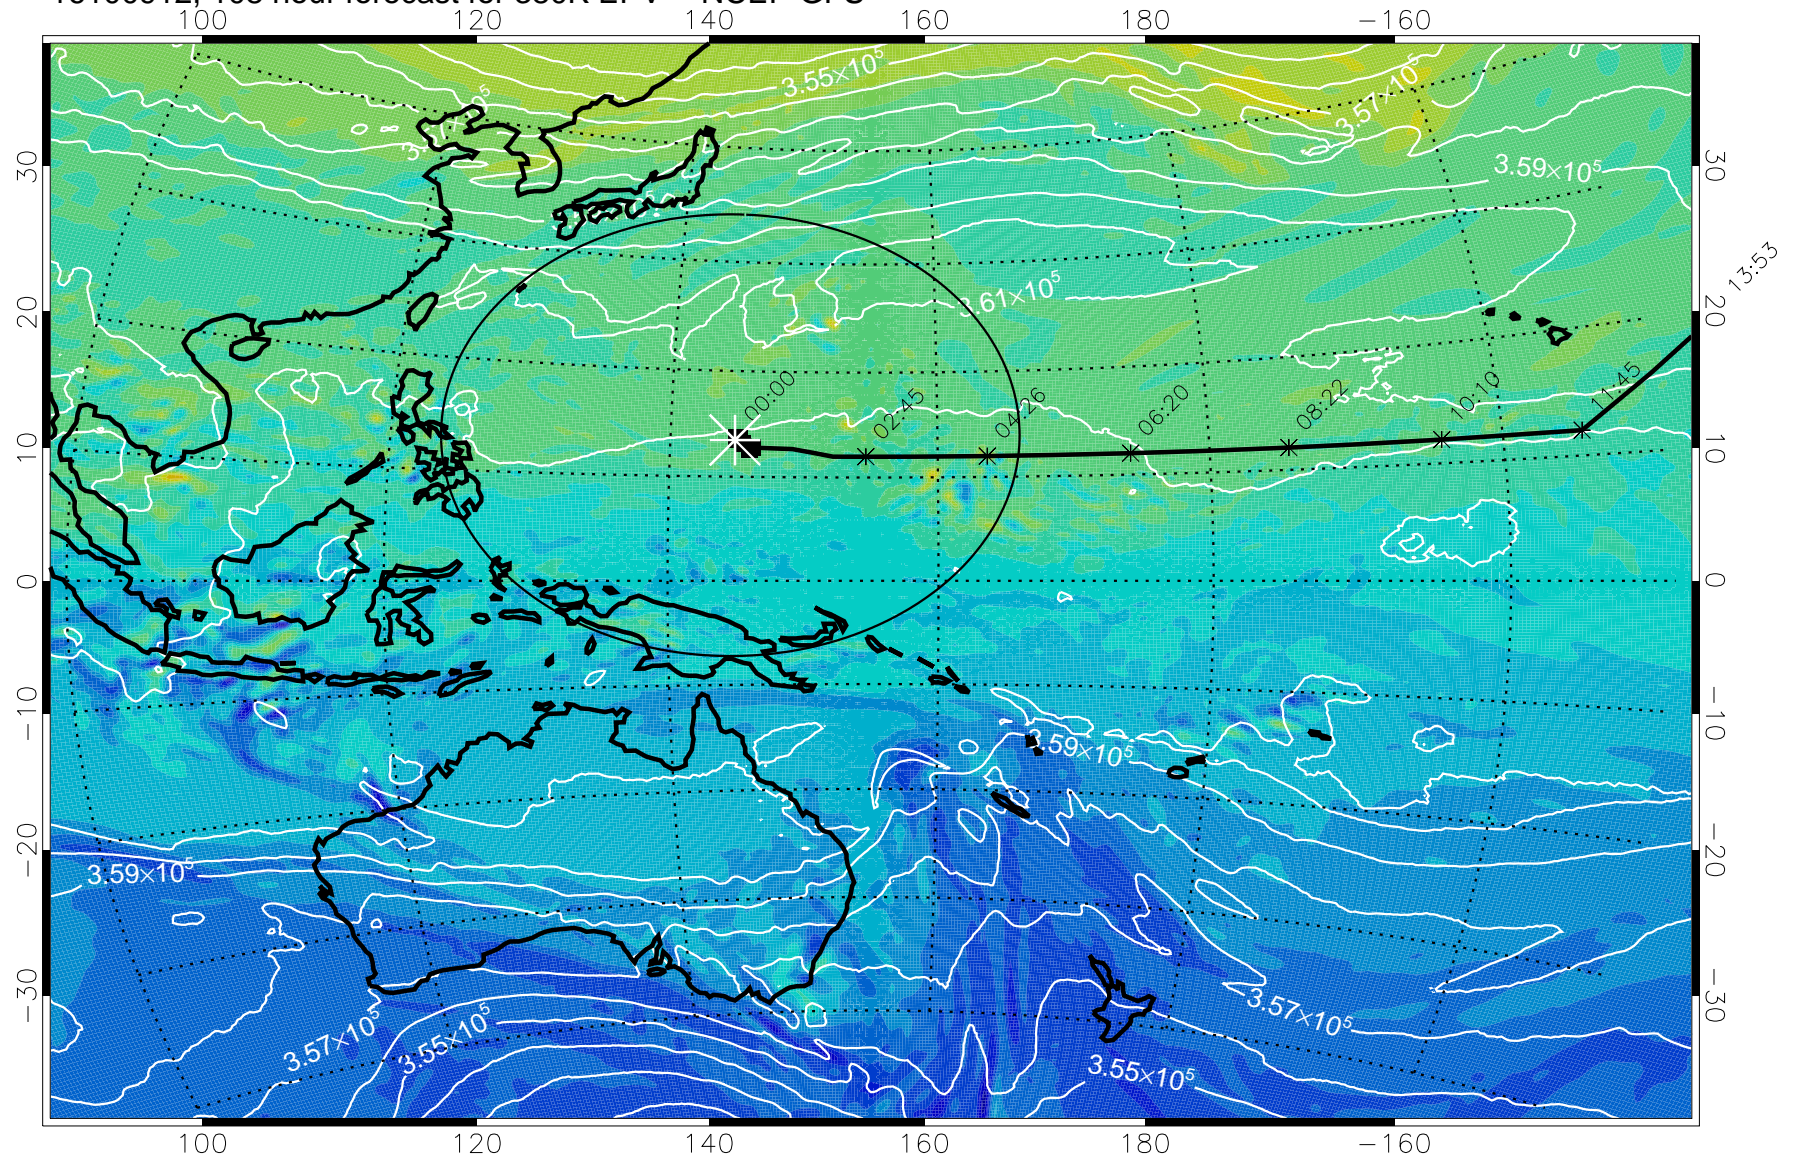

380K Montgomery Streamfunction, white

Range ring of 2304 km

16100812, 84 hour forecast for 380K EPV -- NCEP GFS

380K Montgomery Streamfunction, white

Range ring of 2304 km

15:52

16100818, 90 hour forecast for 380K EPV -- NCEP GFS

380K Montgomery Streamfunction, white

Range ring of 2304 km

16100900, 96 hour forecast for 380K EPV -- NCEP GFS

380K Montgomery Streamfunction, white

Range ring of 2304 km

16100906, 102 hour forecast for 380K EPV -- NCEP GFS

15:52

16100912, 108 hour forecast for 380K EPV -- NCEP GFS

380K Montgomery Streamfunction, white

Range ring of 2304 km

15:52

13:53

16100918, 114 hour forecast for 380K EPV -- NCEP GFS

380K Montgomery Streamfunction, white

Range ring of 2304 km

15:52

13:53

16101000, 120 hour forecast for 380K EPV -- NCEP GFS

380K Montgomery Streamfunction, white

Range ring of 2304 km

15:52

13:53