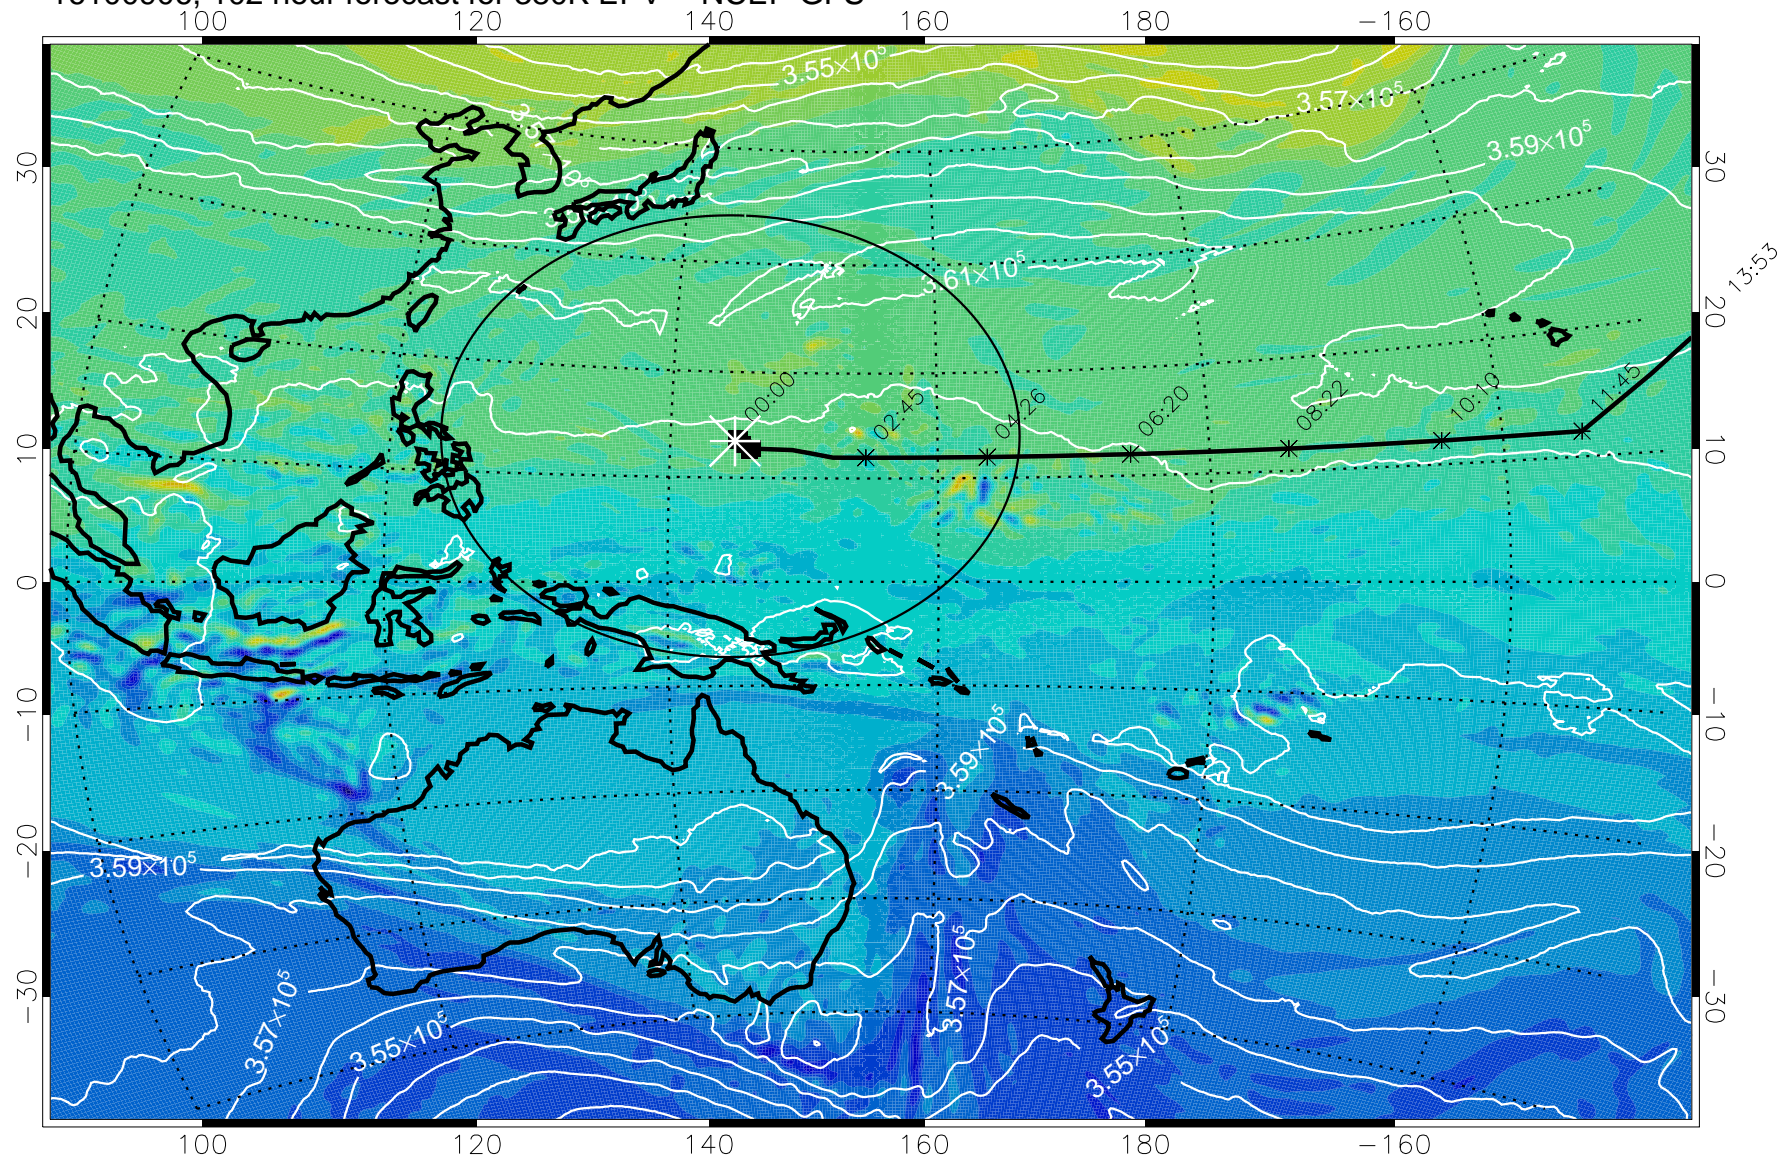

380K Montgomery Streamfunction, white

Range ring of 2304 km

16100812, 84 hour forecast for 380K EPV -- NCEP GFS

380K Montgomery Streamfunction, white

Range ring of 2304 km

15:52

16100818, 90 hour forecast for 380K EPV -- NCEP GFS

380K Montgomery Streamfunction, white

Range ring of 2304 km

16100900, 96 hour forecast for 380K EPV -- NCEP GFS

380K Montgomery Streamfunction, white

Range ring of 2304 km

16100906, 102 hour forecast for 380K EPV -- NCEP GFS

15:52

16100912, 108 hour forecast for 380K EPV -- NCEP GFS

380K Montgomery Streamfunction, white

Range ring of 2304 km

15:52

13:53

16100918, 114 hour forecast for 380K EPV -- NCEP GFS

380K Montgomery Streamfunction, white

Range ring of 2304 km

15:52

13:53

16101000, 120 hour forecast for 380K EPV -- NCEP GFS

380K Montgomery Streamfunction, white

Range ring of 2304 km

15:52

13:53