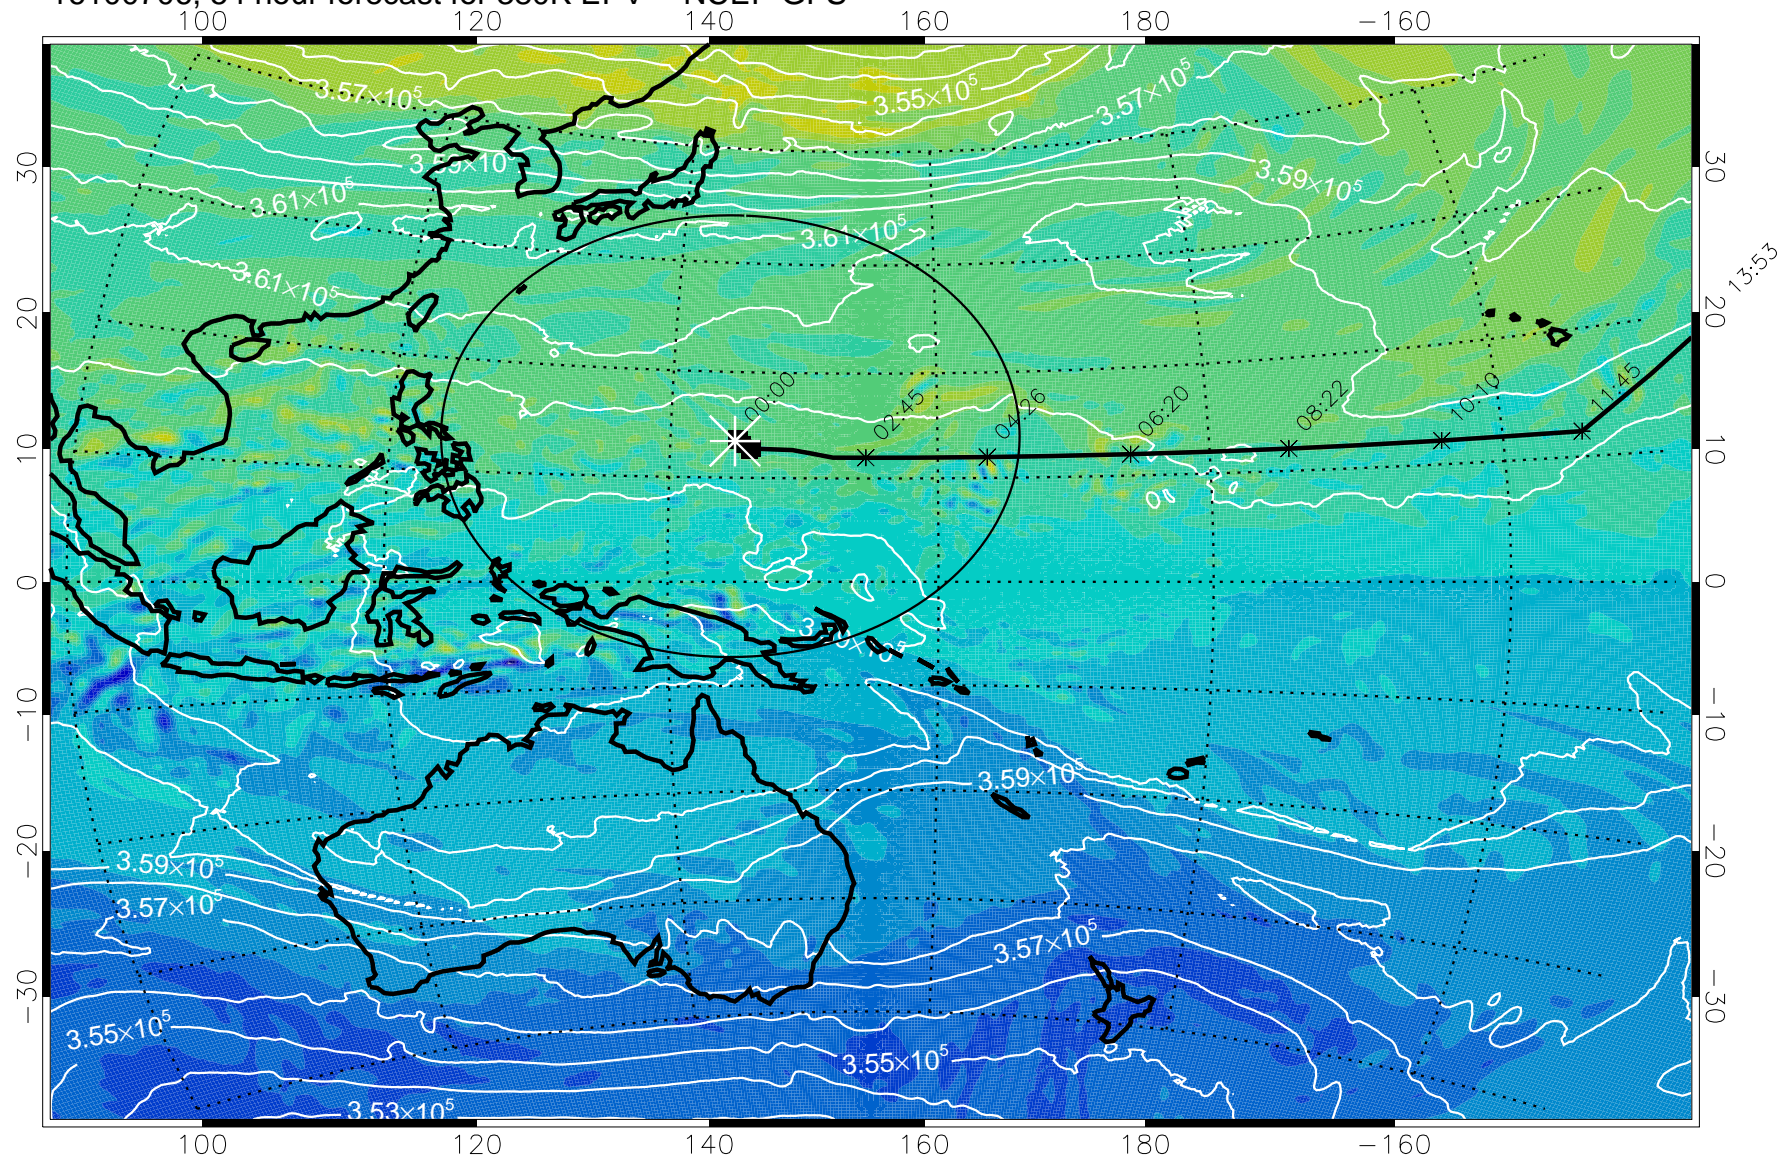

Range ring of 2304 km

16100618, 42 hour forecast for 380K EPV -- NCEP GFS

-2×10^{-5} -1×10^{-5} 0 1×10^{-5} 2×10^{-5}
PVU

380K Montgomery Streamfunction, white

Range ring of 2304 km

15:52

16100700, 48 hour forecast for 380K EPV -- NCEP GFS

380K Montgomery Streamfunction, white

Range ring of 2304 km

15:52

13:53

16100706, 54 hour forecast for 380K EPV -- NCEP GFS

380K Montgomery Streamfunction, white

Range ring of 2304 km

15:52

16100712, 60 hour forecast for 380K EPV -- NCEP GFS

380K Montgomery Streamfunction, white

Range ring of 2304 km

16100718, 66 hour forecast for 380K EPV -- NCEP GFS

380K Montgomery Streamfunction, white

Range ring of 2304 km

15:52

13:53

16100800, 72 hour forecast for 380K EPV -- NCEP GFS

380K Montgomery Streamfunction, white

Range ring of 2304 km

15:52

13:53

16100806, 78 hour forecast for 380K EPV -- NCEP GFS