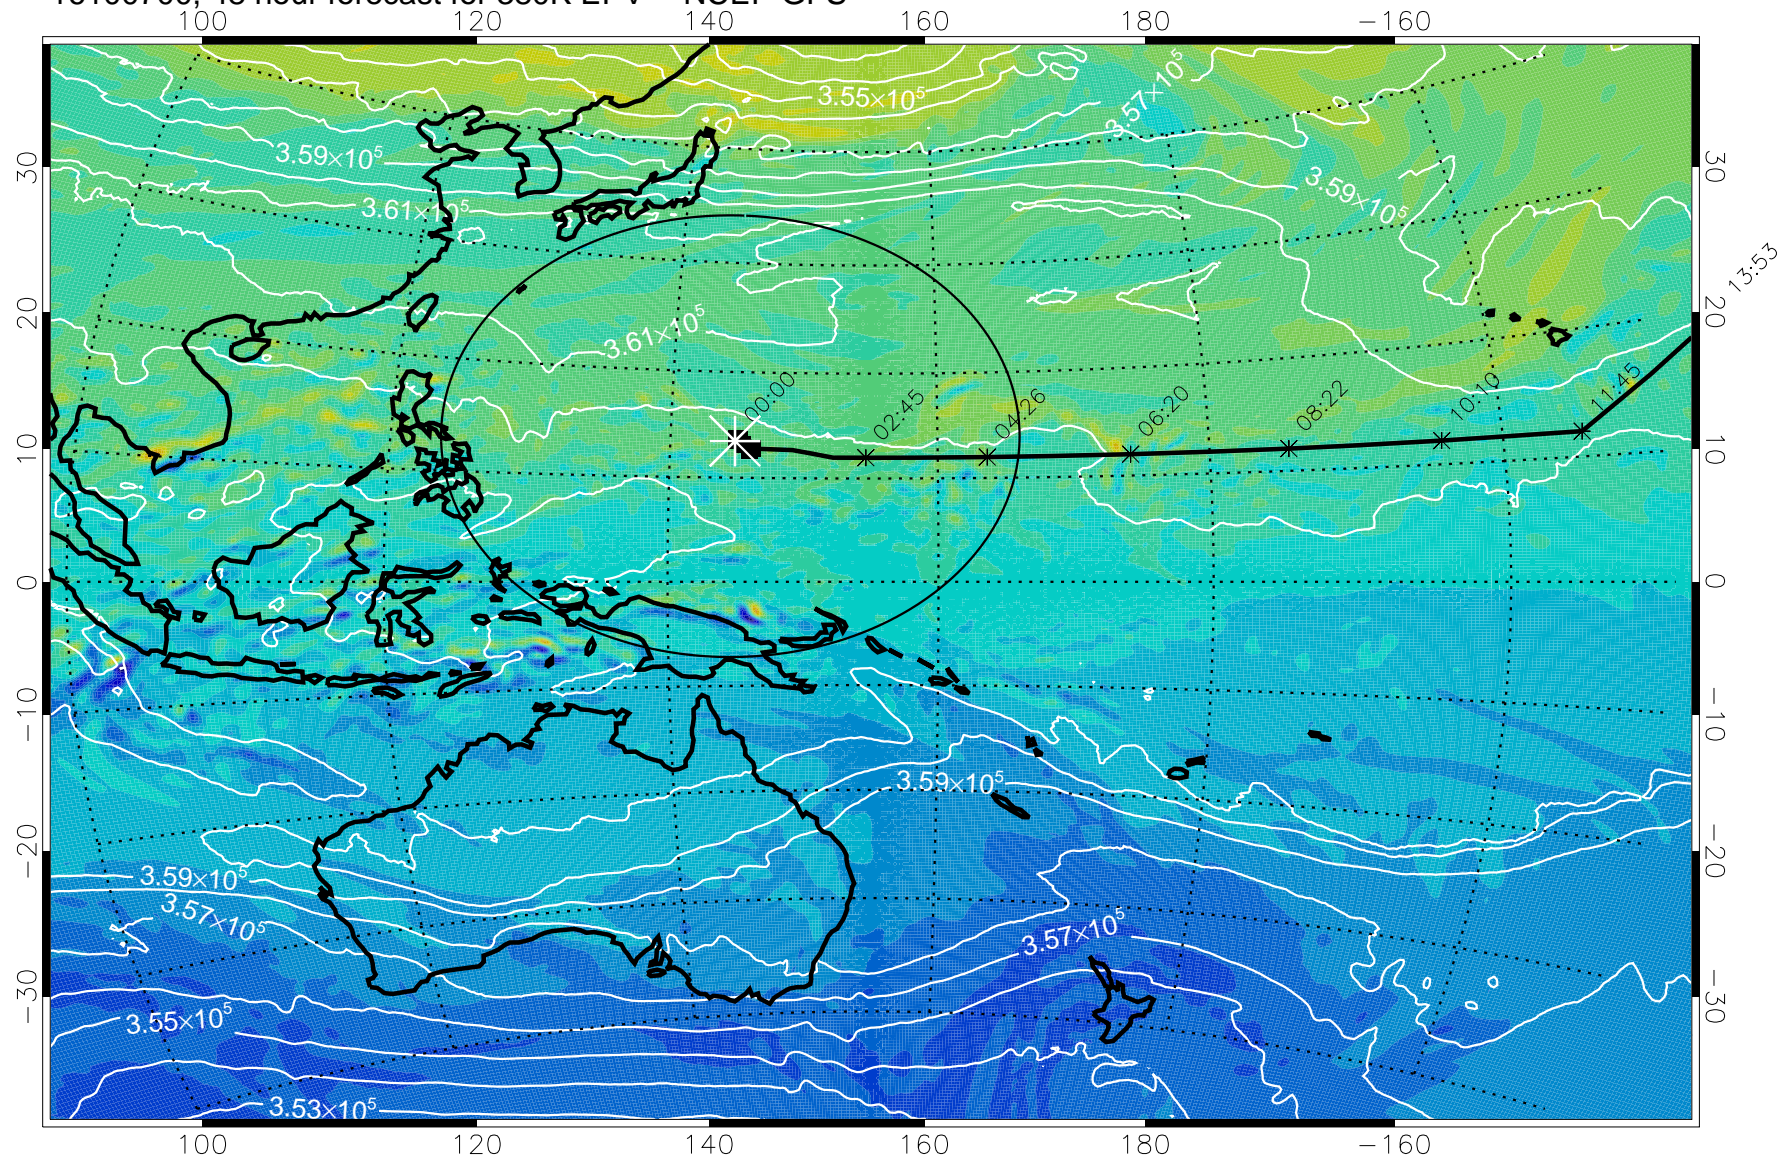

Range ring of 2304 km

16100618, 42 hour forecast for 380K EPV -- NCEP GFS

-2×10^{-5} -1×10^{-5} 0 1×10^{-5} 2×10^{-5}
PVU

380K Montgomery Streamfunction, white

Range ring of 2304 km

15:52

16100700, 48 hour forecast for 380K EPV -- NCEP GFS

380K Montgomery Streamfunction, white

Range ring of 2304 km

15:52

13:53

16100706, 54 hour forecast for 380K EPV -- NCEP GFS

380K Montgomery Streamfunction, white

Range ring of 2304 km

15:52

16100712, 60 hour forecast for 380K EPV -- NCEP GFS

380K Montgomery Streamfunction, white

Range ring of 2304 km

16100718, 66 hour forecast for 380K EPV -- NCEP GFS

380K Montgomery Streamfunction, white

Range ring of 2304 km

15:52

13:53

16100800, 72 hour forecast for 380K EPV -- NCEP GFS

380K Montgomery Streamfunction, white

Range ring of 2304 km

15:52

13:53

16100806, 78 hour forecast for 380K EPV -- NCEP GFS