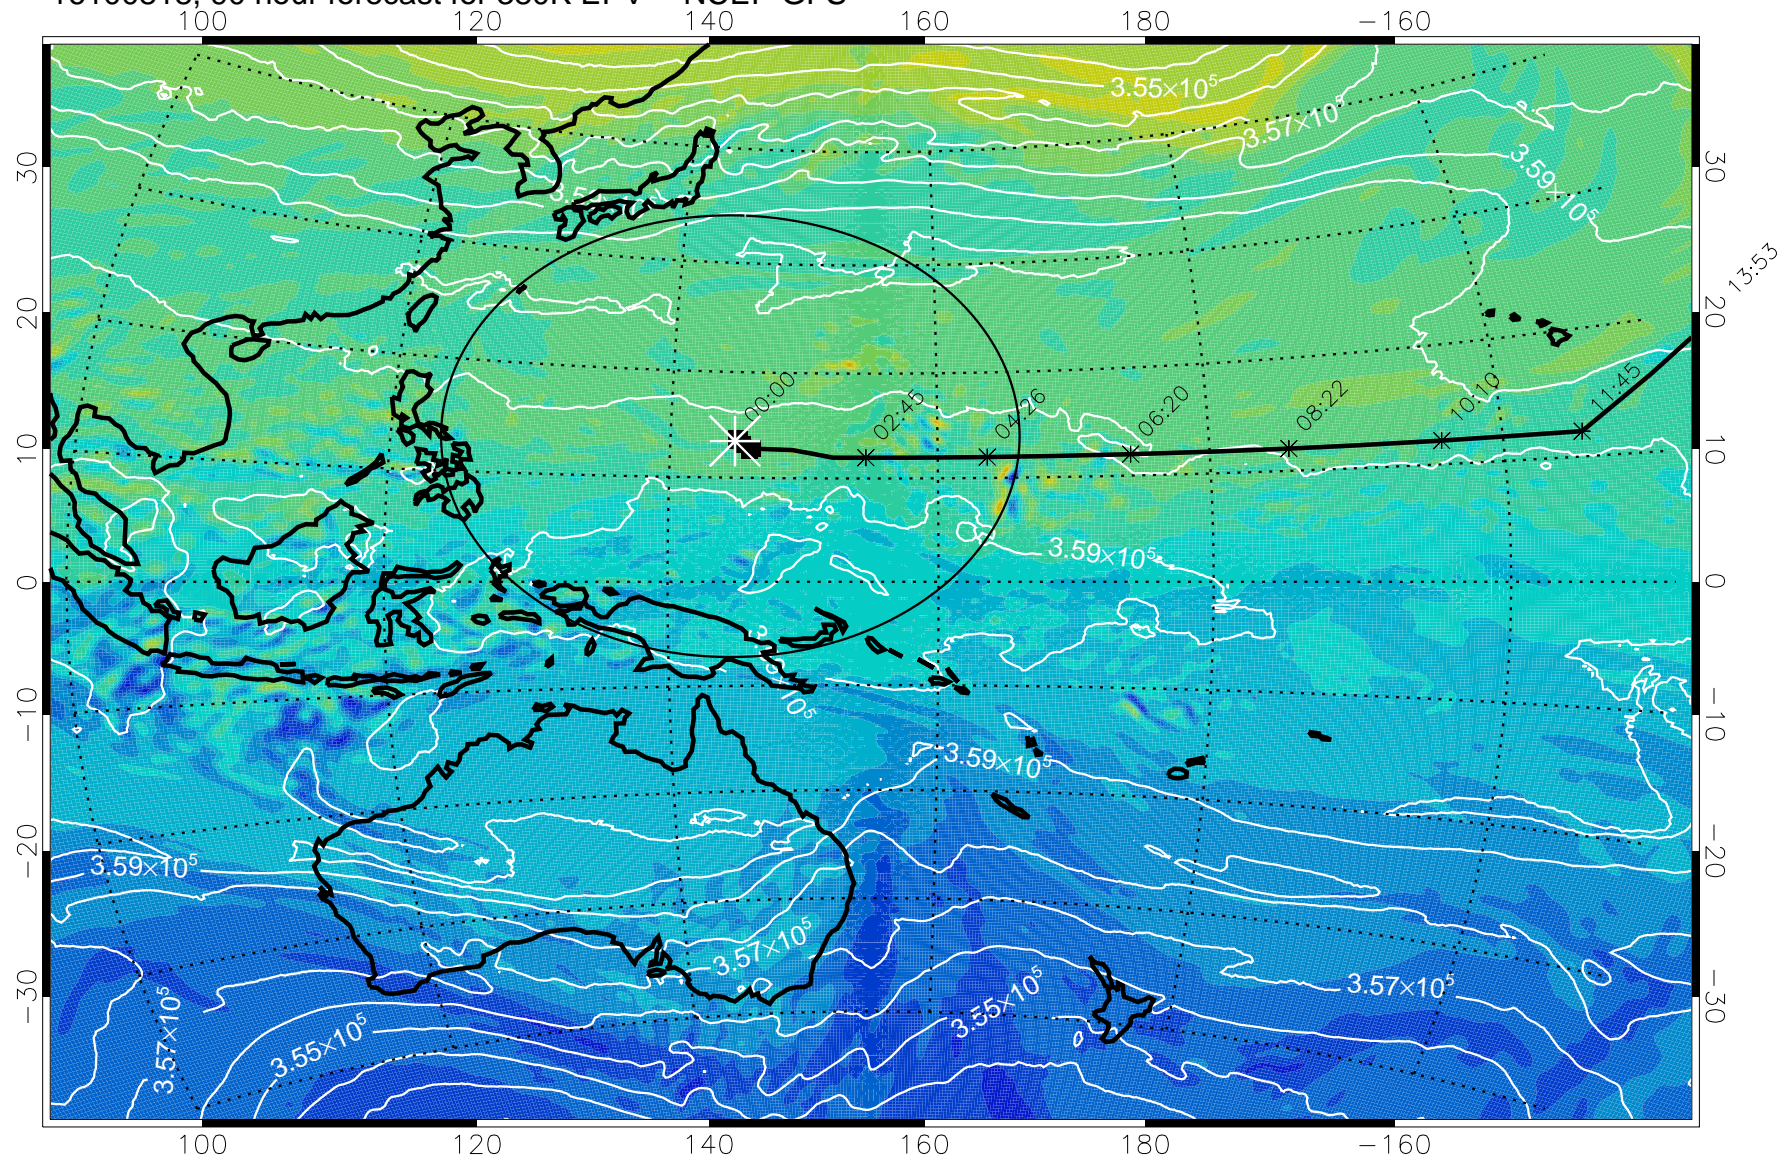

15:52

13:53

16100800, 72 hour forecast for 380K EPV -- NCEP GFS

380K Montgomery Streamfunction, white

Range ring of 2304 km

15:52

13:53

16100806, 78 hour forecast for 380K EPV -- NCEP GFS

380K Montgomery Streamfunction, white

Range ring of 2304 km

16100812, 84 hour forecast for 380K EPV -- NCEP GFS

380K Montgomery Streamfunction, white

Range ring of 2304 km

15:52

16100818, 90 hour forecast for 380K EPV -- NCEP GFS

380K Montgomery Streamfunction, white

Range ring of 2304 km

16100900, 96 hour forecast for 380K EPV -- NCEP GFS

380K Montgomery Streamfunction, white

Range ring of 2304 km

16100906, 102 hour forecast for 380K EPV -- NCEP GFS

15:52

16100912, 108 hour forecast for 380K EPV -- NCEP GFS

380K Montgomery Streamfunction, white

Range ring of 2304 km

15:52

13:53

16100918, 114 hour forecast for 380K EPV -- NCEP GFS

380K Montgomery Streamfunction, white