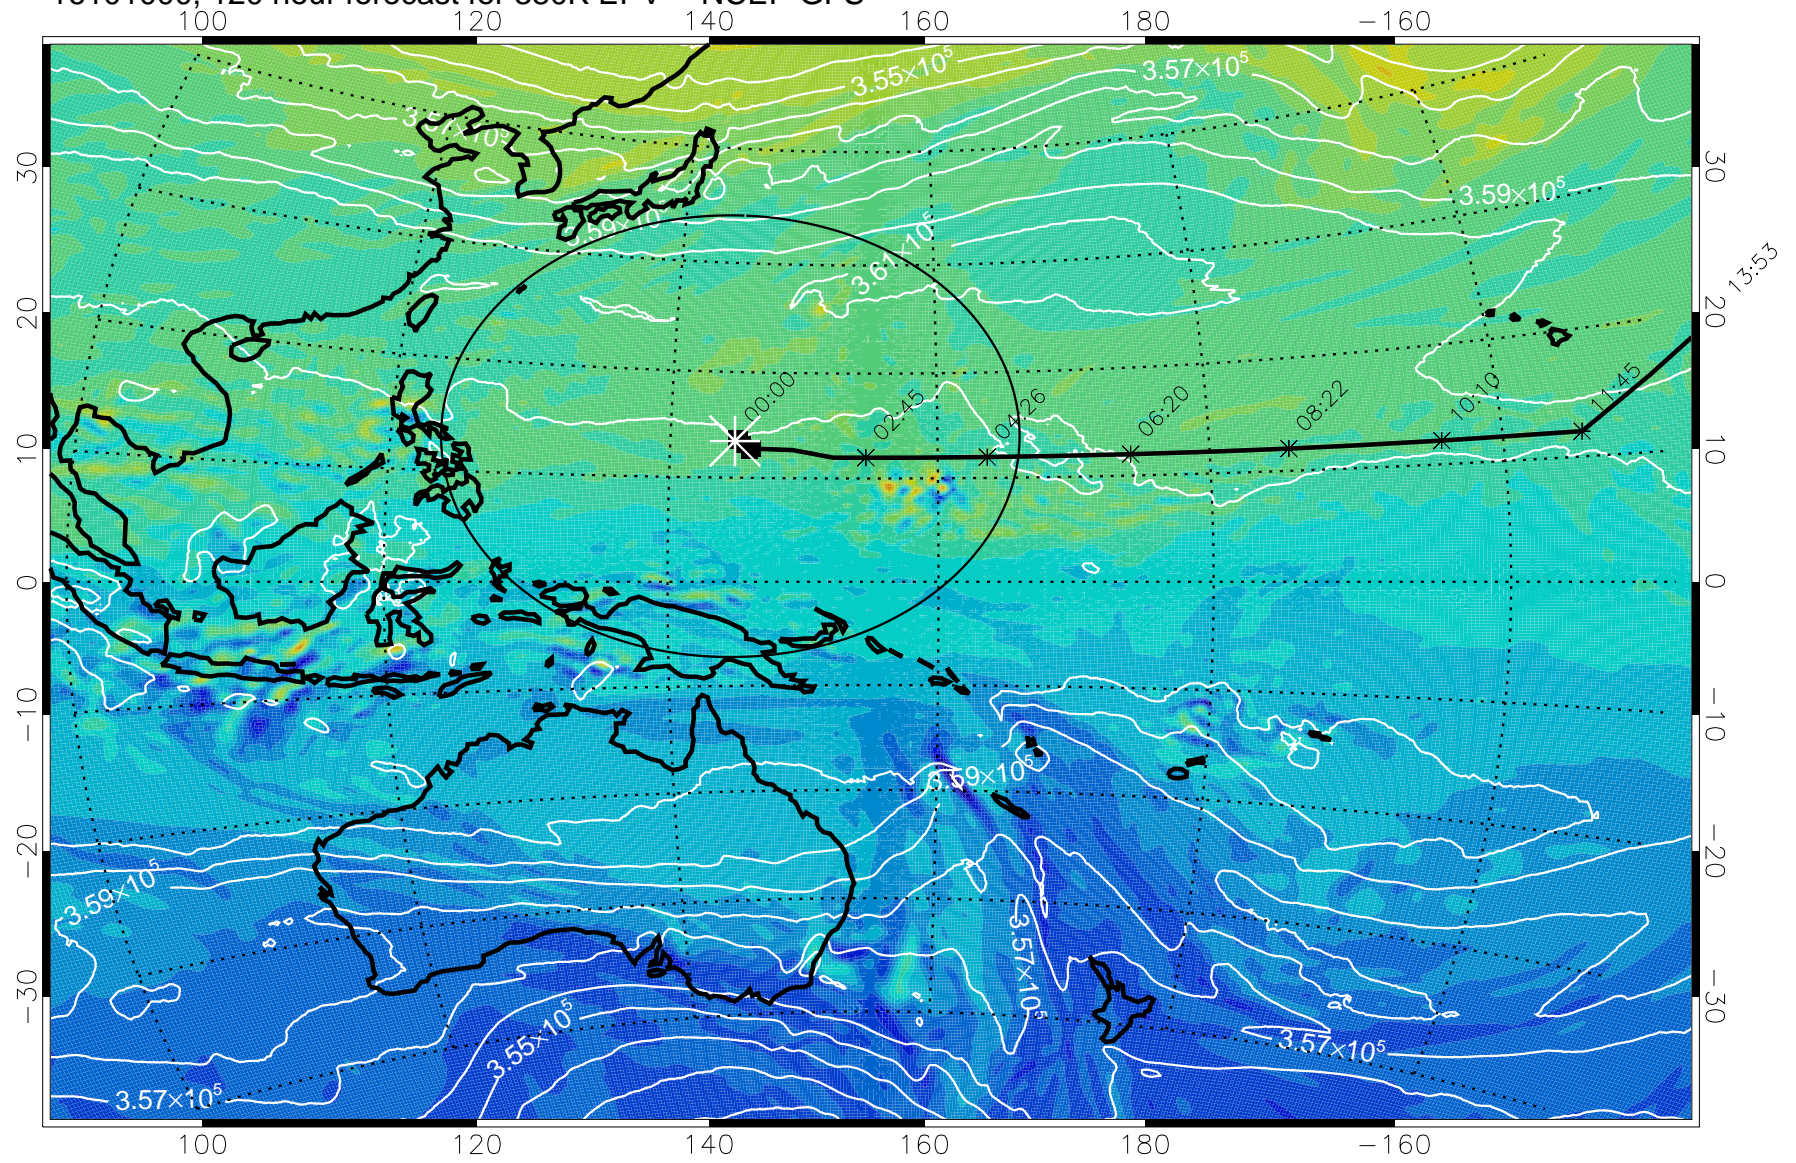

380K Montgomery Streamfunction, white

Range ring of 2304 km

16100900, 96 hour forecast for 380K EPV -- NCEP GFS

380K Montgomery Streamfunction, white

Range ring of 2304 km

16100906, 102 hour forecast for 380K EPV -- NCEP GFS

15:52

16100912, 108 hour forecast for 380K EPV -- NCEP GFS

380K Montgomery Streamfunction, white

Range ring of 2304 km

15:52

13:53

16100918, 114 hour forecast for 380K EPV -- NCEP GFS

380K Montgomery Streamfunction, white

Range ring of 2304 km

15:52

13:53

16101000, 120 hour forecast for 380K EPV -- NCEP GFS

380K Montgomery Streamfunction, white

Range ring of 2304 km

15:52

13:53