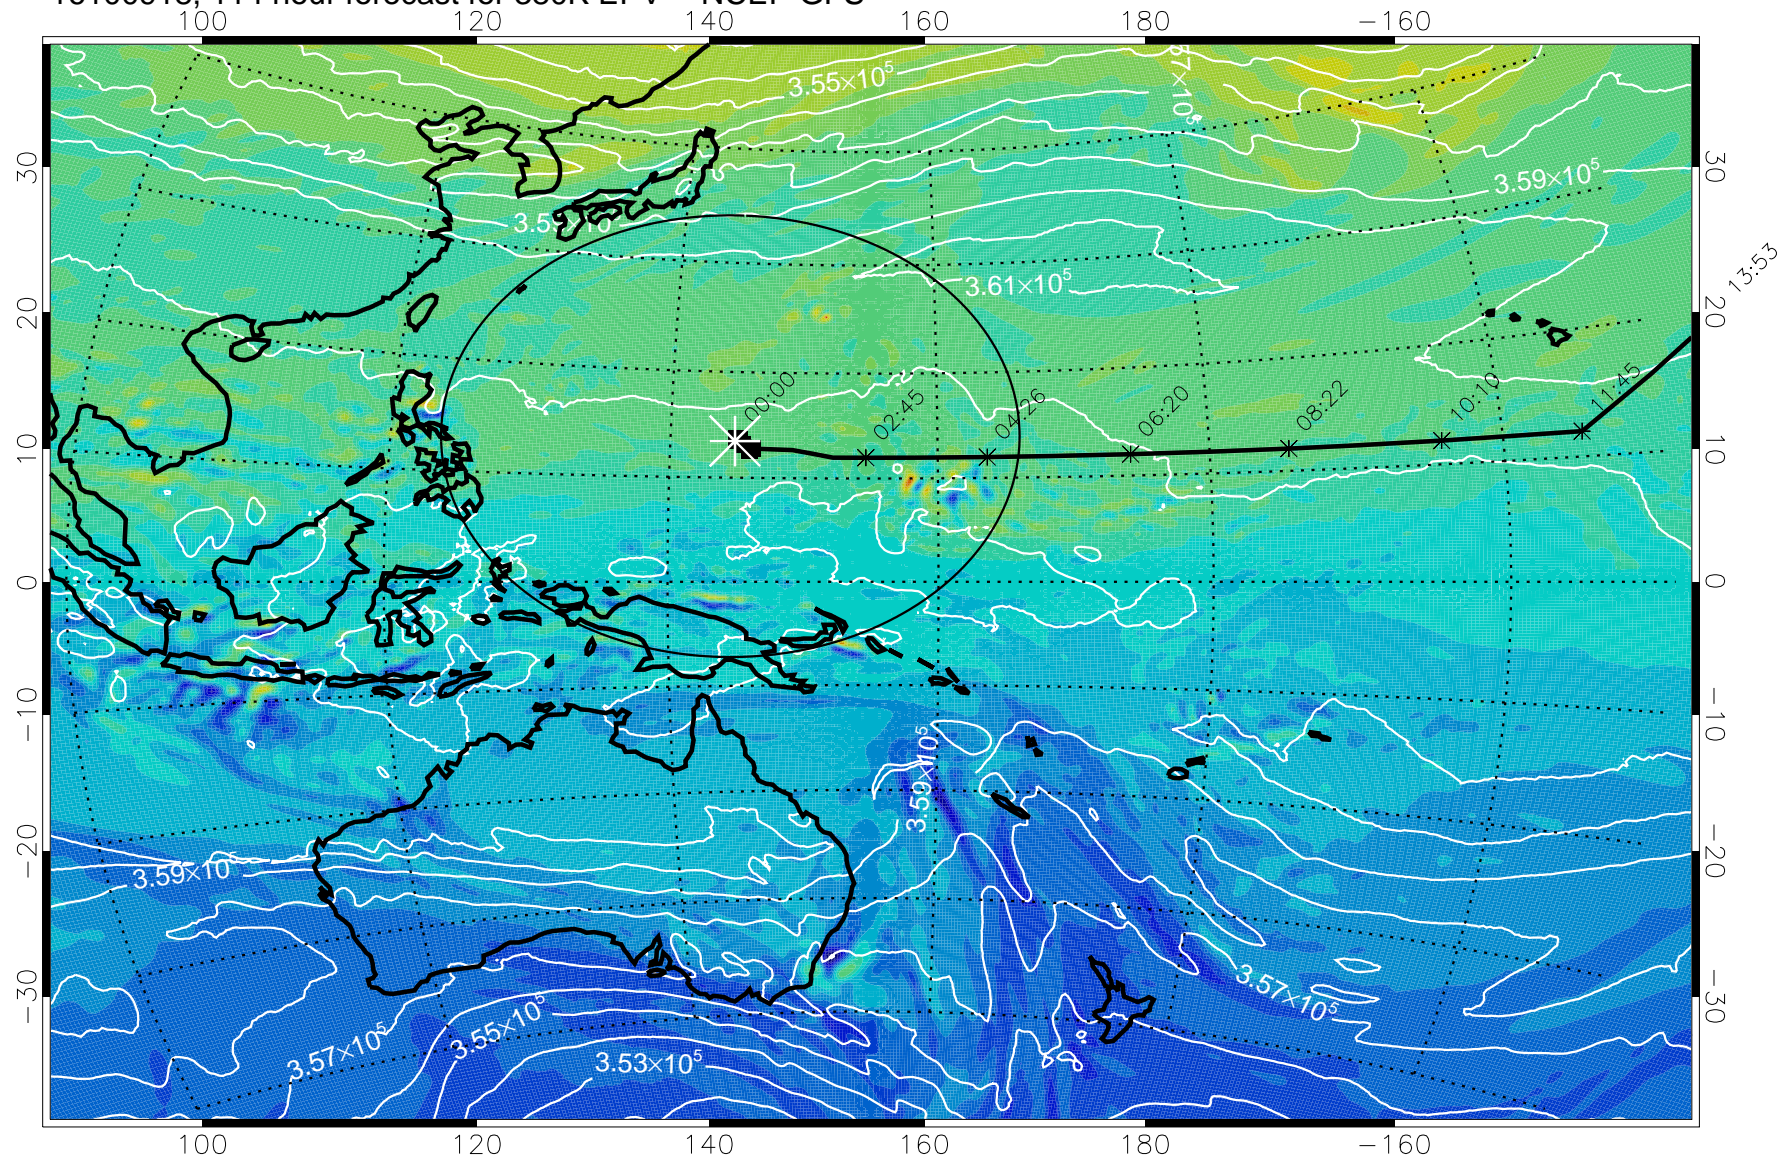

380K Montgomery Streamfunction, white

Range ring of 2304 km

16100900, 96 hour forecast for 380K EPV -- NCEP GFS

380K Montgomery Streamfunction, white

Range ring of 2304 km

16100906, 102 hour forecast for 380K EPV -- NCEP GFS

15:52

16100912, 108 hour forecast for 380K EPV -- NCEP GFS

380K Montgomery Streamfunction, white

Range ring of 2304 km

15:52

13:53

16100918, 114 hour forecast for 380K EPV -- NCEP GFS

380K Montgomery Streamfunction, white

Range ring of 2304 km

15:52

13:53

16101000, 120 hour forecast for 380K EPV -- NCEP GFS

380K Montgomery Streamfunction, white

Range ring of 2304 km

15:52

13:53