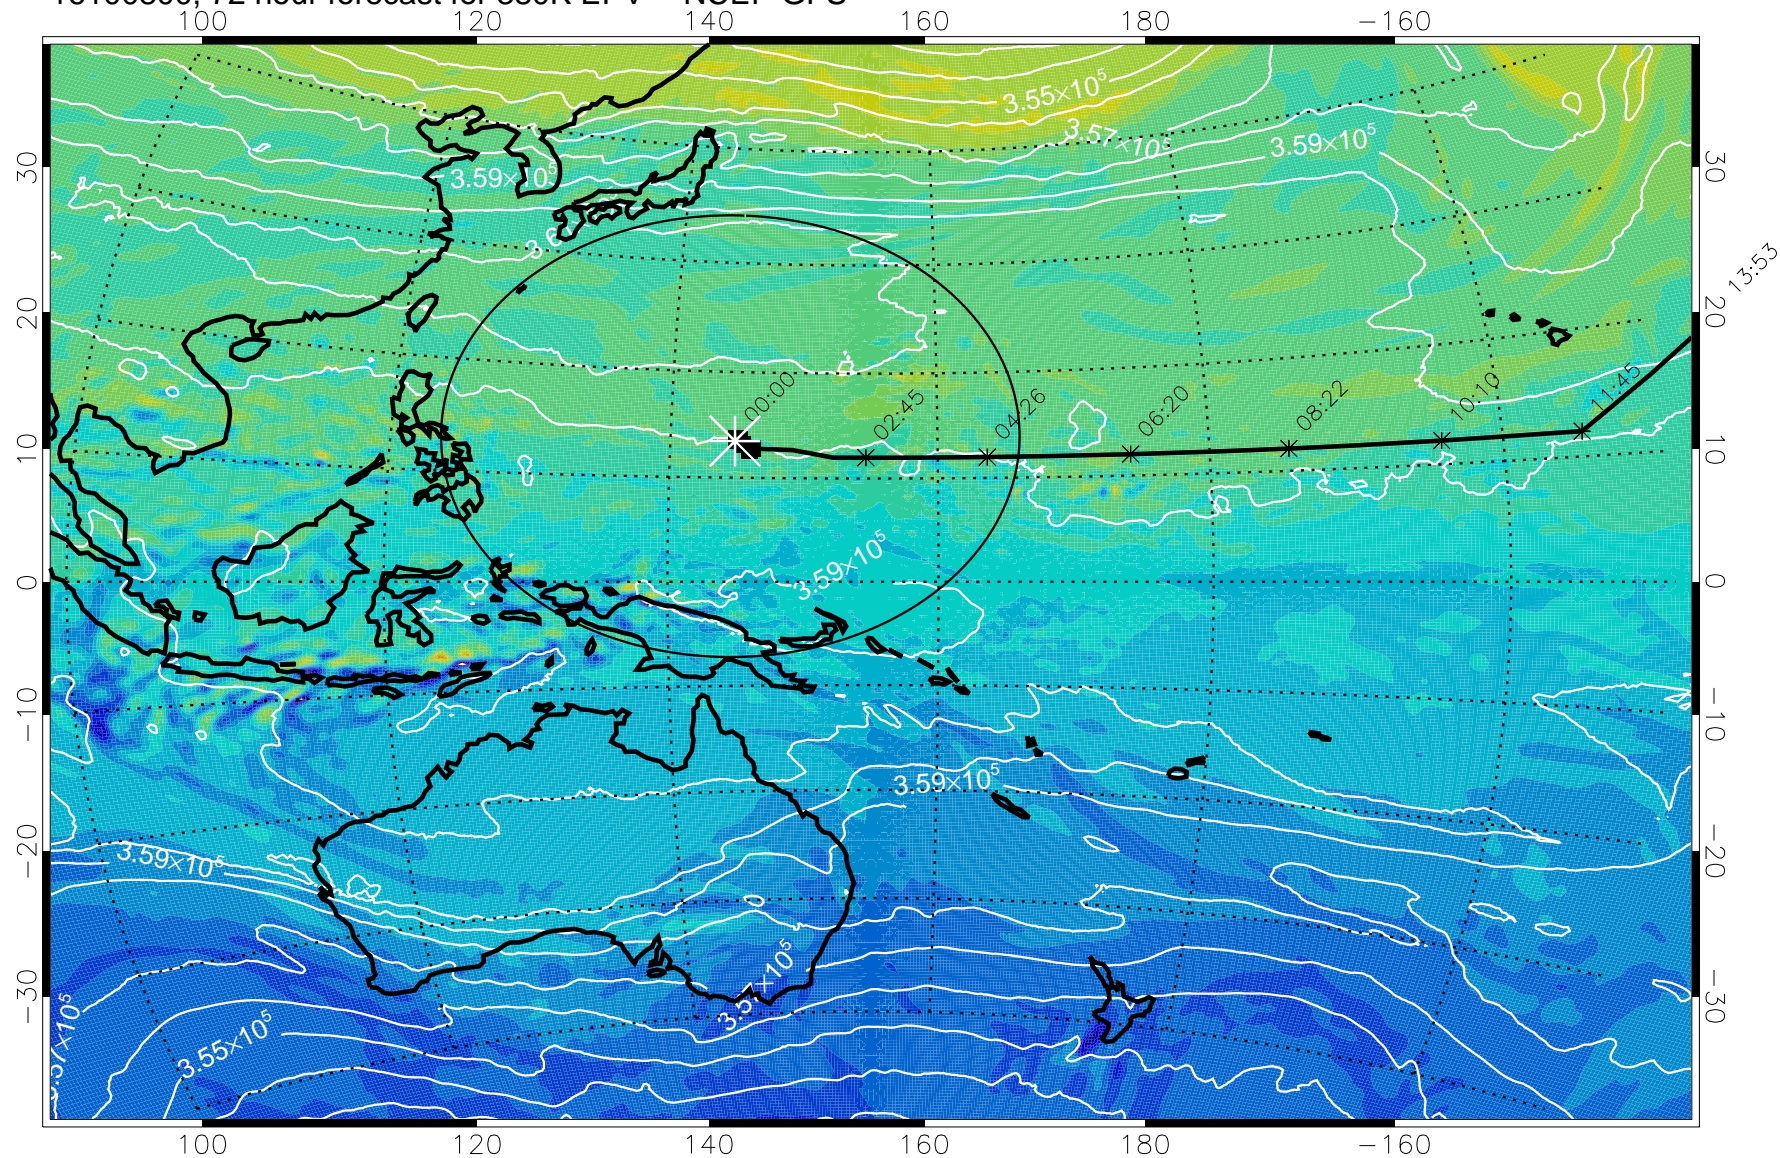

380K Montgomery Streamfunction, white

Range ring of 2304 km

15:52

13:53

16100706, 54 hour forecast for 380K EPV -- NCEP GFS

380K Montgomery Streamfunction, white

Range ring of 2304 km

15:52

16100712, 60 hour forecast for 380K EPV -- NCEP GFS

380K Montgomery Streamfunction, white

Range ring of 2304 km

16100718, 66 hour forecast for 380K EPV -- NCEP GFS

380K Montgomery Streamfunction, white

Range ring of 2304 km

15:52

13:53

16100800, 72 hour forecast for 380K EPV -- NCEP GFS

380K Montgomery Streamfunction, white

Range ring of 2304 km

15:52

13:53

16100806, 78 hour forecast for 380K EPV -- NCEP GFS

380K Montgomery Streamfunction, white

Range ring of 2304 km

16100812, 84 hour forecast for 380K EPV -- NCEP GFS

380K Montgomery Streamfunction, white

Range ring of 2304 km

15:52

16100818, 90 hour forecast for 380K EPV -- NCEP GFS