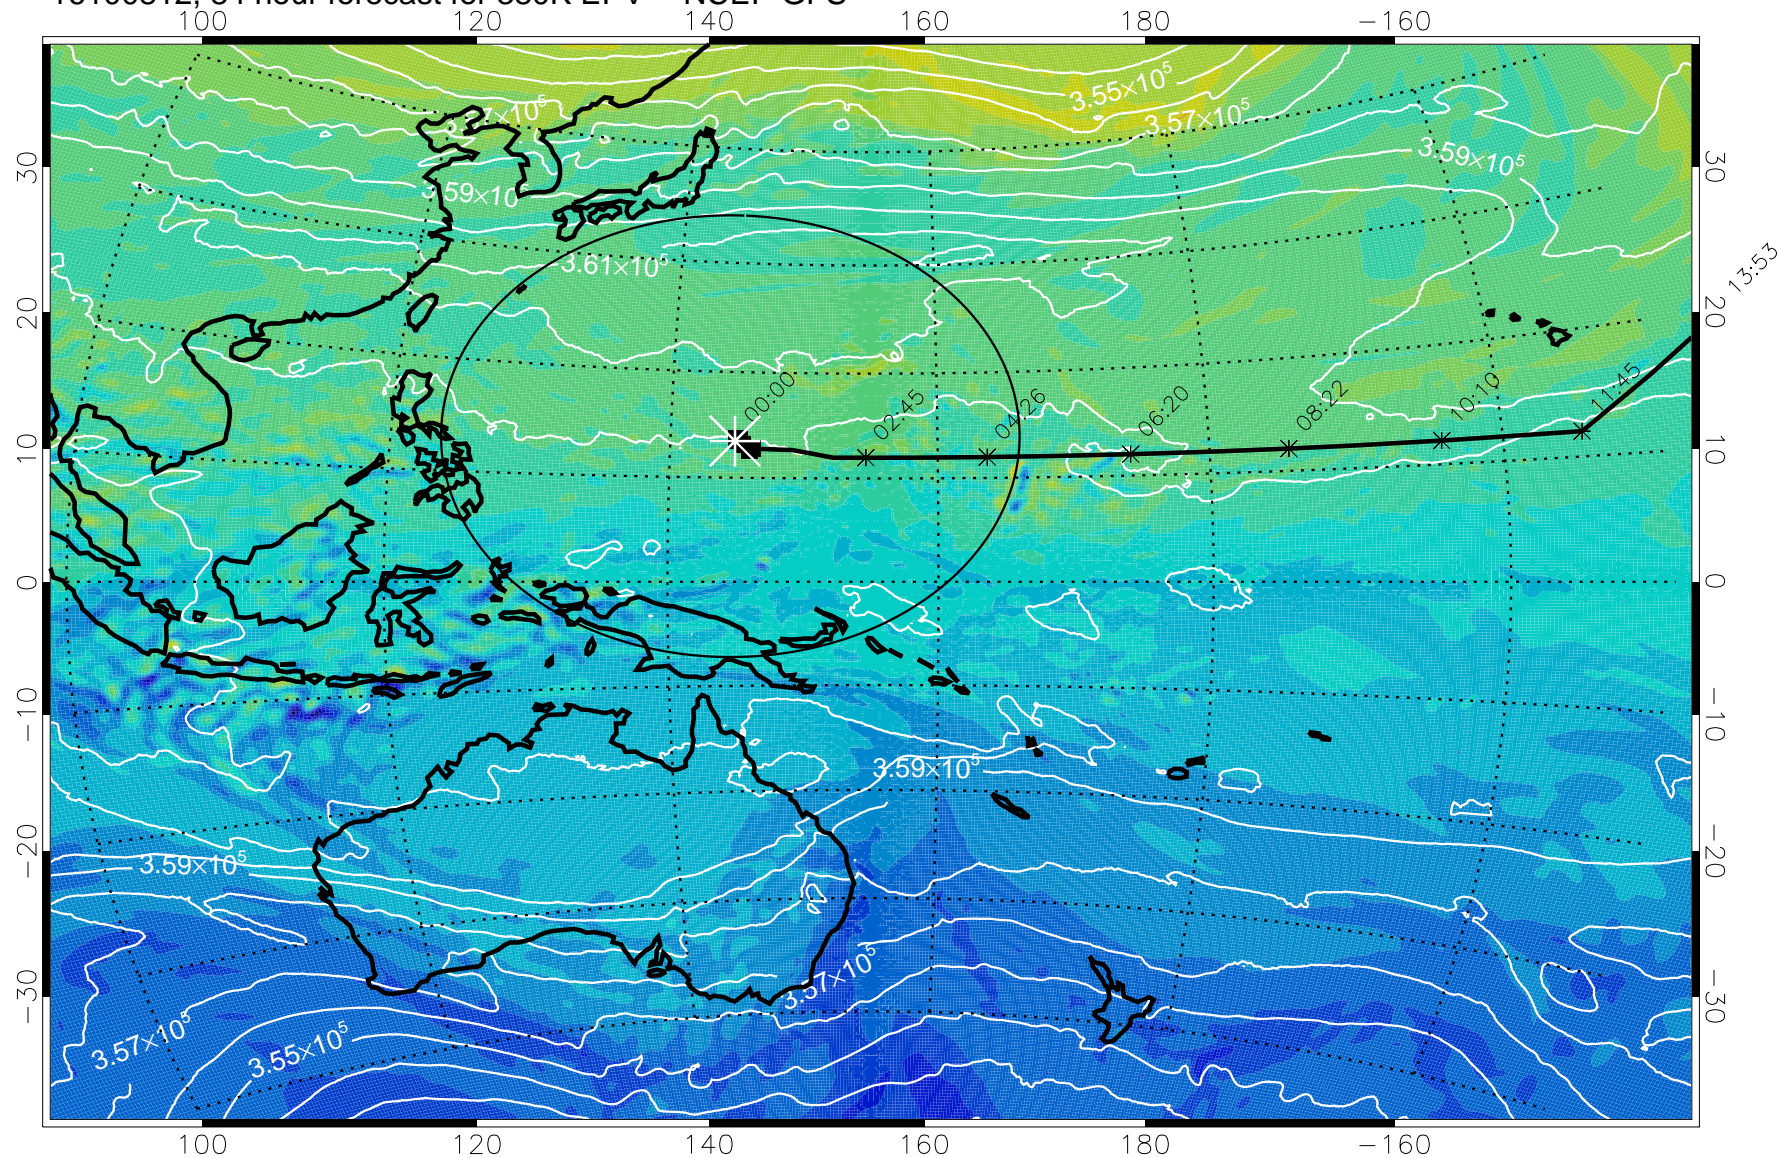

16100712, 60 hour forecast for 380K EPV -- NCEP GFS

380K Montgomery Streamfunction, white

Range ring of 2304 km

16100718, 66 hour forecast for 380K EPV -- NCEP GFS

380K Montgomery Streamfunction, white

Range ring of 2304 km

15:52

13:53

16100800, 72 hour forecast for 380K EPV -- NCEP GFS

380K Montgomery Streamfunction, white

Range ring of 2304 km

15:52

13:53

16100806, 78 hour forecast for 380K EPV -- NCEP GFS

380K Montgomery Streamfunction, white

Range ring of 2304 km

16100812, 84 hour forecast for 380K EPV -- NCEP GFS

380K Montgomery Streamfunction, white

Range ring of 2304 km

15:52

16100818, 90 hour forecast for 380K EPV -- NCEP GFS

380K Montgomery Streamfunction, white

Range ring of 2304 km

16100900, 96 hour forecast for 380K EPV -- NCEP GFS

380K Montgomery Streamfunction, white

Range ring of 2304 km

16100906, 102 hour forecast for 380K EPV -- NCEP GFS