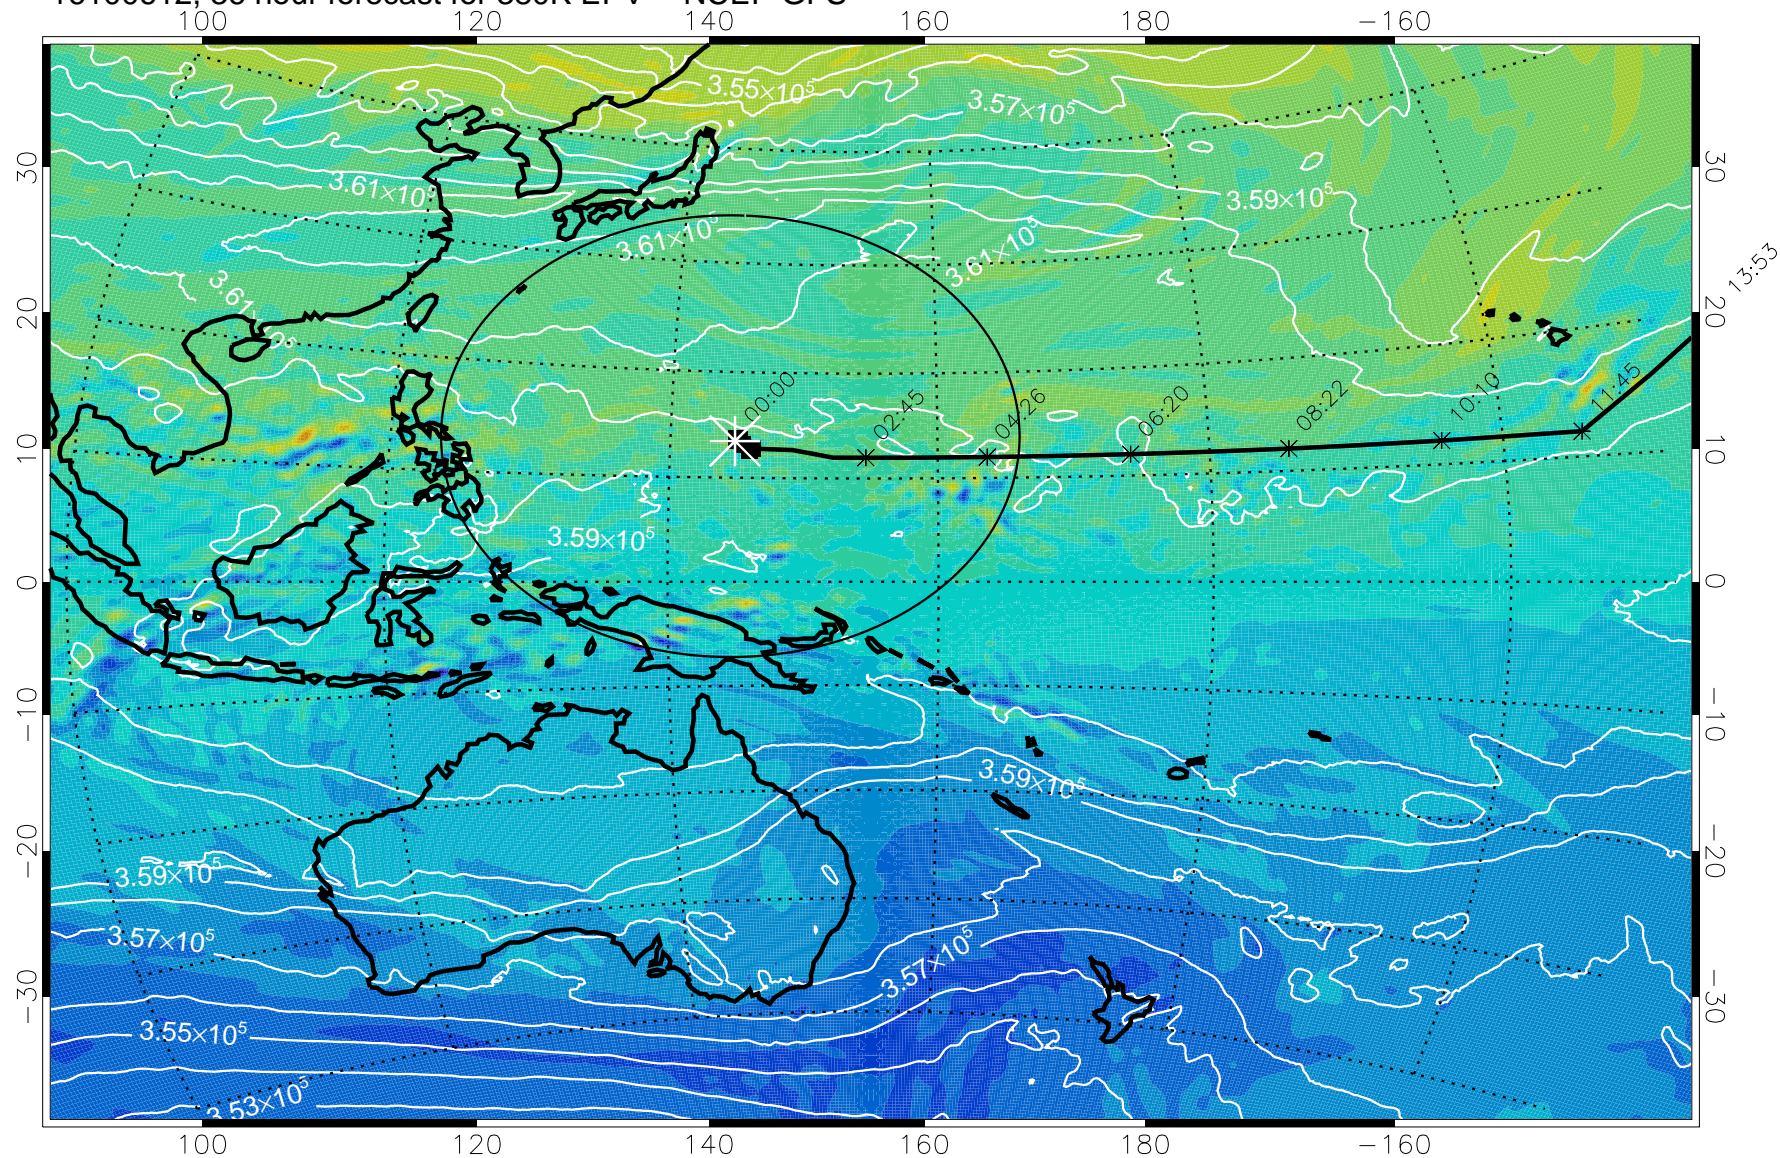

Range ring of 2304 km

15:52

16100606, 30 hour forecast for 380K EPV -- NCEP GFS

380K Montgomery Streamfunction, white

Range ring of 2304 km

15:52

16100612, 36 hour forecast for 380K EPV -- NCEP GFS

380K Montgomery Streamfunction, white

Range ring of 2304 km

16100618, 42 hour forecast for 380K EPV -- NCEP GFS

-2×10^{-5} -1×10^{-5} 0 1×10^{-5} 2×10^{-5}
PVU

380K Montgomery Streamfunction, white

Range ring of 2304 km

15:52

16100700, 48 hour forecast for 380K EPV -- NCEP GFS

380K Montgomery Streamfunction, white

Range ring of 2304 km

15:52

13:53

16100706, 54 hour forecast for 380K EPV -- NCEP GFS

380K Montgomery Streamfunction, white

Range ring of 2304 km

15:52

16100712, 60 hour forecast for 380K EPV -- NCEP GFS

380K Montgomery Streamfunction, white

Range ring of 2304 km

16100718, 66 hour forecast for 380K EPV -- NCEP GFS

380K Montgomery Streamfunction, white

Range ring of 2304 km