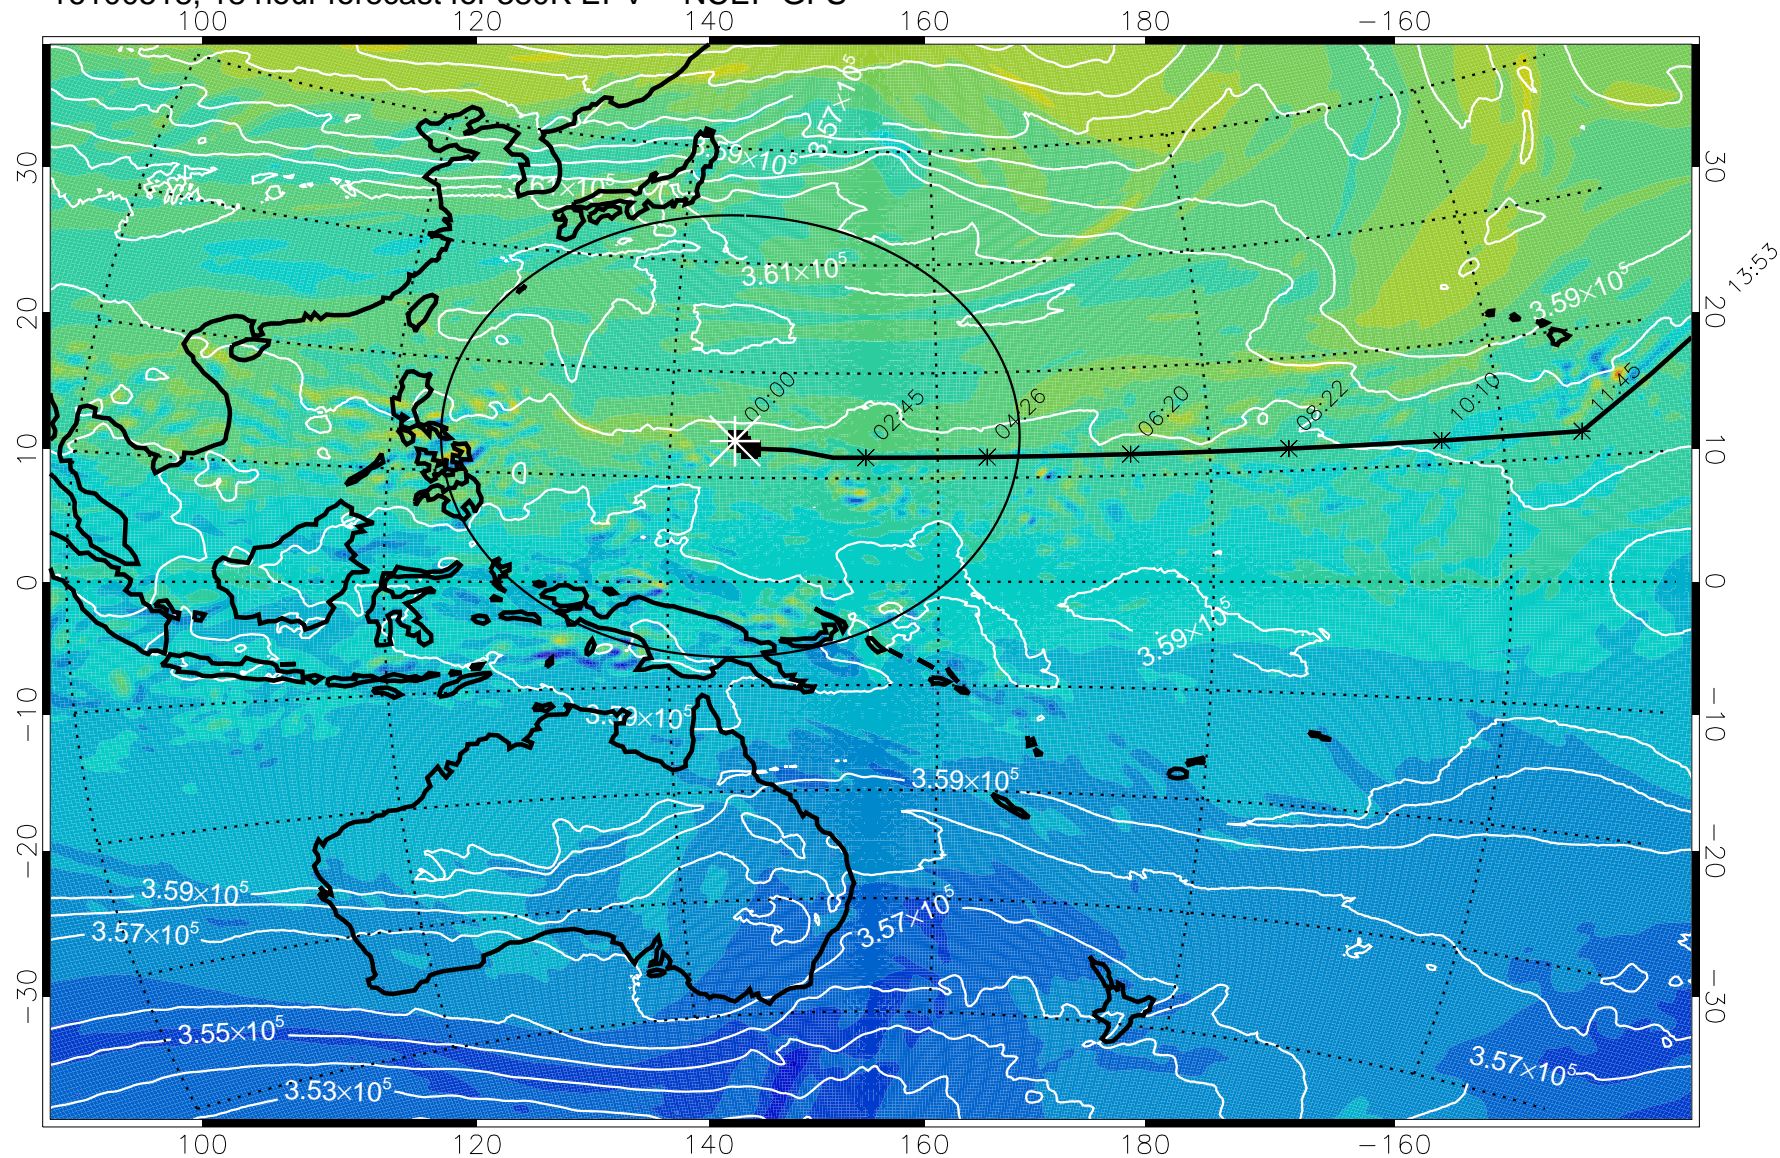

16100506, 6 hour forecast for 380K EPV -- NCEP GFS

380K Montgomery Streamfunction, white

Range ring of 2304 km

16100512, 12 hour forecast for 380K EPV -- NCEP GFS

380K Montgomery Streamfunction, white

Range ring of 2304 km

15:52

16100518, 18 hour forecast for 380K EPV -- NCEP GFS

380K Montgomery Streamfunction, white

Range ring of 2304 km

15:52

16100600, 24 hour forecast for 380K EPV -- NCEP GFS

380K Montgomery Streamfunction, white

Range ring of 2304 km

15:52

16100606, 30 hour forecast for 380K EPV -- NCEP GFS

380K Montgomery Streamfunction, white

Range ring of 2304 km

15:52

16100612, 36 hour forecast for 380K EPV -- NCEP GFS

380K Montgomery Streamfunction, white

Range ring of 2304 km

16100618, 42 hour forecast for 380K EPV -- NCEP GFS

-2×10^{-5} -1×10^{-5} 0 1×10^{-5} 2×10^{-5}
PVU

380K Montgomery Streamfunction, white

Range ring of 2304 km

15:52

16100700, 48 hour forecast for 380K EPV -- NCEP GFS