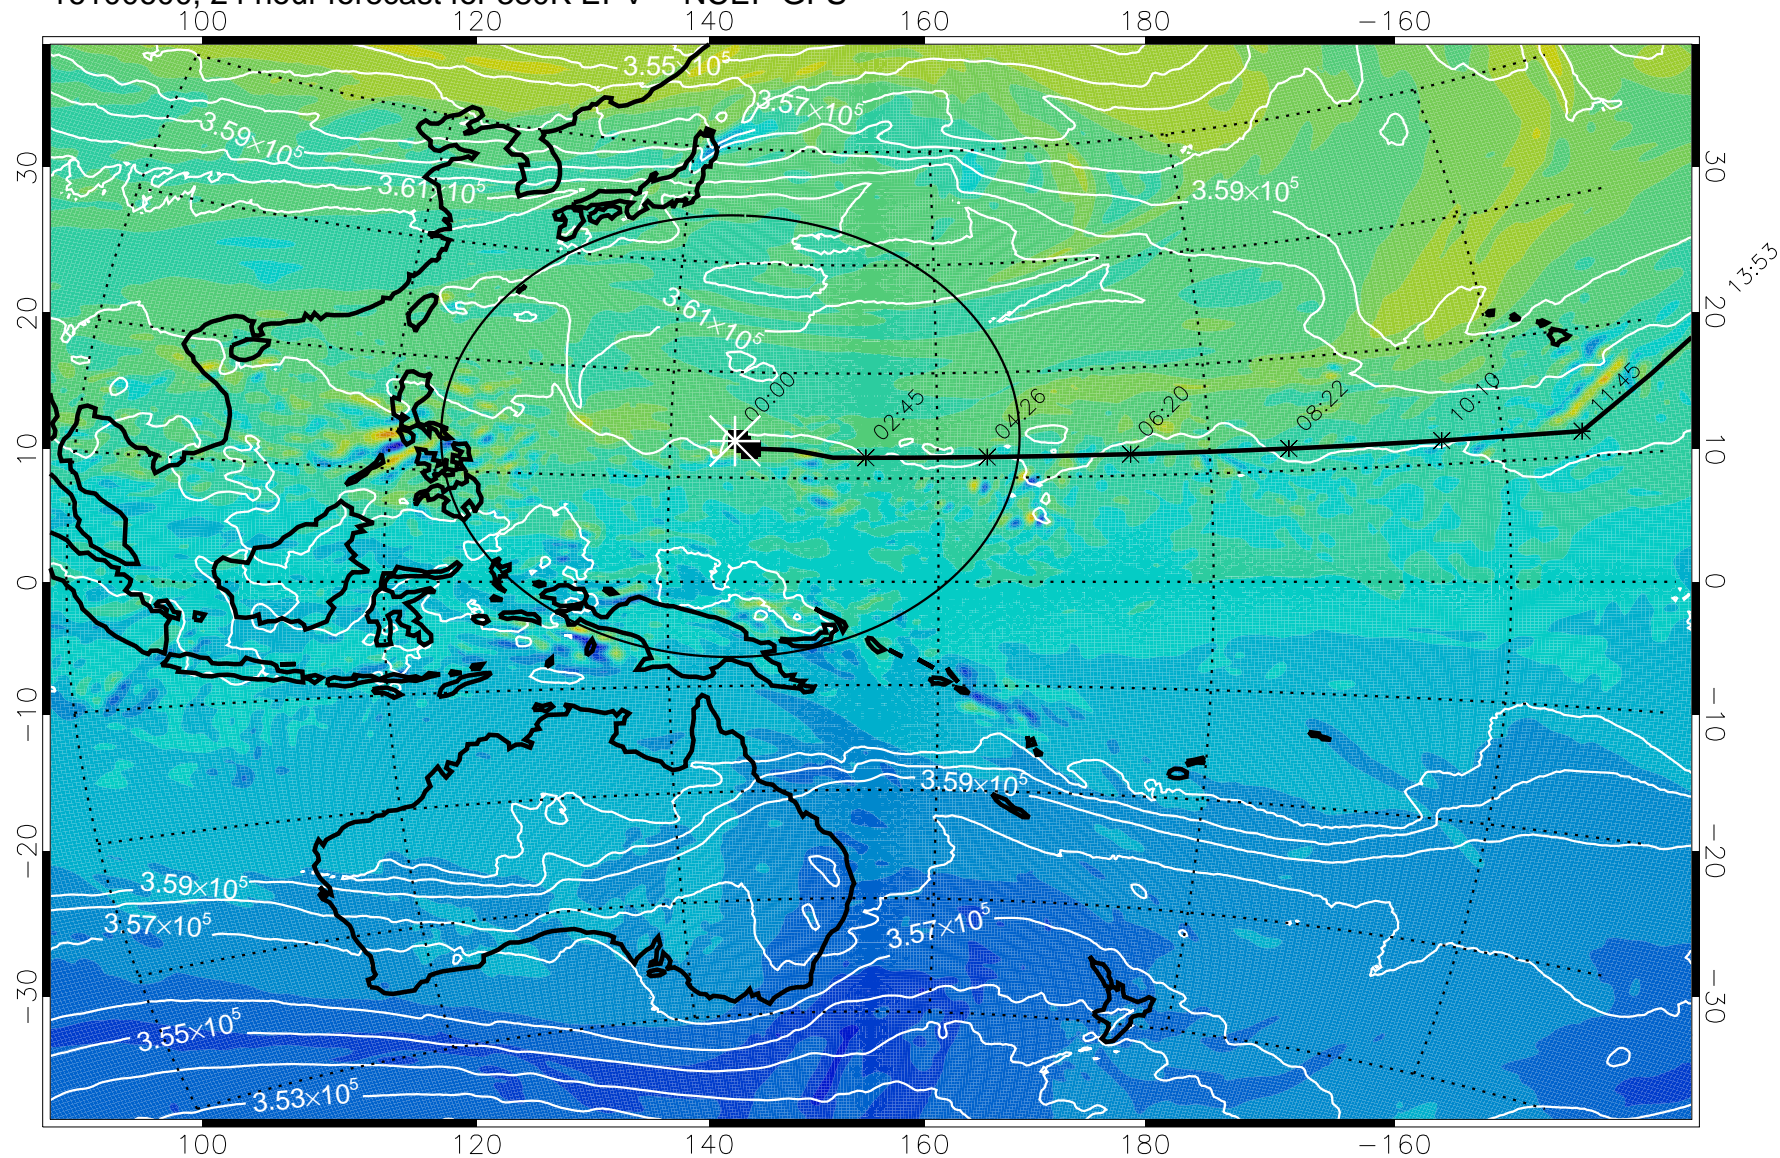

16100506, 6 hour forecast for 380K EPV -- NCEP GFS

380K Montgomery Streamfunction, white

Range ring of 2304 km

16100512, 12 hour forecast for 380K EPV -- NCEP GFS

380K Montgomery Streamfunction, white

Range ring of 2304 km

15:52

16100518, 18 hour forecast for 380K EPV -- NCEP GFS

380K Montgomery Streamfunction, white

Range ring of 2304 km

15:52

16100600, 24 hour forecast for 380K EPV -- NCEP GFS

380K Montgomery Streamfunction, white

Range ring of 2304 km

15:52

16100606, 30 hour forecast for 380K EPV -- NCEP GFS

380K Montgomery Streamfunction, white

Range ring of 2304 km

15:52

16100612, 36 hour forecast for 380K EPV -- NCEP GFS

380K Montgomery Streamfunction, white

Range ring of 2304 km

16100618, 42 hour forecast for 380K EPV -- NCEP GFS

-2×10^{-5} -1×10^{-5} 0 1×10^{-5} 2×10^{-5}
PVU

380K Montgomery Streamfunction, white

Range ring of 2304 km

15:52

16100700, 48 hour forecast for 380K EPV -- NCEP GFS