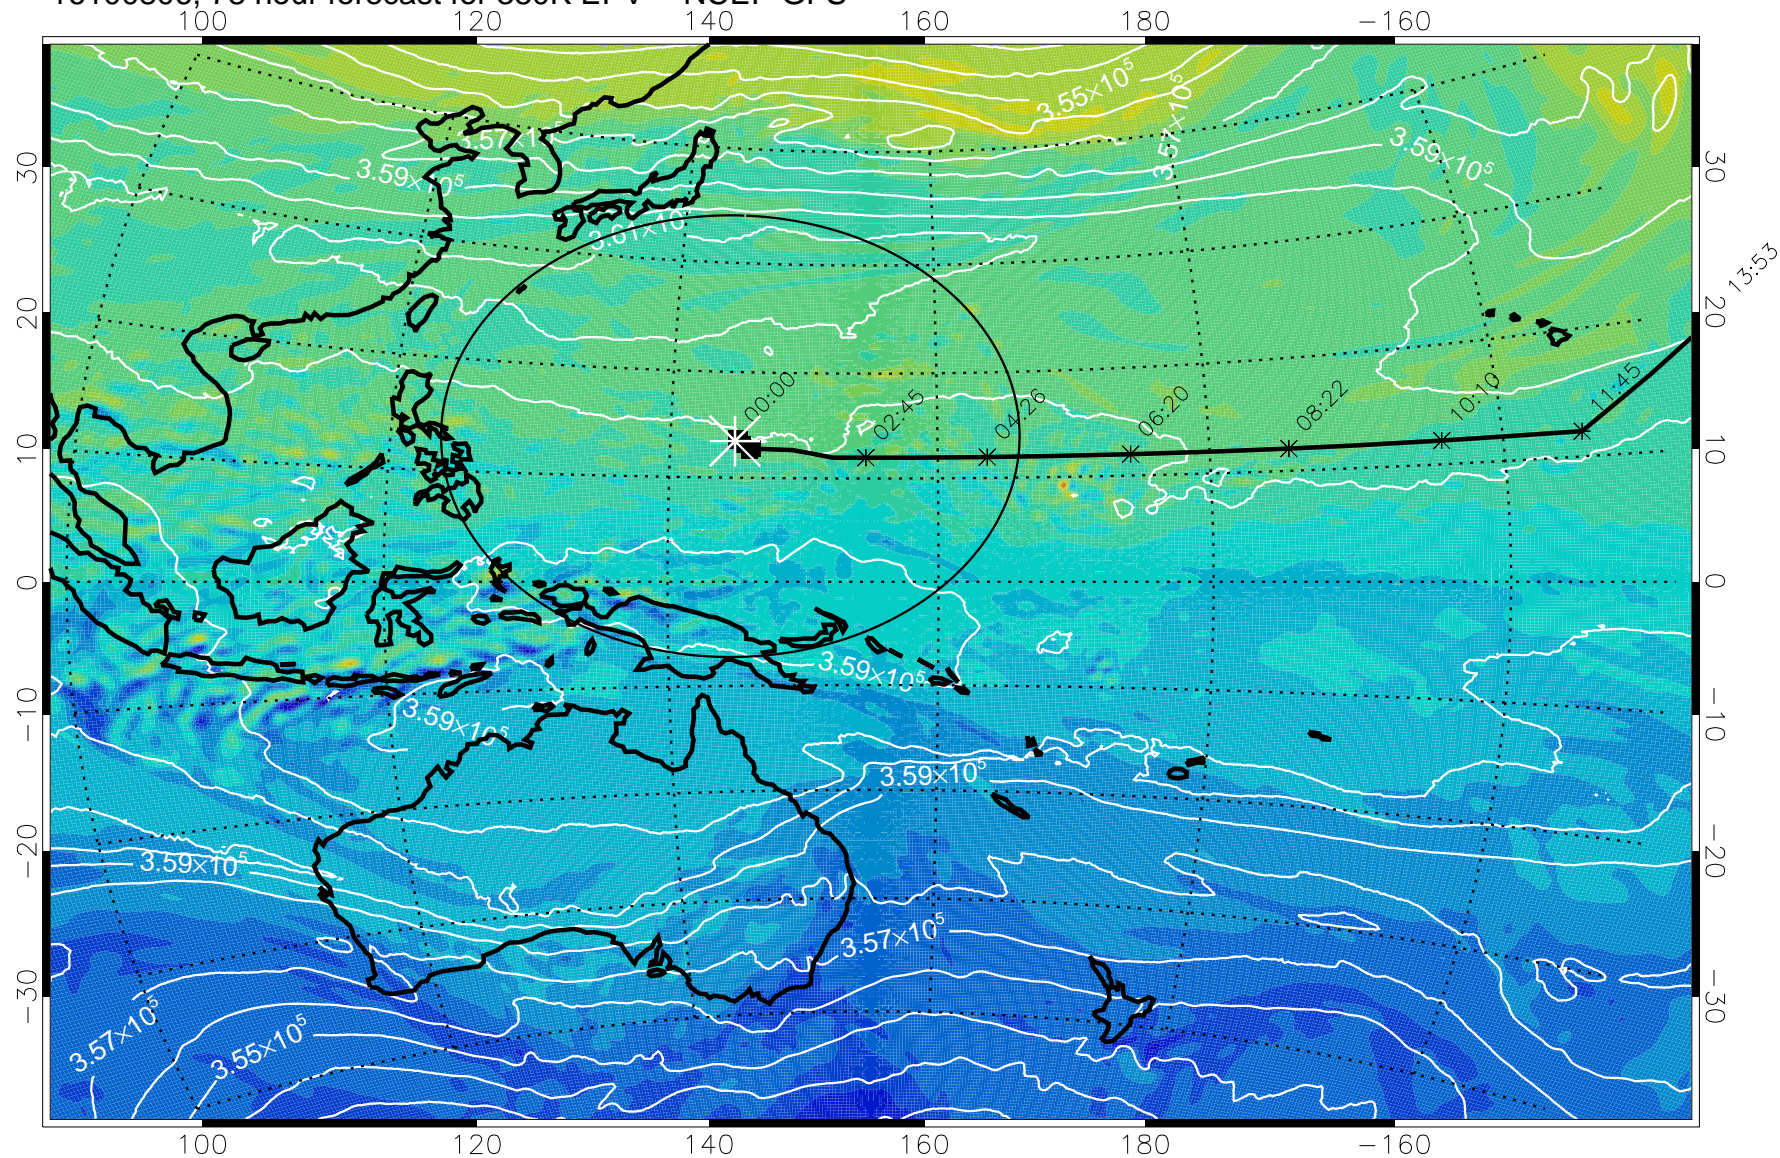

16100712, 60 hour forecast for 380K EPV -- NCEP GFS

380K Montgomery Streamfunction, white

Range ring of 2304 km

16100718, 66 hour forecast for 380K EPV -- NCEP GFS

380K Montgomery Streamfunction, white

Range ring of 2304 km

15:52

13:53

16100800, 72 hour forecast for 380K EPV -- NCEP GFS

380K Montgomery Streamfunction, white

Range ring of 2304 km

15:52

13:53

16100806, 78 hour forecast for 380K EPV -- NCEP GFS

380K Montgomery Streamfunction, white

Range ring of 2304 km

16100812, 84 hour forecast for 380K EPV -- NCEP GFS

380K Montgomery Streamfunction, white

Range ring of 2304 km

15:52

16100818, 90 hour forecast for 380K EPV -- NCEP GFS

380K Montgomery Streamfunction, white

Range ring of 2304 km

16100900, 96 hour forecast for 380K EPV -- NCEP GFS

380K Montgomery Streamfunction, white

Range ring of 2304 km

16100906, 102 hour forecast for 380K EPV -- NCEP GFS