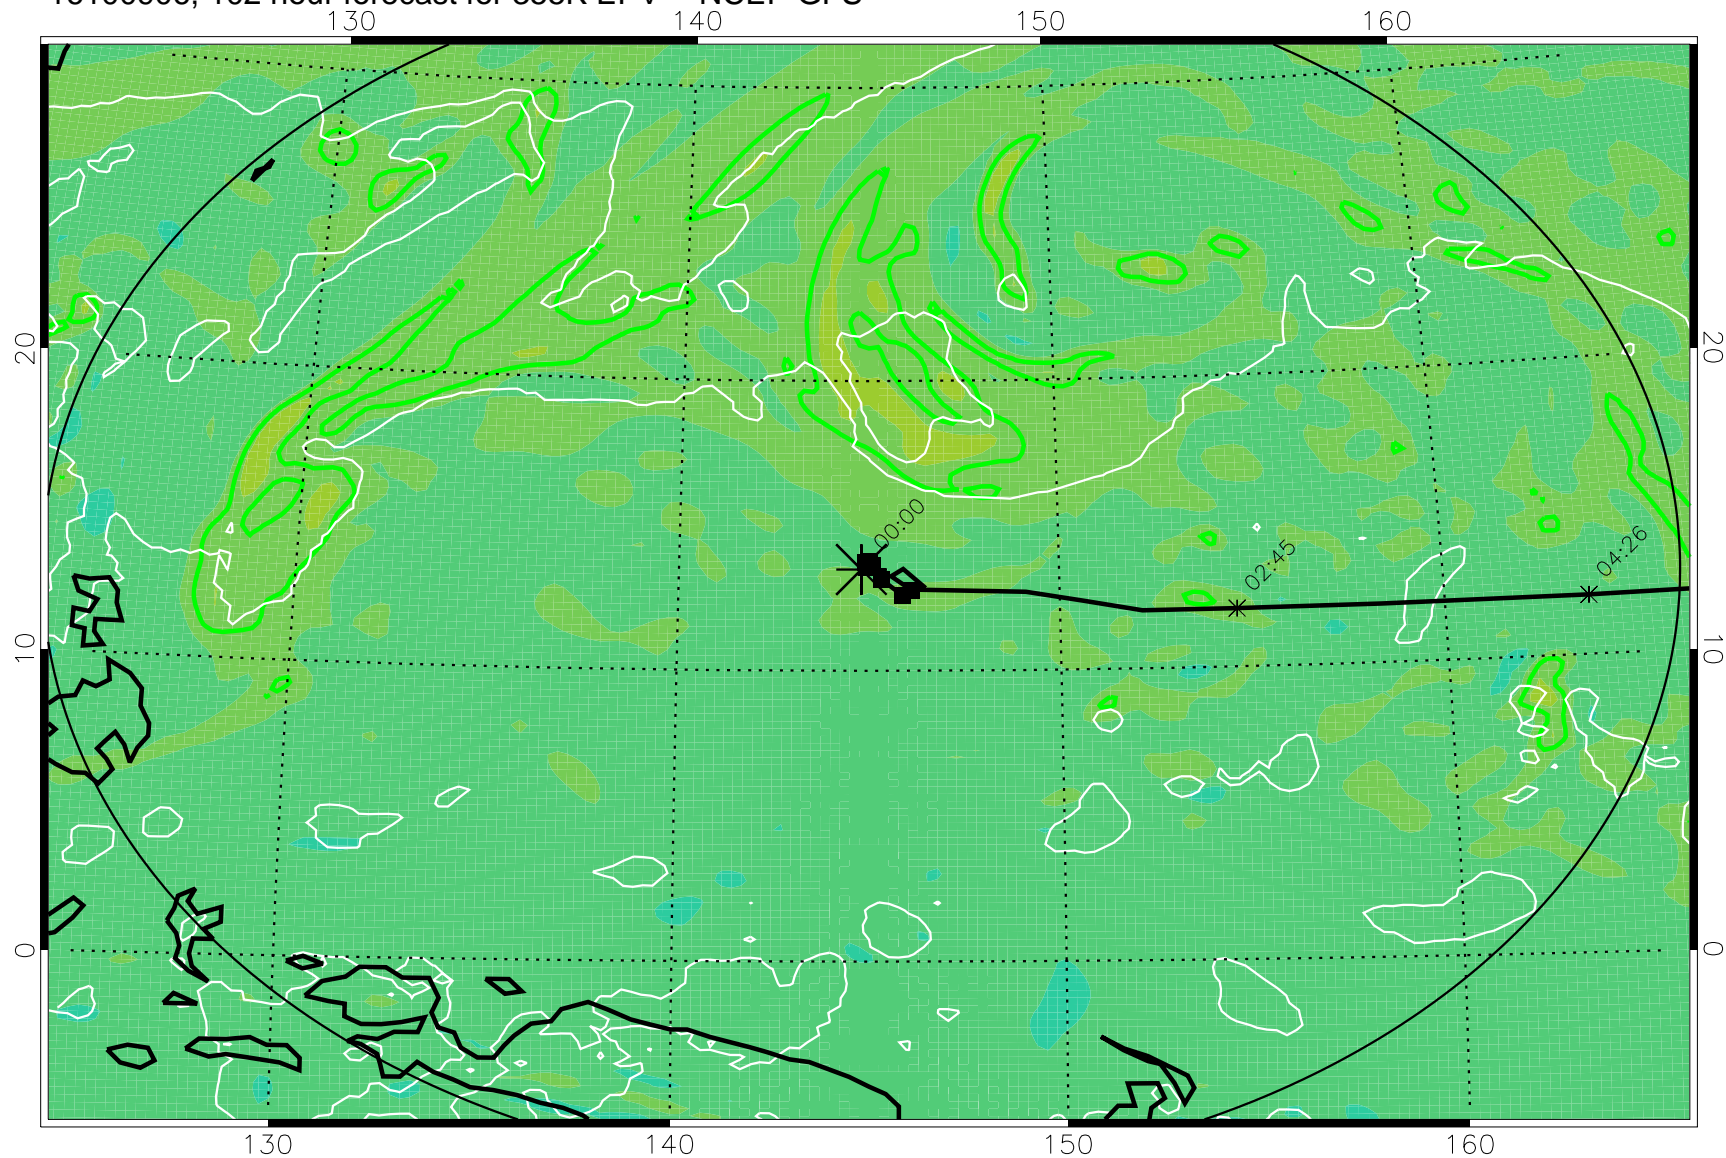

16100806, 78 hour forecast for 355K EPV -- NCEP GFS

355K Montgomery Streamfunction, white
EPV Tropopause (2 PVU) Position
Range ring of 2304 km

16100812, 84 hour forecast for 355K EPV -- NCEP GFS

355K Montgomery Streamfunction, white
EPV Tropopause (2 PVU) Position
Range ring of 2304 km

16100818, 90 hour forecast for 355K EPV -- NCEP GFS

355K Montgomery Streamfunction, white
EPV Tropopause (2 PVU) Position
Range ring of 2304 km

16100900, 96 hour forecast for 355K EPV -- NCEP GFS

355K Montgomery Streamfunction, white
EPV Tropopause (2 PVU) Position
Range ring of 2304 km

16100906, 102 hour forecast for 355K EPV -- NCEP GFS

355K Montgomery Streamfunction, white
EPV Tropopause (2 PVU) Position
Range ring of 2304 km

16100912, 108 hour forecast for 355K EPV -- NCEP GFS

355K Montgomery Streamfunction, white
EPV Tropopause (2 PVU) Position
Range ring of 2304 km

16100918, 114 hour forecast for 355K EPV -- NCEP GFS

355K Montgomery Streamfunction, white
EPV Tropopause (2 PVU) Position
Range ring of 2304 km

16101000, 120 hour forecast for 355K EPV -- NCEP GFS

355K Montgomery Streamfunction, white
EPV Tropopause (2 PVU) Position
Range ring of 2304 km