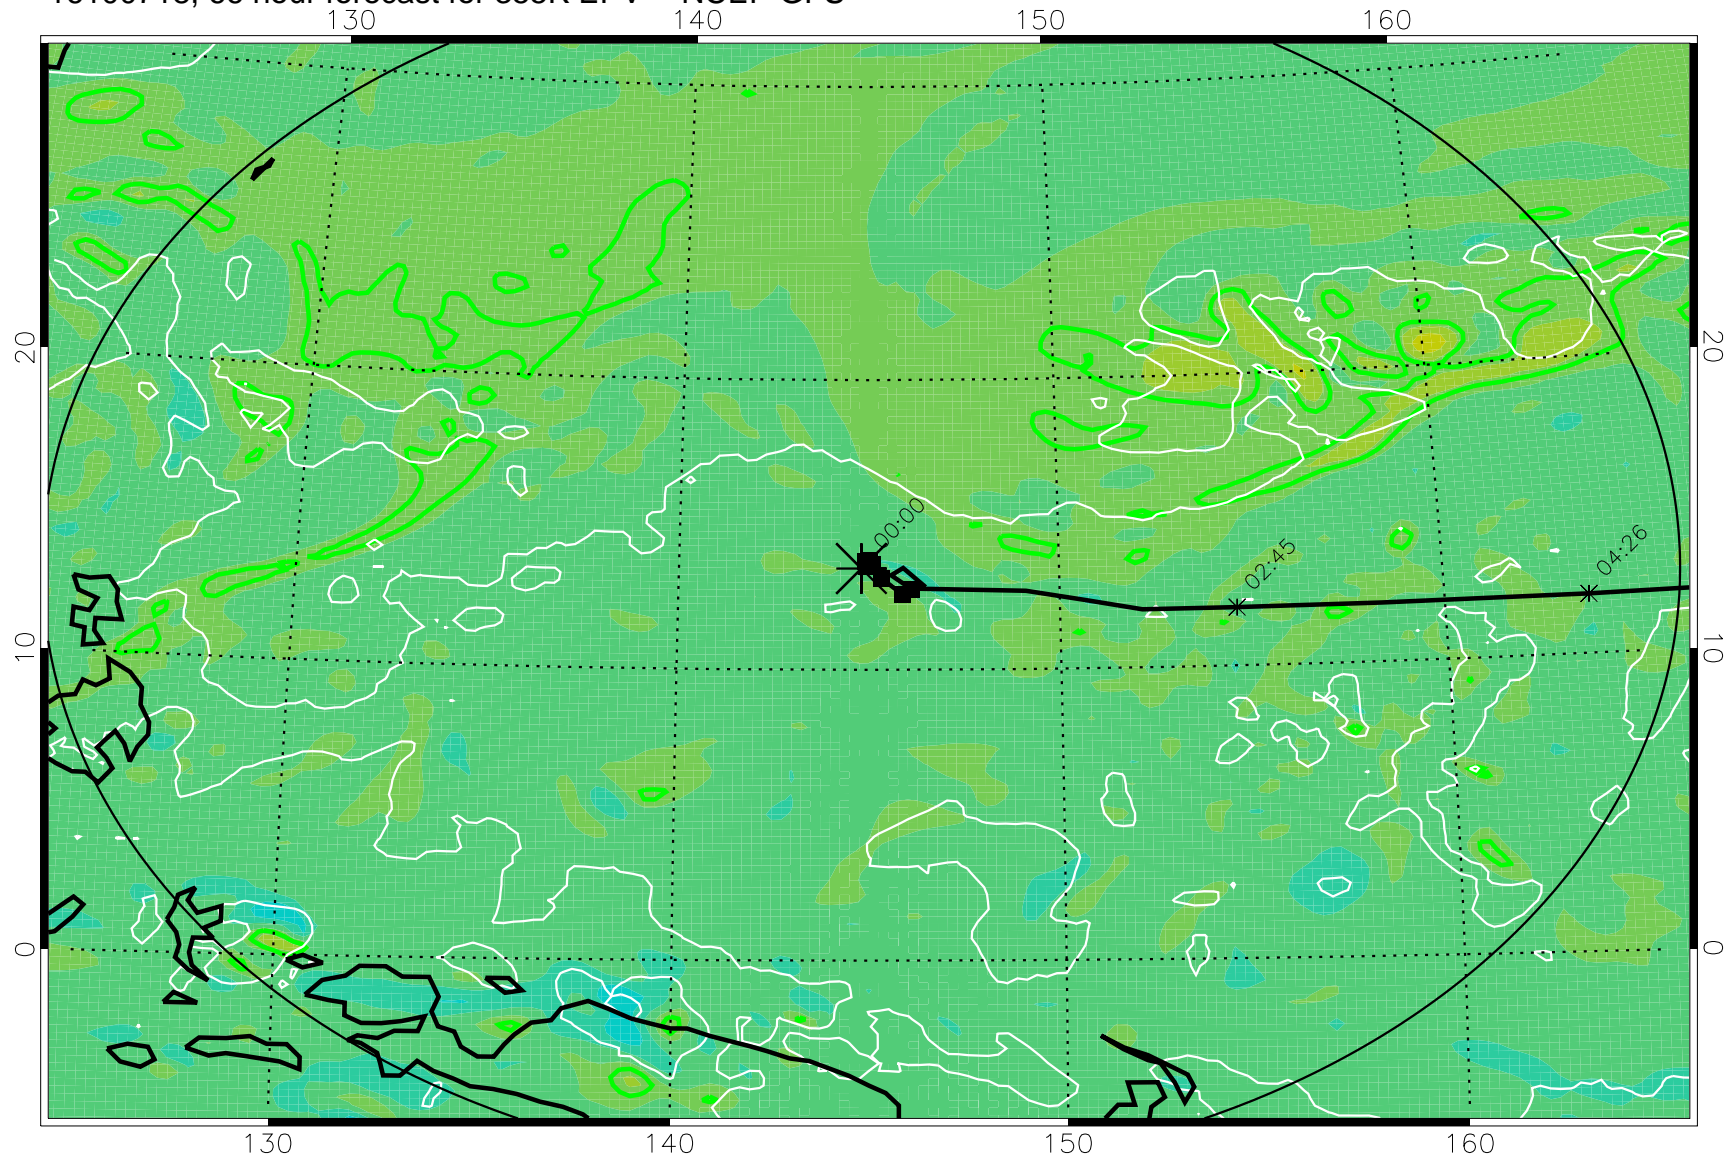

16100706, 54 hour forecast for 355K EPV -- NCEP GFS

355K Montgomery Streamfunction, white
EPV Tropopause (2 PVU) Position
Range ring of 2304 km

16100712, 60 hour forecast for 355K EPV -- NCEP GFS

355K Montgomery Streamfunction, white
EPV Tropopause (2 PVU) Position
Range ring of 2304 km

16100718, 66 hour forecast for 355K EPV -- NCEP GFS

355K Montgomery Streamfunction, white
EPV Tropopause (2 PVU) Position
Range ring of 2304 km

16100800, 72 hour forecast for 355K EPV -- NCEP GFS

355K Montgomery Streamfunction, white
EPV Tropopause (2 PVU) Position
Range ring of 2304 km

16100806, 78 hour forecast for 355K EPV -- NCEP GFS

355K Montgomery Streamfunction, white
EPV Tropopause (2 PVU) Position
Range ring of 2304 km

16100812, 84 hour forecast for 355K EPV -- NCEP GFS

355K Montgomery Streamfunction, white
EPV Tropopause (2 PVU) Position
Range ring of 2304 km

16100818, 90 hour forecast for 355K EPV -- NCEP GFS

355K Montgomery Streamfunction, white
EPV Tropopause (2 PVU) Position
Range ring of 2304 km

16100900, 96 hour forecast for 355K EPV -- NCEP GFS

355K Montgomery Streamfunction, white
EPV Tropopause (2 PVU) Position
Range ring of 2304 km