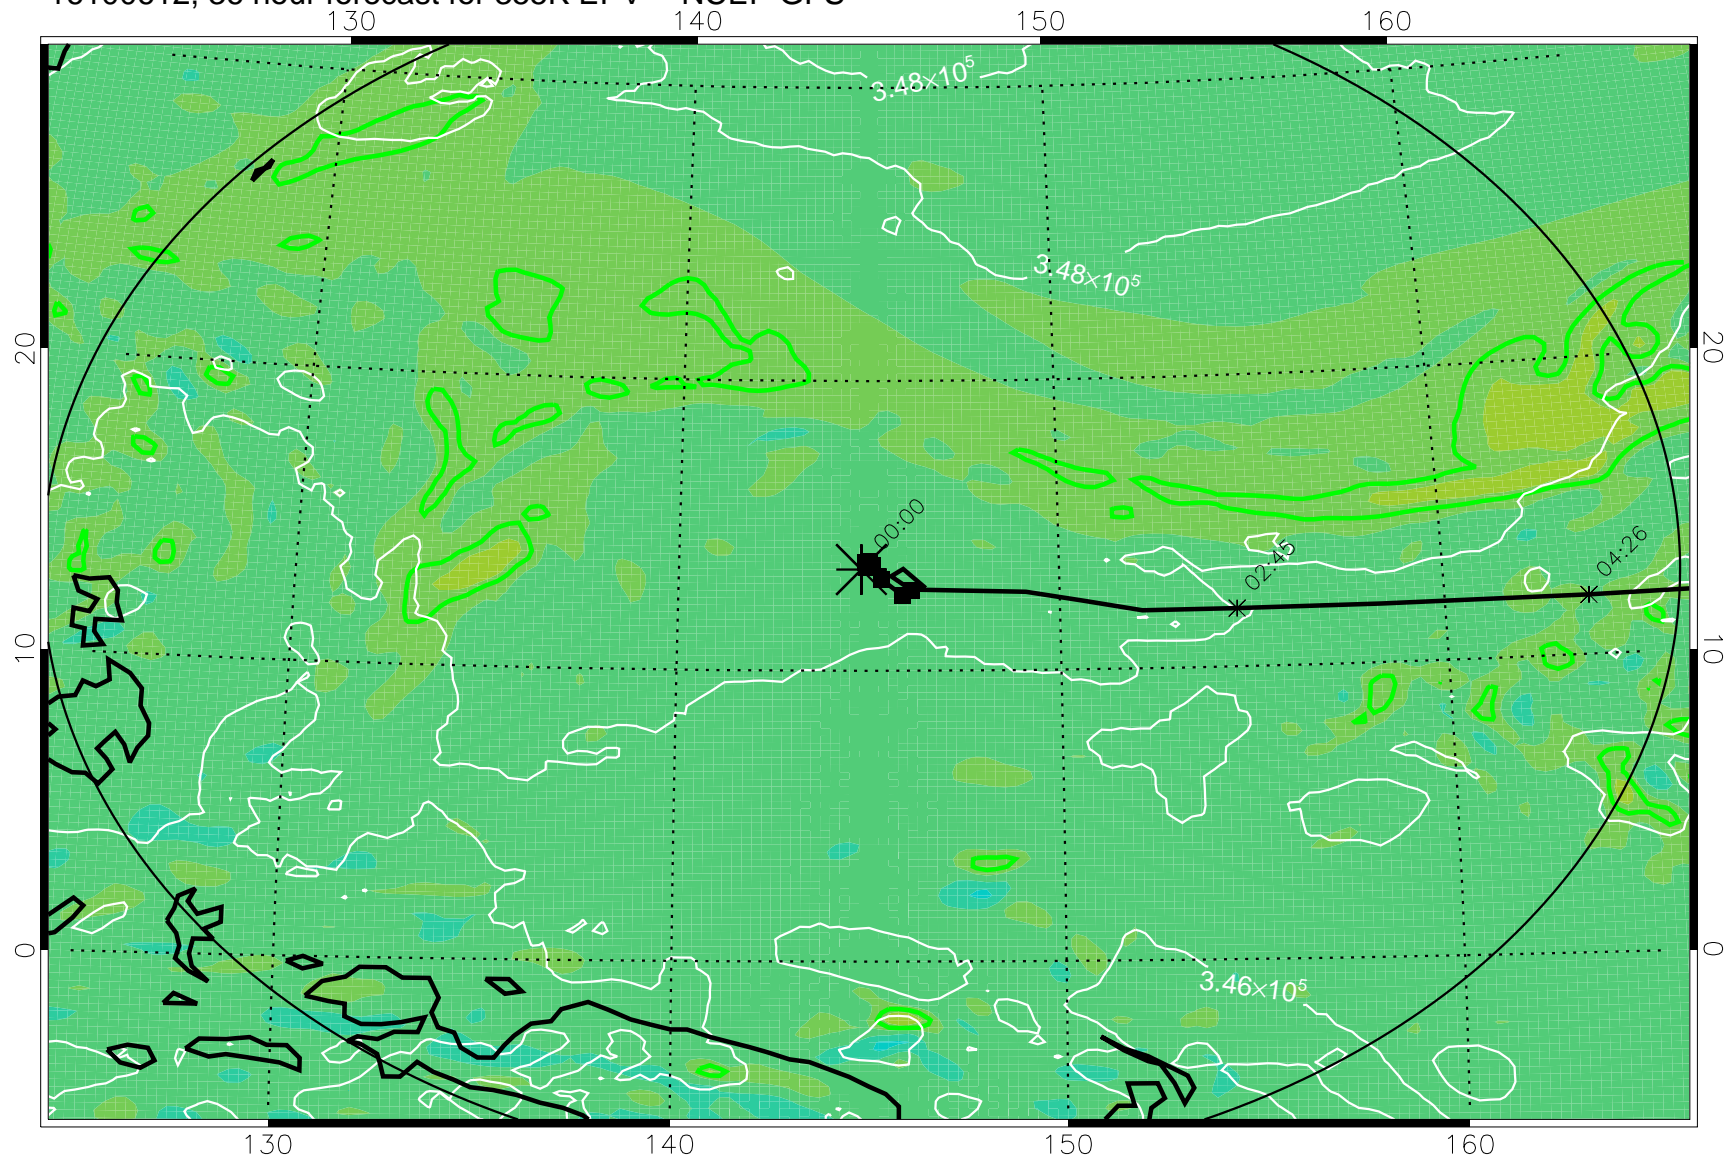

16100518, 18 hour forecast for 355K EPV -- NCEP GFS

355K Montgomery Streamfunction, white
EPV Tropopause (2 PVU) Position
Range ring of 2304 km

16100600, 24 hour forecast for 355K EPV -- NCEP GFS

355K Montgomery Streamfunction, white
EPV Tropopause (2 PVU) Position
Range ring of 2304 km

16100606, 30 hour forecast for 355K EPV -- NCEP GFS

355K Montgomery Streamfunction, white
EPV Tropopause (2 PVU) Position
Range ring of 2304 km

16100612, 36 hour forecast for 355K EPV -- NCEP GFS

355K Montgomery Streamfunction, white
EPV Tropopause (2 PVU) Position
Range ring of 2304 km

16100618, 42 hour forecast for 355K EPV -- NCEP GFS

355K Montgomery Streamfunction, white
EPV Tropopause (2 PVU) Position
Range ring of 2304 km

16100700, 48 hour forecast for 355K EPV -- NCEP GFS

355K Montgomery Streamfunction, white
EPV Tropopause (2 PVU) Position
Range ring of 2304 km

16100718, 66 hour forecast for 355K EPV -- NCEP GFS

355K Montgomery Streamfunction, white
EPV Tropopause (2 PVU) Position
Range ring of 2304 km

16100800, 72 hour forecast for 355K EPV -- NCEP GFS

355K Montgomery Streamfunction, white
EPV Tropopause (2 PVU) Position
Range ring of 2304 km