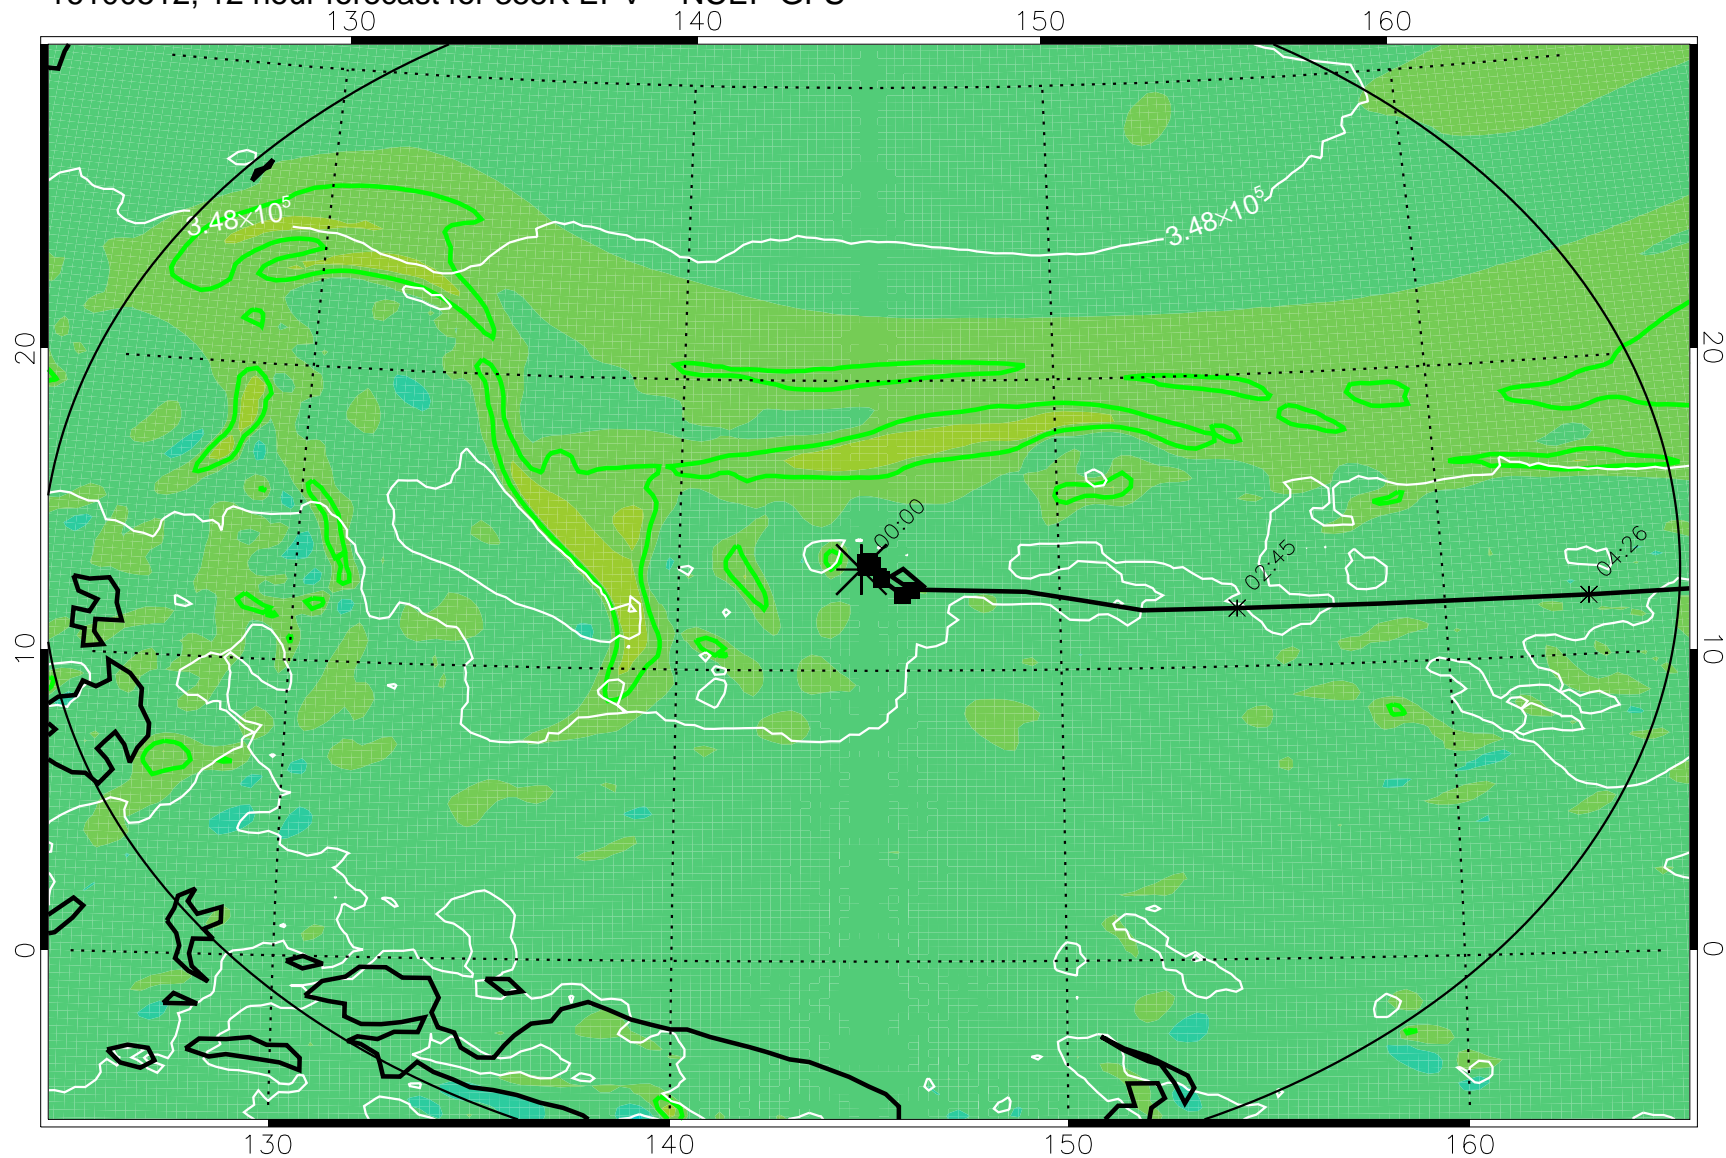

16100506, 6 hour forecast for 355K EPV -- NCEP GFS

355K Montgomery Streamfunction, white
EPV Tropopause (2 PVU) Position
Range ring of 2304 km

16100512, 12 hour forecast for 355K EPV -- NCEP GFS

355K Montgomery Streamfunction, white
EPV Tropopause (2 PVU) Position
Range ring of 2304 km

16100518, 18 hour forecast for 355K EPV -- NCEP GFS

355K Montgomery Streamfunction, white
EPV Tropopause (2 PVU) Position
Range ring of 2304 km

16100600, 24 hour forecast for 355K EPV -- NCEP GFS

355K Montgomery Streamfunction, white
EPV Tropopause (2 PVU) Position
Range ring of 2304 km

16100606, 30 hour forecast for 355K EPV -- NCEP GFS

355K Montgomery Streamfunction, white
EPV Tropopause (2 PVU) Position
Range ring of 2304 km

16100612, 36 hour forecast for 355K EPV -- NCEP GFS

355K Montgomery Streamfunction, white
EPV Tropopause (2 PVU) Position
Range ring of 2304 km

16100618, 42 hour forecast for 355K EPV -- NCEP GFS

355K Montgomery Streamfunction, white
EPV Tropopause (2 PVU) Position
Range ring of 2304 km

16100700, 48 hour forecast for 355K EPV -- NCEP GFS

355K Montgomery Streamfunction, white
EPV Tropopause (2 PVU) Position
Range ring of 2304 km