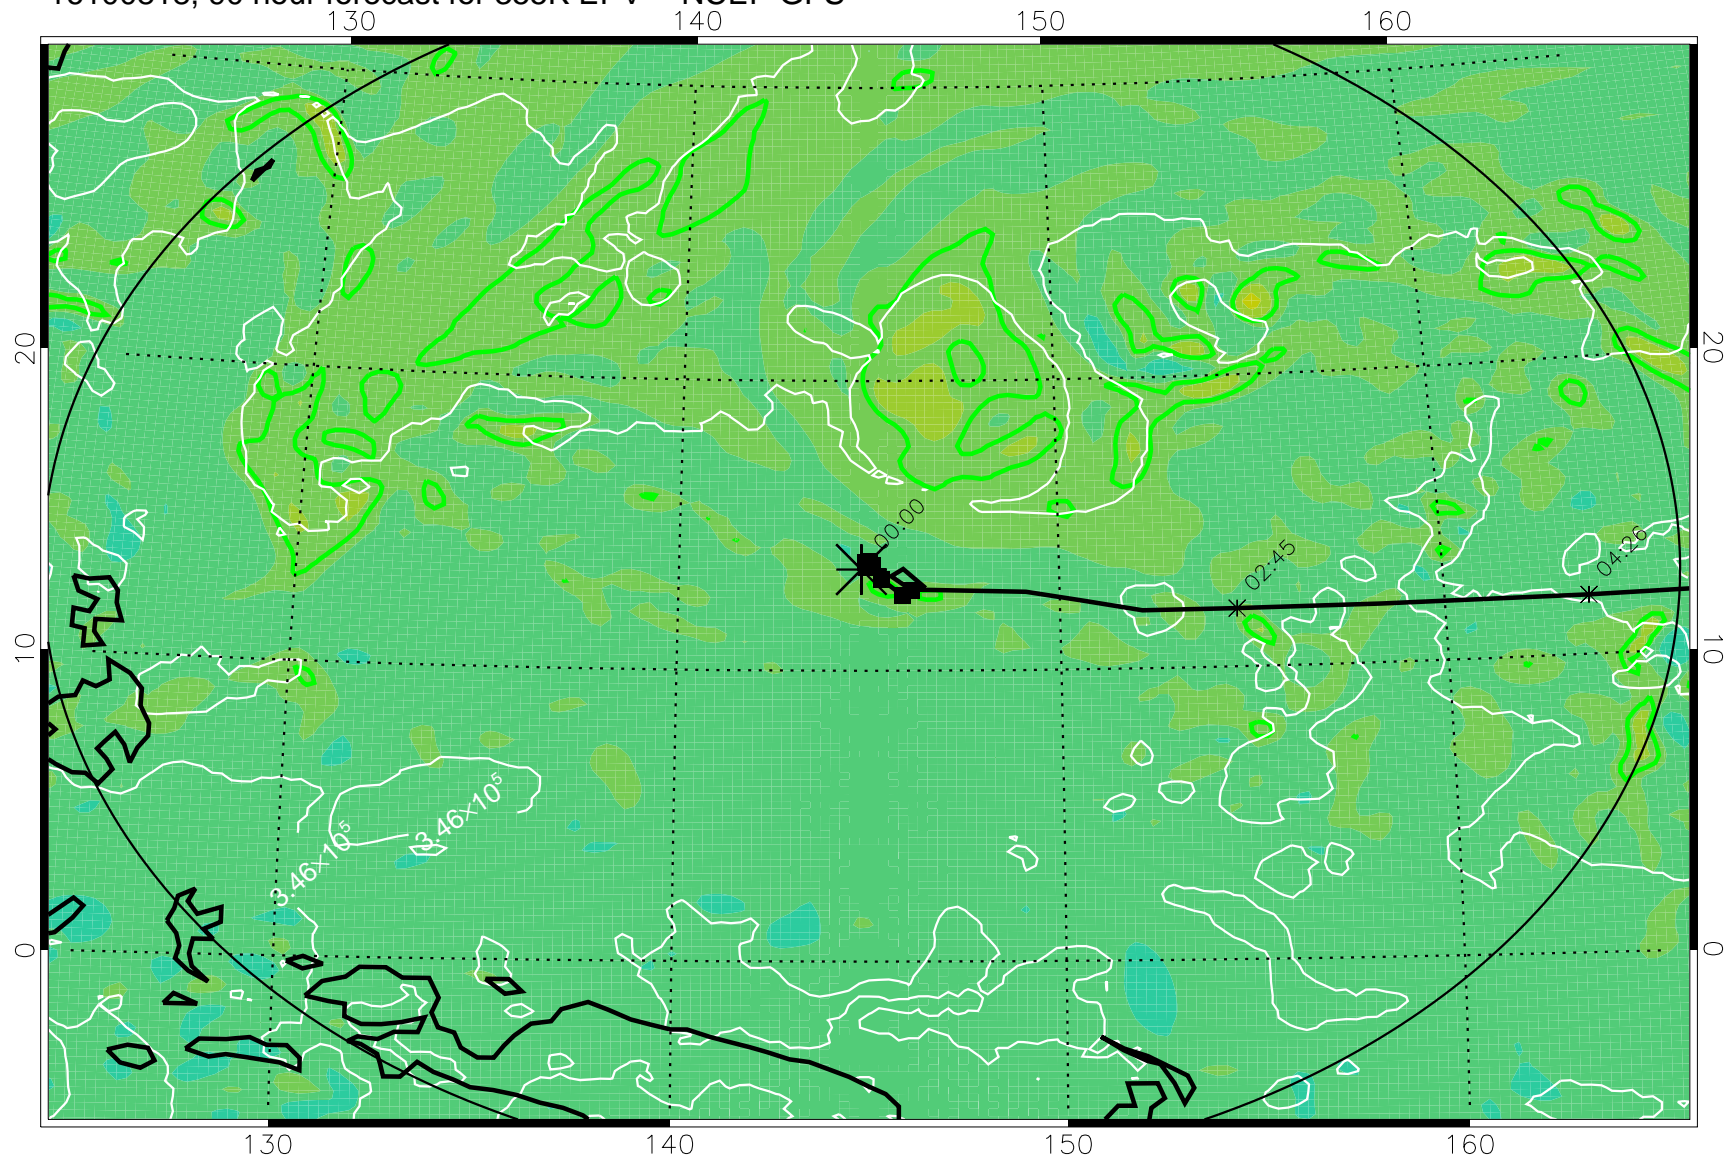

16100718, 66 hour forecast for 355K EPV -- NCEP GFS

355K Montgomery Streamfunction, white
EPV Tropopause (2 PVU) Position
Range ring of 2304 km

16100800, 72 hour forecast for 355K EPV -- NCEP GFS

355K Montgomery Streamfunction, white
EPV Tropopause (2 PVU) Position
Range ring of 2304 km

16100806, 78 hour forecast for 355K EPV -- NCEP GFS

355K Montgomery Streamfunction, white
EPV Tropopause (2 PVU) Position
Range ring of 2304 km

16100812, 84 hour forecast for 355K EPV -- NCEP GFS

355K Montgomery Streamfunction, white
EPV Tropopause (2 PVU) Position
Range ring of 2304 km

16100818, 90 hour forecast for 355K EPV -- NCEP GFS

355K Montgomery Streamfunction, white
EPV Tropopause (2 PVU) Position
Range ring of 2304 km

16100900, 96 hour forecast for 355K EPV -- NCEP GFS

355K Montgomery Streamfunction, white
EPV Tropopause (2 PVU) Position
Range ring of 2304 km

16100906, 102 hour forecast for 355K EPV -- NCEP GFS

355K Montgomery Streamfunction, white
EPV Tropopause (2 PVU) Position
Range ring of 2304 km

16100912, 108 hour forecast for 355K EPV -- NCEP GFS

355K Montgomery Streamfunction, white
EPV Tropopause (2 PVU) Position
Range ring of 2304 km