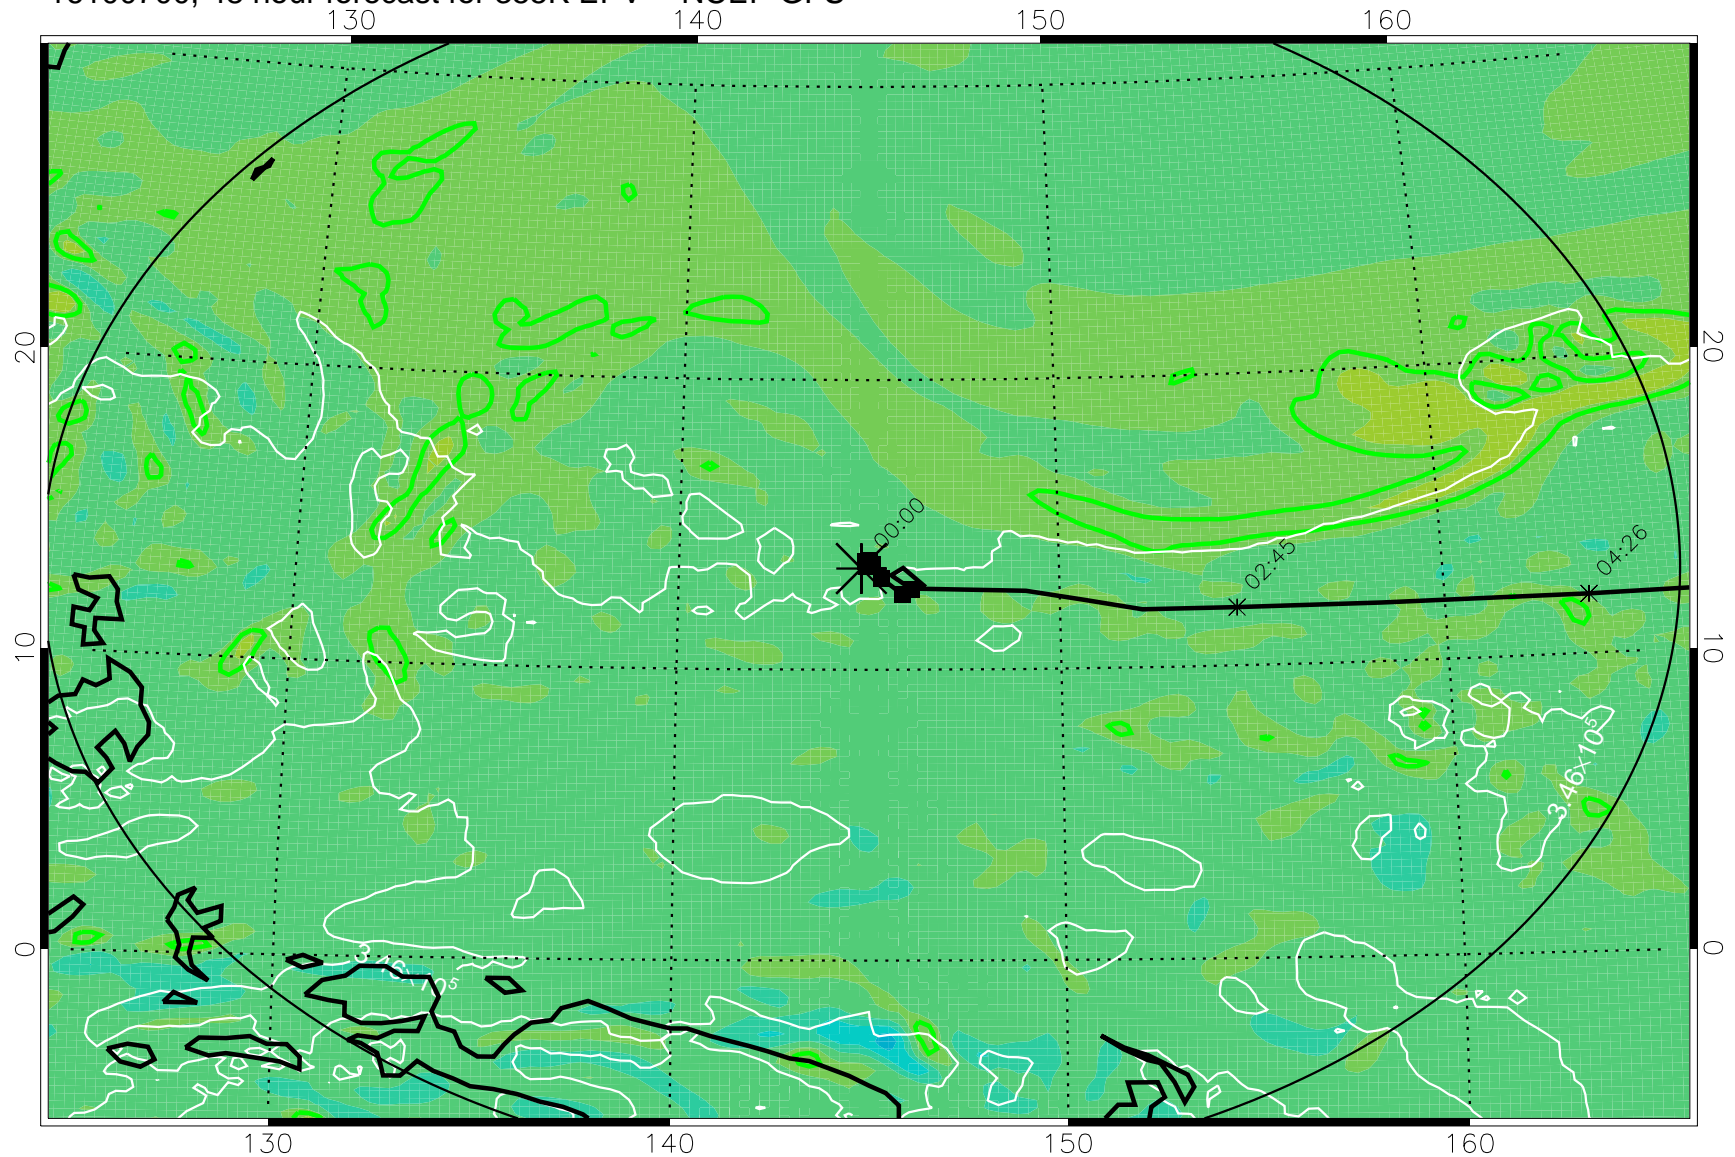

16100606, 30 hour forecast for 355K EPV -- NCEP GFS

355K Montgomery Streamfunction, white
EPV Tropopause (2 PVU) Position
Range ring of 2304 km

16100612, 36 hour forecast for 355K EPV -- NCEP GFS

355K Montgomery Streamfunction, white
EPV Tropopause (2 PVU) Position
Range ring of 2304 km

16100618, 42 hour forecast for 355K EPV -- NCEP GFS

355K Montgomery Streamfunction, white
EPV Tropopause (2 PVU) Position
Range ring of 2304 km

16100700, 48 hour forecast for 355K EPV -- NCEP GFS

355K Montgomery Streamfunction, white
EPV Tropopause (2 PVU) Position
Range ring of 2304 km

16100706, 54 hour forecast for 355K EPV -- NCEP GFS

355K Montgomery Streamfunction, white
EPV Tropopause (2 PVU) Position
Range ring of 2304 km

16100712, 60 hour forecast for 355K EPV -- NCEP GFS

355K Montgomery Streamfunction, white
EPV Tropopause (2 PVU) Position
Range ring of 2304 km

16100718, 66 hour forecast for 355K EPV -- NCEP GFS

355K Montgomery Streamfunction, white
EPV Tropopause (2 PVU) Position
Range ring of 2304 km

16100800, 72 hour forecast for 355K EPV -- NCEP GFS

355K Montgomery Streamfunction, white
EPV Tropopause (2 PVU) Position
Range ring of 2304 km