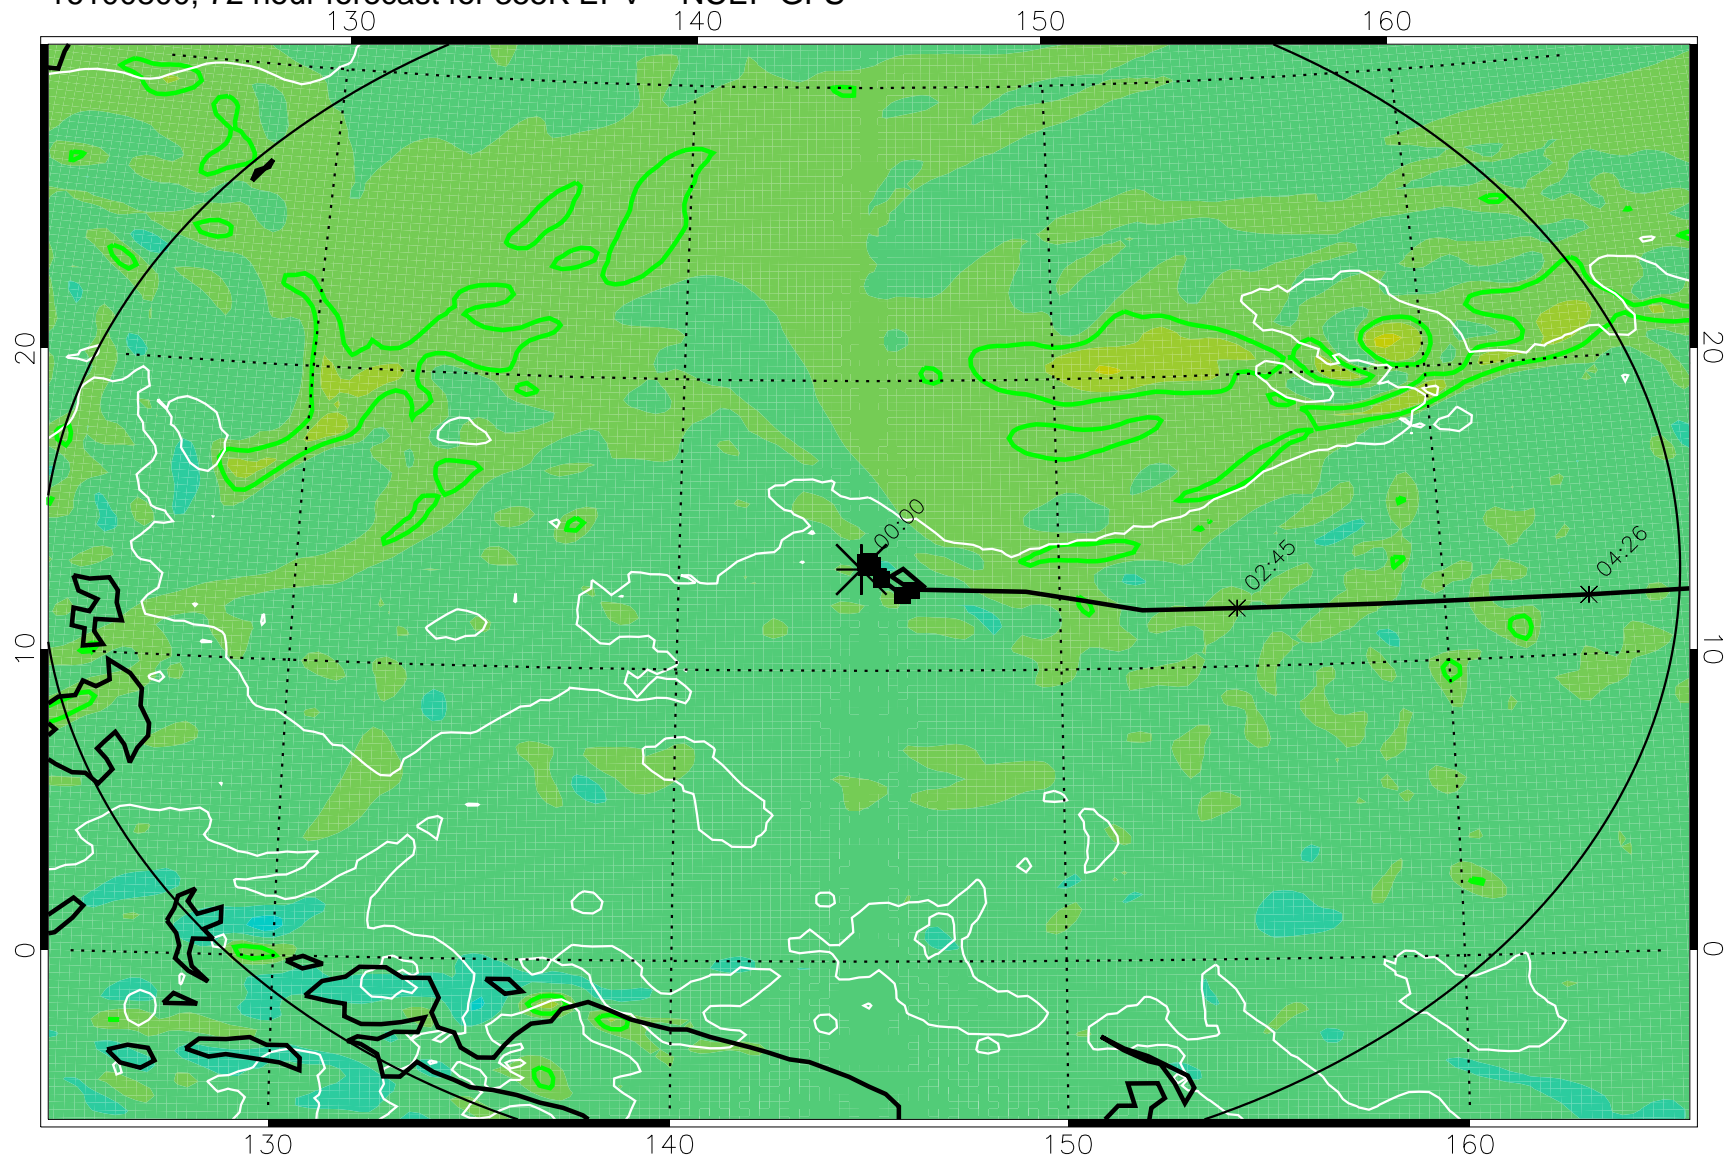

16100706, 54 hour forecast for 355K EPV -- NCEP GFS

355K Montgomery Streamfunction, white
EPV Tropopause (2 PVU) Position
Range ring of 2304 km

16100712, 60 hour forecast for 355K EPV -- NCEP GFS

355K Montgomery Streamfunction, white
EPV Tropopause (2 PVU) Position
Range ring of 2304 km

16100718, 66 hour forecast for 355K EPV -- NCEP GFS

355K Montgomery Streamfunction, white
EPV Tropopause (2 PVU) Position
Range ring of 2304 km

16100800, 72 hour forecast for 355K EPV -- NCEP GFS

355K Montgomery Streamfunction, white
EPV Tropopause (2 PVU) Position
Range ring of 2304 km

16100806, 78 hour forecast for 355K EPV -- NCEP GFS

355K Montgomery Streamfunction, white
EPV Tropopause (2 PVU) Position
Range ring of 2304 km

16100812, 84 hour forecast for 355K EPV -- NCEP GFS

355K Montgomery Streamfunction, white
EPV Tropopause (2 PVU) Position
Range ring of 2304 km

16100818, 90 hour forecast for 355K EPV -- NCEP GFS

355K Montgomery Streamfunction, white
EPV Tropopause (2 PVU) Position
Range ring of 2304 km

16100900, 96 hour forecast for 355K EPV -- NCEP GFS

355K Montgomery Streamfunction, white
EPV Tropopause (2 PVU) Position
Range ring of 2304 km