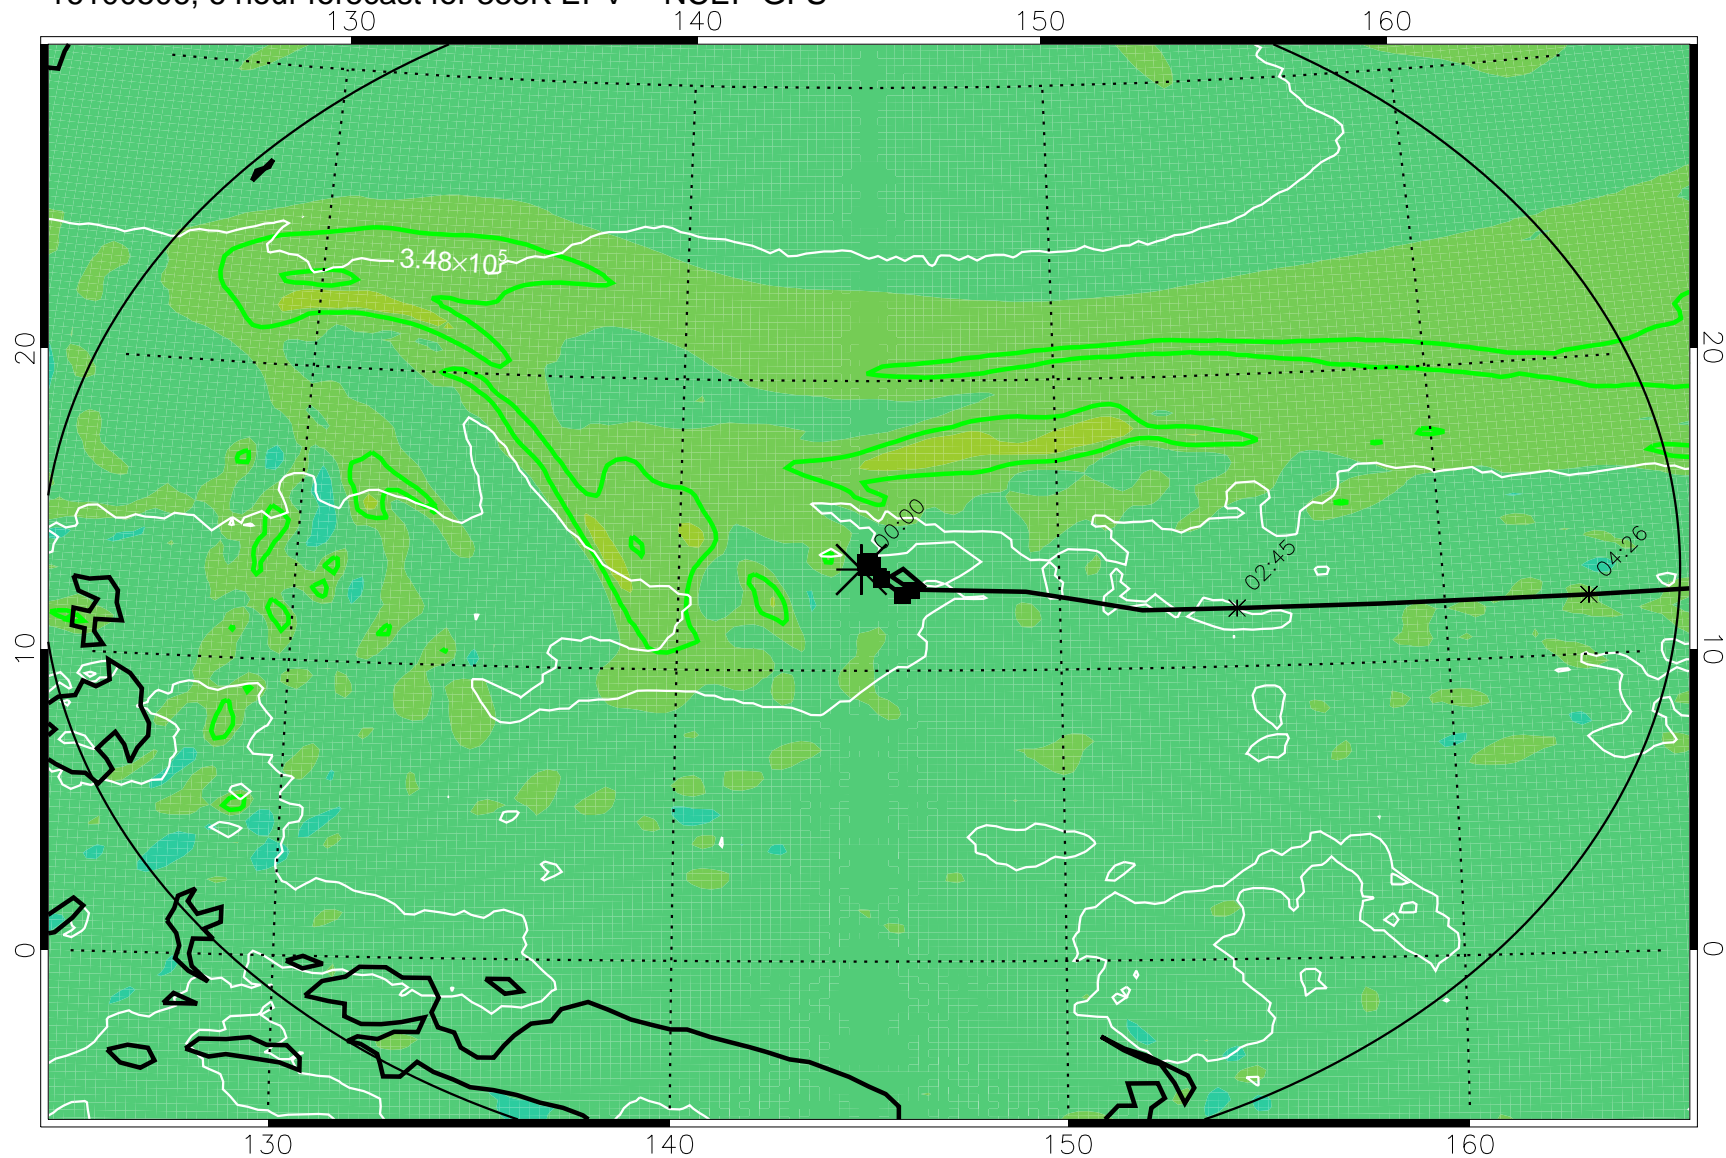

16100506, 6 hour forecast for 355K EPV -- NCEP GFS

355K Montgomery Streamfunction, white
EPV Tropopause (2 PVU) Position
Range ring of 2304 km

16100512, 12 hour forecast for 355K EPV -- NCEP GFS

355K Montgomery Streamfunction, white
EPV Tropopause (2 PVU) Position
Range ring of 2304 km

16100518, 18 hour forecast for 355K EPV -- NCEP GFS

355K Montgomery Streamfunction, white
EPV Tropopause (2 PVU) Position
Range ring of 2304 km

16100600, 24 hour forecast for 355K EPV -- NCEP GFS

355K Montgomery Streamfunction, white
EPV Tropopause (2 PVU) Position
Range ring of 2304 km

16100606, 30 hour forecast for 355K EPV -- NCEP GFS

355K Montgomery Streamfunction, white
EPV Tropopause (2 PVU) Position
Range ring of 2304 km

16100612, 36 hour forecast for 355K EPV -- NCEP GFS

355K Montgomery Streamfunction, white
EPV Tropopause (2 PVU) Position
Range ring of 2304 km

16100618, 42 hour forecast for 355K EPV -- NCEP GFS

355K Montgomery Streamfunction, white
EPV Tropopause (2 PVU) Position
Range ring of 2304 km

16100700, 48 hour forecast for 355K EPV -- NCEP GFS

355K Montgomery Streamfunction, white
EPV Tropopause (2 PVU) Position
Range ring of 2304 km