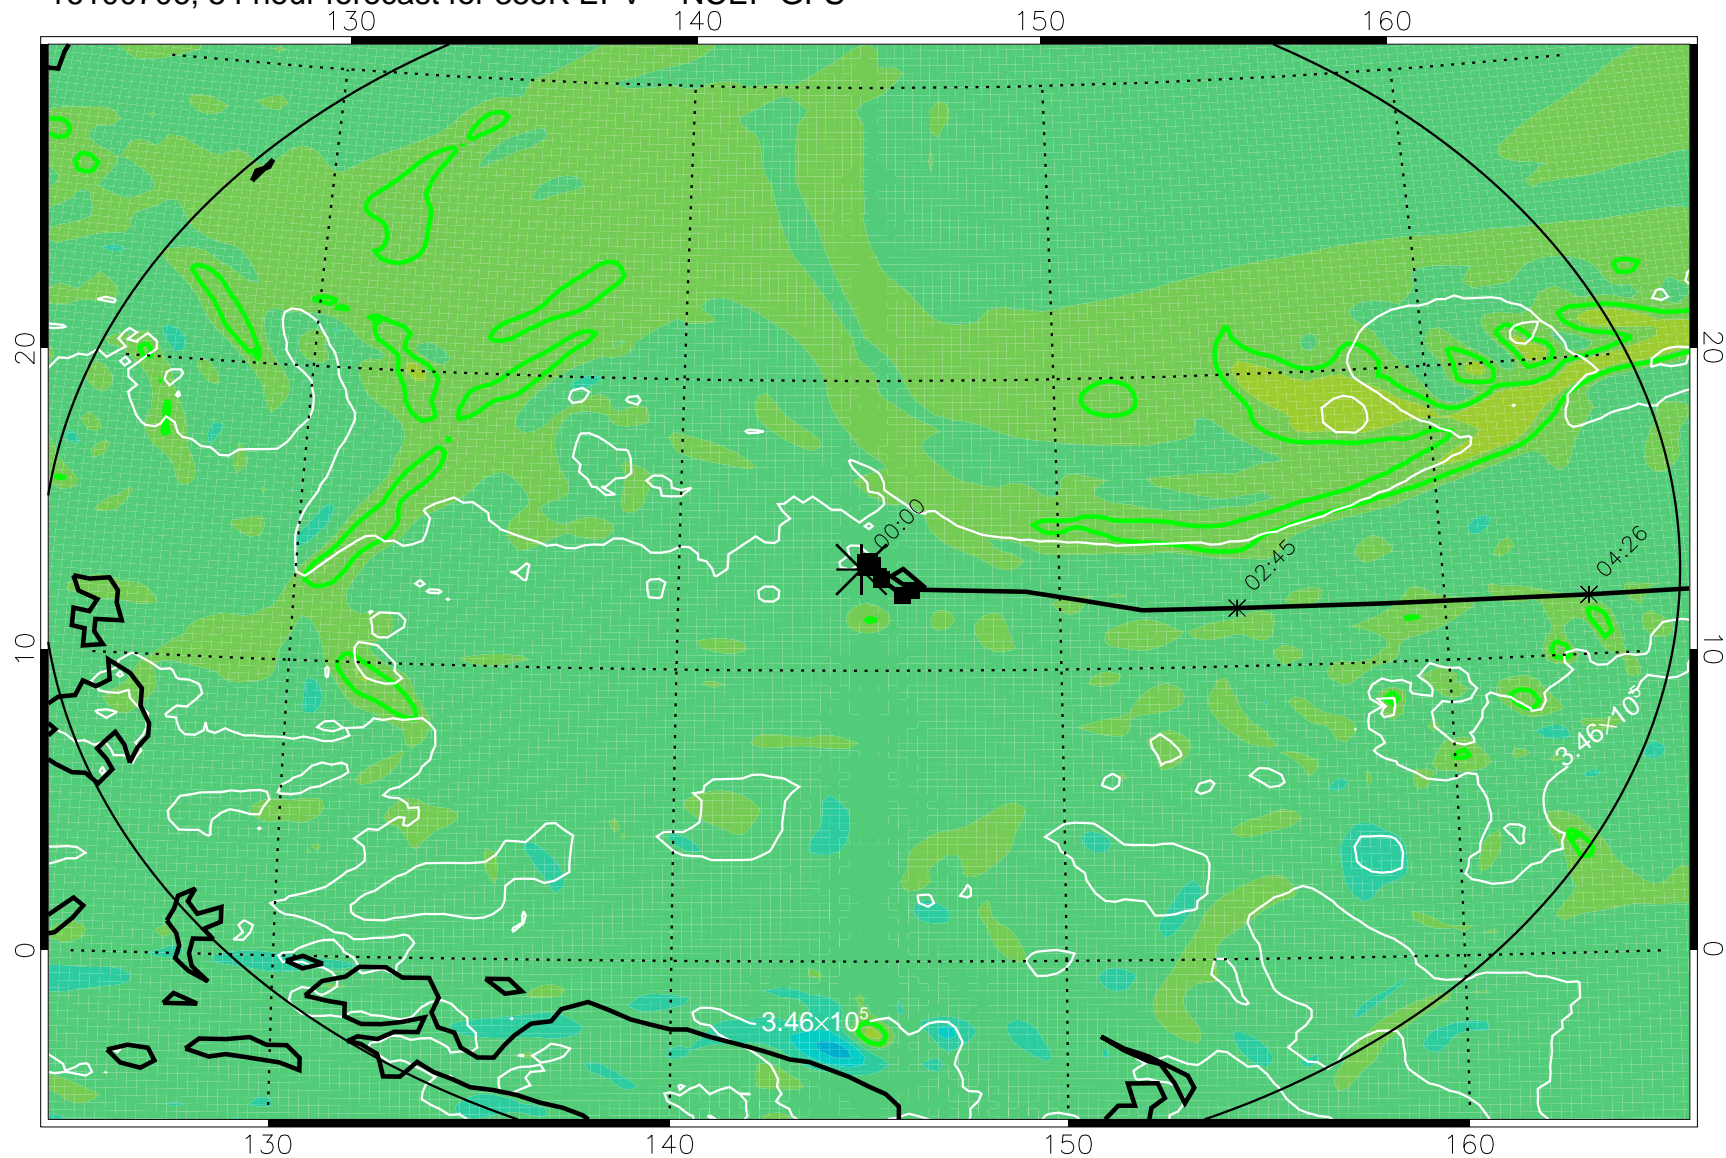

16100618, 42 hour forecast for 355K EPV -- NCEP GFS

355K Montgomery Streamfunction, white
EPV Tropopause (2 PVU) Position
Range ring of 2304 km

16100700, 48 hour forecast for 355K EPV -- NCEP GFS

355K Montgomery Streamfunction, white
EPV Tropopause (2 PVU) Position
Range ring of 2304 km

16100706, 54 hour forecast for 355K EPV -- NCEP GFS

355K Montgomery Streamfunction, white
EPV Tropopause (2 PVU) Position
Range ring of 2304 km

16100712, 60 hour forecast for 355K EPV -- NCEP GFS

355K Montgomery Streamfunction, white
EPV Tropopause (2 PVU) Position
Range ring of 2304 km

16100718, 66 hour forecast for 355K EPV -- NCEP GFS

355K Montgomery Streamfunction, white
EPV Tropopause (2 PVU) Position
Range ring of 2304 km

16100800, 72 hour forecast for 355K EPV -- NCEP GFS

355K Montgomery Streamfunction, white
EPV Tropopause (2 PVU) Position
Range ring of 2304 km

16100806, 78 hour forecast for 355K EPV -- NCEP GFS

355K Montgomery Streamfunction, white
EPV Tropopause (2 PVU) Position
Range ring of 2304 km

16100812, 84 hour forecast for 355K EPV -- NCEP GFS

355K Montgomery Streamfunction, white
EPV Tropopause (2 PVU) Position
Range ring of 2304 km