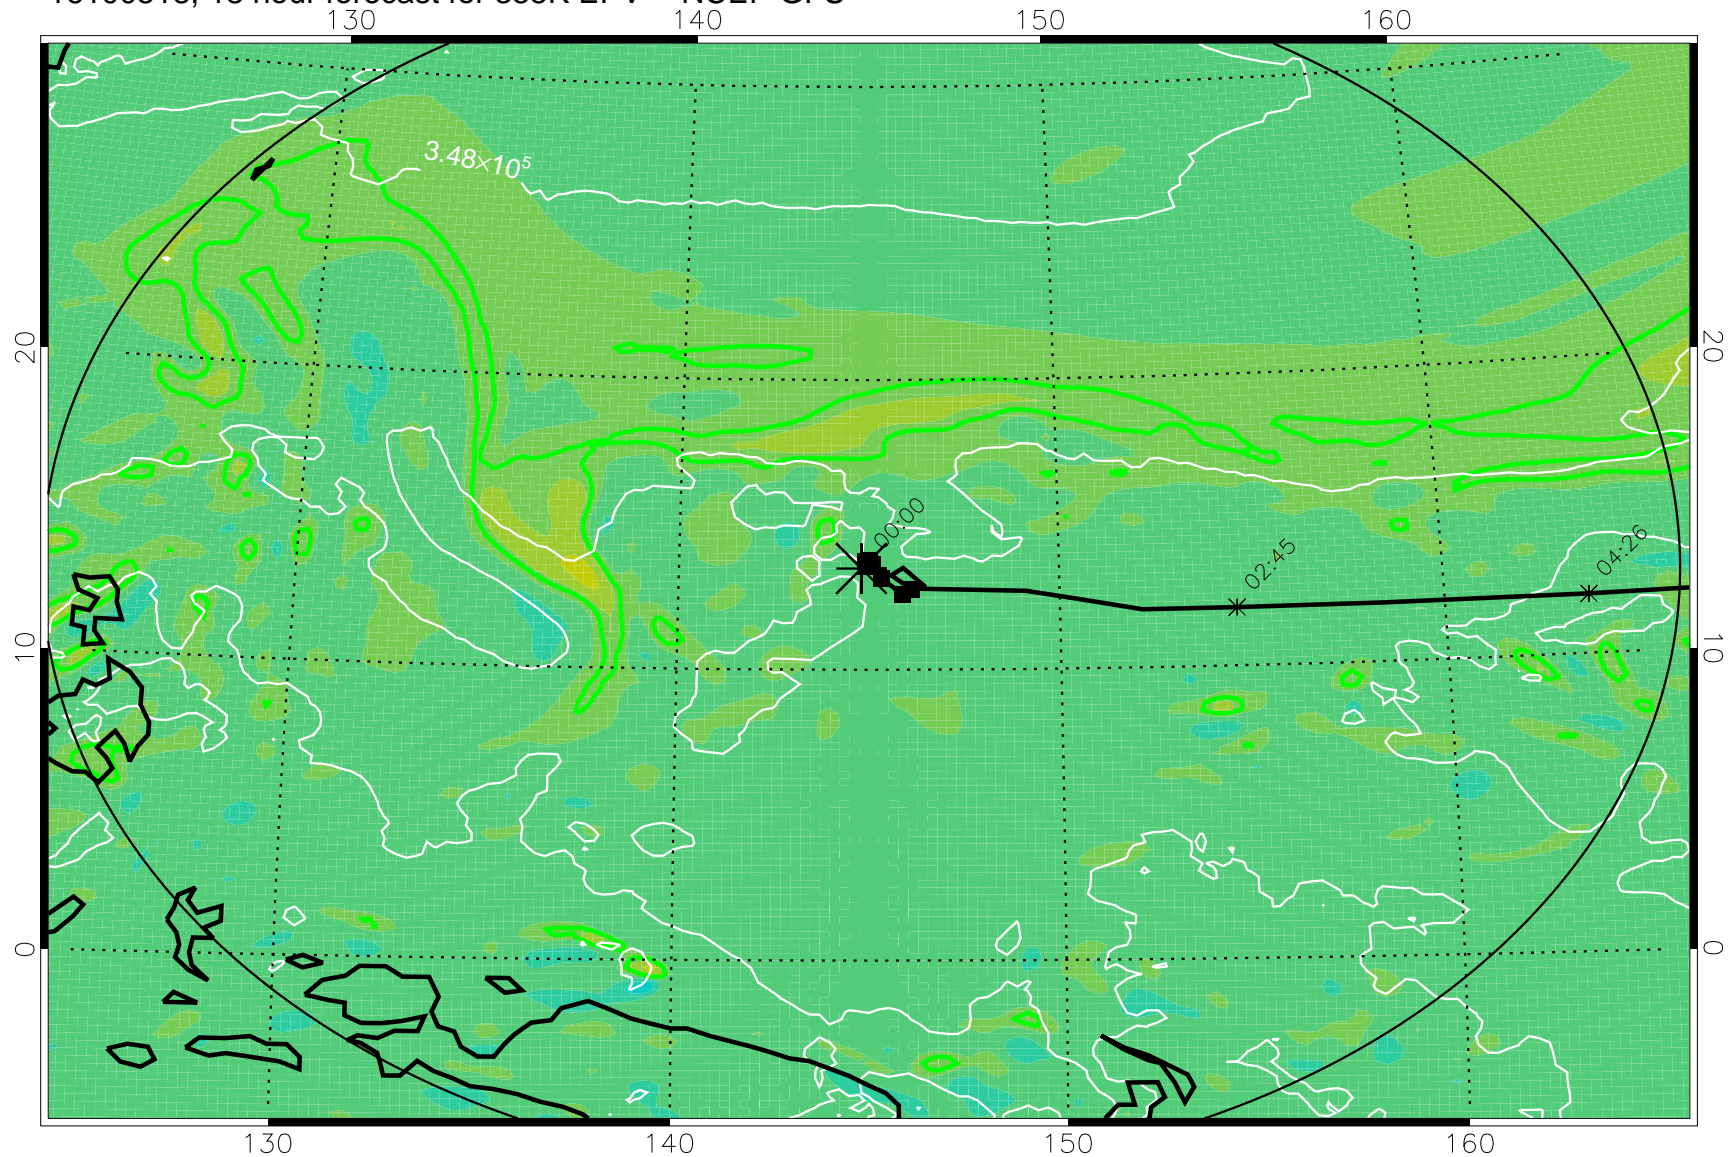

16100506, 6 hour forecast for 355K EPV -- NCEP GFS

355K Montgomery Streamfunction, white
EPV Tropopause (2 PVU) Position
Range ring of 2304 km

16100512, 12 hour forecast for 355K EPV -- NCEP GFS

355K Montgomery Streamfunction, white
EPV Tropopause (2 PVU) Position
Range ring of 2304 km

16100518, 18 hour forecast for 355K EPV -- NCEP GFS

355K Montgomery Streamfunction, white
EPV Tropopause (2 PVU) Position
Range ring of 2304 km

16100600, 24 hour forecast for 355K EPV -- NCEP GFS

355K Montgomery Streamfunction, white
EPV Tropopause (2 PVU) Position
Range ring of 2304 km

16100606, 30 hour forecast for 355K EPV -- NCEP GFS

355K Montgomery Streamfunction, white
EPV Tropopause (2 PVU) Position
Range ring of 2304 km

16100612, 36 hour forecast for 355K EPV -- NCEP GFS

355K Montgomery Streamfunction, white
EPV Tropopause (2 PVU) Position
Range ring of 2304 km

16100618, 42 hour forecast for 355K EPV -- NCEP GFS

355K Montgomery Streamfunction, white
EPV Tropopause (2 PVU) Position
Range ring of 2304 km

16100700, 48 hour forecast for 355K EPV -- NCEP GFS

355K Montgomery Streamfunction, white
EPV Tropopause (2 PVU) Position
Range ring of 2304 km