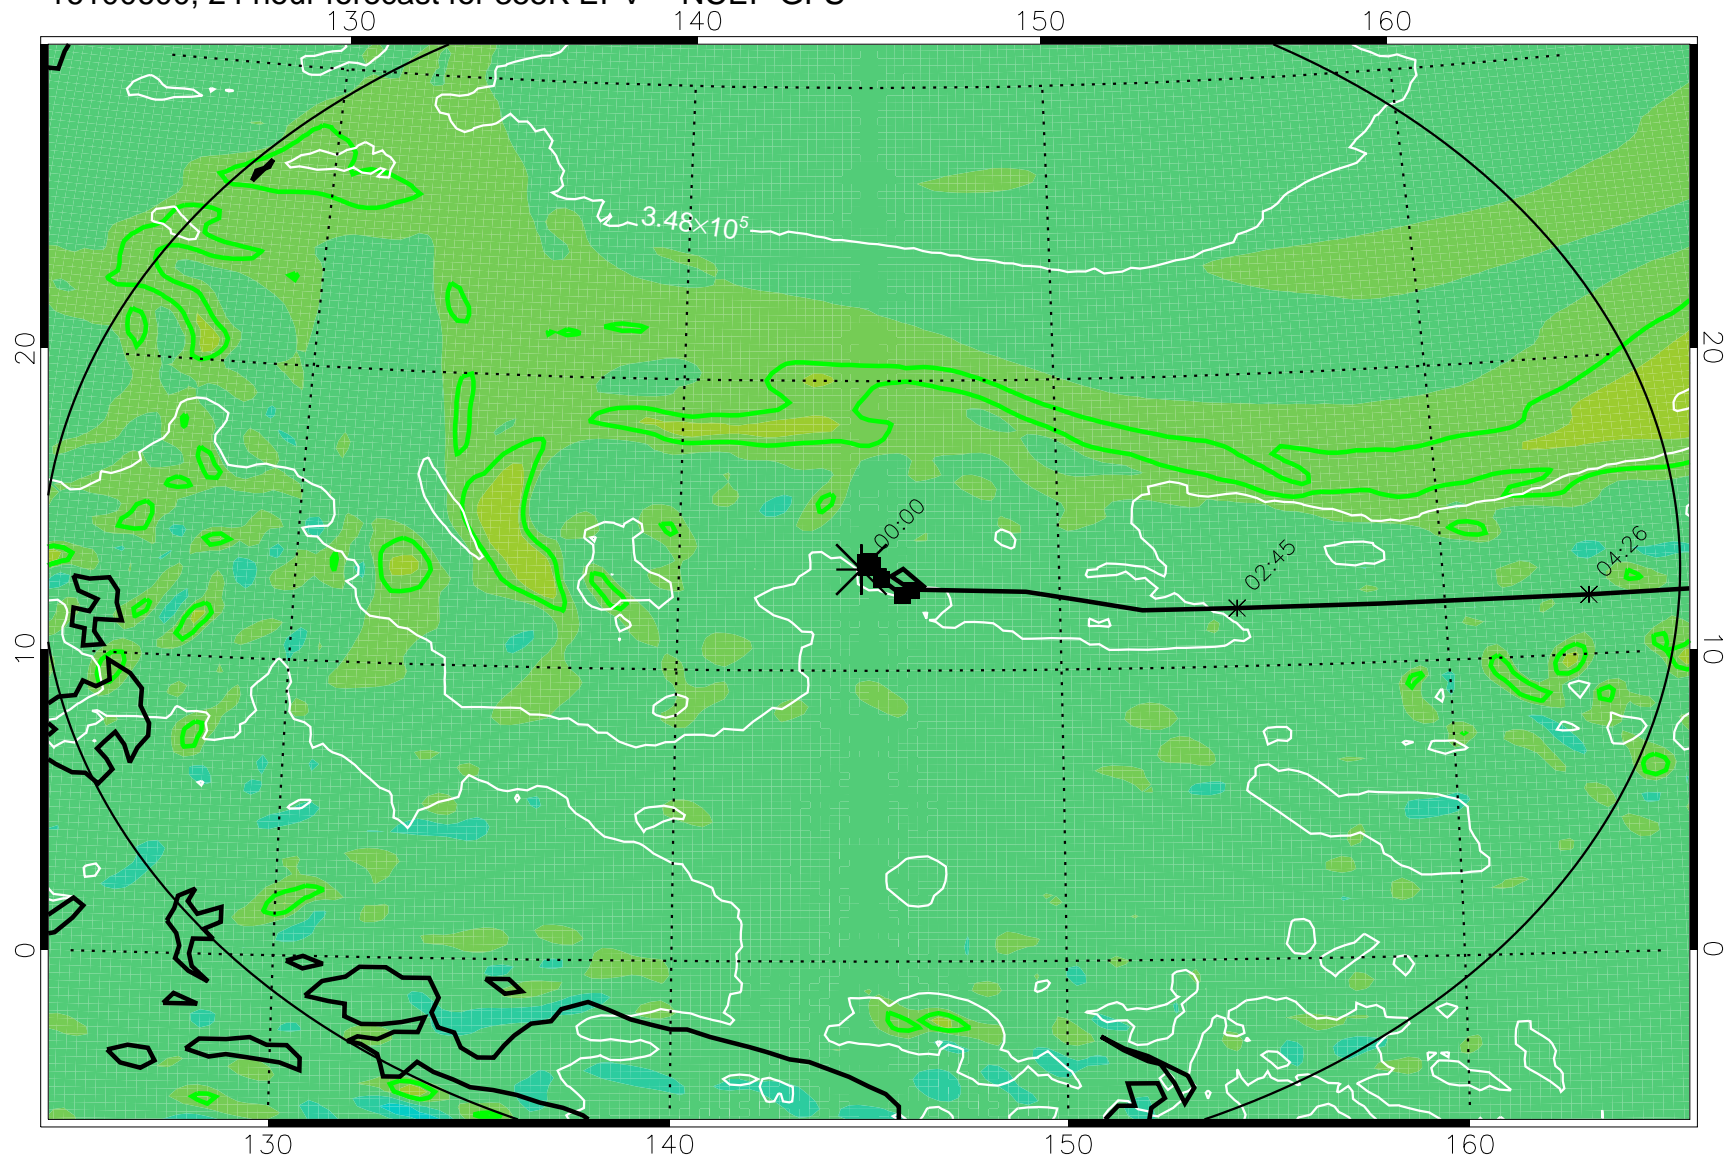

16100506, 6 hour forecast for 355K EPV -- NCEP GFS

355K Montgomery Streamfunction, white
EPV Tropopause (2 PVU) Position
Range ring of 2304 km

16100512, 12 hour forecast for 355K EPV -- NCEP GFS

355K Montgomery Streamfunction, white
EPV Tropopause (2 PVU) Position
Range ring of 2304 km

16100518, 18 hour forecast for 355K EPV -- NCEP GFS

355K Montgomery Streamfunction, white
EPV Tropopause (2 PVU) Position
Range ring of 2304 km

16100600, 24 hour forecast for 355K EPV -- NCEP GFS

355K Montgomery Streamfunction, white
EPV Tropopause (2 PVU) Position
Range ring of 2304 km

16100606, 30 hour forecast for 355K EPV -- NCEP GFS

355K Montgomery Streamfunction, white
EPV Tropopause (2 PVU) Position
Range ring of 2304 km

16100612, 36 hour forecast for 355K EPV -- NCEP GFS

355K Montgomery Streamfunction, white
EPV Tropopause (2 PVU) Position
Range ring of 2304 km

16100618, 42 hour forecast for 355K EPV -- NCEP GFS

355K Montgomery Streamfunction, white
EPV Tropopause (2 PVU) Position
Range ring of 2304 km

16100700, 48 hour forecast for 355K EPV -- NCEP GFS

355K Montgomery Streamfunction, white
EPV Tropopause (2 PVU) Position
Range ring of 2304 km