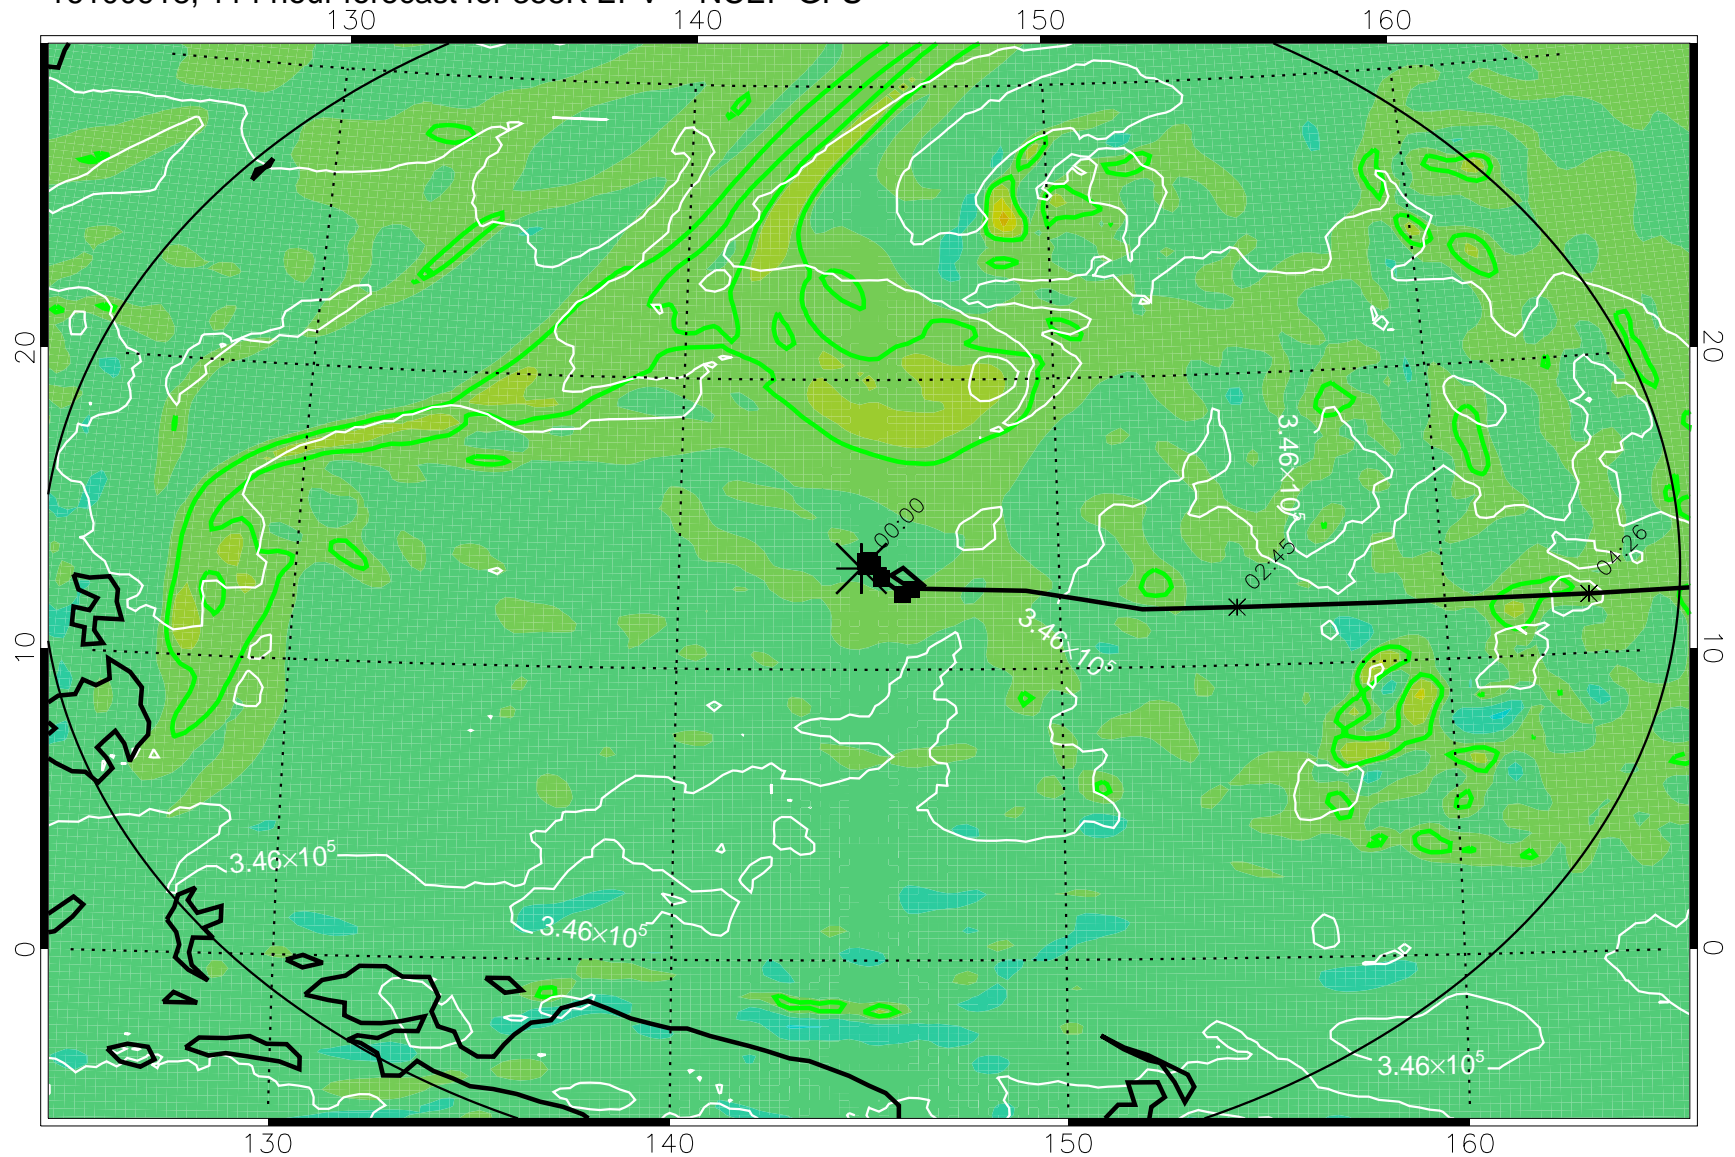

16100806, 78 hour forecast for 355K EPV -- NCEP GFS

355K Montgomery Streamfunction, white
EPV Tropopause (2 PVU) Position
Range ring of 2304 km

16100812, 84 hour forecast for 355K EPV -- NCEP GFS

355K Montgomery Streamfunction, white
EPV Tropopause (2 PVU) Position
Range ring of 2304 km

16100818, 90 hour forecast for 355K EPV -- NCEP GFS

355K Montgomery Streamfunction, white
EPV Tropopause (2 PVU) Position
Range ring of 2304 km

16100900, 96 hour forecast for 355K EPV -- NCEP GFS

355K Montgomery Streamfunction, white
EPV Tropopause (2 PVU) Position
Range ring of 2304 km

16100906, 102 hour forecast for 355K EPV -- NCEP GFS

355K Montgomery Streamfunction, white
EPV Tropopause (2 PVU) Position
Range ring of 2304 km

16100912, 108 hour forecast for 355K EPV -- NCEP GFS

355K Montgomery Streamfunction, white
EPV Tropopause (2 PVU) Position
Range ring of 2304 km

16100918, 114 hour forecast for 355K EPV -- NCEP GFS

355K Montgomery Streamfunction, white
EPV Tropopause (2 PVU) Position
Range ring of 2304 km

16101000, 120 hour forecast for 355K EPV -- NCEP GFS

355K Montgomery Streamfunction, white
EPV Tropopause (2 PVU) Position
Range ring of 2304 km