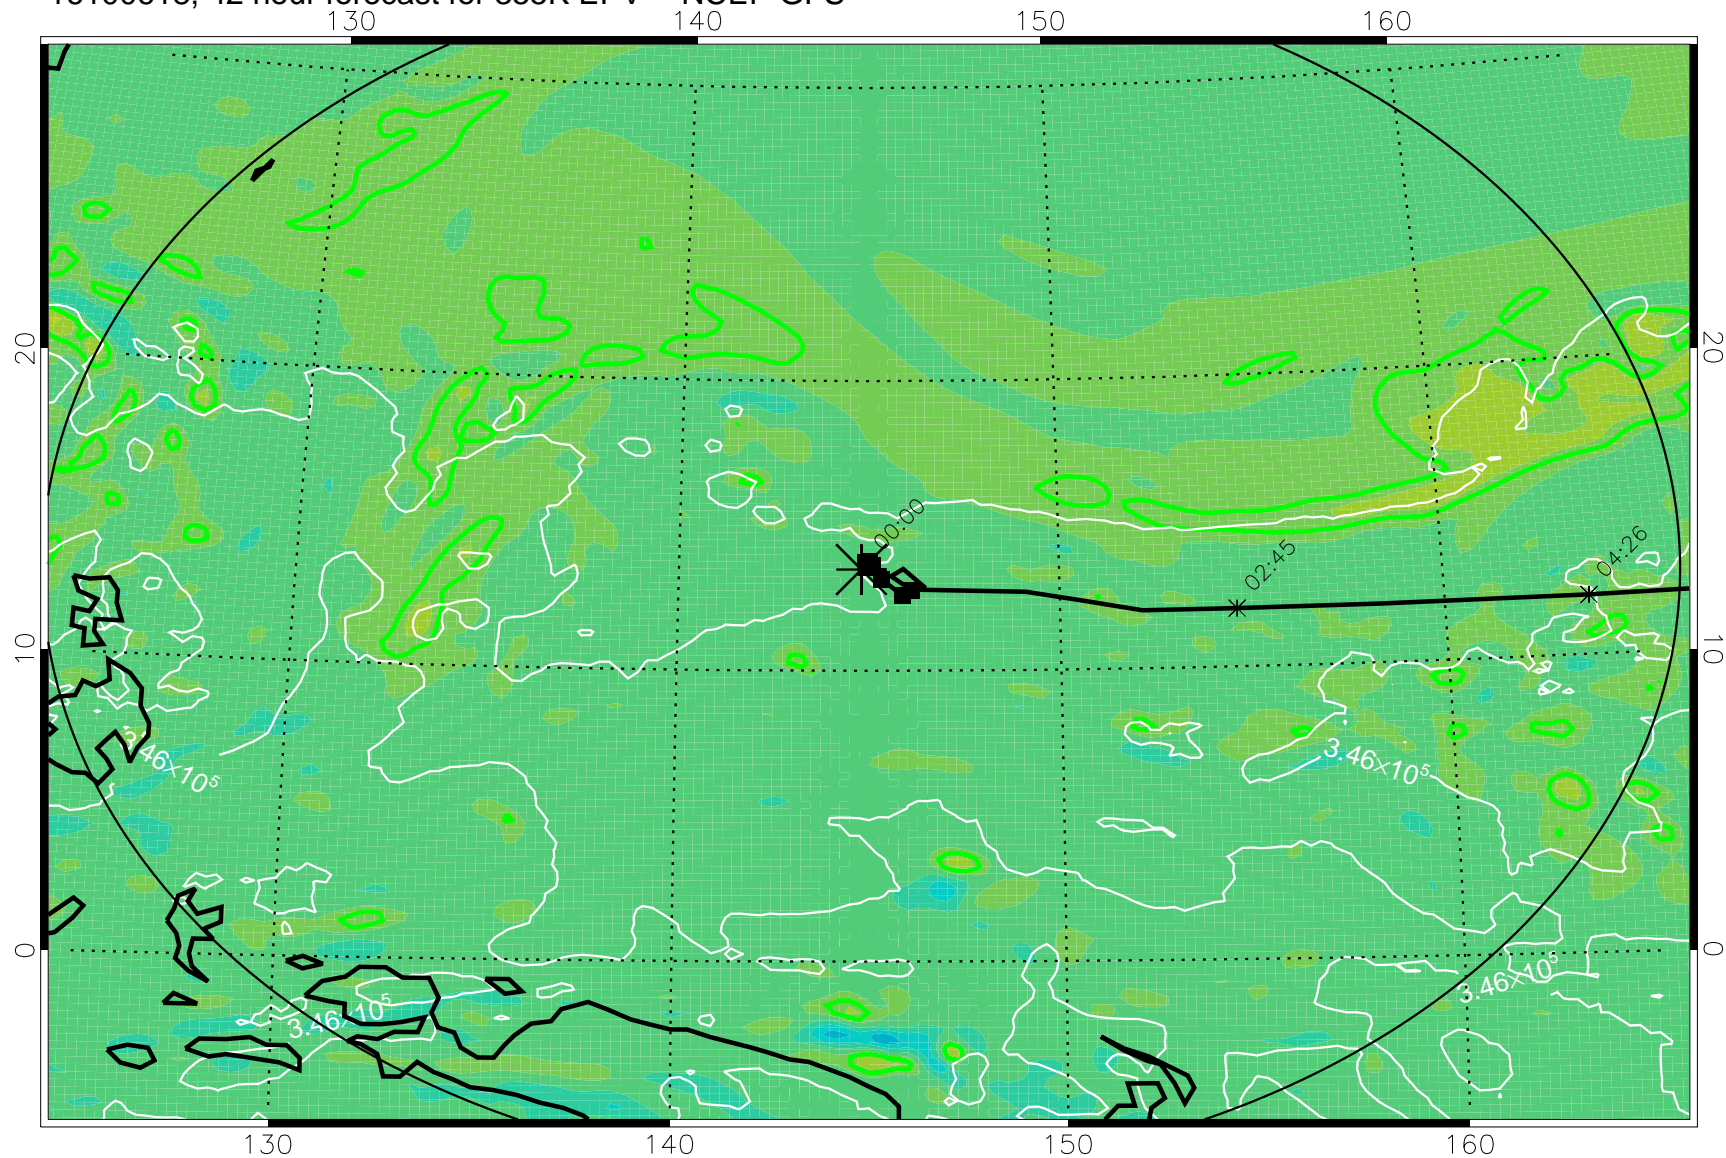

16100606, 30 hour forecast for 355K EPV -- NCEP GFS

355K Montgomery Streamfunction, white
EPV Tropopause (2 PVU) Position
Range ring of 2304 km

16100612, 36 hour forecast for 355K EPV -- NCEP GFS

355K Montgomery Streamfunction, white
EPV Tropopause (2 PVU) Position
Range ring of 2304 km

16100618, 42 hour forecast for 355K EPV -- NCEP GFS

355K Montgomery Streamfunction, white
EPV Tropopause (2 PVU) Position
Range ring of 2304 km

16100700, 48 hour forecast for 355K EPV -- NCEP GFS

355K Montgomery Streamfunction, white
EPV Tropopause (2 PVU) Position
Range ring of 2304 km

16100706, 54 hour forecast for 355K EPV -- NCEP GFS

355K Montgomery Streamfunction, white
EPV Tropopause (2 PVU) Position
Range ring of 2304 km

16100712, 60 hour forecast for 355K EPV -- NCEP GFS

355K Montgomery Streamfunction, white
EPV Tropopause (2 PVU) Position
Range ring of 2304 km

16100718, 66 hour forecast for 355K EPV -- NCEP GFS

355K Montgomery Streamfunction, white
EPV Tropopause (2 PVU) Position
Range ring of 2304 km

16100800, 72 hour forecast for 355K EPV -- NCEP GFS

355K Montgomery Streamfunction, white
EPV Tropopause (2 PVU) Position
Range ring of 2304 km