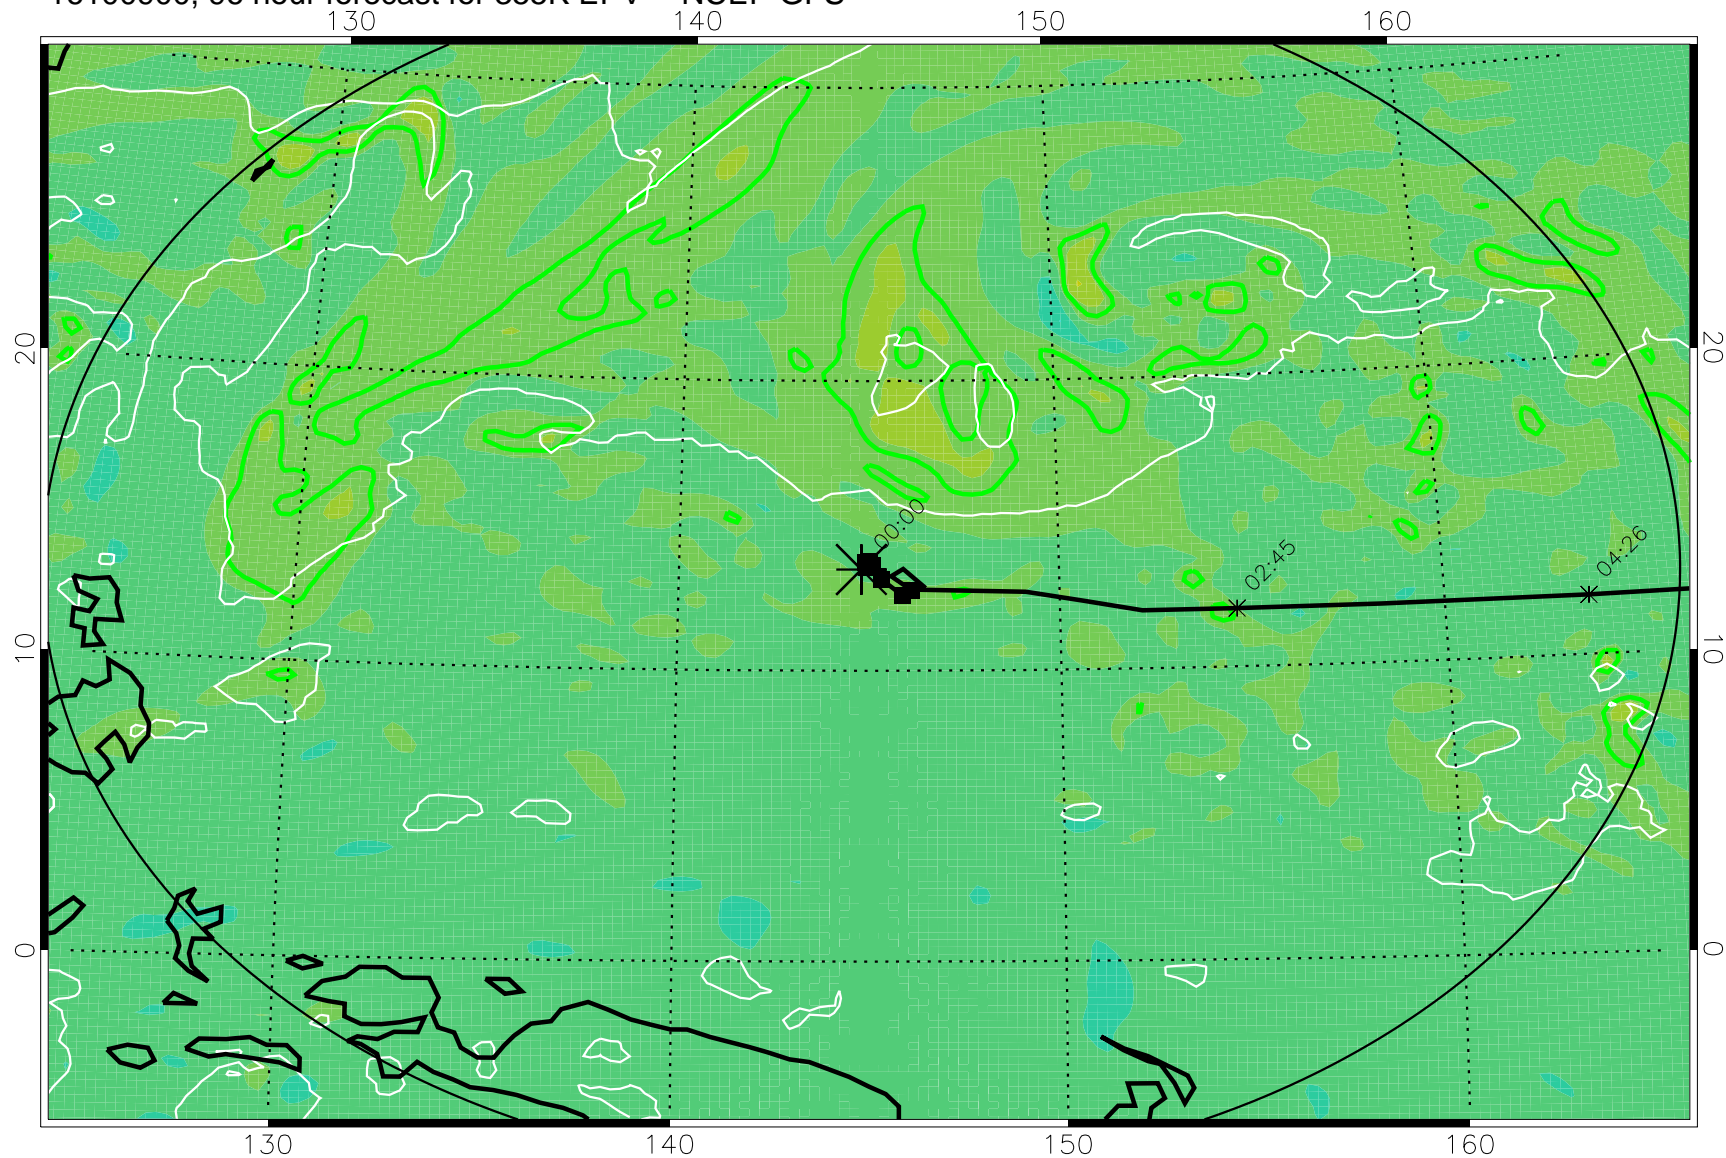

16100718, 66 hour forecast for 355K EPV -- NCEP GFS

355K Montgomery Streamfunction, white
EPV Tropopause (2 PVU) Position
Range ring of 2304 km

16100800, 72 hour forecast for 355K EPV -- NCEP GFS

355K Montgomery Streamfunction, white
EPV Tropopause (2 PVU) Position
Range ring of 2304 km

16100806, 78 hour forecast for 355K EPV -- NCEP GFS

355K Montgomery Streamfunction, white
EPV Tropopause (2 PVU) Position
Range ring of 2304 km

16100812, 84 hour forecast for 355K EPV -- NCEP GFS

355K Montgomery Streamfunction, white
EPV Tropopause (2 PVU) Position
Range ring of 2304 km

16100818, 90 hour forecast for 355K EPV -- NCEP GFS

355K Montgomery Streamfunction, white
EPV Tropopause (2 PVU) Position
Range ring of 2304 km

16100900, 96 hour forecast for 355K EPV -- NCEP GFS

355K Montgomery Streamfunction, white
EPV Tropopause (2 PVU) Position
Range ring of 2304 km

16100906, 102 hour forecast for 355K EPV -- NCEP GFS

355K Montgomery Streamfunction, white
EPV Tropopause (2 PVU) Position
Range ring of 2304 km

16100912, 108 hour forecast for 355K EPV -- NCEP GFS

355K Montgomery Streamfunction, white
EPV Tropopause (2 PVU) Position
Range ring of 2304 km