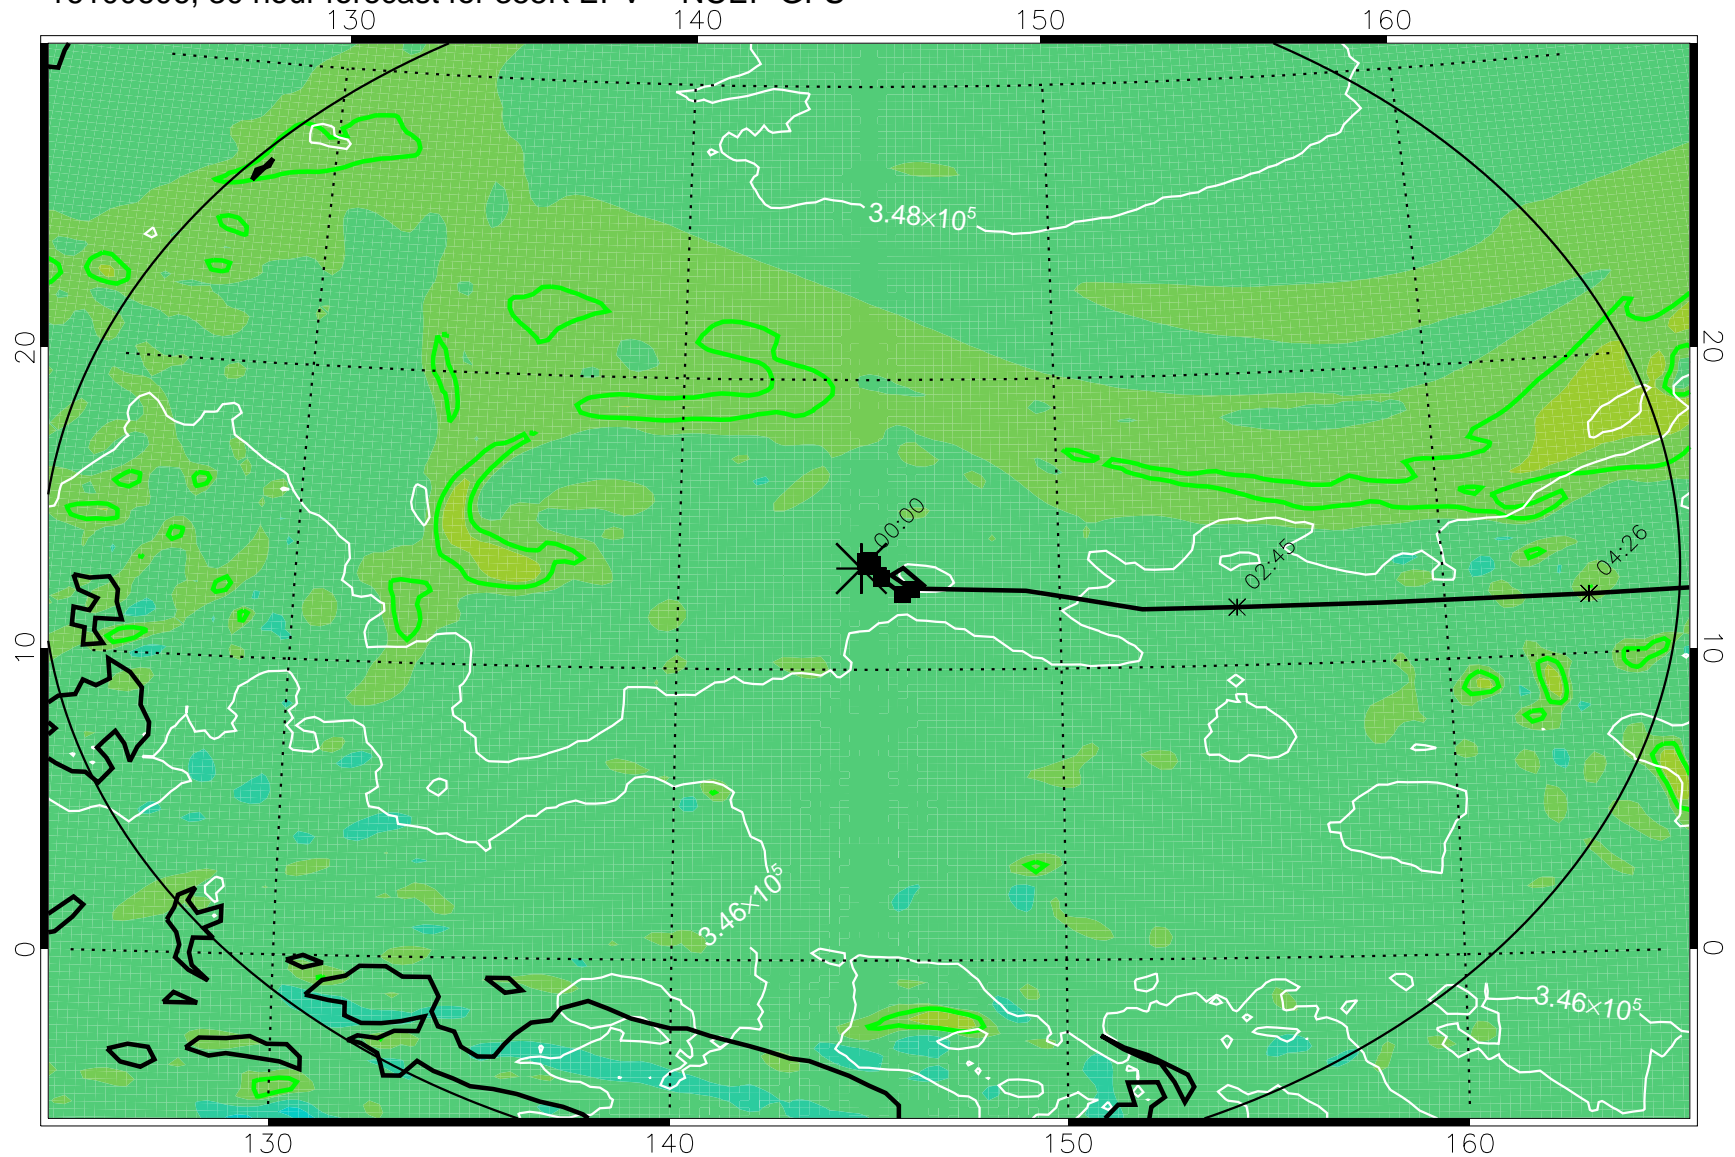

16100518, 18 hour forecast for 355K EPV -- NCEP GFS

355K Montgomery Streamfunction, white
EPV Tropopause (2 PVU) Position
Range ring of 2304 km

16100600, 24 hour forecast for 355K EPV -- NCEP GFS

355K Montgomery Streamfunction, white
EPV Tropopause (2 PVU) Position
Range ring of 2304 km

16100606, 30 hour forecast for 355K EPV -- NCEP GFS

355K Montgomery Streamfunction, white
EPV Tropopause (2 PVU) Position
Range ring of 2304 km

16100612, 36 hour forecast for 355K EPV -- NCEP GFS

355K Montgomery Streamfunction, white
EPV Tropopause (2 PVU) Position
Range ring of 2304 km

16100618, 42 hour forecast for 355K EPV -- NCEP GFS

355K Montgomery Streamfunction, white
EPV Tropopause (2 PVU) Position
Range ring of 2304 km

16100700, 48 hour forecast for 355K EPV -- NCEP GFS

355K Montgomery Streamfunction, white
EPV Tropopause (2 PVU) Position
Range ring of 2304 km

16100718, 66 hour forecast for 355K EPV -- NCEP GFS

355K Montgomery Streamfunction, white
EPV Tropopause (2 PVU) Position
Range ring of 2304 km

16100800, 72 hour forecast for 355K EPV -- NCEP GFS

355K Montgomery Streamfunction, white
EPV Tropopause (2 PVU) Position
Range ring of 2304 km