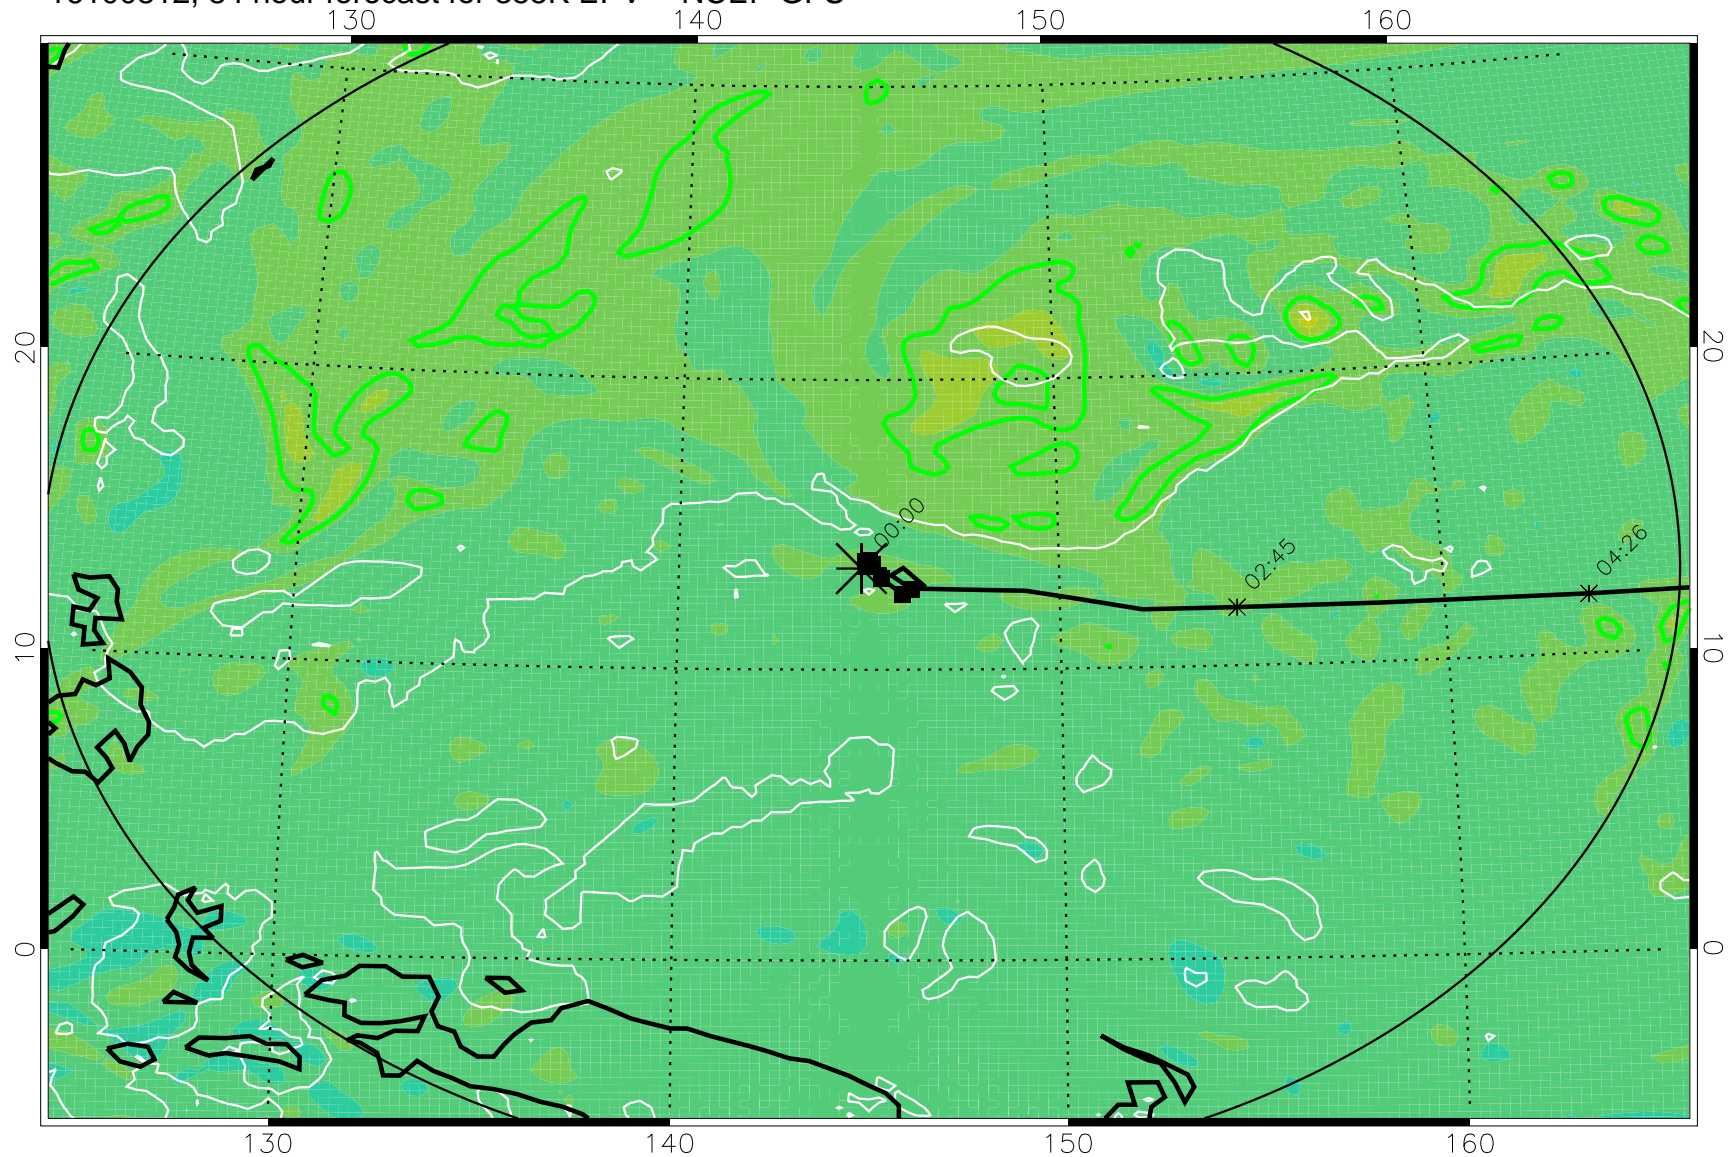

16100718, 66 hour forecast for 355K EPV -- NCEP GFS

355K Montgomery Streamfunction, white
EPV Tropopause (2 PVU) Position
Range ring of 2304 km

16100800, 72 hour forecast for 355K EPV -- NCEP GFS

355K Montgomery Streamfunction, white
EPV Tropopause (2 PVU) Position
Range ring of 2304 km

16100806, 78 hour forecast for 355K EPV -- NCEP GFS

355K Montgomery Streamfunction, white
EPV Tropopause (2 PVU) Position
Range ring of 2304 km

16100812, 84 hour forecast for 355K EPV -- NCEP GFS

355K Montgomery Streamfunction, white
EPV Tropopause (2 PVU) Position
Range ring of 2304 km

16100818, 90 hour forecast for 355K EPV -- NCEP GFS

355K Montgomery Streamfunction, white
EPV Tropopause (2 PVU) Position
Range ring of 2304 km

16100900, 96 hour forecast for 355K EPV -- NCEP GFS

355K Montgomery Streamfunction, white
EPV Tropopause (2 PVU) Position
Range ring of 2304 km

16100906, 102 hour forecast for 355K EPV -- NCEP GFS

355K Montgomery Streamfunction, white
EPV Tropopause (2 PVU) Position
Range ring of 2304 km

16100912, 108 hour forecast for 355K EPV -- NCEP GFS

355K Montgomery Streamfunction, white
EPV Tropopause (2 PVU) Position
Range ring of 2304 km