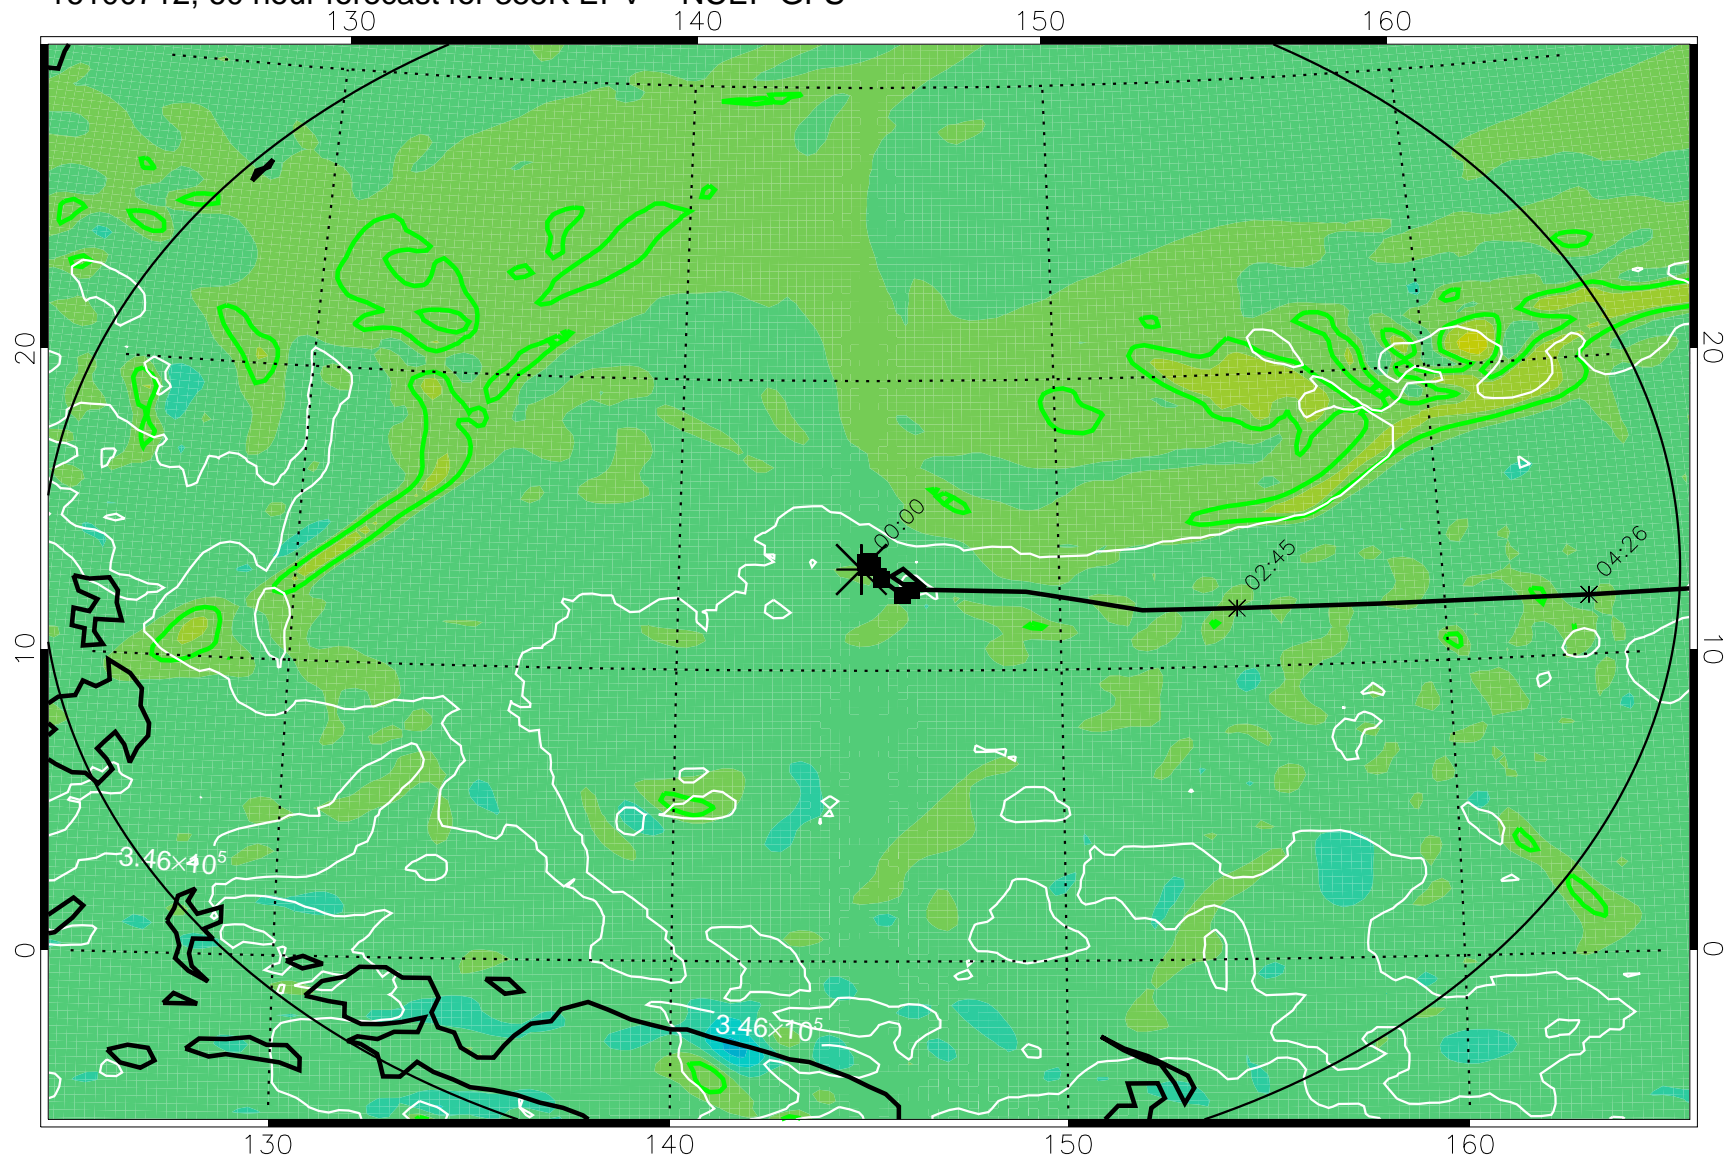

16100618, 42 hour forecast for 355K EPV -- NCEP GFS

355K Montgomery Streamfunction, white
EPV Tropopause (2 PVU) Position
Range ring of 2304 km

16100700, 48 hour forecast for 355K EPV -- NCEP GFS

355K Montgomery Streamfunction, white
EPV Tropopause (2 PVU) Position
Range ring of 2304 km

16100706, 54 hour forecast for 355K EPV -- NCEP GFS

355K Montgomery Streamfunction, white
EPV Tropopause (2 PVU) Position
Range ring of 2304 km

16100712, 60 hour forecast for 355K EPV -- NCEP GFS

355K Montgomery Streamfunction, white
EPV Tropopause (2 PVU) Position
Range ring of 2304 km

16100718, 66 hour forecast for 355K EPV -- NCEP GFS

355K Montgomery Streamfunction, white
EPV Tropopause (2 PVU) Position
Range ring of 2304 km

16100800, 72 hour forecast for 355K EPV -- NCEP GFS

355K Montgomery Streamfunction, white
EPV Tropopause (2 PVU) Position
Range ring of 2304 km

16100806, 78 hour forecast for 355K EPV -- NCEP GFS

355K Montgomery Streamfunction, white
EPV Tropopause (2 PVU) Position
Range ring of 2304 km

16100812, 84 hour forecast for 355K EPV -- NCEP GFS

355K Montgomery Streamfunction, white
EPV Tropopause (2 PVU) Position
Range ring of 2304 km