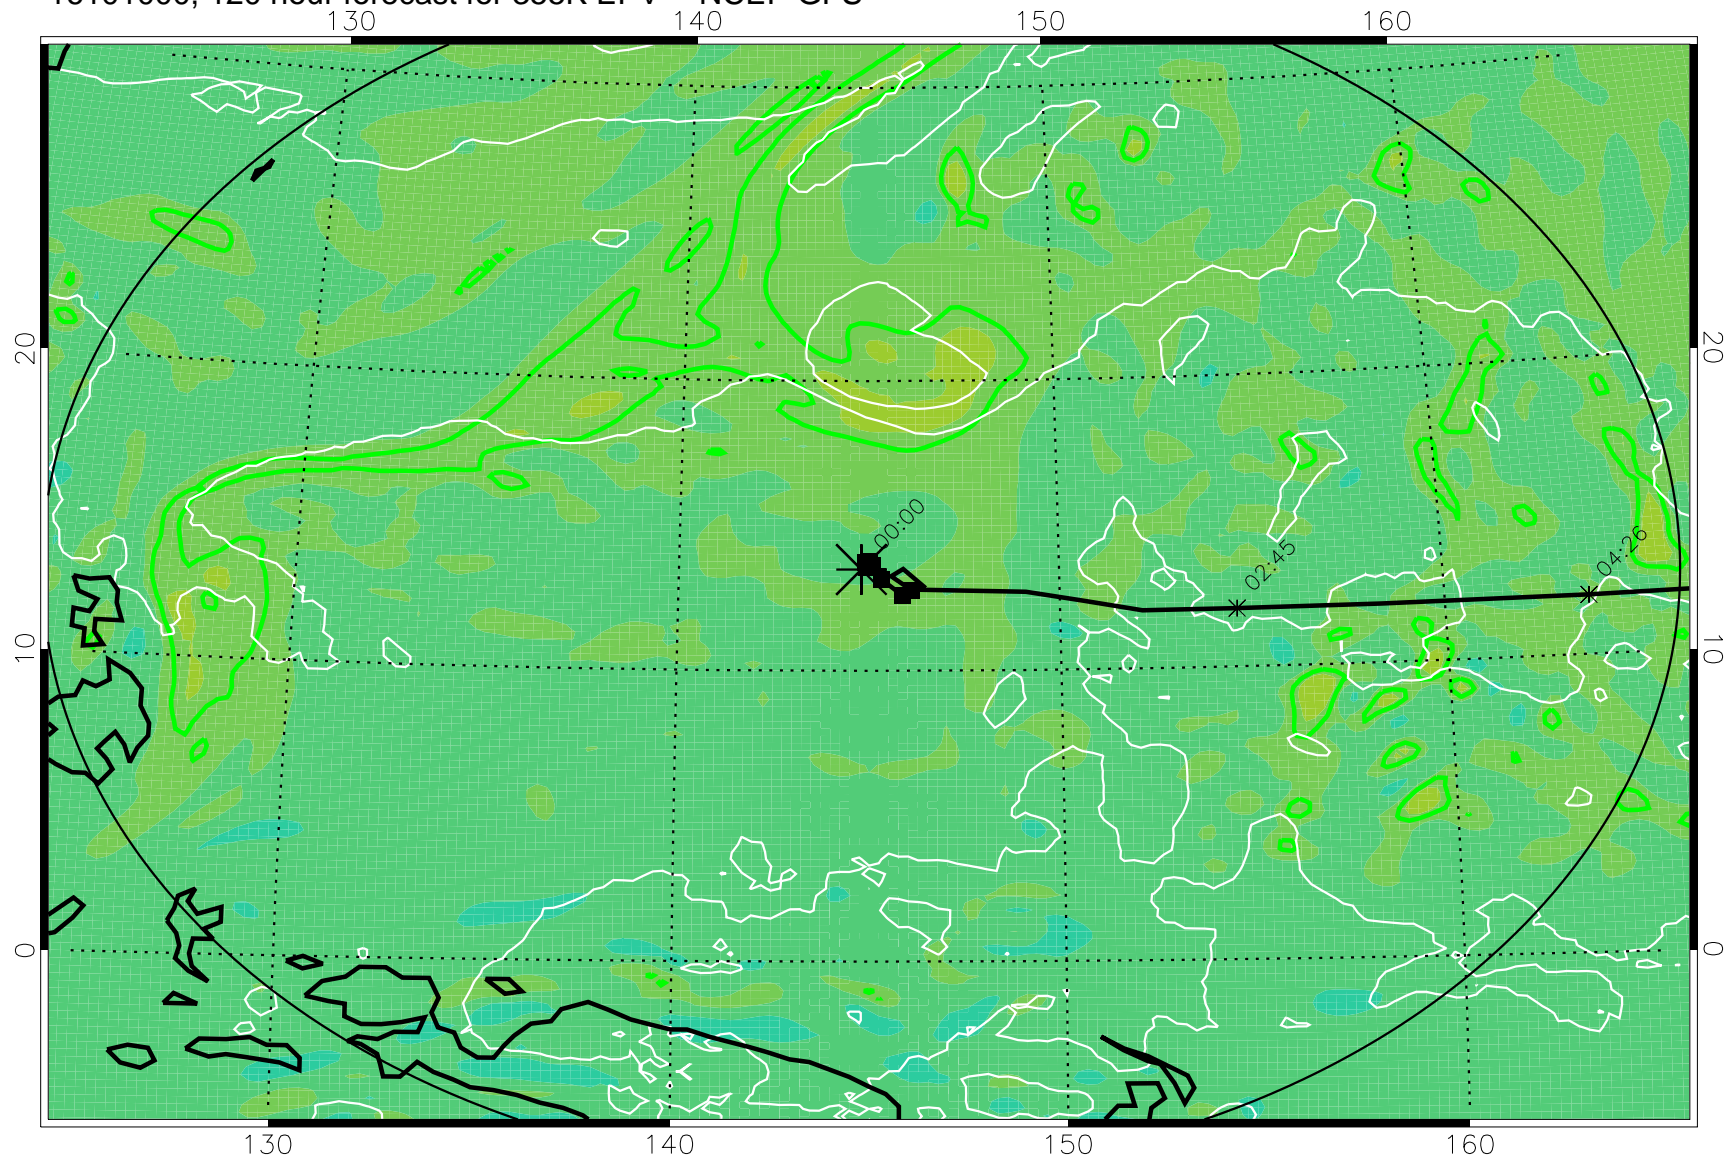

16100806, 78 hour forecast for 355K EPV -- NCEP GFS

355K Montgomery Streamfunction, white
EPV Tropopause (2 PVU) Position
Range ring of 2304 km

16100812, 84 hour forecast for 355K EPV -- NCEP GFS

355K Montgomery Streamfunction, white
EPV Tropopause (2 PVU) Position
Range ring of 2304 km

16100818, 90 hour forecast for 355K EPV -- NCEP GFS

355K Montgomery Streamfunction, white
EPV Tropopause (2 PVU) Position
Range ring of 2304 km

16100900, 96 hour forecast for 355K EPV -- NCEP GFS

355K Montgomery Streamfunction, white
EPV Tropopause (2 PVU) Position
Range ring of 2304 km

16100906, 102 hour forecast for 355K EPV -- NCEP GFS

355K Montgomery Streamfunction, white
EPV Tropopause (2 PVU) Position
Range ring of 2304 km

16100912, 108 hour forecast for 355K EPV -- NCEP GFS

355K Montgomery Streamfunction, white
EPV Tropopause (2 PVU) Position
Range ring of 2304 km

16100918, 114 hour forecast for 355K EPV -- NCEP GFS

355K Montgomery Streamfunction, white
EPV Tropopause (2 PVU) Position
Range ring of 2304 km

16101000, 120 hour forecast for 355K EPV -- NCEP GFS

355K Montgomery Streamfunction, white
EPV Tropopause (2 PVU) Position
Range ring of 2304 km