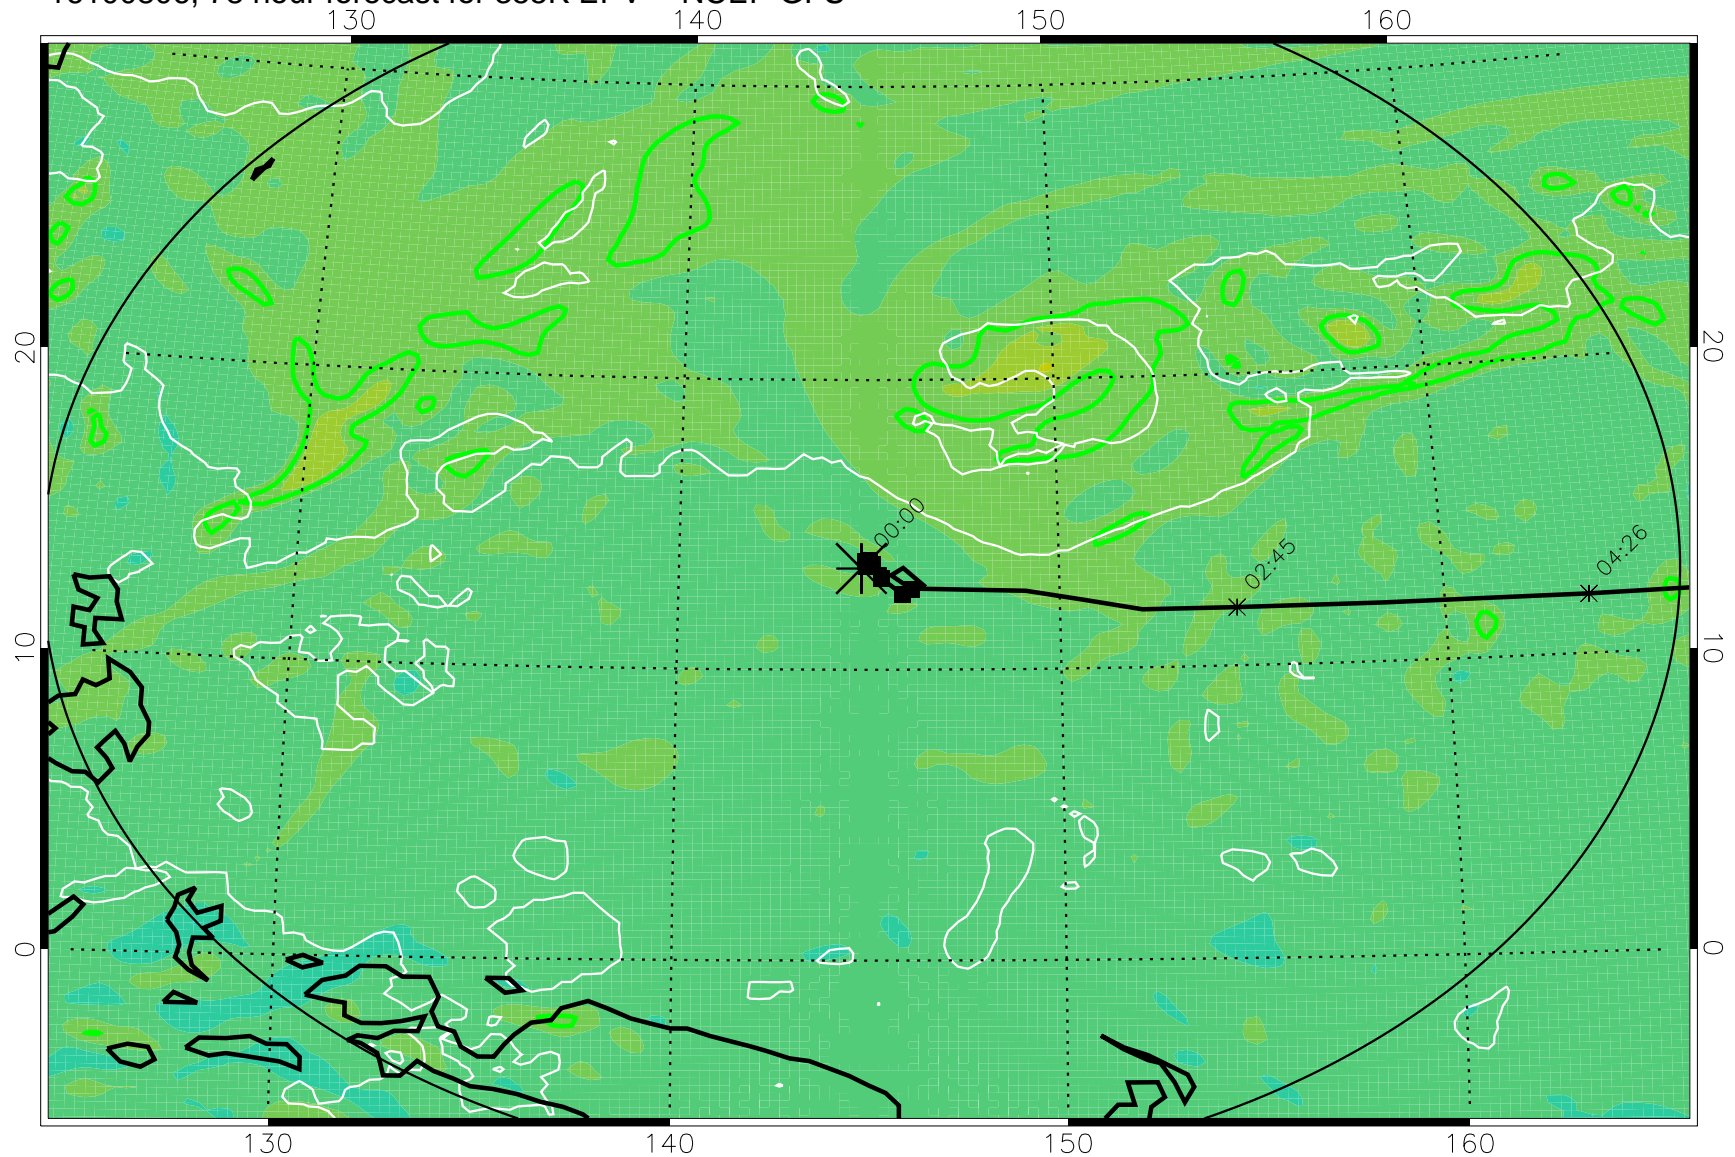

16100718, 66 hour forecast for 355K EPV -- NCEP GFS

355K Montgomery Streamfunction, white
EPV Tropopause (2 PVU) Position
Range ring of 2304 km

16100800, 72 hour forecast for 355K EPV -- NCEP GFS

355K Montgomery Streamfunction, white
EPV Tropopause (2 PVU) Position
Range ring of 2304 km

16100806, 78 hour forecast for 355K EPV -- NCEP GFS

355K Montgomery Streamfunction, white
EPV Tropopause (2 PVU) Position
Range ring of 2304 km

16100812, 84 hour forecast for 355K EPV -- NCEP GFS

355K Montgomery Streamfunction, white
EPV Tropopause (2 PVU) Position
Range ring of 2304 km

16100818, 90 hour forecast for 355K EPV -- NCEP GFS

355K Montgomery Streamfunction, white
EPV Tropopause (2 PVU) Position
Range ring of 2304 km

16100900, 96 hour forecast for 355K EPV -- NCEP GFS

355K Montgomery Streamfunction, white
EPV Tropopause (2 PVU) Position
Range ring of 2304 km

16100906, 102 hour forecast for 355K EPV -- NCEP GFS

355K Montgomery Streamfunction, white
EPV Tropopause (2 PVU) Position
Range ring of 2304 km

16100912, 108 hour forecast for 355K EPV -- NCEP GFS

355K Montgomery Streamfunction, white
EPV Tropopause (2 PVU) Position
Range ring of 2304 km