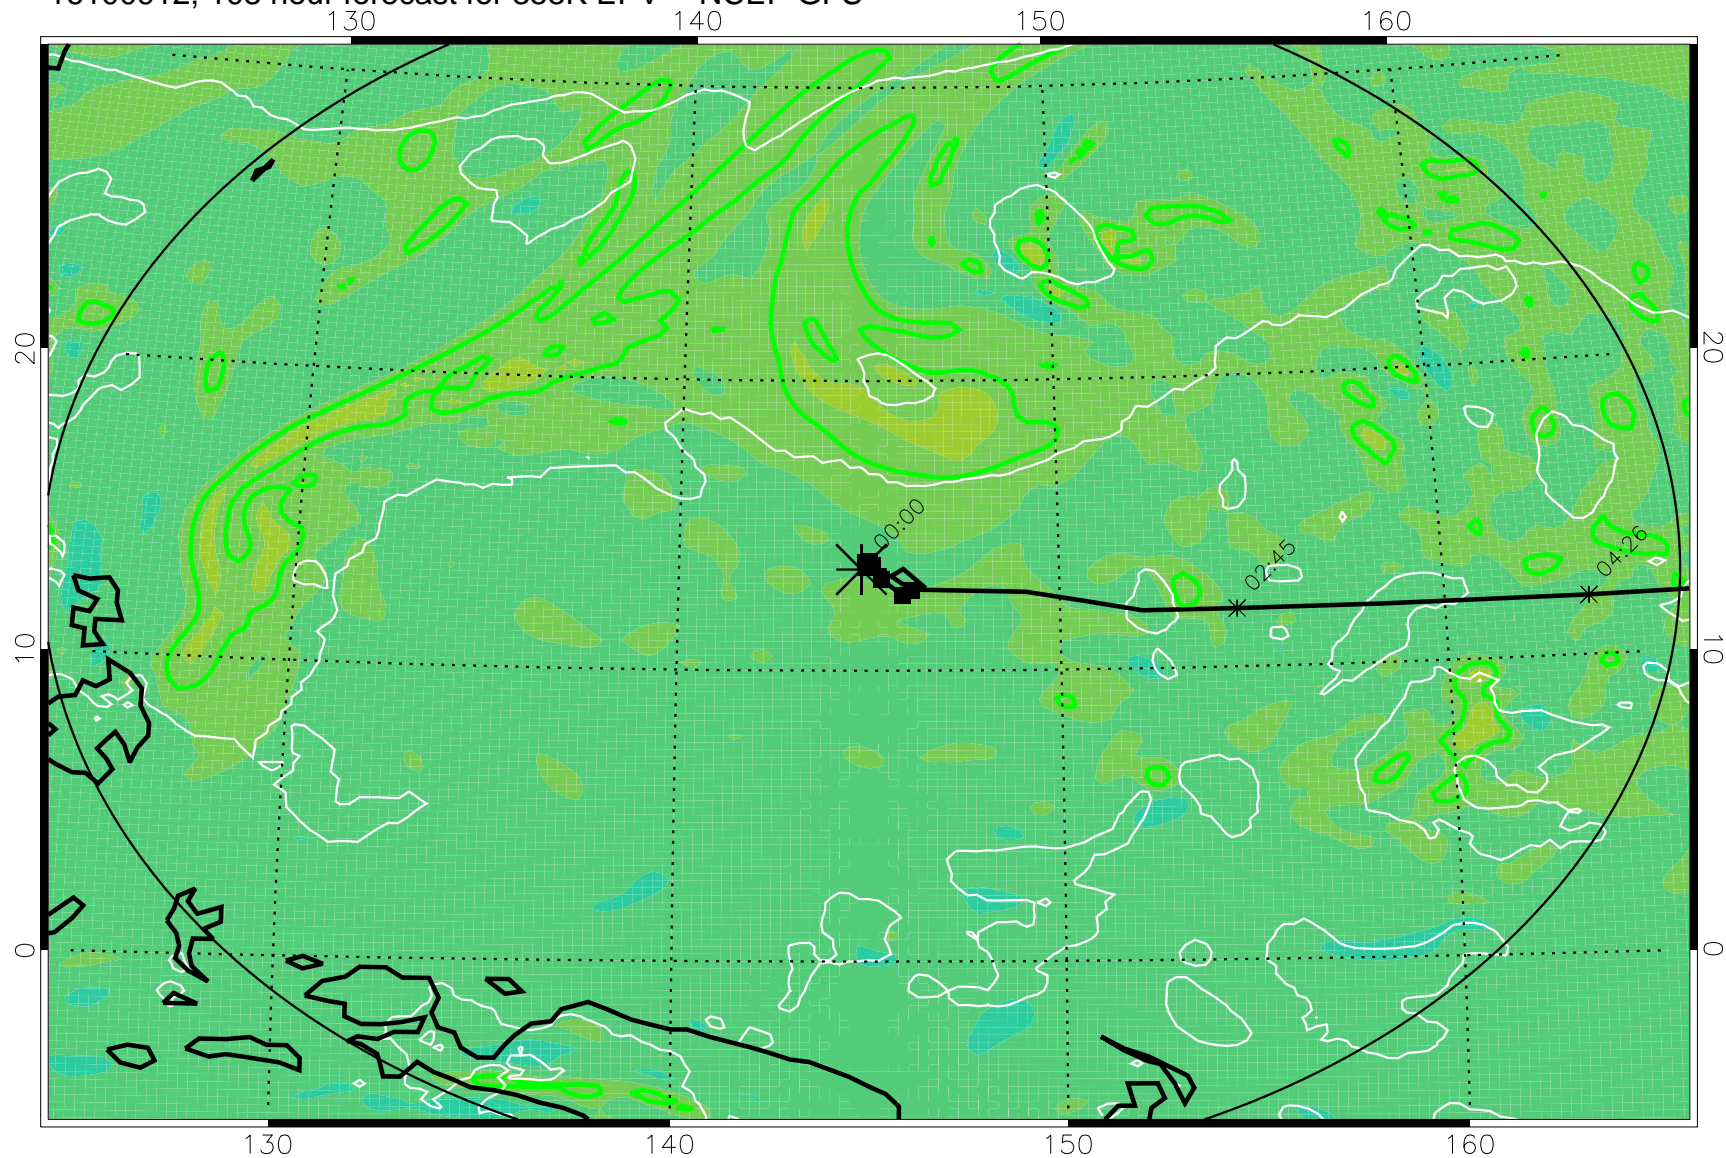

16100806, 78 hour forecast for 355K EPV -- NCEP GFS

355K Montgomery Streamfunction, white
EPV Tropopause (2 PVU) Position
Range ring of 2304 km

16100812, 84 hour forecast for 355K EPV -- NCEP GFS

355K Montgomery Streamfunction, white
EPV Tropopause (2 PVU) Position
Range ring of 2304 km

16100818, 90 hour forecast for 355K EPV -- NCEP GFS

355K Montgomery Streamfunction, white
EPV Tropopause (2 PVU) Position
Range ring of 2304 km

16100900, 96 hour forecast for 355K EPV -- NCEP GFS

355K Montgomery Streamfunction, white
EPV Tropopause (2 PVU) Position
Range ring of 2304 km

16100906, 102 hour forecast for 355K EPV -- NCEP GFS

355K Montgomery Streamfunction, white
EPV Tropopause (2 PVU) Position
Range ring of 2304 km

16100912, 108 hour forecast for 355K EPV -- NCEP GFS

355K Montgomery Streamfunction, white
EPV Tropopause (2 PVU) Position
Range ring of 2304 km

16100918, 114 hour forecast for 355K EPV -- NCEP GFS

355K Montgomery Streamfunction, white
EPV Tropopause (2 PVU) Position
Range ring of 2304 km

16101000, 120 hour forecast for 355K EPV -- NCEP GFS

355K Montgomery Streamfunction, white
EPV Tropopause (2 PVU) Position
Range ring of 2304 km