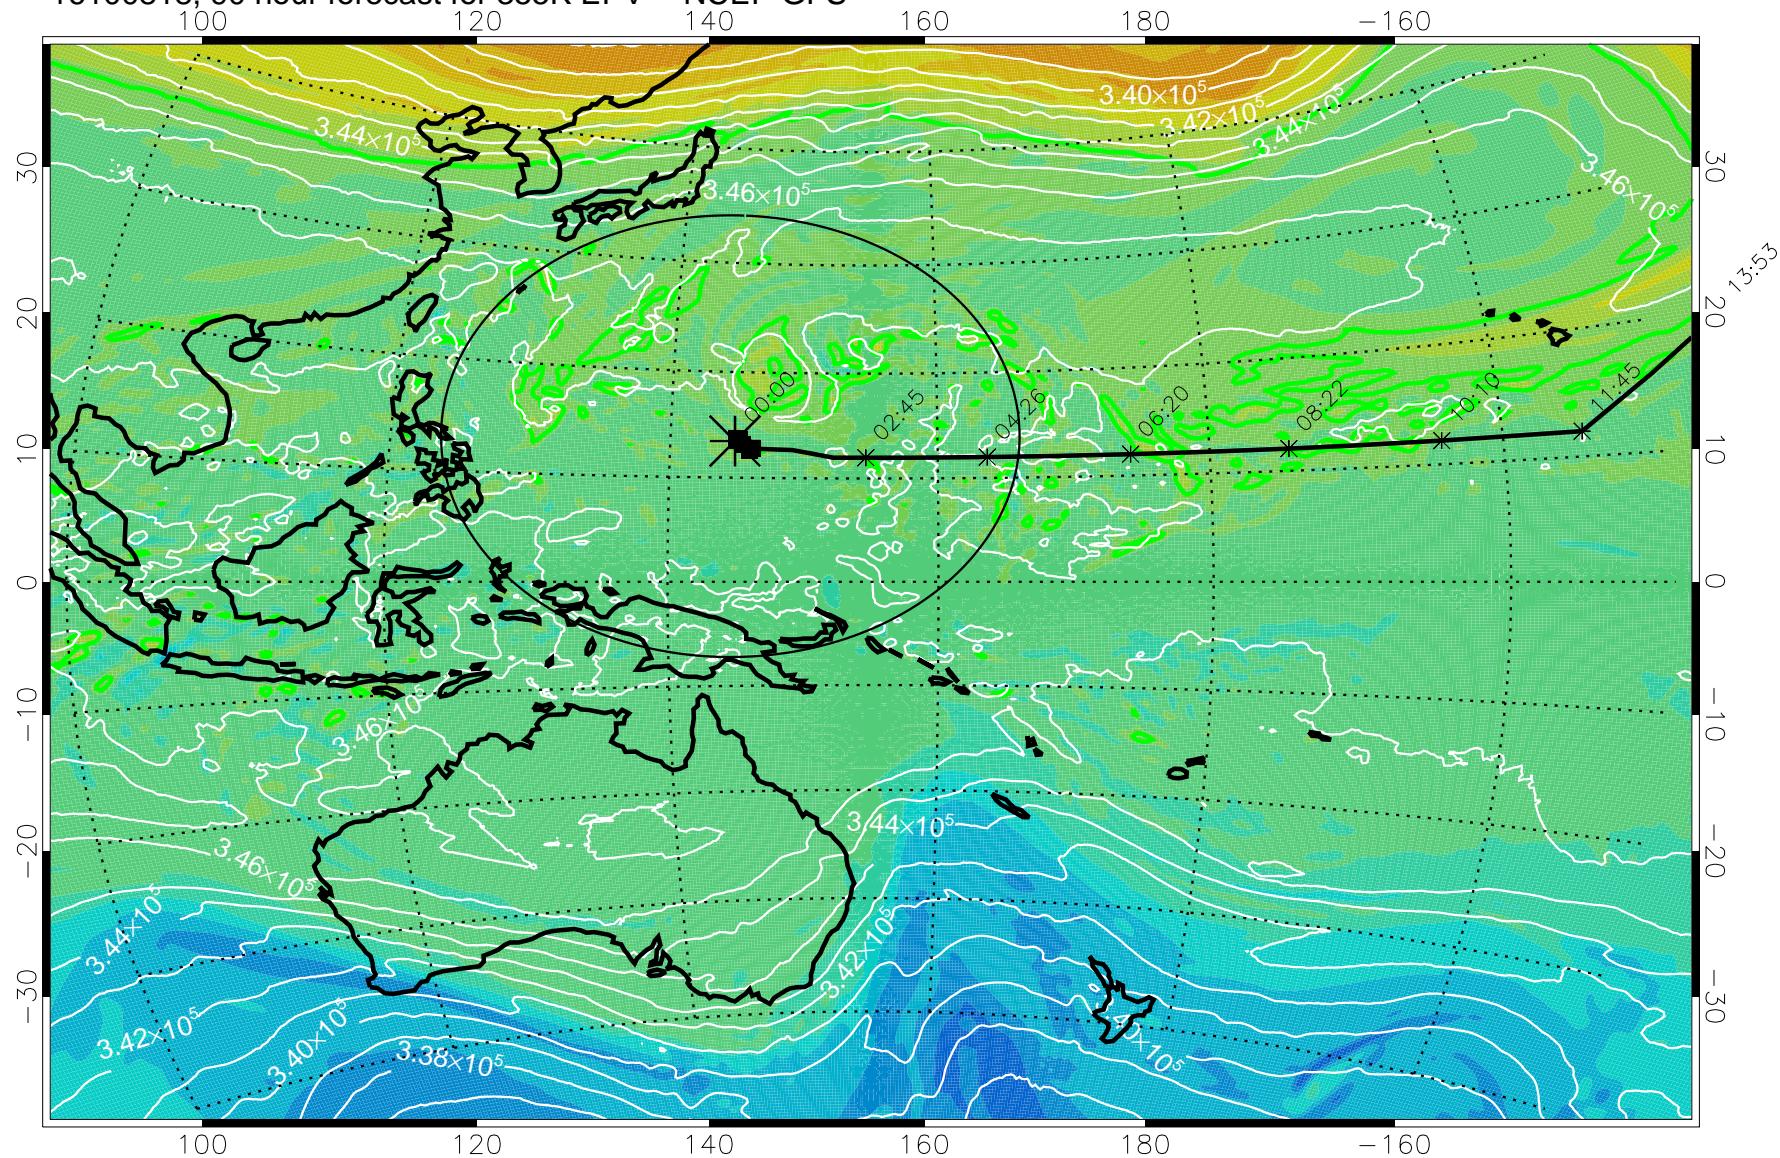

355K Montgomery Streamfunction, white  
EPV Tropopause (2 PVU) Position  
Range ring of 2304 km

15:52

16100800, 72 hour forecast for 355K EPV -- NCEP GFS

355K Montgomery Streamfunction, white  
EPV Tropopause (2 PVU) Position  
Range ring of 2304 km

15:52

16100806, 78 hour forecast for 355K EPV -- NCEP GFS

355K Montgomery Streamfunction, white  
EPV Tropopause (2 PVU) Position  
Range ring of 2304 km

15:52

16100812, 84 hour forecast for 355K EPV -- NCEP GFS

355K Montgomery Streamfunction, white  
EPV Tropopause (2 PVU) Position  
Range ring of 2304 km

15:52

16100818, 90 hour forecast for 355K EPV -- NCEP GFS

355K Montgomery Streamfunction, white  
 EPV Tropopause (2 PVU) Position  
 Range ring of 2304 km

15:52

16100900, 96 hour forecast for 355K EPV -- NCEP GFS

355K Montgomery Streamfunction, white  
 EPV Tropopause (2 PVU) Position  
 Range ring of 2304 km

15:52

16100906, 102 hour forecast for 355K EPV -- NCEP GFS