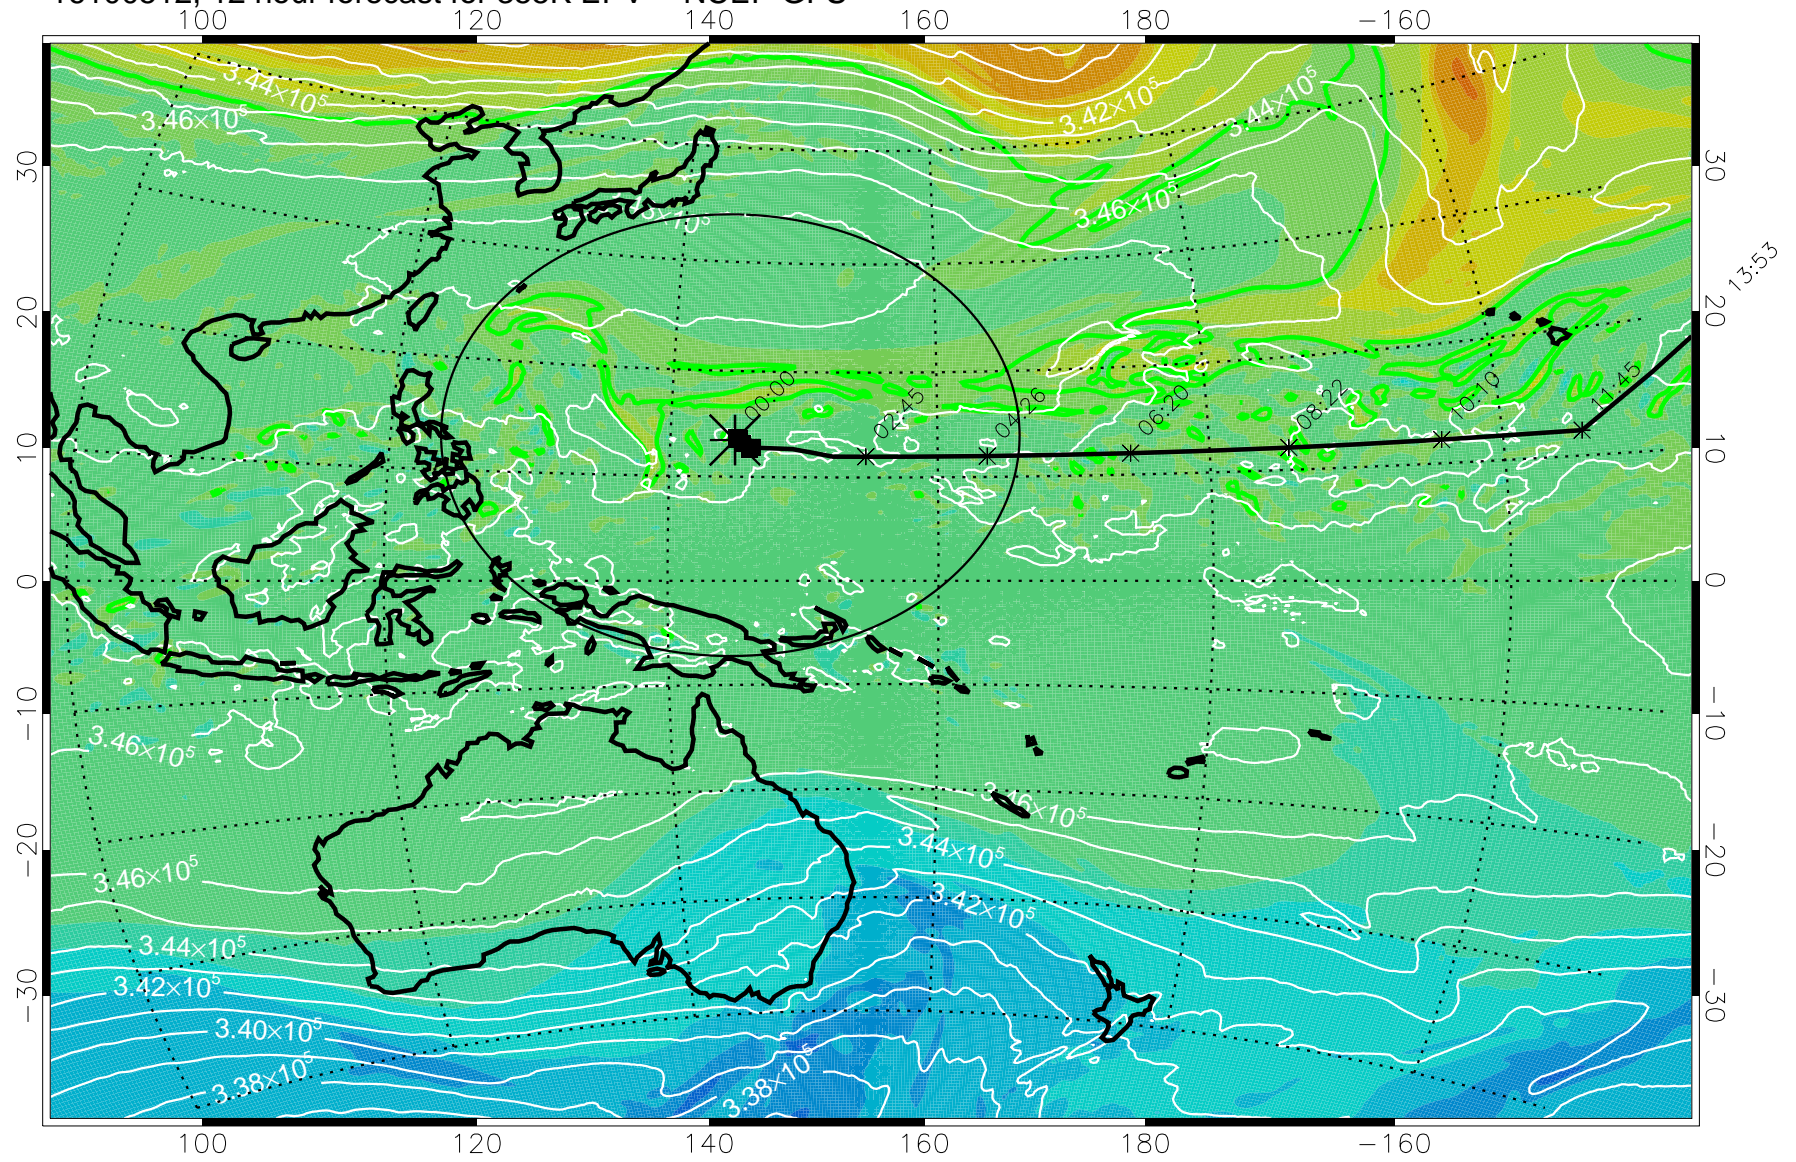

16100506, 6 hour forecast for 355K EPV -- NCEP GFS

355K Montgomery Streamfunction, white  
EPV Tropopause (2 PVU) Position  
Range ring of 2304 km

15:52

16100512, 12 hour forecast for 355K EPV -- NCEP GFS

355K Montgomery Streamfunction, white  
EPV Tropopause (2 PVU) Position  
Range ring of 2304 km

15:52

16100518, 18 hour forecast for 355K EPV -- NCEP GFS

355K Montgomery Streamfunction, white  
EPV Tropopause (2 PVU) Position  
Range ring of 2304 km

16100600, 24 hour forecast for 355K EPV -- NCEP GFS

355K Montgomery Streamfunction, white  
EPV Tropopause (2 PVU) Position  
Range ring of 2304 km

15:52

16100606, 30 hour forecast for 355K EPV -- NCEP GFS

355K Montgomery Streamfunction, white  
EPV Tropopause (2 PVU) Position  
Range ring of 2304 km

15:52

16100612, 36 hour forecast for 355K EPV -- NCEP GFS

355K Montgomery Streamfunction, white  
EPV Tropopause (2 PVU) Position  
Range ring of 2304 km