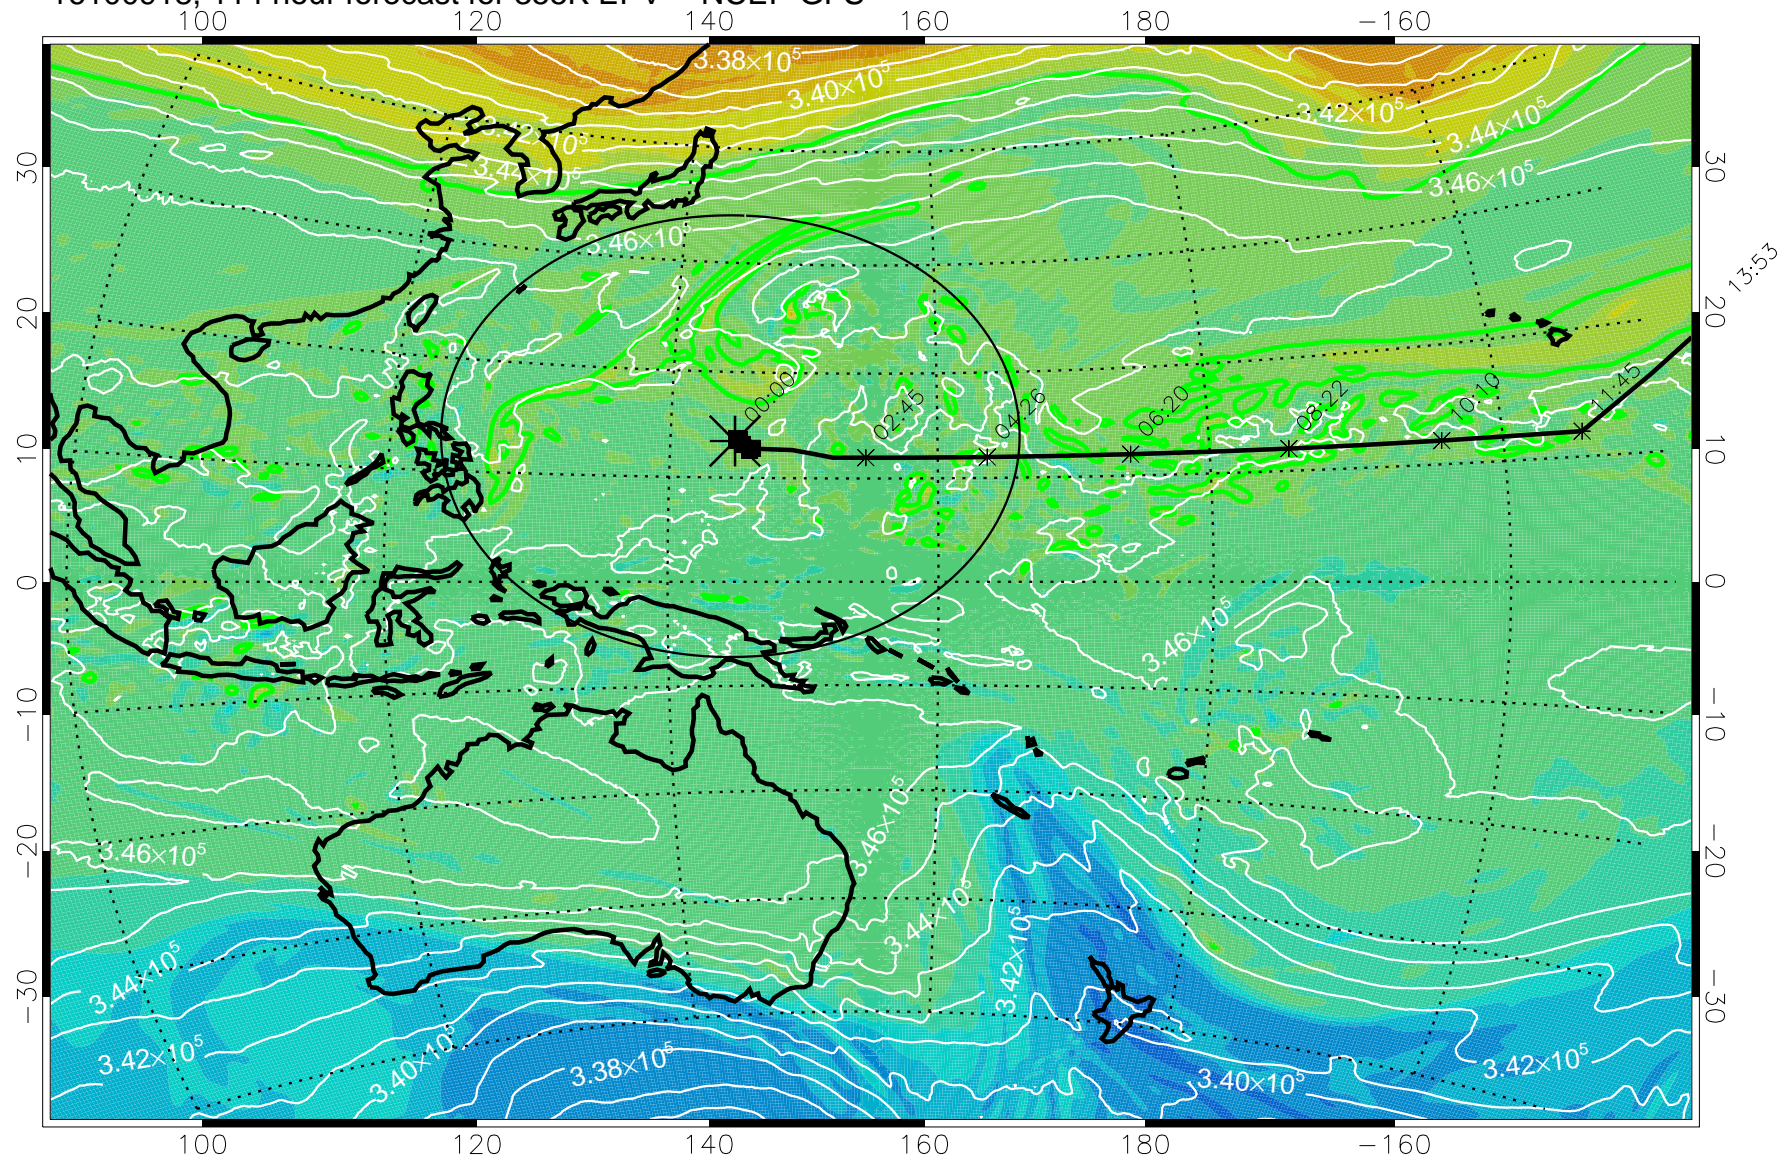

15:52

16100900, 96 hour forecast for 355K EPV -- NCEP GFS

355K Montgomery Streamfunction, white  
 EPV Tropopause (2 PVU) Position  
 Range ring of 2304 km

15:52

16100906, 102 hour forecast for 355K EPV -- NCEP GFS

355K Montgomery Streamfunction, white  
EPV Tropopause (2 PVU) Position  
Range ring of 2304 km

15:52

16100912, 108 hour forecast for 355K EPV -- NCEP GFS

355K Montgomery Streamfunction, white  
EPV Tropopause (2 PVU) Position  
Range ring of 2304 km

15:52

16100918, 114 hour forecast for 355K EPV -- NCEP GFS

355K Montgomery Streamfunction, white  
EPV Tropopause (2 PVU) Position  
Range ring of 2304 km

15:52

16101000, 120 hour forecast for 355K EPV -- NCEP GFS

355K Montgomery Streamfunction, white  
EPV Tropopause (2 PVU) Position  
Range ring of 2304 km

15:52