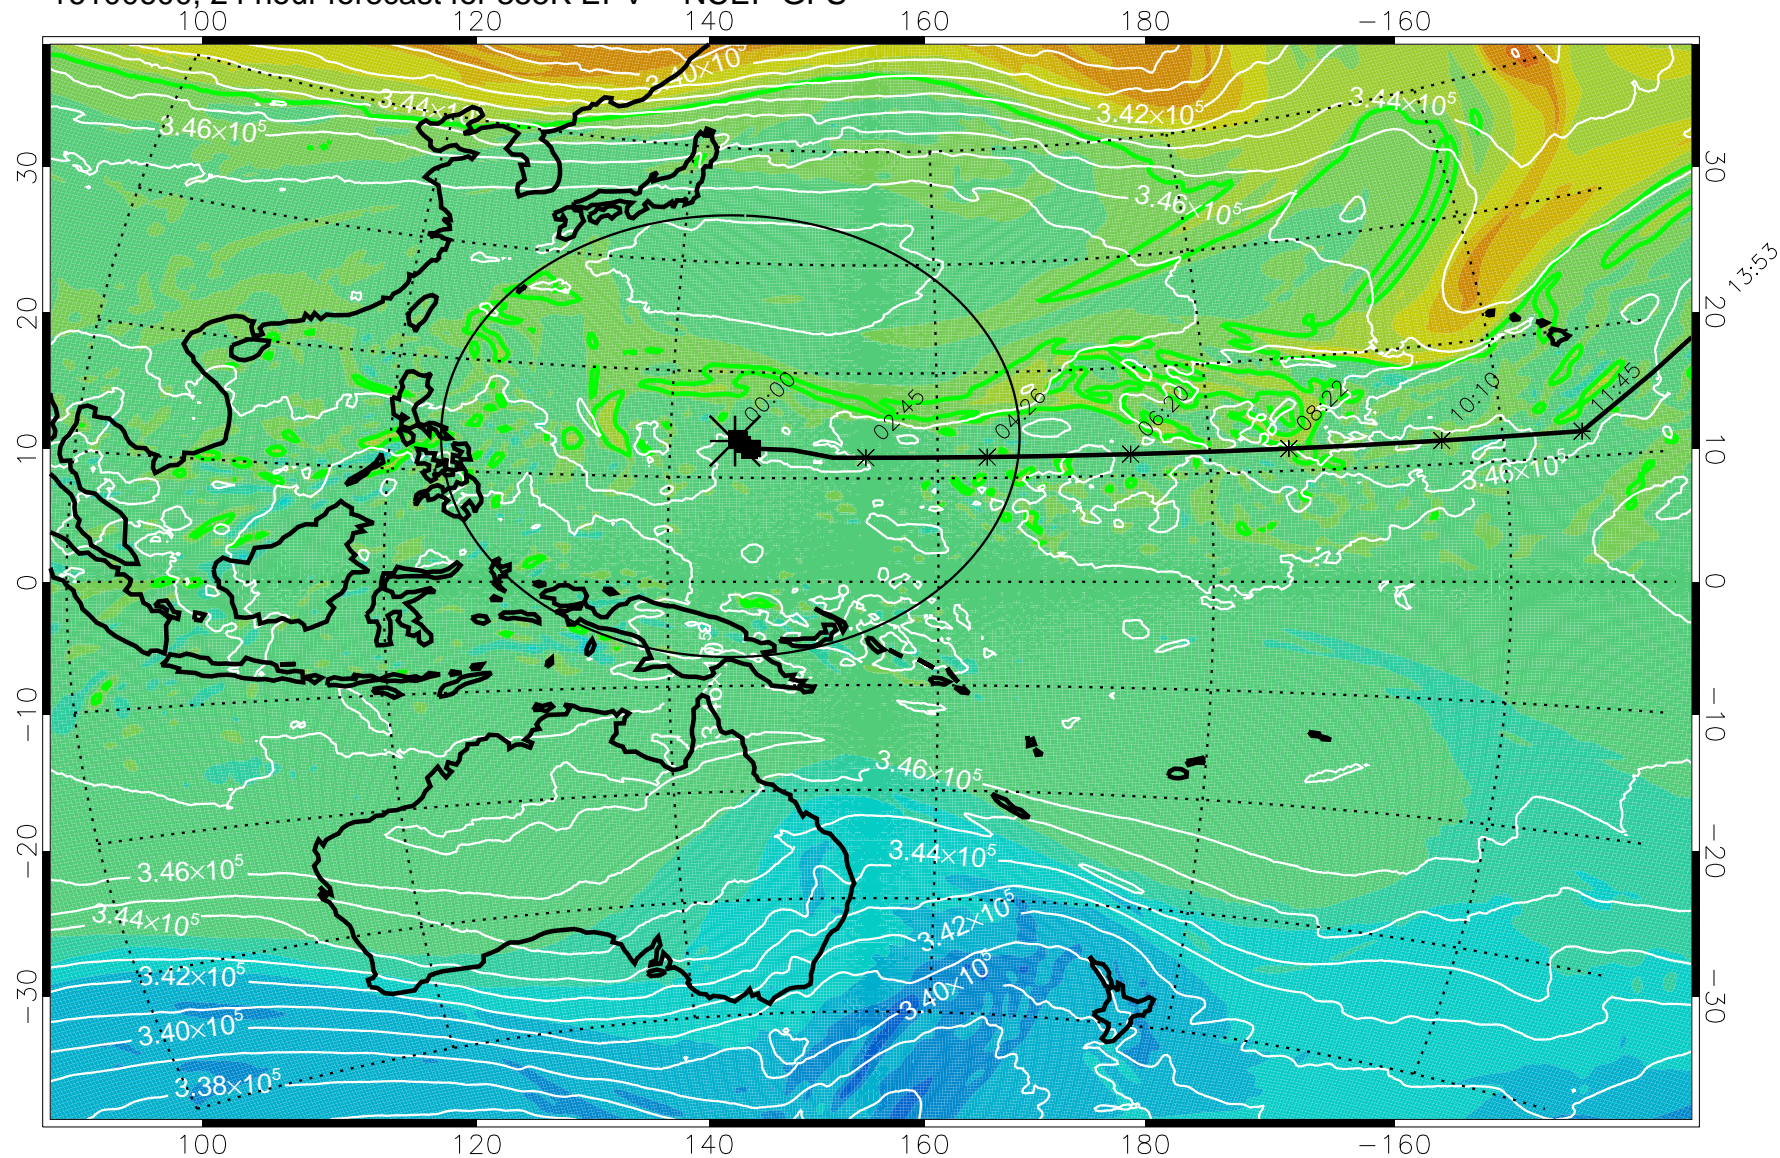

355K Montgomery Streamfunction, white  
EPV Tropopause (2 PVU) Position  
Range ring of 2304 km

15:52

16100518, 18 hour forecast for 355K EPV -- NCEP GFS

355K Montgomery Streamfunction, white  
EPV Tropopause (2 PVU) Position  
Range ring of 2304 km

16100600, 24 hour forecast for 355K EPV -- NCEP GFS

355K Montgomery Streamfunction, white  
EPV Tropopause (2 PVU) Position  
Range ring of 2304 km

15:52

16100606, 30 hour forecast for 355K EPV -- NCEP GFS

355K Montgomery Streamfunction, white  
EPV Tropopause (2 PVU) Position  
Range ring of 2304 km

15:52

16100612, 36 hour forecast for 355K EPV -- NCEP GFS

355K Montgomery Streamfunction, white  
EPV Tropopause (2 PVU) Position  
Range ring of 2304 km

15:52

16100618, 42 hour forecast for 355K EPV -- NCEP GFS

355K Montgomery Streamfunction, white  
EPV Tropopause (2 PVU) Position  
Range ring of 2304 km

15:52

16100700, 48 hour forecast for 355K EPV -- NCEP GFS