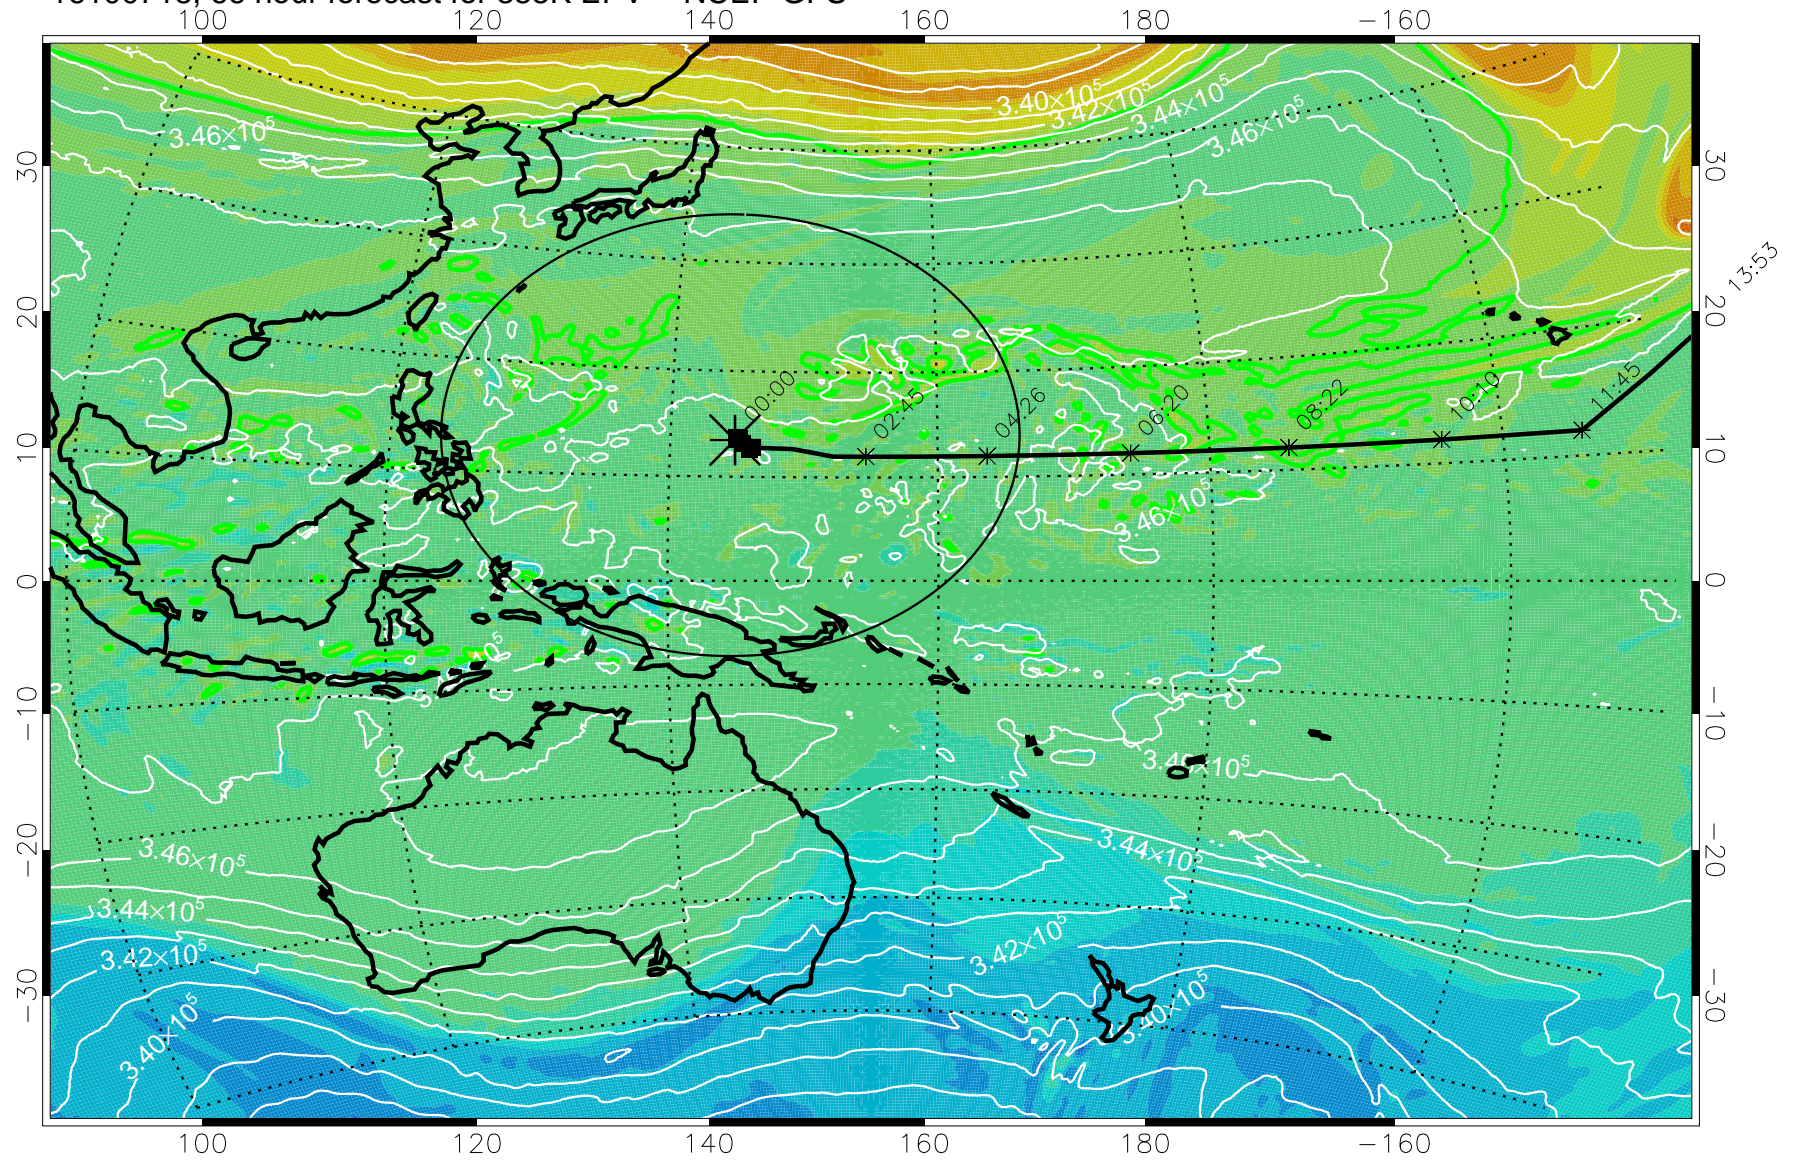

15:52

16100618, 42 hour forecast for 355K EPV -- NCEP GFS

355K Montgomery Streamfunction, white  
EPV Tropopause (2 PVU) Position  
Range ring of 2304 km

15:52

16100700, 48 hour forecast for 355K EPV -- NCEP GFS

355K Montgomery Streamfunction, white  
EPV Tropopause (2 PVU) Position  
Range ring of 2304 km

16100706, 54 hour forecast for 355K EPV -- NCEP GFS

355K Montgomery Streamfunction, white  
EPV Tropopause (2 PVU) Position  
Range ring of 2304 km

16100712, 60 hour forecast for 355K EPV -- NCEP GFS

355K Montgomery Streamfunction, white  
EPV Tropopause (2 PVU) Position  
Range ring of 2304 km

15:52

16100718, 66 hour forecast for 355K EPV -- NCEP GFS

355K Montgomery Streamfunction, white  
EPV Tropopause (2 PVU) Position  
Range ring of 2304 km

15:52

16100800, 72 hour forecast for 355K EPV -- NCEP GFS

355K Montgomery Streamfunction, white  
EPV Tropopause (2 PVU) Position  
Range ring of 2304 km