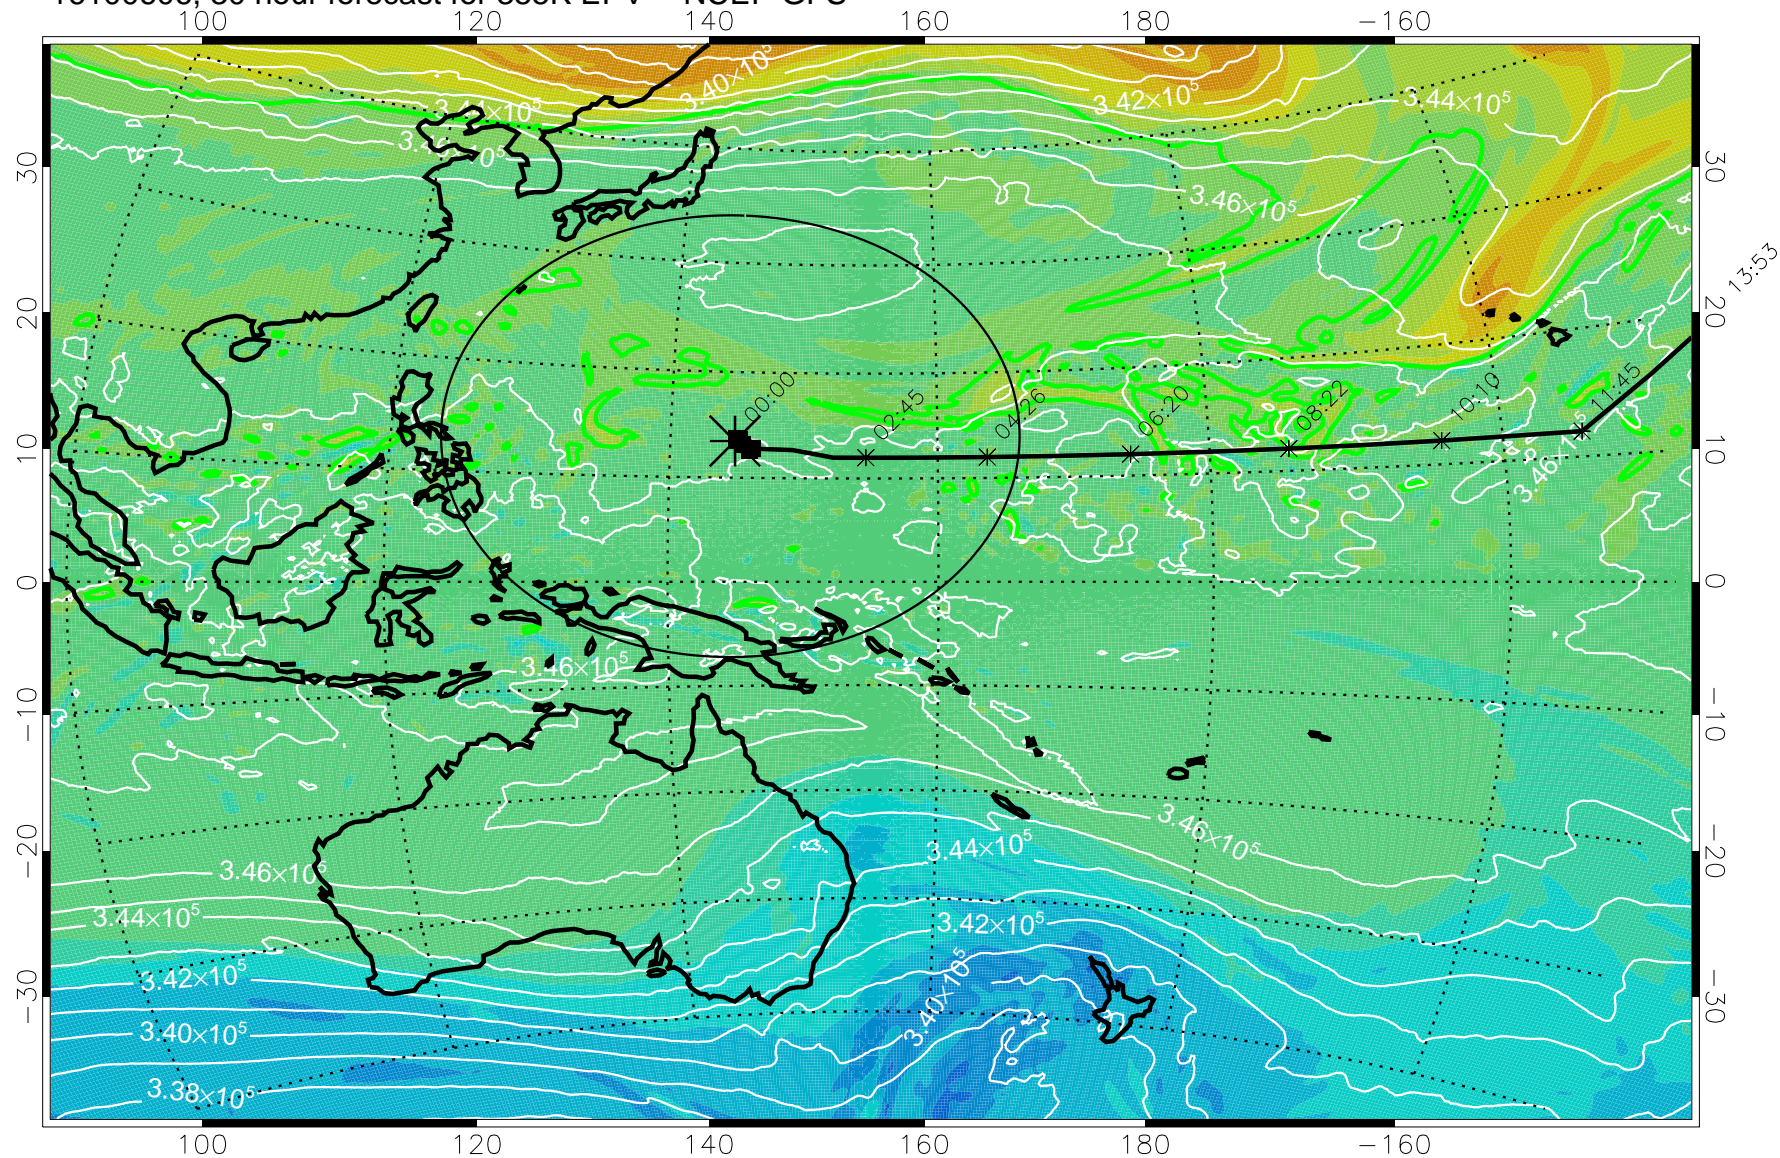

355K Montgomery Streamfunction, white  
EPV Tropopause (2 PVU) Position  
Range ring of 2304 km

15:52

16100518, 18 hour forecast for 355K EPV -- NCEP GFS

355K Montgomery Streamfunction, white  
EPV Tropopause (2 PVU) Position  
Range ring of 2304 km

16100600, 24 hour forecast for 355K EPV -- NCEP GFS

355K Montgomery Streamfunction, white  
EPV Tropopause (2 PVU) Position  
Range ring of 2304 km

15:52

16100606, 30 hour forecast for 355K EPV -- NCEP GFS

355K Montgomery Streamfunction, white  
EPV Tropopause (2 PVU) Position  
Range ring of 2304 km

15:52

16100612, 36 hour forecast for 355K EPV -- NCEP GFS

355K Montgomery Streamfunction, white  
EPV Tropopause (2 PVU) Position  
Range ring of 2304 km

15:52

16100618, 42 hour forecast for 355K EPV -- NCEP GFS

355K Montgomery Streamfunction, white  
EPV Tropopause (2 PVU) Position  
Range ring of 2304 km

15:52

16100700, 48 hour forecast for 355K EPV -- NCEP GFS