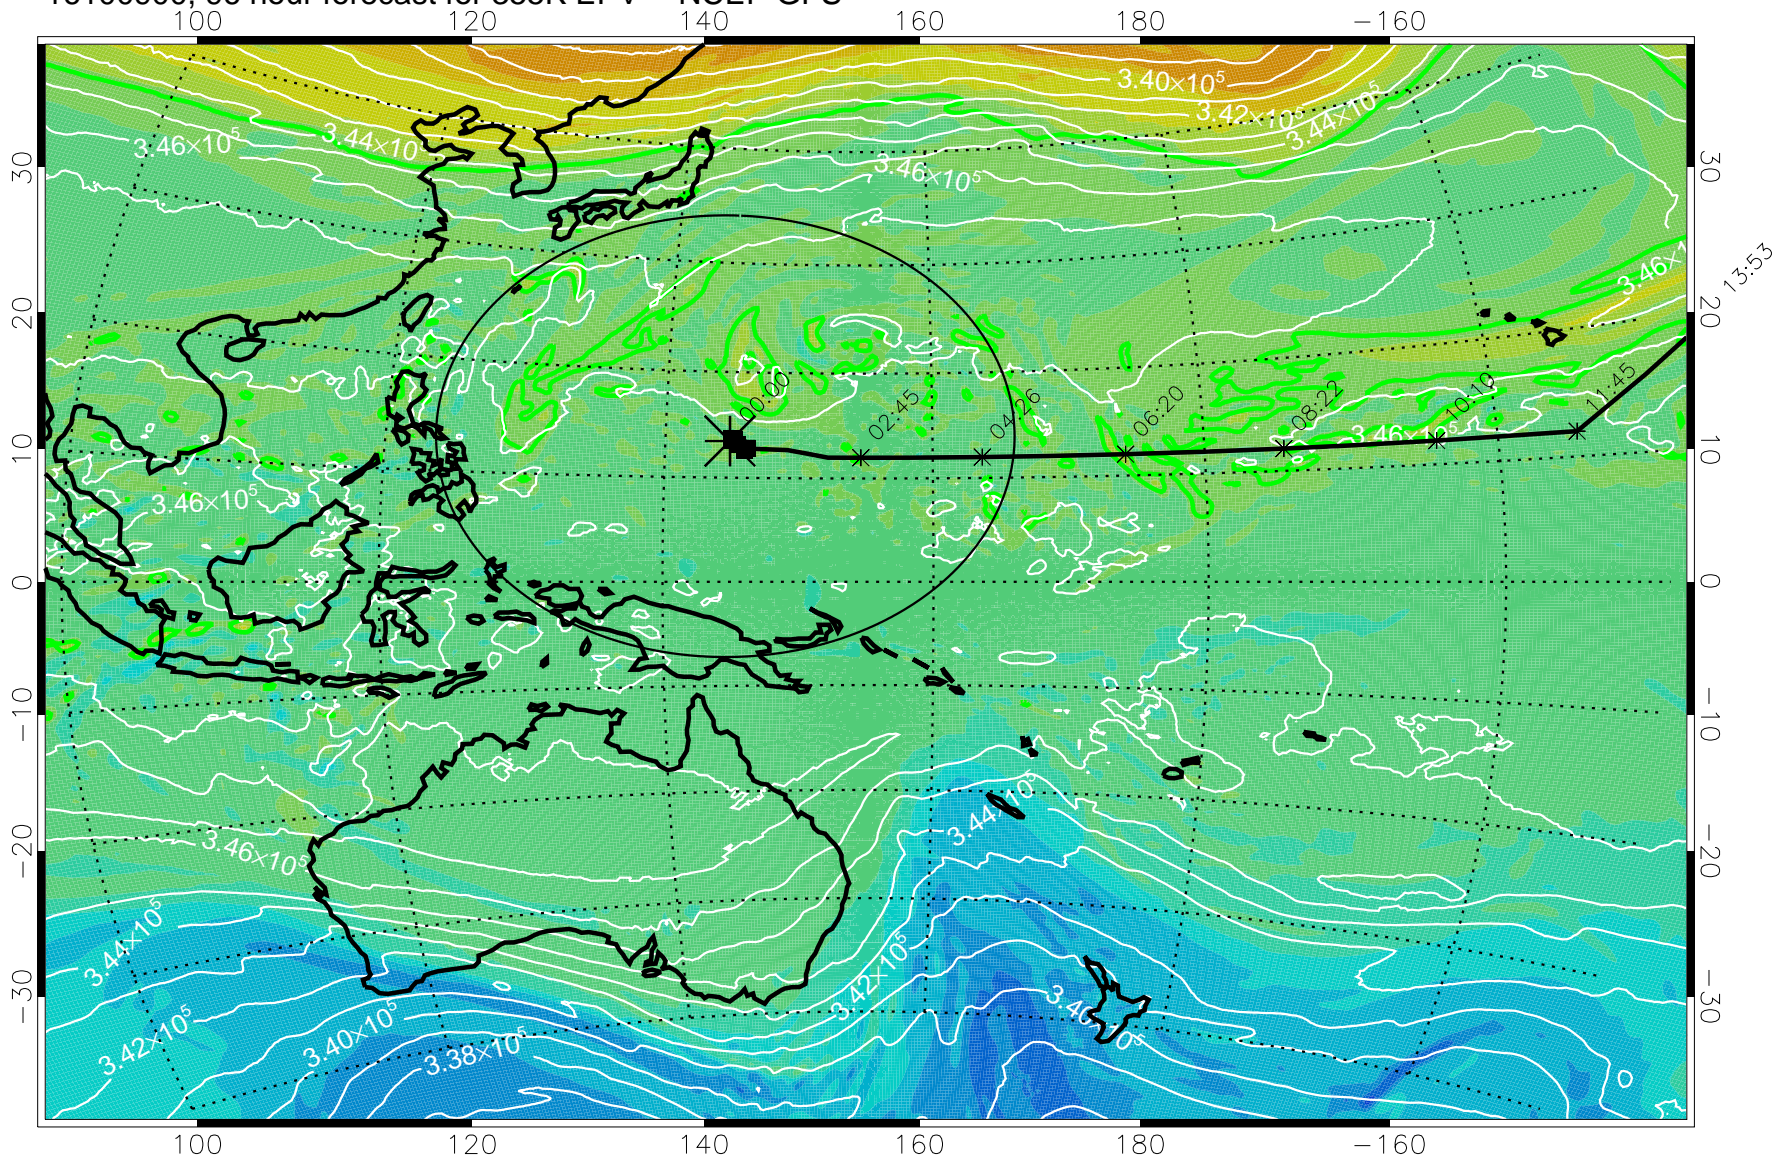

15:52

16100806, 78 hour forecast for 355K EPV -- NCEP GFS

355K Montgomery Streamfunction, white  
EPV Tropopause (2 PVU) Position  
Range ring of 2304 km

15:52

16100812, 84 hour forecast for 355K EPV -- NCEP GFS

355K Montgomery Streamfunction, white  
EPV Tropopause (2 PVU) Position  
Range ring of 2304 km

15:52

16100818, 90 hour forecast for 355K EPV -- NCEP GFS

355K Montgomery Streamfunction, white  
 EPV Tropopause (2 PVU) Position  
 Range ring of 2304 km

15:52

16100900, 96 hour forecast for 355K EPV -- NCEP GFS

355K Montgomery Streamfunction, white  
 EPV Tropopause (2 PVU) Position  
 Range ring of 2304 km

15:52

16100906, 102 hour forecast for 355K EPV -- NCEP GFS

355K Montgomery Streamfunction, white  
EPV Tropopause (2 PVU) Position  
Range ring of 2304 km

15:52

16100912, 108 hour forecast for 355K EPV -- NCEP GFS

355K Montgomery Streamfunction, white  
EPV Tropopause (2 PVU) Position  
Range ring of 2304 km