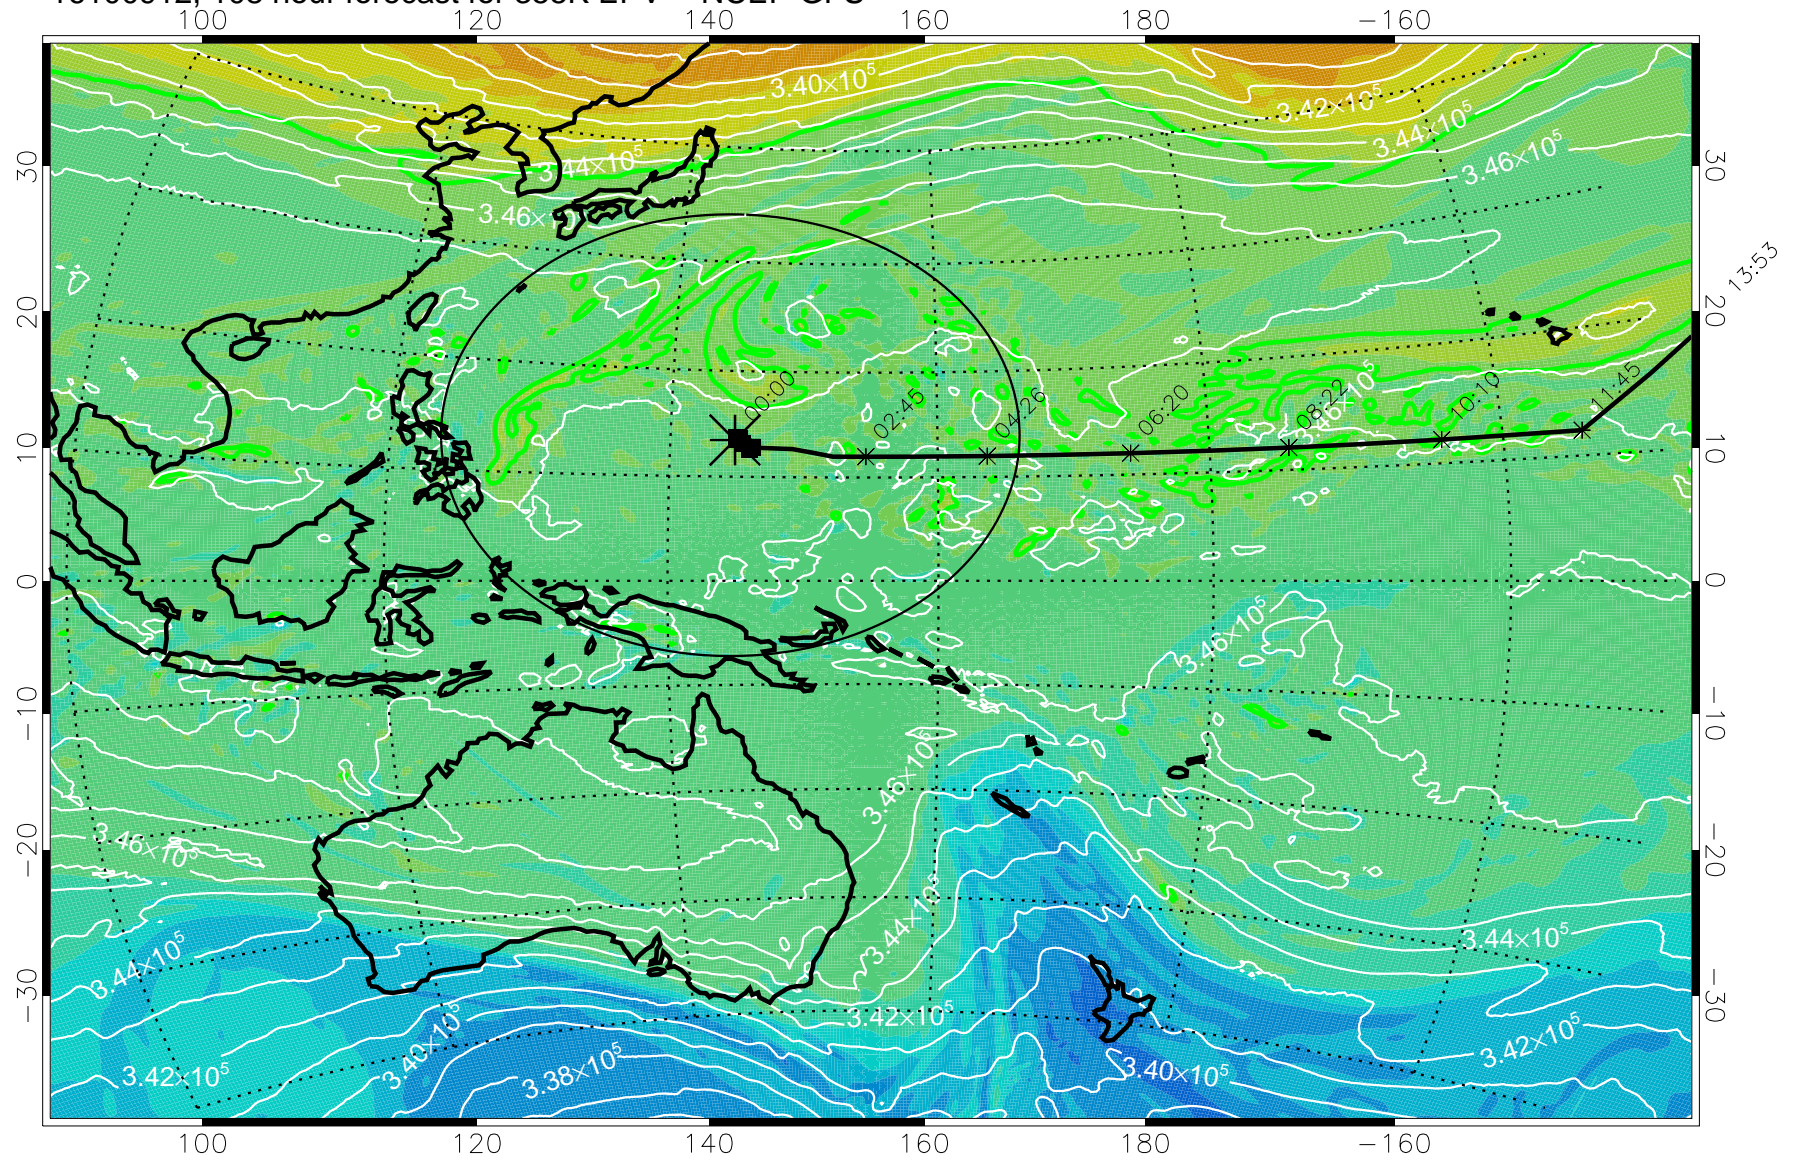

355K Montgomery Streamfunction, white  
EPV Tropopause (2 PVU) Position  
Range ring of 2304 km

15:52

16100818, 90 hour forecast for 355K EPV -- NCEP GFS

355K Montgomery Streamfunction, white  
 EPV Tropopause (2 PVU) Position  
 Range ring of 2304 km

15:52

16100900, 96 hour forecast for 355K EPV -- NCEP GFS

355K Montgomery Streamfunction, white  
 EPV Tropopause (2 PVU) Position  
 Range ring of 2304 km

15:52

16100906, 102 hour forecast for 355K EPV -- NCEP GFS

355K Montgomery Streamfunction, white  
EPV Tropopause (2 PVU) Position  
Range ring of 2304 km

15:52

16100912, 108 hour forecast for 355K EPV -- NCEP GFS

355K Montgomery Streamfunction, white  
EPV Tropopause (2 PVU) Position  
Range ring of 2304 km

15:52

16100918, 114 hour forecast for 355K EPV -- NCEP GFS

355K Montgomery Streamfunction, white  
EPV Tropopause (2 PVU) Position  
Range ring of 2304 km

15:52

16101000, 120 hour forecast for 355K EPV -- NCEP GFS