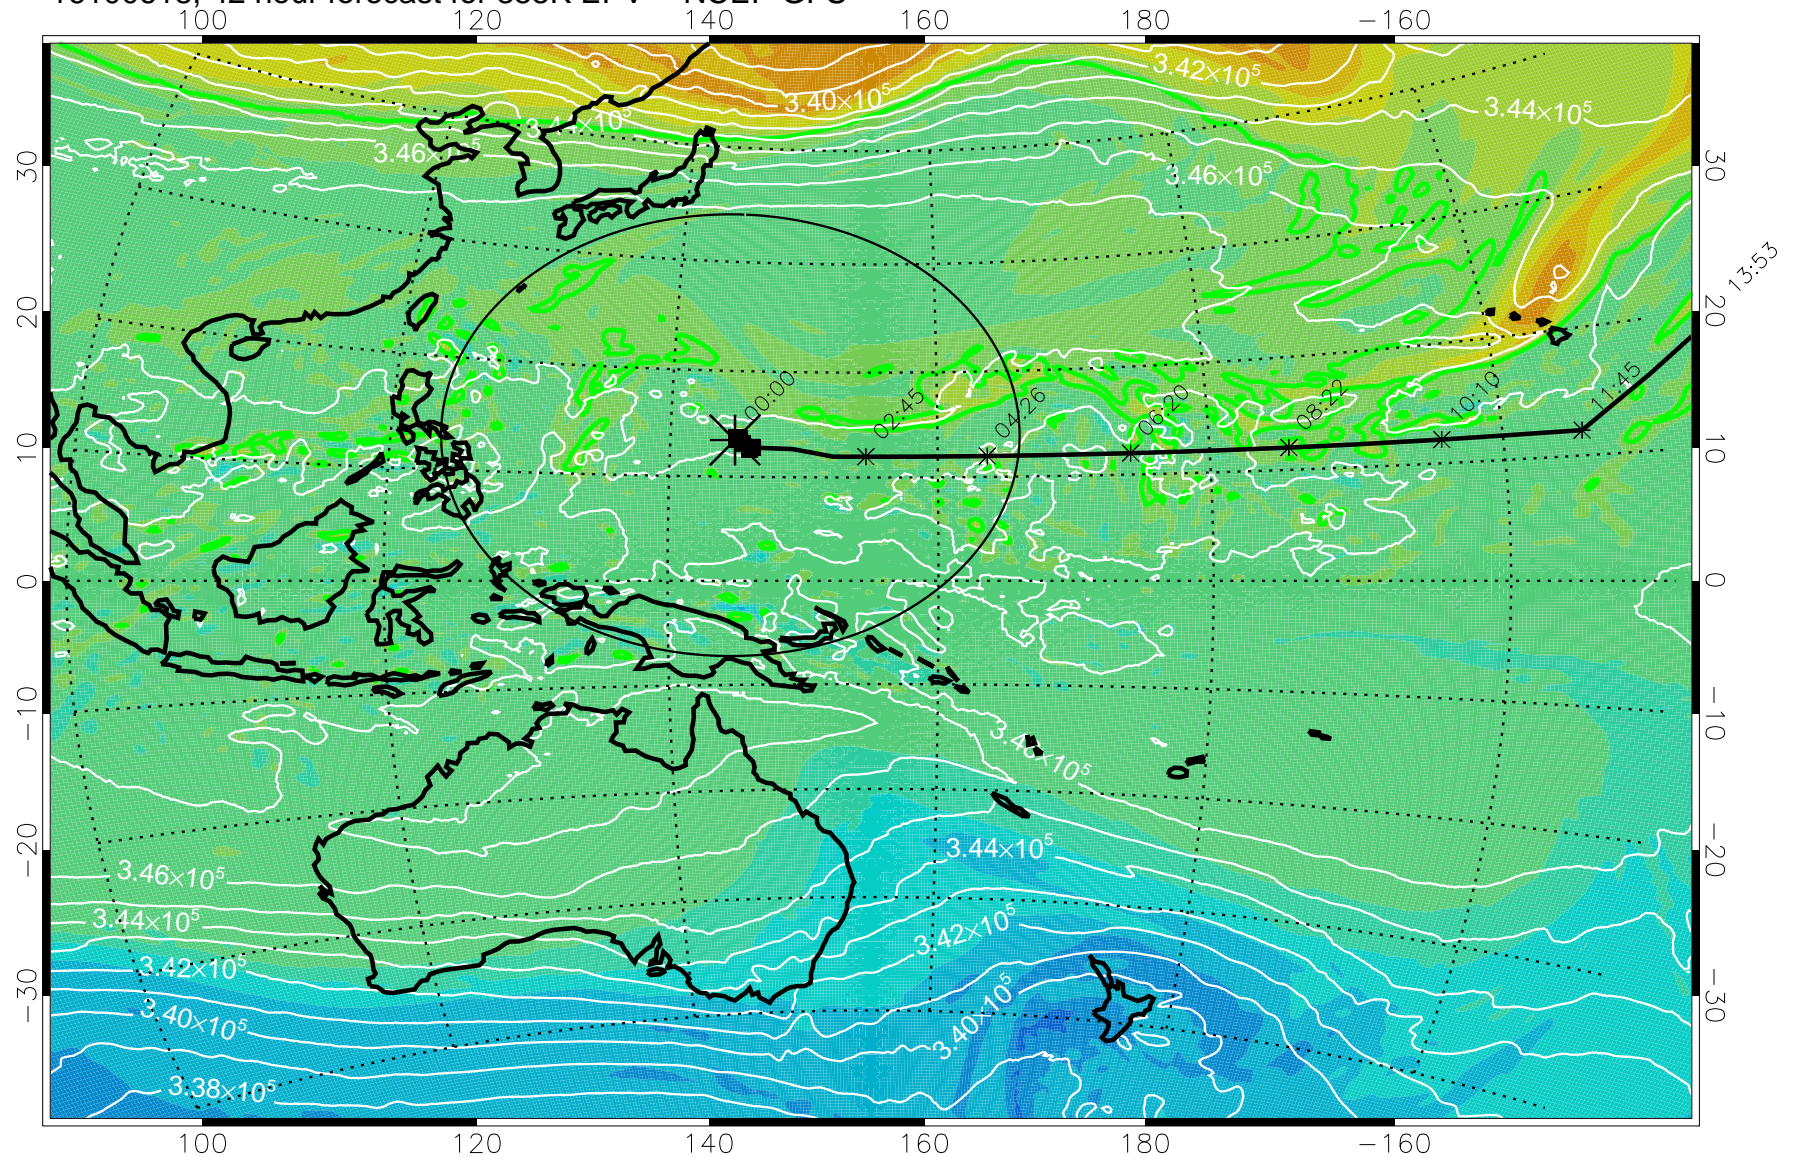

16100600, 24 hour forecast for 355K EPV -- NCEP GFS

355K Montgomery Streamfunction, white  
EPV Tropopause (2 PVU) Position  
Range ring of 2304 km

15:52

16100606, 30 hour forecast for 355K EPV -- NCEP GFS

355K Montgomery Streamfunction, white  
EPV Tropopause (2 PVU) Position  
Range ring of 2304 km

15:52

16100612, 36 hour forecast for 355K EPV -- NCEP GFS

355K Montgomery Streamfunction, white  
EPV Tropopause (2 PVU) Position  
Range ring of 2304 km

15:52

16100618, 42 hour forecast for 355K EPV -- NCEP GFS

355K Montgomery Streamfunction, white  
EPV Tropopause (2 PVU) Position  
Range ring of 2304 km

15:52

16100700, 48 hour forecast for 355K EPV -- NCEP GFS

355K Montgomery Streamfunction, white  
EPV Tropopause (2 PVU) Position  
Range ring of 2304 km

16100706, 54 hour forecast for 355K EPV -- NCEP GFS

355K Montgomery Streamfunction, white  
EPV Tropopause (2 PVU) Position  
Range ring of 2304 km