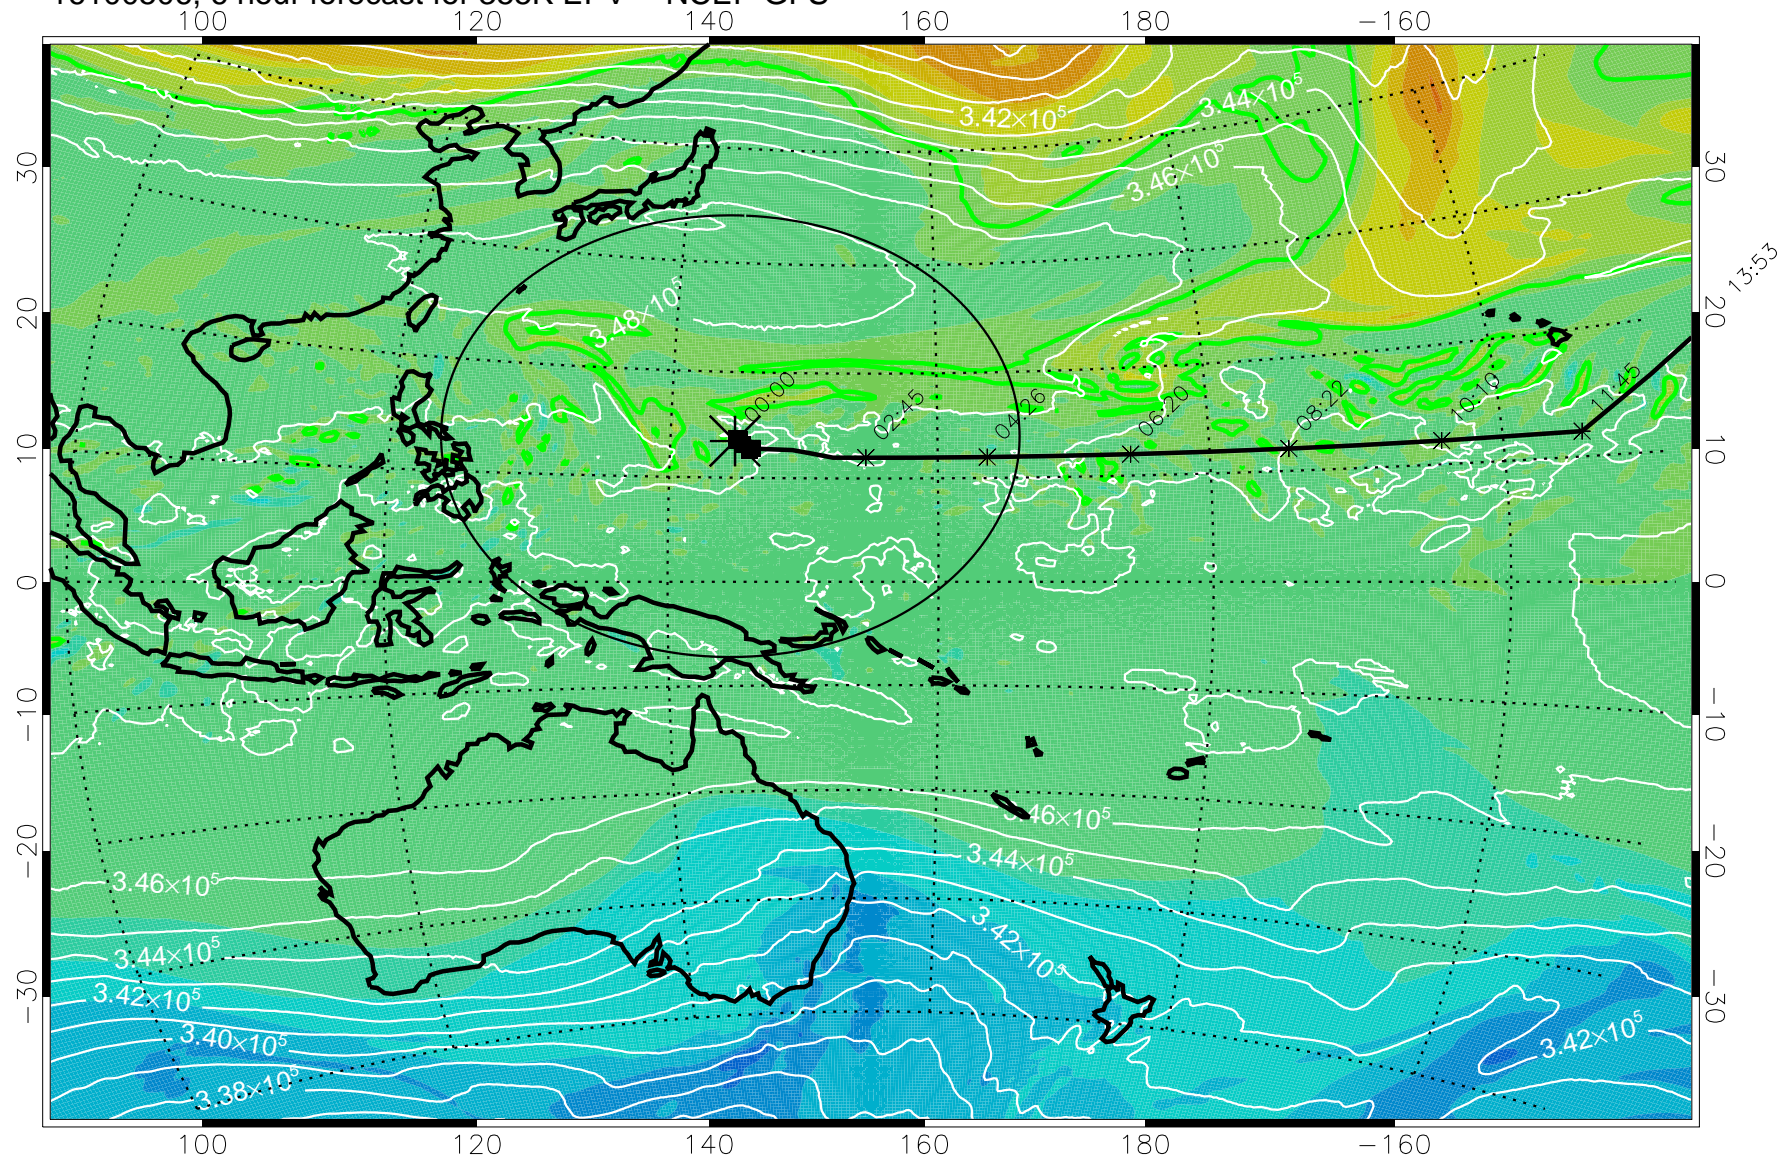

16100506, 6 hour forecast for 355K EPV -- NCEP GFS

355K Montgomery Streamfunction, white  
EPV Tropopause (2 PVU) Position  
Range ring of 2304 km

15:52

16100512, 12 hour forecast for 355K EPV -- NCEP GFS

355K Montgomery Streamfunction, white  
EPV Tropopause (2 PVU) Position  
Range ring of 2304 km

15:52

16100518, 18 hour forecast for 355K EPV -- NCEP GFS

355K Montgomery Streamfunction, white  
EPV Tropopause (2 PVU) Position  
Range ring of 2304 km

16100600, 24 hour forecast for 355K EPV -- NCEP GFS

355K Montgomery Streamfunction, white  
EPV Tropopause (2 PVU) Position  
Range ring of 2304 km

15:52

16100606, 30 hour forecast for 355K EPV -- NCEP GFS

355K Montgomery Streamfunction, white  
EPV Tropopause (2 PVU) Position  
Range ring of 2304 km

15:52

16100612, 36 hour forecast for 355K EPV -- NCEP GFS

355K Montgomery Streamfunction, white  
EPV Tropopause (2 PVU) Position  
Range ring of 2304 km