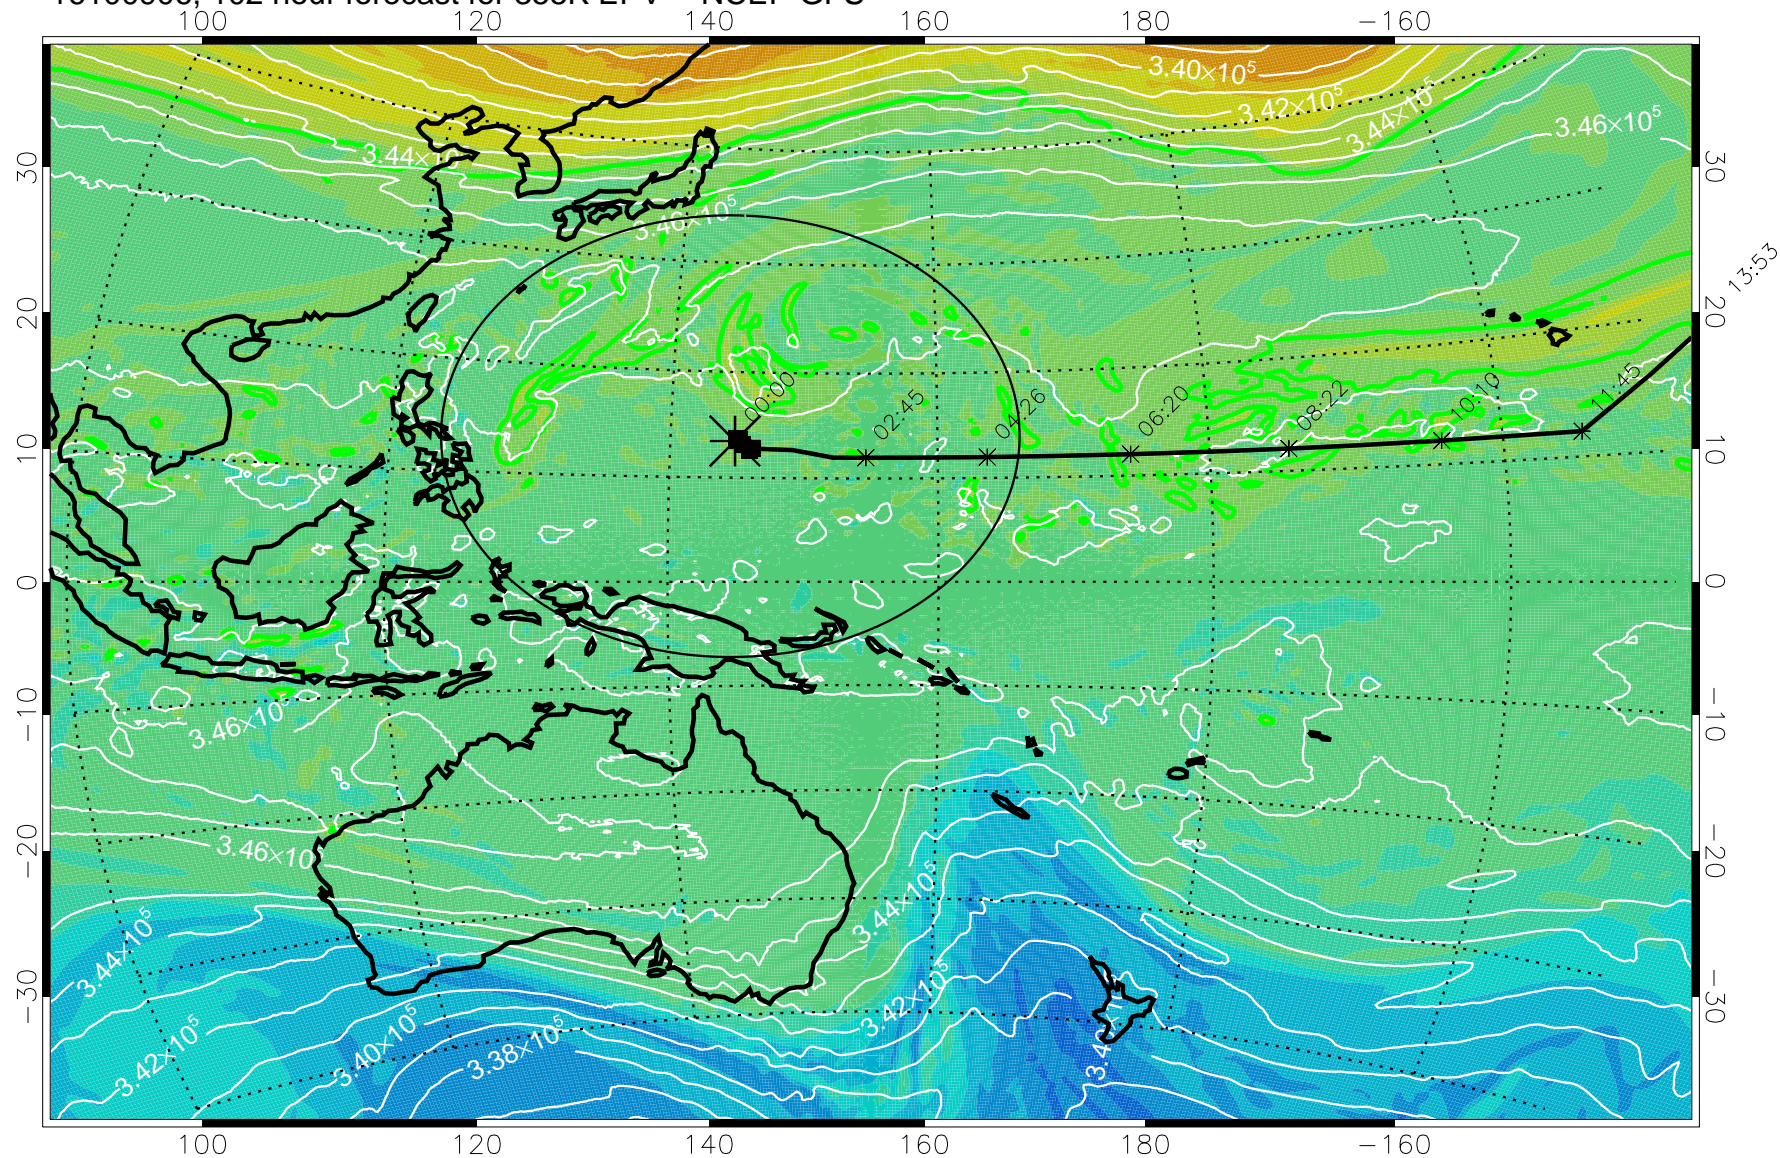

355K Montgomery Streamfunction, white  
EPV Tropopause (2 PVU) Position  
Range ring of 2304 km

15:52

16100818, 90 hour forecast for 355K EPV -- NCEP GFS

355K Montgomery Streamfunction, white  
 EPV Tropopause (2 PVU) Position  
 Range ring of 2304 km

15:52

16100900, 96 hour forecast for 355K EPV -- NCEP GFS

355K Montgomery Streamfunction, white  
 EPV Tropopause (2 PVU) Position  
 Range ring of 2304 km

15:52

16100906, 102 hour forecast for 355K EPV -- NCEP GFS

355K Montgomery Streamfunction, white  
EPV Tropopause (2 PVU) Position  
Range ring of 2304 km

15:52

16100912, 108 hour forecast for 355K EPV -- NCEP GFS

355K Montgomery Streamfunction, white  
EPV Tropopause (2 PVU) Position  
Range ring of 2304 km

15:52

16100918, 114 hour forecast for 355K EPV -- NCEP GFS

355K Montgomery Streamfunction, white  
EPV Tropopause (2 PVU) Position  
Range ring of 2304 km

15:52

16101000, 120 hour forecast for 355K EPV -- NCEP GFS