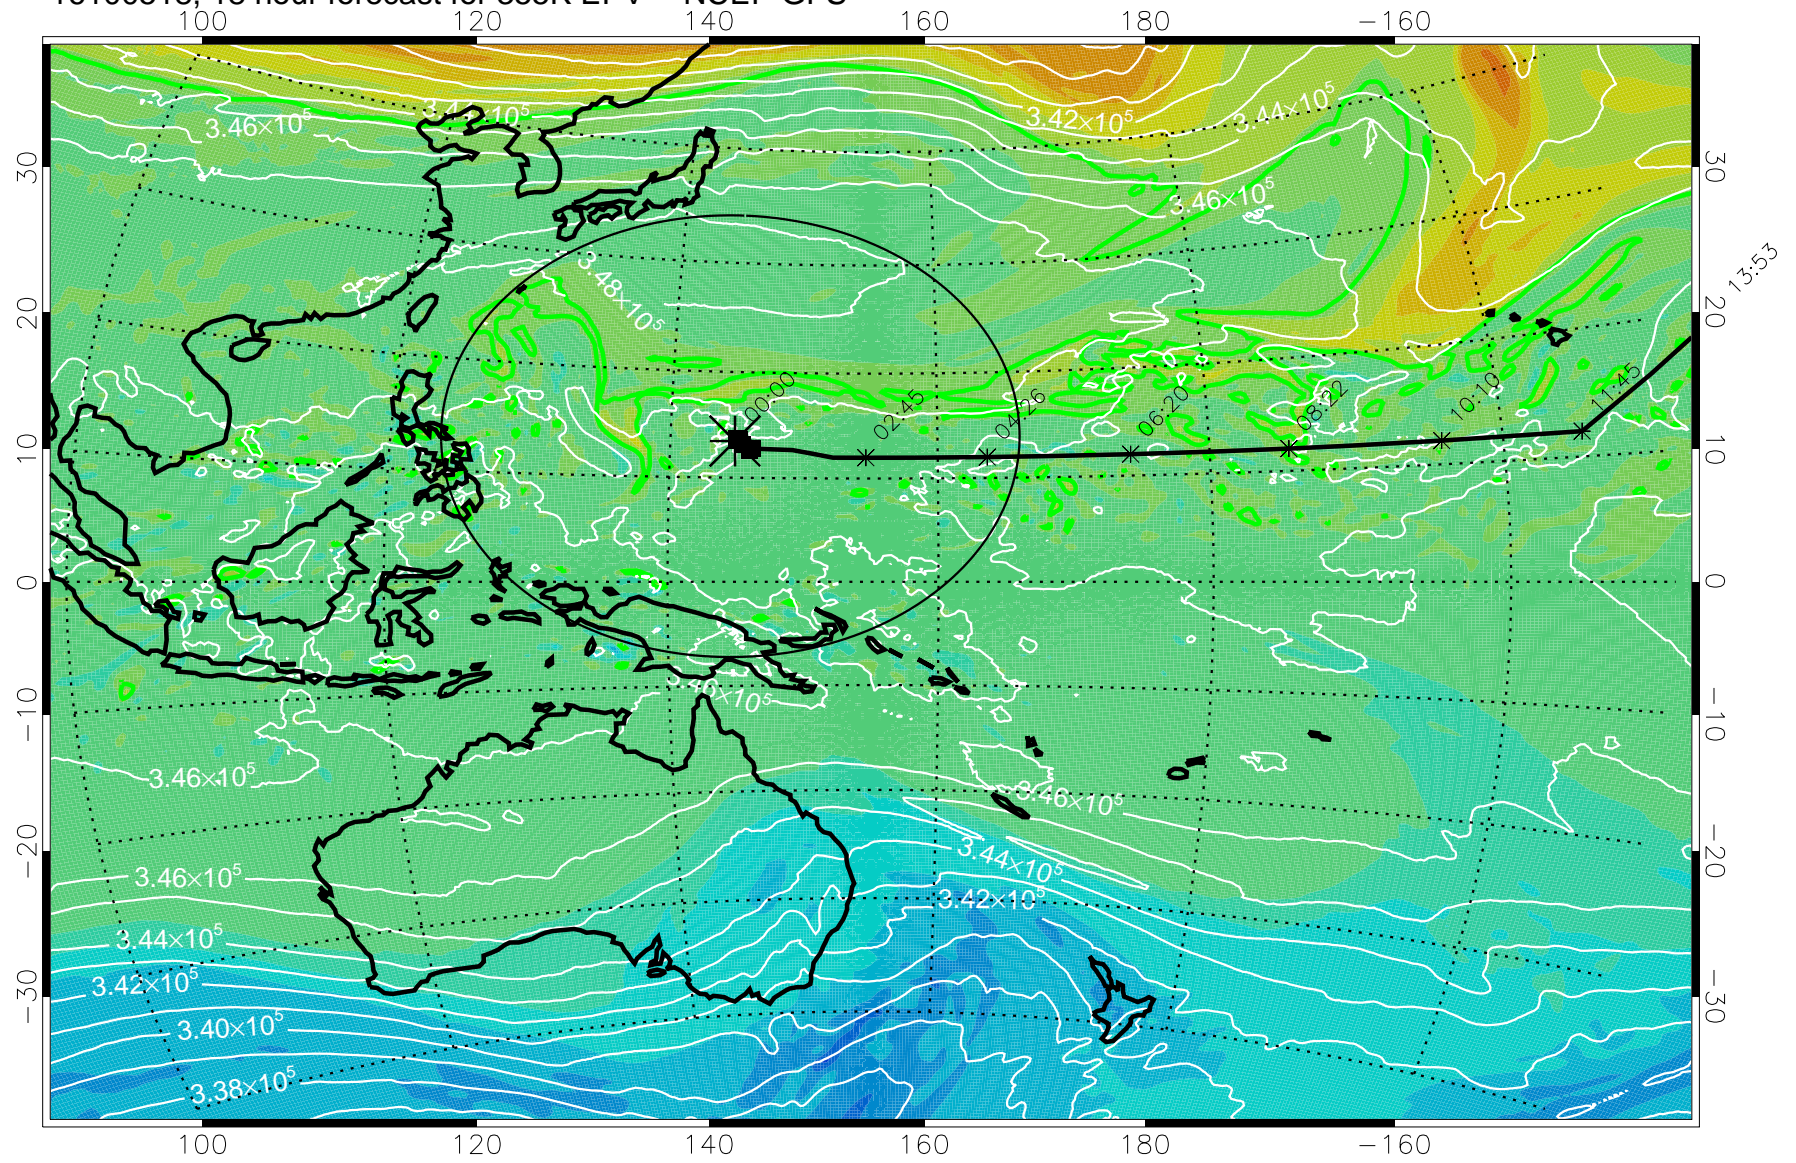

16100506, 6 hour forecast for 355K EPV -- NCEP GFS

355K Montgomery Streamfunction, white  
EPV Tropopause (2 PVU) Position  
Range ring of 2304 km

15:52

16100512, 12 hour forecast for 355K EPV -- NCEP GFS

355K Montgomery Streamfunction, white  
EPV Tropopause (2 PVU) Position  
Range ring of 2304 km

15:52

16100518, 18 hour forecast for 355K EPV -- NCEP GFS

355K Montgomery Streamfunction, white  
EPV Tropopause (2 PVU) Position  
Range ring of 2304 km

16100600, 24 hour forecast for 355K EPV -- NCEP GFS

355K Montgomery Streamfunction, white  
EPV Tropopause (2 PVU) Position  
Range ring of 2304 km

15:52

16100606, 30 hour forecast for 355K EPV -- NCEP GFS

355K Montgomery Streamfunction, white  
EPV Tropopause (2 PVU) Position  
Range ring of 2304 km

15:52

16100612, 36 hour forecast for 355K EPV -- NCEP GFS

355K Montgomery Streamfunction, white  
EPV Tropopause (2 PVU) Position  
Range ring of 2304 km