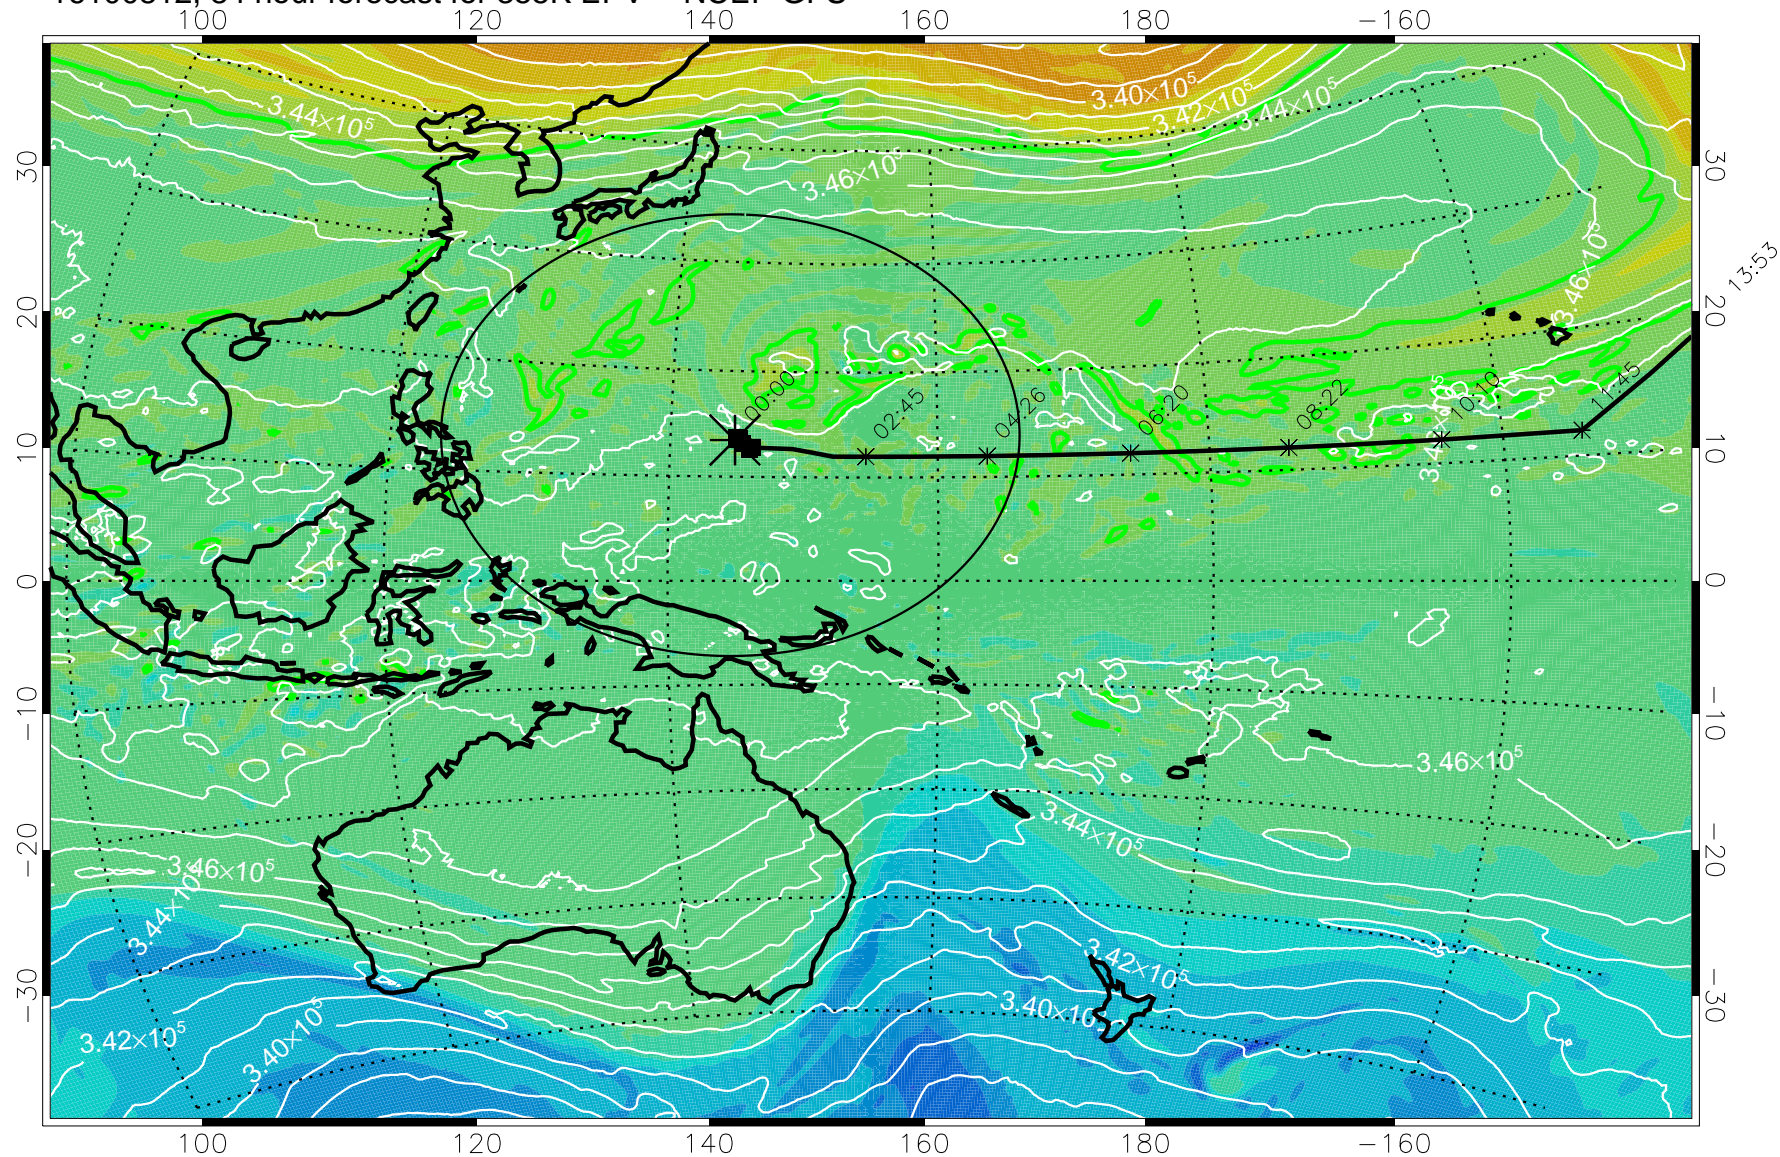

355K Montgomery Streamfunction, white  
EPV Tropopause (2 PVU) Position  
Range ring of 2304 km

15:52

16100800, 72 hour forecast for 355K EPV -- NCEP GFS

355K Montgomery Streamfunction, white  
EPV Tropopause (2 PVU) Position  
Range ring of 2304 km

15:52

16100806, 78 hour forecast for 355K EPV -- NCEP GFS

355K Montgomery Streamfunction, white  
EPV Tropopause (2 PVU) Position  
Range ring of 2304 km

15:52

16100812, 84 hour forecast for 355K EPV -- NCEP GFS

355K Montgomery Streamfunction, white  
EPV Tropopause (2 PVU) Position  
Range ring of 2304 km

15:52

16100818, 90 hour forecast for 355K EPV -- NCEP GFS

355K Montgomery Streamfunction, white  
 EPV Tropopause (2 PVU) Position  
 Range ring of 2304 km

15:52

16100900, 96 hour forecast for 355K EPV -- NCEP GFS

355K Montgomery Streamfunction, white  
 EPV Tropopause (2 PVU) Position  
 Range ring of 2304 km

15:52

16100906, 102 hour forecast for 355K EPV -- NCEP GFS