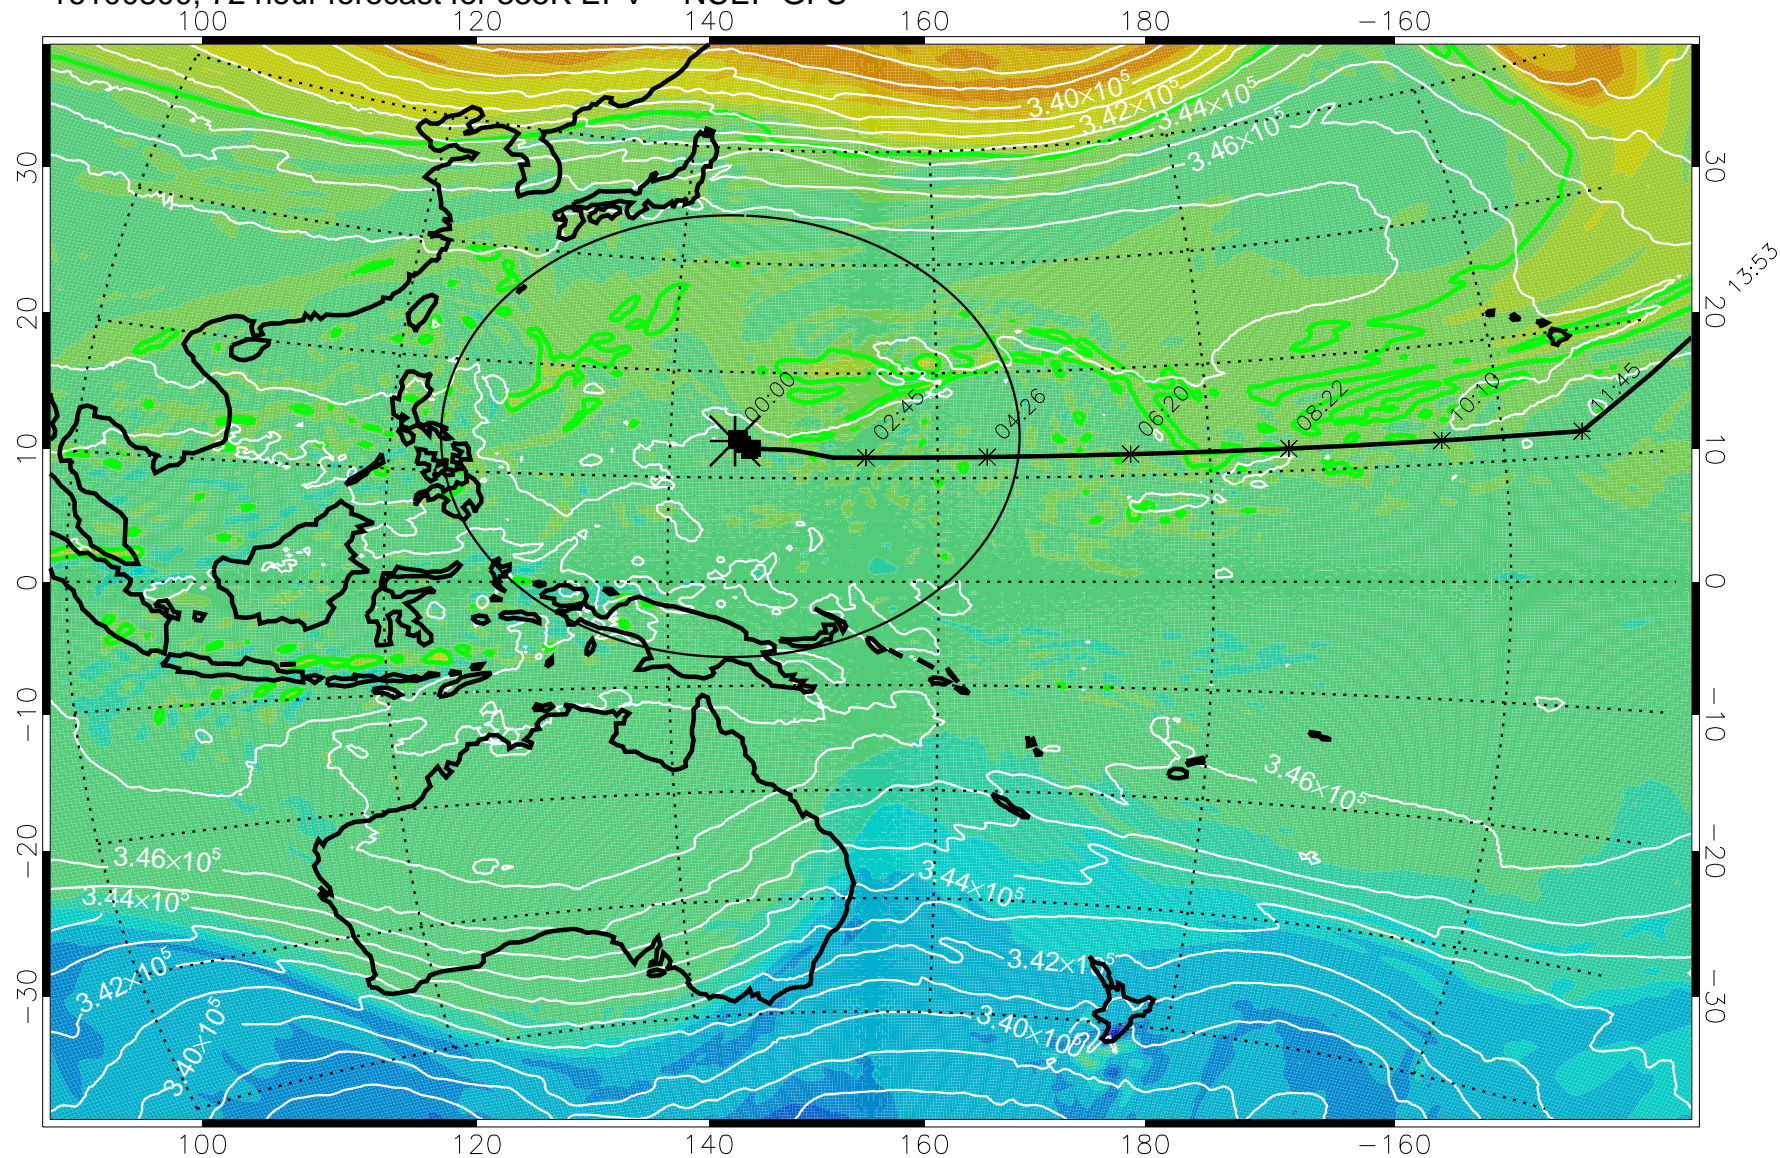

355K Montgomery Streamfunction, white  
EPV Tropopause (2 PVU) Position  
Range ring of 2304 km

16100706, 54 hour forecast for 355K EPV -- NCEP GFS

355K Montgomery Streamfunction, white  
EPV Tropopause (2 PVU) Position  
Range ring of 2304 km

16100712, 60 hour forecast for 355K EPV -- NCEP GFS

355K Montgomery Streamfunction, white  
EPV Tropopause (2 PVU) Position  
Range ring of 2304 km

15:52

16100718, 66 hour forecast for 355K EPV -- NCEP GFS

355K Montgomery Streamfunction, white  
EPV Tropopause (2 PVU) Position  
Range ring of 2304 km

15:52

16100800, 72 hour forecast for 355K EPV -- NCEP GFS

355K Montgomery Streamfunction, white  
EPV Tropopause (2 PVU) Position  
Range ring of 2304 km

15:52

16100806, 78 hour forecast for 355K EPV -- NCEP GFS

355K Montgomery Streamfunction, white  
EPV Tropopause (2 PVU) Position  
Range ring of 2304 km

15:52

16100812, 84 hour forecast for 355K EPV -- NCEP GFS