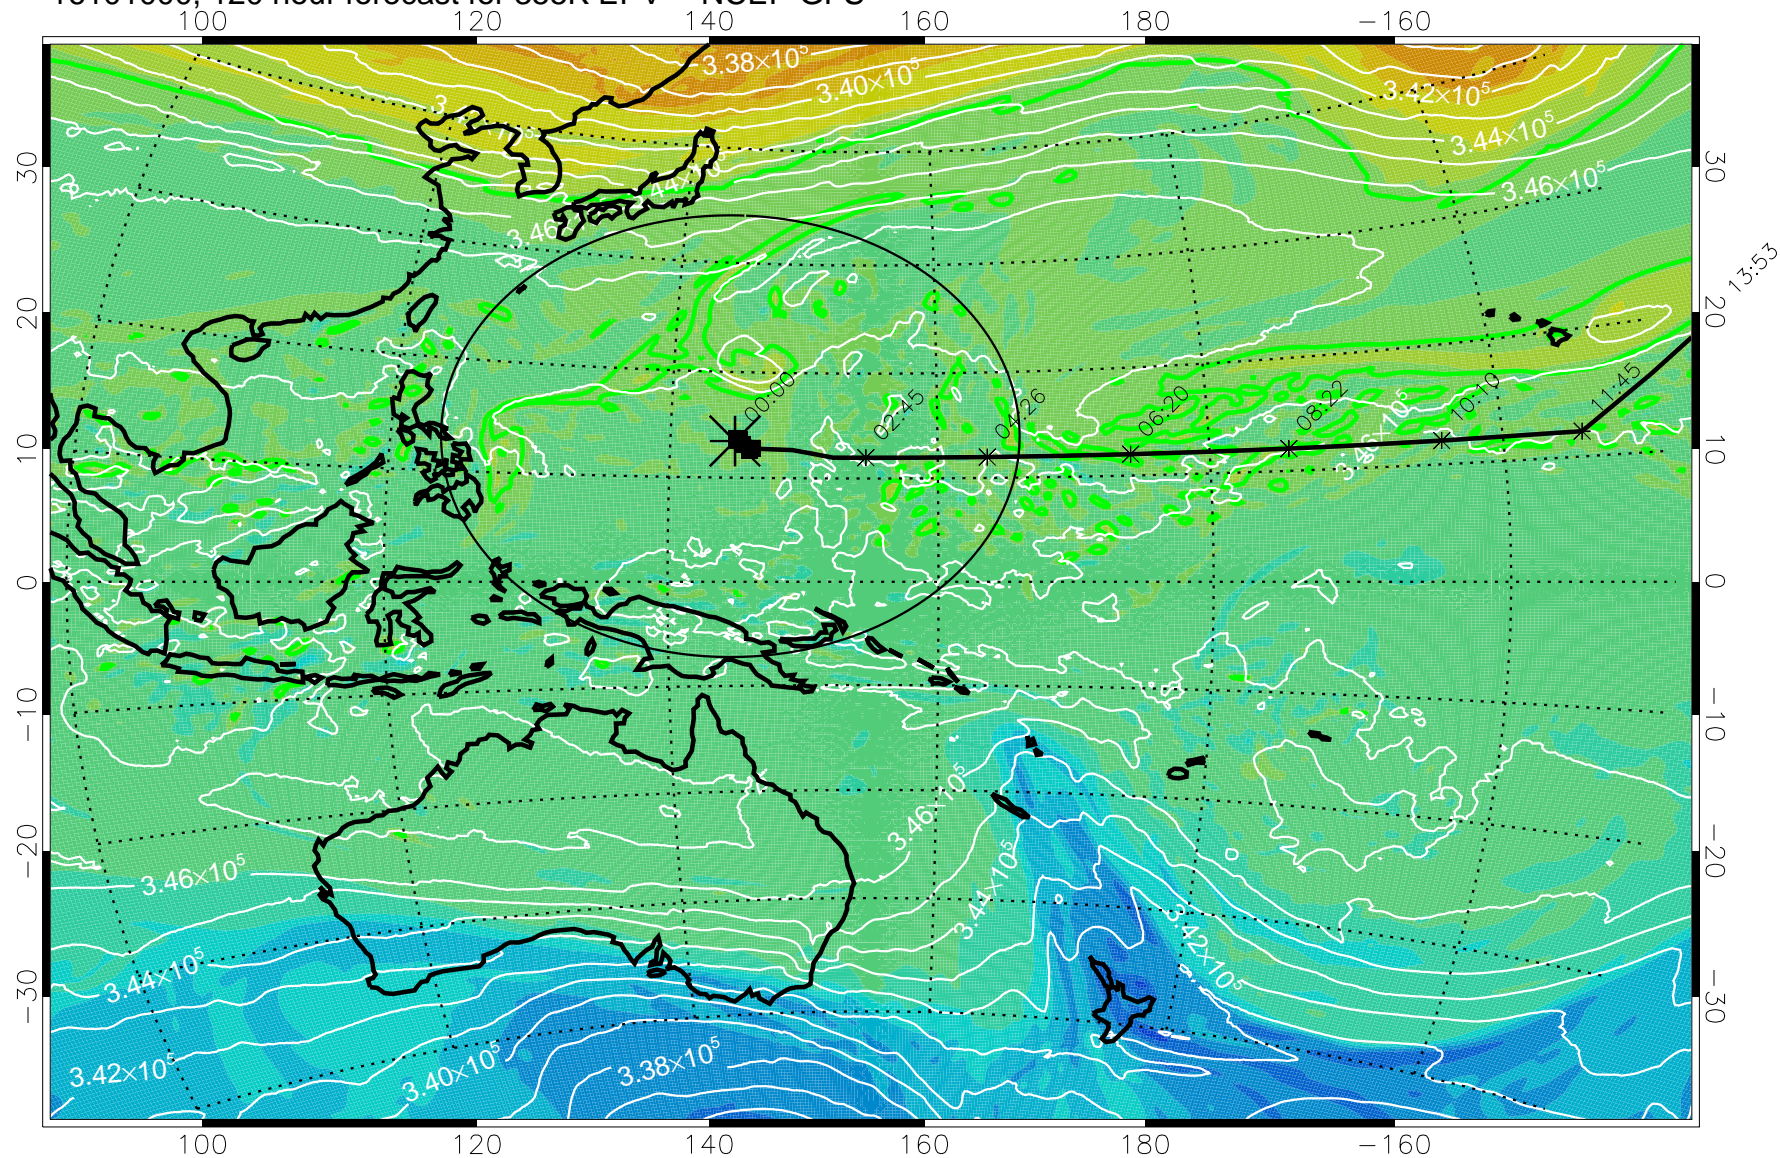

355K Montgomery Streamfunction, white  
EPV Tropopause (2 PVU) Position  
Range ring of 2304 km

15:52

16100912, 108 hour forecast for 355K EPV -- NCEP GFS

355K Montgomery Streamfunction, white  
EPV Tropopause (2 PVU) Position  
Range ring of 2304 km

15:52

16100918, 114 hour forecast for 355K EPV -- NCEP GFS

355K Montgomery Streamfunction, white  
EPV Tropopause (2 PVU) Position  
Range ring of 2304 km

15:52

16101000, 120 hour forecast for 355K EPV -- NCEP GFS

355K Montgomery Streamfunction, white  
EPV Tropopause (2 PVU) Position  
Range ring of 2304 km

15:52