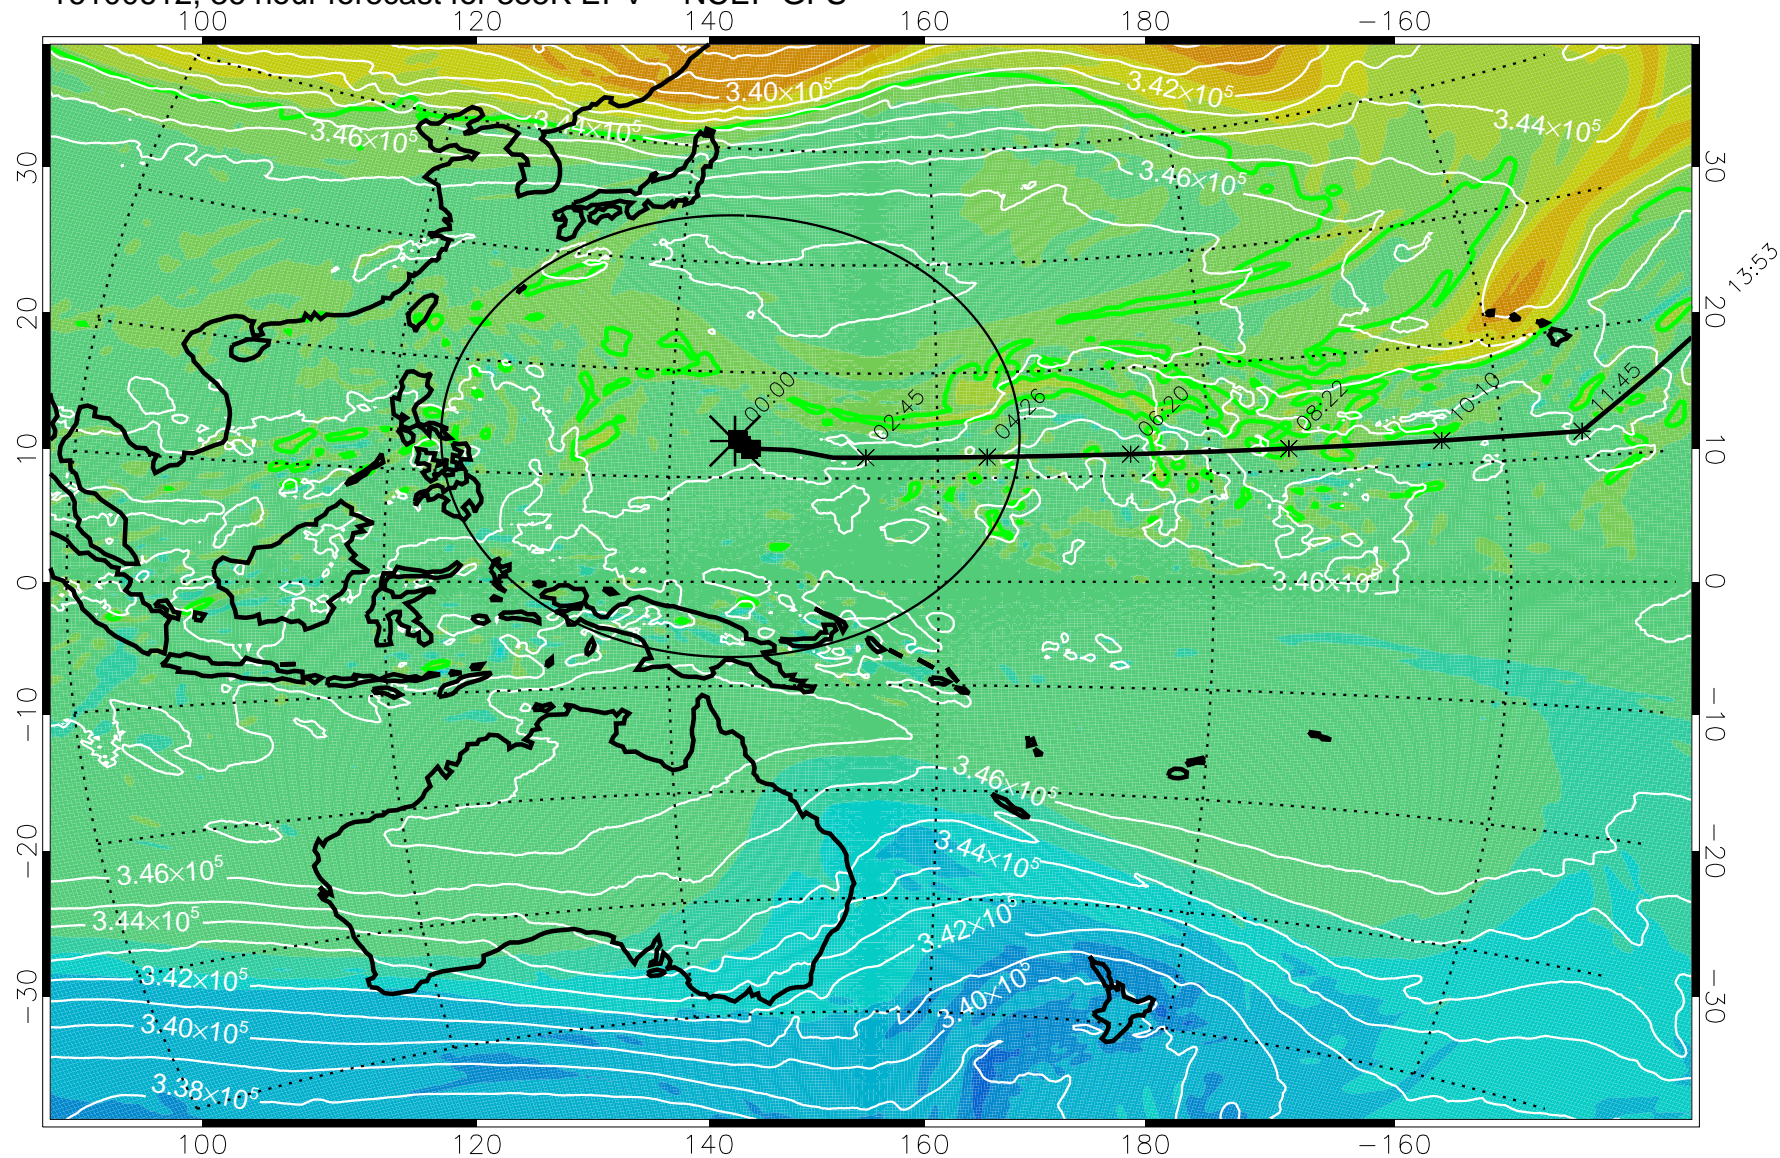

355K Montgomery Streamfunction, white  
EPV Tropopause (2 PVU) Position  
Range ring of 2304 km

15:52

16100518, 18 hour forecast for 355K EPV -- NCEP GFS

355K Montgomery Streamfunction, white  
EPV Tropopause (2 PVU) Position  
Range ring of 2304 km

16100600, 24 hour forecast for 355K EPV -- NCEP GFS

355K Montgomery Streamfunction, white  
EPV Tropopause (2 PVU) Position  
Range ring of 2304 km

15:52

16100606, 30 hour forecast for 355K EPV -- NCEP GFS

355K Montgomery Streamfunction, white  
EPV Tropopause (2 PVU) Position  
Range ring of 2304 km

15:52

16100612, 36 hour forecast for 355K EPV -- NCEP GFS

355K Montgomery Streamfunction, white  
EPV Tropopause (2 PVU) Position  
Range ring of 2304 km

15:52

16100618, 42 hour forecast for 355K EPV -- NCEP GFS

355K Montgomery Streamfunction, white  
EPV Tropopause (2 PVU) Position  
Range ring of 2304 km

15:52

16100700, 48 hour forecast for 355K EPV -- NCEP GFS