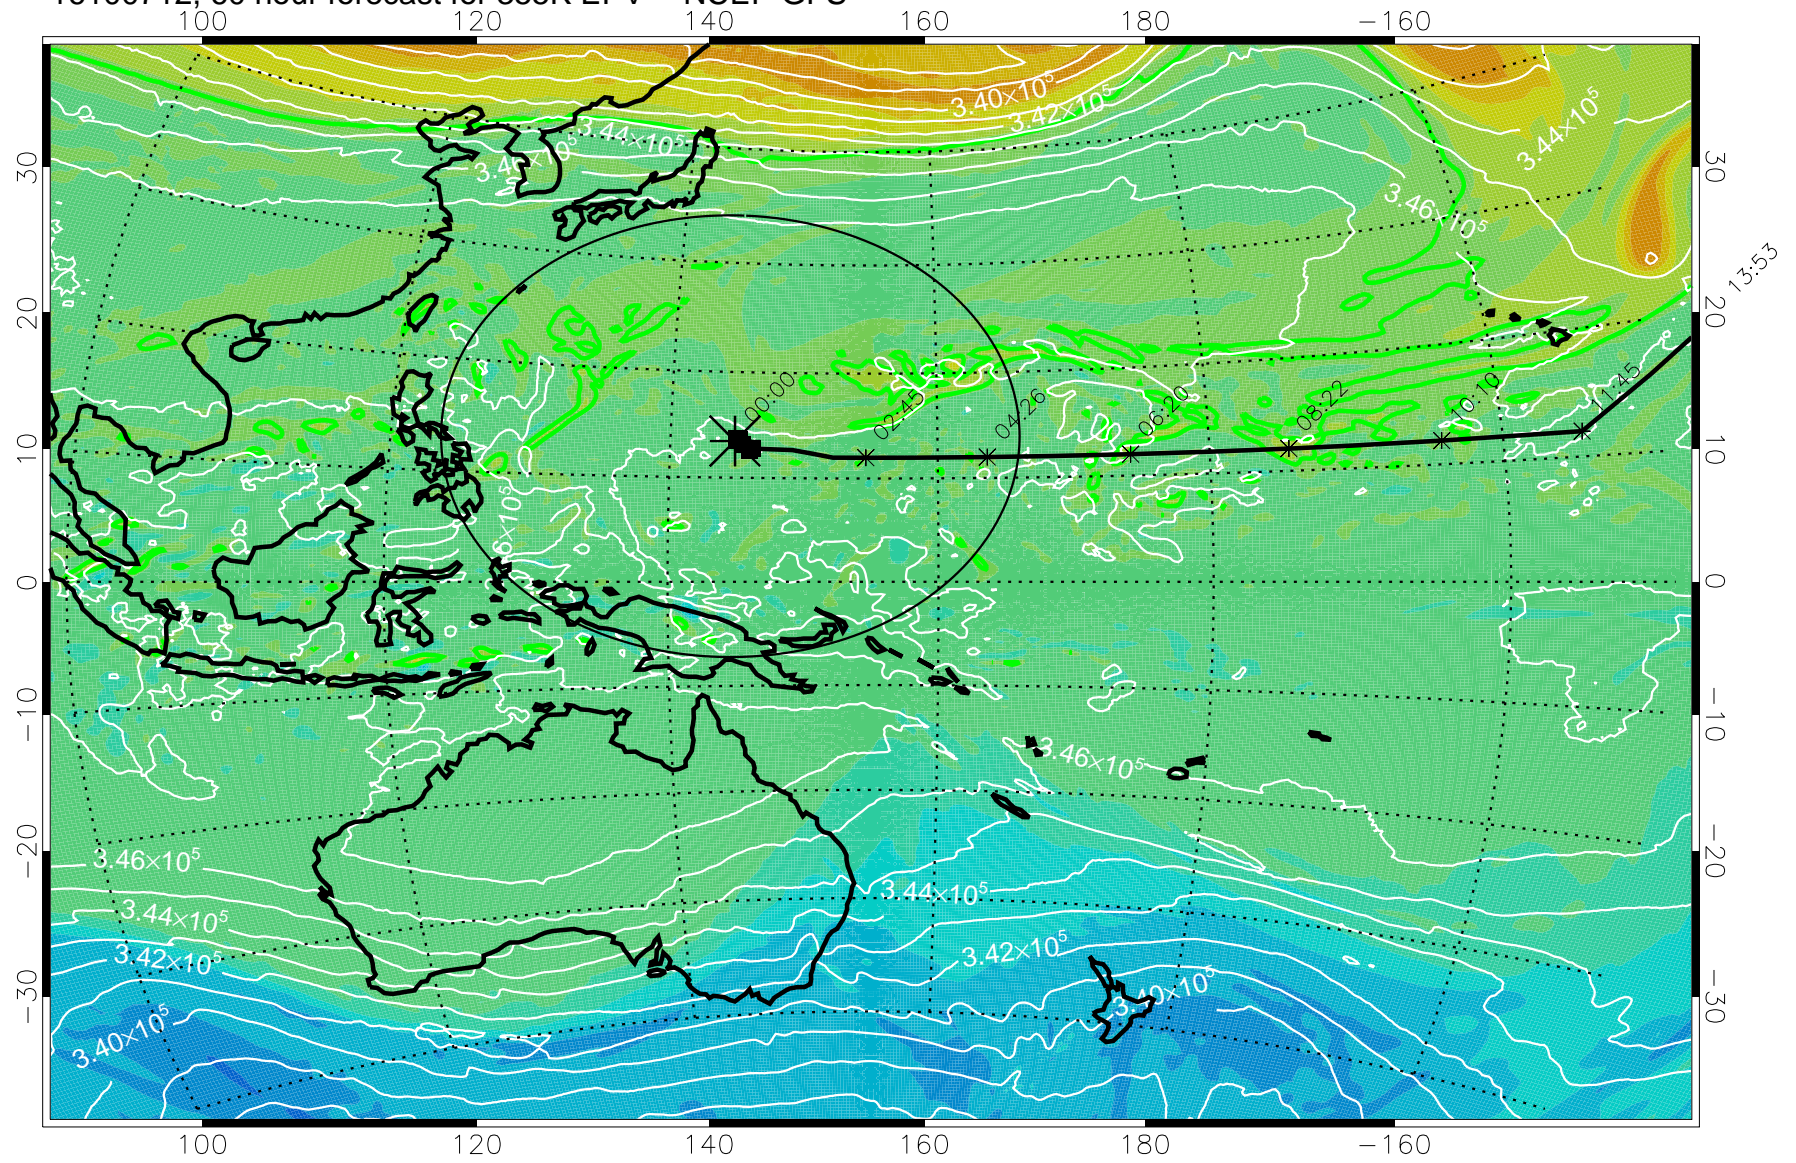

15:52

16100618, 42 hour forecast for 355K EPV -- NCEP GFS

355K Montgomery Streamfunction, white  
EPV Tropopause (2 PVU) Position  
Range ring of 2304 km

15:52

16100700, 48 hour forecast for 355K EPV -- NCEP GFS

355K Montgomery Streamfunction, white  
EPV Tropopause (2 PVU) Position  
Range ring of 2304 km

16100706, 54 hour forecast for 355K EPV -- NCEP GFS

355K Montgomery Streamfunction, white  
EPV Tropopause (2 PVU) Position  
Range ring of 2304 km

16100712, 60 hour forecast for 355K EPV -- NCEP GFS

355K Montgomery Streamfunction, white  
EPV Tropopause (2 PVU) Position  
Range ring of 2304 km

15:52

16100718, 66 hour forecast for 355K EPV -- NCEP GFS

355K Montgomery Streamfunction, white  
EPV Tropopause (2 PVU) Position  
Range ring of 2304 km

15:52

16100800, 72 hour forecast for 355K EPV -- NCEP GFS

355K Montgomery Streamfunction, white  
EPV Tropopause (2 PVU) Position  
Range ring of 2304 km