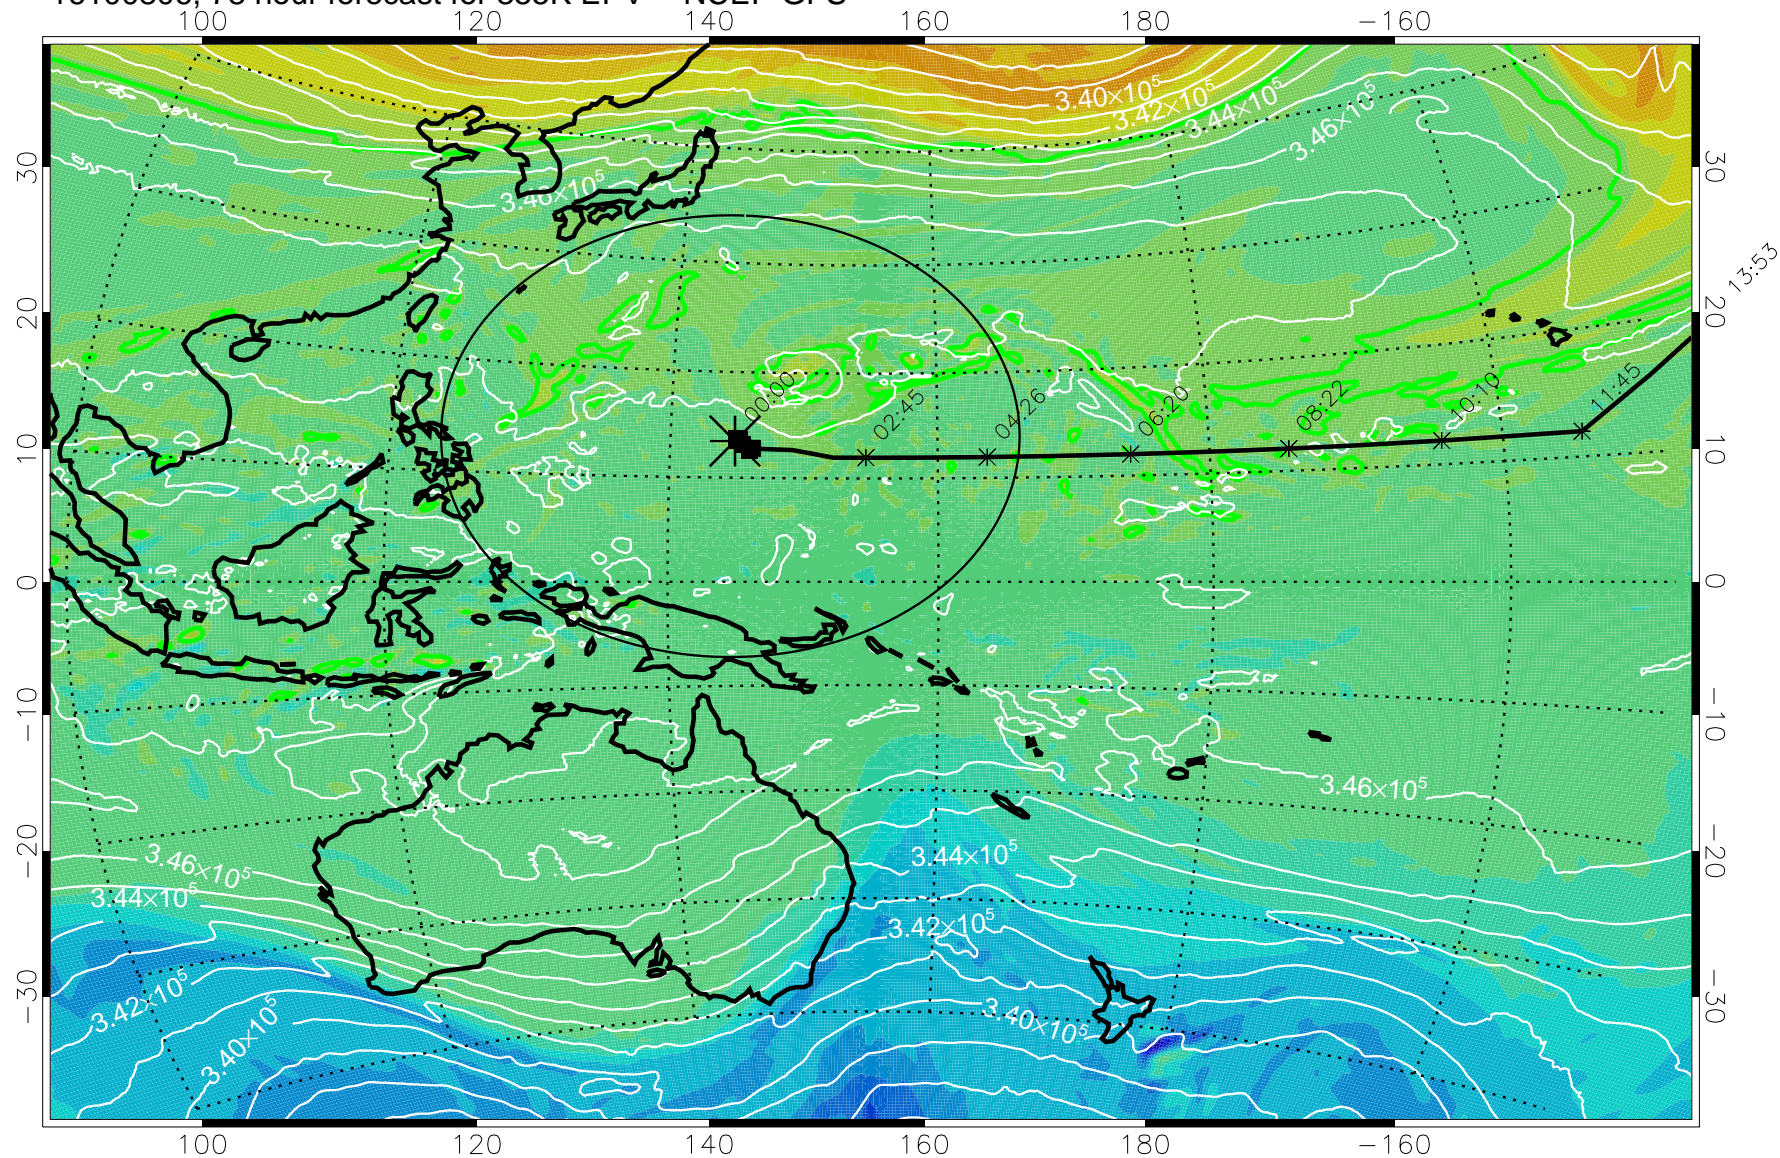

16100712, 60 hour forecast for 355K EPV -- NCEP GFS

355K Montgomery Streamfunction, white  
EPV Tropopause (2 PVU) Position  
Range ring of 2304 km

15:52

16100718, 66 hour forecast for 355K EPV -- NCEP GFS

355K Montgomery Streamfunction, white  
EPV Tropopause (2 PVU) Position  
Range ring of 2304 km

15:52

16100800, 72 hour forecast for 355K EPV -- NCEP GFS

355K Montgomery Streamfunction, white  
EPV Tropopause (2 PVU) Position  
Range ring of 2304 km

15:52

16100806, 78 hour forecast for 355K EPV -- NCEP GFS

355K Montgomery Streamfunction, white  
EPV Tropopause (2 PVU) Position  
Range ring of 2304 km

15:52

16100812, 84 hour forecast for 355K EPV -- NCEP GFS

355K Montgomery Streamfunction, white  
EPV Tropopause (2 PVU) Position  
Range ring of 2304 km

15:52

16100818, 90 hour forecast for 355K EPV -- NCEP GFS

355K Montgomery Streamfunction, white  
 EPV Tropopause (2 PVU) Position  
 Range ring of 2304 km