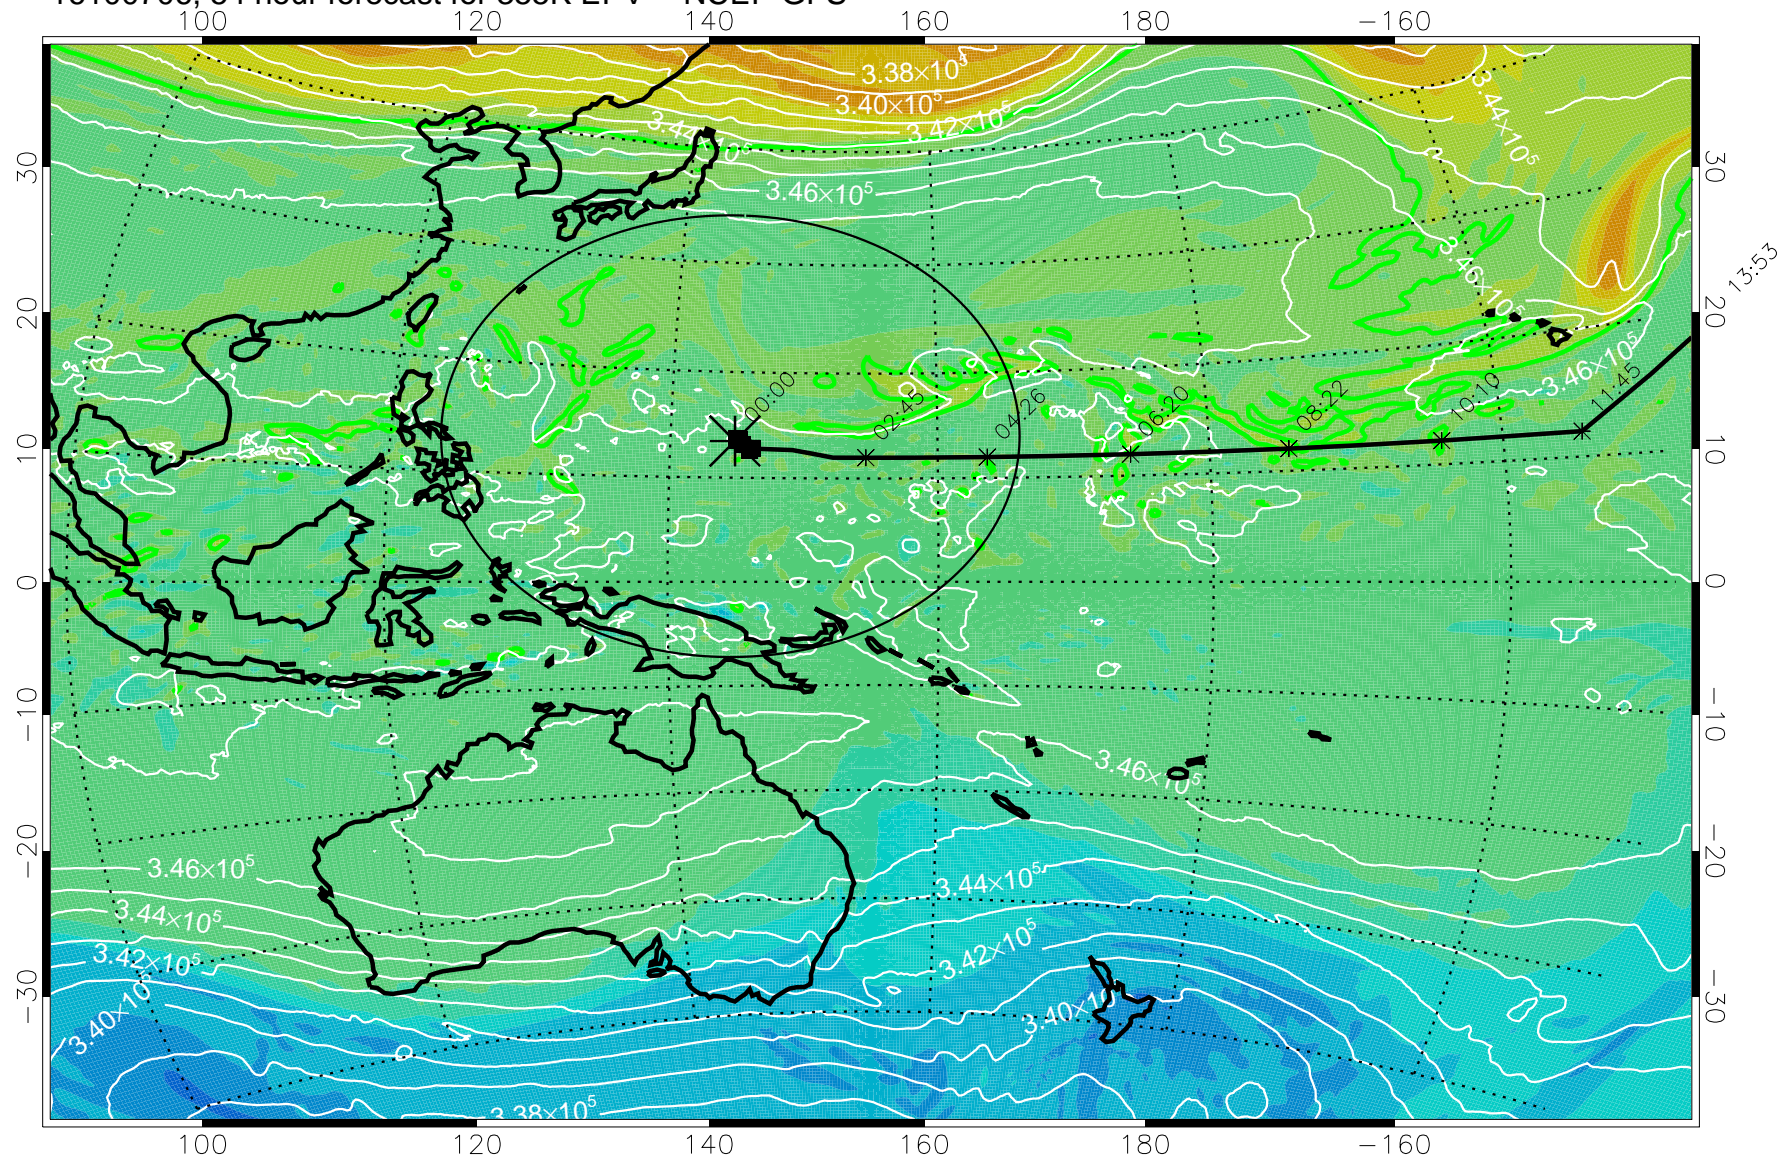

355K Montgomery Streamfunction, white  
EPV Tropopause (2 PVU) Position  
Range ring of 2304 km

15:52

16100612, 36 hour forecast for 355K EPV -- NCEP GFS

355K Montgomery Streamfunction, white  
EPV Tropopause (2 PVU) Position  
Range ring of 2304 km

15:52

16100618, 42 hour forecast for 355K EPV -- NCEP GFS

355K Montgomery Streamfunction, white  
EPV Tropopause (2 PVU) Position  
Range ring of 2304 km

15:52

16100700, 48 hour forecast for 355K EPV -- NCEP GFS

355K Montgomery Streamfunction, white  
EPV Tropopause (2 PVU) Position  
Range ring of 2304 km

16100706, 54 hour forecast for 355K EPV -- NCEP GFS

355K Montgomery Streamfunction, white  
EPV Tropopause (2 PVU) Position  
Range ring of 2304 km

16100712, 60 hour forecast for 355K EPV -- NCEP GFS

355K Montgomery Streamfunction, white  
EPV Tropopause (2 PVU) Position  
Range ring of 2304 km

15:52

16100718, 66 hour forecast for 355K EPV -- NCEP GFS