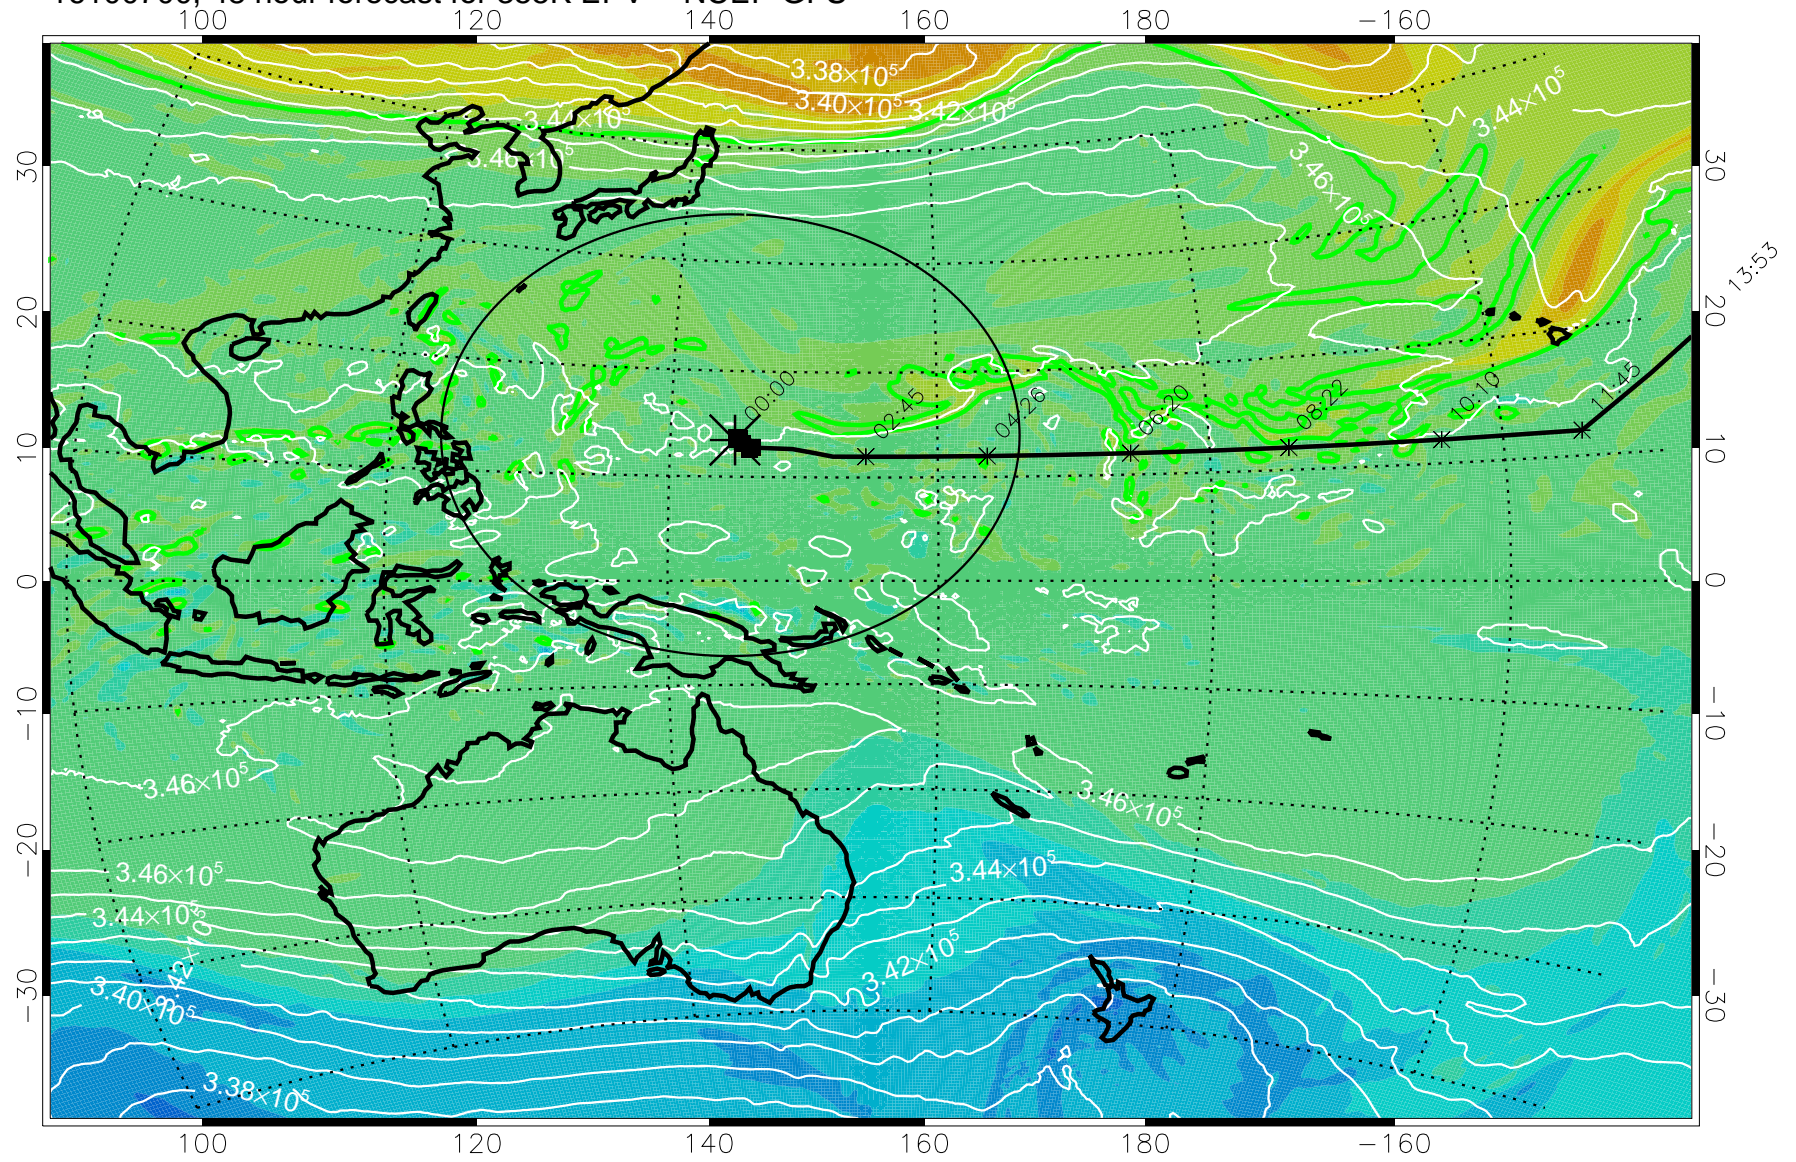

355K Montgomery Streamfunction, white  
EPV Tropopause (2 PVU) Position  
Range ring of 2304 km

15:52

16100612, 36 hour forecast for 355K EPV -- NCEP GFS

355K Montgomery Streamfunction, white  
EPV Tropopause (2 PVU) Position  
Range ring of 2304 km

15:52

16100618, 42 hour forecast for 355K EPV -- NCEP GFS

355K Montgomery Streamfunction, white  
EPV Tropopause (2 PVU) Position  
Range ring of 2304 km

15:52

16100700, 48 hour forecast for 355K EPV -- NCEP GFS

355K Montgomery Streamfunction, white  
EPV Tropopause (2 PVU) Position  
Range ring of 2304 km

16100706, 54 hour forecast for 355K EPV -- NCEP GFS

355K Montgomery Streamfunction, white  
EPV Tropopause (2 PVU) Position  
Range ring of 2304 km

16100712, 60 hour forecast for 355K EPV -- NCEP GFS

355K Montgomery Streamfunction, white  
EPV Tropopause (2 PVU) Position  
Range ring of 2304 km

15:52

16100718, 66 hour forecast for 355K EPV -- NCEP GFS