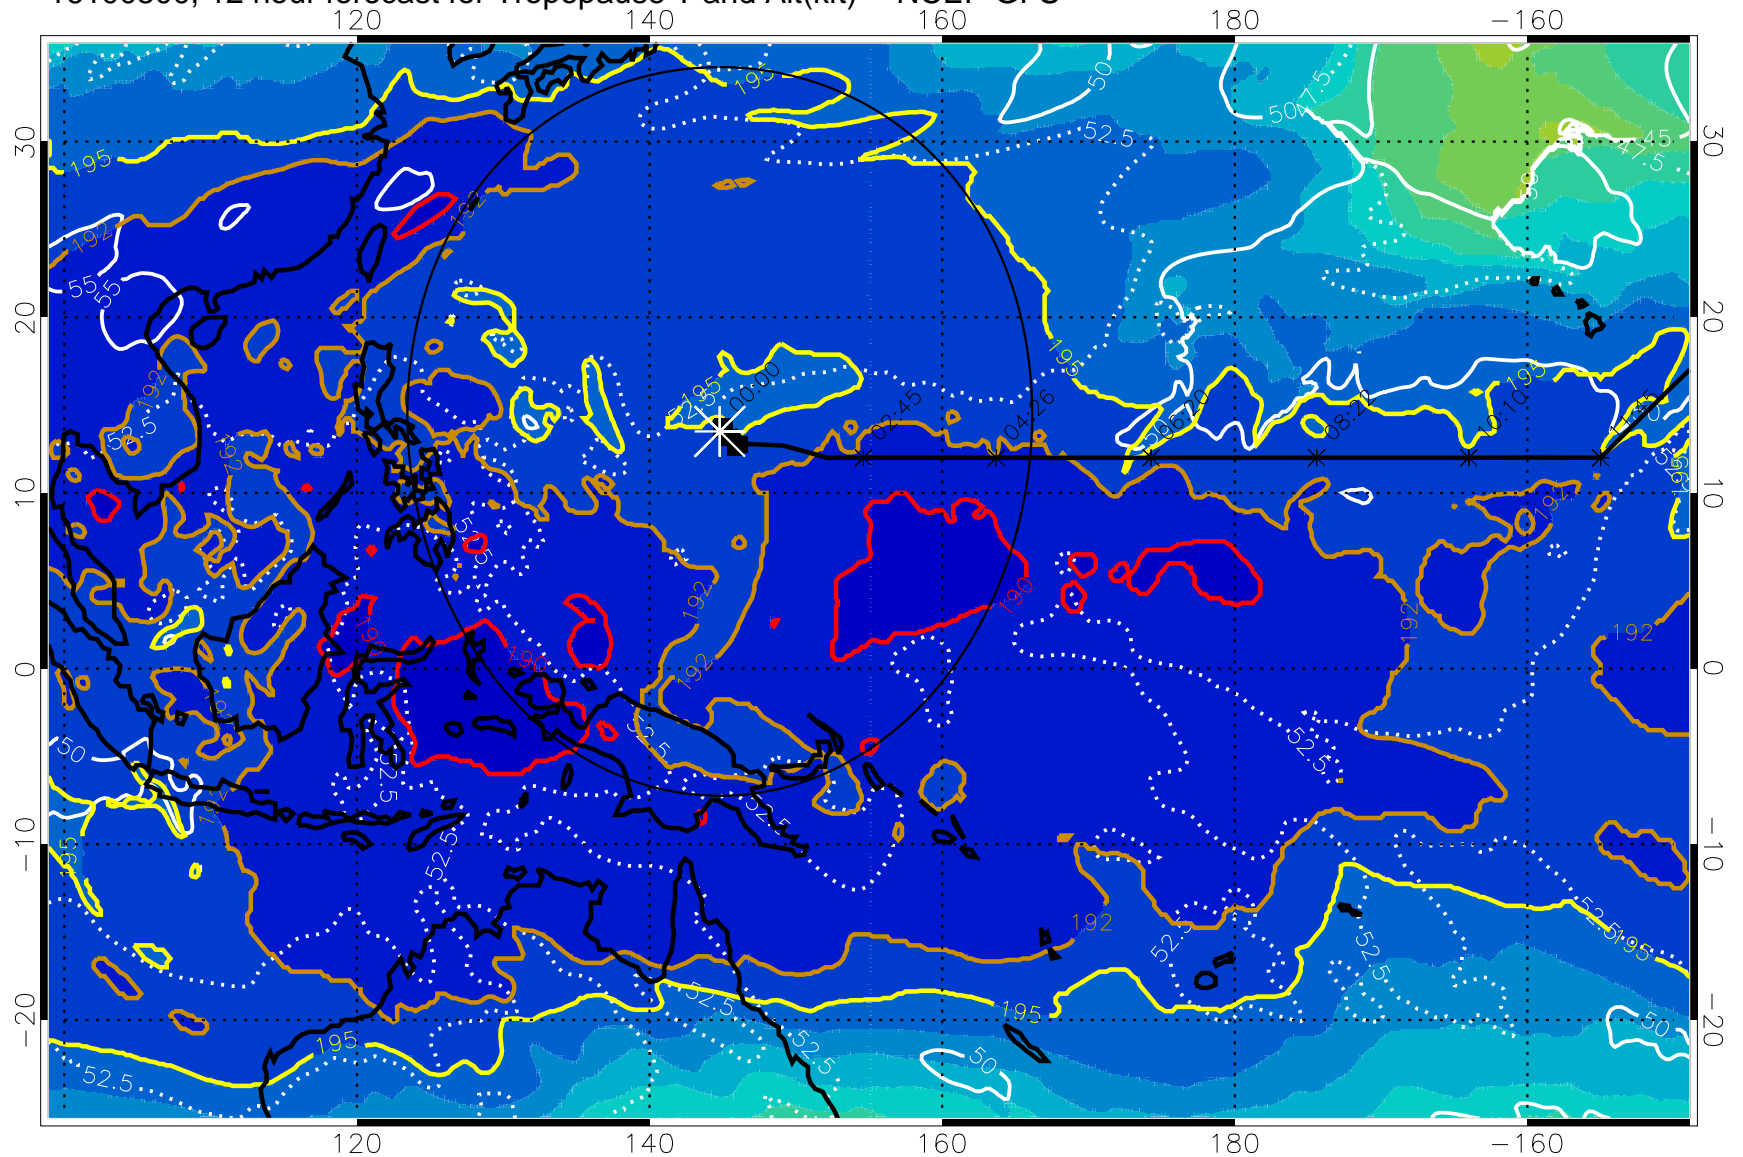

16100500, 12 hour forecast for Tropopause T and Alt(kft) -- NCEP GFS

190 200 210 220 230

Tropopause T, K

Tropopause Altitude in kft (white)

192.5K Isotherm 195K Isotherm

187.5K Isotherm 190K Isotherm

Range ring of 2304 km