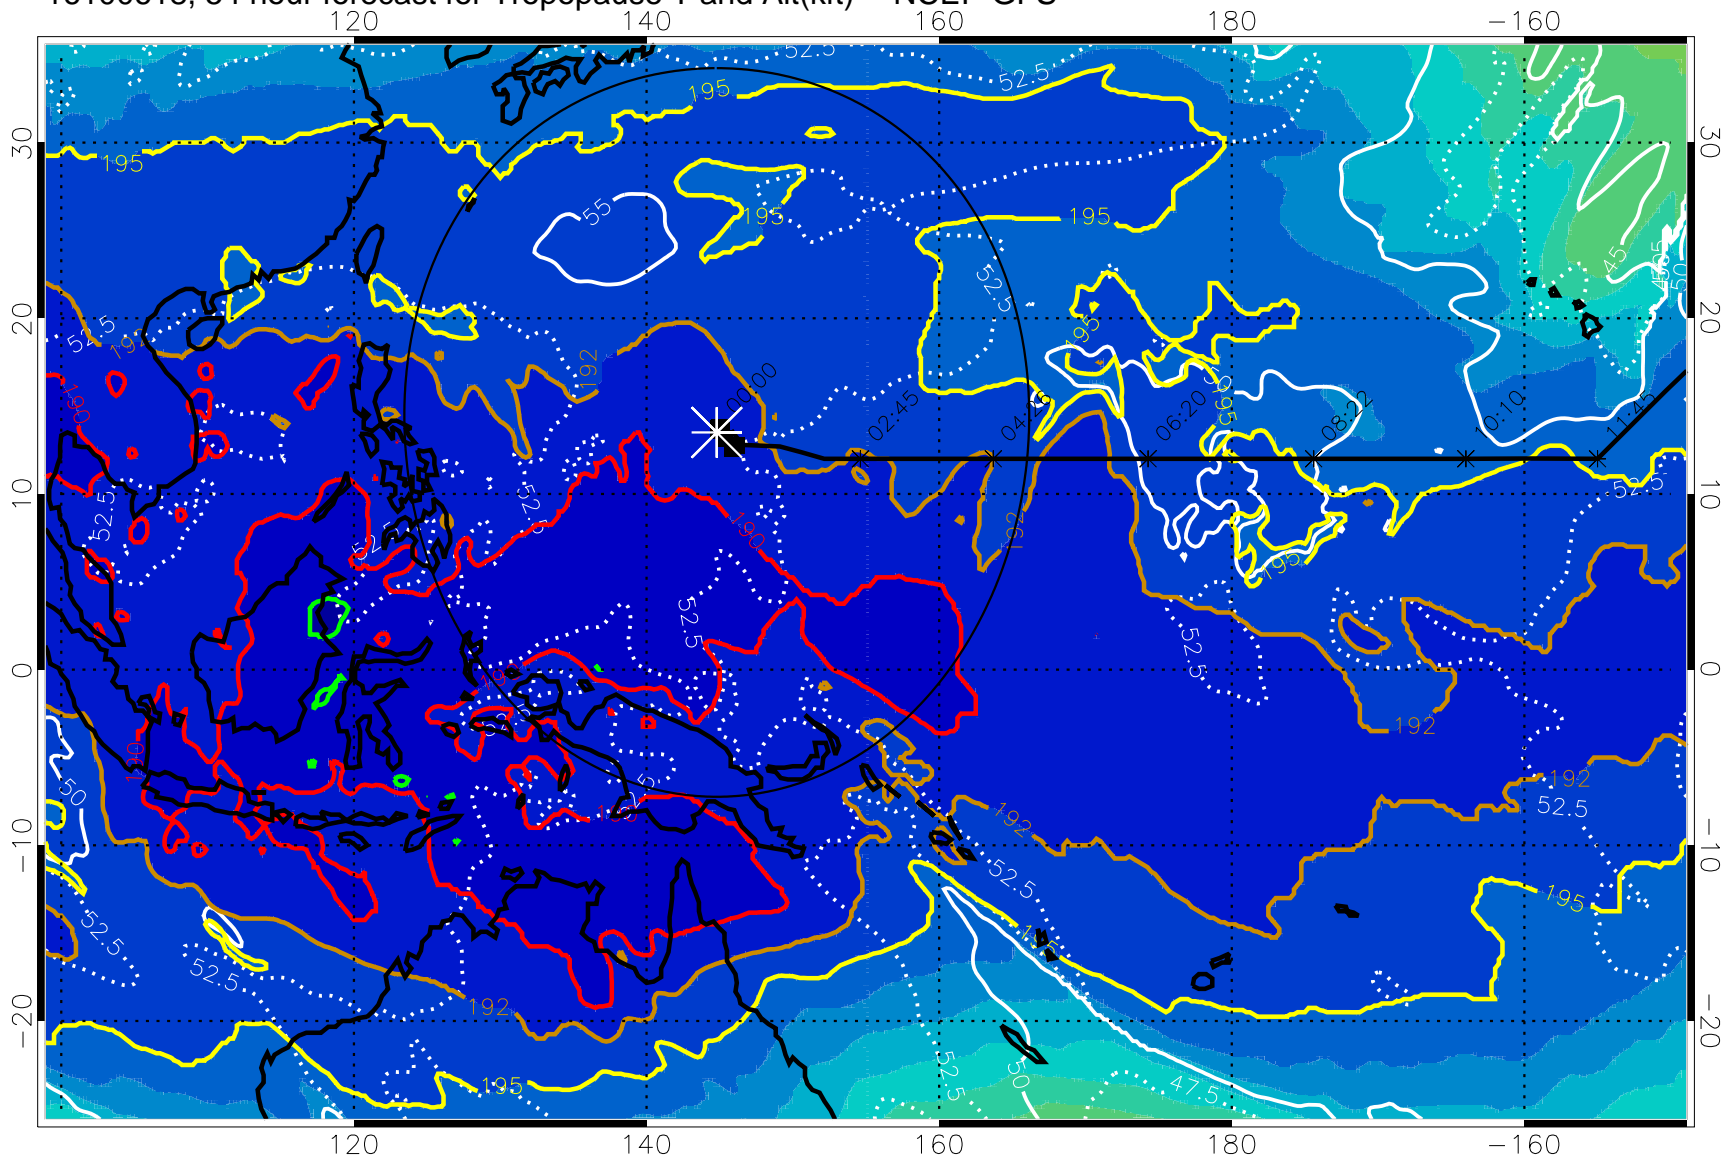

16100618, 54 hour forecast for Tropopause T and Alt(kft) -- NCEP GFS

190 200 210 220 230

Tropopause T, K

Tropopause Altitude in kft (white)

192.5K Isotherm 195K Isotherm

187.5K Isotherm 190K Isotherm

Range ring of 2304 km