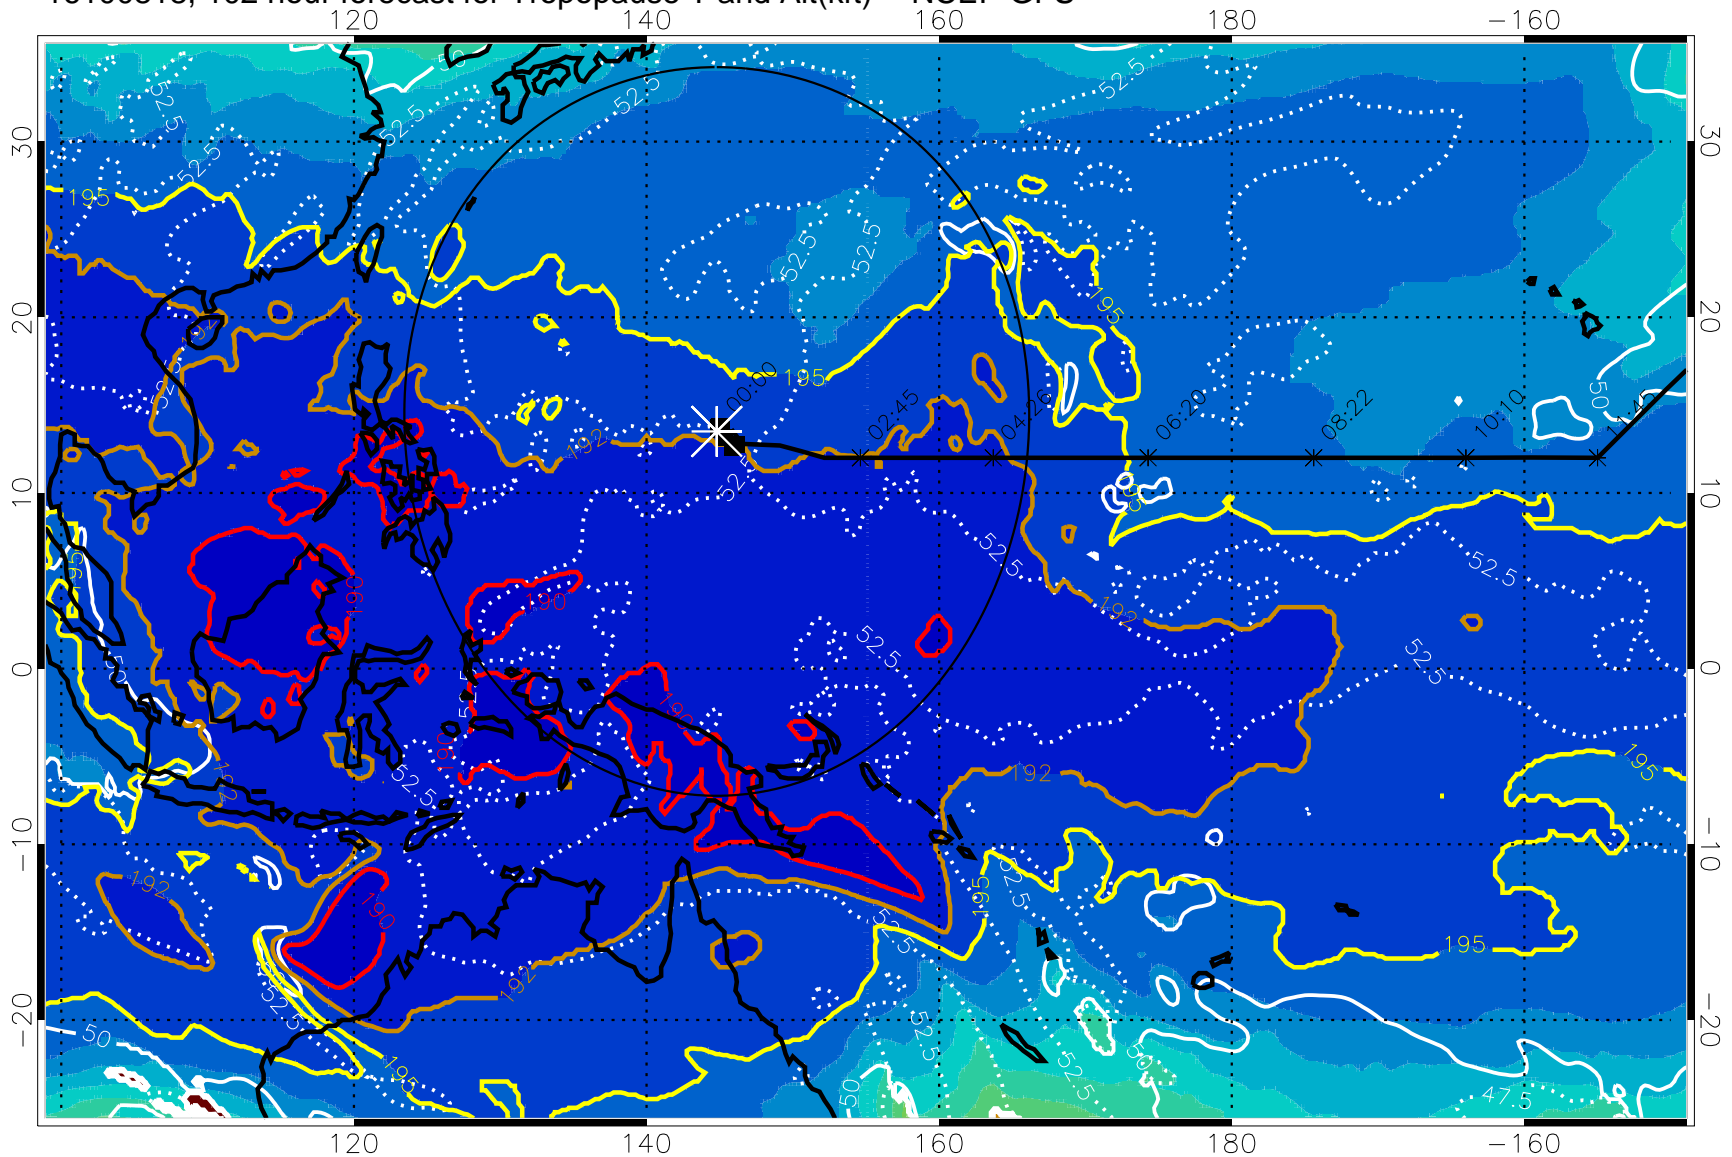

16100812, 96 hour forecast for Tropopause T and Alt(kft) -- NCEP GFS

Tropopause Altitude in kft (white)

192.5K Isotherm 195K Isotherm
187.5K Isotherm 190K Isotherm

Range ring of 2304 km

16100818, 102 hour forecast for Tropopause T and Alt(kft) -- NCEP GFS

190 200 210 220 230

Tropopause T, K

Tropopause Altitude in kft (white)

192.5K Isotherm 195K Isotherm
187.5K Isotherm 190K Isotherm

Range ring of 2304 km

16100900, 108 hour forecast for Tropopause T and Alt(kft) -- NCEP GFS