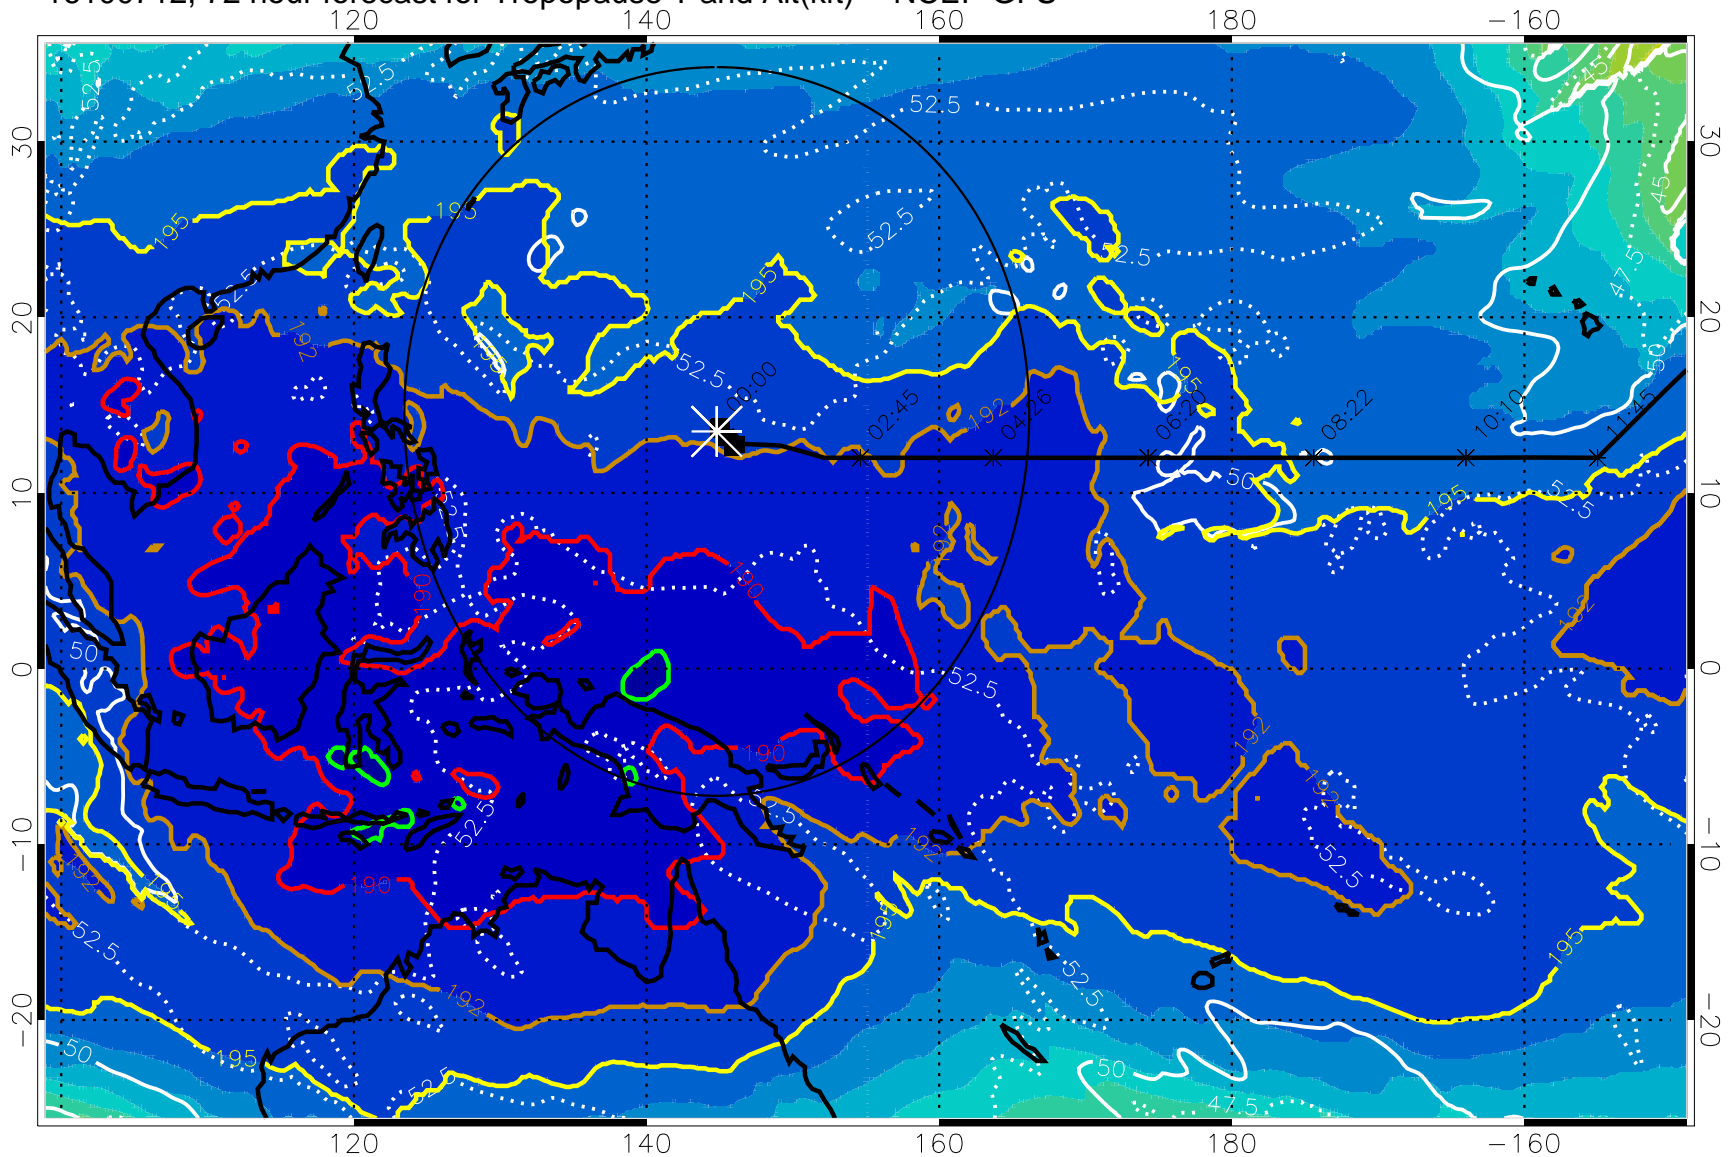

16100712, 72 hour forecast for Tropopause T and Alt(kft) -- NCEP GFS

190 200 210 220 230

Tropopause T, K

Tropopause Altitude in kft (white)

192.5K Isotherm 195K Isotherm
187.5K Isotherm 190K Isotherm

Range ring of 2304 km