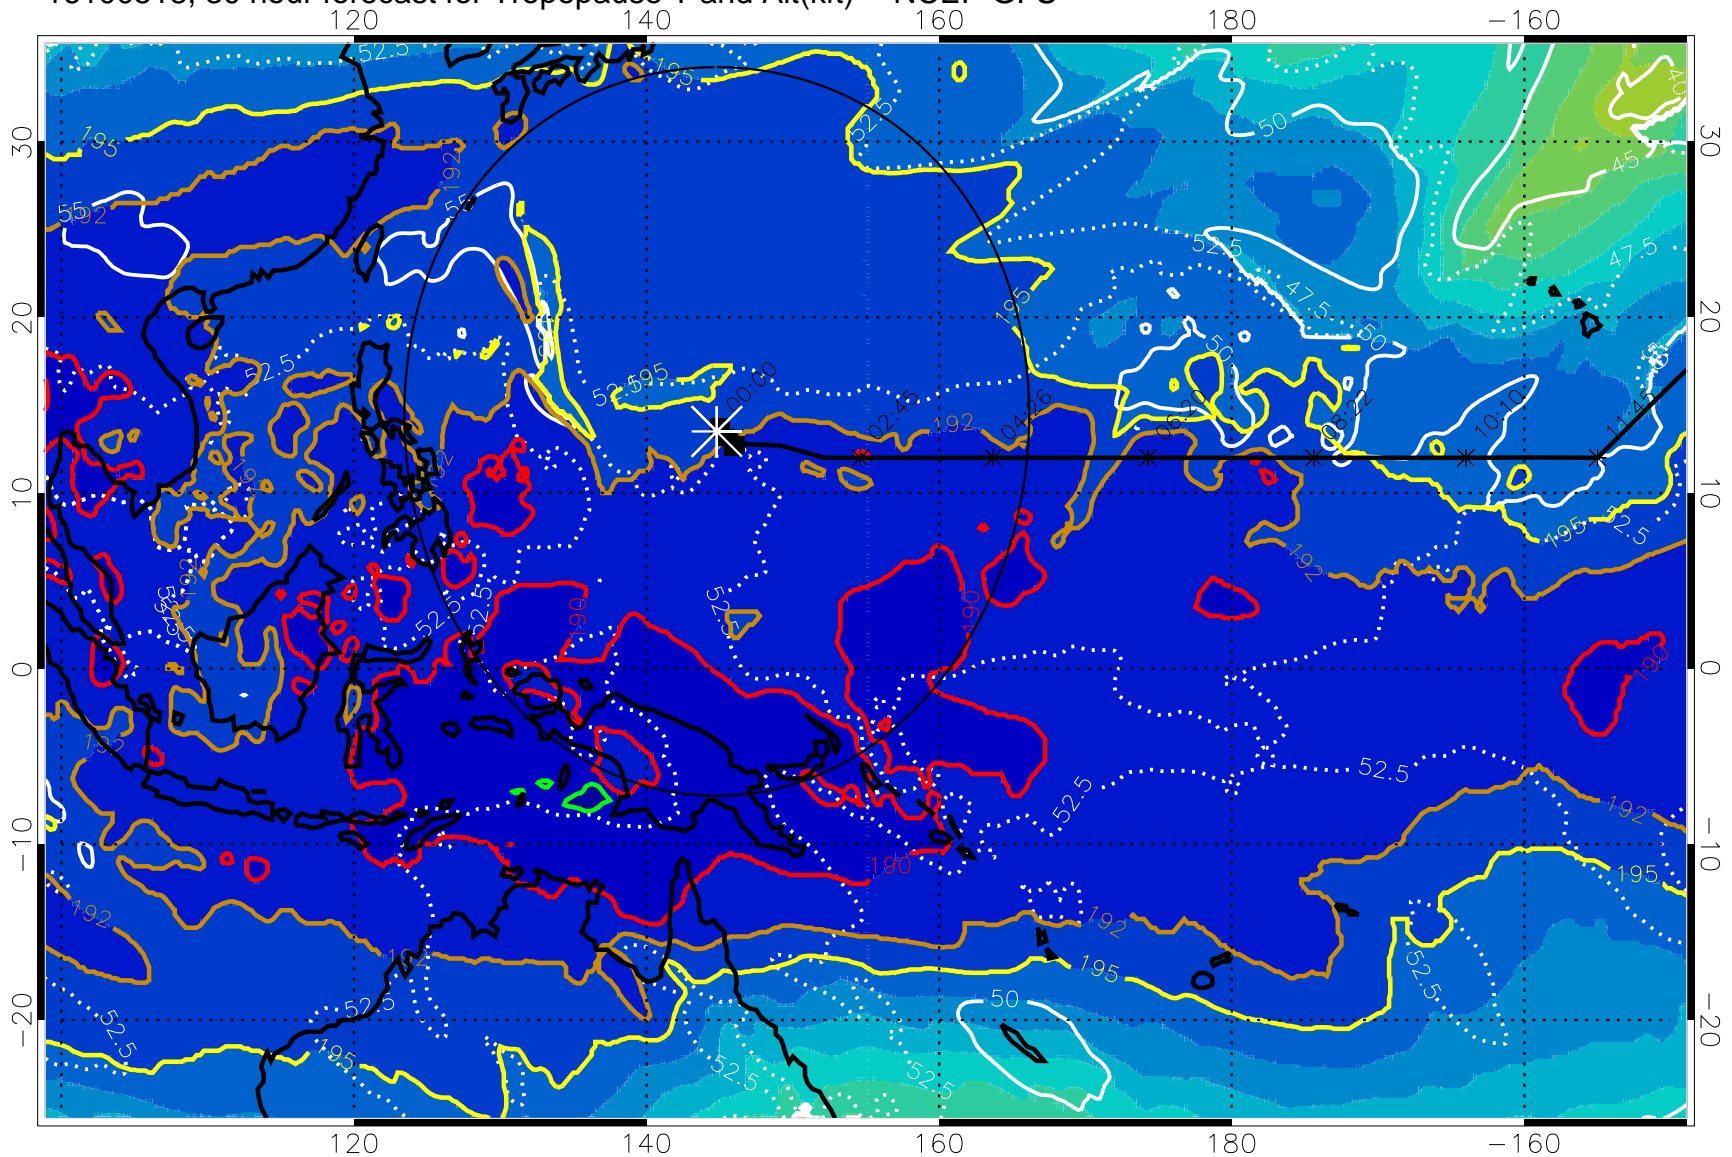

16100518, 30 hour forecast for Tropopause T and Alt(kft) -- NCEP GFS

190 200 210 220 230

Tropopause T, K

Tropopause Altitude in kft (white)

192.5K Isotherm 195K Isotherm

187.5K Isotherm 190K Isotherm

Range ring of 2304 km