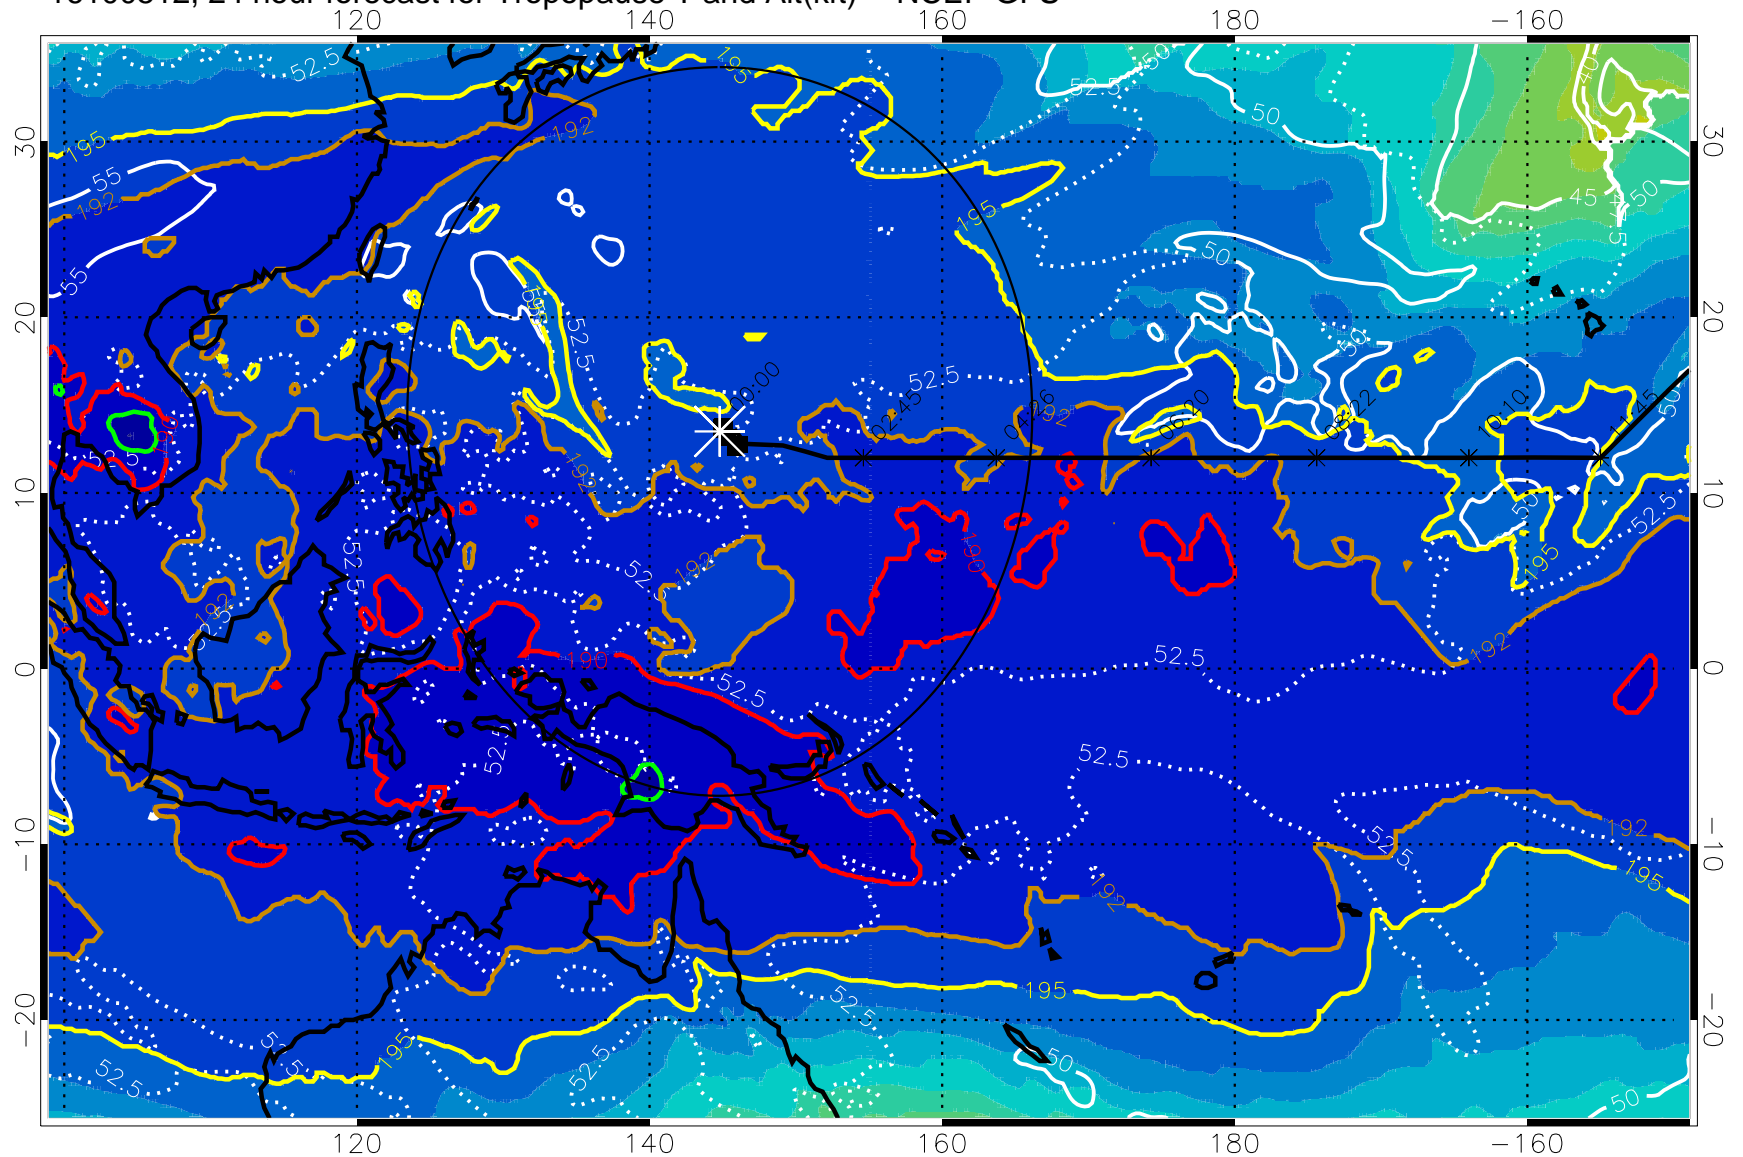

16100512, 24 hour forecast for Tropopause T and Alt(kft) -- NCEP GFS

190 200 210 220 230
Tropopause T, K

Tropopause Altitude in kft (white)

192.5K Isotherm 195K Isotherm
187.5K Isotherm 190K Isotherm

Range ring of 2304 km