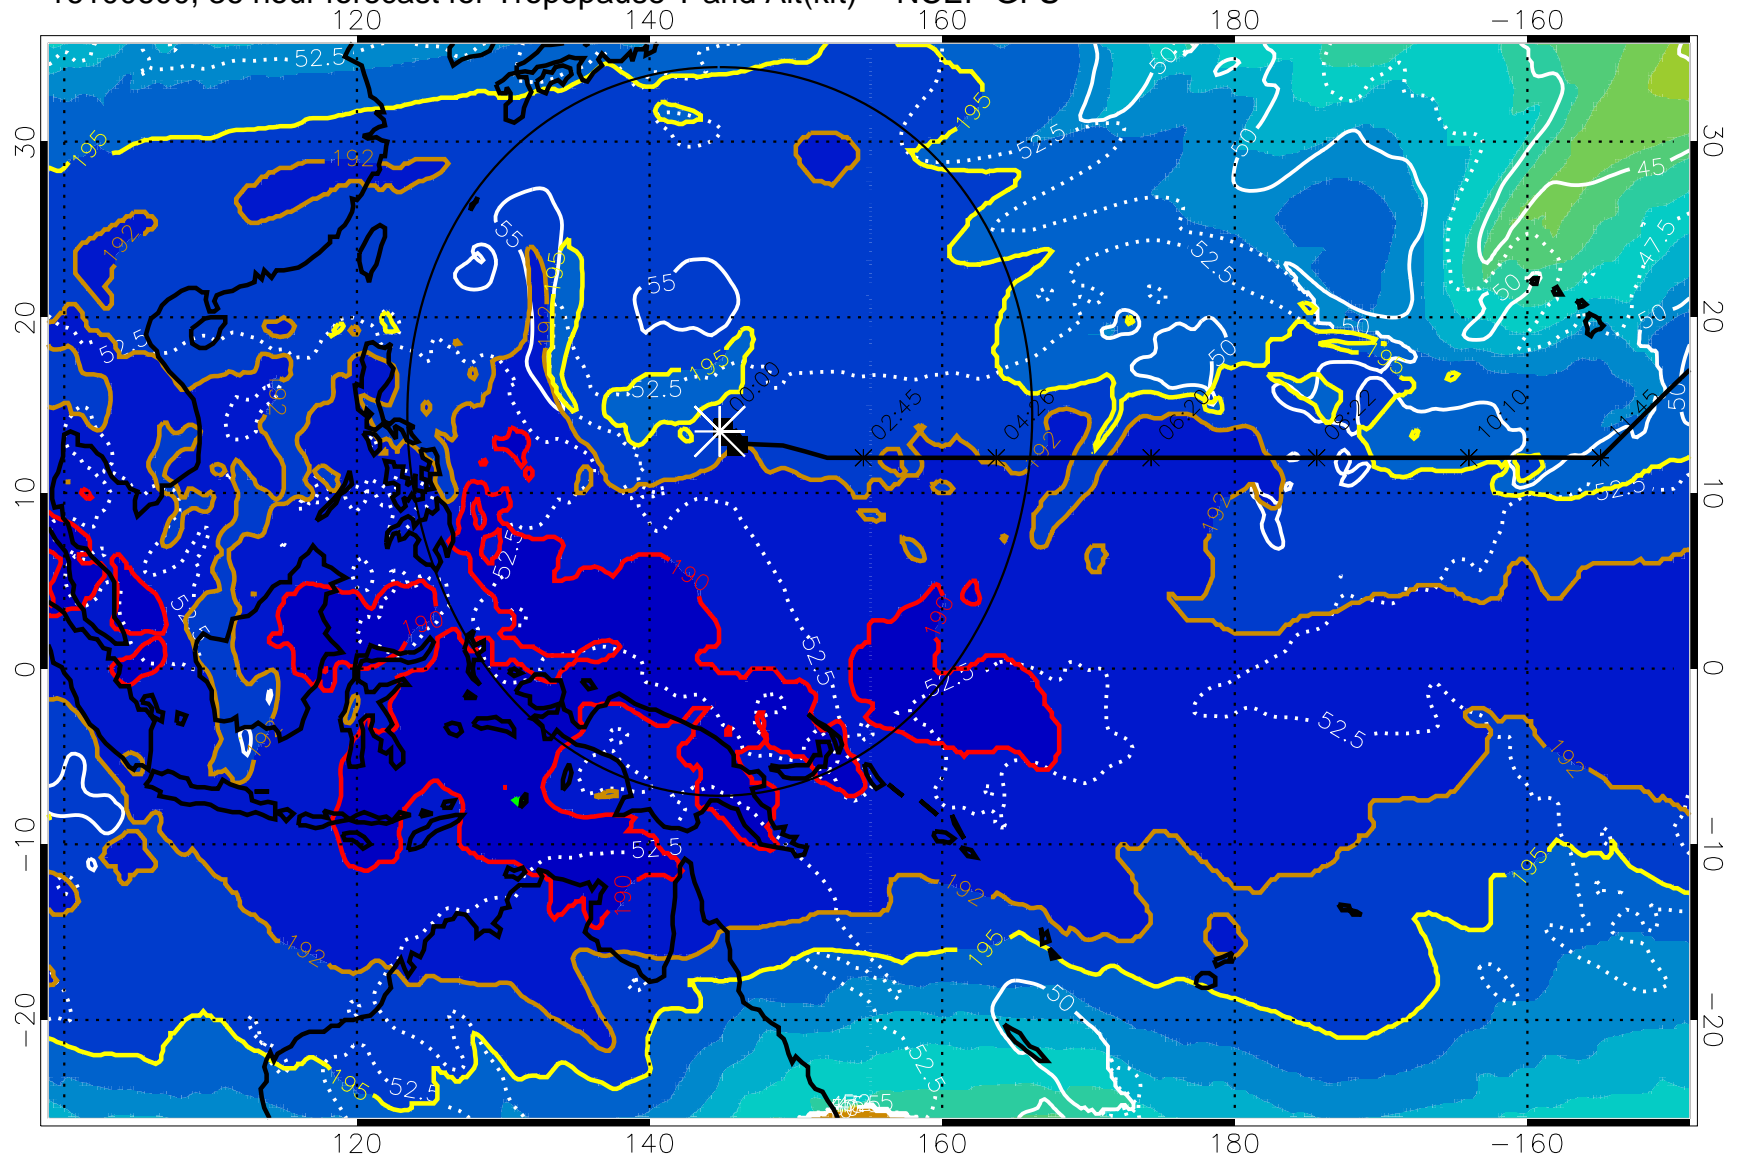

16100600, 36 hour forecast for Tropopause T and Alt(kft) -- NCEP GFS

190 200 210 220 230
Tropopause T, K

Tropopause Altitude in kft (white)

192.5K Isotherm 195K Isotherm
187.5K Isotherm 190K Isotherm

Range ring of 2304 km