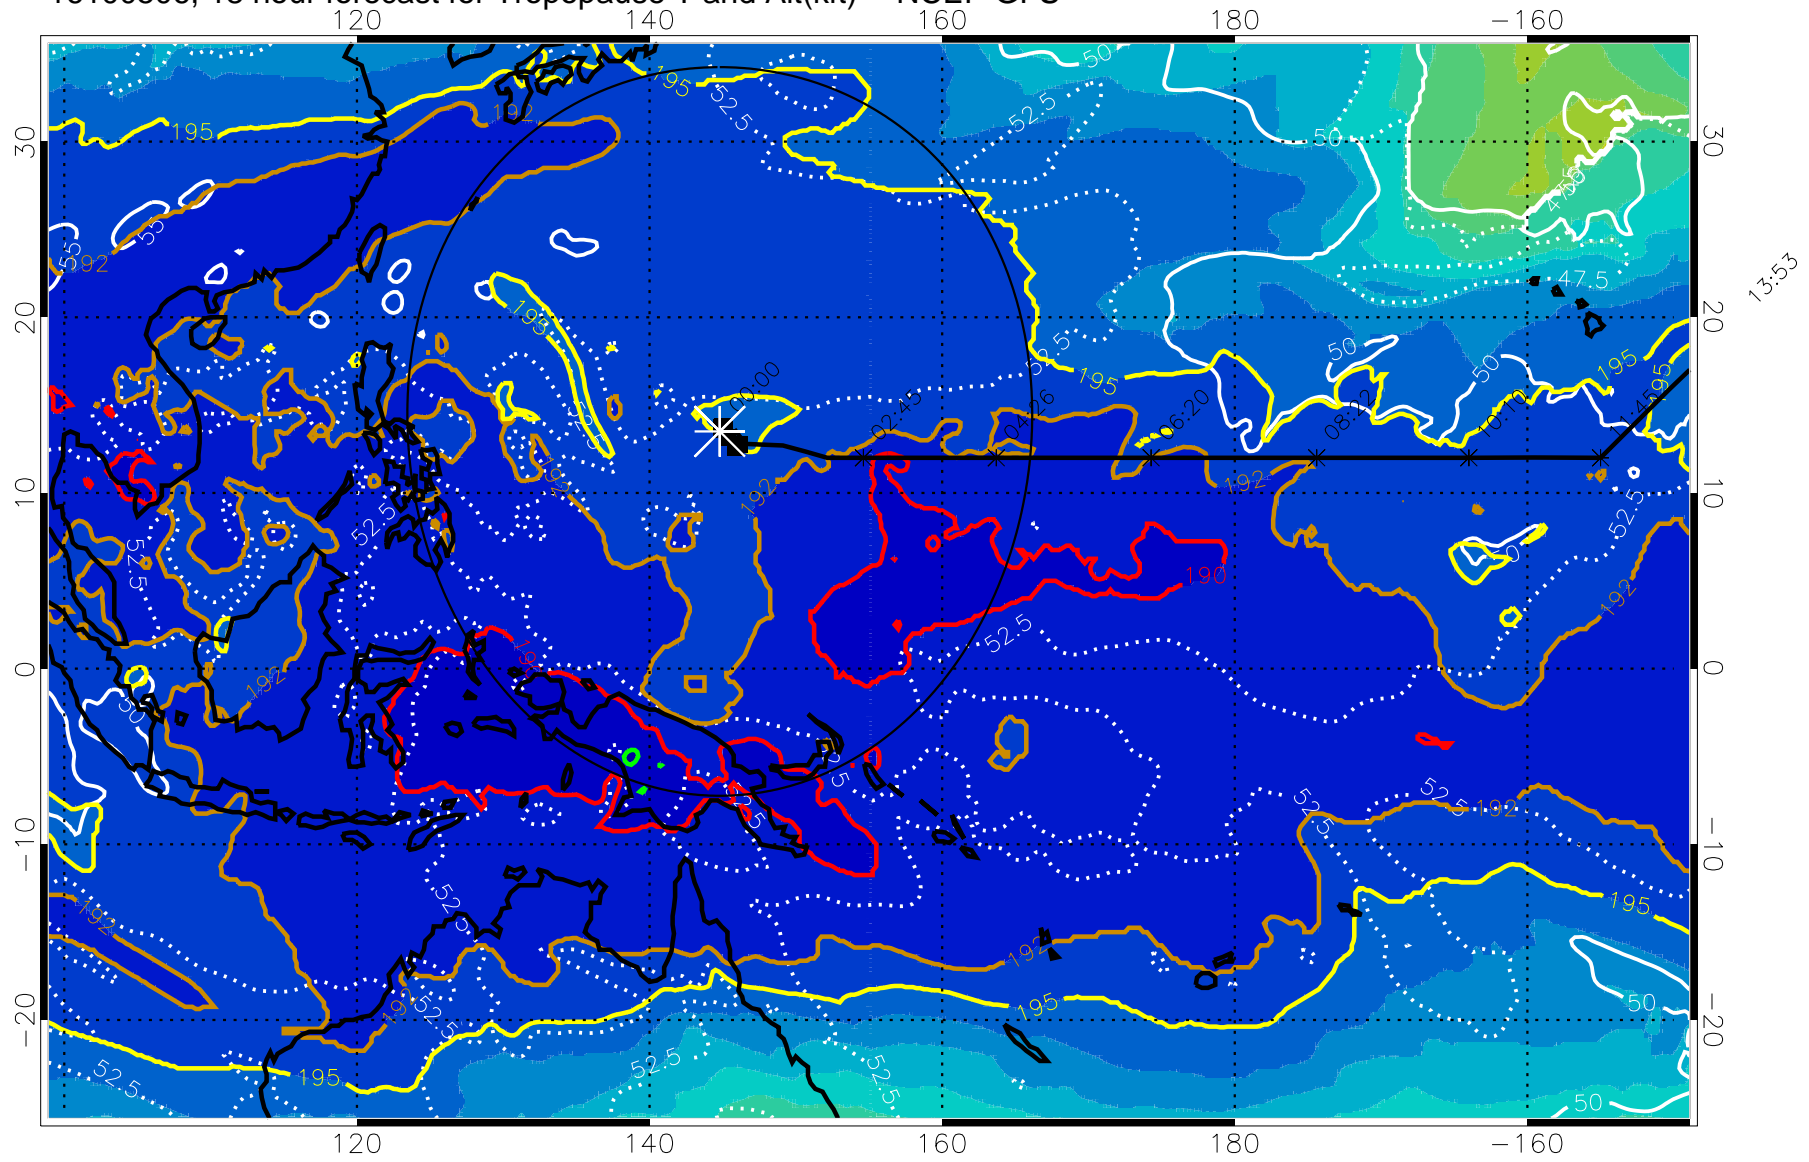

16100500, 12 hour forecast for Tropopause T and Alt(kft) -- NCEP GFS

190 200 210 220 230

Tropopause T, K

Tropopause Altitude in kft (white)

192.5K Isotherm 195K Isotherm

187.5K Isotherm 190K Isotherm

Range ring of 2304 km

16100506, 18 hour forecast for Tropopause T and Alt(kft) -- NCEP GFS

190 200 210 220 230

Tropopause T, K

Tropopause Altitude in kft (white)

192.5K Isotherm 195K Isotherm

187.5K Isotherm 190K Isotherm

Range ring of 2304 km