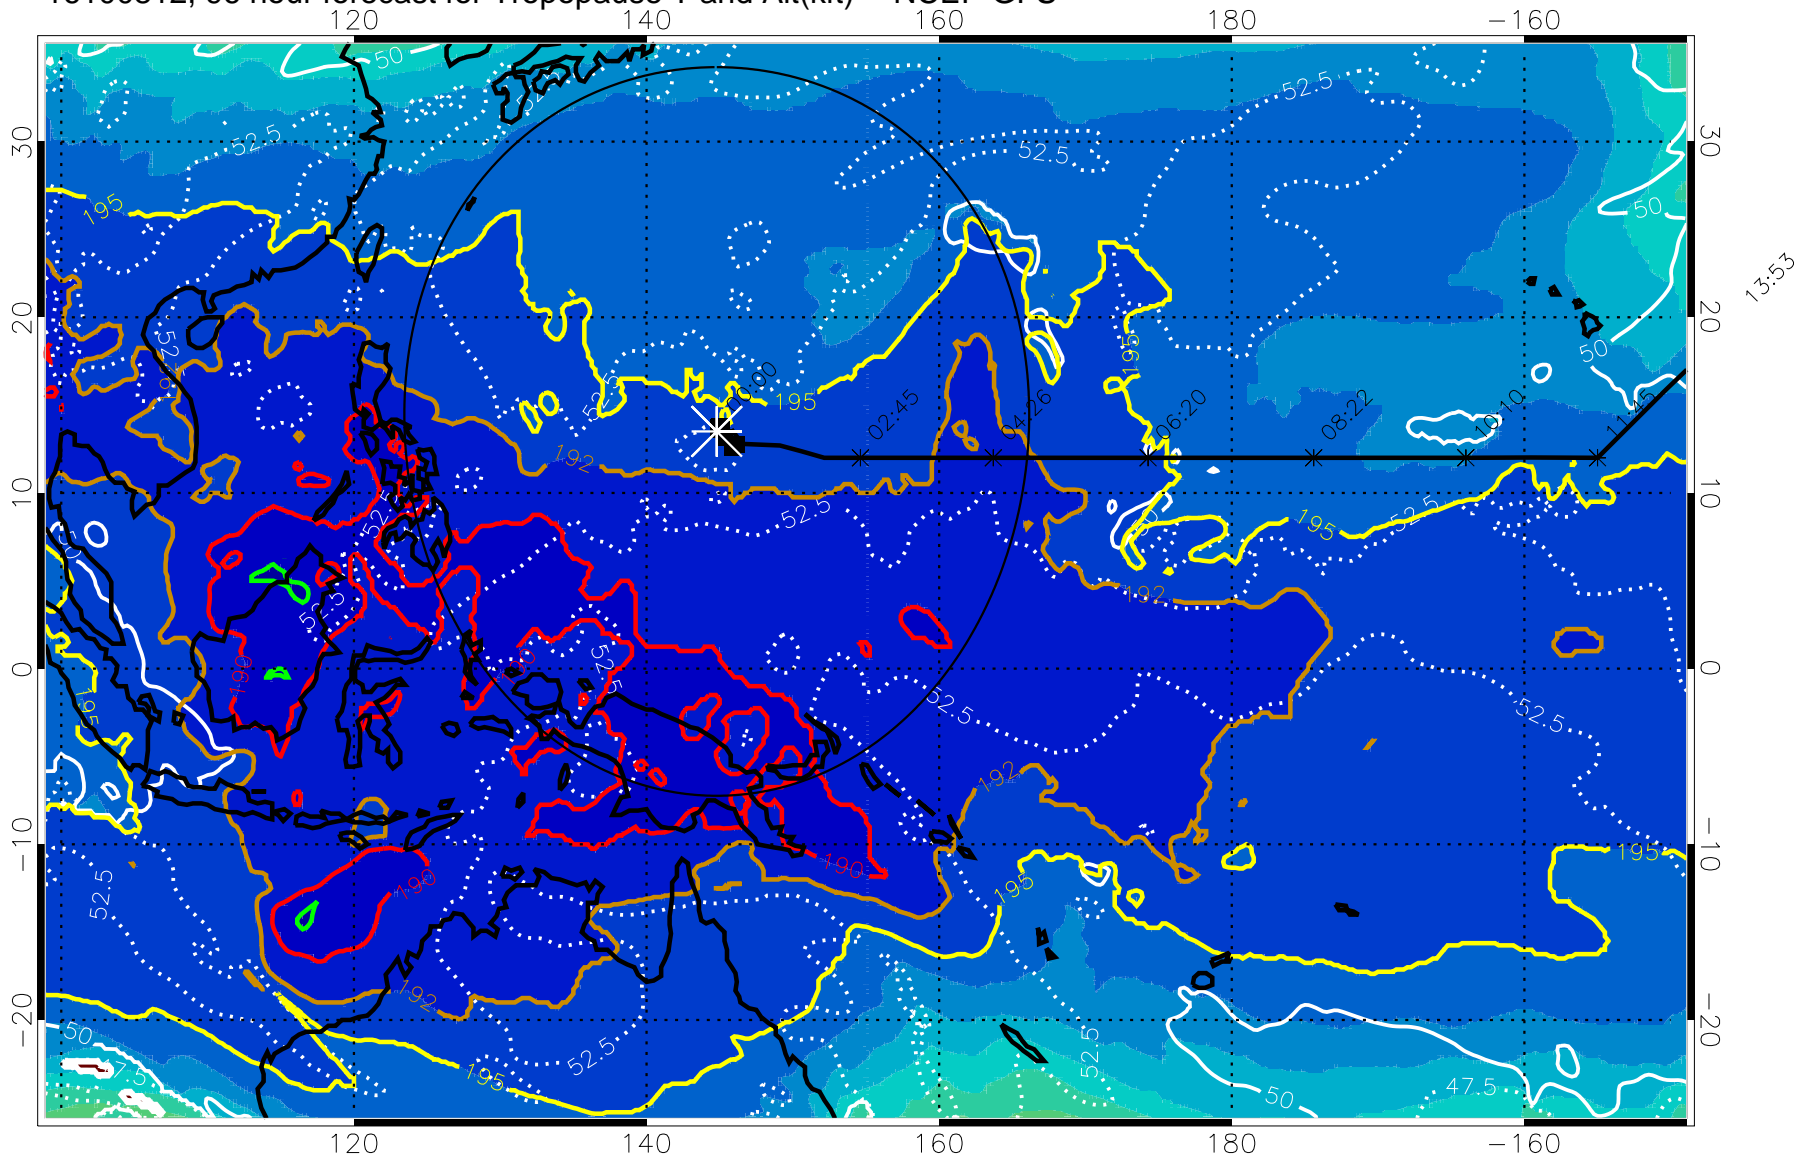

16100806, 90 hour forecast for Tropopause T and Alt(kft) -- NCEP GFS

190 200 210 220 230
Tropopause T, K

Tropopause Altitude in kft (white)

192.5K Isotherm 195K Isotherm
187.5K Isotherm 190K Isotherm

Range ring of 2304 km

16100812, 96 hour forecast for Tropopause T and Alt(kft) -- NCEP GFS

Tropopause Altitude in kft (white)

192.5K Isotherm 195K Isotherm
187.5K Isotherm 190K Isotherm

Range ring of 2304 km

16100818, 102 hour forecast for Tropopause T and Alt(kft) -- NCEP GFS