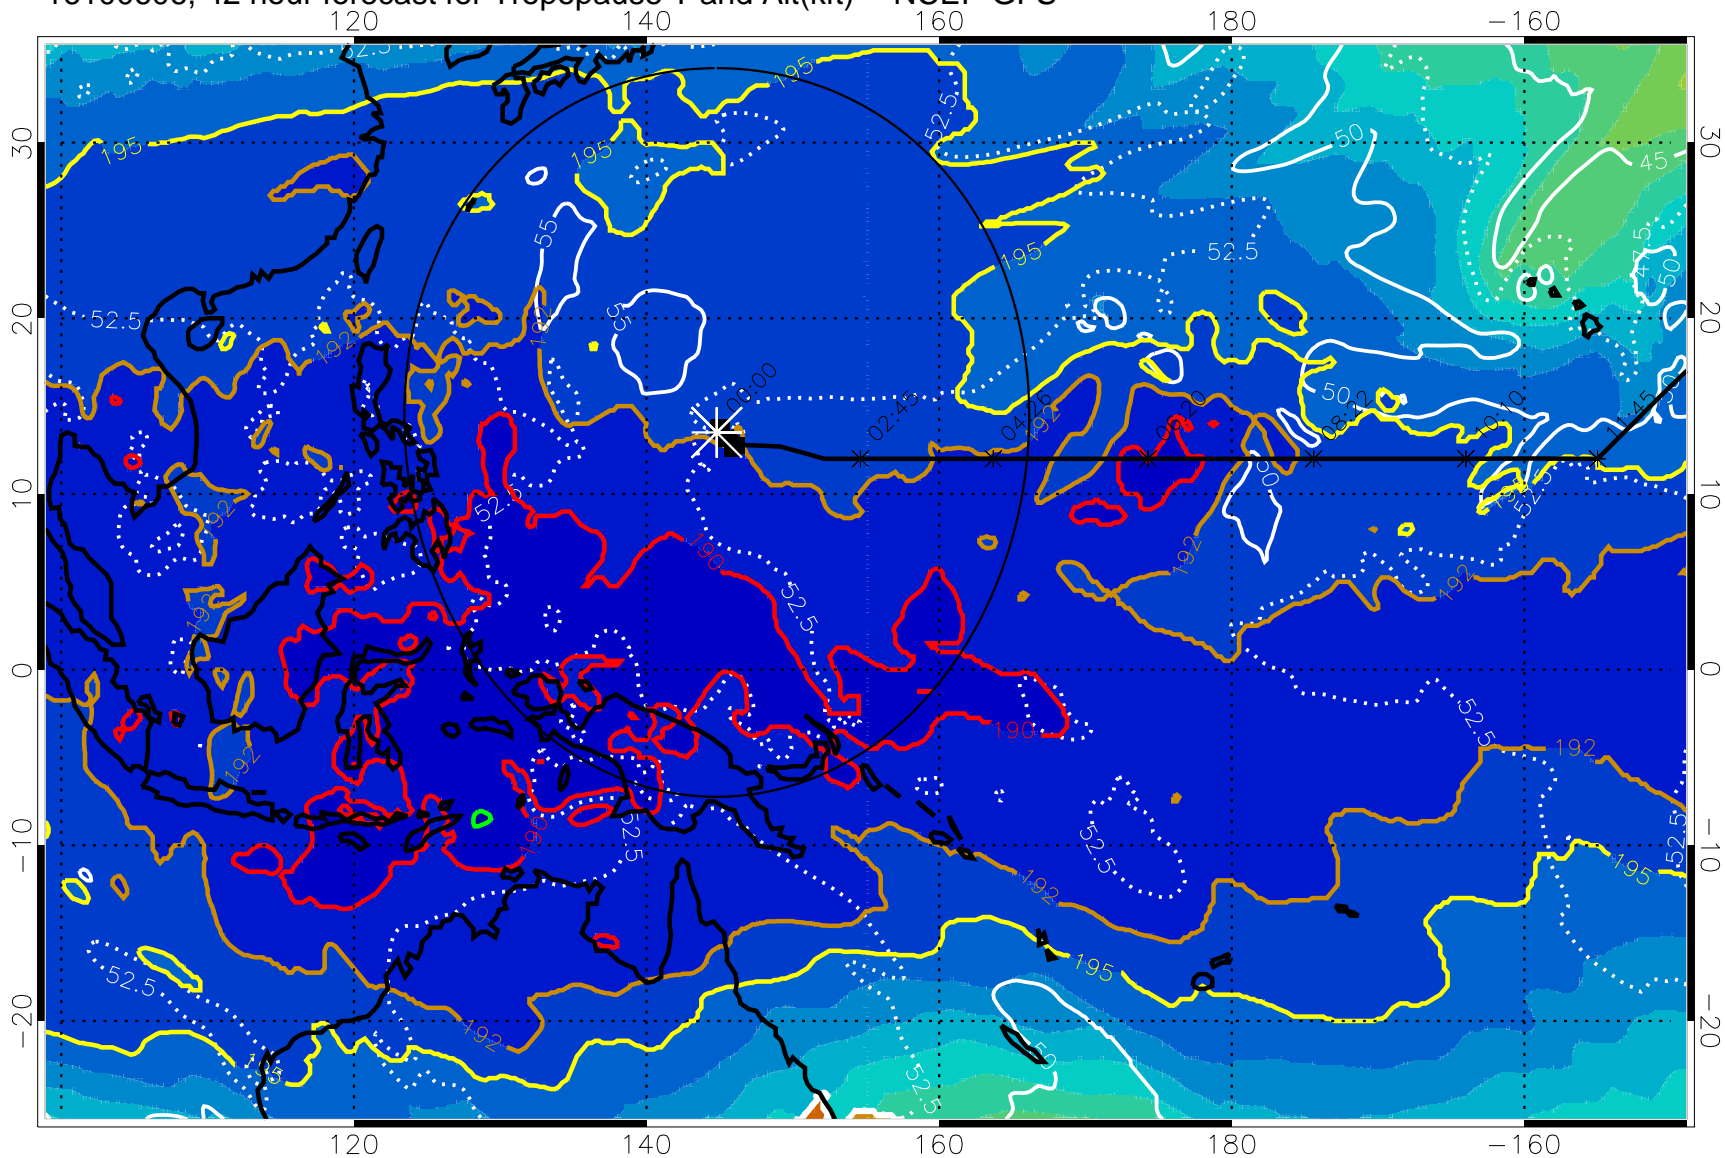

16100606, 42 hour forecast for Tropopause T and Alt(kft) -- NCEP GFS

190 200 210 220 230

Tropopause T, K

Tropopause Altitude in kft (white)

192.5K Isotherm 195K Isotherm

187.5K Isotherm 190K Isotherm

Range ring of 2304 km