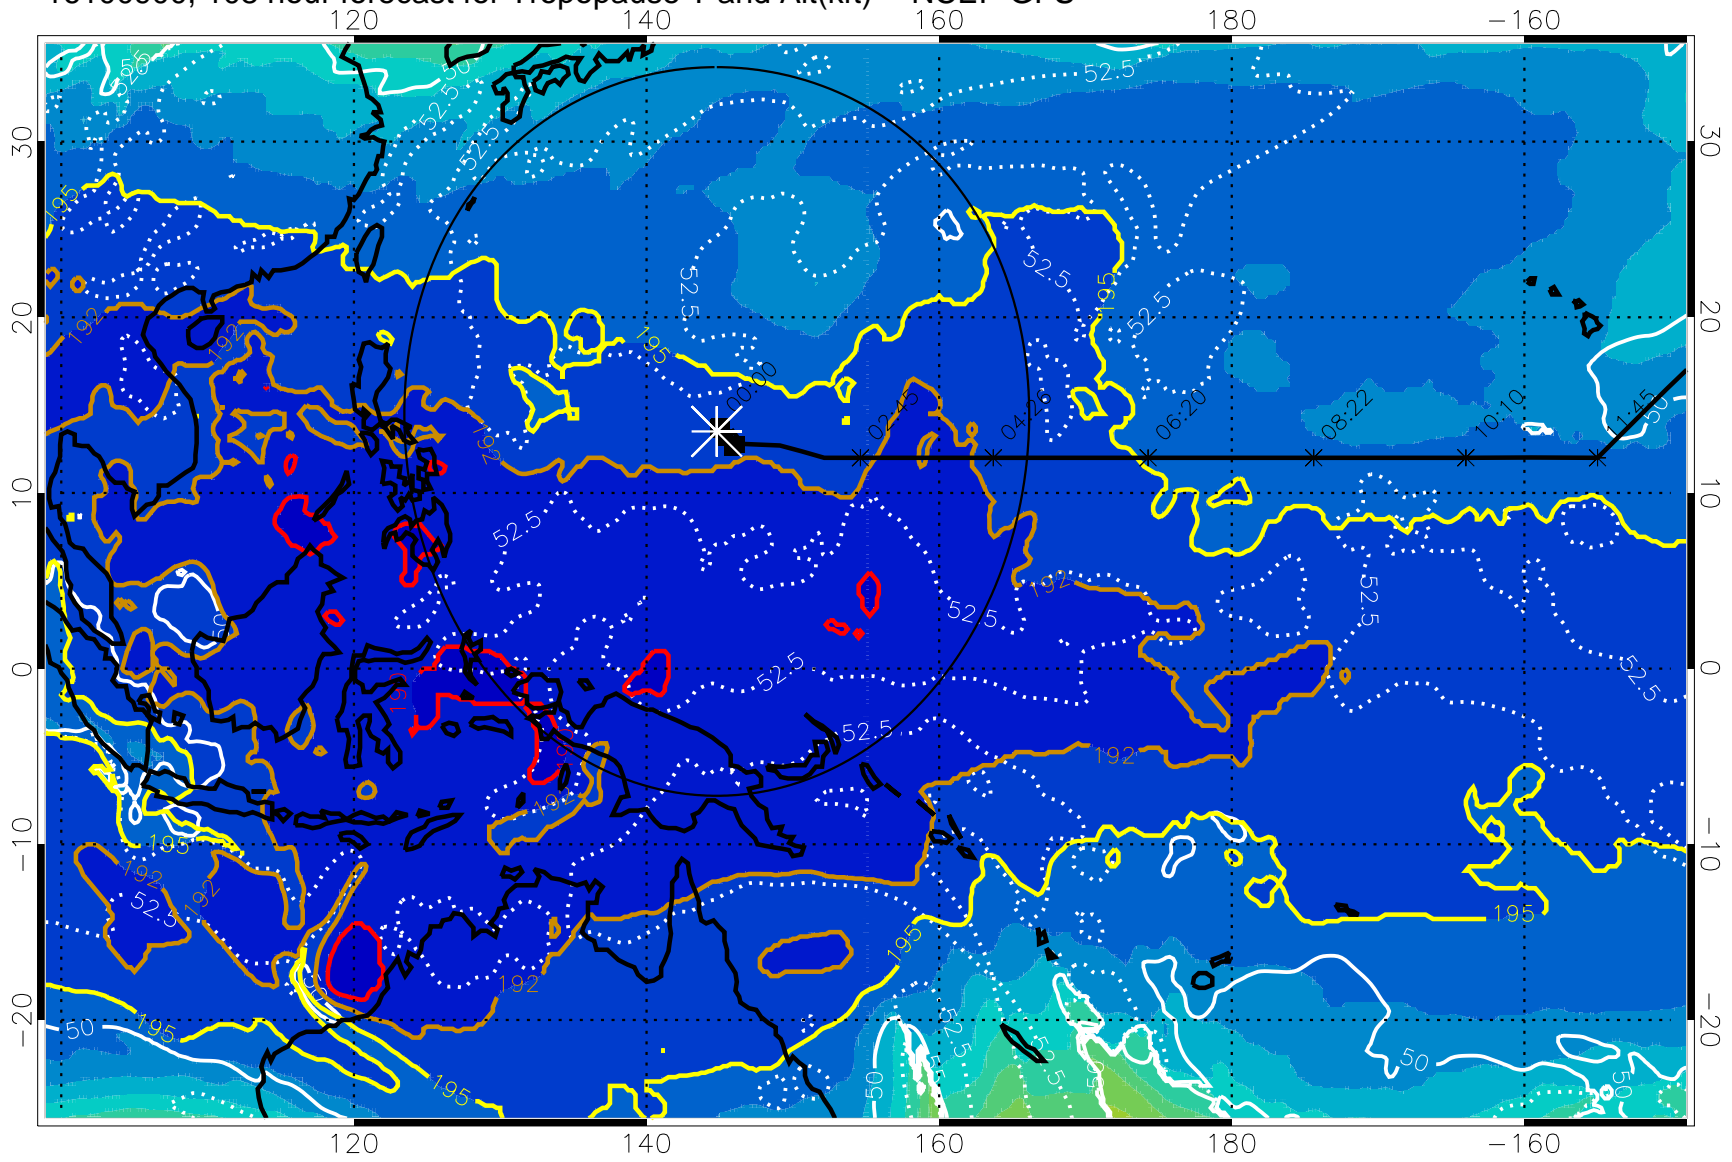

16100812, 96 hour forecast for Tropopause T and Alt(kft) -- NCEP GFS

Tropopause Altitude in kft (white)

192.5K Isotherm 195K Isotherm
187.5K Isotherm 190K Isotherm

Range ring of 2304 km

16100818, 102 hour forecast for Tropopause T and Alt(kft) -- NCEP GFS

190 200 210 220 230

Tropopause T, K

Tropopause Altitude in kft (white)

192.5K Isotherm 195K Isotherm
187.5K Isotherm 190K Isotherm

Range ring of 2304 km

16100900, 108 hour forecast for Tropopause T and Alt(kft) -- NCEP GFS

190 200 210 220 230
Tropopause T, K

Tropopause Altitude in kft (white)

192.5K Isotherm 195K Isotherm
187.5K Isotherm 190K Isotherm

Range ring of 2304 km

16100906, 114 hour forecast for Tropopause T and Alt(kft) -- NCEP GFS