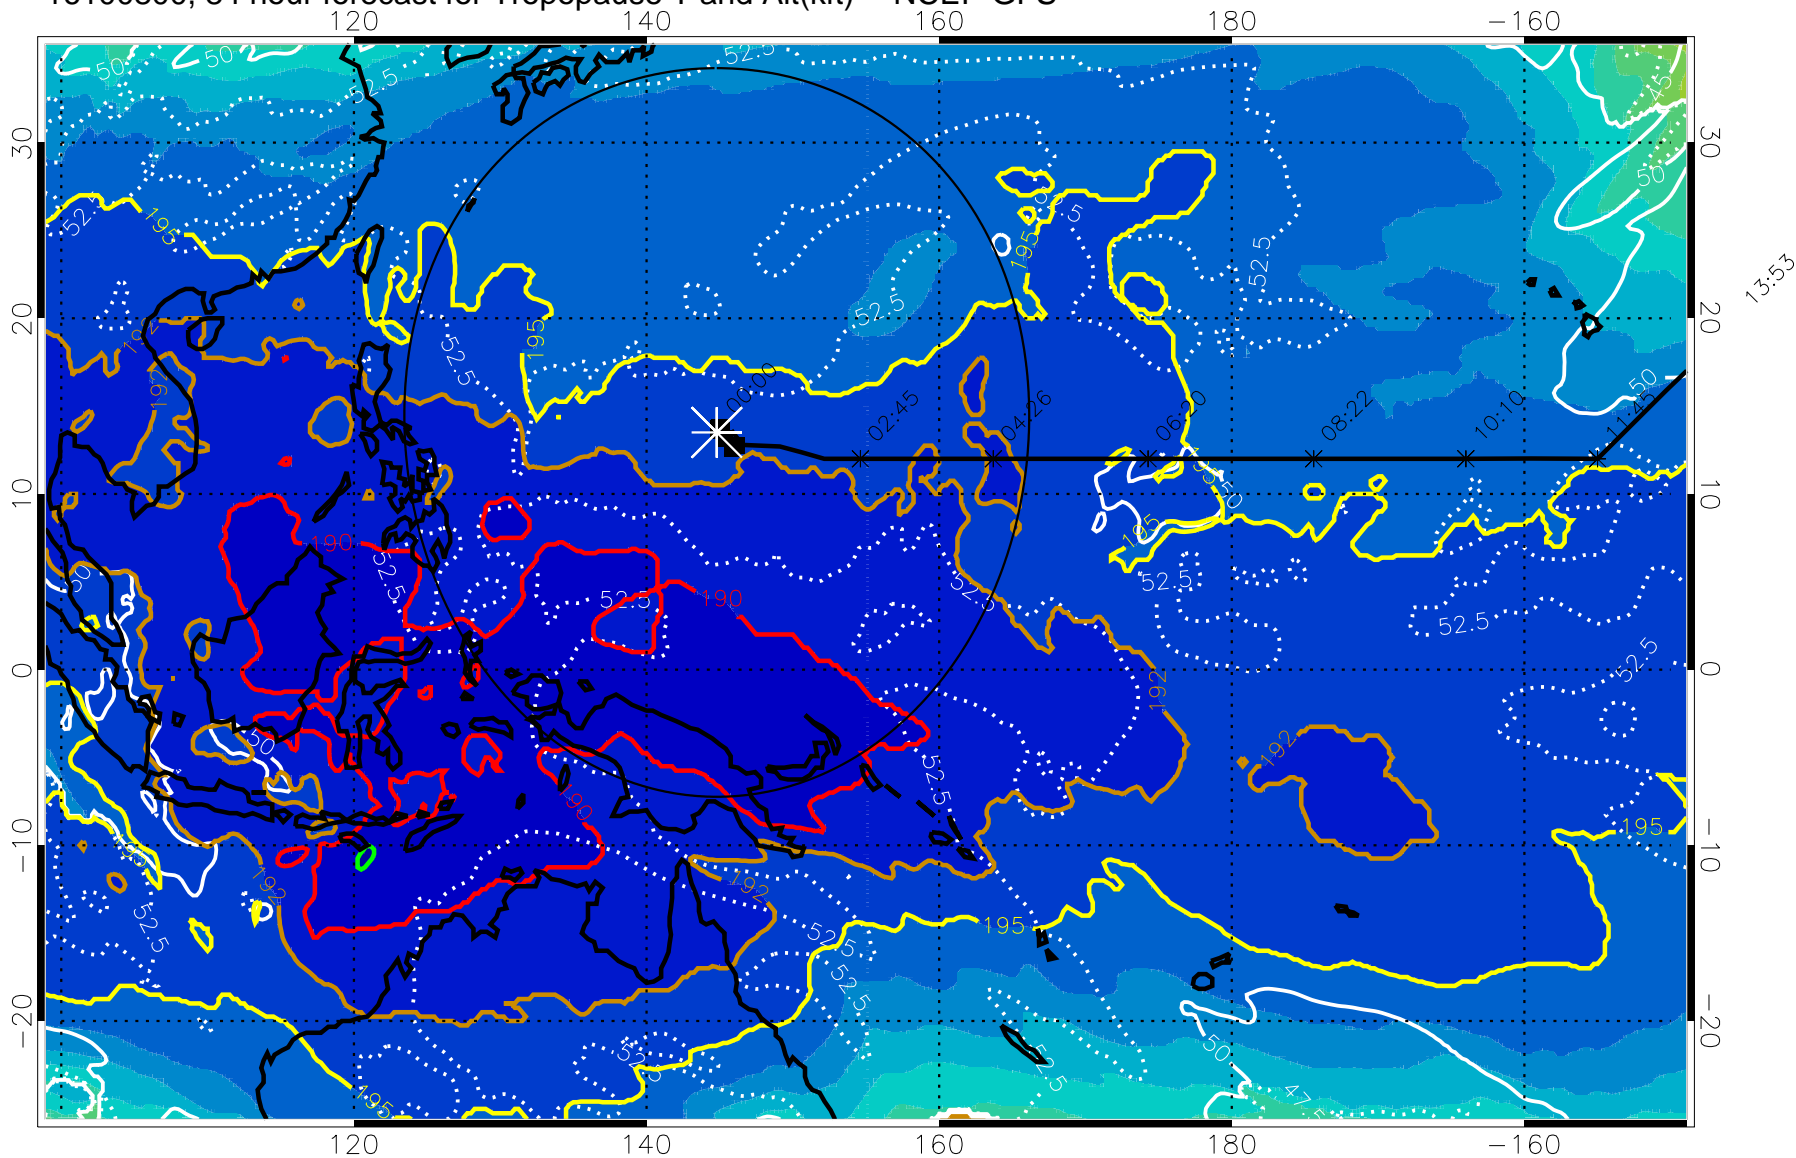

16100718, 78 hour forecast for Tropopause T and Alt(kft) -- NCEP GFS

190 200 210 220 230

Tropopause T, K

Tropopause Altitude in kft (white)

192.5K Isotherm 195K Isotherm

187.5K Isotherm 190K Isotherm

Range ring of 2304 km

16100800, 84 hour forecast for Tropopause T and Alt(kft) -- NCEP GFS

190 200 210 220 230

Tropopause T, K

Tropopause Altitude in kft (white)

192.5K Isotherm 195K Isotherm

187.5K Isotherm 190K Isotherm

Range ring of 2304 km