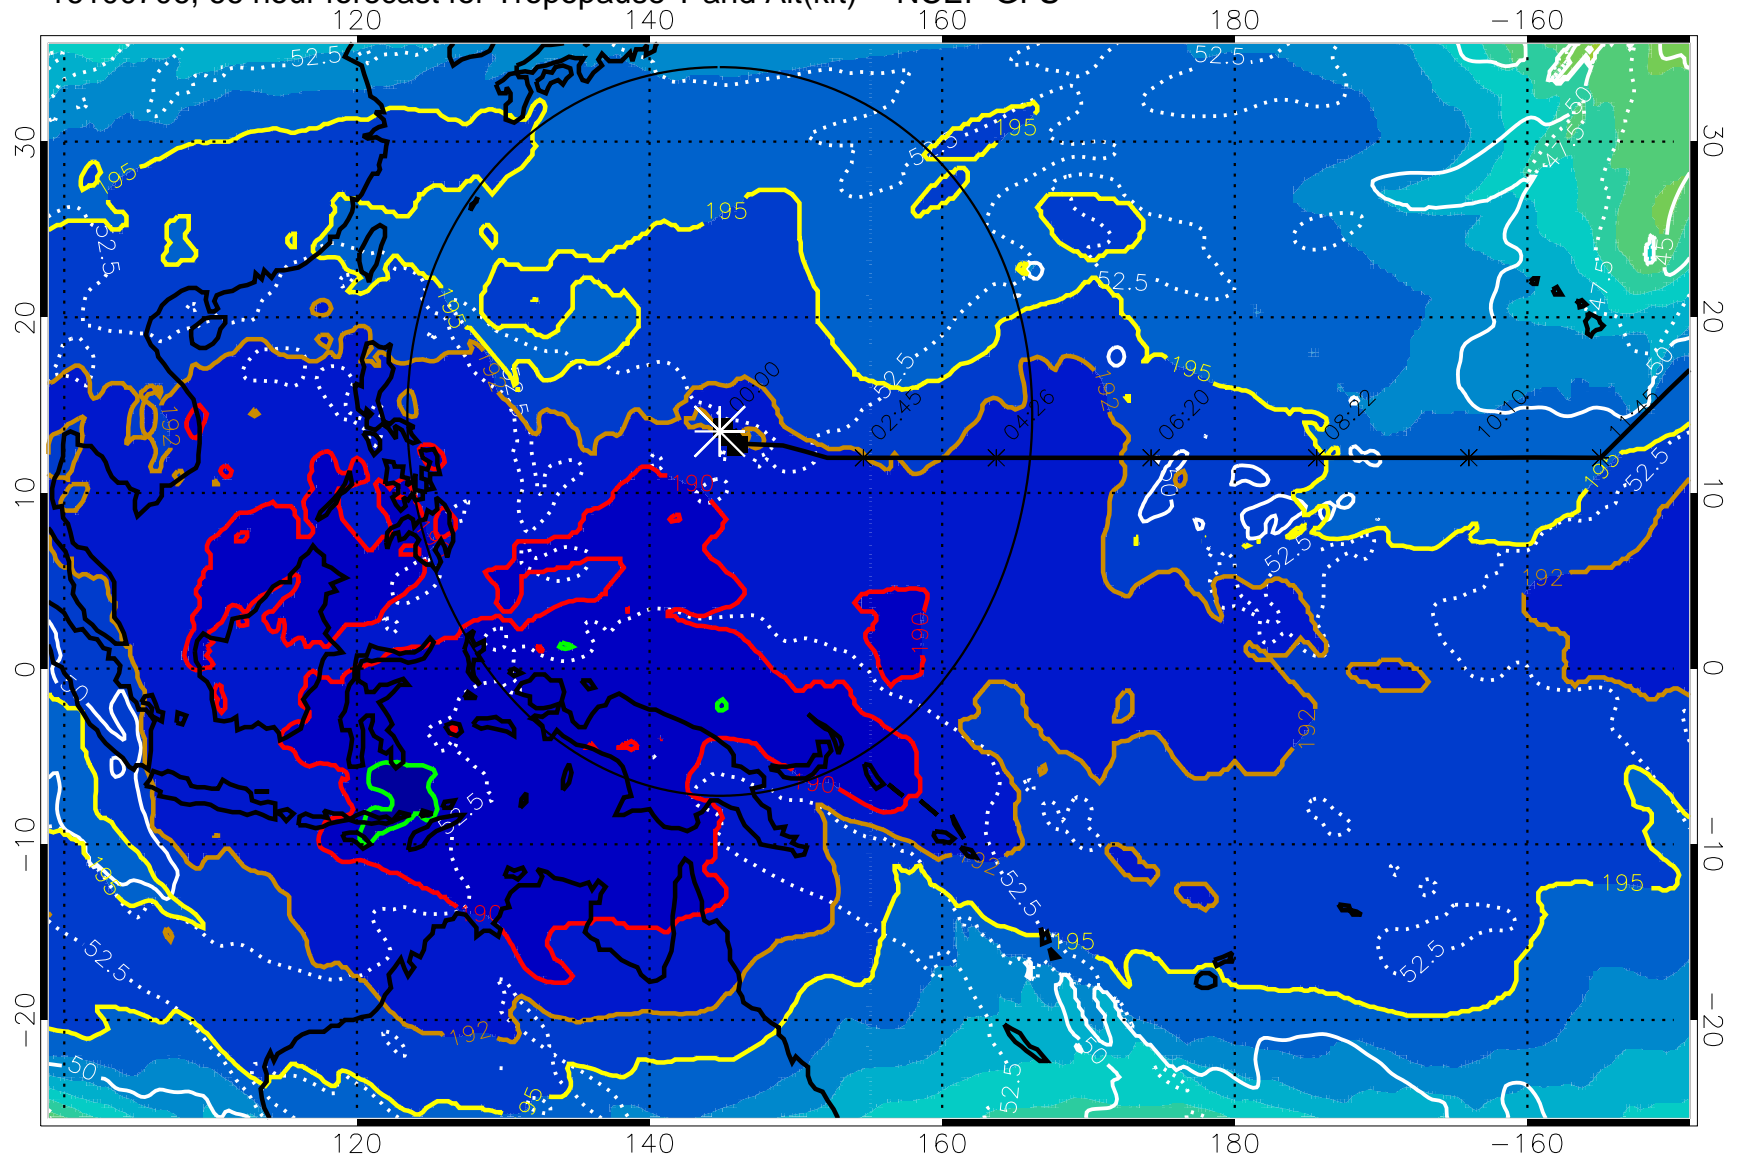

16100706, 66 hour forecast for Tropopause T and Alt(kft) -- NCEP GFS

190 200 210 220 230

Tropopause T, K

Tropopause Altitude in kft (white)

192.5K Isotherm 195K Isotherm

187.5K Isotherm 190K Isotherm

Range ring of 2304 km