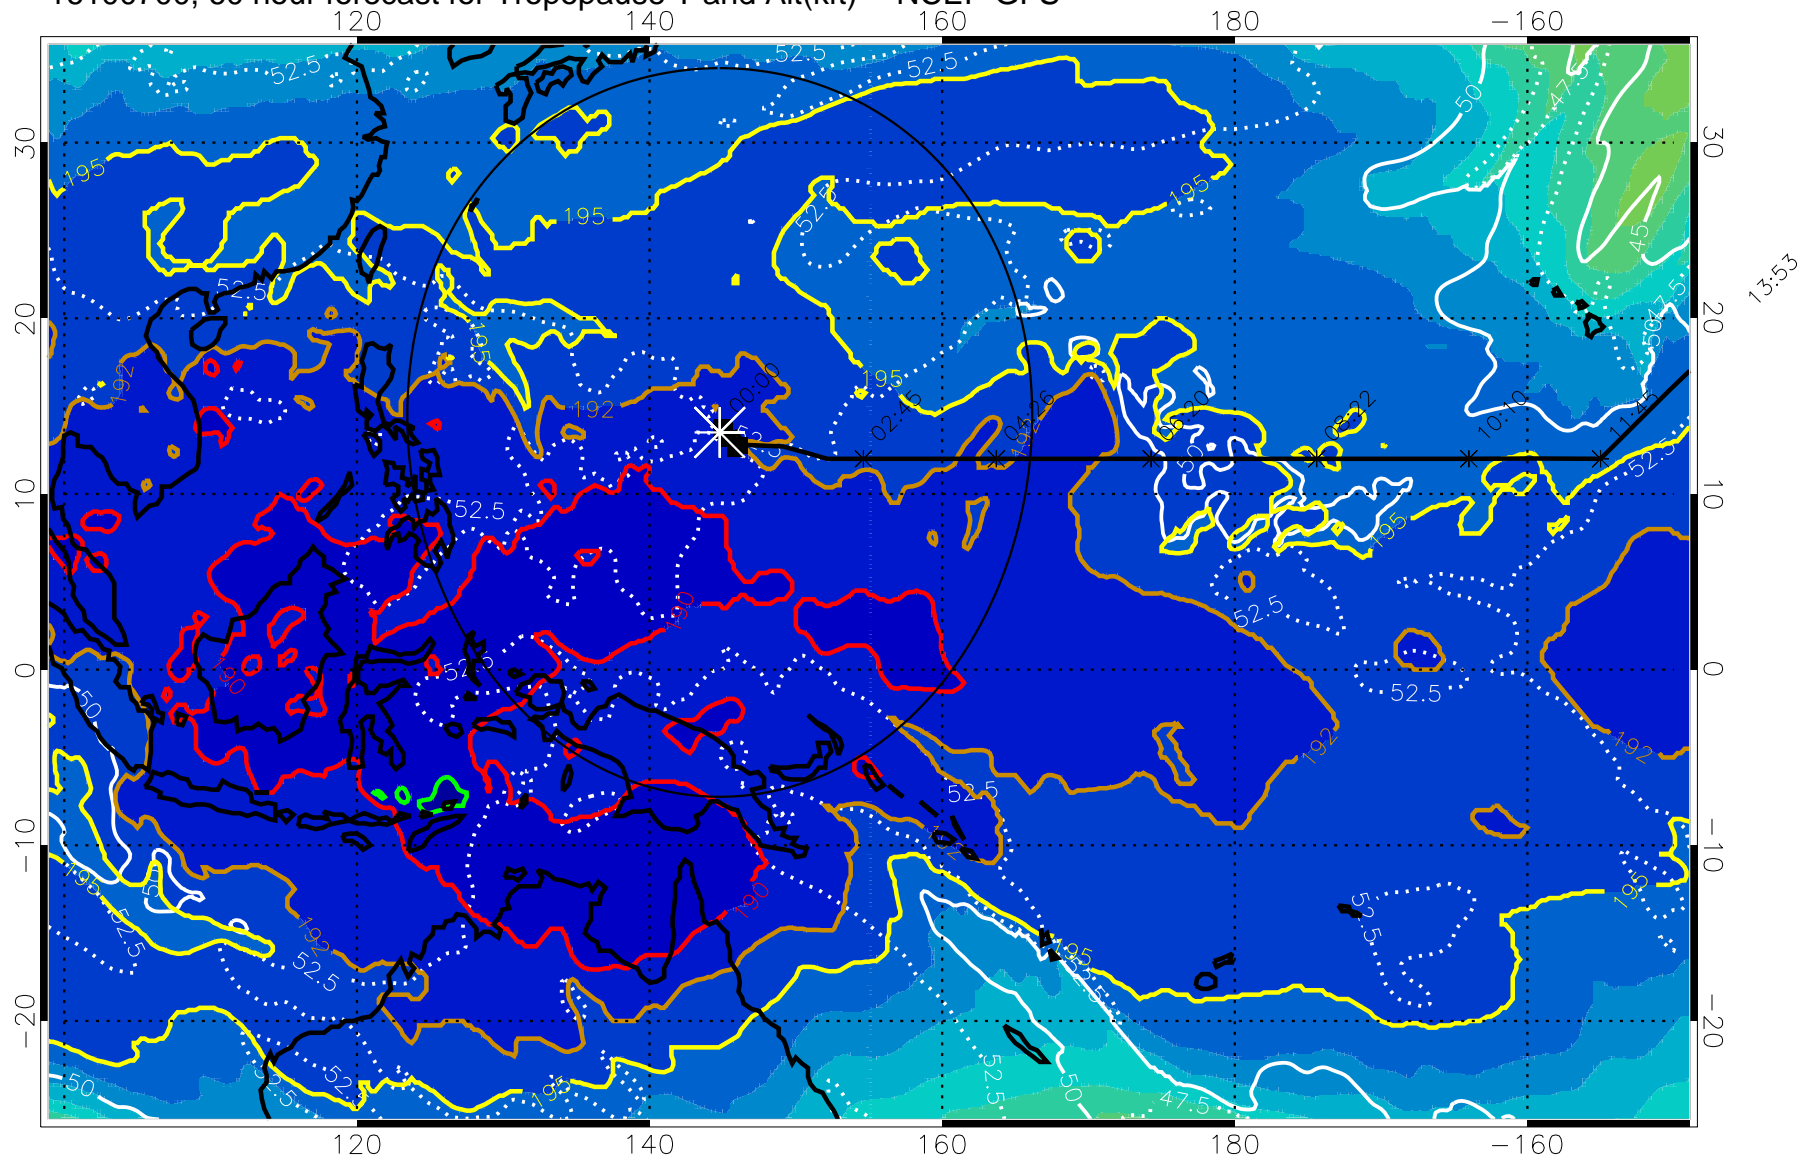

16100700, 60 hour forecast for Tropopause T and Alt(kft) -- NCEP GFS

190 200 210 220 230

Tropopause T, K

Tropopause Altitude in kft (white)

192.5K Isotherm 195K Isotherm
187.5K Isotherm 190K Isotherm

Range ring of 2304 km