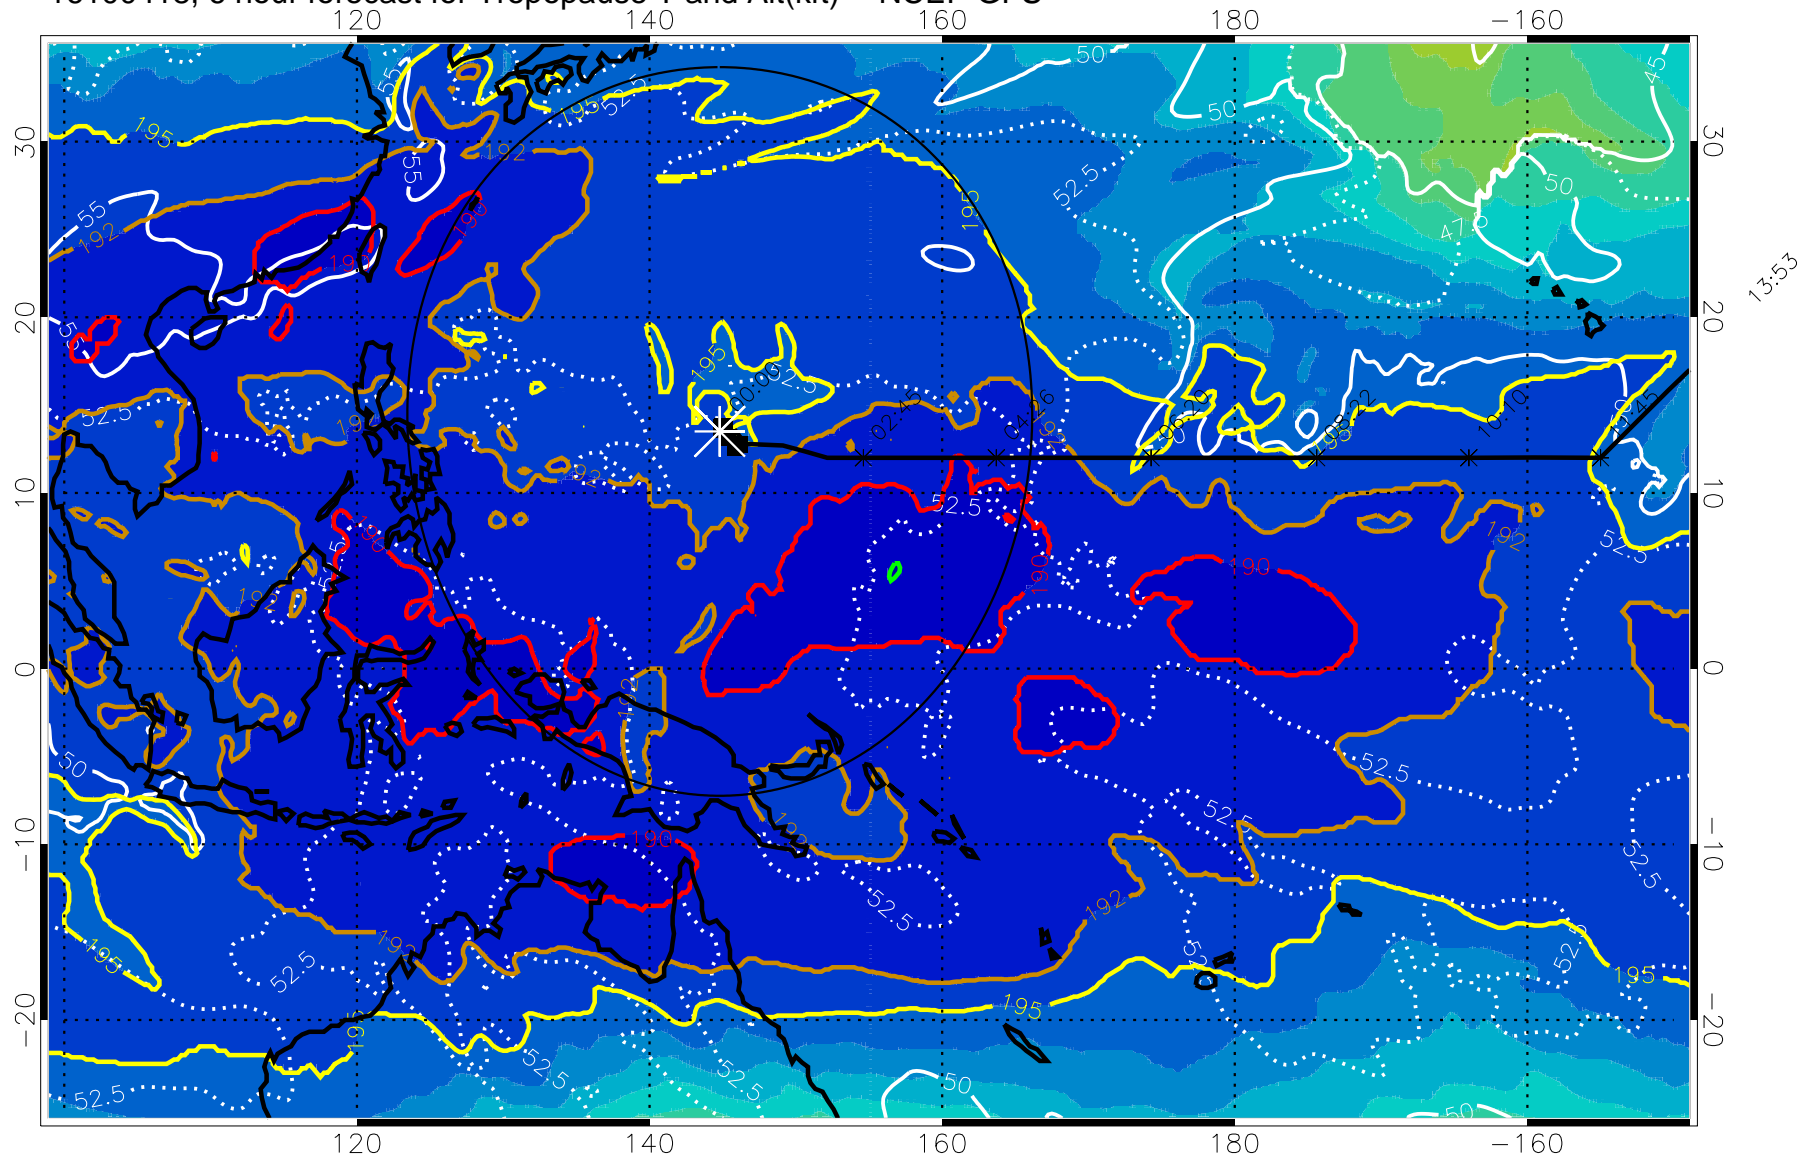

16100418, 6 hour forecast for Tropopause T and Alt(kft) -- NCEP GFS

190 200 210 220 230
Tropopause T, K

Tropopause Altitude in kft (white)

192.5K Isotherm 195K Isotherm
187.5K Isotherm 190K Isotherm

Range ring of 2304 km