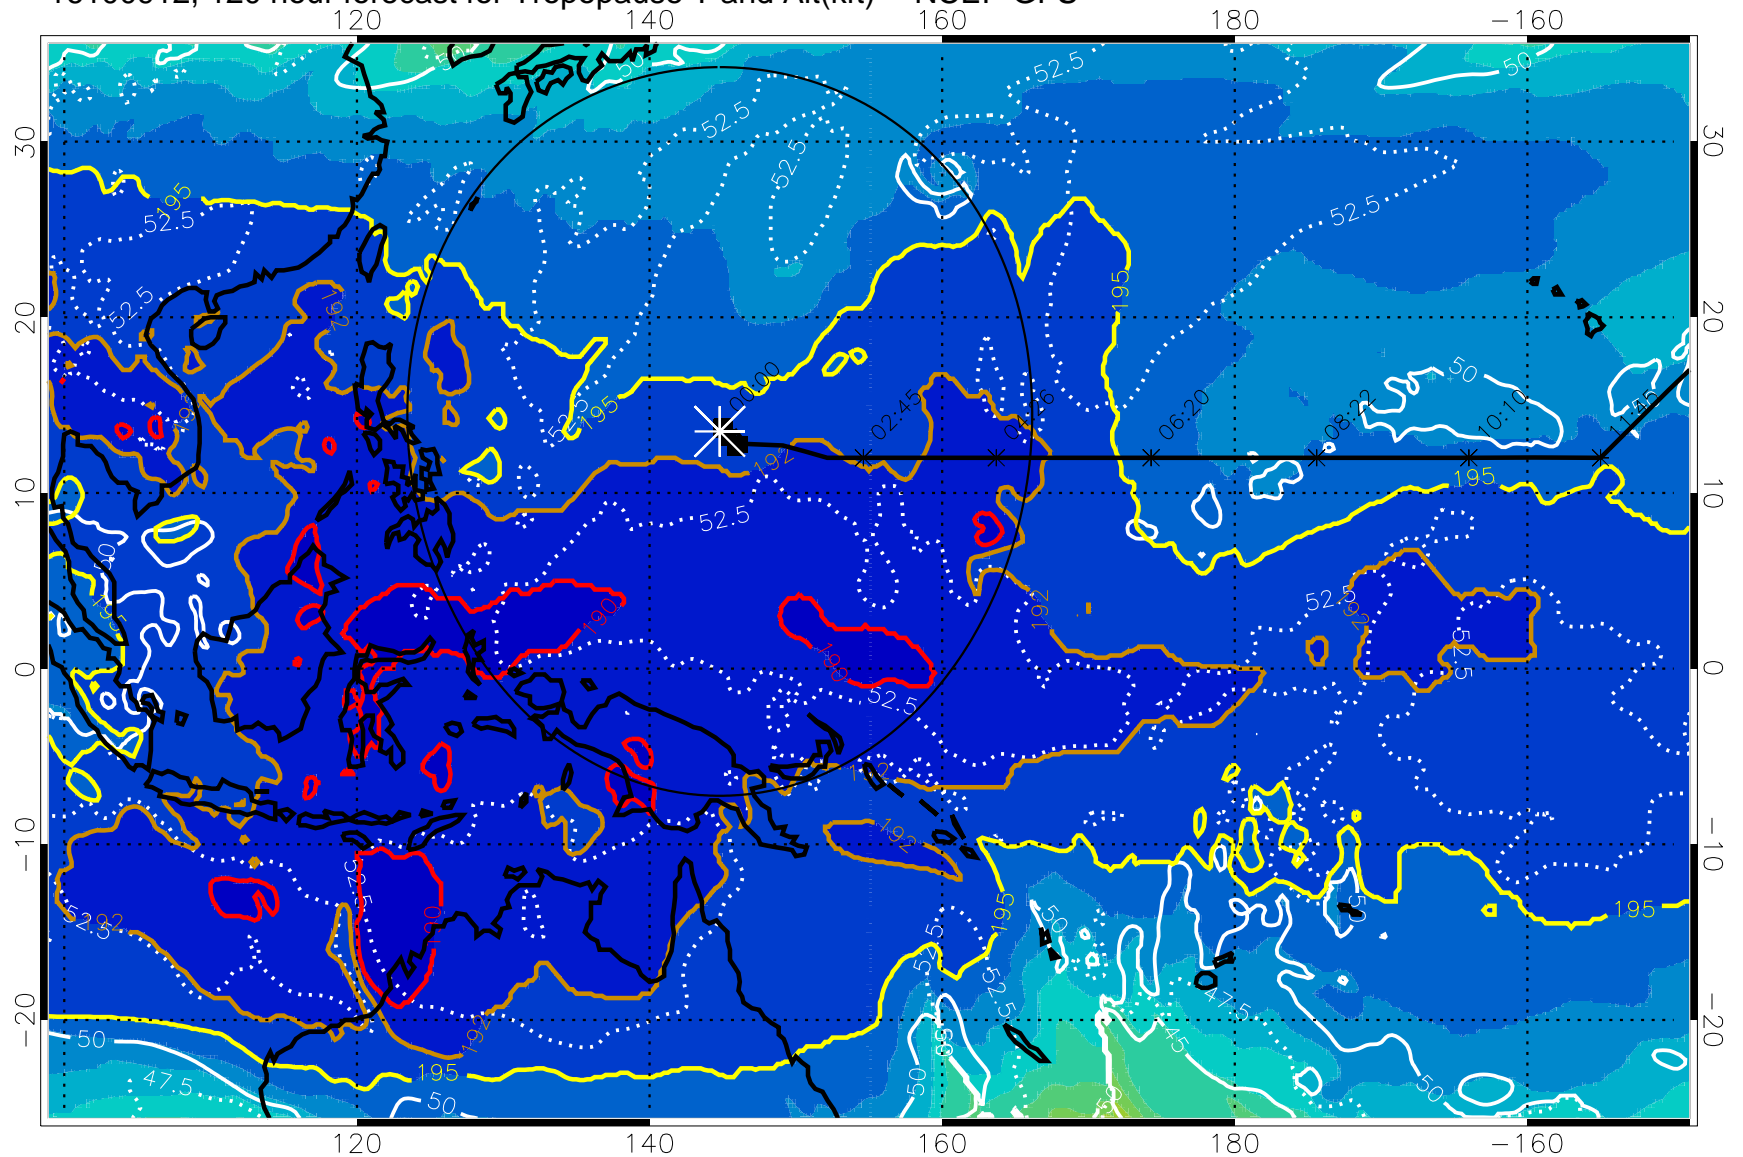

190 200 210 220 230

Tropopause T, K

Tropopause Altitude in kft (white)

192.5K Isotherm 195K Isotherm

187.5K Isotherm 190K Isotherm

Range ring of 2304 km

16100912, 120 hour forecast for Tropopause T and Alt(kft) -- NCEP GFS

190 200 210 220 230

Tropopause T, K

Tropopause Altitude in kft (white)

192.5K Isotherm 195K Isotherm
187.5K Isotherm 190K Isotherm

Range ring of 2304 km