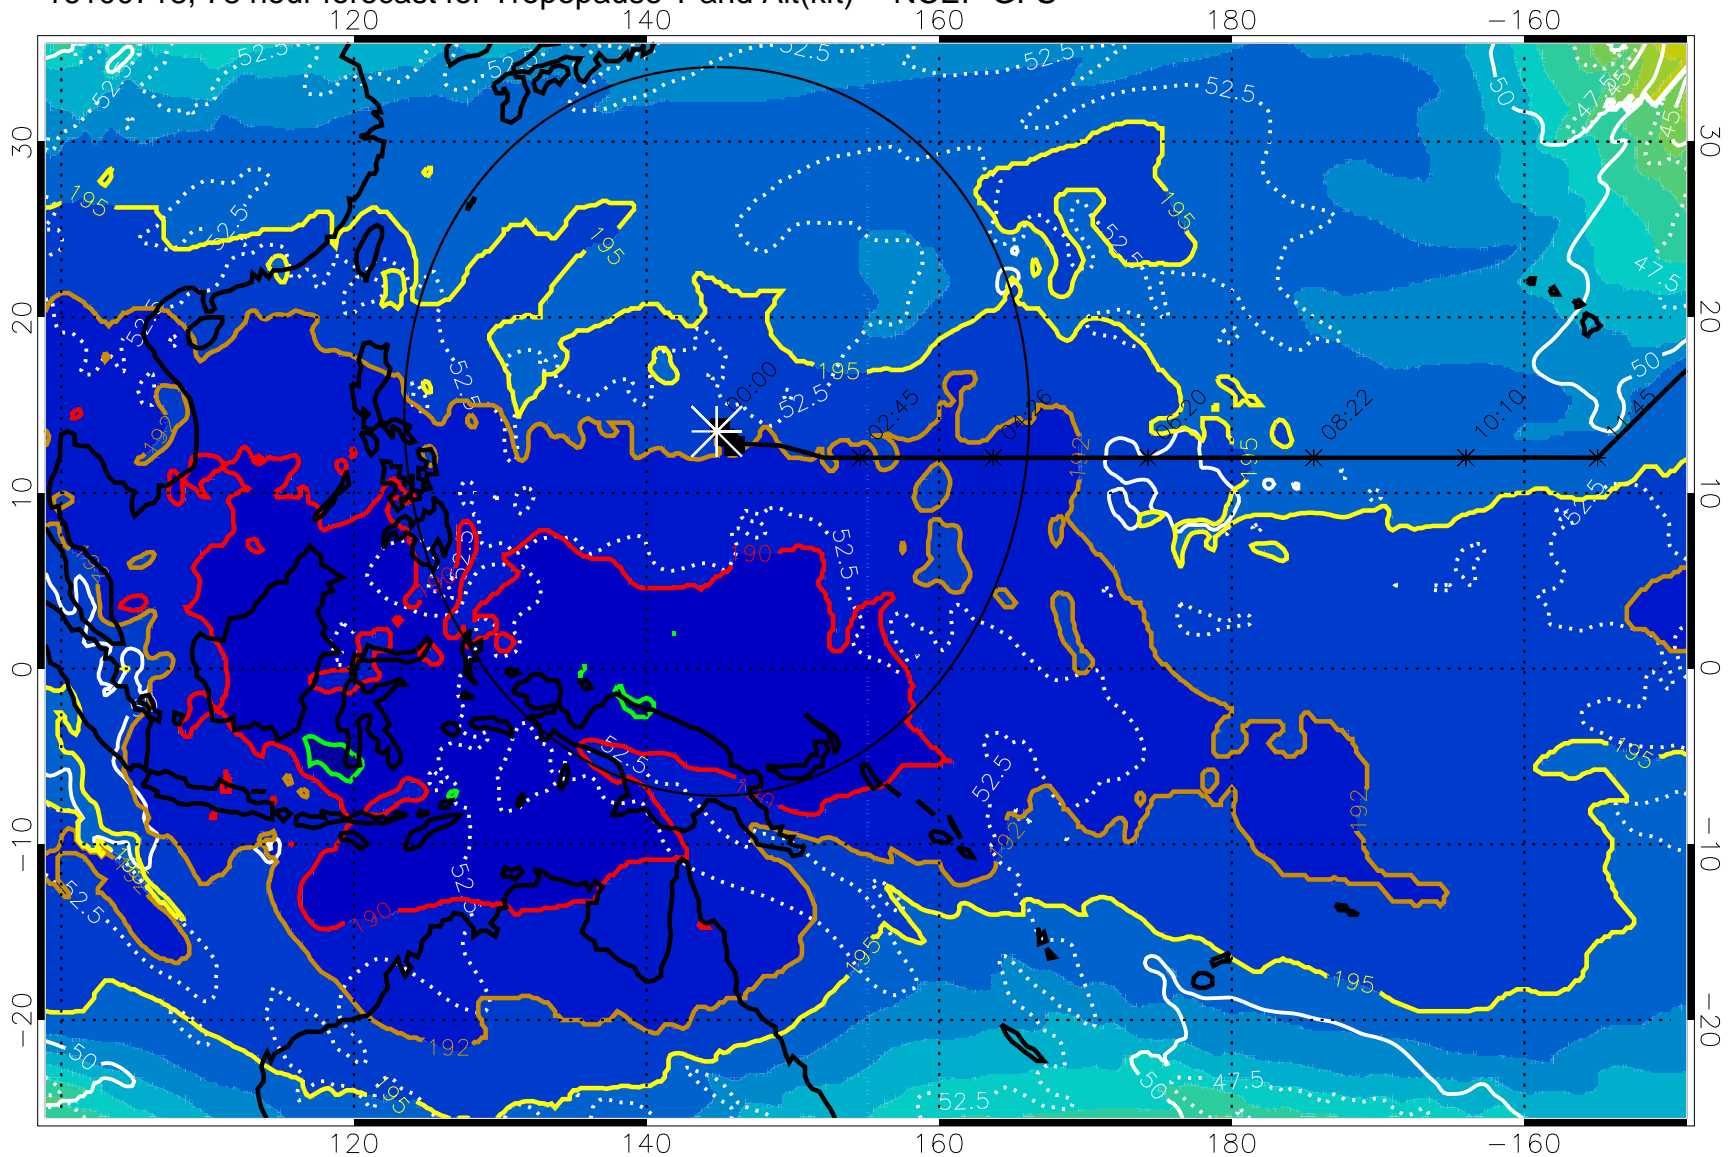

16100718, 78 hour forecast for Tropopause T and Alt(kft) -- NCEP GFS

190 200 210 220 230

Tropopause T, K

Tropopause Altitude in kft (white)

192.5K Isotherm 195K Isotherm

187.5K Isotherm 190K Isotherm

Range ring of 2304 km