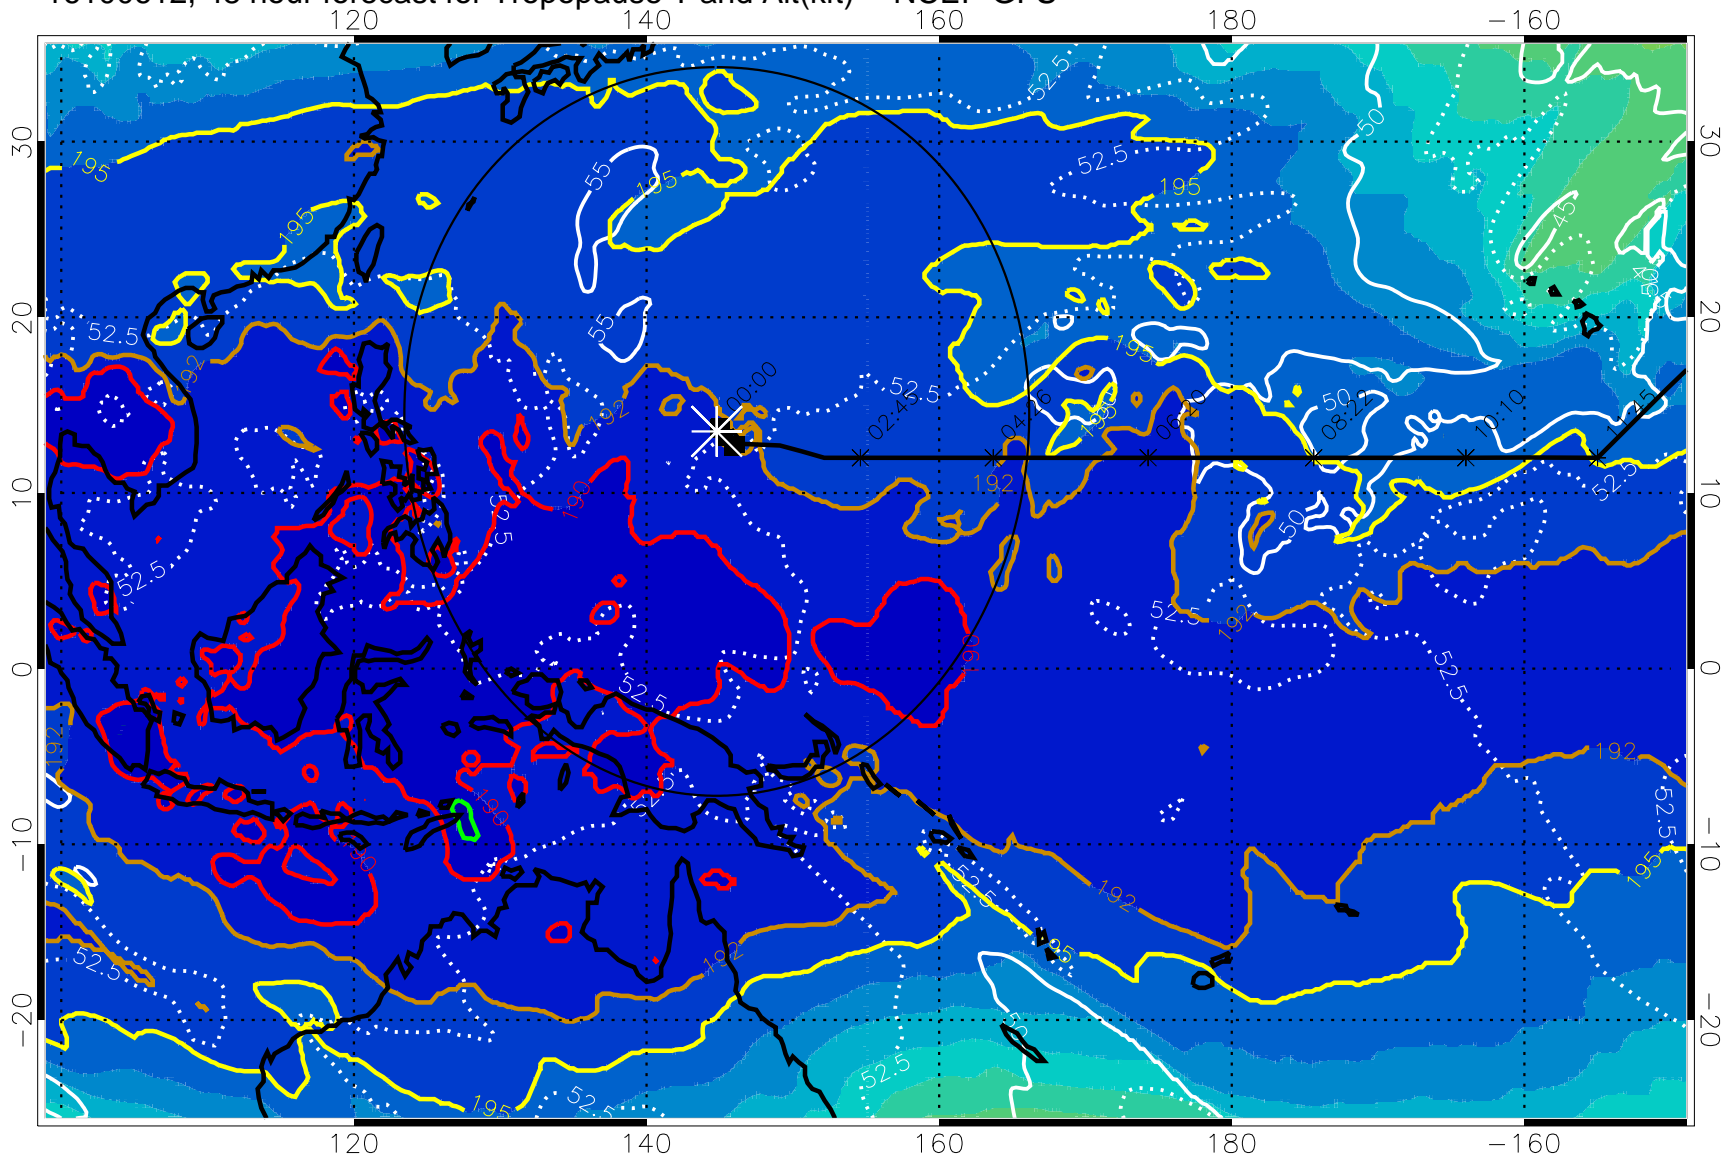

16100612, 48 hour forecast for Tropopause T and Alt(kft) -- NCEP GFS

190 200 210 220 230
Tropopause T, K

Tropopause Altitude in kft (white)

192.5K Isotherm 195K Isotherm
187.5K Isotherm 190K Isotherm

Range ring of 2304 km