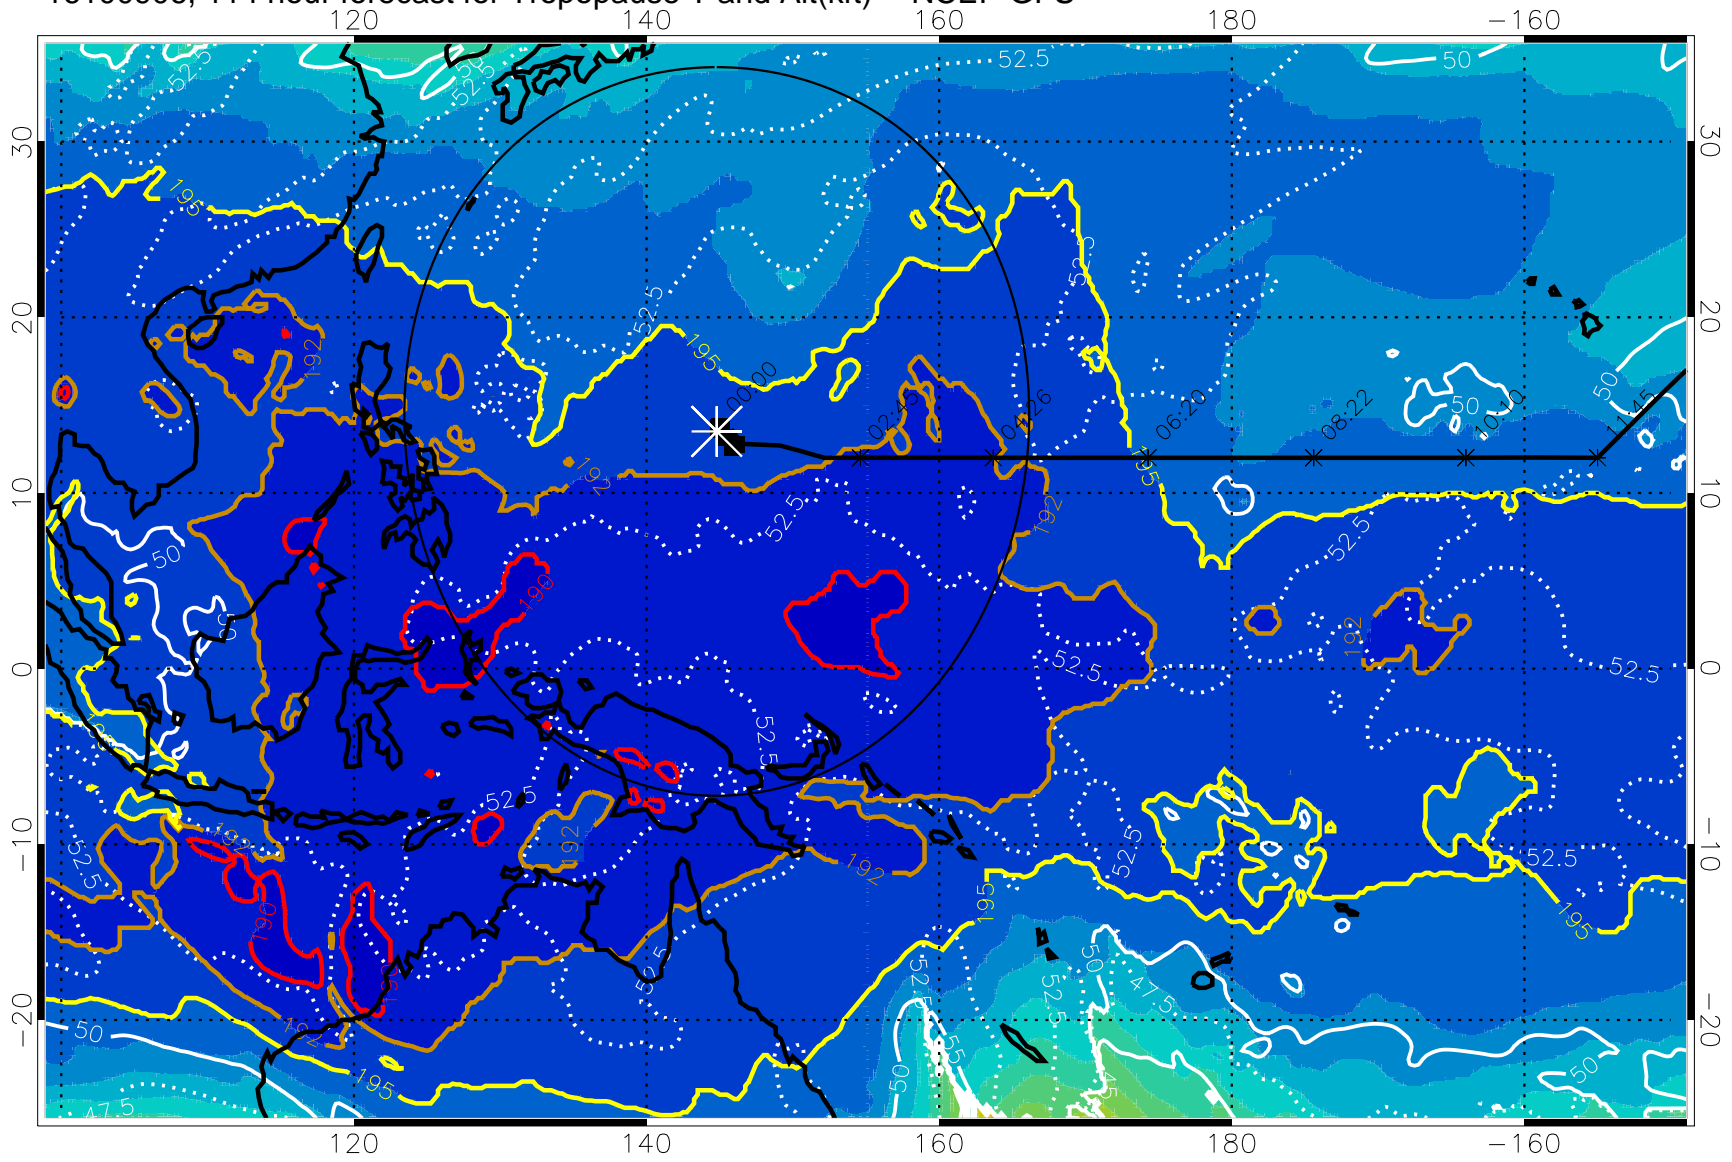

16100812, 96 hour forecast for Tropopause T and Alt(kft) -- NCEP GFS

Tropopause Altitude in kft (white)

192.5K Isotherm 195K Isotherm
187.5K Isotherm 190K Isotherm

Range ring of 2304 km

16100818, 102 hour forecast for Tropopause T and Alt(kft) -- NCEP GFS

190 200 210 220 230

Tropopause T, K

Tropopause Altitude in kft (white)

192.5K Isotherm 195K Isotherm
187.5K Isotherm 190K Isotherm

Range ring of 2304 km

16100900, 108 hour forecast for Tropopause T and Alt(kft) -- NCEP GFS

190 200 210 220 230
Tropopause T, K

Tropopause Altitude in kft (white)

192.5K Isotherm 195K Isotherm
187.5K Isotherm 190K Isotherm

Range ring of 2304 km

16100906, 114 hour forecast for Tropopause T and Alt(kft) -- NCEP GFS