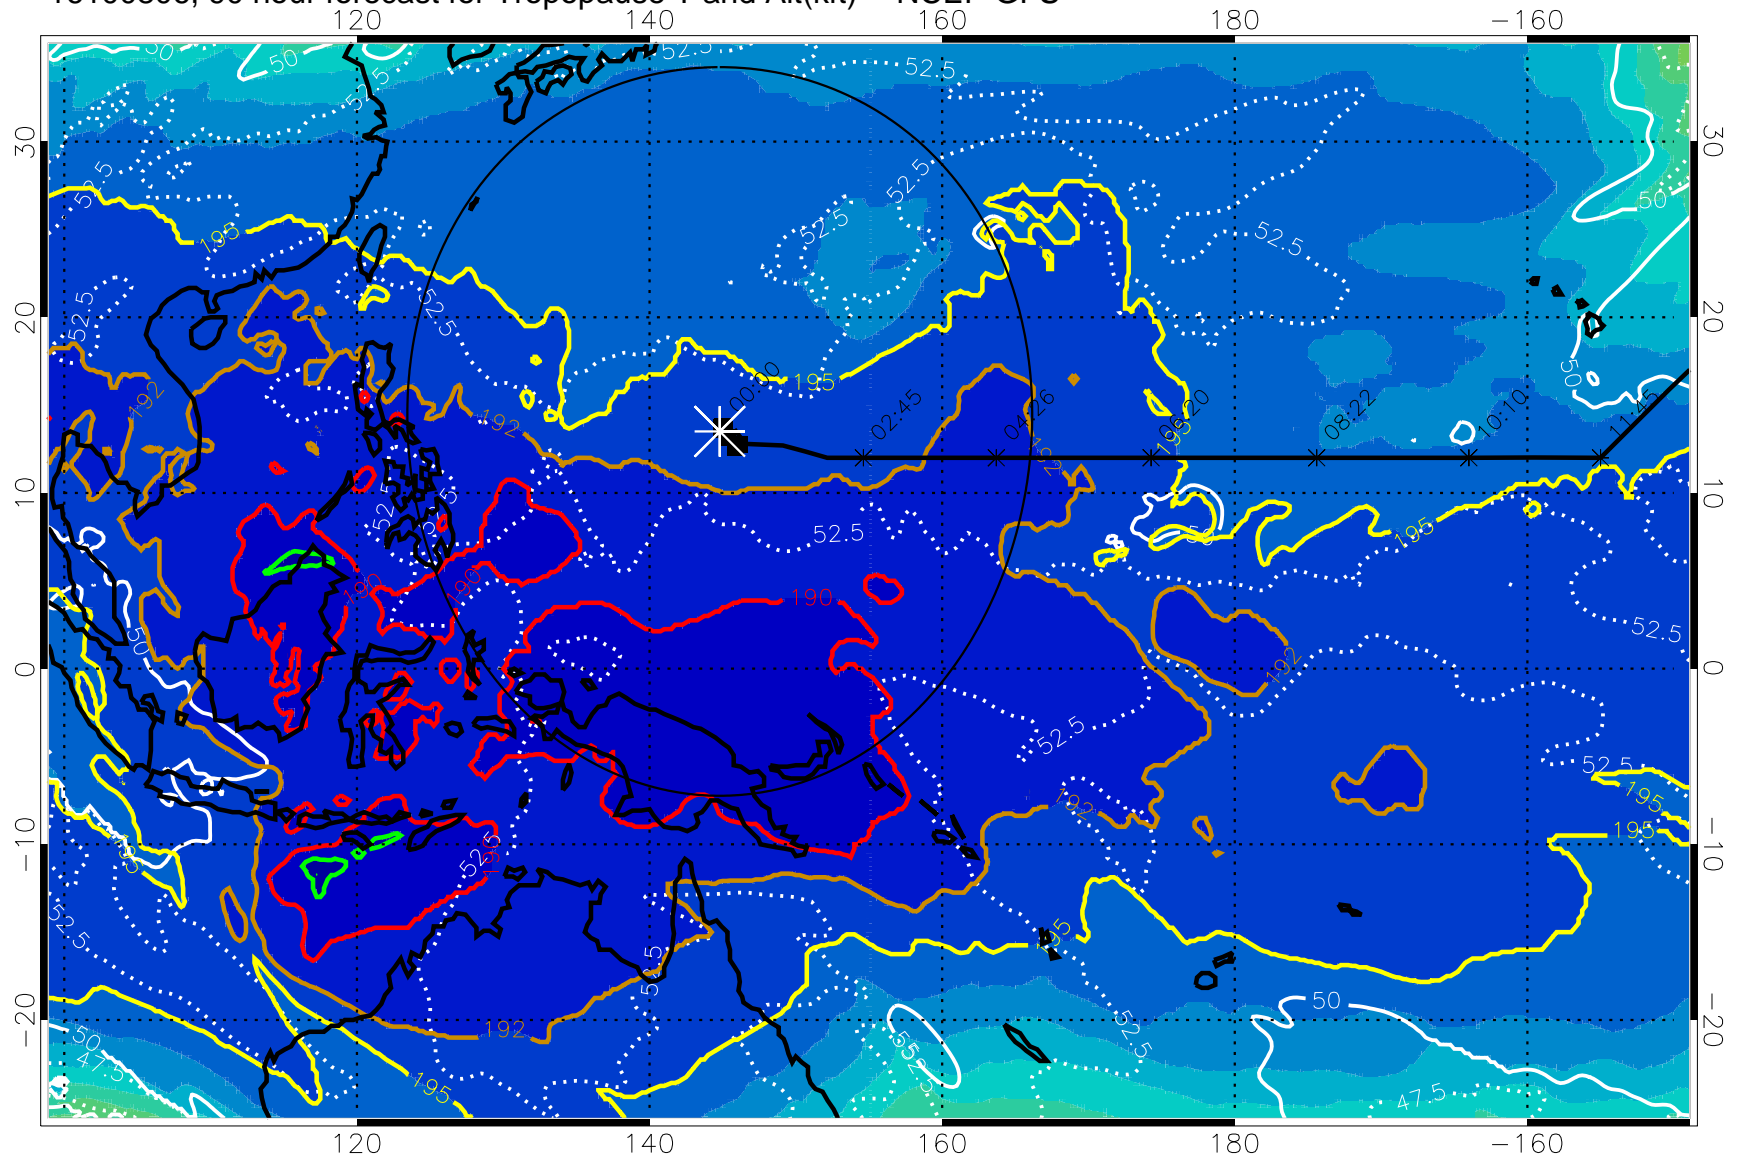

16100806, 90 hour forecast for Tropopause T and Alt(kft) -- NCEP GFS

190 200 210 220 230
Tropopause T, K

Tropopause Altitude in kft (white)

192.5K Isotherm 195K Isotherm
187.5K Isotherm 190K Isotherm

Range ring of 2304 km