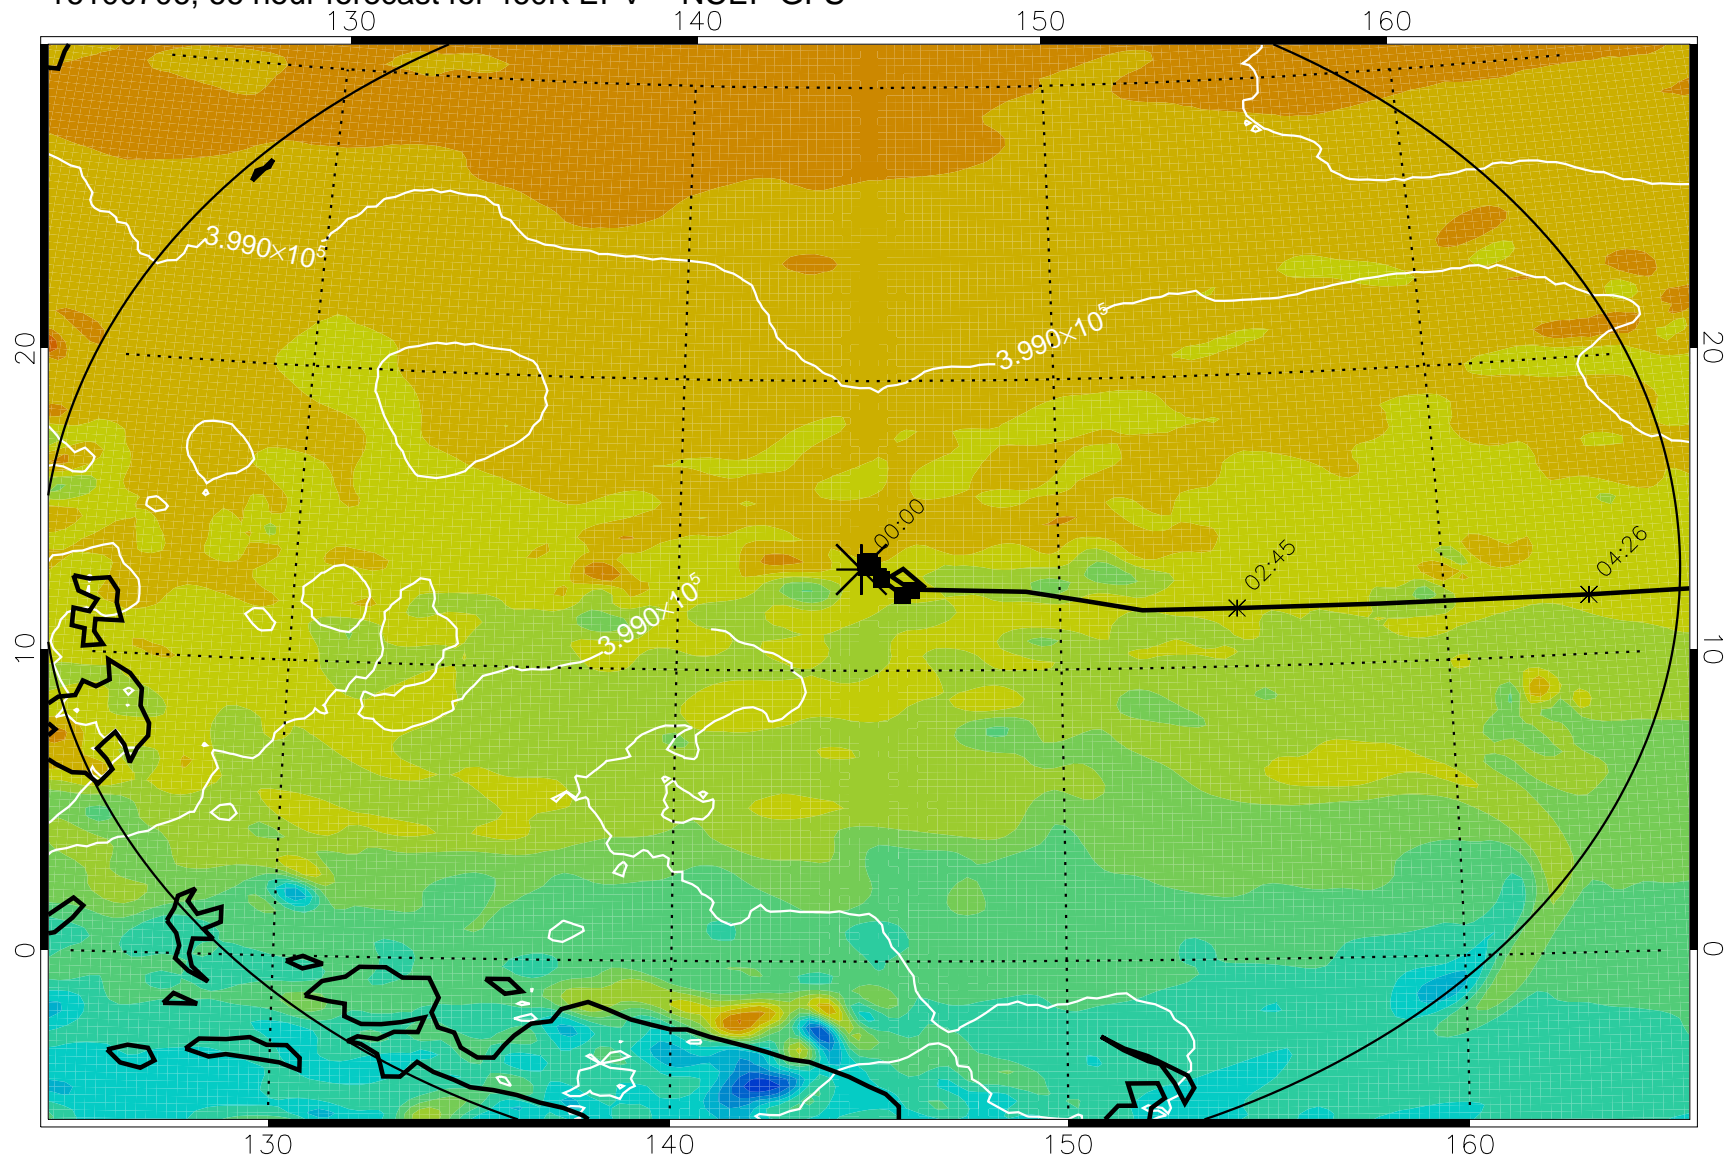

16100606, 42 hour forecast for 460K EPV -- NCEP GFS

460K Montgomery Streamfunction, white

Range ring of 2304 km

16100612, 48 hour forecast for 460K EPV -- NCEP GFS

460K Montgomery Streamfunction, white

Range ring of 2304 km

16100618, 54 hour forecast for 460K EPV -- NCEP GFS

460K Montgomery Streamfunction, white

Range ring of 2304 km

16100700, 60 hour forecast for 460K EPV -- NCEP GFS

460K Montgomery Streamfunction, white

Range ring of 2304 km

16100706, 66 hour forecast for 460K EPV -- NCEP GFS

460K Montgomery Streamfunction, white

Range ring of 2304 km

16100712, 72 hour forecast for 460K EPV -- NCEP GFS

460K Montgomery Streamfunction, white

Range ring of 2304 km

16100718, 78 hour forecast for 460K EPV -- NCEP GFS

460K Montgomery Streamfunction, white

Range ring of 2304 km

16100800, 84 hour forecast for 460K EPV -- NCEP GFS

460K Montgomery Streamfunction, white

Range ring of 2304 km