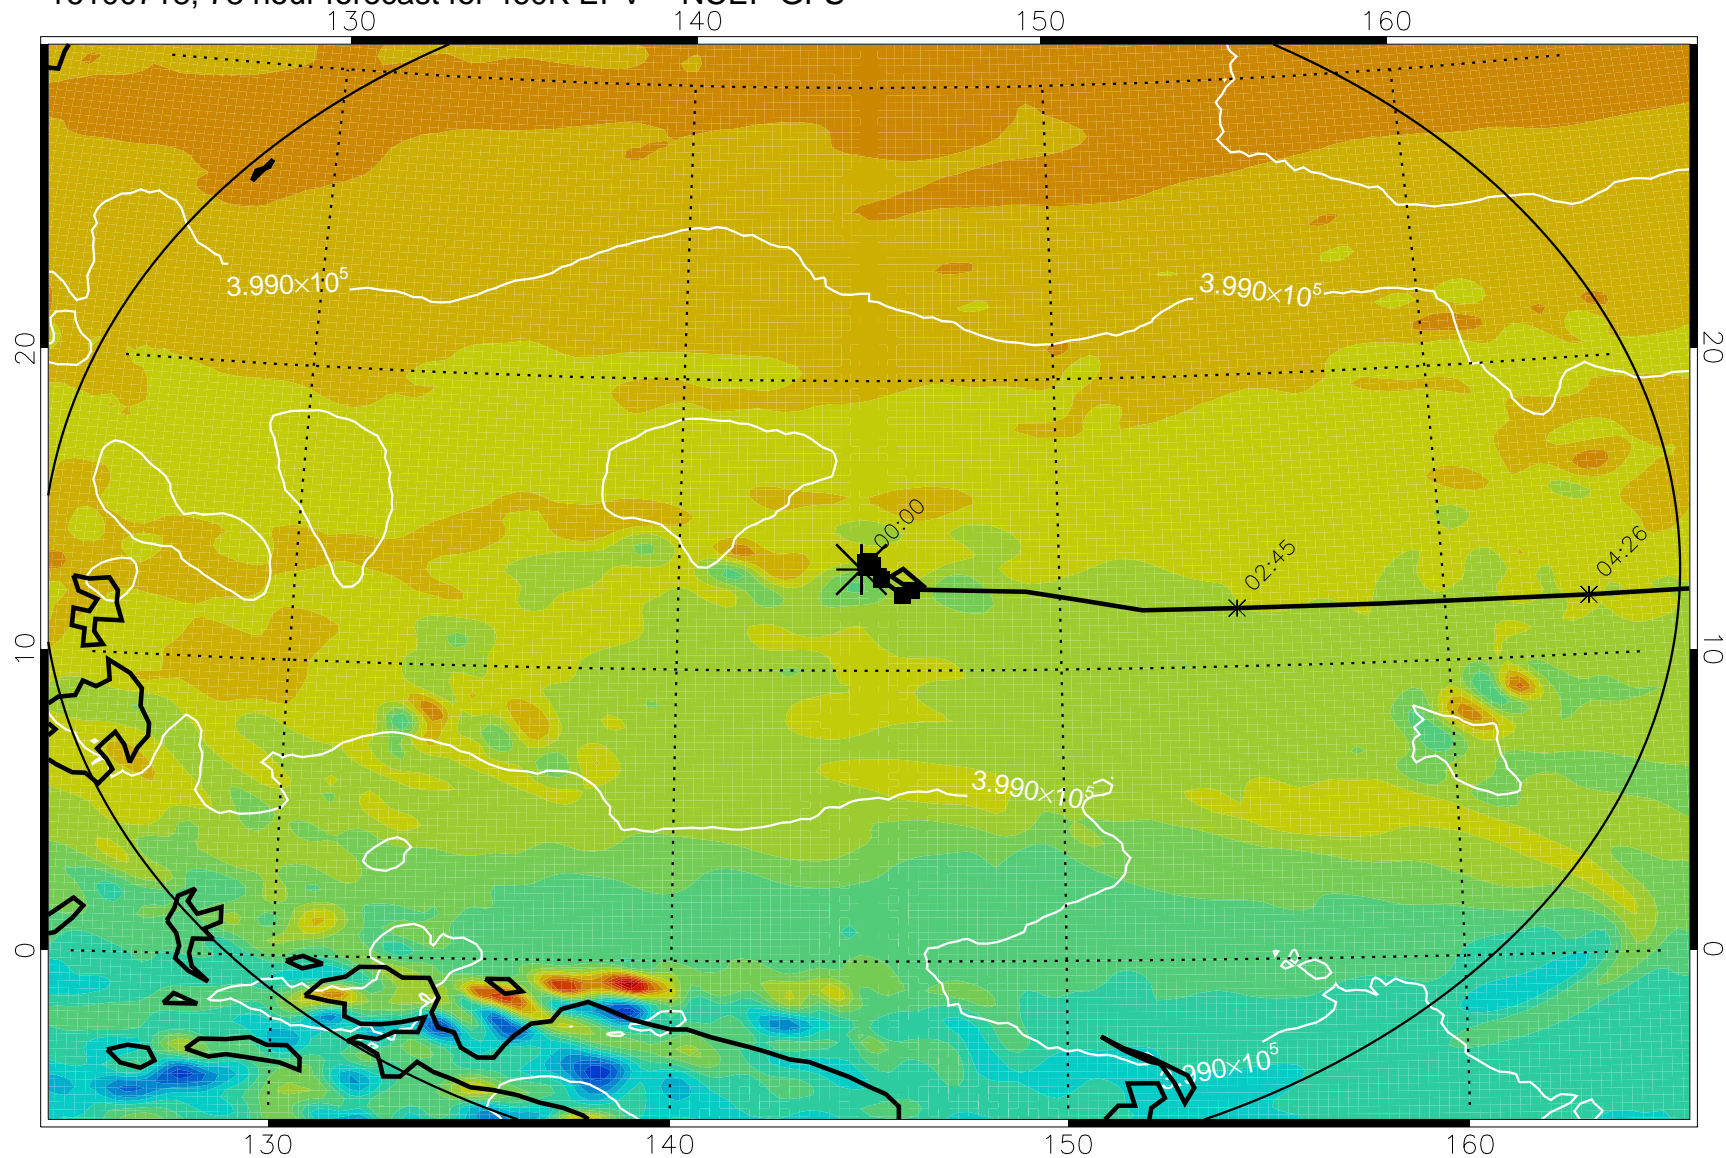

16100618, 54 hour forecast for 460K EPV -- NCEP GFS

460K Montgomery Streamfunction, white

Range ring of 2304 km

16100700, 60 hour forecast for 460K EPV -- NCEP GFS

460K Montgomery Streamfunction, white

Range ring of 2304 km

16100706, 66 hour forecast for 460K EPV -- NCEP GFS

460K Montgomery Streamfunction, white

Range ring of 2304 km

16100712, 72 hour forecast for 460K EPV -- NCEP GFS

460K Montgomery Streamfunction, white

Range ring of 2304 km

16100718, 78 hour forecast for 460K EPV -- NCEP GFS

460K Montgomery Streamfunction, white

Range ring of 2304 km

16100800, 84 hour forecast for 460K EPV -- NCEP GFS

460K Montgomery Streamfunction, white

Range ring of 2304 km

16100806, 90 hour forecast for 460K EPV -- NCEP GFS

460K Montgomery Streamfunction, white

Range ring of 2304 km

16100812, 96 hour forecast for 460K EPV -- NCEP GFS

460K Montgomery Streamfunction, white

Range ring of 2304 km