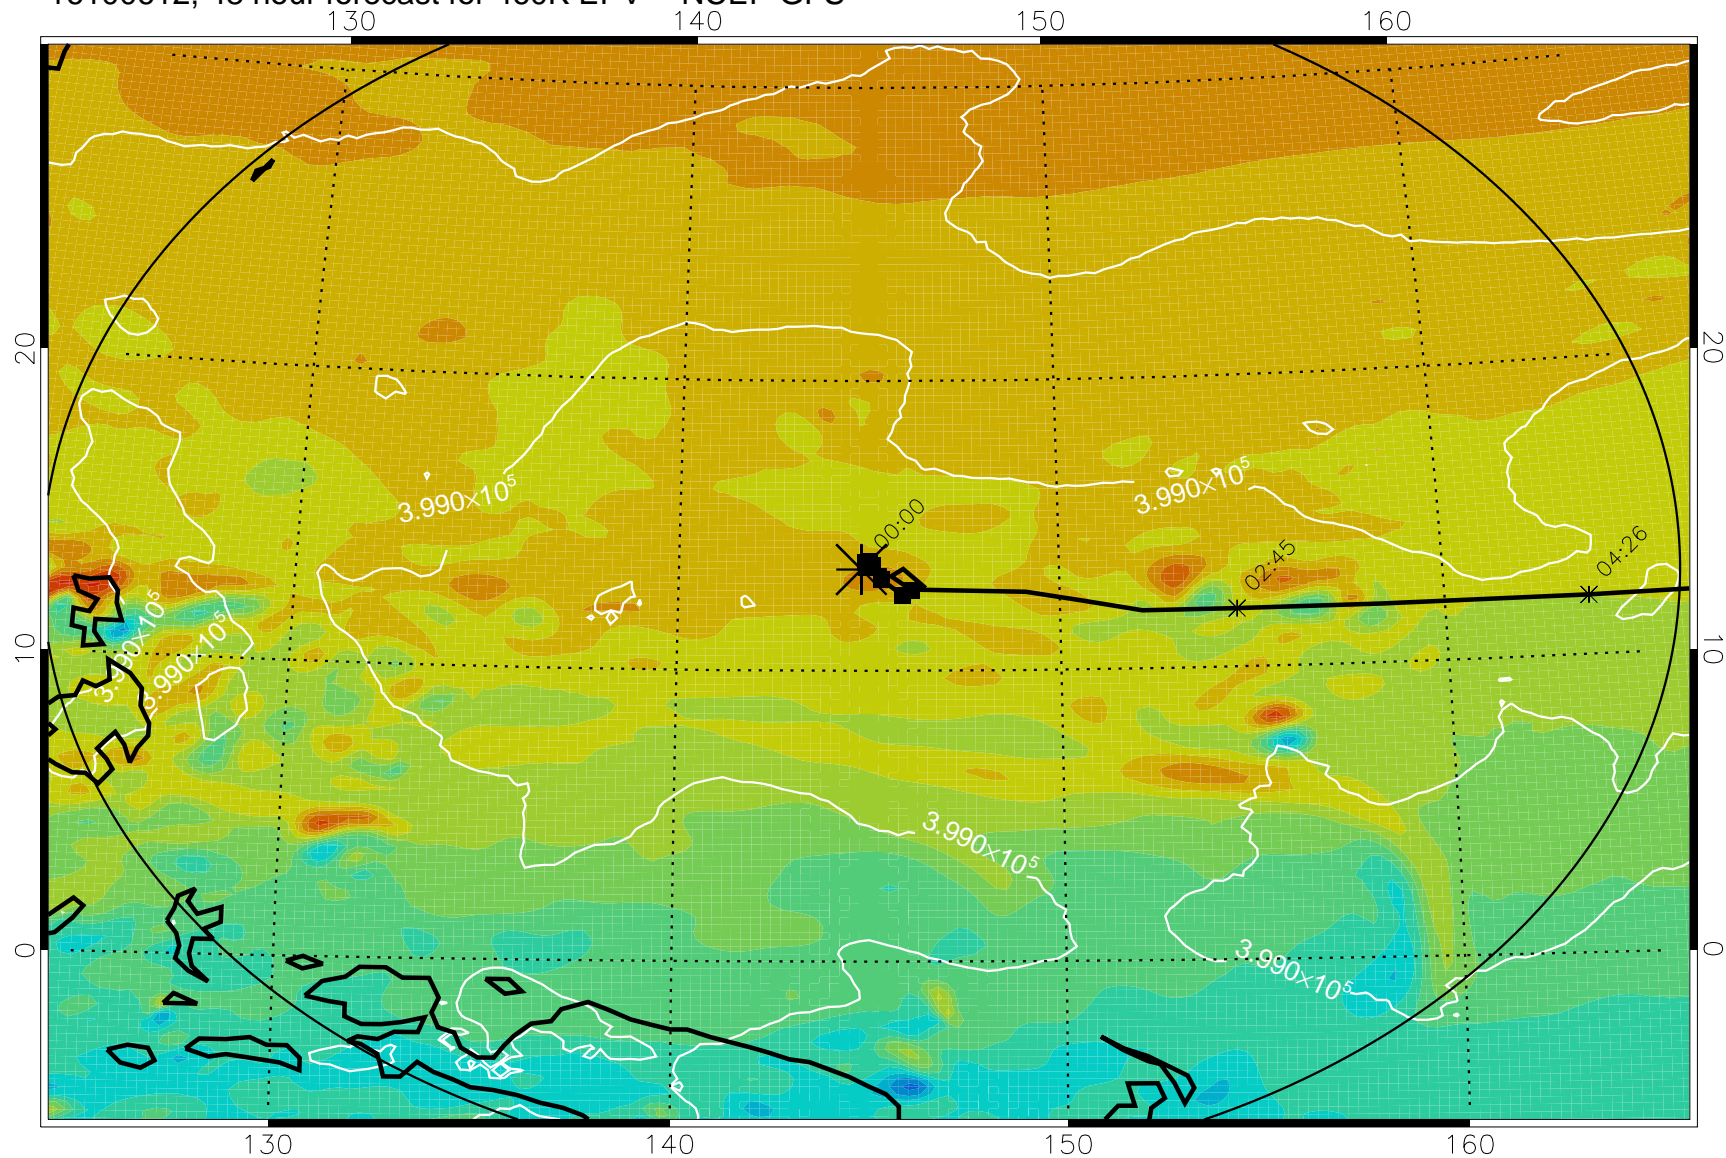

16100518, 30 hour forecast for 460K EPV -- NCEP GFS

460K Montgomery Streamfunction, white

Range ring of 2304 km

16100600, 36 hour forecast for 460K EPV -- NCEP GFS

460K Montgomery Streamfunction, white

Range ring of 2304 km

16100606, 42 hour forecast for 460K EPV -- NCEP GFS

460K Montgomery Streamfunction, white

Range ring of 2304 km

16100612, 48 hour forecast for 460K EPV -- NCEP GFS

460K Montgomery Streamfunction, white

Range ring of 2304 km

16100618, 54 hour forecast for 460K EPV -- NCEP GFS

460K Montgomery Streamfunction, white

Range ring of 2304 km

16100700, 60 hour forecast for 460K EPV -- NCEP GFS

460K Montgomery Streamfunction, white

Range ring of 2304 km

16100706, 66 hour forecast for 460K EPV -- NCEP GFS

460K Montgomery Streamfunction, white

Range ring of 2304 km

16100712, 72 hour forecast for 460K EPV -- NCEP GFS

460K Montgomery Streamfunction, white

Range ring of 2304 km