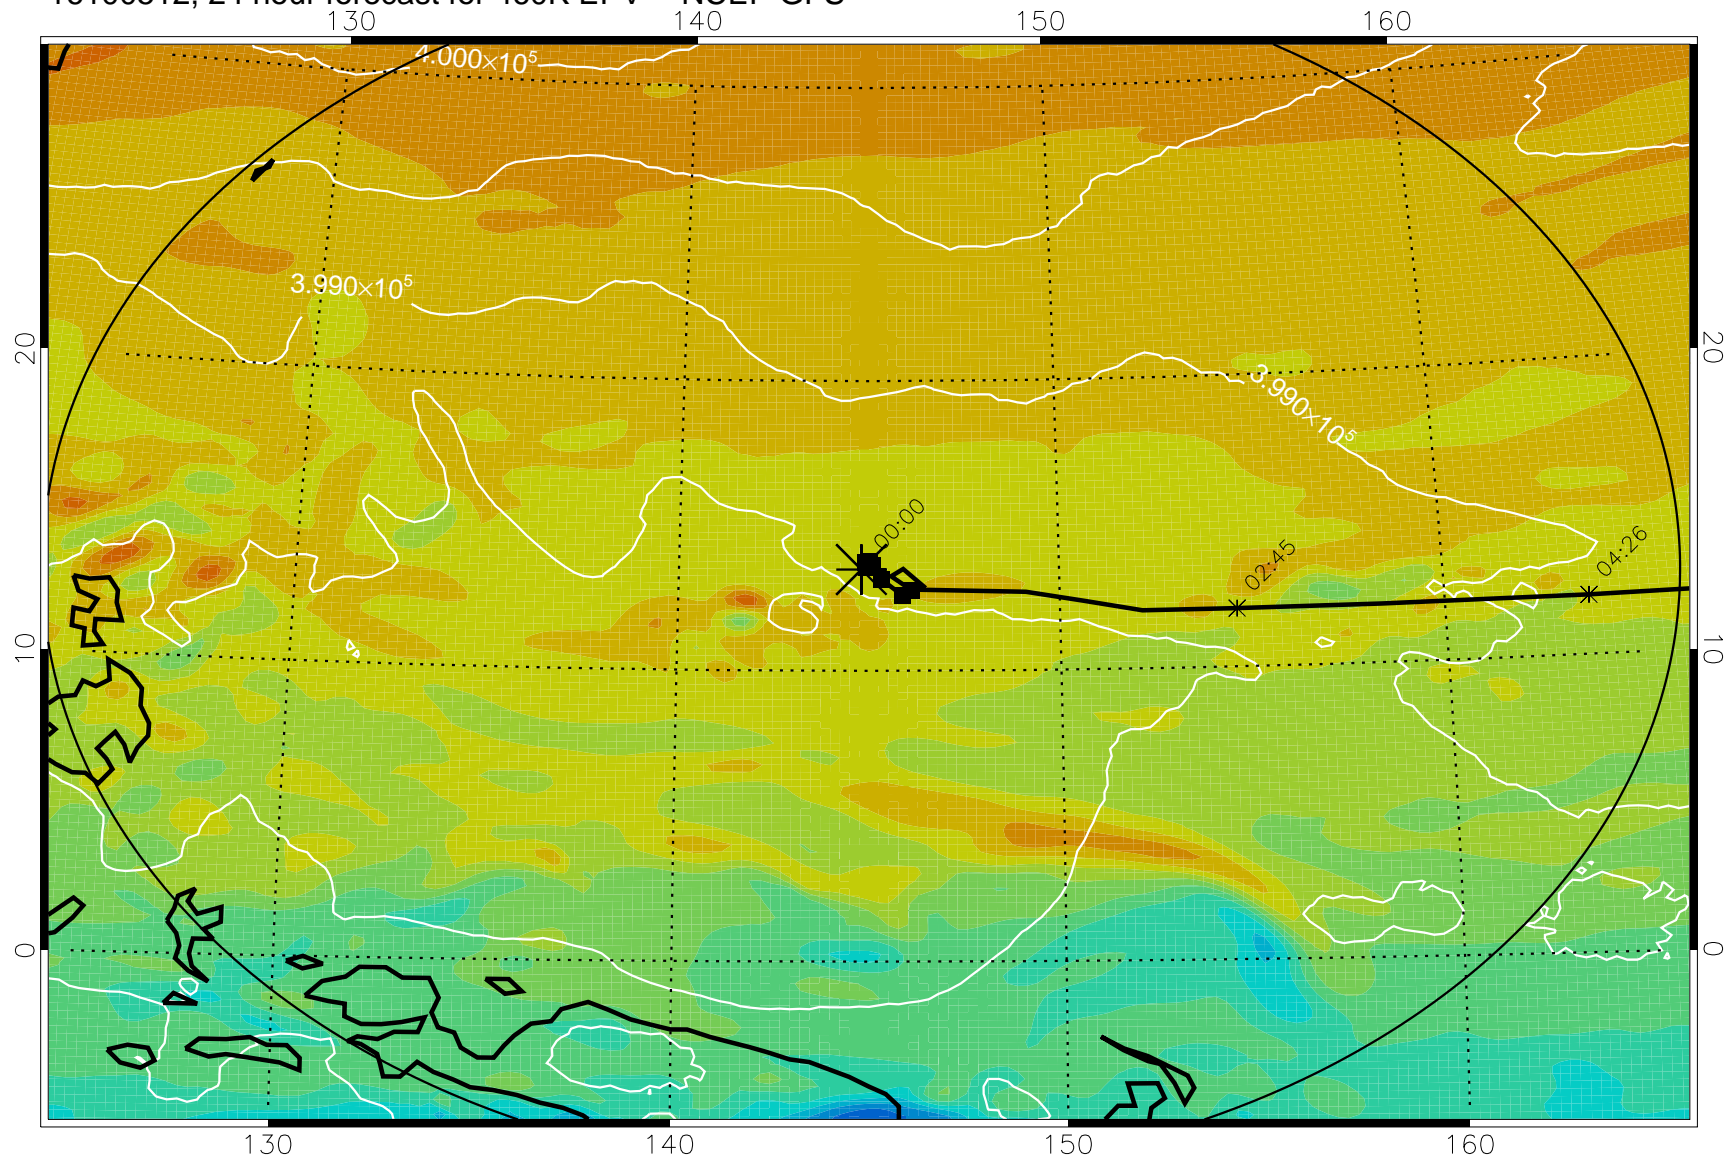

16100418, 6 hour forecast for 460K EPV -- NCEP GFS

460K Montgomery Streamfunction, white

Range ring of 2304 km

16100500, 12 hour forecast for 460K EPV -- NCEP GFS

460K Montgomery Streamfunction, white

Range ring of 2304 km

16100506, 18 hour forecast for 460K EPV -- NCEP GFS

460K Montgomery Streamfunction, white

Range ring of 2304 km

16100512, 24 hour forecast for 460K EPV -- NCEP GFS

460K Montgomery Streamfunction, white

Range ring of 2304 km

16100518, 30 hour forecast for 460K EPV -- NCEP GFS

460K Montgomery Streamfunction, white

Range ring of 2304 km

16100600, 36 hour forecast for 460K EPV -- NCEP GFS

460K Montgomery Streamfunction, white

Range ring of 2304 km

16100606, 42 hour forecast for 460K EPV -- NCEP GFS

460K Montgomery Streamfunction, white

Range ring of 2304 km

16100612, 48 hour forecast for 460K EPV -- NCEP GFS

460K Montgomery Streamfunction, white

Range ring of 2304 km