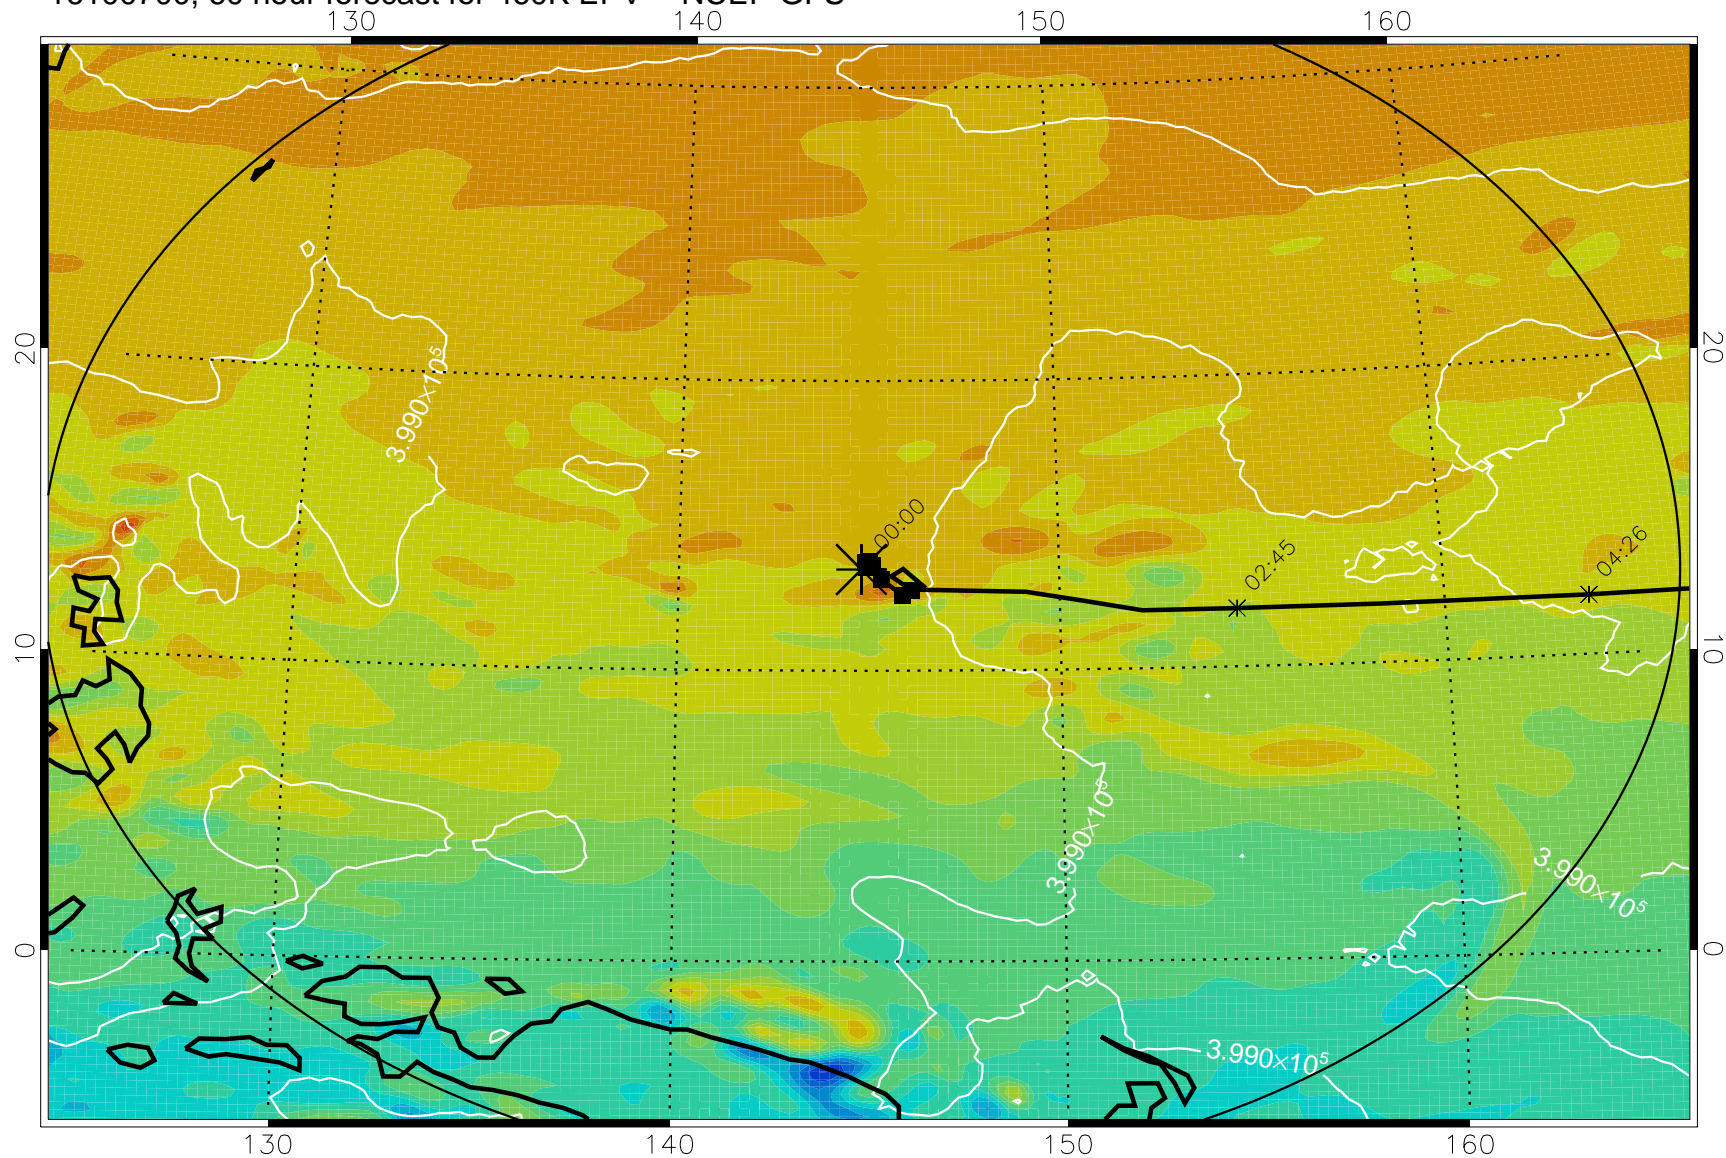

16100518, 30 hour forecast for 460K EPV -- NCEP GFS

460K Montgomery Streamfunction, white

Range ring of 2304 km

16100600, 36 hour forecast for 460K EPV -- NCEP GFS

460K Montgomery Streamfunction, white

Range ring of 2304 km

16100606, 42 hour forecast for 460K EPV -- NCEP GFS

460K Montgomery Streamfunction, white

Range ring of 2304 km

16100612, 48 hour forecast for 460K EPV -- NCEP GFS

460K Montgomery Streamfunction, white

Range ring of 2304 km

16100618, 54 hour forecast for 460K EPV -- NCEP GFS

460K Montgomery Streamfunction, white

Range ring of 2304 km

16100700, 60 hour forecast for 460K EPV -- NCEP GFS

460K Montgomery Streamfunction, white

Range ring of 2304 km

16100706, 66 hour forecast for 460K EPV -- NCEP GFS

460K Montgomery Streamfunction, white

Range ring of 2304 km

16100712, 72 hour forecast for 460K EPV -- NCEP GFS

460K Montgomery Streamfunction, white

Range ring of 2304 km