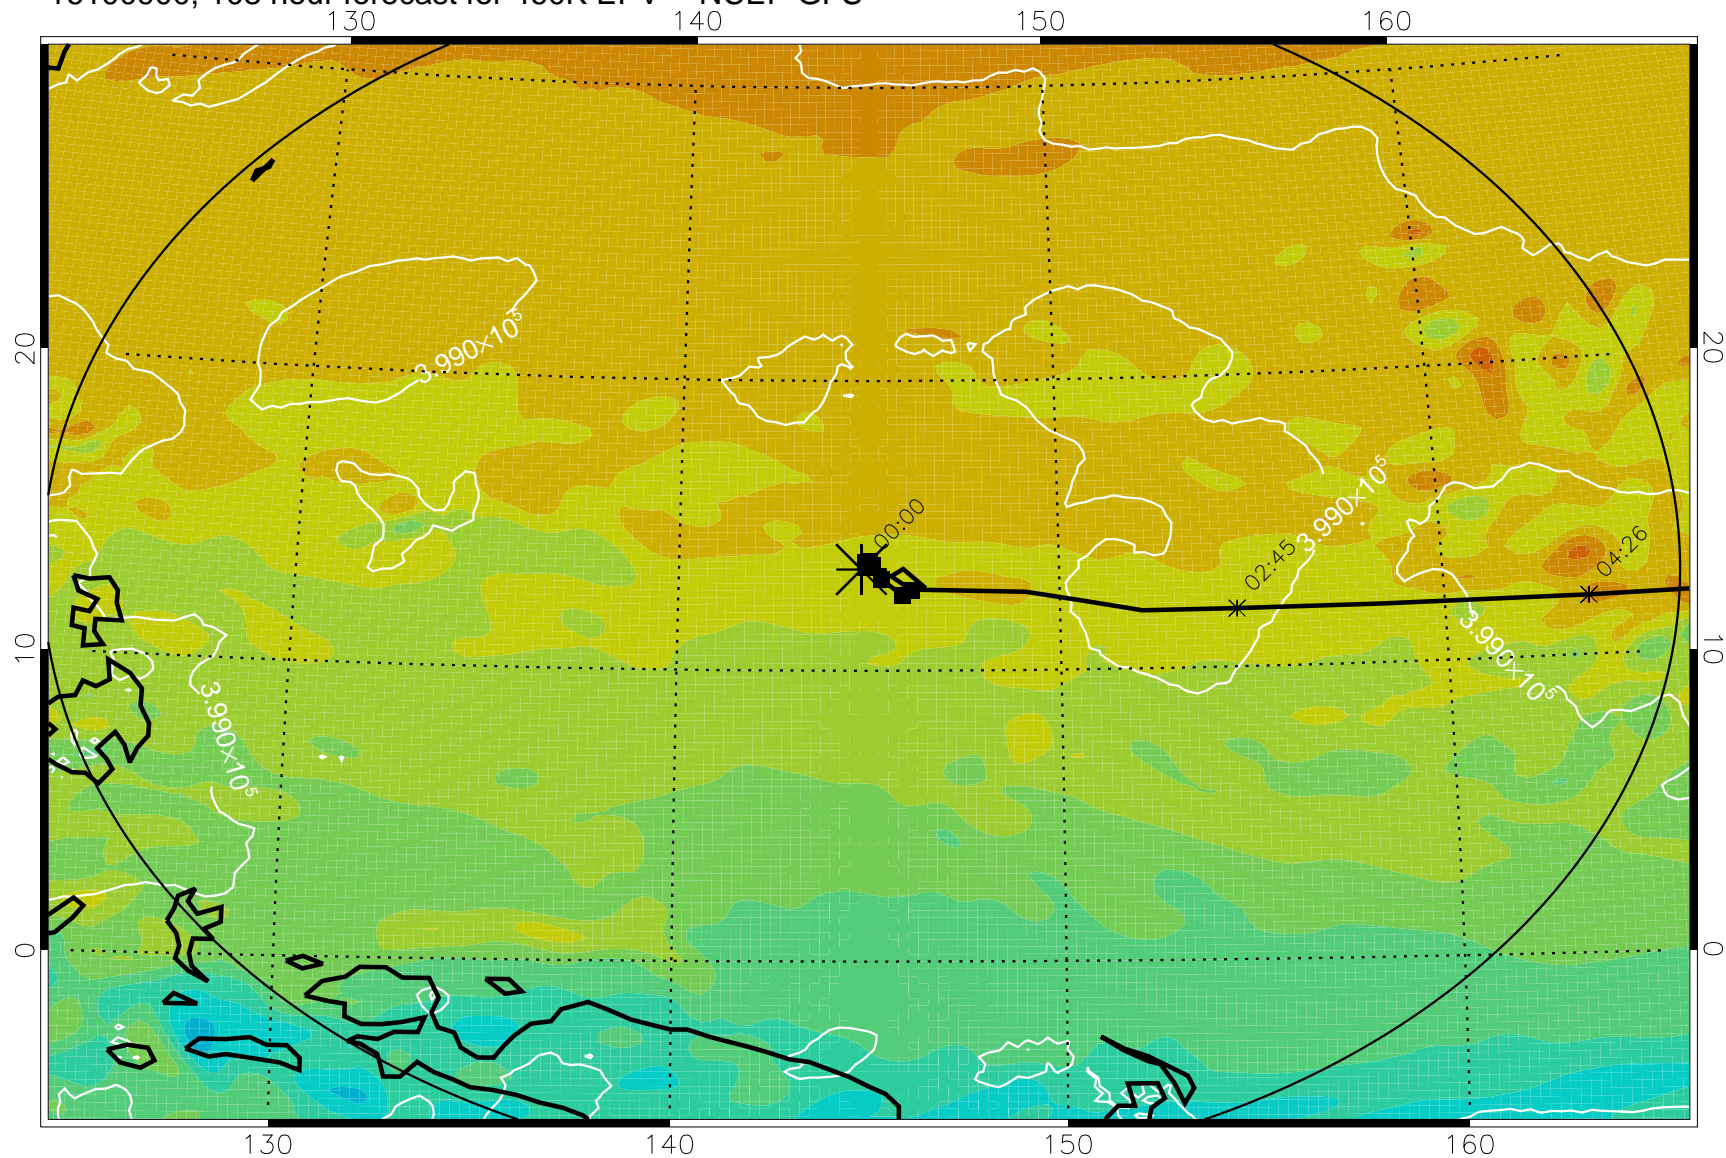

16100718, 78 hour forecast for 460K EPV -- NCEP GFS

460K Montgomery Streamfunction, white

Range ring of 2304 km

16100800, 84 hour forecast for 460K EPV -- NCEP GFS

460K Montgomery Streamfunction, white

Range ring of 2304 km

16100806, 90 hour forecast for 460K EPV -- NCEP GFS

460K Montgomery Streamfunction, white

Range ring of 2304 km

16100812, 96 hour forecast for 460K EPV -- NCEP GFS

460K Montgomery Streamfunction, white

Range ring of 2304 km

16100818, 102 hour forecast for 460K EPV -- NCEP GFS

460K Montgomery Streamfunction, white

Range ring of 2304 km

16100900, 108 hour forecast for 460K EPV -- NCEP GFS

460K Montgomery Streamfunction, white

Range ring of 2304 km

16100906, 114 hour forecast for 460K EPV -- NCEP GFS

460K Montgomery Streamfunction, white

Range ring of 2304 km

16100912, 120 hour forecast for 460K EPV -- NCEP GFS

460K Montgomery Streamfunction, white

Range ring of 2304 km