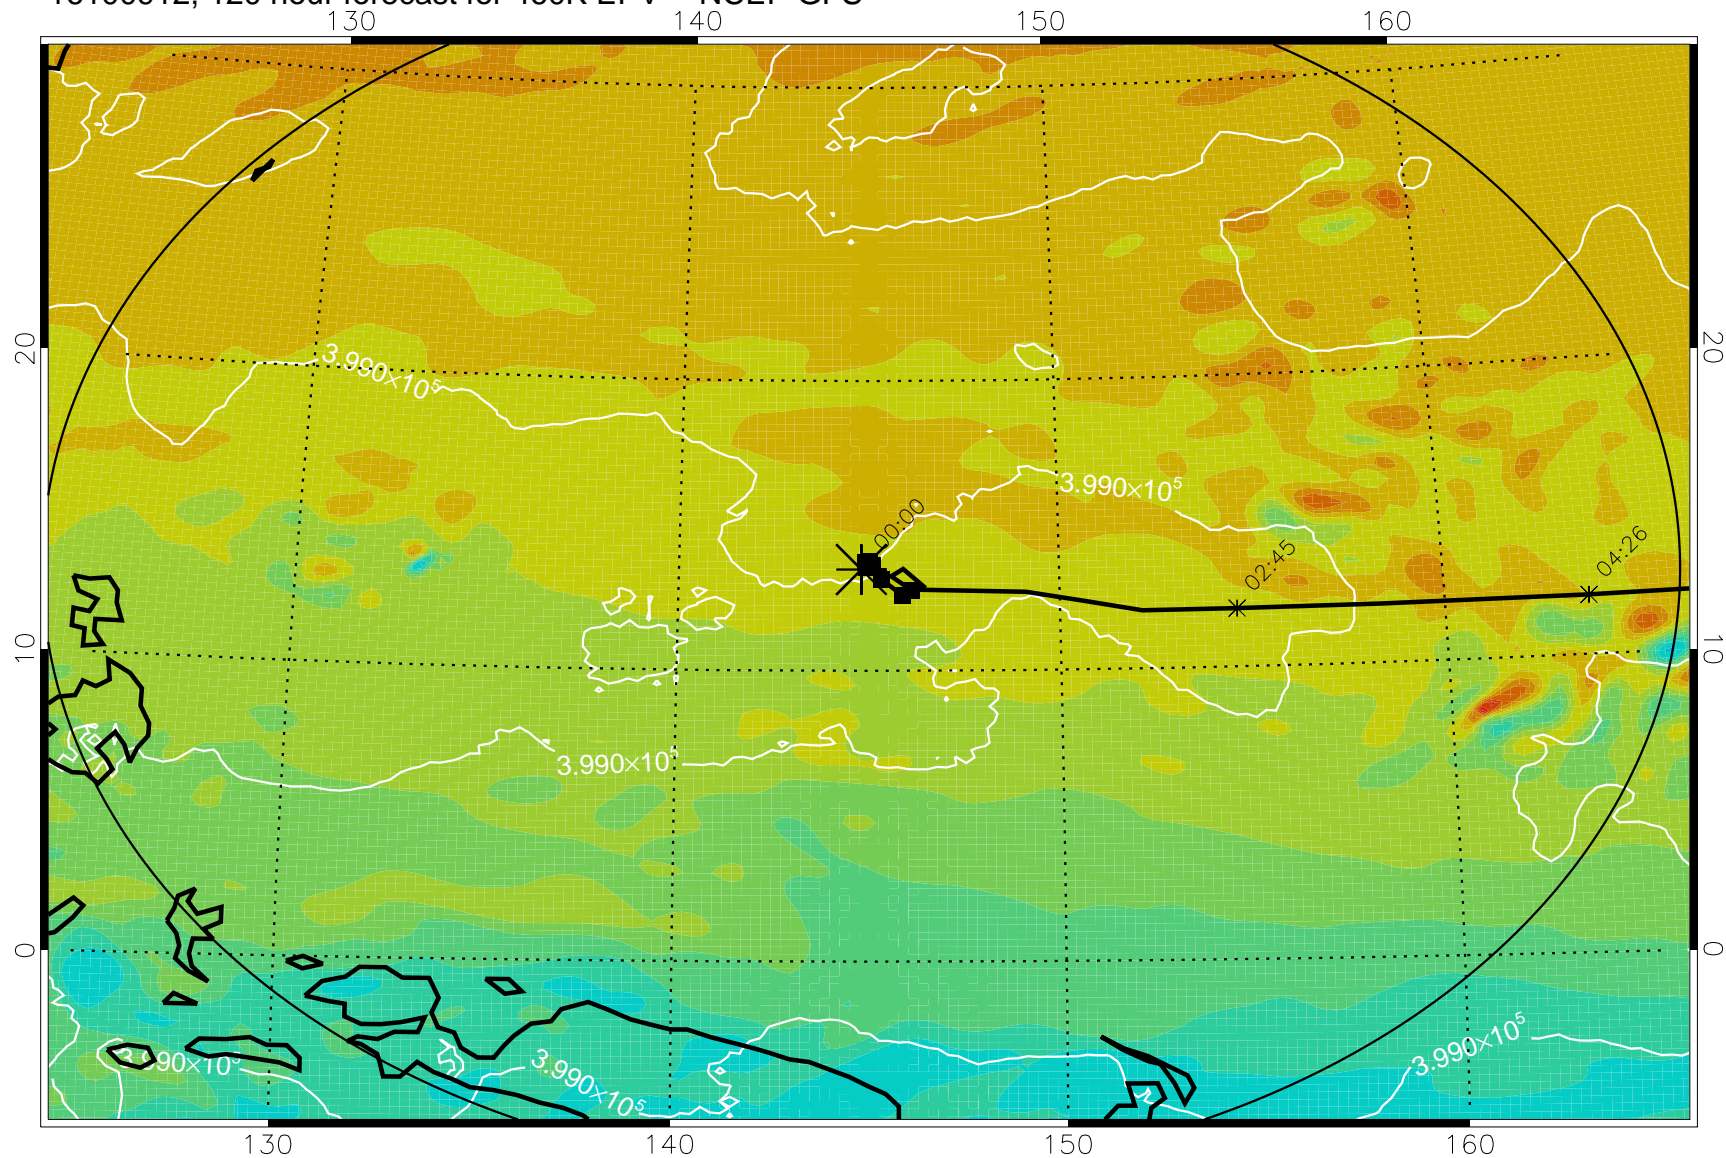

16100718, 78 hour forecast for 460K EPV -- NCEP GFS

460K Montgomery Streamfunction, white

Range ring of 2304 km

16100800, 84 hour forecast for 460K EPV -- NCEP GFS

460K Montgomery Streamfunction, white

Range ring of 2304 km

16100806, 90 hour forecast for 460K EPV -- NCEP GFS

460K Montgomery Streamfunction, white

Range ring of 2304 km

16100812, 96 hour forecast for 460K EPV -- NCEP GFS

460K Montgomery Streamfunction, white

Range ring of 2304 km

16100818, 102 hour forecast for 460K EPV -- NCEP GFS

460K Montgomery Streamfunction, white

Range ring of 2304 km

16100900, 108 hour forecast for 460K EPV -- NCEP GFS

460K Montgomery Streamfunction, white

Range ring of 2304 km

16100906, 114 hour forecast for 460K EPV -- NCEP GFS

460K Montgomery Streamfunction, white

Range ring of 2304 km

16100912, 120 hour forecast for 460K EPV -- NCEP GFS

460K Montgomery Streamfunction, white

Range ring of 2304 km