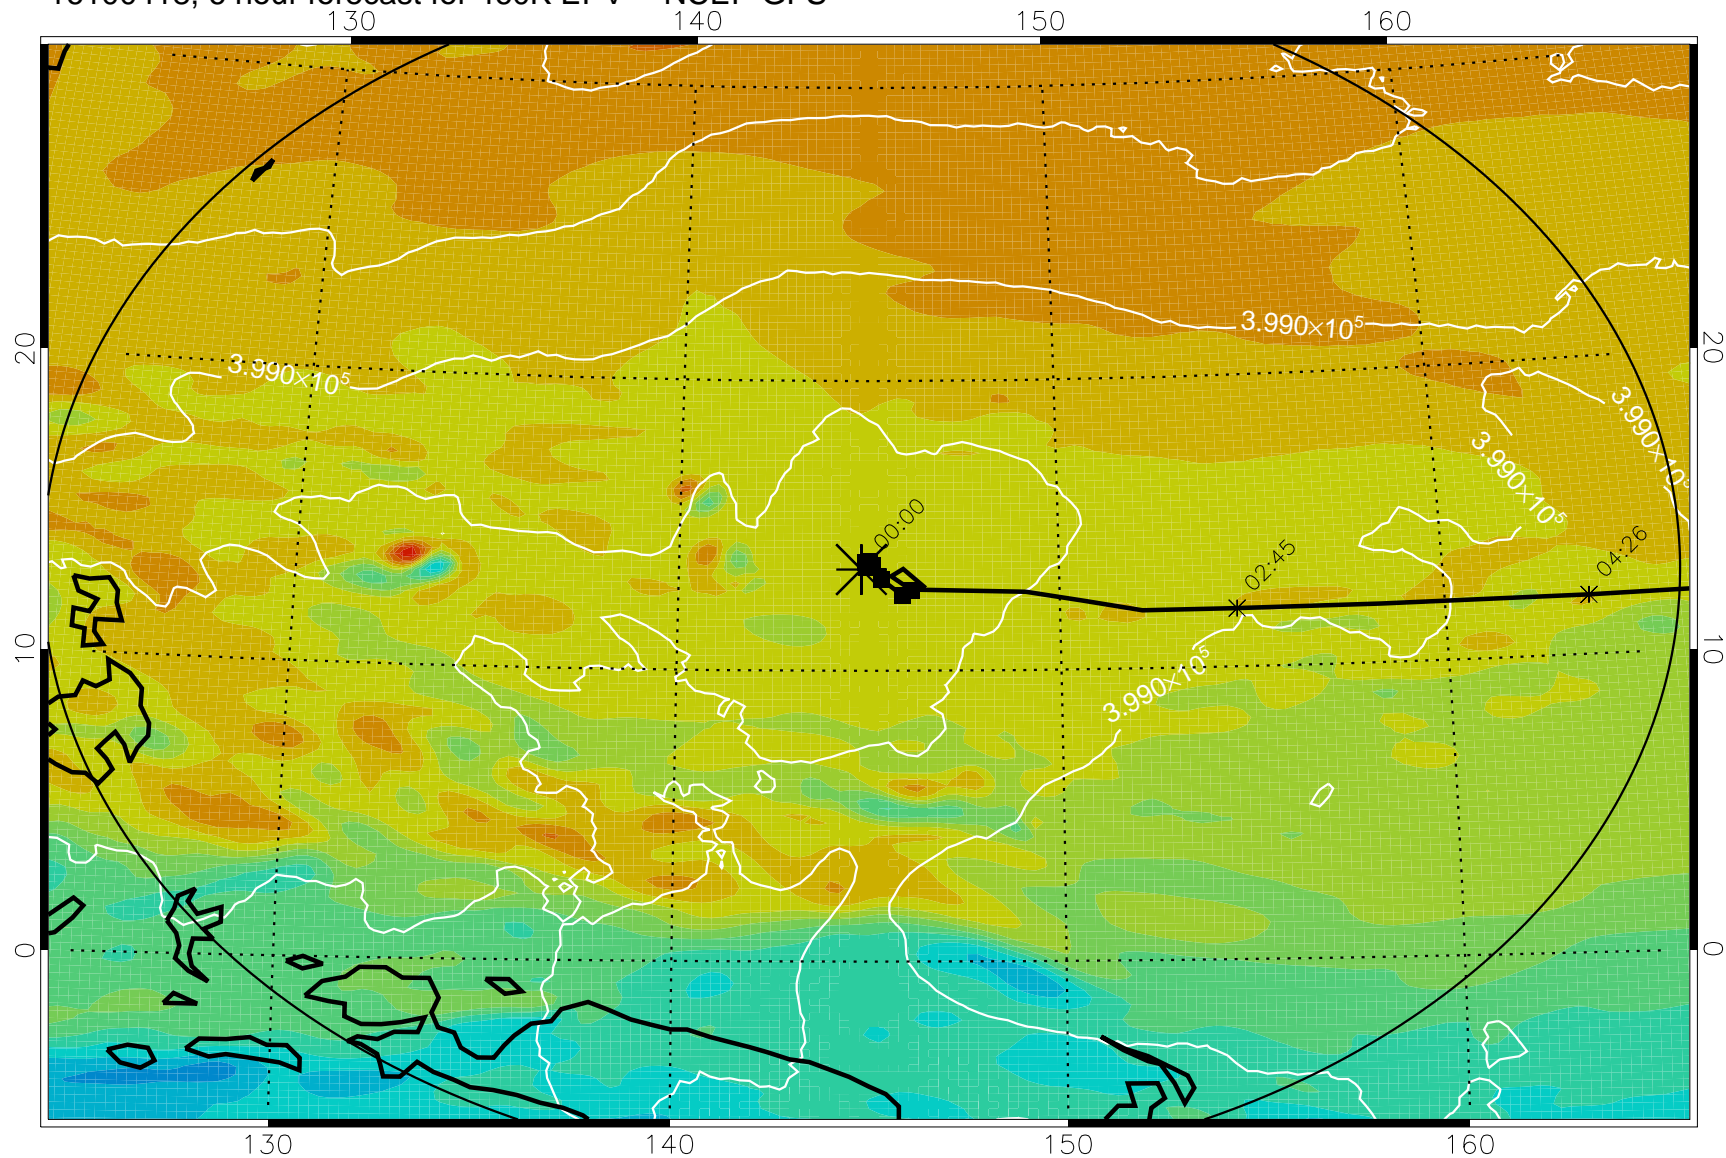

16100418, 6 hour forecast for 460K EPV -- NCEP GFS

460K Montgomery Streamfunction, white

Range ring of 2304 km

16100500, 12 hour forecast for 460K EPV -- NCEP GFS

460K Montgomery Streamfunction, white

Range ring of 2304 km

16100506, 18 hour forecast for 460K EPV -- NCEP GFS

460K Montgomery Streamfunction, white

Range ring of 2304 km

16100512, 24 hour forecast for 460K EPV -- NCEP GFS

460K Montgomery Streamfunction, white

Range ring of 2304 km

16100518, 30 hour forecast for 460K EPV -- NCEP GFS

460K Montgomery Streamfunction, white

Range ring of 2304 km

16100600, 36 hour forecast for 460K EPV -- NCEP GFS

460K Montgomery Streamfunction, white

Range ring of 2304 km

16100606, 42 hour forecast for 460K EPV -- NCEP GFS

460K Montgomery Streamfunction, white

Range ring of 2304 km

16100612, 48 hour forecast for 460K EPV -- NCEP GFS

460K Montgomery Streamfunction, white

Range ring of 2304 km