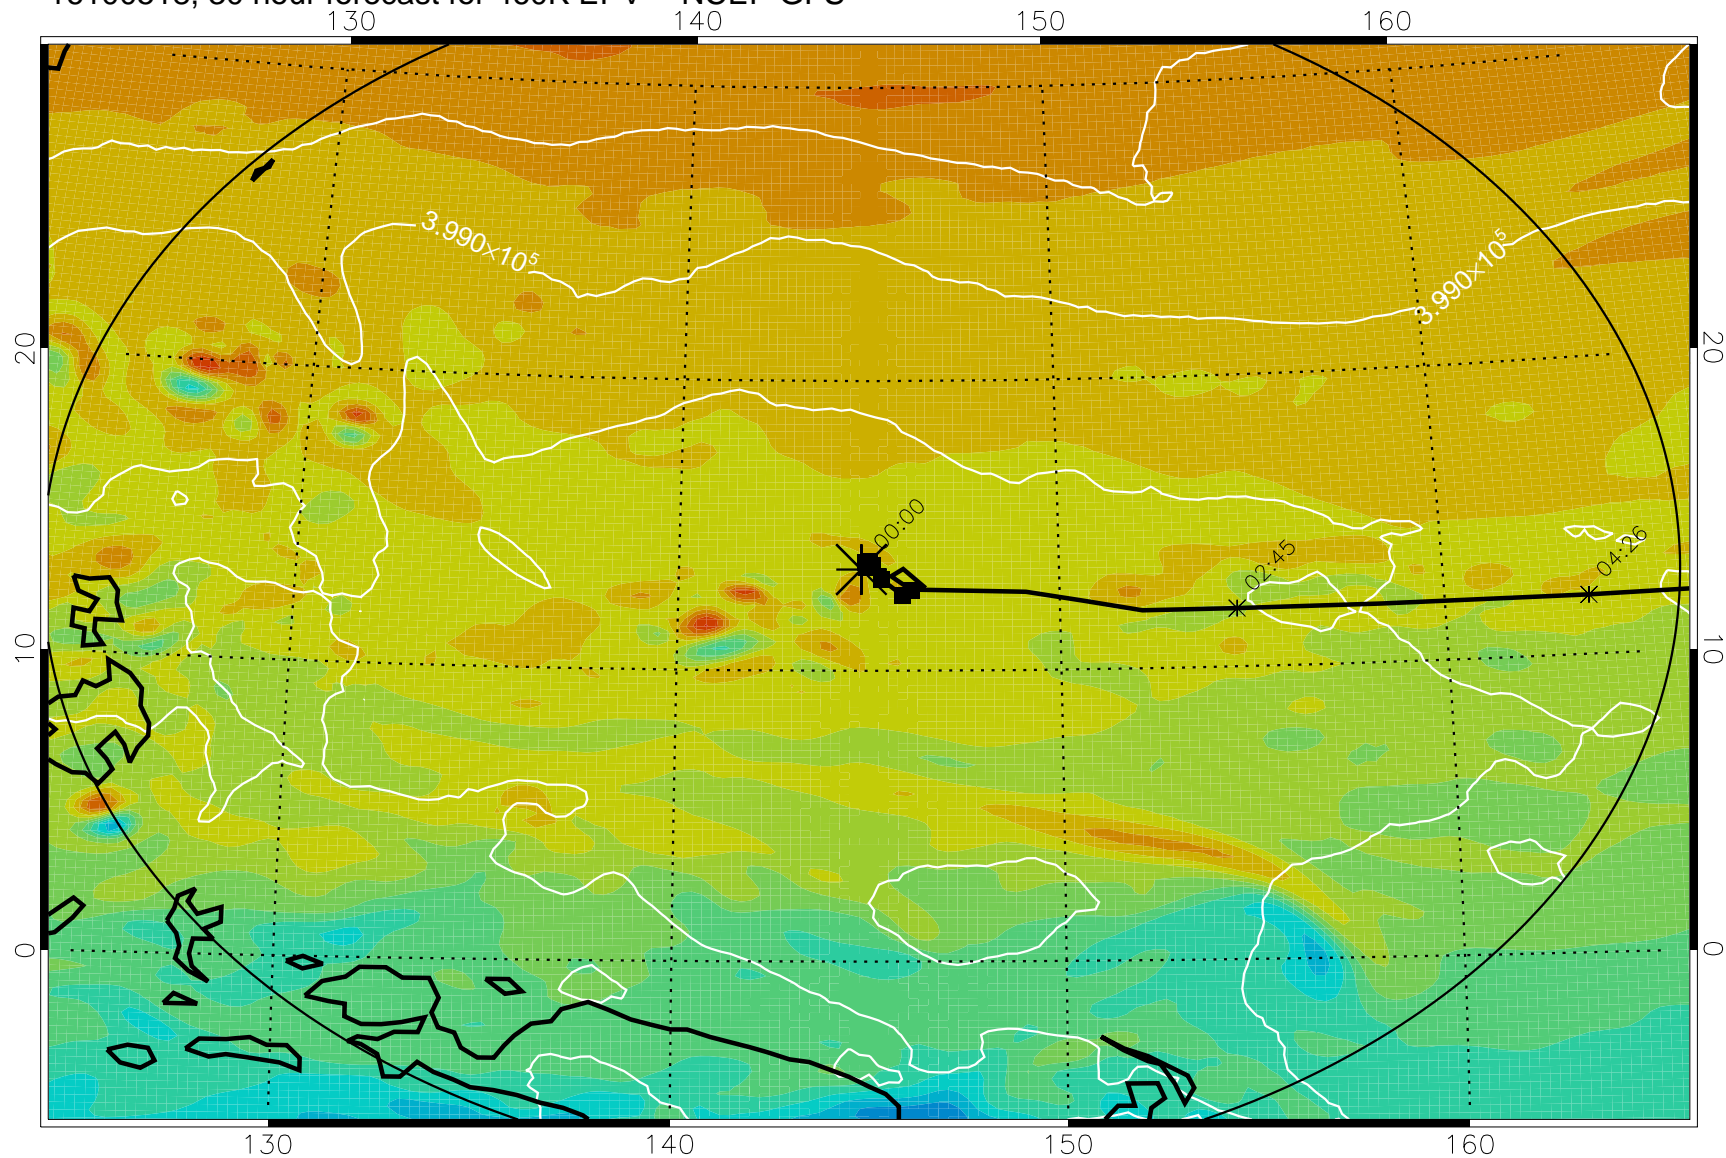

16100418, 6 hour forecast for 460K EPV -- NCEP GFS

460K Montgomery Streamfunction, white

Range ring of 2304 km

16100500, 12 hour forecast for 460K EPV -- NCEP GFS

460K Montgomery Streamfunction, white

Range ring of 2304 km

16100506, 18 hour forecast for 460K EPV -- NCEP GFS

460K Montgomery Streamfunction, white

Range ring of 2304 km

16100512, 24 hour forecast for 460K EPV -- NCEP GFS

460K Montgomery Streamfunction, white

Range ring of 2304 km

16100518, 30 hour forecast for 460K EPV -- NCEP GFS

460K Montgomery Streamfunction, white

Range ring of 2304 km

16100600, 36 hour forecast for 460K EPV -- NCEP GFS

460K Montgomery Streamfunction, white

Range ring of 2304 km

16100606, 42 hour forecast for 460K EPV -- NCEP GFS

460K Montgomery Streamfunction, white

Range ring of 2304 km

16100612, 48 hour forecast for 460K EPV -- NCEP GFS

460K Montgomery Streamfunction, white

Range ring of 2304 km