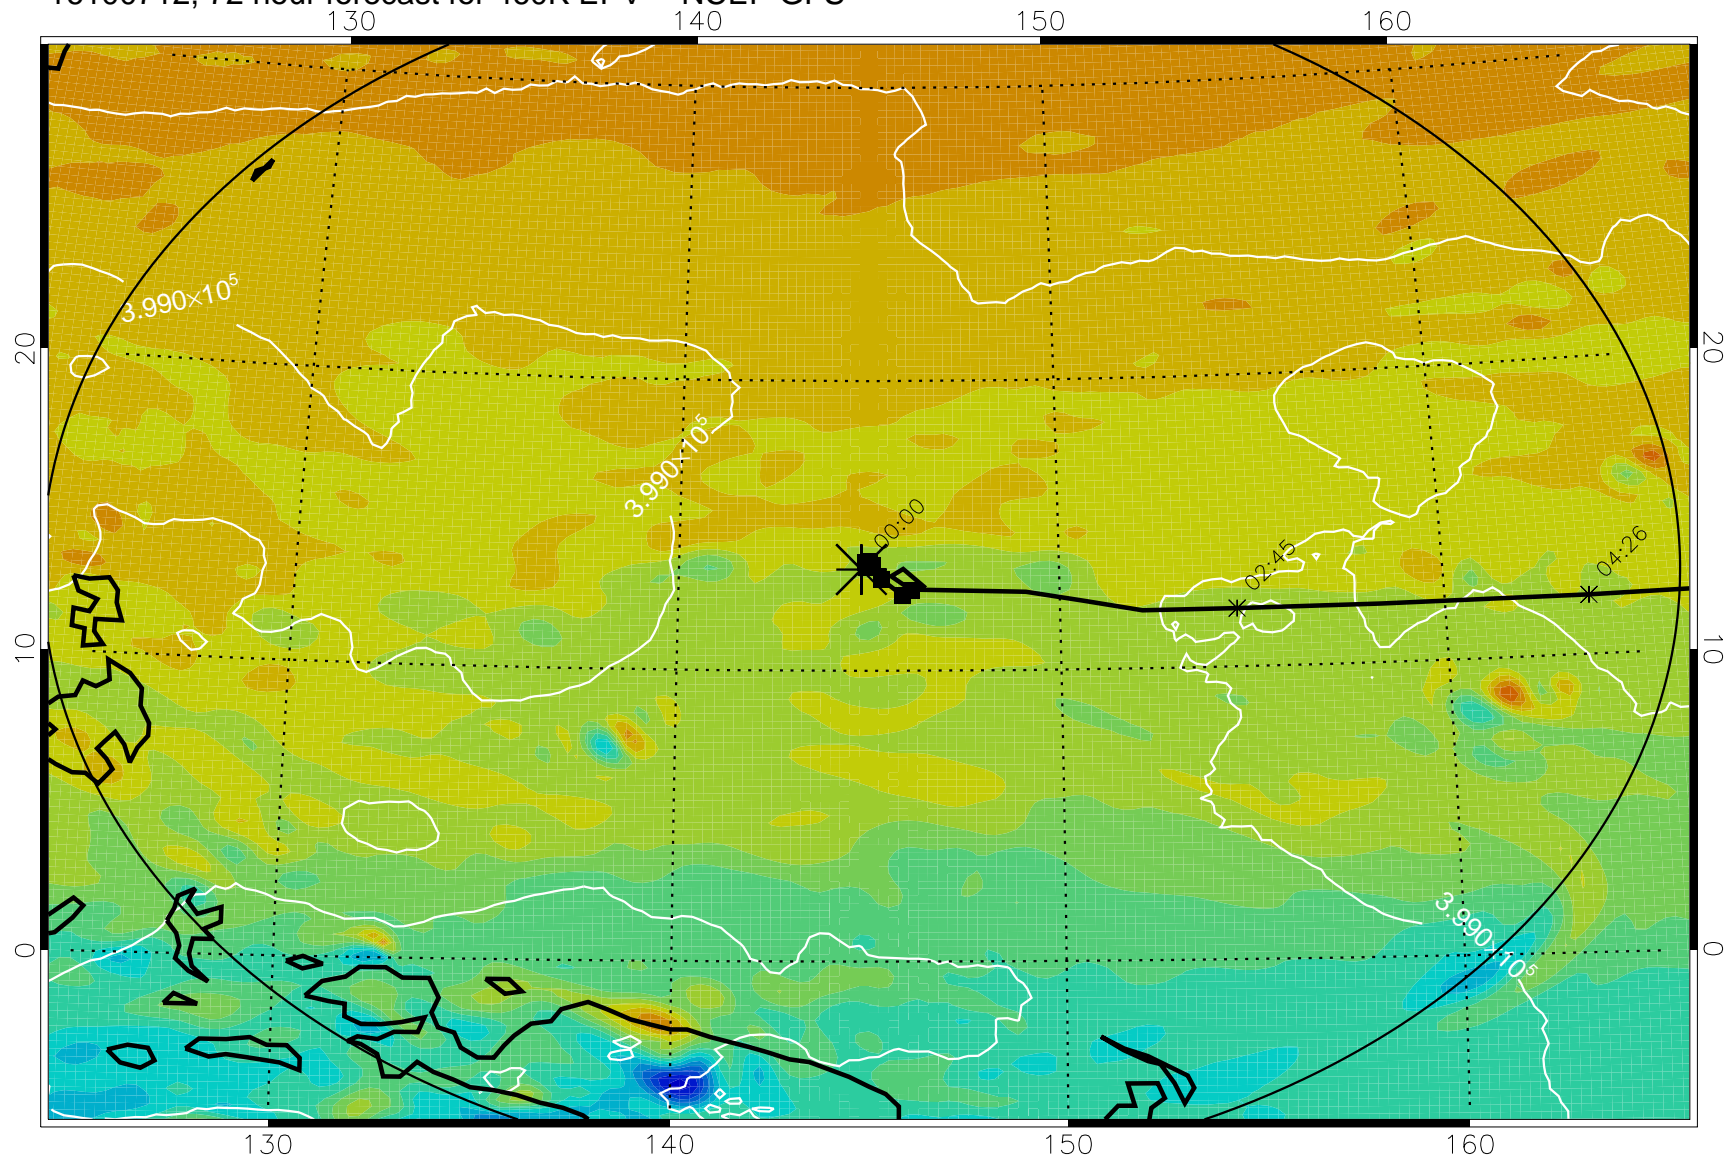

16100606, 42 hour forecast for 460K EPV -- NCEP GFS

460K Montgomery Streamfunction, white

Range ring of 2304 km

16100612, 48 hour forecast for 460K EPV -- NCEP GFS

460K Montgomery Streamfunction, white

Range ring of 2304 km

16100618, 54 hour forecast for 460K EPV -- NCEP GFS

460K Montgomery Streamfunction, white

Range ring of 2304 km

16100700, 60 hour forecast for 460K EPV -- NCEP GFS

460K Montgomery Streamfunction, white

Range ring of 2304 km

16100706, 66 hour forecast for 460K EPV -- NCEP GFS

460K Montgomery Streamfunction, white

Range ring of 2304 km

16100712, 72 hour forecast for 460K EPV -- NCEP GFS

460K Montgomery Streamfunction, white

Range ring of 2304 km

16100718, 78 hour forecast for 460K EPV -- NCEP GFS

460K Montgomery Streamfunction, white

Range ring of 2304 km

16100800, 84 hour forecast for 460K EPV -- NCEP GFS

460K Montgomery Streamfunction, white

Range ring of 2304 km