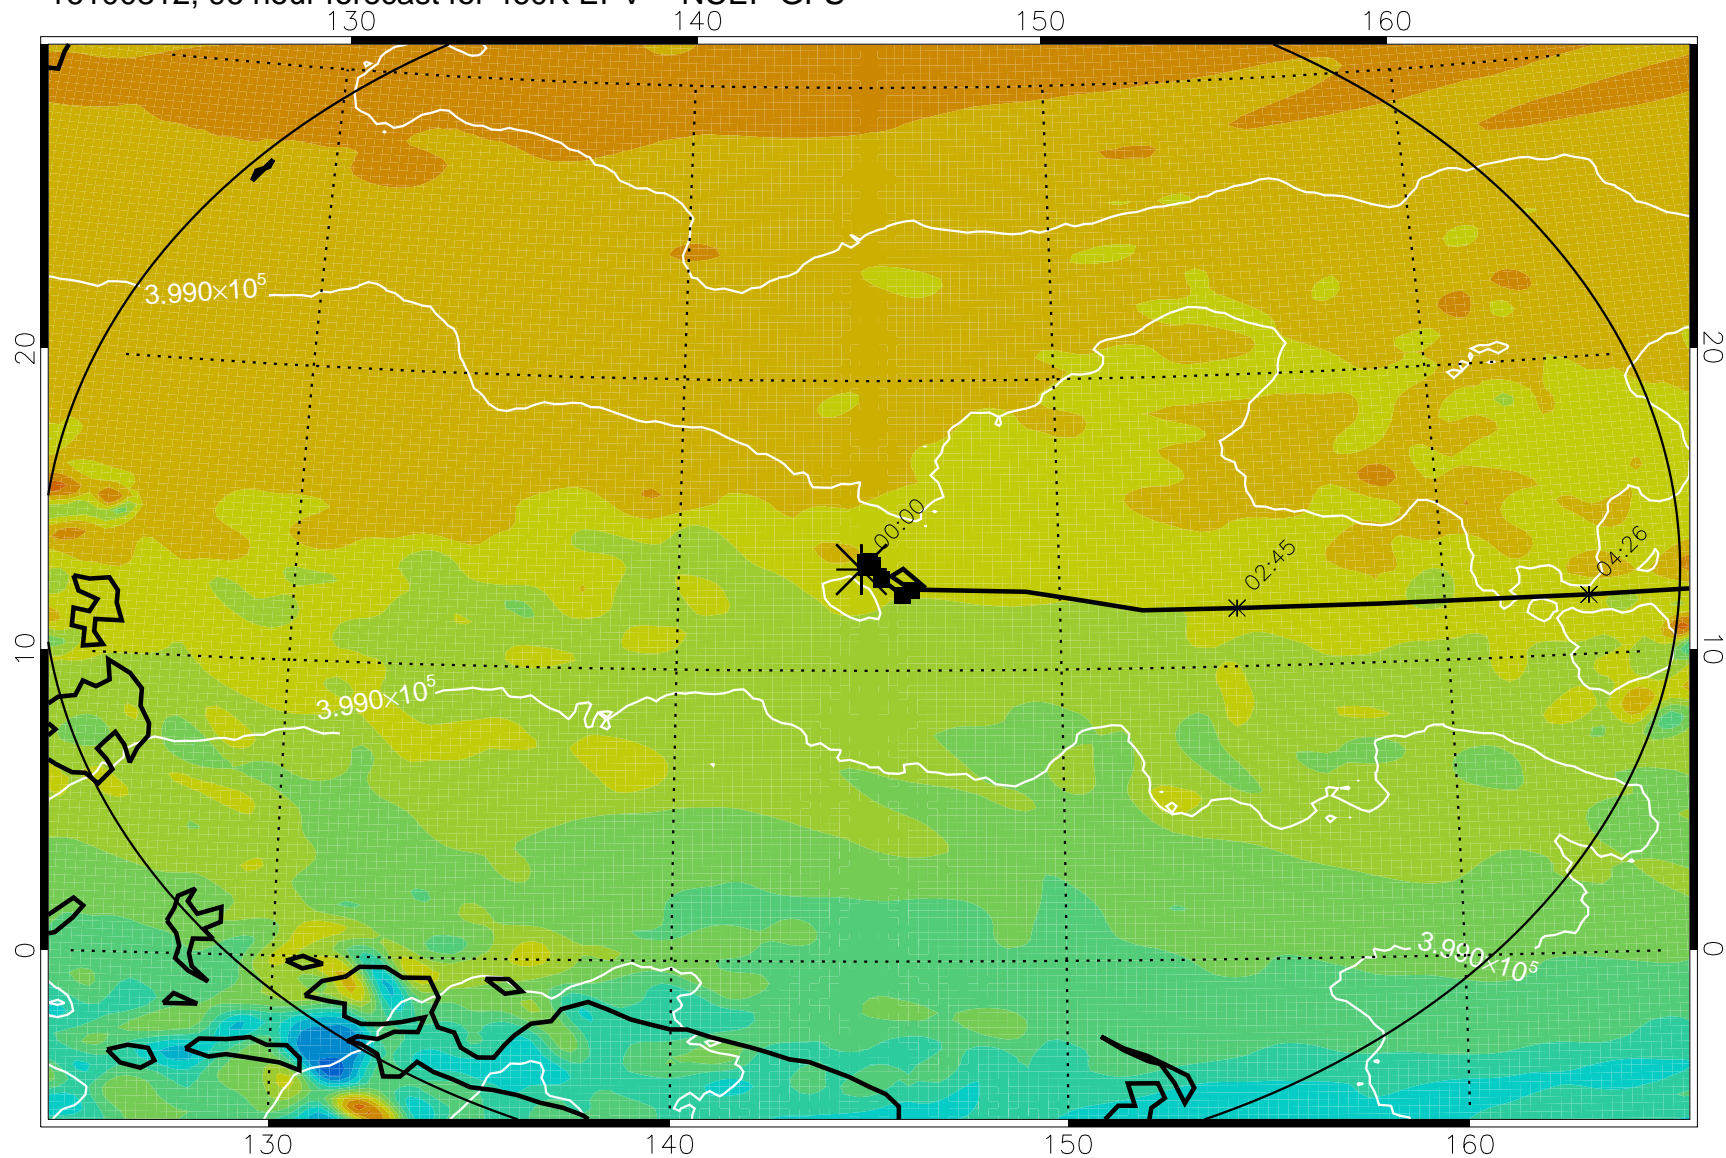

16100706, 66 hour forecast for 460K EPV -- NCEP GFS

460K Montgomery Streamfunction, white

Range ring of 2304 km

16100712, 72 hour forecast for 460K EPV -- NCEP GFS

460K Montgomery Streamfunction, white

Range ring of 2304 km

16100718, 78 hour forecast for 460K EPV -- NCEP GFS

460K Montgomery Streamfunction, white

Range ring of 2304 km

16100800, 84 hour forecast for 460K EPV -- NCEP GFS

460K Montgomery Streamfunction, white

Range ring of 2304 km

16100806, 90 hour forecast for 460K EPV -- NCEP GFS

460K Montgomery Streamfunction, white

Range ring of 2304 km

16100812, 96 hour forecast for 460K EPV -- NCEP GFS

460K Montgomery Streamfunction, white

Range ring of 2304 km

16100818, 102 hour forecast for 460K EPV -- NCEP GFS

460K Montgomery Streamfunction, white

Range ring of 2304 km

16100900, 108 hour forecast for 460K EPV -- NCEP GFS

460K Montgomery Streamfunction, white

Range ring of 2304 km