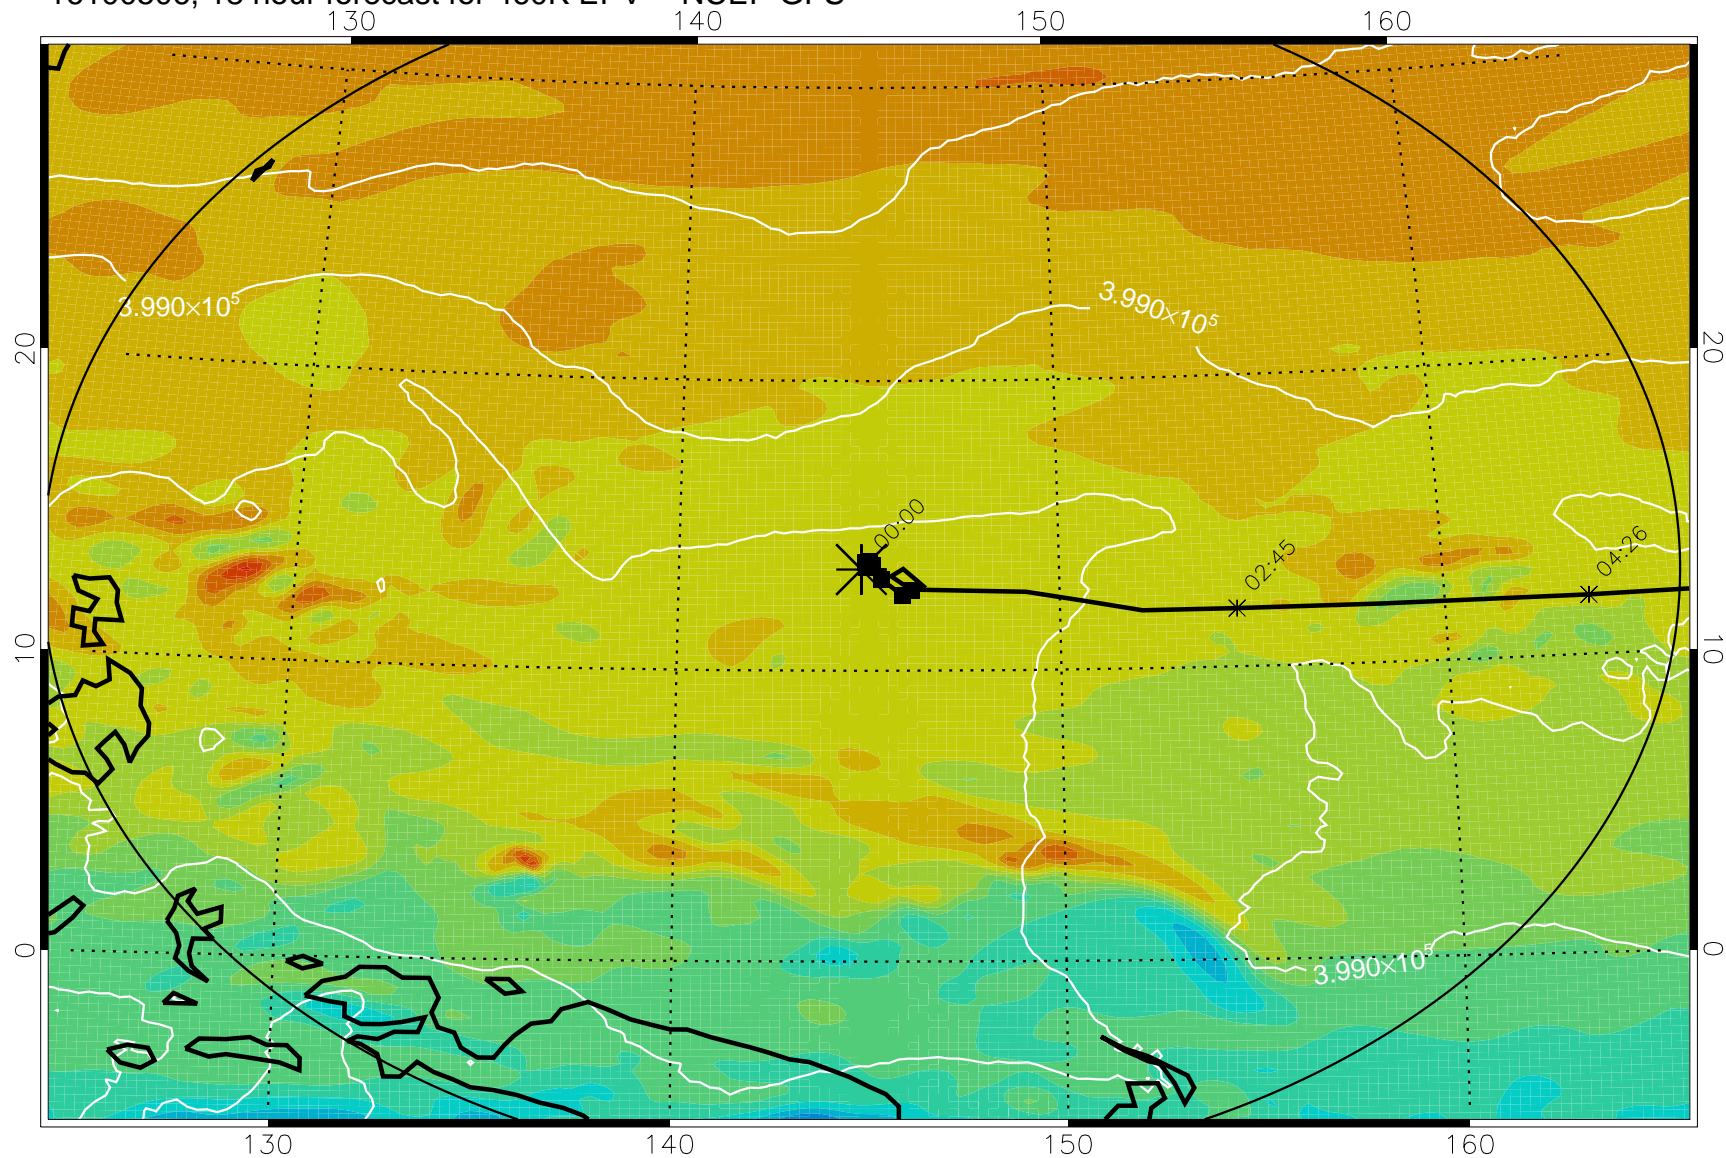

16100418, 6 hour forecast for 460K EPV -- NCEP GFS

460K Montgomery Streamfunction, white

Range ring of 2304 km

16100500, 12 hour forecast for 460K EPV -- NCEP GFS

460K Montgomery Streamfunction, white

Range ring of 2304 km

16100506, 18 hour forecast for 460K EPV -- NCEP GFS

460K Montgomery Streamfunction, white

Range ring of 2304 km

16100512, 24 hour forecast for 460K EPV -- NCEP GFS

460K Montgomery Streamfunction, white

Range ring of 2304 km

16100518, 30 hour forecast for 460K EPV -- NCEP GFS

460K Montgomery Streamfunction, white

Range ring of 2304 km

16100600, 36 hour forecast for 460K EPV -- NCEP GFS

460K Montgomery Streamfunction, white

Range ring of 2304 km

16100606, 42 hour forecast for 460K EPV -- NCEP GFS

460K Montgomery Streamfunction, white

Range ring of 2304 km

16100612, 48 hour forecast for 460K EPV -- NCEP GFS

460K Montgomery Streamfunction, white

Range ring of 2304 km