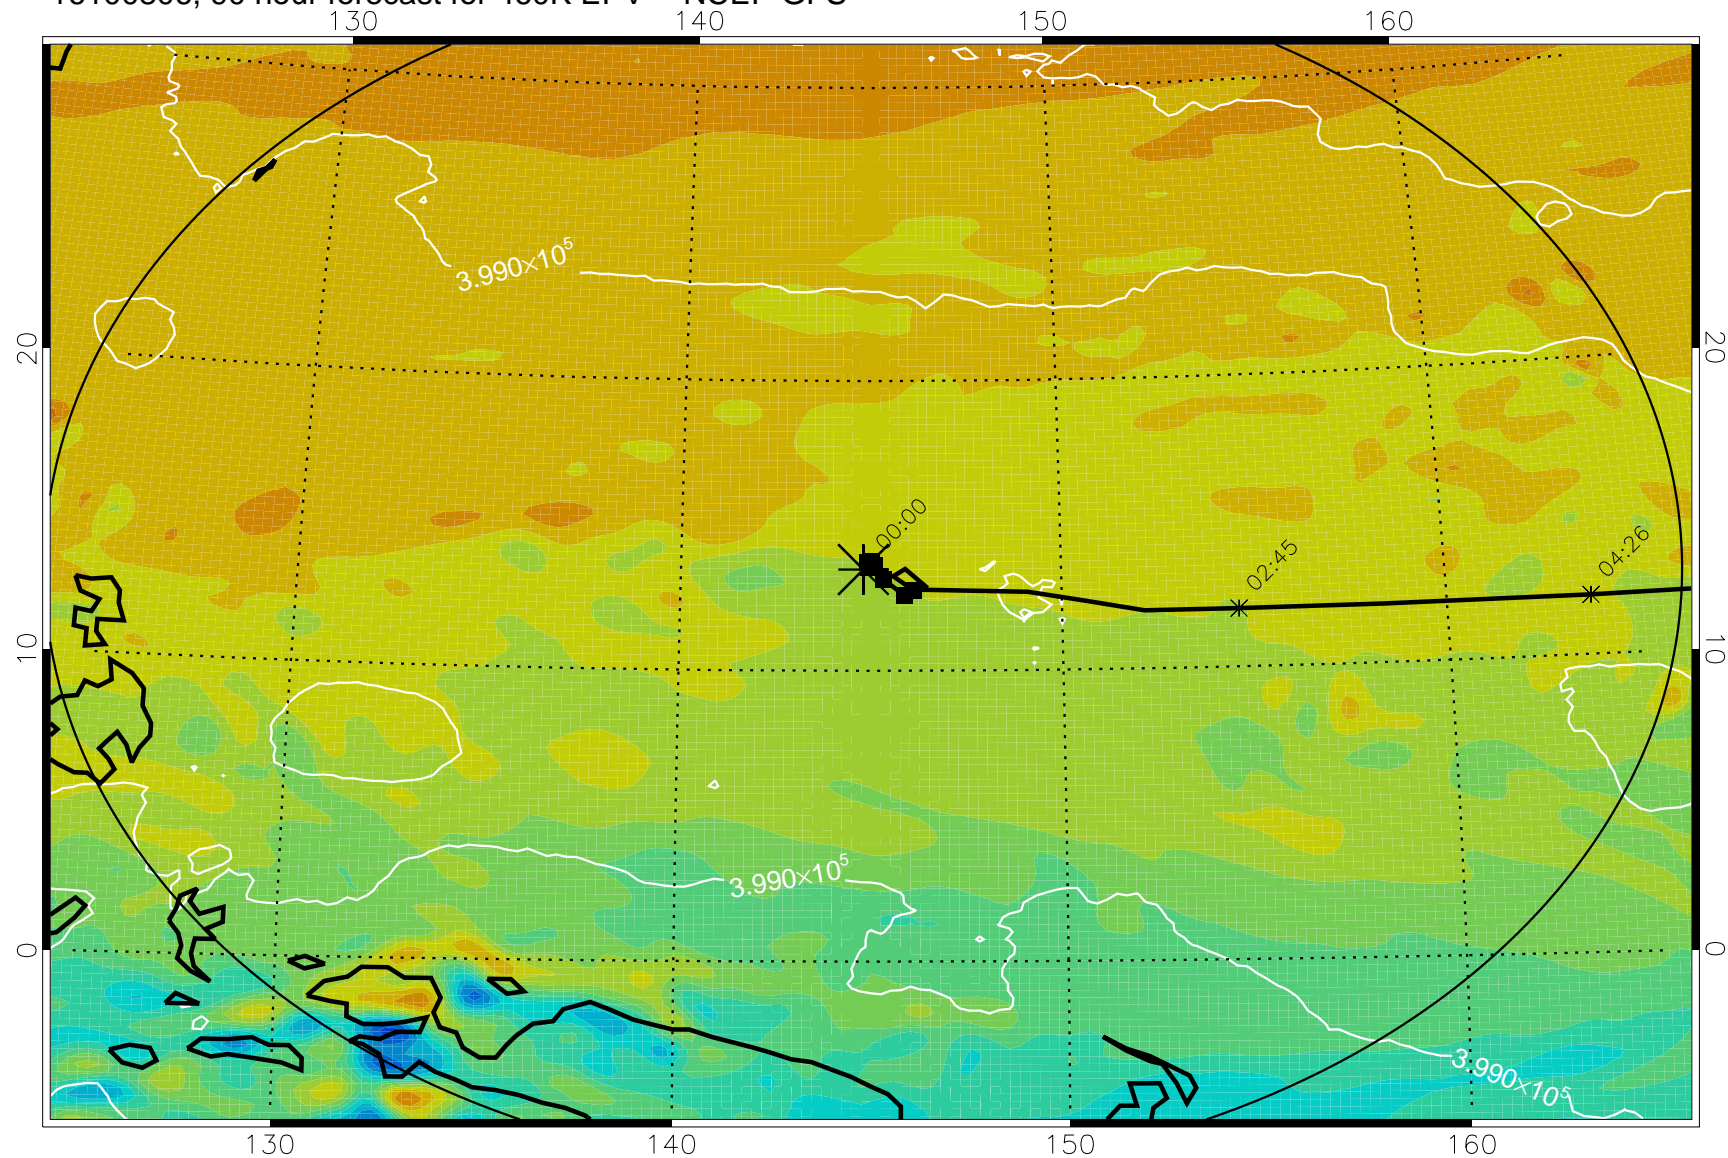

16100706, 66 hour forecast for 460K EPV -- NCEP GFS

460K Montgomery Streamfunction, white

Range ring of 2304 km

16100712, 72 hour forecast for 460K EPV -- NCEP GFS

460K Montgomery Streamfunction, white

Range ring of 2304 km

16100718, 78 hour forecast for 460K EPV -- NCEP GFS

460K Montgomery Streamfunction, white

Range ring of 2304 km

16100800, 84 hour forecast for 460K EPV -- NCEP GFS

460K Montgomery Streamfunction, white

Range ring of 2304 km

16100806, 90 hour forecast for 460K EPV -- NCEP GFS

460K Montgomery Streamfunction, white

Range ring of 2304 km

16100812, 96 hour forecast for 460K EPV -- NCEP GFS

460K Montgomery Streamfunction, white

Range ring of 2304 km

16100818, 102 hour forecast for 460K EPV -- NCEP GFS

460K Montgomery Streamfunction, white

Range ring of 2304 km

16100900, 108 hour forecast for 460K EPV -- NCEP GFS

460K Montgomery Streamfunction, white

Range ring of 2304 km