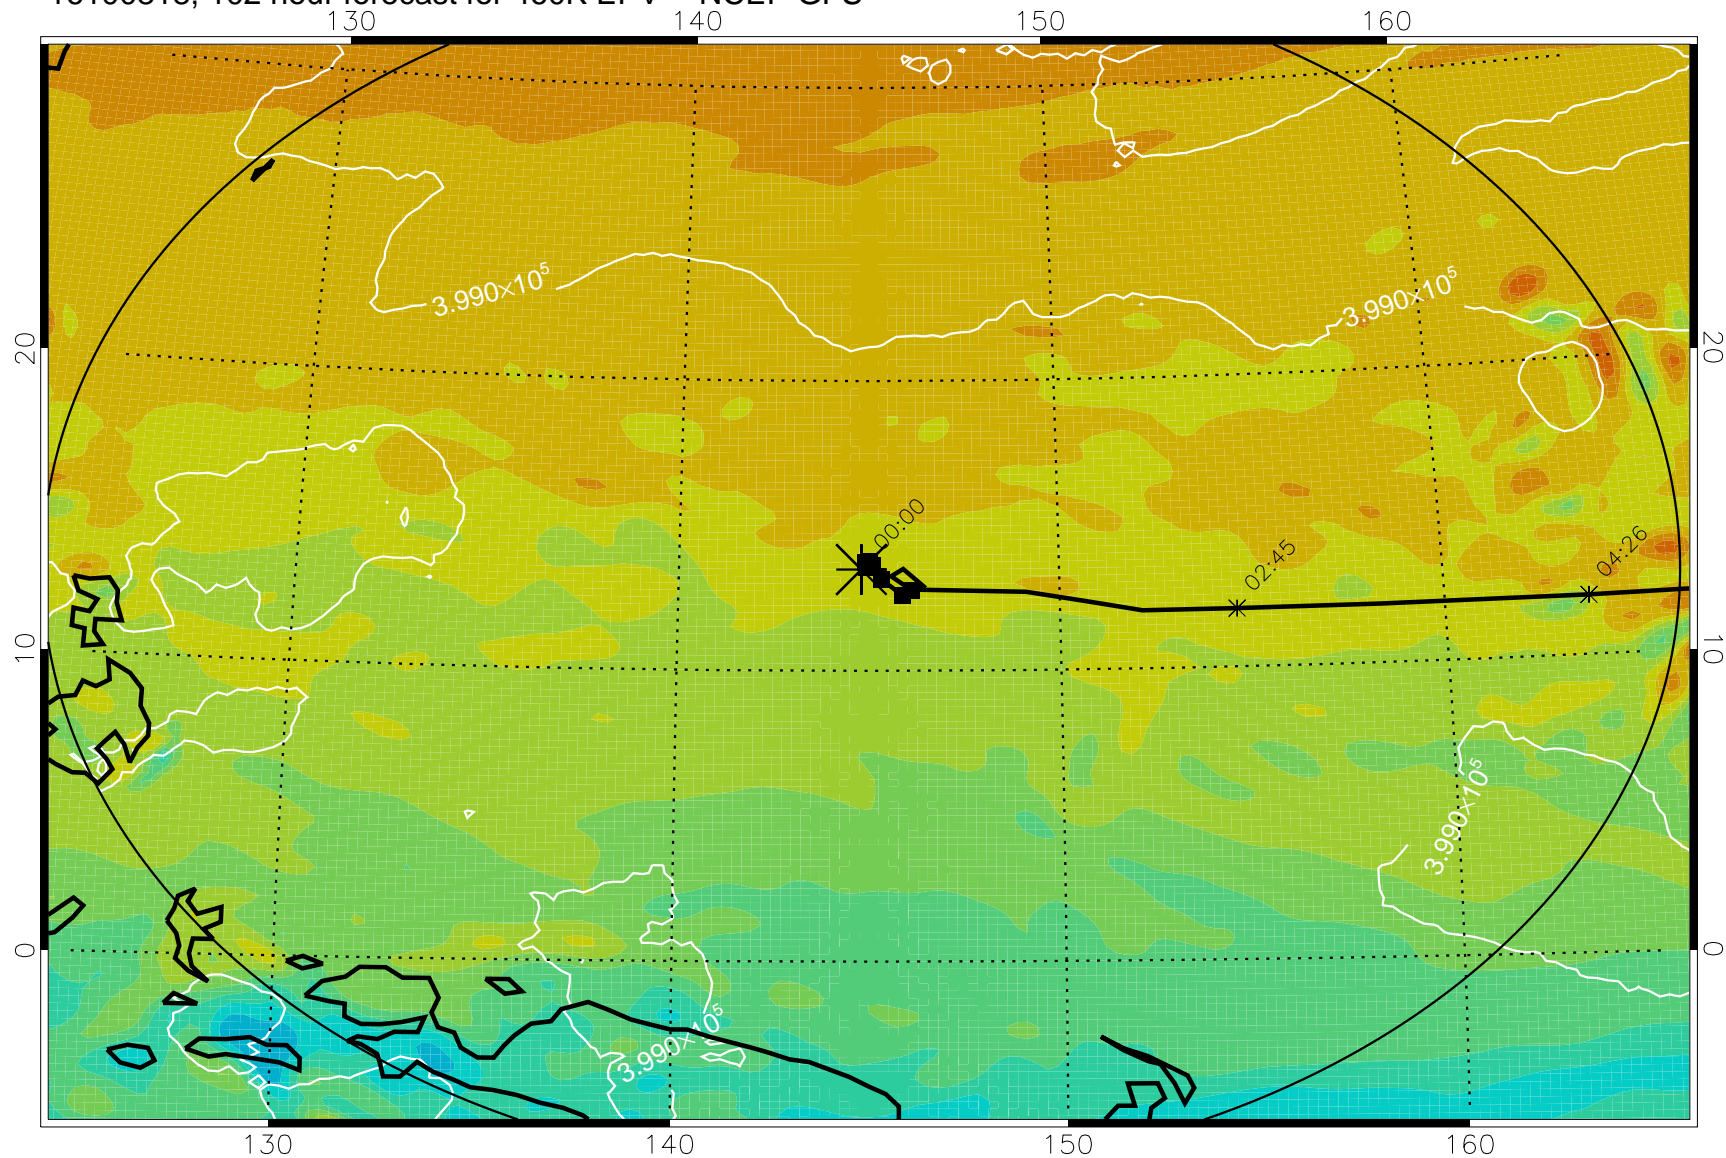

16100718, 78 hour forecast for 460K EPV -- NCEP GFS

460K Montgomery Streamfunction, white

Range ring of 2304 km

16100800, 84 hour forecast for 460K EPV -- NCEP GFS

460K Montgomery Streamfunction, white

Range ring of 2304 km

16100806, 90 hour forecast for 460K EPV -- NCEP GFS

460K Montgomery Streamfunction, white

Range ring of 2304 km

16100812, 96 hour forecast for 460K EPV -- NCEP GFS

460K Montgomery Streamfunction, white

Range ring of 2304 km

16100818, 102 hour forecast for 460K EPV -- NCEP GFS

460K Montgomery Streamfunction, white

Range ring of 2304 km

16100900, 108 hour forecast for 460K EPV -- NCEP GFS

460K Montgomery Streamfunction, white

Range ring of 2304 km

16100906, 114 hour forecast for 460K EPV -- NCEP GFS

460K Montgomery Streamfunction, white

Range ring of 2304 km

16100912, 120 hour forecast for 460K EPV -- NCEP GFS

460K Montgomery Streamfunction, white

Range ring of 2304 km