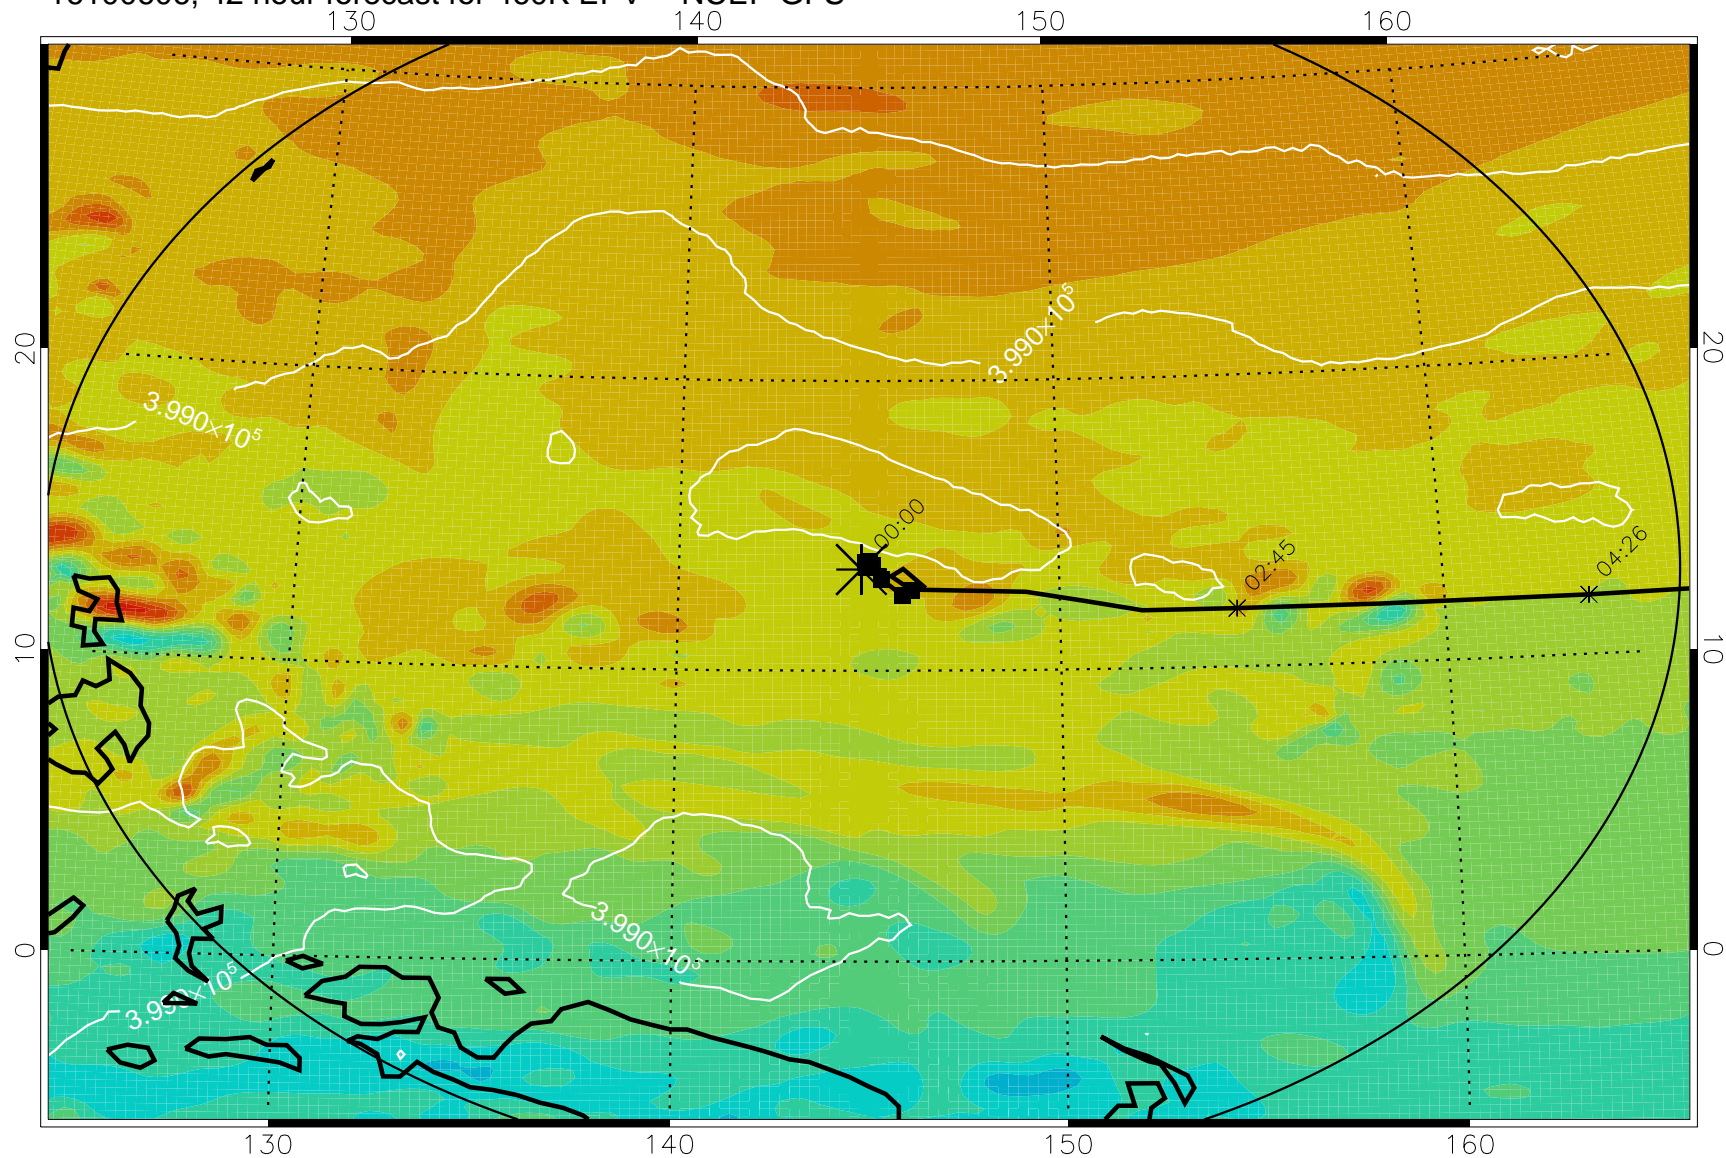

16100506, 18 hour forecast for 460K EPV -- NCEP GFS

460K Montgomery Streamfunction, white

Range ring of 2304 km

16100512, 24 hour forecast for 460K EPV -- NCEP GFS

460K Montgomery Streamfunction, white

Range ring of 2304 km

16100518, 30 hour forecast for 460K EPV -- NCEP GFS

460K Montgomery Streamfunction, white

Range ring of 2304 km

16100600, 36 hour forecast for 460K EPV -- NCEP GFS

460K Montgomery Streamfunction, white

Range ring of 2304 km

16100606, 42 hour forecast for 460K EPV -- NCEP GFS

460K Montgomery Streamfunction, white

Range ring of 2304 km

16100612, 48 hour forecast for 460K EPV -- NCEP GFS

460K Montgomery Streamfunction, white

Range ring of 2304 km

16100618, 54 hour forecast for 460K EPV -- NCEP GFS

460K Montgomery Streamfunction, white

Range ring of 2304 km

16100700, 60 hour forecast for 460K EPV -- NCEP GFS

460K Montgomery Streamfunction, white

Range ring of 2304 km