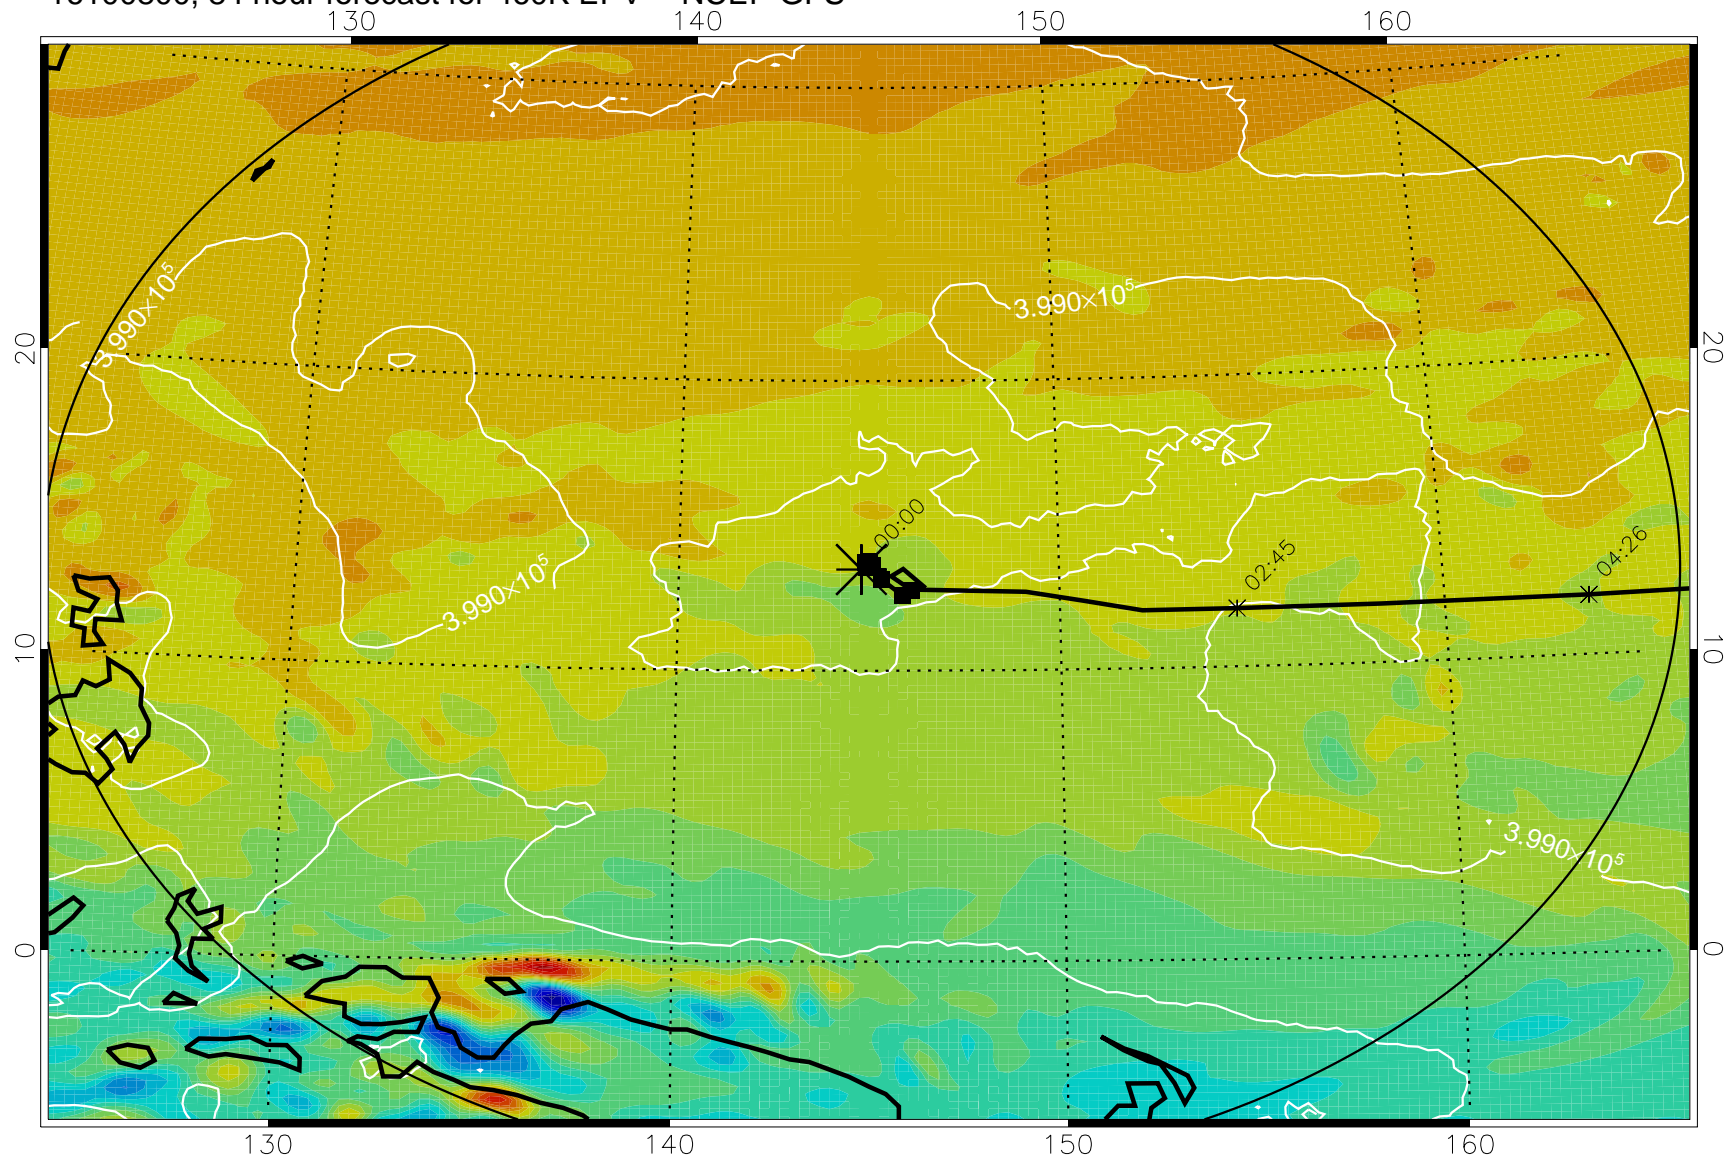

16100706, 66 hour forecast for 460K EPV -- NCEP GFS

460K Montgomery Streamfunction, white

Range ring of 2304 km

16100712, 72 hour forecast for 460K EPV -- NCEP GFS

460K Montgomery Streamfunction, white

Range ring of 2304 km

16100718, 78 hour forecast for 460K EPV -- NCEP GFS

460K Montgomery Streamfunction, white

Range ring of 2304 km

16100800, 84 hour forecast for 460K EPV -- NCEP GFS

460K Montgomery Streamfunction, white

Range ring of 2304 km

16100806, 90 hour forecast for 460K EPV -- NCEP GFS

460K Montgomery Streamfunction, white

Range ring of 2304 km

16100812, 96 hour forecast for 460K EPV -- NCEP GFS

460K Montgomery Streamfunction, white

Range ring of 2304 km

16100818, 102 hour forecast for 460K EPV -- NCEP GFS

460K Montgomery Streamfunction, white

Range ring of 2304 km

16100900, 108 hour forecast for 460K EPV -- NCEP GFS

460K Montgomery Streamfunction, white

Range ring of 2304 km