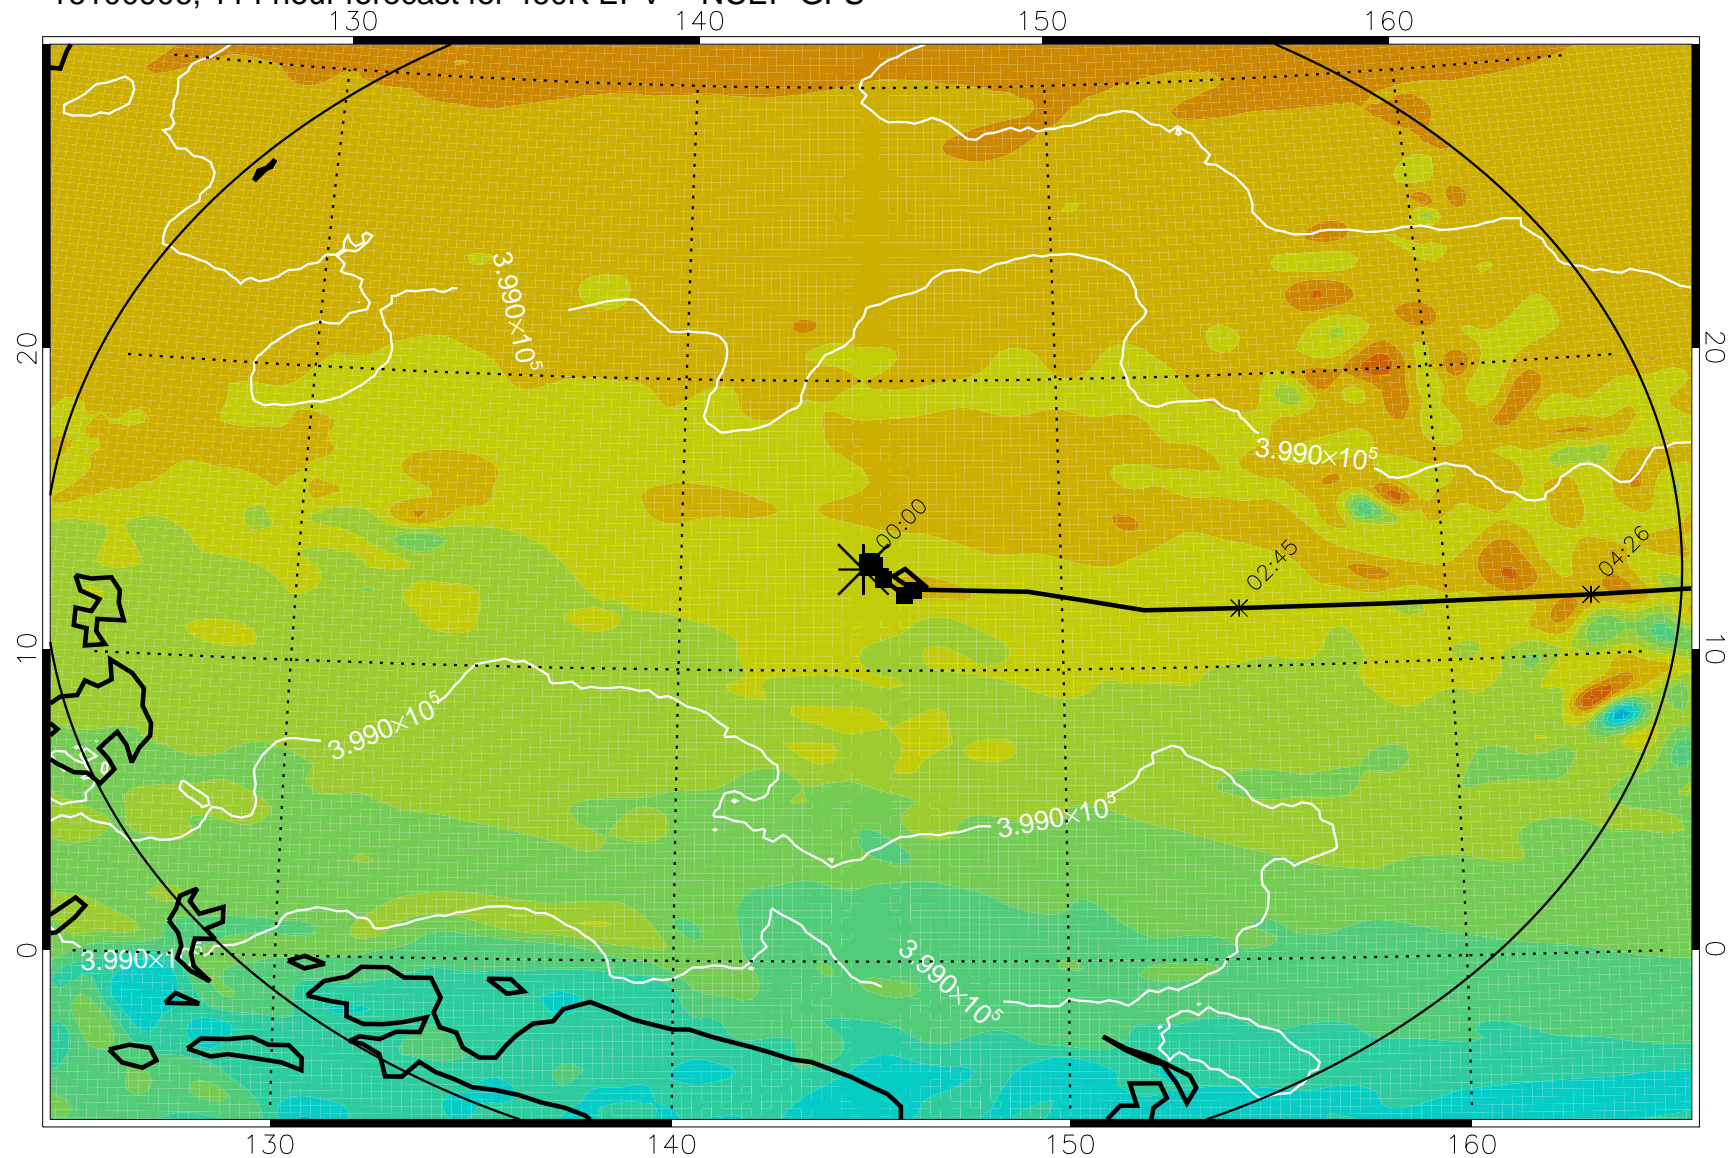

16100718, 78 hour forecast for 460K EPV -- NCEP GFS

460K Montgomery Streamfunction, white

Range ring of 2304 km

16100800, 84 hour forecast for 460K EPV -- NCEP GFS

460K Montgomery Streamfunction, white

Range ring of 2304 km

16100806, 90 hour forecast for 460K EPV -- NCEP GFS

460K Montgomery Streamfunction, white

Range ring of 2304 km

16100812, 96 hour forecast for 460K EPV -- NCEP GFS

460K Montgomery Streamfunction, white

Range ring of 2304 km

16100818, 102 hour forecast for 460K EPV -- NCEP GFS

460K Montgomery Streamfunction, white

Range ring of 2304 km

16100900, 108 hour forecast for 460K EPV -- NCEP GFS

460K Montgomery Streamfunction, white

Range ring of 2304 km

16100906, 114 hour forecast for 460K EPV -- NCEP GFS

460K Montgomery Streamfunction, white

Range ring of 2304 km

16100912, 120 hour forecast for 460K EPV -- NCEP GFS

460K Montgomery Streamfunction, white

Range ring of 2304 km