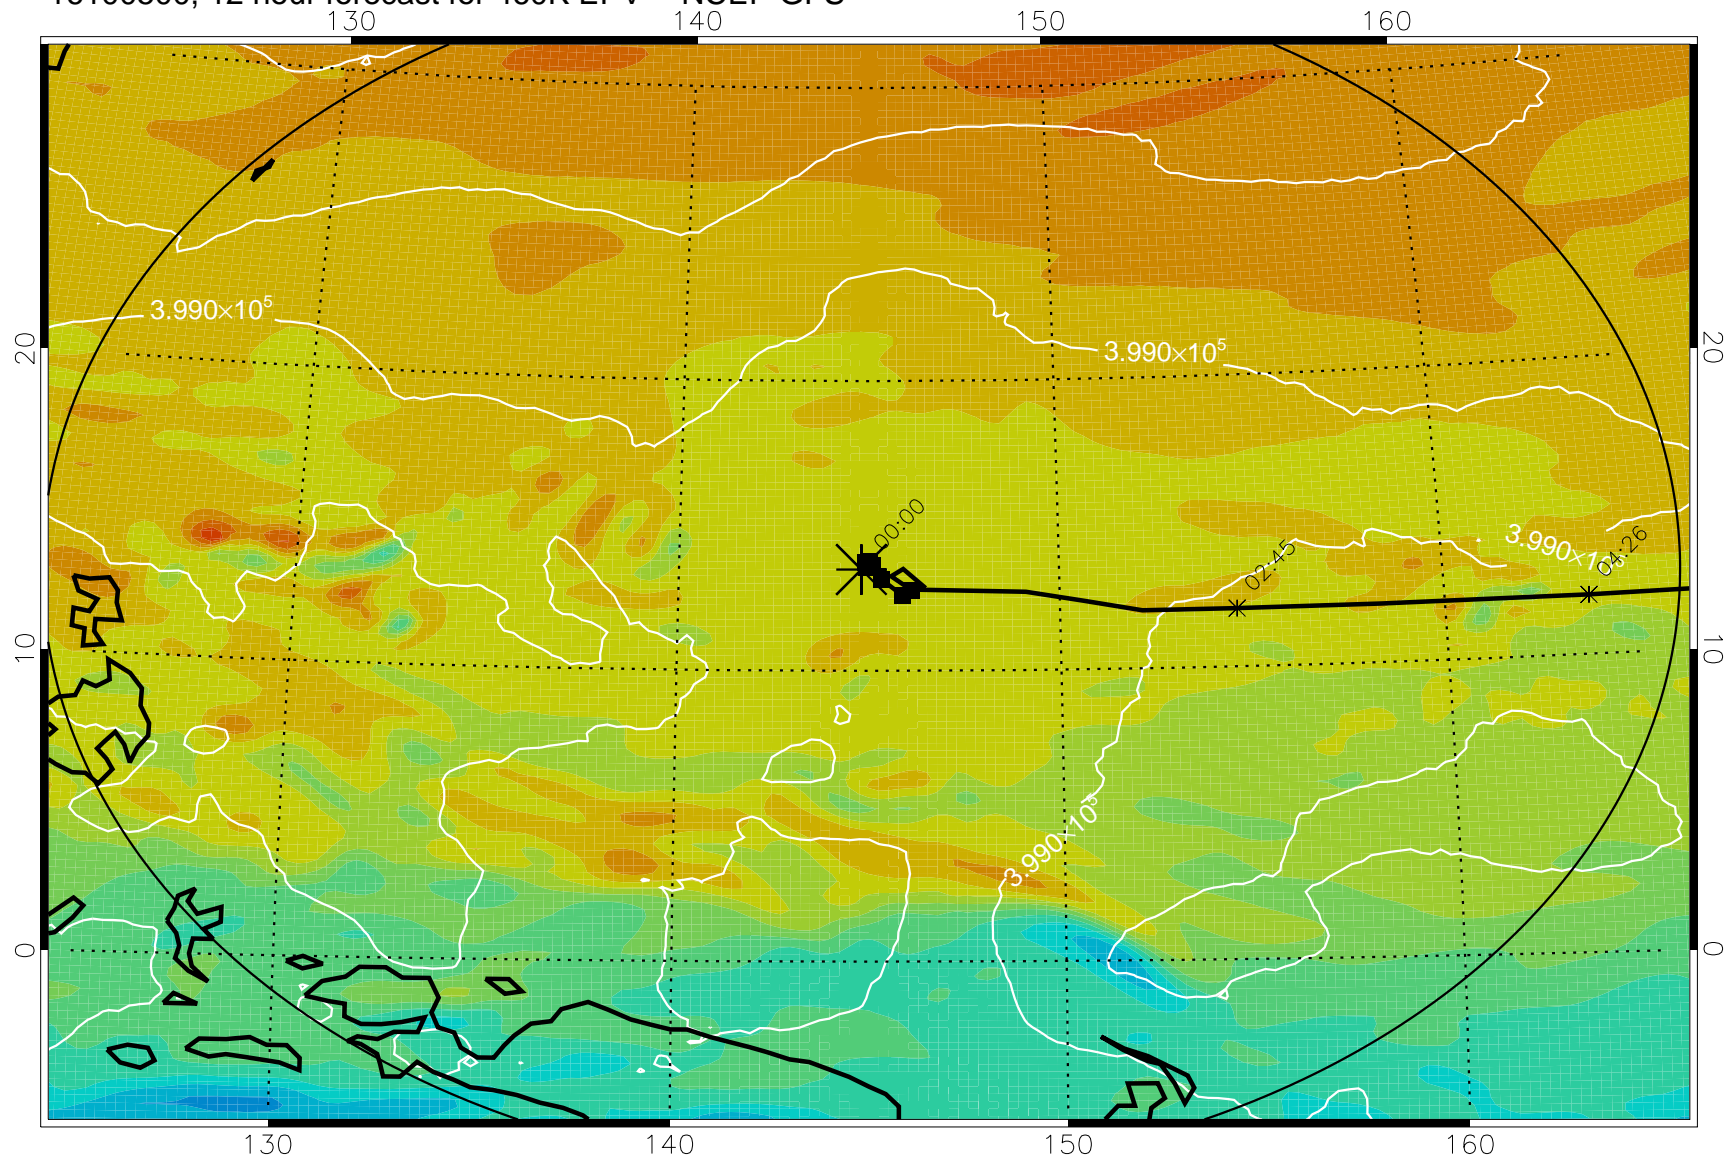

16100418, 6 hour forecast for 460K EPV -- NCEP GFS

460K Montgomery Streamfunction, white

Range ring of 2304 km

16100500, 12 hour forecast for 460K EPV -- NCEP GFS

460K Montgomery Streamfunction, white

Range ring of 2304 km

16100506, 18 hour forecast for 460K EPV -- NCEP GFS

460K Montgomery Streamfunction, white

Range ring of 2304 km

16100512, 24 hour forecast for 460K EPV -- NCEP GFS

460K Montgomery Streamfunction, white

Range ring of 2304 km

16100518, 30 hour forecast for 460K EPV -- NCEP GFS

460K Montgomery Streamfunction, white

Range ring of 2304 km

16100600, 36 hour forecast for 460K EPV -- NCEP GFS

460K Montgomery Streamfunction, white

Range ring of 2304 km

16100606, 42 hour forecast for 460K EPV -- NCEP GFS

460K Montgomery Streamfunction, white

Range ring of 2304 km

16100612, 48 hour forecast for 460K EPV -- NCEP GFS

460K Montgomery Streamfunction, white

Range ring of 2304 km