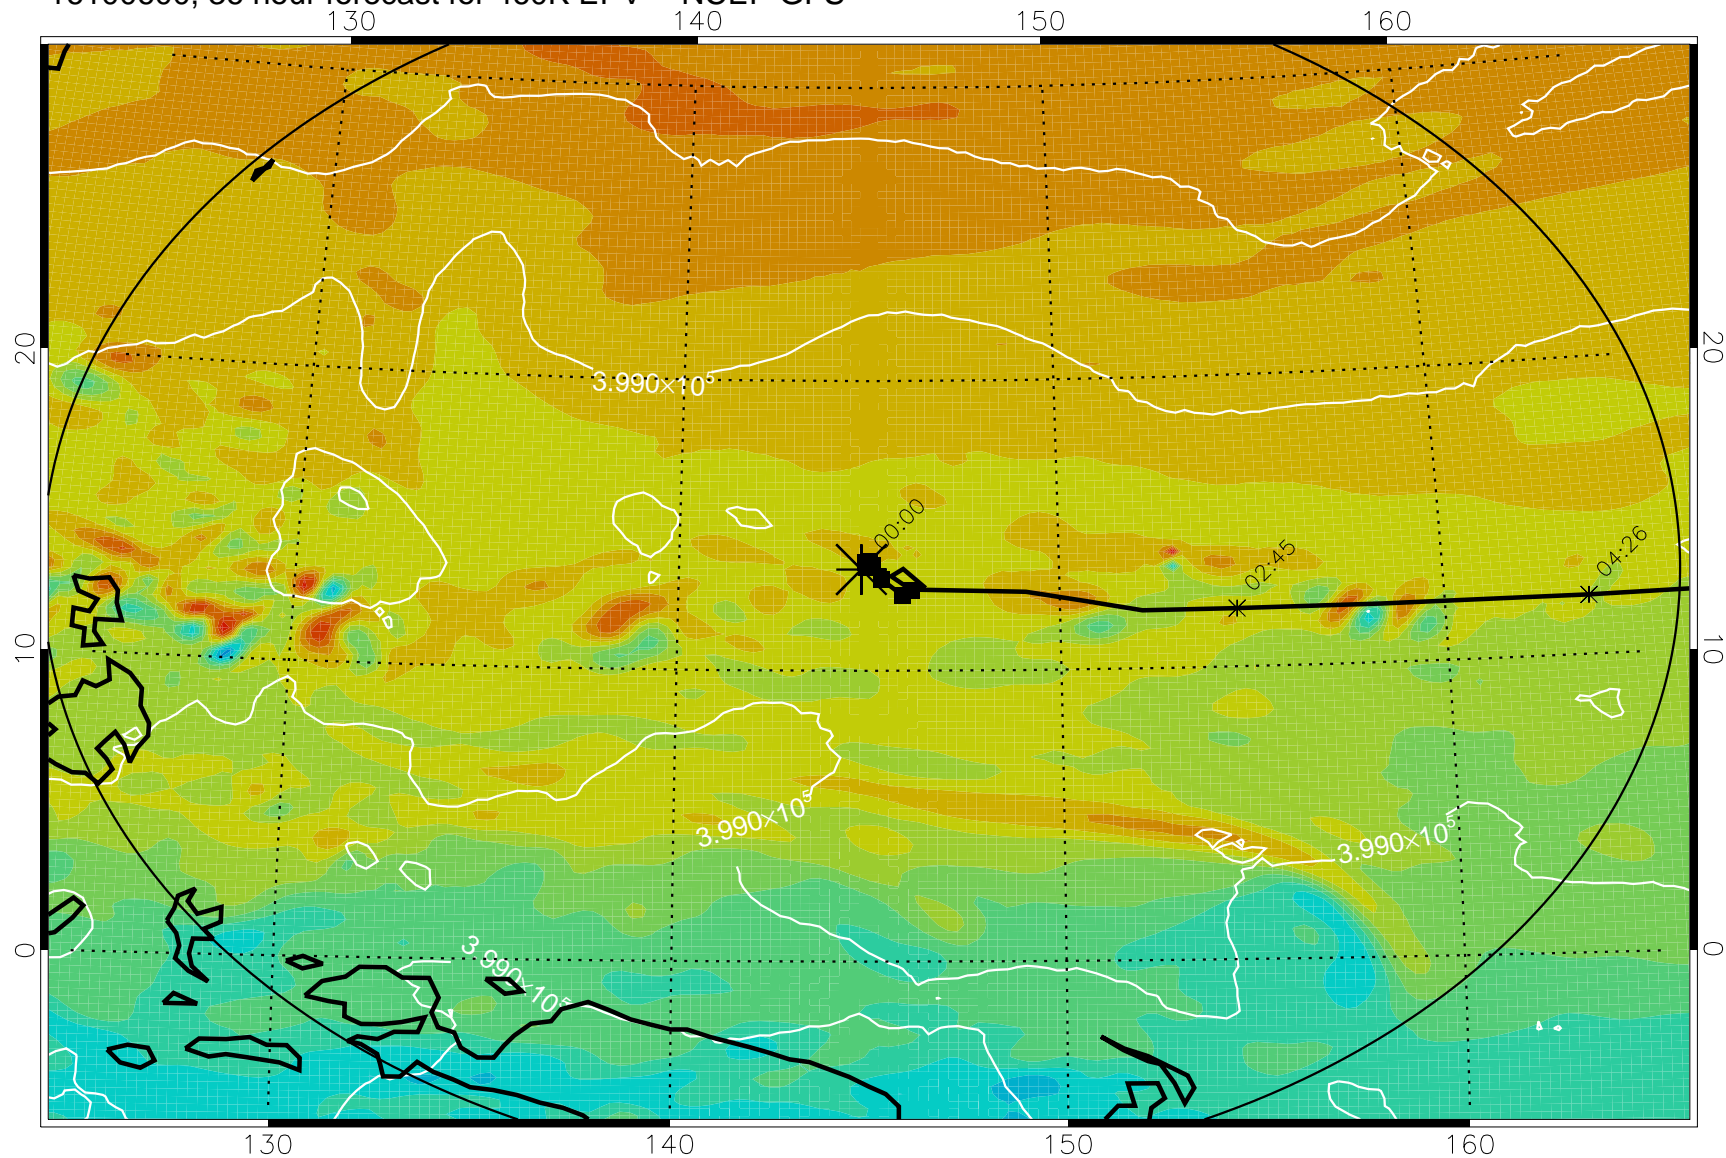

16100418, 6 hour forecast for 460K EPV -- NCEP GFS

460K Montgomery Streamfunction, white

Range ring of 2304 km

16100500, 12 hour forecast for 460K EPV -- NCEP GFS

460K Montgomery Streamfunction, white

Range ring of 2304 km

16100506, 18 hour forecast for 460K EPV -- NCEP GFS

460K Montgomery Streamfunction, white

Range ring of 2304 km

16100512, 24 hour forecast for 460K EPV -- NCEP GFS

460K Montgomery Streamfunction, white

Range ring of 2304 km

16100518, 30 hour forecast for 460K EPV -- NCEP GFS

460K Montgomery Streamfunction, white

Range ring of 2304 km

16100600, 36 hour forecast for 460K EPV -- NCEP GFS

460K Montgomery Streamfunction, white

Range ring of 2304 km

16100606, 42 hour forecast for 460K EPV -- NCEP GFS

460K Montgomery Streamfunction, white

Range ring of 2304 km

16100612, 48 hour forecast for 460K EPV -- NCEP GFS

460K Montgomery Streamfunction, white

Range ring of 2304 km