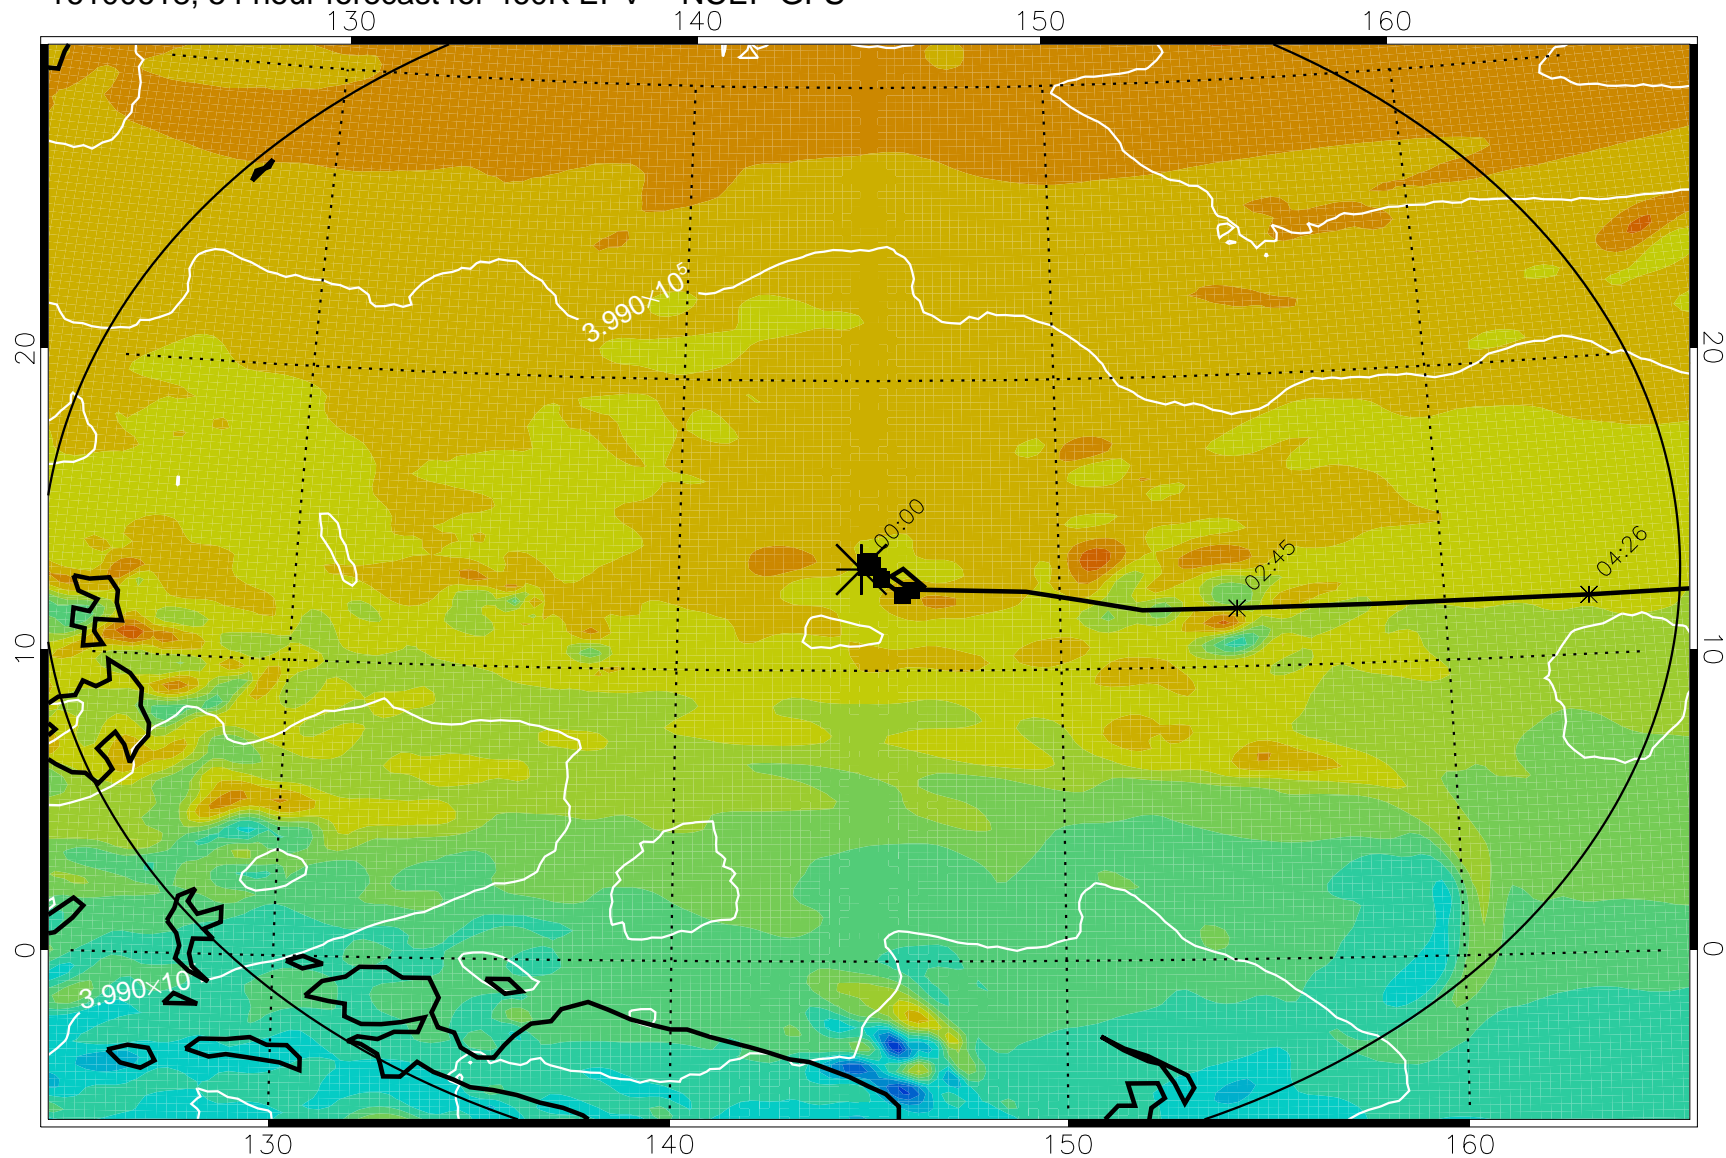

16100606, 42 hour forecast for 460K EPV -- NCEP GFS

460K Montgomery Streamfunction, white

Range ring of 2304 km

16100612, 48 hour forecast for 460K EPV -- NCEP GFS

460K Montgomery Streamfunction, white

Range ring of 2304 km

16100618, 54 hour forecast for 460K EPV -- NCEP GFS

460K Montgomery Streamfunction, white

Range ring of 2304 km

16100700, 60 hour forecast for 460K EPV -- NCEP GFS

460K Montgomery Streamfunction, white

Range ring of 2304 km

16100706, 66 hour forecast for 460K EPV -- NCEP GFS

460K Montgomery Streamfunction, white

Range ring of 2304 km

16100712, 72 hour forecast for 460K EPV -- NCEP GFS

460K Montgomery Streamfunction, white

Range ring of 2304 km

16100718, 78 hour forecast for 460K EPV -- NCEP GFS

460K Montgomery Streamfunction, white

Range ring of 2304 km

16100800, 84 hour forecast for 460K EPV -- NCEP GFS

460K Montgomery Streamfunction, white

Range ring of 2304 km