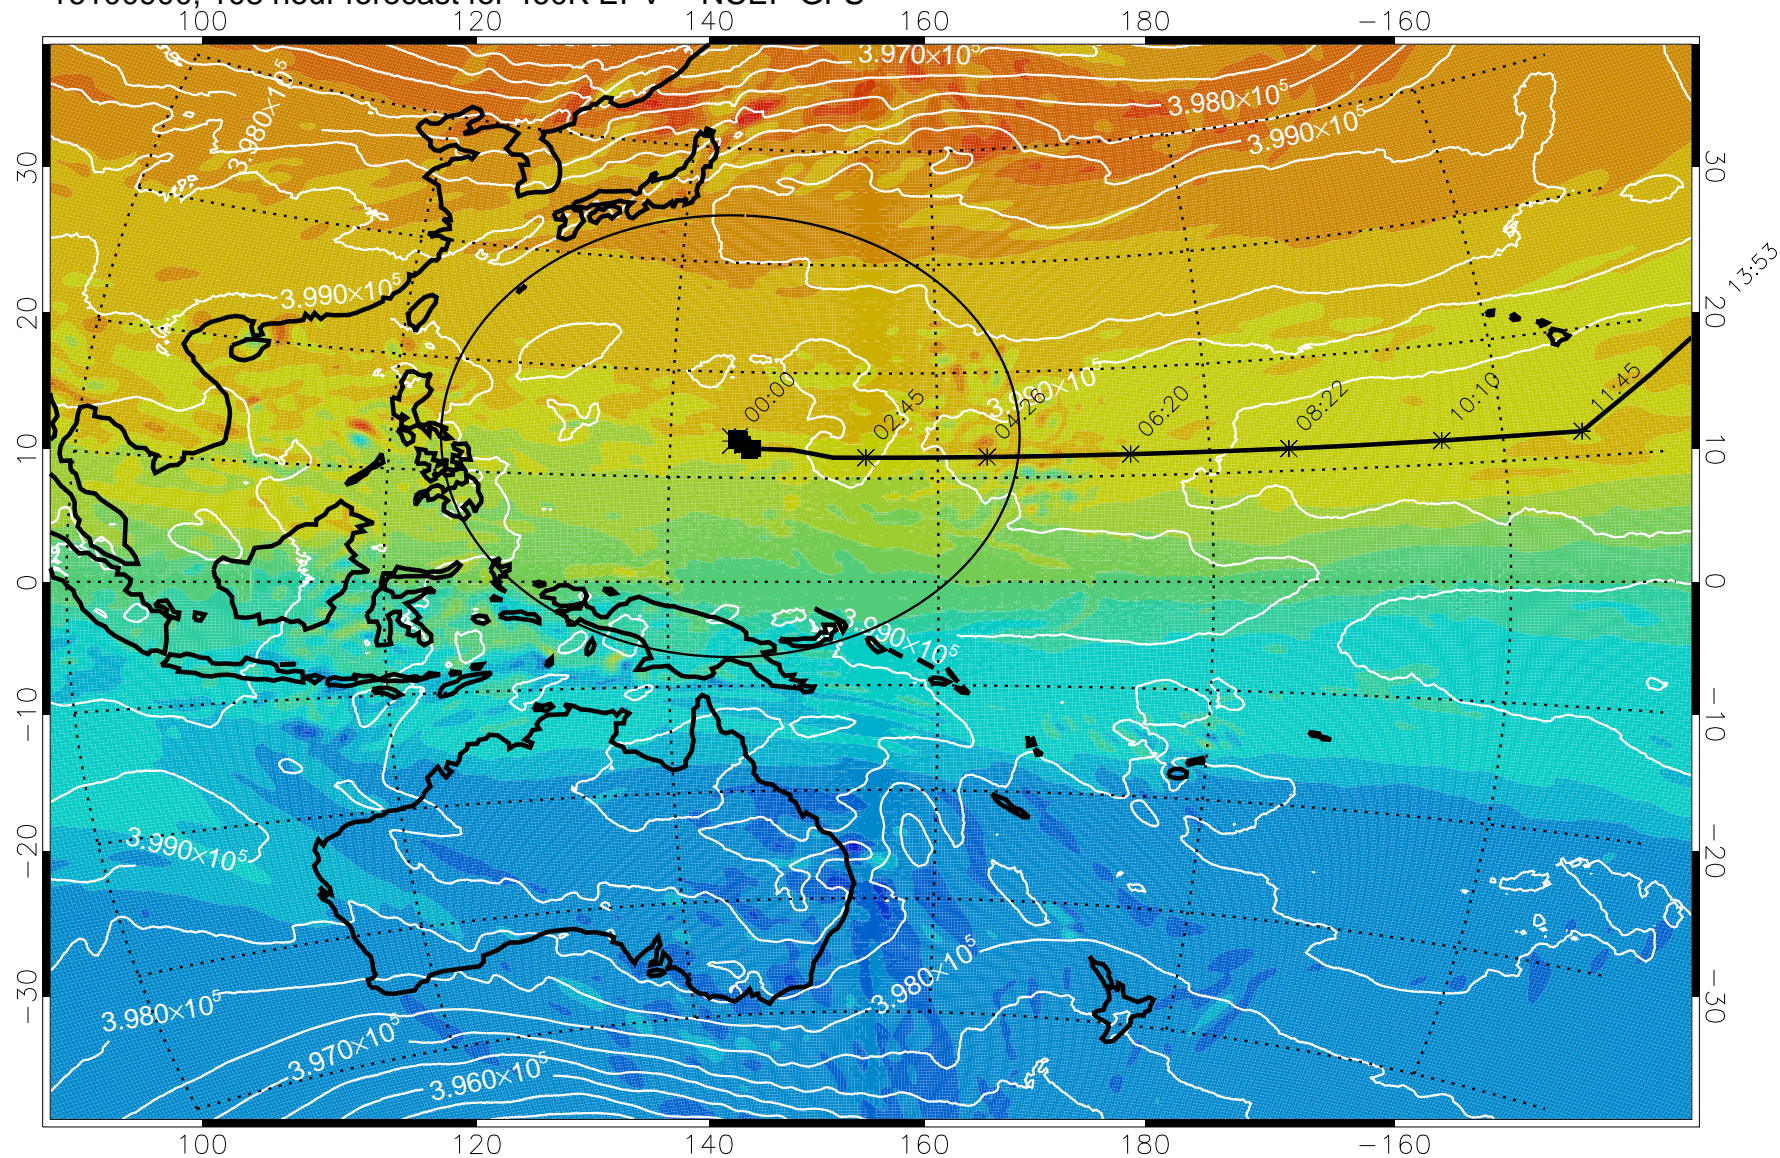

Range ring of 2304 km

15:52

16100800, 84 hour forecast for 460K EPV -- NCEP GFS

460K Montgomery Streamfunction, white

Range ring of 2304 km

15:52

13:53

16100806, 90 hour forecast for 460K EPV -- NCEP GFS

16100812, 96 hour forecast for 460K EPV -- NCEP GFS

460K Montgomery Streamfunction, white

Range ring of 2304 km

15:52

16100818, 102 hour forecast for 460K EPV -- NCEP GFS

460K Montgomery Streamfunction, white

Range ring of 2304 km

16100900, 108 hour forecast for 460K EPV -- NCEP GFS

460K Montgomery Streamfunction, white

Range ring of 2304 km

15:52

16100906, 114 hour forecast for 460K EPV -- NCEP GFS

15:52

460K Montgomery Streamfunction, white

Range ring of 2304 km

16100912, 120 hour forecast for 460K EPV -- NCEP GFS

460K Montgomery Streamfunction, white

Range ring of 2304 km

15:52

13:53