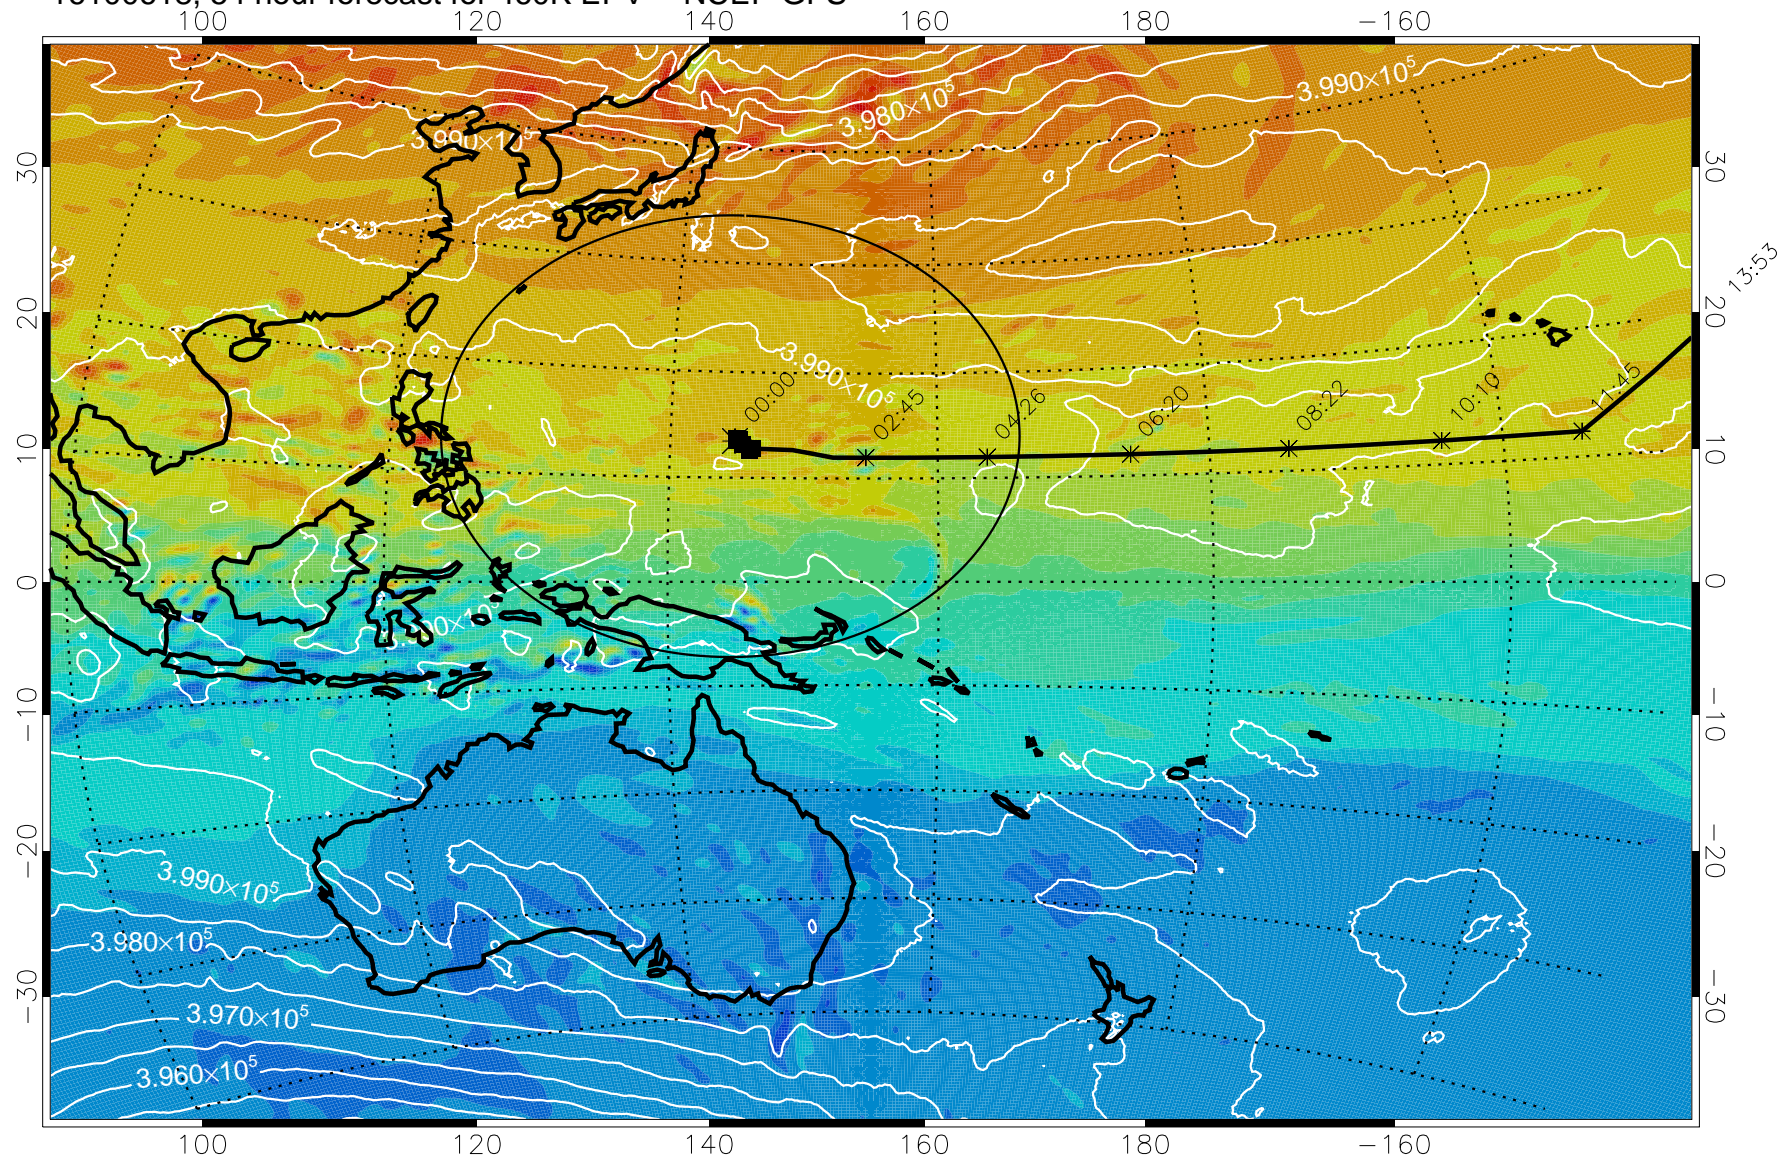

Range ring of 2304 km

16100612, 48 hour forecast for 460K EPV -- NCEP GFS

460K Montgomery Streamfunction, white

Range ring of 2304 km

16100618, 54 hour forecast for 460K EPV -- NCEP GFS

460K Montgomery Streamfunction, white

Range ring of 2304 km

16100700, 60 hour forecast for 460K EPV -- NCEP GFS

460K Montgomery Streamfunction, white

Range ring of 2304 km

15:52

16100706, 66 hour forecast for 460K EPV -- NCEP GFS

460K Montgomery Streamfunction, white

Range ring of 2304 km

15:52

16100712, 72 hour forecast for 460K EPV -- NCEP GFS

460K Montgomery Streamfunction, white

Range ring of 2304 km

15:52

16100718, 78 hour forecast for 460K EPV -- NCEP GFS

460K Montgomery Streamfunction, white

Range ring of 2304 km

15:52

16100800, 84 hour forecast for 460K EPV -- NCEP GFS

460K Montgomery Streamfunction, white

Range ring of 2304 km

15:52

13:53

16100806, 90 hour forecast for 460K EPV -- NCEP GFS