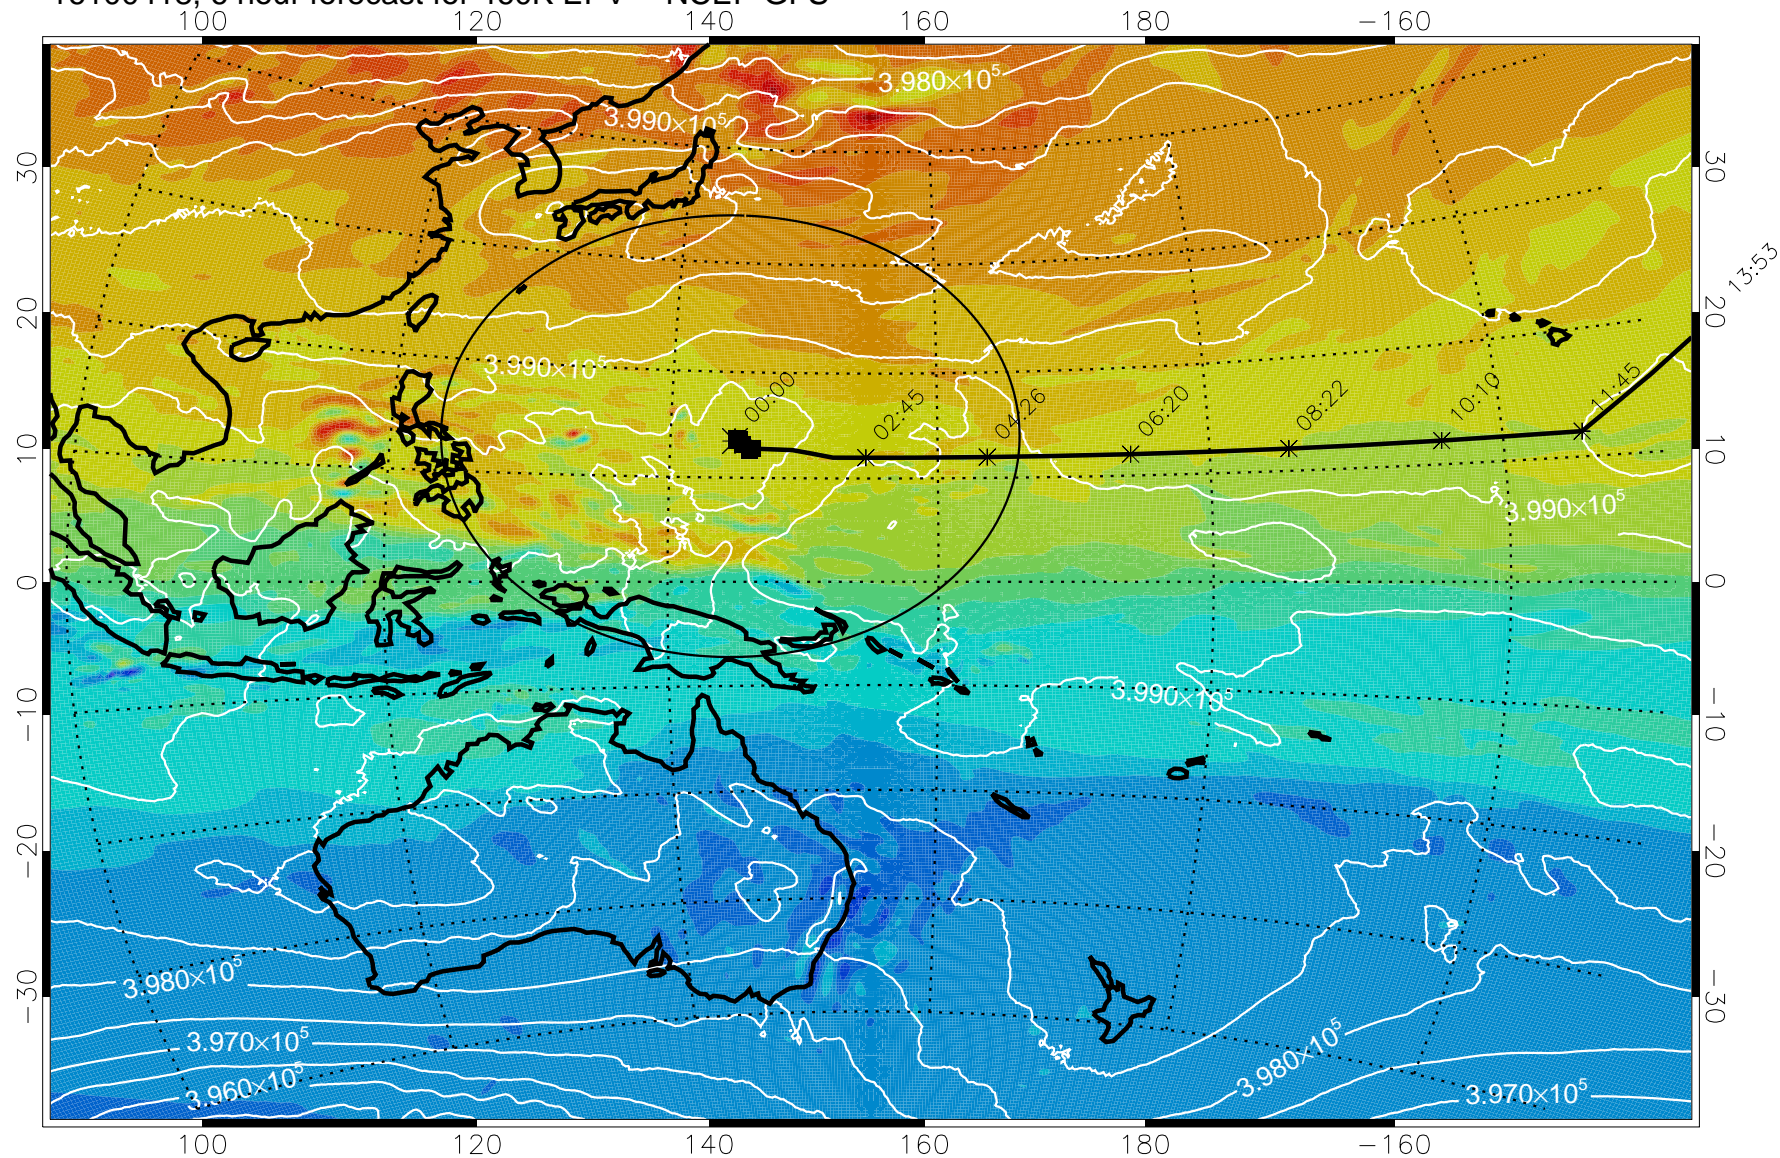

16100418, 6 hour forecast for 460K EPV -- NCEP GFS

460K Montgomery Streamfunction, white

Range ring of 2304 km

16100506, 18 hour forecast for 460K EPV -- NCEP GFS

460K Montgomery Streamfunction, white

Range ring of 2304 km

15:52

13:53

16100512, 24 hour forecast for 460K EPV -- NCEP GFS

460K Montgomery Streamfunction, white

Range ring of 2304 km

16100518, 30 hour forecast for 460K EPV -- NCEP GFS

460K Montgomery Streamfunction, white

Range ring of 2304 km

16100600, 36 hour forecast for 460K EPV -- NCEP GFS

460K Montgomery Streamfunction, white

Range ring of 2304 km

16100606, 42 hour forecast for 460K EPV -- NCEP GFS

460K Montgomery Streamfunction, white

Range ring of 2304 km

16100700, 60 hour forecast for 460K EPV -- NCEP GFS

460K Montgomery Streamfunction, white

Range ring of 2304 km

15:52

16100706, 66 hour forecast for 460K EPV -- NCEP GFS

460K Montgomery Streamfunction, white