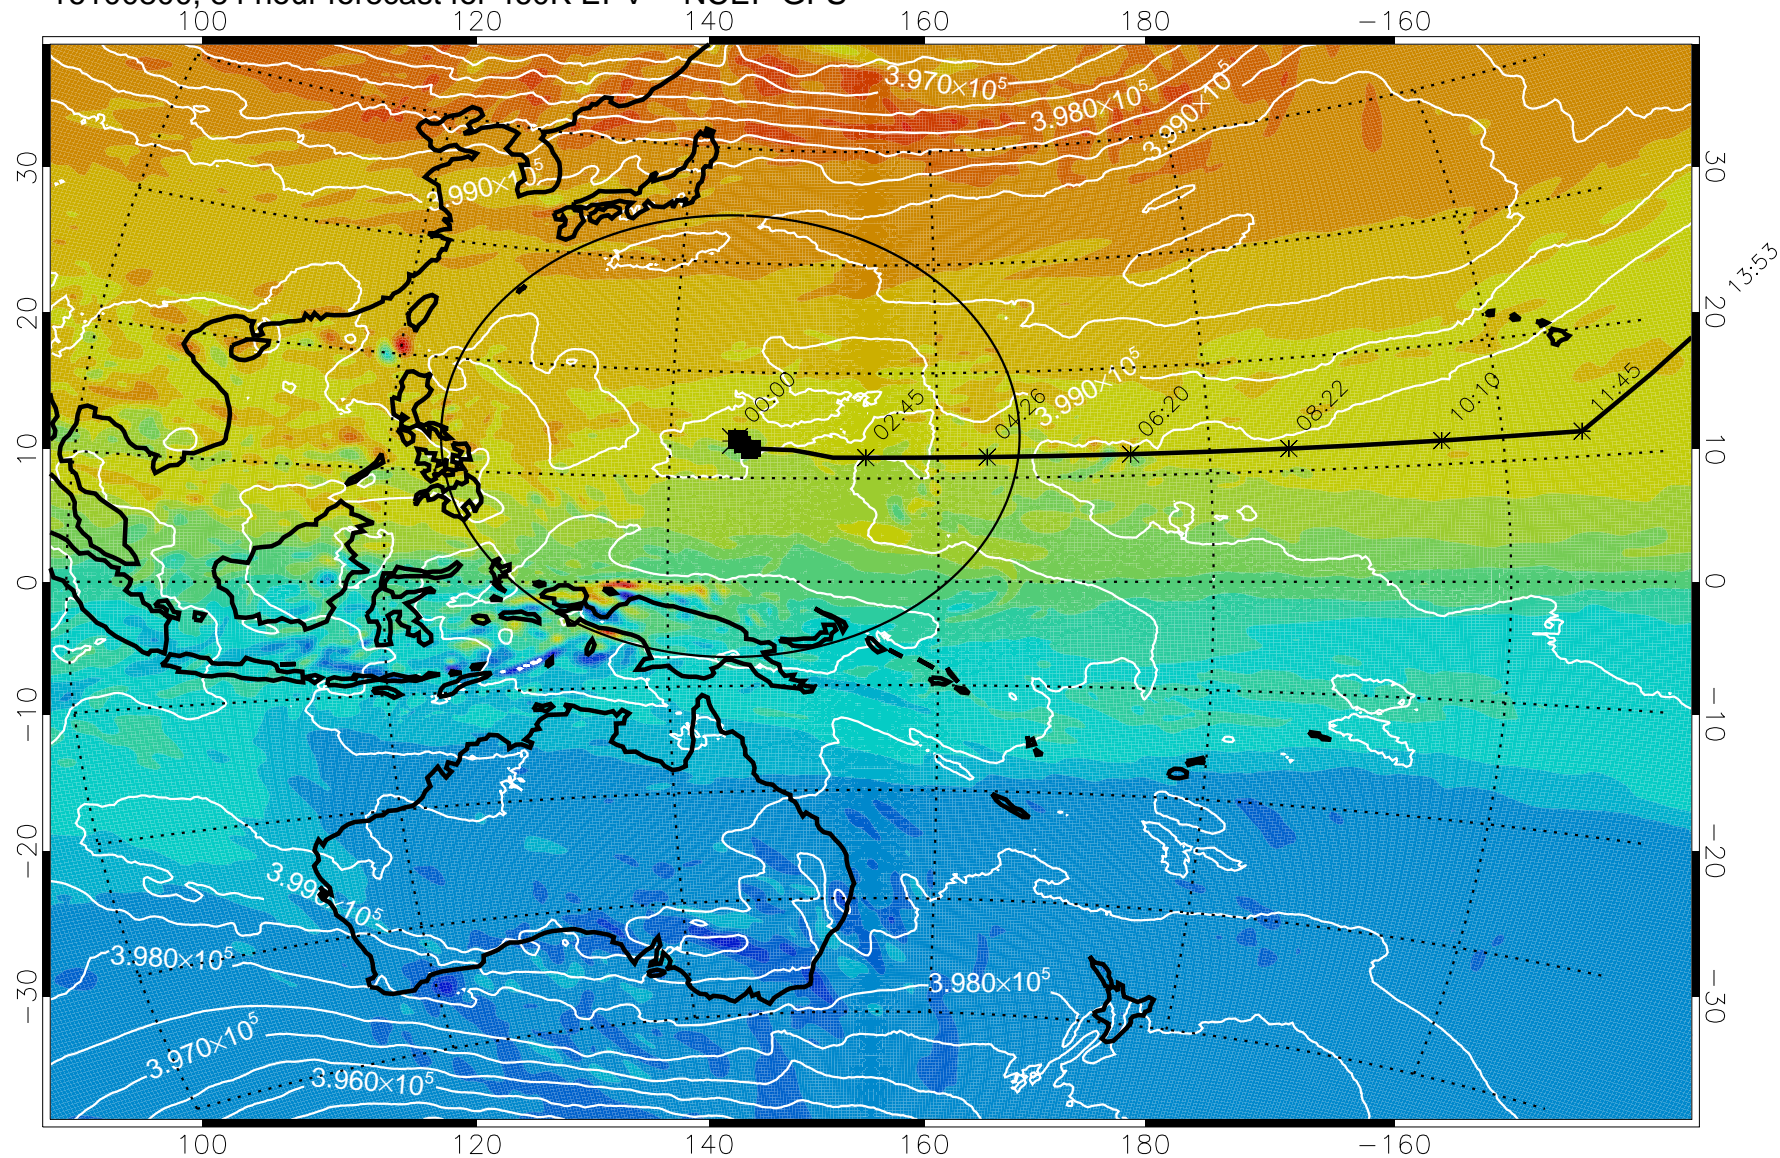

Range ring of 2304 km

16100700, 60 hour forecast for 460K EPV -- NCEP GFS

460K Montgomery Streamfunction, white

Range ring of 2304 km

15:52

16100706, 66 hour forecast for 460K EPV -- NCEP GFS

460K Montgomery Streamfunction, white

Range ring of 2304 km

15:52

16100712, 72 hour forecast for 460K EPV -- NCEP GFS

460K Montgomery Streamfunction, white

Range ring of 2304 km

15:52

16100718, 78 hour forecast for 460K EPV -- NCEP GFS

460K Montgomery Streamfunction, white

Range ring of 2304 km

15:52

16100800, 84 hour forecast for 460K EPV -- NCEP GFS

460K Montgomery Streamfunction, white

Range ring of 2304 km

15:52

13:53

16100806, 90 hour forecast for 460K EPV -- NCEP GFS

16100812, 96 hour forecast for 460K EPV -- NCEP GFS

460K Montgomery Streamfunction, white

Range ring of 2304 km

15:52

16100818, 102 hour forecast for 460K EPV -- NCEP GFS

460K Montgomery Streamfunction, white