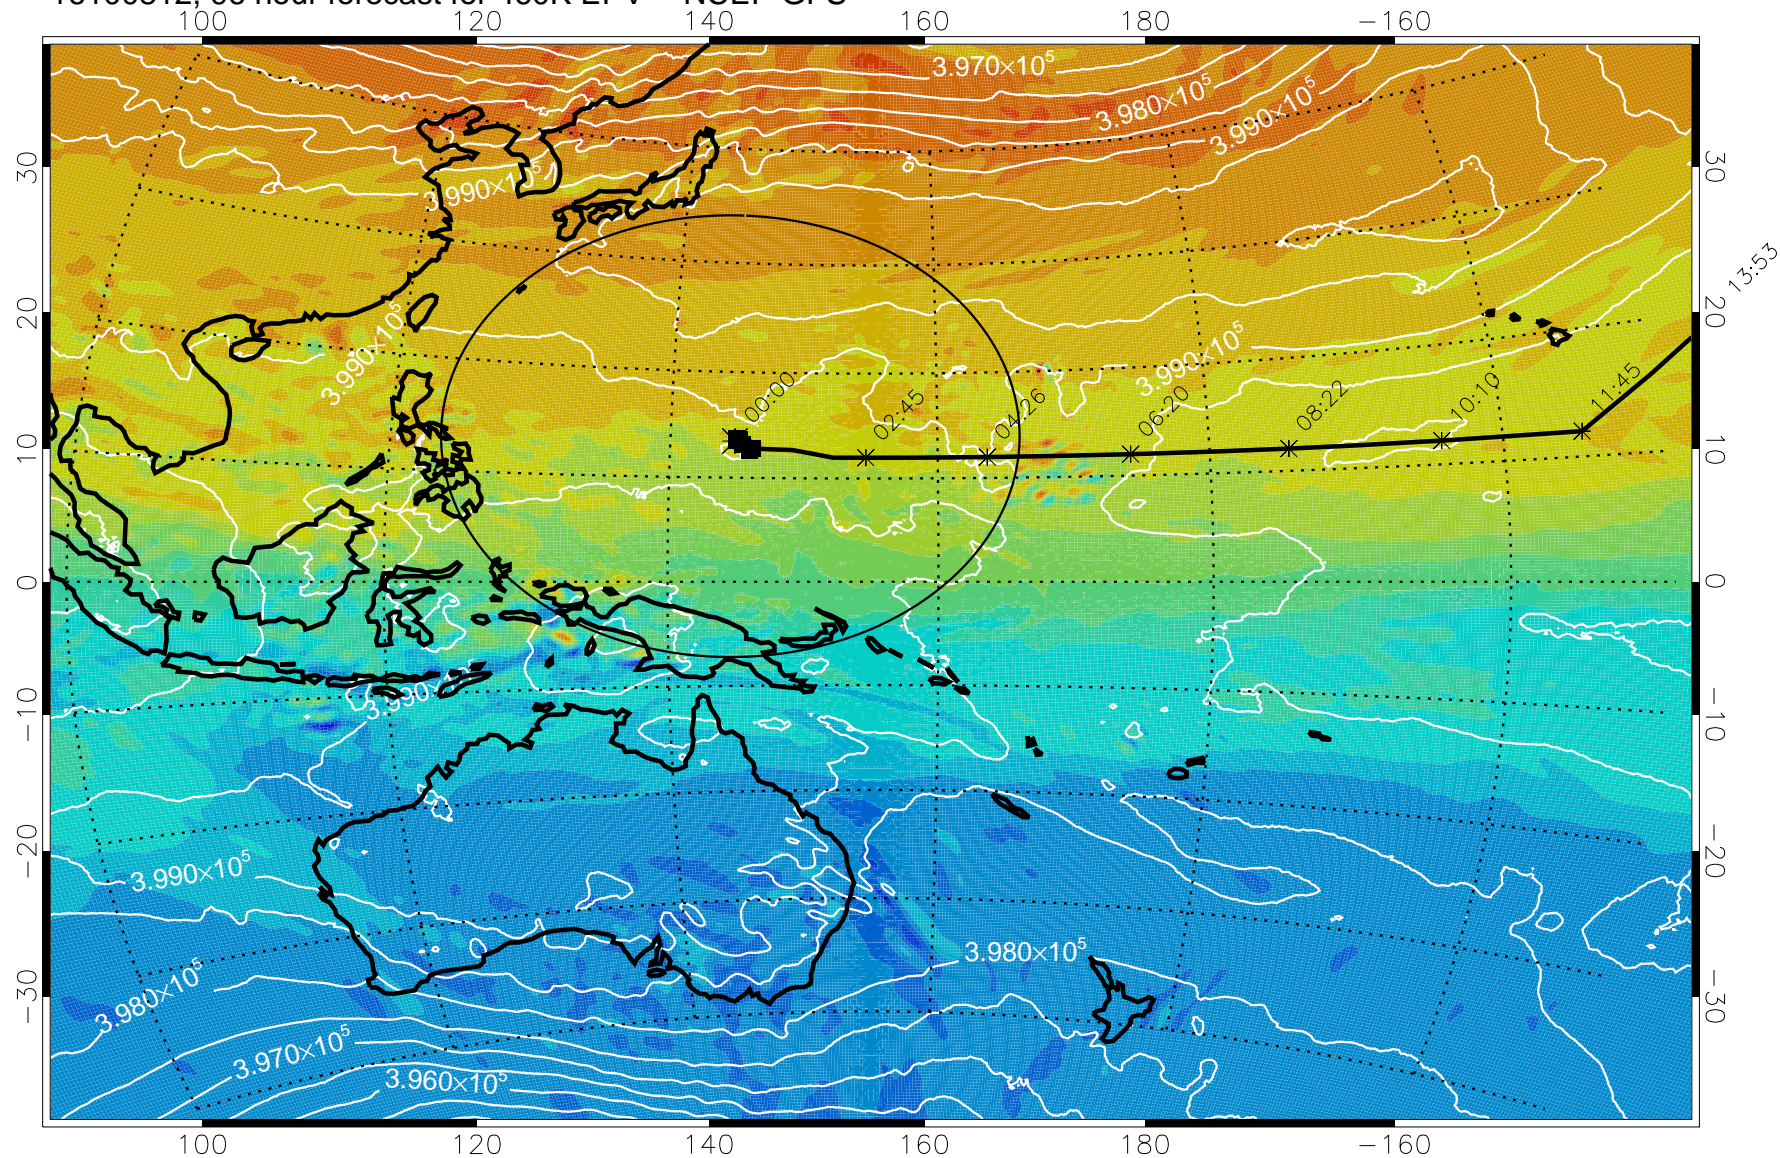

Range ring of 2304 km

15:52

16100712, 72 hour forecast for 460K EPV -- NCEP GFS

460K Montgomery Streamfunction, white

Range ring of 2304 km

15:52

16100718, 78 hour forecast for 460K EPV -- NCEP GFS

460K Montgomery Streamfunction, white

Range ring of 2304 km

15:52

16100800, 84 hour forecast for 460K EPV -- NCEP GFS

460K Montgomery Streamfunction, white

Range ring of 2304 km

15:52

13:53

16100806, 90 hour forecast for 460K EPV -- NCEP GFS

16100812, 96 hour forecast for 460K EPV -- NCEP GFS

460K Montgomery Streamfunction, white

Range ring of 2304 km

15:52

16100818, 102 hour forecast for 460K EPV -- NCEP GFS

460K Montgomery Streamfunction, white

Range ring of 2304 km

16100900, 108 hour forecast for 460K EPV -- NCEP GFS

460K Montgomery Streamfunction, white

Range ring of 2304 km

15:52

16100906, 114 hour forecast for 460K EPV -- NCEP GFS

15:52

460K Montgomery Streamfunction, white