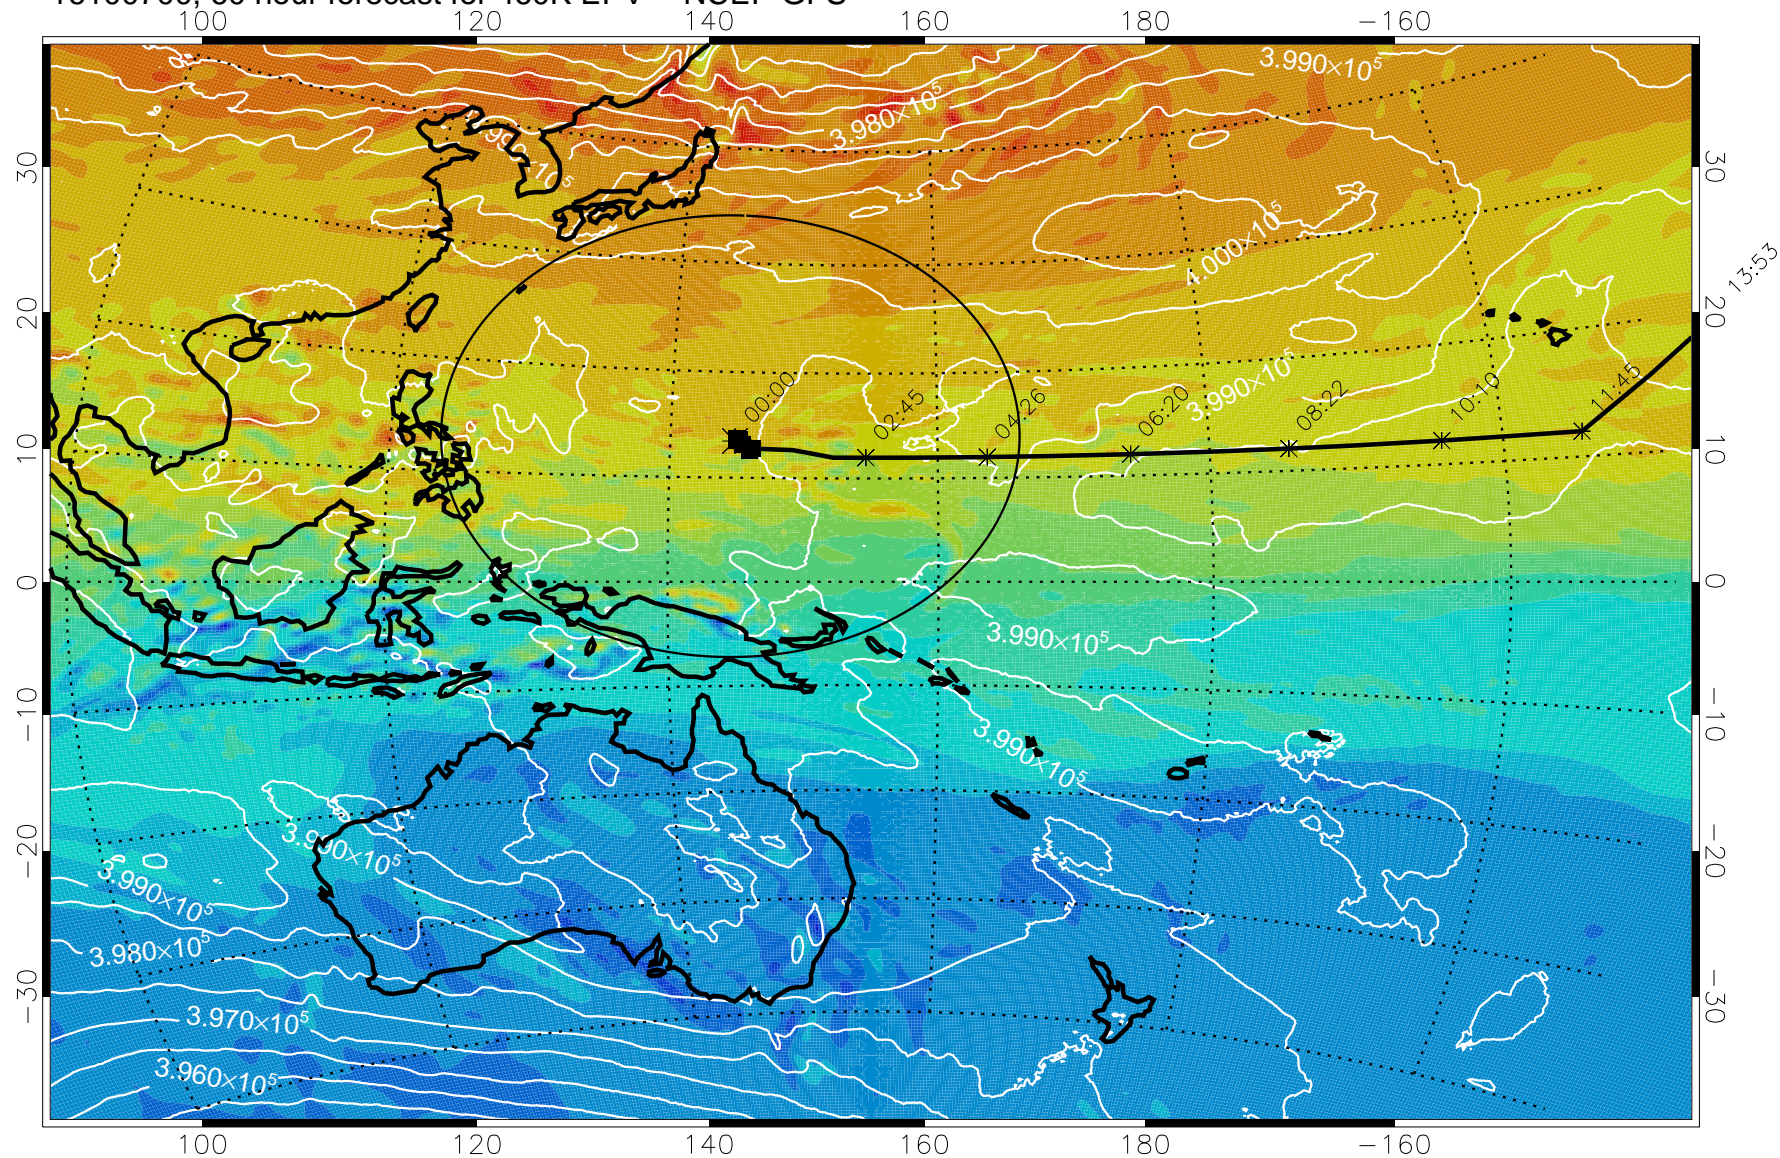

Range ring of 2304 km

16100612, 48 hour forecast for 460K EPV -- NCEP GFS

460K Montgomery Streamfunction, white

Range ring of 2304 km

16100618, 54 hour forecast for 460K EPV -- NCEP GFS

460K Montgomery Streamfunction, white

Range ring of 2304 km

16100700, 60 hour forecast for 460K EPV -- NCEP GFS

460K Montgomery Streamfunction, white

Range ring of 2304 km

15:52

16100706, 66 hour forecast for 460K EPV -- NCEP GFS

460K Montgomery Streamfunction, white

Range ring of 2304 km

15:52

16100712, 72 hour forecast for 460K EPV -- NCEP GFS

460K Montgomery Streamfunction, white

Range ring of 2304 km

15:52

16100718, 78 hour forecast for 460K EPV -- NCEP GFS

460K Montgomery Streamfunction, white

Range ring of 2304 km

15:52

16100800, 84 hour forecast for 460K EPV -- NCEP GFS

460K Montgomery Streamfunction, white

Range ring of 2304 km

15:52

13:53

16100806, 90 hour forecast for 460K EPV -- NCEP GFS