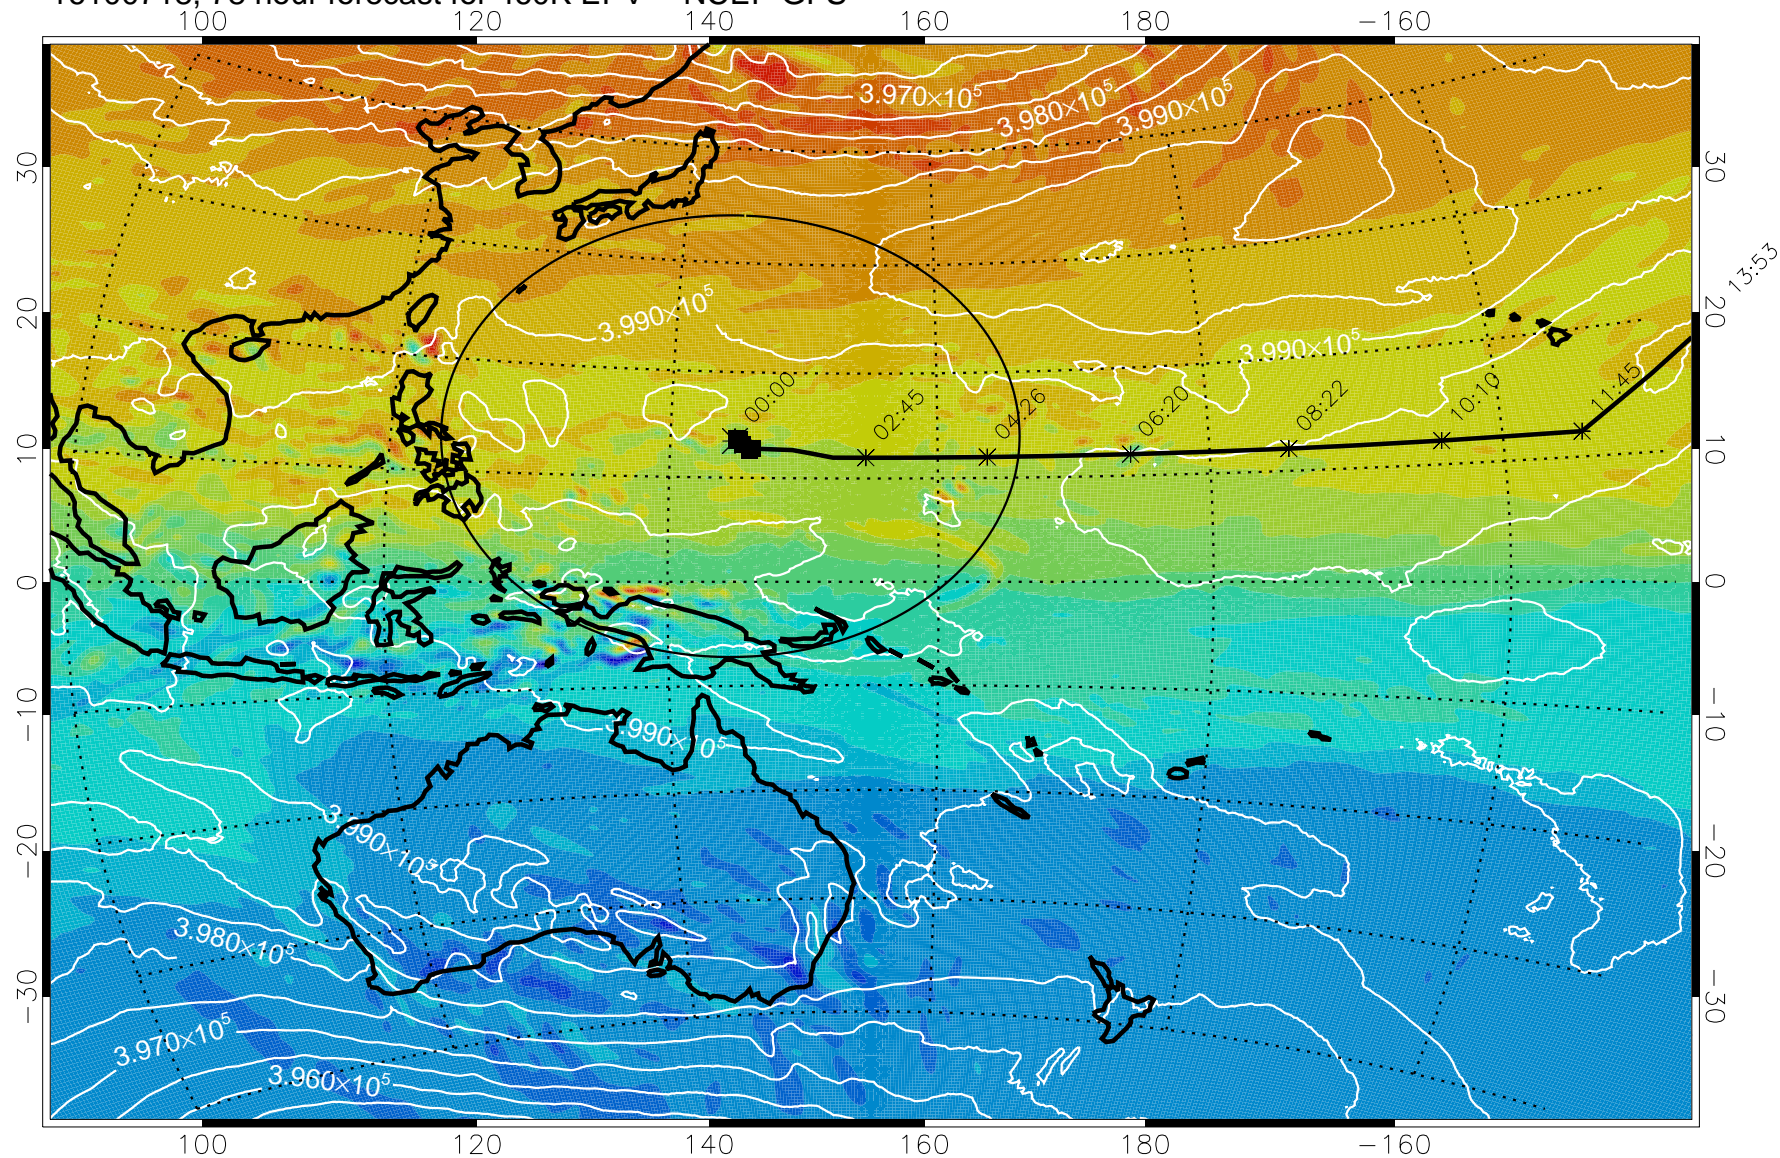

Range ring of 2304 km

16100700, 60 hour forecast for 460K EPV -- NCEP GFS

460K Montgomery Streamfunction, white

Range ring of 2304 km

15:52

16100706, 66 hour forecast for 460K EPV -- NCEP GFS

460K Montgomery Streamfunction, white

Range ring of 2304 km

15:52

16100712, 72 hour forecast for 460K EPV -- NCEP GFS

460K Montgomery Streamfunction, white

Range ring of 2304 km

15:52

16100718, 78 hour forecast for 460K EPV -- NCEP GFS

460K Montgomery Streamfunction, white

Range ring of 2304 km

15:52

16100800, 84 hour forecast for 460K EPV -- NCEP GFS

460K Montgomery Streamfunction, white

Range ring of 2304 km

15:52

13:53

16100806, 90 hour forecast for 460K EPV -- NCEP GFS

16100812, 96 hour forecast for 460K EPV -- NCEP GFS

460K Montgomery Streamfunction, white

Range ring of 2304 km

15:52

16100818, 102 hour forecast for 460K EPV -- NCEP GFS

460K Montgomery Streamfunction, white