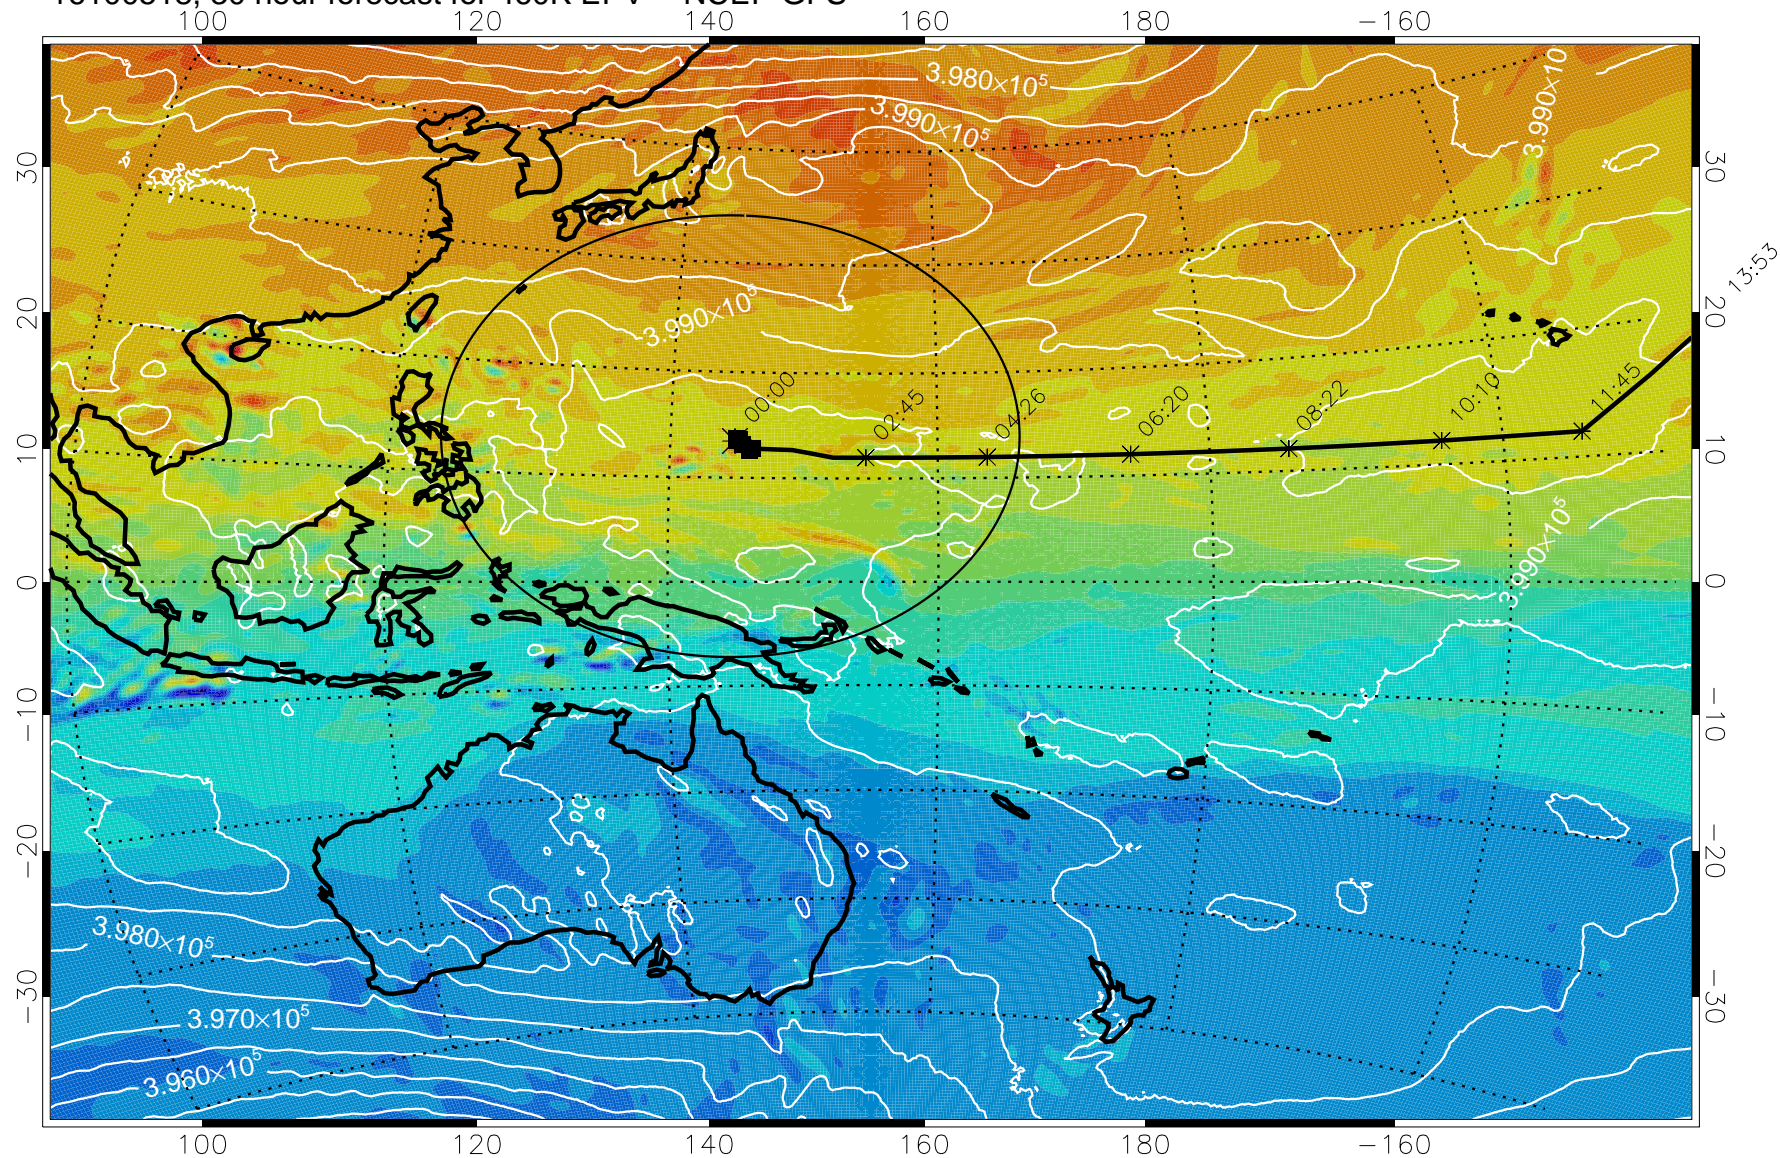

15:52

13:53

16100512, 24 hour forecast for 460K EPV -- NCEP GFS

460K Montgomery Streamfunction, white

Range ring of 2304 km

16100518, 30 hour forecast for 460K EPV -- NCEP GFS

460K Montgomery Streamfunction, white

Range ring of 2304 km

16100600, 36 hour forecast for 460K EPV -- NCEP GFS

460K Montgomery Streamfunction, white

Range ring of 2304 km

16100606, 42 hour forecast for 460K EPV -- NCEP GFS

460K Montgomery Streamfunction, white

Range ring of 2304 km

16100612, 48 hour forecast for 460K EPV -- NCEP GFS

460K Montgomery Streamfunction, white

Range ring of 2304 km

16100618, 54 hour forecast for 460K EPV -- NCEP GFS

460K Montgomery Streamfunction, white

Range ring of 2304 km

16100700, 60 hour forecast for 460K EPV -- NCEP GFS

460K Montgomery Streamfunction, white

Range ring of 2304 km

15:52

16100706, 66 hour forecast for 460K EPV -- NCEP GFS

460K Montgomery Streamfunction, white