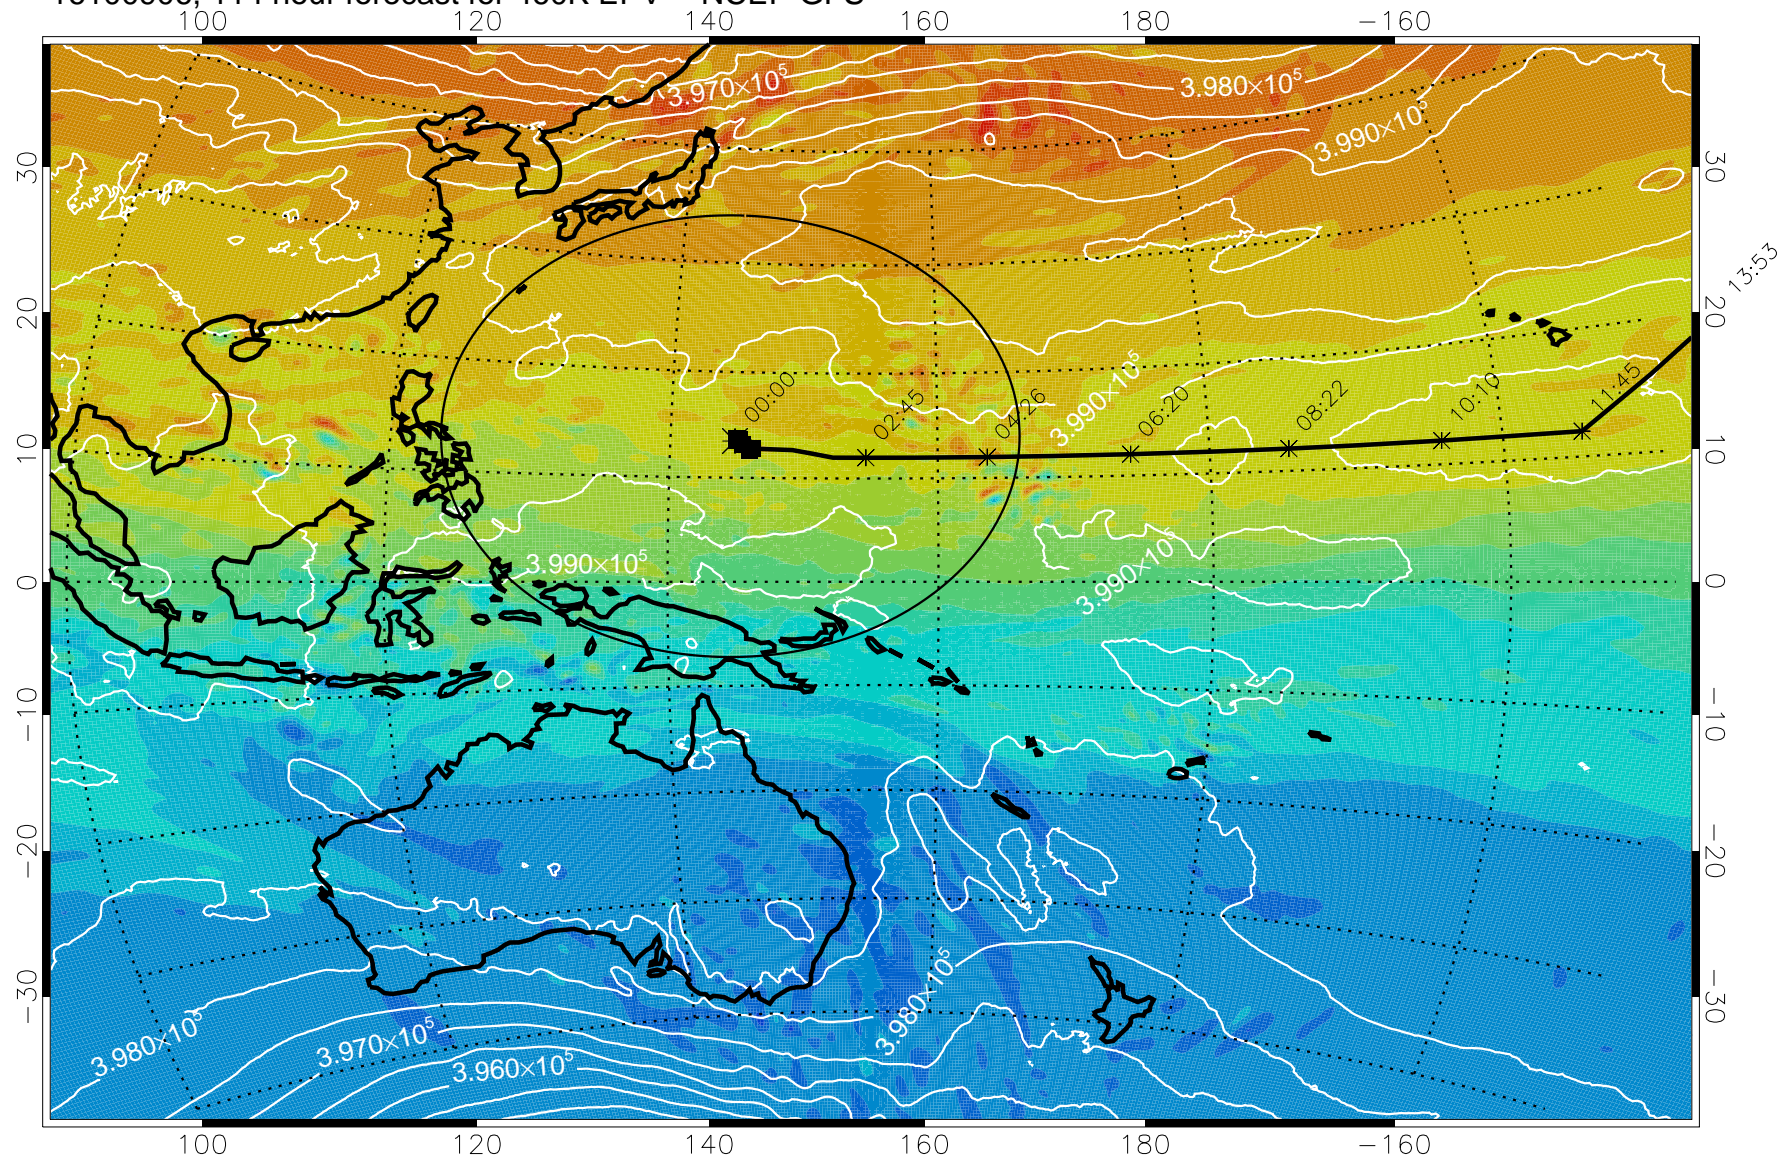

16100812, 96 hour forecast for 460K EPV -- NCEP GFS

460K Montgomery Streamfunction, white

Range ring of 2304 km

15:52

16100818, 102 hour forecast for 460K EPV -- NCEP GFS

460K Montgomery Streamfunction, white

Range ring of 2304 km

16100900, 108 hour forecast for 460K EPV -- NCEP GFS

460K Montgomery Streamfunction, white

Range ring of 2304 km

15:52

16100906, 114 hour forecast for 460K EPV -- NCEP GFS

15:52

460K Montgomery Streamfunction, white

Range ring of 2304 km

16100912, 120 hour forecast for 460K EPV -- NCEP GFS

460K Montgomery Streamfunction, white

Range ring of 2304 km

15:52

13:53