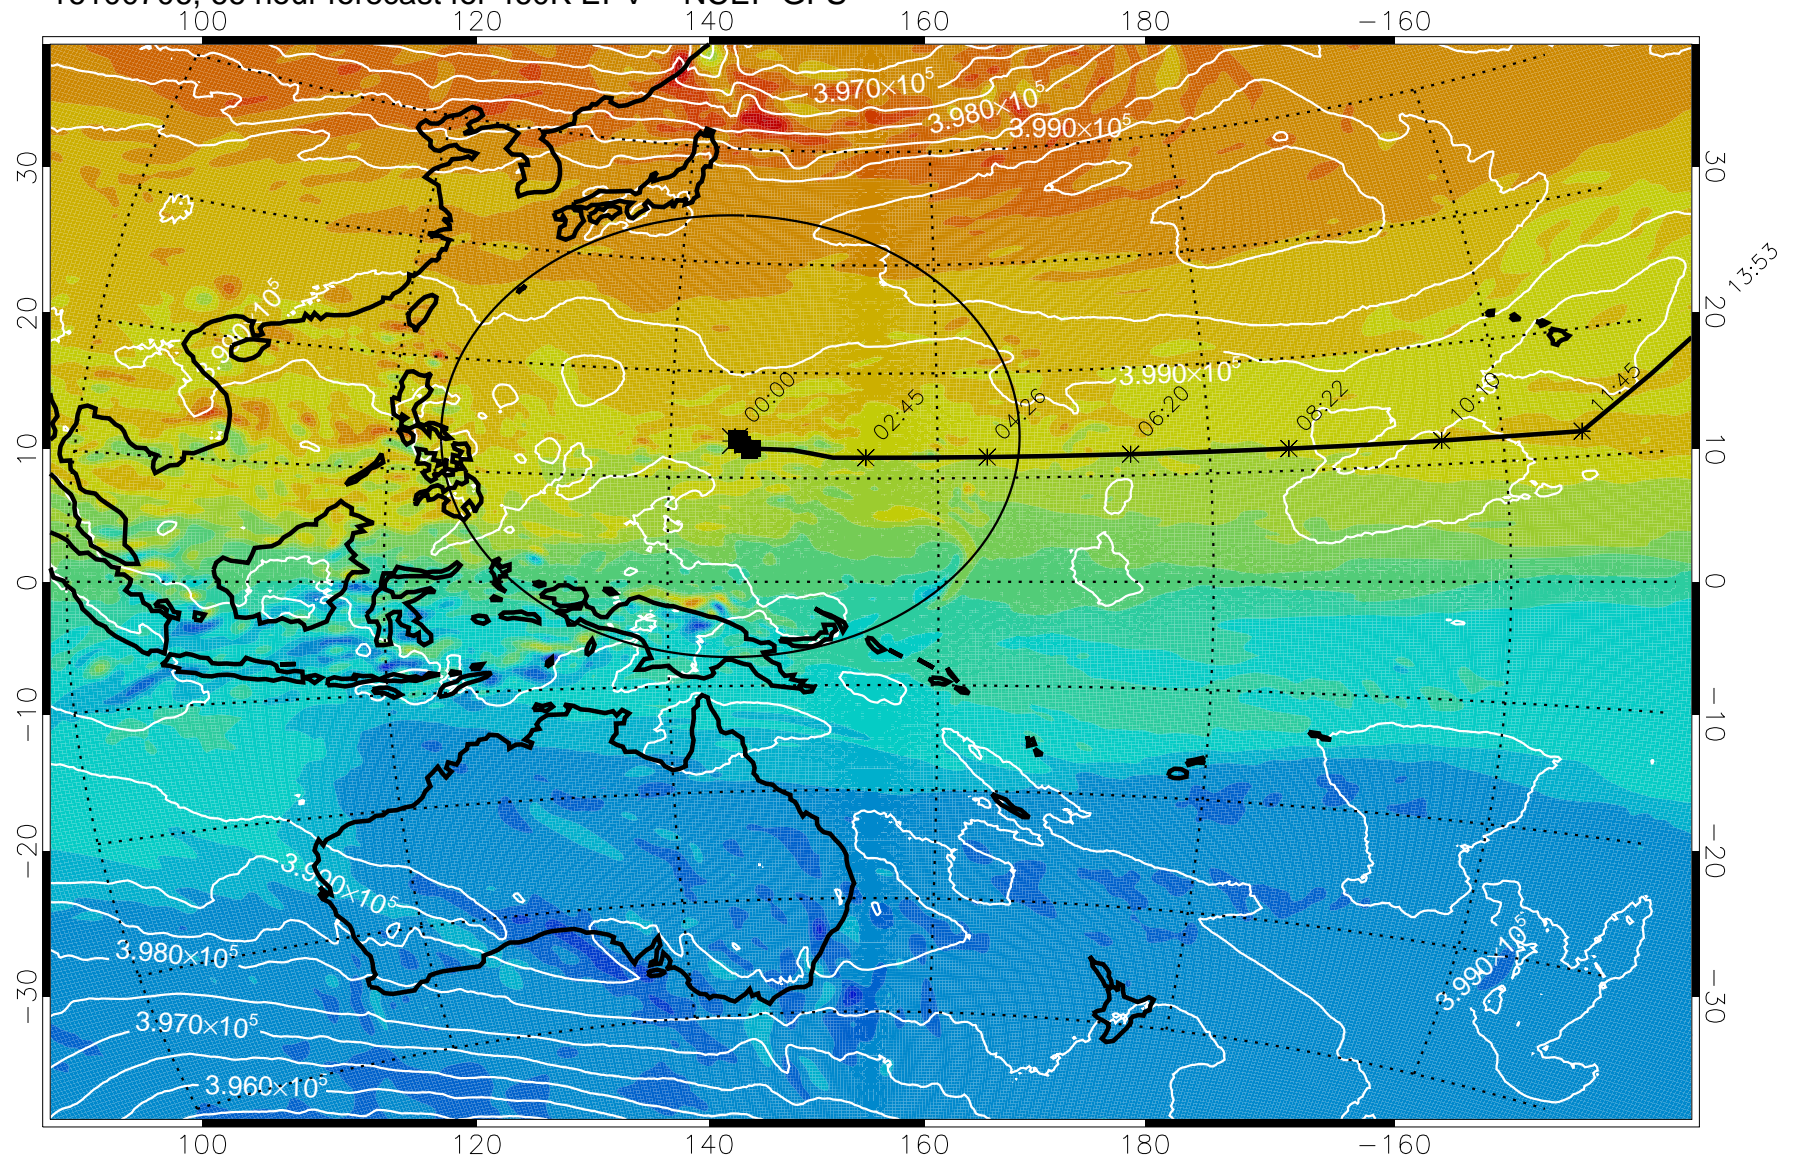

Range ring of 2304 km

16100700, 60 hour forecast for 460K EPV -- NCEP GFS

460K Montgomery Streamfunction, white

Range ring of 2304 km

15:52

16100706, 66 hour forecast for 460K EPV -- NCEP GFS

460K Montgomery Streamfunction, white

Range ring of 2304 km

15:52

16100712, 72 hour forecast for 460K EPV -- NCEP GFS

460K Montgomery Streamfunction, white

Range ring of 2304 km

15:52

16100718, 78 hour forecast for 460K EPV -- NCEP GFS

460K Montgomery Streamfunction, white

Range ring of 2304 km

15:52

16100800, 84 hour forecast for 460K EPV -- NCEP GFS

460K Montgomery Streamfunction, white

Range ring of 2304 km

15:52

13:53

16100806, 90 hour forecast for 460K EPV -- NCEP GFS

16100812, 96 hour forecast for 460K EPV -- NCEP GFS

460K Montgomery Streamfunction, white

Range ring of 2304 km

15:52

16100818, 102 hour forecast for 460K EPV -- NCEP GFS

460K Montgomery Streamfunction, white