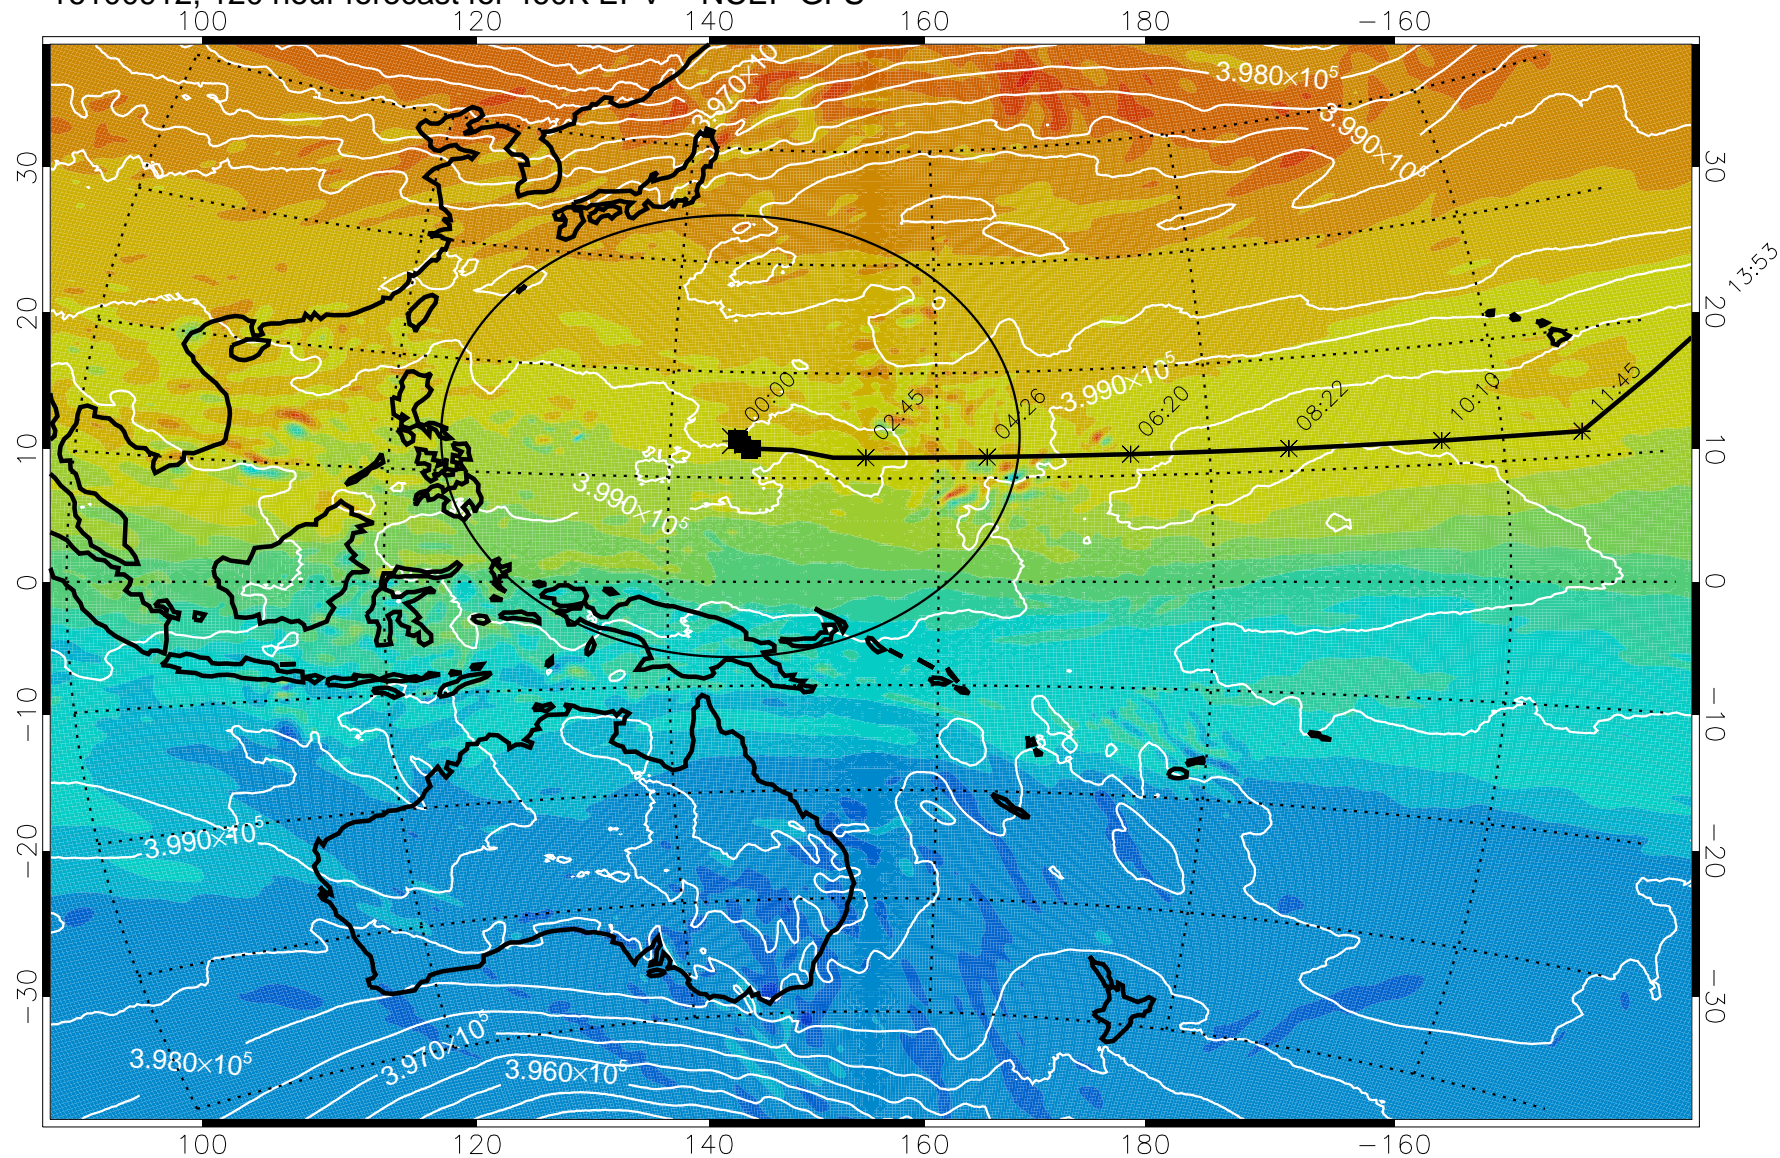

16100812, 96 hour forecast for 460K EPV -- NCEP GFS

460K Montgomery Streamfunction, white

Range ring of 2304 km

15:52

16100818, 102 hour forecast for 460K EPV -- NCEP GFS

460K Montgomery Streamfunction, white

Range ring of 2304 km

16100900, 108 hour forecast for 460K EPV -- NCEP GFS

460K Montgomery Streamfunction, white

Range ring of 2304 km

15:52

16100906, 114 hour forecast for 460K EPV -- NCEP GFS

15:52

460K Montgomery Streamfunction, white

Range ring of 2304 km

16100912, 120 hour forecast for 460K EPV -- NCEP GFS

460K Montgomery Streamfunction, white

Range ring of 2304 km

15:52

13:53