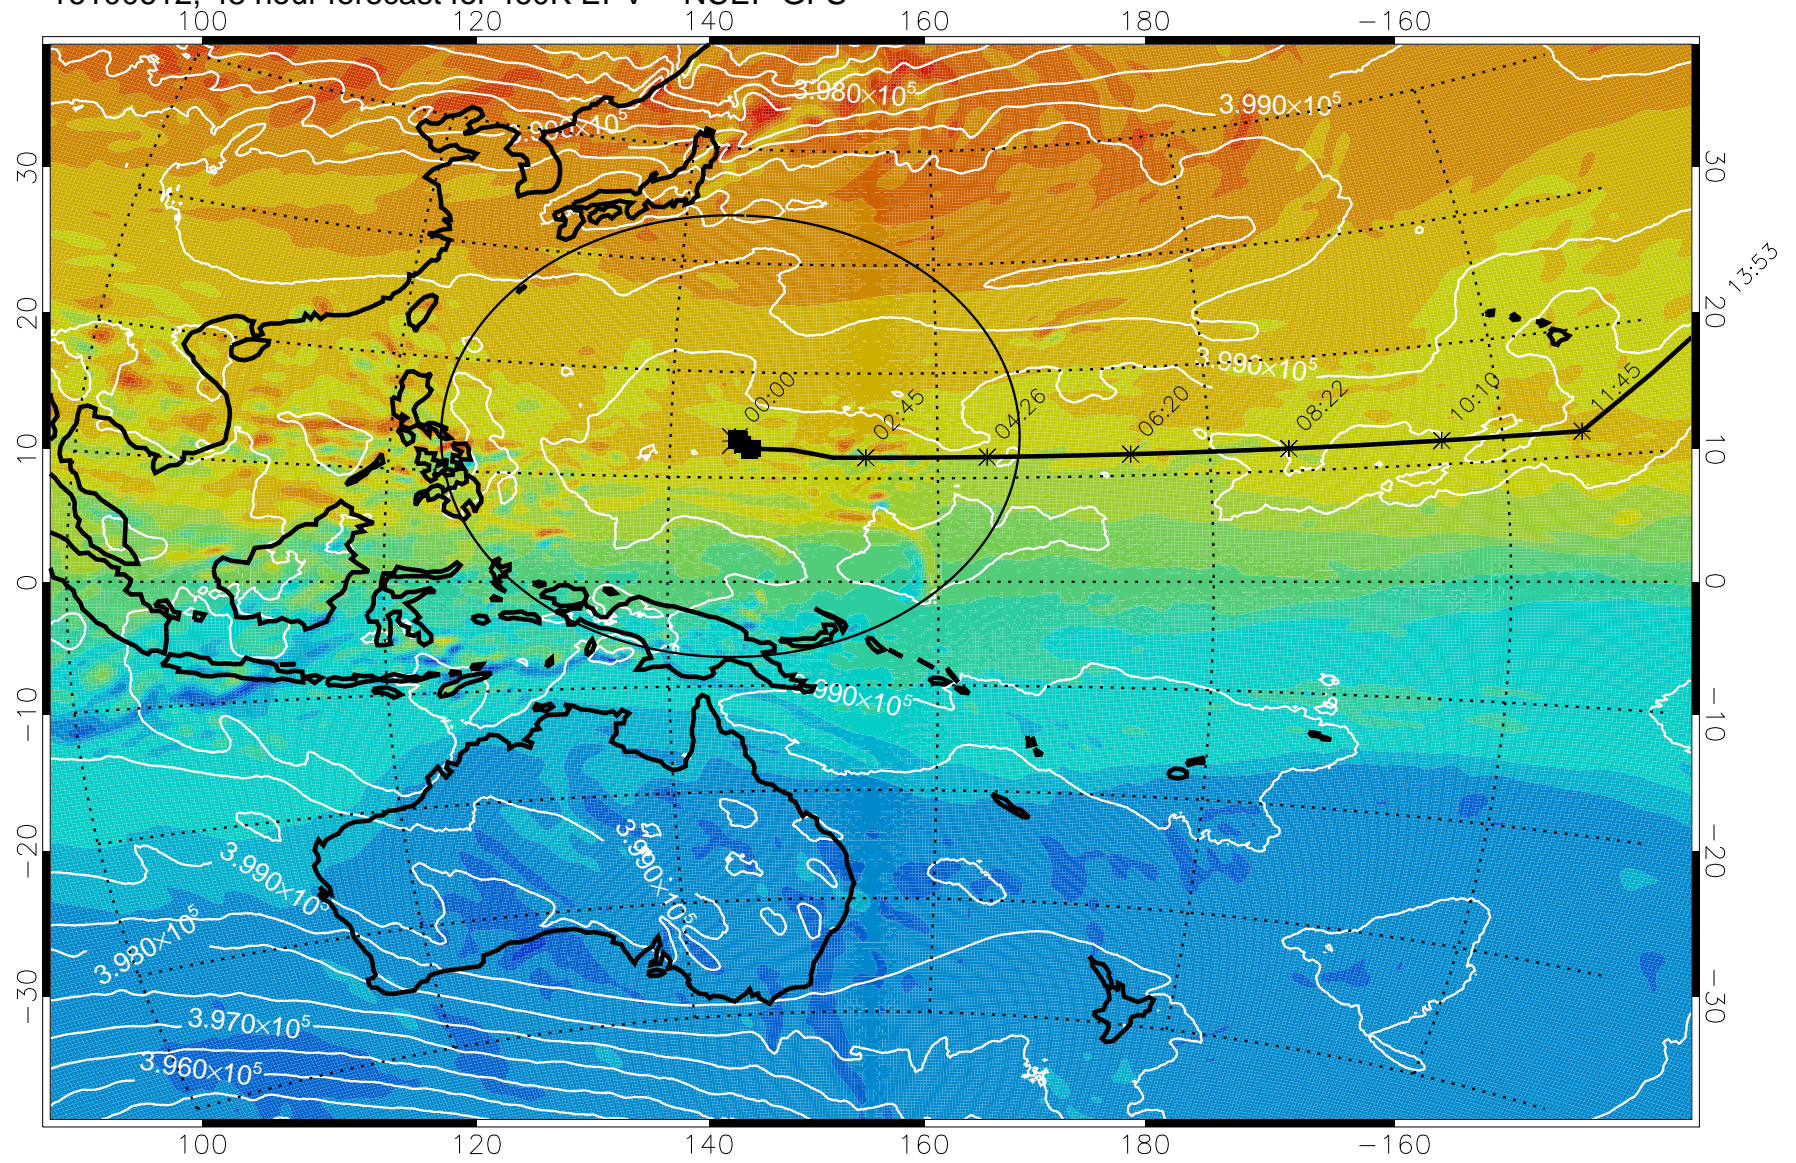

Range ring of 2304 km

16100600, 36 hour forecast for 460K EPV -- NCEP GFS

460K Montgomery Streamfunction, white

Range ring of 2304 km

16100606, 42 hour forecast for 460K EPV -- NCEP GFS

460K Montgomery Streamfunction, white

Range ring of 2304 km

16100612, 48 hour forecast for 460K EPV -- NCEP GFS

460K Montgomery Streamfunction, white

Range ring of 2304 km

16100618, 54 hour forecast for 460K EPV -- NCEP GFS

460K Montgomery Streamfunction, white

Range ring of 2304 km

16100700, 60 hour forecast for 460K EPV -- NCEP GFS

460K Montgomery Streamfunction, white

Range ring of 2304 km

15:52

16100706, 66 hour forecast for 460K EPV -- NCEP GFS

460K Montgomery Streamfunction, white

Range ring of 2304 km

15:52

16100712, 72 hour forecast for 460K EPV -- NCEP GFS

460K Montgomery Streamfunction, white

Range ring of 2304 km

15:52

16100718, 78 hour forecast for 460K EPV -- NCEP GFS

460K Montgomery Streamfunction, white