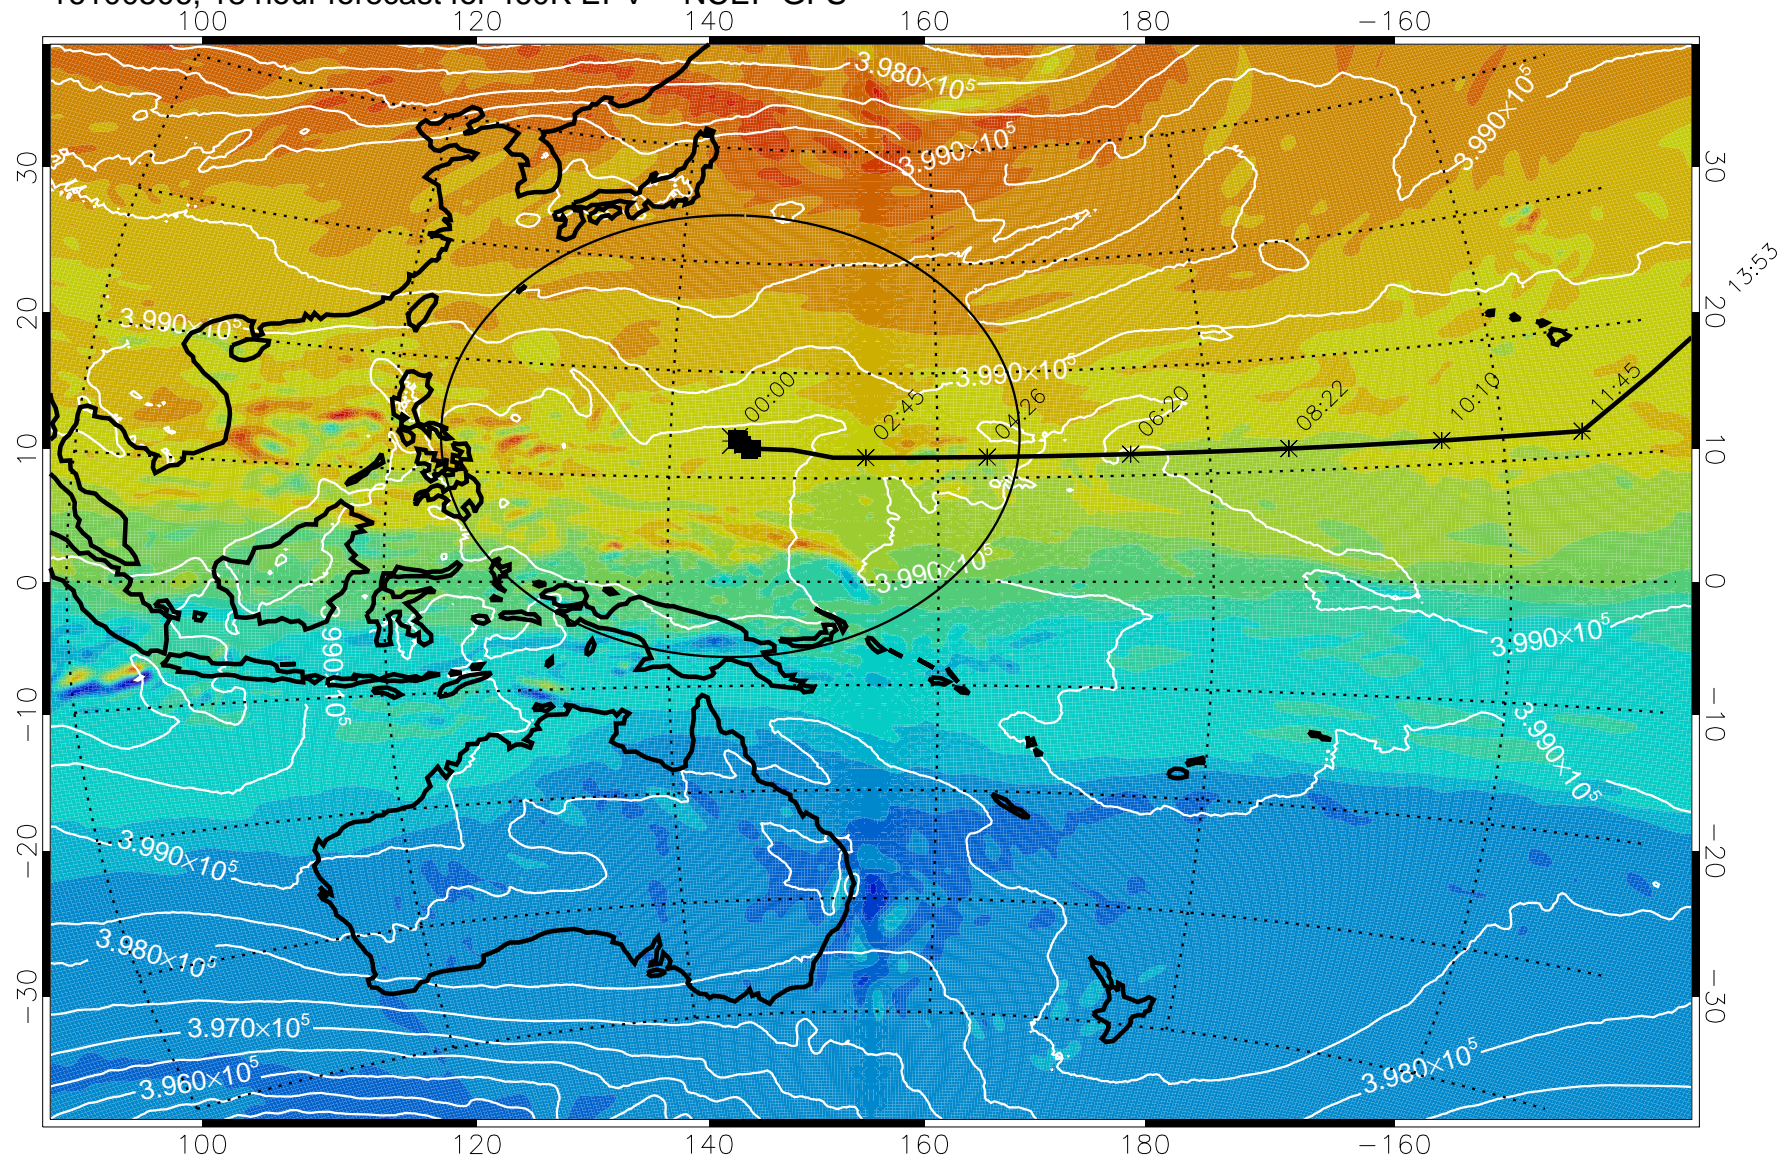

16100418, 6 hour forecast for 460K EPV -- NCEP GFS

460K Montgomery Streamfunction, white

Range ring of 2304 km

16100506, 18 hour forecast for 460K EPV -- NCEP GFS

460K Montgomery Streamfunction, white

Range ring of 2304 km

15:52

13:53

16100512, 24 hour forecast for 460K EPV -- NCEP GFS

460K Montgomery Streamfunction, white

Range ring of 2304 km

16100518, 30 hour forecast for 460K EPV -- NCEP GFS

460K Montgomery Streamfunction, white

Range ring of 2304 km

16100600, 36 hour forecast for 460K EPV -- NCEP GFS

460K Montgomery Streamfunction, white

Range ring of 2304 km

16100606, 42 hour forecast for 460K EPV -- NCEP GFS

460K Montgomery Streamfunction, white

Range ring of 2304 km

16100700, 60 hour forecast for 460K EPV -- NCEP GFS

460K Montgomery Streamfunction, white

Range ring of 2304 km

15:52

16100706, 66 hour forecast for 460K EPV -- NCEP GFS

460K Montgomery Streamfunction, white