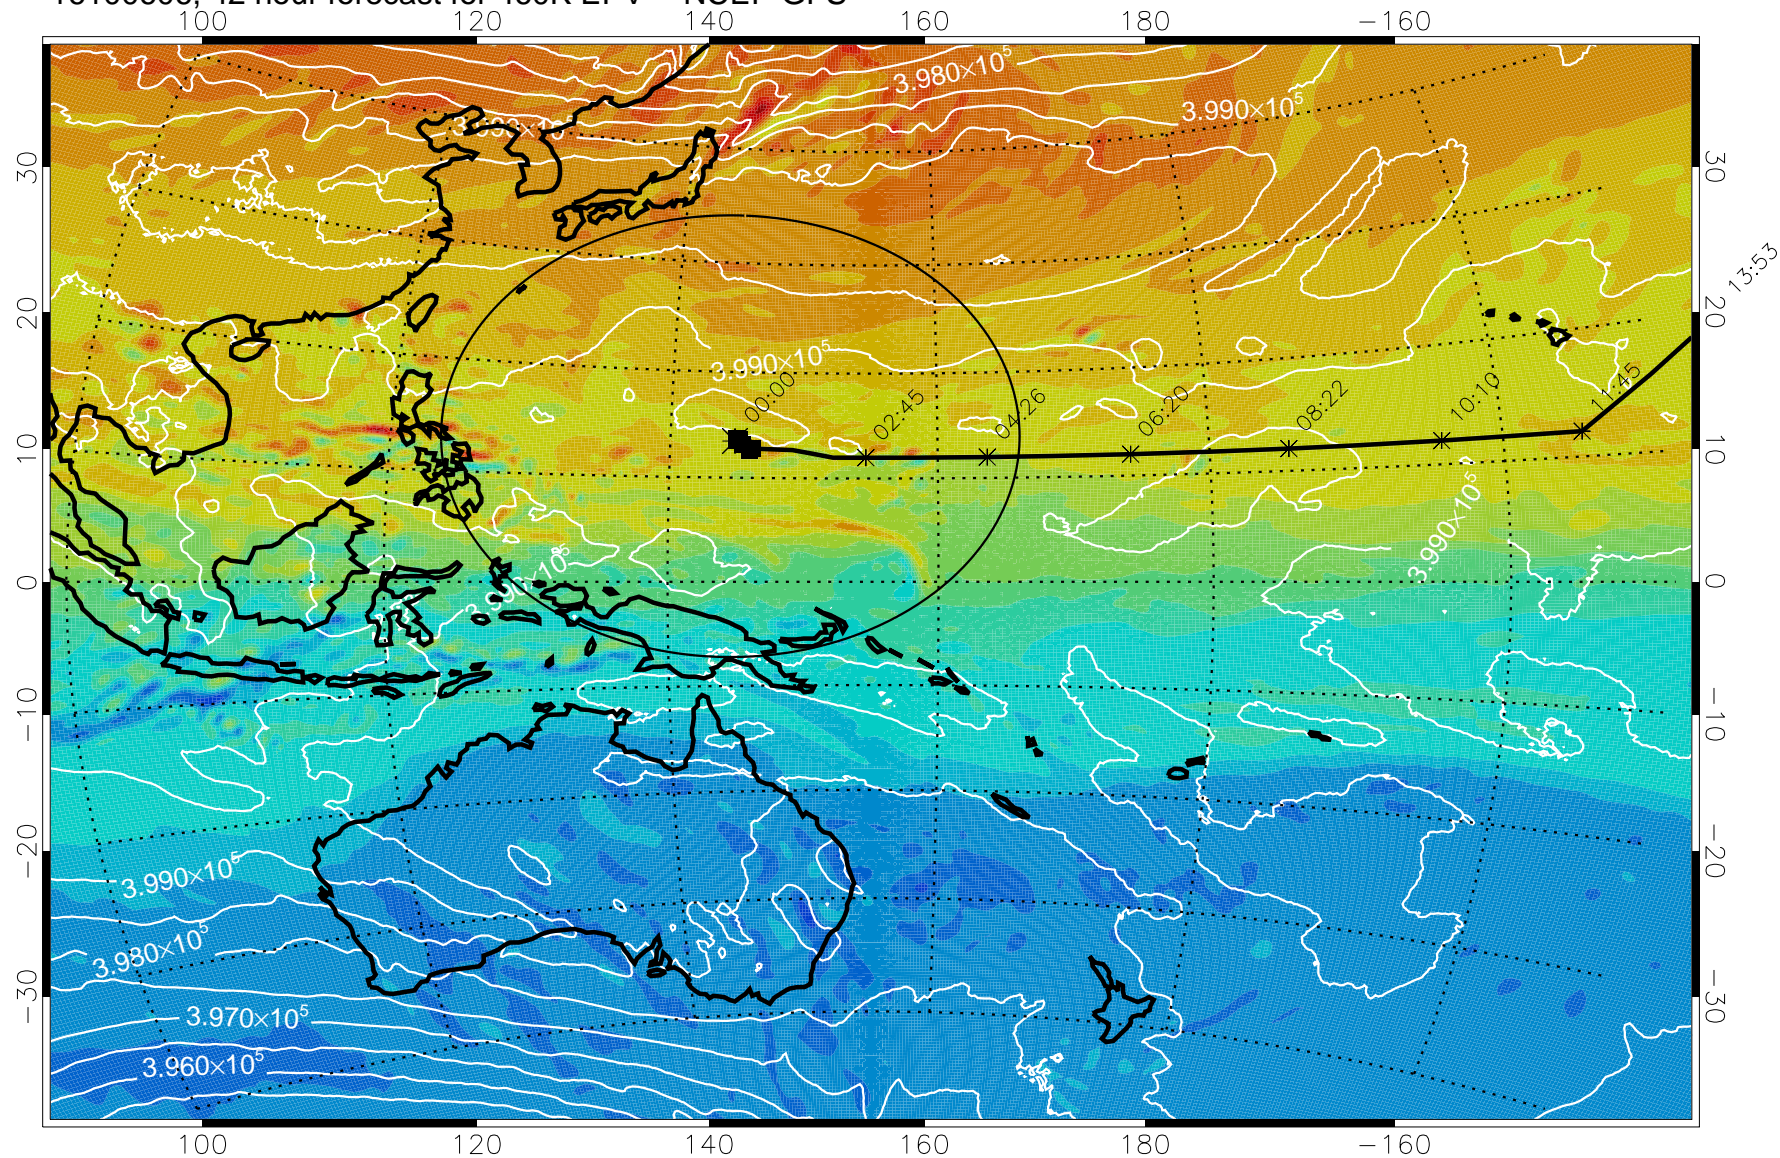

Range ring of 2304 km

16100600, 36 hour forecast for 460K EPV -- NCEP GFS

460K Montgomery Streamfunction, white

Range ring of 2304 km

16100606, 42 hour forecast for 460K EPV -- NCEP GFS

460K Montgomery Streamfunction, white

Range ring of 2304 km

16100612, 48 hour forecast for 460K EPV -- NCEP GFS

460K Montgomery Streamfunction, white

Range ring of 2304 km

16100618, 54 hour forecast for 460K EPV -- NCEP GFS

460K Montgomery Streamfunction, white

Range ring of 2304 km

16100700, 60 hour forecast for 460K EPV -- NCEP GFS

460K Montgomery Streamfunction, white

Range ring of 2304 km

15:52

16100706, 66 hour forecast for 460K EPV -- NCEP GFS

460K Montgomery Streamfunction, white

Range ring of 2304 km

15:52

16100712, 72 hour forecast for 460K EPV -- NCEP GFS

460K Montgomery Streamfunction, white

Range ring of 2304 km

15:52

16100718, 78 hour forecast for 460K EPV -- NCEP GFS

460K Montgomery Streamfunction, white