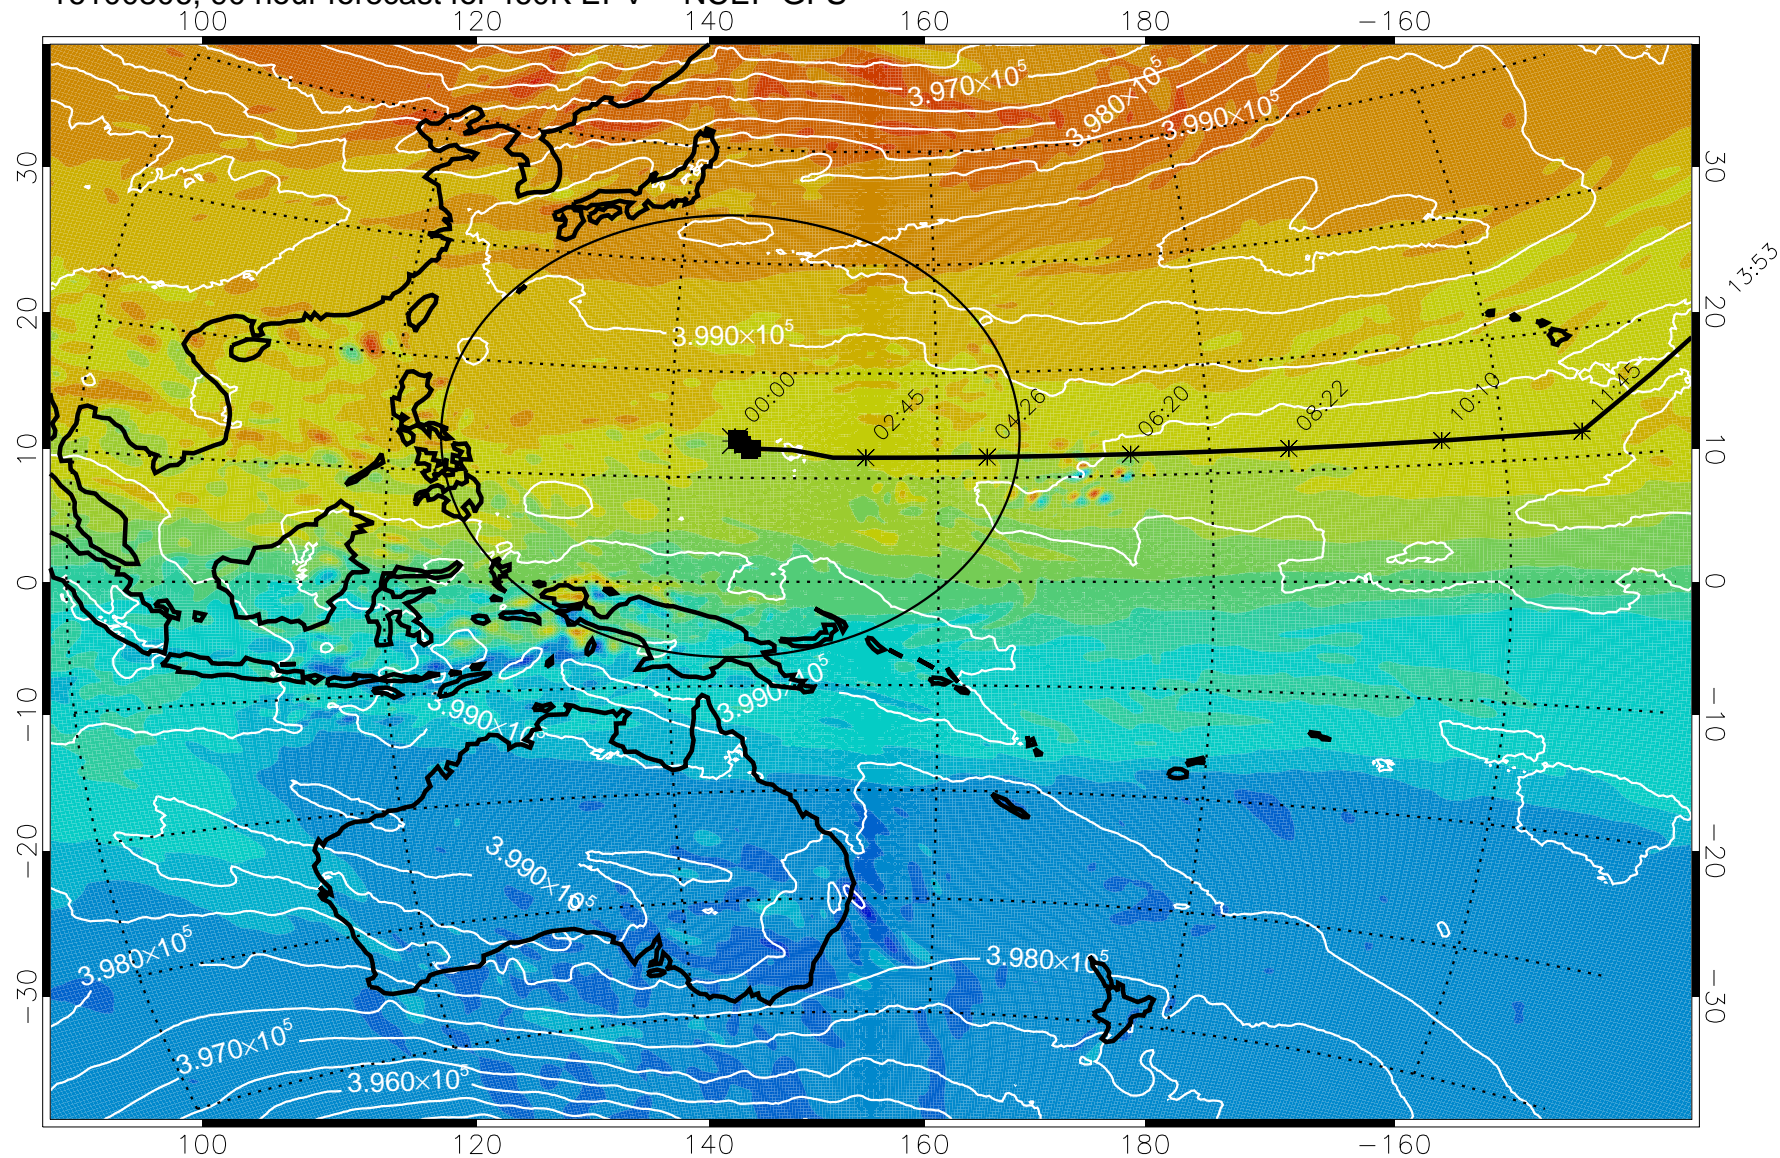

Range ring of 2304 km

15:52

16100712, 72 hour forecast for 460K EPV -- NCEP GFS

460K Montgomery Streamfunction, white

Range ring of 2304 km

15:52

16100718, 78 hour forecast for 460K EPV -- NCEP GFS

460K Montgomery Streamfunction, white

Range ring of 2304 km

15:52

16100800, 84 hour forecast for 460K EPV -- NCEP GFS

460K Montgomery Streamfunction, white

Range ring of 2304 km

15:52

13:53

16100806, 90 hour forecast for 460K EPV -- NCEP GFS

16100812, 96 hour forecast for 460K EPV -- NCEP GFS

460K Montgomery Streamfunction, white

Range ring of 2304 km

15:52

16100818, 102 hour forecast for 460K EPV -- NCEP GFS

460K Montgomery Streamfunction, white

Range ring of 2304 km

16100900, 108 hour forecast for 460K EPV -- NCEP GFS

460K Montgomery Streamfunction, white

Range ring of 2304 km

15:52

16100906, 114 hour forecast for 460K EPV -- NCEP GFS

15:52

460K Montgomery Streamfunction, white