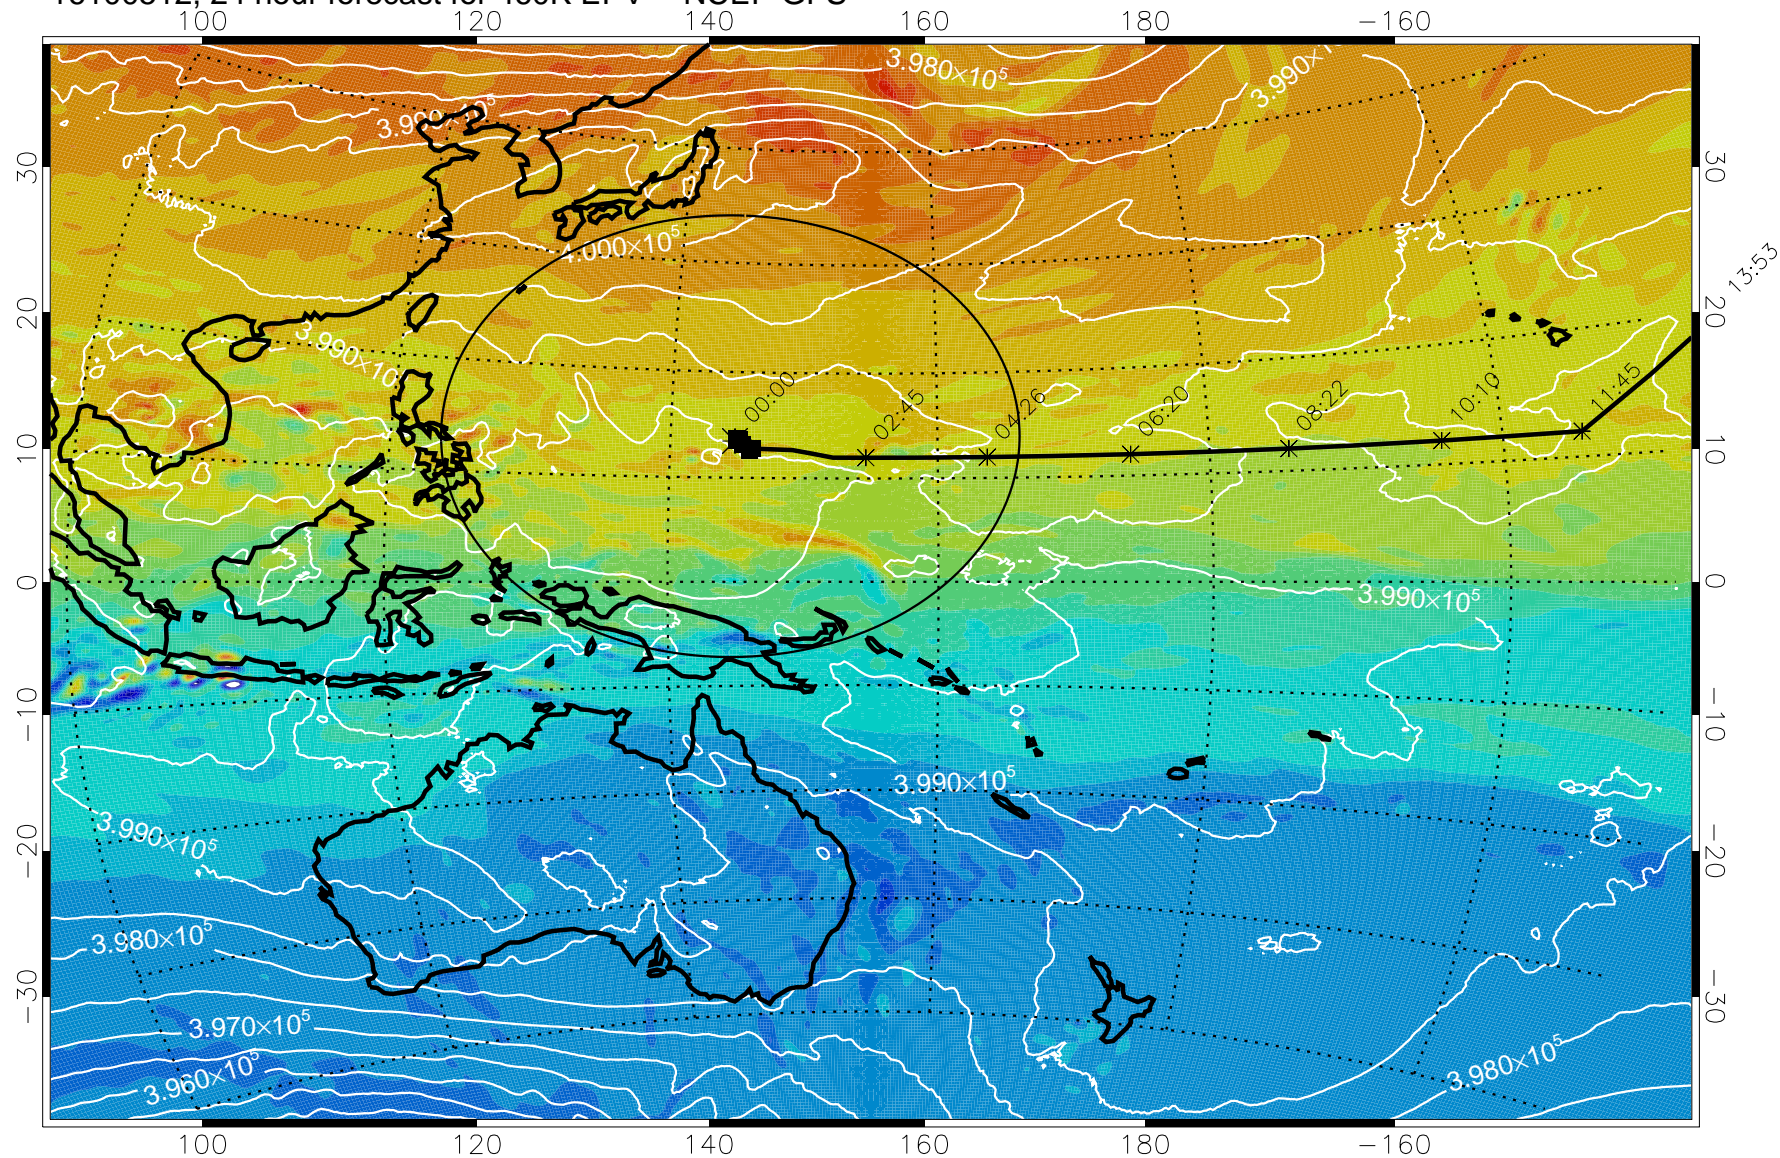

16100418, 6 hour forecast for 460K EPV -- NCEP GFS

460K Montgomery Streamfunction, white

Range ring of 2304 km

16100506, 18 hour forecast for 460K EPV -- NCEP GFS

460K Montgomery Streamfunction, white

Range ring of 2304 km

15:52

13:53

16100512, 24 hour forecast for 460K EPV -- NCEP GFS

460K Montgomery Streamfunction, white

Range ring of 2304 km

16100518, 30 hour forecast for 460K EPV -- NCEP GFS

460K Montgomery Streamfunction, white

Range ring of 2304 km

16100600, 36 hour forecast for 460K EPV -- NCEP GFS

460K Montgomery Streamfunction, white

Range ring of 2304 km

16100606, 42 hour forecast for 460K EPV -- NCEP GFS

460K Montgomery Streamfunction, white

Range ring of 2304 km

16100700, 60 hour forecast for 460K EPV -- NCEP GFS

460K Montgomery Streamfunction, white

Range ring of 2304 km

15:52

16100706, 66 hour forecast for 460K EPV -- NCEP GFS

460K Montgomery Streamfunction, white