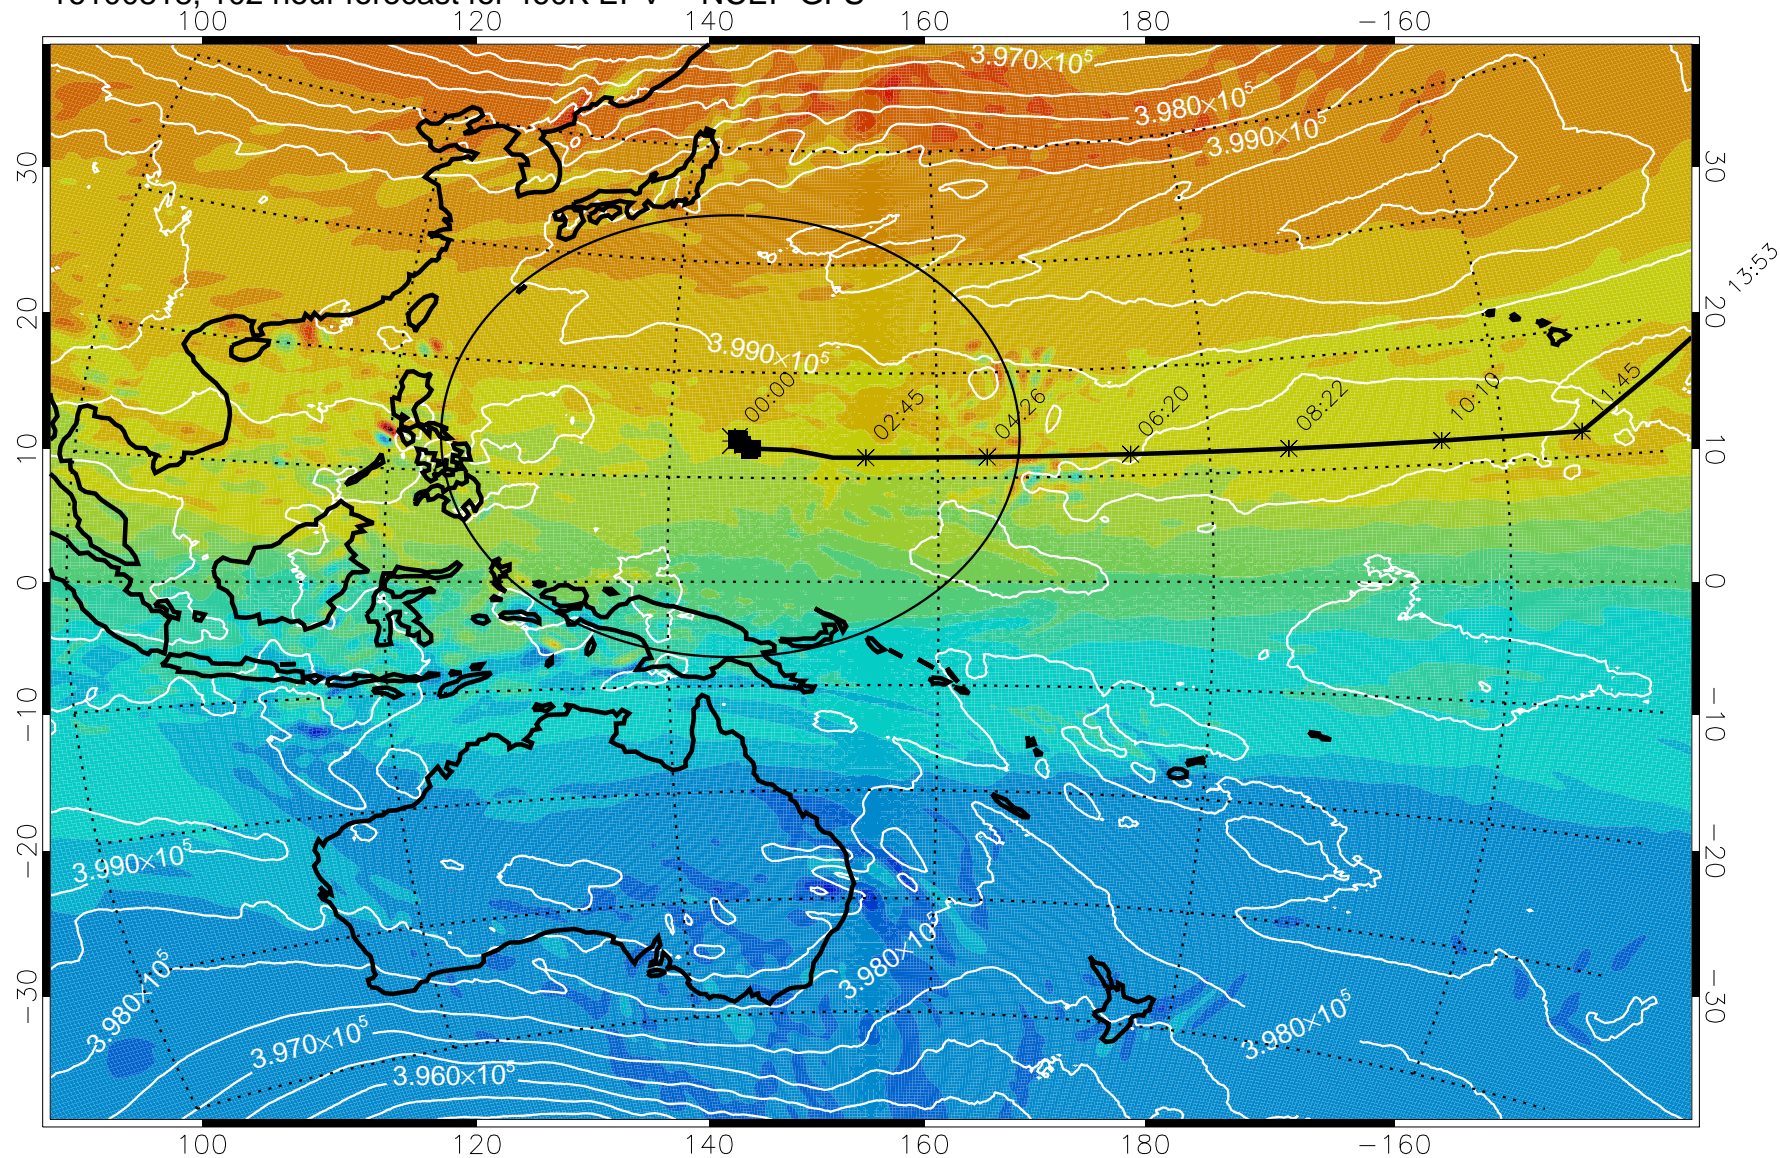

Range ring of 2304 km

15:52

16100800, 84 hour forecast for 460K EPV -- NCEP GFS

460K Montgomery Streamfunction, white

Range ring of 2304 km

15:52

13:53

16100806, 90 hour forecast for 460K EPV -- NCEP GFS

16100812, 96 hour forecast for 460K EPV -- NCEP GFS

460K Montgomery Streamfunction, white

Range ring of 2304 km

15:52

16100818, 102 hour forecast for 460K EPV -- NCEP GFS

460K Montgomery Streamfunction, white

Range ring of 2304 km

16100900, 108 hour forecast for 460K EPV -- NCEP GFS

460K Montgomery Streamfunction, white

Range ring of 2304 km

15:52

16100906, 114 hour forecast for 460K EPV -- NCEP GFS

15:52

460K Montgomery Streamfunction, white

Range ring of 2304 km

16100912, 120 hour forecast for 460K EPV -- NCEP GFS

460K Montgomery Streamfunction, white

Range ring of 2304 km

15:52

13:53