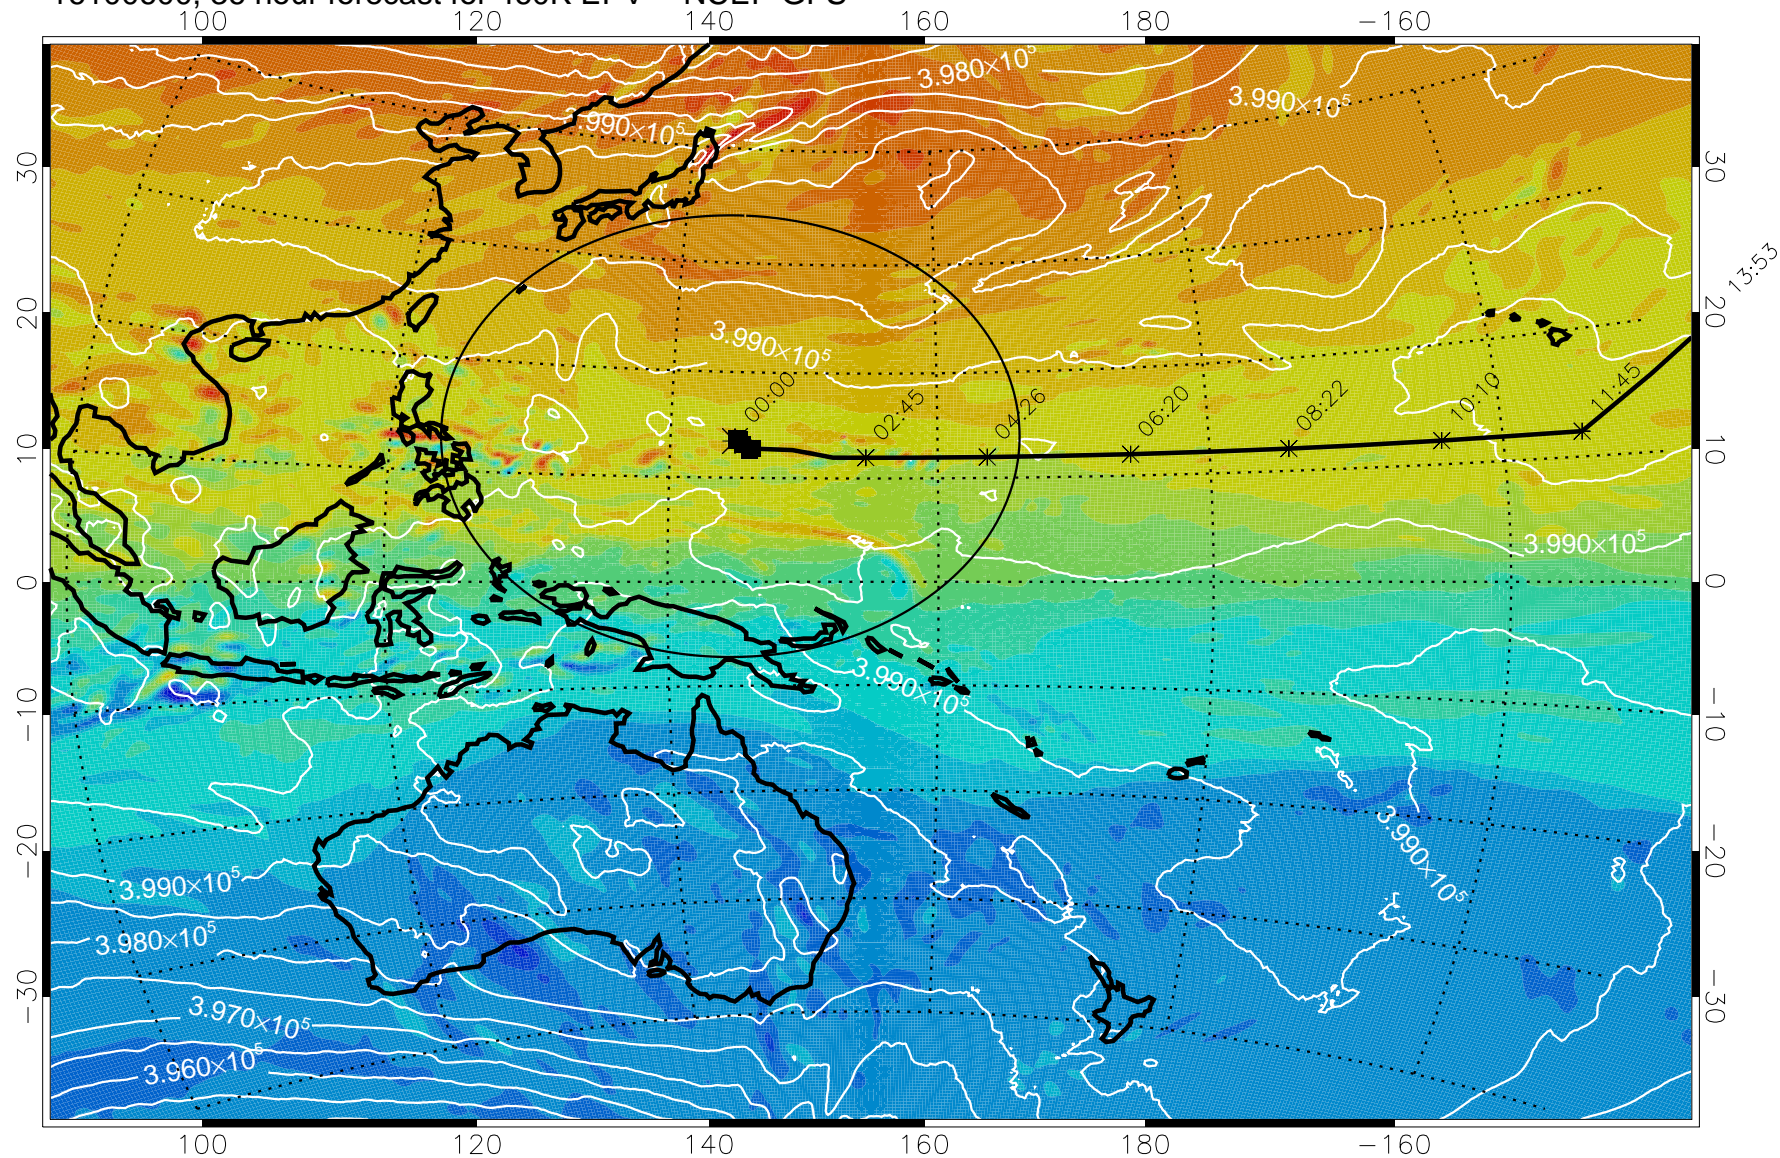

15:52

13:53

16100512, 24 hour forecast for 460K EPV -- NCEP GFS

460K Montgomery Streamfunction, white

Range ring of 2304 km

16100518, 30 hour forecast for 460K EPV -- NCEP GFS

460K Montgomery Streamfunction, white

Range ring of 2304 km

16100600, 36 hour forecast for 460K EPV -- NCEP GFS

460K Montgomery Streamfunction, white

Range ring of 2304 km

16100606, 42 hour forecast for 460K EPV -- NCEP GFS

460K Montgomery Streamfunction, white

Range ring of 2304 km

16100612, 48 hour forecast for 460K EPV -- NCEP GFS

460K Montgomery Streamfunction, white

Range ring of 2304 km

16100618, 54 hour forecast for 460K EPV -- NCEP GFS

460K Montgomery Streamfunction, white

Range ring of 2304 km

16100700, 60 hour forecast for 460K EPV -- NCEP GFS

460K Montgomery Streamfunction, white

Range ring of 2304 km

15:52

16100706, 66 hour forecast for 460K EPV -- NCEP GFS

460K Montgomery Streamfunction, white