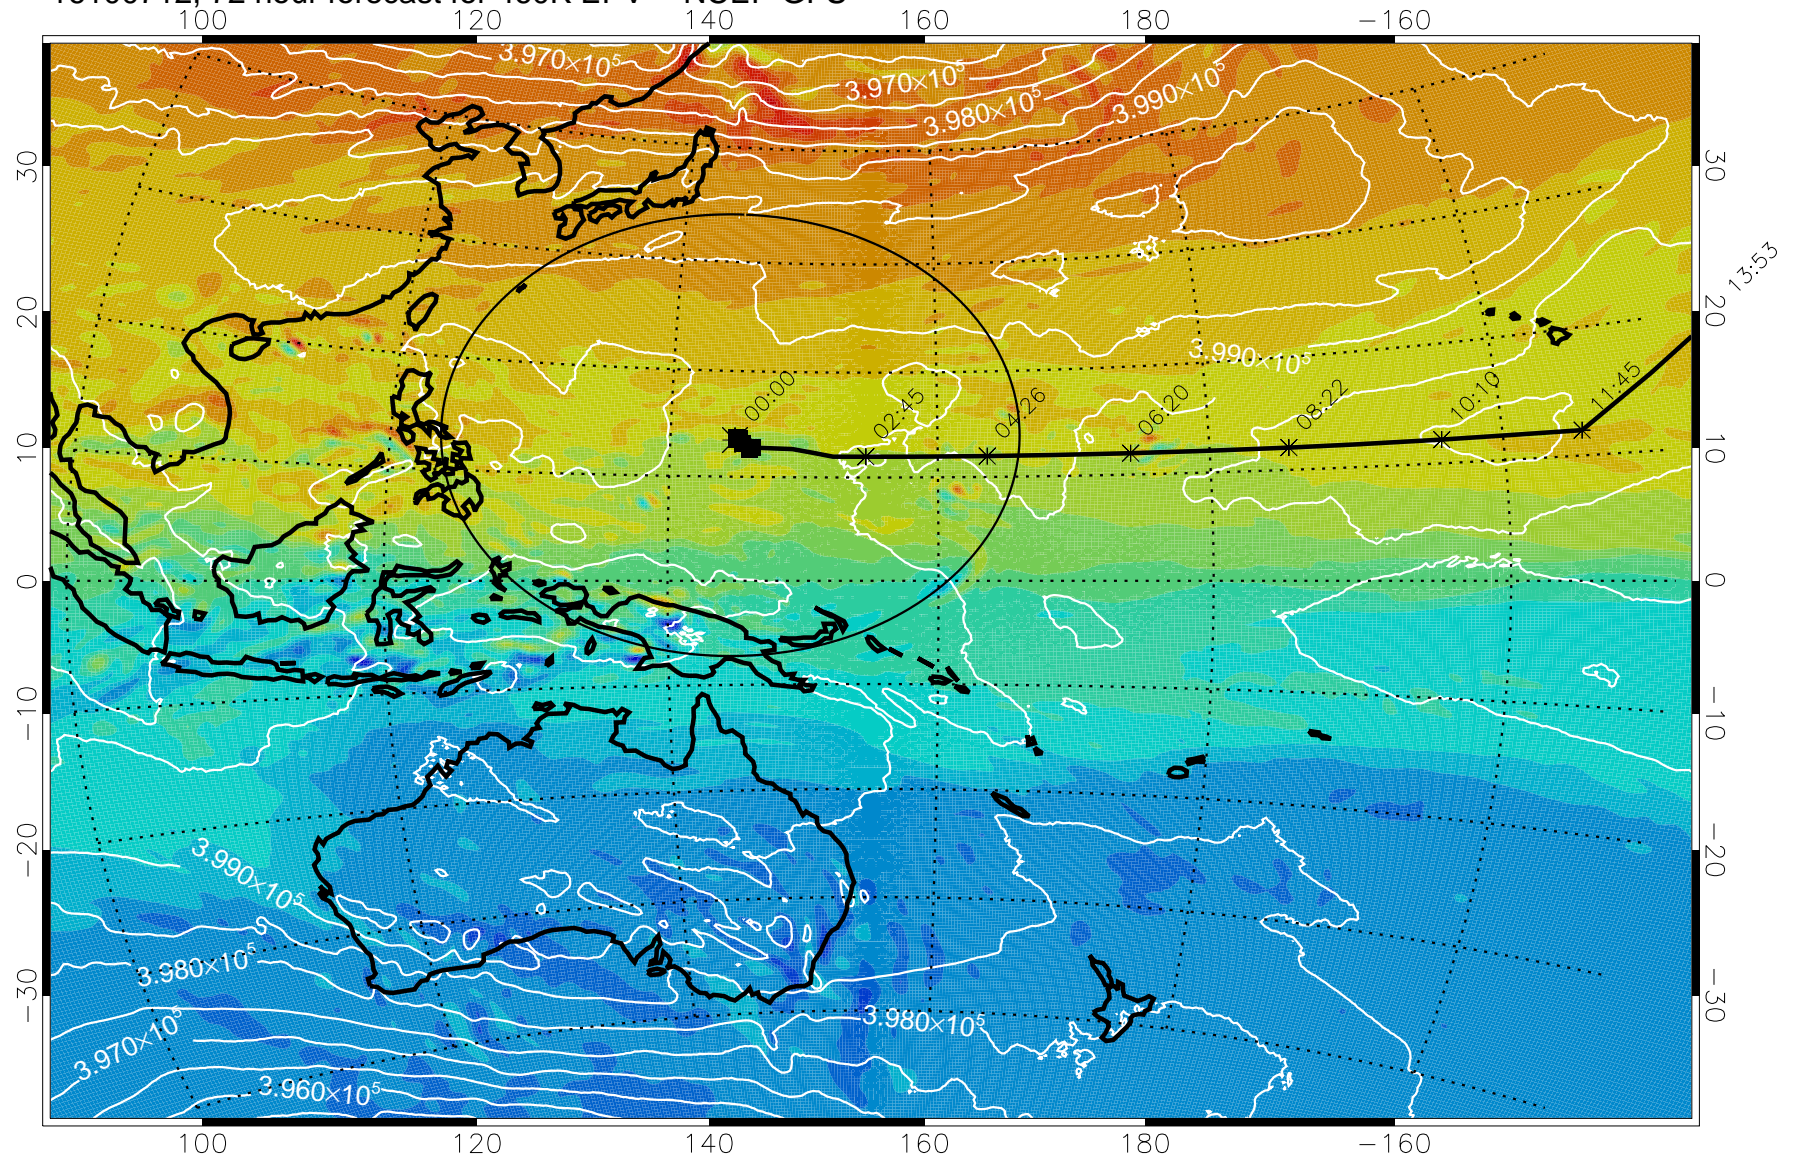

Range ring of 2304 km

16100700, 60 hour forecast for 460K EPV -- NCEP GFS

460K Montgomery Streamfunction, white

Range ring of 2304 km

15:52

16100706, 66 hour forecast for 460K EPV -- NCEP GFS

460K Montgomery Streamfunction, white

Range ring of 2304 km

15:52

16100712, 72 hour forecast for 460K EPV -- NCEP GFS

460K Montgomery Streamfunction, white

Range ring of 2304 km

15:52

16100718, 78 hour forecast for 460K EPV -- NCEP GFS

460K Montgomery Streamfunction, white

Range ring of 2304 km

15:52

16100800, 84 hour forecast for 460K EPV -- NCEP GFS

460K Montgomery Streamfunction, white

Range ring of 2304 km

15:52

13:53

16100806, 90 hour forecast for 460K EPV -- NCEP GFS

16100812, 96 hour forecast for 460K EPV -- NCEP GFS

460K Montgomery Streamfunction, white

Range ring of 2304 km

15:52

16100818, 102 hour forecast for 460K EPV -- NCEP GFS

460K Montgomery Streamfunction, white