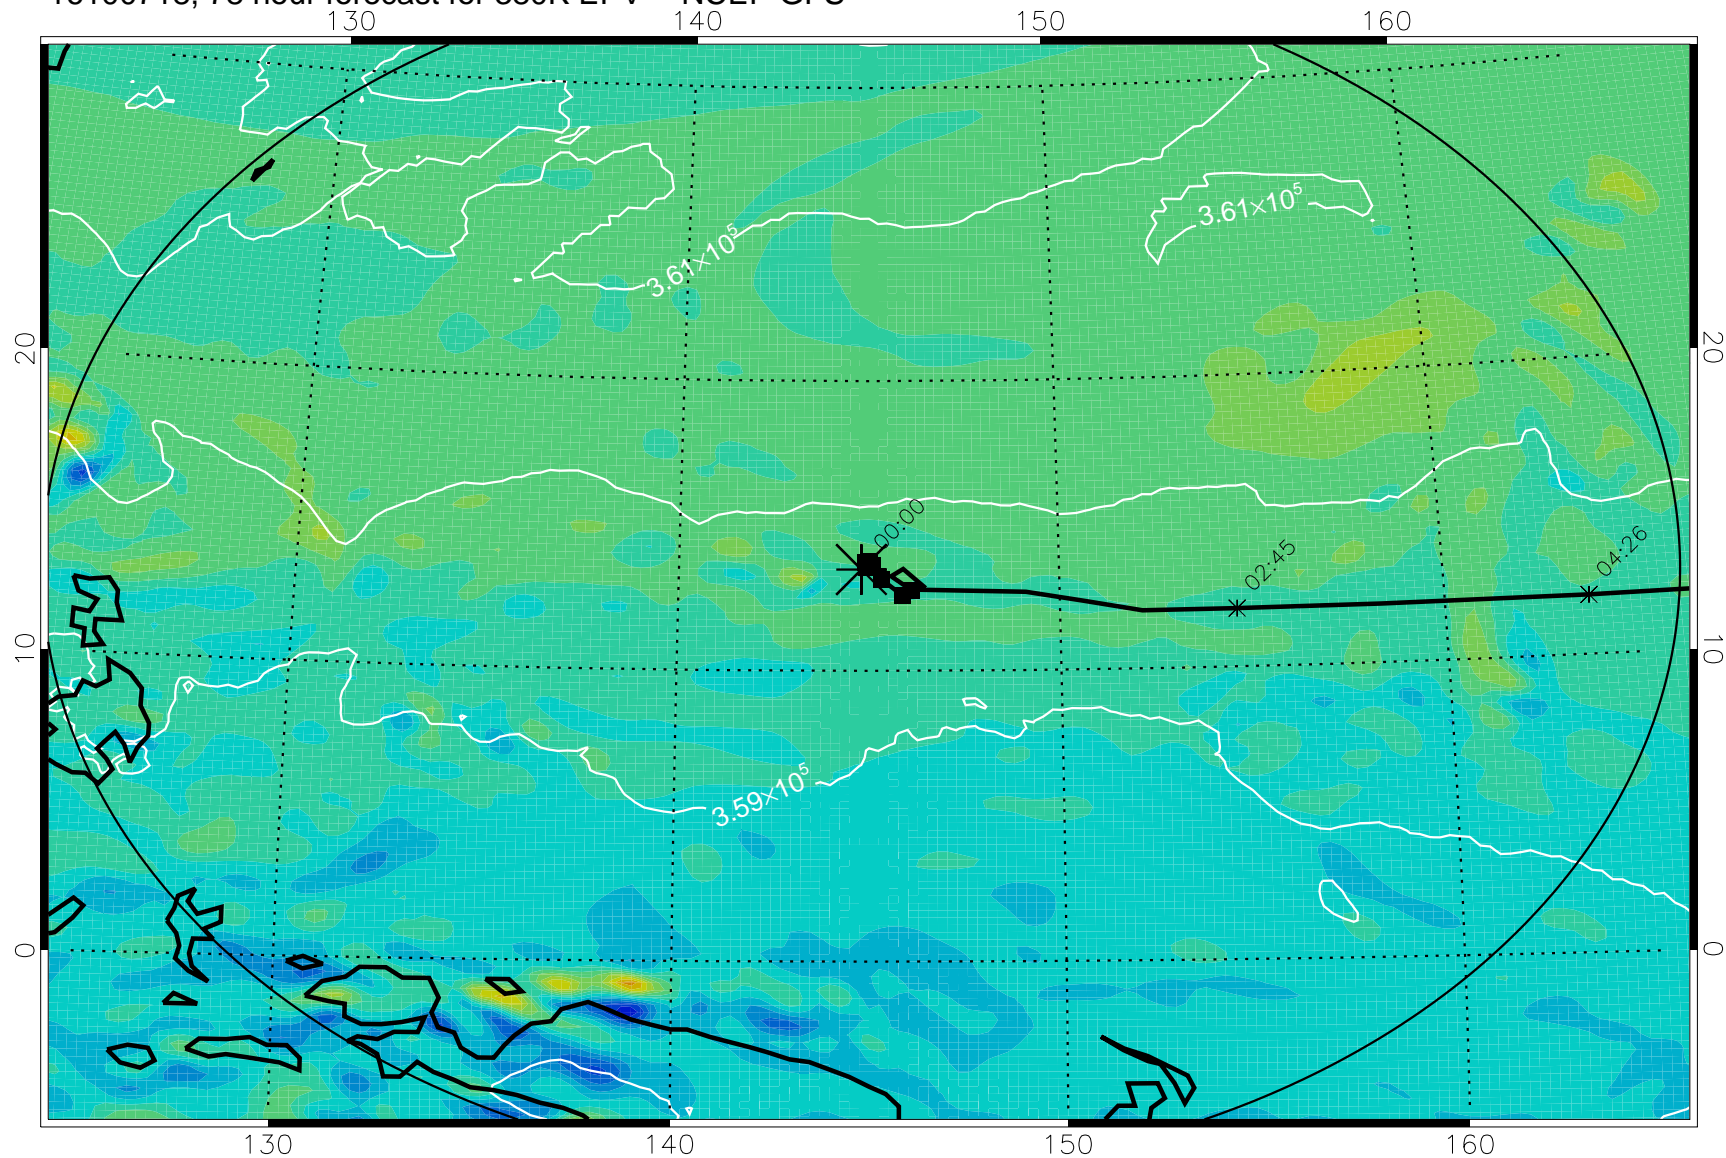

16100618, 54 hour forecast for 380K EPV -- NCEP GFS

380K Montgomery Streamfunction, white

Range ring of 2304 km

16100700, 60 hour forecast for 380K EPV -- NCEP GFS

380K Montgomery Streamfunction, white

Range ring of 2304 km

16100706, 66 hour forecast for 380K EPV -- NCEP GFS

380K Montgomery Streamfunction, white

Range ring of 2304 km

16100712, 72 hour forecast for 380K EPV -- NCEP GFS

380K Montgomery Streamfunction, white

Range ring of 2304 km

16100718, 78 hour forecast for 380K EPV -- NCEP GFS

380K Montgomery Streamfunction, white

Range ring of 2304 km

16100800, 84 hour forecast for 380K EPV -- NCEP GFS

380K Montgomery Streamfunction, white

Range ring of 2304 km

16100806, 90 hour forecast for 380K EPV -- NCEP GFS

380K Montgomery Streamfunction, white

Range ring of 2304 km

16100812, 96 hour forecast for 380K EPV -- NCEP GFS

380K Montgomery Streamfunction, white

Range ring of 2304 km