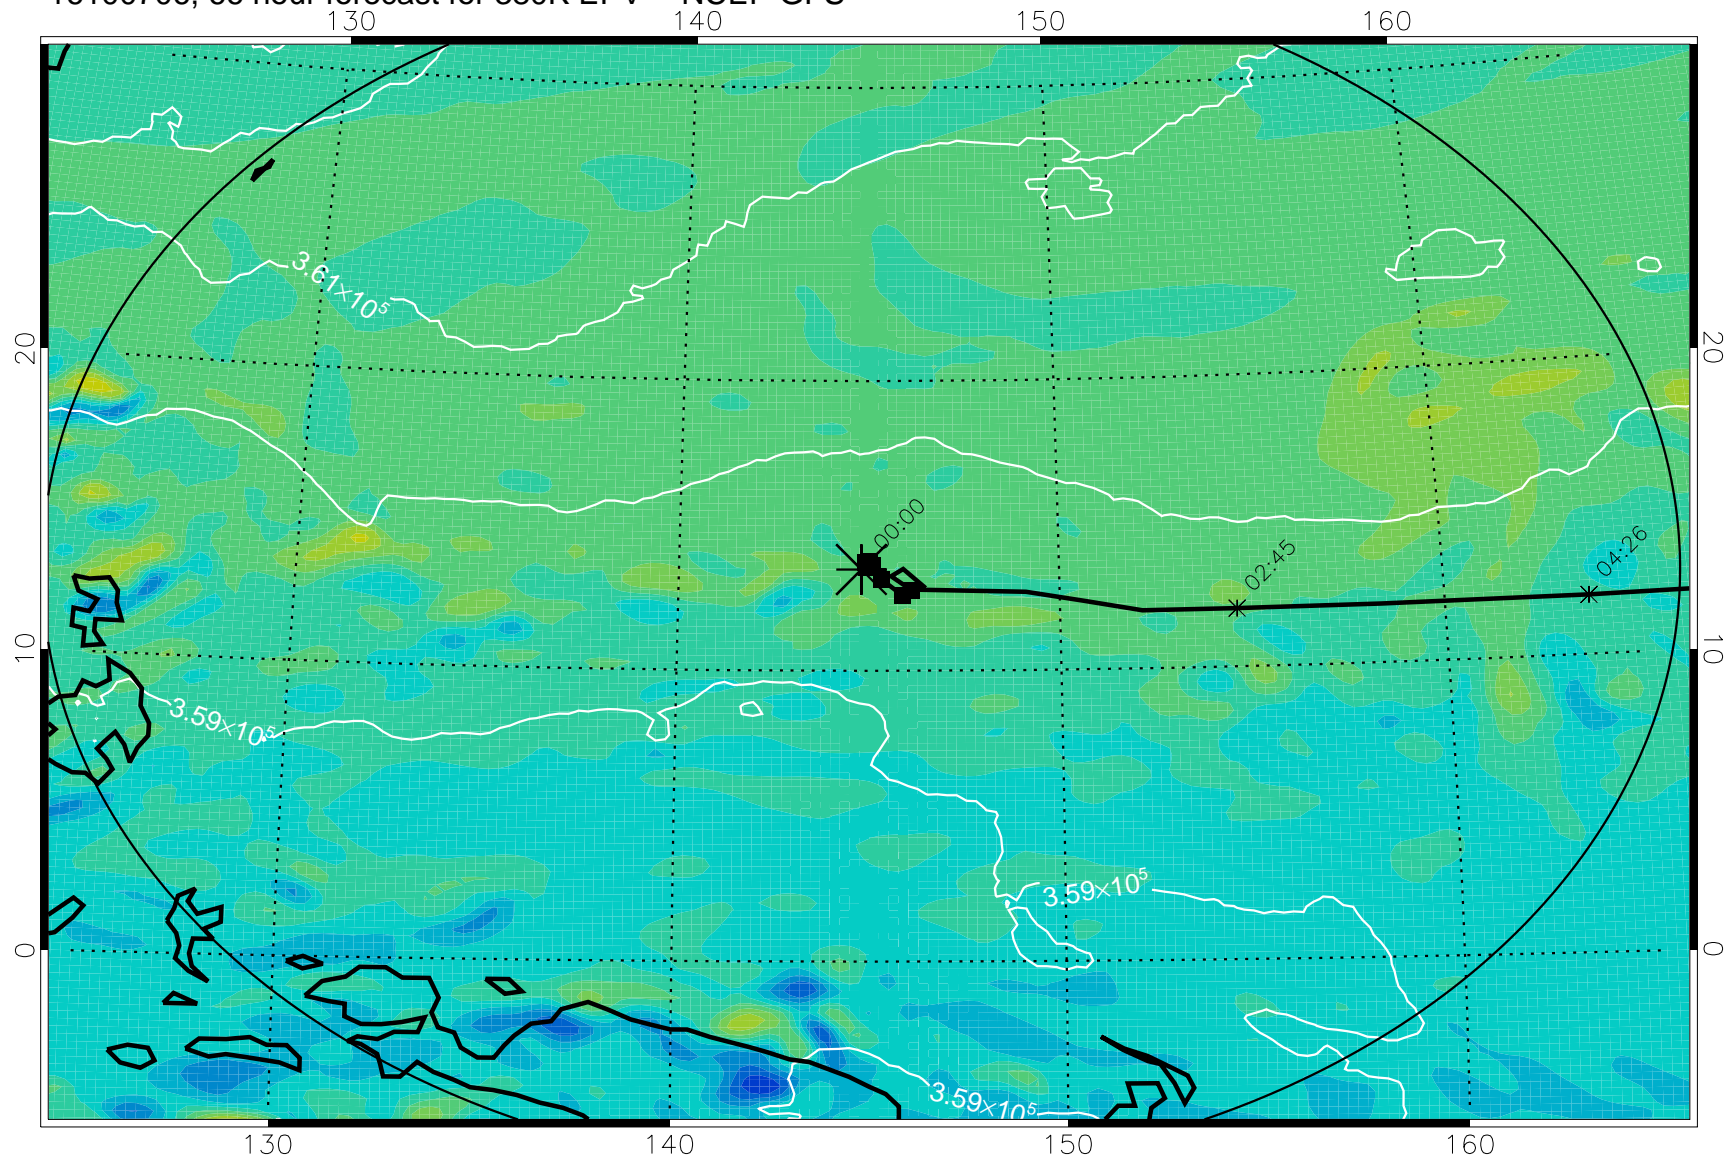

16100618, 54 hour forecast for 380K EPV -- NCEP GFS

380K Montgomery Streamfunction, white

Range ring of 2304 km

16100700, 60 hour forecast for 380K EPV -- NCEP GFS

380K Montgomery Streamfunction, white

Range ring of 2304 km

16100706, 66 hour forecast for 380K EPV -- NCEP GFS

380K Montgomery Streamfunction, white

Range ring of 2304 km

16100712, 72 hour forecast for 380K EPV -- NCEP GFS

380K Montgomery Streamfunction, white

Range ring of 2304 km

16100718, 78 hour forecast for 380K EPV -- NCEP GFS

380K Montgomery Streamfunction, white

Range ring of 2304 km

16100800, 84 hour forecast for 380K EPV -- NCEP GFS

380K Montgomery Streamfunction, white

Range ring of 2304 km

16100806, 90 hour forecast for 380K EPV -- NCEP GFS

380K Montgomery Streamfunction, white

Range ring of 2304 km

16100812, 96 hour forecast for 380K EPV -- NCEP GFS

380K Montgomery Streamfunction, white

Range ring of 2304 km