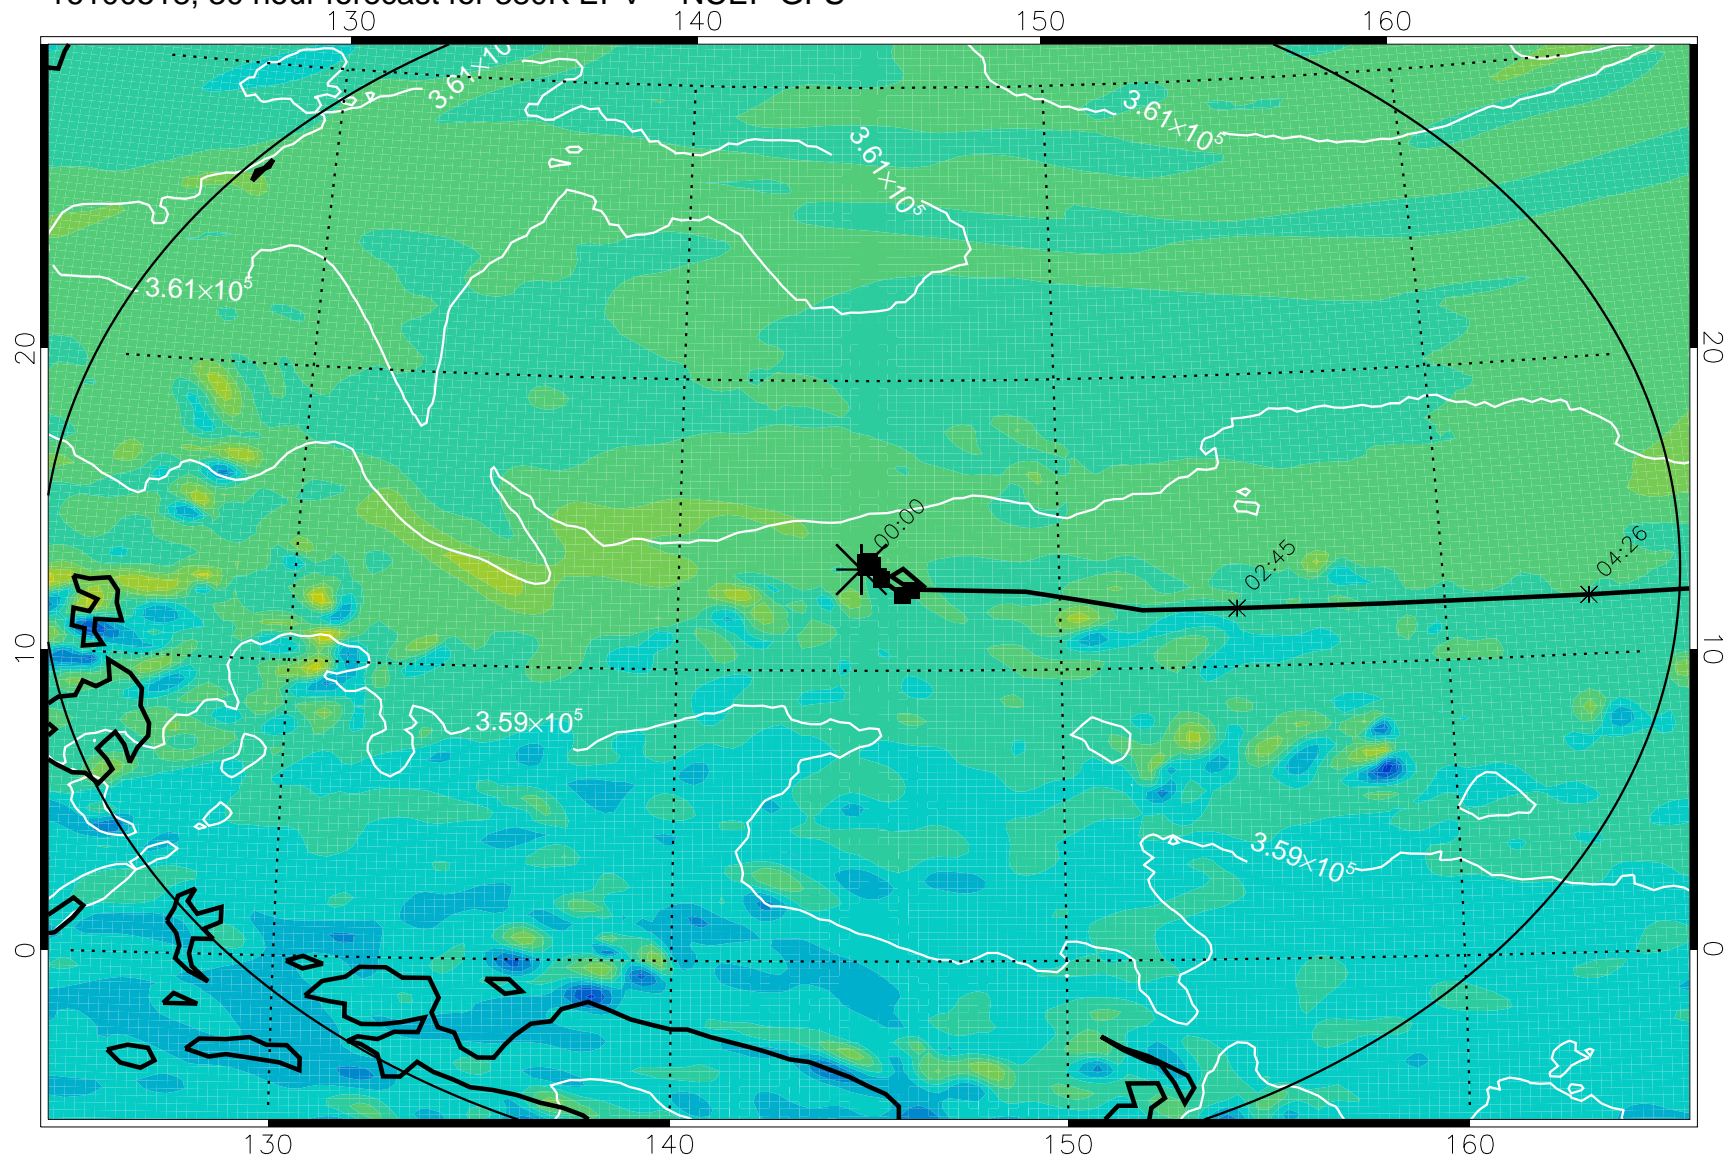

16100506, 18 hour forecast for 380K EPV -- NCEP GFS

380K Montgomery Streamfunction, white

Range ring of 2304 km

16100512, 24 hour forecast for 380K EPV -- NCEP GFS

380K Montgomery Streamfunction, white

Range ring of 2304 km

16100518, 30 hour forecast for 380K EPV -- NCEP GFS

380K Montgomery Streamfunction, white

Range ring of 2304 km

16100600, 36 hour forecast for 380K EPV -- NCEP GFS

380K Montgomery Streamfunction, white

Range ring of 2304 km

16100606, 42 hour forecast for 380K EPV -- NCEP GFS

380K Montgomery Streamfunction, white

Range ring of 2304 km

16100612, 48 hour forecast for 380K EPV -- NCEP GFS

380K Montgomery Streamfunction, white

Range ring of 2304 km

16100618, 54 hour forecast for 380K EPV -- NCEP GFS

380K Montgomery Streamfunction, white

Range ring of 2304 km

16100700, 60 hour forecast for 380K EPV -- NCEP GFS

380K Montgomery Streamfunction, white

Range ring of 2304 km