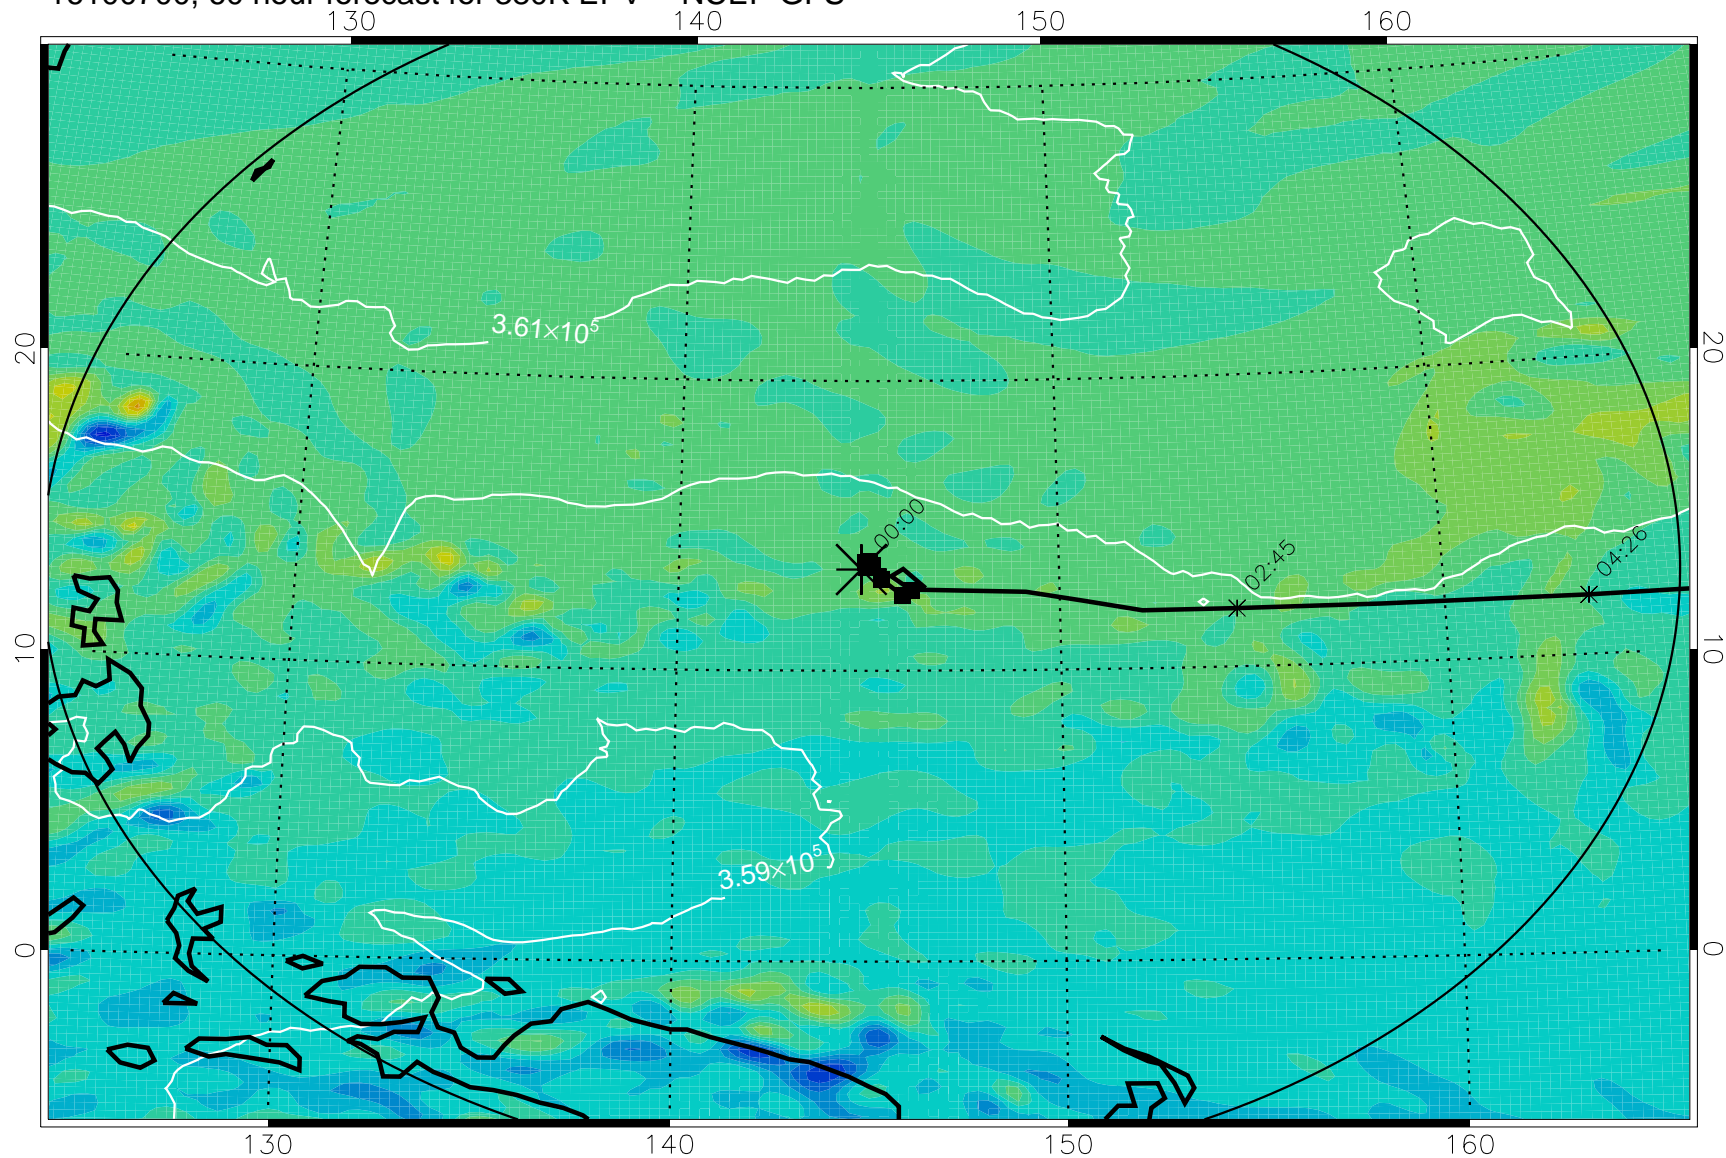

16100518, 30 hour forecast for 380K EPV -- NCEP GFS

380K Montgomery Streamfunction, white

Range ring of 2304 km

16100600, 36 hour forecast for 380K EPV -- NCEP GFS

380K Montgomery Streamfunction, white

Range ring of 2304 km

16100606, 42 hour forecast for 380K EPV -- NCEP GFS

380K Montgomery Streamfunction, white

Range ring of 2304 km

16100612, 48 hour forecast for 380K EPV -- NCEP GFS

380K Montgomery Streamfunction, white

Range ring of 2304 km

16100618, 54 hour forecast for 380K EPV -- NCEP GFS

380K Montgomery Streamfunction, white

Range ring of 2304 km

16100700, 60 hour forecast for 380K EPV -- NCEP GFS

380K Montgomery Streamfunction, white

Range ring of 2304 km

16100706, 66 hour forecast for 380K EPV -- NCEP GFS

380K Montgomery Streamfunction, white

Range ring of 2304 km

16100712, 72 hour forecast for 380K EPV -- NCEP GFS

380K Montgomery Streamfunction, white

Range ring of 2304 km