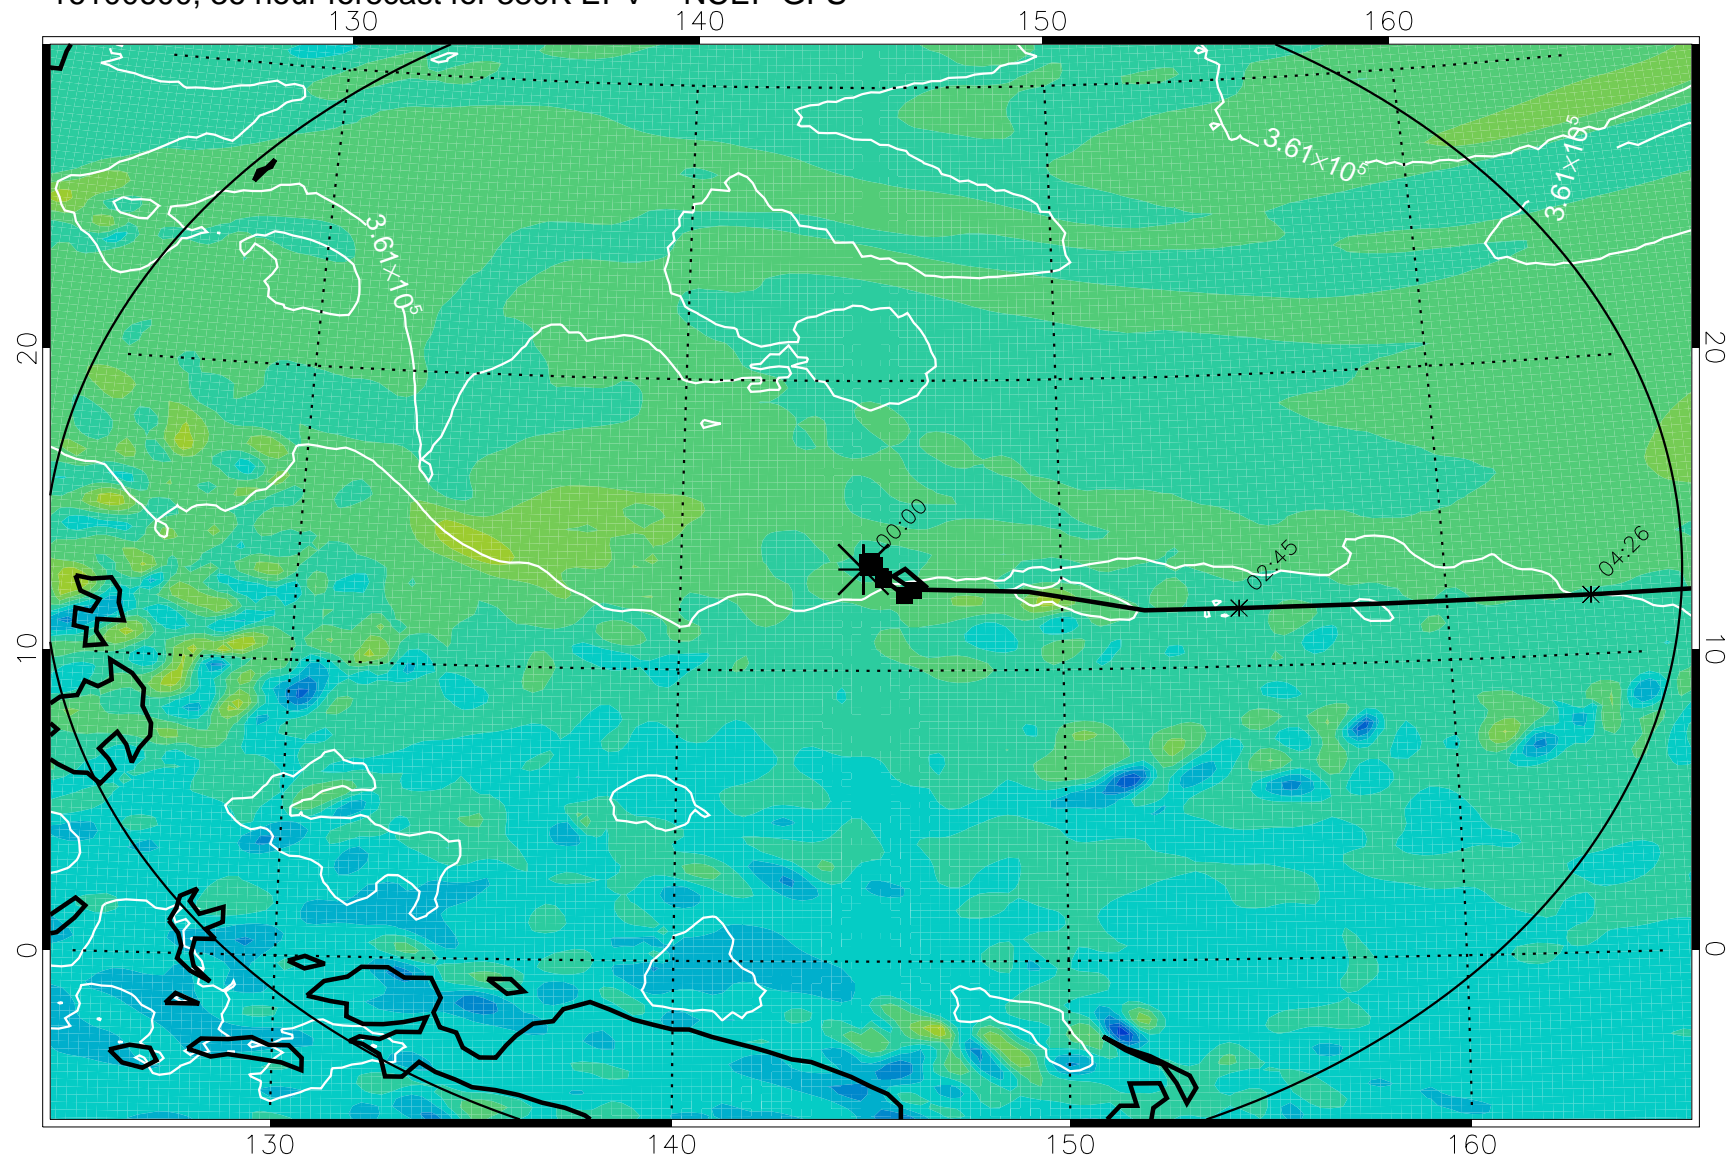

16100506, 18 hour forecast for 380K EPV -- NCEP GFS

380K Montgomery Streamfunction, white

Range ring of 2304 km

16100512, 24 hour forecast for 380K EPV -- NCEP GFS

380K Montgomery Streamfunction, white

Range ring of 2304 km

16100518, 30 hour forecast for 380K EPV -- NCEP GFS

380K Montgomery Streamfunction, white

Range ring of 2304 km

16100600, 36 hour forecast for 380K EPV -- NCEP GFS

380K Montgomery Streamfunction, white

Range ring of 2304 km

16100606, 42 hour forecast for 380K EPV -- NCEP GFS

380K Montgomery Streamfunction, white

Range ring of 2304 km

16100612, 48 hour forecast for 380K EPV -- NCEP GFS

380K Montgomery Streamfunction, white

Range ring of 2304 km

16100618, 54 hour forecast for 380K EPV -- NCEP GFS

380K Montgomery Streamfunction, white

Range ring of 2304 km

16100700, 60 hour forecast for 380K EPV -- NCEP GFS

380K Montgomery Streamfunction, white

Range ring of 2304 km