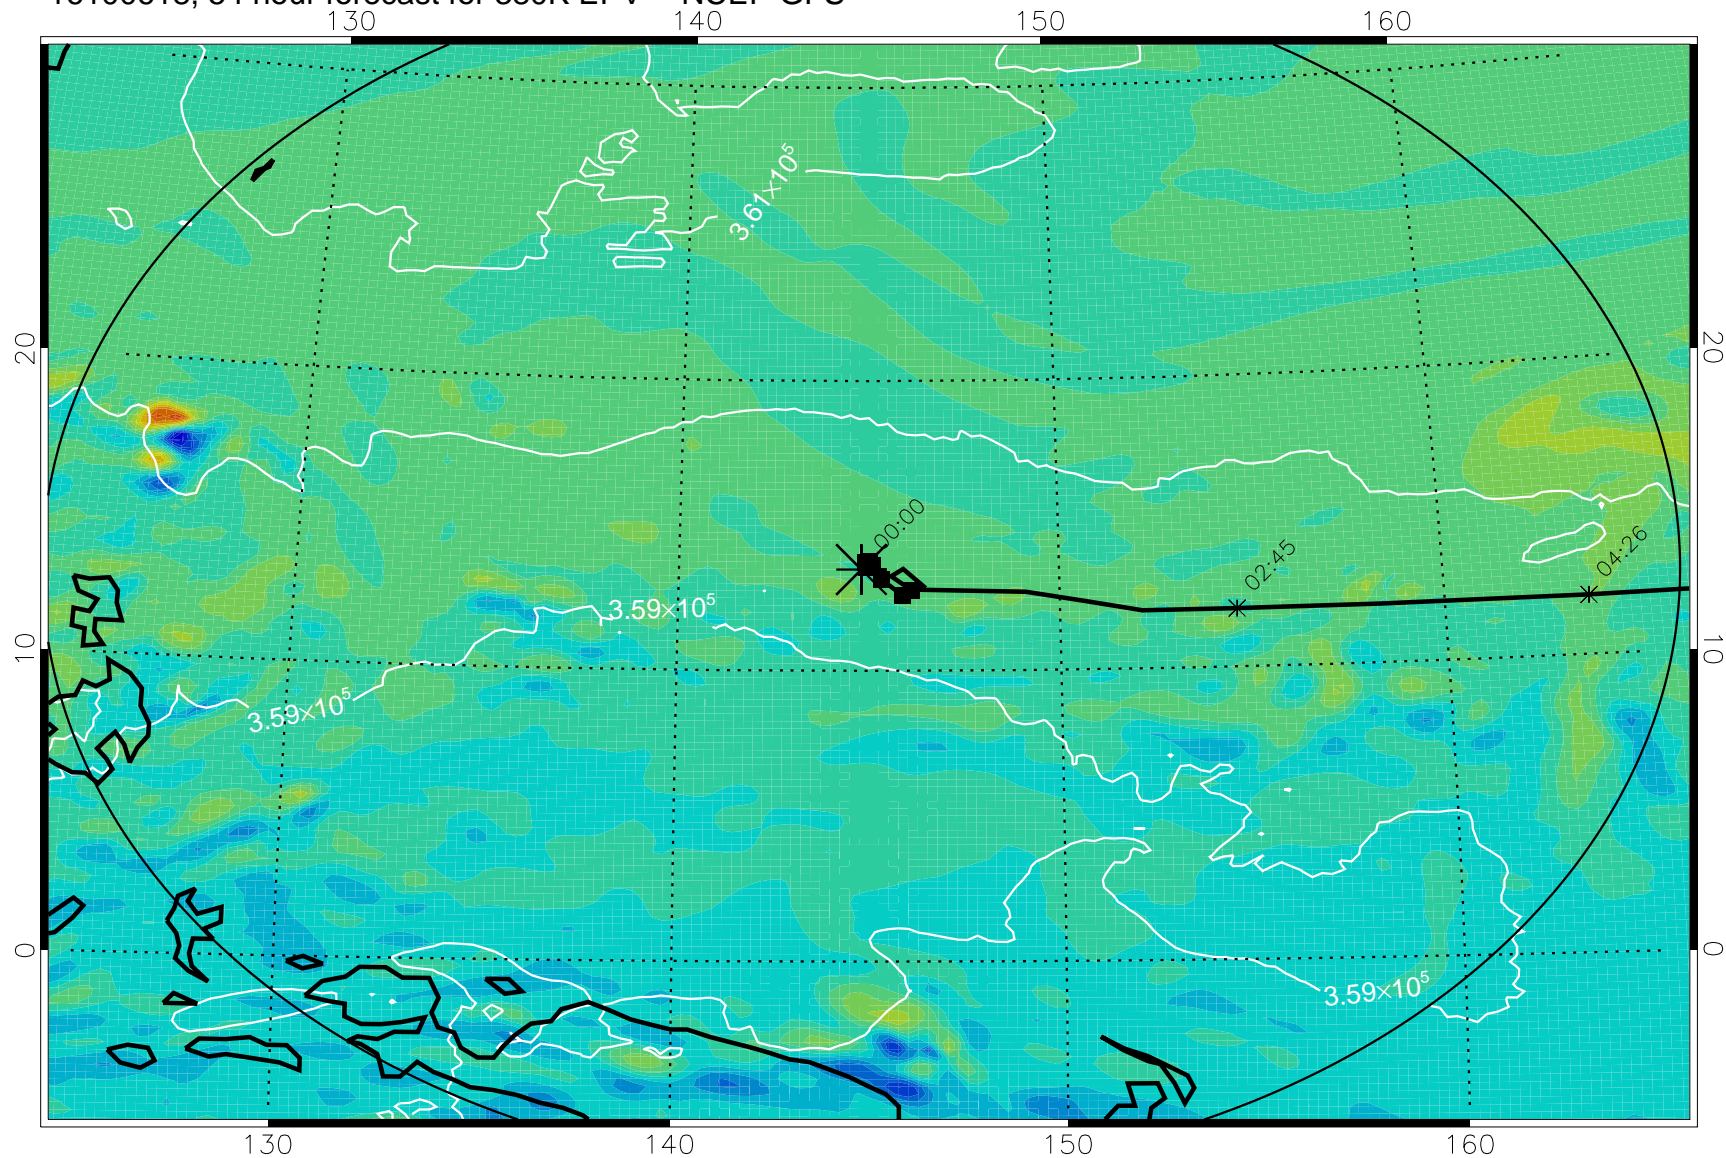

16100606, 42 hour forecast for 380K EPV -- NCEP GFS

380K Montgomery Streamfunction, white

Range ring of 2304 km

16100612, 48 hour forecast for 380K EPV -- NCEP GFS

380K Montgomery Streamfunction, white

Range ring of 2304 km

16100618, 54 hour forecast for 380K EPV -- NCEP GFS

380K Montgomery Streamfunction, white

Range ring of 2304 km

16100700, 60 hour forecast for 380K EPV -- NCEP GFS

380K Montgomery Streamfunction, white

Range ring of 2304 km

16100706, 66 hour forecast for 380K EPV -- NCEP GFS

380K Montgomery Streamfunction, white

Range ring of 2304 km

16100712, 72 hour forecast for 380K EPV -- NCEP GFS

380K Montgomery Streamfunction, white

Range ring of 2304 km

16100718, 78 hour forecast for 380K EPV -- NCEP GFS

380K Montgomery Streamfunction, white

Range ring of 2304 km

16100800, 84 hour forecast for 380K EPV -- NCEP GFS

380K Montgomery Streamfunction, white

Range ring of 2304 km