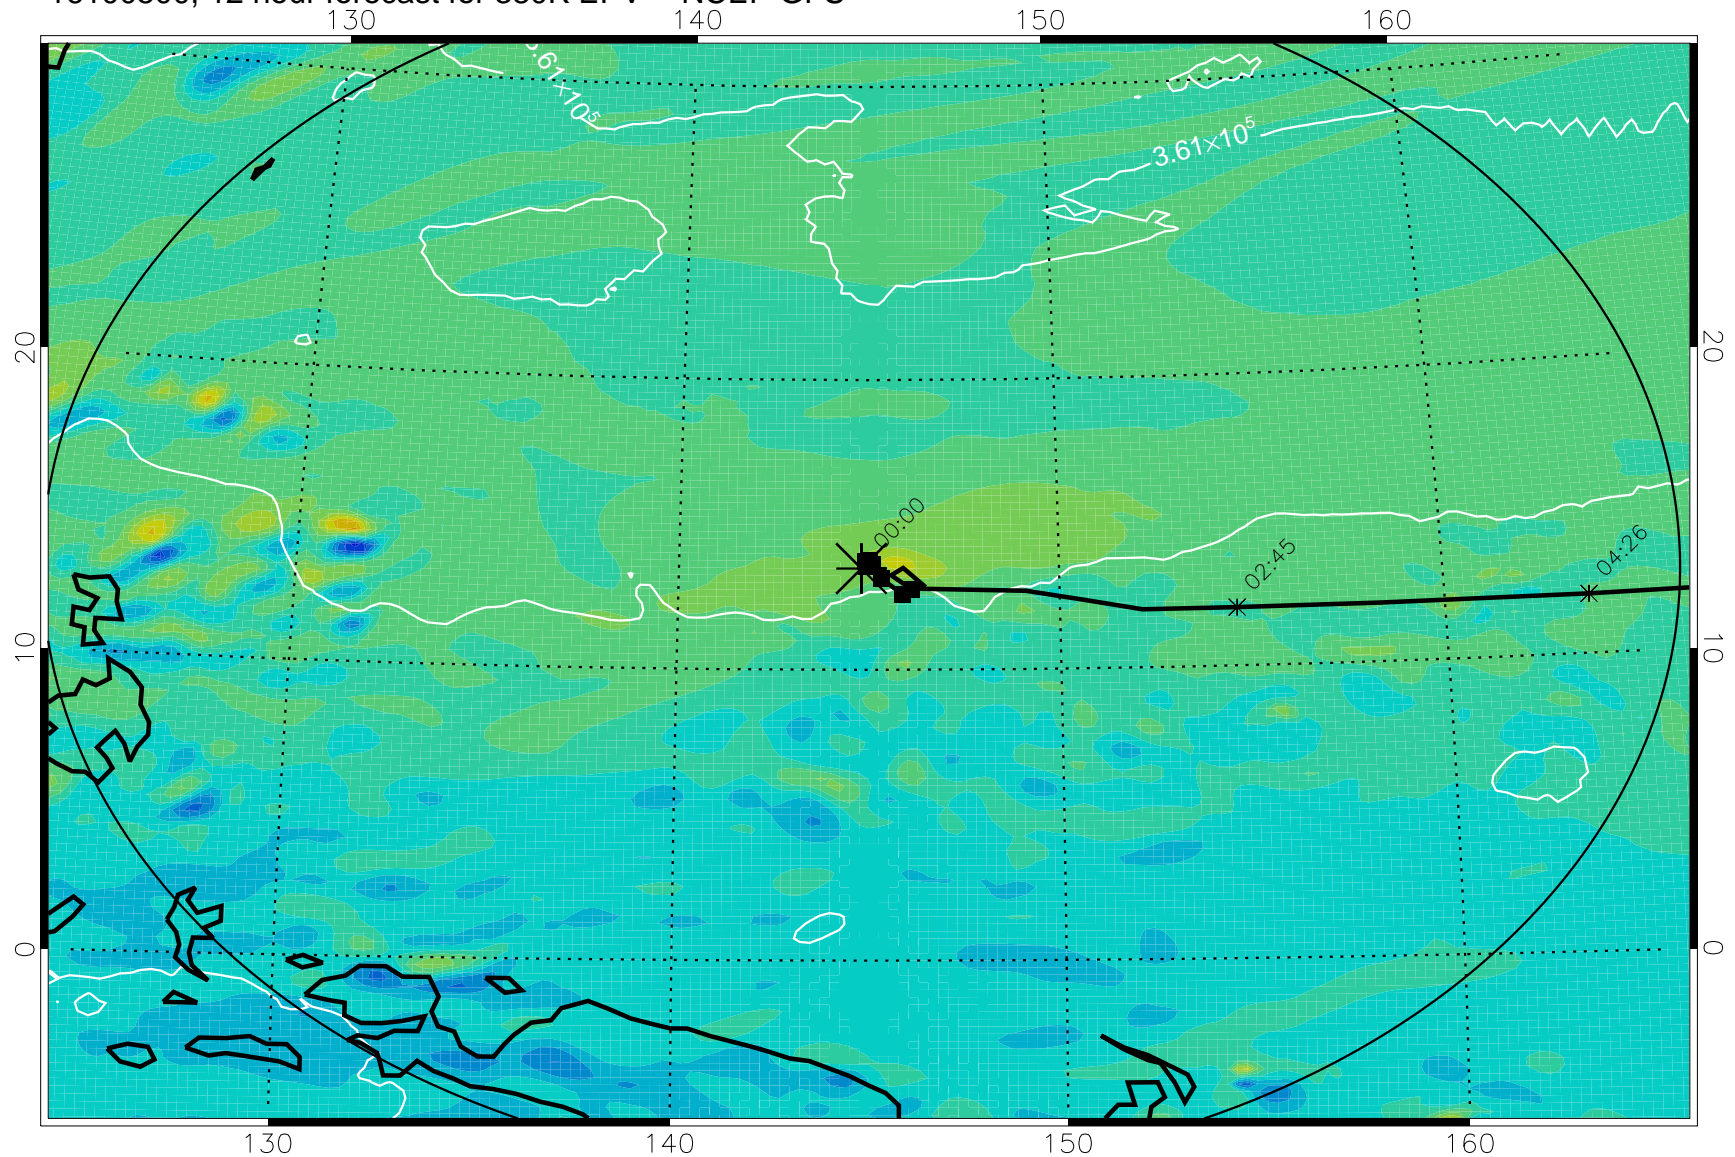

16100418, 6 hour forecast for 380K EPV -- NCEP GFS

380K Montgomery Streamfunction, white

Range ring of 2304 km

16100500, 12 hour forecast for 380K EPV -- NCEP GFS

380K Montgomery Streamfunction, white

Range ring of 2304 km

16100506, 18 hour forecast for 380K EPV -- NCEP GFS

380K Montgomery Streamfunction, white

Range ring of 2304 km

16100512, 24 hour forecast for 380K EPV -- NCEP GFS

380K Montgomery Streamfunction, white

Range ring of 2304 km

16100518, 30 hour forecast for 380K EPV -- NCEP GFS

380K Montgomery Streamfunction, white

Range ring of 2304 km

16100600, 36 hour forecast for 380K EPV -- NCEP GFS

380K Montgomery Streamfunction, white

Range ring of 2304 km

16100606, 42 hour forecast for 380K EPV -- NCEP GFS

380K Montgomery Streamfunction, white

Range ring of 2304 km

16100612, 48 hour forecast for 380K EPV -- NCEP GFS

380K Montgomery Streamfunction, white

Range ring of 2304 km