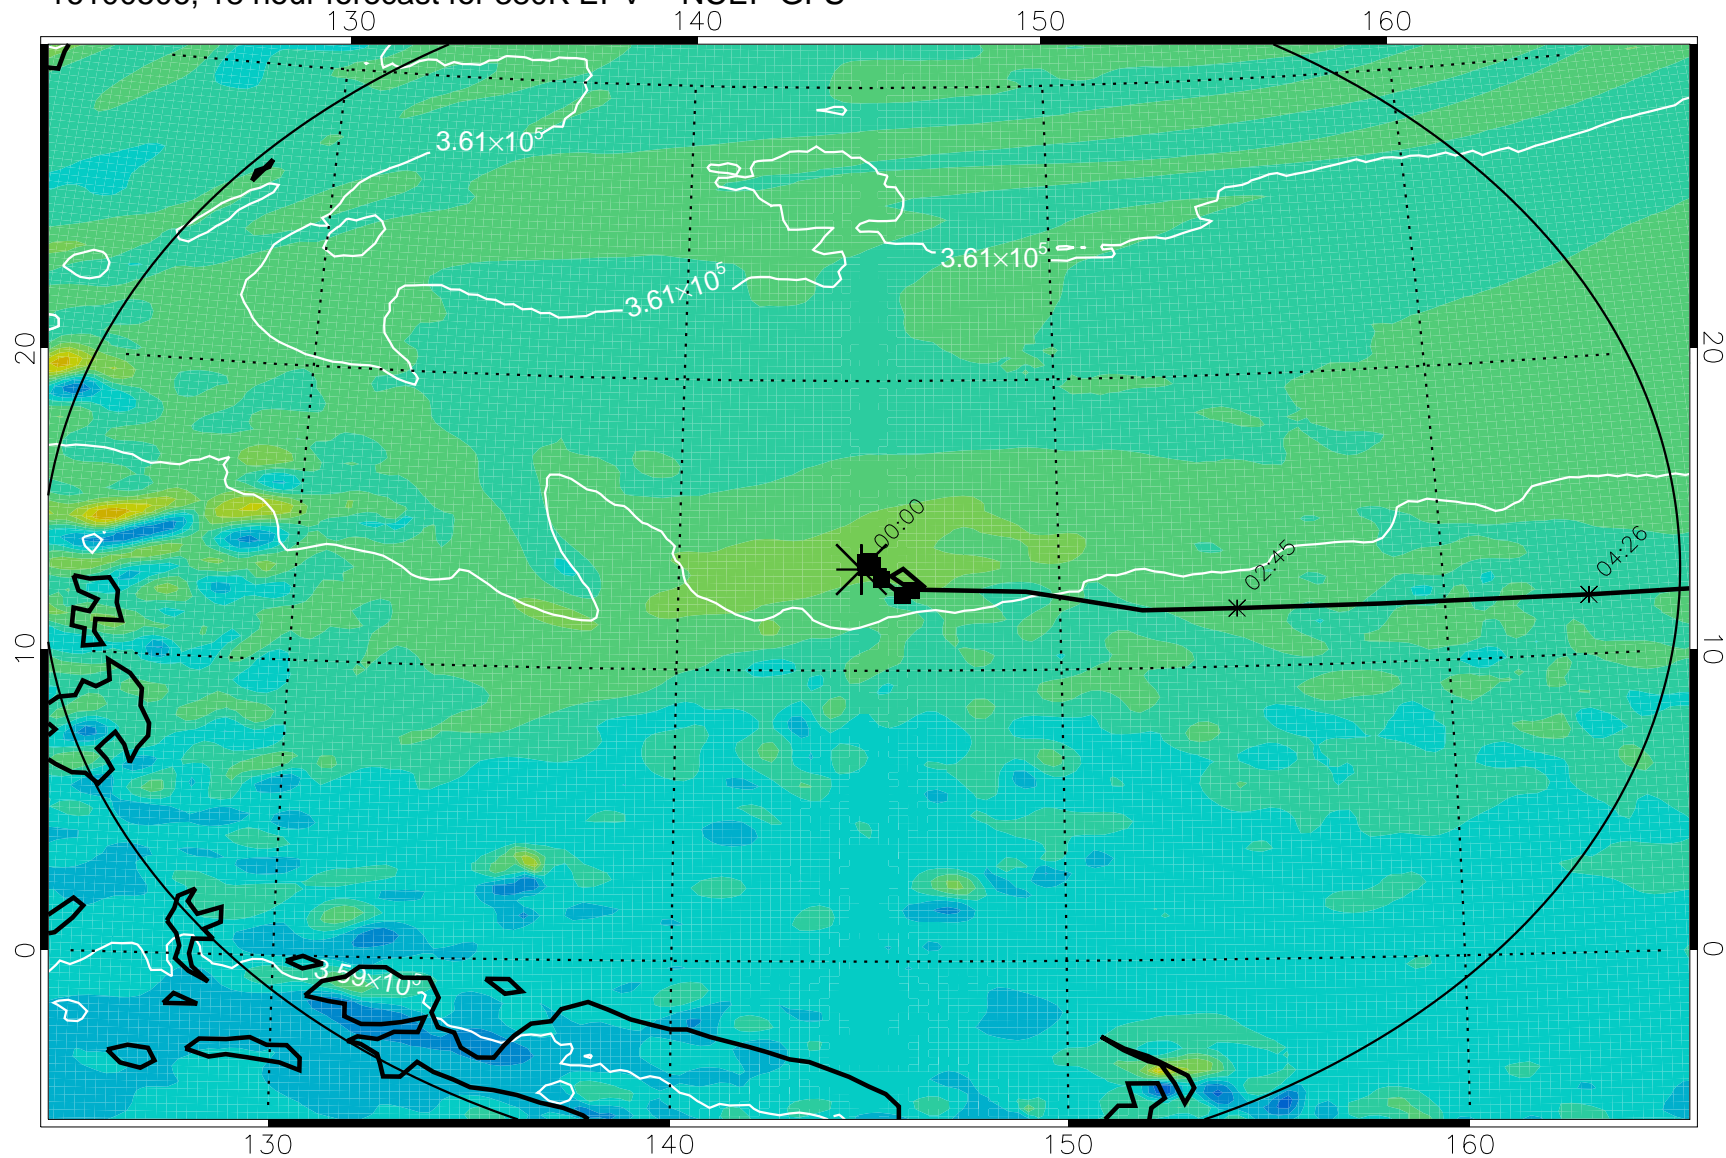

16100418, 6 hour forecast for 380K EPV -- NCEP GFS

380K Montgomery Streamfunction, white

Range ring of 2304 km

16100500, 12 hour forecast for 380K EPV -- NCEP GFS

380K Montgomery Streamfunction, white

Range ring of 2304 km

16100506, 18 hour forecast for 380K EPV -- NCEP GFS

380K Montgomery Streamfunction, white

Range ring of 2304 km

16100512, 24 hour forecast for 380K EPV -- NCEP GFS

380K Montgomery Streamfunction, white

Range ring of 2304 km

16100518, 30 hour forecast for 380K EPV -- NCEP GFS

380K Montgomery Streamfunction, white

Range ring of 2304 km

16100600, 36 hour forecast for 380K EPV -- NCEP GFS

380K Montgomery Streamfunction, white

Range ring of 2304 km

16100606, 42 hour forecast for 380K EPV -- NCEP GFS

380K Montgomery Streamfunction, white

Range ring of 2304 km

16100612, 48 hour forecast for 380K EPV -- NCEP GFS

380K Montgomery Streamfunction, white

Range ring of 2304 km