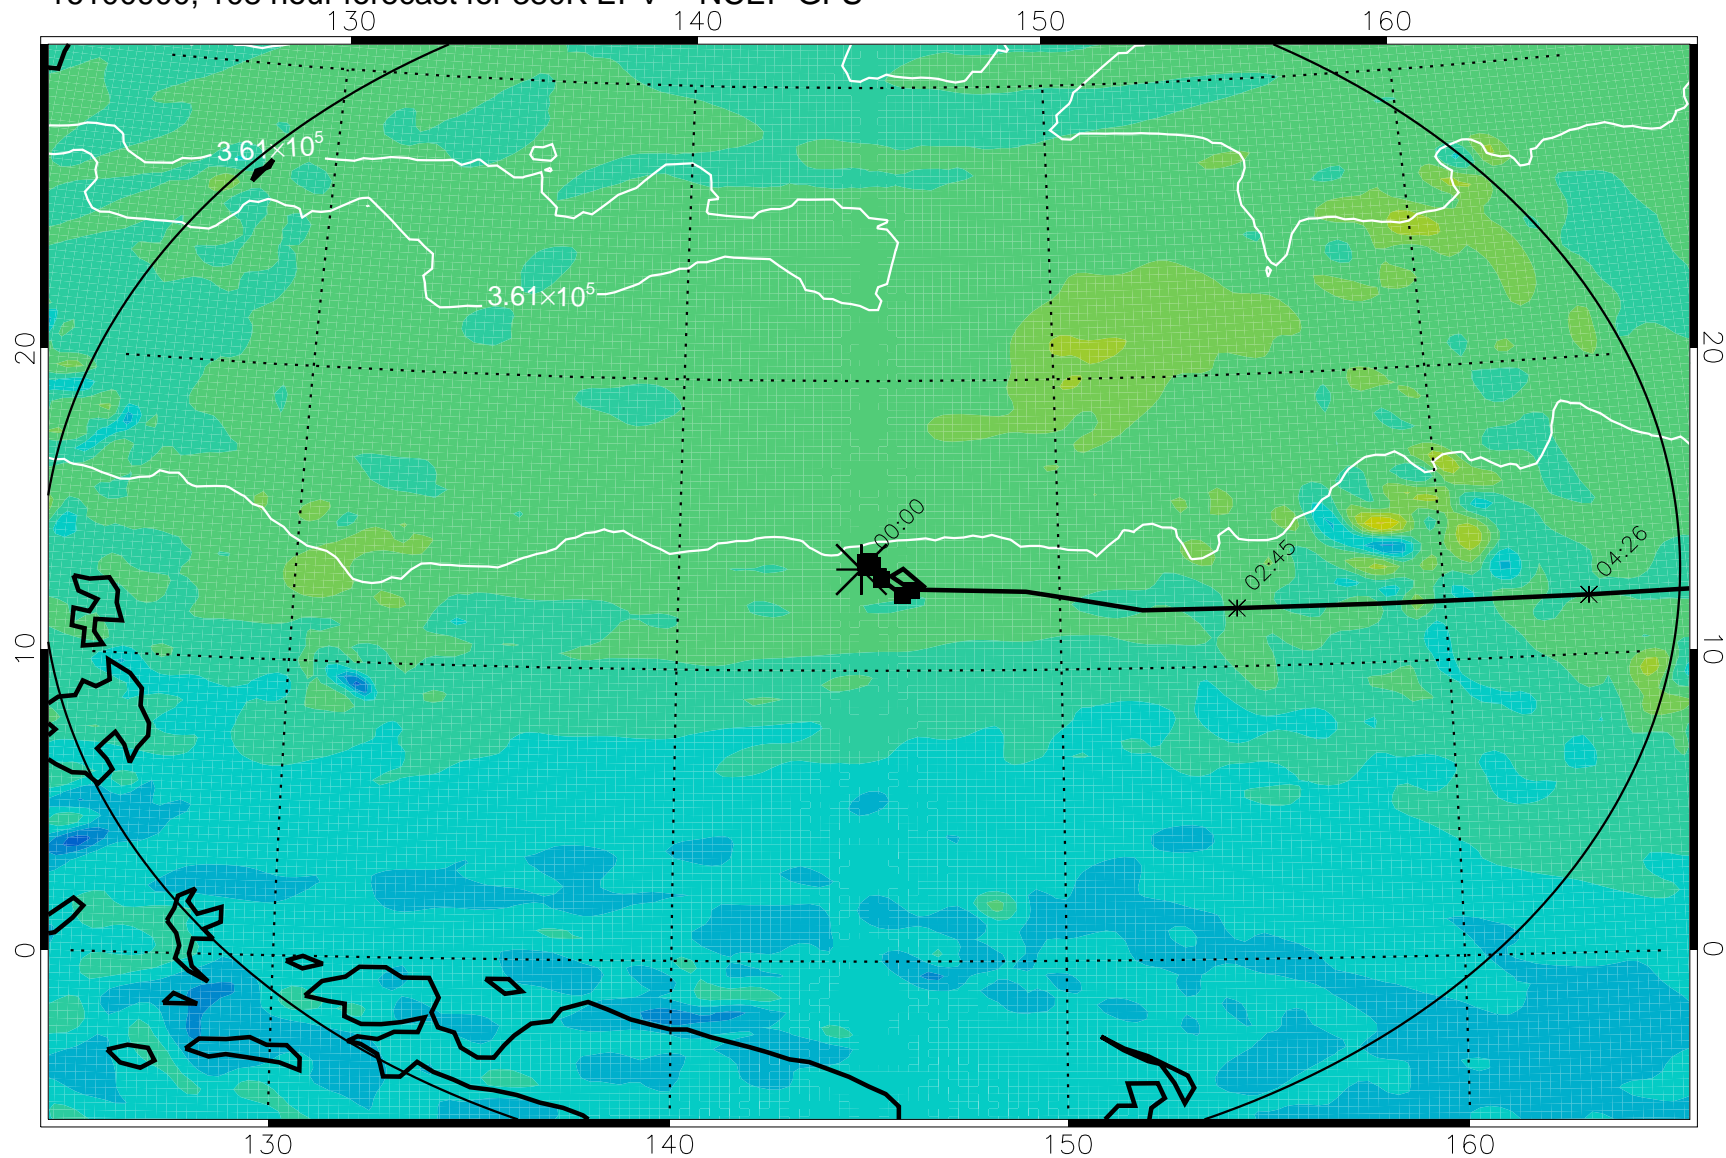

16100718, 78 hour forecast for 380K EPV -- NCEP GFS

380K Montgomery Streamfunction, white

Range ring of 2304 km

16100800, 84 hour forecast for 380K EPV -- NCEP GFS

380K Montgomery Streamfunction, white

Range ring of 2304 km

16100806, 90 hour forecast for 380K EPV -- NCEP GFS

380K Montgomery Streamfunction, white

Range ring of 2304 km

16100812, 96 hour forecast for 380K EPV -- NCEP GFS

380K Montgomery Streamfunction, white

Range ring of 2304 km

16100818, 102 hour forecast for 380K EPV -- NCEP GFS

380K Montgomery Streamfunction, white

Range ring of 2304 km

16100900, 108 hour forecast for 380K EPV -- NCEP GFS

380K Montgomery Streamfunction, white

Range ring of 2304 km

16100906, 114 hour forecast for 380K EPV -- NCEP GFS

380K Montgomery Streamfunction, white

Range ring of 2304 km

16100912, 120 hour forecast for 380K EPV -- NCEP GFS

380K Montgomery Streamfunction, white

Range ring of 2304 km