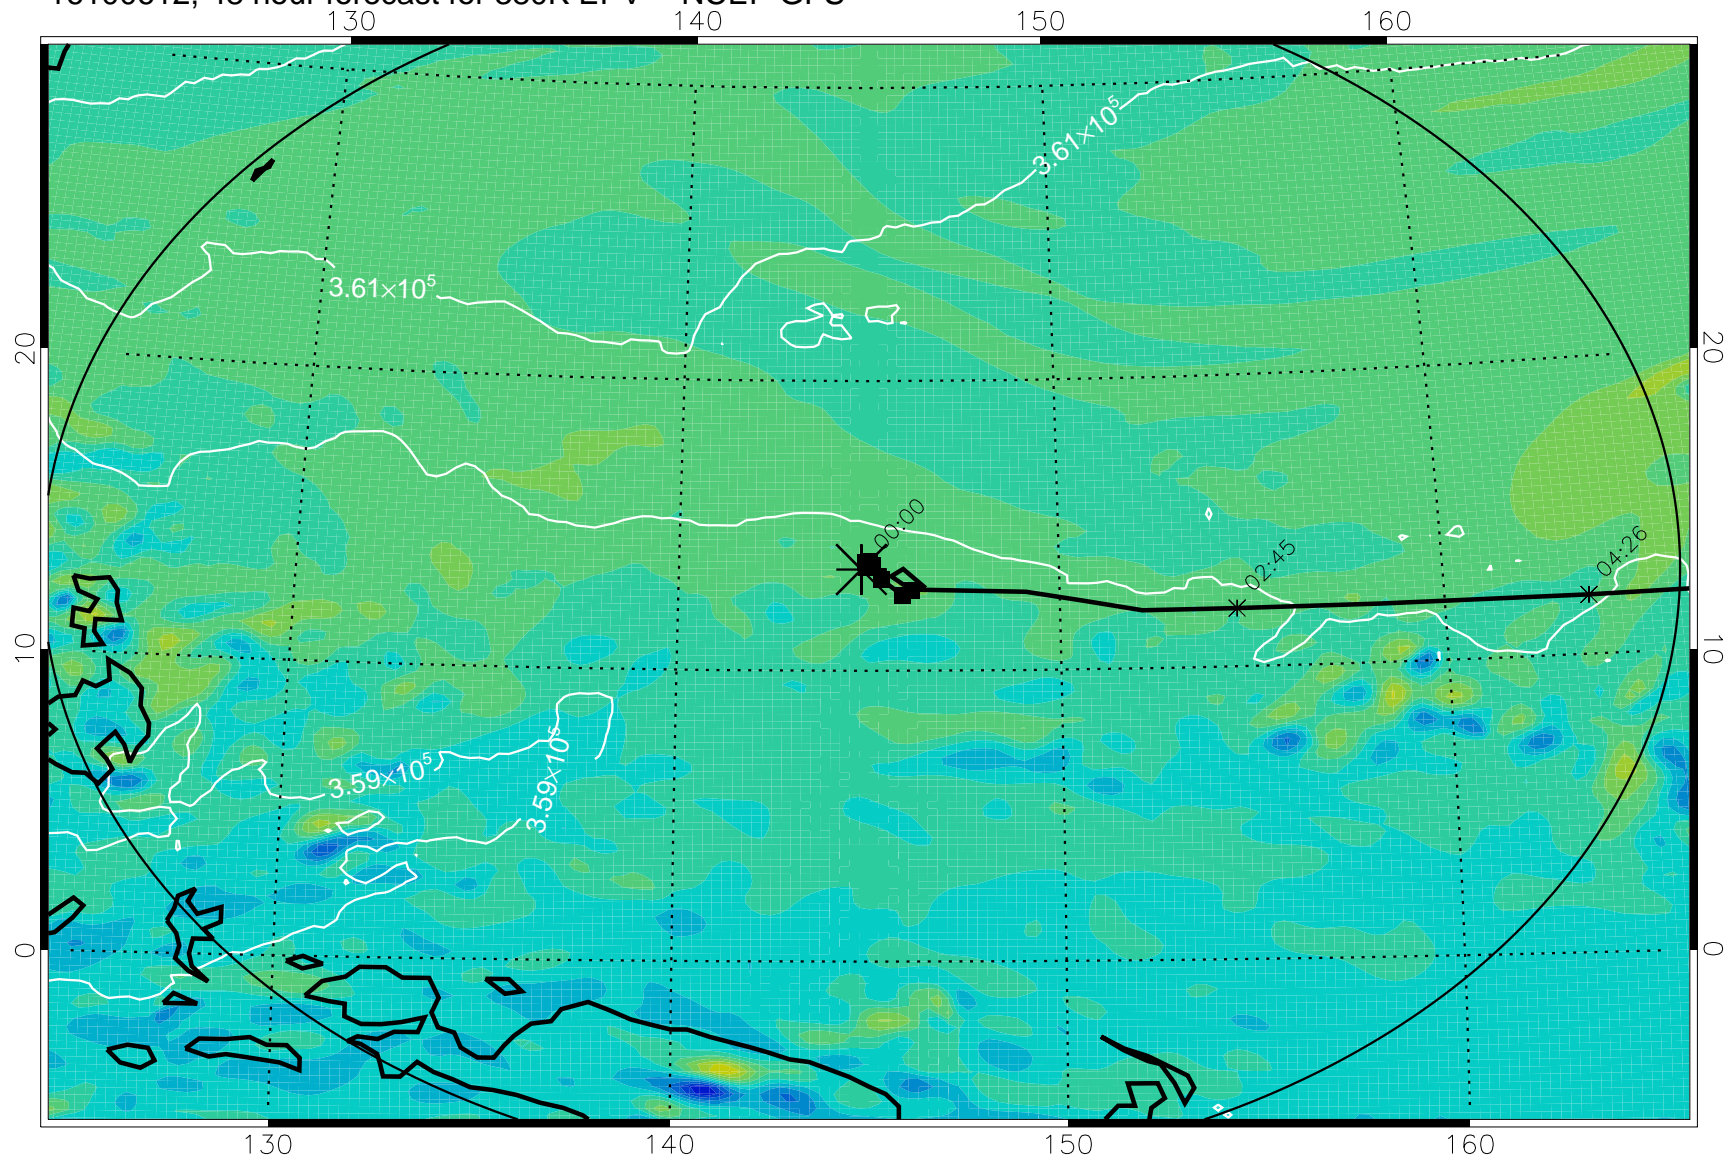

16100518, 30 hour forecast for 380K EPV -- NCEP GFS

380K Montgomery Streamfunction, white

Range ring of 2304 km

16100600, 36 hour forecast for 380K EPV -- NCEP GFS

380K Montgomery Streamfunction, white

Range ring of 2304 km

16100606, 42 hour forecast for 380K EPV -- NCEP GFS

380K Montgomery Streamfunction, white

Range ring of 2304 km

16100612, 48 hour forecast for 380K EPV -- NCEP GFS

380K Montgomery Streamfunction, white

Range ring of 2304 km

16100618, 54 hour forecast for 380K EPV -- NCEP GFS

380K Montgomery Streamfunction, white

Range ring of 2304 km

16100700, 60 hour forecast for 380K EPV -- NCEP GFS

380K Montgomery Streamfunction, white

Range ring of 2304 km

16100718, 78 hour forecast for 380K EPV -- NCEP GFS

380K Montgomery Streamfunction, white

Range ring of 2304 km

16100800, 84 hour forecast for 380K EPV -- NCEP GFS

380K Montgomery Streamfunction, white

Range ring of 2304 km