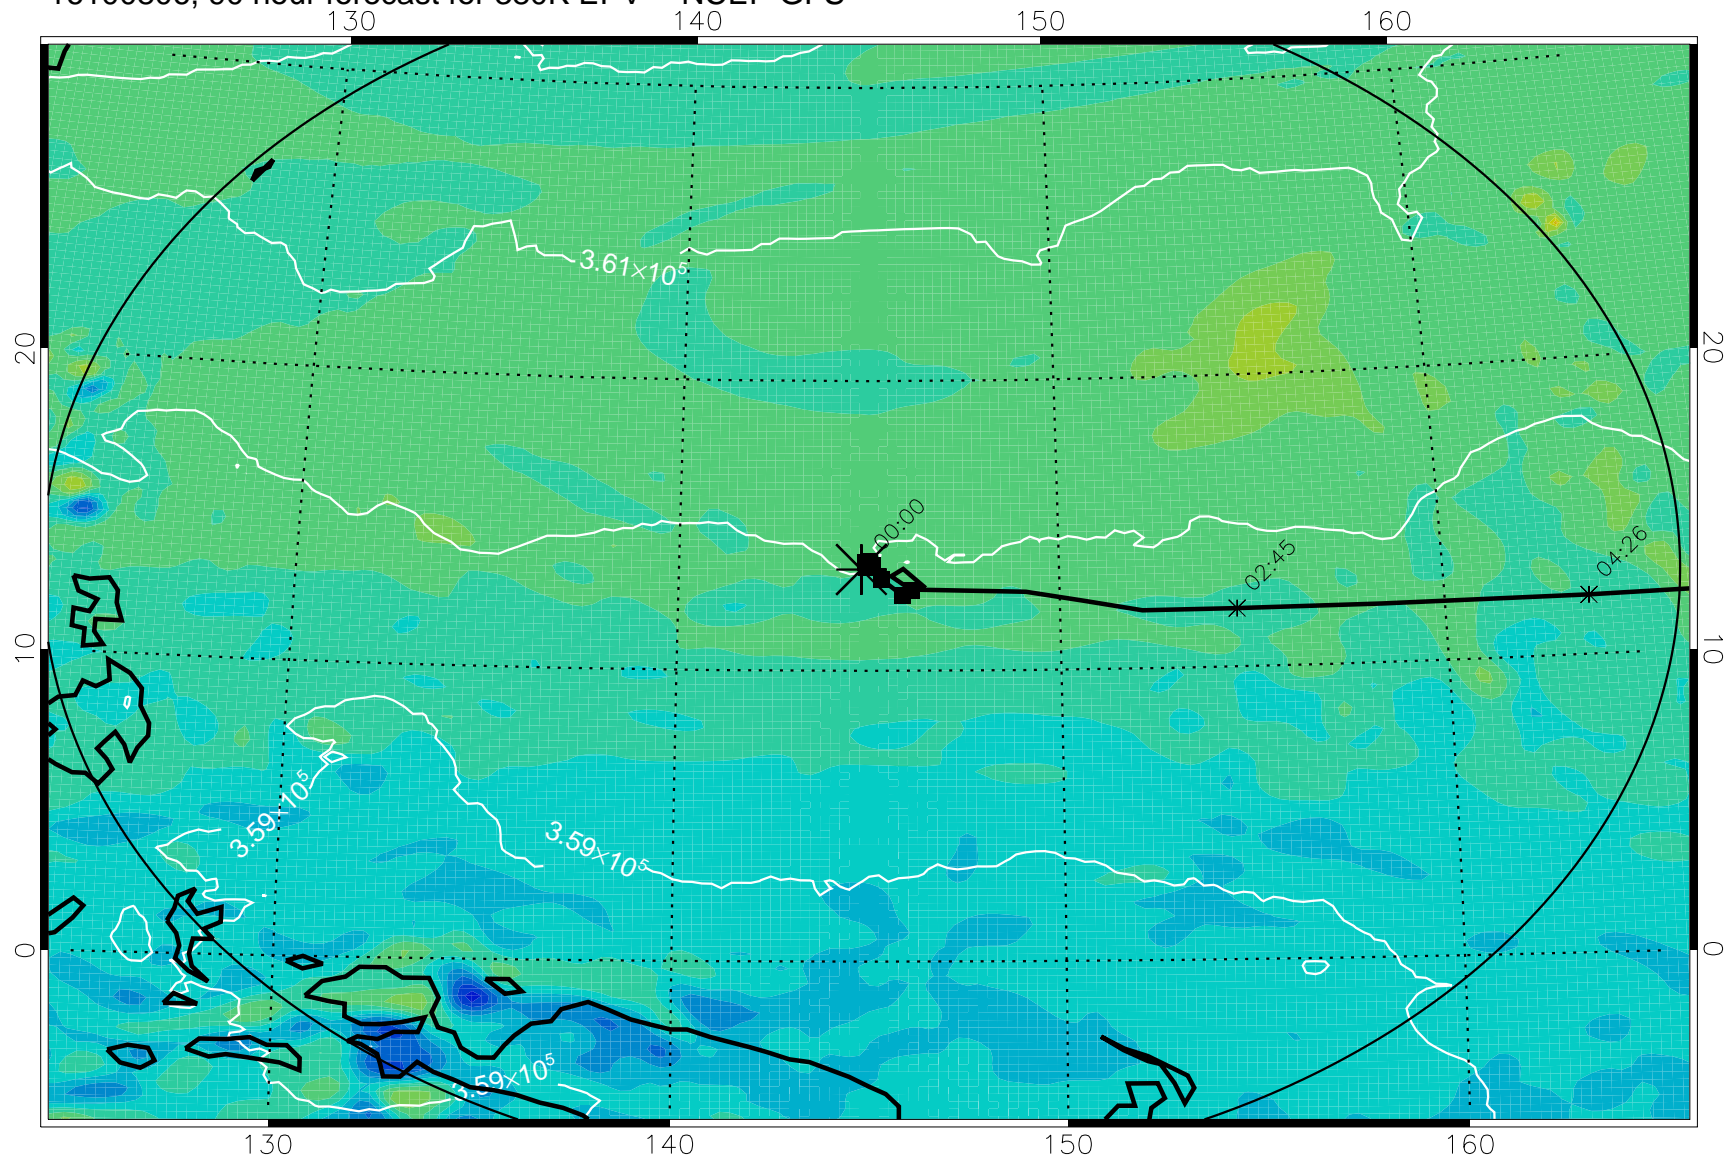

16100706, 66 hour forecast for 380K EPV -- NCEP GFS

380K Montgomery Streamfunction, white

Range ring of 2304 km

16100712, 72 hour forecast for 380K EPV -- NCEP GFS

380K Montgomery Streamfunction, white

Range ring of 2304 km

16100718, 78 hour forecast for 380K EPV -- NCEP GFS

380K Montgomery Streamfunction, white

Range ring of 2304 km

16100800, 84 hour forecast for 380K EPV -- NCEP GFS

380K Montgomery Streamfunction, white

Range ring of 2304 km

16100806, 90 hour forecast for 380K EPV -- NCEP GFS

380K Montgomery Streamfunction, white

Range ring of 2304 km

16100812, 96 hour forecast for 380K EPV -- NCEP GFS

380K Montgomery Streamfunction, white

Range ring of 2304 km

16100818, 102 hour forecast for 380K EPV -- NCEP GFS

380K Montgomery Streamfunction, white

Range ring of 2304 km

16100900, 108 hour forecast for 380K EPV -- NCEP GFS

380K Montgomery Streamfunction, white

Range ring of 2304 km