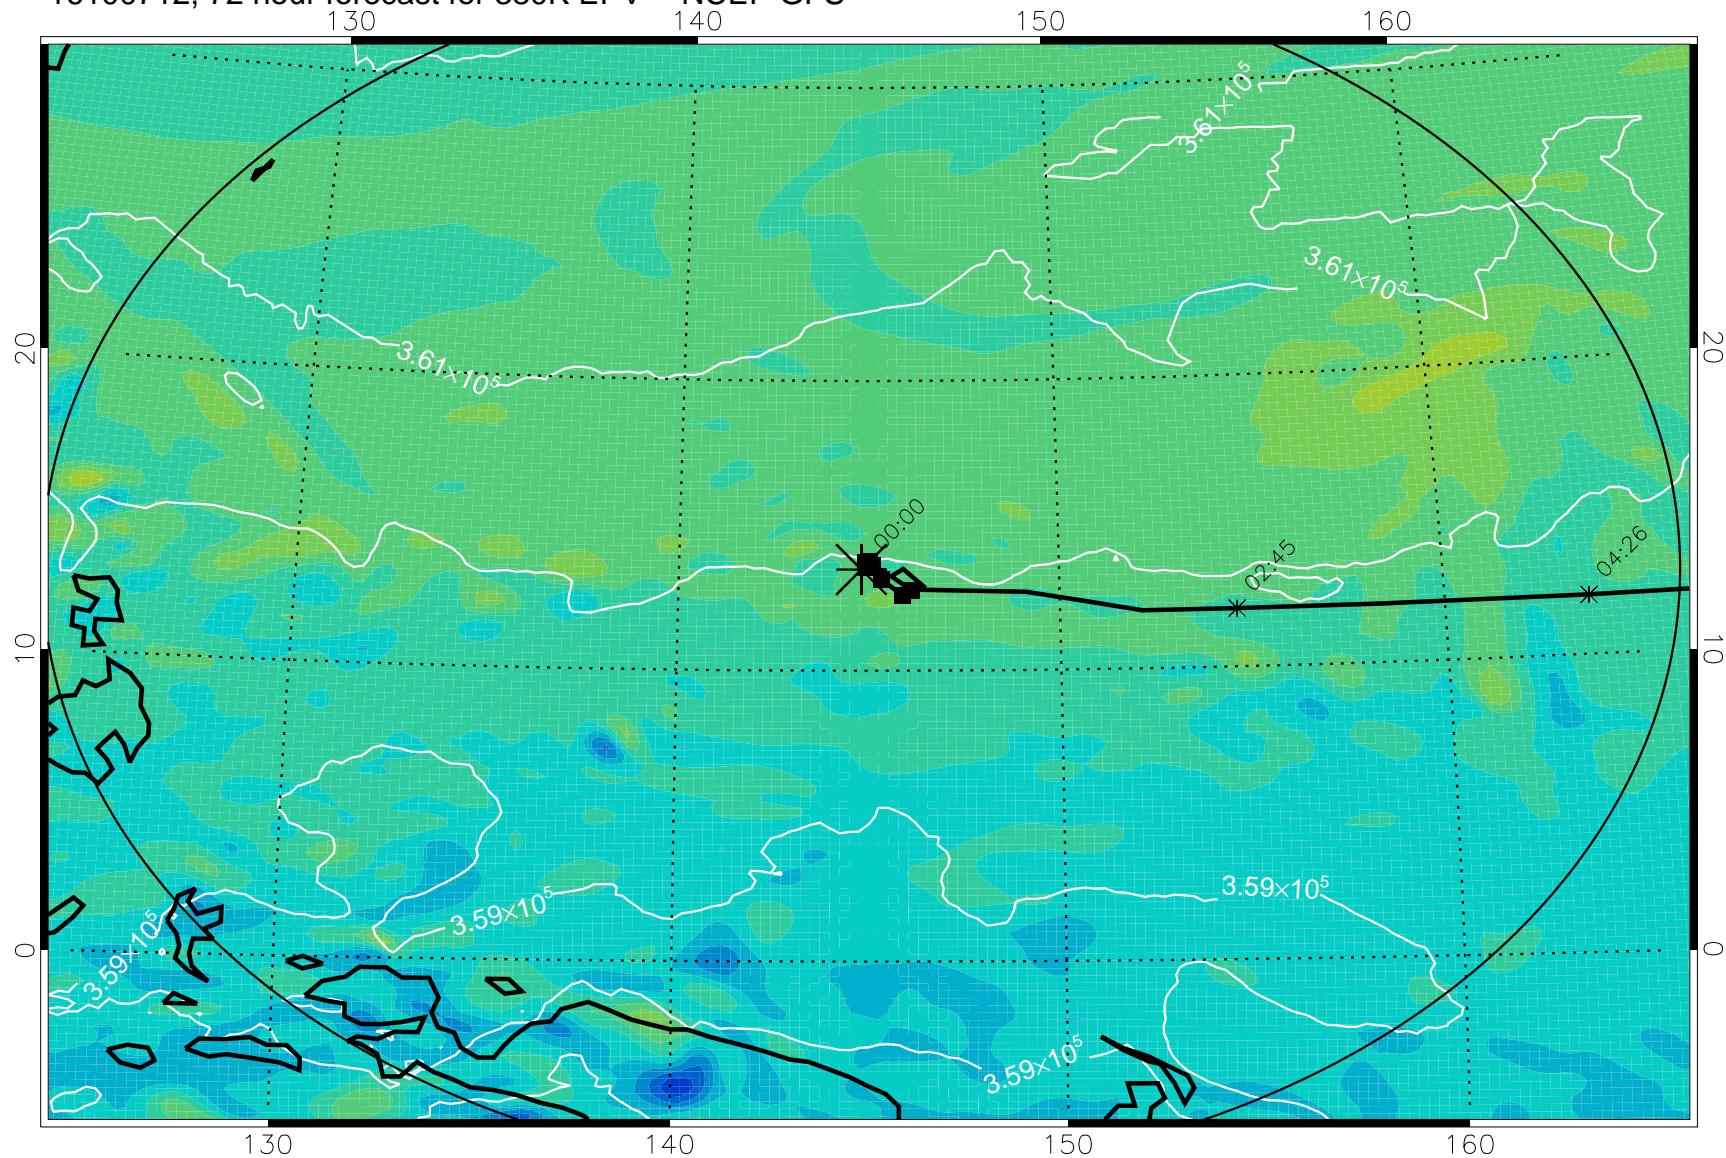

16100618, 54 hour forecast for 380K EPV -- NCEP GFS

380K Montgomery Streamfunction, white

Range ring of 2304 km

16100700, 60 hour forecast for 380K EPV -- NCEP GFS

380K Montgomery Streamfunction, white

Range ring of 2304 km

16100706, 66 hour forecast for 380K EPV -- NCEP GFS

380K Montgomery Streamfunction, white

Range ring of 2304 km

16100712, 72 hour forecast for 380K EPV -- NCEP GFS

380K Montgomery Streamfunction, white

Range ring of 2304 km

16100718, 78 hour forecast for 380K EPV -- NCEP GFS

380K Montgomery Streamfunction, white

Range ring of 2304 km

16100800, 84 hour forecast for 380K EPV -- NCEP GFS

380K Montgomery Streamfunction, white

Range ring of 2304 km

16100806, 90 hour forecast for 380K EPV -- NCEP GFS

380K Montgomery Streamfunction, white

Range ring of 2304 km

16100812, 96 hour forecast for 380K EPV -- NCEP GFS

380K Montgomery Streamfunction, white

Range ring of 2304 km