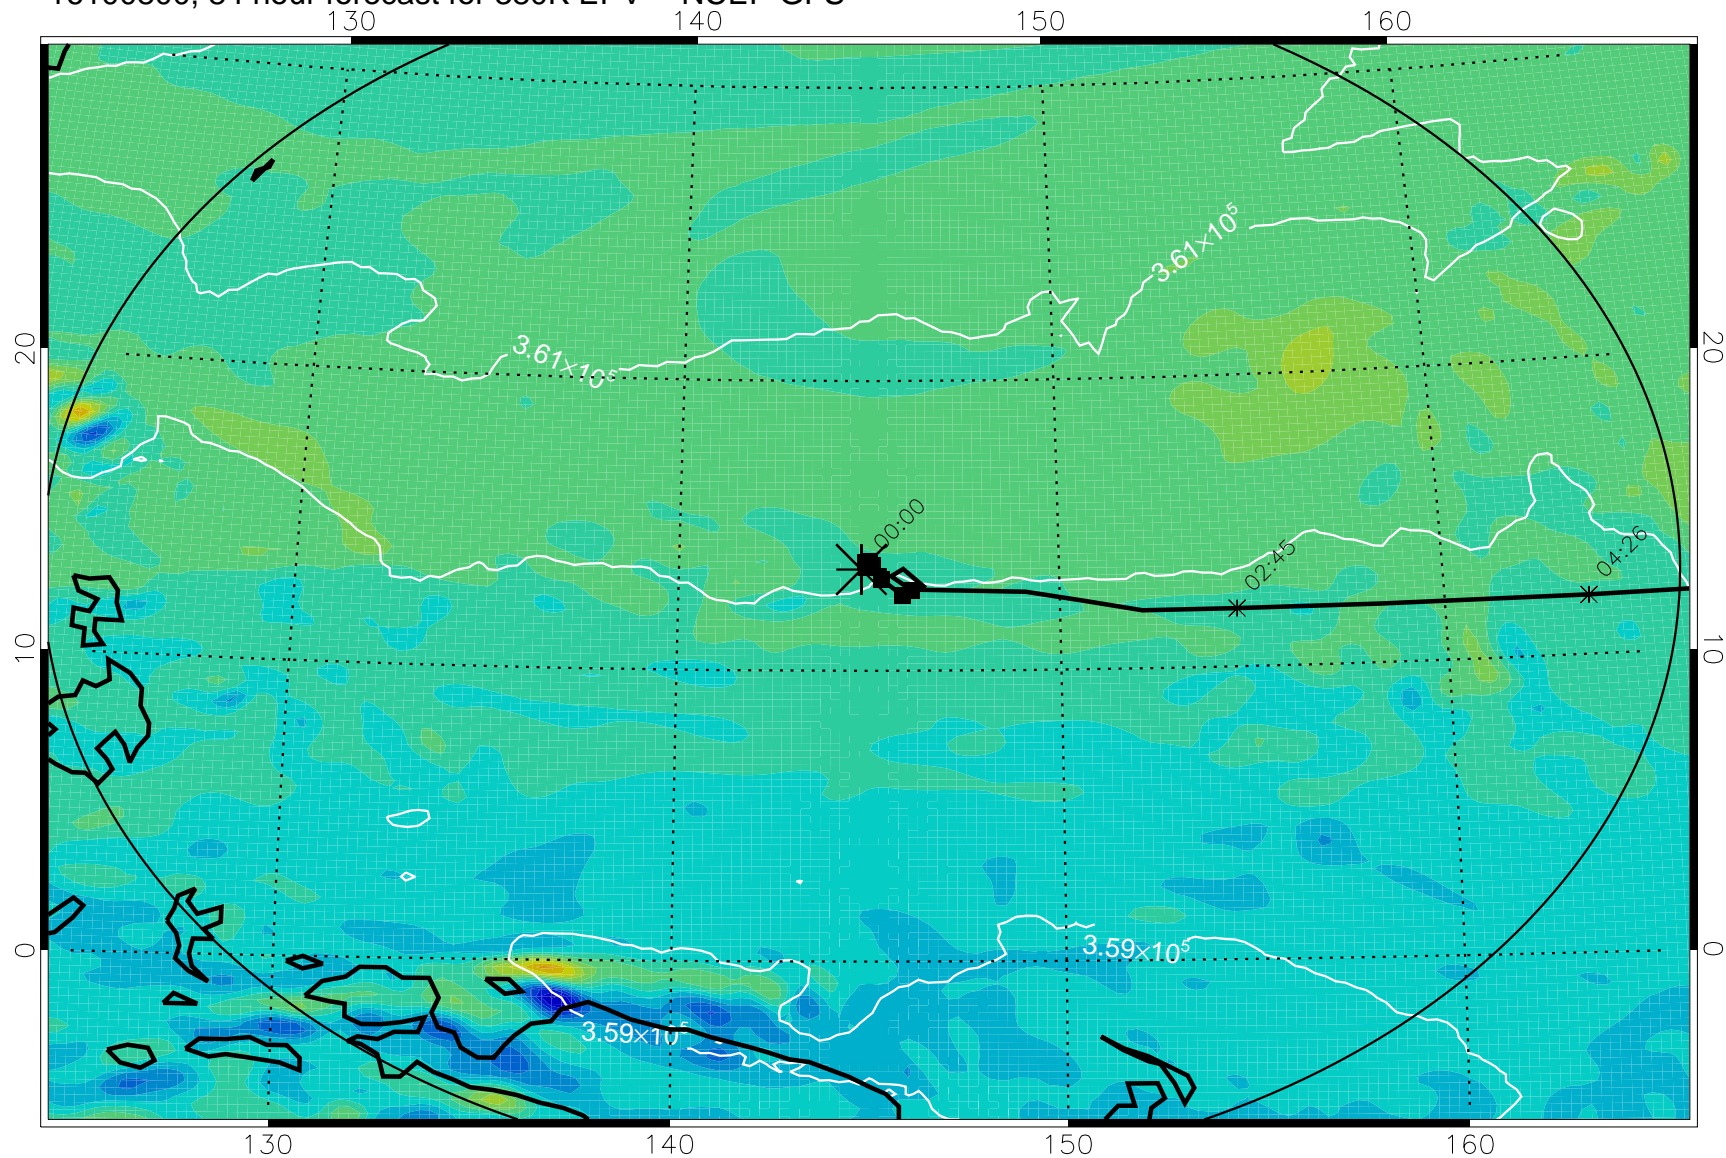

16100618, 54 hour forecast for 380K EPV -- NCEP GFS

380K Montgomery Streamfunction, white

Range ring of 2304 km

16100700, 60 hour forecast for 380K EPV -- NCEP GFS

380K Montgomery Streamfunction, white

Range ring of 2304 km

16100706, 66 hour forecast for 380K EPV -- NCEP GFS

380K Montgomery Streamfunction, white

Range ring of 2304 km

16100712, 72 hour forecast for 380K EPV -- NCEP GFS

380K Montgomery Streamfunction, white

Range ring of 2304 km

16100718, 78 hour forecast for 380K EPV -- NCEP GFS

380K Montgomery Streamfunction, white

Range ring of 2304 km

16100800, 84 hour forecast for 380K EPV -- NCEP GFS

380K Montgomery Streamfunction, white

Range ring of 2304 km

16100806, 90 hour forecast for 380K EPV -- NCEP GFS

380K Montgomery Streamfunction, white

Range ring of 2304 km

16100812, 96 hour forecast for 380K EPV -- NCEP GFS

380K Montgomery Streamfunction, white

Range ring of 2304 km