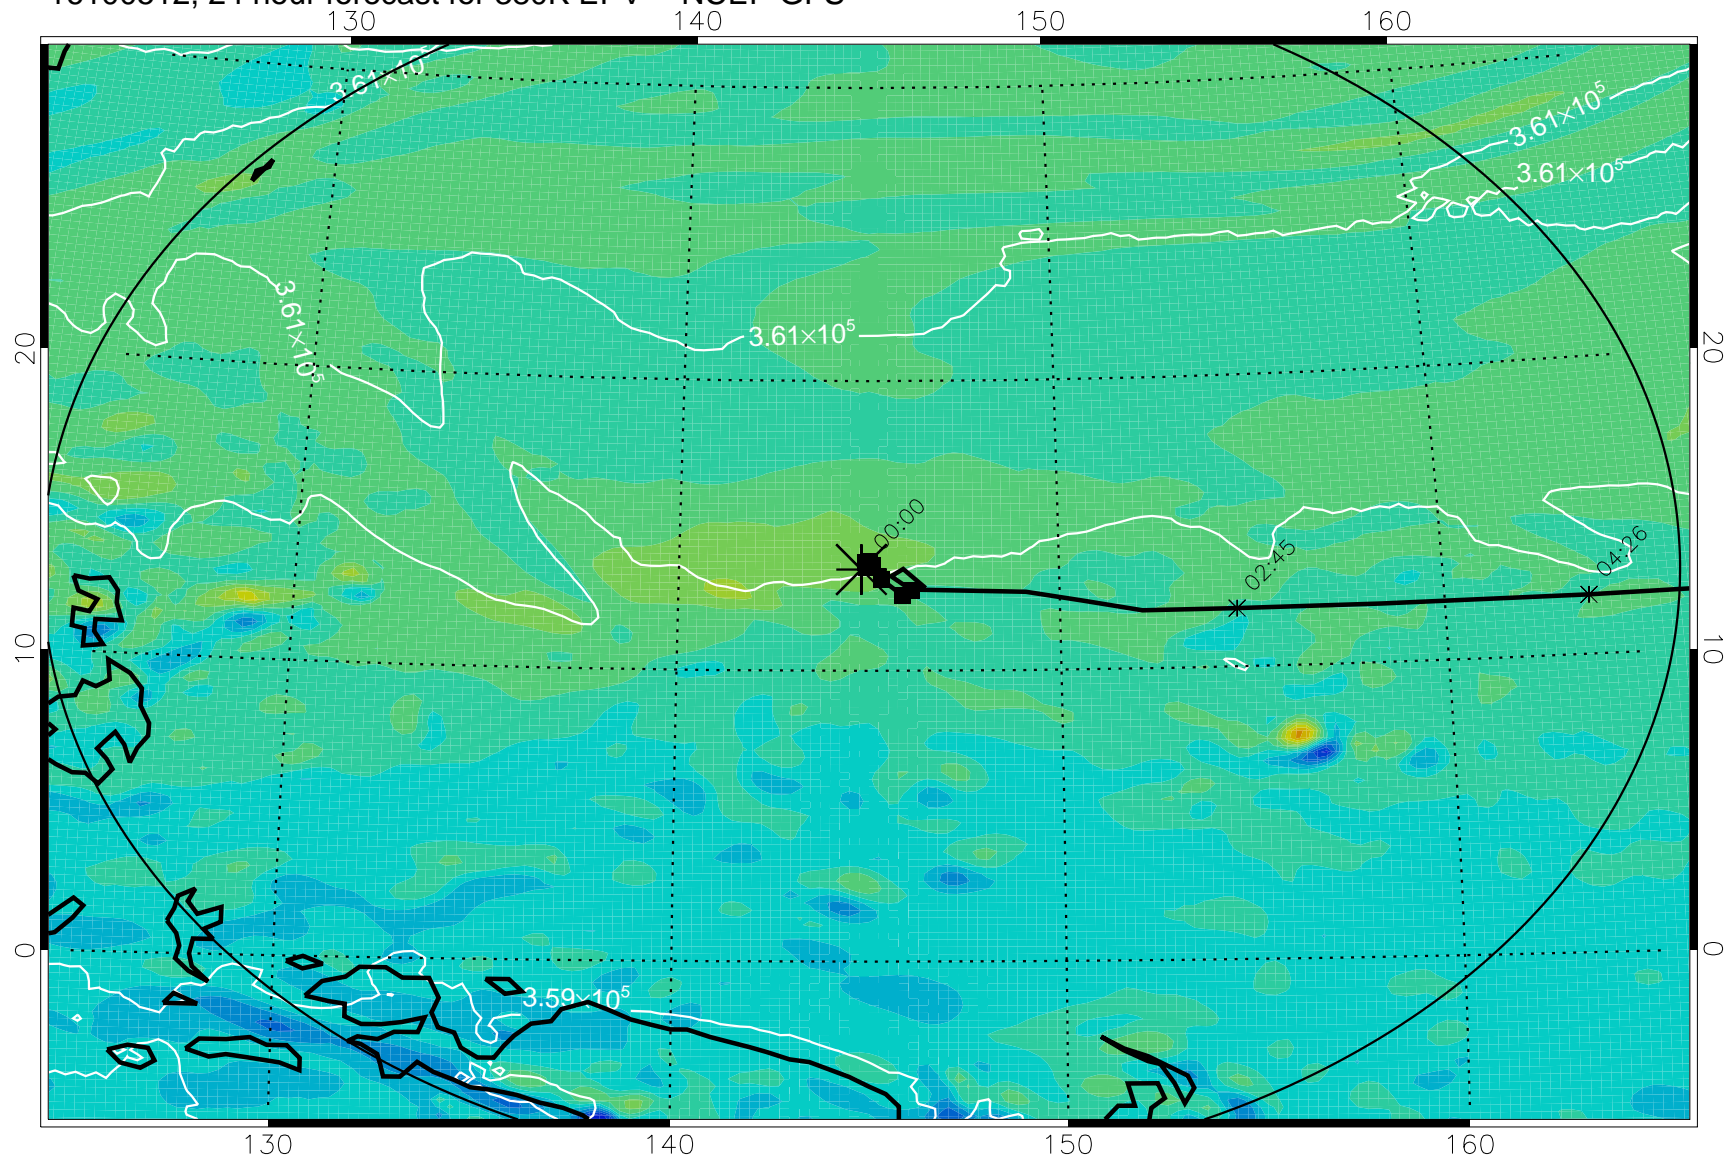

16100418, 6 hour forecast for 380K EPV -- NCEP GFS

380K Montgomery Streamfunction, white

Range ring of 2304 km

16100500, 12 hour forecast for 380K EPV -- NCEP GFS

380K Montgomery Streamfunction, white

Range ring of 2304 km

16100506, 18 hour forecast for 380K EPV -- NCEP GFS

380K Montgomery Streamfunction, white

Range ring of 2304 km

16100512, 24 hour forecast for 380K EPV -- NCEP GFS

380K Montgomery Streamfunction, white

Range ring of 2304 km

16100518, 30 hour forecast for 380K EPV -- NCEP GFS

380K Montgomery Streamfunction, white

Range ring of 2304 km

16100600, 36 hour forecast for 380K EPV -- NCEP GFS

380K Montgomery Streamfunction, white

Range ring of 2304 km

16100606, 42 hour forecast for 380K EPV -- NCEP GFS

380K Montgomery Streamfunction, white

Range ring of 2304 km

16100612, 48 hour forecast for 380K EPV -- NCEP GFS

380K Montgomery Streamfunction, white

Range ring of 2304 km