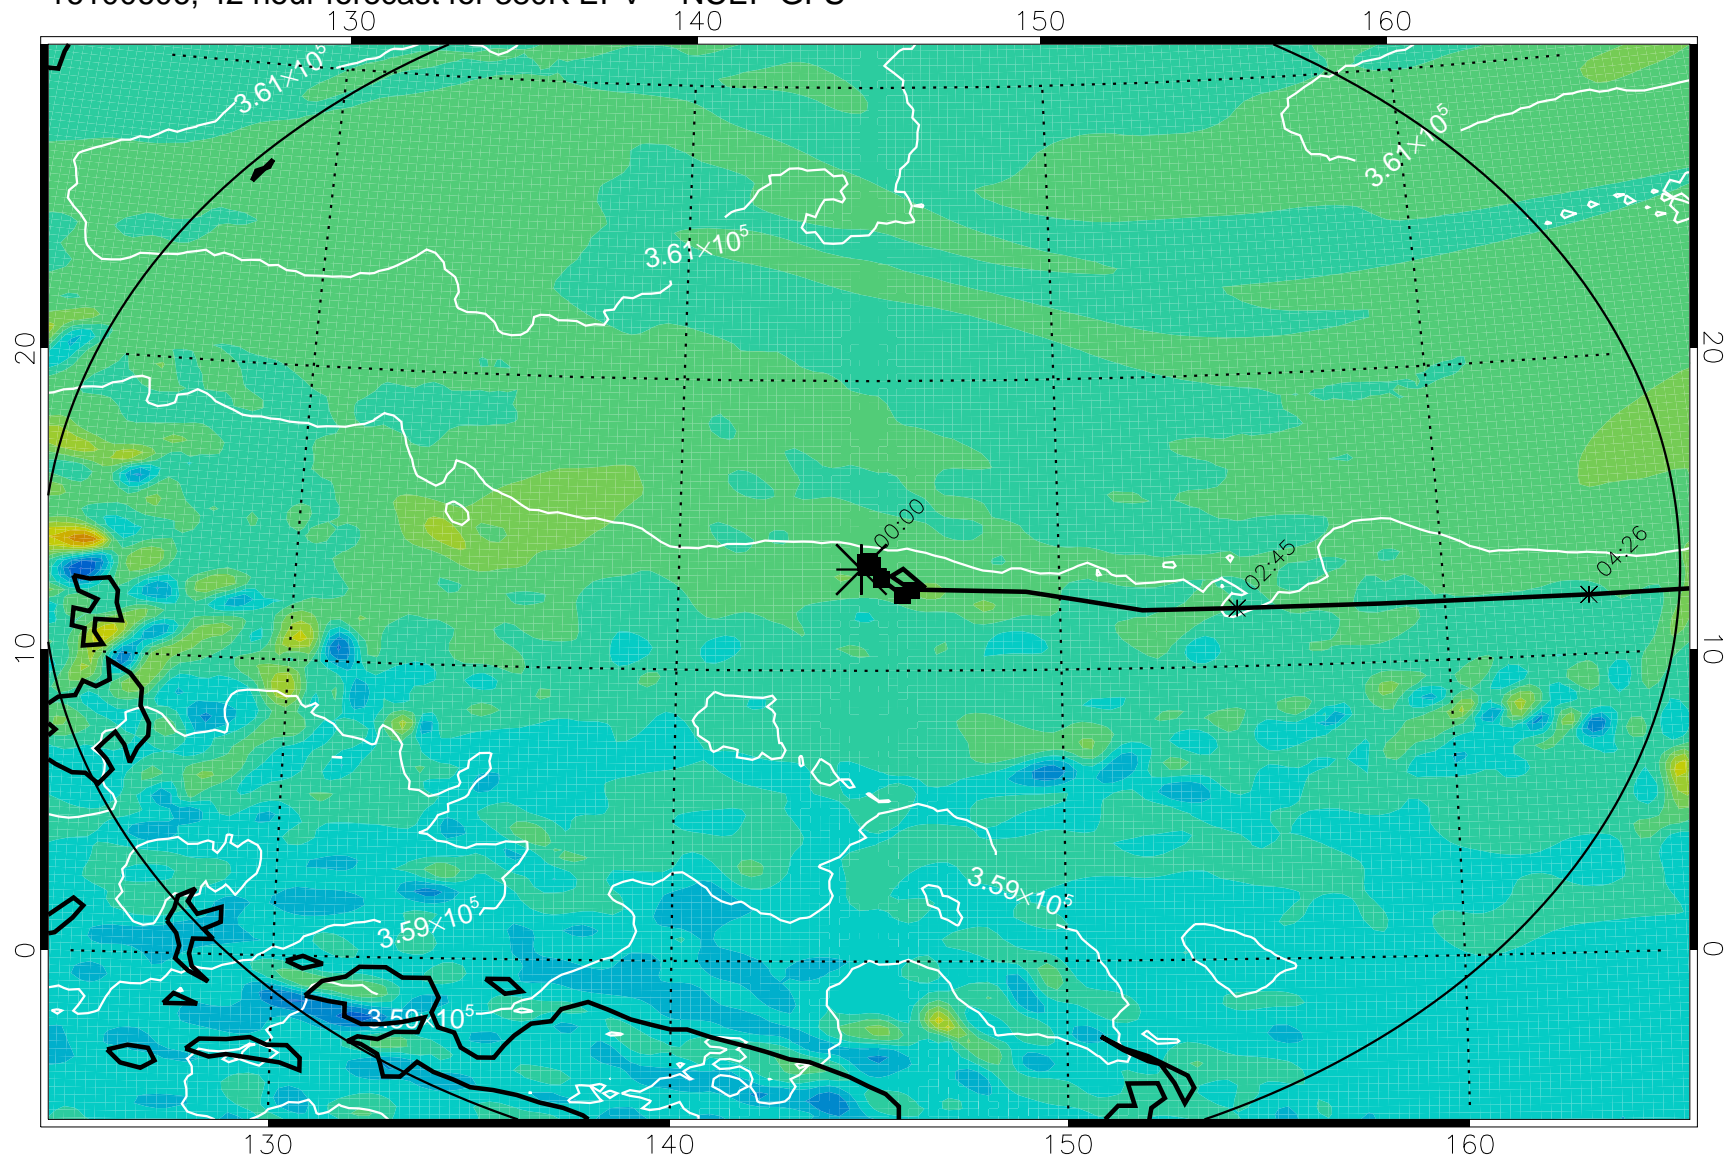

16100506, 18 hour forecast for 380K EPV -- NCEP GFS

380K Montgomery Streamfunction, white

Range ring of 2304 km

16100512, 24 hour forecast for 380K EPV -- NCEP GFS

380K Montgomery Streamfunction, white

Range ring of 2304 km

16100518, 30 hour forecast for 380K EPV -- NCEP GFS

380K Montgomery Streamfunction, white

Range ring of 2304 km

16100600, 36 hour forecast for 380K EPV -- NCEP GFS

380K Montgomery Streamfunction, white

Range ring of 2304 km

16100606, 42 hour forecast for 380K EPV -- NCEP GFS

380K Montgomery Streamfunction, white

Range ring of 2304 km

16100612, 48 hour forecast for 380K EPV -- NCEP GFS

380K Montgomery Streamfunction, white

Range ring of 2304 km

16100618, 54 hour forecast for 380K EPV -- NCEP GFS

380K Montgomery Streamfunction, white

Range ring of 2304 km

16100700, 60 hour forecast for 380K EPV -- NCEP GFS

380K Montgomery Streamfunction, white

Range ring of 2304 km