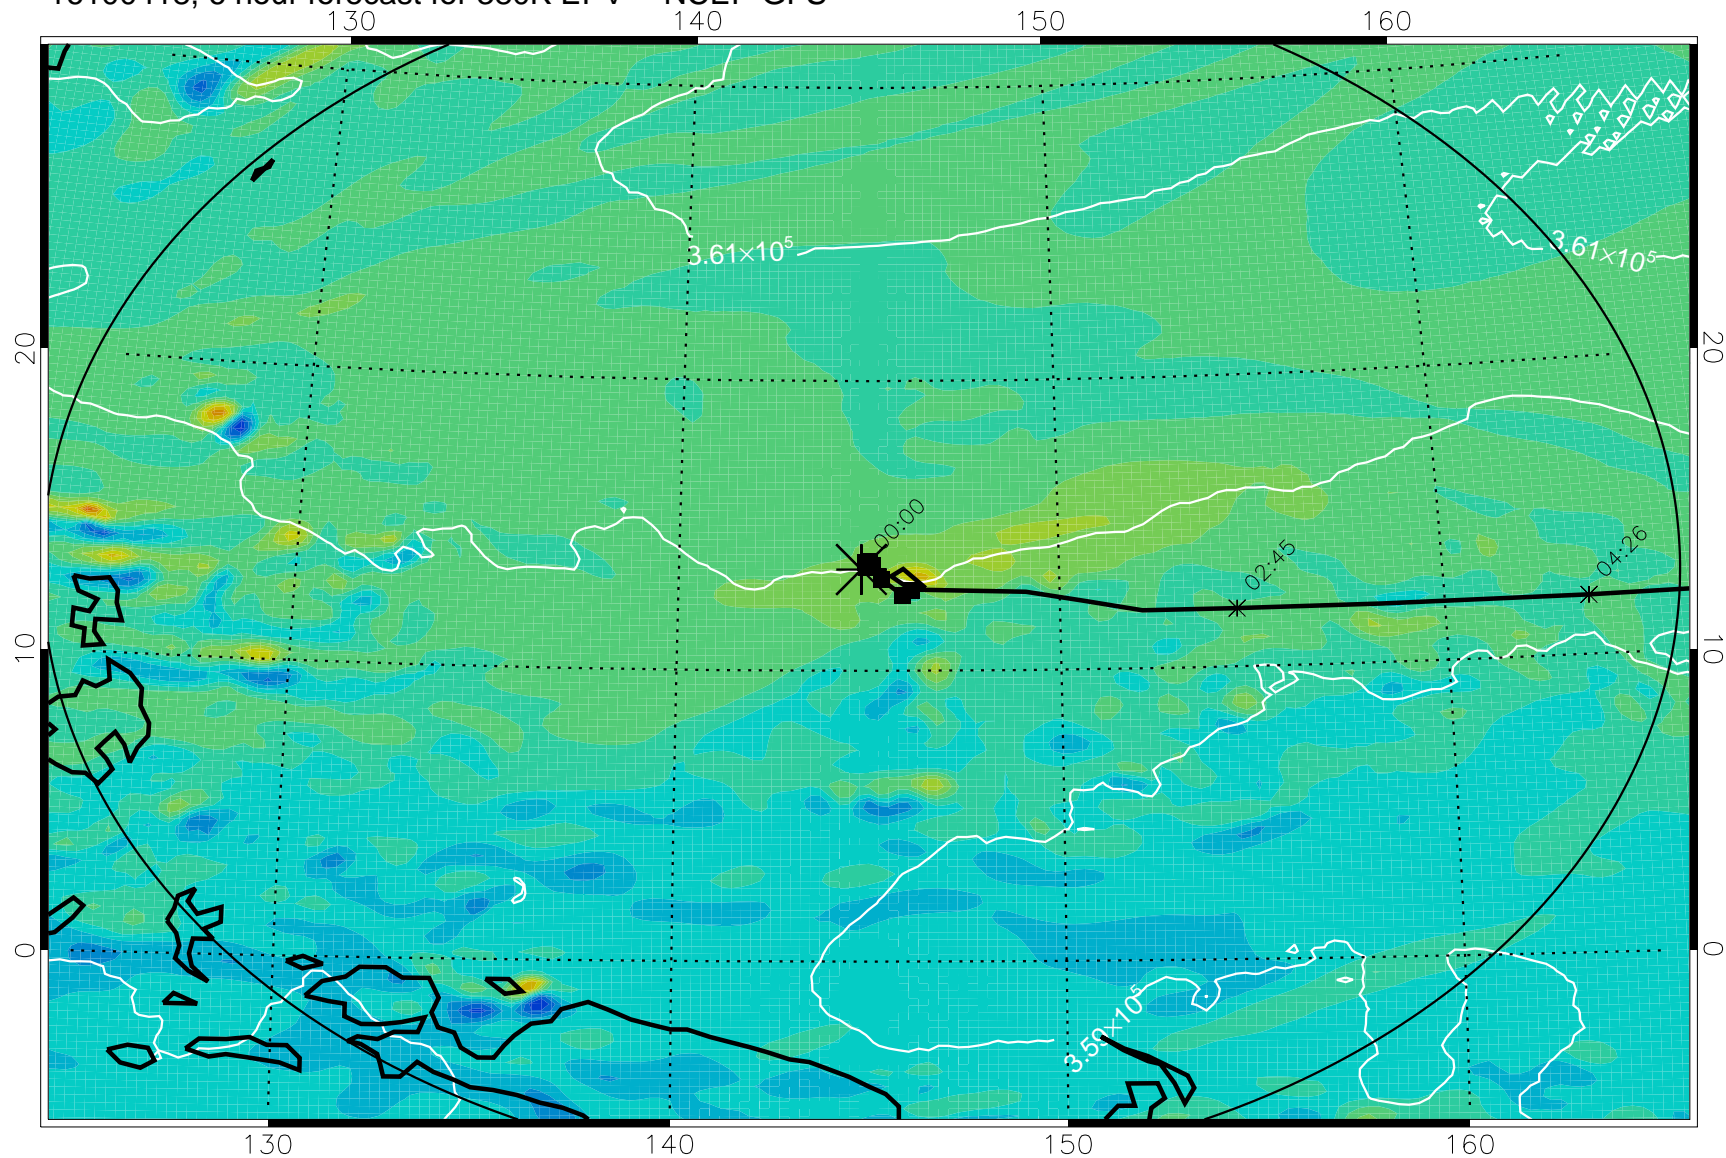

16100418, 6 hour forecast for 380K EPV -- NCEP GFS

380K Montgomery Streamfunction, white

Range ring of 2304 km

16100500, 12 hour forecast for 380K EPV -- NCEP GFS

380K Montgomery Streamfunction, white

Range ring of 2304 km

16100506, 18 hour forecast for 380K EPV -- NCEP GFS

380K Montgomery Streamfunction, white

Range ring of 2304 km

16100512, 24 hour forecast for 380K EPV -- NCEP GFS

380K Montgomery Streamfunction, white

Range ring of 2304 km

16100518, 30 hour forecast for 380K EPV -- NCEP GFS

380K Montgomery Streamfunction, white

Range ring of 2304 km

16100600, 36 hour forecast for 380K EPV -- NCEP GFS

380K Montgomery Streamfunction, white

Range ring of 2304 km

16100606, 42 hour forecast for 380K EPV -- NCEP GFS

380K Montgomery Streamfunction, white

Range ring of 2304 km

16100612, 48 hour forecast for 380K EPV -- NCEP GFS

380K Montgomery Streamfunction, white

Range ring of 2304 km