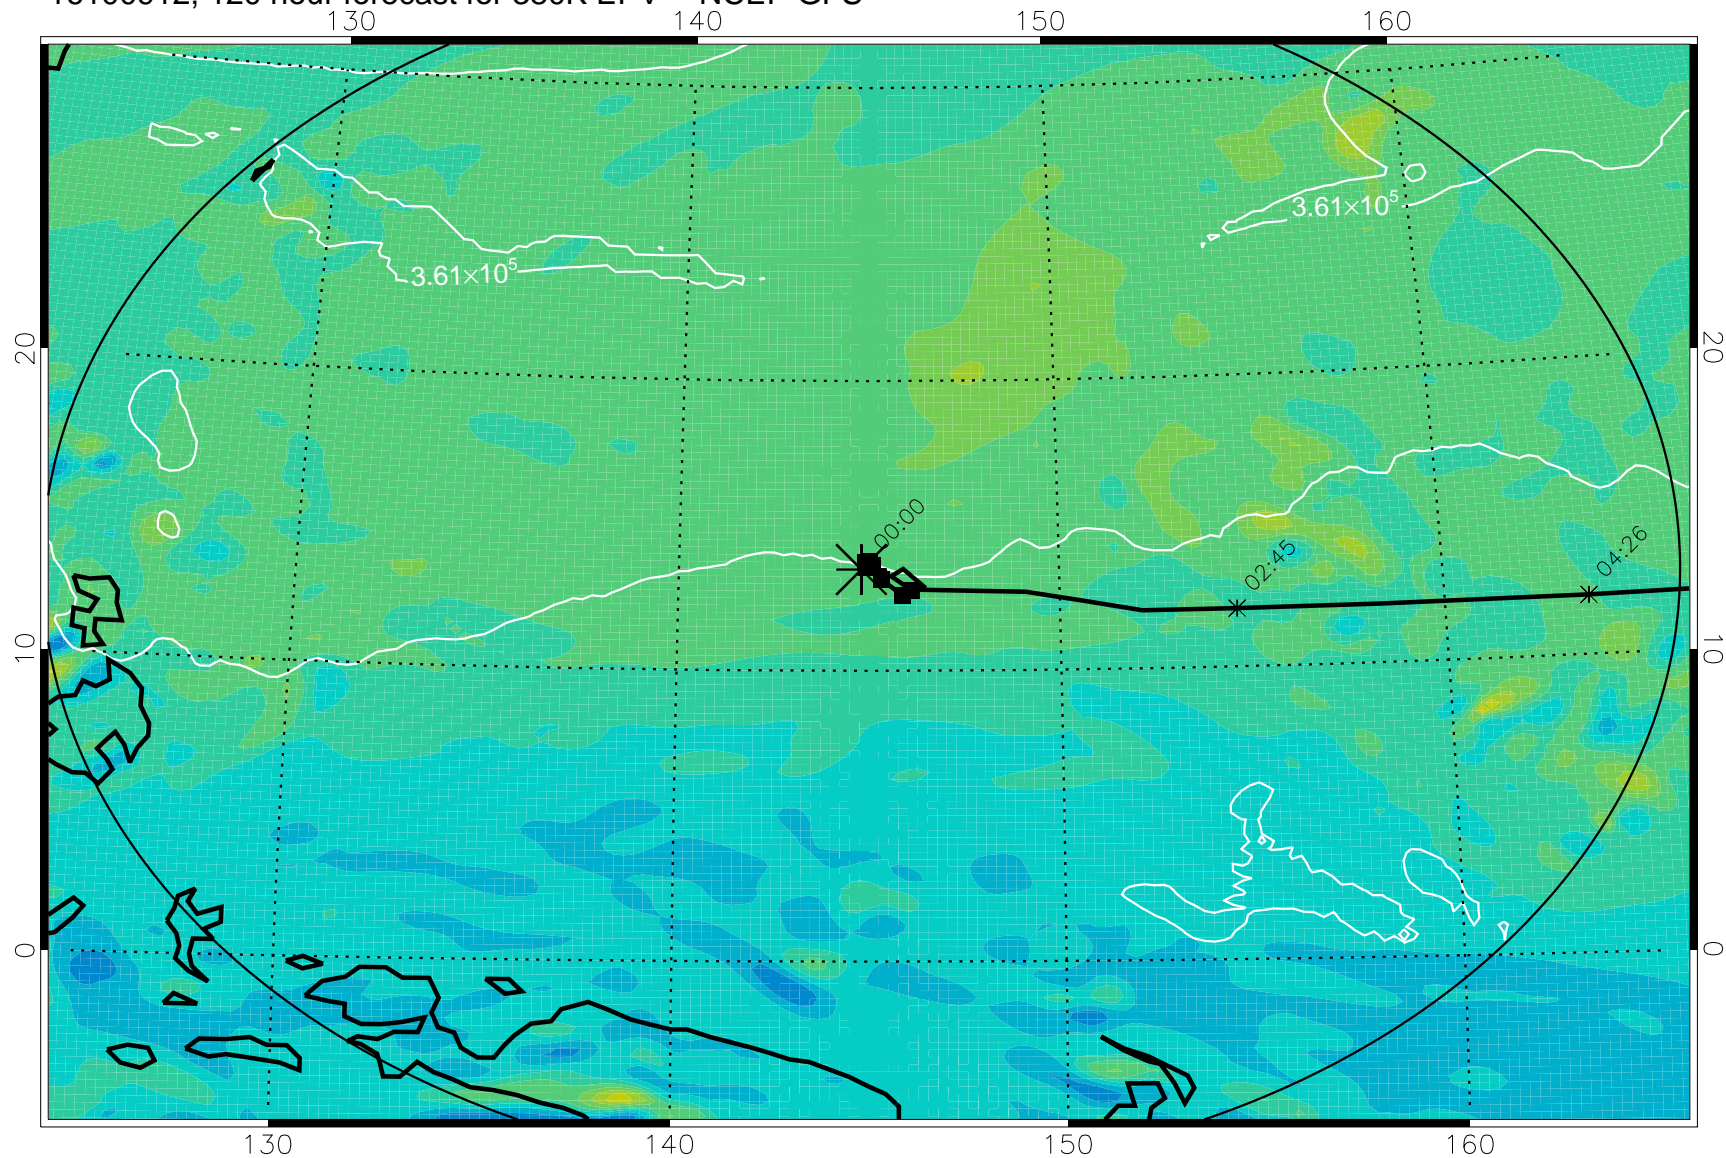

16100718, 78 hour forecast for 380K EPV -- NCEP GFS

380K Montgomery Streamfunction, white

Range ring of 2304 km

16100800, 84 hour forecast for 380K EPV -- NCEP GFS

380K Montgomery Streamfunction, white

Range ring of 2304 km

16100806, 90 hour forecast for 380K EPV -- NCEP GFS

380K Montgomery Streamfunction, white

Range ring of 2304 km

16100812, 96 hour forecast for 380K EPV -- NCEP GFS

380K Montgomery Streamfunction, white

Range ring of 2304 km

16100818, 102 hour forecast for 380K EPV -- NCEP GFS

380K Montgomery Streamfunction, white

Range ring of 2304 km

16100900, 108 hour forecast for 380K EPV -- NCEP GFS

380K Montgomery Streamfunction, white

Range ring of 2304 km

16100906, 114 hour forecast for 380K EPV -- NCEP GFS

380K Montgomery Streamfunction, white

Range ring of 2304 km

16100912, 120 hour forecast for 380K EPV -- NCEP GFS

380K Montgomery Streamfunction, white

Range ring of 2304 km