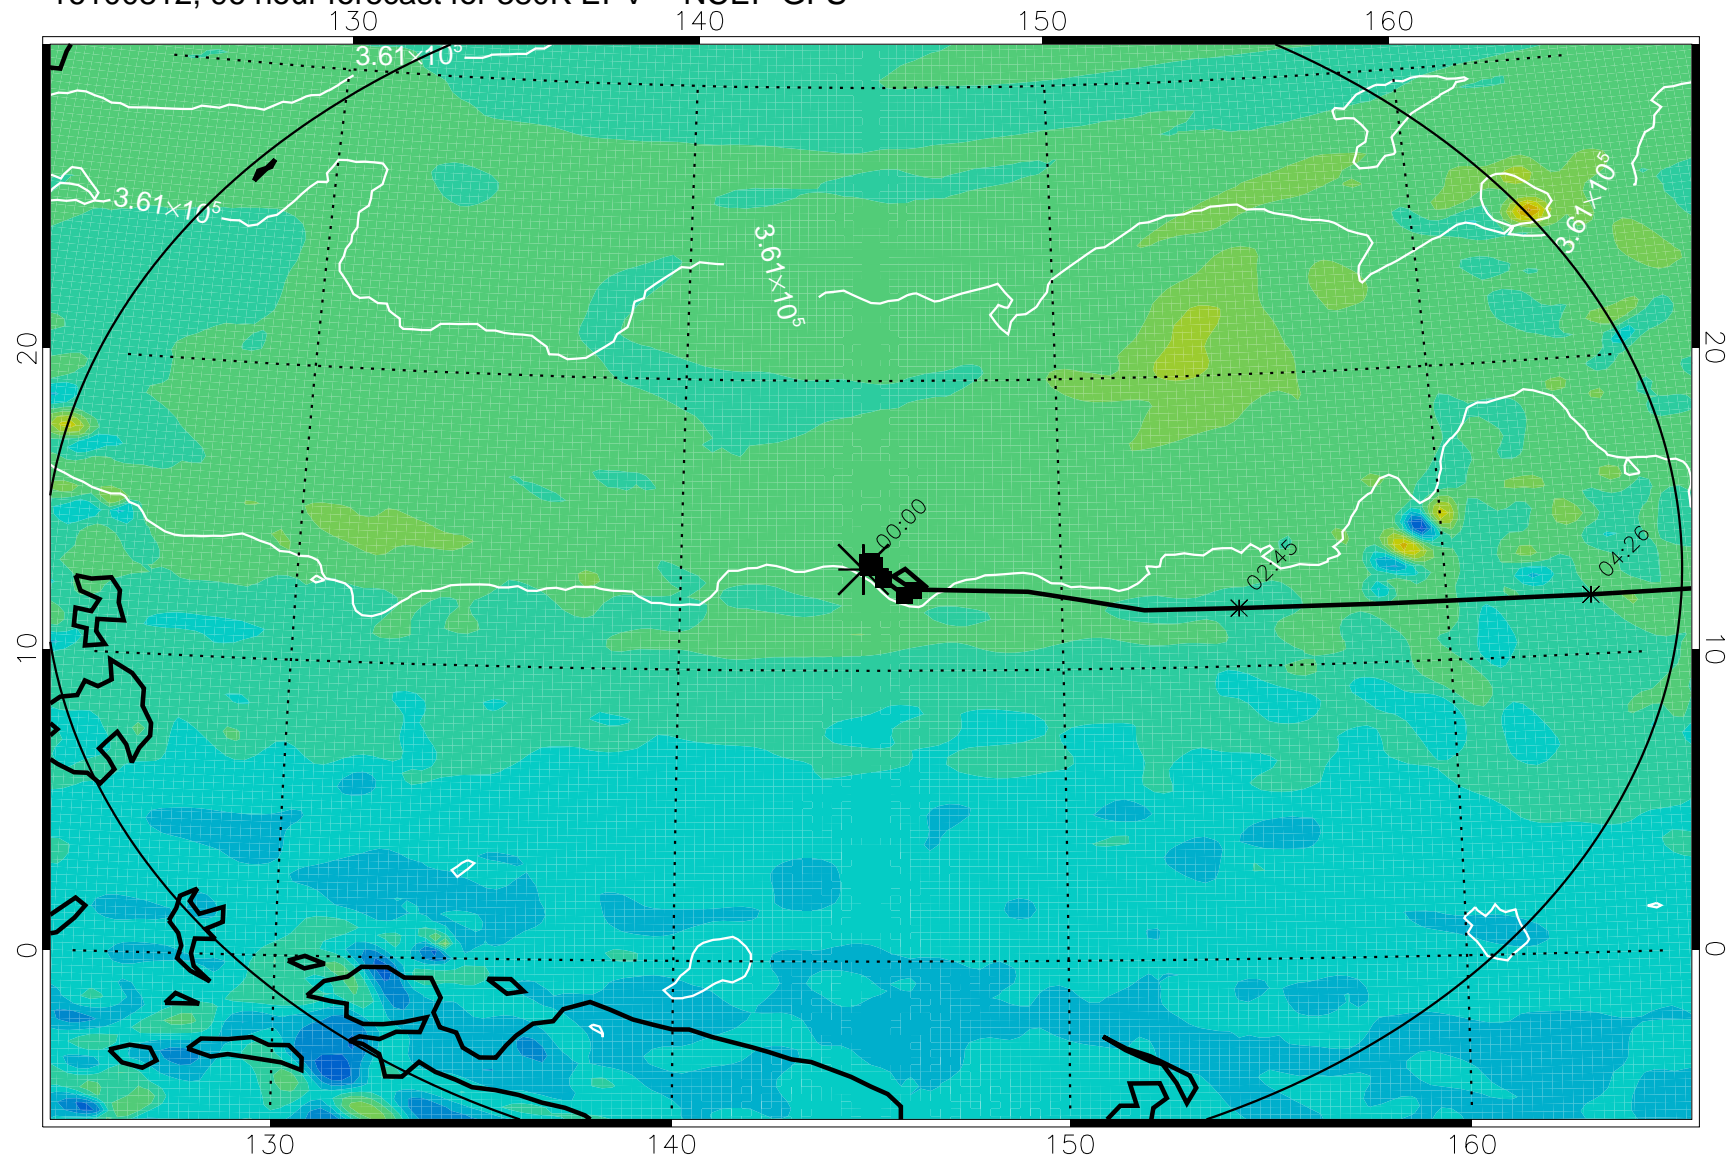

16100706, 66 hour forecast for 380K EPV -- NCEP GFS

380K Montgomery Streamfunction, white

Range ring of 2304 km

16100712, 72 hour forecast for 380K EPV -- NCEP GFS

380K Montgomery Streamfunction, white

Range ring of 2304 km

16100718, 78 hour forecast for 380K EPV -- NCEP GFS

380K Montgomery Streamfunction, white

Range ring of 2304 km

16100800, 84 hour forecast for 380K EPV -- NCEP GFS

380K Montgomery Streamfunction, white

Range ring of 2304 km

16100806, 90 hour forecast for 380K EPV -- NCEP GFS

380K Montgomery Streamfunction, white

Range ring of 2304 km

16100812, 96 hour forecast for 380K EPV -- NCEP GFS

380K Montgomery Streamfunction, white

Range ring of 2304 km

16100818, 102 hour forecast for 380K EPV -- NCEP GFS

380K Montgomery Streamfunction, white

Range ring of 2304 km

16100900, 108 hour forecast for 380K EPV -- NCEP GFS

380K Montgomery Streamfunction, white

Range ring of 2304 km