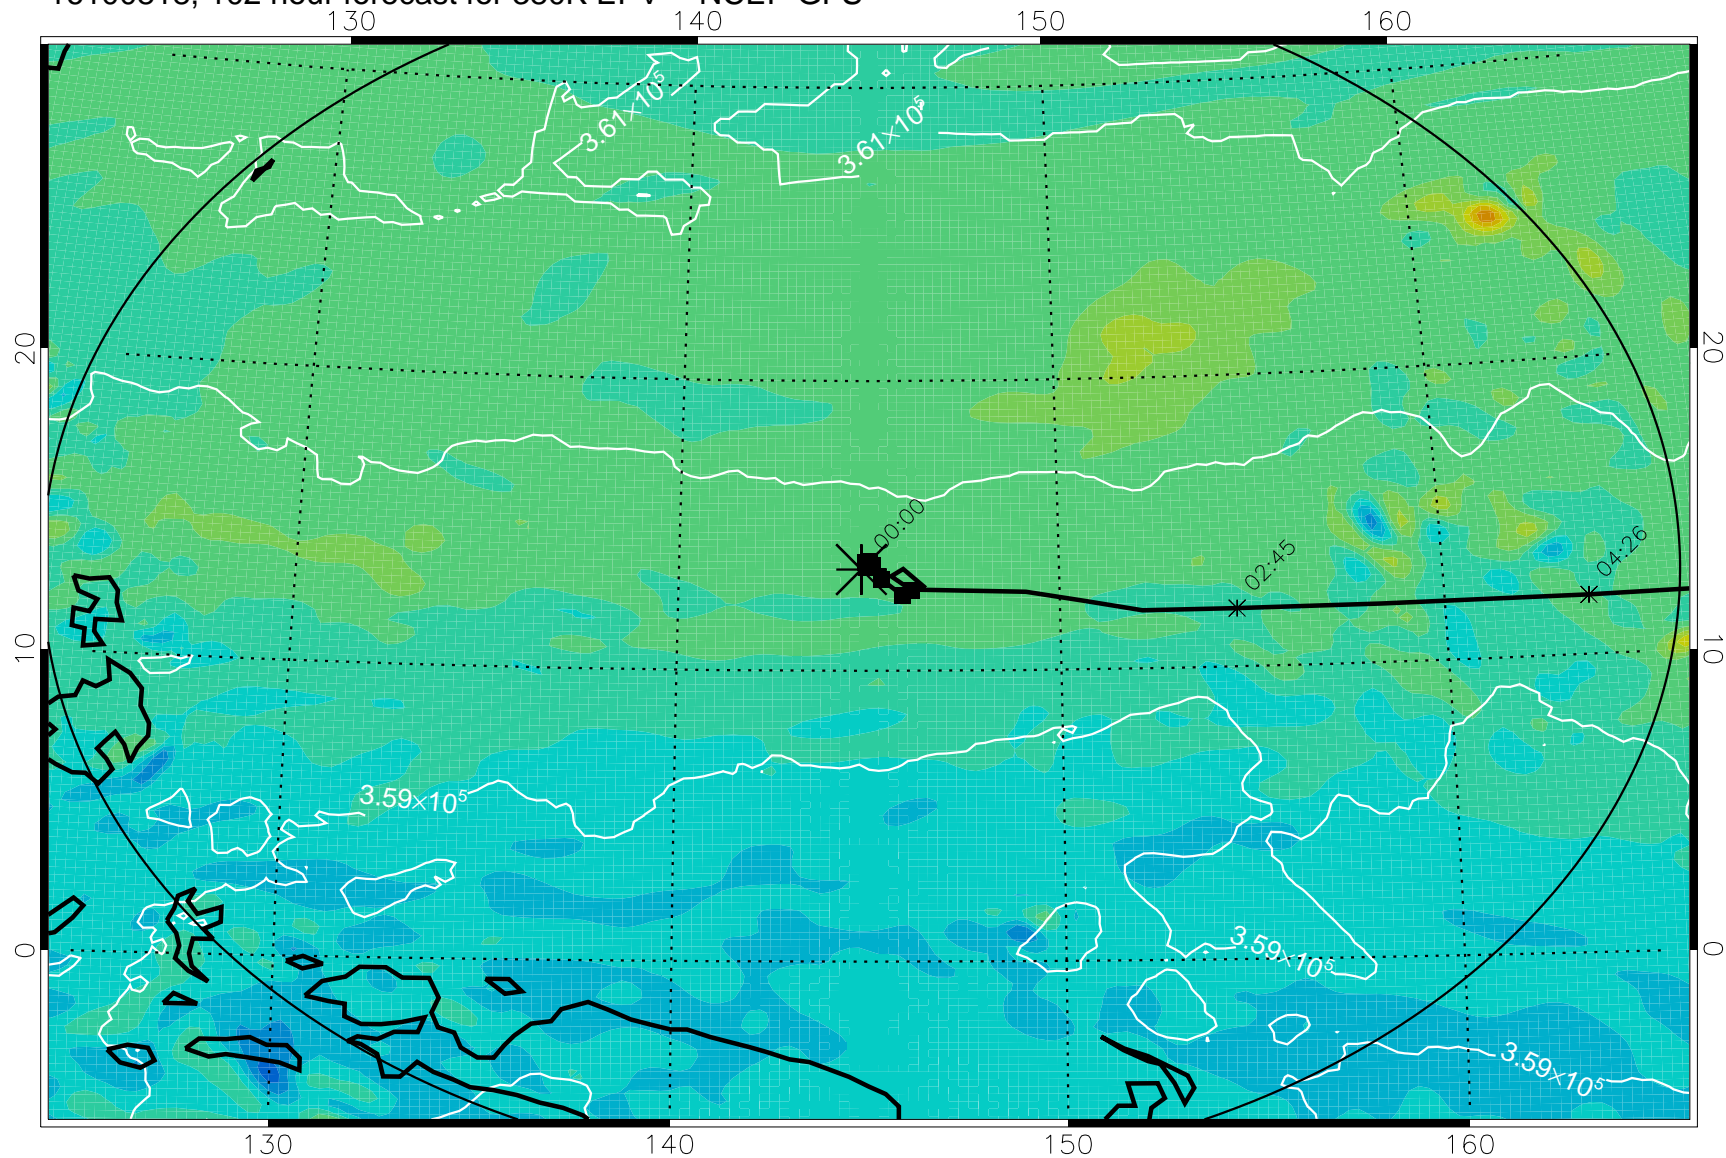

16100718, 78 hour forecast for 380K EPV -- NCEP GFS

380K Montgomery Streamfunction, white

Range ring of 2304 km

16100800, 84 hour forecast for 380K EPV -- NCEP GFS

380K Montgomery Streamfunction, white

Range ring of 2304 km

16100806, 90 hour forecast for 380K EPV -- NCEP GFS

380K Montgomery Streamfunction, white

Range ring of 2304 km

16100812, 96 hour forecast for 380K EPV -- NCEP GFS

380K Montgomery Streamfunction, white

Range ring of 2304 km

16100818, 102 hour forecast for 380K EPV -- NCEP GFS

380K Montgomery Streamfunction, white

Range ring of 2304 km

16100900, 108 hour forecast for 380K EPV -- NCEP GFS

380K Montgomery Streamfunction, white

Range ring of 2304 km

16100906, 114 hour forecast for 380K EPV -- NCEP GFS

380K Montgomery Streamfunction, white

Range ring of 2304 km

16100912, 120 hour forecast for 380K EPV -- NCEP GFS

380K Montgomery Streamfunction, white

Range ring of 2304 km