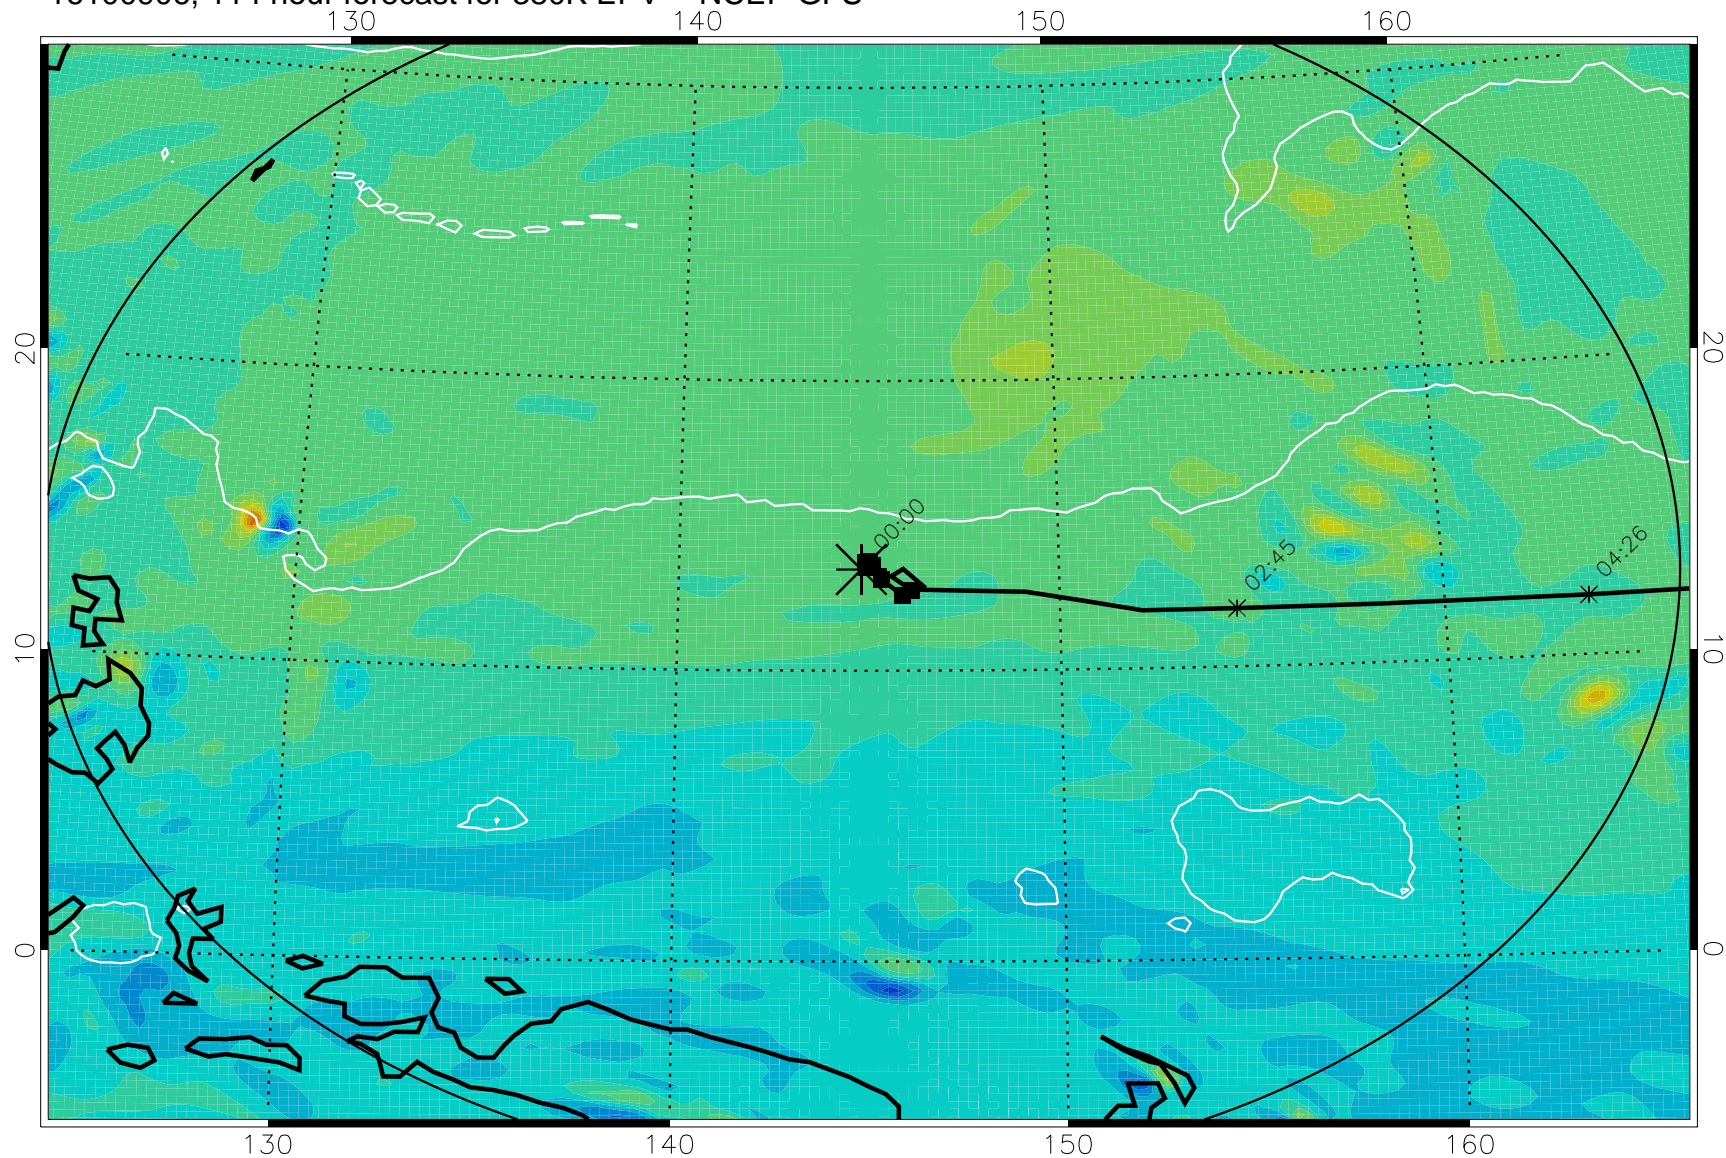

16100718, 78 hour forecast for 380K EPV -- NCEP GFS

380K Montgomery Streamfunction, white

Range ring of 2304 km

16100800, 84 hour forecast for 380K EPV -- NCEP GFS

380K Montgomery Streamfunction, white

Range ring of 2304 km

16100806, 90 hour forecast for 380K EPV -- NCEP GFS

380K Montgomery Streamfunction, white

Range ring of 2304 km

16100812, 96 hour forecast for 380K EPV -- NCEP GFS

380K Montgomery Streamfunction, white

Range ring of 2304 km

16100818, 102 hour forecast for 380K EPV -- NCEP GFS

380K Montgomery Streamfunction, white

Range ring of 2304 km

16100900, 108 hour forecast for 380K EPV -- NCEP GFS

380K Montgomery Streamfunction, white

Range ring of 2304 km

16100906, 114 hour forecast for 380K EPV -- NCEP GFS

380K Montgomery Streamfunction, white

Range ring of 2304 km

16100912, 120 hour forecast for 380K EPV -- NCEP GFS

380K Montgomery Streamfunction, white

Range ring of 2304 km