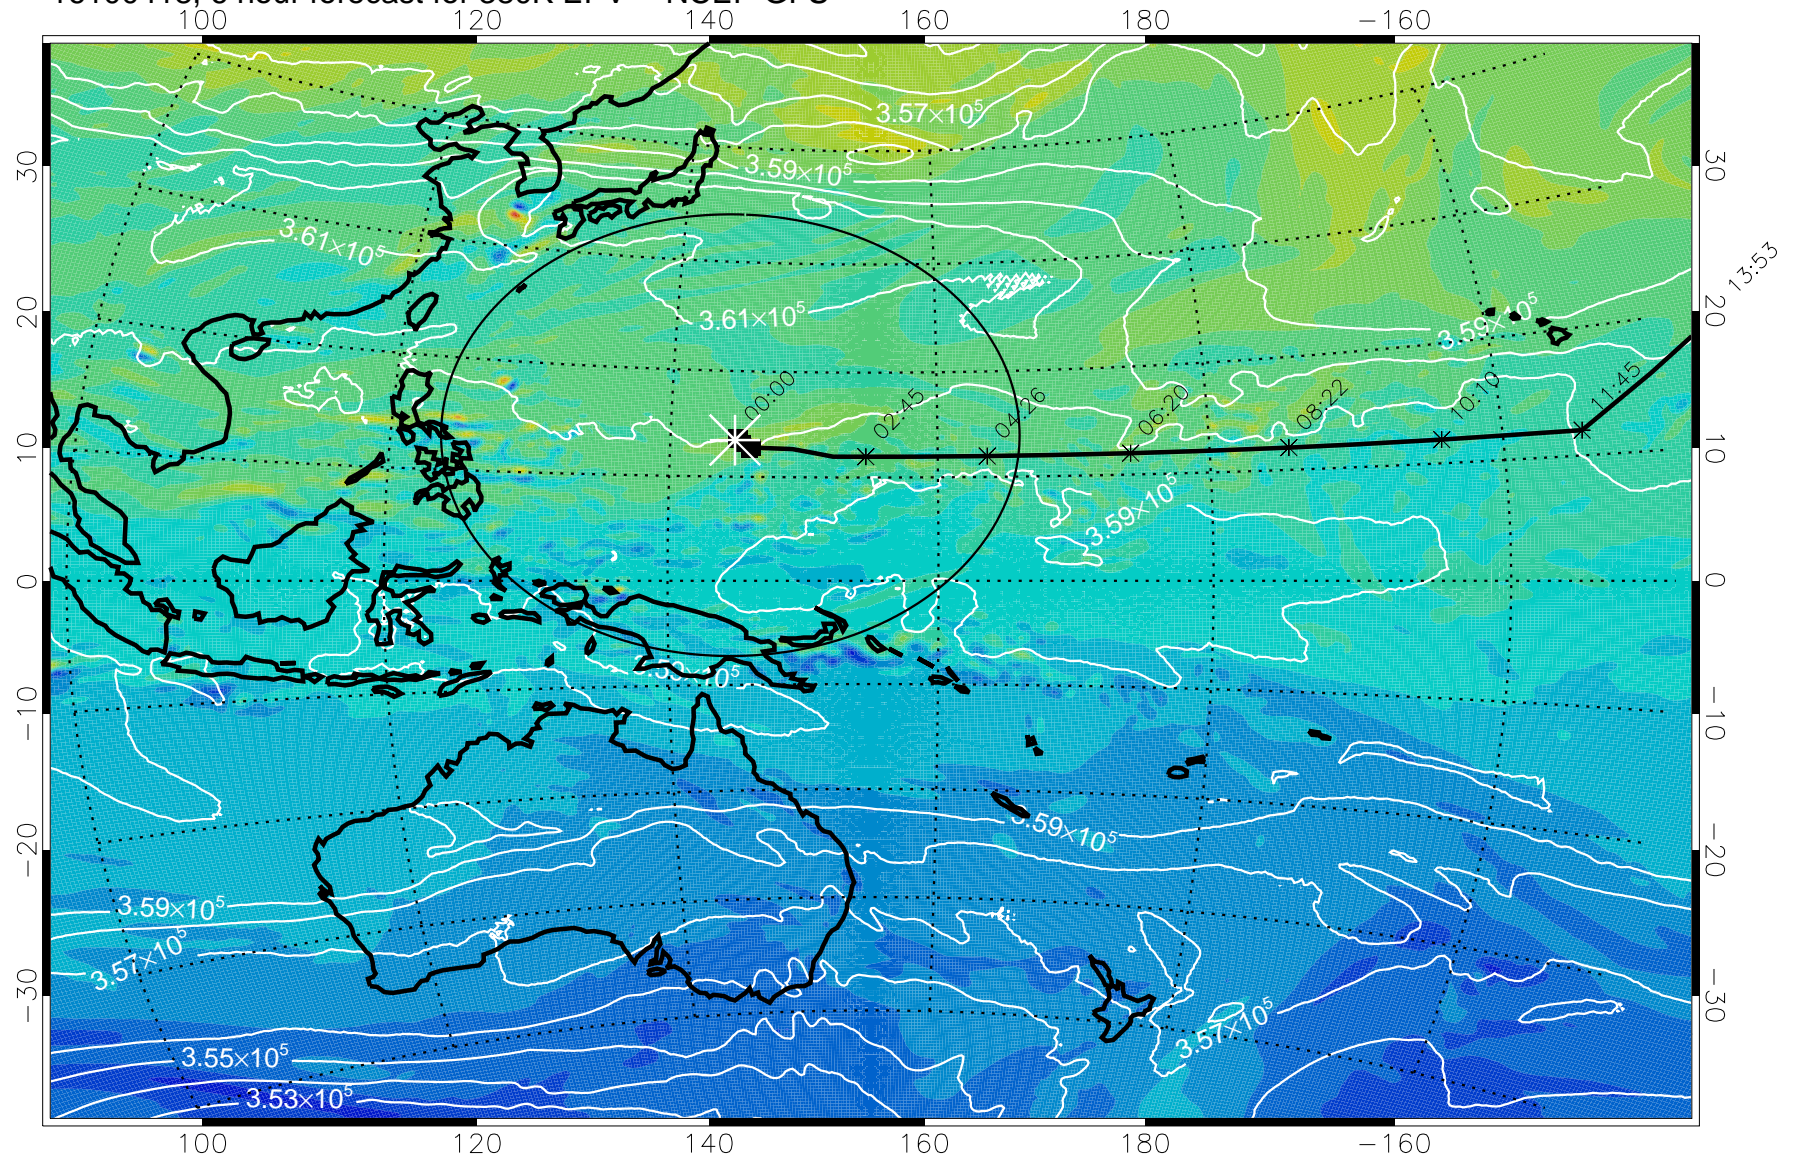

16100418, 6 hour forecast for 380K EPV -- NCEP GFS

380K Montgomery Streamfunction, white

Range ring of 2304 km

15:52

16100500, 12 hour forecast for 380K EPV -- NCEP GFS

380K Montgomery Streamfunction, white

Range ring of 2304 km

16100506, 18 hour forecast for 380K EPV -- NCEP GFS

380K Montgomery Streamfunction, white

Range ring of 2304 km

15:52

16100512, 24 hour forecast for 380K EPV -- NCEP GFS

380K Montgomery Streamfunction, white

Range ring of 2304 km

15:52

16100518, 30 hour forecast for 380K EPV -- NCEP GFS

380K Montgomery Streamfunction, white

Range ring of 2304 km

15:52

16100600, 36 hour forecast for 380K EPV -- NCEP GFS

380K Montgomery Streamfunction, white

Range ring of 2304 km

15:52

16100606, 42 hour forecast for 380K EPV -- NCEP GFS

380K Montgomery Streamfunction, white

Range ring of 2304 km

15:52

13:53

16100612, 48 hour forecast for 380K EPV -- NCEP GFS