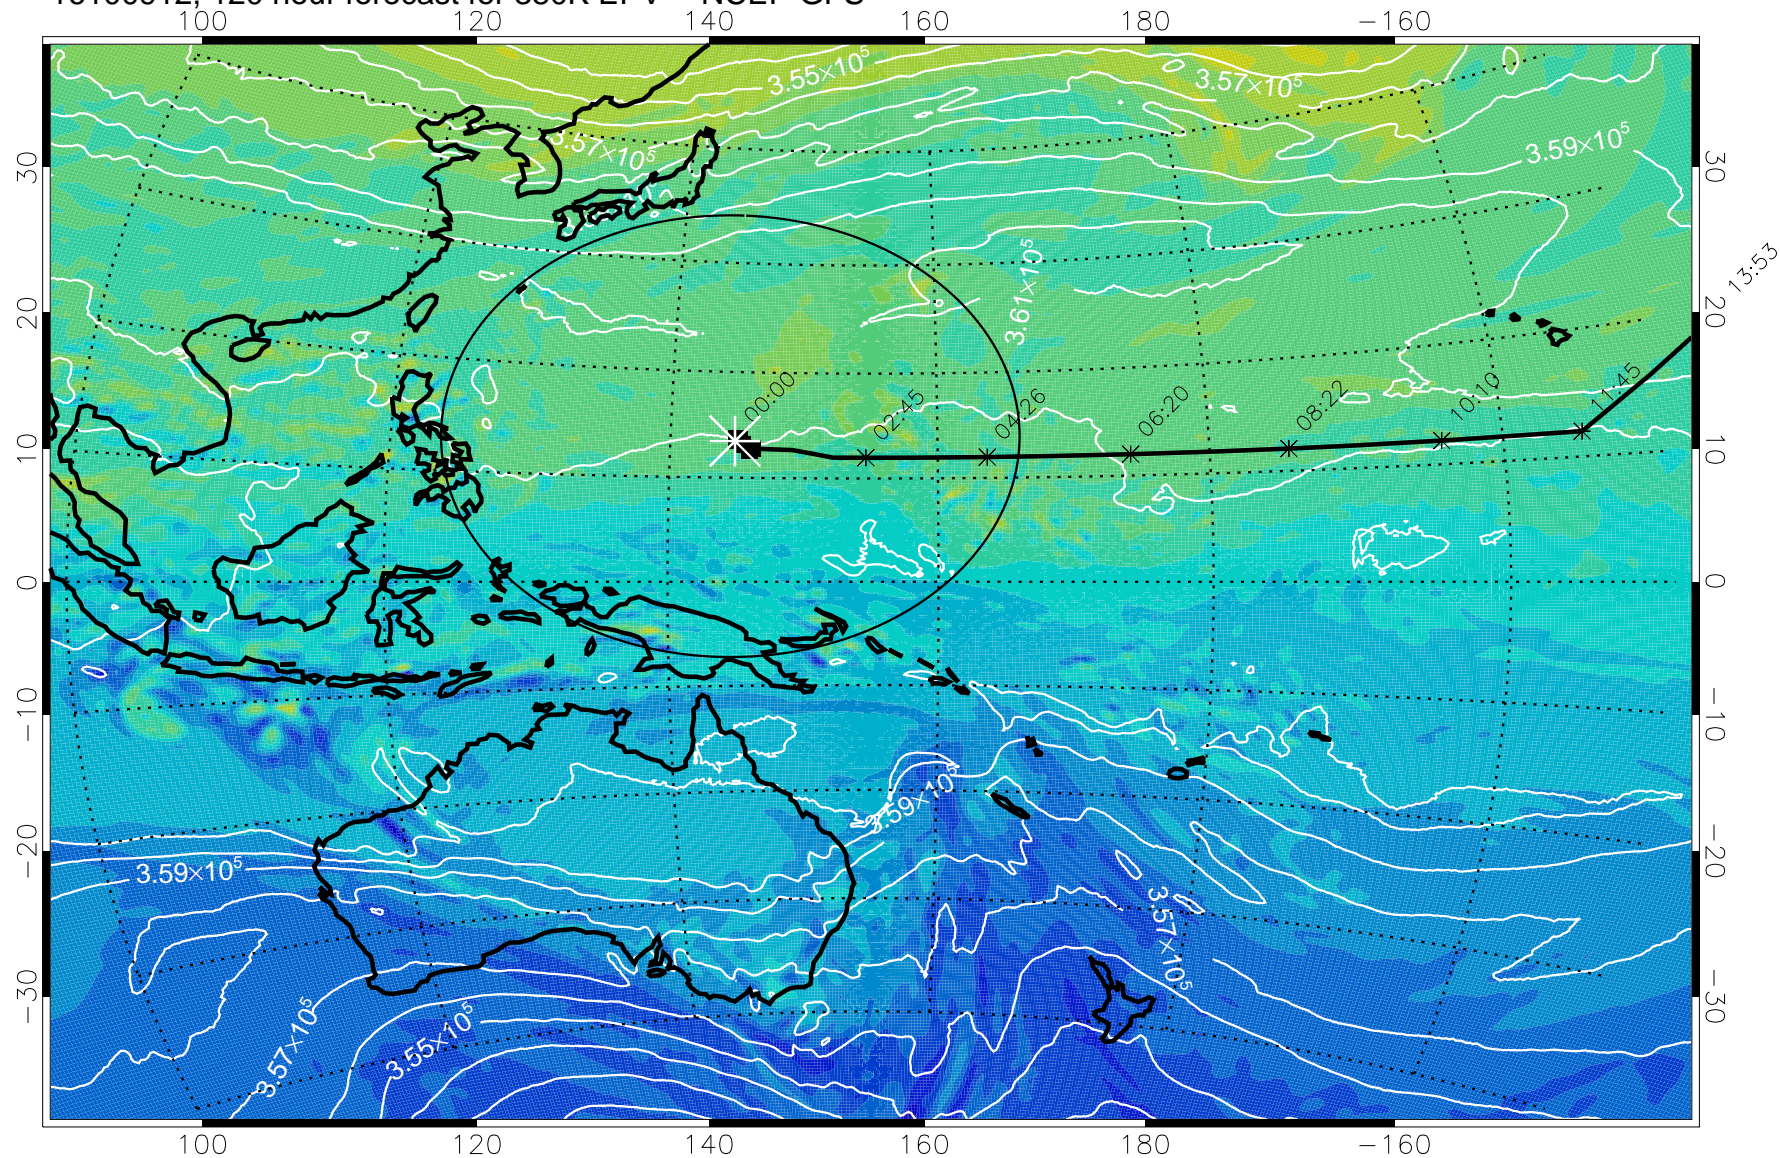

Range ring of 2304 km

15:52

16100800, 84 hour forecast for 380K EPV -- NCEP GFS

380K Montgomery Streamfunction, white

Range ring of 2304 km

16100806, 90 hour forecast for 380K EPV -- NCEP GFS

380K Montgomery Streamfunction, white

Range ring of 2304 km

15:52

16100812, 96 hour forecast for 380K EPV -- NCEP GFS

380K Montgomery Streamfunction, white

Range ring of 2304 km

15:52

13:53

16100818, 102 hour forecast for 380K EPV -- NCEP GFS

380K Montgomery Streamfunction, white

Range ring of 2304 km

16100900, 108 hour forecast for 380K EPV -- NCEP GFS

15:52

380K Montgomery Streamfunction, white

Range ring of 2304 km

16100906, 114 hour forecast for 380K EPV -- NCEP GFS

380K Montgomery Streamfunction, white

Range ring of 2304 km

15:52

16100912, 120 hour forecast for 380K EPV -- NCEP GFS

15:52

380K Montgomery Streamfunction, white

Range ring of 2304 km