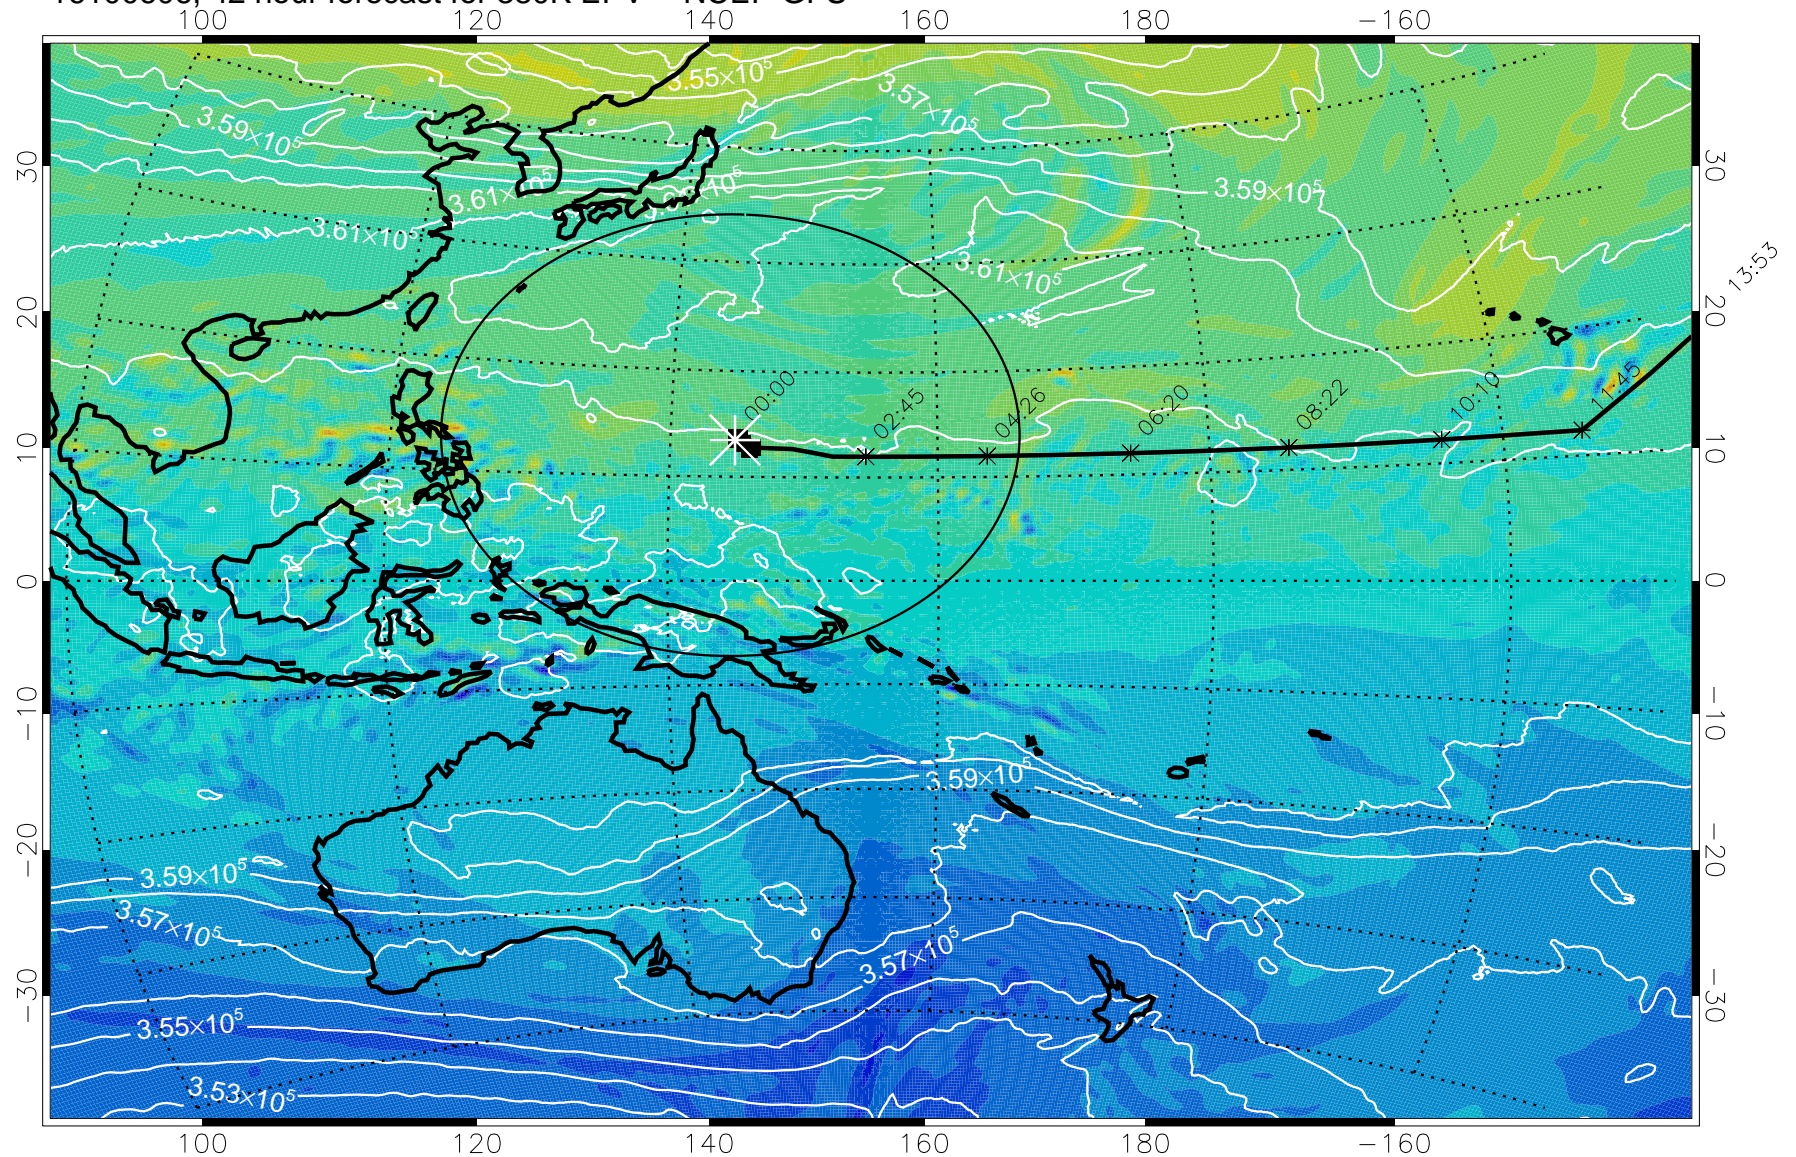

Range ring of 2304 km

15:52

16100518, 30 hour forecast for 380K EPV -- NCEP GFS

380K Montgomery Streamfunction, white

Range ring of 2304 km

15:52

16100600, 36 hour forecast for 380K EPV -- NCEP GFS

380K Montgomery Streamfunction, white

Range ring of 2304 km

15:52

16100606, 42 hour forecast for 380K EPV -- NCEP GFS

380K Montgomery Streamfunction, white

Range ring of 2304 km

15:52

13:53

16100612, 48 hour forecast for 380K EPV -- NCEP GFS

380K Montgomery Streamfunction, white

Range ring of 2304 km

15:52

16100618, 54 hour forecast for 380K EPV -- NCEP GFS

380K Montgomery Streamfunction, white

Range ring of 2304 km

15:52

16100700, 60 hour forecast for 380K EPV -- NCEP GFS

Range ring of 2304 km

15:52

16100800, 84 hour forecast for 380K EPV -- NCEP GFS

380K Montgomery Streamfunction, white

Range ring of 2304 km

16100806, 90 hour forecast for 380K EPV -- NCEP GFS

380K Montgomery Streamfunction, white