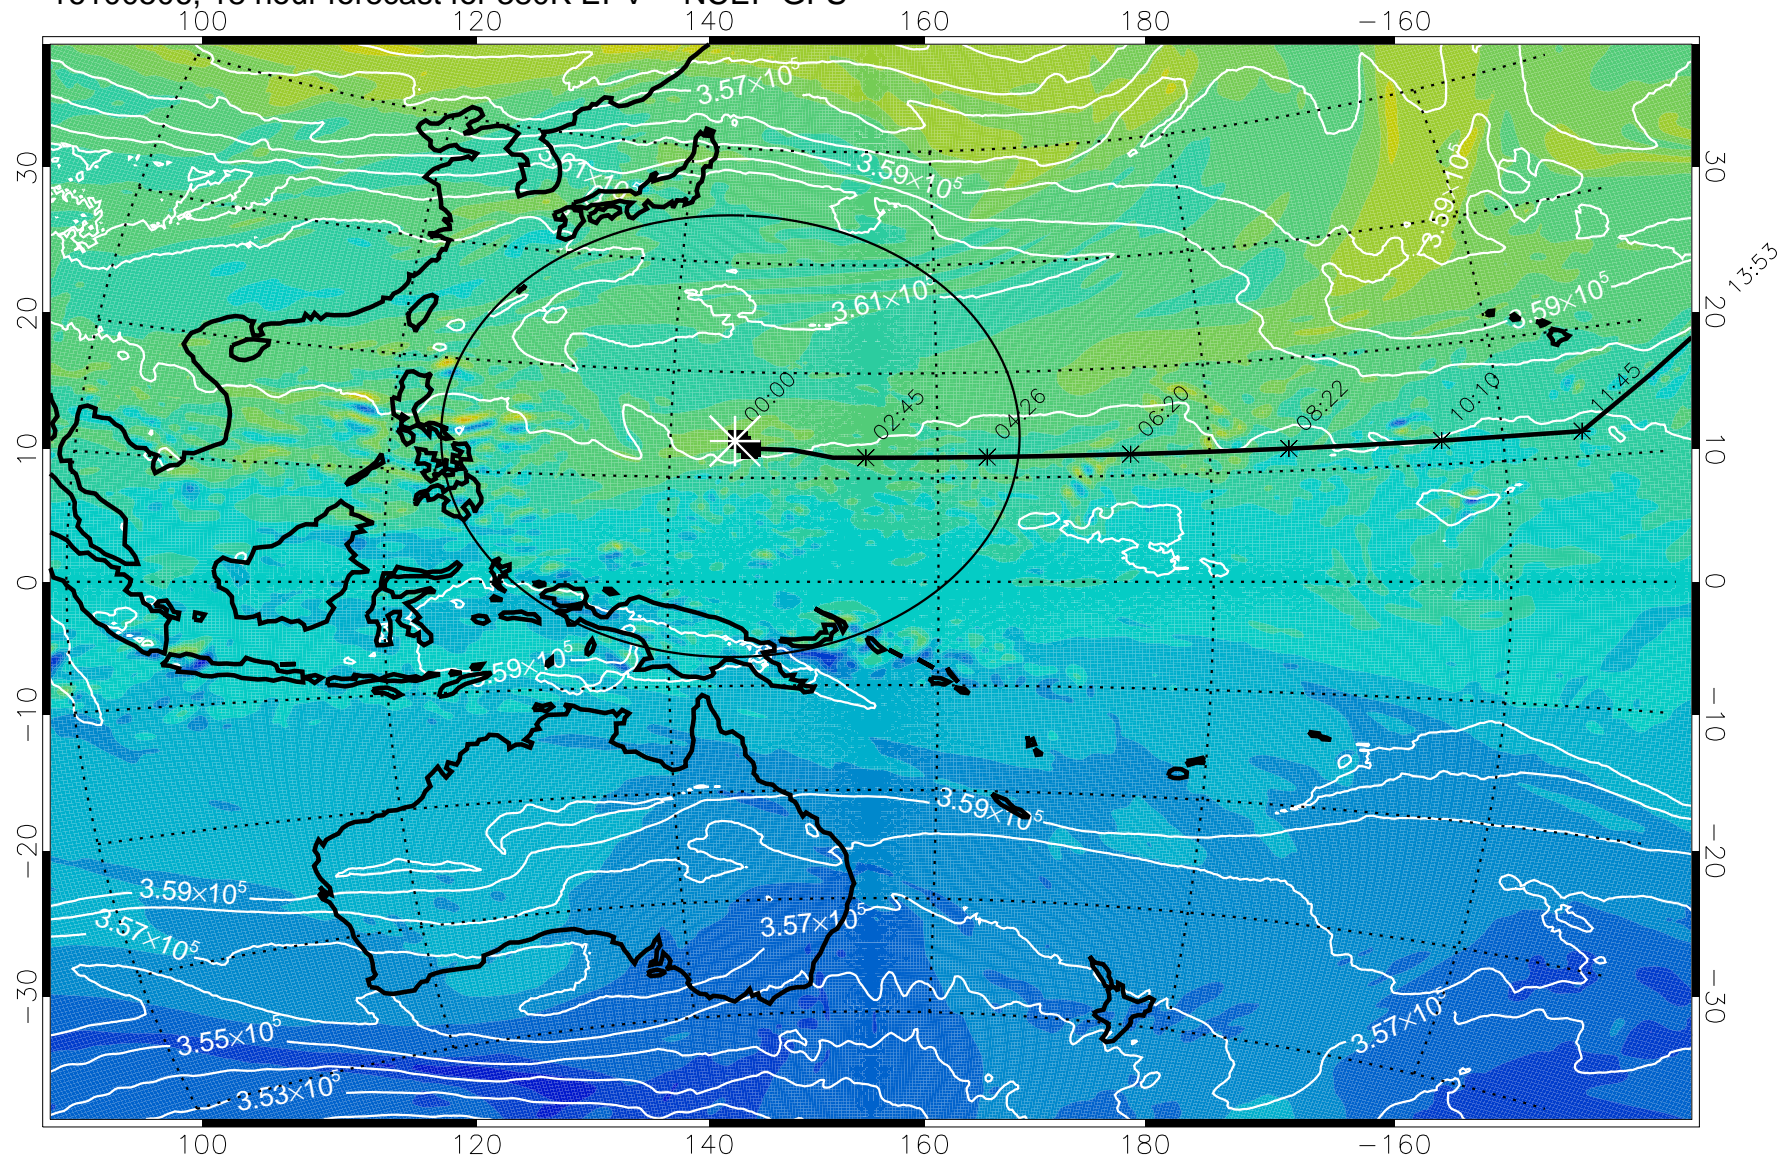

16100418, 6 hour forecast for 380K EPV -- NCEP GFS

380K Montgomery Streamfunction, white

Range ring of 2304 km

15:52

16100500, 12 hour forecast for 380K EPV -- NCEP GFS

380K Montgomery Streamfunction, white

Range ring of 2304 km

16100506, 18 hour forecast for 380K EPV -- NCEP GFS

380K Montgomery Streamfunction, white

Range ring of 2304 km

15:52

16100512, 24 hour forecast for 380K EPV -- NCEP GFS

380K Montgomery Streamfunction, white

Range ring of 2304 km

15:52

16100518, 30 hour forecast for 380K EPV -- NCEP GFS

380K Montgomery Streamfunction, white

Range ring of 2304 km

15:52

16100600, 36 hour forecast for 380K EPV -- NCEP GFS

380K Montgomery Streamfunction, white

Range ring of 2304 km

15:52

16100606, 42 hour forecast for 380K EPV -- NCEP GFS

380K Montgomery Streamfunction, white

Range ring of 2304 km

15:52

13:53

16100612, 48 hour forecast for 380K EPV -- NCEP GFS