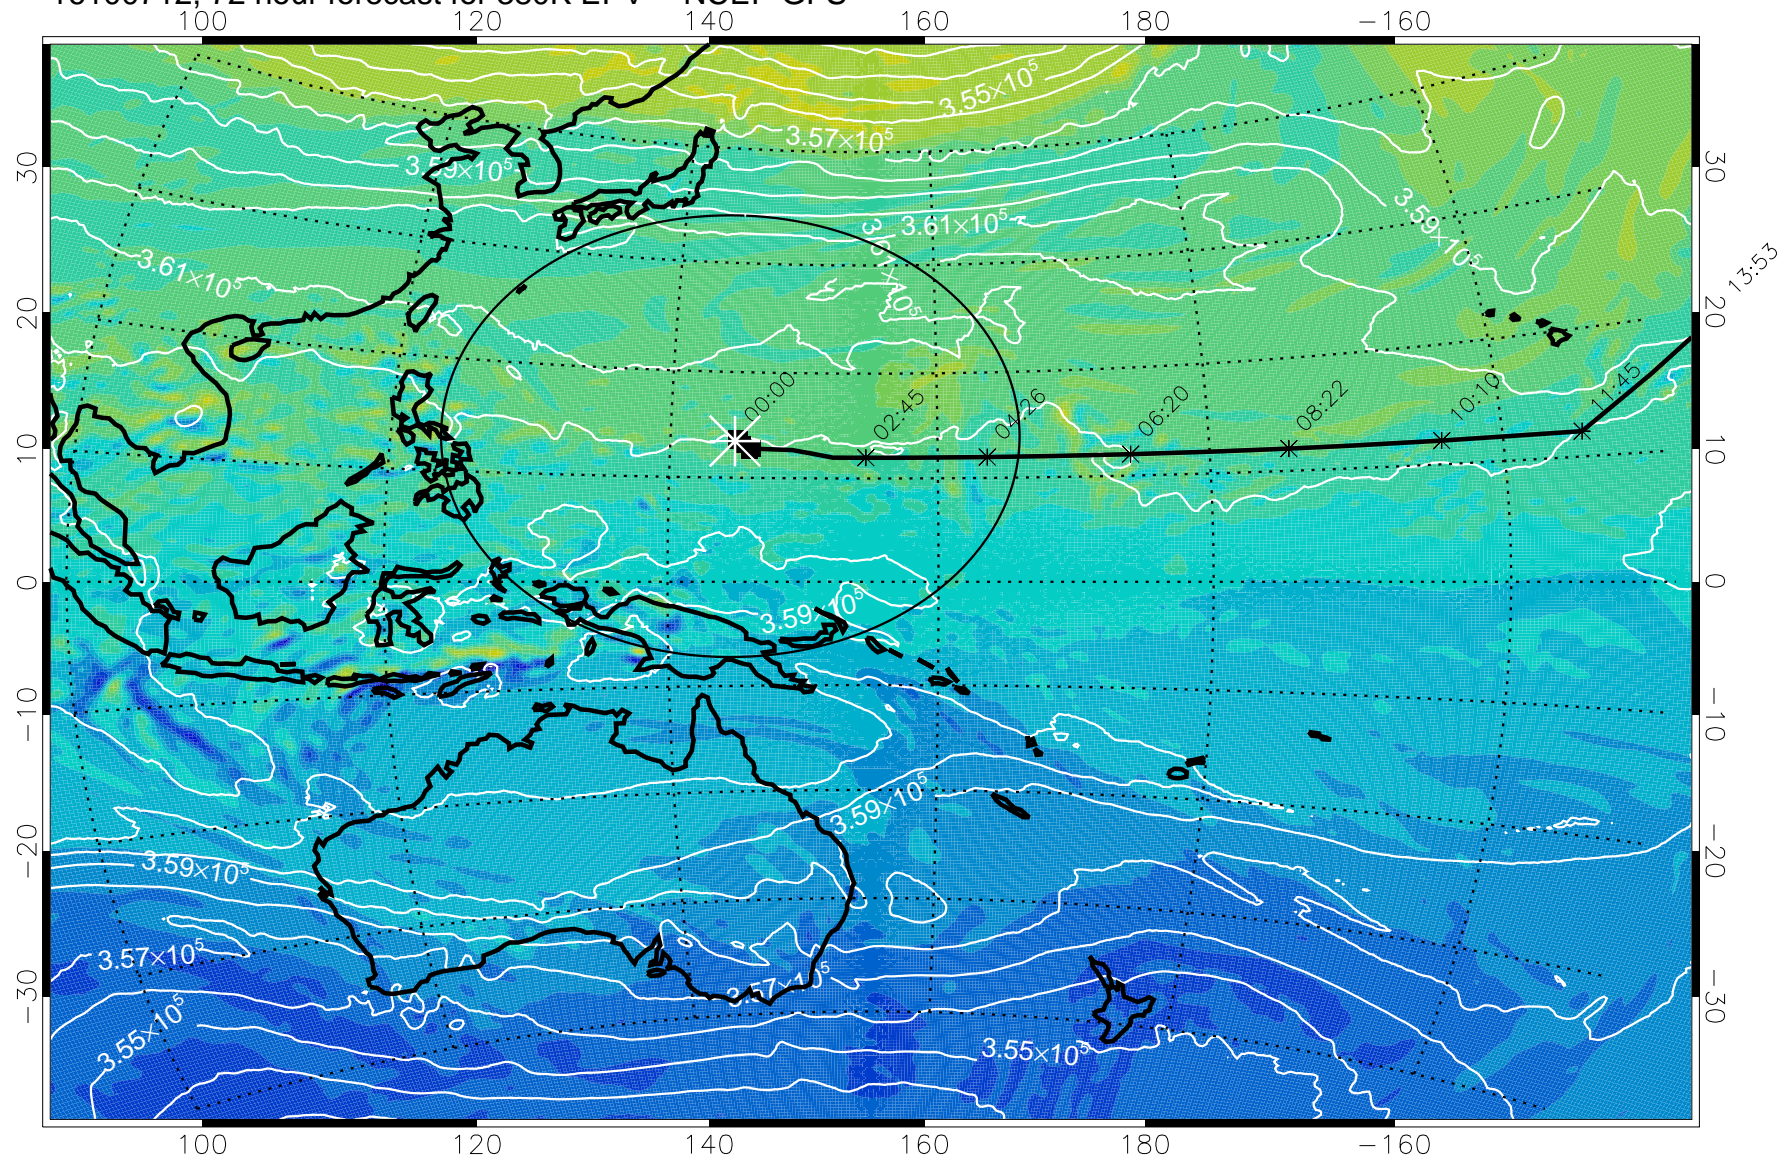

380K Montgomery Streamfunction, white

Range ring of 2304 km

15:52

16100618, 54 hour forecast for 380K EPV -- NCEP GFS

380K Montgomery Streamfunction, white

Range ring of 2304 km

15:52

16100700, 60 hour forecast for 380K EPV -- NCEP GFS

380K Montgomery Streamfunction, white

Range ring of 2304 km

15:52

16100706, 66 hour forecast for 380K EPV -- NCEP GFS

-2×10^{-5} -1×10^{-5} 0 1×10^{-5} 2×10^{-5}
PVU

380K Montgomery Streamfunction, white

Range ring of 2304 km

15:52

16100712, 72 hour forecast for 380K EPV -- NCEP GFS

380K Montgomery Streamfunction, white

Range ring of 2304 km

15:52

16100718, 78 hour forecast for 380K EPV -- NCEP GFS

380K Montgomery Streamfunction, white

Range ring of 2304 km

15:52

16100800, 84 hour forecast for 380K EPV -- NCEP GFS

380K Montgomery Streamfunction, white

Range ring of 2304 km

16100806, 90 hour forecast for 380K EPV -- NCEP GFS

380K Montgomery Streamfunction, white