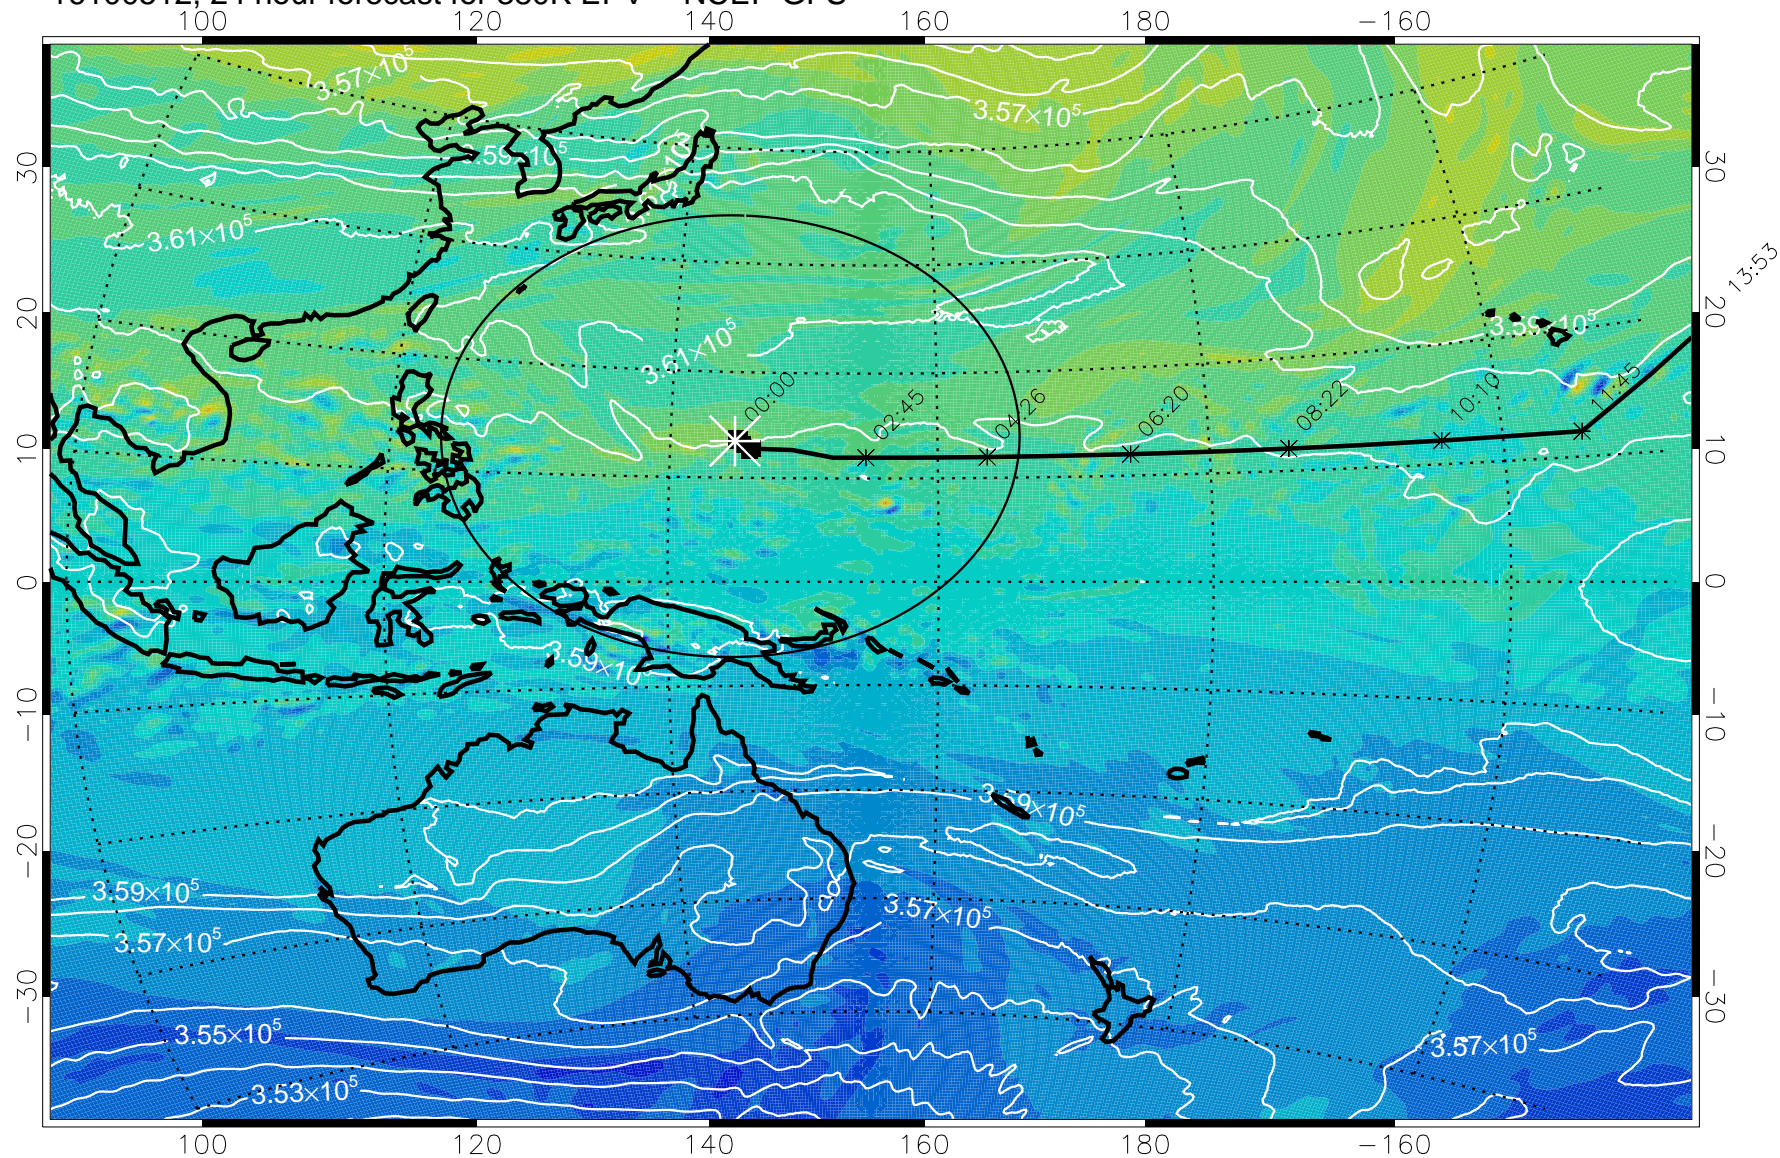

Range ring of 2304 km

16100506, 18 hour forecast for 380K EPV -- NCEP GFS

380K Montgomery Streamfunction, white

Range ring of 2304 km

15:52

16100512, 24 hour forecast for 380K EPV -- NCEP GFS

380K Montgomery Streamfunction, white

Range ring of 2304 km

15:52

16100518, 30 hour forecast for 380K EPV -- NCEP GFS

380K Montgomery Streamfunction, white

Range ring of 2304 km

15:52

16100600, 36 hour forecast for 380K EPV -- NCEP GFS

380K Montgomery Streamfunction, white

Range ring of 2304 km

15:52

16100606, 42 hour forecast for 380K EPV -- NCEP GFS

380K Montgomery Streamfunction, white

Range ring of 2304 km

15:52

13:53

16100612, 48 hour forecast for 380K EPV -- NCEP GFS

380K Montgomery Streamfunction, white

Range ring of 2304 km

15:52

16100618, 54 hour forecast for 380K EPV -- NCEP GFS

380K Montgomery Streamfunction, white

Range ring of 2304 km

15:52

16100700, 60 hour forecast for 380K EPV -- NCEP GFS