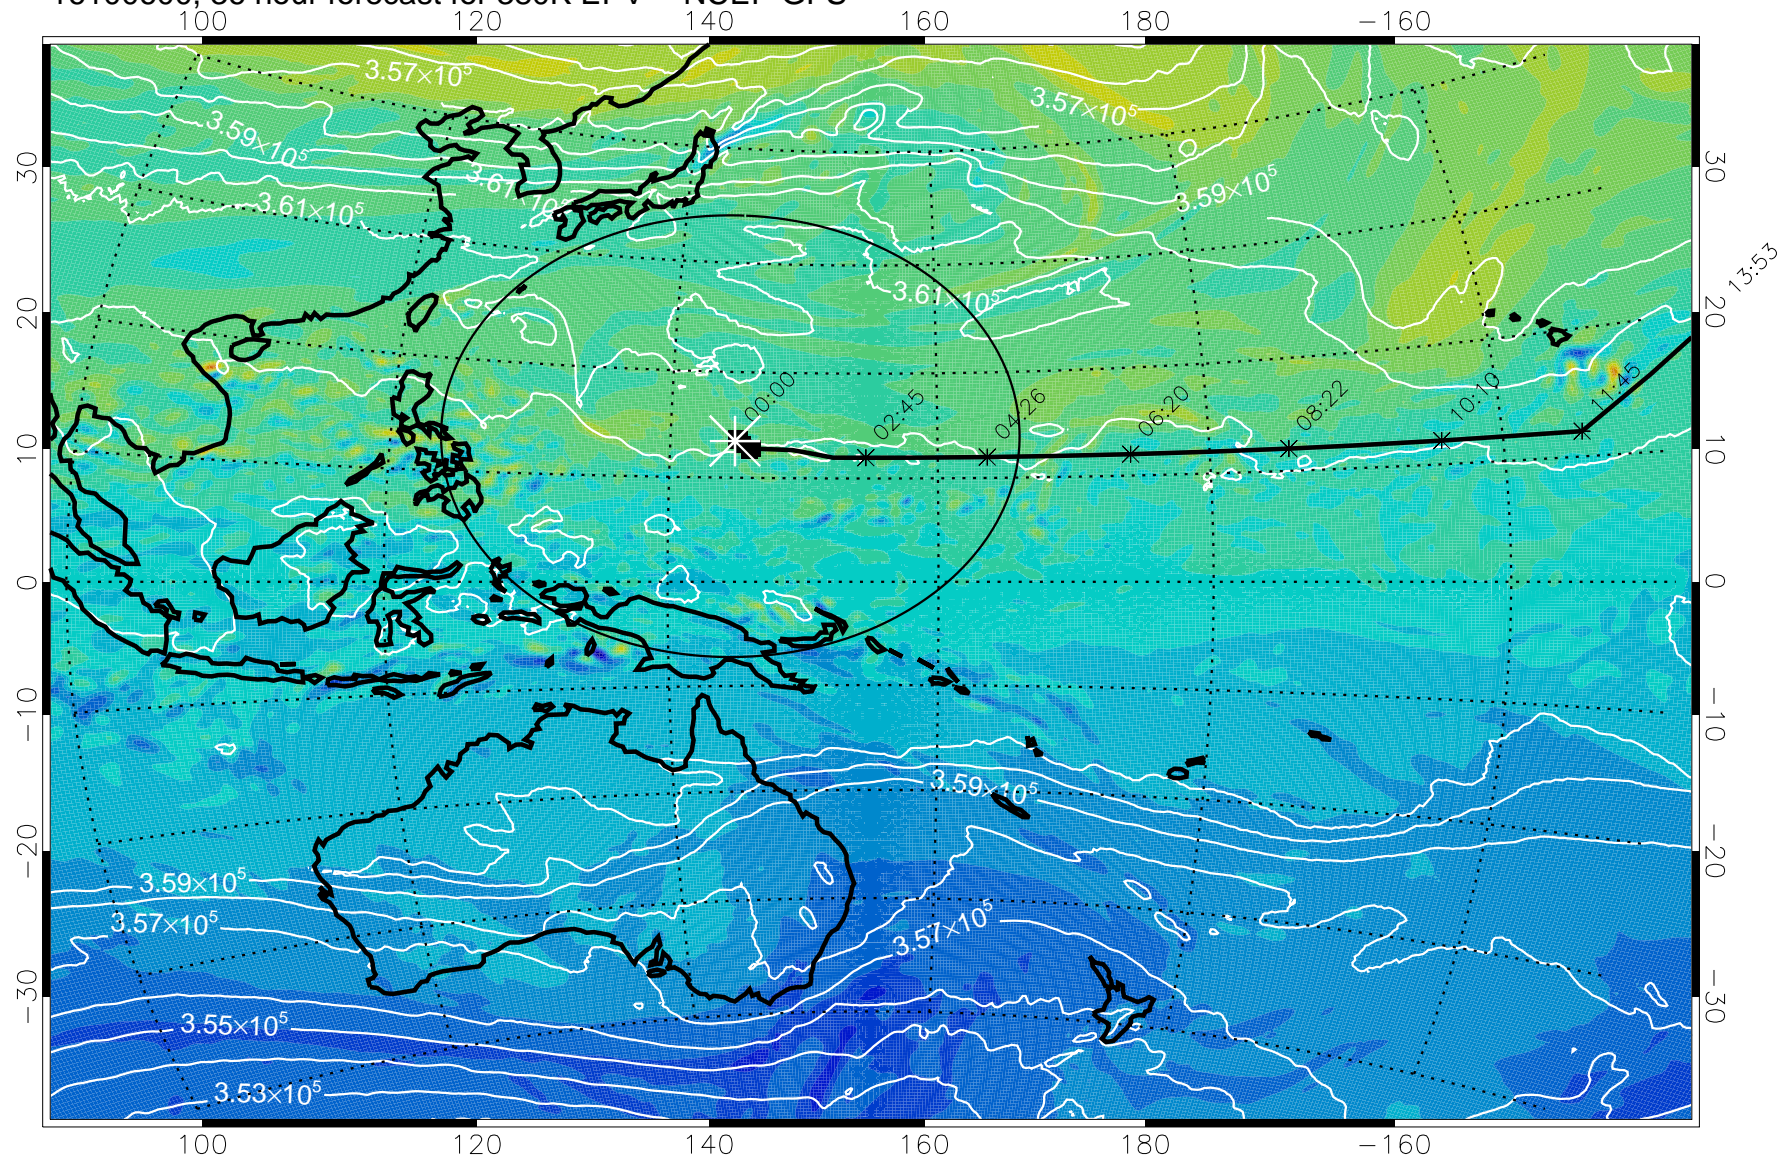

Range ring of 2304 km

15:52

16100518, 30 hour forecast for 380K EPV -- NCEP GFS

380K Montgomery Streamfunction, white

Range ring of 2304 km

15:52

16100600, 36 hour forecast for 380K EPV -- NCEP GFS

380K Montgomery Streamfunction, white

Range ring of 2304 km

15:52

16100606, 42 hour forecast for 380K EPV -- NCEP GFS

380K Montgomery Streamfunction, white

Range ring of 2304 km

15:52

13:53

16100612, 48 hour forecast for 380K EPV -- NCEP GFS

380K Montgomery Streamfunction, white

Range ring of 2304 km

15:52

16100618, 54 hour forecast for 380K EPV -- NCEP GFS

380K Montgomery Streamfunction, white

Range ring of 2304 km

15:52

16100700, 60 hour forecast for 380K EPV -- NCEP GFS

Range ring of 2304 km

15:52

16100800, 84 hour forecast for 380K EPV -- NCEP GFS

380K Montgomery Streamfunction, white

Range ring of 2304 km

16100806, 90 hour forecast for 380K EPV -- NCEP GFS

380K Montgomery Streamfunction, white