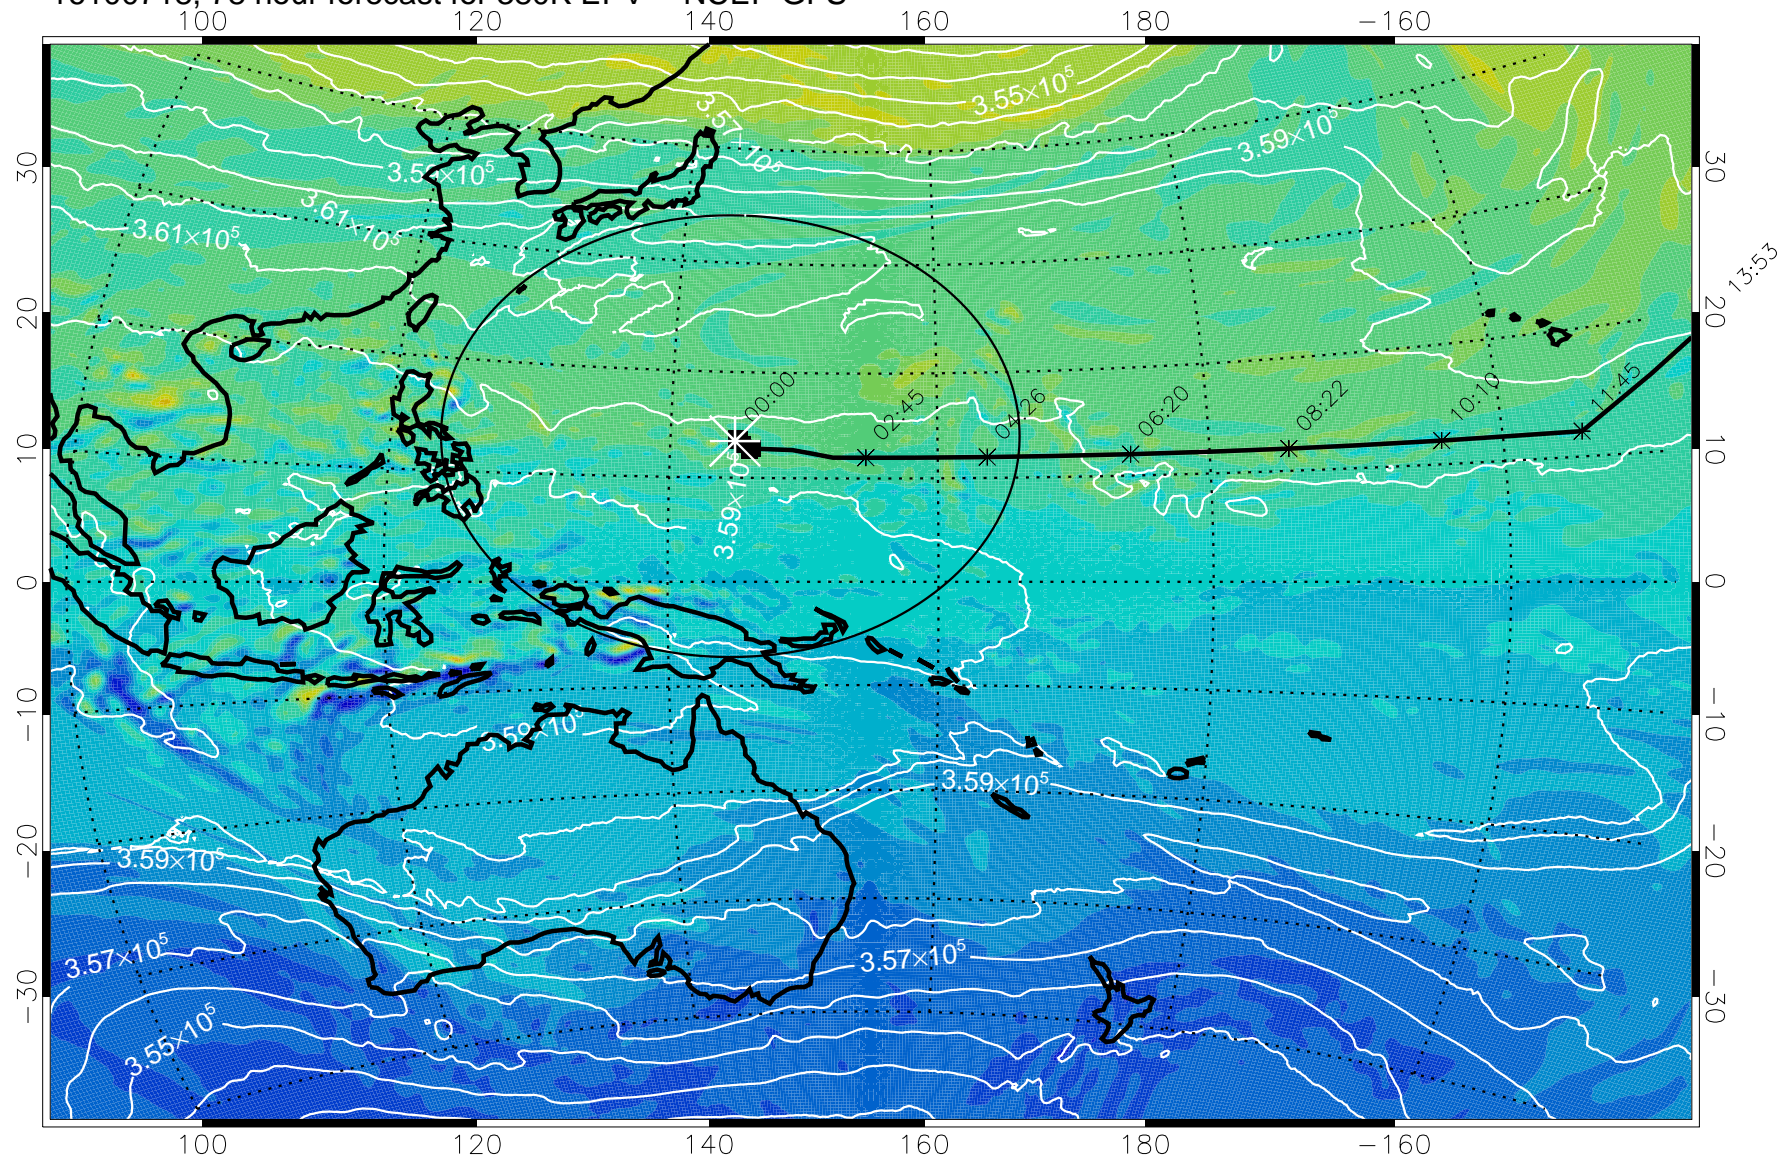

380K Montgomery Streamfunction, white

Range ring of 2304 km

15:52

16100706, 66 hour forecast for 380K EPV -- NCEP GFS

-2×10^{-5} -1×10^{-5} 0 1×10^{-5} 2×10^{-5}
PVU

380K Montgomery Streamfunction, white

Range ring of 2304 km

15:52

16100712, 72 hour forecast for 380K EPV -- NCEP GFS

380K Montgomery Streamfunction, white

Range ring of 2304 km

15:52

16100718, 78 hour forecast for 380K EPV -- NCEP GFS

380K Montgomery Streamfunction, white

Range ring of 2304 km

15:52

16100800, 84 hour forecast for 380K EPV -- NCEP GFS

380K Montgomery Streamfunction, white

Range ring of 2304 km

16100806, 90 hour forecast for 380K EPV -- NCEP GFS

380K Montgomery Streamfunction, white

Range ring of 2304 km

15:52

16100812, 96 hour forecast for 380K EPV -- NCEP GFS

380K Montgomery Streamfunction, white

Range ring of 2304 km

15:52

13:53

16100818, 102 hour forecast for 380K EPV -- NCEP GFS