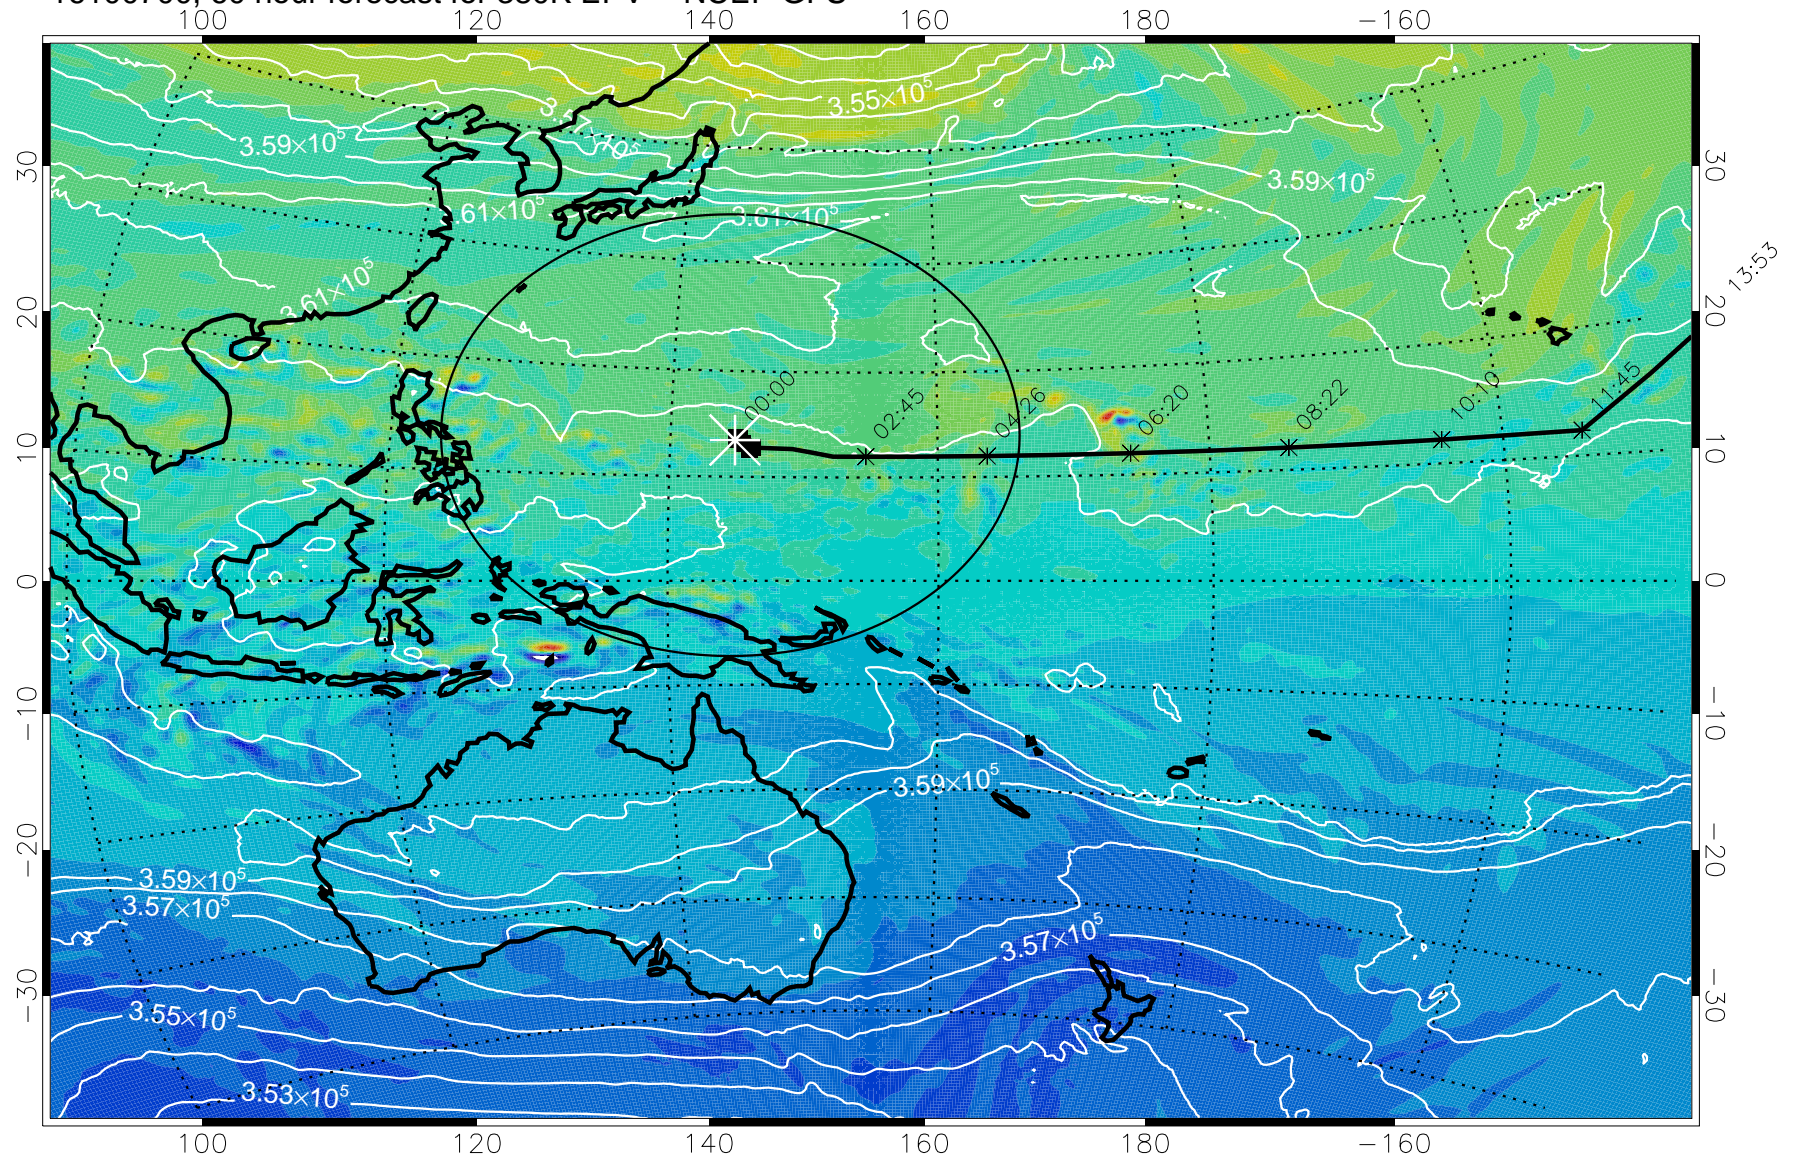

380K Montgomery Streamfunction, white

Range ring of 2304 km

15:52

16100618, 54 hour forecast for 380K EPV -- NCEP GFS

380K Montgomery Streamfunction, white

Range ring of 2304 km

15:52

16100700, 60 hour forecast for 380K EPV -- NCEP GFS

380K Montgomery Streamfunction, white

Range ring of 2304 km

15:52

16100706, 66 hour forecast for 380K EPV -- NCEP GFS

-2×10^{-5} -1×10^{-5} 0 1×10^{-5} 2×10^{-5}
PVU

380K Montgomery Streamfunction, white

Range ring of 2304 km

15:52

16100712, 72 hour forecast for 380K EPV -- NCEP GFS

380K Montgomery Streamfunction, white

Range ring of 2304 km

15:52

16100718, 78 hour forecast for 380K EPV -- NCEP GFS

380K Montgomery Streamfunction, white

Range ring of 2304 km

15:52

16100800, 84 hour forecast for 380K EPV -- NCEP GFS

380K Montgomery Streamfunction, white

Range ring of 2304 km

16100806, 90 hour forecast for 380K EPV -- NCEP GFS

380K Montgomery Streamfunction, white