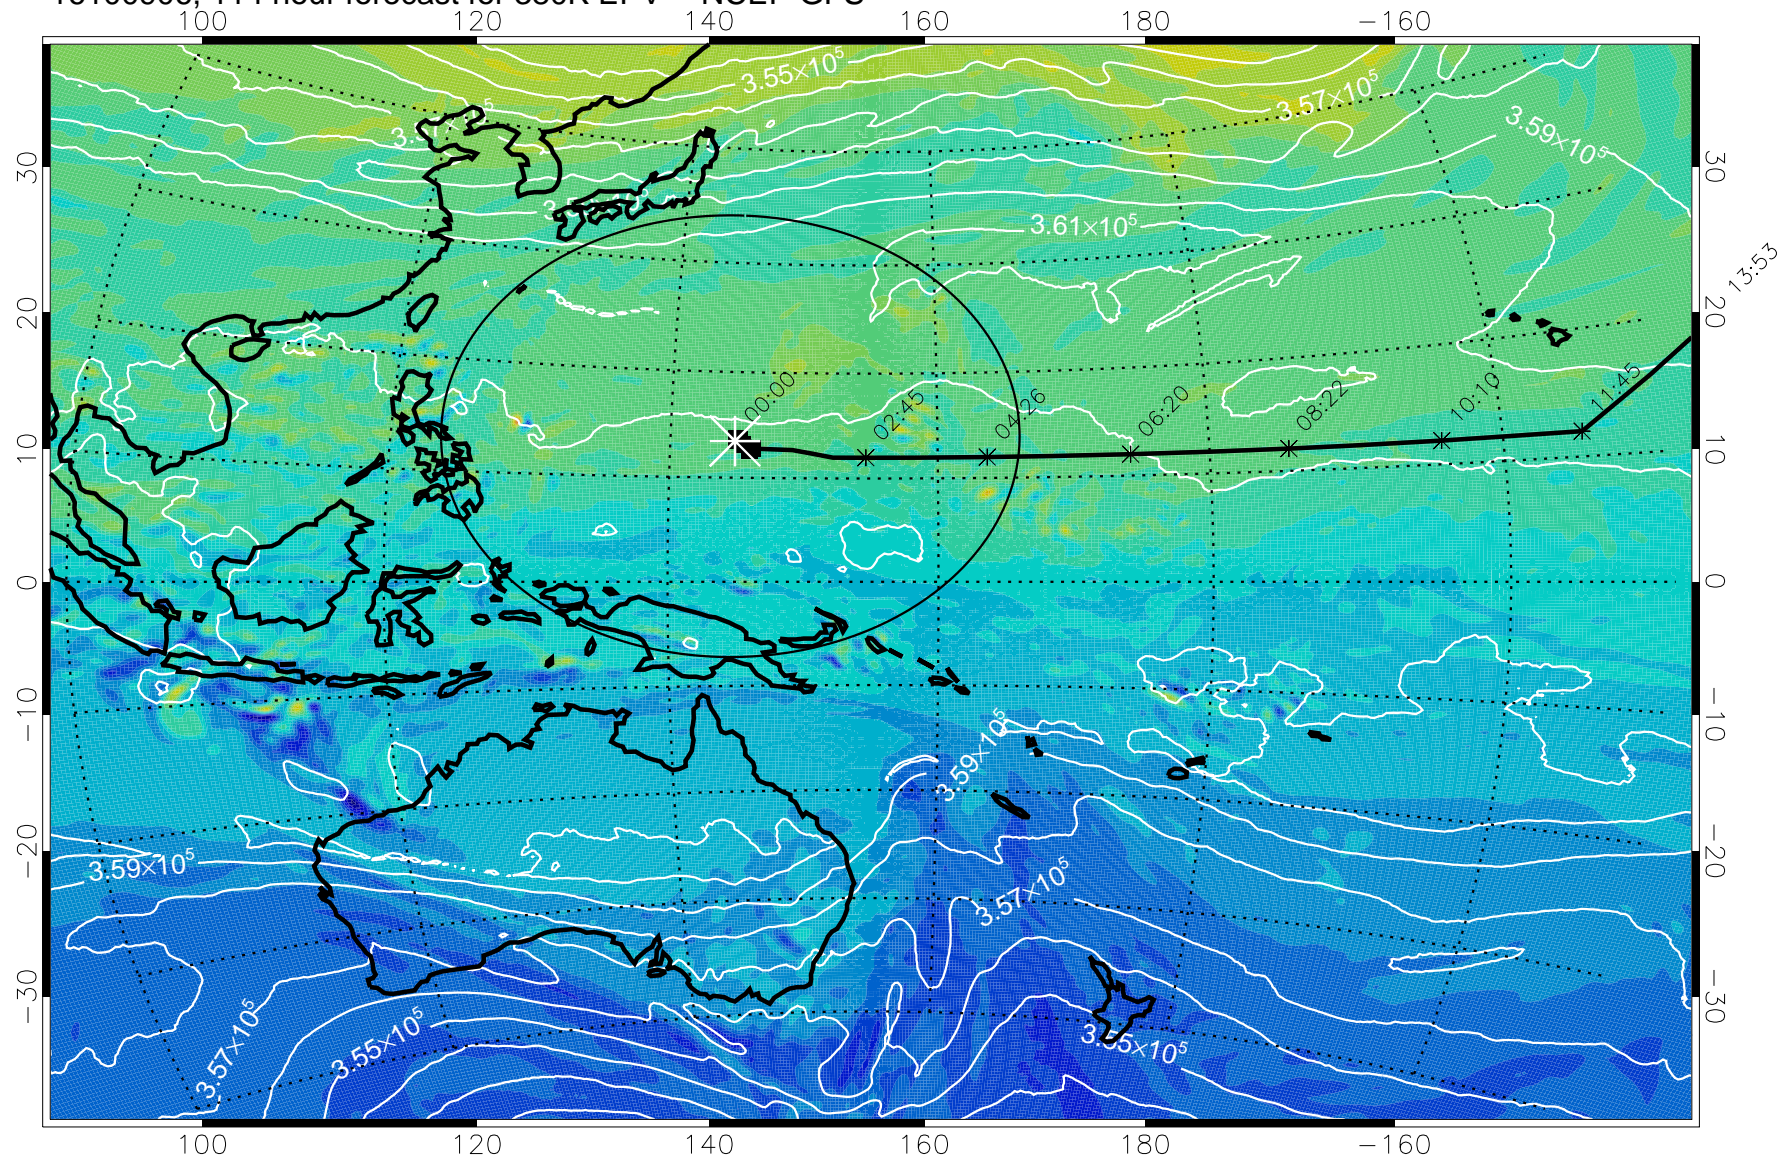

Range ring of 2304 km

15:52

16100812, 96 hour forecast for 380K EPV -- NCEP GFS

380K Montgomery Streamfunction, white

Range ring of 2304 km

15:52

13:53

16100818, 102 hour forecast for 380K EPV -- NCEP GFS

380K Montgomery Streamfunction, white

Range ring of 2304 km

16100900, 108 hour forecast for 380K EPV -- NCEP GFS

15:52

380K Montgomery Streamfunction, white

Range ring of 2304 km

16100906, 114 hour forecast for 380K EPV -- NCEP GFS

380K Montgomery Streamfunction, white

Range ring of 2304 km

15:52

16100912, 120 hour forecast for 380K EPV -- NCEP GFS

15:52

380K Montgomery Streamfunction, white

Range ring of 2304 km