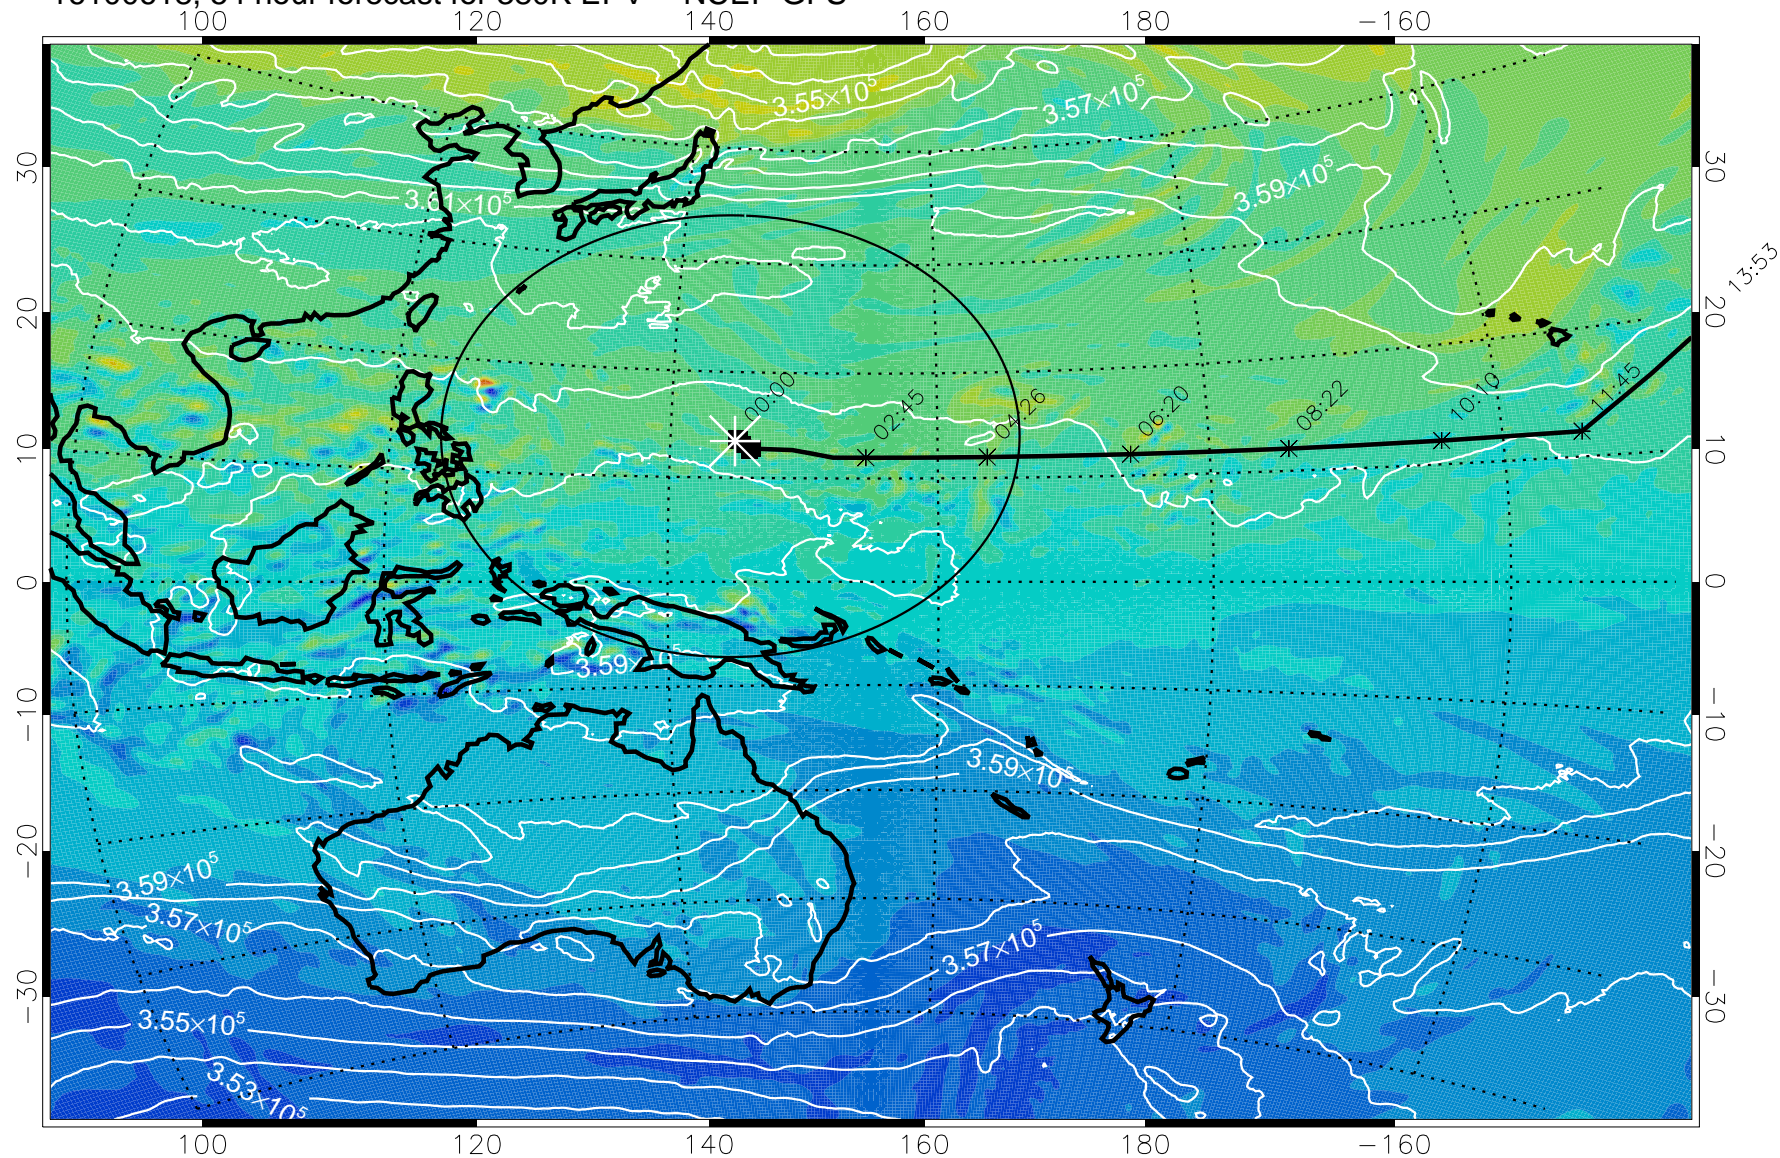

Range ring of 2304 km

15:52

16100606, 42 hour forecast for 380K EPV -- NCEP GFS

380K Montgomery Streamfunction, white

Range ring of 2304 km

15:52

13:53

16100612, 48 hour forecast for 380K EPV -- NCEP GFS

380K Montgomery Streamfunction, white

Range ring of 2304 km

15:52

16100618, 54 hour forecast for 380K EPV -- NCEP GFS

380K Montgomery Streamfunction, white

Range ring of 2304 km

15:52

16100700, 60 hour forecast for 380K EPV -- NCEP GFS

380K Montgomery Streamfunction, white

Range ring of 2304 km

15:52

16100706, 66 hour forecast for 380K EPV -- NCEP GFS

-2×10^{-5} -1×10^{-5} 0 1×10^{-5} 2×10^{-5}
PVU

380K Montgomery Streamfunction, white

Range ring of 2304 km

15:52

16100712, 72 hour forecast for 380K EPV -- NCEP GFS

380K Montgomery Streamfunction, white

Range ring of 2304 km

15:52

16100718, 78 hour forecast for 380K EPV -- NCEP GFS

380K Montgomery Streamfunction, white