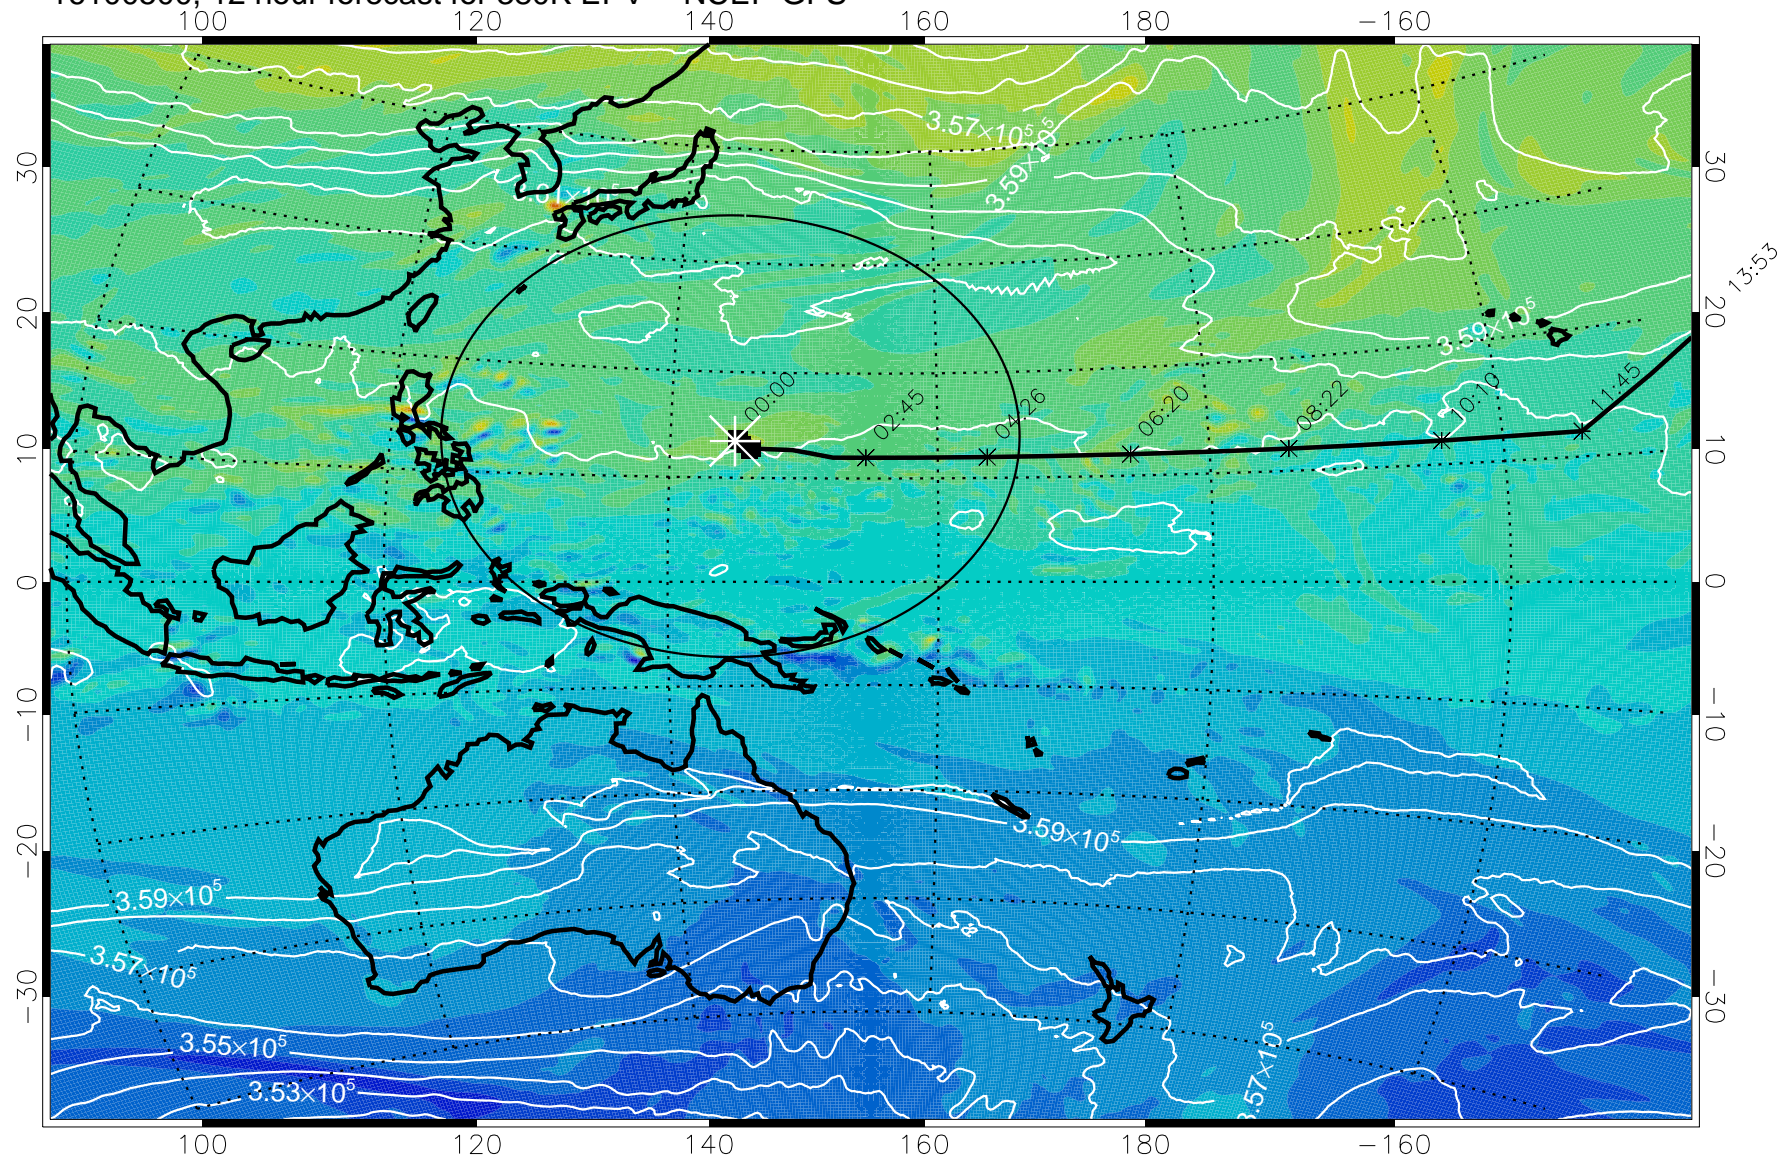

16100418, 6 hour forecast for 380K EPV -- NCEP GFS

380K Montgomery Streamfunction, white

Range ring of 2304 km

15:52

16100500, 12 hour forecast for 380K EPV -- NCEP GFS

380K Montgomery Streamfunction, white

Range ring of 2304 km

16100506, 18 hour forecast for 380K EPV -- NCEP GFS

380K Montgomery Streamfunction, white

Range ring of 2304 km

15:52

16100512, 24 hour forecast for 380K EPV -- NCEP GFS

380K Montgomery Streamfunction, white

Range ring of 2304 km

15:52

16100518, 30 hour forecast for 380K EPV -- NCEP GFS

380K Montgomery Streamfunction, white

Range ring of 2304 km

15:52

16100600, 36 hour forecast for 380K EPV -- NCEP GFS

380K Montgomery Streamfunction, white

Range ring of 2304 km

15:52

16100606, 42 hour forecast for 380K EPV -- NCEP GFS

380K Montgomery Streamfunction, white

Range ring of 2304 km

15:52

13:53

16100612, 48 hour forecast for 380K EPV -- NCEP GFS