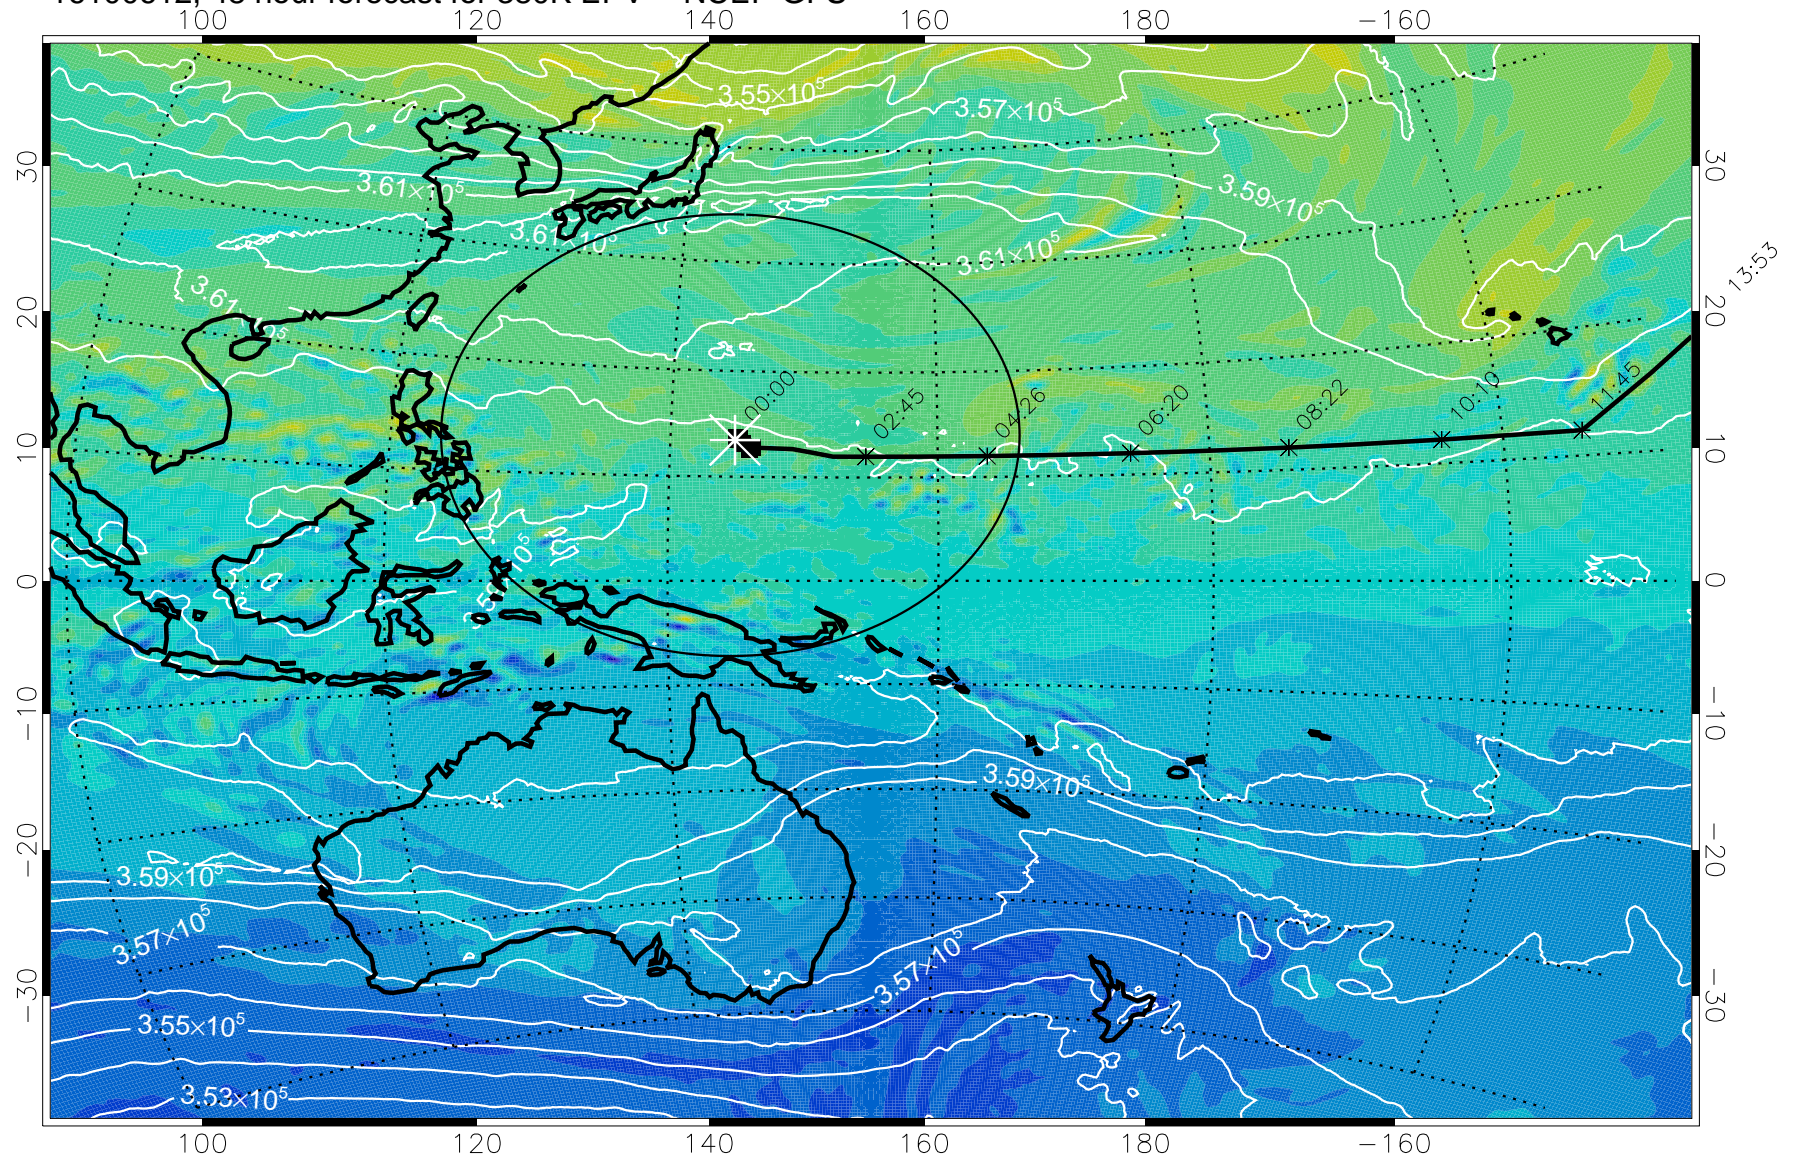

Range ring of 2304 km

15:52

16100518, 30 hour forecast for 380K EPV -- NCEP GFS

380K Montgomery Streamfunction, white

Range ring of 2304 km

15:52

16100600, 36 hour forecast for 380K EPV -- NCEP GFS

380K Montgomery Streamfunction, white

Range ring of 2304 km

15:52

16100606, 42 hour forecast for 380K EPV -- NCEP GFS

380K Montgomery Streamfunction, white

Range ring of 2304 km

15:52

13:53

16100612, 48 hour forecast for 380K EPV -- NCEP GFS

380K Montgomery Streamfunction, white

Range ring of 2304 km

15:52

16100618, 54 hour forecast for 380K EPV -- NCEP GFS

380K Montgomery Streamfunction, white

Range ring of 2304 km

15:52

16100700, 60 hour forecast for 380K EPV -- NCEP GFS

15:52

16100712, 72 hour forecast for 380K EPV -- NCEP GFS

380K Montgomery Streamfunction, white

Range ring of 2304 km

15:52

16100718, 78 hour forecast for 380K EPV -- NCEP GFS

380K Montgomery Streamfunction, white