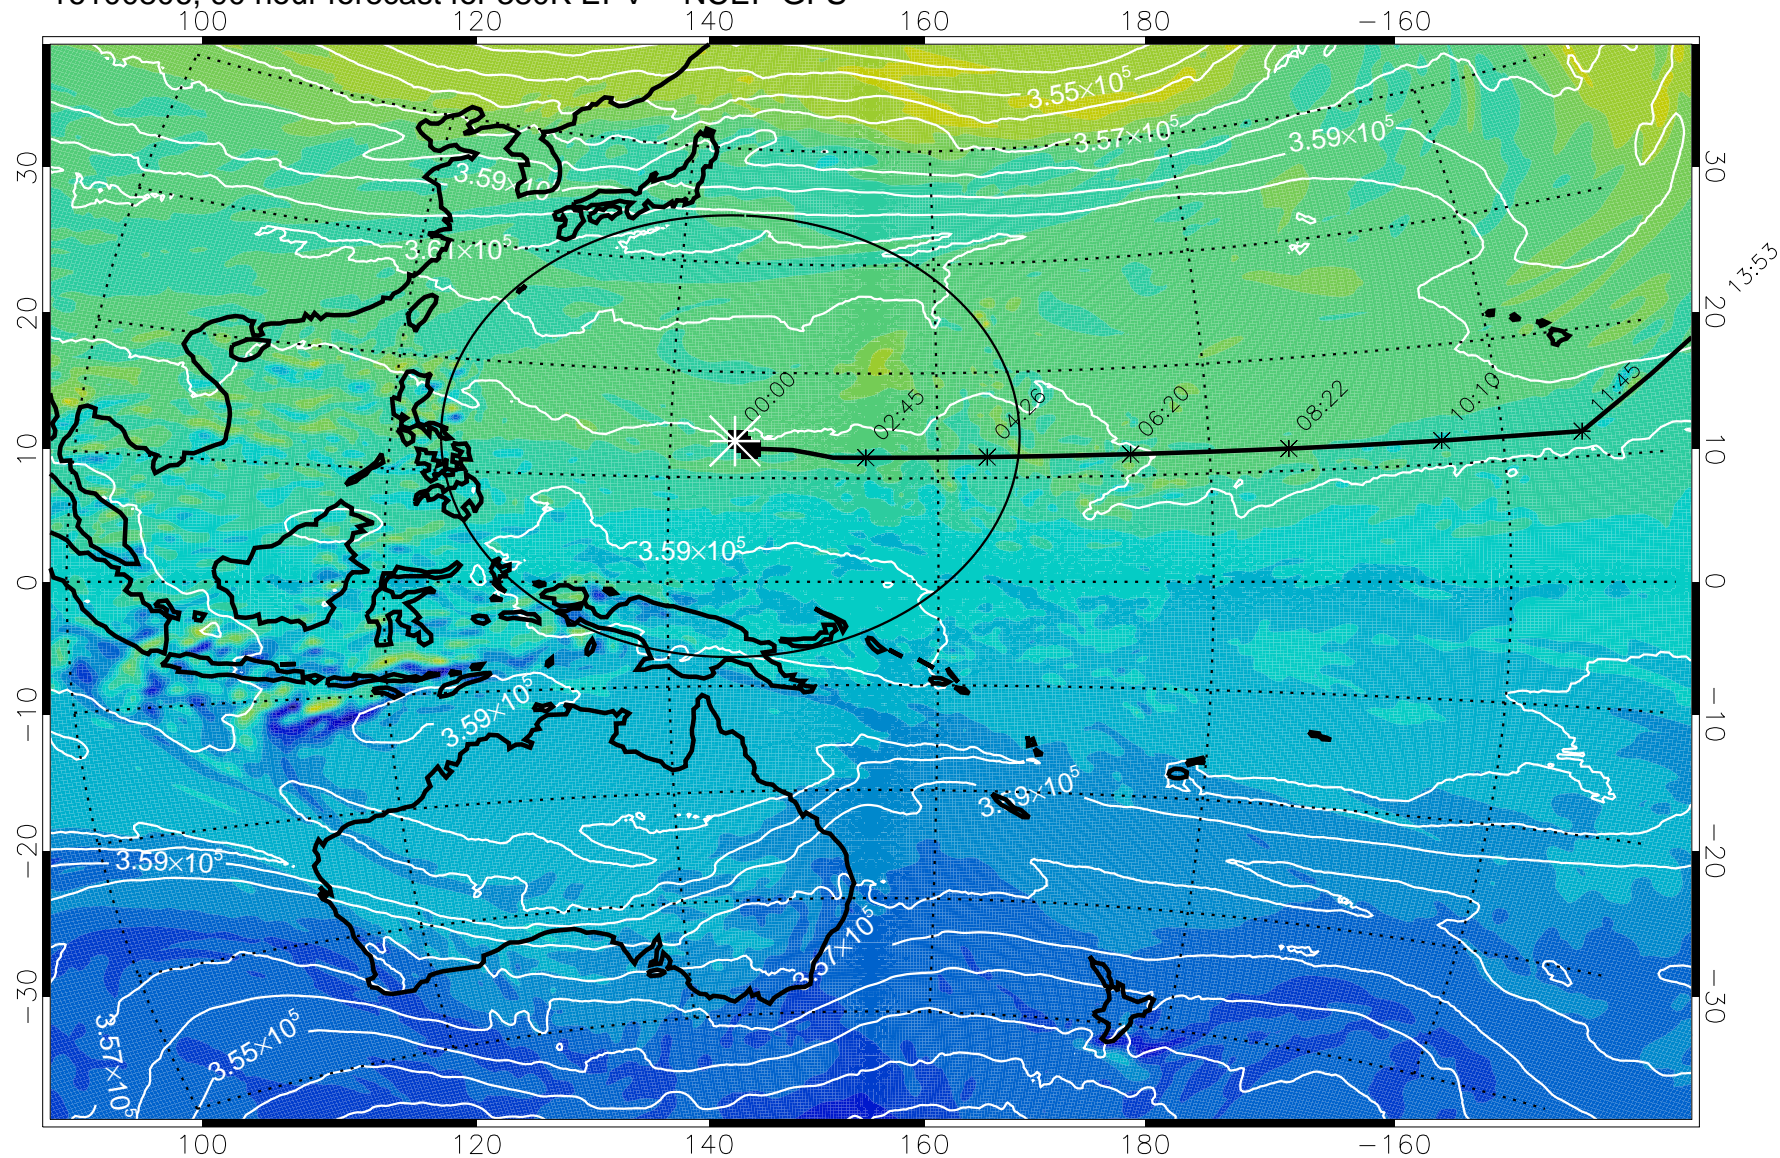

15:52

16100712, 72 hour forecast for 380K EPV -- NCEP GFS

380K Montgomery Streamfunction, white

Range ring of 2304 km

15:52

16100718, 78 hour forecast for 380K EPV -- NCEP GFS

380K Montgomery Streamfunction, white

Range ring of 2304 km

15:52

16100800, 84 hour forecast for 380K EPV -- NCEP GFS

380K Montgomery Streamfunction, white

Range ring of 2304 km

16100806, 90 hour forecast for 380K EPV -- NCEP GFS

380K Montgomery Streamfunction, white

Range ring of 2304 km

15:52

16100812, 96 hour forecast for 380K EPV -- NCEP GFS

380K Montgomery Streamfunction, white

Range ring of 2304 km

15:52

13:53

16100818, 102 hour forecast for 380K EPV -- NCEP GFS

380K Montgomery Streamfunction, white

Range ring of 2304 km

16100900, 108 hour forecast for 380K EPV -- NCEP GFS

15:52

380K Montgomery Streamfunction, white

Range ring of 2304 km

16100906, 114 hour forecast for 380K EPV -- NCEP GFS