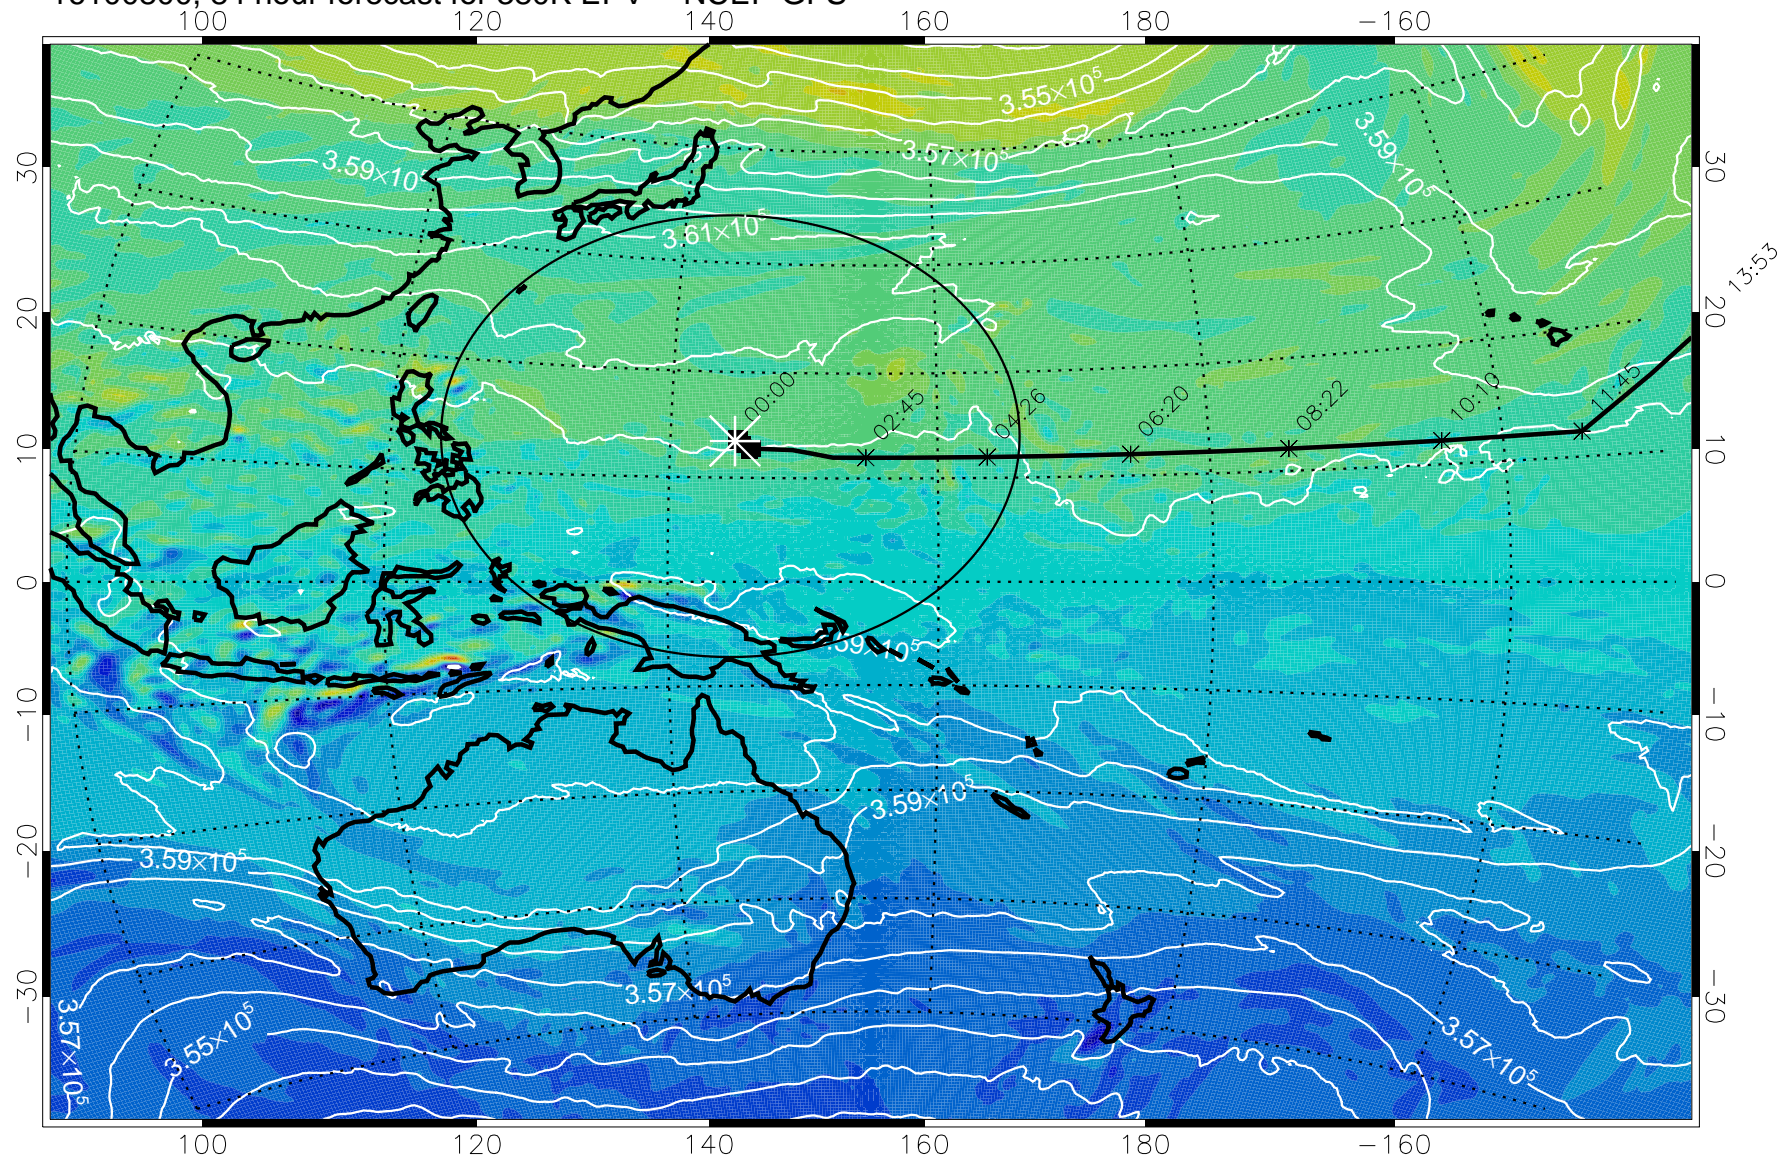

380K Montgomery Streamfunction, white

Range ring of 2304 km

15:52

16100706, 66 hour forecast for 380K EPV -- NCEP GFS

-2×10^{-5} -1×10^{-5} 0 1×10^{-5} 2×10^{-5}
PVU

380K Montgomery Streamfunction, white

Range ring of 2304 km

15:52

16100712, 72 hour forecast for 380K EPV -- NCEP GFS

380K Montgomery Streamfunction, white

Range ring of 2304 km

15:52

16100718, 78 hour forecast for 380K EPV -- NCEP GFS

380K Montgomery Streamfunction, white

Range ring of 2304 km

15:52

16100800, 84 hour forecast for 380K EPV -- NCEP GFS

380K Montgomery Streamfunction, white

Range ring of 2304 km

16100806, 90 hour forecast for 380K EPV -- NCEP GFS

380K Montgomery Streamfunction, white

Range ring of 2304 km

15:52

16100812, 96 hour forecast for 380K EPV -- NCEP GFS

380K Montgomery Streamfunction, white

Range ring of 2304 km

15:52

13:53

16100818, 102 hour forecast for 380K EPV -- NCEP GFS