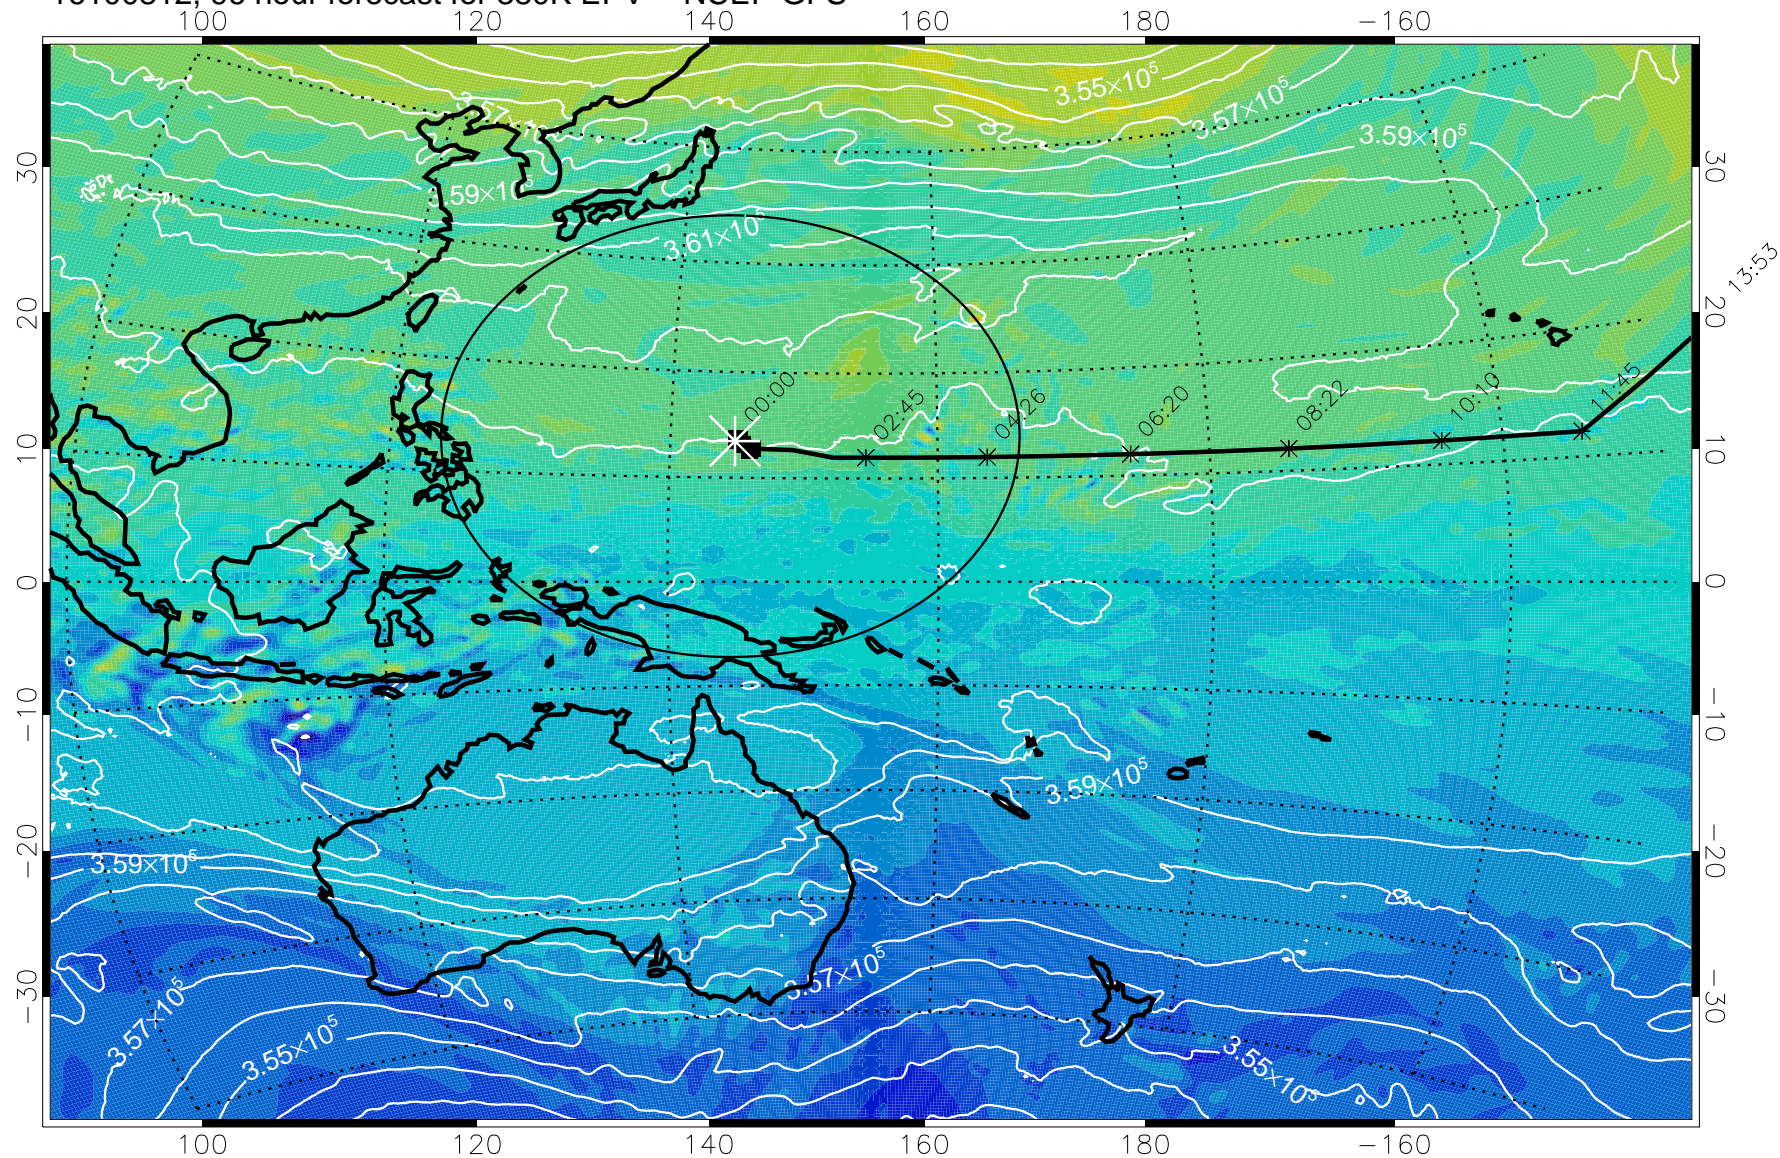

15:52

16100712, 72 hour forecast for 380K EPV -- NCEP GFS

380K Montgomery Streamfunction, white

Range ring of 2304 km

15:52

16100718, 78 hour forecast for 380K EPV -- NCEP GFS

380K Montgomery Streamfunction, white

Range ring of 2304 km

15:52

16100800, 84 hour forecast for 380K EPV -- NCEP GFS

380K Montgomery Streamfunction, white

Range ring of 2304 km

16100806, 90 hour forecast for 380K EPV -- NCEP GFS

380K Montgomery Streamfunction, white

Range ring of 2304 km

15:52

16100812, 96 hour forecast for 380K EPV -- NCEP GFS

380K Montgomery Streamfunction, white

Range ring of 2304 km

15:52

13:53

16100818, 102 hour forecast for 380K EPV -- NCEP GFS

380K Montgomery Streamfunction, white

Range ring of 2304 km

16100900, 108 hour forecast for 380K EPV -- NCEP GFS

15:52

380K Montgomery Streamfunction, white

Range ring of 2304 km

16100906, 114 hour forecast for 380K EPV -- NCEP GFS