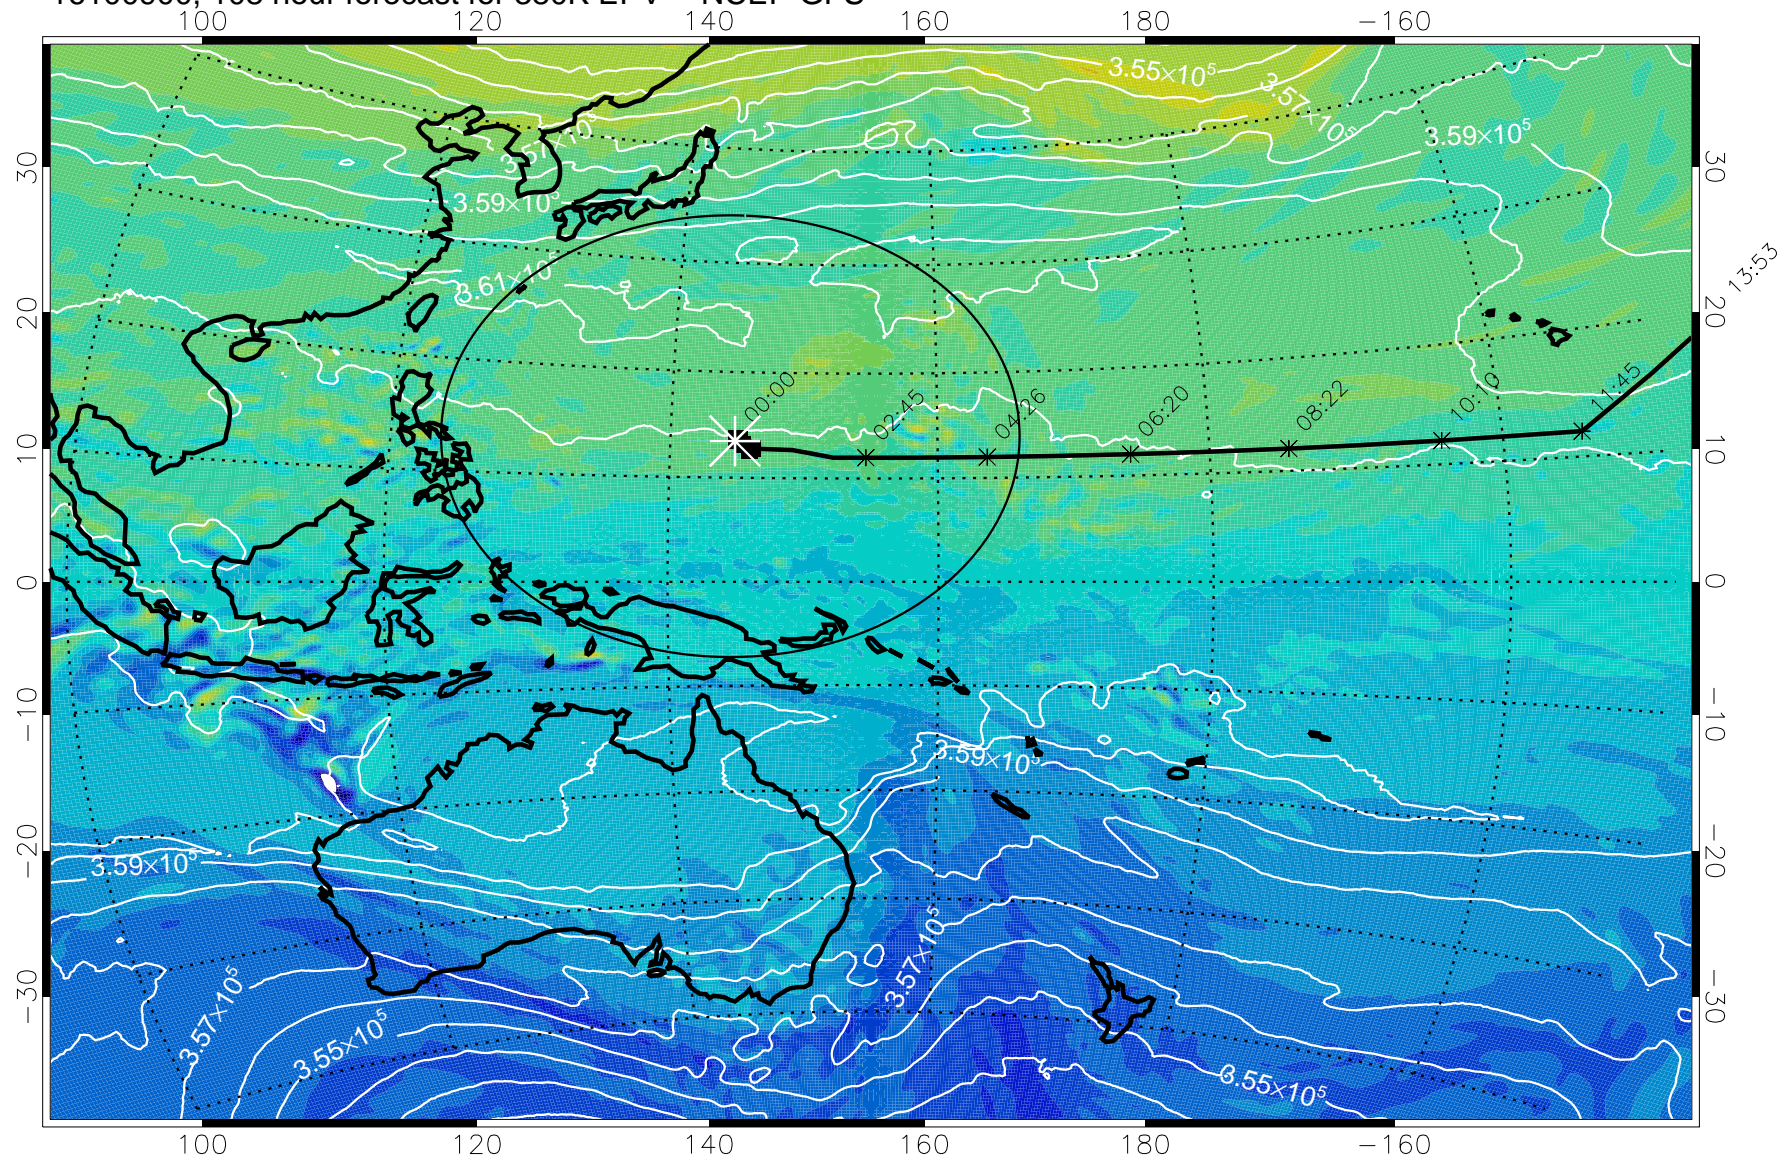

Range ring of 2304 km

15:52

16100800, 84 hour forecast for 380K EPV -- NCEP GFS

380K Montgomery Streamfunction, white

Range ring of 2304 km

16100806, 90 hour forecast for 380K EPV -- NCEP GFS

380K Montgomery Streamfunction, white

Range ring of 2304 km

15:52

16100812, 96 hour forecast for 380K EPV -- NCEP GFS

380K Montgomery Streamfunction, white

Range ring of 2304 km

15:52

13:53

16100818, 102 hour forecast for 380K EPV -- NCEP GFS

380K Montgomery Streamfunction, white

Range ring of 2304 km

16100900, 108 hour forecast for 380K EPV -- NCEP GFS

15:52

380K Montgomery Streamfunction, white

Range ring of 2304 km

16100906, 114 hour forecast for 380K EPV -- NCEP GFS

380K Montgomery Streamfunction, white

Range ring of 2304 km

15:52

16100912, 120 hour forecast for 380K EPV -- NCEP GFS

15:52

380K Montgomery Streamfunction, white

Range ring of 2304 km