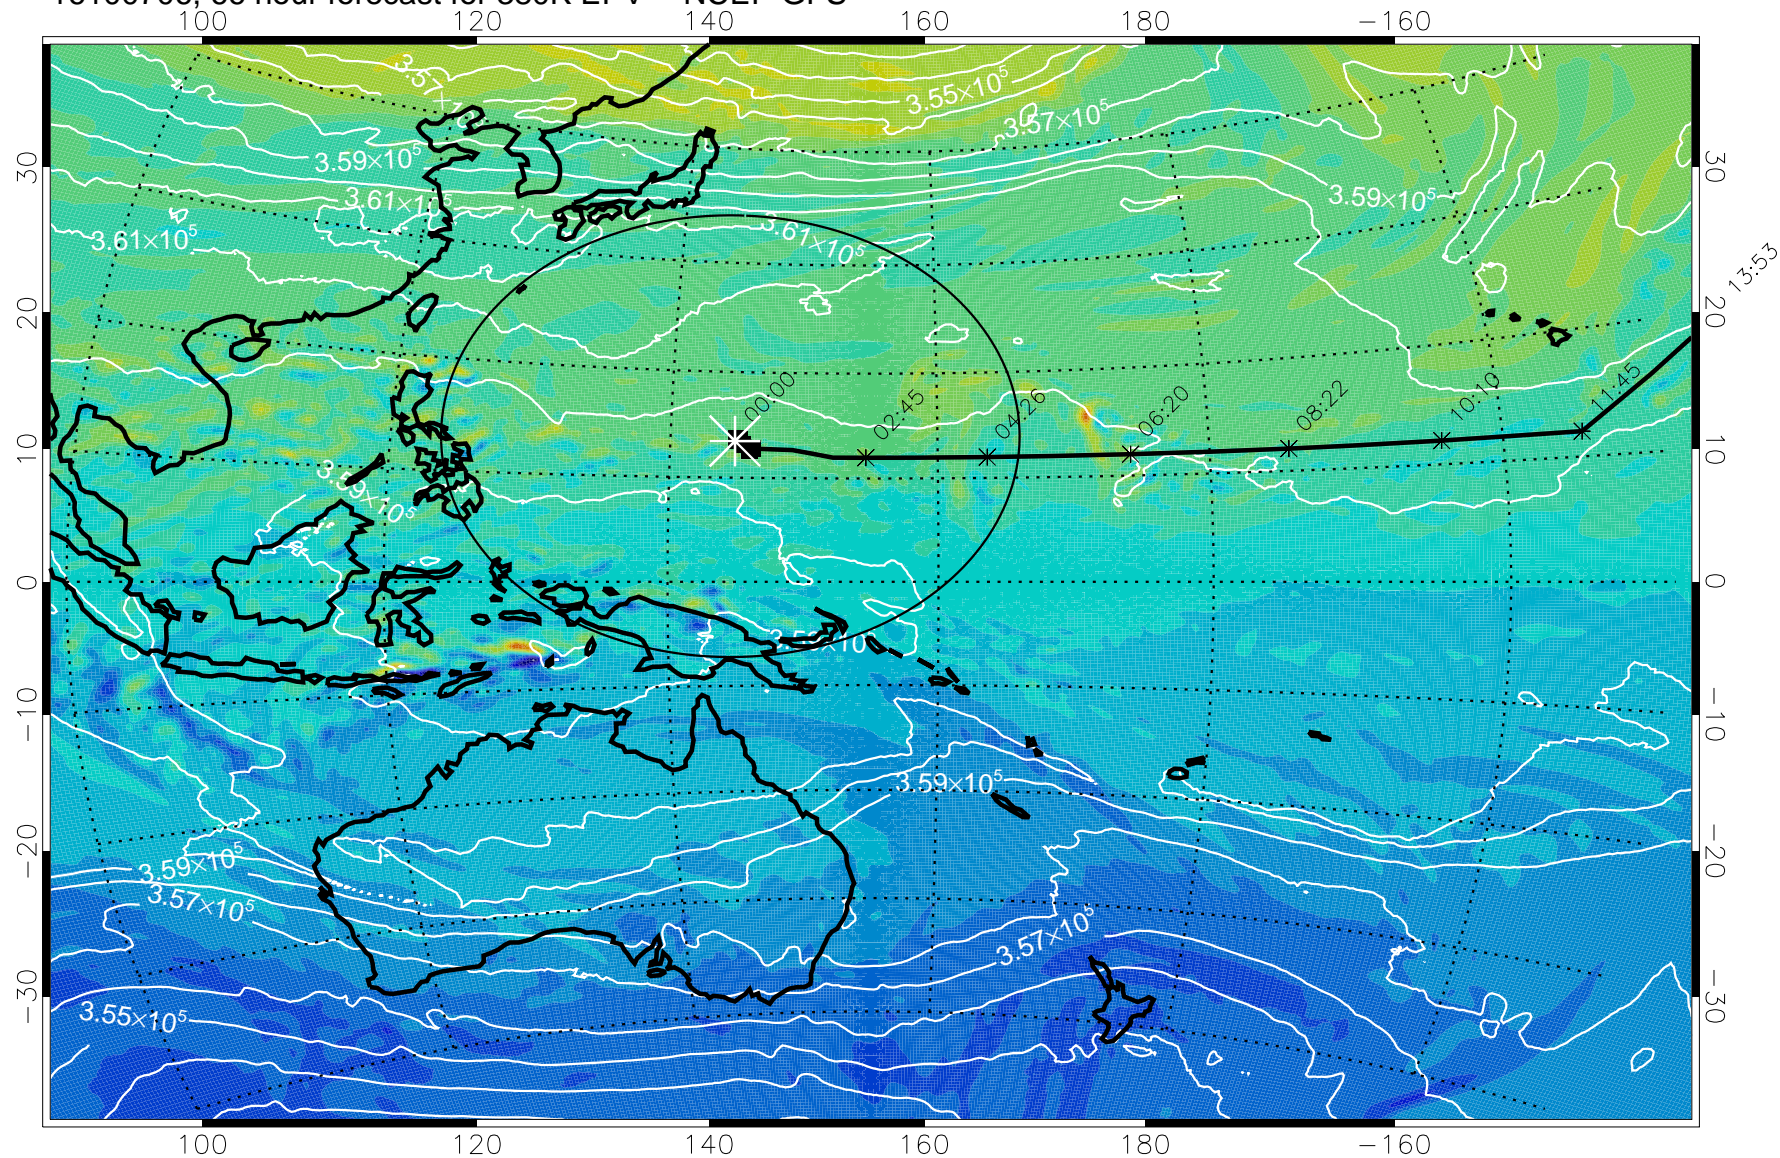

380K Montgomery Streamfunction, white

Range ring of 2304 km

15:52

16100618, 54 hour forecast for 380K EPV -- NCEP GFS

380K Montgomery Streamfunction, white

Range ring of 2304 km

15:52

16100700, 60 hour forecast for 380K EPV -- NCEP GFS

380K Montgomery Streamfunction, white

Range ring of 2304 km

15:52

16100706, 66 hour forecast for 380K EPV -- NCEP GFS

-2×10^{-5} -1×10^{-5} 0 1×10^{-5} 2×10^{-5}
PVU

380K Montgomery Streamfunction, white

Range ring of 2304 km

15:52

16100712, 72 hour forecast for 380K EPV -- NCEP GFS

380K Montgomery Streamfunction, white

Range ring of 2304 km

15:52

16100718, 78 hour forecast for 380K EPV -- NCEP GFS

380K Montgomery Streamfunction, white

Range ring of 2304 km

15:52

16100800, 84 hour forecast for 380K EPV -- NCEP GFS

380K Montgomery Streamfunction, white

Range ring of 2304 km

16100806, 90 hour forecast for 380K EPV -- NCEP GFS

380K Montgomery Streamfunction, white