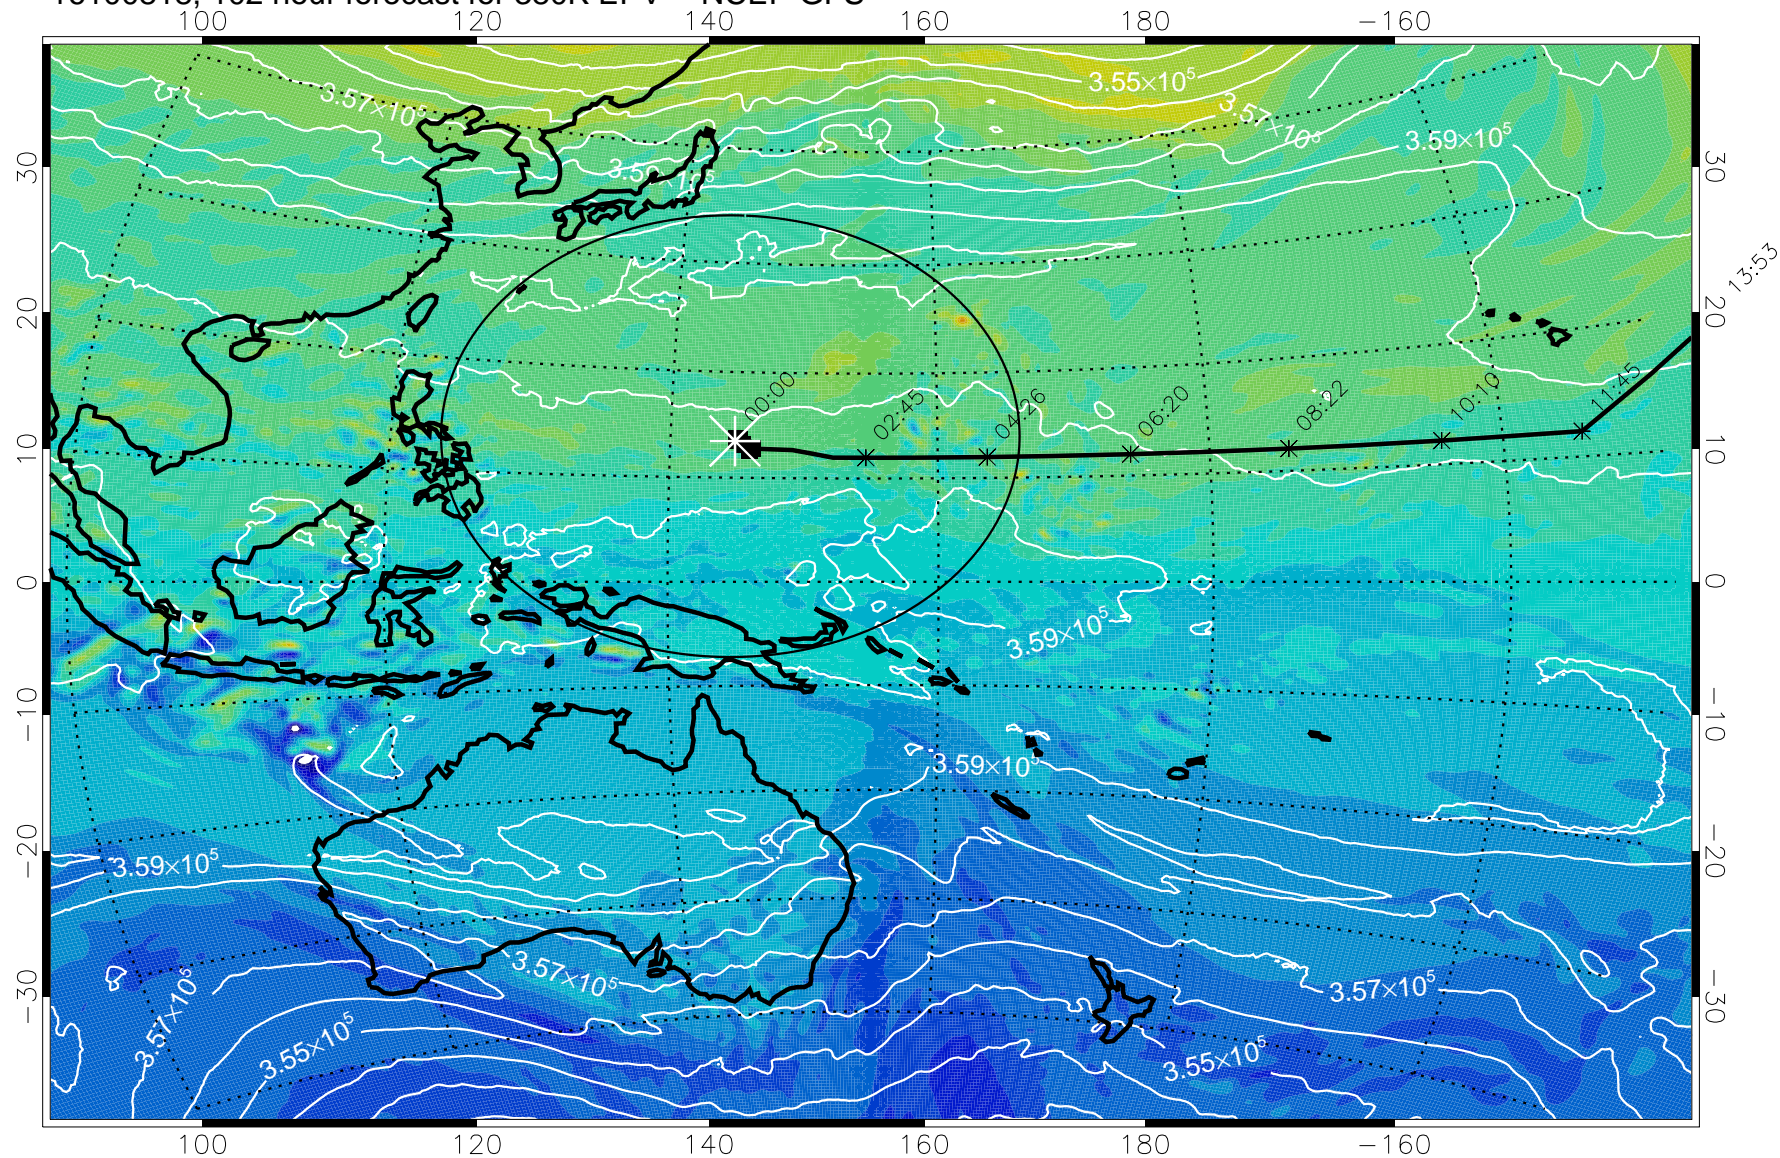

Range ring of 2304 km

15:52

16100800, 84 hour forecast for 380K EPV -- NCEP GFS

380K Montgomery Streamfunction, white

Range ring of 2304 km

16100806, 90 hour forecast for 380K EPV -- NCEP GFS

380K Montgomery Streamfunction, white

Range ring of 2304 km

15:52

16100812, 96 hour forecast for 380K EPV -- NCEP GFS

380K Montgomery Streamfunction, white

Range ring of 2304 km

15:52

13:53

16100818, 102 hour forecast for 380K EPV -- NCEP GFS

380K Montgomery Streamfunction, white

Range ring of 2304 km

16100900, 108 hour forecast for 380K EPV -- NCEP GFS

15:52

380K Montgomery Streamfunction, white

Range ring of 2304 km

16100906, 114 hour forecast for 380K EPV -- NCEP GFS

380K Montgomery Streamfunction, white

Range ring of 2304 km

15:52

16100912, 120 hour forecast for 380K EPV -- NCEP GFS

15:52

380K Montgomery Streamfunction, white

Range ring of 2304 km