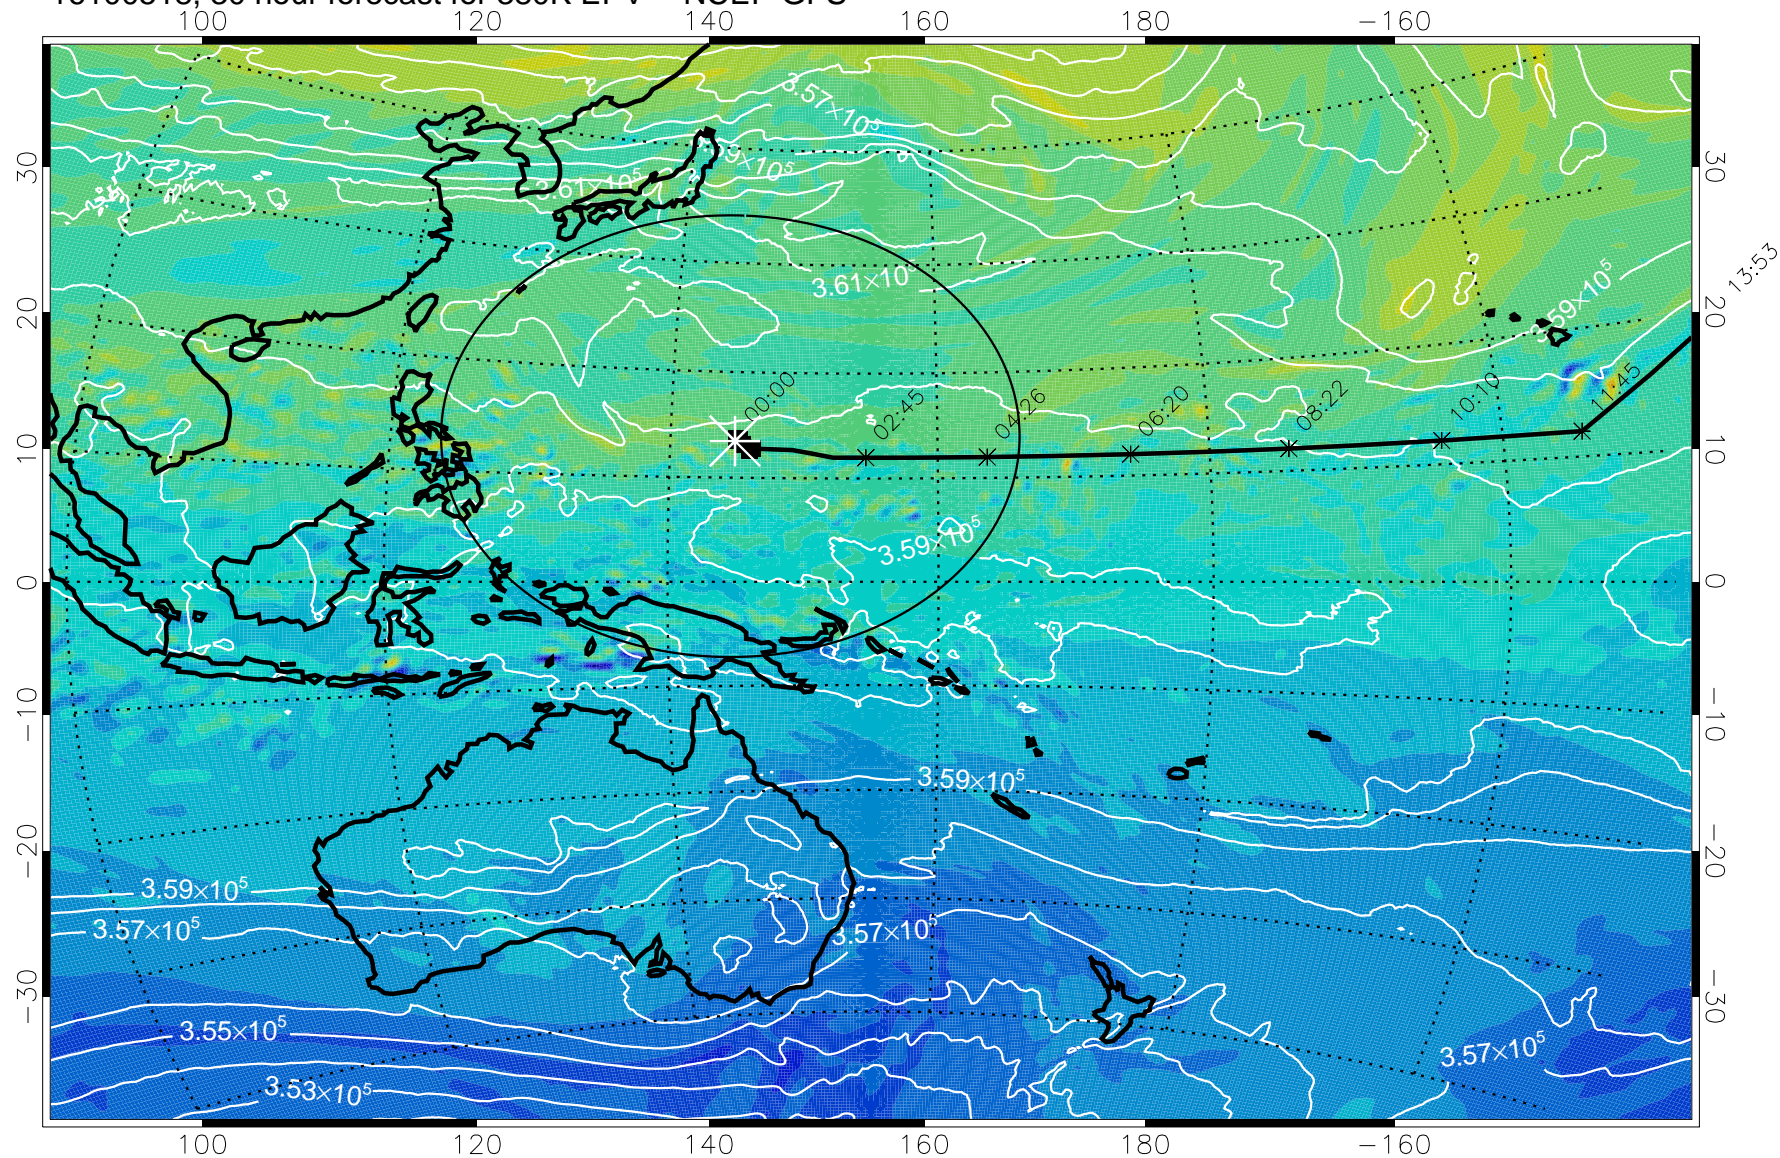

Range ring of 2304 km

16100506, 18 hour forecast for 380K EPV -- NCEP GFS

380K Montgomery Streamfunction, white

Range ring of 2304 km

15:52

16100512, 24 hour forecast for 380K EPV -- NCEP GFS

380K Montgomery Streamfunction, white

Range ring of 2304 km

15:52

16100518, 30 hour forecast for 380K EPV -- NCEP GFS

380K Montgomery Streamfunction, white

Range ring of 2304 km

15:52

16100600, 36 hour forecast for 380K EPV -- NCEP GFS

380K Montgomery Streamfunction, white

Range ring of 2304 km

15:52

16100606, 42 hour forecast for 380K EPV -- NCEP GFS

380K Montgomery Streamfunction, white

Range ring of 2304 km

15:52

13:53

16100612, 48 hour forecast for 380K EPV -- NCEP GFS

380K Montgomery Streamfunction, white

Range ring of 2304 km

15:52

16100618, 54 hour forecast for 380K EPV -- NCEP GFS

380K Montgomery Streamfunction, white

Range ring of 2304 km

15:52

16100700, 60 hour forecast for 380K EPV -- NCEP GFS