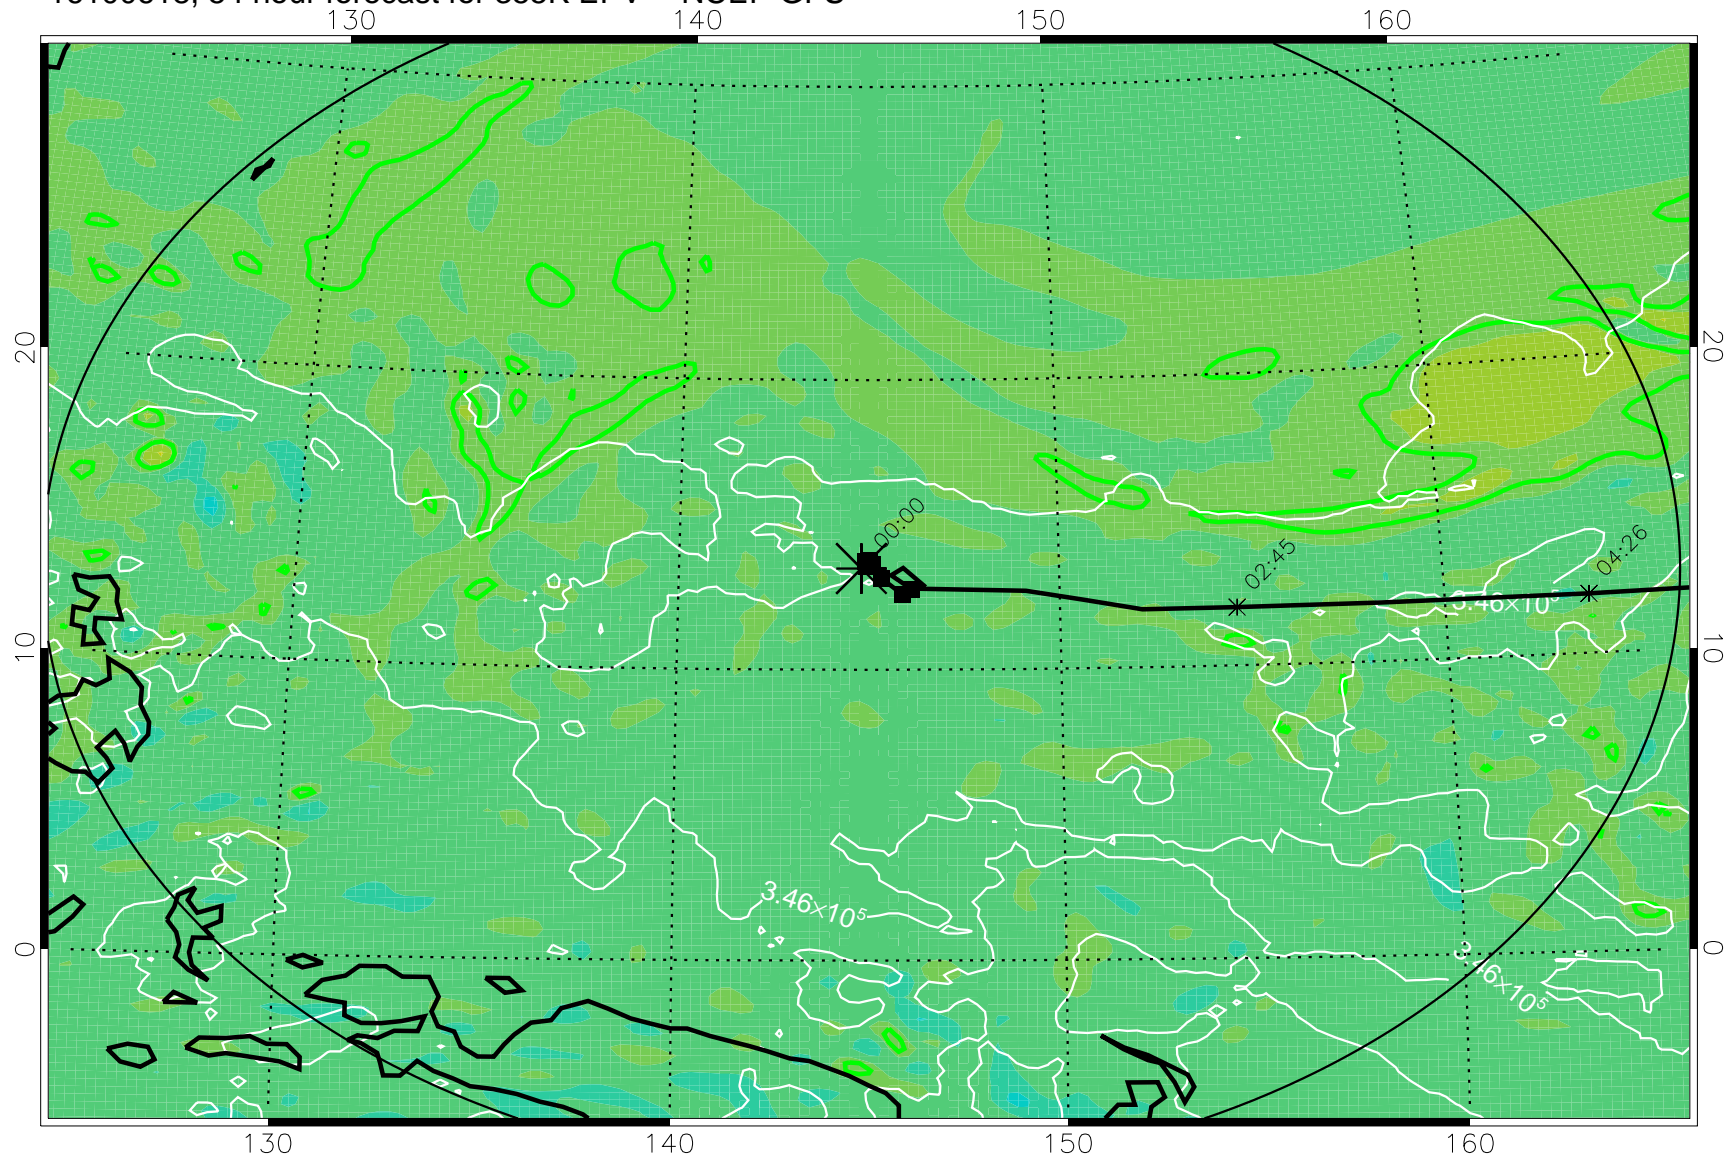

16100606, 42 hour forecast for 355K EPV -- NCEP GFS

355K Montgomery Streamfunction, white  
EPV Tropopause (2 PVU) Position  
Range ring of 2304 km

16100612, 48 hour forecast for 355K EPV -- NCEP GFS

355K Montgomery Streamfunction, white  
EPV Tropopause (2 PVU) Position  
Range ring of 2304 km

16100618, 54 hour forecast for 355K EPV -- NCEP GFS

355K Montgomery Streamfunction, white  
EPV Tropopause (2 PVU) Position  
Range ring of 2304 km

16100700, 60 hour forecast for 355K EPV -- NCEP GFS

355K Montgomery Streamfunction, white  
EPV Tropopause (2 PVU) Position  
Range ring of 2304 km

16100706, 66 hour forecast for 355K EPV -- NCEP GFS

355K Montgomery Streamfunction, white  
EPV Tropopause (2 PVU) Position  
Range ring of 2304 km

16100712, 72 hour forecast for 355K EPV -- NCEP GFS

355K Montgomery Streamfunction, white  
EPV Tropopause (2 PVU) Position  
Range ring of 2304 km

16100718, 78 hour forecast for 355K EPV -- NCEP GFS

355K Montgomery Streamfunction, white  
EPV Tropopause (2 PVU) Position  
Range ring of 2304 km

16100800, 84 hour forecast for 355K EPV -- NCEP GFS

355K Montgomery Streamfunction, white  
EPV Tropopause (2 PVU) Position  
Range ring of 2304 km