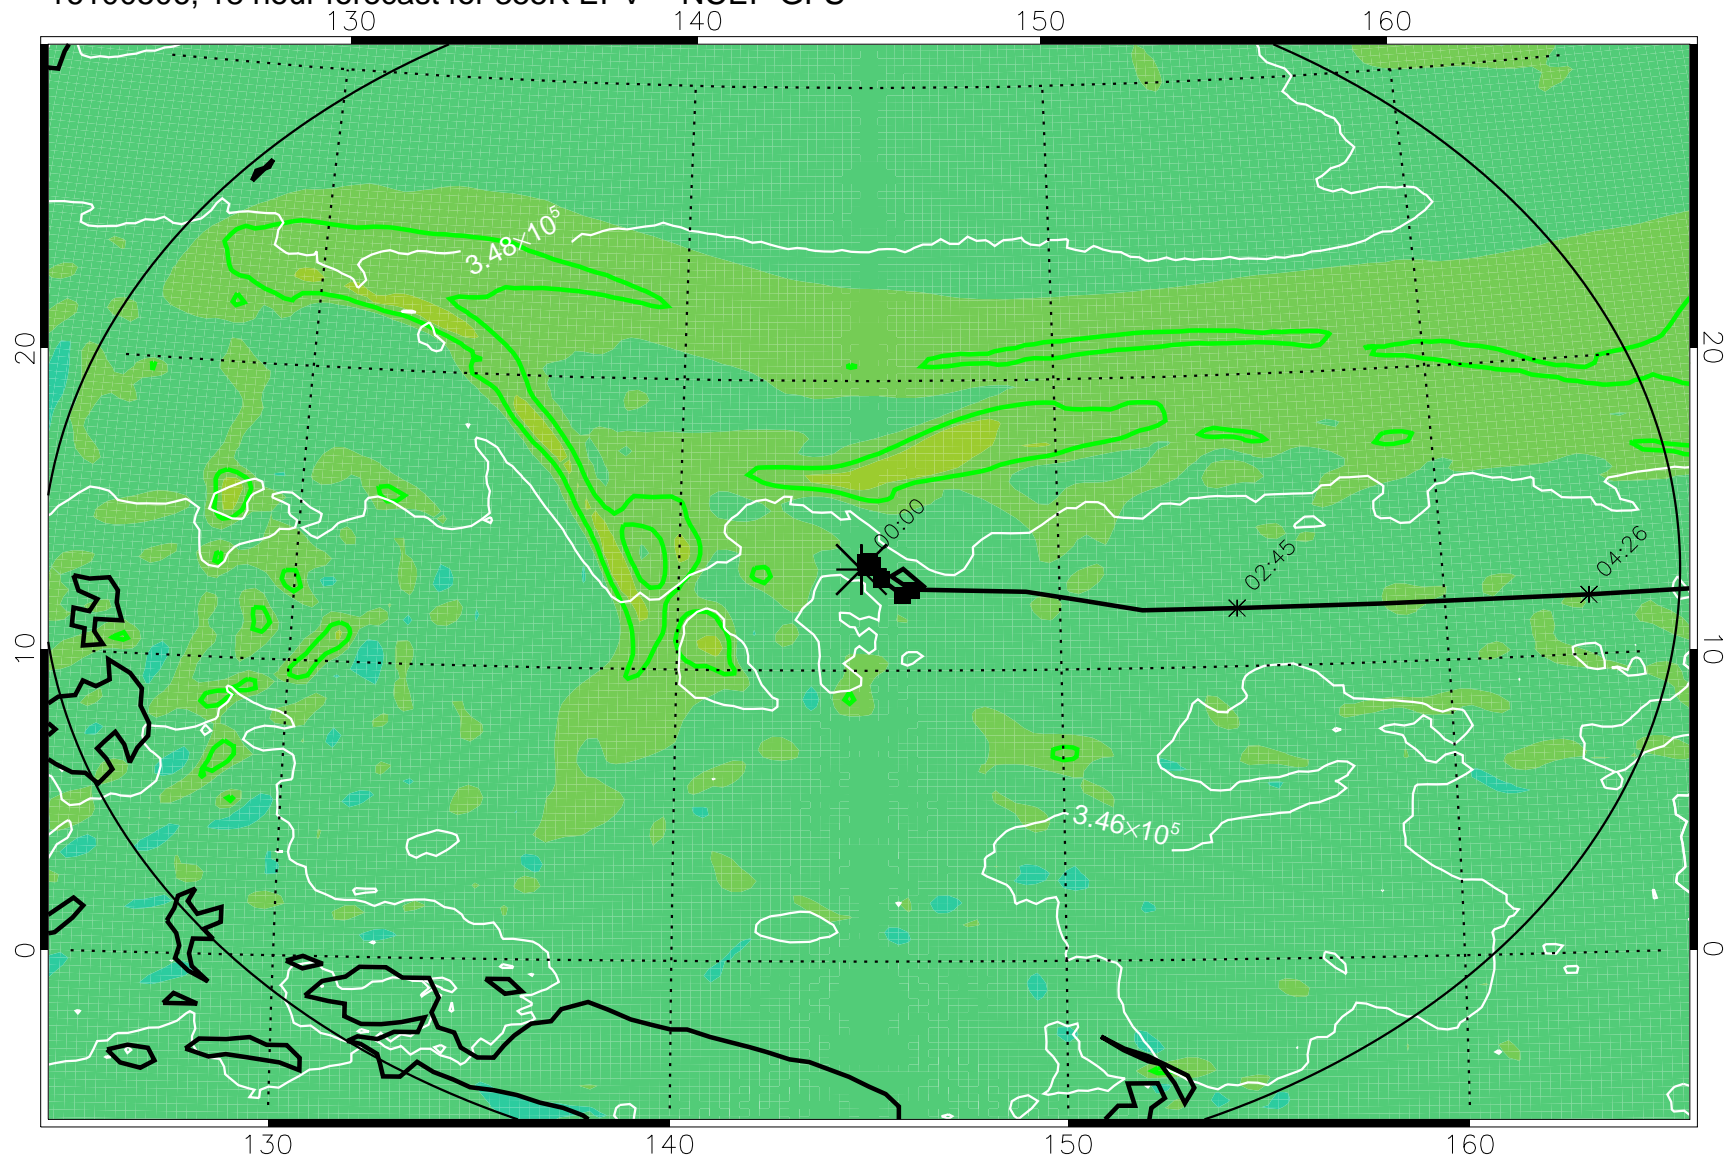

16100418, 6 hour forecast for 355K EPV -- NCEP GFS

355K Montgomery Streamfunction, white  
EPV Tropopause (2 PVU) Position  
Range ring of 2304 km

16100500, 12 hour forecast for 355K EPV -- NCEP GFS

355K Montgomery Streamfunction, white  
EPV Tropopause (2 PVU) Position  
Range ring of 2304 km

16100506, 18 hour forecast for 355K EPV -- NCEP GFS

355K Montgomery Streamfunction, white  
EPV Tropopause (2 PVU) Position  
Range ring of 2304 km

16100512, 24 hour forecast for 355K EPV -- NCEP GFS

355K Montgomery Streamfunction, white  
EPV Tropopause (2 PVU) Position  
Range ring of 2304 km

16100518, 30 hour forecast for 355K EPV -- NCEP GFS

355K Montgomery Streamfunction, white  
EPV Tropopause (2 PVU) Position  
Range ring of 2304 km

16100600, 36 hour forecast for 355K EPV -- NCEP GFS

355K Montgomery Streamfunction, white  
EPV Tropopause (2 PVU) Position  
Range ring of 2304 km

16100606, 42 hour forecast for 355K EPV -- NCEP GFS

355K Montgomery Streamfunction, white  
EPV Tropopause (2 PVU) Position  
Range ring of 2304 km

16100612, 48 hour forecast for 355K EPV -- NCEP GFS

355K Montgomery Streamfunction, white  
EPV Tropopause (2 PVU) Position  
Range ring of 2304 km