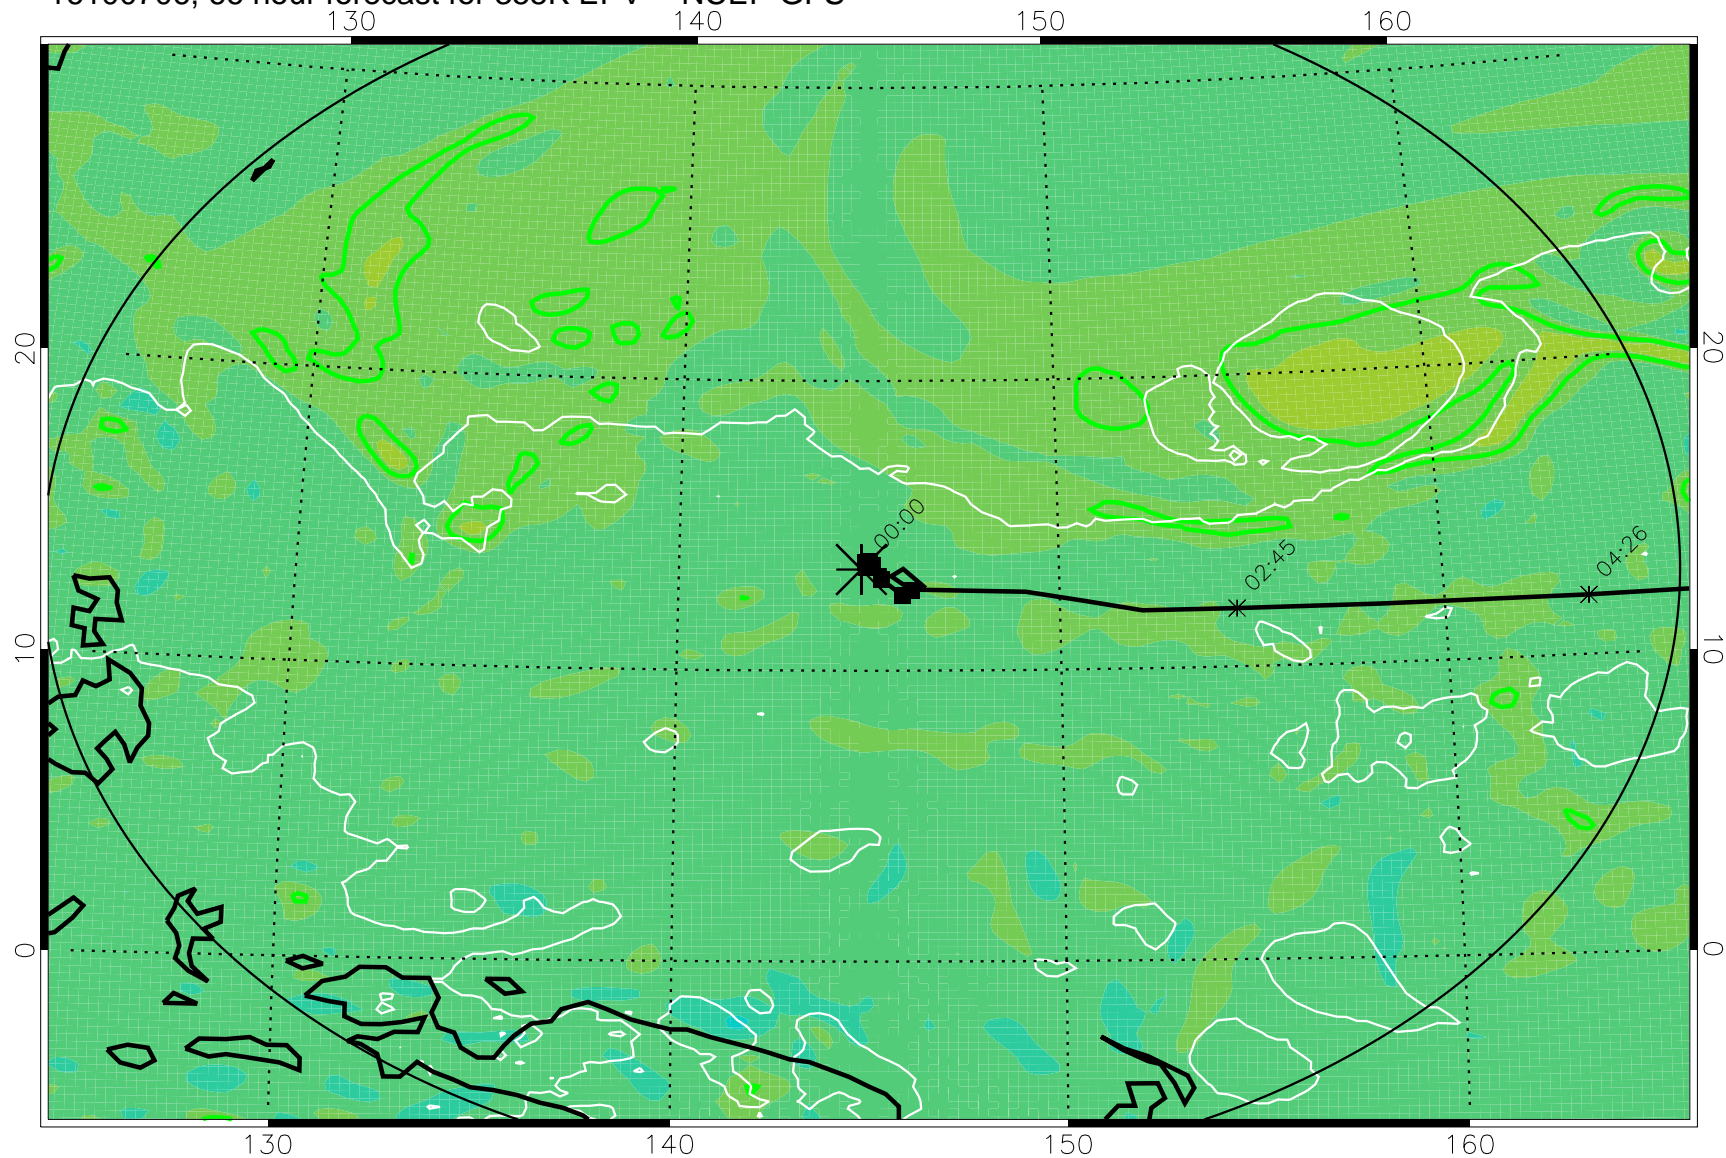

16100618, 54 hour forecast for 355K EPV -- NCEP GFS

355K Montgomery Streamfunction, white  
EPV Tropopause (2 PVU) Position  
Range ring of 2304 km

16100700, 60 hour forecast for 355K EPV -- NCEP GFS

355K Montgomery Streamfunction, white  
EPV Tropopause (2 PVU) Position  
Range ring of 2304 km

16100706, 66 hour forecast for 355K EPV -- NCEP GFS

355K Montgomery Streamfunction, white  
EPV Tropopause (2 PVU) Position  
Range ring of 2304 km

16100712, 72 hour forecast for 355K EPV -- NCEP GFS

355K Montgomery Streamfunction, white  
EPV Tropopause (2 PVU) Position  
Range ring of 2304 km

16100718, 78 hour forecast for 355K EPV -- NCEP GFS

355K Montgomery Streamfunction, white  
EPV Tropopause (2 PVU) Position  
Range ring of 2304 km

16100800, 84 hour forecast for 355K EPV -- NCEP GFS

355K Montgomery Streamfunction, white  
EPV Tropopause (2 PVU) Position  
Range ring of 2304 km

16100806, 90 hour forecast for 355K EPV -- NCEP GFS

355K Montgomery Streamfunction, white  
EPV Tropopause (2 PVU) Position  
Range ring of 2304 km

16100812, 96 hour forecast for 355K EPV -- NCEP GFS

355K Montgomery Streamfunction, white  
EPV Tropopause (2 PVU) Position  
Range ring of 2304 km