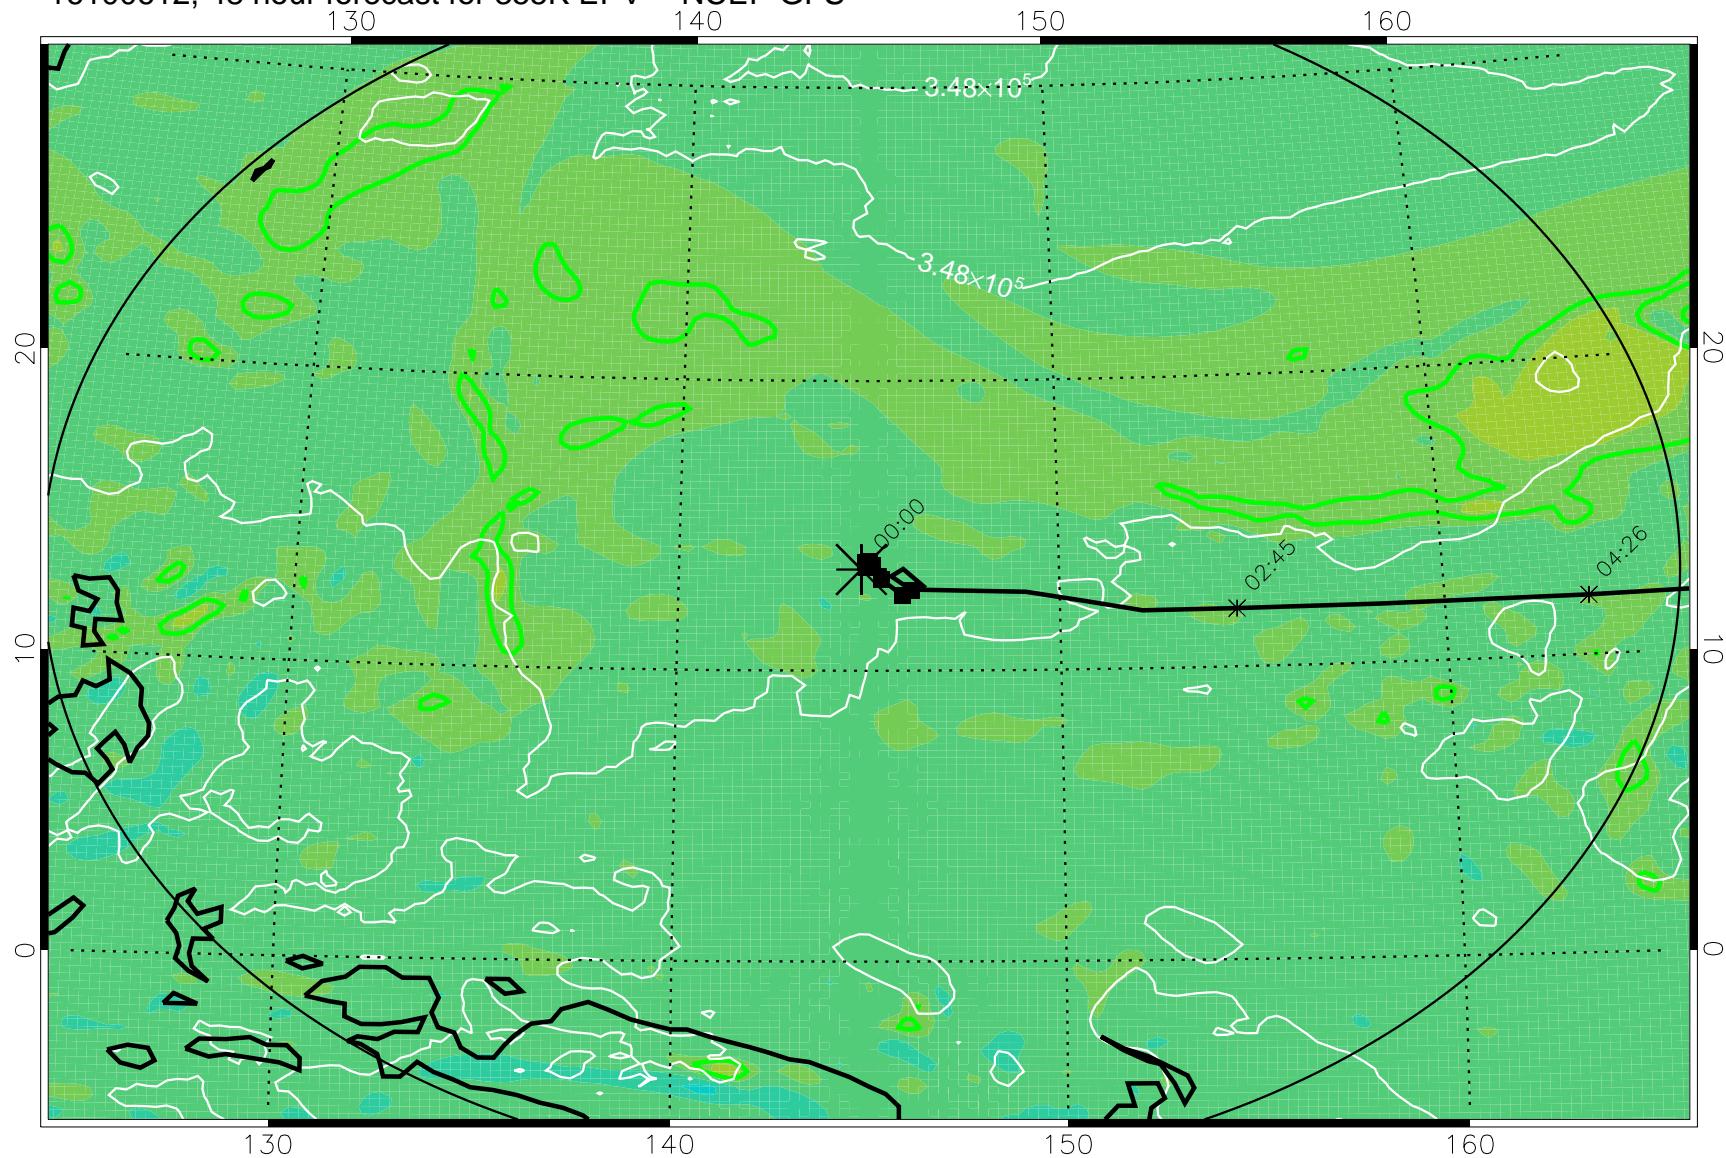

16100518, 30 hour forecast for 355K EPV -- NCEP GFS

355K Montgomery Streamfunction, white  
EPV Tropopause (2 PVU) Position  
Range ring of 2304 km

16100600, 36 hour forecast for 355K EPV -- NCEP GFS

355K Montgomery Streamfunction, white  
EPV Tropopause (2 PVU) Position  
Range ring of 2304 km

16100606, 42 hour forecast for 355K EPV -- NCEP GFS

355K Montgomery Streamfunction, white  
EPV Tropopause (2 PVU) Position  
Range ring of 2304 km

16100612, 48 hour forecast for 355K EPV -- NCEP GFS

355K Montgomery Streamfunction, white  
EPV Tropopause (2 PVU) Position  
Range ring of 2304 km

16100618, 54 hour forecast for 355K EPV -- NCEP GFS

355K Montgomery Streamfunction, white  
EPV Tropopause (2 PVU) Position  
Range ring of 2304 km

16100700, 60 hour forecast for 355K EPV -- NCEP GFS

355K Montgomery Streamfunction, white  
EPV Tropopause (2 PVU) Position  
Range ring of 2304 km

16100718, 78 hour forecast for 355K EPV -- NCEP GFS

355K Montgomery Streamfunction, white  
EPV Tropopause (2 PVU) Position  
Range ring of 2304 km

16100800, 84 hour forecast for 355K EPV -- NCEP GFS

355K Montgomery Streamfunction, white  
EPV Tropopause (2 PVU) Position  
Range ring of 2304 km