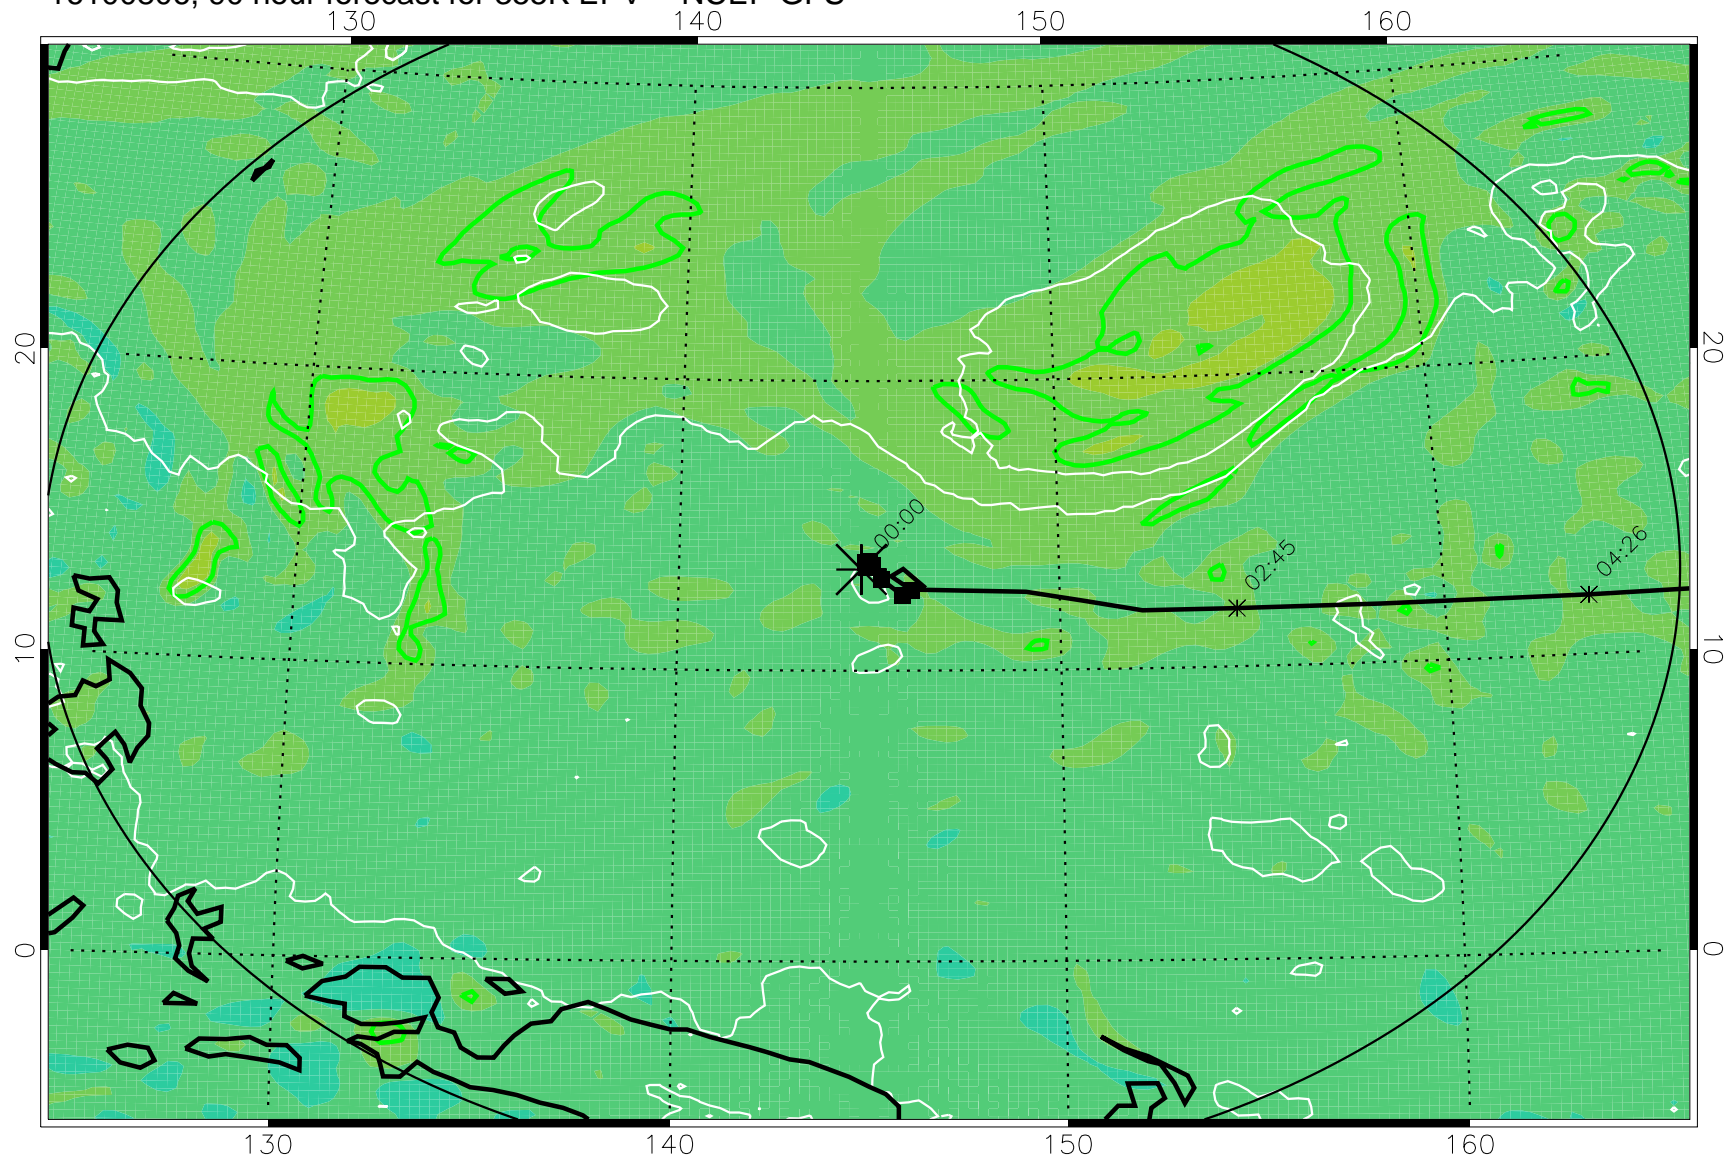

16100706, 66 hour forecast for 355K EPV -- NCEP GFS

355K Montgomery Streamfunction, white  
EPV Tropopause (2 PVU) Position  
Range ring of 2304 km

16100712, 72 hour forecast for 355K EPV -- NCEP GFS

355K Montgomery Streamfunction, white  
EPV Tropopause (2 PVU) Position  
Range ring of 2304 km

16100718, 78 hour forecast for 355K EPV -- NCEP GFS

355K Montgomery Streamfunction, white  
EPV Tropopause (2 PVU) Position  
Range ring of 2304 km

16100800, 84 hour forecast for 355K EPV -- NCEP GFS

355K Montgomery Streamfunction, white  
EPV Tropopause (2 PVU) Position  
Range ring of 2304 km

16100806, 90 hour forecast for 355K EPV -- NCEP GFS

355K Montgomery Streamfunction, white  
EPV Tropopause (2 PVU) Position  
Range ring of 2304 km

16100812, 96 hour forecast for 355K EPV -- NCEP GFS

355K Montgomery Streamfunction, white  
EPV Tropopause (2 PVU) Position  
Range ring of 2304 km

16100818, 102 hour forecast for 355K EPV -- NCEP GFS

355K Montgomery Streamfunction, white  
EPV Tropopause (2 PVU) Position  
Range ring of 2304 km

16100900, 108 hour forecast for 355K EPV -- NCEP GFS

355K Montgomery Streamfunction, white  
EPV Tropopause (2 PVU) Position  
Range ring of 2304 km