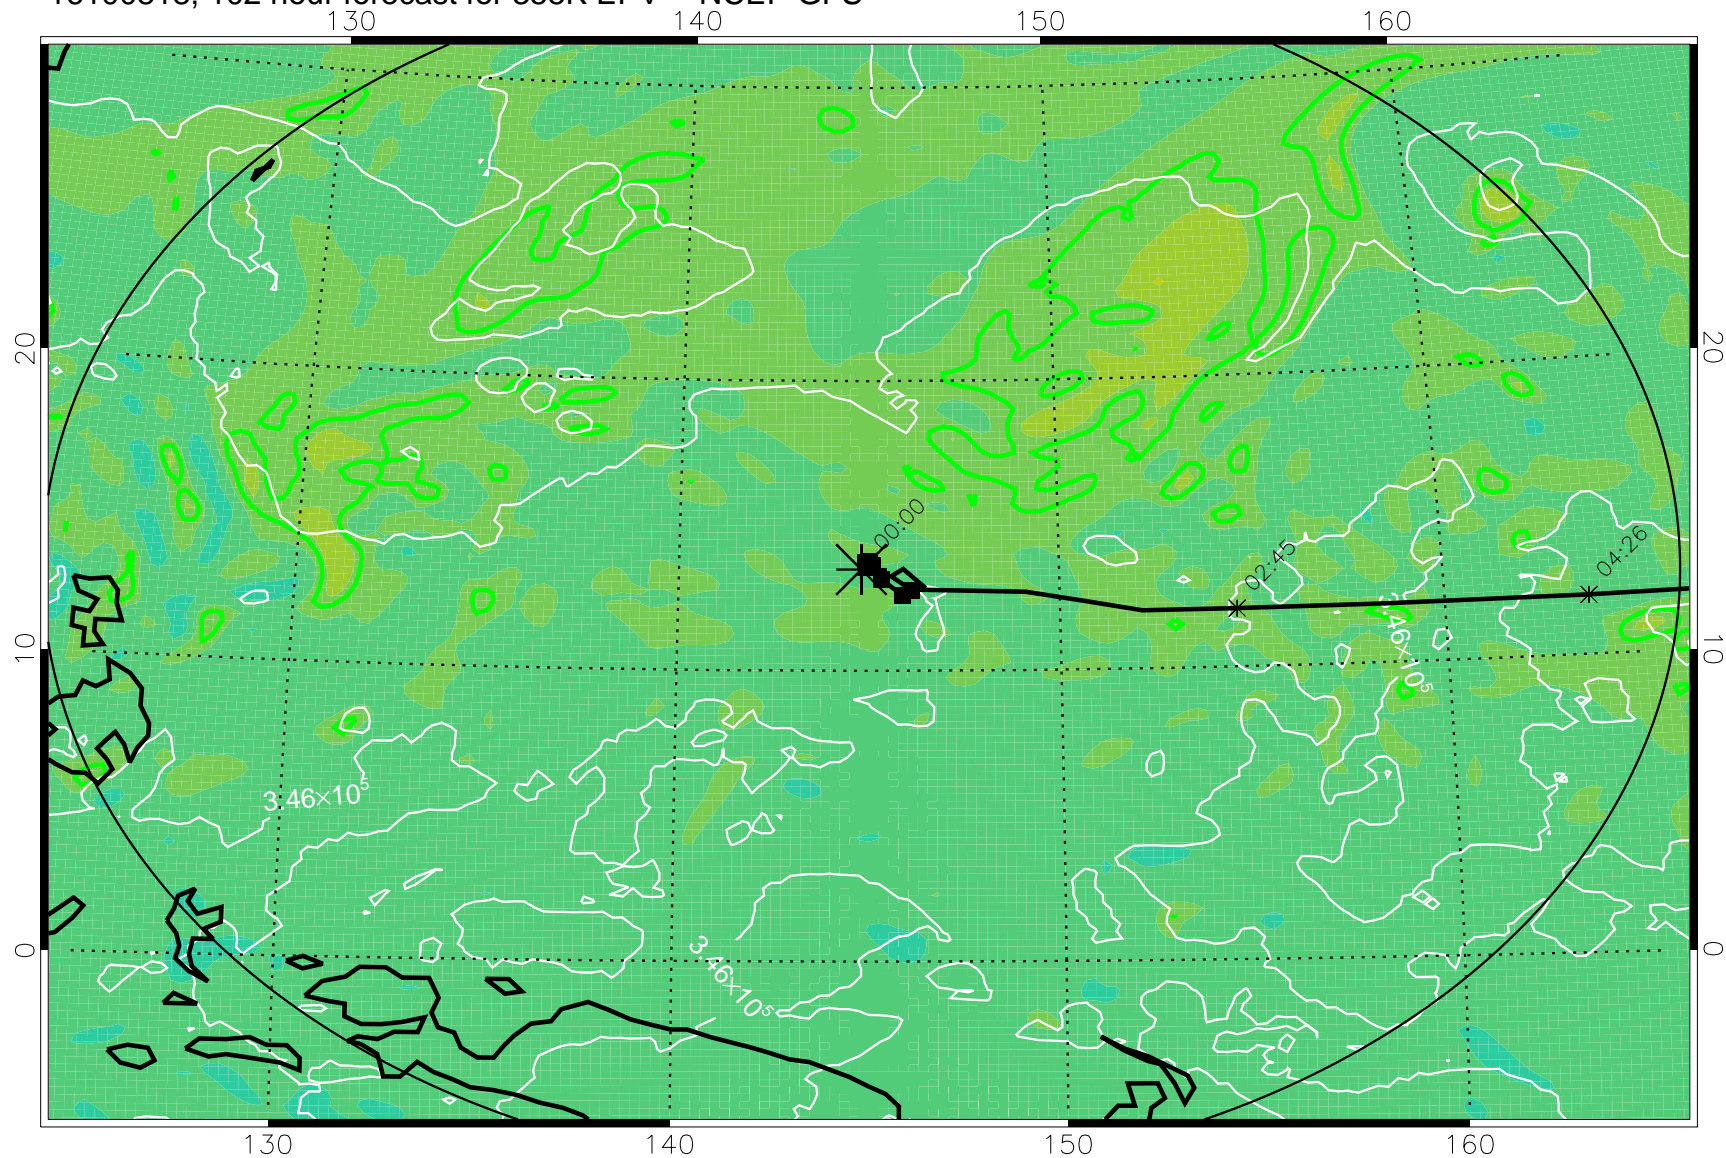

16100718, 78 hour forecast for 355K EPV -- NCEP GFS

355K Montgomery Streamfunction, white  
EPV Tropopause (2 PVU) Position  
Range ring of 2304 km

16100800, 84 hour forecast for 355K EPV -- NCEP GFS

355K Montgomery Streamfunction, white  
EPV Tropopause (2 PVU) Position  
Range ring of 2304 km

16100806, 90 hour forecast for 355K EPV -- NCEP GFS

355K Montgomery Streamfunction, white  
EPV Tropopause (2 PVU) Position  
Range ring of 2304 km

16100812, 96 hour forecast for 355K EPV -- NCEP GFS

355K Montgomery Streamfunction, white  
EPV Tropopause (2 PVU) Position  
Range ring of 2304 km

16100818, 102 hour forecast for 355K EPV -- NCEP GFS

355K Montgomery Streamfunction, white  
EPV Tropopause (2 PVU) Position  
Range ring of 2304 km

16100900, 108 hour forecast for 355K EPV -- NCEP GFS

355K Montgomery Streamfunction, white  
EPV Tropopause (2 PVU) Position  
Range ring of 2304 km

16100906, 114 hour forecast for 355K EPV -- NCEP GFS

355K Montgomery Streamfunction, white  
EPV Tropopause (2 PVU) Position  
Range ring of 2304 km

16100912, 120 hour forecast for 355K EPV -- NCEP GFS

355K Montgomery Streamfunction, white  
EPV Tropopause (2 PVU) Position  
Range ring of 2304 km