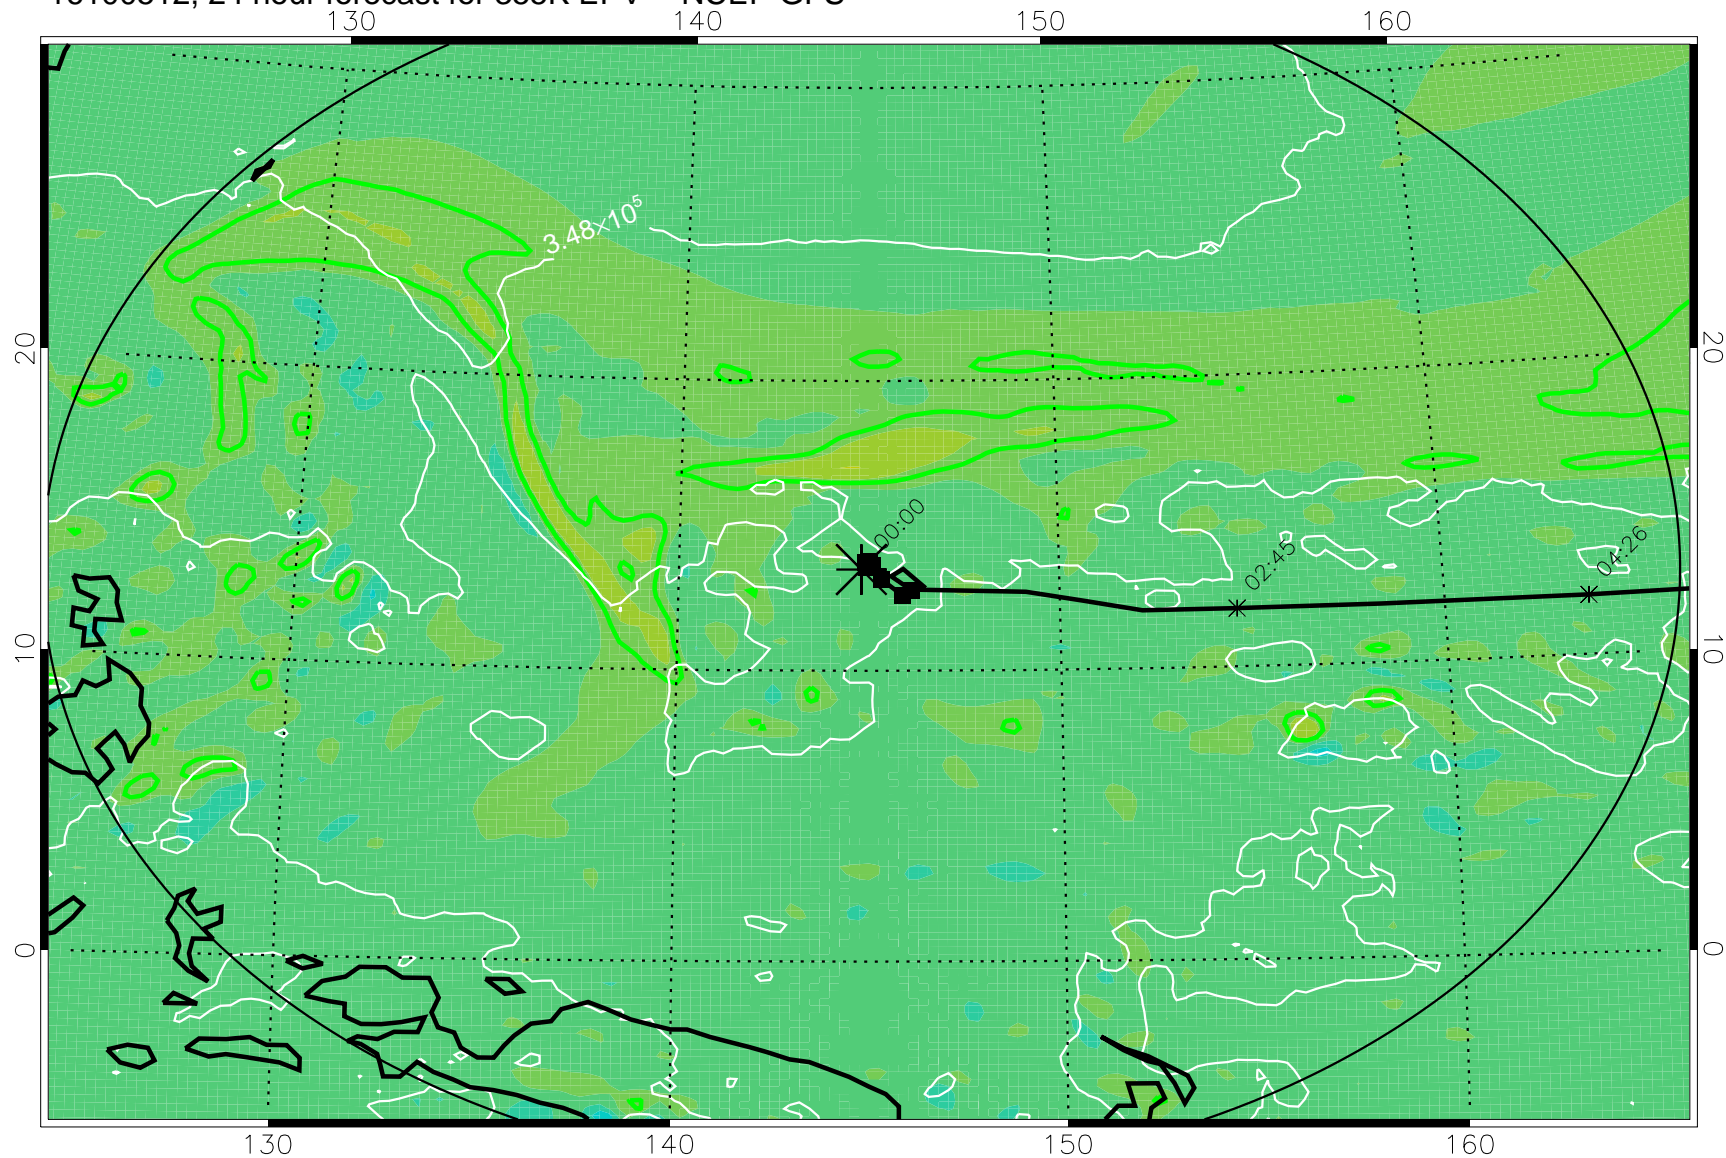

16100418, 6 hour forecast for 355K EPV -- NCEP GFS

355K Montgomery Streamfunction, white  
EPV Tropopause (2 PVU) Position  
Range ring of 2304 km

16100500, 12 hour forecast for 355K EPV -- NCEP GFS

355K Montgomery Streamfunction, white  
EPV Tropopause (2 PVU) Position  
Range ring of 2304 km

16100506, 18 hour forecast for 355K EPV -- NCEP GFS

355K Montgomery Streamfunction, white  
EPV Tropopause (2 PVU) Position  
Range ring of 2304 km

16100512, 24 hour forecast for 355K EPV -- NCEP GFS

355K Montgomery Streamfunction, white  
EPV Tropopause (2 PVU) Position  
Range ring of 2304 km

16100518, 30 hour forecast for 355K EPV -- NCEP GFS

355K Montgomery Streamfunction, white  
EPV Tropopause (2 PVU) Position  
Range ring of 2304 km

16100600, 36 hour forecast for 355K EPV -- NCEP GFS

355K Montgomery Streamfunction, white  
EPV Tropopause (2 PVU) Position  
Range ring of 2304 km

16100606, 42 hour forecast for 355K EPV -- NCEP GFS

355K Montgomery Streamfunction, white  
EPV Tropopause (2 PVU) Position  
Range ring of 2304 km

16100612, 48 hour forecast for 355K EPV -- NCEP GFS

355K Montgomery Streamfunction, white  
EPV Tropopause (2 PVU) Position  
Range ring of 2304 km