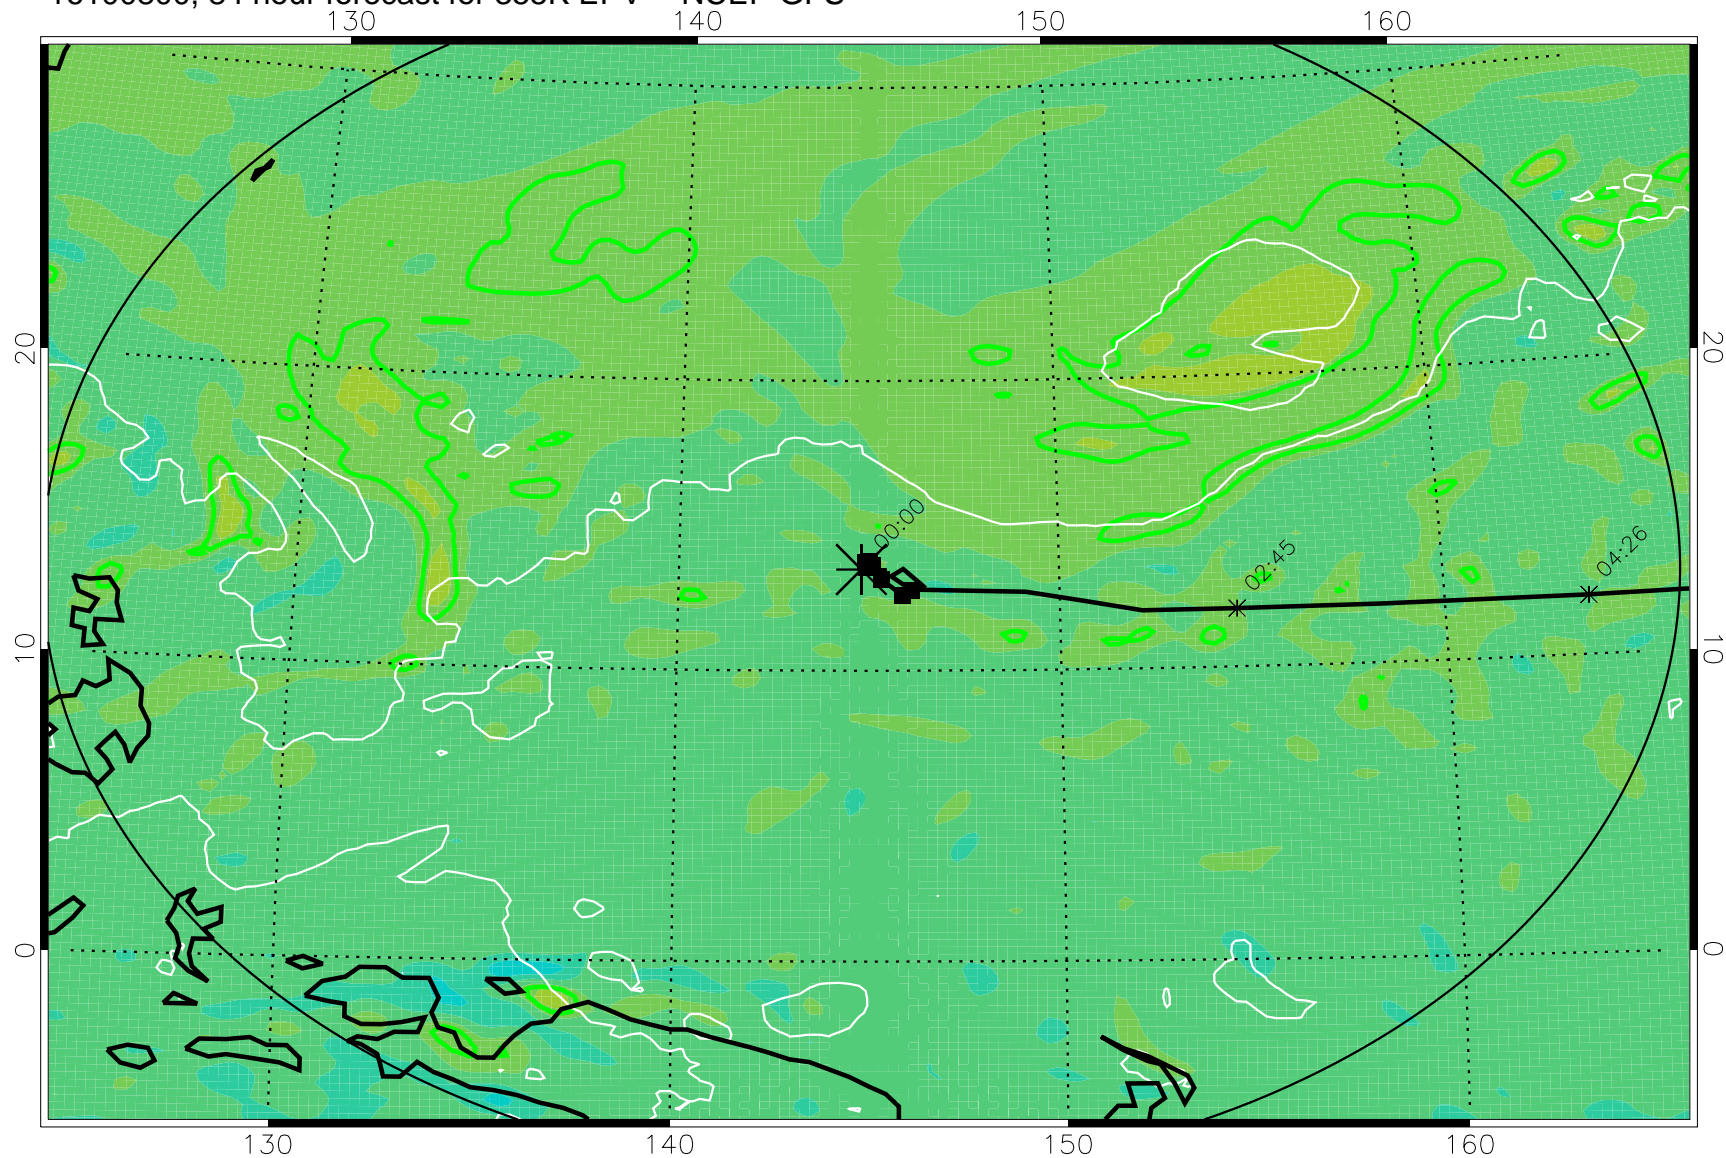

16100706, 66 hour forecast for 355K EPV -- NCEP GFS

355K Montgomery Streamfunction, white  
EPV Tropopause (2 PVU) Position  
Range ring of 2304 km

16100712, 72 hour forecast for 355K EPV -- NCEP GFS

355K Montgomery Streamfunction, white  
EPV Tropopause (2 PVU) Position  
Range ring of 2304 km

16100718, 78 hour forecast for 355K EPV -- NCEP GFS

355K Montgomery Streamfunction, white  
EPV Tropopause (2 PVU) Position  
Range ring of 2304 km

16100800, 84 hour forecast for 355K EPV -- NCEP GFS

355K Montgomery Streamfunction, white  
EPV Tropopause (2 PVU) Position  
Range ring of 2304 km

16100806, 90 hour forecast for 355K EPV -- NCEP GFS

355K Montgomery Streamfunction, white  
EPV Tropopause (2 PVU) Position  
Range ring of 2304 km

16100812, 96 hour forecast for 355K EPV -- NCEP GFS

355K Montgomery Streamfunction, white  
EPV Tropopause (2 PVU) Position  
Range ring of 2304 km

16100818, 102 hour forecast for 355K EPV -- NCEP GFS

355K Montgomery Streamfunction, white  
EPV Tropopause (2 PVU) Position  
Range ring of 2304 km

16100900, 108 hour forecast for 355K EPV -- NCEP GFS

355K Montgomery Streamfunction, white  
EPV Tropopause (2 PVU) Position  
Range ring of 2304 km