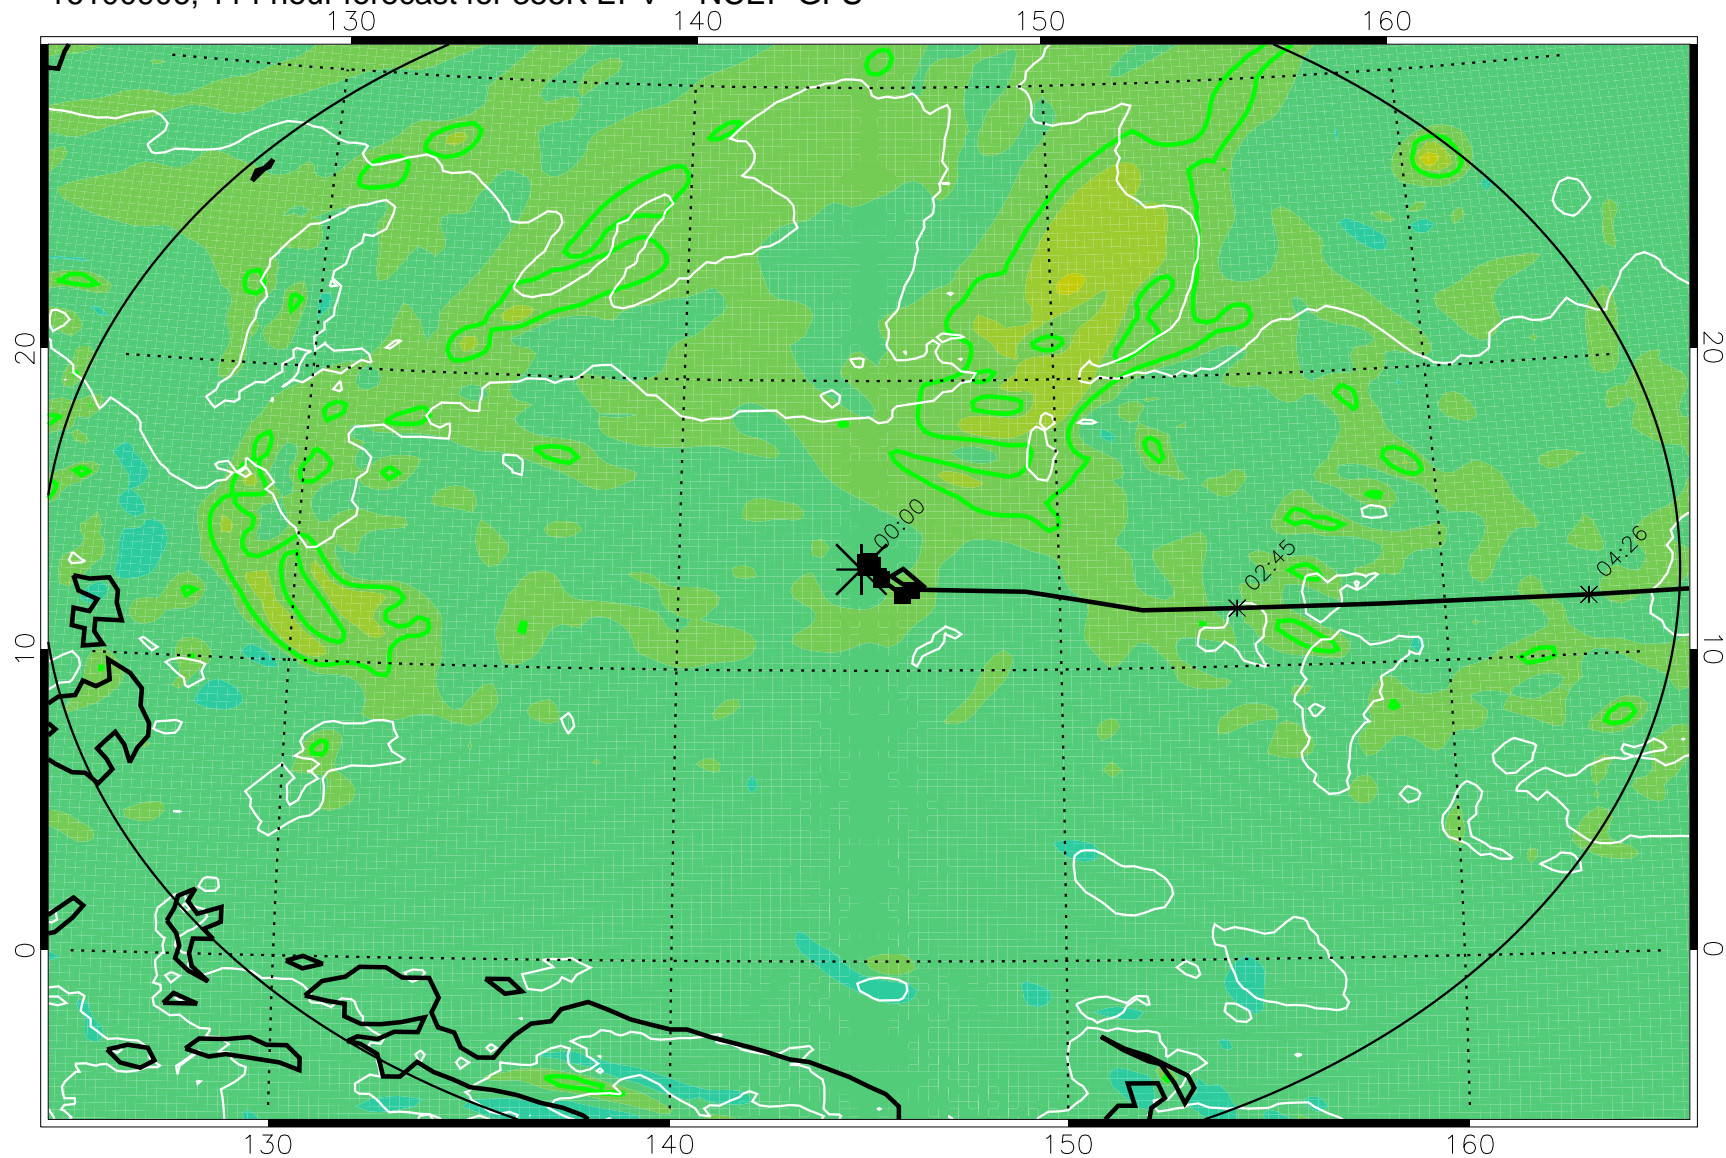

16100718, 78 hour forecast for 355K EPV -- NCEP GFS

355K Montgomery Streamfunction, white  
EPV Tropopause (2 PVU) Position  
Range ring of 2304 km

16100800, 84 hour forecast for 355K EPV -- NCEP GFS

355K Montgomery Streamfunction, white  
EPV Tropopause (2 PVU) Position  
Range ring of 2304 km

16100806, 90 hour forecast for 355K EPV -- NCEP GFS

355K Montgomery Streamfunction, white  
EPV Tropopause (2 PVU) Position  
Range ring of 2304 km

16100812, 96 hour forecast for 355K EPV -- NCEP GFS

355K Montgomery Streamfunction, white  
EPV Tropopause (2 PVU) Position  
Range ring of 2304 km

16100818, 102 hour forecast for 355K EPV -- NCEP GFS

355K Montgomery Streamfunction, white  
EPV Tropopause (2 PVU) Position  
Range ring of 2304 km

16100900, 108 hour forecast for 355K EPV -- NCEP GFS

355K Montgomery Streamfunction, white  
EPV Tropopause (2 PVU) Position  
Range ring of 2304 km

16100906, 114 hour forecast for 355K EPV -- NCEP GFS

355K Montgomery Streamfunction, white  
EPV Tropopause (2 PVU) Position  
Range ring of 2304 km

16100912, 120 hour forecast for 355K EPV -- NCEP GFS

355K Montgomery Streamfunction, white  
EPV Tropopause (2 PVU) Position  
Range ring of 2304 km