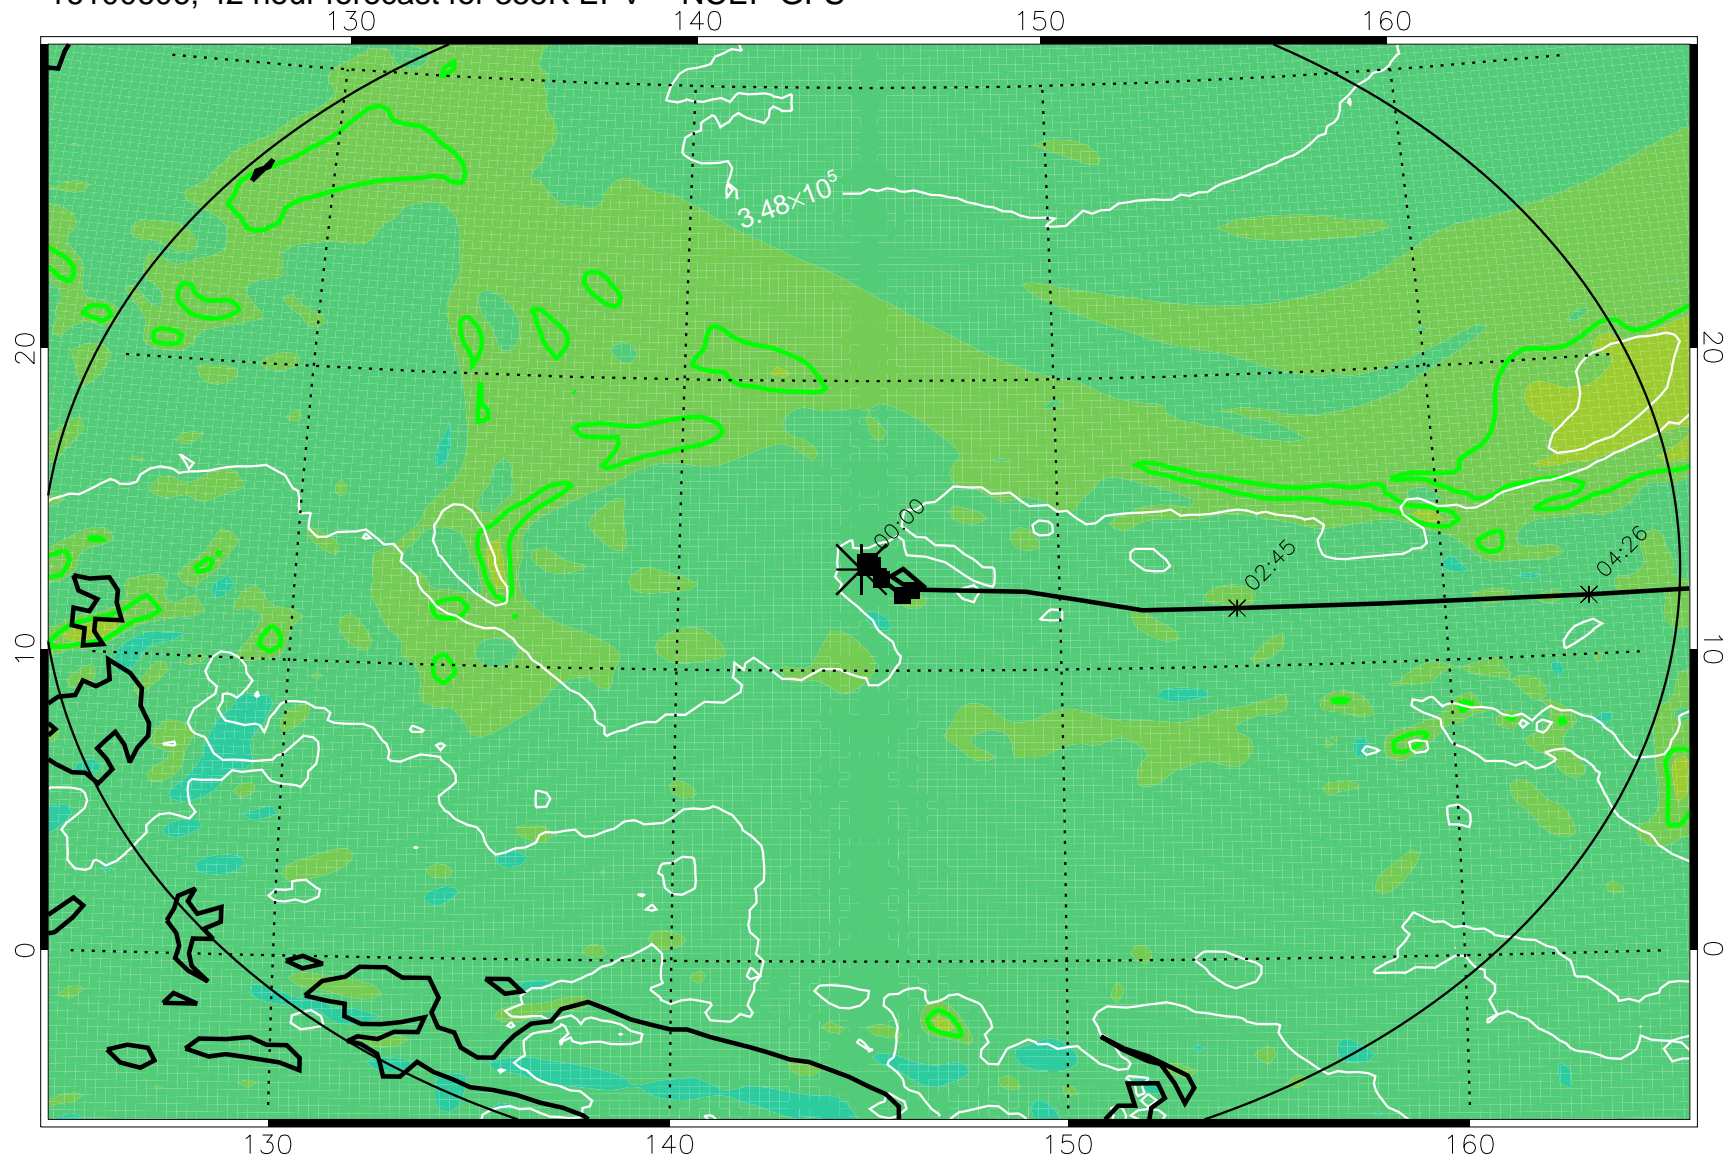

16100518, 30 hour forecast for 355K EPV -- NCEP GFS

355K Montgomery Streamfunction, white  
EPV Tropopause (2 PVU) Position  
Range ring of 2304 km

16100600, 36 hour forecast for 355K EPV -- NCEP GFS

355K Montgomery Streamfunction, white  
EPV Tropopause (2 PVU) Position  
Range ring of 2304 km

16100606, 42 hour forecast for 355K EPV -- NCEP GFS

355K Montgomery Streamfunction, white  
EPV Tropopause (2 PVU) Position  
Range ring of 2304 km

16100612, 48 hour forecast for 355K EPV -- NCEP GFS

355K Montgomery Streamfunction, white  
EPV Tropopause (2 PVU) Position  
Range ring of 2304 km

16100618, 54 hour forecast for 355K EPV -- NCEP GFS

355K Montgomery Streamfunction, white  
EPV Tropopause (2 PVU) Position  
Range ring of 2304 km

16100700, 60 hour forecast for 355K EPV -- NCEP GFS

355K Montgomery Streamfunction, white  
EPV Tropopause (2 PVU) Position  
Range ring of 2304 km

16100718, 78 hour forecast for 355K EPV -- NCEP GFS

355K Montgomery Streamfunction, white  
EPV Tropopause (2 PVU) Position  
Range ring of 2304 km

16100800, 84 hour forecast for 355K EPV -- NCEP GFS

355K Montgomery Streamfunction, white  
EPV Tropopause (2 PVU) Position  
Range ring of 2304 km