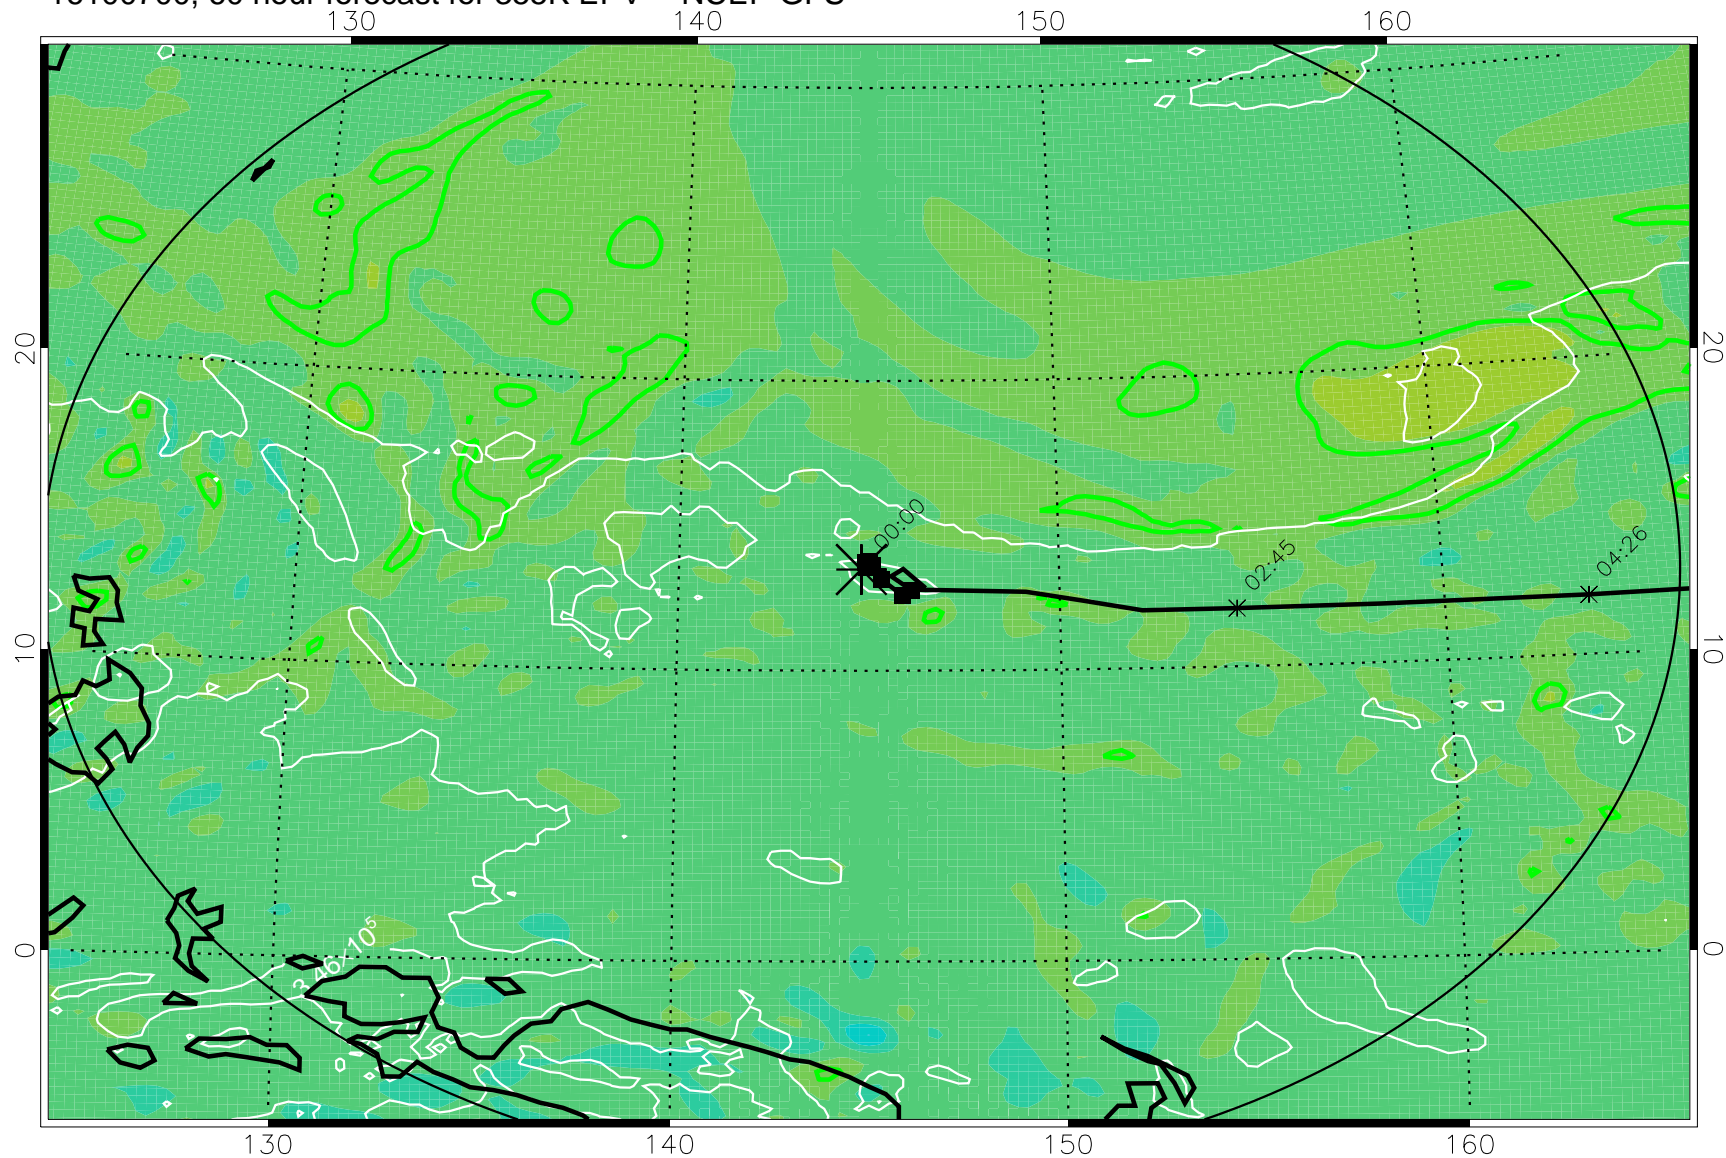

16100606, 42 hour forecast for 355K EPV -- NCEP GFS

355K Montgomery Streamfunction, white  
EPV Tropopause (2 PVU) Position  
Range ring of 2304 km

16100612, 48 hour forecast for 355K EPV -- NCEP GFS

355K Montgomery Streamfunction, white  
EPV Tropopause (2 PVU) Position  
Range ring of 2304 km

16100618, 54 hour forecast for 355K EPV -- NCEP GFS

355K Montgomery Streamfunction, white  
EPV Tropopause (2 PVU) Position  
Range ring of 2304 km

16100700, 60 hour forecast for 355K EPV -- NCEP GFS

355K Montgomery Streamfunction, white  
EPV Tropopause (2 PVU) Position  
Range ring of 2304 km

16100706, 66 hour forecast for 355K EPV -- NCEP GFS

355K Montgomery Streamfunction, white  
EPV Tropopause (2 PVU) Position  
Range ring of 2304 km

16100712, 72 hour forecast for 355K EPV -- NCEP GFS

355K Montgomery Streamfunction, white  
EPV Tropopause (2 PVU) Position  
Range ring of 2304 km

16100718, 78 hour forecast for 355K EPV -- NCEP GFS

355K Montgomery Streamfunction, white  
EPV Tropopause (2 PVU) Position  
Range ring of 2304 km

16100800, 84 hour forecast for 355K EPV -- NCEP GFS

355K Montgomery Streamfunction, white  
EPV Tropopause (2 PVU) Position  
Range ring of 2304 km