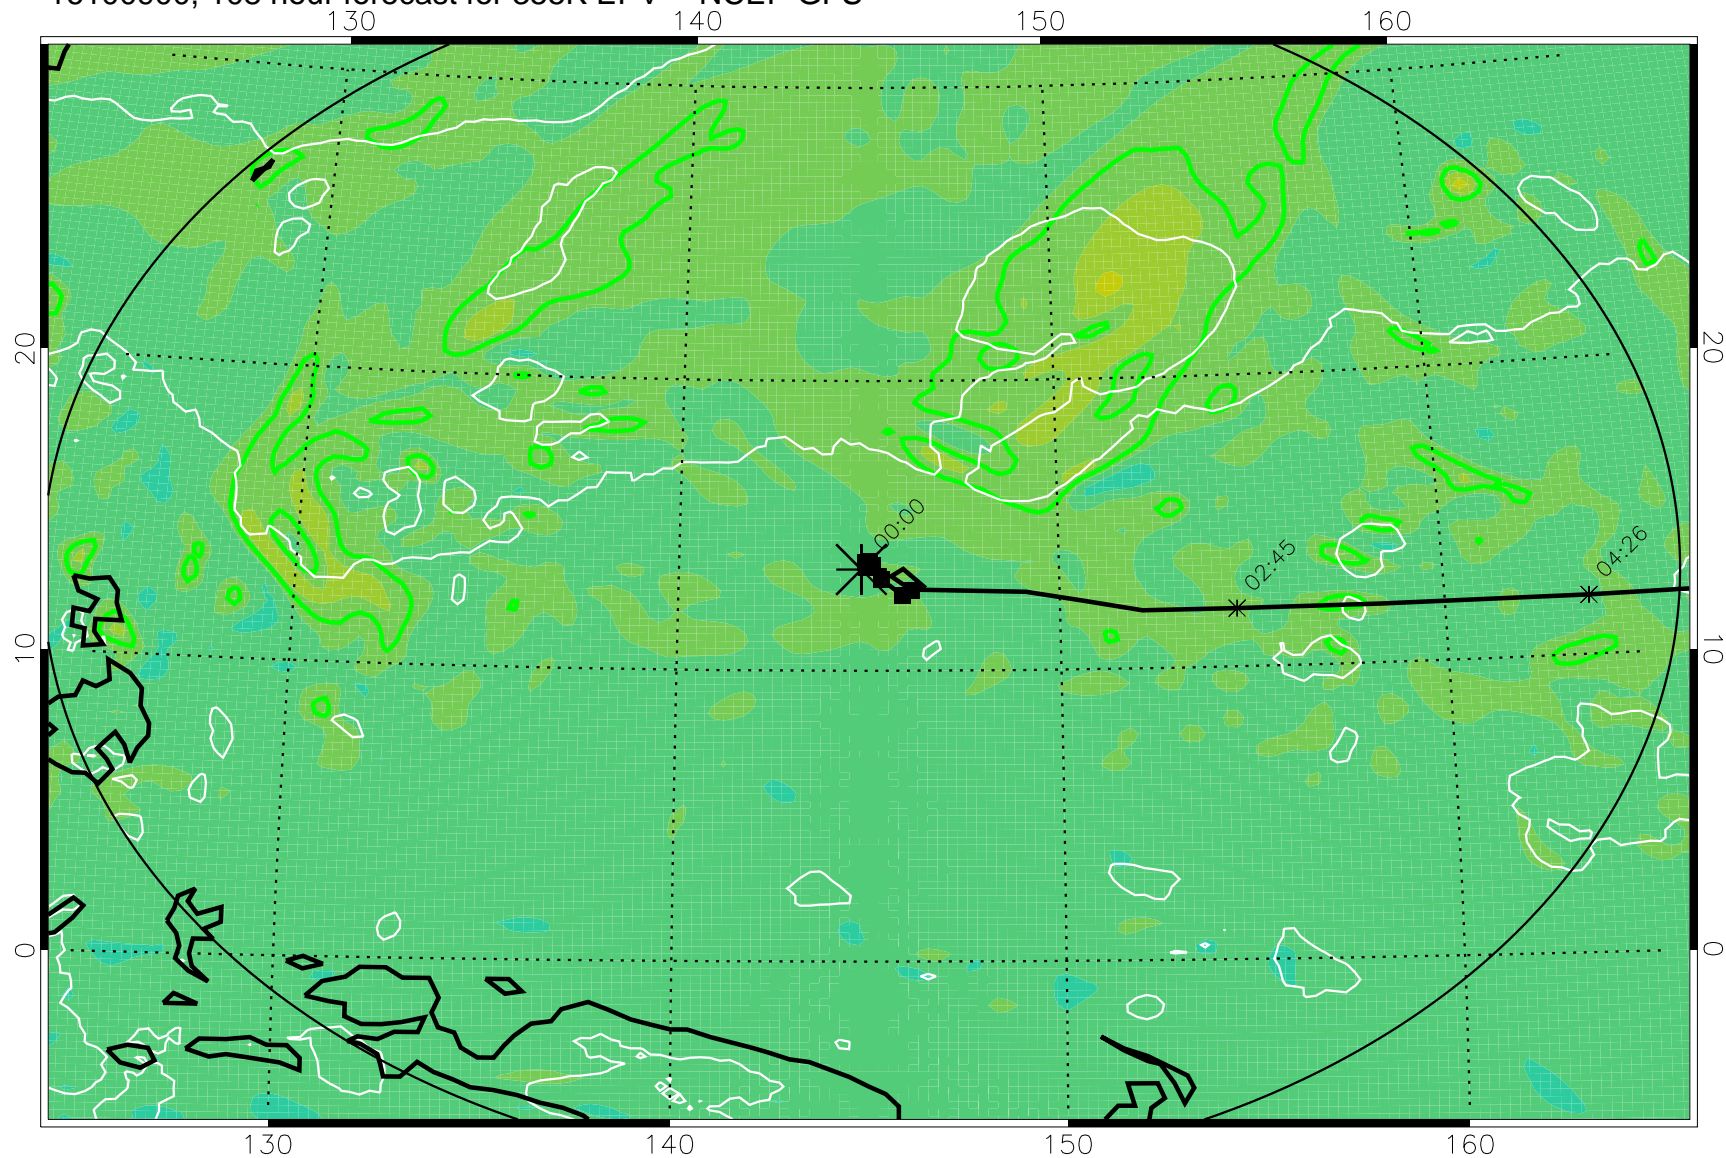

16100718, 78 hour forecast for 355K EPV -- NCEP GFS

355K Montgomery Streamfunction, white  
EPV Tropopause (2 PVU) Position  
Range ring of 2304 km

16100800, 84 hour forecast for 355K EPV -- NCEP GFS

355K Montgomery Streamfunction, white  
EPV Tropopause (2 PVU) Position  
Range ring of 2304 km

16100806, 90 hour forecast for 355K EPV -- NCEP GFS

355K Montgomery Streamfunction, white  
EPV Tropopause (2 PVU) Position  
Range ring of 2304 km

16100812, 96 hour forecast for 355K EPV -- NCEP GFS

355K Montgomery Streamfunction, white  
EPV Tropopause (2 PVU) Position  
Range ring of 2304 km

16100818, 102 hour forecast for 355K EPV -- NCEP GFS

355K Montgomery Streamfunction, white  
EPV Tropopause (2 PVU) Position  
Range ring of 2304 km

16100900, 108 hour forecast for 355K EPV -- NCEP GFS

355K Montgomery Streamfunction, white  
EPV Tropopause (2 PVU) Position  
Range ring of 2304 km

16100906, 114 hour forecast for 355K EPV -- NCEP GFS

355K Montgomery Streamfunction, white  
EPV Tropopause (2 PVU) Position  
Range ring of 2304 km

16100912, 120 hour forecast for 355K EPV -- NCEP GFS

355K Montgomery Streamfunction, white  
EPV Tropopause (2 PVU) Position  
Range ring of 2304 km