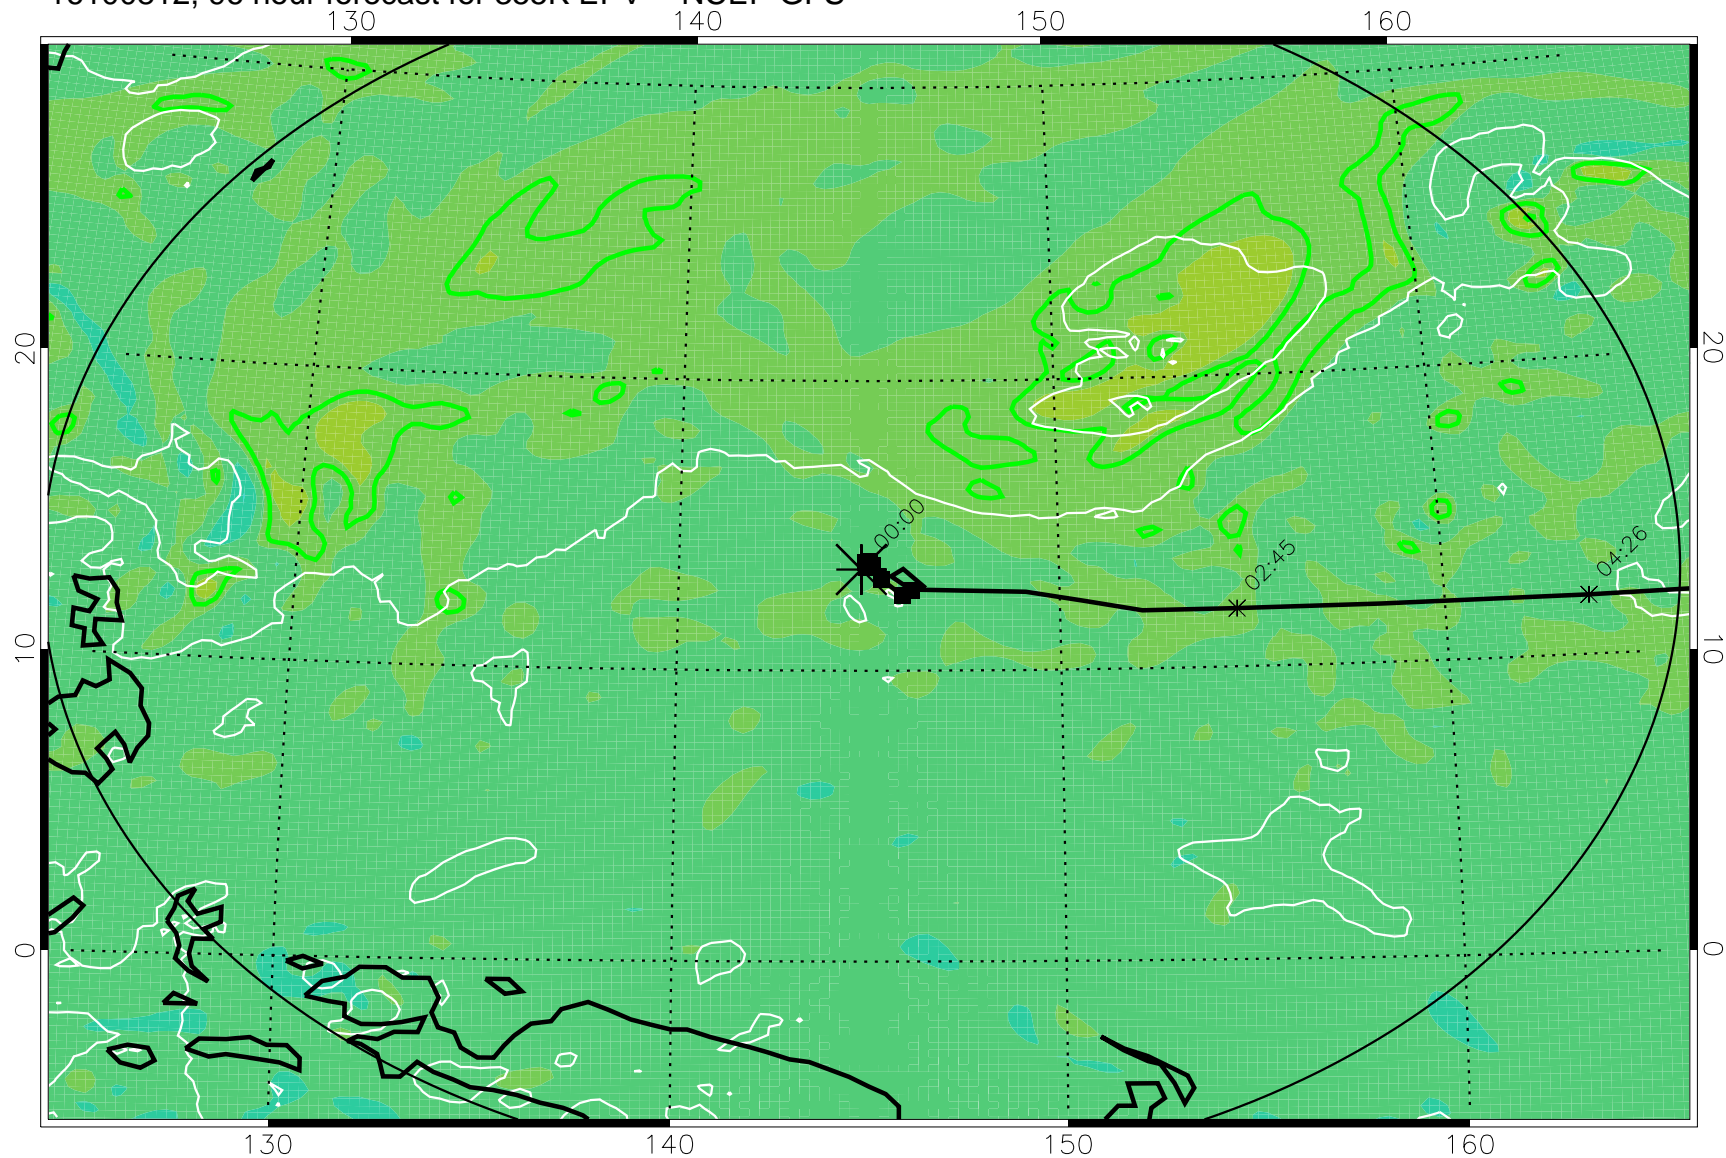

16100706, 66 hour forecast for 355K EPV -- NCEP GFS

355K Montgomery Streamfunction, white  
EPV Tropopause (2 PVU) Position  
Range ring of 2304 km

16100712, 72 hour forecast for 355K EPV -- NCEP GFS

355K Montgomery Streamfunction, white  
EPV Tropopause (2 PVU) Position  
Range ring of 2304 km

16100718, 78 hour forecast for 355K EPV -- NCEP GFS

355K Montgomery Streamfunction, white  
EPV Tropopause (2 PVU) Position  
Range ring of 2304 km

16100800, 84 hour forecast for 355K EPV -- NCEP GFS

355K Montgomery Streamfunction, white  
EPV Tropopause (2 PVU) Position  
Range ring of 2304 km

16100806, 90 hour forecast for 355K EPV -- NCEP GFS

355K Montgomery Streamfunction, white  
EPV Tropopause (2 PVU) Position  
Range ring of 2304 km

16100812, 96 hour forecast for 355K EPV -- NCEP GFS

355K Montgomery Streamfunction, white  
EPV Tropopause (2 PVU) Position  
Range ring of 2304 km

16100818, 102 hour forecast for 355K EPV -- NCEP GFS

355K Montgomery Streamfunction, white  
EPV Tropopause (2 PVU) Position  
Range ring of 2304 km

16100900, 108 hour forecast for 355K EPV -- NCEP GFS

355K Montgomery Streamfunction, white  
EPV Tropopause (2 PVU) Position  
Range ring of 2304 km