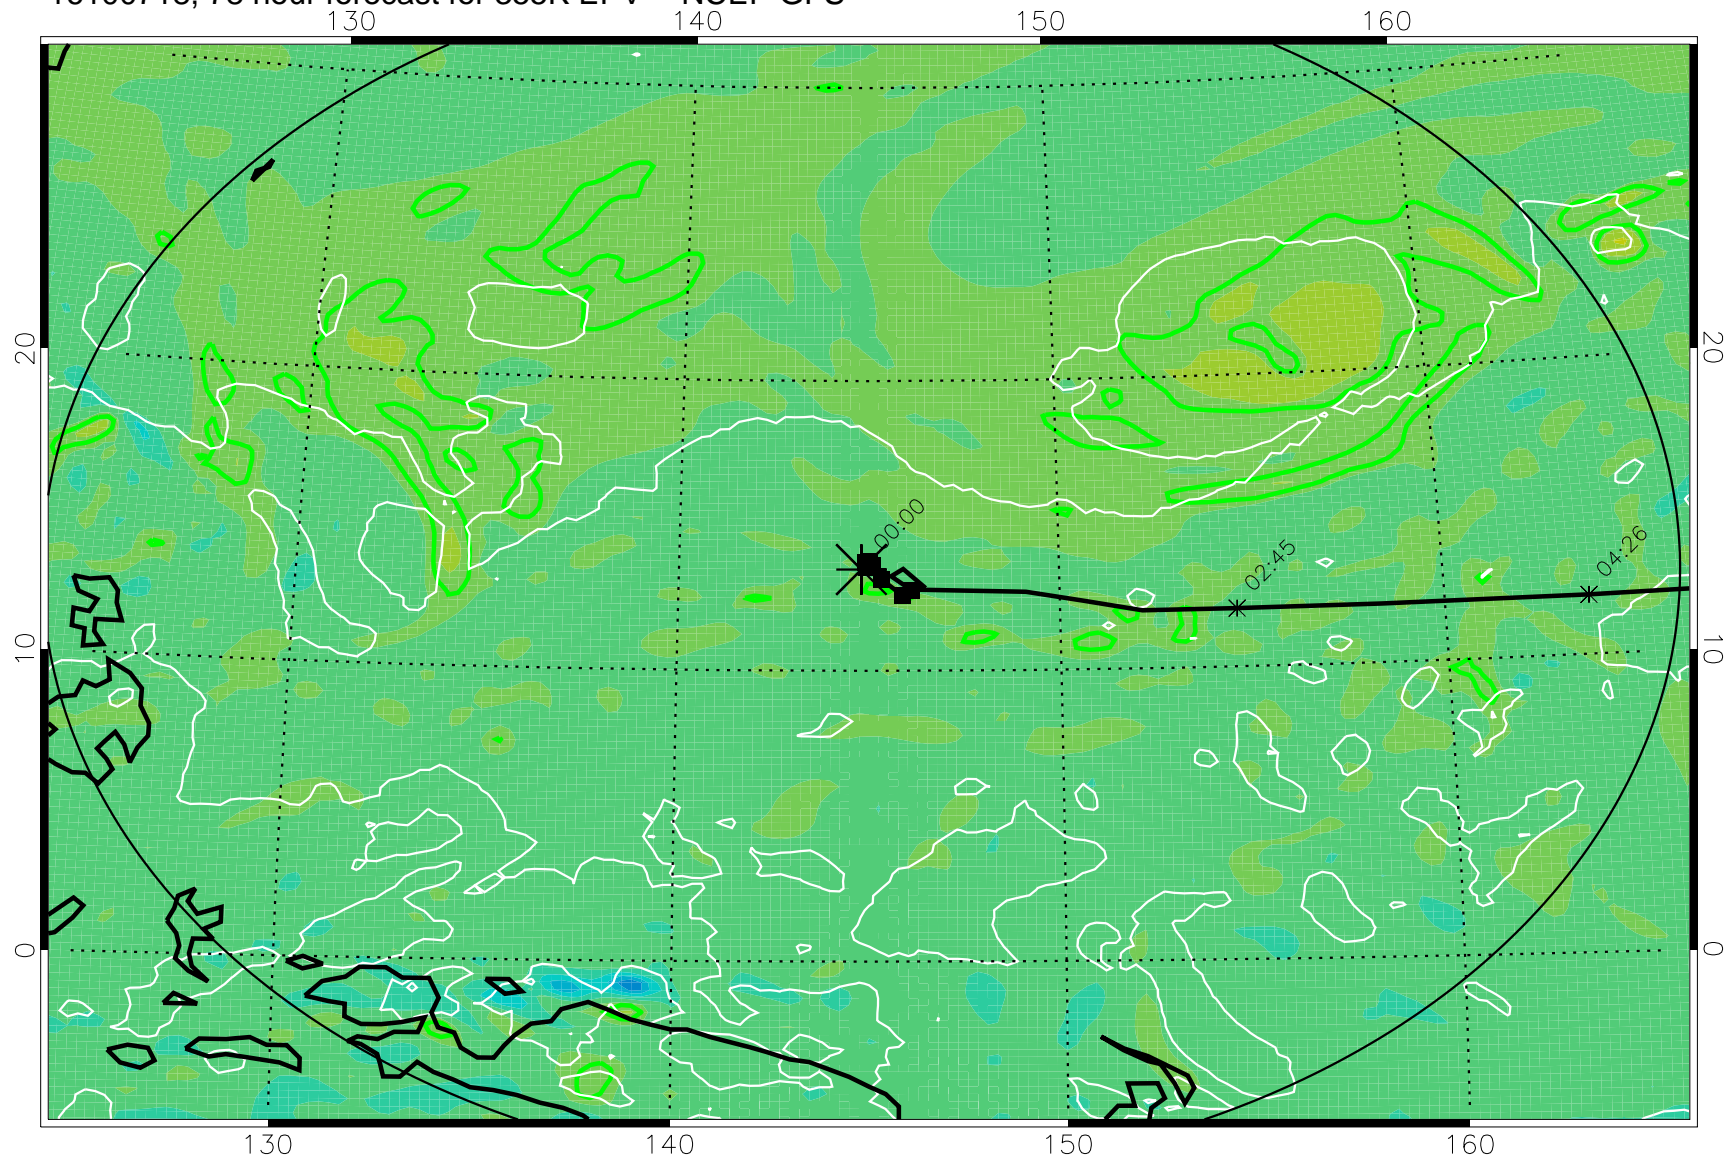

16100706, 66 hour forecast for 355K EPV -- NCEP GFS

355K Montgomery Streamfunction, white  
EPV Tropopause (2 PVU) Position  
Range ring of 2304 km

16100712, 72 hour forecast for 355K EPV -- NCEP GFS

355K Montgomery Streamfunction, white  
EPV Tropopause (2 PVU) Position  
Range ring of 2304 km

16100718, 78 hour forecast for 355K EPV -- NCEP GFS

355K Montgomery Streamfunction, white  
EPV Tropopause (2 PVU) Position  
Range ring of 2304 km

16100800, 84 hour forecast for 355K EPV -- NCEP GFS

355K Montgomery Streamfunction, white  
EPV Tropopause (2 PVU) Position  
Range ring of 2304 km

16100806, 90 hour forecast for 355K EPV -- NCEP GFS

355K Montgomery Streamfunction, white  
EPV Tropopause (2 PVU) Position  
Range ring of 2304 km

16100812, 96 hour forecast for 355K EPV -- NCEP GFS

355K Montgomery Streamfunction, white  
EPV Tropopause (2 PVU) Position  
Range ring of 2304 km

16100818, 102 hour forecast for 355K EPV -- NCEP GFS

355K Montgomery Streamfunction, white  
EPV Tropopause (2 PVU) Position  
Range ring of 2304 km

16100900, 108 hour forecast for 355K EPV -- NCEP GFS

355K Montgomery Streamfunction, white  
EPV Tropopause (2 PVU) Position  
Range ring of 2304 km