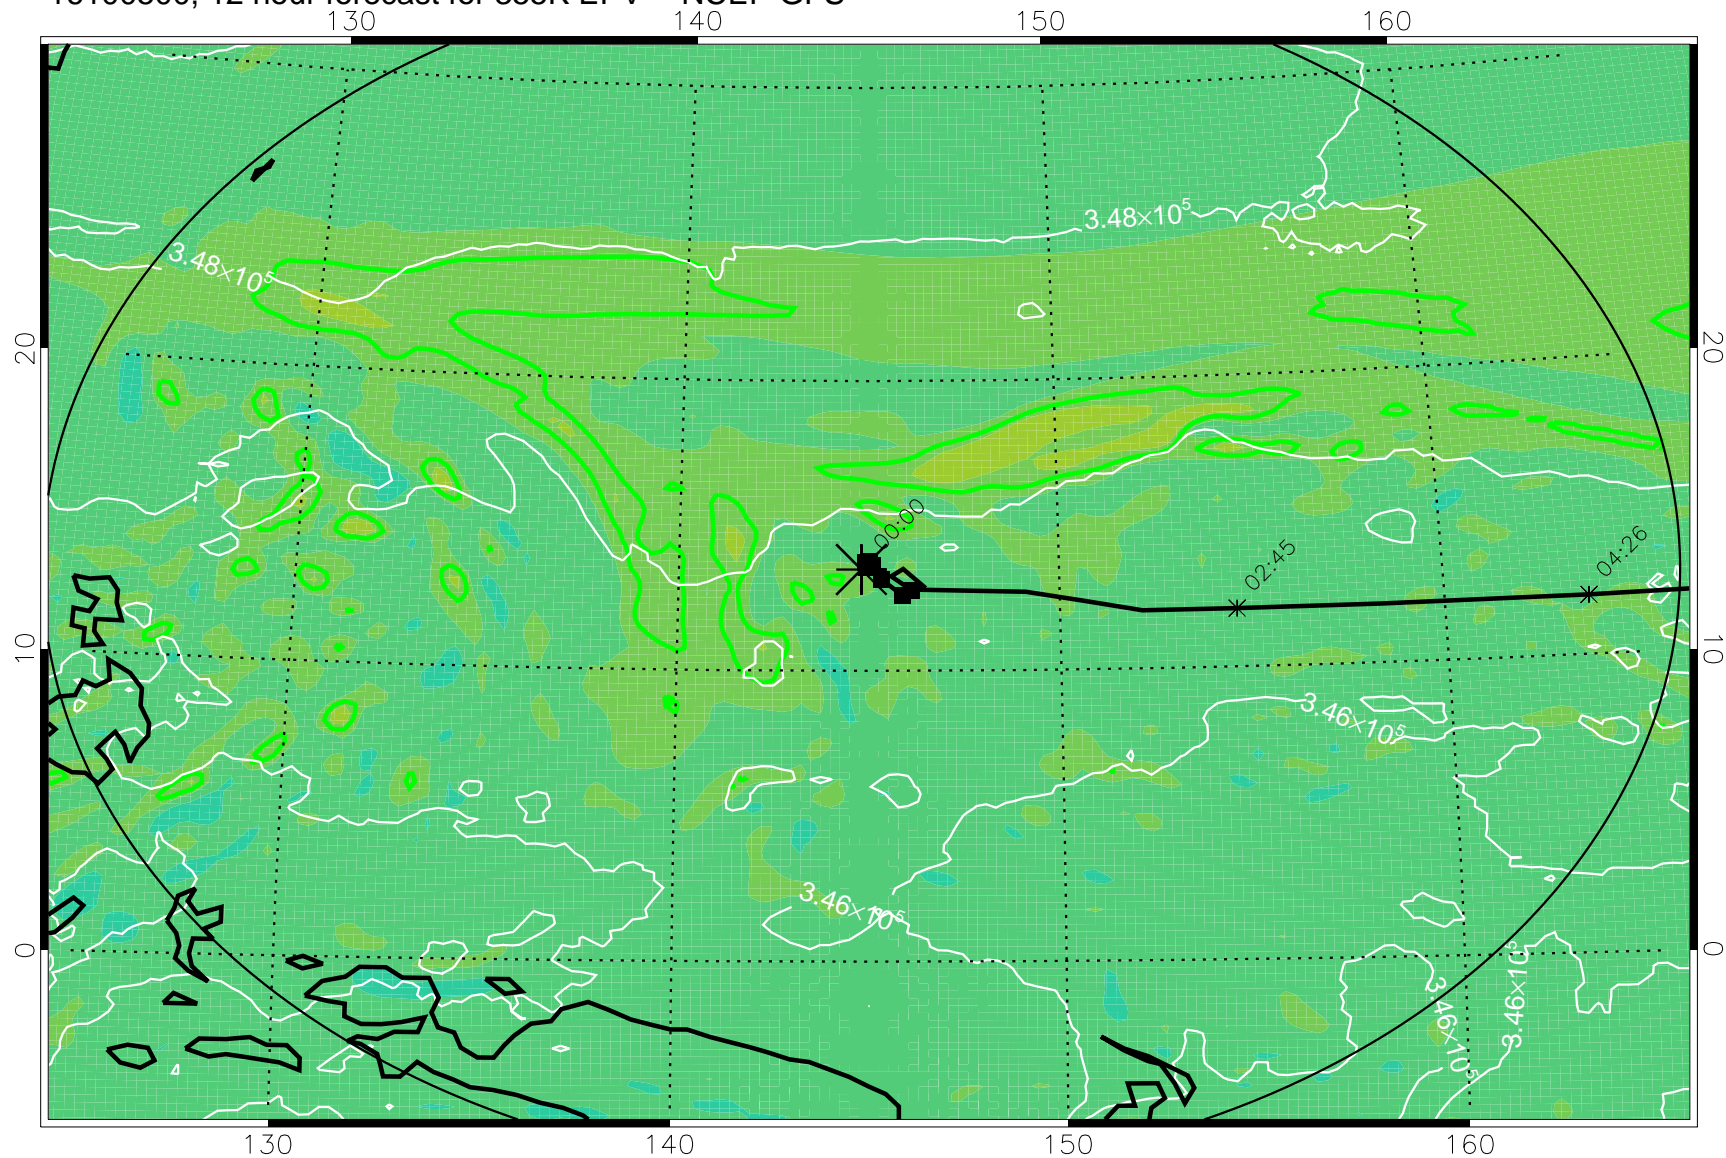

16100418, 6 hour forecast for 355K EPV -- NCEP GFS

355K Montgomery Streamfunction, white  
EPV Tropopause (2 PVU) Position  
Range ring of 2304 km

16100500, 12 hour forecast for 355K EPV -- NCEP GFS

355K Montgomery Streamfunction, white  
EPV Tropopause (2 PVU) Position  
Range ring of 2304 km

16100506, 18 hour forecast for 355K EPV -- NCEP GFS

355K Montgomery Streamfunction, white  
EPV Tropopause (2 PVU) Position  
Range ring of 2304 km

16100512, 24 hour forecast for 355K EPV -- NCEP GFS

355K Montgomery Streamfunction, white  
EPV Tropopause (2 PVU) Position  
Range ring of 2304 km

16100518, 30 hour forecast for 355K EPV -- NCEP GFS

355K Montgomery Streamfunction, white  
EPV Tropopause (2 PVU) Position  
Range ring of 2304 km

16100600, 36 hour forecast for 355K EPV -- NCEP GFS

355K Montgomery Streamfunction, white  
EPV Tropopause (2 PVU) Position  
Range ring of 2304 km

16100606, 42 hour forecast for 355K EPV -- NCEP GFS

355K Montgomery Streamfunction, white  
EPV Tropopause (2 PVU) Position  
Range ring of 2304 km

16100612, 48 hour forecast for 355K EPV -- NCEP GFS

355K Montgomery Streamfunction, white  
EPV Tropopause (2 PVU) Position  
Range ring of 2304 km