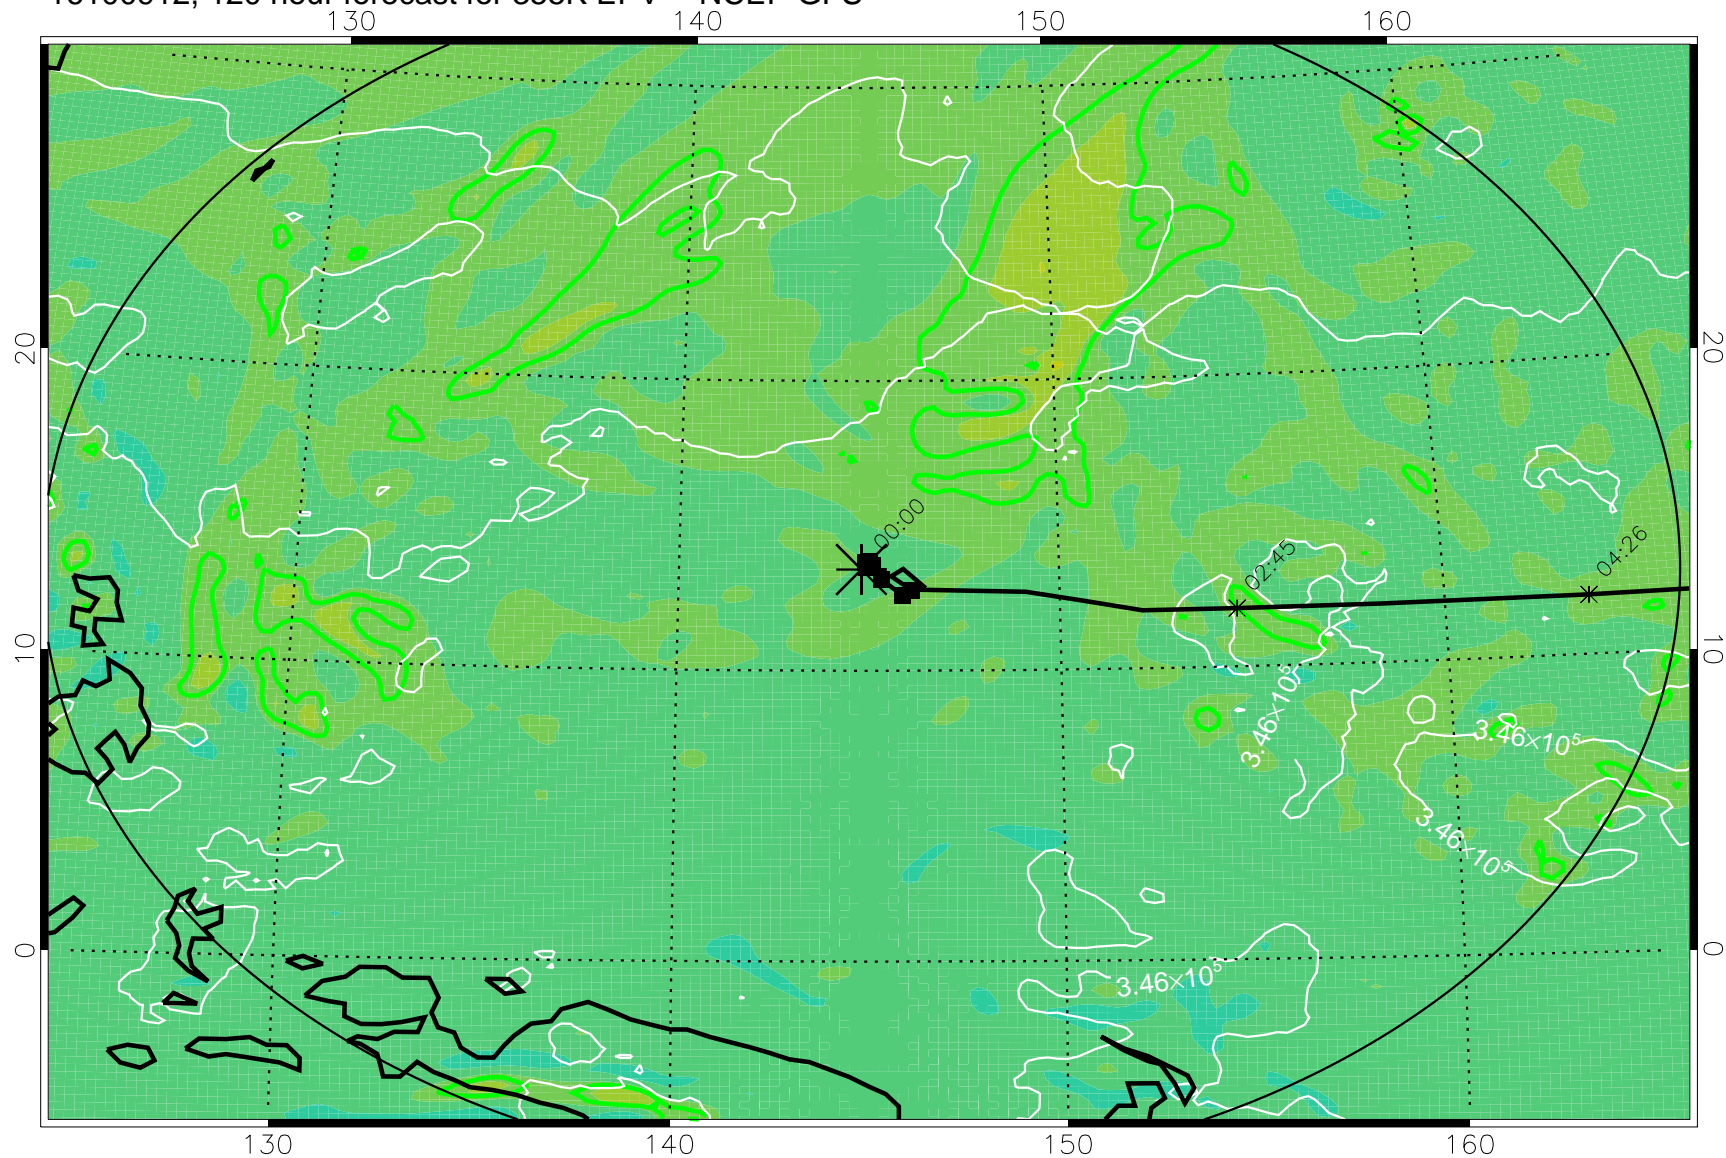

16100718, 78 hour forecast for 355K EPV -- NCEP GFS

355K Montgomery Streamfunction, white  
EPV Tropopause (2 PVU) Position  
Range ring of 2304 km

16100800, 84 hour forecast for 355K EPV -- NCEP GFS

355K Montgomery Streamfunction, white  
EPV Tropopause (2 PVU) Position  
Range ring of 2304 km

16100806, 90 hour forecast for 355K EPV -- NCEP GFS

355K Montgomery Streamfunction, white  
EPV Tropopause (2 PVU) Position  
Range ring of 2304 km

16100812, 96 hour forecast for 355K EPV -- NCEP GFS

355K Montgomery Streamfunction, white  
EPV Tropopause (2 PVU) Position  
Range ring of 2304 km

16100818, 102 hour forecast for 355K EPV -- NCEP GFS

355K Montgomery Streamfunction, white  
EPV Tropopause (2 PVU) Position  
Range ring of 2304 km

16100900, 108 hour forecast for 355K EPV -- NCEP GFS

355K Montgomery Streamfunction, white  
EPV Tropopause (2 PVU) Position  
Range ring of 2304 km

16100906, 114 hour forecast for 355K EPV -- NCEP GFS

355K Montgomery Streamfunction, white  
EPV Tropopause (2 PVU) Position  
Range ring of 2304 km

16100912, 120 hour forecast for 355K EPV -- NCEP GFS

355K Montgomery Streamfunction, white  
EPV Tropopause (2 PVU) Position  
Range ring of 2304 km