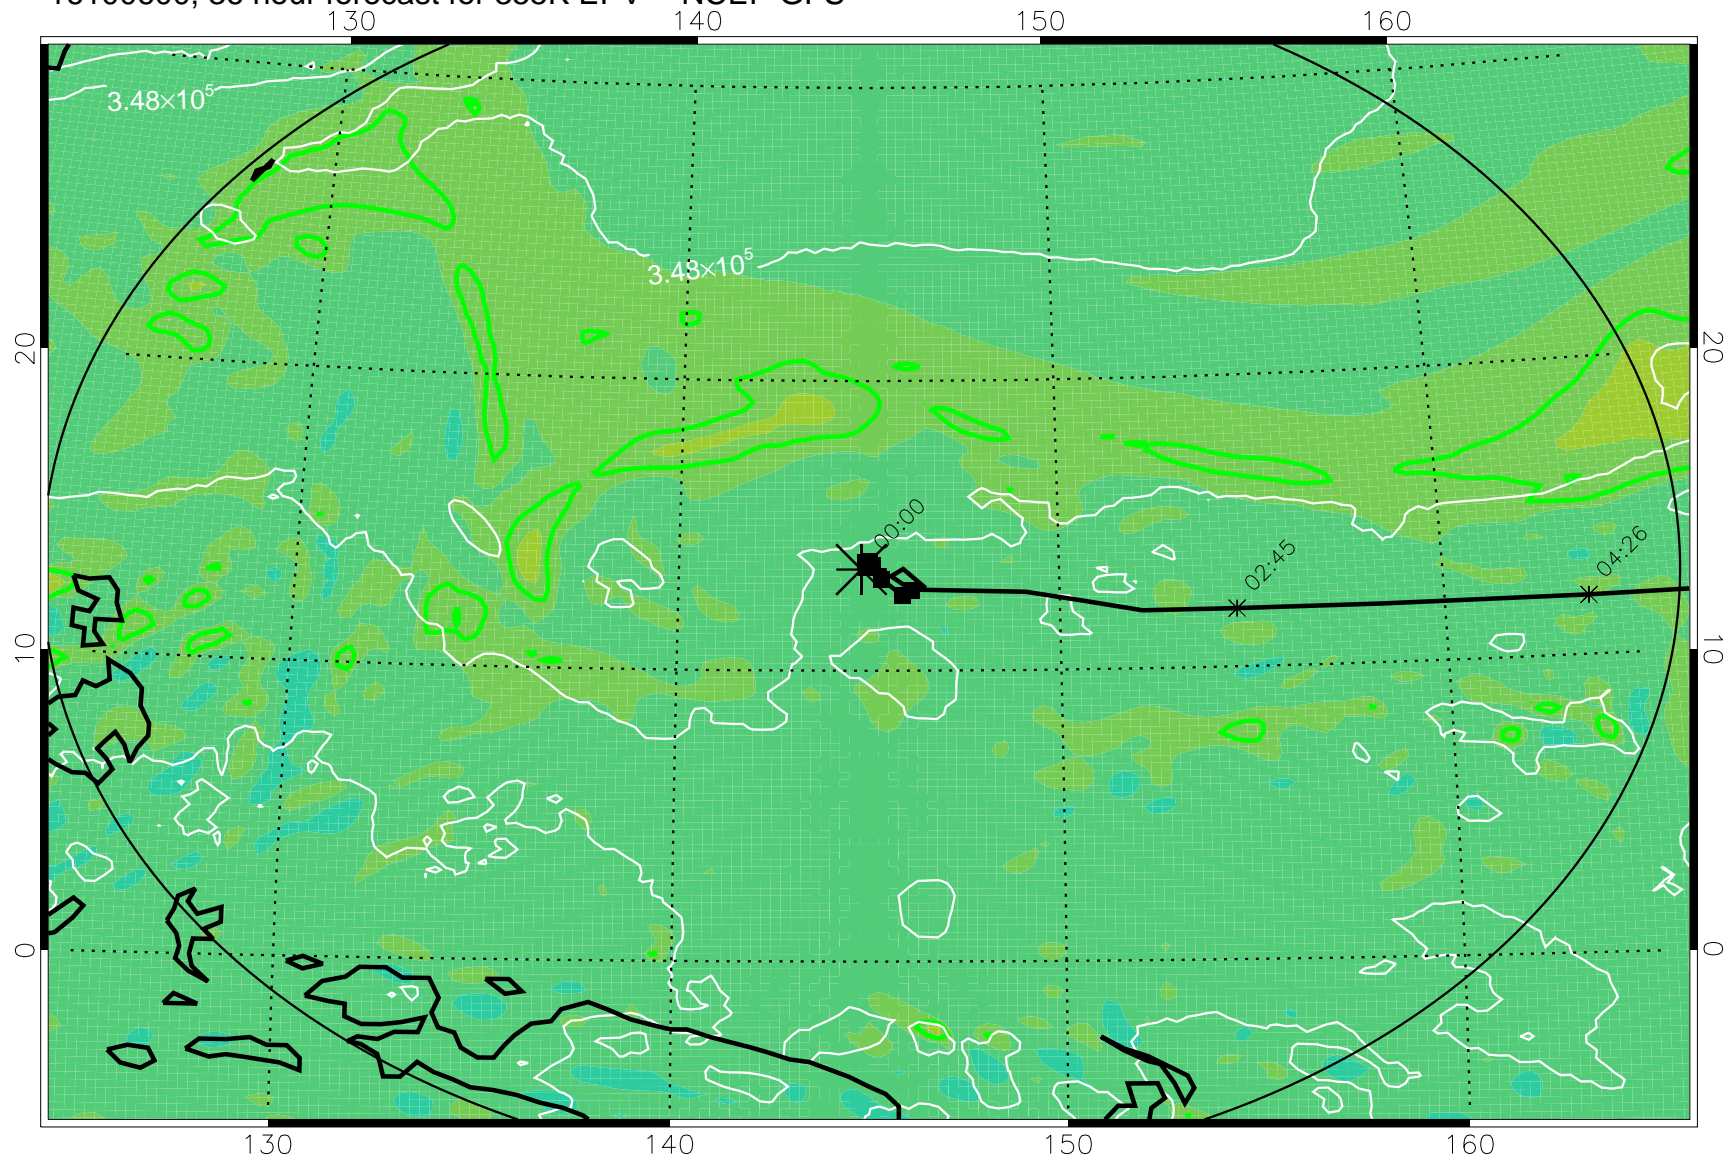

16100506, 18 hour forecast for 355K EPV -- NCEP GFS

355K Montgomery Streamfunction, white  
EPV Tropopause (2 PVU) Position  
Range ring of 2304 km

16100512, 24 hour forecast for 355K EPV -- NCEP GFS

355K Montgomery Streamfunction, white  
EPV Tropopause (2 PVU) Position  
Range ring of 2304 km

16100518, 30 hour forecast for 355K EPV -- NCEP GFS

355K Montgomery Streamfunction, white  
EPV Tropopause (2 PVU) Position  
Range ring of 2304 km

16100600, 36 hour forecast for 355K EPV -- NCEP GFS

355K Montgomery Streamfunction, white  
EPV Tropopause (2 PVU) Position  
Range ring of 2304 km

16100606, 42 hour forecast for 355K EPV -- NCEP GFS

355K Montgomery Streamfunction, white  
EPV Tropopause (2 PVU) Position  
Range ring of 2304 km

16100612, 48 hour forecast for 355K EPV -- NCEP GFS

355K Montgomery Streamfunction, white  
EPV Tropopause (2 PVU) Position  
Range ring of 2304 km

16100618, 54 hour forecast for 355K EPV -- NCEP GFS

355K Montgomery Streamfunction, white  
EPV Tropopause (2 PVU) Position  
Range ring of 2304 km

16100700, 60 hour forecast for 355K EPV -- NCEP GFS

355K Montgomery Streamfunction, white  
EPV Tropopause (2 PVU) Position  
Range ring of 2304 km