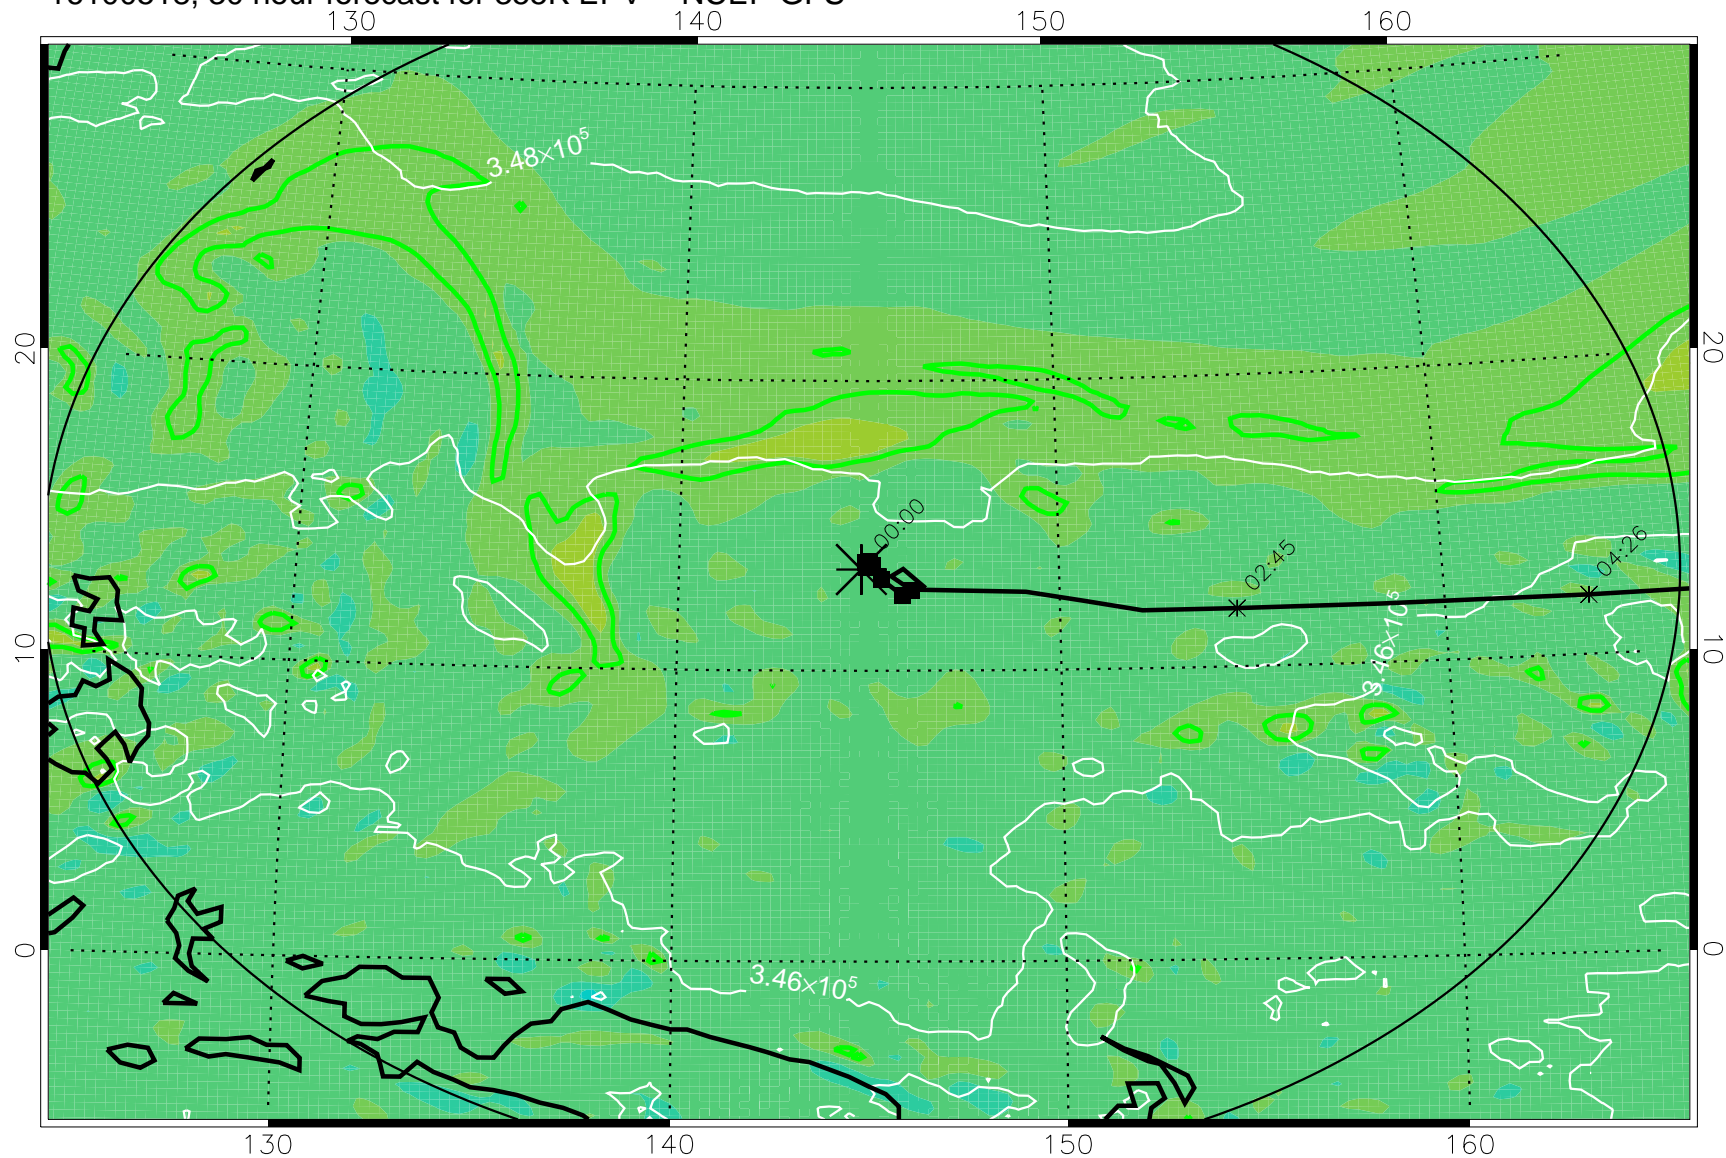

16100418, 6 hour forecast for 355K EPV -- NCEP GFS

355K Montgomery Streamfunction, white  
EPV Tropopause (2 PVU) Position  
Range ring of 2304 km

16100500, 12 hour forecast for 355K EPV -- NCEP GFS

355K Montgomery Streamfunction, white  
EPV Tropopause (2 PVU) Position  
Range ring of 2304 km

16100506, 18 hour forecast for 355K EPV -- NCEP GFS

355K Montgomery Streamfunction, white  
EPV Tropopause (2 PVU) Position  
Range ring of 2304 km

16100512, 24 hour forecast for 355K EPV -- NCEP GFS

355K Montgomery Streamfunction, white  
EPV Tropopause (2 PVU) Position  
Range ring of 2304 km

16100518, 30 hour forecast for 355K EPV -- NCEP GFS

355K Montgomery Streamfunction, white  
EPV Tropopause (2 PVU) Position  
Range ring of 2304 km

16100600, 36 hour forecast for 355K EPV -- NCEP GFS

355K Montgomery Streamfunction, white  
EPV Tropopause (2 PVU) Position  
Range ring of 2304 km

16100606, 42 hour forecast for 355K EPV -- NCEP GFS

355K Montgomery Streamfunction, white  
EPV Tropopause (2 PVU) Position  
Range ring of 2304 km

16100612, 48 hour forecast for 355K EPV -- NCEP GFS

355K Montgomery Streamfunction, white  
EPV Tropopause (2 PVU) Position  
Range ring of 2304 km