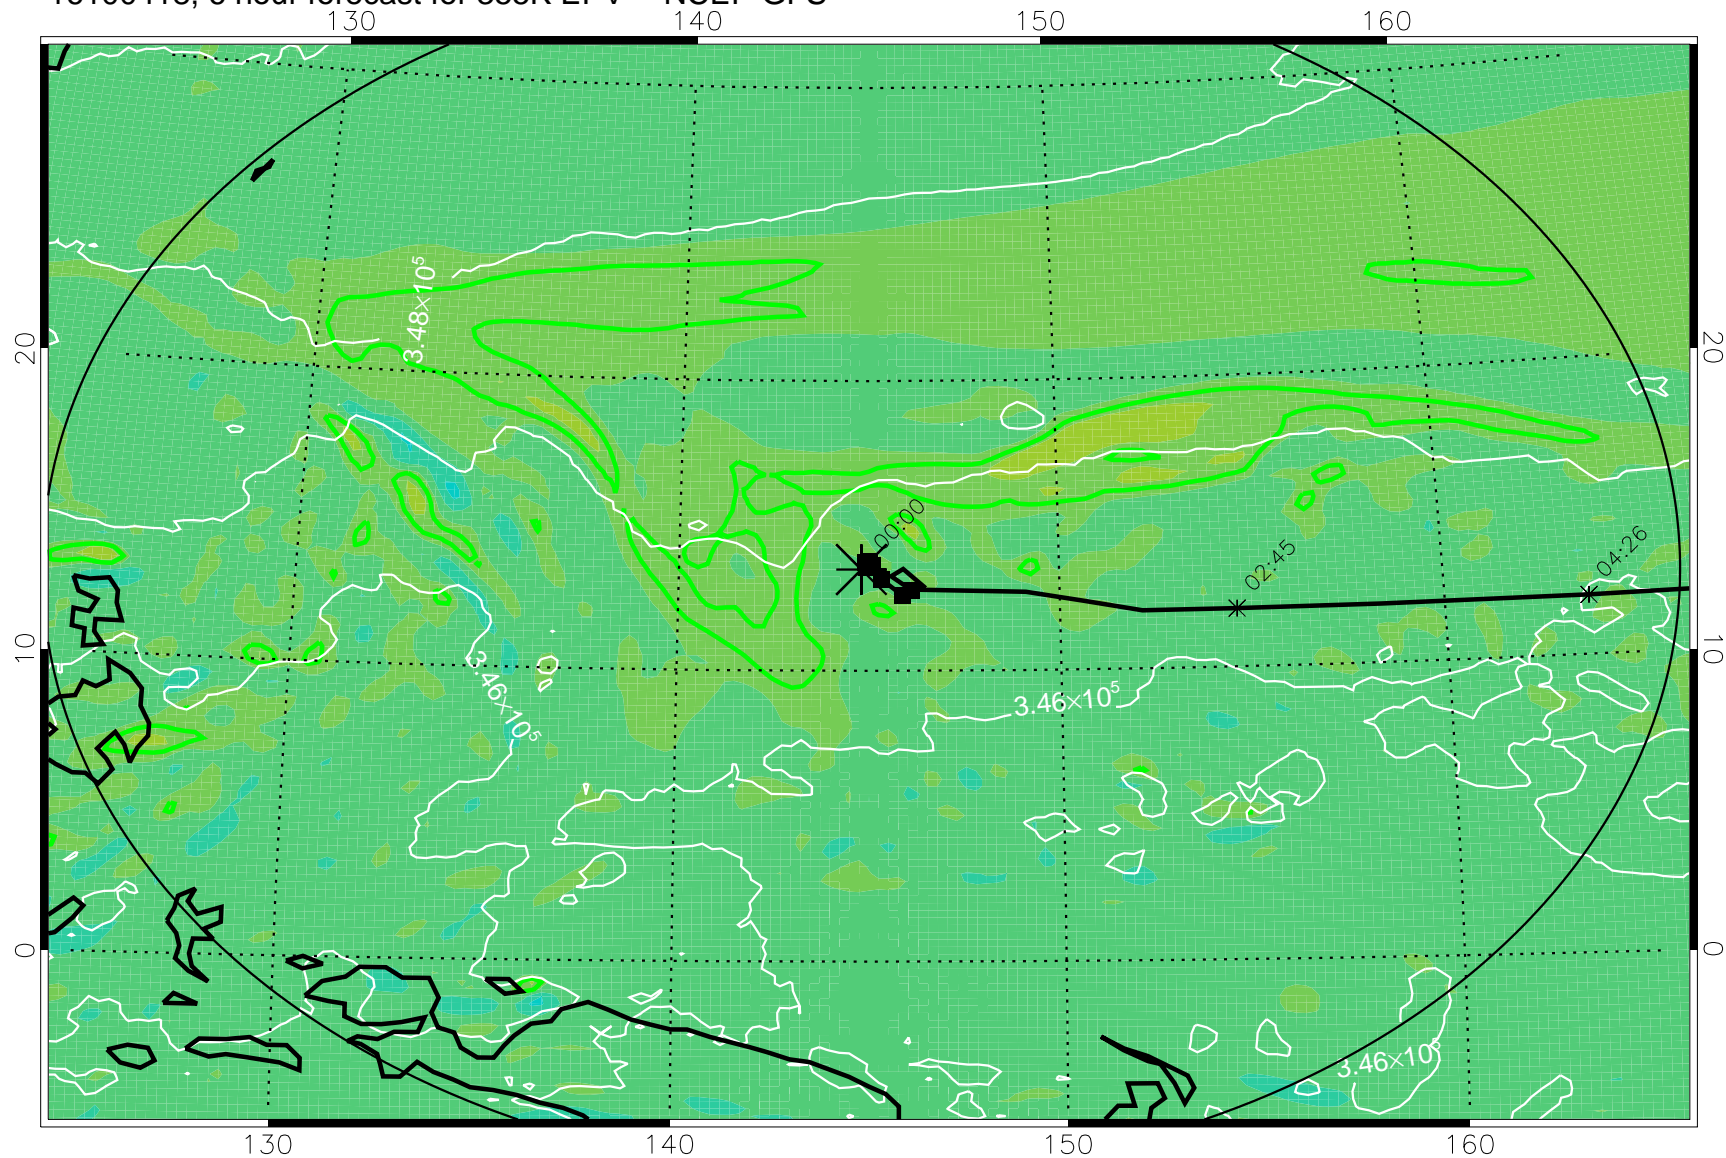

16100418, 6 hour forecast for 355K EPV -- NCEP GFS

355K Montgomery Streamfunction, white  
EPV Tropopause (2 PVU) Position  
Range ring of 2304 km

16100500, 12 hour forecast for 355K EPV -- NCEP GFS

355K Montgomery Streamfunction, white  
EPV Tropopause (2 PVU) Position  
Range ring of 2304 km

16100506, 18 hour forecast for 355K EPV -- NCEP GFS

355K Montgomery Streamfunction, white  
EPV Tropopause (2 PVU) Position  
Range ring of 2304 km

16100512, 24 hour forecast for 355K EPV -- NCEP GFS

355K Montgomery Streamfunction, white  
EPV Tropopause (2 PVU) Position  
Range ring of 2304 km

16100518, 30 hour forecast for 355K EPV -- NCEP GFS

355K Montgomery Streamfunction, white  
EPV Tropopause (2 PVU) Position  
Range ring of 2304 km

16100600, 36 hour forecast for 355K EPV -- NCEP GFS

355K Montgomery Streamfunction, white  
EPV Tropopause (2 PVU) Position  
Range ring of 2304 km

16100606, 42 hour forecast for 355K EPV -- NCEP GFS

355K Montgomery Streamfunction, white  
EPV Tropopause (2 PVU) Position  
Range ring of 2304 km

16100612, 48 hour forecast for 355K EPV -- NCEP GFS

355K Montgomery Streamfunction, white  
EPV Tropopause (2 PVU) Position  
Range ring of 2304 km