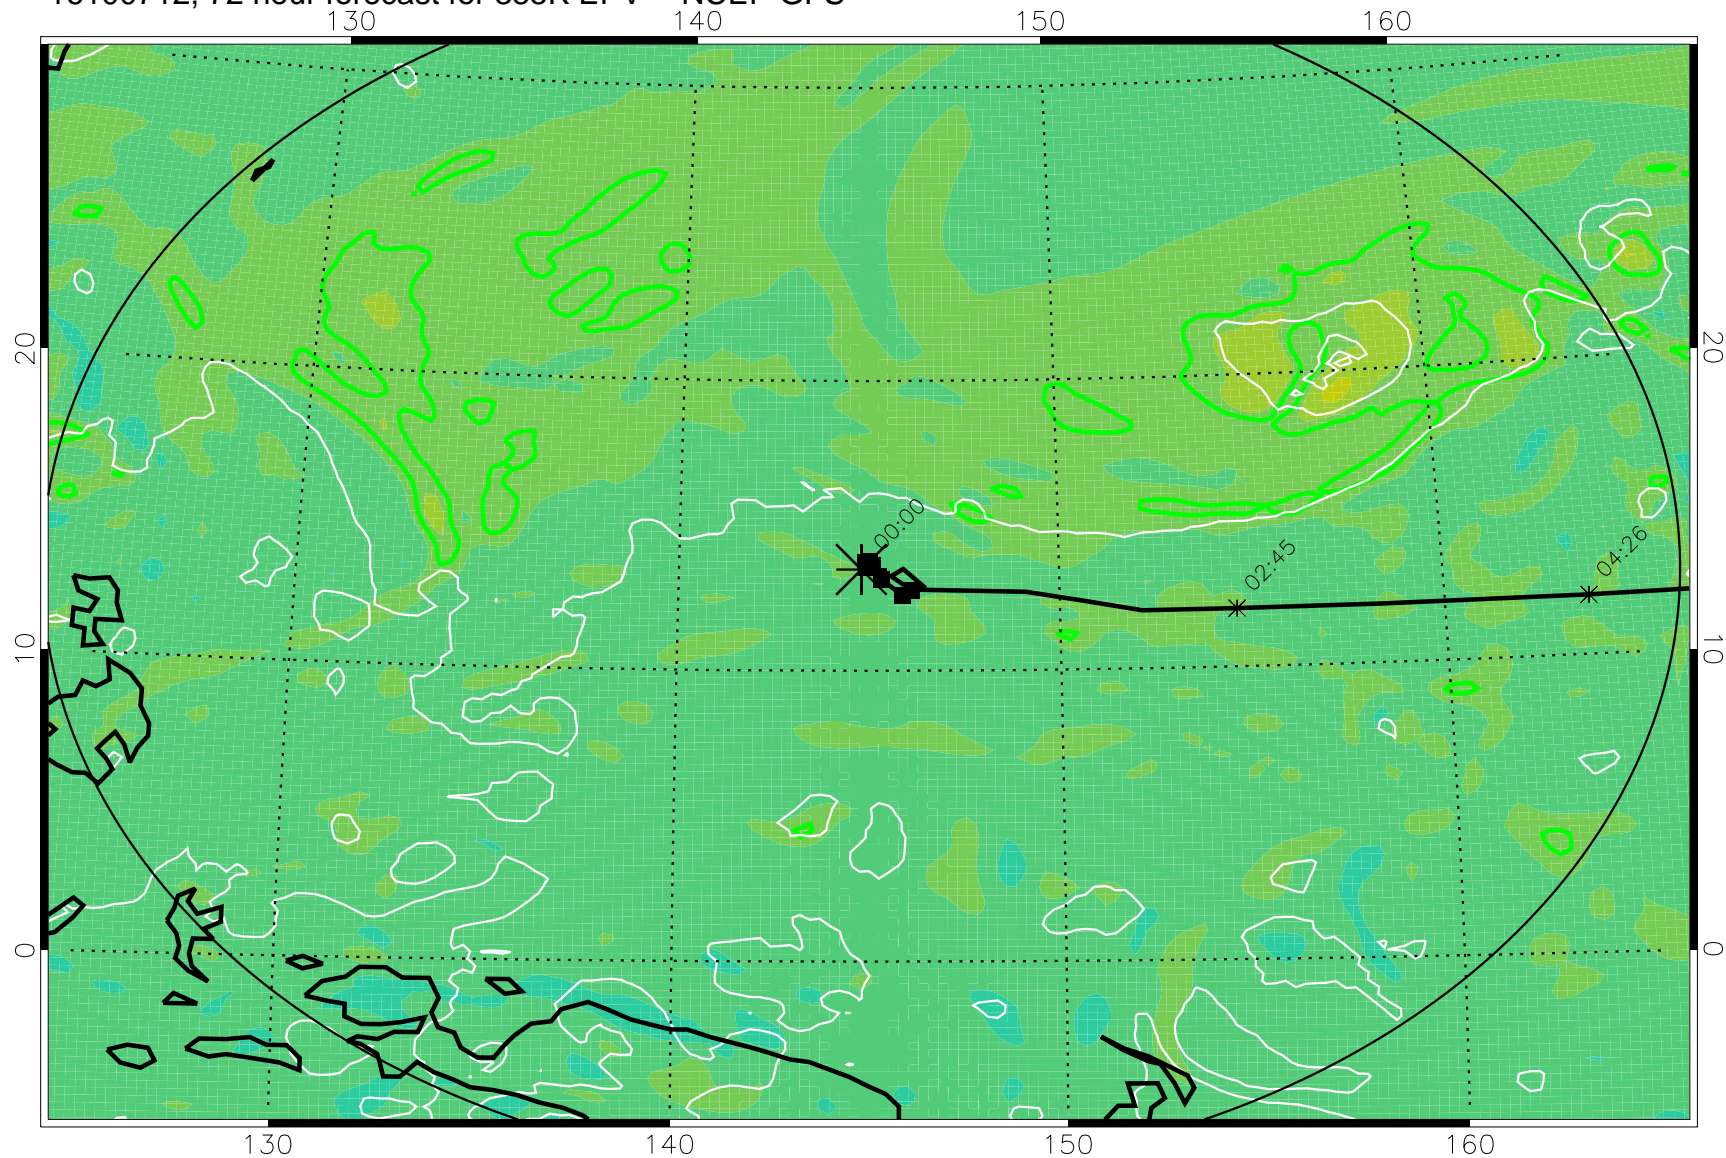

16100618, 54 hour forecast for 355K EPV -- NCEP GFS

355K Montgomery Streamfunction, white  
EPV Tropopause (2 PVU) Position  
Range ring of 2304 km

16100700, 60 hour forecast for 355K EPV -- NCEP GFS

355K Montgomery Streamfunction, white  
EPV Tropopause (2 PVU) Position  
Range ring of 2304 km

16100706, 66 hour forecast for 355K EPV -- NCEP GFS

355K Montgomery Streamfunction, white  
EPV Tropopause (2 PVU) Position  
Range ring of 2304 km

16100712, 72 hour forecast for 355K EPV -- NCEP GFS

355K Montgomery Streamfunction, white  
EPV Tropopause (2 PVU) Position  
Range ring of 2304 km

16100718, 78 hour forecast for 355K EPV -- NCEP GFS

355K Montgomery Streamfunction, white  
EPV Tropopause (2 PVU) Position  
Range ring of 2304 km

16100800, 84 hour forecast for 355K EPV -- NCEP GFS

355K Montgomery Streamfunction, white  
EPV Tropopause (2 PVU) Position  
Range ring of 2304 km

16100806, 90 hour forecast for 355K EPV -- NCEP GFS

355K Montgomery Streamfunction, white  
EPV Tropopause (2 PVU) Position  
Range ring of 2304 km

16100812, 96 hour forecast for 355K EPV -- NCEP GFS

355K Montgomery Streamfunction, white  
EPV Tropopause (2 PVU) Position  
Range ring of 2304 km