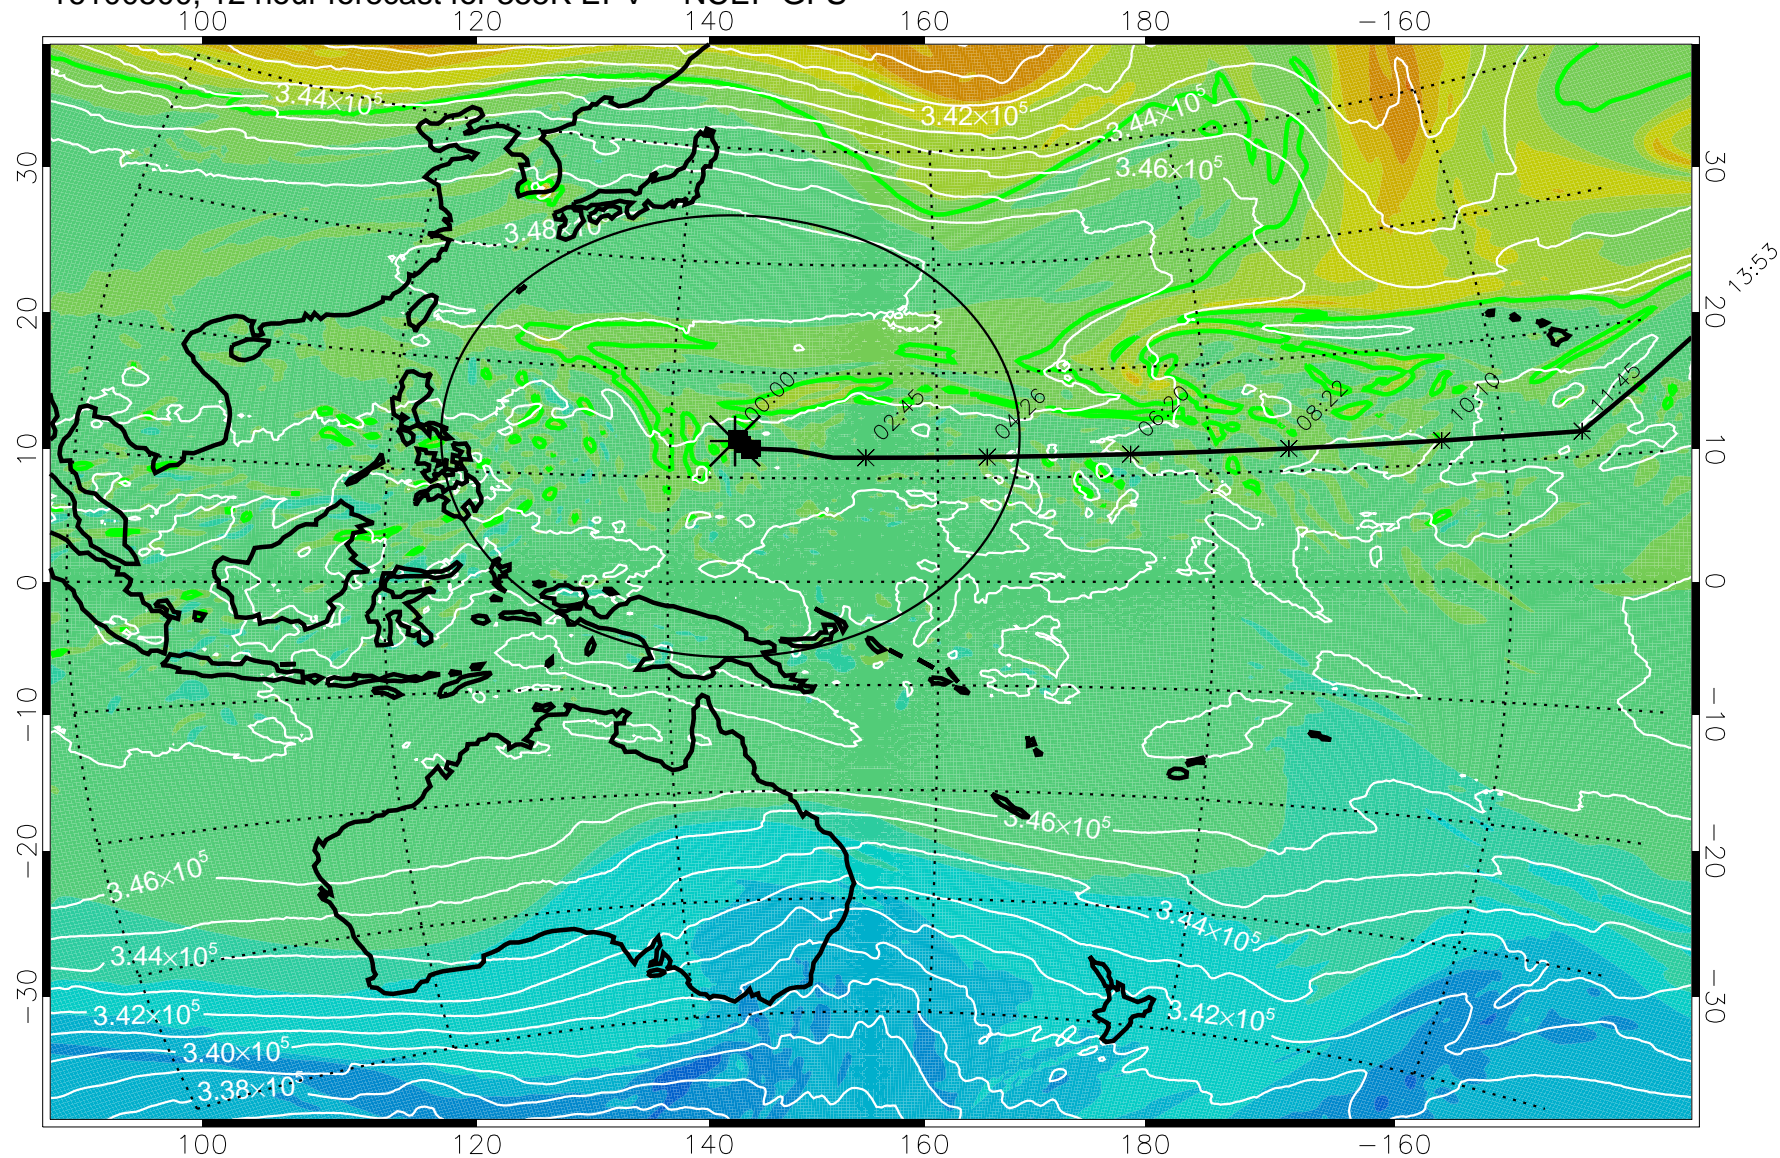

16100418, 6 hour forecast for 355K EPV -- NCEP GFS

355K Montgomery Streamfunction, white
EPV Tropopause (2 PVU) Position
Range ring of 2304 km

16100500, 12 hour forecast for 355K EPV -- NCEP GFS

355K Montgomery Streamfunction, white
EPV Tropopause (2 PVU) Position
Range ring of 2304 km

15:52

16100506, 18 hour forecast for 355K EPV -- NCEP GFS

355K Montgomery Streamfunction, white
EPV Tropopause (2 PVU) Position
Range ring of 2304 km

15:52

16100512, 24 hour forecast for 355K EPV -- NCEP GFS

355K Montgomery Streamfunction, white
EPV Tropopause (2 PVU) Position
Range ring of 2304 km

15:52

16100518, 30 hour forecast for 355K EPV -- NCEP GFS

355K Montgomery Streamfunction, white
EPV Tropopause (2 PVU) Position
Range ring of 2304 km

15:52

16100600, 36 hour forecast for 355K EPV -- NCEP GFS

355K Montgomery Streamfunction, white
EPV Tropopause (2 PVU) Position
Range ring of 2304 km

15:52

16100606, 42 hour forecast for 355K EPV -- NCEP GFS