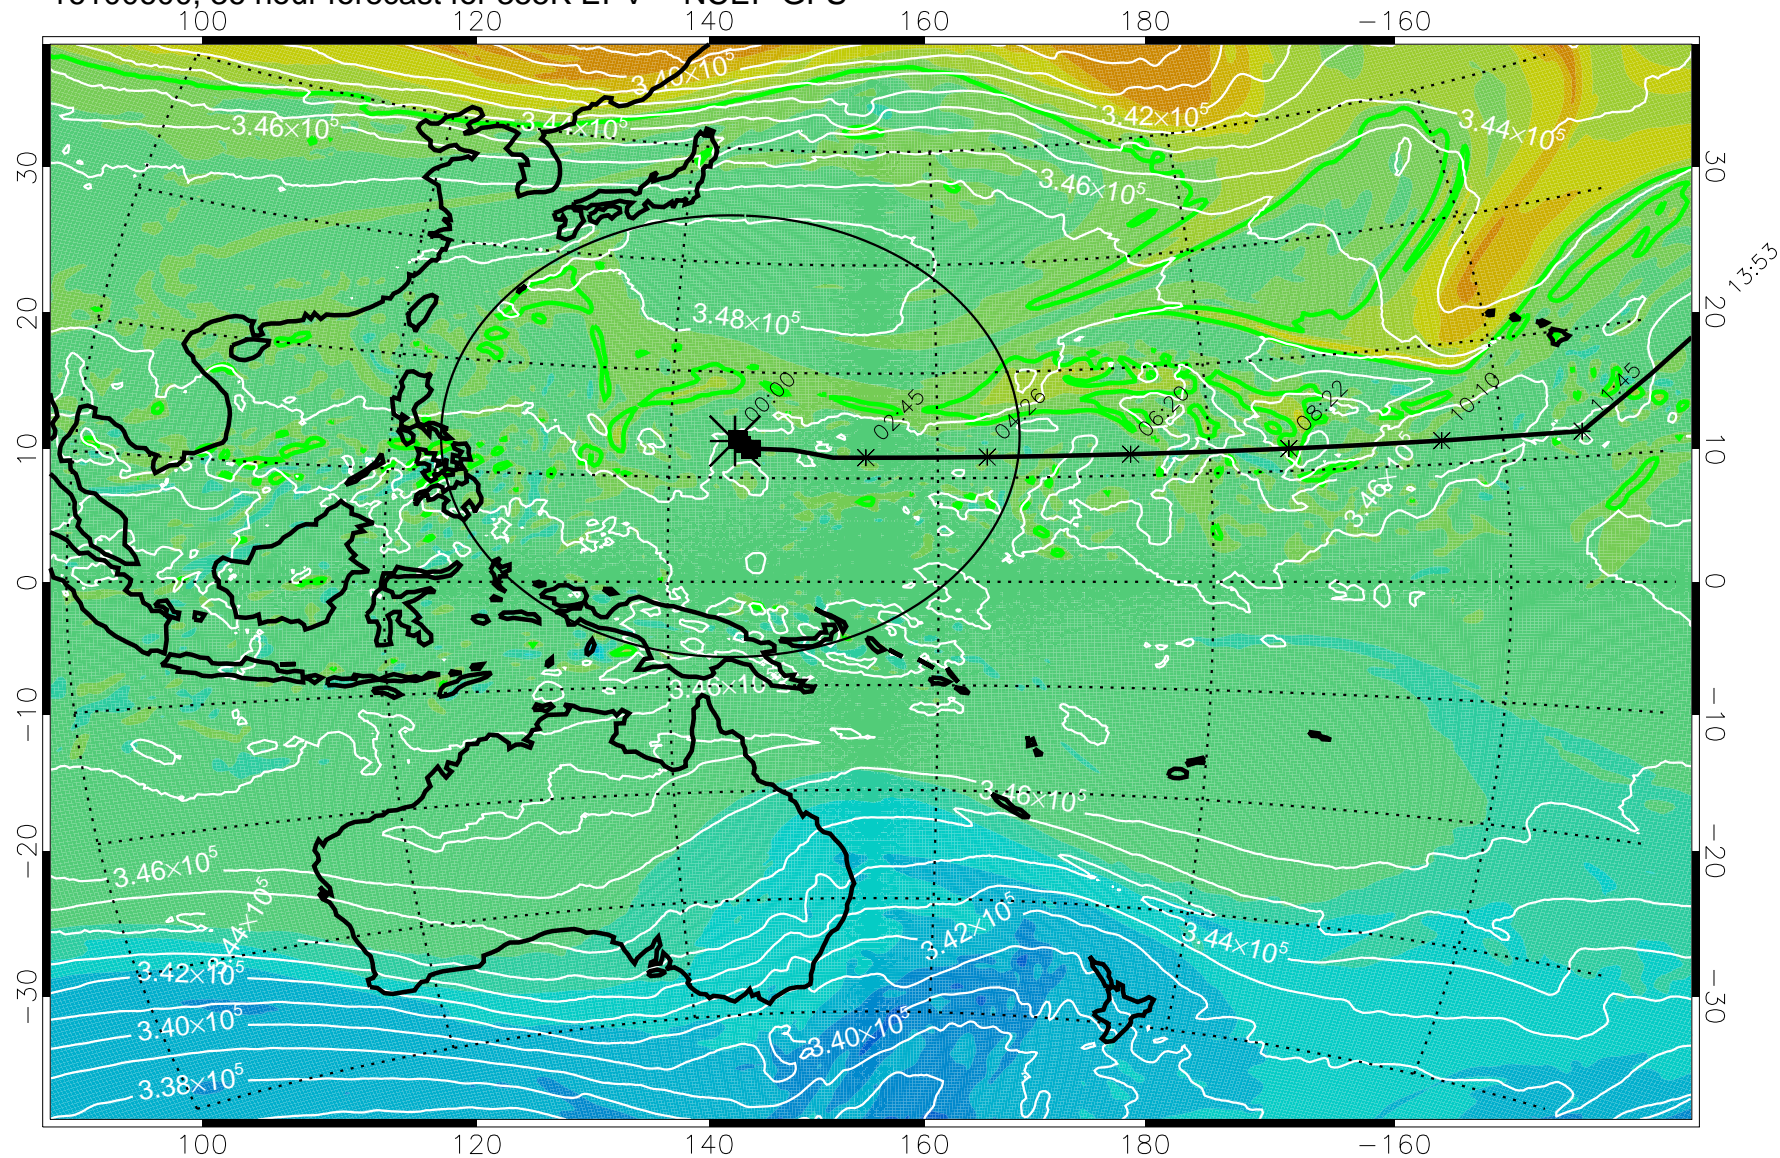

15:52

16100506, 18 hour forecast for 355K EPV -- NCEP GFS

355K Montgomery Streamfunction, white
EPV Tropopause (2 PVU) Position
Range ring of 2304 km

15:52

16100512, 24 hour forecast for 355K EPV -- NCEP GFS

355K Montgomery Streamfunction, white
EPV Tropopause (2 PVU) Position
Range ring of 2304 km

15:52

16100518, 30 hour forecast for 355K EPV -- NCEP GFS

355K Montgomery Streamfunction, white
EPV Tropopause (2 PVU) Position
Range ring of 2304 km

15:52

16100600, 36 hour forecast for 355K EPV -- NCEP GFS

355K Montgomery Streamfunction, white
EPV Tropopause (2 PVU) Position
Range ring of 2304 km

15:52

16100606, 42 hour forecast for 355K EPV -- NCEP GFS

355K Montgomery Streamfunction, white
EPV Tropopause (2 PVU) Position
Range ring of 2304 km

15:52

16100612, 48 hour forecast for 355K EPV -- NCEP GFS

355K Montgomery Streamfunction, white
EPV Tropopause (2 PVU) Position
Range ring of 2304 km