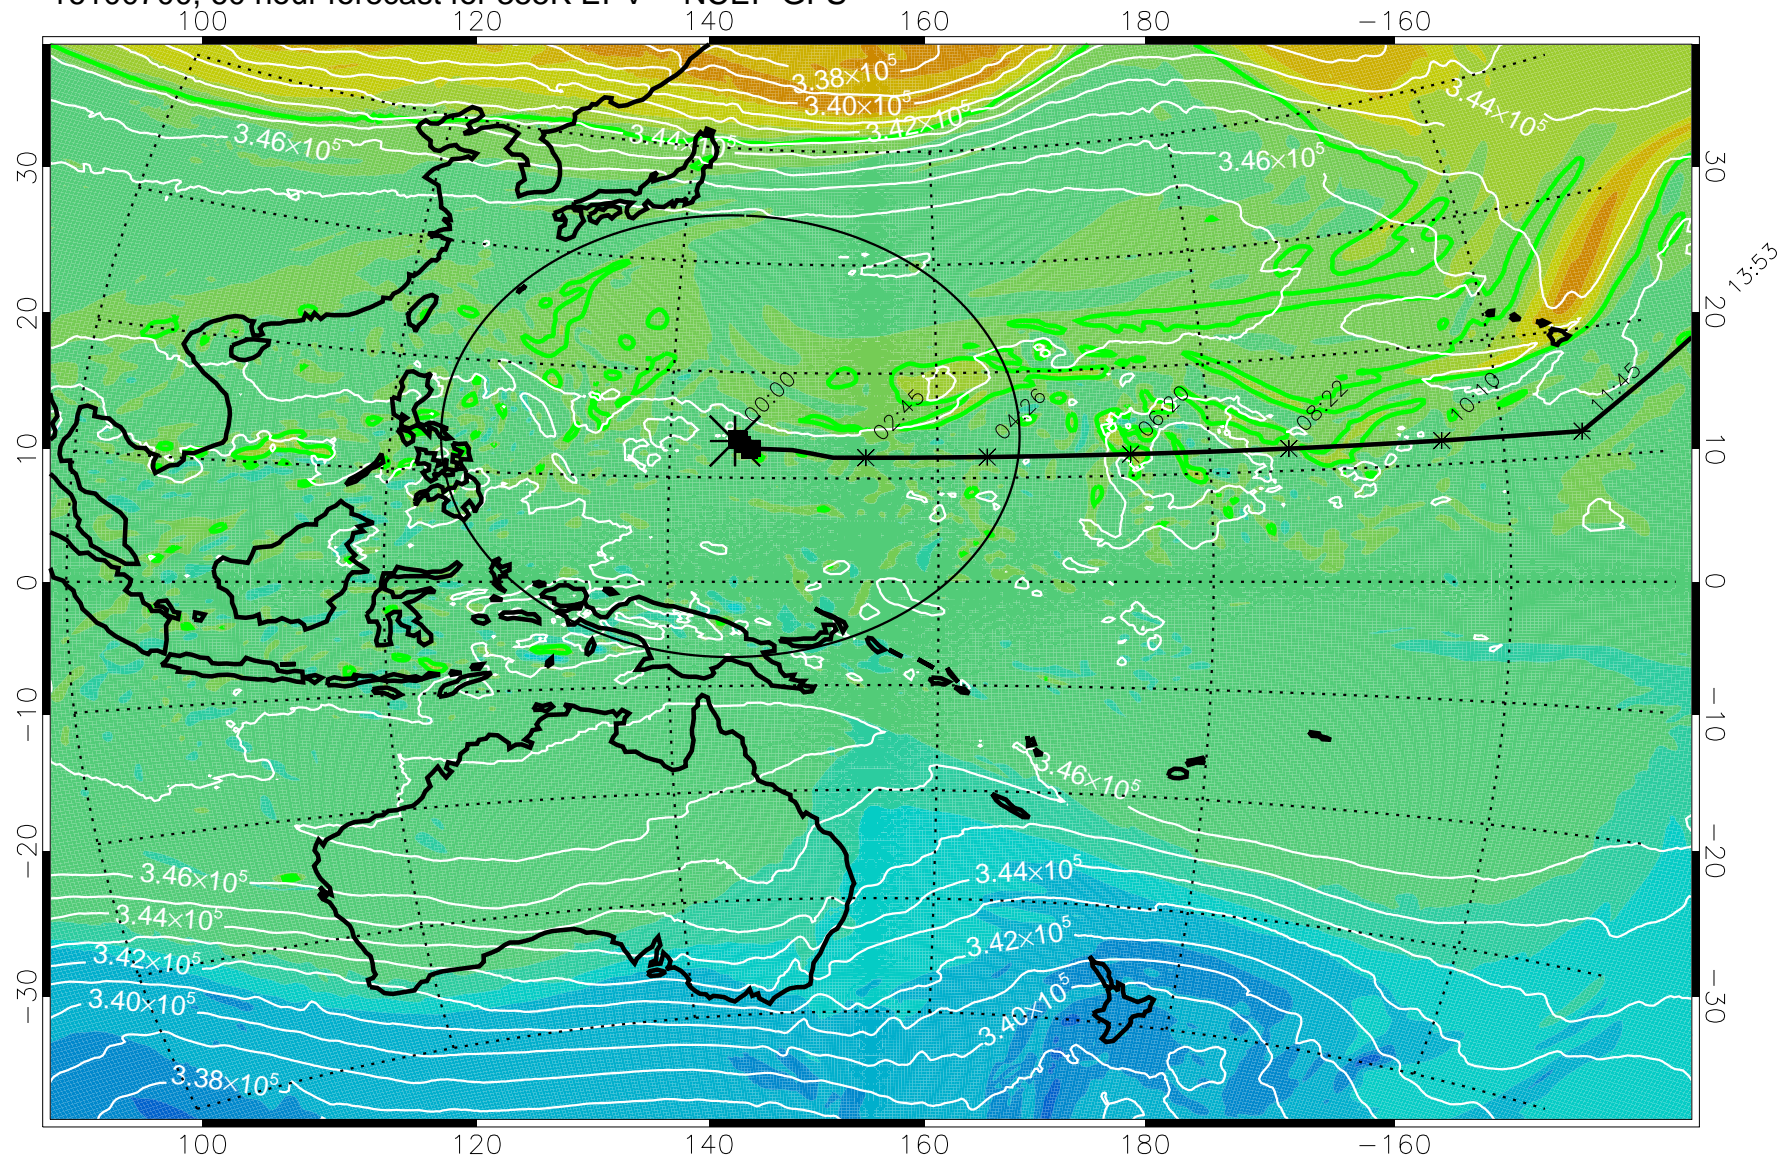

355K Montgomery Streamfunction, white
EPV Tropopause (2 PVU) Position
Range ring of 2304 km

15:52

16100612, 48 hour forecast for 355K EPV -- NCEP GFS

355K Montgomery Streamfunction, white
EPV Tropopause (2 PVU) Position
Range ring of 2304 km

15:52

16100618, 54 hour forecast for 355K EPV -- NCEP GFS

355K Montgomery Streamfunction, white
EPV Tropopause (2 PVU) Position
Range ring of 2304 km

15:52

16100700, 60 hour forecast for 355K EPV -- NCEP GFS

355K Montgomery Streamfunction, white
EPV Tropopause (2 PVU) Position
Range ring of 2304 km

15:52

16100706, 66 hour forecast for 355K EPV -- NCEP GFS

355K Montgomery Streamfunction, white
EPV Tropopause (2 PVU) Position
Range ring of 2304 km

15:52

16100712, 72 hour forecast for 355K EPV -- NCEP GFS

355K Montgomery Streamfunction, white
EPV Tropopause (2 PVU) Position
Range ring of 2304 km

16100718, 78 hour forecast for 355K EPV -- NCEP GFS

355K Montgomery Streamfunction, white
EPV Tropopause (2 PVU) Position
Range ring of 2304 km