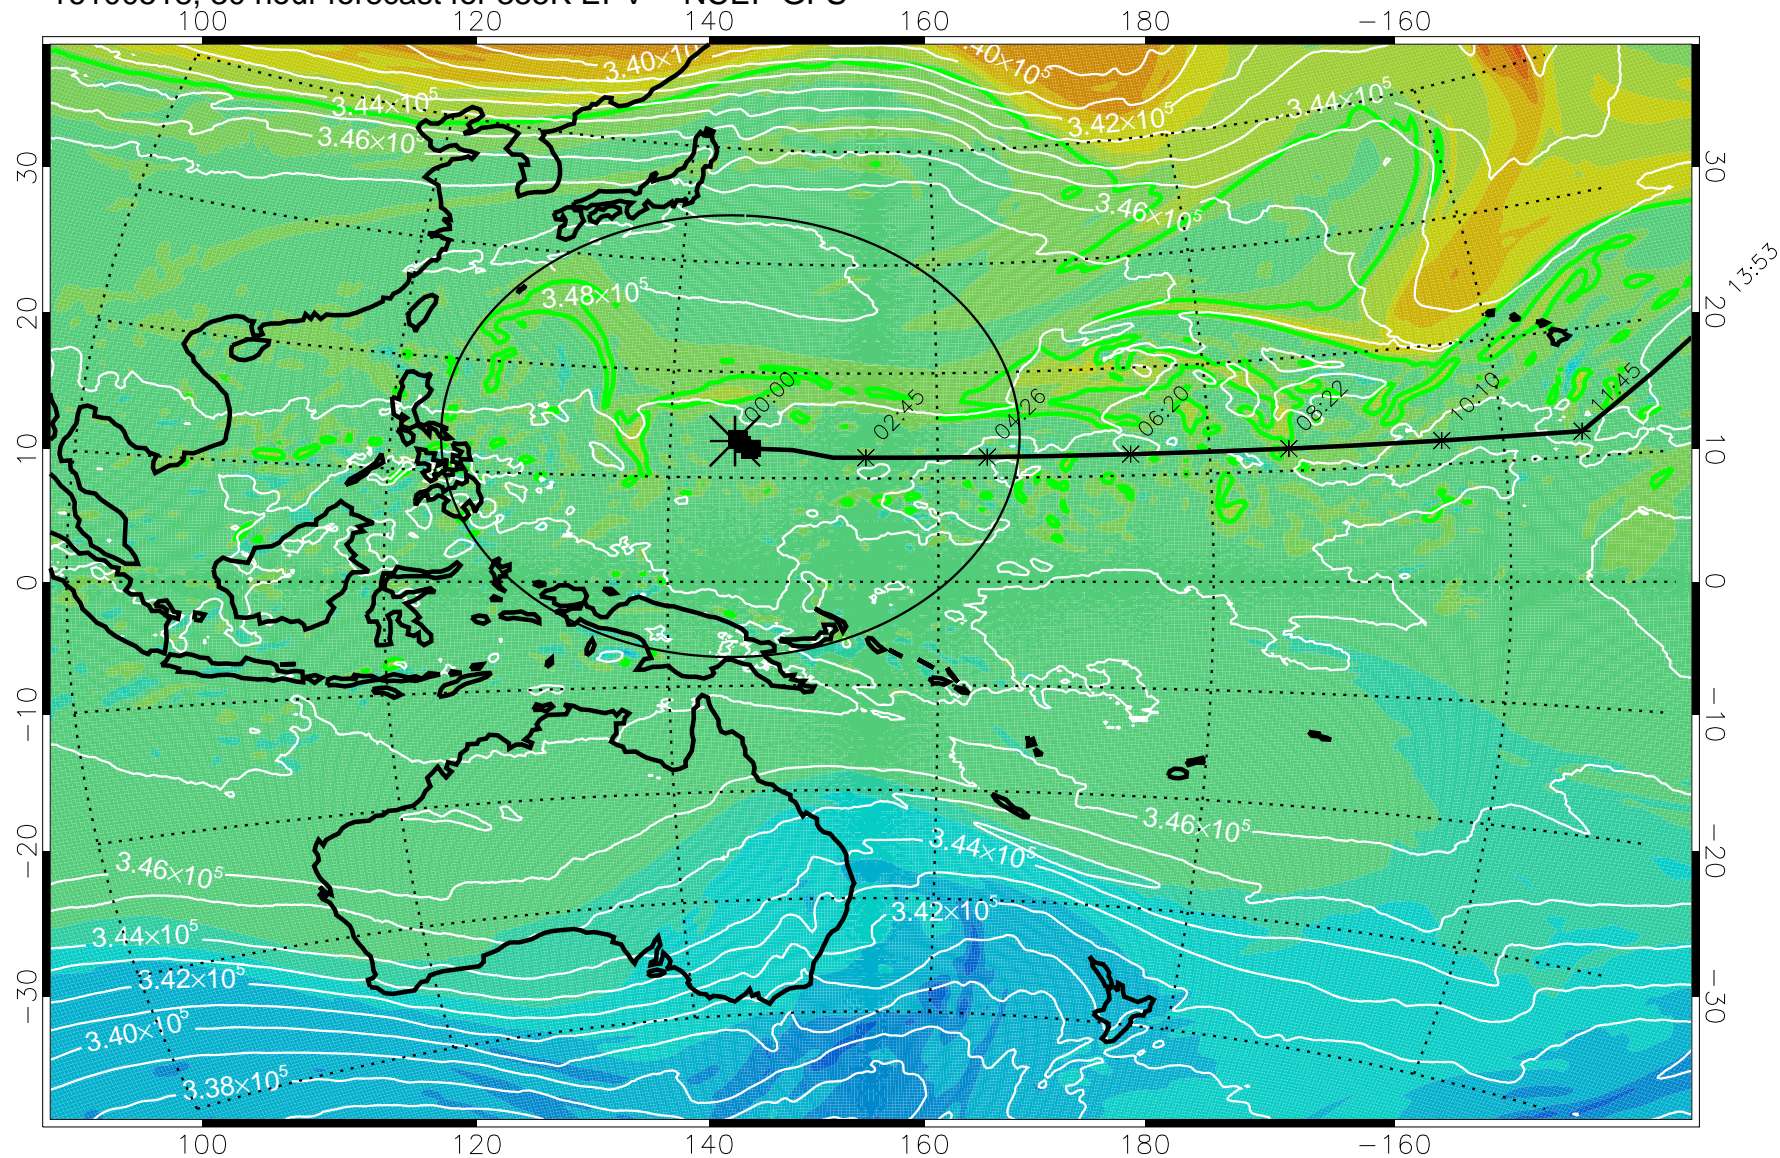

16100418, 6 hour forecast for 355K EPV -- NCEP GFS

355K Montgomery Streamfunction, white
EPV Tropopause (2 PVU) Position
Range ring of 2304 km

16100500, 12 hour forecast for 355K EPV -- NCEP GFS

355K Montgomery Streamfunction, white
EPV Tropopause (2 PVU) Position
Range ring of 2304 km

15:52

16100506, 18 hour forecast for 355K EPV -- NCEP GFS

355K Montgomery Streamfunction, white
EPV Tropopause (2 PVU) Position
Range ring of 2304 km

15:52

16100512, 24 hour forecast for 355K EPV -- NCEP GFS

355K Montgomery Streamfunction, white
EPV Tropopause (2 PVU) Position
Range ring of 2304 km

15:52

16100518, 30 hour forecast for 355K EPV -- NCEP GFS

355K Montgomery Streamfunction, white
EPV Tropopause (2 PVU) Position
Range ring of 2304 km

15:52

16100600, 36 hour forecast for 355K EPV -- NCEP GFS

355K Montgomery Streamfunction, white
EPV Tropopause (2 PVU) Position
Range ring of 2304 km

15:52

16100606, 42 hour forecast for 355K EPV -- NCEP GFS