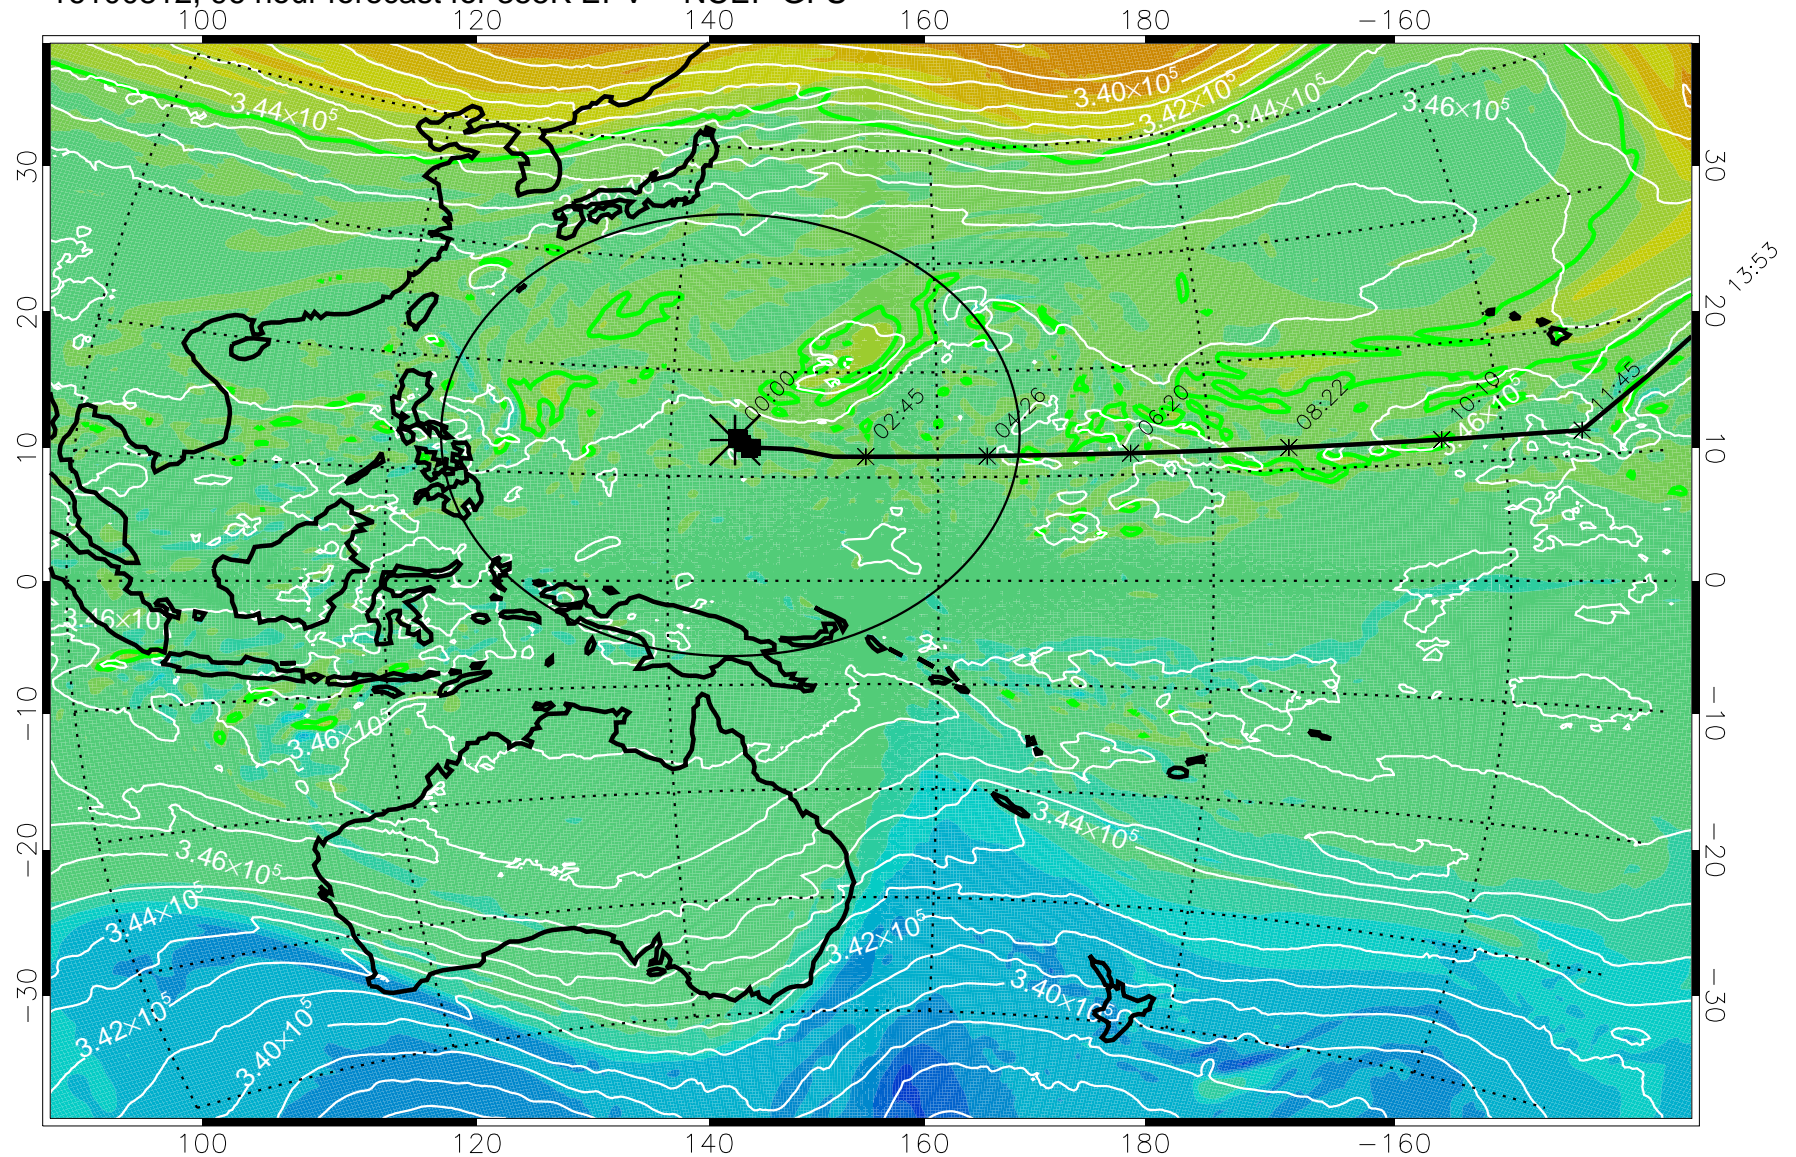

15:52

16100712, 72 hour forecast for 355K EPV -- NCEP GFS

355K Montgomery Streamfunction, white
EPV Tropopause (2 PVU) Position
Range ring of 2304 km

16100718, 78 hour forecast for 355K EPV -- NCEP GFS

355K Montgomery Streamfunction, white
EPV Tropopause (2 PVU) Position
Range ring of 2304 km

15:52

16100800, 84 hour forecast for 355K EPV -- NCEP GFS

355K Montgomery Streamfunction, white
EPV Tropopause (2 PVU) Position
Range ring of 2304 km

15:52

16100806, 90 hour forecast for 355K EPV -- NCEP GFS

355K Montgomery Streamfunction, white
EPV Tropopause (2 PVU) Position
Range ring of 2304 km

15:52

16100812, 96 hour forecast for 355K EPV -- NCEP GFS

355K Montgomery Streamfunction, white
EPV Tropopause (2 PVU) Position
Range ring of 2304 km

15:52

16100818, 102 hour forecast for 355K EPV -- NCEP GFS

355K Montgomery Streamfunction, white
EPV Tropopause (2 PVU) Position
Range ring of 2304 km

15:52

13:53

16100900, 108 hour forecast for 355K EPV -- NCEP GFS