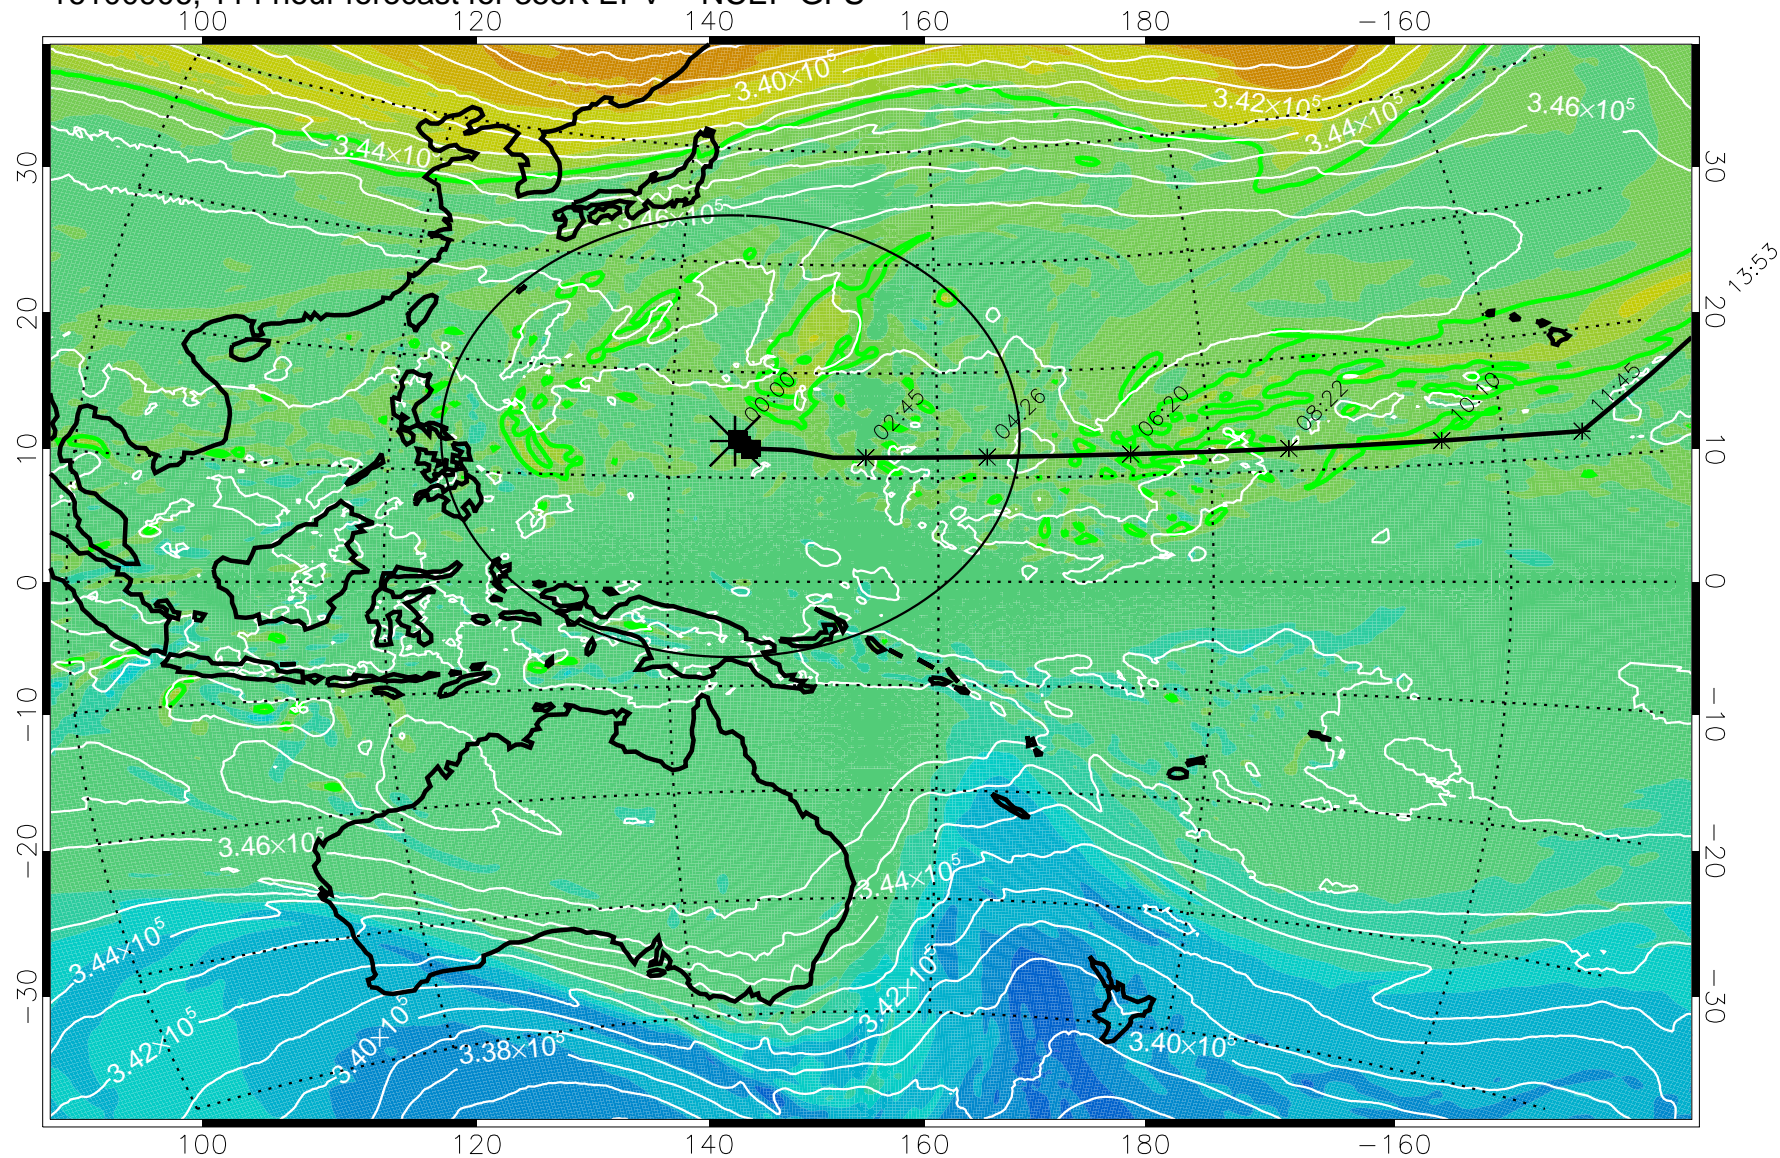

355K Montgomery Streamfunction, white
EPV Tropopause (2 PVU) Position
Range ring of 2304 km

15:52

16100812, 96 hour forecast for 355K EPV -- NCEP GFS

355K Montgomery Streamfunction, white
EPV Tropopause (2 PVU) Position
Range ring of 2304 km

15:52

16100818, 102 hour forecast for 355K EPV -- NCEP GFS

355K Montgomery Streamfunction, white
EPV Tropopause (2 PVU) Position
Range ring of 2304 km

15:52

13:53

16100900, 108 hour forecast for 355K EPV -- NCEP GFS

355K Montgomery Streamfunction, white
EPV Tropopause (2 PVU) Position
Range ring of 2304 km

15:52

16100906, 114 hour forecast for 355K EPV -- NCEP GFS

355K Montgomery Streamfunction, white
EPV Tropopause (2 PVU) Position
Range ring of 2304 km

15:52

16100912, 120 hour forecast for 355K EPV -- NCEP GFS

355K Montgomery Streamfunction, white
EPV Tropopause (2 PVU) Position
Range ring of 2304 km