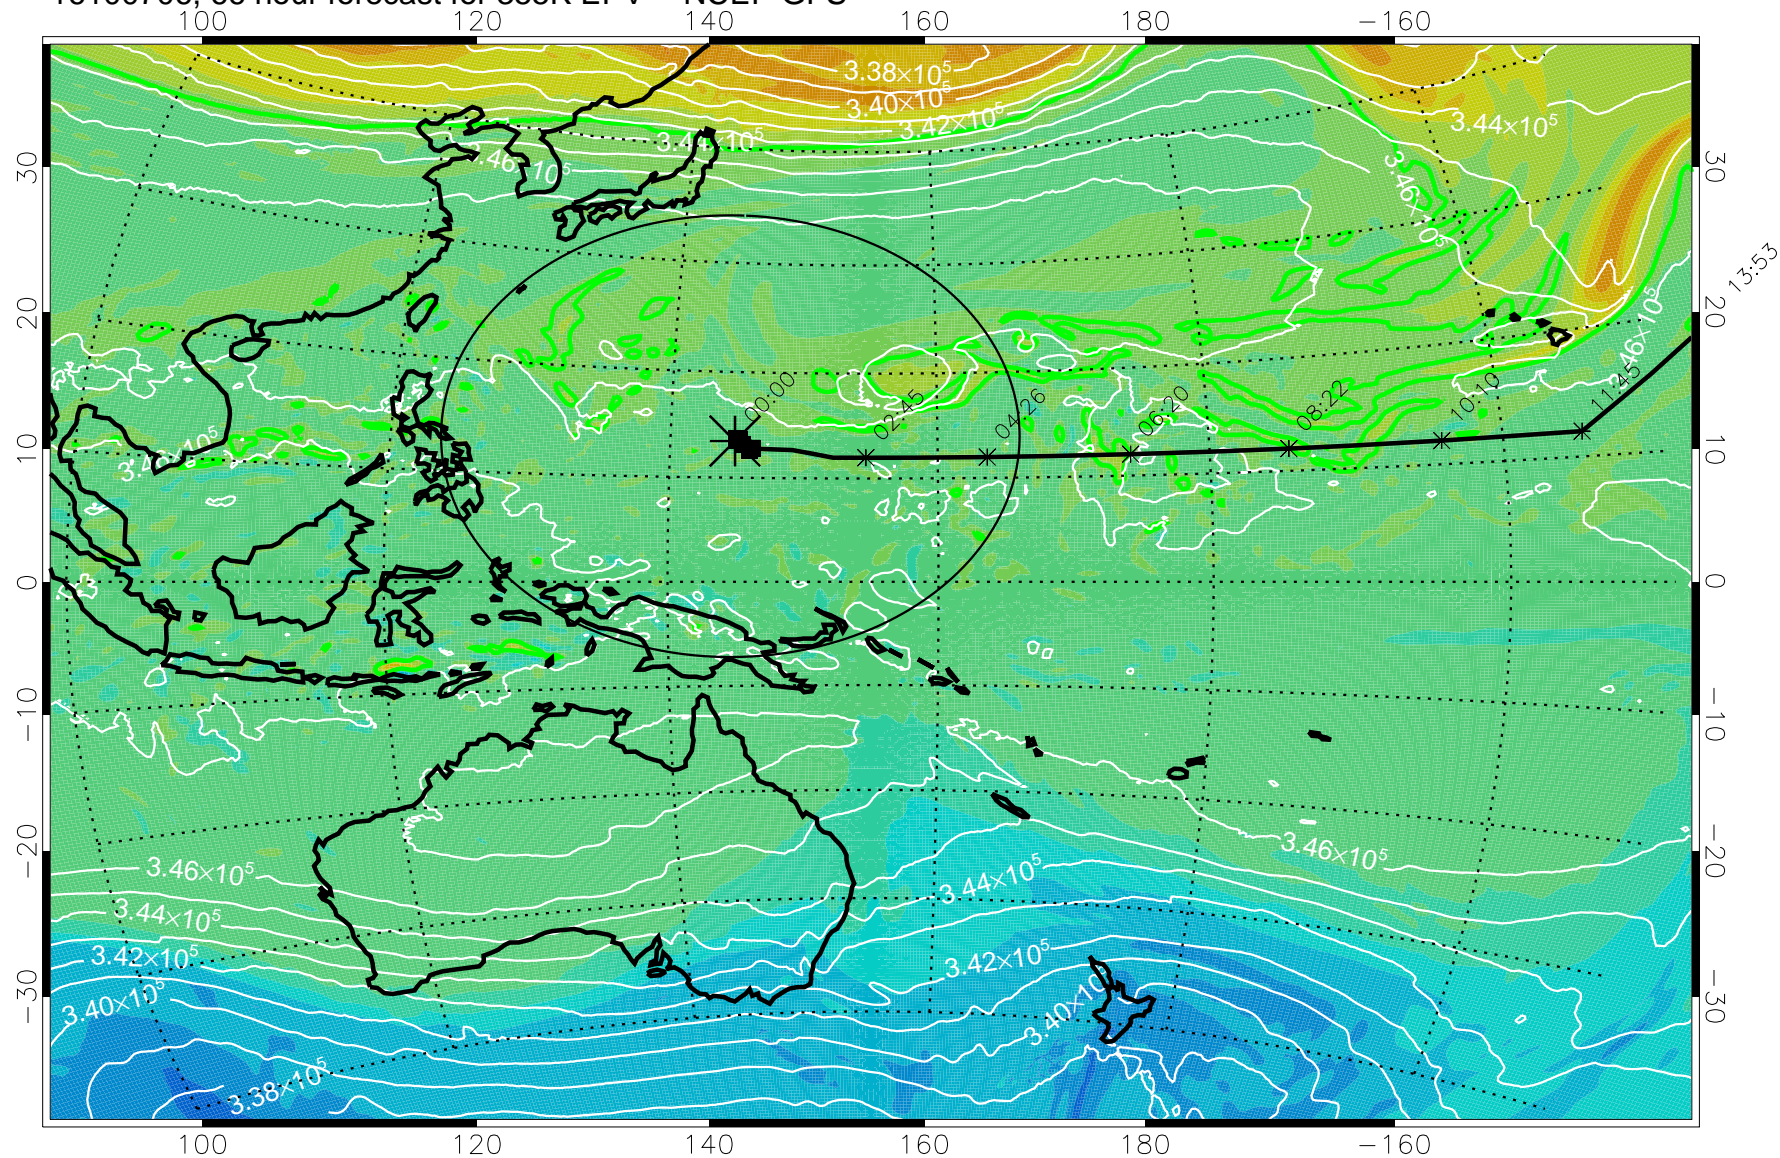

355K Montgomery Streamfunction, white
EPV Tropopause (2 PVU) Position
Range ring of 2304 km

15:52

16100612, 48 hour forecast for 355K EPV -- NCEP GFS

355K Montgomery Streamfunction, white
EPV Tropopause (2 PVU) Position
Range ring of 2304 km

15:52

16100618, 54 hour forecast for 355K EPV -- NCEP GFS

355K Montgomery Streamfunction, white
EPV Tropopause (2 PVU) Position
Range ring of 2304 km

15:52

16100700, 60 hour forecast for 355K EPV -- NCEP GFS

355K Montgomery Streamfunction, white
EPV Tropopause (2 PVU) Position
Range ring of 2304 km

15:52

16100706, 66 hour forecast for 355K EPV -- NCEP GFS

355K Montgomery Streamfunction, white
EPV Tropopause (2 PVU) Position
Range ring of 2304 km

15:52

16100712, 72 hour forecast for 355K EPV -- NCEP GFS

355K Montgomery Streamfunction, white
EPV Tropopause (2 PVU) Position
Range ring of 2304 km

16100718, 78 hour forecast for 355K EPV -- NCEP GFS

355K Montgomery Streamfunction, white
EPV Tropopause (2 PVU) Position
Range ring of 2304 km