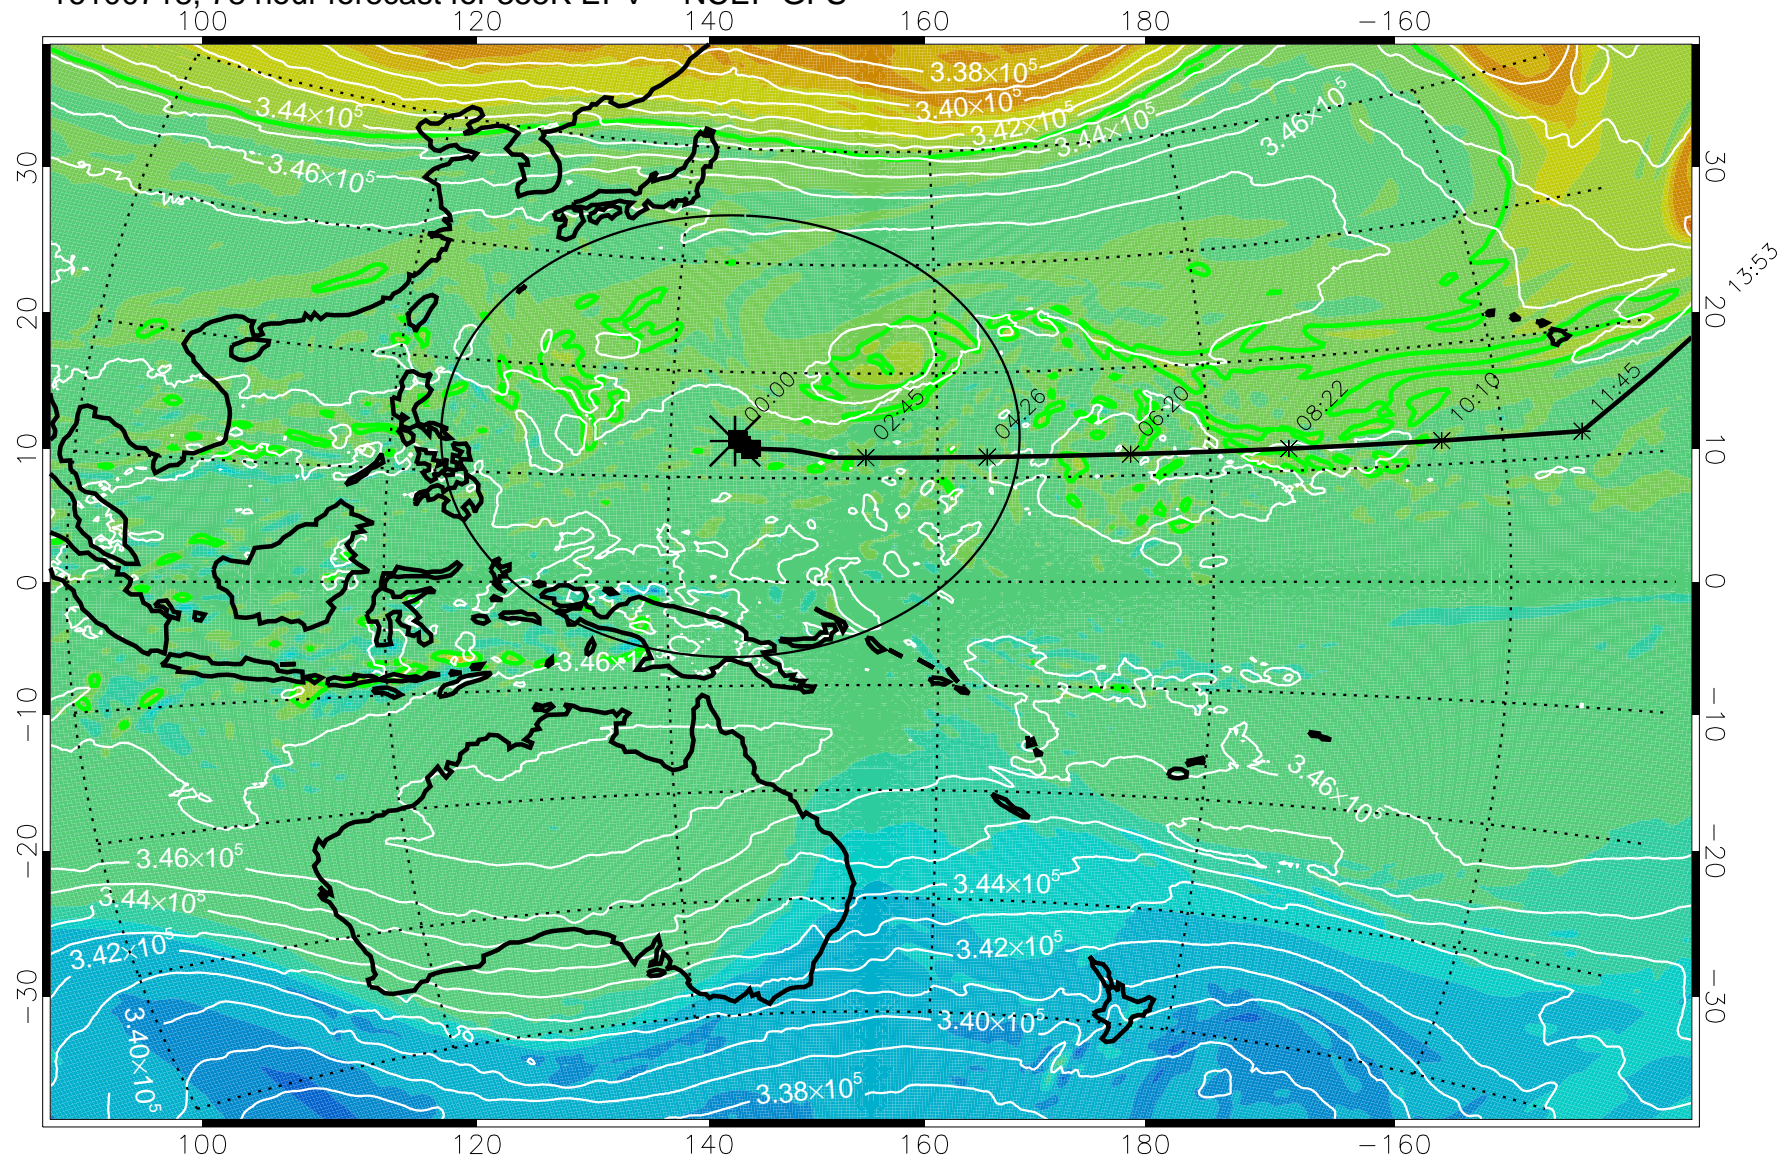

15:52

16100618, 54 hour forecast for 355K EPV -- NCEP GFS

355K Montgomery Streamfunction, white
EPV Tropopause (2 PVU) Position
Range ring of 2304 km

15:52

16100700, 60 hour forecast for 355K EPV -- NCEP GFS

355K Montgomery Streamfunction, white
EPV Tropopause (2 PVU) Position
Range ring of 2304 km

15:52

16100706, 66 hour forecast for 355K EPV -- NCEP GFS

355K Montgomery Streamfunction, white
EPV Tropopause (2 PVU) Position
Range ring of 2304 km

15:52

16100712, 72 hour forecast for 355K EPV -- NCEP GFS

355K Montgomery Streamfunction, white
EPV Tropopause (2 PVU) Position
Range ring of 2304 km

16100718, 78 hour forecast for 355K EPV -- NCEP GFS

355K Montgomery Streamfunction, white
EPV Tropopause (2 PVU) Position
Range ring of 2304 km

15:52

16100800, 84 hour forecast for 355K EPV -- NCEP GFS

355K Montgomery Streamfunction, white
EPV Tropopause (2 PVU) Position
Range ring of 2304 km

15:52

16100806, 90 hour forecast for 355K EPV -- NCEP GFS