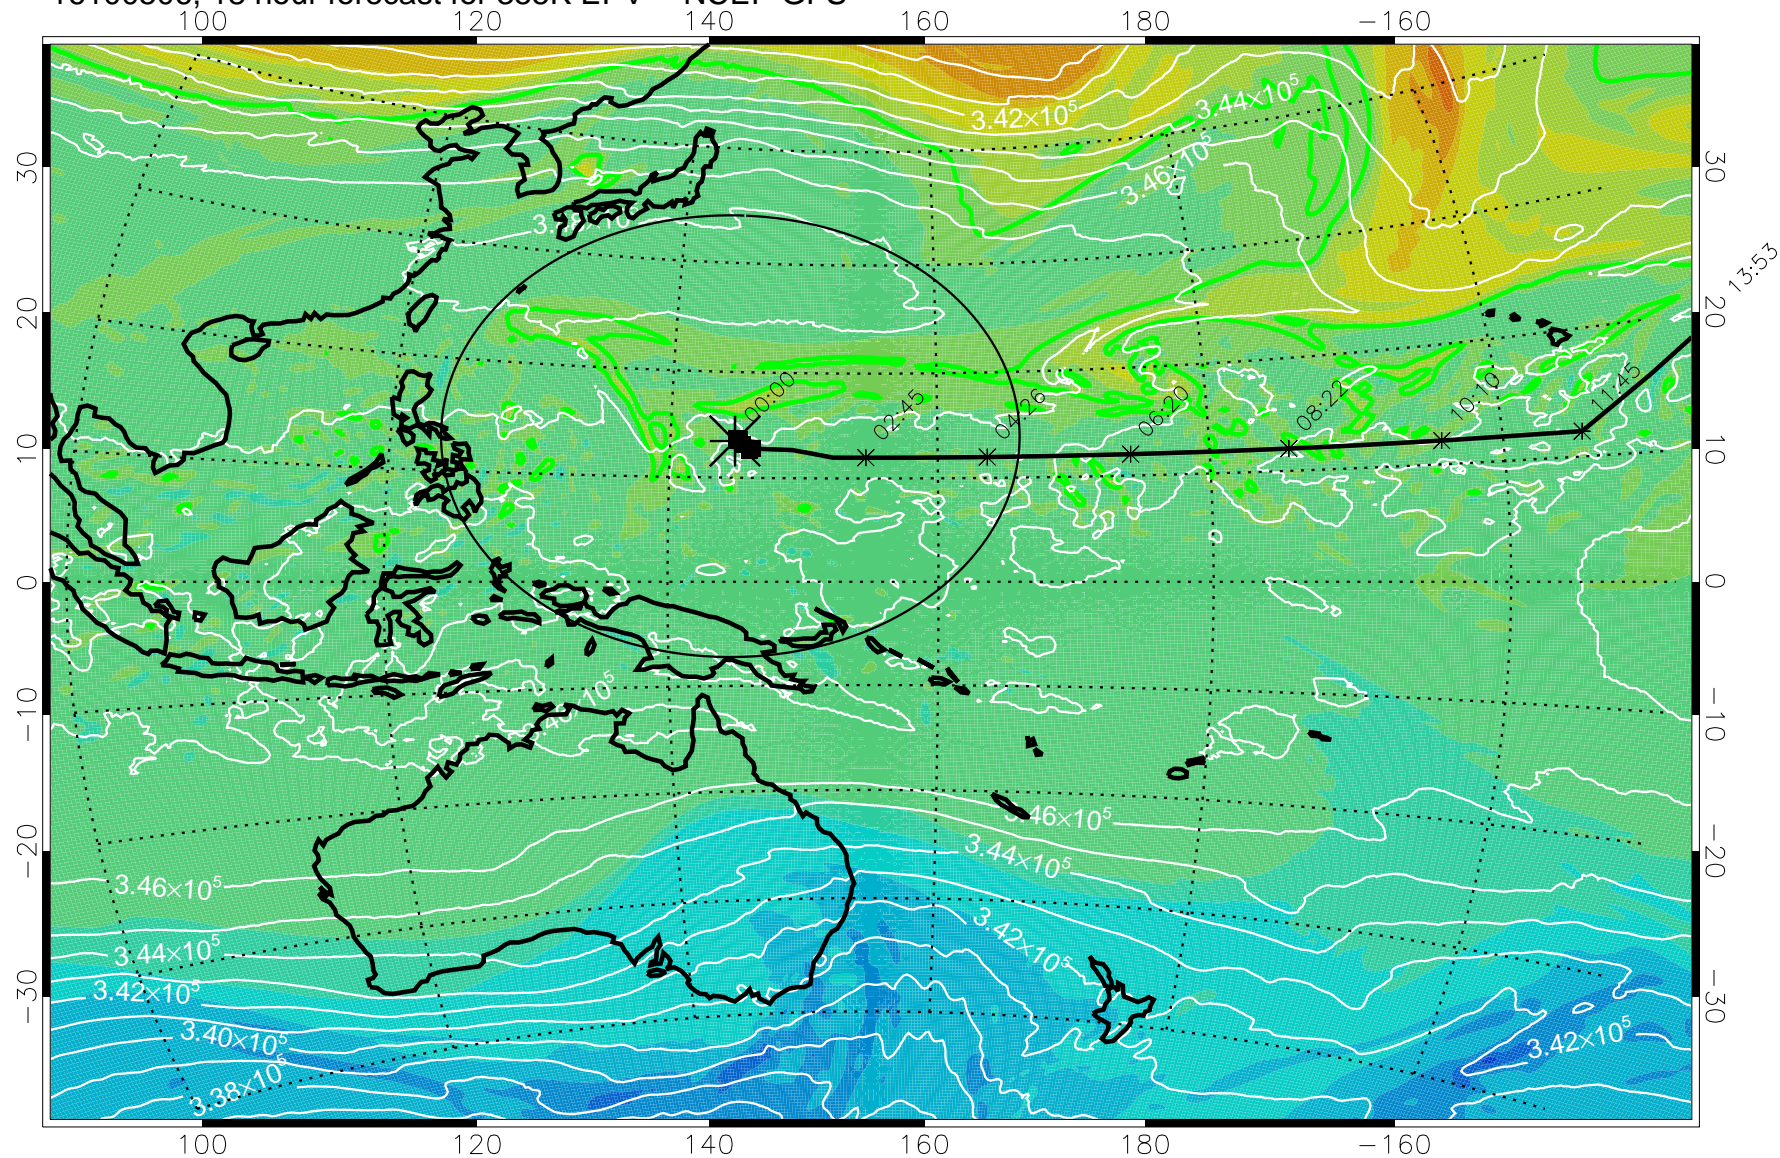

16100418, 6 hour forecast for 355K EPV -- NCEP GFS

355K Montgomery Streamfunction, white
EPV Tropopause (2 PVU) Position
Range ring of 2304 km

16100500, 12 hour forecast for 355K EPV -- NCEP GFS

355K Montgomery Streamfunction, white
EPV Tropopause (2 PVU) Position
Range ring of 2304 km

15:52

16100506, 18 hour forecast for 355K EPV -- NCEP GFS

355K Montgomery Streamfunction, white
EPV Tropopause (2 PVU) Position
Range ring of 2304 km

15:52

16100512, 24 hour forecast for 355K EPV -- NCEP GFS

355K Montgomery Streamfunction, white
EPV Tropopause (2 PVU) Position
Range ring of 2304 km

15:52

16100518, 30 hour forecast for 355K EPV -- NCEP GFS

355K Montgomery Streamfunction, white
EPV Tropopause (2 PVU) Position
Range ring of 2304 km

15:52

16100600, 36 hour forecast for 355K EPV -- NCEP GFS

355K Montgomery Streamfunction, white
EPV Tropopause (2 PVU) Position
Range ring of 2304 km

15:52

16100606, 42 hour forecast for 355K EPV -- NCEP GFS