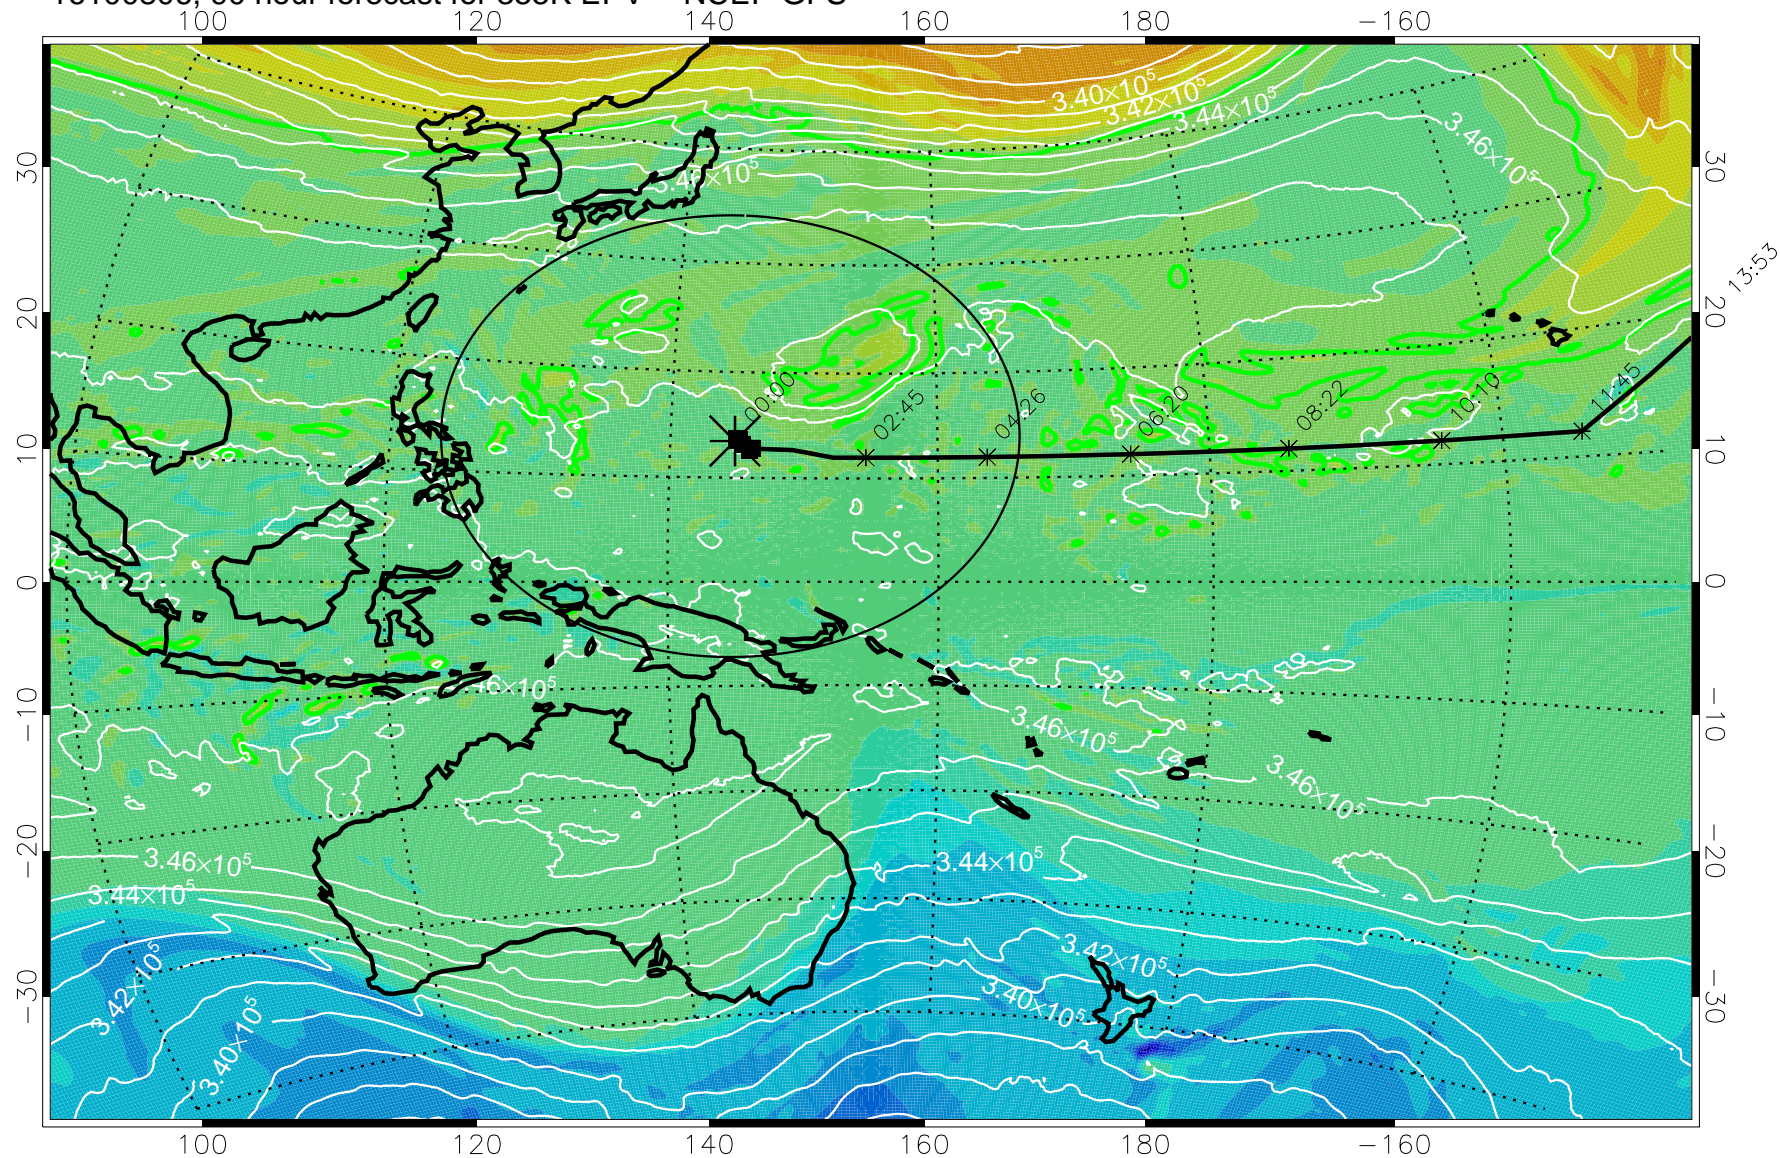

15:52

16100712, 72 hour forecast for 355K EPV -- NCEP GFS

355K Montgomery Streamfunction, white
EPV Tropopause (2 PVU) Position
Range ring of 2304 km

16100718, 78 hour forecast for 355K EPV -- NCEP GFS

355K Montgomery Streamfunction, white
EPV Tropopause (2 PVU) Position
Range ring of 2304 km

15:52

16100800, 84 hour forecast for 355K EPV -- NCEP GFS

355K Montgomery Streamfunction, white
EPV Tropopause (2 PVU) Position
Range ring of 2304 km

15:52

16100806, 90 hour forecast for 355K EPV -- NCEP GFS

355K Montgomery Streamfunction, white
EPV Tropopause (2 PVU) Position
Range ring of 2304 km

15:52

16100812, 96 hour forecast for 355K EPV -- NCEP GFS

355K Montgomery Streamfunction, white
EPV Tropopause (2 PVU) Position
Range ring of 2304 km

15:52

16100818, 102 hour forecast for 355K EPV -- NCEP GFS

355K Montgomery Streamfunction, white
EPV Tropopause (2 PVU) Position
Range ring of 2304 km

15:52

13:53

16100900, 108 hour forecast for 355K EPV -- NCEP GFS