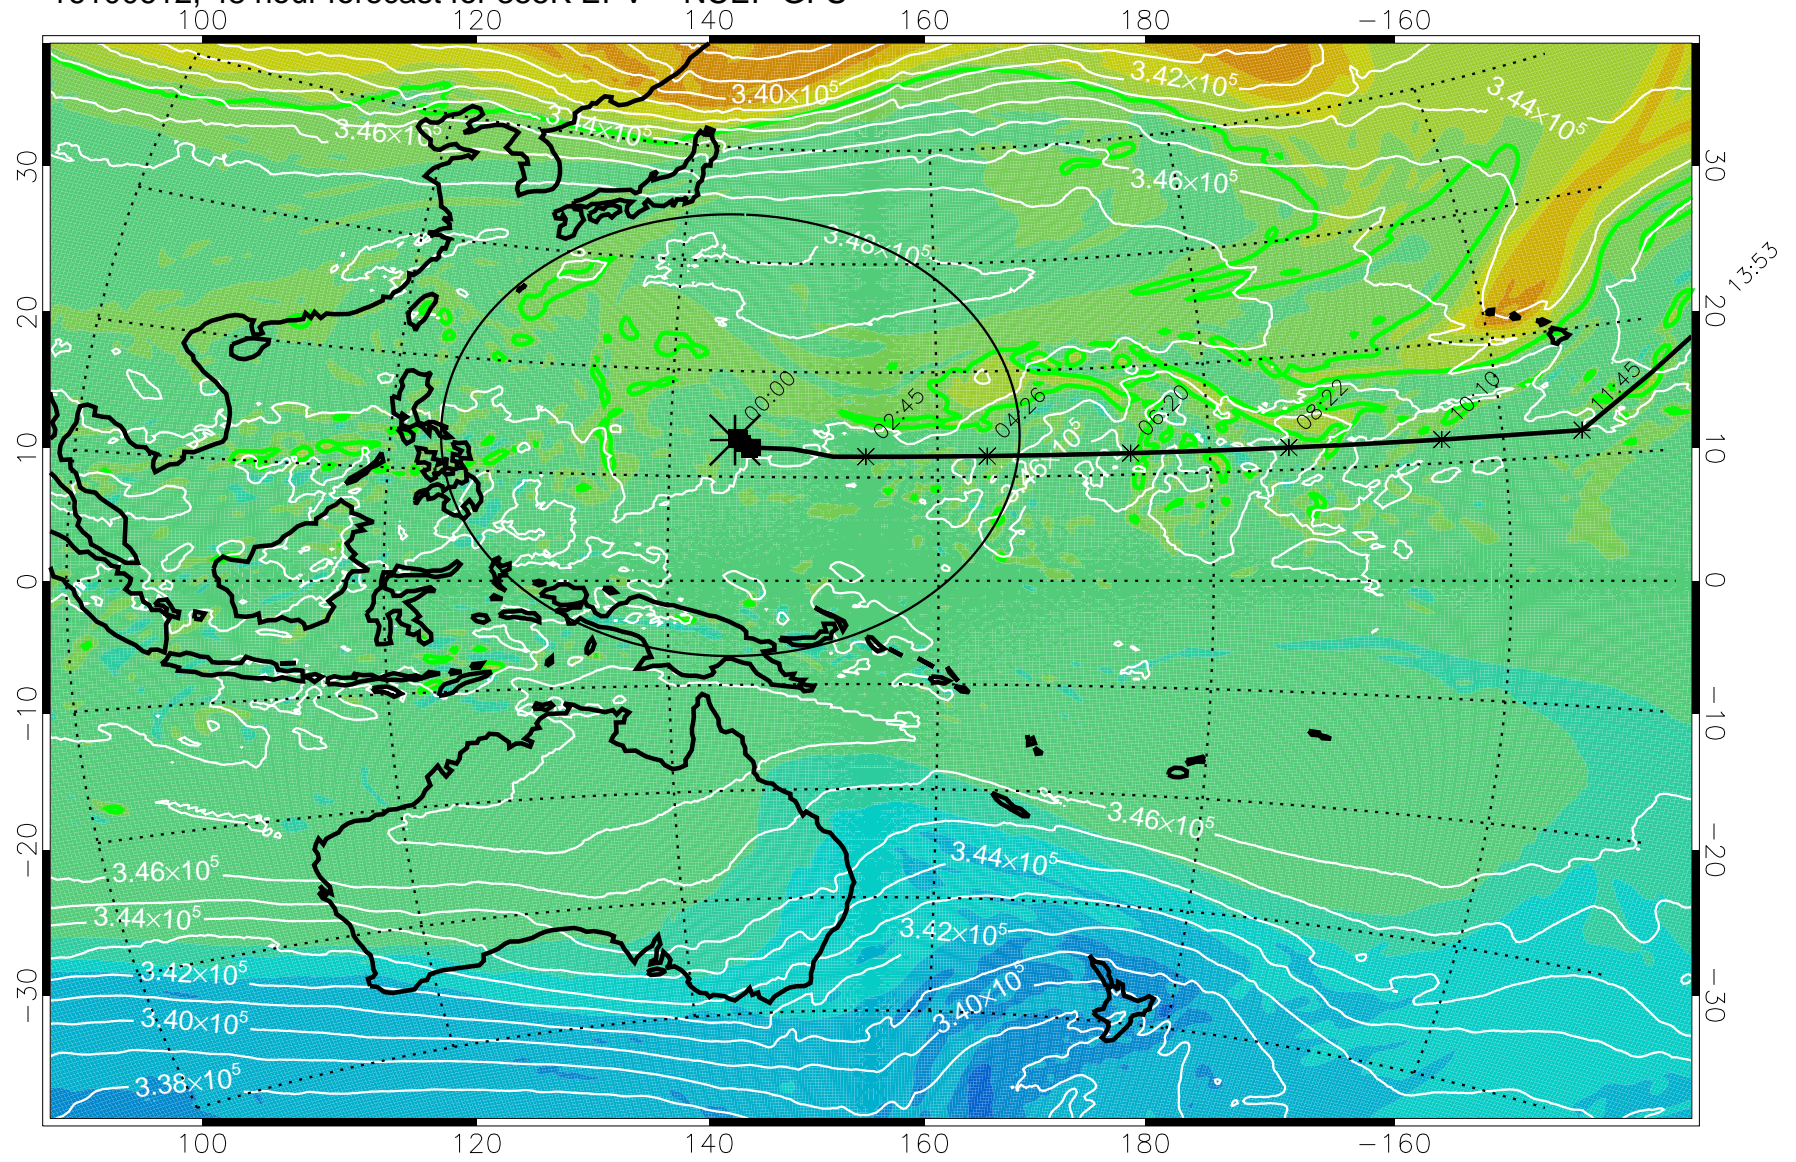

355K Montgomery Streamfunction, white
EPV Tropopause (2 PVU) Position
Range ring of 2304 km

15:52

16100518, 30 hour forecast for 355K EPV -- NCEP GFS

355K Montgomery Streamfunction, white
EPV Tropopause (2 PVU) Position
Range ring of 2304 km

15:52

16100600, 36 hour forecast for 355K EPV -- NCEP GFS

355K Montgomery Streamfunction, white
EPV Tropopause (2 PVU) Position
Range ring of 2304 km

15:52

16100606, 42 hour forecast for 355K EPV -- NCEP GFS

355K Montgomery Streamfunction, white
EPV Tropopause (2 PVU) Position
Range ring of 2304 km

15:52

16100612, 48 hour forecast for 355K EPV -- NCEP GFS

355K Montgomery Streamfunction, white
EPV Tropopause (2 PVU) Position
Range ring of 2304 km

15:52

16100618, 54 hour forecast for 355K EPV -- NCEP GFS

355K Montgomery Streamfunction, white
EPV Tropopause (2 PVU) Position
Range ring of 2304 km

15:52

16100700, 60 hour forecast for 355K EPV -- NCEP GFS