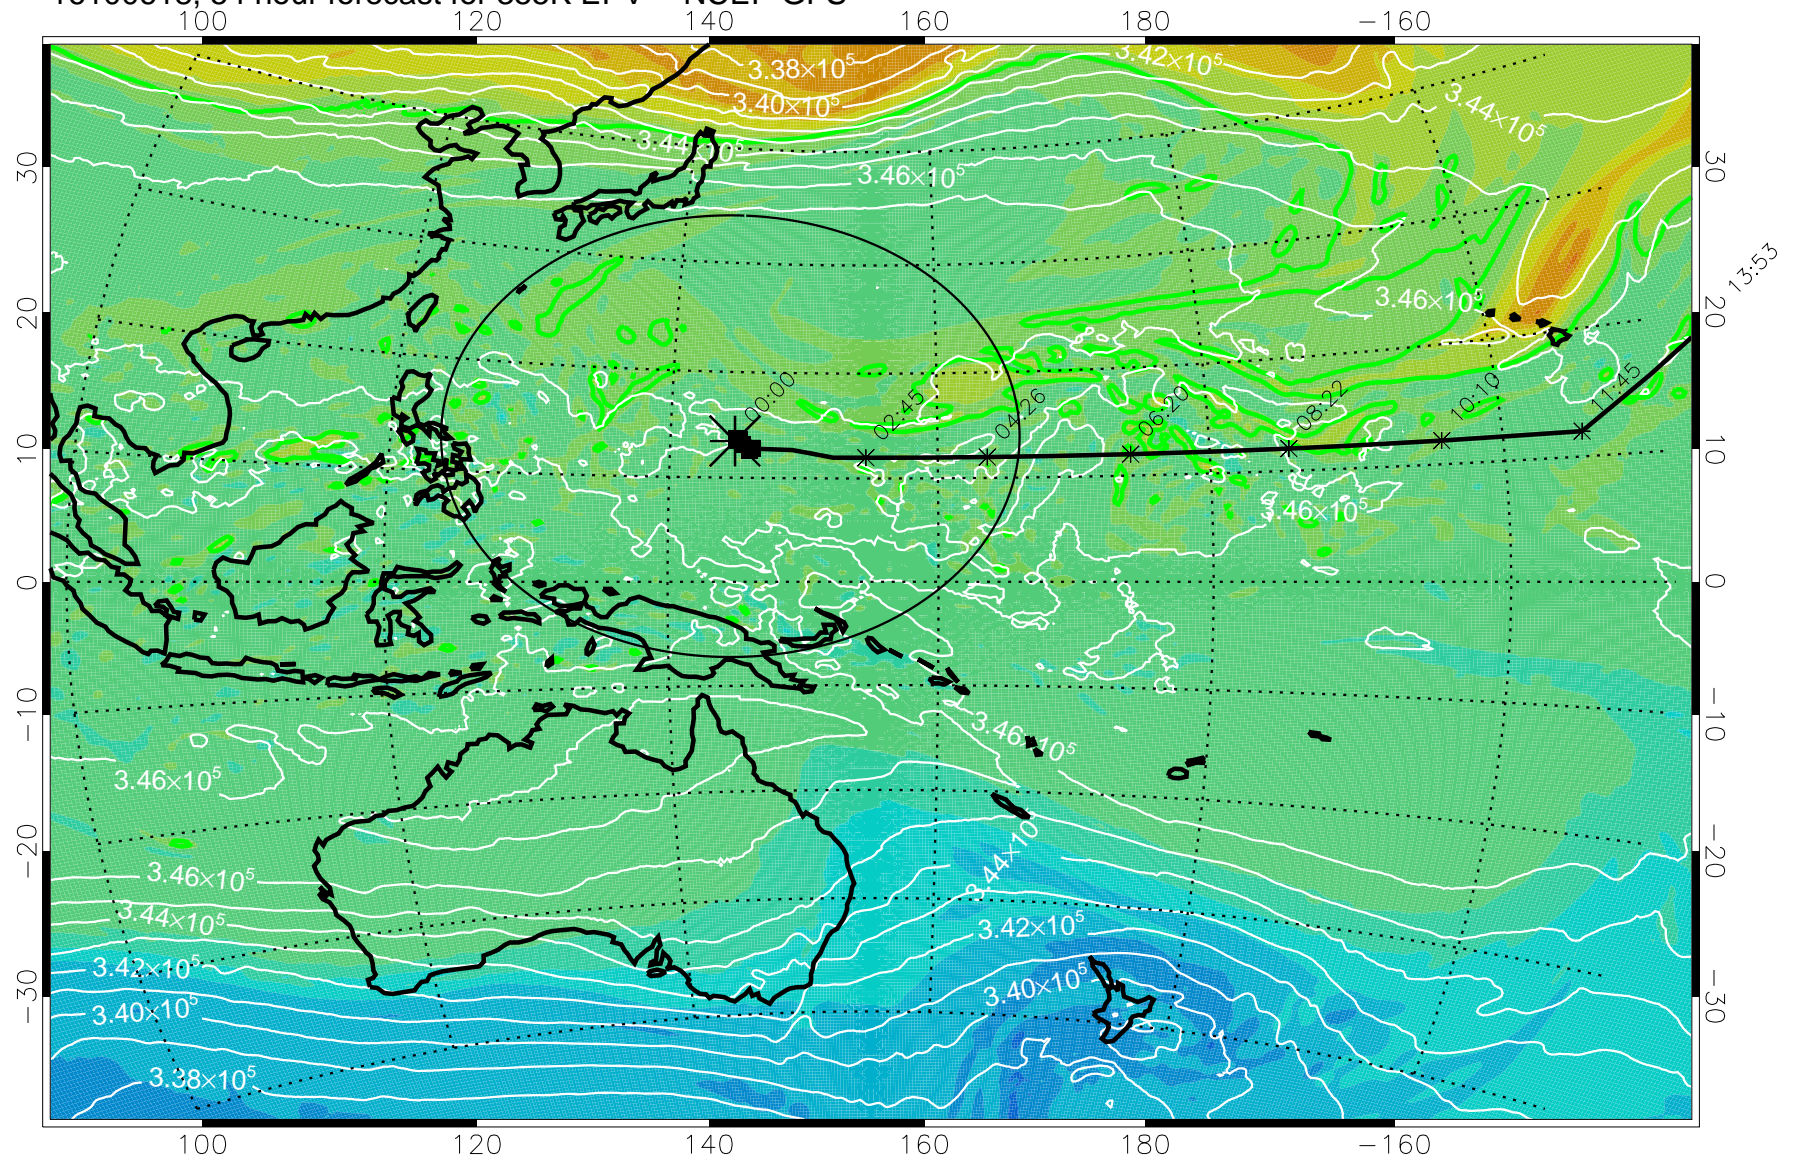

15:52

16100600, 36 hour forecast for 355K EPV -- NCEP GFS

355K Montgomery Streamfunction, white
EPV Tropopause (2 PVU) Position
Range ring of 2304 km

15:52

16100606, 42 hour forecast for 355K EPV -- NCEP GFS

355K Montgomery Streamfunction, white
EPV Tropopause (2 PVU) Position
Range ring of 2304 km

15:52

16100612, 48 hour forecast for 355K EPV -- NCEP GFS

355K Montgomery Streamfunction, white
EPV Tropopause (2 PVU) Position
Range ring of 2304 km

15:52

16100618, 54 hour forecast for 355K EPV -- NCEP GFS

355K Montgomery Streamfunction, white
EPV Tropopause (2 PVU) Position
Range ring of 2304 km

15:52

16100700, 60 hour forecast for 355K EPV -- NCEP GFS

355K Montgomery Streamfunction, white
EPV Tropopause (2 PVU) Position
Range ring of 2304 km

15:52

16100706, 66 hour forecast for 355K EPV -- NCEP GFS

355K Montgomery Streamfunction, white
EPV Tropopause (2 PVU) Position
Range ring of 2304 km