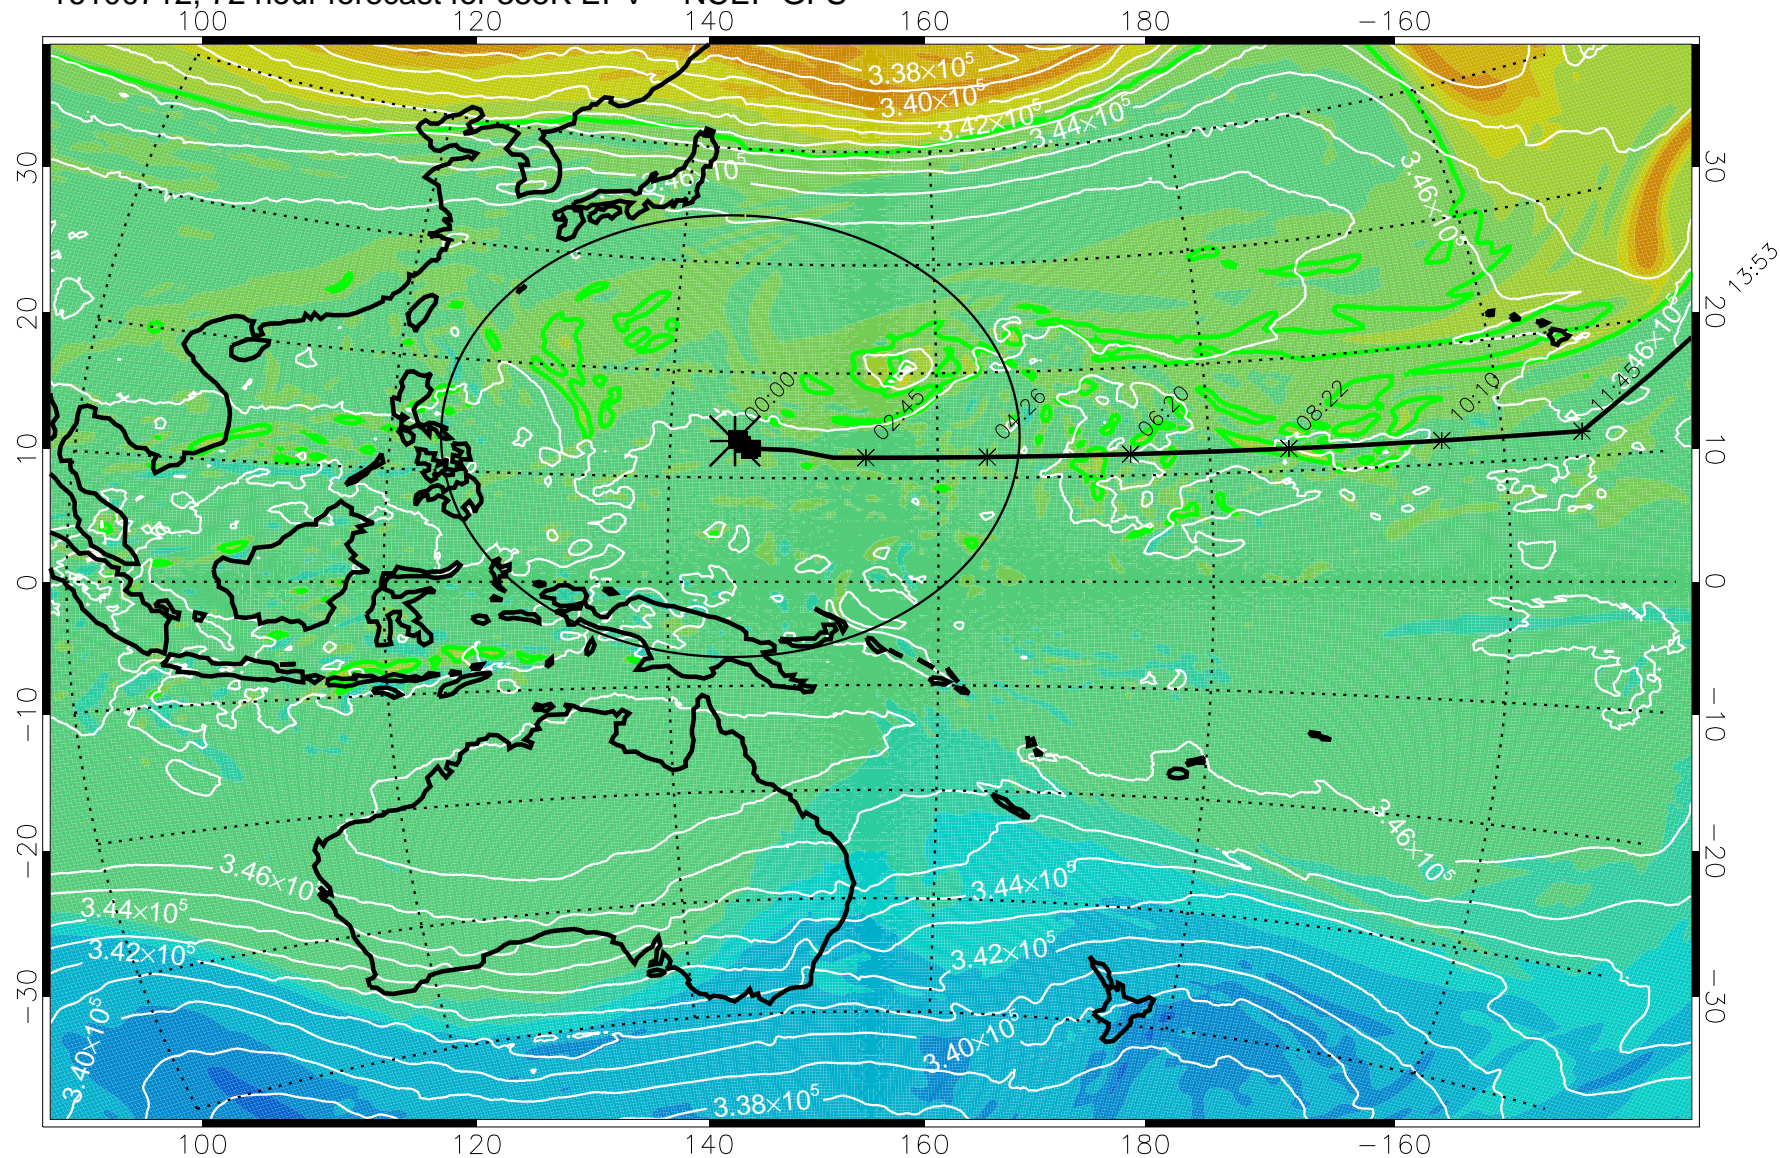

15:52

16100618, 54 hour forecast for 355K EPV -- NCEP GFS

355K Montgomery Streamfunction, white
EPV Tropopause (2 PVU) Position
Range ring of 2304 km

15:52

16100700, 60 hour forecast for 355K EPV -- NCEP GFS

355K Montgomery Streamfunction, white
EPV Tropopause (2 PVU) Position
Range ring of 2304 km

15:52

16100706, 66 hour forecast for 355K EPV -- NCEP GFS

355K Montgomery Streamfunction, white
EPV Tropopause (2 PVU) Position
Range ring of 2304 km

15:52

16100712, 72 hour forecast for 355K EPV -- NCEP GFS

355K Montgomery Streamfunction, white
EPV Tropopause (2 PVU) Position
Range ring of 2304 km

16100718, 78 hour forecast for 355K EPV -- NCEP GFS

355K Montgomery Streamfunction, white
EPV Tropopause (2 PVU) Position
Range ring of 2304 km

15:52

16100800, 84 hour forecast for 355K EPV -- NCEP GFS

355K Montgomery Streamfunction, white
EPV Tropopause (2 PVU) Position
Range ring of 2304 km

15:52

16100806, 90 hour forecast for 355K EPV -- NCEP GFS