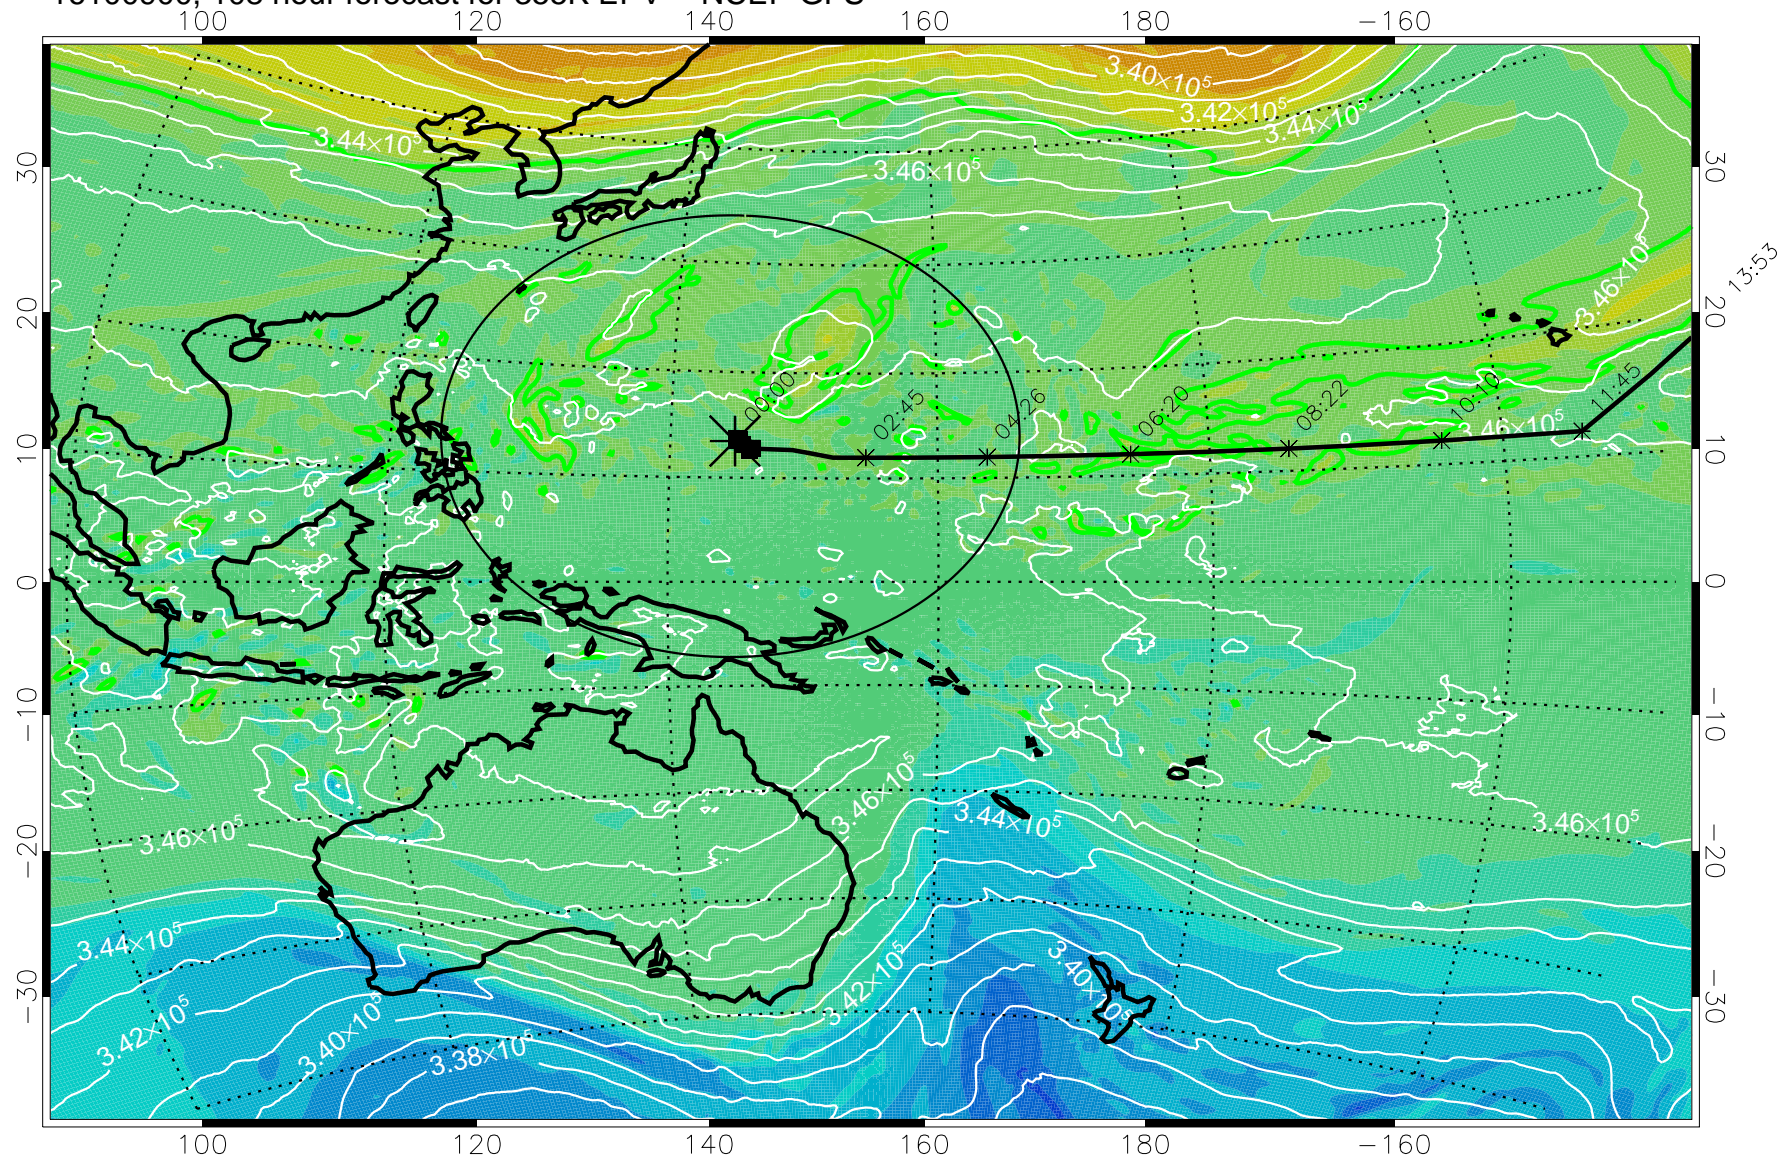

355K Montgomery Streamfunction, white
EPV Tropopause (2 PVU) Position
Range ring of 2304 km

15:52

16100812, 96 hour forecast for 355K EPV -- NCEP GFS

355K Montgomery Streamfunction, white
EPV Tropopause (2 PVU) Position
Range ring of 2304 km

15:52

16100818, 102 hour forecast for 355K EPV -- NCEP GFS

355K Montgomery Streamfunction, white
EPV Tropopause (2 PVU) Position
Range ring of 2304 km

15:52

13:53

16100900, 108 hour forecast for 355K EPV -- NCEP GFS

355K Montgomery Streamfunction, white
EPV Tropopause (2 PVU) Position
Range ring of 2304 km

15:52

16100906, 114 hour forecast for 355K EPV -- NCEP GFS

355K Montgomery Streamfunction, white
EPV Tropopause (2 PVU) Position
Range ring of 2304 km

15:52

16100912, 120 hour forecast for 355K EPV -- NCEP GFS

355K Montgomery Streamfunction, white
EPV Tropopause (2 PVU) Position
Range ring of 2304 km