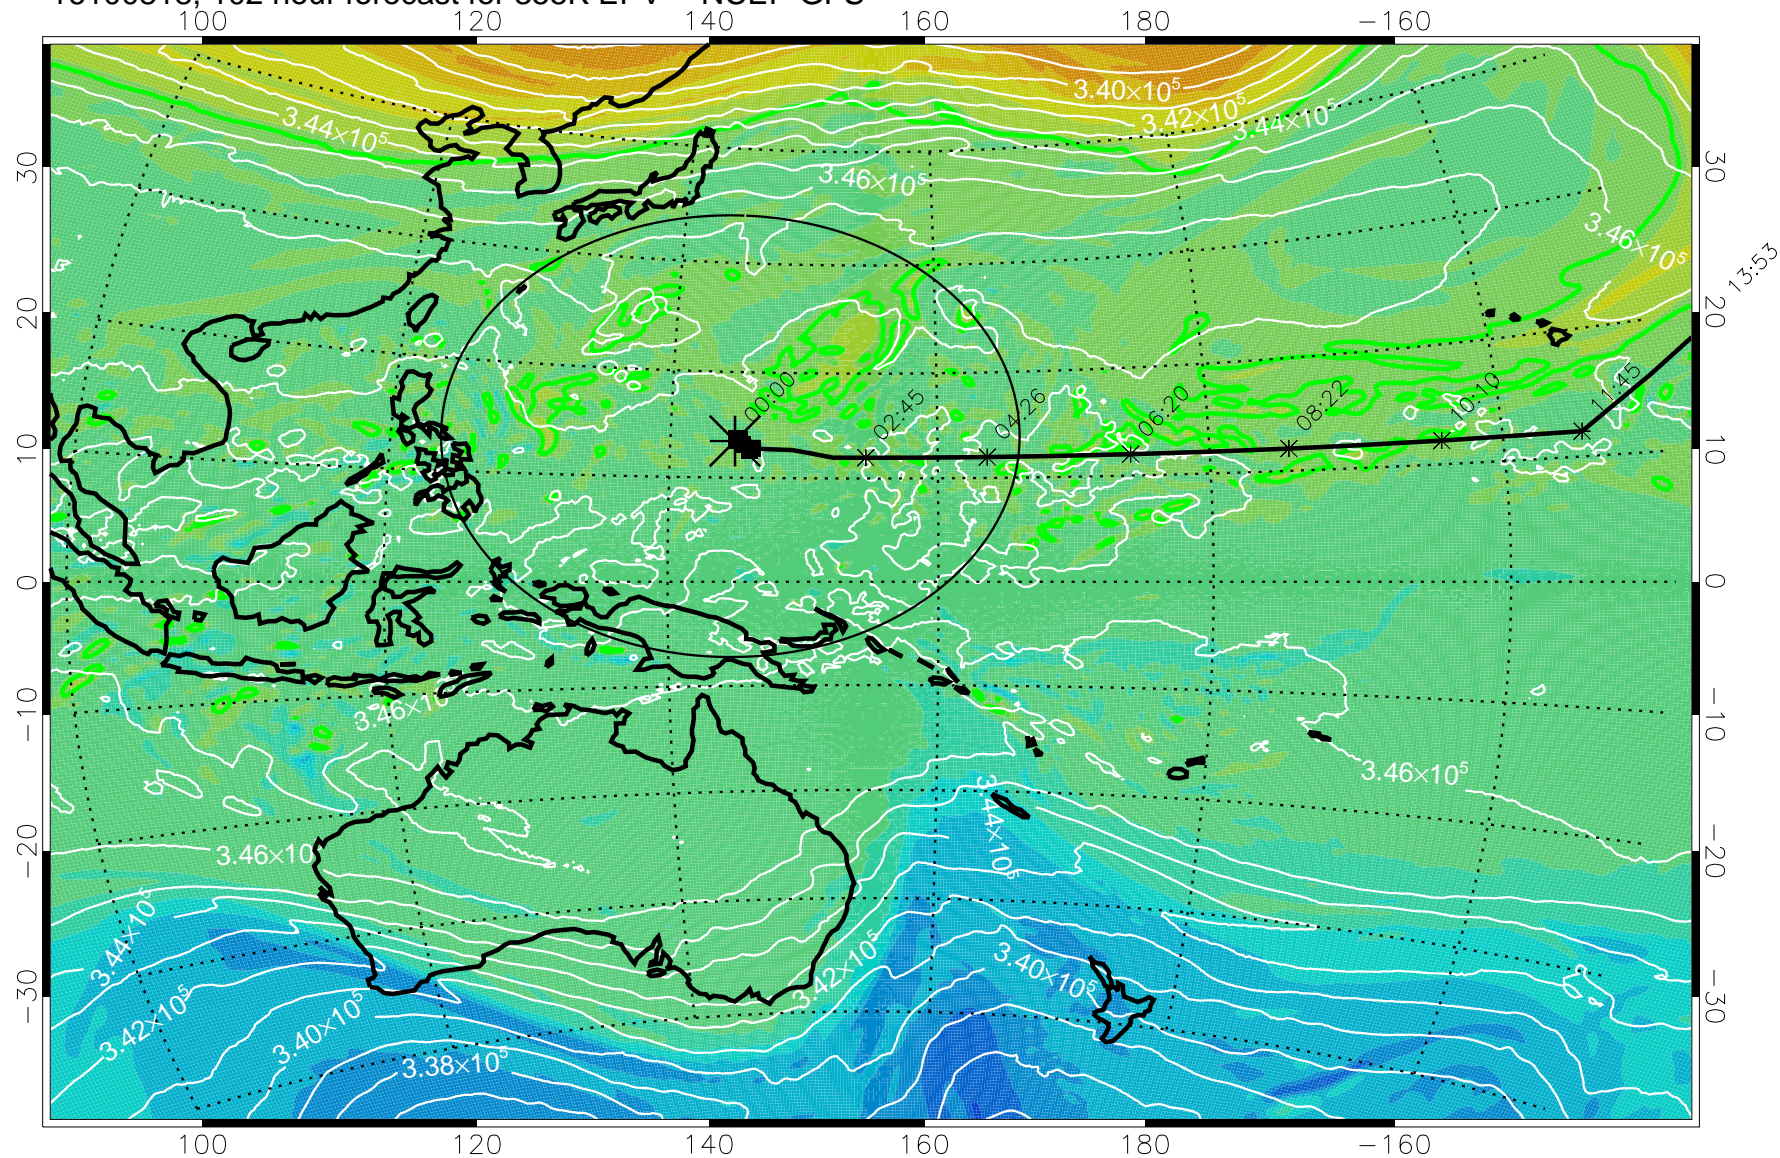

15:52

16100800, 84 hour forecast for 355K EPV -- NCEP GFS

355K Montgomery Streamfunction, white
EPV Tropopause (2 PVU) Position
Range ring of 2304 km

15:52

16100806, 90 hour forecast for 355K EPV -- NCEP GFS

355K Montgomery Streamfunction, white
EPV Tropopause (2 PVU) Position
Range ring of 2304 km

15:52

16100812, 96 hour forecast for 355K EPV -- NCEP GFS

355K Montgomery Streamfunction, white
EPV Tropopause (2 PVU) Position
Range ring of 2304 km

15:52

16100818, 102 hour forecast for 355K EPV -- NCEP GFS

355K Montgomery Streamfunction, white
EPV Tropopause (2 PVU) Position
Range ring of 2304 km

15:52

13:53

16100900, 108 hour forecast for 355K EPV -- NCEP GFS

355K Montgomery Streamfunction, white
EPV Tropopause (2 PVU) Position
Range ring of 2304 km

15:52

16100906, 114 hour forecast for 355K EPV -- NCEP GFS

355K Montgomery Streamfunction, white
EPV Tropopause (2 PVU) Position
Range ring of 2304 km