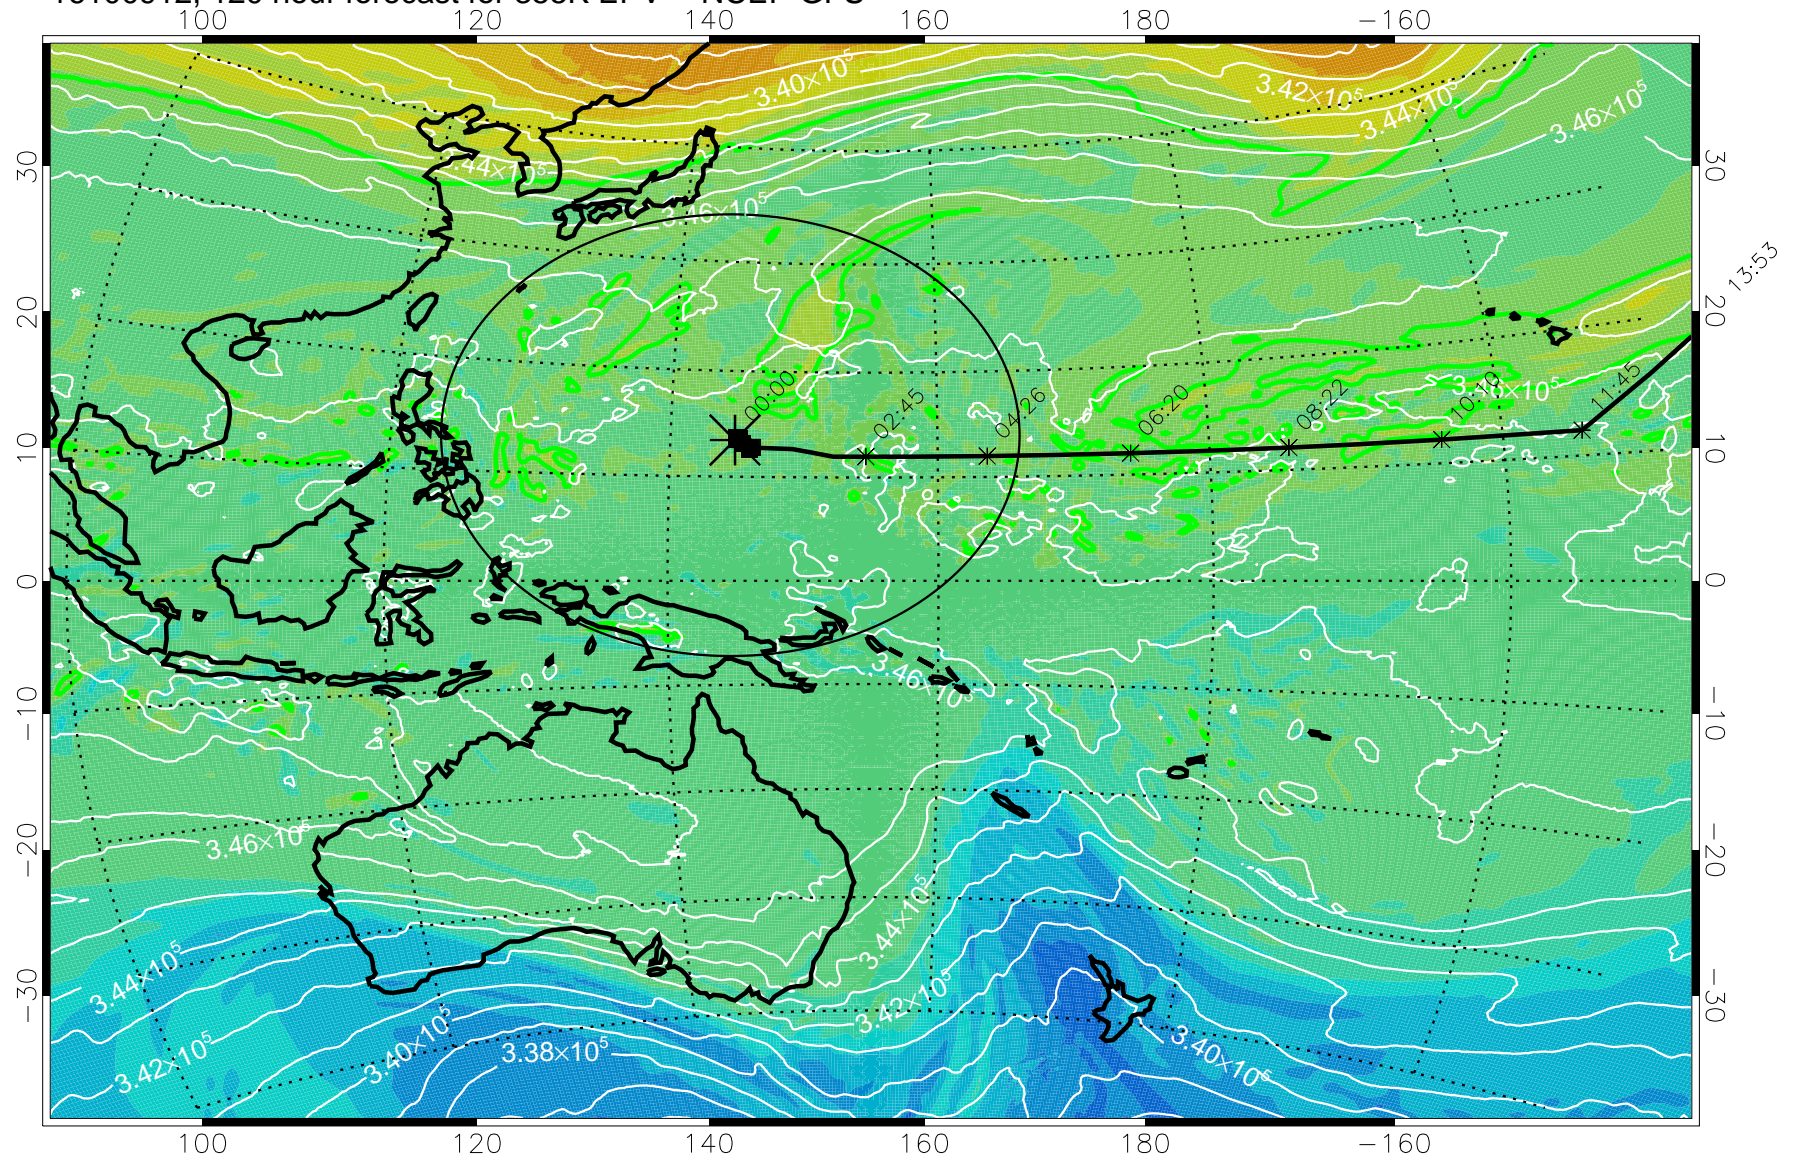

15:52

16100818, 102 hour forecast for 355K EPV -- NCEP GFS

355K Montgomery Streamfunction, white
EPV Tropopause (2 PVU) Position
Range ring of 2304 km

15:52

13:53

16100900, 108 hour forecast for 355K EPV -- NCEP GFS

355K Montgomery Streamfunction, white
EPV Tropopause (2 PVU) Position
Range ring of 2304 km

15:52

16100906, 114 hour forecast for 355K EPV -- NCEP GFS

355K Montgomery Streamfunction, white
EPV Tropopause (2 PVU) Position
Range ring of 2304 km

15:52

16100912, 120 hour forecast for 355K EPV -- NCEP GFS

355K Montgomery Streamfunction, white
EPV Tropopause (2 PVU) Position
Range ring of 2304 km