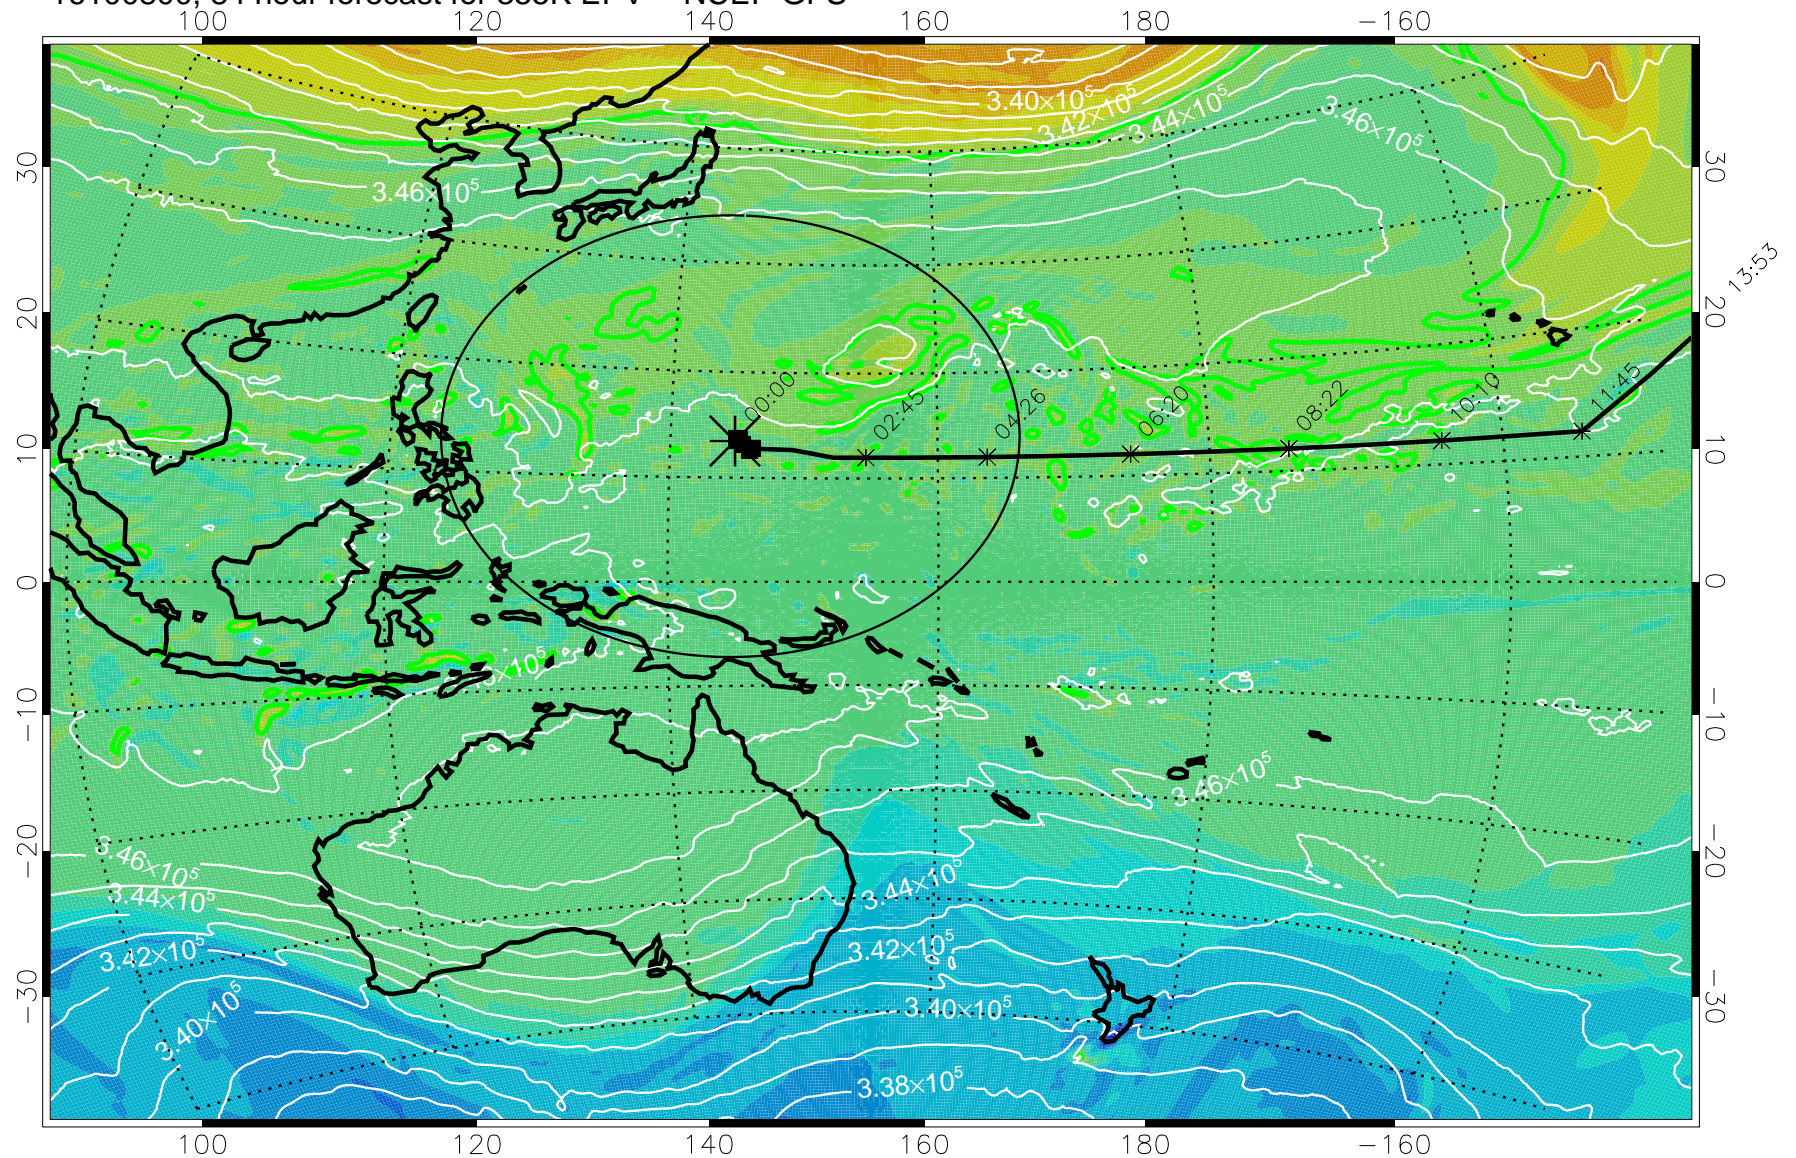

355K Montgomery Streamfunction, white
EPV Tropopause (2 PVU) Position
Range ring of 2304 km

15:52

16100706, 66 hour forecast for 355K EPV -- NCEP GFS

355K Montgomery Streamfunction, white
EPV Tropopause (2 PVU) Position
Range ring of 2304 km

15:52

16100712, 72 hour forecast for 355K EPV -- NCEP GFS

355K Montgomery Streamfunction, white
EPV Tropopause (2 PVU) Position
Range ring of 2304 km

16100718, 78 hour forecast for 355K EPV -- NCEP GFS

355K Montgomery Streamfunction, white
EPV Tropopause (2 PVU) Position
Range ring of 2304 km

15:52

16100800, 84 hour forecast for 355K EPV -- NCEP GFS

355K Montgomery Streamfunction, white
EPV Tropopause (2 PVU) Position
Range ring of 2304 km

15:52

16100806, 90 hour forecast for 355K EPV -- NCEP GFS

355K Montgomery Streamfunction, white
EPV Tropopause (2 PVU) Position
Range ring of 2304 km

15:52

16100812, 96 hour forecast for 355K EPV -- NCEP GFS

355K Montgomery Streamfunction, white
EPV Tropopause (2 PVU) Position
Range ring of 2304 km