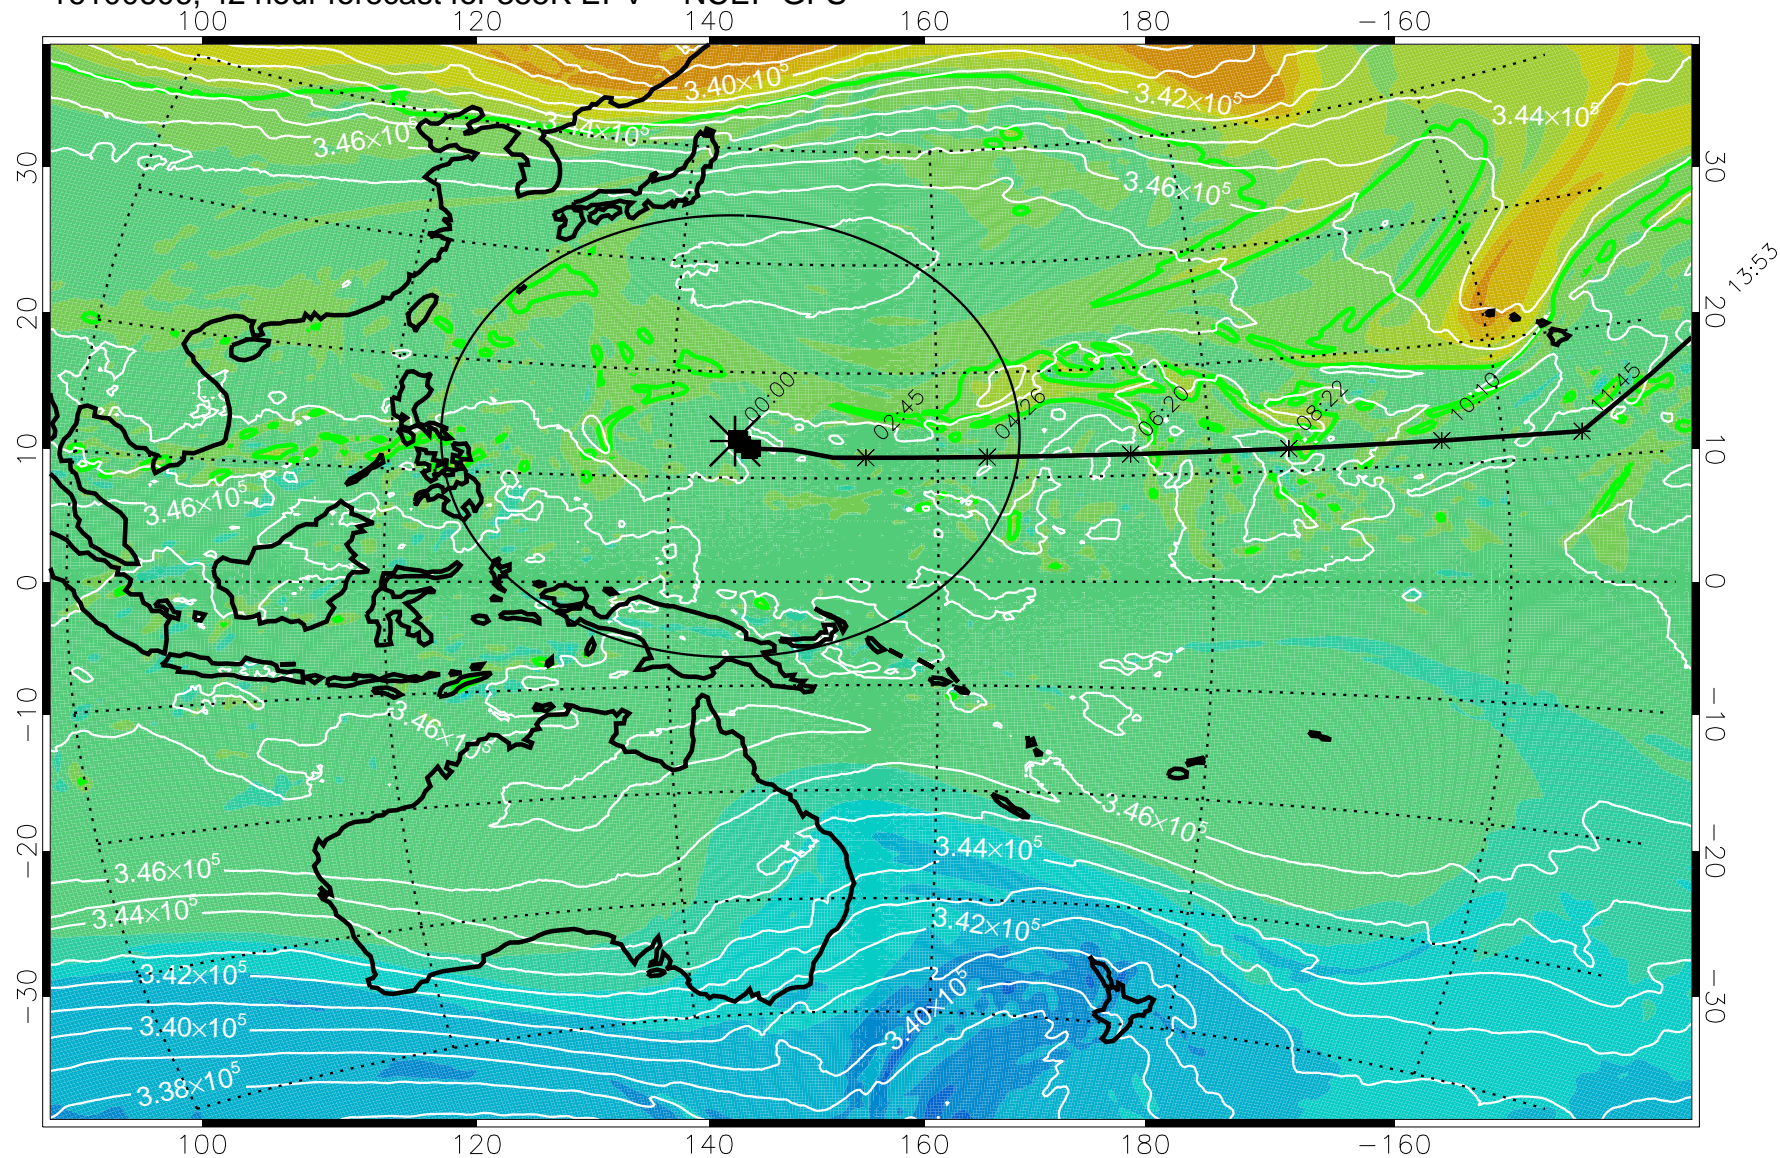

355K Montgomery Streamfunction, white
EPV Tropopause (2 PVU) Position
Range ring of 2304 km

15:52

16100518, 30 hour forecast for 355K EPV -- NCEP GFS

355K Montgomery Streamfunction, white
EPV Tropopause (2 PVU) Position
Range ring of 2304 km

15:52

16100600, 36 hour forecast for 355K EPV -- NCEP GFS

355K Montgomery Streamfunction, white
EPV Tropopause (2 PVU) Position
Range ring of 2304 km

15:52

16100606, 42 hour forecast for 355K EPV -- NCEP GFS

355K Montgomery Streamfunction, white
EPV Tropopause (2 PVU) Position
Range ring of 2304 km

15:52

16100612, 48 hour forecast for 355K EPV -- NCEP GFS

355K Montgomery Streamfunction, white
EPV Tropopause (2 PVU) Position
Range ring of 2304 km

15:52

16100618, 54 hour forecast for 355K EPV -- NCEP GFS

355K Montgomery Streamfunction, white
EPV Tropopause (2 PVU) Position
Range ring of 2304 km

15:52

16100700, 60 hour forecast for 355K EPV -- NCEP GFS