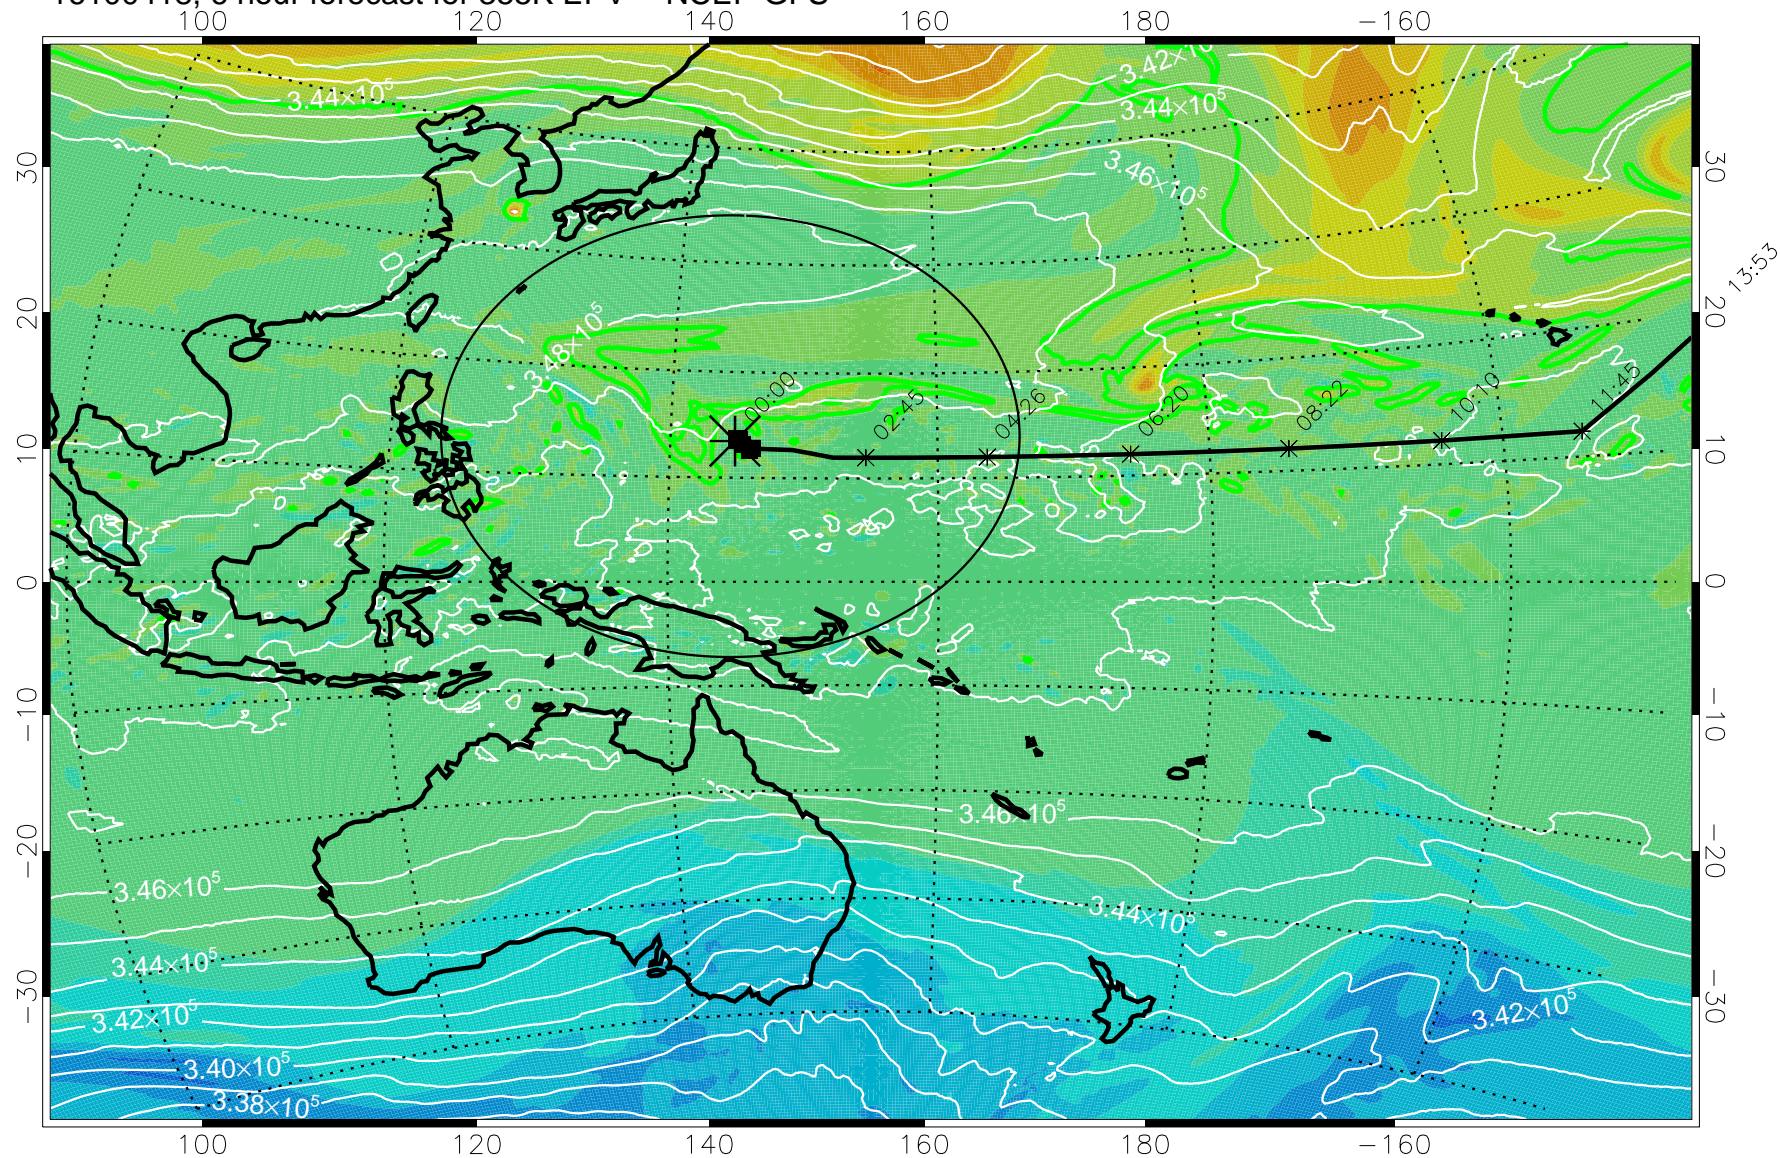

16100418, 6 hour forecast for 355K EPV -- NCEP GFS

355K Montgomery Streamfunction, white
EPV Tropopause (2 PVU) Position
Range ring of 2304 km

16100500, 12 hour forecast for 355K EPV -- NCEP GFS

355K Montgomery Streamfunction, white
EPV Tropopause (2 PVU) Position
Range ring of 2304 km

15:52

16100506, 18 hour forecast for 355K EPV -- NCEP GFS

355K Montgomery Streamfunction, white
EPV Tropopause (2 PVU) Position
Range ring of 2304 km

15:52

16100512, 24 hour forecast for 355K EPV -- NCEP GFS

355K Montgomery Streamfunction, white
EPV Tropopause (2 PVU) Position
Range ring of 2304 km

15:52

16100518, 30 hour forecast for 355K EPV -- NCEP GFS

355K Montgomery Streamfunction, white
EPV Tropopause (2 PVU) Position
Range ring of 2304 km

15:52

16100600, 36 hour forecast for 355K EPV -- NCEP GFS

355K Montgomery Streamfunction, white
EPV Tropopause (2 PVU) Position
Range ring of 2304 km

15:52

16100606, 42 hour forecast for 355K EPV -- NCEP GFS