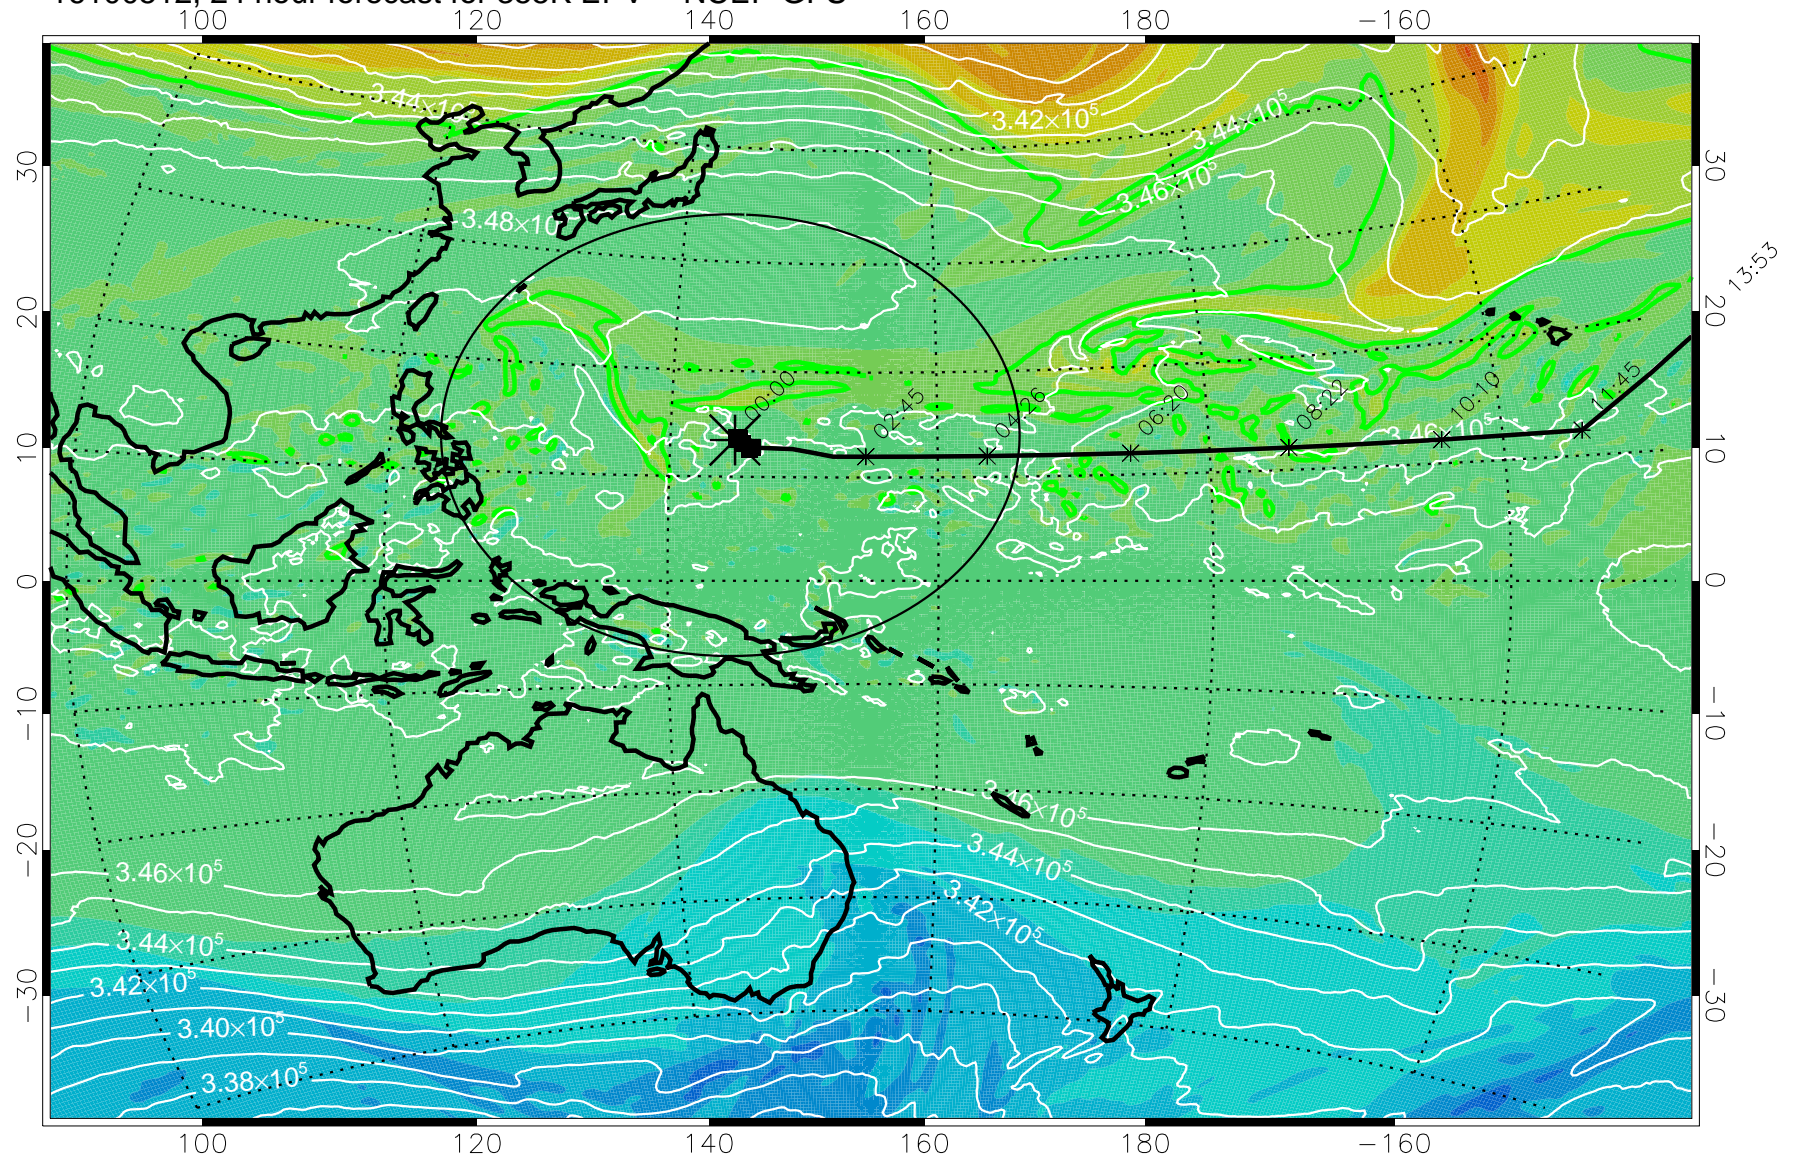

16100418, 6 hour forecast for 355K EPV -- NCEP GFS

355K Montgomery Streamfunction, white
EPV Tropopause (2 PVU) Position
Range ring of 2304 km

16100500, 12 hour forecast for 355K EPV -- NCEP GFS

355K Montgomery Streamfunction, white
EPV Tropopause (2 PVU) Position
Range ring of 2304 km

15:52

16100506, 18 hour forecast for 355K EPV -- NCEP GFS

355K Montgomery Streamfunction, white
EPV Tropopause (2 PVU) Position
Range ring of 2304 km

15:52

16100512, 24 hour forecast for 355K EPV -- NCEP GFS

355K Montgomery Streamfunction, white
EPV Tropopause (2 PVU) Position
Range ring of 2304 km

15:52

16100518, 30 hour forecast for 355K EPV -- NCEP GFS

355K Montgomery Streamfunction, white
EPV Tropopause (2 PVU) Position
Range ring of 2304 km

15:52

16100600, 36 hour forecast for 355K EPV -- NCEP GFS

355K Montgomery Streamfunction, white
EPV Tropopause (2 PVU) Position
Range ring of 2304 km

15:52

16100606, 42 hour forecast for 355K EPV -- NCEP GFS