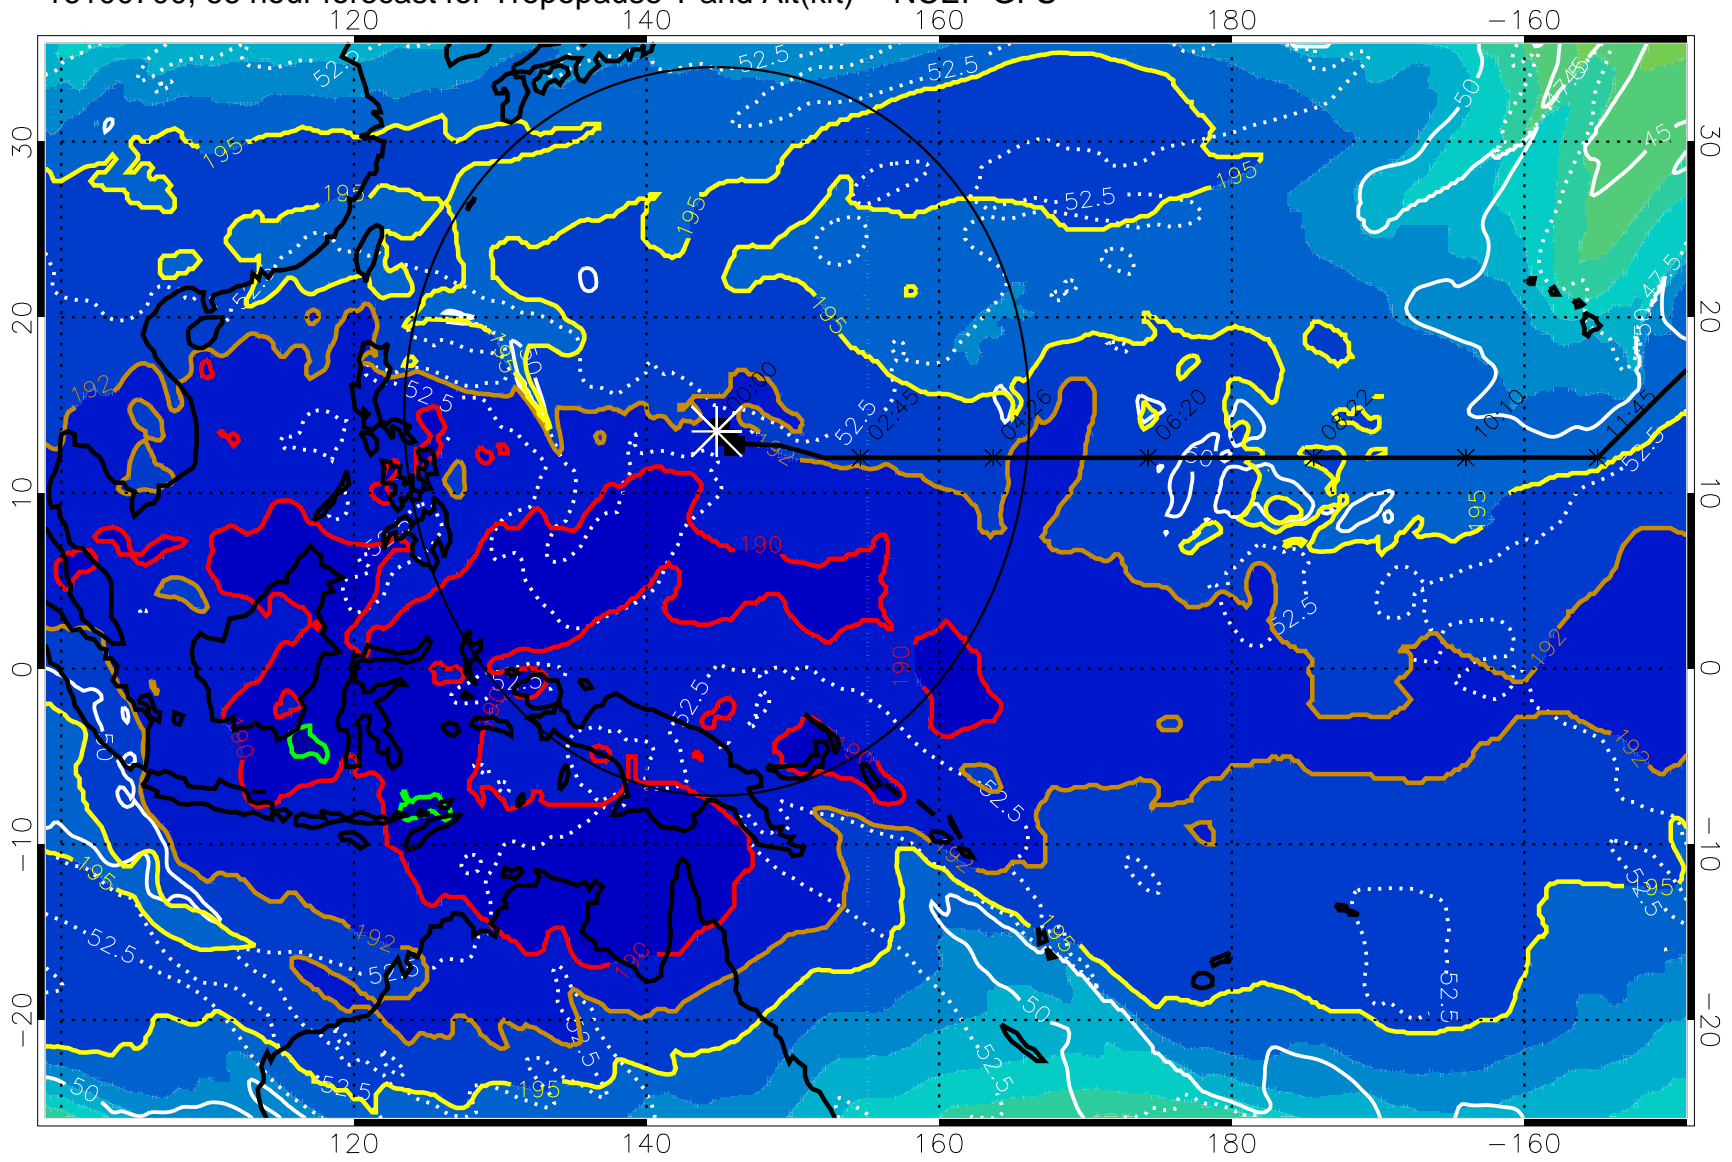

16100618, 60 hour forecast for Tropopause T and Alt(kft) -- NCEP GFS

190 200 210 220 230

Tropopause T, K

Tropopause Altitude in kft (white)

192.5K Isotherm 195K Isotherm

187.5K Isotherm 190K Isotherm

Range ring of 2304 km

16100700, 66 hour forecast for Tropopause T and Alt(kft) -- NCEP GFS

190 200 210 220 230

Tropopause T, K

Tropopause Altitude in kft (white)

192.5K Isotherm 195K Isotherm

187.5K Isotherm 190K Isotherm

Range ring of 2304 km