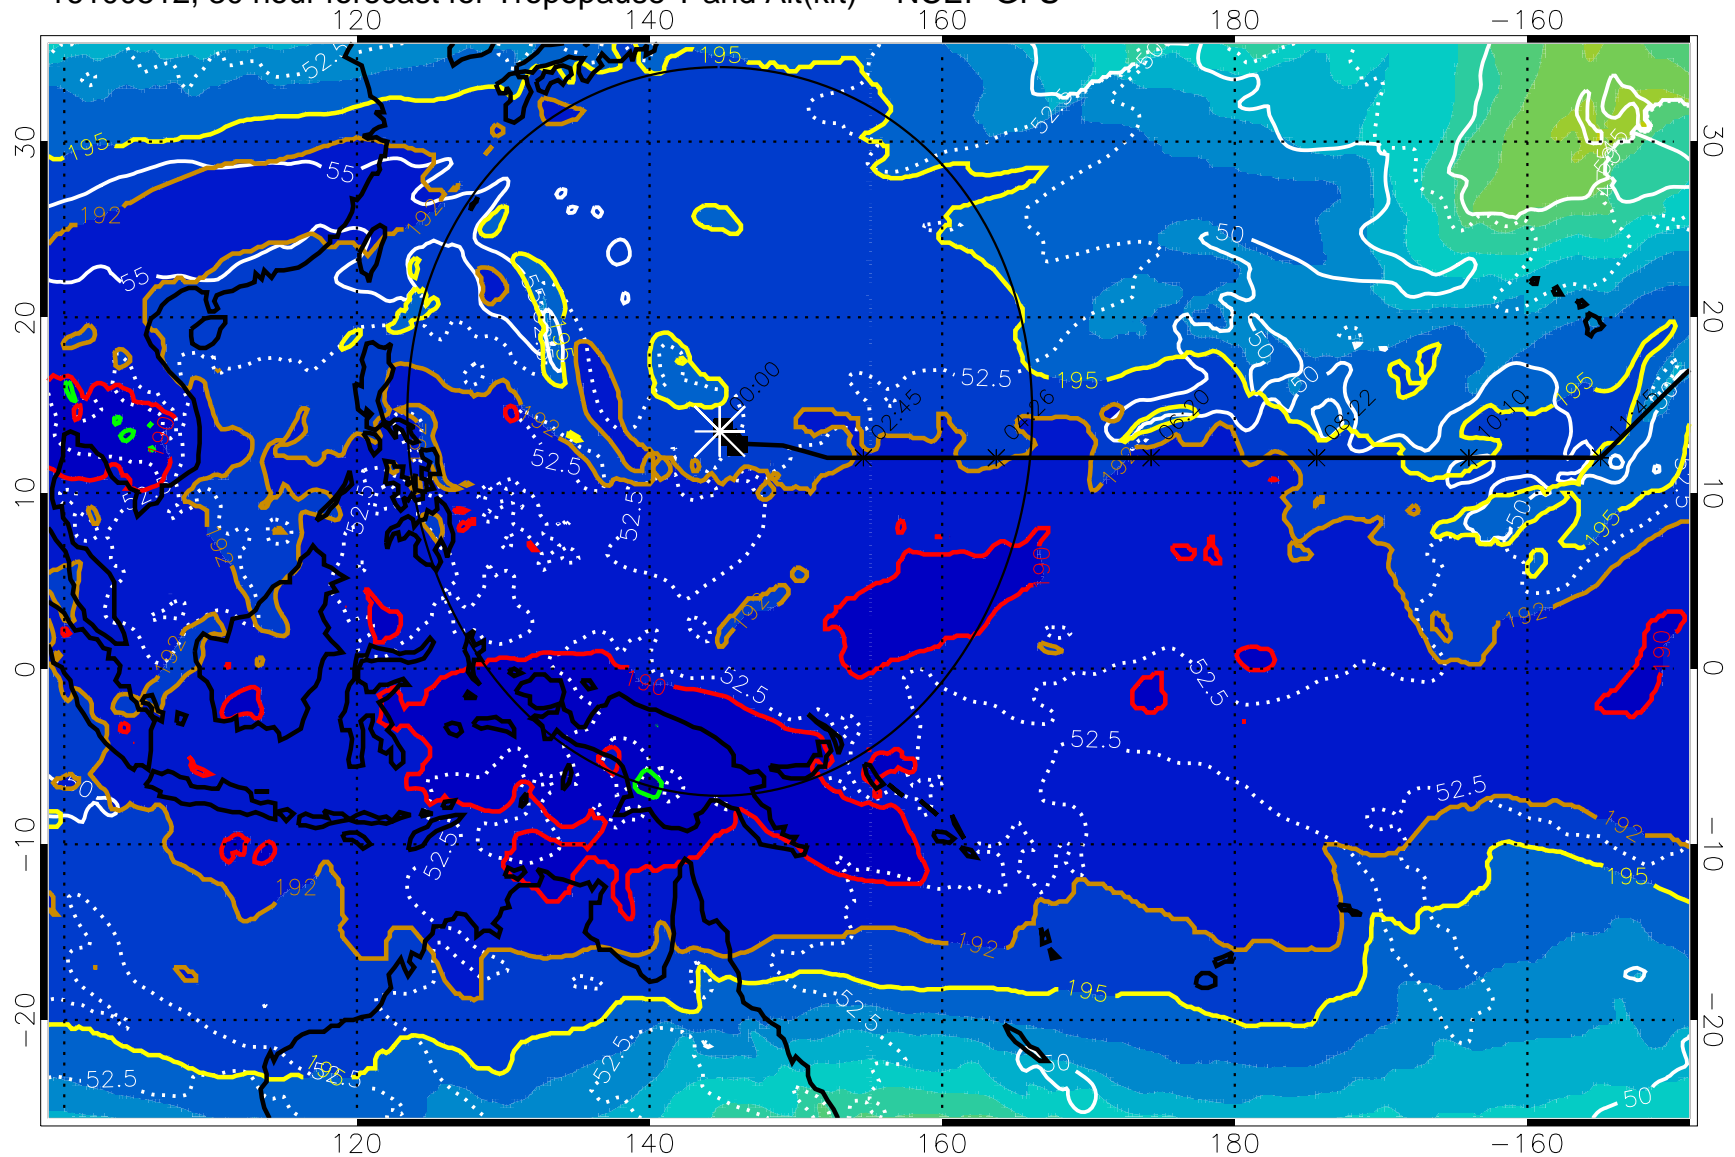

16100512, 30 hour forecast for Tropopause T and Alt(kft) -- NCEP GFS

190 200 210 220 230

Tropopause T, K

Tropopause Altitude in kft (white)

192.5K Isotherm 195K Isotherm

187.5K Isotherm 190K Isotherm

Range ring of 2304 km