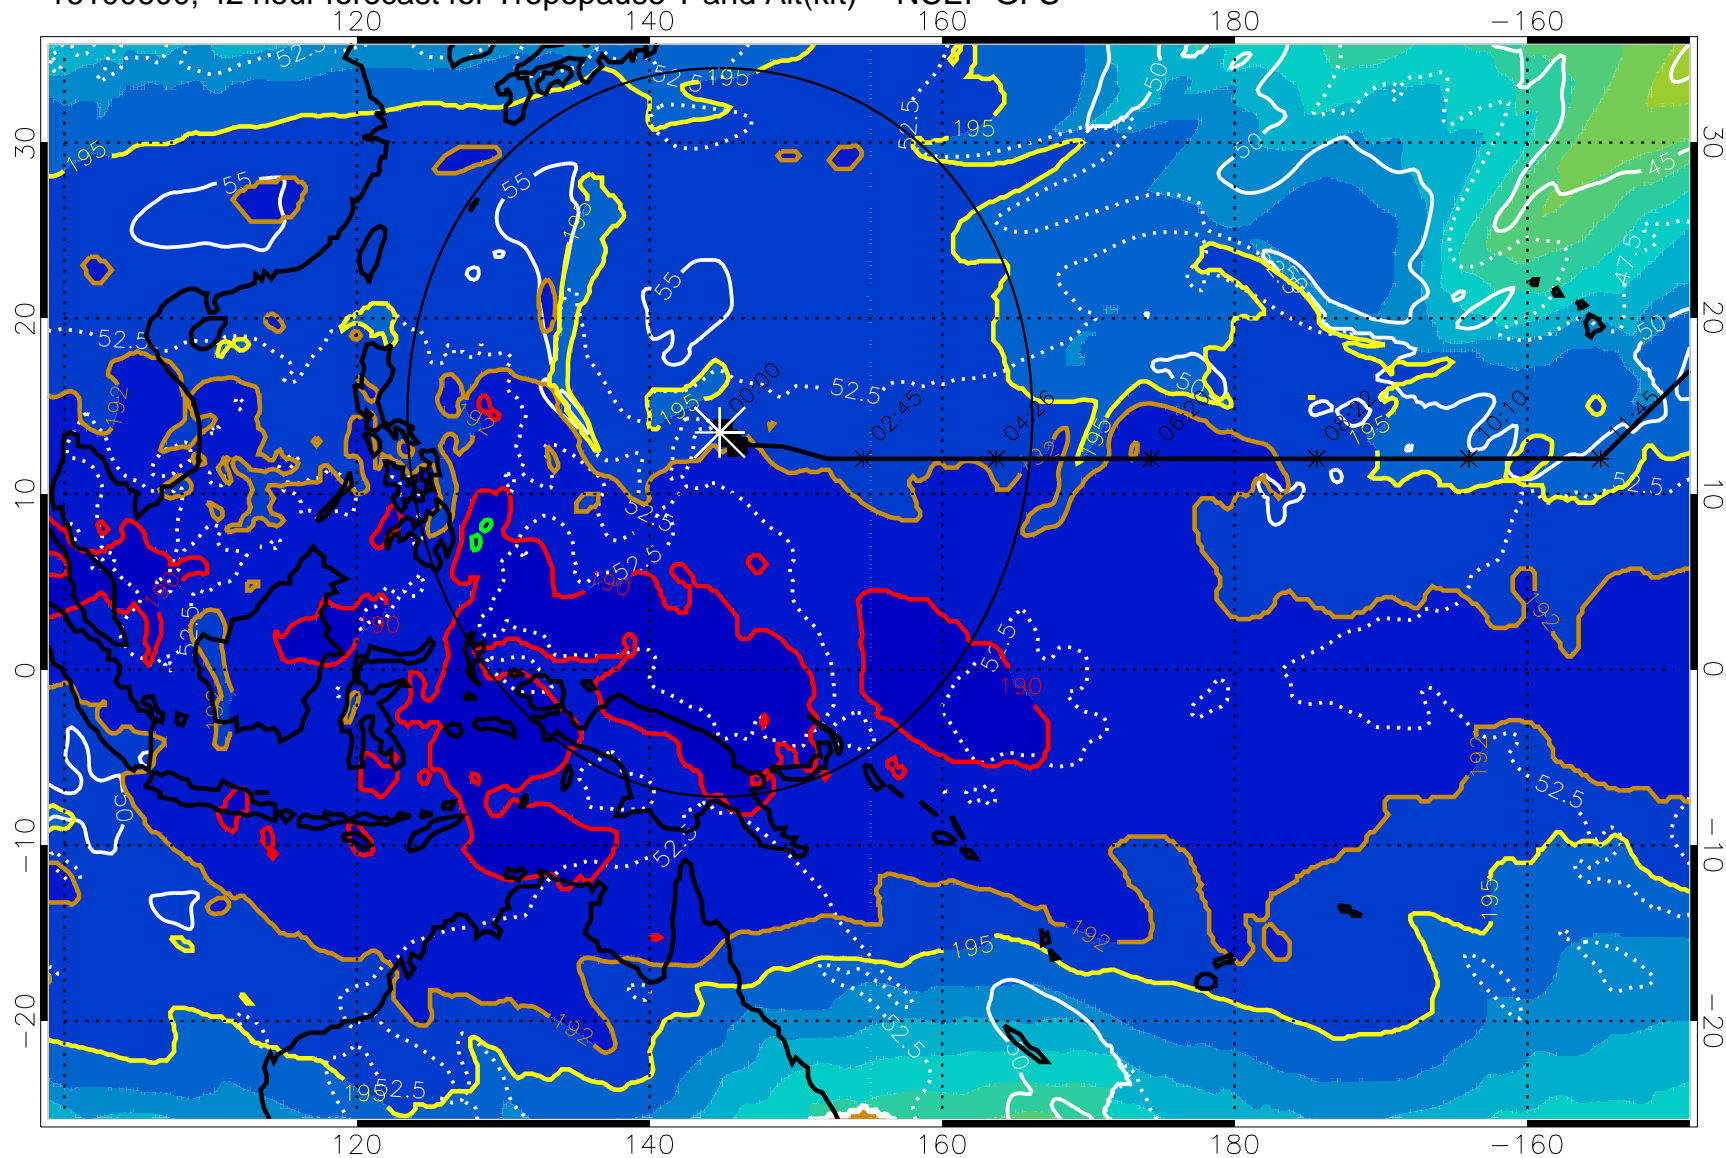

16100518, 36 hour forecast for Tropopause T and Alt(kft) -- NCEP GFS

190 200 210 220 230

Tropopause T, K

Tropopause Altitude in kft (white)

192.5K Isotherm 195K Isotherm

187.5K Isotherm 190K Isotherm

Range ring of 2304 km

16100600, 42 hour forecast for Tropopause T and Alt(kft) -- NCEP GFS

190 200 210 220 230
Tropopause T, K

Tropopause Altitude in kft (white)

192.5K Isotherm 195K Isotherm
187.5K Isotherm 190K Isotherm

Range ring of 2304 km