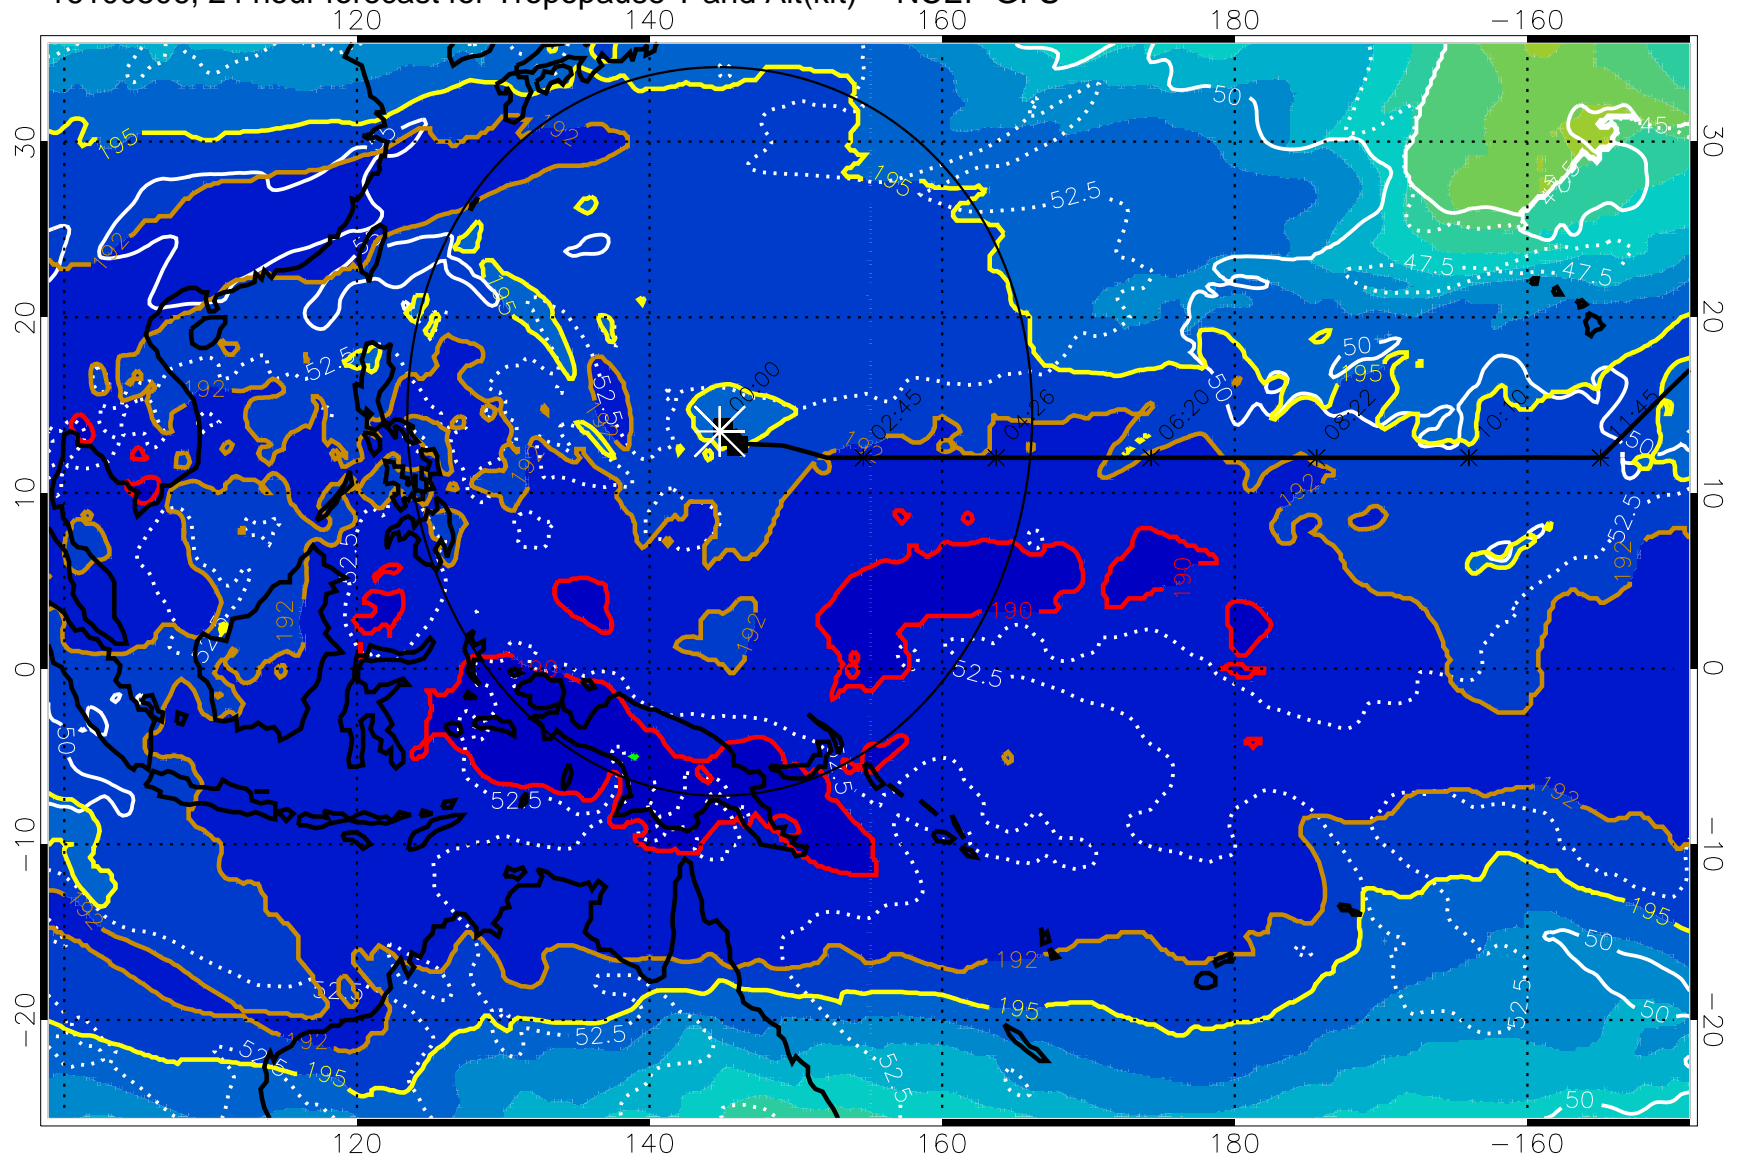

16100506, 24 hour forecast for Tropopause T and Alt(kft) -- NCEP GFS

190 200 210 220 230

Tropopause T, K

Tropopause Altitude in kft (white)

192.5K Isotherm 195K Isotherm

187.5K Isotherm 190K Isotherm

Range ring of 2304 km