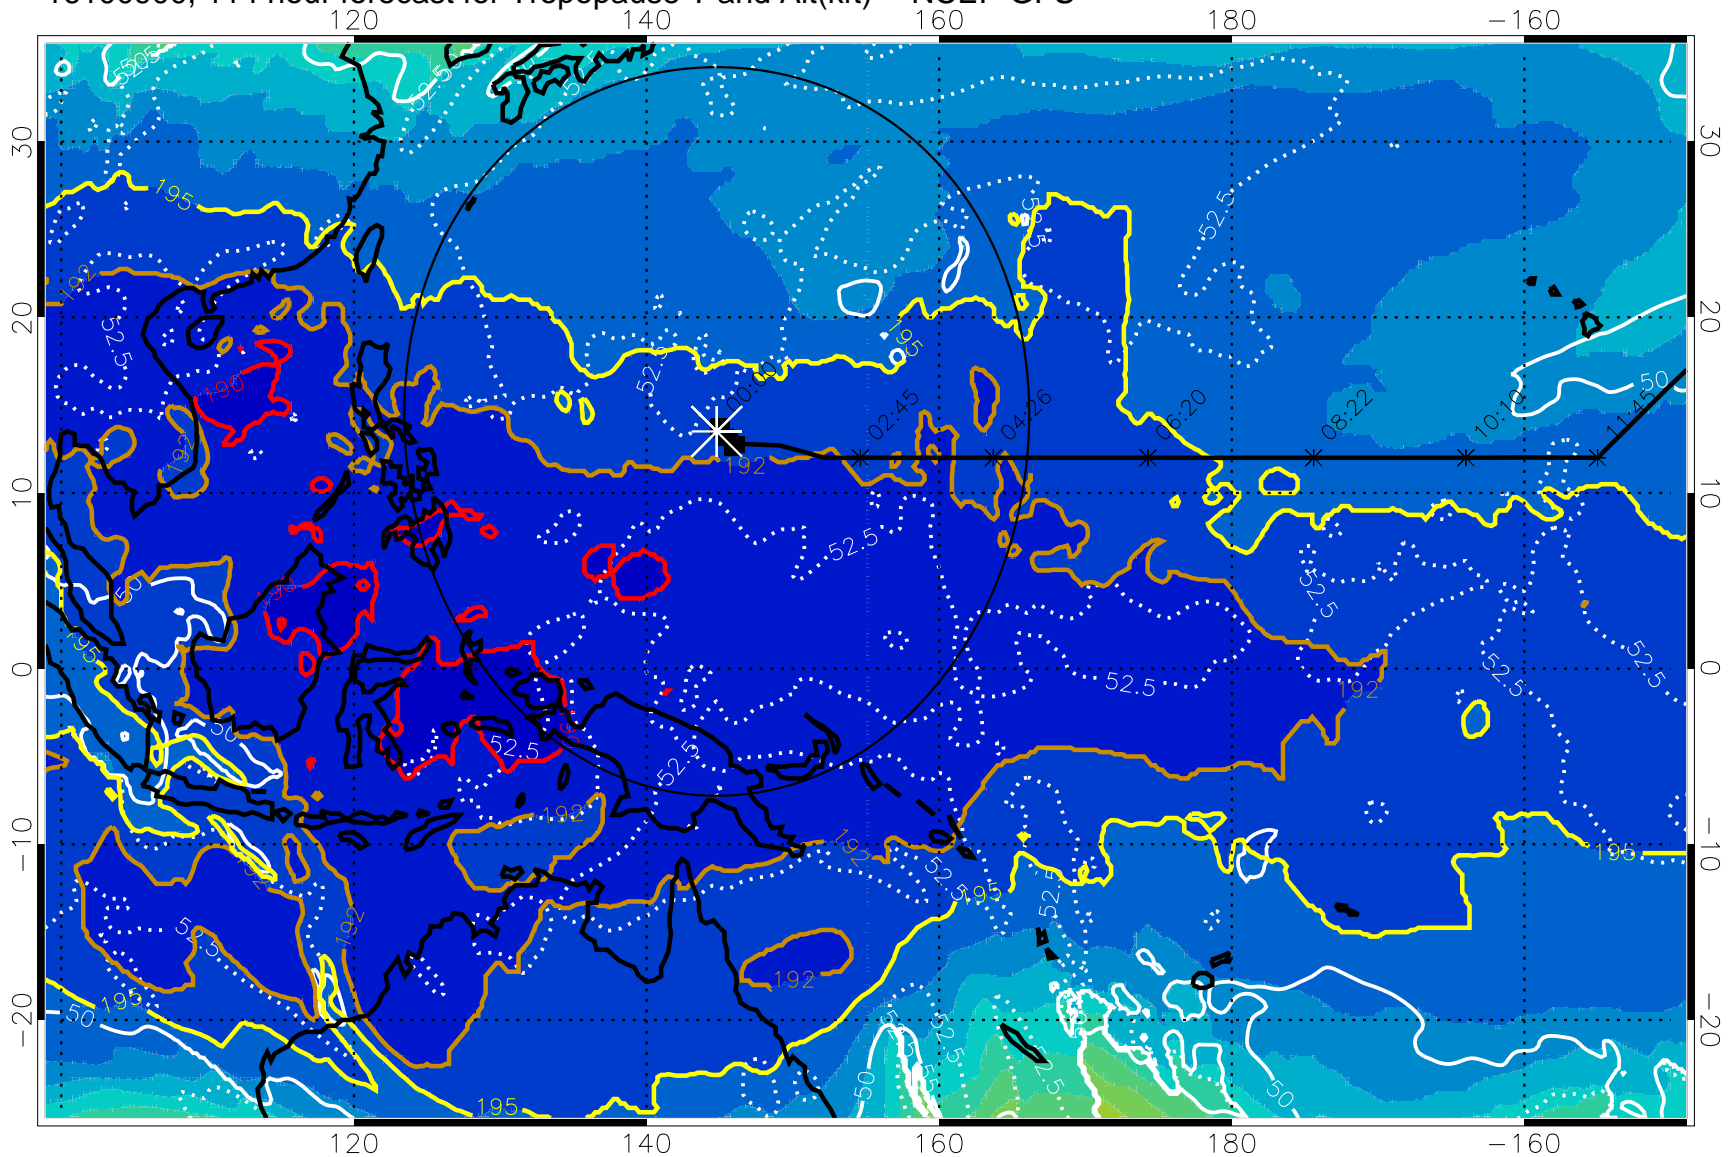

16100818, 108 hour forecast for Tropopause T and Alt(kft) -- NCEP GFS

Tropopause Altitude in kft (white)

192.5K Isotherm 195K Isotherm
 187.5K Isotherm 190K Isotherm

Range ring of 2304 km

16100900, 114 hour forecast for Tropopause T and Alt(kft) -- NCEP GFS

190 200 210 220 230

Tropopause T, K

Tropopause Altitude in kft (white)

192.5K Isotherm 195K Isotherm

187.5K Isotherm 190K Isotherm

Range ring of 2304 km

16100906, 120 hour forecast for Tropopause T and Alt(kft) -- NCEP GFS