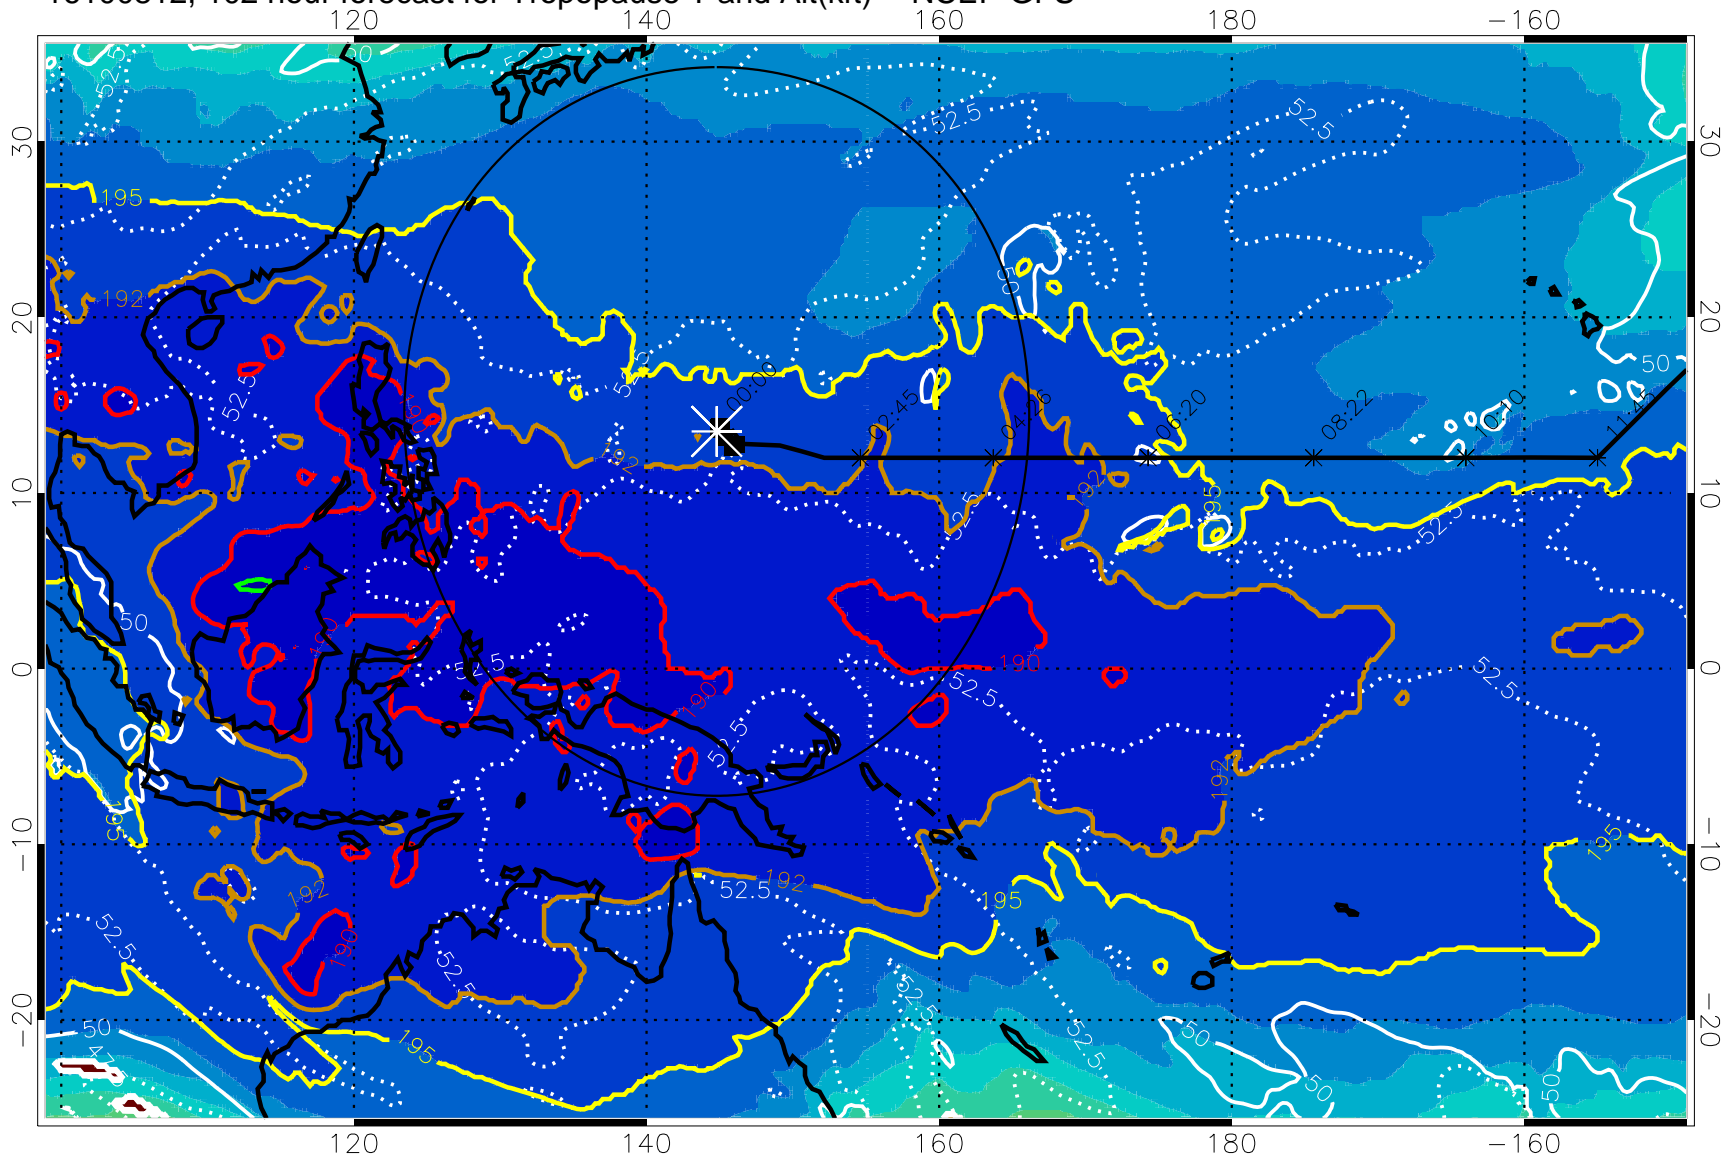

16100812, 102 hour forecast for Tropopause T and Alt(kft) -- NCEP GFS

190 200 210 220 230

Tropopause T, K

Tropopause Altitude in kft (white)

192.5K Isotherm 195K Isotherm

187.5K Isotherm 190K Isotherm

Range ring of 2304 km