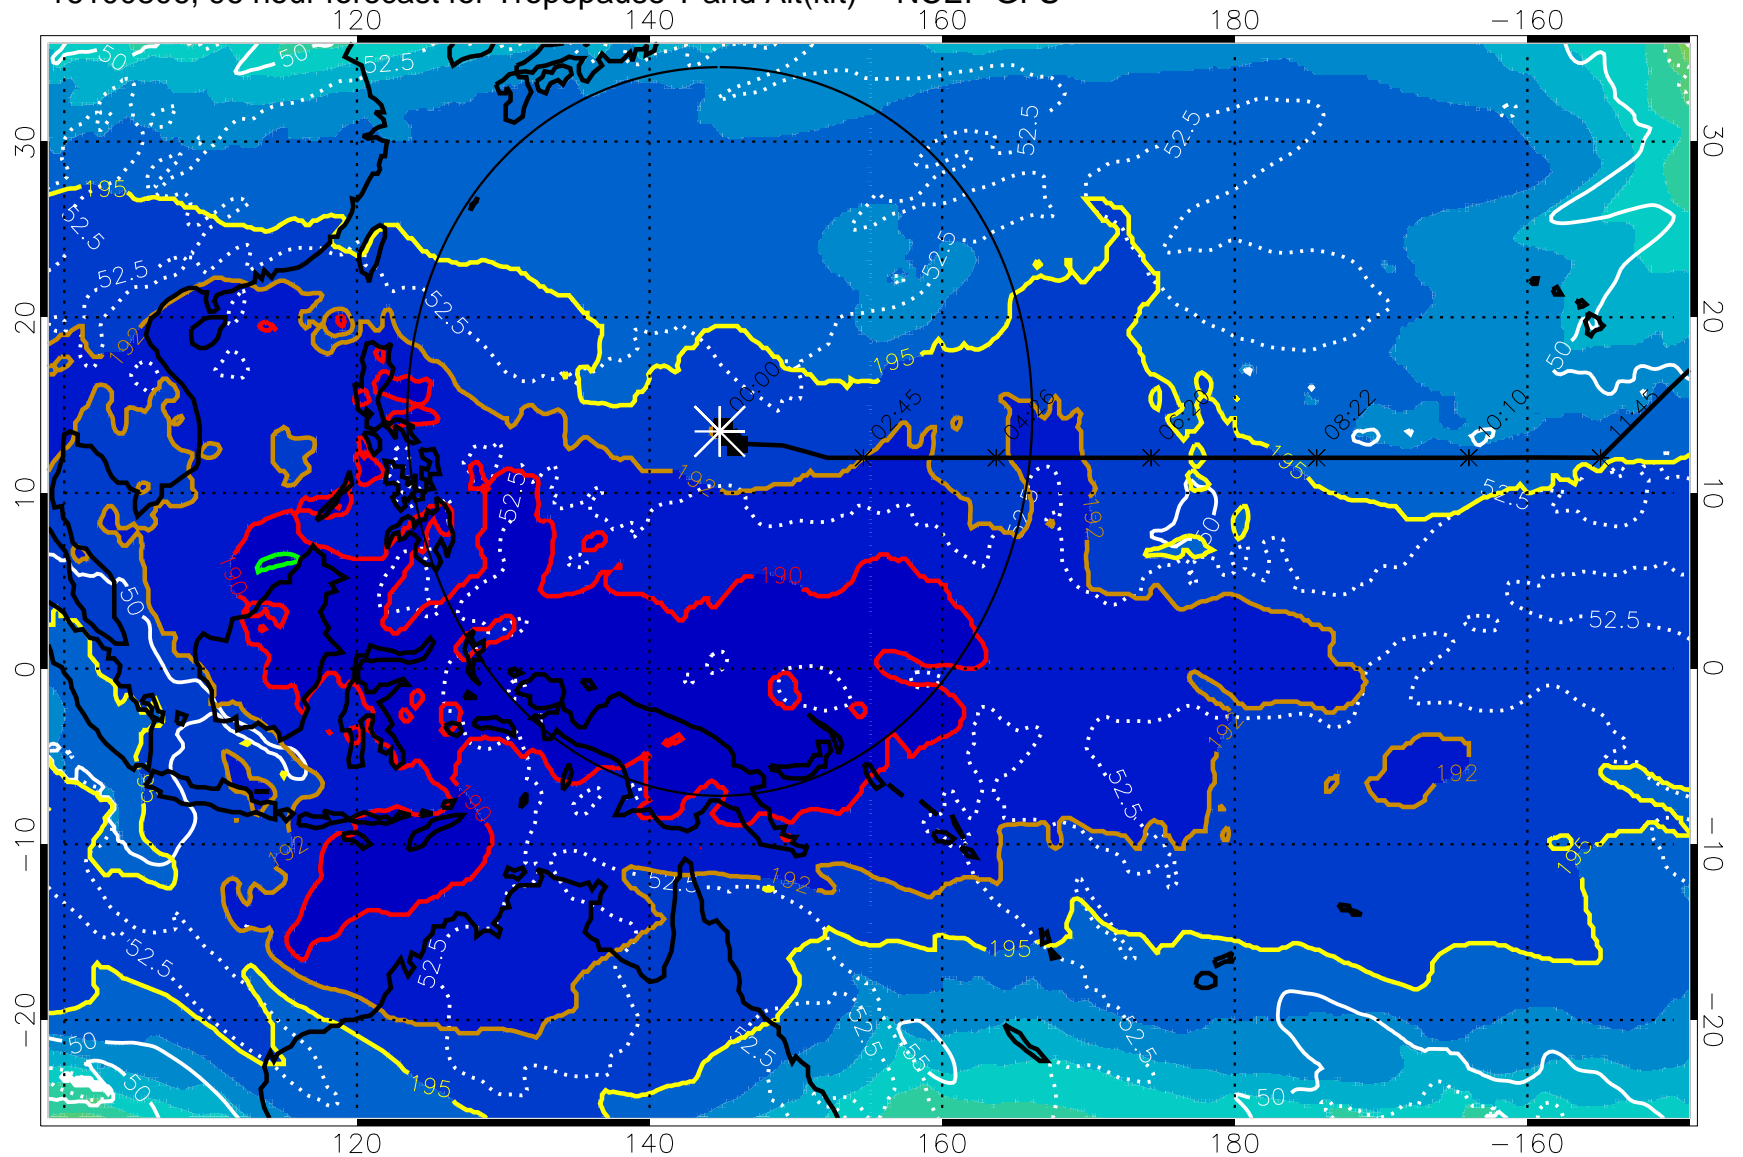

16100806, 96 hour forecast for Tropopause T and Alt(kft) -- NCEP GFS

190 200 210 220 230

Tropopause T, K

Tropopause Altitude in kft (white)

192.5K Isotherm 195K Isotherm

187.5K Isotherm 190K Isotherm

Range ring of 2304 km