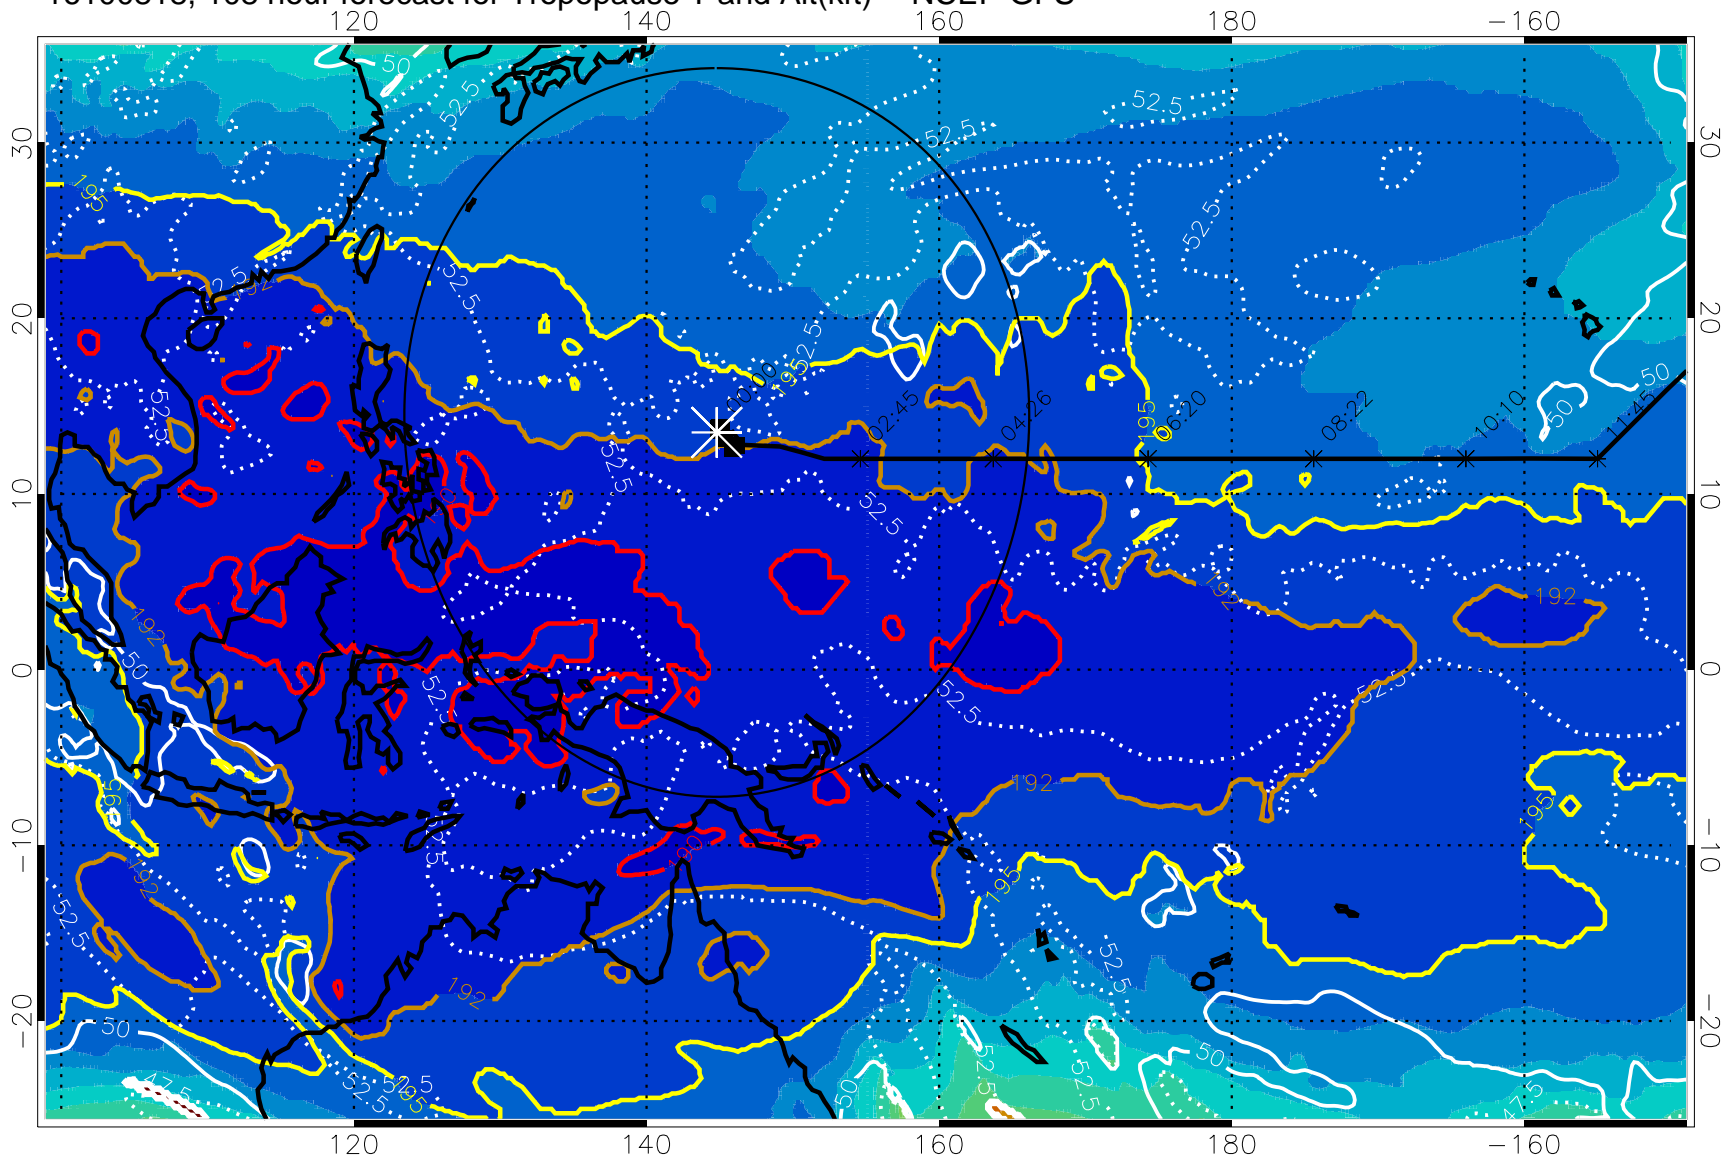

16100812, 102 hour forecast for Tropopause T and Alt(kft) -- NCEP GFS

190 200 210 220 230

Tropopause T, K

Tropopause Altitude in kft (white)

192.5K Isotherm 195K Isotherm

187.5K Isotherm 190K Isotherm

Range ring of 2304 km

16100818, 108 hour forecast for Tropopause T and Alt(kft) -- NCEP GFS

Tropopause Altitude in kft (white)

192.5K Isotherm 195K Isotherm
 187.5K Isotherm 190K Isotherm

Range ring of 2304 km

16100900, 114 hour forecast for Tropopause T and Alt(kft) -- NCEP GFS