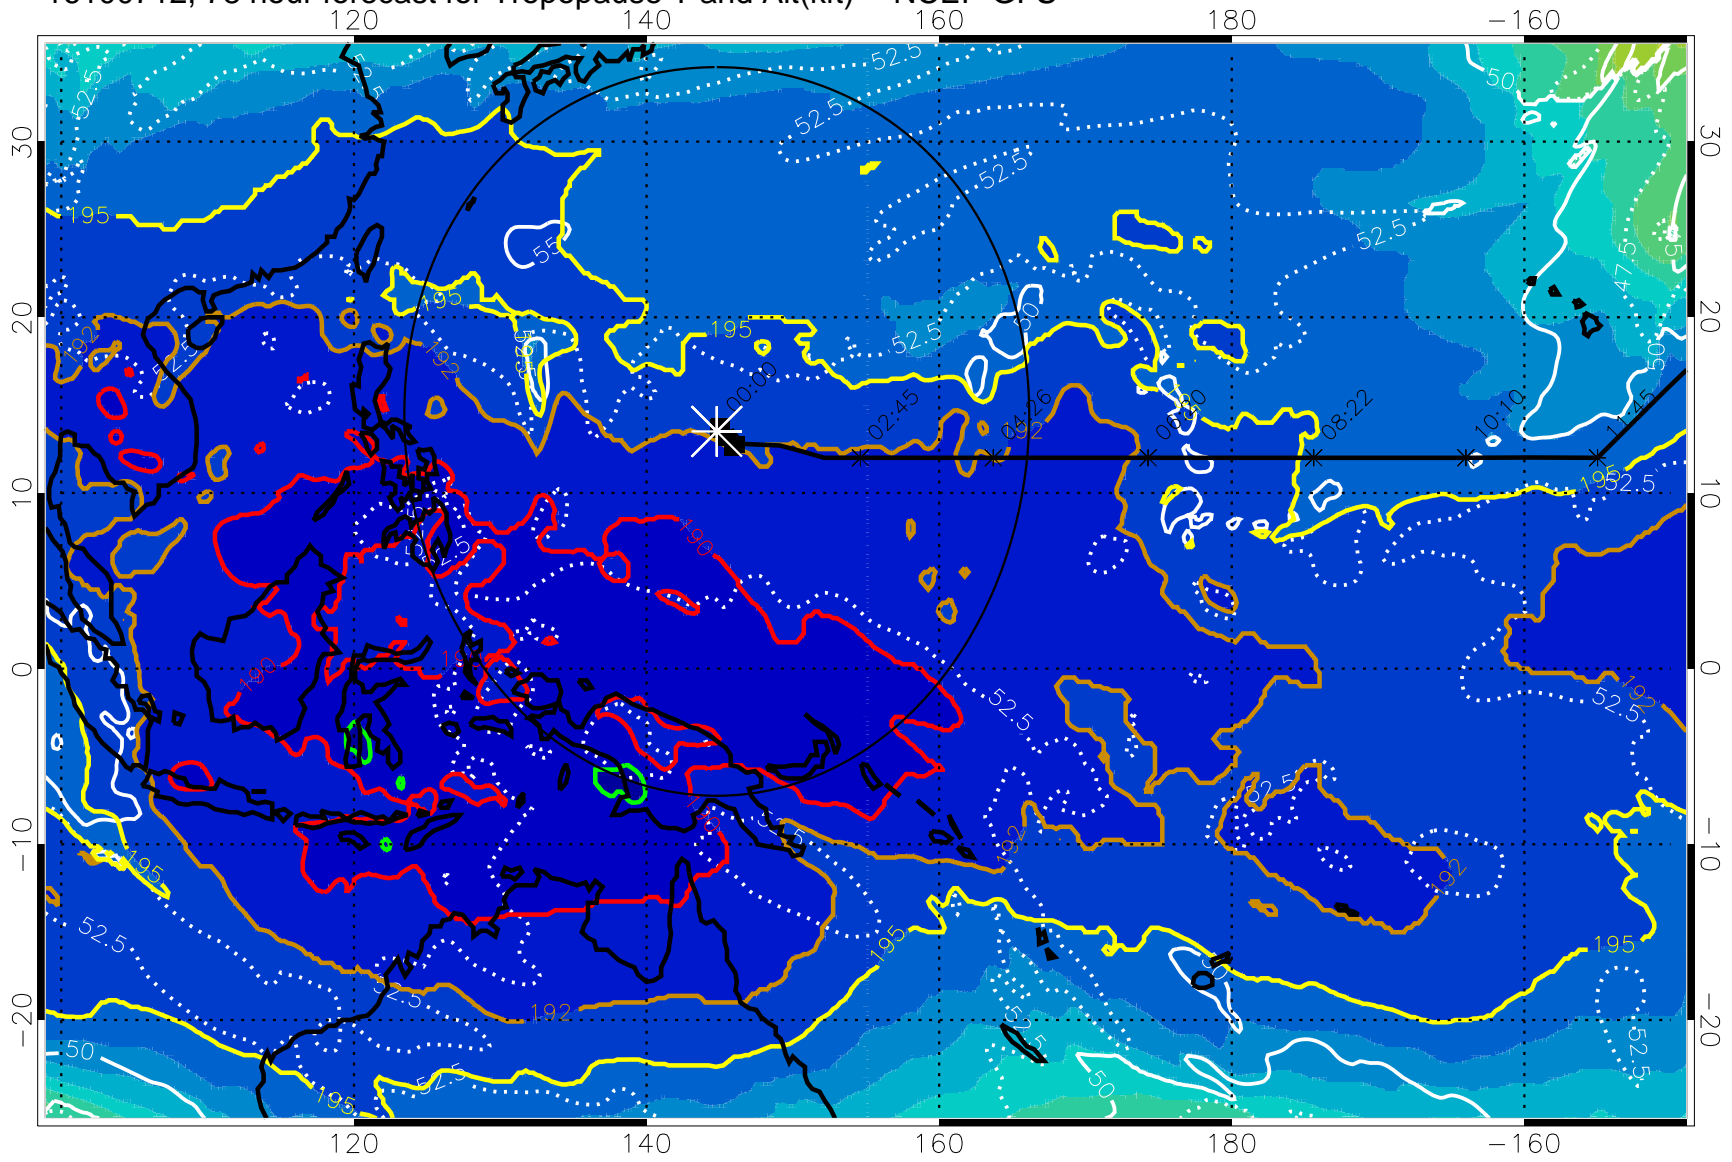

16100712, 78 hour forecast for Tropopause T and Alt(kft) -- NCEP GFS

190 200 210 220 230
Tropopause T, K

Tropopause Altitude in kft (white)

192.5K Isotherm 195K Isotherm
187.5K Isotherm 190K Isotherm

Range ring of 2304 km