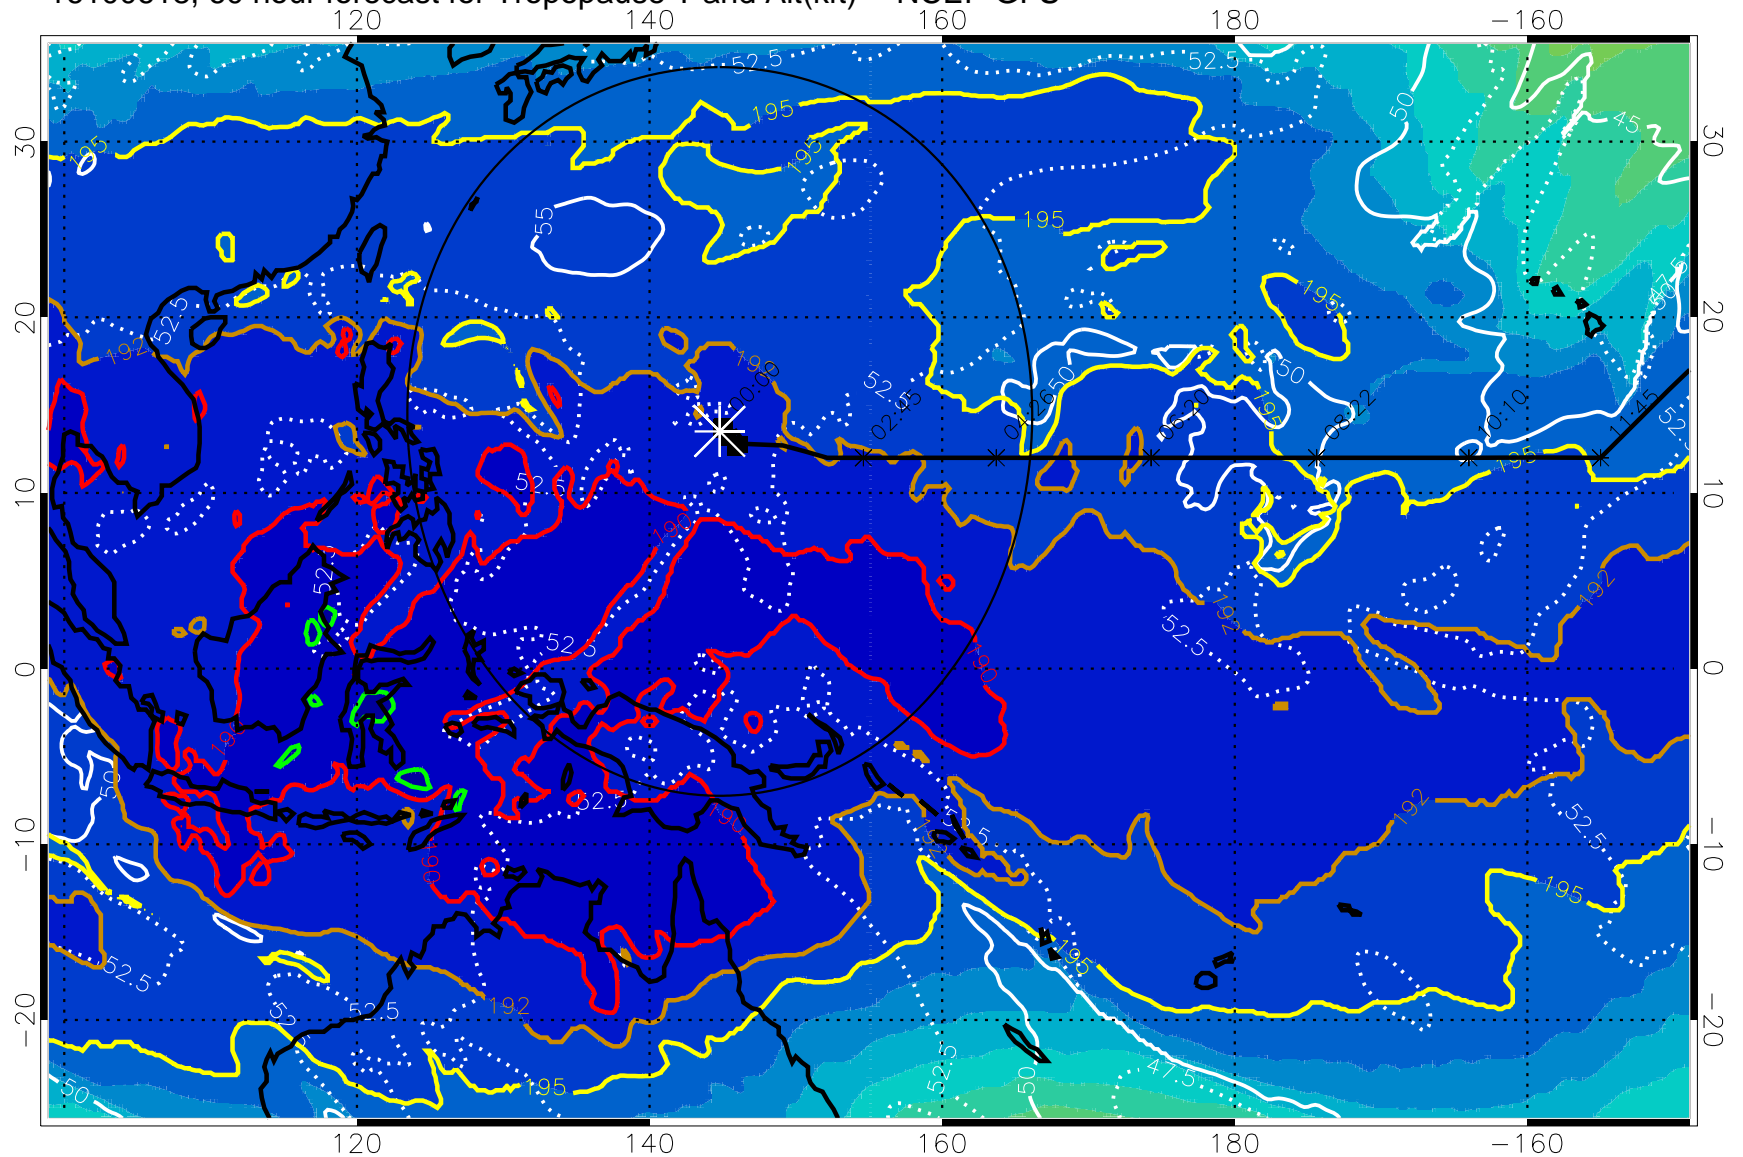

16100618, 60 hour forecast for Tropopause T and Alt(kft) -- NCEP GFS

190 200 210 220 230

Tropopause T, K

Tropopause Altitude in kft (white)

192.5K Isotherm 195K Isotherm

187.5K Isotherm 190K Isotherm

Range ring of 2304 km