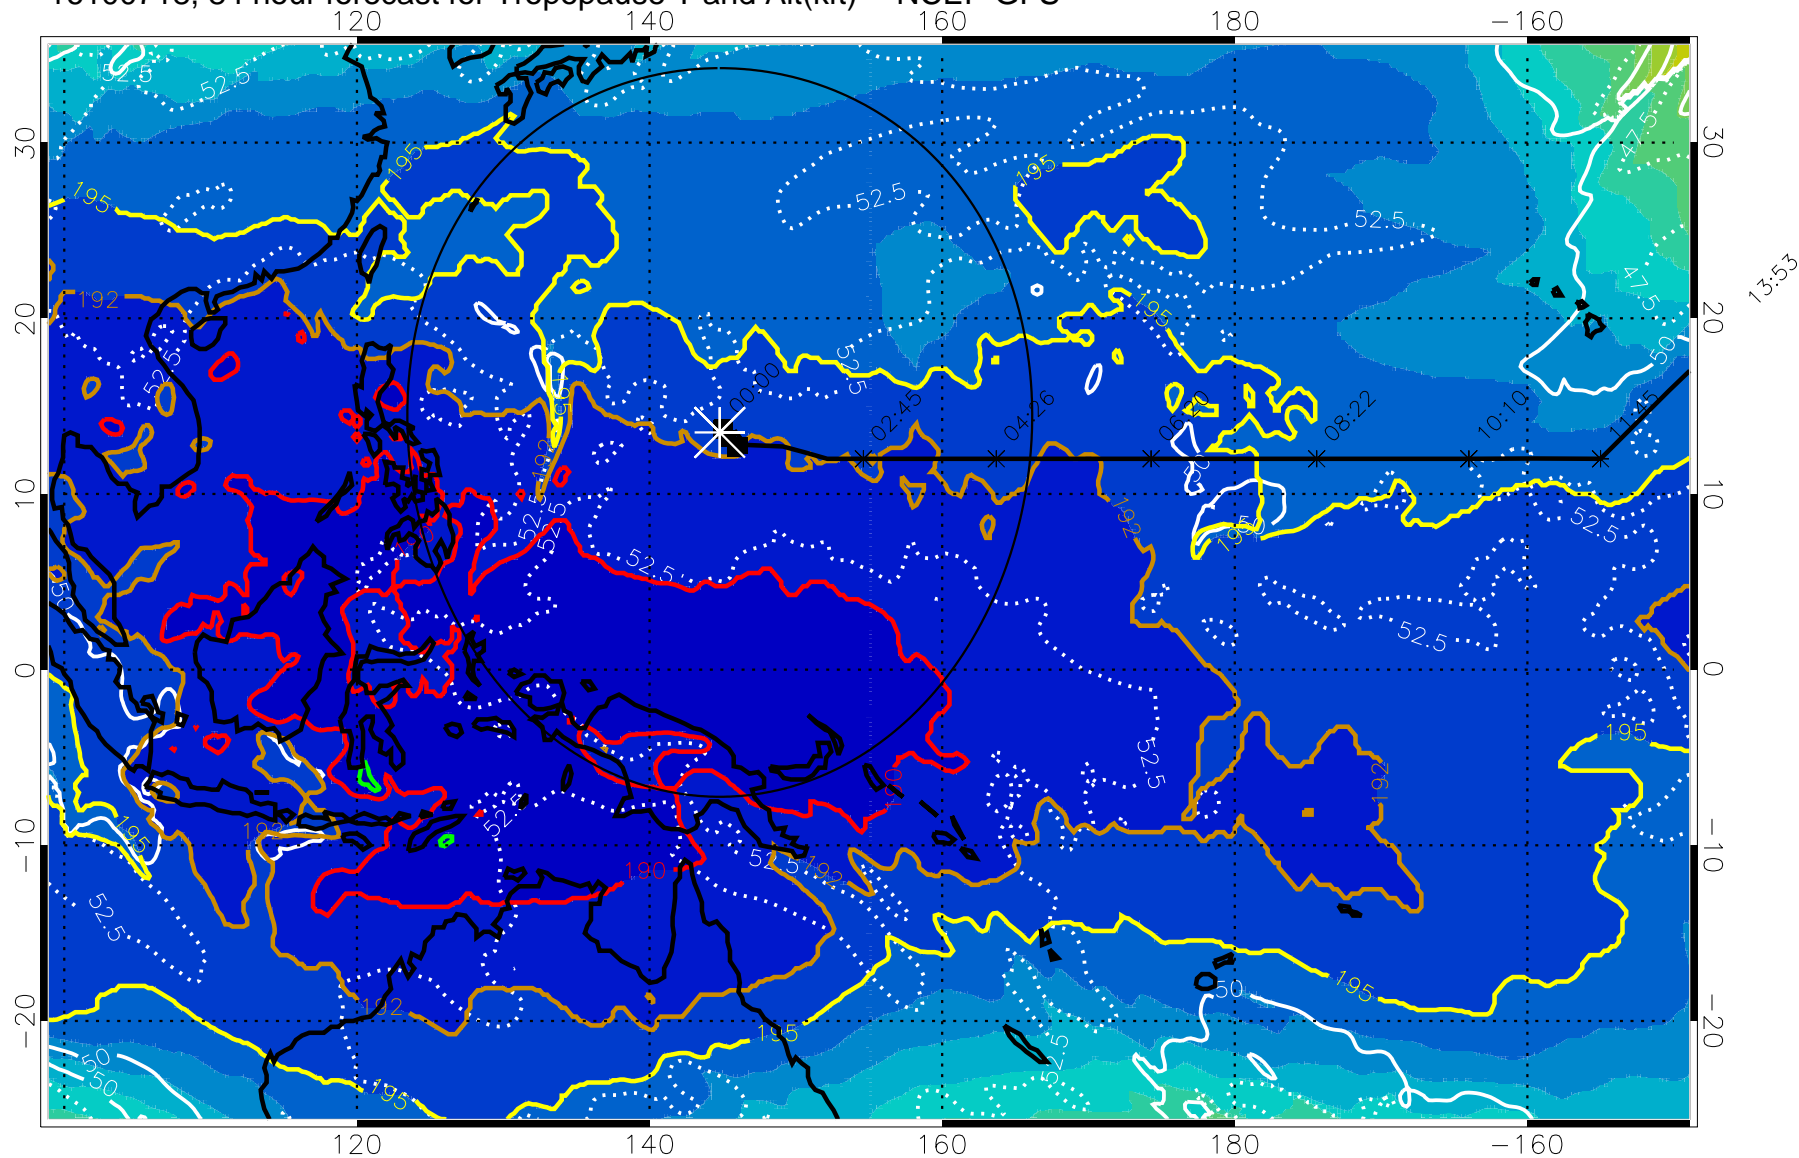

16100718, 84 hour forecast for Tropopause T and Alt(kft) -- NCEP GFS

190 200 210 220 230

Tropopause T, K

Tropopause Altitude in kft (white)

192.5K Isotherm 195K Isotherm
187.5K Isotherm 190K Isotherm

Range ring of 2304 km