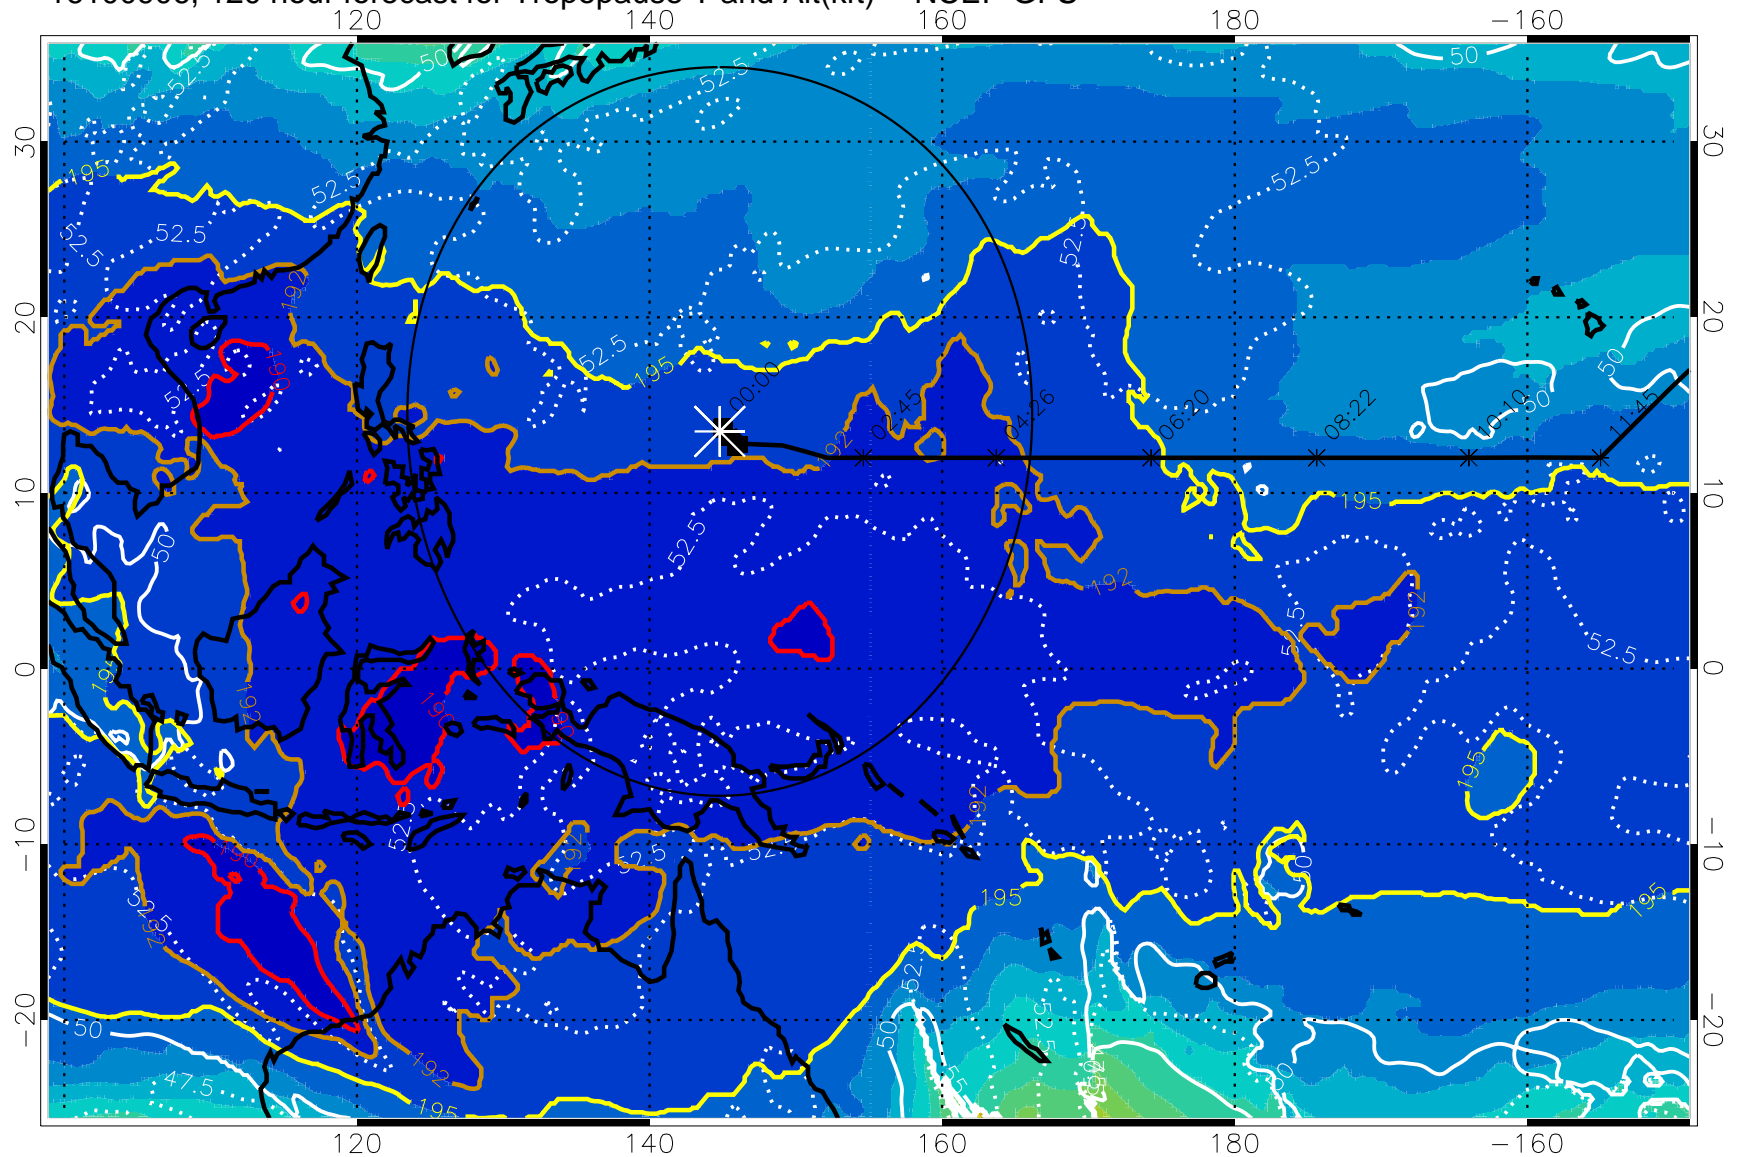

16100818, 108 hour forecast for Tropopause T and Alt(kft) -- NCEP GFS

Tropopause Altitude in kft (white)

192.5K Isotherm 195K Isotherm
 187.5K Isotherm 190K Isotherm

Range ring of 2304 km

16100900, 114 hour forecast for Tropopause T and Alt(kft) -- NCEP GFS

190 200 210 220 230

Tropopause T, K

Tropopause Altitude in kft (white)

192.5K Isotherm 195K Isotherm

187.5K Isotherm 190K Isotherm

Range ring of 2304 km

16100906, 120 hour forecast for Tropopause T and Alt(kft) -- NCEP GFS

190 200 210 220 230

Tropopause T, K

Tropopause Altitude in kft (white)

192.5K Isotherm 195K Isotherm

187.5K Isotherm 190K Isotherm

Range ring of 2304 km