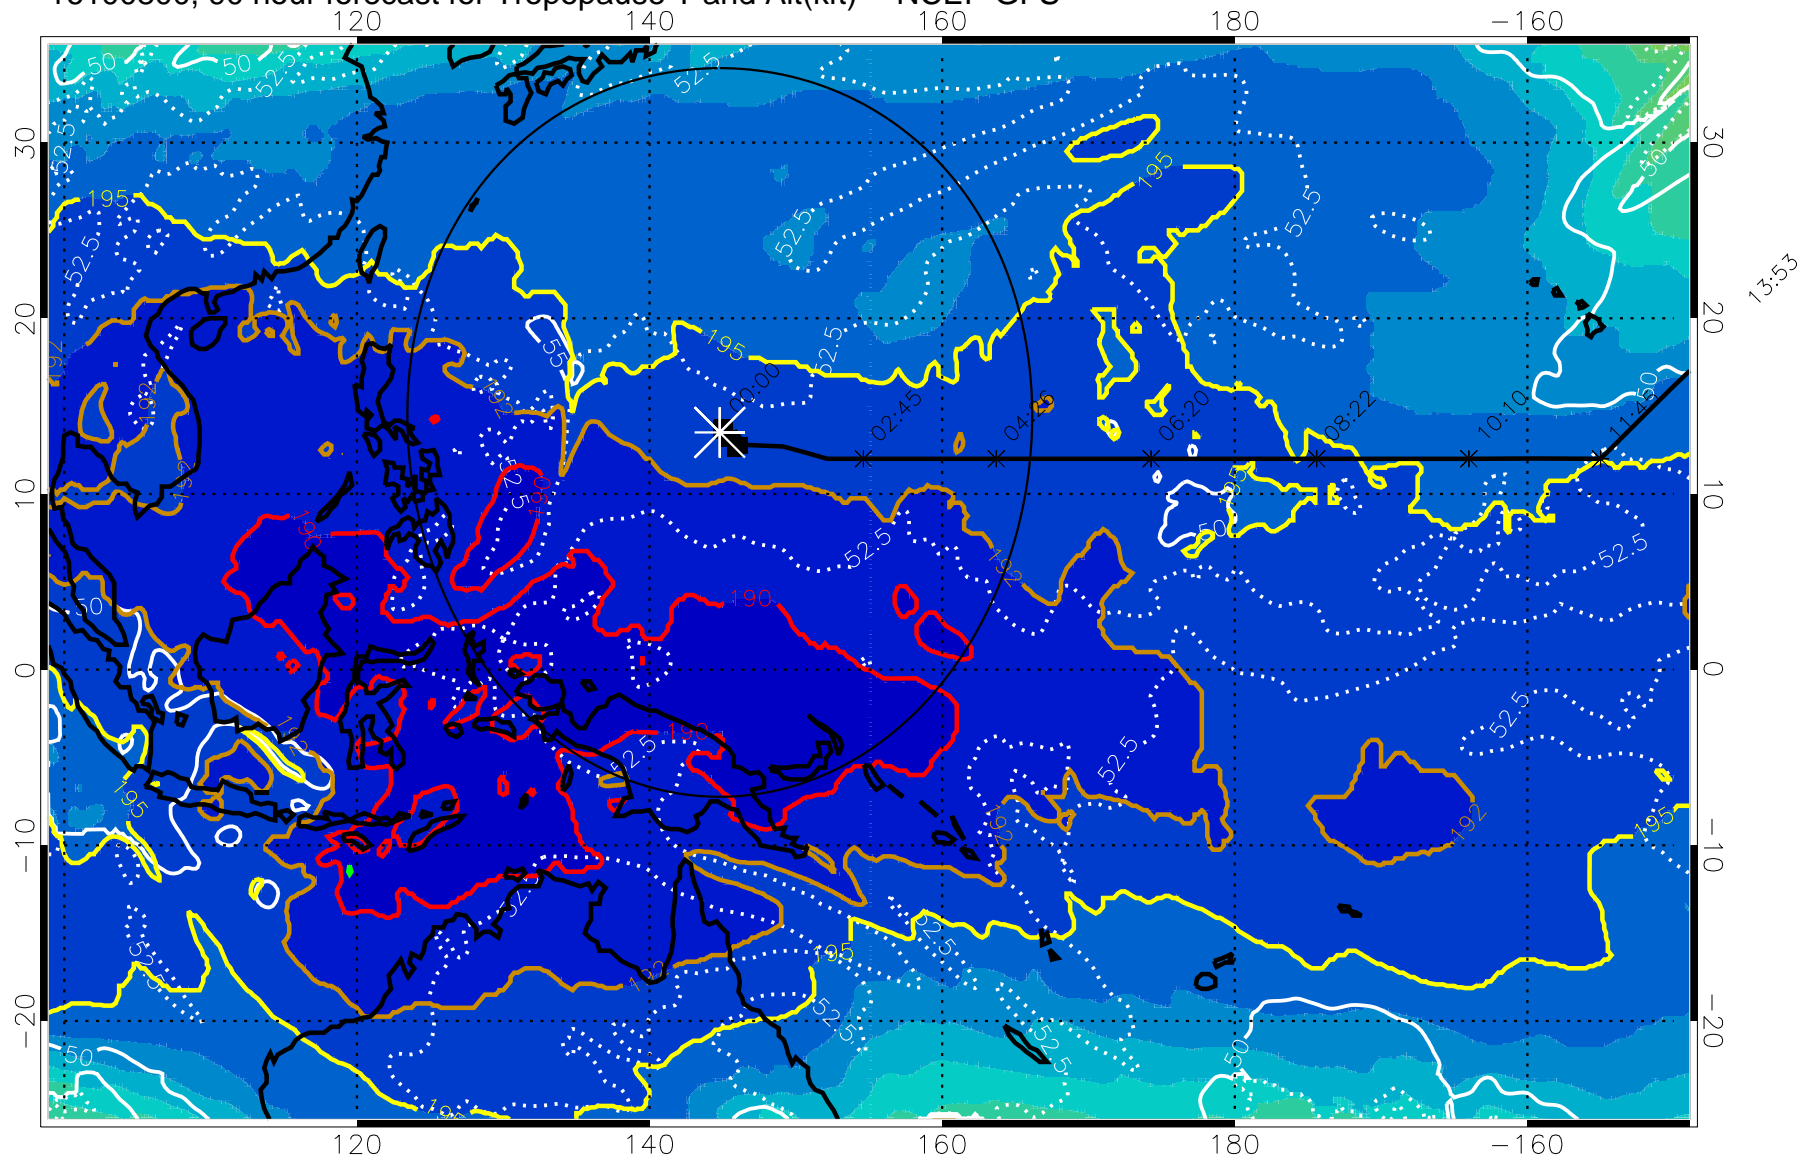

16100800, 90 hour forecast for Tropopause T and Alt(kft) -- NCEP GFS

190 200 210 220 230
Tropopause T, K

Tropopause Altitude in kft (white)

192.5K Isotherm 195K Isotherm
187.5K Isotherm 190K Isotherm

Range ring of 2304 km