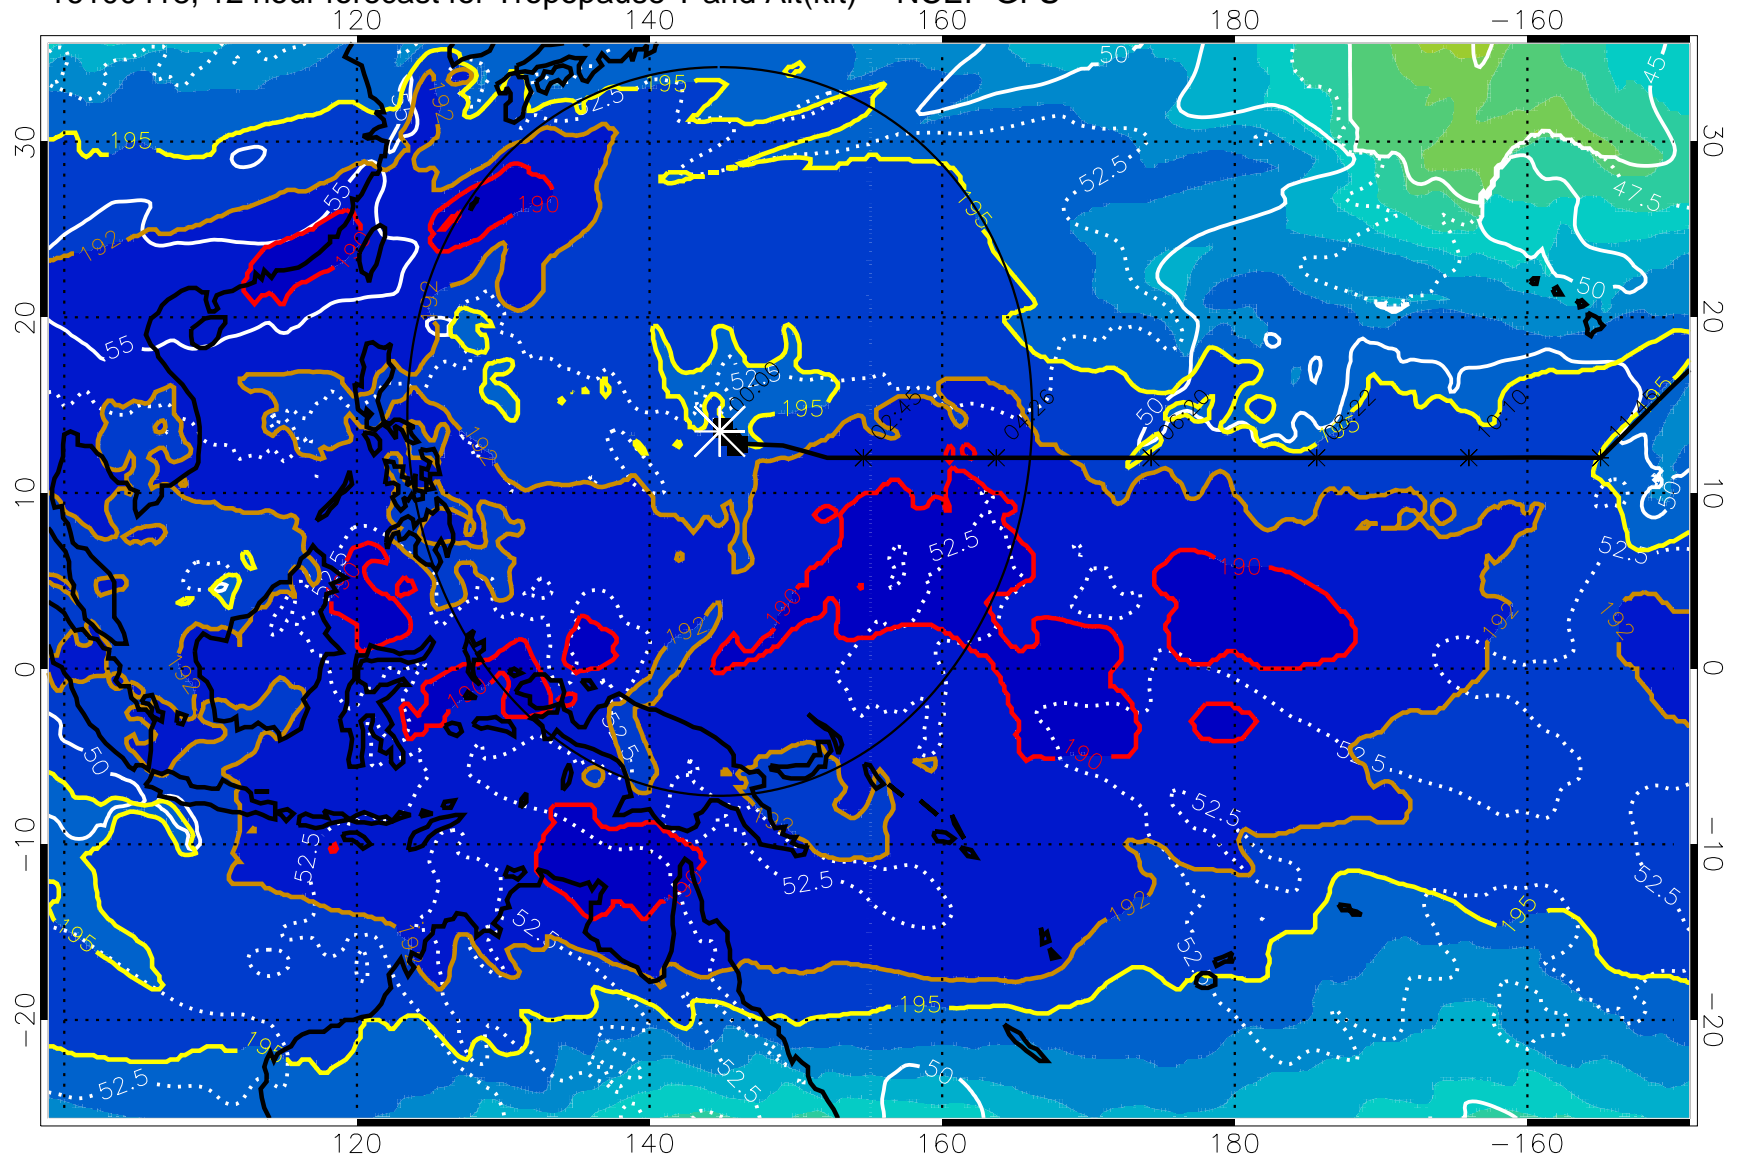

16100412, 6 hour forecast for Tropopause T and Alt(kft) -- NCEP GFS

190 200 210 220 230

Tropopause T, K

Tropopause Altitude in kft (white)

192.5K Isotherm 195K Isotherm

187.5K Isotherm 190K Isotherm

Range ring of 2304 km

16100418, 12 hour forecast for Tropopause T and Alt(kft) -- NCEP GFS

190 200 210 220 230

Tropopause T, K

Tropopause Altitude in kft (white)

192.5K Isotherm 195K Isotherm

187.5K Isotherm 190K Isotherm

Range ring of 2304 km