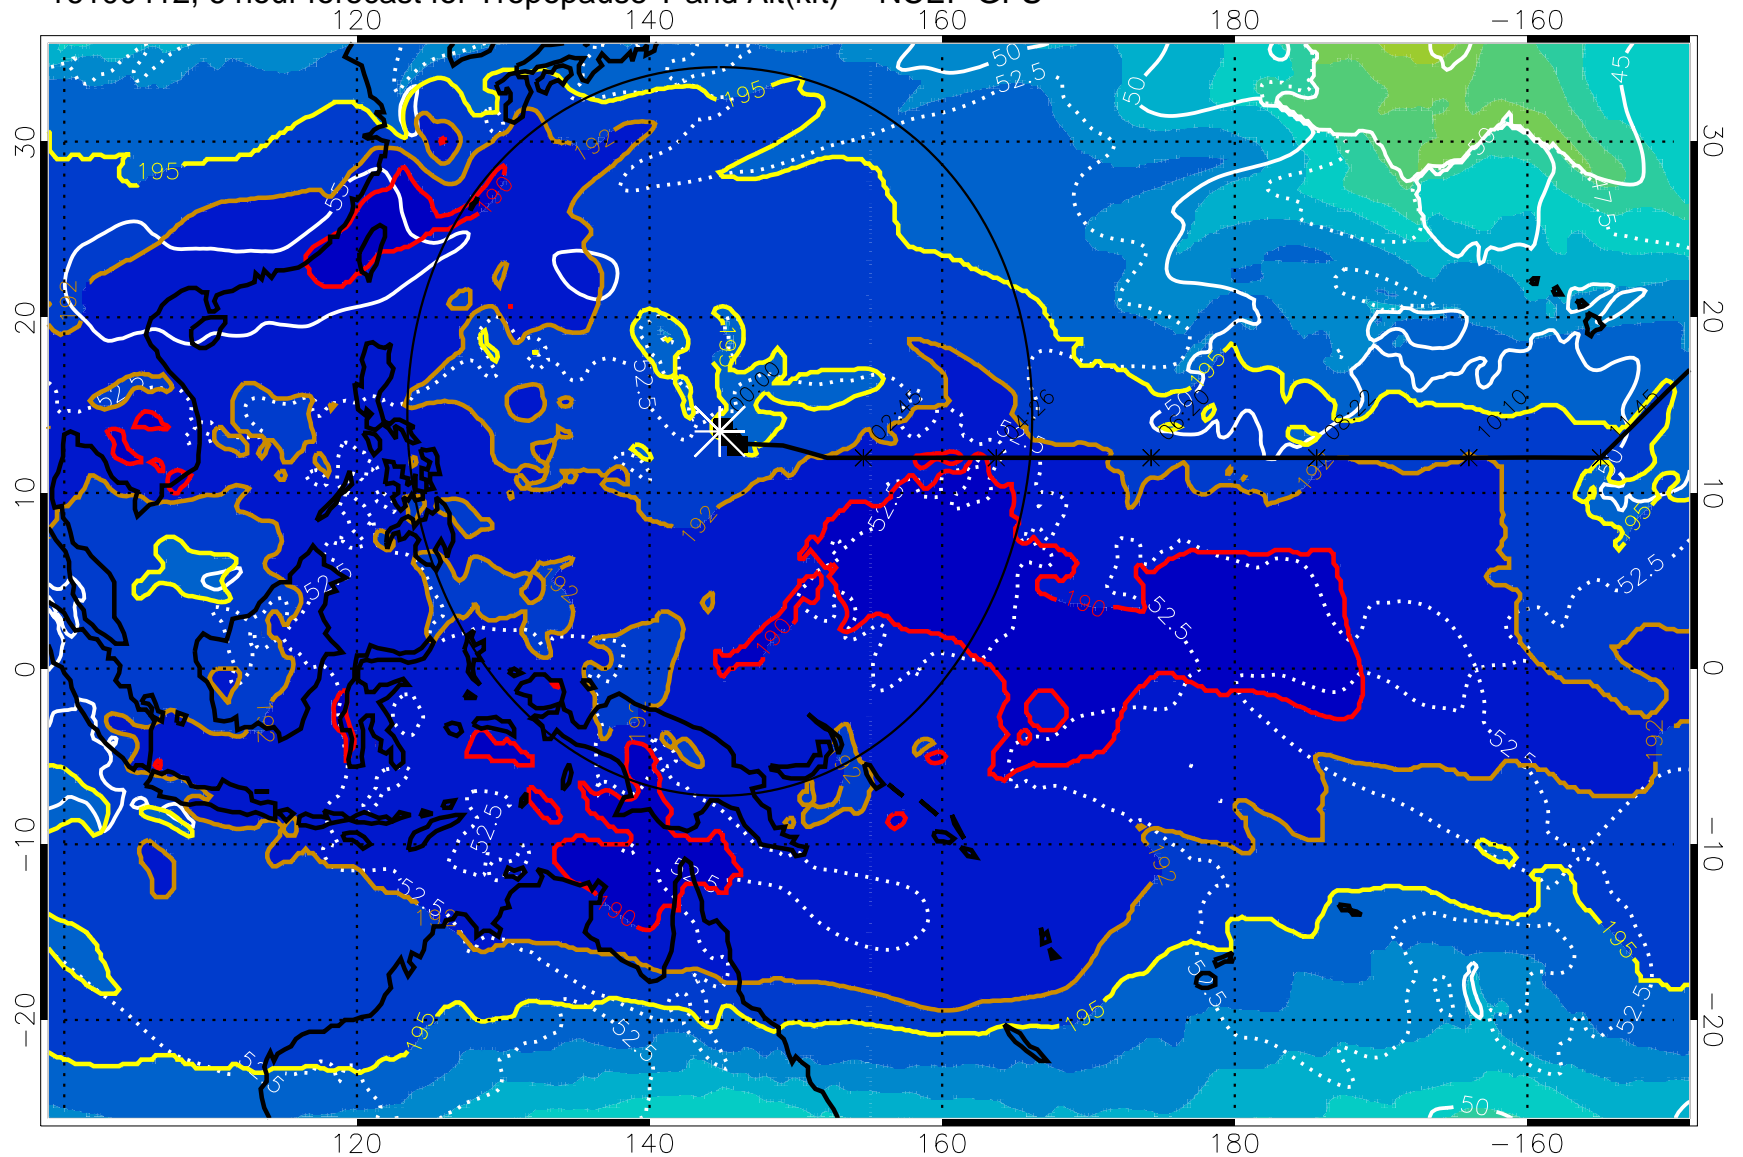

16100412, 6 hour forecast for Tropopause T and Alt(kft) -- NCEP GFS

190 200 210 220 230

Tropopause T, K

Tropopause Altitude in kft (white)

192.5K Isotherm 195K Isotherm

187.5K Isotherm 190K Isotherm

Range ring of 2304 km