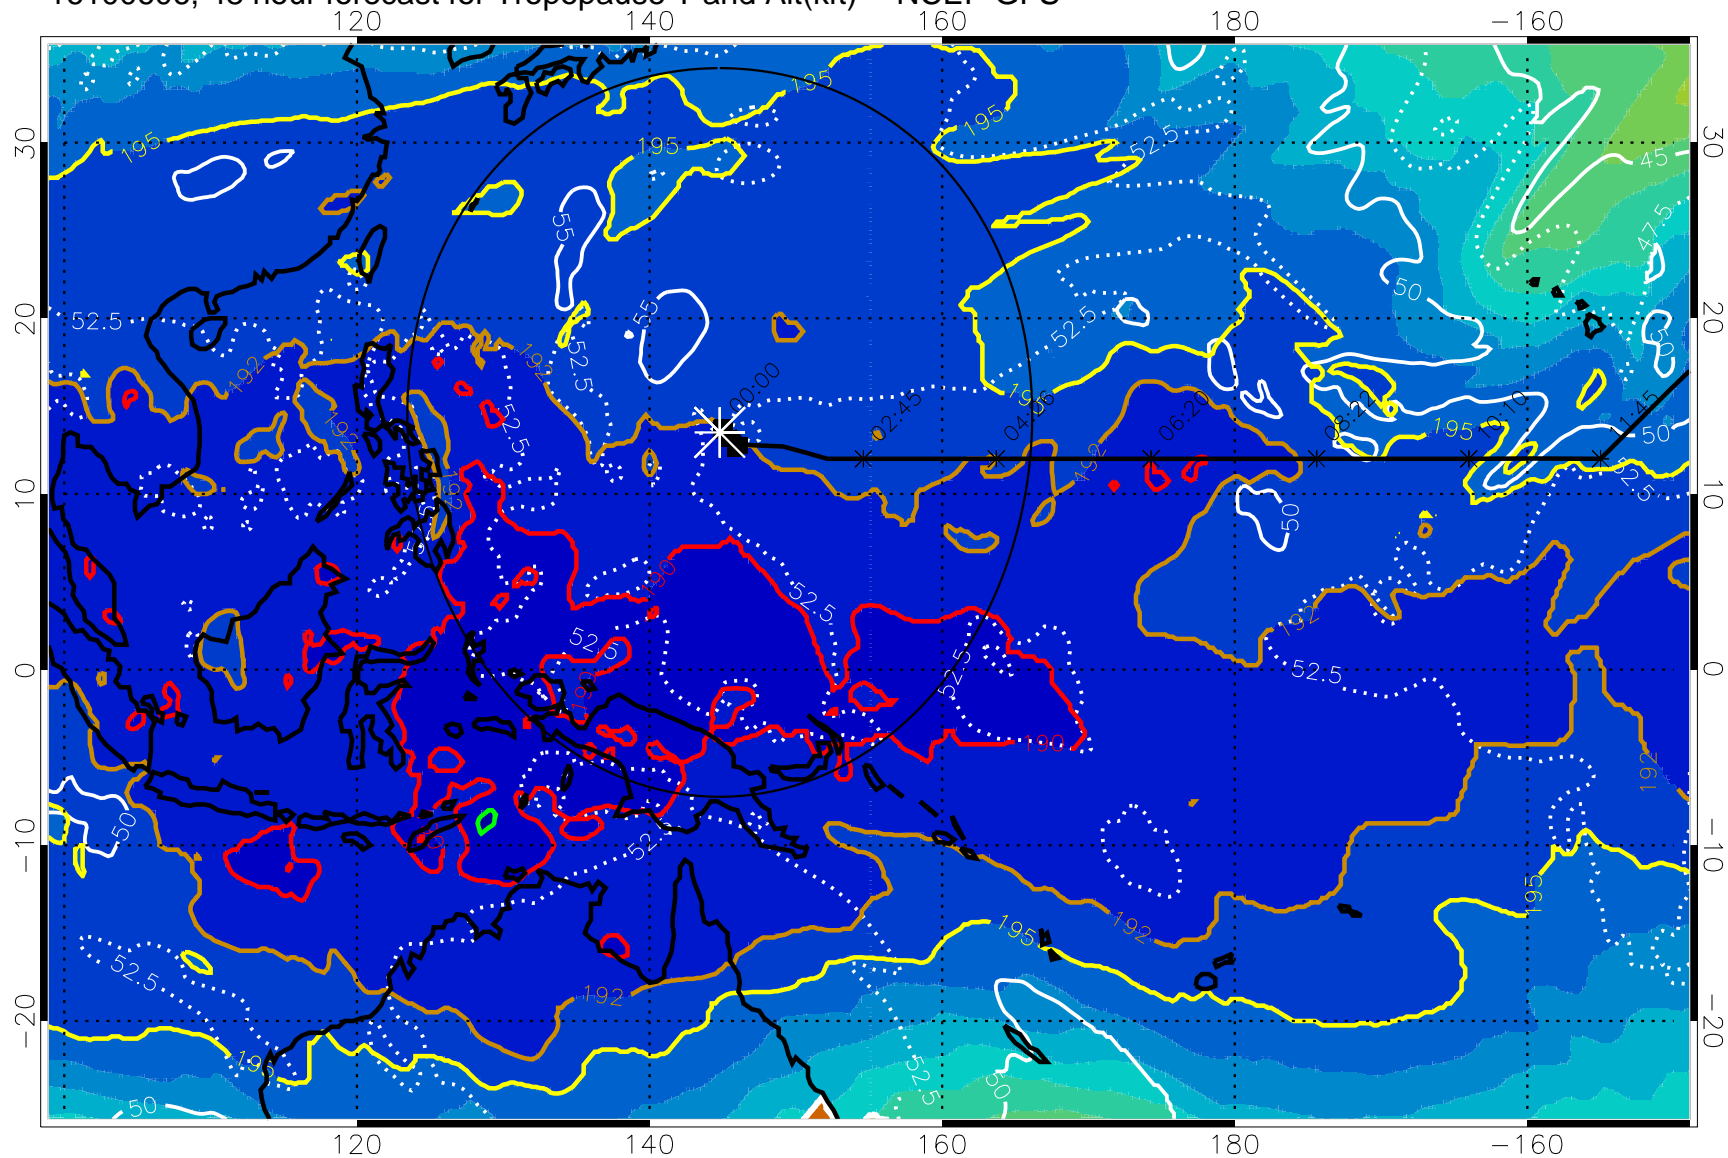

16100606, 48 hour forecast for Tropopause T and Alt(kft) -- NCEP GFS

190 200 210 220 230

Tropopause T, K

Tropopause Altitude in kft (white)

192.5K Isotherm 195K Isotherm

187.5K Isotherm 190K Isotherm

Range ring of 2304 km