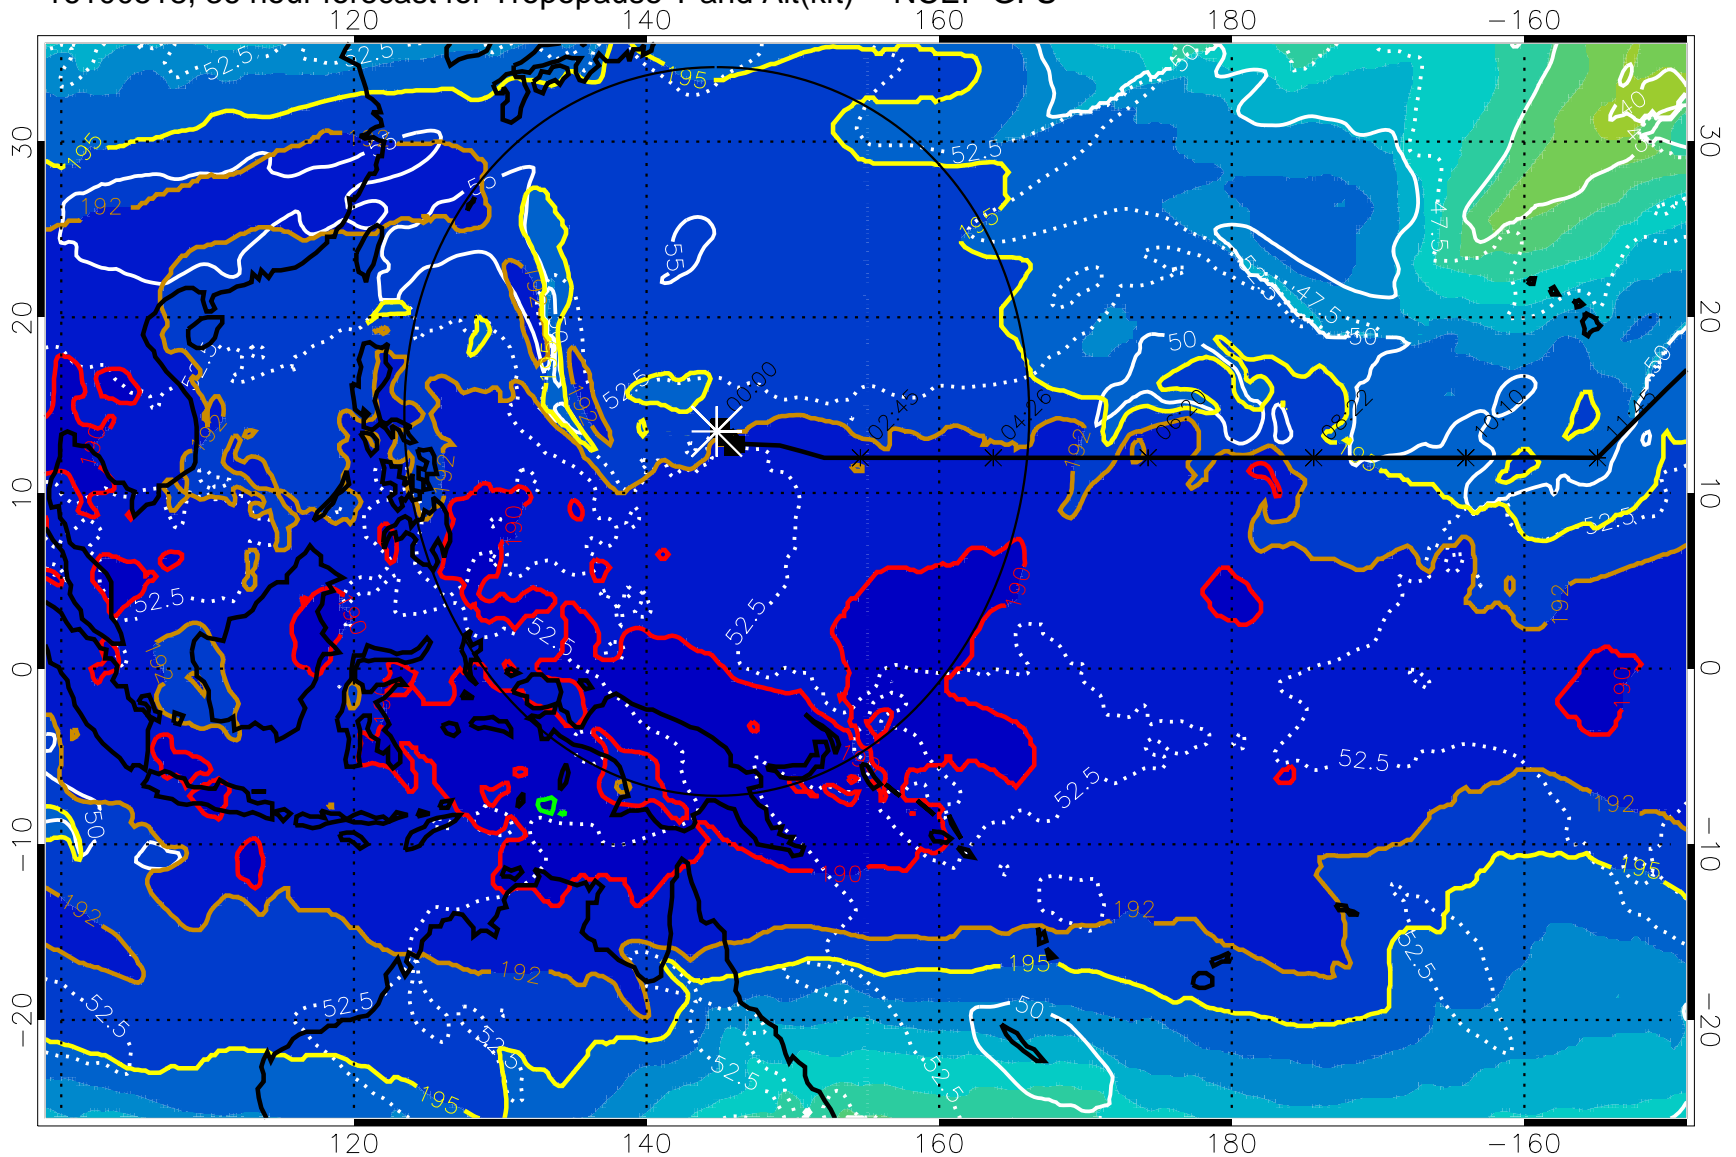

16100518, 36 hour forecast for Tropopause T and Alt(kft) -- NCEP GFS

190 200 210 220 230

Tropopause T, K

Tropopause Altitude in kft (white)

192.5K Isotherm 195K Isotherm

187.5K Isotherm 190K Isotherm

Range ring of 2304 km