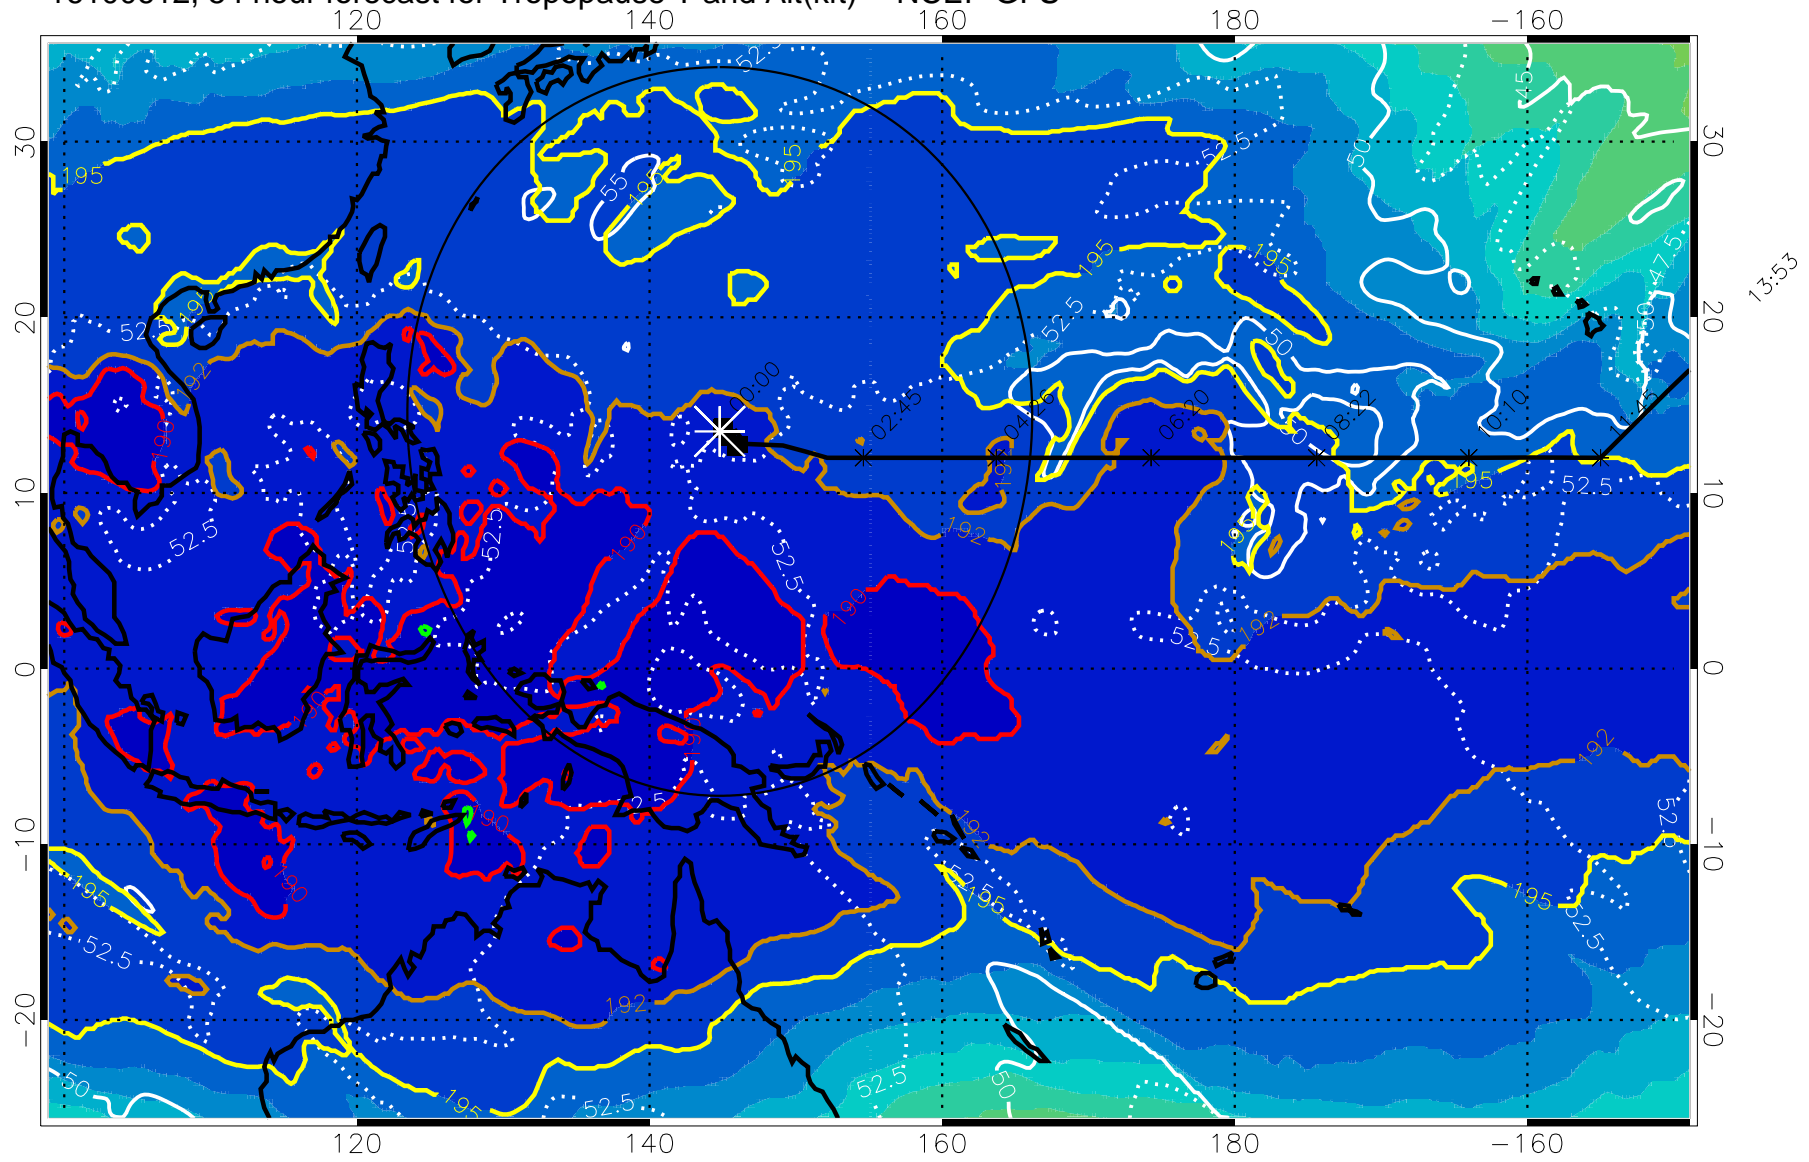

16100612, 54 hour forecast for Tropopause T and Alt(kft) -- NCEP GFS

190 200 210 220 230

Tropopause T, K

Tropopause Altitude in kft (white)

192.5K Isotherm 195K Isotherm

187.5K Isotherm 190K Isotherm

Range ring of 2304 km