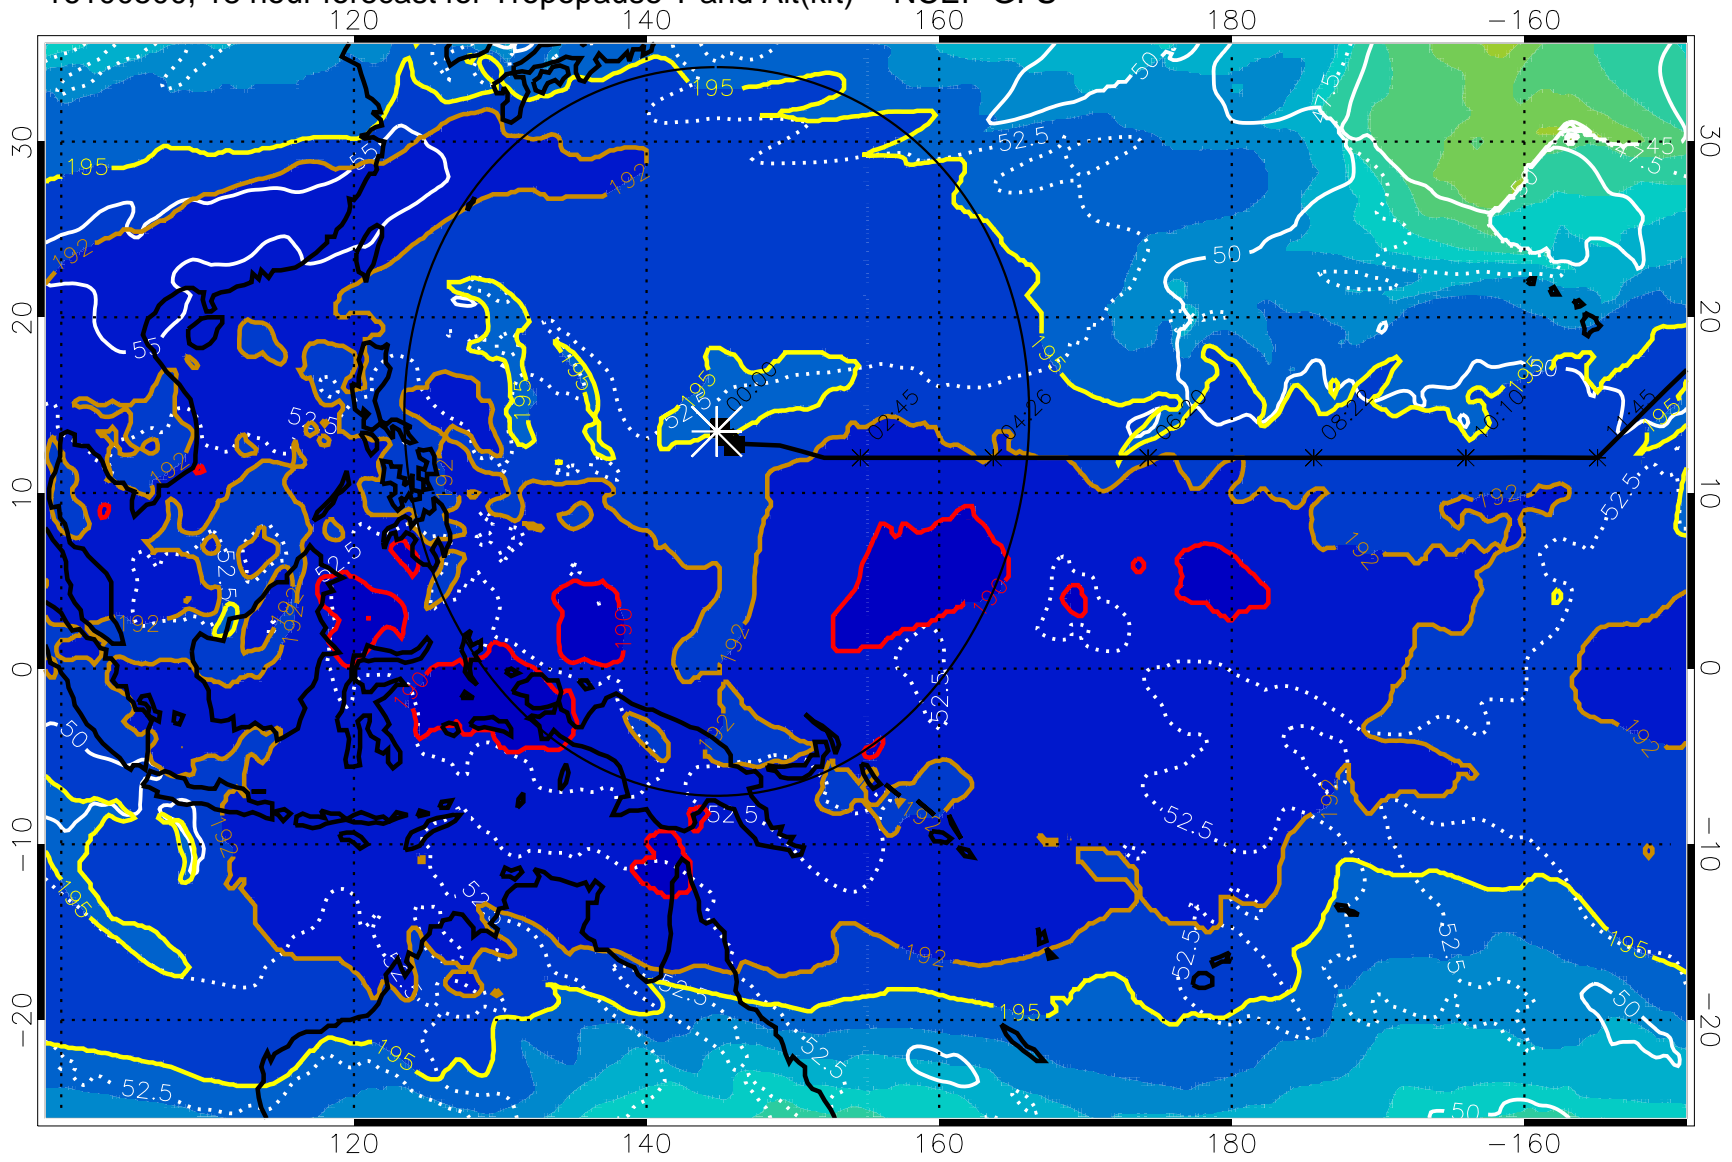

16100418, 12 hour forecast for Tropopause T and Alt(kft) -- NCEP GFS

190 200 210 220 230

Tropopause T, K

Tropopause Altitude in kft (white)

192.5K Isotherm 195K Isotherm

187.5K Isotherm 190K Isotherm

Range ring of 2304 km

16100500, 18 hour forecast for Tropopause T and Alt(kft) -- NCEP GFS

190 200 210 220 230

Tropopause T, K

Tropopause Altitude in kft (white)

192.5K Isotherm 195K Isotherm

187.5K Isotherm 190K Isotherm

Range ring of 2304 km