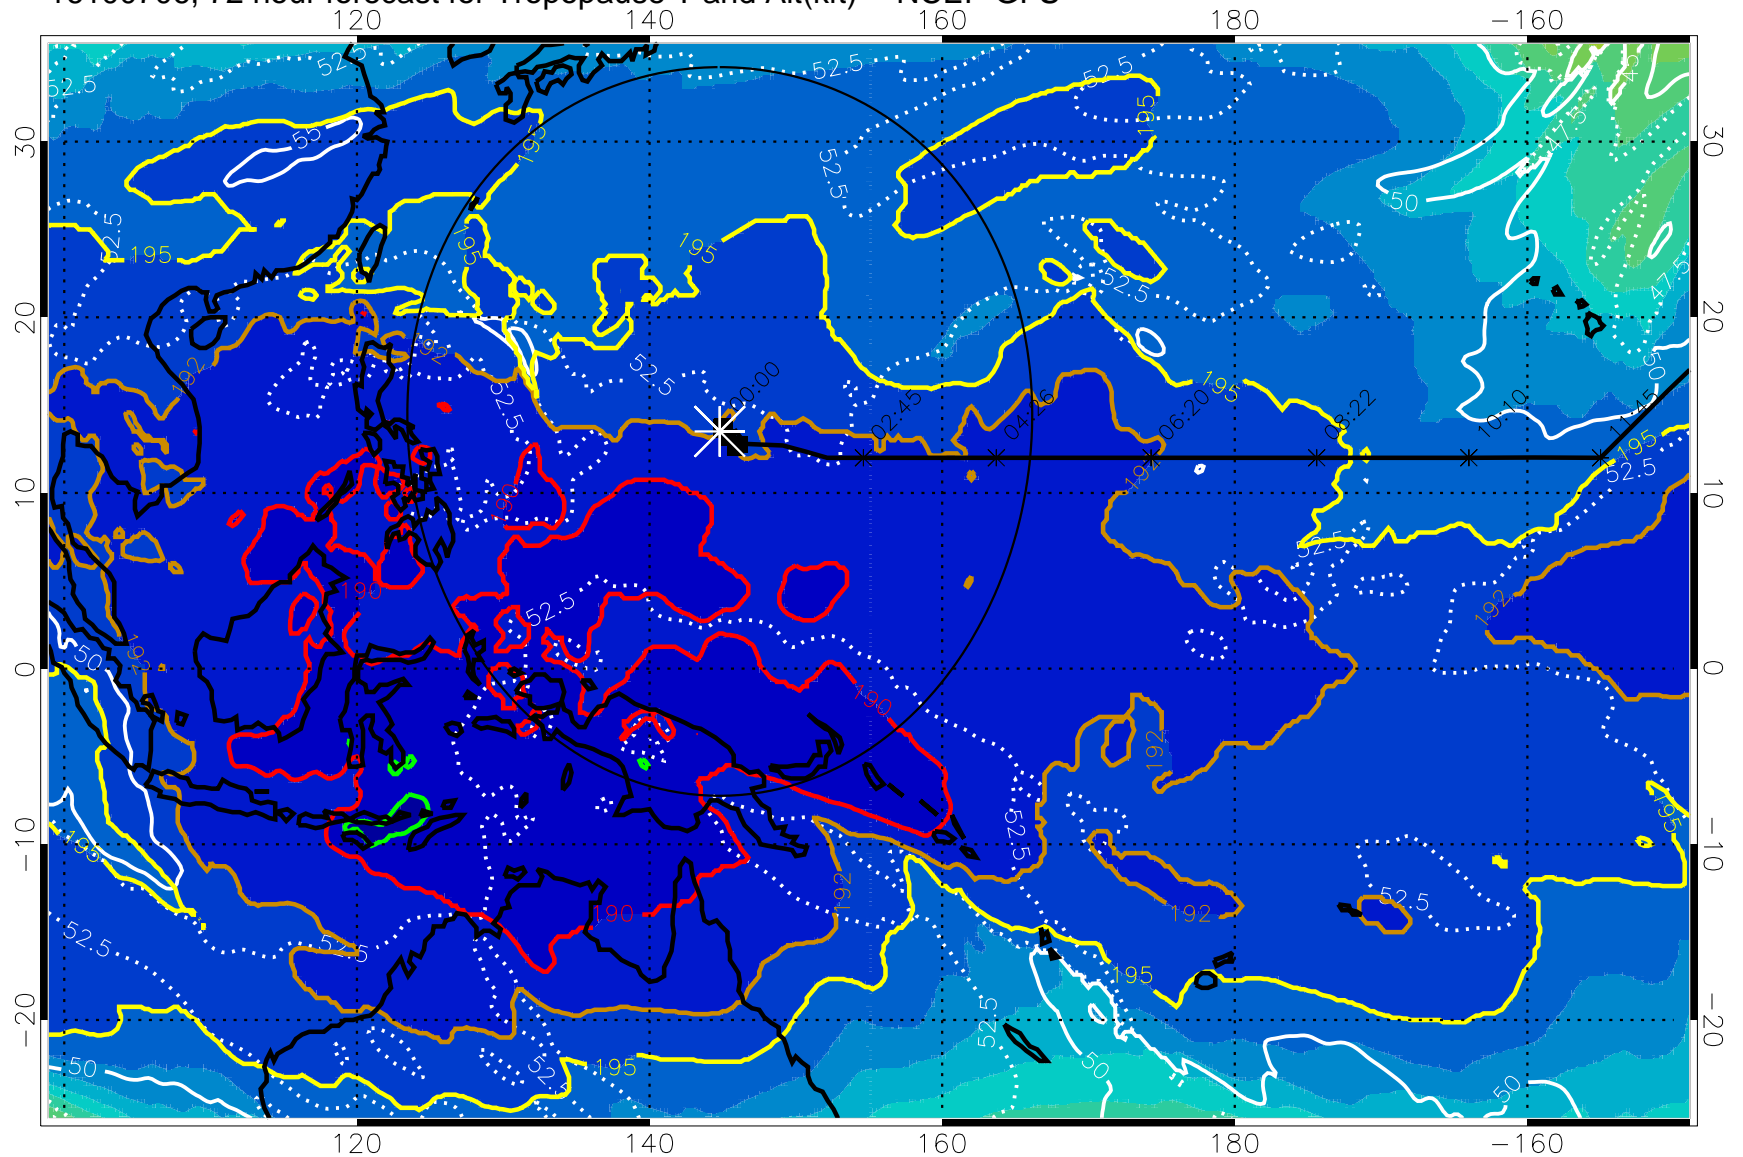

16100706, 72 hour forecast for Tropopause T and Alt(kft) -- NCEP GFS

190 200 210 220 230

Tropopause T, K

Tropopause Altitude in kft (white)

192.5K Isotherm 195K Isotherm

187.5K Isotherm 190K Isotherm

Range ring of 2304 km