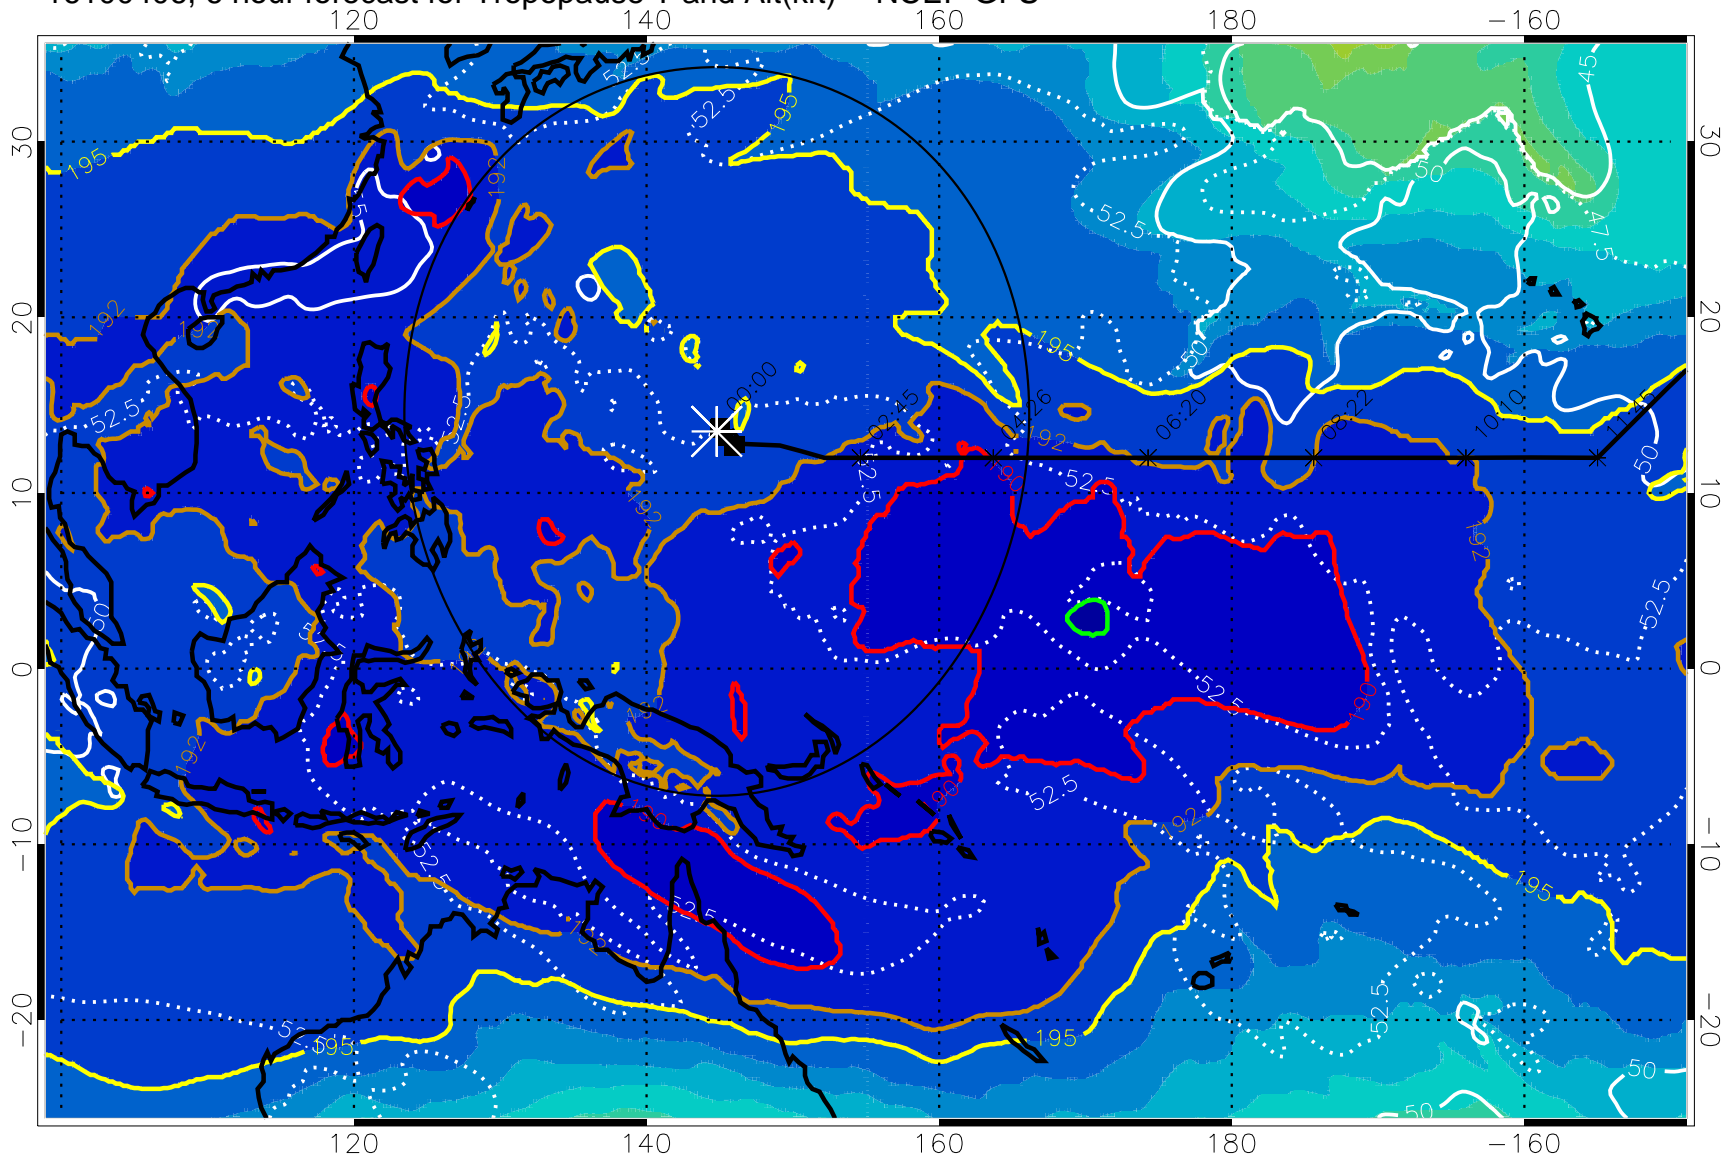

16100406, 6 hour forecast for Tropopause T and Alt(kft) -- NCEP GFS

190 200 210 220 230
Tropopause T, K

Tropopause Altitude in kft (white)

192.5K Isotherm 195K Isotherm
187.5K Isotherm 190K Isotherm

Range ring of 2304 km