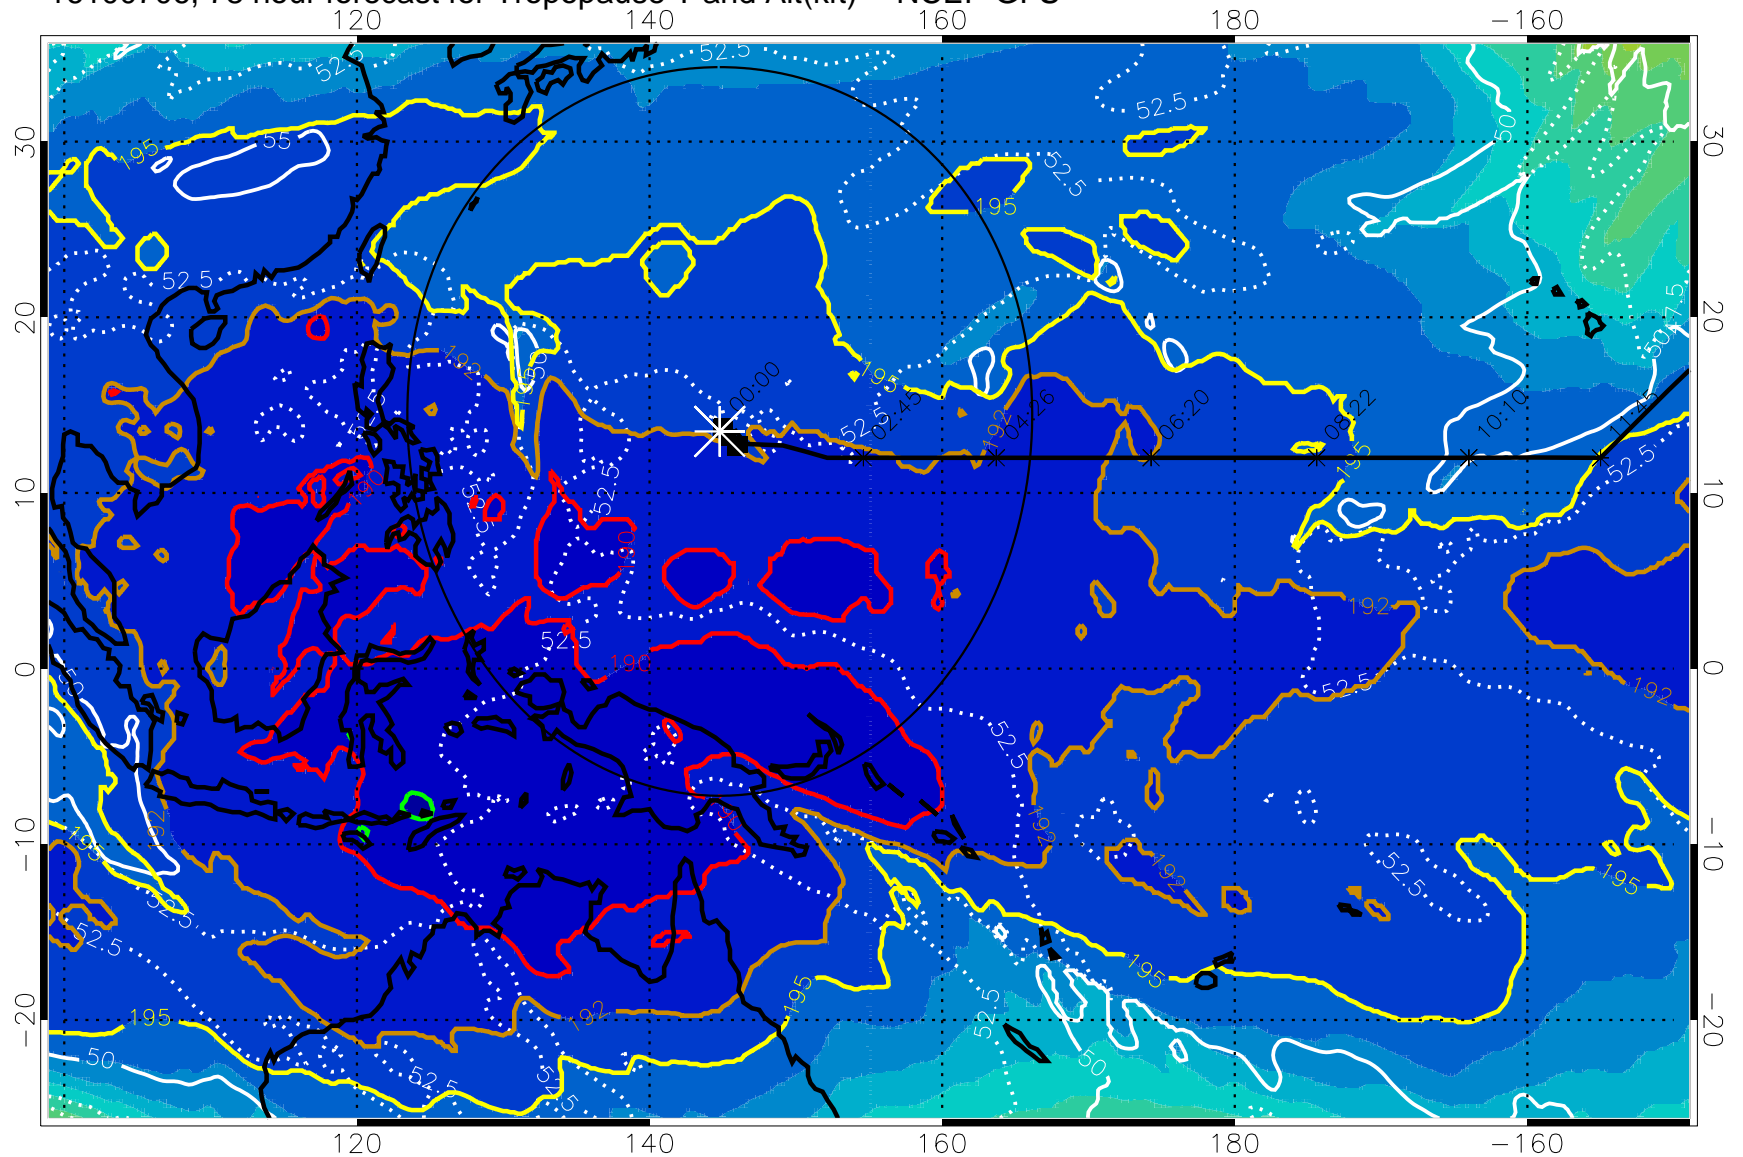

16100706, 78 hour forecast for Tropopause T and Alt(kft) -- NCEP GFS

190 200 210 220 230

Tropopause T, K

Tropopause Altitude in kft (white)

192.5K Isotherm 195K Isotherm

187.5K Isotherm 190K Isotherm

Range ring of 2304 km