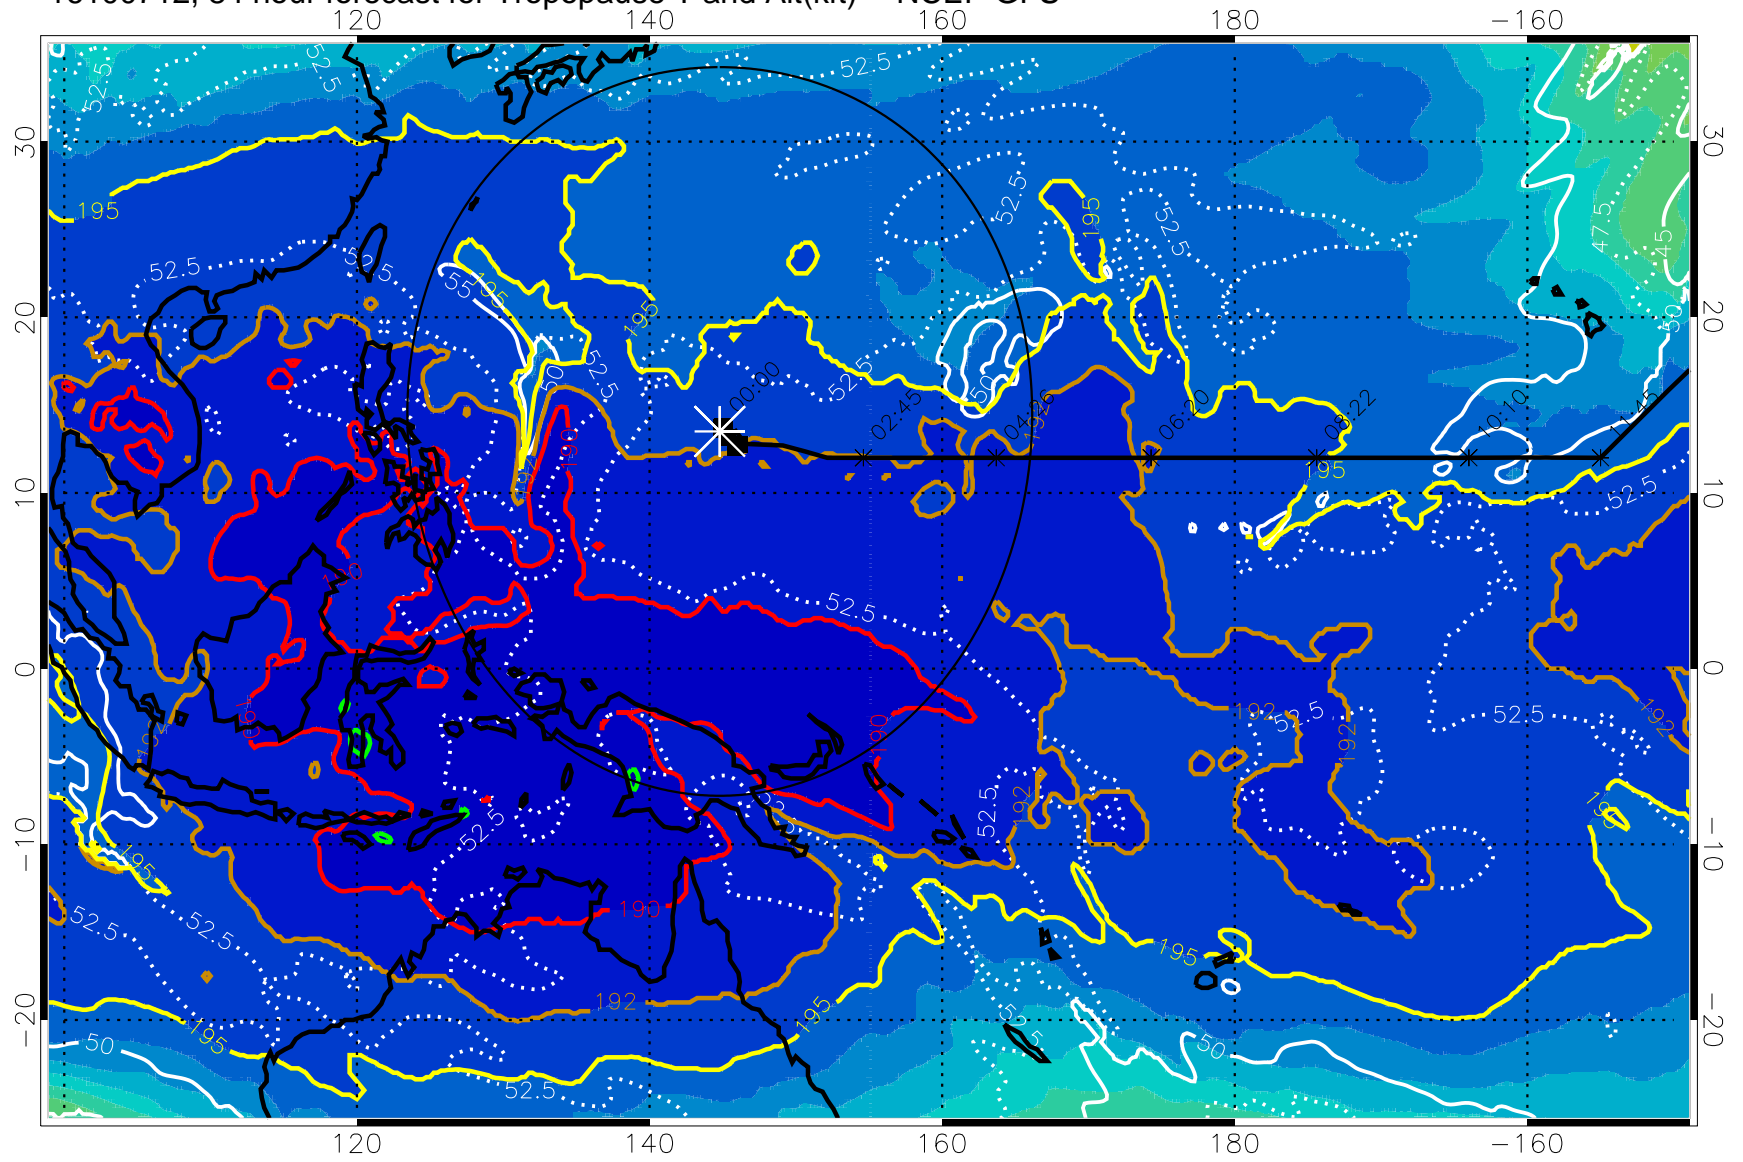

16100712, 84 hour forecast for Tropopause T and Alt(kft) -- NCEP GFS

190 200 210 220 230

Tropopause T, K

Tropopause Altitude in kft (white)

192.5K Isotherm 195K Isotherm

187.5K Isotherm 190K Isotherm

Range ring of 2304 km