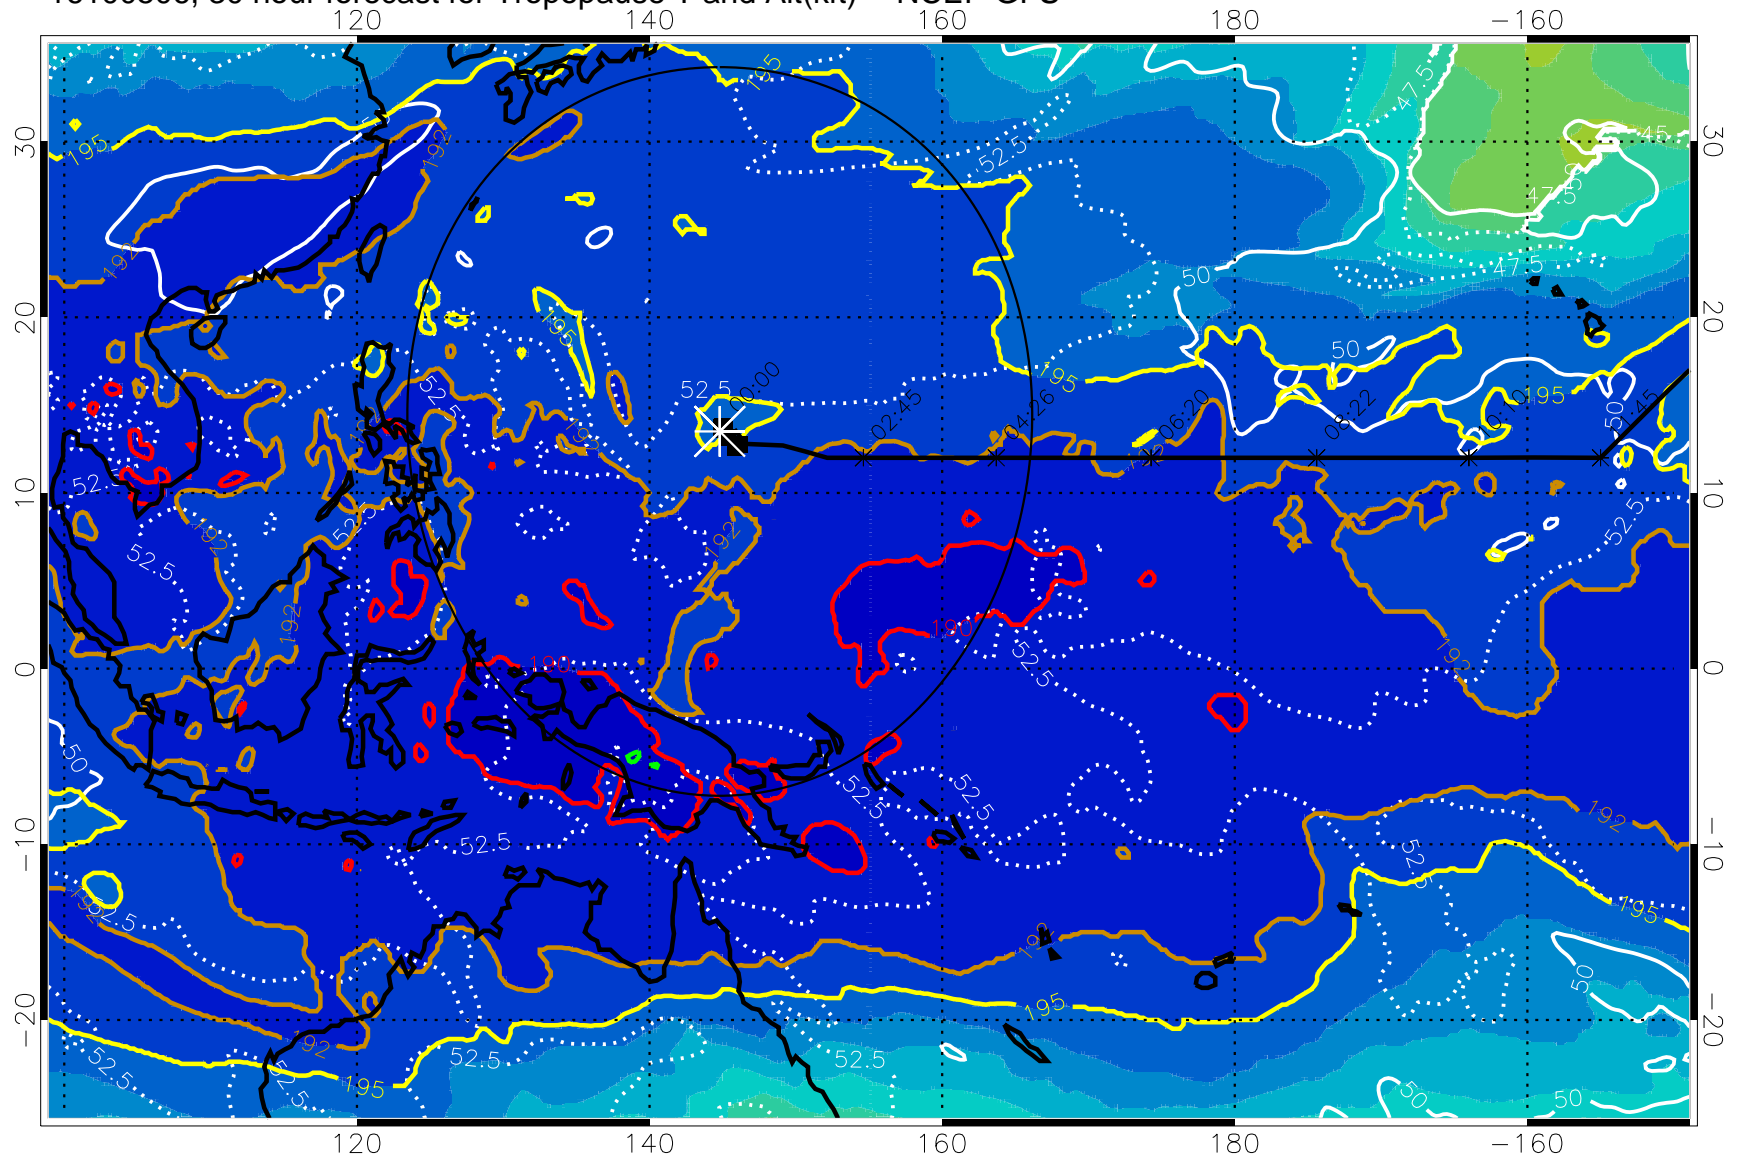

16100506, 30 hour forecast for Tropopause T and Alt(kft) -- NCEP GFS

190 200 210 220 230

Tropopause T, K

Tropopause Altitude in kft (white)

192.5K Isotherm 195K Isotherm

187.5K Isotherm 190K Isotherm

Range ring of 2304 km