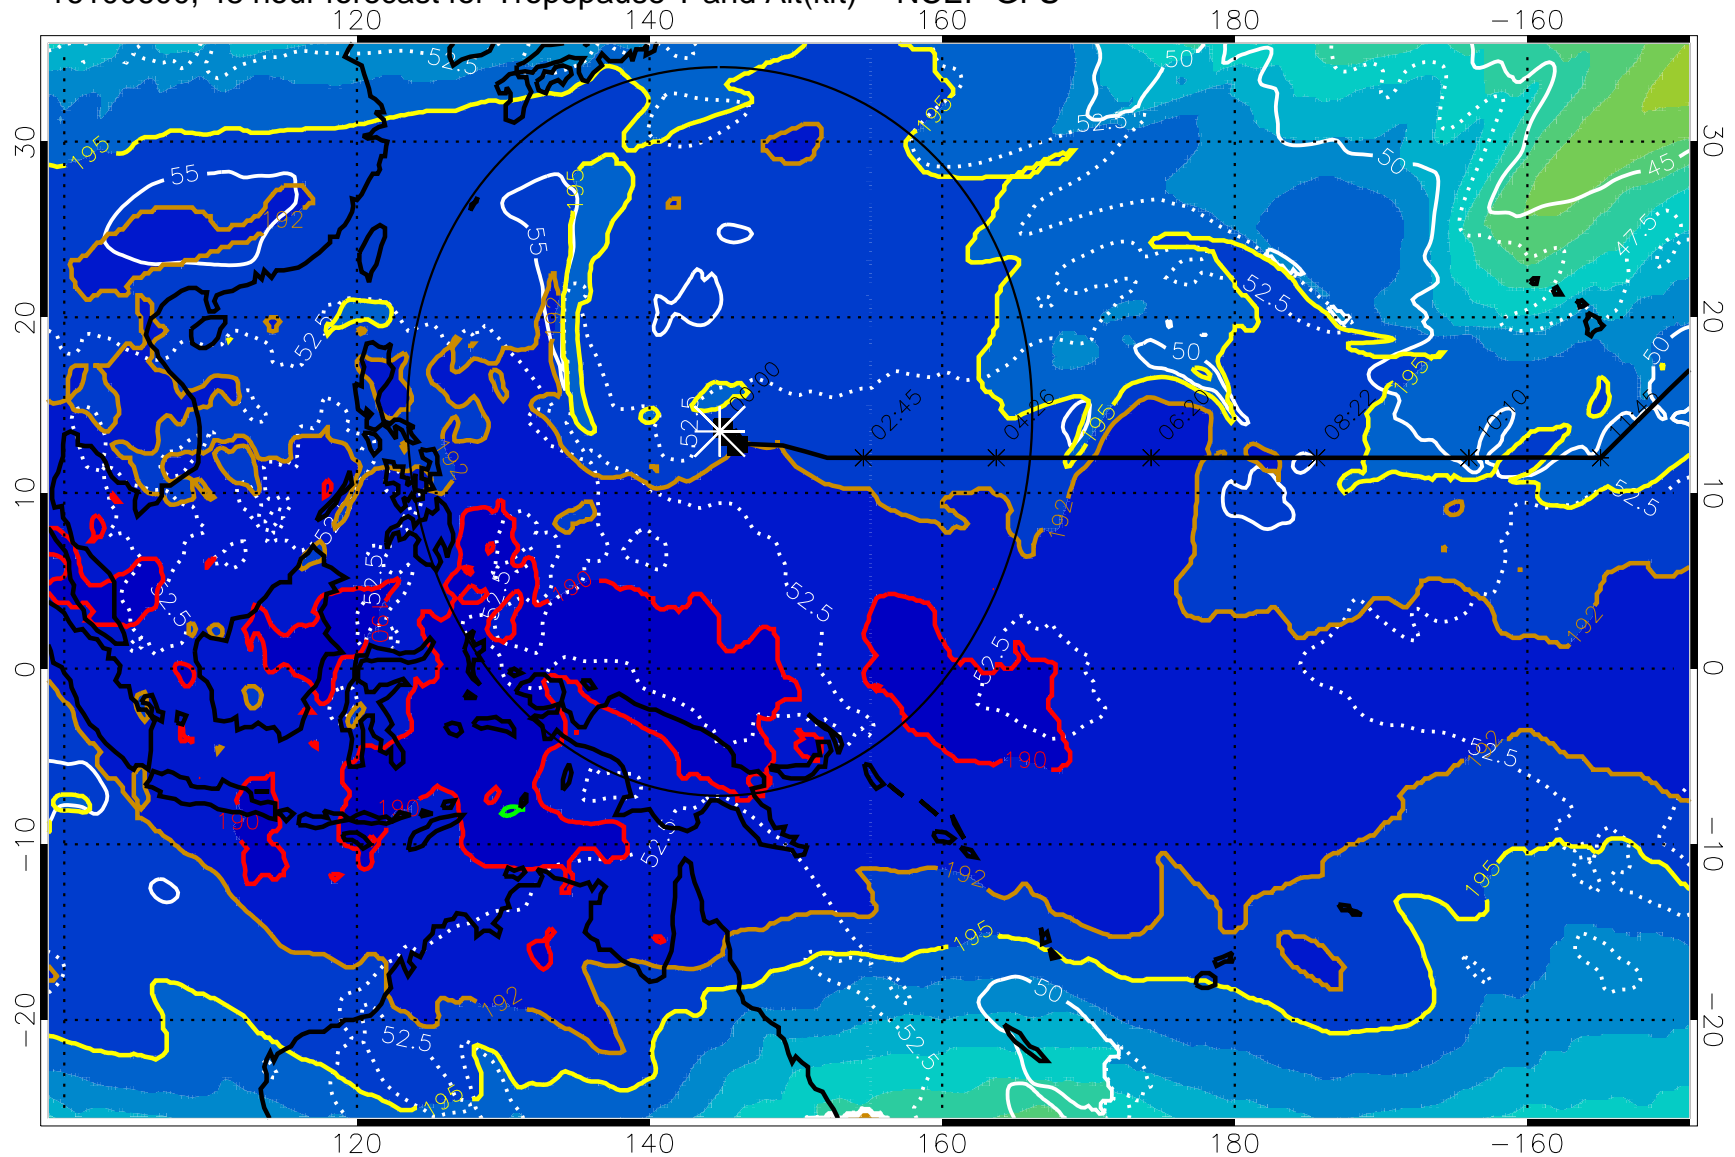

16100600, 48 hour forecast for Tropopause T and Alt(kft) -- NCEP GFS

190 200 210 220 230

Tropopause T, K

Tropopause Altitude in kft (white)

192.5K Isotherm 195K Isotherm

187.5K Isotherm 190K Isotherm

Range ring of 2304 km