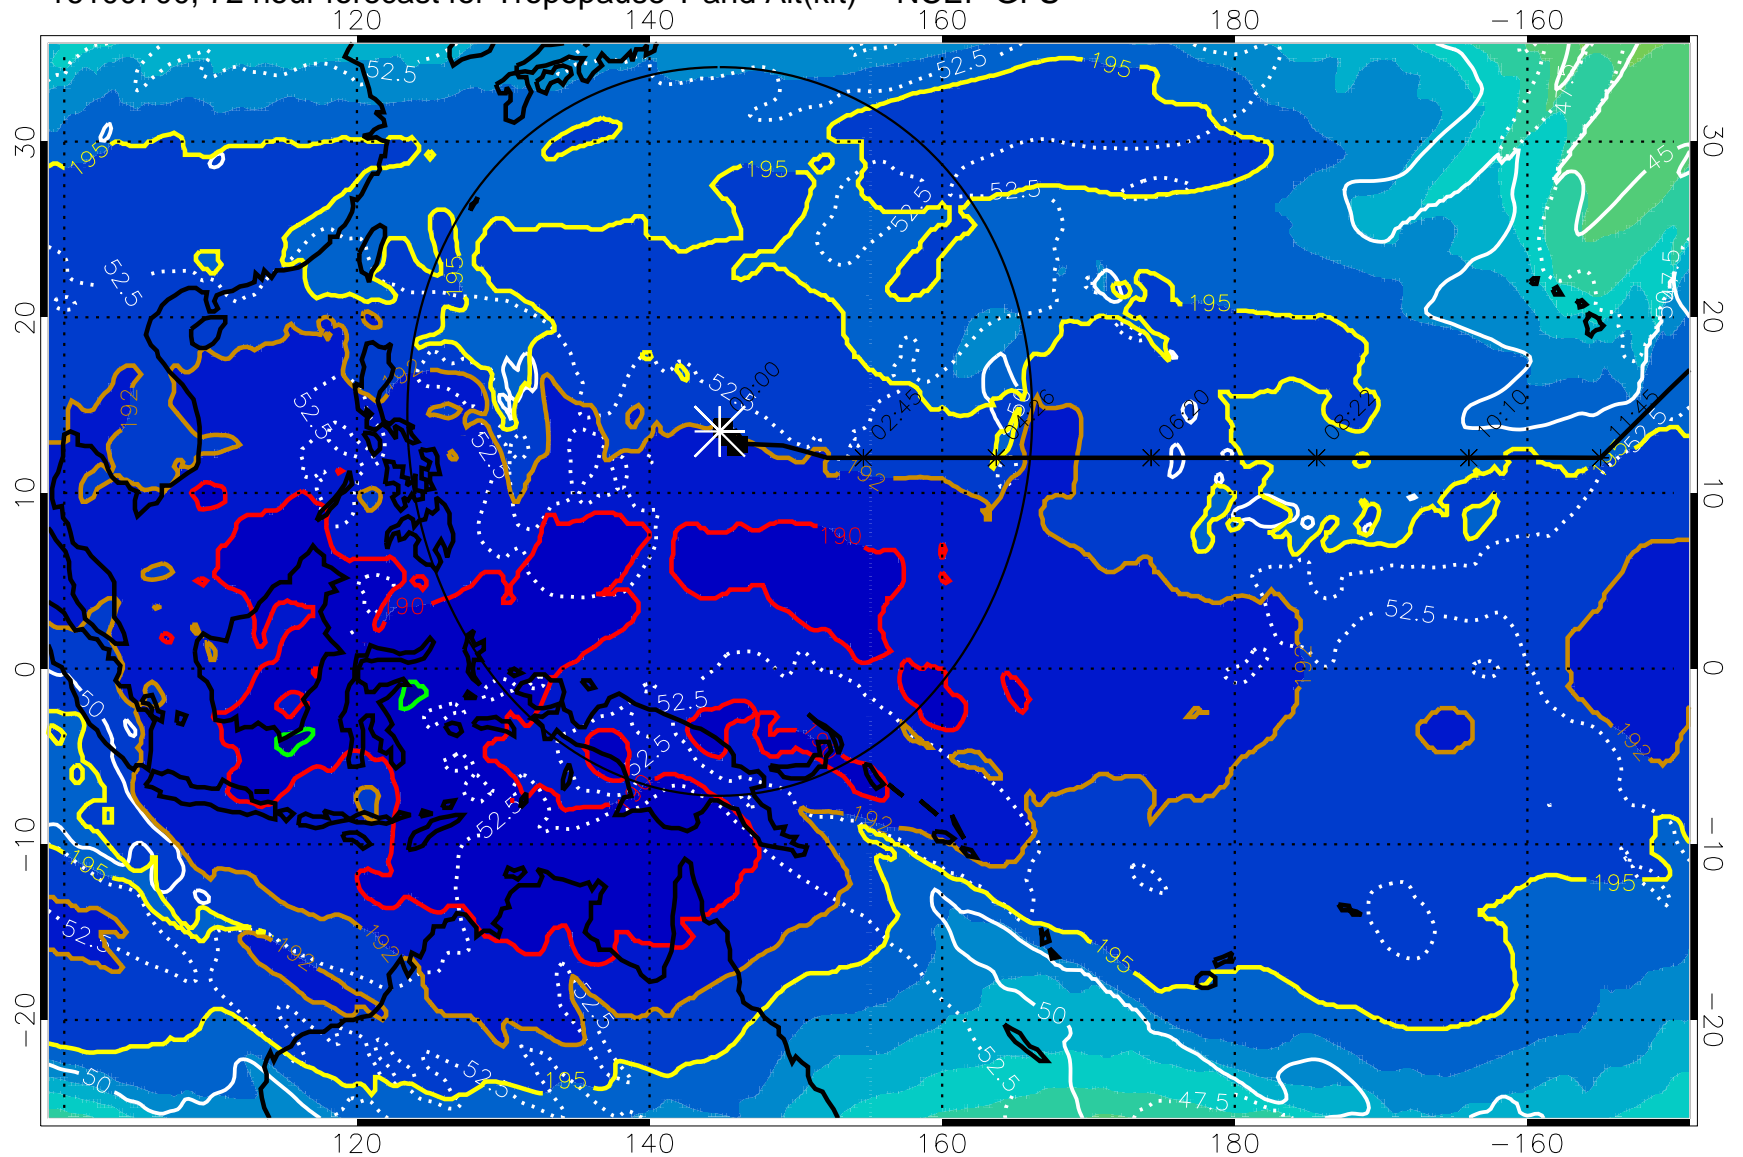

16100700, 72 hour forecast for Tropopause T and Alt(kft) -- NCEP GFS

190 200 210 220 230

Tropopause T, K

Tropopause Altitude in kft (white)

192.5K Isotherm 195K Isotherm

187.5K Isotherm 190K Isotherm

Range ring of 2304 km