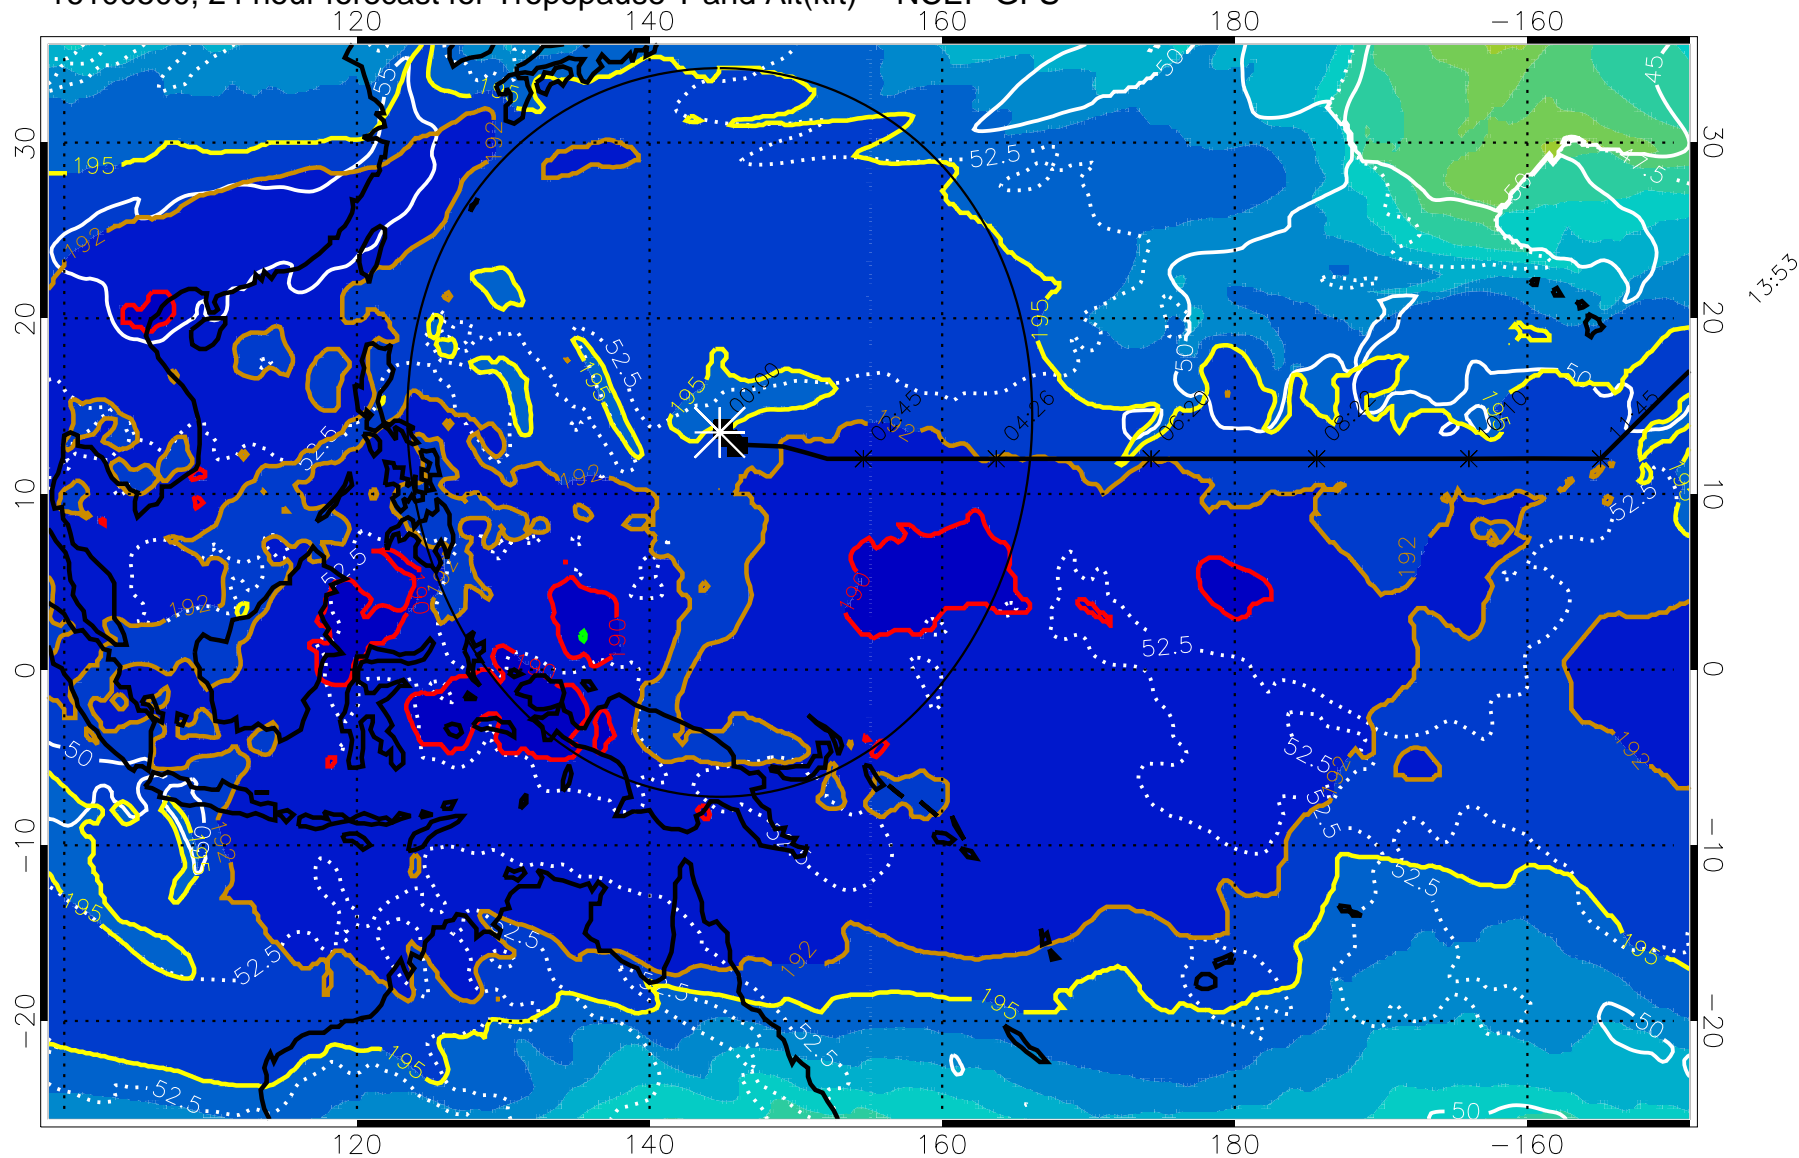

16100500, 24 hour forecast for Tropopause T and Alt(kft) -- NCEP GFS

190 200 210 220 230

Tropopause T, K

Tropopause Altitude in kft (white)

192.5K Isotherm 195K Isotherm

187.5K Isotherm 190K Isotherm

Range ring of 2304 km