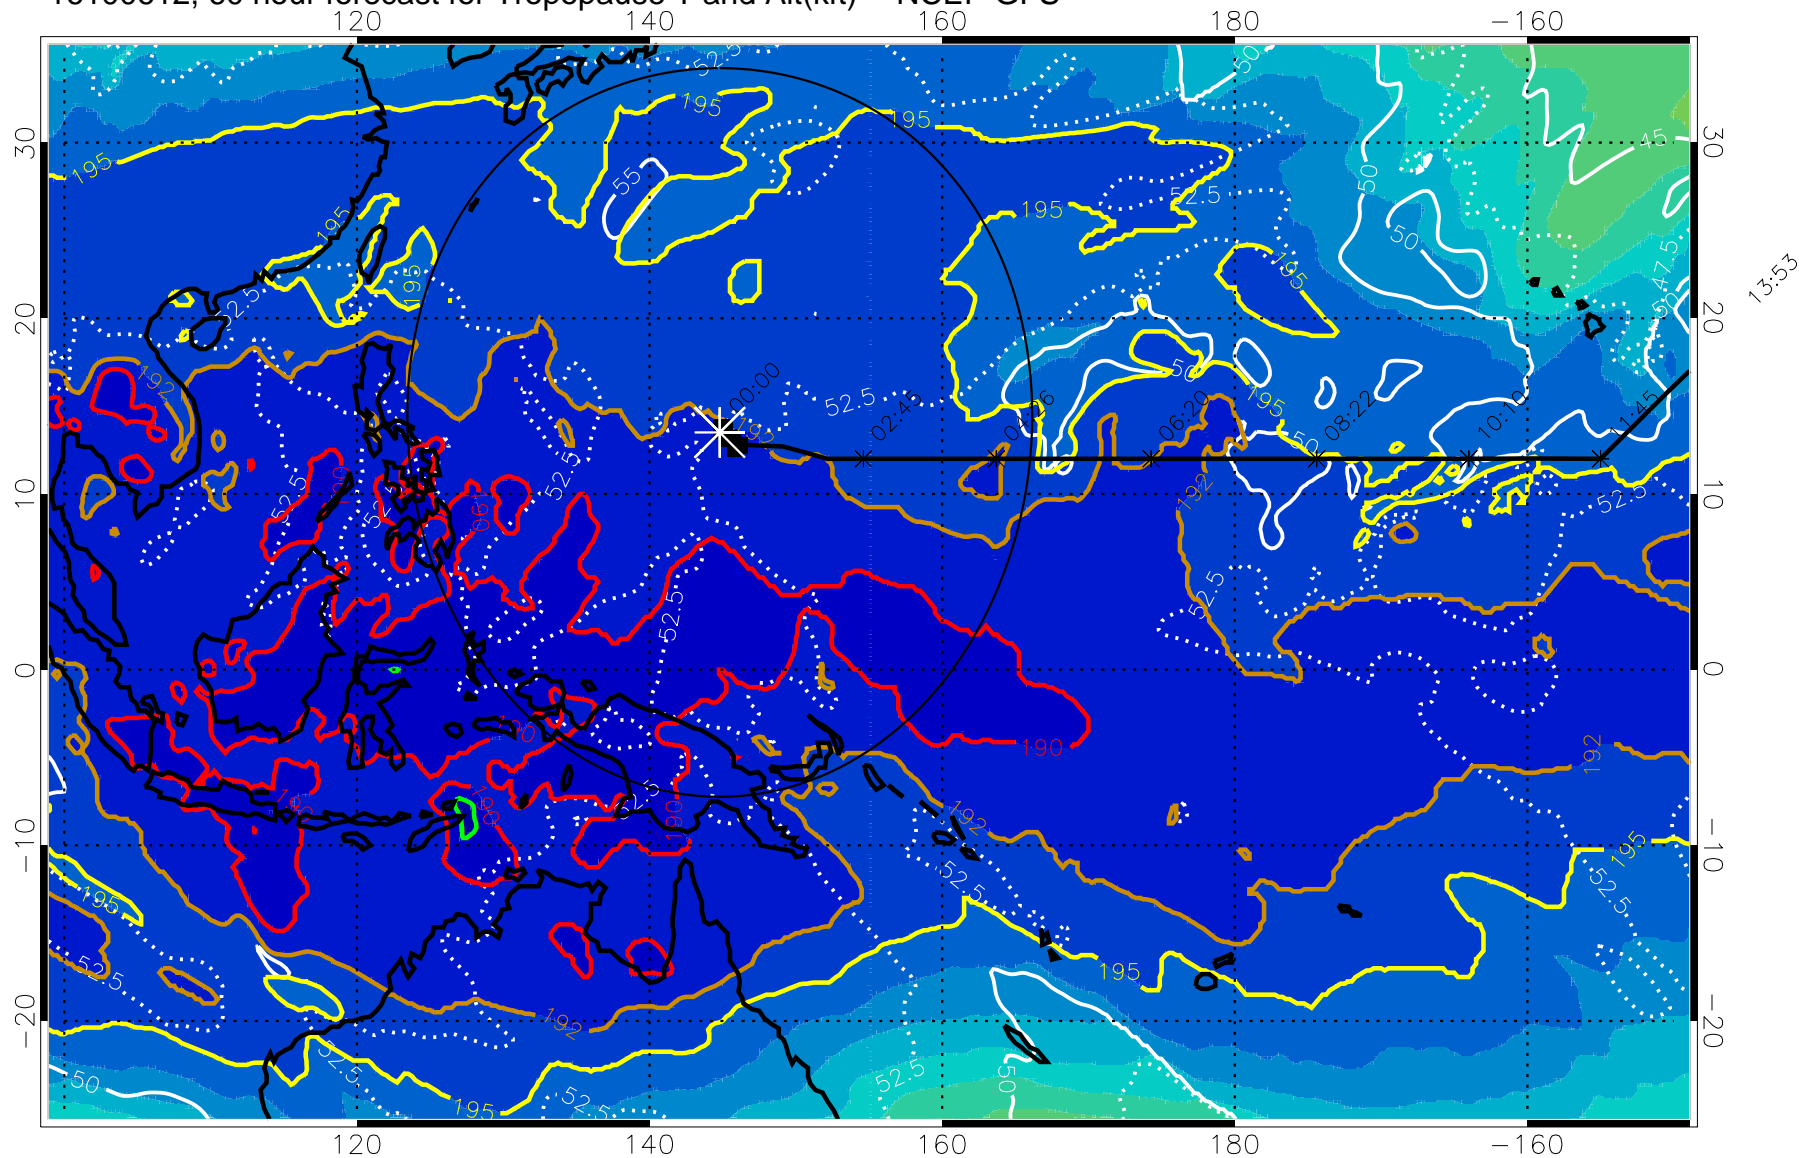

16100612, 60 hour forecast for Tropopause T and Alt(kft) -- NCEP GFS

190 200 210 220 230

Tropopause T, K

Tropopause Altitude in kft (white)

192.5K Isotherm 195K Isotherm

187.5K Isotherm 190K Isotherm

Range ring of 2304 km