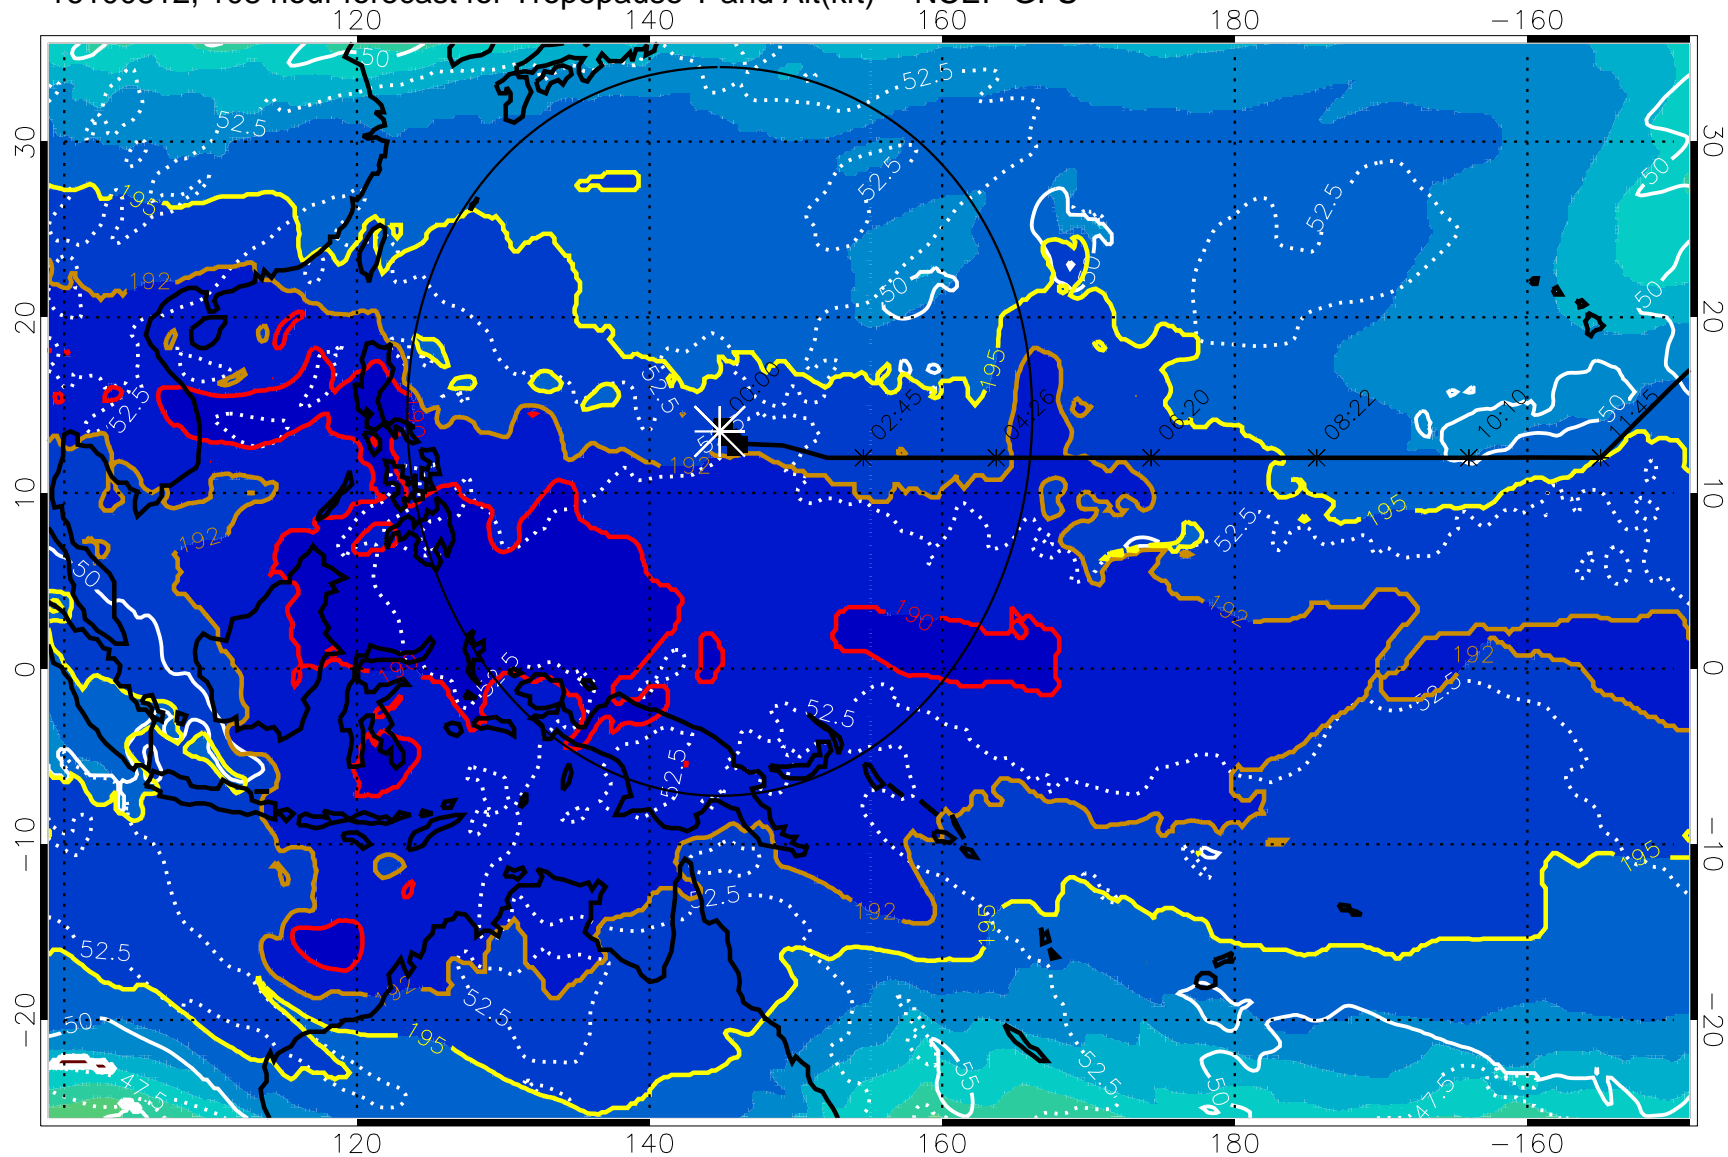

16100800, 96 hour forecast for Tropopause T and Alt(kft) -- NCEP GFS

190 200 210 220 230
Tropopause T, K

Tropopause Altitude in kft (white)

192.5K Isotherm 195K Isotherm
187.5K Isotherm 190K Isotherm

Range ring of 2304 km

16100806, 102 hour forecast for Tropopause T and Alt(kft) -- NCEP GFS

190 200 210 220 230

Tropopause T, K

Tropopause Altitude in kft (white)

192.5K Isotherm 195K Isotherm

187.5K Isotherm 190K Isotherm

Range ring of 2304 km

16100812, 108 hour forecast for Tropopause T and Alt(kft) -- NCEP GFS

190 200 210 220 230

Tropopause T, K

Tropopause Altitude in kft (white)

192.5K Isotherm 195K Isotherm
187.5K Isotherm 190K Isotherm

Range ring of 2304 km