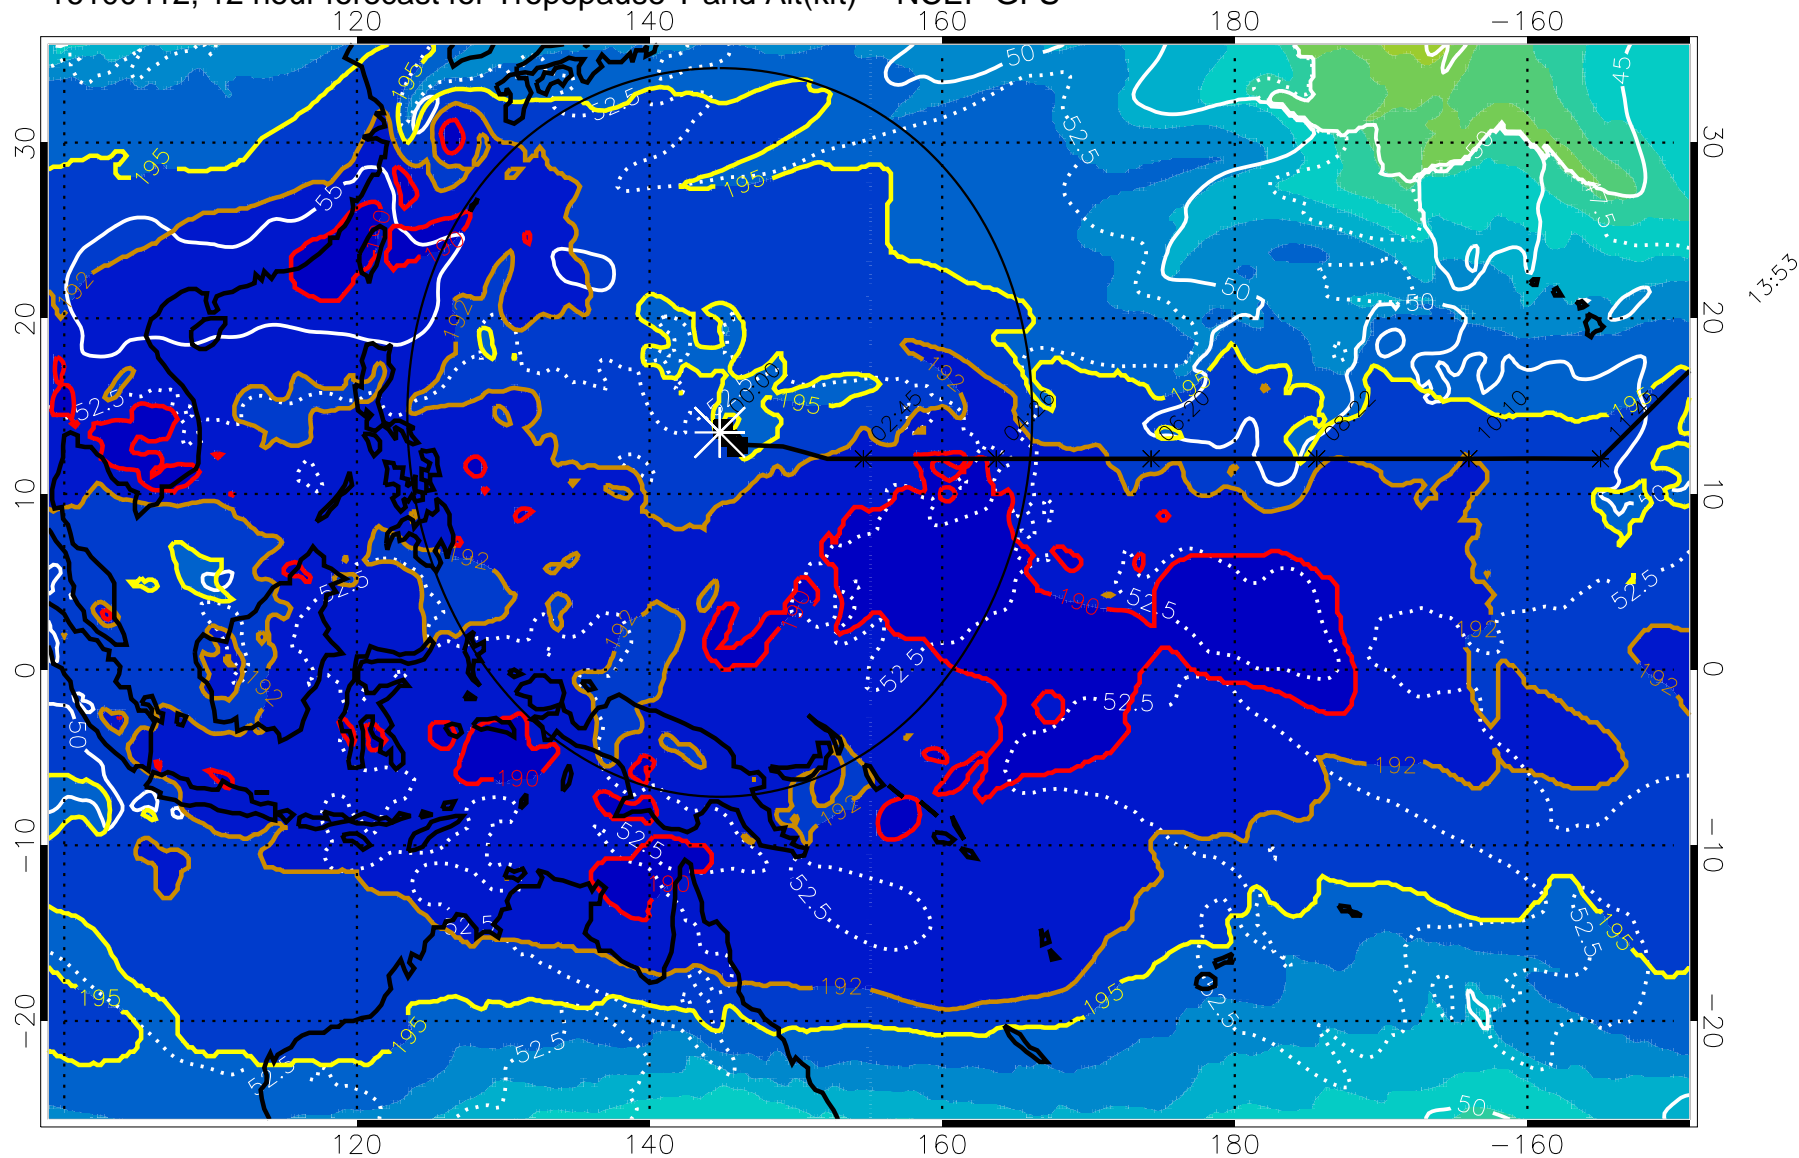

16100412, 12 hour forecast for Tropopause T and Alt(kft) -- NCEP GFS

190 200 210 220 230

Tropopause T, K

Tropopause Altitude in kft (white)

192.5K Isotherm 195K Isotherm

187.5K Isotherm 190K Isotherm

Range ring of 2304 km