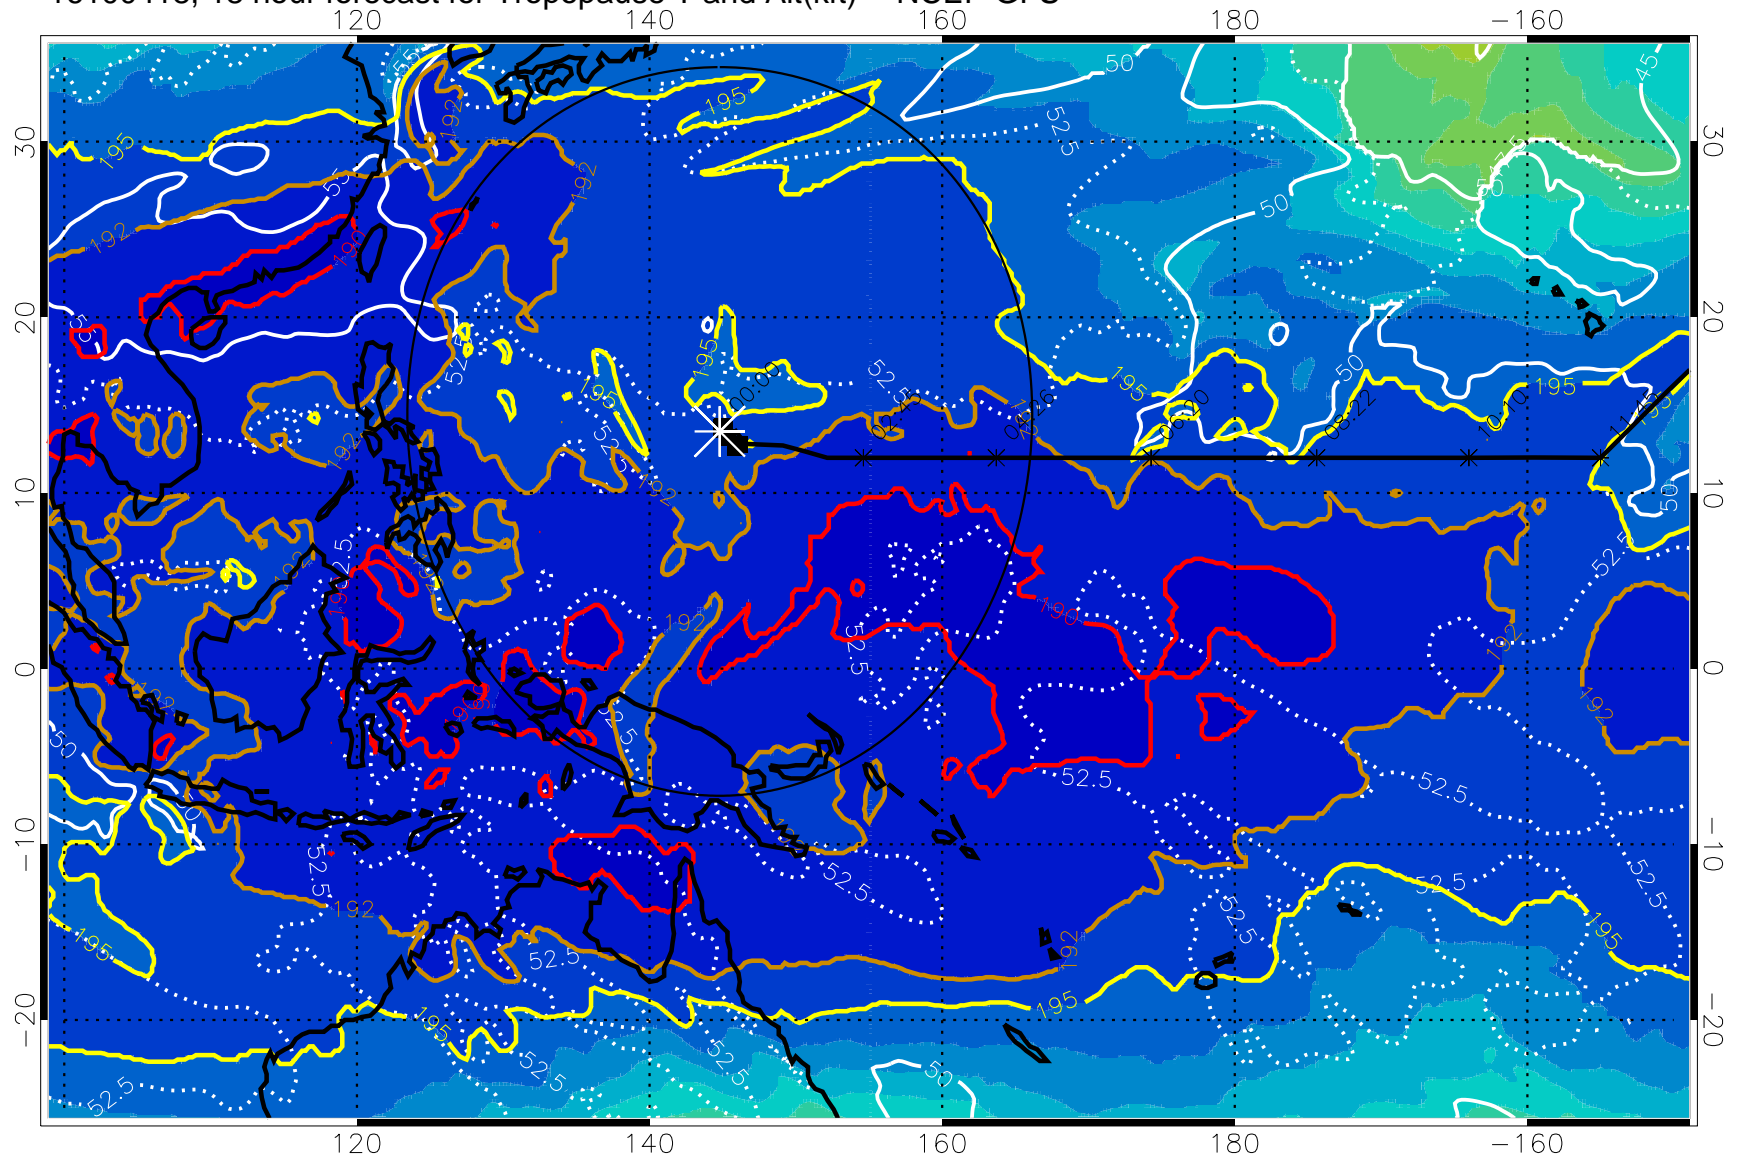

16100418, 18 hour forecast for Tropopause T and Alt(kft) -- NCEP GFS

190 200 210 220 230

Tropopause T, K

Tropopause Altitude in kft (white)

192.5K Isotherm 195K Isotherm

187.5K Isotherm 190K Isotherm

Range ring of 2304 km