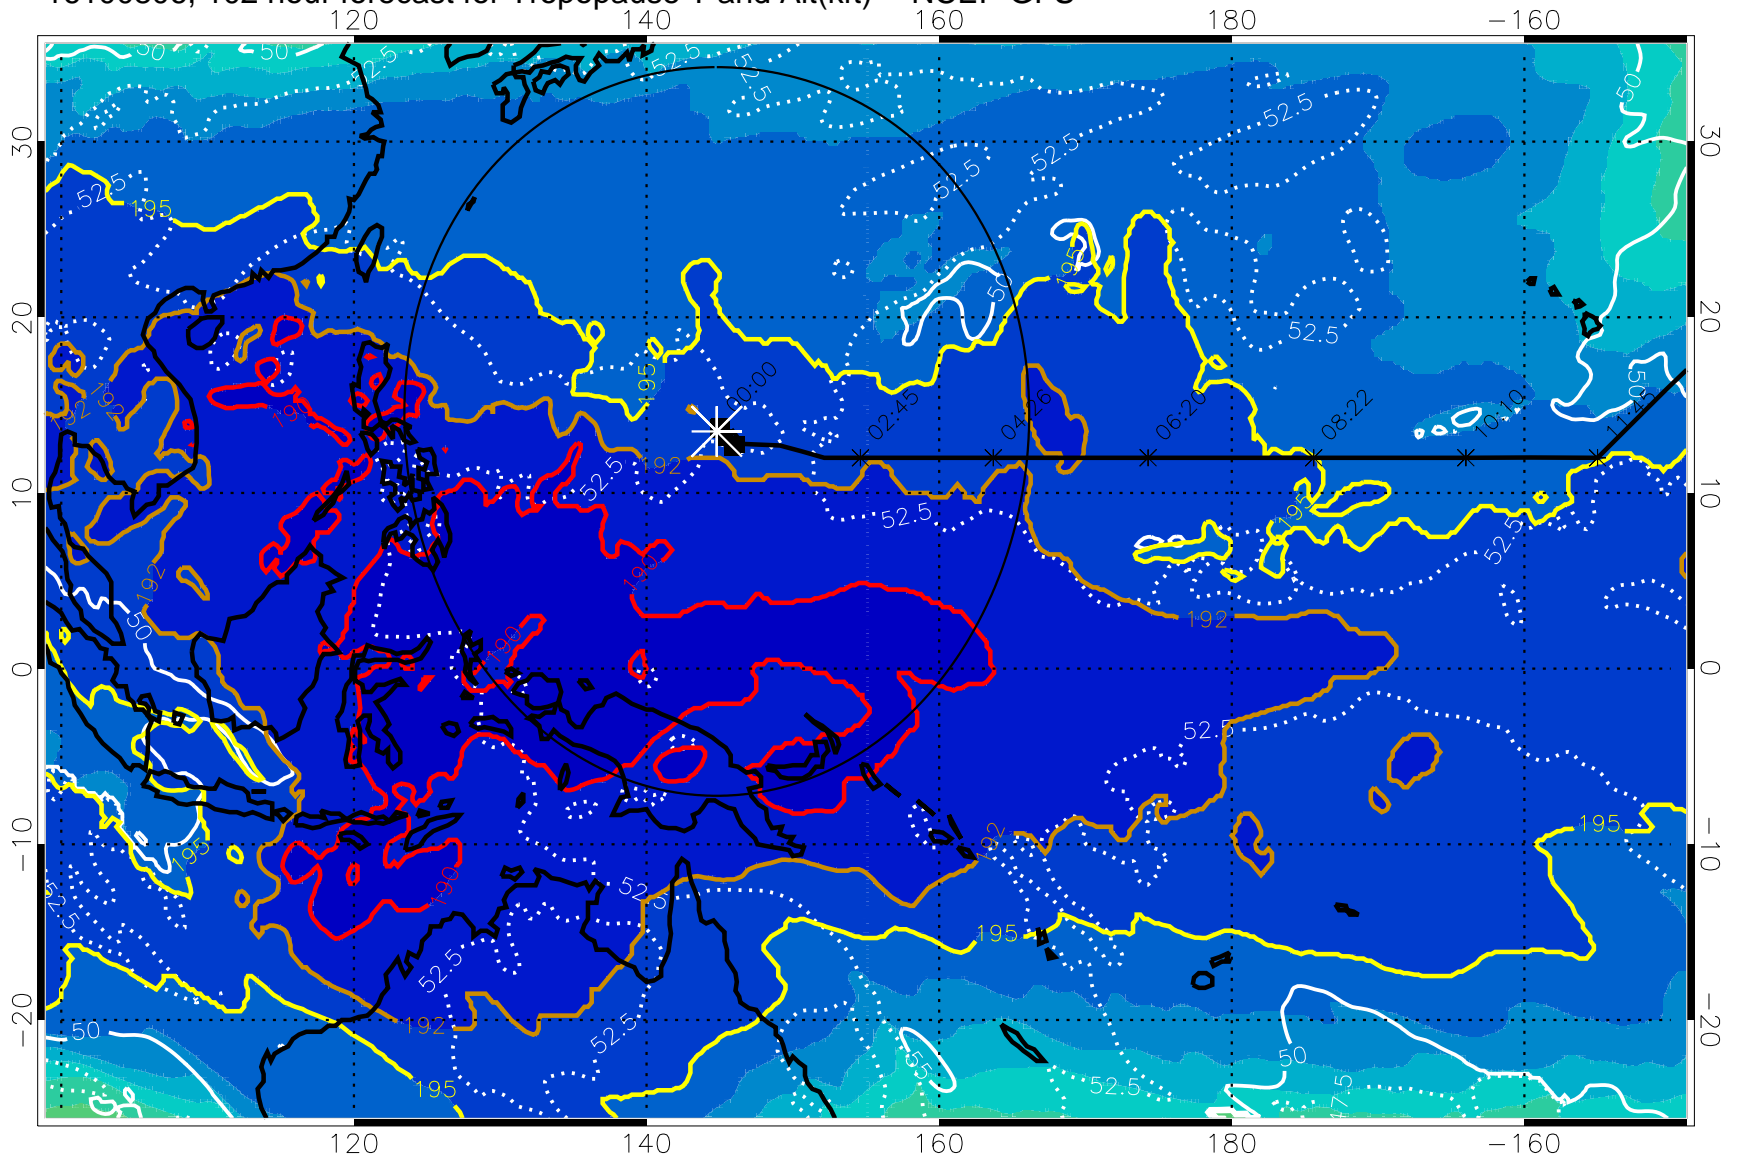

16100806, 102 hour forecast for Tropopause T and Alt(kft) -- NCEP GFS

190 200 210 220 230

Tropopause T, K

Tropopause Altitude in kft (white)

192.5K Isotherm 195K Isotherm

187.5K Isotherm 190K Isotherm

Range ring of 2304 km