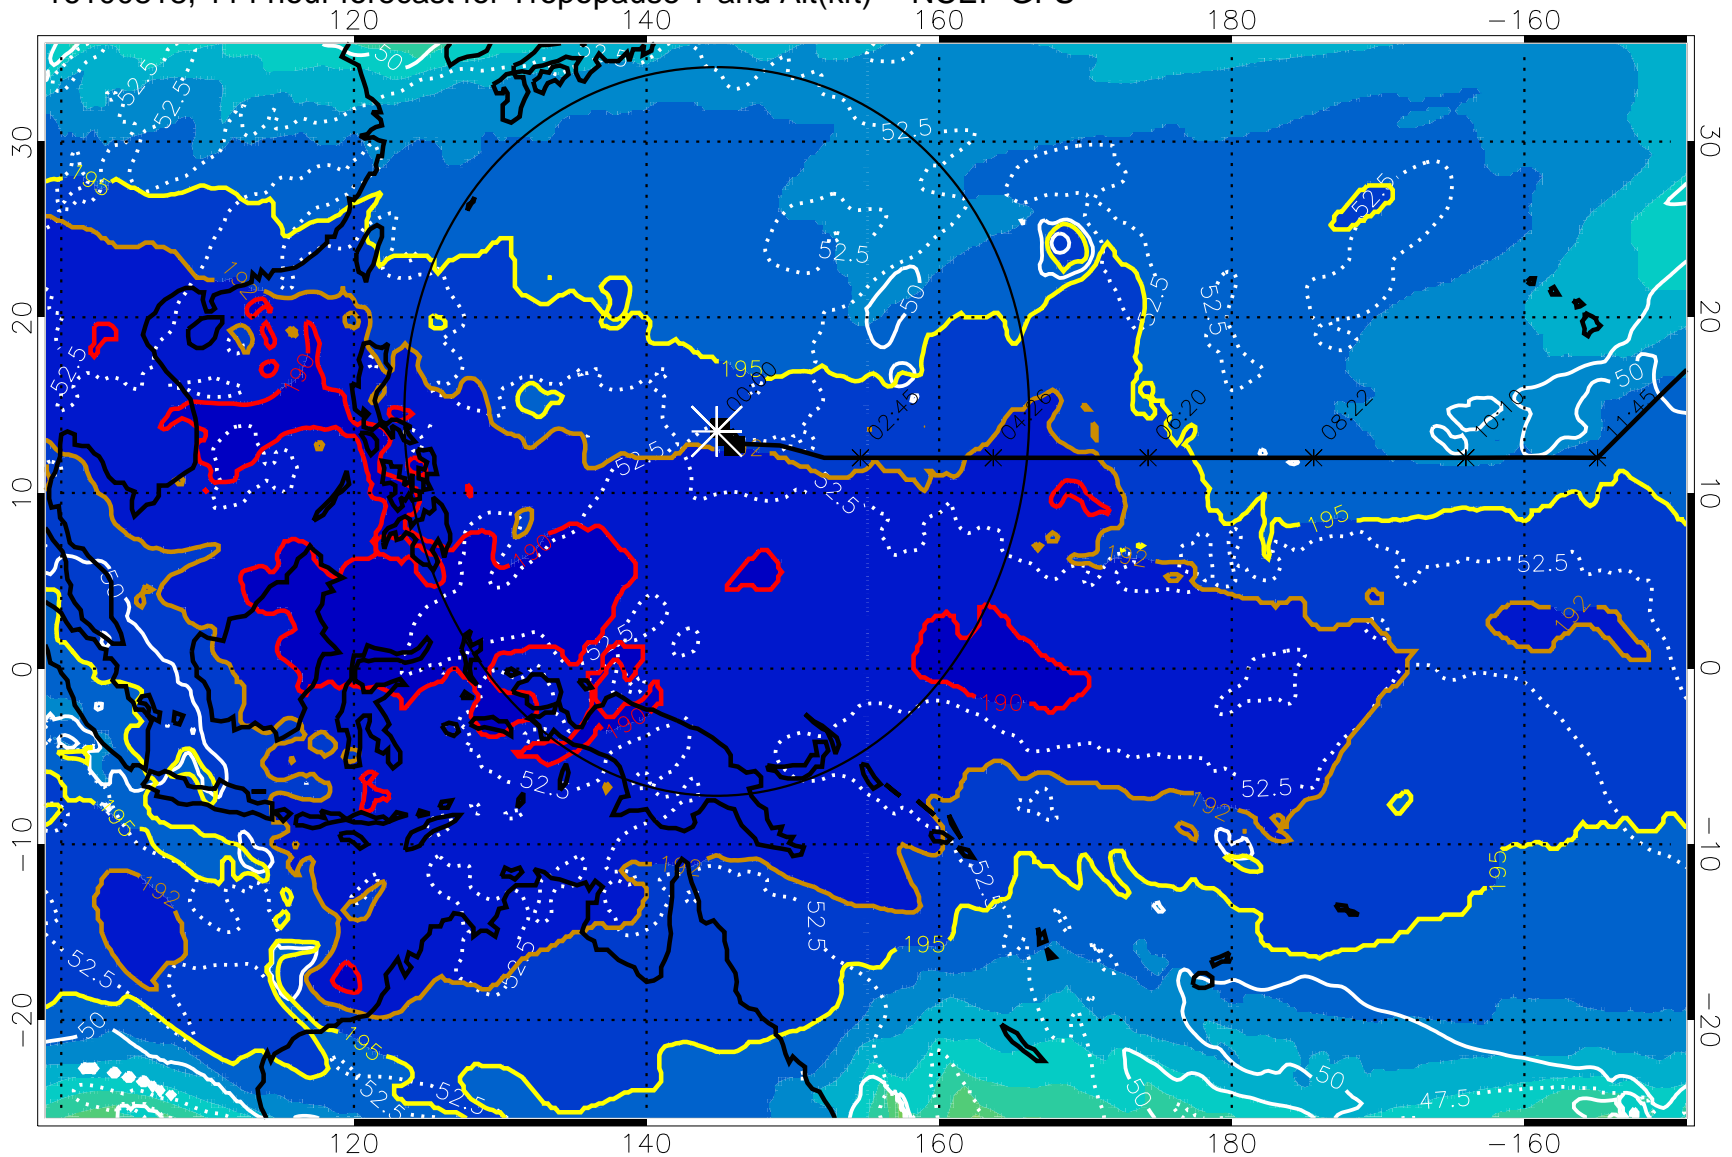

16100812, 108 hour forecast for Tropopause T and Alt(kft) -- NCEP GFS

190 200 210 220 230

Tropopause T, K

Tropopause Altitude in kft (white)

192.5K Isotherm 195K Isotherm
187.5K Isotherm 190K Isotherm

Range ring of 2304 km

16100818, 114 hour forecast for Tropopause T and Alt(kft) -- NCEP GFS

190 200 210 220 230

Tropopause T, K

Tropopause Altitude in kft (white)

192.5K Isotherm 195K Isotherm

187.5K Isotherm 190K Isotherm

Range ring of 2304 km