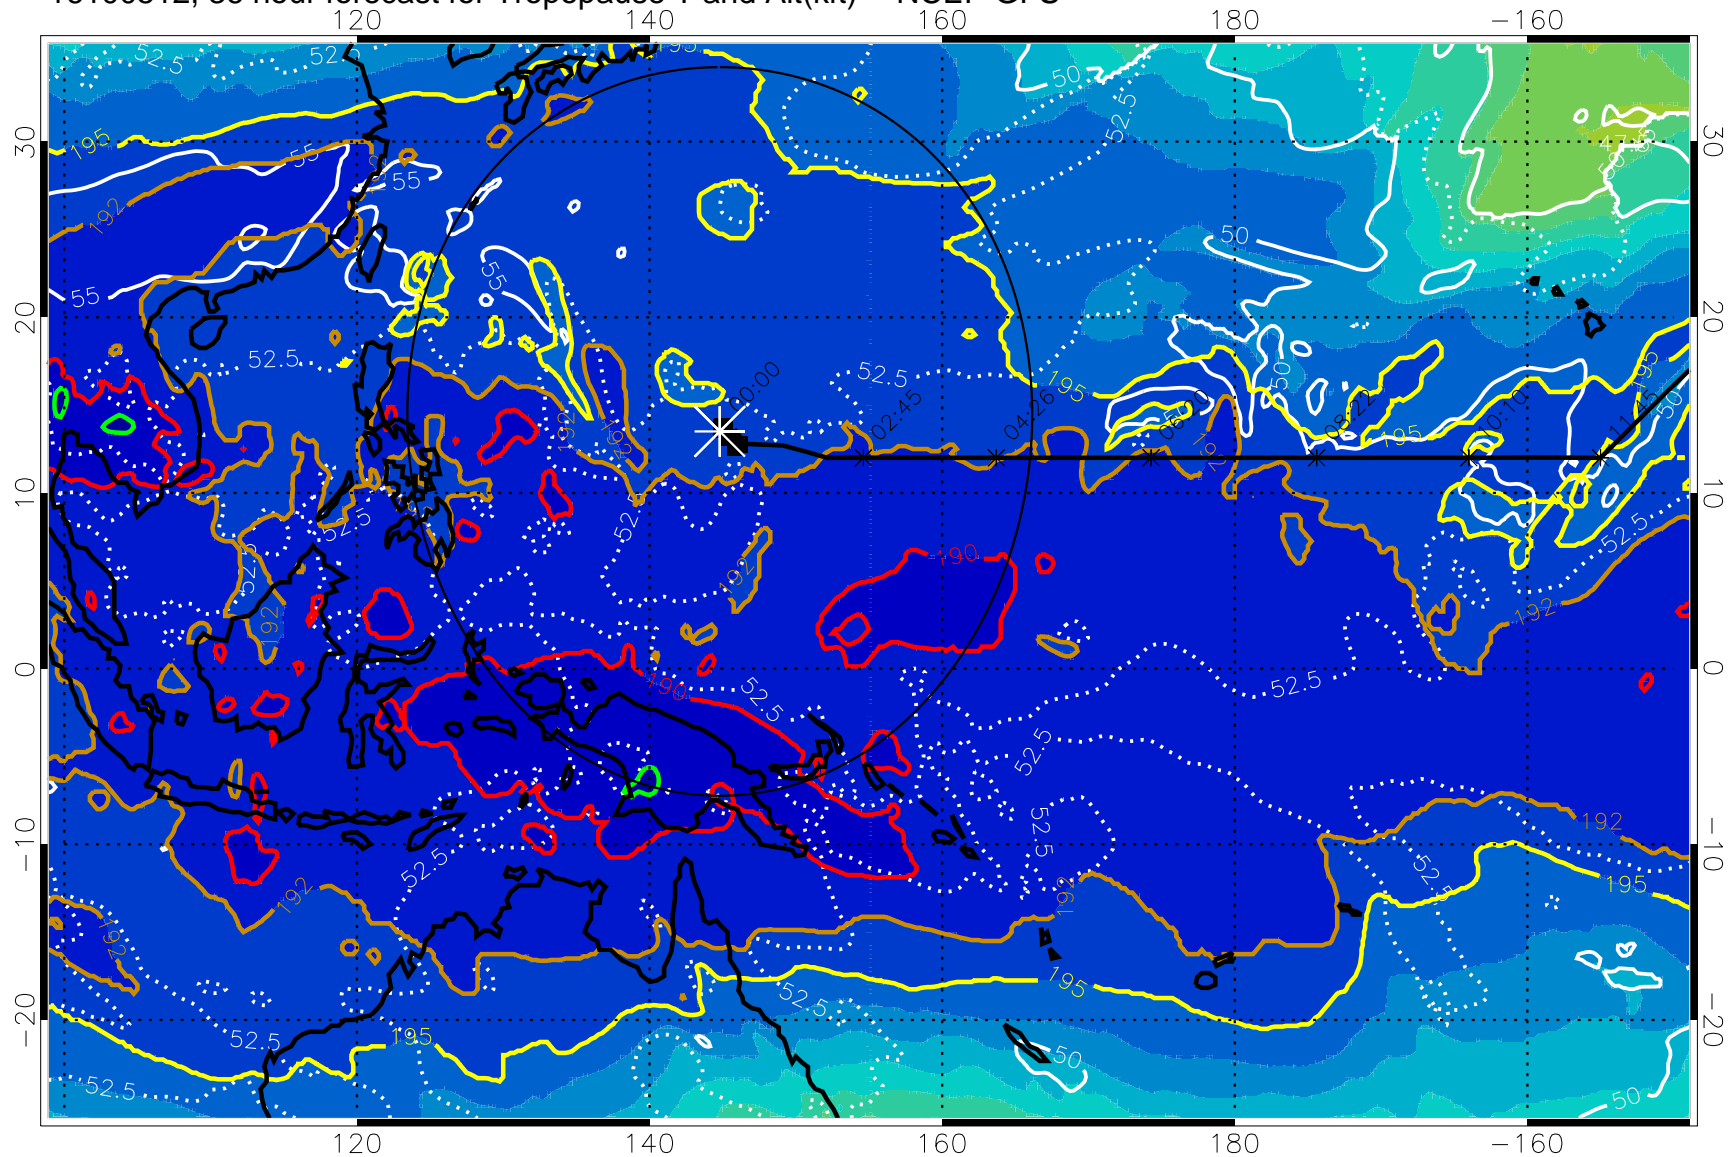

16100512, 36 hour forecast for Tropopause T and Alt(kft) -- NCEP GFS

190 200 210 220 230
Tropopause T, K

Tropopause Altitude in kft (white)

192.5K Isotherm 195K Isotherm
187.5K Isotherm 190K Isotherm

Range ring of 2304 km