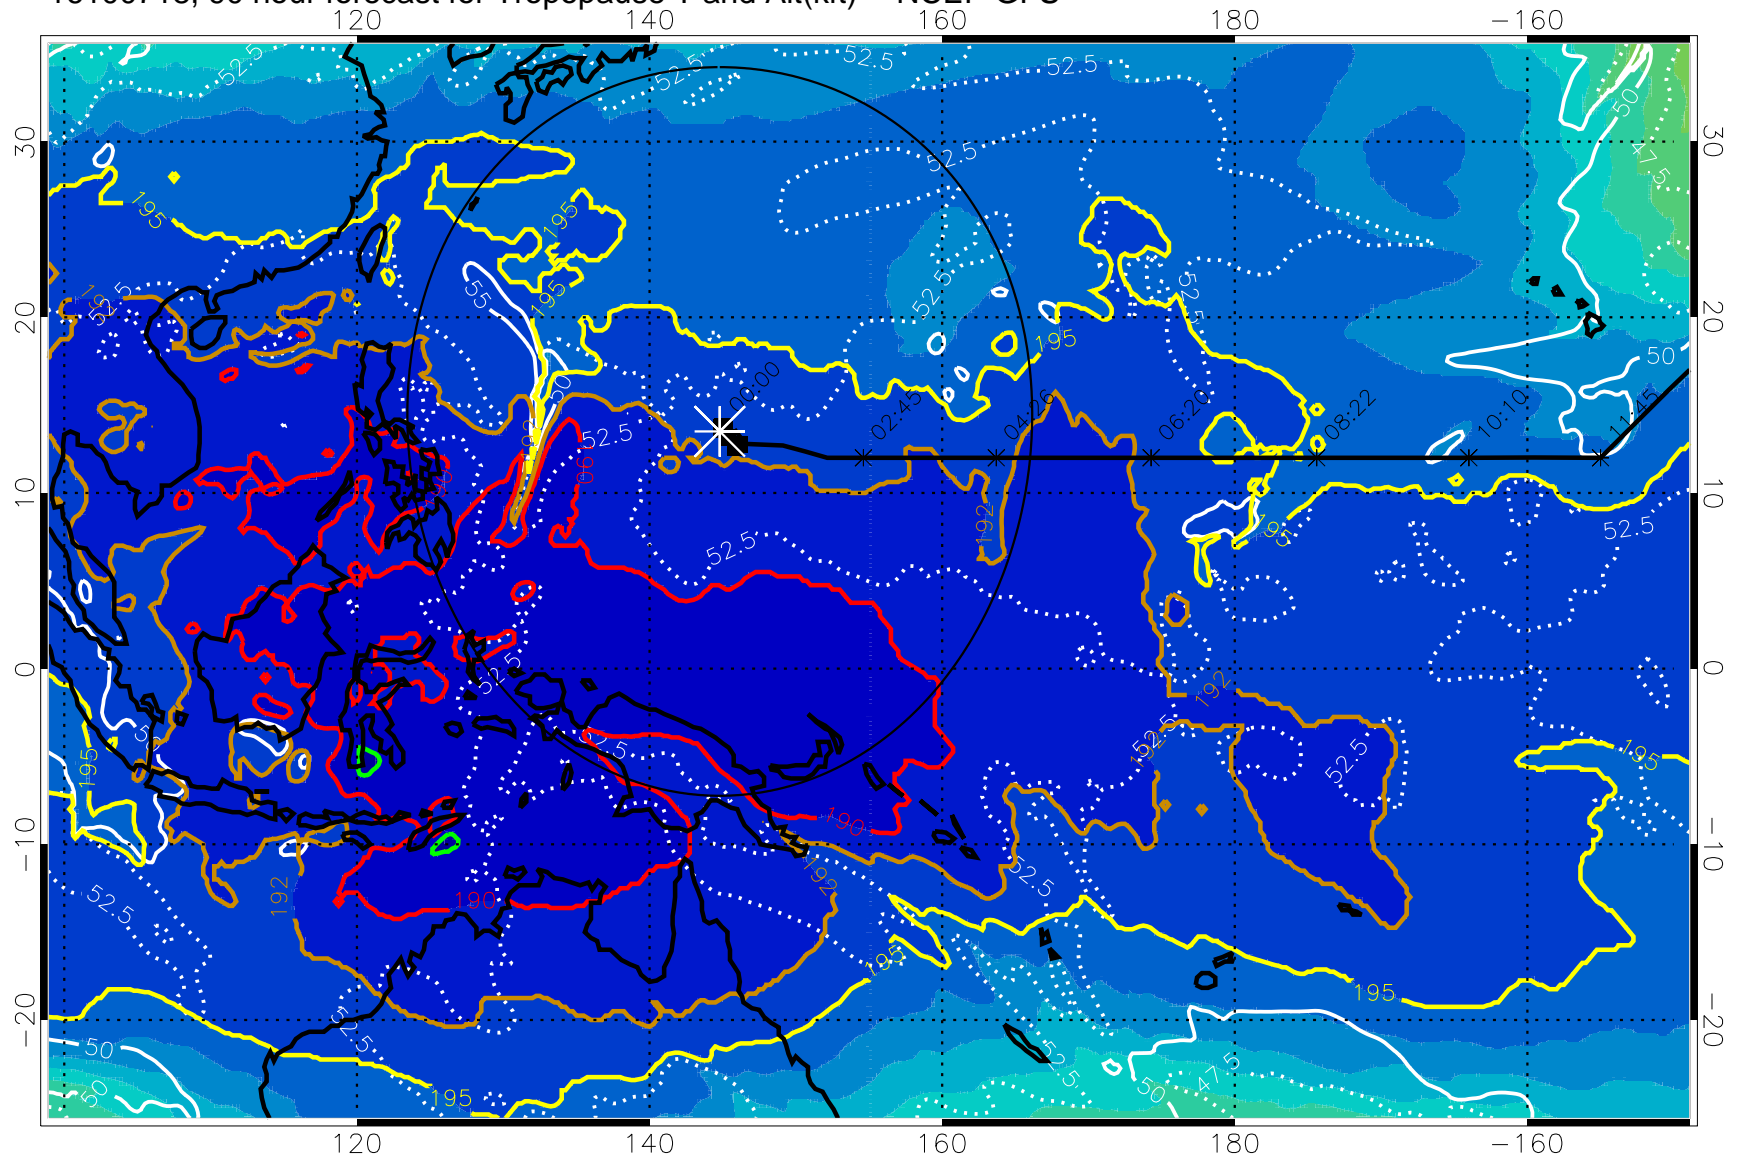

16100718, 90 hour forecast for Tropopause T and Alt(kft) -- NCEP GFS

190 200 210 220 230

Tropopause T, K

Tropopause Altitude in kft (white)

192.5K Isotherm 195K Isotherm

187.5K Isotherm 190K Isotherm

Range ring of 2304 km