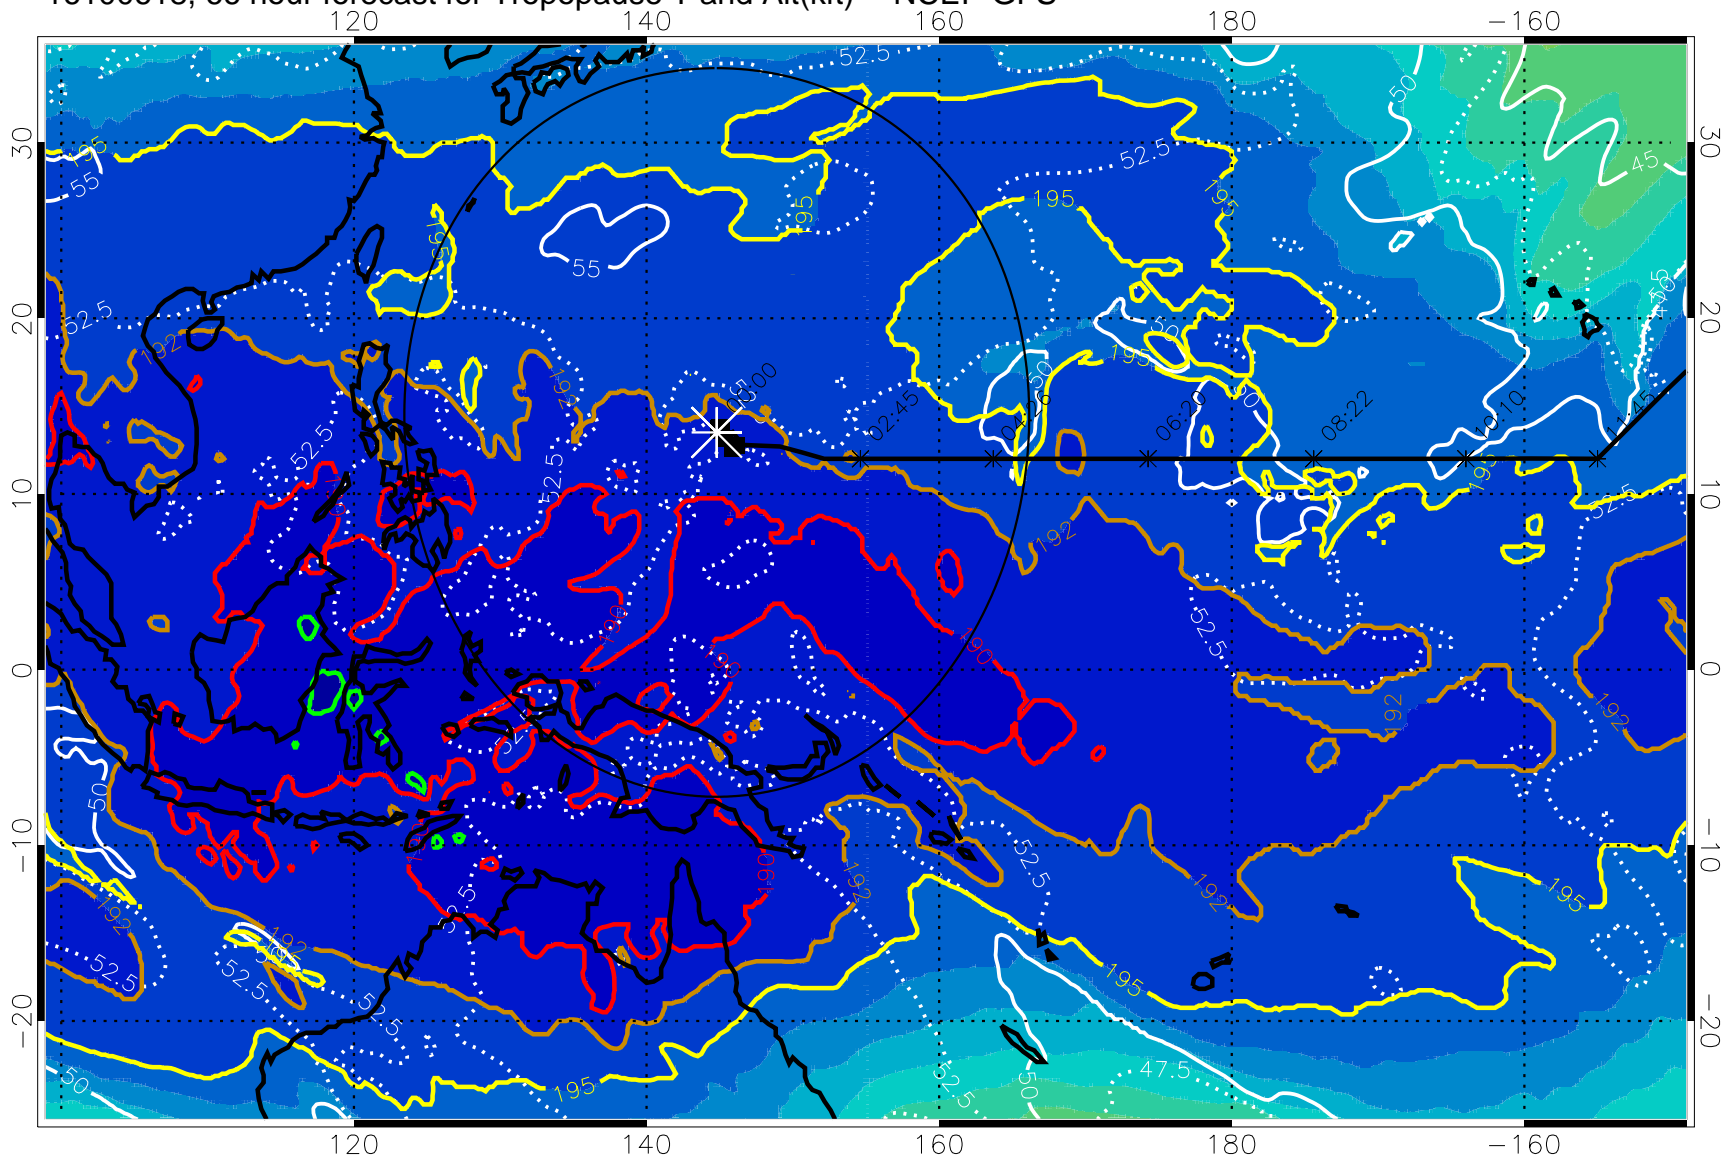

16100618, 66 hour forecast for Tropopause T and Alt(kft) -- NCEP GFS

190 200 210 220 230
Tropopause T, K

Tropopause Altitude in kft (white)

192.5K Isotherm 195K Isotherm
187.5K Isotherm 190K Isotherm

Range ring of 2304 km