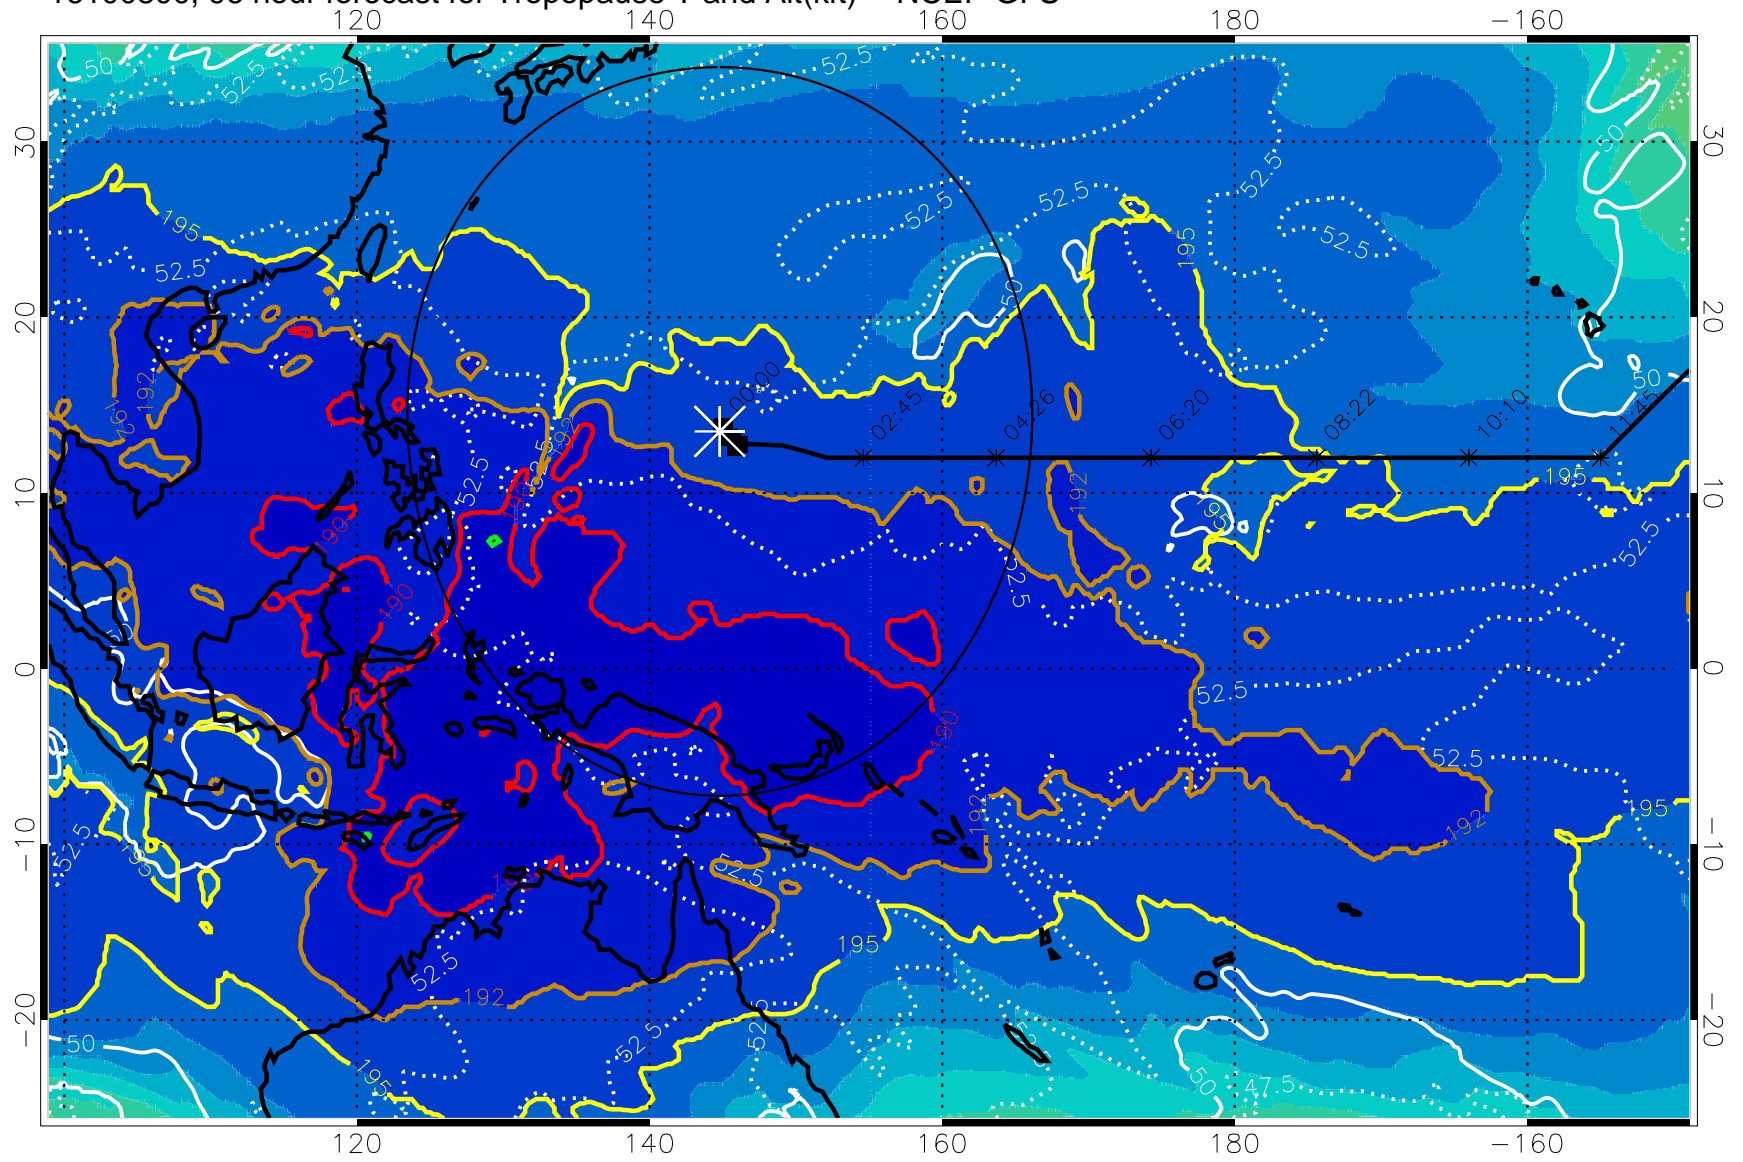

16100718, 90 hour forecast for Tropopause T and Alt(kft) -- NCEP GFS

190 200 210 220 230

Tropopause T, K

Tropopause Altitude in kft (white)

192.5K Isotherm 195K Isotherm

187.5K Isotherm 190K Isotherm

Range ring of 2304 km

16100800, 96 hour forecast for Tropopause T and Alt(kft) -- NCEP GFS

190 200 210 220 230
Tropopause T, K

Tropopause Altitude in kft (white)

192.5K Isotherm 195K Isotherm
187.5K Isotherm 190K Isotherm

Range ring of 2304 km