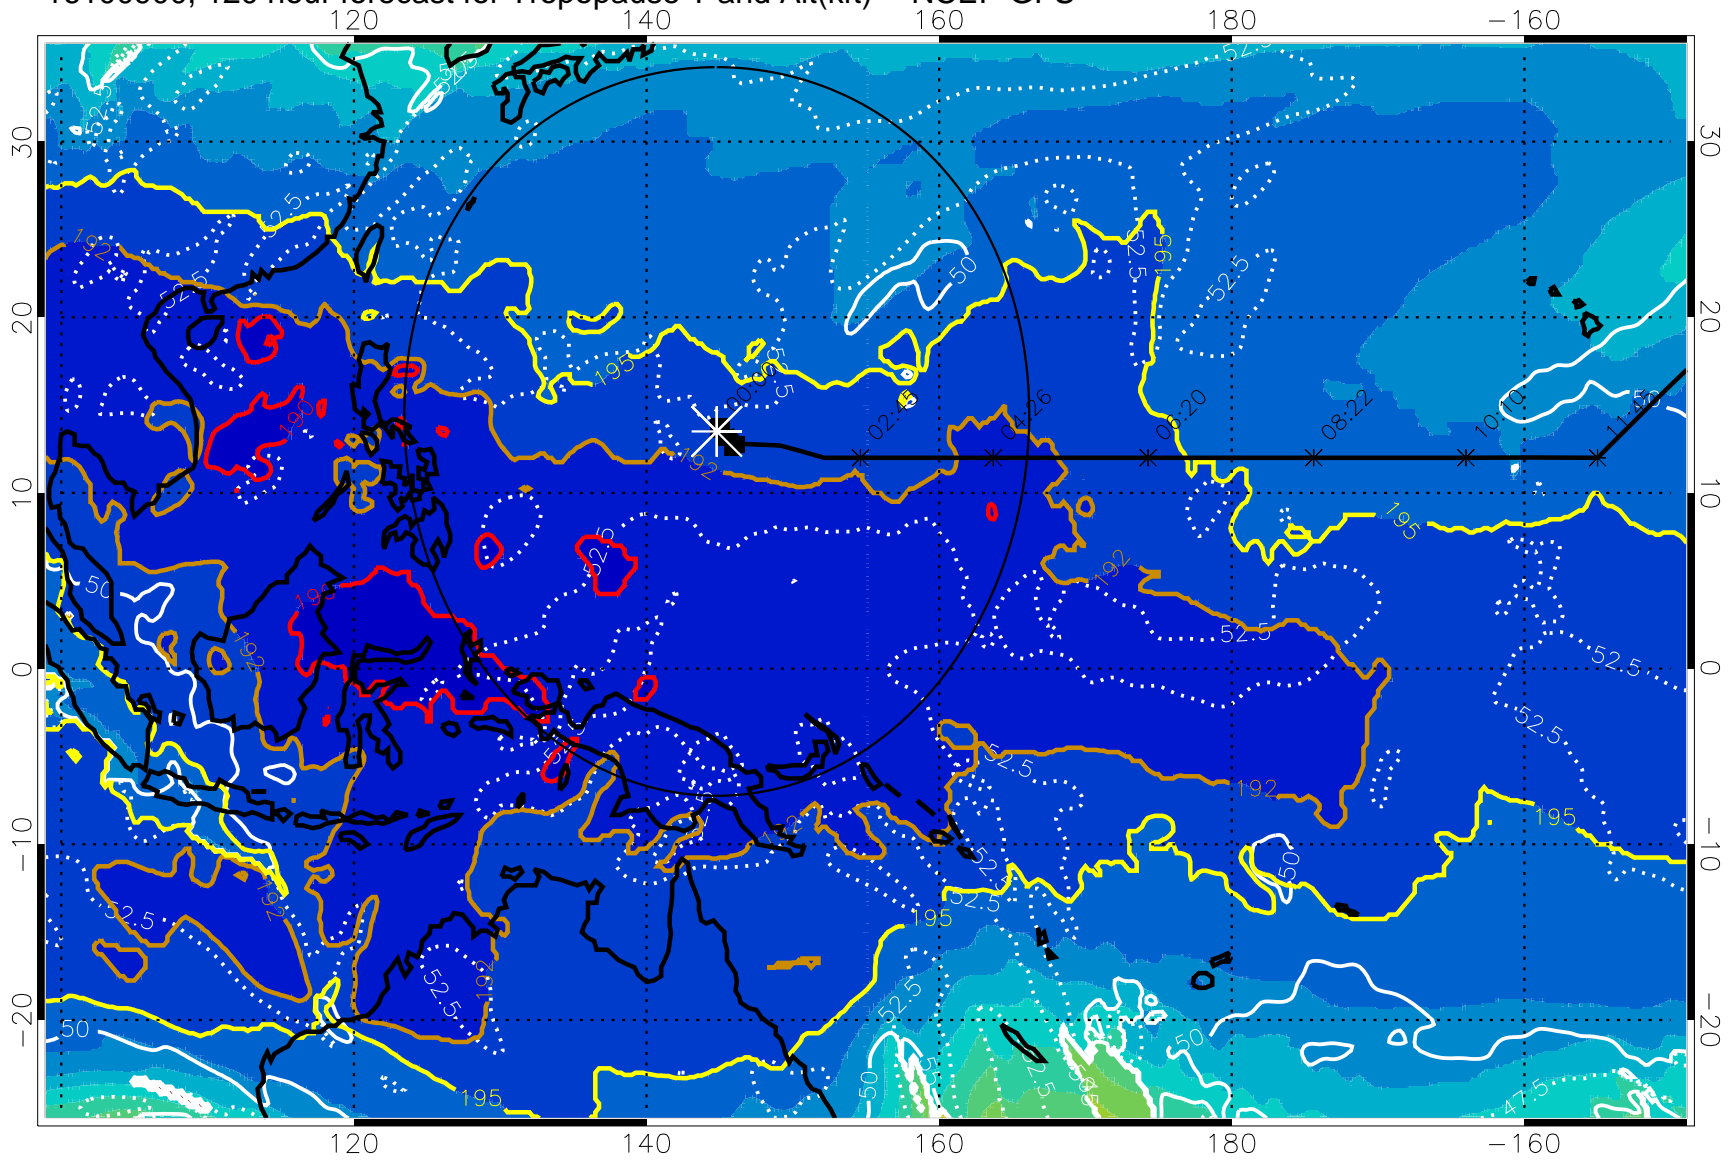

16100900, 120 hour forecast for Tropopause T and Alt(kft) -- NCEP GFS

190 200 210 220 230
Tropopause T, K

Tropopause Altitude in kft (white)

192.5K Isotherm 195K Isotherm
187.5K Isotherm 190K Isotherm

Range ring of 2304 km