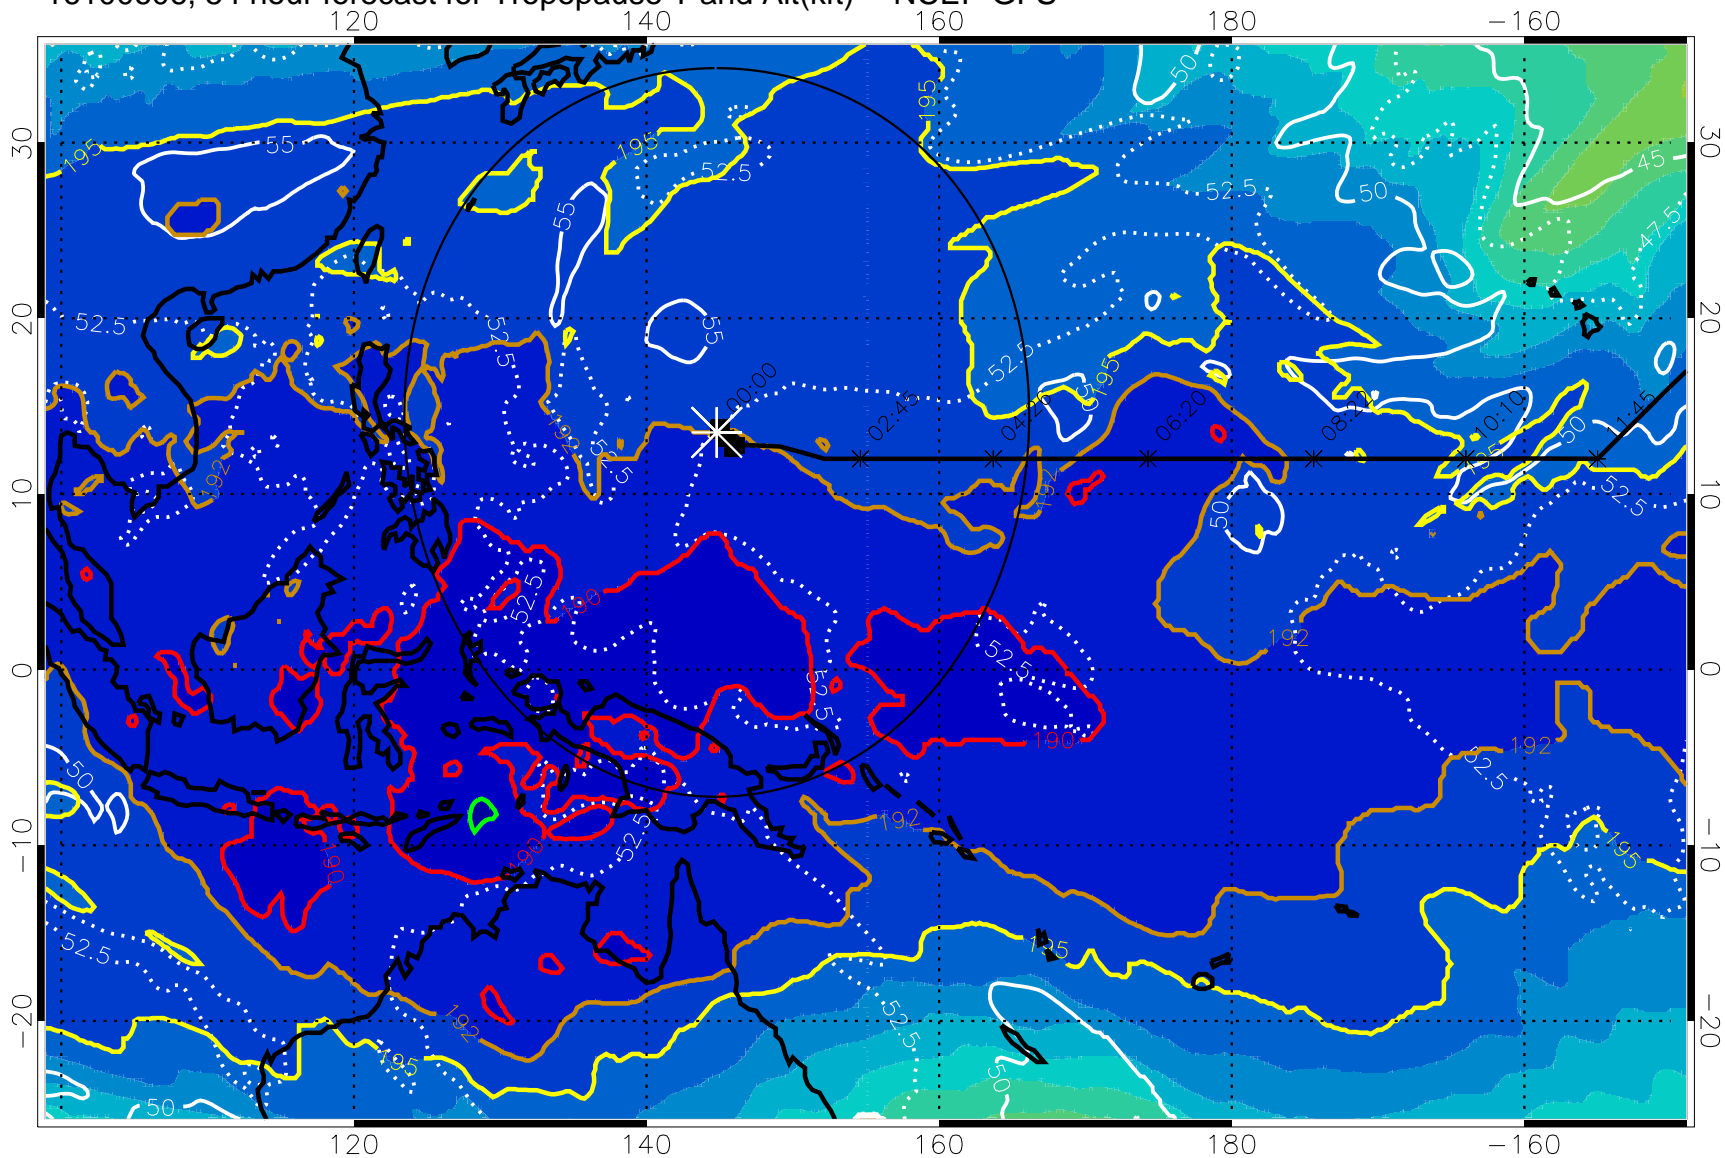

16100606, 54 hour forecast for Tropopause T and Alt(kft) -- NCEP GFS

190 200 210 220 230

Tropopause T, K

Tropopause Altitude in kft (white)

192.5K Isotherm 195K Isotherm

187.5K Isotherm 190K Isotherm

Range ring of 2304 km