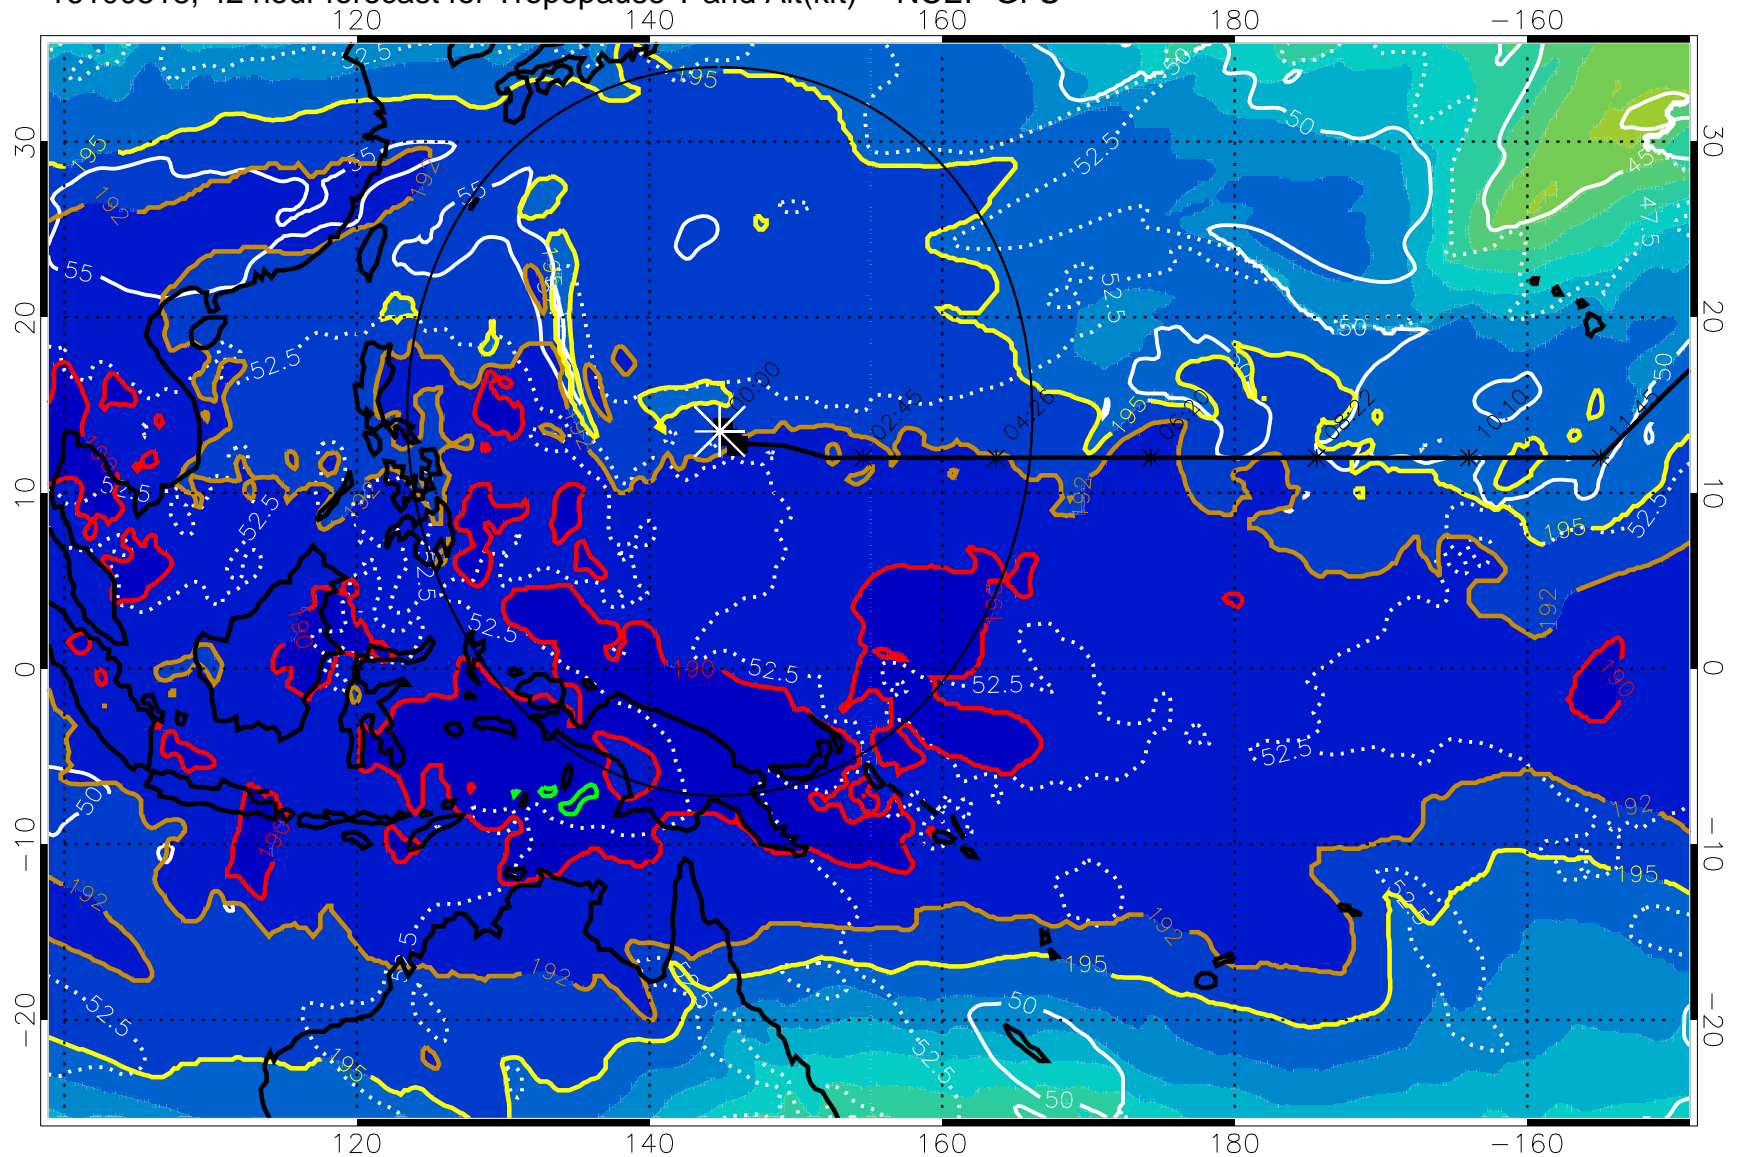

16100512, 36 hour forecast for Tropopause T and Alt(kft) -- NCEP GFS

190 200 210 220 230
Tropopause T, K

Tropopause Altitude in kft (white)

192.5K Isotherm 195K Isotherm
187.5K Isotherm 190K Isotherm

Range ring of 2304 km

16100518, 42 hour forecast for Tropopause T and Alt(kft) -- NCEP GFS

190 200 210 220 230

Tropopause T, K

Tropopause Altitude in kft (white)

192.5K Isotherm 195K Isotherm

187.5K Isotherm 190K Isotherm

Range ring of 2304 km