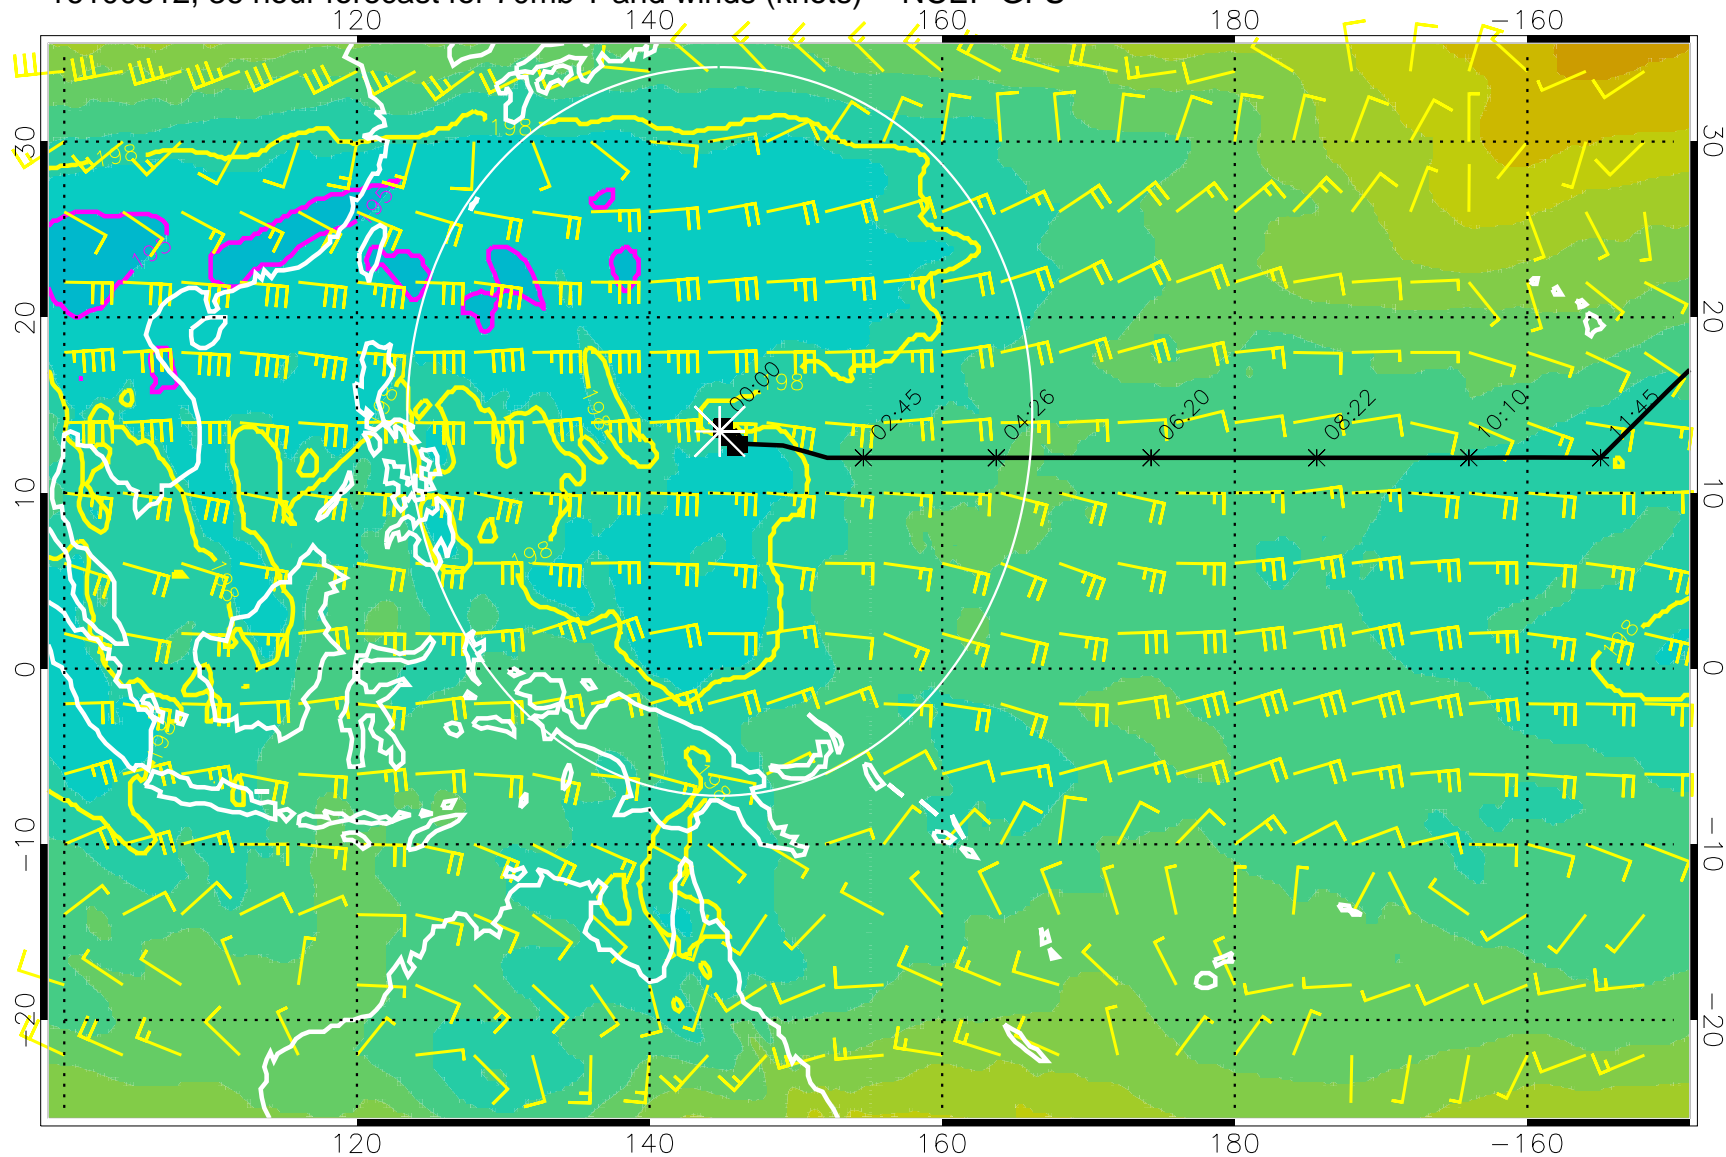

190K Isotherm    192.5K Isotherm  
195K Isotherm    197.5K Isotherm

Range ring of 2304 km

16100500, 24 hour forecast for 70mb T and winds (knots) -- NCEP GFS

180 190 200 210 220

T, K

190K Isotherm 192.5K Isotherm  
195K Isotherm 197.5K Isotherm

Range ring of 2304 km

16100506, 30 hour forecast for 70mb T and winds (knots) -- NCEP GFS

180 190 200 210 220

T, K

190K Isotherm 192.5K Isotherm  
195K Isotherm 197.5K Isotherm

Range ring of 2304 km

16100512, 36 hour forecast for 70mb T and winds (knots) -- NCEP GFS

180    190    200    210    220  
T, K

190K Isotherm    192.5K Isotherm  
195K Isotherm    197.5K Isotherm

Range ring of 2304 km

16100518, 42 hour forecast for 70mb T and winds (knots) -- NCEP GFS

180 190 200 210 220

T, K

190K Isotherm 192.5K Isotherm  
195K Isotherm 197.5K Isotherm

Range ring of 2304 km

16100600, 48 hour forecast for 70mb T and winds (knots) -- NCEP GFS

180 190 200 210 220  
T, K

190K Isotherm 192.5K Isotherm  
195K Isotherm 197.5K Isotherm