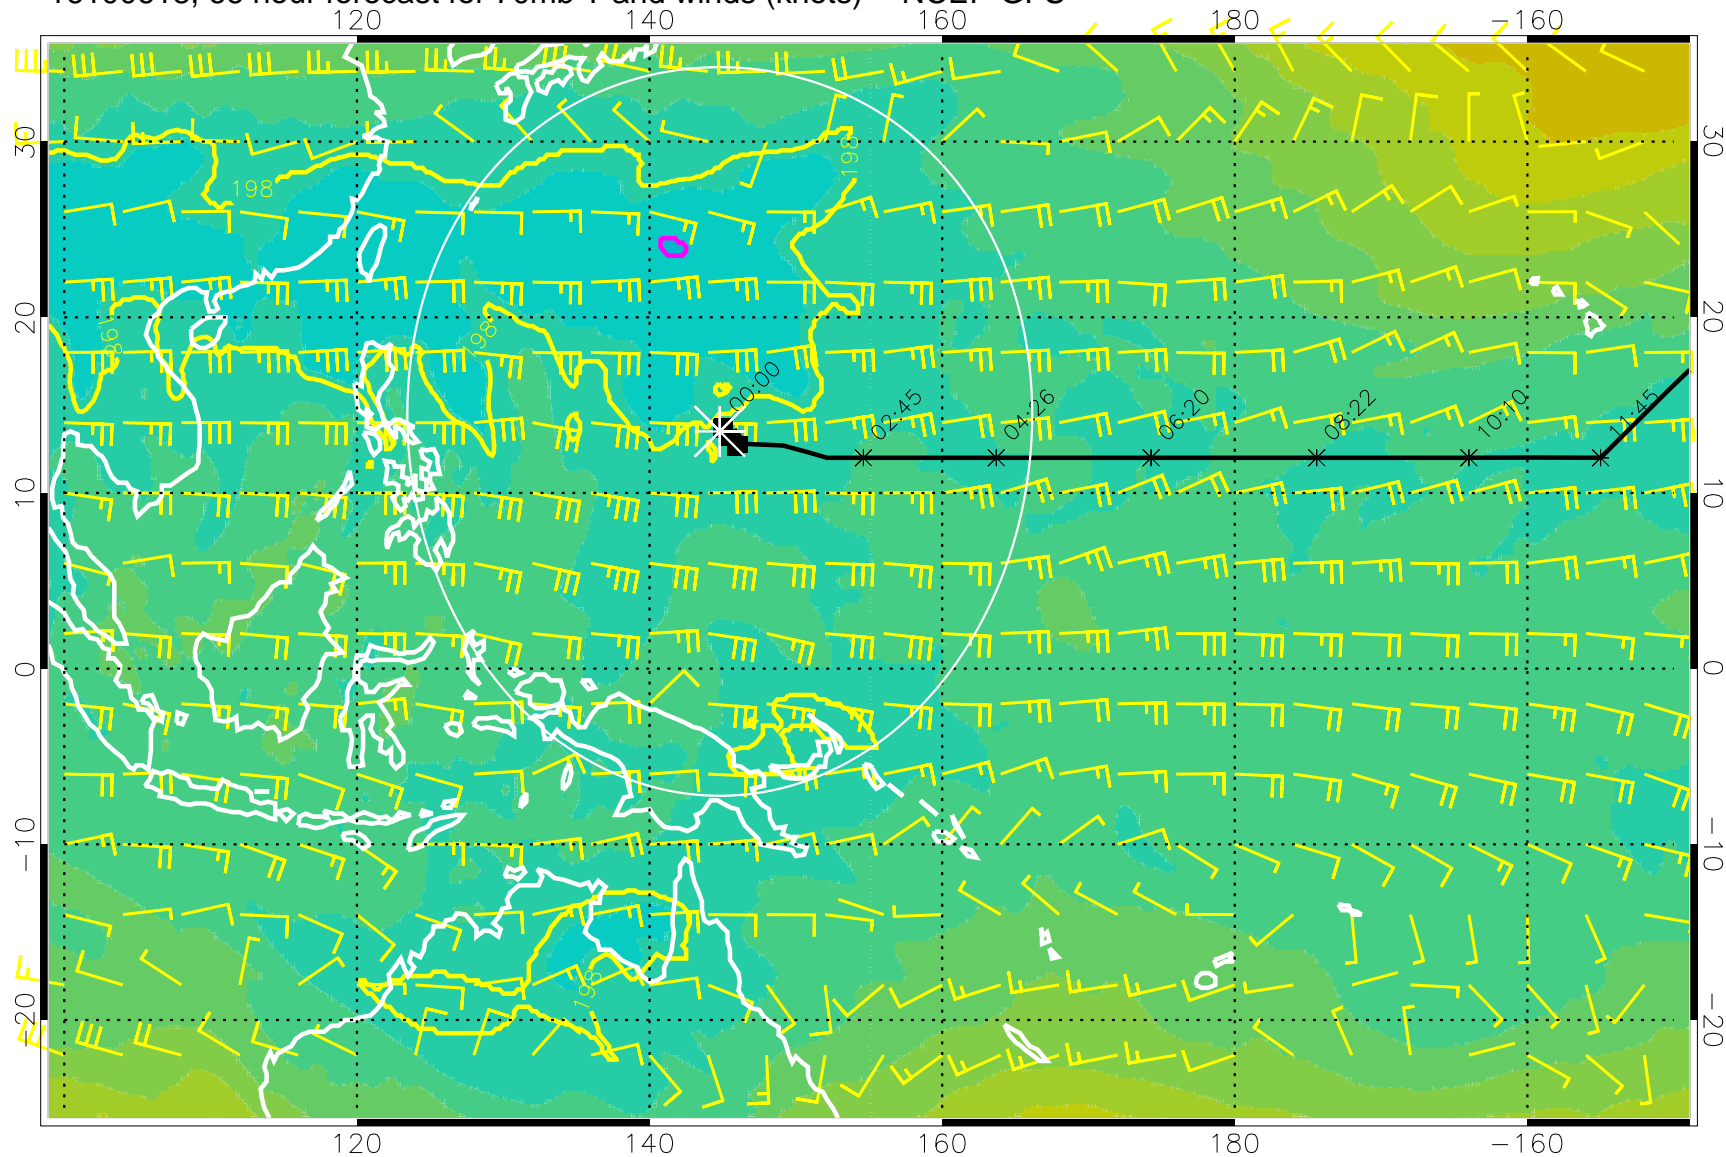

T, K

190K Isotherm 192.5K Isotherm  
195K Isotherm 197.5K Isotherm

Range ring of 2304 km

16100600, 48 hour forecast for 70mb T and winds (knots) -- NCEP GFS

180 190 200 210 220  
T, K

190K Isotherm 192.5K Isotherm  
195K Isotherm 197.5K Isotherm

Range ring of 2304 km

16100606, 54 hour forecast for 70mb T and winds (knots) -- NCEP GFS

180 190 200 210 220

T, K

190K Isotherm 192.5K Isotherm  
195K Isotherm 197.5K Isotherm

Range ring of 2304 km

16100612, 60 hour forecast for 70mb T and winds (knots) -- NCEP GFS

180 190 200 210 220

T, K

190K Isotherm 192.5K Isotherm  
195K Isotherm 197.5K Isotherm

Range ring of 2304 km

16100618, 66 hour forecast for 70mb T and winds (knots) -- NCEP GFS

180 190 200 210 220

T, K

190K Isotherm 192.5K Isotherm  
195K Isotherm 197.5K Isotherm

180 190 200 210 220

T, K

190K Isotherm 192.5K Isotherm  
195K Isotherm 197.5K Isotherm

Range ring of 2304 km

16100712, 84 hour forecast for 70mb T and winds (knots) -- NCEP GFS

180      190      200      210      220  
T, K