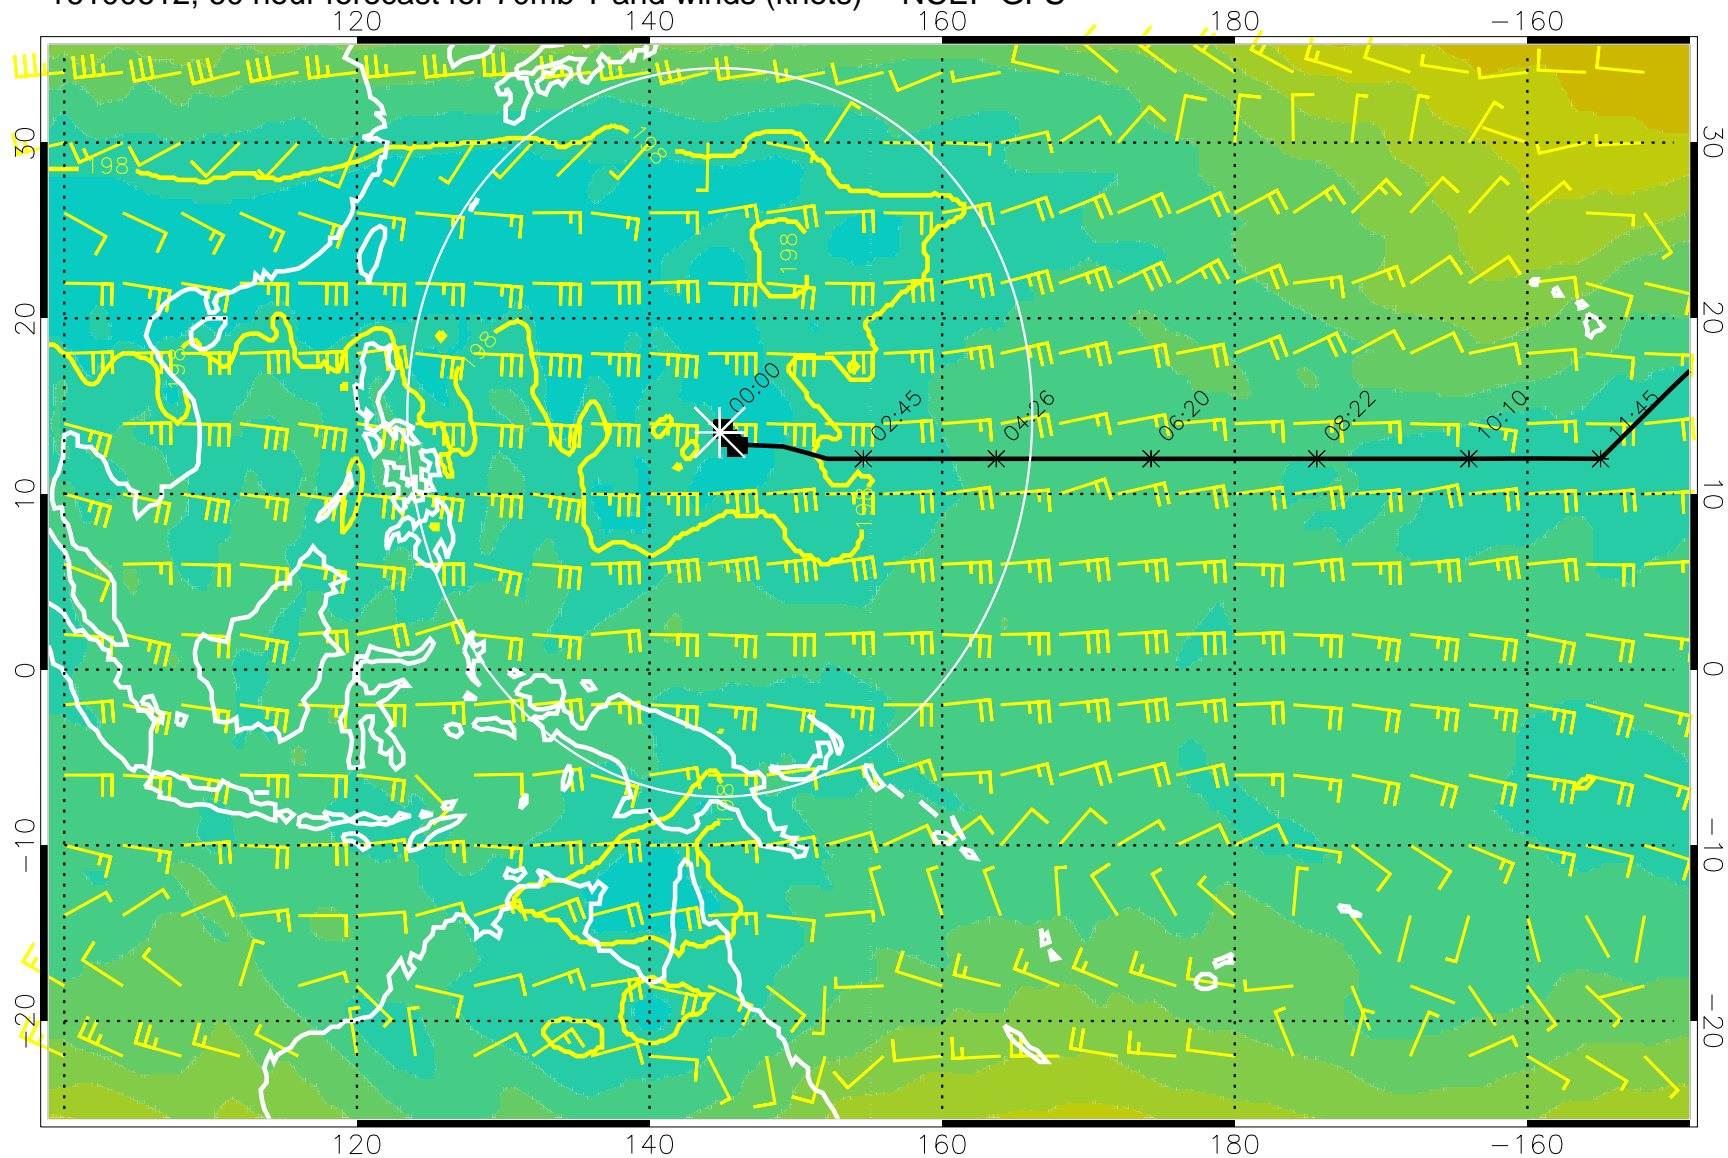

T, K

190K Isotherm 192.5K Isotherm  
195K Isotherm 197.5K Isotherm

Range ring of 2304 km

16100600, 48 hour forecast for 70mb T and winds (knots) -- NCEP GFS

180 190 200 210 220  
T, K

190K Isotherm 192.5K Isotherm  
195K Isotherm 197.5K Isotherm

Range ring of 2304 km

16100606, 54 hour forecast for 70mb T and winds (knots) -- NCEP GFS

180 190 200 210 220

T, K

190K Isotherm 192.5K Isotherm  
195K Isotherm 197.5K Isotherm

Range ring of 2304 km

16100612, 60 hour forecast for 70mb T and winds (knots) -- NCEP GFS

180 190 200 210 220

T, K

190K Isotherm 192.5K Isotherm  
195K Isotherm 197.5K Isotherm

Range ring of 2304 km

16100618, 66 hour forecast for 70mb T and winds (knots) -- NCEP GFS

180 190 200 210 220

T, K

190K Isotherm 192.5K Isotherm  
195K Isotherm 197.5K Isotherm

180 190 200 210 220

T, K

190K Isotherm 192.5K Isotherm  
195K Isotherm 197.5K Isotherm

Range ring of 2304 km

16100712, 84 hour forecast for 70mb T and winds (knots) -- NCEP GFS

180      190      200      210      220  
T, K