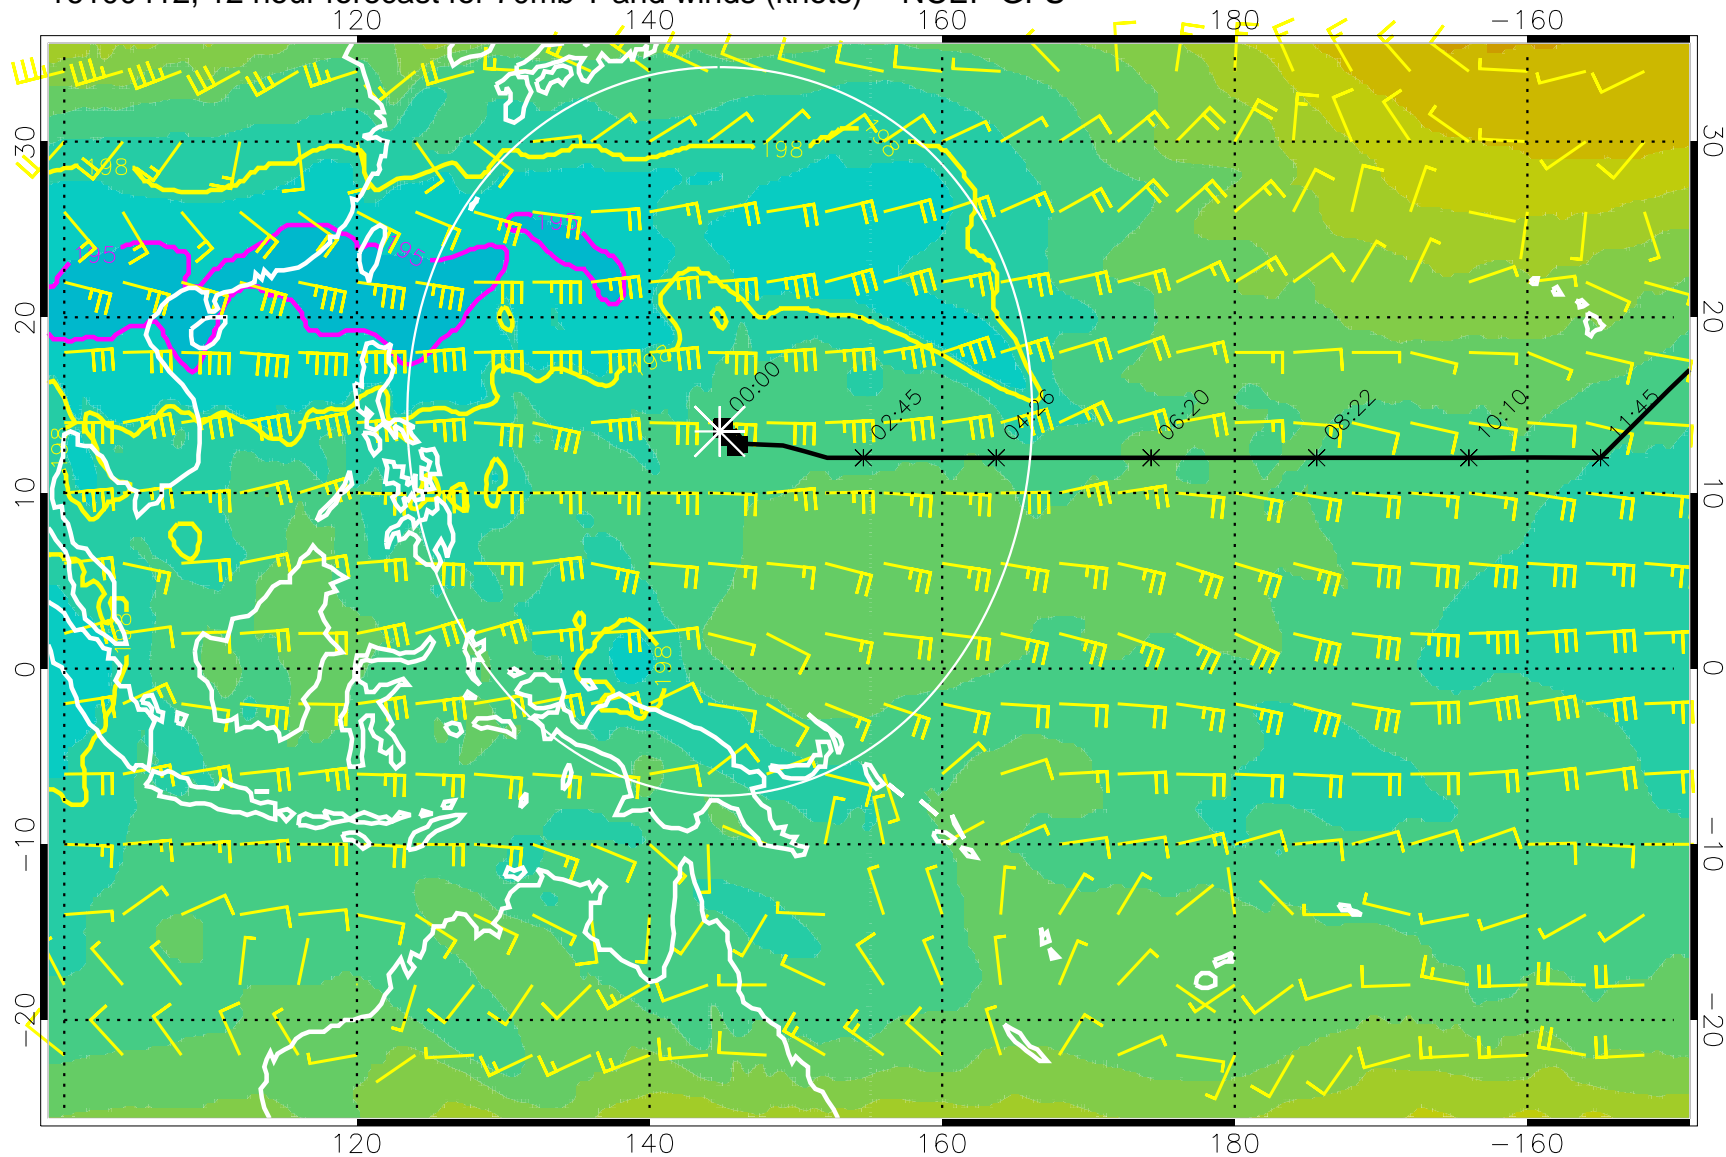

16100406, 6 hour forecast for 70mb T and winds (knots) -- NCEP GFS

180 190 200 210 220

T, K

190K Isotherm 192.5K Isotherm  
195K Isotherm 197.5K Isotherm

Range ring of 2304 km

16100412, 12 hour forecast for 70mb T and winds (knots) -- NCEP GFS

180 190 200 210 220

T, K

190K Isotherm 192.5K Isotherm  
195K Isotherm 197.5K Isotherm

Range ring of 2304 km

16100418, 18 hour forecast for 70mb T and winds (knots) -- NCEP GFS

180      190      200      210      220  
T, K

190K Isotherm    192.5K Isotherm  
195K Isotherm    197.5K Isotherm

Range ring of 2304 km

16100500, 24 hour forecast for 70mb T and winds (knots) -- NCEP GFS

180 190 200 210 220

T, K

190K Isotherm 192.5K Isotherm  
195K Isotherm 197.5K Isotherm