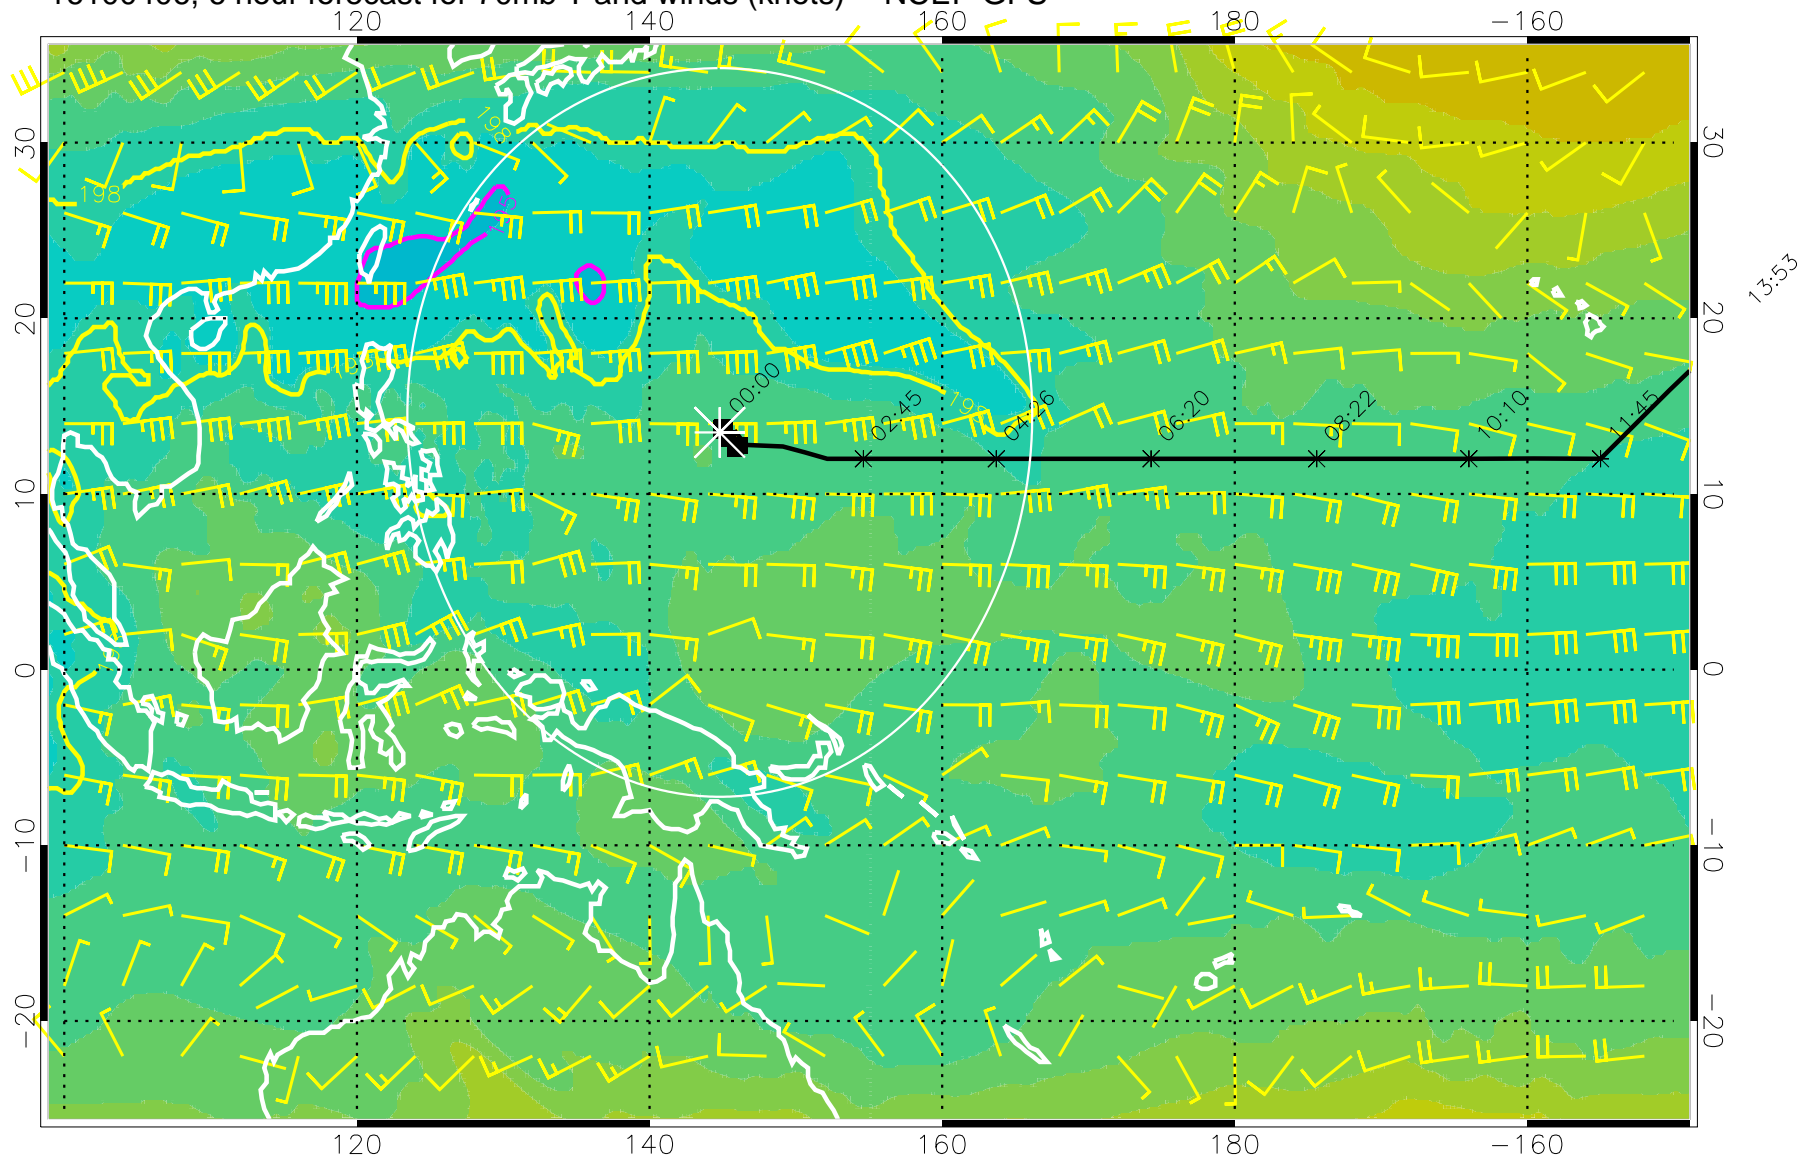

16100406, 6 hour forecast for 70mb T and winds (knots) -- NCEP GFS

180 190 200 210 220

T, K

190K Isotherm 192.5K Isotherm  
195K Isotherm 197.5K Isotherm

Range ring of 2304 km

16100412, 12 hour forecast for 70mb T and winds (knots) -- NCEP GFS

180 190 200 210 220

T, K

190K Isotherm 192.5K Isotherm  
195K Isotherm 197.5K Isotherm

Range ring of 2304 km

16100418, 18 hour forecast for 70mb T and winds (knots) -- NCEP GFS

180      190      200      210      220  
T, K

190K Isotherm    192.5K Isotherm  
195K Isotherm    197.5K Isotherm

Range ring of 2304 km

16100500, 24 hour forecast for 70mb T and winds (knots) -- NCEP GFS

180 190 200 210 220

T, K

190K Isotherm 192.5K Isotherm  
195K Isotherm 197.5K Isotherm