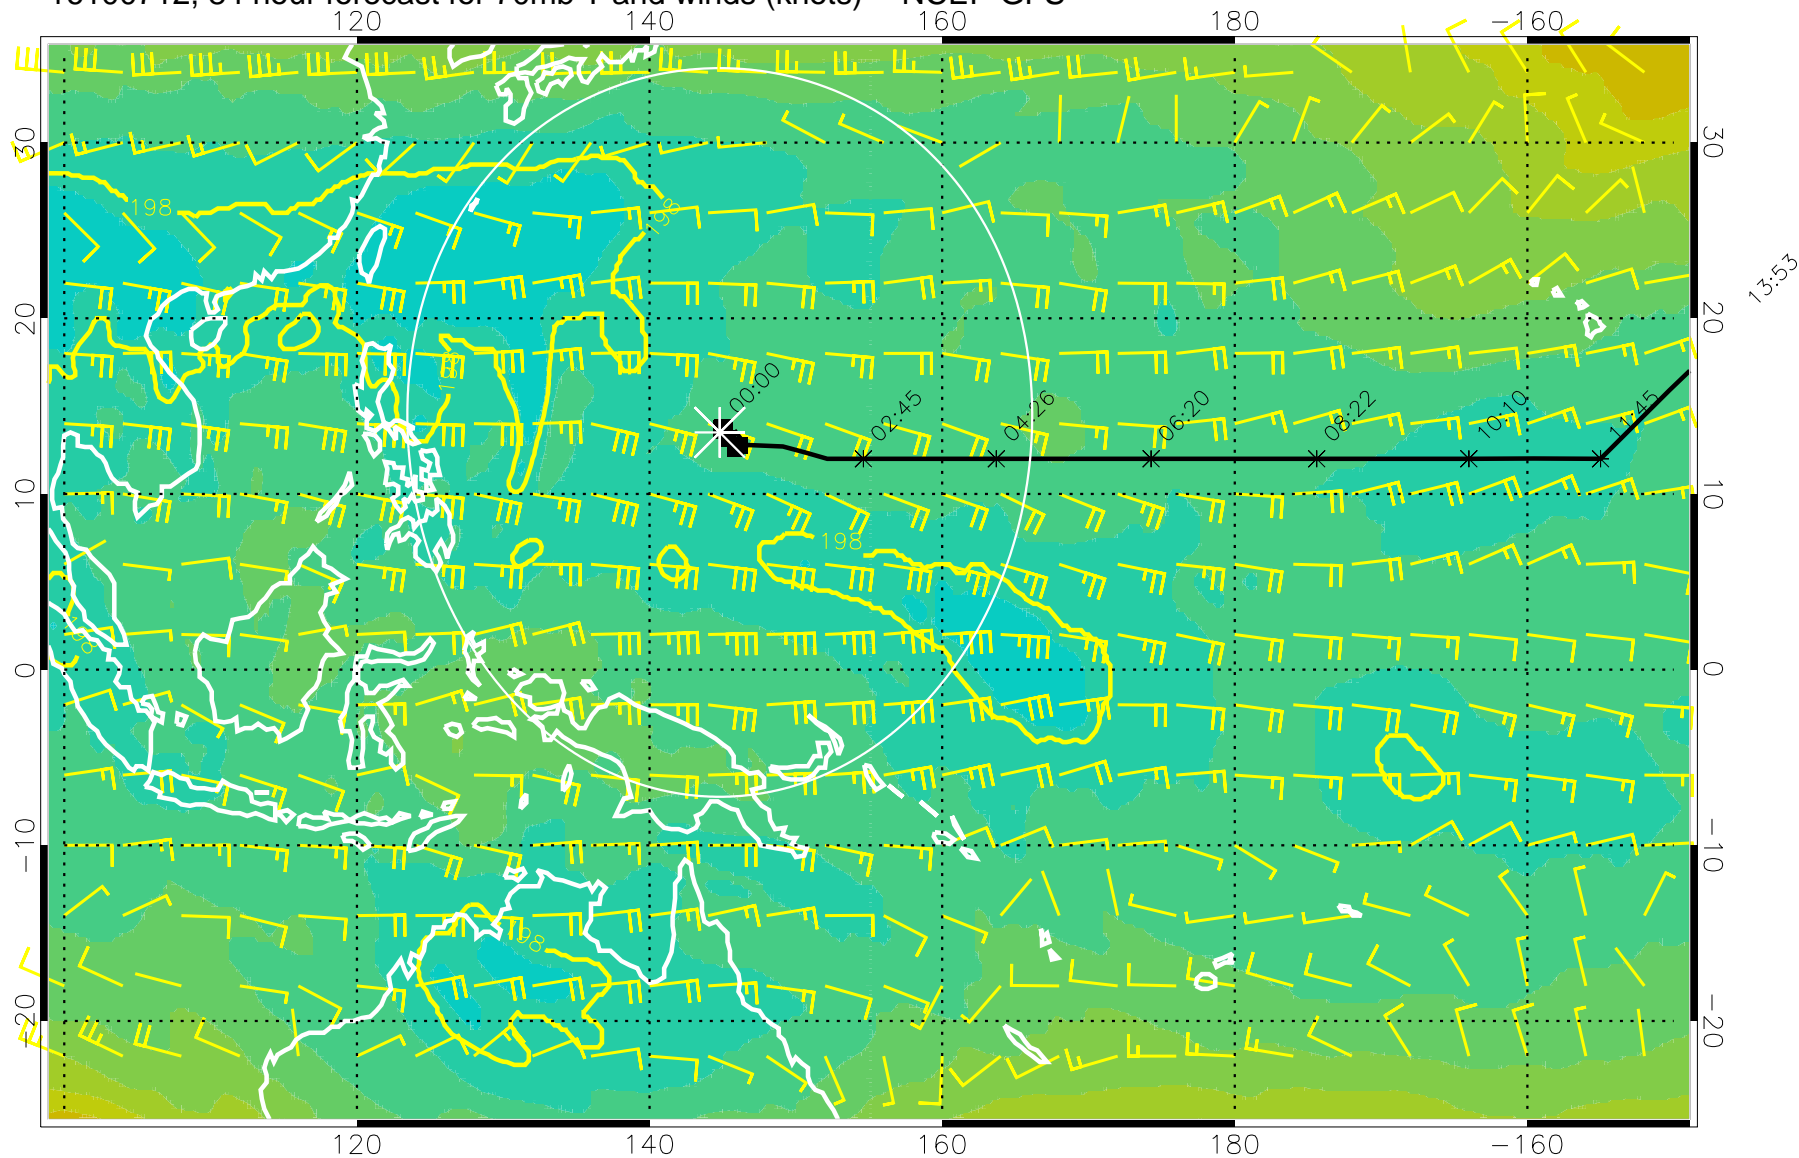

180 190 200 210 220

T, K

190K Isotherm 192.5K Isotherm  
195K Isotherm 197.5K Isotherm

Range ring of 2304 km

16100618, 66 hour forecast for 70mb T and winds (knots) -- NCEP GFS

180 190 200 210 220

T, K

190K Isotherm 192.5K Isotherm  
195K Isotherm 197.5K Isotherm

Range ring of 2304 km

16100700, 72 hour forecast for 70mb T and winds (knots) -- NCEP GFS

180 190 200 210 220

T, K

190K Isotherm 192.5K Isotherm  
195K Isotherm 197.5K Isotherm

Range ring of 2304 km

16100706, 78 hour forecast for 70mb T and winds (knots) -- NCEP GFS

180 190 200 210 220

T, K

190K Isotherm 192.5K Isotherm  
195K Isotherm 197.5K Isotherm

Range ring of 2304 km

16100712, 84 hour forecast for 70mb T and winds (knots) -- NCEP GFS

180      190      200      210      220  
T, K

190K Isotherm    192.5K Isotherm  
195K Isotherm    197.5K Isotherm

Range ring of 2304 km

16100718, 90 hour forecast for 70mb T and winds (knots) -- NCEP GFS

180 190 200 210 220

T, K

190K Isotherm 192.5K Isotherm  
195K Isotherm 197.5K Isotherm