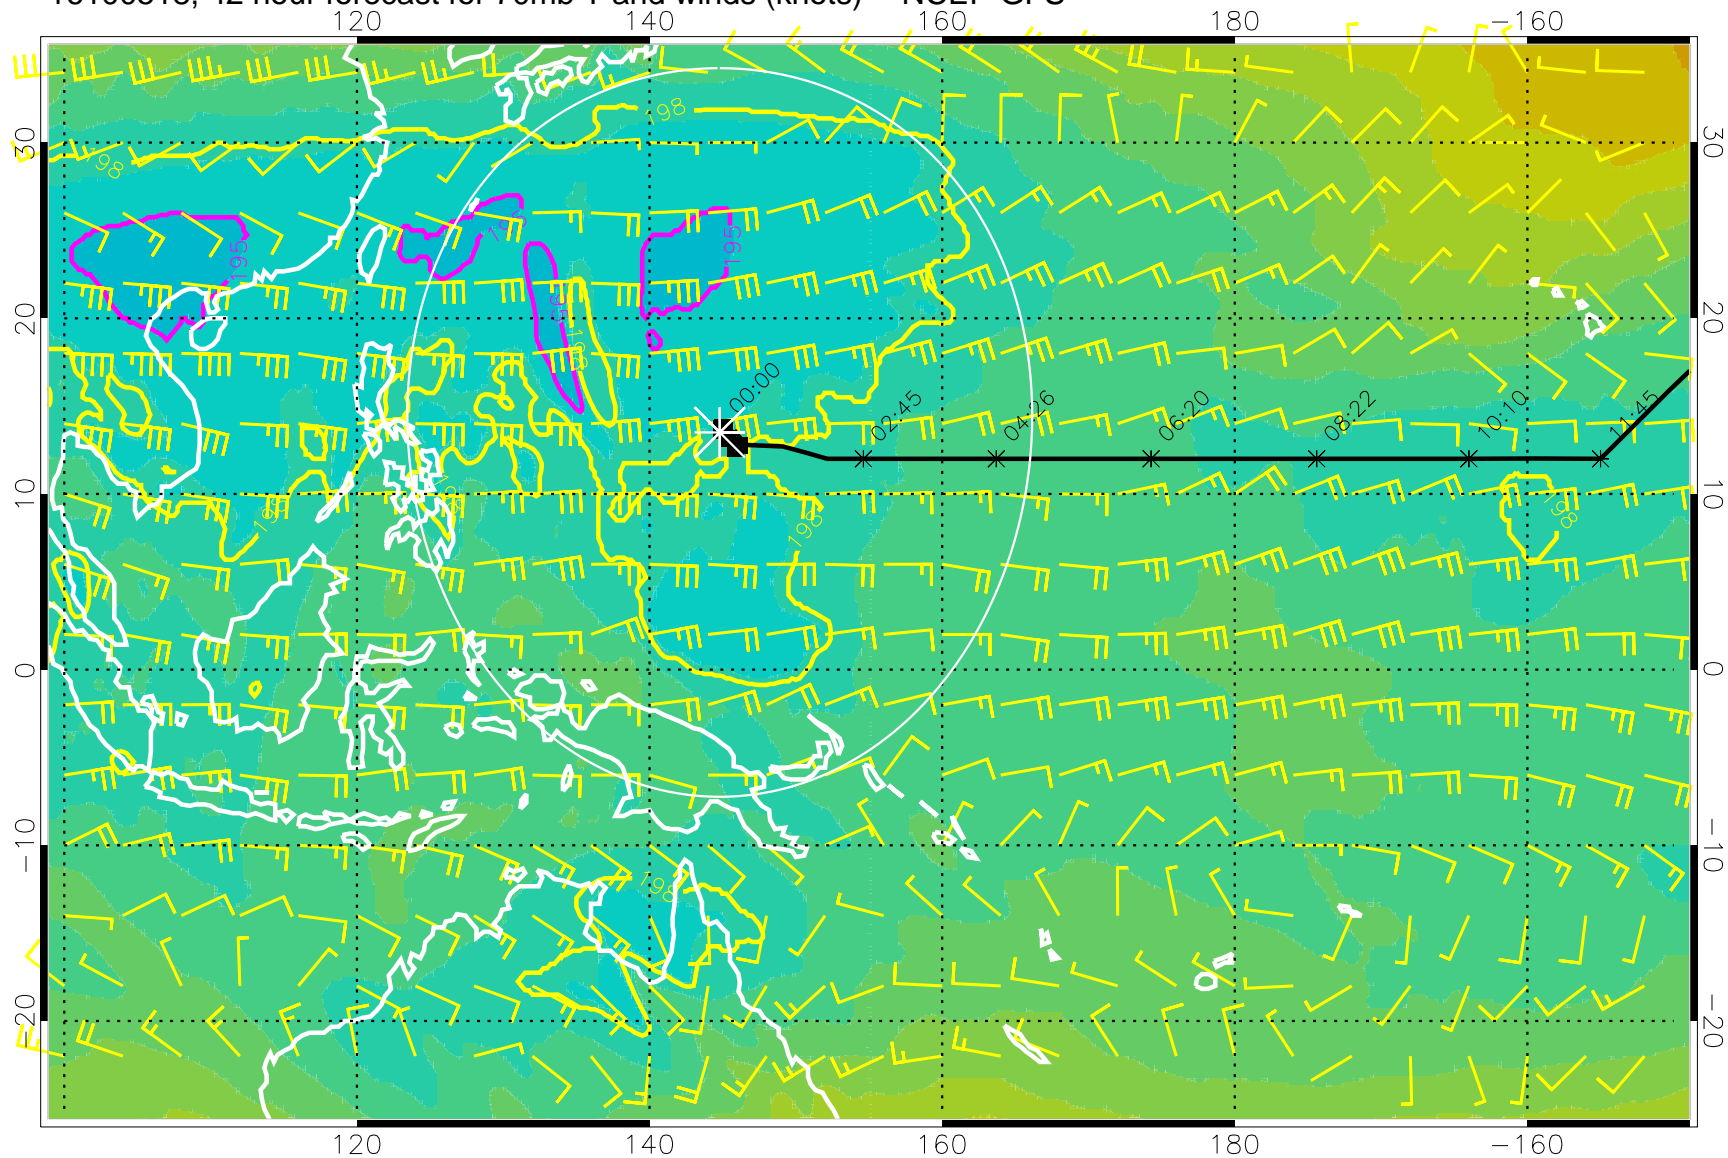

190K Isotherm    192.5K Isotherm  
195K Isotherm    197.5K Isotherm

Range ring of 2304 km

16100500, 24 hour forecast for 70mb T and winds (knots) -- NCEP GFS

180 190 200 210 220

T, K

190K Isotherm 192.5K Isotherm  
195K Isotherm 197.5K Isotherm

Range ring of 2304 km

16100506, 30 hour forecast for 70mb T and winds (knots) -- NCEP GFS

180 190 200 210 220

T, K

190K Isotherm 192.5K Isotherm  
195K Isotherm 197.5K Isotherm

Range ring of 2304 km

16100512, 36 hour forecast for 70mb T and winds (knots) -- NCEP GFS

180    190    200    210    220  
T, K

190K Isotherm    192.5K Isotherm  
195K Isotherm    197.5K Isotherm

Range ring of 2304 km

16100518, 42 hour forecast for 70mb T and winds (knots) -- NCEP GFS

180 190 200 210 220

T, K

190K Isotherm 192.5K Isotherm  
195K Isotherm 197.5K Isotherm

Range ring of 2304 km

16100600, 48 hour forecast for 70mb T and winds (knots) -- NCEP GFS

180 190 200 210 220  
T, K

190K Isotherm 192.5K Isotherm  
195K Isotherm 197.5K Isotherm