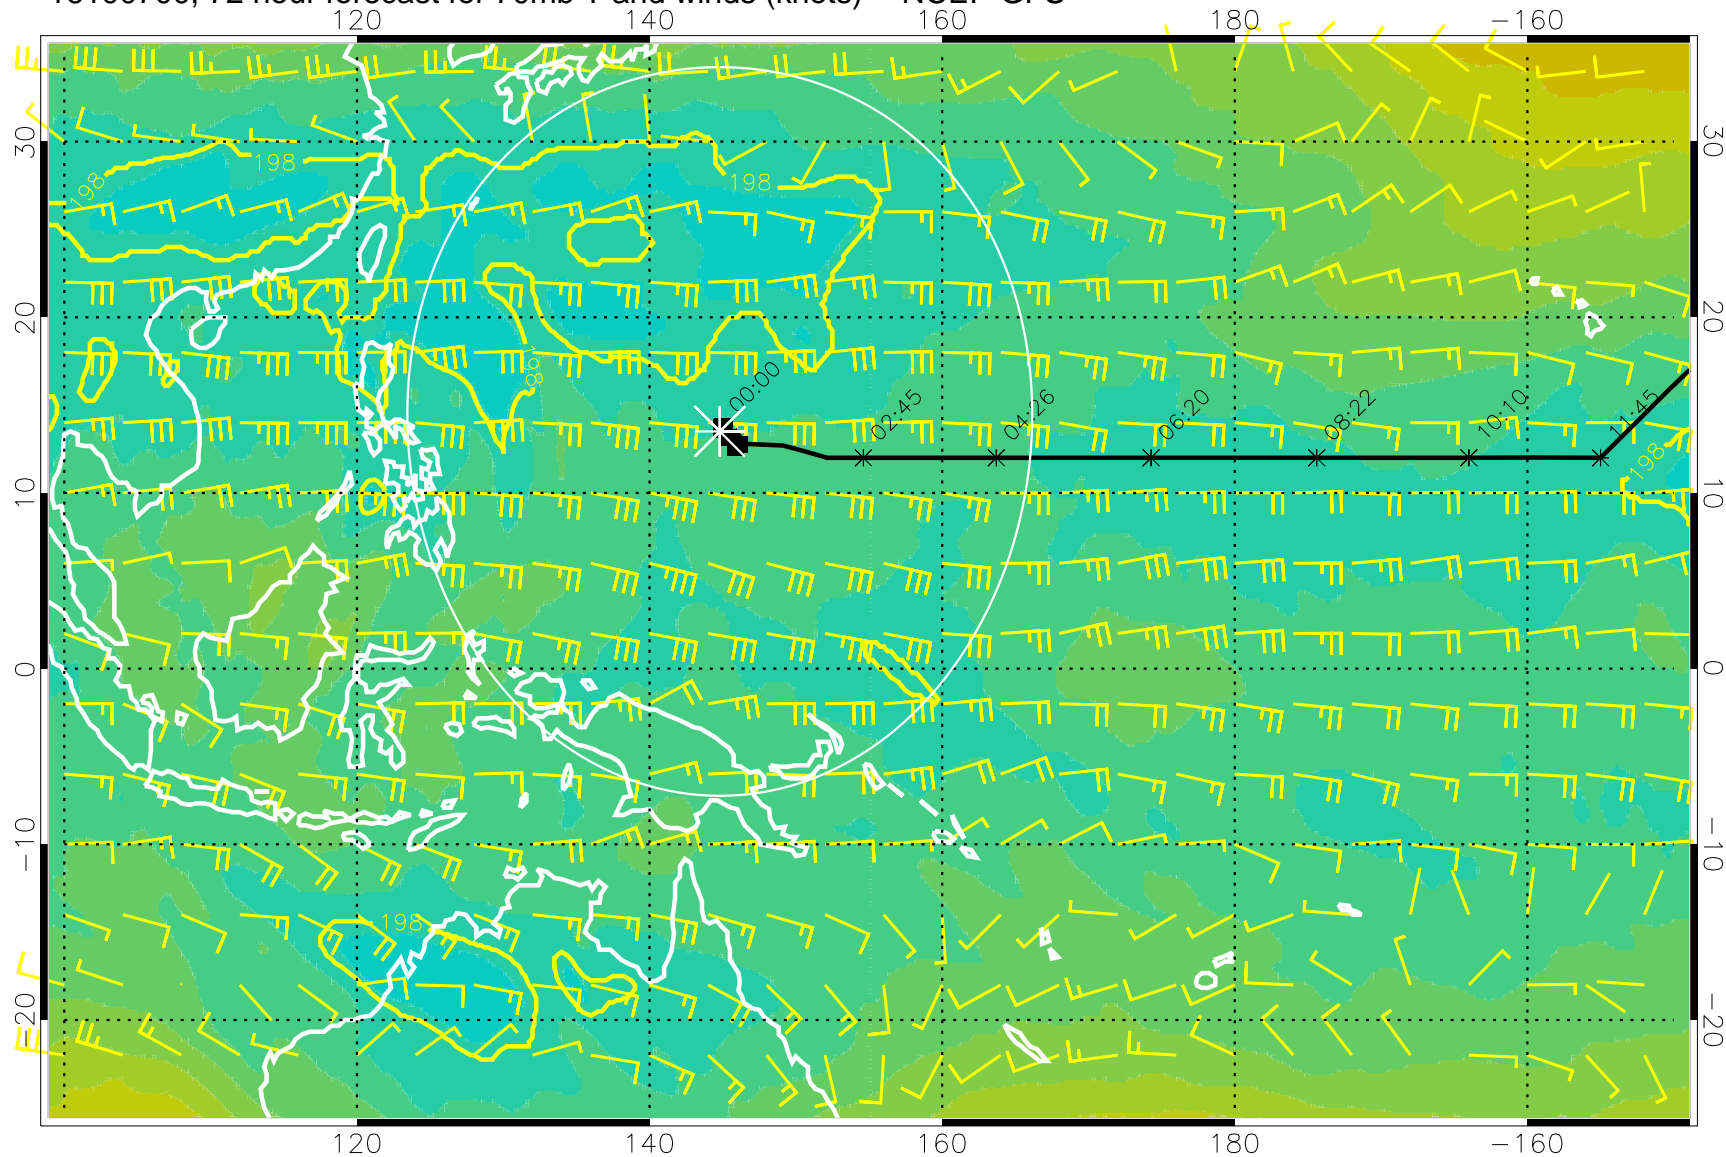

180 190 200 210 220

T, K

190K Isotherm 192.5K Isotherm  
195K Isotherm 197.5K Isotherm

Range ring of 2304 km

16100618, 66 hour forecast for 70mb T and winds (knots) -- NCEP GFS

180 190 200 210 220

T, K

190K Isotherm 192.5K Isotherm  
195K Isotherm 197.5K Isotherm

Range ring of 2304 km

16100700, 72 hour forecast for 70mb T and winds (knots) -- NCEP GFS

180 190 200 210 220

T, K

190K Isotherm 192.5K Isotherm  
195K Isotherm 197.5K Isotherm

Range ring of 2304 km

16100706, 78 hour forecast for 70mb T and winds (knots) -- NCEP GFS

180 190 200 210 220

T, K

190K Isotherm 192.5K Isotherm  
195K Isotherm 197.5K Isotherm

Range ring of 2304 km

16100712, 84 hour forecast for 70mb T and winds (knots) -- NCEP GFS

180      190      200      210      220  
T, K

190K Isotherm    192.5K Isotherm  
195K Isotherm    197.5K Isotherm

Range ring of 2304 km

16100718, 90 hour forecast for 70mb T and winds (knots) -- NCEP GFS

180 190 200 210 220

T, K

190K Isotherm 192.5K Isotherm  
195K Isotherm 197.5K Isotherm