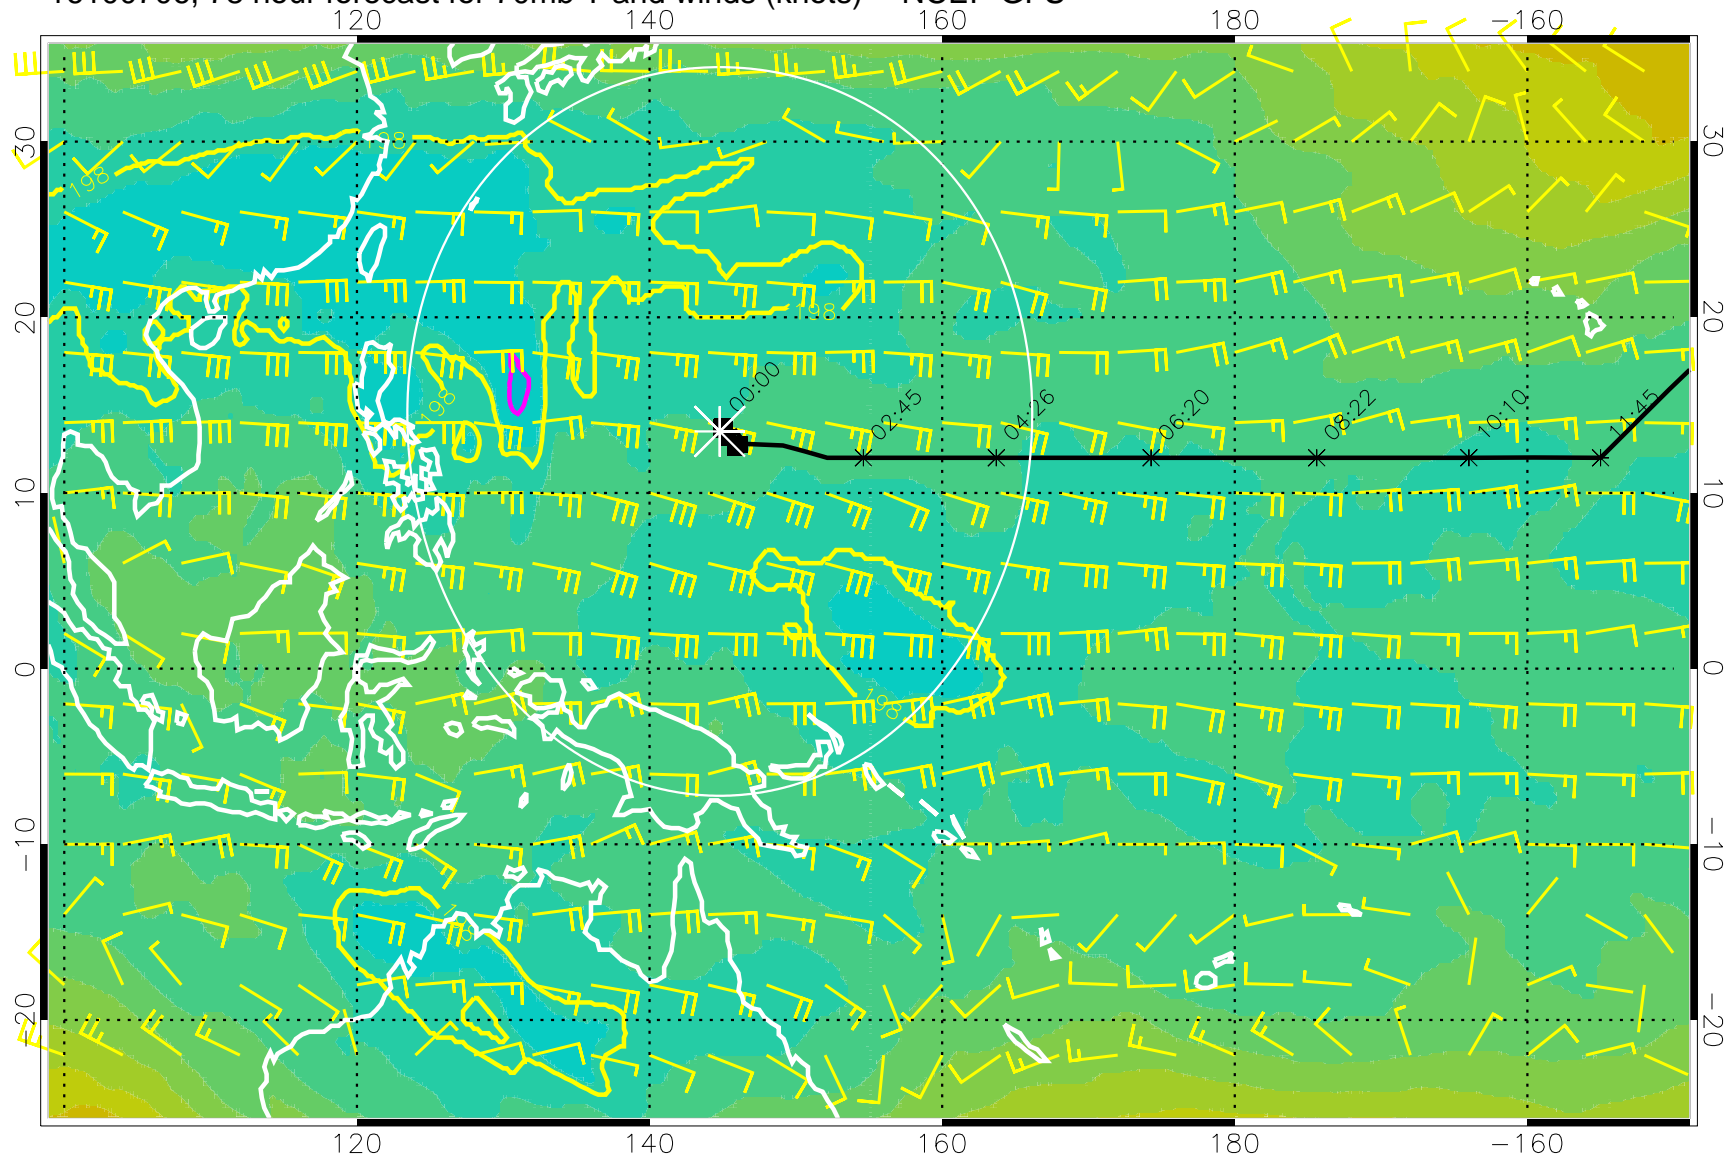

180 190 200 210 220

T, K

190K Isotherm 192.5K Isotherm  
195K Isotherm 197.5K Isotherm

Range ring of 2304 km

16100618, 66 hour forecast for 70mb T and winds (knots) -- NCEP GFS

180 190 200 210 220

T, K

190K Isotherm 192.5K Isotherm  
195K Isotherm 197.5K Isotherm

Range ring of 2304 km

16100700, 72 hour forecast for 70mb T and winds (knots) -- NCEP GFS

180 190 200 210 220

T, K

190K Isotherm 192.5K Isotherm  
195K Isotherm 197.5K Isotherm

Range ring of 2304 km

16100706, 78 hour forecast for 70mb T and winds (knots) -- NCEP GFS

180 190 200 210 220

T, K

190K Isotherm 192.5K Isotherm  
195K Isotherm 197.5K Isotherm

Range ring of 2304 km

16100712, 84 hour forecast for 70mb T and winds (knots) -- NCEP GFS

180      190      200      210      220  
T, K

190K Isotherm    192.5K Isotherm  
195K Isotherm    197.5K Isotherm

Range ring of 2304 km

16100718, 90 hour forecast for 70mb T and winds (knots) -- NCEP GFS

180 190 200 210 220

T, K

190K Isotherm 192.5K Isotherm  
195K Isotherm 197.5K Isotherm