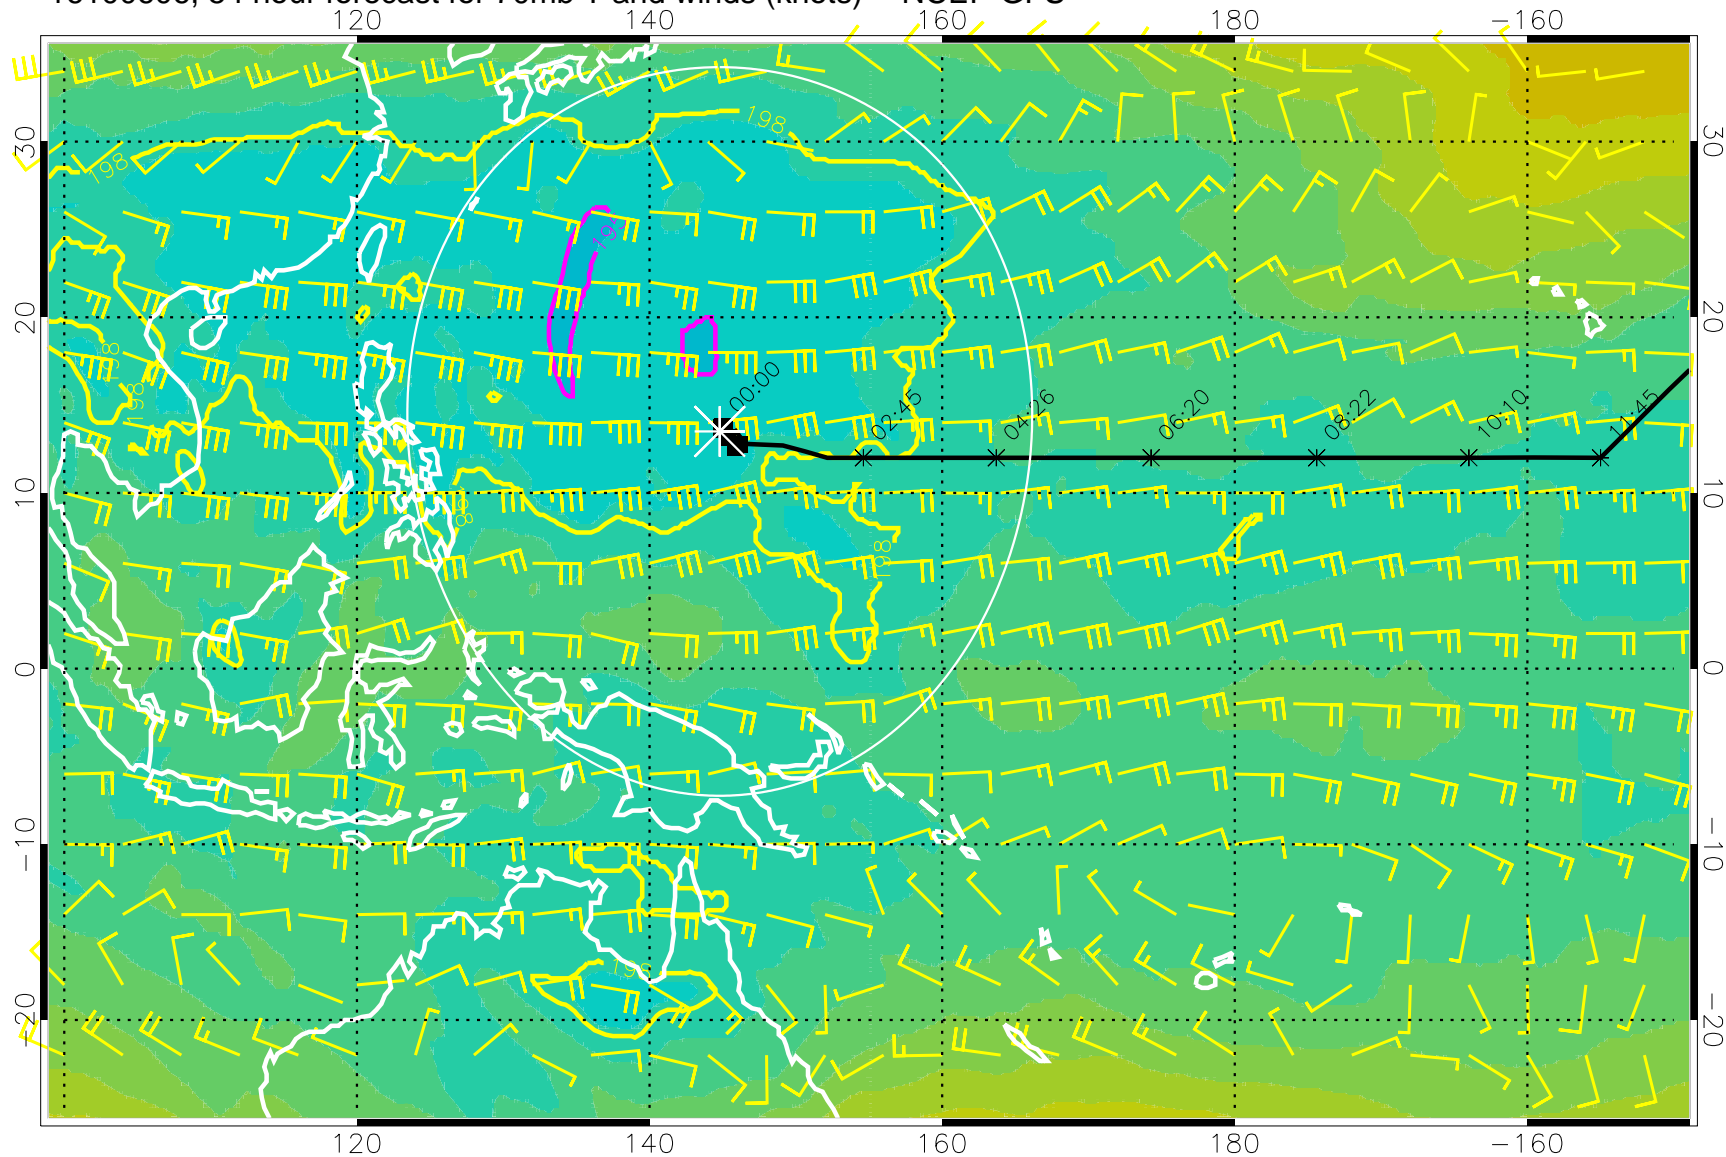

180    190    200    210    220  
T, K

190K Isotherm    192.5K Isotherm  
195K Isotherm    197.5K Isotherm

Range ring of 2304 km

16100518, 42 hour forecast for 70mb T and winds (knots) -- NCEP GFS

180 190 200 210 220

T, K

190K Isotherm 192.5K Isotherm  
195K Isotherm 197.5K Isotherm

Range ring of 2304 km

16100600, 48 hour forecast for 70mb T and winds (knots) -- NCEP GFS

180 190 200 210 220  
T, K

190K Isotherm 192.5K Isotherm  
195K Isotherm 197.5K Isotherm

Range ring of 2304 km

16100606, 54 hour forecast for 70mb T and winds (knots) -- NCEP GFS

180 190 200 210 220

T, K

190K Isotherm 192.5K Isotherm  
195K Isotherm 197.5K Isotherm

Range ring of 2304 km

16100612, 60 hour forecast for 70mb T and winds (knots) -- NCEP GFS

180 190 200 210 220

T, K

190K Isotherm 192.5K Isotherm  
195K Isotherm 197.5K Isotherm

Range ring of 2304 km

16100618, 66 hour forecast for 70mb T and winds (knots) -- NCEP GFS

180 190 200 210 220

T, K

190K Isotherm 192.5K Isotherm  
195K Isotherm 197.5K Isotherm