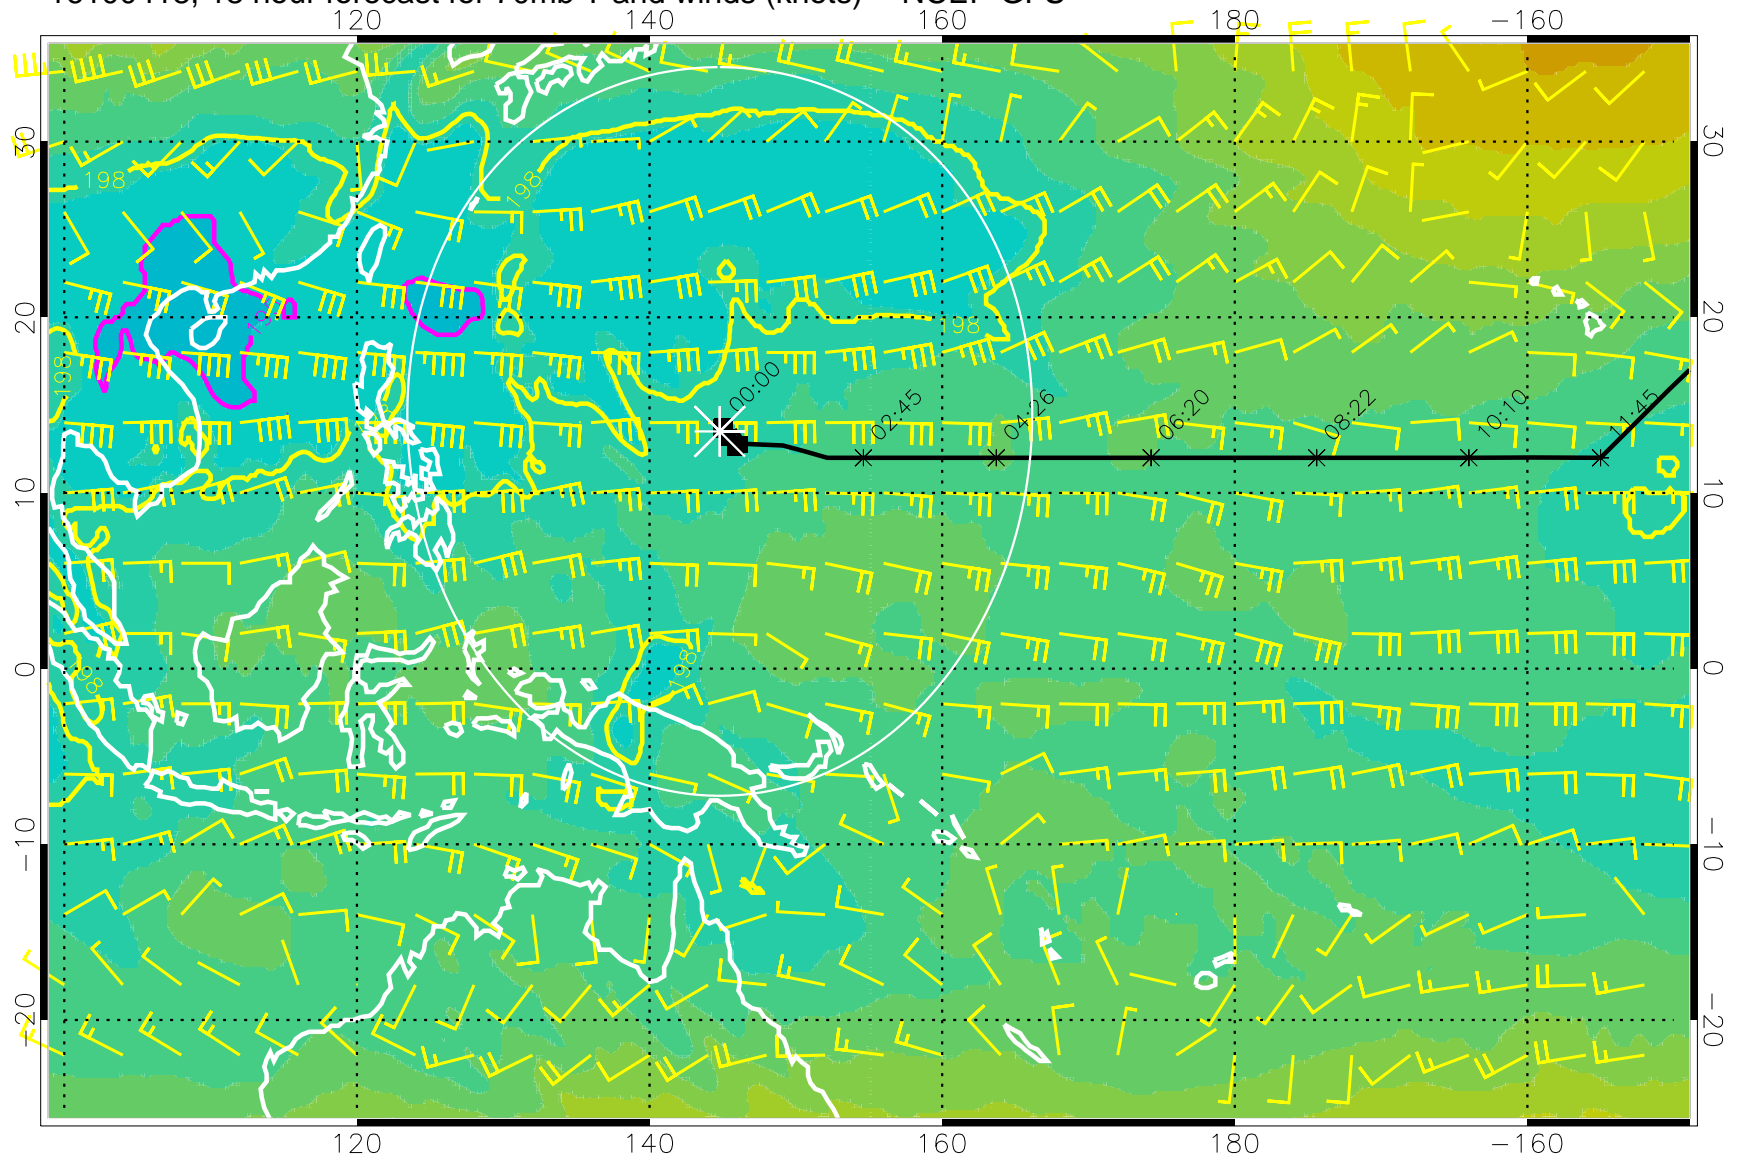

16100406, 6 hour forecast for 70mb T and winds (knots) -- NCEP GFS

180 190 200 210 220

T, K

190K Isotherm 192.5K Isotherm  
195K Isotherm 197.5K Isotherm

Range ring of 2304 km

16100412, 12 hour forecast for 70mb T and winds (knots) -- NCEP GFS

180 190 200 210 220

T, K

190K Isotherm 192.5K Isotherm  
195K Isotherm 197.5K Isotherm

Range ring of 2304 km

16100418, 18 hour forecast for 70mb T and winds (knots) -- NCEP GFS

180      190      200      210      220  
T, K

190K Isotherm    192.5K Isotherm  
195K Isotherm    197.5K Isotherm

Range ring of 2304 km

16100500, 24 hour forecast for 70mb T and winds (knots) -- NCEP GFS

180 190 200 210 220

T, K

190K Isotherm 192.5K Isotherm  
195K Isotherm 197.5K Isotherm