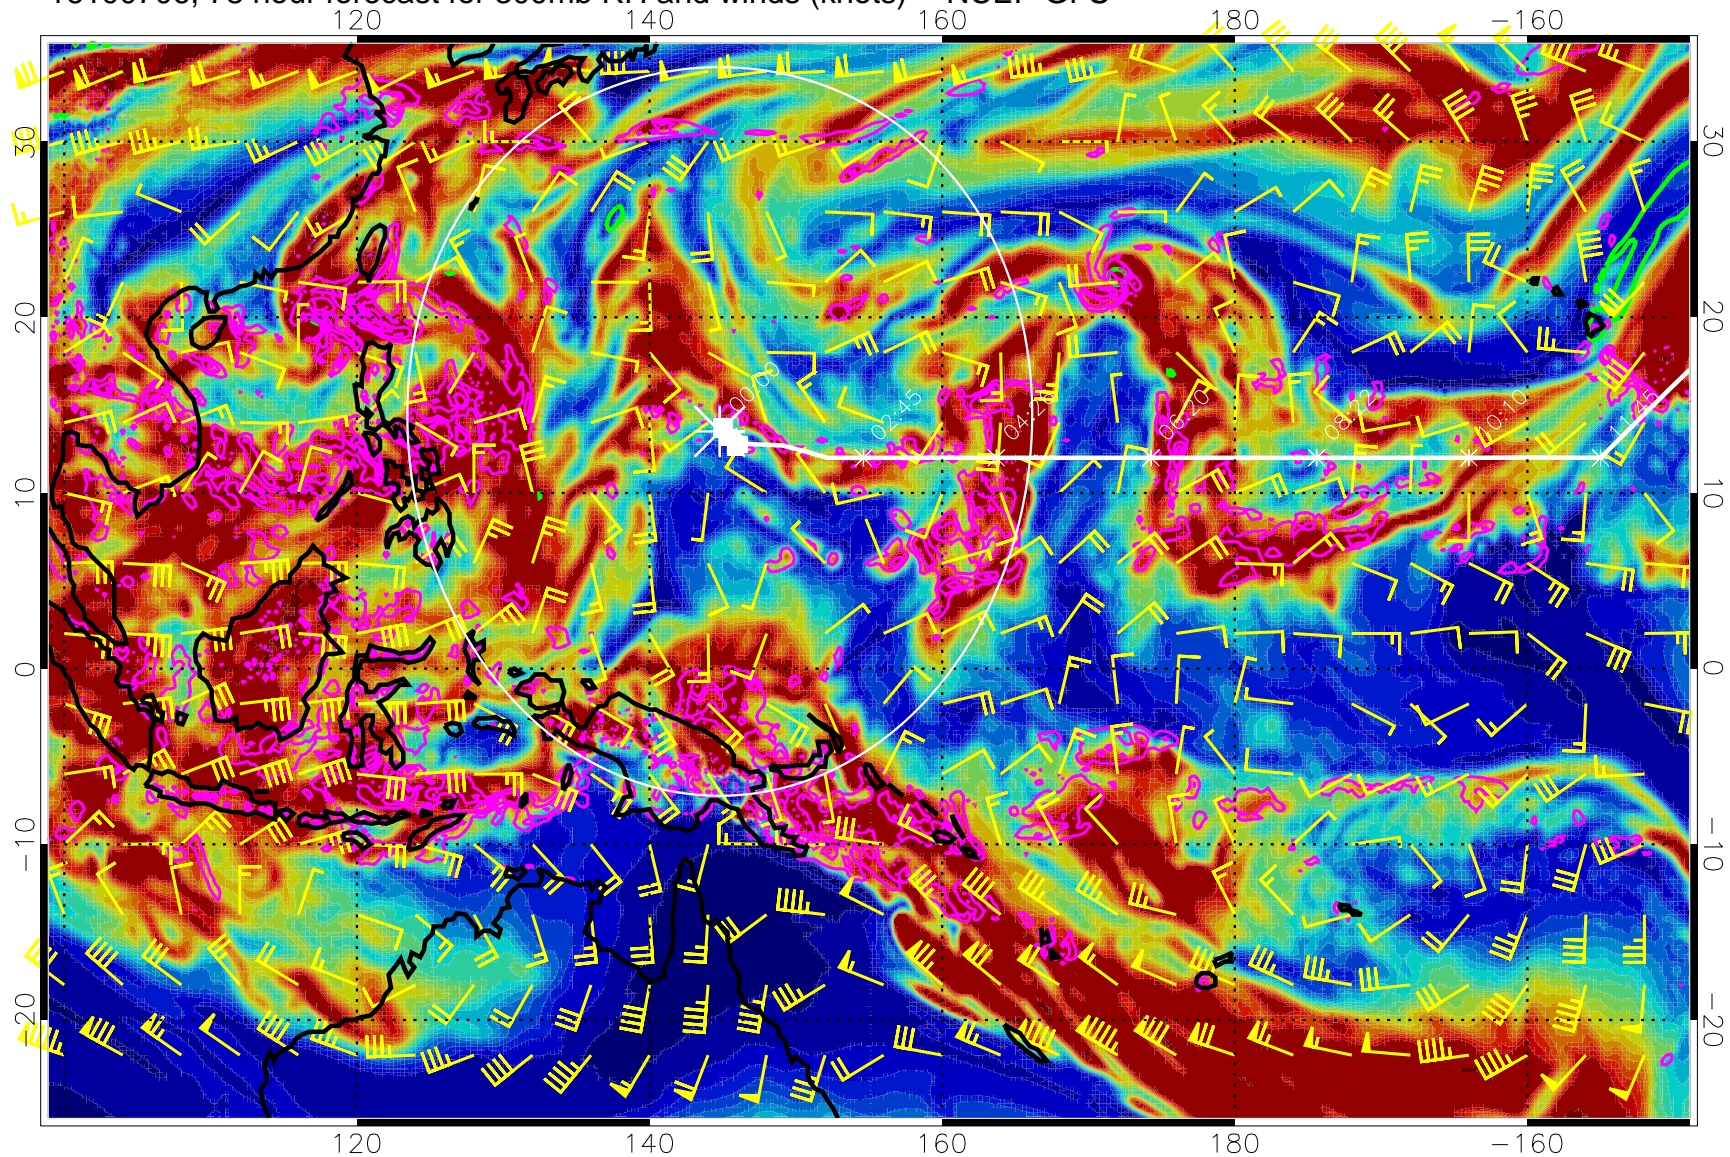

16100706, 78 hour forecast for 300mb RH and winds (knots) -- NCEP GFS

0 20 40 60 80 100
RH, %

Precip (tot dot, conv sol) mm/day 40 mm/day contours, min 20

EPV Tropopause (2 PVU) Position

Range ring of 2304 km