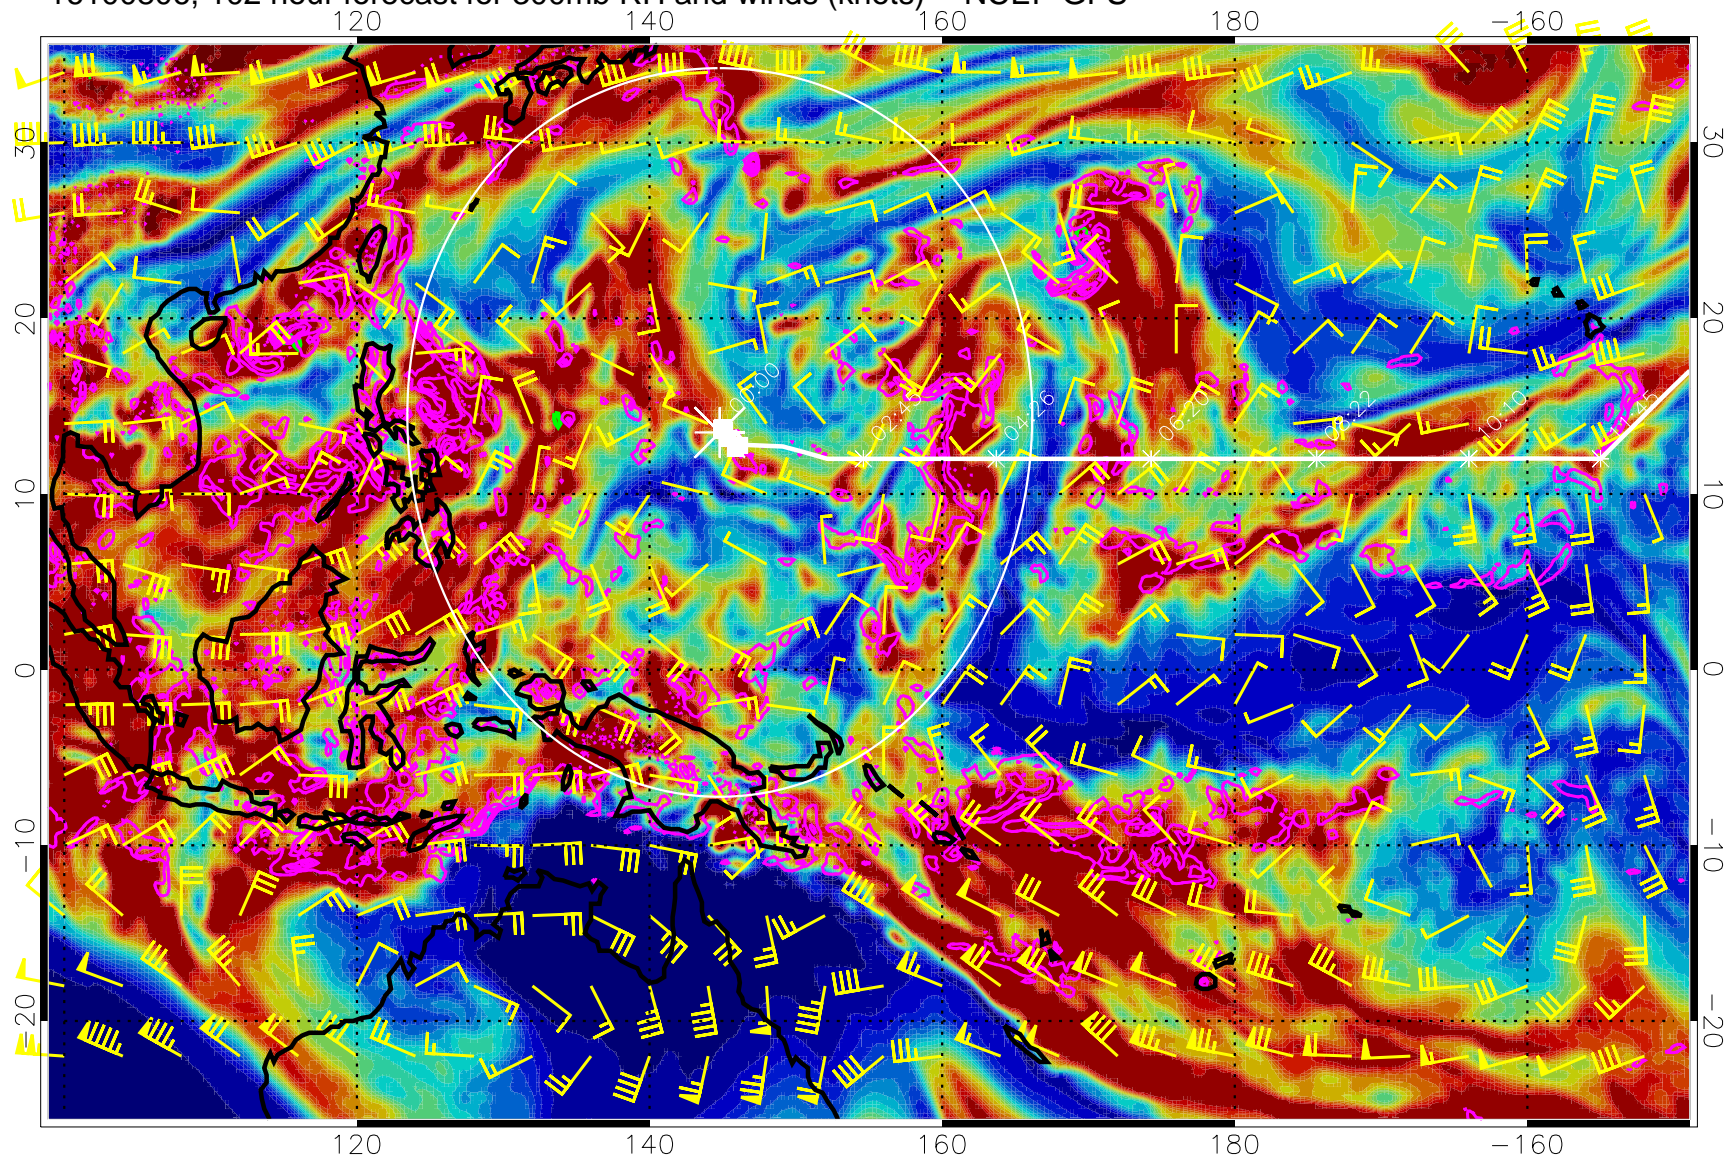

16100718, 90 hour forecast for 300mb RH and winds (knots) -- NCEP GFS

Precip (tot dot, conv sol) mm/day 40 mm/day contours, min 20

EPV Tropopause (2 PVU) Position

Range ring of 2304 km

16100800, 96 hour forecast for 300mb RH and winds (knots) -- NCEP GFS

Precip (tot dot, conv sol) mm/day 40 mm/day contours, min 20

EPV Tropopause (2 PVU) Position

Range ring of 2304 km

16100806, 102 hour forecast for 300mb RH and winds (knots) -- NCEP GFS

Precip (tot dot, conv sol) mm/day 40 mm/day contours, min 20