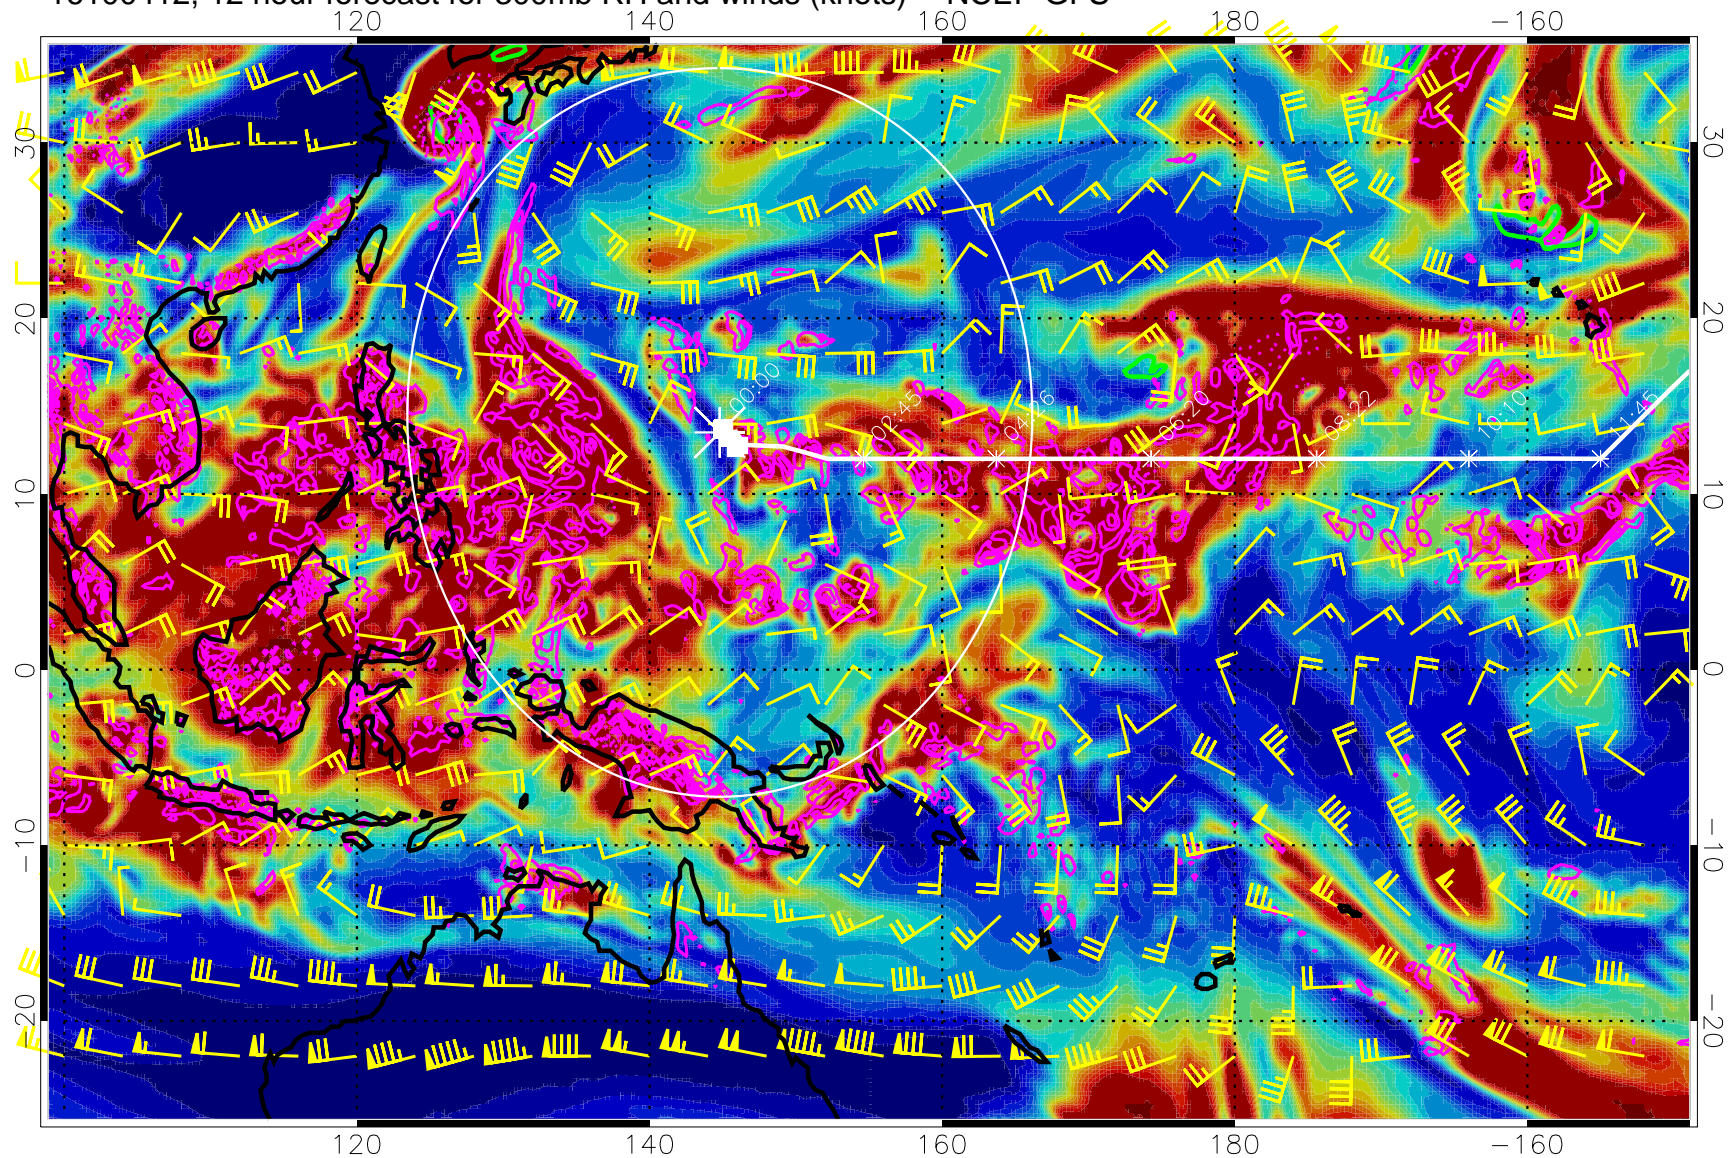

16100406, 6 hour forecast for 300mb RH and winds (knots) -- NCEP GFS

Precip (tot dot, conv sol) mm/day 40 mm/day contours, min 20

EPV Tropopause (2 PVU) Position

Range ring of 2304 km

16100412, 12 hour forecast for 300mb RH and winds (knots) -- NCEP GFS

Precip (tot dot, conv sol) mm/day 40 mm/day contours, min 20

EPV Tropopause (2 PVU) Position

Range ring of 2304 km

16100418, 18 hour forecast for 300mb RH and winds (knots) -- NCEP GFS

Precip (tot dot, conv sol) mm/day 40 mm/day contours, min 20

EPV Tropopause (2 PVU) Position

Range ring of 2304 km

16100500, 24 hour forecast for 300mb RH and winds (knots) -- NCEP GFS

Precip (tot dot, conv sol) mm/day 40 mm/day contours, min 20

EPV Tropopause (2 PVU) Position

Range ring of 2304 km

16100506, 30 hour forecast for 300mb RH and winds (knots) -- NCEP GFS

Precip (tot dot, conv sol) mm/day 40 mm/day contours, min 20

EPV Tropopause (2 PVU) Position

Range ring of 2304 km