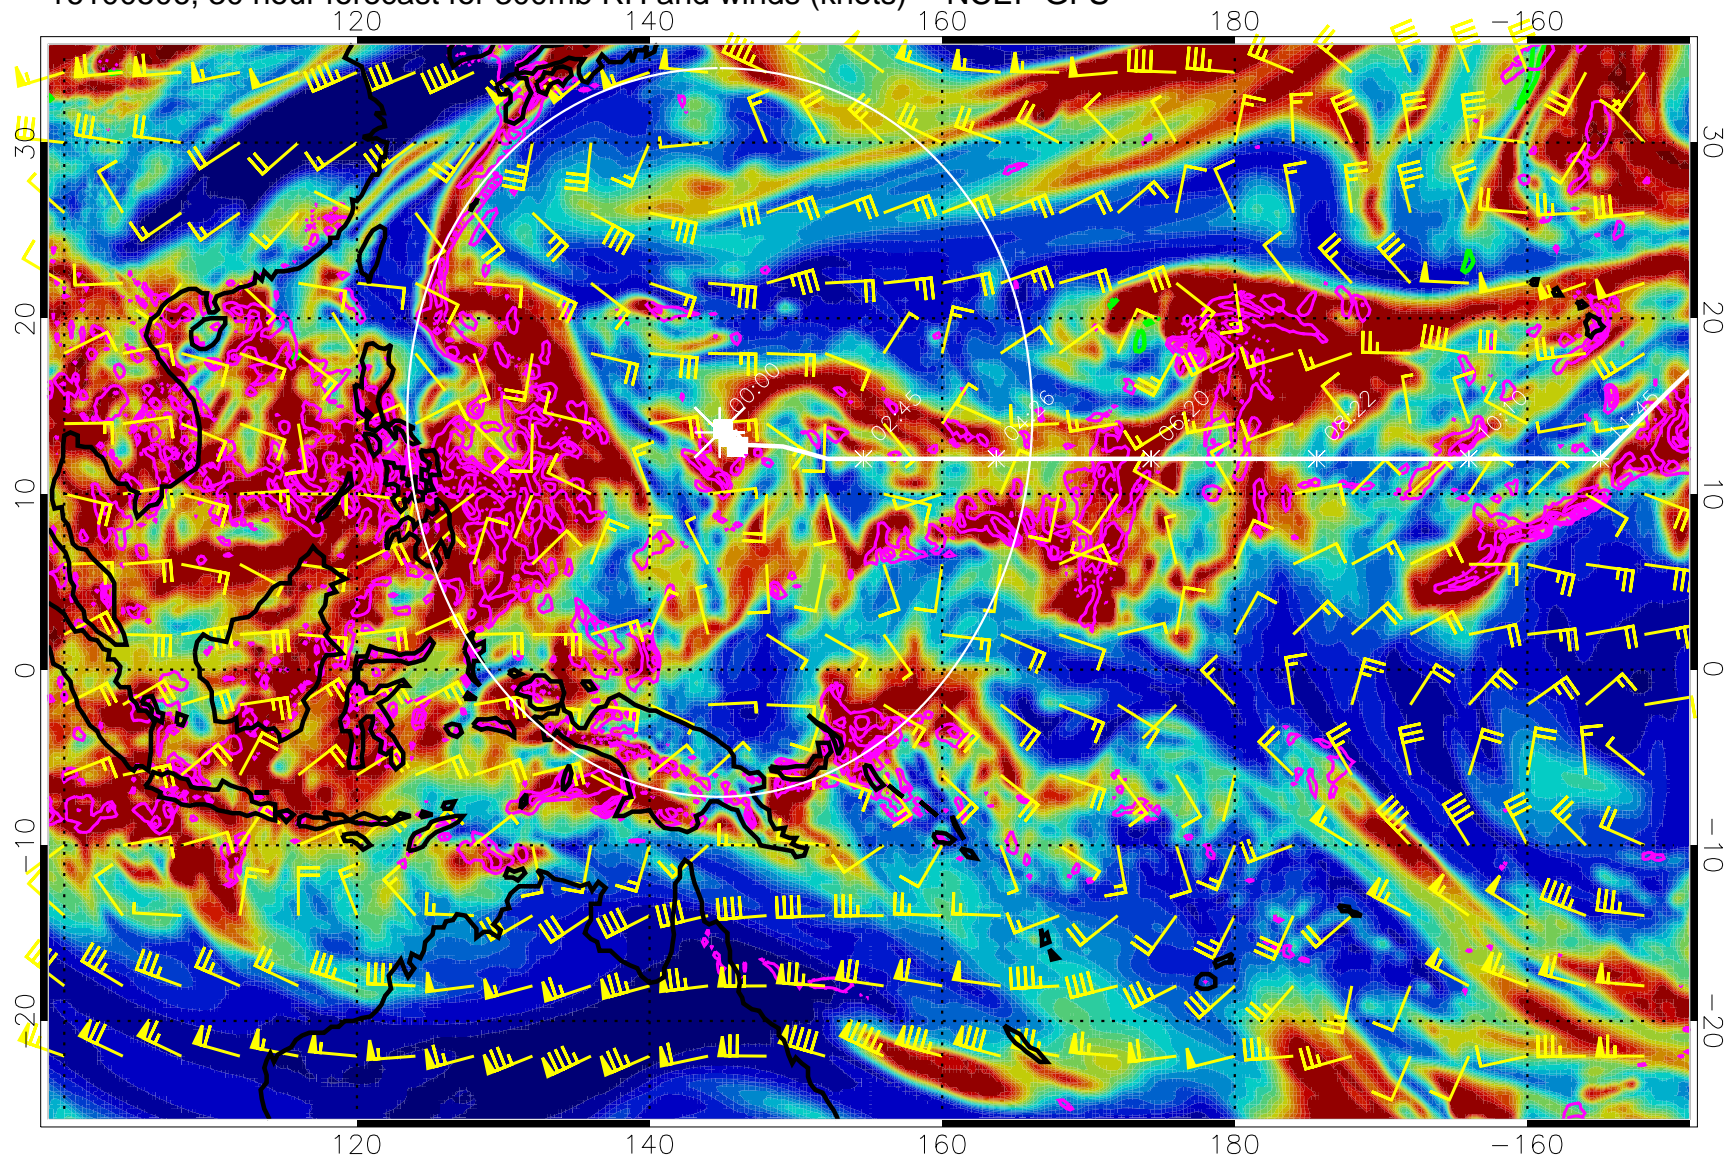

Precip (tot dot, conv sol) mm/day 40 mm/day contours, min 20

EPV Tropopause (2 PVU) Position

Range ring of 2304 km

16100418, 18 hour forecast for 300mb RH and winds (knots) -- NCEP GFS

Precip (tot dot, conv sol) mm/day 40 mm/day contours, min 20

EPV Tropopause (2 PVU) Position

Range ring of 2304 km

16100500, 24 hour forecast for 300mb RH and winds (knots) -- NCEP GFS

Precip (tot dot, conv sol) mm/day 40 mm/day contours, min 20

EPV Tropopause (2 PVU) Position

Range ring of 2304 km

16100506, 30 hour forecast for 300mb RH and winds (knots) -- NCEP GFS

Precip (tot dot, conv sol) mm/day 40 mm/day contours, min 20

EPV Tropopause (2 PVU) Position

Range ring of 2304 km