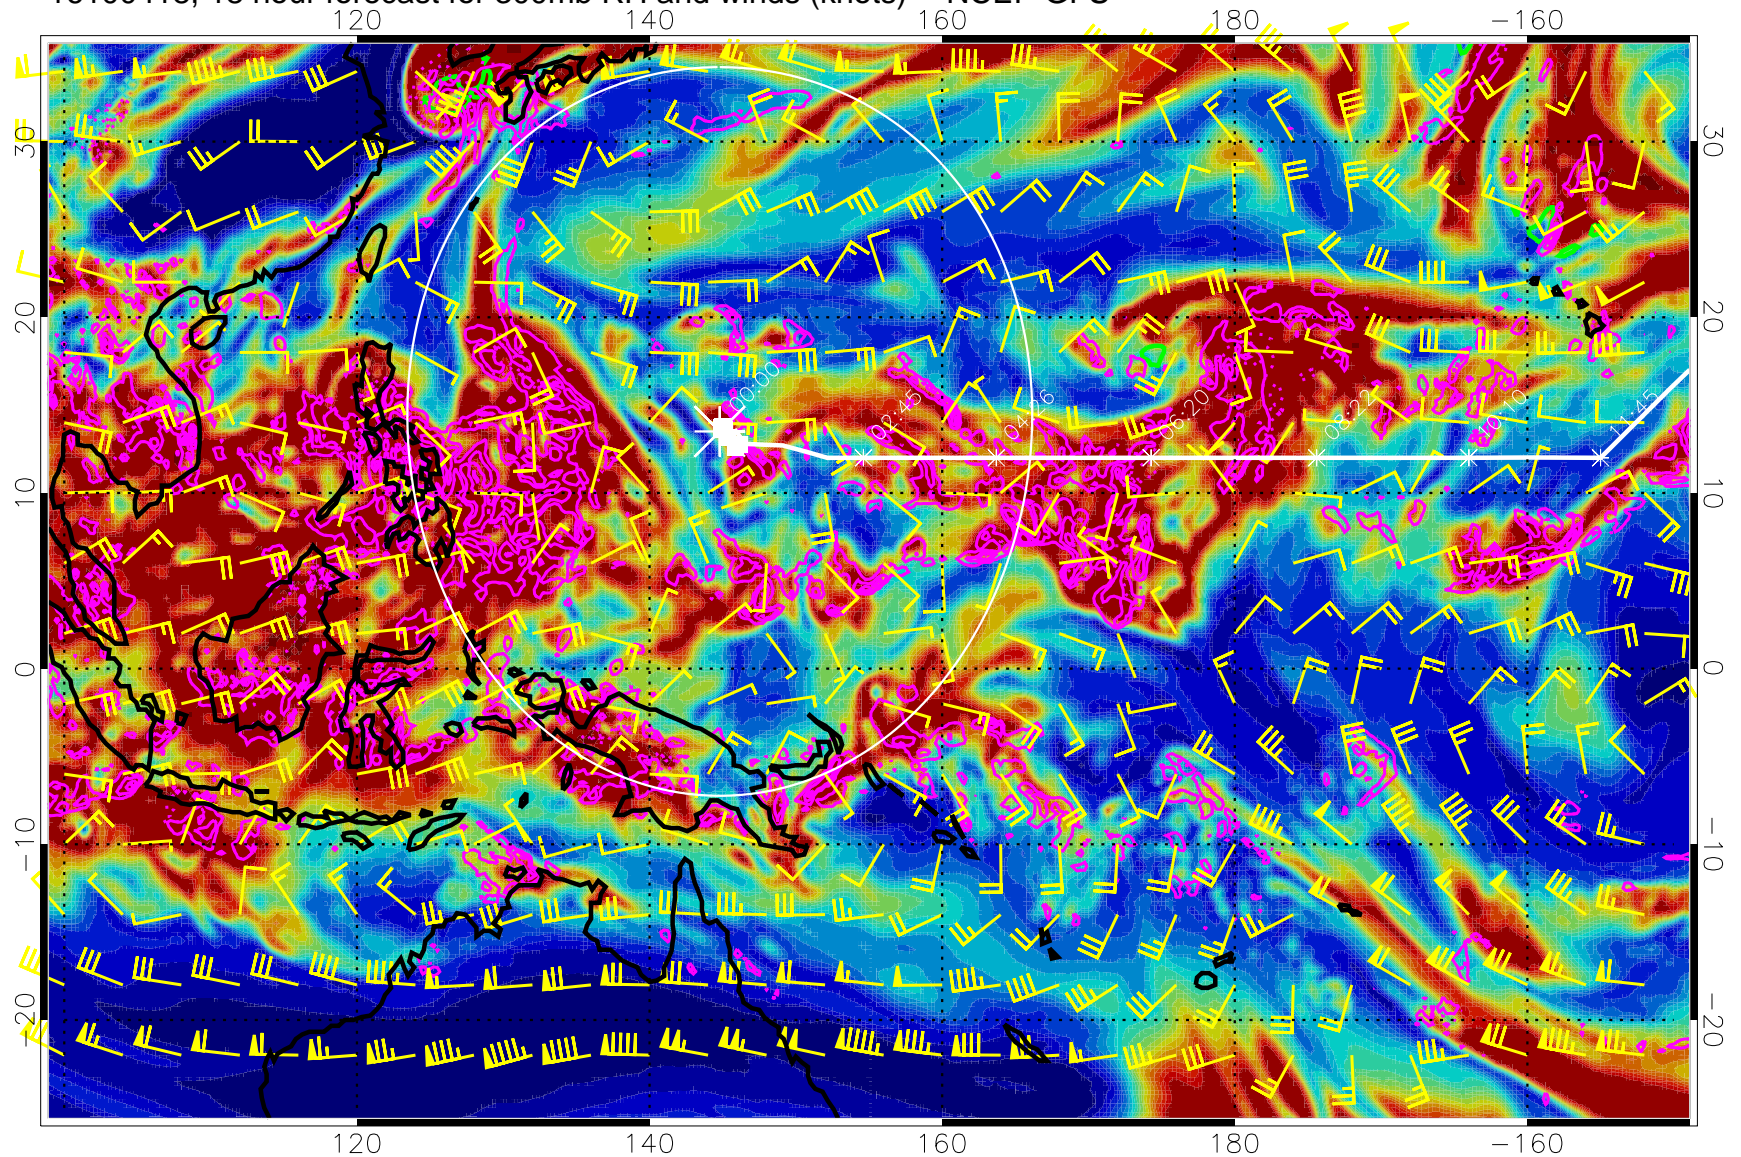

16100406, 6 hour forecast for 300mb RH and winds (knots) -- NCEP GFS

Precip (tot dot, conv sol) mm/day 40 mm/day contours, min 20

EPV Tropopause (2 PVU) Position

Range ring of 2304 km

16100412, 12 hour forecast for 300mb RH and winds (knots) -- NCEP GFS

Precip (tot dot, conv sol) mm/day 40 mm/day contours, min 20

EPV Tropopause (2 PVU) Position

Range ring of 2304 km

16100418, 18 hour forecast for 300mb RH and winds (knots) -- NCEP GFS

Precip (tot dot, conv sol) mm/day 40 mm/day contours, min 20

EPV Tropopause (2 PVU) Position

Range ring of 2304 km

16100500, 24 hour forecast for 300mb RH and winds (knots) -- NCEP GFS

Precip (tot dot, conv sol) mm/day 40 mm/day contours, min 20

EPV Tropopause (2 PVU) Position

Range ring of 2304 km

16100506, 30 hour forecast for 300mb RH and winds (knots) -- NCEP GFS

Precip (tot dot, conv sol) mm/day 40 mm/day contours, min 20

EPV Tropopause (2 PVU) Position

Range ring of 2304 km