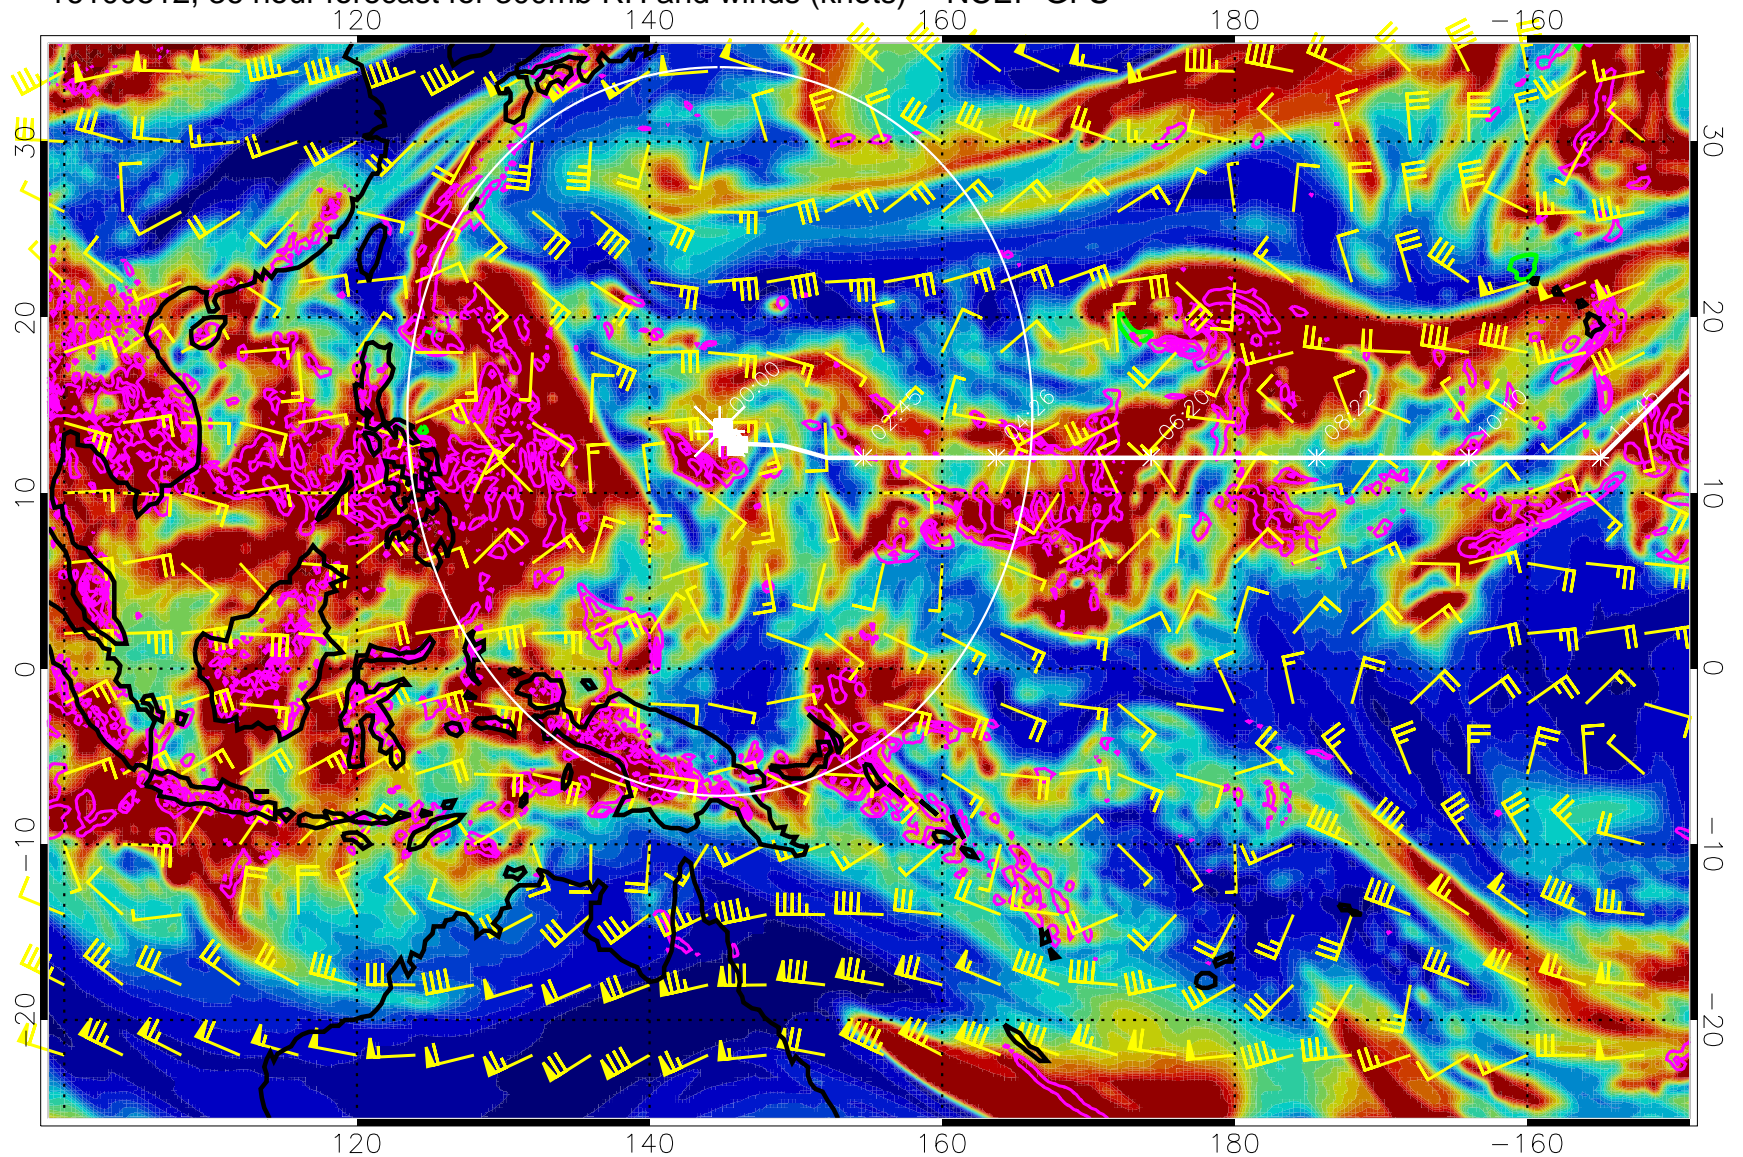

EPV Tropopause (2 PVU) Position

Range ring of 2304 km

16100500, 24 hour forecast for 300mb RH and winds (knots) -- NCEP GFS

Precip (tot dot, conv sol) mm/day 40 mm/day contours, min 20

EPV Tropopause (2 PVU) Position

Range ring of 2304 km

16100506, 30 hour forecast for 300mb RH and winds (knots) -- NCEP GFS

Precip (tot dot, conv sol) mm/day 40 mm/day contours, min 20

EPV Tropopause (2 PVU) Position

Range ring of 2304 km

16100512, 36 hour forecast for 300mb RH and winds (knots) -- NCEP GFS

Precip (tot dot, conv sol) mm/day 40 mm/day contours, min 20

EPV Tropopause (2 PVU) Position

Range ring of 2304 km

16100518, 42 hour forecast for 300mb RH and winds (knots) -- NCEP GFS