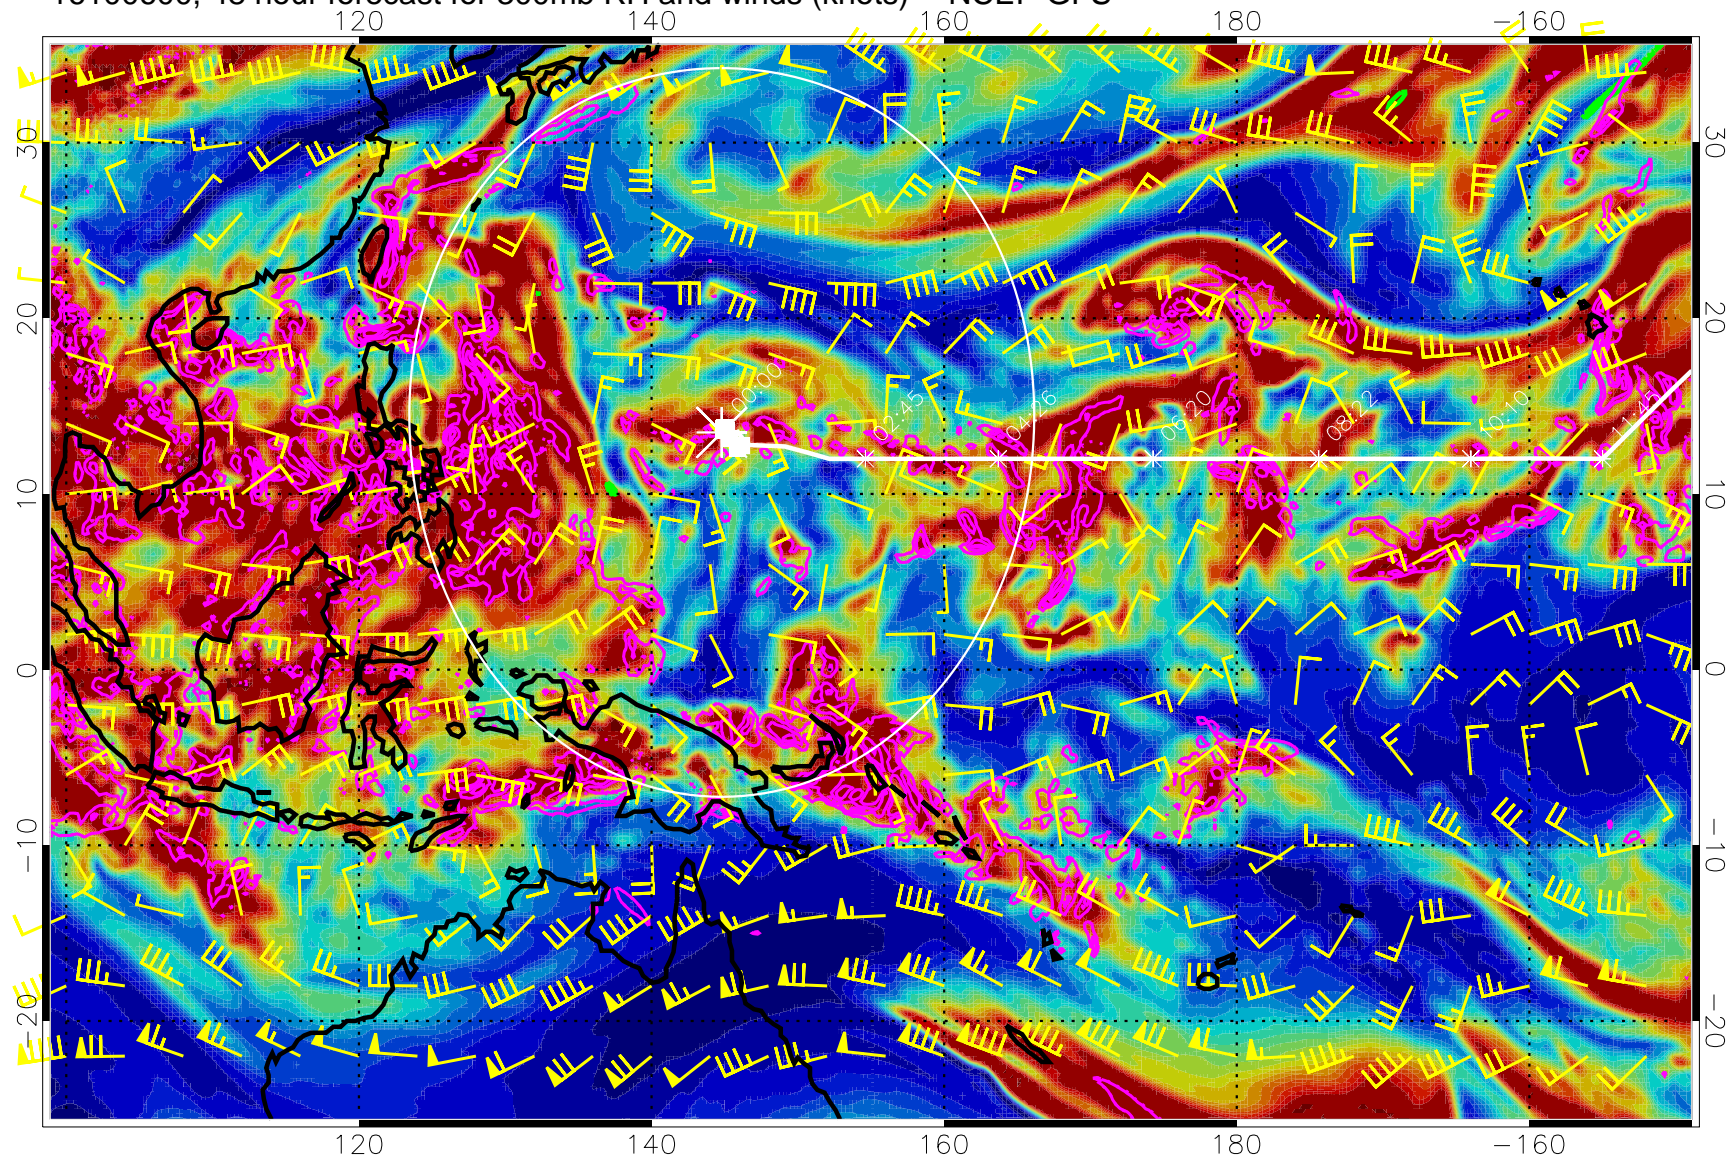

16100512, 36 hour forecast for 300mb RH and winds (knots) -- NCEP GFS

Precip (tot dot, conv sol) mm/day 40 mm/day contours, min 20

EPV Tropopause (2 PVU) Position

Range ring of 2304 km

16100518, 42 hour forecast for 300mb RH and winds (knots) -- NCEP GFS

16100600, 48 hour forecast for 300mb RH and winds (knots) -- NCEP GFS

Precip (tot dot, conv sol) mm/day 40 mm/day contours, min 20

EPV Tropopause (2 PVU) Position

Range ring of 2304 km

16100606, 54 hour forecast for 300mb RH and winds (knots) -- NCEP GFS

Precip (tot dot, conv sol) mm/day 40 mm/day contours, min 20

EPV Tropopause (2 PVU) Position

Range ring of 2304 km

16100612, 60 hour forecast for 300mb RH and winds (knots) -- NCEP GFS

Precip (tot dot, conv sol) mm/day 40 mm/day contours, min 20