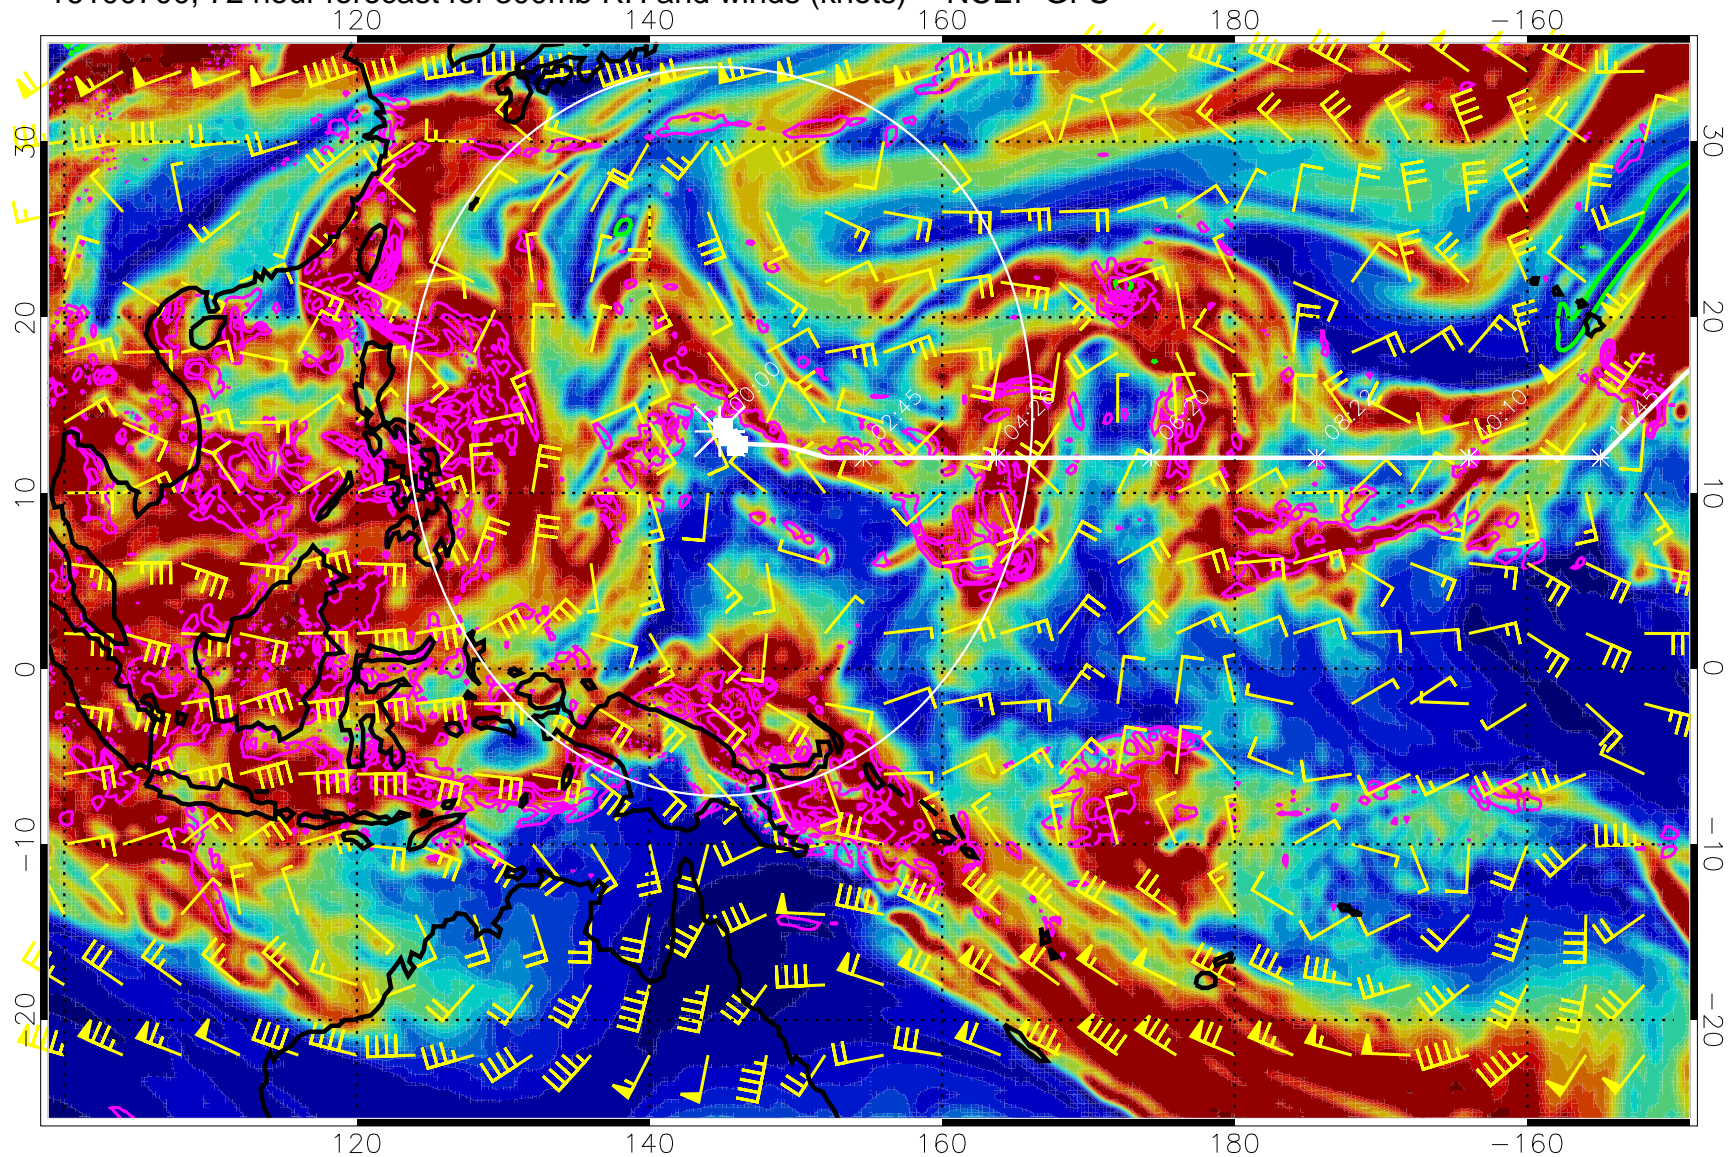

16100700, 72 hour forecast for 300mb RH and winds (knots) -- NCEP GFS

0 20 40 60 80 100
RH, %

Precip (tot dot, conv sol) mm/day 40 mm/day contours, min 20

EPV Tropopause (2 PVU) Position

Range ring of 2304 km