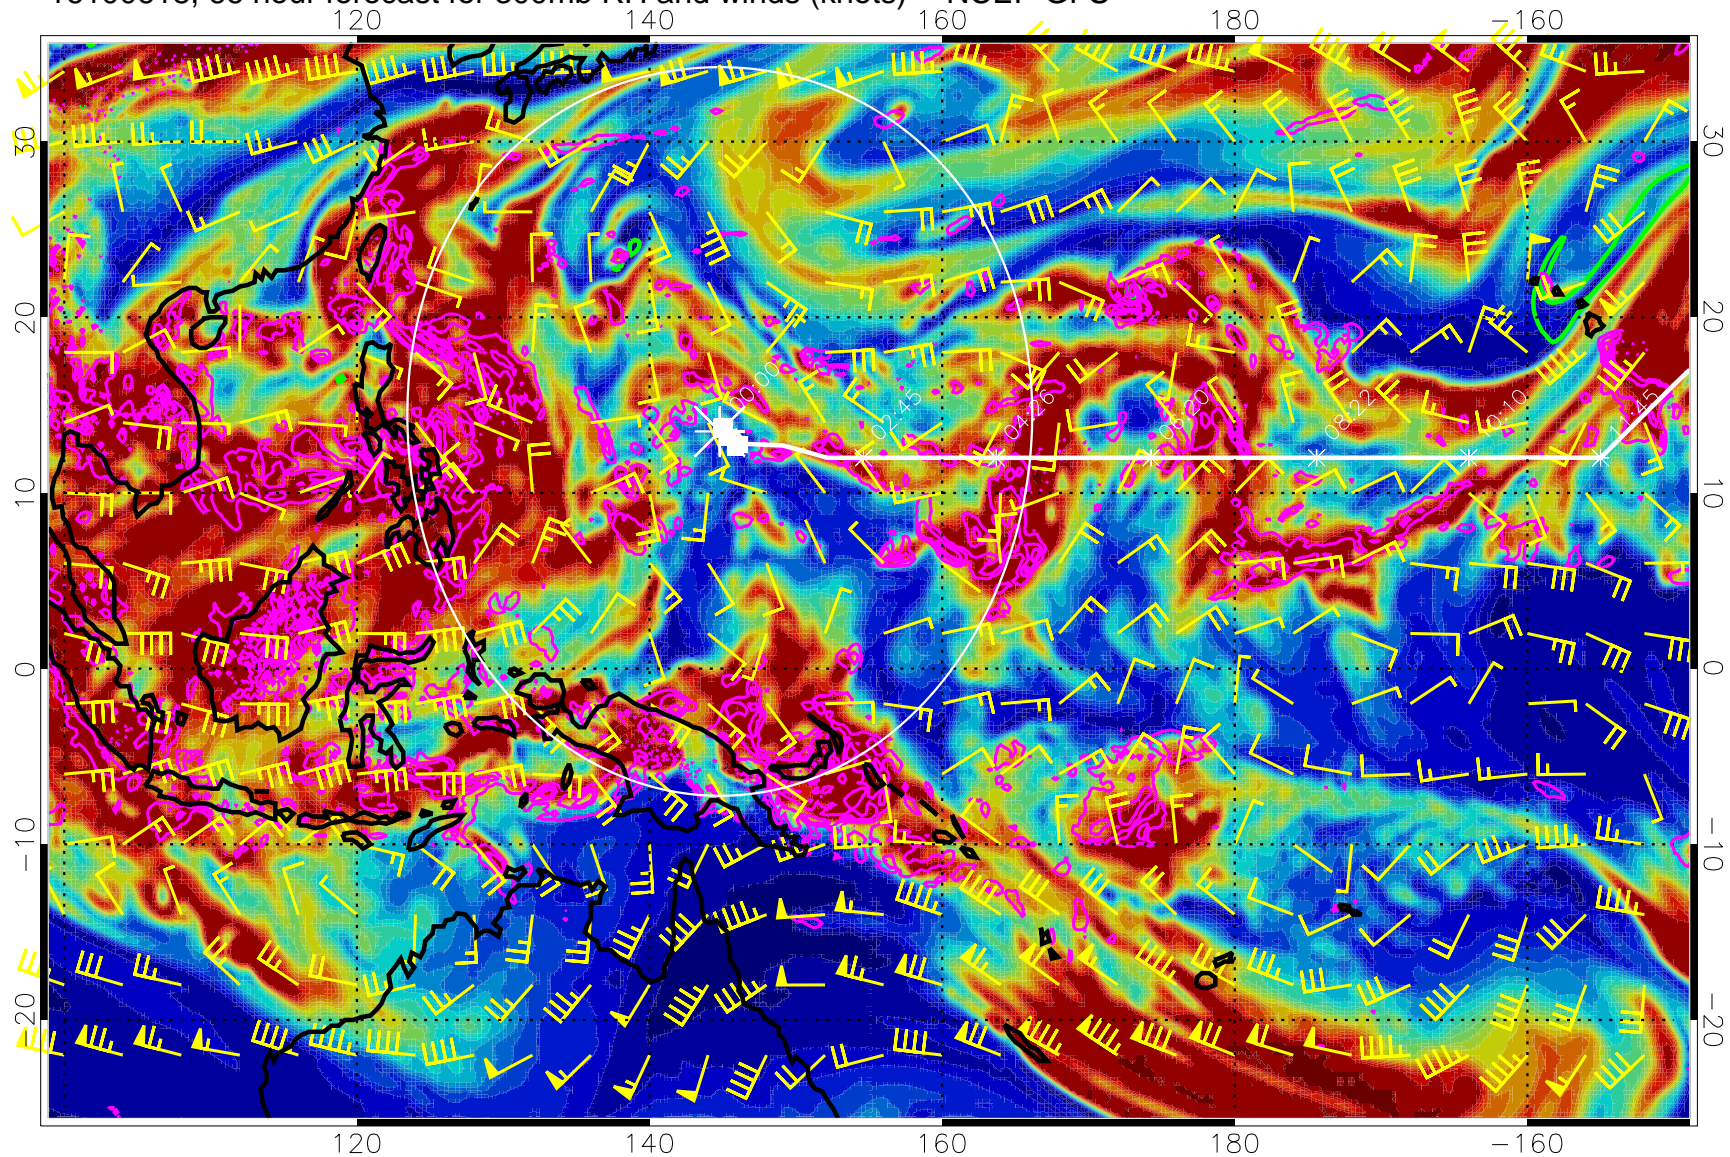

Precip (tot dot, conv sol) mm/day 40 mm/day contours, min 20

EPV Tropopause (2 PVU) Position

Range ring of 2304 km

16100612, 60 hour forecast for 300mb RH and winds (knots) -- NCEP GFS

Precip (tot dot, conv sol) mm/day 40 mm/day contours, min 20

EPV Tropopause (2 PVU) Position

Range ring of 2304 km

16100618, 66 hour forecast for 300mb RH and winds (knots) -- NCEP GFS

Precip (tot dot, conv sol) mm/day 40 mm/day contours, min 20

EPV Tropopause (2 PVU) Position