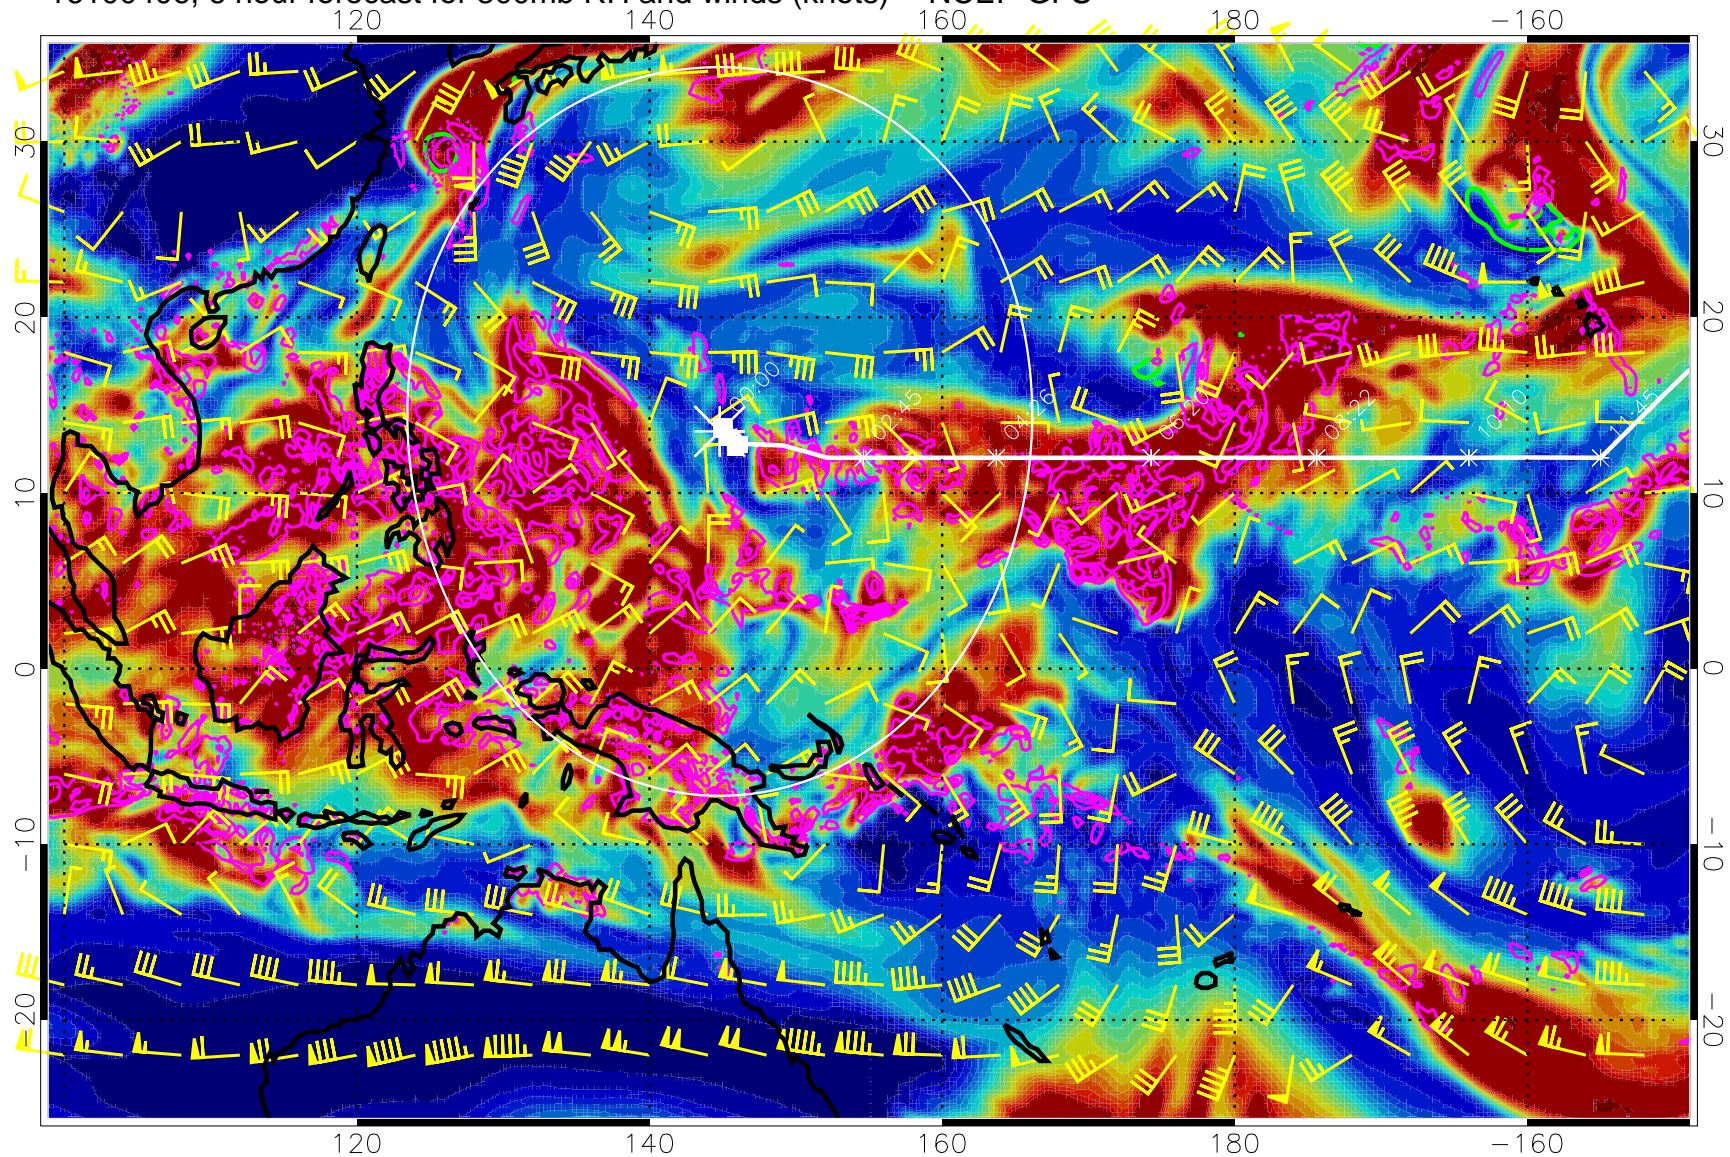

16100406, 6 hour forecast for 300mb RH and winds (knots) -- NCEP GFS

Precip (tot dot, conv sol) mm/day 40 mm/day contours, min 20

EPV Tropopause (2 PVU) Position

Range ring of 2304 km

16100412, 12 hour forecast for 300mb RH and winds (knots) -- NCEP GFS

Precip (tot dot, conv sol) mm/day 40 mm/day contours, min 20

EPV Tropopause (2 PVU) Position

Range ring of 2304 km

16100418, 18 hour forecast for 300mb RH and winds (knots) -- NCEP GFS

Precip (tot dot, conv sol) mm/day 40 mm/day contours, min 20

EPV Tropopause (2 PVU) Position

Range ring of 2304 km

16100500, 24 hour forecast for 300mb RH and winds (knots) -- NCEP GFS

Precip (tot dot, conv sol) mm/day 40 mm/day contours, min 20

EPV Tropopause (2 PVU) Position

Range ring of 2304 km

16100506, 30 hour forecast for 300mb RH and winds (knots) -- NCEP GFS

Precip (tot dot, conv sol) mm/day 40 mm/day contours, min 20

EPV Tropopause (2 PVU) Position

Range ring of 2304 km