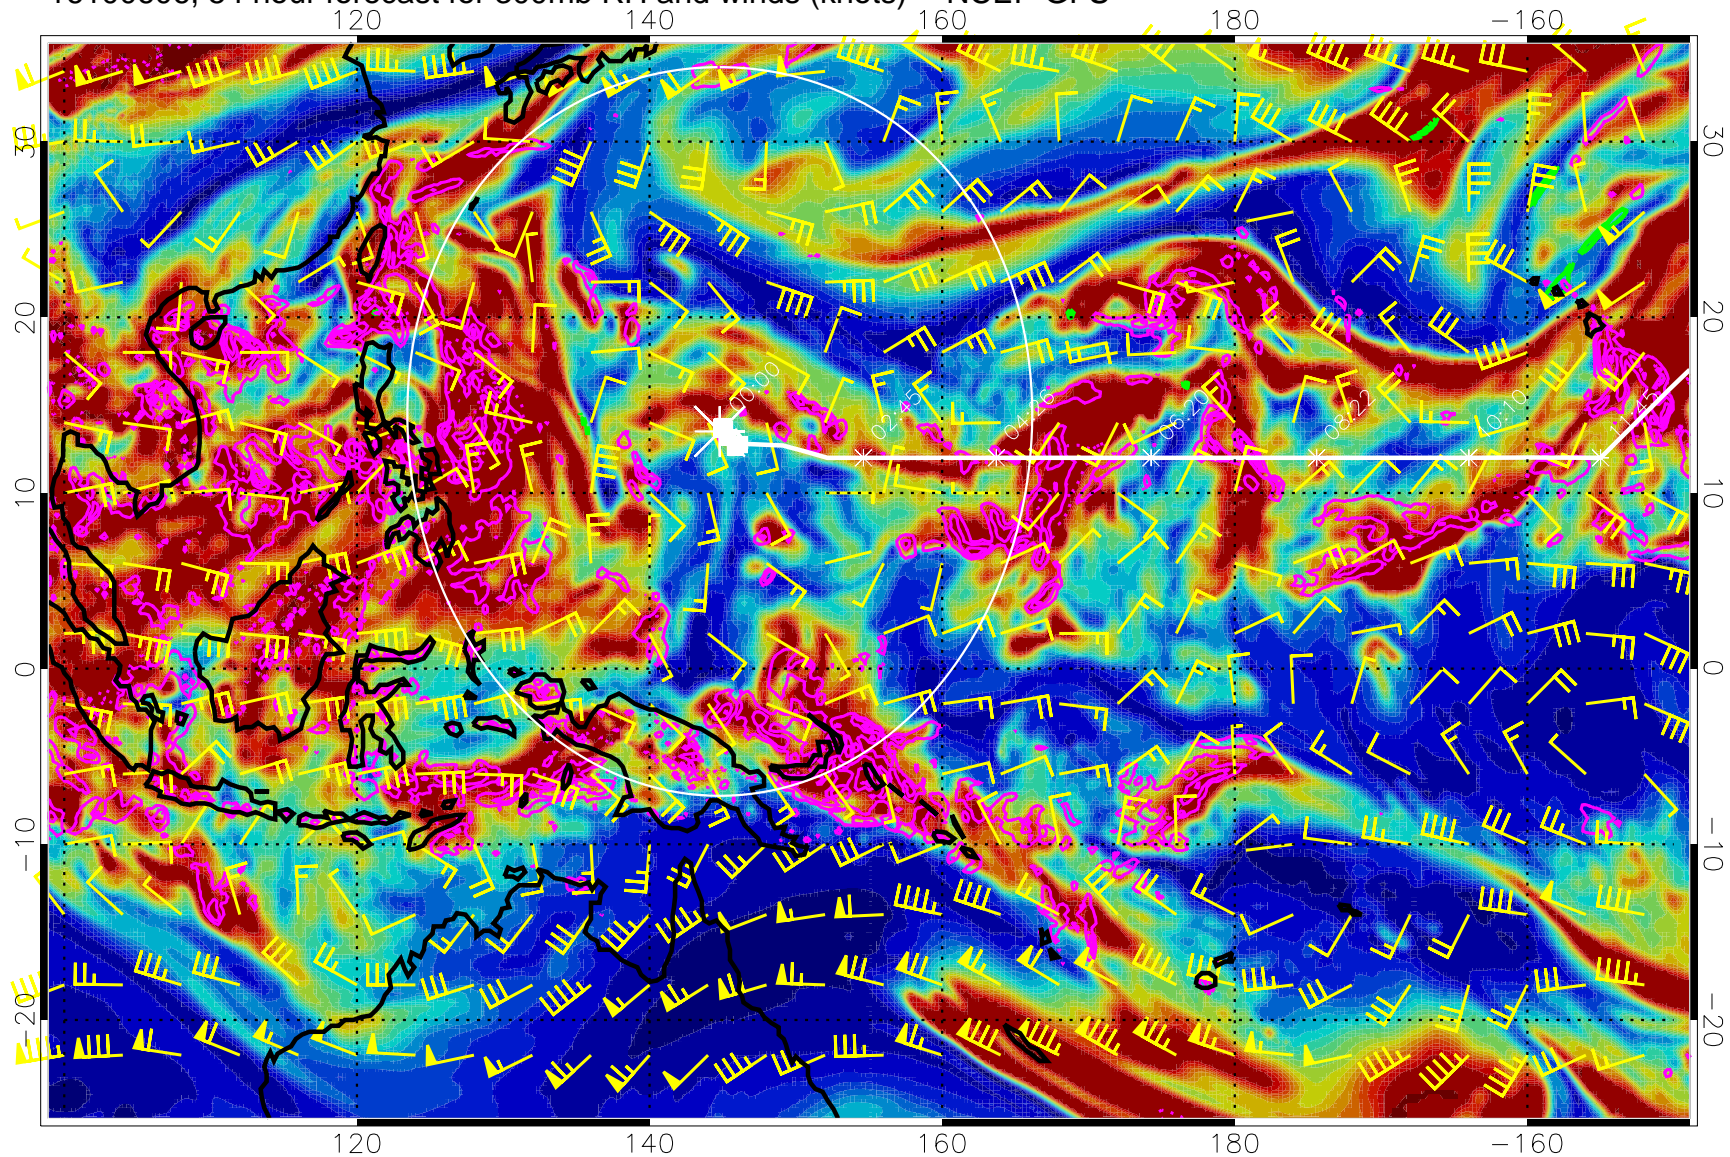

16100600, 48 hour forecast for 300mb RH and winds (knots) -- NCEP GFS

Precip (tot dot, conv sol) mm/day 40 mm/day contours, min 20

EPV Tropopause (2 PVU) Position

Range ring of 2304 km

16100606, 54 hour forecast for 300mb RH and winds (knots) -- NCEP GFS

Precip (tot dot, conv sol) mm/day 40 mm/day contours, min 20

EPV Tropopause (2 PVU) Position

Range ring of 2304 km

16100612, 60 hour forecast for 300mb RH and winds (knots) -- NCEP GFS

Precip (tot dot, conv sol) mm/day 40 mm/day contours, min 20

EPV Tropopause (2 PVU) Position

Range ring of 2304 km

16100618, 66 hour forecast for 300mb RH and winds (knots) -- NCEP GFS

Precip (tot dot, conv sol) mm/day 40 mm/day contours, min 20

EPV Tropopause (2 PVU) Position