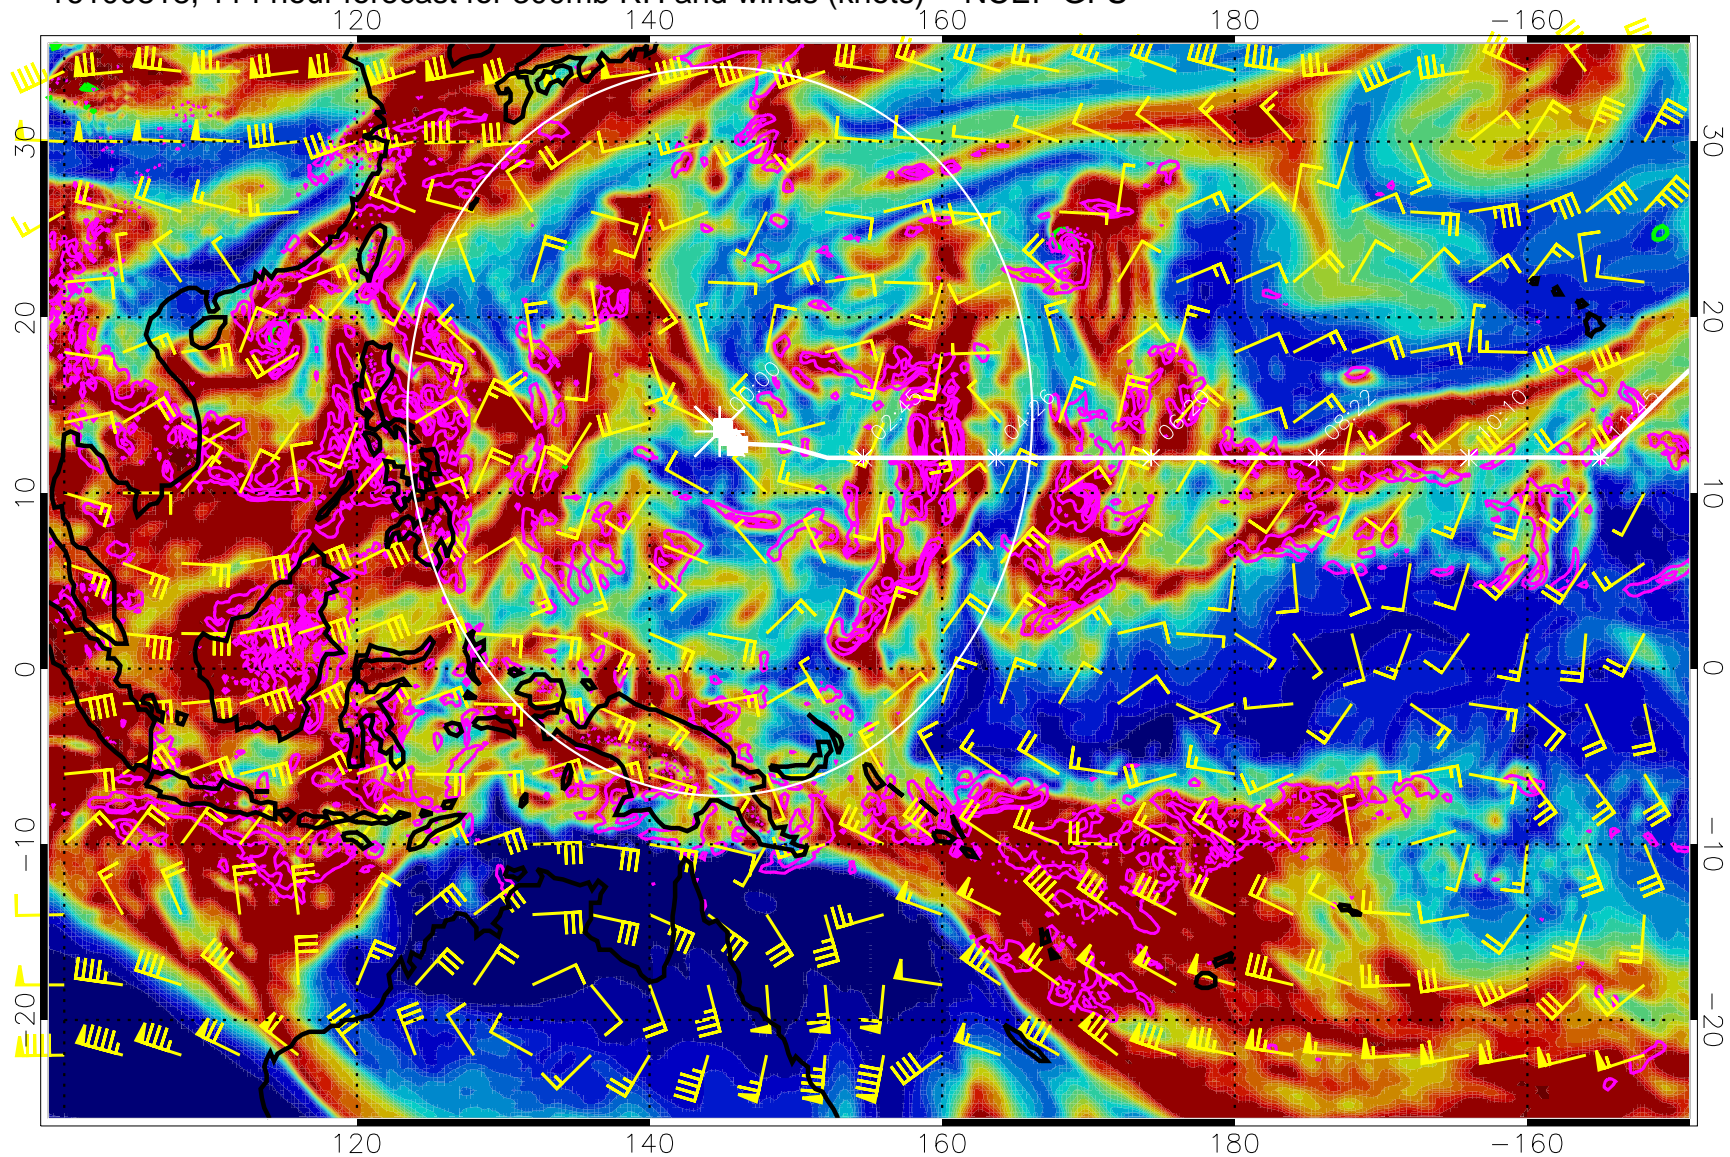

EPV Tropopause (2 PVU) Position

Range ring of 2304 km

16100812, 108 hour forecast for 300mb RH and winds (knots) -- NCEP GFS

Precip (tot dot, conv sol) mm/day 40 mm/day contours, min 20

EPV Tropopause (2 PVU) Position

Range ring of 2304 km

16100818, 114 hour forecast for 300mb RH and winds (knots) -- NCEP GFS

Precip (tot dot, conv sol) mm/day 40 mm/day contours, min 20

EPV Tropopause (2 PVU) Position

Range ring of 2304 km