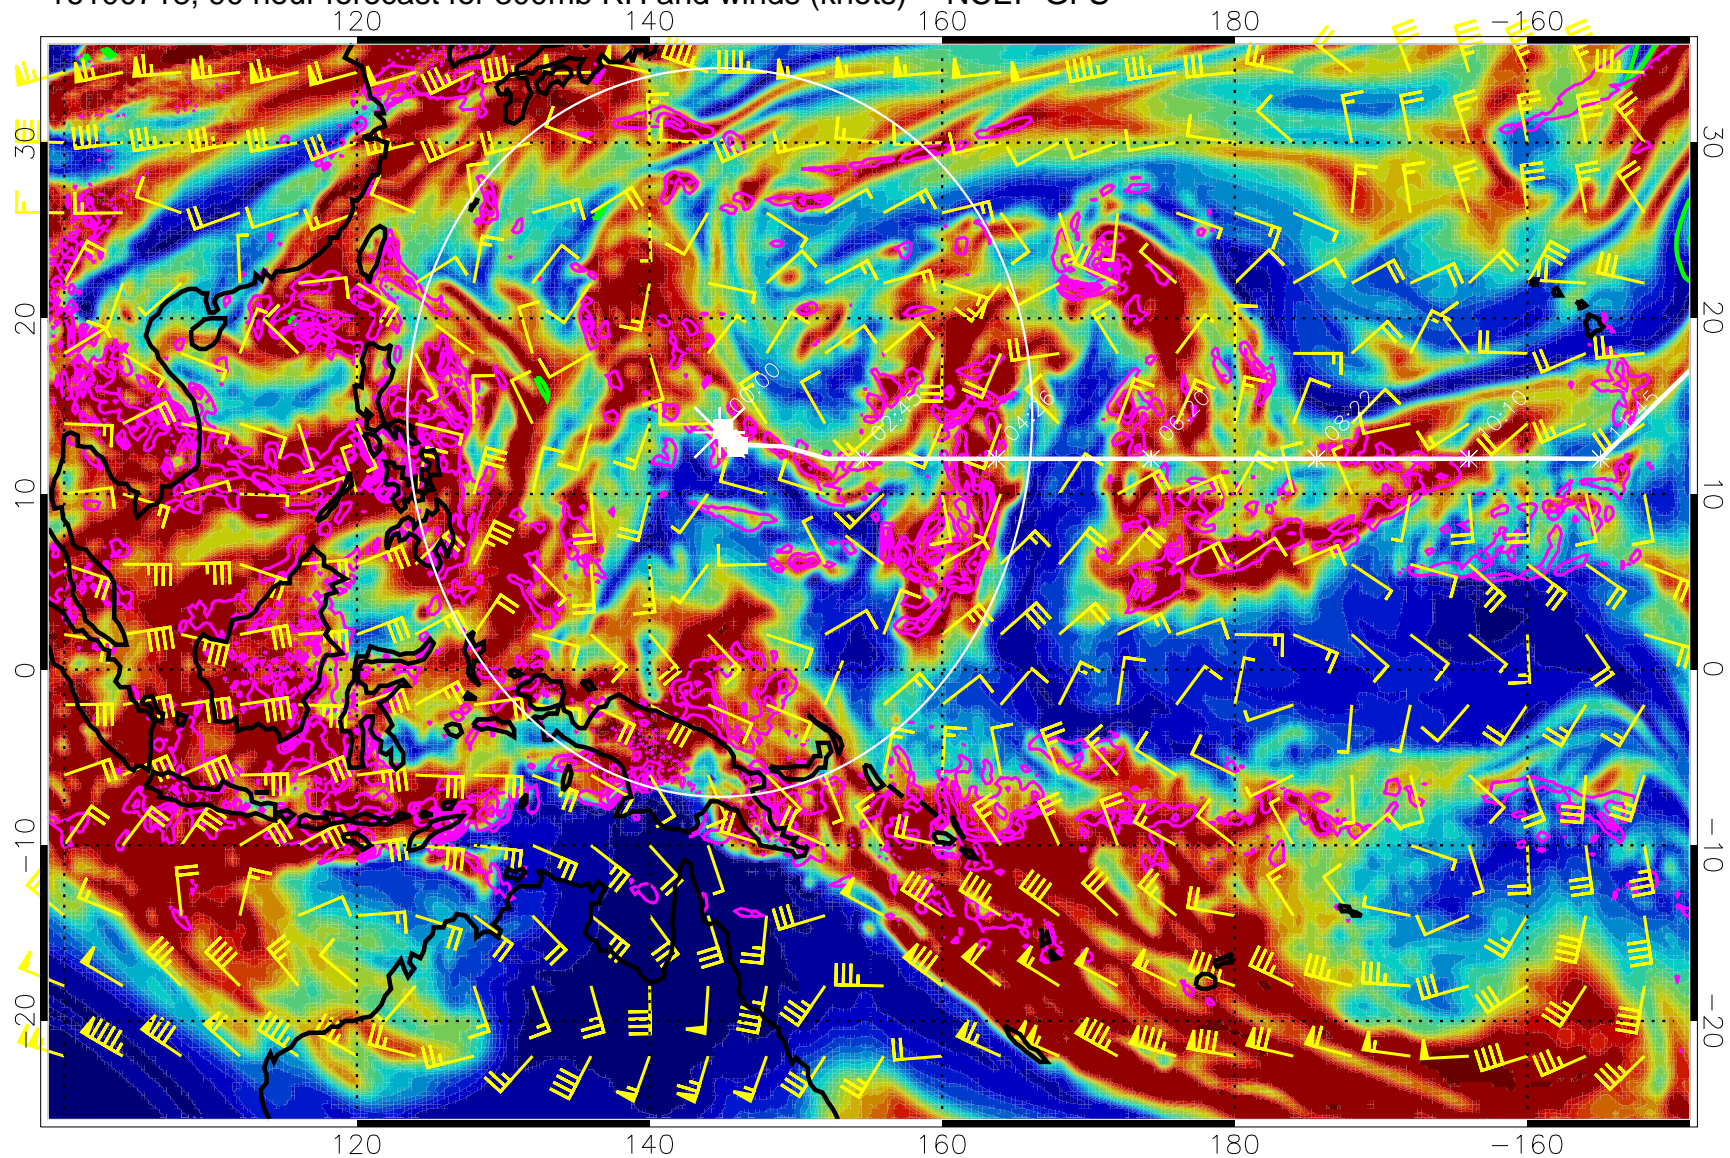

Range ring of 2304 km

16100712, 84 hour forecast for 300mb RH and winds (knots) -- NCEP GFS

Precip (tot dot, conv sol) mm/day 40 mm/day contours, min 20

EPV Tropopause (2 PVU) Position

Range ring of 2304 km

16100718, 90 hour forecast for 300mb RH and winds (knots) -- NCEP GFS

Precip (tot dot, conv sol) mm/day 40 mm/day contours, min 20

EPV Tropopause (2 PVU) Position

Range ring of 2304 km

16100800, 96 hour forecast for 300mb RH and winds (knots) -- NCEP GFS