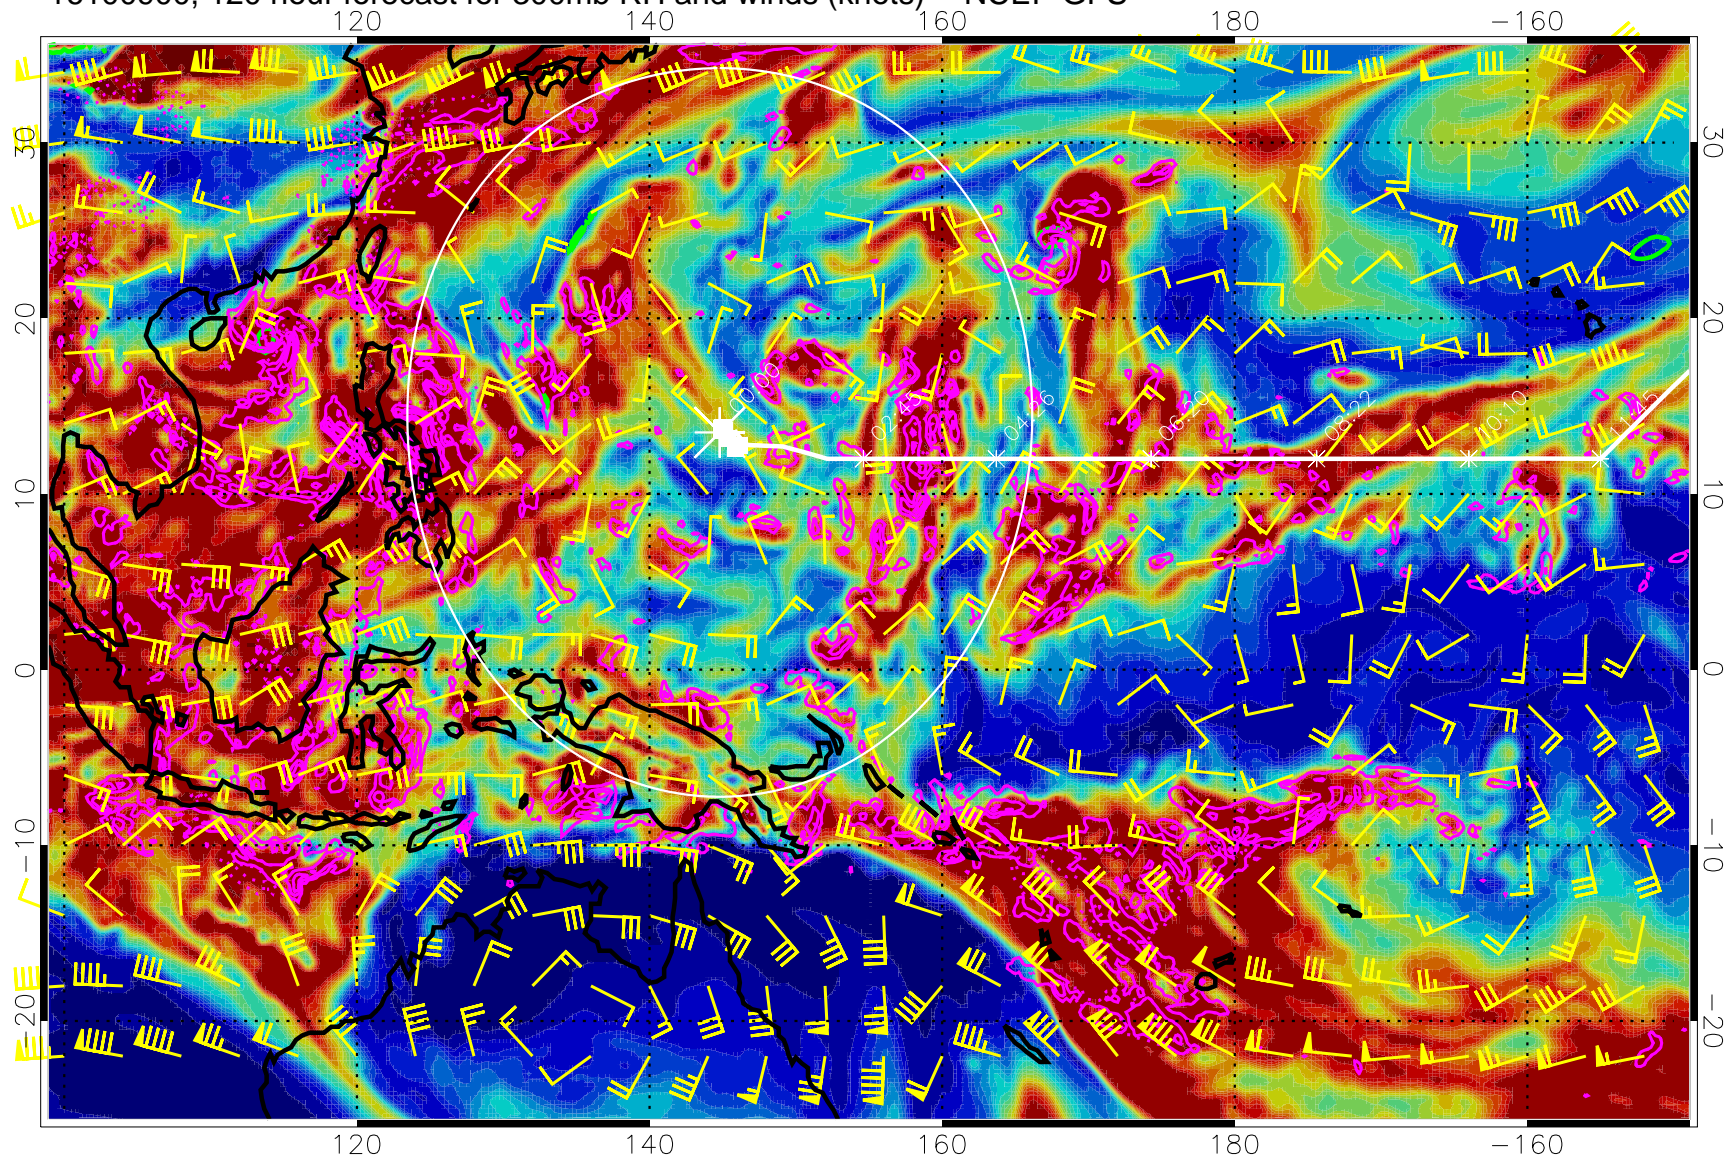

EPV Tropopause (2 PVU) Position

Range ring of 2304 km

16100812, 108 hour forecast for 300mb RH and winds (knots) -- NCEP GFS

Precip (tot dot, conv sol) mm/day 40 mm/day contours, min 20

EPV Tropopause (2 PVU) Position

Range ring of 2304 km

16100818, 114 hour forecast for 300mb RH and winds (knots) -- NCEP GFS

Precip (tot dot, conv sol) mm/day 40 mm/day contours, min 20

EPV Tropopause (2 PVU) Position

Range ring of 2304 km

16100900, 120 hour forecast for 300mb RH and winds (knots) -- NCEP GFS

Precip (tot dot, conv sol) mm/day 40 mm/day contours, min 20

EPV Tropopause (2 PVU) Position

Range ring of 2304 km