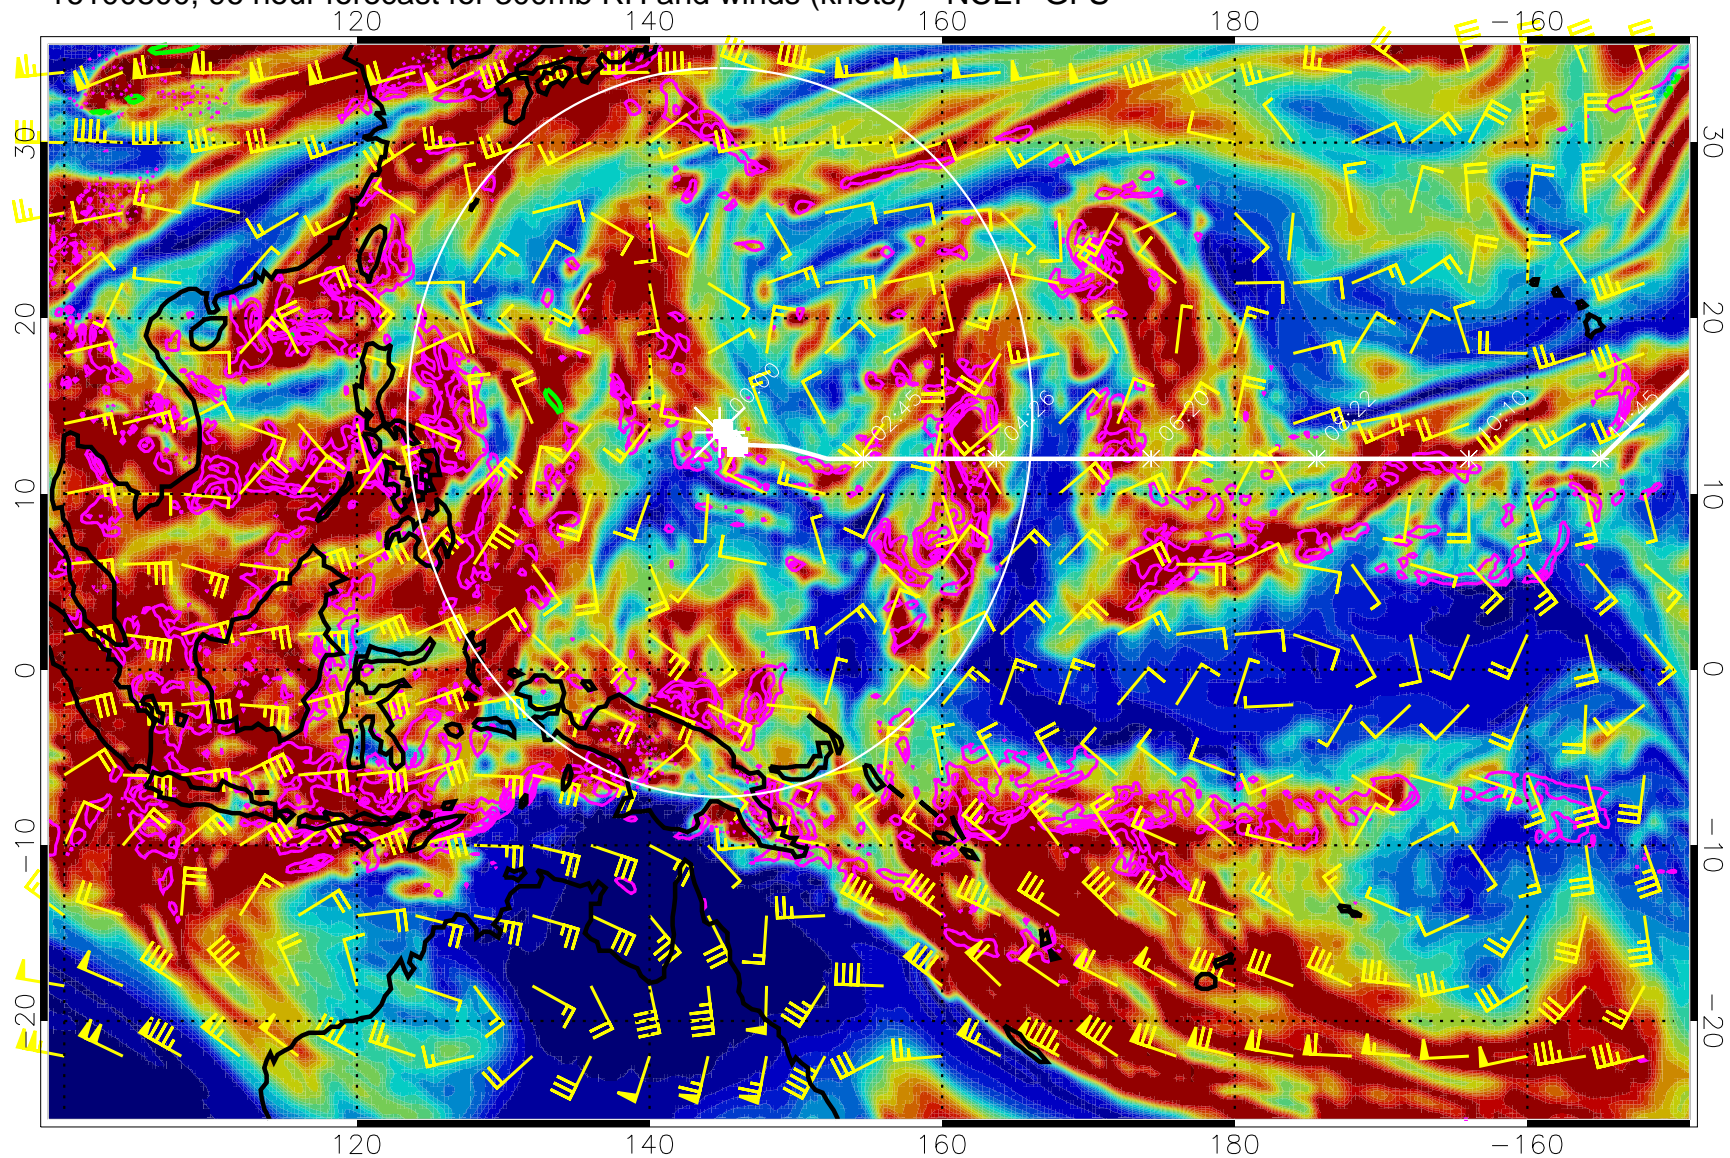

16100718, 90 hour forecast for 300mb RH and winds (knots) -- NCEP GFS

Precip (tot dot, conv sol) mm/day 40 mm/day contours, min 20

EPV Tropopause (2 PVU) Position

Range ring of 2304 km

16100800, 96 hour forecast for 300mb RH and winds (knots) -- NCEP GFS

Precip (tot dot, conv sol) mm/day 40 mm/day contours, min 20

EPV Tropopause (2 PVU) Position

Range ring of 2304 km

16100806, 102 hour forecast for 300mb RH and winds (knots) -- NCEP GFS

Precip (tot dot, conv sol) mm/day 40 mm/day contours, min 20