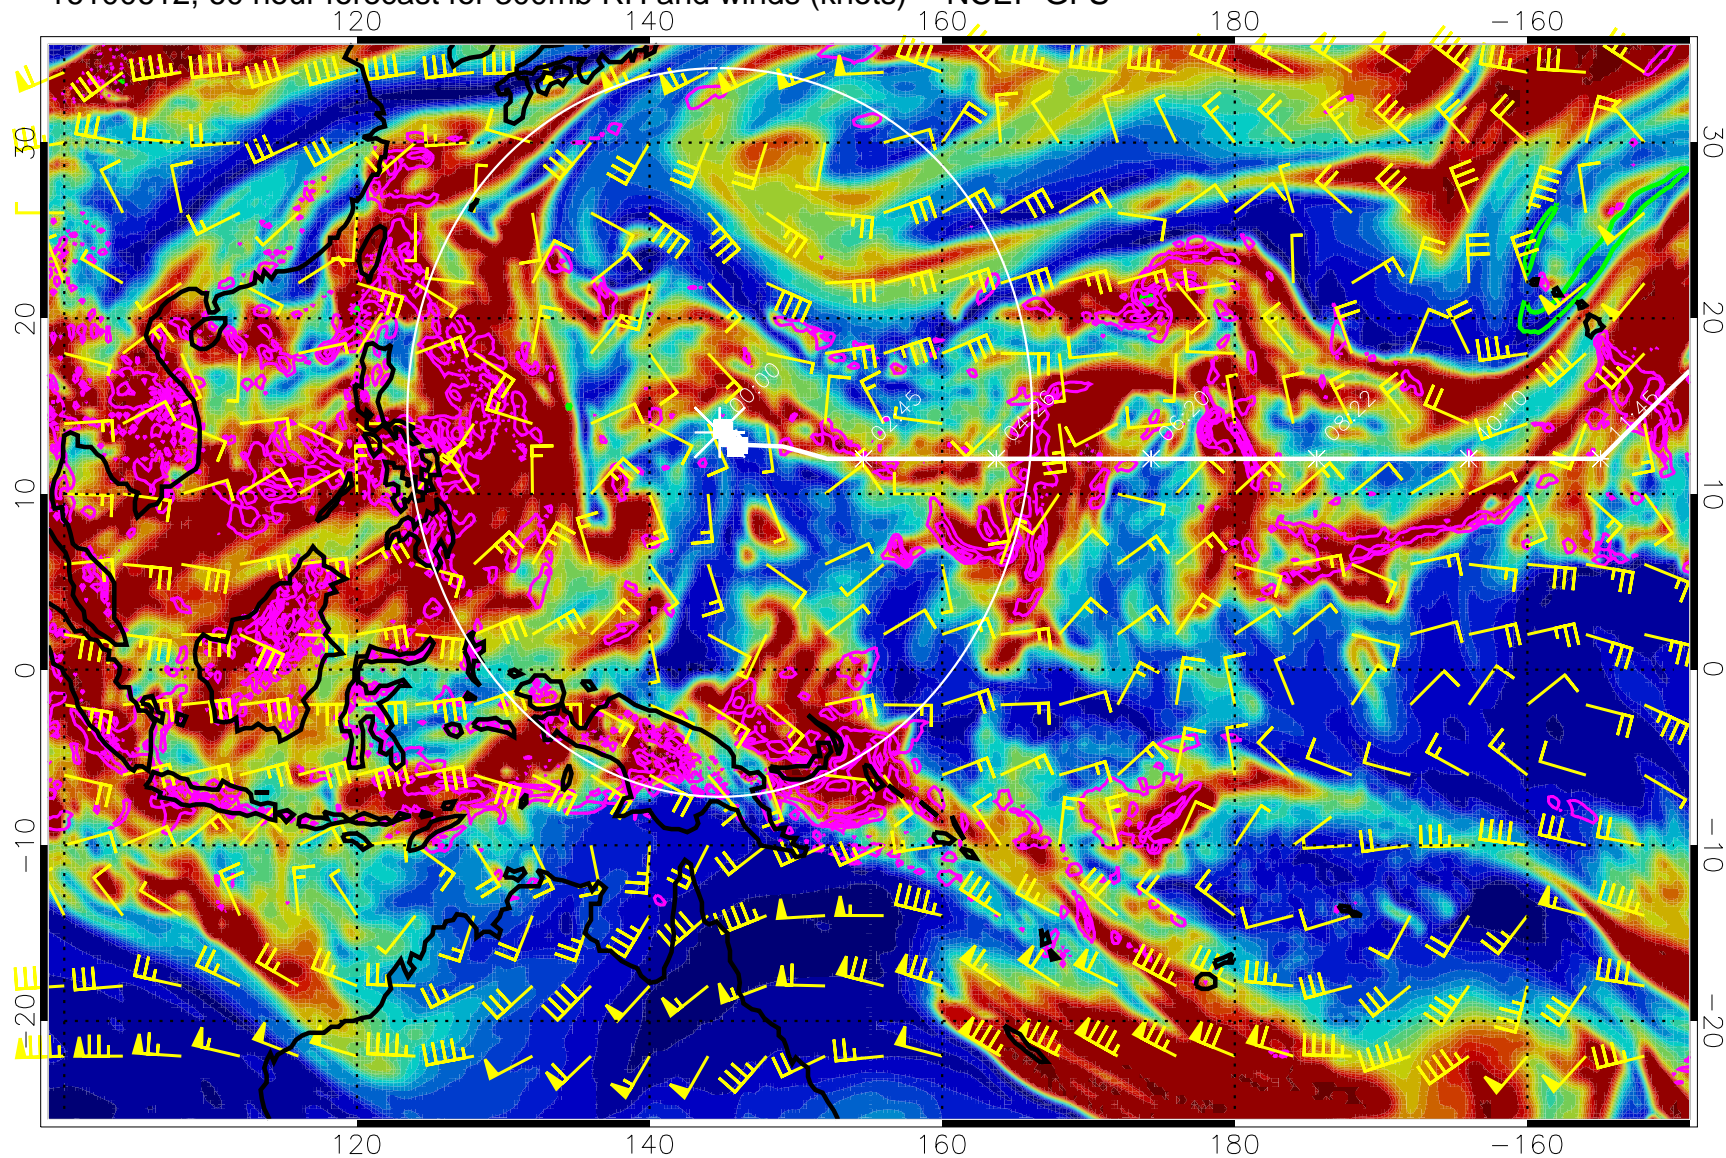

16100600, 48 hour forecast for 300mb RH and winds (knots) -- NCEP GFS

Precip (tot dot, conv sol) mm/day 40 mm/day contours, min 20

EPV Tropopause (2 PVU) Position

Range ring of 2304 km

16100606, 54 hour forecast for 300mb RH and winds (knots) -- NCEP GFS

Precip (tot dot, conv sol) mm/day 40 mm/day contours, min 20

EPV Tropopause (2 PVU) Position

Range ring of 2304 km

16100612, 60 hour forecast for 300mb RH and winds (knots) -- NCEP GFS

Precip (tot dot, conv sol) mm/day 40 mm/day contours, min 20

EPV Tropopause (2 PVU) Position

Range ring of 2304 km

16100618, 66 hour forecast for 300mb RH and winds (knots) -- NCEP GFS

Precip (tot dot, conv sol) mm/day 40 mm/day contours, min 20

EPV Tropopause (2 PVU) Position