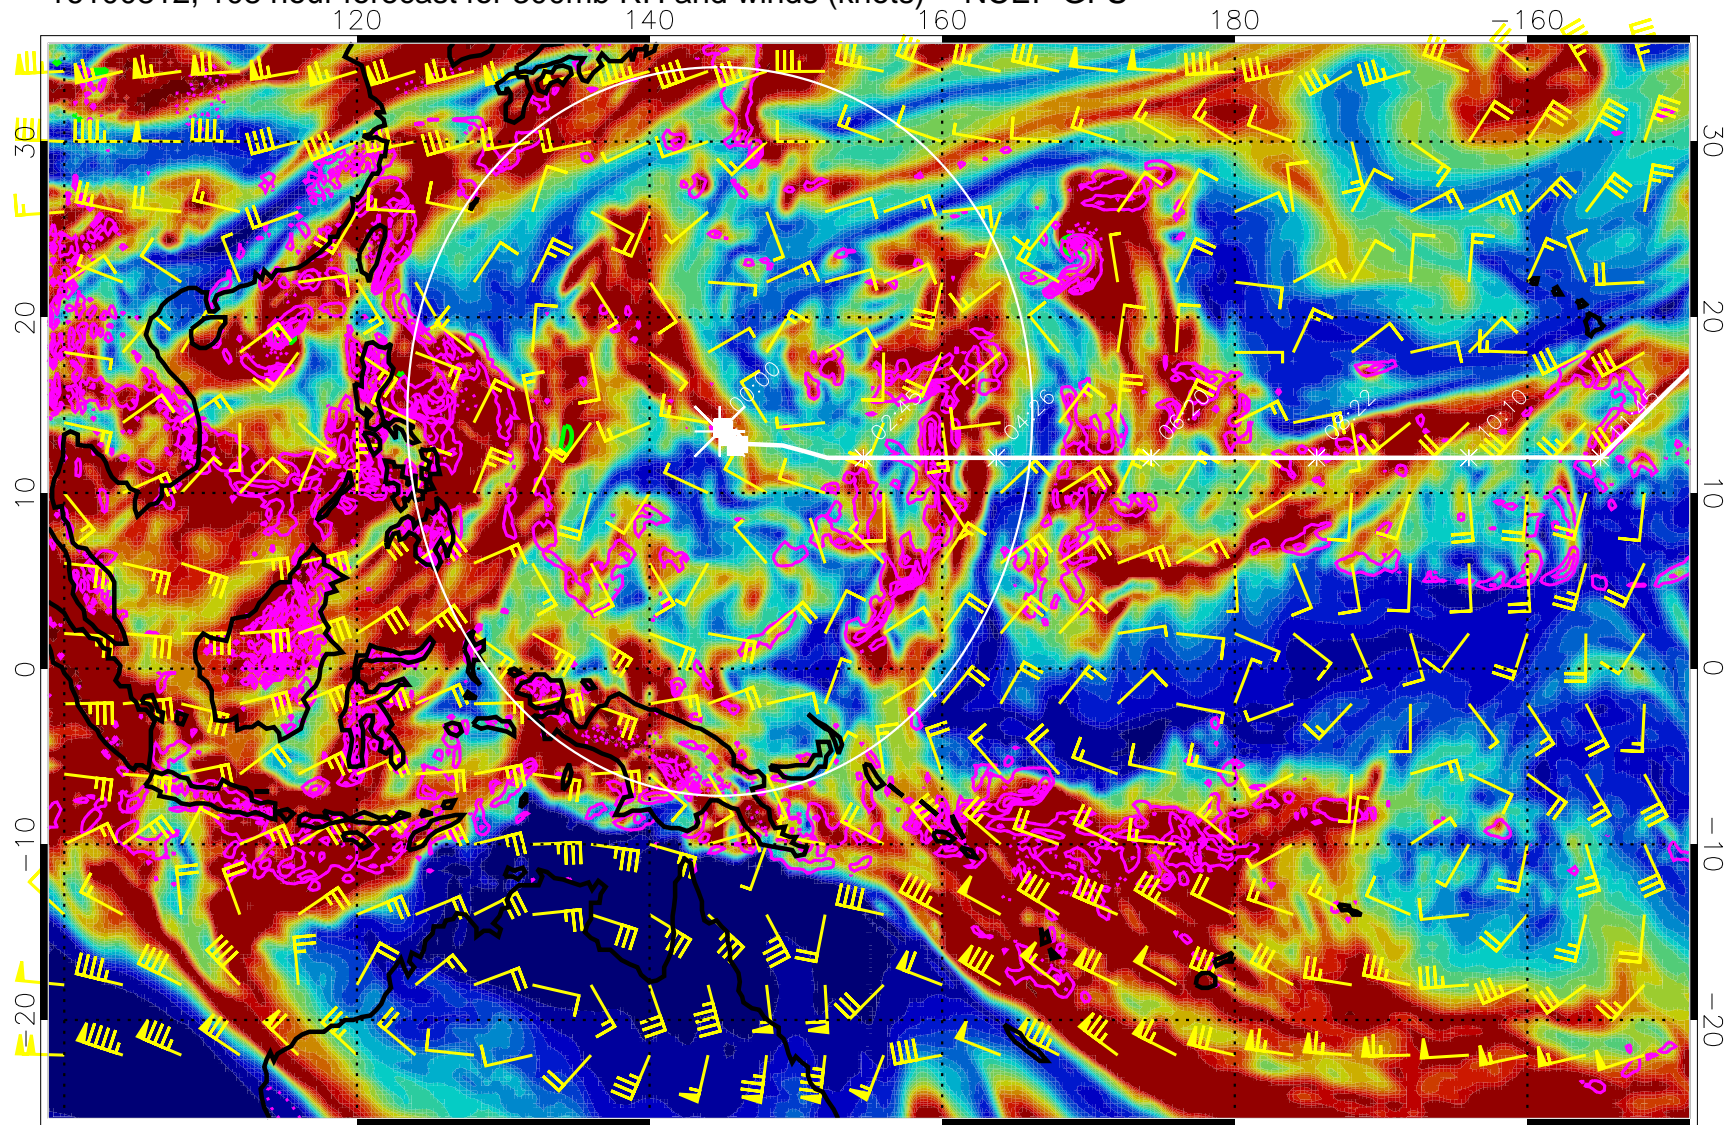

Precip (tot dot, conv sol) mm/day 40 mm/day contours, min 20

EPV Tropopause (2 PVU) Position

Range ring of 2304 km

16100806, 102 hour forecast for 300mb RH and winds (knots) -- NCEP GFS

Precip (tot dot, conv sol) mm/day 40 mm/day contours, min 20

EPV Tropopause (2 PVU) Position

Range ring of 2304 km

16100812, 108 hour forecast for 300mb RH and winds (knots) -- NCEP GFS

Precip (tot dot, conv sol) mm/day 40 mm/day contours, min 20

EPV Tropopause (2 PVU) Position