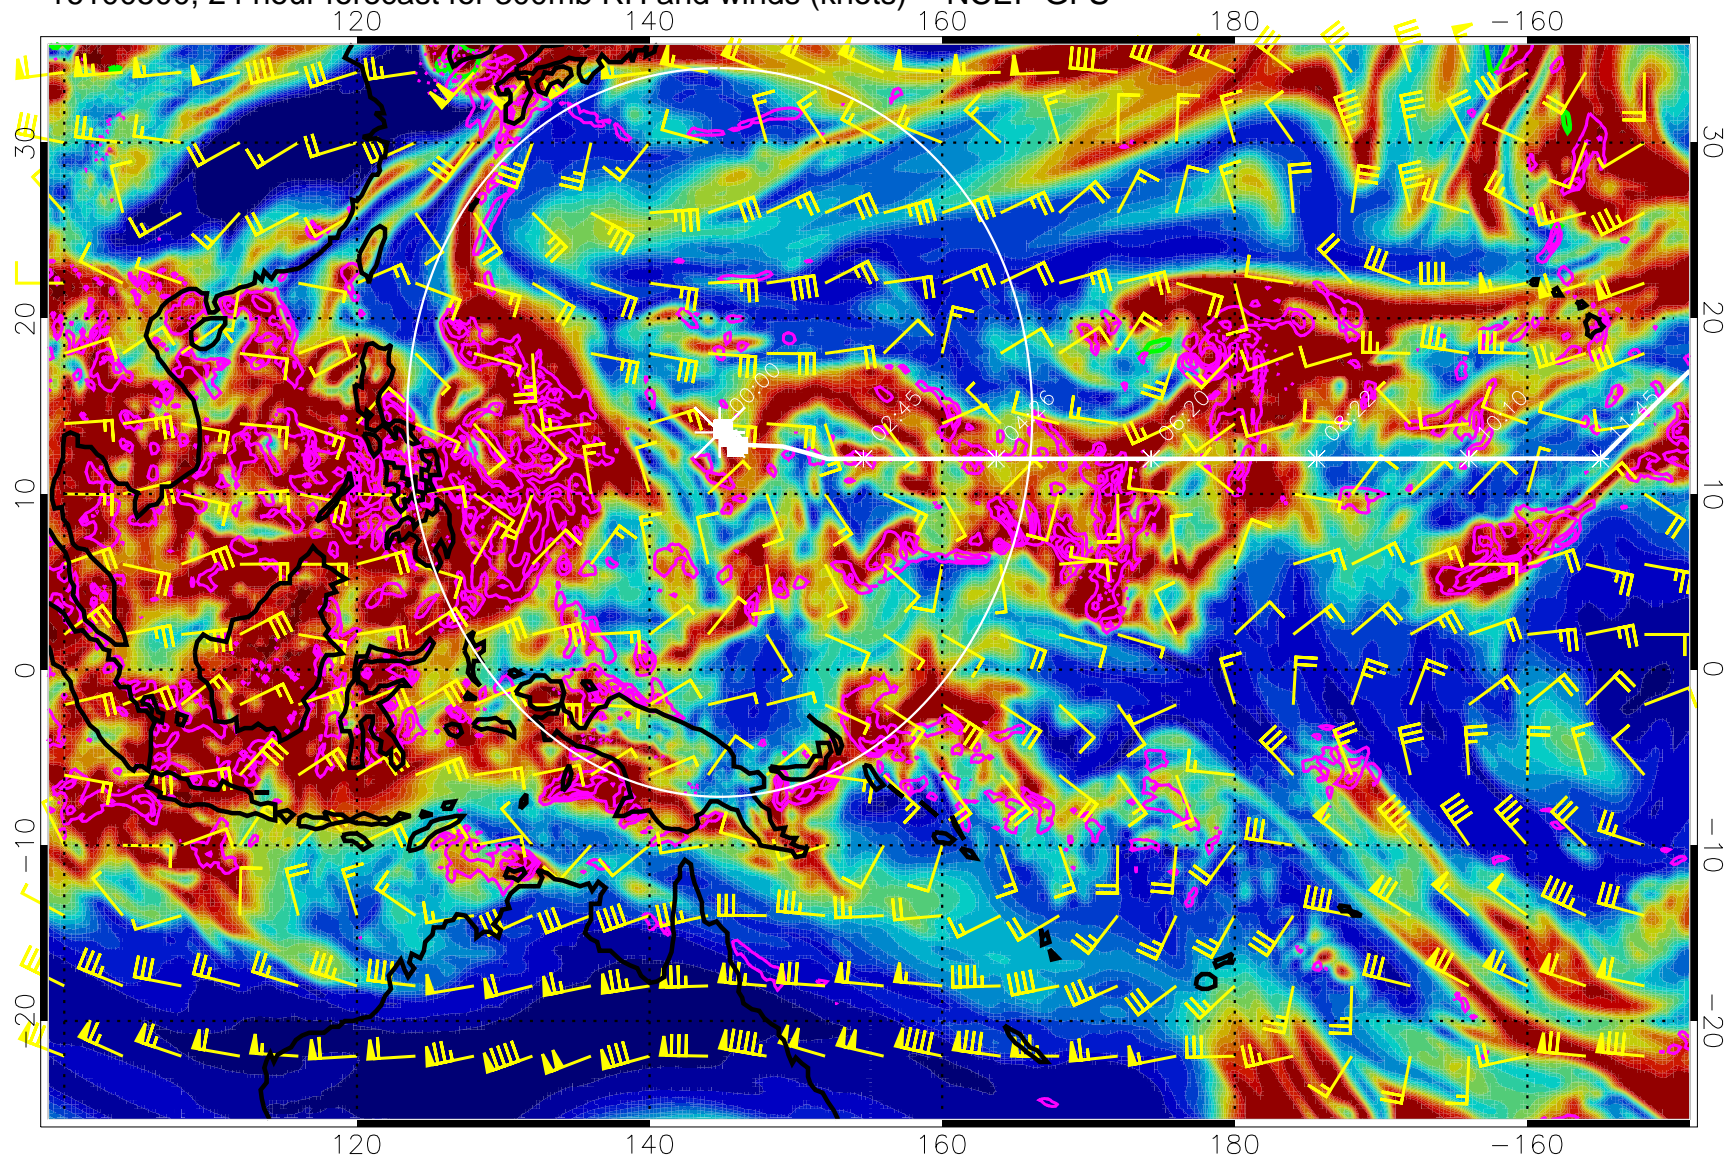

16100406, 6 hour forecast for 300mb RH and winds (knots) -- NCEP GFS

Precip (tot dot, conv sol) mm/day 40 mm/day contours, min 20

EPV Tropopause (2 PVU) Position

Range ring of 2304 km

16100412, 12 hour forecast for 300mb RH and winds (knots) -- NCEP GFS

Precip (tot dot, conv sol) mm/day 40 mm/day contours, min 20

EPV Tropopause (2 PVU) Position

Range ring of 2304 km

16100418, 18 hour forecast for 300mb RH and winds (knots) -- NCEP GFS

Precip (tot dot, conv sol) mm/day 40 mm/day contours, min 20

EPV Tropopause (2 PVU) Position

Range ring of 2304 km

16100500, 24 hour forecast for 300mb RH and winds (knots) -- NCEP GFS

Precip (tot dot, conv sol) mm/day 40 mm/day contours, min 20

EPV Tropopause (2 PVU) Position

Range ring of 2304 km

16100506, 30 hour forecast for 300mb RH and winds (knots) -- NCEP GFS

Precip (tot dot, conv sol) mm/day 40 mm/day contours, min 20

EPV Tropopause (2 PVU) Position

Range ring of 2304 km