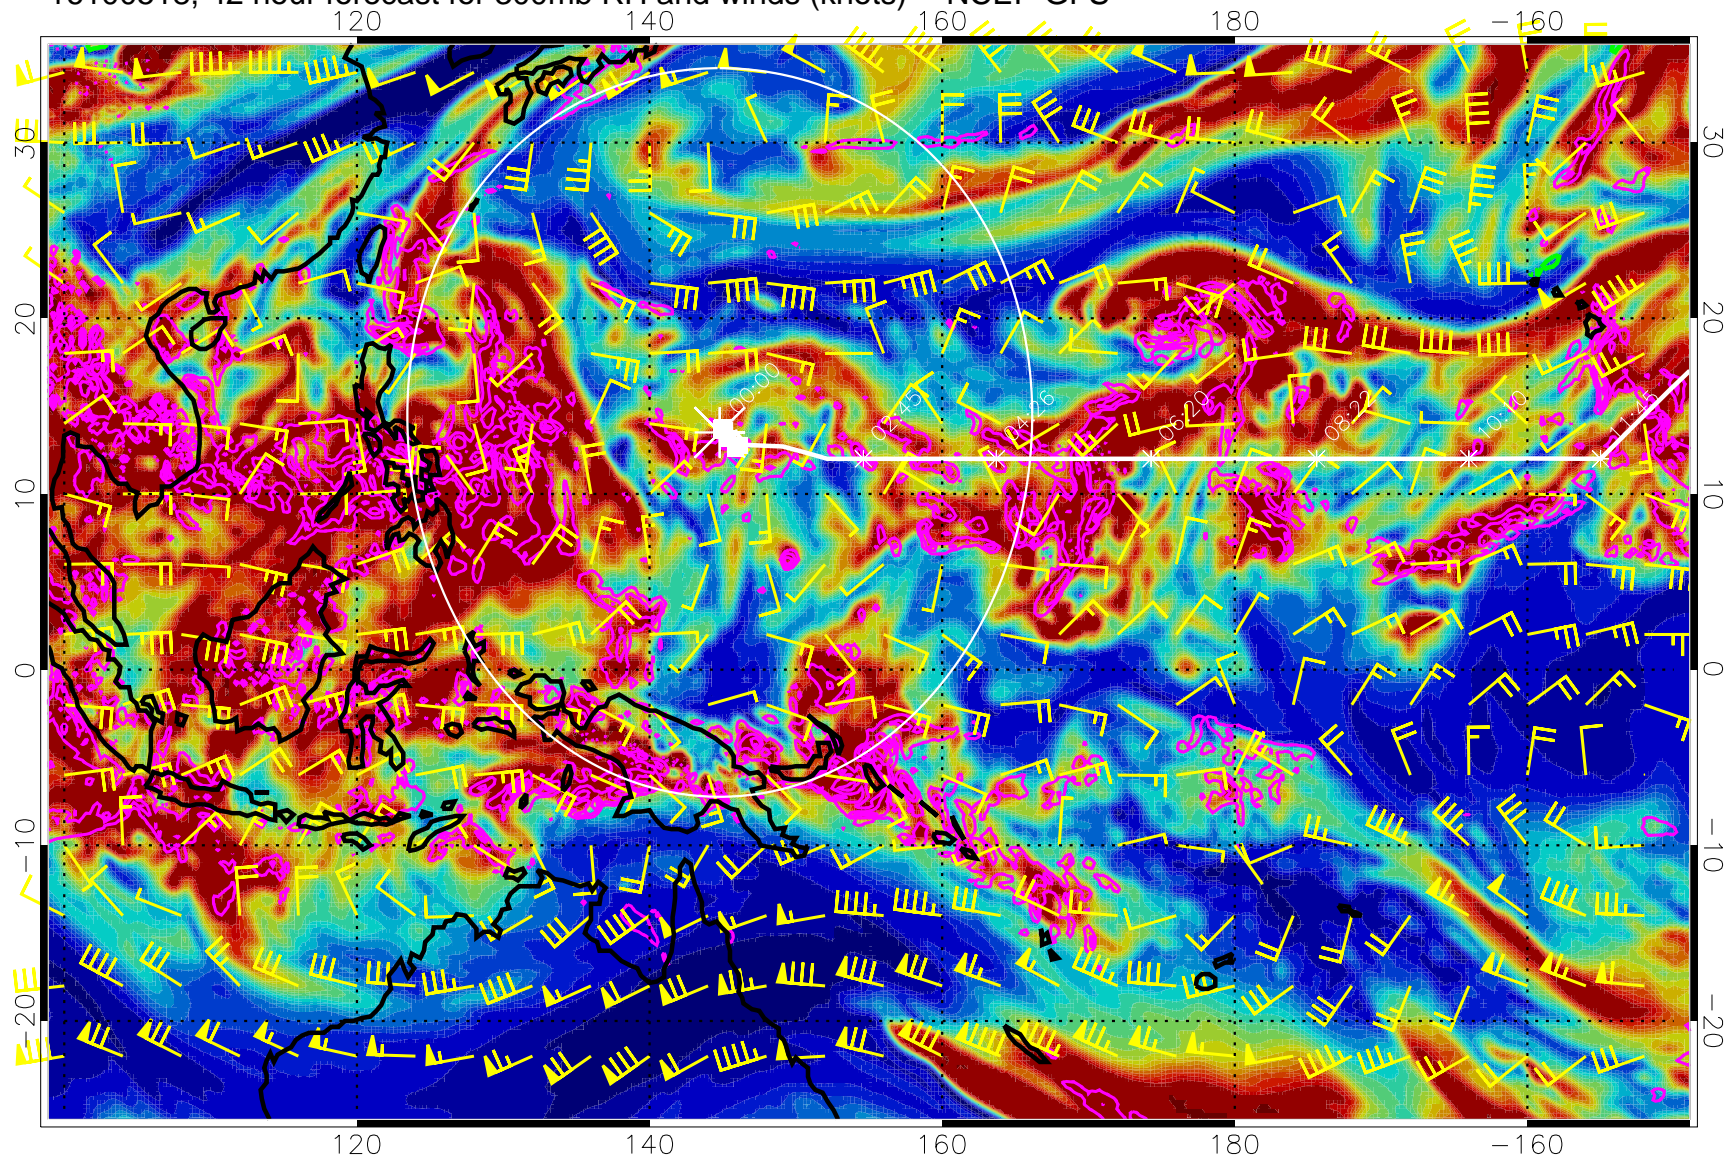

16100512, 36 hour forecast for 300mb RH and winds (knots) -- NCEP GFS

Precip (tot dot, conv sol) mm/day 40 mm/day contours, min 20

EPV Tropopause (2 PVU) Position

Range ring of 2304 km

16100518, 42 hour forecast for 300mb RH and winds (knots) -- NCEP GFS

16100600, 48 hour forecast for 300mb RH and winds (knots) -- NCEP GFS

Precip (tot dot, conv sol) mm/day 40 mm/day contours, min 20

EPV Tropopause (2 PVU) Position

Range ring of 2304 km

16100606, 54 hour forecast for 300mb RH and winds (knots) -- NCEP GFS