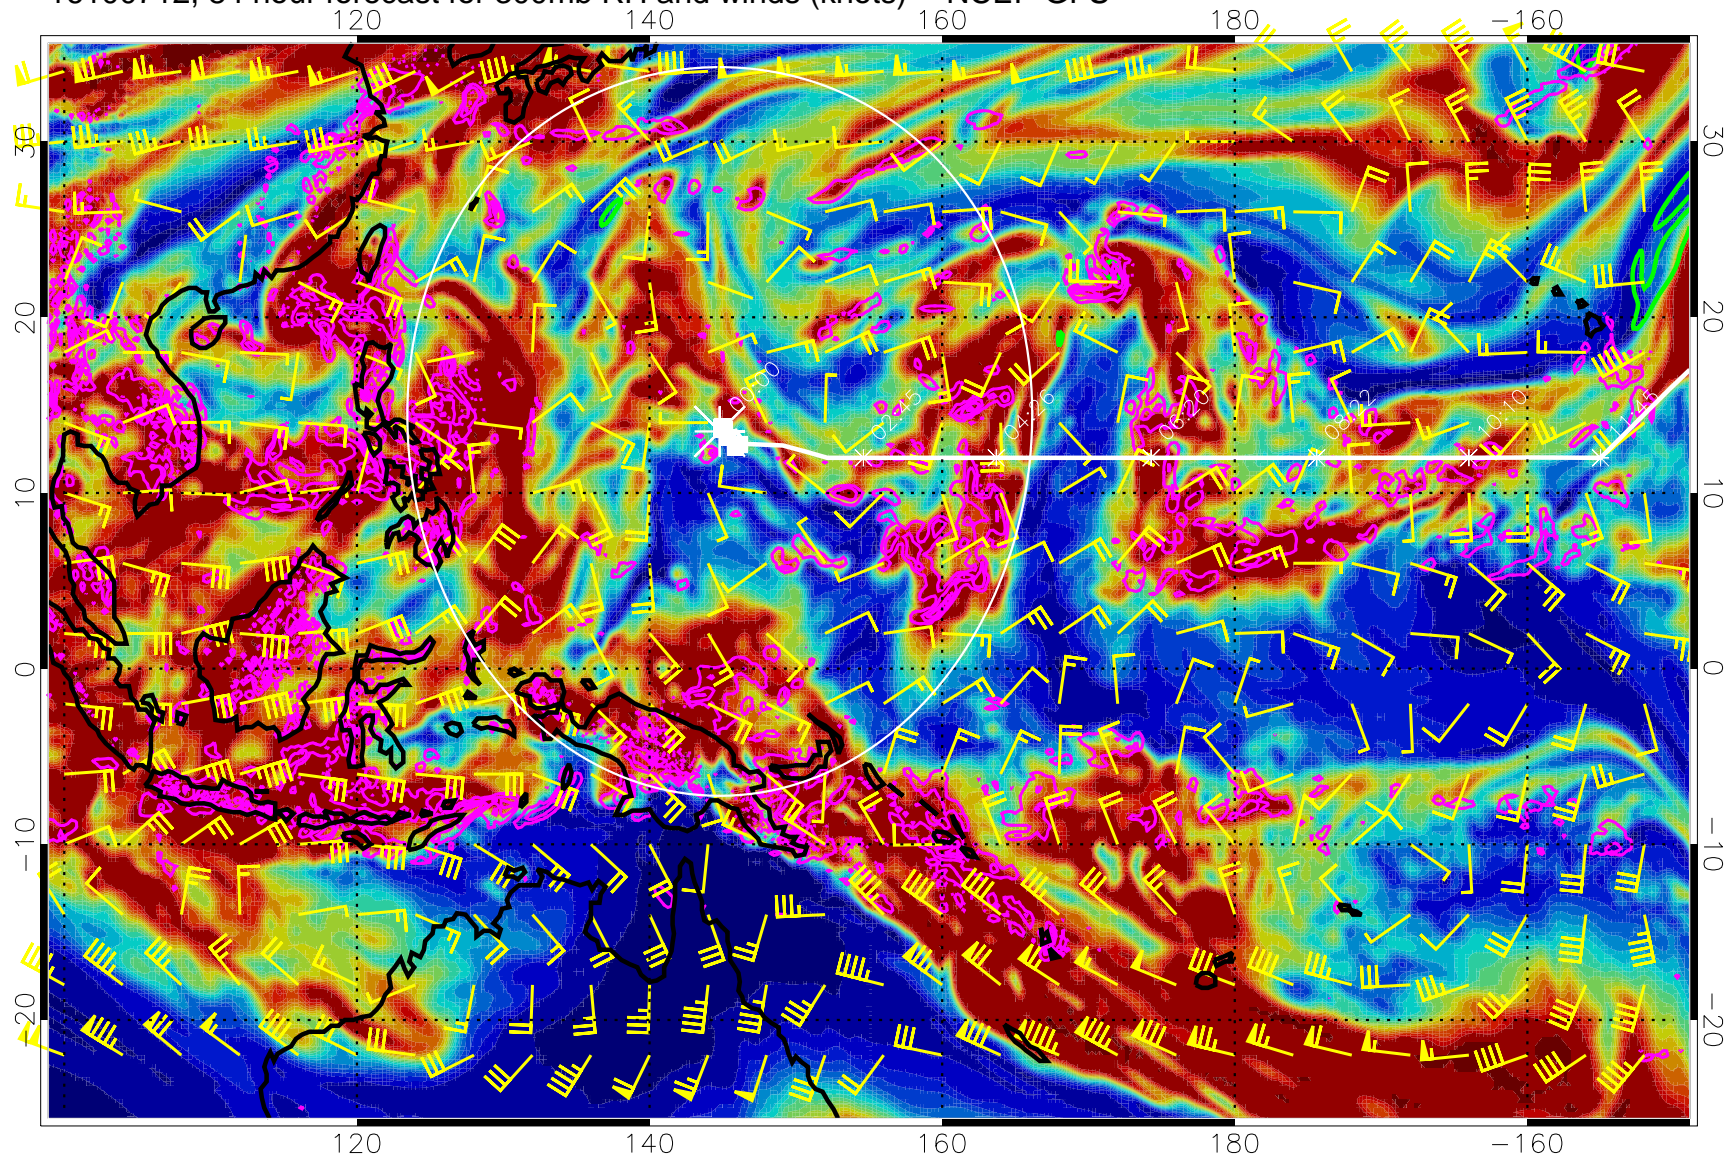

16100712, 84 hour forecast for 300mb RH and winds (knots) -- NCEP GFS

Precip (tot dot, conv sol) mm/day 40 mm/day contours, min 20

EPV Tropopause (2 PVU) Position

Range ring of 2304 km