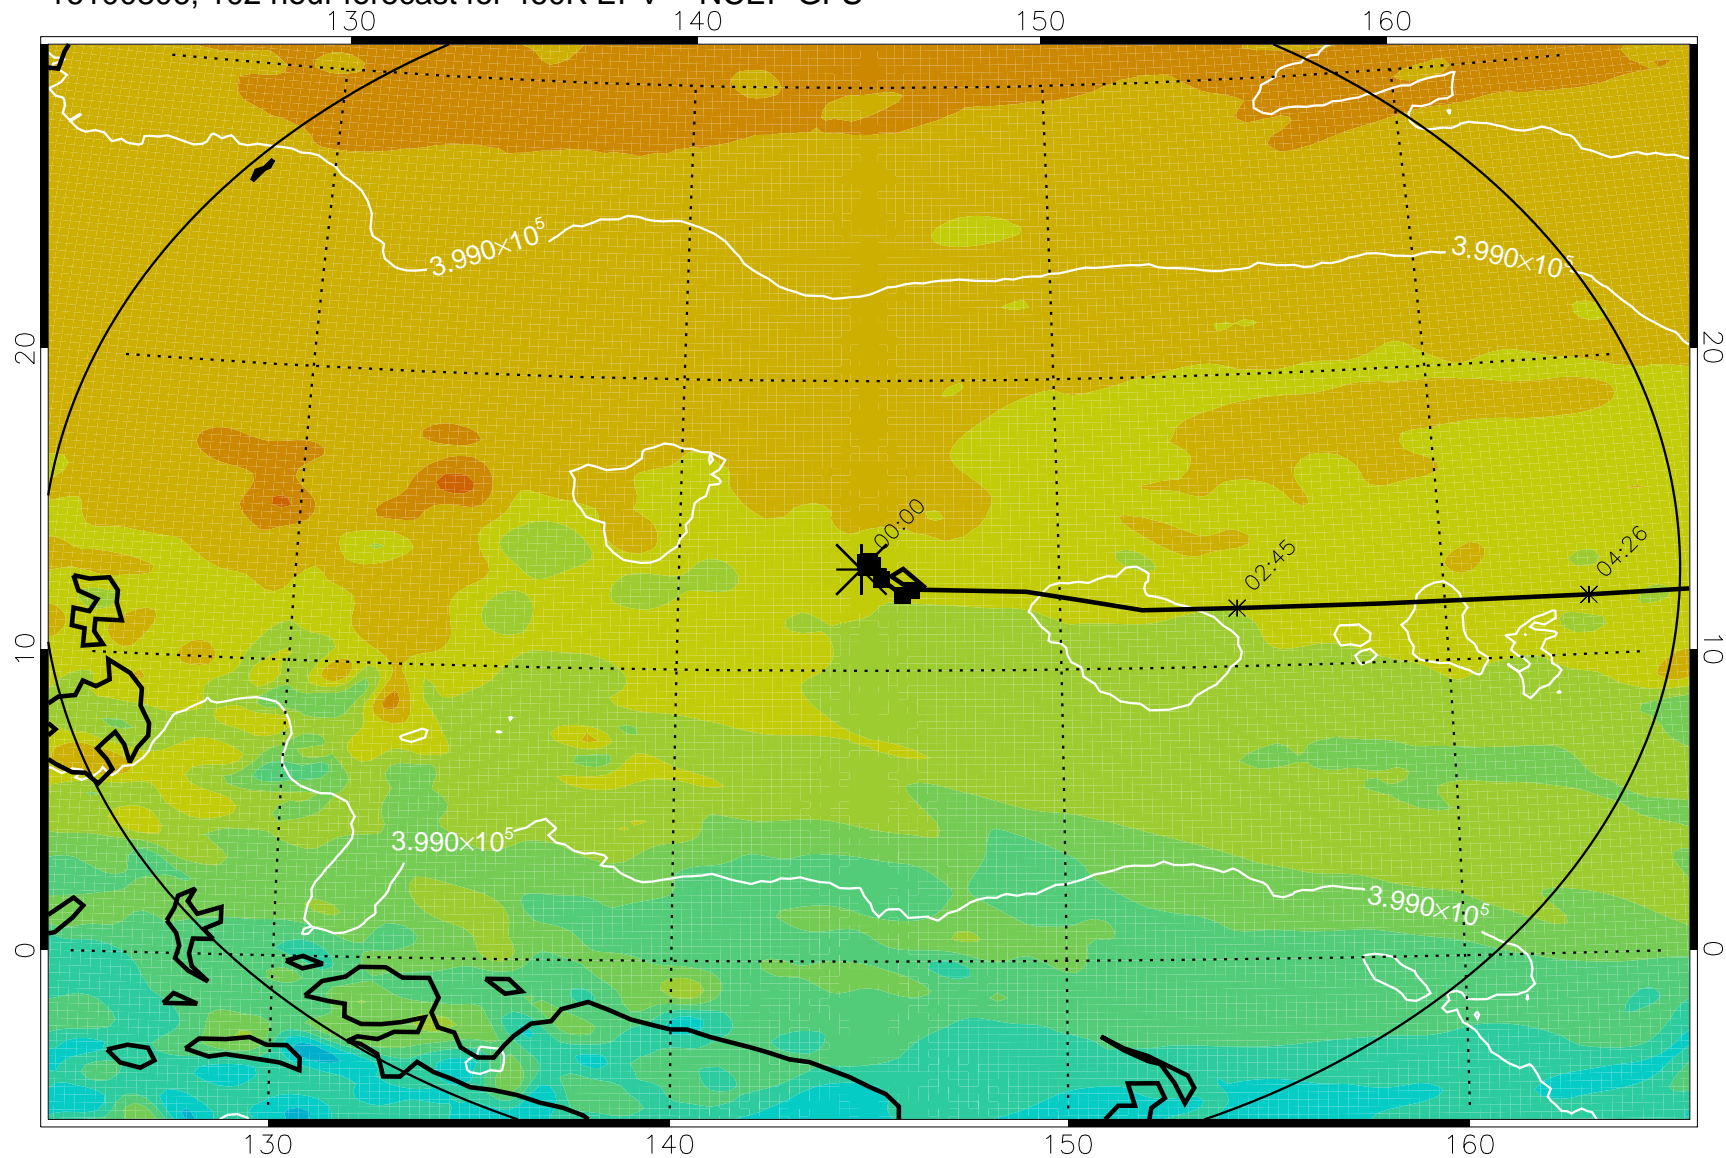

16100706, 78 hour forecast for 460K EPV -- NCEP GFS

460K Montgomery Streamfunction, white

Range ring of 2304 km

16100712, 84 hour forecast for 460K EPV -- NCEP GFS

460K Montgomery Streamfunction, white

-4×10^{-5} -2×10^{-5} 0 2×10^{-5} 4×10^{-5}
PVU

Range ring of 2304 km

16100718, 90 hour forecast for 460K EPV -- NCEP GFS

460K Montgomery Streamfunction, white

Range ring of 2304 km

16100800, 96 hour forecast for 460K EPV -- NCEP GFS

460K Montgomery Streamfunction, white

Range ring of 2304 km

16100806, 102 hour forecast for 460K EPV -- NCEP GFS

460K Montgomery Streamfunction, white

Range ring of 2304 km

16100812, 108 hour forecast for 460K EPV -- NCEP GFS

460K Montgomery Streamfunction, white

Range ring of 2304 km

16100818, 114 hour forecast for 460K EPV -- NCEP GFS

460K Montgomery Streamfunction, white

Range ring of 2304 km

16100900, 120 hour forecast for 460K EPV -- NCEP GFS

460K Montgomery Streamfunction, white