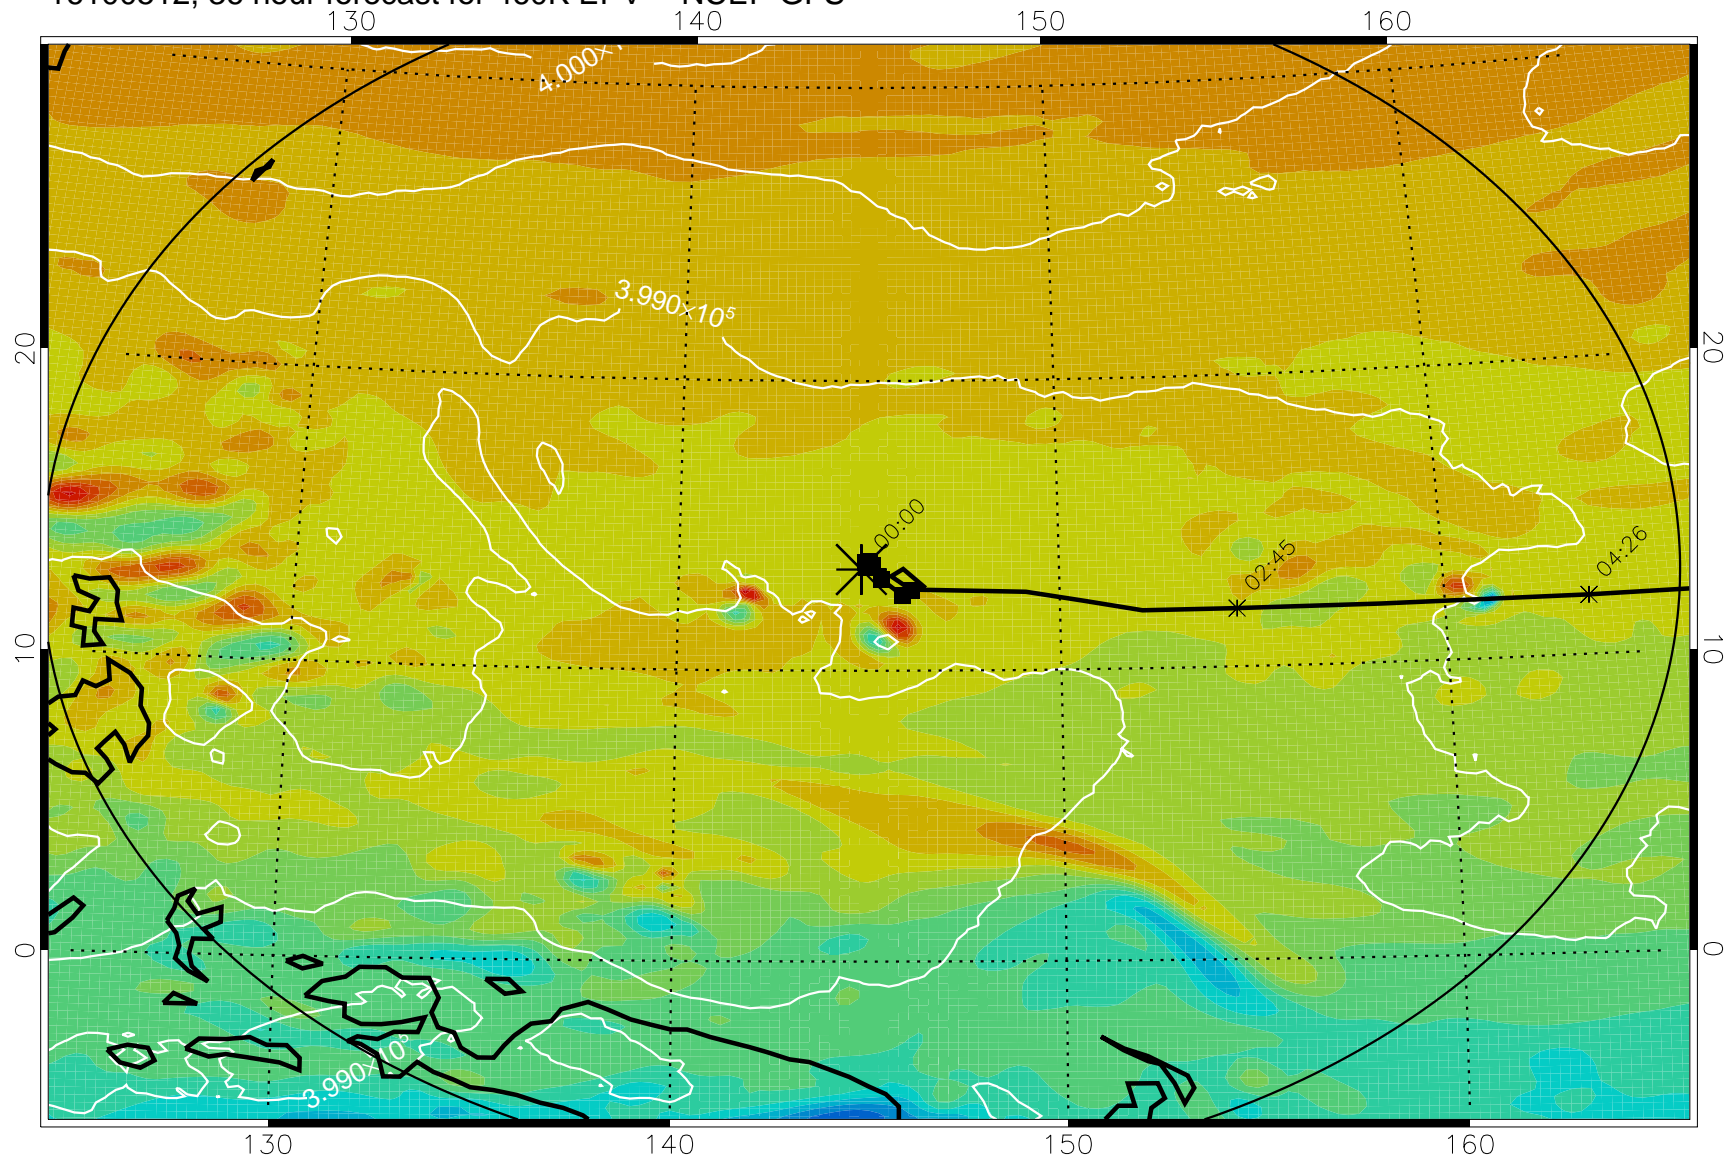

16100406, 6 hour forecast for 460K EPV -- NCEP GFS

460K Montgomery Streamfunction, white

Range ring of 2304 km

16100412, 12 hour forecast for 460K EPV -- NCEP GFS

460K Montgomery Streamfunction, white

Range ring of 2304 km

16100418, 18 hour forecast for 460K EPV -- NCEP GFS

460K Montgomery Streamfunction, white

Range ring of 2304 km

16100500, 24 hour forecast for 460K EPV -- NCEP GFS

460K Montgomery Streamfunction, white

Range ring of 2304 km

16100506, 30 hour forecast for 460K EPV -- NCEP GFS

460K Montgomery Streamfunction, white

Range ring of 2304 km

16100512, 36 hour forecast for 460K EPV -- NCEP GFS

460K Montgomery Streamfunction, white

Range ring of 2304 km

16100518, 42 hour forecast for 460K EPV -- NCEP GFS

460K Montgomery Streamfunction, white

Range ring of 2304 km

16100600, 48 hour forecast for 460K EPV -- NCEP GFS

460K Montgomery Streamfunction, white

Range ring of 2304 km