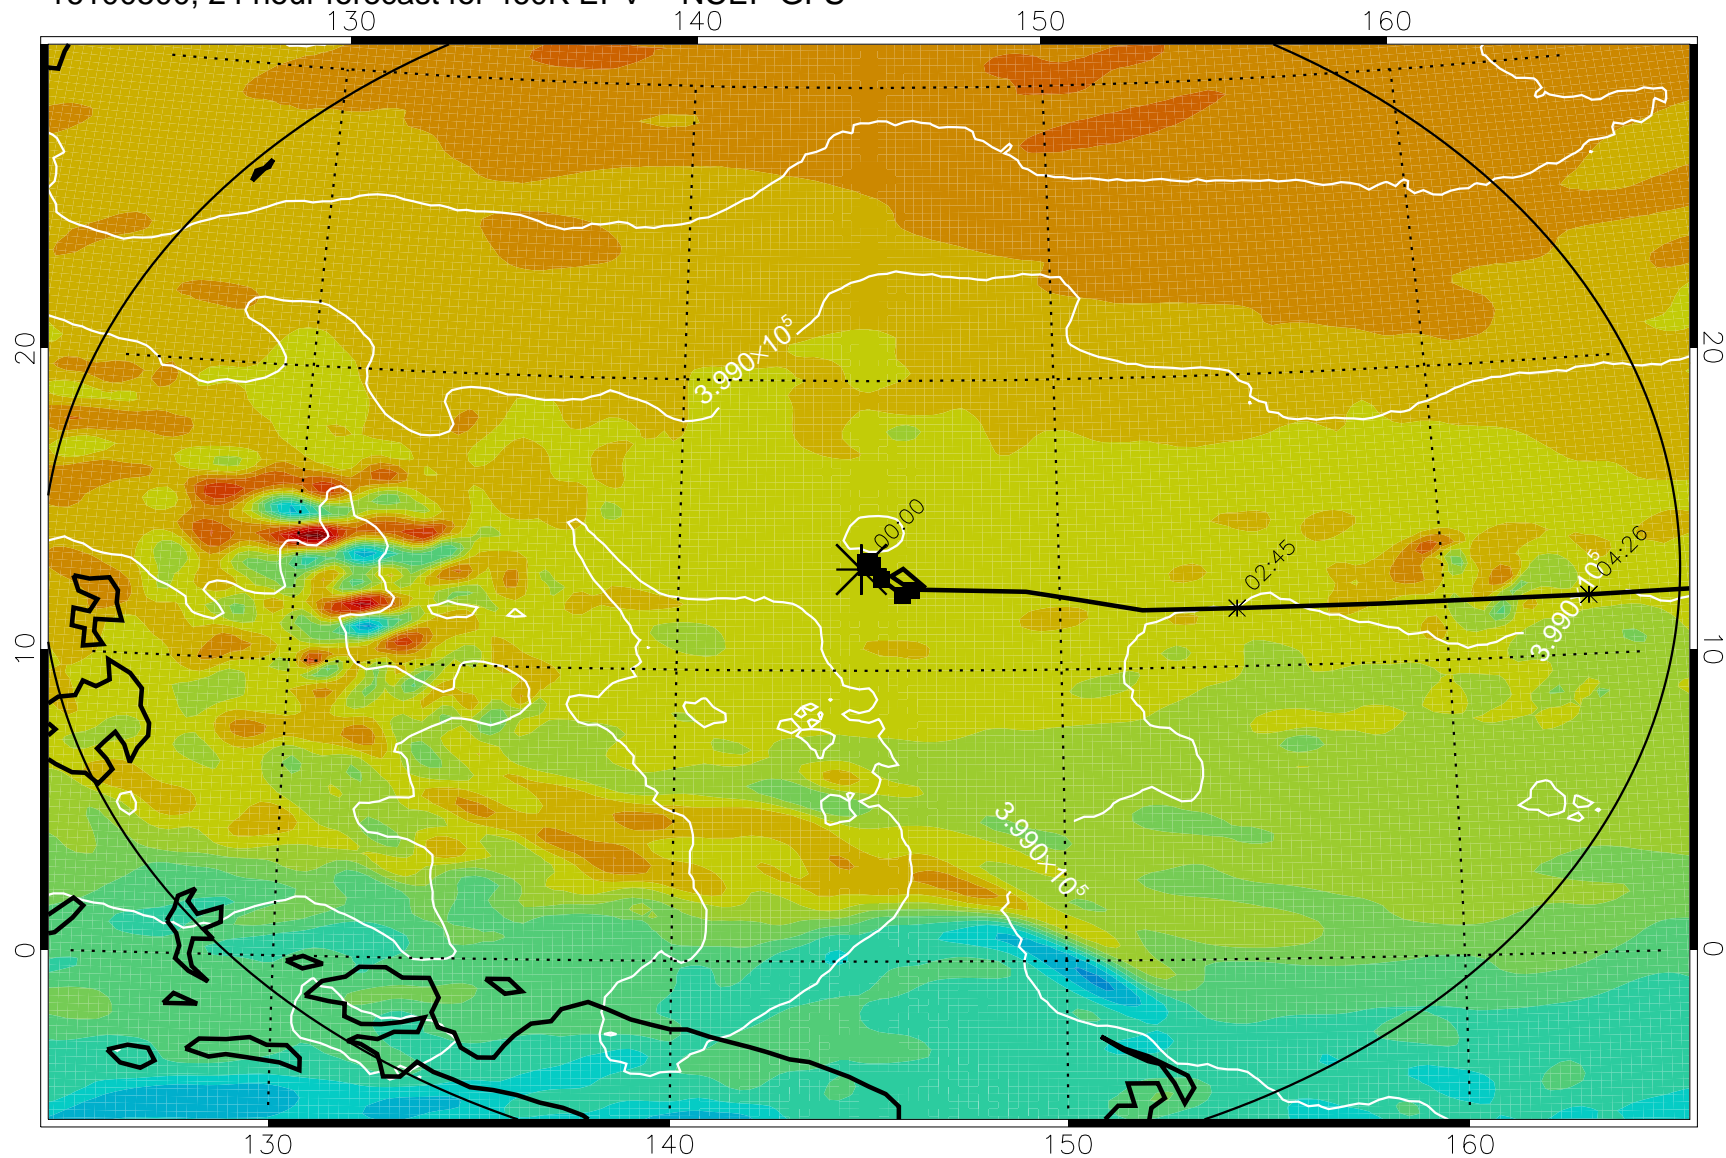

16100406, 6 hour forecast for 460K EPV -- NCEP GFS

460K Montgomery Streamfunction, white

Range ring of 2304 km

16100412, 12 hour forecast for 460K EPV -- NCEP GFS

460K Montgomery Streamfunction, white

Range ring of 2304 km

16100418, 18 hour forecast for 460K EPV -- NCEP GFS

460K Montgomery Streamfunction, white

Range ring of 2304 km

16100500, 24 hour forecast for 460K EPV -- NCEP GFS

460K Montgomery Streamfunction, white

Range ring of 2304 km

16100506, 30 hour forecast for 460K EPV -- NCEP GFS

460K Montgomery Streamfunction, white

Range ring of 2304 km

16100512, 36 hour forecast for 460K EPV -- NCEP GFS

460K Montgomery Streamfunction, white

Range ring of 2304 km

16100518, 42 hour forecast for 460K EPV -- NCEP GFS

460K Montgomery Streamfunction, white

Range ring of 2304 km

16100600, 48 hour forecast for 460K EPV -- NCEP GFS

460K Montgomery Streamfunction, white

Range ring of 2304 km