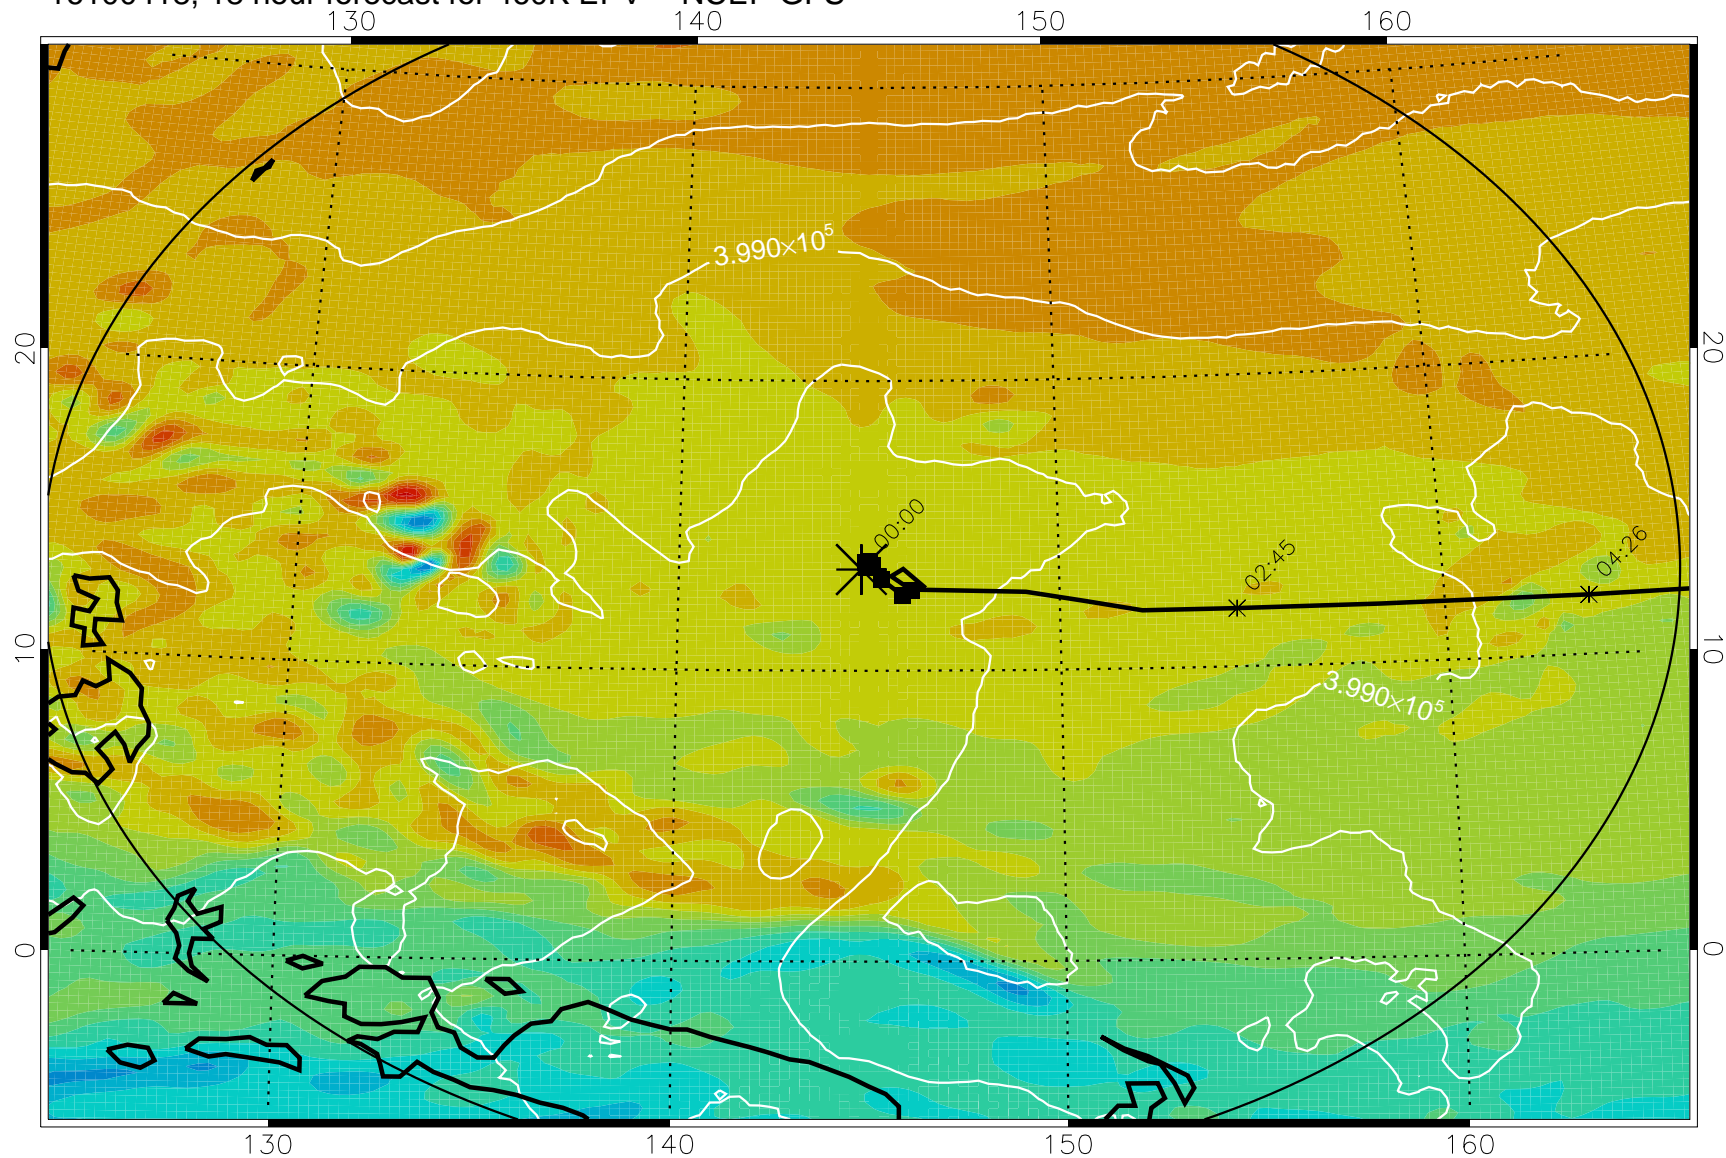

16100406, 6 hour forecast for 460K EPV -- NCEP GFS

460K Montgomery Streamfunction, white

Range ring of 2304 km

16100412, 12 hour forecast for 460K EPV -- NCEP GFS

460K Montgomery Streamfunction, white

Range ring of 2304 km

16100418, 18 hour forecast for 460K EPV -- NCEP GFS

460K Montgomery Streamfunction, white

Range ring of 2304 km

16100500, 24 hour forecast for 460K EPV -- NCEP GFS

460K Montgomery Streamfunction, white

Range ring of 2304 km

16100506, 30 hour forecast for 460K EPV -- NCEP GFS

460K Montgomery Streamfunction, white

Range ring of 2304 km

16100512, 36 hour forecast for 460K EPV -- NCEP GFS

460K Montgomery Streamfunction, white

Range ring of 2304 km

16100518, 42 hour forecast for 460K EPV -- NCEP GFS

460K Montgomery Streamfunction, white

Range ring of 2304 km

16100600, 48 hour forecast for 460K EPV -- NCEP GFS

460K Montgomery Streamfunction, white

Range ring of 2304 km