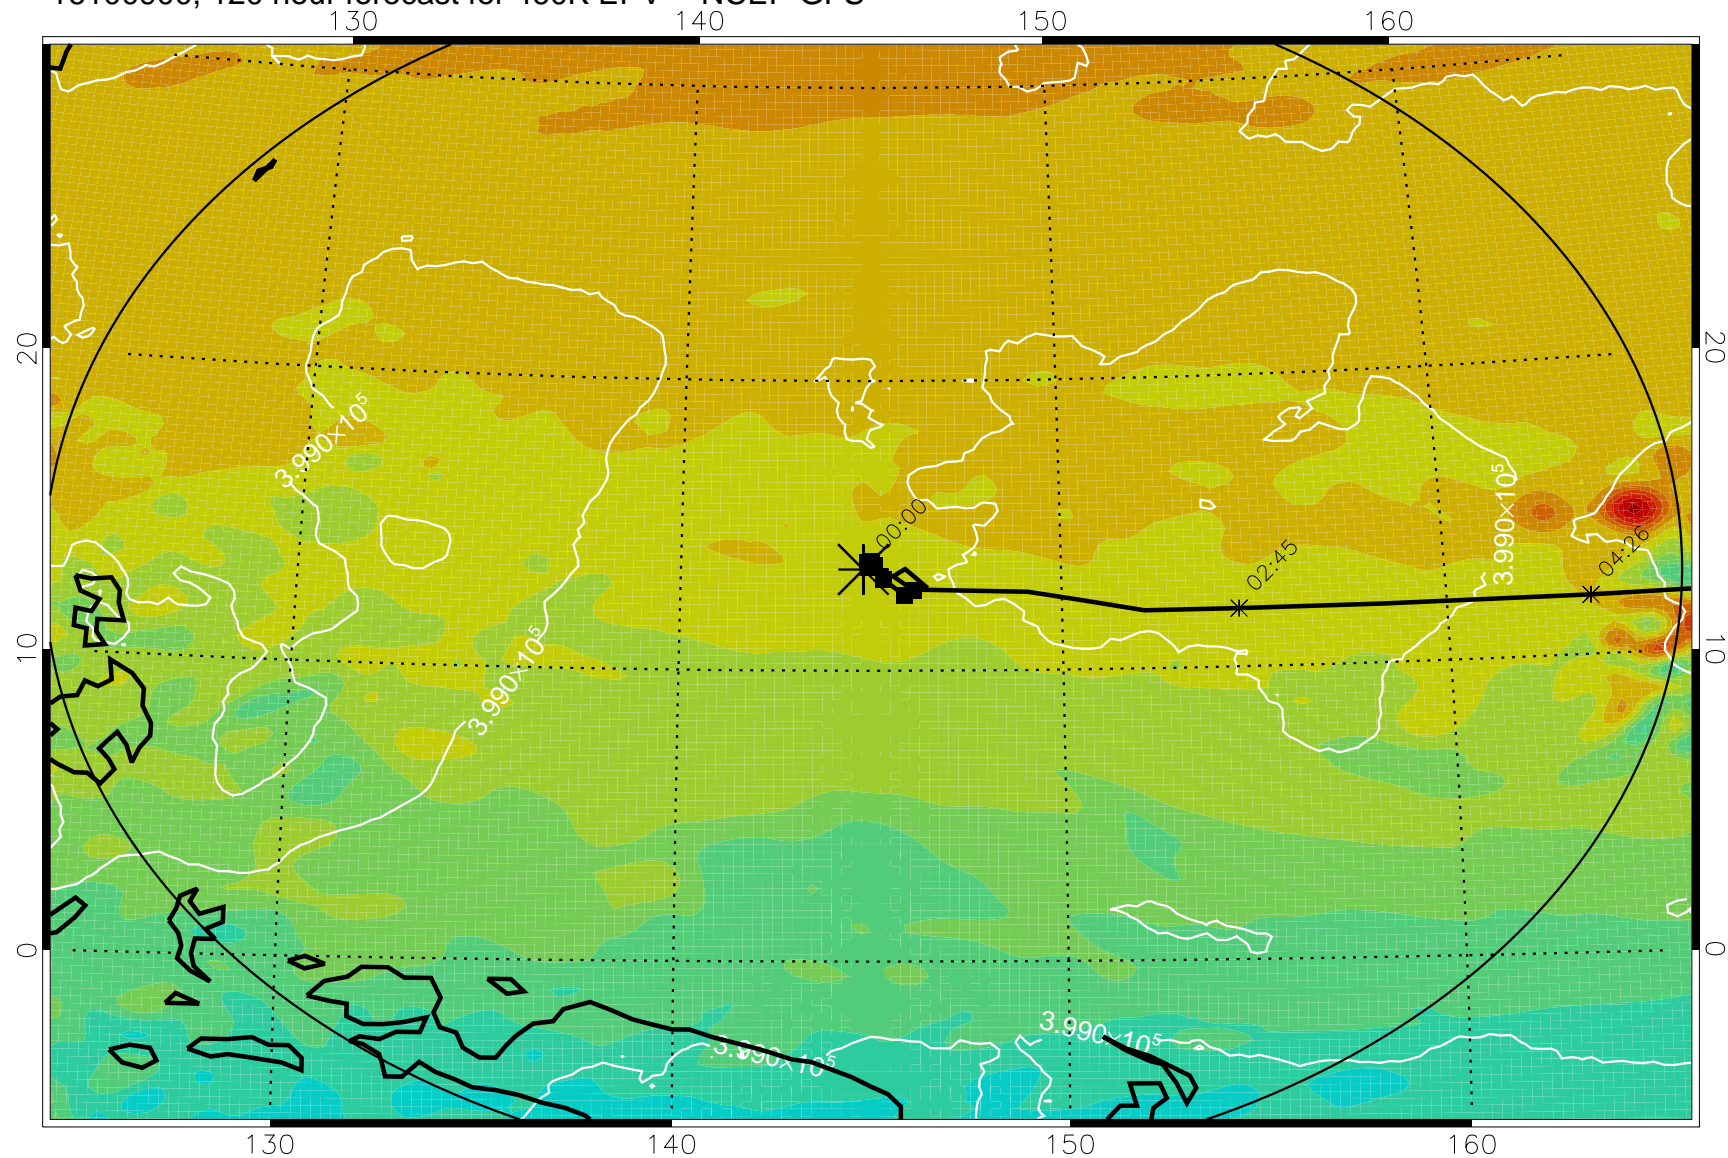

Range ring of 2304 km

16100718, 90 hour forecast for 460K EPV -- NCEP GFS

460K Montgomery Streamfunction, white

Range ring of 2304 km

16100800, 96 hour forecast for 460K EPV -- NCEP GFS

460K Montgomery Streamfunction, white

Range ring of 2304 km

16100806, 102 hour forecast for 460K EPV -- NCEP GFS

460K Montgomery Streamfunction, white

Range ring of 2304 km

16100812, 108 hour forecast for 460K EPV -- NCEP GFS

460K Montgomery Streamfunction, white

Range ring of 2304 km

16100818, 114 hour forecast for 460K EPV -- NCEP GFS

460K Montgomery Streamfunction, white

Range ring of 2304 km

16100900, 120 hour forecast for 460K EPV -- NCEP GFS

460K Montgomery Streamfunction, white

Range ring of 2304 km