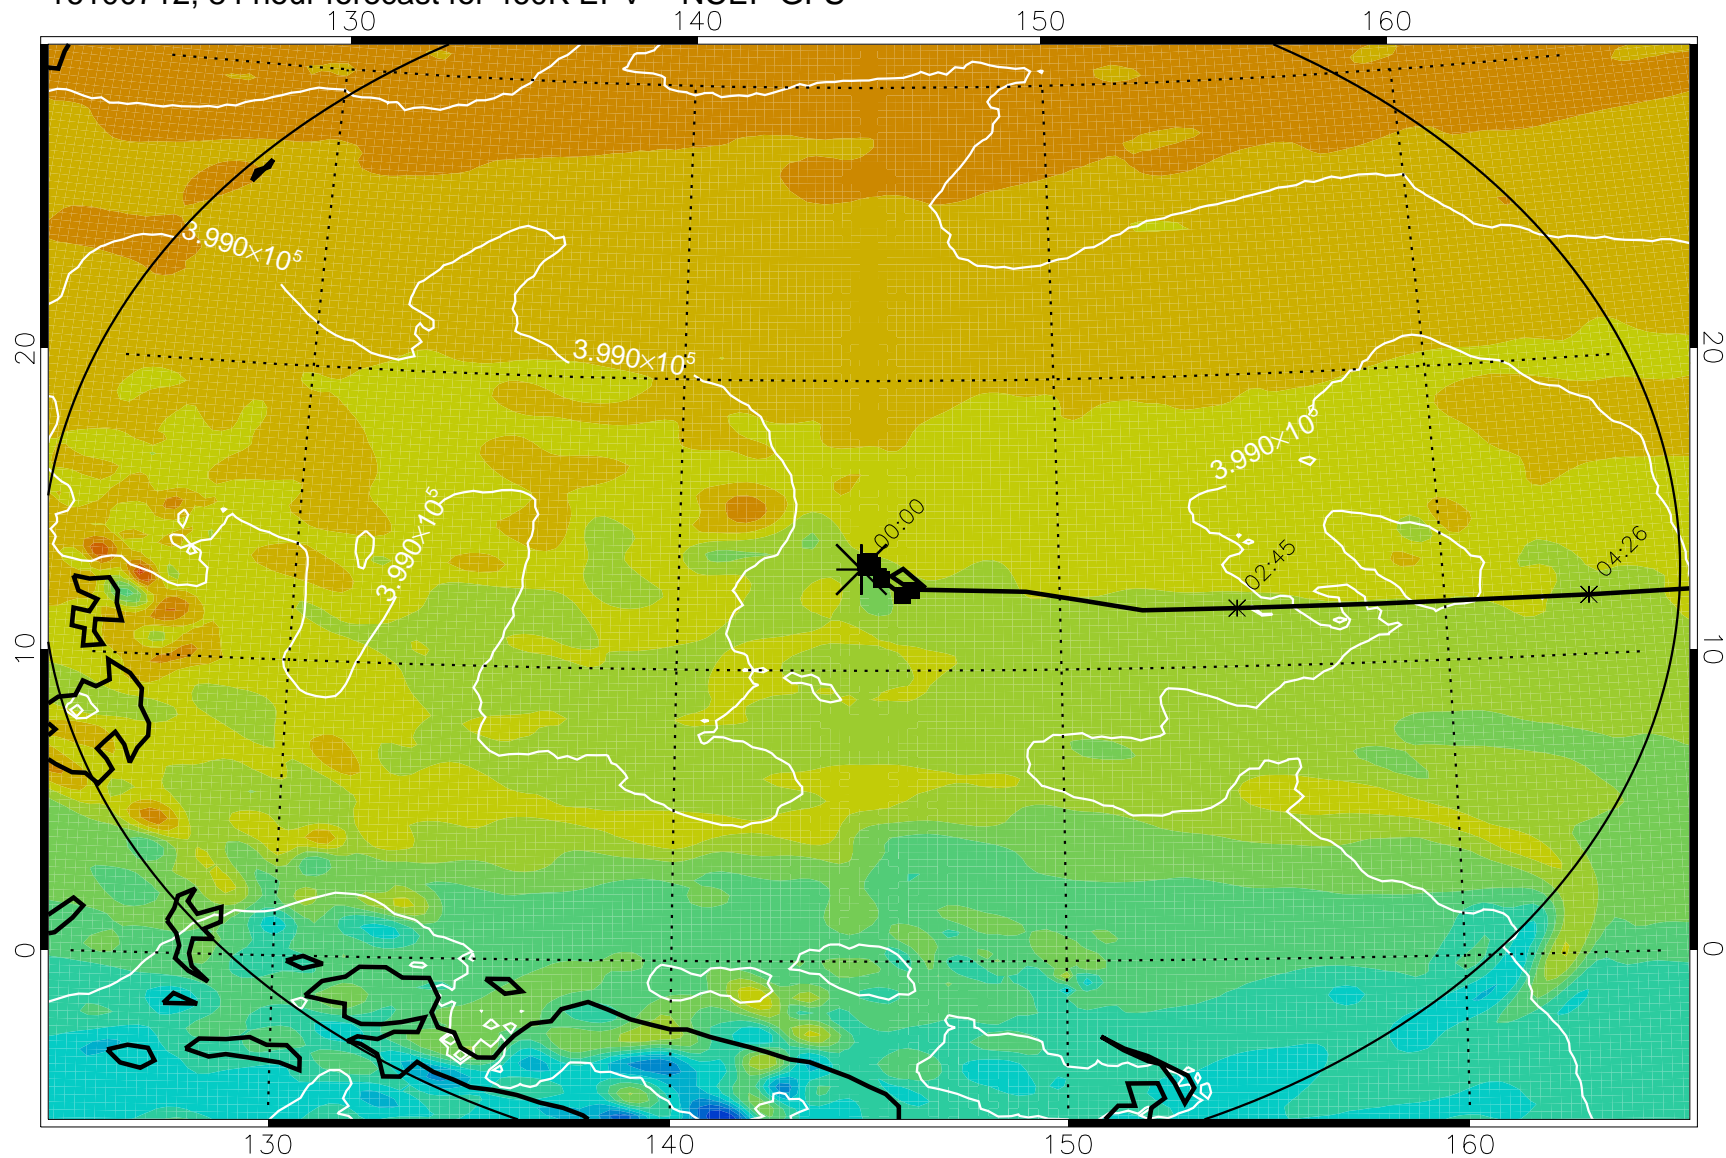

16100606, 54 hour forecast for 460K EPV -- NCEP GFS

460K Montgomery Streamfunction, white

Range ring of 2304 km

16100612, 60 hour forecast for 460K EPV -- NCEP GFS

460K Montgomery Streamfunction, white

Range ring of 2304 km

16100618, 66 hour forecast for 460K EPV -- NCEP GFS

460K Montgomery Streamfunction, white

Range ring of 2304 km

16100700, 72 hour forecast for 460K EPV -- NCEP GFS

460K Montgomery Streamfunction, white

Range ring of 2304 km

16100706, 78 hour forecast for 460K EPV -- NCEP GFS

460K Montgomery Streamfunction, white

Range ring of 2304 km

16100712, 84 hour forecast for 460K EPV -- NCEP GFS

460K Montgomery Streamfunction, white

-4×10^{-5} -2×10^{-5} 0 2×10^{-5} 4×10^{-5}
PVU

Range ring of 2304 km

16100718, 90 hour forecast for 460K EPV -- NCEP GFS

460K Montgomery Streamfunction, white

Range ring of 2304 km

16100800, 96 hour forecast for 460K EPV -- NCEP GFS

460K Montgomery Streamfunction, white