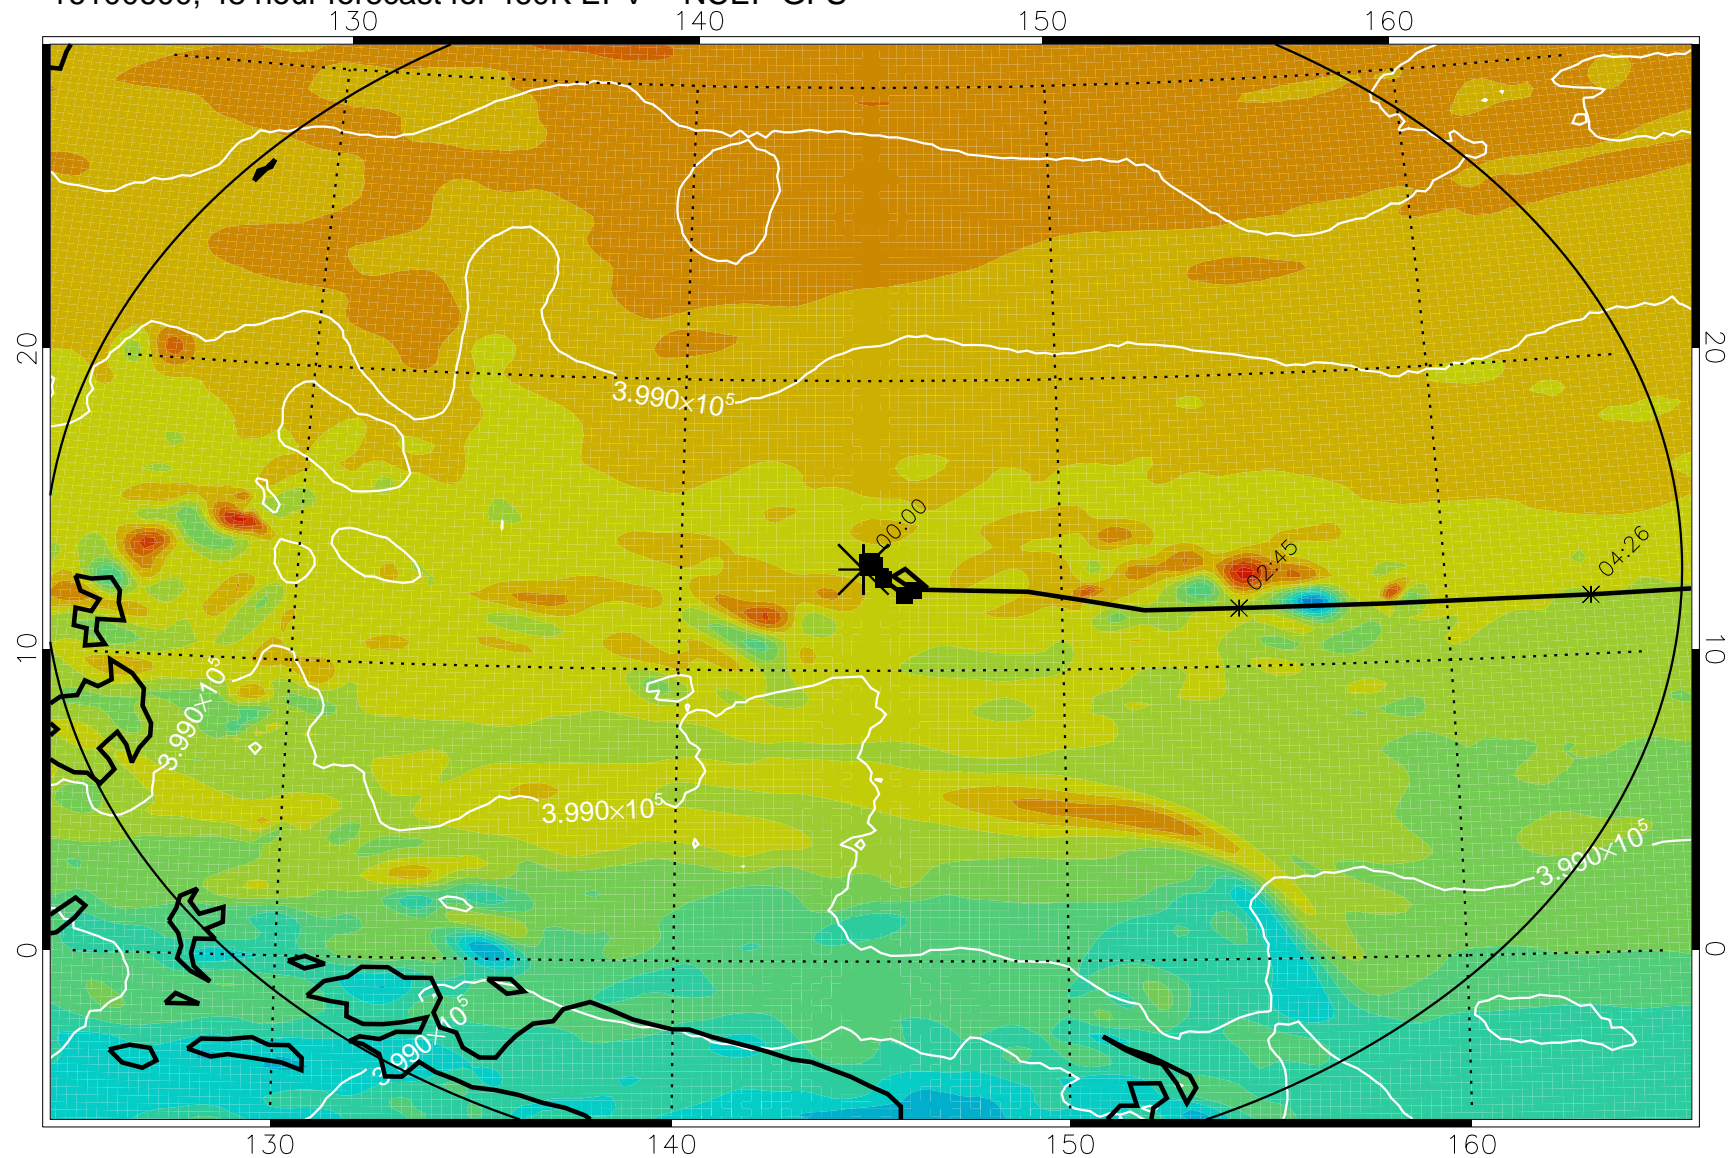

16100418, 18 hour forecast for 460K EPV -- NCEP GFS

460K Montgomery Streamfunction, white

Range ring of 2304 km

16100500, 24 hour forecast for 460K EPV -- NCEP GFS

460K Montgomery Streamfunction, white

Range ring of 2304 km

16100506, 30 hour forecast for 460K EPV -- NCEP GFS

460K Montgomery Streamfunction, white

Range ring of 2304 km

16100512, 36 hour forecast for 460K EPV -- NCEP GFS

460K Montgomery Streamfunction, white

Range ring of 2304 km

16100518, 42 hour forecast for 460K EPV -- NCEP GFS

460K Montgomery Streamfunction, white

Range ring of 2304 km

16100600, 48 hour forecast for 460K EPV -- NCEP GFS

460K Montgomery Streamfunction, white

Range ring of 2304 km

16100606, 54 hour forecast for 460K EPV -- NCEP GFS

460K Montgomery Streamfunction, white

Range ring of 2304 km

16100612, 60 hour forecast for 460K EPV -- NCEP GFS

460K Montgomery Streamfunction, white

Range ring of 2304 km