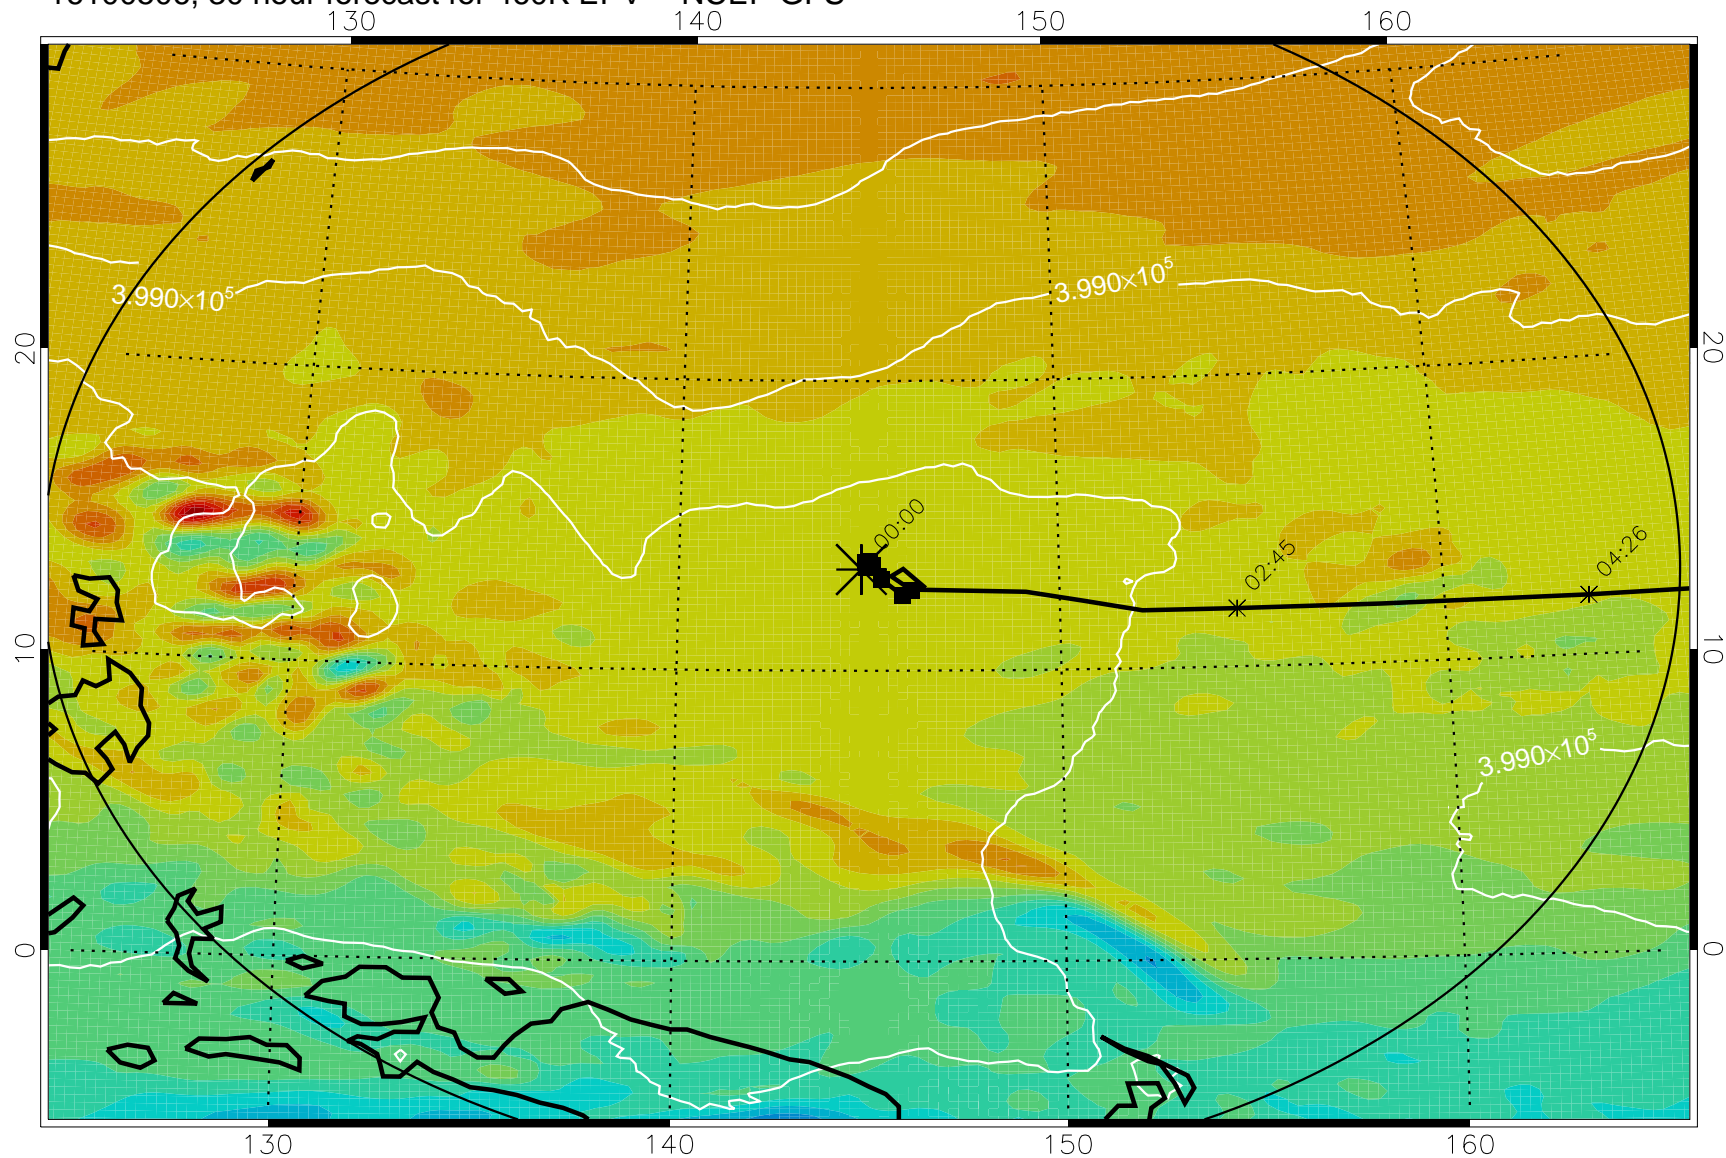

16100406, 6 hour forecast for 460K EPV -- NCEP GFS

460K Montgomery Streamfunction, white

Range ring of 2304 km

16100412, 12 hour forecast for 460K EPV -- NCEP GFS

460K Montgomery Streamfunction, white

Range ring of 2304 km

16100418, 18 hour forecast for 460K EPV -- NCEP GFS

460K Montgomery Streamfunction, white

Range ring of 2304 km

16100500, 24 hour forecast for 460K EPV -- NCEP GFS

460K Montgomery Streamfunction, white

Range ring of 2304 km

16100506, 30 hour forecast for 460K EPV -- NCEP GFS

460K Montgomery Streamfunction, white

Range ring of 2304 km

16100512, 36 hour forecast for 460K EPV -- NCEP GFS

460K Montgomery Streamfunction, white

Range ring of 2304 km

16100518, 42 hour forecast for 460K EPV -- NCEP GFS

460K Montgomery Streamfunction, white

Range ring of 2304 km

16100600, 48 hour forecast for 460K EPV -- NCEP GFS

460K Montgomery Streamfunction, white

Range ring of 2304 km