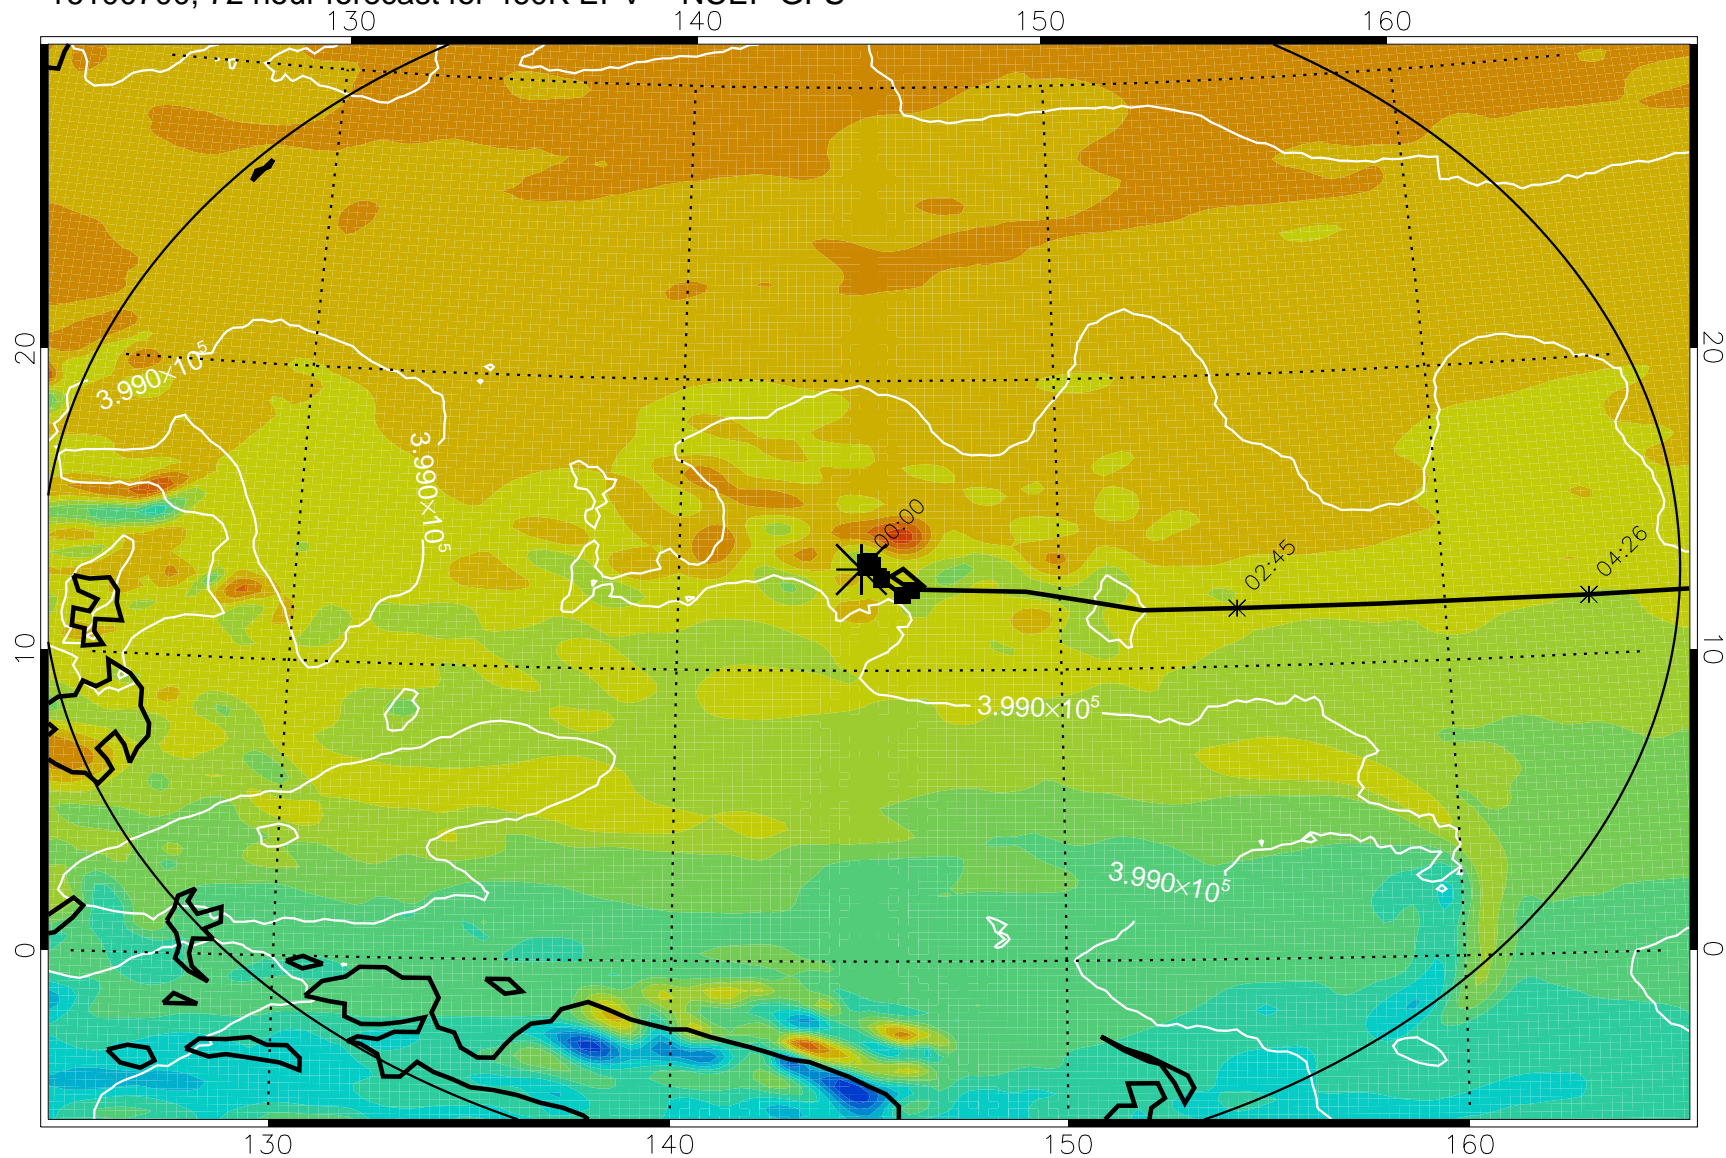

16100518, 42 hour forecast for 460K EPV -- NCEP GFS

460K Montgomery Streamfunction, white

Range ring of 2304 km

16100600, 48 hour forecast for 460K EPV -- NCEP GFS

460K Montgomery Streamfunction, white

Range ring of 2304 km

16100606, 54 hour forecast for 460K EPV -- NCEP GFS

460K Montgomery Streamfunction, white

Range ring of 2304 km

16100612, 60 hour forecast for 460K EPV -- NCEP GFS

460K Montgomery Streamfunction, white

Range ring of 2304 km

16100618, 66 hour forecast for 460K EPV -- NCEP GFS

460K Montgomery Streamfunction, white

Range ring of 2304 km

16100700, 72 hour forecast for 460K EPV -- NCEP GFS

460K Montgomery Streamfunction, white

Range ring of 2304 km

Range ring of 2304 km

16100718, 90 hour forecast for 460K EPV -- NCEP GFS

460K Montgomery Streamfunction, white

Range ring of 2304 km

16100800, 96 hour forecast for 460K EPV -- NCEP GFS

460K Montgomery Streamfunction, white