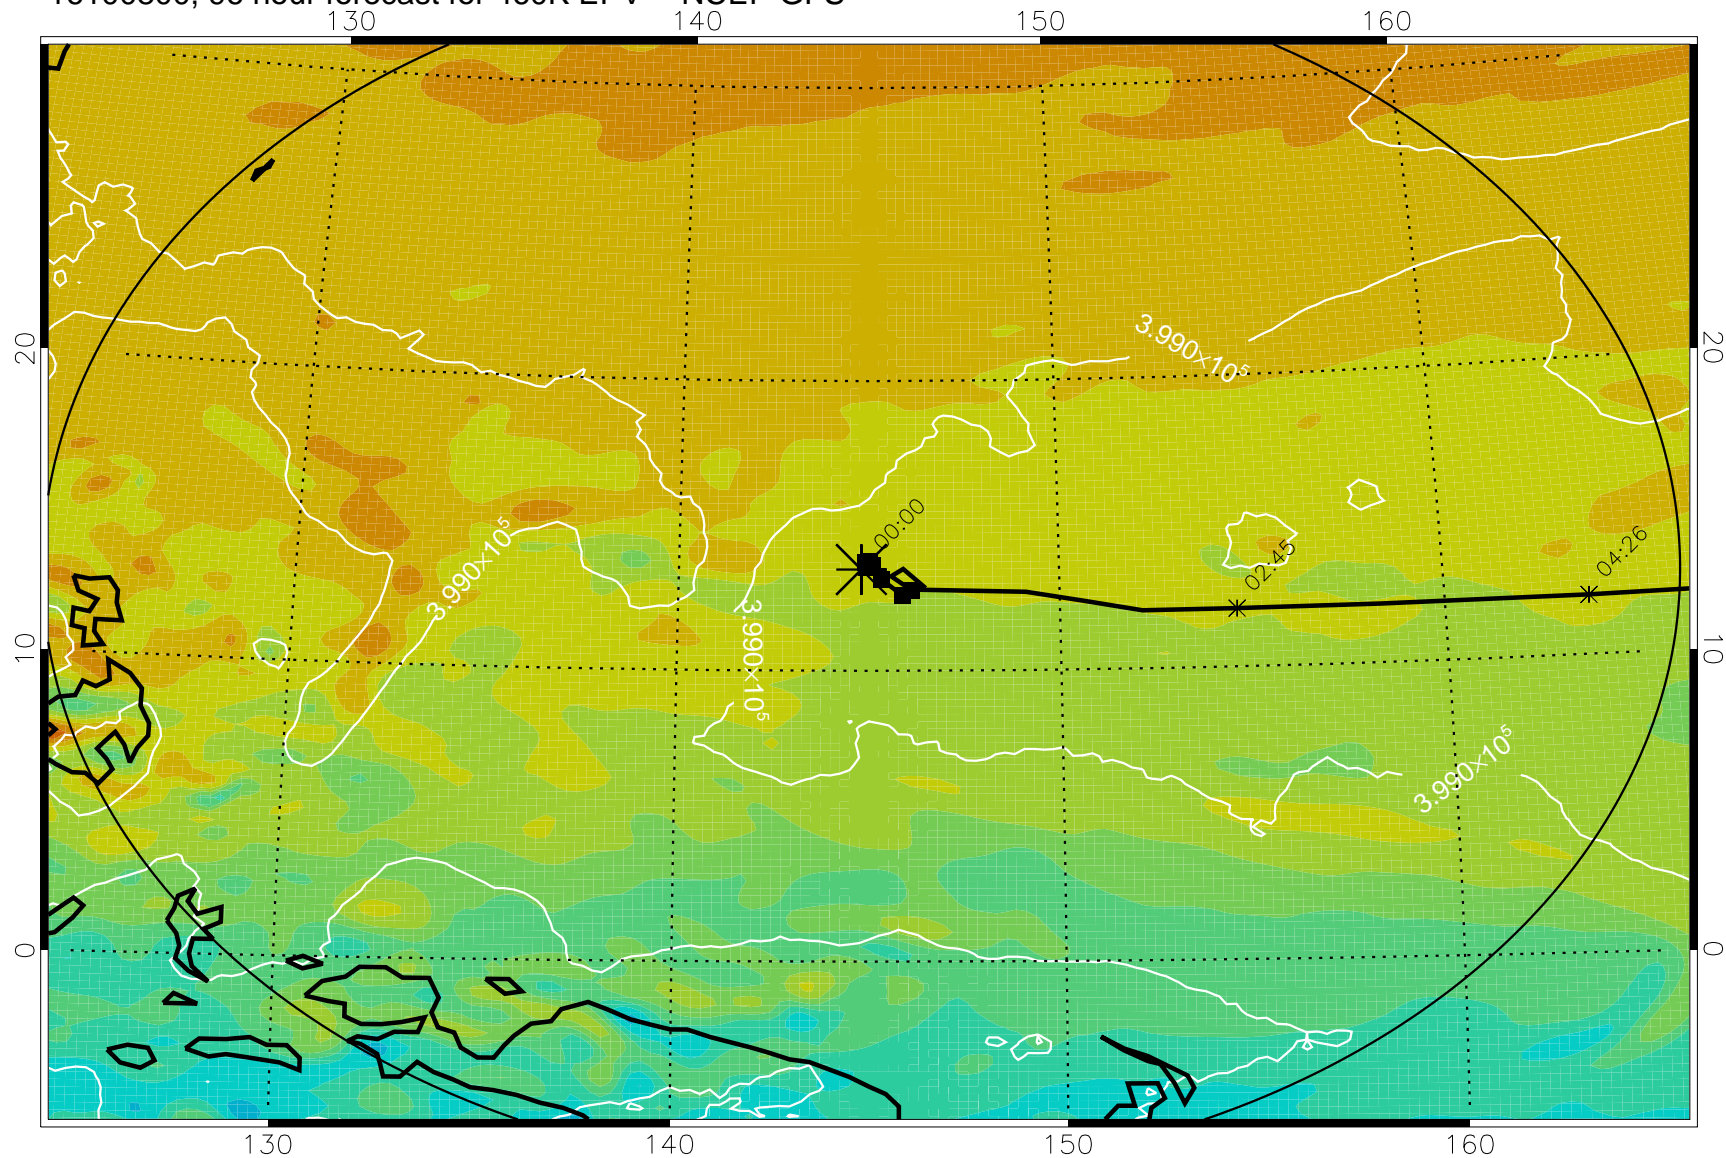

16100706, 78 hour forecast for 460K EPV -- NCEP GFS

460K Montgomery Streamfunction, white

Range ring of 2304 km

16100712, 84 hour forecast for 460K EPV -- NCEP GFS

460K Montgomery Streamfunction, white

-4×10^{-5} -2×10^{-5} 0 2×10^{-5} 4×10^{-5}
PVU

Range ring of 2304 km

16100718, 90 hour forecast for 460K EPV -- NCEP GFS

460K Montgomery Streamfunction, white

Range ring of 2304 km

16100800, 96 hour forecast for 460K EPV -- NCEP GFS

460K Montgomery Streamfunction, white

Range ring of 2304 km

16100806, 102 hour forecast for 460K EPV -- NCEP GFS

460K Montgomery Streamfunction, white

Range ring of 2304 km

16100812, 108 hour forecast for 460K EPV -- NCEP GFS

460K Montgomery Streamfunction, white

Range ring of 2304 km

16100818, 114 hour forecast for 460K EPV -- NCEP GFS

460K Montgomery Streamfunction, white

Range ring of 2304 km

16100900, 120 hour forecast for 460K EPV -- NCEP GFS

460K Montgomery Streamfunction, white