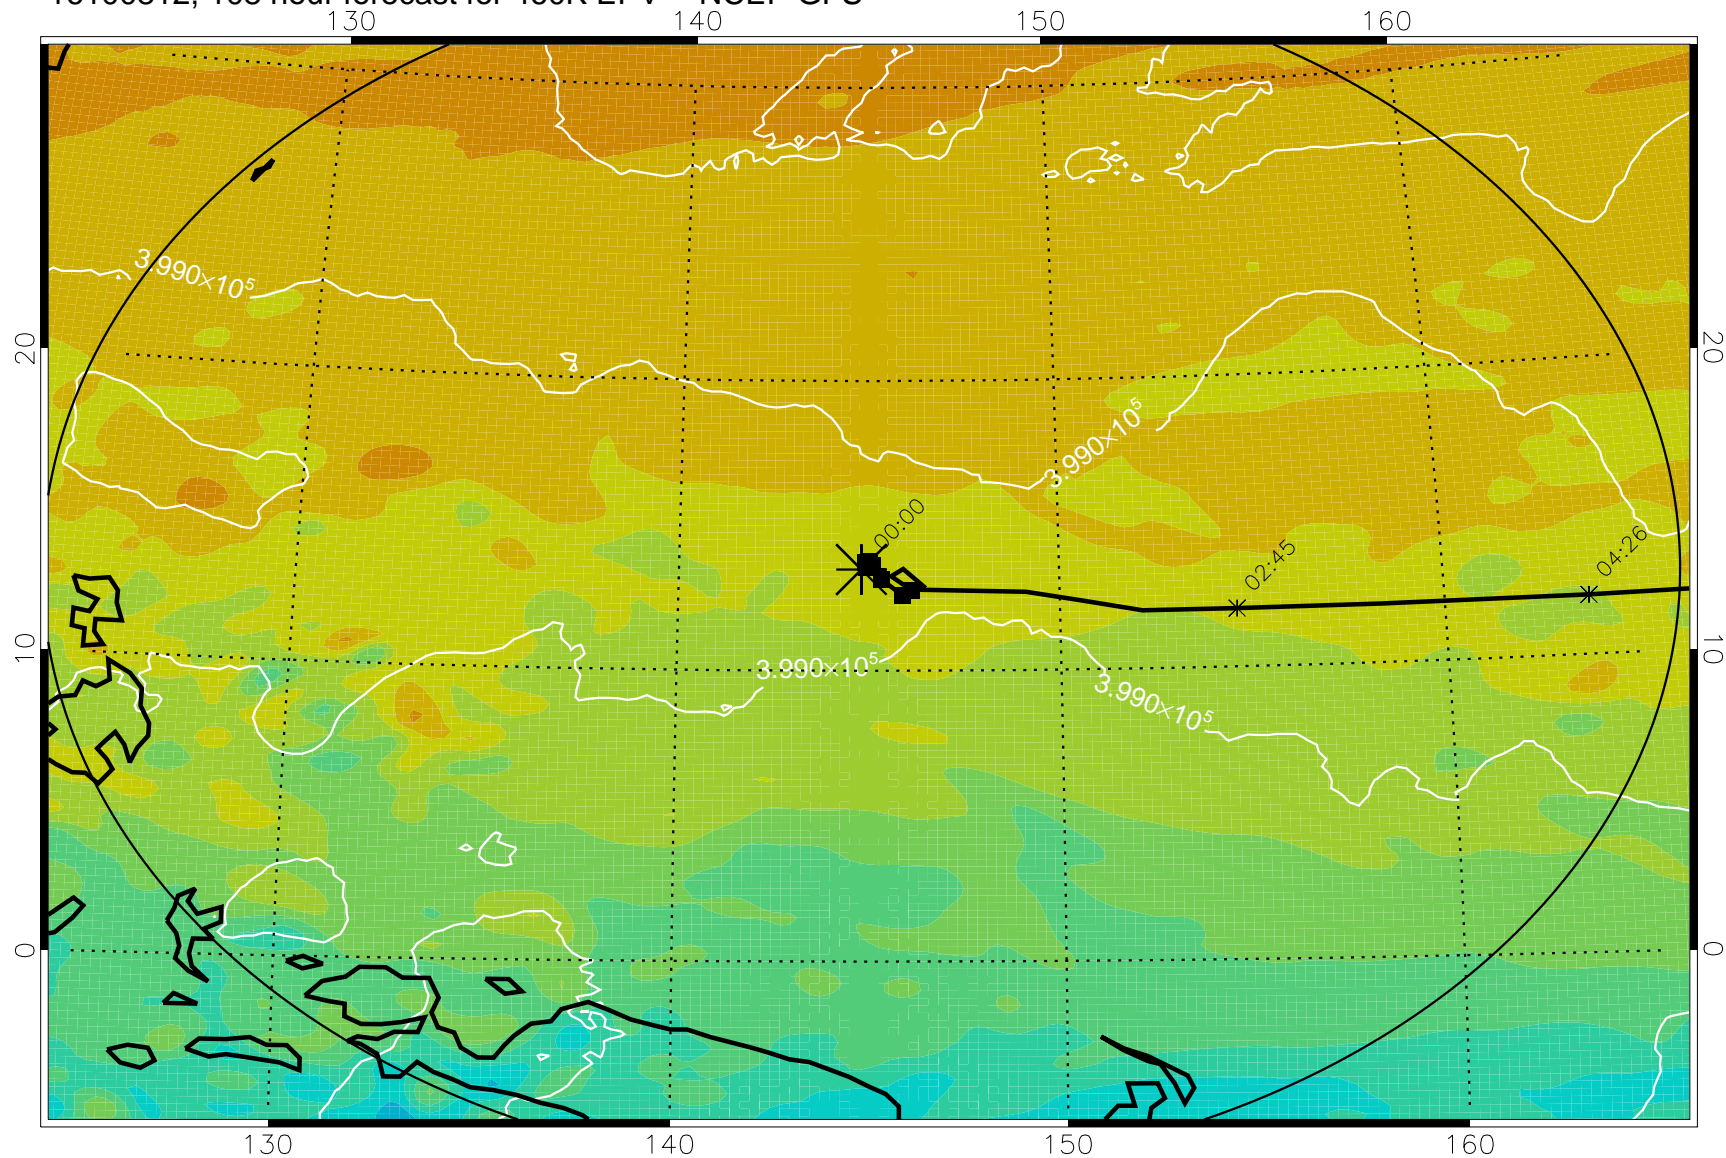

Range ring of 2304 km

16100718, 90 hour forecast for 460K EPV -- NCEP GFS

460K Montgomery Streamfunction, white

Range ring of 2304 km

16100800, 96 hour forecast for 460K EPV -- NCEP GFS

460K Montgomery Streamfunction, white

Range ring of 2304 km

16100806, 102 hour forecast for 460K EPV -- NCEP GFS

460K Montgomery Streamfunction, white

Range ring of 2304 km

16100812, 108 hour forecast for 460K EPV -- NCEP GFS

460K Montgomery Streamfunction, white

Range ring of 2304 km

16100818, 114 hour forecast for 460K EPV -- NCEP GFS

460K Montgomery Streamfunction, white

Range ring of 2304 km

16100900, 120 hour forecast for 460K EPV -- NCEP GFS

460K Montgomery Streamfunction, white

Range ring of 2304 km