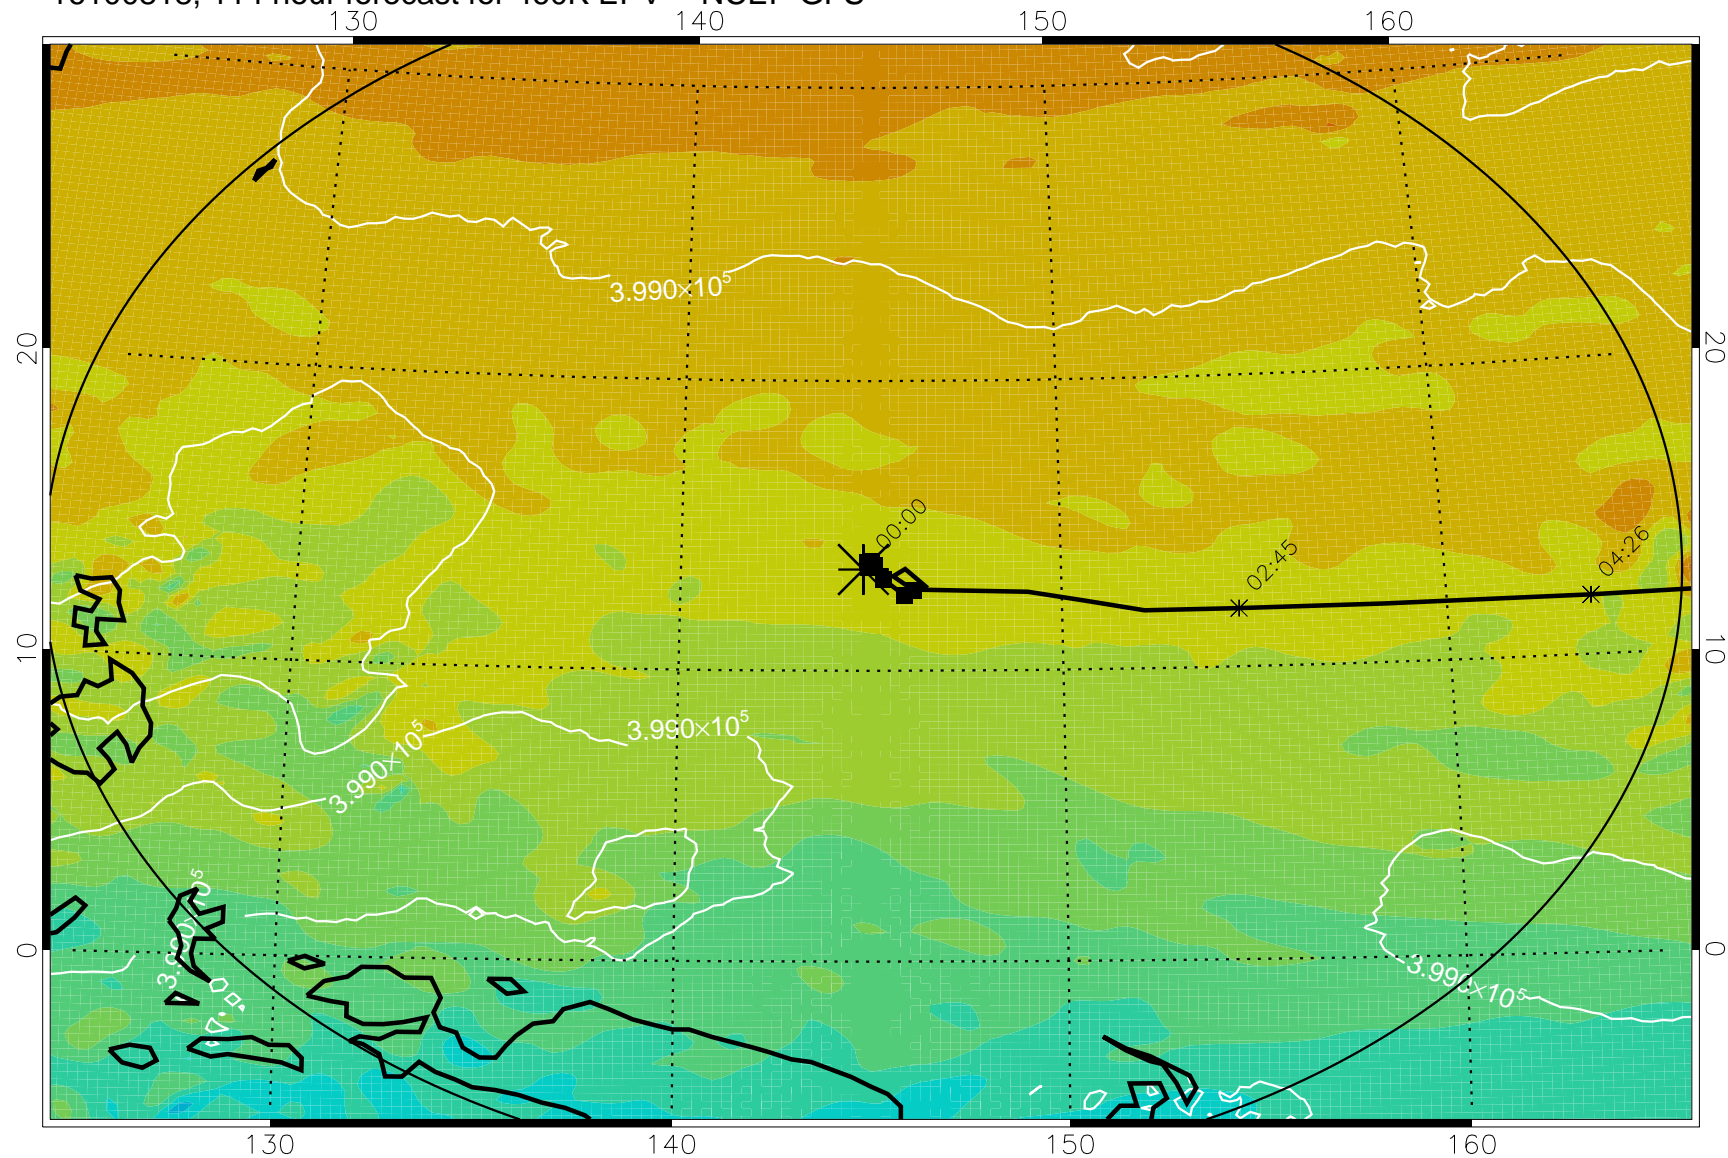

Range ring of 2304 km

16100718, 90 hour forecast for 460K EPV -- NCEP GFS

460K Montgomery Streamfunction, white

Range ring of 2304 km

16100800, 96 hour forecast for 460K EPV -- NCEP GFS

460K Montgomery Streamfunction, white

Range ring of 2304 km

16100806, 102 hour forecast for 460K EPV -- NCEP GFS

460K Montgomery Streamfunction, white

Range ring of 2304 km

16100812, 108 hour forecast for 460K EPV -- NCEP GFS

460K Montgomery Streamfunction, white

Range ring of 2304 km

16100818, 114 hour forecast for 460K EPV -- NCEP GFS

460K Montgomery Streamfunction, white

Range ring of 2304 km

16100900, 120 hour forecast for 460K EPV -- NCEP GFS

460K Montgomery Streamfunction, white

Range ring of 2304 km