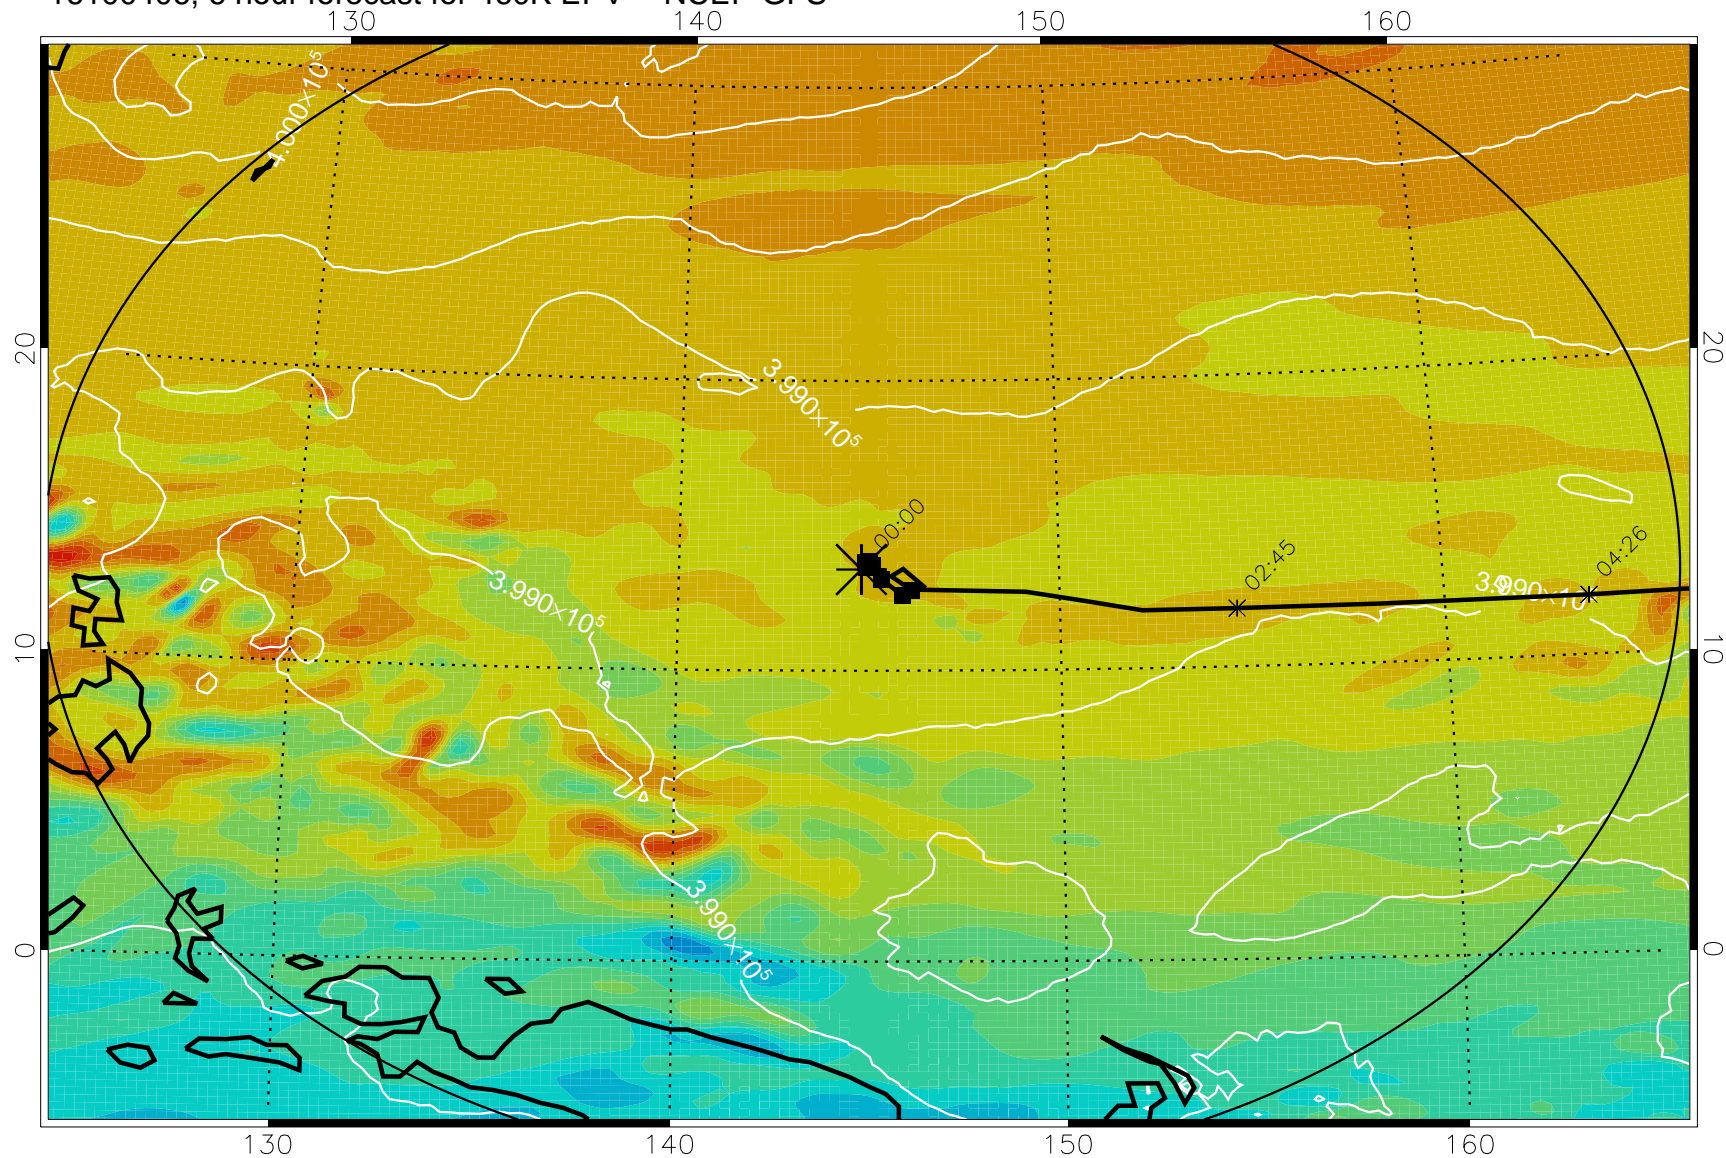

16100406, 6 hour forecast for 460K EPV -- NCEP GFS

460K Montgomery Streamfunction, white

Range ring of 2304 km

16100412, 12 hour forecast for 460K EPV -- NCEP GFS

460K Montgomery Streamfunction, white

Range ring of 2304 km

16100418, 18 hour forecast for 460K EPV -- NCEP GFS

460K Montgomery Streamfunction, white

Range ring of 2304 km

16100500, 24 hour forecast for 460K EPV -- NCEP GFS

460K Montgomery Streamfunction, white

Range ring of 2304 km

16100506, 30 hour forecast for 460K EPV -- NCEP GFS

460K Montgomery Streamfunction, white

Range ring of 2304 km

16100512, 36 hour forecast for 460K EPV -- NCEP GFS

460K Montgomery Streamfunction, white

Range ring of 2304 km

16100518, 42 hour forecast for 460K EPV -- NCEP GFS

460K Montgomery Streamfunction, white

Range ring of 2304 km

16100600, 48 hour forecast for 460K EPV -- NCEP GFS

460K Montgomery Streamfunction, white

Range ring of 2304 km