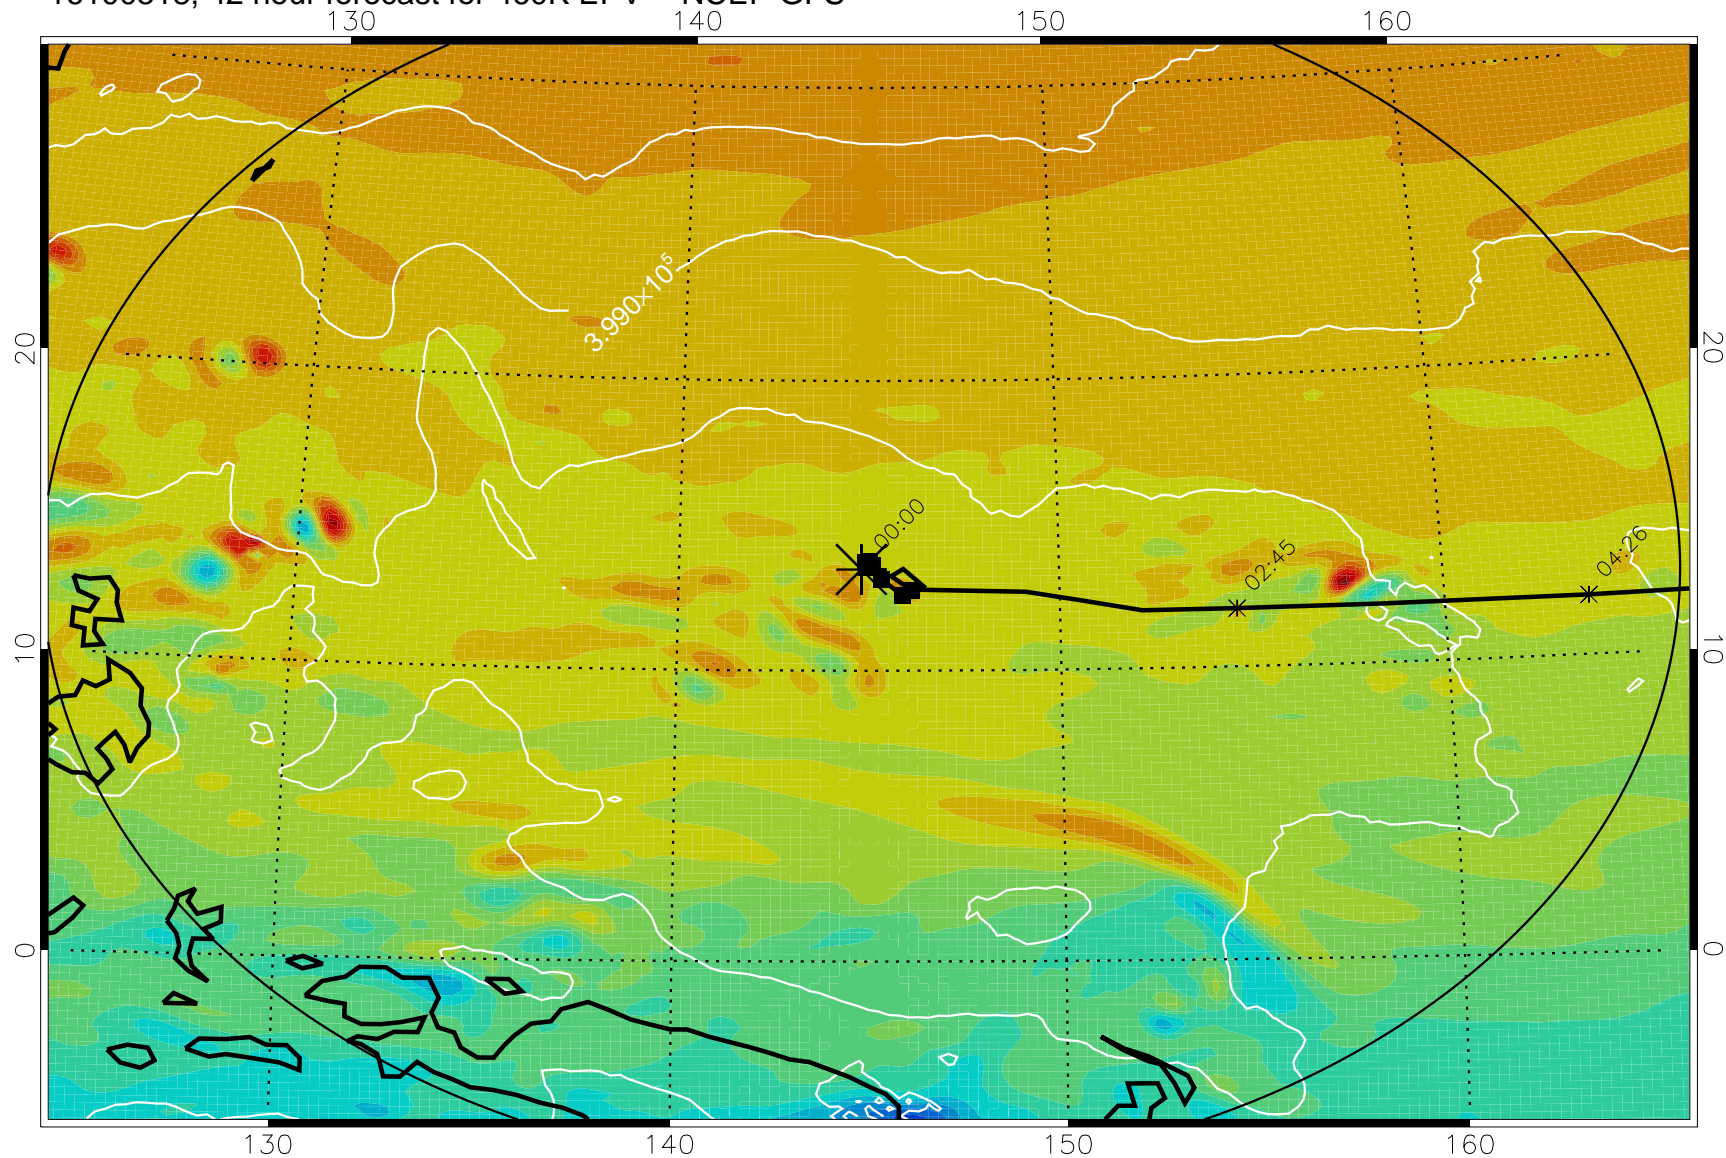

16100418, 18 hour forecast for 460K EPV -- NCEP GFS

460K Montgomery Streamfunction, white

Range ring of 2304 km

16100500, 24 hour forecast for 460K EPV -- NCEP GFS

460K Montgomery Streamfunction, white

Range ring of 2304 km

16100506, 30 hour forecast for 460K EPV -- NCEP GFS

460K Montgomery Streamfunction, white

Range ring of 2304 km

16100512, 36 hour forecast for 460K EPV -- NCEP GFS

460K Montgomery Streamfunction, white

Range ring of 2304 km

16100518, 42 hour forecast for 460K EPV -- NCEP GFS

460K Montgomery Streamfunction, white

Range ring of 2304 km

16100600, 48 hour forecast for 460K EPV -- NCEP GFS

460K Montgomery Streamfunction, white

Range ring of 2304 km

16100606, 54 hour forecast for 460K EPV -- NCEP GFS

460K Montgomery Streamfunction, white

Range ring of 2304 km

16100612, 60 hour forecast for 460K EPV -- NCEP GFS

460K Montgomery Streamfunction, white

Range ring of 2304 km