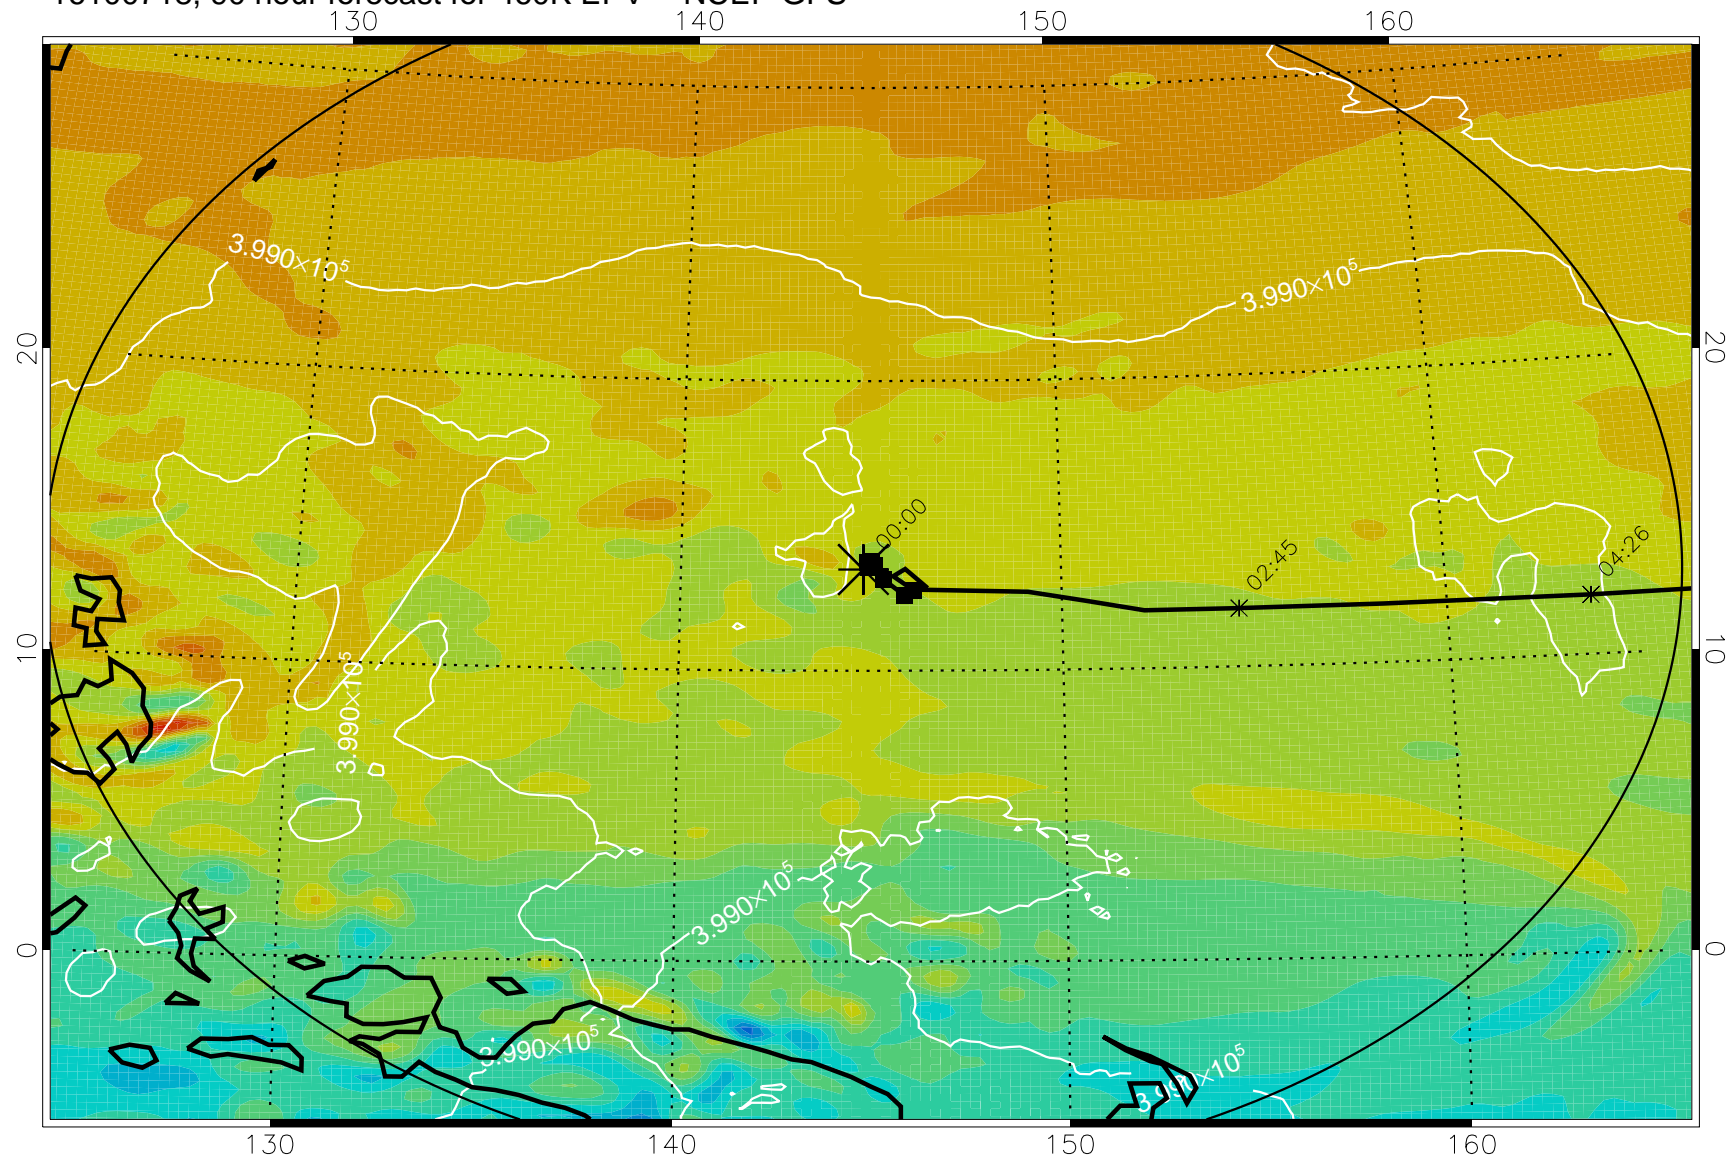

16100618, 66 hour forecast for 460K EPV -- NCEP GFS

460K Montgomery Streamfunction, white

Range ring of 2304 km

16100700, 72 hour forecast for 460K EPV -- NCEP GFS

460K Montgomery Streamfunction, white

Range ring of 2304 km

16100706, 78 hour forecast for 460K EPV -- NCEP GFS

460K Montgomery Streamfunction, white

Range ring of 2304 km

16100712, 84 hour forecast for 460K EPV -- NCEP GFS

460K Montgomery Streamfunction, white

-4×10^{-5} -2×10^{-5} 0 2×10^{-5} 4×10^{-5}
PVU

Range ring of 2304 km

16100718, 90 hour forecast for 460K EPV -- NCEP GFS

460K Montgomery Streamfunction, white

Range ring of 2304 km

16100800, 96 hour forecast for 460K EPV -- NCEP GFS

460K Montgomery Streamfunction, white

Range ring of 2304 km

16100806, 102 hour forecast for 460K EPV -- NCEP GFS

460K Montgomery Streamfunction, white

Range ring of 2304 km

16100812, 108 hour forecast for 460K EPV -- NCEP GFS

460K Montgomery Streamfunction, white