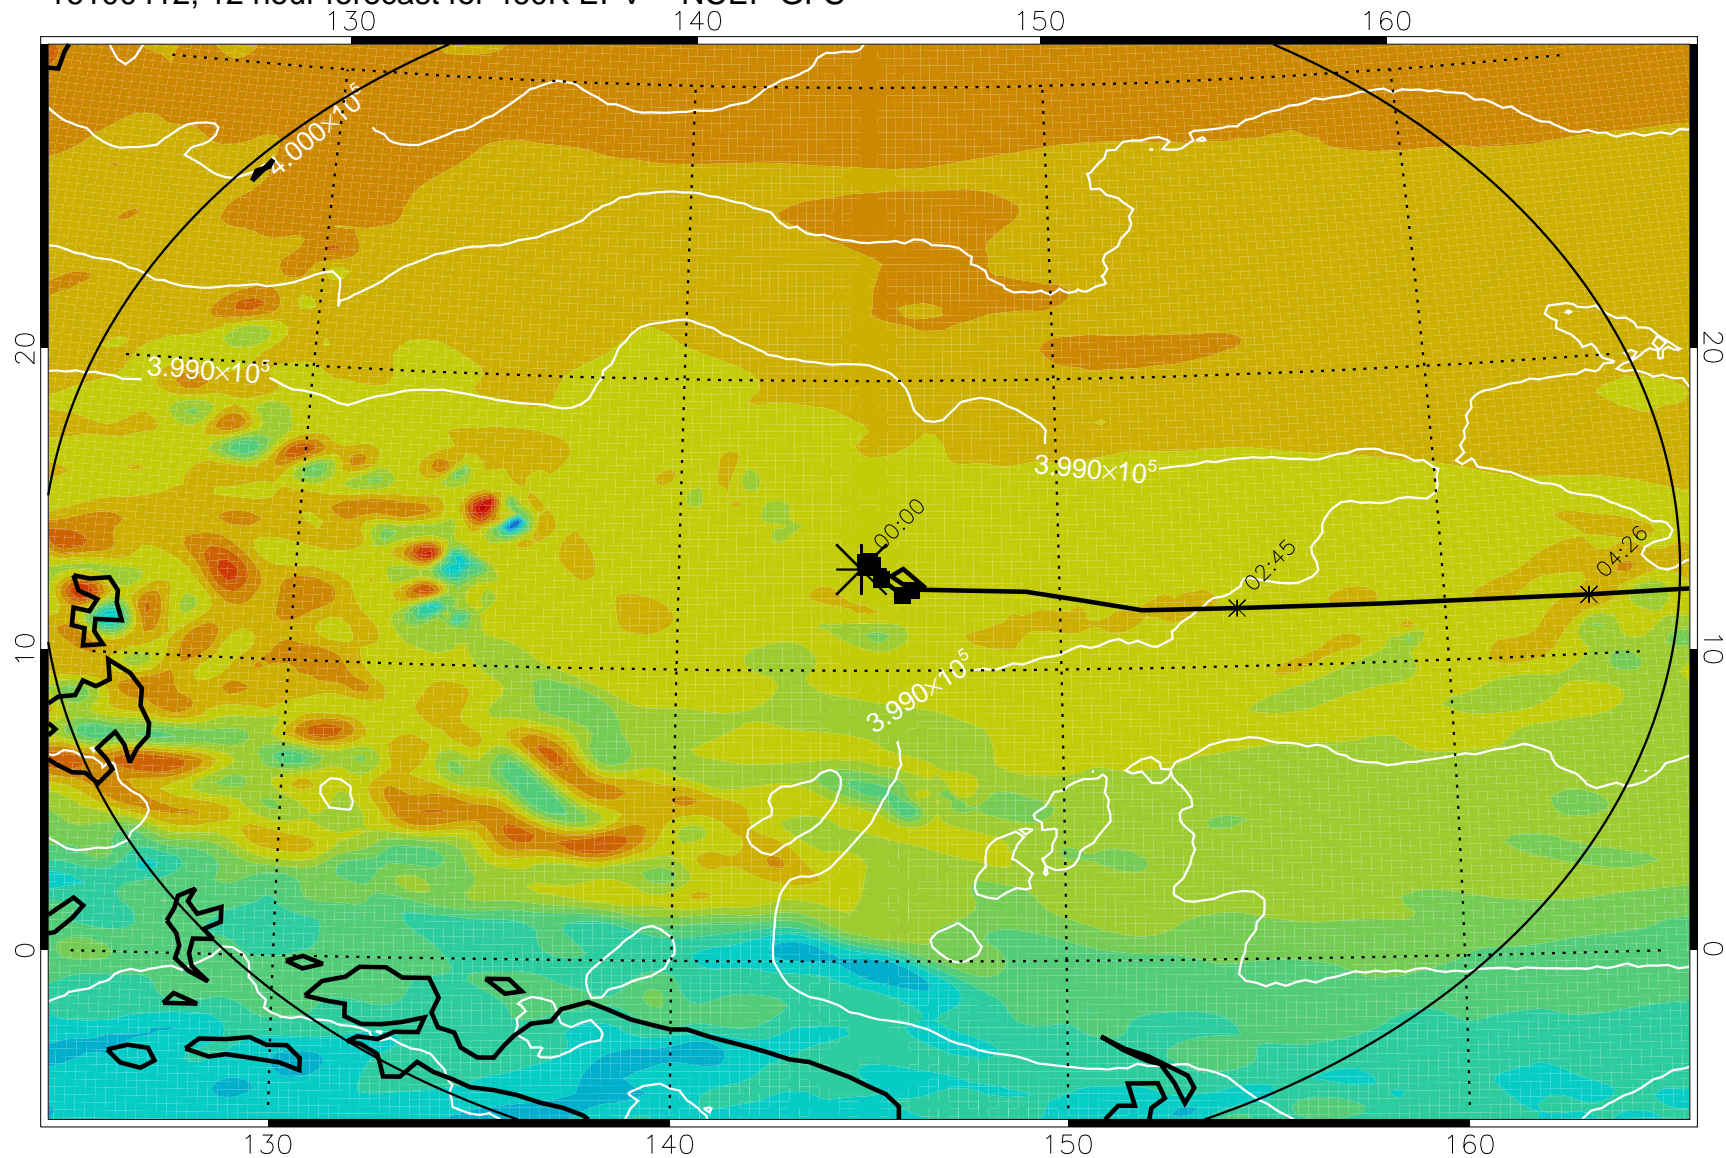

16100406, 6 hour forecast for 460K EPV -- NCEP GFS

460K Montgomery Streamfunction, white

Range ring of 2304 km

16100412, 12 hour forecast for 460K EPV -- NCEP GFS

460K Montgomery Streamfunction, white

Range ring of 2304 km

16100418, 18 hour forecast for 460K EPV -- NCEP GFS

460K Montgomery Streamfunction, white

Range ring of 2304 km

16100500, 24 hour forecast for 460K EPV -- NCEP GFS

460K Montgomery Streamfunction, white

Range ring of 2304 km

16100506, 30 hour forecast for 460K EPV -- NCEP GFS

460K Montgomery Streamfunction, white

Range ring of 2304 km

16100512, 36 hour forecast for 460K EPV -- NCEP GFS

460K Montgomery Streamfunction, white

Range ring of 2304 km

16100518, 42 hour forecast for 460K EPV -- NCEP GFS

460K Montgomery Streamfunction, white

Range ring of 2304 km

16100600, 48 hour forecast for 460K EPV -- NCEP GFS

460K Montgomery Streamfunction, white

Range ring of 2304 km