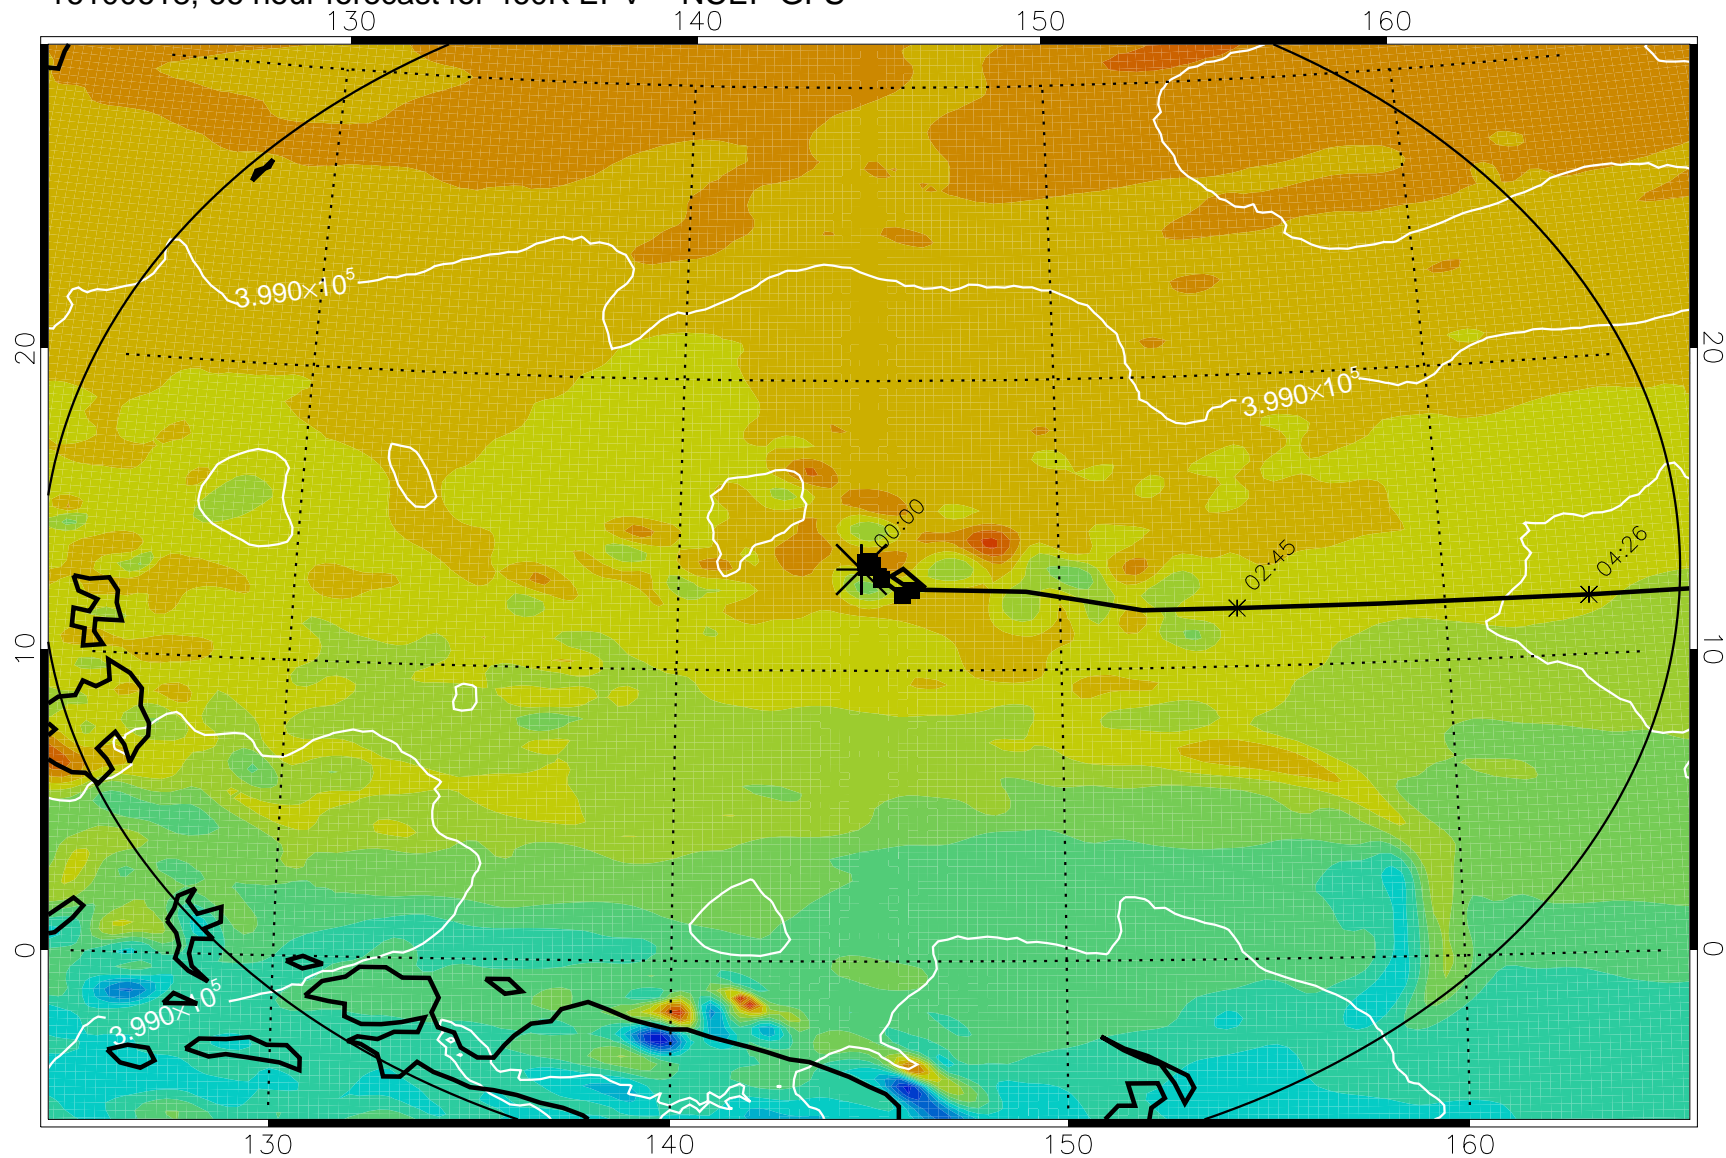

16100518, 42 hour forecast for 460K EPV -- NCEP GFS

460K Montgomery Streamfunction, white

Range ring of 2304 km

16100600, 48 hour forecast for 460K EPV -- NCEP GFS

460K Montgomery Streamfunction, white

Range ring of 2304 km

16100606, 54 hour forecast for 460K EPV -- NCEP GFS

460K Montgomery Streamfunction, white

Range ring of 2304 km

16100612, 60 hour forecast for 460K EPV -- NCEP GFS

460K Montgomery Streamfunction, white

Range ring of 2304 km

16100618, 66 hour forecast for 460K EPV -- NCEP GFS

460K Montgomery Streamfunction, white

Range ring of 2304 km

16100700, 72 hour forecast for 460K EPV -- NCEP GFS

460K Montgomery Streamfunction, white

Range ring of 2304 km

Range ring of 2304 km

16100718, 90 hour forecast for 460K EPV -- NCEP GFS

460K Montgomery Streamfunction, white

Range ring of 2304 km

16100800, 96 hour forecast for 460K EPV -- NCEP GFS

460K Montgomery Streamfunction, white