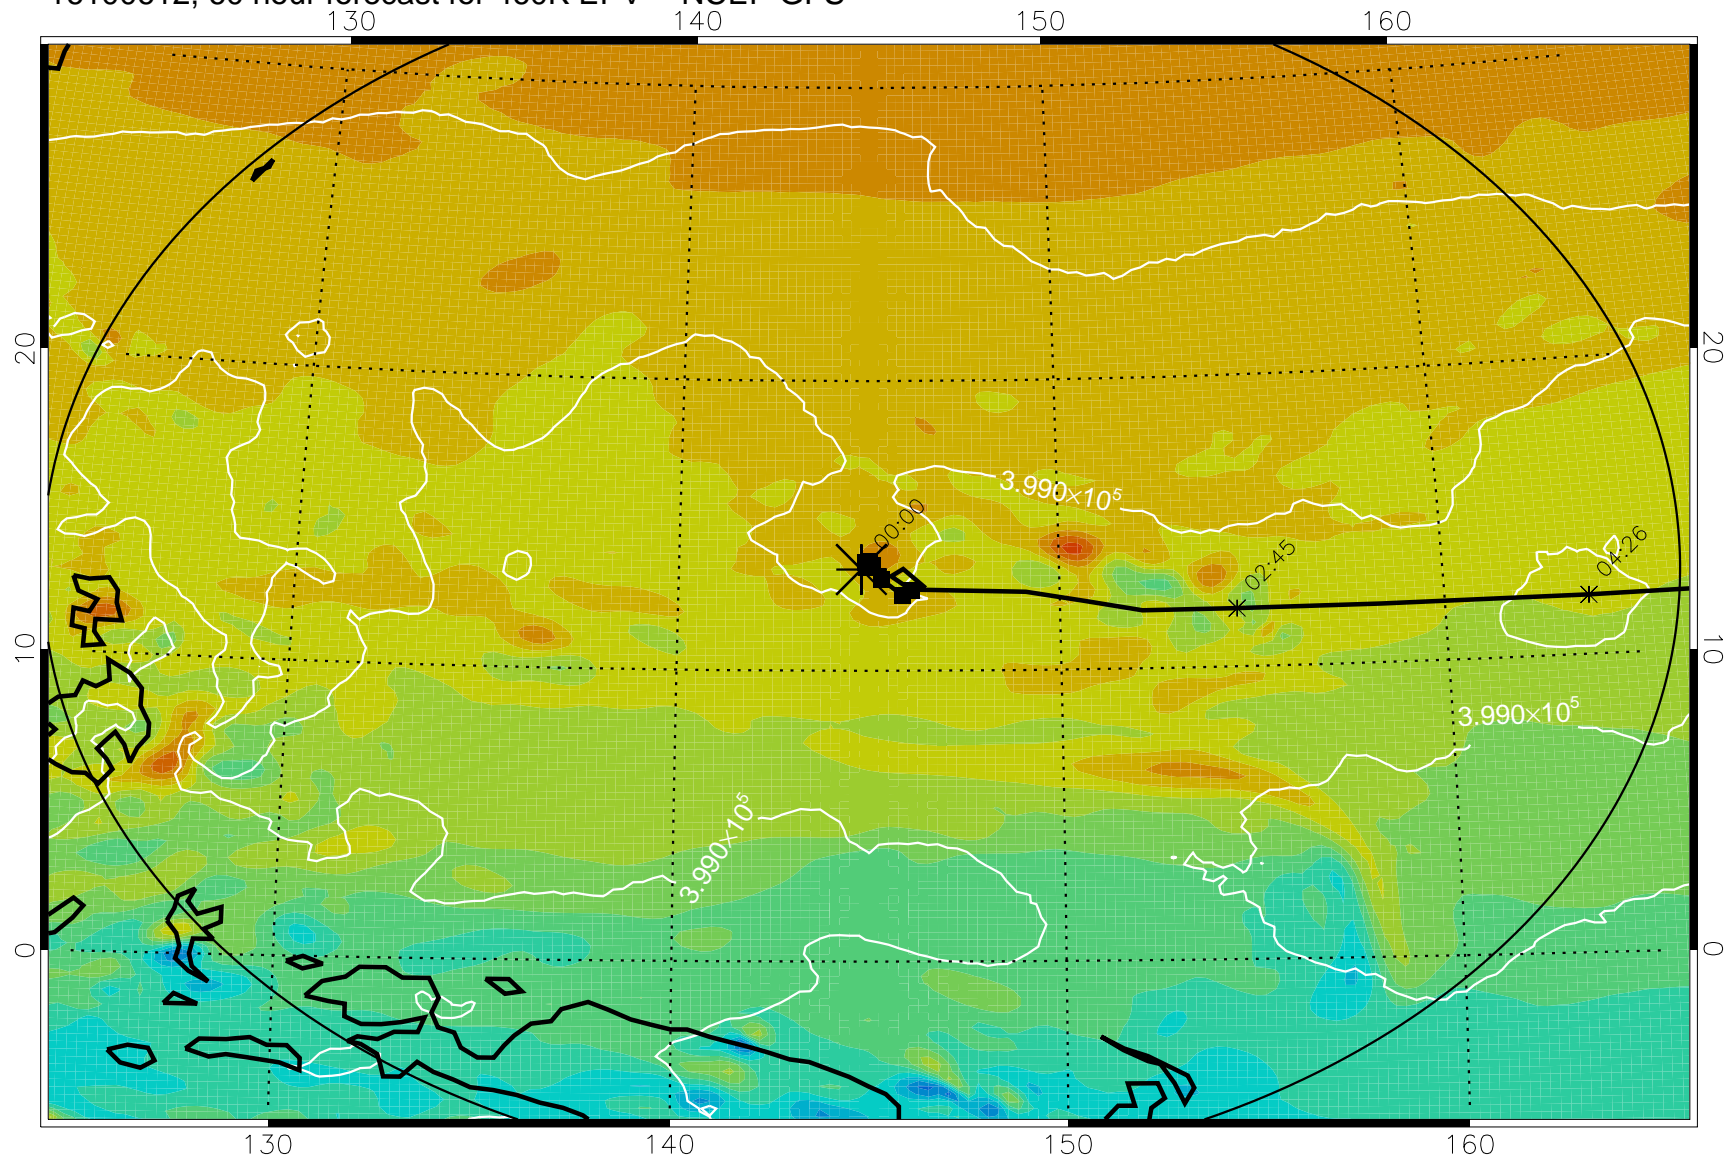

16100506, 30 hour forecast for 460K EPV -- NCEP GFS

460K Montgomery Streamfunction, white

Range ring of 2304 km

16100512, 36 hour forecast for 460K EPV -- NCEP GFS

460K Montgomery Streamfunction, white

Range ring of 2304 km

16100518, 42 hour forecast for 460K EPV -- NCEP GFS

460K Montgomery Streamfunction, white

Range ring of 2304 km

16100600, 48 hour forecast for 460K EPV -- NCEP GFS

460K Montgomery Streamfunction, white

Range ring of 2304 km

16100606, 54 hour forecast for 460K EPV -- NCEP GFS

460K Montgomery Streamfunction, white

Range ring of 2304 km

16100612, 60 hour forecast for 460K EPV -- NCEP GFS

460K Montgomery Streamfunction, white

Range ring of 2304 km

16100618, 66 hour forecast for 460K EPV -- NCEP GFS

460K Montgomery Streamfunction, white

Range ring of 2304 km

16100700, 72 hour forecast for 460K EPV -- NCEP GFS

460K Montgomery Streamfunction, white

Range ring of 2304 km