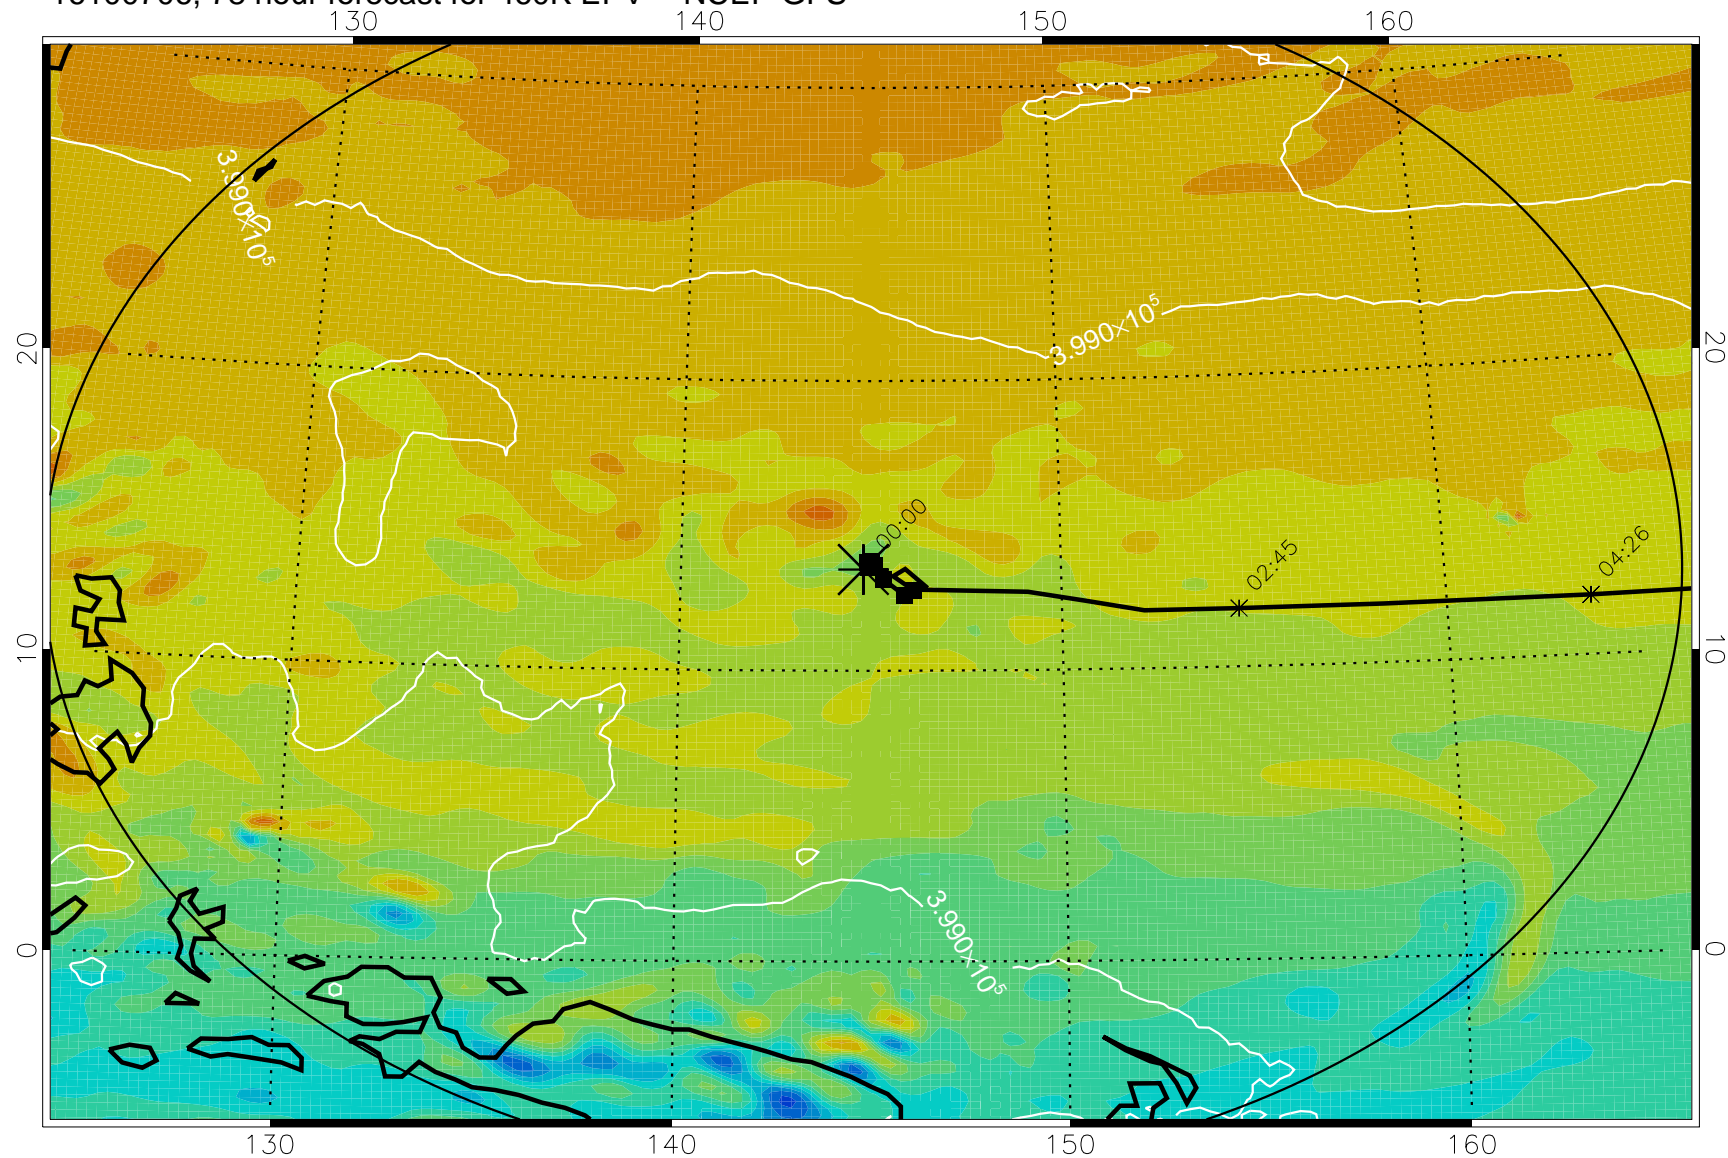

16100606, 54 hour forecast for 460K EPV -- NCEP GFS

460K Montgomery Streamfunction, white

Range ring of 2304 km

16100612, 60 hour forecast for 460K EPV -- NCEP GFS

460K Montgomery Streamfunction, white

Range ring of 2304 km

16100618, 66 hour forecast for 460K EPV -- NCEP GFS

460K Montgomery Streamfunction, white

Range ring of 2304 km

16100700, 72 hour forecast for 460K EPV -- NCEP GFS

460K Montgomery Streamfunction, white

Range ring of 2304 km

16100706, 78 hour forecast for 460K EPV -- NCEP GFS

460K Montgomery Streamfunction, white

Range ring of 2304 km

16100712, 84 hour forecast for 460K EPV -- NCEP GFS

460K Montgomery Streamfunction, white

-4×10^{-5} -2×10^{-5} 0 2×10^{-5} 4×10^{-5}
PVU

Range ring of 2304 km

16100718, 90 hour forecast for 460K EPV -- NCEP GFS

460K Montgomery Streamfunction, white

Range ring of 2304 km

16100800, 96 hour forecast for 460K EPV -- NCEP GFS

460K Montgomery Streamfunction, white