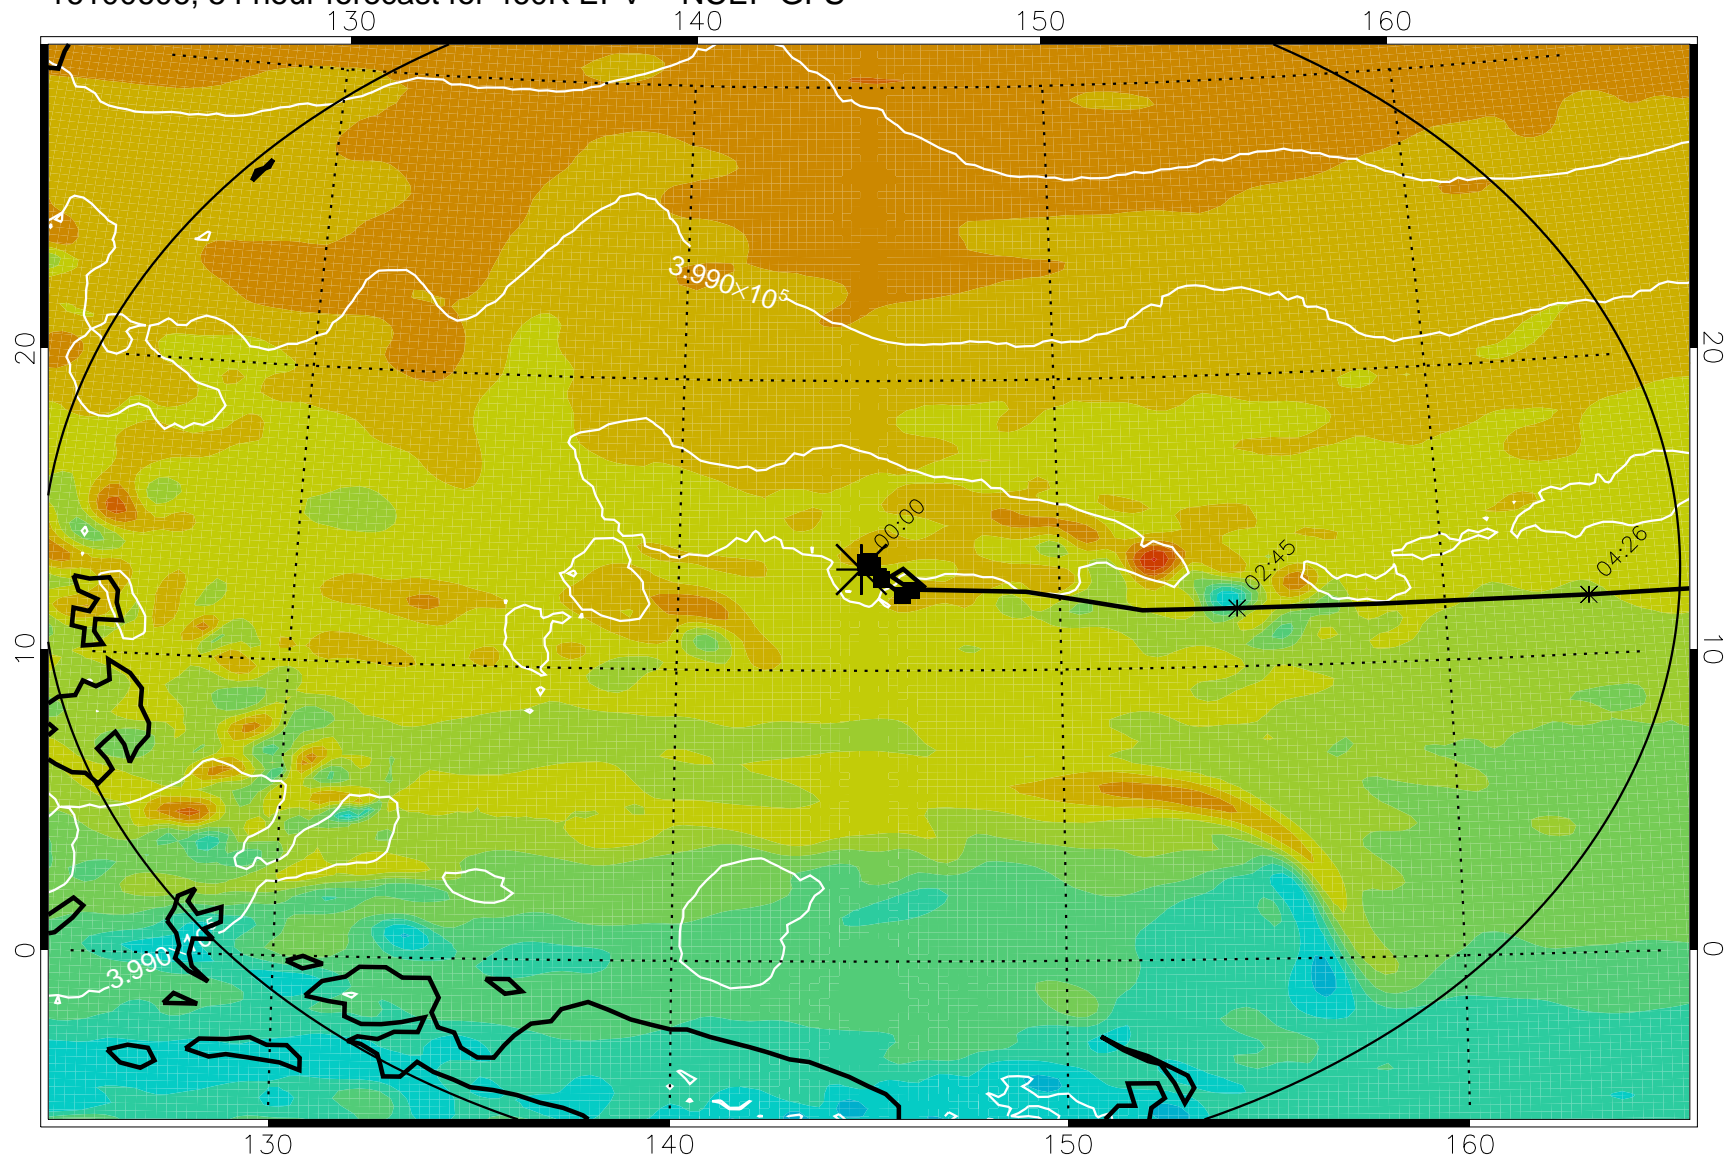

16100506, 30 hour forecast for 460K EPV -- NCEP GFS

460K Montgomery Streamfunction, white

Range ring of 2304 km

16100512, 36 hour forecast for 460K EPV -- NCEP GFS

460K Montgomery Streamfunction, white

Range ring of 2304 km

16100518, 42 hour forecast for 460K EPV -- NCEP GFS

460K Montgomery Streamfunction, white

Range ring of 2304 km

16100600, 48 hour forecast for 460K EPV -- NCEP GFS

460K Montgomery Streamfunction, white

Range ring of 2304 km

16100606, 54 hour forecast for 460K EPV -- NCEP GFS

460K Montgomery Streamfunction, white

Range ring of 2304 km

16100612, 60 hour forecast for 460K EPV -- NCEP GFS

460K Montgomery Streamfunction, white

Range ring of 2304 km

16100618, 66 hour forecast for 460K EPV -- NCEP GFS

460K Montgomery Streamfunction, white

Range ring of 2304 km

16100700, 72 hour forecast for 460K EPV -- NCEP GFS

460K Montgomery Streamfunction, white

Range ring of 2304 km