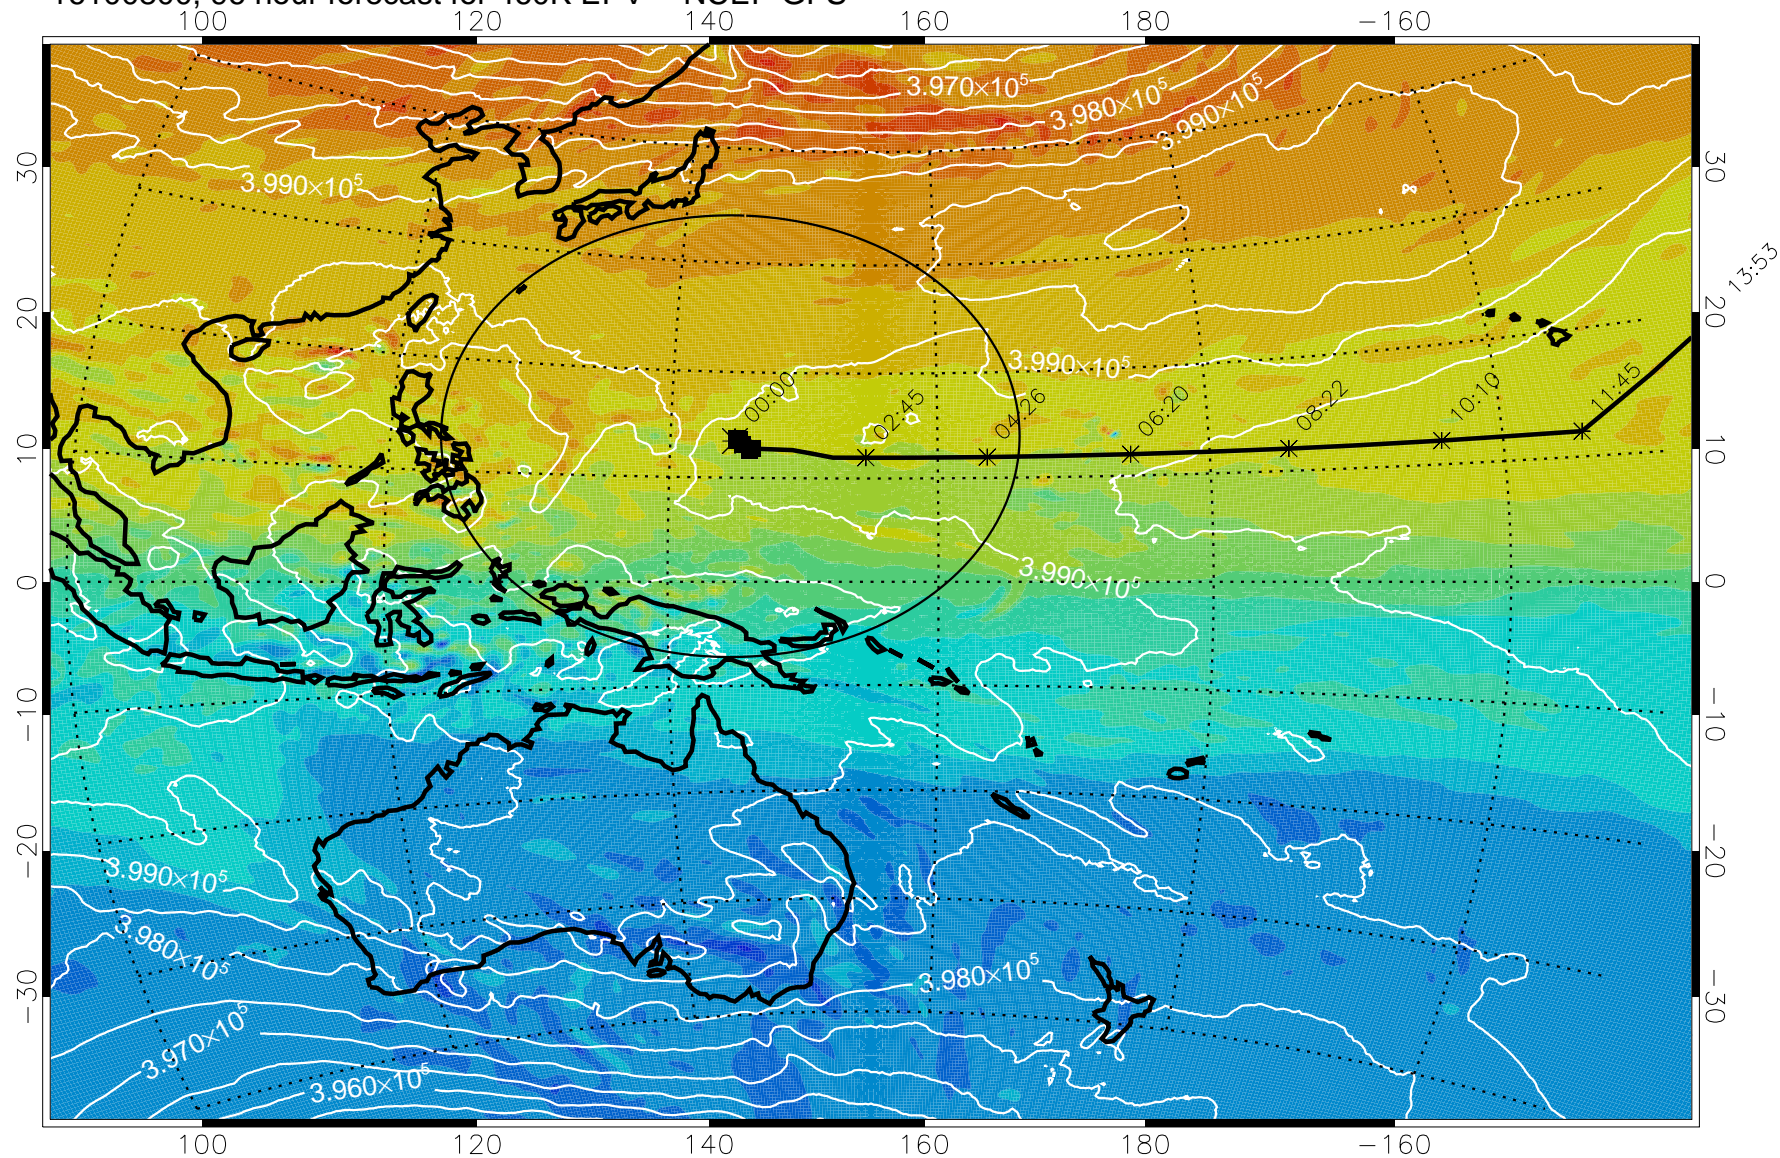

Range ring of 2304 km

15:52

16100618, 66 hour forecast for 460K EPV -- NCEP GFS

460K Montgomery Streamfunction, white

Range ring of 2304 km

16100700, 72 hour forecast for 460K EPV -- NCEP GFS

460K Montgomery Streamfunction, white

Range ring of 2304 km

15:52

16100712, 84 hour forecast for 460K EPV -- NCEP GFS

460K Montgomery Streamfunction, white

Range ring of 2304 km

16100718, 90 hour forecast for 460K EPV -- NCEP GFS

460K Montgomery Streamfunction, white

Range ring of 2304 km

16100800, 96 hour forecast for 460K EPV -- NCEP GFS

460K Montgomery Streamfunction, white

Range ring of 2304 km

15:52

16100806, 102 hour forecast for 460K EPV -- NCEP GFS

460K Montgomery Streamfunction, white

Range ring of 2304 km

16100812, 108 hour forecast for 460K EPV -- NCEP GFS

15:52

16100818, 114 hour forecast for 460K EPV -- NCEP GFS

460K Montgomery Streamfunction, white

Range ring of 2304 km

15:52

16100900, 120 hour forecast for 460K EPV -- NCEP GFS