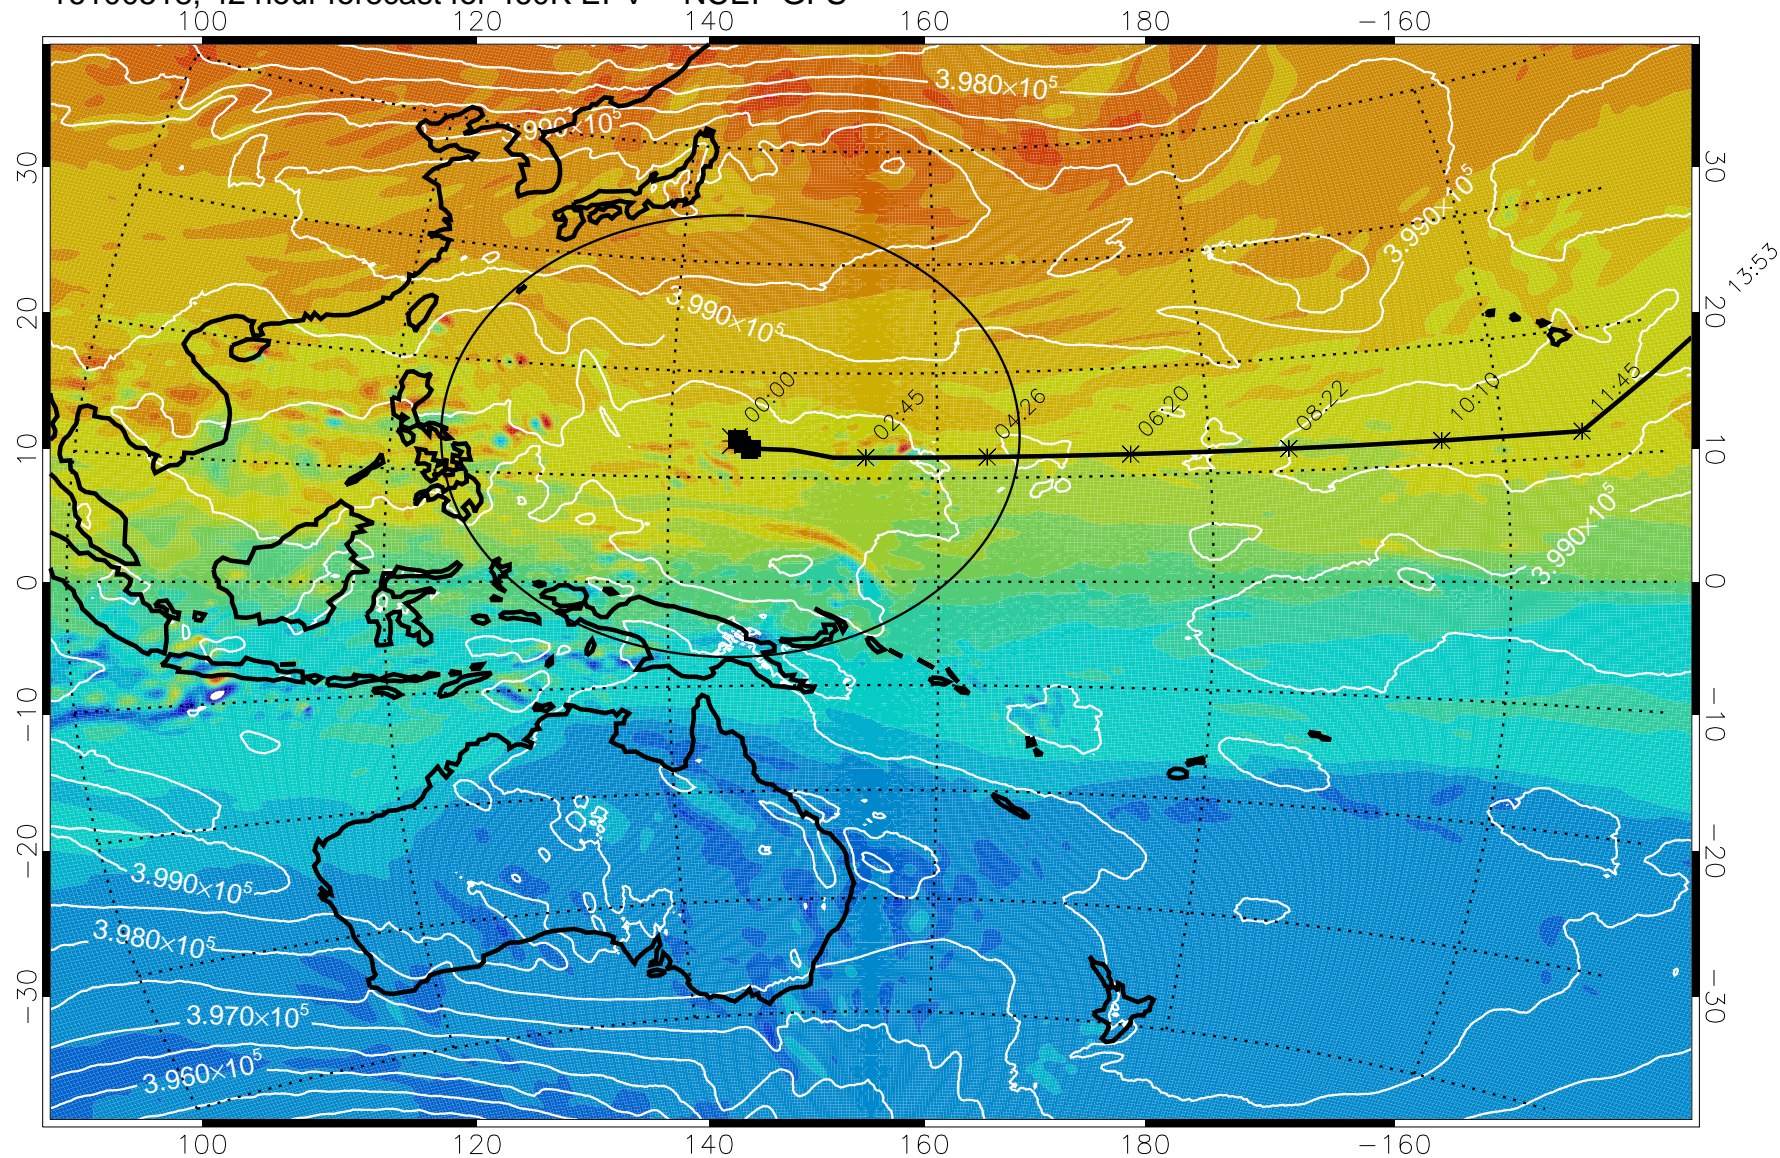

Range ring of 2304 km

16100506, 30 hour forecast for 460K EPV -- NCEP GFS

460K Montgomery Streamfunction, white

Range ring of 2304 km

16100512, 36 hour forecast for 460K EPV -- NCEP GFS

460K Montgomery Streamfunction, white

Range ring of 2304 km

15:52

16100518, 42 hour forecast for 460K EPV -- NCEP GFS

460K Montgomery Streamfunction, white

Range ring of 2304 km

15:52

16100600, 48 hour forecast for 460K EPV -- NCEP GFS

460K Montgomery Streamfunction, white

Range ring of 2304 km

15:52

16100606, 54 hour forecast for 460K EPV -- NCEP GFS

460K Montgomery Streamfunction, white

Range ring of 2304 km

15:52

16100612, 60 hour forecast for 460K EPV -- NCEP GFS

460K Montgomery Streamfunction, white

Range ring of 2304 km

15:52

16100618, 66 hour forecast for 460K EPV -- NCEP GFS

460K Montgomery Streamfunction, white

Range ring of 2304 km

16100700, 72 hour forecast for 460K EPV -- NCEP GFS

460K Montgomery Streamfunction, white