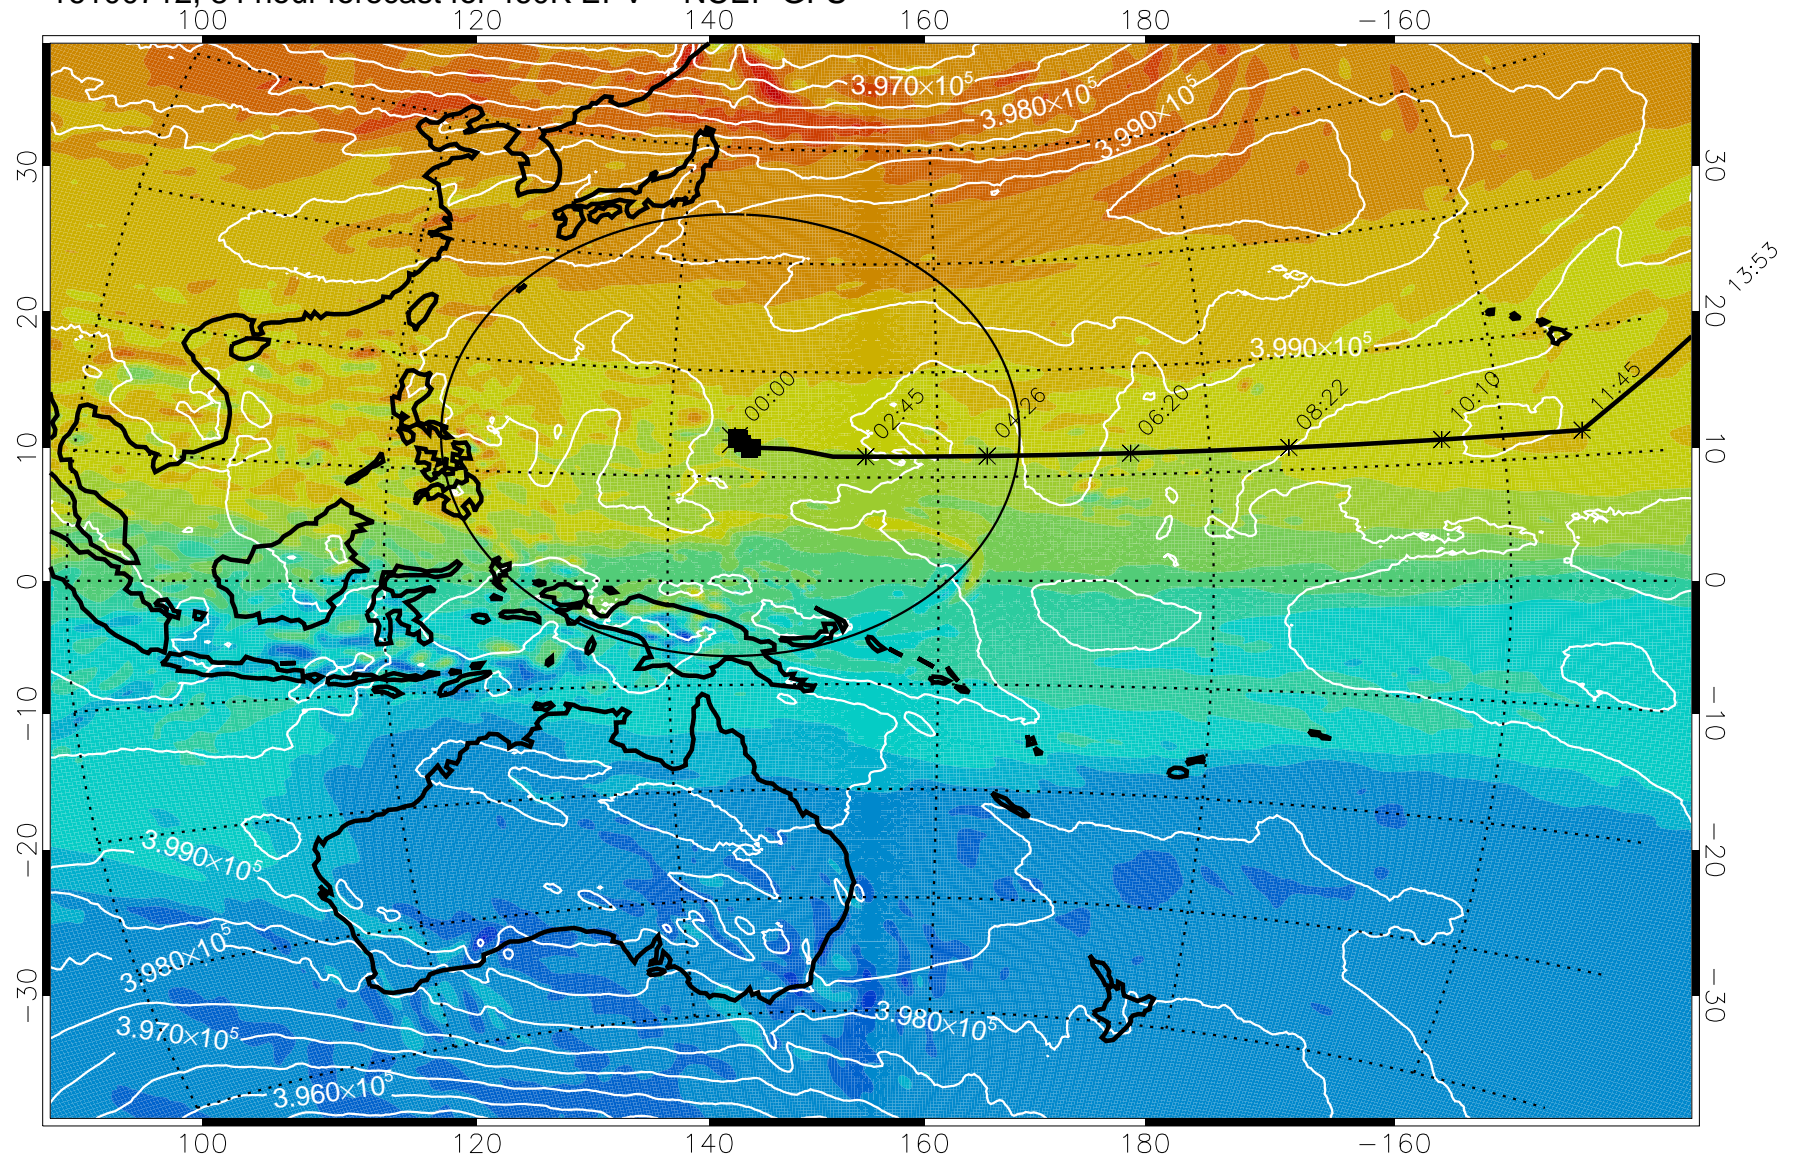

Range ring of 2304 km

15:52

16100606, 54 hour forecast for 460K EPV -- NCEP GFS

460K Montgomery Streamfunction, white

Range ring of 2304 km

15:52

16100612, 60 hour forecast for 460K EPV -- NCEP GFS

460K Montgomery Streamfunction, white

Range ring of 2304 km

15:52

16100618, 66 hour forecast for 460K EPV -- NCEP GFS

460K Montgomery Streamfunction, white

Range ring of 2304 km

16100700, 72 hour forecast for 460K EPV -- NCEP GFS

460K Montgomery Streamfunction, white

Range ring of 2304 km

15:52

16100712, 84 hour forecast for 460K EPV -- NCEP GFS

460K Montgomery Streamfunction, white

Range ring of 2304 km

16100718, 90 hour forecast for 460K EPV -- NCEP GFS

460K Montgomery Streamfunction, white

Range ring of 2304 km

16100800, 96 hour forecast for 460K EPV -- NCEP GFS

460K Montgomery Streamfunction, white

Range ring of 2304 km

15:52

16100806, 102 hour forecast for 460K EPV -- NCEP GFS

460K Montgomery Streamfunction, white