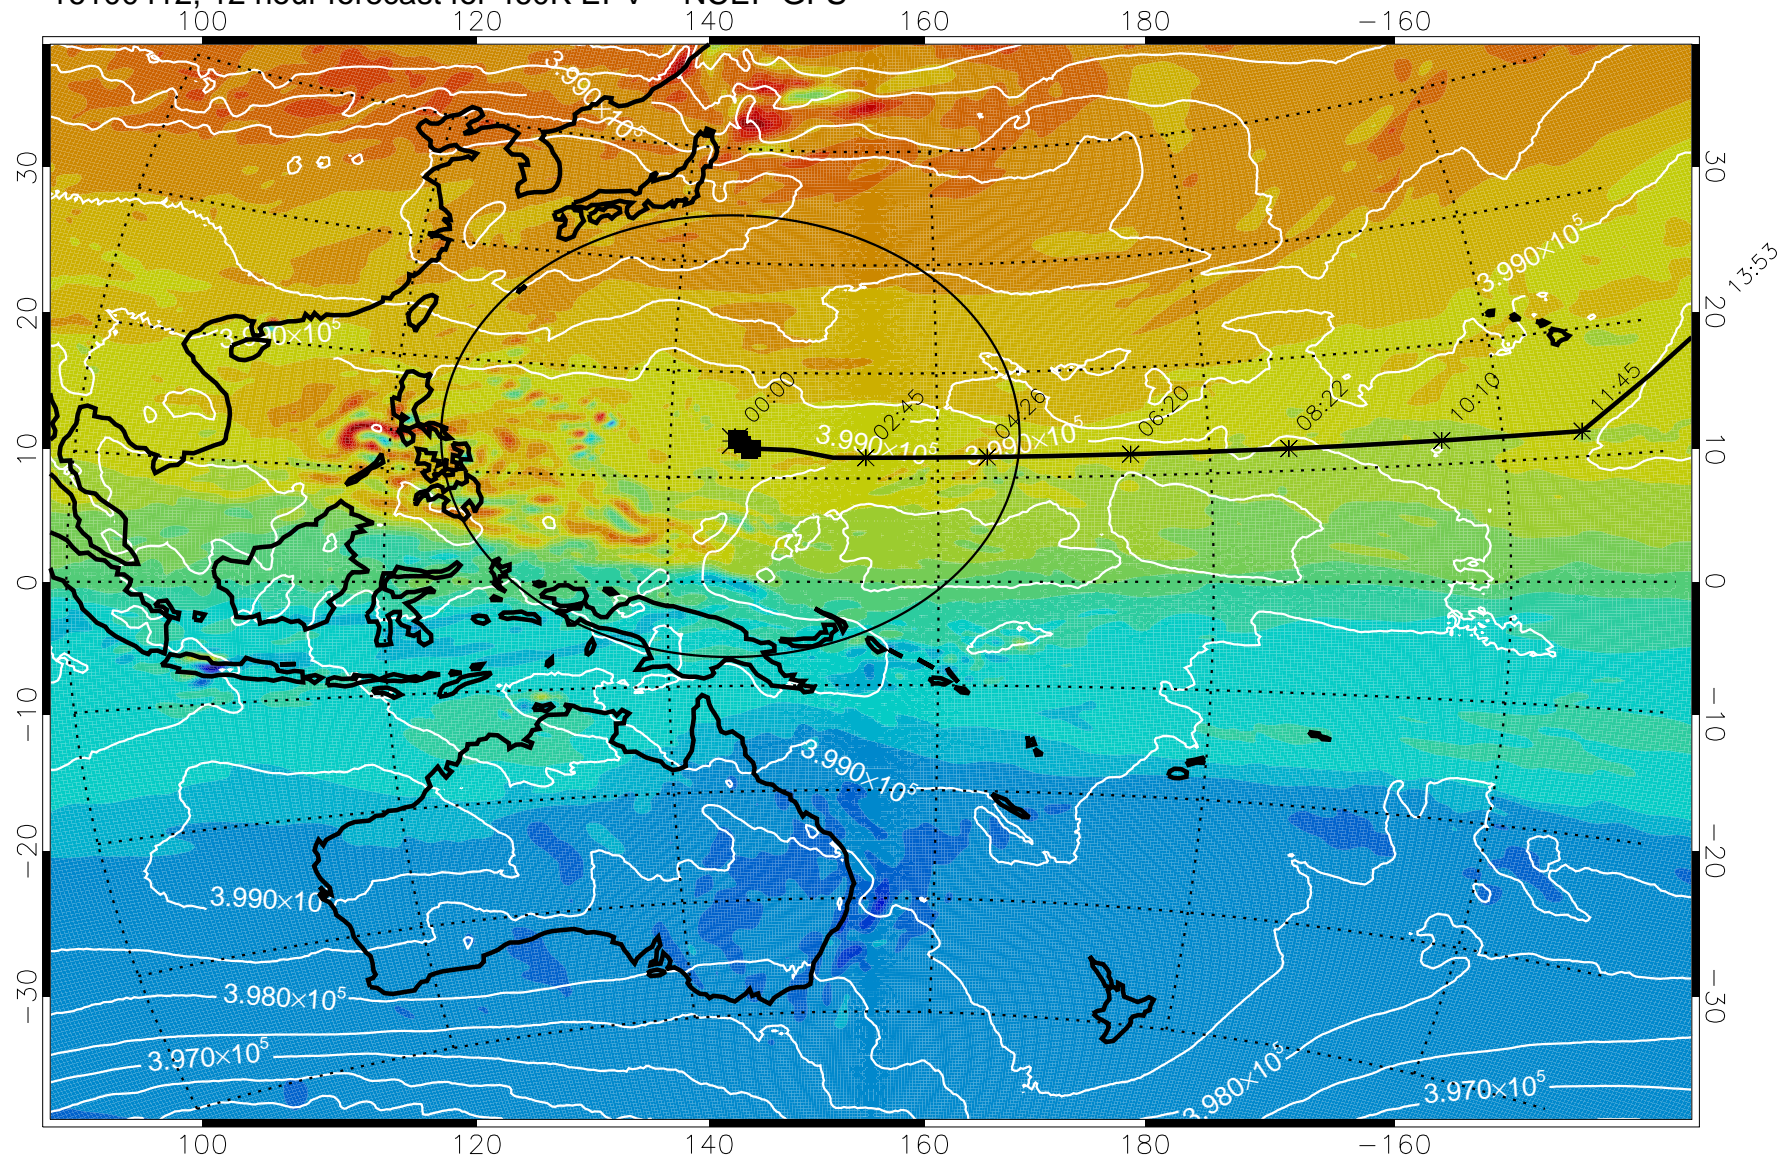

16100406, 6 hour forecast for 460K EPV -- NCEP GFS

460K Montgomery Streamfunction, white

Range ring of 2304 km

16100412, 12 hour forecast for 460K EPV -- NCEP GFS

460K Montgomery Streamfunction, white

Range ring of 2304 km

15:52

16100418, 18 hour forecast for 460K EPV -- NCEP GFS

460K Montgomery Streamfunction, white

Range ring of 2304 km

16100500, 24 hour forecast for 460K EPV -- NCEP GFS

460K Montgomery Streamfunction, white

Range ring of 2304 km

16100506, 30 hour forecast for 460K EPV -- NCEP GFS

460K Montgomery Streamfunction, white

Range ring of 2304 km

16100512, 36 hour forecast for 460K EPV -- NCEP GFS

460K Montgomery Streamfunction, white

Range ring of 2304 km

15:52

16100618, 66 hour forecast for 460K EPV -- NCEP GFS

460K Montgomery Streamfunction, white

Range ring of 2304 km

16100700, 72 hour forecast for 460K EPV -- NCEP GFS

460K Montgomery Streamfunction, white