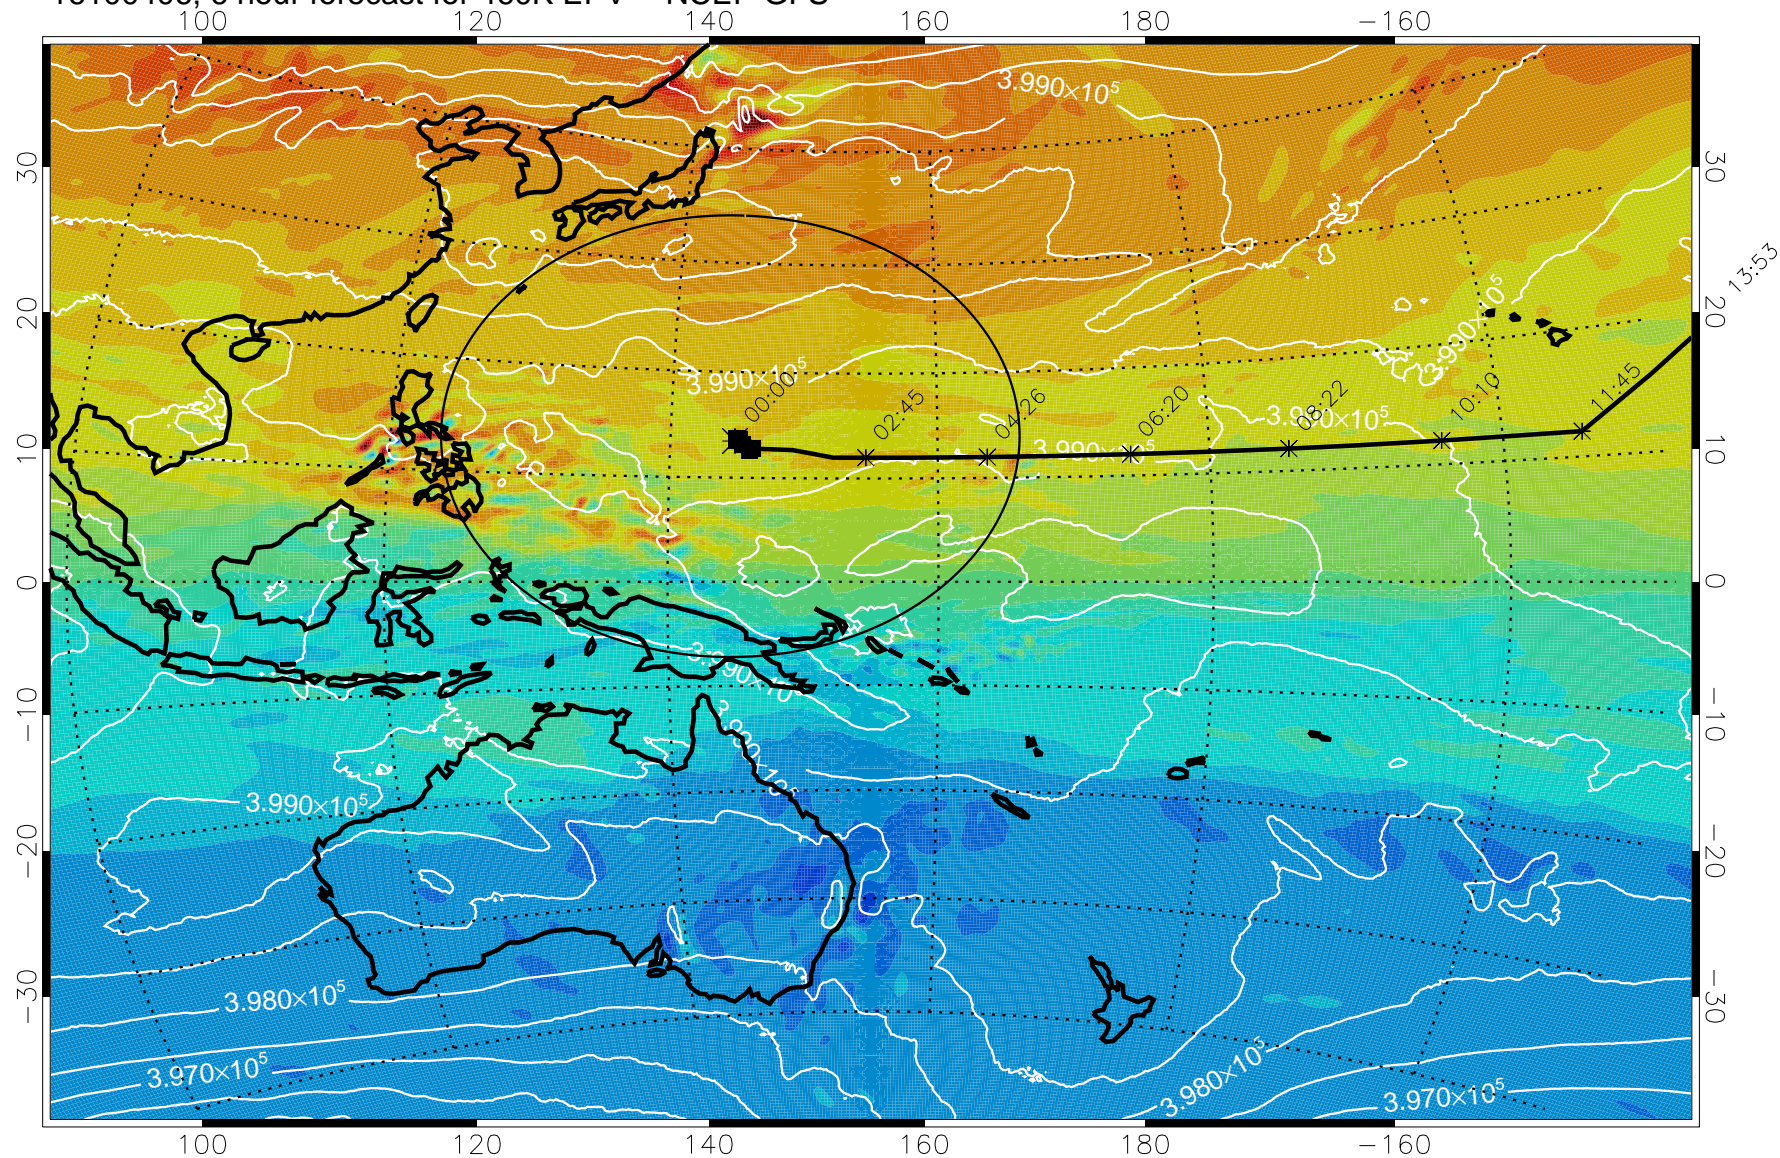

16100406, 6 hour forecast for 460K EPV -- NCEP GFS

460K Montgomery Streamfunction, white

Range ring of 2304 km

16100412, 12 hour forecast for 460K EPV -- NCEP GFS

460K Montgomery Streamfunction, white

Range ring of 2304 km

15:52

16100418, 18 hour forecast for 460K EPV -- NCEP GFS

460K Montgomery Streamfunction, white

Range ring of 2304 km

16100500, 24 hour forecast for 460K EPV -- NCEP GFS

460K Montgomery Streamfunction, white

Range ring of 2304 km

16100506, 30 hour forecast for 460K EPV -- NCEP GFS

460K Montgomery Streamfunction, white

Range ring of 2304 km

16100512, 36 hour forecast for 460K EPV -- NCEP GFS

460K Montgomery Streamfunction, white

Range ring of 2304 km

15:52

16100618, 66 hour forecast for 460K EPV -- NCEP GFS

460K Montgomery Streamfunction, white

Range ring of 2304 km

16100700, 72 hour forecast for 460K EPV -- NCEP GFS

460K Montgomery Streamfunction, white