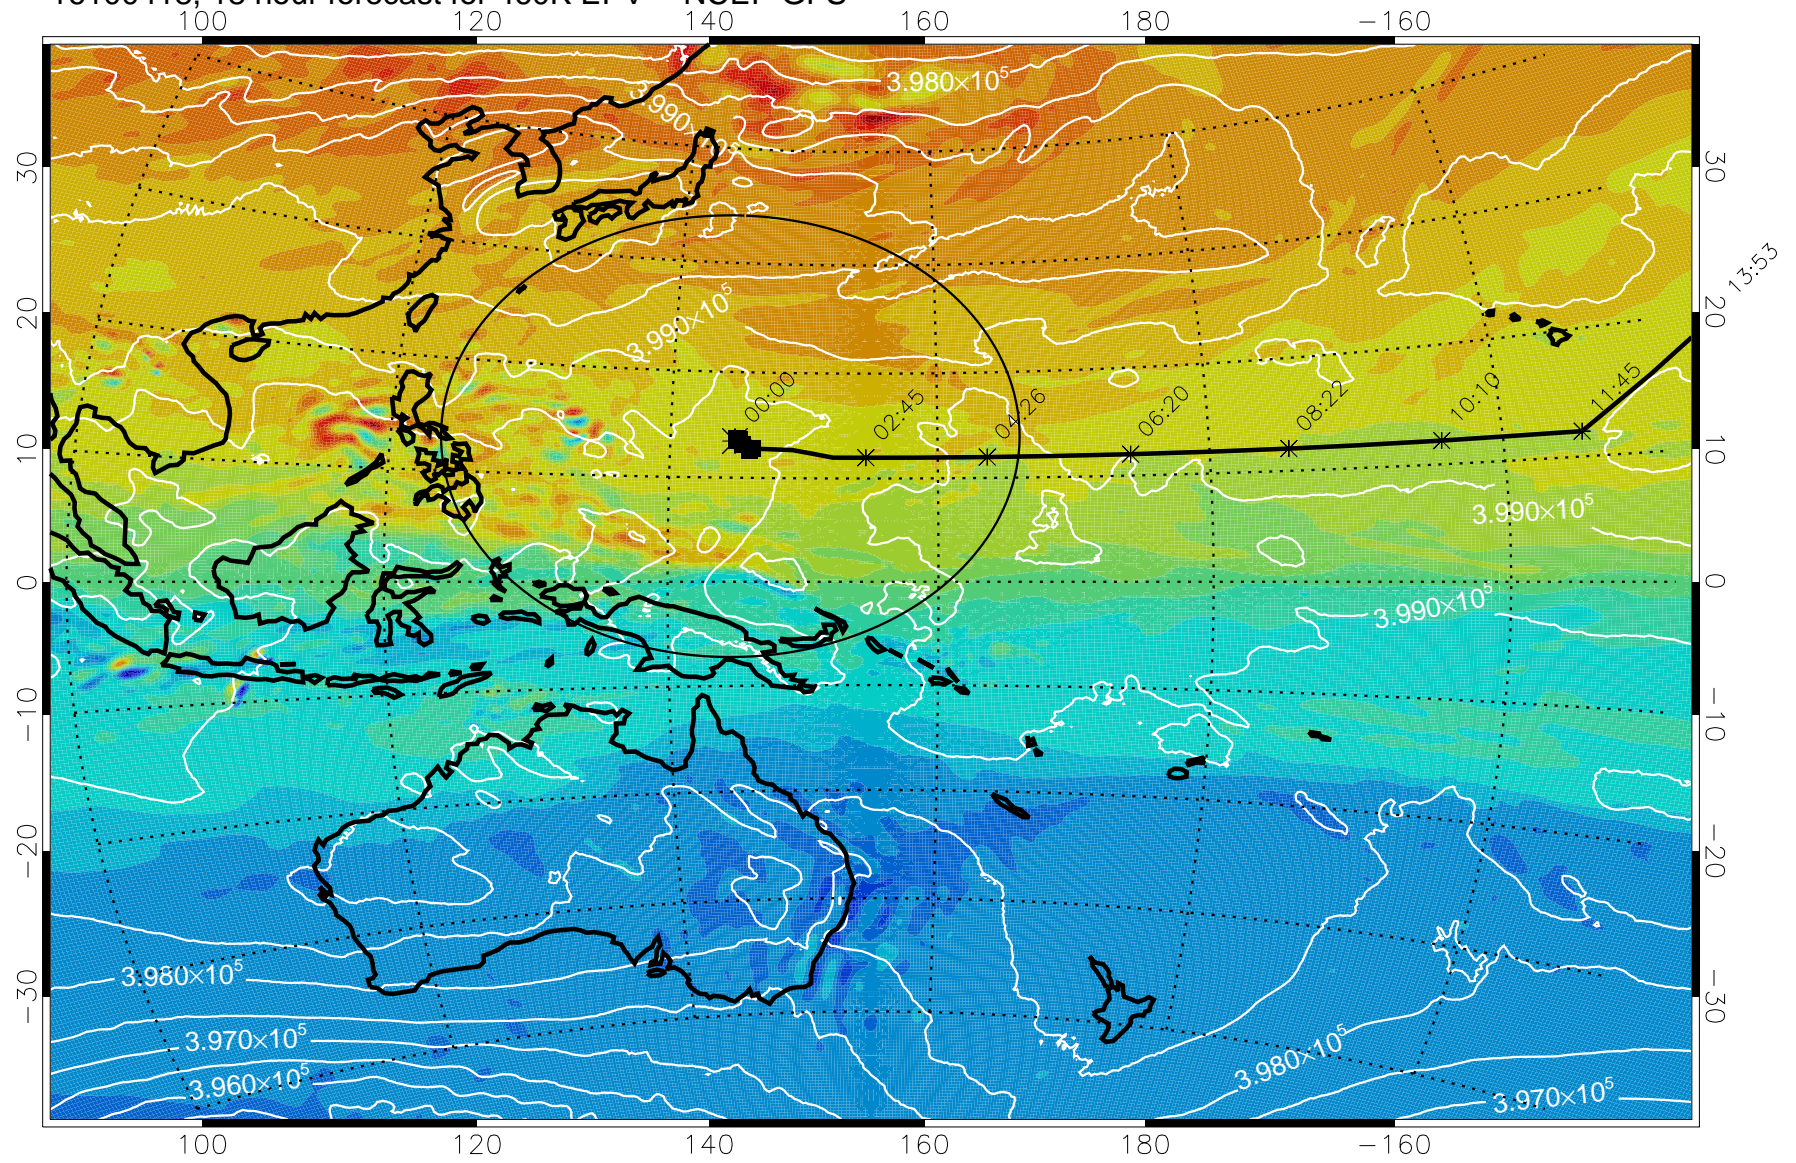

16100406, 6 hour forecast for 460K EPV -- NCEP GFS

460K Montgomery Streamfunction, white

Range ring of 2304 km

16100412, 12 hour forecast for 460K EPV -- NCEP GFS

460K Montgomery Streamfunction, white

Range ring of 2304 km

15:52

16100418, 18 hour forecast for 460K EPV -- NCEP GFS

460K Montgomery Streamfunction, white

Range ring of 2304 km

16100500, 24 hour forecast for 460K EPV -- NCEP GFS

460K Montgomery Streamfunction, white

Range ring of 2304 km

16100506, 30 hour forecast for 460K EPV -- NCEP GFS

460K Montgomery Streamfunction, white

Range ring of 2304 km

16100512, 36 hour forecast for 460K EPV -- NCEP GFS

460K Montgomery Streamfunction, white

Range ring of 2304 km

15:52

16100618, 66 hour forecast for 460K EPV -- NCEP GFS

460K Montgomery Streamfunction, white

Range ring of 2304 km

16100700, 72 hour forecast for 460K EPV -- NCEP GFS

460K Montgomery Streamfunction, white