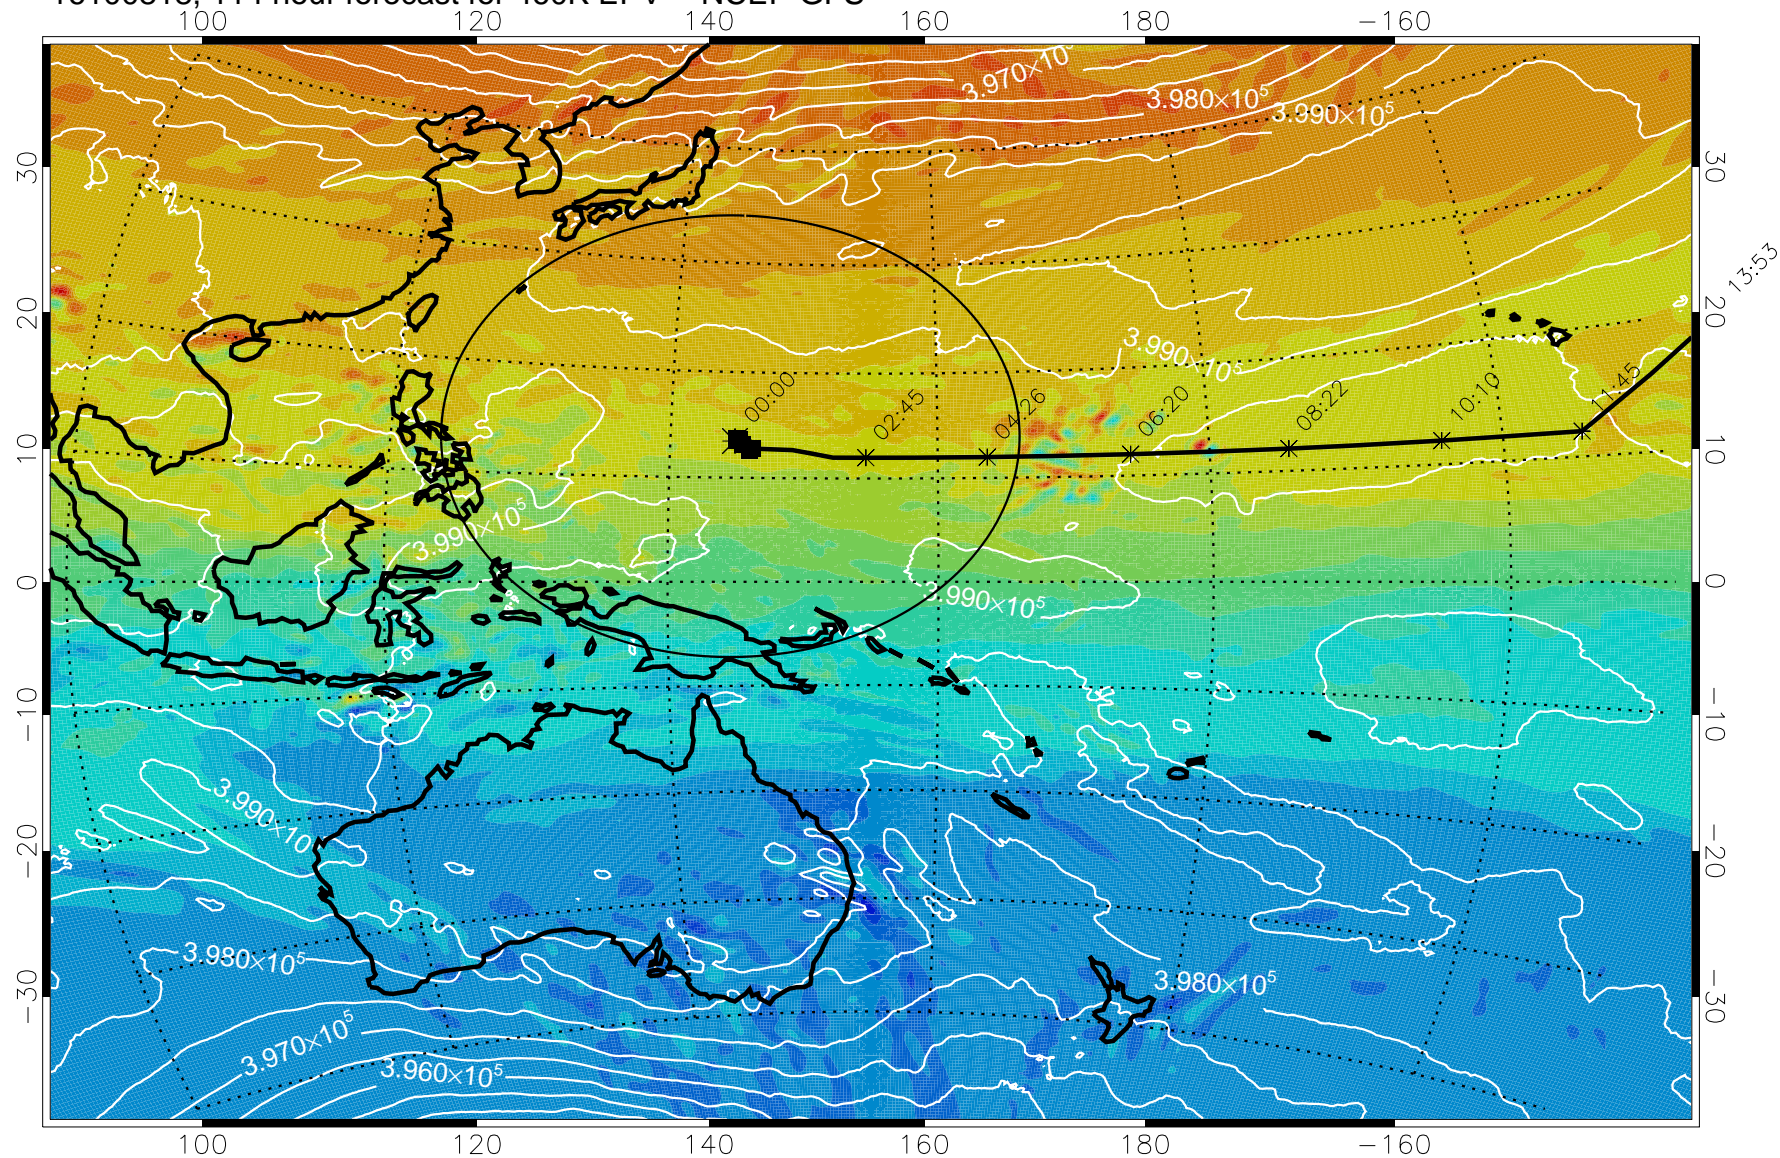

Range ring of 2304 km

15:52

16100712, 84 hour forecast for 460K EPV -- NCEP GFS

460K Montgomery Streamfunction, white

Range ring of 2304 km

16100718, 90 hour forecast for 460K EPV -- NCEP GFS

460K Montgomery Streamfunction, white

Range ring of 2304 km

16100800, 96 hour forecast for 460K EPV -- NCEP GFS

460K Montgomery Streamfunction, white

Range ring of 2304 km

15:52

16100806, 102 hour forecast for 460K EPV -- NCEP GFS

460K Montgomery Streamfunction, white

Range ring of 2304 km

16100812, 108 hour forecast for 460K EPV -- NCEP GFS

15:52

16100818, 114 hour forecast for 460K EPV -- NCEP GFS

460K Montgomery Streamfunction, white

Range ring of 2304 km

15:52

16100900, 120 hour forecast for 460K EPV -- NCEP GFS

15:52

460K Montgomery Streamfunction, white

Range ring of 2304 km