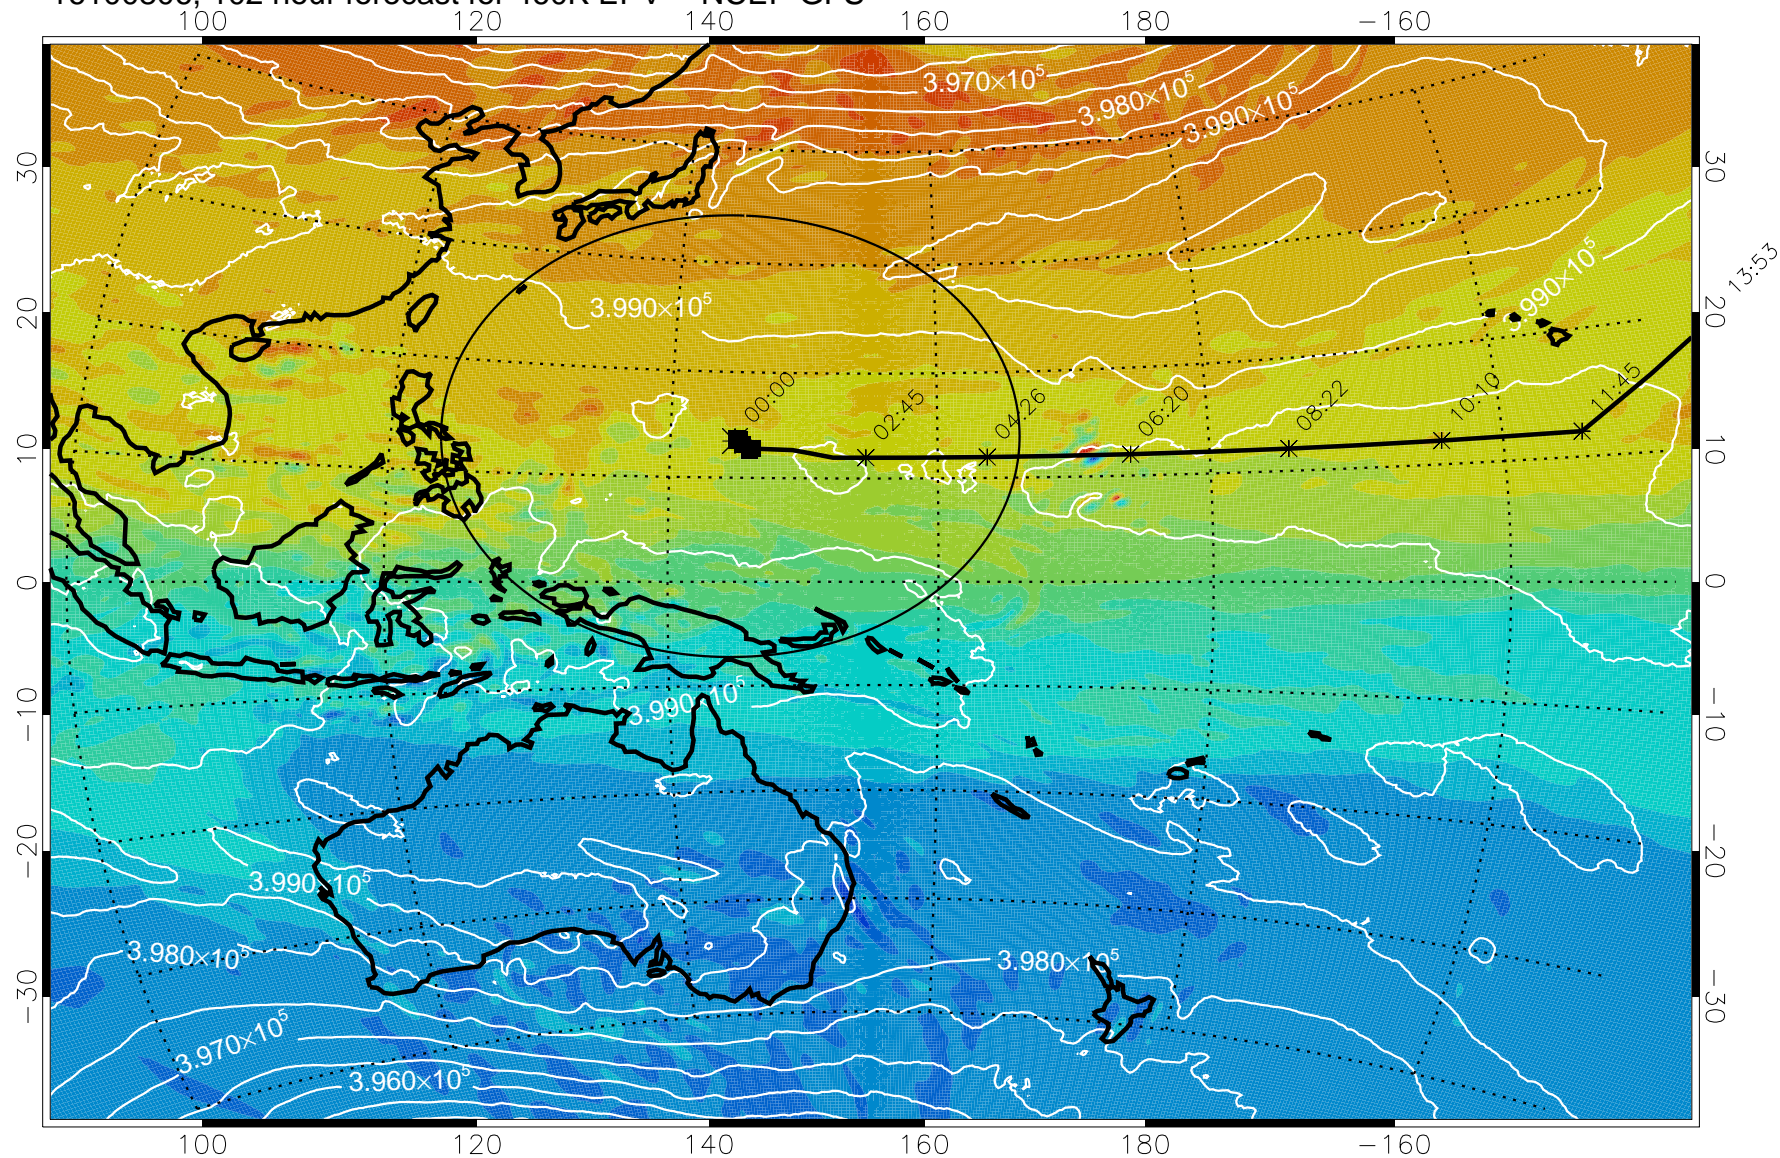

Range ring of 2304 km

15:52

16100712, 84 hour forecast for 460K EPV -- NCEP GFS

460K Montgomery Streamfunction, white

Range ring of 2304 km

16100718, 90 hour forecast for 460K EPV -- NCEP GFS

460K Montgomery Streamfunction, white

Range ring of 2304 km

16100800, 96 hour forecast for 460K EPV -- NCEP GFS

460K Montgomery Streamfunction, white

Range ring of 2304 km

15:52

16100806, 102 hour forecast for 460K EPV -- NCEP GFS

460K Montgomery Streamfunction, white

Range ring of 2304 km

16100812, 108 hour forecast for 460K EPV -- NCEP GFS

15:52

16100818, 114 hour forecast for 460K EPV -- NCEP GFS

460K Montgomery Streamfunction, white

Range ring of 2304 km

15:52

16100900, 120 hour forecast for 460K EPV -- NCEP GFS

15:52

460K Montgomery Streamfunction, white

Range ring of 2304 km