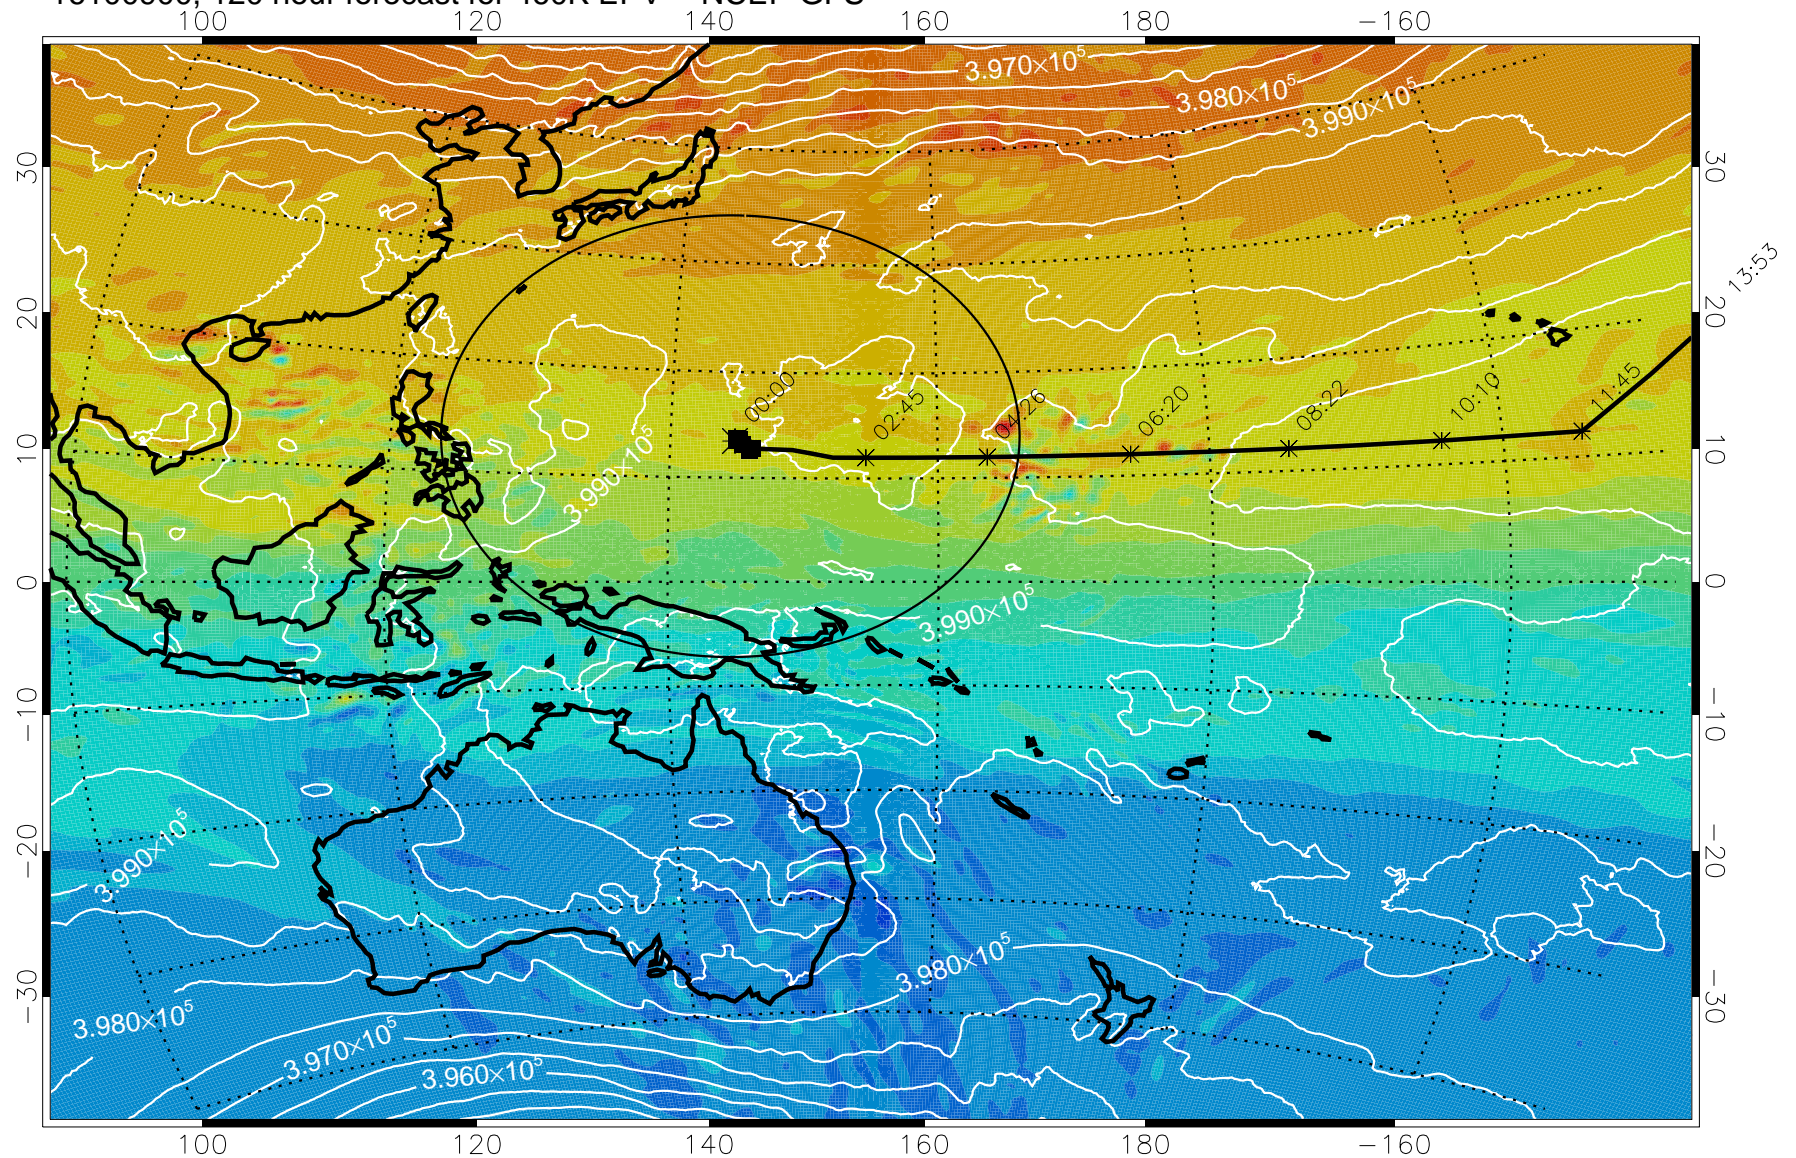

Range ring of 2304 km

15:52

16100712, 84 hour forecast for 460K EPV -- NCEP GFS

460K Montgomery Streamfunction, white

Range ring of 2304 km

16100718, 90 hour forecast for 460K EPV -- NCEP GFS

460K Montgomery Streamfunction, white

Range ring of 2304 km

16100800, 96 hour forecast for 460K EPV -- NCEP GFS

460K Montgomery Streamfunction, white

Range ring of 2304 km

15:52

16100806, 102 hour forecast for 460K EPV -- NCEP GFS

460K Montgomery Streamfunction, white

Range ring of 2304 km

16100812, 108 hour forecast for 460K EPV -- NCEP GFS

15:52

16100818, 114 hour forecast for 460K EPV -- NCEP GFS

460K Montgomery Streamfunction, white

Range ring of 2304 km

15:52

16100900, 120 hour forecast for 460K EPV -- NCEP GFS

15:52

460K Montgomery Streamfunction, white

Range ring of 2304 km