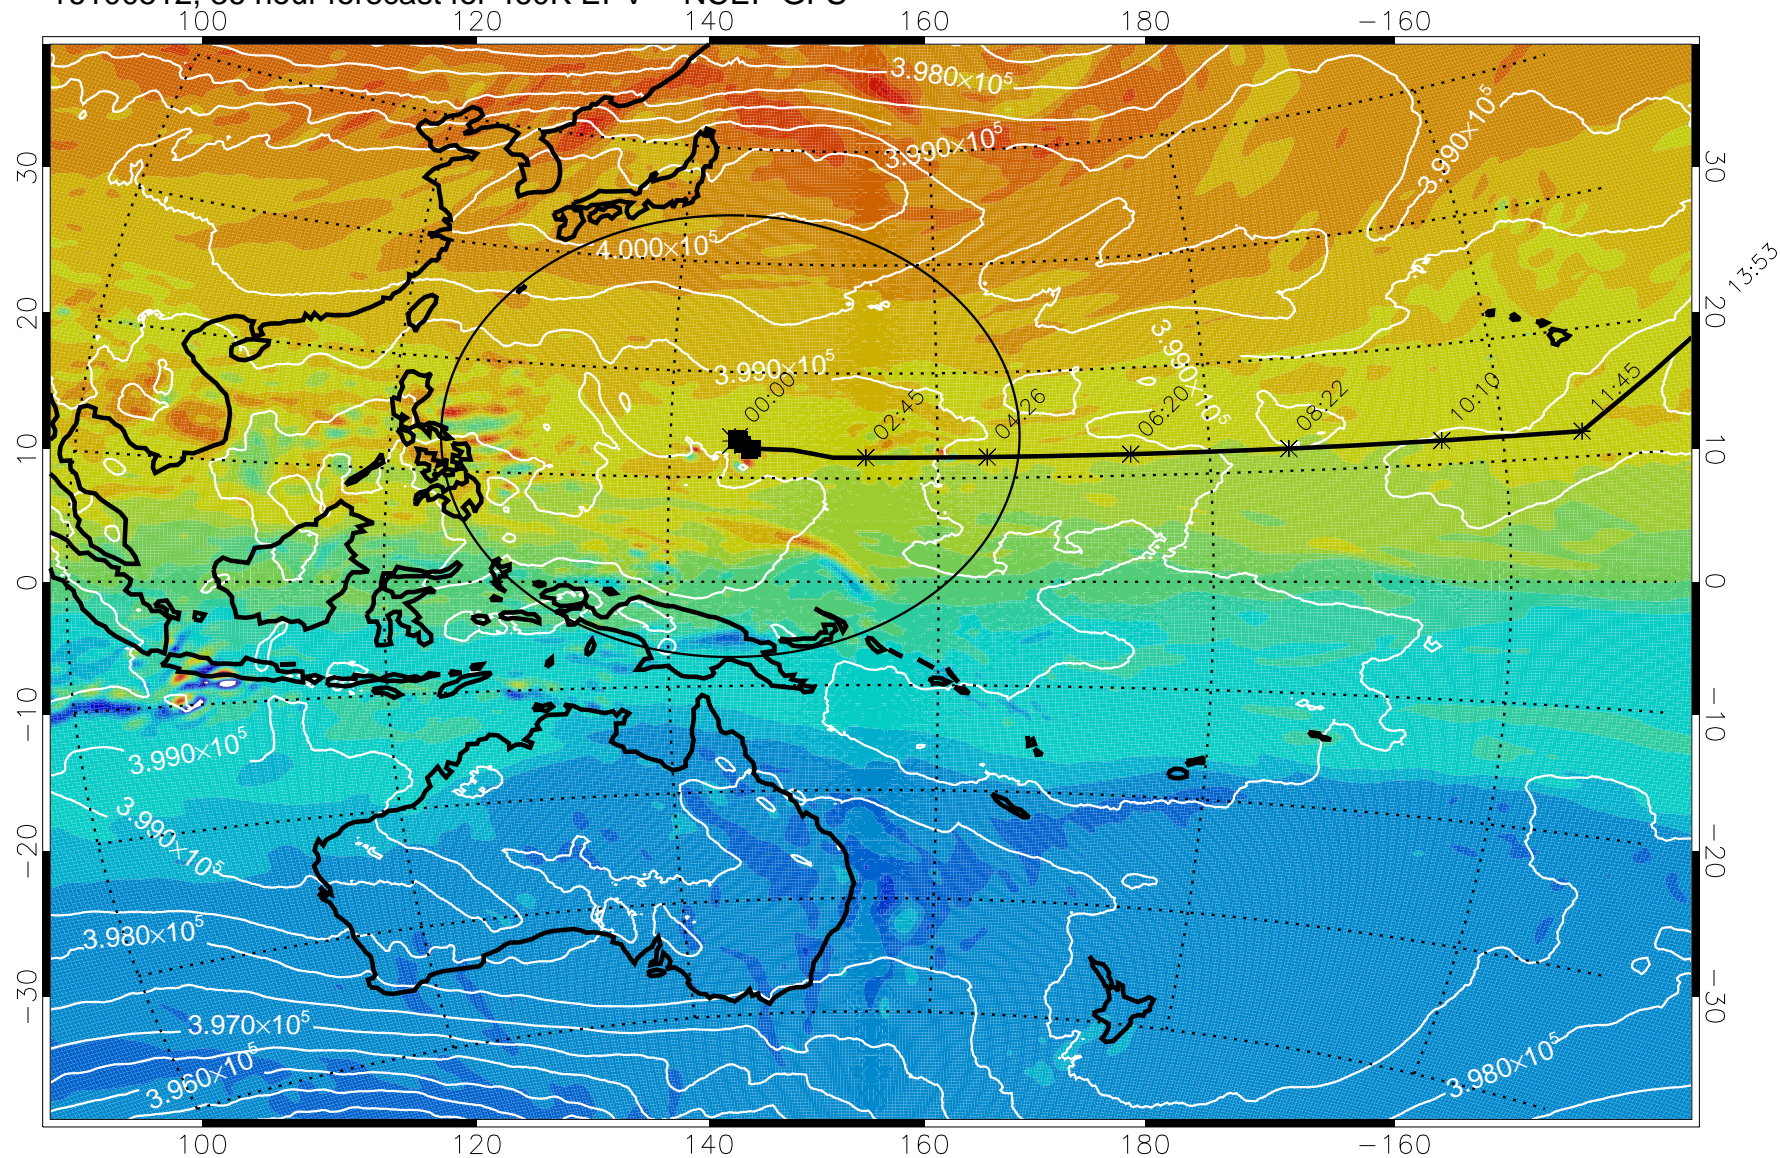

Range ring of 2304 km

16100506, 30 hour forecast for 460K EPV -- NCEP GFS

460K Montgomery Streamfunction, white

Range ring of 2304 km

16100512, 36 hour forecast for 460K EPV -- NCEP GFS

460K Montgomery Streamfunction, white

Range ring of 2304 km

15:52

16100518, 42 hour forecast for 460K EPV -- NCEP GFS

460K Montgomery Streamfunction, white

Range ring of 2304 km

15:52

16100600, 48 hour forecast for 460K EPV -- NCEP GFS

460K Montgomery Streamfunction, white

Range ring of 2304 km

15:52

16100606, 54 hour forecast for 460K EPV -- NCEP GFS

460K Montgomery Streamfunction, white

Range ring of 2304 km

15:52

16100612, 60 hour forecast for 460K EPV -- NCEP GFS

460K Montgomery Streamfunction, white

Range ring of 2304 km

15:52

16100618, 66 hour forecast for 460K EPV -- NCEP GFS

460K Montgomery Streamfunction, white

Range ring of 2304 km

16100700, 72 hour forecast for 460K EPV -- NCEP GFS

460K Montgomery Streamfunction, white