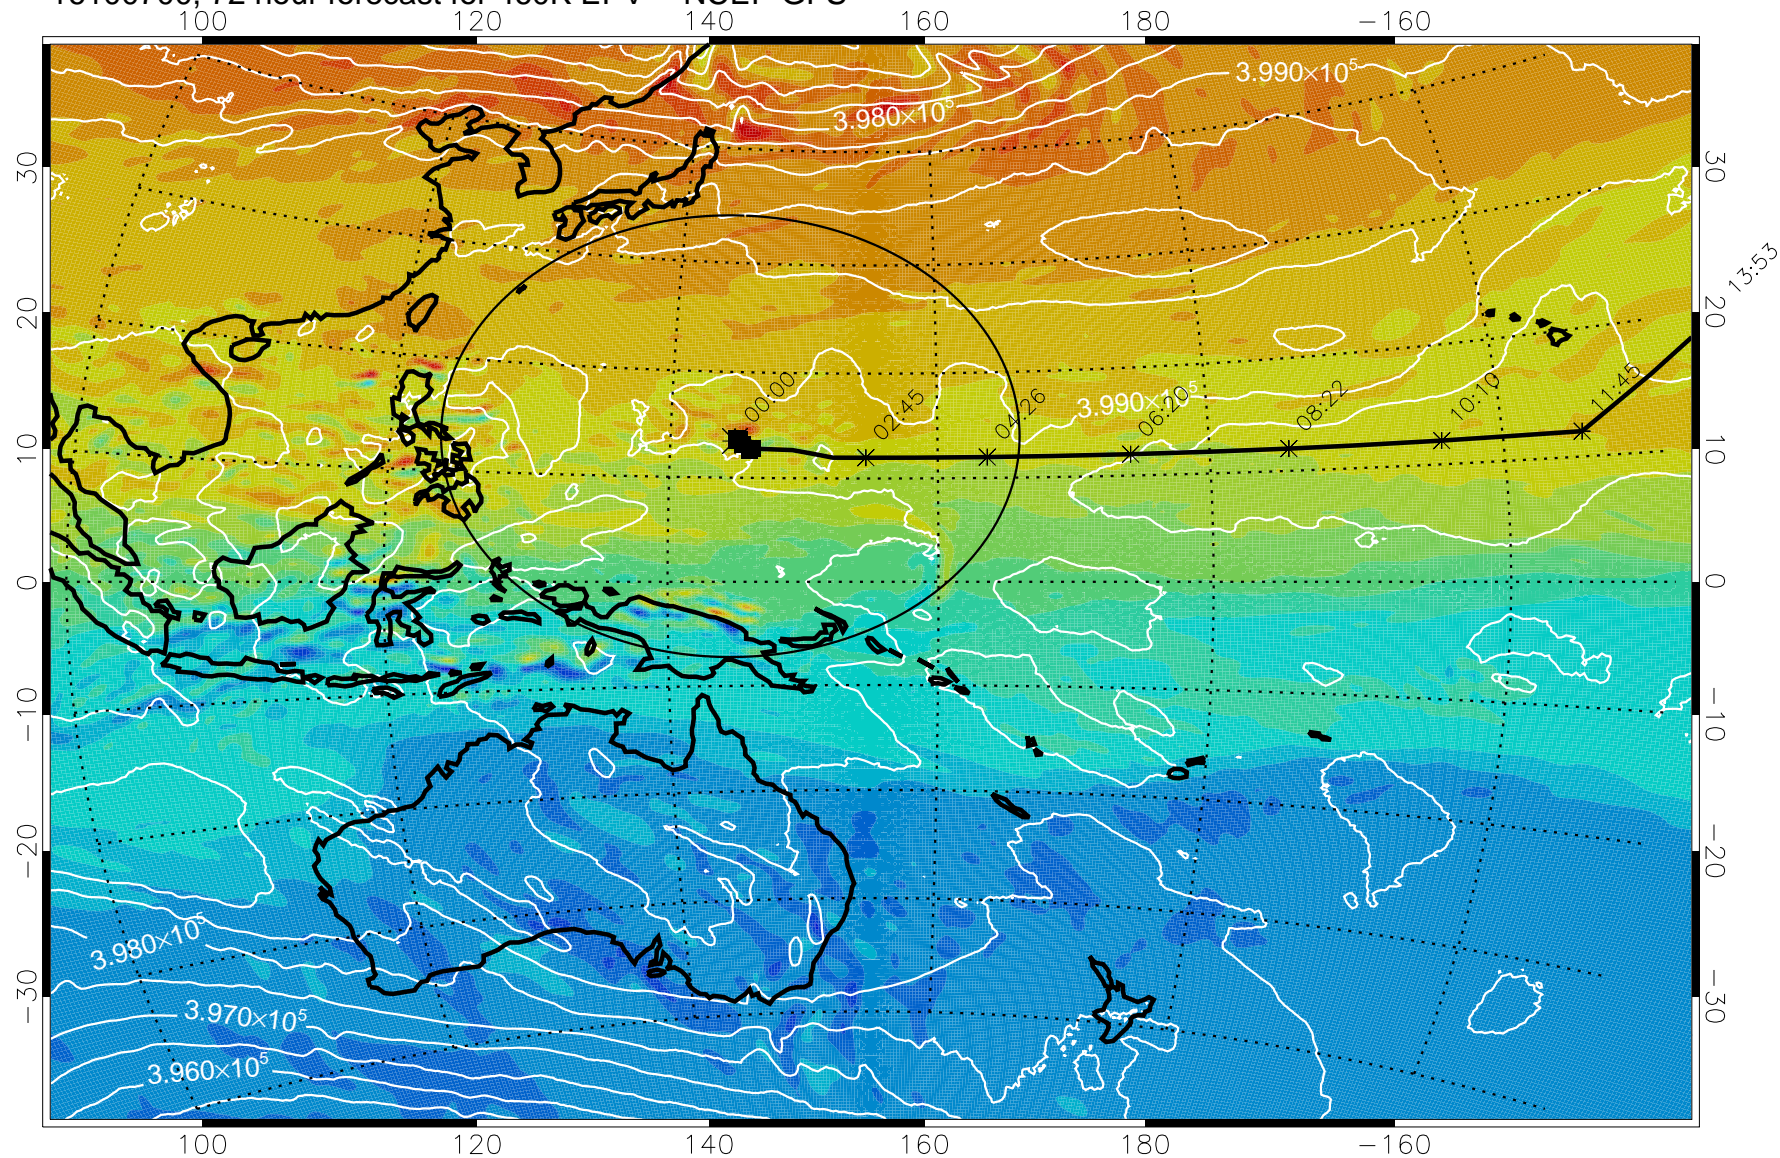

Range ring of 2304 km

15:52

16100606, 54 hour forecast for 460K EPV -- NCEP GFS

460K Montgomery Streamfunction, white

Range ring of 2304 km

15:52

16100612, 60 hour forecast for 460K EPV -- NCEP GFS

460K Montgomery Streamfunction, white

Range ring of 2304 km

15:52

16100618, 66 hour forecast for 460K EPV -- NCEP GFS

460K Montgomery Streamfunction, white

Range ring of 2304 km

16100700, 72 hour forecast for 460K EPV -- NCEP GFS

460K Montgomery Streamfunction, white

Range ring of 2304 km

15:52

16100712, 84 hour forecast for 460K EPV -- NCEP GFS

460K Montgomery Streamfunction, white

Range ring of 2304 km

16100718, 90 hour forecast for 460K EPV -- NCEP GFS

460K Montgomery Streamfunction, white

Range ring of 2304 km

16100800, 96 hour forecast for 460K EPV -- NCEP GFS

460K Montgomery Streamfunction, white

Range ring of 2304 km

15:52

16100806, 102 hour forecast for 460K EPV -- NCEP GFS

460K Montgomery Streamfunction, white