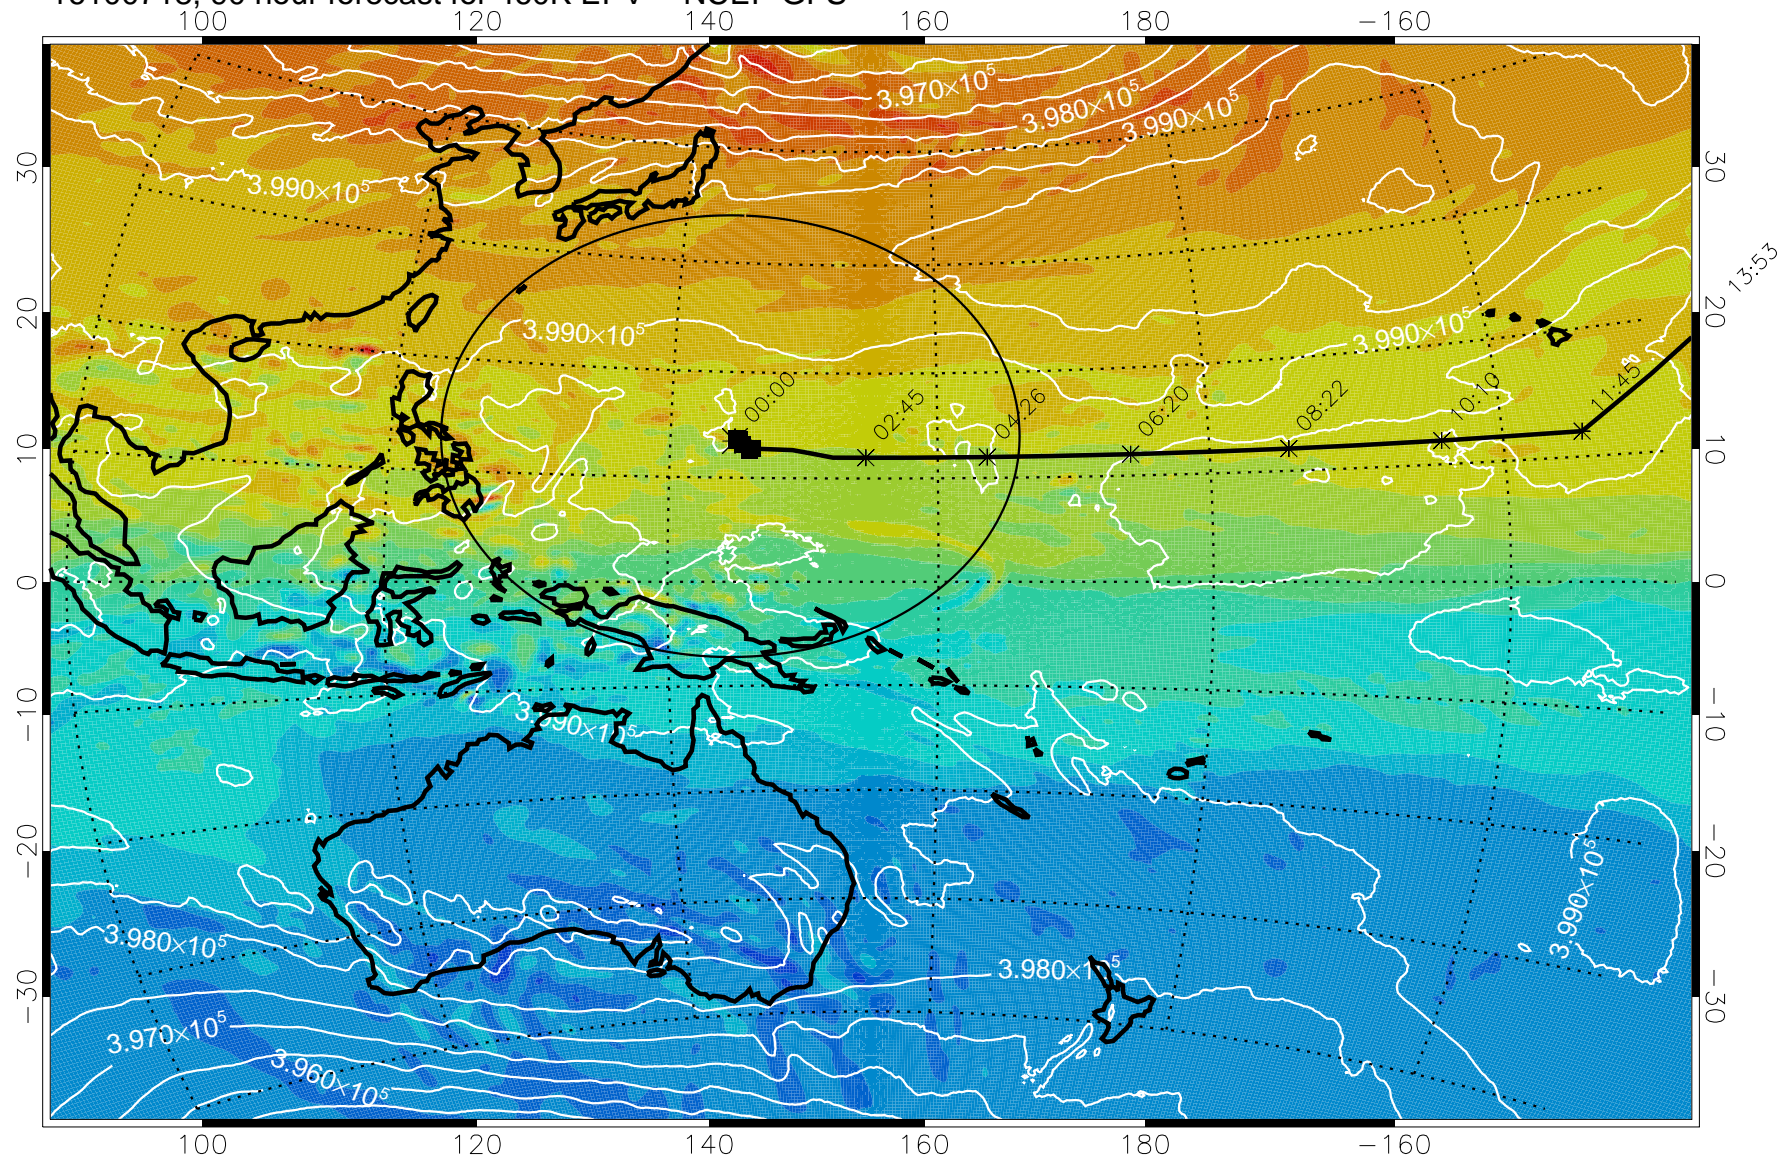

Range ring of 2304 km

15:52

16100618, 66 hour forecast for 460K EPV -- NCEP GFS

460K Montgomery Streamfunction, white

Range ring of 2304 km

16100700, 72 hour forecast for 460K EPV -- NCEP GFS

460K Montgomery Streamfunction, white

Range ring of 2304 km

15:52

16100712, 84 hour forecast for 460K EPV -- NCEP GFS

460K Montgomery Streamfunction, white

Range ring of 2304 km

16100718, 90 hour forecast for 460K EPV -- NCEP GFS

460K Montgomery Streamfunction, white

Range ring of 2304 km

16100800, 96 hour forecast for 460K EPV -- NCEP GFS

460K Montgomery Streamfunction, white

Range ring of 2304 km

15:52

16100806, 102 hour forecast for 460K EPV -- NCEP GFS

460K Montgomery Streamfunction, white

Range ring of 2304 km

16100812, 108 hour forecast for 460K EPV -- NCEP GFS

15:52

16100818, 114 hour forecast for 460K EPV -- NCEP GFS

460K Montgomery Streamfunction, white

Range ring of 2304 km

15:52

16100900, 120 hour forecast for 460K EPV -- NCEP GFS