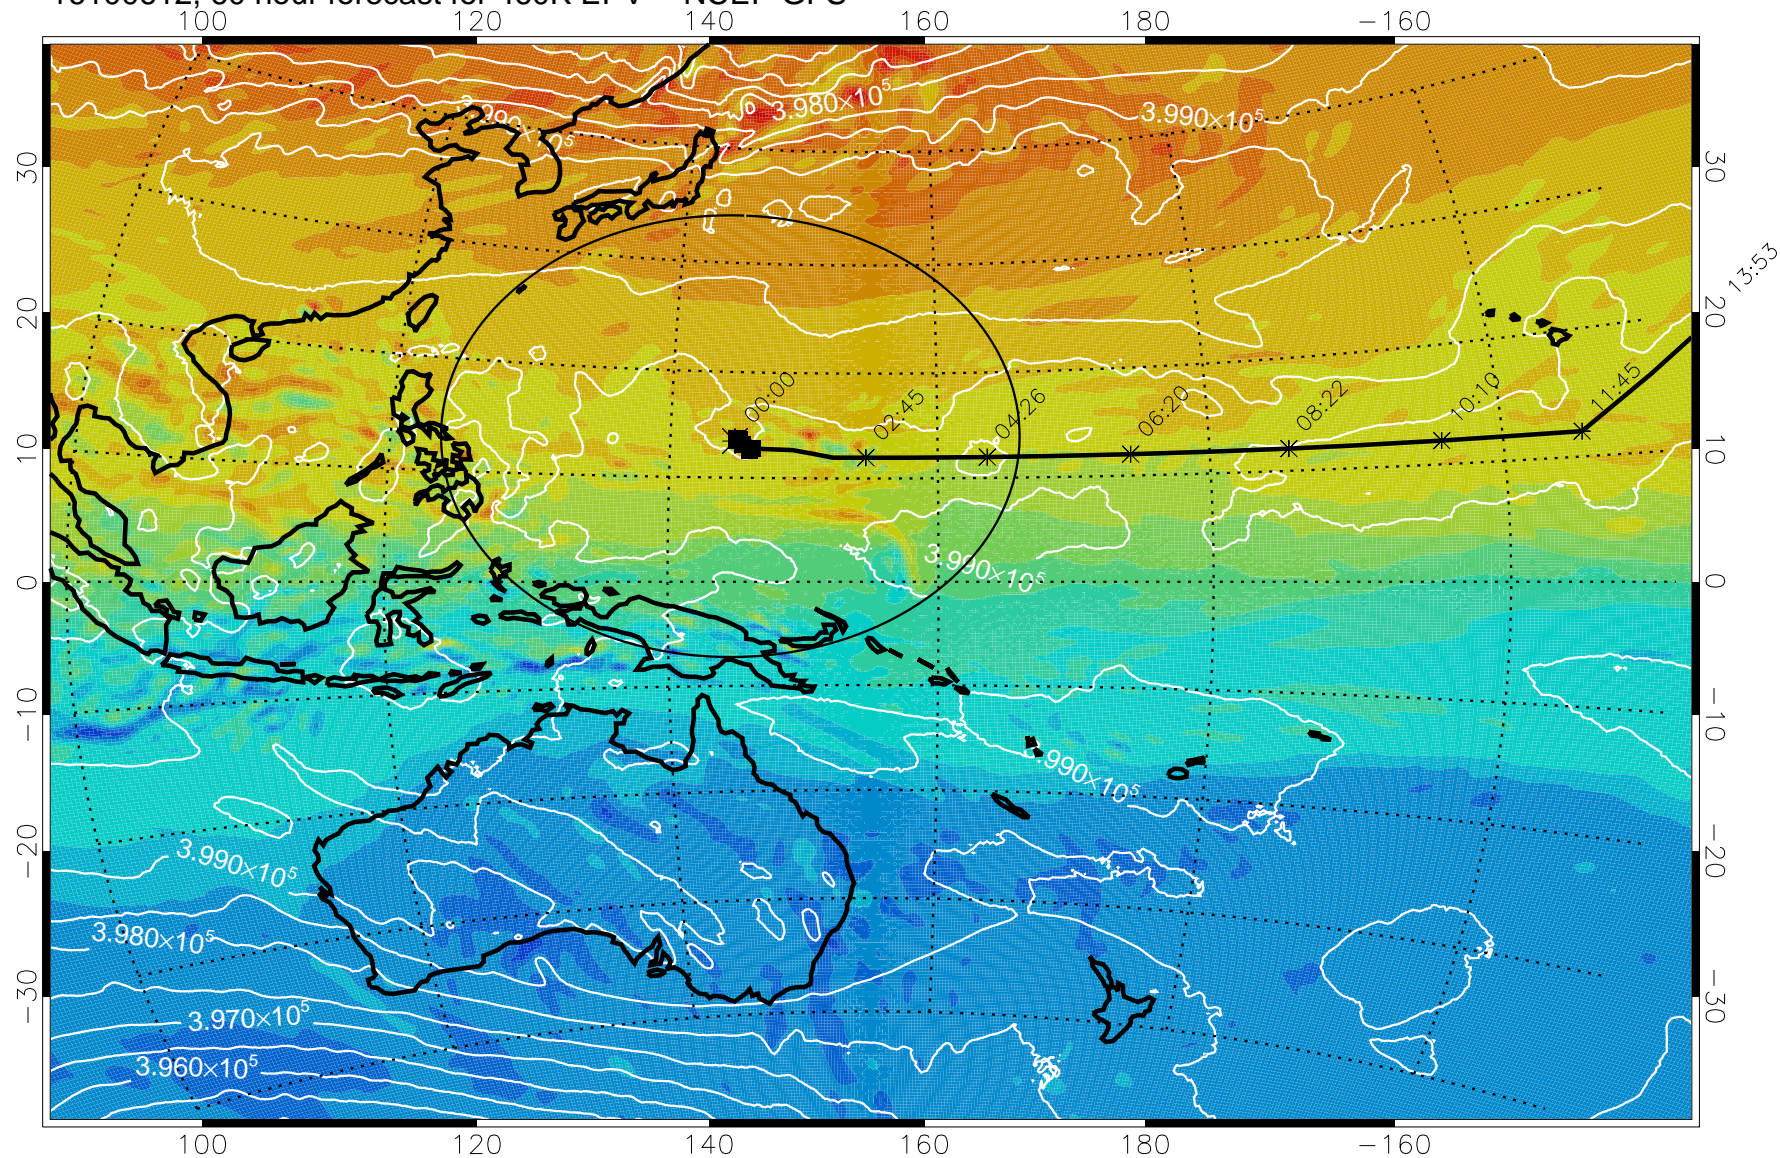

Range ring of 2304 km

15:52

16100606, 54 hour forecast for 460K EPV -- NCEP GFS

460K Montgomery Streamfunction, white

Range ring of 2304 km

15:52

16100612, 60 hour forecast for 460K EPV -- NCEP GFS

460K Montgomery Streamfunction, white

Range ring of 2304 km

15:52

16100618, 66 hour forecast for 460K EPV -- NCEP GFS

460K Montgomery Streamfunction, white

Range ring of 2304 km

16100700, 72 hour forecast for 460K EPV -- NCEP GFS

460K Montgomery Streamfunction, white

Range ring of 2304 km

15:52

16100712, 84 hour forecast for 460K EPV -- NCEP GFS

460K Montgomery Streamfunction, white

Range ring of 2304 km

16100718, 90 hour forecast for 460K EPV -- NCEP GFS

460K Montgomery Streamfunction, white

Range ring of 2304 km

16100800, 96 hour forecast for 460K EPV -- NCEP GFS

460K Montgomery Streamfunction, white

Range ring of 2304 km

15:52

16100806, 102 hour forecast for 460K EPV -- NCEP GFS

460K Montgomery Streamfunction, white