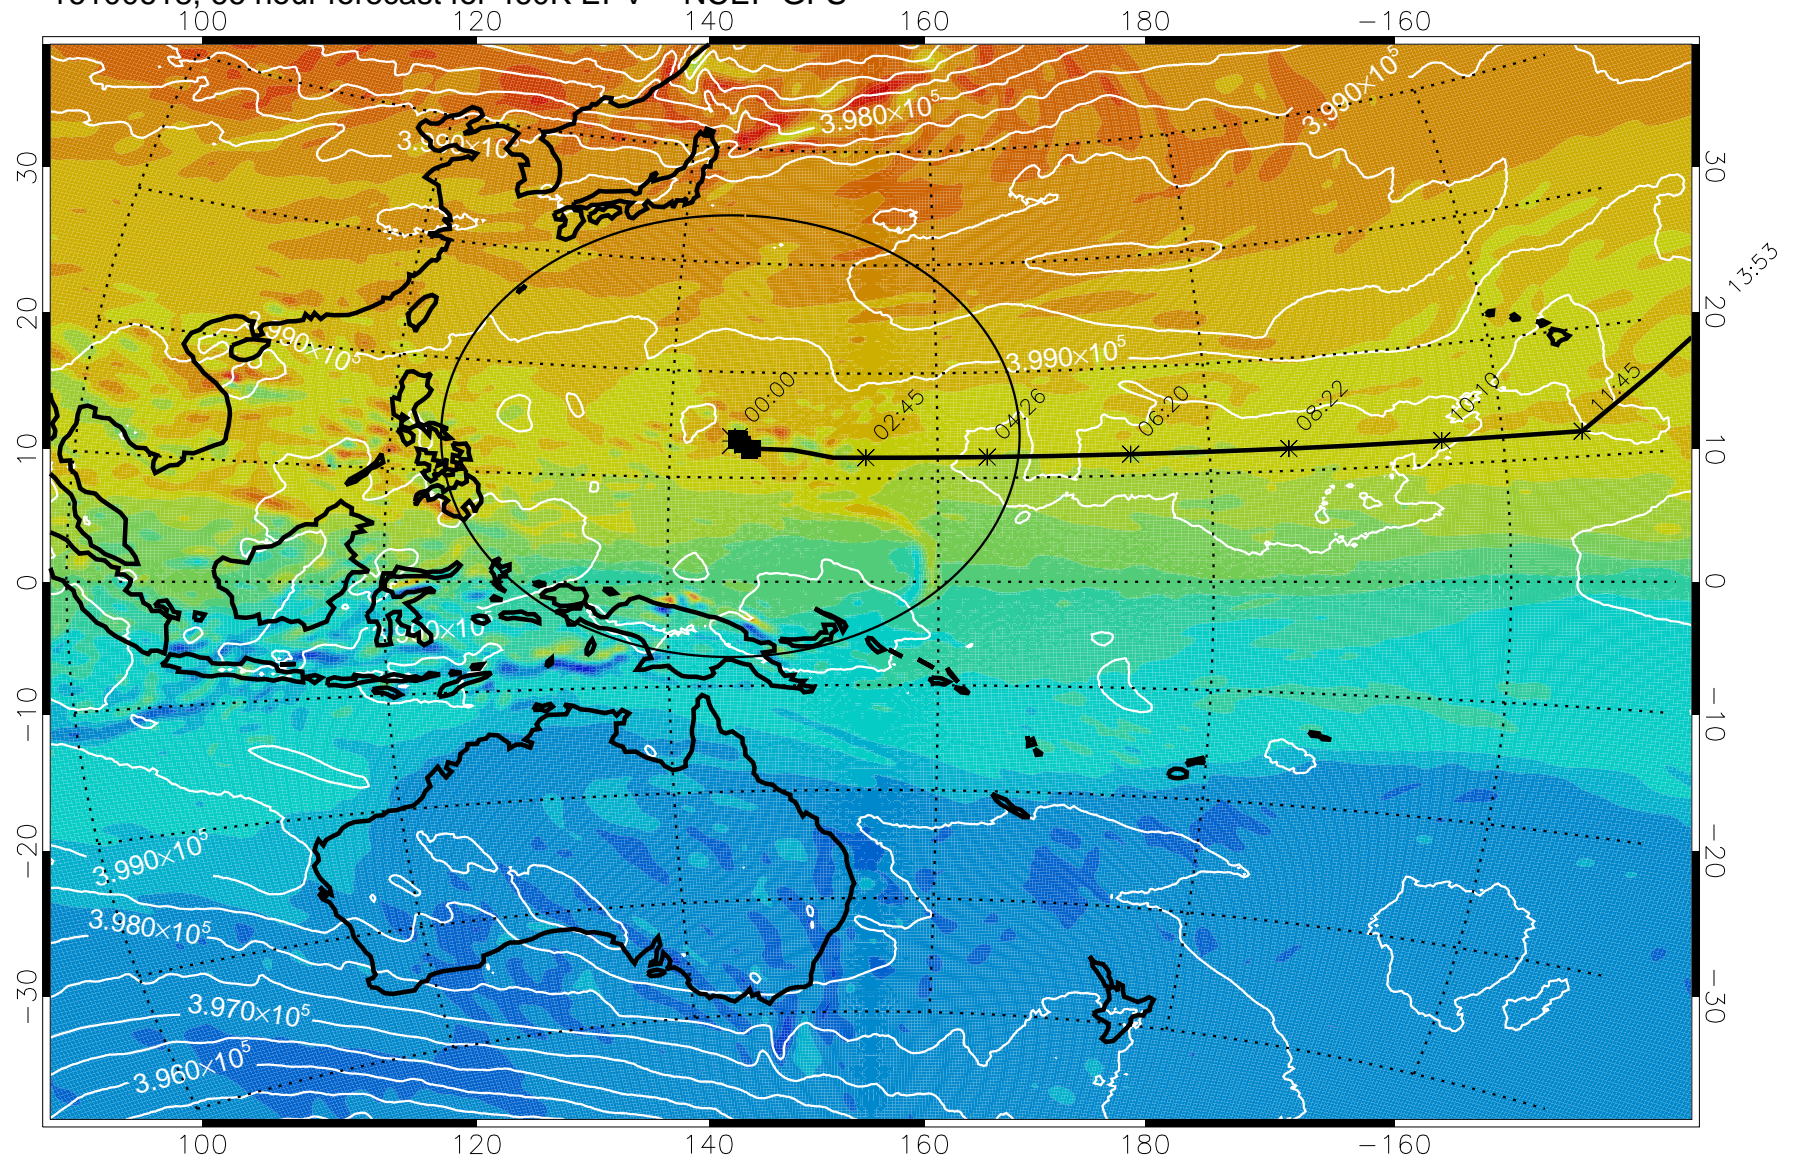

Range ring of 2304 km

15:52

16100606, 54 hour forecast for 460K EPV -- NCEP GFS

460K Montgomery Streamfunction, white

Range ring of 2304 km

15:52

16100612, 60 hour forecast for 460K EPV -- NCEP GFS

460K Montgomery Streamfunction, white

Range ring of 2304 km

15:52

16100618, 66 hour forecast for 460K EPV -- NCEP GFS

460K Montgomery Streamfunction, white

Range ring of 2304 km

16100700, 72 hour forecast for 460K EPV -- NCEP GFS

460K Montgomery Streamfunction, white

Range ring of 2304 km

15:52

16100712, 84 hour forecast for 460K EPV -- NCEP GFS

460K Montgomery Streamfunction, white

Range ring of 2304 km

16100718, 90 hour forecast for 460K EPV -- NCEP GFS

460K Montgomery Streamfunction, white

Range ring of 2304 km

16100800, 96 hour forecast for 460K EPV -- NCEP GFS

460K Montgomery Streamfunction, white

Range ring of 2304 km

15:52

16100806, 102 hour forecast for 460K EPV -- NCEP GFS

460K Montgomery Streamfunction, white