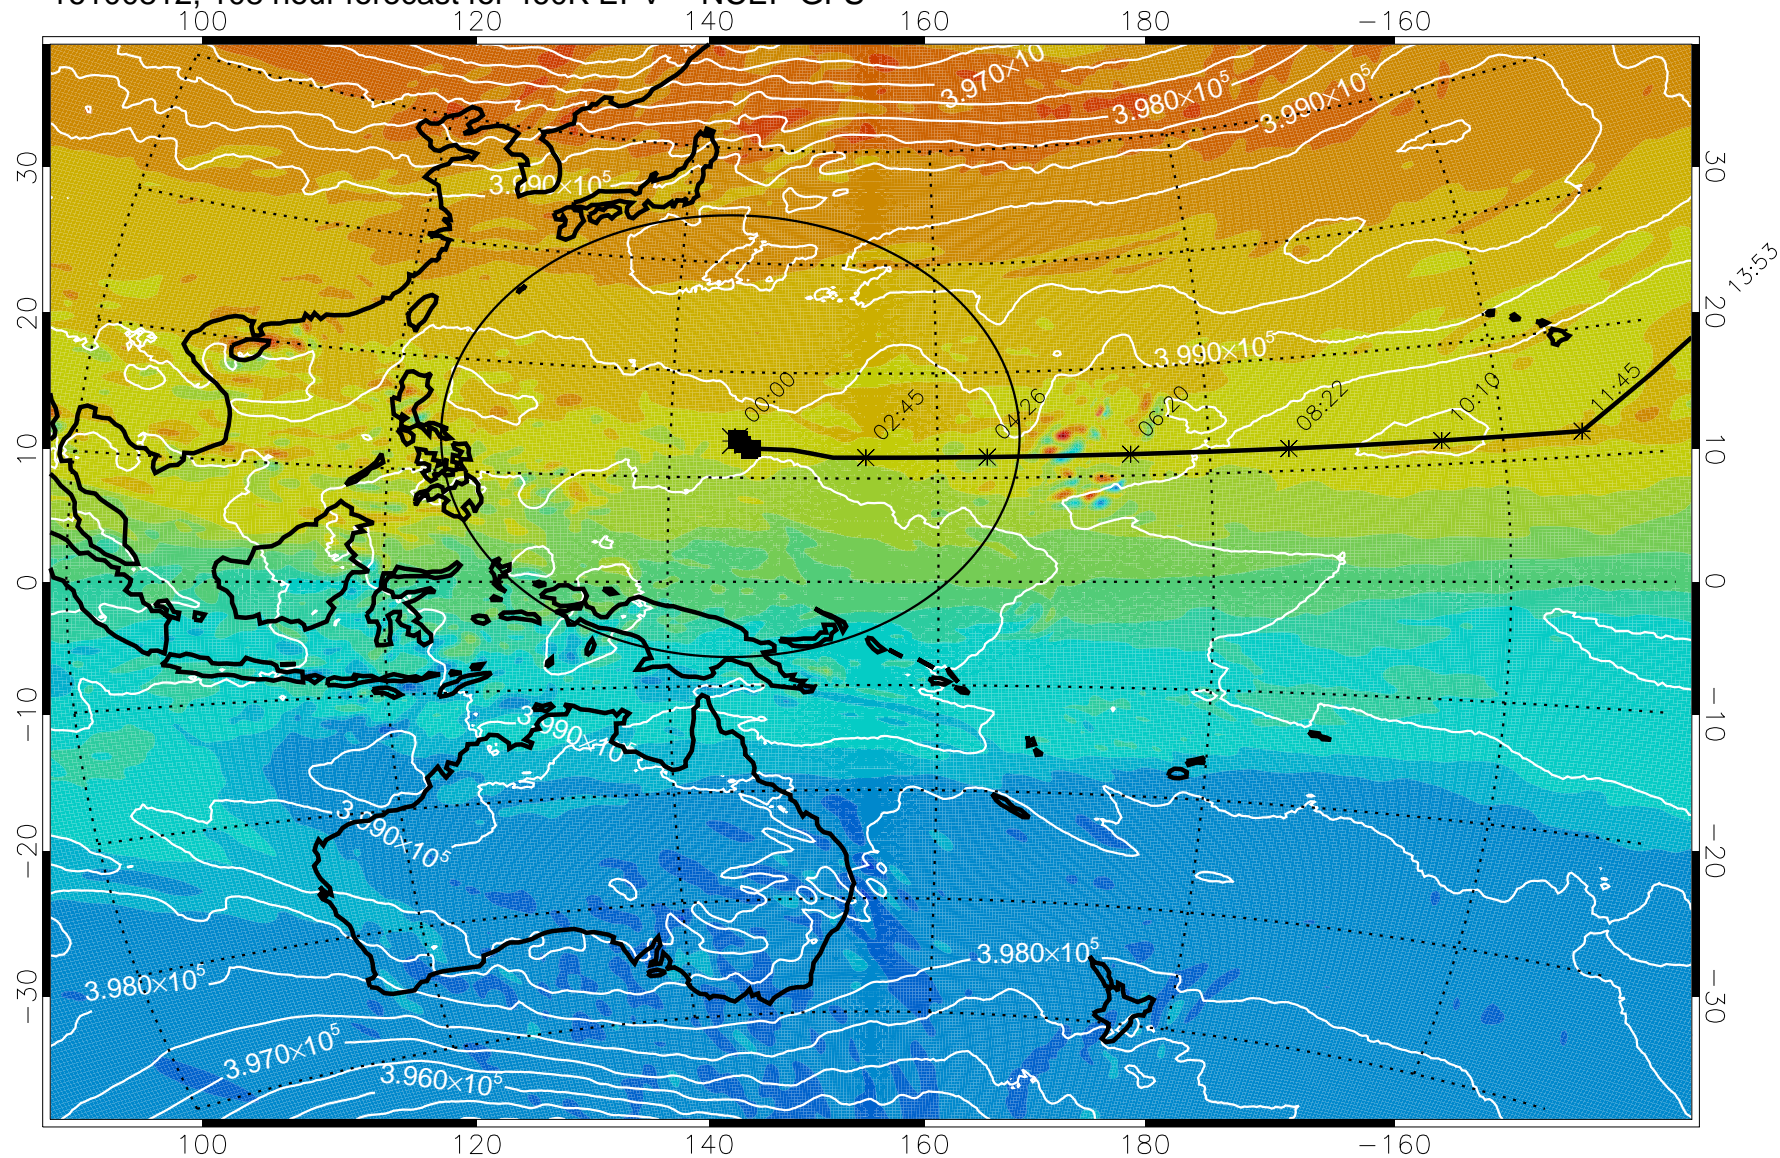

Range ring of 2304 km

15:52

16100712, 84 hour forecast for 460K EPV -- NCEP GFS

460K Montgomery Streamfunction, white

Range ring of 2304 km

16100718, 90 hour forecast for 460K EPV -- NCEP GFS

460K Montgomery Streamfunction, white

Range ring of 2304 km

16100800, 96 hour forecast for 460K EPV -- NCEP GFS

460K Montgomery Streamfunction, white

Range ring of 2304 km

15:52

16100806, 102 hour forecast for 460K EPV -- NCEP GFS

460K Montgomery Streamfunction, white

Range ring of 2304 km

16100812, 108 hour forecast for 460K EPV -- NCEP GFS

15:52

16100818, 114 hour forecast for 460K EPV -- NCEP GFS

460K Montgomery Streamfunction, white

Range ring of 2304 km

15:52

16100900, 120 hour forecast for 460K EPV -- NCEP GFS

15:52

460K Montgomery Streamfunction, white

Range ring of 2304 km