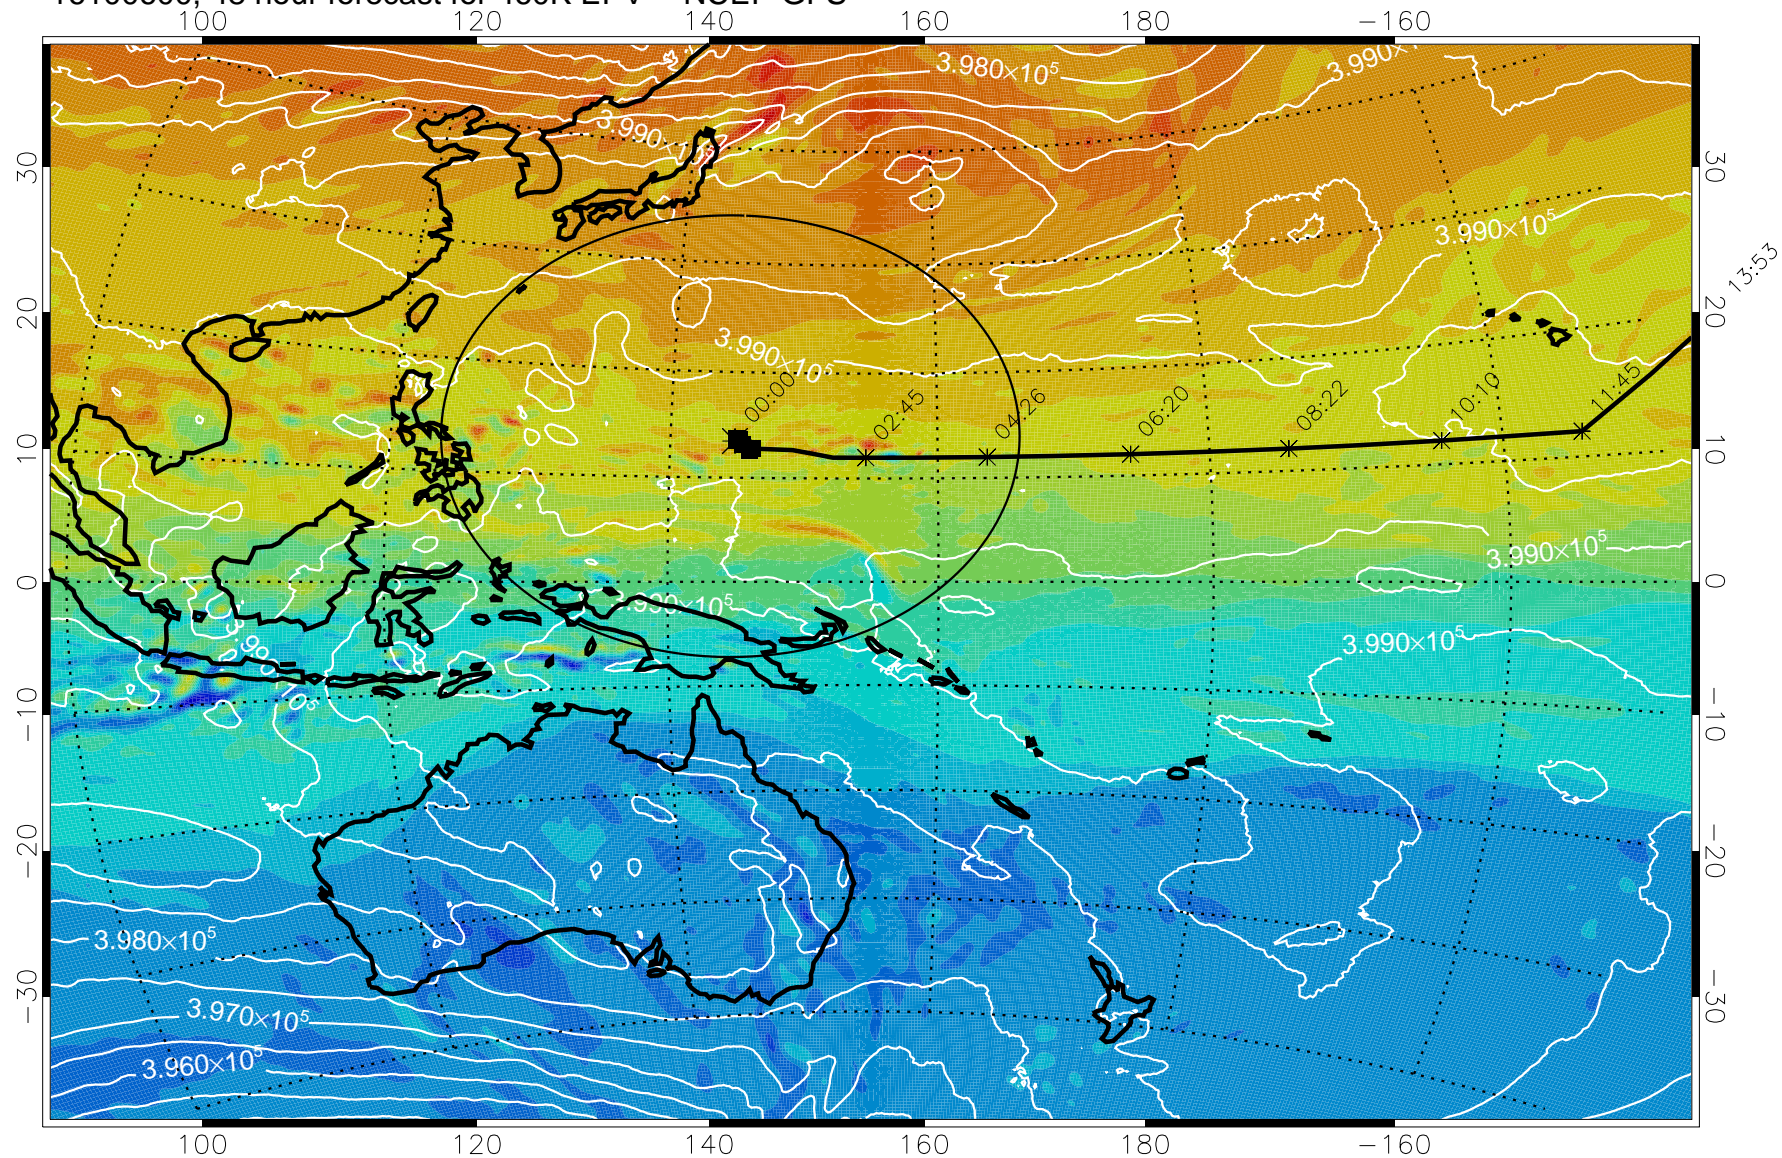

Range ring of 2304 km

15:52

16100518, 42 hour forecast for 460K EPV -- NCEP GFS

460K Montgomery Streamfunction, white

Range ring of 2304 km

15:52

16100600, 48 hour forecast for 460K EPV -- NCEP GFS

460K Montgomery Streamfunction, white

Range ring of 2304 km

15:52

16100606, 54 hour forecast for 460K EPV -- NCEP GFS

460K Montgomery Streamfunction, white

Range ring of 2304 km

15:52

16100612, 60 hour forecast for 460K EPV -- NCEP GFS

460K Montgomery Streamfunction, white

Range ring of 2304 km

15:52

16100618, 66 hour forecast for 460K EPV -- NCEP GFS

460K Montgomery Streamfunction, white

Range ring of 2304 km

16100700, 72 hour forecast for 460K EPV -- NCEP GFS

460K Montgomery Streamfunction, white

Range ring of 2304 km

15:52

16100712, 84 hour forecast for 460K EPV -- NCEP GFS

460K Montgomery Streamfunction, white

Range ring of 2304 km

16100718, 90 hour forecast for 460K EPV -- NCEP GFS

460K Montgomery Streamfunction, white