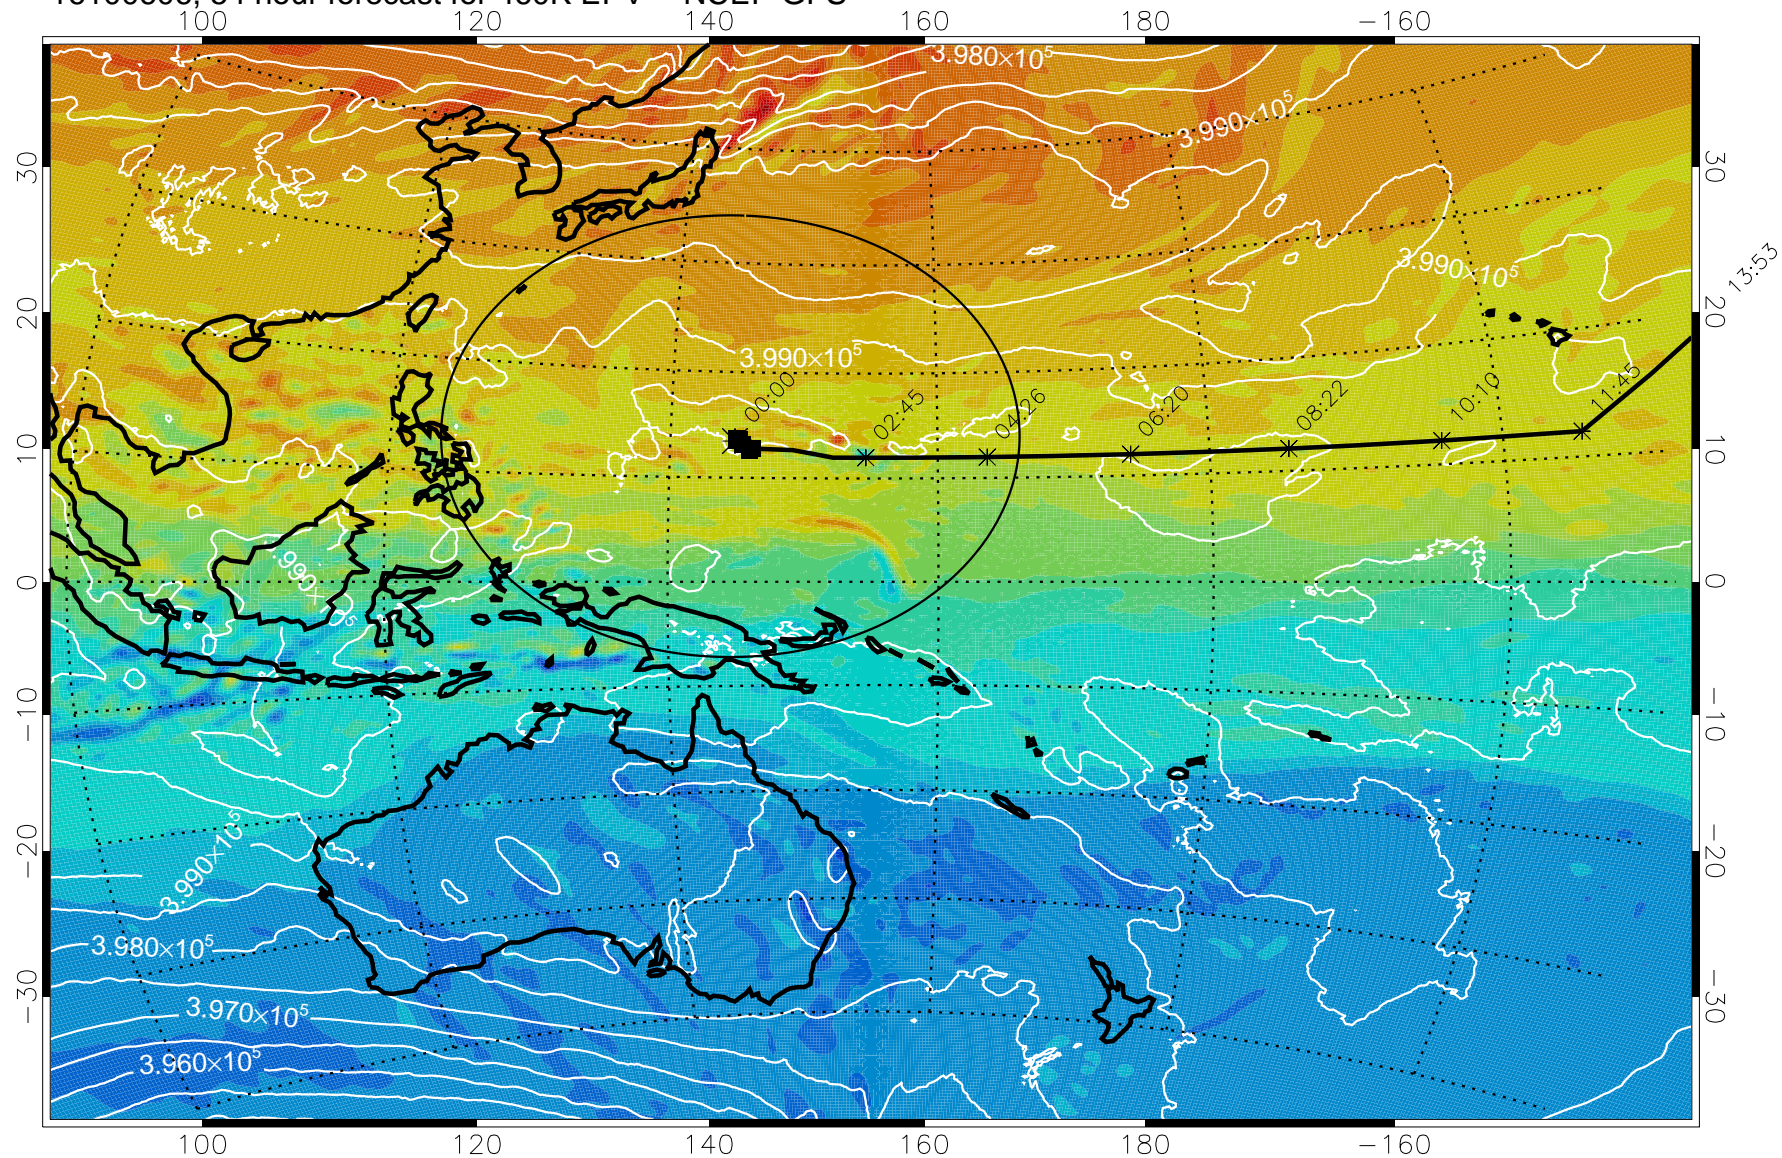

Range ring of 2304 km

15:52

16100518, 42 hour forecast for 460K EPV -- NCEP GFS

460K Montgomery Streamfunction, white

Range ring of 2304 km

15:52

16100600, 48 hour forecast for 460K EPV -- NCEP GFS

460K Montgomery Streamfunction, white

Range ring of 2304 km

15:52

16100606, 54 hour forecast for 460K EPV -- NCEP GFS

460K Montgomery Streamfunction, white

Range ring of 2304 km

15:52

16100612, 60 hour forecast for 460K EPV -- NCEP GFS

460K Montgomery Streamfunction, white

Range ring of 2304 km

15:52

16100618, 66 hour forecast for 460K EPV -- NCEP GFS

460K Montgomery Streamfunction, white

Range ring of 2304 km

16100700, 72 hour forecast for 460K EPV -- NCEP GFS

460K Montgomery Streamfunction, white

Range ring of 2304 km

15:52

16100712, 84 hour forecast for 460K EPV -- NCEP GFS

460K Montgomery Streamfunction, white

Range ring of 2304 km

16100718, 90 hour forecast for 460K EPV -- NCEP GFS

460K Montgomery Streamfunction, white