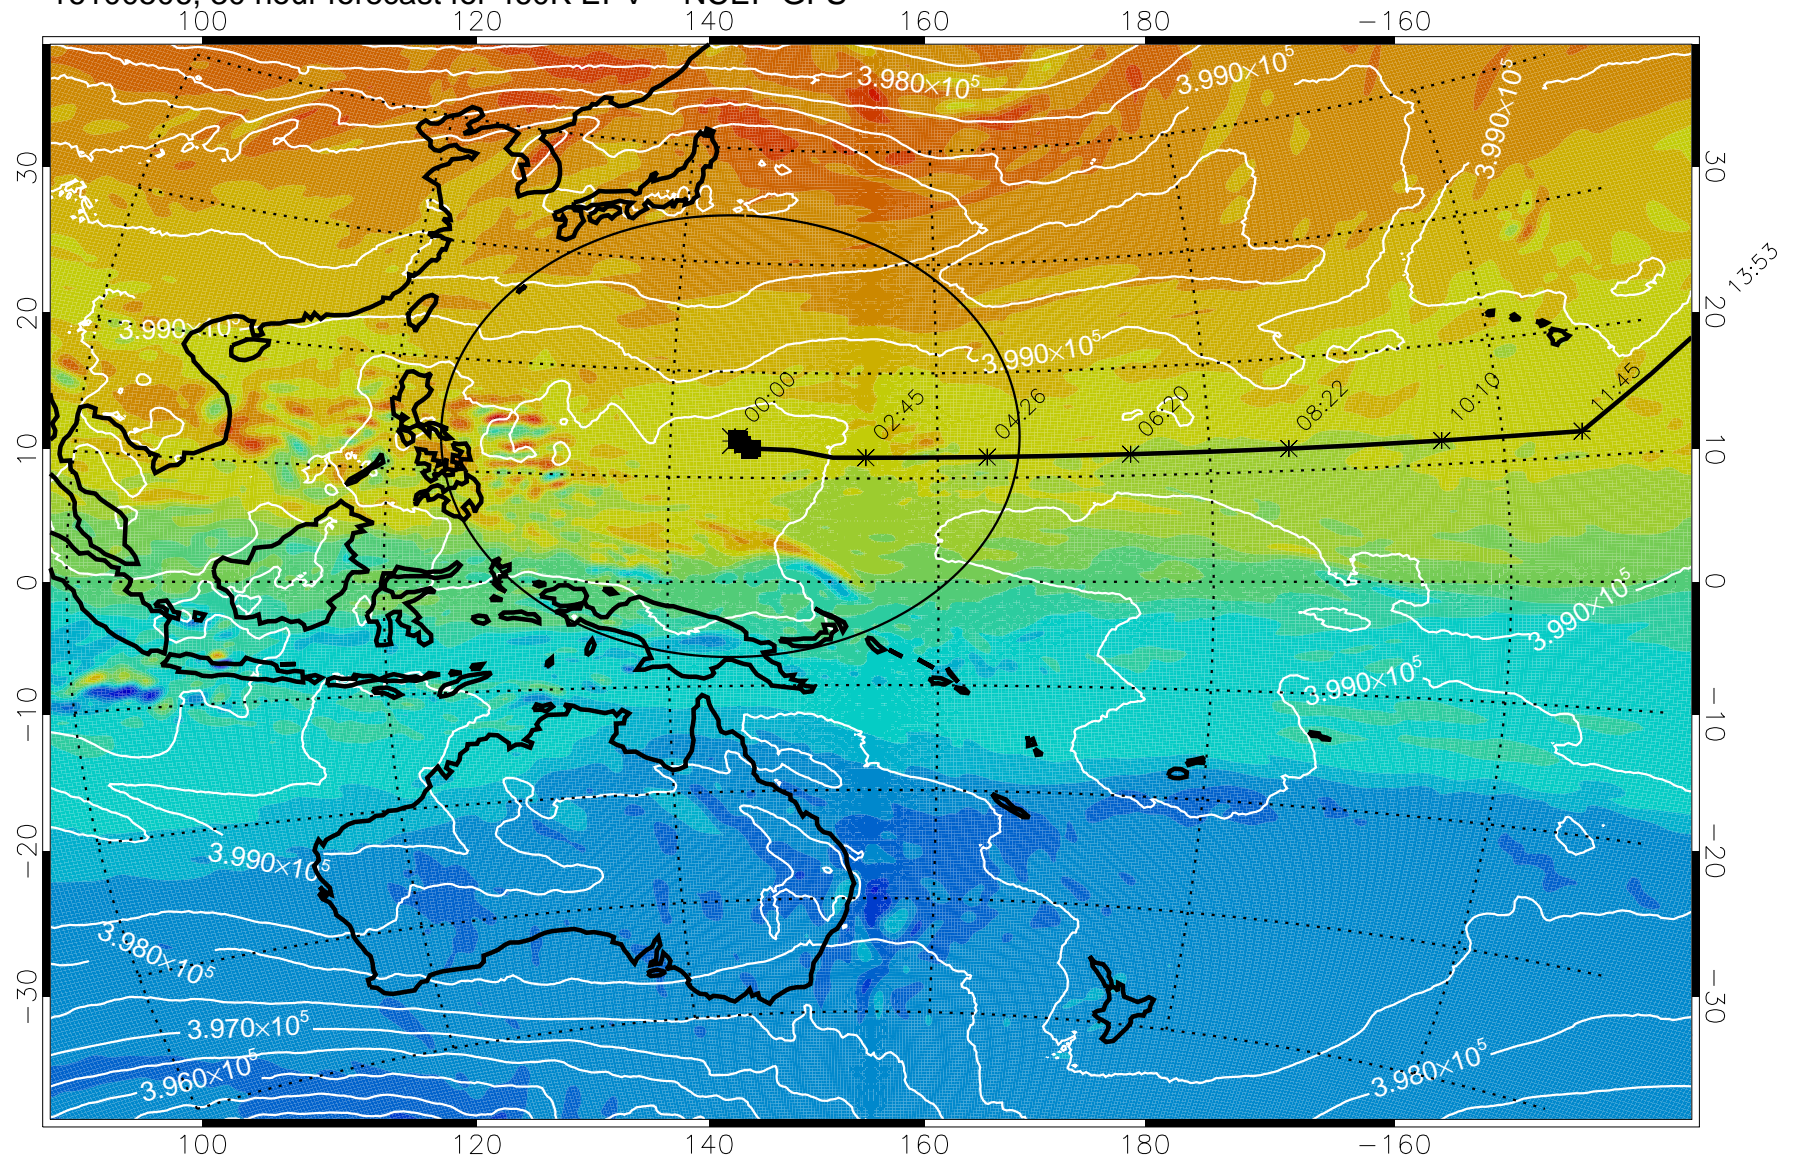

15:52

16100418, 18 hour forecast for 460K EPV -- NCEP GFS

460K Montgomery Streamfunction, white

Range ring of 2304 km

16100500, 24 hour forecast for 460K EPV -- NCEP GFS

460K Montgomery Streamfunction, white

Range ring of 2304 km

16100506, 30 hour forecast for 460K EPV -- NCEP GFS

460K Montgomery Streamfunction, white

Range ring of 2304 km

16100512, 36 hour forecast for 460K EPV -- NCEP GFS

460K Montgomery Streamfunction, white

Range ring of 2304 km

15:52

16100518, 42 hour forecast for 460K EPV -- NCEP GFS

460K Montgomery Streamfunction, white

Range ring of 2304 km

15:52

16100600, 48 hour forecast for 460K EPV -- NCEP GFS

460K Montgomery Streamfunction, white

Range ring of 2304 km

15:52

16100618, 66 hour forecast for 460K EPV -- NCEP GFS

460K Montgomery Streamfunction, white

Range ring of 2304 km

16100700, 72 hour forecast for 460K EPV -- NCEP GFS

460K Montgomery Streamfunction, white