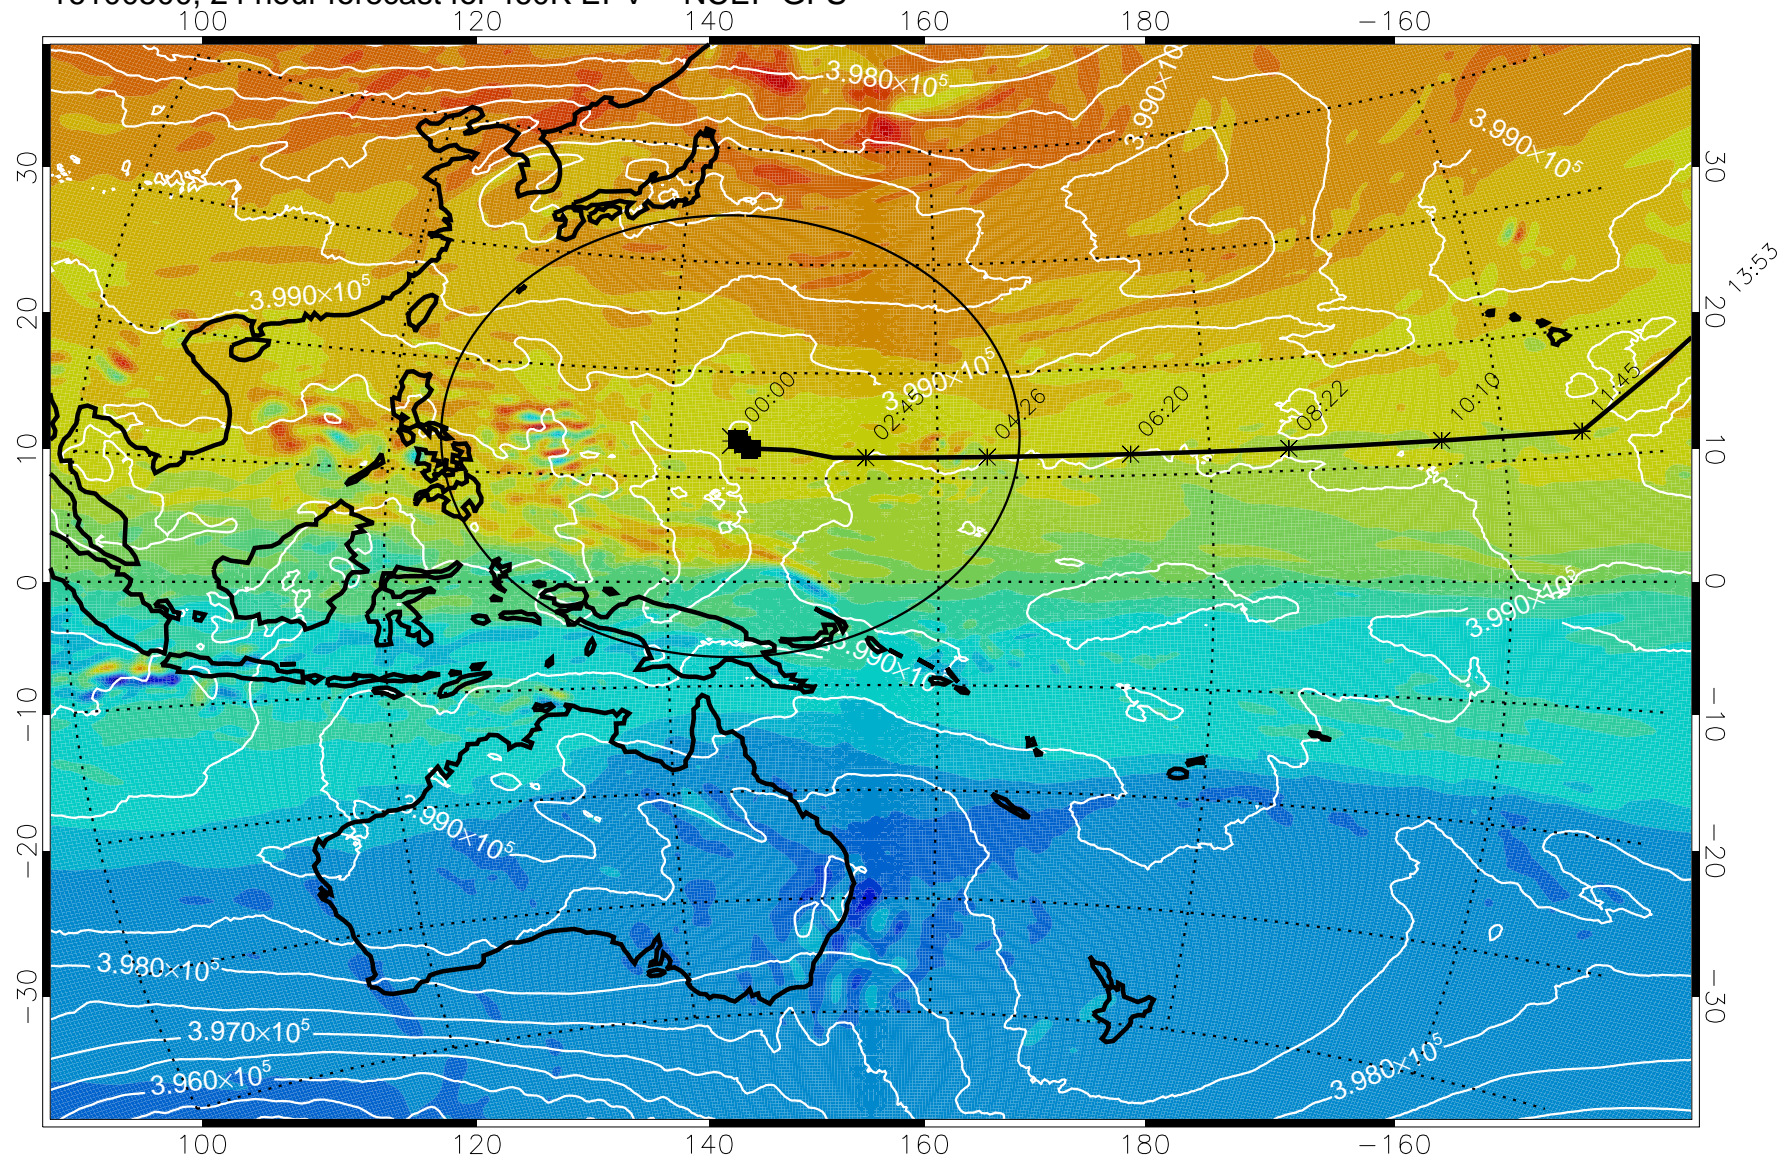

15:52

16100418, 18 hour forecast for 460K EPV -- NCEP GFS

460K Montgomery Streamfunction, white

Range ring of 2304 km

16100500, 24 hour forecast for 460K EPV -- NCEP GFS

460K Montgomery Streamfunction, white

Range ring of 2304 km

16100506, 30 hour forecast for 460K EPV -- NCEP GFS

460K Montgomery Streamfunction, white

Range ring of 2304 km

16100512, 36 hour forecast for 460K EPV -- NCEP GFS

460K Montgomery Streamfunction, white

Range ring of 2304 km

15:52

16100518, 42 hour forecast for 460K EPV -- NCEP GFS

460K Montgomery Streamfunction, white

Range ring of 2304 km

15:52

16100600, 48 hour forecast for 460K EPV -- NCEP GFS

460K Montgomery Streamfunction, white

Range ring of 2304 km

15:52

16100618, 66 hour forecast for 460K EPV -- NCEP GFS

460K Montgomery Streamfunction, white

Range ring of 2304 km

16100700, 72 hour forecast for 460K EPV -- NCEP GFS

460K Montgomery Streamfunction, white