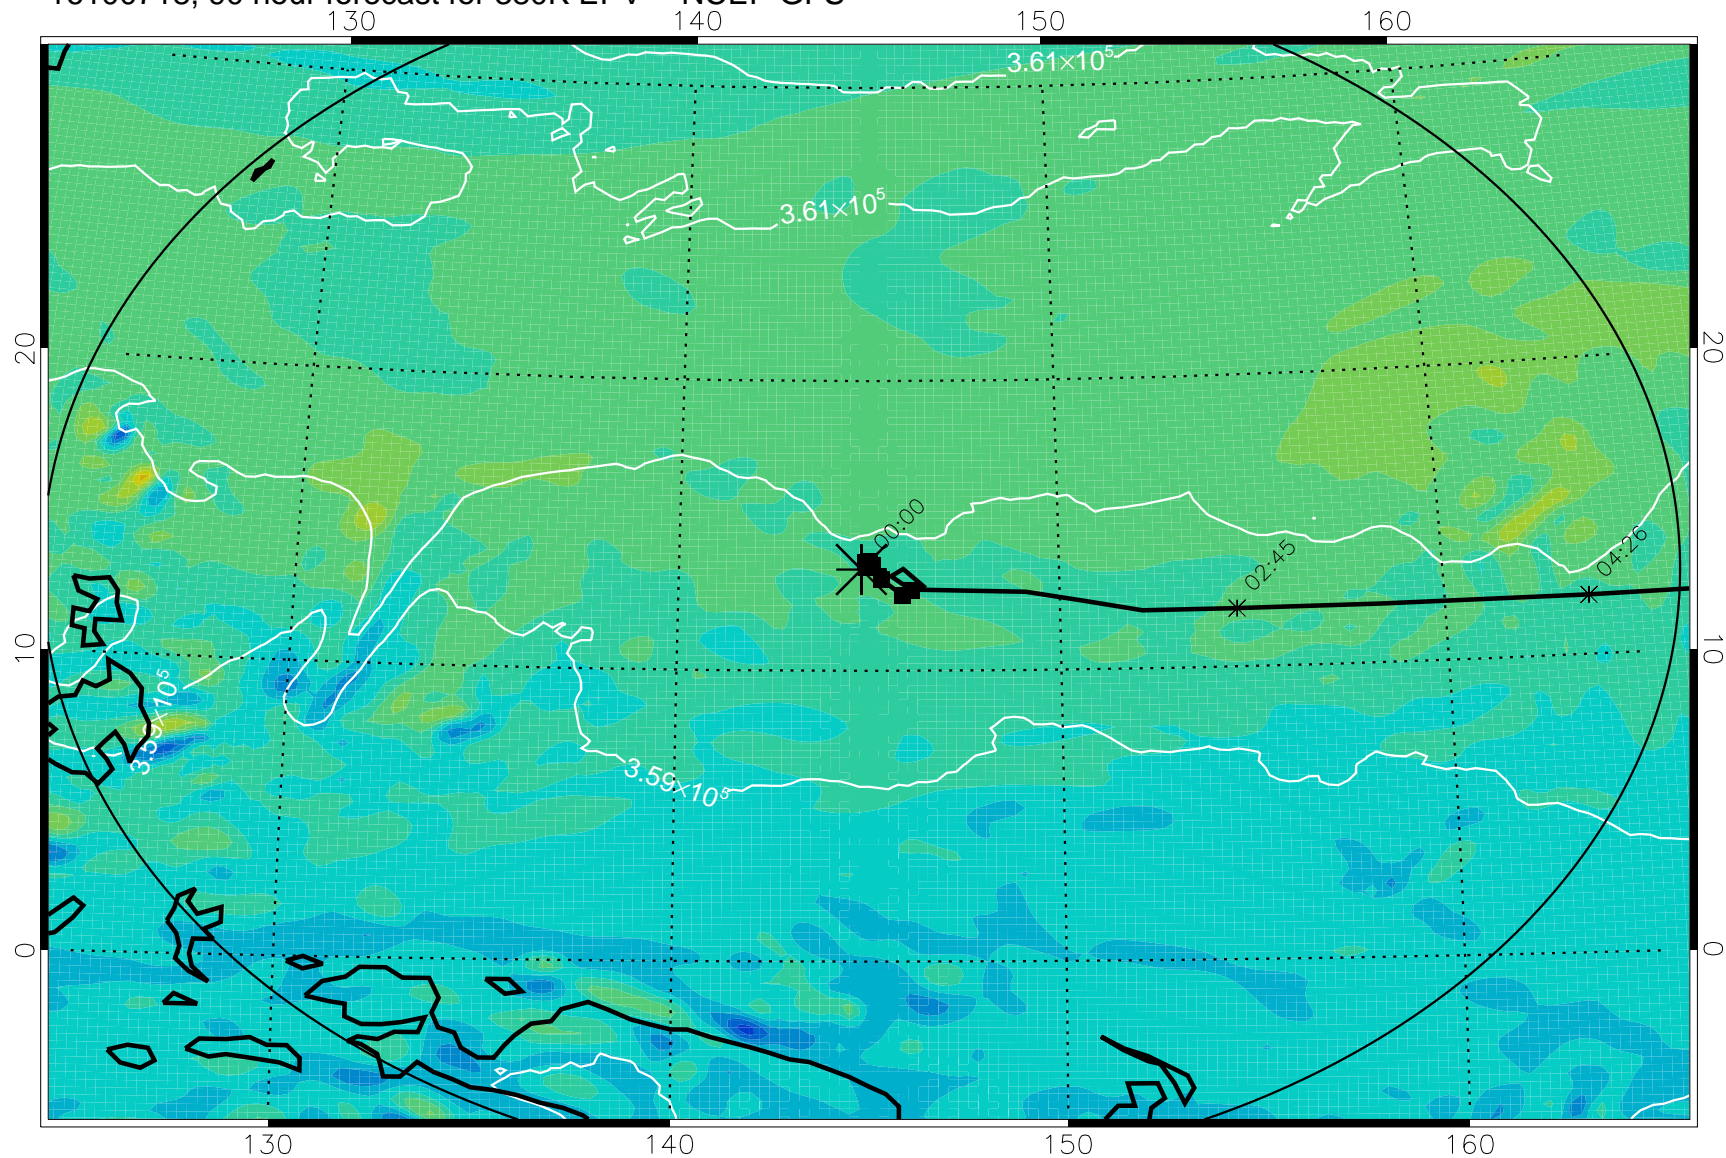

16100618, 66 hour forecast for 380K EPV -- NCEP GFS

380K Montgomery Streamfunction, white

Range ring of 2304 km

16100700, 72 hour forecast for 380K EPV -- NCEP GFS

380K Montgomery Streamfunction, white

Range ring of 2304 km

16100706, 78 hour forecast for 380K EPV -- NCEP GFS

380K Montgomery Streamfunction, white

Range ring of 2304 km

16100712, 84 hour forecast for 380K EPV -- NCEP GFS

380K Montgomery Streamfunction, white

Range ring of 2304 km

16100718, 90 hour forecast for 380K EPV -- NCEP GFS

380K Montgomery Streamfunction, white

Range ring of 2304 km

16100800, 96 hour forecast for 380K EPV -- NCEP GFS

380K Montgomery Streamfunction, white

Range ring of 2304 km

16100806, 102 hour forecast for 380K EPV -- NCEP GFS

380K Montgomery Streamfunction, white

Range ring of 2304 km

16100812, 108 hour forecast for 380K EPV -- NCEP GFS

380K Montgomery Streamfunction, white

Range ring of 2304 km