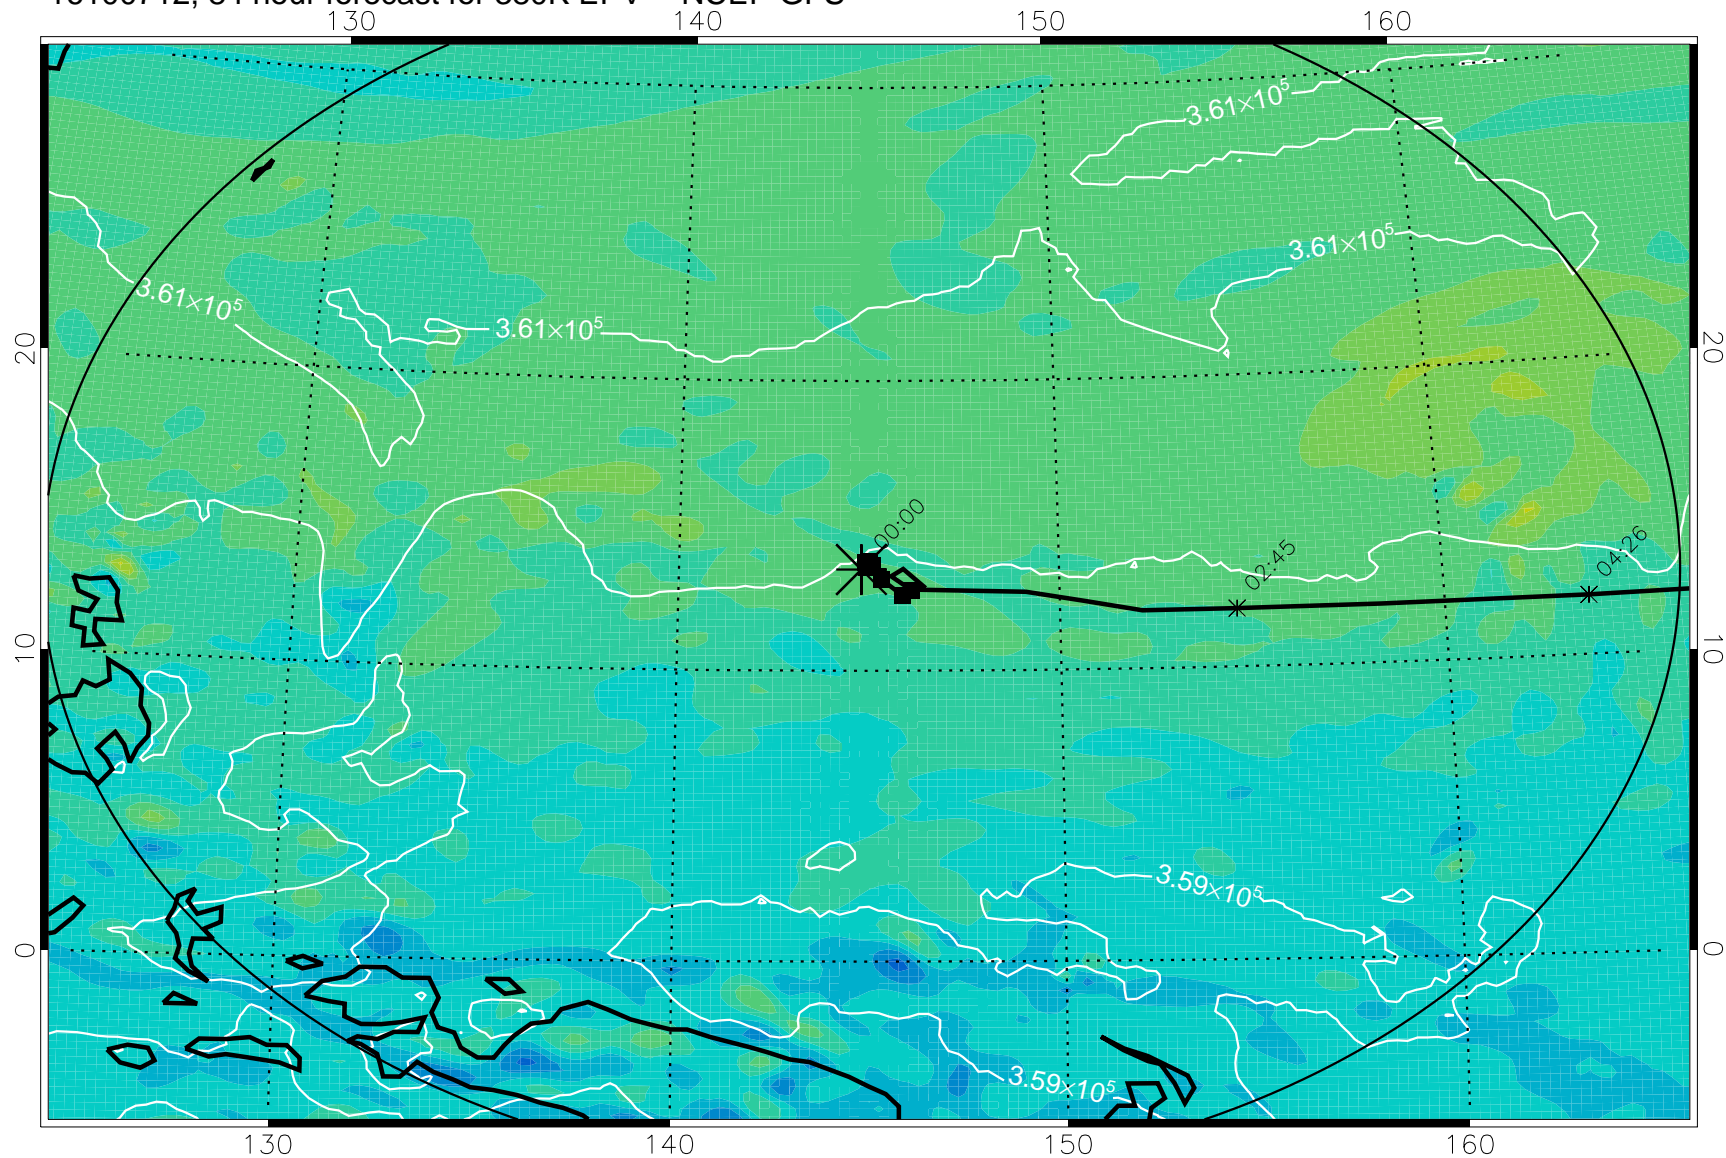

16100606, 54 hour forecast for 380K EPV -- NCEP GFS

380K Montgomery Streamfunction, white

Range ring of 2304 km

16100612, 60 hour forecast for 380K EPV -- NCEP GFS

380K Montgomery Streamfunction, white

Range ring of 2304 km

16100618, 66 hour forecast for 380K EPV -- NCEP GFS

380K Montgomery Streamfunction, white

Range ring of 2304 km

16100700, 72 hour forecast for 380K EPV -- NCEP GFS

380K Montgomery Streamfunction, white

Range ring of 2304 km

16100706, 78 hour forecast for 380K EPV -- NCEP GFS

380K Montgomery Streamfunction, white

Range ring of 2304 km

16100712, 84 hour forecast for 380K EPV -- NCEP GFS

380K Montgomery Streamfunction, white

Range ring of 2304 km

16100718, 90 hour forecast for 380K EPV -- NCEP GFS

380K Montgomery Streamfunction, white

Range ring of 2304 km

16100800, 96 hour forecast for 380K EPV -- NCEP GFS

380K Montgomery Streamfunction, white

Range ring of 2304 km