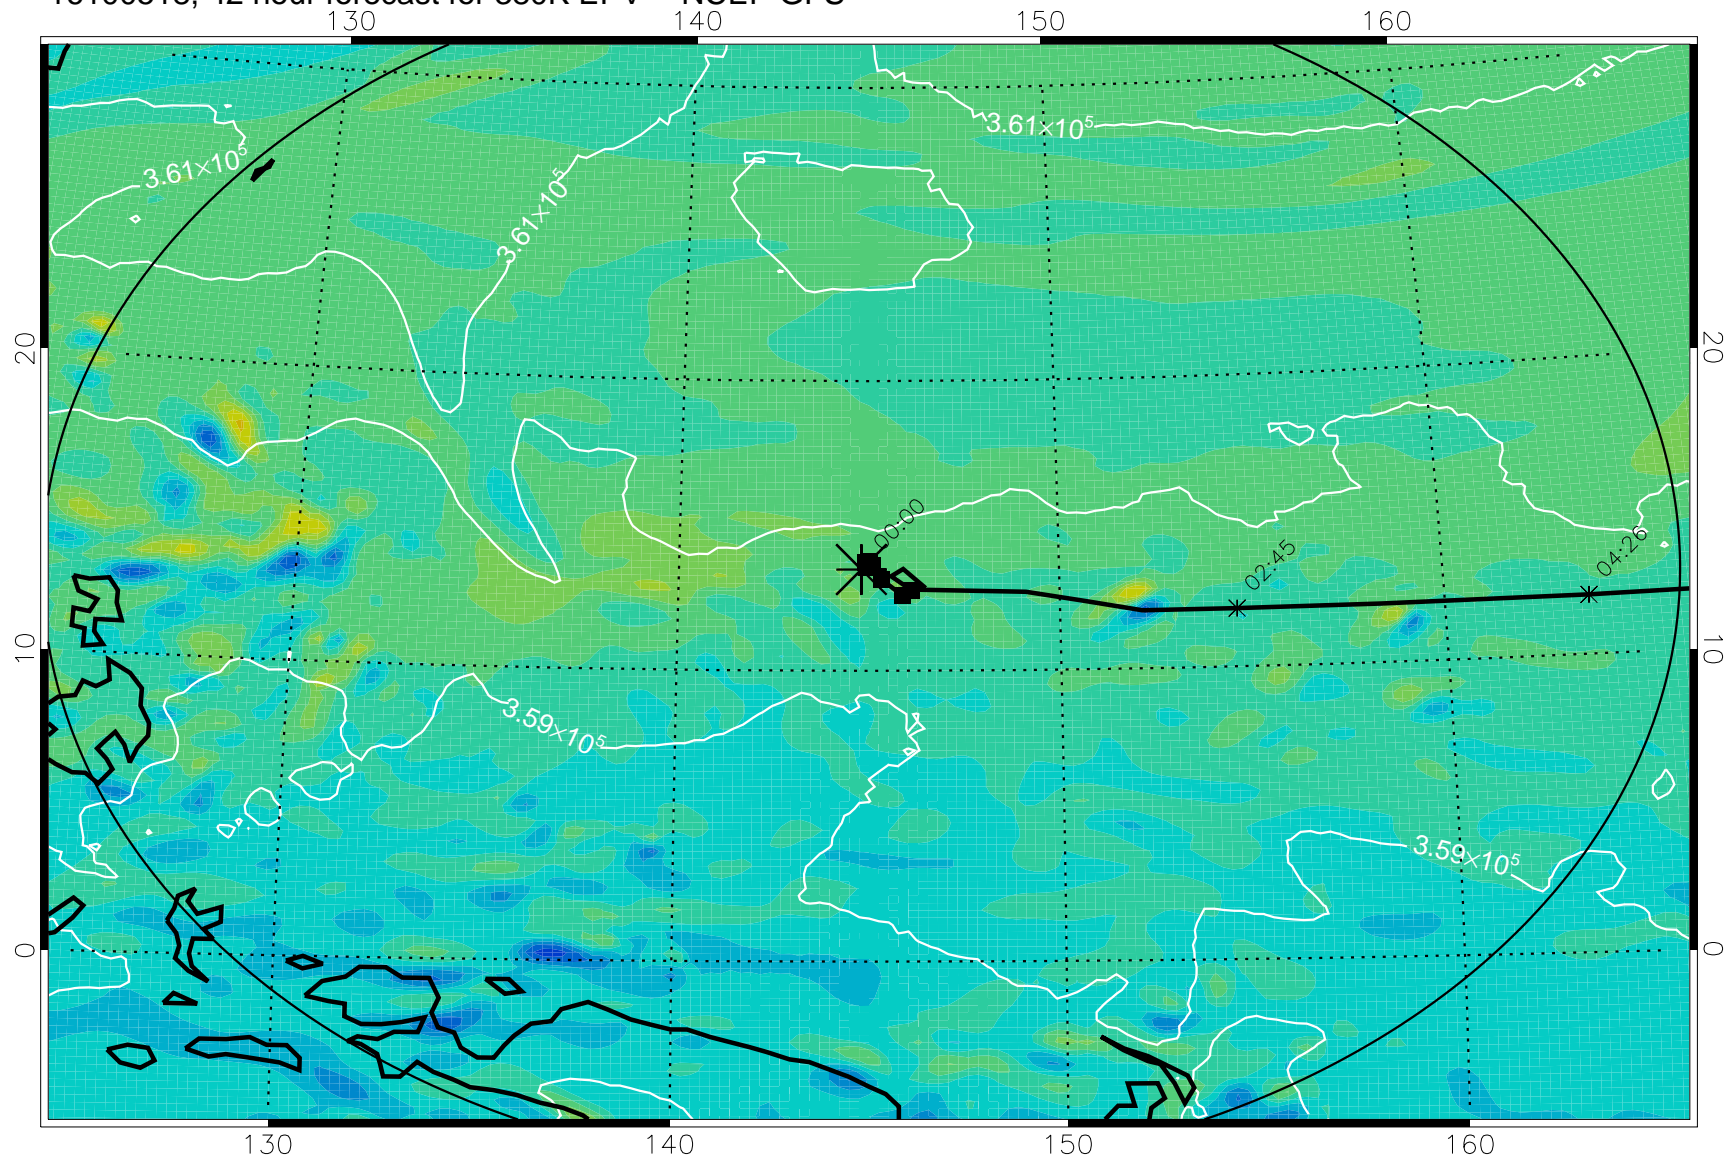

16100506, 30 hour forecast for 380K EPV -- NCEP GFS

380K Montgomery Streamfunction, white

Range ring of 2304 km

16100512, 36 hour forecast for 380K EPV -- NCEP GFS

380K Montgomery Streamfunction, white

Range ring of 2304 km

16100518, 42 hour forecast for 380K EPV -- NCEP GFS

380K Montgomery Streamfunction, white

Range ring of 2304 km

16100600, 48 hour forecast for 380K EPV -- NCEP GFS

380K Montgomery Streamfunction, white

Range ring of 2304 km

16100606, 54 hour forecast for 380K EPV -- NCEP GFS

380K Montgomery Streamfunction, white

Range ring of 2304 km

16100612, 60 hour forecast for 380K EPV -- NCEP GFS

380K Montgomery Streamfunction, white

Range ring of 2304 km

16100618, 66 hour forecast for 380K EPV -- NCEP GFS

380K Montgomery Streamfunction, white

Range ring of 2304 km

16100700, 72 hour forecast for 380K EPV -- NCEP GFS

380K Montgomery Streamfunction, white

Range ring of 2304 km