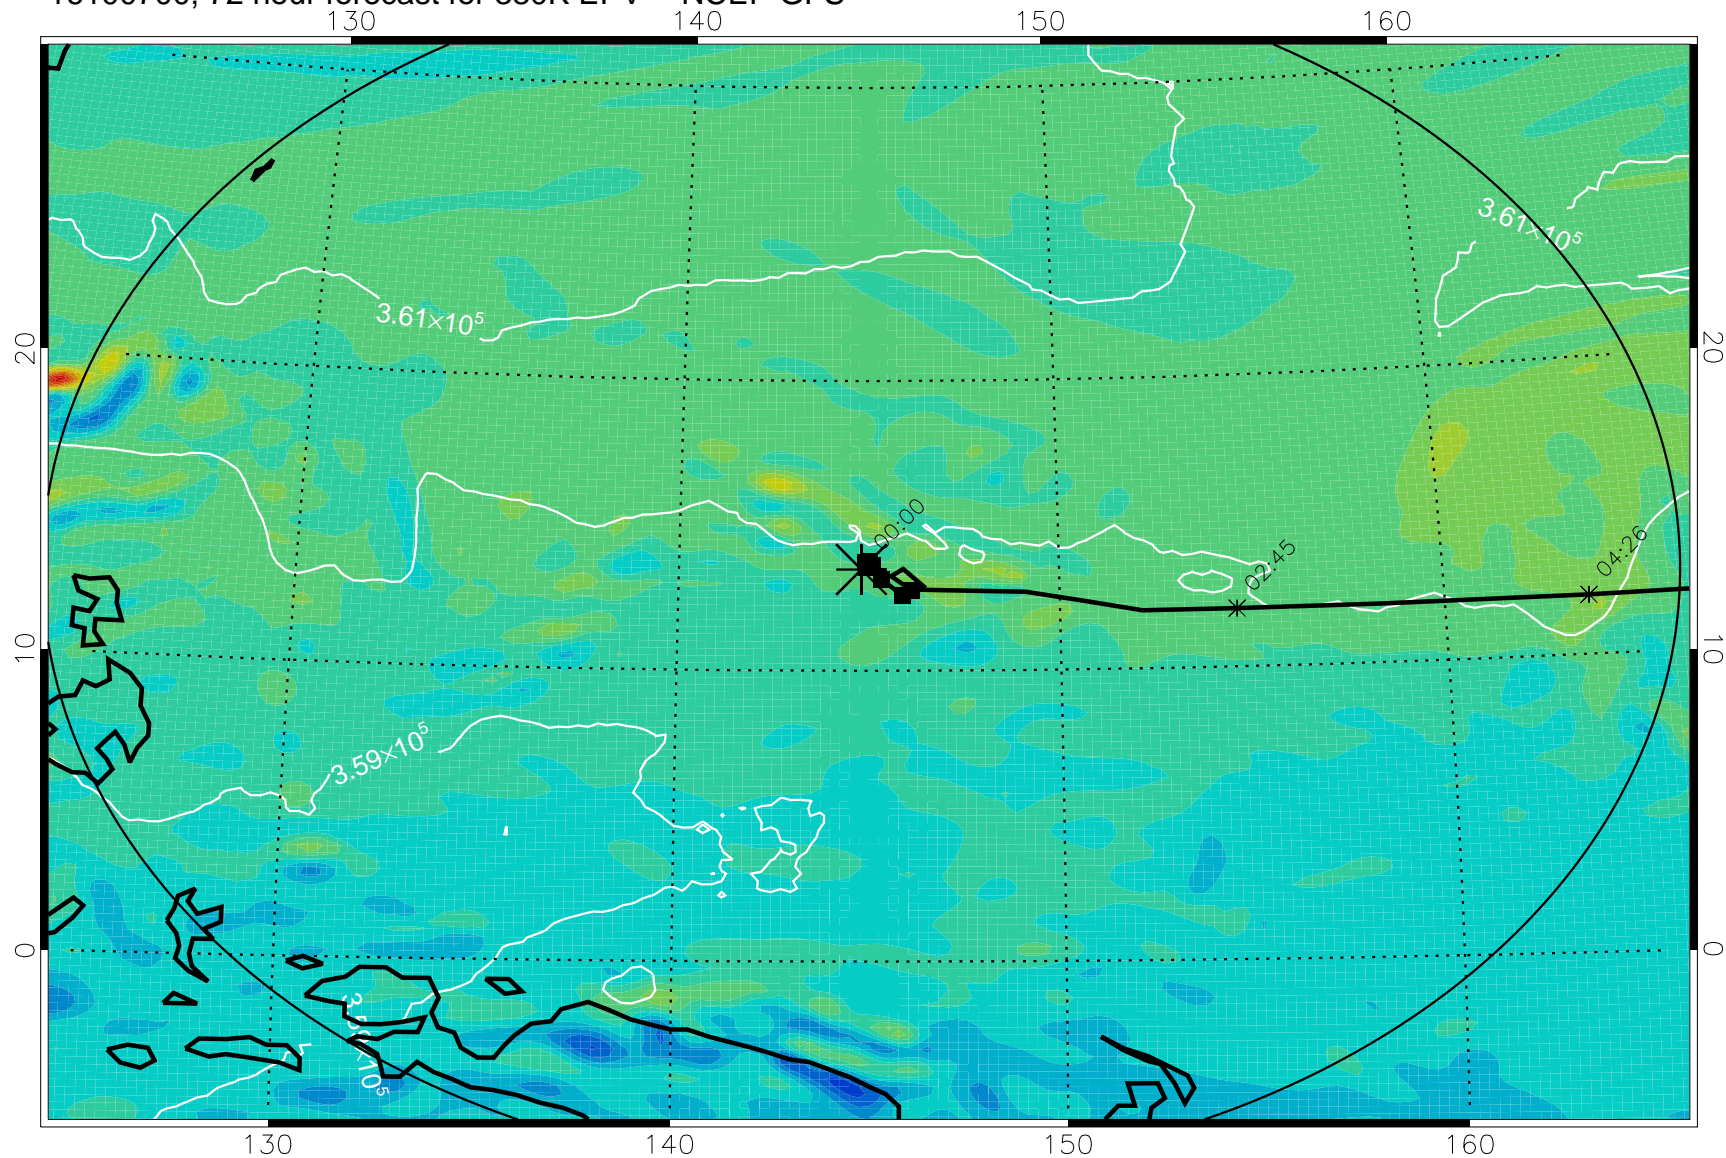

16100606, 54 hour forecast for 380K EPV -- NCEP GFS

380K Montgomery Streamfunction, white

Range ring of 2304 km

16100612, 60 hour forecast for 380K EPV -- NCEP GFS

380K Montgomery Streamfunction, white

Range ring of 2304 km

16100618, 66 hour forecast for 380K EPV -- NCEP GFS

380K Montgomery Streamfunction, white

Range ring of 2304 km

16100700, 72 hour forecast for 380K EPV -- NCEP GFS

380K Montgomery Streamfunction, white

Range ring of 2304 km

16100706, 78 hour forecast for 380K EPV -- NCEP GFS

380K Montgomery Streamfunction, white

Range ring of 2304 km

16100712, 84 hour forecast for 380K EPV -- NCEP GFS

380K Montgomery Streamfunction, white

Range ring of 2304 km

16100718, 90 hour forecast for 380K EPV -- NCEP GFS

380K Montgomery Streamfunction, white

Range ring of 2304 km

16100800, 96 hour forecast for 380K EPV -- NCEP GFS

380K Montgomery Streamfunction, white

Range ring of 2304 km