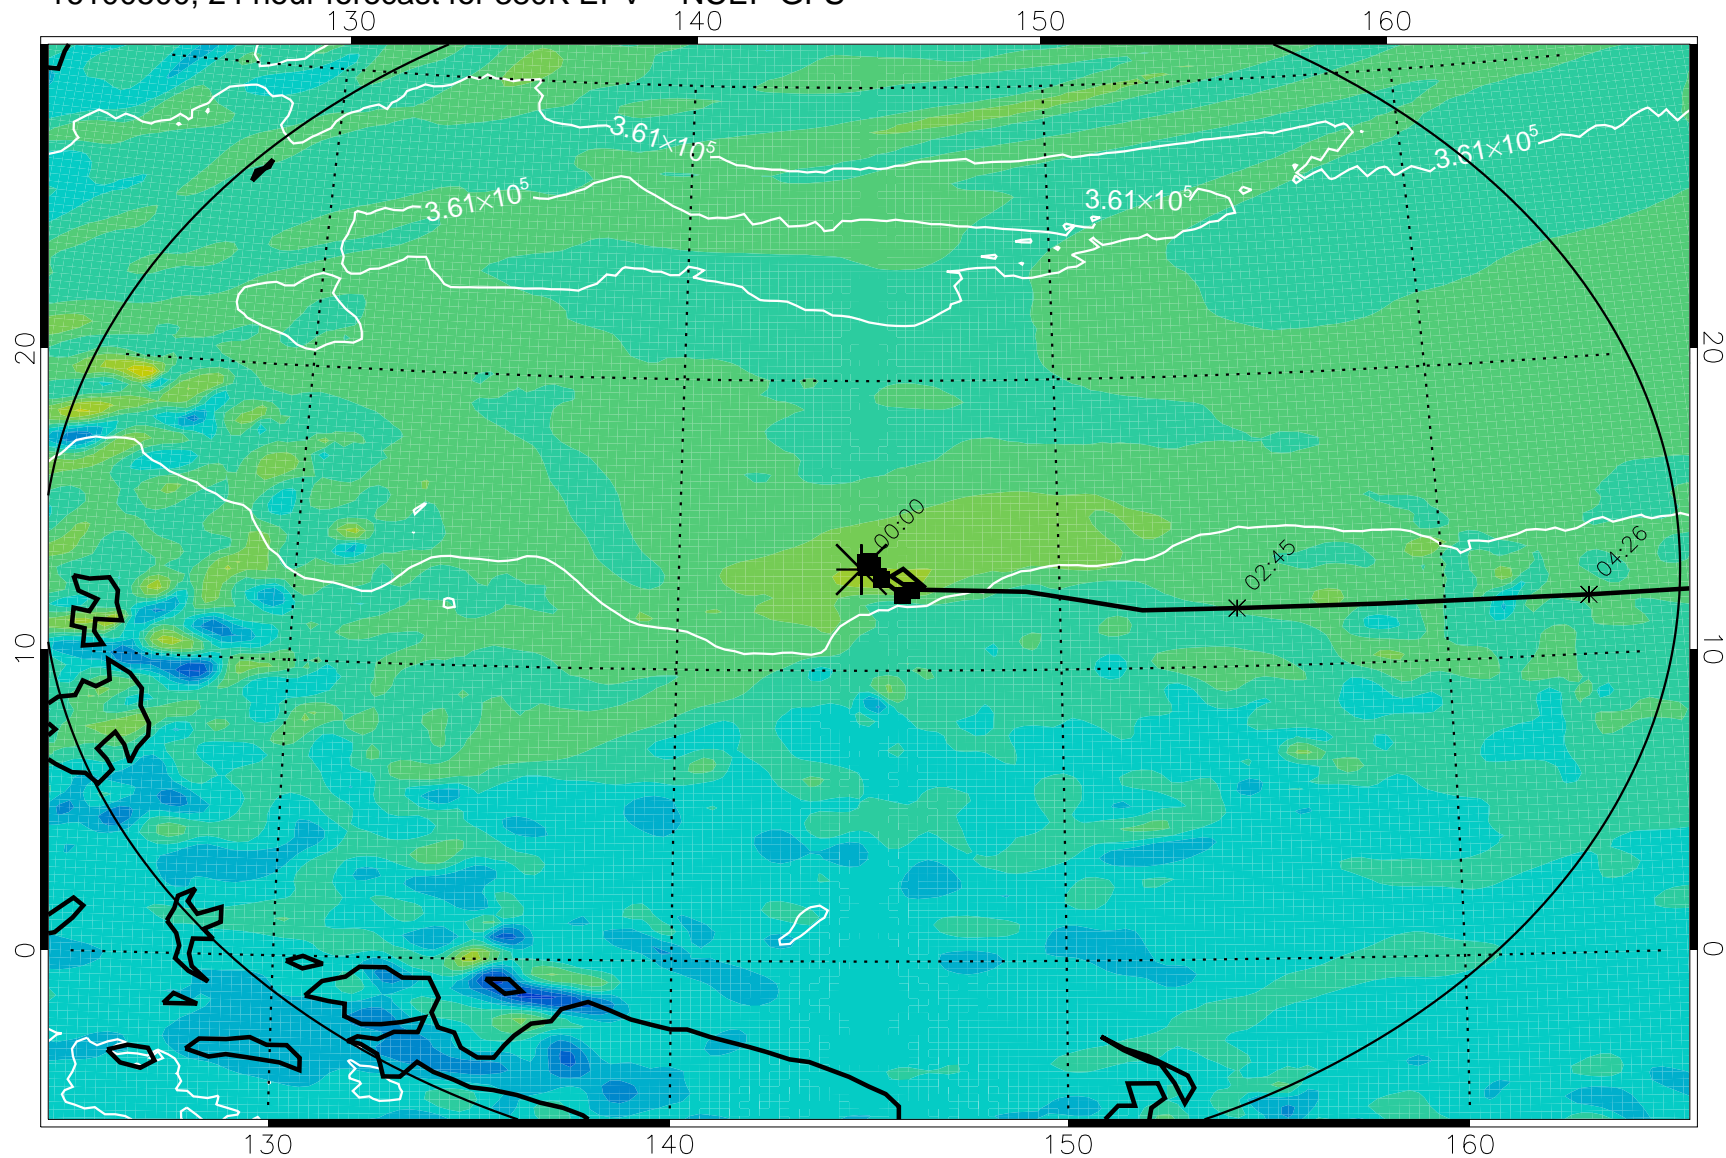

16100418, 18 hour forecast for 380K EPV -- NCEP GFS

380K Montgomery Streamfunction, white

Range ring of 2304 km

16100500, 24 hour forecast for 380K EPV -- NCEP GFS

380K Montgomery Streamfunction, white

Range ring of 2304 km

16100506, 30 hour forecast for 380K EPV -- NCEP GFS

380K Montgomery Streamfunction, white

Range ring of 2304 km

16100512, 36 hour forecast for 380K EPV -- NCEP GFS

380K Montgomery Streamfunction, white

Range ring of 2304 km

16100518, 42 hour forecast for 380K EPV -- NCEP GFS

380K Montgomery Streamfunction, white

Range ring of 2304 km

16100600, 48 hour forecast for 380K EPV -- NCEP GFS

380K Montgomery Streamfunction, white

Range ring of 2304 km

16100618, 66 hour forecast for 380K EPV -- NCEP GFS

380K Montgomery Streamfunction, white

Range ring of 2304 km

16100700, 72 hour forecast for 380K EPV -- NCEP GFS

380K Montgomery Streamfunction, white

Range ring of 2304 km