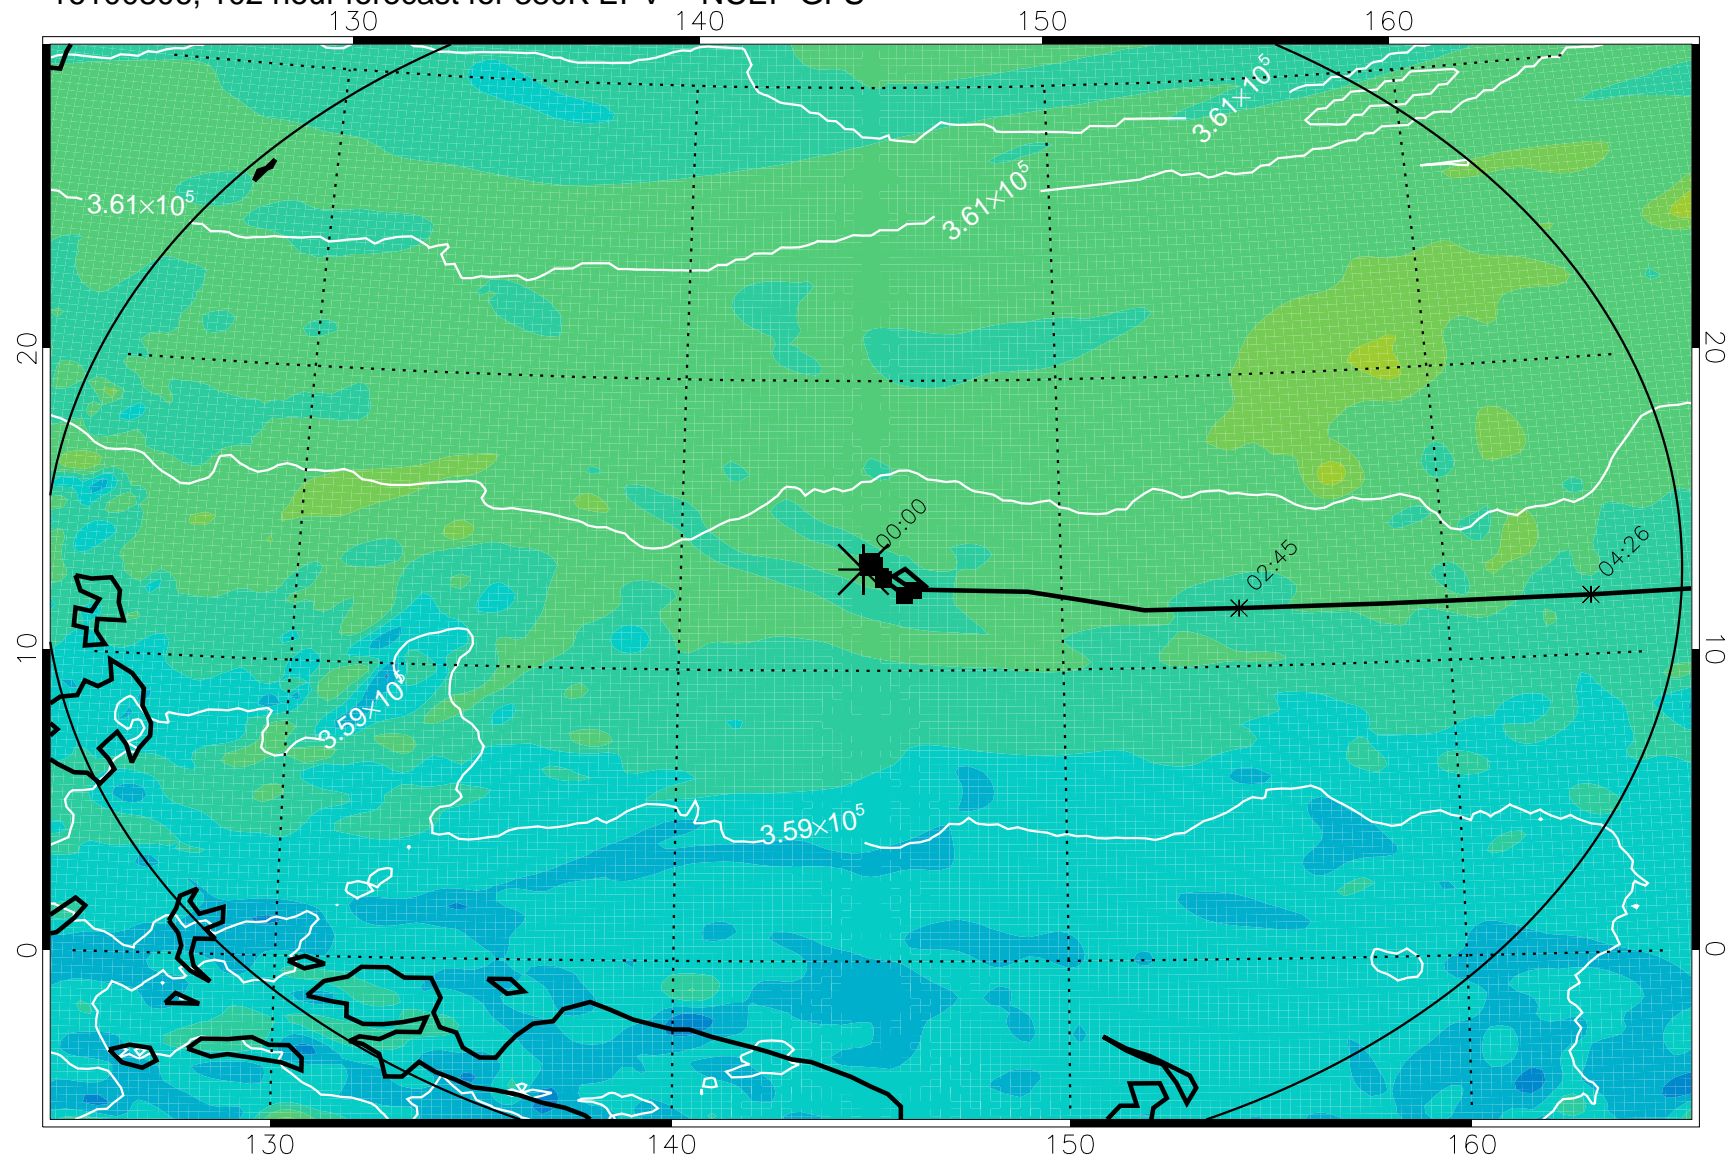

16100706, 78 hour forecast for 380K EPV -- NCEP GFS

380K Montgomery Streamfunction, white

Range ring of 2304 km

16100712, 84 hour forecast for 380K EPV -- NCEP GFS

380K Montgomery Streamfunction, white

Range ring of 2304 km

16100718, 90 hour forecast for 380K EPV -- NCEP GFS

380K Montgomery Streamfunction, white

Range ring of 2304 km

16100800, 96 hour forecast for 380K EPV -- NCEP GFS

380K Montgomery Streamfunction, white

Range ring of 2304 km

16100806, 102 hour forecast for 380K EPV -- NCEP GFS

380K Montgomery Streamfunction, white

Range ring of 2304 km

16100812, 108 hour forecast for 380K EPV -- NCEP GFS

380K Montgomery Streamfunction, white

Range ring of 2304 km

16100818, 114 hour forecast for 380K EPV -- NCEP GFS

380K Montgomery Streamfunction, white

Range ring of 2304 km

16100900, 120 hour forecast for 380K EPV -- NCEP GFS

380K Montgomery Streamfunction, white

Range ring of 2304 km