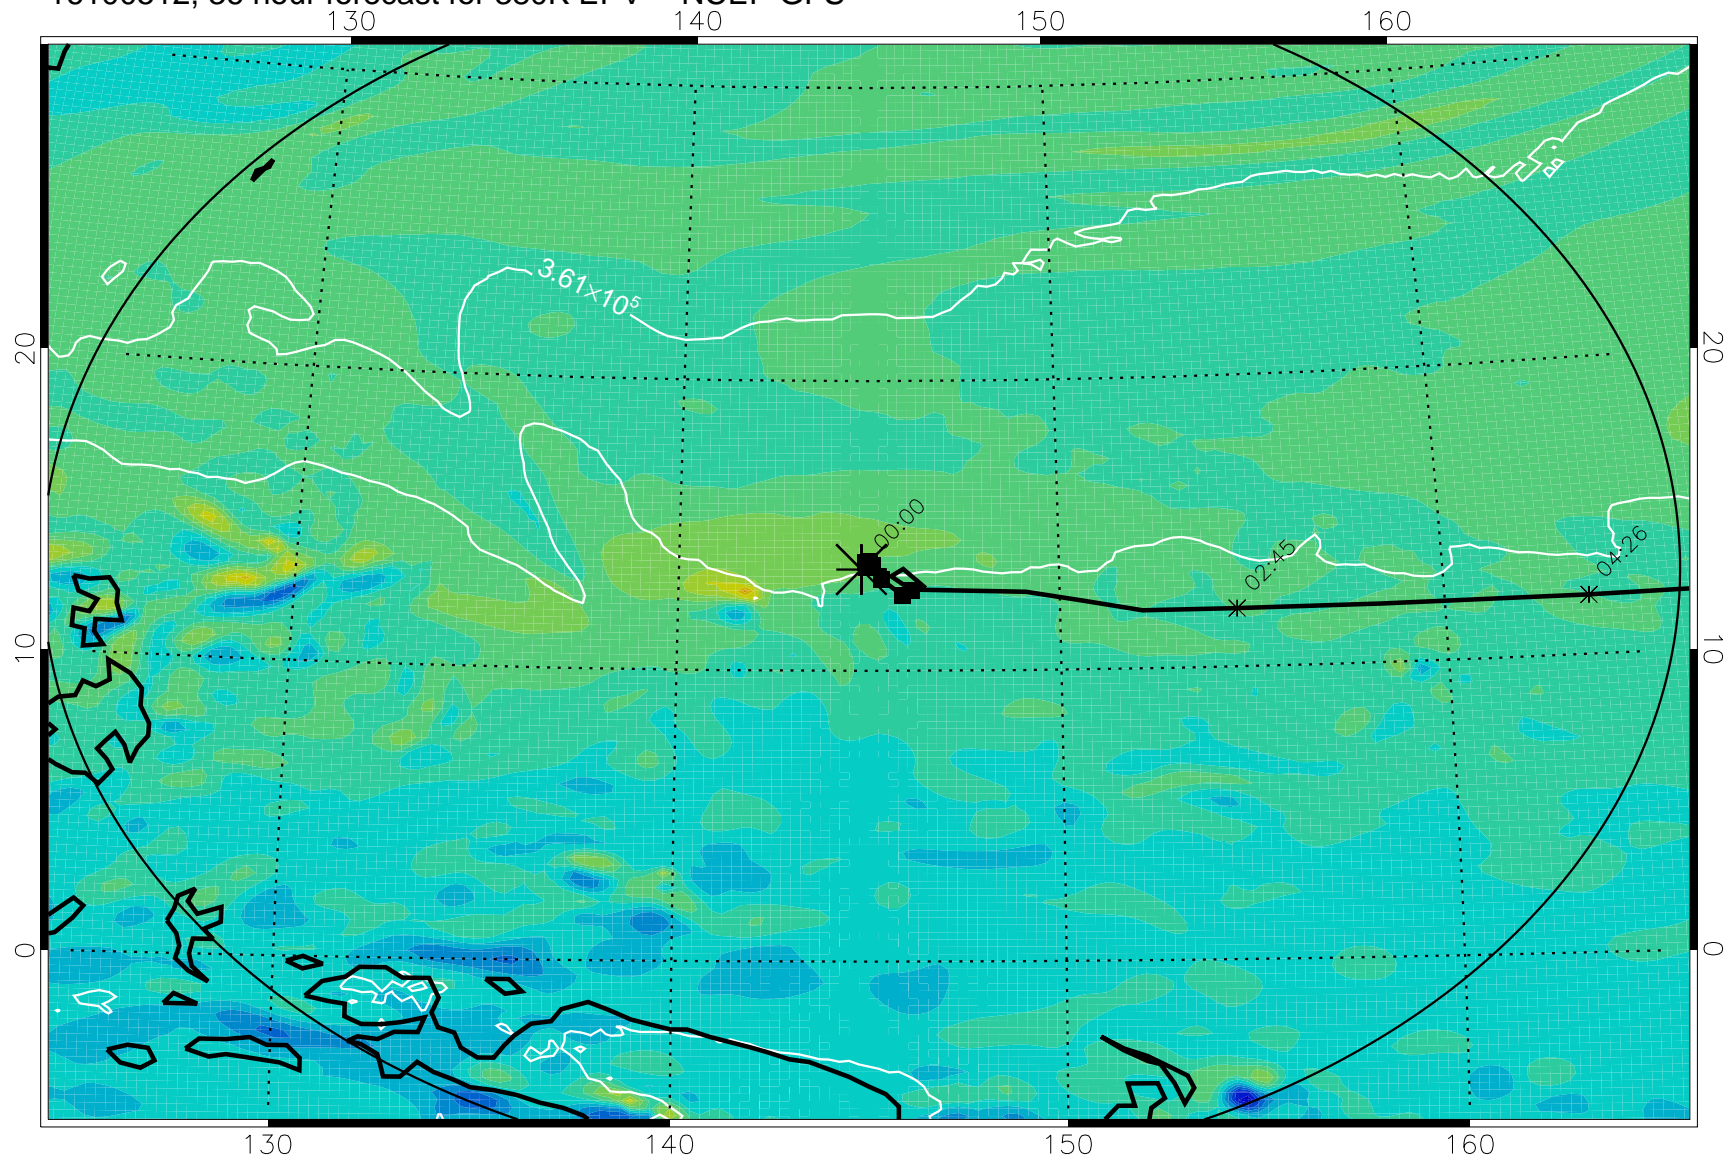

16100406, 6 hour forecast for 380K EPV -- NCEP GFS

380K Montgomery Streamfunction, white

Range ring of 2304 km

16100412, 12 hour forecast for 380K EPV -- NCEP GFS

380K Montgomery Streamfunction, white

Range ring of 2304 km

16100418, 18 hour forecast for 380K EPV -- NCEP GFS

380K Montgomery Streamfunction, white

Range ring of 2304 km

16100500, 24 hour forecast for 380K EPV -- NCEP GFS

380K Montgomery Streamfunction, white

Range ring of 2304 km

16100506, 30 hour forecast for 380K EPV -- NCEP GFS

380K Montgomery Streamfunction, white

Range ring of 2304 km

16100512, 36 hour forecast for 380K EPV -- NCEP GFS

380K Montgomery Streamfunction, white

Range ring of 2304 km

16100518, 42 hour forecast for 380K EPV -- NCEP GFS

380K Montgomery Streamfunction, white

Range ring of 2304 km

16100600, 48 hour forecast for 380K EPV -- NCEP GFS

380K Montgomery Streamfunction, white

Range ring of 2304 km