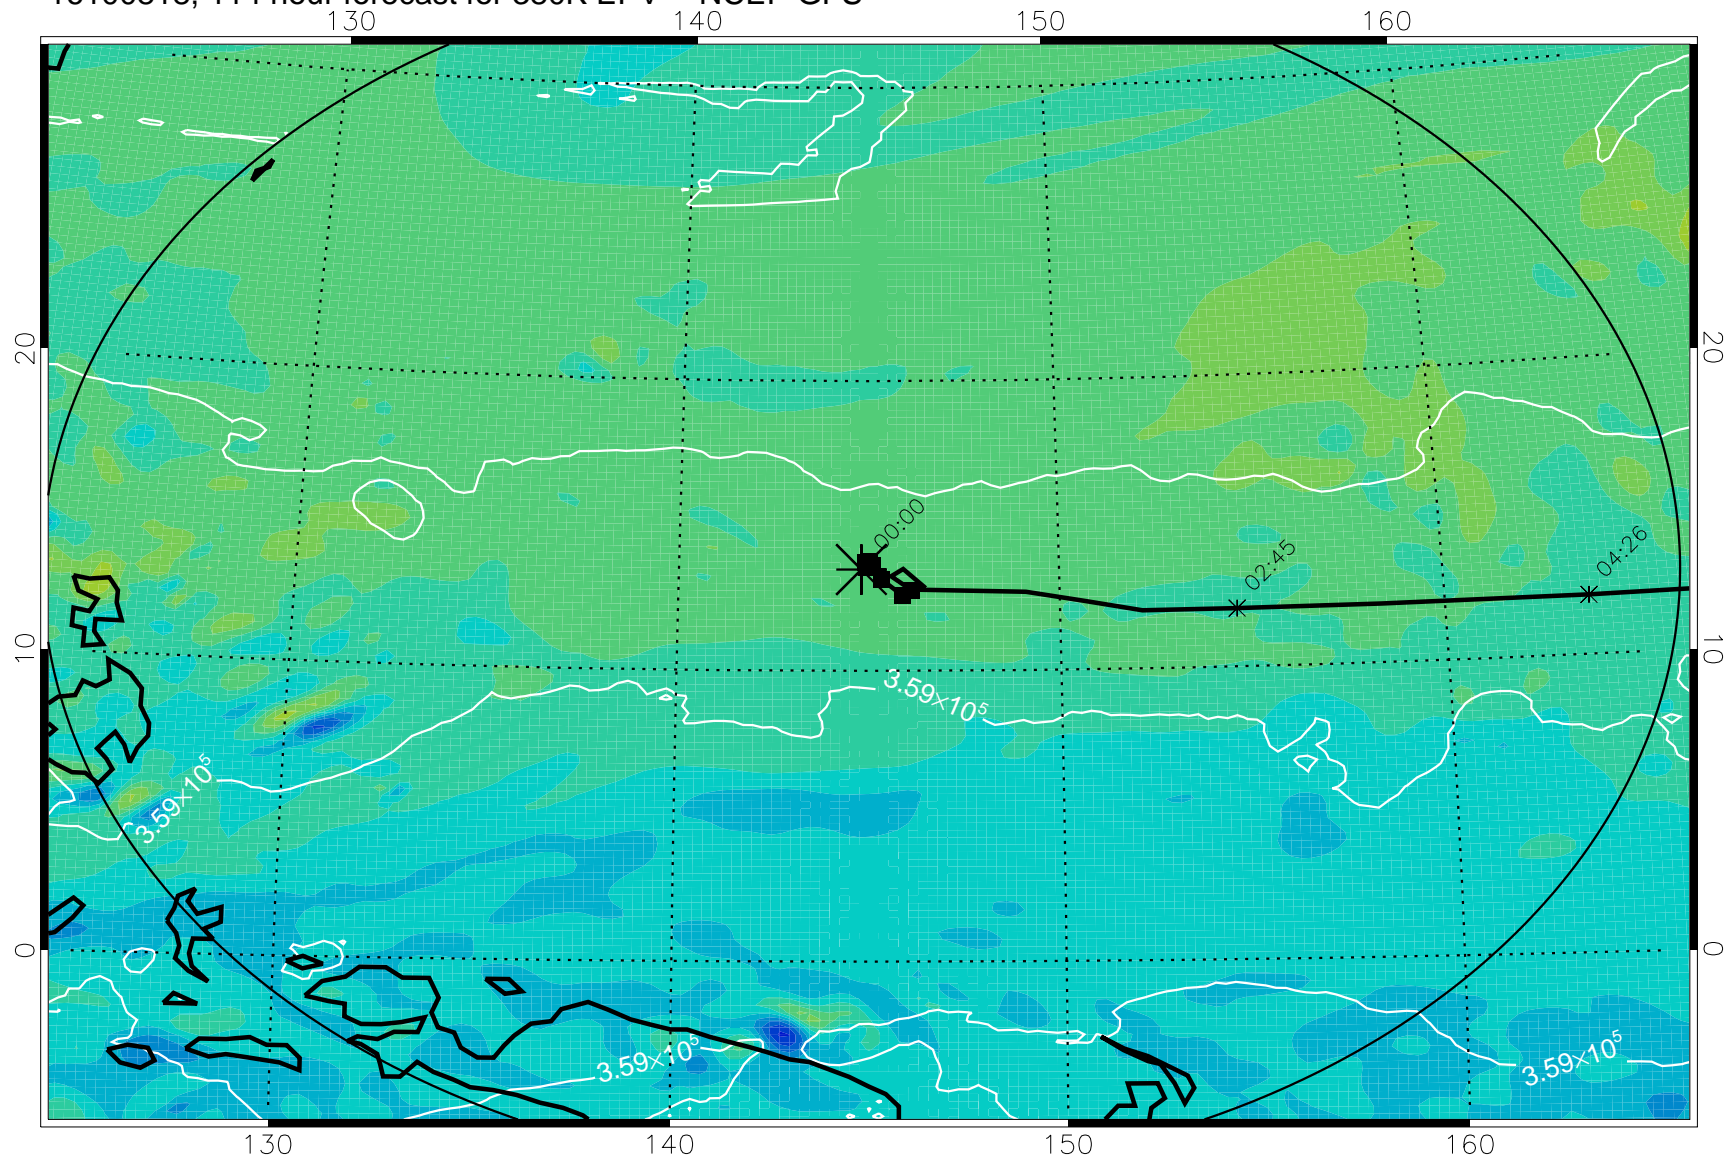

16100706, 78 hour forecast for 380K EPV -- NCEP GFS

380K Montgomery Streamfunction, white

Range ring of 2304 km

16100712, 84 hour forecast for 380K EPV -- NCEP GFS

380K Montgomery Streamfunction, white

Range ring of 2304 km

16100718, 90 hour forecast for 380K EPV -- NCEP GFS

380K Montgomery Streamfunction, white

Range ring of 2304 km

16100800, 96 hour forecast for 380K EPV -- NCEP GFS

380K Montgomery Streamfunction, white

Range ring of 2304 km

16100806, 102 hour forecast for 380K EPV -- NCEP GFS

380K Montgomery Streamfunction, white

Range ring of 2304 km

16100812, 108 hour forecast for 380K EPV -- NCEP GFS

380K Montgomery Streamfunction, white

Range ring of 2304 km

16100818, 114 hour forecast for 380K EPV -- NCEP GFS

380K Montgomery Streamfunction, white

Range ring of 2304 km

16100900, 120 hour forecast for 380K EPV -- NCEP GFS

380K Montgomery Streamfunction, white

Range ring of 2304 km