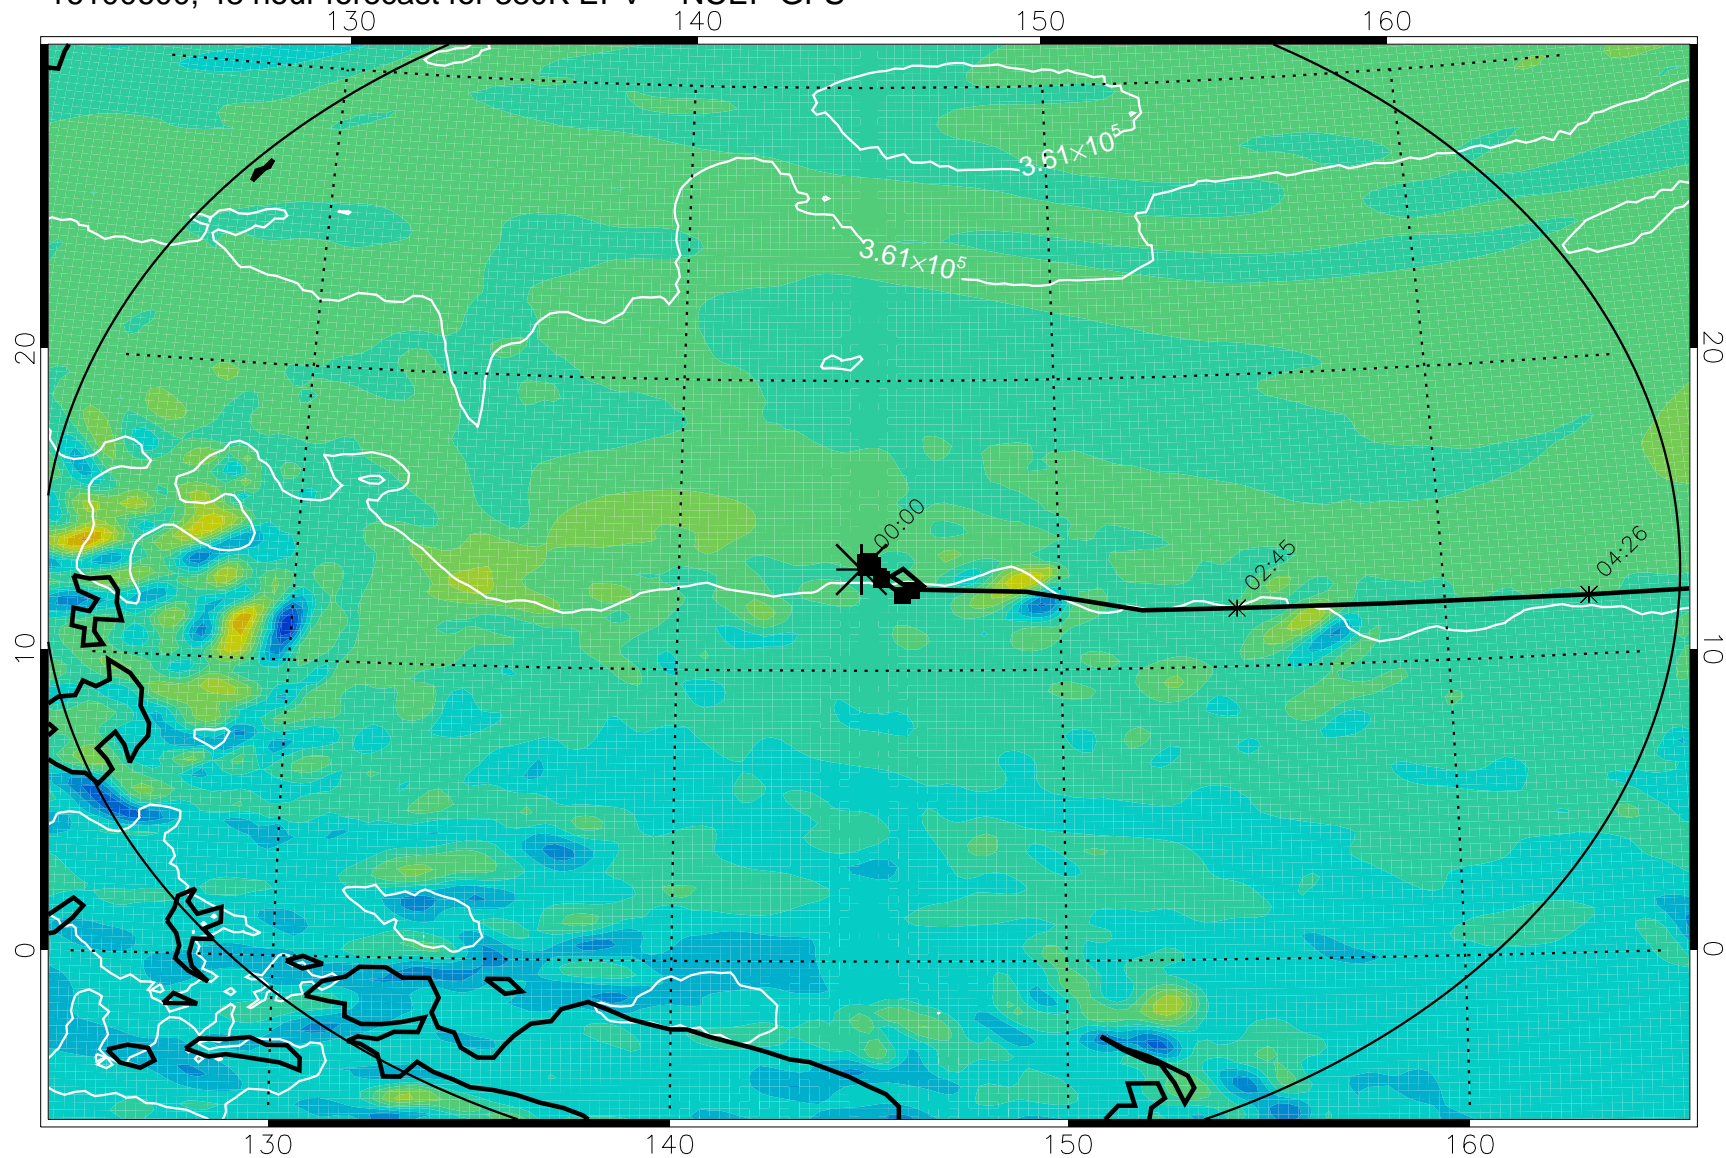

16100506, 30 hour forecast for 380K EPV -- NCEP GFS

380K Montgomery Streamfunction, white

Range ring of 2304 km

16100512, 36 hour forecast for 380K EPV -- NCEP GFS

380K Montgomery Streamfunction, white

Range ring of 2304 km

16100518, 42 hour forecast for 380K EPV -- NCEP GFS

380K Montgomery Streamfunction, white

Range ring of 2304 km

16100600, 48 hour forecast for 380K EPV -- NCEP GFS

380K Montgomery Streamfunction, white

Range ring of 2304 km

16100606, 54 hour forecast for 380K EPV -- NCEP GFS

380K Montgomery Streamfunction, white

Range ring of 2304 km

16100612, 60 hour forecast for 380K EPV -- NCEP GFS

380K Montgomery Streamfunction, white

Range ring of 2304 km

16100618, 66 hour forecast for 380K EPV -- NCEP GFS

380K Montgomery Streamfunction, white

Range ring of 2304 km

16100700, 72 hour forecast for 380K EPV -- NCEP GFS

380K Montgomery Streamfunction, white

Range ring of 2304 km