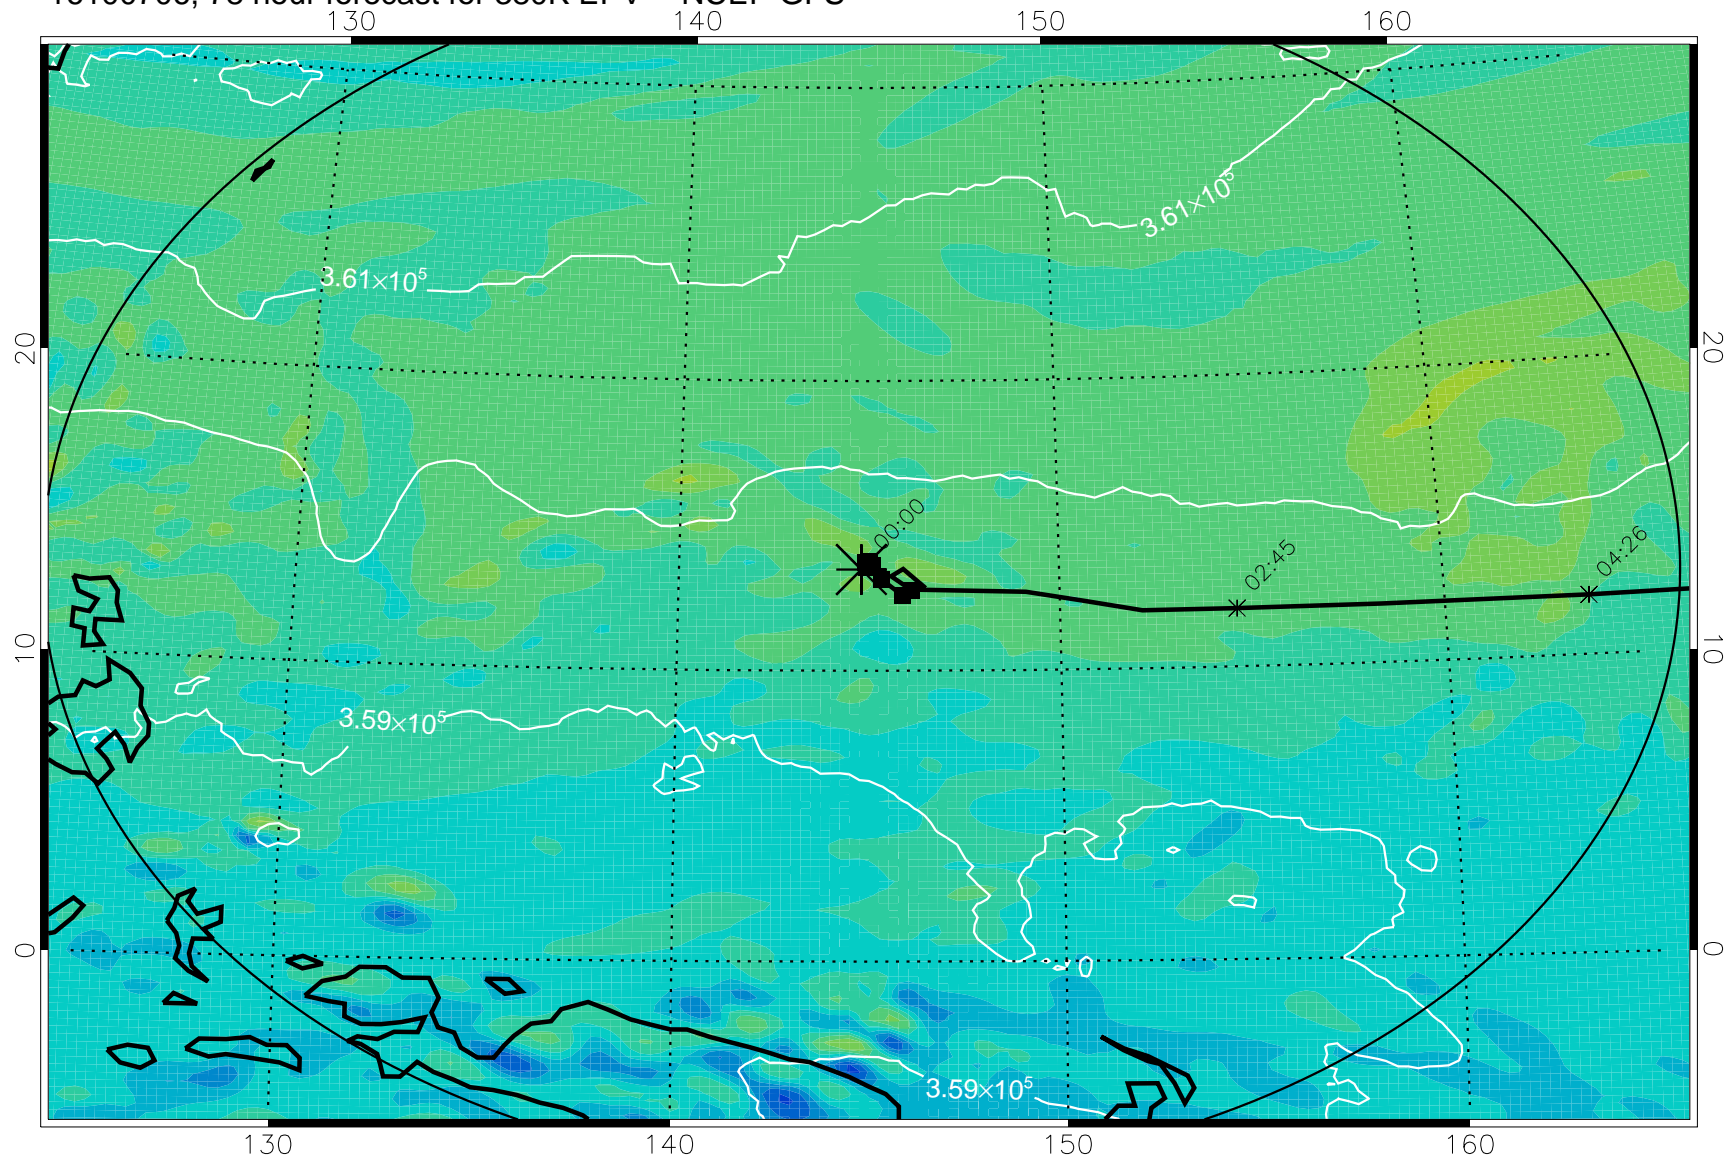

16100606, 54 hour forecast for 380K EPV -- NCEP GFS

380K Montgomery Streamfunction, white

Range ring of 2304 km

16100612, 60 hour forecast for 380K EPV -- NCEP GFS

380K Montgomery Streamfunction, white

Range ring of 2304 km

16100618, 66 hour forecast for 380K EPV -- NCEP GFS

380K Montgomery Streamfunction, white

Range ring of 2304 km

16100700, 72 hour forecast for 380K EPV -- NCEP GFS

380K Montgomery Streamfunction, white

Range ring of 2304 km

16100706, 78 hour forecast for 380K EPV -- NCEP GFS

380K Montgomery Streamfunction, white

Range ring of 2304 km

16100712, 84 hour forecast for 380K EPV -- NCEP GFS

380K Montgomery Streamfunction, white

Range ring of 2304 km

16100718, 90 hour forecast for 380K EPV -- NCEP GFS

380K Montgomery Streamfunction, white

Range ring of 2304 km

16100800, 96 hour forecast for 380K EPV -- NCEP GFS

380K Montgomery Streamfunction, white

Range ring of 2304 km