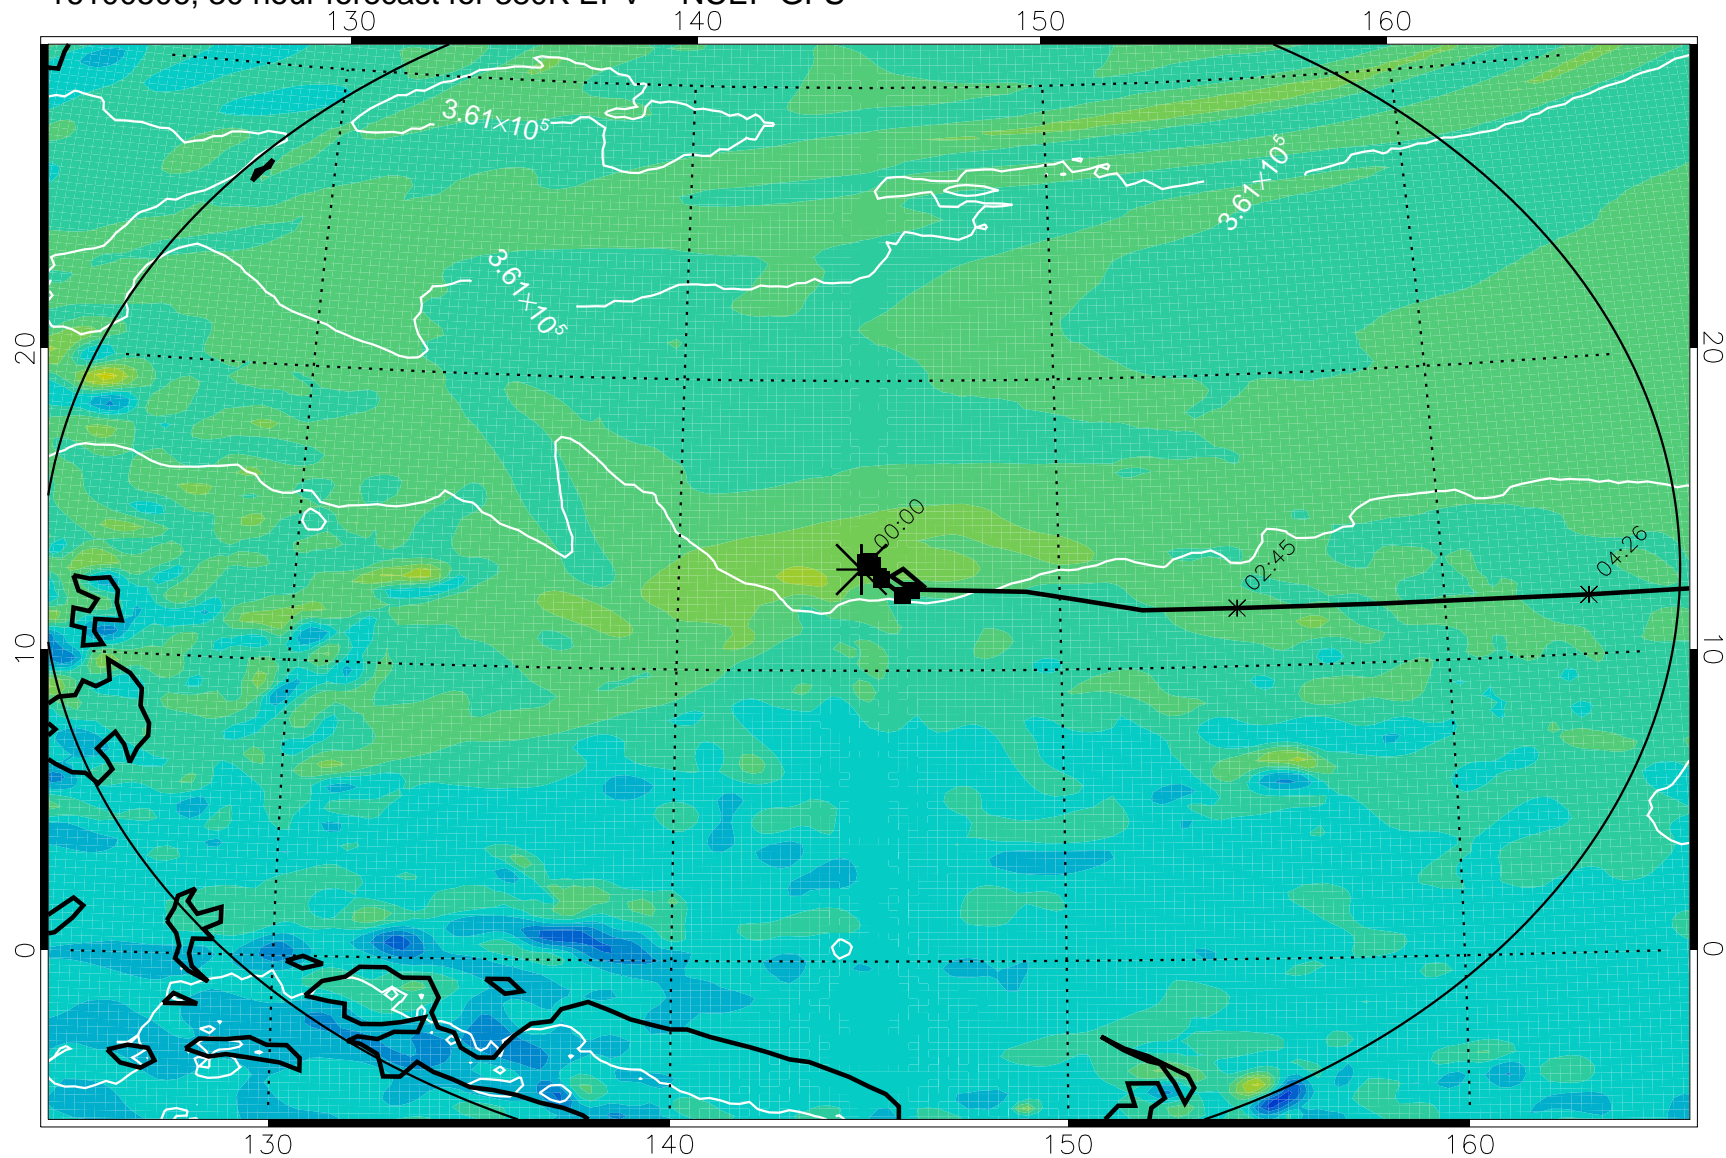

16100418, 18 hour forecast for 380K EPV -- NCEP GFS

380K Montgomery Streamfunction, white

Range ring of 2304 km

16100500, 24 hour forecast for 380K EPV -- NCEP GFS

380K Montgomery Streamfunction, white

Range ring of 2304 km

16100506, 30 hour forecast for 380K EPV -- NCEP GFS

380K Montgomery Streamfunction, white

Range ring of 2304 km

16100512, 36 hour forecast for 380K EPV -- NCEP GFS

380K Montgomery Streamfunction, white

Range ring of 2304 km

16100518, 42 hour forecast for 380K EPV -- NCEP GFS

380K Montgomery Streamfunction, white

Range ring of 2304 km

16100600, 48 hour forecast for 380K EPV -- NCEP GFS

380K Montgomery Streamfunction, white

Range ring of 2304 km

16100606, 54 hour forecast for 380K EPV -- NCEP GFS

380K Montgomery Streamfunction, white

Range ring of 2304 km

16100612, 60 hour forecast for 380K EPV -- NCEP GFS

380K Montgomery Streamfunction, white

Range ring of 2304 km