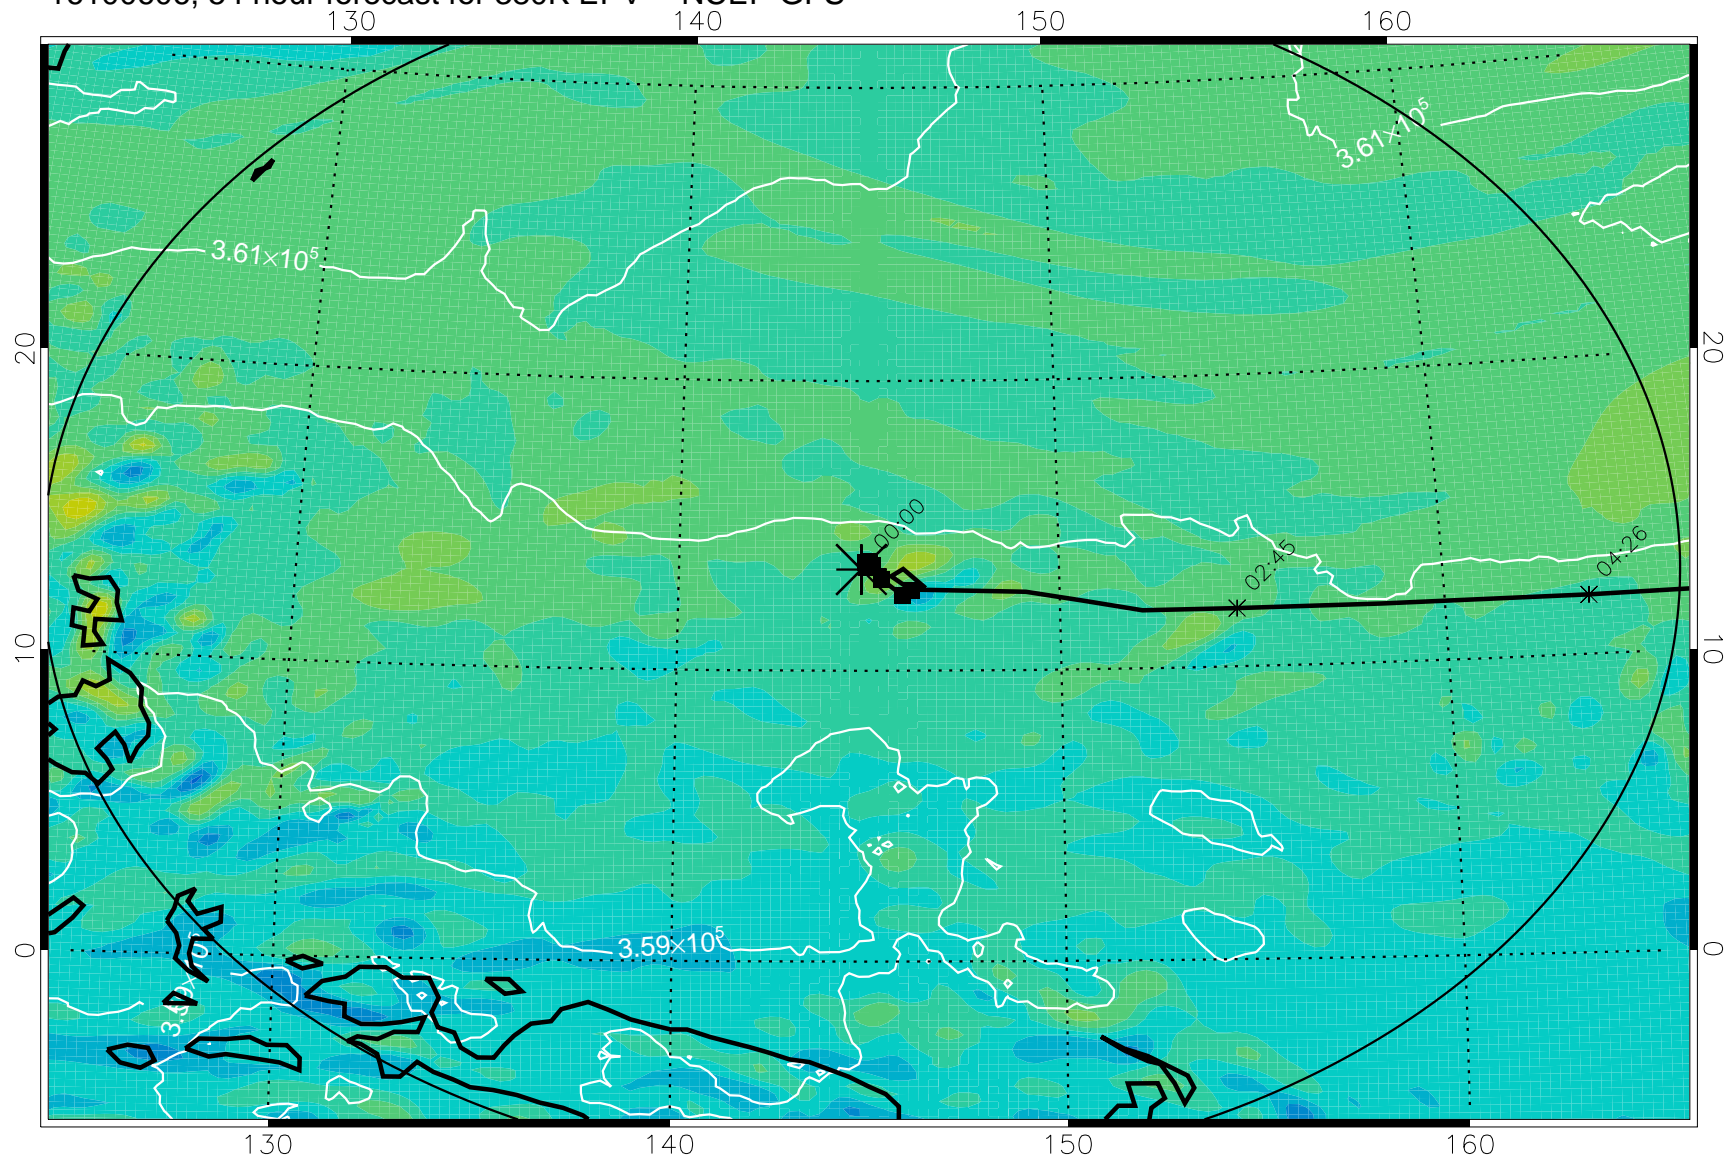

16100518, 42 hour forecast for 380K EPV -- NCEP GFS

380K Montgomery Streamfunction, white

Range ring of 2304 km

16100600, 48 hour forecast for 380K EPV -- NCEP GFS

380K Montgomery Streamfunction, white

Range ring of 2304 km

16100606, 54 hour forecast for 380K EPV -- NCEP GFS

380K Montgomery Streamfunction, white

Range ring of 2304 km

16100612, 60 hour forecast for 380K EPV -- NCEP GFS

380K Montgomery Streamfunction, white

Range ring of 2304 km

16100618, 66 hour forecast for 380K EPV -- NCEP GFS

380K Montgomery Streamfunction, white

Range ring of 2304 km

16100700, 72 hour forecast for 380K EPV -- NCEP GFS

380K Montgomery Streamfunction, white

Range ring of 2304 km

16100718, 90 hour forecast for 380K EPV -- NCEP GFS

380K Montgomery Streamfunction, white

Range ring of 2304 km

16100800, 96 hour forecast for 380K EPV -- NCEP GFS

380K Montgomery Streamfunction, white

Range ring of 2304 km