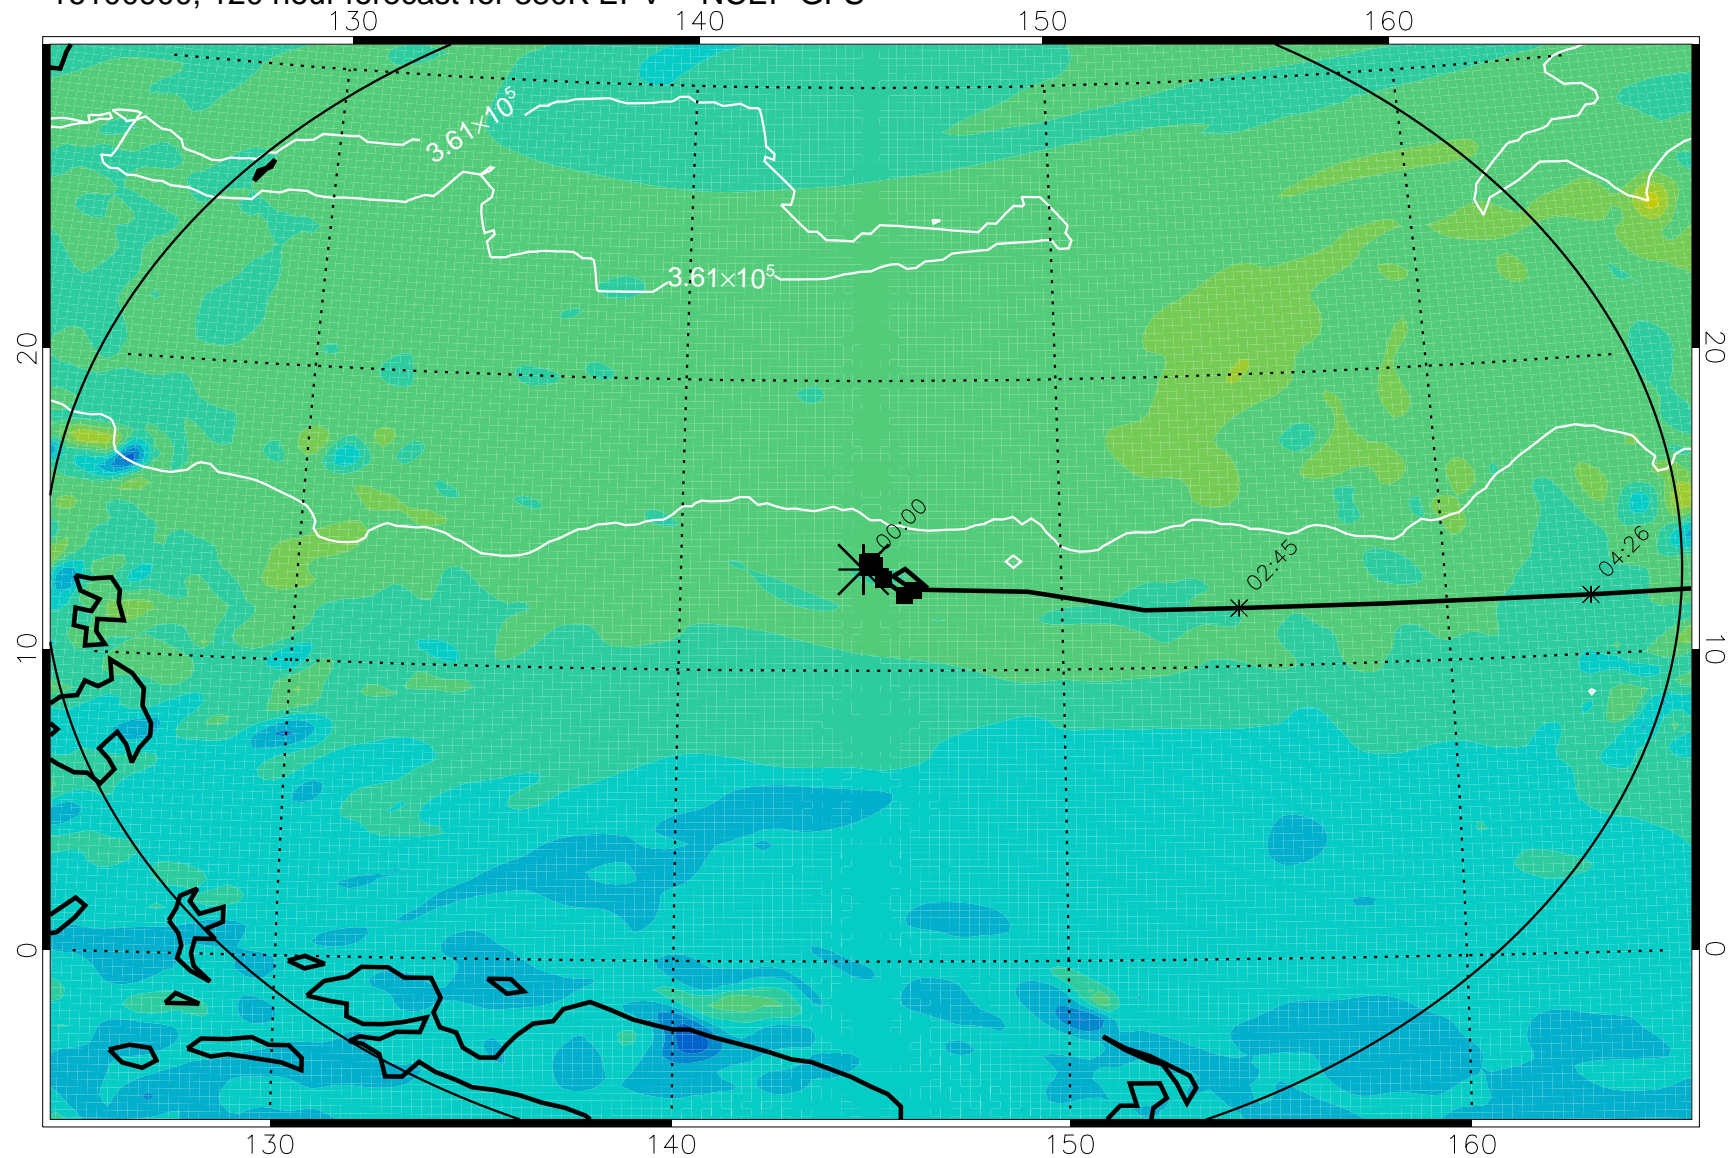

16100706, 78 hour forecast for 380K EPV -- NCEP GFS

380K Montgomery Streamfunction, white

Range ring of 2304 km

16100712, 84 hour forecast for 380K EPV -- NCEP GFS

380K Montgomery Streamfunction, white

Range ring of 2304 km

16100718, 90 hour forecast for 380K EPV -- NCEP GFS

380K Montgomery Streamfunction, white

Range ring of 2304 km

16100800, 96 hour forecast for 380K EPV -- NCEP GFS

380K Montgomery Streamfunction, white

Range ring of 2304 km

16100806, 102 hour forecast for 380K EPV -- NCEP GFS

380K Montgomery Streamfunction, white

Range ring of 2304 km

16100812, 108 hour forecast for 380K EPV -- NCEP GFS

380K Montgomery Streamfunction, white

Range ring of 2304 km

16100818, 114 hour forecast for 380K EPV -- NCEP GFS

380K Montgomery Streamfunction, white

Range ring of 2304 km

16100900, 120 hour forecast for 380K EPV -- NCEP GFS

380K Montgomery Streamfunction, white

Range ring of 2304 km