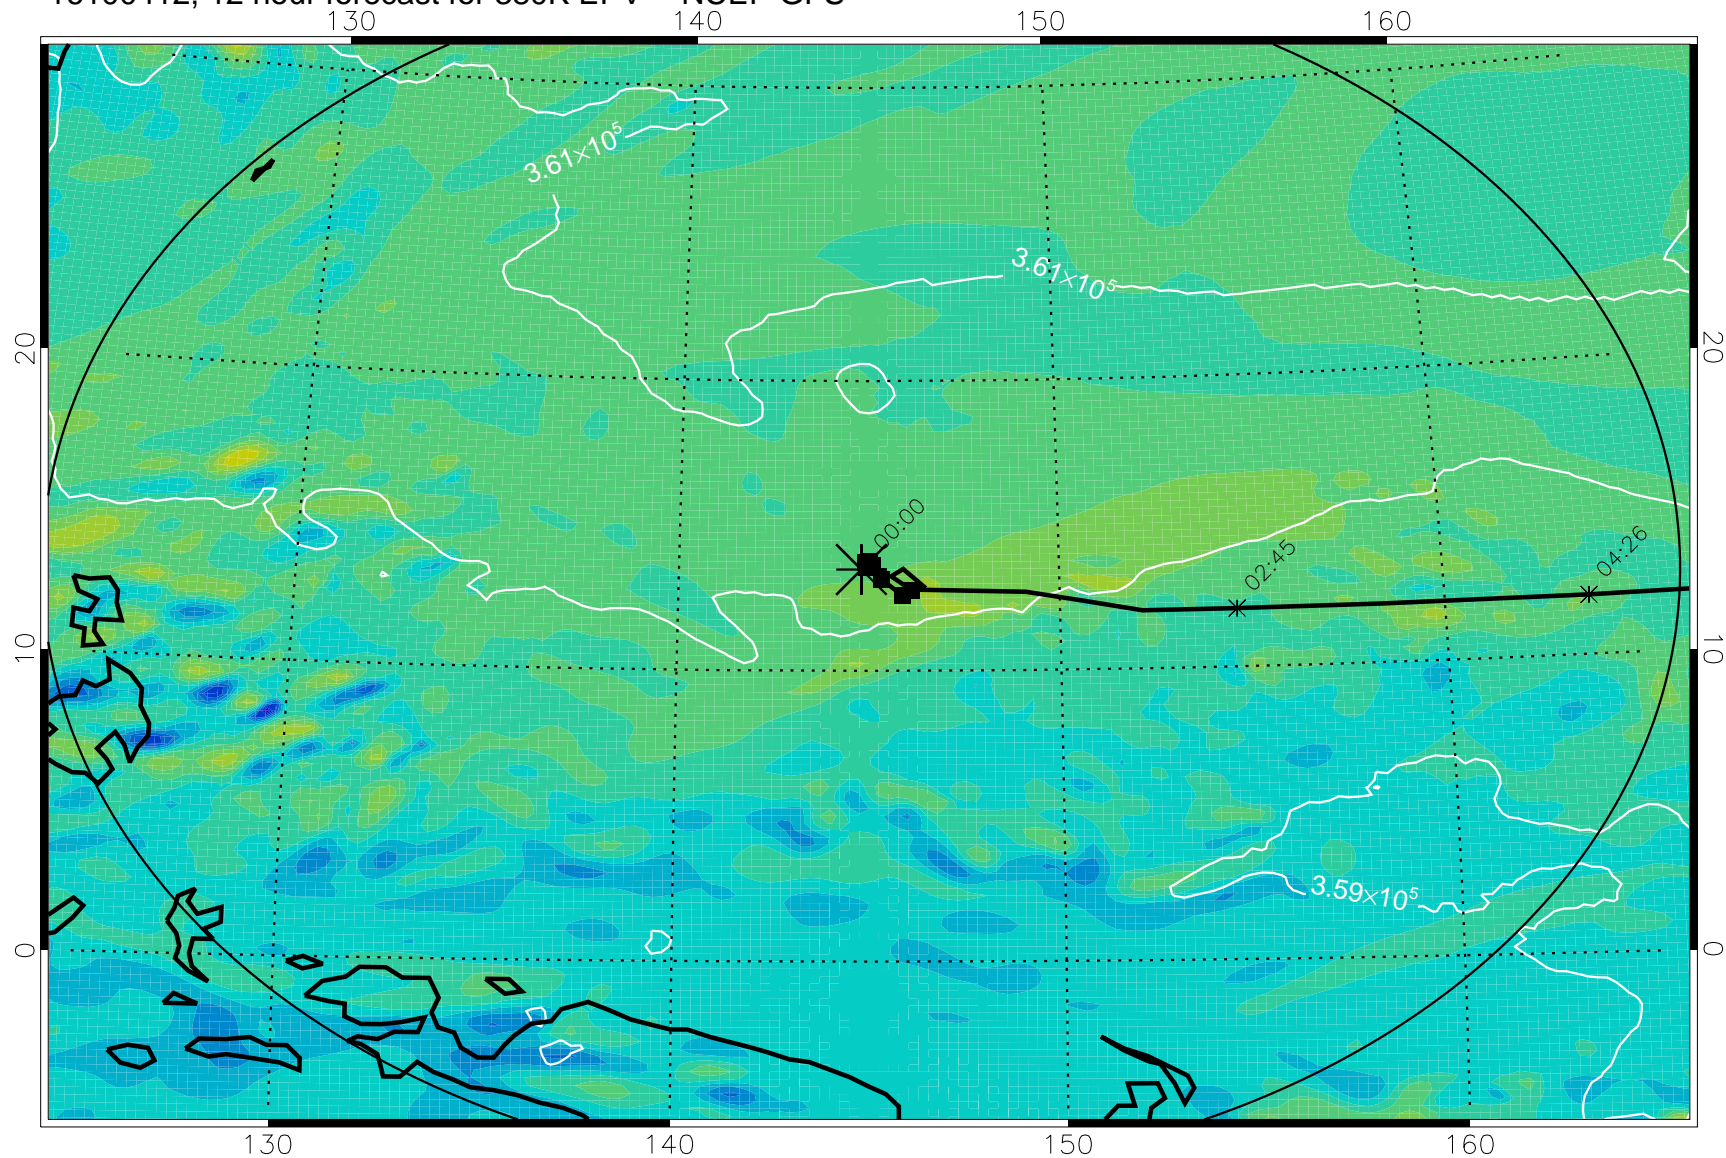

16100406, 6 hour forecast for 380K EPV -- NCEP GFS

380K Montgomery Streamfunction, white

Range ring of 2304 km

16100412, 12 hour forecast for 380K EPV -- NCEP GFS

380K Montgomery Streamfunction, white

Range ring of 2304 km

16100418, 18 hour forecast for 380K EPV -- NCEP GFS

380K Montgomery Streamfunction, white

Range ring of 2304 km

16100500, 24 hour forecast for 380K EPV -- NCEP GFS

380K Montgomery Streamfunction, white

Range ring of 2304 km

16100506, 30 hour forecast for 380K EPV -- NCEP GFS

380K Montgomery Streamfunction, white

Range ring of 2304 km

16100512, 36 hour forecast for 380K EPV -- NCEP GFS

380K Montgomery Streamfunction, white

Range ring of 2304 km

16100518, 42 hour forecast for 380K EPV -- NCEP GFS

380K Montgomery Streamfunction, white

Range ring of 2304 km

16100600, 48 hour forecast for 380K EPV -- NCEP GFS

380K Montgomery Streamfunction, white

Range ring of 2304 km