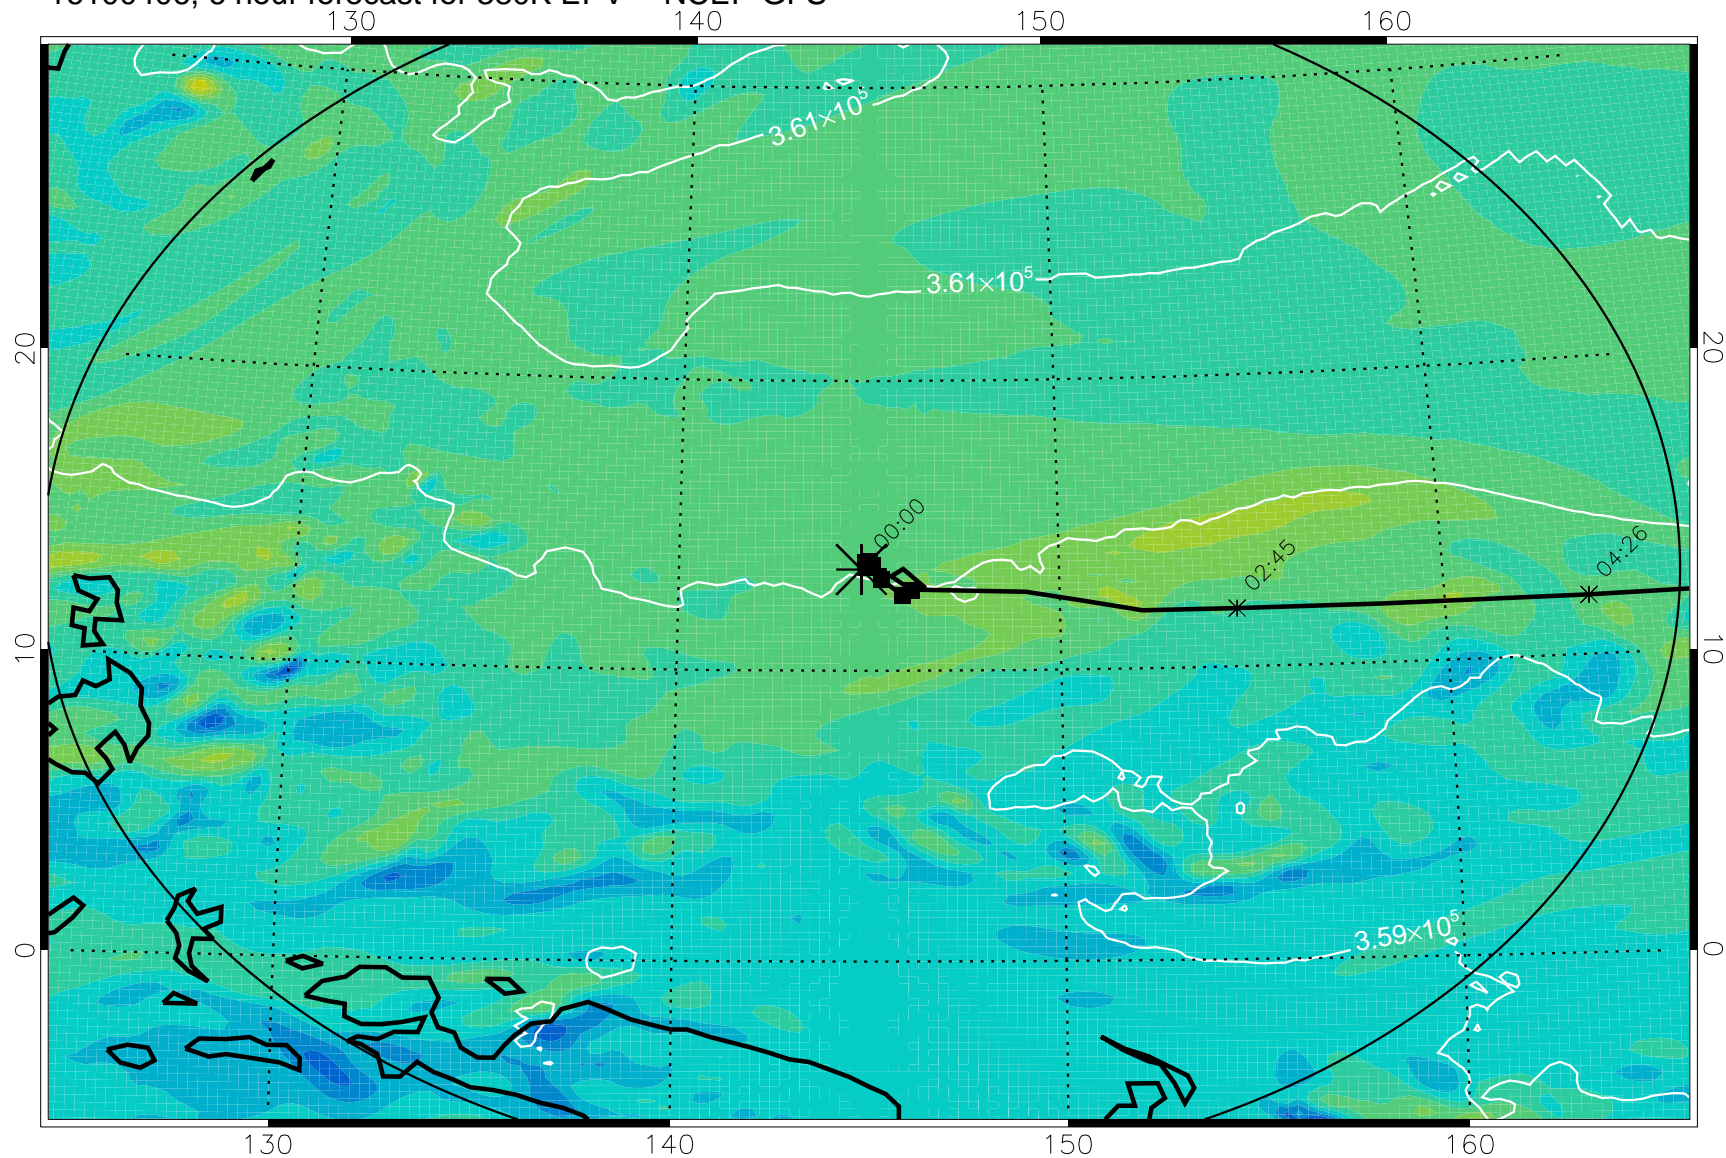

16100406, 6 hour forecast for 380K EPV -- NCEP GFS

380K Montgomery Streamfunction, white

Range ring of 2304 km

16100412, 12 hour forecast for 380K EPV -- NCEP GFS

380K Montgomery Streamfunction, white

Range ring of 2304 km

16100418, 18 hour forecast for 380K EPV -- NCEP GFS

380K Montgomery Streamfunction, white

Range ring of 2304 km

16100500, 24 hour forecast for 380K EPV -- NCEP GFS

380K Montgomery Streamfunction, white

Range ring of 2304 km

16100506, 30 hour forecast for 380K EPV -- NCEP GFS

380K Montgomery Streamfunction, white

Range ring of 2304 km

16100512, 36 hour forecast for 380K EPV -- NCEP GFS

380K Montgomery Streamfunction, white

Range ring of 2304 km

16100518, 42 hour forecast for 380K EPV -- NCEP GFS

380K Montgomery Streamfunction, white

Range ring of 2304 km

16100600, 48 hour forecast for 380K EPV -- NCEP GFS

380K Montgomery Streamfunction, white

Range ring of 2304 km