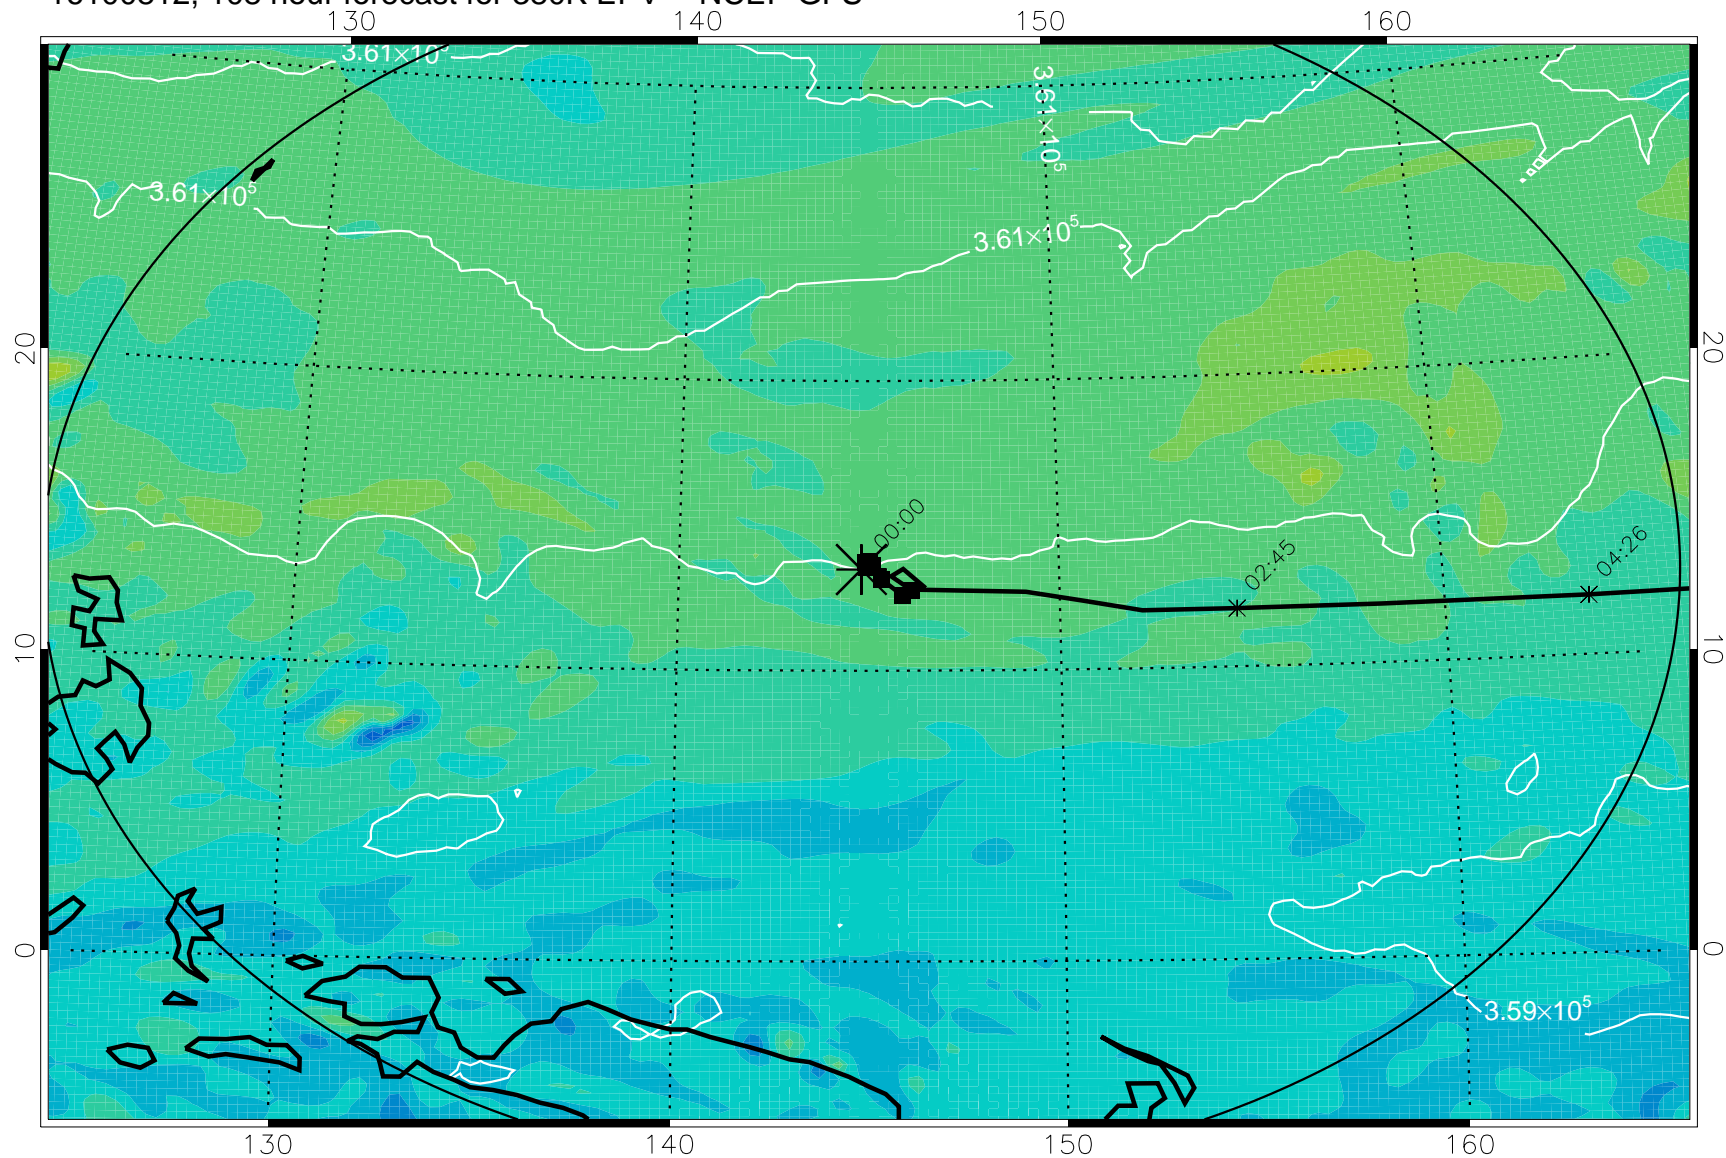

16100706, 78 hour forecast for 380K EPV -- NCEP GFS

380K Montgomery Streamfunction, white

Range ring of 2304 km

16100712, 84 hour forecast for 380K EPV -- NCEP GFS

380K Montgomery Streamfunction, white

Range ring of 2304 km

16100718, 90 hour forecast for 380K EPV -- NCEP GFS

380K Montgomery Streamfunction, white

Range ring of 2304 km

16100800, 96 hour forecast for 380K EPV -- NCEP GFS

380K Montgomery Streamfunction, white

Range ring of 2304 km

16100806, 102 hour forecast for 380K EPV -- NCEP GFS

380K Montgomery Streamfunction, white

Range ring of 2304 km

16100812, 108 hour forecast for 380K EPV -- NCEP GFS

380K Montgomery Streamfunction, white

Range ring of 2304 km

16100818, 114 hour forecast for 380K EPV -- NCEP GFS

380K Montgomery Streamfunction, white

Range ring of 2304 km

16100900, 120 hour forecast for 380K EPV -- NCEP GFS

380K Montgomery Streamfunction, white

Range ring of 2304 km