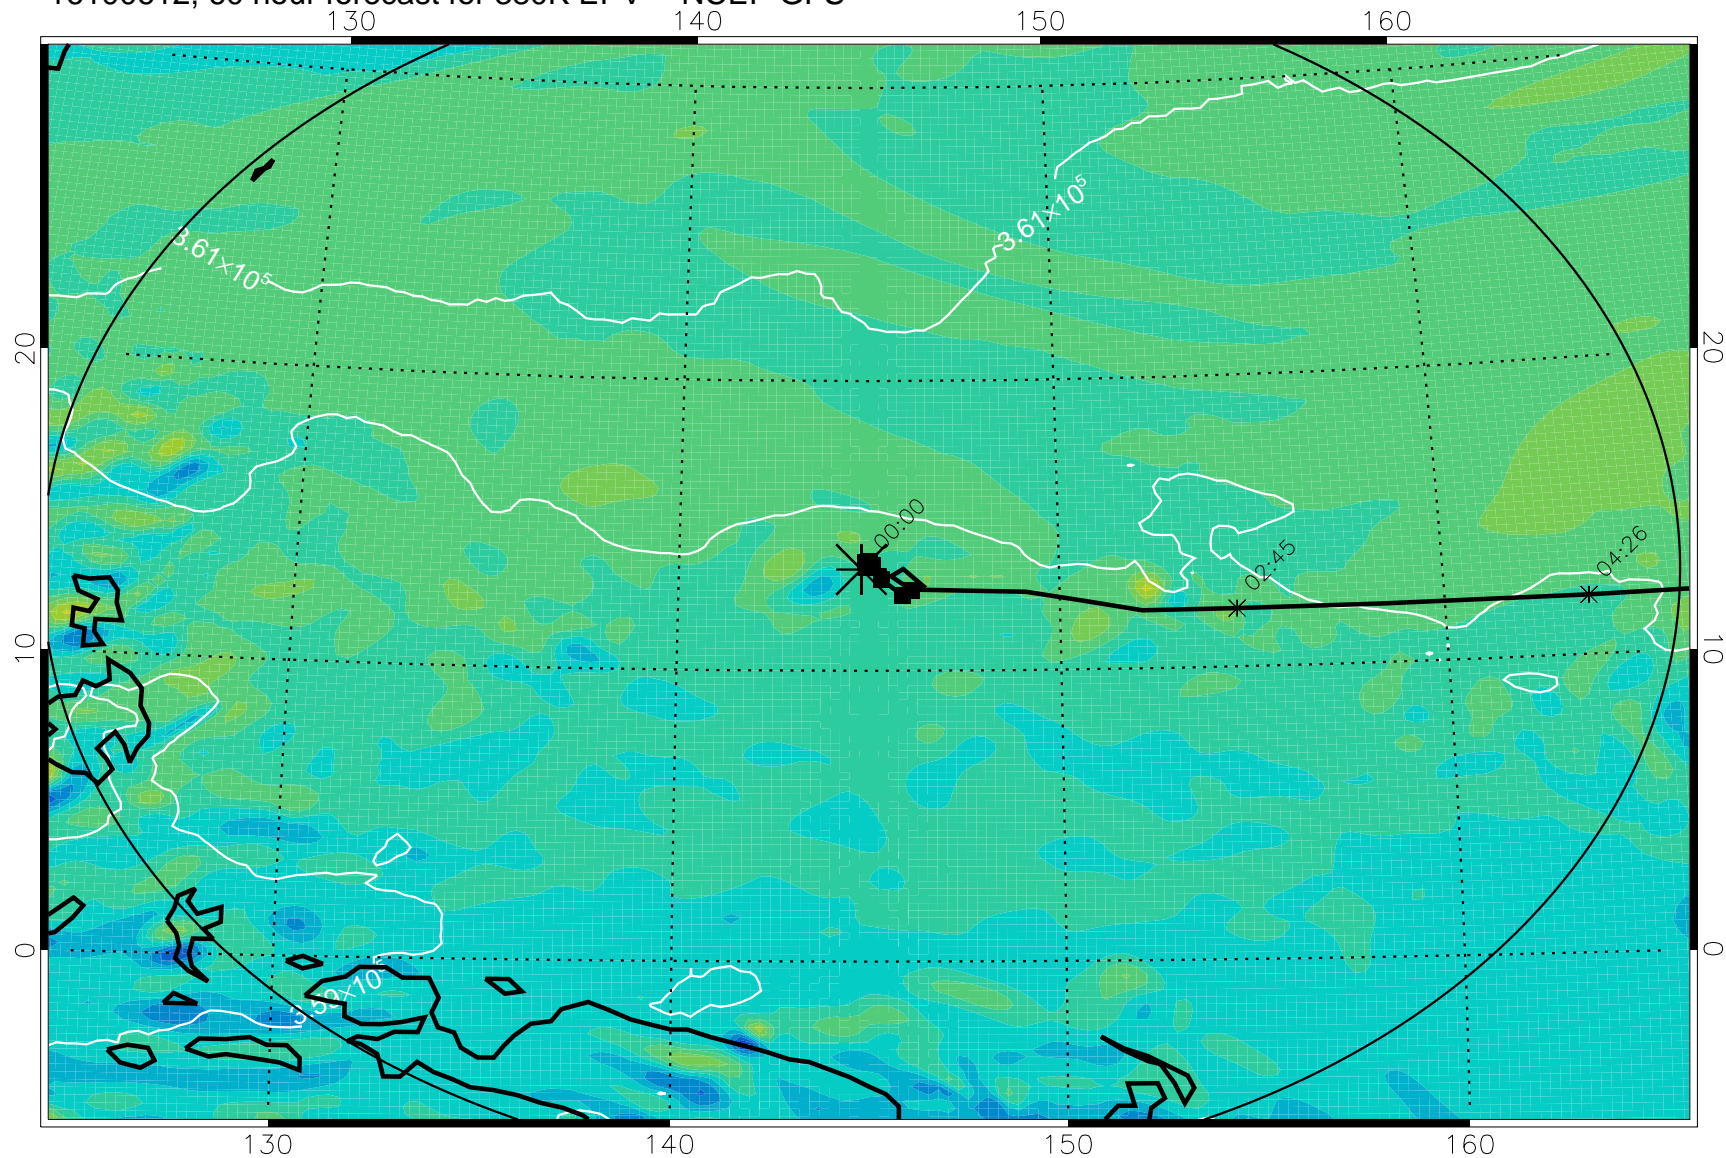

16100518, 42 hour forecast for 380K EPV -- NCEP GFS

380K Montgomery Streamfunction, white

Range ring of 2304 km

16100600, 48 hour forecast for 380K EPV -- NCEP GFS

380K Montgomery Streamfunction, white

Range ring of 2304 km

16100606, 54 hour forecast for 380K EPV -- NCEP GFS

380K Montgomery Streamfunction, white

Range ring of 2304 km

16100612, 60 hour forecast for 380K EPV -- NCEP GFS

380K Montgomery Streamfunction, white

Range ring of 2304 km

16100618, 66 hour forecast for 380K EPV -- NCEP GFS

380K Montgomery Streamfunction, white

Range ring of 2304 km

16100700, 72 hour forecast for 380K EPV -- NCEP GFS

380K Montgomery Streamfunction, white

Range ring of 2304 km

16100706, 78 hour forecast for 380K EPV -- NCEP GFS

380K Montgomery Streamfunction, white

Range ring of 2304 km

16100712, 84 hour forecast for 380K EPV -- NCEP GFS

380K Montgomery Streamfunction, white

Range ring of 2304 km