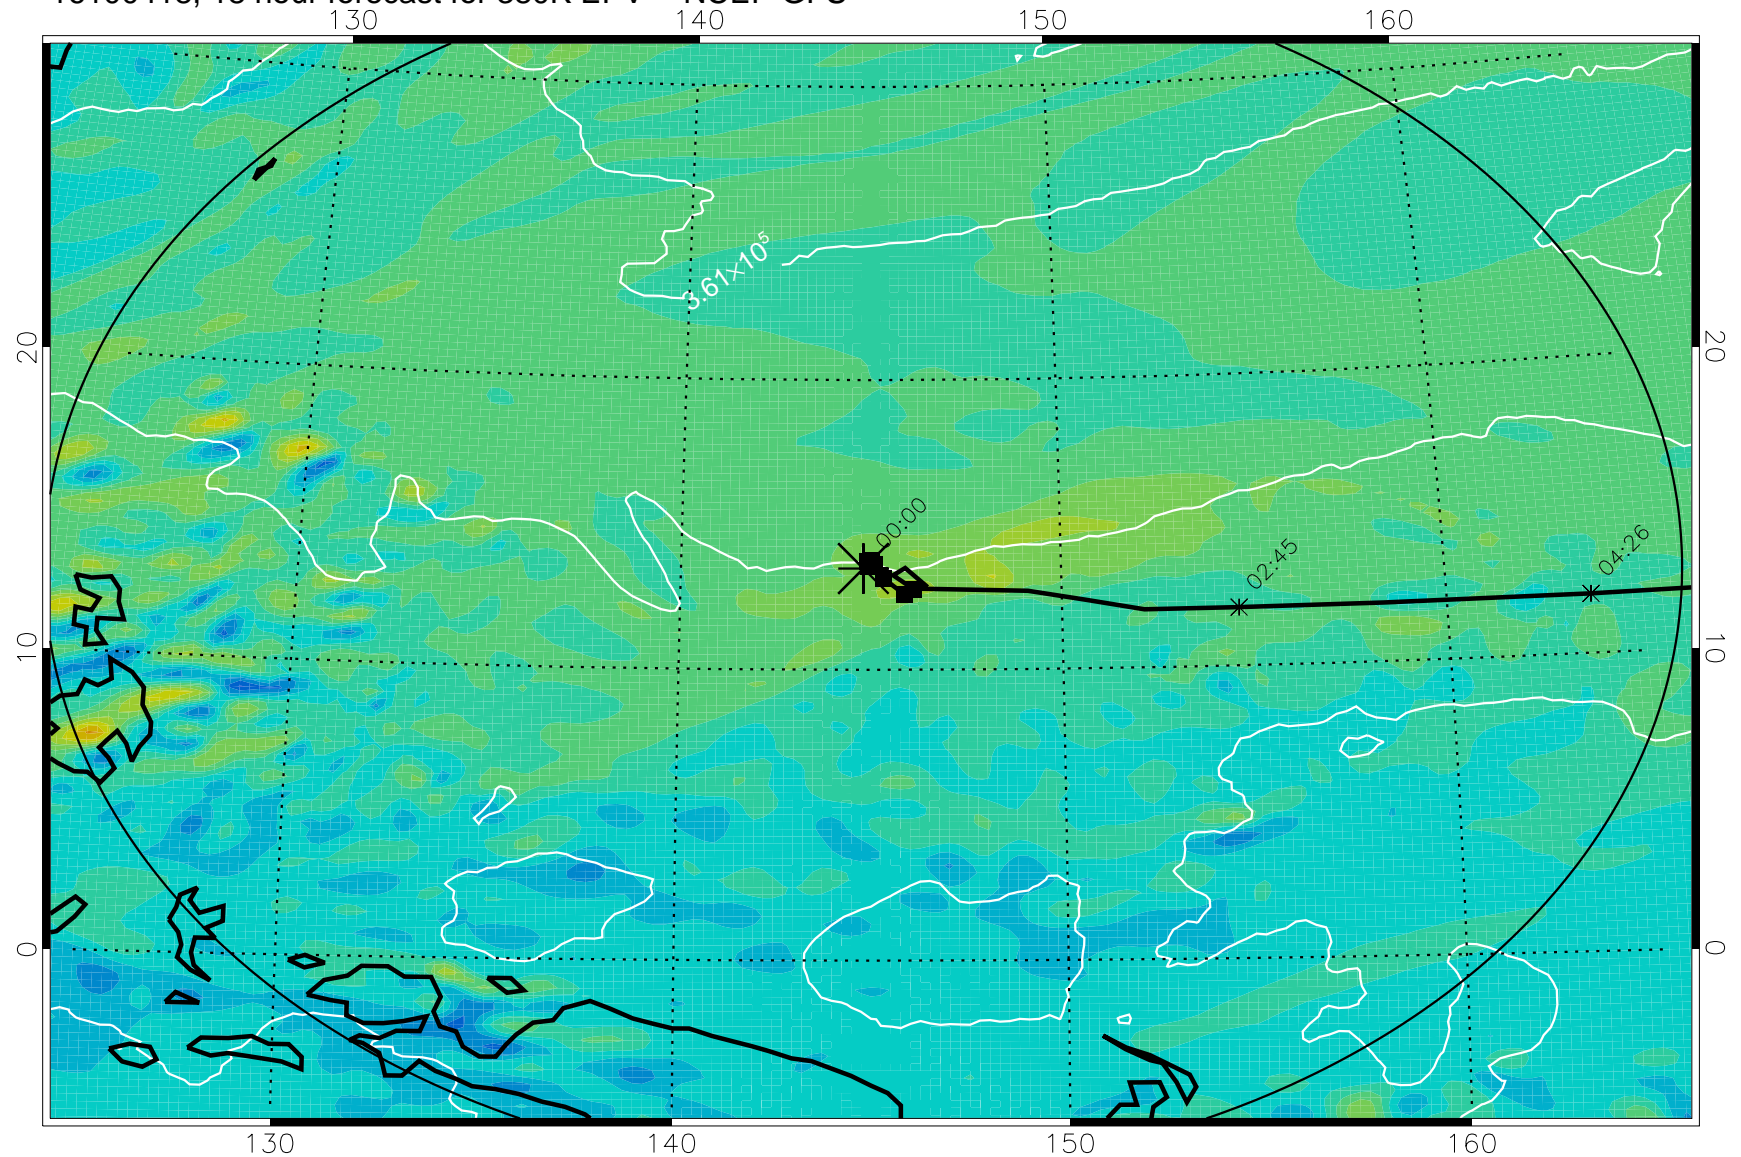

16100406, 6 hour forecast for 380K EPV -- NCEP GFS

380K Montgomery Streamfunction, white

Range ring of 2304 km

16100412, 12 hour forecast for 380K EPV -- NCEP GFS

380K Montgomery Streamfunction, white

Range ring of 2304 km

16100418, 18 hour forecast for 380K EPV -- NCEP GFS

380K Montgomery Streamfunction, white

Range ring of 2304 km

16100500, 24 hour forecast for 380K EPV -- NCEP GFS

380K Montgomery Streamfunction, white

Range ring of 2304 km

16100506, 30 hour forecast for 380K EPV -- NCEP GFS

380K Montgomery Streamfunction, white

Range ring of 2304 km

16100512, 36 hour forecast for 380K EPV -- NCEP GFS

380K Montgomery Streamfunction, white

Range ring of 2304 km

16100518, 42 hour forecast for 380K EPV -- NCEP GFS

380K Montgomery Streamfunction, white

Range ring of 2304 km

16100600, 48 hour forecast for 380K EPV -- NCEP GFS

380K Montgomery Streamfunction, white

Range ring of 2304 km