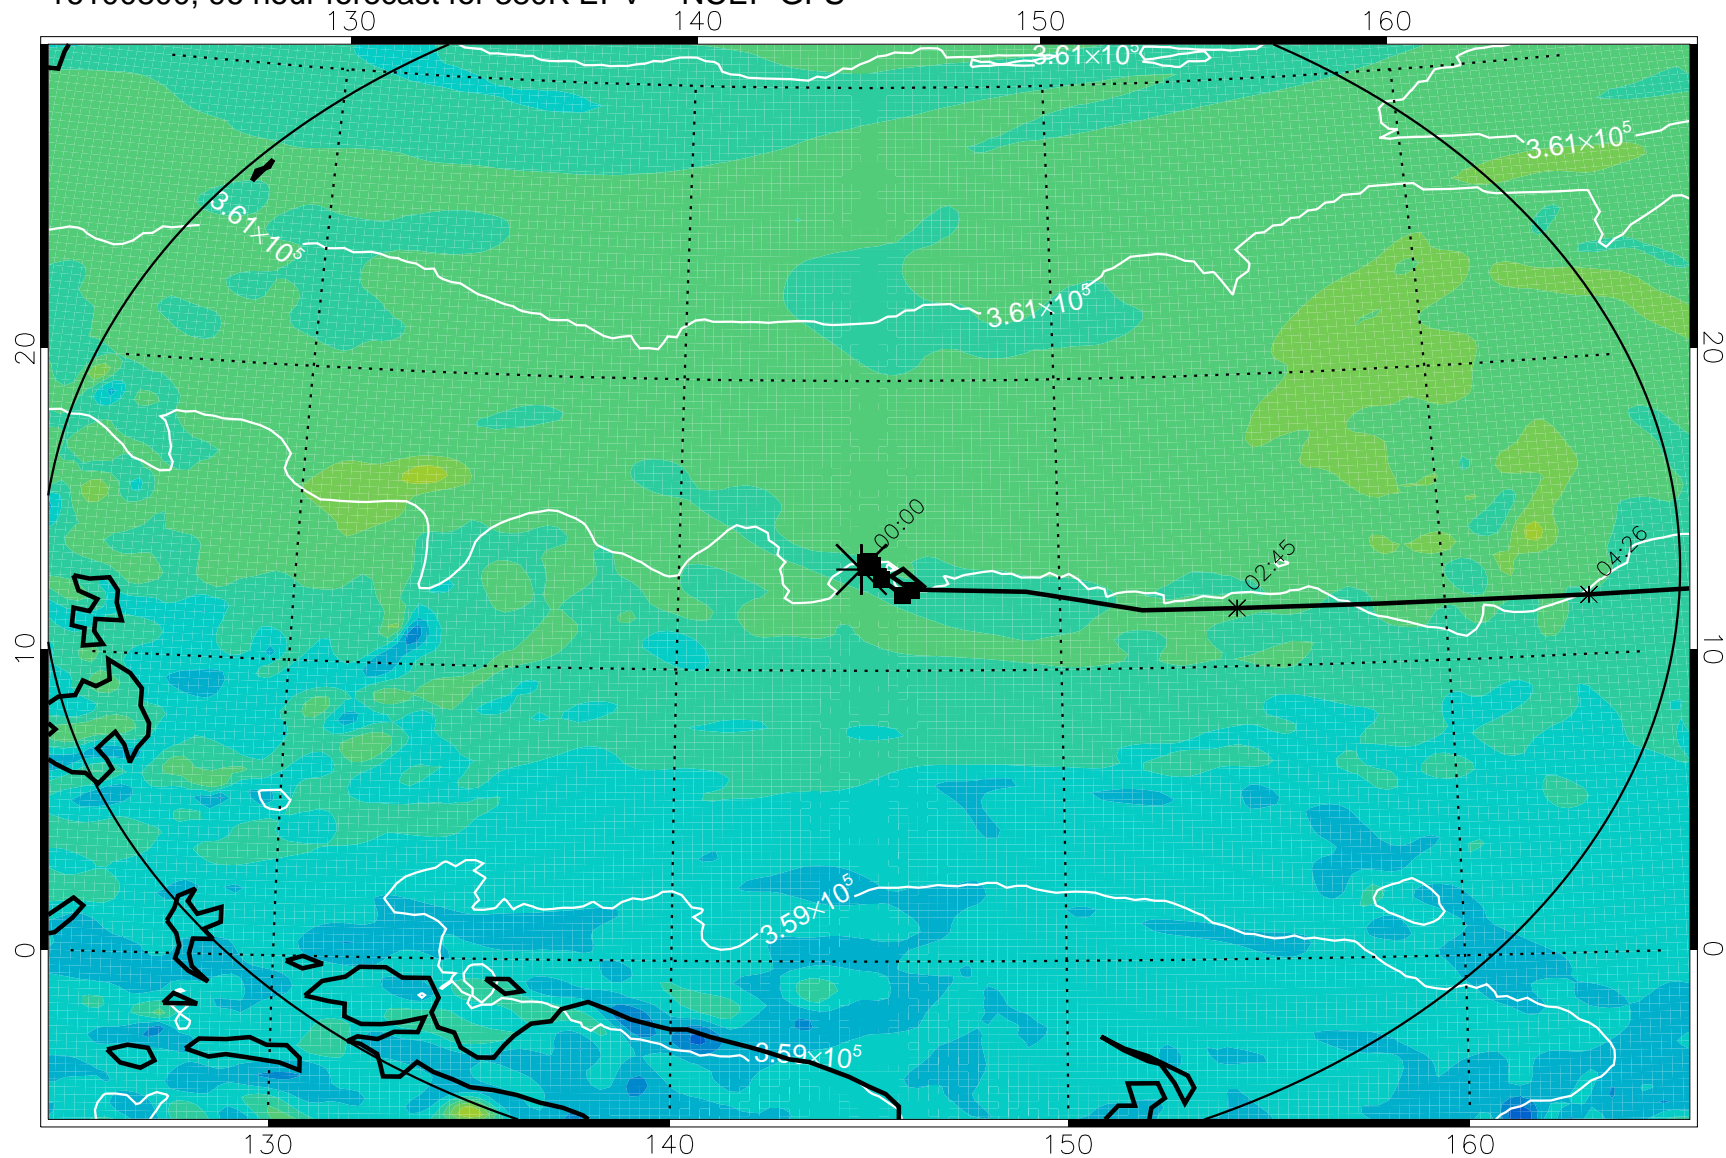

16100618, 66 hour forecast for 380K EPV -- NCEP GFS

380K Montgomery Streamfunction, white

Range ring of 2304 km

16100700, 72 hour forecast for 380K EPV -- NCEP GFS

380K Montgomery Streamfunction, white

Range ring of 2304 km

16100706, 78 hour forecast for 380K EPV -- NCEP GFS

380K Montgomery Streamfunction, white

Range ring of 2304 km

16100712, 84 hour forecast for 380K EPV -- NCEP GFS

380K Montgomery Streamfunction, white

Range ring of 2304 km

16100718, 90 hour forecast for 380K EPV -- NCEP GFS

380K Montgomery Streamfunction, white

Range ring of 2304 km

16100800, 96 hour forecast for 380K EPV -- NCEP GFS

380K Montgomery Streamfunction, white

Range ring of 2304 km

16100806, 102 hour forecast for 380K EPV -- NCEP GFS

380K Montgomery Streamfunction, white

Range ring of 2304 km

16100812, 108 hour forecast for 380K EPV -- NCEP GFS

380K Montgomery Streamfunction, white

Range ring of 2304 km