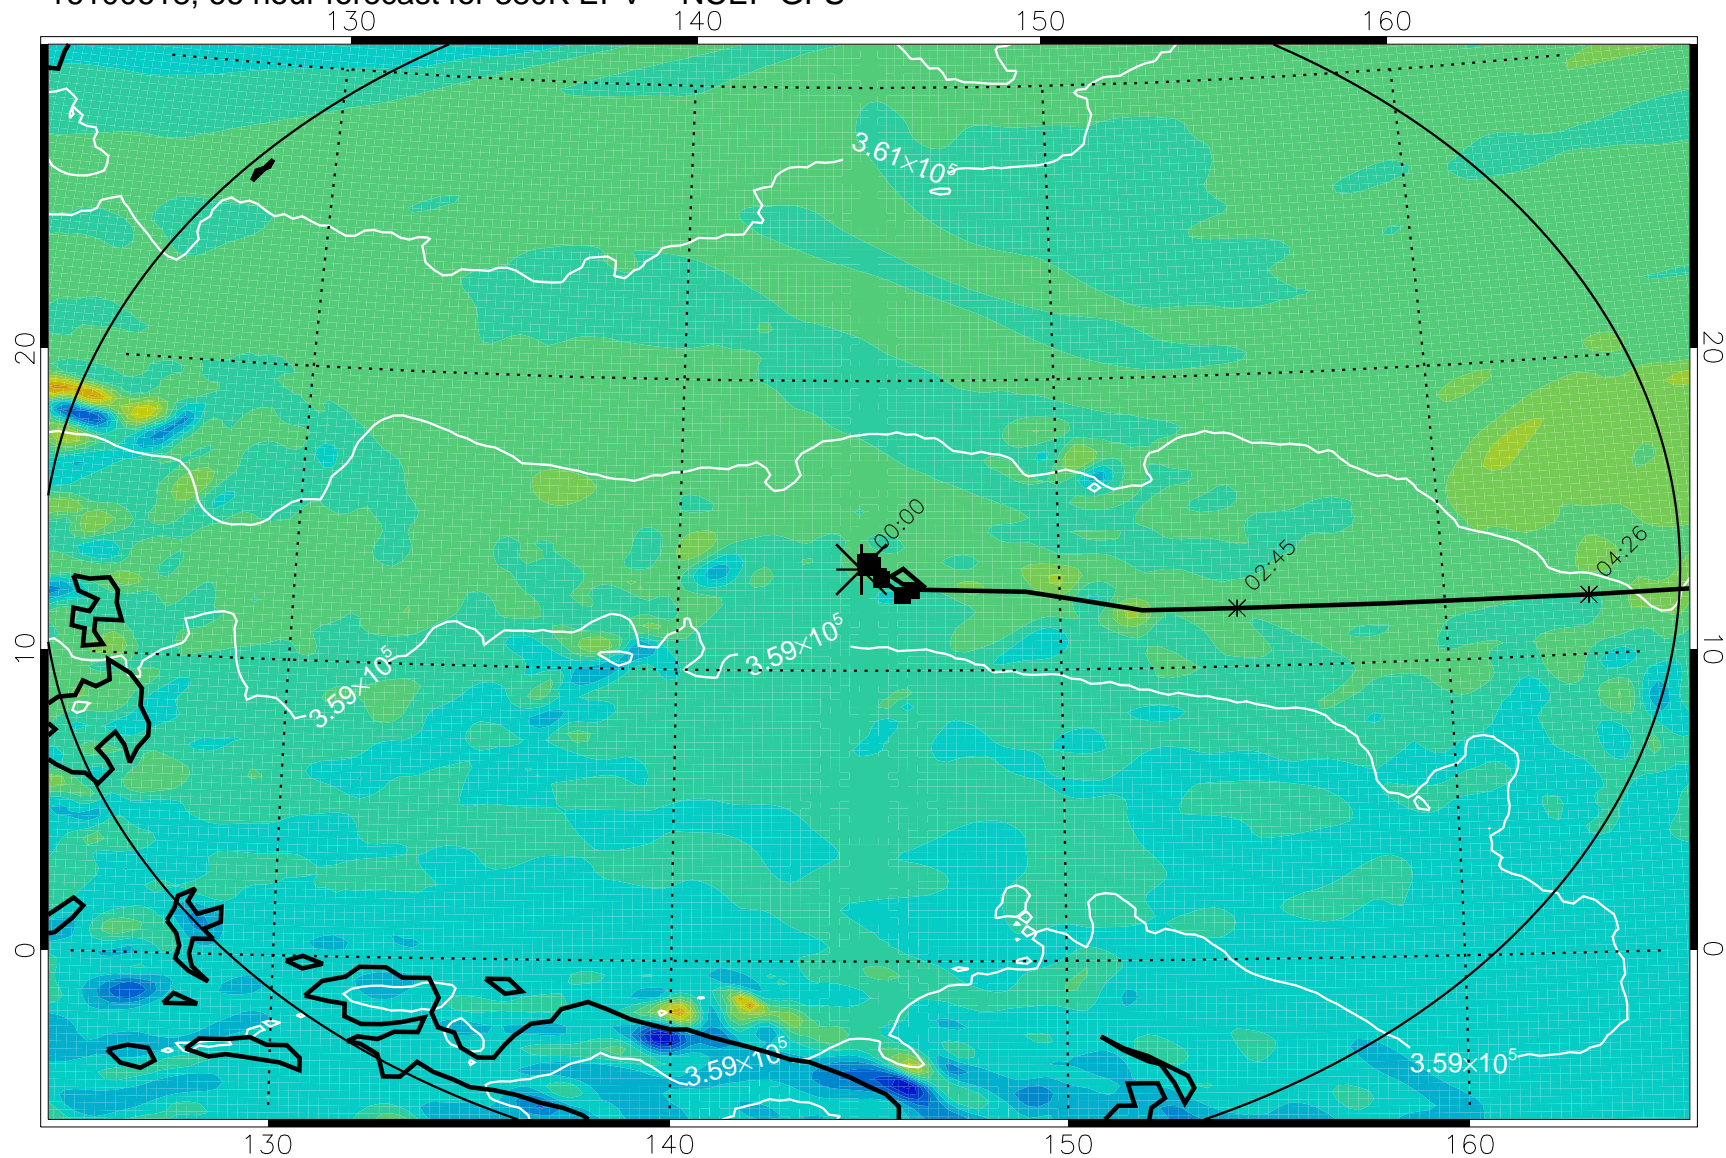

16100606, 54 hour forecast for 380K EPV -- NCEP GFS

380K Montgomery Streamfunction, white

Range ring of 2304 km

16100612, 60 hour forecast for 380K EPV -- NCEP GFS

380K Montgomery Streamfunction, white

Range ring of 2304 km

16100618, 66 hour forecast for 380K EPV -- NCEP GFS

380K Montgomery Streamfunction, white

Range ring of 2304 km

16100700, 72 hour forecast for 380K EPV -- NCEP GFS

380K Montgomery Streamfunction, white

Range ring of 2304 km

16100706, 78 hour forecast for 380K EPV -- NCEP GFS

380K Montgomery Streamfunction, white

Range ring of 2304 km

16100712, 84 hour forecast for 380K EPV -- NCEP GFS

380K Montgomery Streamfunction, white

Range ring of 2304 km

16100718, 90 hour forecast for 380K EPV -- NCEP GFS

380K Montgomery Streamfunction, white

Range ring of 2304 km

16100800, 96 hour forecast for 380K EPV -- NCEP GFS

380K Montgomery Streamfunction, white

Range ring of 2304 km