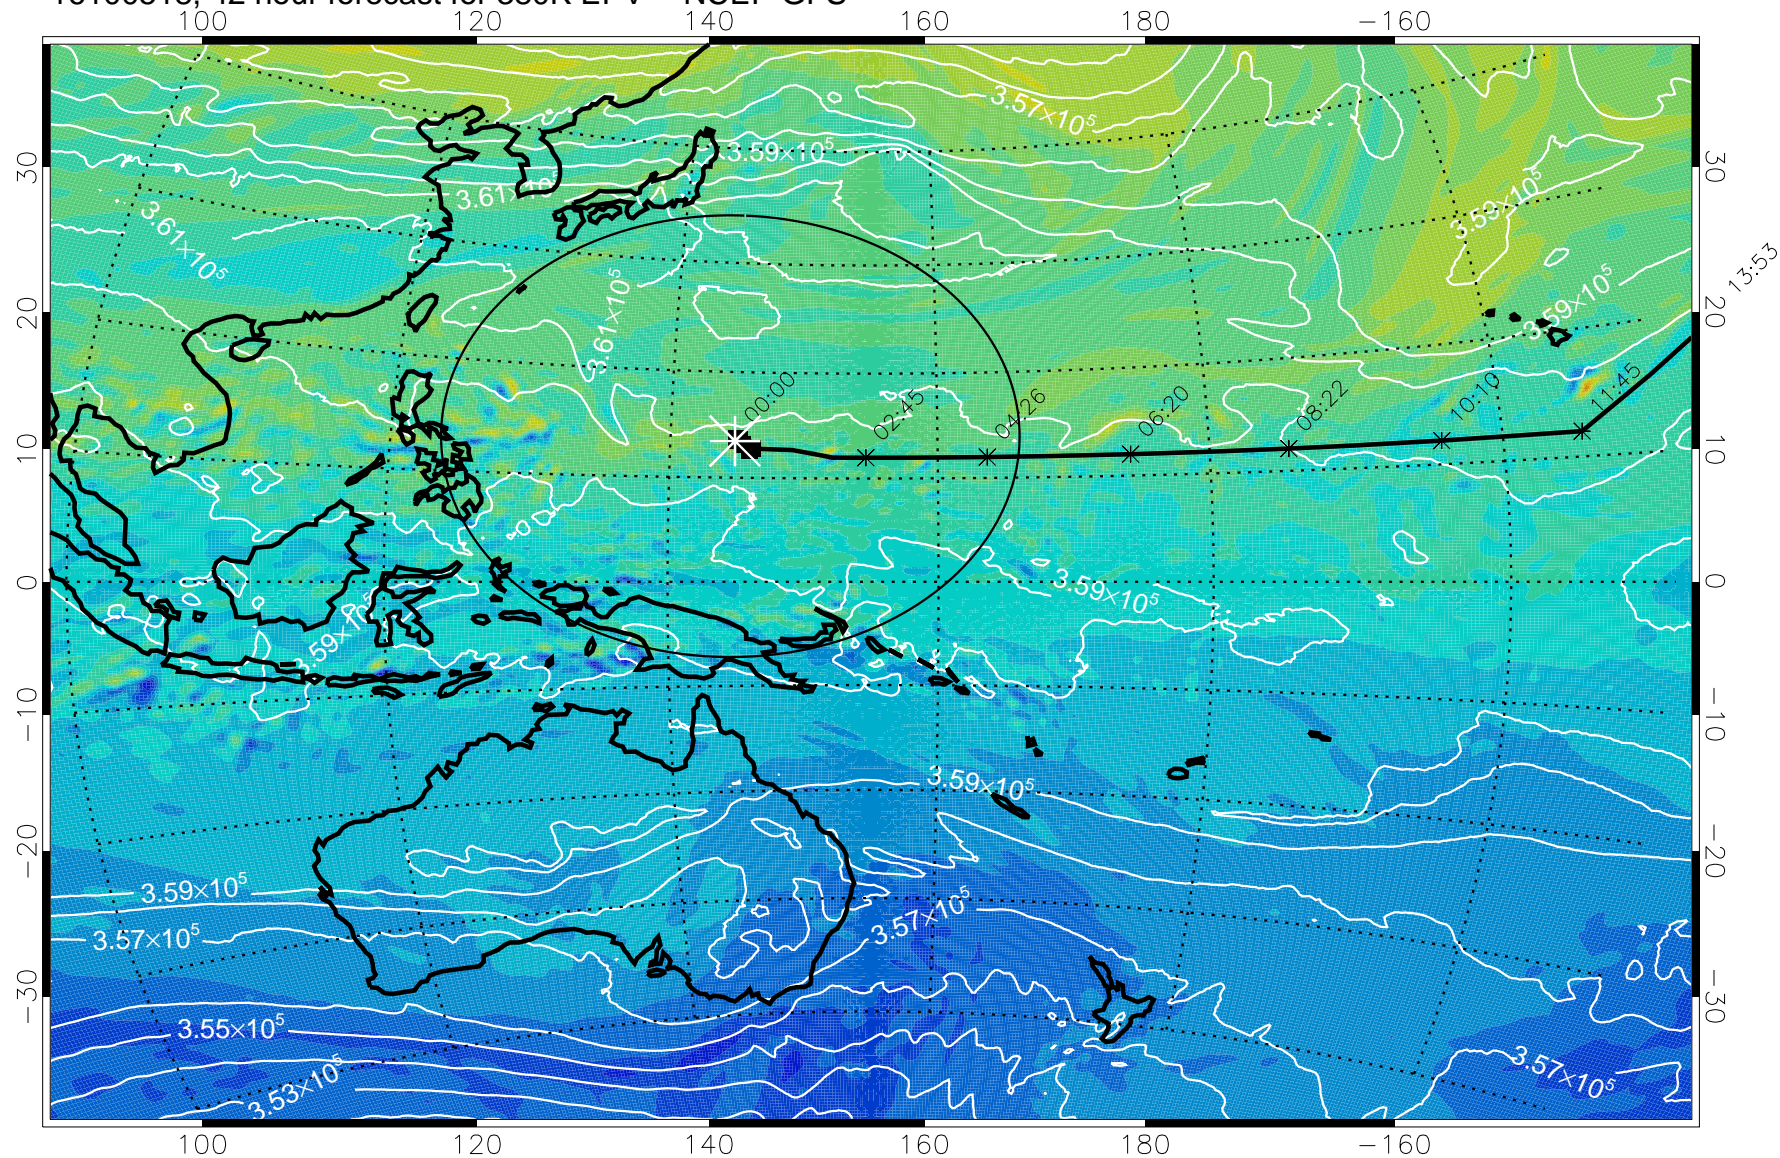

380K Montgomery Streamfunction, white

Range ring of 2304 km

15:52

13:53

16100506, 30 hour forecast for 380K EPV -- NCEP GFS

380K Montgomery Streamfunction, white

Range ring of 2304 km

15:52

16100512, 36 hour forecast for 380K EPV -- NCEP GFS

380K Montgomery Streamfunction, white

Range ring of 2304 km

15:52

16100518, 42 hour forecast for 380K EPV -- NCEP GFS

380K Montgomery Streamfunction, white

Range ring of 2304 km

15:52

16100600, 48 hour forecast for 380K EPV -- NCEP GFS

380K Montgomery Streamfunction, white

Range ring of 2304 km

16100606, 54 hour forecast for 380K EPV -- NCEP GFS

380K Montgomery Streamfunction, white

Range ring of 2304 km

15:52

16100612, 60 hour forecast for 380K EPV -- NCEP GFS

380K Montgomery Streamfunction, white

Range ring of 2304 km

15:52

13:53

16100618, 66 hour forecast for 380K EPV -- NCEP GFS