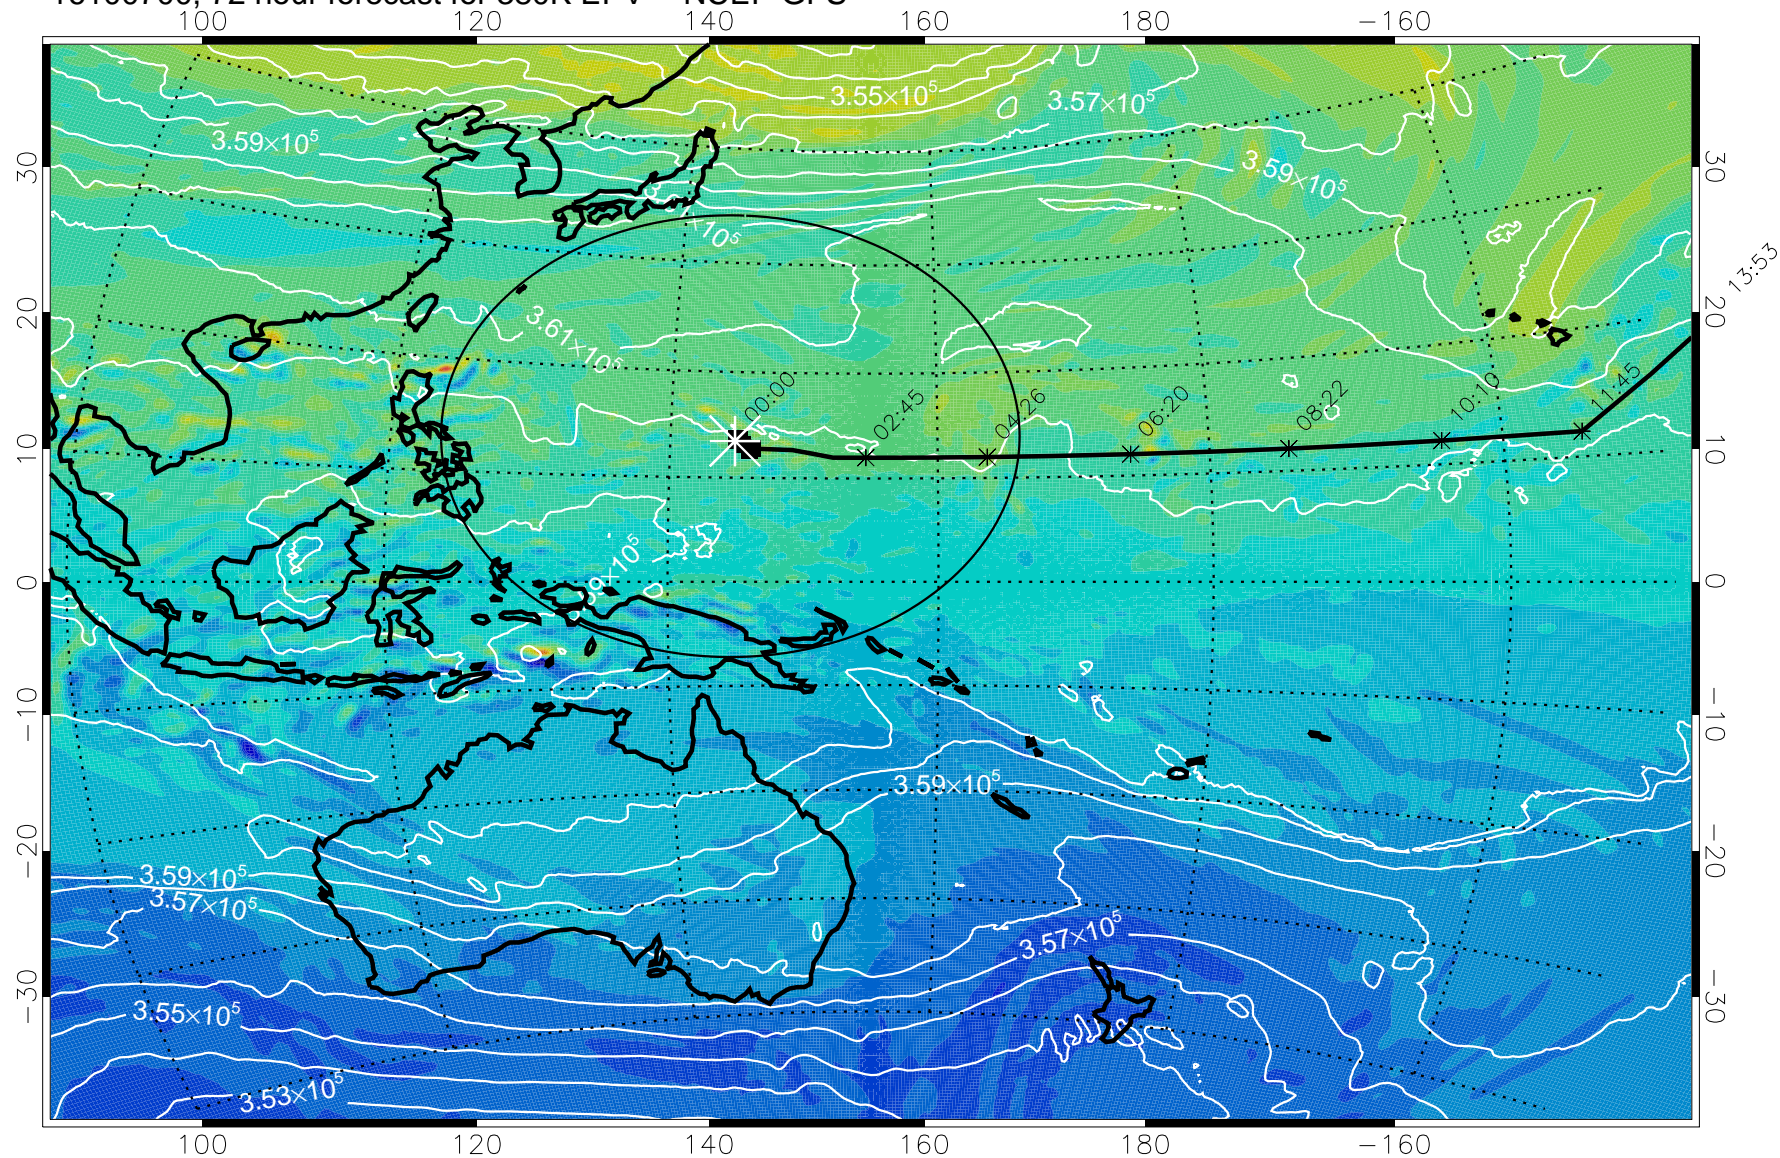

Range ring of 2304 km

15:52

16100600, 48 hour forecast for 380K EPV -- NCEP GFS

380K Montgomery Streamfunction, white

Range ring of 2304 km

16100606, 54 hour forecast for 380K EPV -- NCEP GFS

380K Montgomery Streamfunction, white

Range ring of 2304 km

15:52

16100612, 60 hour forecast for 380K EPV -- NCEP GFS

380K Montgomery Streamfunction, white

Range ring of 2304 km

15:52

13:53

16100618, 66 hour forecast for 380K EPV -- NCEP GFS

380K Montgomery Streamfunction, white

Range ring of 2304 km

15:52

13:53

16100700, 72 hour forecast for 380K EPV -- NCEP GFS

380K Montgomery Streamfunction, white

Range ring of 2304 km

16100706, 78 hour forecast for 380K EPV -- NCEP GFS

15:52

16100712, 84 hour forecast for 380K EPV -- NCEP GFS

380K Montgomery Streamfunction, white

Range ring of 2304 km

15:52

16100718, 90 hour forecast for 380K EPV -- NCEP GFS

380K Montgomery Streamfunction, white