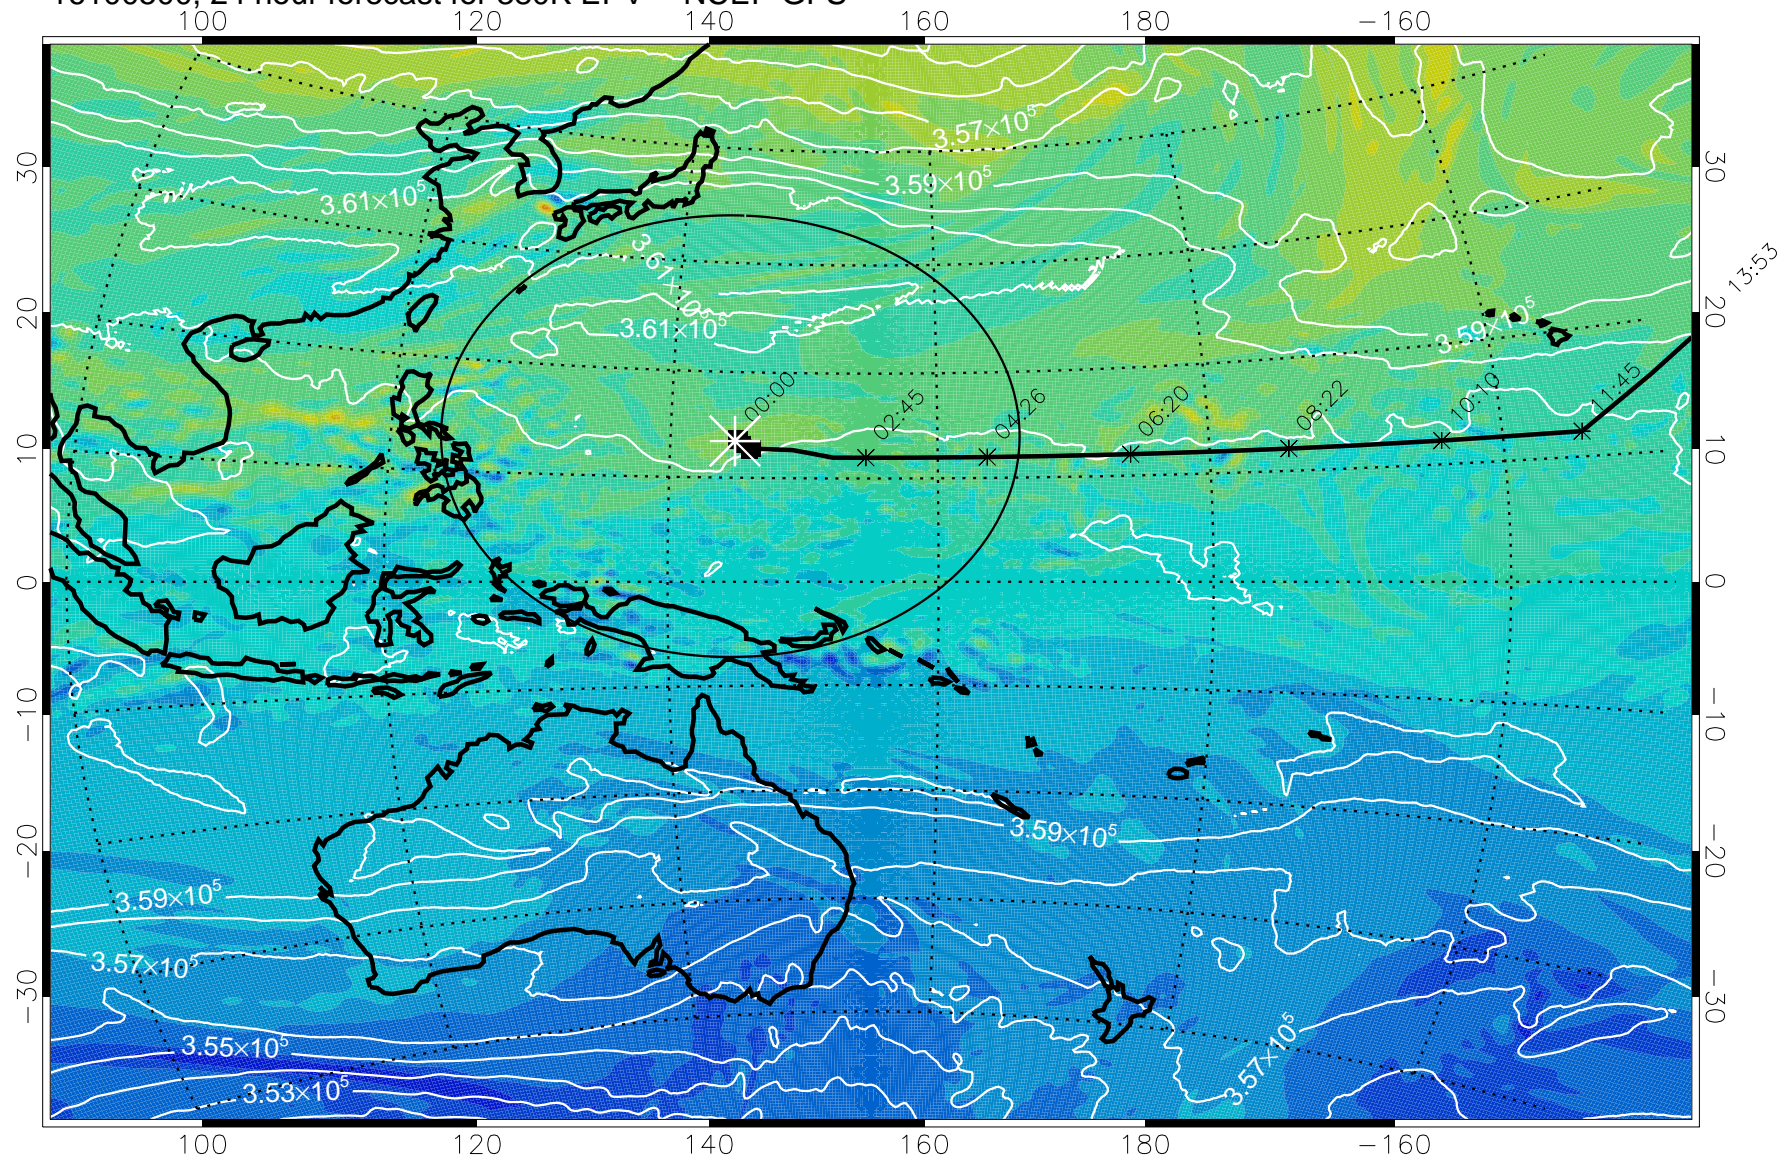

Range ring of 2304 km

15:52

13:53

16100418, 18 hour forecast for 380K EPV -- NCEP GFS

380K Montgomery Streamfunction, white

Range ring of 2304 km

15:52

16100500, 24 hour forecast for 380K EPV -- NCEP GFS

380K Montgomery Streamfunction, white

Range ring of 2304 km

15:52

13:53

16100506, 30 hour forecast for 380K EPV -- NCEP GFS

380K Montgomery Streamfunction, white

Range ring of 2304 km

15:52

16100512, 36 hour forecast for 380K EPV -- NCEP GFS

380K Montgomery Streamfunction, white

Range ring of 2304 km

15:52

16100518, 42 hour forecast for 380K EPV -- NCEP GFS

380K Montgomery Streamfunction, white

Range ring of 2304 km

15:52

16100600, 48 hour forecast for 380K EPV -- NCEP GFS

380K Montgomery Streamfunction, white

Range ring of 2304 km

16100606, 54 hour forecast for 380K EPV -- NCEP GFS

380K Montgomery Streamfunction, white