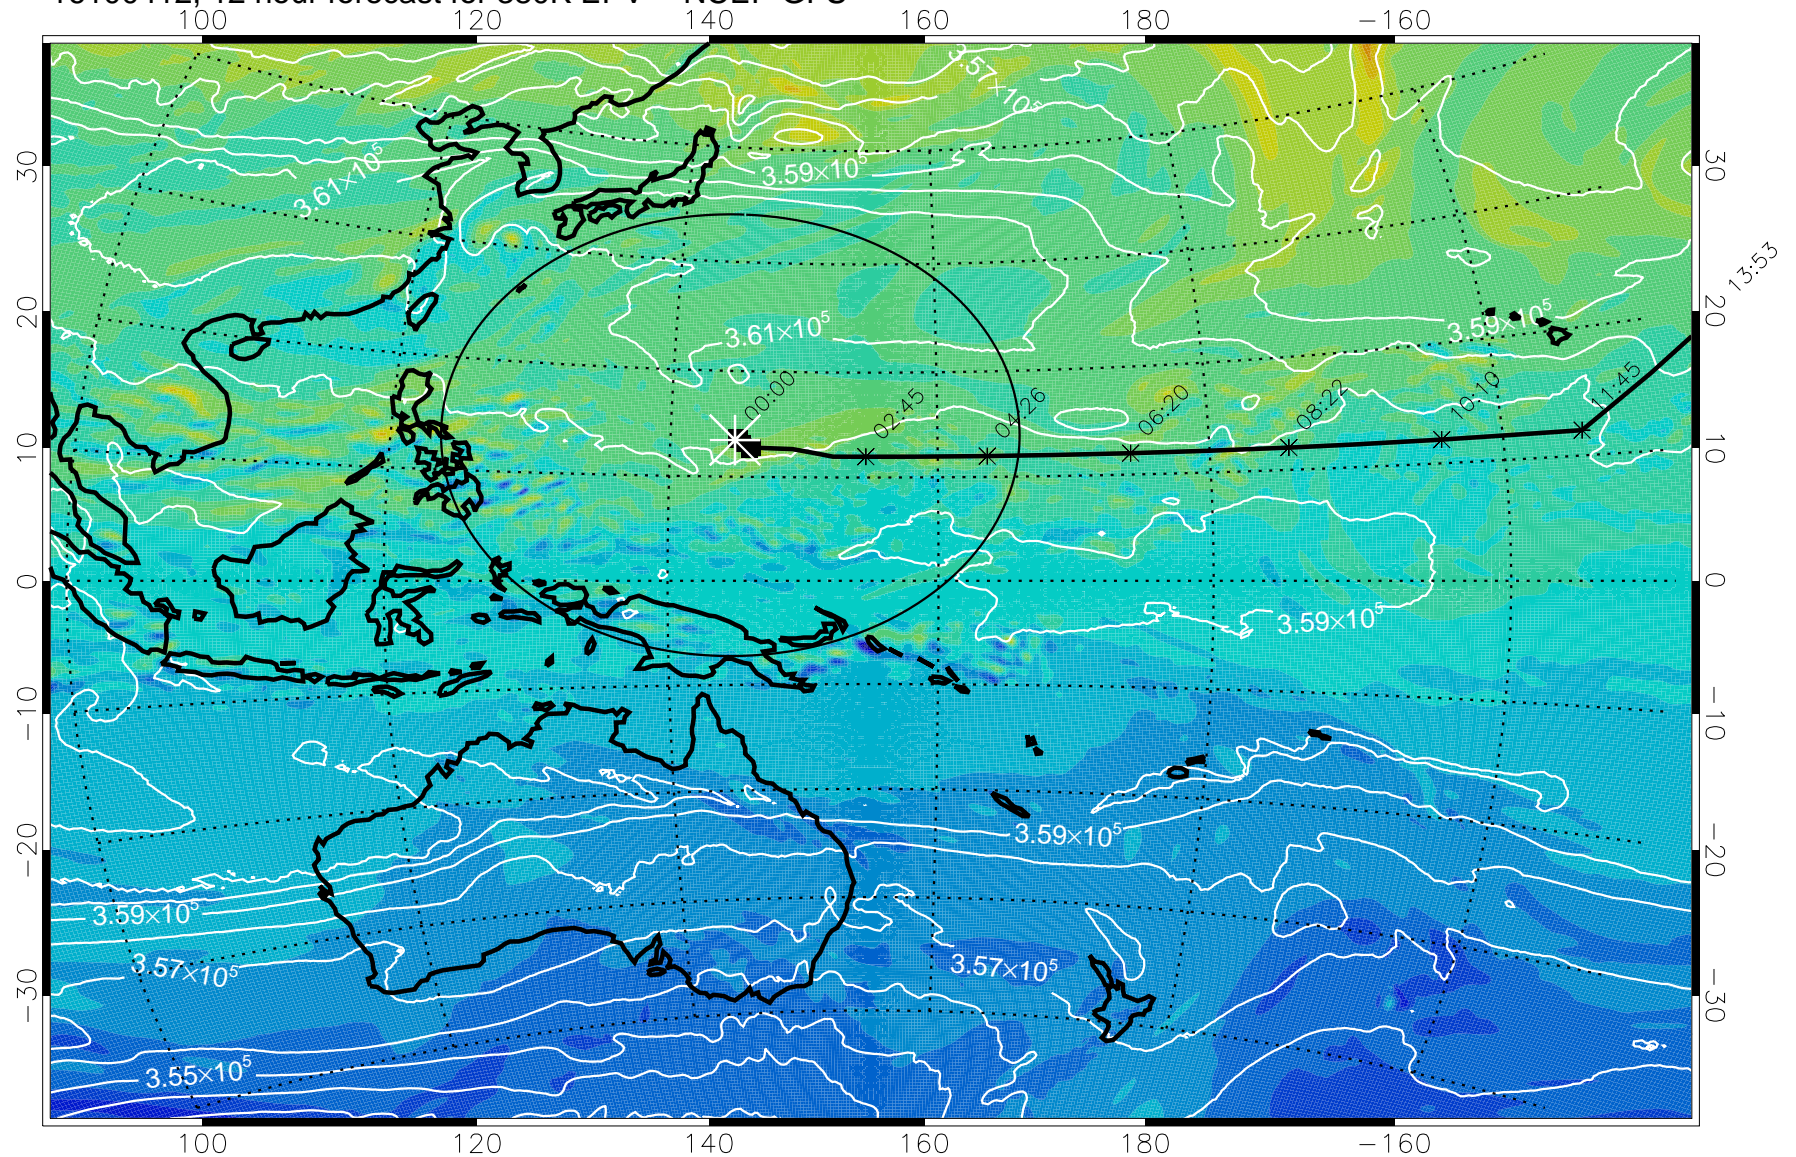

16100406, 6 hour forecast for 380K EPV -- NCEP GFS

380K Montgomery Streamfunction, white

Range ring of 2304 km

15:52

16100412, 12 hour forecast for 380K EPV -- NCEP GFS

380K Montgomery Streamfunction, white

Range ring of 2304 km

15:52

13:53

16100418, 18 hour forecast for 380K EPV -- NCEP GFS

380K Montgomery Streamfunction, white

Range ring of 2304 km

15:52

16100500, 24 hour forecast for 380K EPV -- NCEP GFS

380K Montgomery Streamfunction, white

Range ring of 2304 km

15:52

13:53

16100506, 30 hour forecast for 380K EPV -- NCEP GFS

380K Montgomery Streamfunction, white

Range ring of 2304 km

15:52

16100512, 36 hour forecast for 380K EPV -- NCEP GFS

380K Montgomery Streamfunction, white

Range ring of 2304 km

15:52

16100518, 42 hour forecast for 380K EPV -- NCEP GFS

380K Montgomery Streamfunction, white