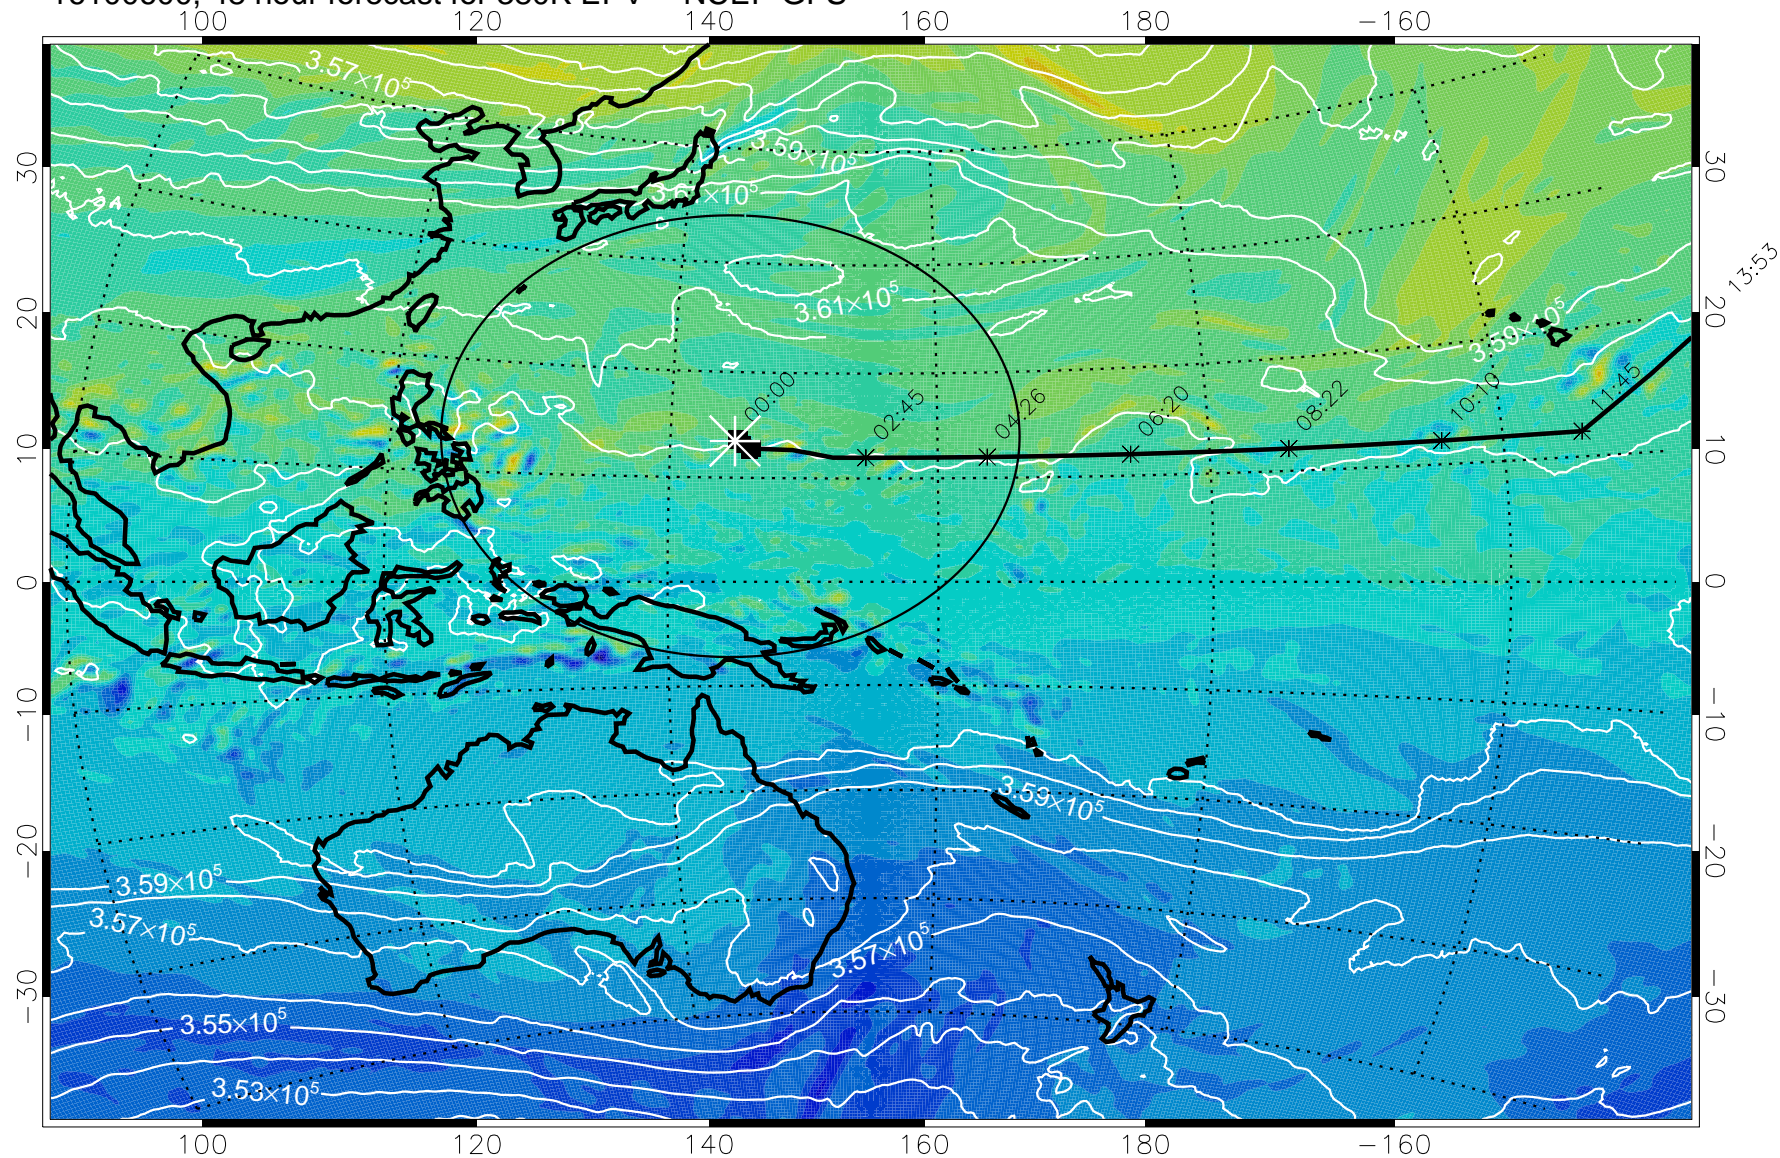

380K Montgomery Streamfunction, white

Range ring of 2304 km

15:52

13:53

16100506, 30 hour forecast for 380K EPV -- NCEP GFS

380K Montgomery Streamfunction, white

Range ring of 2304 km

15:52

16100512, 36 hour forecast for 380K EPV -- NCEP GFS

380K Montgomery Streamfunction, white

Range ring of 2304 km

15:52

16100518, 42 hour forecast for 380K EPV -- NCEP GFS

380K Montgomery Streamfunction, white

Range ring of 2304 km

15:52

16100600, 48 hour forecast for 380K EPV -- NCEP GFS

380K Montgomery Streamfunction, white

Range ring of 2304 km

16100606, 54 hour forecast for 380K EPV -- NCEP GFS

380K Montgomery Streamfunction, white

Range ring of 2304 km

15:52

16100612, 60 hour forecast for 380K EPV -- NCEP GFS

380K Montgomery Streamfunction, white

Range ring of 2304 km

15:52

13:53

16100618, 66 hour forecast for 380K EPV -- NCEP GFS