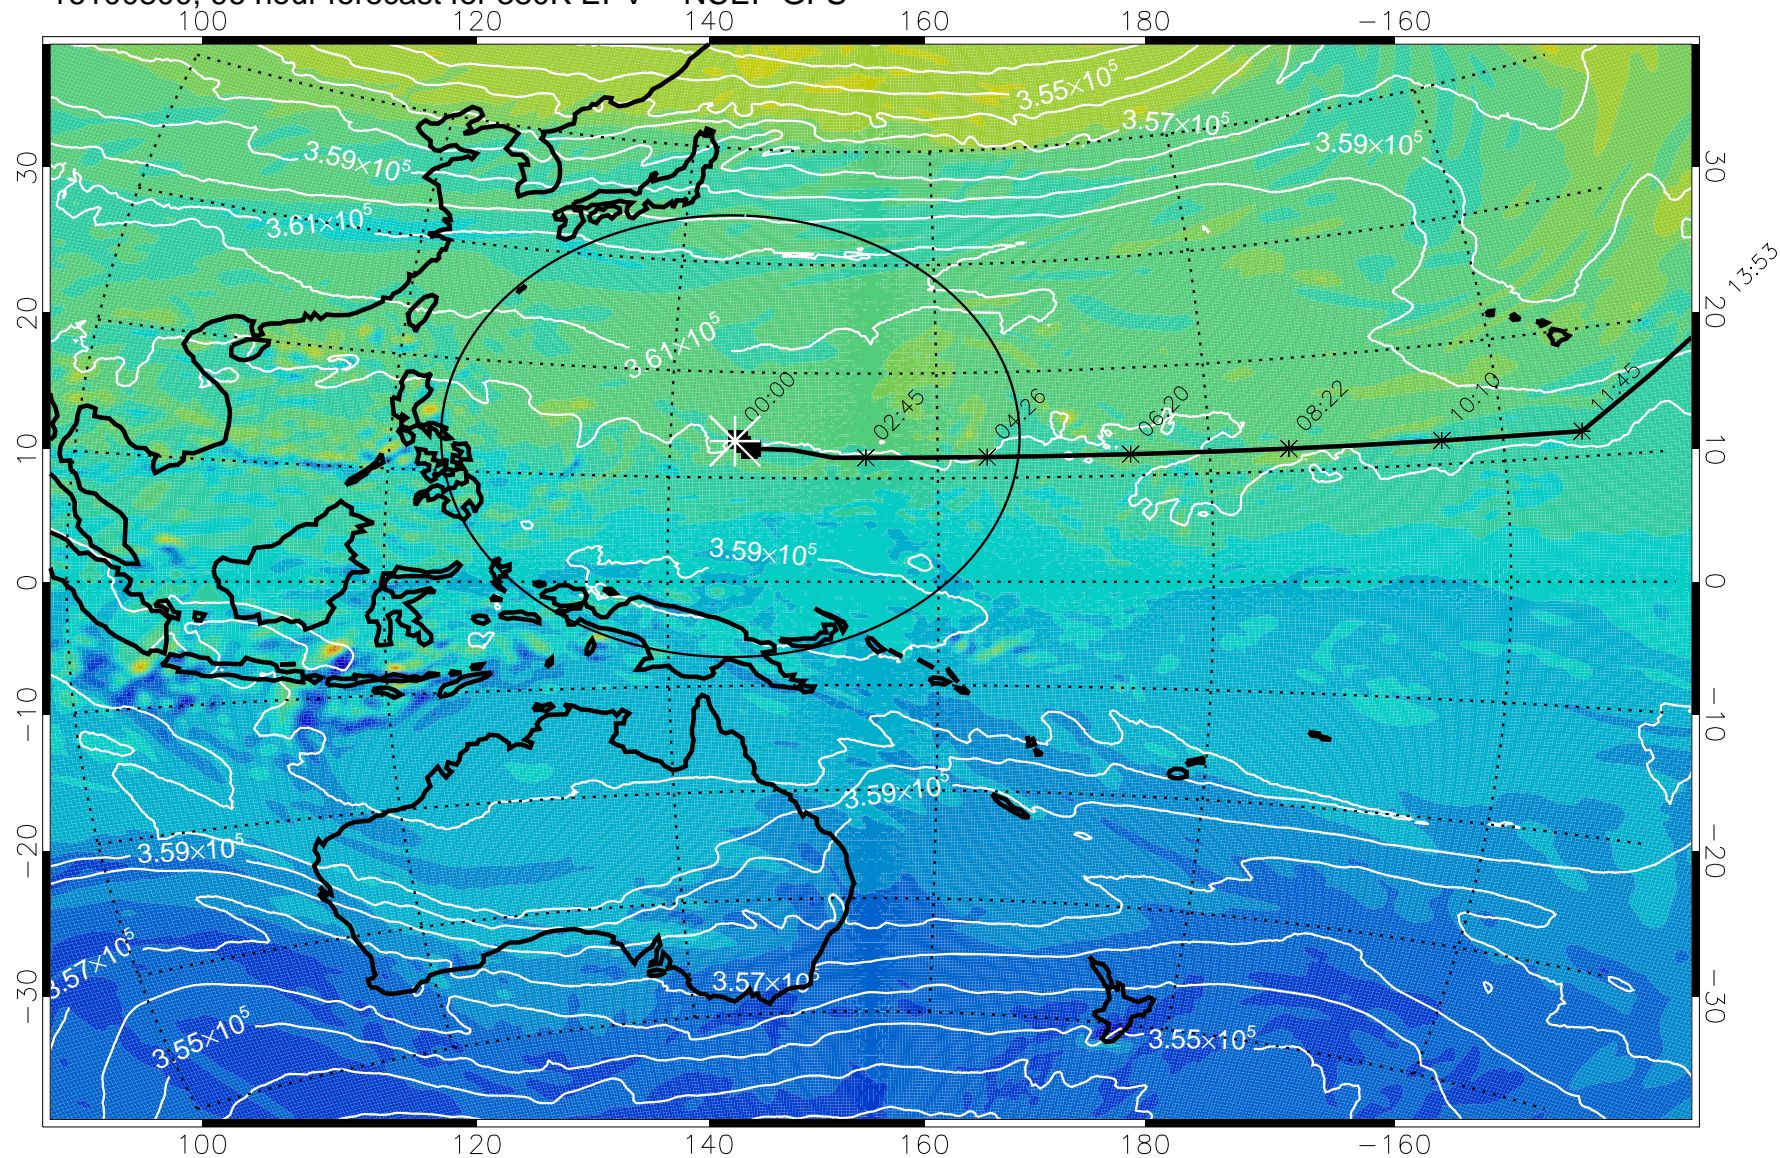

380K Montgomery Streamfunction, white

Range ring of 2304 km

15:52

13:53

16100700, 72 hour forecast for 380K EPV -- NCEP GFS

380K Montgomery Streamfunction, white

Range ring of 2304 km

16100706, 78 hour forecast for 380K EPV -- NCEP GFS

15:52

16100712, 84 hour forecast for 380K EPV -- NCEP GFS

380K Montgomery Streamfunction, white

Range ring of 2304 km

15:52

16100718, 90 hour forecast for 380K EPV -- NCEP GFS

380K Montgomery Streamfunction, white

Range ring of 2304 km

15:52

16100800, 96 hour forecast for 380K EPV -- NCEP GFS

380K Montgomery Streamfunction, white

Range ring of 2304 km

15:52

13:53

16100806, 102 hour forecast for 380K EPV -- NCEP GFS

380K Montgomery Streamfunction, white

Range ring of 2304 km

15:52

13:53

16100812, 108 hour forecast for 380K EPV -- NCEP GFS

380K Montgomery Streamfunction, white

Range ring of 2304 km

15:52