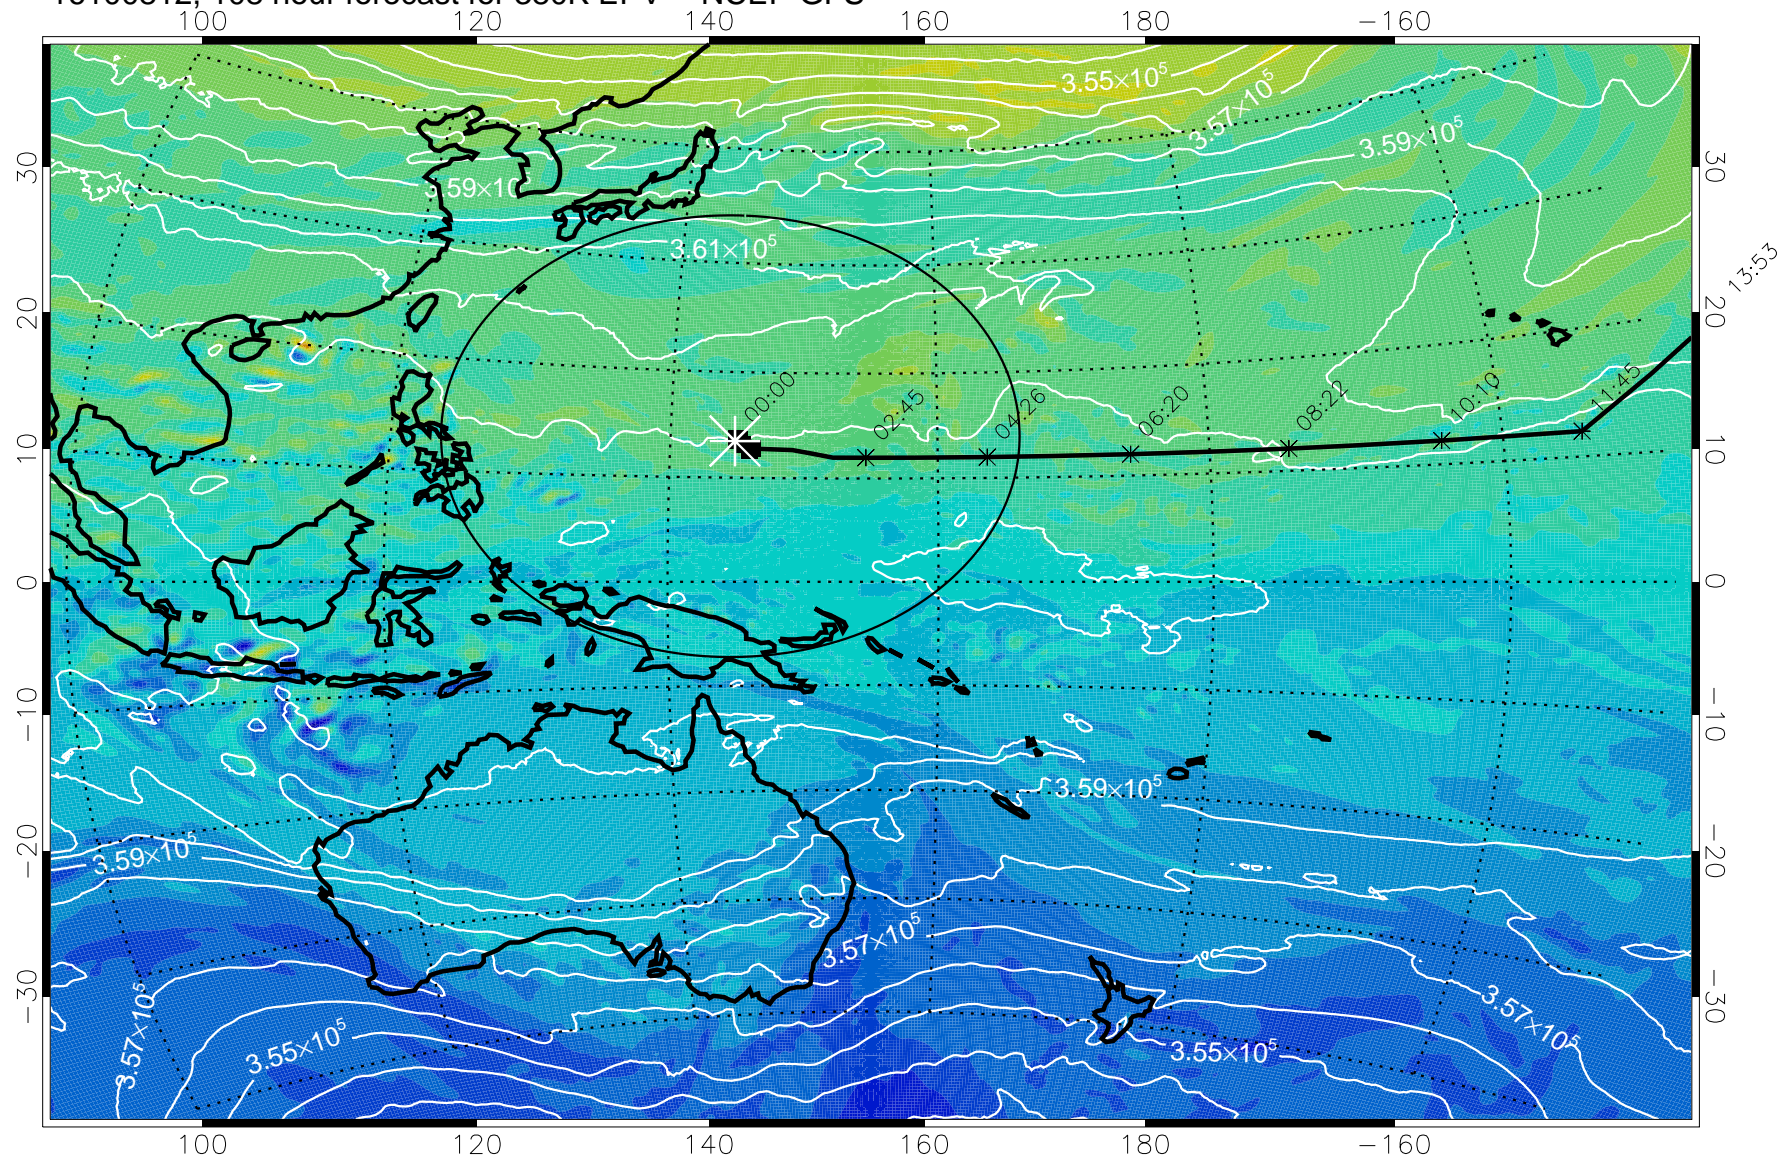

15:52

16100712, 84 hour forecast for 380K EPV -- NCEP GFS

380K Montgomery Streamfunction, white

Range ring of 2304 km

15:52

16100718, 90 hour forecast for 380K EPV -- NCEP GFS

380K Montgomery Streamfunction, white

Range ring of 2304 km

15:52

16100800, 96 hour forecast for 380K EPV -- NCEP GFS

380K Montgomery Streamfunction, white

Range ring of 2304 km

15:52

13:53

16100806, 102 hour forecast for 380K EPV -- NCEP GFS

380K Montgomery Streamfunction, white

Range ring of 2304 km

15:52

13:53

16100812, 108 hour forecast for 380K EPV -- NCEP GFS

380K Montgomery Streamfunction, white

Range ring of 2304 km

15:52

16100818, 114 hour forecast for 380K EPV -- NCEP GFS

380K Montgomery Streamfunction, white

Range ring of 2304 km

16100900, 120 hour forecast for 380K EPV -- NCEP GFS

380K Montgomery Streamfunction, white

Range ring of 2304 km