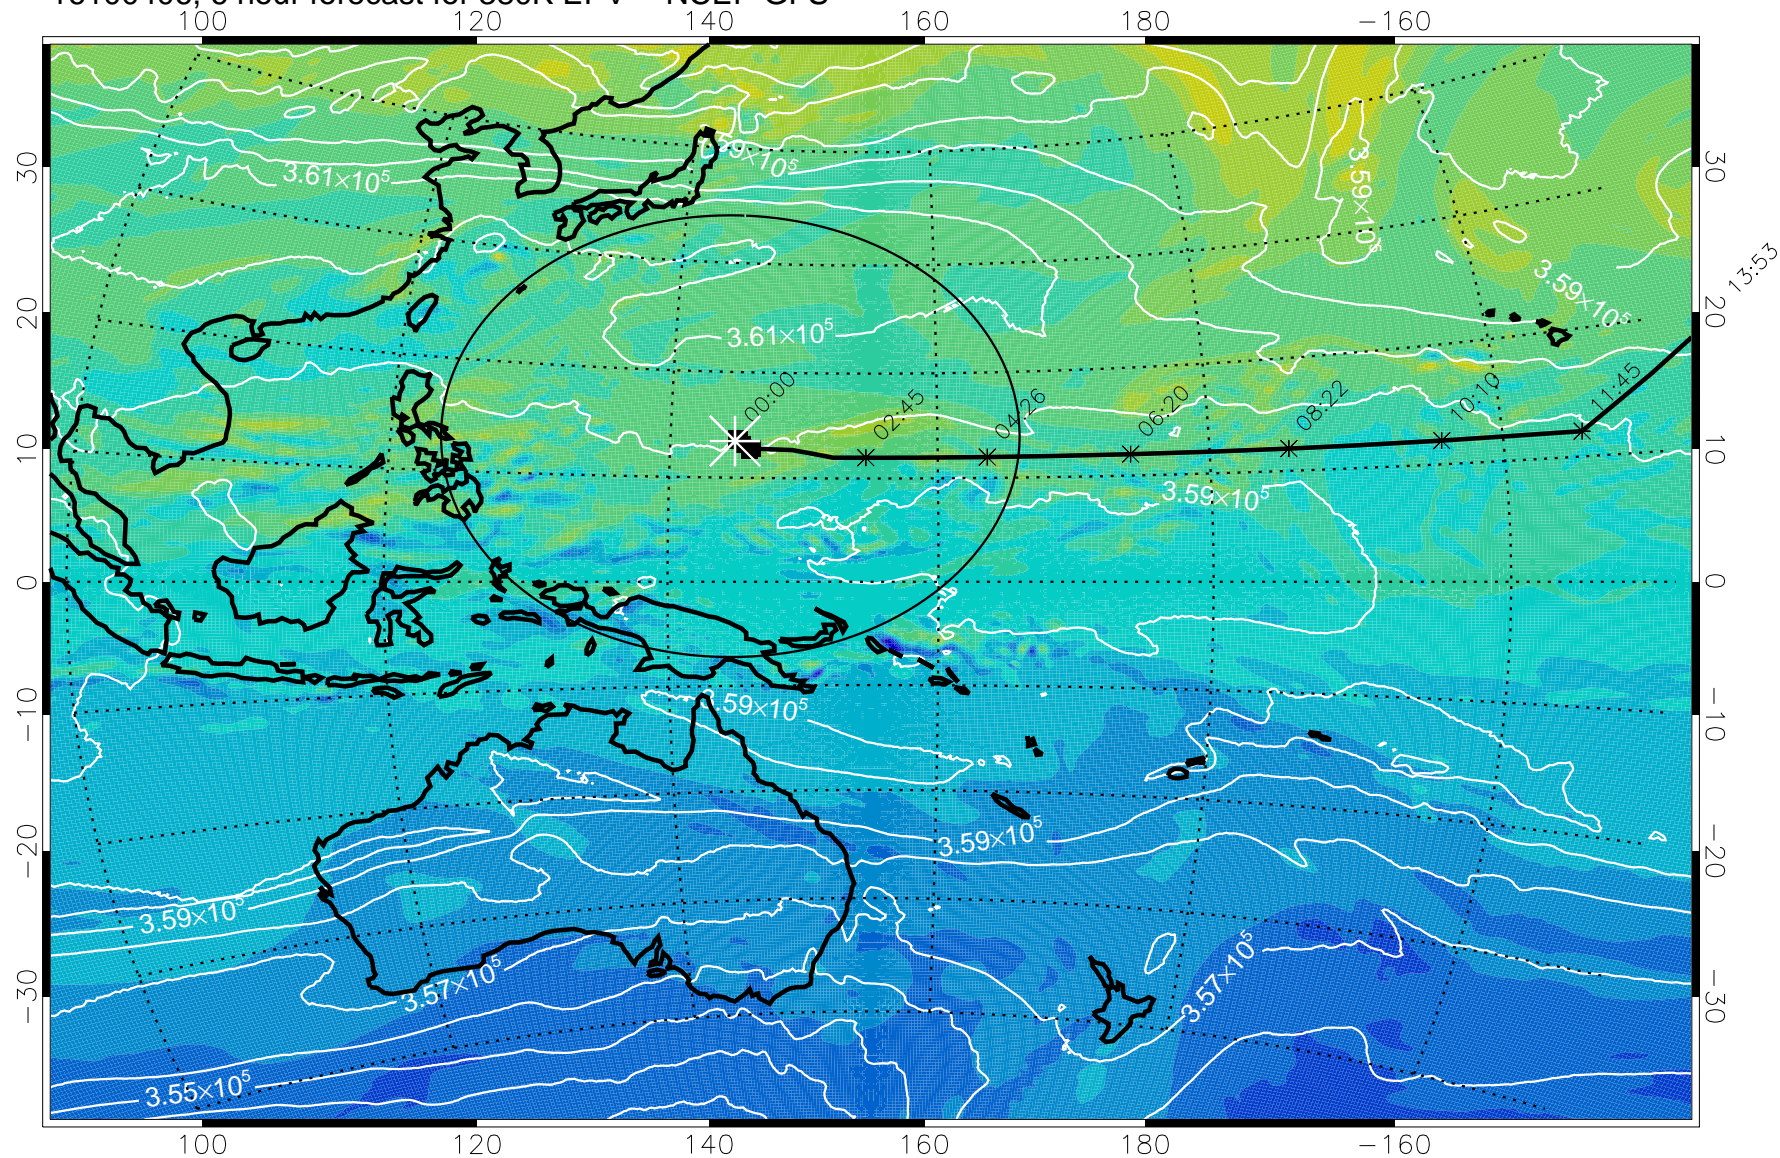

16100406, 6 hour forecast for 380K EPV -- NCEP GFS

380K Montgomery Streamfunction, white

Range ring of 2304 km

15:52

16100412, 12 hour forecast for 380K EPV -- NCEP GFS

380K Montgomery Streamfunction, white

Range ring of 2304 km

15:52

13:53

16100418, 18 hour forecast for 380K EPV -- NCEP GFS

380K Montgomery Streamfunction, white

Range ring of 2304 km

15:52

16100500, 24 hour forecast for 380K EPV -- NCEP GFS

380K Montgomery Streamfunction, white

Range ring of 2304 km

15:52

13:53

16100506, 30 hour forecast for 380K EPV -- NCEP GFS

380K Montgomery Streamfunction, white

Range ring of 2304 km

15:52

16100512, 36 hour forecast for 380K EPV -- NCEP GFS

380K Montgomery Streamfunction, white

Range ring of 2304 km

15:52

16100518, 42 hour forecast for 380K EPV -- NCEP GFS

380K Montgomery Streamfunction, white