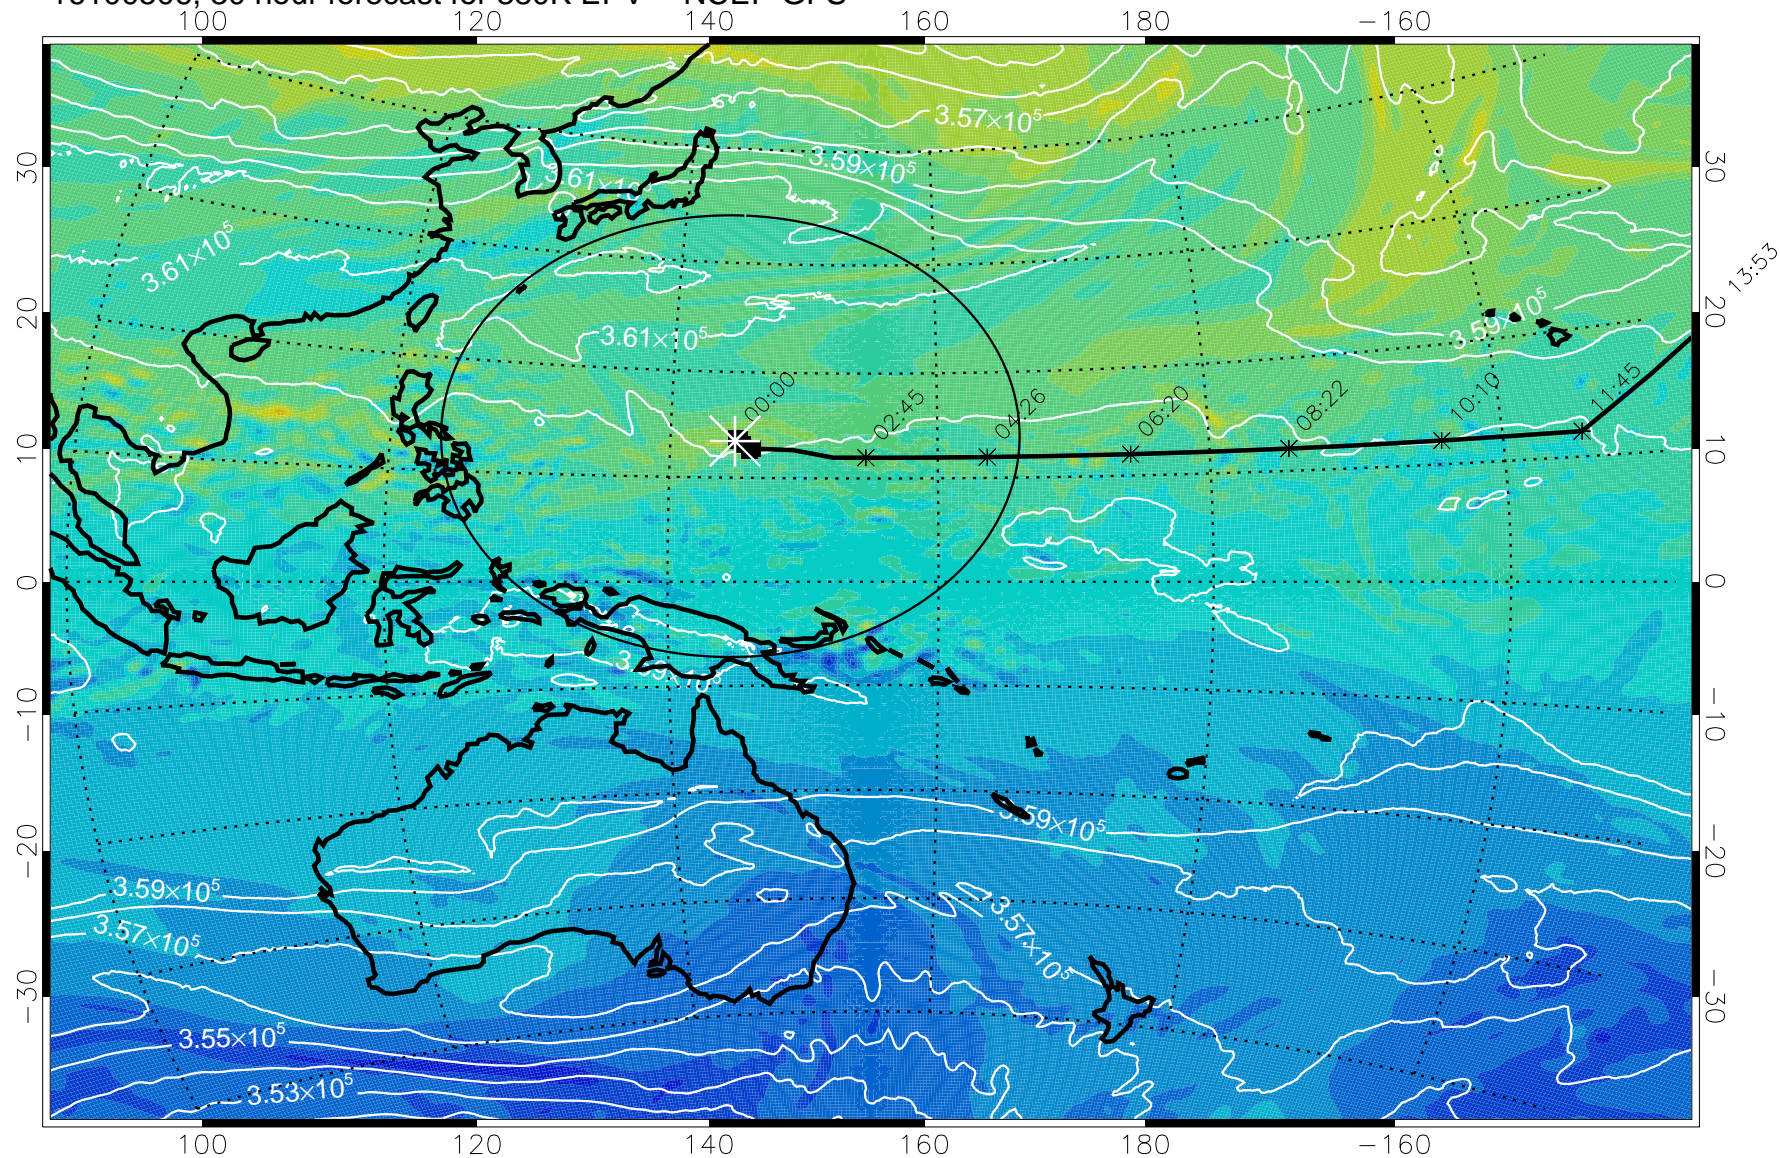

Range ring of 2304 km

15:52

13:53

16100418, 18 hour forecast for 380K EPV -- NCEP GFS

380K Montgomery Streamfunction, white

Range ring of 2304 km

15:52

16100500, 24 hour forecast for 380K EPV -- NCEP GFS

380K Montgomery Streamfunction, white

Range ring of 2304 km

15:52

13:53

16100506, 30 hour forecast for 380K EPV -- NCEP GFS

380K Montgomery Streamfunction, white

Range ring of 2304 km

15:52

16100512, 36 hour forecast for 380K EPV -- NCEP GFS

380K Montgomery Streamfunction, white

Range ring of 2304 km

15:52

16100518, 42 hour forecast for 380K EPV -- NCEP GFS

380K Montgomery Streamfunction, white

Range ring of 2304 km

15:52

16100600, 48 hour forecast for 380K EPV -- NCEP GFS

380K Montgomery Streamfunction, white

Range ring of 2304 km

16100606, 54 hour forecast for 380K EPV -- NCEP GFS

380K Montgomery Streamfunction, white