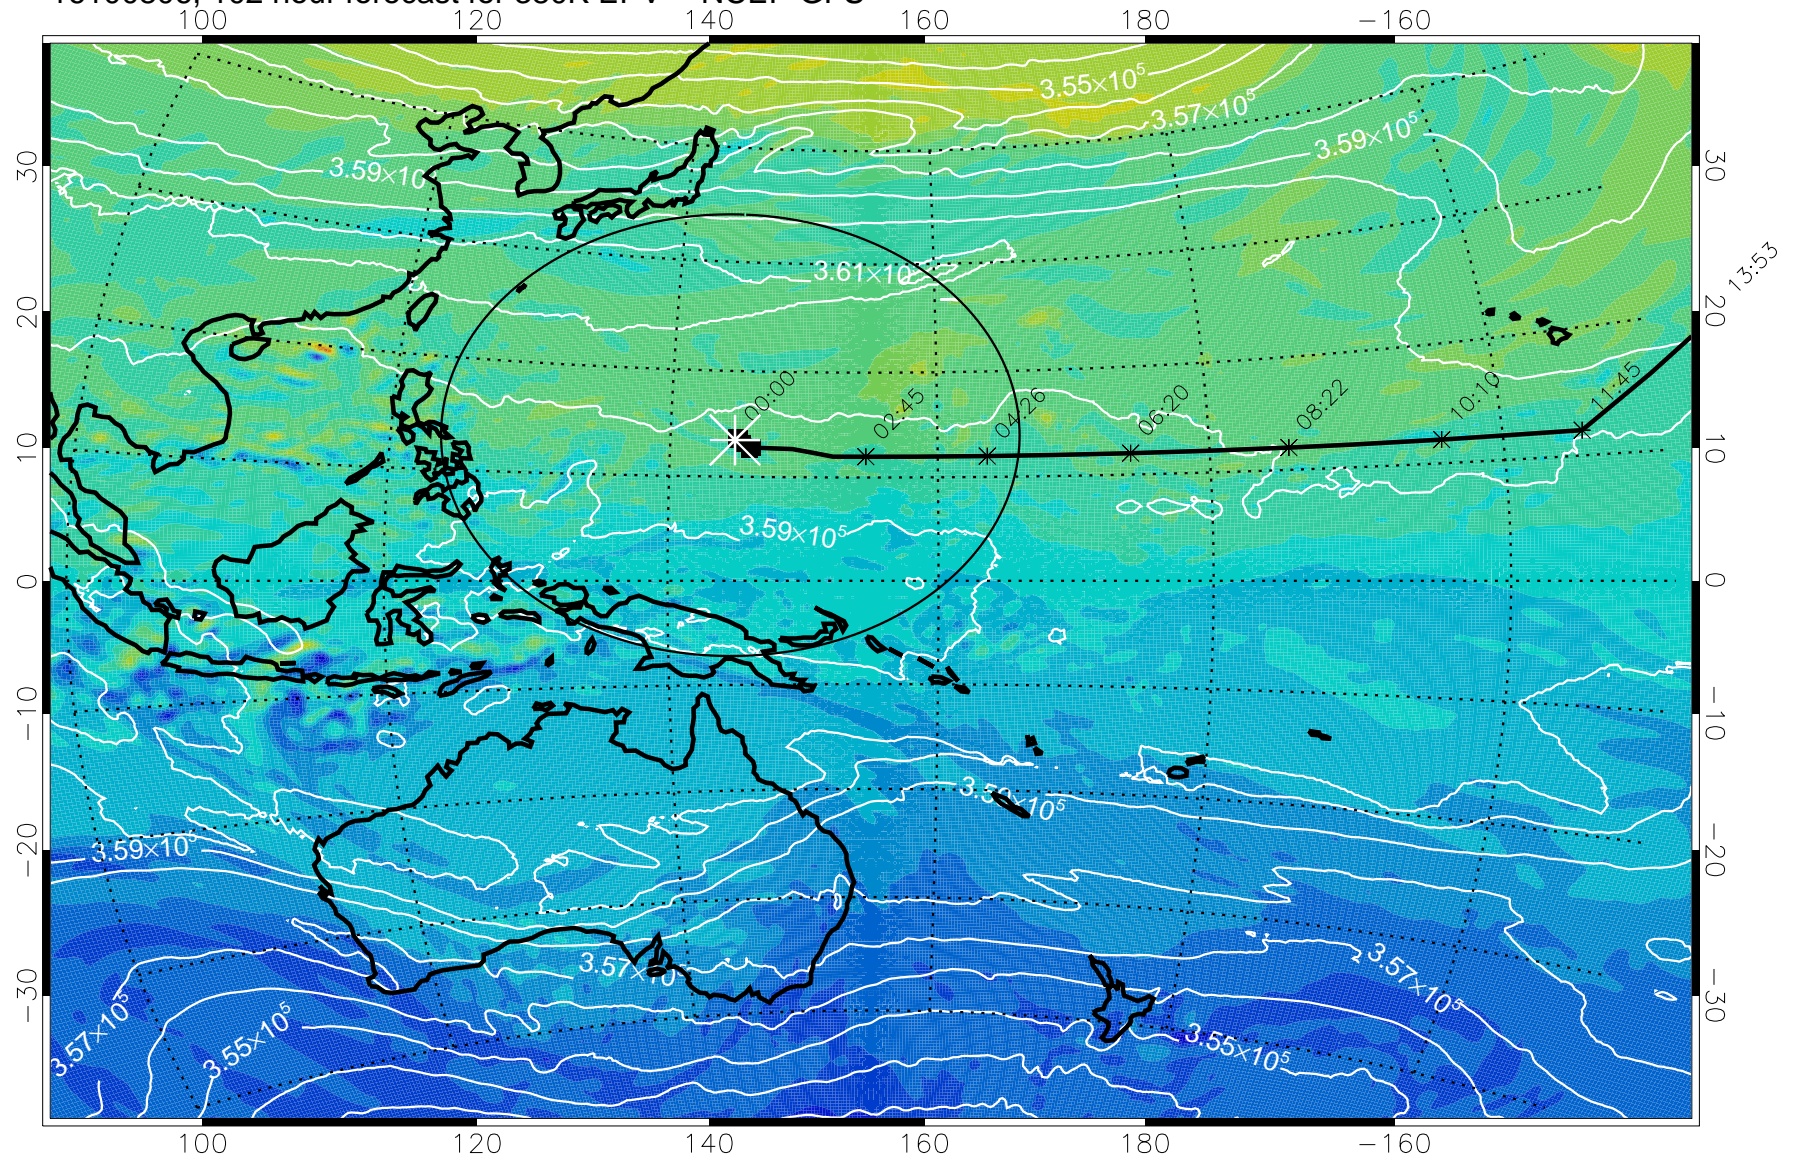

15:52

16100712, 84 hour forecast for 380K EPV -- NCEP GFS

380K Montgomery Streamfunction, white

Range ring of 2304 km

15:52

16100718, 90 hour forecast for 380K EPV -- NCEP GFS

380K Montgomery Streamfunction, white

Range ring of 2304 km

15:52

16100800, 96 hour forecast for 380K EPV -- NCEP GFS

380K Montgomery Streamfunction, white

Range ring of 2304 km

15:52

13:53

16100806, 102 hour forecast for 380K EPV -- NCEP GFS

380K Montgomery Streamfunction, white

Range ring of 2304 km

15:52

13:53

16100812, 108 hour forecast for 380K EPV -- NCEP GFS

380K Montgomery Streamfunction, white

Range ring of 2304 km

15:52

16100818, 114 hour forecast for 380K EPV -- NCEP GFS

380K Montgomery Streamfunction, white

Range ring of 2304 km

16100900, 120 hour forecast for 380K EPV -- NCEP GFS

380K Montgomery Streamfunction, white

Range ring of 2304 km