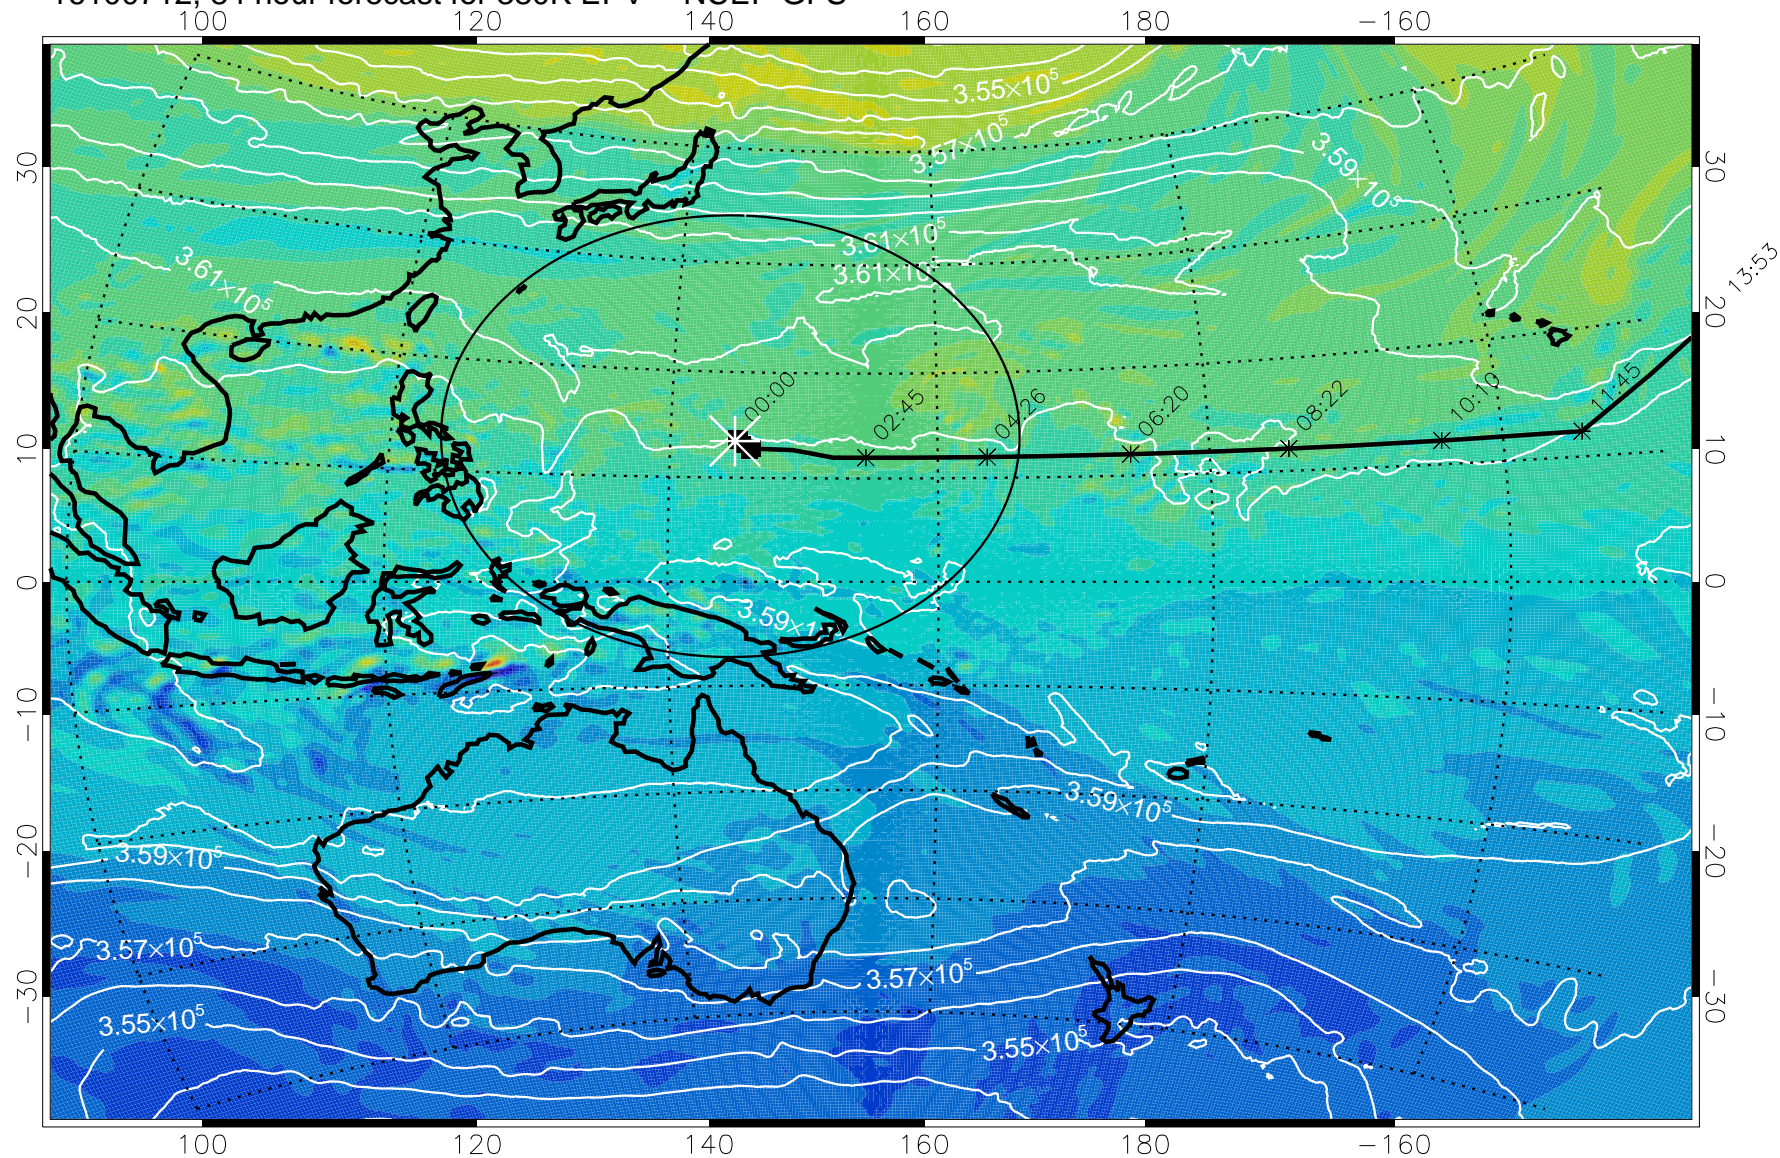

Range ring of 2304 km

15:52

16100612, 60 hour forecast for 380K EPV -- NCEP GFS

380K Montgomery Streamfunction, white

Range ring of 2304 km

15:52

13:53

16100618, 66 hour forecast for 380K EPV -- NCEP GFS

380K Montgomery Streamfunction, white

Range ring of 2304 km

15:52

13:53

16100700, 72 hour forecast for 380K EPV -- NCEP GFS

380K Montgomery Streamfunction, white

Range ring of 2304 km

16100706, 78 hour forecast for 380K EPV -- NCEP GFS

15:52

16100712, 84 hour forecast for 380K EPV -- NCEP GFS

380K Montgomery Streamfunction, white

Range ring of 2304 km

15:52

16100718, 90 hour forecast for 380K EPV -- NCEP GFS

380K Montgomery Streamfunction, white

Range ring of 2304 km

15:52

16100800, 96 hour forecast for 380K EPV -- NCEP GFS

380K Montgomery Streamfunction, white

Range ring of 2304 km

15:52

13:53

16100806, 102 hour forecast for 380K EPV -- NCEP GFS