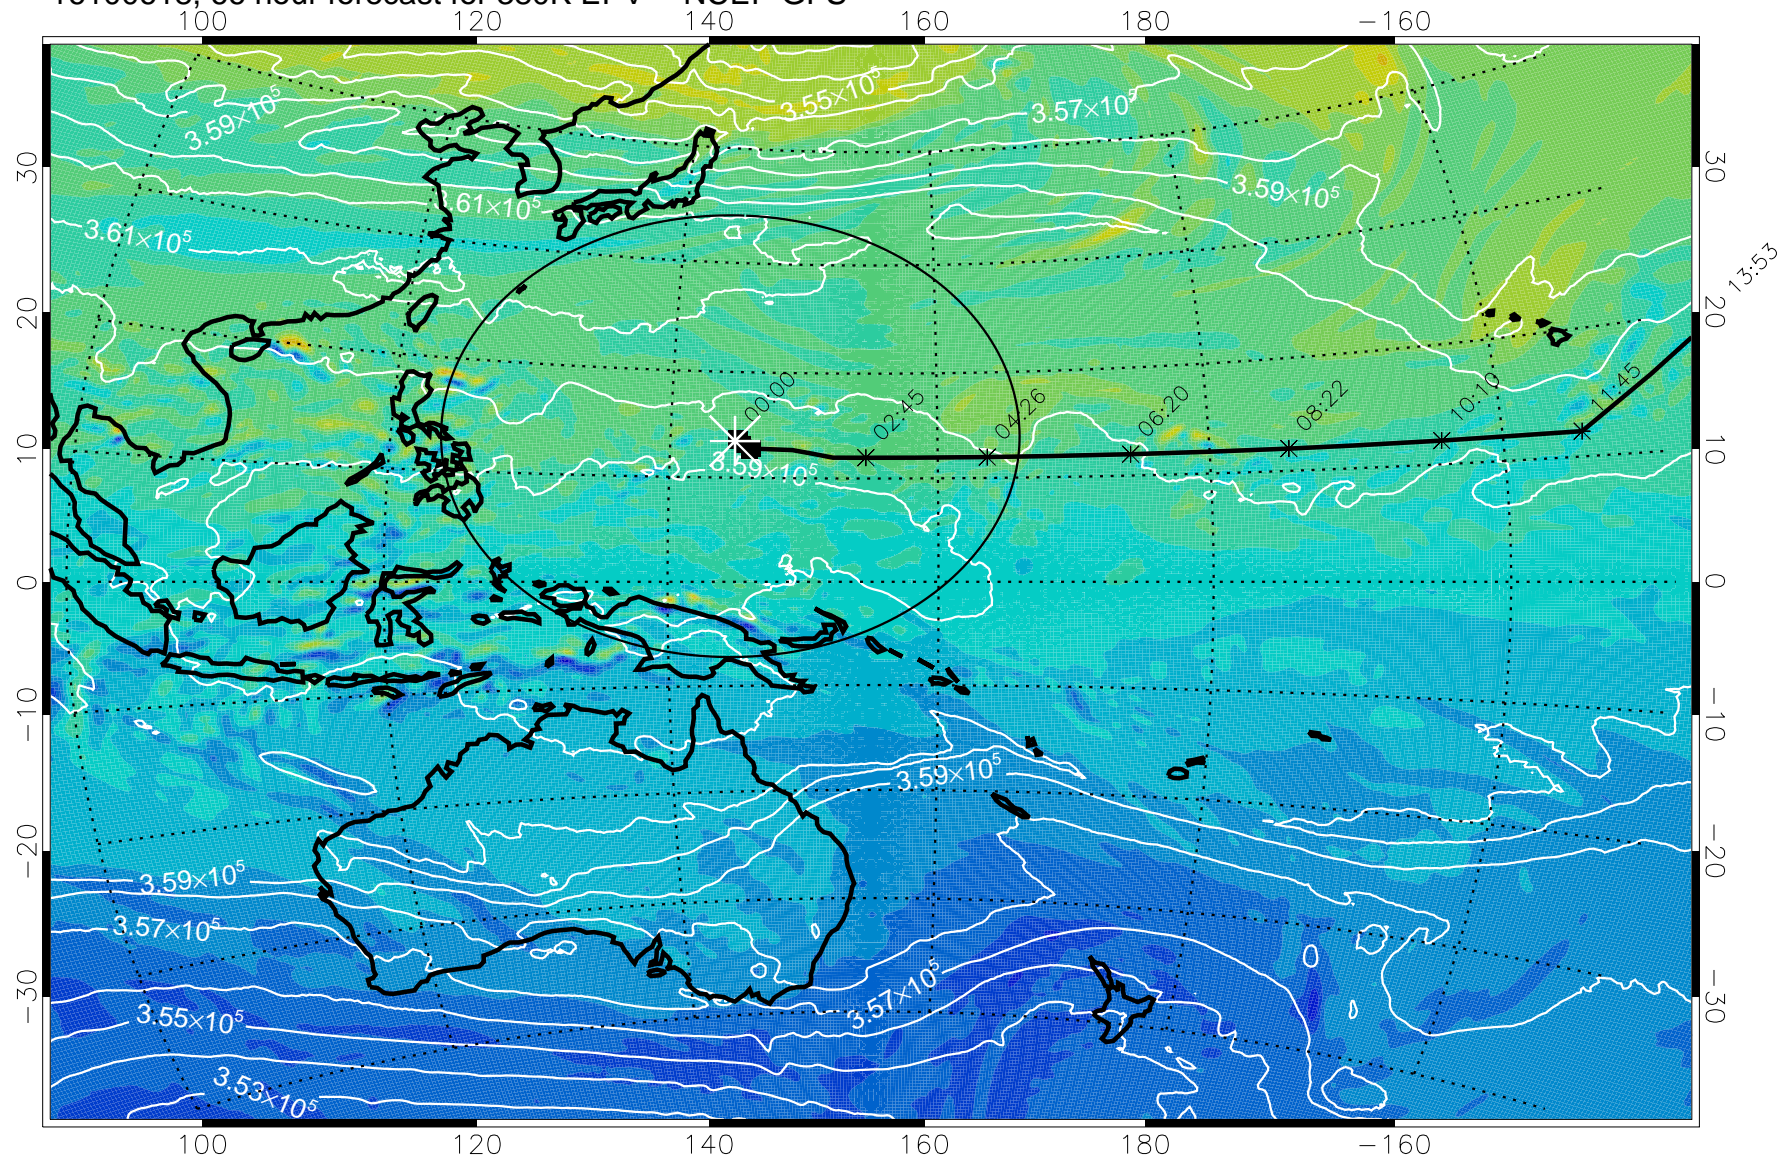

Range ring of 2304 km

15:52

16100600, 48 hour forecast for 380K EPV -- NCEP GFS

380K Montgomery Streamfunction, white

Range ring of 2304 km

16100606, 54 hour forecast for 380K EPV -- NCEP GFS

380K Montgomery Streamfunction, white

Range ring of 2304 km

15:52

16100612, 60 hour forecast for 380K EPV -- NCEP GFS

380K Montgomery Streamfunction, white

Range ring of 2304 km

15:52

13:53

16100618, 66 hour forecast for 380K EPV -- NCEP GFS

380K Montgomery Streamfunction, white

Range ring of 2304 km

15:52

13:53

16100700, 72 hour forecast for 380K EPV -- NCEP GFS

380K Montgomery Streamfunction, white

Range ring of 2304 km

16100706, 78 hour forecast for 380K EPV -- NCEP GFS

15:52

16100712, 84 hour forecast for 380K EPV -- NCEP GFS

380K Montgomery Streamfunction, white

Range ring of 2304 km

15:52

16100718, 90 hour forecast for 380K EPV -- NCEP GFS

380K Montgomery Streamfunction, white