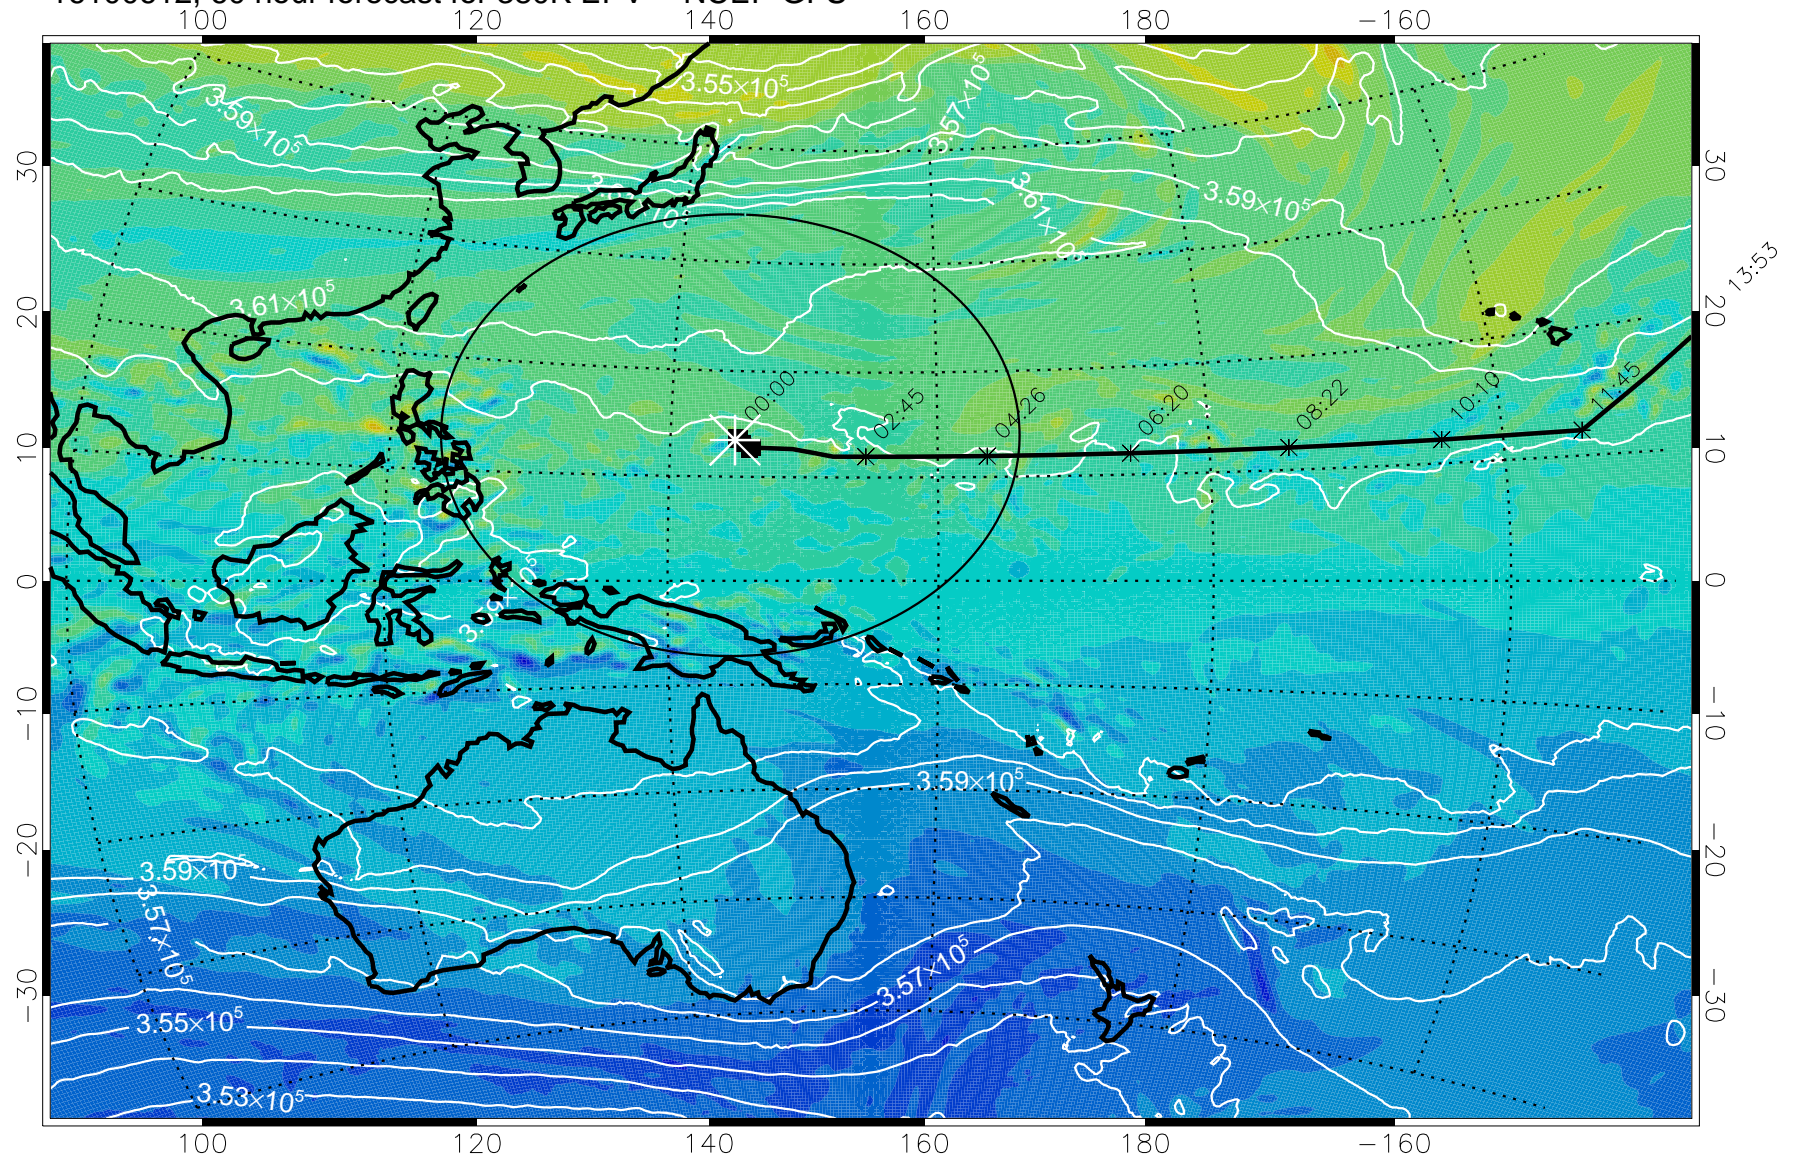

Range ring of 2304 km

15:52

16100600, 48 hour forecast for 380K EPV -- NCEP GFS

380K Montgomery Streamfunction, white

Range ring of 2304 km

16100606, 54 hour forecast for 380K EPV -- NCEP GFS

380K Montgomery Streamfunction, white

Range ring of 2304 km

15:52

16100612, 60 hour forecast for 380K EPV -- NCEP GFS

380K Montgomery Streamfunction, white

Range ring of 2304 km

15:52

13:53

16100618, 66 hour forecast for 380K EPV -- NCEP GFS

380K Montgomery Streamfunction, white

Range ring of 2304 km

15:52

13:53

16100700, 72 hour forecast for 380K EPV -- NCEP GFS

380K Montgomery Streamfunction, white

Range ring of 2304 km

16100706, 78 hour forecast for 380K EPV -- NCEP GFS

15:52

16100712, 84 hour forecast for 380K EPV -- NCEP GFS

380K Montgomery Streamfunction, white

Range ring of 2304 km

15:52

16100718, 90 hour forecast for 380K EPV -- NCEP GFS

380K Montgomery Streamfunction, white