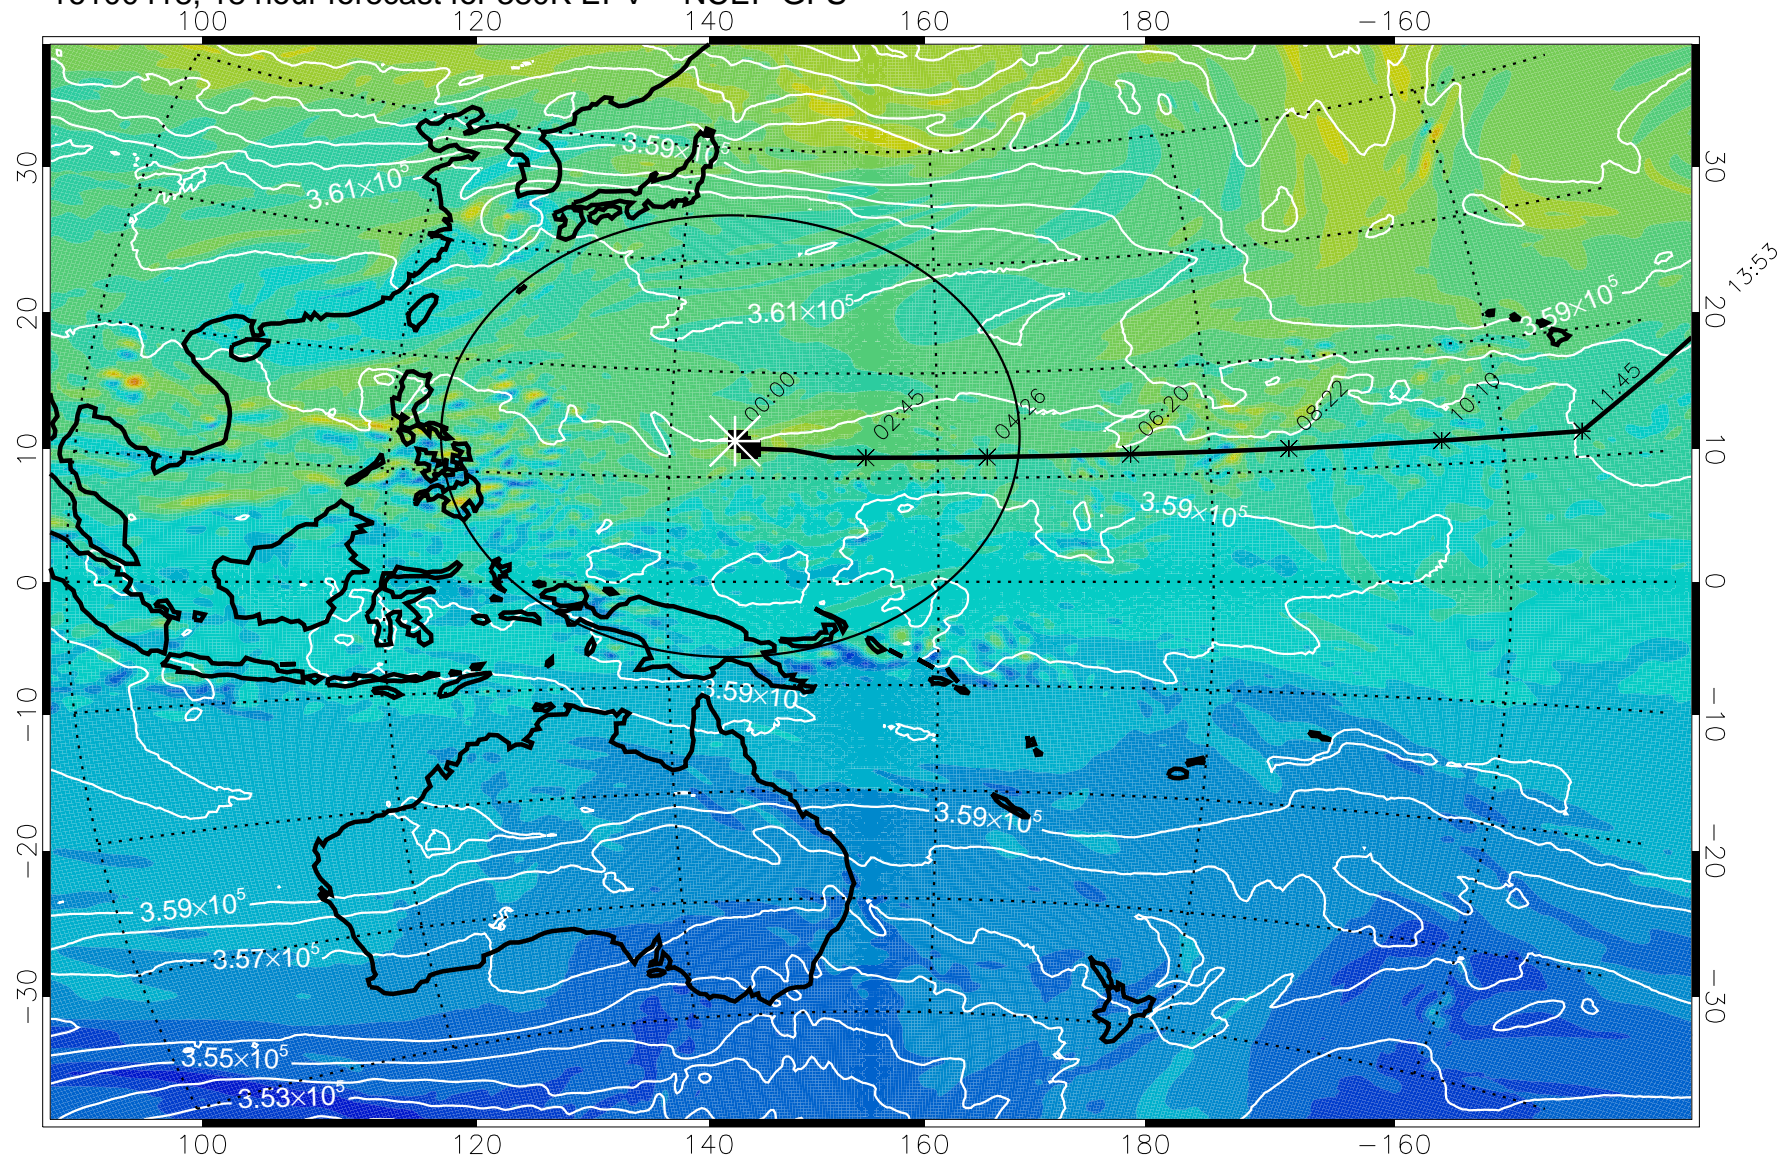

16100406, 6 hour forecast for 380K EPV -- NCEP GFS

380K Montgomery Streamfunction, white

Range ring of 2304 km

15:52

16100412, 12 hour forecast for 380K EPV -- NCEP GFS

380K Montgomery Streamfunction, white

Range ring of 2304 km

15:52

13:53

16100418, 18 hour forecast for 380K EPV -- NCEP GFS

380K Montgomery Streamfunction, white

Range ring of 2304 km

15:52

16100500, 24 hour forecast for 380K EPV -- NCEP GFS

380K Montgomery Streamfunction, white

Range ring of 2304 km

15:52

13:53

16100506, 30 hour forecast for 380K EPV -- NCEP GFS

380K Montgomery Streamfunction, white

Range ring of 2304 km

15:52

16100512, 36 hour forecast for 380K EPV -- NCEP GFS

380K Montgomery Streamfunction, white

Range ring of 2304 km

15:52

16100518, 42 hour forecast for 380K EPV -- NCEP GFS

380K Montgomery Streamfunction, white