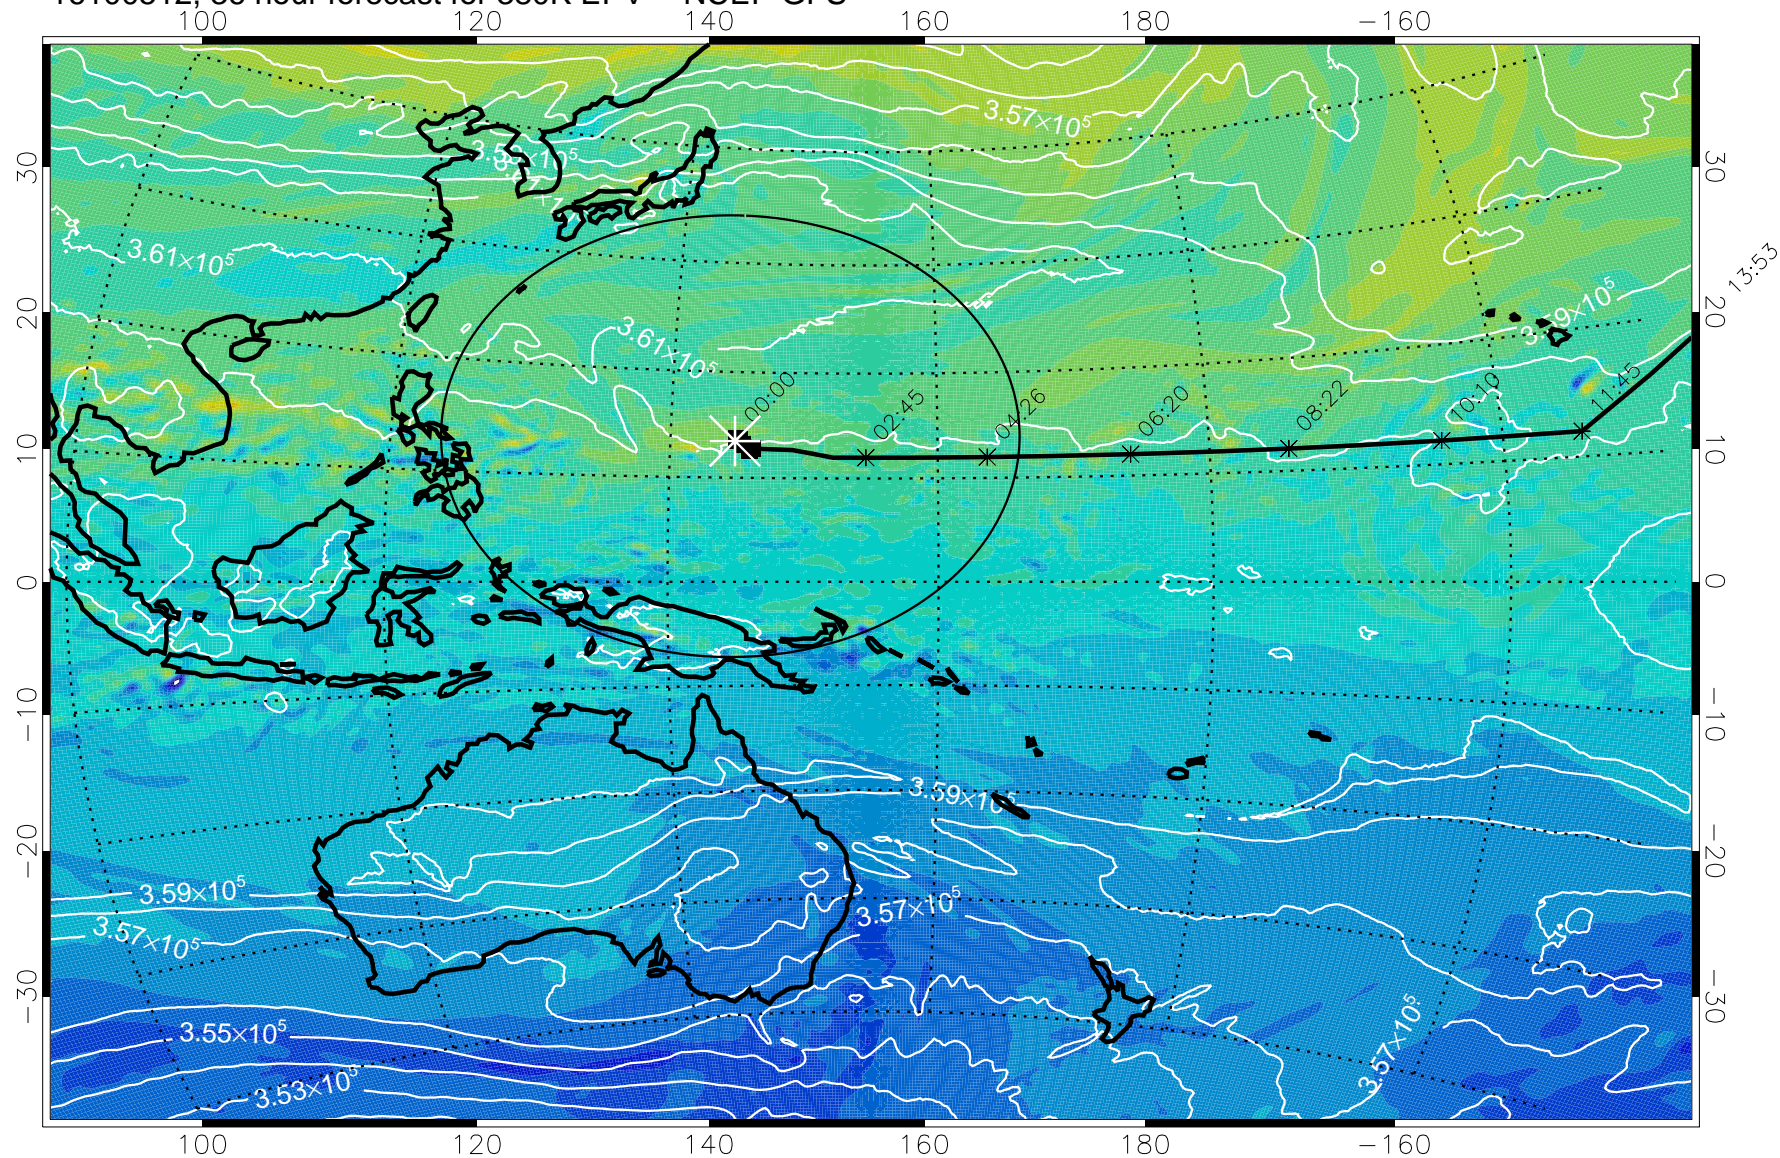

Range ring of 2304 km

15:52

13:53

16100418, 18 hour forecast for 380K EPV -- NCEP GFS

380K Montgomery Streamfunction, white

Range ring of 2304 km

15:52

16100500, 24 hour forecast for 380K EPV -- NCEP GFS

380K Montgomery Streamfunction, white

Range ring of 2304 km

15:52

13:53

16100506, 30 hour forecast for 380K EPV -- NCEP GFS

380K Montgomery Streamfunction, white

Range ring of 2304 km

15:52

16100512, 36 hour forecast for 380K EPV -- NCEP GFS

380K Montgomery Streamfunction, white

Range ring of 2304 km

15:52

16100518, 42 hour forecast for 380K EPV -- NCEP GFS

380K Montgomery Streamfunction, white

Range ring of 2304 km

15:52

16100600, 48 hour forecast for 380K EPV -- NCEP GFS

380K Montgomery Streamfunction, white

Range ring of 2304 km

16100606, 54 hour forecast for 380K EPV -- NCEP GFS

380K Montgomery Streamfunction, white