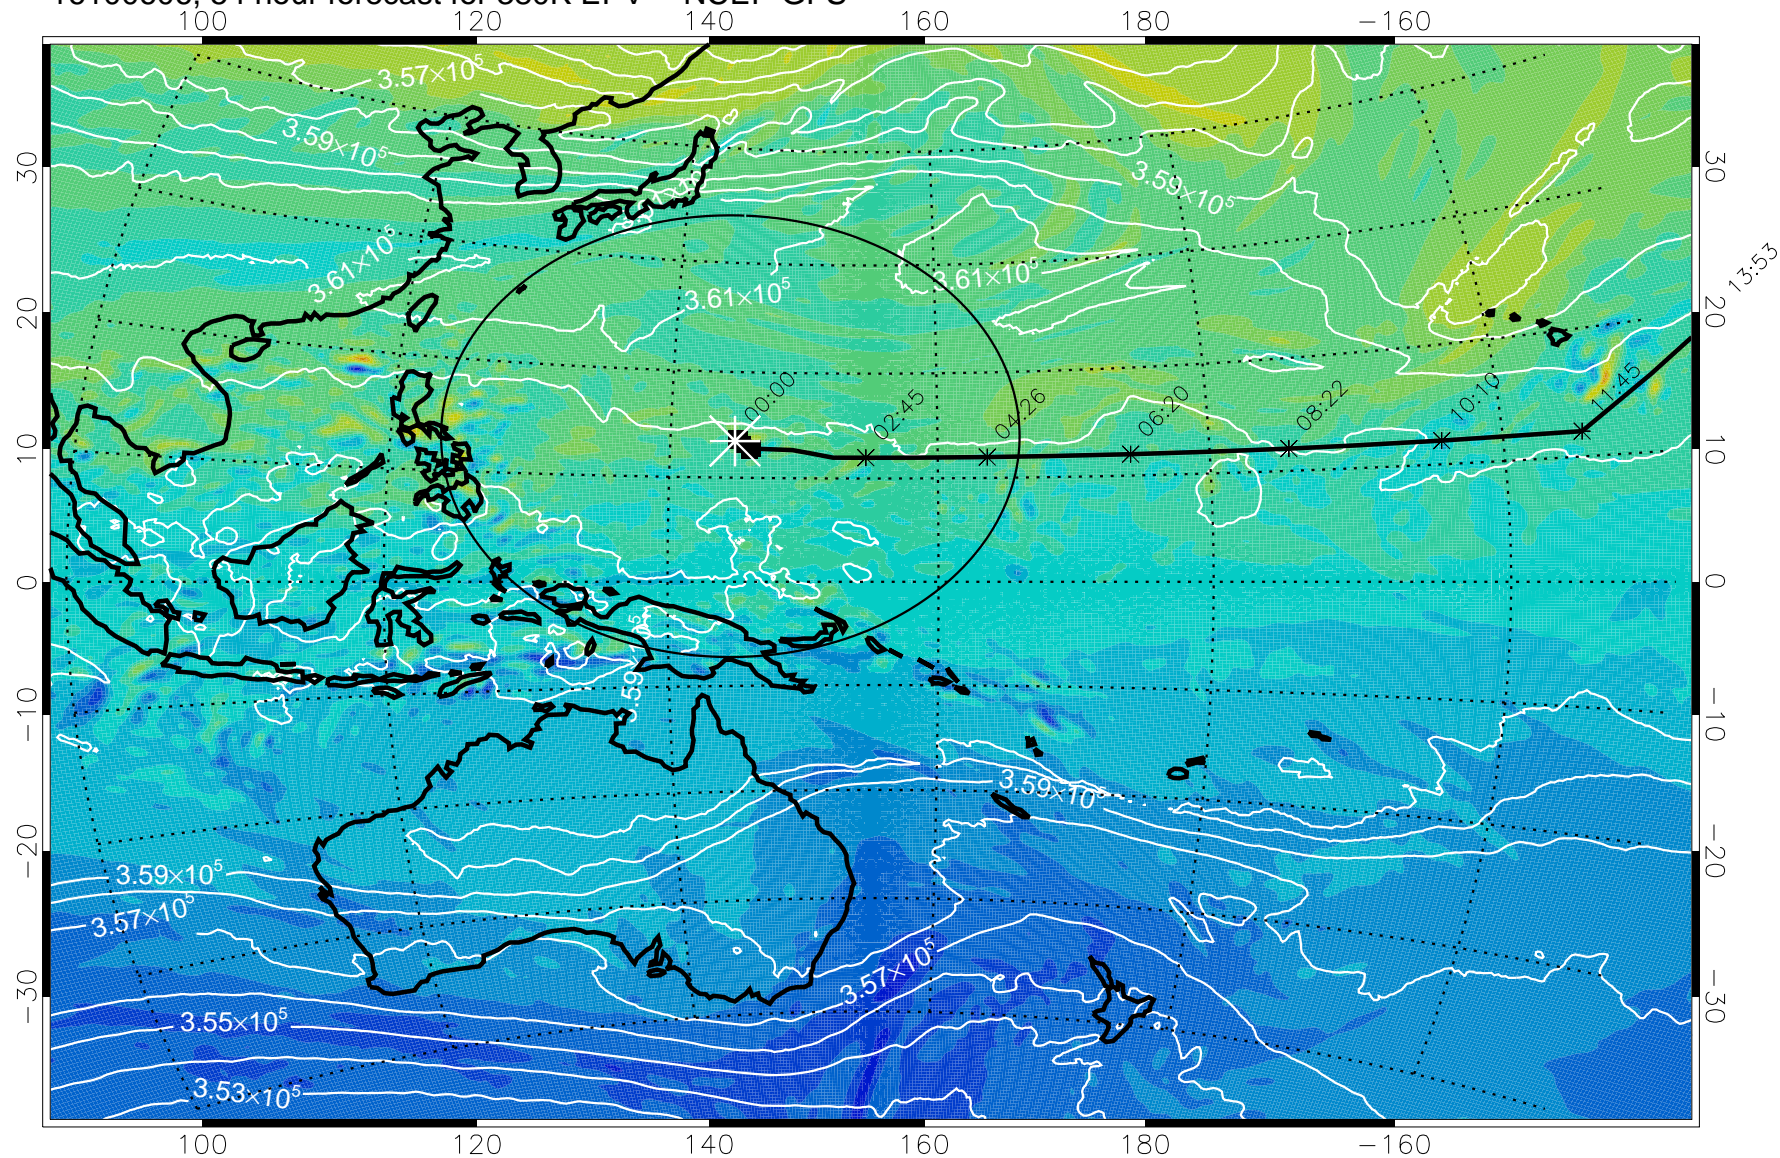

Range ring of 2304 km

15:52

16100600, 48 hour forecast for 380K EPV -- NCEP GFS

380K Montgomery Streamfunction, white

Range ring of 2304 km

16100606, 54 hour forecast for 380K EPV -- NCEP GFS

380K Montgomery Streamfunction, white

Range ring of 2304 km

15:52

16100612, 60 hour forecast for 380K EPV -- NCEP GFS

380K Montgomery Streamfunction, white

Range ring of 2304 km

15:52

13:53

16100618, 66 hour forecast for 380K EPV -- NCEP GFS

380K Montgomery Streamfunction, white

Range ring of 2304 km

15:52

13:53

16100700, 72 hour forecast for 380K EPV -- NCEP GFS

380K Montgomery Streamfunction, white

Range ring of 2304 km

16100706, 78 hour forecast for 380K EPV -- NCEP GFS

15:52

16100712, 84 hour forecast for 380K EPV -- NCEP GFS

380K Montgomery Streamfunction, white

Range ring of 2304 km

15:52

16100718, 90 hour forecast for 380K EPV -- NCEP GFS

380K Montgomery Streamfunction, white