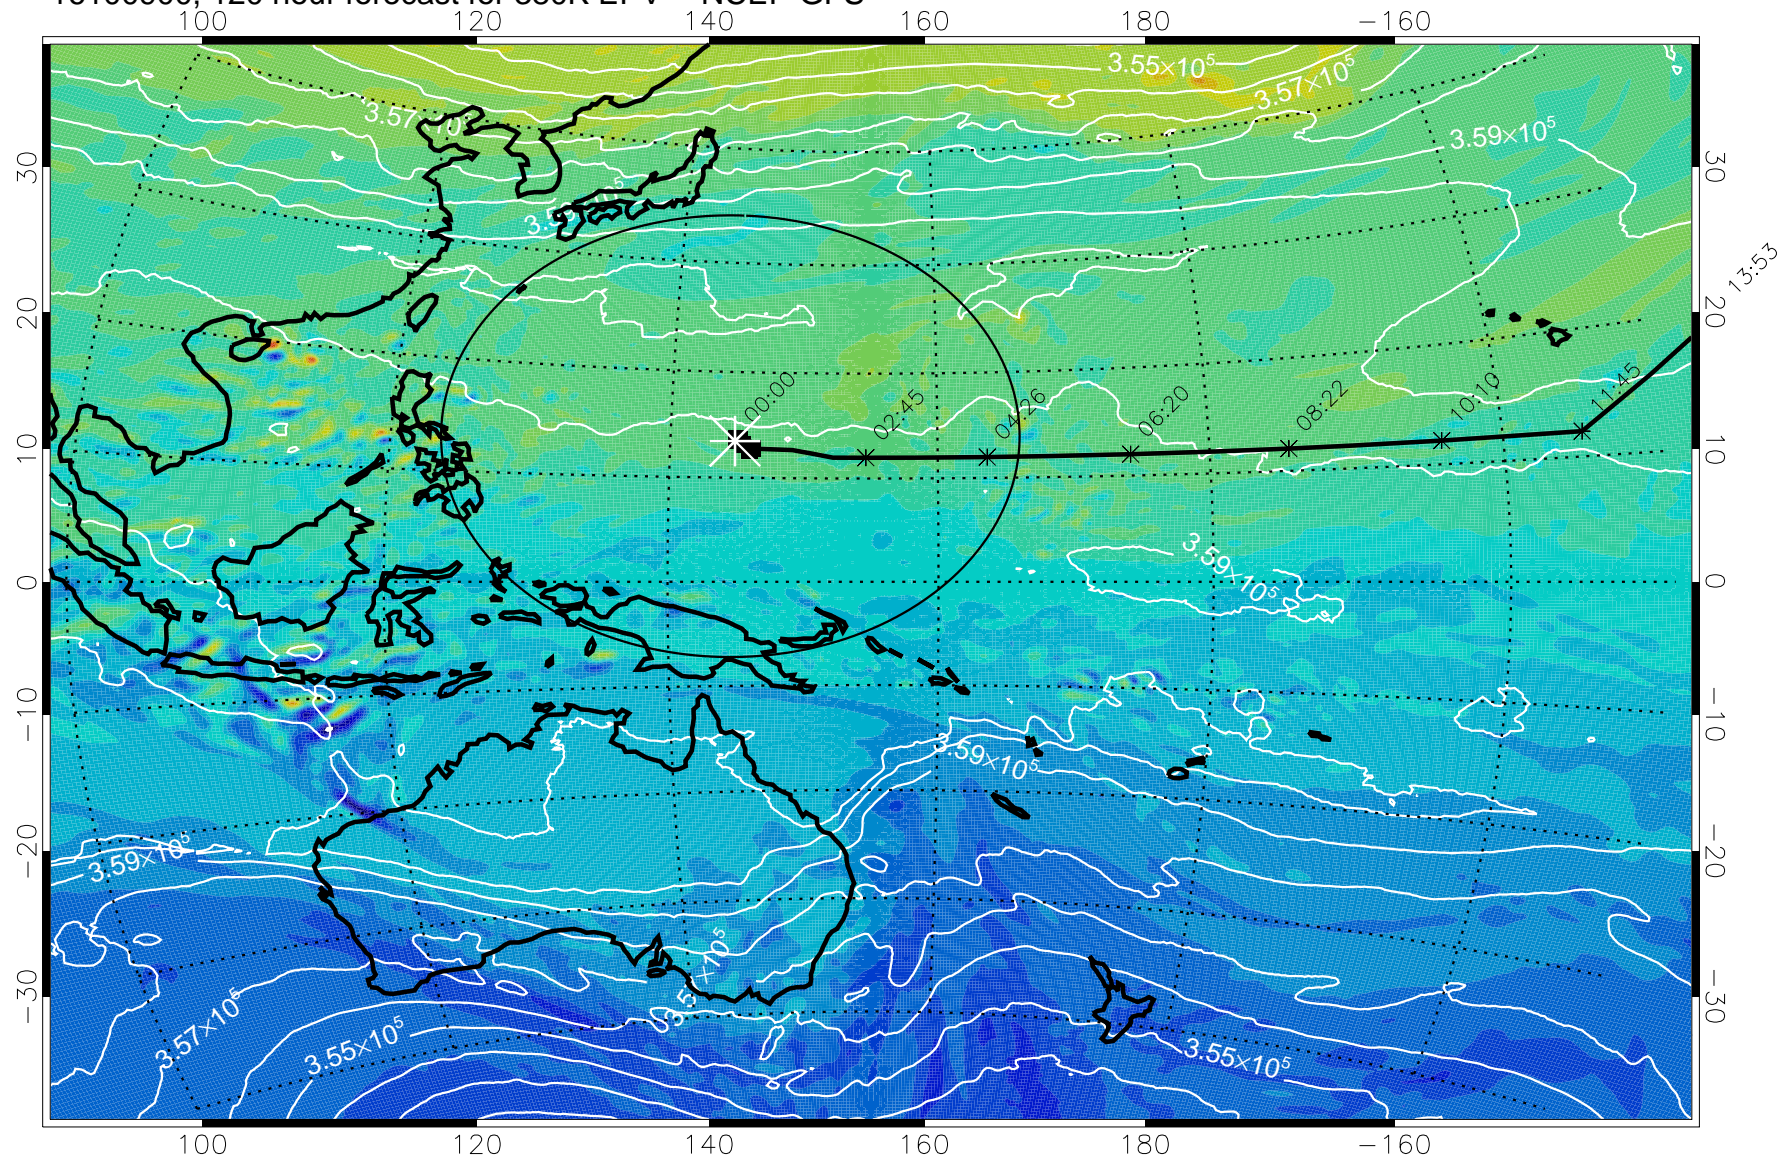

380K Montgomery Streamfunction, white

Range ring of 2304 km

15:52

13:53

16100812, 108 hour forecast for 380K EPV -- NCEP GFS

380K Montgomery Streamfunction, white

Range ring of 2304 km

15:52

16100818, 114 hour forecast for 380K EPV -- NCEP GFS

380K Montgomery Streamfunction, white

Range ring of 2304 km

16100900, 120 hour forecast for 380K EPV -- NCEP GFS

380K Montgomery Streamfunction, white

Range ring of 2304 km