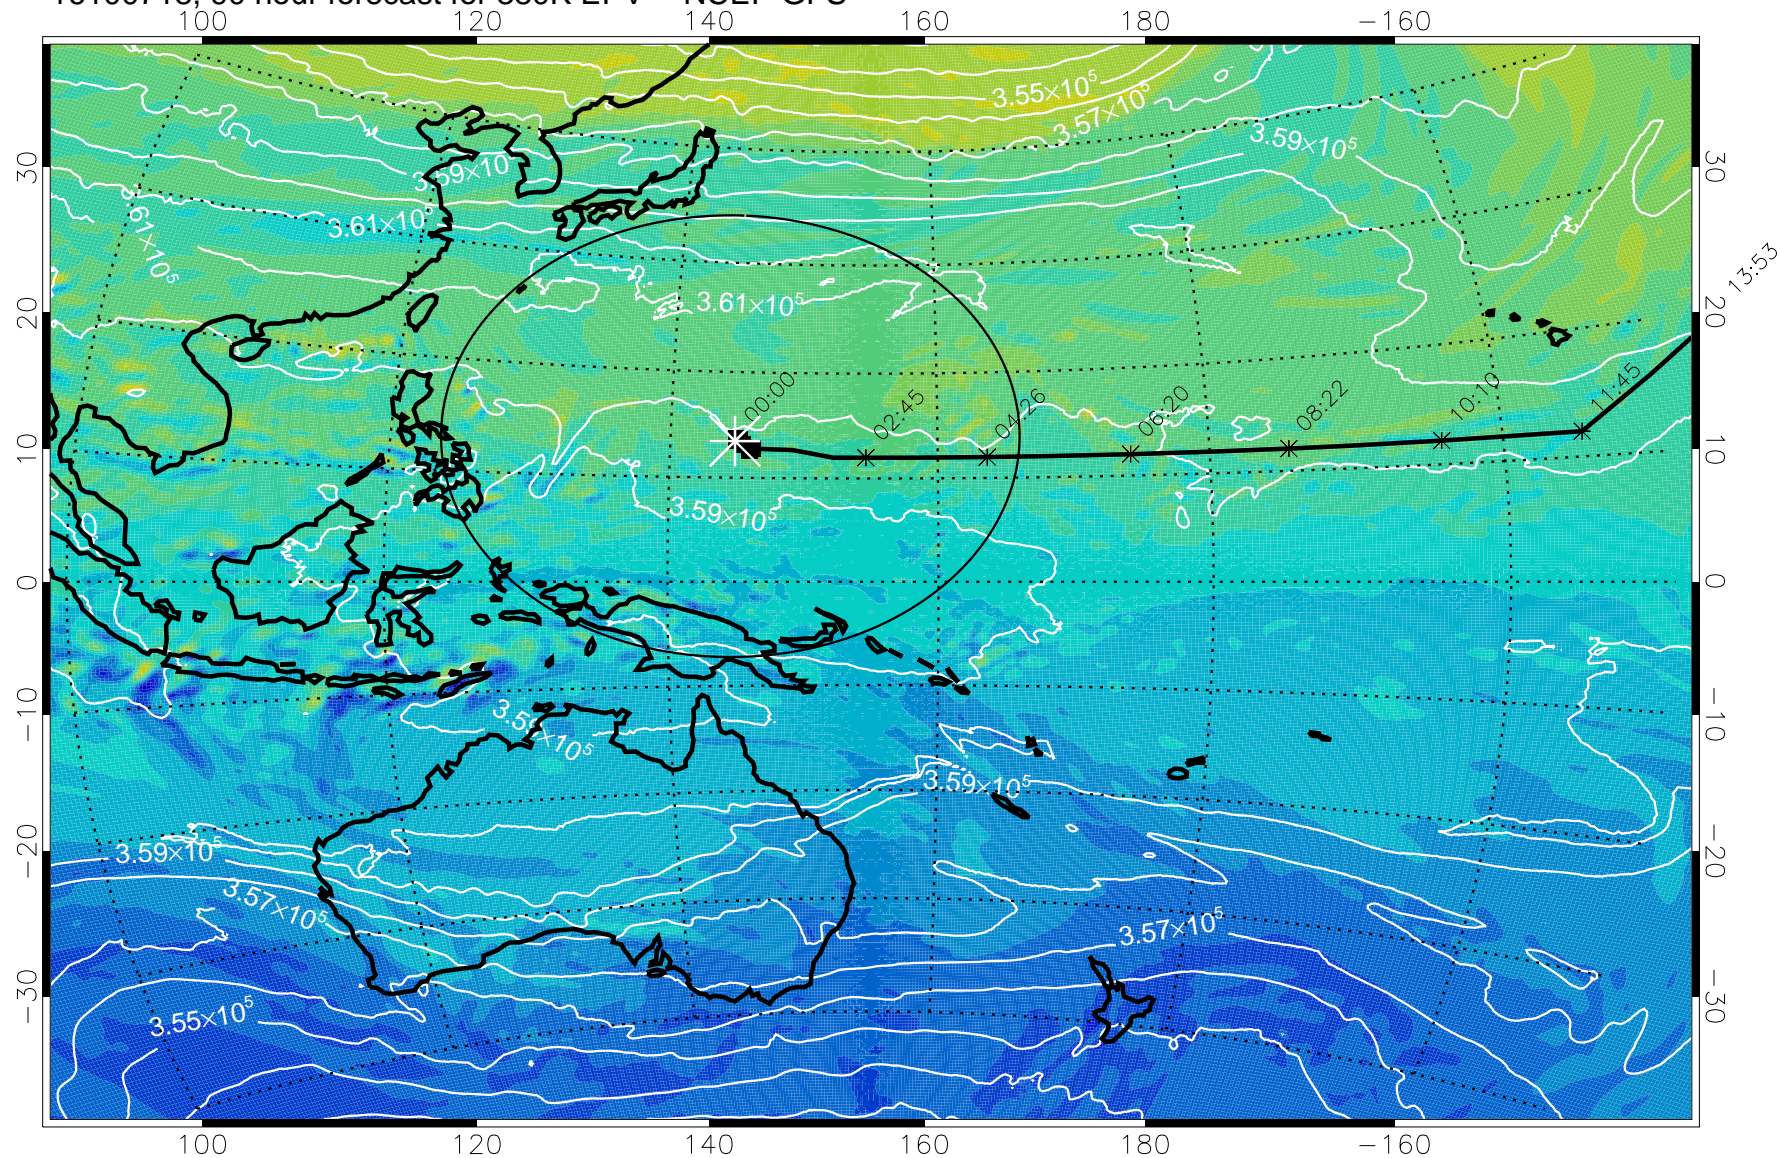

380K Montgomery Streamfunction, white

Range ring of 2304 km

15:52

13:53

16100700, 72 hour forecast for 380K EPV -- NCEP GFS

380K Montgomery Streamfunction, white

Range ring of 2304 km

16100706, 78 hour forecast for 380K EPV -- NCEP GFS

15:52

16100712, 84 hour forecast for 380K EPV -- NCEP GFS

380K Montgomery Streamfunction, white

Range ring of 2304 km

15:52

16100718, 90 hour forecast for 380K EPV -- NCEP GFS

380K Montgomery Streamfunction, white

Range ring of 2304 km

15:52

16100800, 96 hour forecast for 380K EPV -- NCEP GFS

380K Montgomery Streamfunction, white

Range ring of 2304 km

15:52

13:53

16100806, 102 hour forecast for 380K EPV -- NCEP GFS

380K Montgomery Streamfunction, white

Range ring of 2304 km

15:52

13:53

16100812, 108 hour forecast for 380K EPV -- NCEP GFS

380K Montgomery Streamfunction, white

Range ring of 2304 km

15:52