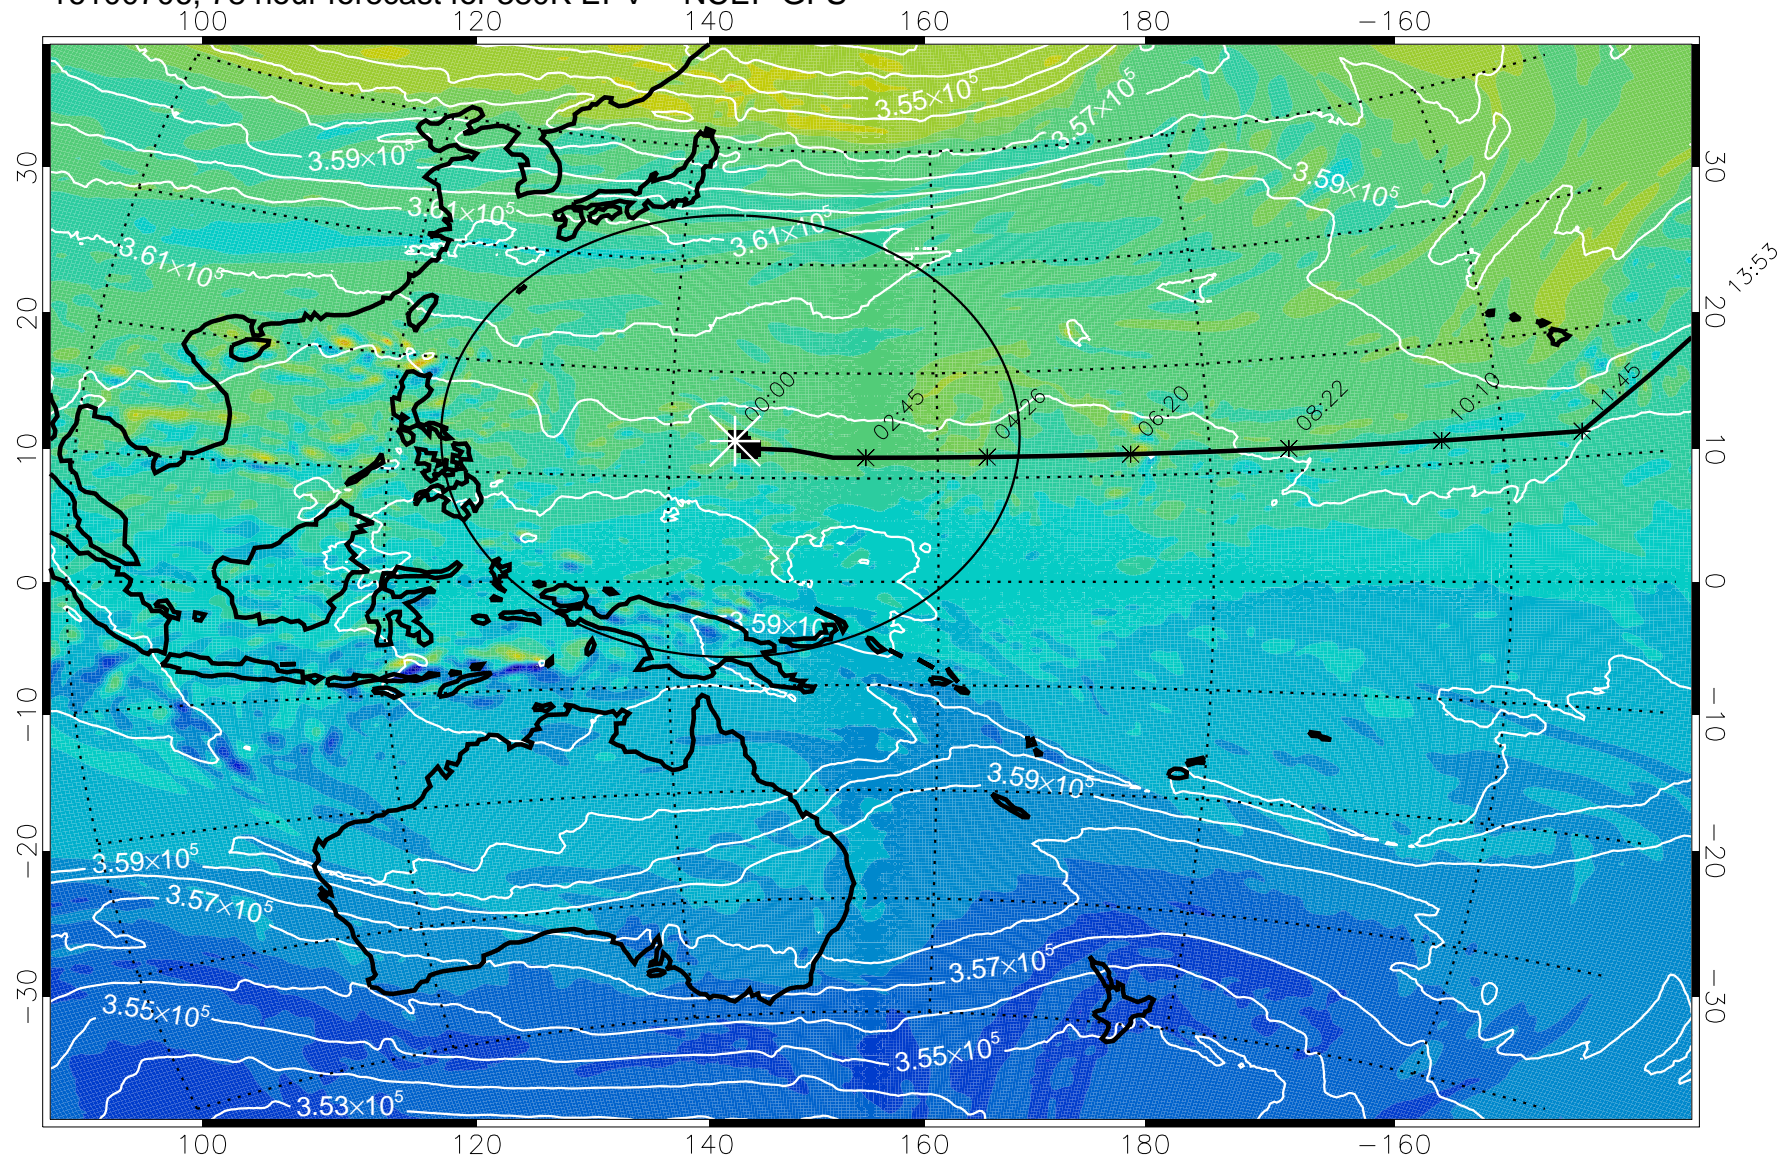

Range ring of 2304 km

15:52

16100612, 60 hour forecast for 380K EPV -- NCEP GFS

380K Montgomery Streamfunction, white

Range ring of 2304 km

15:52

13:53

16100618, 66 hour forecast for 380K EPV -- NCEP GFS

380K Montgomery Streamfunction, white

Range ring of 2304 km

15:52

13:53

16100700, 72 hour forecast for 380K EPV -- NCEP GFS

380K Montgomery Streamfunction, white

Range ring of 2304 km

16100706, 78 hour forecast for 380K EPV -- NCEP GFS

15:52

16100712, 84 hour forecast for 380K EPV -- NCEP GFS

380K Montgomery Streamfunction, white

Range ring of 2304 km

15:52

16100718, 90 hour forecast for 380K EPV -- NCEP GFS

380K Montgomery Streamfunction, white

Range ring of 2304 km

15:52

16100800, 96 hour forecast for 380K EPV -- NCEP GFS

380K Montgomery Streamfunction, white

Range ring of 2304 km

15:52

13:53

16100806, 102 hour forecast for 380K EPV -- NCEP GFS