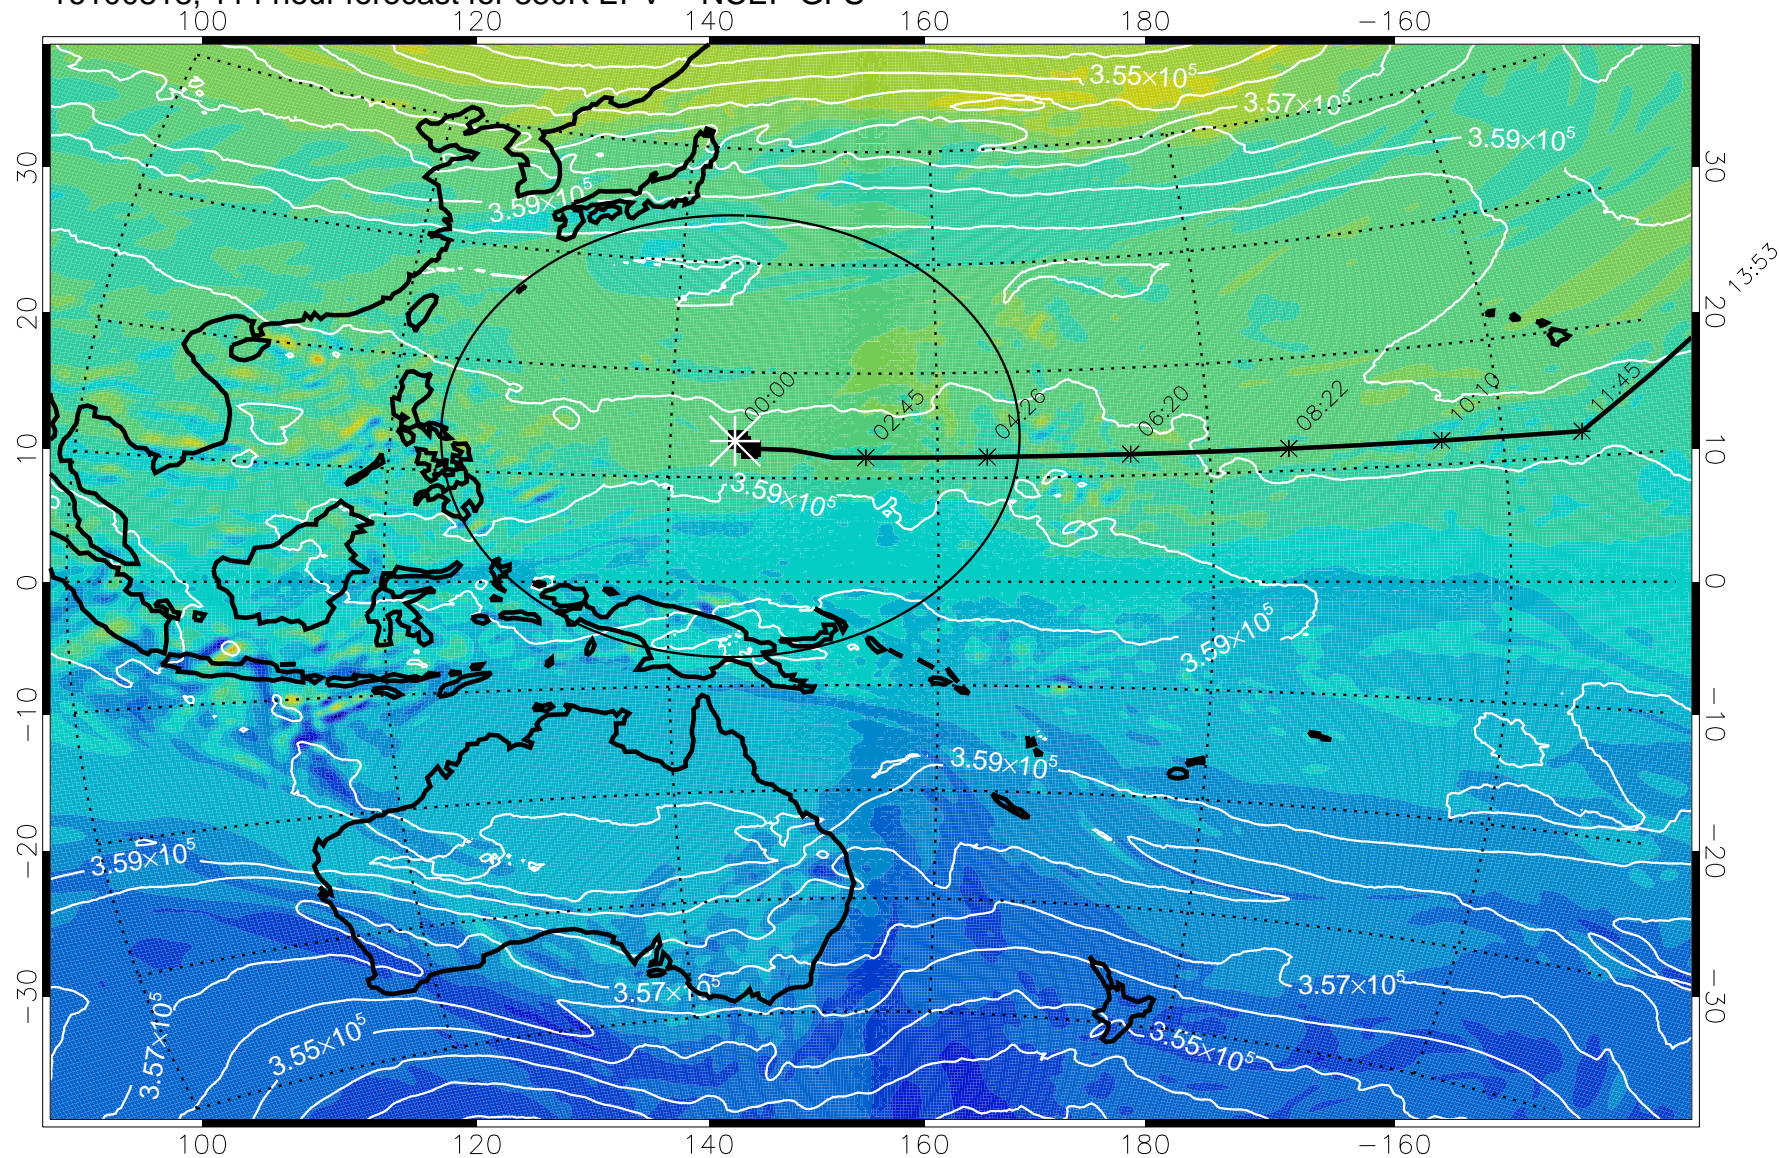

Range ring of 2304 km

15:52

16100800, 96 hour forecast for 380K EPV -- NCEP GFS

380K Montgomery Streamfunction, white

Range ring of 2304 km

15:52

13:53

16100806, 102 hour forecast for 380K EPV -- NCEP GFS

380K Montgomery Streamfunction, white

Range ring of 2304 km

15:52

13:53

16100812, 108 hour forecast for 380K EPV -- NCEP GFS

380K Montgomery Streamfunction, white

Range ring of 2304 km

15:52

16100818, 114 hour forecast for 380K EPV -- NCEP GFS

380K Montgomery Streamfunction, white

Range ring of 2304 km

16100900, 120 hour forecast for 380K EPV -- NCEP GFS

380K Montgomery Streamfunction, white

Range ring of 2304 km