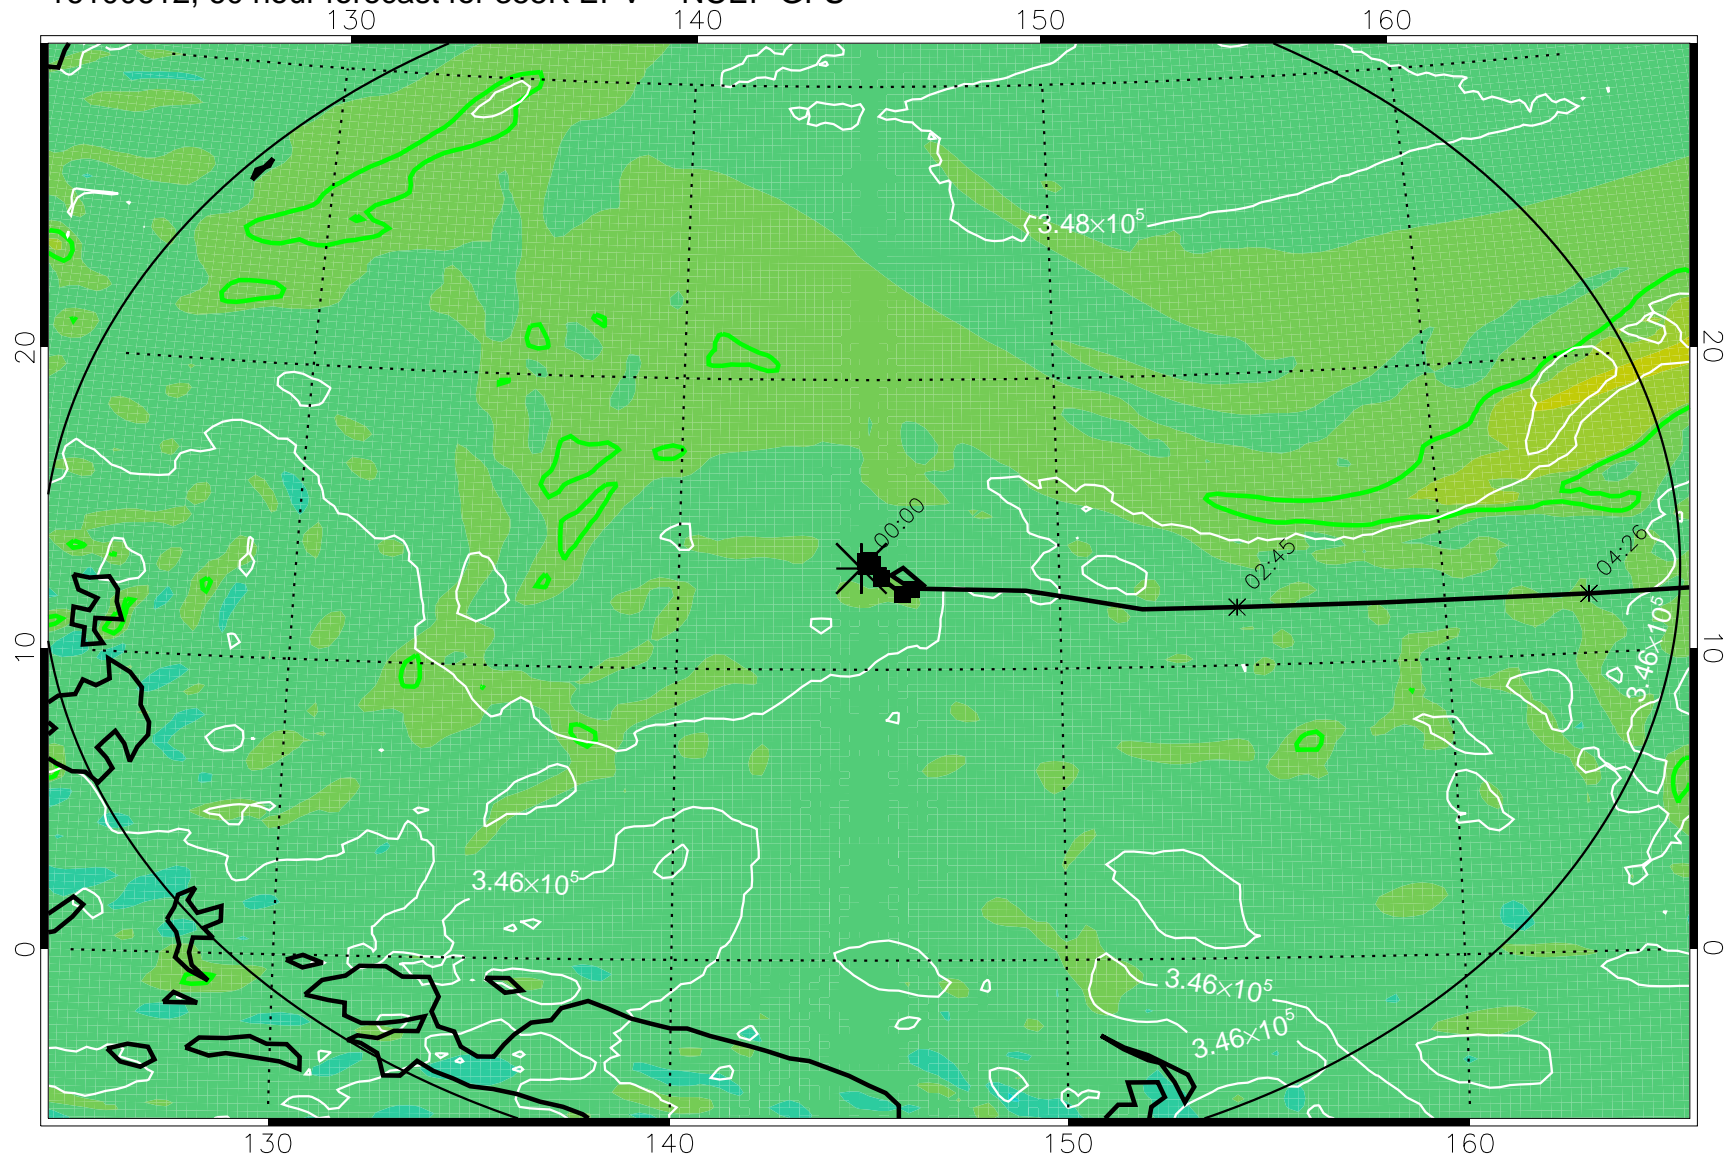

16100518, 42 hour forecast for 355K EPV -- NCEP GFS

355K Montgomery Streamfunction, white
EPV Tropopause (2 PVU) Position
Range ring of 2304 km

16100600, 48 hour forecast for 355K EPV -- NCEP GFS

355K Montgomery Streamfunction, white
EPV Tropopause (2 PVU) Position
Range ring of 2304 km

16100606, 54 hour forecast for 355K EPV -- NCEP GFS

355K Montgomery Streamfunction, white
EPV Tropopause (2 PVU) Position
Range ring of 2304 km

16100612, 60 hour forecast for 355K EPV -- NCEP GFS

355K Montgomery Streamfunction, white
EPV Tropopause (2 PVU) Position
Range ring of 2304 km

16100618, 66 hour forecast for 355K EPV -- NCEP GFS

355K Montgomery Streamfunction, white
EPV Tropopause (2 PVU) Position
Range ring of 2304 km

16100700, 72 hour forecast for 355K EPV -- NCEP GFS

355K Montgomery Streamfunction, white
EPV Tropopause (2 PVU) Position
Range ring of 2304 km

16100718, 90 hour forecast for 355K EPV -- NCEP GFS

355K Montgomery Streamfunction, white
EPV Tropopause (2 PVU) Position
Range ring of 2304 km

16100800, 96 hour forecast for 355K EPV -- NCEP GFS

355K Montgomery Streamfunction, white
EPV Tropopause (2 PVU) Position
Range ring of 2304 km