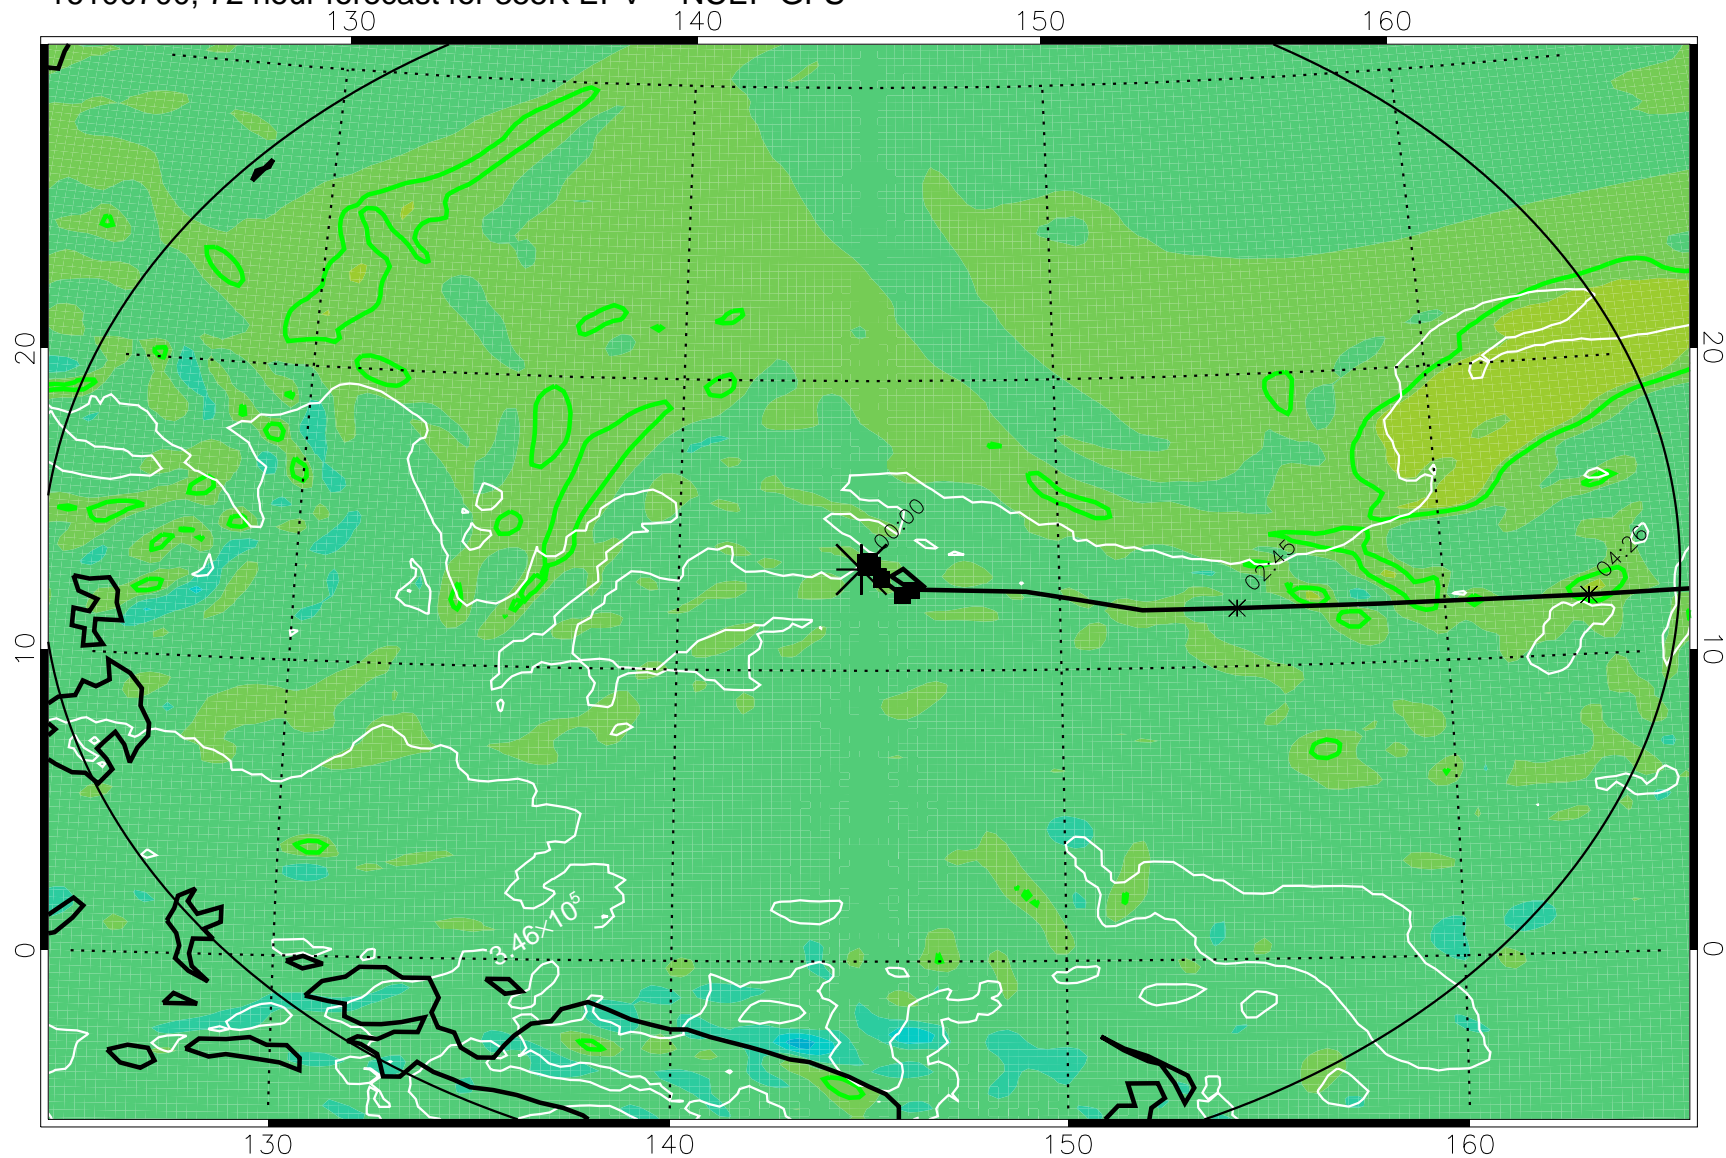

16100606, 54 hour forecast for 355K EPV -- NCEP GFS

355K Montgomery Streamfunction, white
EPV Tropopause (2 PVU) Position
Range ring of 2304 km

16100612, 60 hour forecast for 355K EPV -- NCEP GFS

355K Montgomery Streamfunction, white
EPV Tropopause (2 PVU) Position
Range ring of 2304 km

16100618, 66 hour forecast for 355K EPV -- NCEP GFS

355K Montgomery Streamfunction, white
EPV Tropopause (2 PVU) Position
Range ring of 2304 km

16100700, 72 hour forecast for 355K EPV -- NCEP GFS

355K Montgomery Streamfunction, white
EPV Tropopause (2 PVU) Position
Range ring of 2304 km

16100706, 78 hour forecast for 355K EPV -- NCEP GFS

355K Montgomery Streamfunction, white
EPV Tropopause (2 PVU) Position
Range ring of 2304 km

16100712, 84 hour forecast for 355K EPV -- NCEP GFS

355K Montgomery Streamfunction, white
EPV Tropopause (2 PVU) Position
Range ring of 2304 km

16100718, 90 hour forecast for 355K EPV -- NCEP GFS

355K Montgomery Streamfunction, white
EPV Tropopause (2 PVU) Position
Range ring of 2304 km

16100800, 96 hour forecast for 355K EPV -- NCEP GFS

355K Montgomery Streamfunction, white
EPV Tropopause (2 PVU) Position
Range ring of 2304 km