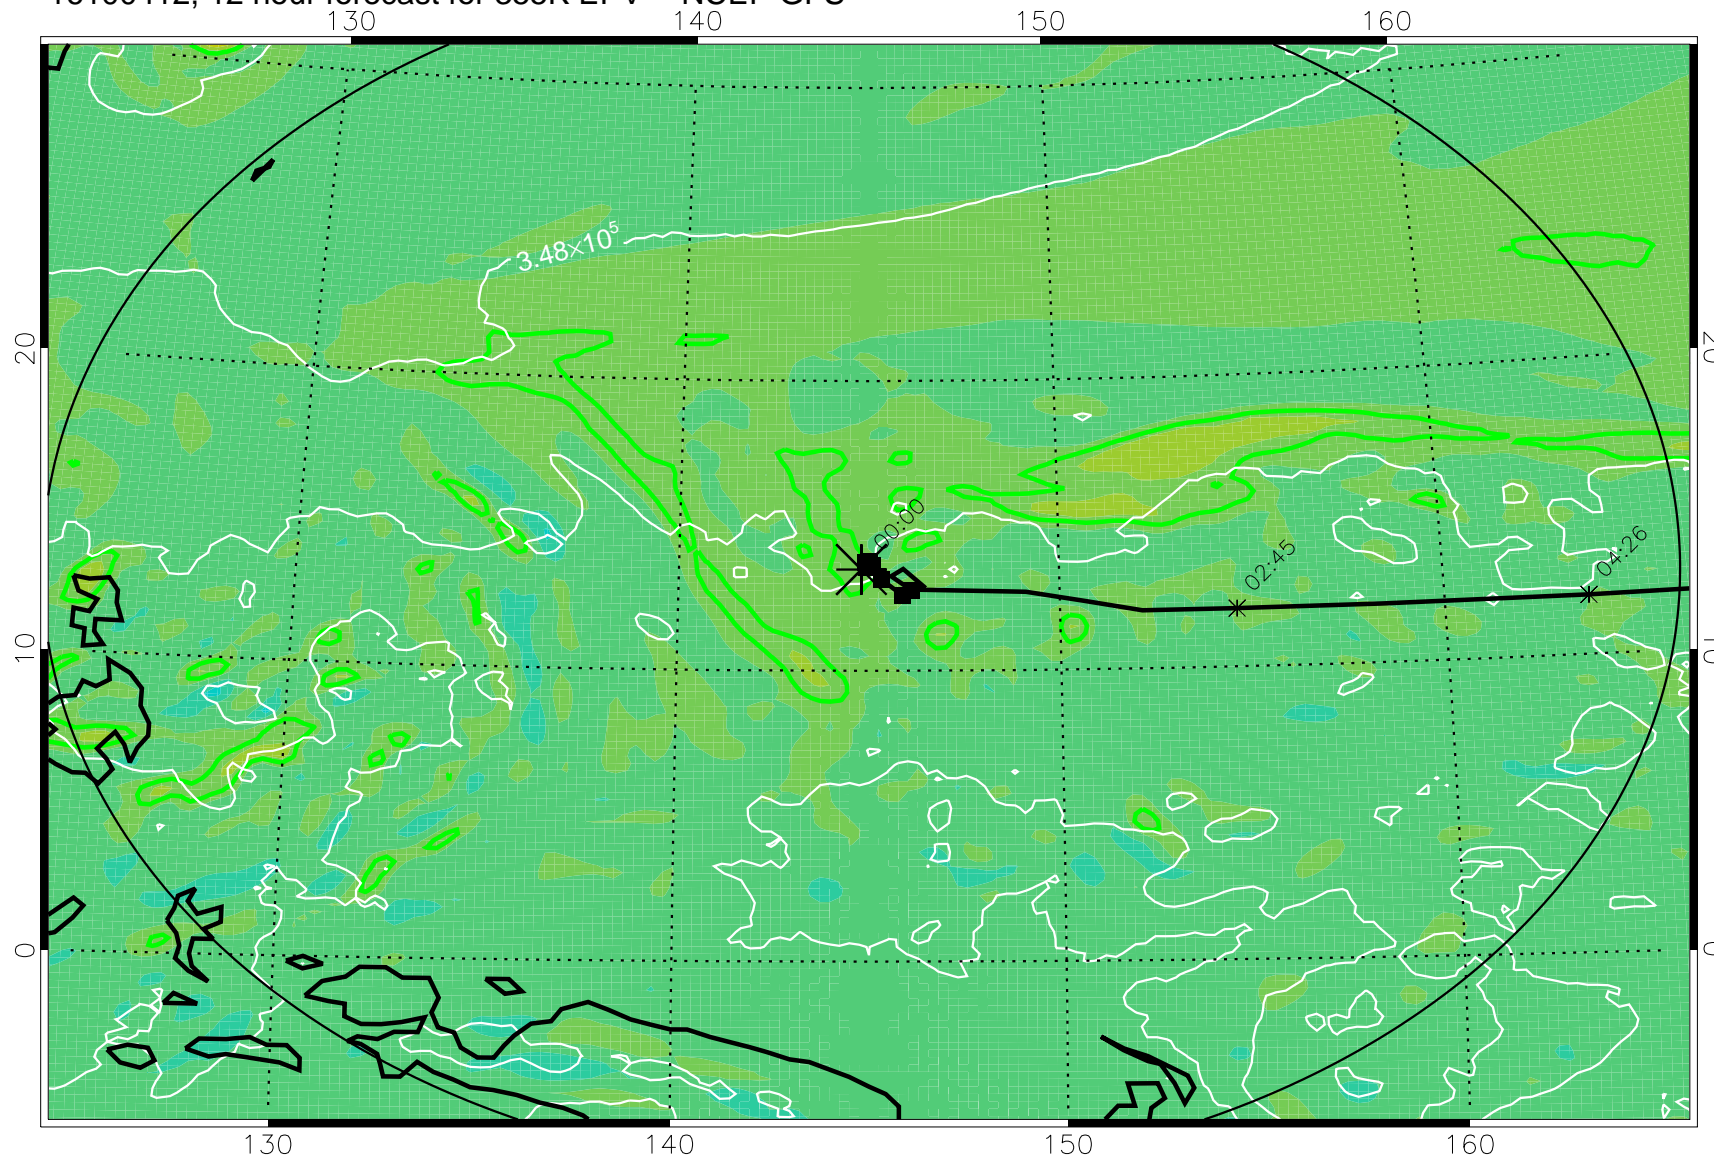

16100406, 6 hour forecast for 355K EPV -- NCEP GFS

355K Montgomery Streamfunction, white
EPV Tropopause (2 PVU) Position
Range ring of 2304 km

16100412, 12 hour forecast for 355K EPV -- NCEP GFS

355K Montgomery Streamfunction, white
EPV Tropopause (2 PVU) Position
Range ring of 2304 km

16100418, 18 hour forecast for 355K EPV -- NCEP GFS

355K Montgomery Streamfunction, white
EPV Tropopause (2 PVU) Position
Range ring of 2304 km

16100500, 24 hour forecast for 355K EPV -- NCEP GFS

355K Montgomery Streamfunction, white
EPV Tropopause (2 PVU) Position
Range ring of 2304 km

16100506, 30 hour forecast for 355K EPV -- NCEP GFS

355K Montgomery Streamfunction, white
EPV Tropopause (2 PVU) Position
Range ring of 2304 km

16100512, 36 hour forecast for 355K EPV -- NCEP GFS

355K Montgomery Streamfunction, white
EPV Tropopause (2 PVU) Position
Range ring of 2304 km

16100518, 42 hour forecast for 355K EPV -- NCEP GFS

355K Montgomery Streamfunction, white
EPV Tropopause (2 PVU) Position
Range ring of 2304 km

16100600, 48 hour forecast for 355K EPV -- NCEP GFS

355K Montgomery Streamfunction, white
EPV Tropopause (2 PVU) Position
Range ring of 2304 km