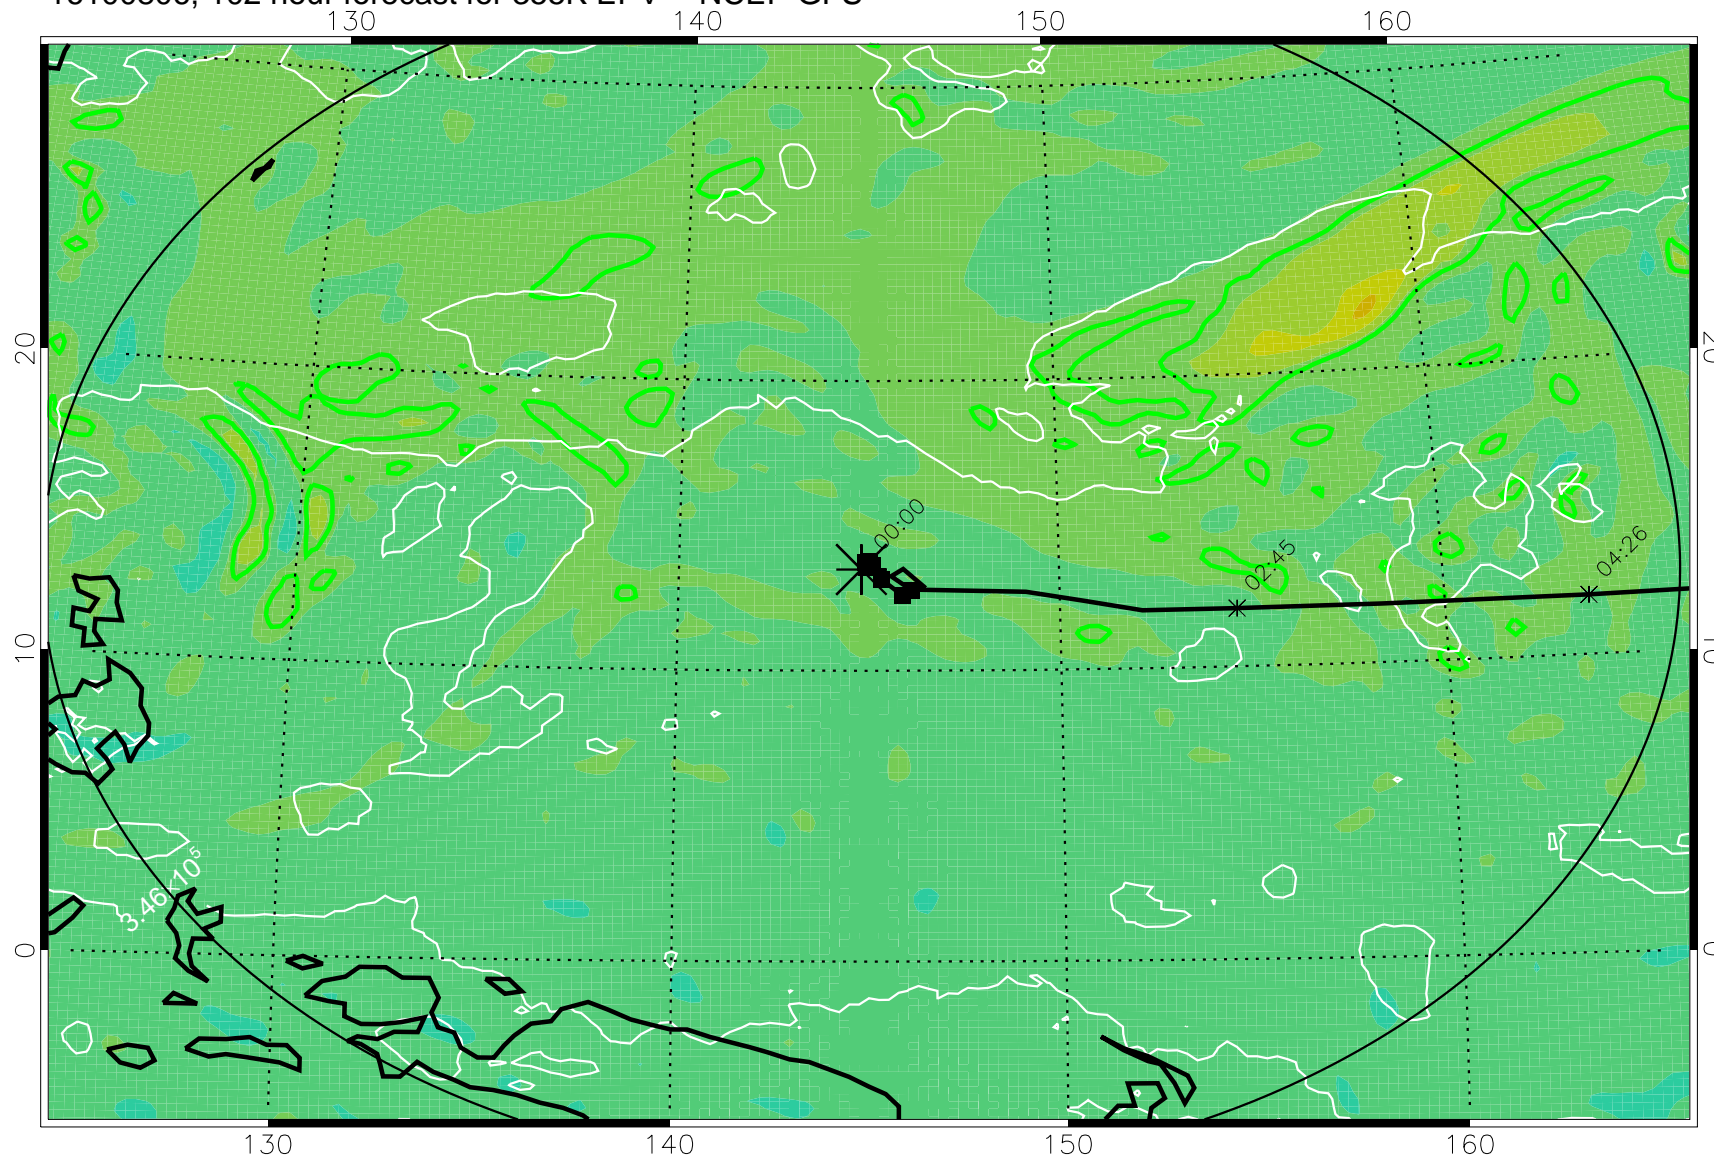

16100706, 78 hour forecast for 355K EPV -- NCEP GFS

355K Montgomery Streamfunction, white
EPV Tropopause (2 PVU) Position
Range ring of 2304 km

16100712, 84 hour forecast for 355K EPV -- NCEP GFS

355K Montgomery Streamfunction, white
EPV Tropopause (2 PVU) Position
Range ring of 2304 km

16100718, 90 hour forecast for 355K EPV -- NCEP GFS

355K Montgomery Streamfunction, white
EPV Tropopause (2 PVU) Position
Range ring of 2304 km

16100800, 96 hour forecast for 355K EPV -- NCEP GFS

355K Montgomery Streamfunction, white
EPV Tropopause (2 PVU) Position
Range ring of 2304 km

16100806, 102 hour forecast for 355K EPV -- NCEP GFS

355K Montgomery Streamfunction, white
EPV Tropopause (2 PVU) Position
Range ring of 2304 km

16100812, 108 hour forecast for 355K EPV -- NCEP GFS

355K Montgomery Streamfunction, white
EPV Tropopause (2 PVU) Position
Range ring of 2304 km

16100818, 114 hour forecast for 355K EPV -- NCEP GFS

355K Montgomery Streamfunction, white
EPV Tropopause (2 PVU) Position
Range ring of 2304 km

16100900, 120 hour forecast for 355K EPV -- NCEP GFS

355K Montgomery Streamfunction, white
EPV Tropopause (2 PVU) Position
Range ring of 2304 km