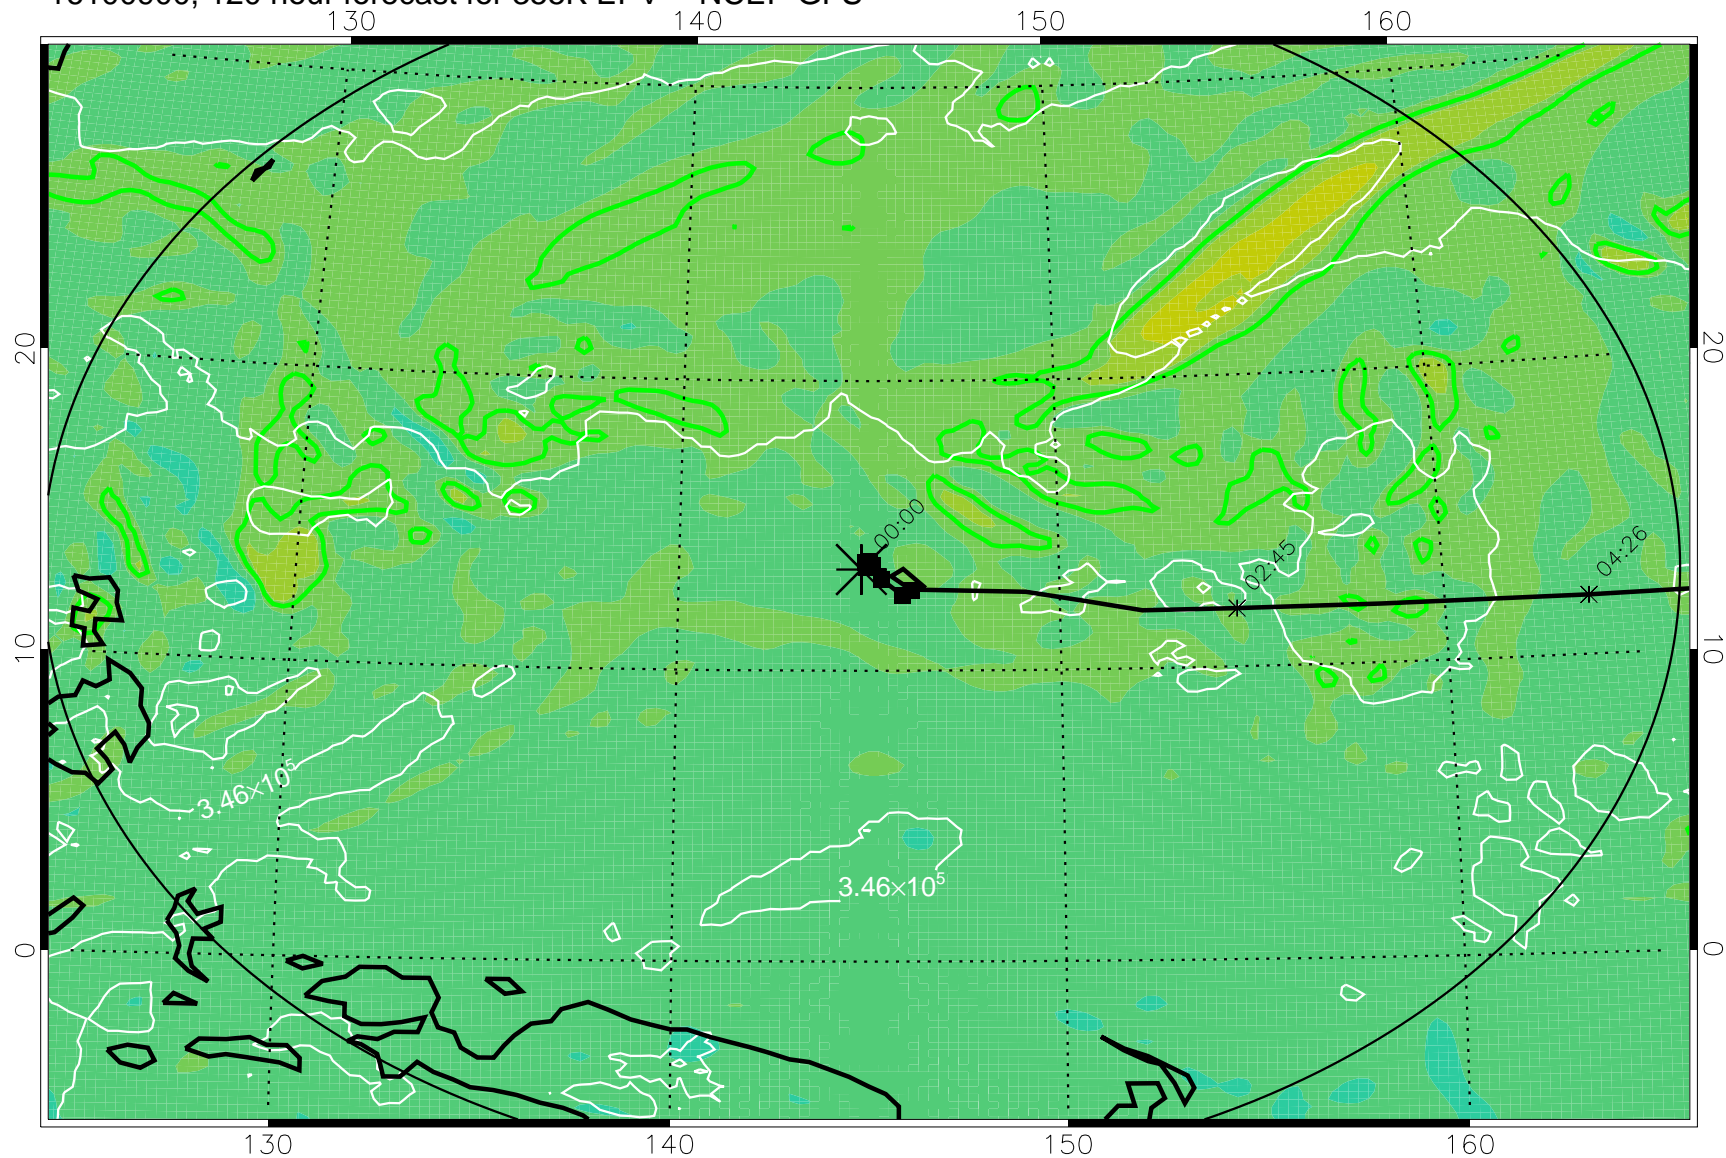

16100706, 78 hour forecast for 355K EPV -- NCEP GFS

355K Montgomery Streamfunction, white
EPV Tropopause (2 PVU) Position
Range ring of 2304 km

16100712, 84 hour forecast for 355K EPV -- NCEP GFS

355K Montgomery Streamfunction, white
EPV Tropopause (2 PVU) Position
Range ring of 2304 km

16100718, 90 hour forecast for 355K EPV -- NCEP GFS

355K Montgomery Streamfunction, white
EPV Tropopause (2 PVU) Position
Range ring of 2304 km

16100800, 96 hour forecast for 355K EPV -- NCEP GFS

355K Montgomery Streamfunction, white
EPV Tropopause (2 PVU) Position
Range ring of 2304 km

16100806, 102 hour forecast for 355K EPV -- NCEP GFS

355K Montgomery Streamfunction, white
EPV Tropopause (2 PVU) Position
Range ring of 2304 km

16100812, 108 hour forecast for 355K EPV -- NCEP GFS

355K Montgomery Streamfunction, white
EPV Tropopause (2 PVU) Position
Range ring of 2304 km

16100818, 114 hour forecast for 355K EPV -- NCEP GFS

355K Montgomery Streamfunction, white
EPV Tropopause (2 PVU) Position
Range ring of 2304 km

16100900, 120 hour forecast for 355K EPV -- NCEP GFS

355K Montgomery Streamfunction, white
EPV Tropopause (2 PVU) Position
Range ring of 2304 km