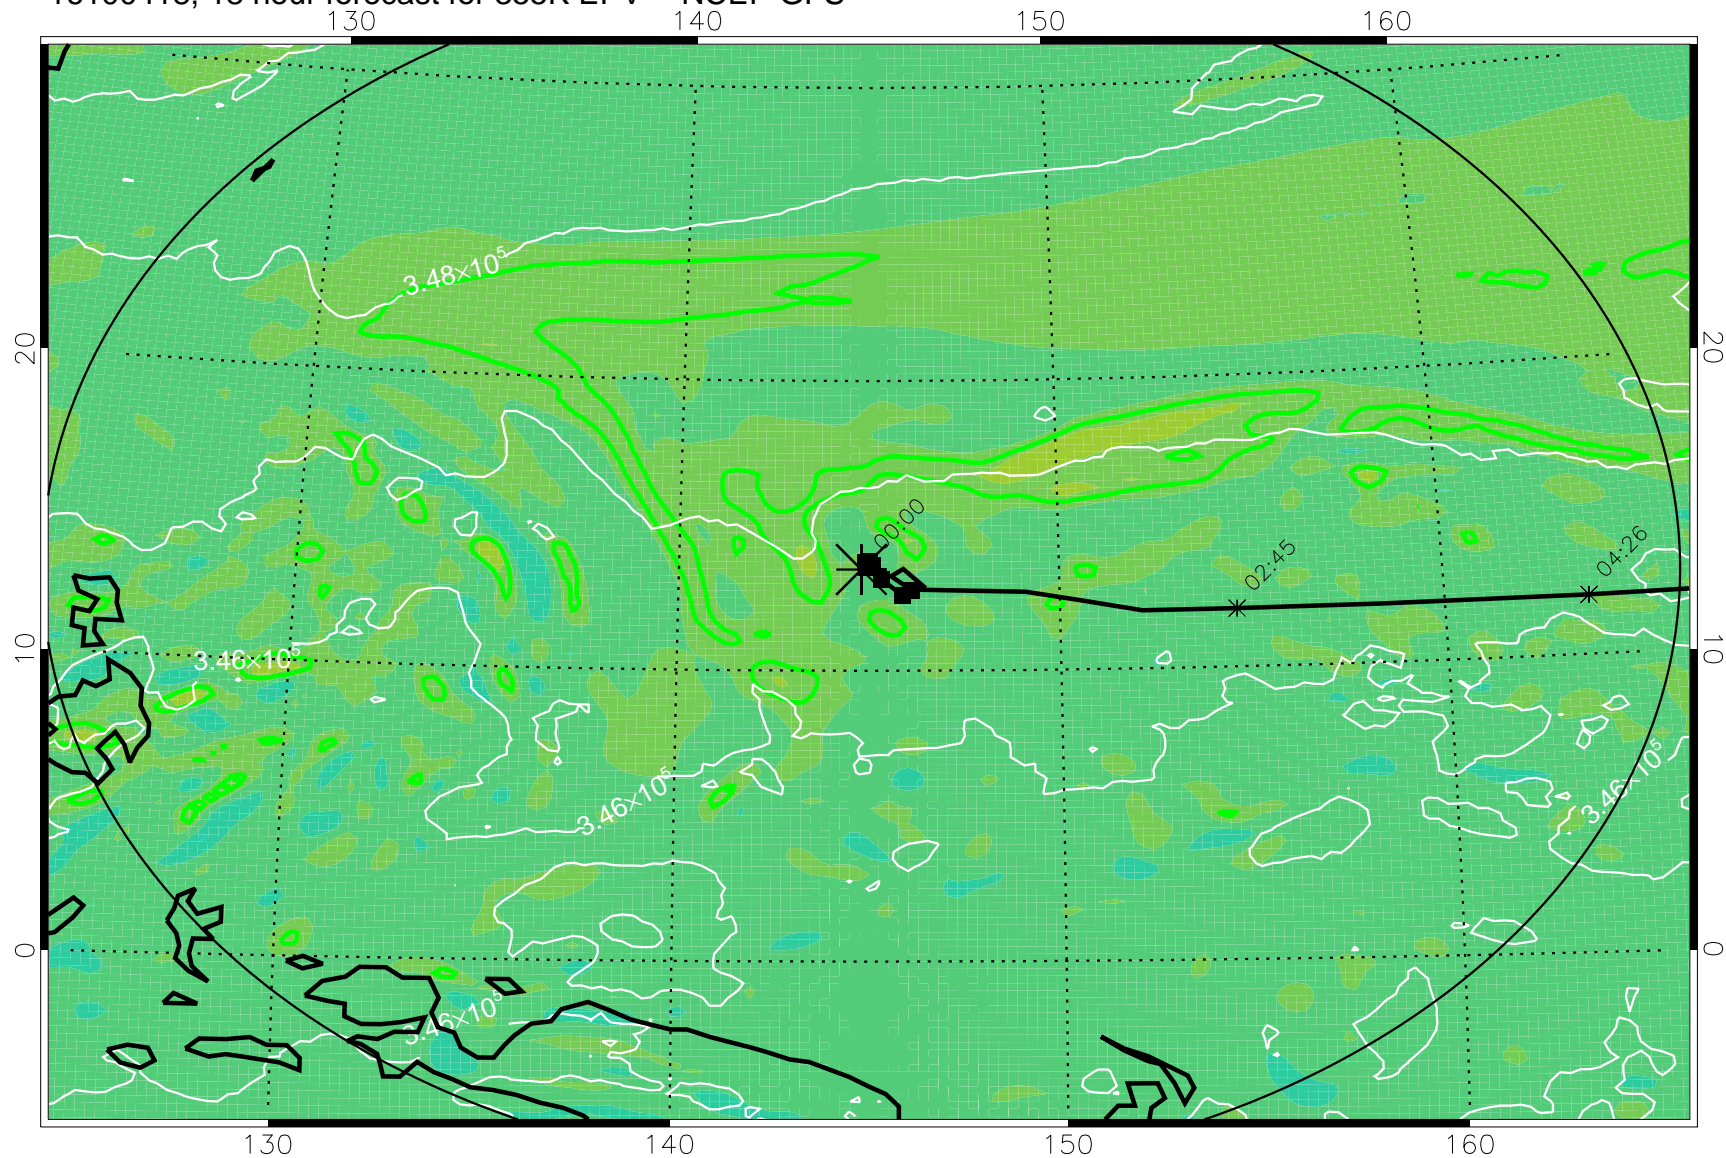

16100406, 6 hour forecast for 355K EPV -- NCEP GFS

355K Montgomery Streamfunction, white
EPV Tropopause (2 PVU) Position
Range ring of 2304 km

16100412, 12 hour forecast for 355K EPV -- NCEP GFS

355K Montgomery Streamfunction, white
EPV Tropopause (2 PVU) Position
Range ring of 2304 km

16100418, 18 hour forecast for 355K EPV -- NCEP GFS

355K Montgomery Streamfunction, white
EPV Tropopause (2 PVU) Position
Range ring of 2304 km

16100500, 24 hour forecast for 355K EPV -- NCEP GFS

355K Montgomery Streamfunction, white
EPV Tropopause (2 PVU) Position
Range ring of 2304 km

16100506, 30 hour forecast for 355K EPV -- NCEP GFS

355K Montgomery Streamfunction, white
EPV Tropopause (2 PVU) Position
Range ring of 2304 km

16100512, 36 hour forecast for 355K EPV -- NCEP GFS

355K Montgomery Streamfunction, white
EPV Tropopause (2 PVU) Position
Range ring of 2304 km

16100518, 42 hour forecast for 355K EPV -- NCEP GFS

355K Montgomery Streamfunction, white
EPV Tropopause (2 PVU) Position
Range ring of 2304 km

16100600, 48 hour forecast for 355K EPV -- NCEP GFS

355K Montgomery Streamfunction, white
EPV Tropopause (2 PVU) Position
Range ring of 2304 km