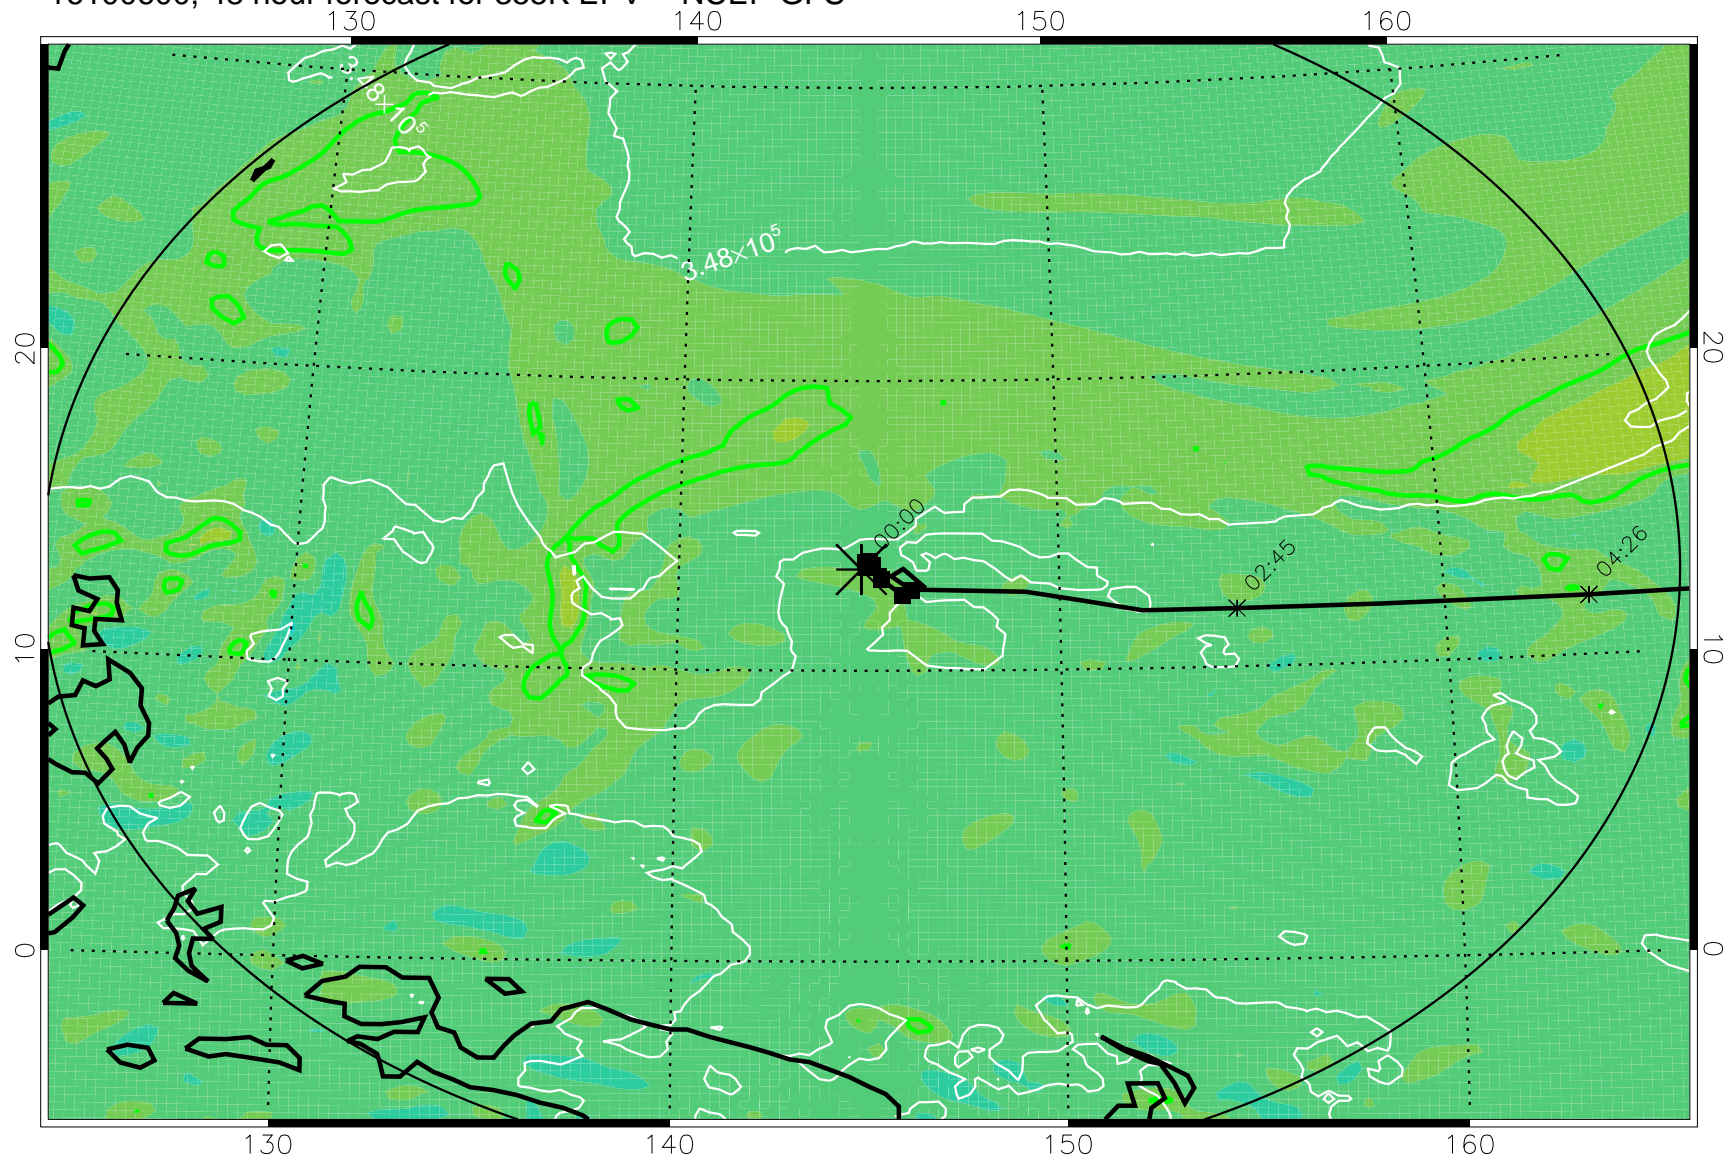

16100506, 30 hour forecast for 355K EPV -- NCEP GFS

355K Montgomery Streamfunction, white
EPV Tropopause (2 PVU) Position
Range ring of 2304 km

16100512, 36 hour forecast for 355K EPV -- NCEP GFS

355K Montgomery Streamfunction, white
EPV Tropopause (2 PVU) Position
Range ring of 2304 km

16100518, 42 hour forecast for 355K EPV -- NCEP GFS

355K Montgomery Streamfunction, white
EPV Tropopause (2 PVU) Position
Range ring of 2304 km

16100600, 48 hour forecast for 355K EPV -- NCEP GFS

355K Montgomery Streamfunction, white
EPV Tropopause (2 PVU) Position
Range ring of 2304 km

16100606, 54 hour forecast for 355K EPV -- NCEP GFS

355K Montgomery Streamfunction, white
EPV Tropopause (2 PVU) Position
Range ring of 2304 km

16100612, 60 hour forecast for 355K EPV -- NCEP GFS

355K Montgomery Streamfunction, white
EPV Tropopause (2 PVU) Position
Range ring of 2304 km

16100618, 66 hour forecast for 355K EPV -- NCEP GFS

355K Montgomery Streamfunction, white
EPV Tropopause (2 PVU) Position
Range ring of 2304 km

16100700, 72 hour forecast for 355K EPV -- NCEP GFS

355K Montgomery Streamfunction, white
EPV Tropopause (2 PVU) Position
Range ring of 2304 km