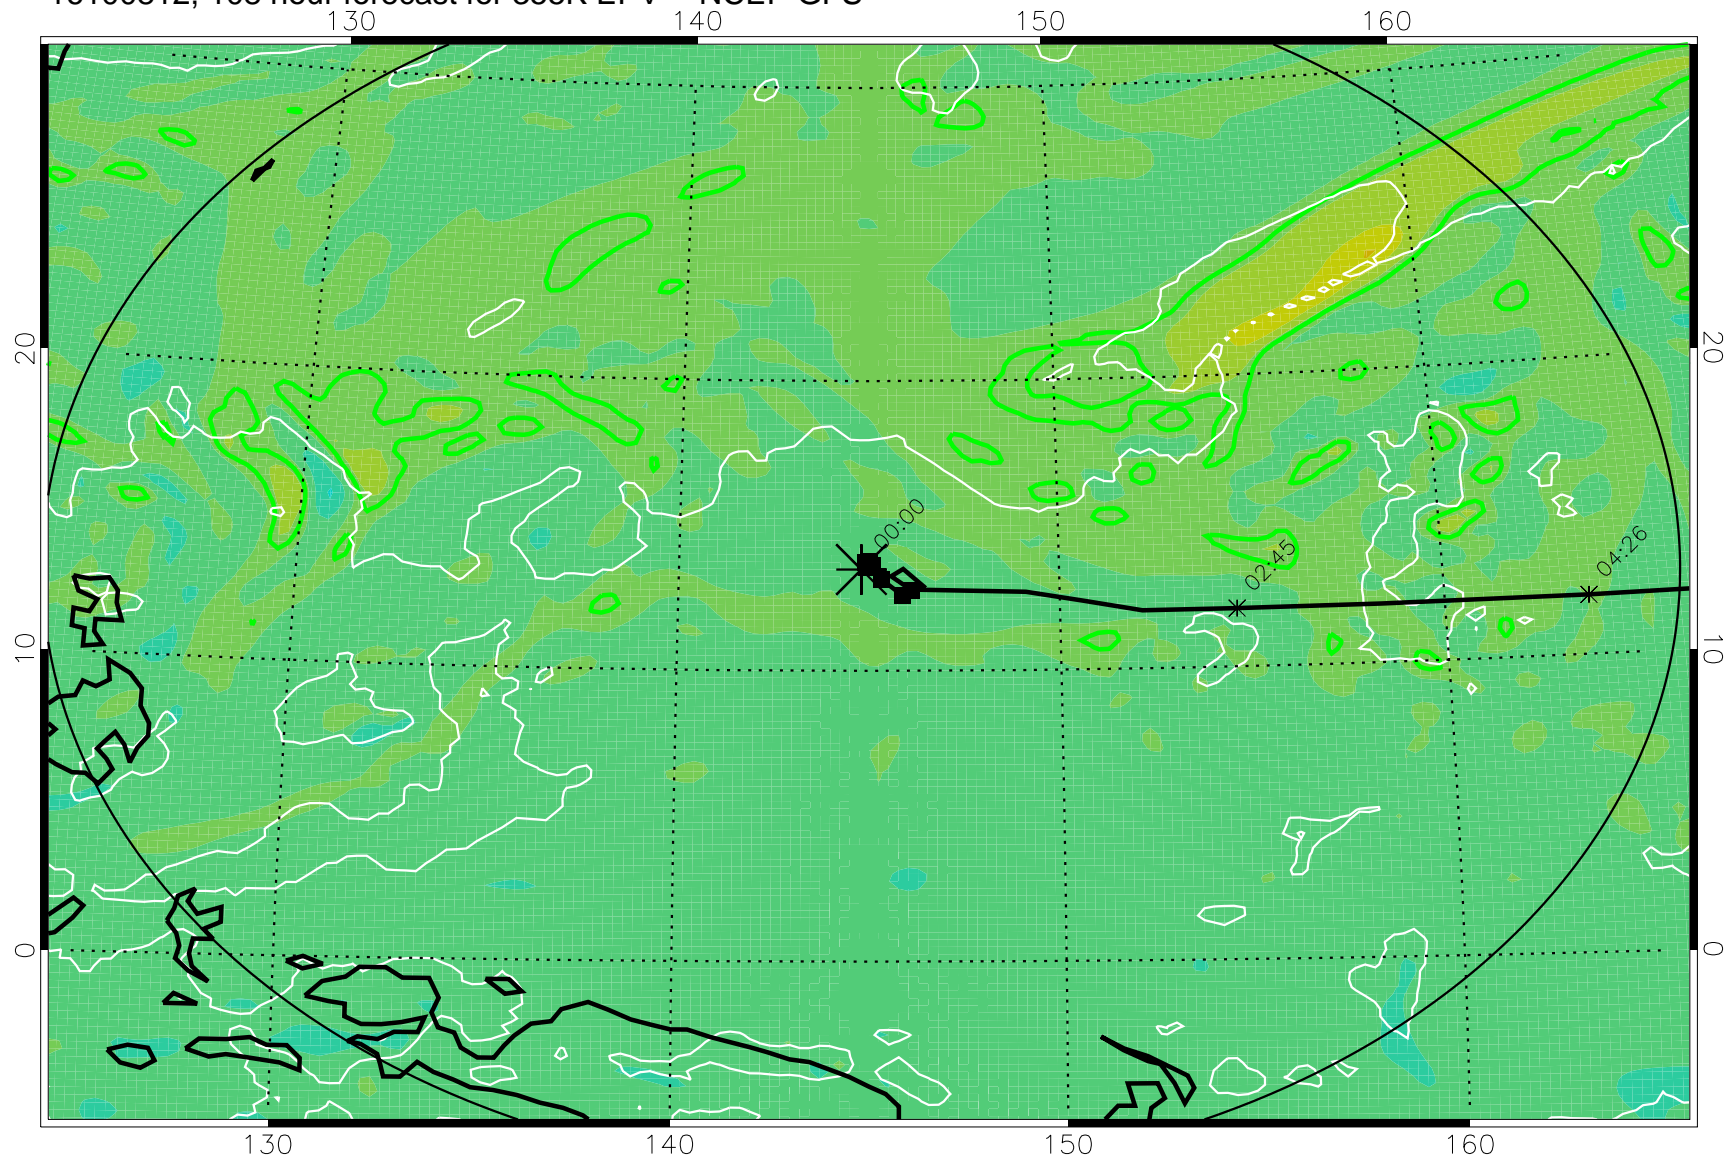

16100706, 78 hour forecast for 355K EPV -- NCEP GFS

355K Montgomery Streamfunction, white
EPV Tropopause (2 PVU) Position
Range ring of 2304 km

16100712, 84 hour forecast for 355K EPV -- NCEP GFS

355K Montgomery Streamfunction, white
EPV Tropopause (2 PVU) Position
Range ring of 2304 km

16100718, 90 hour forecast for 355K EPV -- NCEP GFS

355K Montgomery Streamfunction, white
EPV Tropopause (2 PVU) Position
Range ring of 2304 km

16100800, 96 hour forecast for 355K EPV -- NCEP GFS

355K Montgomery Streamfunction, white
EPV Tropopause (2 PVU) Position
Range ring of 2304 km

16100806, 102 hour forecast for 355K EPV -- NCEP GFS

355K Montgomery Streamfunction, white
EPV Tropopause (2 PVU) Position
Range ring of 2304 km

16100812, 108 hour forecast for 355K EPV -- NCEP GFS

355K Montgomery Streamfunction, white
EPV Tropopause (2 PVU) Position
Range ring of 2304 km

16100818, 114 hour forecast for 355K EPV -- NCEP GFS

355K Montgomery Streamfunction, white
EPV Tropopause (2 PVU) Position
Range ring of 2304 km

16100900, 120 hour forecast for 355K EPV -- NCEP GFS

355K Montgomery Streamfunction, white
EPV Tropopause (2 PVU) Position
Range ring of 2304 km