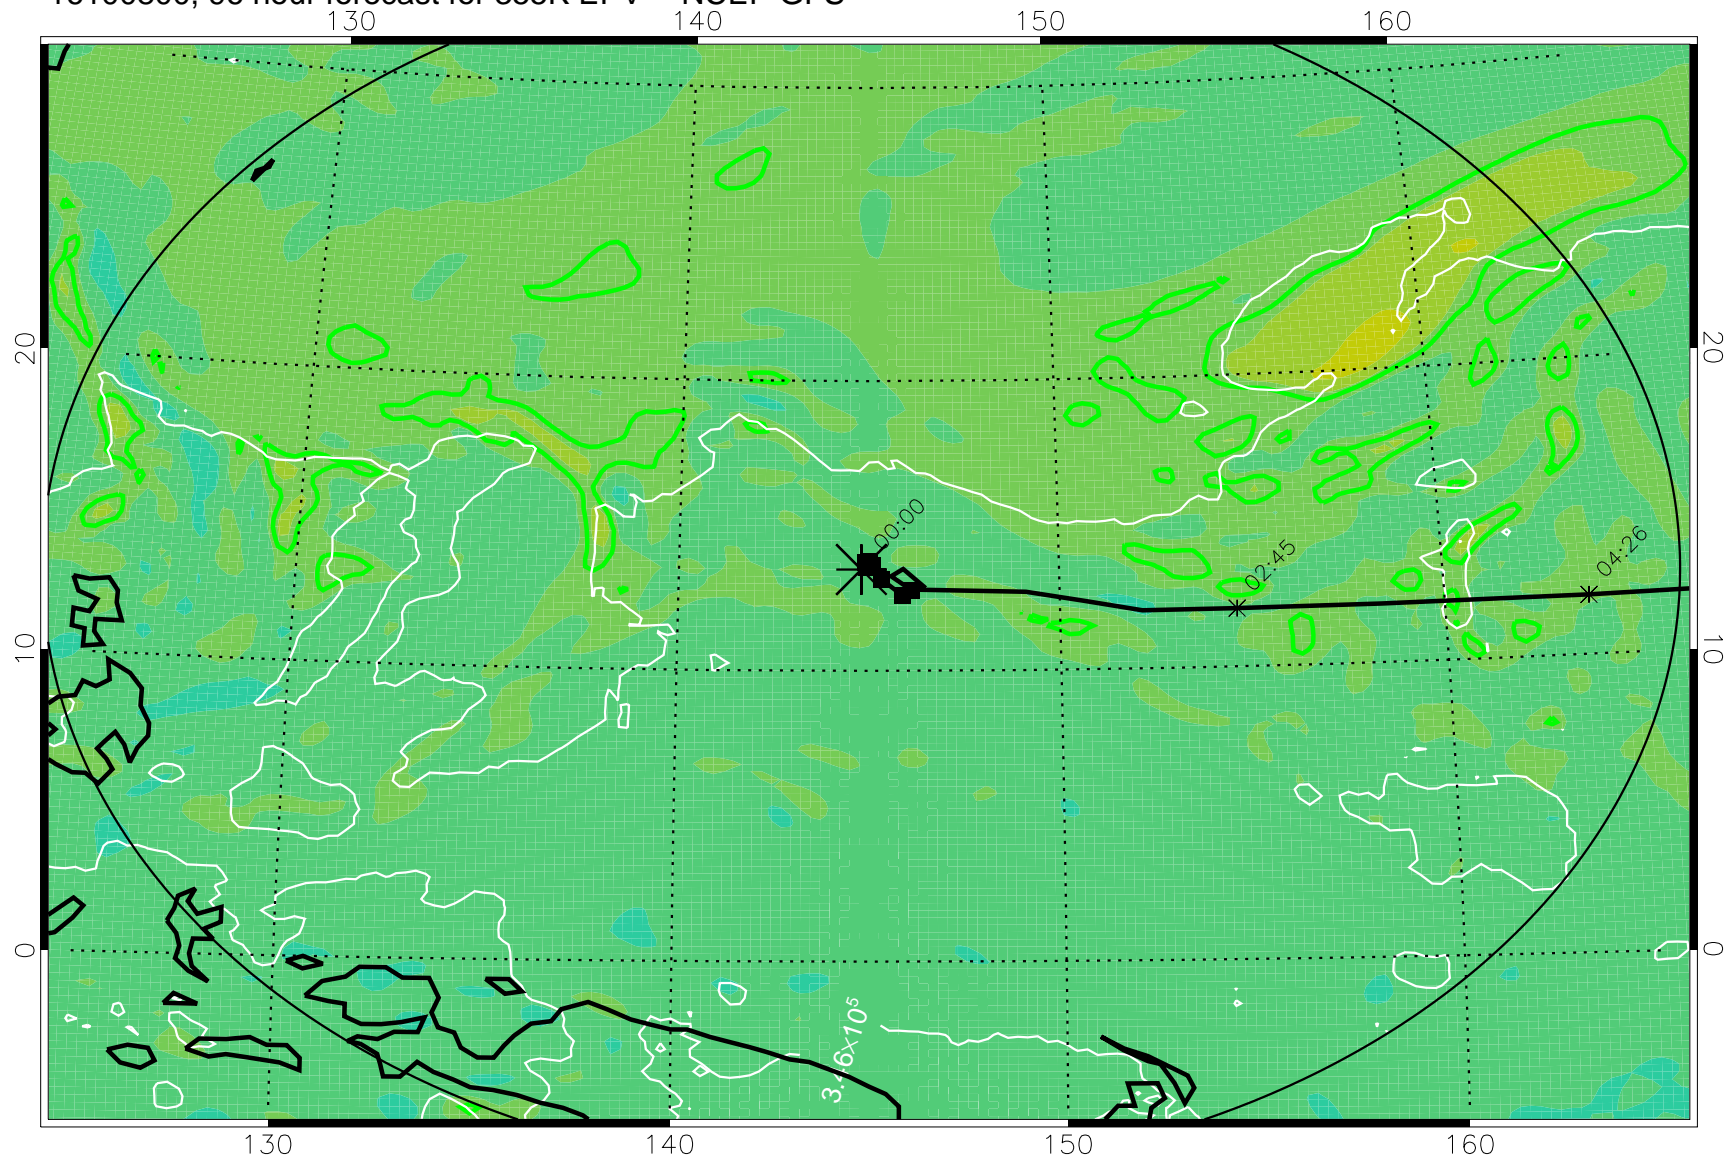

16100618, 66 hour forecast for 355K EPV -- NCEP GFS

355K Montgomery Streamfunction, white
EPV Tropopause (2 PVU) Position
Range ring of 2304 km

16100700, 72 hour forecast for 355K EPV -- NCEP GFS

355K Montgomery Streamfunction, white
EPV Tropopause (2 PVU) Position
Range ring of 2304 km

16100706, 78 hour forecast for 355K EPV -- NCEP GFS

355K Montgomery Streamfunction, white
EPV Tropopause (2 PVU) Position
Range ring of 2304 km

16100712, 84 hour forecast for 355K EPV -- NCEP GFS

355K Montgomery Streamfunction, white
EPV Tropopause (2 PVU) Position
Range ring of 2304 km

16100718, 90 hour forecast for 355K EPV -- NCEP GFS

355K Montgomery Streamfunction, white
EPV Tropopause (2 PVU) Position
Range ring of 2304 km

16100800, 96 hour forecast for 355K EPV -- NCEP GFS

355K Montgomery Streamfunction, white
EPV Tropopause (2 PVU) Position
Range ring of 2304 km

16100806, 102 hour forecast for 355K EPV -- NCEP GFS

355K Montgomery Streamfunction, white
EPV Tropopause (2 PVU) Position
Range ring of 2304 km

16100812, 108 hour forecast for 355K EPV -- NCEP GFS

355K Montgomery Streamfunction, white
EPV Tropopause (2 PVU) Position
Range ring of 2304 km