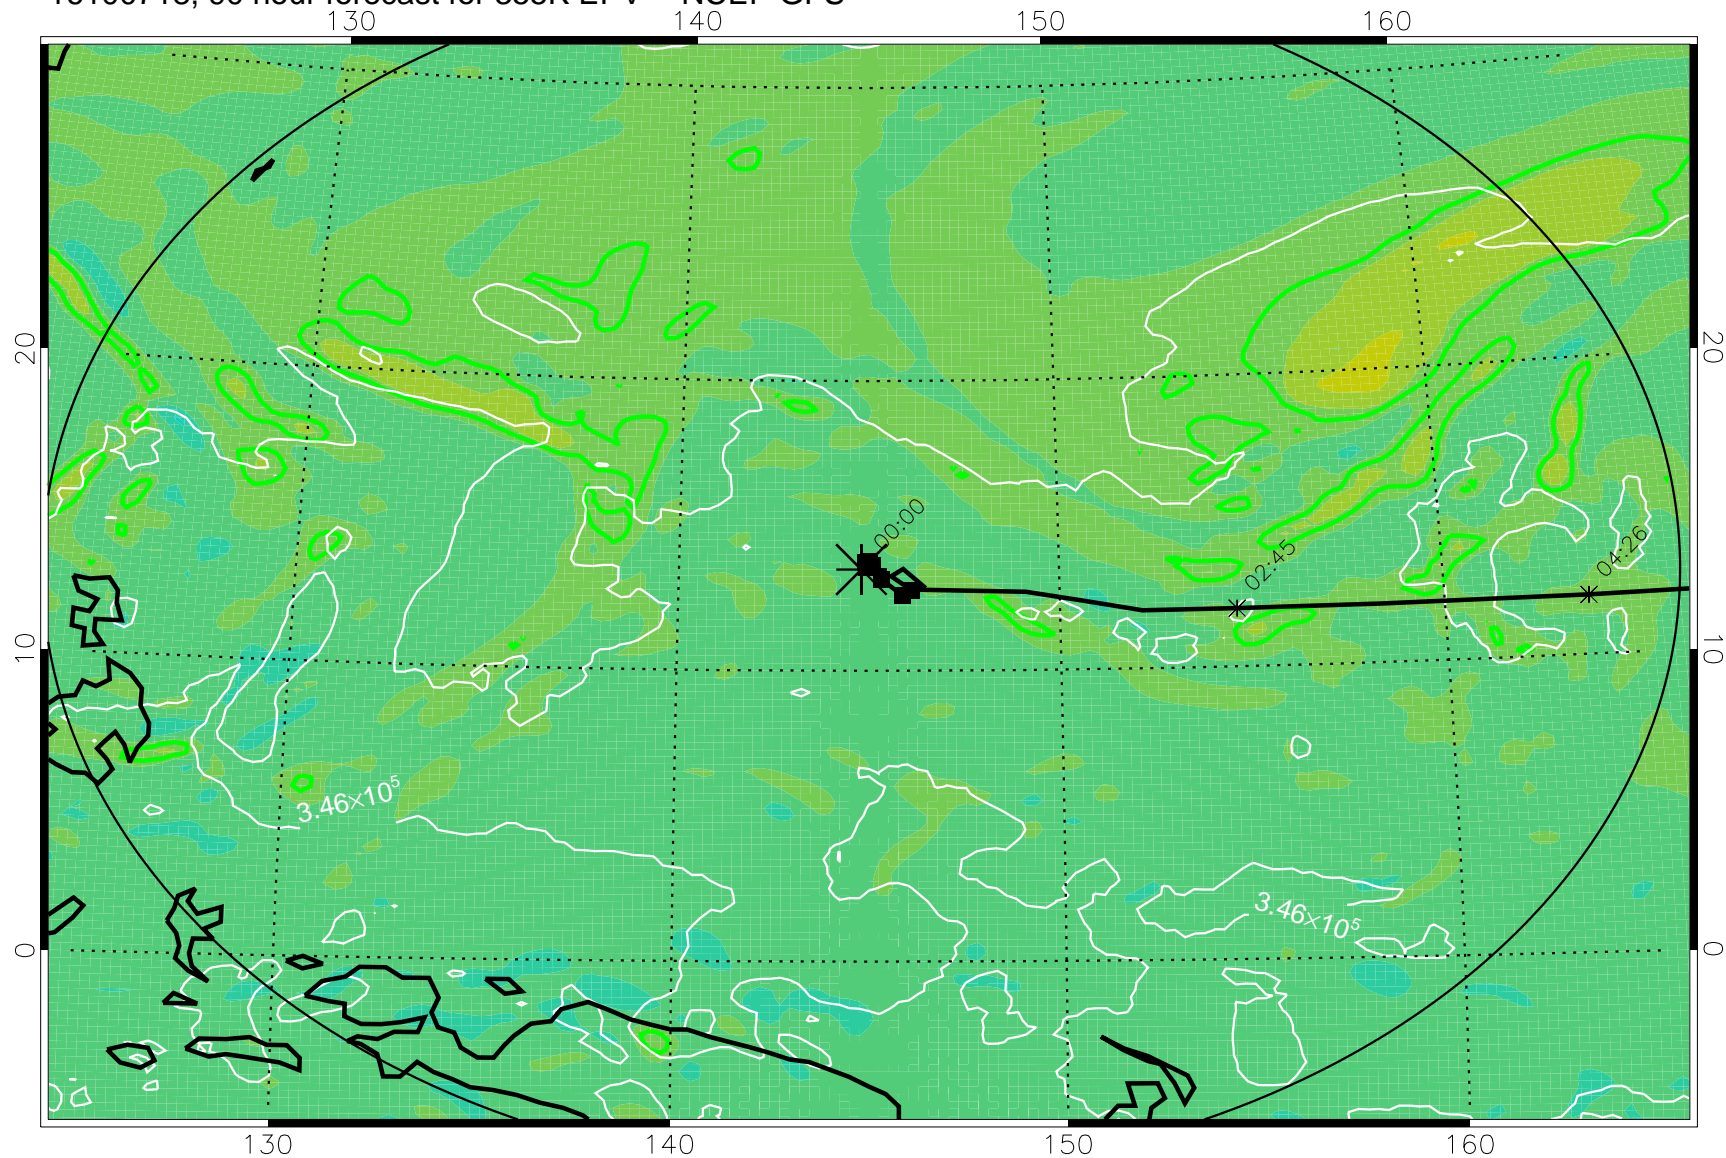

16100706, 78 hour forecast for 355K EPV -- NCEP GFS

355K Montgomery Streamfunction, white
EPV Tropopause (2 PVU) Position
Range ring of 2304 km

16100712, 84 hour forecast for 355K EPV -- NCEP GFS

355K Montgomery Streamfunction, white
EPV Tropopause (2 PVU) Position
Range ring of 2304 km

16100718, 90 hour forecast for 355K EPV -- NCEP GFS

355K Montgomery Streamfunction, white
EPV Tropopause (2 PVU) Position
Range ring of 2304 km

16100800, 96 hour forecast for 355K EPV -- NCEP GFS

355K Montgomery Streamfunction, white
EPV Tropopause (2 PVU) Position
Range ring of 2304 km

16100806, 102 hour forecast for 355K EPV -- NCEP GFS

355K Montgomery Streamfunction, white
EPV Tropopause (2 PVU) Position
Range ring of 2304 km

16100812, 108 hour forecast for 355K EPV -- NCEP GFS

355K Montgomery Streamfunction, white
EPV Tropopause (2 PVU) Position
Range ring of 2304 km

16100818, 114 hour forecast for 355K EPV -- NCEP GFS

355K Montgomery Streamfunction, white
EPV Tropopause (2 PVU) Position
Range ring of 2304 km

16100900, 120 hour forecast for 355K EPV -- NCEP GFS

355K Montgomery Streamfunction, white
EPV Tropopause (2 PVU) Position
Range ring of 2304 km