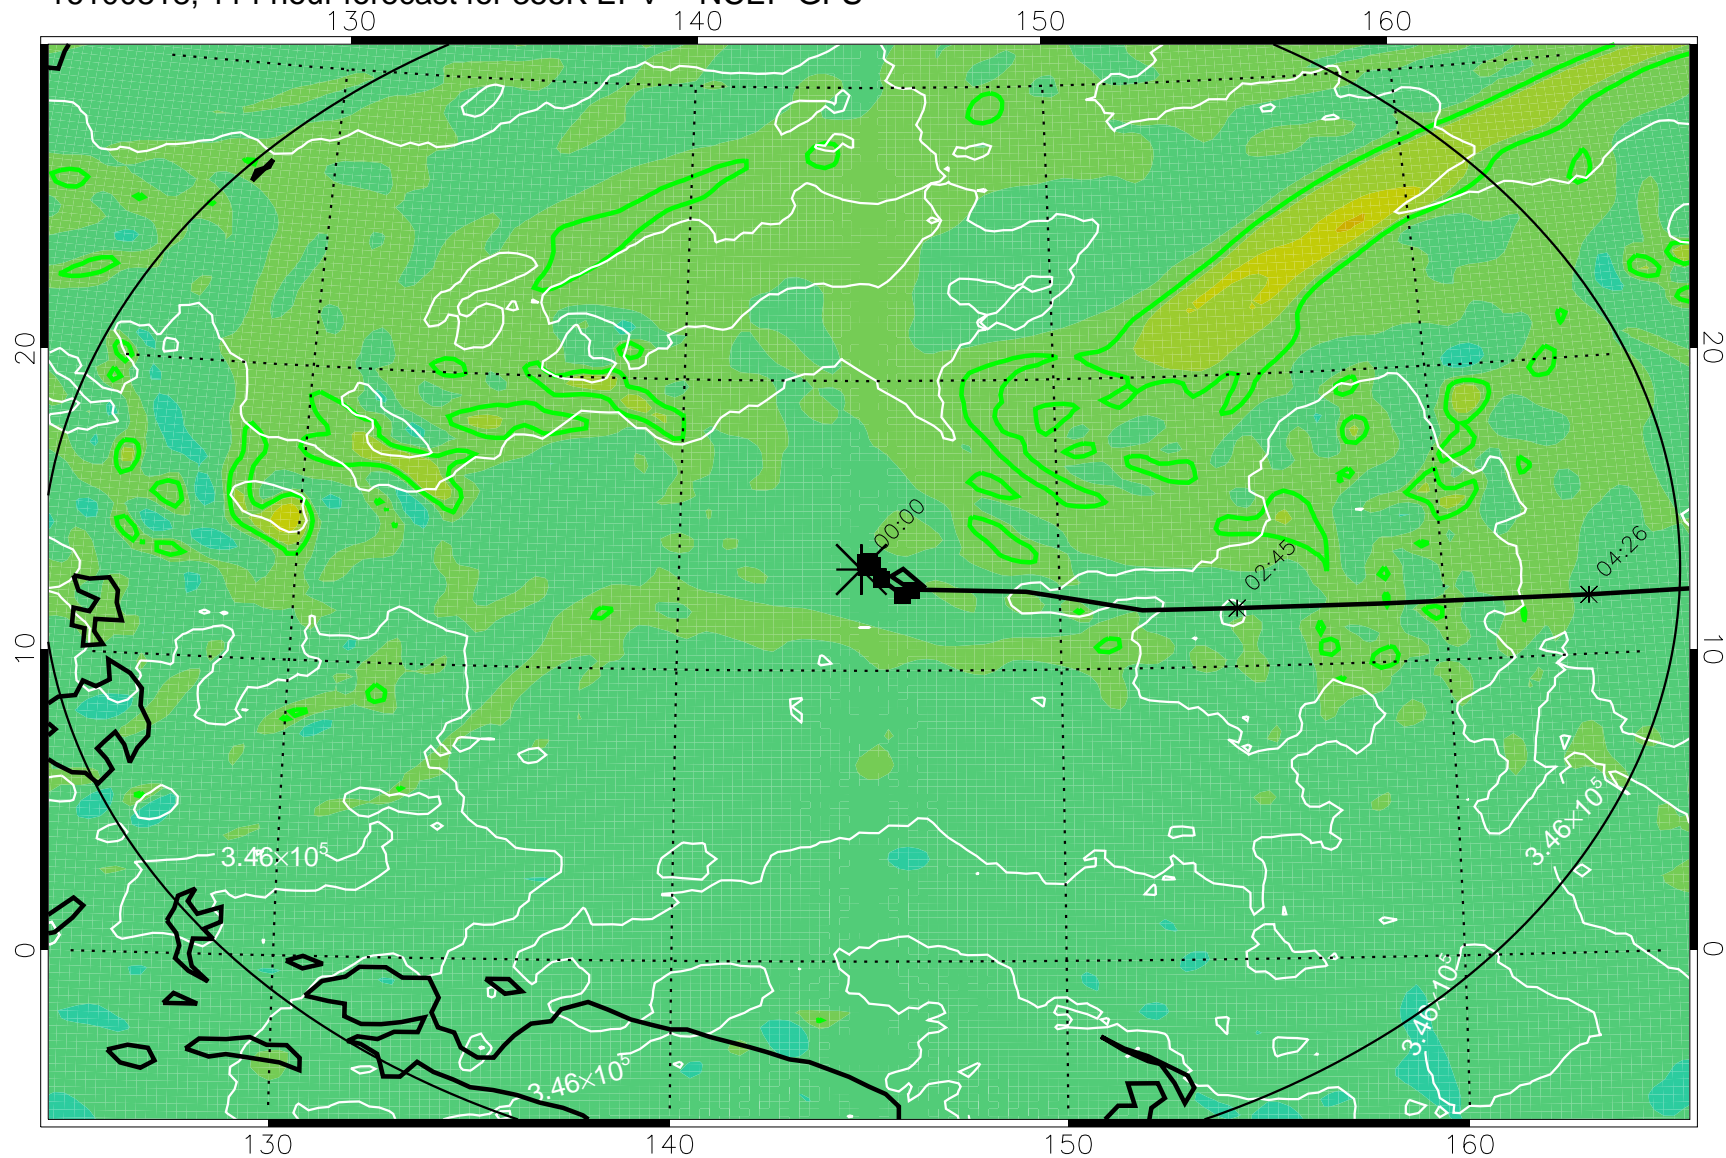

16100706, 78 hour forecast for 355K EPV -- NCEP GFS

355K Montgomery Streamfunction, white
EPV Tropopause (2 PVU) Position
Range ring of 2304 km

16100712, 84 hour forecast for 355K EPV -- NCEP GFS

355K Montgomery Streamfunction, white
EPV Tropopause (2 PVU) Position
Range ring of 2304 km

16100718, 90 hour forecast for 355K EPV -- NCEP GFS

355K Montgomery Streamfunction, white
EPV Tropopause (2 PVU) Position
Range ring of 2304 km

16100800, 96 hour forecast for 355K EPV -- NCEP GFS

355K Montgomery Streamfunction, white
EPV Tropopause (2 PVU) Position
Range ring of 2304 km

16100806, 102 hour forecast for 355K EPV -- NCEP GFS

355K Montgomery Streamfunction, white
EPV Tropopause (2 PVU) Position
Range ring of 2304 km

16100812, 108 hour forecast for 355K EPV -- NCEP GFS

355K Montgomery Streamfunction, white
EPV Tropopause (2 PVU) Position
Range ring of 2304 km

16100818, 114 hour forecast for 355K EPV -- NCEP GFS

355K Montgomery Streamfunction, white
EPV Tropopause (2 PVU) Position
Range ring of 2304 km

16100900, 120 hour forecast for 355K EPV -- NCEP GFS

355K Montgomery Streamfunction, white
EPV Tropopause (2 PVU) Position
Range ring of 2304 km