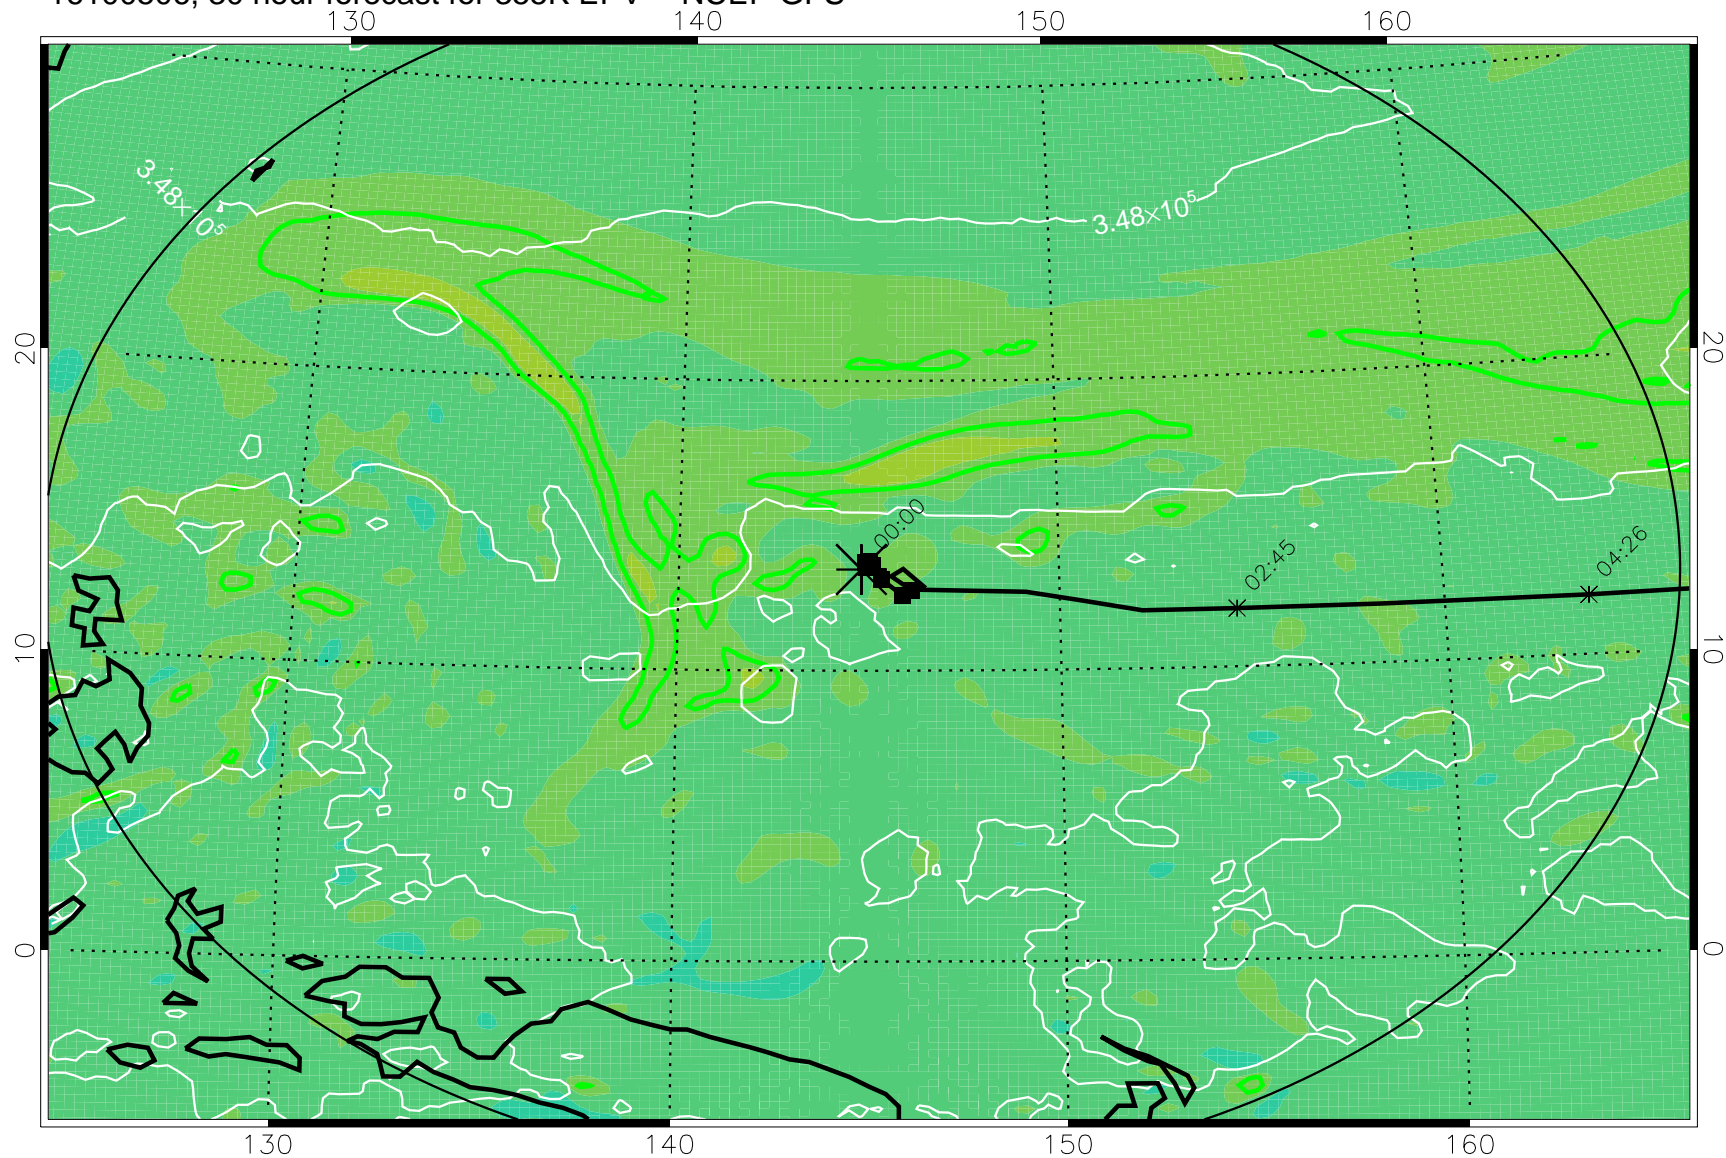

16100418, 18 hour forecast for 355K EPV -- NCEP GFS

355K Montgomery Streamfunction, white
EPV Tropopause (2 PVU) Position
Range ring of 2304 km

16100500, 24 hour forecast for 355K EPV -- NCEP GFS

355K Montgomery Streamfunction, white
EPV Tropopause (2 PVU) Position
Range ring of 2304 km

16100506, 30 hour forecast for 355K EPV -- NCEP GFS

355K Montgomery Streamfunction, white
EPV Tropopause (2 PVU) Position
Range ring of 2304 km

16100512, 36 hour forecast for 355K EPV -- NCEP GFS

355K Montgomery Streamfunction, white
EPV Tropopause (2 PVU) Position
Range ring of 2304 km

16100518, 42 hour forecast for 355K EPV -- NCEP GFS

355K Montgomery Streamfunction, white
EPV Tropopause (2 PVU) Position
Range ring of 2304 km

16100600, 48 hour forecast for 355K EPV -- NCEP GFS

355K Montgomery Streamfunction, white
EPV Tropopause (2 PVU) Position
Range ring of 2304 km

16100618, 66 hour forecast for 355K EPV -- NCEP GFS

355K Montgomery Streamfunction, white
EPV Tropopause (2 PVU) Position
Range ring of 2304 km

16100700, 72 hour forecast for 355K EPV -- NCEP GFS

355K Montgomery Streamfunction, white
EPV Tropopause (2 PVU) Position
Range ring of 2304 km