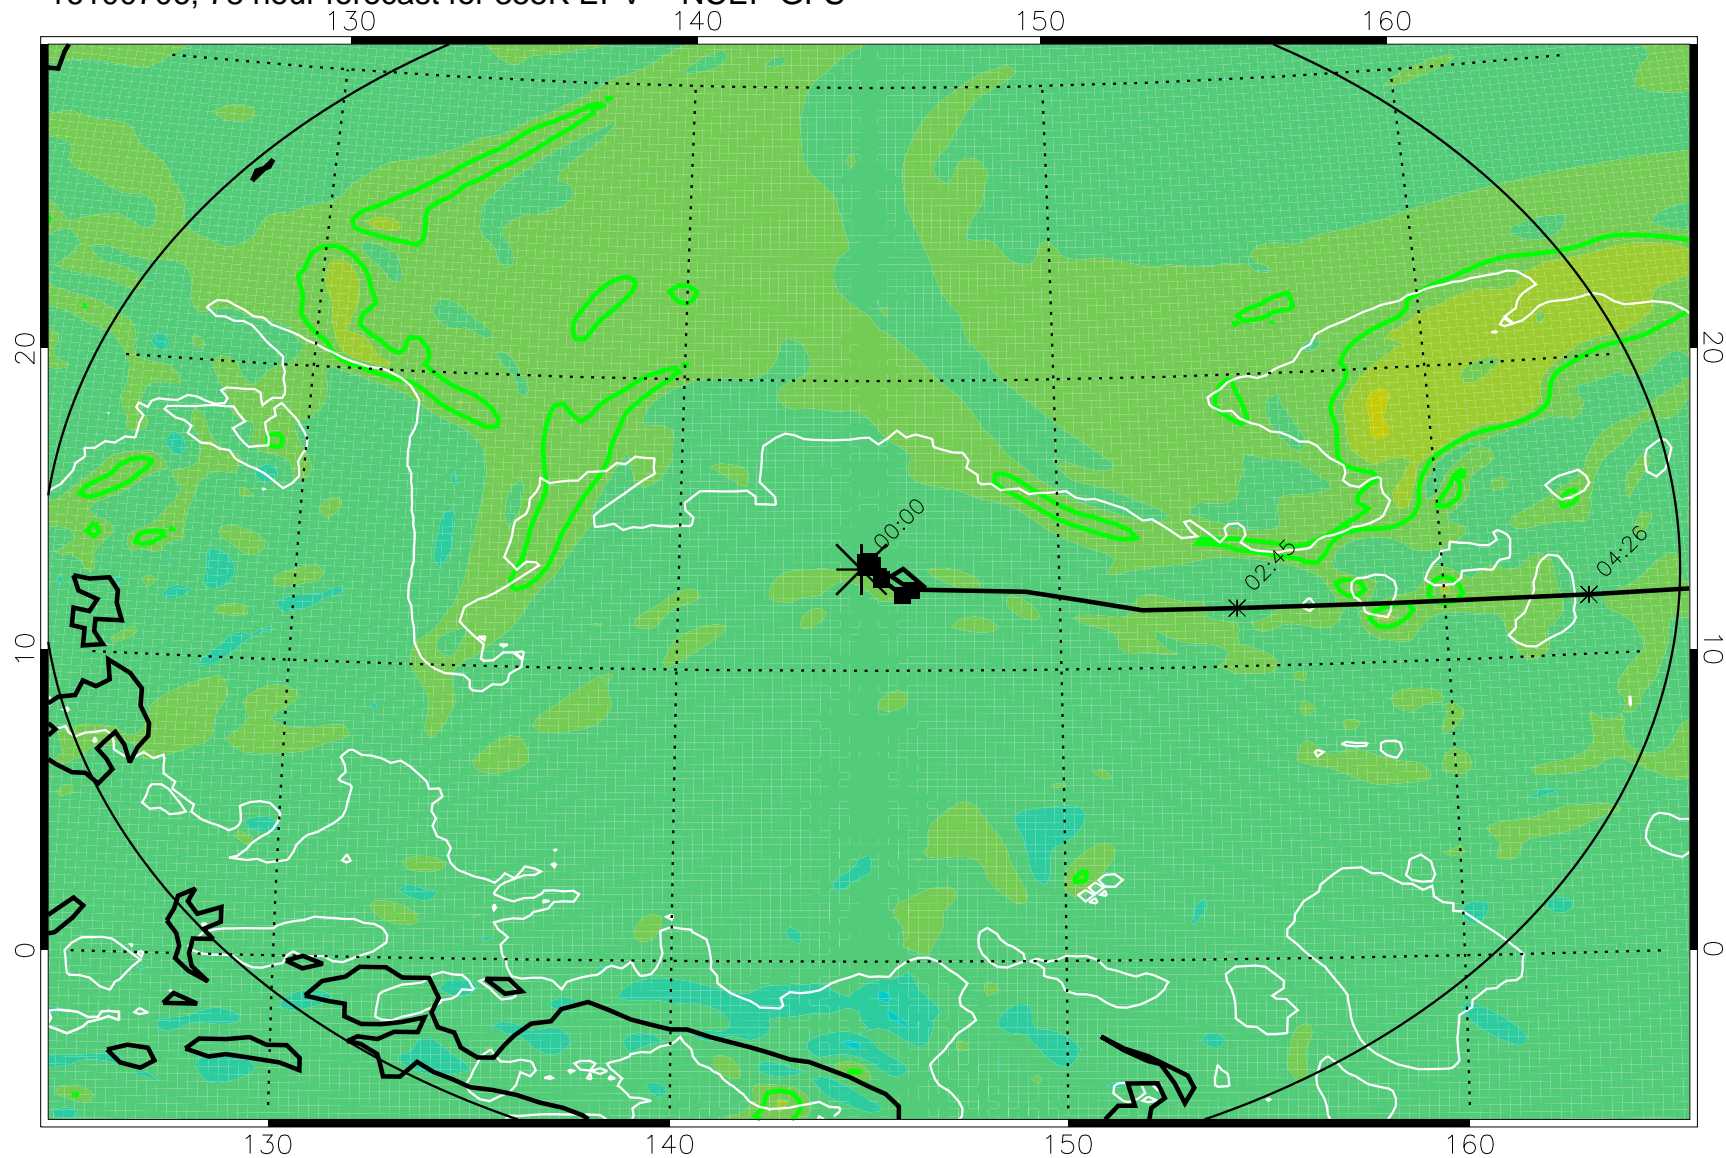

16100606, 54 hour forecast for 355K EPV -- NCEP GFS

355K Montgomery Streamfunction, white
EPV Tropopause (2 PVU) Position
Range ring of 2304 km

16100612, 60 hour forecast for 355K EPV -- NCEP GFS

355K Montgomery Streamfunction, white
EPV Tropopause (2 PVU) Position
Range ring of 2304 km

16100618, 66 hour forecast for 355K EPV -- NCEP GFS

355K Montgomery Streamfunction, white
EPV Tropopause (2 PVU) Position
Range ring of 2304 km

16100700, 72 hour forecast for 355K EPV -- NCEP GFS

355K Montgomery Streamfunction, white
EPV Tropopause (2 PVU) Position
Range ring of 2304 km

16100706, 78 hour forecast for 355K EPV -- NCEP GFS

355K Montgomery Streamfunction, white
EPV Tropopause (2 PVU) Position
Range ring of 2304 km

16100712, 84 hour forecast for 355K EPV -- NCEP GFS

355K Montgomery Streamfunction, white
EPV Tropopause (2 PVU) Position
Range ring of 2304 km

16100718, 90 hour forecast for 355K EPV -- NCEP GFS

355K Montgomery Streamfunction, white
EPV Tropopause (2 PVU) Position
Range ring of 2304 km

16100800, 96 hour forecast for 355K EPV -- NCEP GFS

355K Montgomery Streamfunction, white
EPV Tropopause (2 PVU) Position
Range ring of 2304 km