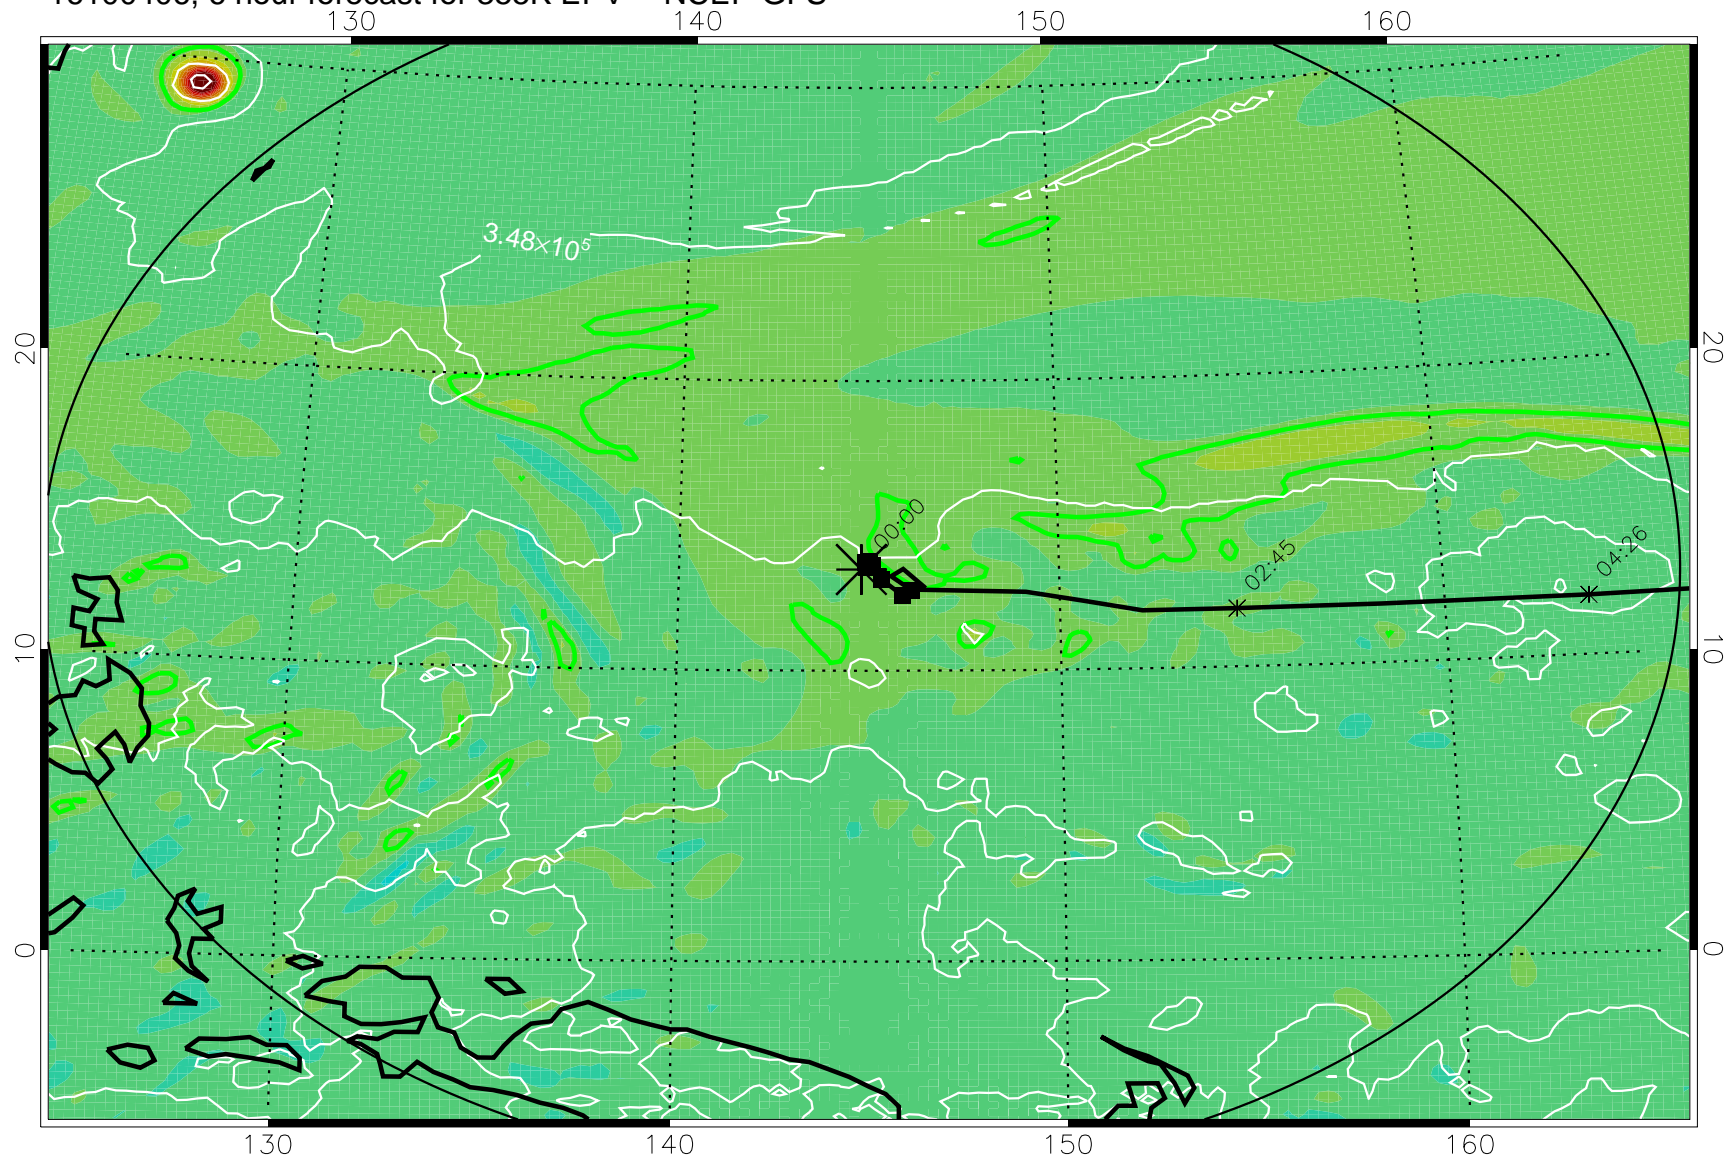

16100406, 6 hour forecast for 355K EPV -- NCEP GFS

355K Montgomery Streamfunction, white
EPV Tropopause (2 PVU) Position
Range ring of 2304 km

16100412, 12 hour forecast for 355K EPV -- NCEP GFS

355K Montgomery Streamfunction, white
EPV Tropopause (2 PVU) Position
Range ring of 2304 km

16100418, 18 hour forecast for 355K EPV -- NCEP GFS

355K Montgomery Streamfunction, white
EPV Tropopause (2 PVU) Position
Range ring of 2304 km

16100500, 24 hour forecast for 355K EPV -- NCEP GFS

355K Montgomery Streamfunction, white
EPV Tropopause (2 PVU) Position
Range ring of 2304 km

16100506, 30 hour forecast for 355K EPV -- NCEP GFS

355K Montgomery Streamfunction, white
EPV Tropopause (2 PVU) Position
Range ring of 2304 km

16100512, 36 hour forecast for 355K EPV -- NCEP GFS

355K Montgomery Streamfunction, white
EPV Tropopause (2 PVU) Position
Range ring of 2304 km

16100518, 42 hour forecast for 355K EPV -- NCEP GFS

355K Montgomery Streamfunction, white
EPV Tropopause (2 PVU) Position
Range ring of 2304 km

16100600, 48 hour forecast for 355K EPV -- NCEP GFS

355K Montgomery Streamfunction, white
EPV Tropopause (2 PVU) Position
Range ring of 2304 km