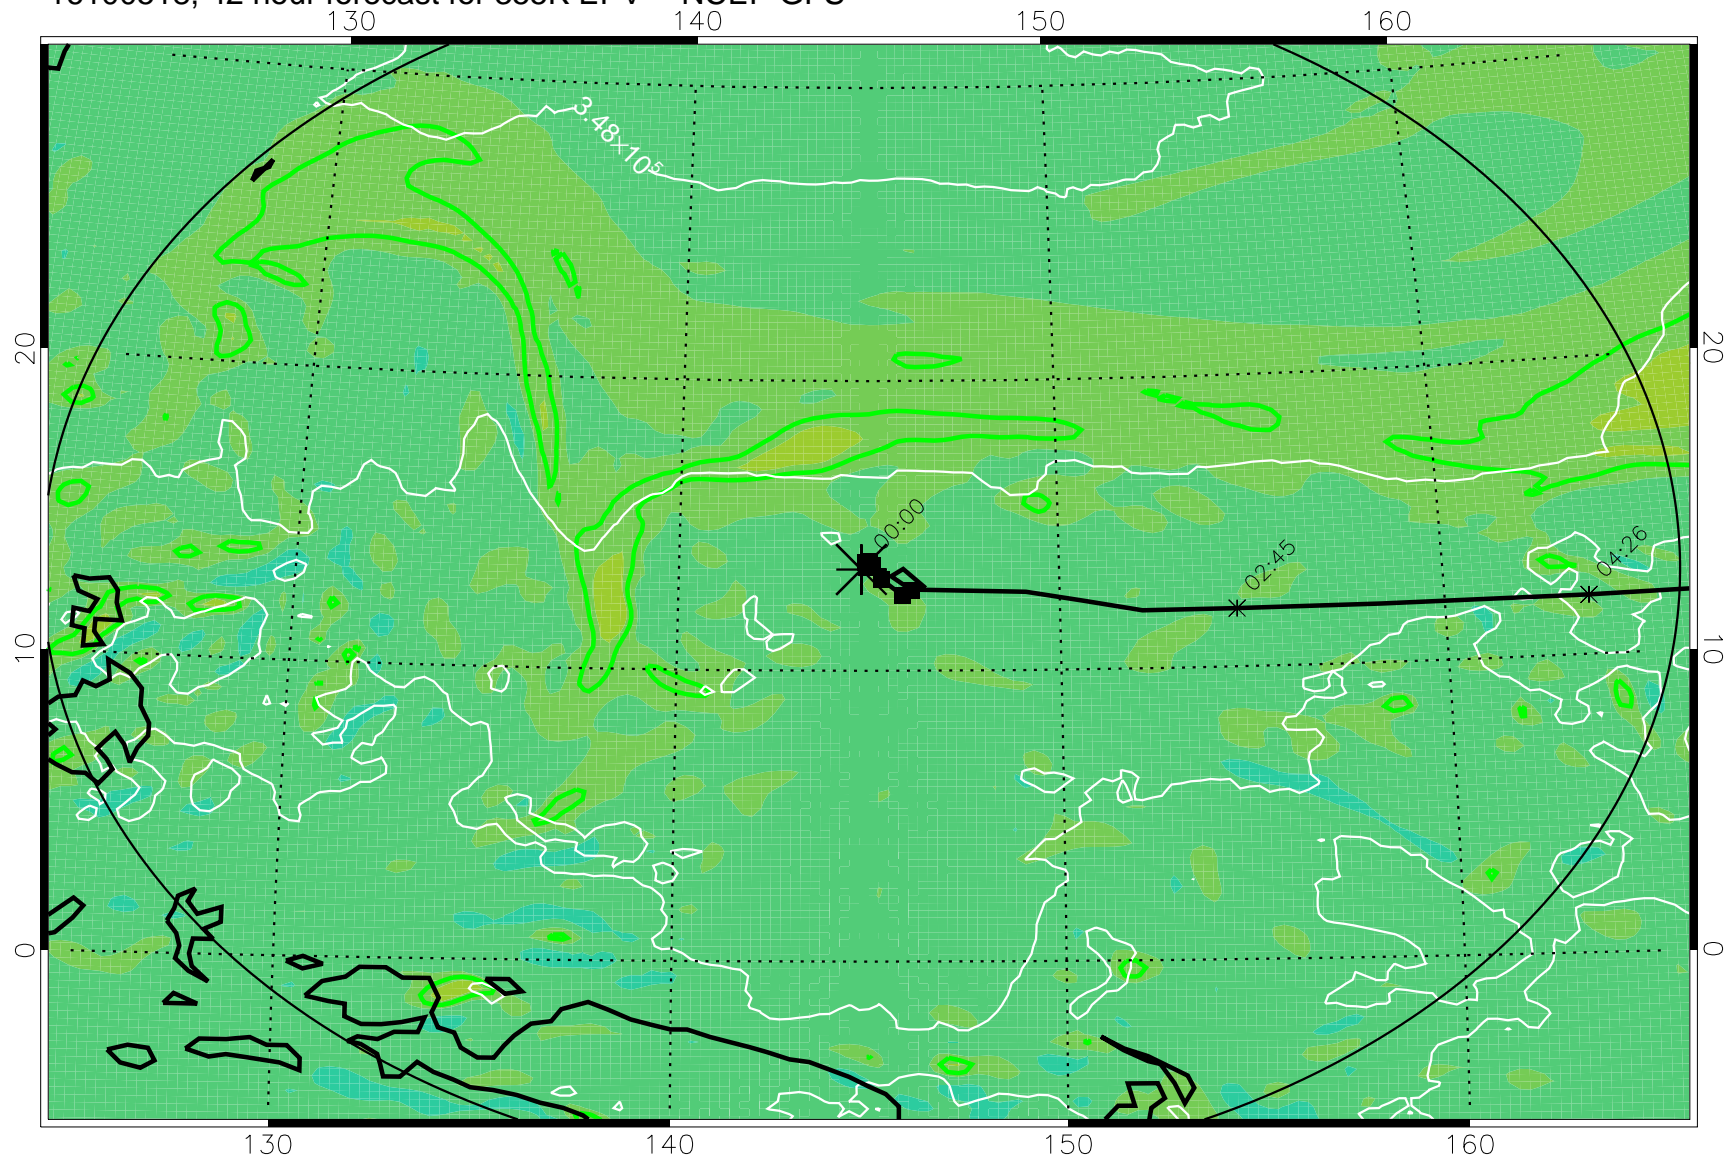

16100506, 30 hour forecast for 355K EPV -- NCEP GFS

355K Montgomery Streamfunction, white
EPV Tropopause (2 PVU) Position
Range ring of 2304 km

16100512, 36 hour forecast for 355K EPV -- NCEP GFS

355K Montgomery Streamfunction, white
EPV Tropopause (2 PVU) Position
Range ring of 2304 km

16100518, 42 hour forecast for 355K EPV -- NCEP GFS

355K Montgomery Streamfunction, white
EPV Tropopause (2 PVU) Position
Range ring of 2304 km

16100600, 48 hour forecast for 355K EPV -- NCEP GFS

355K Montgomery Streamfunction, white
EPV Tropopause (2 PVU) Position
Range ring of 2304 km

16100606, 54 hour forecast for 355K EPV -- NCEP GFS

355K Montgomery Streamfunction, white
EPV Tropopause (2 PVU) Position
Range ring of 2304 km

16100612, 60 hour forecast for 355K EPV -- NCEP GFS

355K Montgomery Streamfunction, white
EPV Tropopause (2 PVU) Position
Range ring of 2304 km

16100618, 66 hour forecast for 355K EPV -- NCEP GFS

355K Montgomery Streamfunction, white
EPV Tropopause (2 PVU) Position
Range ring of 2304 km

16100700, 72 hour forecast for 355K EPV -- NCEP GFS

355K Montgomery Streamfunction, white
EPV Tropopause (2 PVU) Position
Range ring of 2304 km