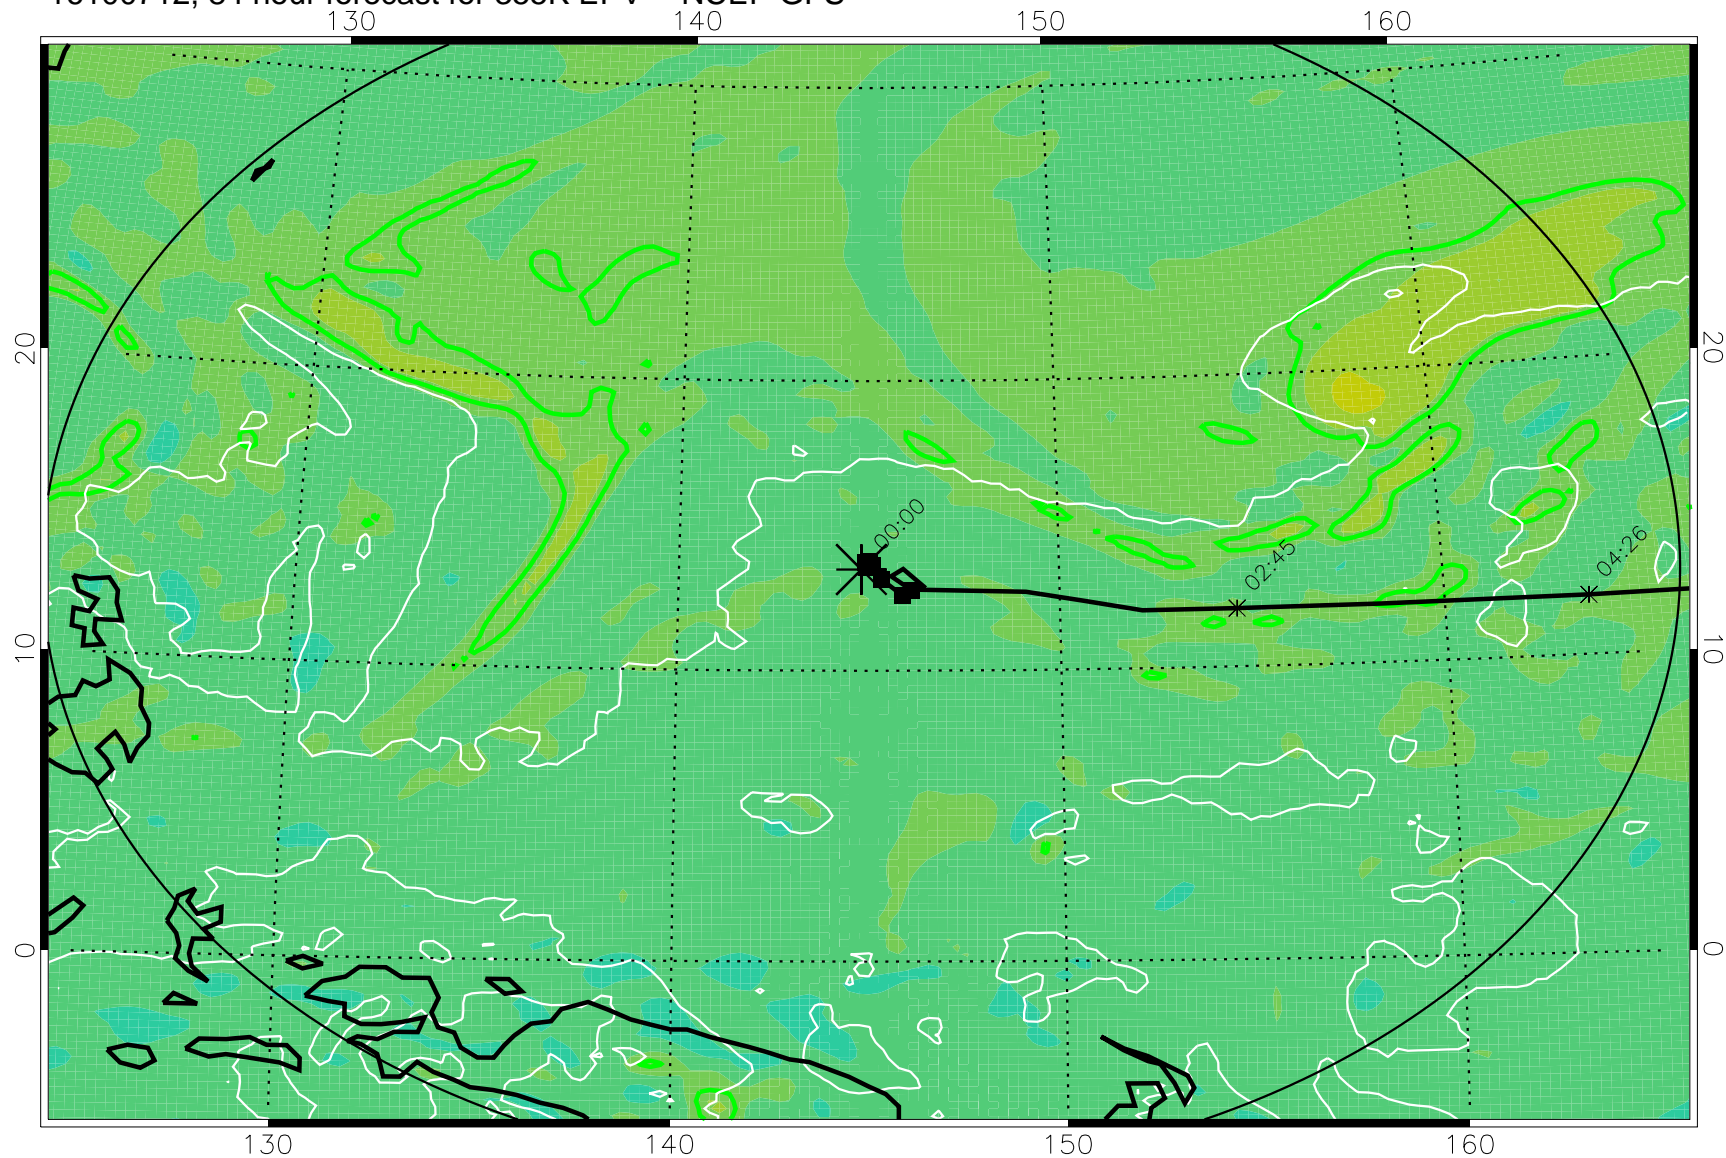

16100618, 66 hour forecast for 355K EPV -- NCEP GFS

355K Montgomery Streamfunction, white
EPV Tropopause (2 PVU) Position
Range ring of 2304 km

16100700, 72 hour forecast for 355K EPV -- NCEP GFS

355K Montgomery Streamfunction, white
EPV Tropopause (2 PVU) Position
Range ring of 2304 km

16100706, 78 hour forecast for 355K EPV -- NCEP GFS

355K Montgomery Streamfunction, white
EPV Tropopause (2 PVU) Position
Range ring of 2304 km

16100712, 84 hour forecast for 355K EPV -- NCEP GFS

355K Montgomery Streamfunction, white
EPV Tropopause (2 PVU) Position
Range ring of 2304 km

16100718, 90 hour forecast for 355K EPV -- NCEP GFS

355K Montgomery Streamfunction, white
EPV Tropopause (2 PVU) Position
Range ring of 2304 km

16100800, 96 hour forecast for 355K EPV -- NCEP GFS

355K Montgomery Streamfunction, white
EPV Tropopause (2 PVU) Position
Range ring of 2304 km

16100806, 102 hour forecast for 355K EPV -- NCEP GFS

355K Montgomery Streamfunction, white
EPV Tropopause (2 PVU) Position
Range ring of 2304 km

16100812, 108 hour forecast for 355K EPV -- NCEP GFS

355K Montgomery Streamfunction, white
EPV Tropopause (2 PVU) Position
Range ring of 2304 km