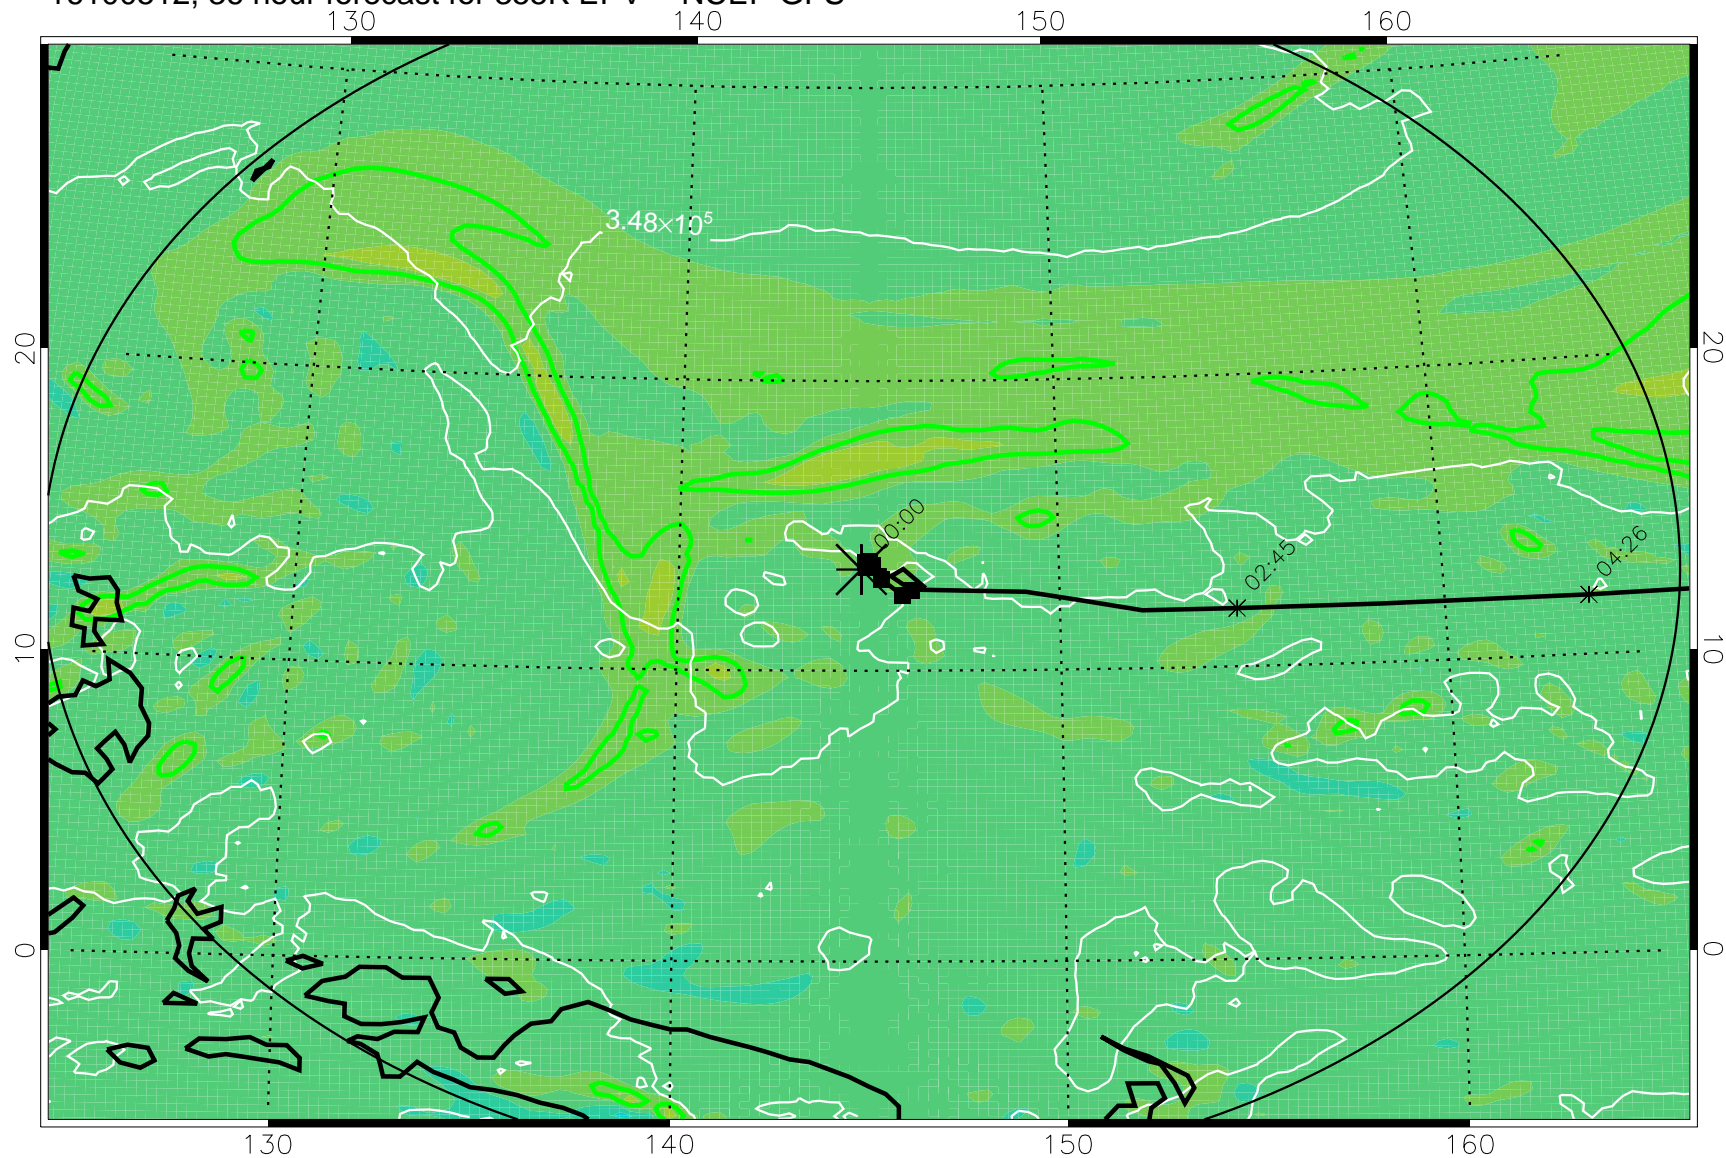

16100418, 18 hour forecast for 355K EPV -- NCEP GFS

355K Montgomery Streamfunction, white
EPV Tropopause (2 PVU) Position
Range ring of 2304 km

16100500, 24 hour forecast for 355K EPV -- NCEP GFS

355K Montgomery Streamfunction, white
EPV Tropopause (2 PVU) Position
Range ring of 2304 km

16100506, 30 hour forecast for 355K EPV -- NCEP GFS

355K Montgomery Streamfunction, white
EPV Tropopause (2 PVU) Position
Range ring of 2304 km

16100512, 36 hour forecast for 355K EPV -- NCEP GFS

355K Montgomery Streamfunction, white
EPV Tropopause (2 PVU) Position
Range ring of 2304 km

16100518, 42 hour forecast for 355K EPV -- NCEP GFS

355K Montgomery Streamfunction, white
EPV Tropopause (2 PVU) Position
Range ring of 2304 km

16100600, 48 hour forecast for 355K EPV -- NCEP GFS

355K Montgomery Streamfunction, white
EPV Tropopause (2 PVU) Position
Range ring of 2304 km

16100618, 66 hour forecast for 355K EPV -- NCEP GFS

355K Montgomery Streamfunction, white
EPV Tropopause (2 PVU) Position
Range ring of 2304 km

16100700, 72 hour forecast for 355K EPV -- NCEP GFS

355K Montgomery Streamfunction, white
EPV Tropopause (2 PVU) Position
Range ring of 2304 km