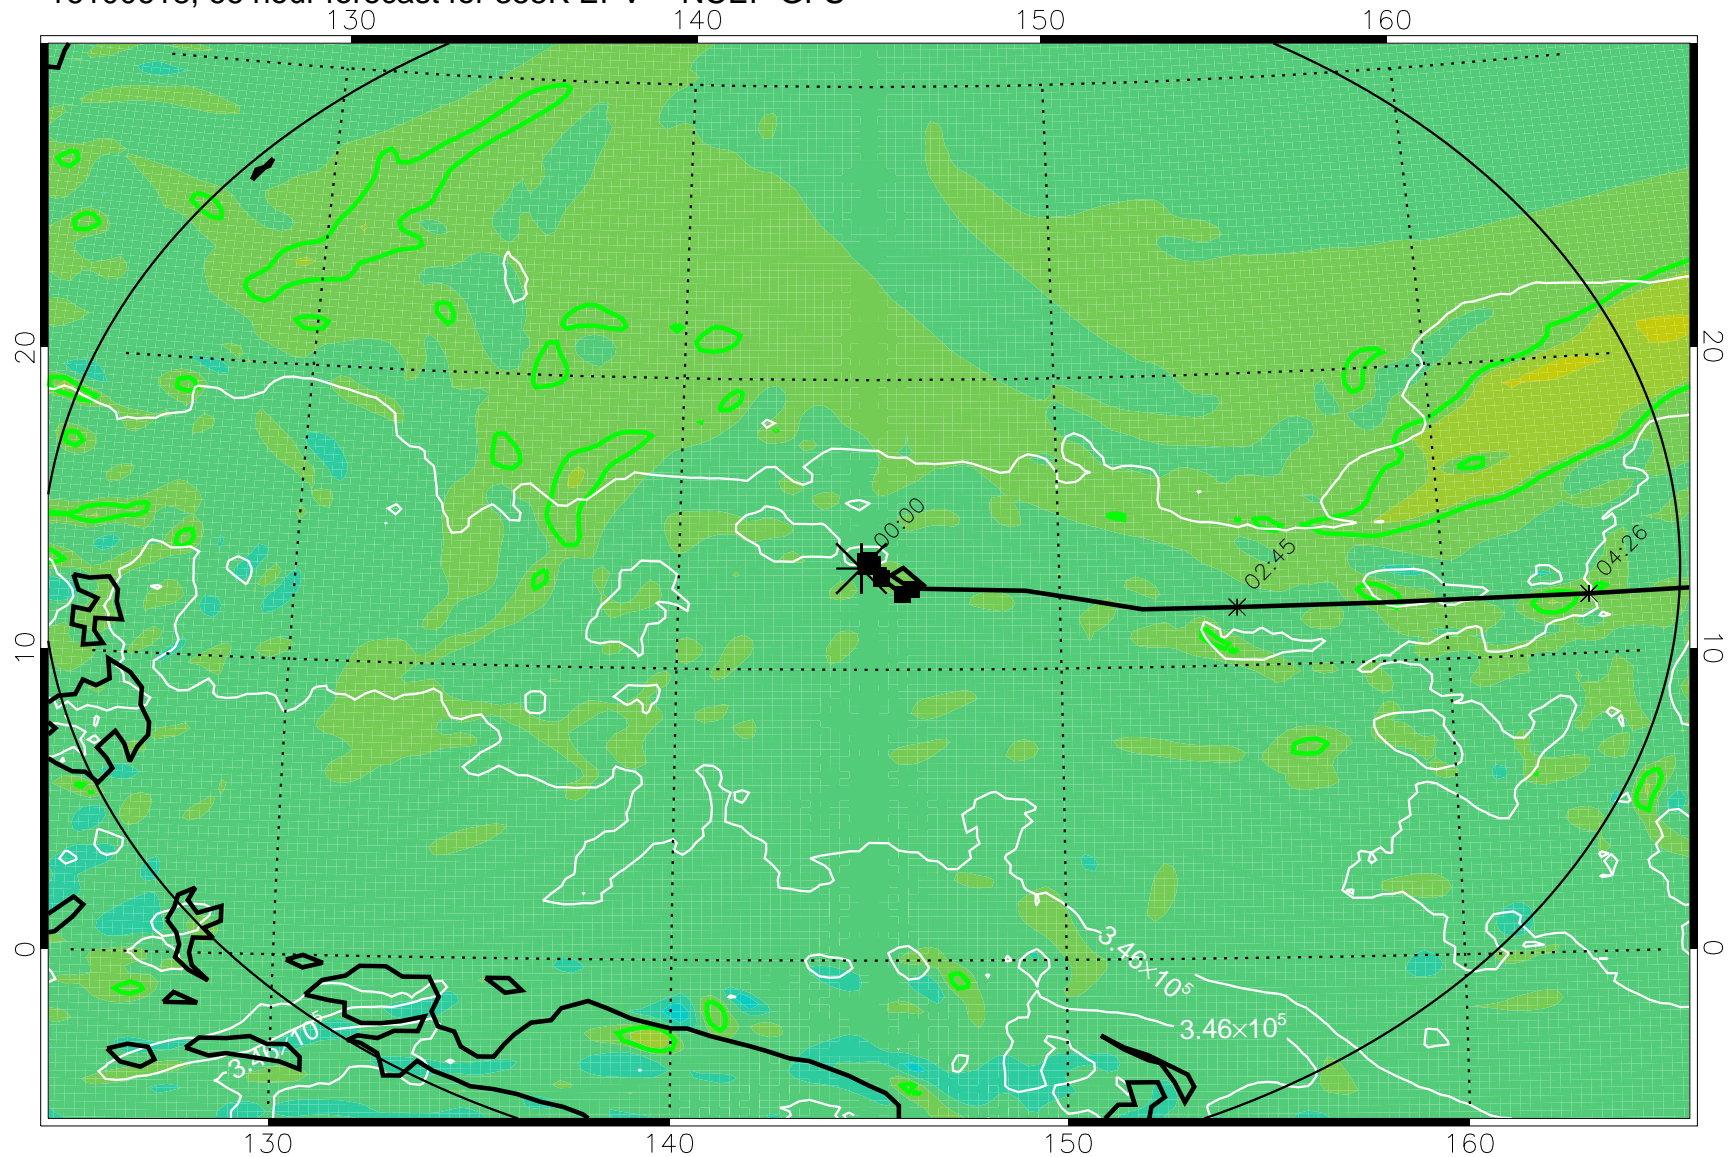

16100606, 54 hour forecast for 355K EPV -- NCEP GFS

355K Montgomery Streamfunction, white
EPV Tropopause (2 PVU) Position
Range ring of 2304 km

16100612, 60 hour forecast for 355K EPV -- NCEP GFS

355K Montgomery Streamfunction, white
EPV Tropopause (2 PVU) Position
Range ring of 2304 km

16100618, 66 hour forecast for 355K EPV -- NCEP GFS

355K Montgomery Streamfunction, white
EPV Tropopause (2 PVU) Position
Range ring of 2304 km

16100700, 72 hour forecast for 355K EPV -- NCEP GFS

355K Montgomery Streamfunction, white
EPV Tropopause (2 PVU) Position
Range ring of 2304 km

16100706, 78 hour forecast for 355K EPV -- NCEP GFS

355K Montgomery Streamfunction, white
EPV Tropopause (2 PVU) Position
Range ring of 2304 km

16100712, 84 hour forecast for 355K EPV -- NCEP GFS

355K Montgomery Streamfunction, white
EPV Tropopause (2 PVU) Position
Range ring of 2304 km

16100718, 90 hour forecast for 355K EPV -- NCEP GFS

355K Montgomery Streamfunction, white
EPV Tropopause (2 PVU) Position
Range ring of 2304 km

16100800, 96 hour forecast for 355K EPV -- NCEP GFS

355K Montgomery Streamfunction, white
EPV Tropopause (2 PVU) Position
Range ring of 2304 km