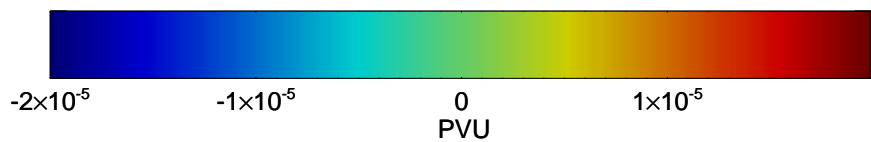

16100800, 96 hour forecast for 355K EPV -- NCEP GFS

355K Montgomery Streamfunction, white
EPV Tropopause (2 PVU) Position
Range ring of 2304 km