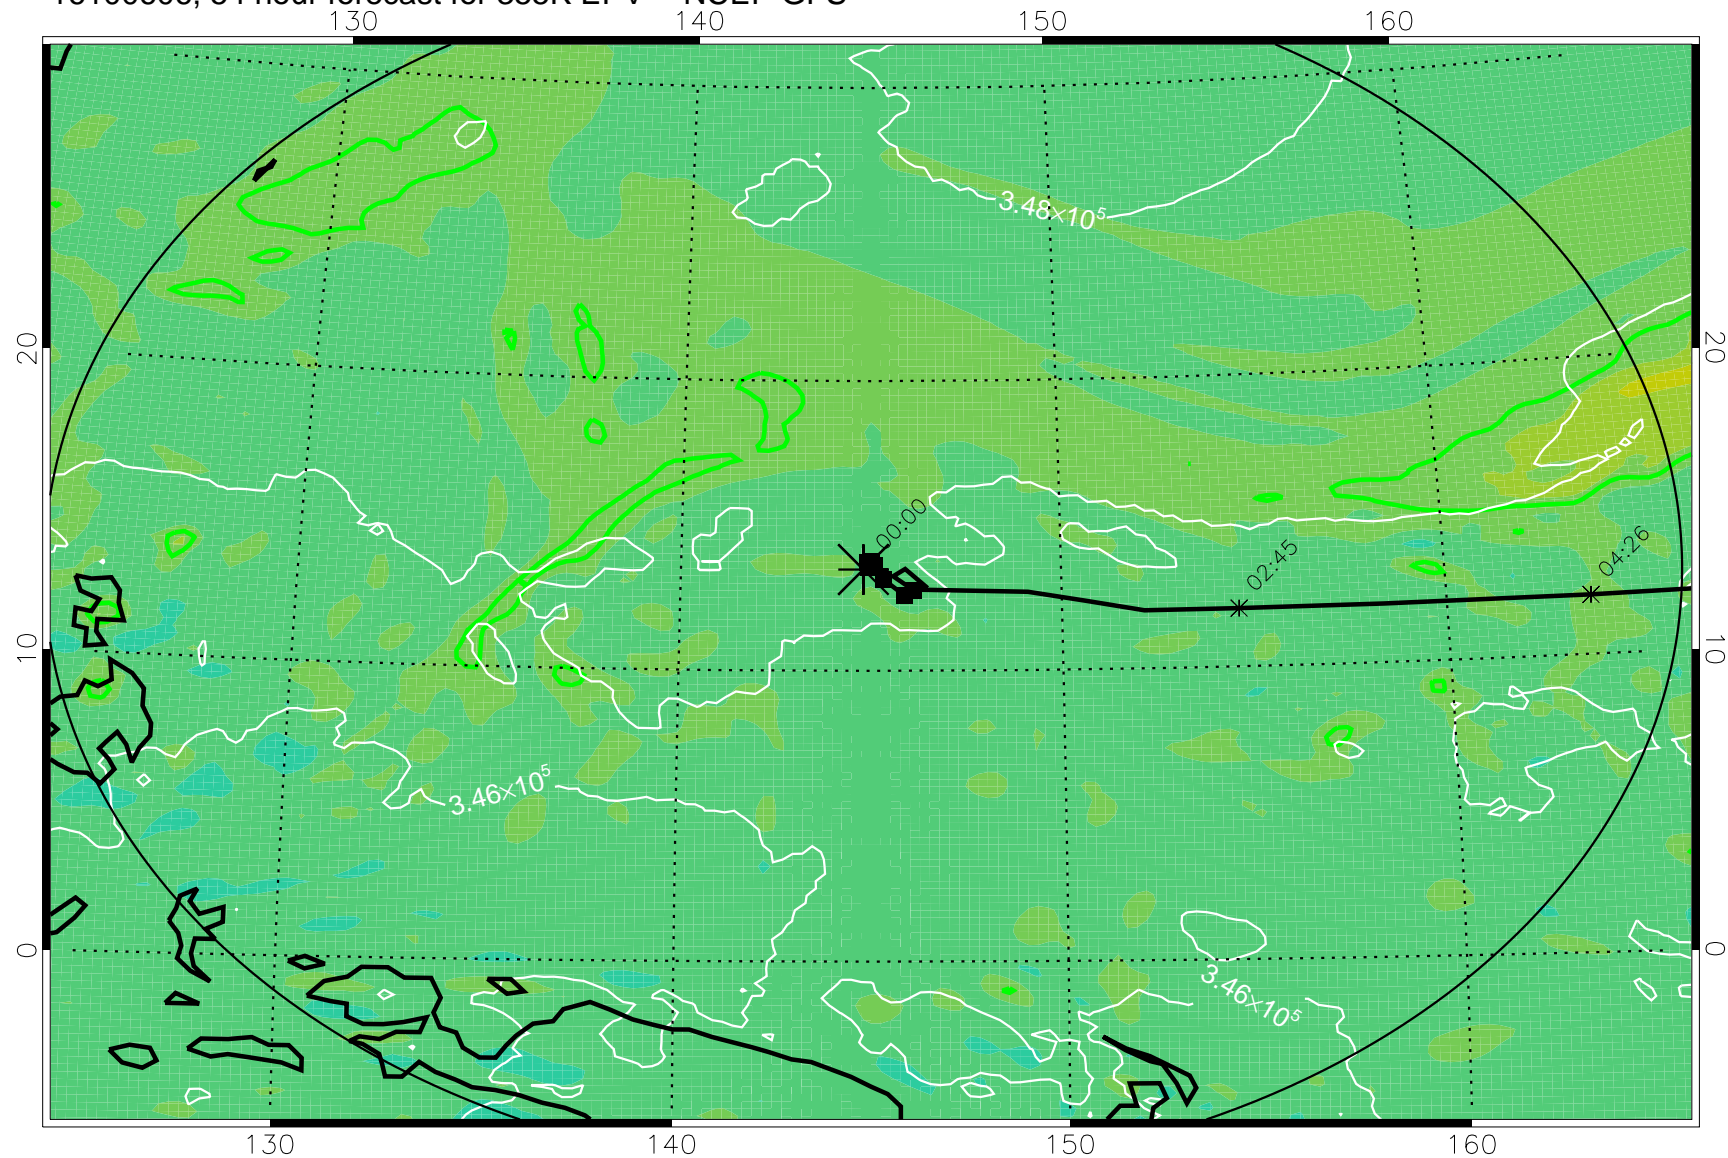

16100518, 42 hour forecast for 355K EPV -- NCEP GFS

355K Montgomery Streamfunction, white
EPV Tropopause (2 PVU) Position
Range ring of 2304 km

16100600, 48 hour forecast for 355K EPV -- NCEP GFS

355K Montgomery Streamfunction, white
EPV Tropopause (2 PVU) Position
Range ring of 2304 km

16100606, 54 hour forecast for 355K EPV -- NCEP GFS

355K Montgomery Streamfunction, white
EPV Tropopause (2 PVU) Position
Range ring of 2304 km

16100612, 60 hour forecast for 355K EPV -- NCEP GFS

355K Montgomery Streamfunction, white
EPV Tropopause (2 PVU) Position
Range ring of 2304 km

16100618, 66 hour forecast for 355K EPV -- NCEP GFS

355K Montgomery Streamfunction, white
EPV Tropopause (2 PVU) Position
Range ring of 2304 km

16100700, 72 hour forecast for 355K EPV -- NCEP GFS

355K Montgomery Streamfunction, white
EPV Tropopause (2 PVU) Position
Range ring of 2304 km

16100718, 90 hour forecast for 355K EPV -- NCEP GFS

355K Montgomery Streamfunction, white
EPV Tropopause (2 PVU) Position
Range ring of 2304 km

16100800, 96 hour forecast for 355K EPV -- NCEP GFS

355K Montgomery Streamfunction, white
EPV Tropopause (2 PVU) Position
Range ring of 2304 km