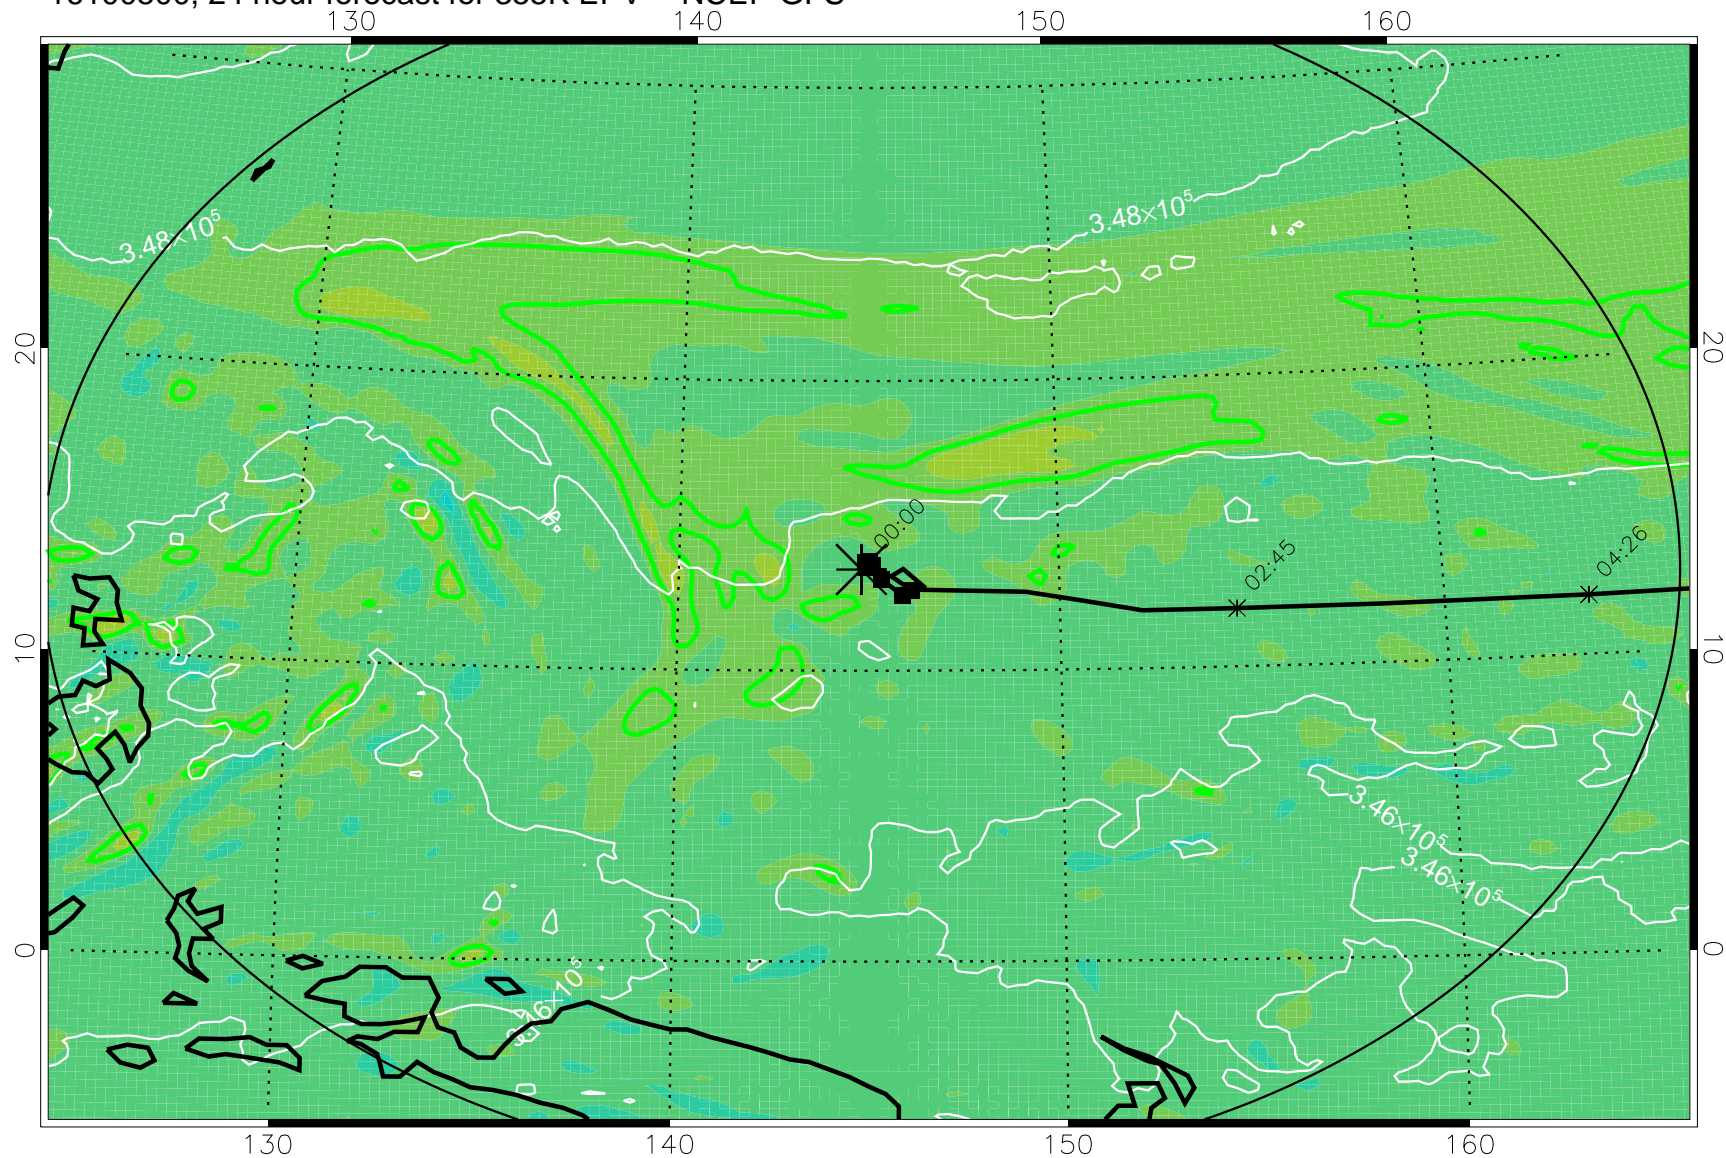

16100406, 6 hour forecast for 355K EPV -- NCEP GFS

355K Montgomery Streamfunction, white
EPV Tropopause (2 PVU) Position
Range ring of 2304 km

16100412, 12 hour forecast for 355K EPV -- NCEP GFS

355K Montgomery Streamfunction, white
EPV Tropopause (2 PVU) Position
Range ring of 2304 km

16100418, 18 hour forecast for 355K EPV -- NCEP GFS

355K Montgomery Streamfunction, white
EPV Tropopause (2 PVU) Position
Range ring of 2304 km

16100500, 24 hour forecast for 355K EPV -- NCEP GFS

355K Montgomery Streamfunction, white
EPV Tropopause (2 PVU) Position
Range ring of 2304 km

16100506, 30 hour forecast for 355K EPV -- NCEP GFS

355K Montgomery Streamfunction, white
EPV Tropopause (2 PVU) Position
Range ring of 2304 km

16100512, 36 hour forecast for 355K EPV -- NCEP GFS

355K Montgomery Streamfunction, white
EPV Tropopause (2 PVU) Position
Range ring of 2304 km

16100518, 42 hour forecast for 355K EPV -- NCEP GFS

355K Montgomery Streamfunction, white
EPV Tropopause (2 PVU) Position
Range ring of 2304 km

16100600, 48 hour forecast for 355K EPV -- NCEP GFS

355K Montgomery Streamfunction, white
EPV Tropopause (2 PVU) Position
Range ring of 2304 km