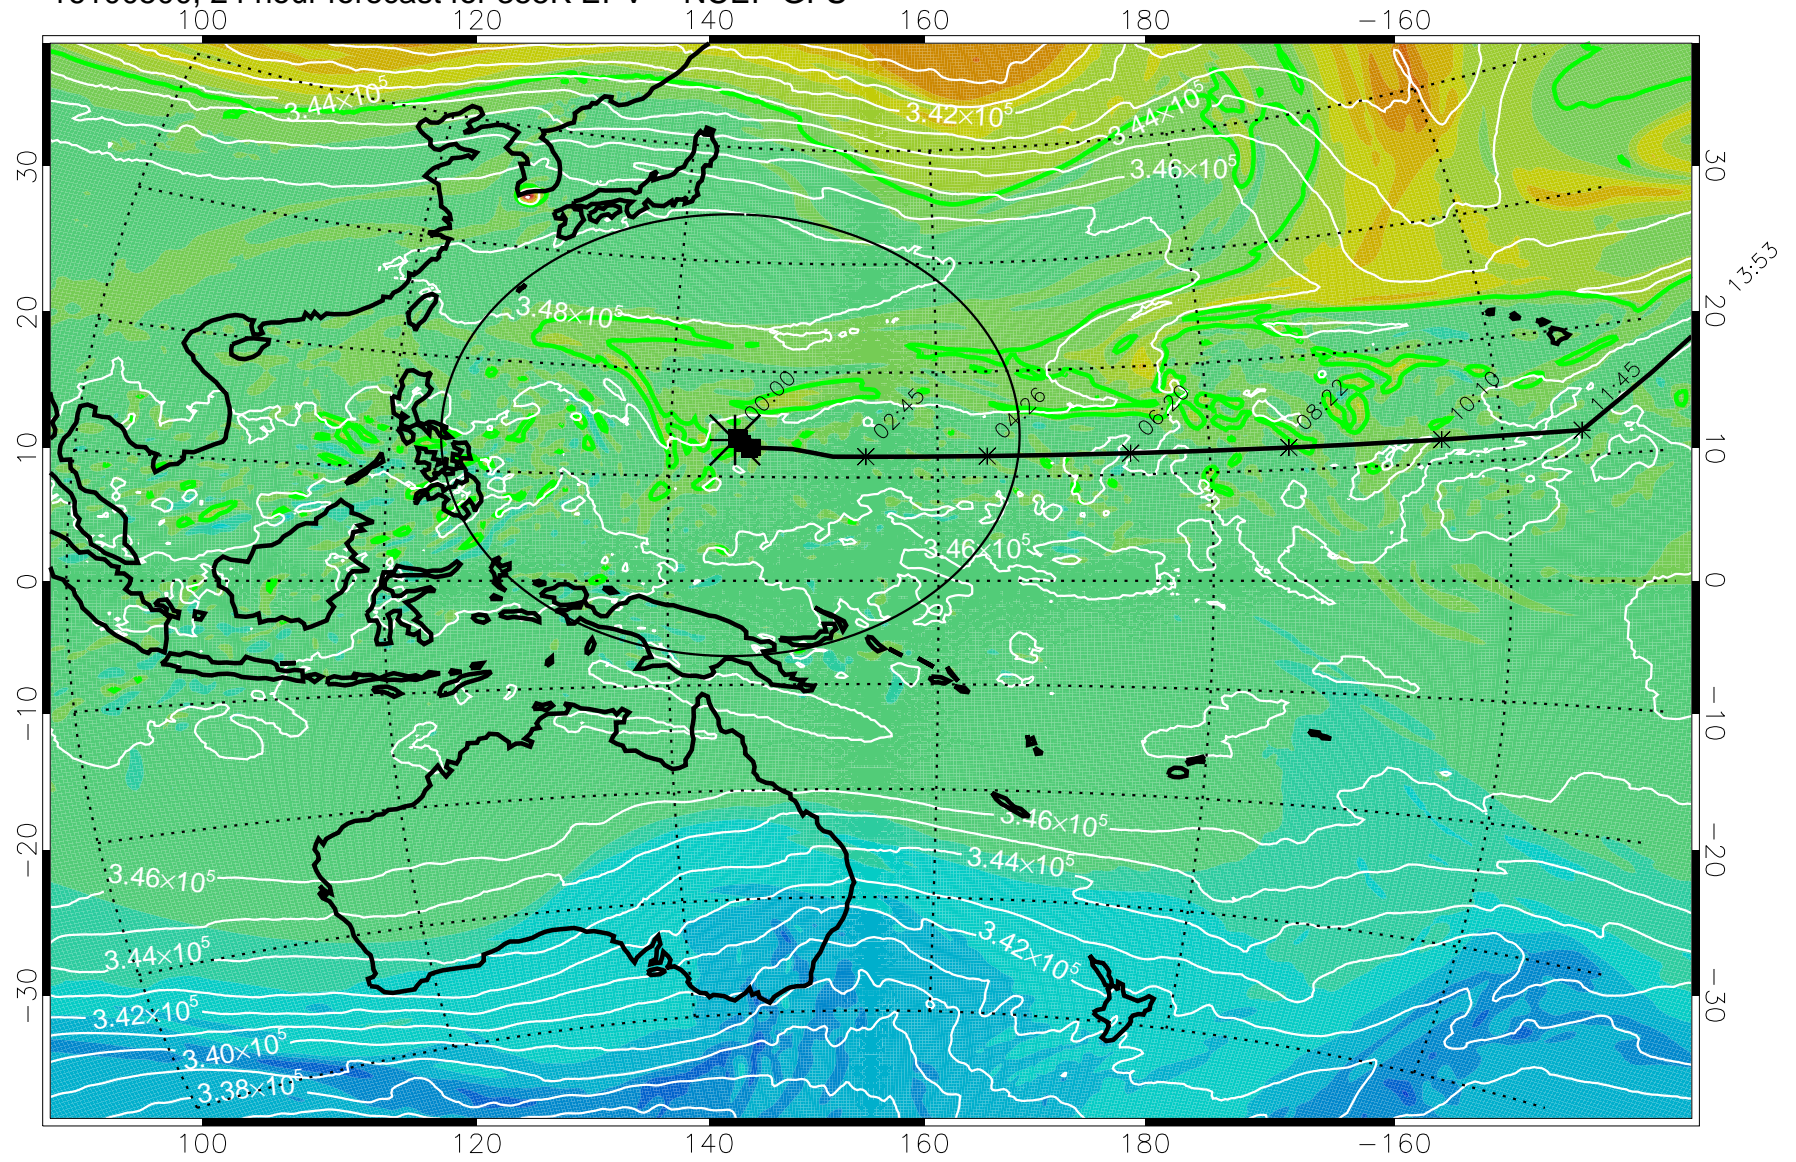

355K Montgomery Streamfunction, white  
 EPV Tropopause (2 PVU) Position  
 Range ring of 2304 km

15:52

16100418, 18 hour forecast for 355K EPV -- NCEP GFS

355K Montgomery Streamfunction, white  
EPV Tropopause (2 PVU) Position  
Range ring of 2304 km

15:52

16100500, 24 hour forecast for 355K EPV -- NCEP GFS

355K Montgomery Streamfunction, white  
EPV Tropopause (2 PVU) Position  
Range ring of 2304 km

15:52

16100506, 30 hour forecast for 355K EPV -- NCEP GFS

355K Montgomery Streamfunction, white  
EPV Tropopause (2 PVU) Position  
Range ring of 2304 km

15:52

16100512, 36 hour forecast for 355K EPV -- NCEP GFS

355K Montgomery Streamfunction, white  
EPV Tropopause (2 PVU) Position  
Range ring of 2304 km

15:52

16100518, 42 hour forecast for 355K EPV -- NCEP GFS

355K Montgomery Streamfunction, white  
EPV Tropopause (2 PVU) Position  
Range ring of 2304 km

15:52

16100600, 48 hour forecast for 355K EPV -- NCEP GFS