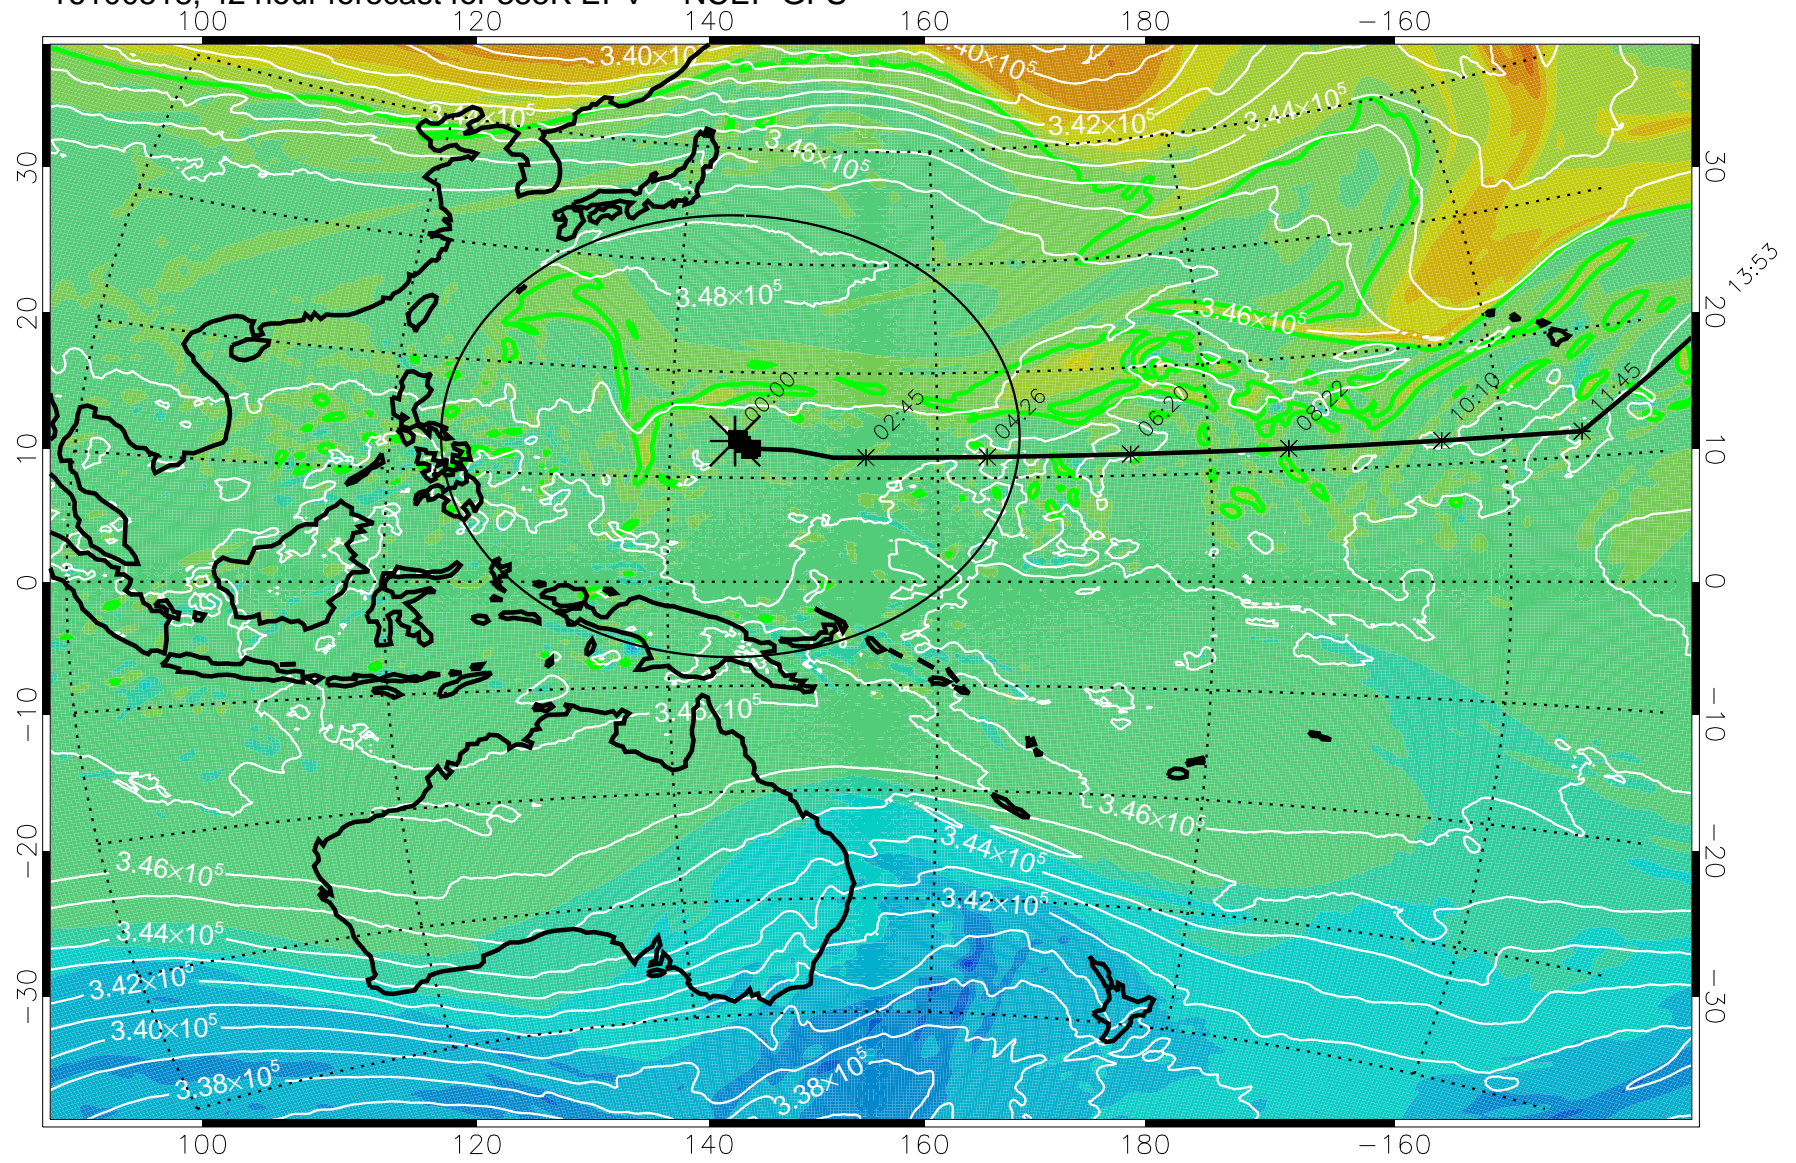

15:52

16100500, 24 hour forecast for 355K EPV -- NCEP GFS

355K Montgomery Streamfunction, white  
EPV Tropopause (2 PVU) Position  
Range ring of 2304 km

15:52

16100506, 30 hour forecast for 355K EPV -- NCEP GFS

355K Montgomery Streamfunction, white  
EPV Tropopause (2 PVU) Position  
Range ring of 2304 km

15:52

16100512, 36 hour forecast for 355K EPV -- NCEP GFS

355K Montgomery Streamfunction, white  
EPV Tropopause (2 PVU) Position  
Range ring of 2304 km

15:52

16100518, 42 hour forecast for 355K EPV -- NCEP GFS

355K Montgomery Streamfunction, white  
EPV Tropopause (2 PVU) Position  
Range ring of 2304 km

15:52

16100600, 48 hour forecast for 355K EPV -- NCEP GFS

355K Montgomery Streamfunction, white  
EPV Tropopause (2 PVU) Position  
Range ring of 2304 km

15:52

16100606, 54 hour forecast for 355K EPV -- NCEP GFS

355K Montgomery Streamfunction, white  
EPV Tropopause (2 PVU) Position  
Range ring of 2304 km