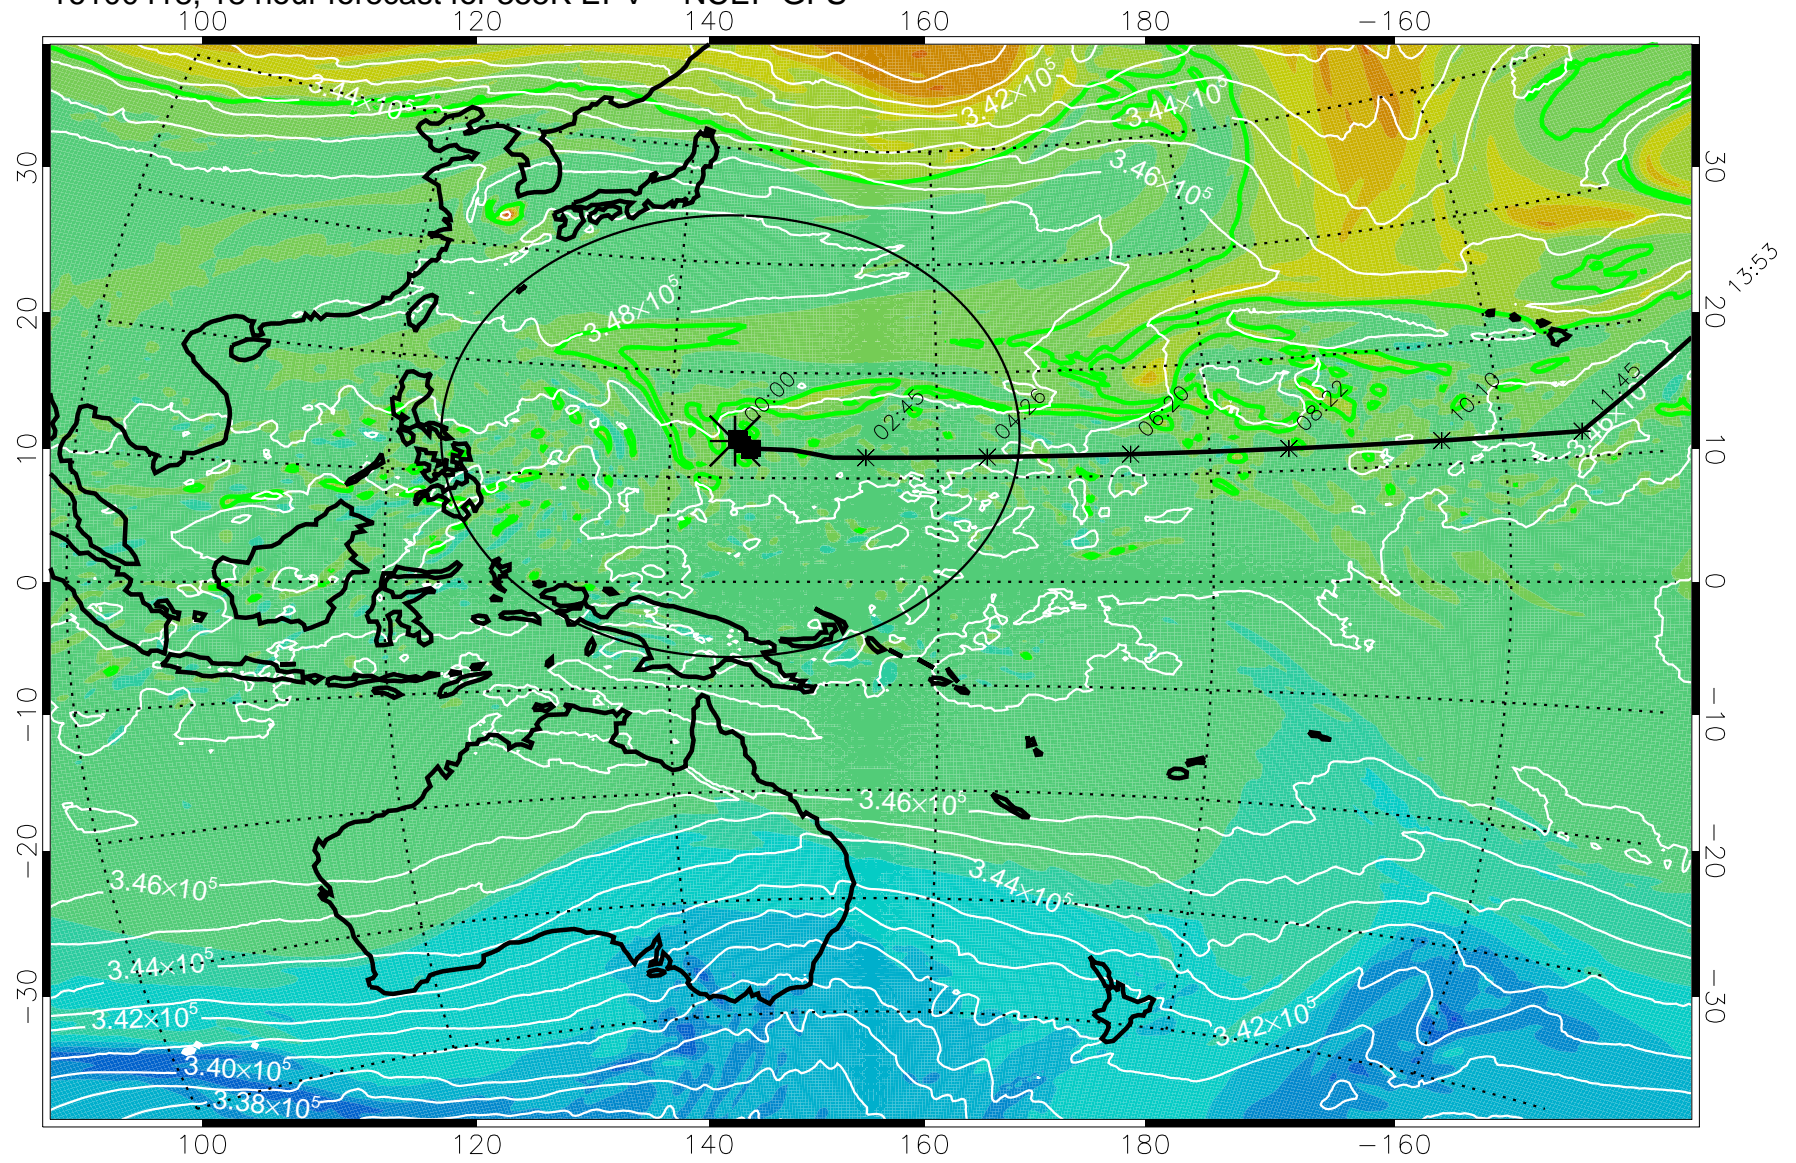

16100406, 6 hour forecast for 355K EPV -- NCEP GFS

355K Montgomery Streamfunction, white  
EPV Tropopause (2 PVU) Position  
Range ring of 2304 km

15:52

16100412, 12 hour forecast for 355K EPV -- NCEP GFS

355K Montgomery Streamfunction, white  
 EPV Tropopause (2 PVU) Position  
 Range ring of 2304 km

15:52

16100418, 18 hour forecast for 355K EPV -- NCEP GFS

355K Montgomery Streamfunction, white  
EPV Tropopause (2 PVU) Position  
Range ring of 2304 km

15:52

16100500, 24 hour forecast for 355K EPV -- NCEP GFS

355K Montgomery Streamfunction, white  
EPV Tropopause (2 PVU) Position  
Range ring of 2304 km

15:52

16100506, 30 hour forecast for 355K EPV -- NCEP GFS

355K Montgomery Streamfunction, white  
EPV Tropopause (2 PVU) Position  
Range ring of 2304 km

15:52

16100512, 36 hour forecast for 355K EPV -- NCEP GFS

355K Montgomery Streamfunction, white  
EPV Tropopause (2 PVU) Position  
Range ring of 2304 km