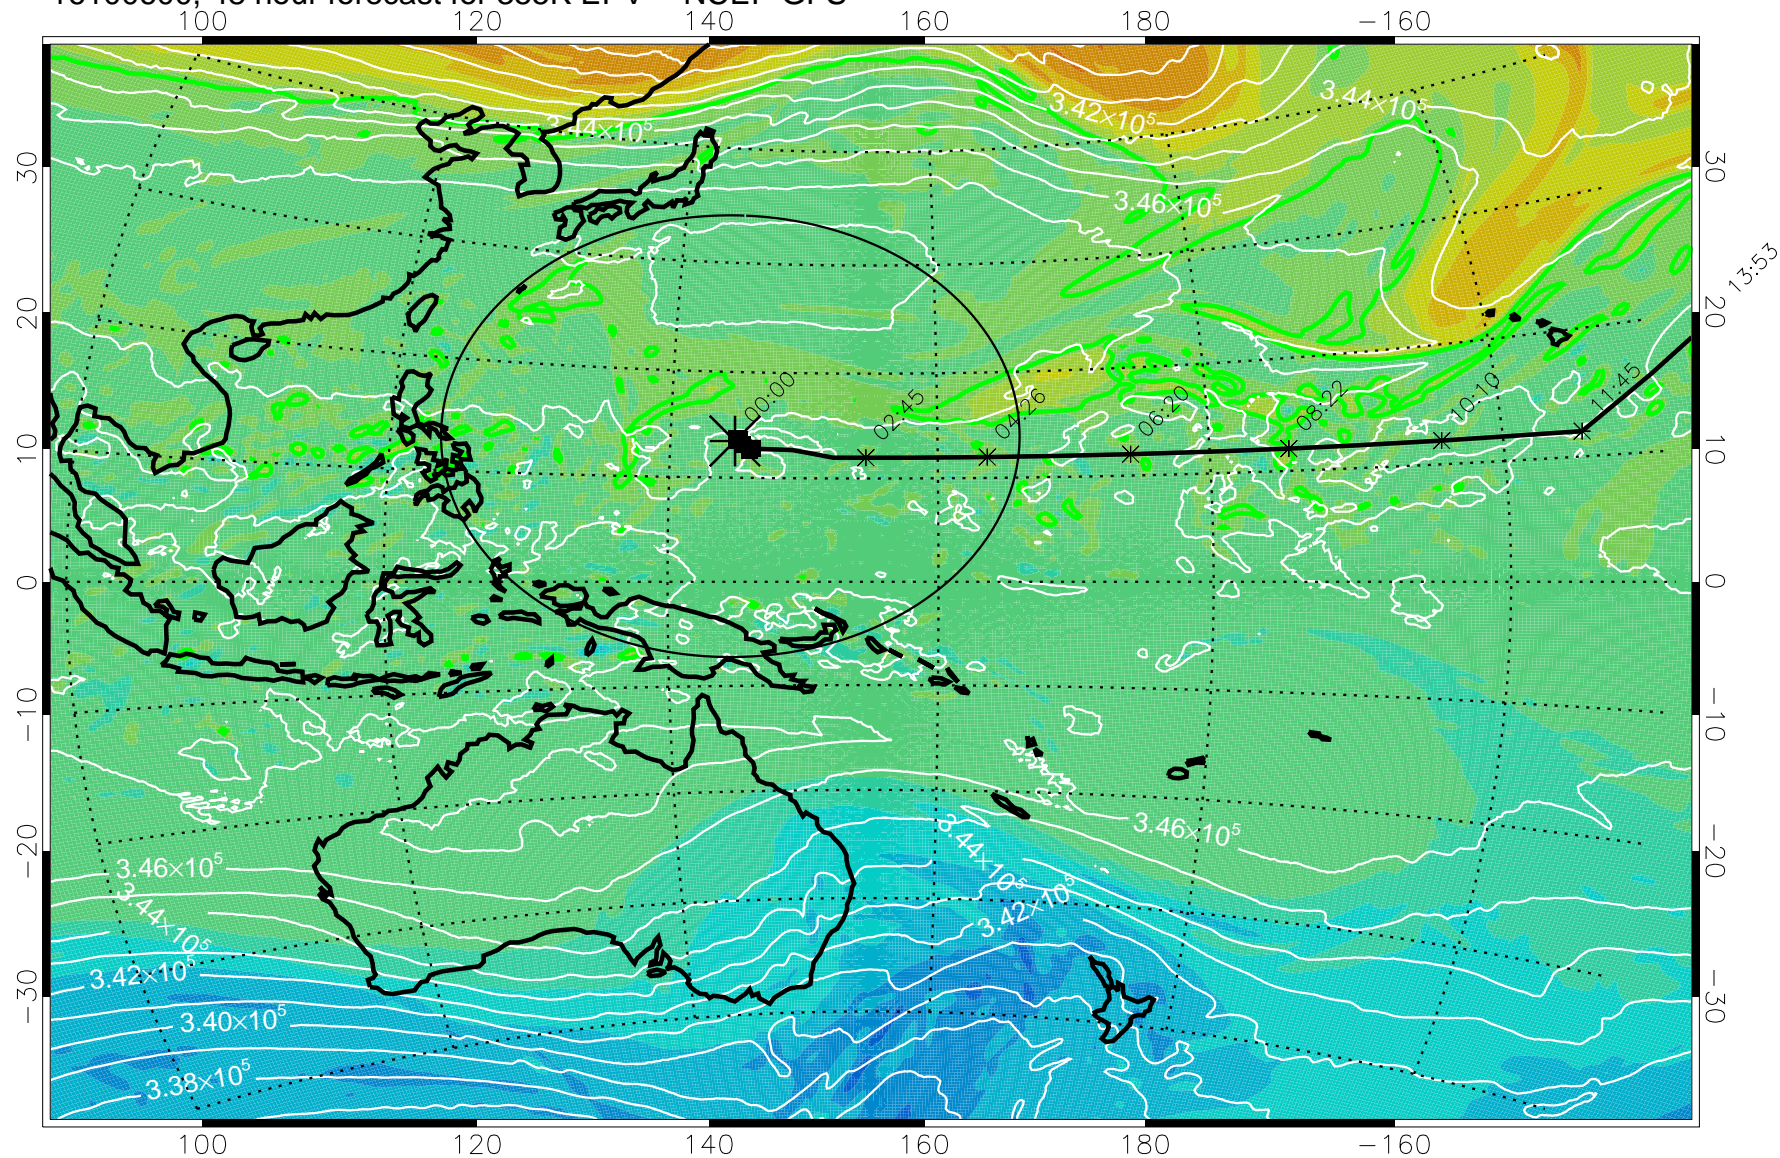

355K Montgomery Streamfunction, white  
EPV Tropopause (2 PVU) Position  
Range ring of 2304 km

15:52

16100512, 36 hour forecast for 355K EPV -- NCEP GFS

355K Montgomery Streamfunction, white  
EPV Tropopause (2 PVU) Position  
Range ring of 2304 km

15:52

16100518, 42 hour forecast for 355K EPV -- NCEP GFS

355K Montgomery Streamfunction, white  
EPV Tropopause (2 PVU) Position  
Range ring of 2304 km

15:52

16100600, 48 hour forecast for 355K EPV -- NCEP GFS

355K Montgomery Streamfunction, white  
EPV Tropopause (2 PVU) Position  
Range ring of 2304 km

15:52

16100606, 54 hour forecast for 355K EPV -- NCEP GFS

355K Montgomery Streamfunction, white  
EPV Tropopause (2 PVU) Position  
Range ring of 2304 km

15:52

16100612, 60 hour forecast for 355K EPV -- NCEP GFS

355K Montgomery Streamfunction, white  
EPV Tropopause (2 PVU) Position  
Range ring of 2304 km

15:52

16100618, 66 hour forecast for 355K EPV -- NCEP GFS