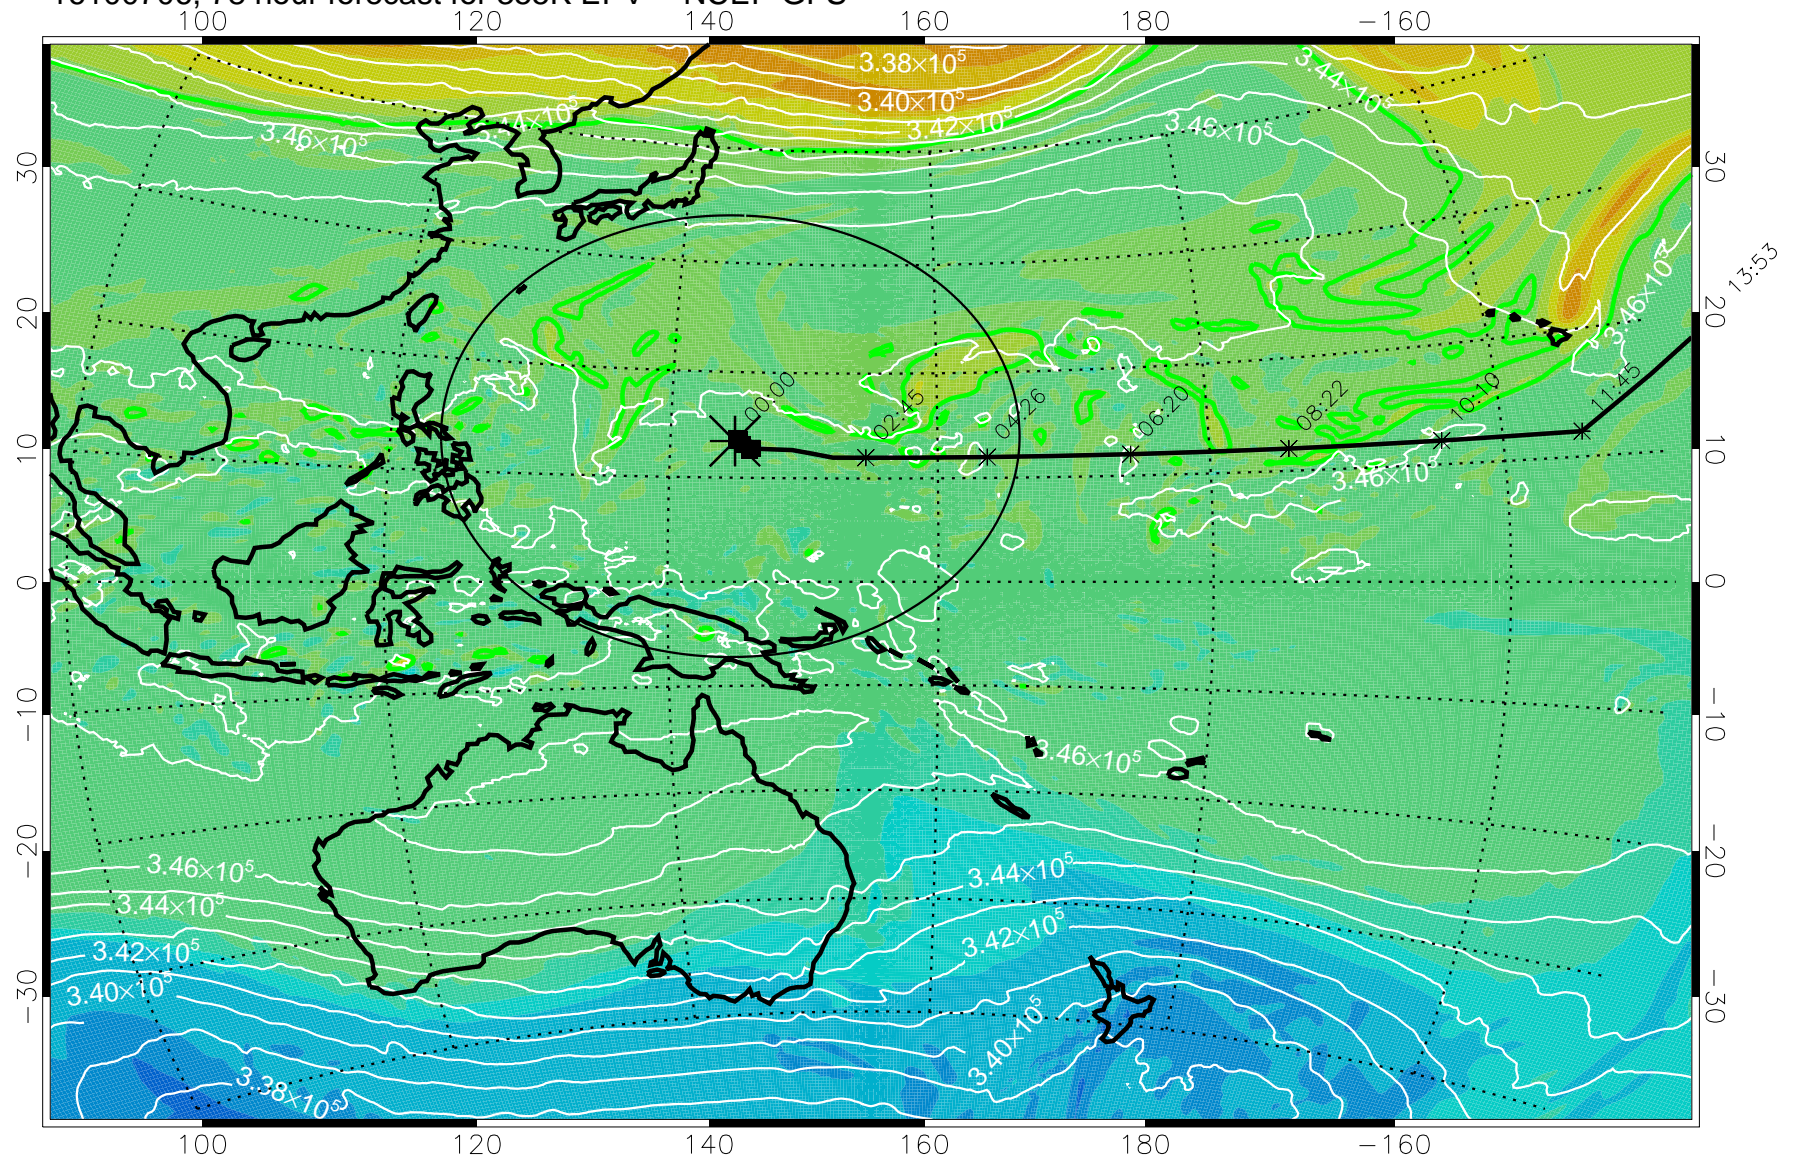

15:52

16100612, 60 hour forecast for 355K EPV -- NCEP GFS

355K Montgomery Streamfunction, white  
EPV Tropopause (2 PVU) Position  
Range ring of 2304 km

15:52

16100618, 66 hour forecast for 355K EPV -- NCEP GFS

355K Montgomery Streamfunction, white  
EPV Tropopause (2 PVU) Position  
Range ring of 2304 km

15:52

16100700, 72 hour forecast for 355K EPV -- NCEP GFS

355K Montgomery Streamfunction, white  
EPV Tropopause (2 PVU) Position  
Range ring of 2304 km

15:52

16100706, 78 hour forecast for 355K EPV -- NCEP GFS

355K Montgomery Streamfunction, white  
EPV Tropopause (2 PVU) Position  
Range ring of 2304 km

15:52

16100712, 84 hour forecast for 355K EPV -- NCEP GFS

355K Montgomery Streamfunction, white  
EPV Tropopause (2 PVU) Position  
Range ring of 2304 km

16100718, 90 hour forecast for 355K EPV -- NCEP GFS

355K Montgomery Streamfunction, white  
EPV Tropopause (2 PVU) Position  
Range ring of 2304 km