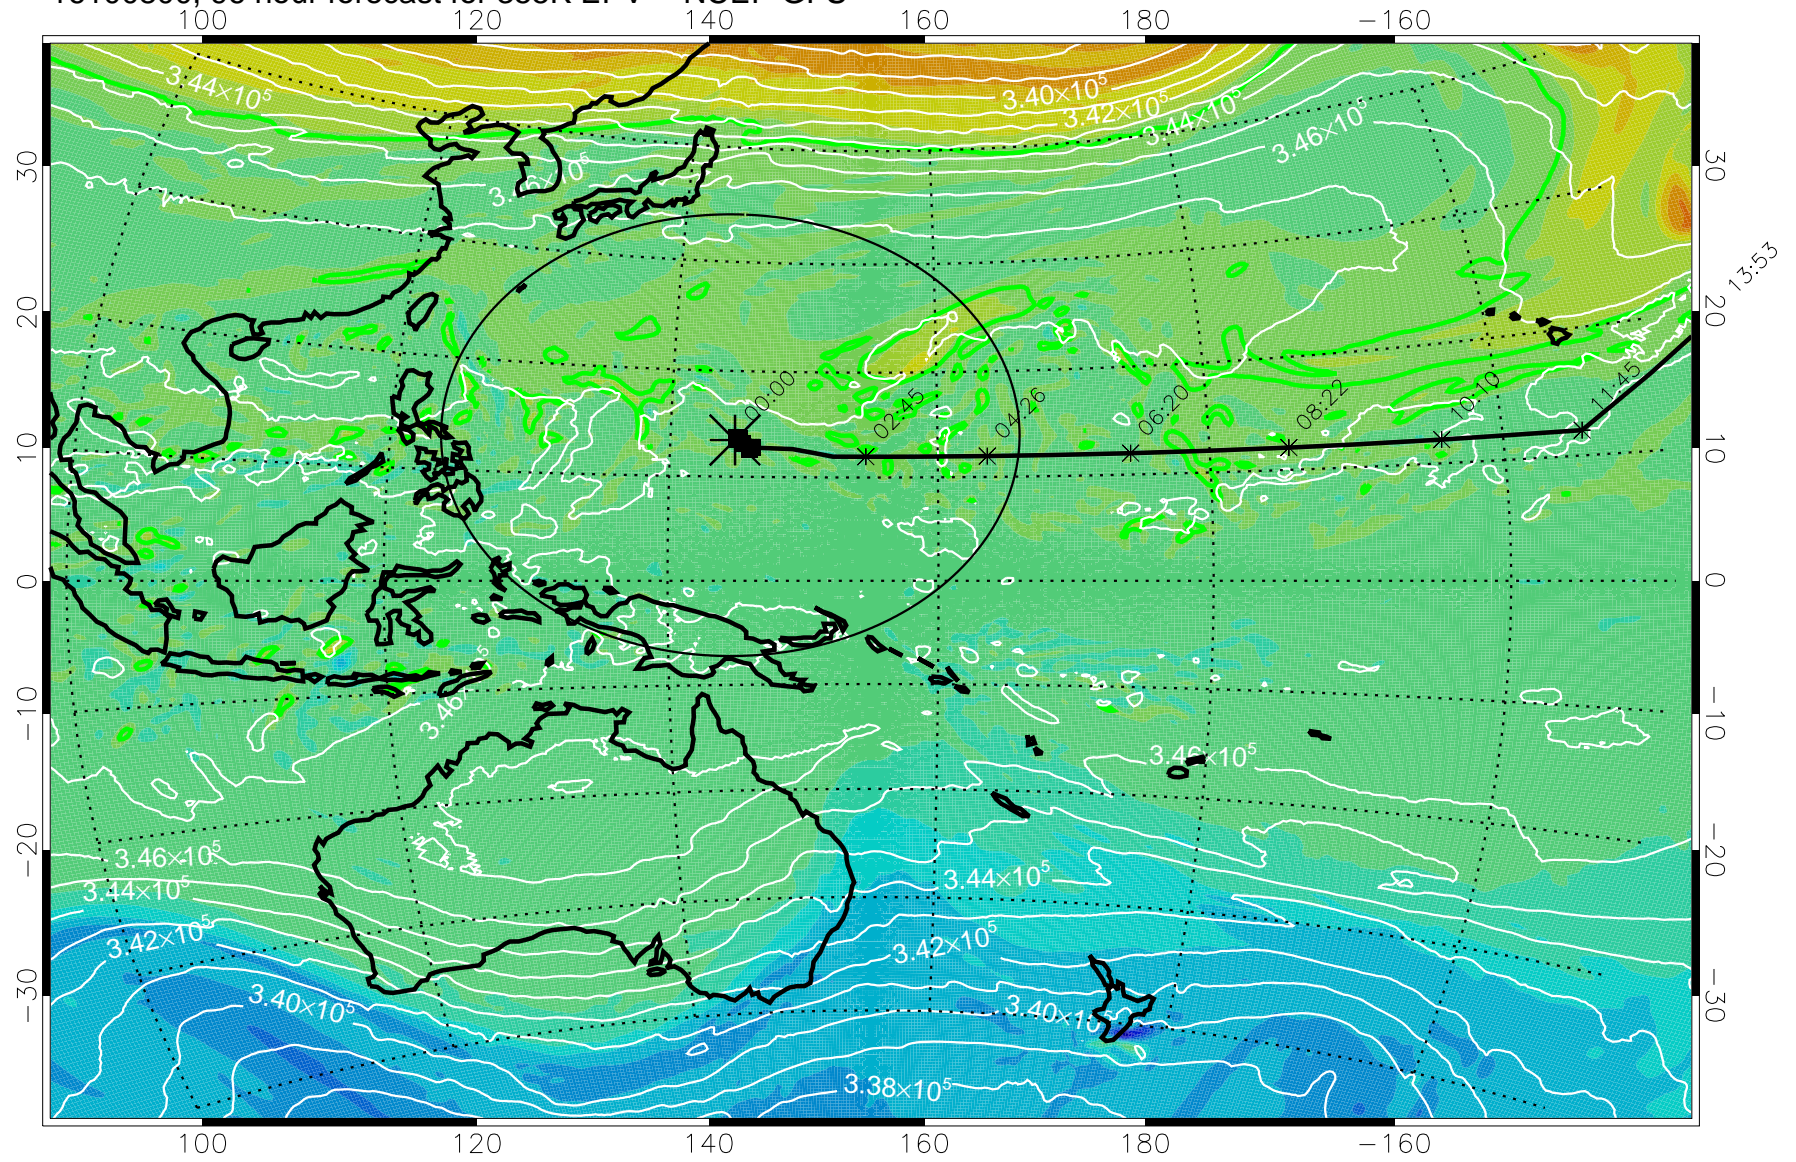

15:52

16100706, 78 hour forecast for 355K EPV -- NCEP GFS

355K Montgomery Streamfunction, white  
EPV Tropopause (2 PVU) Position  
Range ring of 2304 km

15:52

16100712, 84 hour forecast for 355K EPV -- NCEP GFS

355K Montgomery Streamfunction, white  
EPV Tropopause (2 PVU) Position  
Range ring of 2304 km

16100718, 90 hour forecast for 355K EPV -- NCEP GFS

355K Montgomery Streamfunction, white  
EPV Tropopause (2 PVU) Position  
Range ring of 2304 km

15:52

16100800, 96 hour forecast for 355K EPV -- NCEP GFS

355K Montgomery Streamfunction, white  
EPV Tropopause (2 PVU) Position  
Range ring of 2304 km

15:52

16100806, 102 hour forecast for 355K EPV -- NCEP GFS

355K Montgomery Streamfunction, white  
EPV Tropopause (2 PVU) Position  
Range ring of 2304 km

15:52

16100812, 108 hour forecast for 355K EPV -- NCEP GFS

355K Montgomery Streamfunction, white  
EPV Tropopause (2 PVU) Position  
Range ring of 2304 km