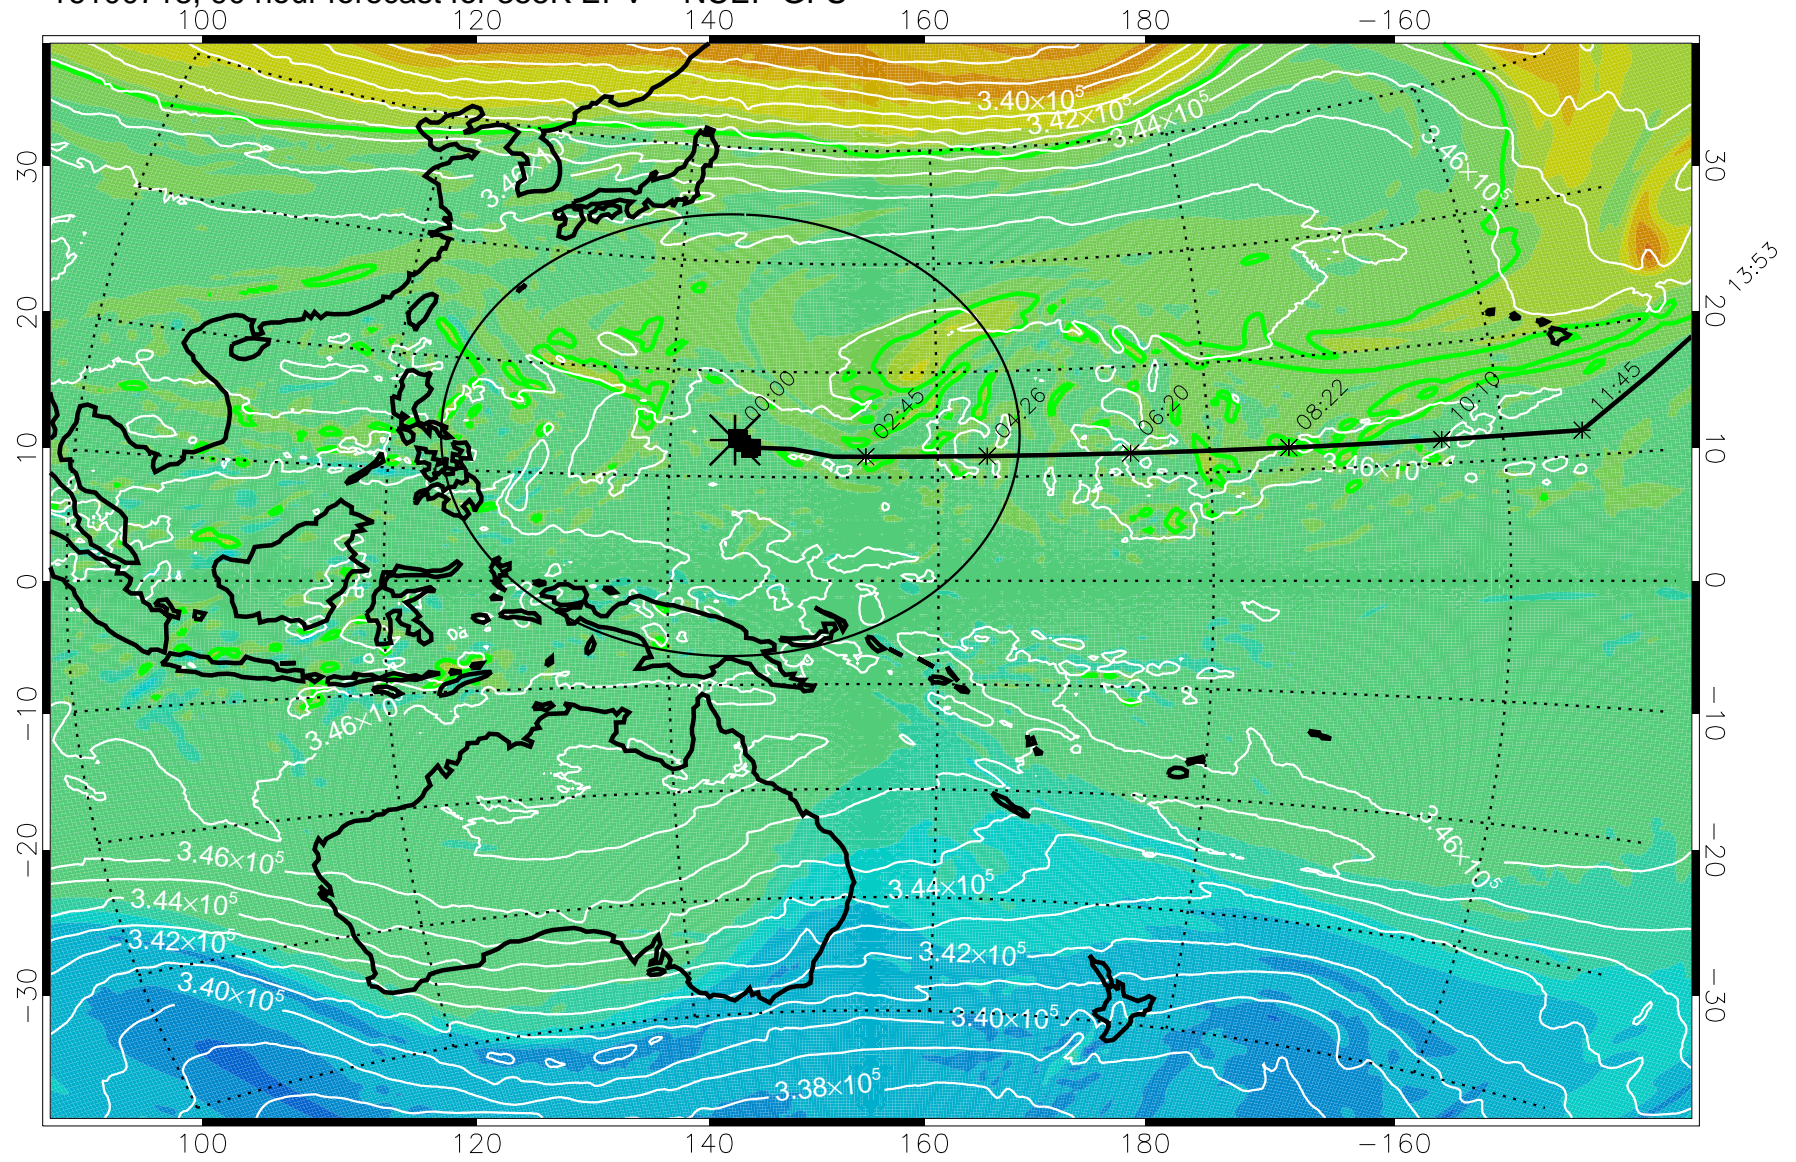

355K Montgomery Streamfunction, white  
EPV Tropopause (2 PVU) Position  
Range ring of 2304 km

15:52

16100700, 72 hour forecast for 355K EPV -- NCEP GFS

355K Montgomery Streamfunction, white  
EPV Tropopause (2 PVU) Position  
Range ring of 2304 km

15:52

16100706, 78 hour forecast for 355K EPV -- NCEP GFS

355K Montgomery Streamfunction, white  
EPV Tropopause (2 PVU) Position  
Range ring of 2304 km

15:52

16100712, 84 hour forecast for 355K EPV -- NCEP GFS

355K Montgomery Streamfunction, white  
EPV Tropopause (2 PVU) Position  
Range ring of 2304 km

16100718, 90 hour forecast for 355K EPV -- NCEP GFS

355K Montgomery Streamfunction, white  
EPV Tropopause (2 PVU) Position  
Range ring of 2304 km

15:52

16100800, 96 hour forecast for 355K EPV -- NCEP GFS

355K Montgomery Streamfunction, white  
EPV Tropopause (2 PVU) Position  
Range ring of 2304 km

15:52

16100806, 102 hour forecast for 355K EPV -- NCEP GFS