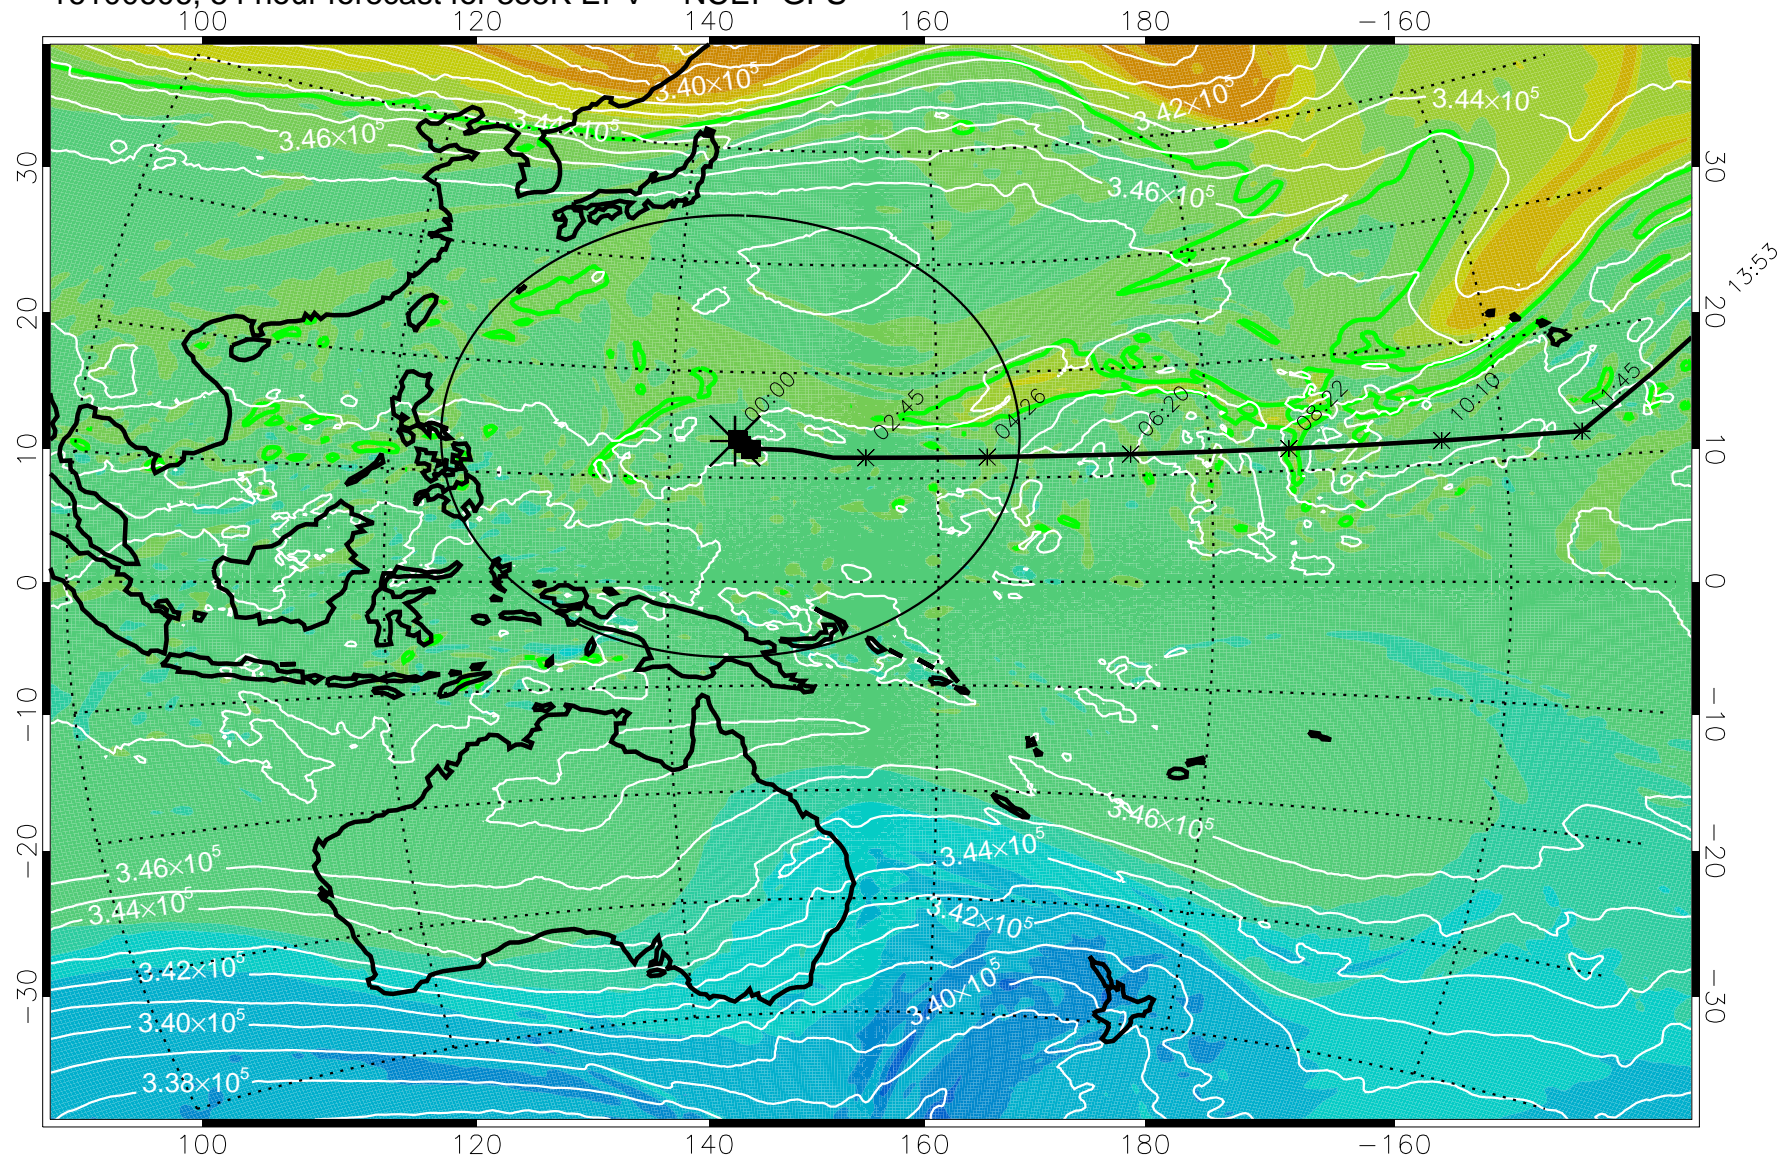

355K Montgomery Streamfunction, white  
EPV Tropopause (2 PVU) Position  
Range ring of 2304 km

15:52

16100512, 36 hour forecast for 355K EPV -- NCEP GFS

355K Montgomery Streamfunction, white  
EPV Tropopause (2 PVU) Position  
Range ring of 2304 km

15:52

16100518, 42 hour forecast for 355K EPV -- NCEP GFS

355K Montgomery Streamfunction, white  
EPV Tropopause (2 PVU) Position  
Range ring of 2304 km

15:52

16100600, 48 hour forecast for 355K EPV -- NCEP GFS

355K Montgomery Streamfunction, white  
EPV Tropopause (2 PVU) Position  
Range ring of 2304 km

15:52

16100606, 54 hour forecast for 355K EPV -- NCEP GFS

355K Montgomery Streamfunction, white  
EPV Tropopause (2 PVU) Position  
Range ring of 2304 km

15:52

16100612, 60 hour forecast for 355K EPV -- NCEP GFS

355K Montgomery Streamfunction, white  
EPV Tropopause (2 PVU) Position  
Range ring of 2304 km

15:52

16100618, 66 hour forecast for 355K EPV -- NCEP GFS