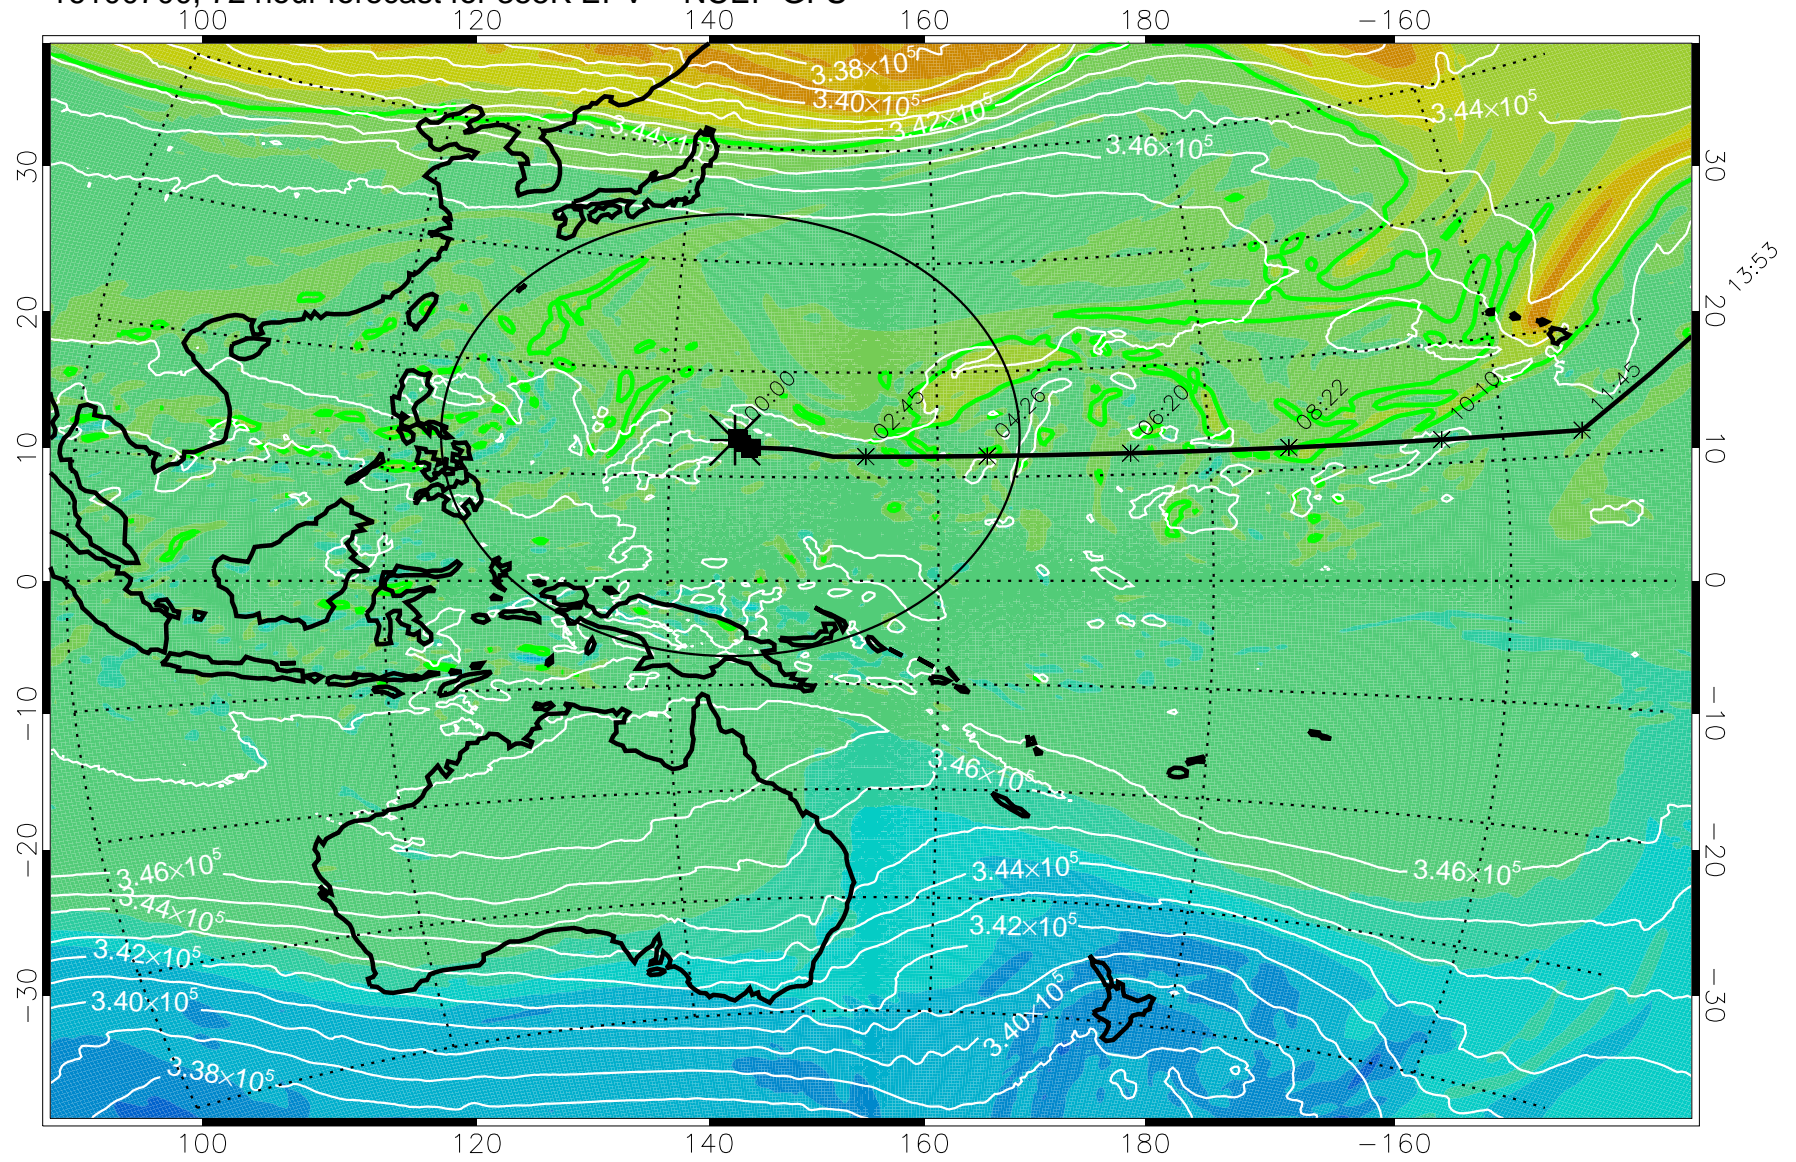

355K Montgomery Streamfunction, white  
EPV Tropopause (2 PVU) Position  
Range ring of 2304 km

15:52

16100606, 54 hour forecast for 355K EPV -- NCEP GFS

355K Montgomery Streamfunction, white  
EPV Tropopause (2 PVU) Position  
Range ring of 2304 km

15:52

16100612, 60 hour forecast for 355K EPV -- NCEP GFS

355K Montgomery Streamfunction, white  
EPV Tropopause (2 PVU) Position  
Range ring of 2304 km

15:52

16100618, 66 hour forecast for 355K EPV -- NCEP GFS

355K Montgomery Streamfunction, white  
EPV Tropopause (2 PVU) Position  
Range ring of 2304 km

15:52

16100700, 72 hour forecast for 355K EPV -- NCEP GFS

355K Montgomery Streamfunction, white  
EPV Tropopause (2 PVU) Position  
Range ring of 2304 km

15:52

16100706, 78 hour forecast for 355K EPV -- NCEP GFS

355K Montgomery Streamfunction, white  
EPV Tropopause (2 PVU) Position  
Range ring of 2304 km

15:52

16100712, 84 hour forecast for 355K EPV -- NCEP GFS