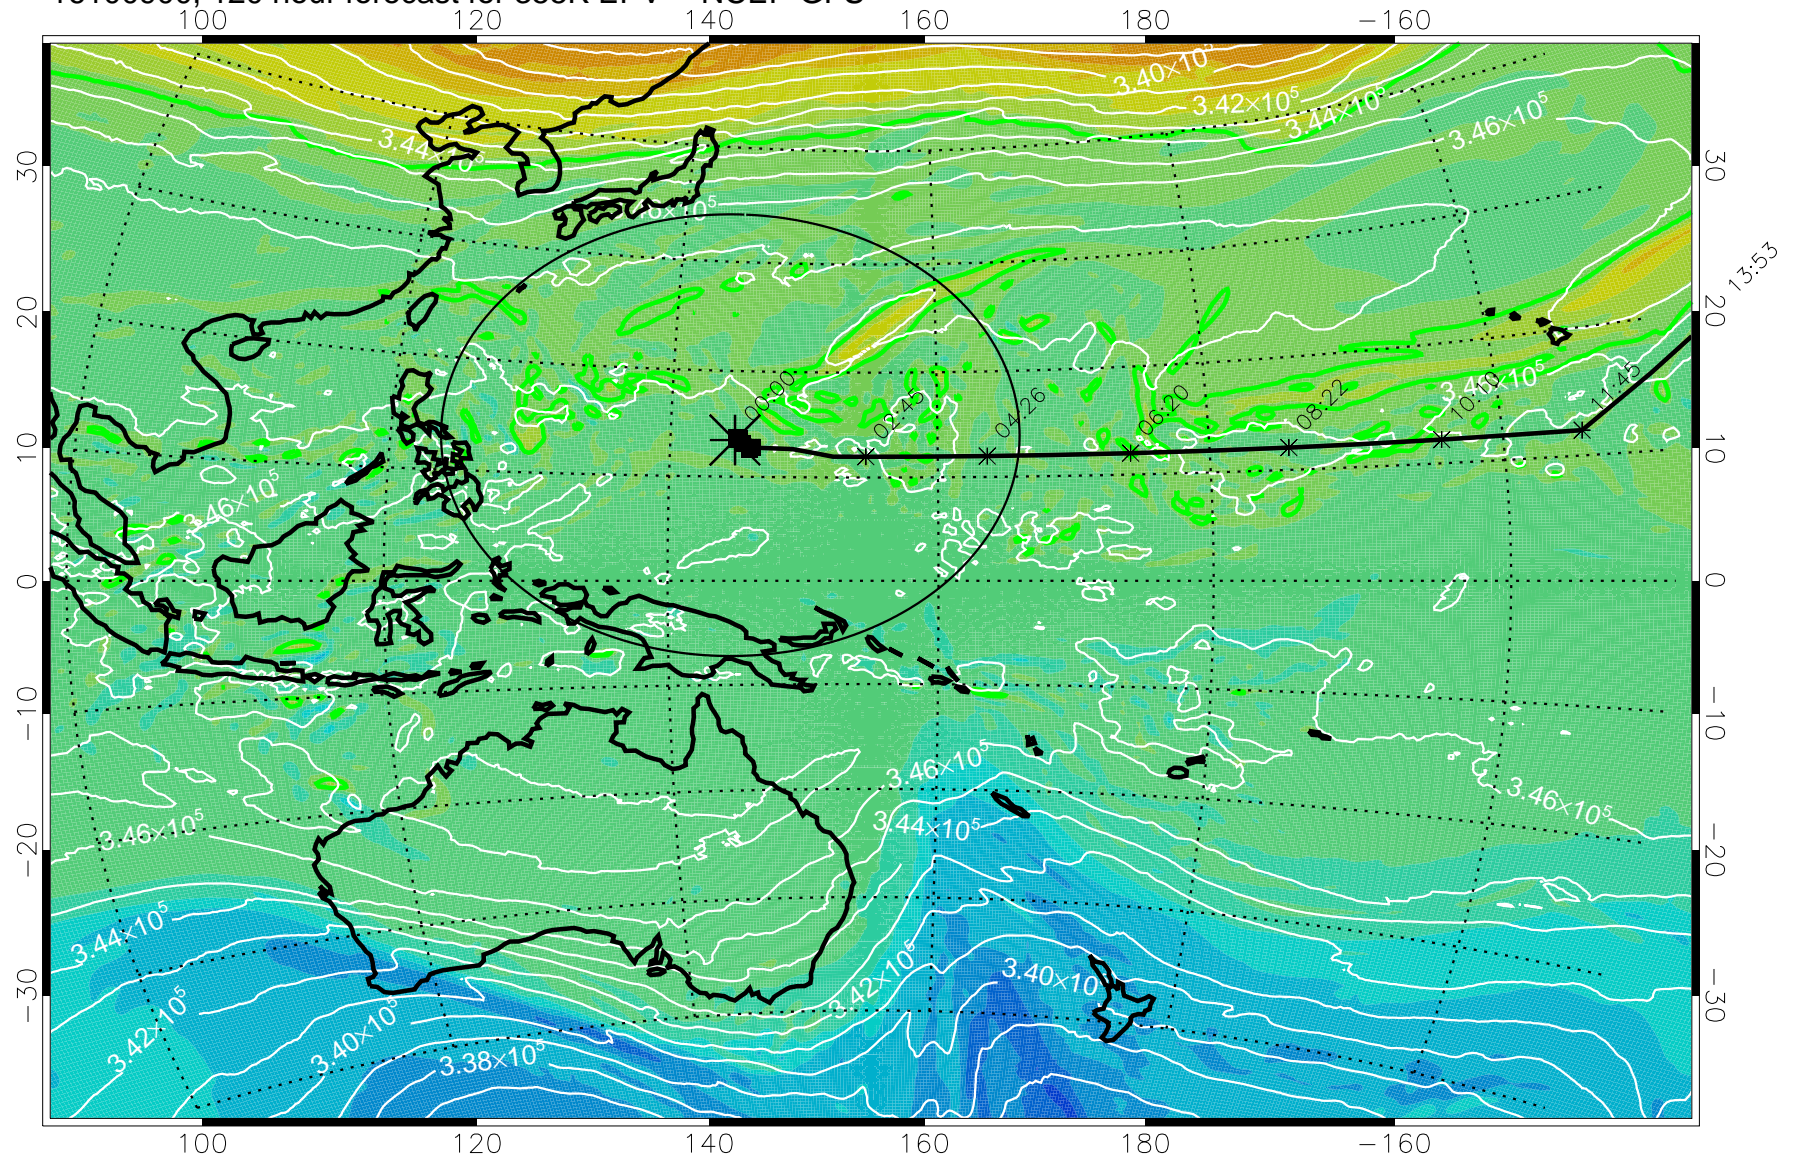

15:52

16100800, 96 hour forecast for 355K EPV -- NCEP GFS

355K Montgomery Streamfunction, white  
EPV Tropopause (2 PVU) Position  
Range ring of 2304 km

15:52

16100806, 102 hour forecast for 355K EPV -- NCEP GFS

355K Montgomery Streamfunction, white  
EPV Tropopause (2 PVU) Position  
Range ring of 2304 km

15:52

16100812, 108 hour forecast for 355K EPV -- NCEP GFS

355K Montgomery Streamfunction, white  
EPV Tropopause (2 PVU) Position  
Range ring of 2304 km

15:52

16100818, 114 hour forecast for 355K EPV -- NCEP GFS

355K Montgomery Streamfunction, white  
EPV Tropopause (2 PVU) Position  
Range ring of 2304 km

15:52

16100900, 120 hour forecast for 355K EPV -- NCEP GFS

15:52

13:53

355K Montgomery Streamfunction, white  
EPV Tropopause (2 PVU) Position  
Range ring of 2304 km