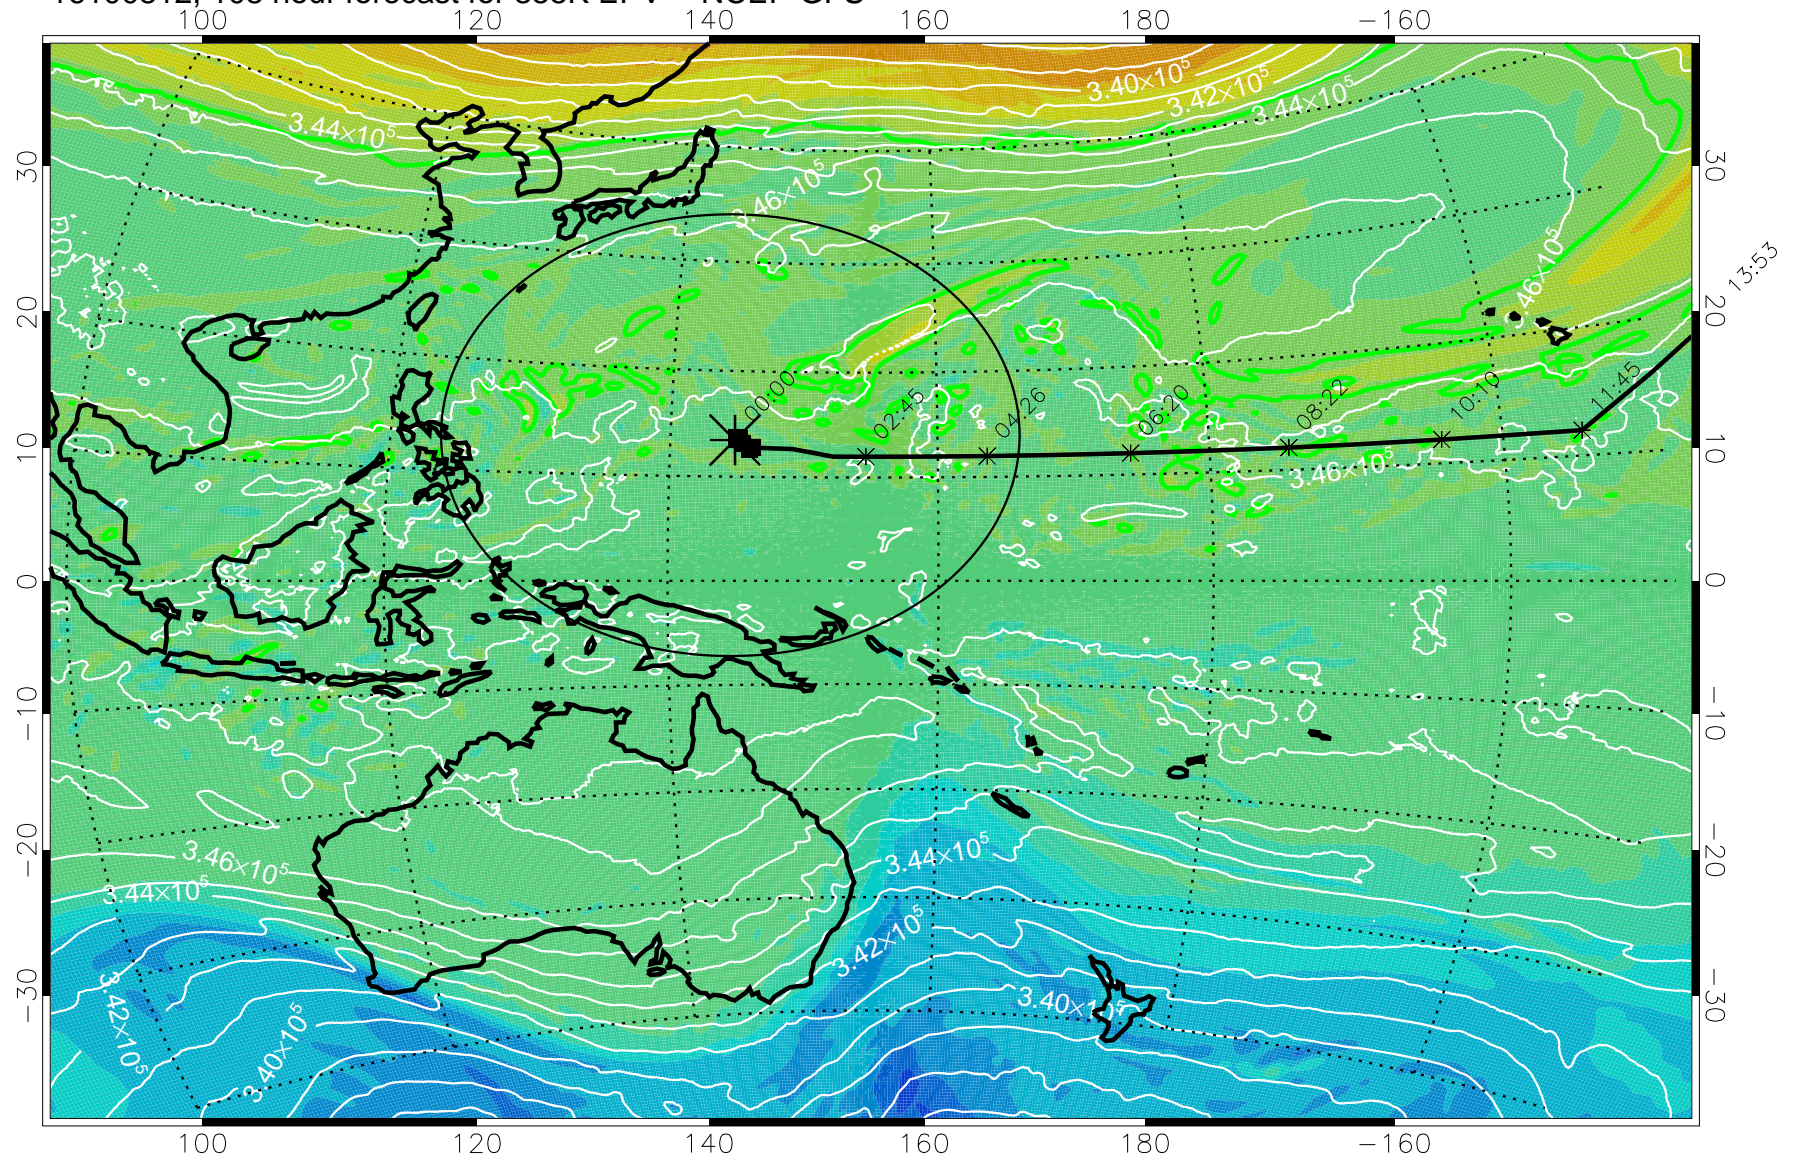

355K Montgomery Streamfunction, white  
EPV Tropopause (2 PVU) Position  
Range ring of 2304 km

16100718, 90 hour forecast for 355K EPV -- NCEP GFS

355K Montgomery Streamfunction, white  
EPV Tropopause (2 PVU) Position  
Range ring of 2304 km

15:52

16100800, 96 hour forecast for 355K EPV -- NCEP GFS

355K Montgomery Streamfunction, white  
EPV Tropopause (2 PVU) Position  
Range ring of 2304 km

15:52

16100806, 102 hour forecast for 355K EPV -- NCEP GFS

355K Montgomery Streamfunction, white  
EPV Tropopause (2 PVU) Position  
Range ring of 2304 km

15:52

16100812, 108 hour forecast for 355K EPV -- NCEP GFS

355K Montgomery Streamfunction, white  
EPV Tropopause (2 PVU) Position  
Range ring of 2304 km

15:52

16100818, 114 hour forecast for 355K EPV -- NCEP GFS

355K Montgomery Streamfunction, white  
EPV Tropopause (2 PVU) Position  
Range ring of 2304 km

15:52

16100900, 120 hour forecast for 355K EPV -- NCEP GFS