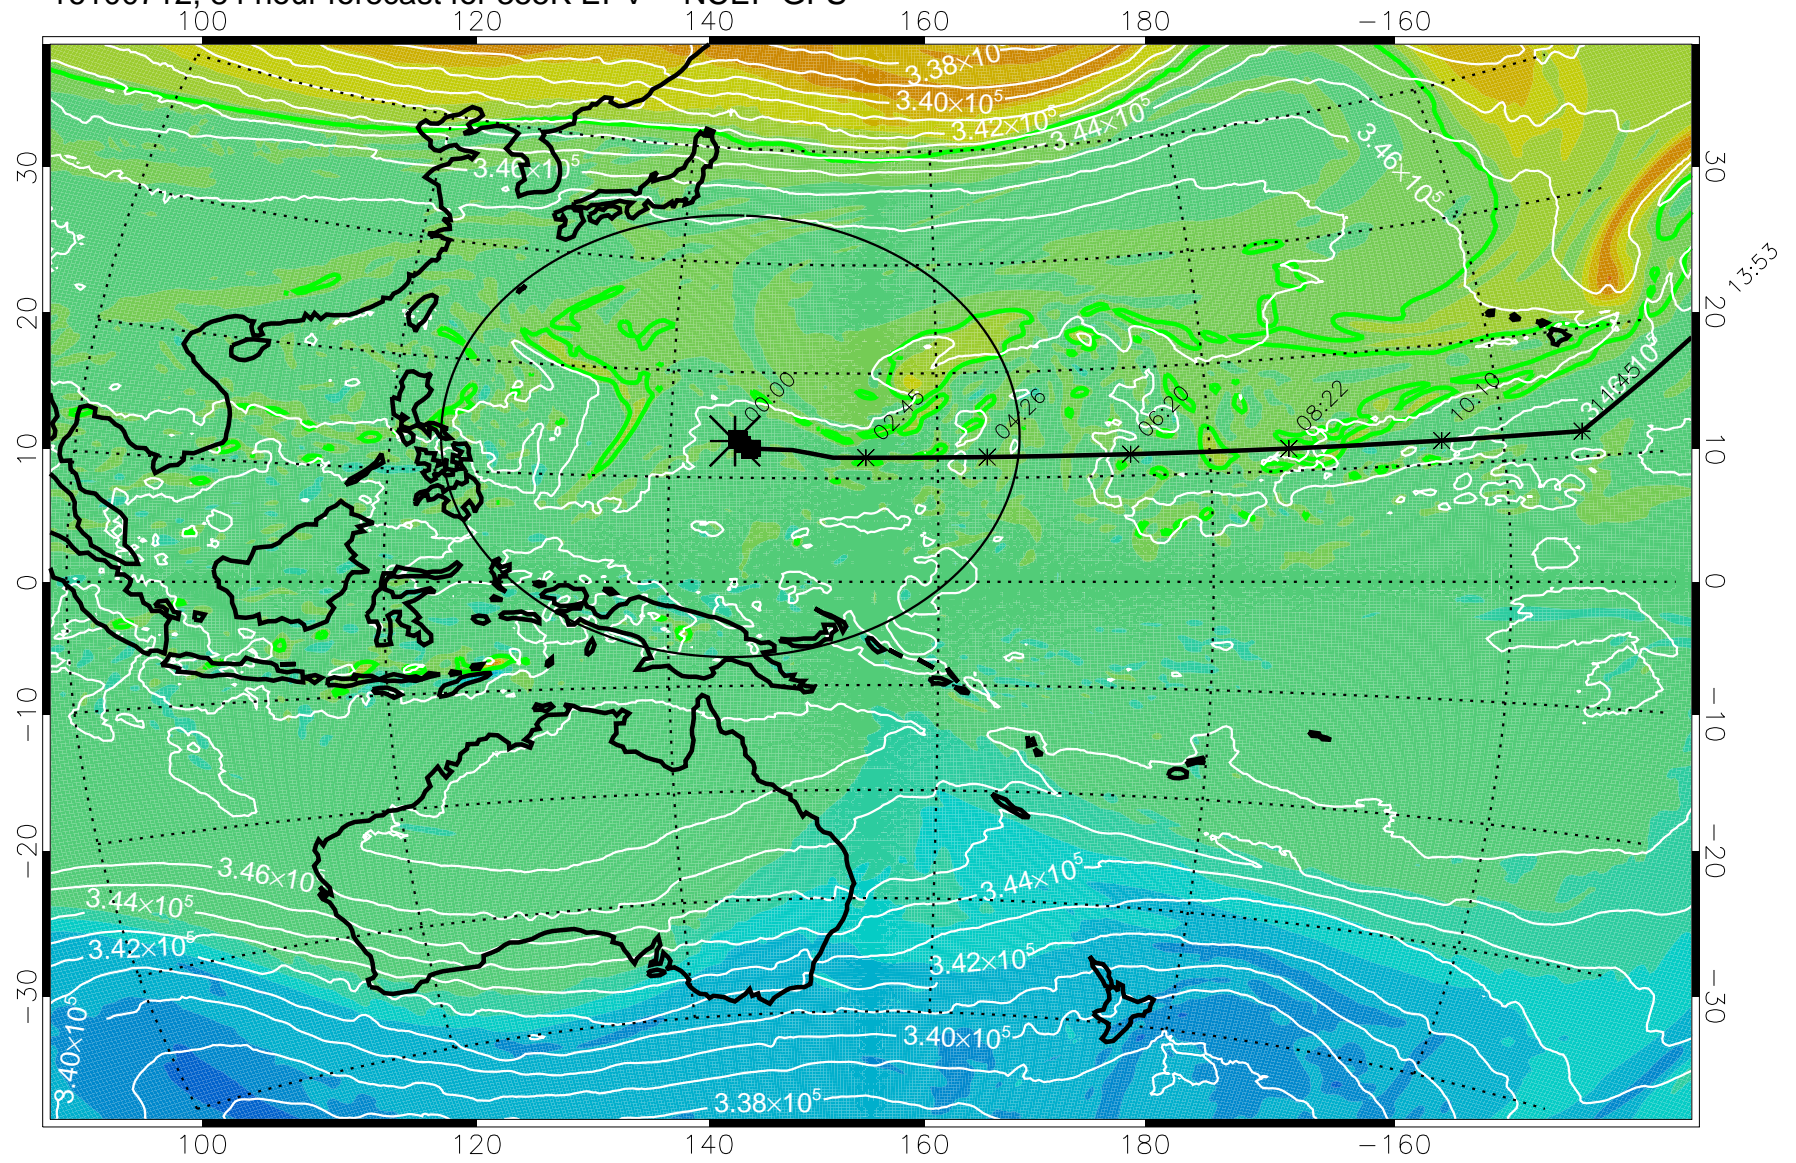

355K Montgomery Streamfunction, white  
EPV Tropopause (2 PVU) Position  
Range ring of 2304 km

15:52

16100700, 72 hour forecast for 355K EPV -- NCEP GFS

355K Montgomery Streamfunction, white  
EPV Tropopause (2 PVU) Position  
Range ring of 2304 km

15:52

16100706, 78 hour forecast for 355K EPV -- NCEP GFS

355K Montgomery Streamfunction, white  
EPV Tropopause (2 PVU) Position  
Range ring of 2304 km

15:52

16100712, 84 hour forecast for 355K EPV -- NCEP GFS

355K Montgomery Streamfunction, white  
EPV Tropopause (2 PVU) Position  
Range ring of 2304 km

16100718, 90 hour forecast for 355K EPV -- NCEP GFS

355K Montgomery Streamfunction, white  
EPV Tropopause (2 PVU) Position  
Range ring of 2304 km

15:52

16100800, 96 hour forecast for 355K EPV -- NCEP GFS

355K Montgomery Streamfunction, white  
EPV Tropopause (2 PVU) Position  
Range ring of 2304 km

15:52

16100806, 102 hour forecast for 355K EPV -- NCEP GFS