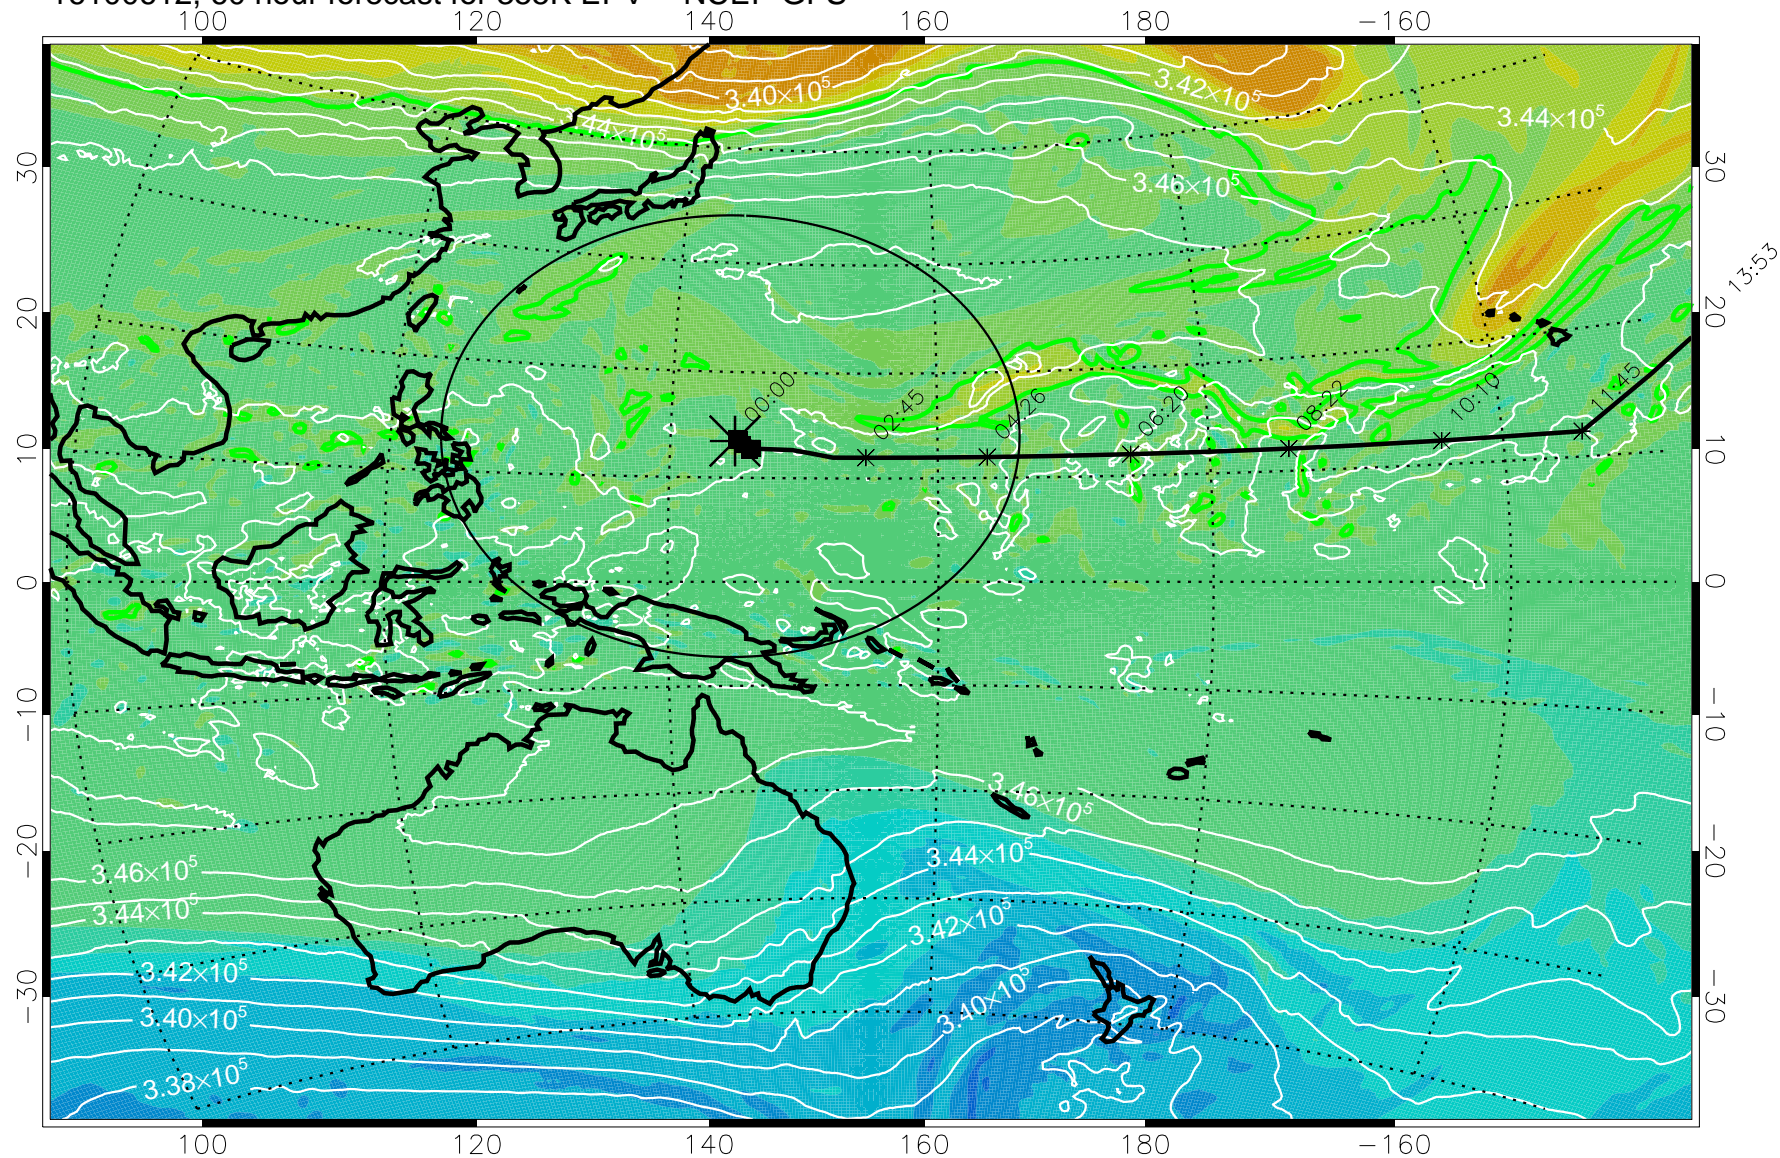

15:52

16100518, 42 hour forecast for 355K EPV -- NCEP GFS

355K Montgomery Streamfunction, white  
EPV Tropopause (2 PVU) Position  
Range ring of 2304 km

15:52

16100600, 48 hour forecast for 355K EPV -- NCEP GFS

355K Montgomery Streamfunction, white  
EPV Tropopause (2 PVU) Position  
Range ring of 2304 km

15:52

16100606, 54 hour forecast for 355K EPV -- NCEP GFS

355K Montgomery Streamfunction, white  
EPV Tropopause (2 PVU) Position  
Range ring of 2304 km

15:52

16100612, 60 hour forecast for 355K EPV -- NCEP GFS

355K Montgomery Streamfunction, white  
EPV Tropopause (2 PVU) Position  
Range ring of 2304 km

15:52

16100618, 66 hour forecast for 355K EPV -- NCEP GFS

355K Montgomery Streamfunction, white  
EPV Tropopause (2 PVU) Position  
Range ring of 2304 km

15:52

16100700, 72 hour forecast for 355K EPV -- NCEP GFS

355K Montgomery Streamfunction, white  
EPV Tropopause (2 PVU) Position  
Range ring of 2304 km