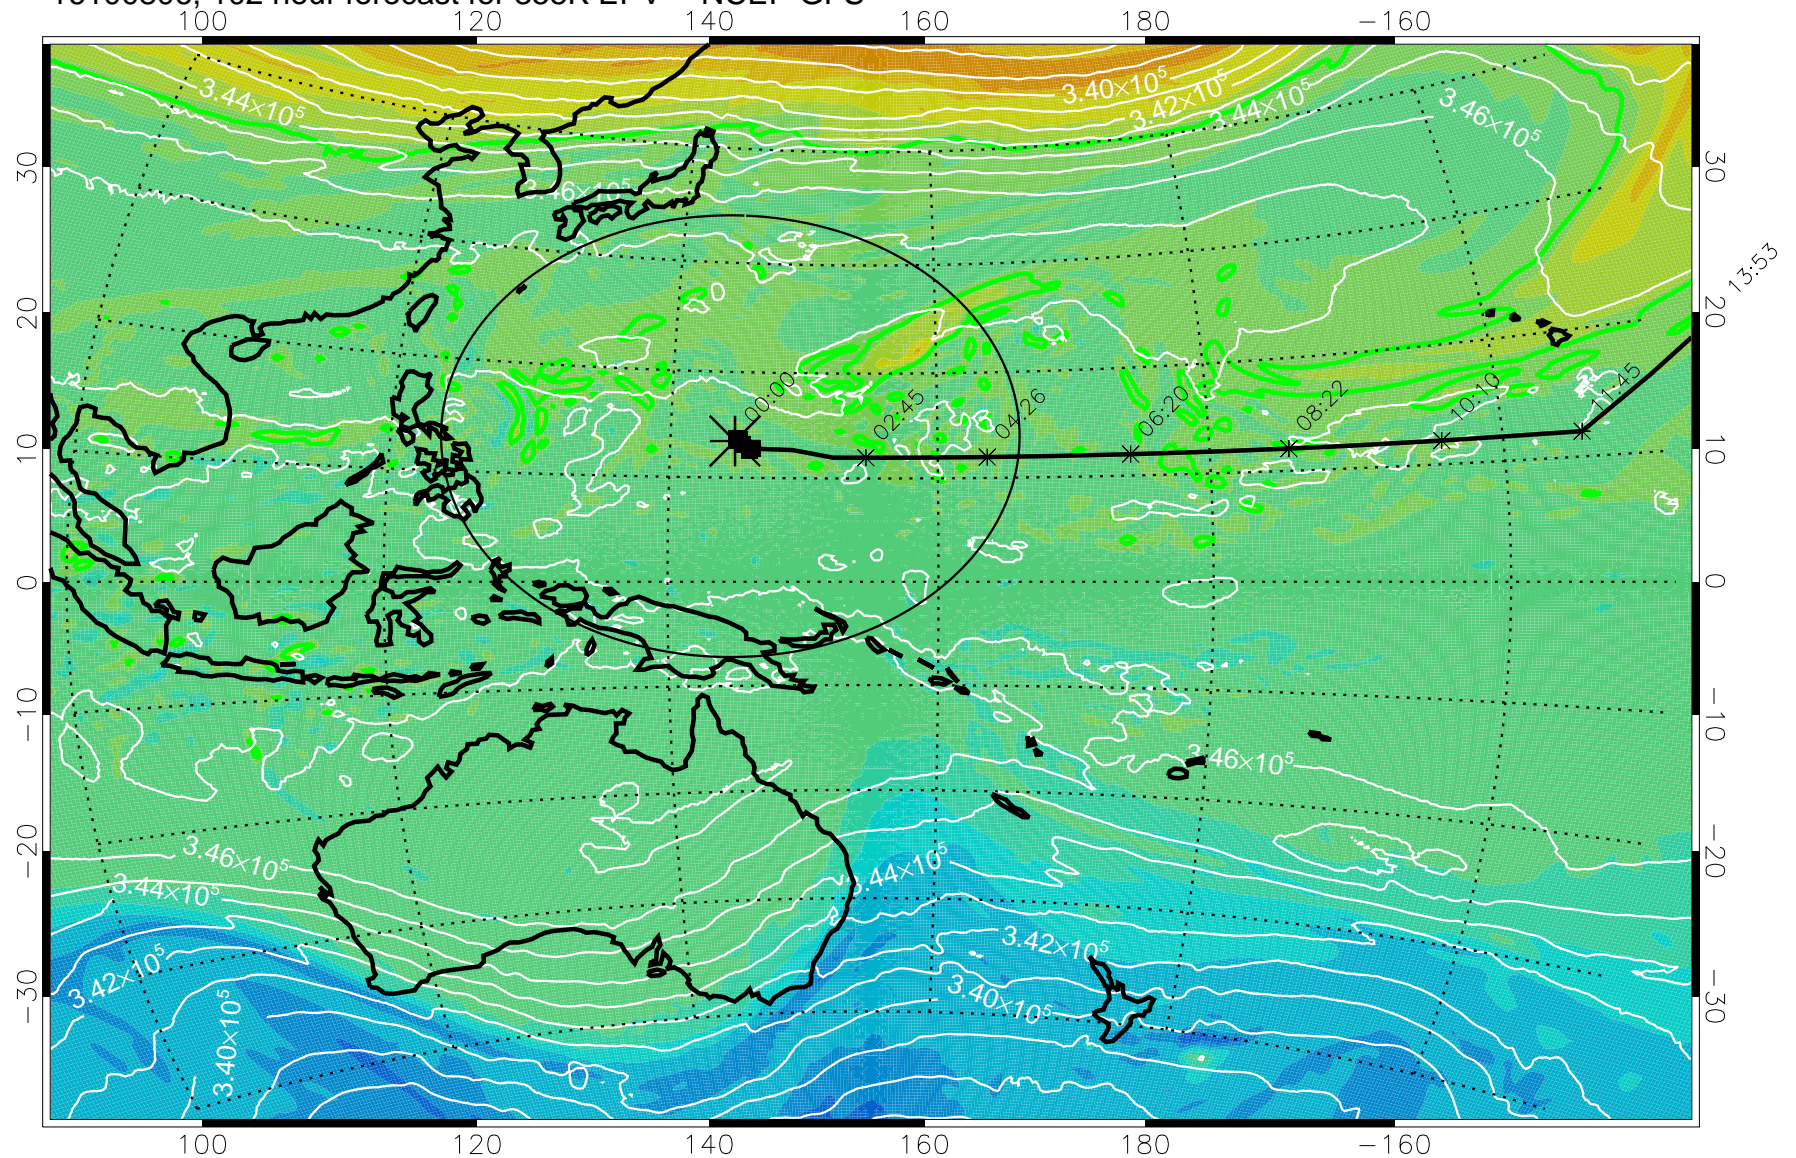

355K Montgomery Streamfunction, white  
EPV Tropopause (2 PVU) Position  
Range ring of 2304 km

16100718, 90 hour forecast for 355K EPV -- NCEP GFS

355K Montgomery Streamfunction, white  
EPV Tropopause (2 PVU) Position  
Range ring of 2304 km

15:52

16100800, 96 hour forecast for 355K EPV -- NCEP GFS

355K Montgomery Streamfunction, white  
EPV Tropopause (2 PVU) Position  
Range ring of 2304 km

15:52

16100806, 102 hour forecast for 355K EPV -- NCEP GFS

355K Montgomery Streamfunction, white  
EPV Tropopause (2 PVU) Position  
Range ring of 2304 km

15:52

16100812, 108 hour forecast for 355K EPV -- NCEP GFS

355K Montgomery Streamfunction, white  
EPV Tropopause (2 PVU) Position  
Range ring of 2304 km

15:52

13:53

355K Montgomery Streamfunction, white  
EPV Tropopause (2 PVU) Position  
Range ring of 2304 km