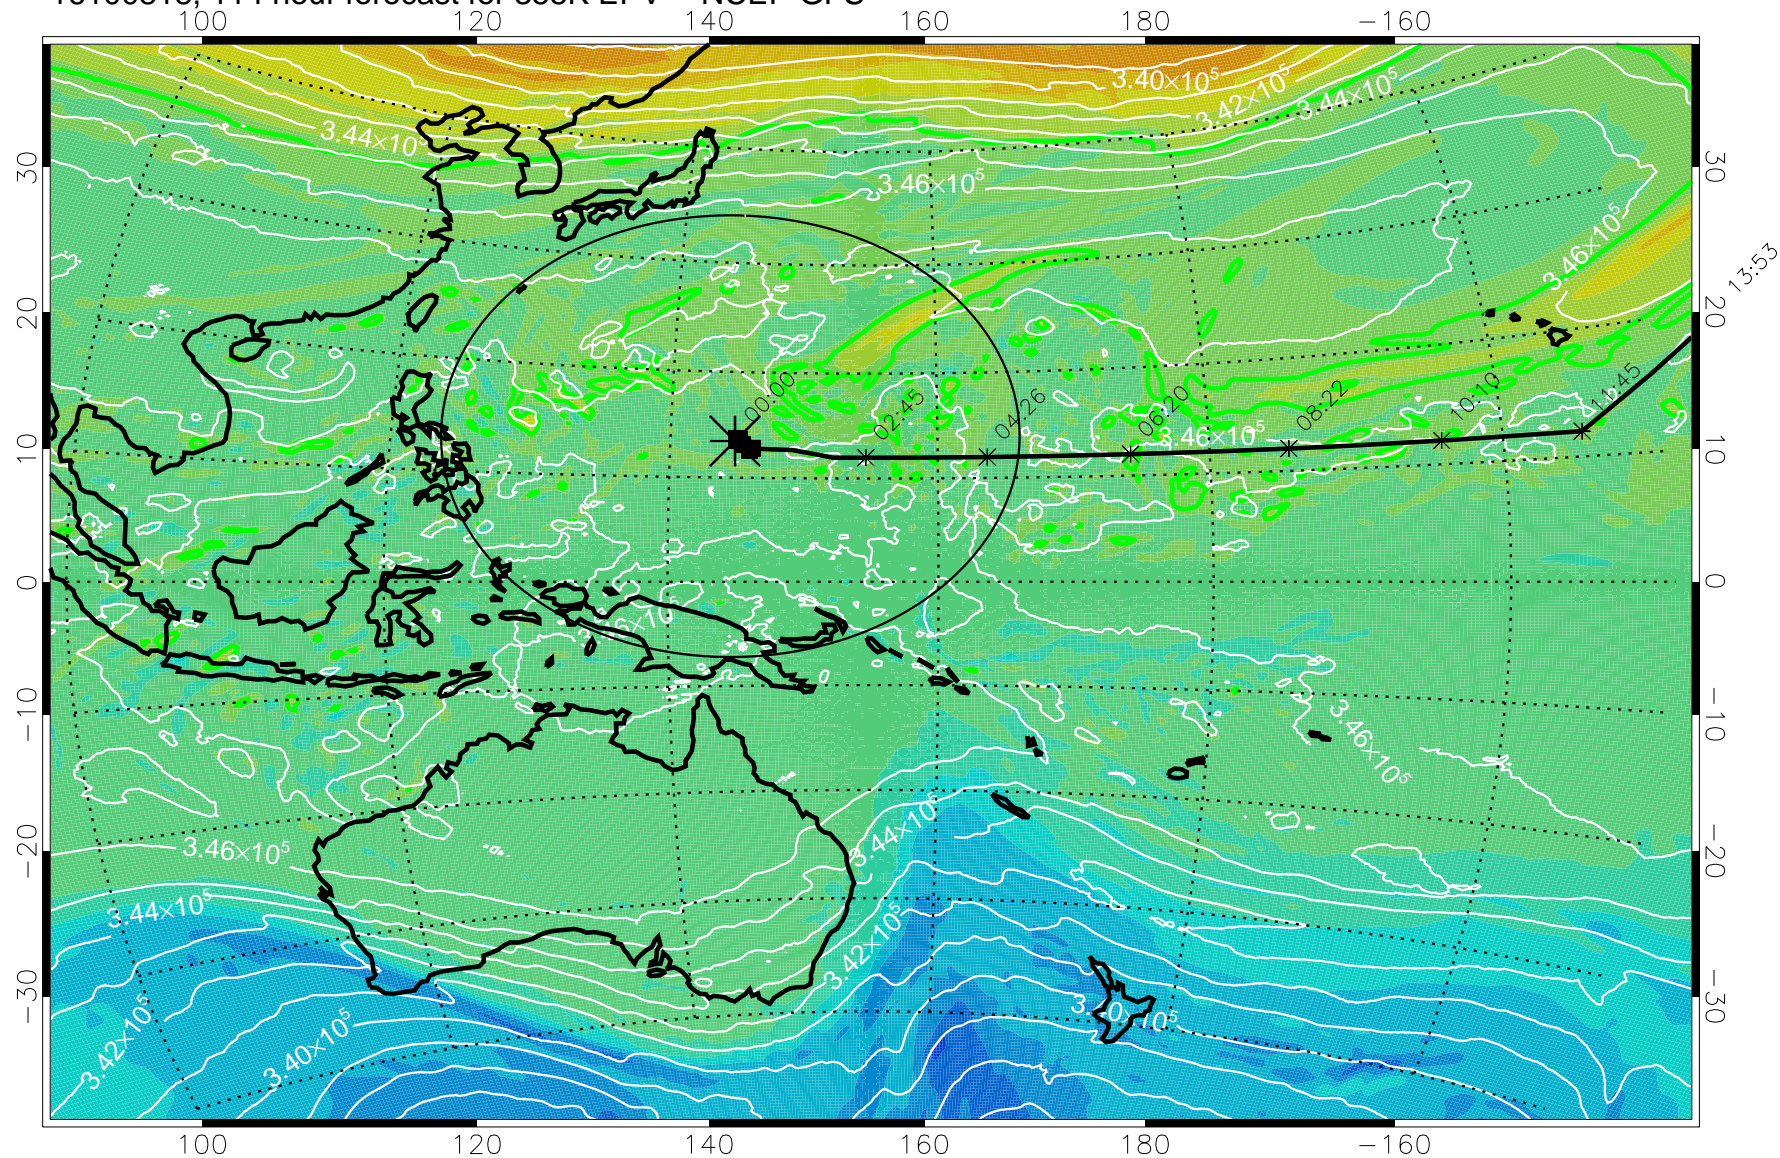

15:52

16100800, 96 hour forecast for 355K EPV -- NCEP GFS

355K Montgomery Streamfunction, white  
EPV Tropopause (2 PVU) Position  
Range ring of 2304 km

15:52

16100806, 102 hour forecast for 355K EPV -- NCEP GFS

355K Montgomery Streamfunction, white  
EPV Tropopause (2 PVU) Position  
Range ring of 2304 km

15:52

16100812, 108 hour forecast for 355K EPV -- NCEP GFS

355K Montgomery Streamfunction, white  
EPV Tropopause (2 PVU) Position  
Range ring of 2304 km

15:52

16100818, 114 hour forecast for 355K EPV -- NCEP GFS

355K Montgomery Streamfunction, white  
EPV Tropopause (2 PVU) Position  
Range ring of 2304 km

15:52

16100900, 120 hour forecast for 355K EPV -- NCEP GFS

15:52

13:53

355K Montgomery Streamfunction, white  
EPV Tropopause (2 PVU) Position  
Range ring of 2304 km