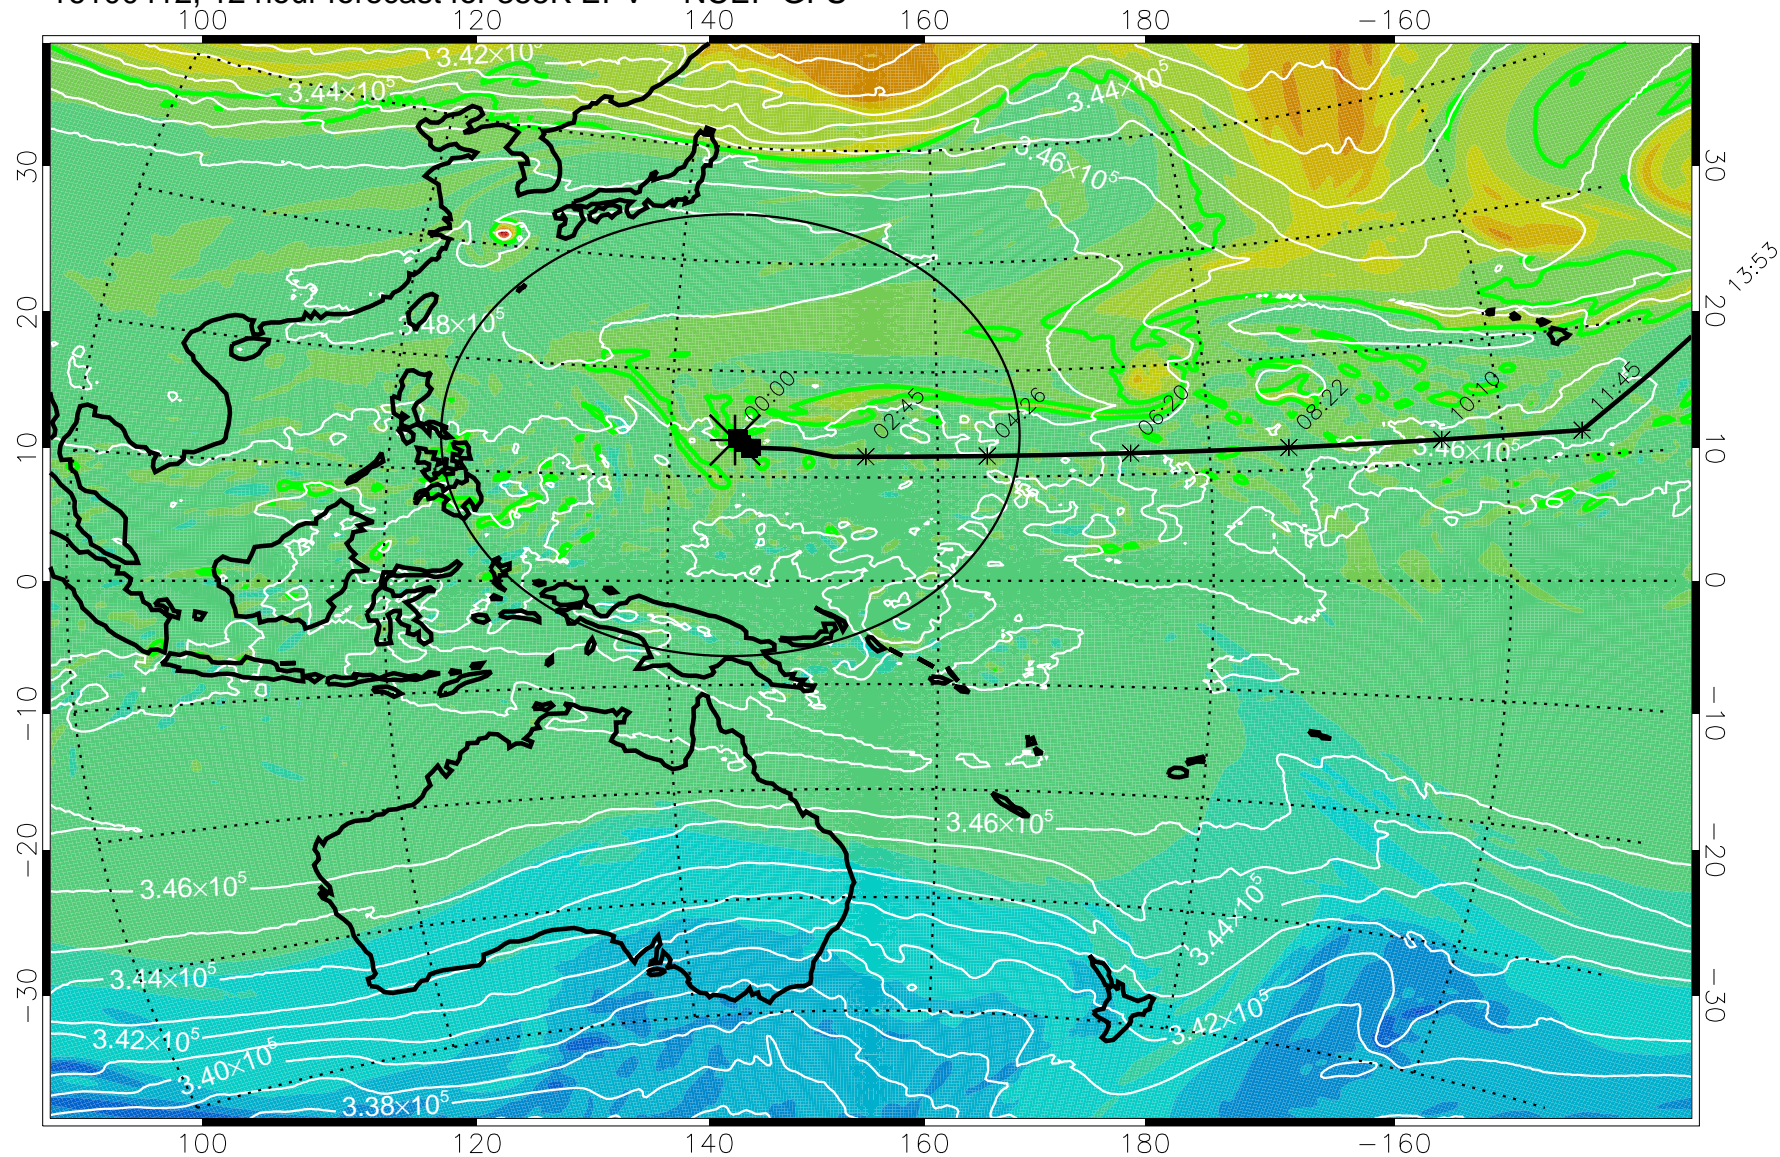

16100406, 6 hour forecast for 355K EPV -- NCEP GFS

355K Montgomery Streamfunction, white  
EPV Tropopause (2 PVU) Position  
Range ring of 2304 km

15:52

16100412, 12 hour forecast for 355K EPV -- NCEP GFS

355K Montgomery Streamfunction, white  
 EPV Tropopause (2 PVU) Position  
 Range ring of 2304 km

15:52

16100418, 18 hour forecast for 355K EPV -- NCEP GFS

355K Montgomery Streamfunction, white  
EPV Tropopause (2 PVU) Position  
Range ring of 2304 km

15:52

16100500, 24 hour forecast for 355K EPV -- NCEP GFS

355K Montgomery Streamfunction, white  
EPV Tropopause (2 PVU) Position  
Range ring of 2304 km

15:52

16100506, 30 hour forecast for 355K EPV -- NCEP GFS

355K Montgomery Streamfunction, white  
EPV Tropopause (2 PVU) Position  
Range ring of 2304 km

15:52

16100512, 36 hour forecast for 355K EPV -- NCEP GFS

355K Montgomery Streamfunction, white  
EPV Tropopause (2 PVU) Position  
Range ring of 2304 km