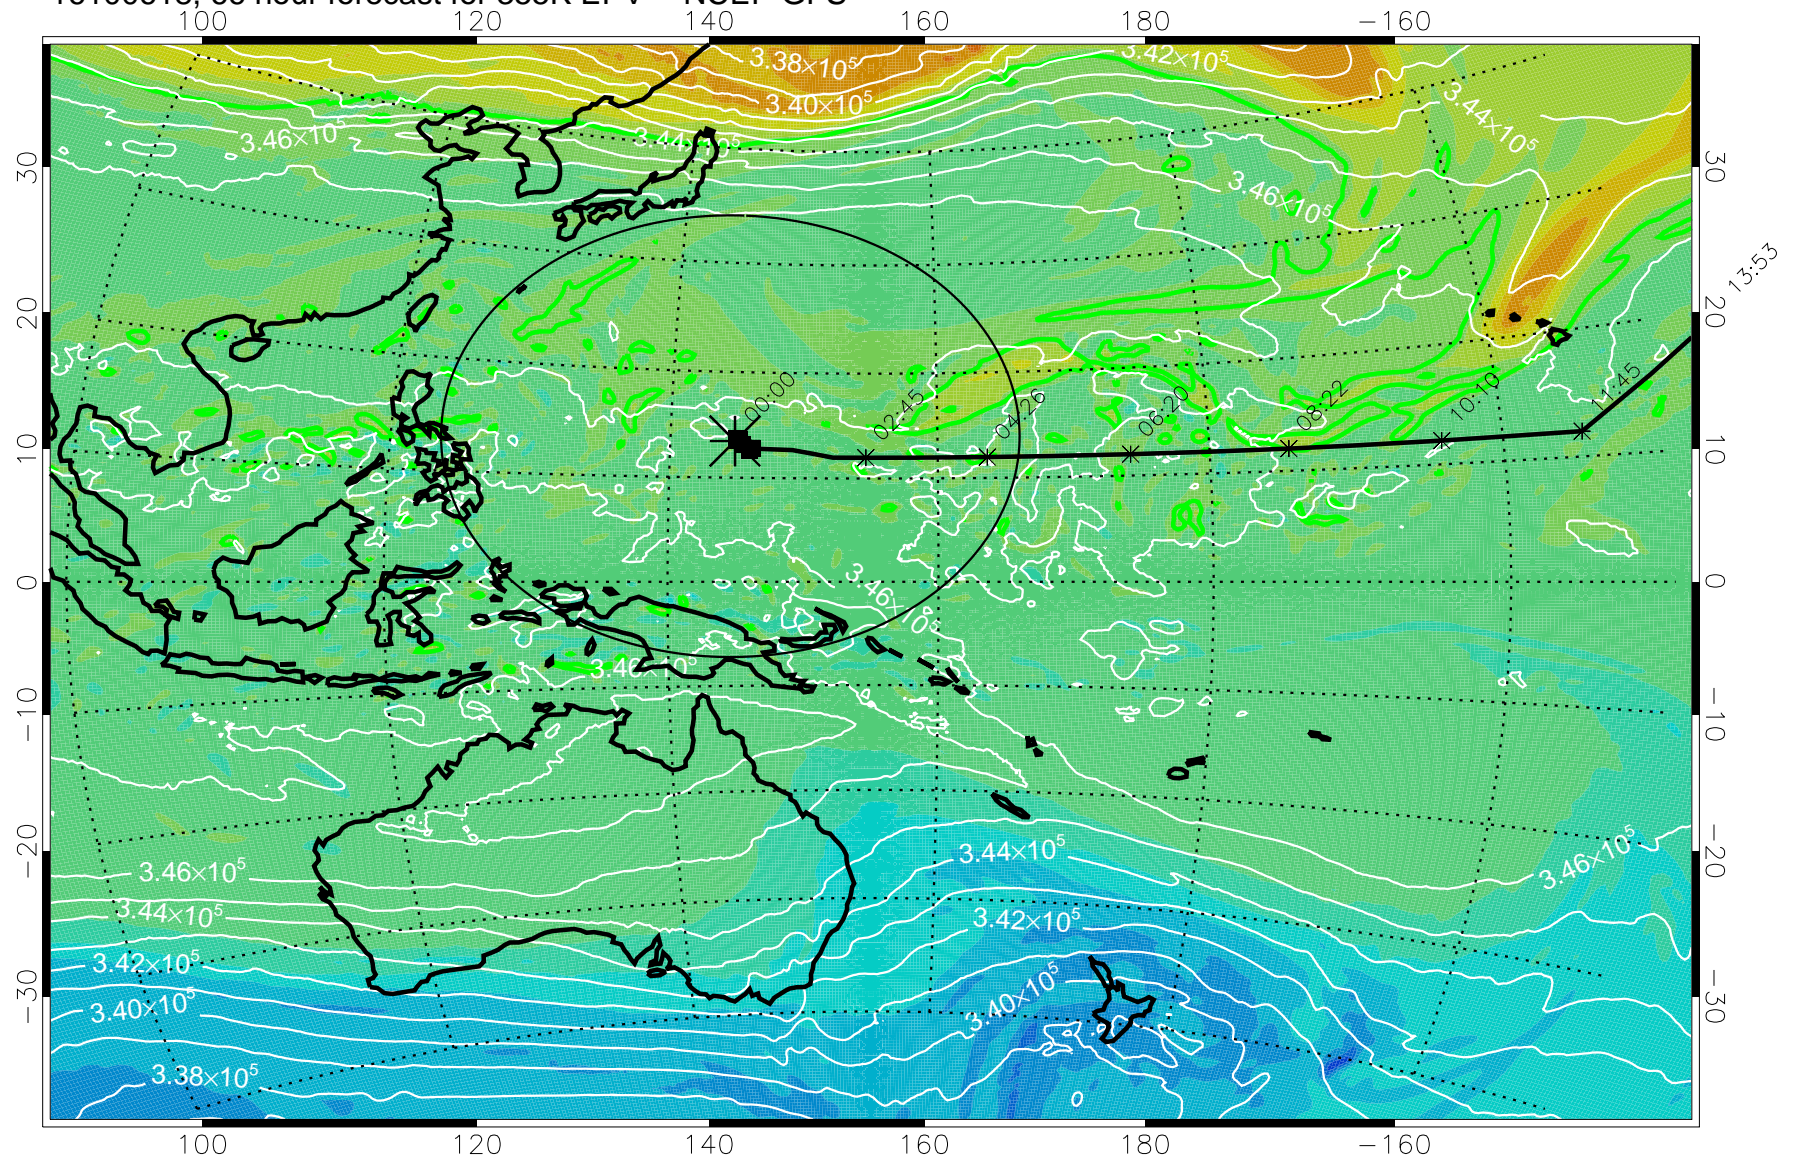

355K Montgomery Streamfunction, white  
EPV Tropopause (2 PVU) Position  
Range ring of 2304 km

15:52

16100606, 54 hour forecast for 355K EPV -- NCEP GFS

355K Montgomery Streamfunction, white  
EPV Tropopause (2 PVU) Position  
Range ring of 2304 km

15:52

16100612, 60 hour forecast for 355K EPV -- NCEP GFS

355K Montgomery Streamfunction, white  
EPV Tropopause (2 PVU) Position  
Range ring of 2304 km

15:52

16100618, 66 hour forecast for 355K EPV -- NCEP GFS

355K Montgomery Streamfunction, white  
EPV Tropopause (2 PVU) Position  
Range ring of 2304 km

15:52

16100700, 72 hour forecast for 355K EPV -- NCEP GFS

355K Montgomery Streamfunction, white  
EPV Tropopause (2 PVU) Position  
Range ring of 2304 km

15:52

16100706, 78 hour forecast for 355K EPV -- NCEP GFS

355K Montgomery Streamfunction, white  
EPV Tropopause (2 PVU) Position  
Range ring of 2304 km

15:52

16100712, 84 hour forecast for 355K EPV -- NCEP GFS