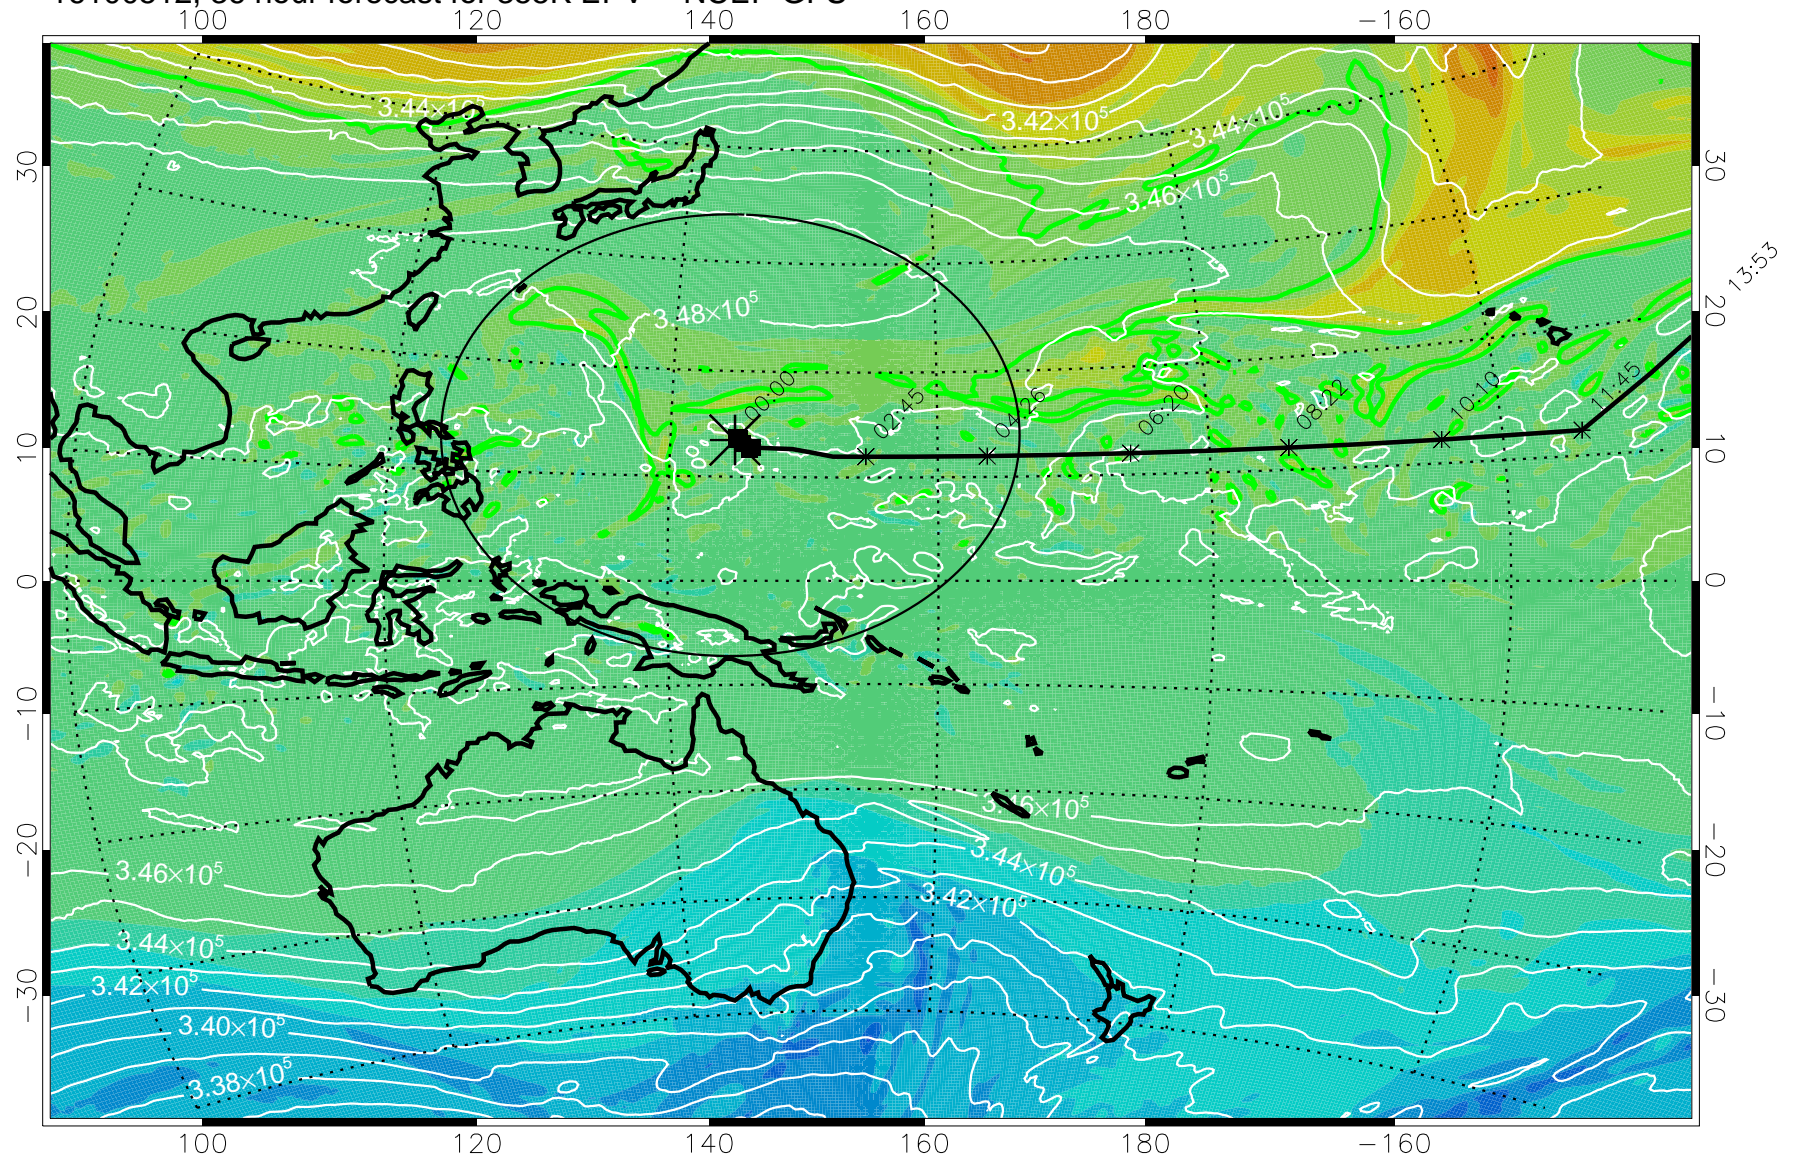

355K Montgomery Streamfunction, white  
 EPV Tropopause (2 PVU) Position  
 Range ring of 2304 km

15:52

16100418, 18 hour forecast for 355K EPV -- NCEP GFS

355K Montgomery Streamfunction, white  
EPV Tropopause (2 PVU) Position  
Range ring of 2304 km

15:52

16100500, 24 hour forecast for 355K EPV -- NCEP GFS

355K Montgomery Streamfunction, white  
EPV Tropopause (2 PVU) Position  
Range ring of 2304 km

15:52

16100506, 30 hour forecast for 355K EPV -- NCEP GFS

355K Montgomery Streamfunction, white  
EPV Tropopause (2 PVU) Position  
Range ring of 2304 km

15:52

16100512, 36 hour forecast for 355K EPV -- NCEP GFS

355K Montgomery Streamfunction, white  
EPV Tropopause (2 PVU) Position  
Range ring of 2304 km

15:52

16100518, 42 hour forecast for 355K EPV -- NCEP GFS

355K Montgomery Streamfunction, white  
EPV Tropopause (2 PVU) Position  
Range ring of 2304 km

15:52

16100600, 48 hour forecast for 355K EPV -- NCEP GFS