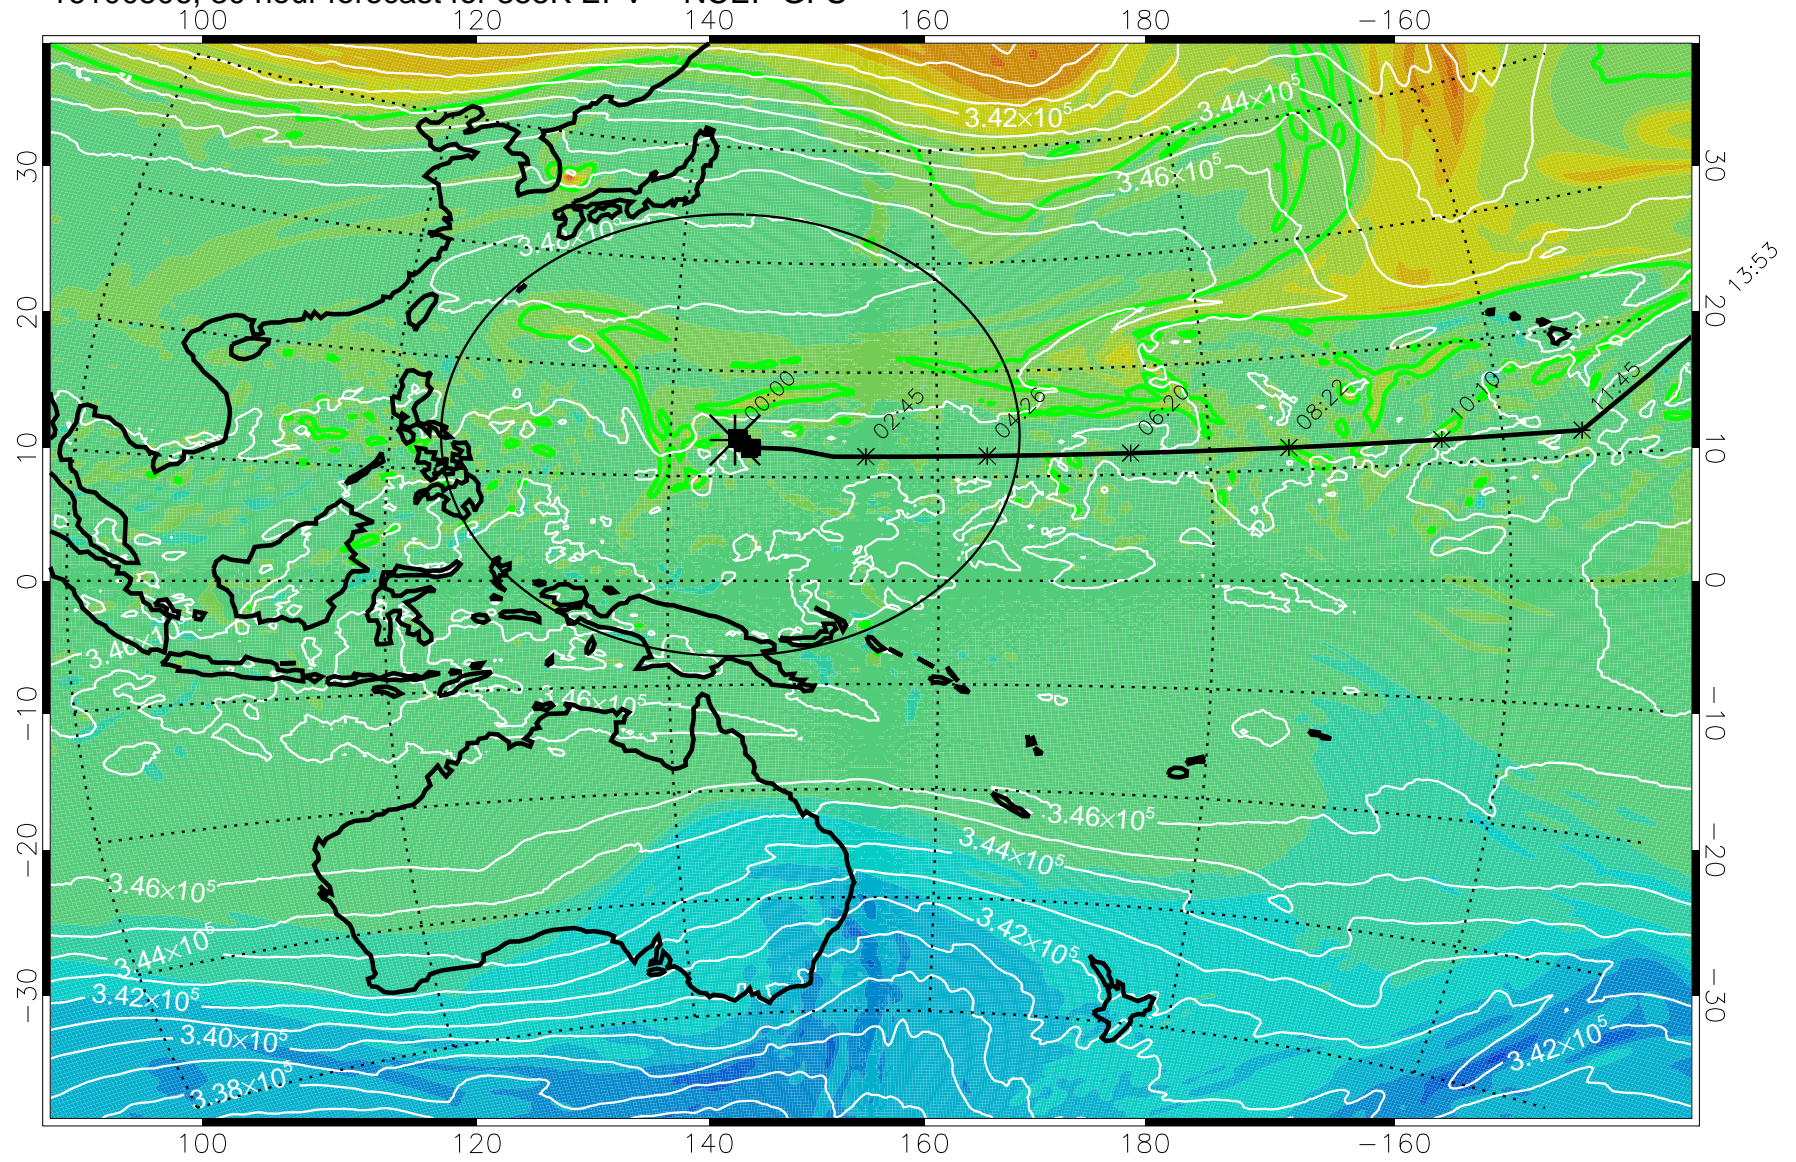

355K Montgomery Streamfunction, white  
 EPV Tropopause (2 PVU) Position  
 Range ring of 2304 km

15:52

16100418, 18 hour forecast for 355K EPV -- NCEP GFS

355K Montgomery Streamfunction, white  
EPV Tropopause (2 PVU) Position  
Range ring of 2304 km

15:52

16100500, 24 hour forecast for 355K EPV -- NCEP GFS

355K Montgomery Streamfunction, white  
EPV Tropopause (2 PVU) Position  
Range ring of 2304 km

15:52

16100506, 30 hour forecast for 355K EPV -- NCEP GFS

355K Montgomery Streamfunction, white  
EPV Tropopause (2 PVU) Position  
Range ring of 2304 km

15:52

16100512, 36 hour forecast for 355K EPV -- NCEP GFS

355K Montgomery Streamfunction, white  
EPV Tropopause (2 PVU) Position  
Range ring of 2304 km

15:52

16100518, 42 hour forecast for 355K EPV -- NCEP GFS

355K Montgomery Streamfunction, white  
EPV Tropopause (2 PVU) Position  
Range ring of 2304 km

15:52

16100600, 48 hour forecast for 355K EPV -- NCEP GFS