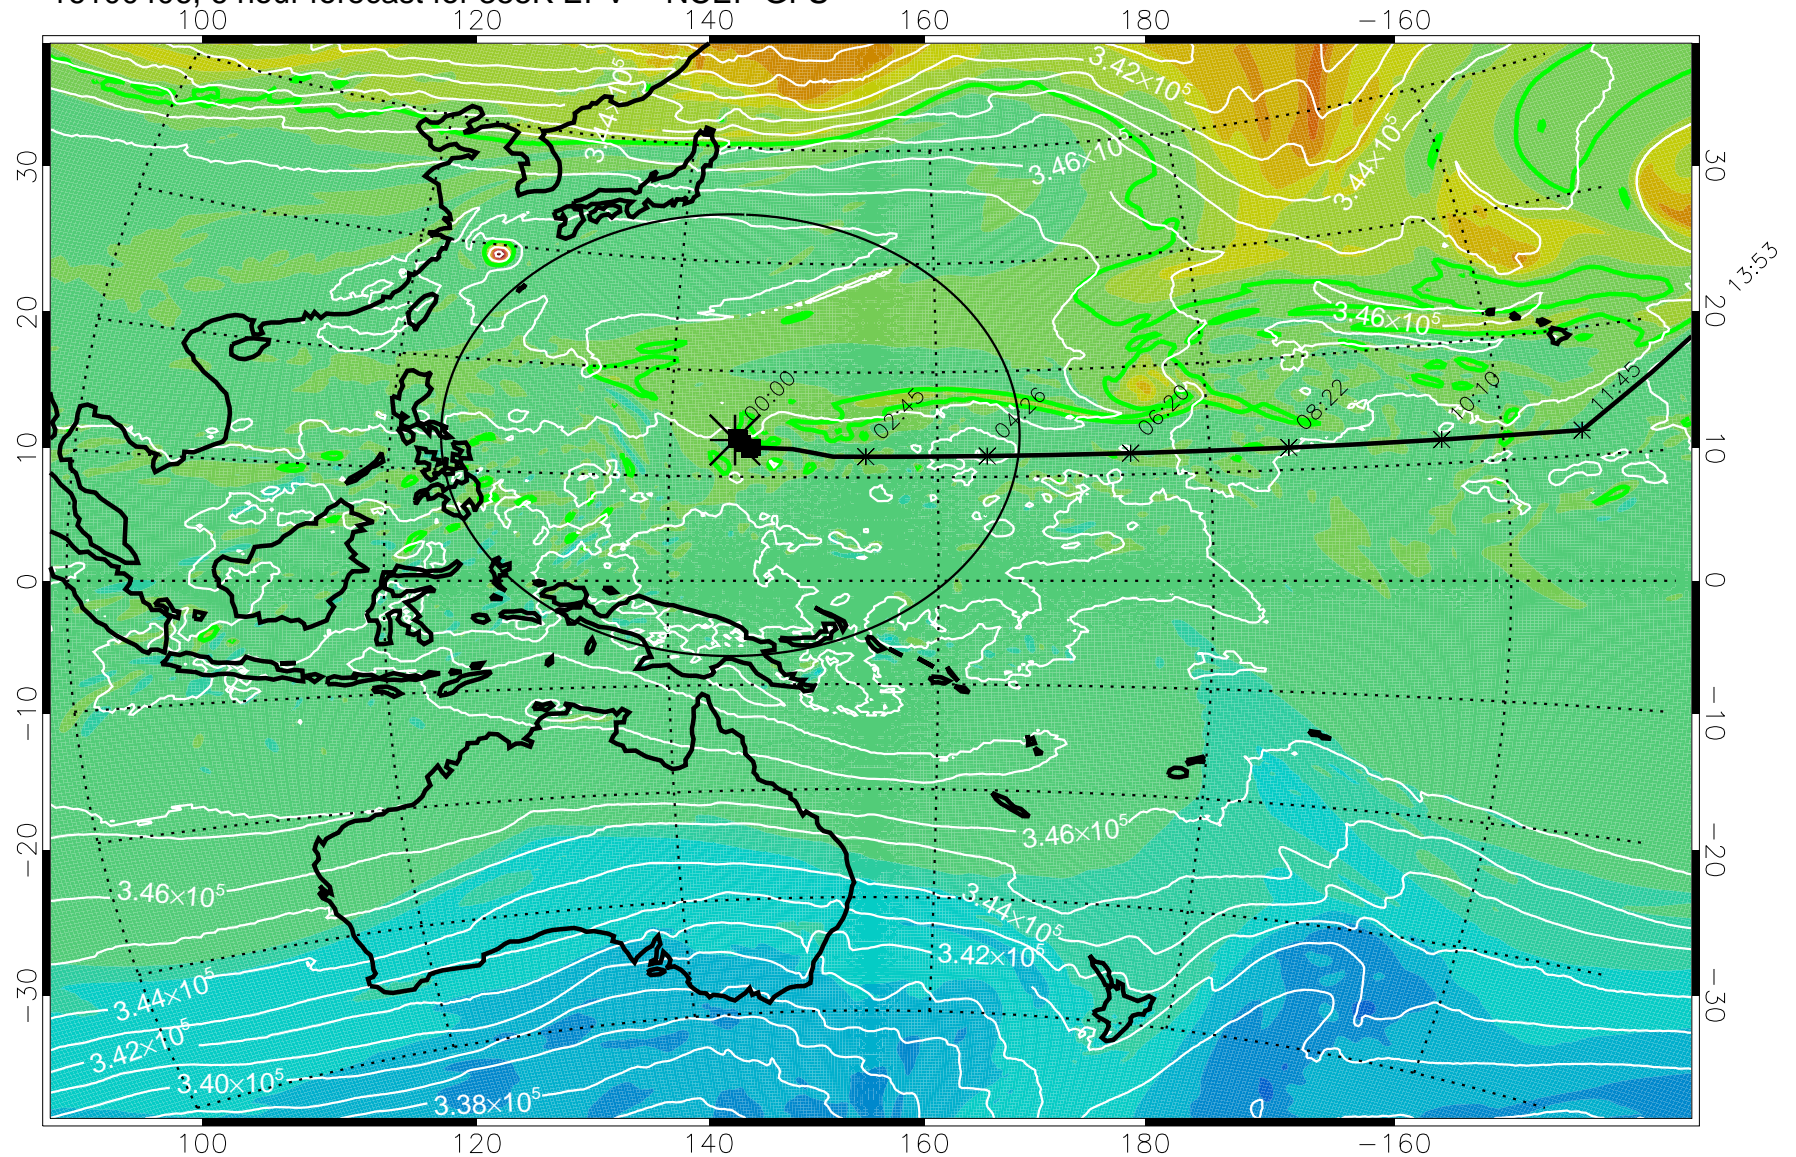

16100406, 6 hour forecast for 355K EPV -- NCEP GFS

355K Montgomery Streamfunction, white  
EPV Tropopause (2 PVU) Position  
Range ring of 2304 km

15:52

16100412, 12 hour forecast for 355K EPV -- NCEP GFS

355K Montgomery Streamfunction, white  
 EPV Tropopause (2 PVU) Position  
 Range ring of 2304 km

15:52

16100418, 18 hour forecast for 355K EPV -- NCEP GFS

355K Montgomery Streamfunction, white  
EPV Tropopause (2 PVU) Position  
Range ring of 2304 km

15:52

16100500, 24 hour forecast for 355K EPV -- NCEP GFS

355K Montgomery Streamfunction, white  
EPV Tropopause (2 PVU) Position  
Range ring of 2304 km

15:52

16100506, 30 hour forecast for 355K EPV -- NCEP GFS

355K Montgomery Streamfunction, white  
EPV Tropopause (2 PVU) Position  
Range ring of 2304 km

15:52

16100512, 36 hour forecast for 355K EPV -- NCEP GFS

355K Montgomery Streamfunction, white  
EPV Tropopause (2 PVU) Position  
Range ring of 2304 km