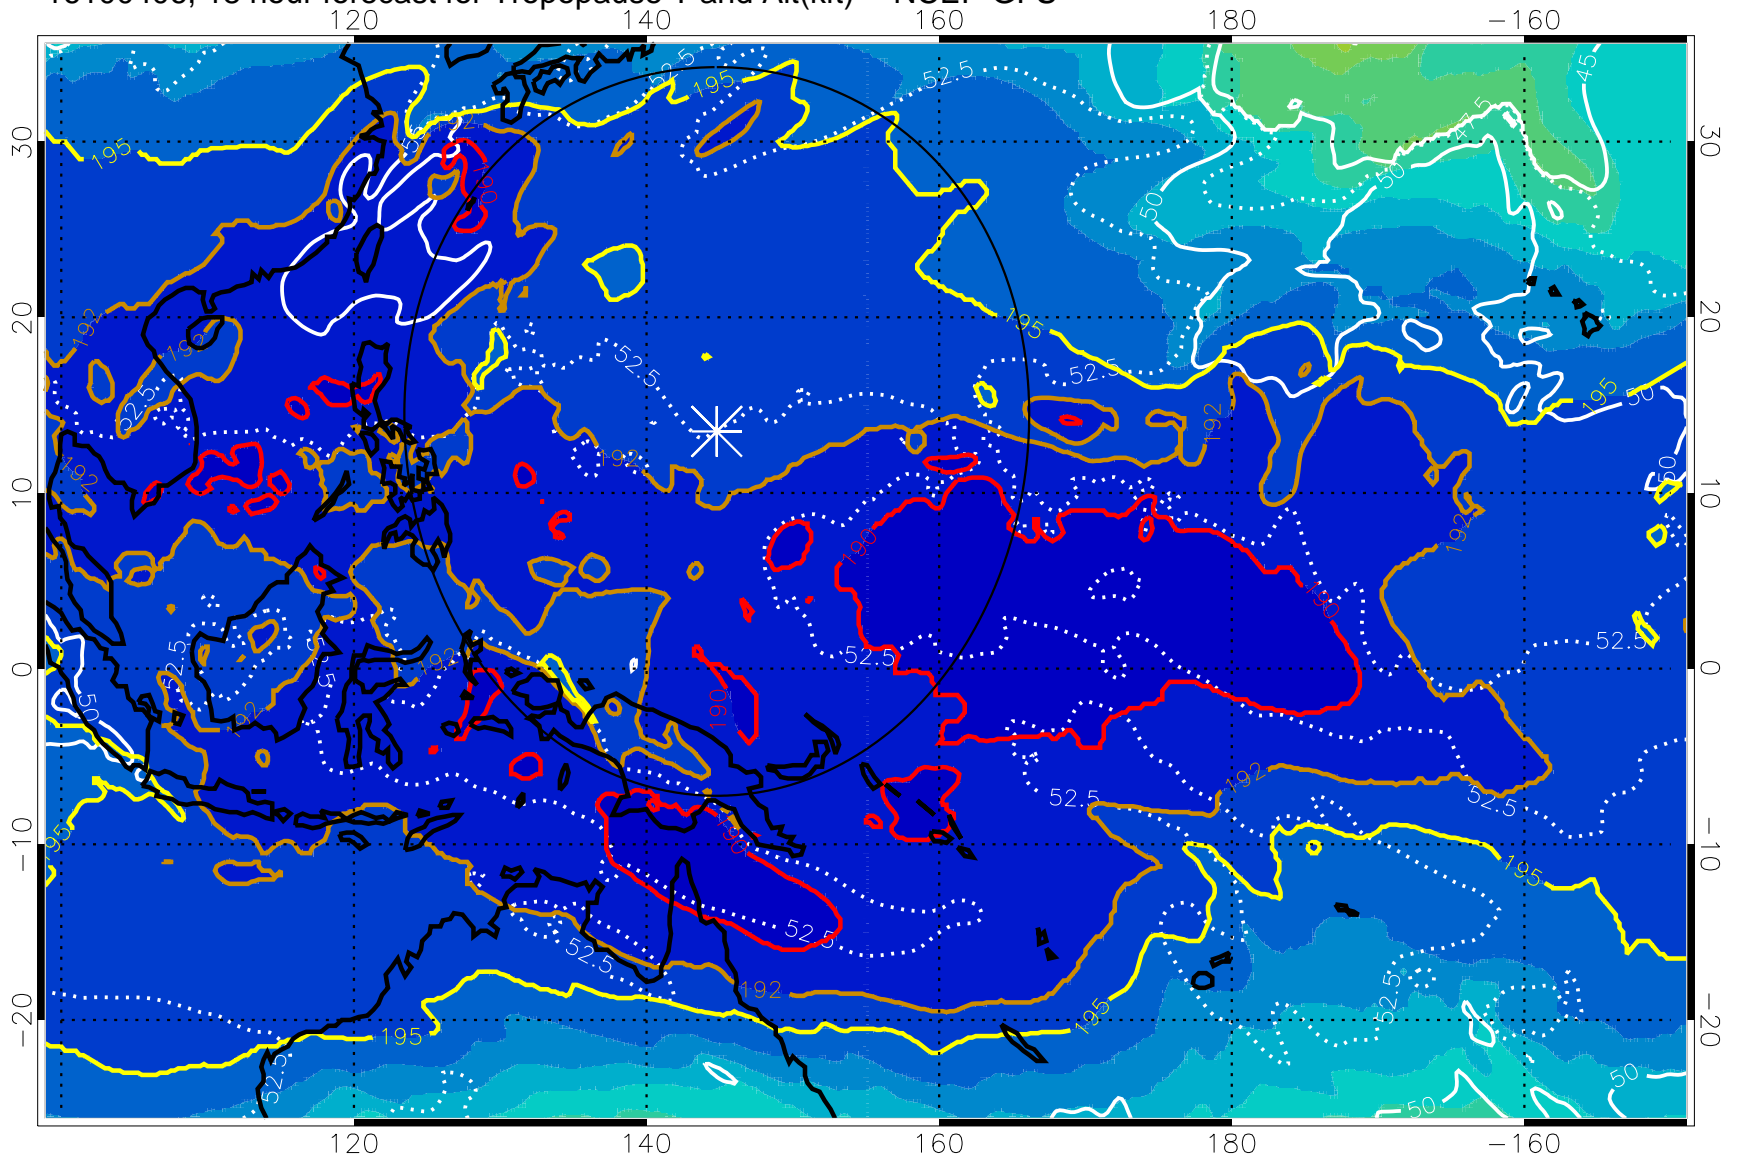

16100318, 6 hour forecast for Tropopause T and Alt(kft) -- NCEP GFS

190 200 210 220 230

Tropopause T, K

Tropopause Altitude in kft (white)

192.5K Isotherm 195K Isotherm

187.5K Isotherm 190K Isotherm

Range ring of 2304 km

16100400, 12 hour forecast for Tropopause T and Alt(kft) -- NCEP GFS

190 200 210 220 230

Tropopause T, K

Tropopause Altitude in kft (white)

192.5K Isotherm 195K Isotherm
187.5K Isotherm 190K Isotherm

Range ring of 2304 km

16100406, 18 hour forecast for Tropopause T and Alt(kft) -- NCEP GFS

190 200 210 220 230

Tropopause T, K

Tropopause Altitude in kft (white)

192.5K Isotherm 195K Isotherm

187.5K Isotherm 190K Isotherm

Range ring of 2304 km