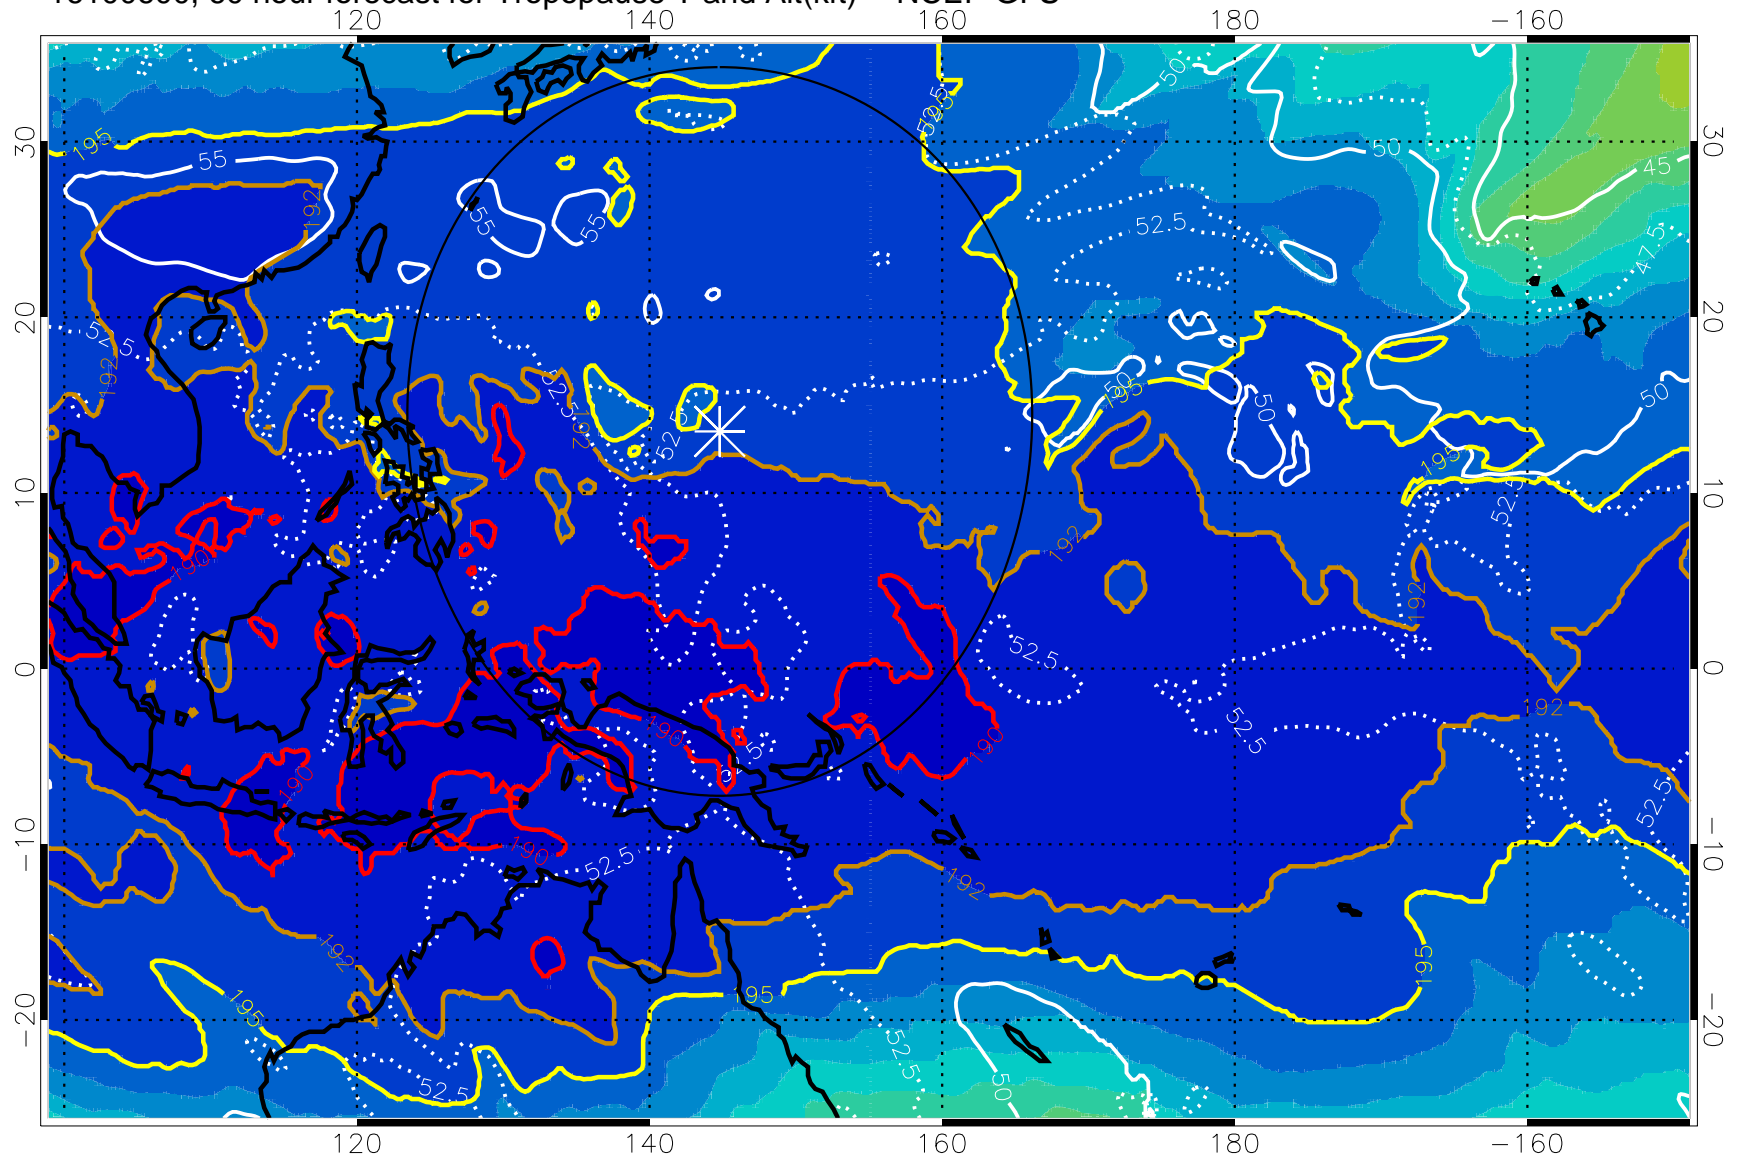

16100600, 60 hour forecast for Tropopause T and Alt(kft) -- NCEP GFS

190   200   210   220   230
Tropopause T, K

Tropopause Altitude in kft (white)

192.5K Isotherm   195K Isotherm
187.5K Isotherm   190K Isotherm

Range ring of 2304 km