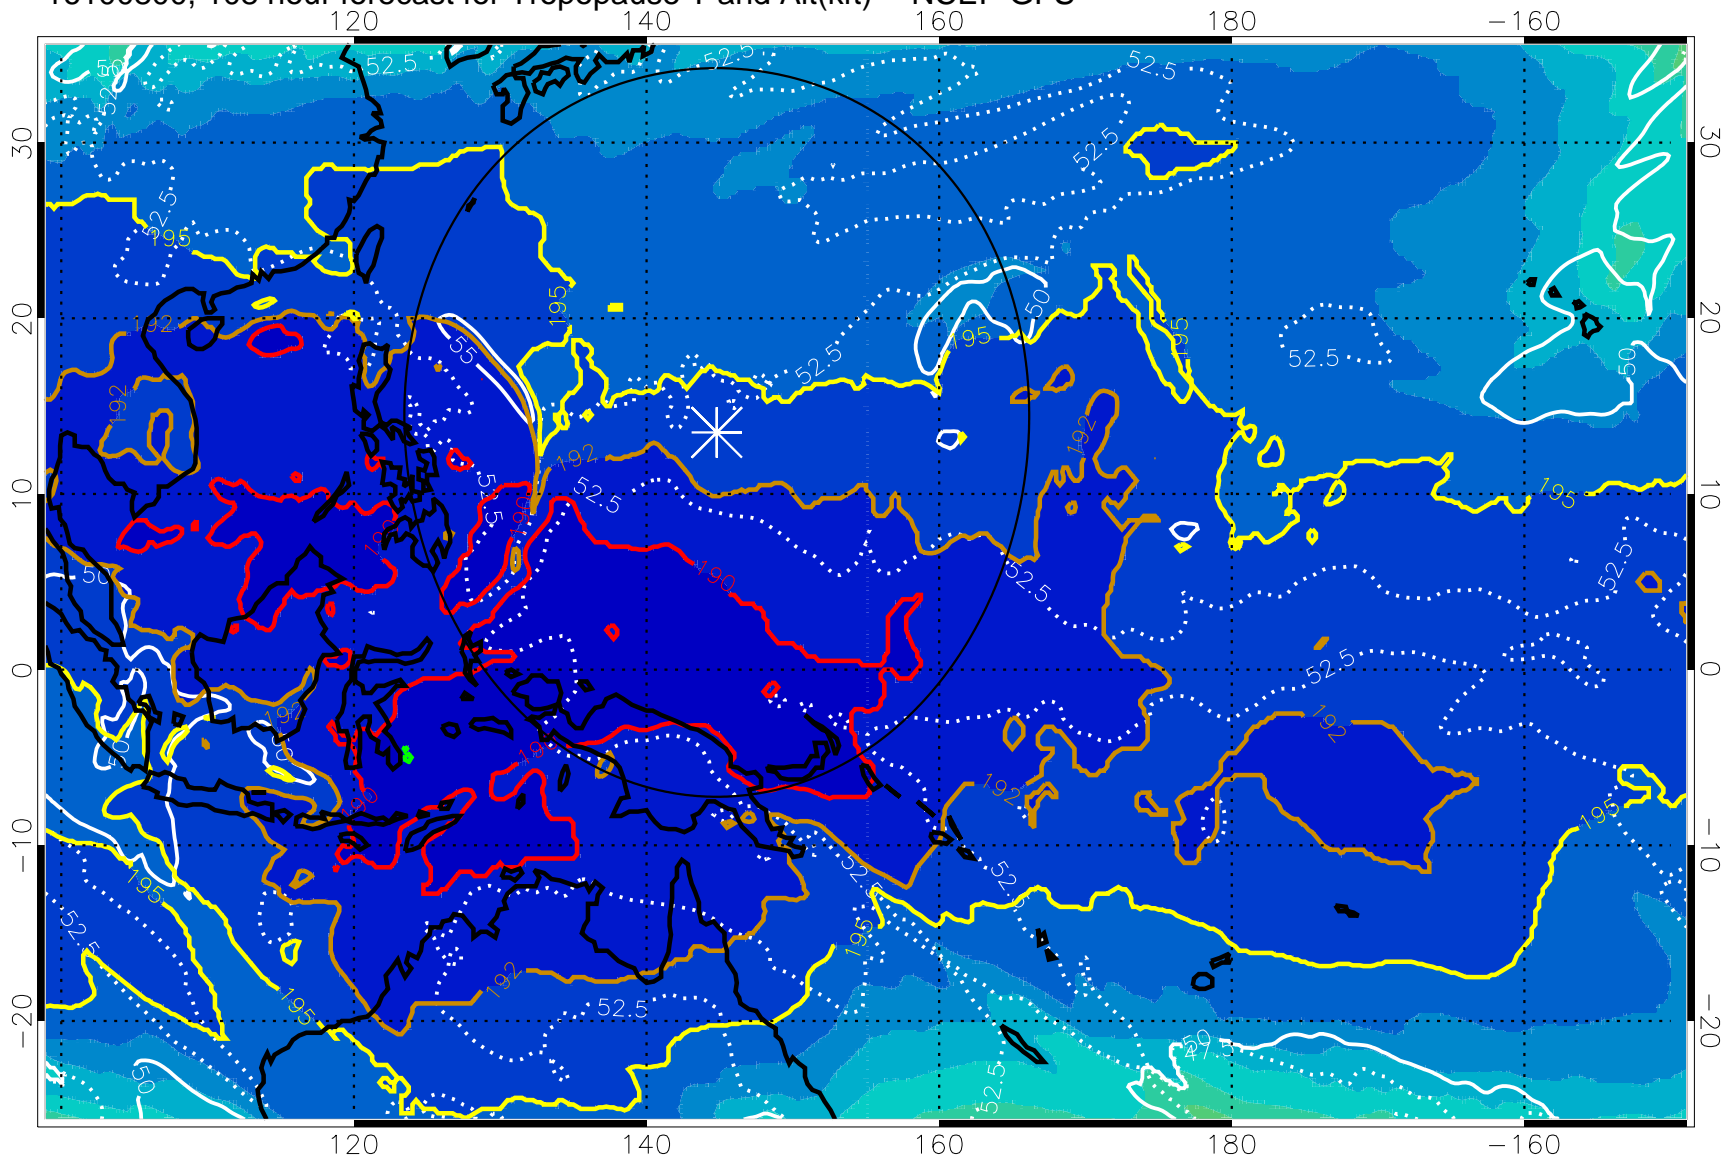

192.5K Isotherm 195K Isotherm
187.5K Isotherm 190K Isotherm

Range ring of 2304 km

16100706, 90 hour forecast for Tropopause T and Alt(kft) -- NCEP GFS

190 200 210 220 230

Tropopause T, K

Tropopause Altitude in kft (white)

192.5K Isotherm 195K Isotherm

187.5K Isotherm 190K Isotherm

Range ring of 2304 km

16100718, 102 hour forecast for Tropopause T and Alt(kft) -- NCEP GFS

190 200 210 220 230

Tropopause T, K

Tropopause Altitude in kft (white)

192.5K Isotherm 195K Isotherm

187.5K Isotherm 190K Isotherm

Range ring of 2304 km

16100800, 108 hour forecast for Tropopause T and Alt(kft) -- NCEP GFS

190 200 210 220 230

Tropopause T, K

Tropopause Altitude in kft (white)

192.5K Isotherm 195K Isotherm
187.5K Isotherm 190K Isotherm

Range ring of 2304 km

16100806, 114 hour forecast for Tropopause T and Alt(kft) -- NCEP GFS

190 200 210 220 230

Tropopause T, K

Tropopause Altitude in kft (white)