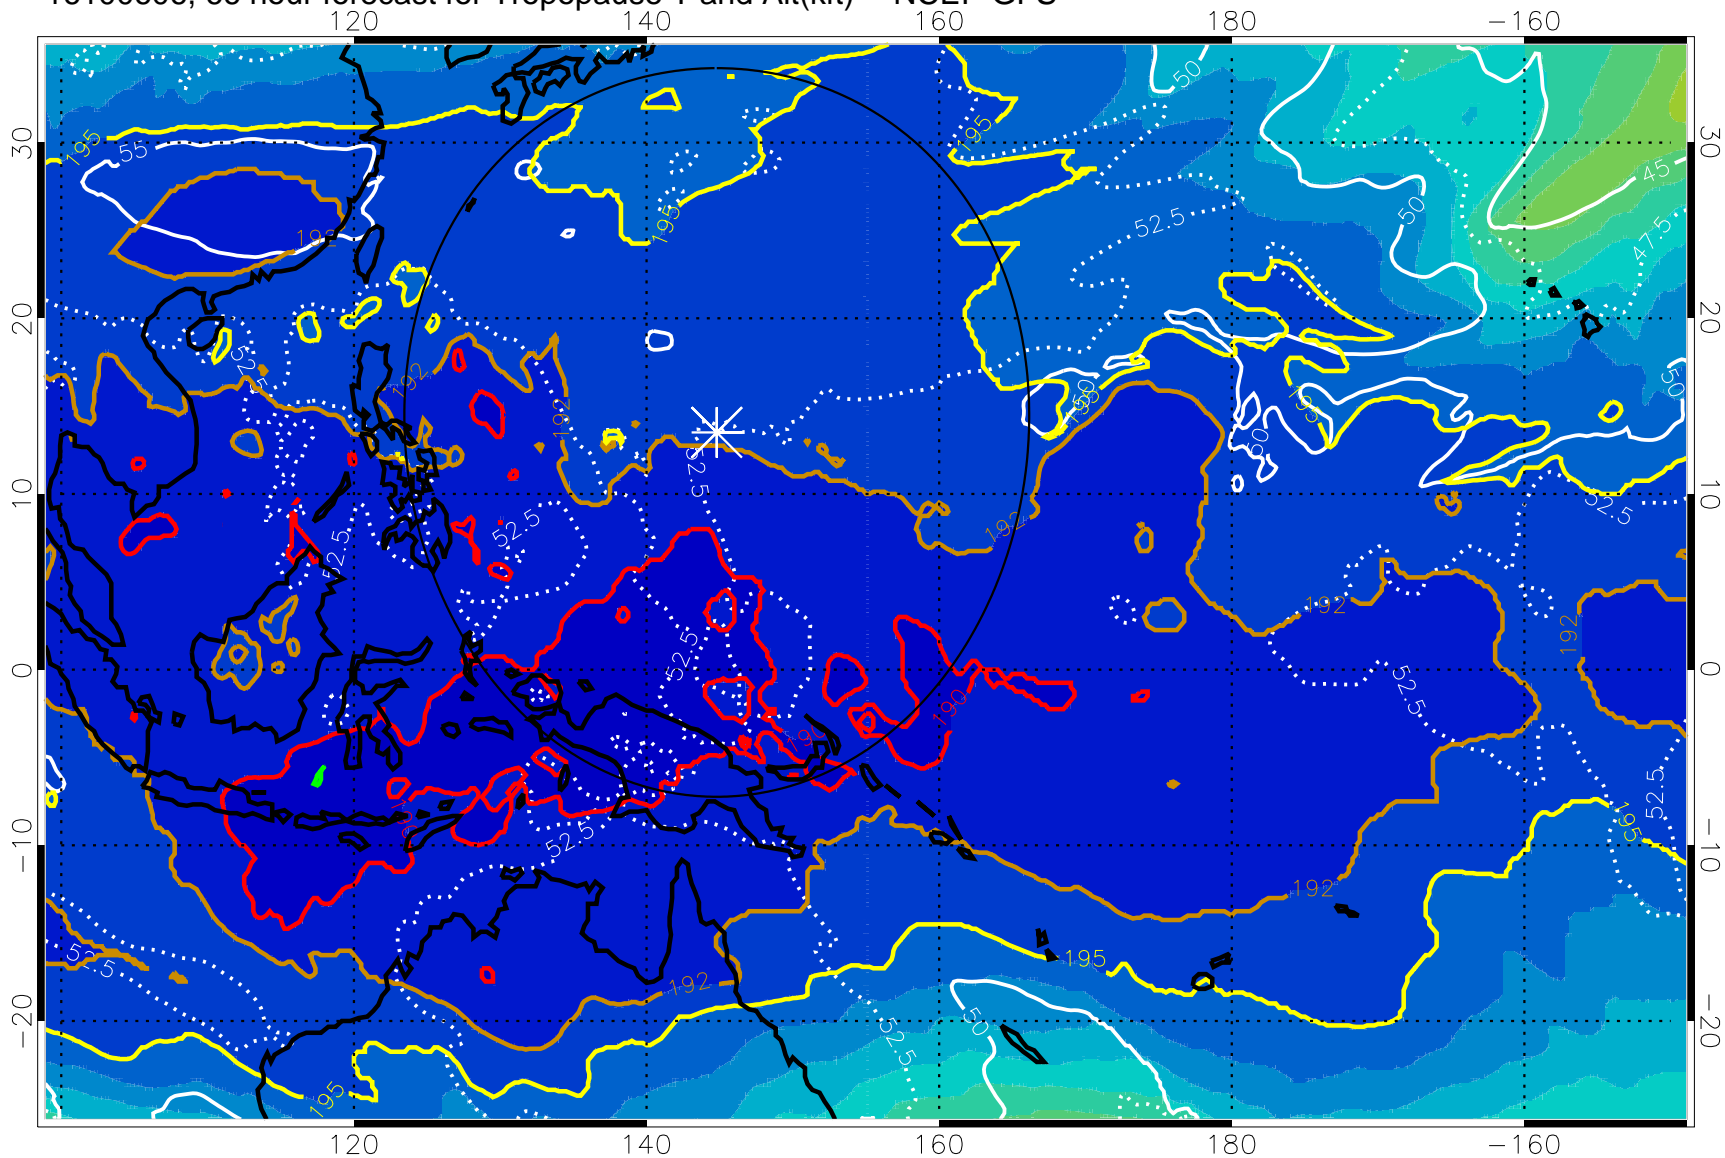

16100600, 60 hour forecast for Tropopause T and Alt(kft) -- NCEP GFS

190 200 210 220 230
Tropopause T, K

Tropopause Altitude in kft (white)

192.5K Isotherm 195K Isotherm
187.5K Isotherm 190K Isotherm

Range ring of 2304 km

16100606, 66 hour forecast for Tropopause T and Alt(kft) -- NCEP GFS

190 200 210 220 230

Tropopause T, K

Tropopause Altitude in kft (white)

192.5K Isotherm 195K Isotherm

187.5K Isotherm 190K Isotherm

Range ring of 2304 km