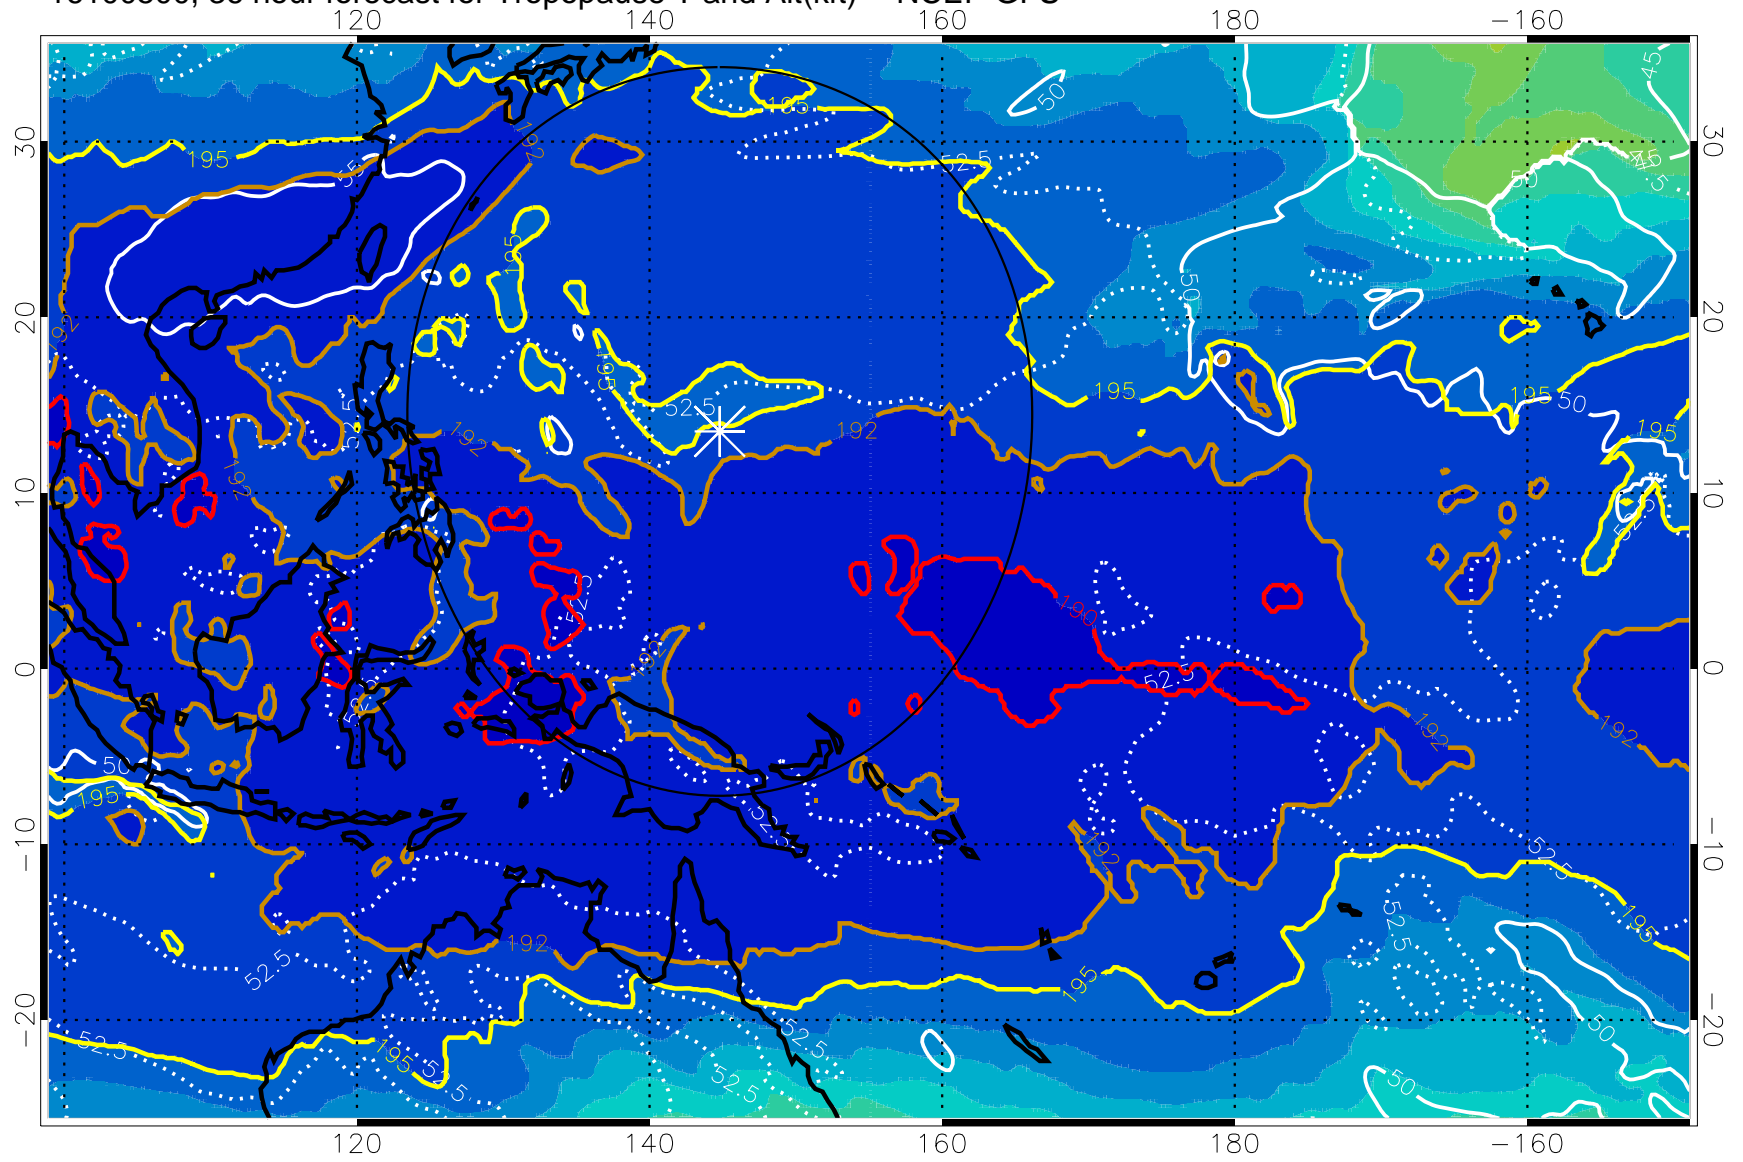

16100500, 36 hour forecast for Tropopause T and Alt(kft) -- NCEP GFS

190 200 210 220 230

Tropopause T, K

Tropopause Altitude in kft (white)

192.5K Isotherm 195K Isotherm

187.5K Isotherm 190K Isotherm

Range ring of 2304 km