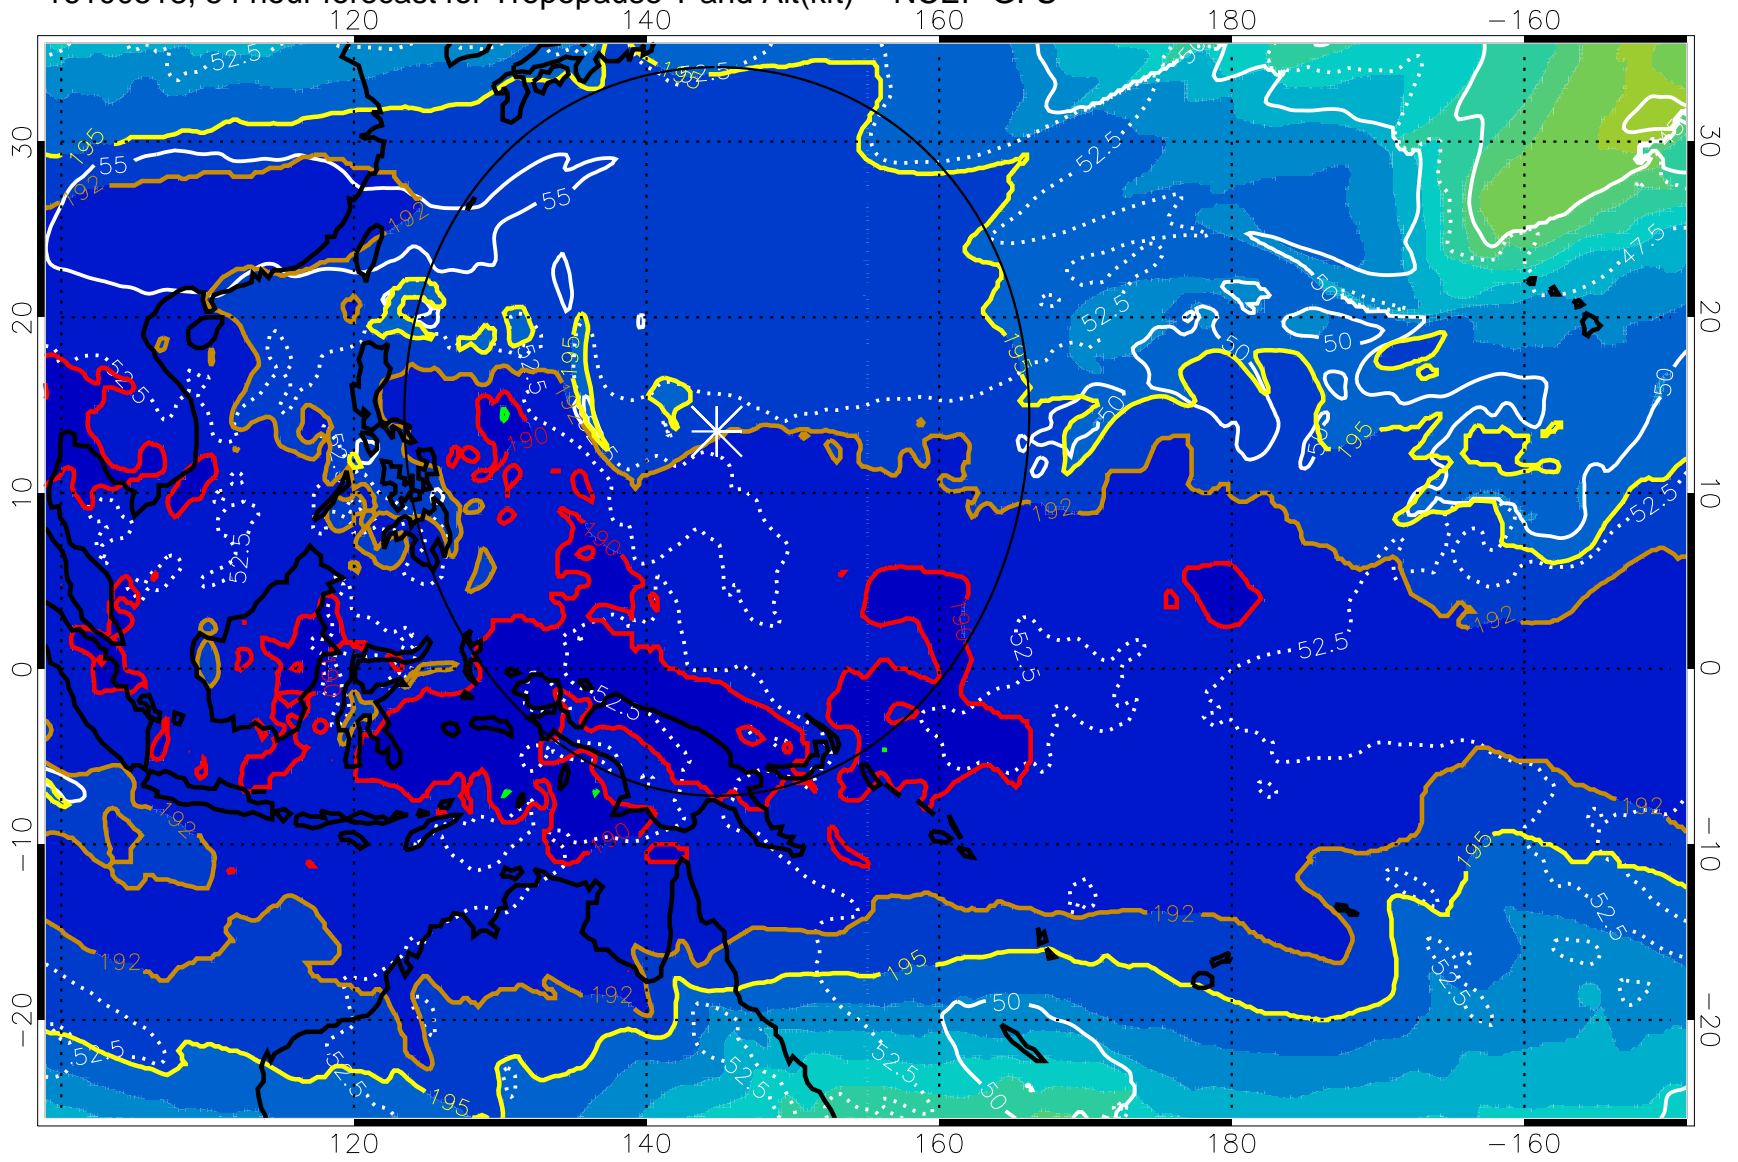

16100518, 54 hour forecast for Tropopause T and Alt(kft) -- NCEP GFS

190   200   210   220   230
Tropopause T, K

Tropopause Altitude in kft (white)

192.5K Isotherm   195K Isotherm
187.5K Isotherm   190K Isotherm

Range ring of 2304 km