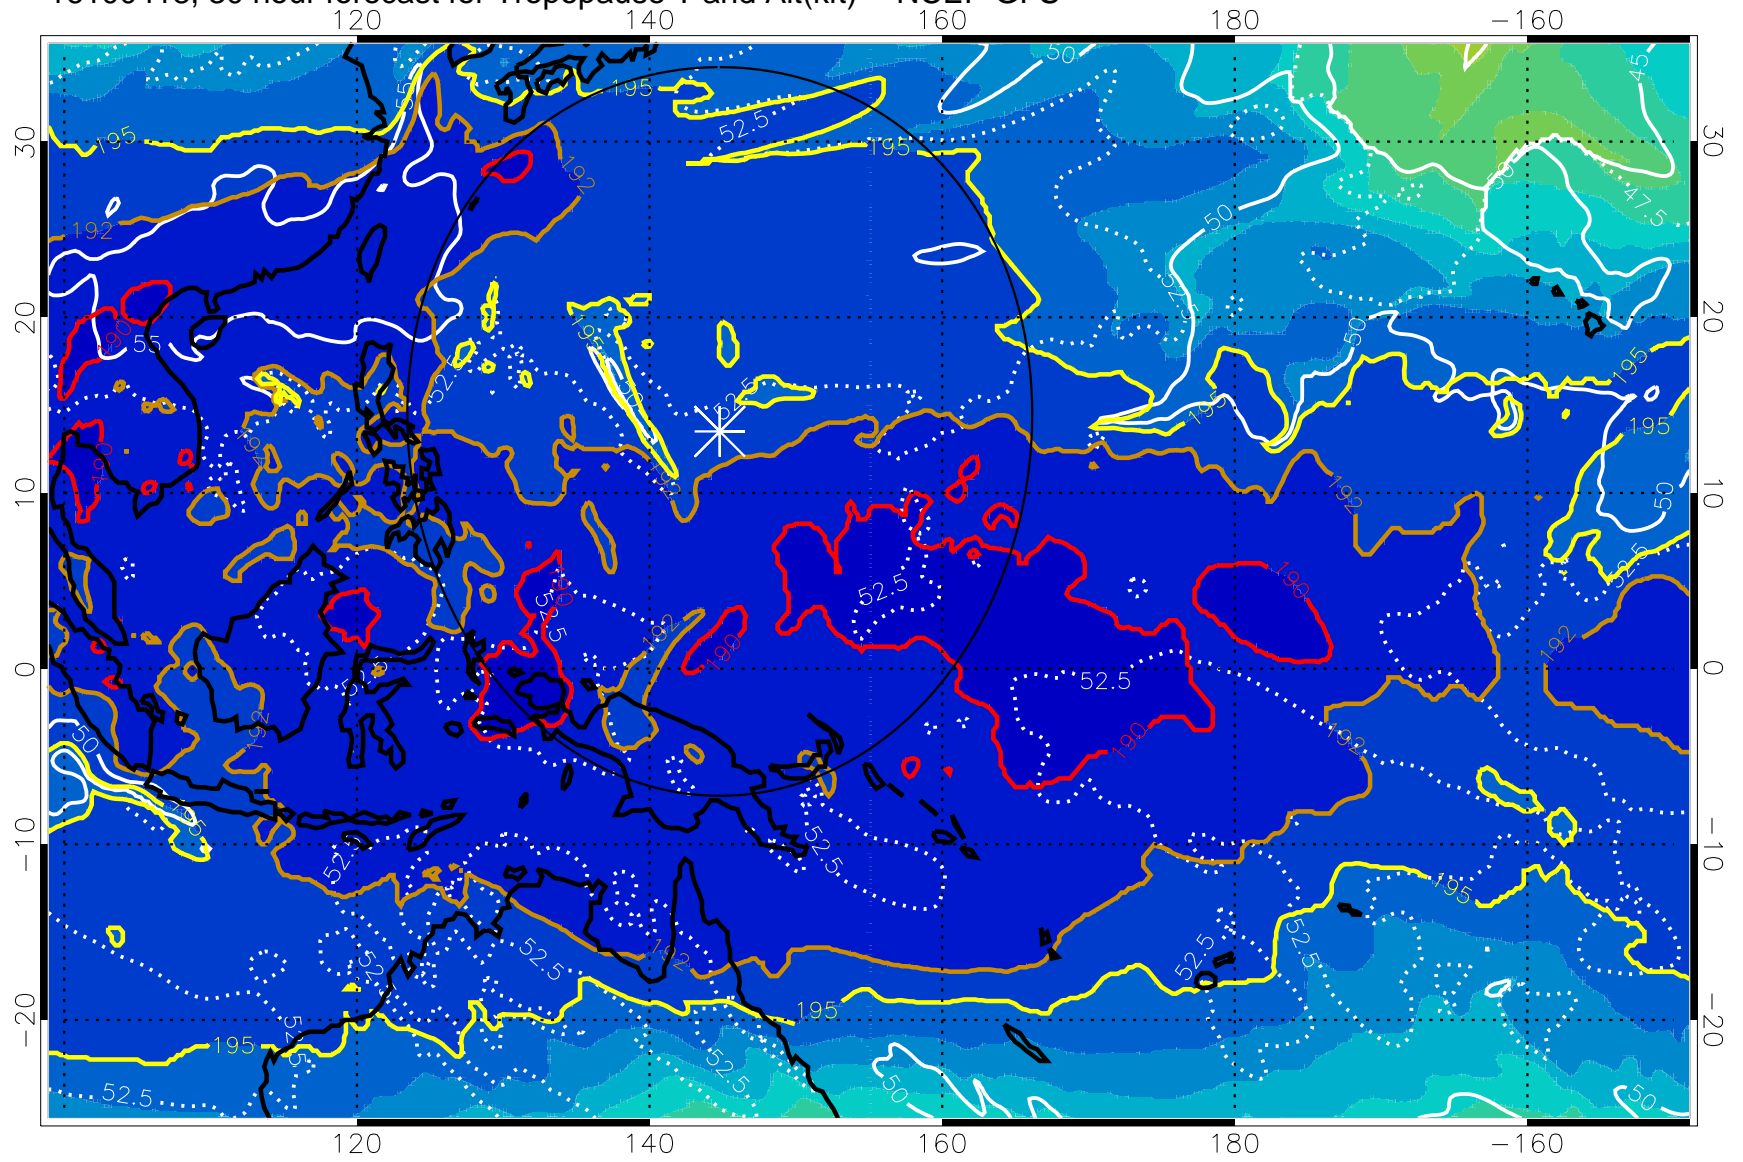

16100418, 30 hour forecast for Tropopause T and Alt(kft) -- NCEP GFS

190 200 210 220 230
Tropopause T, K

Tropopause Altitude in kft (white)

192.5K Isotherm 195K Isotherm
187.5K Isotherm 190K Isotherm

Range ring of 2304 km