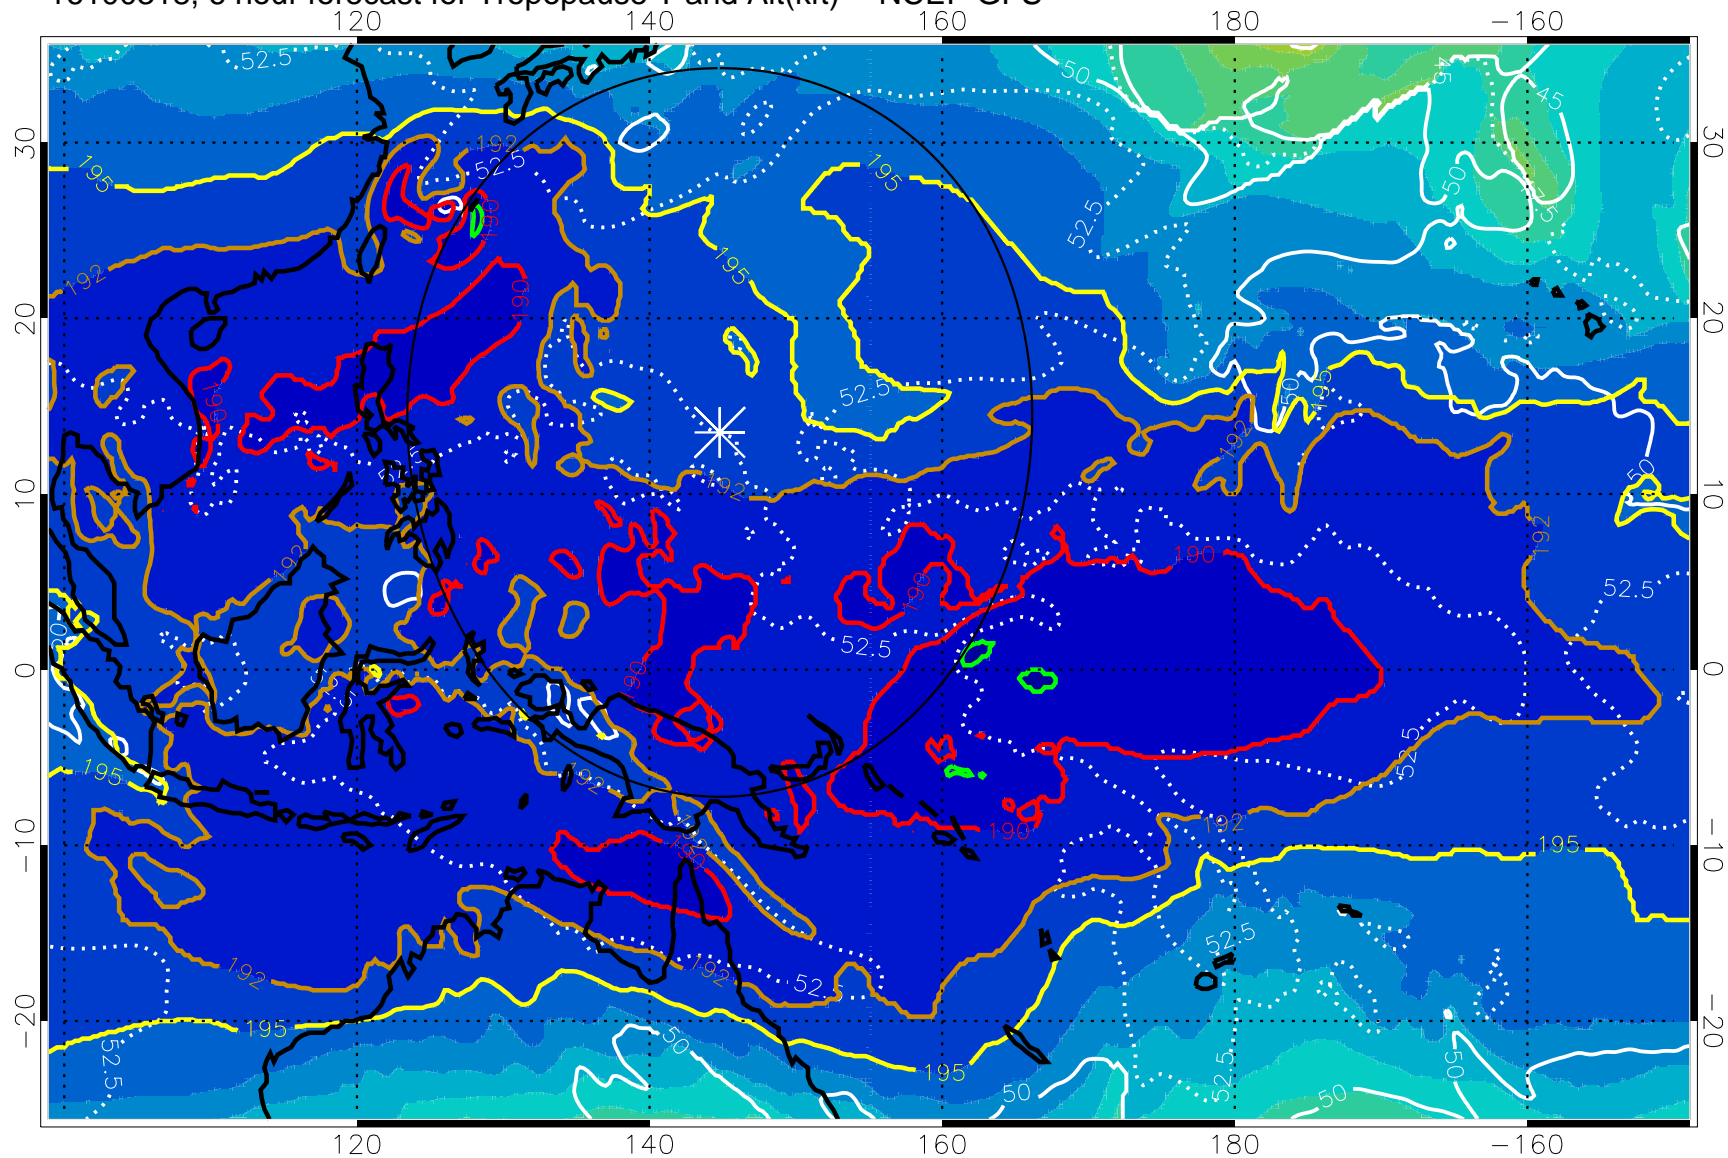

16100318, 6 hour forecast for Tropopause T and Alt(kft) -- NCEP GFS

190 200 210 220 230

Tropopause T, K

Tropopause Altitude in kft (white)

192.5K Isotherm 195K Isotherm

187.5K Isotherm 190K Isotherm

Range ring of 2304 km

16100400, 12 hour forecast for Tropopause T and Alt(kft) -- NCEP GFS

190 200 210 220 230

Tropopause T, K

Tropopause Altitude in kft (white)

192.5K Isotherm 195K Isotherm
187.5K Isotherm 190K Isotherm

Range ring of 2304 km