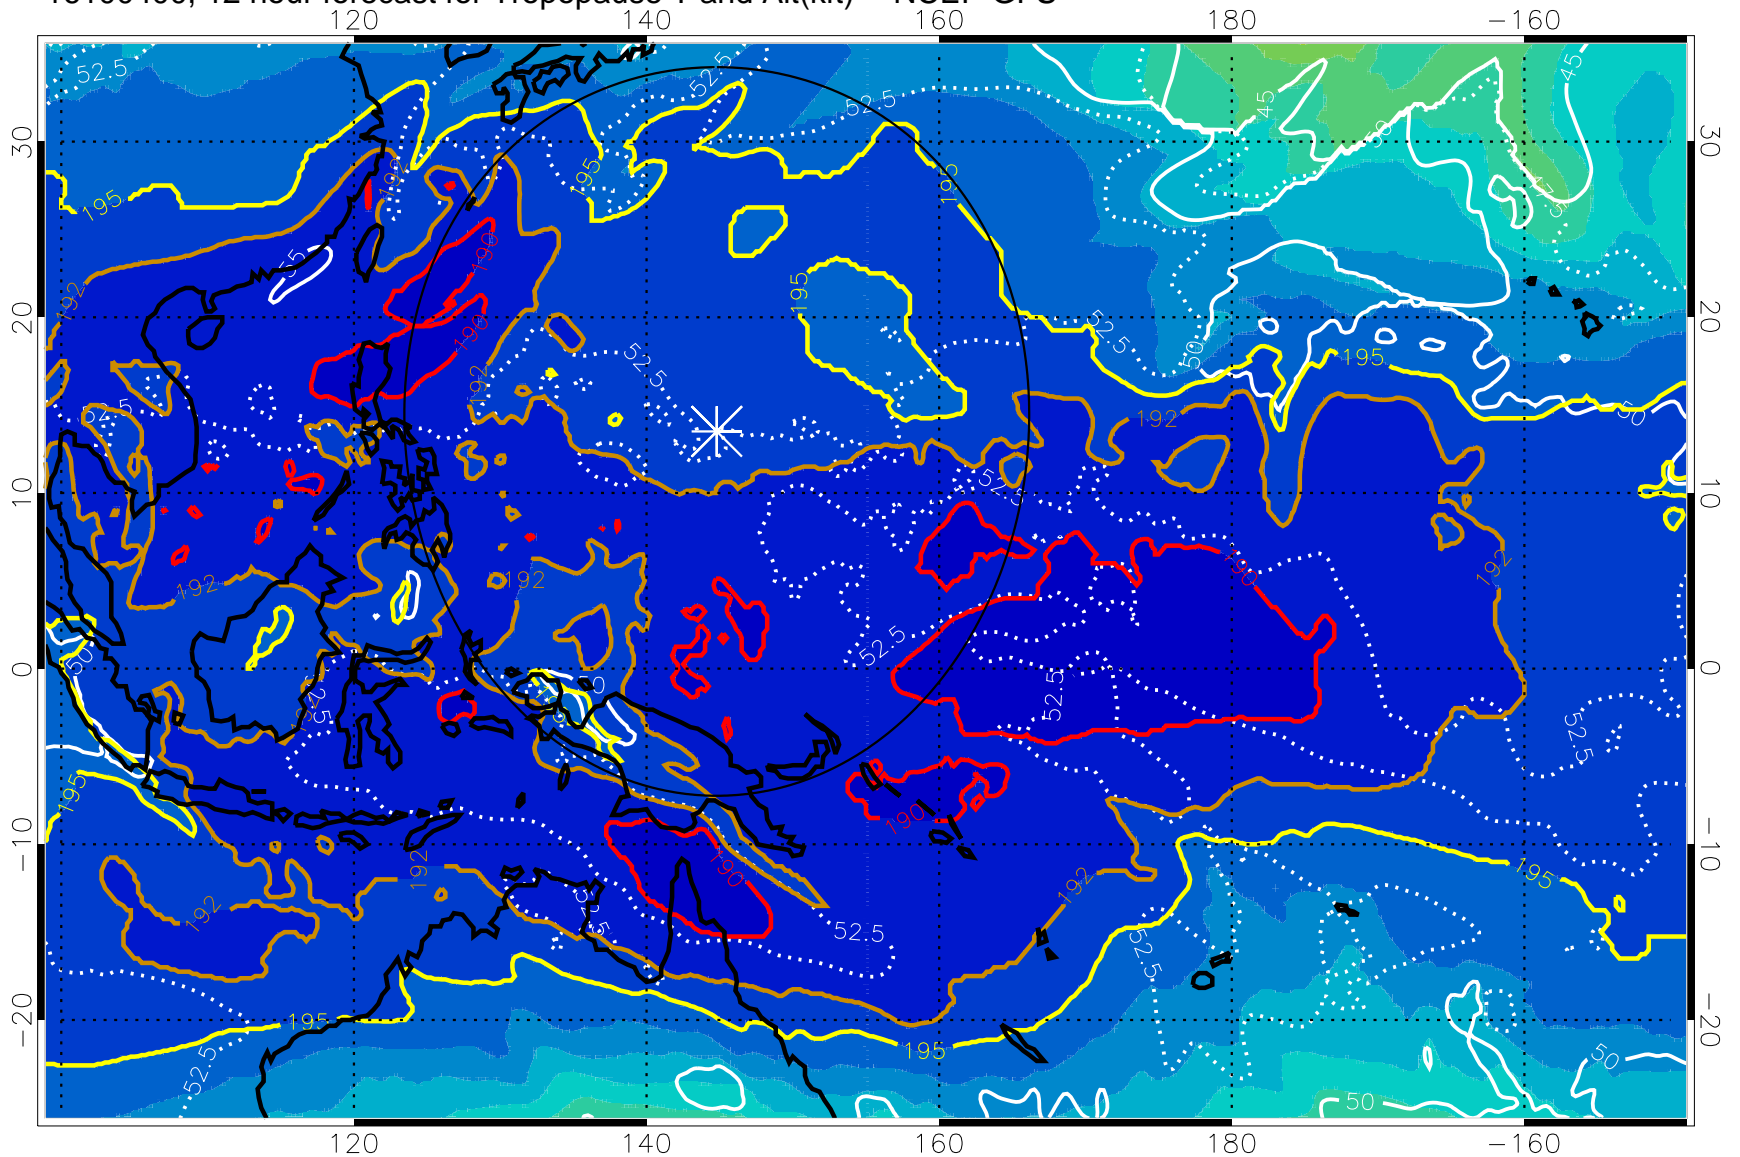

16100400, 12 hour forecast for Tropopause T and Alt(kft) -- NCEP GFS

190 200 210 220 230

Tropopause T, K

Tropopause Altitude in kft (white)

192.5K Isotherm 195K Isotherm
187.5K Isotherm 190K Isotherm

Range ring of 2304 km