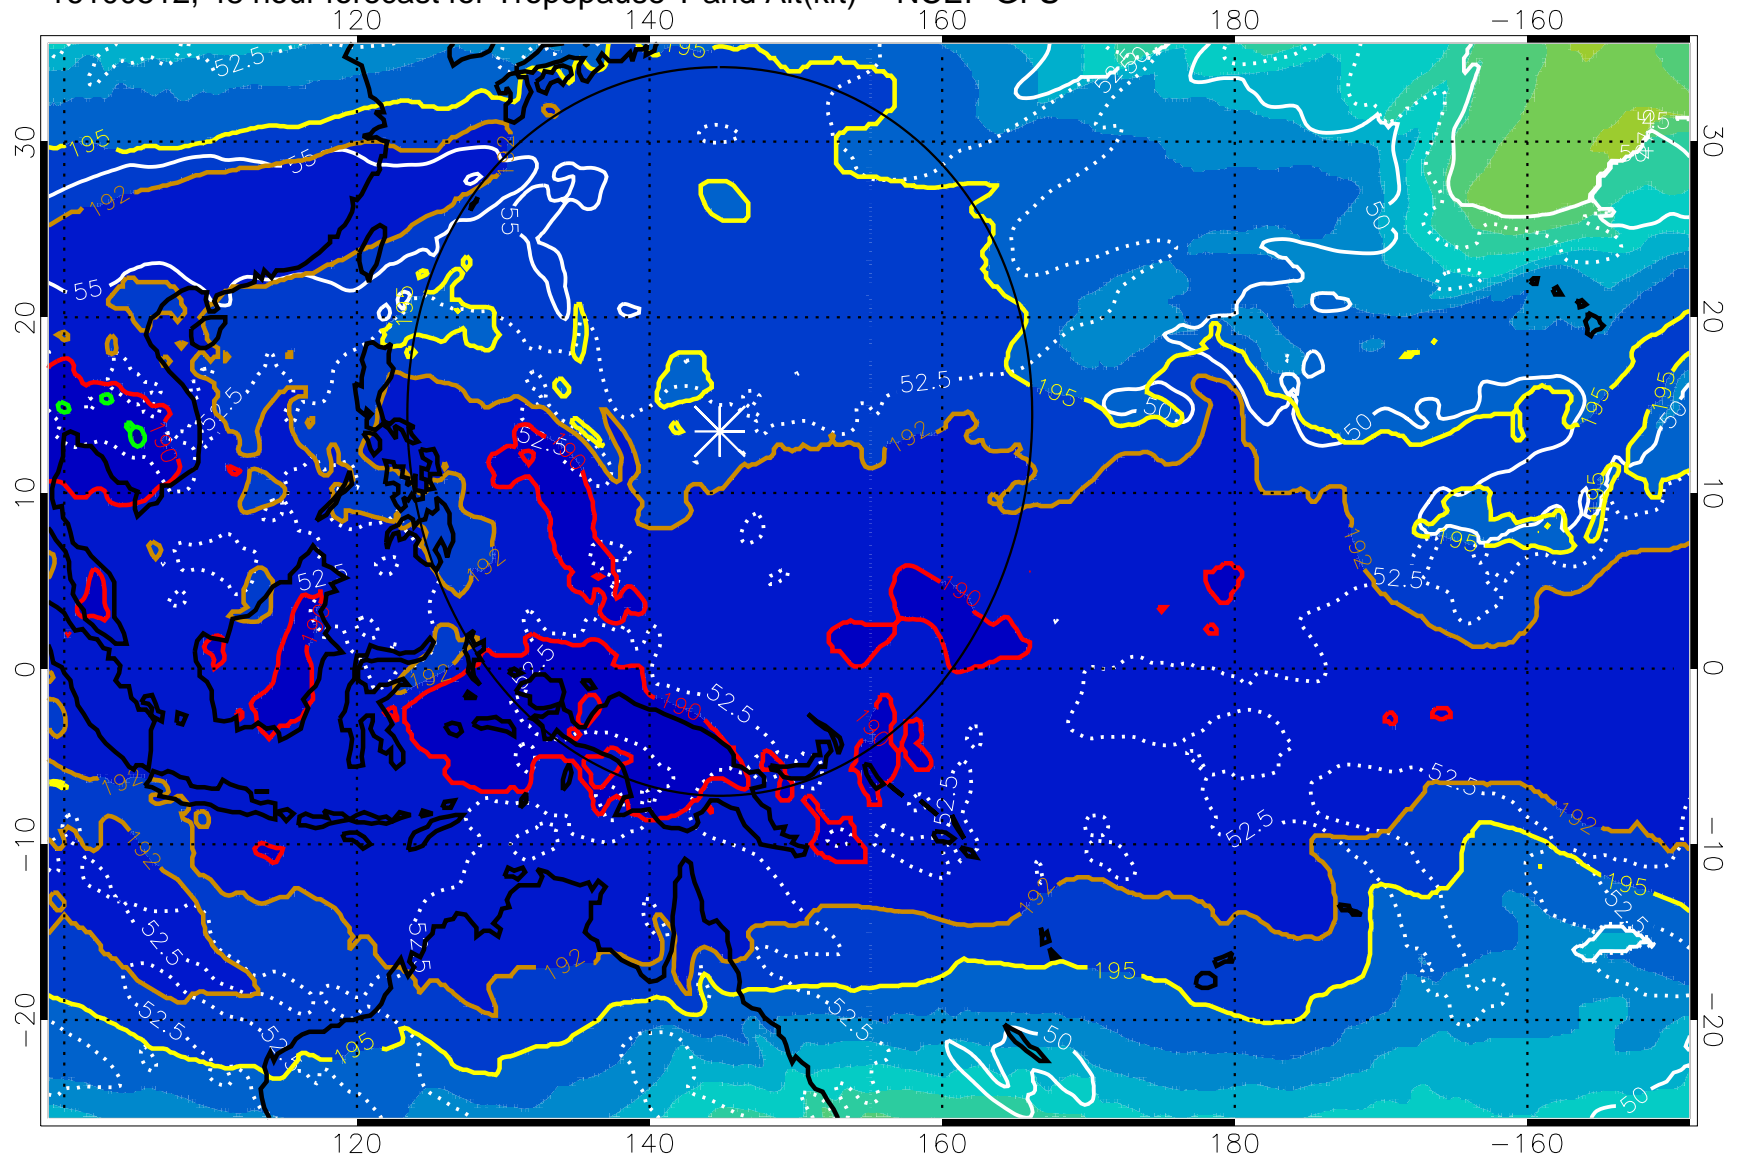

16100512, 48 hour forecast for Tropopause T and Alt(kft) -- NCEP GFS

190 200 210 220 230

Tropopause T, K

Tropopause Altitude in kft (white)

192.5K Isotherm 195K Isotherm

187.5K Isotherm 190K Isotherm

Range ring of 2304 km