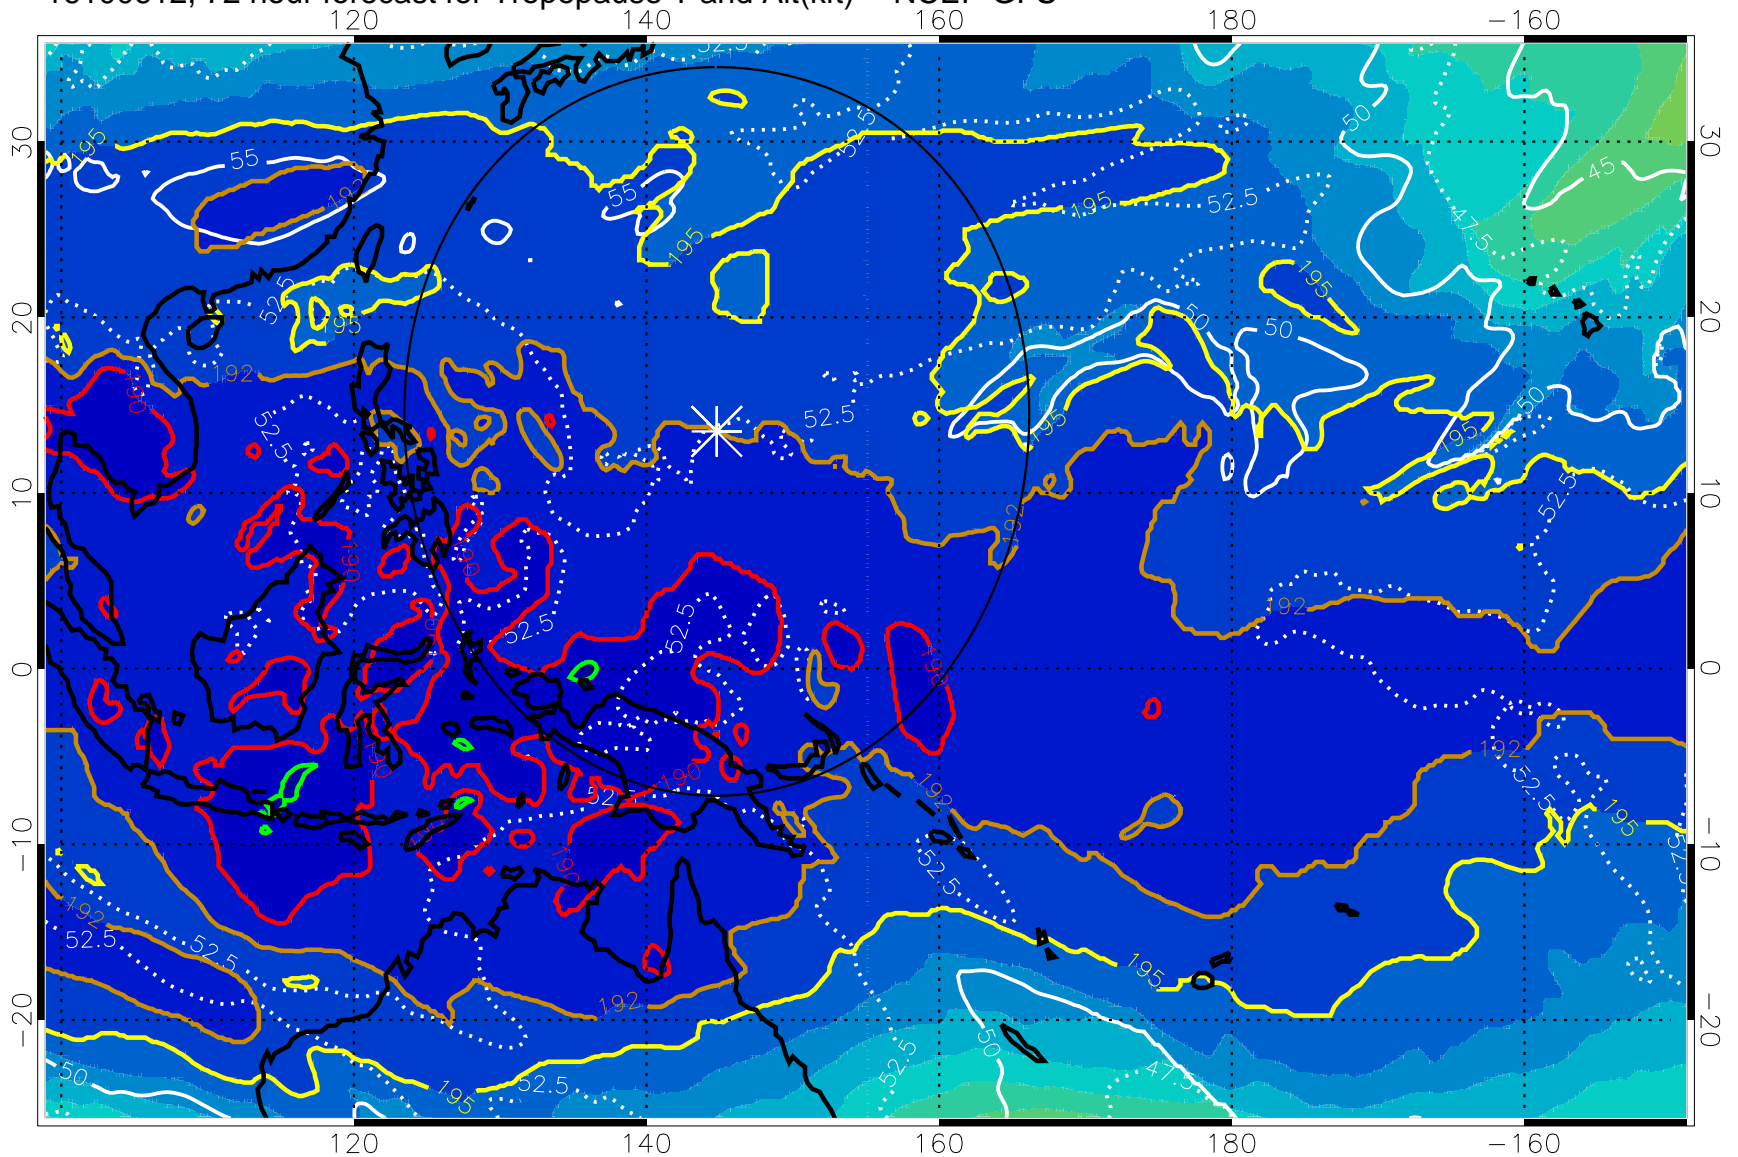

16100612, 72 hour forecast for Tropopause T and Alt(kft) -- NCEP GFS