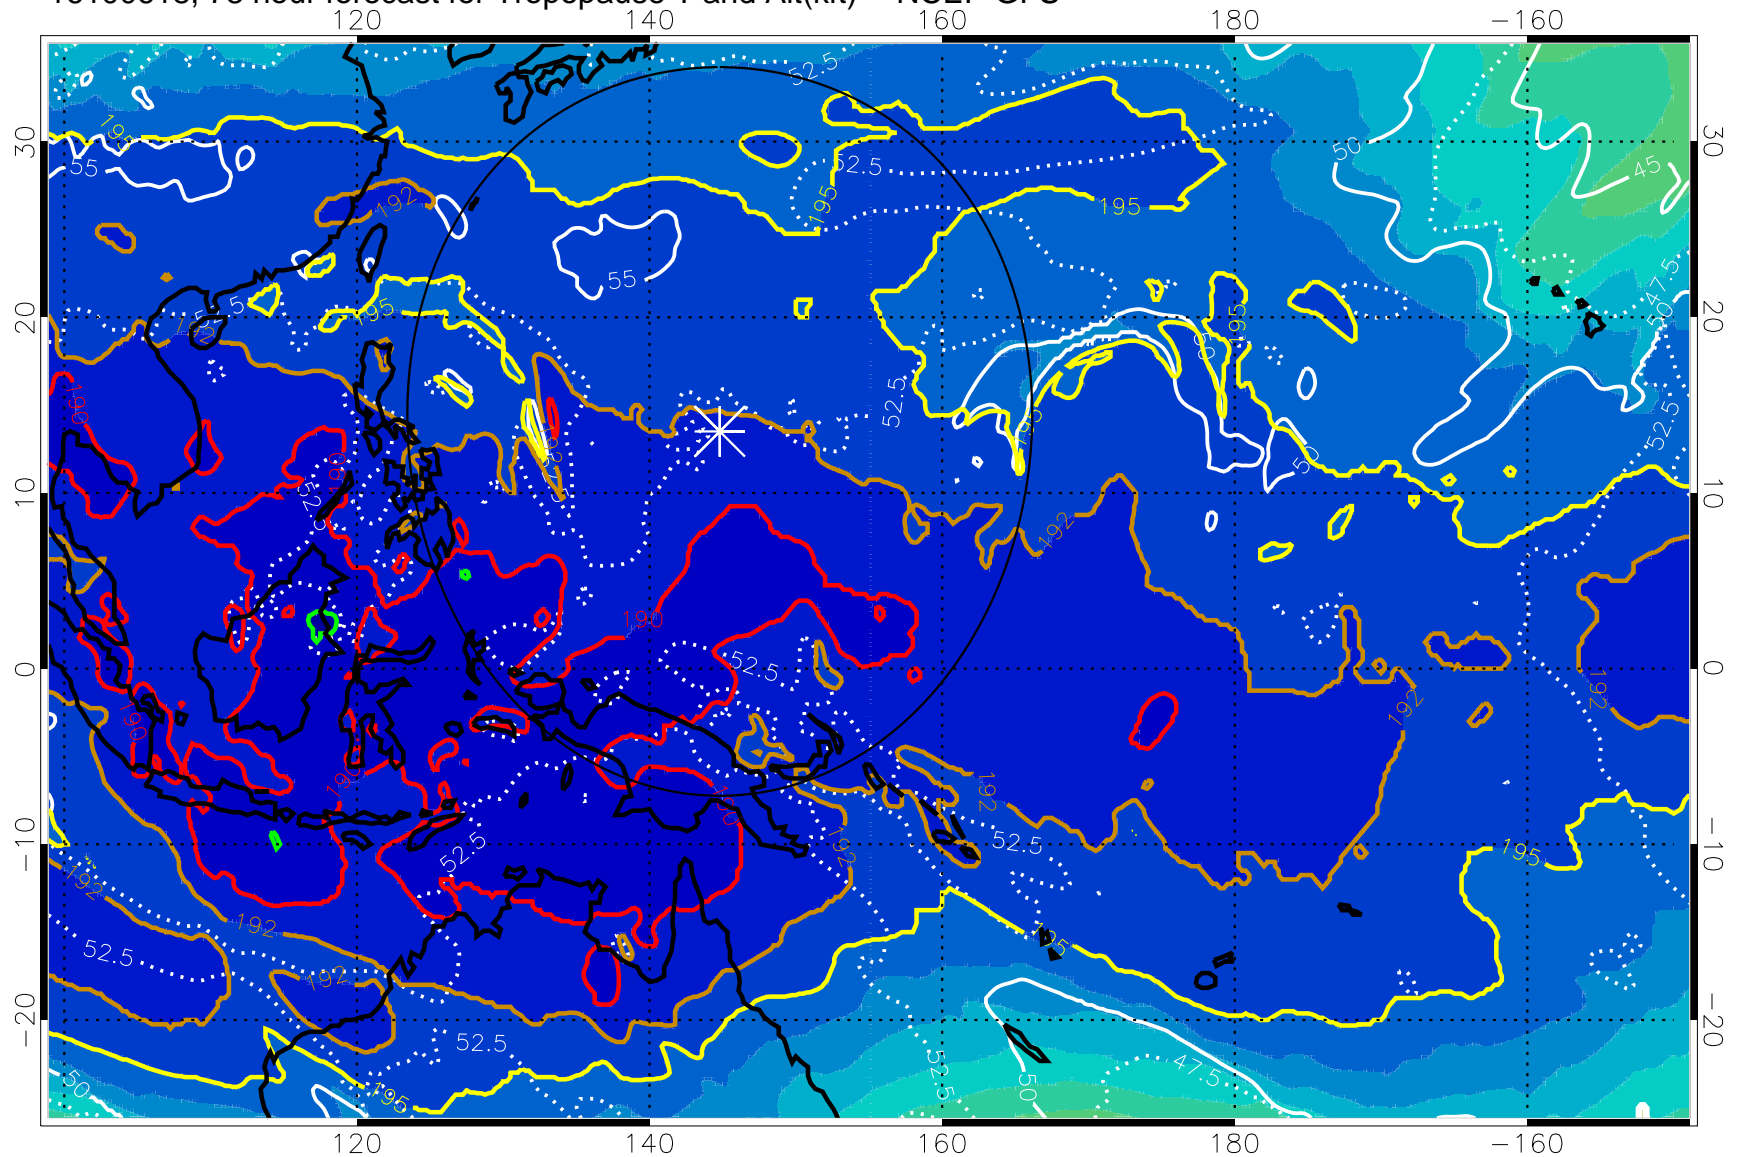

16100618, 78 hour forecast for Tropopause T and Alt(kft) -- NCEP GFS

190 200 210 220 230

Tropopause T, K

Tropopause Altitude in kft (white)

192.5K Isotherm 195K Isotherm

187.5K Isotherm 190K Isotherm

Range ring of 2304 km