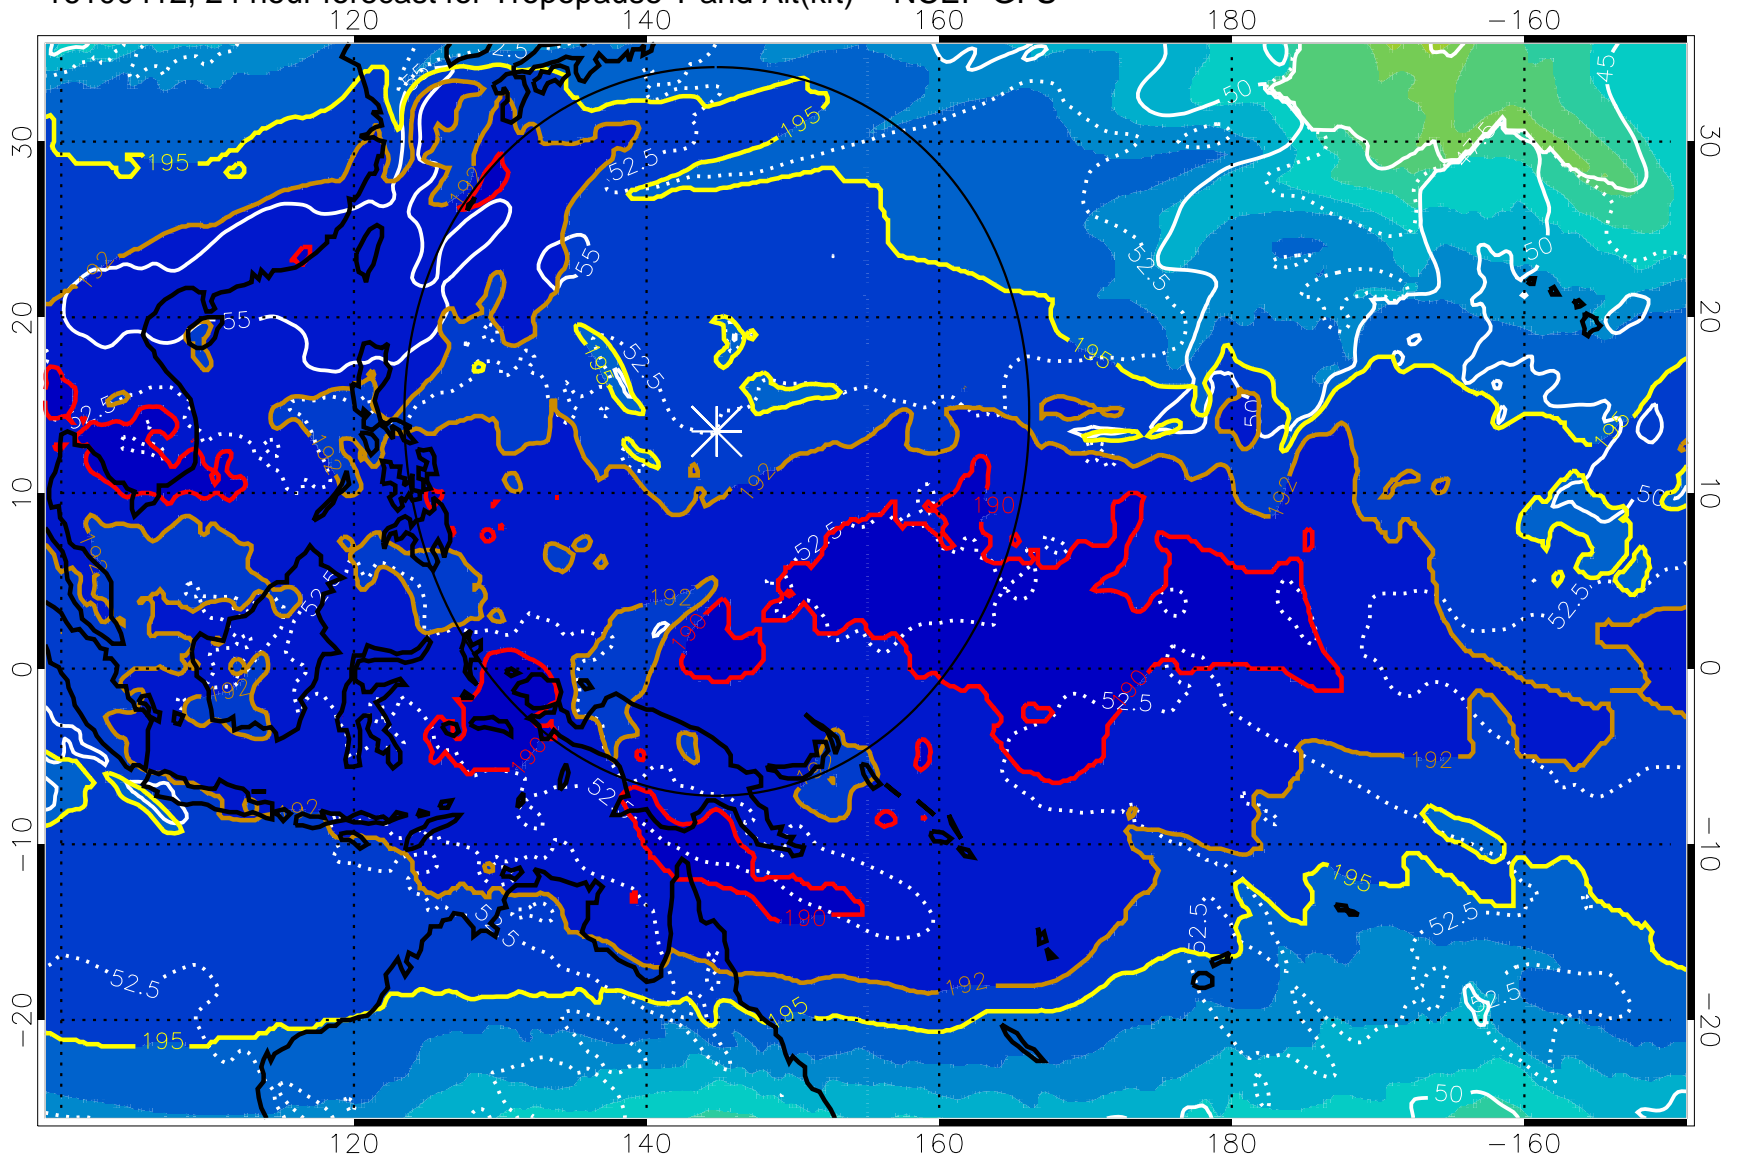

16100412, 24 hour forecast for Tropopause T and Alt(kft) -- NCEP GFS

190 200 210 220 230

Tropopause T, K

Tropopause Altitude in kft (white)

192.5K Isotherm 195K Isotherm

187.5K Isotherm 190K Isotherm

Range ring of 2304 km