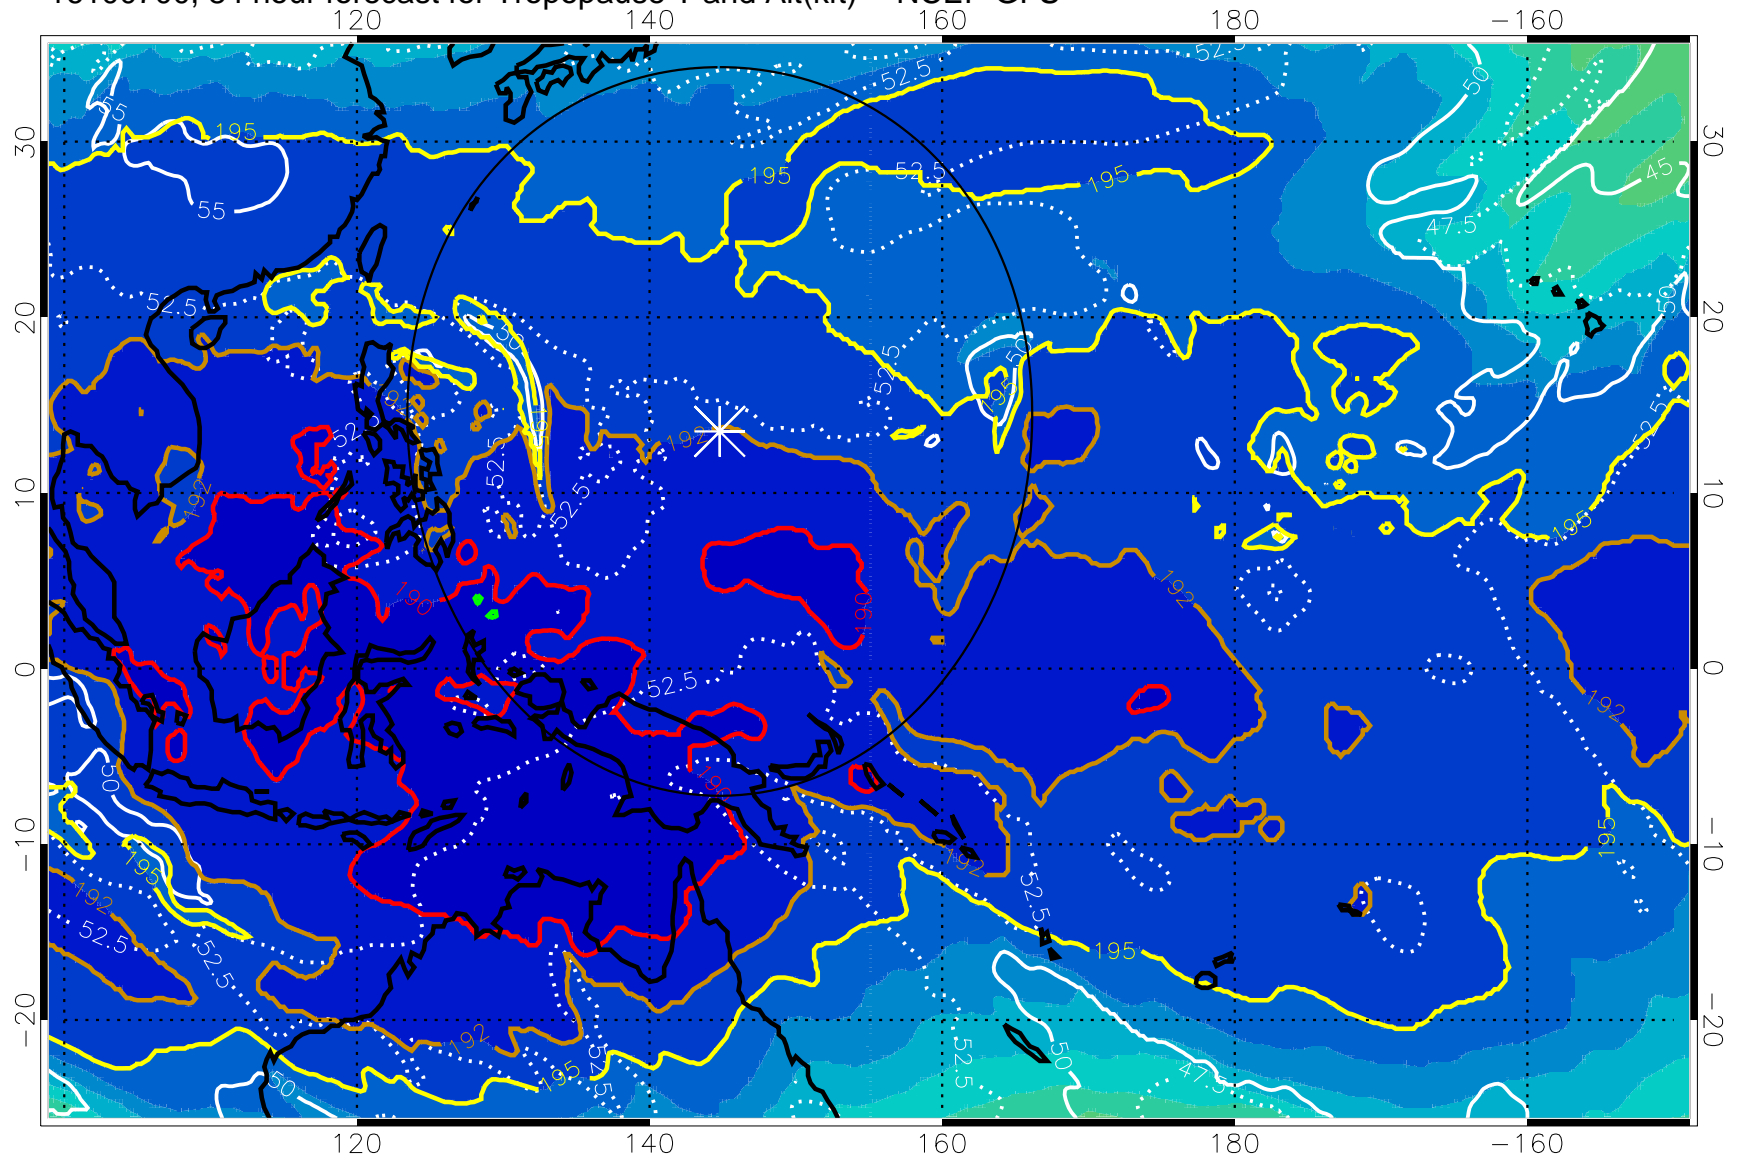

16100612, 72 hour forecast for Tropopause T and Alt(kft) -- NCEP GFS

16100618, 78 hour forecast for Tropopause T and Alt(kft) -- NCEP GFS

190 200 210 220 230

Tropopause T, K

Tropopause Altitude in kft (white)

192.5K Isotherm 195K Isotherm

187.5K Isotherm 190K Isotherm

Range ring of 2304 km

16100700, 84 hour forecast for Tropopause T and Alt(kft) -- NCEP GFS

190 200 210 220 230

Tropopause T, K

Tropopause Altitude in kft (white)

192.5K Isotherm 195K Isotherm
187.5K Isotherm 190K Isotherm

Range ring of 2304 km

16100706, 90 hour forecast for Tropopause T and Alt(kft) -- NCEP GFS

190 200 210 220 230

Tropopause T, K

Tropopause Altitude in kft (white)