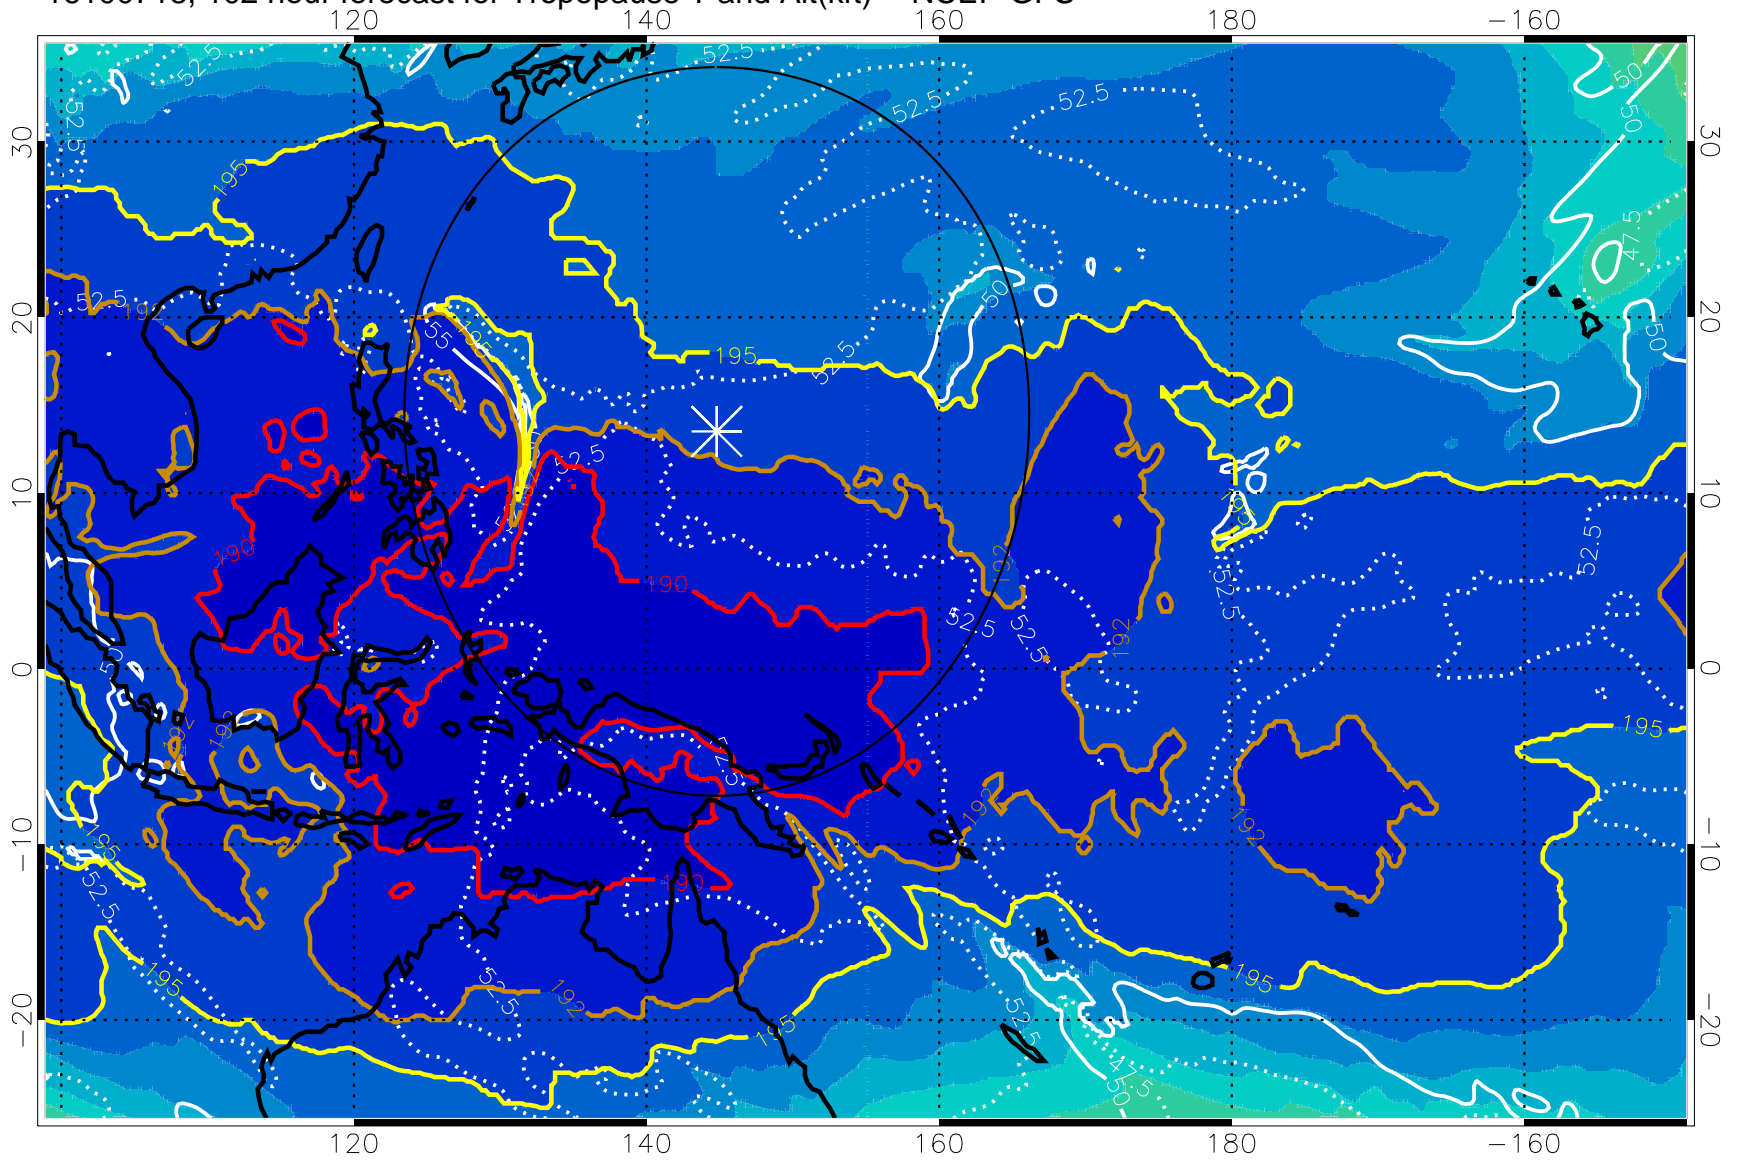

192.5K Isotherm 195K Isotherm

187.5K Isotherm 190K Isotherm

Range ring of 2304 km

16100700, 84 hour forecast for Tropopause T and Alt(kft) -- NCEP GFS

190 200 210 220 230

Tropopause T, K

Tropopause Altitude in kft (white)

192.5K Isotherm 195K Isotherm
187.5K Isotherm 190K Isotherm

Range ring of 2304 km

16100706, 90 hour forecast for Tropopause T and Alt(kft) -- NCEP GFS

190 200 210 220 230

Tropopause T, K

Tropopause Altitude in kft (white)

192.5K Isotherm 195K Isotherm

187.5K Isotherm 190K Isotherm

Range ring of 2304 km

16100718, 102 hour forecast for Tropopause T and Alt(kft) -- NCEP GFS

190 200 210 220 230

Tropopause T, K

Tropopause Altitude in kft (white)

192.5K Isotherm 195K Isotherm

187.5K Isotherm 190K Isotherm

Range ring of 2304 km

16100800, 108 hour forecast for Tropopause T and Alt(kft) -- NCEP GFS

190 200 210 220 230

Tropopause T, K

Tropopause Altitude in kft (white)