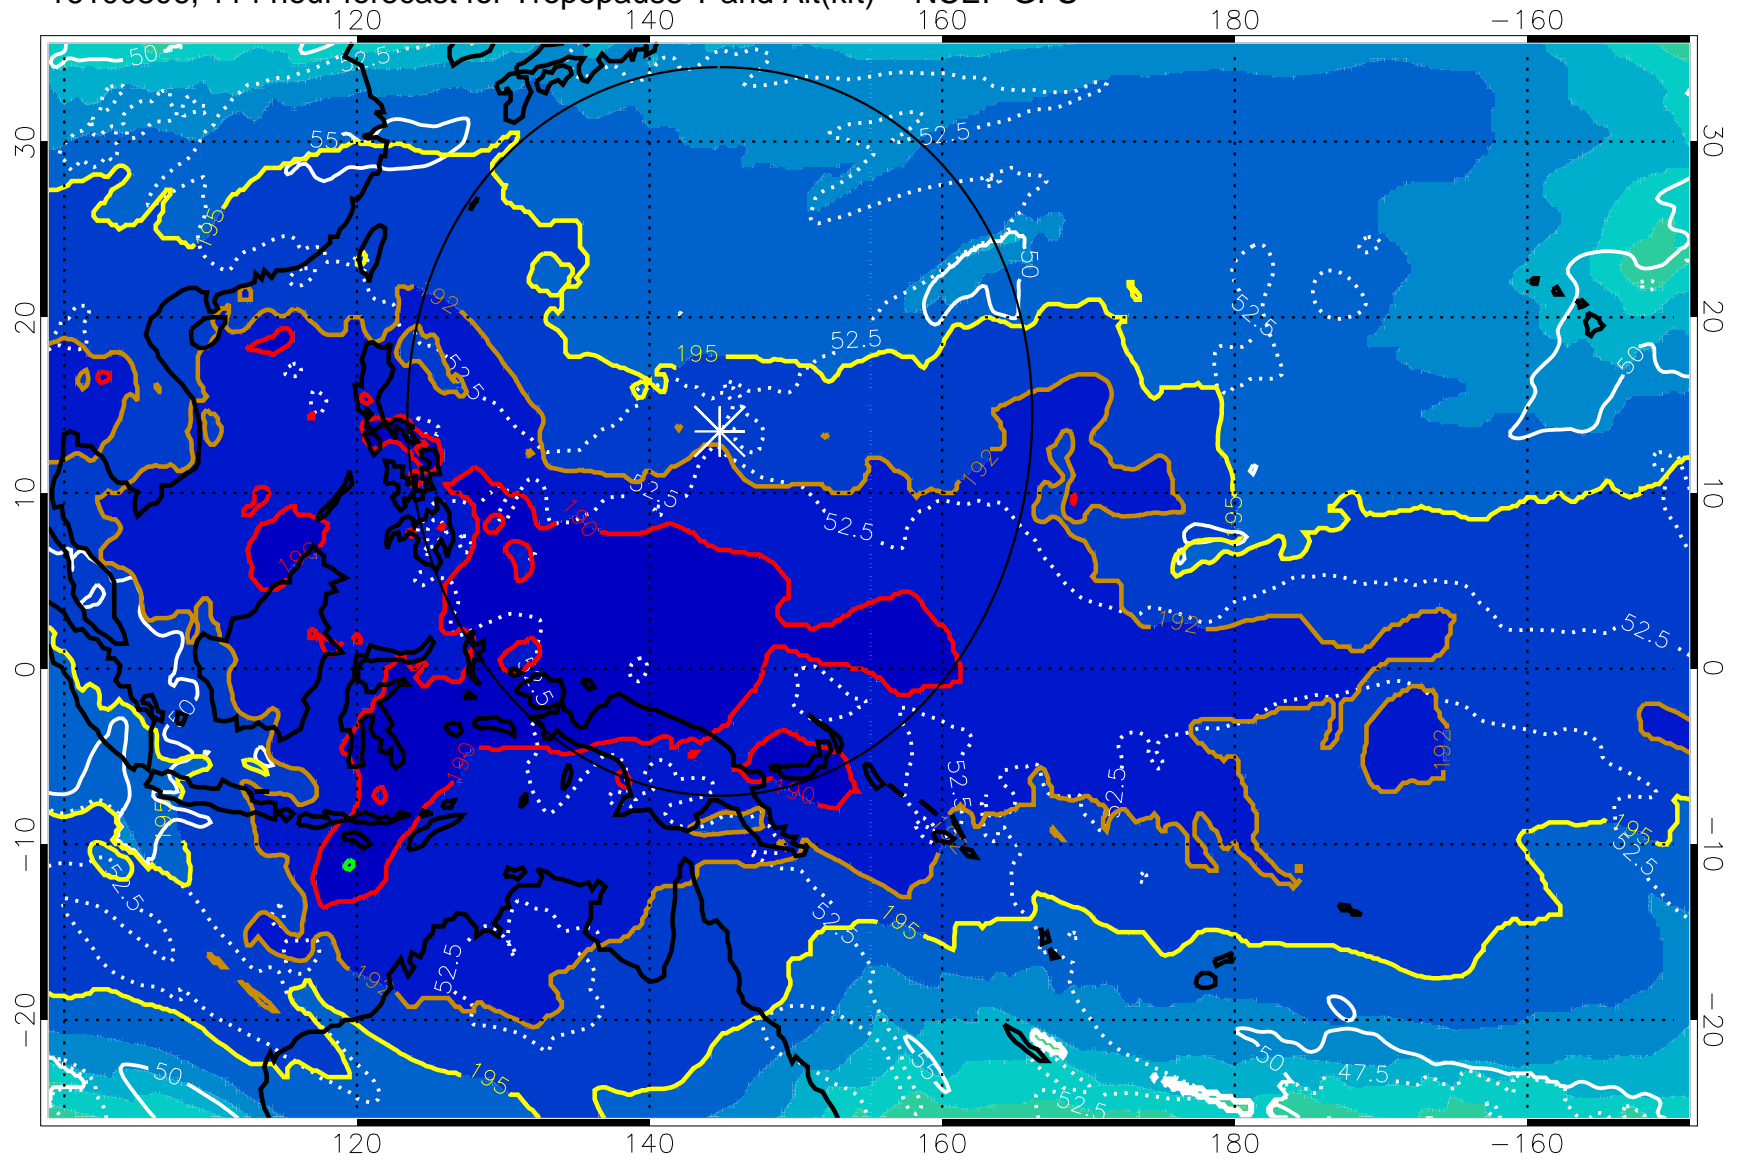

192.5K Isotherm 195K Isotherm

187.5K Isotherm 190K Isotherm

Range ring of 2304 km

16100718, 102 hour forecast for Tropopause T and Alt(kft) -- NCEP GFS

190 200 210 220 230

Tropopause T, K

Tropopause Altitude in kft (white)

192.5K Isotherm 195K Isotherm

187.5K Isotherm 190K Isotherm

Range ring of 2304 km

16100800, 108 hour forecast for Tropopause T and Alt(kft) -- NCEP GFS

190 200 210 220 230

Tropopause T, K

Tropopause Altitude in kft (white)

192.5K Isotherm 195K Isotherm
187.5K Isotherm 190K Isotherm

Range ring of 2304 km

16100806, 114 hour forecast for Tropopause T and Alt(kft) -- NCEP GFS

190 200 210 220 230

Tropopause T, K

Tropopause Altitude in kft (white)

192.5K Isotherm 195K Isotherm

187.5K Isotherm 190K Isotherm

Range ring of 2304 km