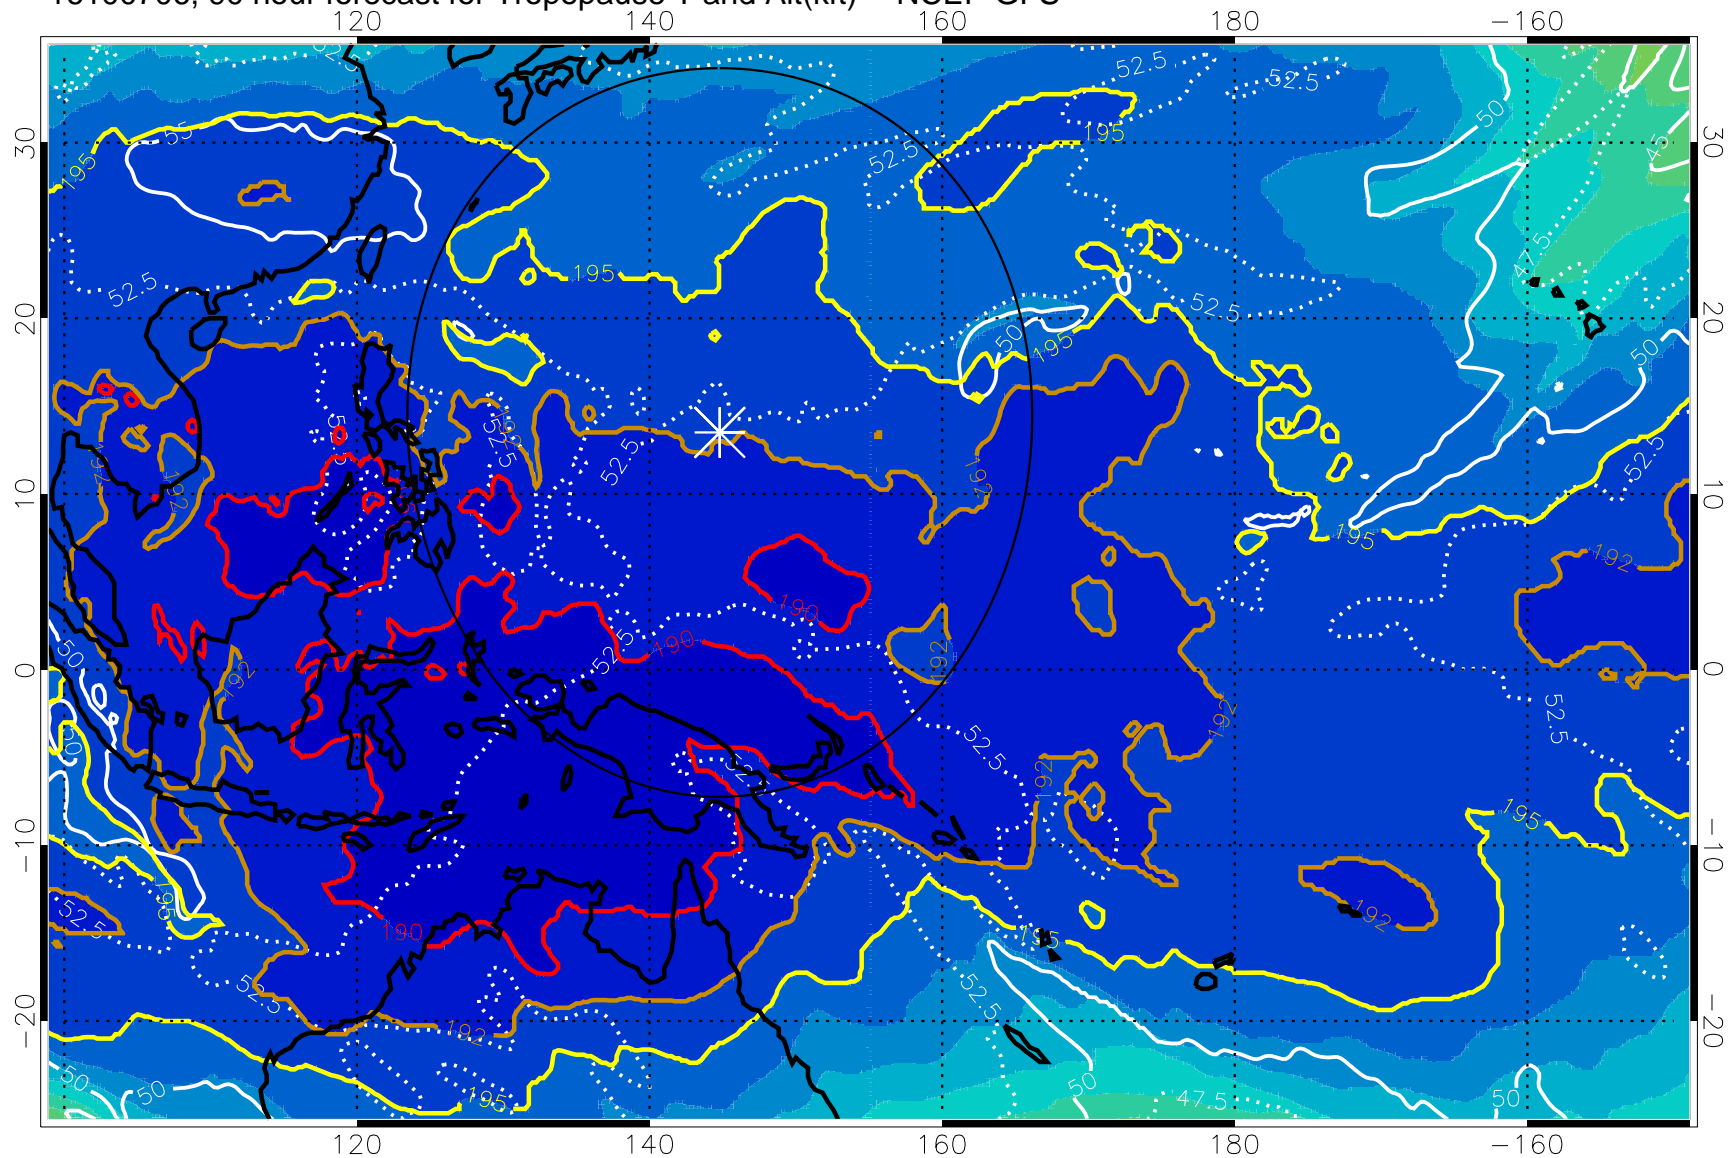

192.5K Isotherm 195K Isotherm

187.5K Isotherm 190K Isotherm

Range ring of 2304 km

16100700, 84 hour forecast for Tropopause T and Alt(kft) -- NCEP GFS

190 200 210 220 230

Tropopause T, K

Tropopause Altitude in kft (white)

192.5K Isotherm 195K Isotherm
187.5K Isotherm 190K Isotherm

Range ring of 2304 km

16100706, 90 hour forecast for Tropopause T and Alt(kft) -- NCEP GFS

190 200 210 220 230

Tropopause T, K

Tropopause Altitude in kft (white)