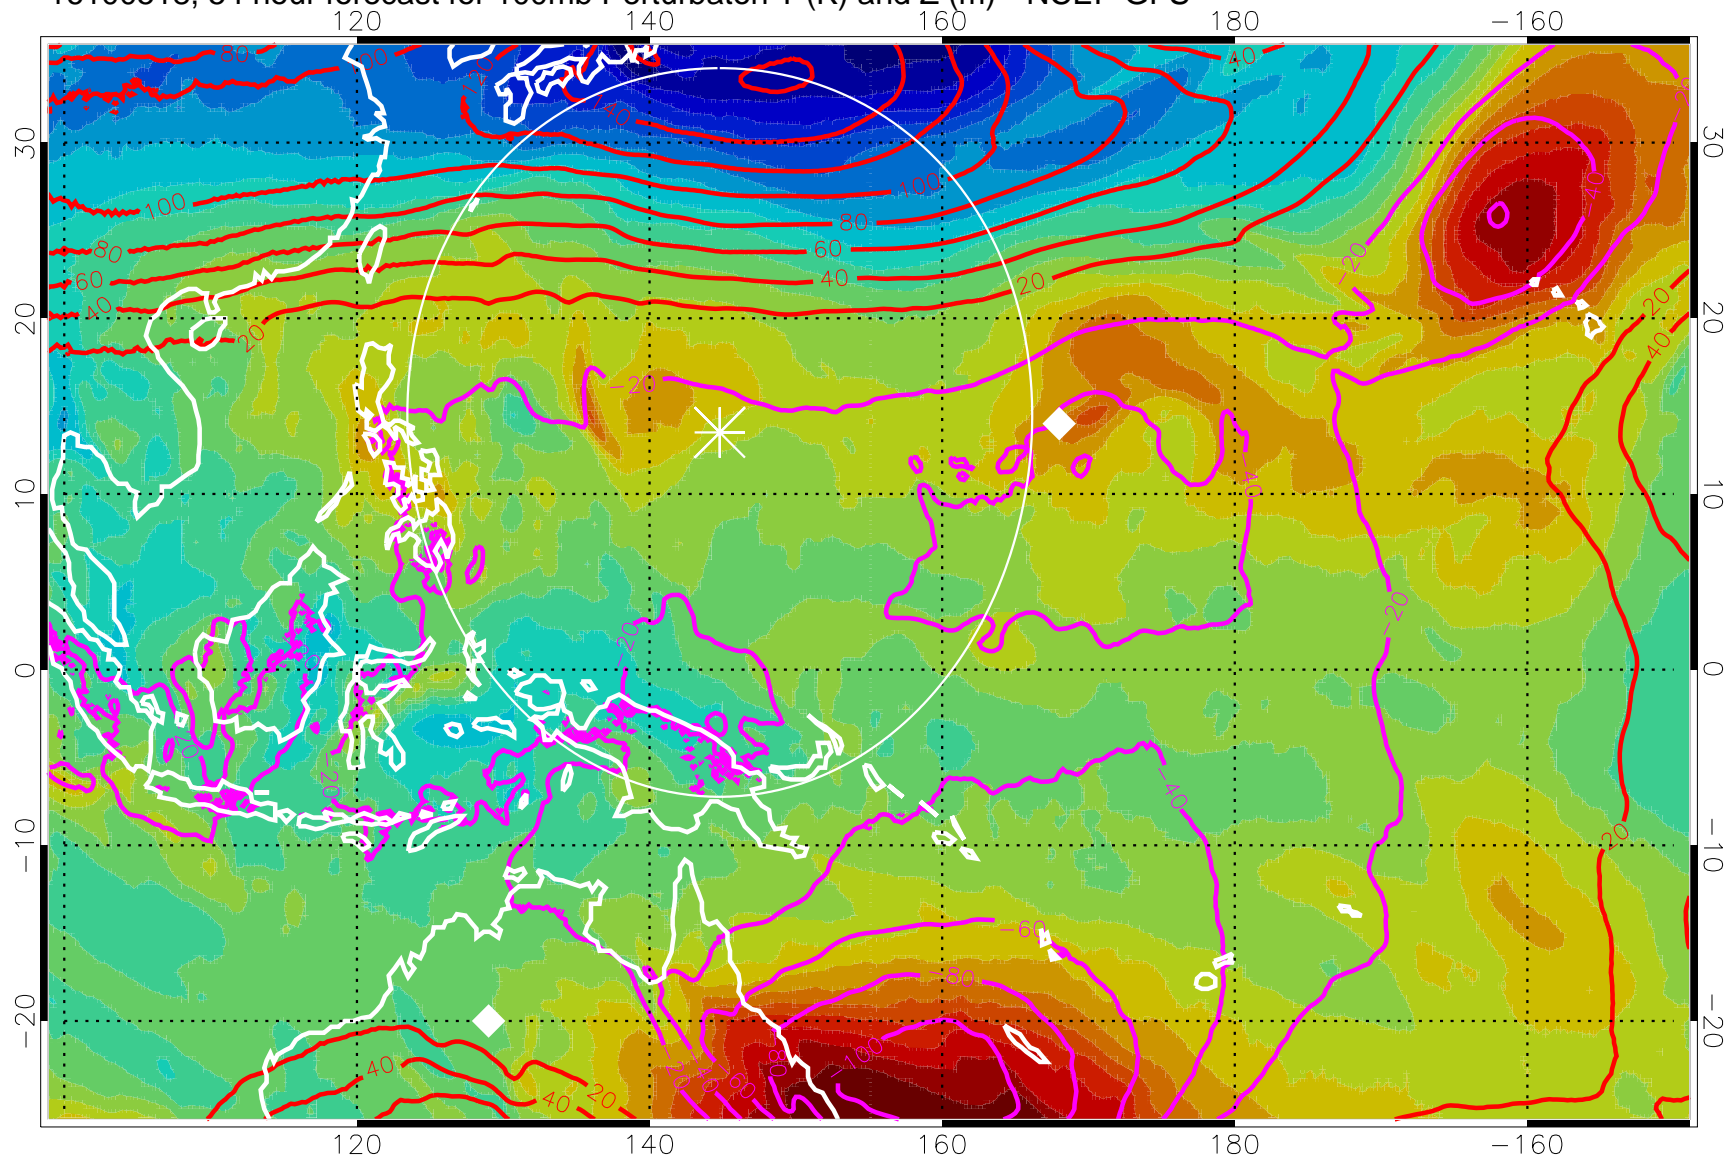

16100518, 54 hour forecast for 100mb Perturbaton T (K) and Z (m)-- NCEP GFS

Contours are 100 mbar Z perturbation (m)
Positive Z Contours
Negative Z Contours
Diamonds-mean pos. of anticyclones

Range ring of 2304 km