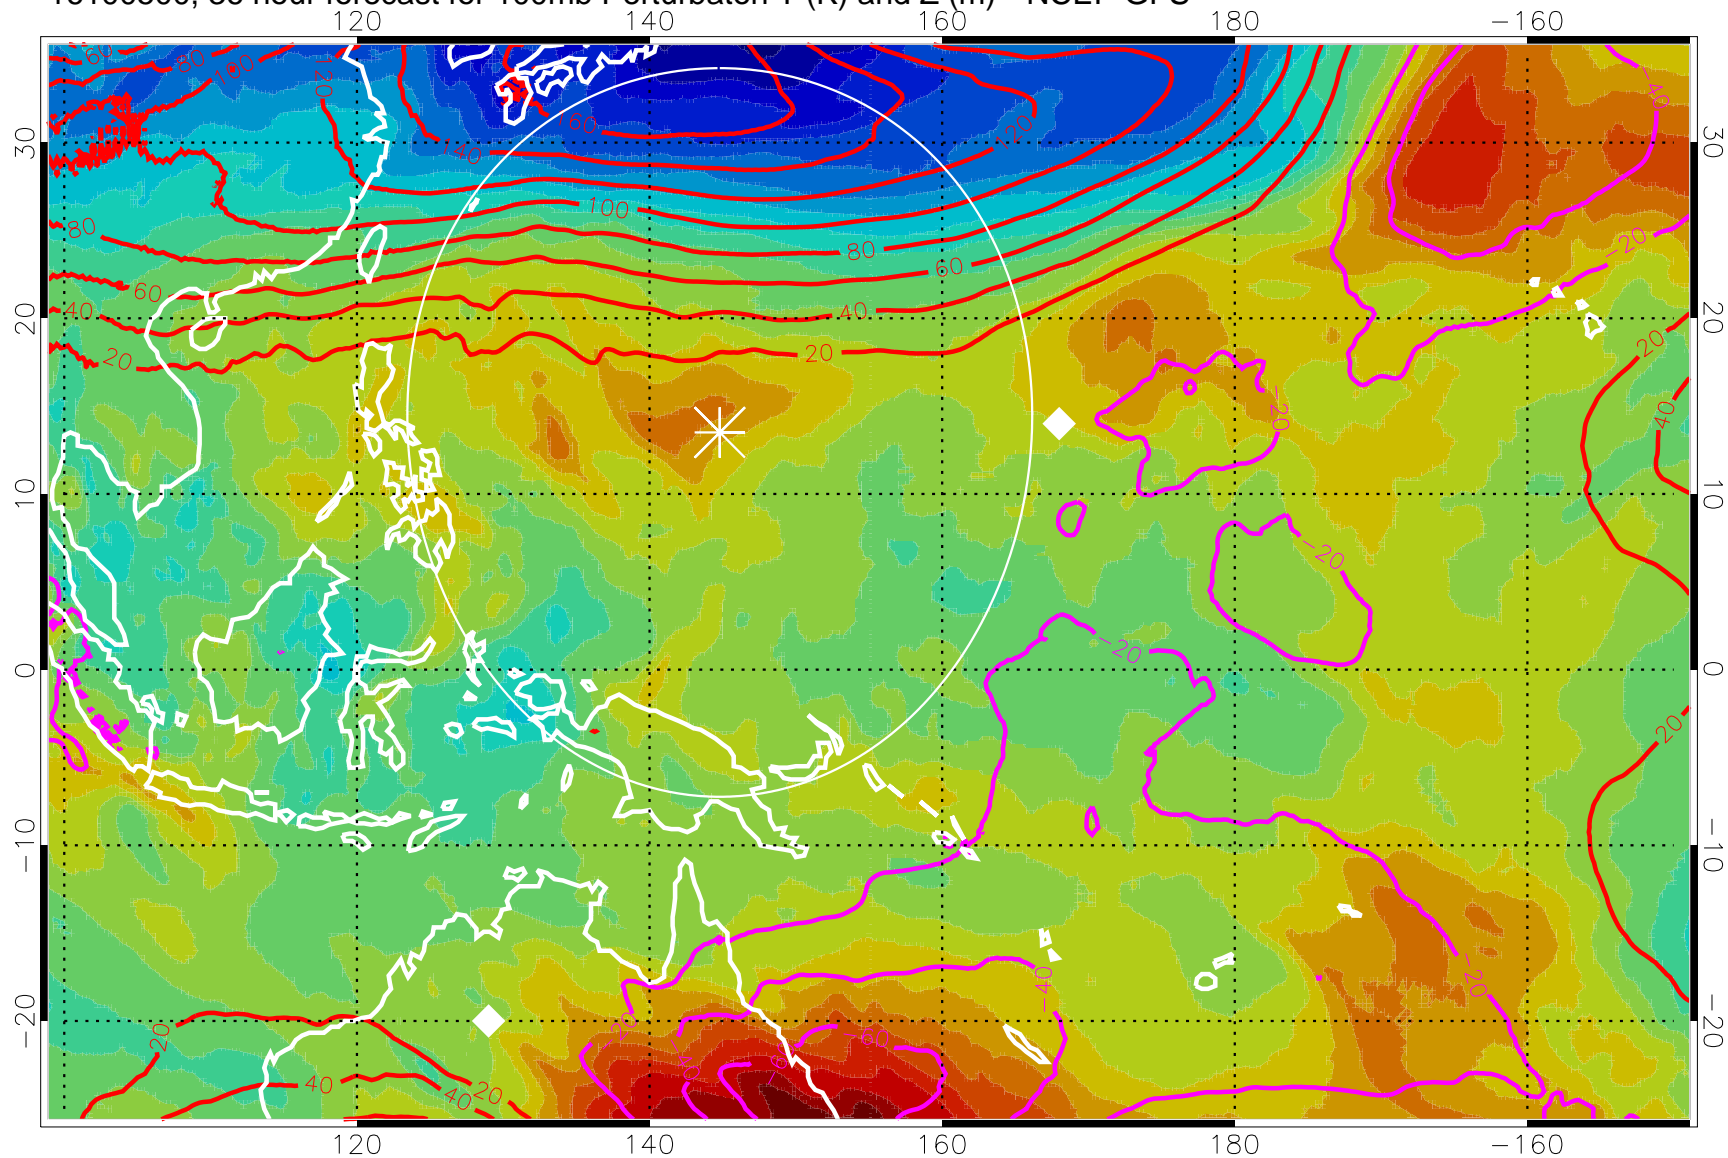

16100500, 36 hour forecast for 100mb Perturbaton T (K) and Z (m)-- NCEP GFS

Contours are 100 mbar Z perturbation (m)
Positive Z Contours
Negative Z Contours
Diamonds-mean pos. of anticyclones

Range ring of 2304 km