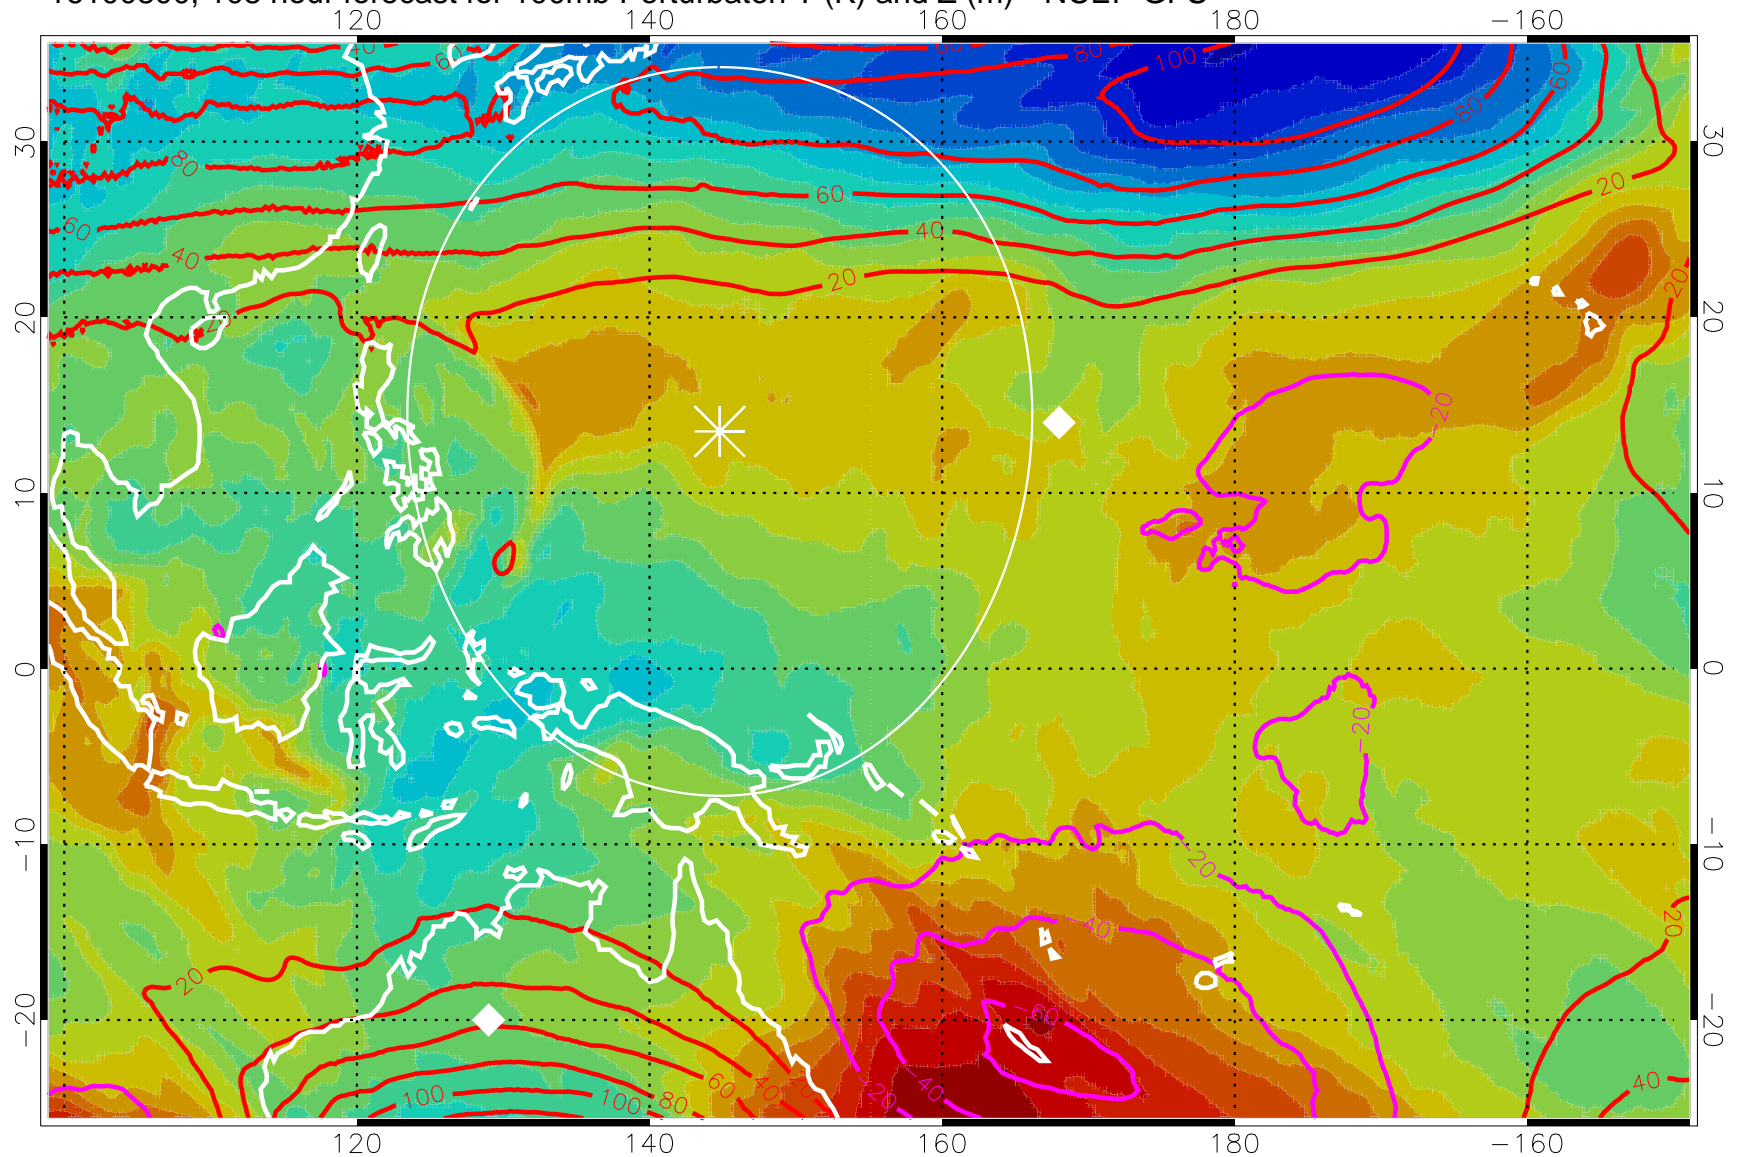

16100800, 108 hour forecast for 100mb Perturbaton T (K) and Z (m)-- NCEP GFS

Contours are 100 mbar Z perturbation (m)
Positive Z Contours
Negative Z Contours
Diamonds-mean pos. of anticyclones

Range ring of 2304 km