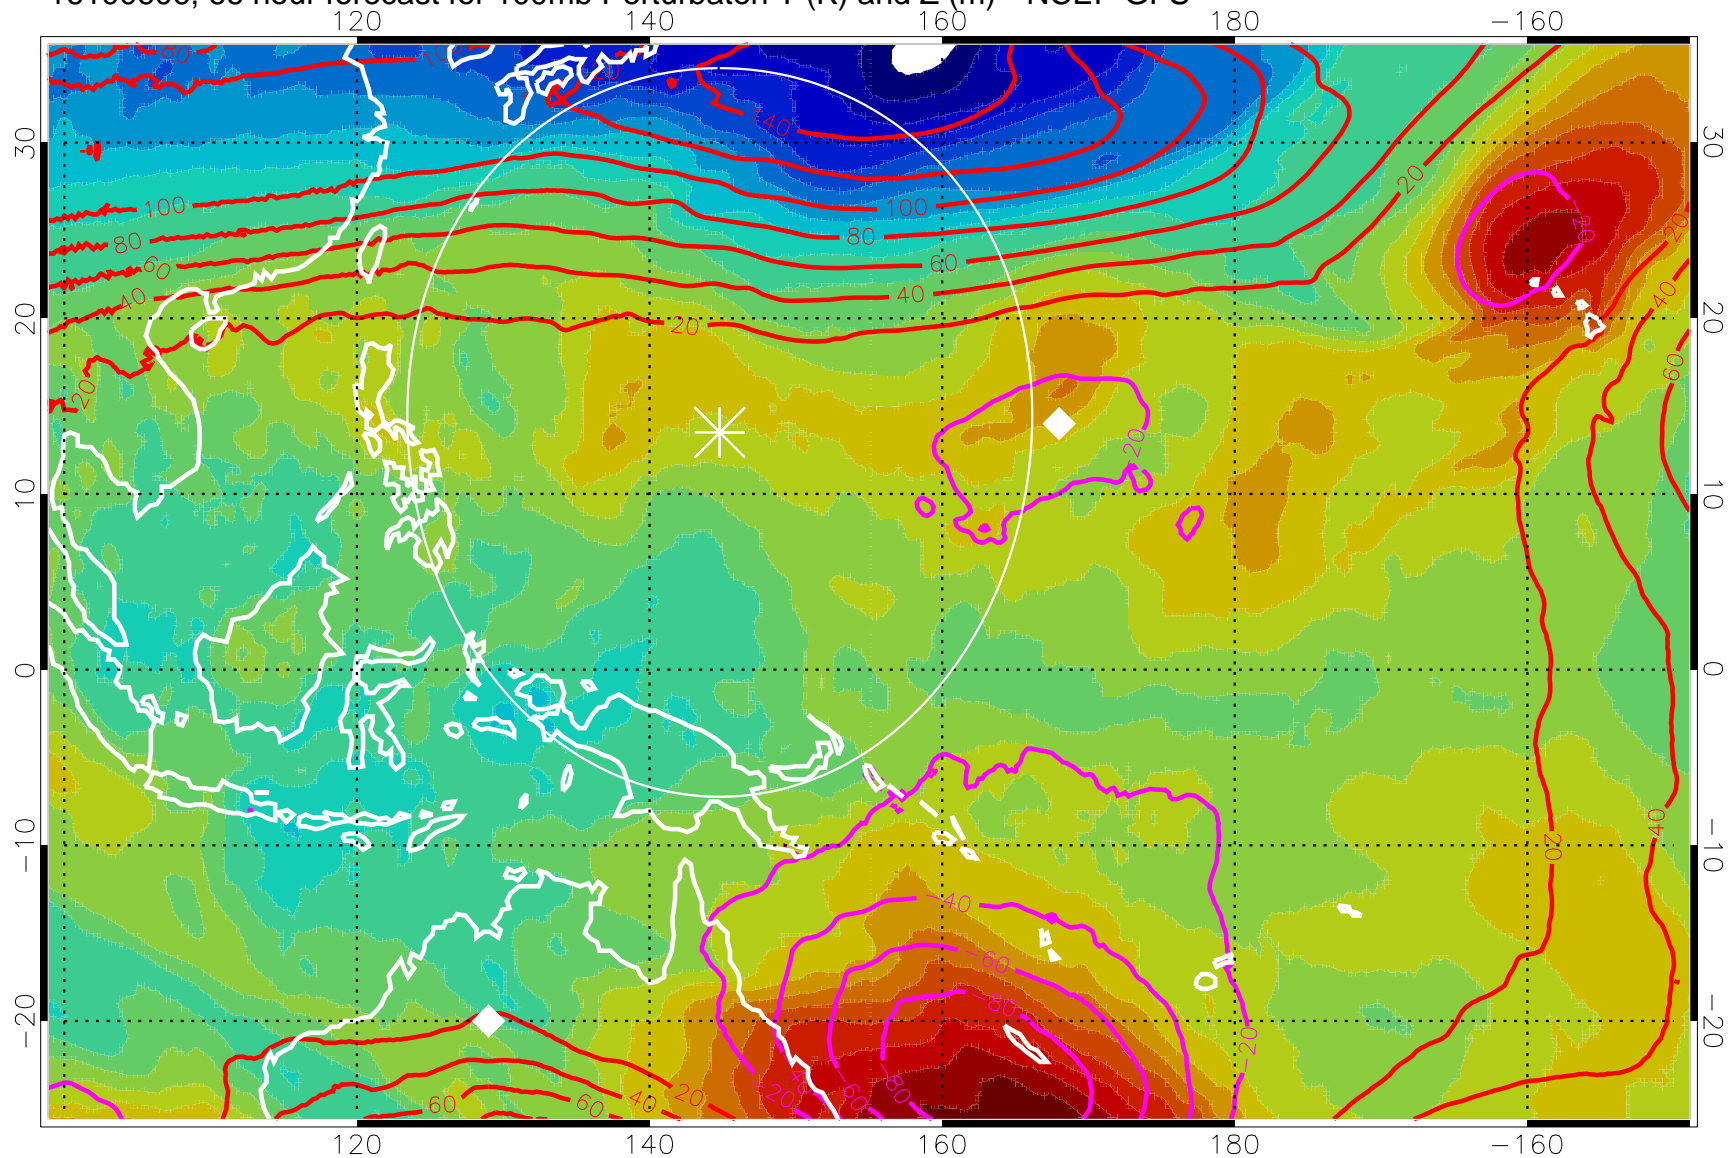

16100606, 66 hour forecast for 100mb Perturbaton T (K) and Z (m)-- NCEP GFS

Contours are 100 mbar Z perturbation (m)
Positive Z Contours
Negative Z Contours
Diamonds-mean pos. of anticyclones

Range ring of 2304 km