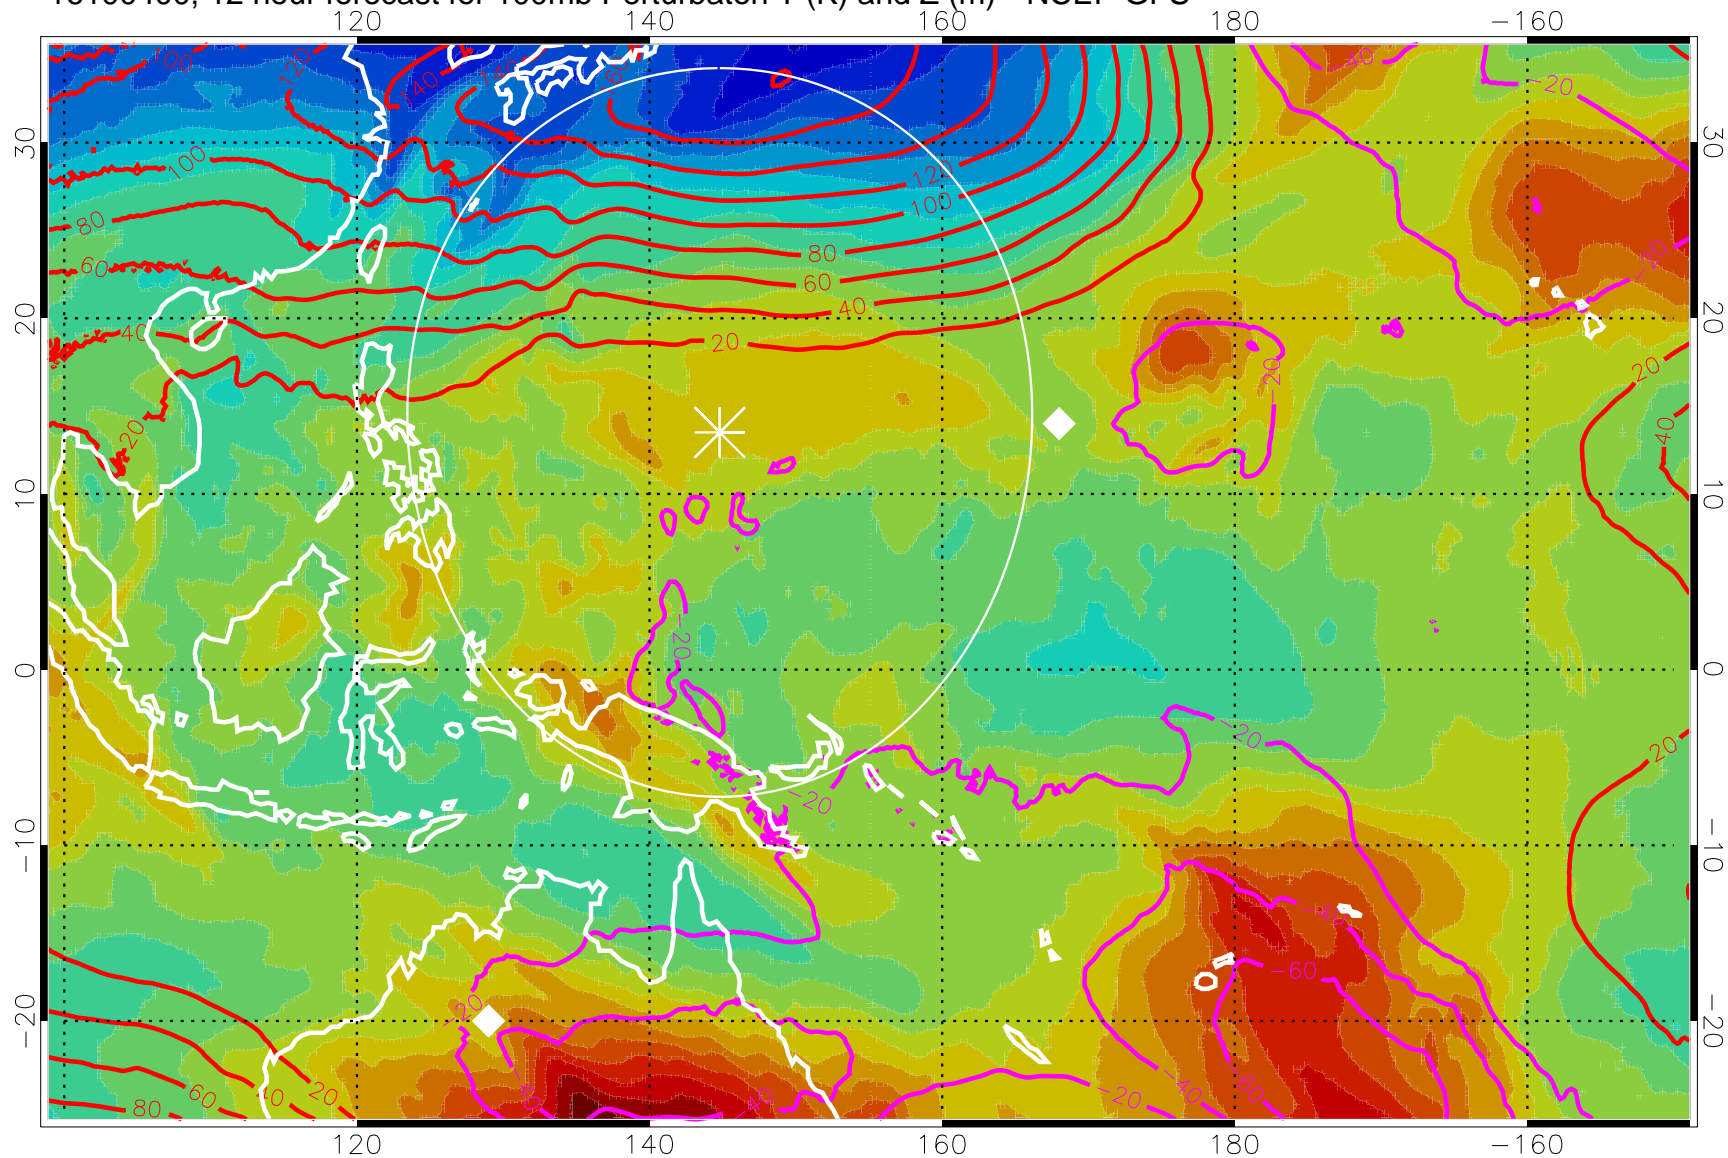

16100400, 12 hour forecast for 100mb Perturbaton T (K) and Z (m)-- NCEP GFS

T deviation from jan-feb mean, K

Contours are 100 mbar Z perturbation (m)
Positive Z Contours
Negative Z Contours
Diamonds-mean pos. of anticyclones

Range ring of 2304 km