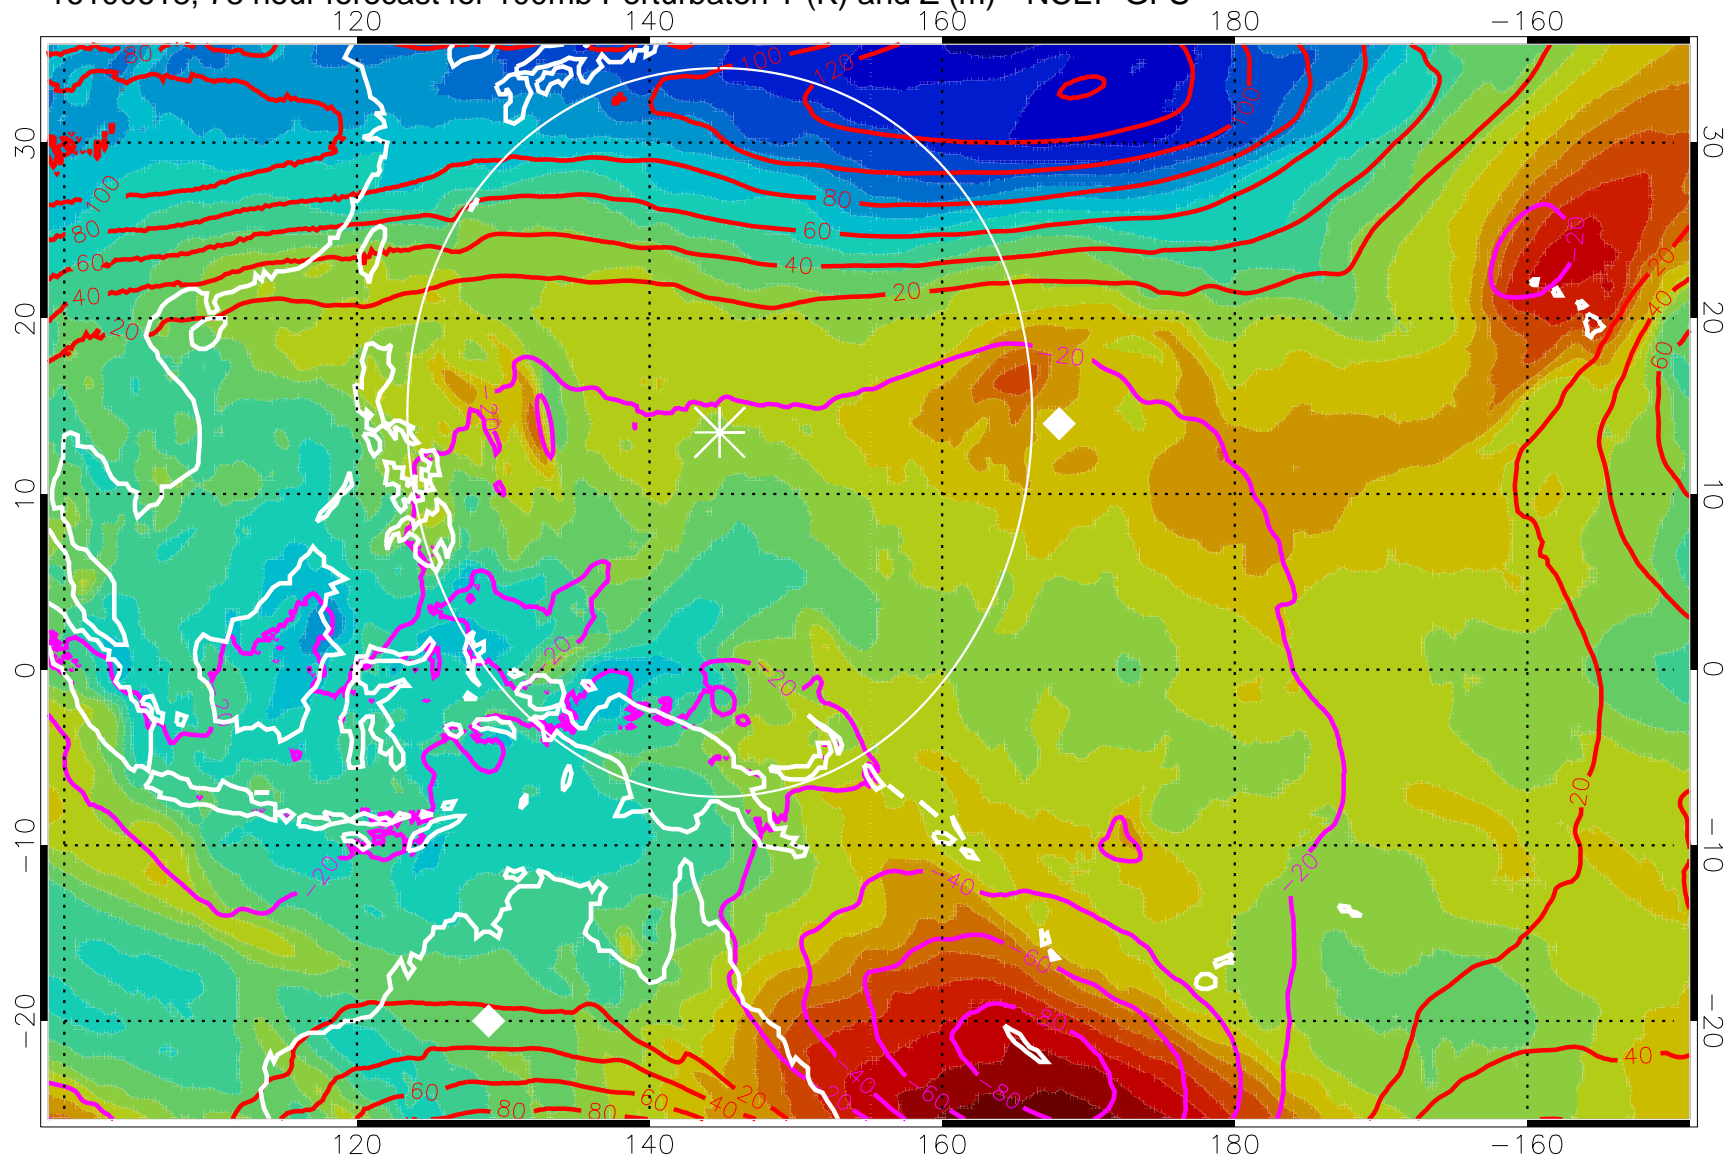

16100618, 78 hour forecast for 100mb Perturbaton T (K) and Z (m)-- NCEP GFS

Contours are 100 mbar Z perturbation (m)
Positive Z Contours
Negative Z Contours
Diamonds-mean pos. of anticyclones

Range ring of 2304 km