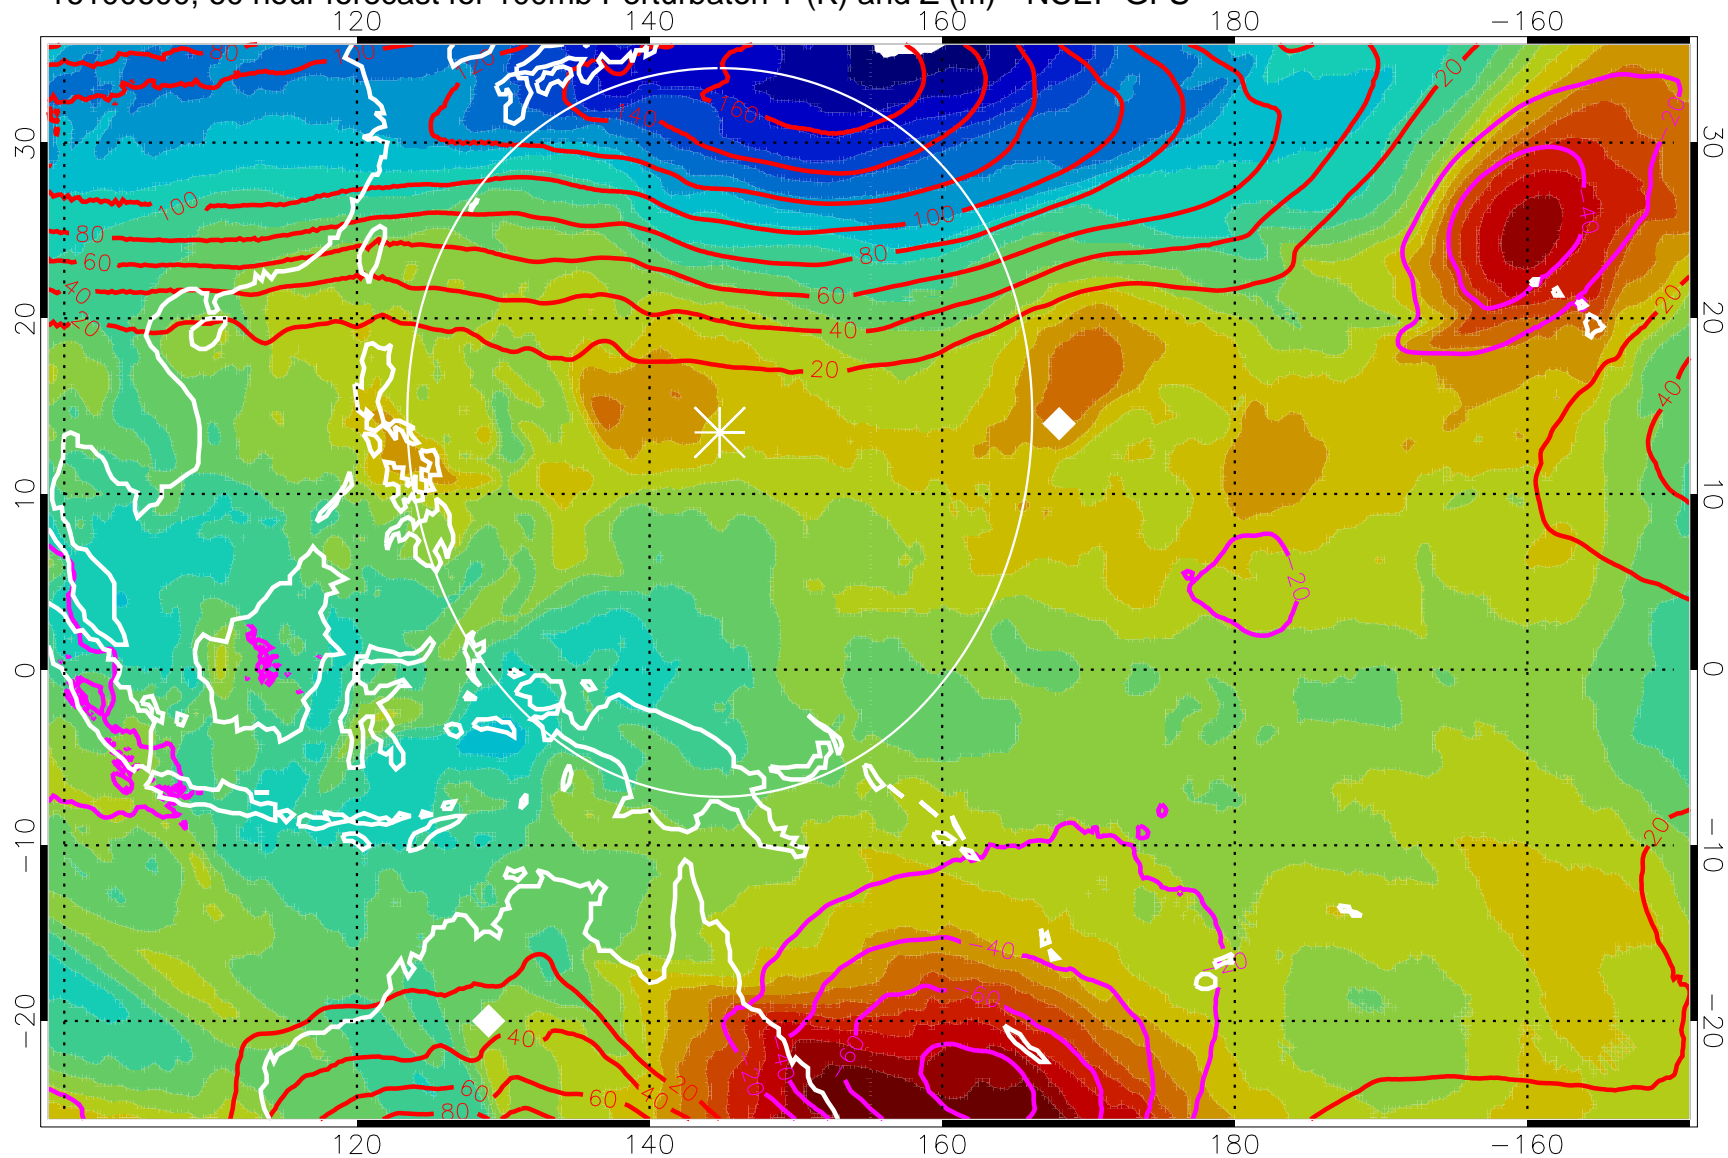

16100600, 60 hour forecast for 100mb Perturbaton T (K) and Z (m)-- NCEP GFS

Contours are 100 mbar Z perturbation (m)
Positive Z Contours
Negative Z Contours
Diamonds-mean pos. of anticyclones

Range ring of 2304 km