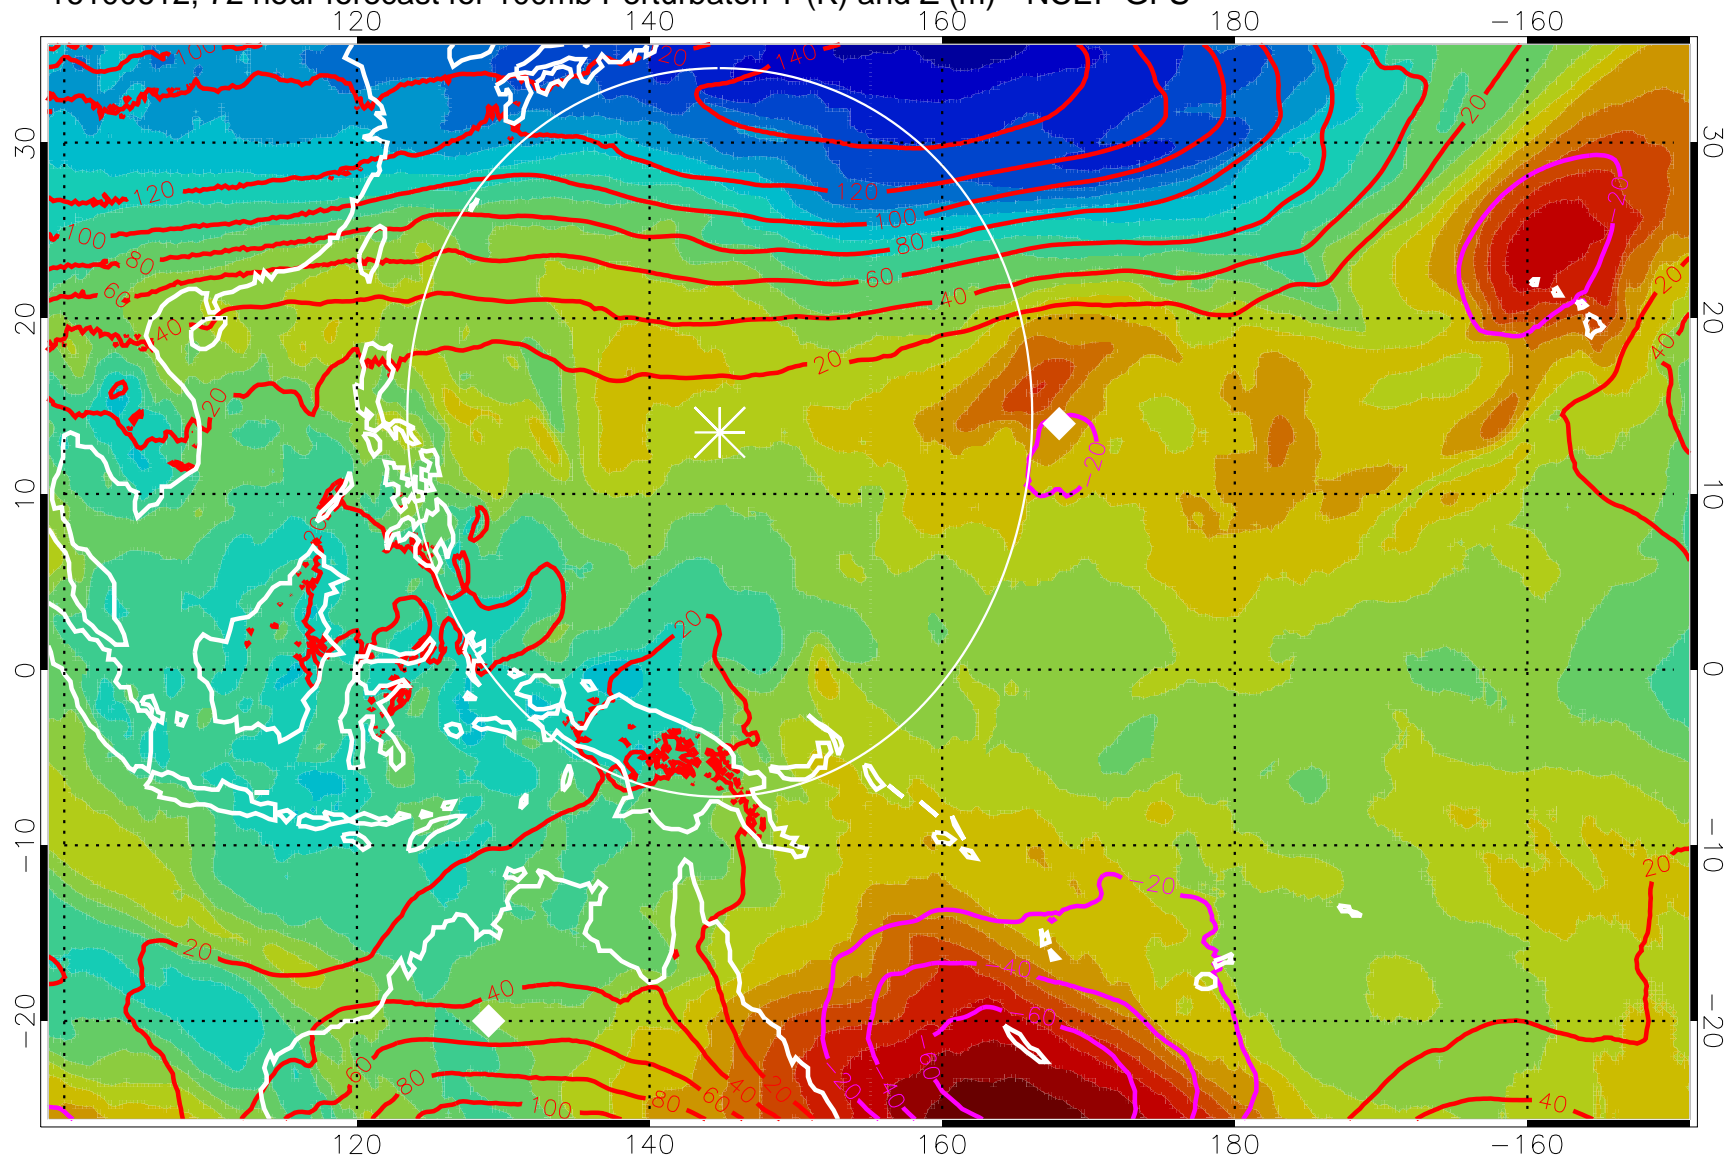

16100612, 72 hour forecast for 100mb Perturbaton T (K) and Z (m)-- NCEP GFS

Contours are 100 mbar Z perturbation (m)
Positive Z Contours
Negative Z Contours
Diamonds-mean pos. of anticyclones

Range ring of 2304 km