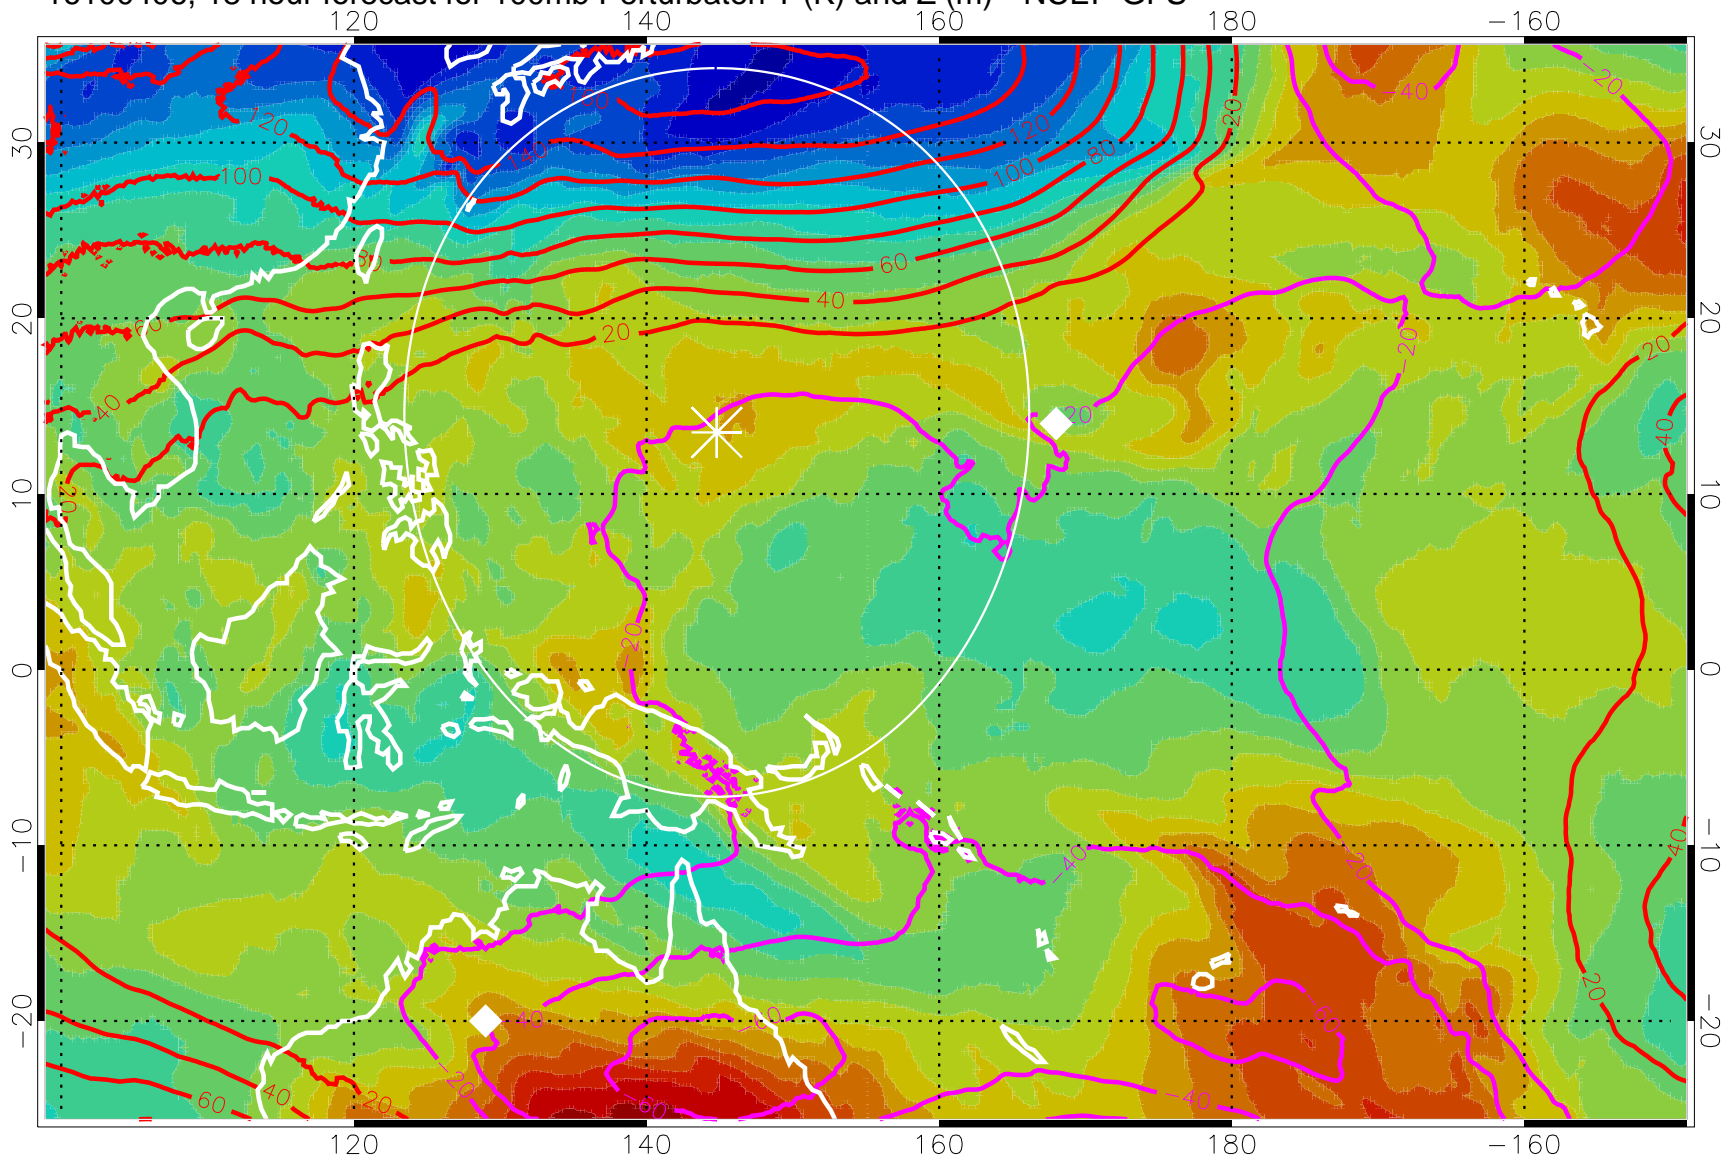

16100400, 12 hour forecast for 100mb Perturbaton T (K) and Z (m)-- NCEP GFS

T deviation from jan-feb mean, K

Contours are 100 mbar Z perturbation (m)
Positive Z Contours
Negative Z Contours
Diamonds-mean pos. of anticyclones

Range ring of 2304 km

16100406, 18 hour forecast for 100mb Perturbaton T (K) and Z (m)-- NCEP GFS

Contours are 100 mbar Z perturbation (m)
Positive Z Contours
Negative Z Contours
Diamonds-mean pos. of anticyclones