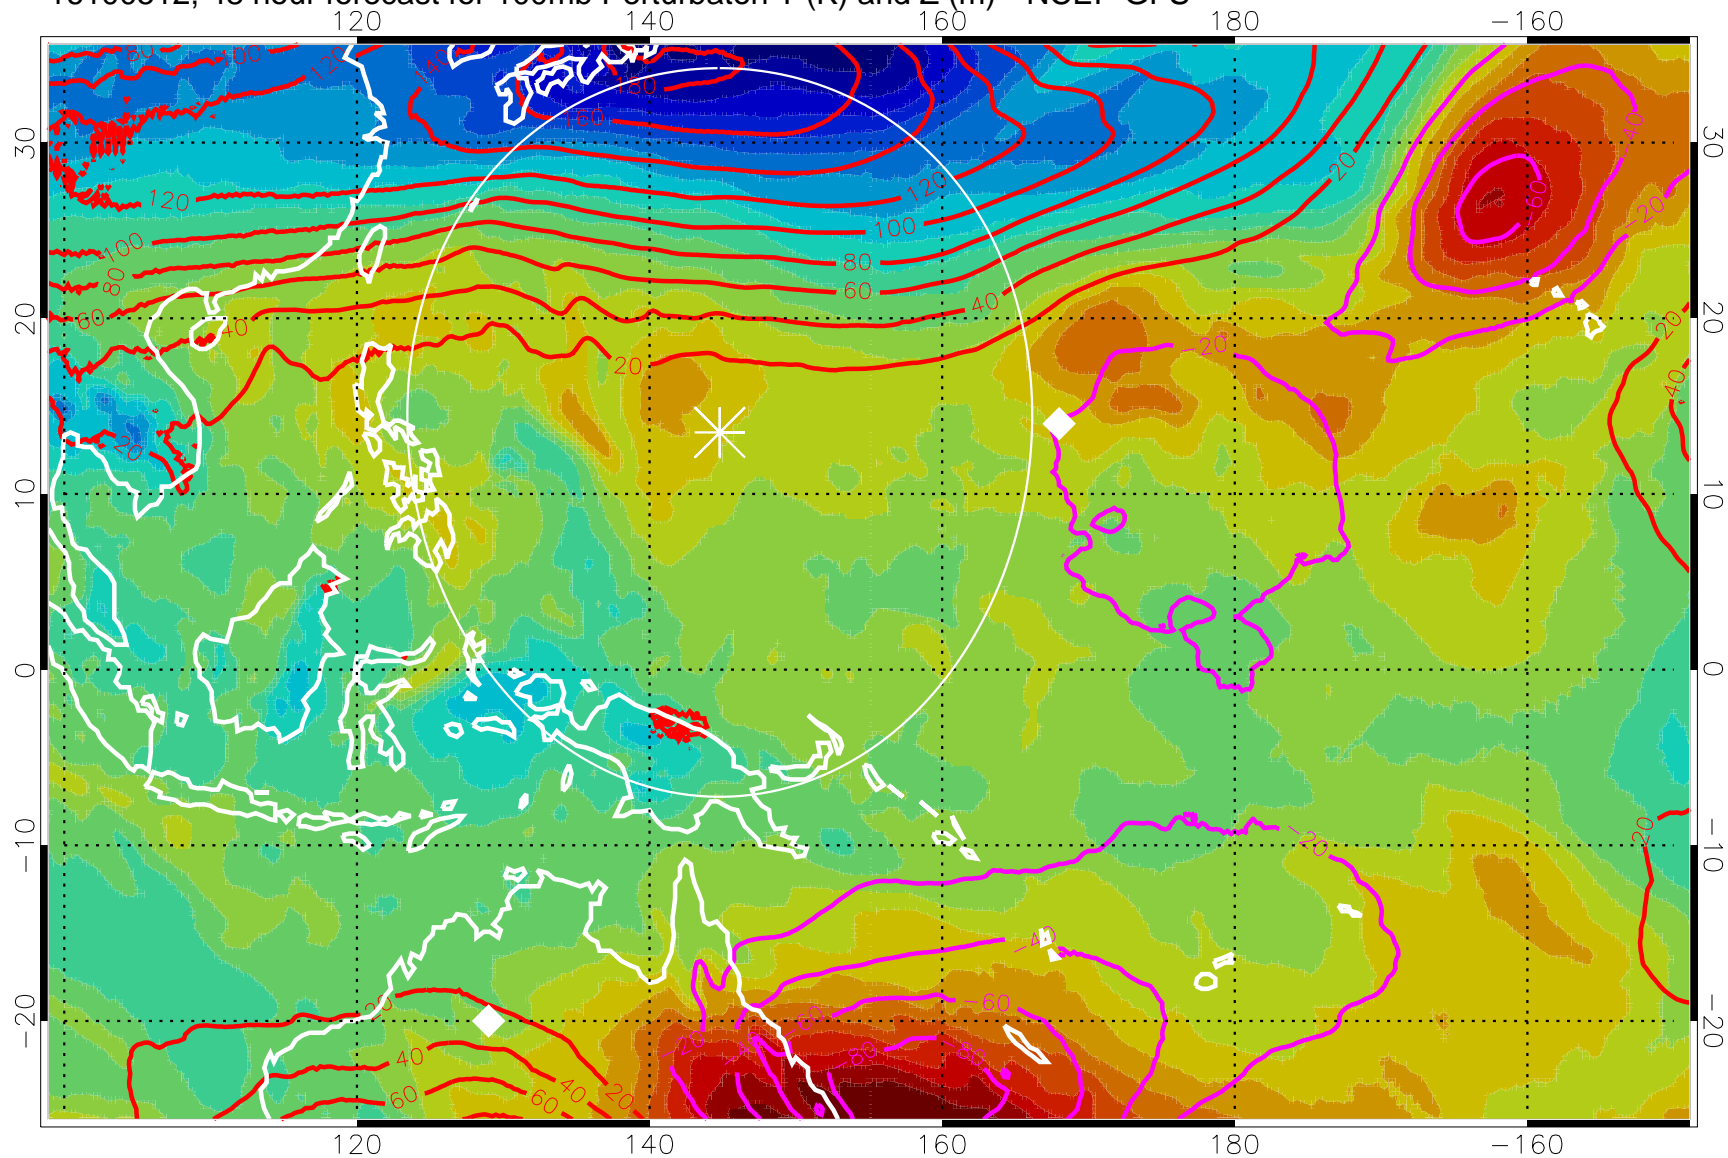

16100512, 48 hour forecast for 100mb Perturbation T (K) and Z (m)-- NCEP GFS

Contours are 100 mbar Z perturbation (m)
Positive Z Contours
Negative Z Contours
Diamonds-mean pos. of anticyclones

Range ring of 2304 km