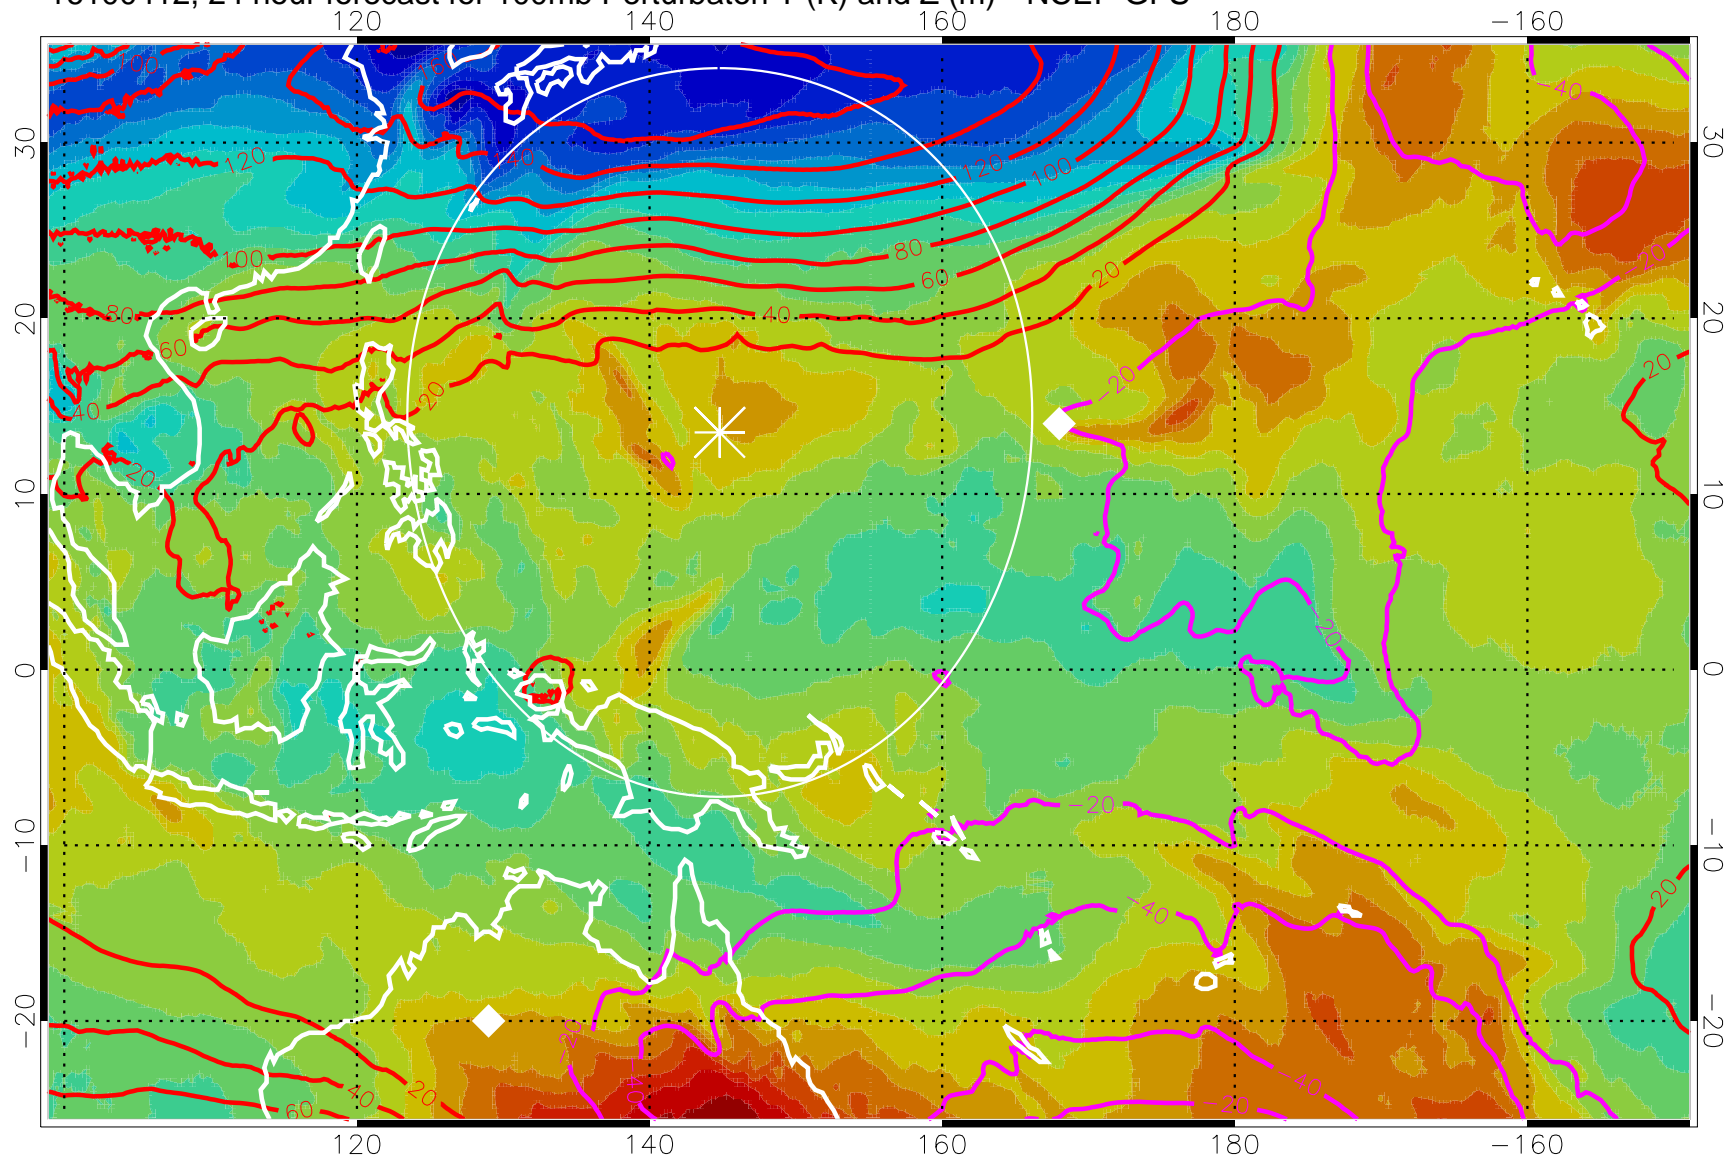

16100412, 24 hour forecast for 100mb Perturbaton T (K) and Z (m)-- NCEP GFS

Contours are 100 mbar Z perturbation (m)
Positive Z Contours
Negative Z Contours
Diamonds-mean pos. of anticyclones

Range ring of 2304 km