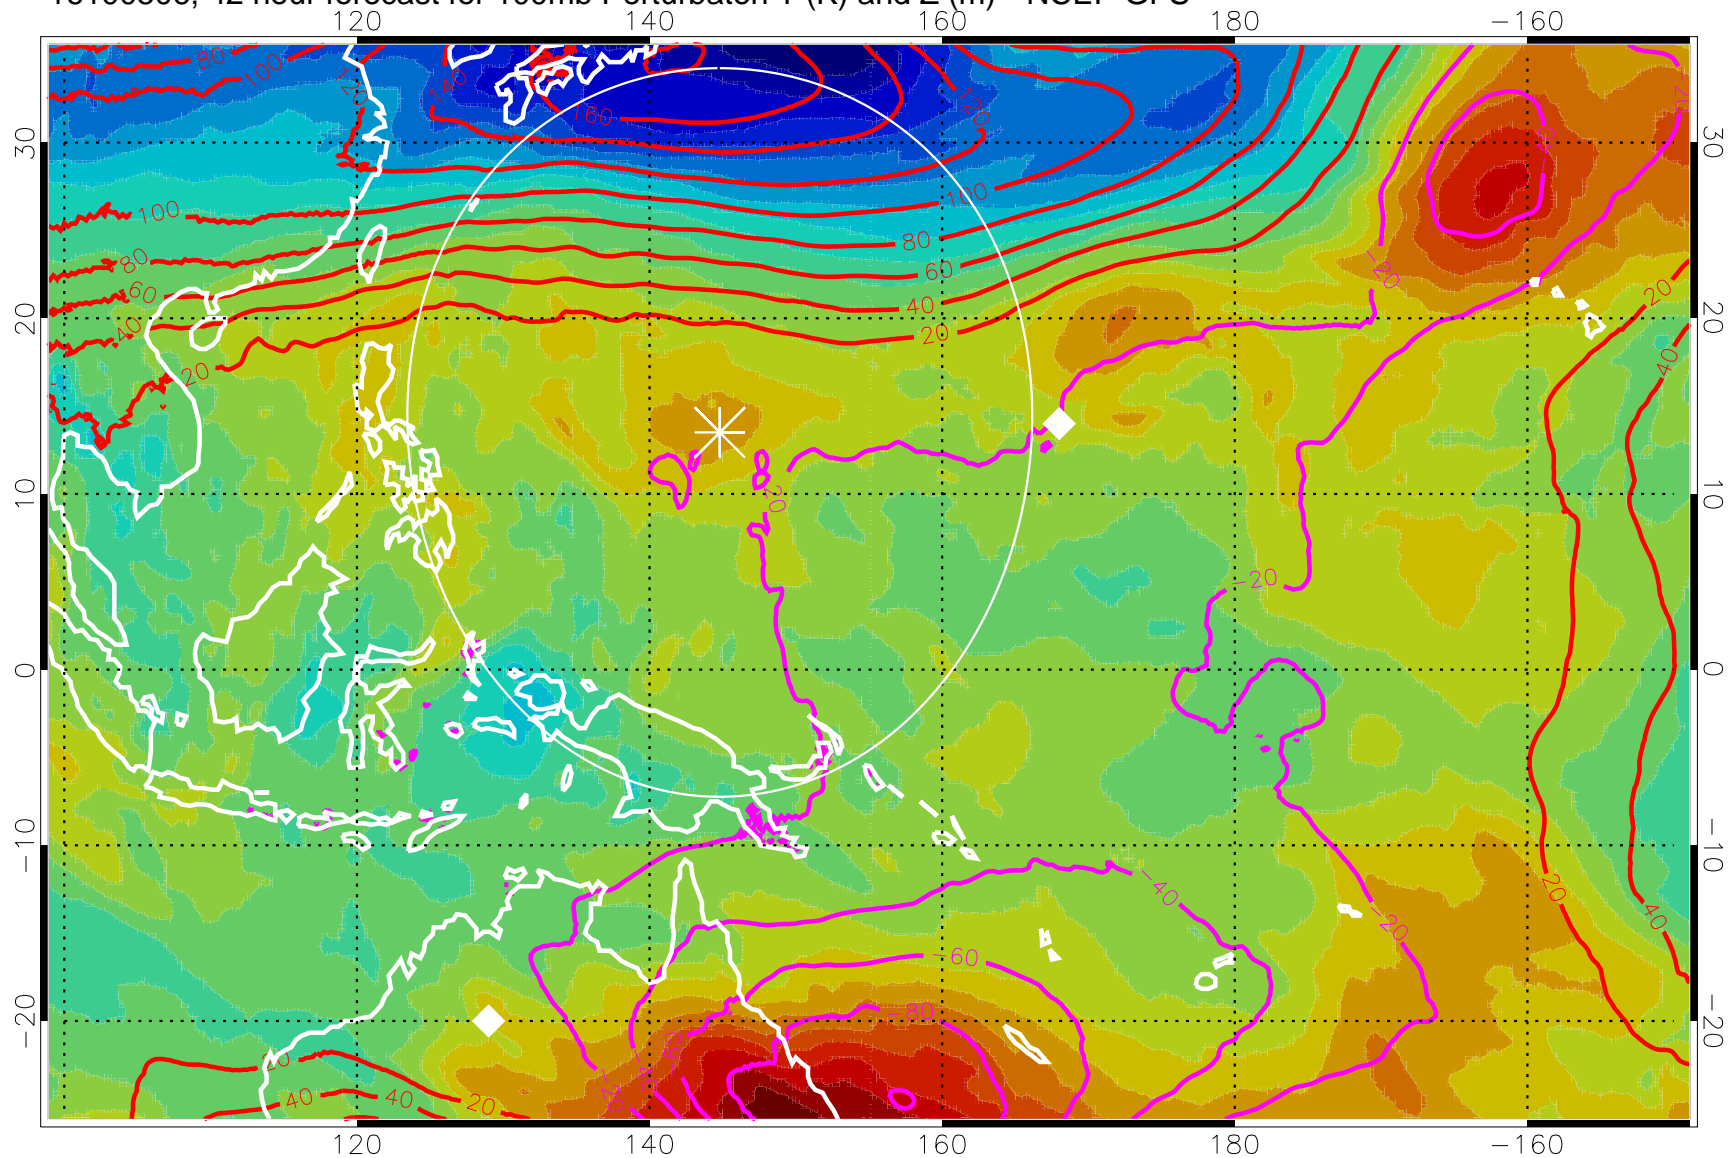

16100506, 42 hour forecast for 100mb Perturbaton T (K) and Z (m)-- NCEP GFS

Contours are 100 mbar Z perturbation (m)
Positive Z Contours
Negative Z Contours
Diamonds-mean pos. of anticyclones

Range ring of 2304 km