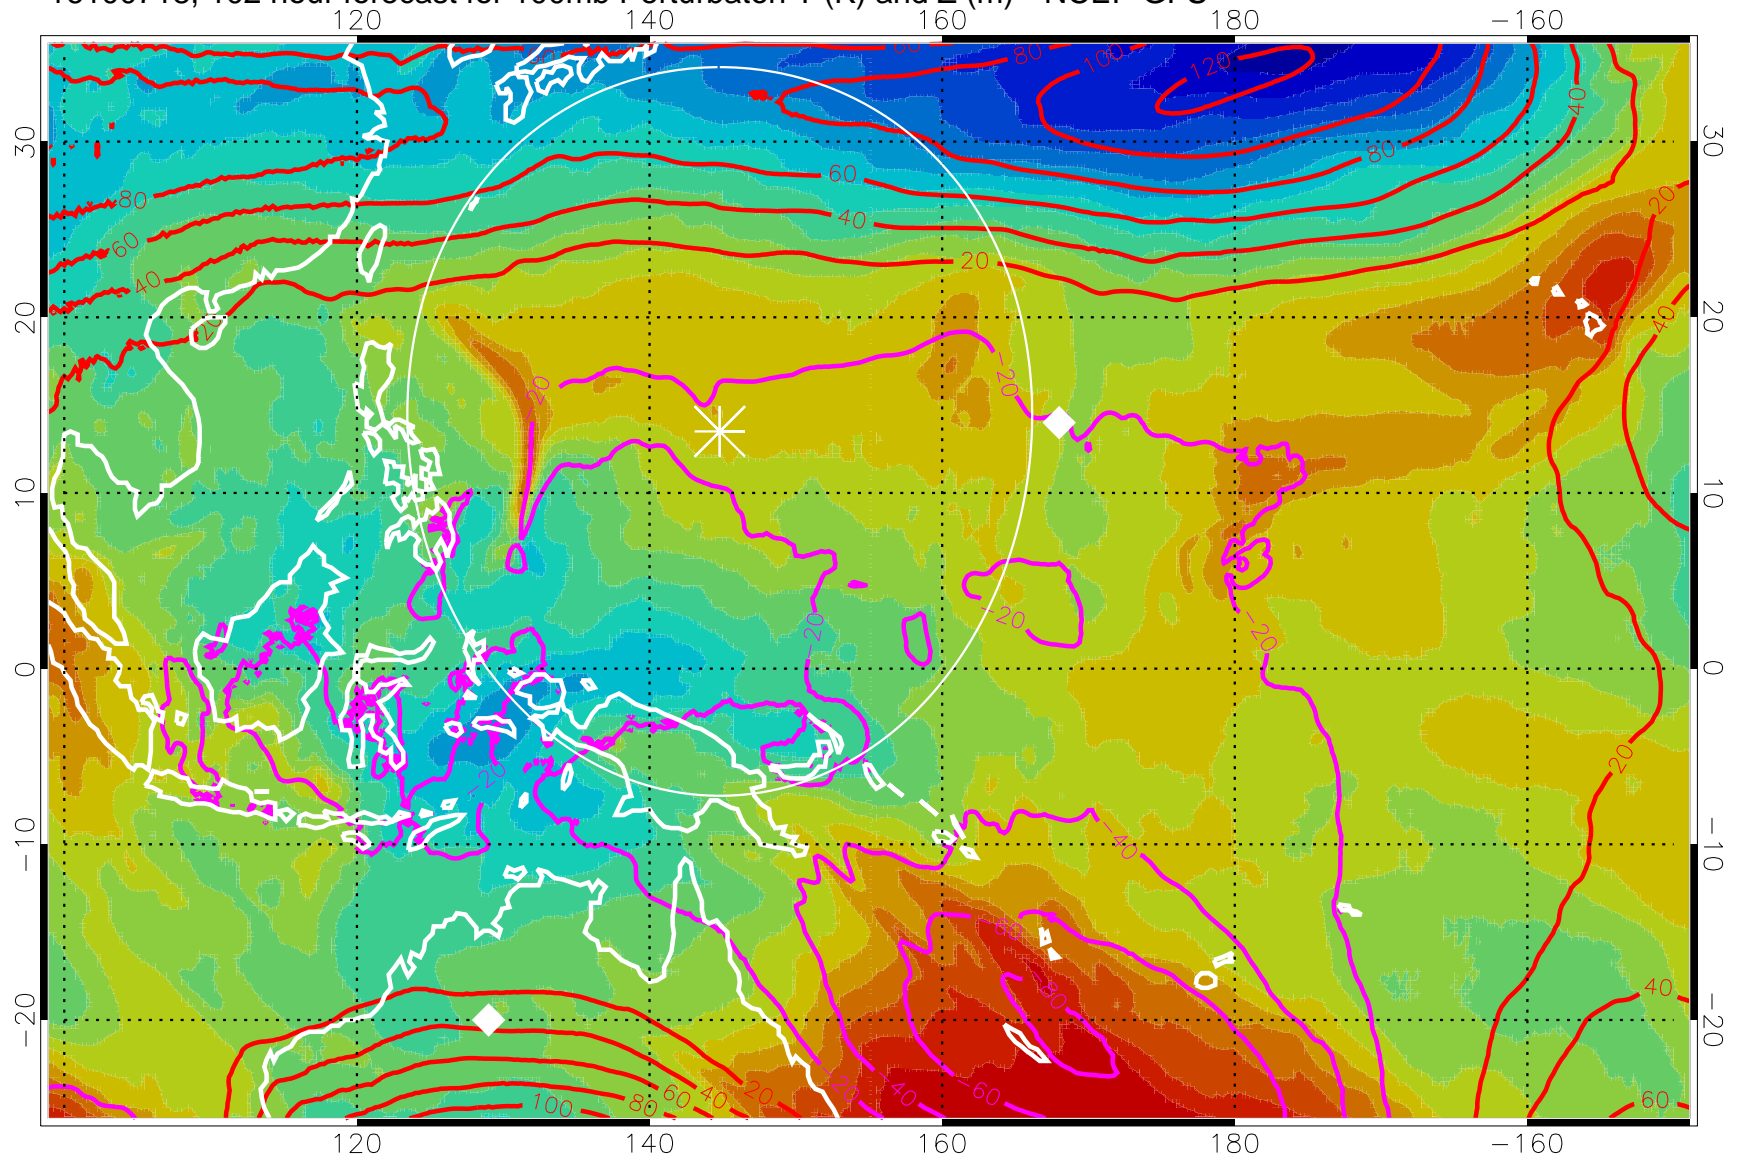

16100718, 102 hour forecast for 100mb Perturbaton T (K) and Z (m)-- NCEP GFS

Contours are 100 mbar Z perturbation (m)
Positive Z Contours
Negative Z Contours
Diamonds-mean pos. of anticyclones

Range ring of 2304 km