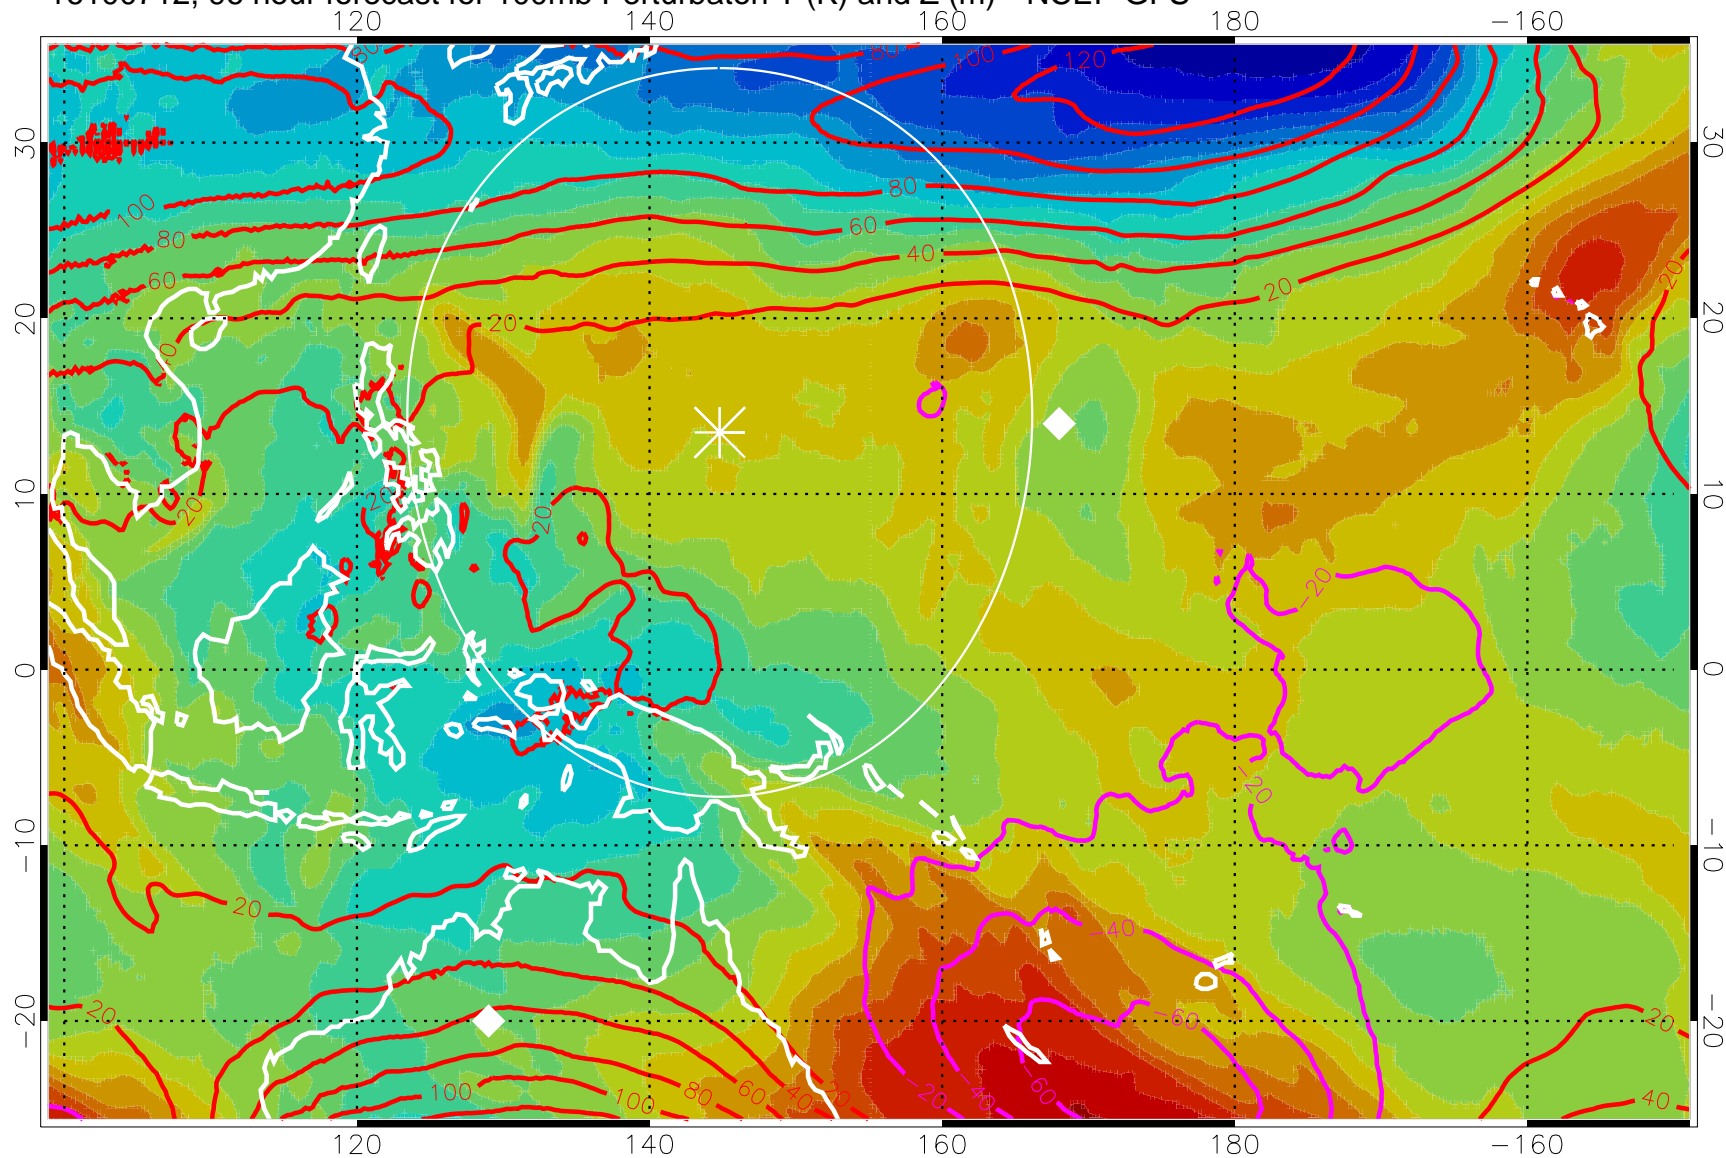

16100712, 96 hour forecast for 100mb Perturbation T (K) and Z (m)-- NCEP GFS

Contours are 100 mbar Z perturbation (m)
Positive Z Contours
Negative Z Contours
Diamonds-mean pos. of anticyclones

Range ring of 2304 km