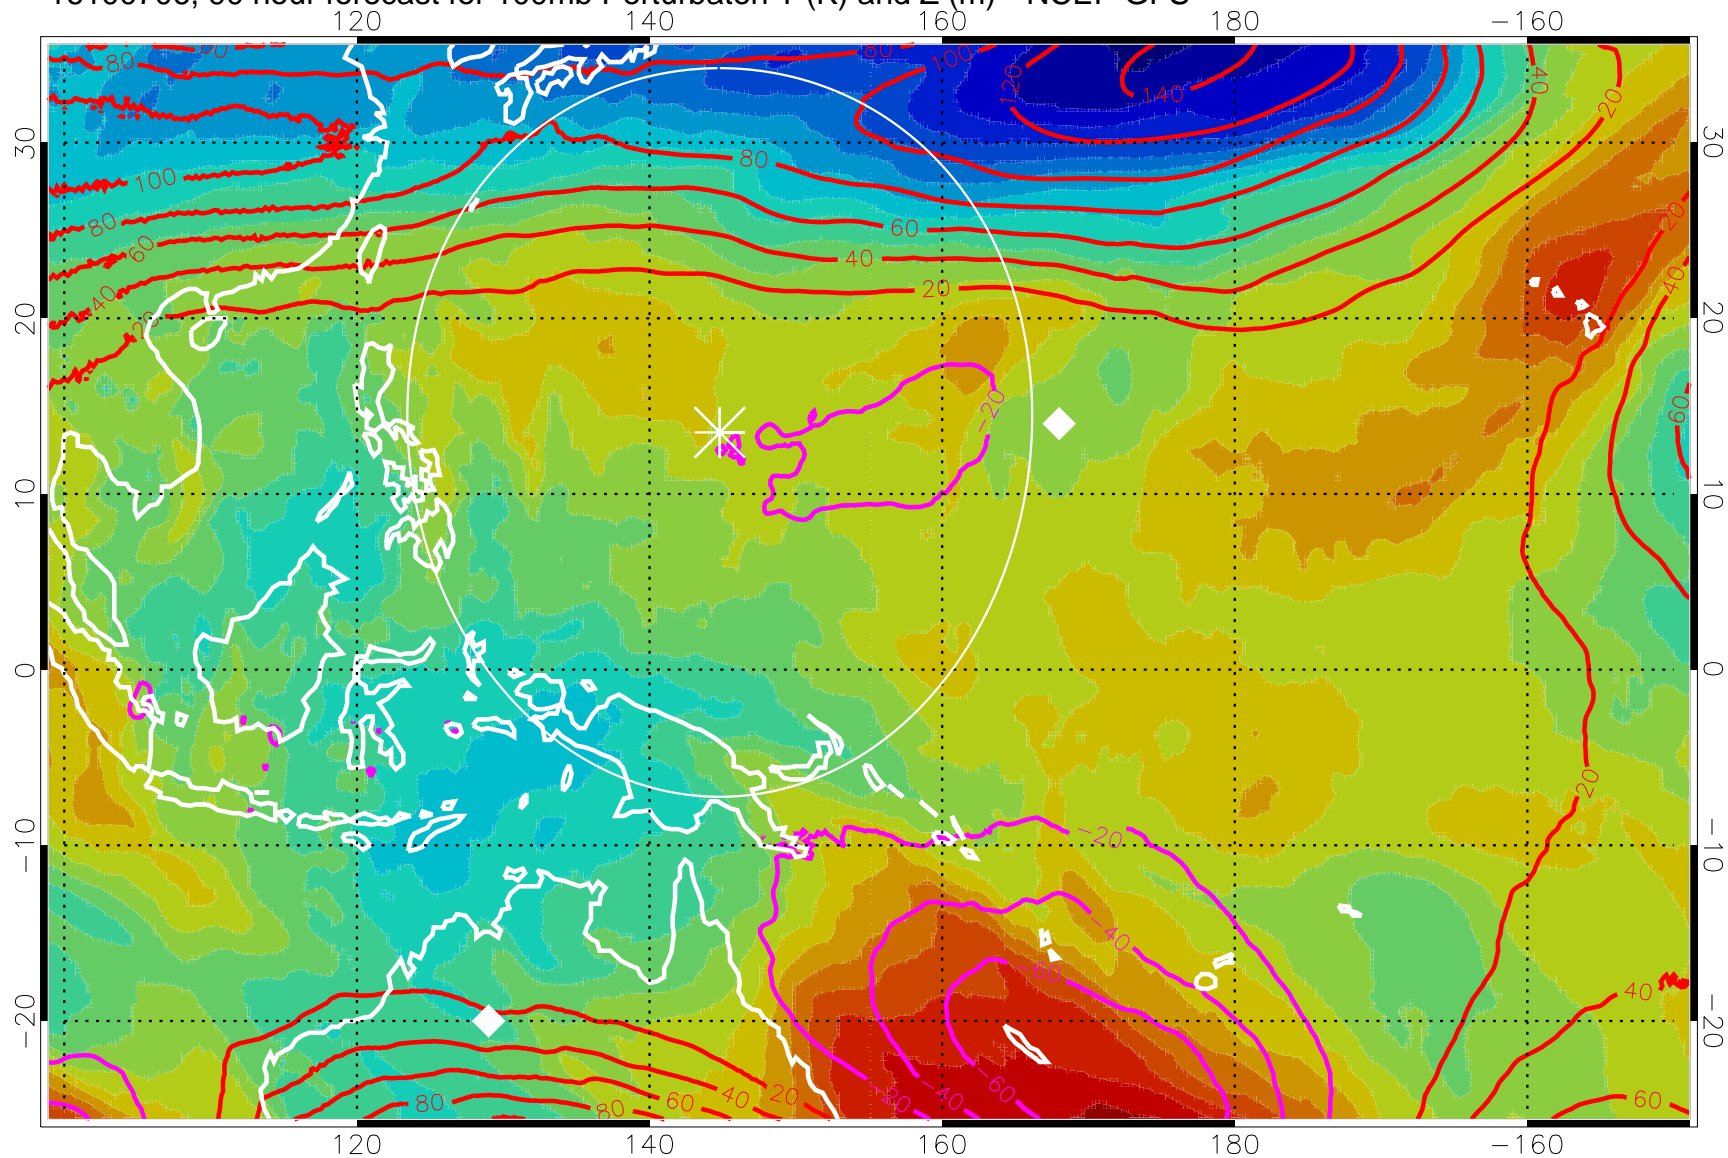

16100706, 90 hour forecast for 100mb Perturbaton T (K) and Z (m)-- NCEP GFS

Contours are 100 mbar Z perturbation (m)
Positive Z Contours
Negative Z Contours
Diamonds-mean pos. of anticyclones

Range ring of 2304 km