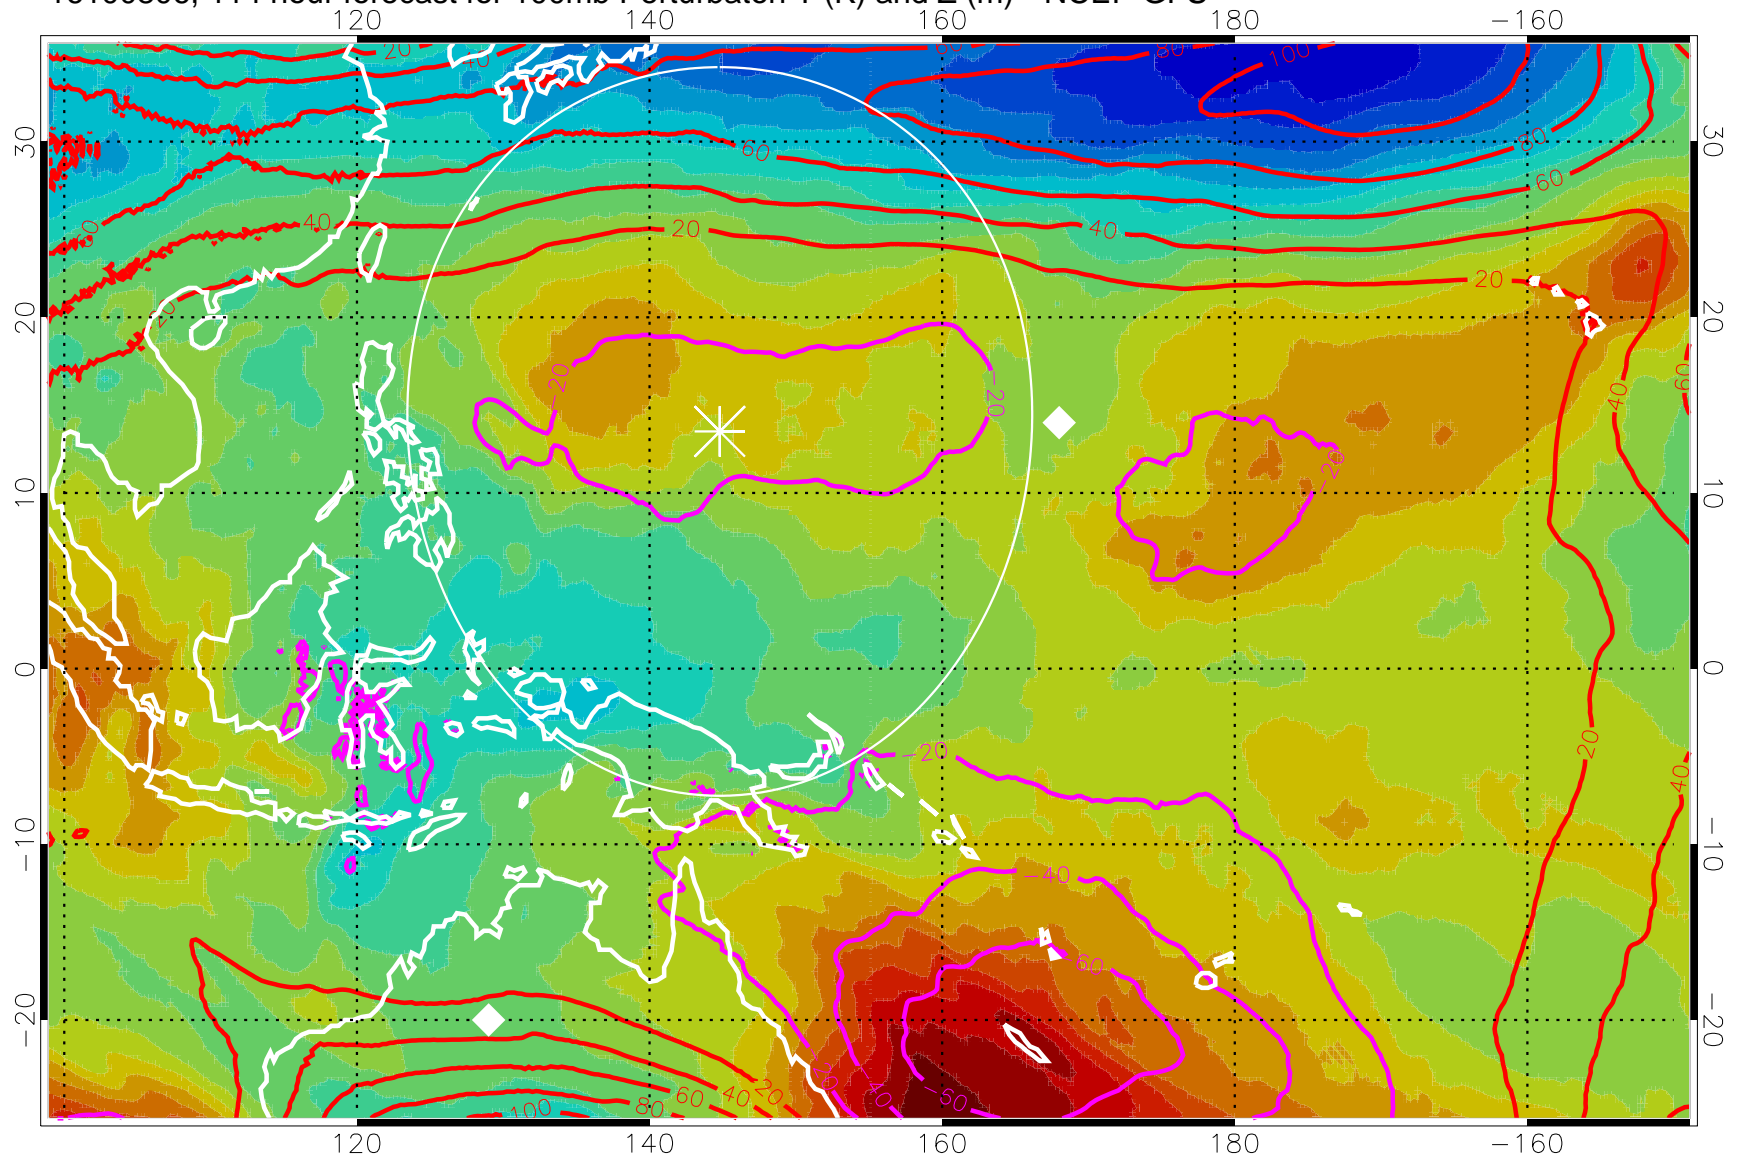

16100806, 114 hour forecast for 100mb Perturbaton T (K) and Z (m)-- NCEP GFS

Contours are 100 mbar Z perturbation (m)
Positive Z Contours
Negative Z Contours
Diamonds-mean pos. of anticyclones

Range ring of 2304 km