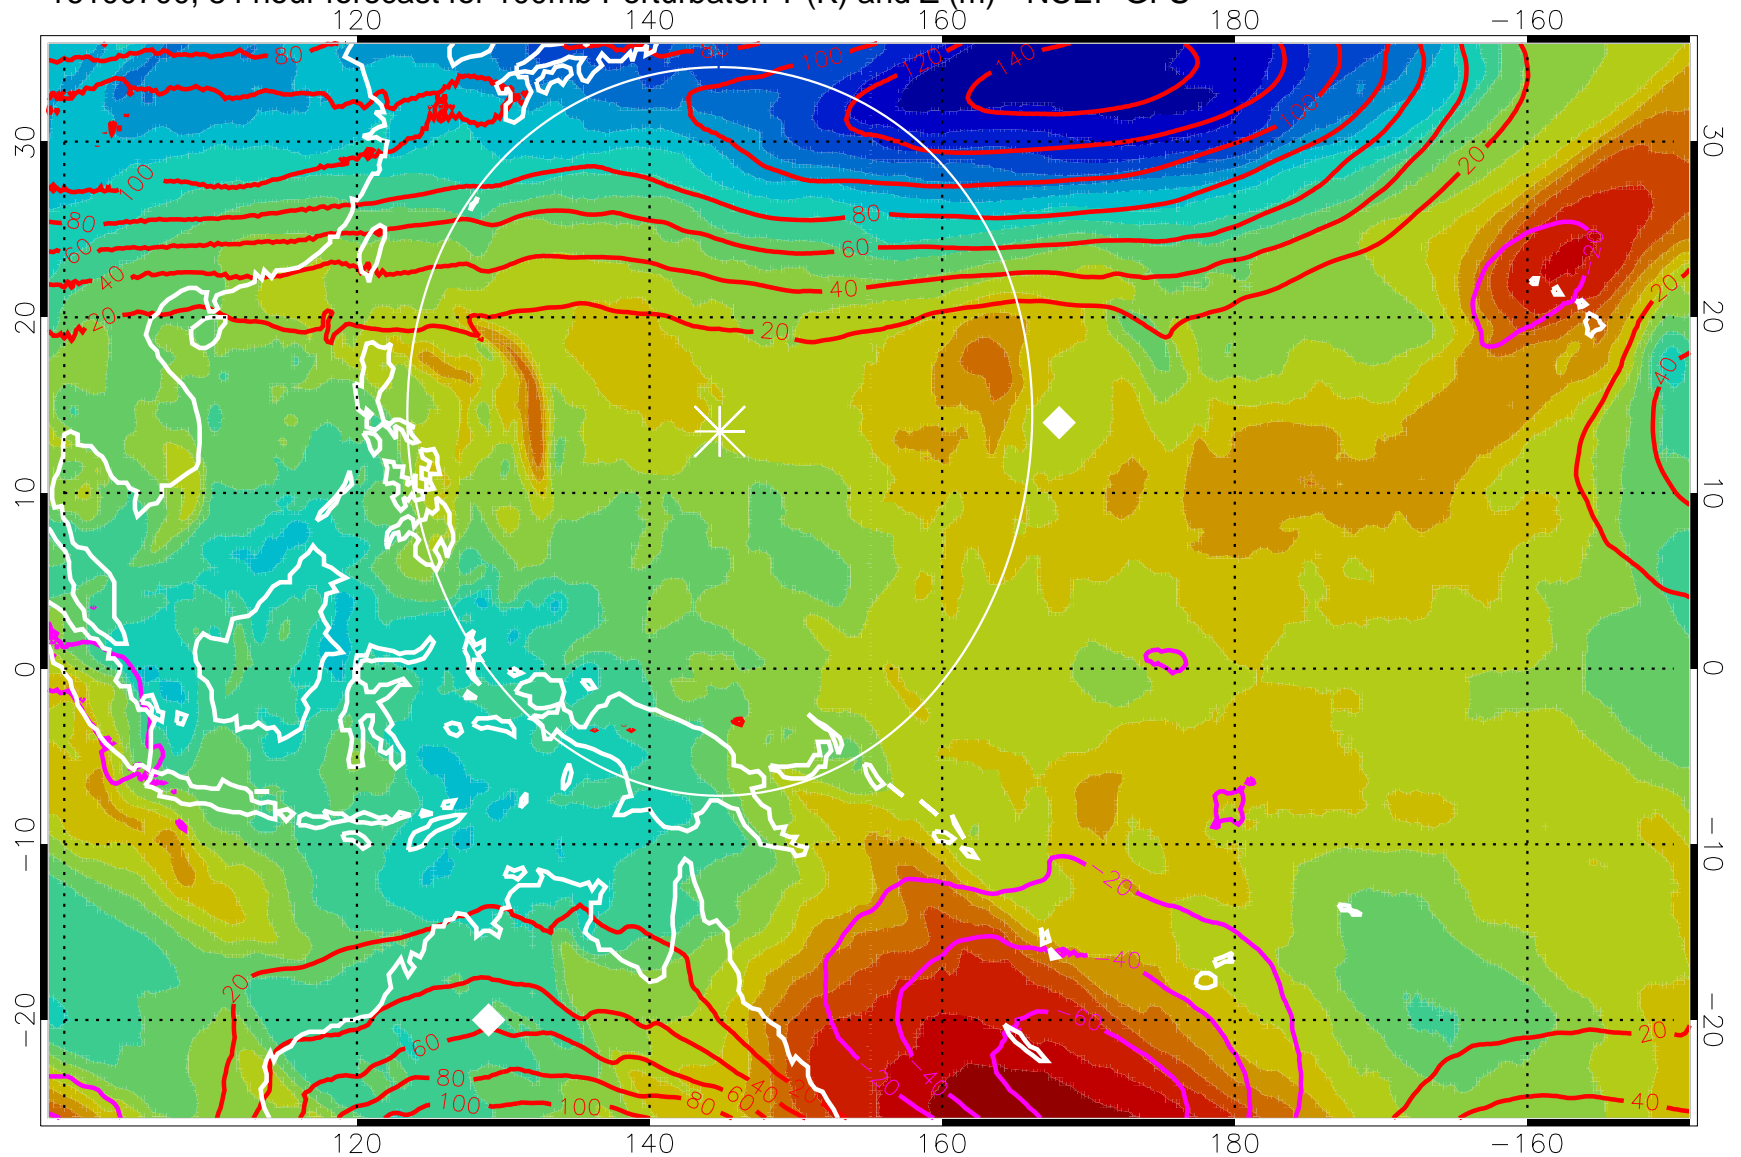

16100700, 84 hour forecast for 100mb Perturbaton T (K) and Z (m)-- NCEP GFS

Contours are 100 mbar Z perturbation (m)
Positive Z Contours
Negative Z Contours
Diamonds-mean pos. of anticyclones

Range ring of 2304 km