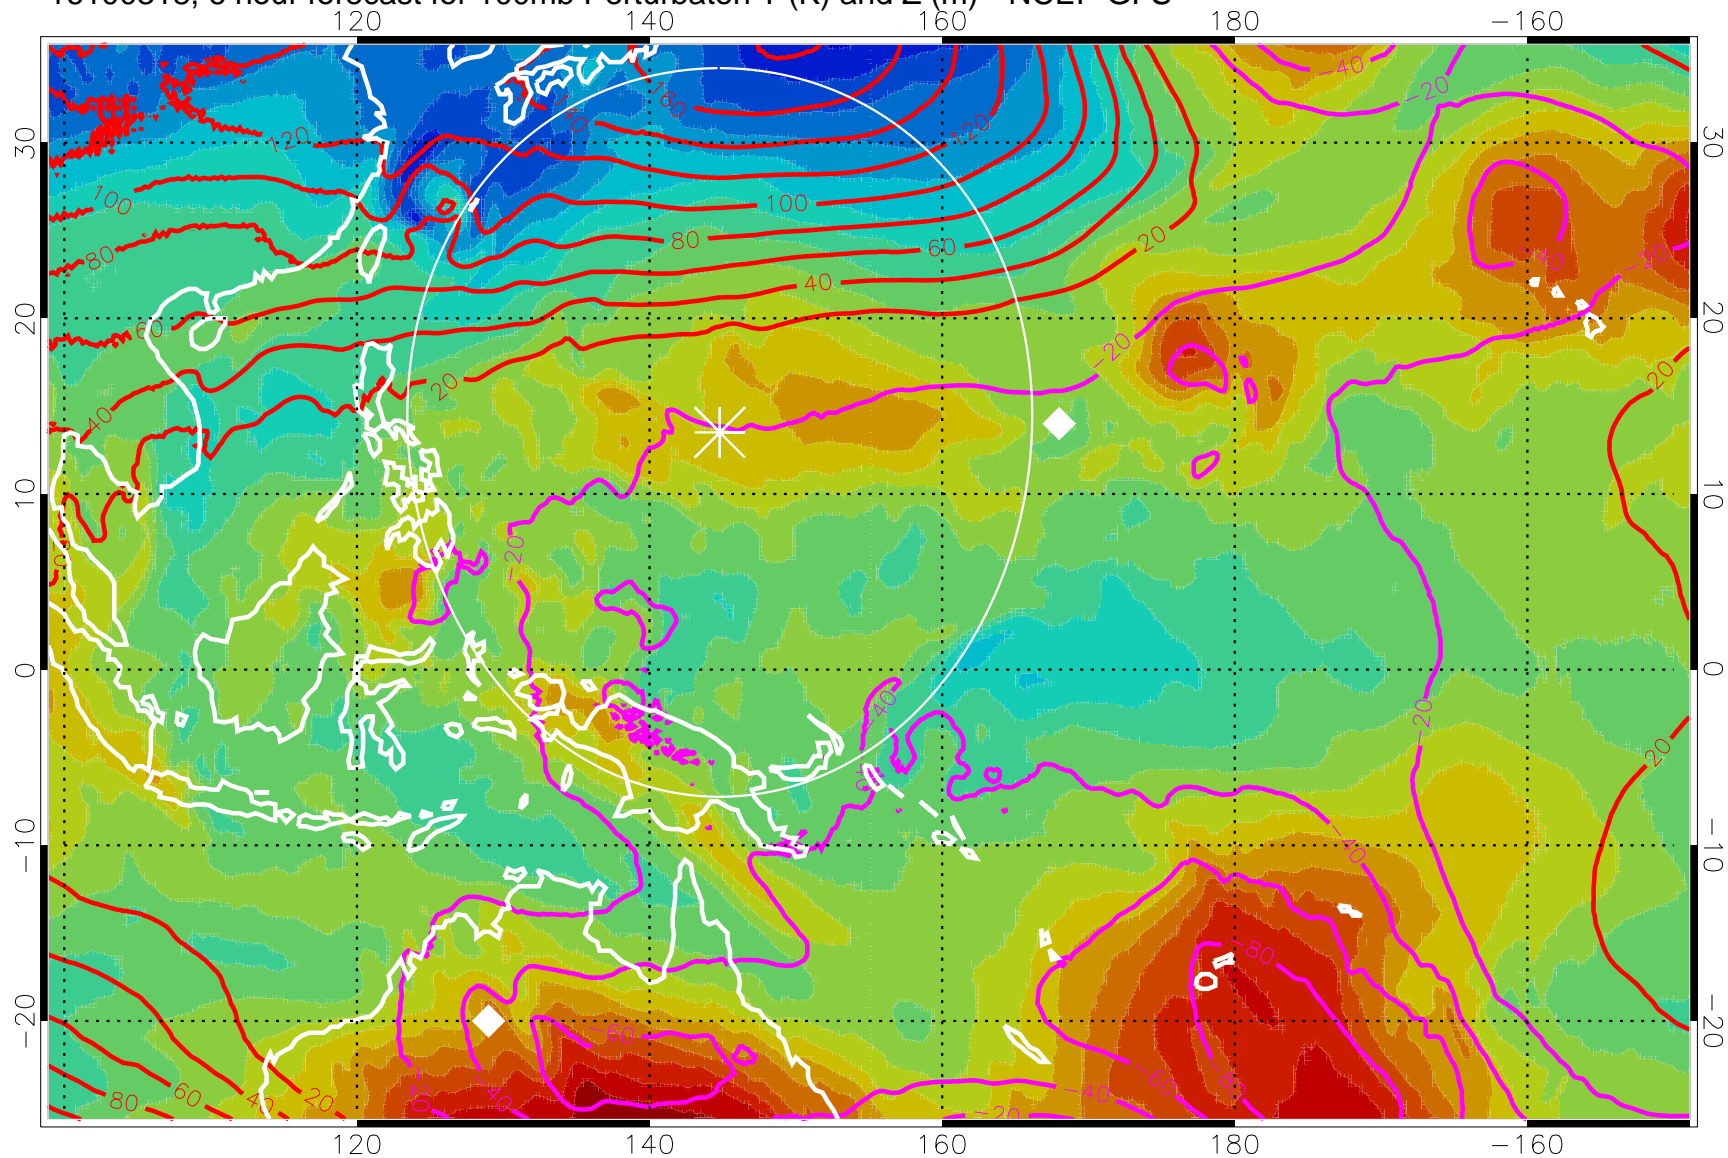

16100318, 6 hour forecast for 100mb Perturbaton T (K) and Z (m)-- NCEP GFS

Contours are 100 mbar Z perturbation (m)
Positive Z Contours
Negative Z Contours
Diamonds-mean pos. of anticyclones

Range ring of 2304 km