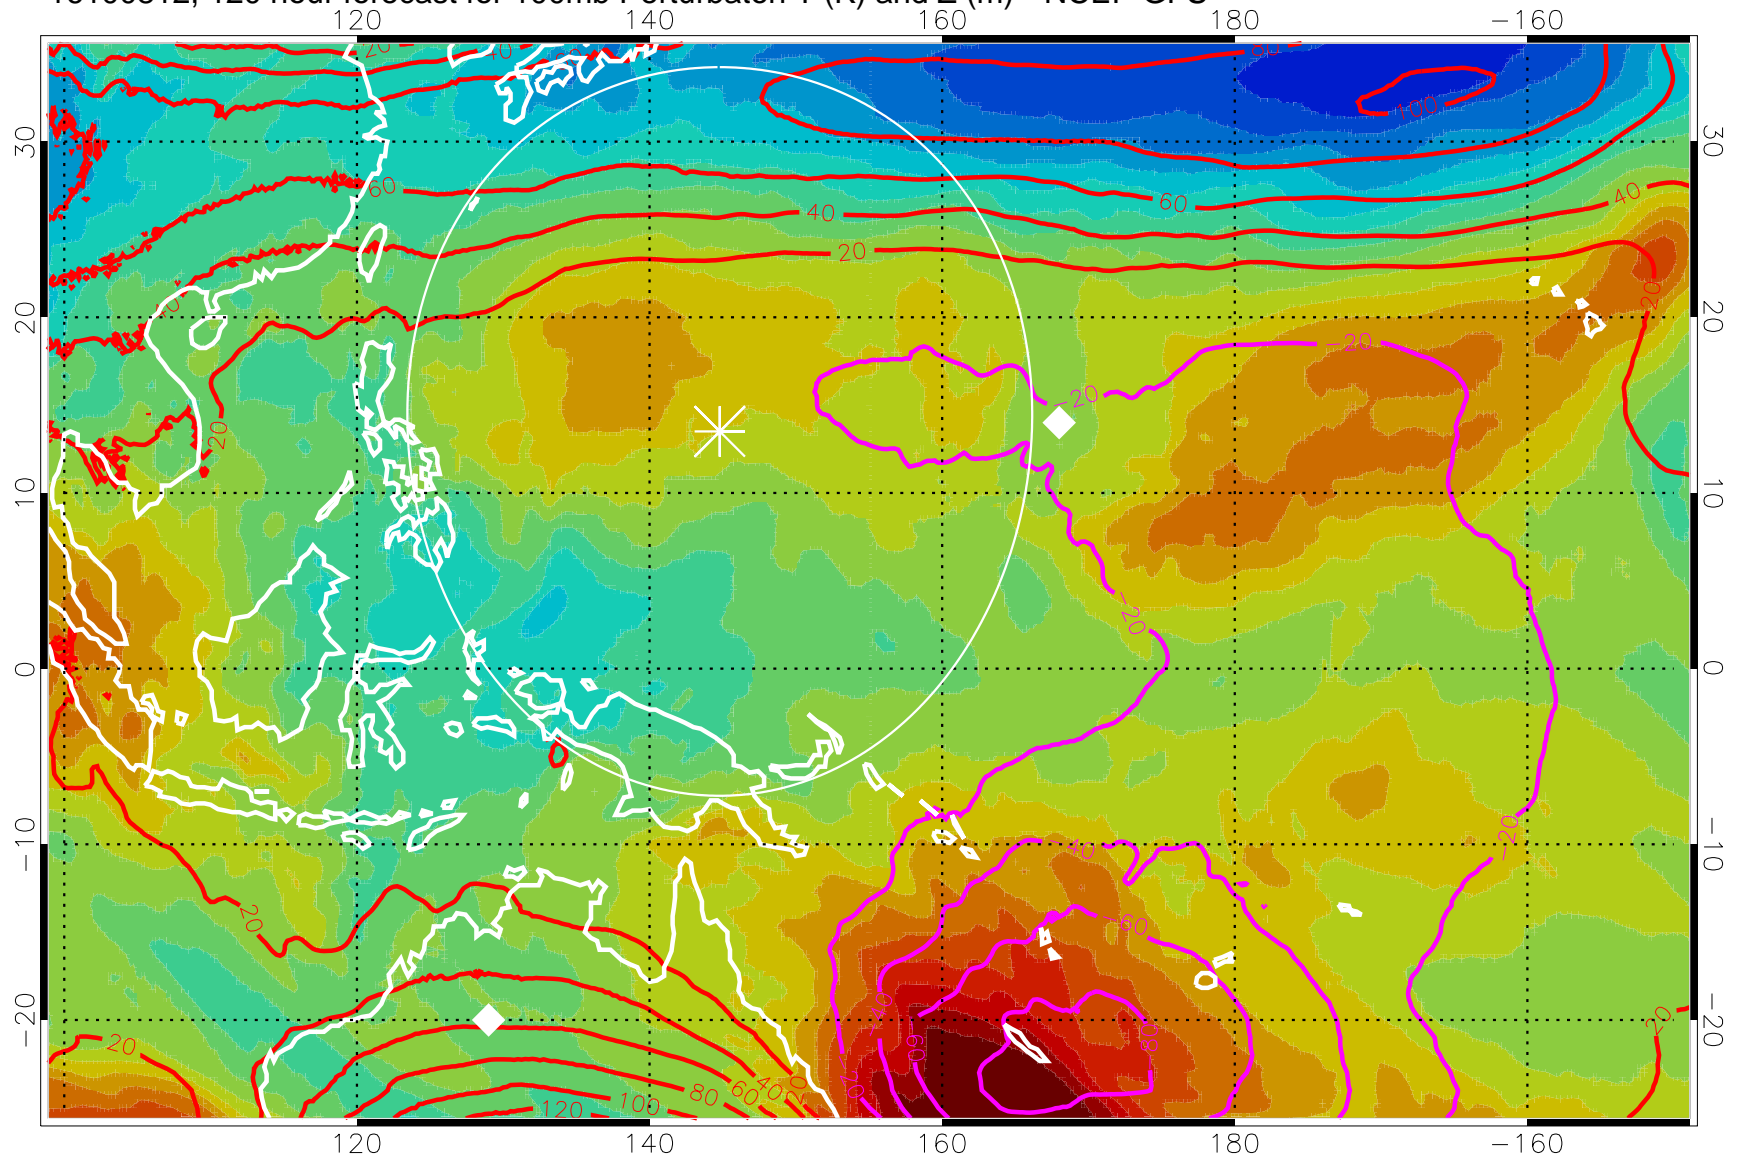

16100812, 120 hour forecast for 100mb Perturbaton T (K) and Z (m)-- NCEP GFS

Contours are 100 mbar Z perturbation (m)
Positive Z Contours
Negative Z Contours
Diamonds-mean pos. of anticyclones

Range ring of 2304 km