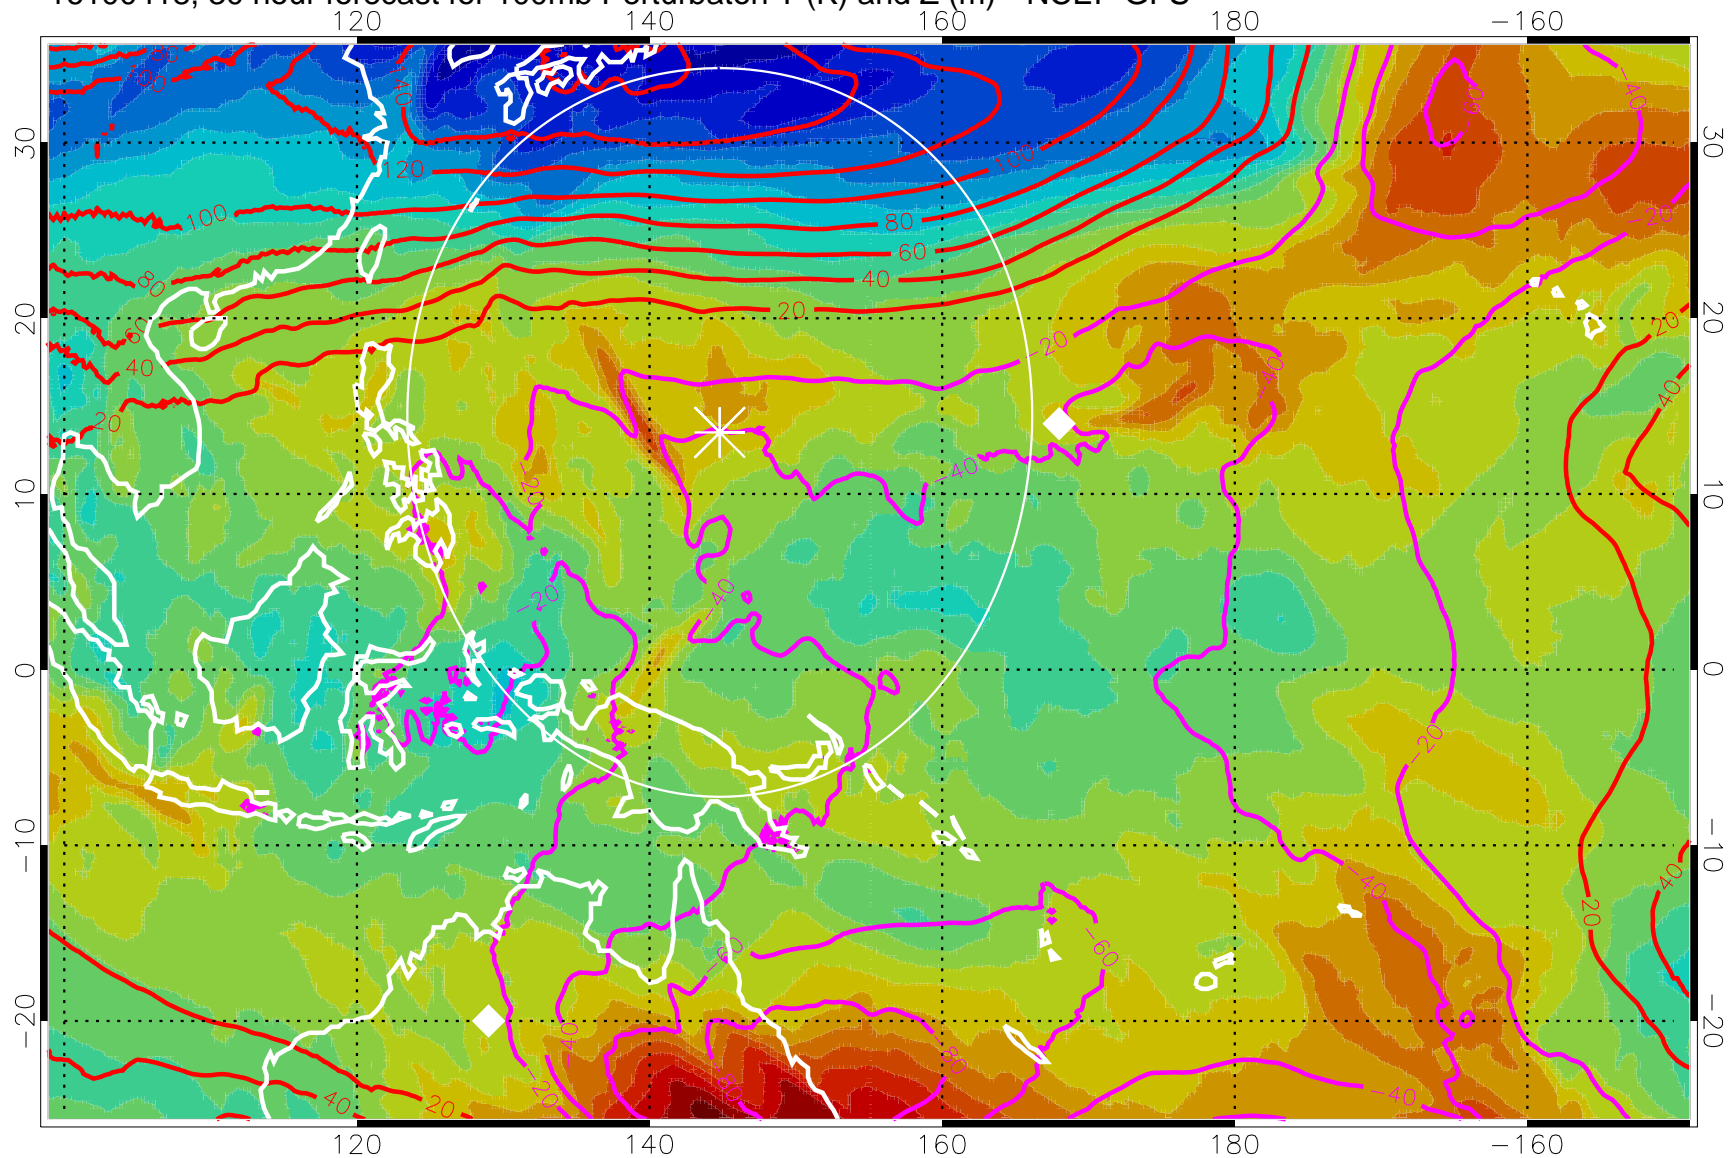

16100418, 30 hour forecast for 100mb Perturbaton T (K) and Z (m)-- NCEP GFS

Contours are 100 mbar Z perturbation (m)
Positive Z Contours
Negative Z Contours
Diamonds-mean pos. of anticyclones

Range ring of 2304 km