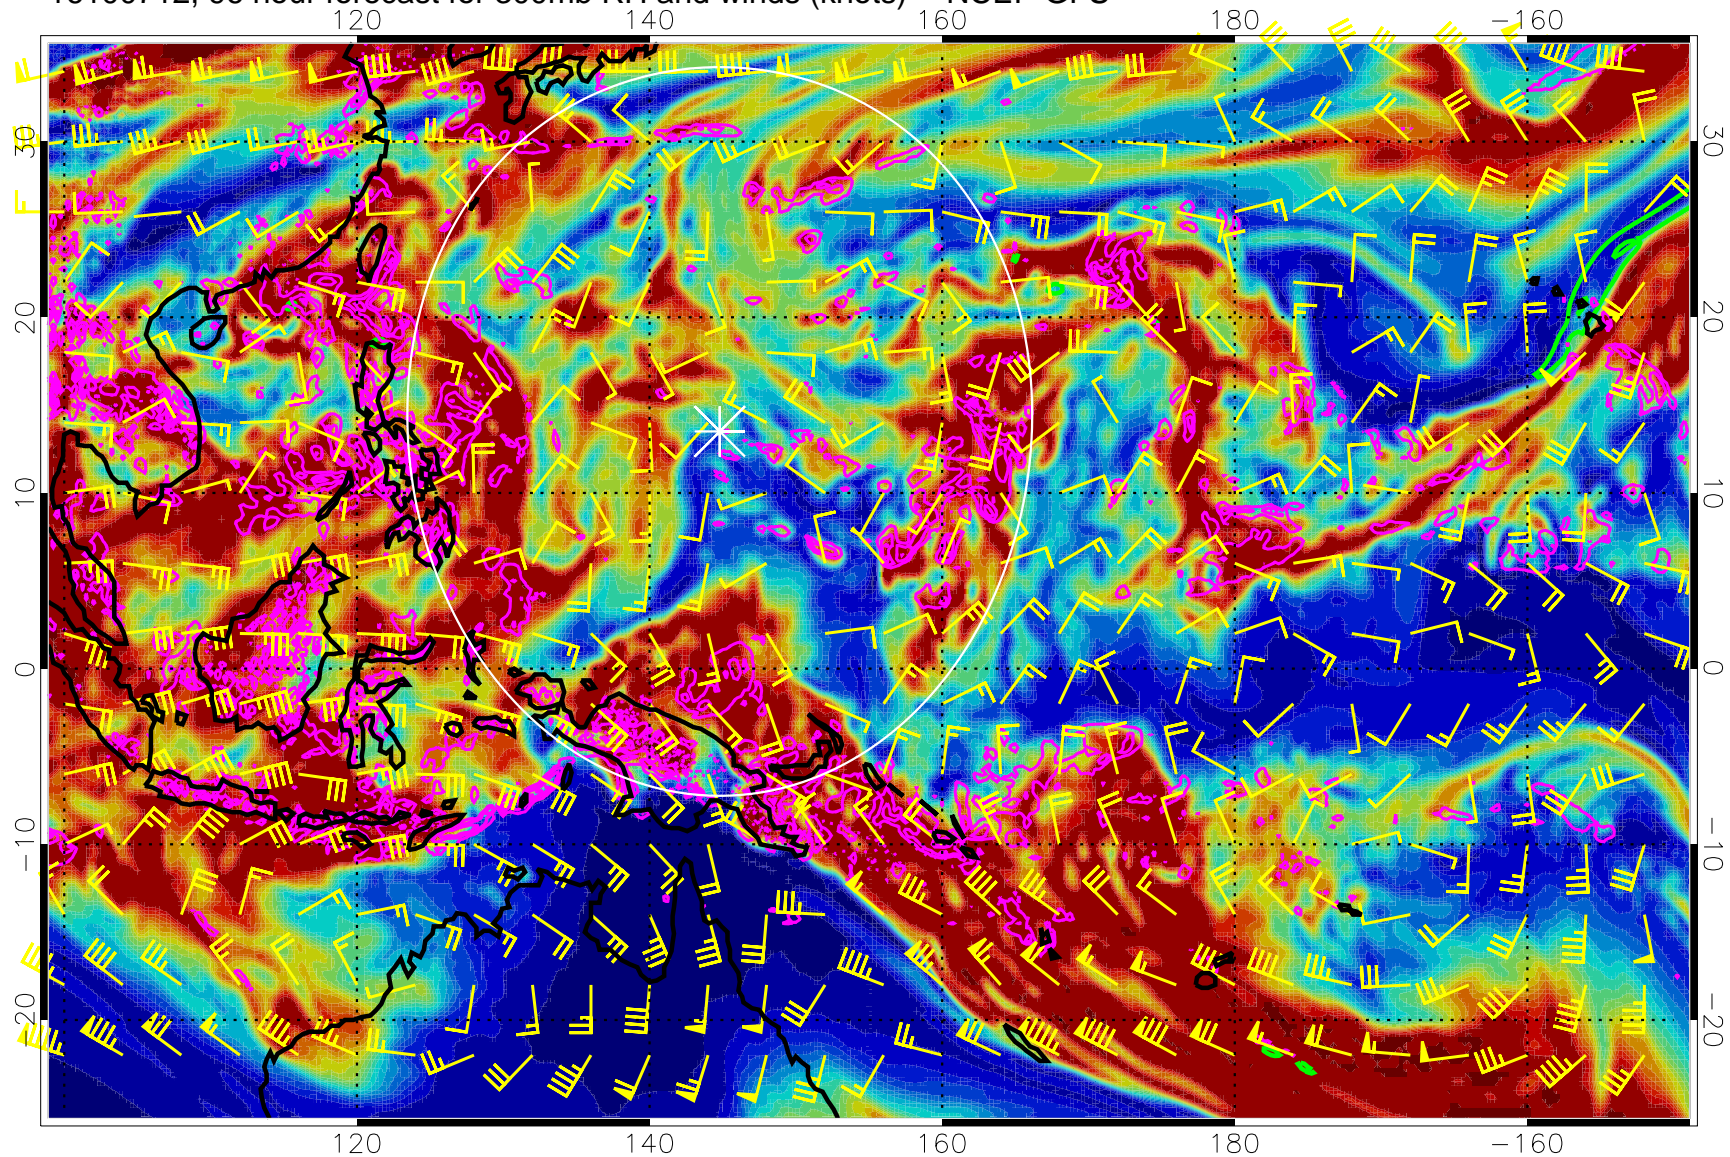

16100712, 96 hour forecast for 300mb RH and winds (knots) -- NCEP GFS

Precip (tot dot, conv sol) mm/day 40 mm/day contours, min 20

EPV Tropopause (2 PVU) Position

Range ring of 2304 km