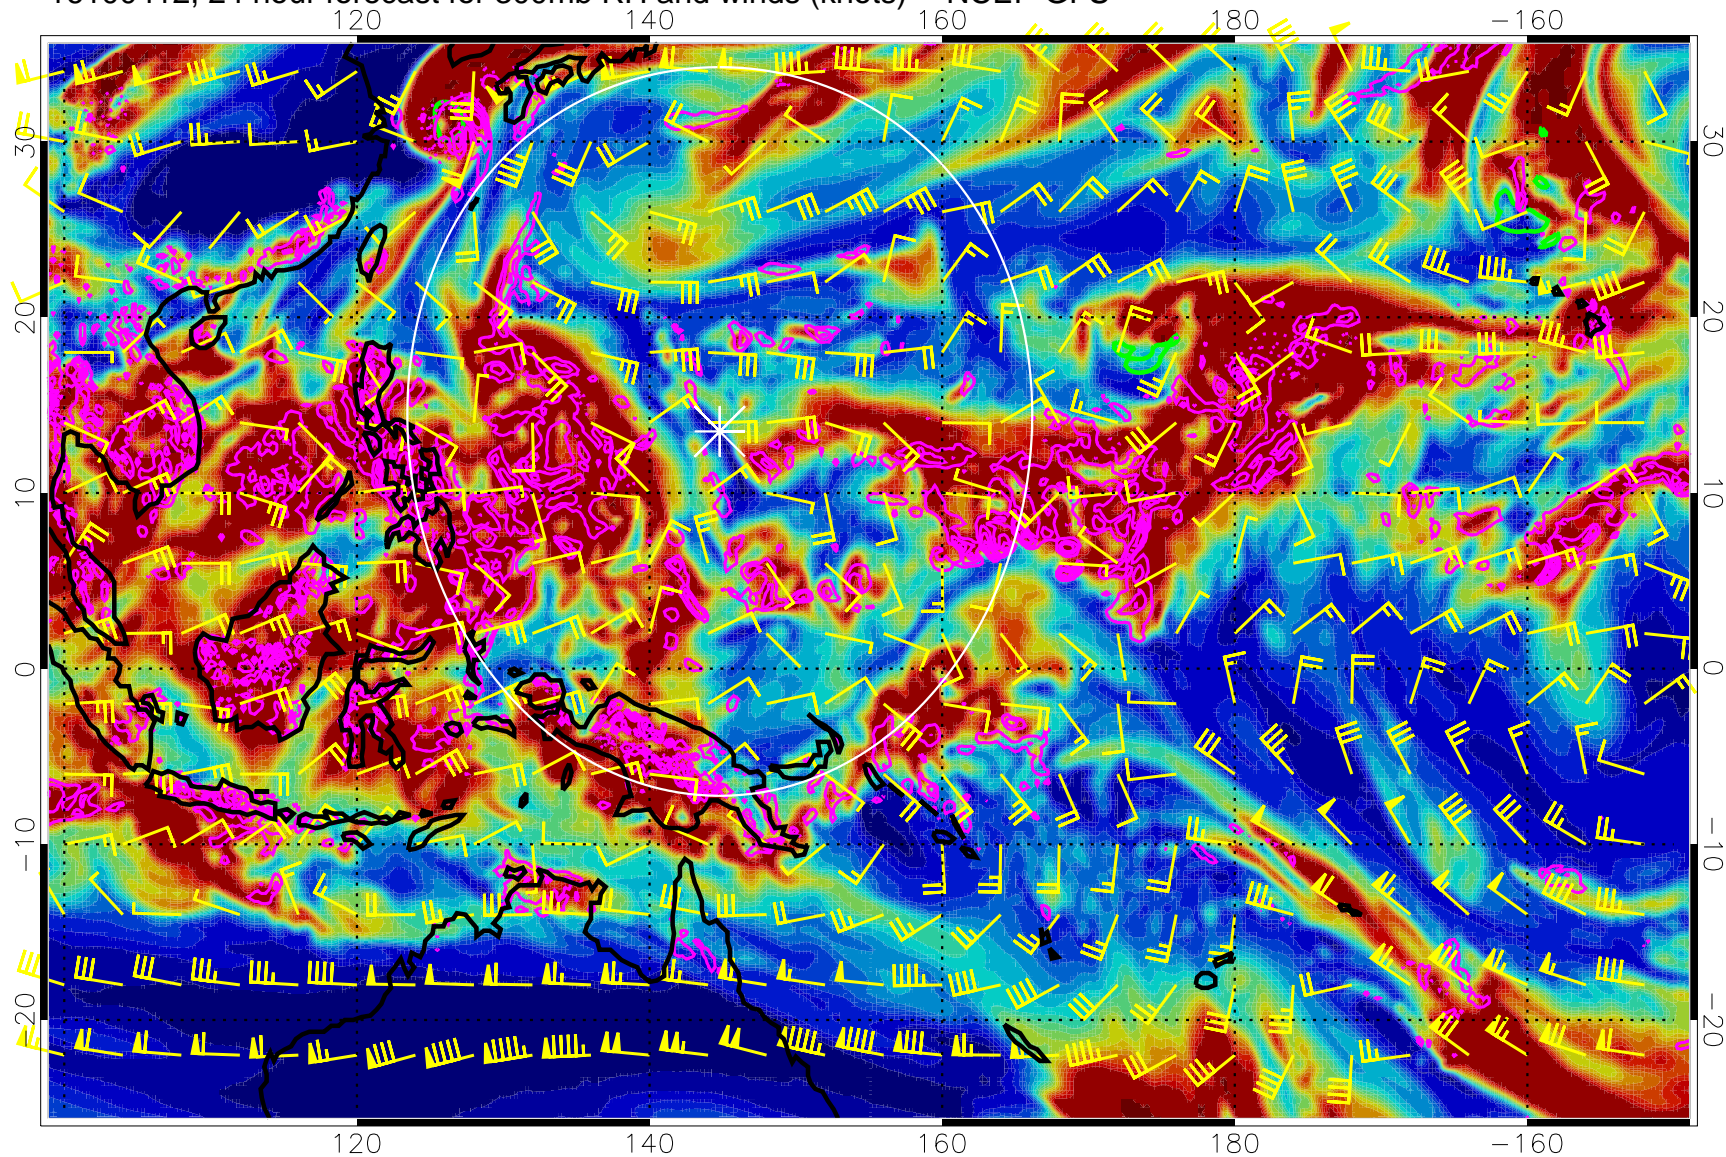

16100318, 6 hour forecast for 300mb RH and winds (knots) -- NCEP GFS

Precip (tot dot, conv sol) mm/day 40 mm/day contours, min 20

EPV Tropopause (2 PVU) Position

Range ring of 2304 km

16100400, 12 hour forecast for 300mb RH and winds (knots) -- NCEP GFS

Precip (tot dot, conv sol) mm/day 40 mm/day contours, min 20

EPV Tropopause (2 PVU) Position

Range ring of 2304 km

16100406, 18 hour forecast for 300mb RH and winds (knots) -- NCEP GFS

Precip (tot dot, conv sol) mm/day 40 mm/day contours, min 20

EPV Tropopause (2 PVU) Position

Range ring of 2304 km

16100412, 24 hour forecast for 300mb RH and winds (knots) -- NCEP GFS

Precip (tot dot, conv sol) mm/day 40 mm/day contours, min 20

EPV Tropopause (2 PVU) Position

Range ring of 2304 km

16100418, 30 hour forecast for 300mb RH and winds (knots) -- NCEP GFS

Precip (tot dot, conv sol) mm/day 40 mm/day contours, min 20

EPV Tropopause (2 PVU) Position

Range ring of 2304 km