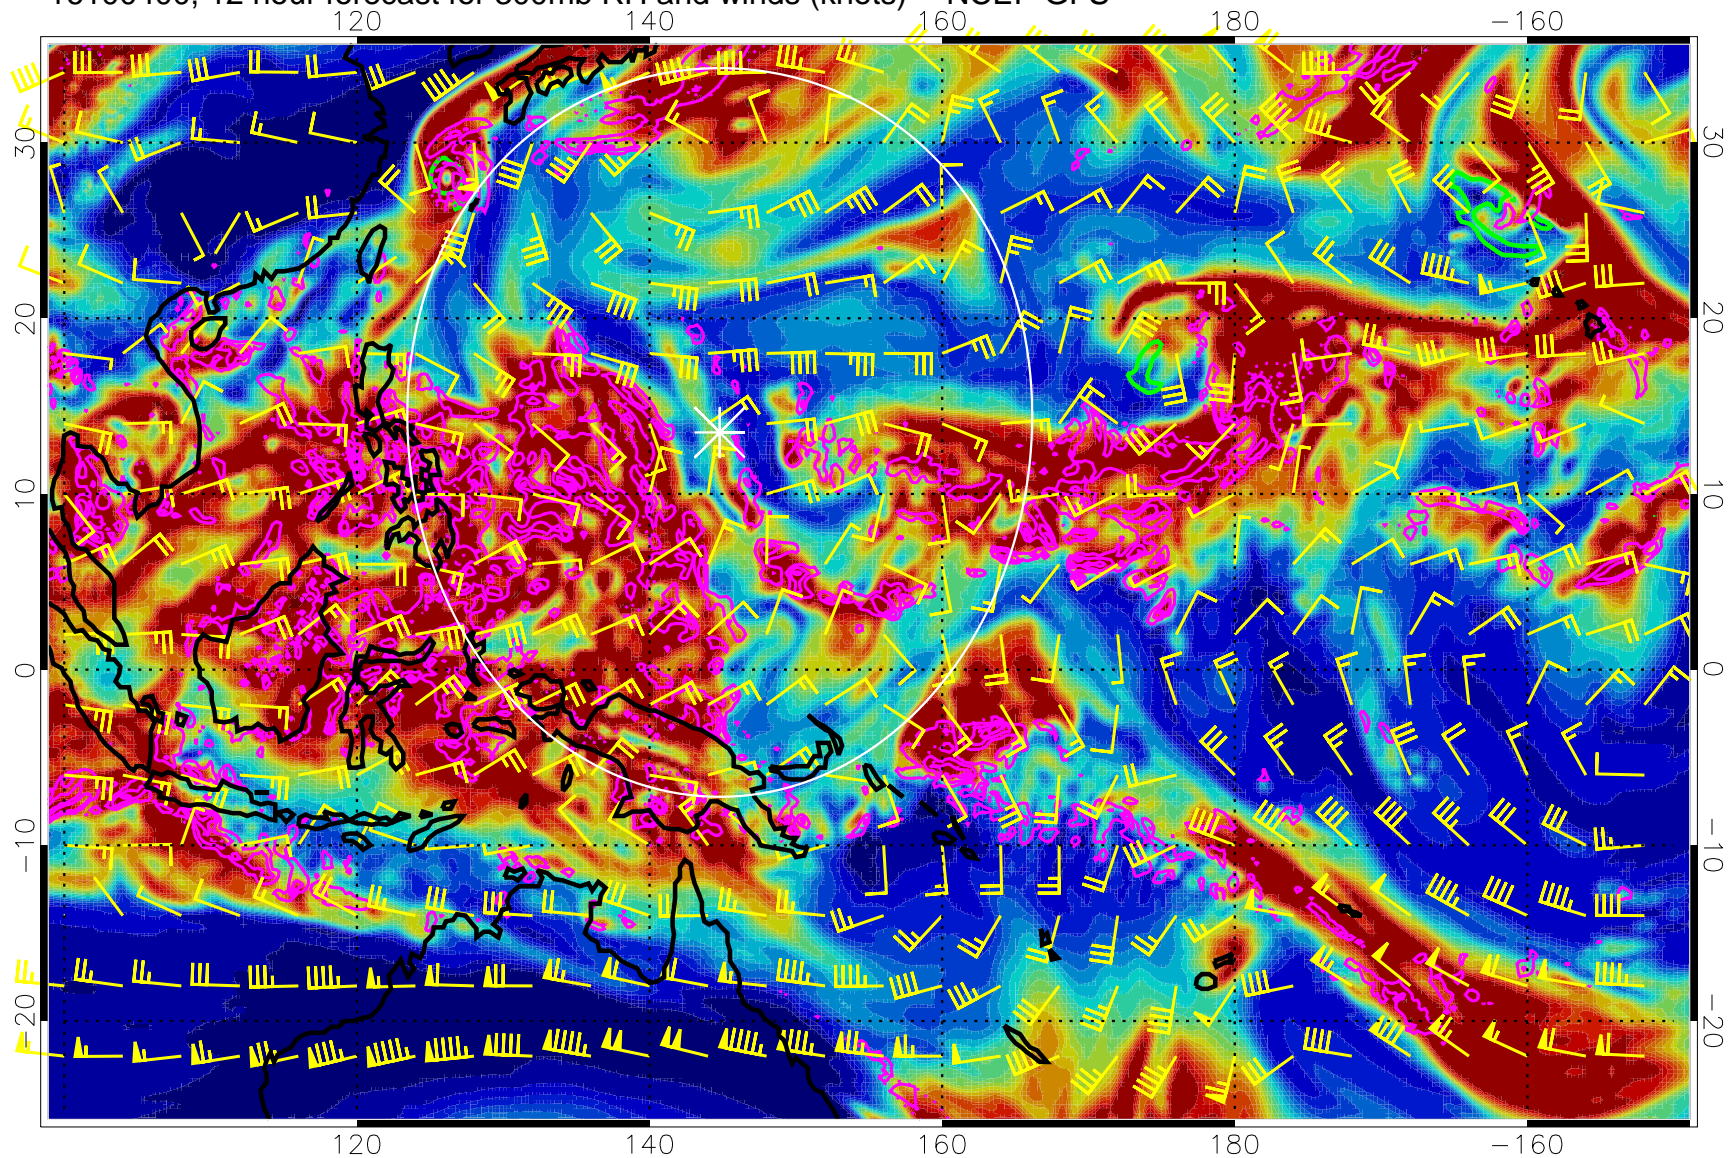

16100318, 6 hour forecast for 300mb RH and winds (knots) -- NCEP GFS

Precip (tot dot, conv sol) mm/day 40 mm/day contours, min 20

EPV Tropopause (2 PVU) Position

Range ring of 2304 km

16100400, 12 hour forecast for 300mb RH and winds (knots) -- NCEP GFS

Precip (tot dot, conv sol) mm/day 40 mm/day contours, min 20

EPV Tropopause (2 PVU) Position

Range ring of 2304 km

16100406, 18 hour forecast for 300mb RH and winds (knots) -- NCEP GFS

Precip (tot dot, conv sol) mm/day 40 mm/day contours, min 20

EPV Tropopause (2 PVU) Position

Range ring of 2304 km

16100412, 24 hour forecast for 300mb RH and winds (knots) -- NCEP GFS

Precip (tot dot, conv sol) mm/day 40 mm/day contours, min 20

EPV Tropopause (2 PVU) Position

Range ring of 2304 km

16100418, 30 hour forecast for 300mb RH and winds (knots) -- NCEP GFS

Precip (tot dot, conv sol) mm/day 40 mm/day contours, min 20

EPV Tropopause (2 PVU) Position

Range ring of 2304 km