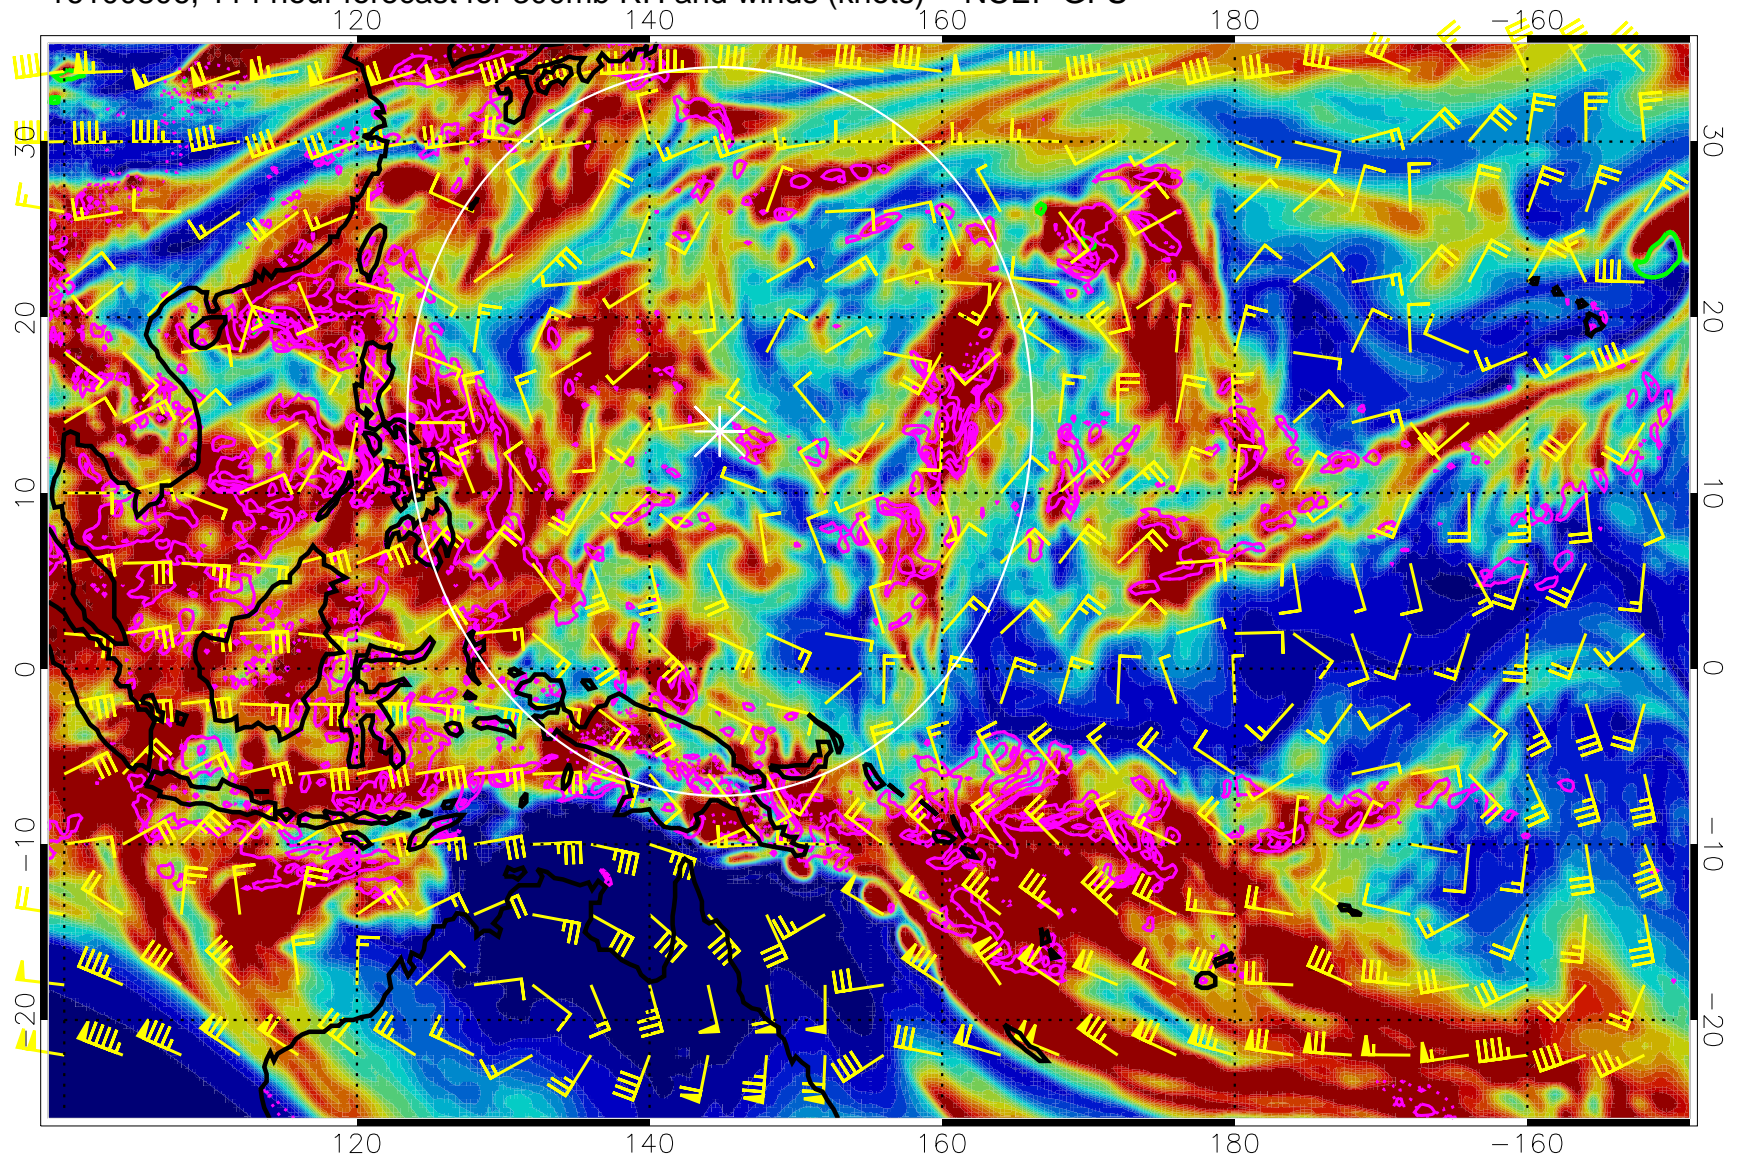

Precip (tot dot, conv sol) mm/day 40 mm/day contours, min 20

EPV Tropopause (2 PVU) Position

Range ring of 2304 km

16100800, 108 hour forecast for 300mb RH and winds (knots) -- NCEP GFS

Precip (tot dot, conv sol) mm/day 40 mm/day contours, min 20

EPV Tropopause (2 PVU) Position

Range ring of 2304 km

16100806, 114 hour forecast for 300mb RH and winds (knots) -- NCEP GFS

Precip (tot dot, conv sol) mm/day 40 mm/day contours, min 20

EPV Tropopause (2 PVU) Position