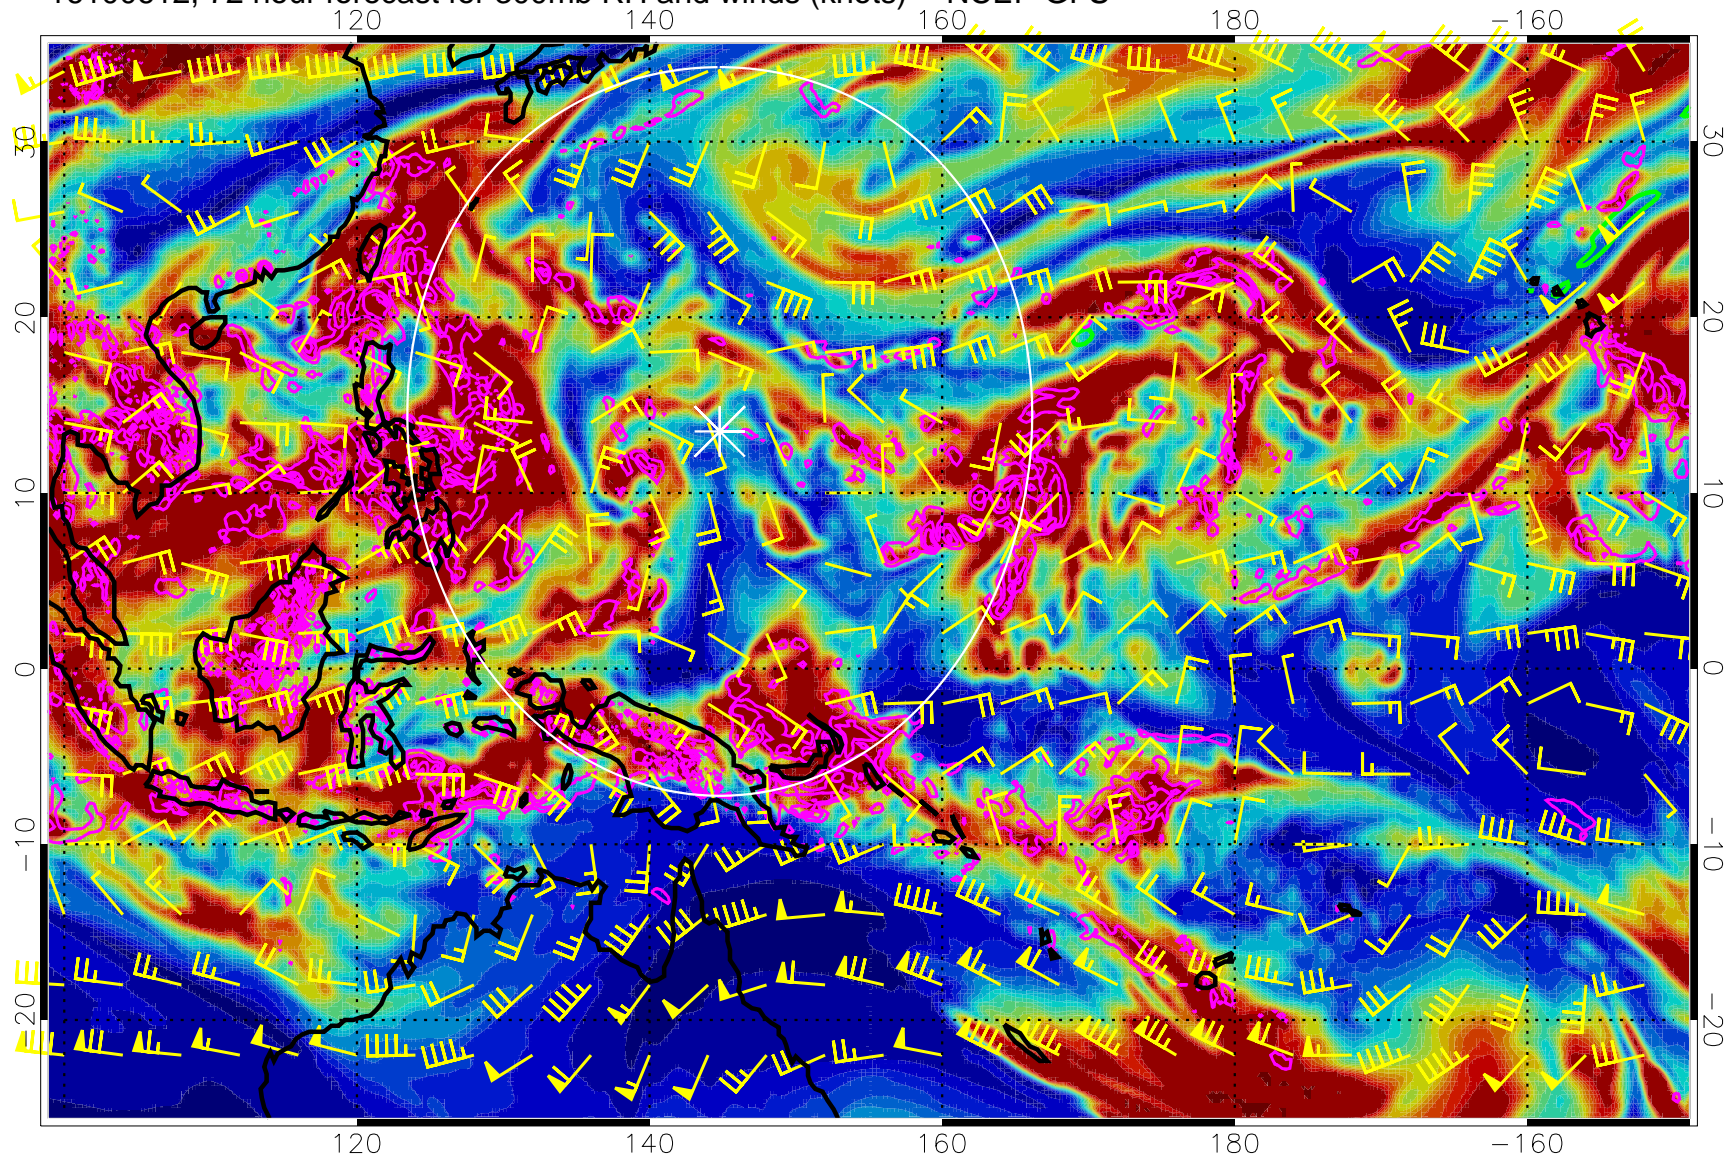

16100612, 72 hour forecast for 300mb RH and winds (knots) -- NCEP GFS

Precip (tot dot, conv sol) mm/day 40 mm/day contours, min 20

EPV Tropopause (2 PVU) Position

Range ring of 2304 km