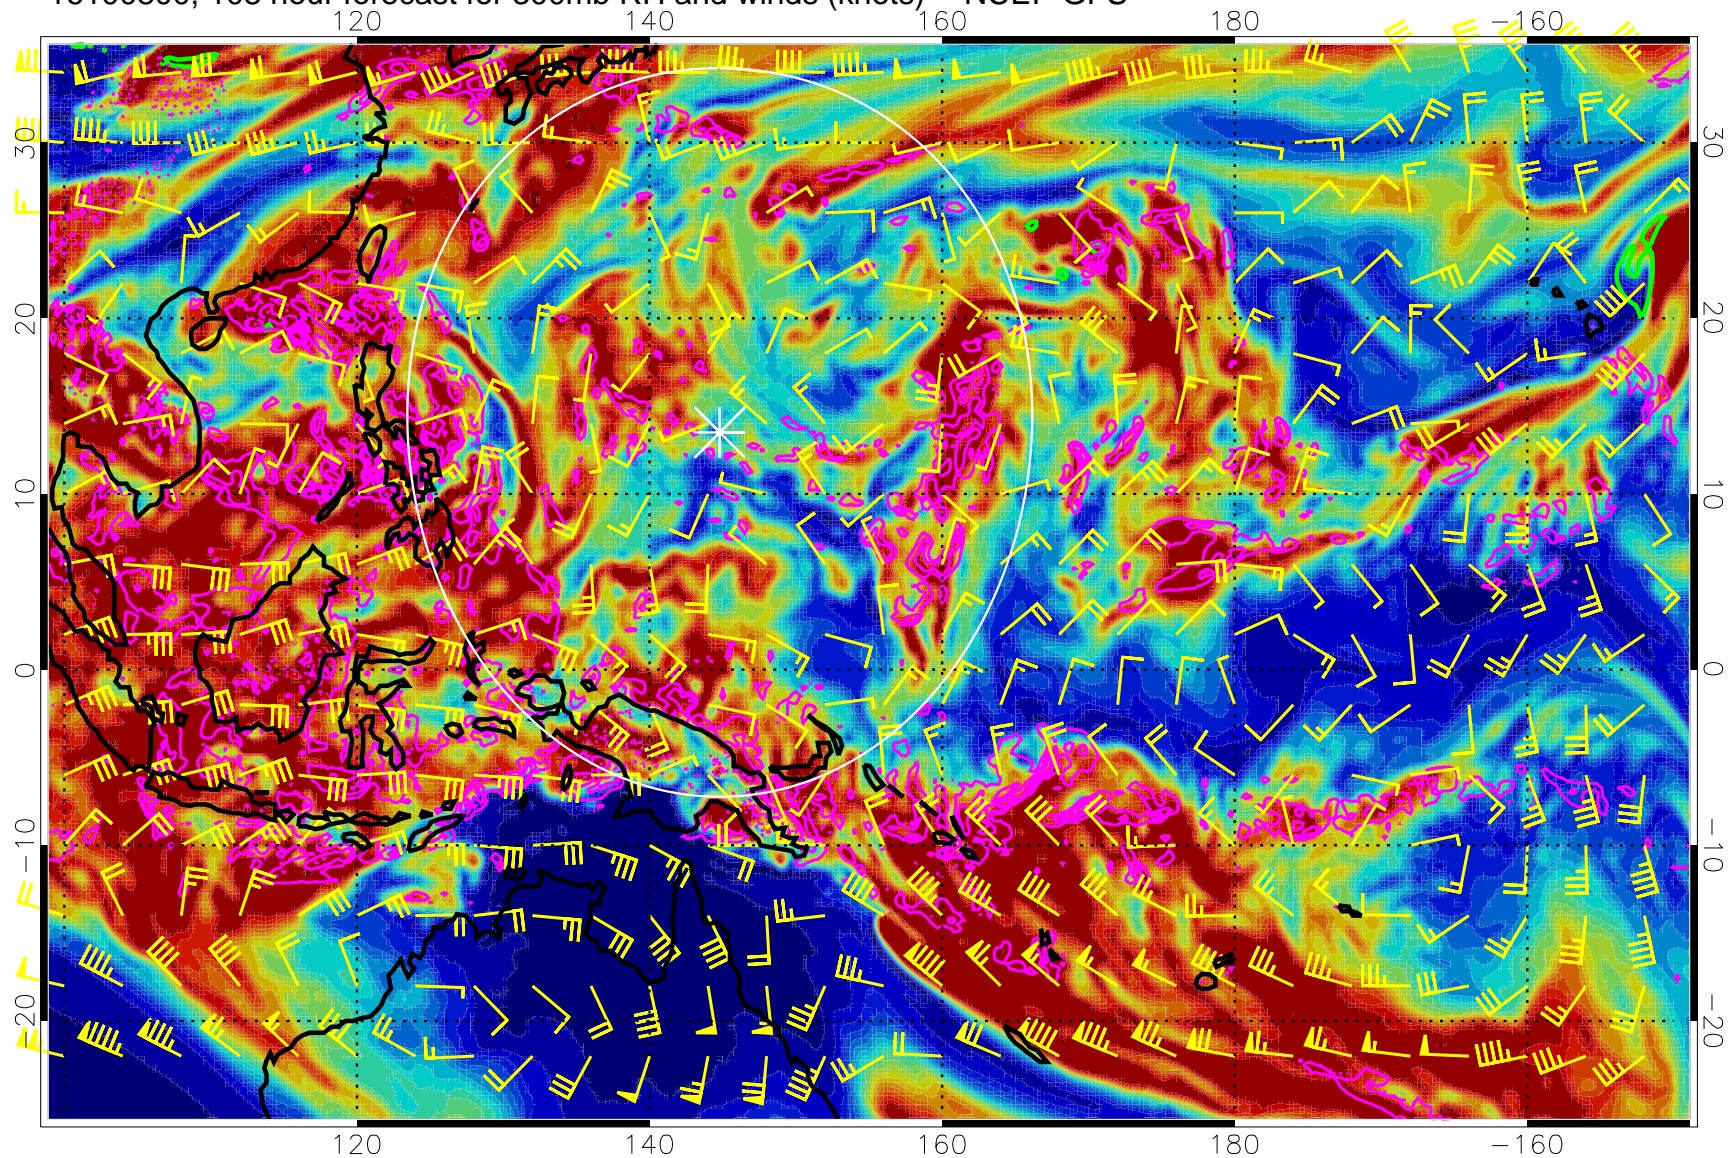

16100712, 96 hour forecast for 300mb RH and winds (knots) -- NCEP GFS

Precip (tot dot, conv sol) mm/day 40 mm/day contours, min 20

EPV Tropopause (2 PVU) Position

Range ring of 2304 km

16100718, 102 hour forecast for 300mb RH and winds (knots) -- NCEP GFS

Precip (tot dot, conv sol) mm/day 40 mm/day contours, min 20

EPV Tropopause (2 PVU) Position

Range ring of 2304 km

16100800, 108 hour forecast for 300mb RH and winds (knots) -- NCEP GFS

Precip (tot dot, conv sol) mm/day 40 mm/day contours, min 20