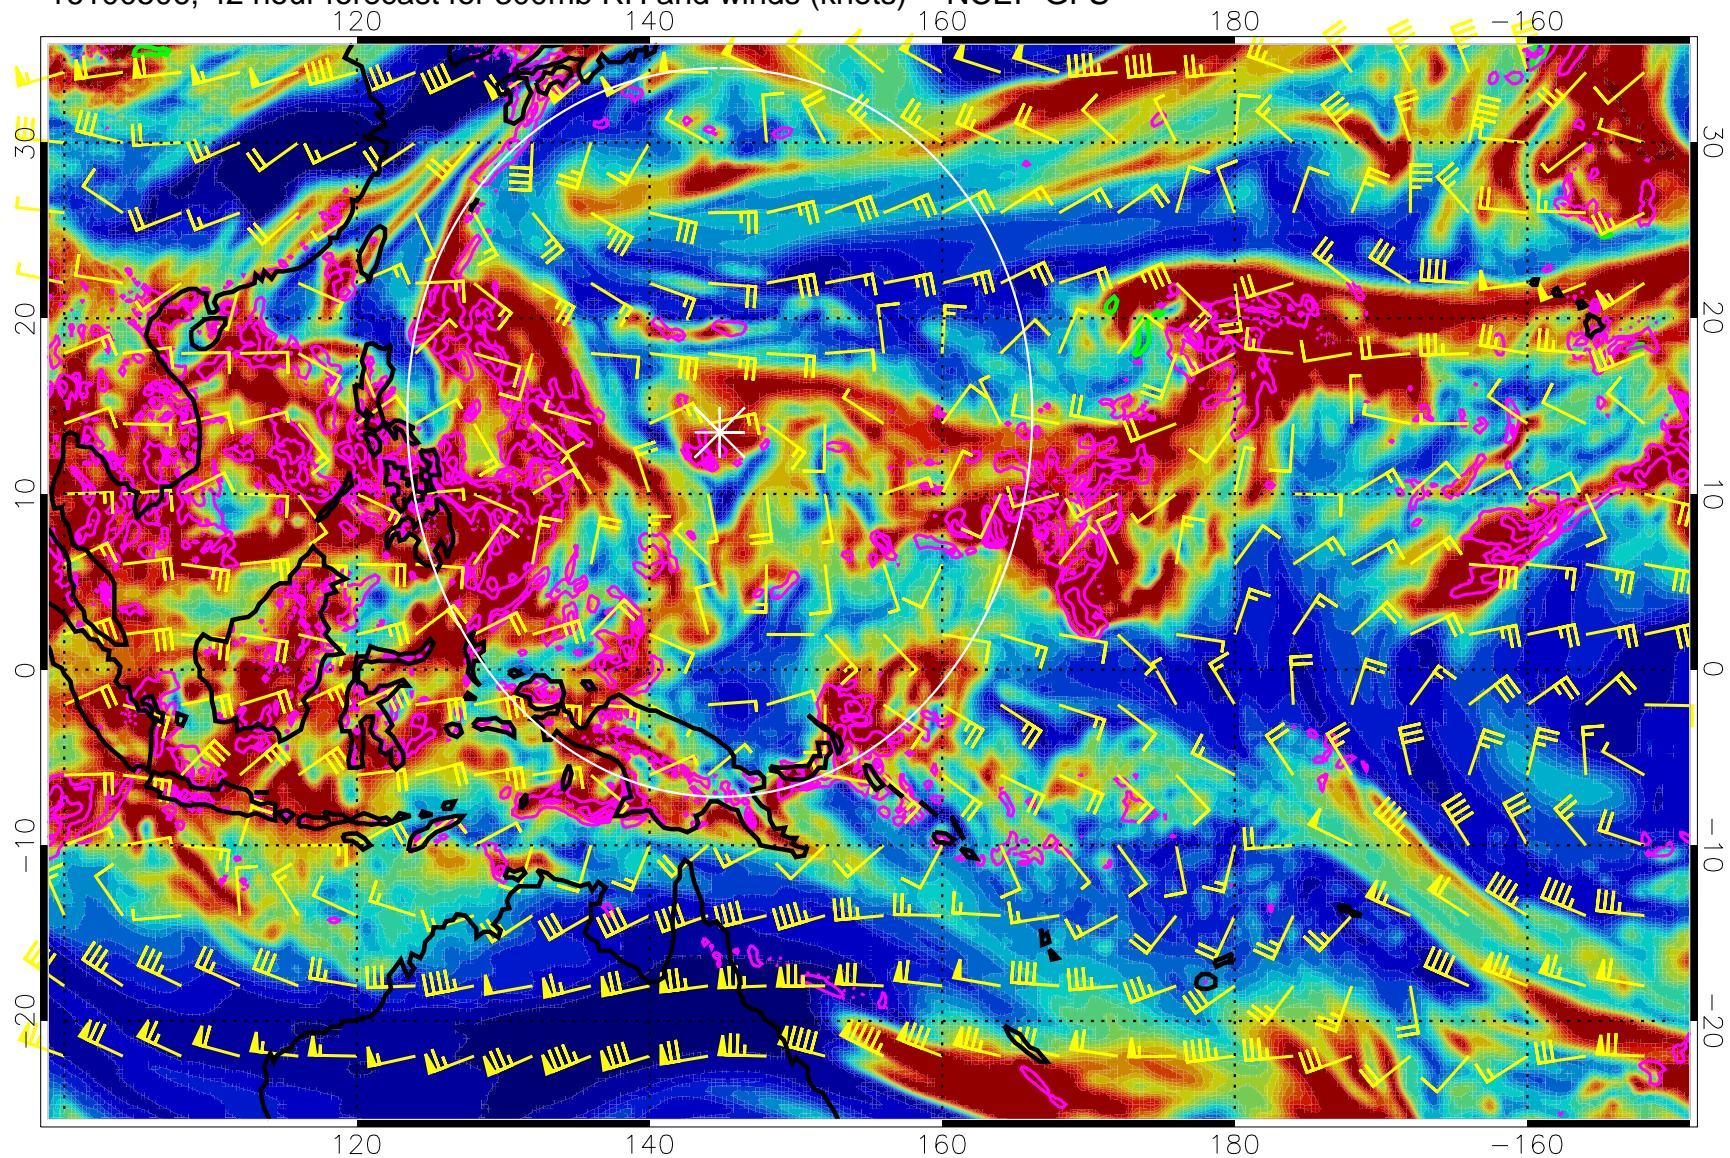

16100500, 36 hour forecast for 300mb RH and winds (knots) -- NCEP GFS

Precip (tot dot, conv sol) mm/day 40 mm/day contours, min 20

EPV Tropopause (2 PVU) Position

Range ring of 2304 km

16100506, 42 hour forecast for 300mb RH and winds (knots) -- NCEP GFS

Precip (tot dot, conv sol) mm/day 40 mm/day contours, min 20

EPV Tropopause (2 PVU) Position

Range ring of 2304 km

16100512, 48 hour forecast for 300mb RH and winds (knots) -- NCEP GFS

Precip (tot dot, conv sol) mm/day 40 mm/day contours, min 20