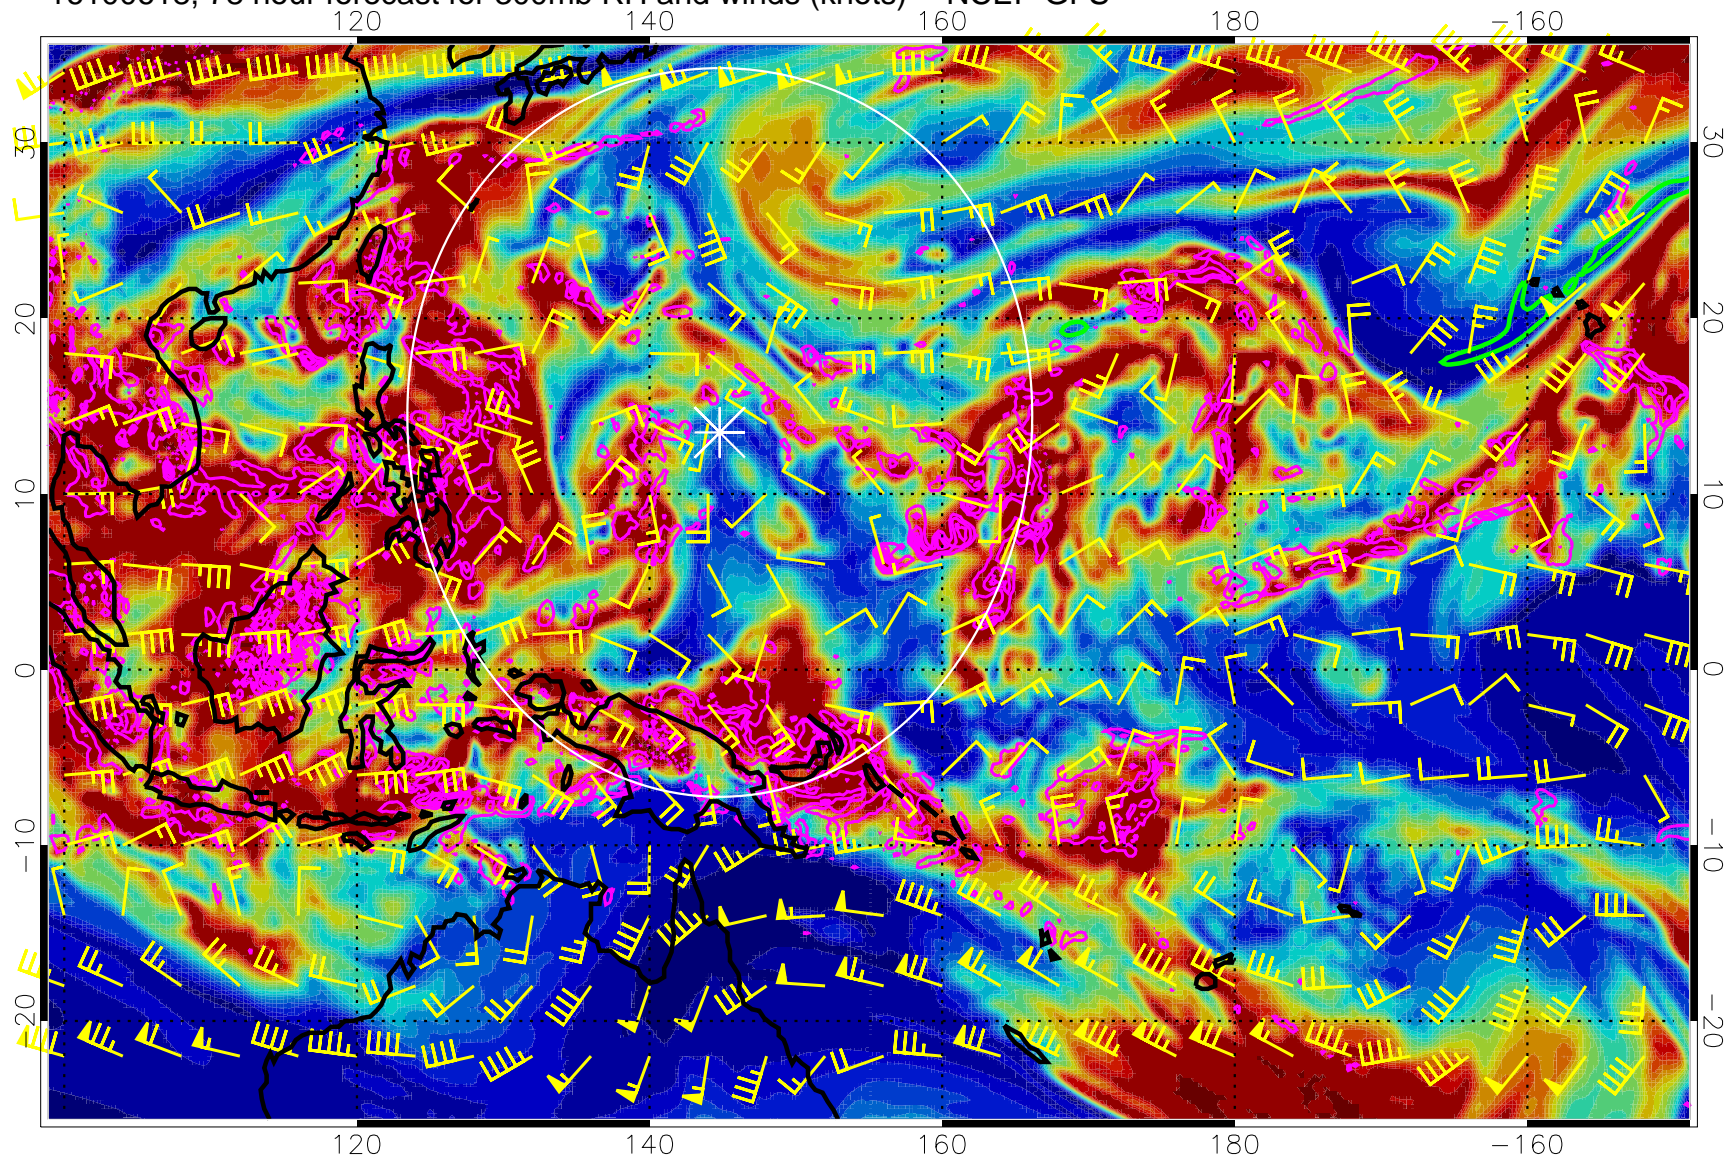

16100606, 66 hour forecast for 300mb RH and winds (knots) -- NCEP GFS

16100612, 72 hour forecast for 300mb RH and winds (knots) -- NCEP GFS

Precip (tot dot, conv sol) mm/day 40 mm/day contours, min 20

EPV Tropopause (2 PVU) Position

Range ring of 2304 km

16100618, 78 hour forecast for 300mb RH and winds (knots) -- NCEP GFS

Precip (tot dot, conv sol) mm/day 40 mm/day contours, min 20

EPV Tropopause (2 PVU) Position

Range ring of 2304 km