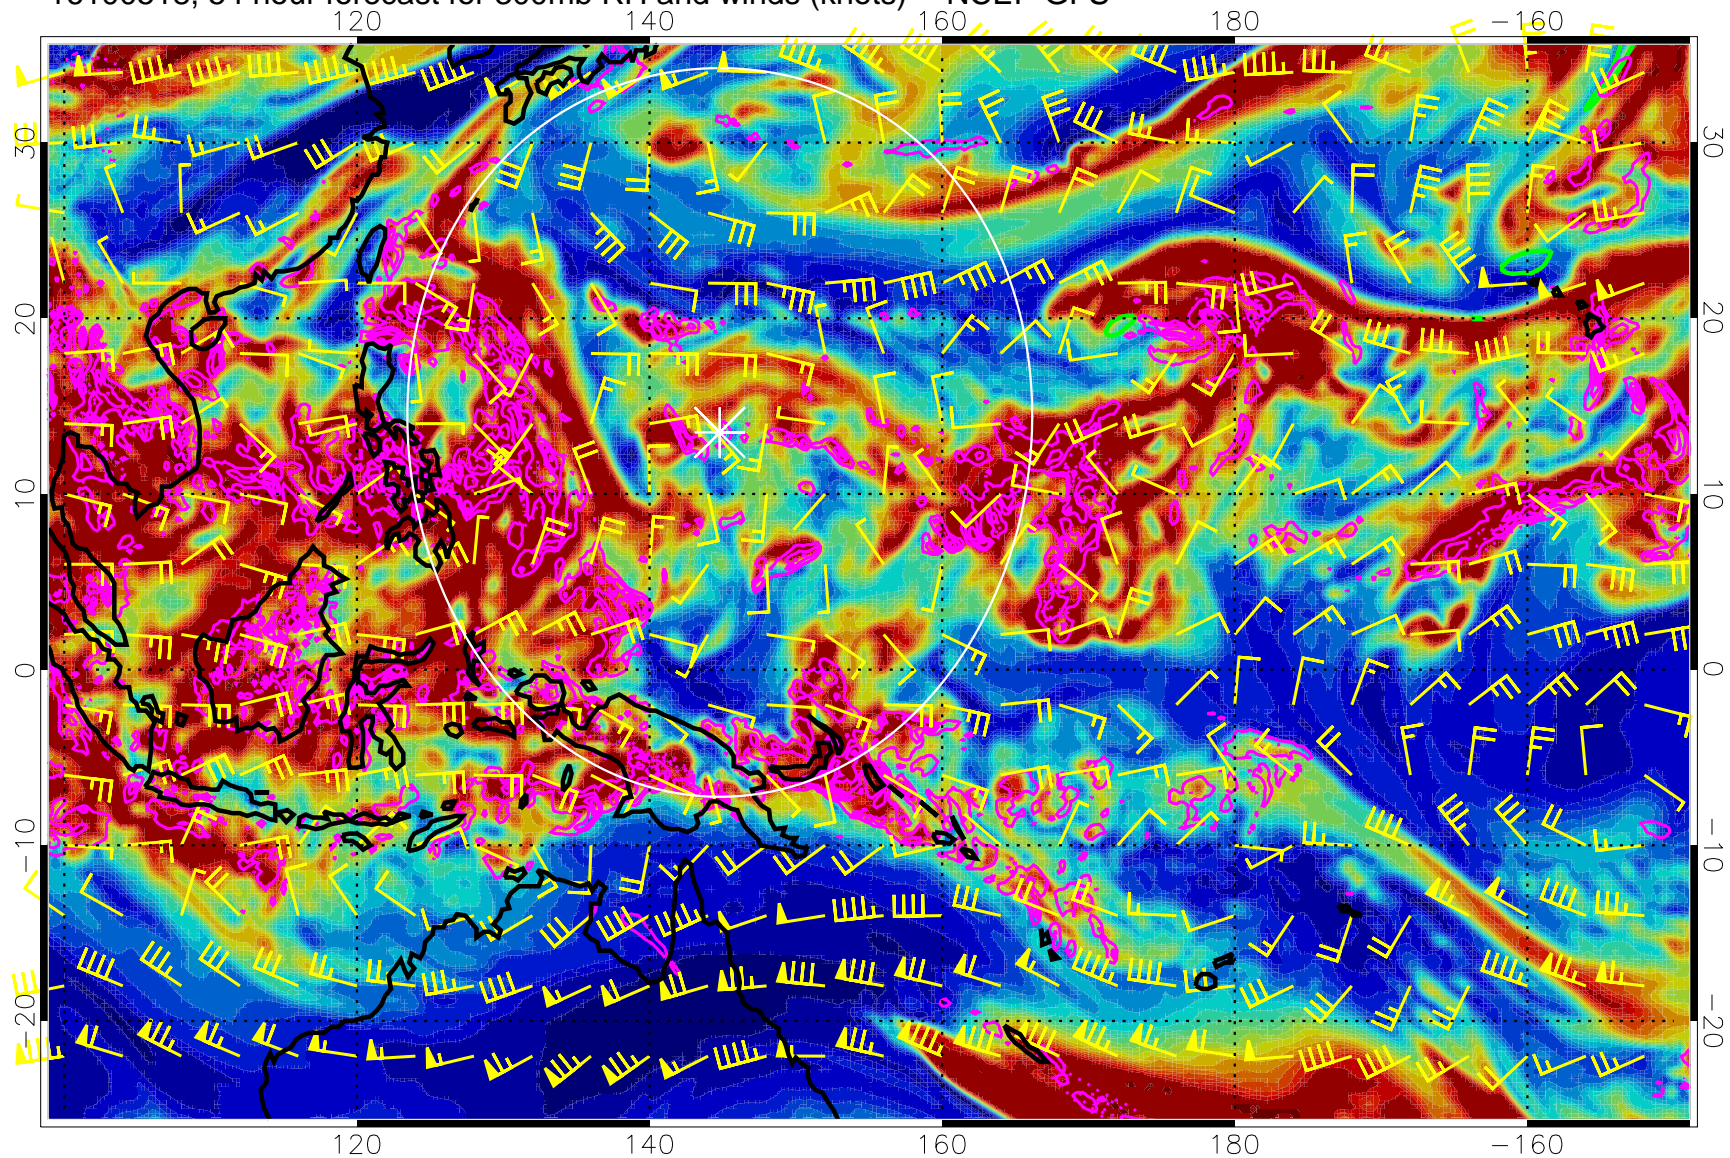

Precip (tot dot, conv sol) mm/day 40 mm/day contours, min 20

EPV Tropopause (2 PVU) Position

Range ring of 2304 km

16100512, 48 hour forecast for 300mb RH and winds (knots) -- NCEP GFS

Precip (tot dot, conv sol) mm/day 40 mm/day contours, min 20

EPV Tropopause (2 PVU) Position

Range ring of 2304 km

16100518, 54 hour forecast for 300mb RH and winds (knots) -- NCEP GFS

Precip (tot dot, conv sol) mm/day 40 mm/day contours, min 20

EPV Tropopause (2 PVU) Position