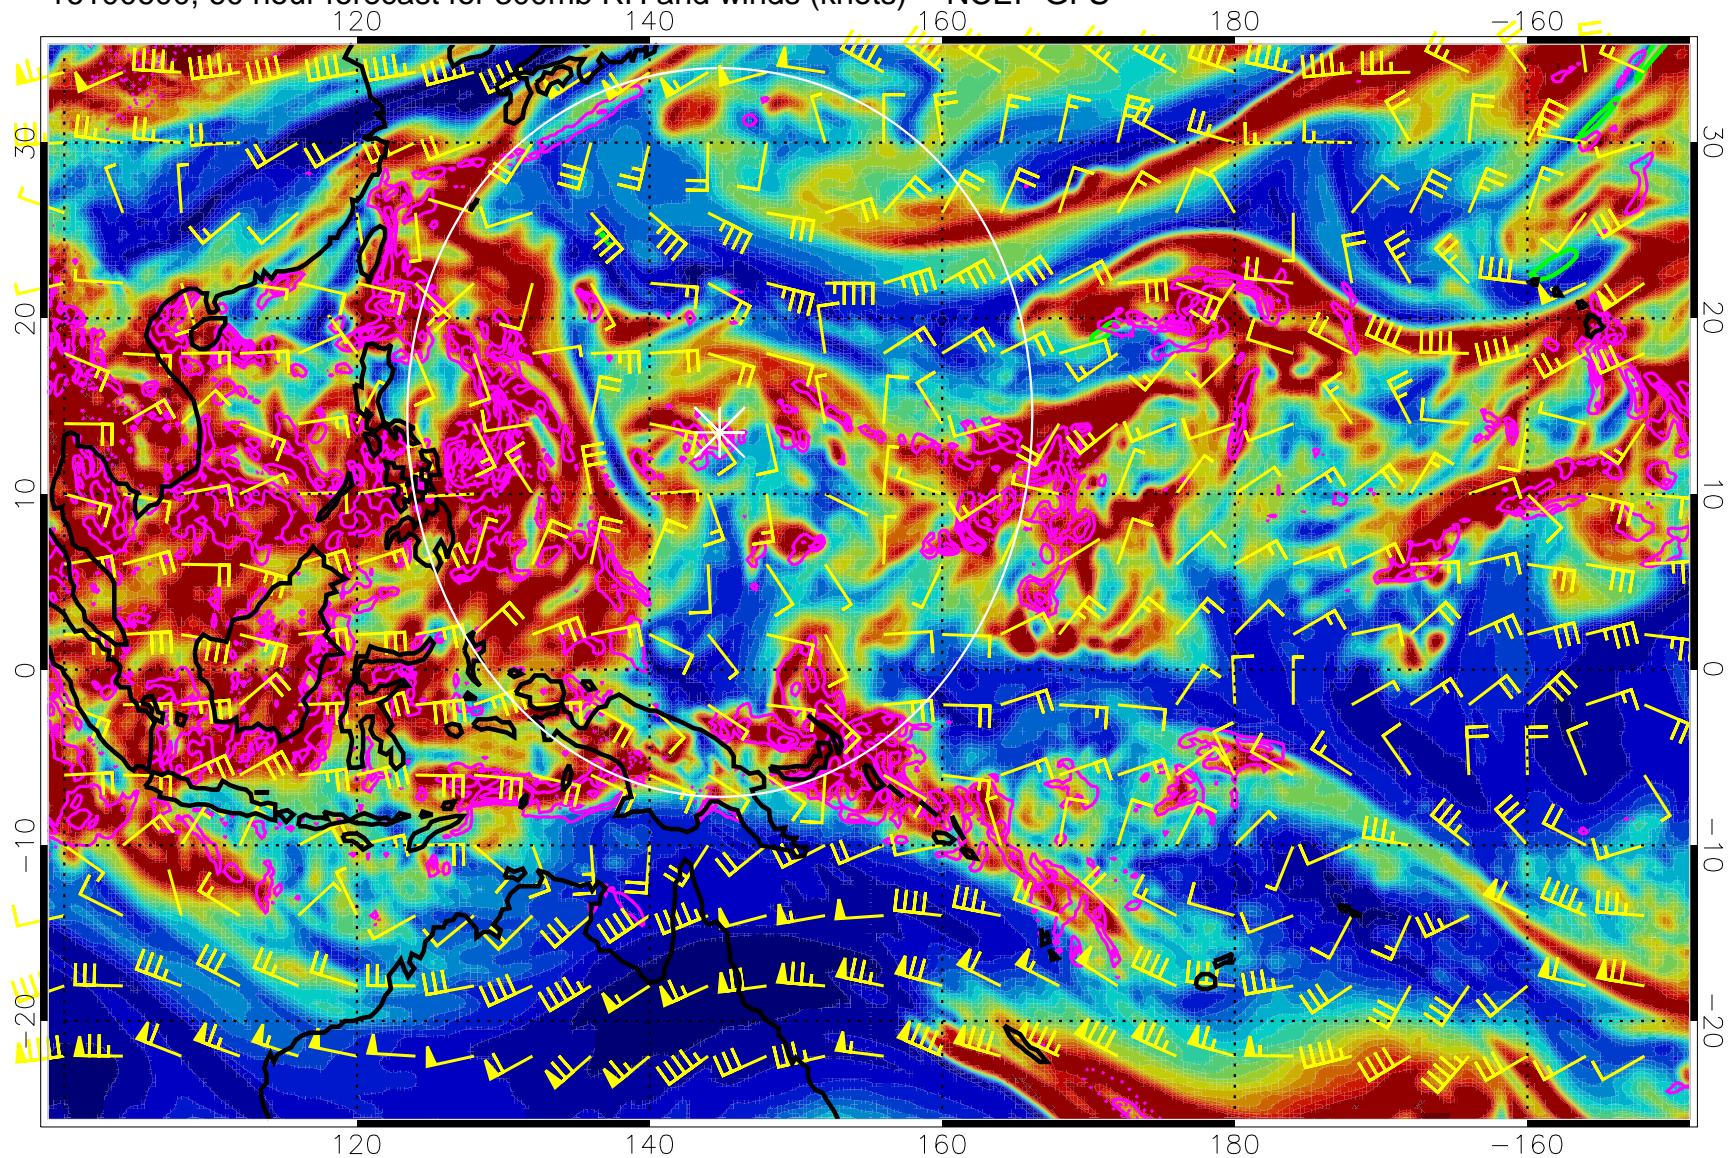

Precip (tot dot, conv sol) mm/day 40 mm/day contours, min 20

EPV Tropopause (2 PVU) Position

Range ring of 2304 km

16100512, 48 hour forecast for 300mb RH and winds (knots) -- NCEP GFS

Precip (tot dot, conv sol) mm/day 40 mm/day contours, min 20

EPV Tropopause (2 PVU) Position

Range ring of 2304 km

16100518, 54 hour forecast for 300mb RH and winds (knots) -- NCEP GFS

Precip (tot dot, conv sol) mm/day 40 mm/day contours, min 20

EPV Tropopause (2 PVU) Position

Range ring of 2304 km

16100600, 60 hour forecast for 300mb RH and winds (knots) -- NCEP GFS

Precip (tot dot, conv sol) mm/day 40 mm/day contours, min 20

EPV Tropopause (2 PVU) Position

Range ring of 2304 km