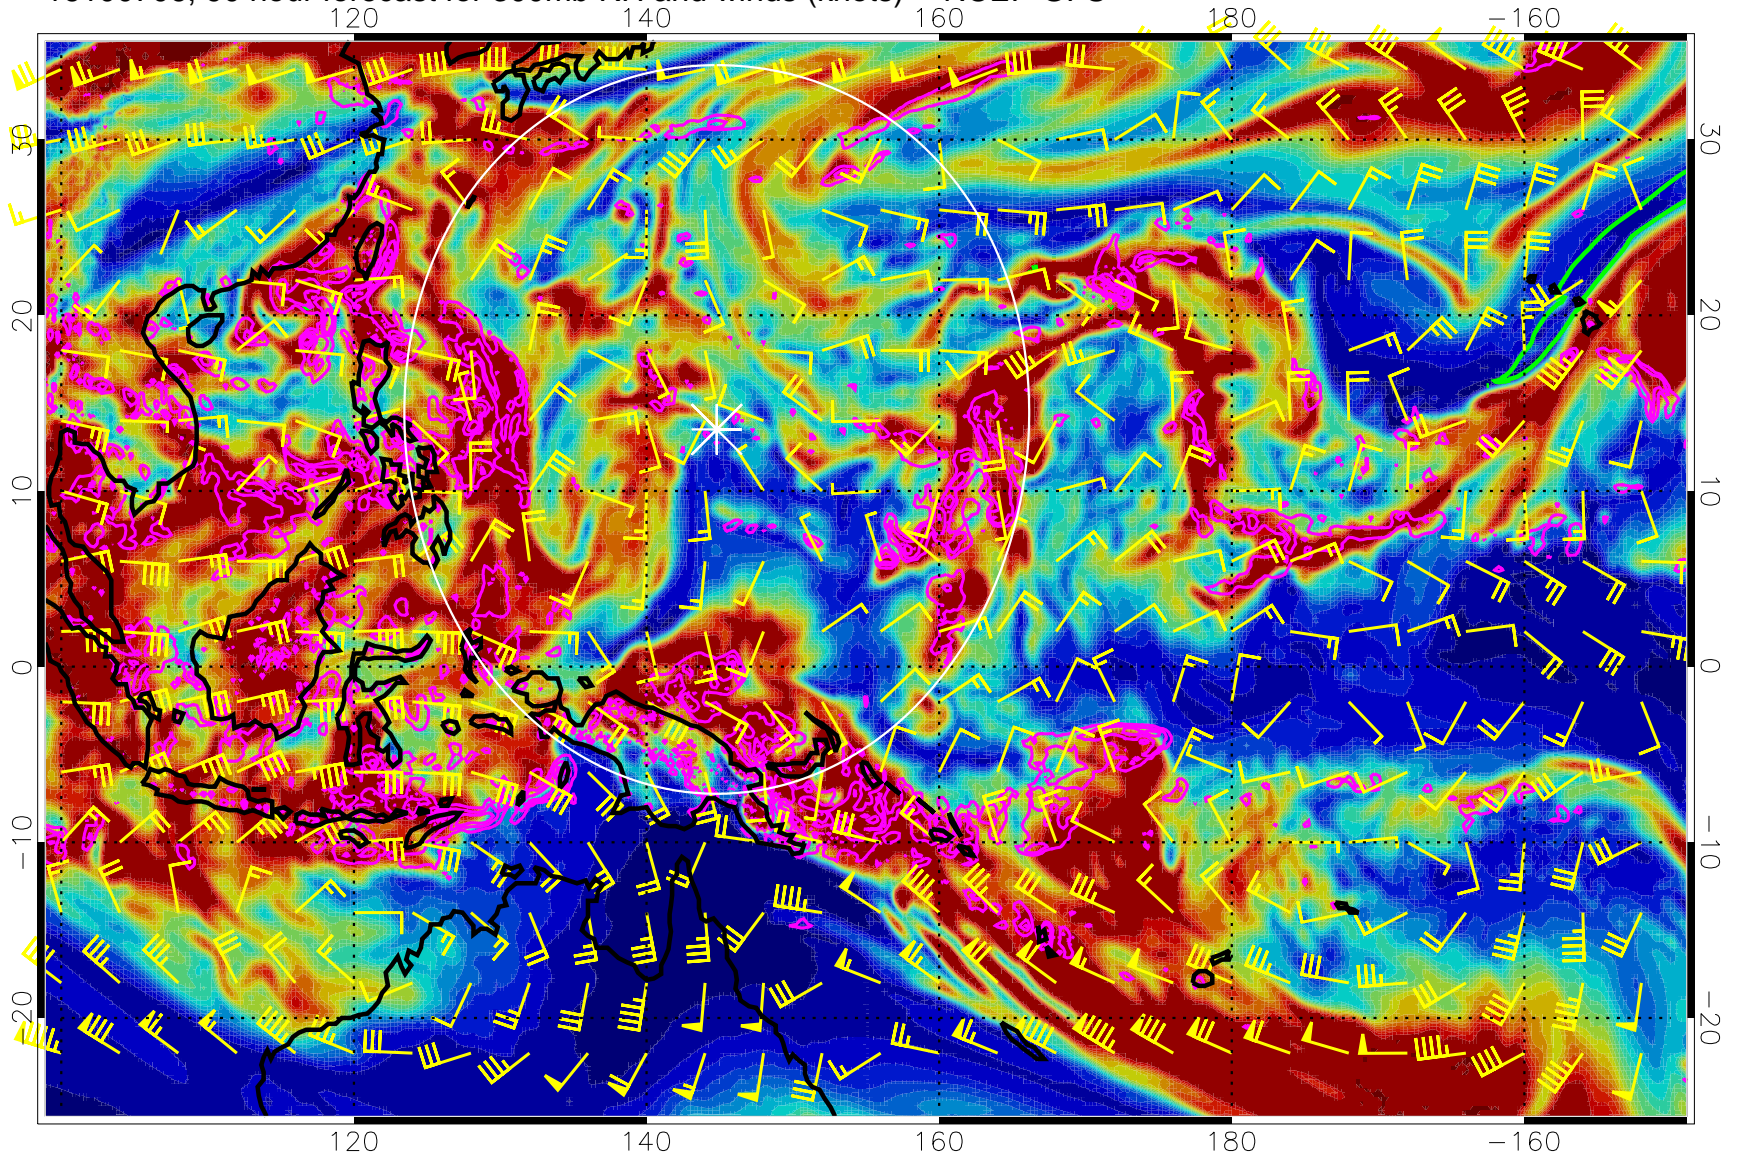

16100706, 90 hour forecast for 300mb RH and winds (knots) -- NCEP GFS

0 20 40 60 80 100
RH, %

Precip (tot dot, conv sol) mm/day 40 mm/day contours, min 20

EPV Tropopause (2 PVU) Position

Range ring of 2304 km