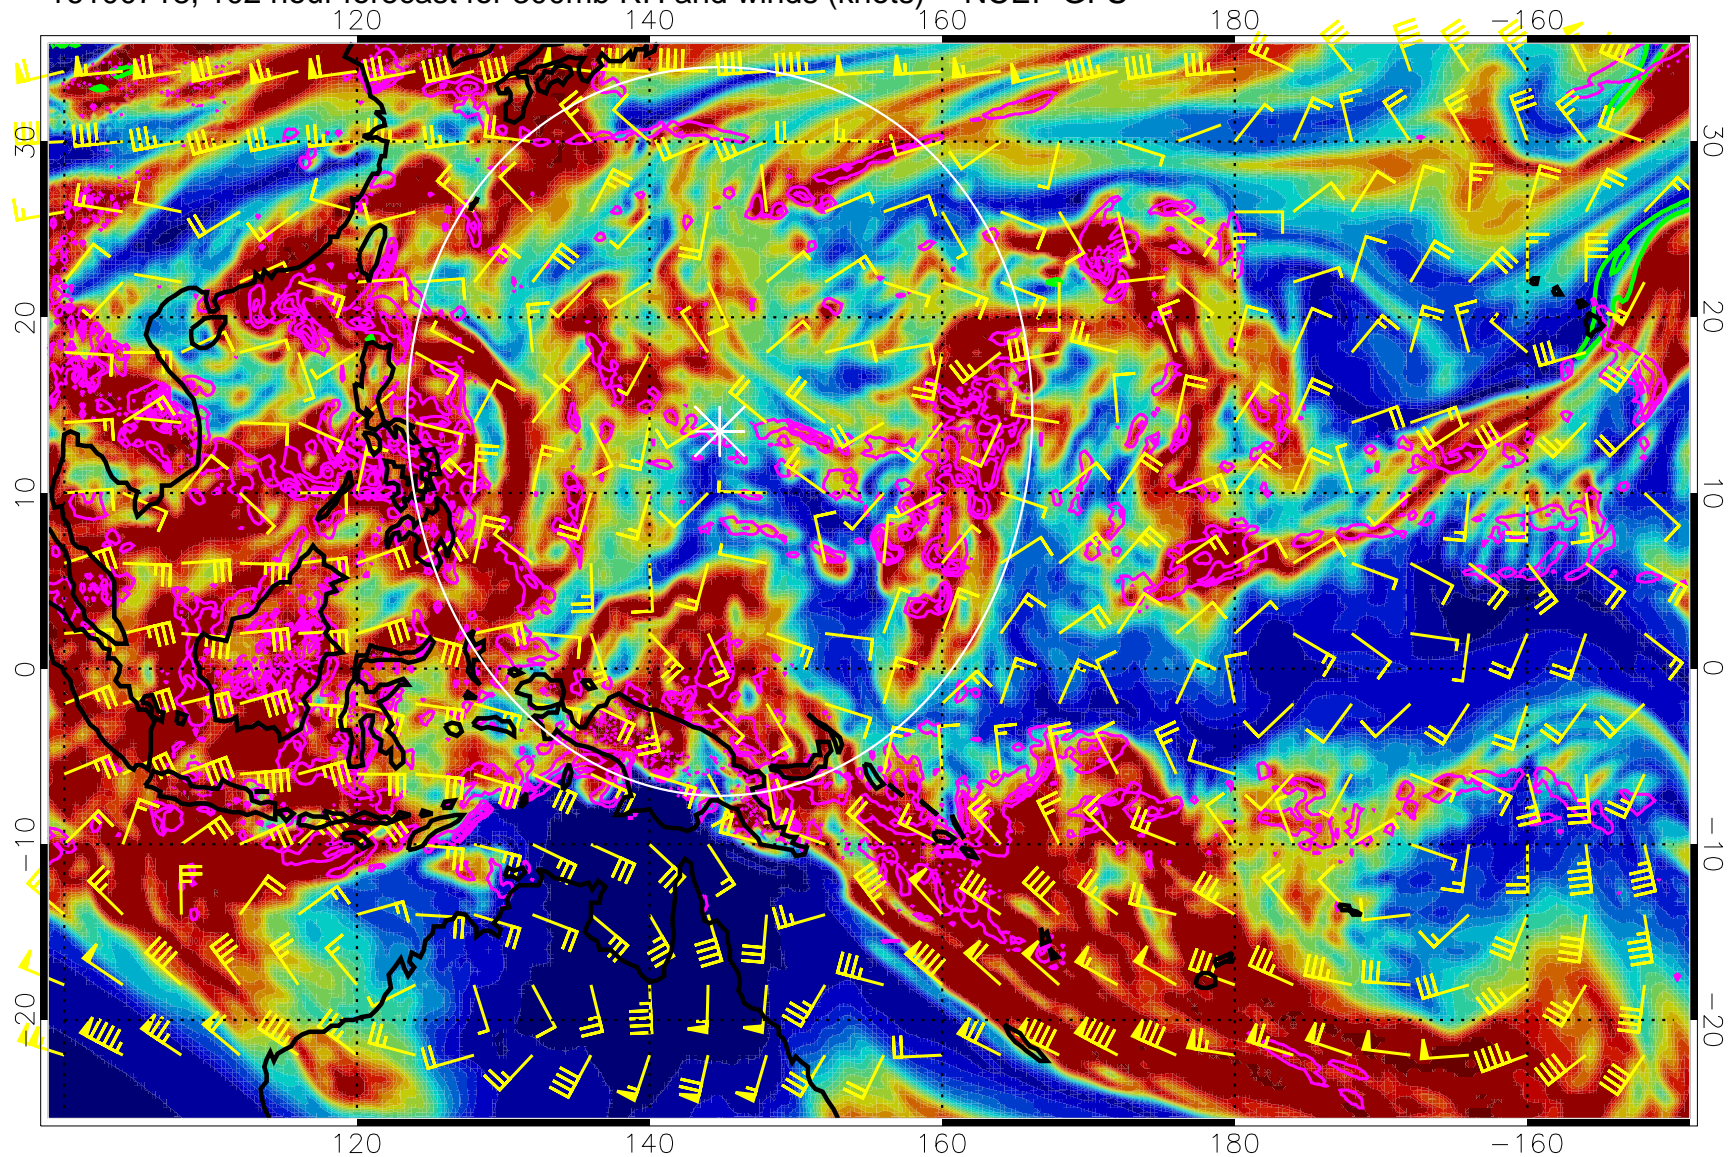

16100712, 96 hour forecast for 300mb RH and winds (knots) -- NCEP GFS

Precip (tot dot, conv sol) mm/day 40 mm/day contours, min 20

EPV Tropopause (2 PVU) Position

Range ring of 2304 km

16100718, 102 hour forecast for 300mb RH and winds (knots) -- NCEP GFS

Precip (tot dot, conv sol) mm/day 40 mm/day contours, min 20

EPV Tropopause (2 PVU) Position

Range ring of 2304 km

16100800, 108 hour forecast for 300mb RH and winds (knots) -- NCEP GFS

Precip (tot dot, conv sol) mm/day 40 mm/day contours, min 20

EPV Tropopause (2 PVU) Position

Range ring of 2304 km

16100806, 114 hour forecast for 300mb RH and winds (knots) -- NCEP GFS

Precip (tot dot, conv sol) mm/day 40 mm/day contours, min 20

EPV Tropopause (2 PVU) Position