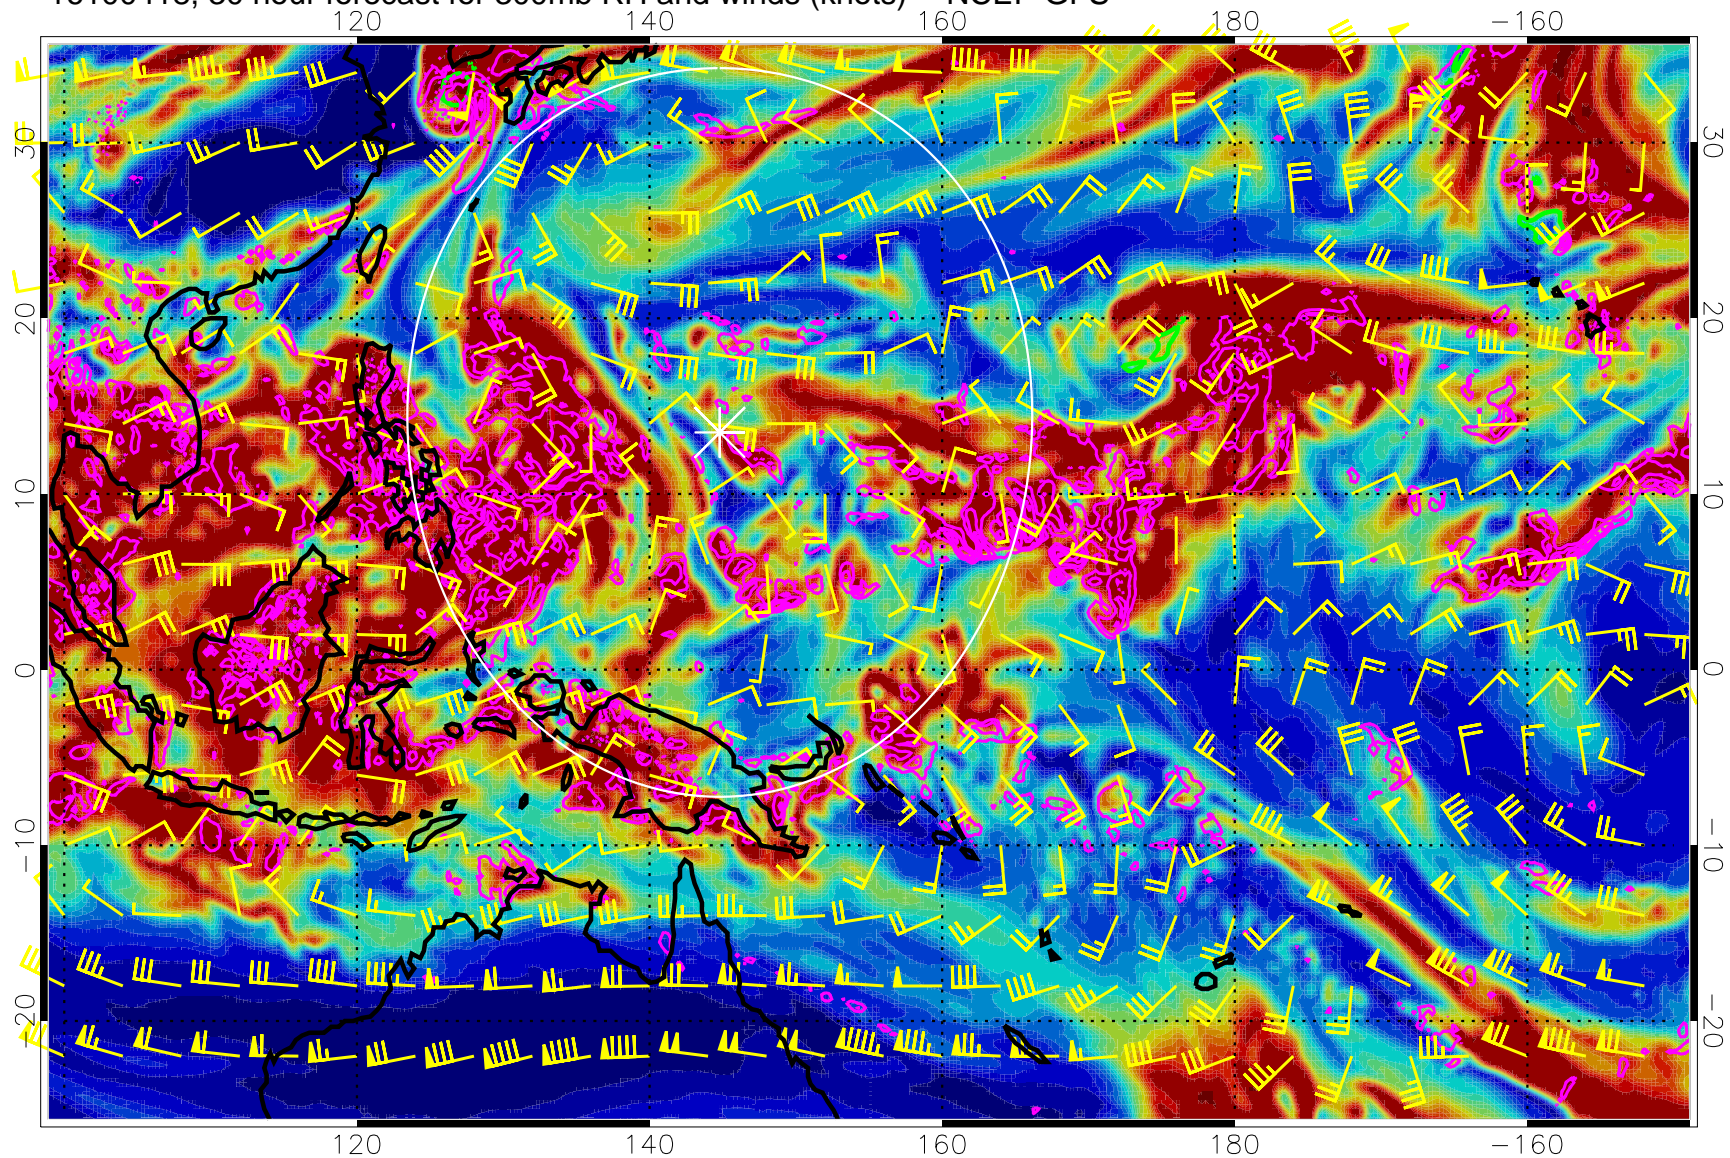

Precip (tot dot, conv sol) mm/day 40 mm/day contours, min 20

EPV Tropopause (2 PVU) Position

Range ring of 2304 km

16100406, 18 hour forecast for 300mb RH and winds (knots) -- NCEP GFS

Precip (tot dot, conv sol) mm/day 40 mm/day contours, min 20

EPV Tropopause (2 PVU) Position

Range ring of 2304 km

16100412, 24 hour forecast for 300mb RH and winds (knots) -- NCEP GFS

Precip (tot dot, conv sol) mm/day 40 mm/day contours, min 20

EPV Tropopause (2 PVU) Position

Range ring of 2304 km

16100418, 30 hour forecast for 300mb RH and winds (knots) -- NCEP GFS

Precip (tot dot, conv sol) mm/day 40 mm/day contours, min 20

EPV Tropopause (2 PVU) Position

Range ring of 2304 km

16100500, 36 hour forecast for 300mb RH and winds (knots) -- NCEP GFS

Precip (tot dot, conv sol) mm/day 40 mm/day contours, min 20

EPV Tropopause (2 PVU) Position

Range ring of 2304 km

16100506, 42 hour forecast for 300mb RH and winds (knots) -- NCEP GFS