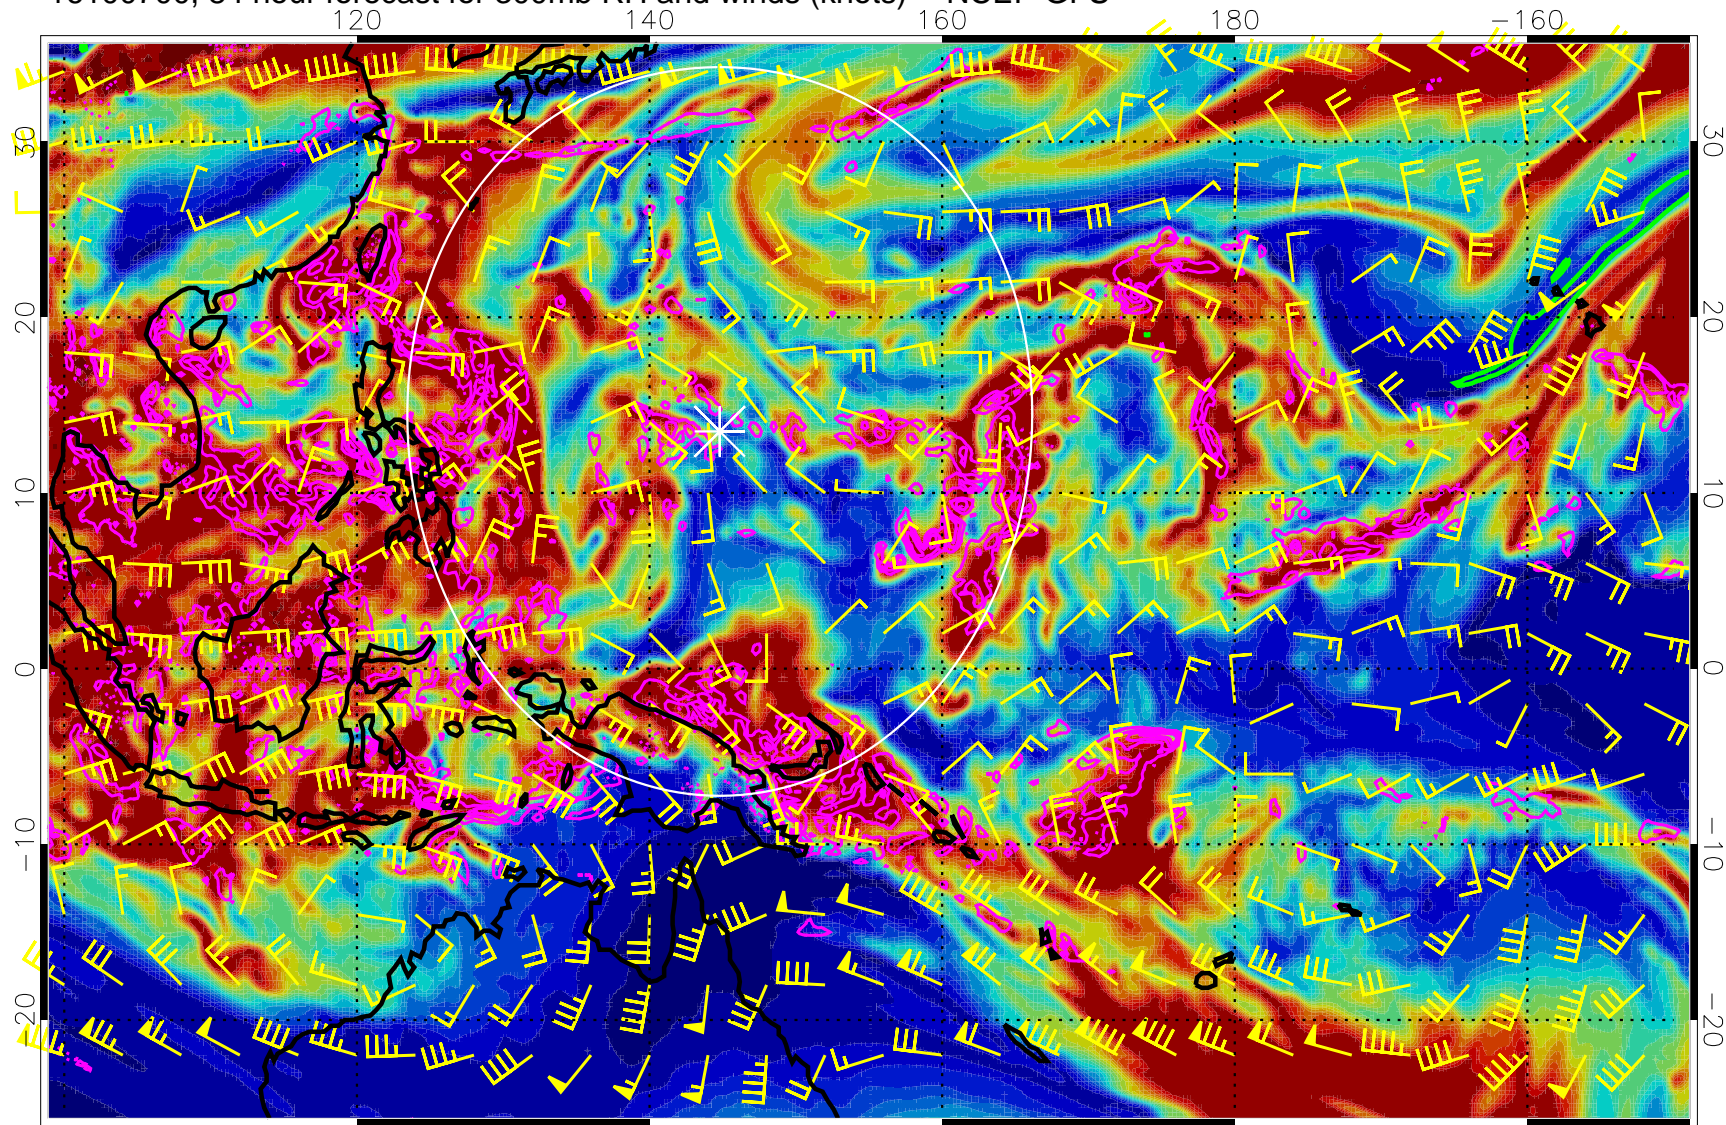

Range ring of 2304 km

16100618, 78 hour forecast for 300mb RH and winds (knots) -- NCEP GFS

Precip (tot dot, conv sol) mm/day 40 mm/day contours, min 20

EPV Tropopause (2 PVU) Position

Range ring of 2304 km

16100700, 84 hour forecast for 300mb RH and winds (knots) -- NCEP GFS

0 20 40 60 80 100  
RH, %

Precip (tot dot, conv sol) mm/day 40 mm/day contours, min 20

EPV Tropopause (2 PVU) Position

Range ring of 2304 km