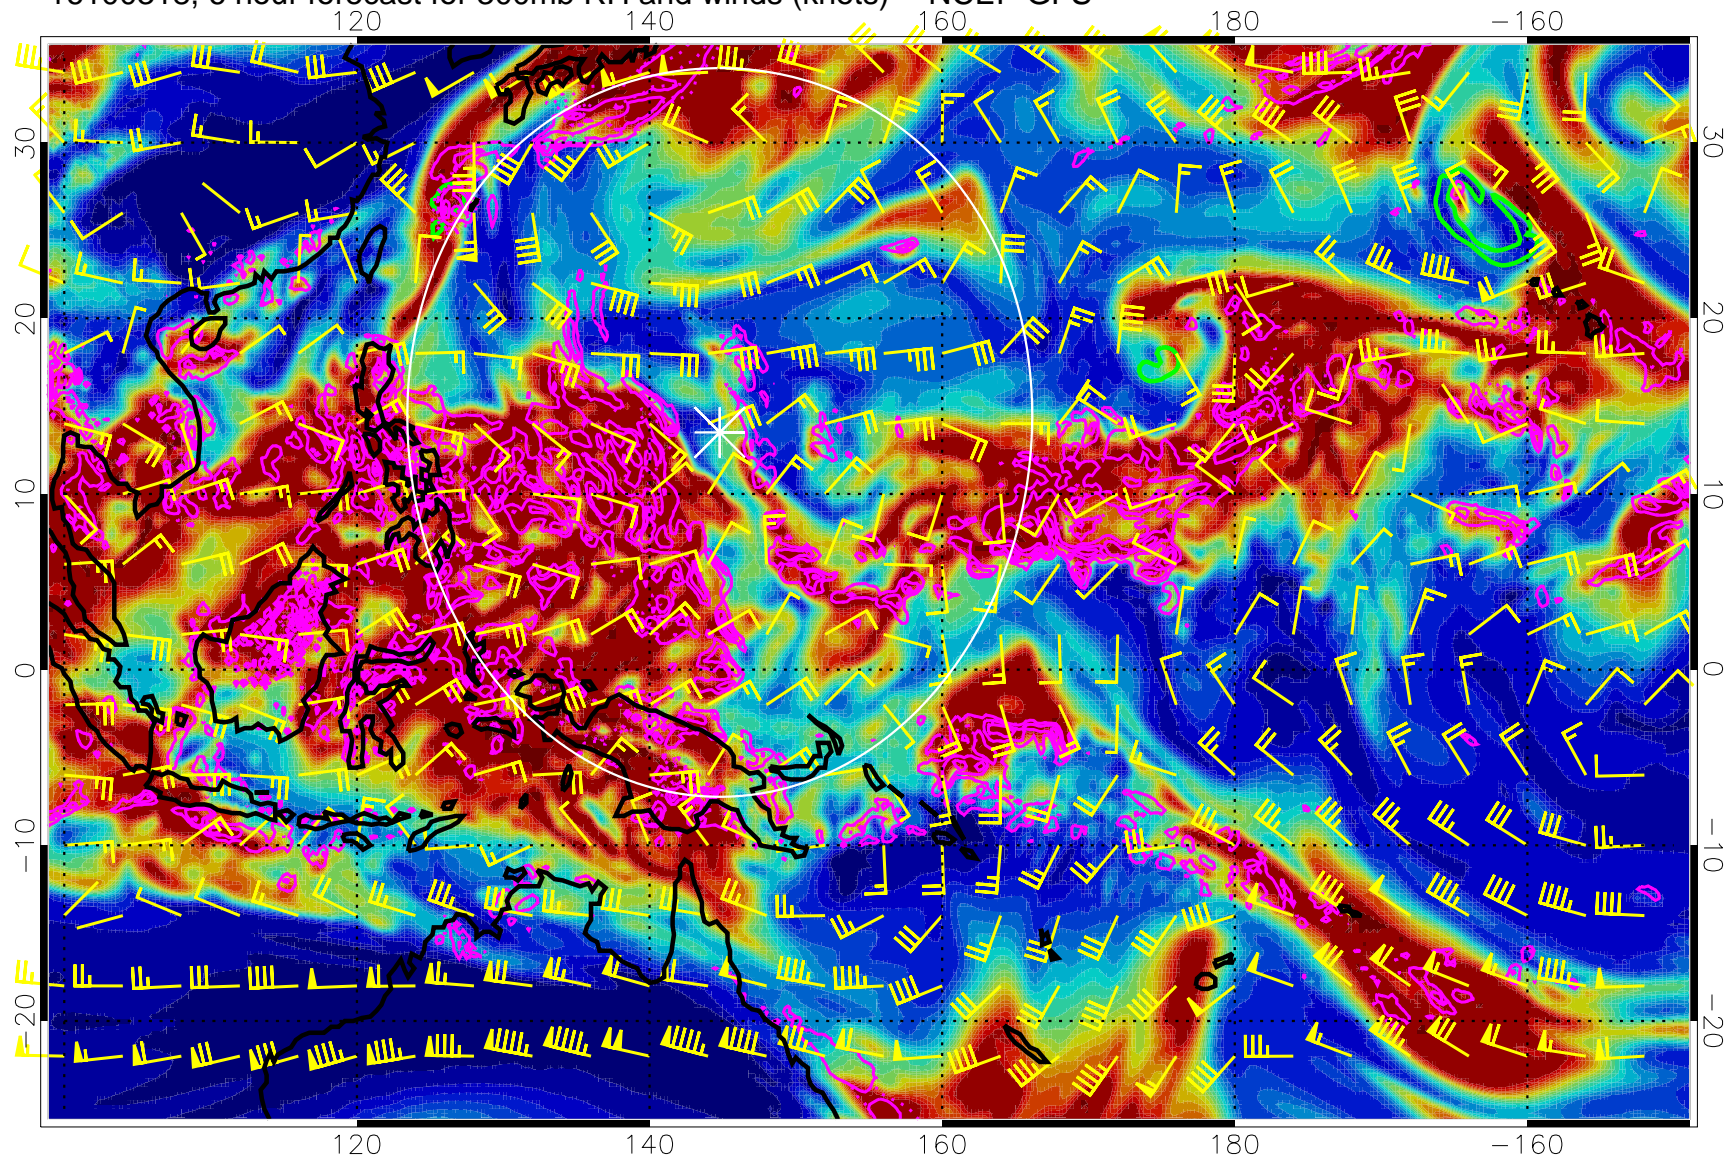

16100318, 6 hour forecast for 300mb RH and winds (knots) -- NCEP GFS

Precip (tot dot, conv sol) mm/day 40 mm/day contours, min 20

EPV Tropopause (2 PVU) Position

Range ring of 2304 km

16100400, 12 hour forecast for 300mb RH and winds (knots) -- NCEP GFS

Precip (tot dot, conv sol) mm/day 40 mm/day contours, min 20

EPV Tropopause (2 PVU) Position

Range ring of 2304 km

16100406, 18 hour forecast for 300mb RH and winds (knots) -- NCEP GFS

Precip (tot dot, conv sol) mm/day 40 mm/day contours, min 20

EPV Tropopause (2 PVU) Position

Range ring of 2304 km

16100412, 24 hour forecast for 300mb RH and winds (knots) -- NCEP GFS

Precip (tot dot, conv sol) mm/day 40 mm/day contours, min 20

EPV Tropopause (2 PVU) Position

Range ring of 2304 km

16100418, 30 hour forecast for 300mb RH and winds (knots) -- NCEP GFS

Precip (tot dot, conv sol) mm/day 40 mm/day contours, min 20

EPV Tropopause (2 PVU) Position

Range ring of 2304 km