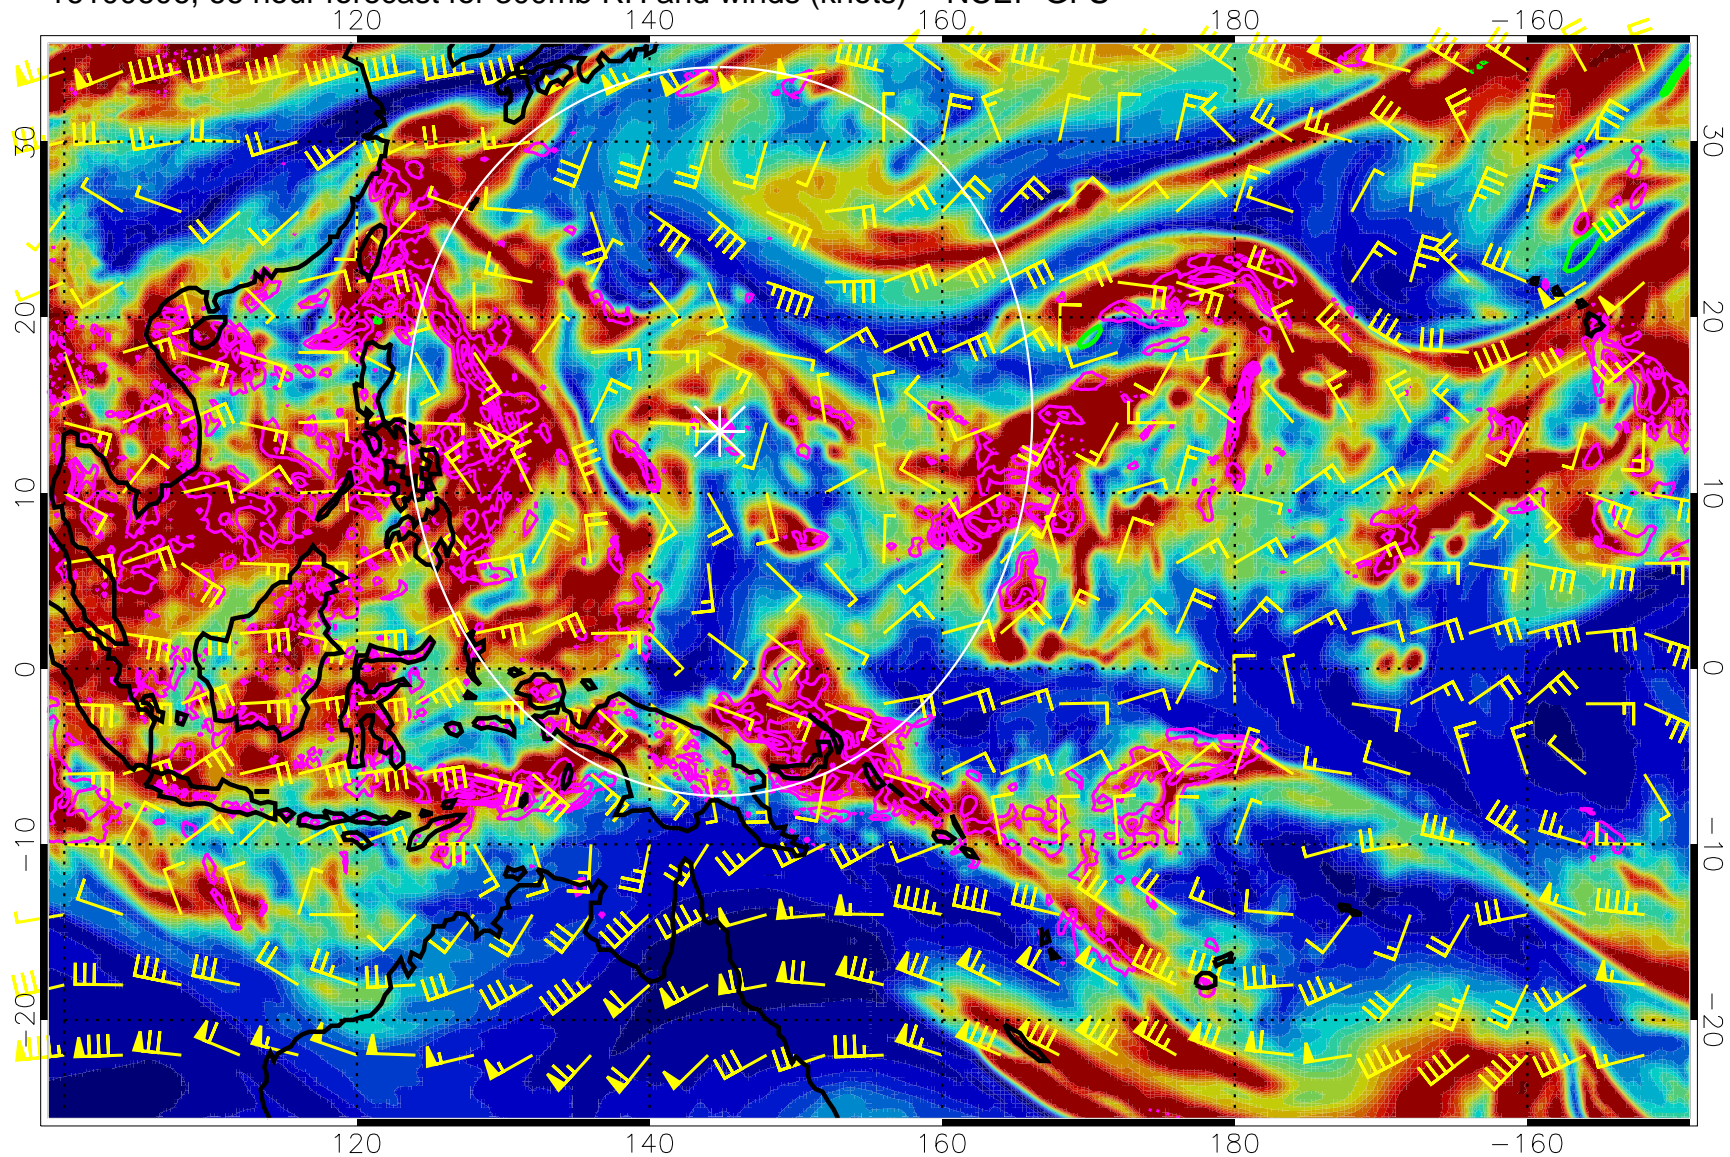

EPV Tropopause (2 PVU) Position

Range ring of 2304 km

16100518, 54 hour forecast for 300mb RH and winds (knots) -- NCEP GFS

Precip (tot dot, conv sol) mm/day 40 mm/day contours, min 20

EPV Tropopause (2 PVU) Position

Range ring of 2304 km

16100600, 60 hour forecast for 300mb RH and winds (knots) -- NCEP GFS

Precip (tot dot, conv sol) mm/day 40 mm/day contours, min 20

EPV Tropopause (2 PVU) Position

Range ring of 2304 km

16100606, 66 hour forecast for 300mb RH and winds (knots) -- NCEP GFS

16100612, 72 hour forecast for 300mb RH and winds (knots) -- NCEP GFS

Precip (tot dot, conv sol) mm/day 40 mm/day contours, min 20

EPV Tropopause (2 PVU) Position