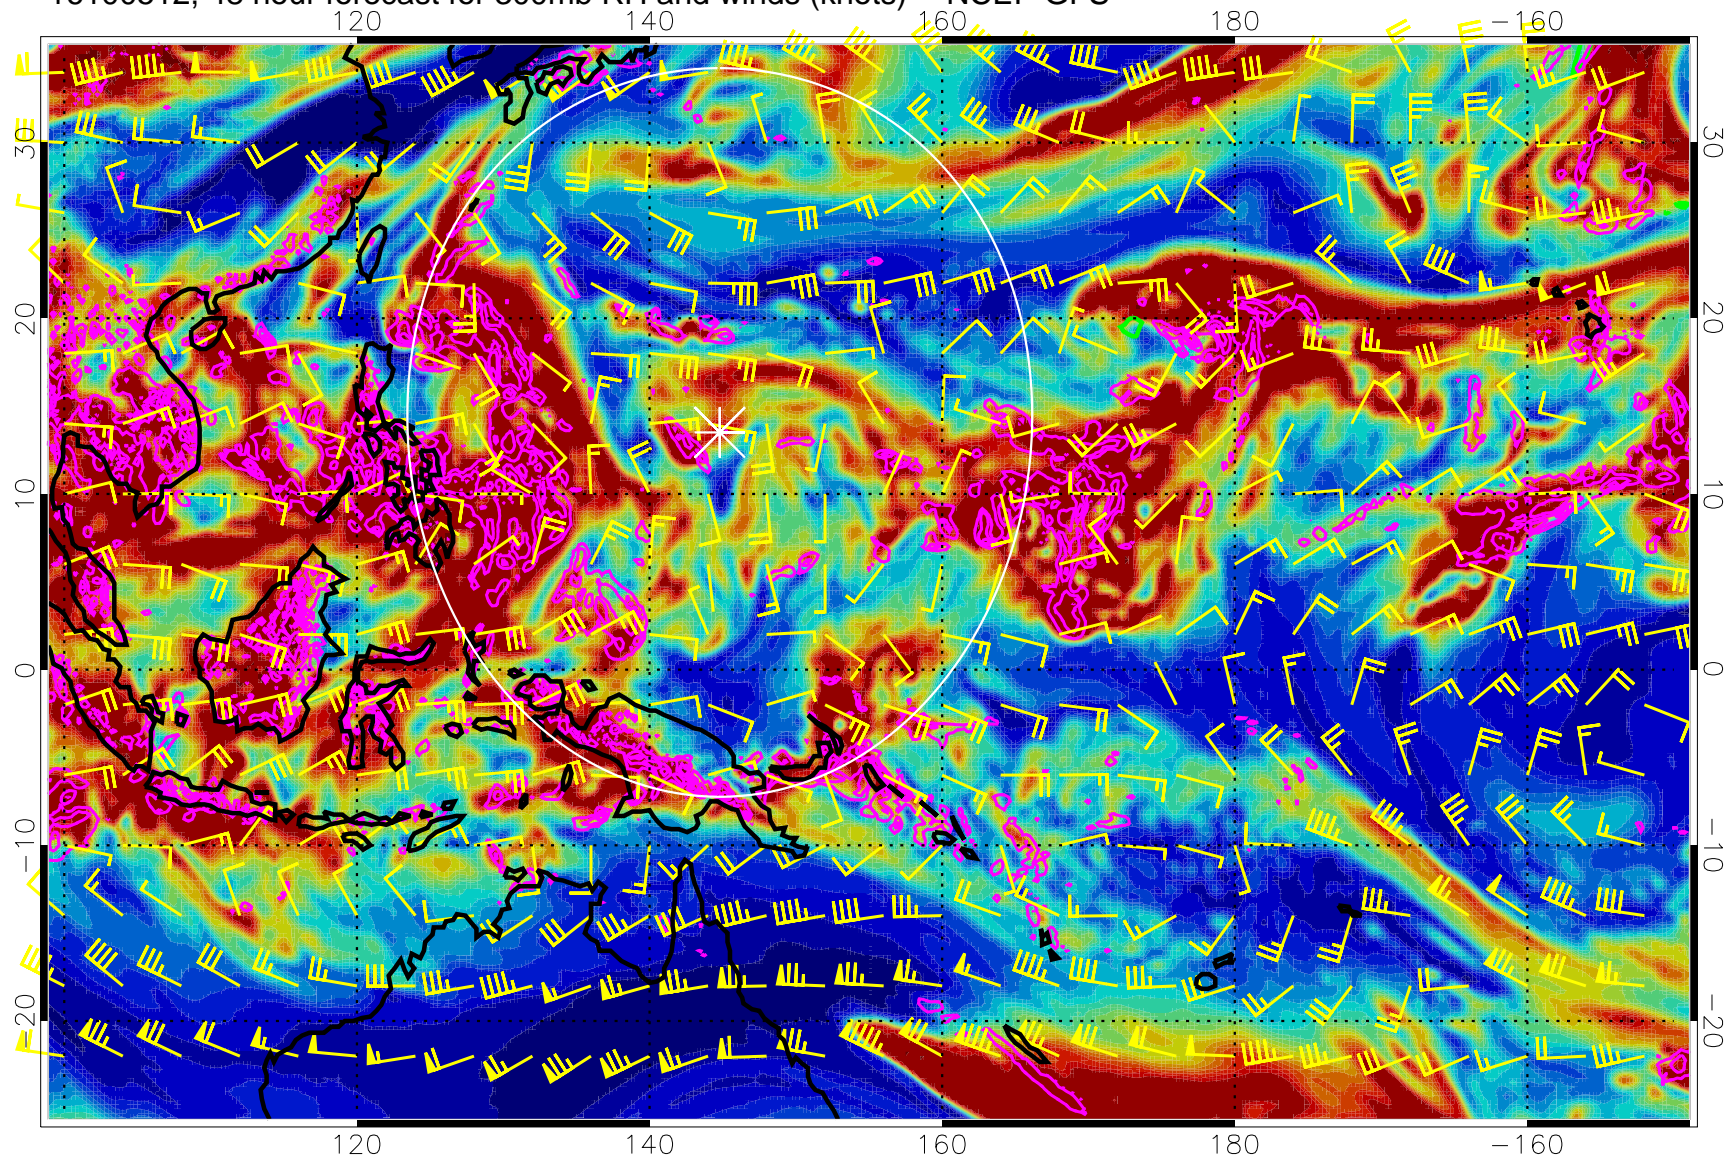

Range ring of 2304 km

16100418, 30 hour forecast for 300mb RH and winds (knots) -- NCEP GFS

Precip (tot dot, conv sol) mm/day 40 mm/day contours, min 20

EPV Tropopause (2 PVU) Position

Range ring of 2304 km

16100500, 36 hour forecast for 300mb RH and winds (knots) -- NCEP GFS

Precip (tot dot, conv sol) mm/day 40 mm/day contours, min 20

EPV Tropopause (2 PVU) Position

Range ring of 2304 km

16100506, 42 hour forecast for 300mb RH and winds (knots) -- NCEP GFS

Precip (tot dot, conv sol) mm/day 40 mm/day contours, min 20

EPV Tropopause (2 PVU) Position

Range ring of 2304 km

16100512, 48 hour forecast for 300mb RH and winds (knots) -- NCEP GFS

Precip (tot dot, conv sol) mm/day 40 mm/day contours, min 20

EPV Tropopause (2 PVU) Position

Range ring of 2304 km

16100518, 54 hour forecast for 300mb RH and winds (knots) -- NCEP GFS

Precip (tot dot, conv sol) mm/day 40 mm/day contours, min 20

EPV Tropopause (2 PVU) Position