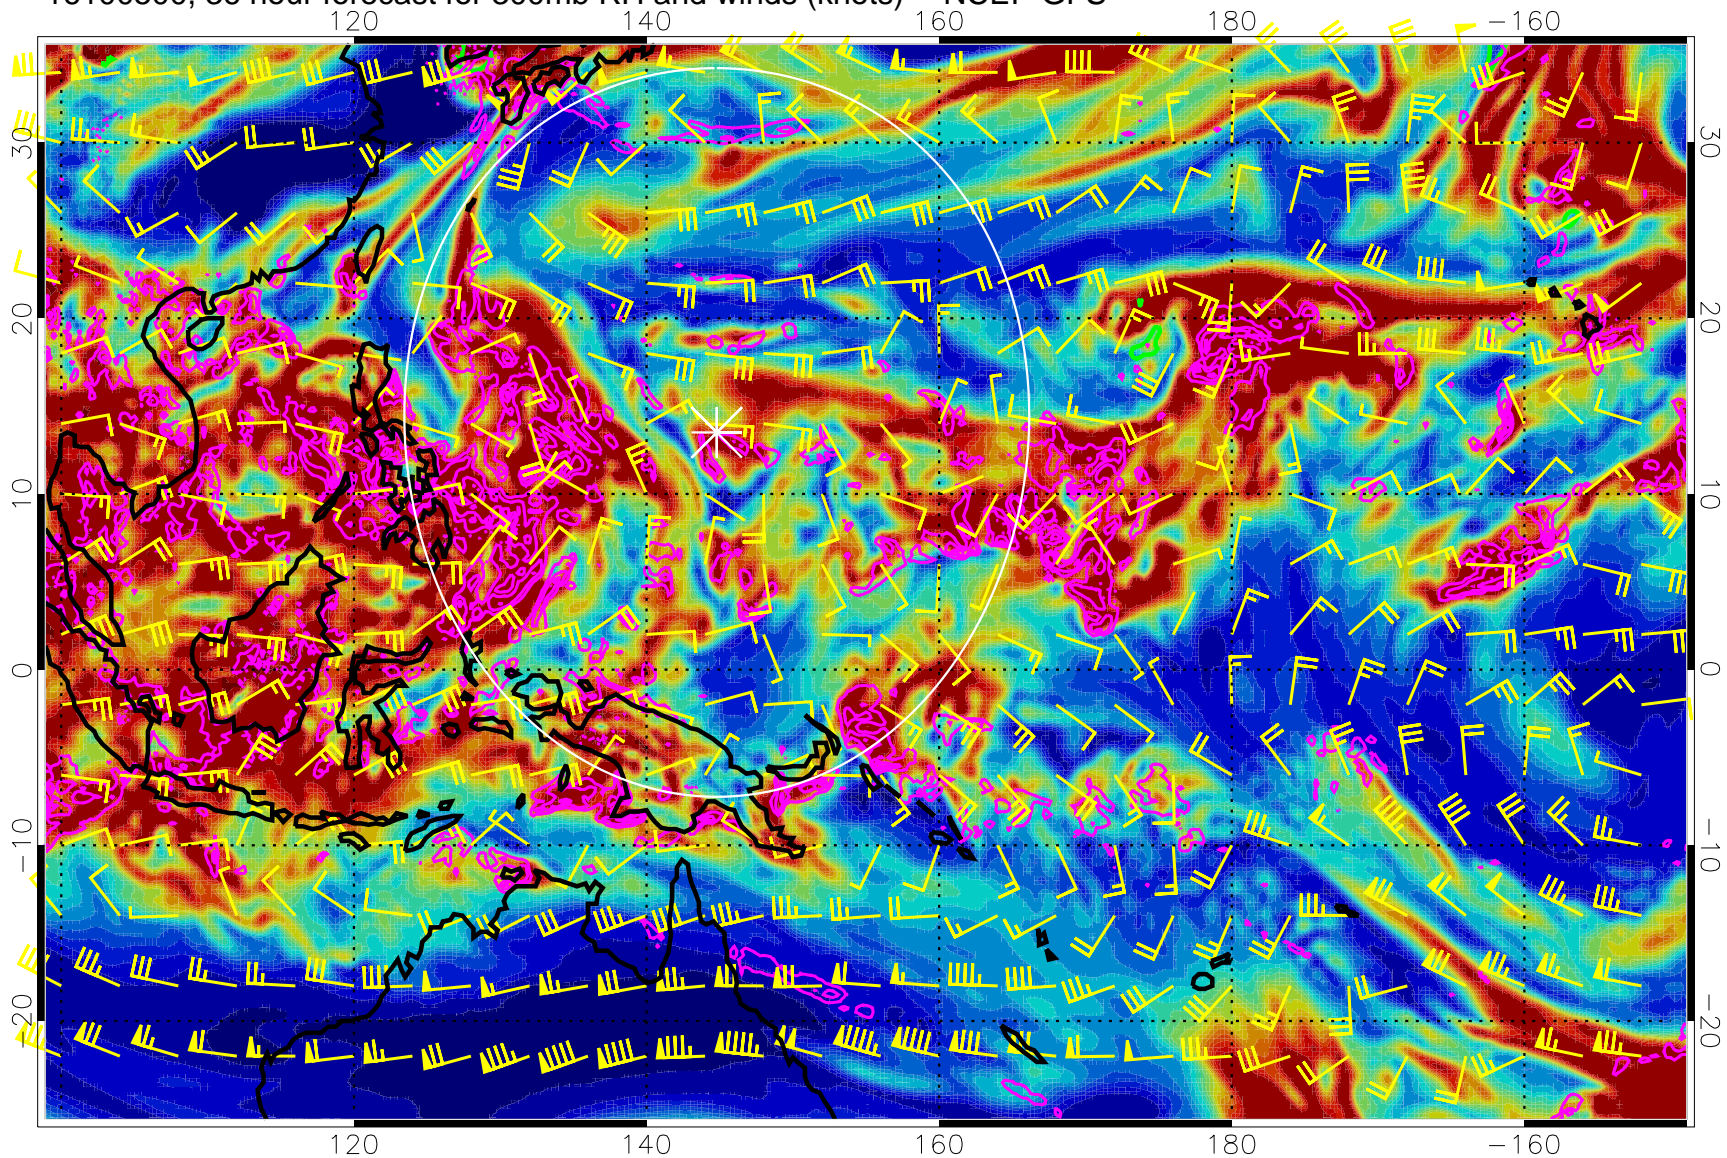

Range ring of 2304 km

16100418, 30 hour forecast for 300mb RH and winds (knots) -- NCEP GFS

Precip (tot dot, conv sol) mm/day 40 mm/day contours, min 20

EPV Tropopause (2 PVU) Position

Range ring of 2304 km

16100500, 36 hour forecast for 300mb RH and winds (knots) -- NCEP GFS

Precip (tot dot, conv sol) mm/day 40 mm/day contours, min 20

EPV Tropopause (2 PVU) Position

Range ring of 2304 km

16100506, 42 hour forecast for 300mb RH and winds (knots) -- NCEP GFS