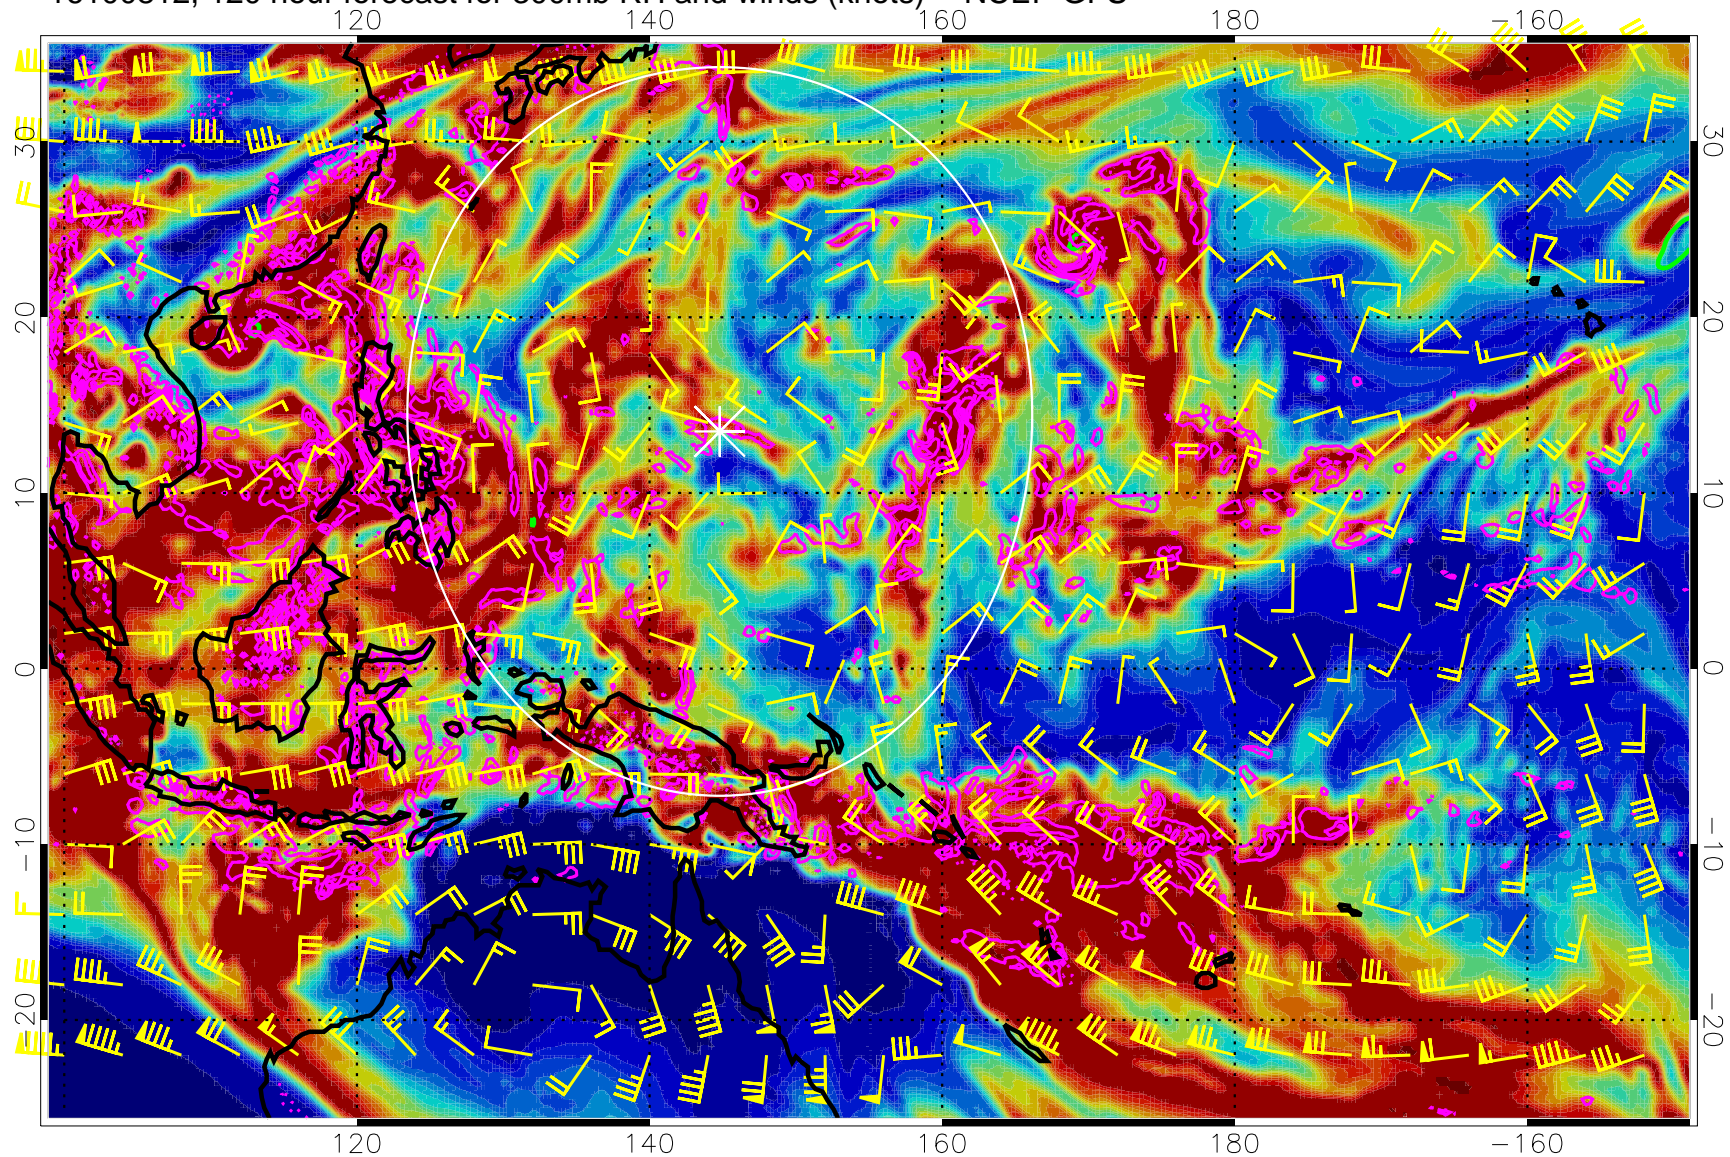

EPV Tropopause (2 PVU) Position

Range ring of 2304 km

16100806, 114 hour forecast for 300mb RH and winds (knots) -- NCEP GFS

Precip (tot dot, conv sol) mm/day 40 mm/day contours, min 20

EPV Tropopause (2 PVU) Position

Range ring of 2304 km

16100812, 120 hour forecast for 300mb RH and winds (knots) -- NCEP GFS

Precip (tot dot, conv sol) mm/day 40 mm/day contours, min 20

EPV Tropopause (2 PVU) Position

Range ring of 2304 km