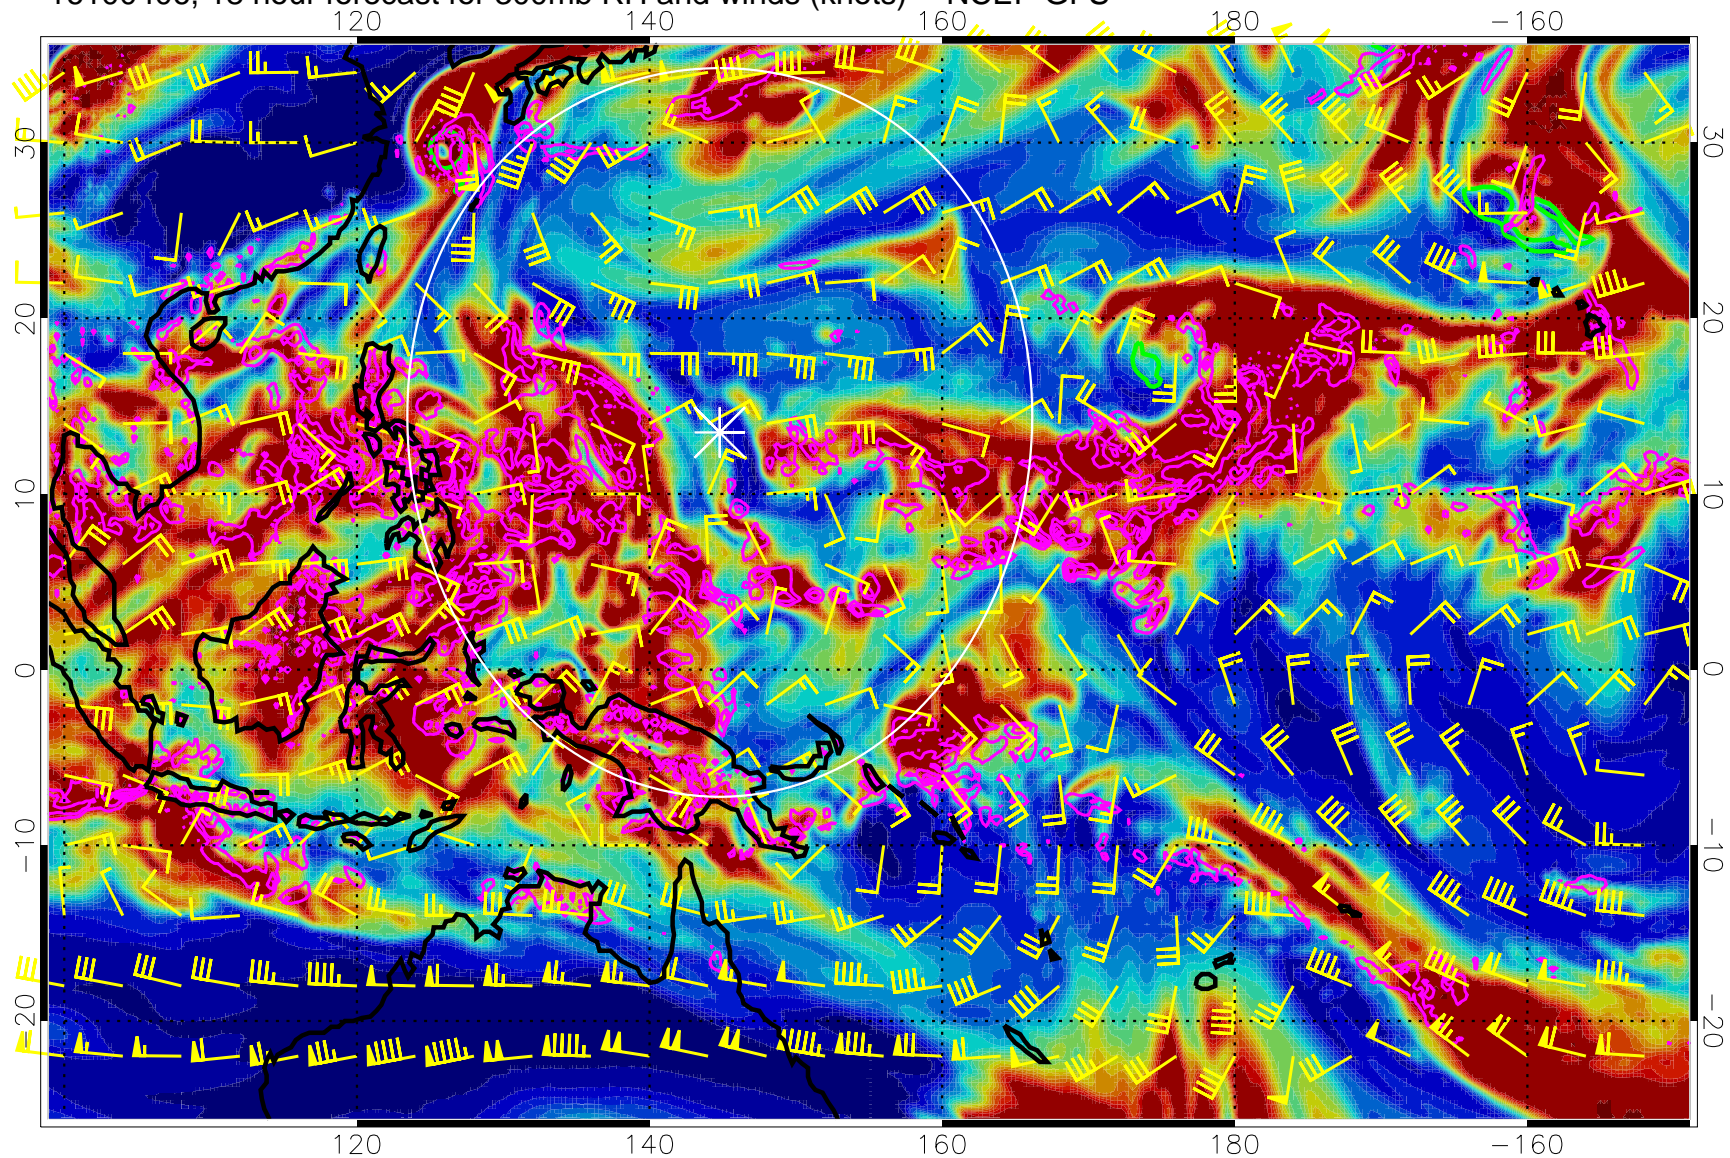

16100318, 6 hour forecast for 300mb RH and winds (knots) -- NCEP GFS

Precip (tot dot, conv sol) mm/day 40 mm/day contours, min 20

EPV Tropopause (2 PVU) Position

Range ring of 2304 km

16100400, 12 hour forecast for 300mb RH and winds (knots) -- NCEP GFS

Precip (tot dot, conv sol) mm/day 40 mm/day contours, min 20

EPV Tropopause (2 PVU) Position

Range ring of 2304 km

16100406, 18 hour forecast for 300mb RH and winds (knots) -- NCEP GFS

Precip (tot dot, conv sol) mm/day 40 mm/day contours, min 20

EPV Tropopause (2 PVU) Position

Range ring of 2304 km

16100412, 24 hour forecast for 300mb RH and winds (knots) -- NCEP GFS

Precip (tot dot, conv sol) mm/day 40 mm/day contours, min 20

EPV Tropopause (2 PVU) Position

Range ring of 2304 km

16100418, 30 hour forecast for 300mb RH and winds (knots) -- NCEP GFS

Precip (tot dot, conv sol) mm/day 40 mm/day contours, min 20

EPV Tropopause (2 PVU) Position

Range ring of 2304 km