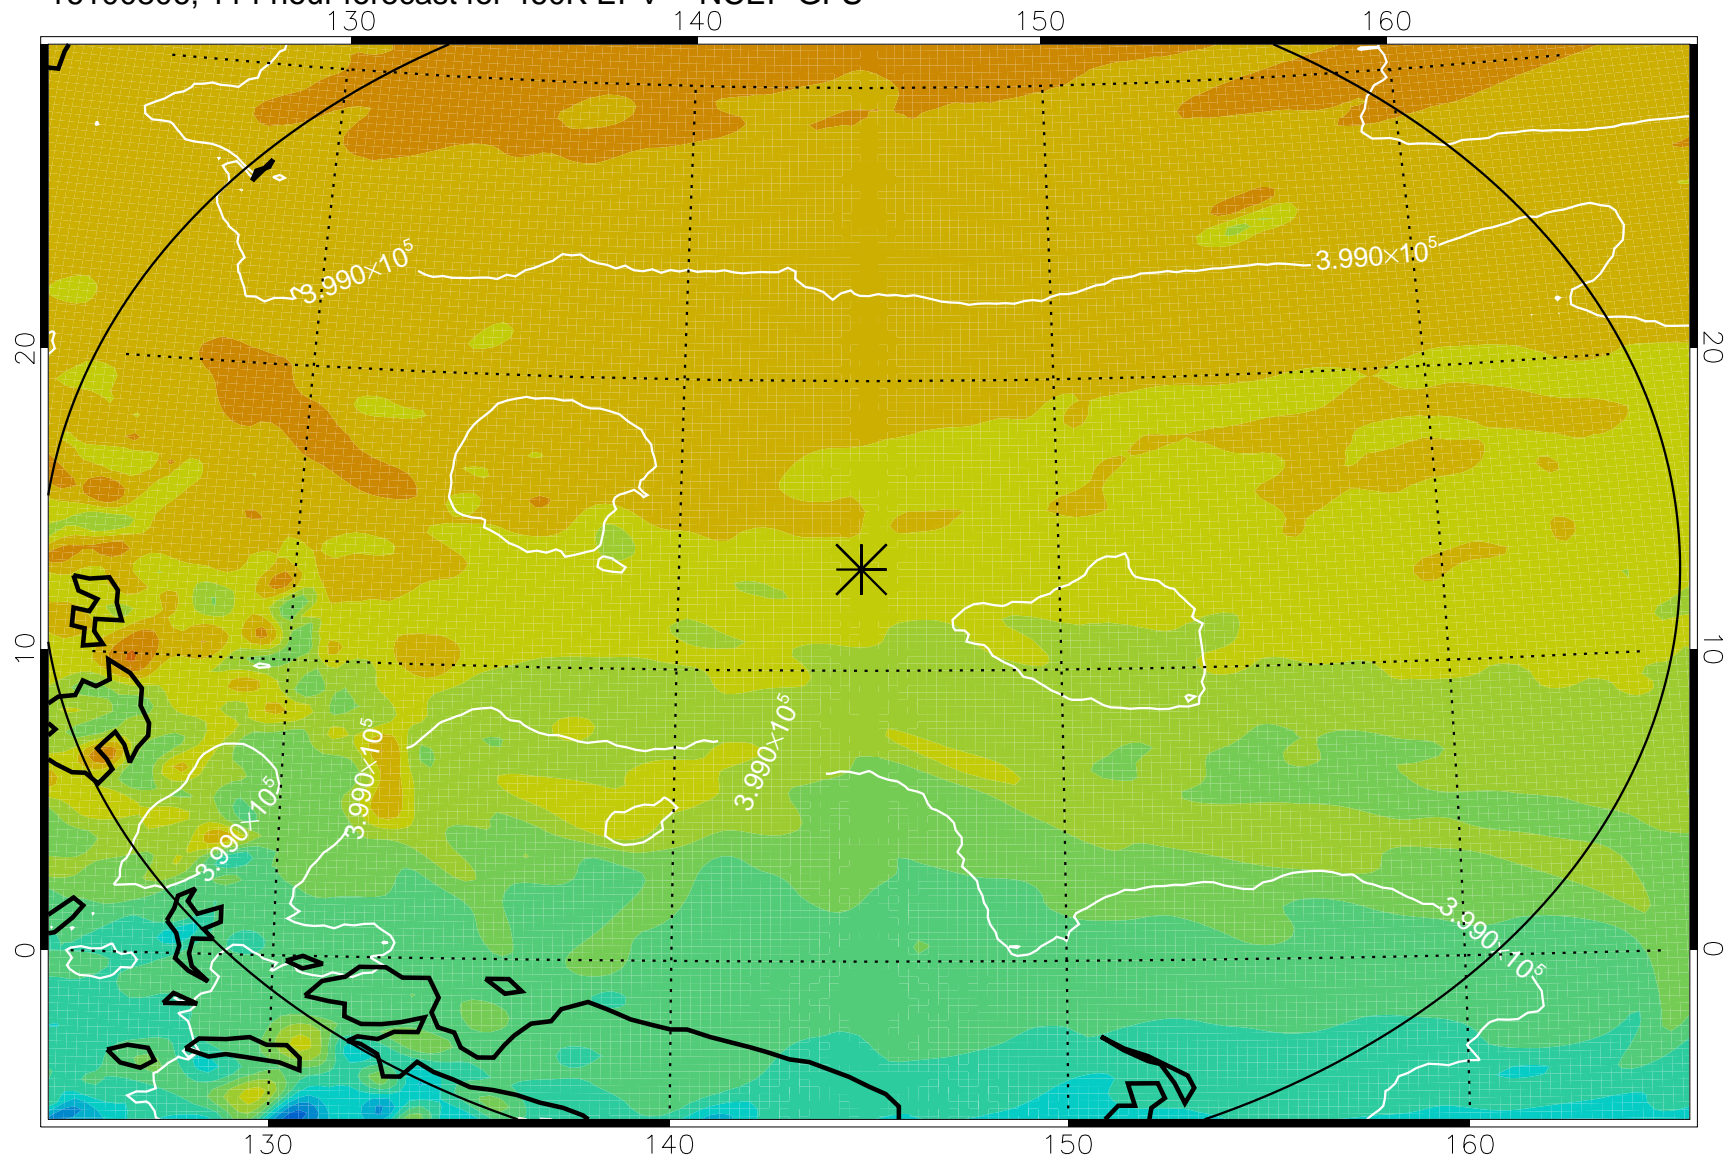

16100618, 78 hour forecast for 460K EPV -- NCEP GFS

460K Montgomery Streamfunction, white

Range ring of 2304 km

16100700, 84 hour forecast for 460K EPV -- NCEP GFS

460K Montgomery Streamfunction, white

Range ring of 2304 km

16100706, 90 hour forecast for 460K EPV -- NCEP GFS

460K Montgomery Streamfunction, white

Range ring of 2304 km

16100712, 96 hour forecast for 460K EPV -- NCEP GFS

460K Montgomery Streamfunction, white

Range ring of 2304 km

16100718, 102 hour forecast for 460K EPV -- NCEP GFS

460K Montgomery Streamfunction, white

Range ring of 2304 km

16100800, 108 hour forecast for 460K EPV -- NCEP GFS

460K Montgomery Streamfunction, white

Range ring of 2304 km

16100806, 114 hour forecast for 460K EPV -- NCEP GFS

460K Montgomery Streamfunction, white

Range ring of 2304 km

16100812, 120 hour forecast for 460K EPV -- NCEP GFS

460K Montgomery Streamfunction, white

Range ring of 2304 km