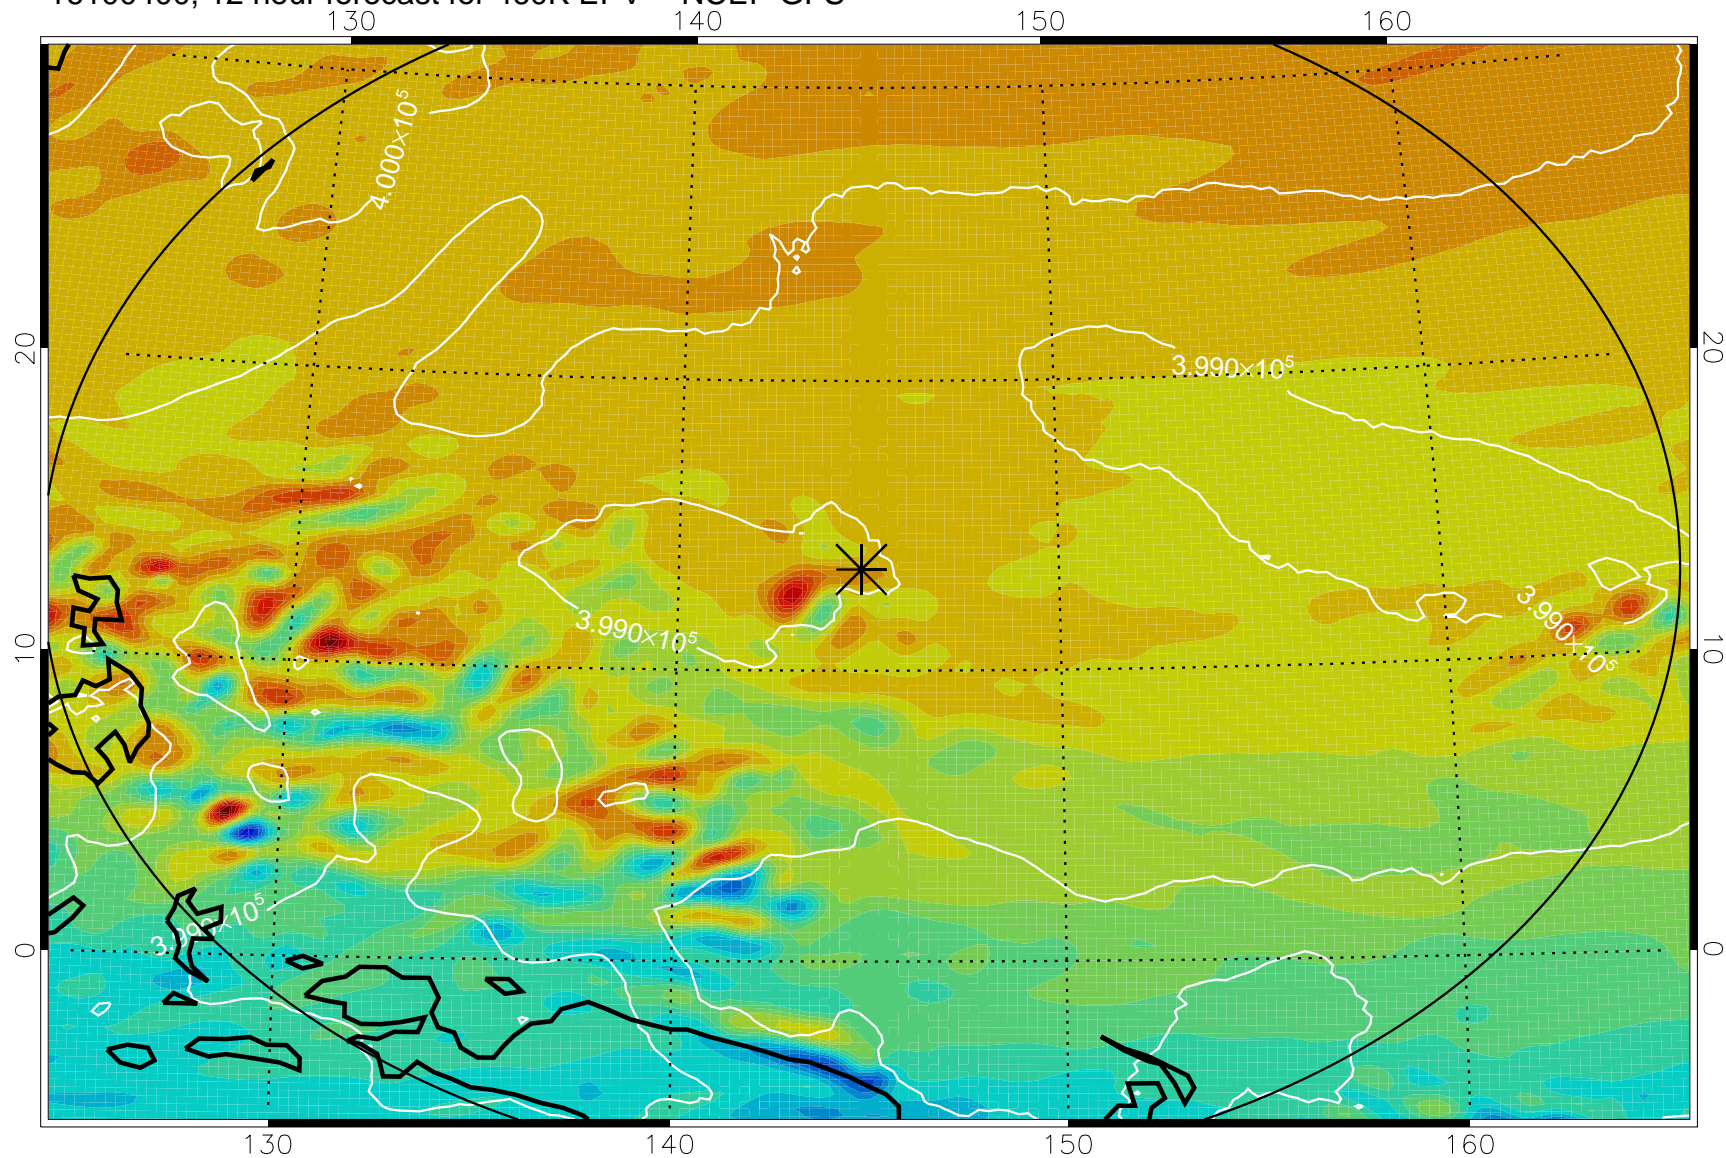

16100318, 6 hour forecast for 460K EPV -- NCEP GFS

460K Montgomery Streamfunction, white

Range ring of 2304 km

16100400, 12 hour forecast for 460K EPV -- NCEP GFS

460K Montgomery Streamfunction, white

Range ring of 2304 km

16100406, 18 hour forecast for 460K EPV -- NCEP GFS

460K Montgomery Streamfunction, white

Range ring of 2304 km

16100412, 24 hour forecast for 460K EPV -- NCEP GFS

460K Montgomery Streamfunction, white

Range ring of 2304 km

16100418, 30 hour forecast for 460K EPV -- NCEP GFS

460K Montgomery Streamfunction, white

Range ring of 2304 km

16100500, 36 hour forecast for 460K EPV -- NCEP GFS

460K Montgomery Streamfunction, white

Range ring of 2304 km

16100506, 42 hour forecast for 460K EPV -- NCEP GFS

460K Montgomery Streamfunction, white

Range ring of 2304 km

16100512, 48 hour forecast for 460K EPV -- NCEP GFS

460K Montgomery Streamfunction, white

Range ring of 2304 km