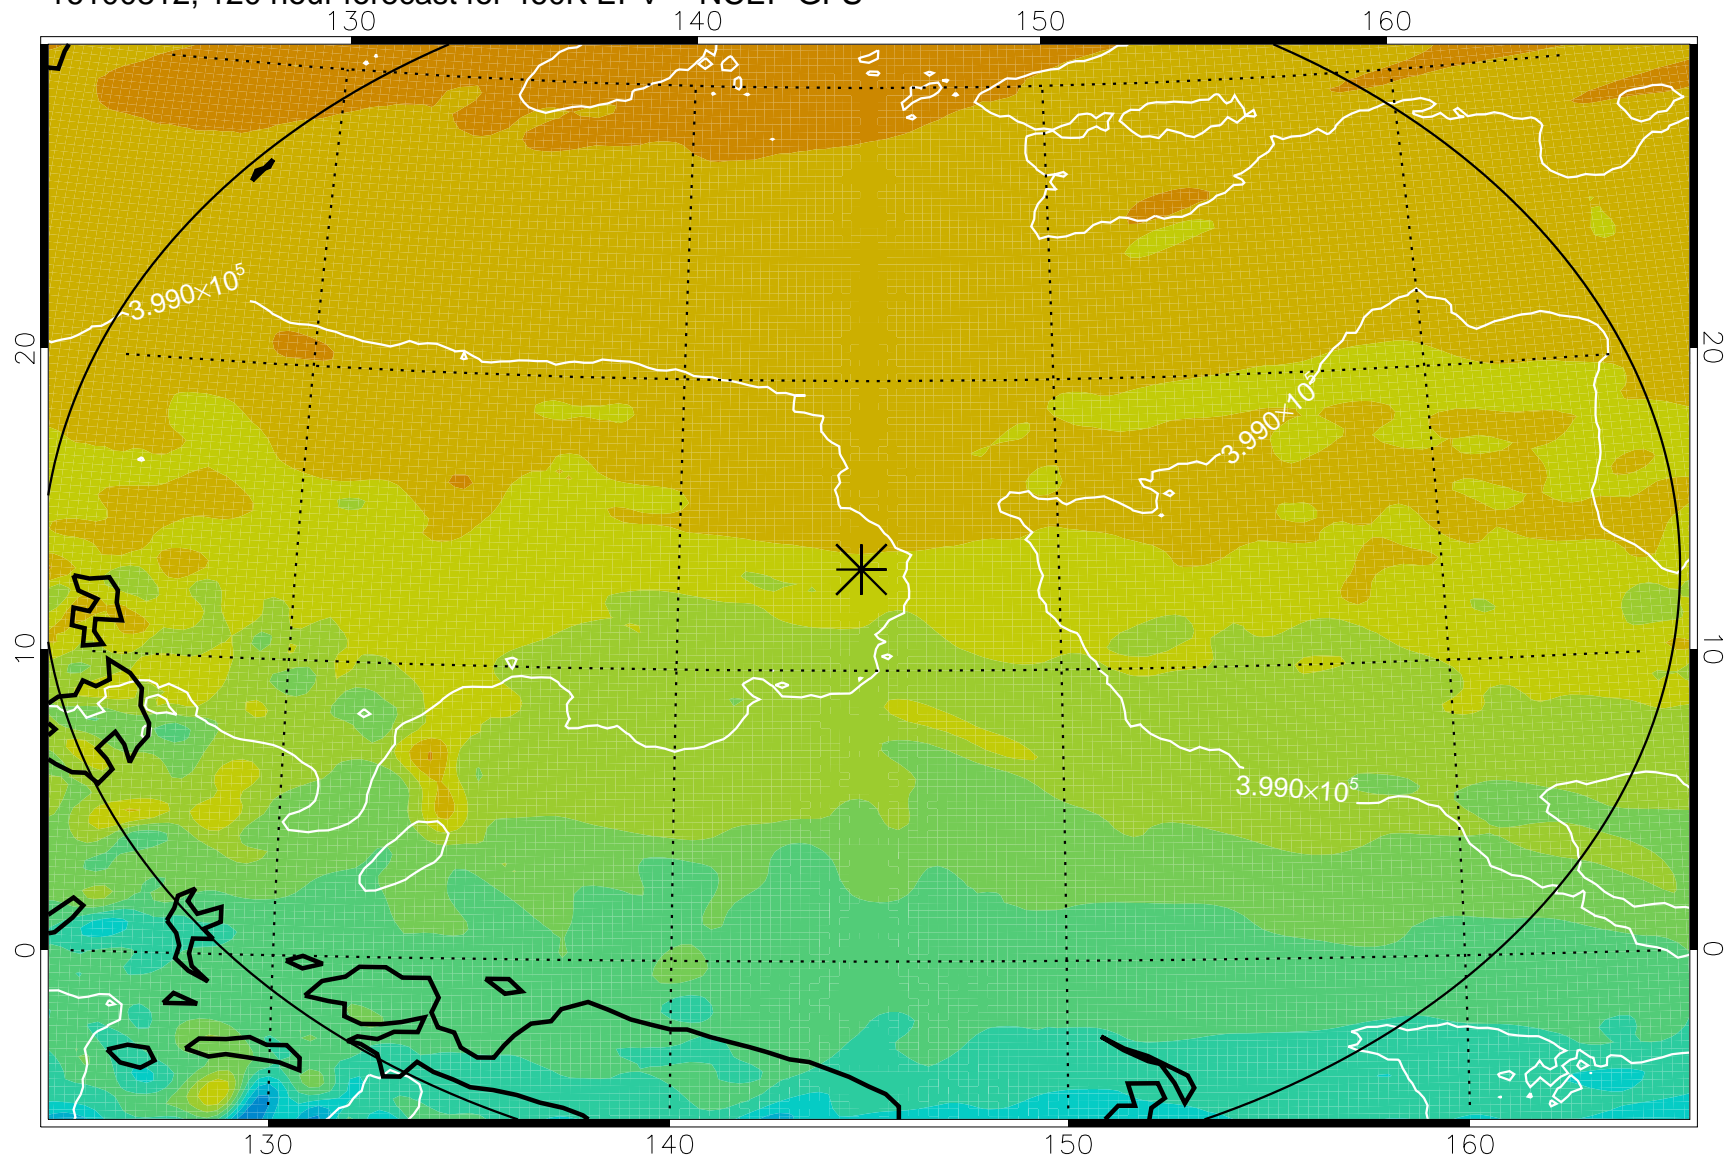

16100618, 78 hour forecast for 460K EPV -- NCEP GFS

460K Montgomery Streamfunction, white

Range ring of 2304 km

16100700, 84 hour forecast for 460K EPV -- NCEP GFS

460K Montgomery Streamfunction, white

Range ring of 2304 km

16100706, 90 hour forecast for 460K EPV -- NCEP GFS

460K Montgomery Streamfunction, white

Range ring of 2304 km

16100712, 96 hour forecast for 460K EPV -- NCEP GFS

460K Montgomery Streamfunction, white

Range ring of 2304 km

16100718, 102 hour forecast for 460K EPV -- NCEP GFS

460K Montgomery Streamfunction, white

Range ring of 2304 km

16100800, 108 hour forecast for 460K EPV -- NCEP GFS

460K Montgomery Streamfunction, white

Range ring of 2304 km

16100806, 114 hour forecast for 460K EPV -- NCEP GFS

460K Montgomery Streamfunction, white

Range ring of 2304 km

16100812, 120 hour forecast for 460K EPV -- NCEP GFS

460K Montgomery Streamfunction, white

Range ring of 2304 km