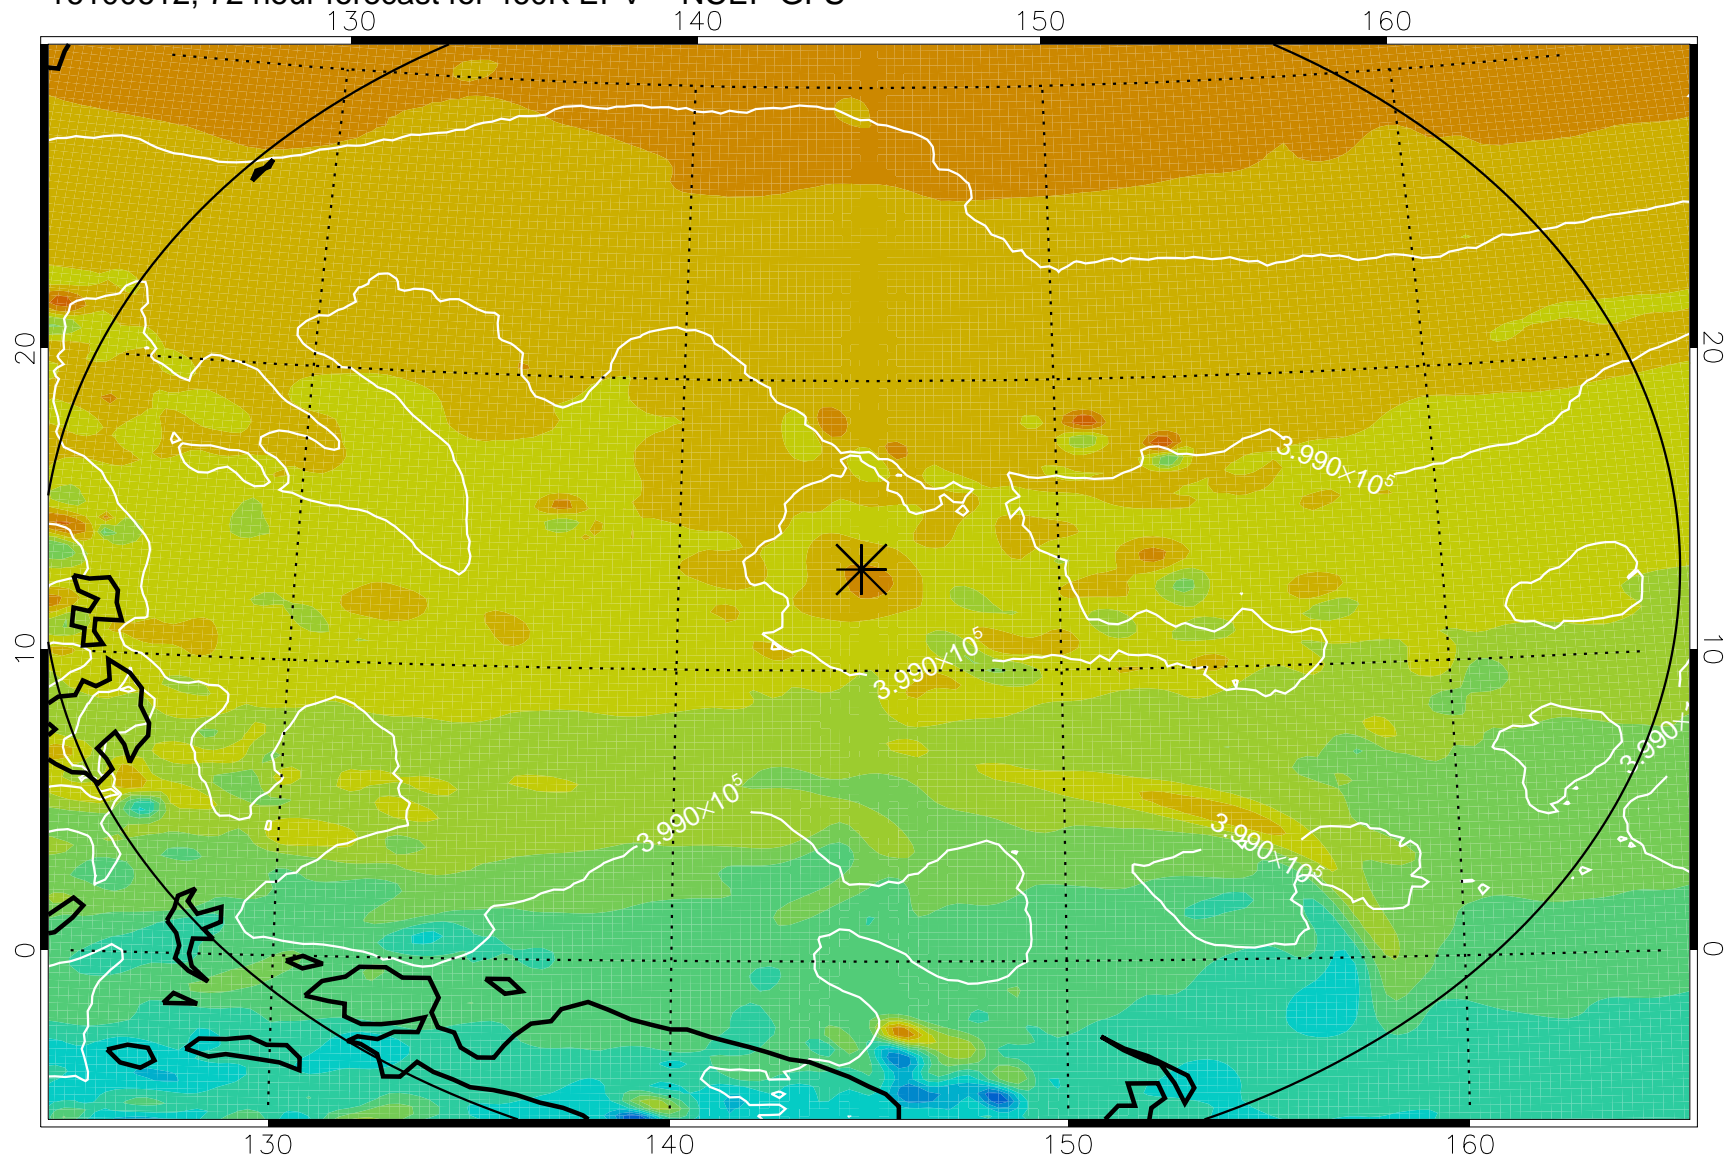

16100506, 42 hour forecast for 460K EPV -- NCEP GFS

460K Montgomery Streamfunction, white

Range ring of 2304 km

16100512, 48 hour forecast for 460K EPV -- NCEP GFS

460K Montgomery Streamfunction, white

Range ring of 2304 km

16100518, 54 hour forecast for 460K EPV -- NCEP GFS

460K Montgomery Streamfunction, white

Range ring of 2304 km

16100600, 60 hour forecast for 460K EPV -- NCEP GFS

460K Montgomery Streamfunction, white

Range ring of 2304 km

16100606, 66 hour forecast for 460K EPV -- NCEP GFS

460K Montgomery Streamfunction, white

Range ring of 2304 km

16100612, 72 hour forecast for 460K EPV -- NCEP GFS

460K Montgomery Streamfunction, white

Range ring of 2304 km

16100618, 78 hour forecast for 460K EPV -- NCEP GFS

460K Montgomery Streamfunction, white

Range ring of 2304 km

16100700, 84 hour forecast for 460K EPV -- NCEP GFS

460K Montgomery Streamfunction, white

Range ring of 2304 km