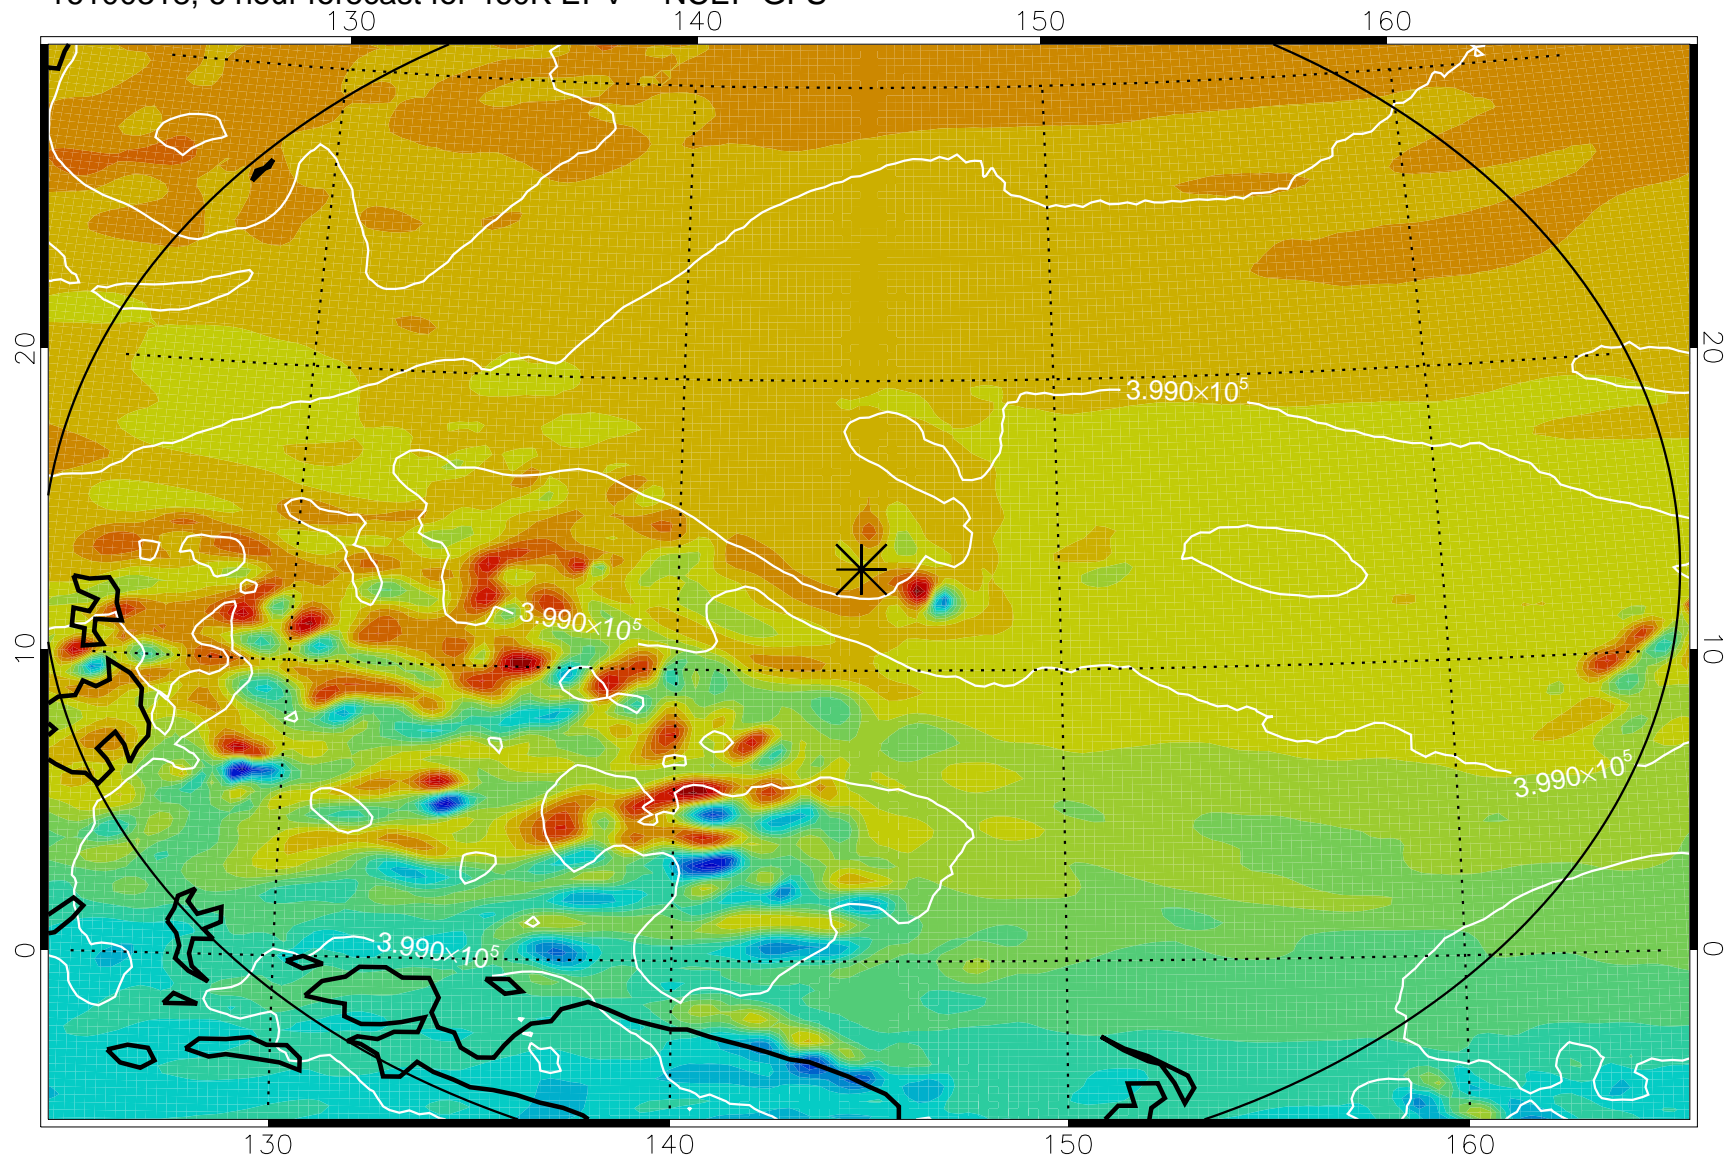

16100318, 6 hour forecast for 460K EPV -- NCEP GFS

460K Montgomery Streamfunction, white

Range ring of 2304 km

16100400, 12 hour forecast for 460K EPV -- NCEP GFS

460K Montgomery Streamfunction, white

Range ring of 2304 km

16100406, 18 hour forecast for 460K EPV -- NCEP GFS

460K Montgomery Streamfunction, white

Range ring of 2304 km

16100412, 24 hour forecast for 460K EPV -- NCEP GFS

460K Montgomery Streamfunction, white

Range ring of 2304 km

16100418, 30 hour forecast for 460K EPV -- NCEP GFS

460K Montgomery Streamfunction, white

Range ring of 2304 km

16100500, 36 hour forecast for 460K EPV -- NCEP GFS

460K Montgomery Streamfunction, white

Range ring of 2304 km

16100618, 78 hour forecast for 460K EPV -- NCEP GFS

460K Montgomery Streamfunction, white

Range ring of 2304 km

16100700, 84 hour forecast for 460K EPV -- NCEP GFS

460K Montgomery Streamfunction, white

Range ring of 2304 km