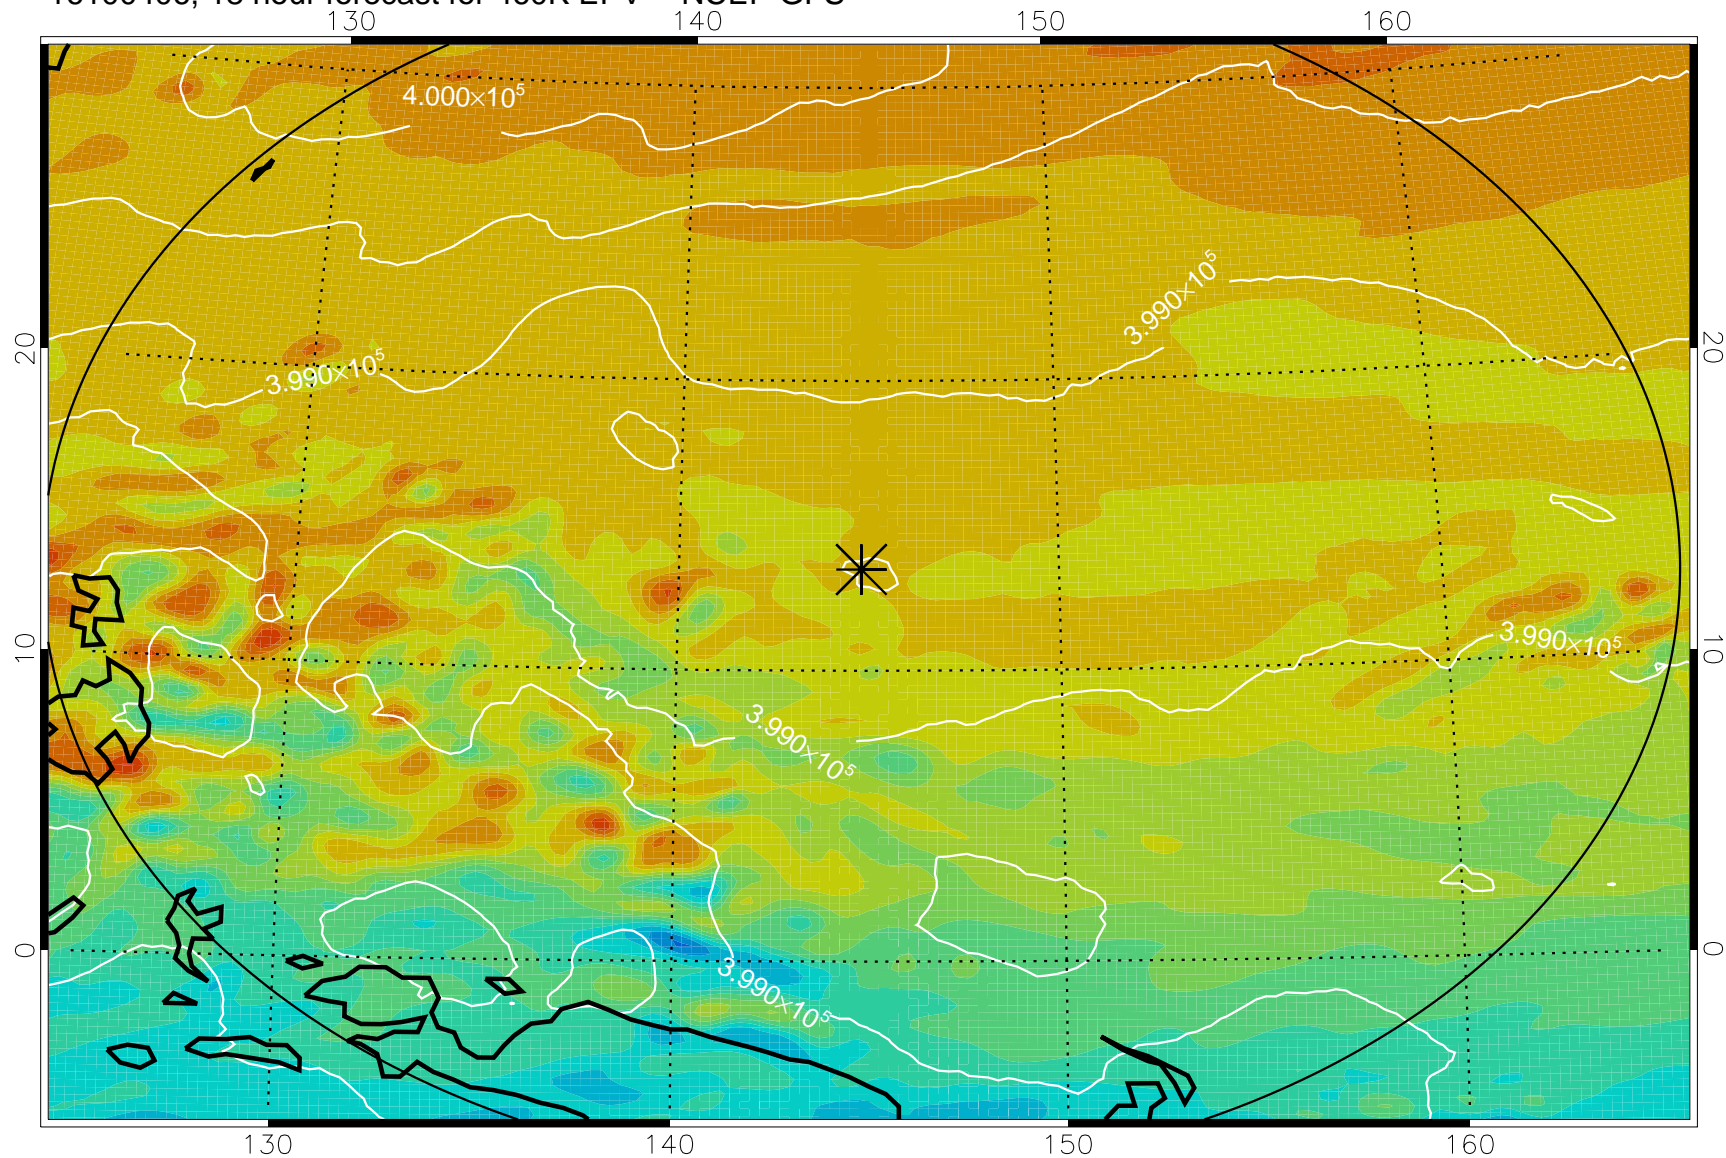

16100318, 6 hour forecast for 460K EPV -- NCEP GFS

460K Montgomery Streamfunction, white

Range ring of 2304 km

16100400, 12 hour forecast for 460K EPV -- NCEP GFS

460K Montgomery Streamfunction, white

Range ring of 2304 km

16100406, 18 hour forecast for 460K EPV -- NCEP GFS

460K Montgomery Streamfunction, white

Range ring of 2304 km

16100412, 24 hour forecast for 460K EPV -- NCEP GFS

460K Montgomery Streamfunction, white

Range ring of 2304 km

16100418, 30 hour forecast for 460K EPV -- NCEP GFS

460K Montgomery Streamfunction, white

Range ring of 2304 km

16100500, 36 hour forecast for 460K EPV -- NCEP GFS

460K Montgomery Streamfunction, white

Range ring of 2304 km

16100506, 42 hour forecast for 460K EPV -- NCEP GFS

460K Montgomery Streamfunction, white

Range ring of 2304 km

16100512, 48 hour forecast for 460K EPV -- NCEP GFS

460K Montgomery Streamfunction, white

Range ring of 2304 km