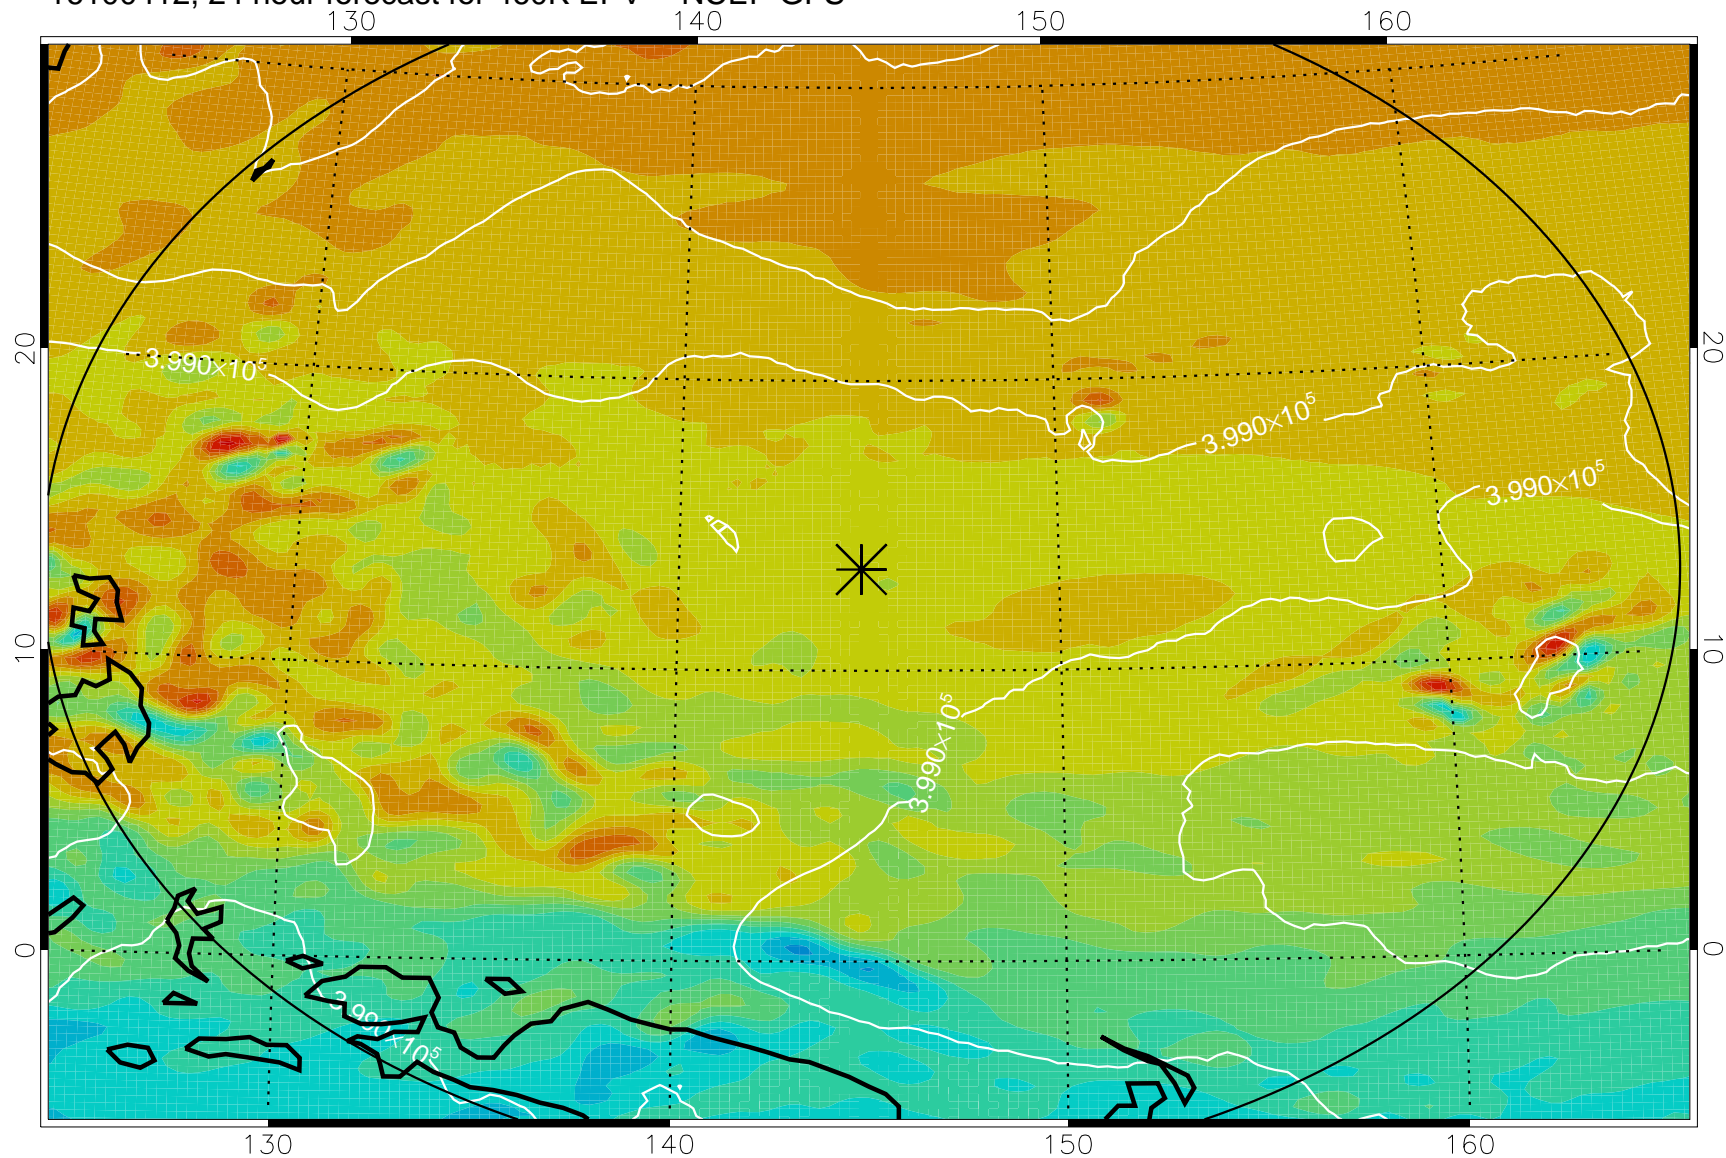

16100318, 6 hour forecast for 460K EPV -- NCEP GFS

460K Montgomery Streamfunction, white

Range ring of 2304 km

16100400, 12 hour forecast for 460K EPV -- NCEP GFS

460K Montgomery Streamfunction, white

Range ring of 2304 km

16100406, 18 hour forecast for 460K EPV -- NCEP GFS

460K Montgomery Streamfunction, white

Range ring of 2304 km

16100412, 24 hour forecast for 460K EPV -- NCEP GFS

460K Montgomery Streamfunction, white

Range ring of 2304 km

16100418, 30 hour forecast for 460K EPV -- NCEP GFS

460K Montgomery Streamfunction, white

Range ring of 2304 km

16100500, 36 hour forecast for 460K EPV -- NCEP GFS

460K Montgomery Streamfunction, white

Range ring of 2304 km

16100506, 42 hour forecast for 460K EPV -- NCEP GFS

460K Montgomery Streamfunction, white

Range ring of 2304 km

16100512, 48 hour forecast for 460K EPV -- NCEP GFS

460K Montgomery Streamfunction, white

Range ring of 2304 km