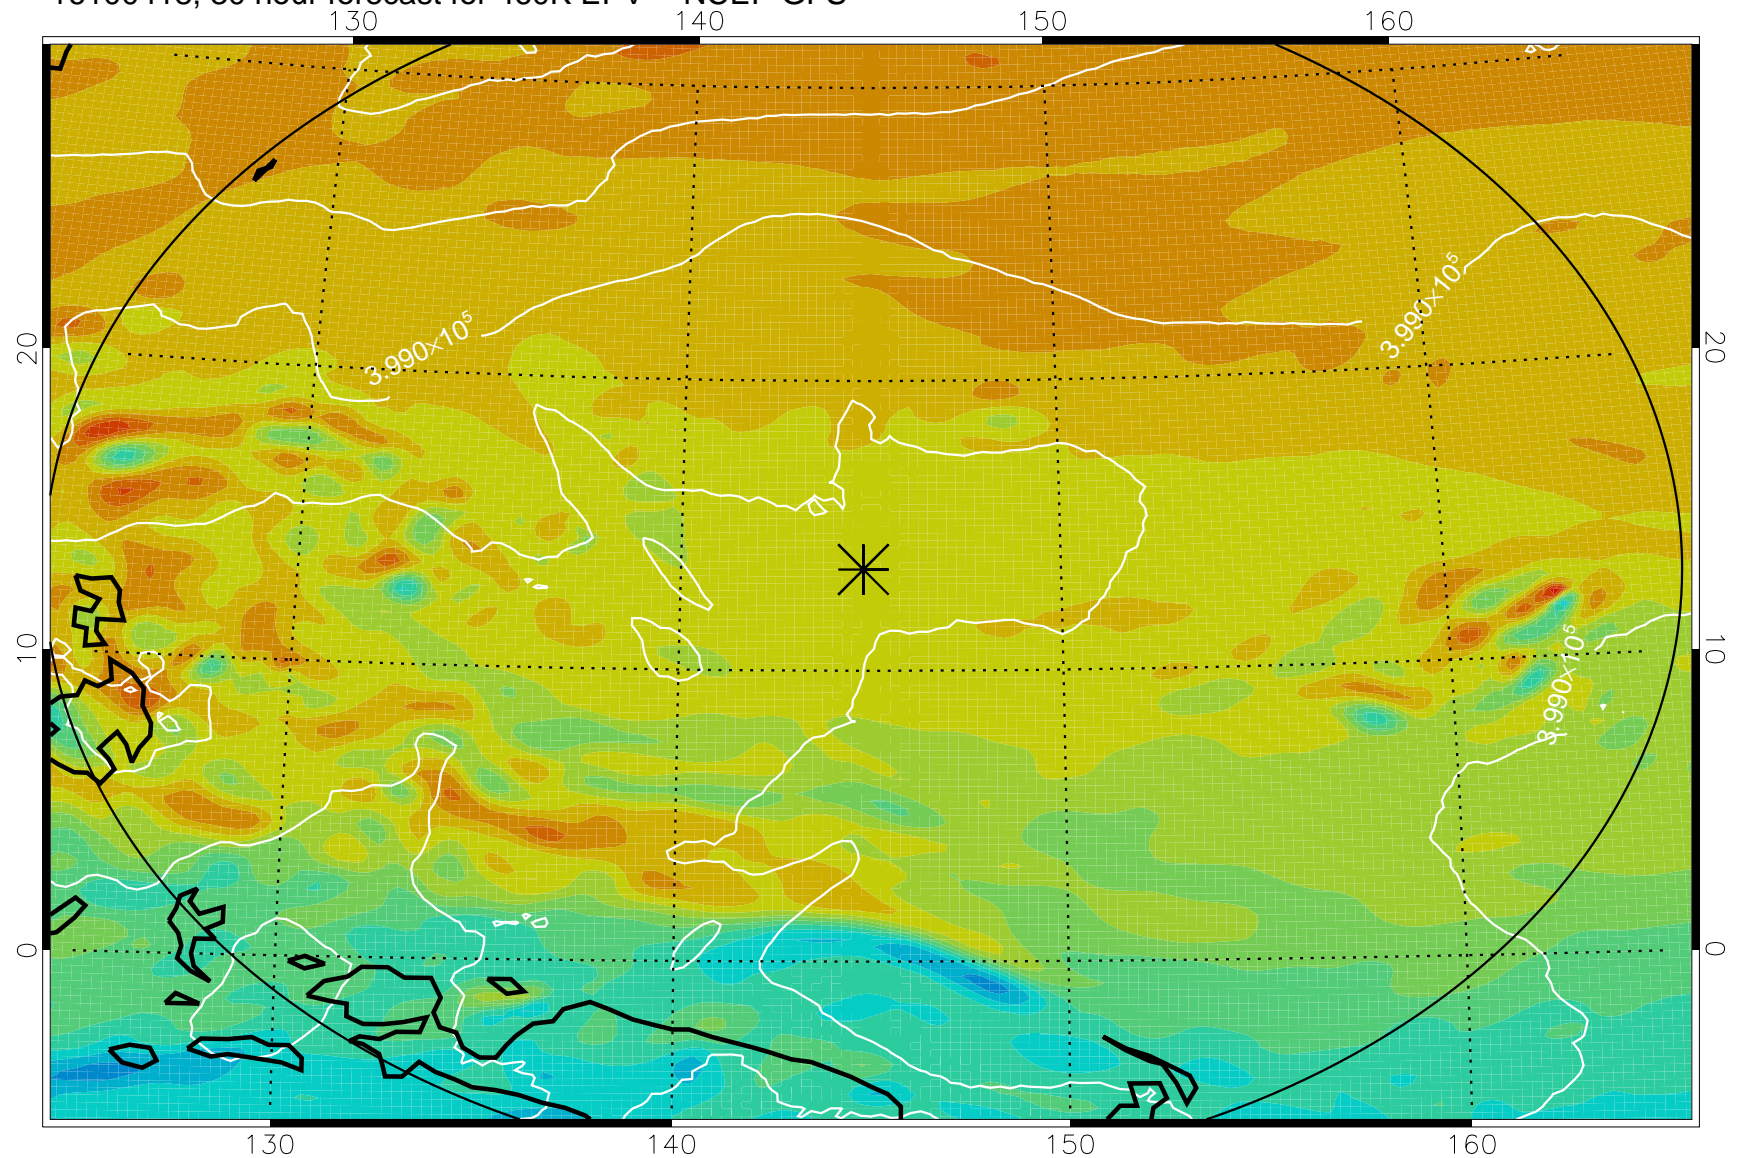

16100406, 18 hour forecast for 460K EPV -- NCEP GFS

460K Montgomery Streamfunction, white

Range ring of 2304 km

16100412, 24 hour forecast for 460K EPV -- NCEP GFS

460K Montgomery Streamfunction, white

Range ring of 2304 km

16100418, 30 hour forecast for 460K EPV -- NCEP GFS

460K Montgomery Streamfunction, white

Range ring of 2304 km

16100500, 36 hour forecast for 460K EPV -- NCEP GFS

460K Montgomery Streamfunction, white

Range ring of 2304 km

16100506, 42 hour forecast for 460K EPV -- NCEP GFS

460K Montgomery Streamfunction, white

Range ring of 2304 km

16100512, 48 hour forecast for 460K EPV -- NCEP GFS

460K Montgomery Streamfunction, white

Range ring of 2304 km

16100518, 54 hour forecast for 460K EPV -- NCEP GFS

460K Montgomery Streamfunction, white

Range ring of 2304 km

16100600, 60 hour forecast for 460K EPV -- NCEP GFS

460K Montgomery Streamfunction, white

Range ring of 2304 km