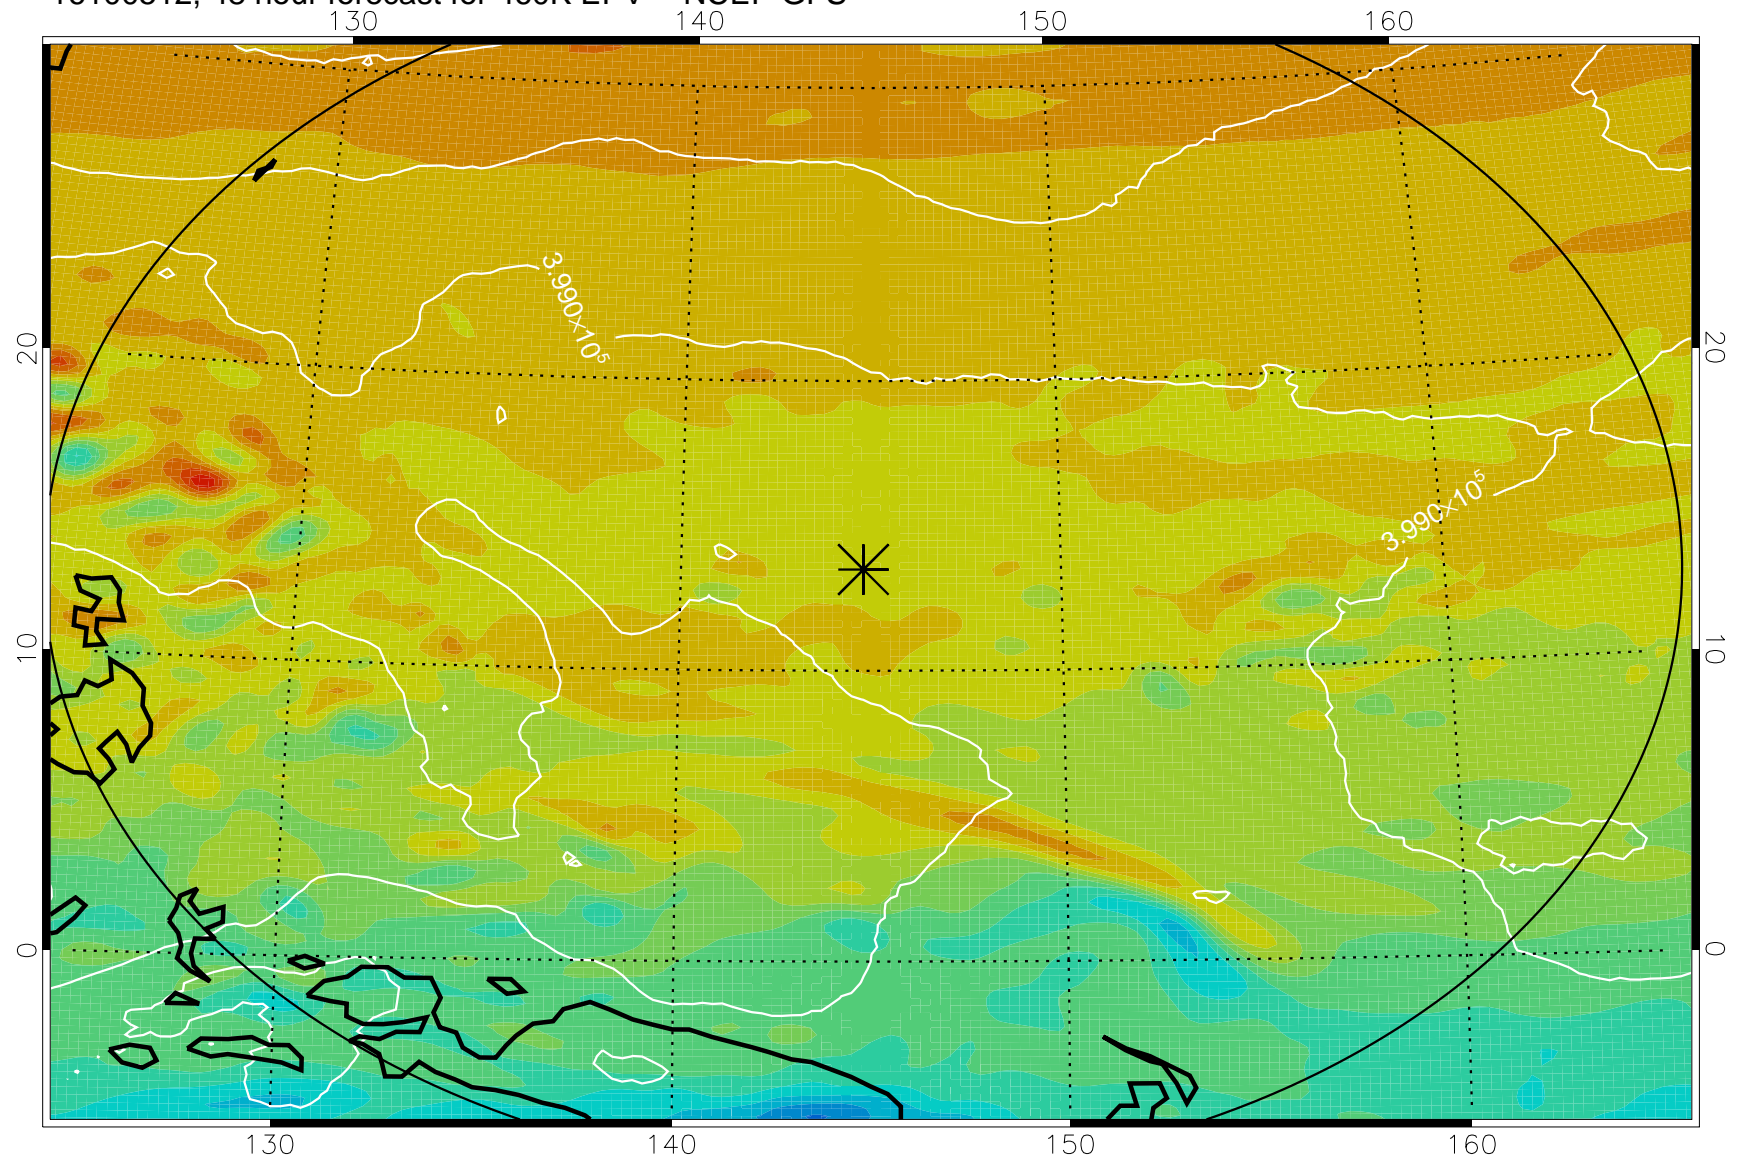

16100406, 18 hour forecast for 460K EPV -- NCEP GFS

460K Montgomery Streamfunction, white

Range ring of 2304 km

16100412, 24 hour forecast for 460K EPV -- NCEP GFS

460K Montgomery Streamfunction, white

Range ring of 2304 km

16100418, 30 hour forecast for 460K EPV -- NCEP GFS

460K Montgomery Streamfunction, white

Range ring of 2304 km

16100500, 36 hour forecast for 460K EPV -- NCEP GFS

460K Montgomery Streamfunction, white

Range ring of 2304 km

16100506, 42 hour forecast for 460K EPV -- NCEP GFS

460K Montgomery Streamfunction, white

Range ring of 2304 km

16100512, 48 hour forecast for 460K EPV -- NCEP GFS

460K Montgomery Streamfunction, white

Range ring of 2304 km

16100518, 54 hour forecast for 460K EPV -- NCEP GFS

460K Montgomery Streamfunction, white

Range ring of 2304 km

16100600, 60 hour forecast for 460K EPV -- NCEP GFS

460K Montgomery Streamfunction, white

Range ring of 2304 km