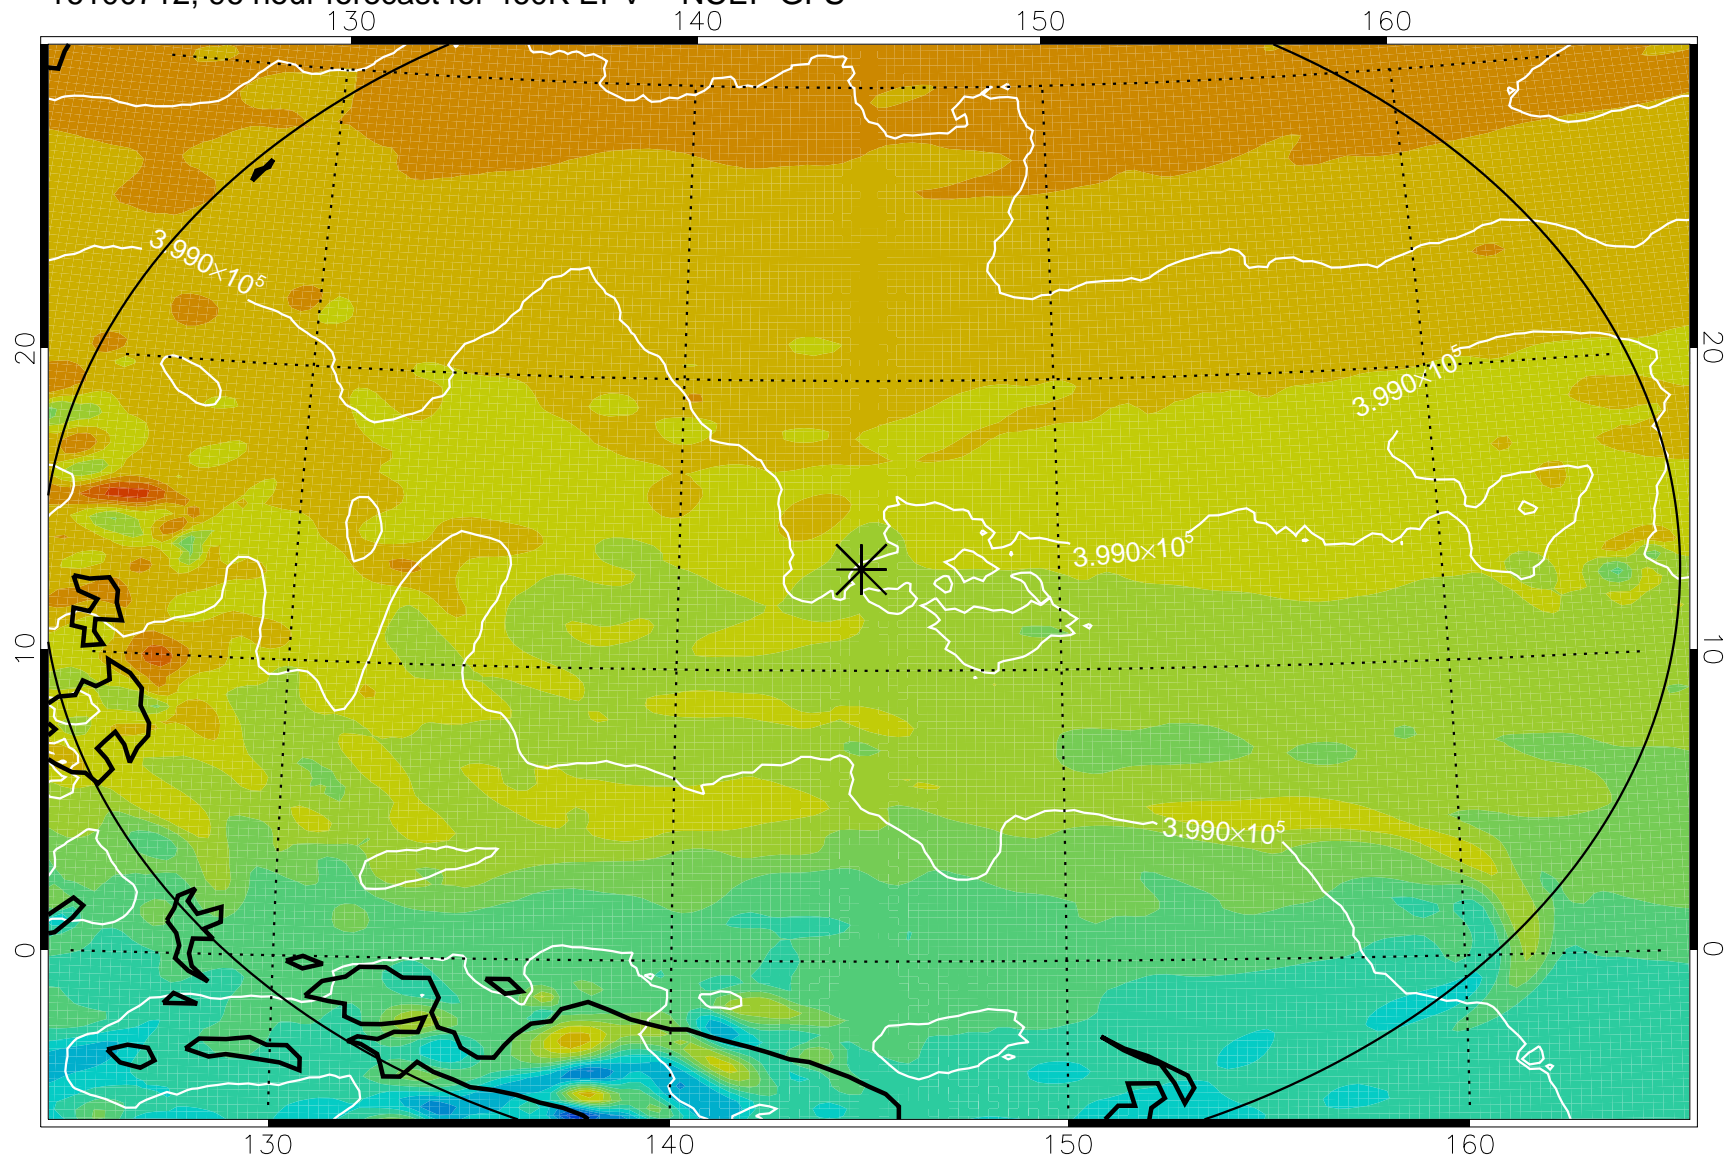

16100618, 78 hour forecast for 460K EPV -- NCEP GFS

460K Montgomery Streamfunction, white

Range ring of 2304 km

16100700, 84 hour forecast for 460K EPV -- NCEP GFS

460K Montgomery Streamfunction, white

Range ring of 2304 km

16100706, 90 hour forecast for 460K EPV -- NCEP GFS

460K Montgomery Streamfunction, white

Range ring of 2304 km

16100712, 96 hour forecast for 460K EPV -- NCEP GFS

460K Montgomery Streamfunction, white

Range ring of 2304 km

16100718, 102 hour forecast for 460K EPV -- NCEP GFS

460K Montgomery Streamfunction, white

Range ring of 2304 km

16100800, 108 hour forecast for 460K EPV -- NCEP GFS

460K Montgomery Streamfunction, white

Range ring of 2304 km

16100806, 114 hour forecast for 460K EPV -- NCEP GFS

460K Montgomery Streamfunction, white

Range ring of 2304 km

16100812, 120 hour forecast for 460K EPV -- NCEP GFS

460K Montgomery Streamfunction, white

Range ring of 2304 km