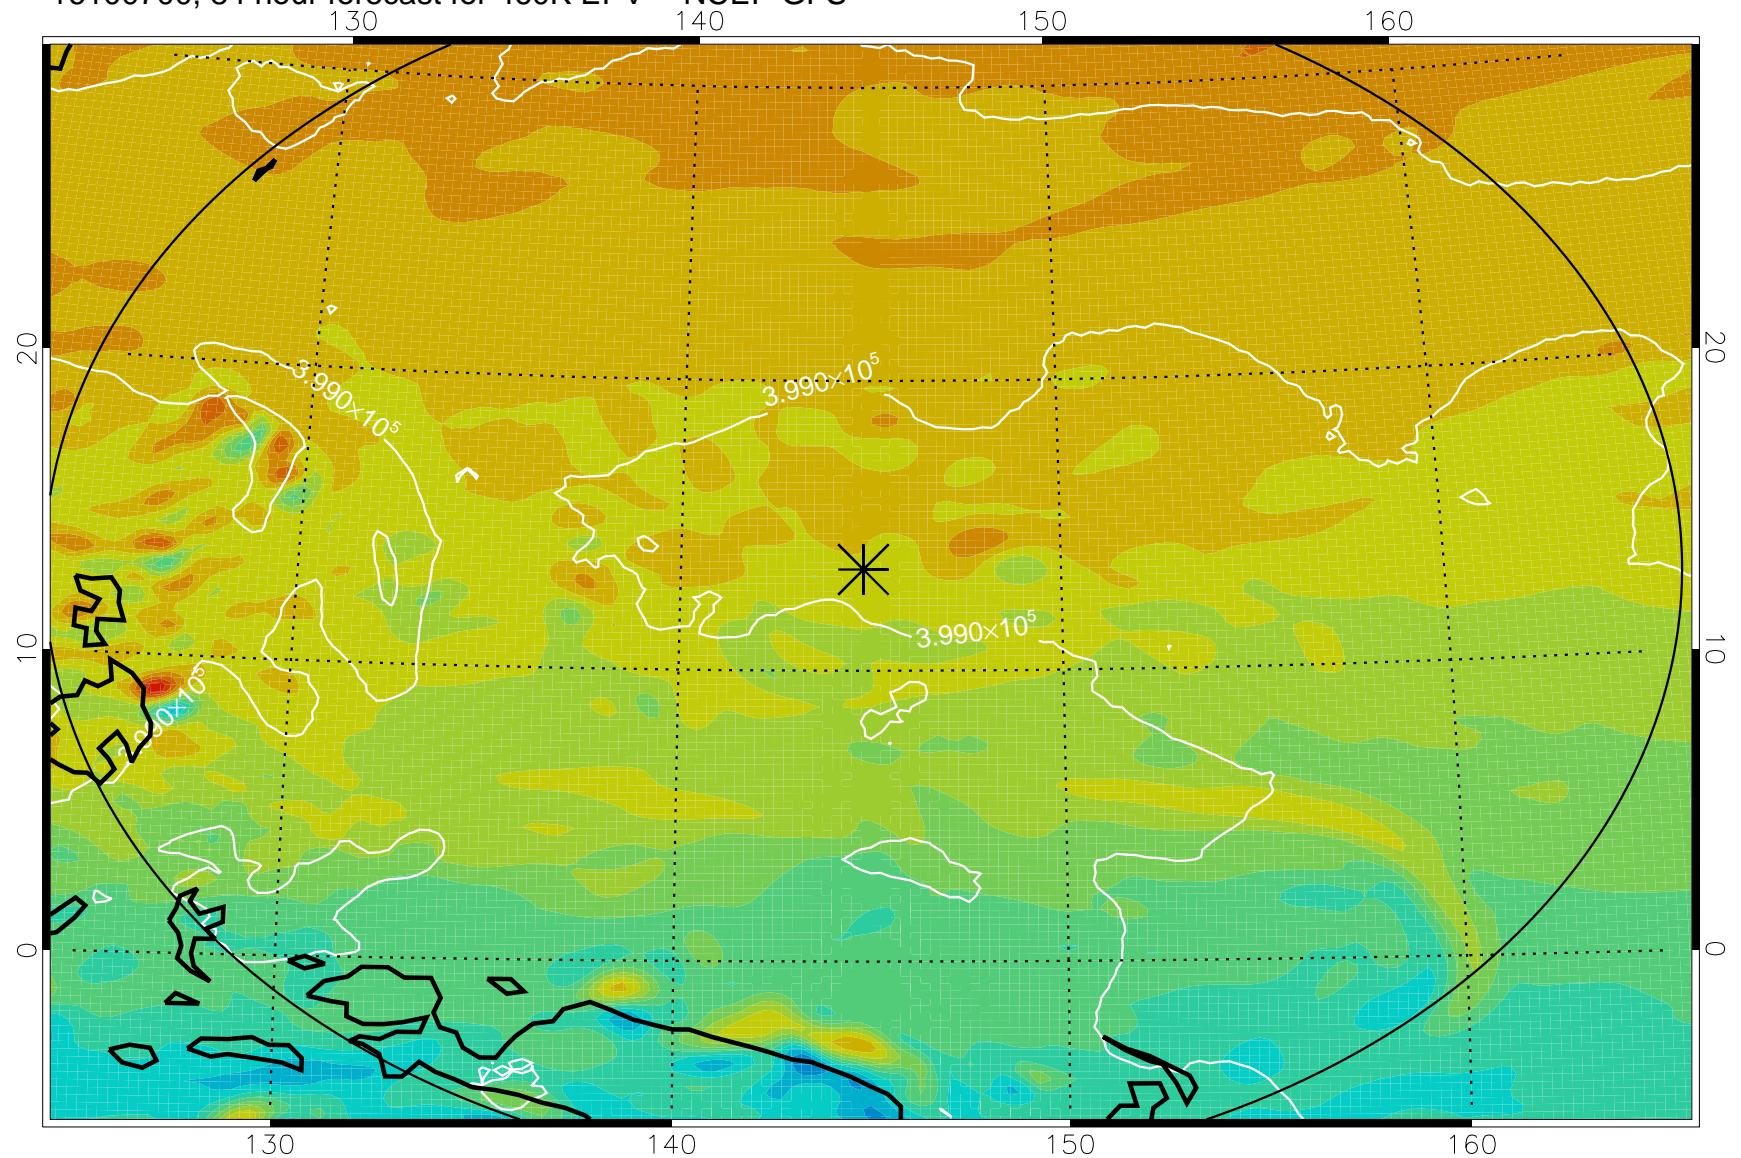

16100518, 54 hour forecast for 460K EPV -- NCEP GFS

460K Montgomery Streamfunction, white

Range ring of 2304 km

16100600, 60 hour forecast for 460K EPV -- NCEP GFS

460K Montgomery Streamfunction, white

Range ring of 2304 km

16100606, 66 hour forecast for 460K EPV -- NCEP GFS

460K Montgomery Streamfunction, white

Range ring of 2304 km

16100612, 72 hour forecast for 460K EPV -- NCEP GFS

460K Montgomery Streamfunction, white

Range ring of 2304 km

16100618, 78 hour forecast for 460K EPV -- NCEP GFS

460K Montgomery Streamfunction, white

Range ring of 2304 km

16100700, 84 hour forecast for 460K EPV -- NCEP GFS

460K Montgomery Streamfunction, white

Range ring of 2304 km

16100706, 90 hour forecast for 460K EPV -- NCEP GFS

460K Montgomery Streamfunction, white

Range ring of 2304 km

16100712, 96 hour forecast for 460K EPV -- NCEP GFS

460K Montgomery Streamfunction, white

Range ring of 2304 km