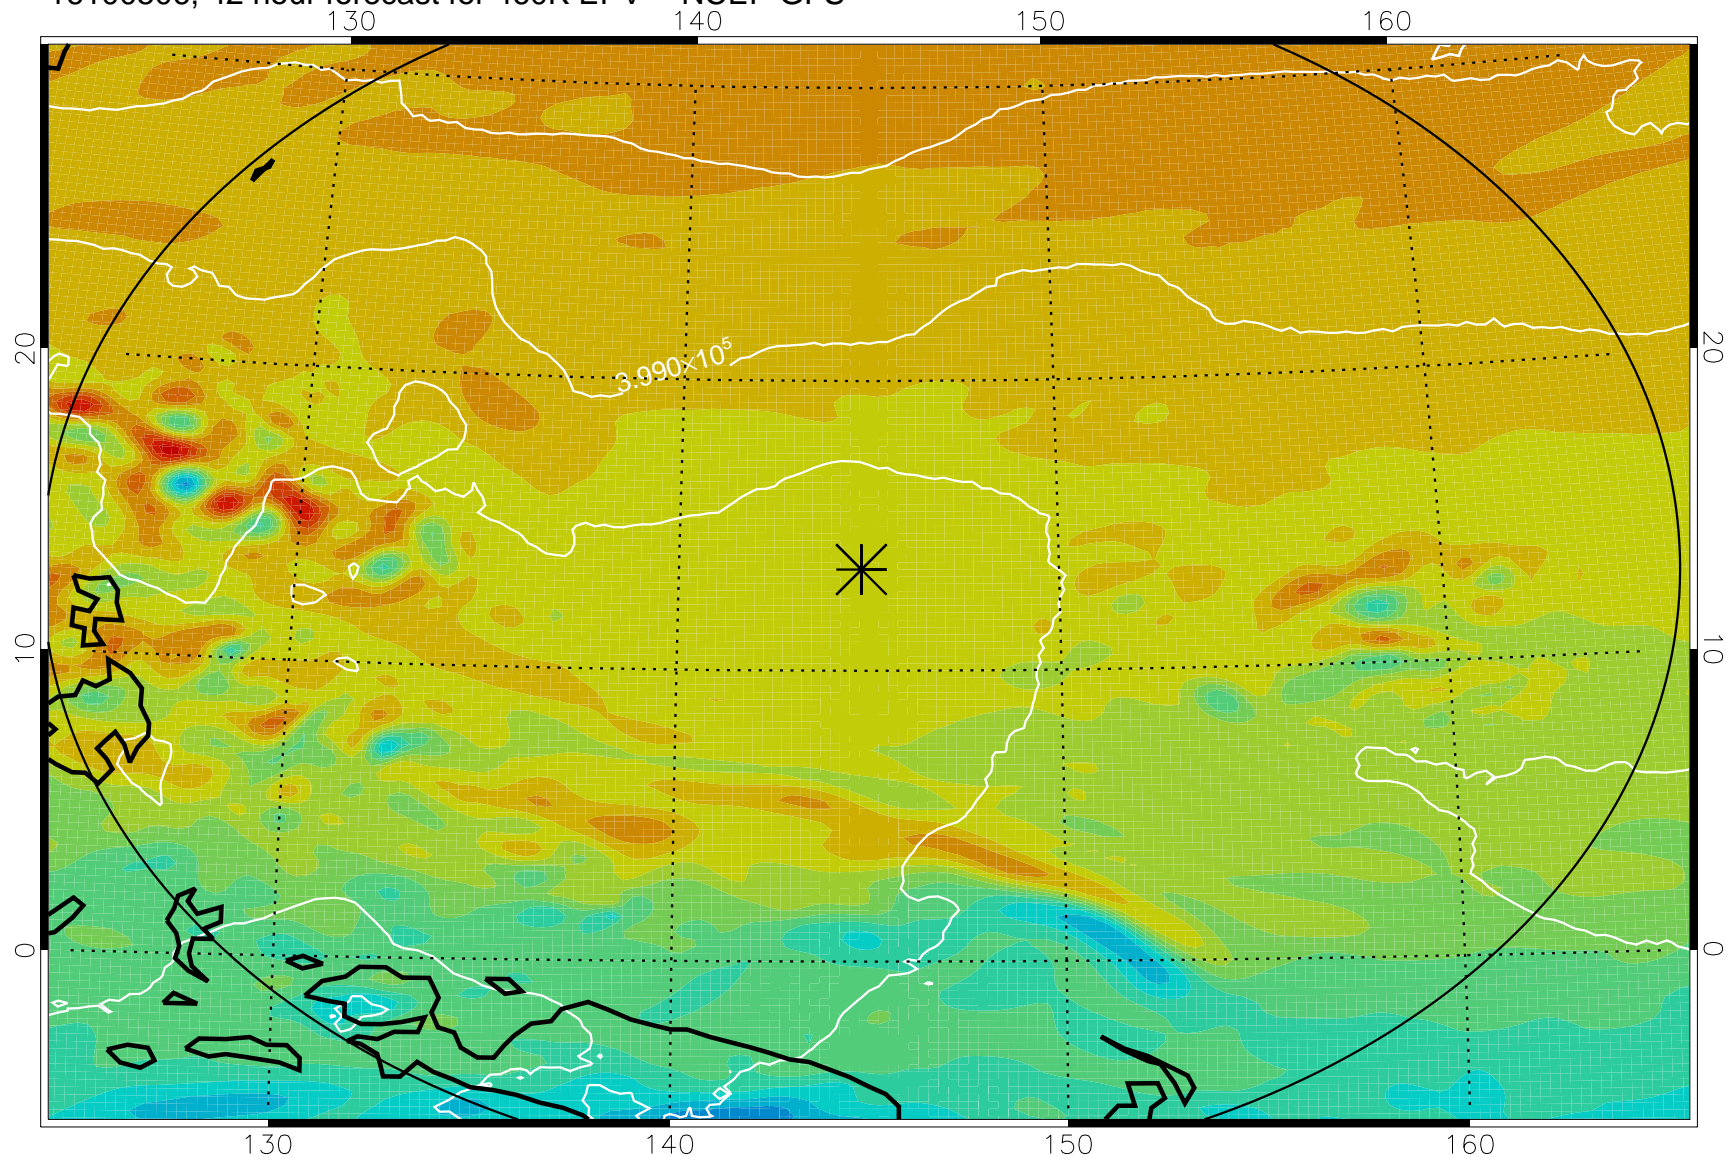

16100406, 18 hour forecast for 460K EPV -- NCEP GFS

460K Montgomery Streamfunction, white

Range ring of 2304 km

16100412, 24 hour forecast for 460K EPV -- NCEP GFS

460K Montgomery Streamfunction, white

Range ring of 2304 km

16100418, 30 hour forecast for 460K EPV -- NCEP GFS

460K Montgomery Streamfunction, white

Range ring of 2304 km

16100500, 36 hour forecast for 460K EPV -- NCEP GFS

460K Montgomery Streamfunction, white

Range ring of 2304 km

16100506, 42 hour forecast for 460K EPV -- NCEP GFS

460K Montgomery Streamfunction, white

Range ring of 2304 km

16100512, 48 hour forecast for 460K EPV -- NCEP GFS

460K Montgomery Streamfunction, white

Range ring of 2304 km

16100518, 54 hour forecast for 460K EPV -- NCEP GFS

460K Montgomery Streamfunction, white

Range ring of 2304 km

16100600, 60 hour forecast for 460K EPV -- NCEP GFS

460K Montgomery Streamfunction, white

Range ring of 2304 km