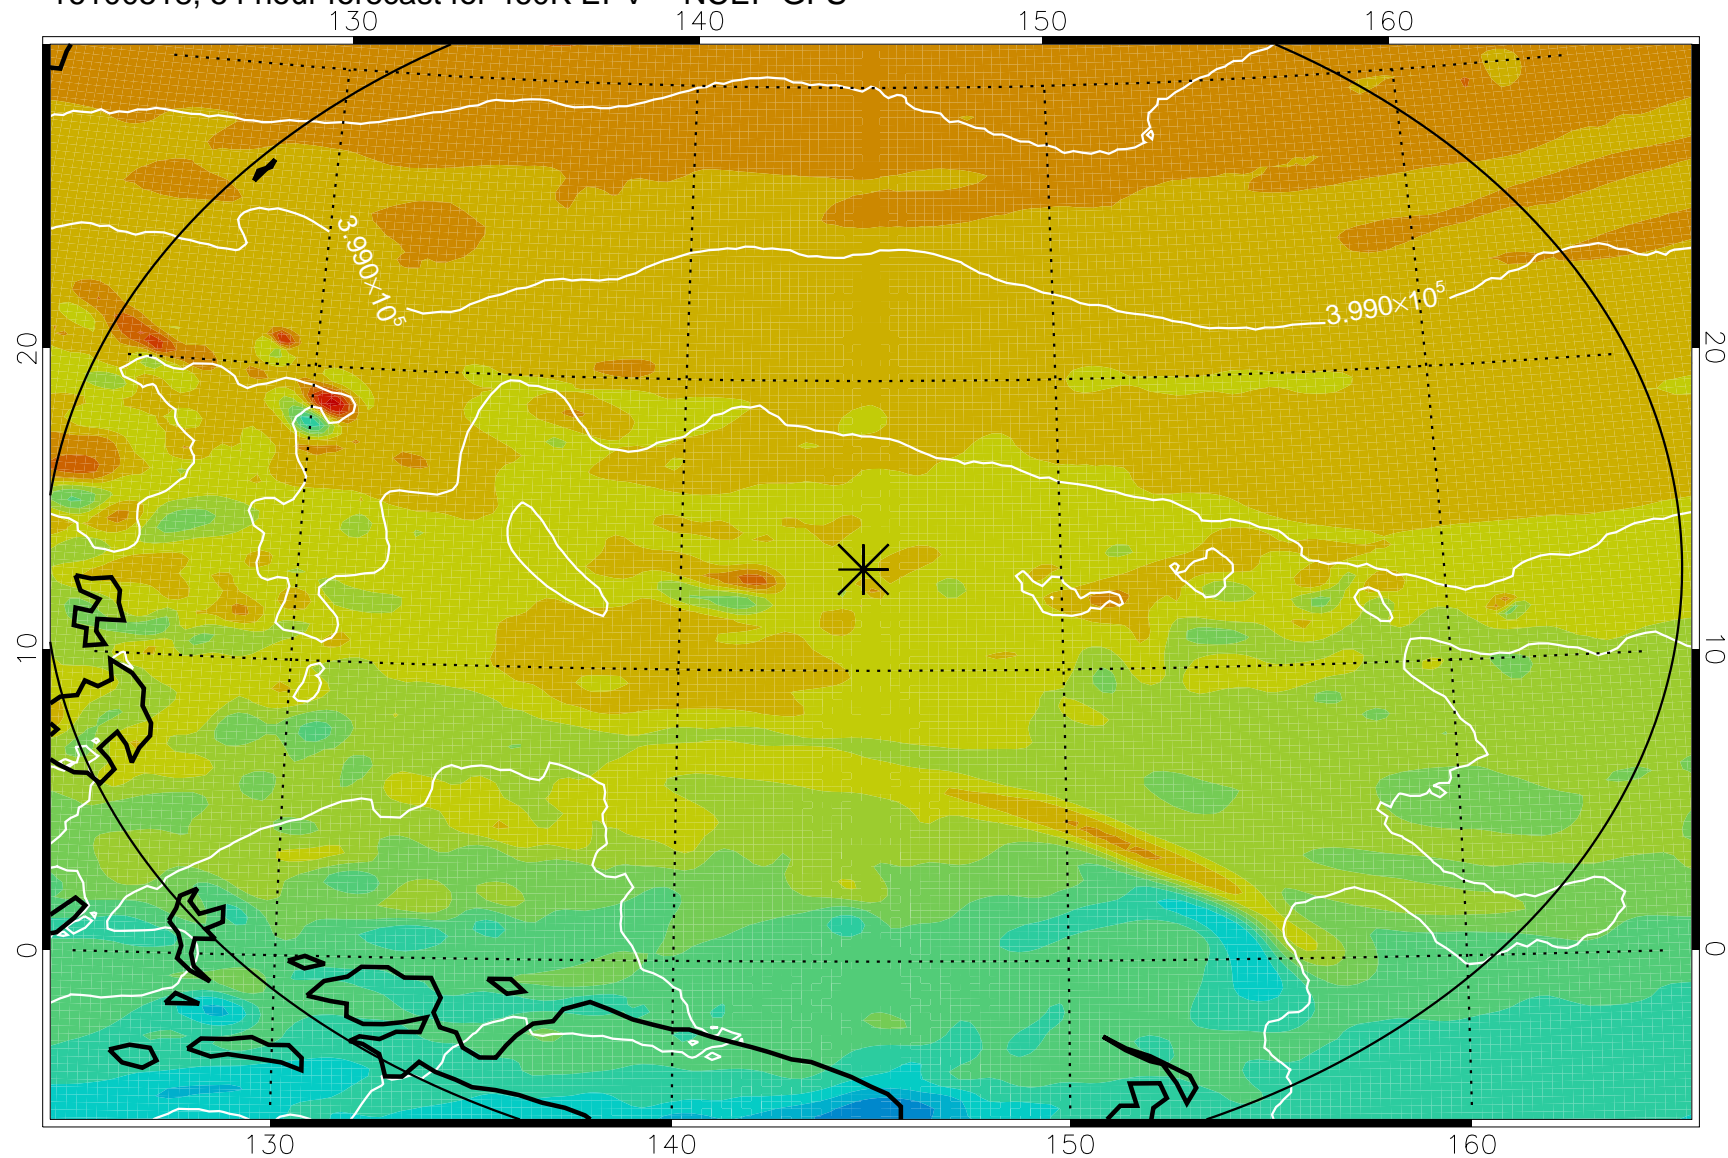

16100418, 30 hour forecast for 460K EPV -- NCEP GFS

460K Montgomery Streamfunction, white

Range ring of 2304 km

16100500, 36 hour forecast for 460K EPV -- NCEP GFS

460K Montgomery Streamfunction, white

Range ring of 2304 km

16100506, 42 hour forecast for 460K EPV -- NCEP GFS

460K Montgomery Streamfunction, white

Range ring of 2304 km

16100512, 48 hour forecast for 460K EPV -- NCEP GFS

460K Montgomery Streamfunction, white

Range ring of 2304 km

16100518, 54 hour forecast for 460K EPV -- NCEP GFS

460K Montgomery Streamfunction, white

Range ring of 2304 km

16100600, 60 hour forecast for 460K EPV -- NCEP GFS

460K Montgomery Streamfunction, white

Range ring of 2304 km

16100606, 66 hour forecast for 460K EPV -- NCEP GFS

460K Montgomery Streamfunction, white

Range ring of 2304 km

16100612, 72 hour forecast for 460K EPV -- NCEP GFS

460K Montgomery Streamfunction, white

Range ring of 2304 km