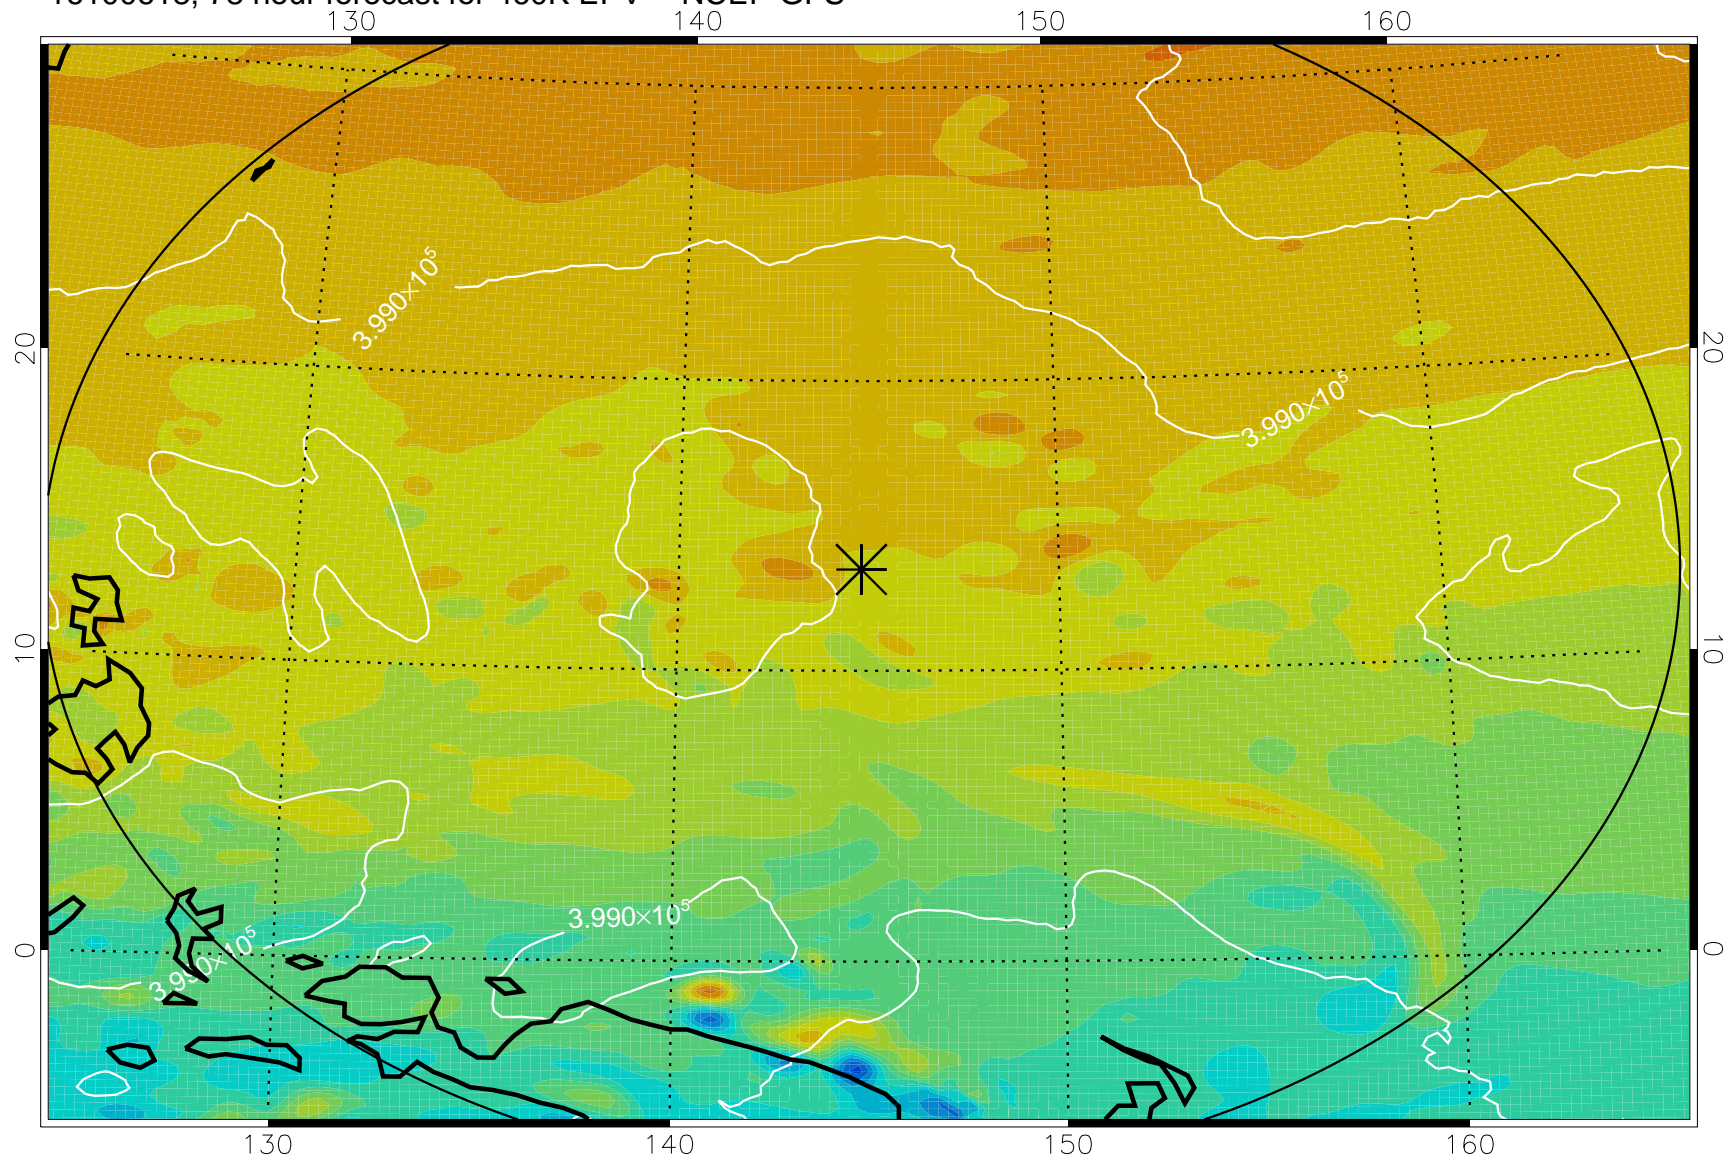

16100606, 66 hour forecast for 460K EPV -- NCEP GFS

460K Montgomery Streamfunction, white

Range ring of 2304 km

16100612, 72 hour forecast for 460K EPV -- NCEP GFS

460K Montgomery Streamfunction, white

Range ring of 2304 km

16100618, 78 hour forecast for 460K EPV -- NCEP GFS

460K Montgomery Streamfunction, white

Range ring of 2304 km

16100700, 84 hour forecast for 460K EPV -- NCEP GFS

460K Montgomery Streamfunction, white

Range ring of 2304 km

16100706, 90 hour forecast for 460K EPV -- NCEP GFS

460K Montgomery Streamfunction, white

Range ring of 2304 km

16100712, 96 hour forecast for 460K EPV -- NCEP GFS

460K Montgomery Streamfunction, white

Range ring of 2304 km

16100718, 102 hour forecast for 460K EPV -- NCEP GFS

460K Montgomery Streamfunction, white

Range ring of 2304 km

16100800, 108 hour forecast for 460K EPV -- NCEP GFS

460K Montgomery Streamfunction, white

Range ring of 2304 km