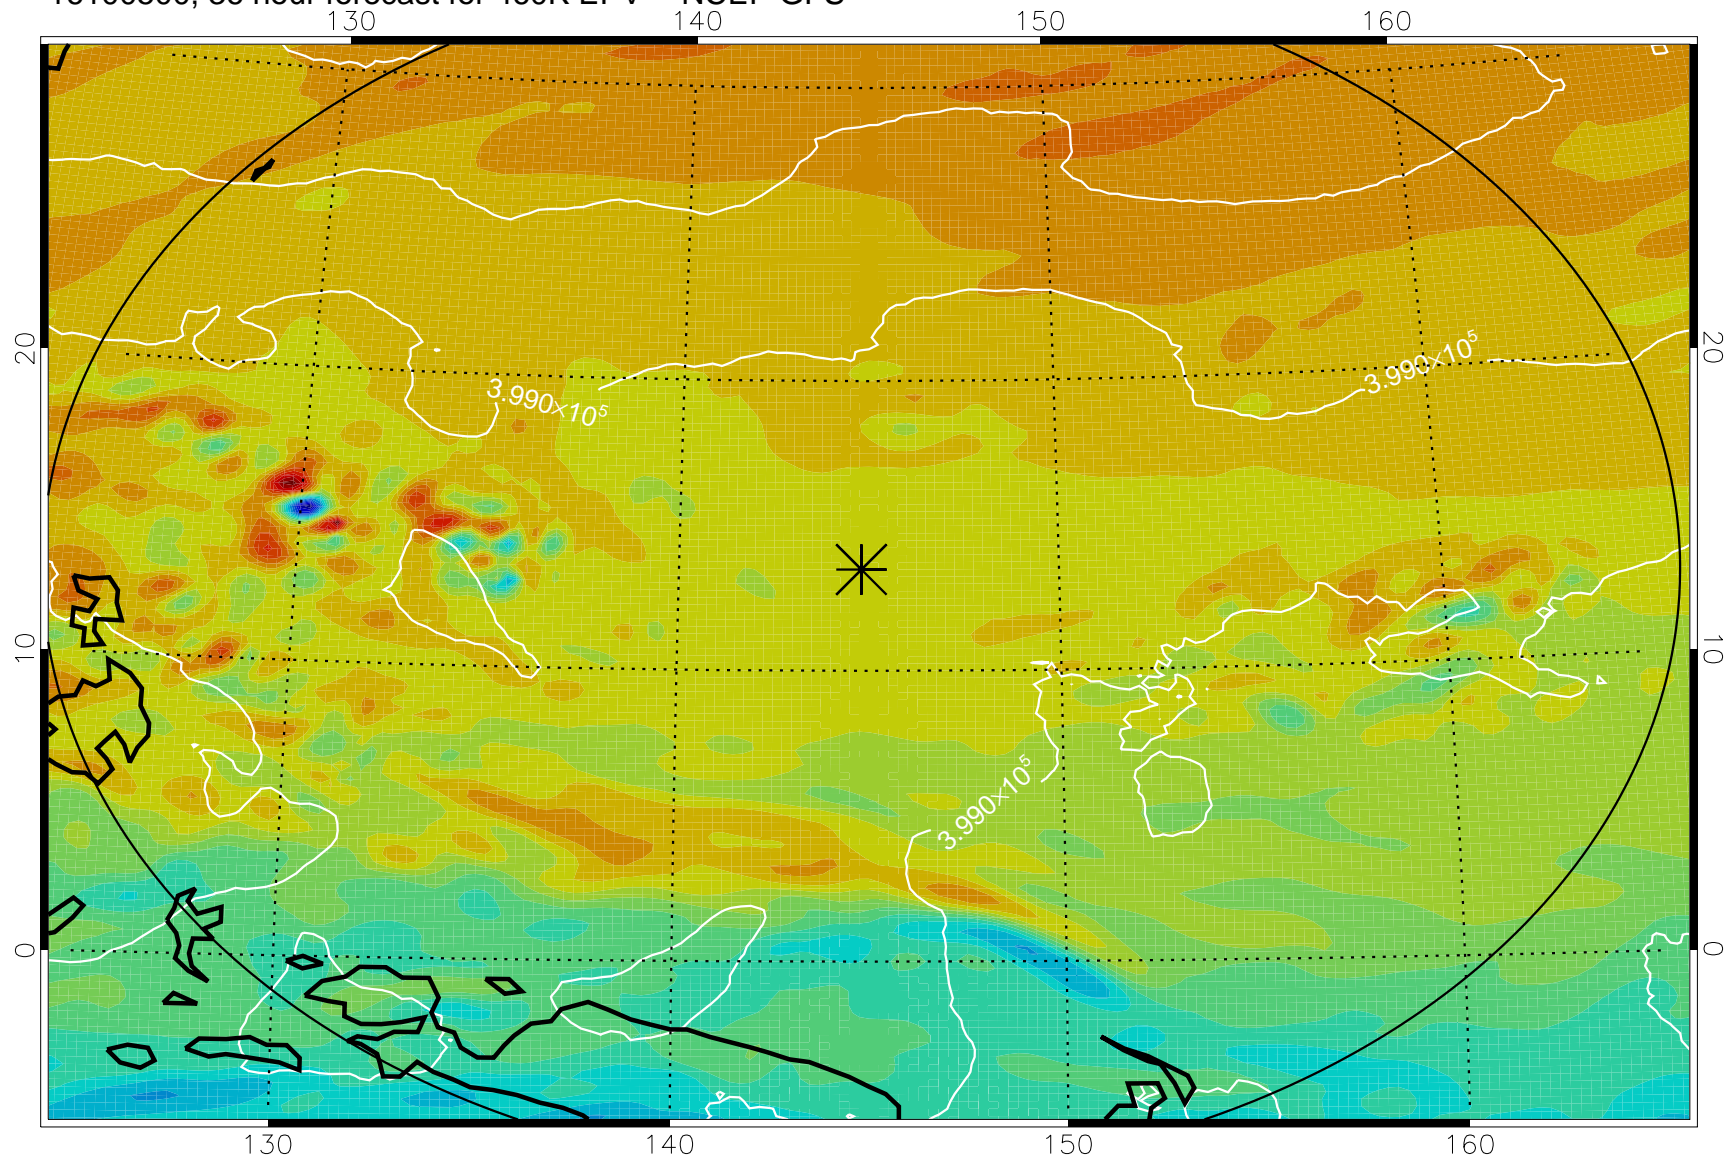

16100318, 6 hour forecast for 460K EPV -- NCEP GFS

460K Montgomery Streamfunction, white

Range ring of 2304 km

16100400, 12 hour forecast for 460K EPV -- NCEP GFS

460K Montgomery Streamfunction, white

Range ring of 2304 km

16100406, 18 hour forecast for 460K EPV -- NCEP GFS

460K Montgomery Streamfunction, white

Range ring of 2304 km

16100412, 24 hour forecast for 460K EPV -- NCEP GFS

460K Montgomery Streamfunction, white

Range ring of 2304 km

16100418, 30 hour forecast for 460K EPV -- NCEP GFS

460K Montgomery Streamfunction, white

Range ring of 2304 km

16100500, 36 hour forecast for 460K EPV -- NCEP GFS

460K Montgomery Streamfunction, white

Range ring of 2304 km

16100506, 42 hour forecast for 460K EPV -- NCEP GFS

460K Montgomery Streamfunction, white

Range ring of 2304 km

16100512, 48 hour forecast for 460K EPV -- NCEP GFS

460K Montgomery Streamfunction, white

Range ring of 2304 km