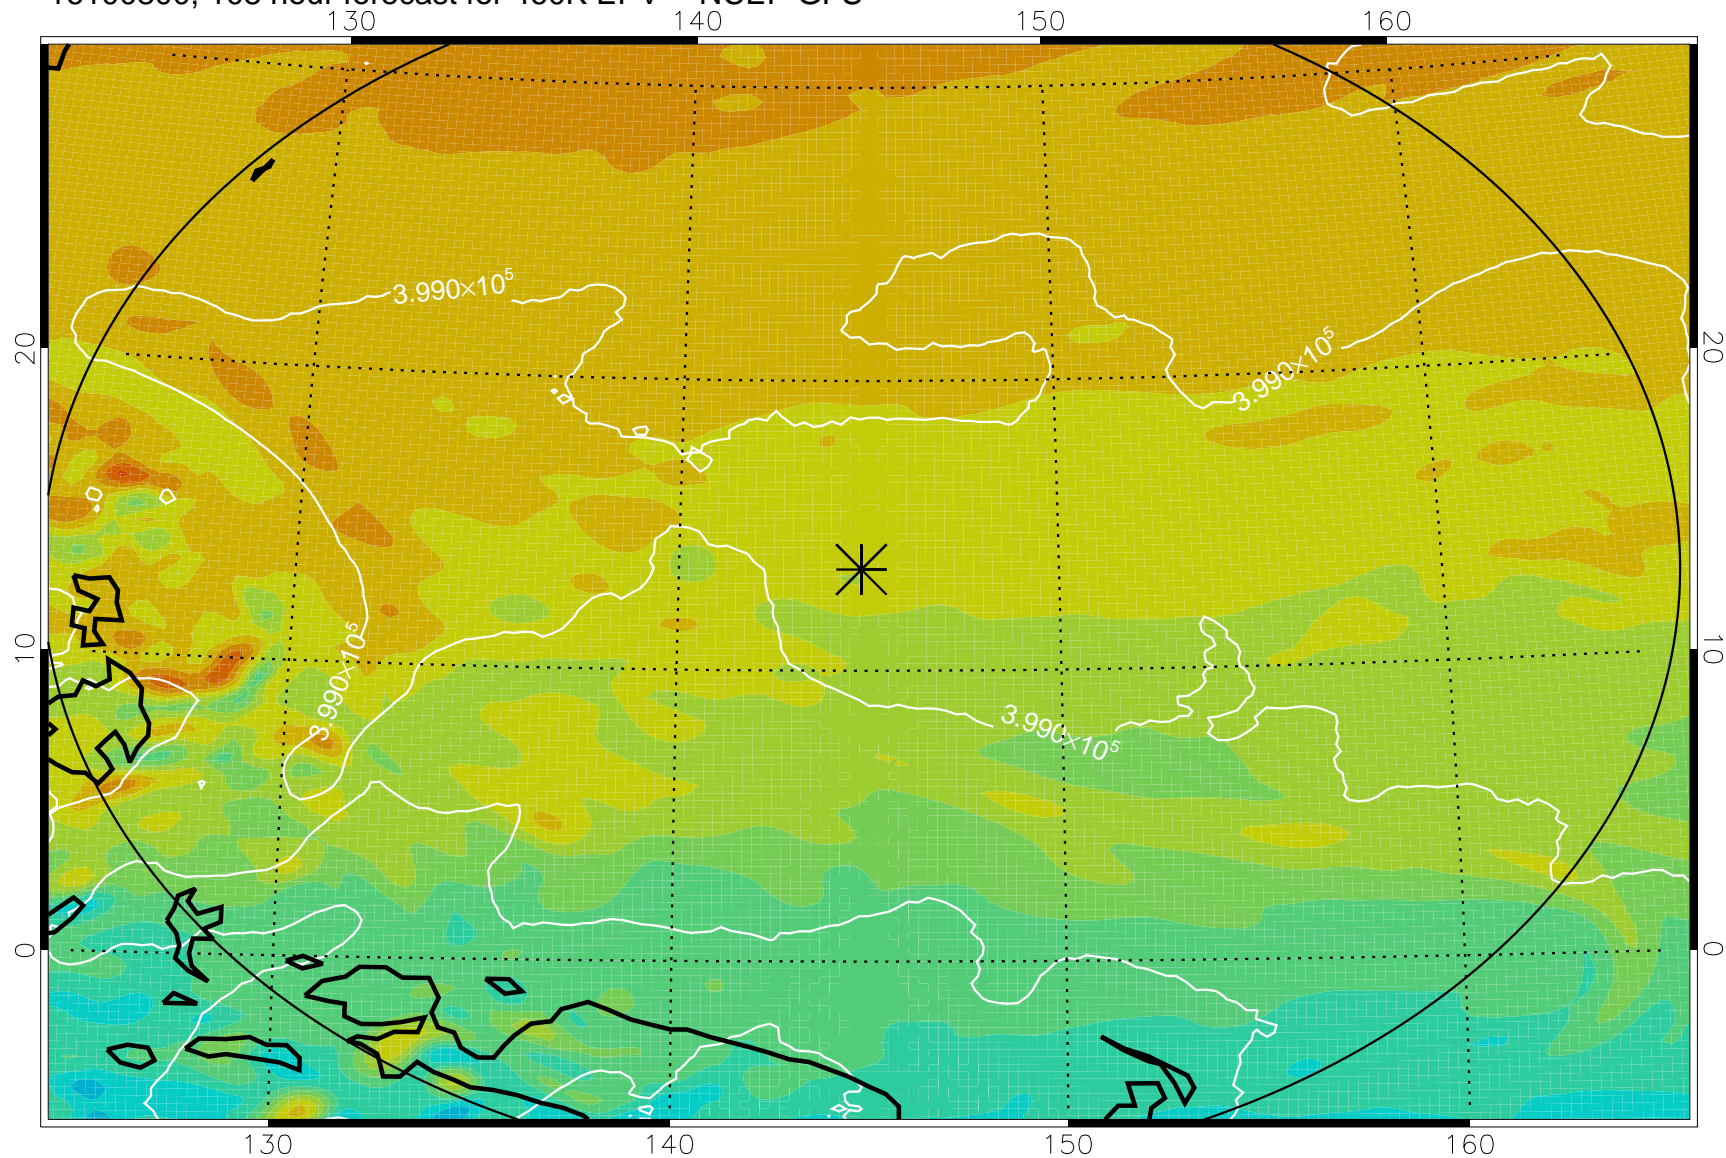

16100618, 78 hour forecast for 460K EPV -- NCEP GFS

460K Montgomery Streamfunction, white

Range ring of 2304 km

16100700, 84 hour forecast for 460K EPV -- NCEP GFS

460K Montgomery Streamfunction, white

Range ring of 2304 km

16100706, 90 hour forecast for 460K EPV -- NCEP GFS

460K Montgomery Streamfunction, white

Range ring of 2304 km

16100712, 96 hour forecast for 460K EPV -- NCEP GFS

460K Montgomery Streamfunction, white

Range ring of 2304 km

16100718, 102 hour forecast for 460K EPV -- NCEP GFS

460K Montgomery Streamfunction, white

Range ring of 2304 km

16100800, 108 hour forecast for 460K EPV -- NCEP GFS

460K Montgomery Streamfunction, white

Range ring of 2304 km

16100806, 114 hour forecast for 460K EPV -- NCEP GFS

460K Montgomery Streamfunction, white

Range ring of 2304 km

16100812, 120 hour forecast for 460K EPV -- NCEP GFS

460K Montgomery Streamfunction, white

Range ring of 2304 km