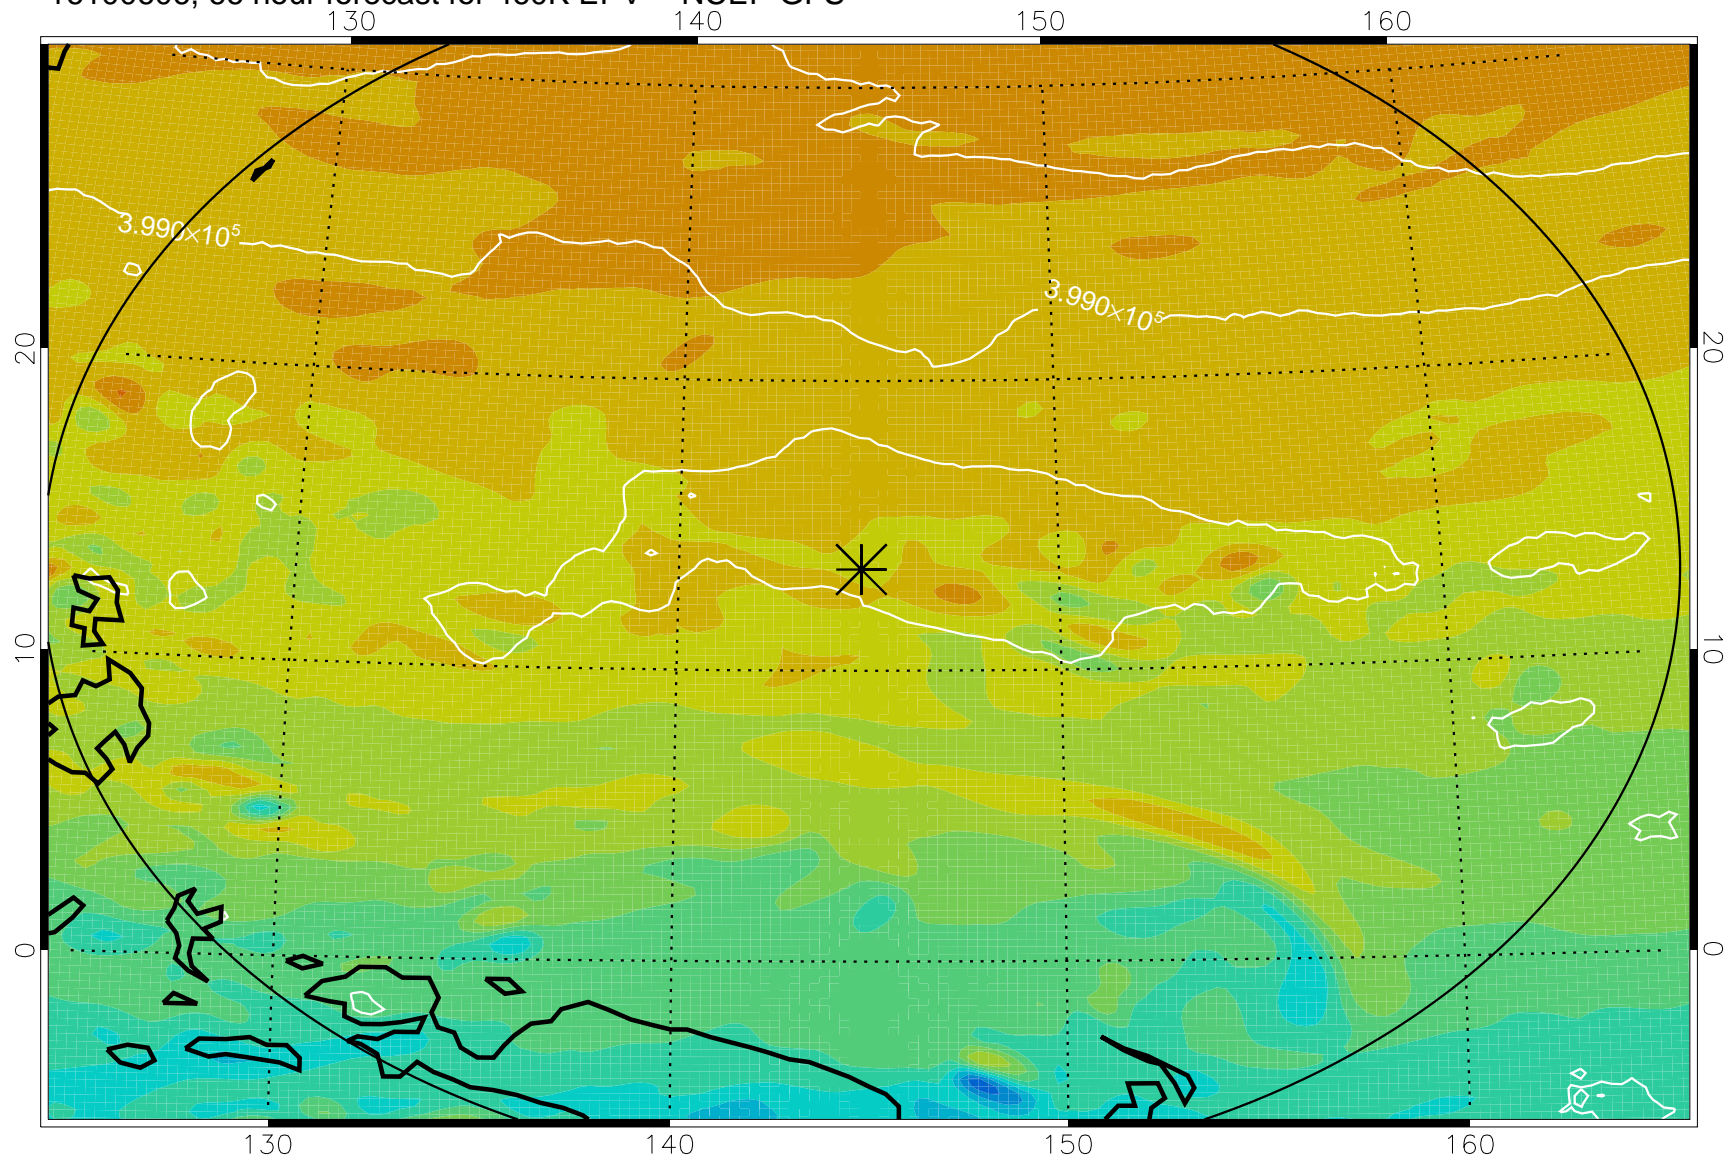

16100518, 54 hour forecast for 460K EPV -- NCEP GFS

460K Montgomery Streamfunction, white

Range ring of 2304 km

16100600, 60 hour forecast for 460K EPV -- NCEP GFS

460K Montgomery Streamfunction, white

Range ring of 2304 km

16100606, 66 hour forecast for 460K EPV -- NCEP GFS

460K Montgomery Streamfunction, white

Range ring of 2304 km

16100612, 72 hour forecast for 460K EPV -- NCEP GFS

460K Montgomery Streamfunction, white

Range ring of 2304 km

16100618, 78 hour forecast for 460K EPV -- NCEP GFS

460K Montgomery Streamfunction, white

Range ring of 2304 km

16100700, 84 hour forecast for 460K EPV -- NCEP GFS

460K Montgomery Streamfunction, white

Range ring of 2304 km

16100706, 90 hour forecast for 460K EPV -- NCEP GFS

460K Montgomery Streamfunction, white

Range ring of 2304 km

16100712, 96 hour forecast for 460K EPV -- NCEP GFS

460K Montgomery Streamfunction, white

Range ring of 2304 km