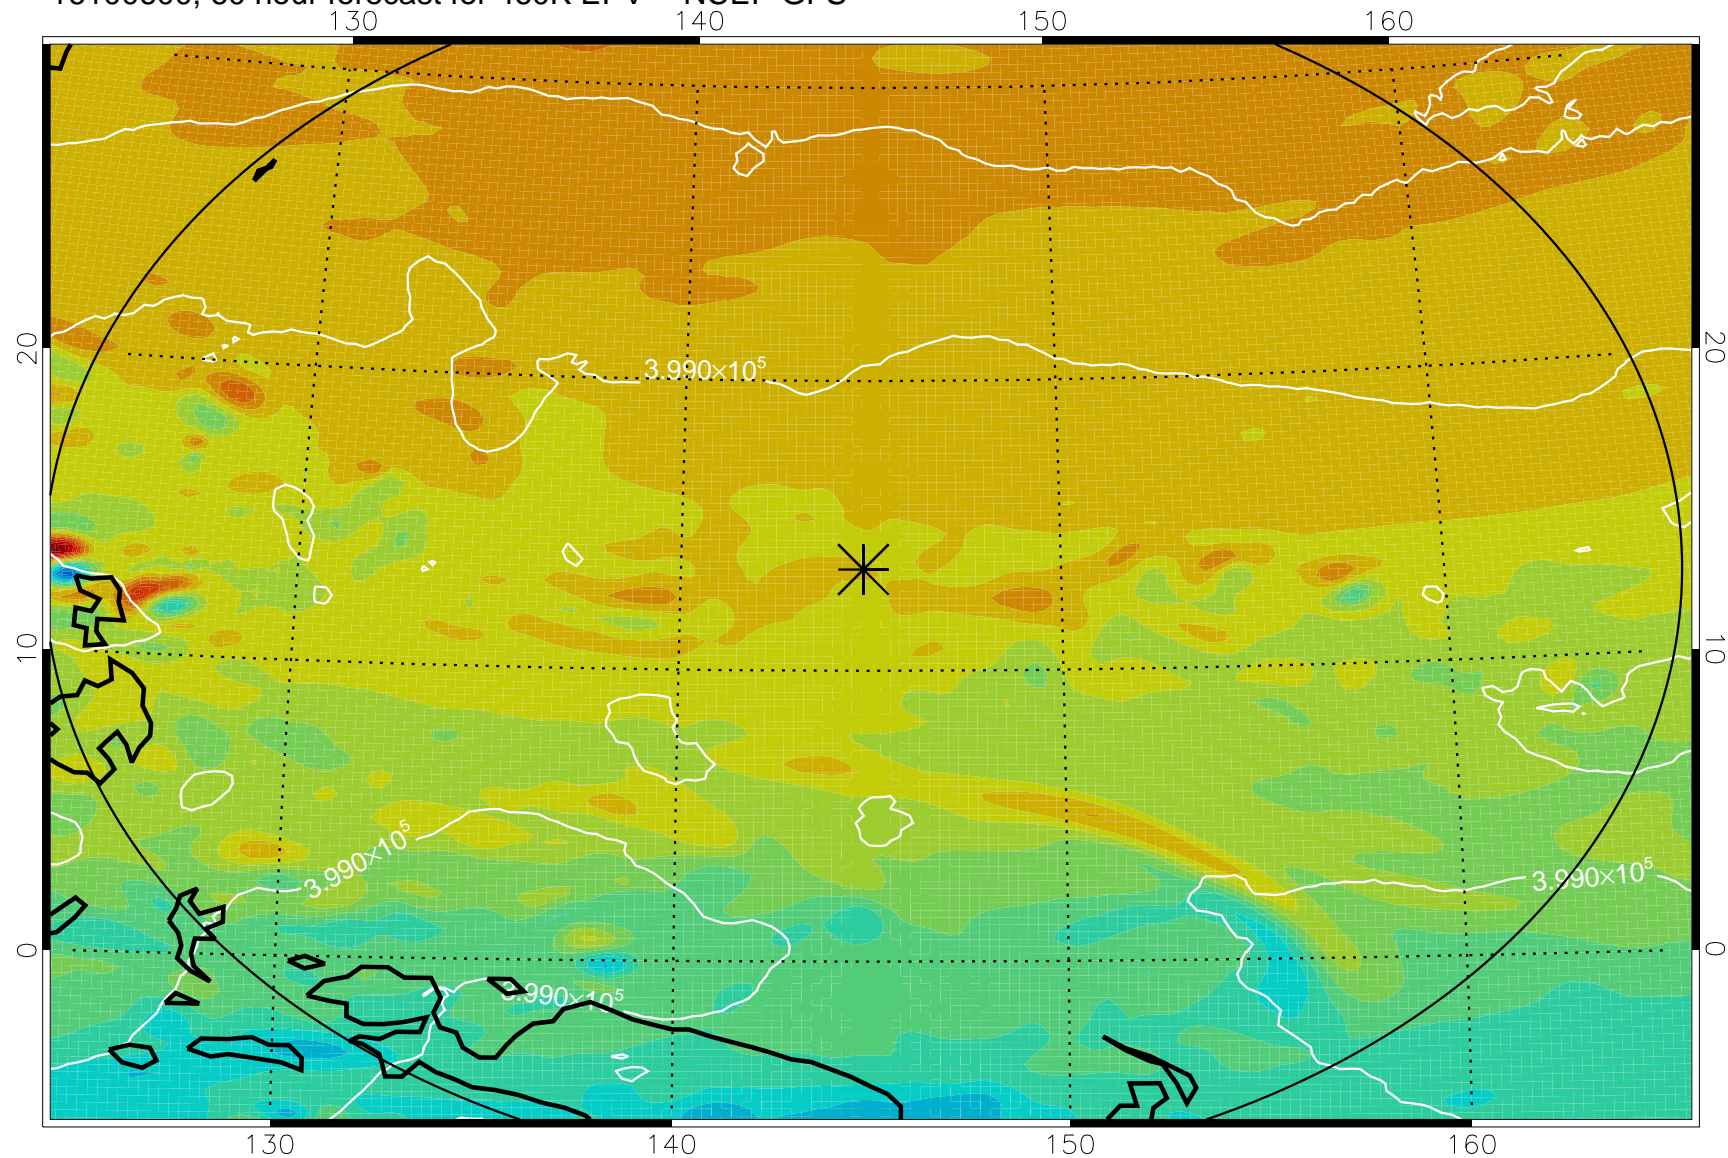

16100418, 30 hour forecast for 460K EPV -- NCEP GFS

460K Montgomery Streamfunction, white

Range ring of 2304 km

16100500, 36 hour forecast for 460K EPV -- NCEP GFS

460K Montgomery Streamfunction, white

Range ring of 2304 km

16100506, 42 hour forecast for 460K EPV -- NCEP GFS

460K Montgomery Streamfunction, white

Range ring of 2304 km

16100512, 48 hour forecast for 460K EPV -- NCEP GFS

460K Montgomery Streamfunction, white

Range ring of 2304 km

16100518, 54 hour forecast for 460K EPV -- NCEP GFS

460K Montgomery Streamfunction, white

Range ring of 2304 km

16100600, 60 hour forecast for 460K EPV -- NCEP GFS

460K Montgomery Streamfunction, white

Range ring of 2304 km

16100606, 66 hour forecast for 460K EPV -- NCEP GFS

460K Montgomery Streamfunction, white

Range ring of 2304 km

16100612, 72 hour forecast for 460K EPV -- NCEP GFS

460K Montgomery Streamfunction, white

Range ring of 2304 km