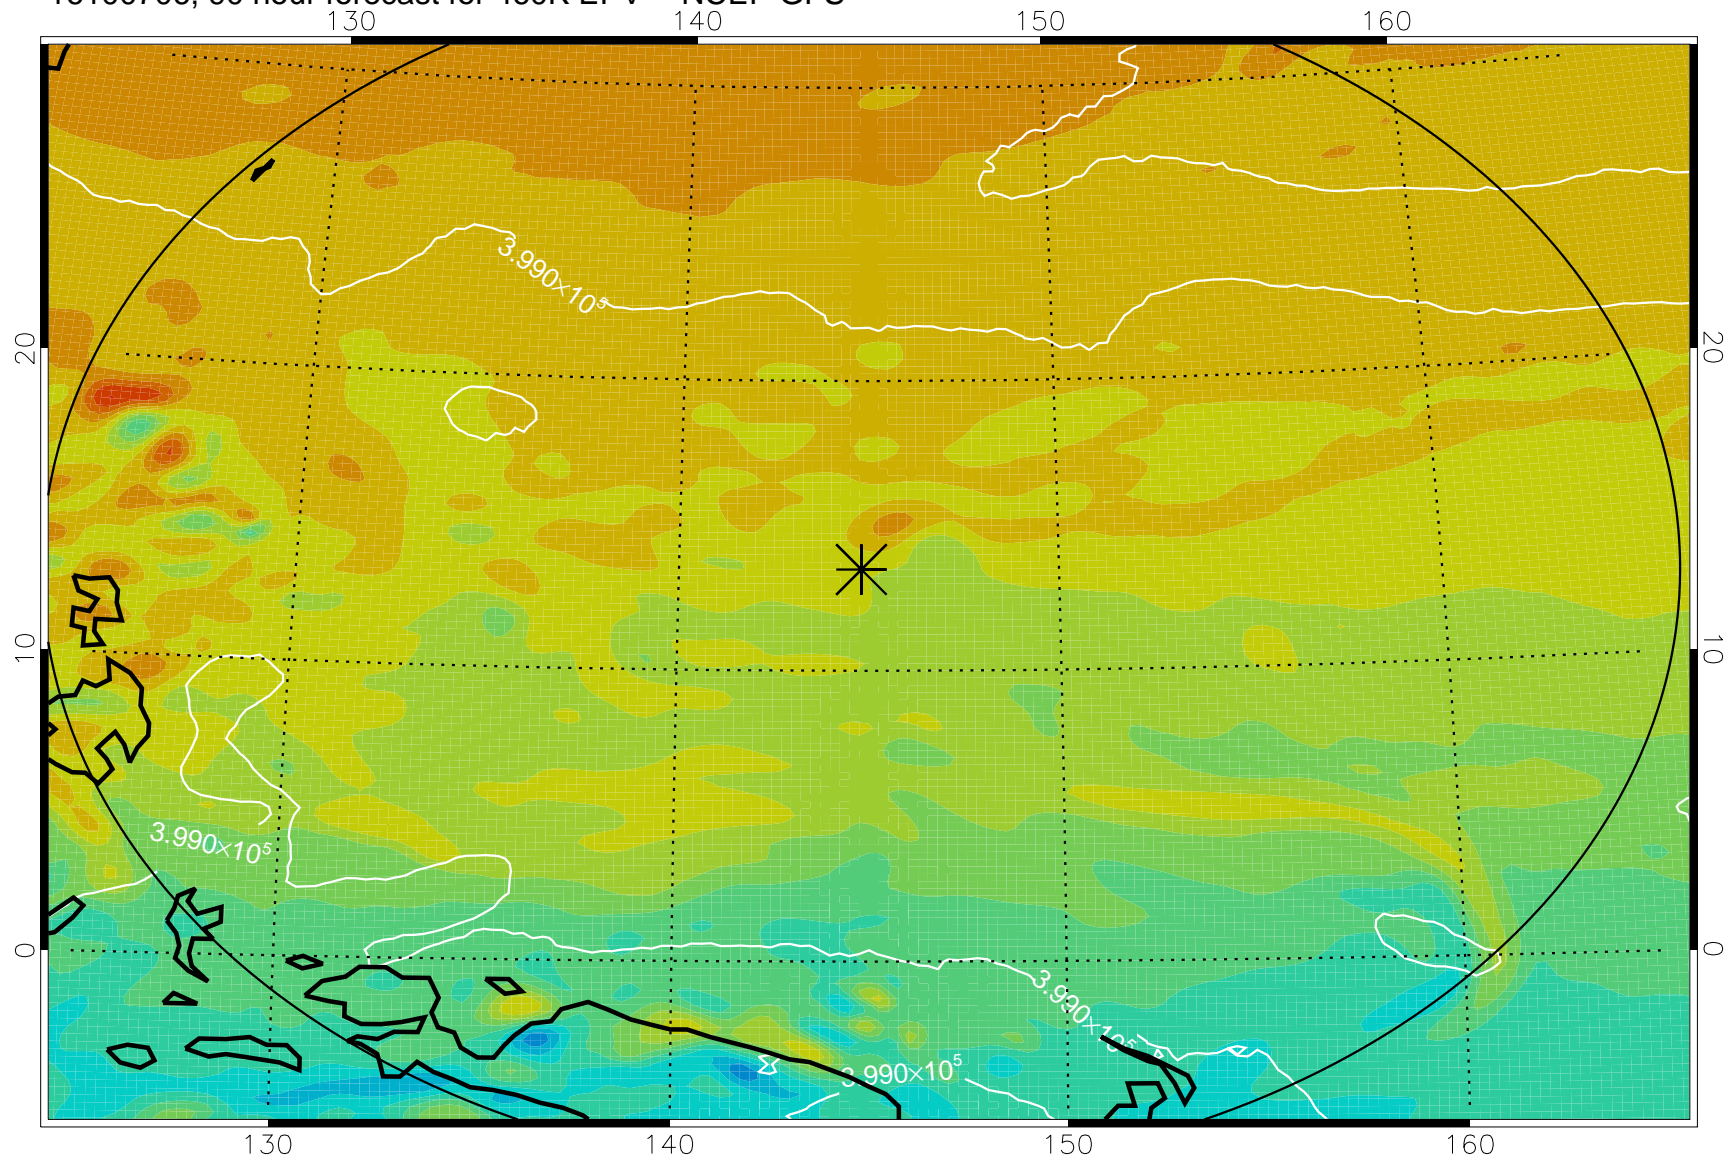

16100606, 66 hour forecast for 460K EPV -- NCEP GFS

460K Montgomery Streamfunction, white

Range ring of 2304 km

16100612, 72 hour forecast for 460K EPV -- NCEP GFS

460K Montgomery Streamfunction, white

Range ring of 2304 km

16100618, 78 hour forecast for 460K EPV -- NCEP GFS

460K Montgomery Streamfunction, white

Range ring of 2304 km

16100700, 84 hour forecast for 460K EPV -- NCEP GFS

460K Montgomery Streamfunction, white

Range ring of 2304 km

16100706, 90 hour forecast for 460K EPV -- NCEP GFS

460K Montgomery Streamfunction, white

Range ring of 2304 km

16100712, 96 hour forecast for 460K EPV -- NCEP GFS

460K Montgomery Streamfunction, white

Range ring of 2304 km

16100718, 102 hour forecast for 460K EPV -- NCEP GFS

460K Montgomery Streamfunction, white

Range ring of 2304 km

16100800, 108 hour forecast for 460K EPV -- NCEP GFS

460K Montgomery Streamfunction, white

Range ring of 2304 km