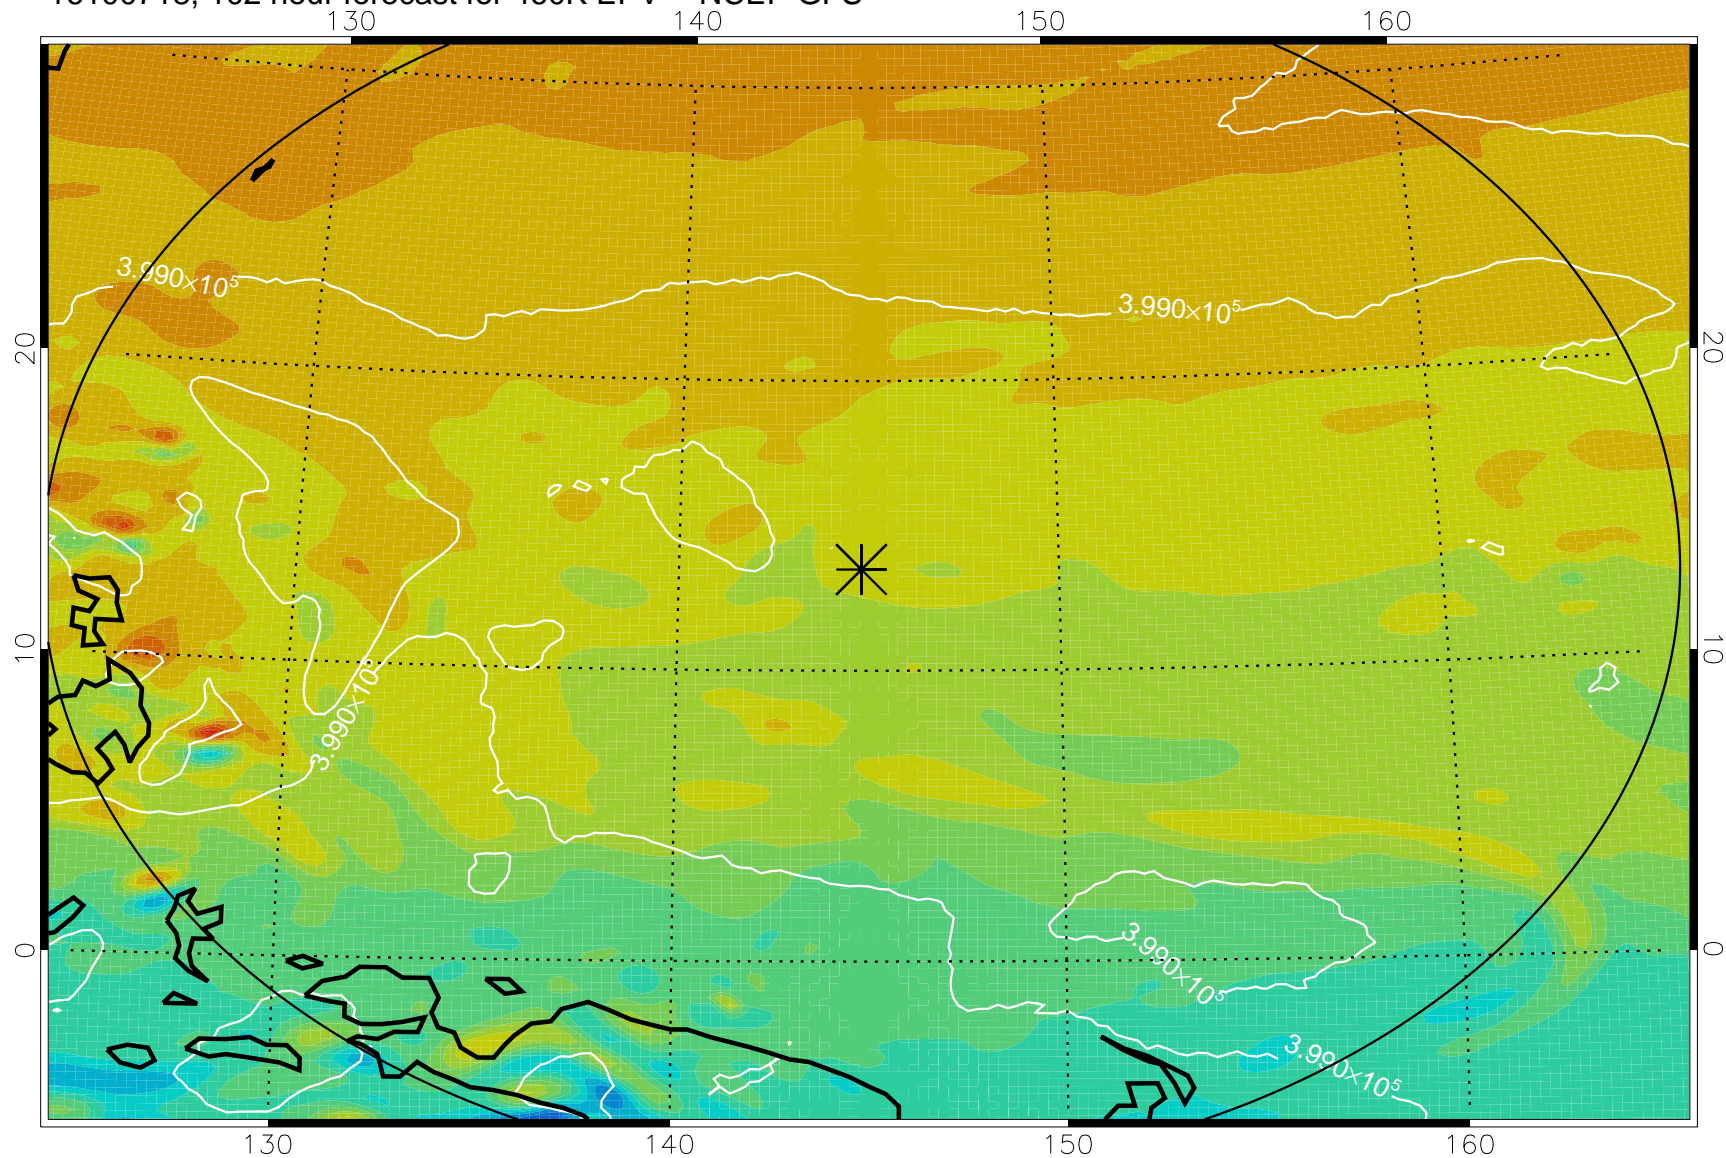

16100618, 78 hour forecast for 460K EPV -- NCEP GFS

460K Montgomery Streamfunction, white

Range ring of 2304 km

16100700, 84 hour forecast for 460K EPV -- NCEP GFS

460K Montgomery Streamfunction, white

Range ring of 2304 km

16100706, 90 hour forecast for 460K EPV -- NCEP GFS

460K Montgomery Streamfunction, white

Range ring of 2304 km

16100712, 96 hour forecast for 460K EPV -- NCEP GFS

460K Montgomery Streamfunction, white

Range ring of 2304 km

16100718, 102 hour forecast for 460K EPV -- NCEP GFS

460K Montgomery Streamfunction, white

Range ring of 2304 km

16100800, 108 hour forecast for 460K EPV -- NCEP GFS

460K Montgomery Streamfunction, white

Range ring of 2304 km

16100806, 114 hour forecast for 460K EPV -- NCEP GFS

460K Montgomery Streamfunction, white

Range ring of 2304 km

16100812, 120 hour forecast for 460K EPV -- NCEP GFS

460K Montgomery Streamfunction, white

Range ring of 2304 km