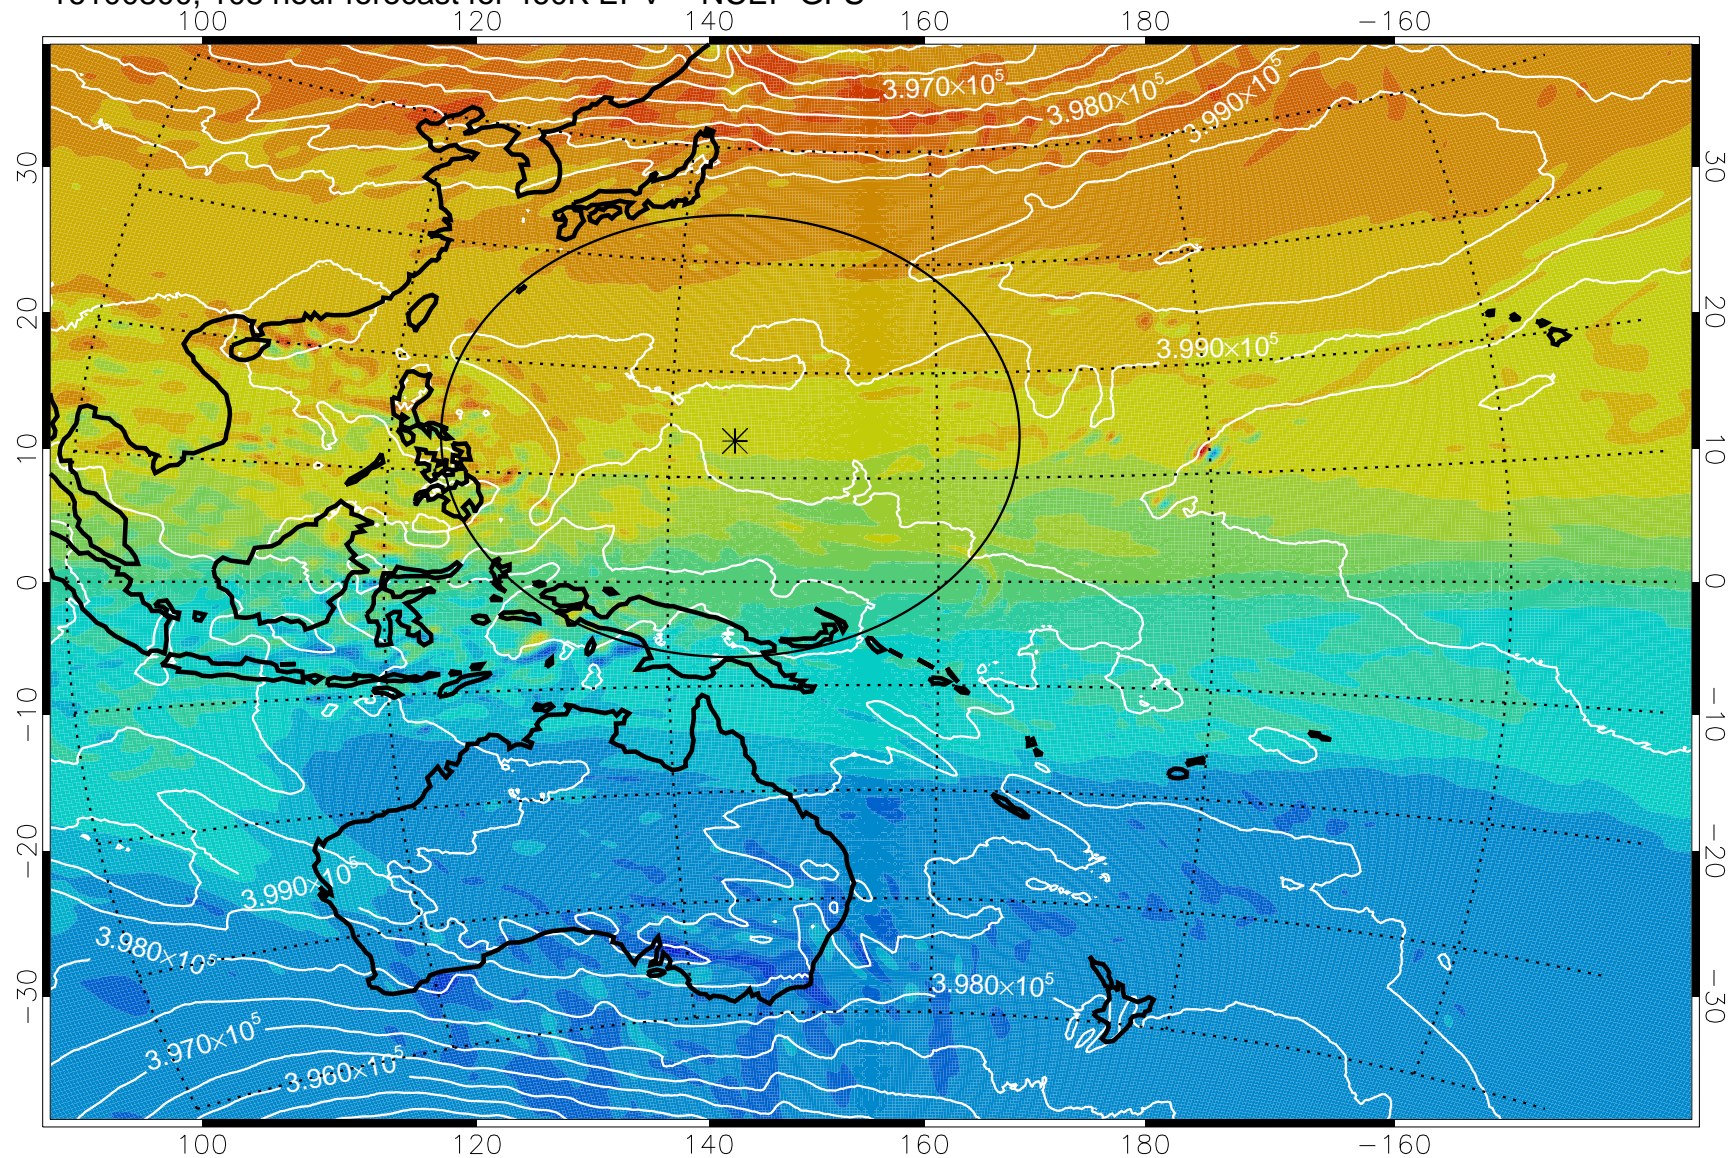

460K Montgomery Streamfunction, white

Range ring of 2304 km

16100706, 90 hour forecast for 460K EPV -- NCEP GFS

460K Montgomery Streamfunction, white

Range ring of 2304 km

16100712, 96 hour forecast for 460K EPV -- NCEP GFS

460K Montgomery Streamfunction, white

Range ring of 2304 km

16100718, 102 hour forecast for 460K EPV -- NCEP GFS

460K Montgomery Streamfunction, white

Range ring of 2304 km

16100800, 108 hour forecast for 460K EPV -- NCEP GFS

460K Montgomery Streamfunction, white

Range ring of 2304 km

16100806, 114 hour forecast for 460K EPV -- NCEP GFS

460K Montgomery Streamfunction, white

Range ring of 2304 km

16100812, 120 hour forecast for 460K EPV -- NCEP GFS

460K Montgomery Streamfunction, white

Range ring of 2304 km