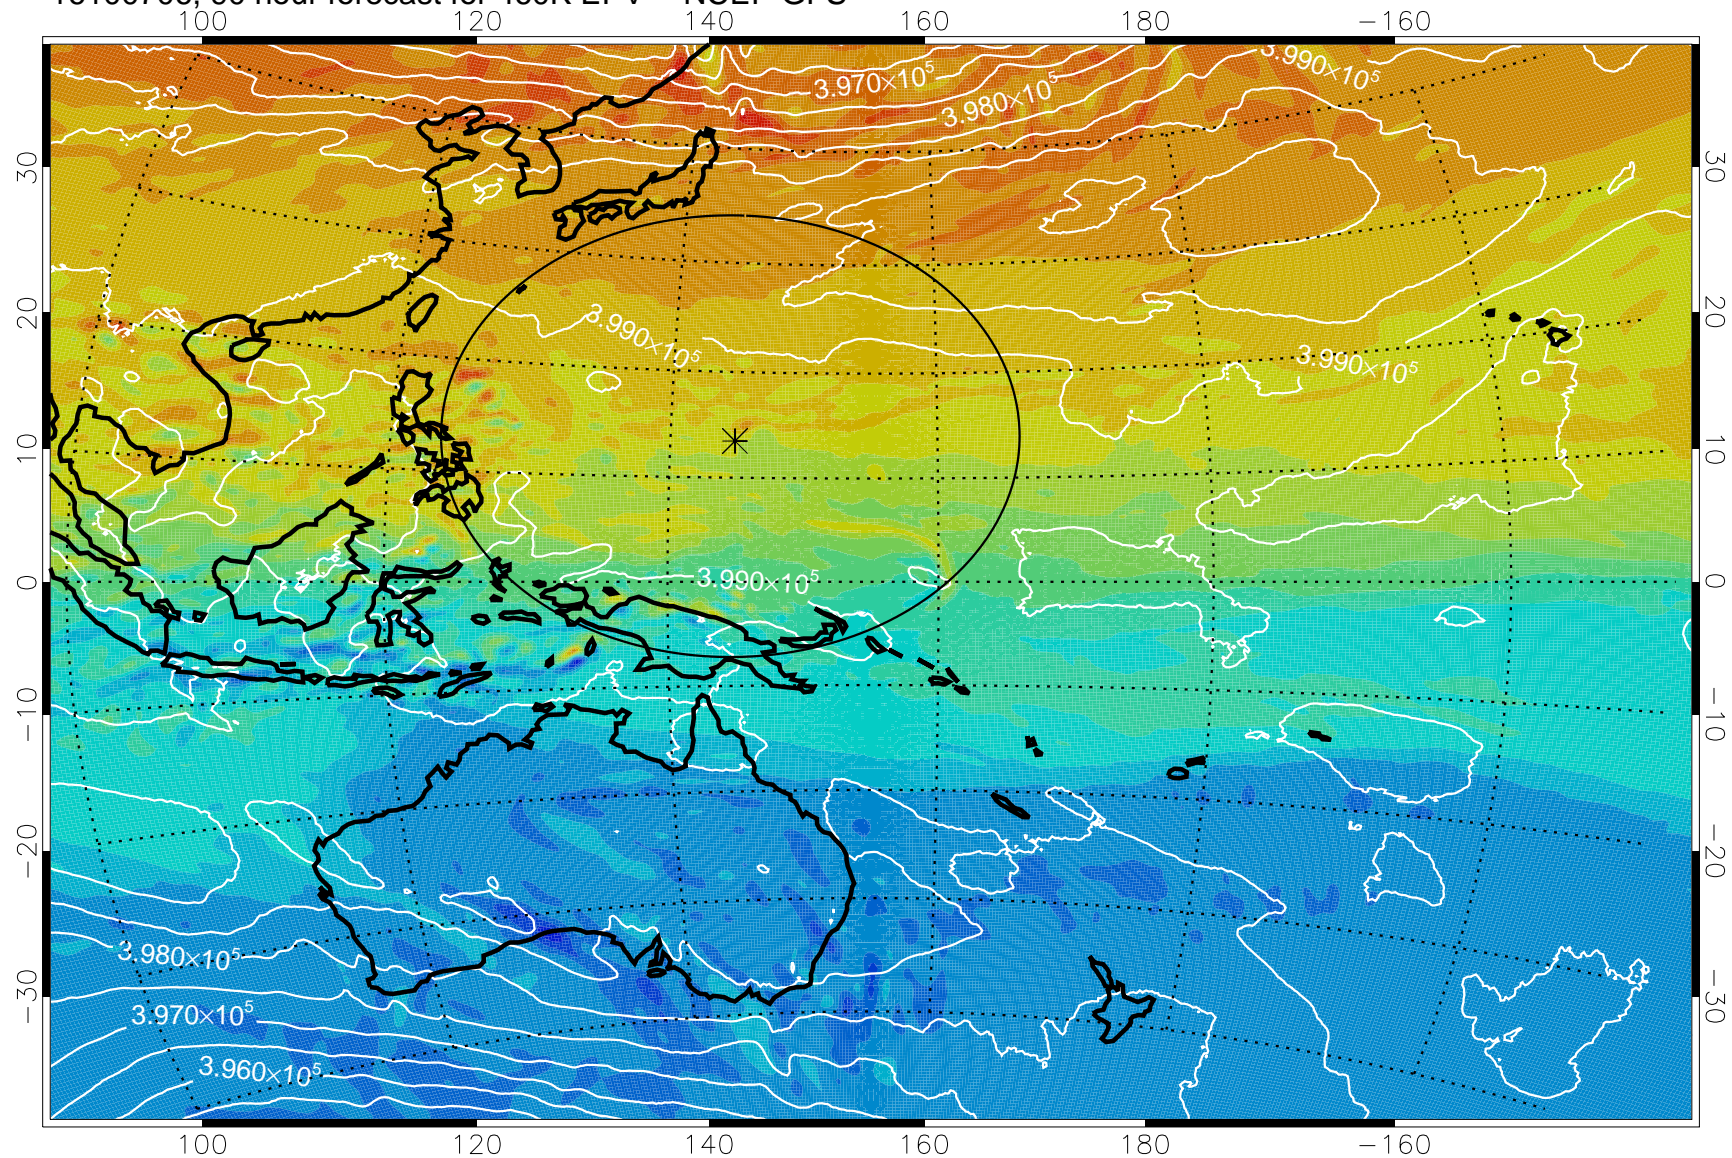

16100606, 66 hour forecast for 460K EPV -- NCEP GFS

460K Montgomery Streamfunction, white

Range ring of 2304 km

16100612, 72 hour forecast for 460K EPV -- NCEP GFS

460K Montgomery Streamfunction, white

Range ring of 2304 km

16100618, 78 hour forecast for 460K EPV -- NCEP GFS

-4×10^{-5} -2×10^{-5} 0 2×10^{-5} 4×10^{-5}
PVU

460K Montgomery Streamfunction, white

Range ring of 2304 km

16100700, 84 hour forecast for 460K EPV -- NCEP GFS

460K Montgomery Streamfunction, white

Range ring of 2304 km

16100706, 90 hour forecast for 460K EPV -- NCEP GFS

460K Montgomery Streamfunction, white

Range ring of 2304 km

16100712, 96 hour forecast for 460K EPV -- NCEP GFS

460K Montgomery Streamfunction, white

Range ring of 2304 km

16100718, 102 hour forecast for 460K EPV -- NCEP GFS

460K Montgomery Streamfunction, white

Range ring of 2304 km

16100800, 108 hour forecast for 460K EPV -- NCEP GFS