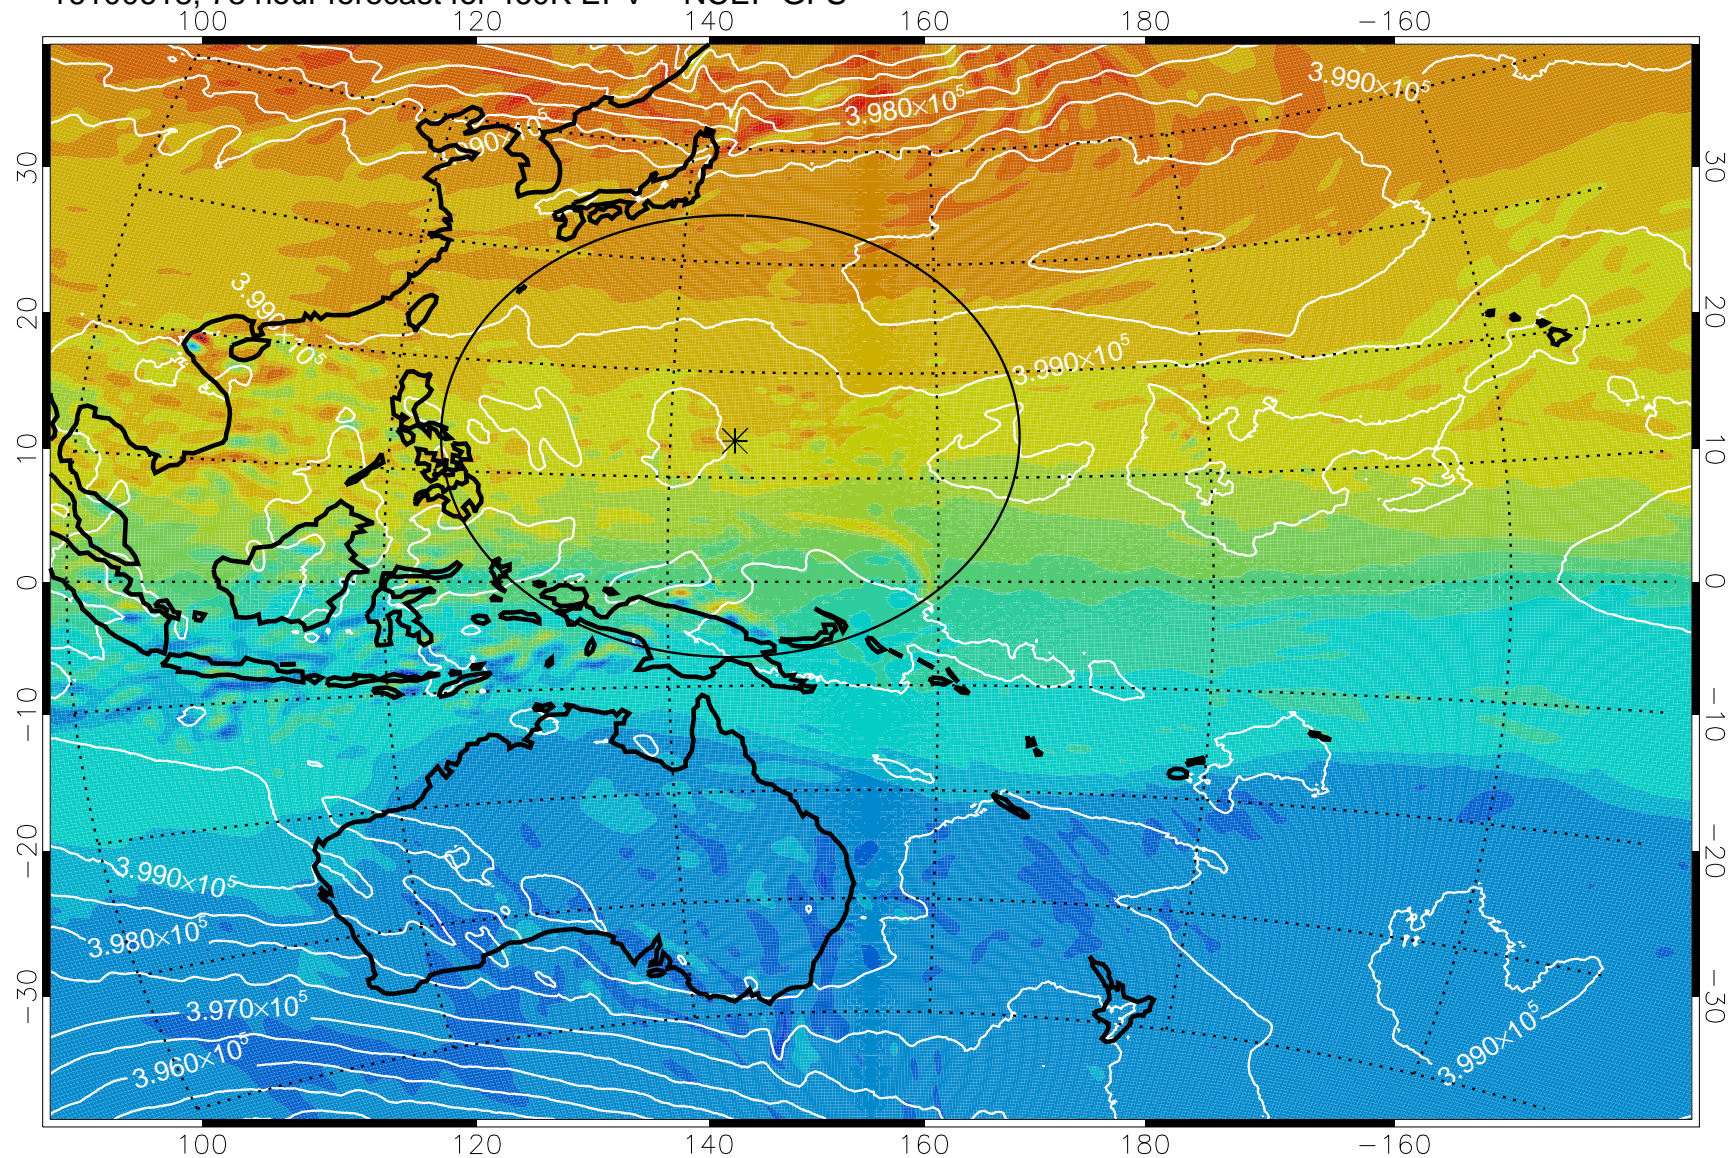

16100518, 54 hour forecast for 460K EPV -- NCEP GFS

460K Montgomery Streamfunction, white

Range ring of 2304 km

16100600, 60 hour forecast for 460K EPV -- NCEP GFS

460K Montgomery Streamfunction, white

Range ring of 2304 km

16100606, 66 hour forecast for 460K EPV -- NCEP GFS

460K Montgomery Streamfunction, white

Range ring of 2304 km

16100612, 72 hour forecast for 460K EPV -- NCEP GFS

460K Montgomery Streamfunction, white

Range ring of 2304 km

16100618, 78 hour forecast for 460K EPV -- NCEP GFS

-4×10^{-5} -2×10^{-5} 0 2×10^{-5} 4×10^{-5}
PVU

460K Montgomery Streamfunction, white

Range ring of 2304 km

16100700, 84 hour forecast for 460K EPV -- NCEP GFS

460K Montgomery Streamfunction, white

Range ring of 2304 km

16100706, 90 hour forecast for 460K EPV -- NCEP GFS

460K Montgomery Streamfunction, white

Range ring of 2304 km

16100712, 96 hour forecast for 460K EPV -- NCEP GFS