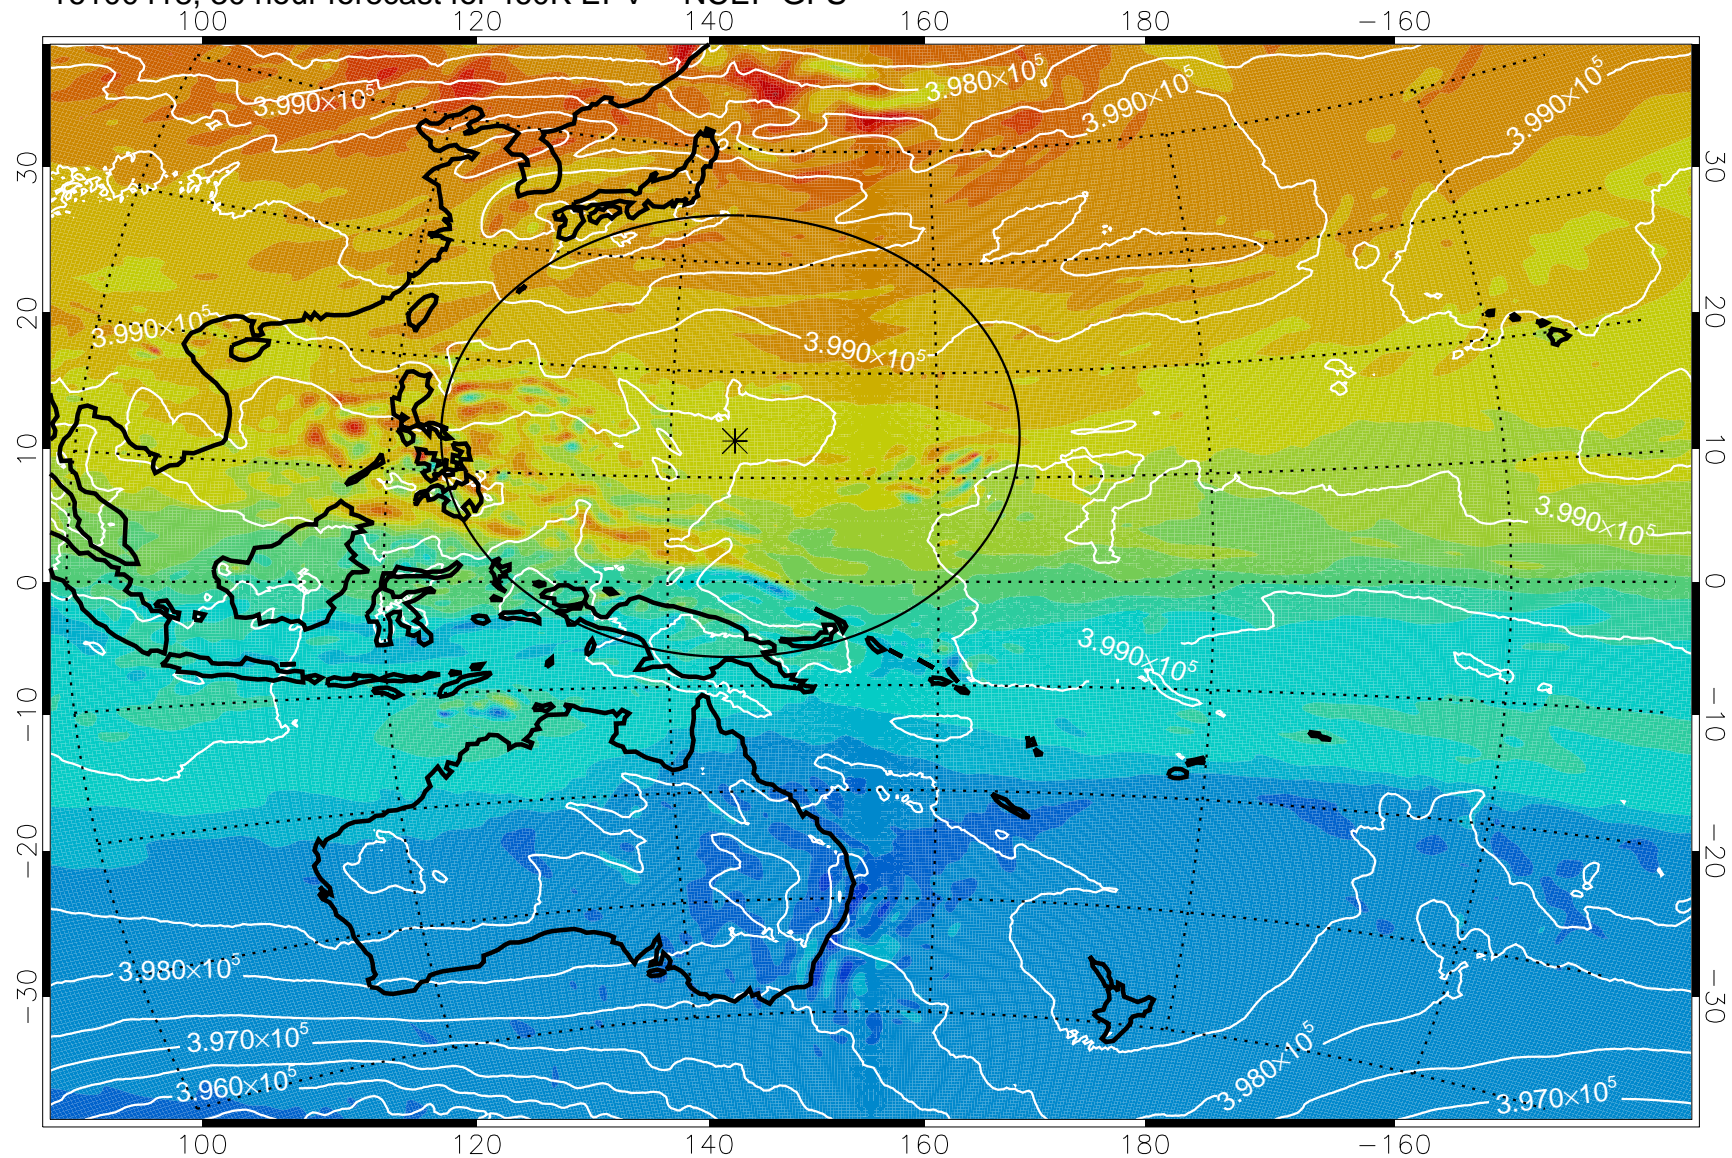

16100406, 18 hour forecast for 460K EPV -- NCEP GFS

460K Montgomery Streamfunction, white

Range ring of 2304 km

16100412, 24 hour forecast for 460K EPV -- NCEP GFS

460K Montgomery Streamfunction, white

Range ring of 2304 km

16100418, 30 hour forecast for 460K EPV -- NCEP GFS

460K Montgomery Streamfunction, white

Range ring of 2304 km

16100500, 36 hour forecast for 460K EPV -- NCEP GFS

460K Montgomery Streamfunction, white

Range ring of 2304 km

16100506, 42 hour forecast for 460K EPV -- NCEP GFS

460K Montgomery Streamfunction, white

Range ring of 2304 km

16100512, 48 hour forecast for 460K EPV -- NCEP GFS

460K Montgomery Streamfunction, white

Range ring of 2304 km

16100518, 54 hour forecast for 460K EPV -- NCEP GFS

460K Montgomery Streamfunction, white

Range ring of 2304 km

16100600, 60 hour forecast for 460K EPV -- NCEP GFS

460K Montgomery Streamfunction, white

Range ring of 2304 km