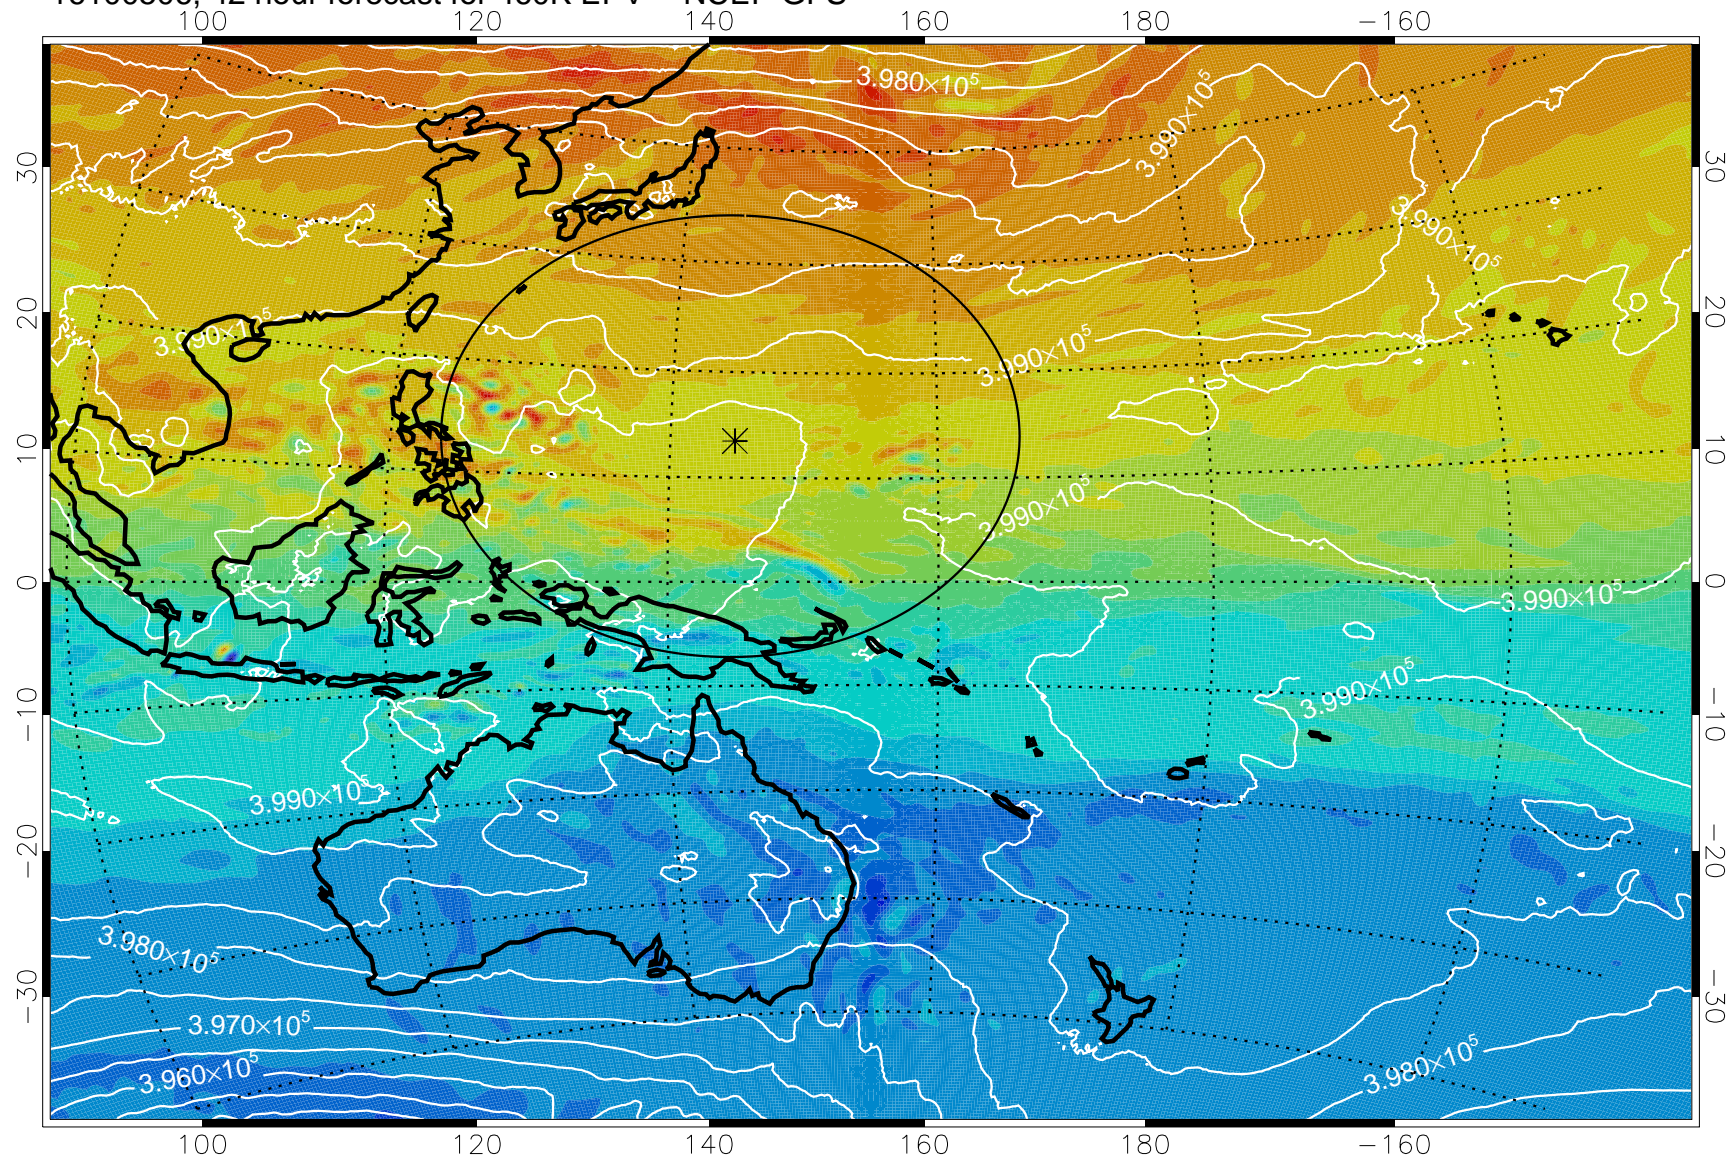

16100406, 18 hour forecast for 460K EPV -- NCEP GFS

460K Montgomery Streamfunction, white

Range ring of 2304 km

16100412, 24 hour forecast for 460K EPV -- NCEP GFS

460K Montgomery Streamfunction, white

Range ring of 2304 km

16100418, 30 hour forecast for 460K EPV -- NCEP GFS

460K Montgomery Streamfunction, white

Range ring of 2304 km

16100500, 36 hour forecast for 460K EPV -- NCEP GFS

460K Montgomery Streamfunction, white

Range ring of 2304 km

16100506, 42 hour forecast for 460K EPV -- NCEP GFS

460K Montgomery Streamfunction, white

Range ring of 2304 km

16100512, 48 hour forecast for 460K EPV -- NCEP GFS

460K Montgomery Streamfunction, white

Range ring of 2304 km

16100518, 54 hour forecast for 460K EPV -- NCEP GFS

460K Montgomery Streamfunction, white

Range ring of 2304 km

16100600, 60 hour forecast for 460K EPV -- NCEP GFS

460K Montgomery Streamfunction, white

Range ring of 2304 km