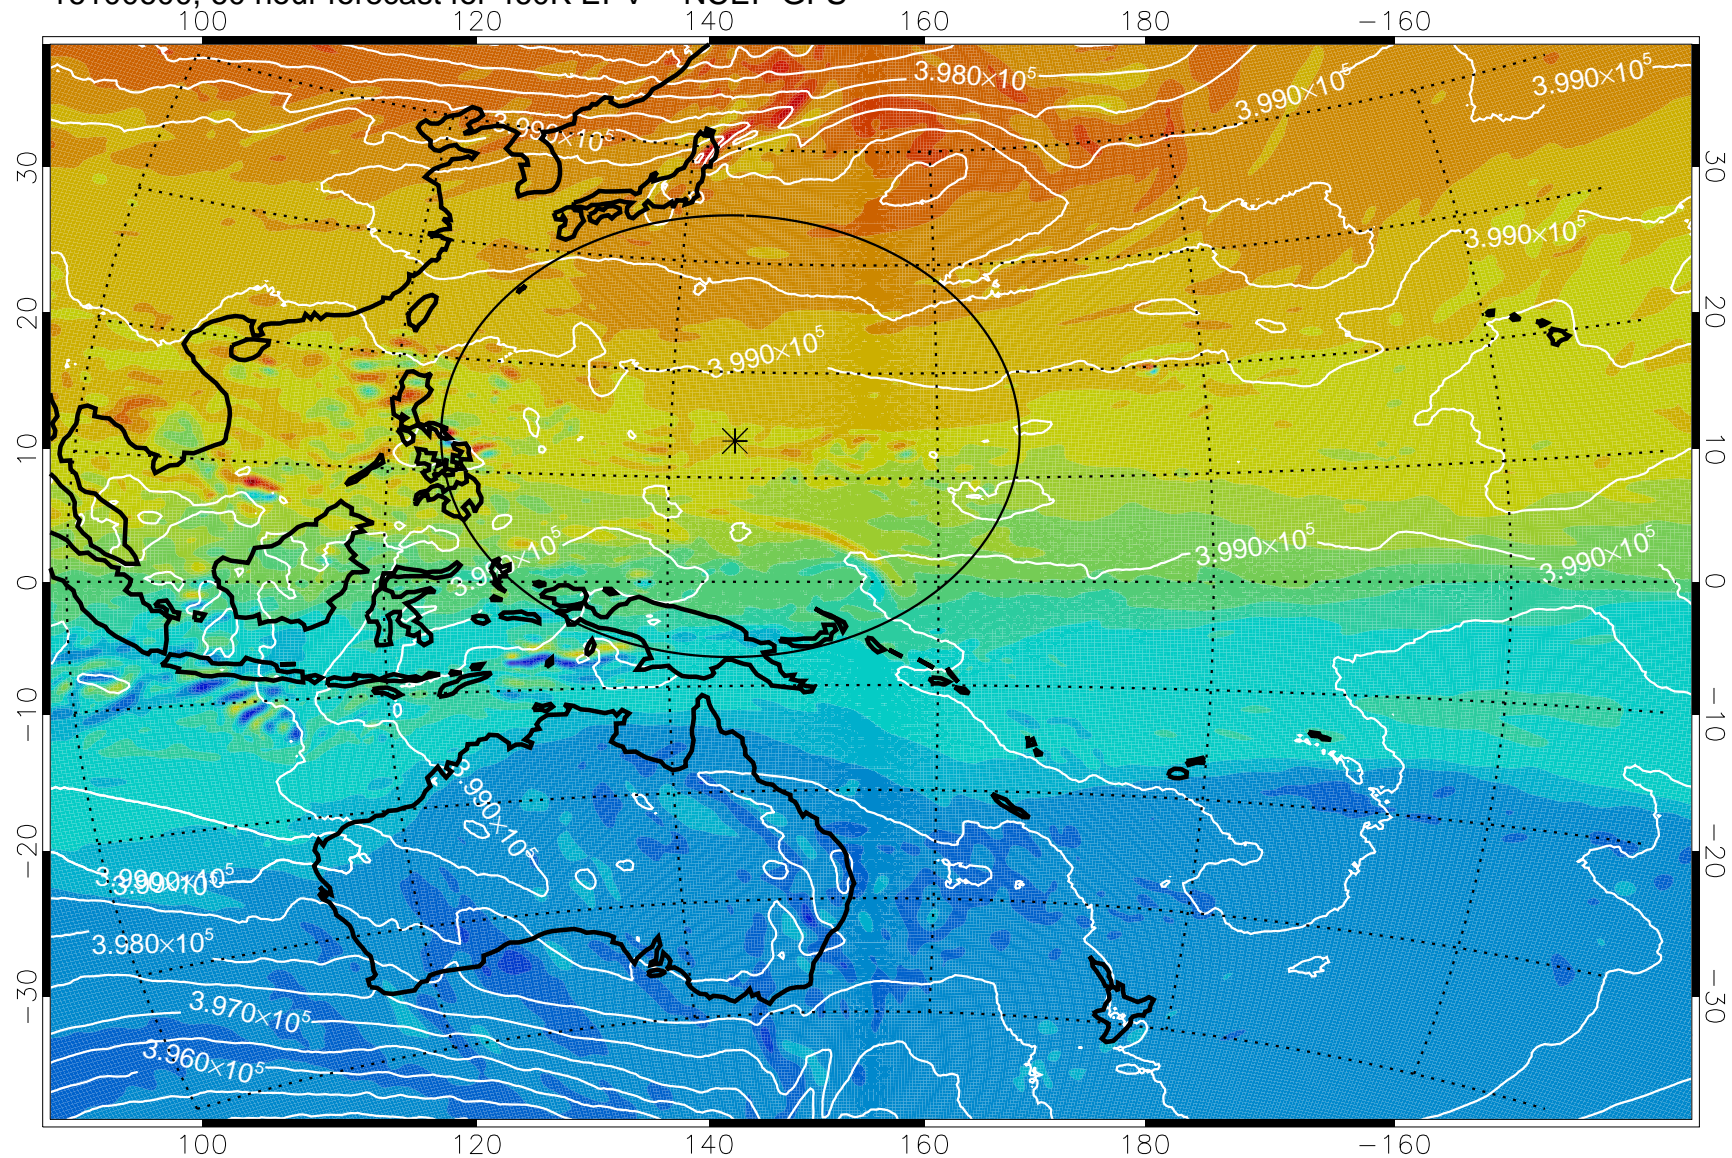

16100418, 30 hour forecast for 460K EPV -- NCEP GFS

460K Montgomery Streamfunction, white

Range ring of 2304 km

16100500, 36 hour forecast for 460K EPV -- NCEP GFS

460K Montgomery Streamfunction, white

Range ring of 2304 km

16100506, 42 hour forecast for 460K EPV -- NCEP GFS

460K Montgomery Streamfunction, white

Range ring of 2304 km

16100512, 48 hour forecast for 460K EPV -- NCEP GFS

460K Montgomery Streamfunction, white

Range ring of 2304 km

16100518, 54 hour forecast for 460K EPV -- NCEP GFS

460K Montgomery Streamfunction, white

Range ring of 2304 km

16100600, 60 hour forecast for 460K EPV -- NCEP GFS

460K Montgomery Streamfunction, white

Range ring of 2304 km

16100606, 66 hour forecast for 460K EPV -- NCEP GFS

460K Montgomery Streamfunction, white

Range ring of 2304 km

16100612, 72 hour forecast for 460K EPV -- NCEP GFS

460K Montgomery Streamfunction, white

Range ring of 2304 km