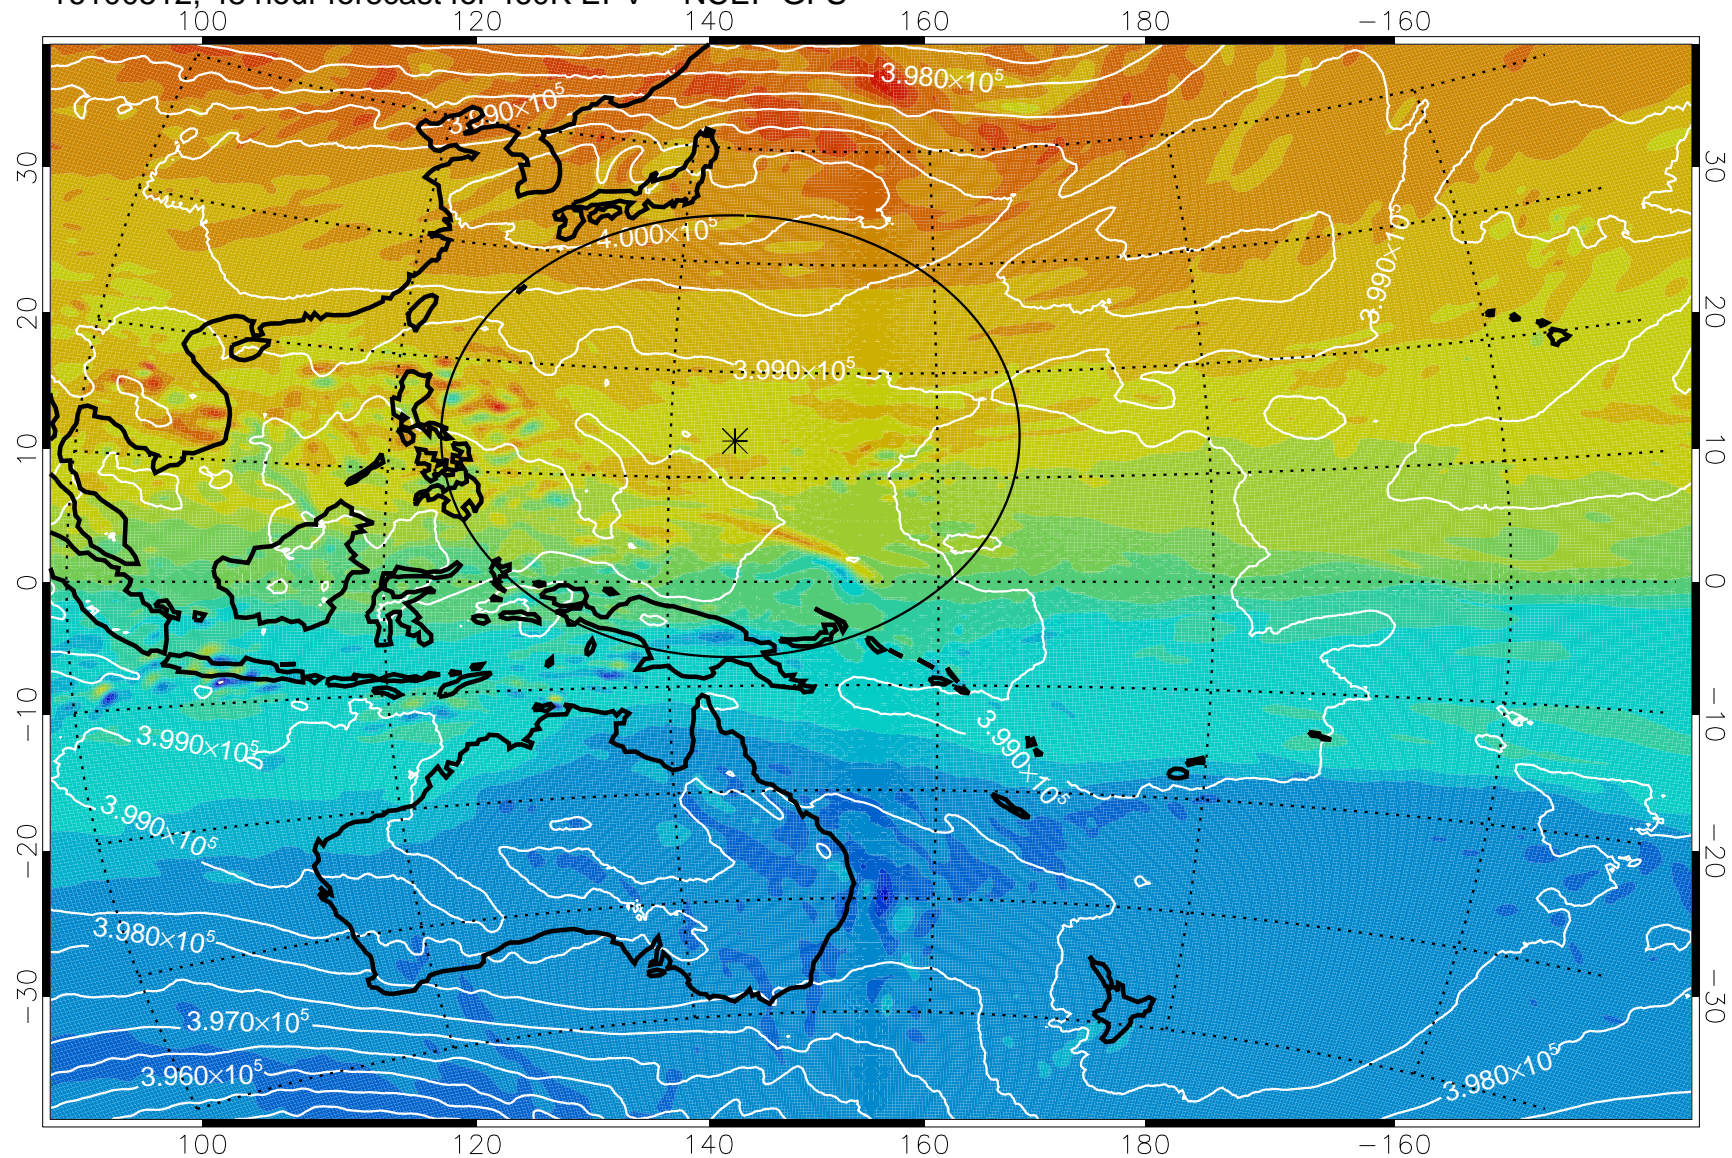

16100406, 18 hour forecast for 460K EPV -- NCEP GFS

460K Montgomery Streamfunction, white

Range ring of 2304 km

16100412, 24 hour forecast for 460K EPV -- NCEP GFS

460K Montgomery Streamfunction, white

Range ring of 2304 km

16100418, 30 hour forecast for 460K EPV -- NCEP GFS

460K Montgomery Streamfunction, white

Range ring of 2304 km

16100500, 36 hour forecast for 460K EPV -- NCEP GFS

460K Montgomery Streamfunction, white

Range ring of 2304 km

16100506, 42 hour forecast for 460K EPV -- NCEP GFS

460K Montgomery Streamfunction, white

Range ring of 2304 km

16100512, 48 hour forecast for 460K EPV -- NCEP GFS

460K Montgomery Streamfunction, white

Range ring of 2304 km

16100518, 54 hour forecast for 460K EPV -- NCEP GFS

460K Montgomery Streamfunction, white

Range ring of 2304 km

16100600, 60 hour forecast for 460K EPV -- NCEP GFS

460K Montgomery Streamfunction, white

Range ring of 2304 km