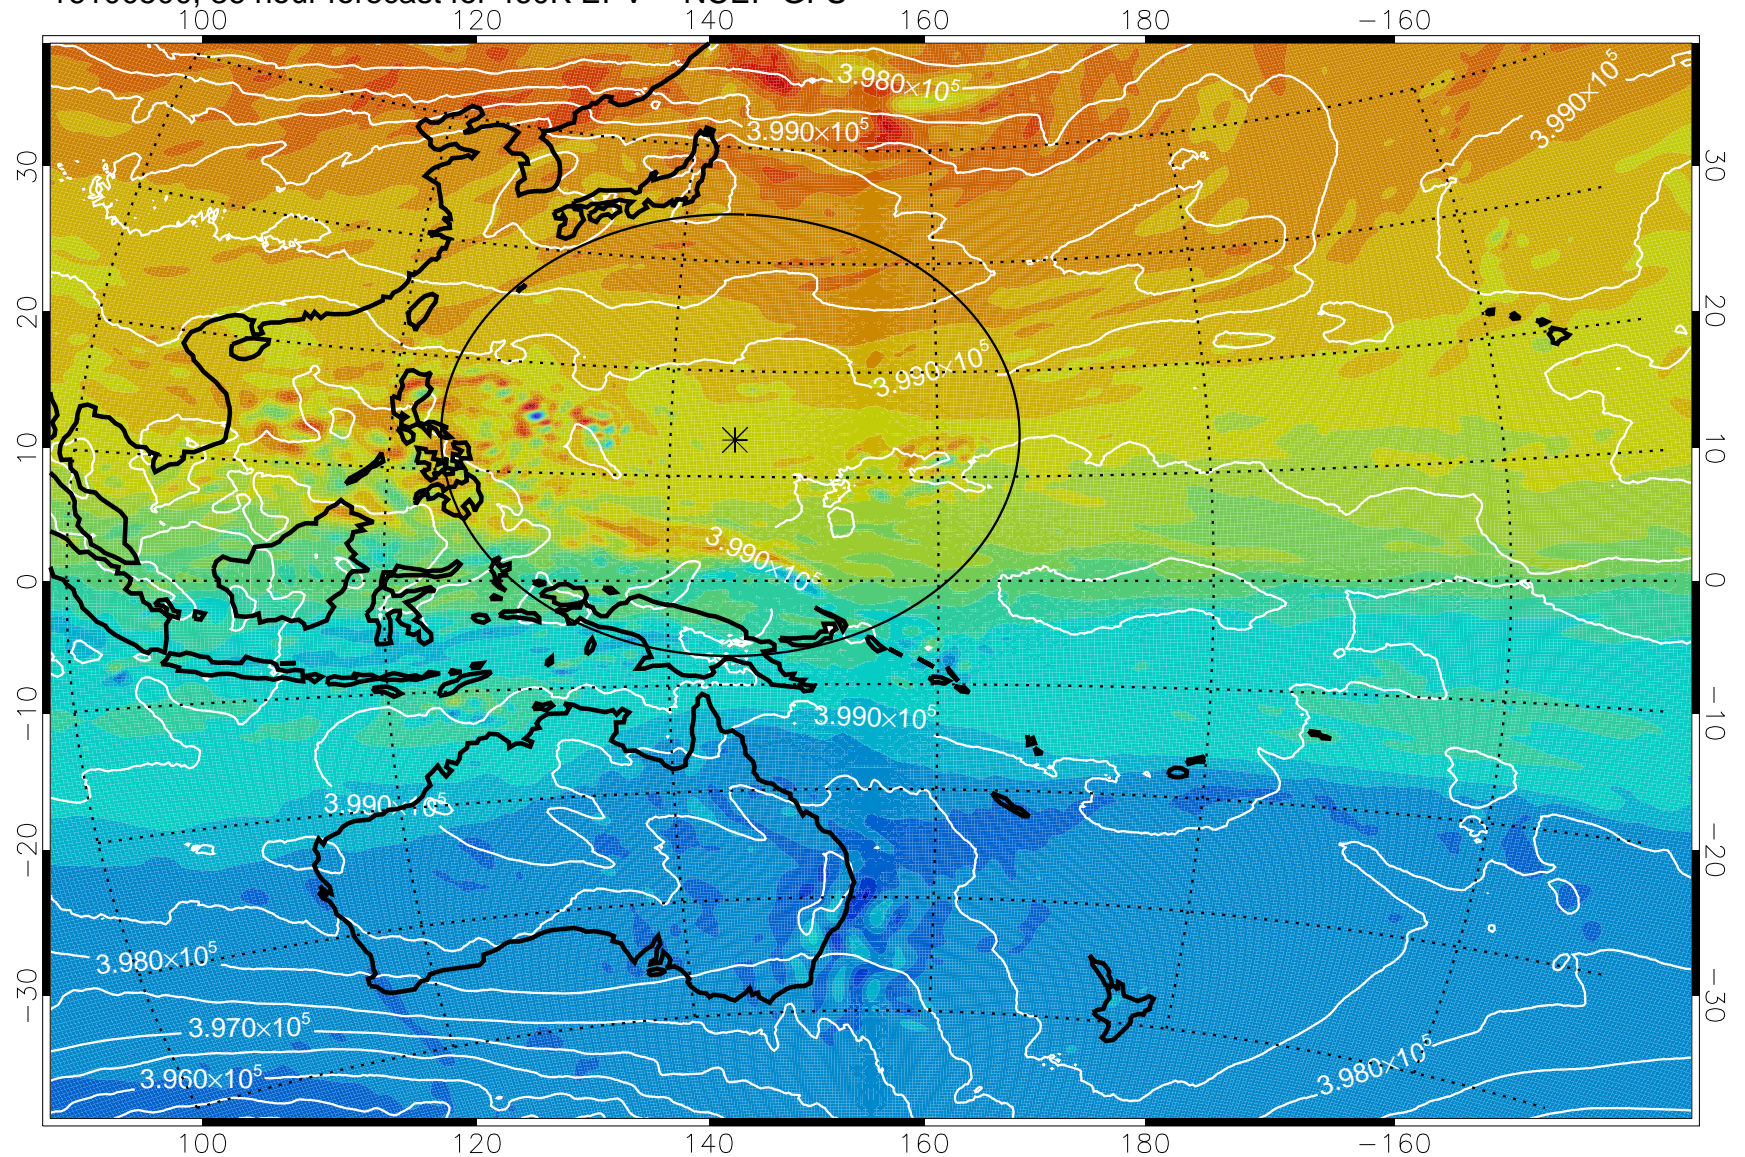

16100406, 18 hour forecast for 460K EPV -- NCEP GFS

460K Montgomery Streamfunction, white

Range ring of 2304 km

16100412, 24 hour forecast for 460K EPV -- NCEP GFS

460K Montgomery Streamfunction, white

Range ring of 2304 km

16100418, 30 hour forecast for 460K EPV -- NCEP GFS

460K Montgomery Streamfunction, white

Range ring of 2304 km

16100500, 36 hour forecast for 460K EPV -- NCEP GFS

460K Montgomery Streamfunction, white

Range ring of 2304 km

16100506, 42 hour forecast for 460K EPV -- NCEP GFS

460K Montgomery Streamfunction, white

Range ring of 2304 km

16100512, 48 hour forecast for 460K EPV -- NCEP GFS

460K Montgomery Streamfunction, white

Range ring of 2304 km

16100518, 54 hour forecast for 460K EPV -- NCEP GFS

460K Montgomery Streamfunction, white

Range ring of 2304 km

16100600, 60 hour forecast for 460K EPV -- NCEP GFS

460K Montgomery Streamfunction, white

Range ring of 2304 km