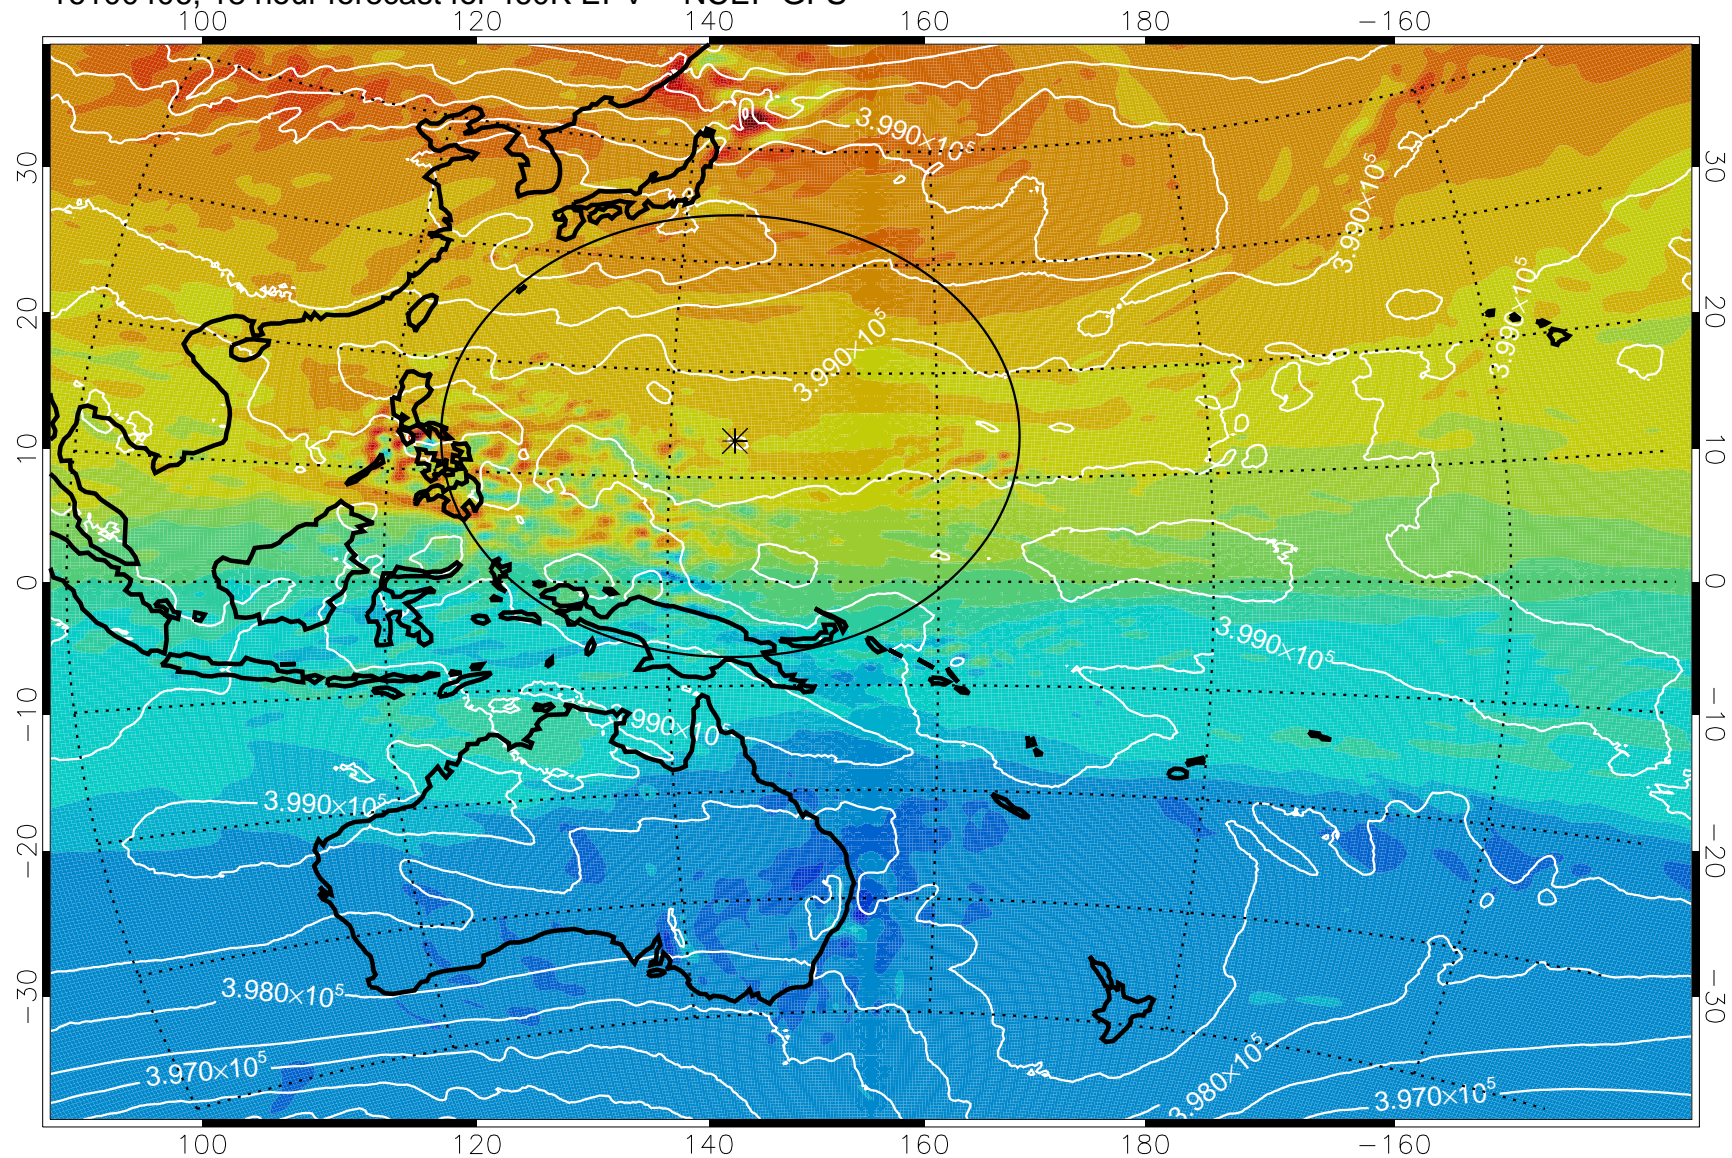

16100318, 6 hour forecast for 460K EPV -- NCEP GFS

460K Montgomery Streamfunction, white

Range ring of 2304 km

16100400, 12 hour forecast for 460K EPV -- NCEP GFS

460K Montgomery Streamfunction, white

Range ring of 2304 km

16100406, 18 hour forecast for 460K EPV -- NCEP GFS

460K Montgomery Streamfunction, white

Range ring of 2304 km

16100412, 24 hour forecast for 460K EPV -- NCEP GFS

460K Montgomery Streamfunction, white

Range ring of 2304 km

16100418, 30 hour forecast for 460K EPV -- NCEP GFS

460K Montgomery Streamfunction, white

Range ring of 2304 km

16100500, 36 hour forecast for 460K EPV -- NCEP GFS

460K Montgomery Streamfunction, white

Range ring of 2304 km

16100506, 42 hour forecast for 460K EPV -- NCEP GFS

460K Montgomery Streamfunction, white

Range ring of 2304 km

16100512, 48 hour forecast for 460K EPV -- NCEP GFS

460K Montgomery Streamfunction, white

Range ring of 2304 km