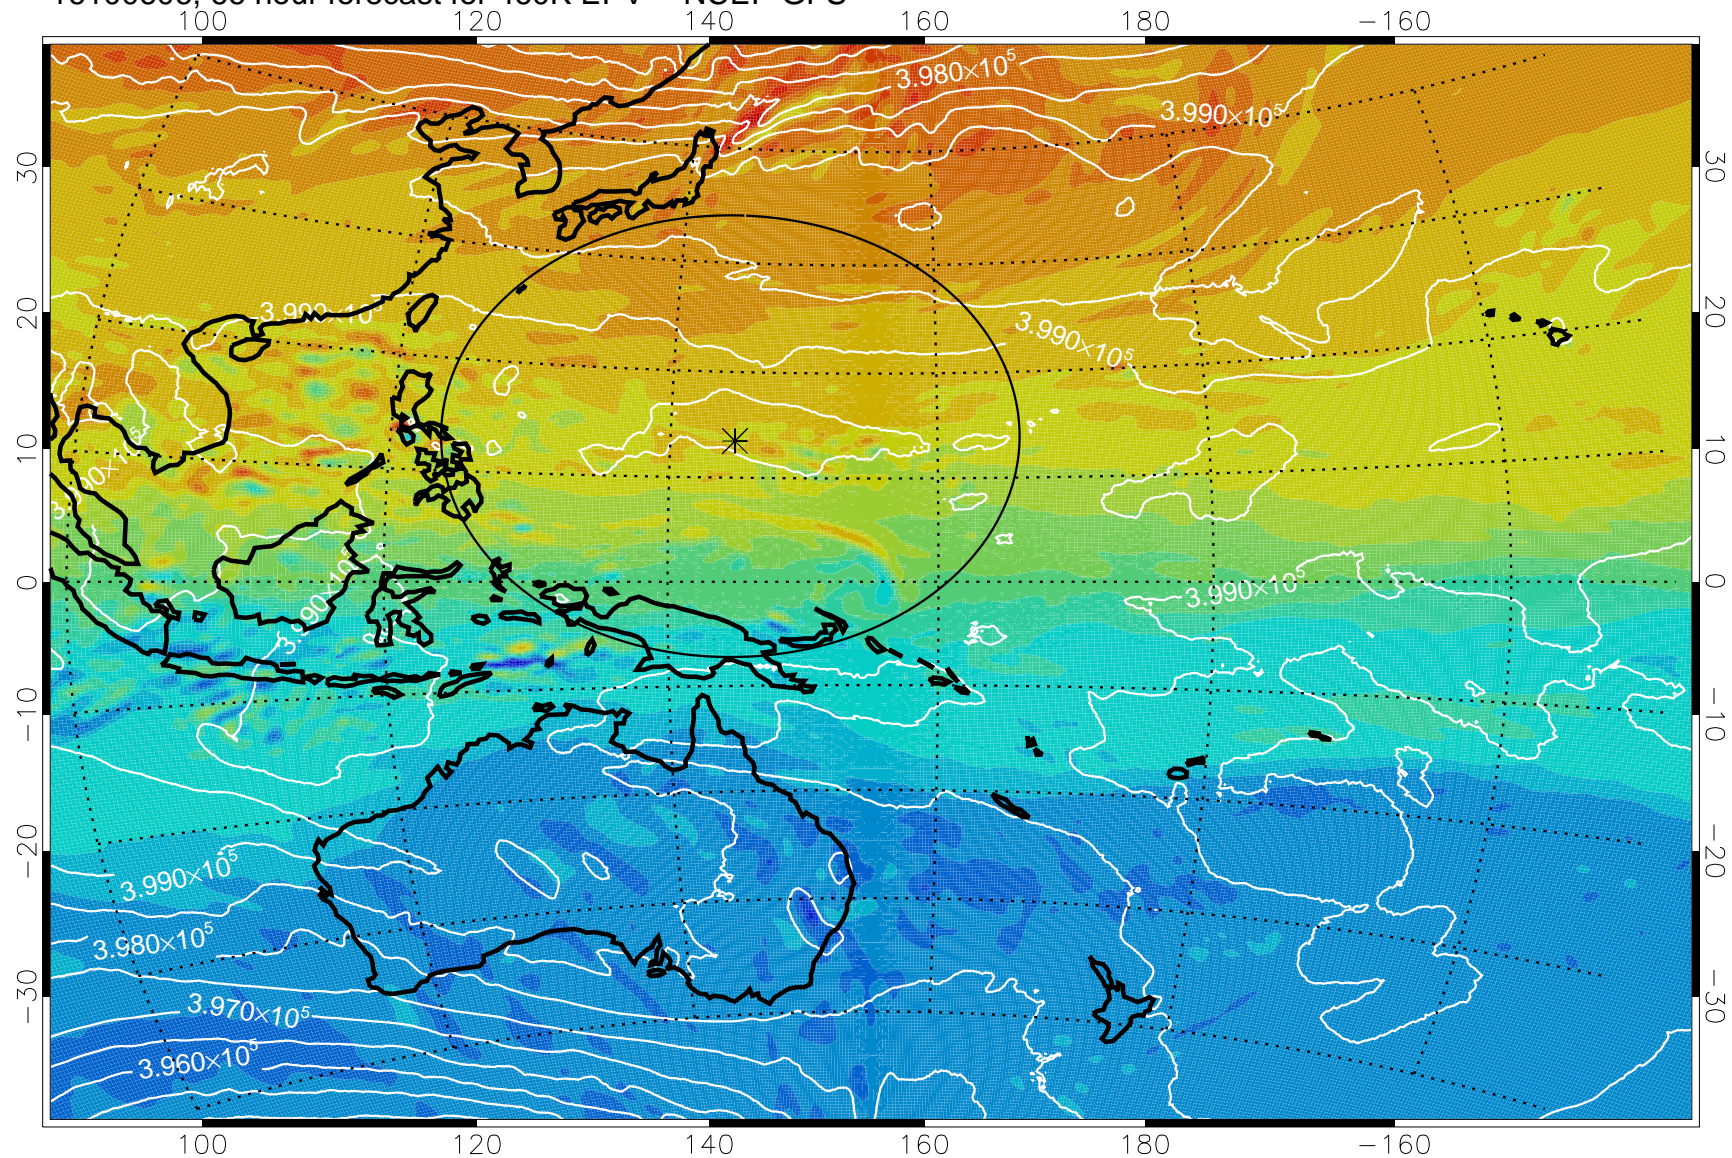

16100506, 42 hour forecast for 460K EPV -- NCEP GFS

460K Montgomery Streamfunction, white

Range ring of 2304 km

16100512, 48 hour forecast for 460K EPV -- NCEP GFS

460K Montgomery Streamfunction, white

Range ring of 2304 km

16100518, 54 hour forecast for 460K EPV -- NCEP GFS

460K Montgomery Streamfunction, white

Range ring of 2304 km

16100600, 60 hour forecast for 460K EPV -- NCEP GFS

460K Montgomery Streamfunction, white

Range ring of 2304 km

16100606, 66 hour forecast for 460K EPV -- NCEP GFS

460K Montgomery Streamfunction, white

Range ring of 2304 km

16100612, 72 hour forecast for 460K EPV -- NCEP GFS

460K Montgomery Streamfunction, white

Range ring of 2304 km

16100618, 78 hour forecast for 460K EPV -- NCEP GFS

-4×10^{-5} -2×10^{-5} 0 2×10^{-5} 4×10^{-5}
PVU

460K Montgomery Streamfunction, white

Range ring of 2304 km

16100700, 84 hour forecast for 460K EPV -- NCEP GFS