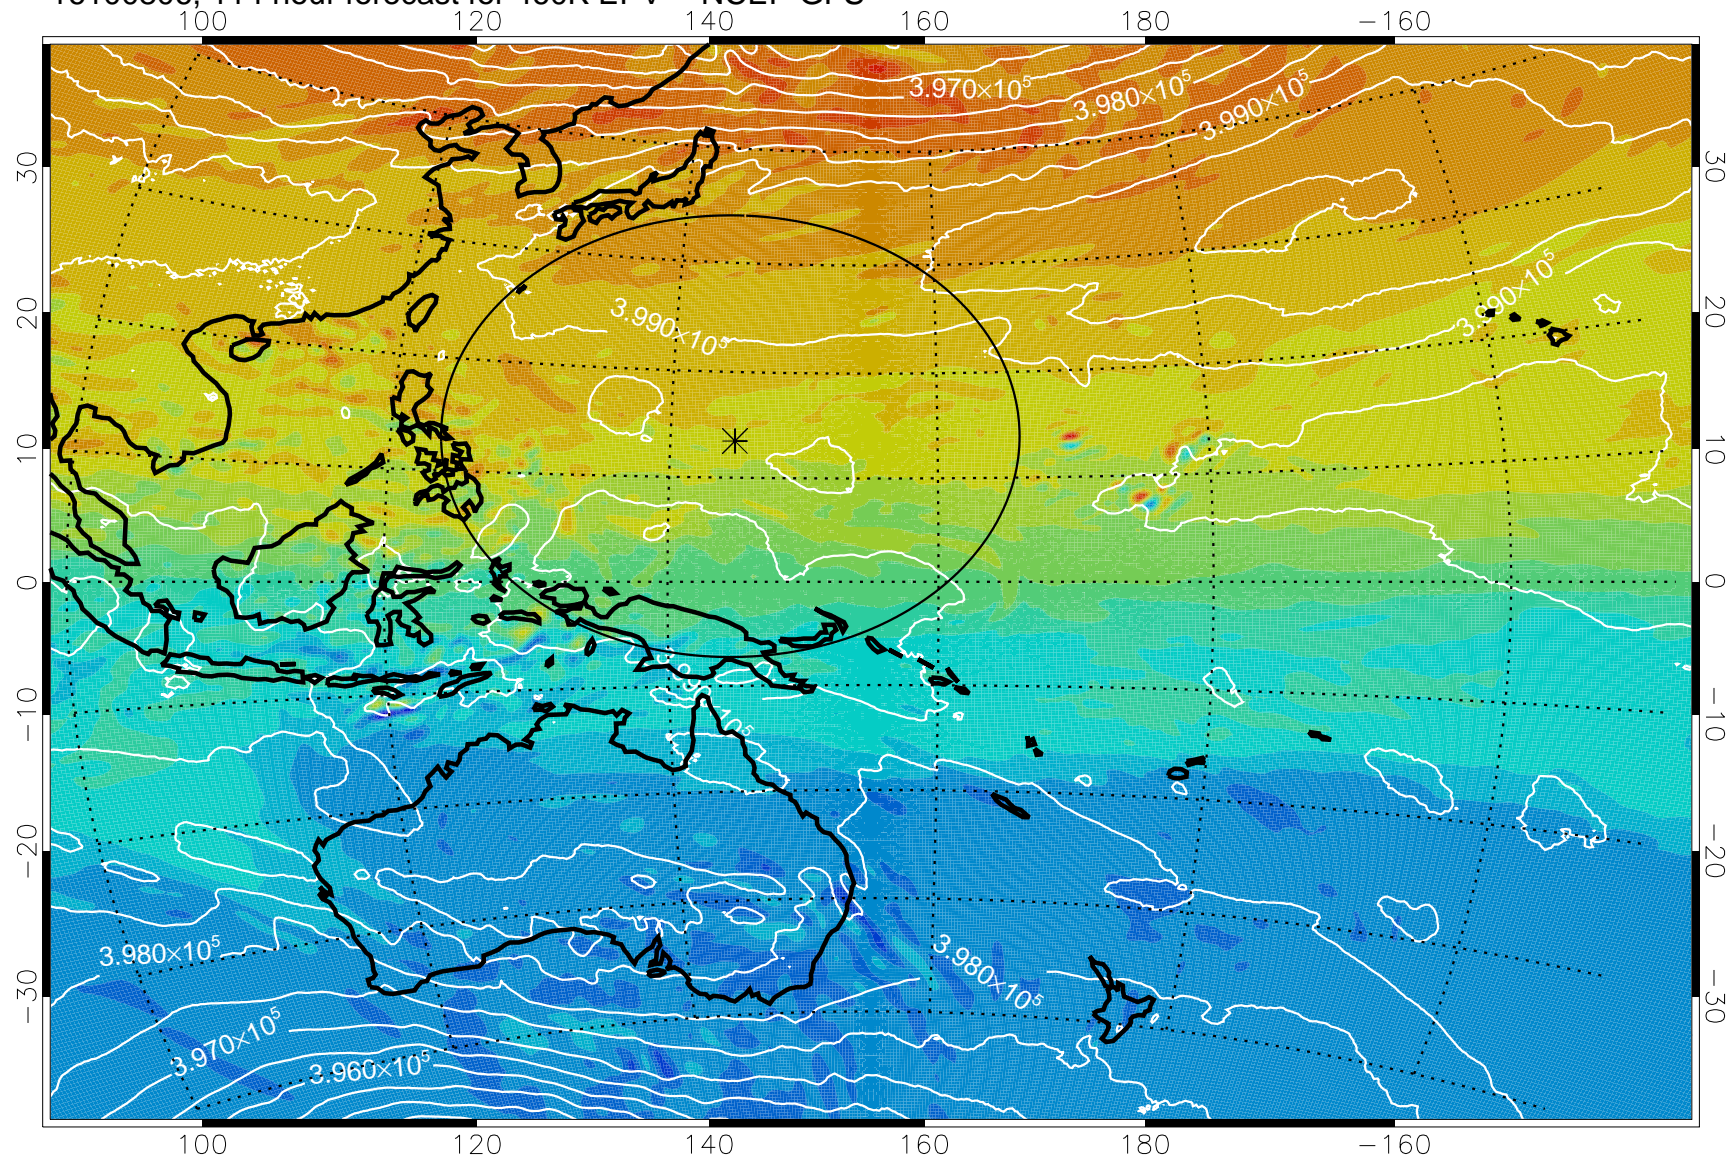

460K Montgomery Streamfunction, white

Range ring of 2304 km

16100706, 90 hour forecast for 460K EPV -- NCEP GFS

460K Montgomery Streamfunction, white

Range ring of 2304 km

16100712, 96 hour forecast for 460K EPV -- NCEP GFS

460K Montgomery Streamfunction, white

Range ring of 2304 km

16100718, 102 hour forecast for 460K EPV -- NCEP GFS

460K Montgomery Streamfunction, white

Range ring of 2304 km

16100800, 108 hour forecast for 460K EPV -- NCEP GFS

460K Montgomery Streamfunction, white

Range ring of 2304 km

16100806, 114 hour forecast for 460K EPV -- NCEP GFS

460K Montgomery Streamfunction, white

Range ring of 2304 km

16100812, 120 hour forecast for 460K EPV -- NCEP GFS

460K Montgomery Streamfunction, white

Range ring of 2304 km