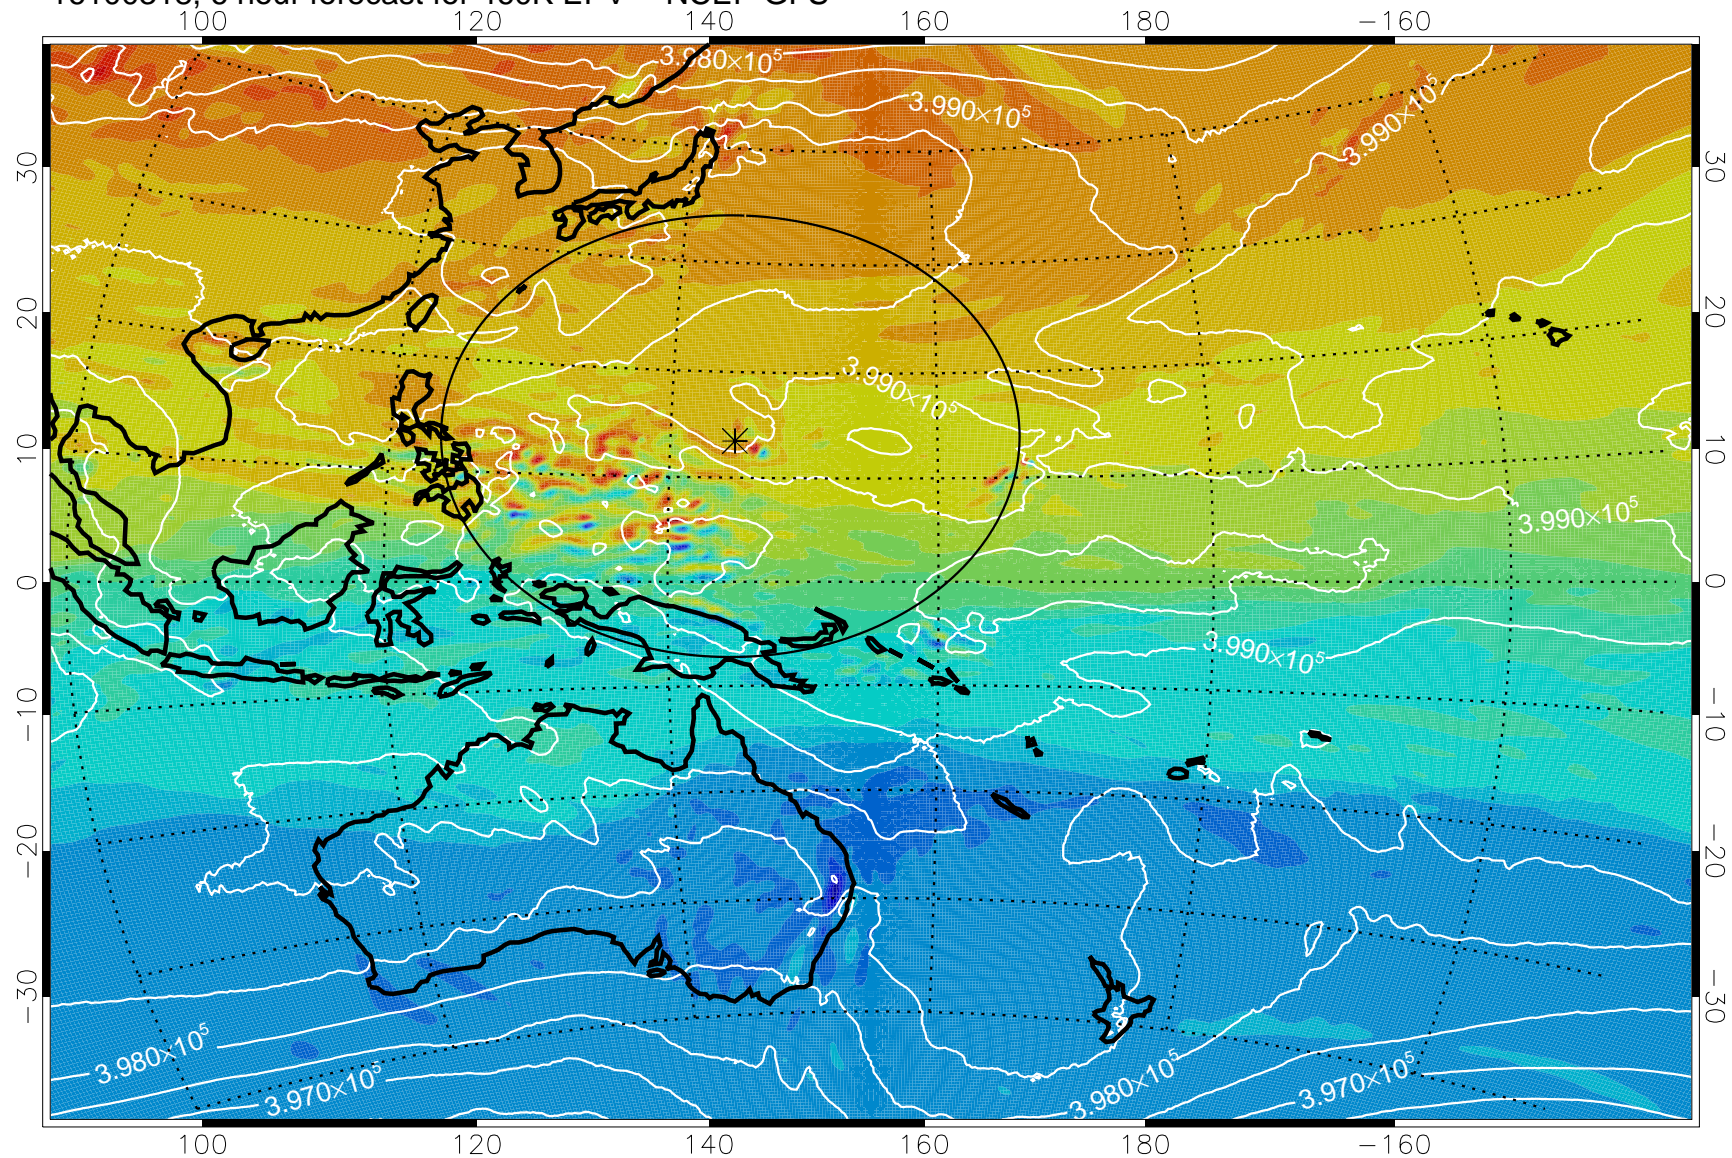

16100318, 6 hour forecast for 460K EPV -- NCEP GFS

460K Montgomery Streamfunction, white

Range ring of 2304 km

16100400, 12 hour forecast for 460K EPV -- NCEP GFS

460K Montgomery Streamfunction, white

Range ring of 2304 km

16100406, 18 hour forecast for 460K EPV -- NCEP GFS

460K Montgomery Streamfunction, white

Range ring of 2304 km

16100412, 24 hour forecast for 460K EPV -- NCEP GFS

460K Montgomery Streamfunction, white

Range ring of 2304 km

16100418, 30 hour forecast for 460K EPV -- NCEP GFS

460K Montgomery Streamfunction, white

Range ring of 2304 km

16100500, 36 hour forecast for 460K EPV -- NCEP GFS

460K Montgomery Streamfunction, white

Range ring of 2304 km

16100506, 42 hour forecast for 460K EPV -- NCEP GFS

460K Montgomery Streamfunction, white

Range ring of 2304 km

16100512, 48 hour forecast for 460K EPV -- NCEP GFS

460K Montgomery Streamfunction, white

Range ring of 2304 km