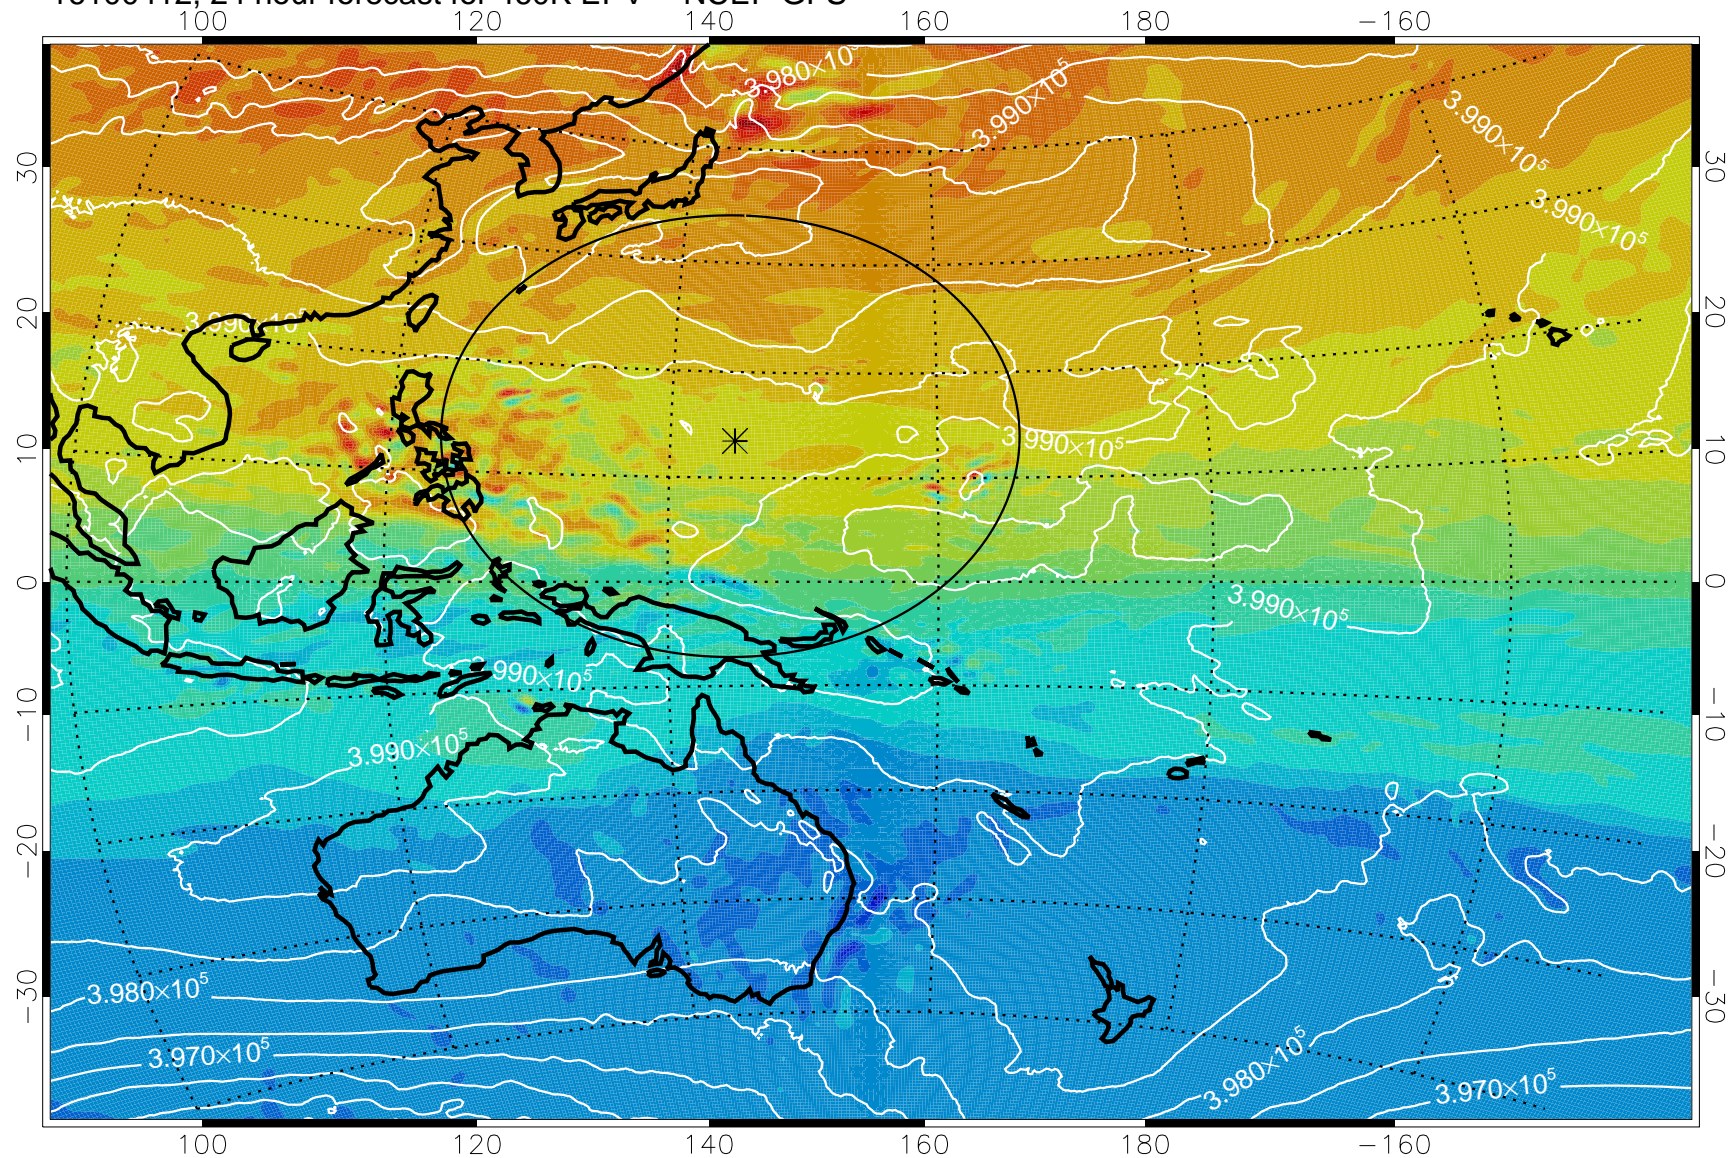

16100318, 6 hour forecast for 460K EPV -- NCEP GFS

460K Montgomery Streamfunction, white

Range ring of 2304 km

16100400, 12 hour forecast for 460K EPV -- NCEP GFS

460K Montgomery Streamfunction, white

Range ring of 2304 km

16100406, 18 hour forecast for 460K EPV -- NCEP GFS

460K Montgomery Streamfunction, white

Range ring of 2304 km

16100412, 24 hour forecast for 460K EPV -- NCEP GFS

460K Montgomery Streamfunction, white

Range ring of 2304 km

16100418, 30 hour forecast for 460K EPV -- NCEP GFS

460K Montgomery Streamfunction, white

Range ring of 2304 km

16100500, 36 hour forecast for 460K EPV -- NCEP GFS

460K Montgomery Streamfunction, white

Range ring of 2304 km

16100506, 42 hour forecast for 460K EPV -- NCEP GFS

460K Montgomery Streamfunction, white

Range ring of 2304 km

16100512, 48 hour forecast for 460K EPV -- NCEP GFS

460K Montgomery Streamfunction, white

Range ring of 2304 km