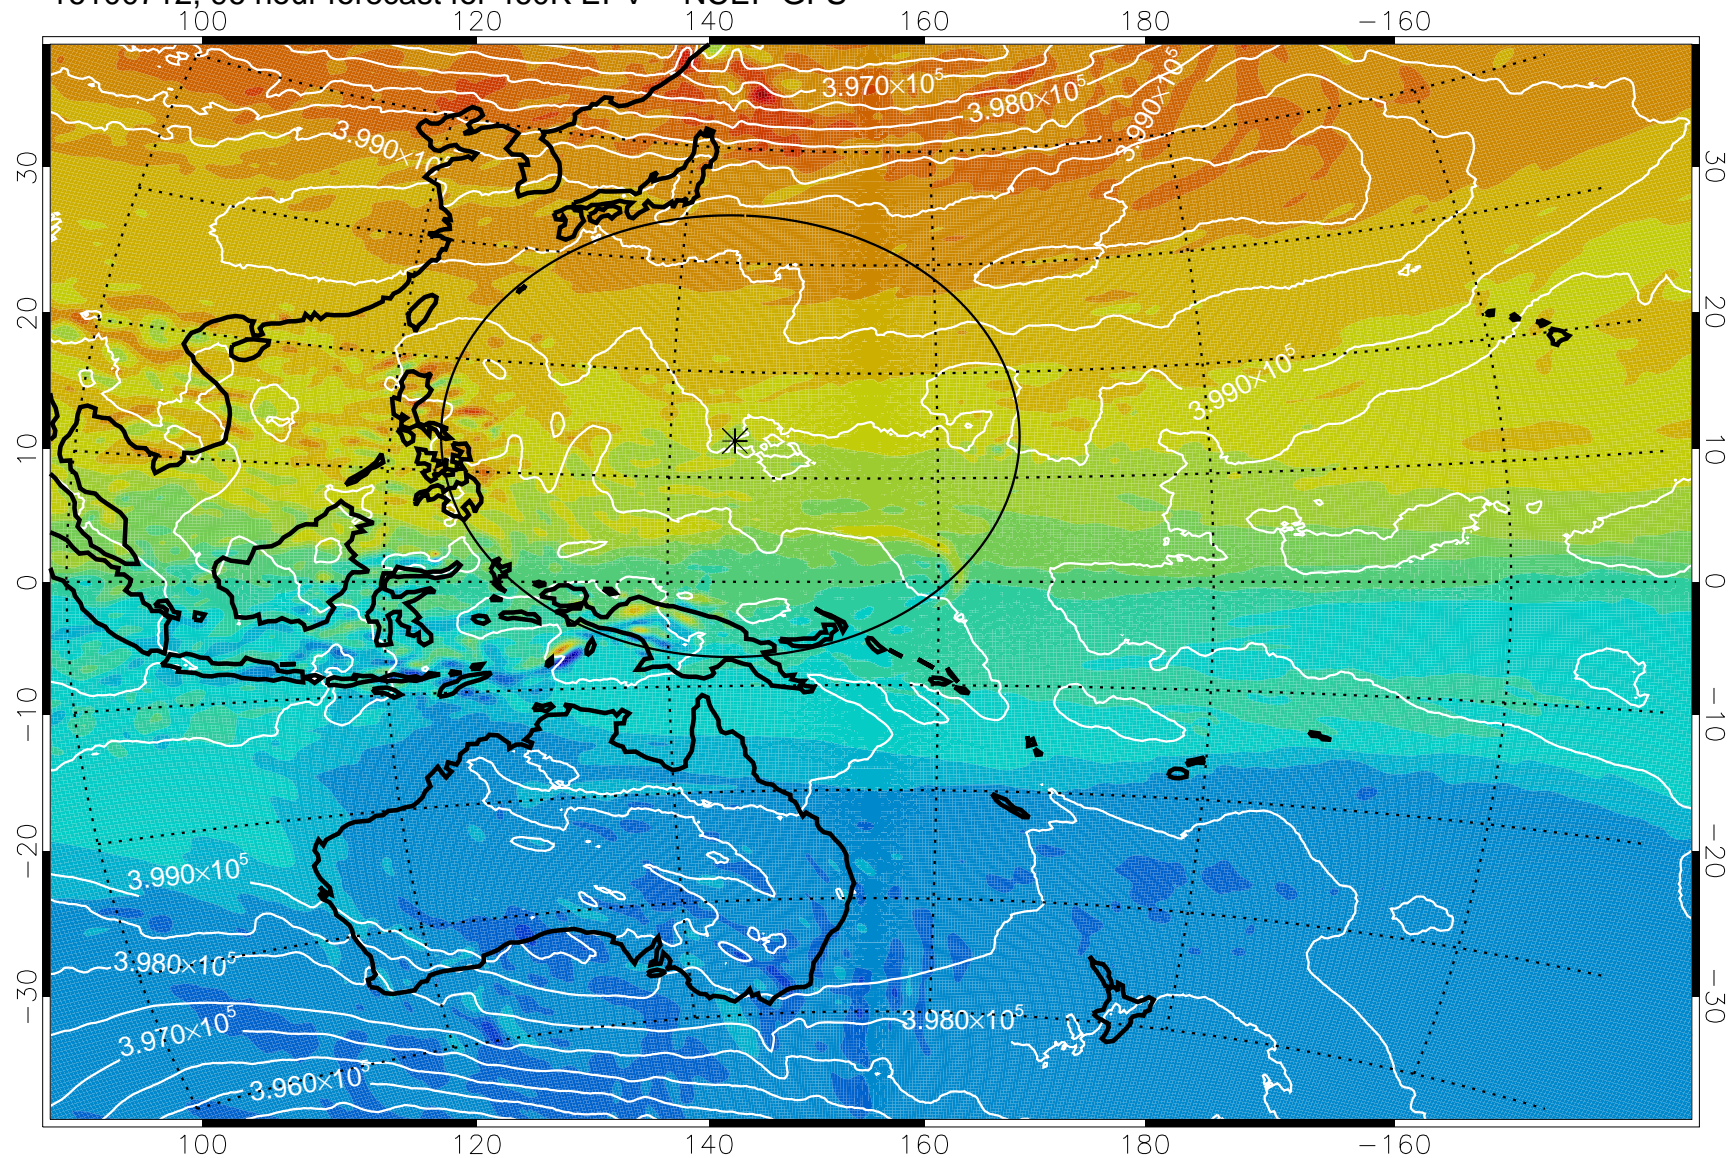

16100618, 78 hour forecast for 460K EPV -- NCEP GFS

-4×10^{-5} -2×10^{-5} 0 2×10^{-5} 4×10^{-5}
PVU

460K Montgomery Streamfunction, white

Range ring of 2304 km

16100700, 84 hour forecast for 460K EPV -- NCEP GFS

460K Montgomery Streamfunction, white

Range ring of 2304 km

16100706, 90 hour forecast for 460K EPV -- NCEP GFS

460K Montgomery Streamfunction, white

Range ring of 2304 km

16100712, 96 hour forecast for 460K EPV -- NCEP GFS

460K Montgomery Streamfunction, white

Range ring of 2304 km

16100718, 102 hour forecast for 460K EPV -- NCEP GFS

460K Montgomery Streamfunction, white

Range ring of 2304 km

16100800, 108 hour forecast for 460K EPV -- NCEP GFS

460K Montgomery Streamfunction, white

Range ring of 2304 km

16100806, 114 hour forecast for 460K EPV -- NCEP GFS

460K Montgomery Streamfunction, white

Range ring of 2304 km

16100812, 120 hour forecast for 460K EPV -- NCEP GFS