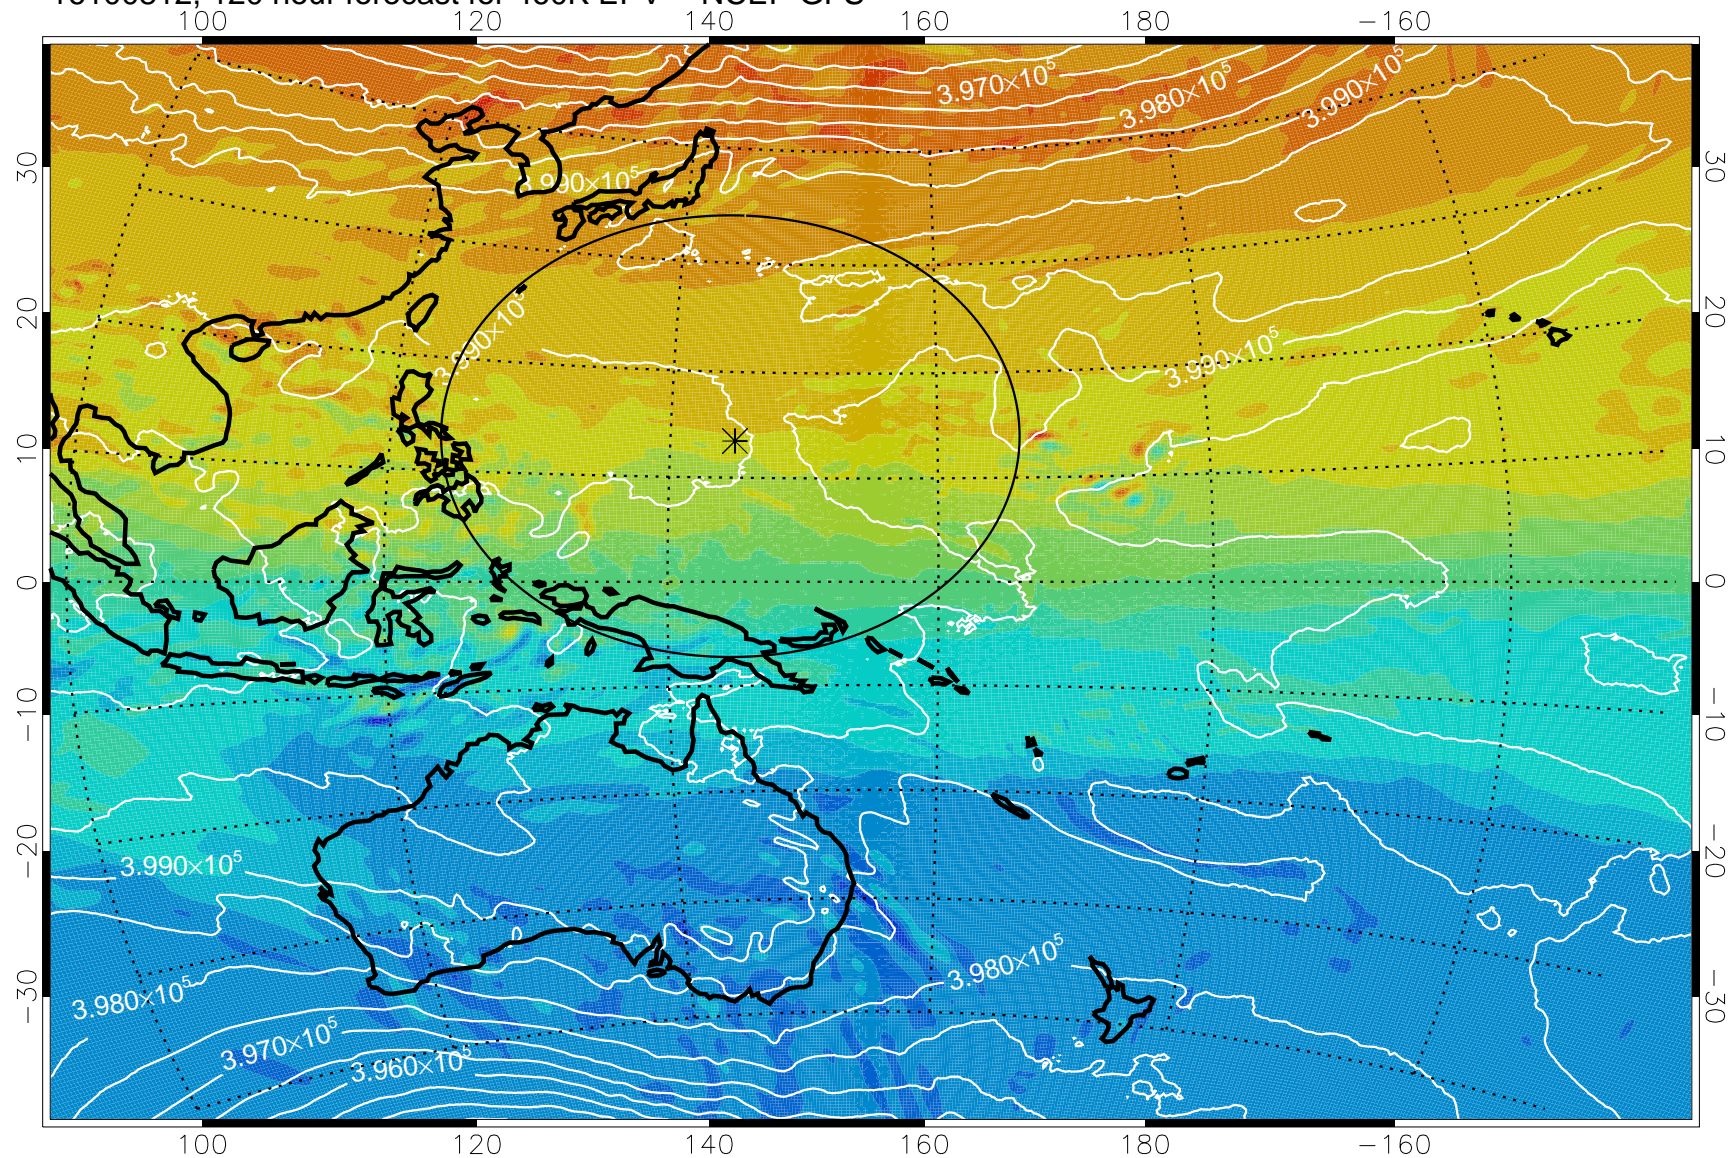

460K Montgomery Streamfunction, white

Range ring of 2304 km

16100718, 102 hour forecast for 460K EPV -- NCEP GFS

460K Montgomery Streamfunction, white

Range ring of 2304 km

16100800, 108 hour forecast for 460K EPV -- NCEP GFS

460K Montgomery Streamfunction, white

Range ring of 2304 km

16100806, 114 hour forecast for 460K EPV -- NCEP GFS

460K Montgomery Streamfunction, white

Range ring of 2304 km

16100812, 120 hour forecast for 460K EPV -- NCEP GFS

460K Montgomery Streamfunction, white

Range ring of 2304 km