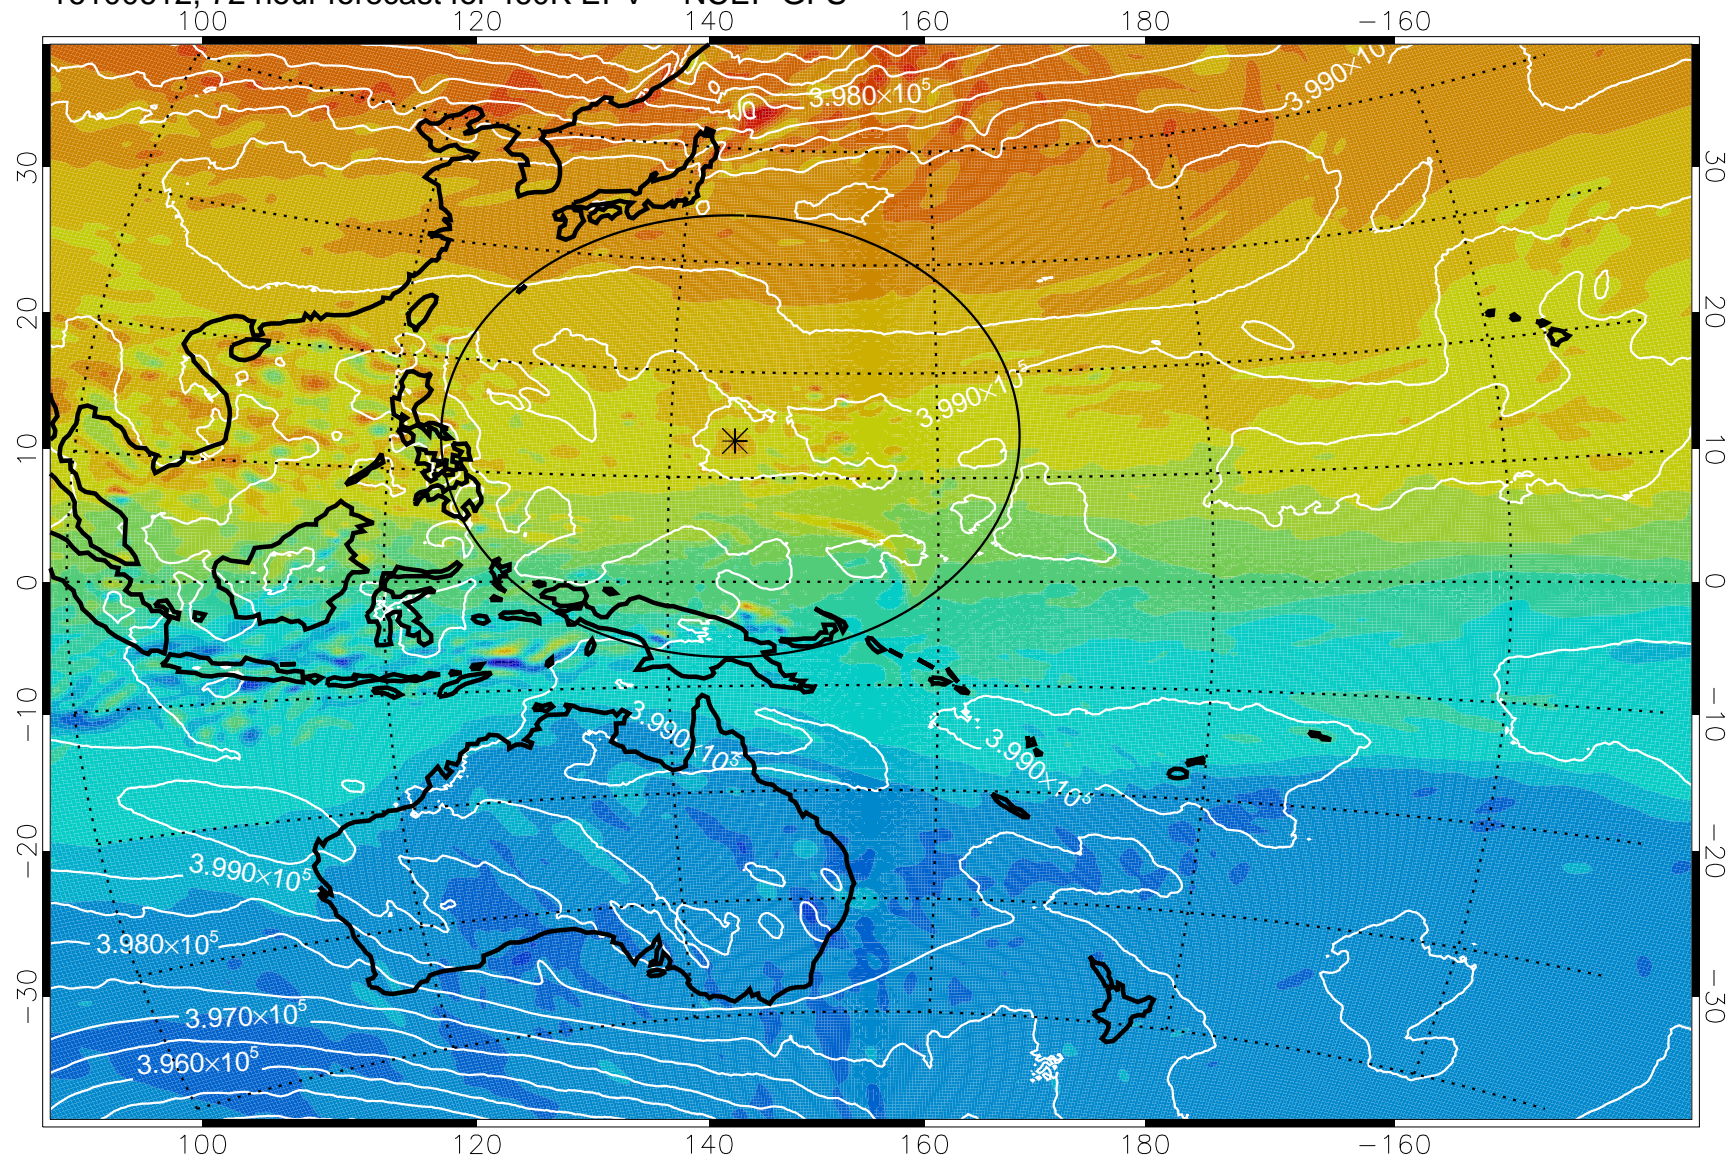

16100506, 42 hour forecast for 460K EPV -- NCEP GFS

460K Montgomery Streamfunction, white

Range ring of 2304 km

16100512, 48 hour forecast for 460K EPV -- NCEP GFS

460K Montgomery Streamfunction, white

Range ring of 2304 km

16100518, 54 hour forecast for 460K EPV -- NCEP GFS

460K Montgomery Streamfunction, white

Range ring of 2304 km

16100600, 60 hour forecast for 460K EPV -- NCEP GFS

460K Montgomery Streamfunction, white

Range ring of 2304 km

16100606, 66 hour forecast for 460K EPV -- NCEP GFS

460K Montgomery Streamfunction, white

Range ring of 2304 km

16100612, 72 hour forecast for 460K EPV -- NCEP GFS

460K Montgomery Streamfunction, white

Range ring of 2304 km

16100618, 78 hour forecast for 460K EPV -- NCEP GFS

-4×10^{-5} -2×10^{-5} 0 2×10^{-5} 4×10^{-5}
PVU

460K Montgomery Streamfunction, white

Range ring of 2304 km

16100700, 84 hour forecast for 460K EPV -- NCEP GFS