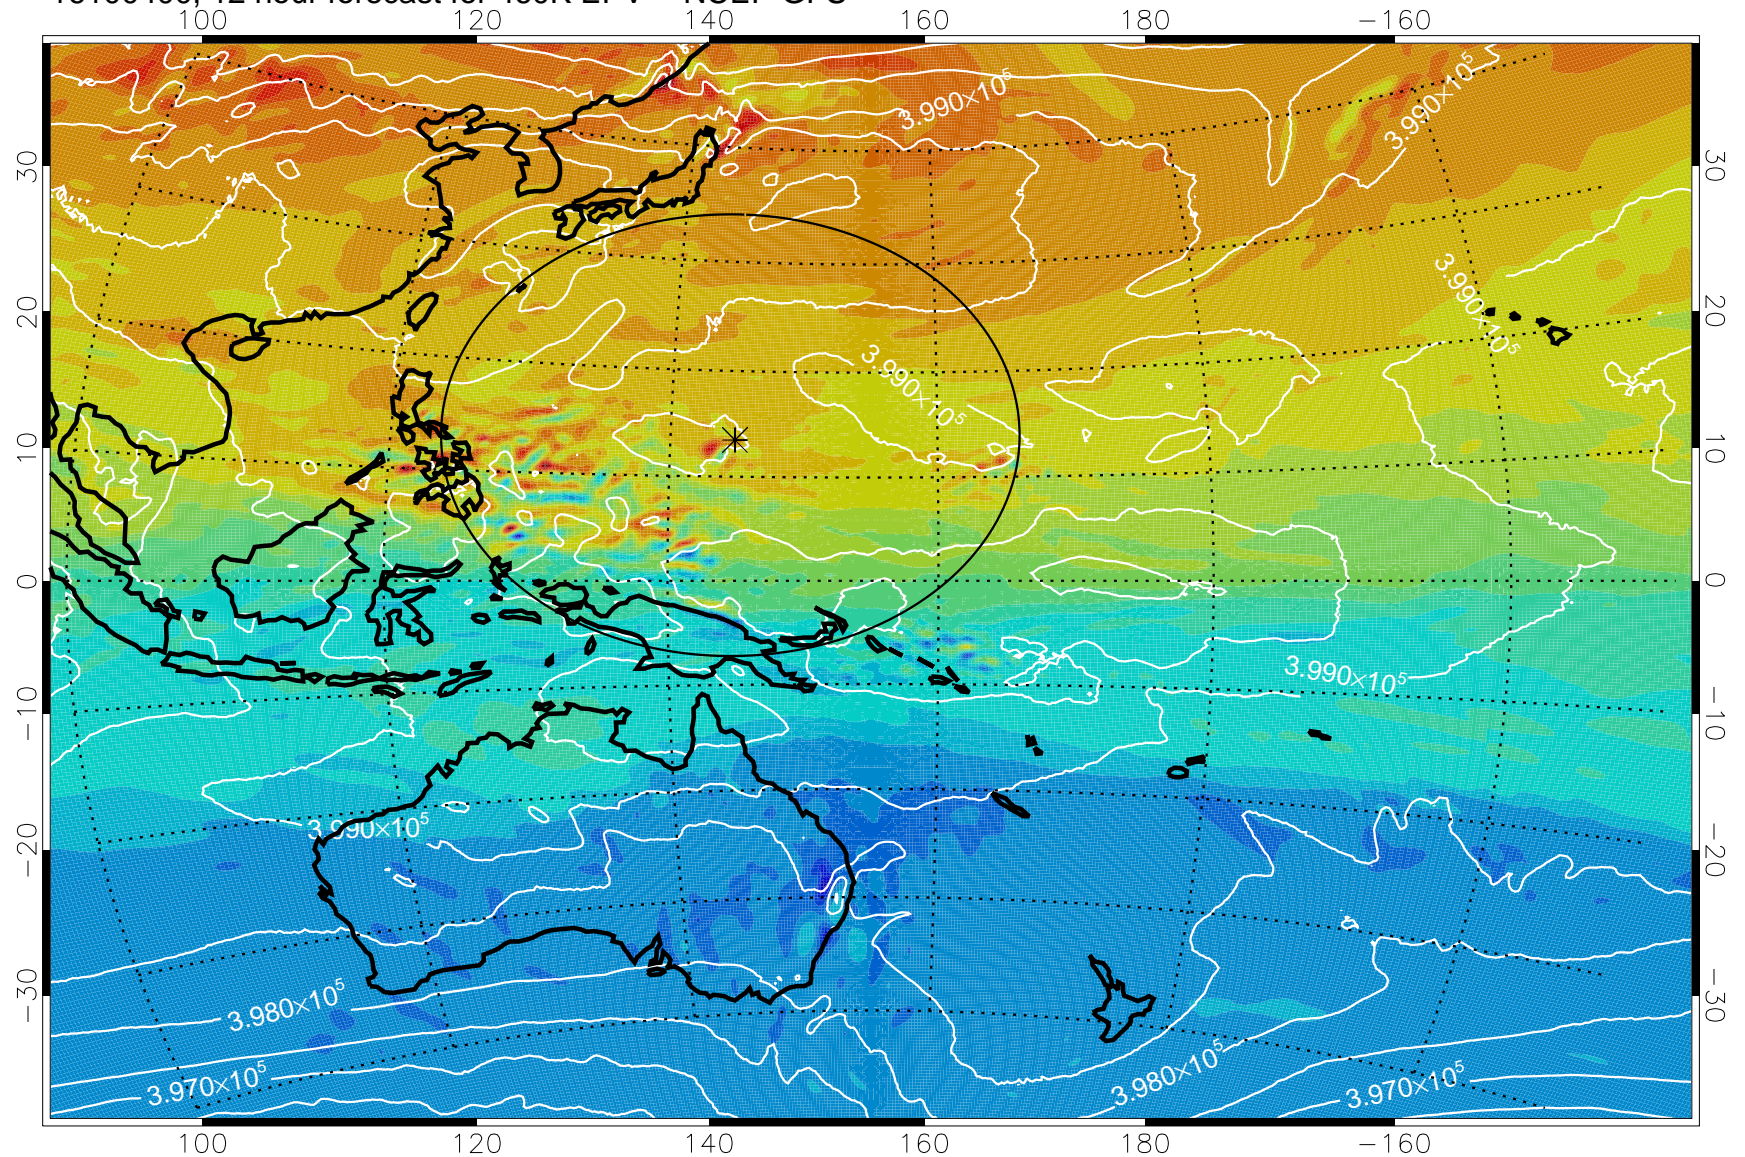

16100318, 6 hour forecast for 460K EPV -- NCEP GFS

460K Montgomery Streamfunction, white

Range ring of 2304 km

16100400, 12 hour forecast for 460K EPV -- NCEP GFS

460K Montgomery Streamfunction, white

Range ring of 2304 km

16100406, 18 hour forecast for 460K EPV -- NCEP GFS

460K Montgomery Streamfunction, white

Range ring of 2304 km

16100412, 24 hour forecast for 460K EPV -- NCEP GFS

460K Montgomery Streamfunction, white

Range ring of 2304 km

16100418, 30 hour forecast for 460K EPV -- NCEP GFS

460K Montgomery Streamfunction, white

Range ring of 2304 km

16100500, 36 hour forecast for 460K EPV -- NCEP GFS

460K Montgomery Streamfunction, white

Range ring of 2304 km

16100506, 42 hour forecast for 460K EPV -- NCEP GFS

460K Montgomery Streamfunction, white

Range ring of 2304 km

16100512, 48 hour forecast for 460K EPV -- NCEP GFS

460K Montgomery Streamfunction, white

Range ring of 2304 km