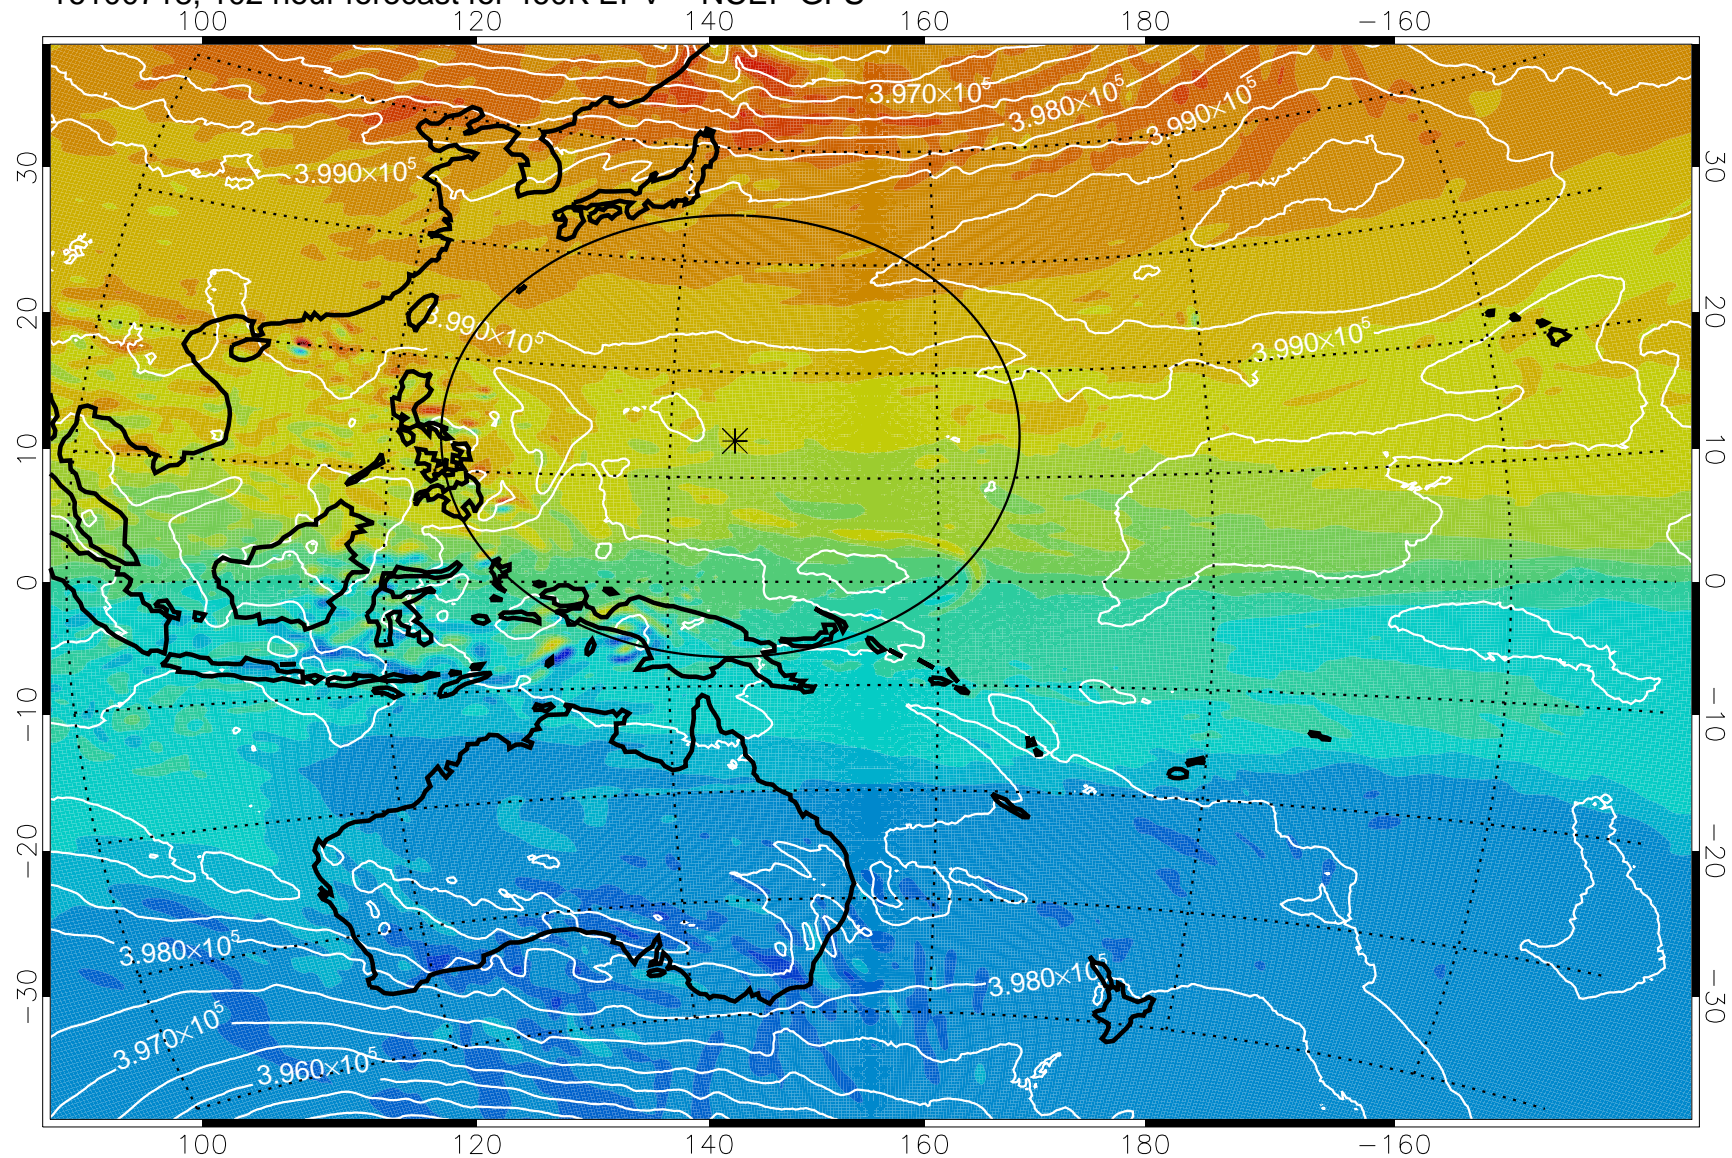

16100618, 78 hour forecast for 460K EPV -- NCEP GFS

-4×10^{-5} -2×10^{-5} 0 2×10^{-5} 4×10^{-5}
PVU

460K Montgomery Streamfunction, white

Range ring of 2304 km

16100700, 84 hour forecast for 460K EPV -- NCEP GFS

460K Montgomery Streamfunction, white

Range ring of 2304 km

16100706, 90 hour forecast for 460K EPV -- NCEP GFS

460K Montgomery Streamfunction, white

Range ring of 2304 km

16100712, 96 hour forecast for 460K EPV -- NCEP GFS

460K Montgomery Streamfunction, white

Range ring of 2304 km

16100718, 102 hour forecast for 460K EPV -- NCEP GFS

460K Montgomery Streamfunction, white

Range ring of 2304 km

16100800, 108 hour forecast for 460K EPV -- NCEP GFS

460K Montgomery Streamfunction, white

Range ring of 2304 km

16100806, 114 hour forecast for 460K EPV -- NCEP GFS

460K Montgomery Streamfunction, white

Range ring of 2304 km

16100812, 120 hour forecast for 460K EPV -- NCEP GFS