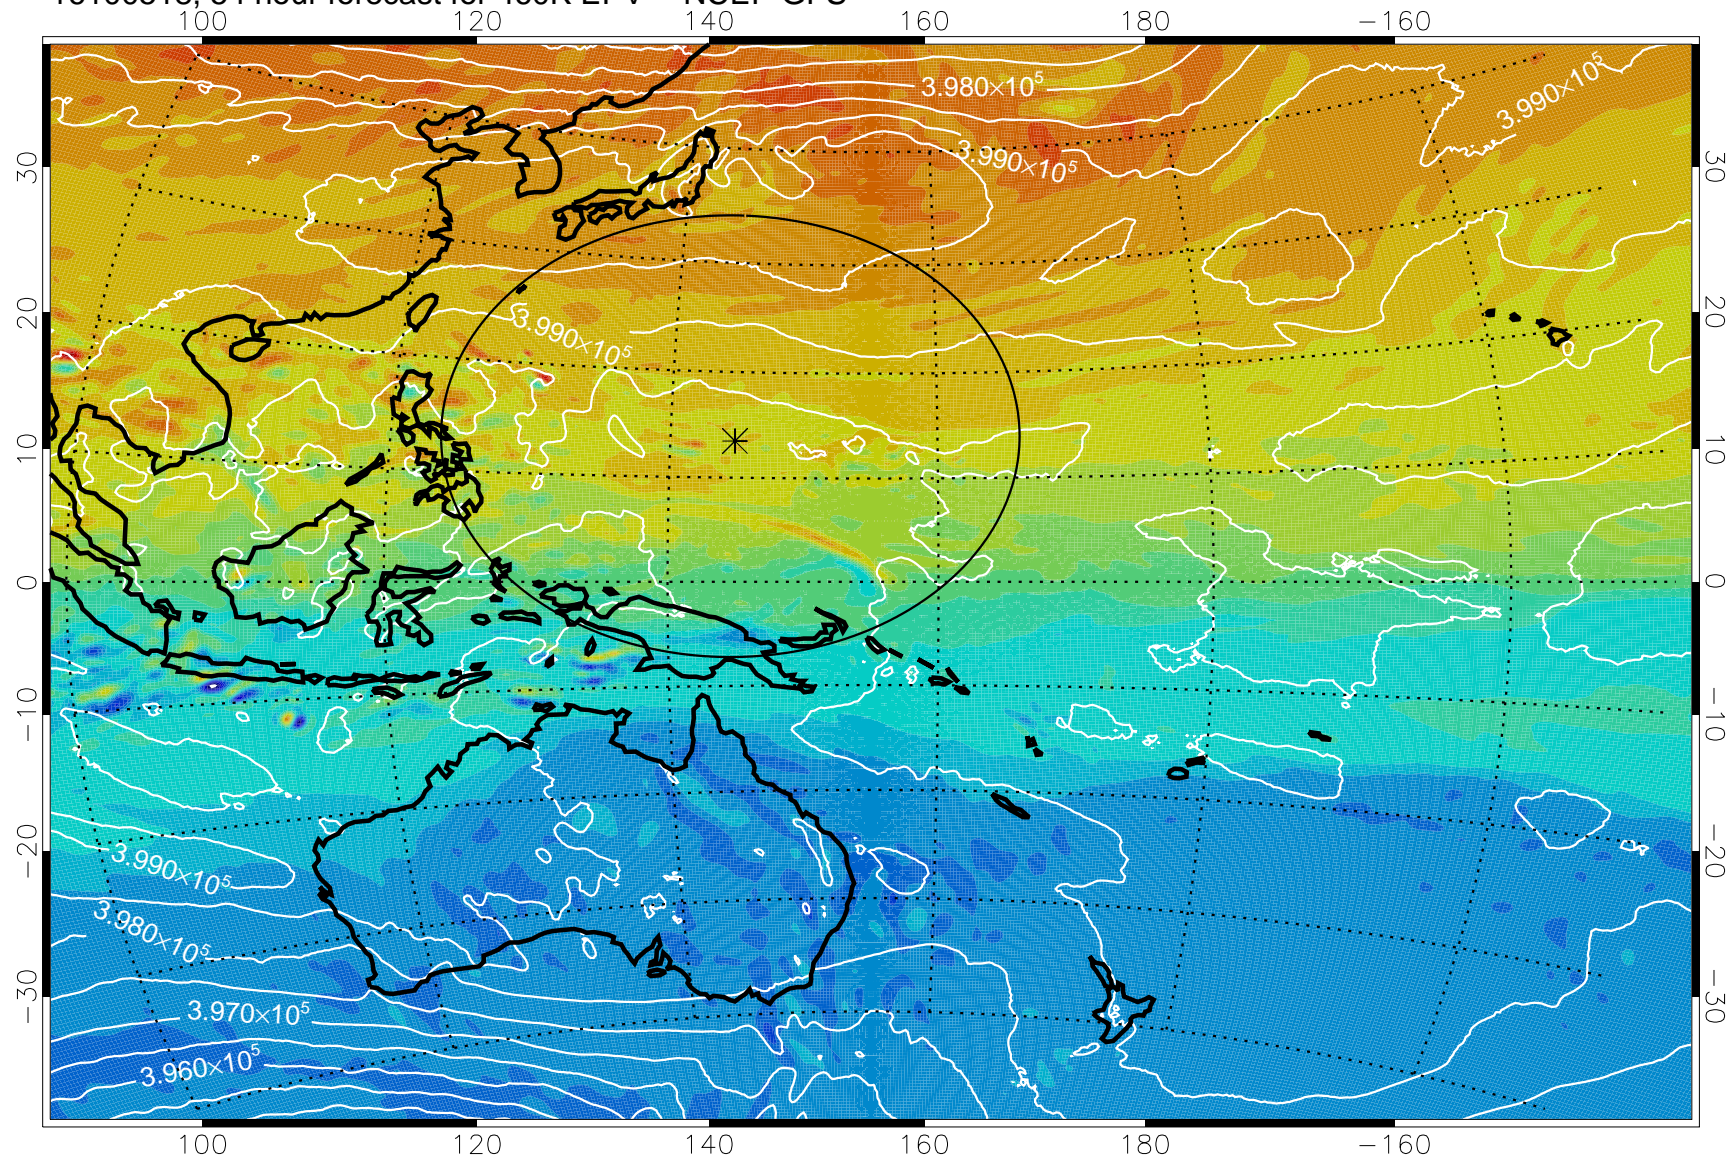

16100418, 30 hour forecast for 460K EPV -- NCEP GFS

460K Montgomery Streamfunction, white

Range ring of 2304 km

16100500, 36 hour forecast for 460K EPV -- NCEP GFS

460K Montgomery Streamfunction, white

Range ring of 2304 km

16100506, 42 hour forecast for 460K EPV -- NCEP GFS

460K Montgomery Streamfunction, white

Range ring of 2304 km

16100512, 48 hour forecast for 460K EPV -- NCEP GFS

460K Montgomery Streamfunction, white

Range ring of 2304 km

16100518, 54 hour forecast for 460K EPV -- NCEP GFS

460K Montgomery Streamfunction, white

Range ring of 2304 km

16100600, 60 hour forecast for 460K EPV -- NCEP GFS

460K Montgomery Streamfunction, white

Range ring of 2304 km

16100606, 66 hour forecast for 460K EPV -- NCEP GFS

460K Montgomery Streamfunction, white

Range ring of 2304 km

16100612, 72 hour forecast for 460K EPV -- NCEP GFS

460K Montgomery Streamfunction, white

Range ring of 2304 km