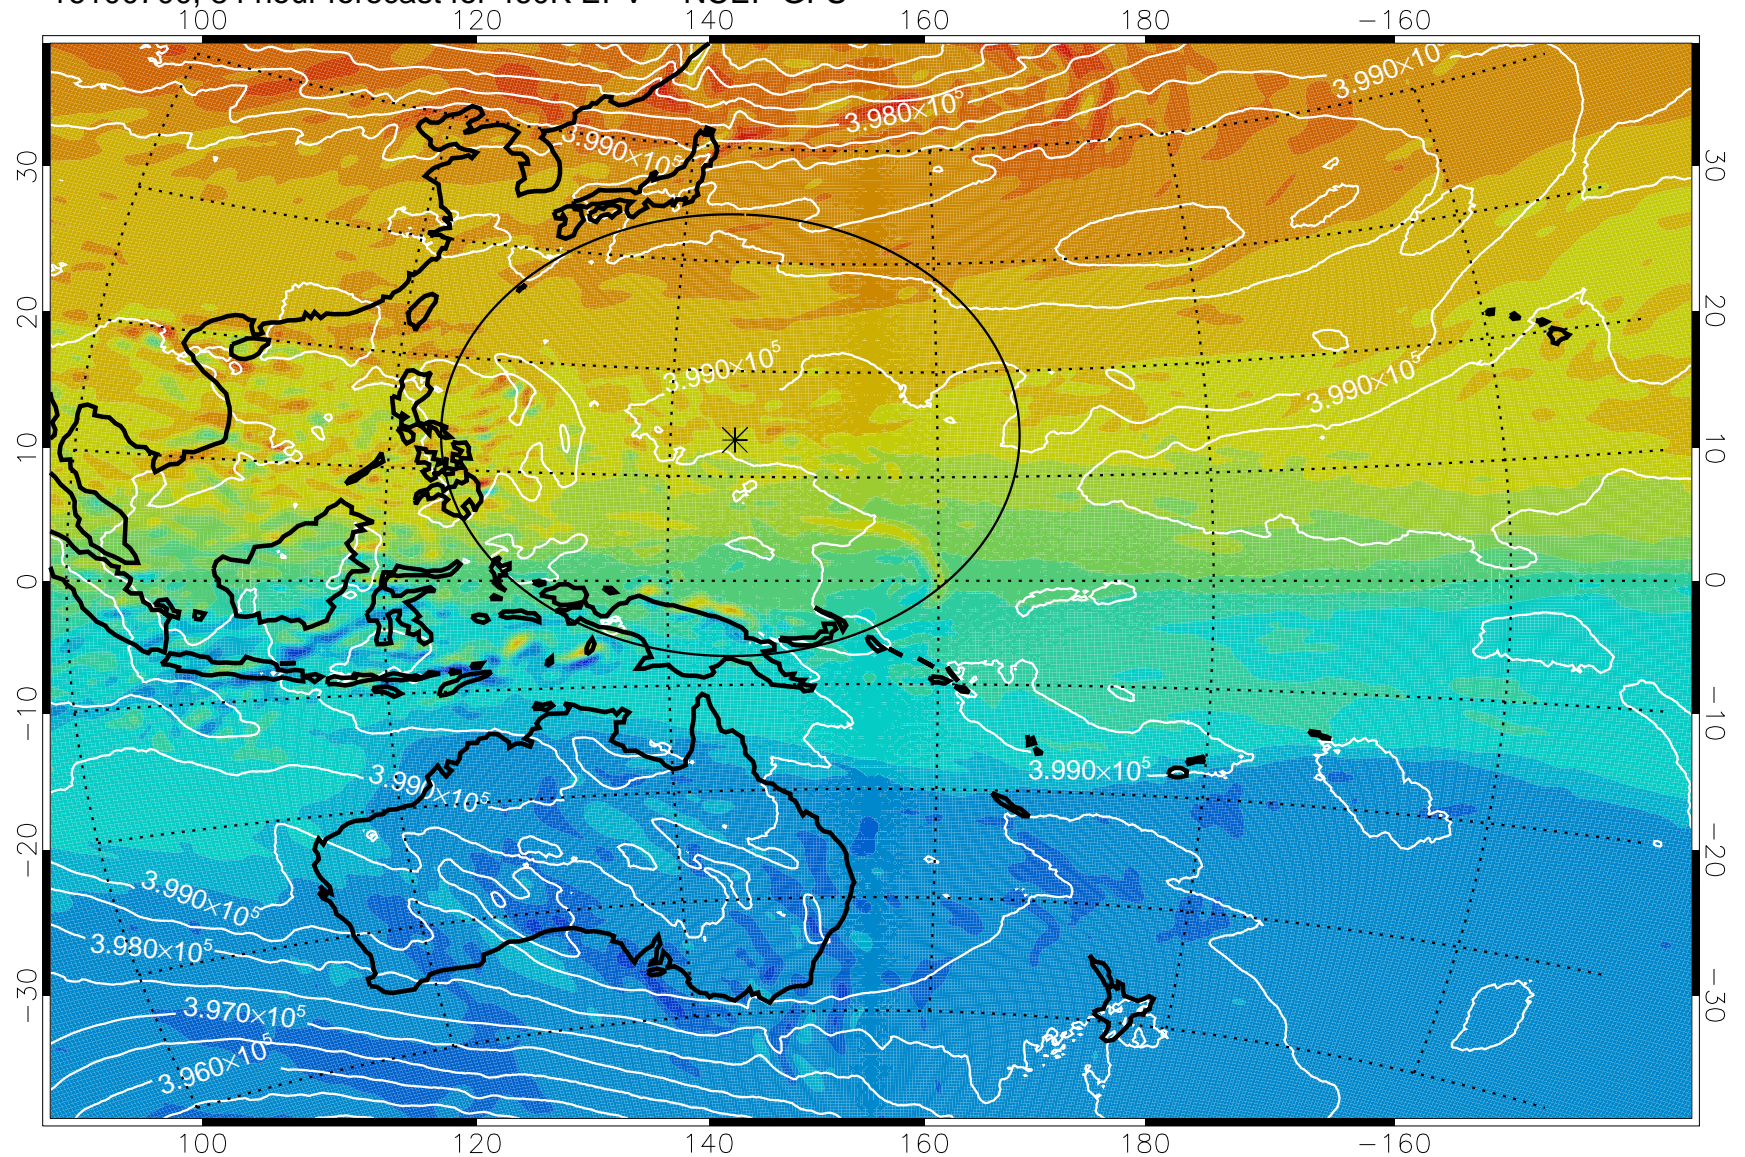

16100606, 66 hour forecast for 460K EPV -- NCEP GFS

460K Montgomery Streamfunction, white

Range ring of 2304 km

16100612, 72 hour forecast for 460K EPV -- NCEP GFS

460K Montgomery Streamfunction, white

Range ring of 2304 km

16100618, 78 hour forecast for 460K EPV -- NCEP GFS

-4×10^{-5} -2×10^{-5} 0 2×10^{-5} 4×10^{-5}
PVU

460K Montgomery Streamfunction, white

Range ring of 2304 km

16100700, 84 hour forecast for 460K EPV -- NCEP GFS

460K Montgomery Streamfunction, white

Range ring of 2304 km

16100706, 90 hour forecast for 460K EPV -- NCEP GFS

460K Montgomery Streamfunction, white

Range ring of 2304 km

16100712, 96 hour forecast for 460K EPV -- NCEP GFS

460K Montgomery Streamfunction, white

Range ring of 2304 km

16100718, 102 hour forecast for 460K EPV -- NCEP GFS

460K Montgomery Streamfunction, white

Range ring of 2304 km

16100800, 108 hour forecast for 460K EPV -- NCEP GFS