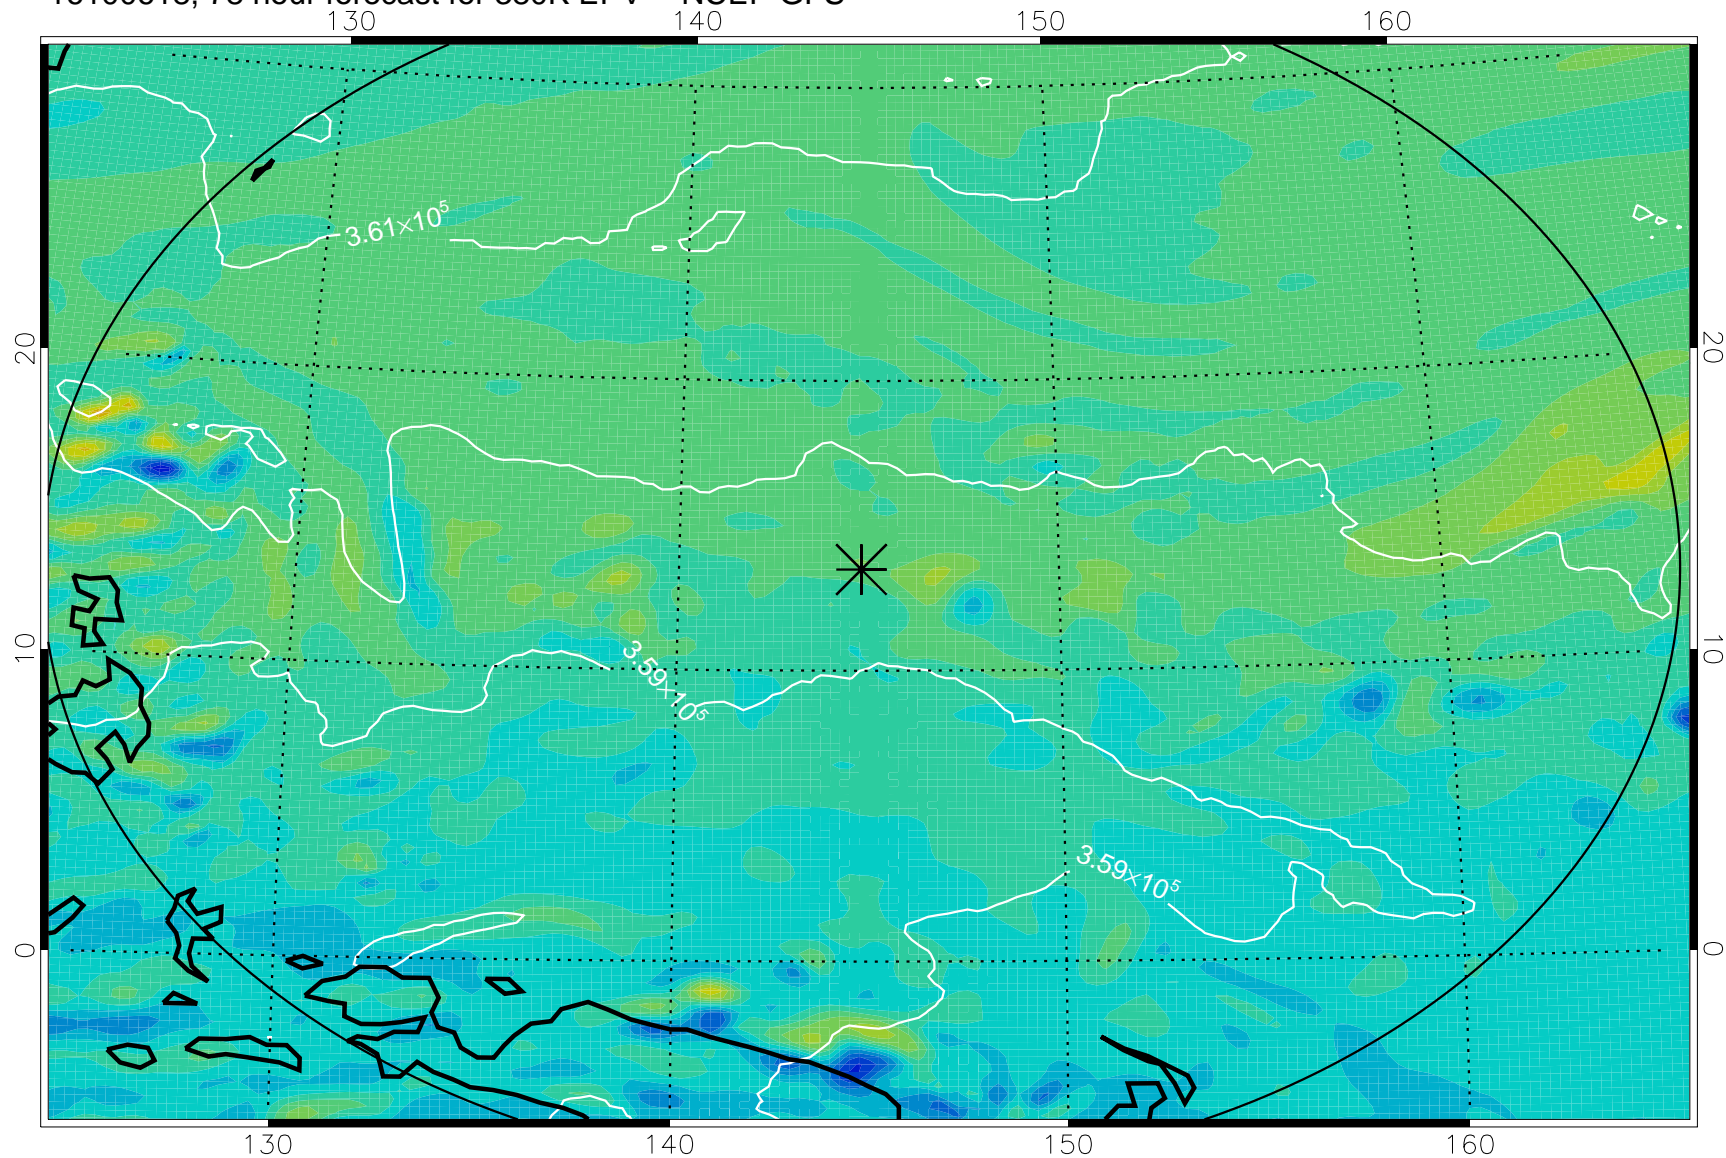

16100606, 66 hour forecast for 380K EPV -- NCEP GFS

380K Montgomery Streamfunction, white

Range ring of 2304 km

16100612, 72 hour forecast for 380K EPV -- NCEP GFS

380K Montgomery Streamfunction, white

Range ring of 2304 km

16100618, 78 hour forecast for 380K EPV -- NCEP GFS

380K Montgomery Streamfunction, white

Range ring of 2304 km

16100700, 84 hour forecast for 380K EPV -- NCEP GFS

380K Montgomery Streamfunction, white

Range ring of 2304 km

16100706, 90 hour forecast for 380K EPV -- NCEP GFS

380K Montgomery Streamfunction, white

Range ring of 2304 km

16100712, 96 hour forecast for 380K EPV -- NCEP GFS

380K Montgomery Streamfunction, white

Range ring of 2304 km

16100718, 102 hour forecast for 380K EPV -- NCEP GFS

380K Montgomery Streamfunction, white

Range ring of 2304 km

16100800, 108 hour forecast for 380K EPV -- NCEP GFS

380K Montgomery Streamfunction, white

Range ring of 2304 km