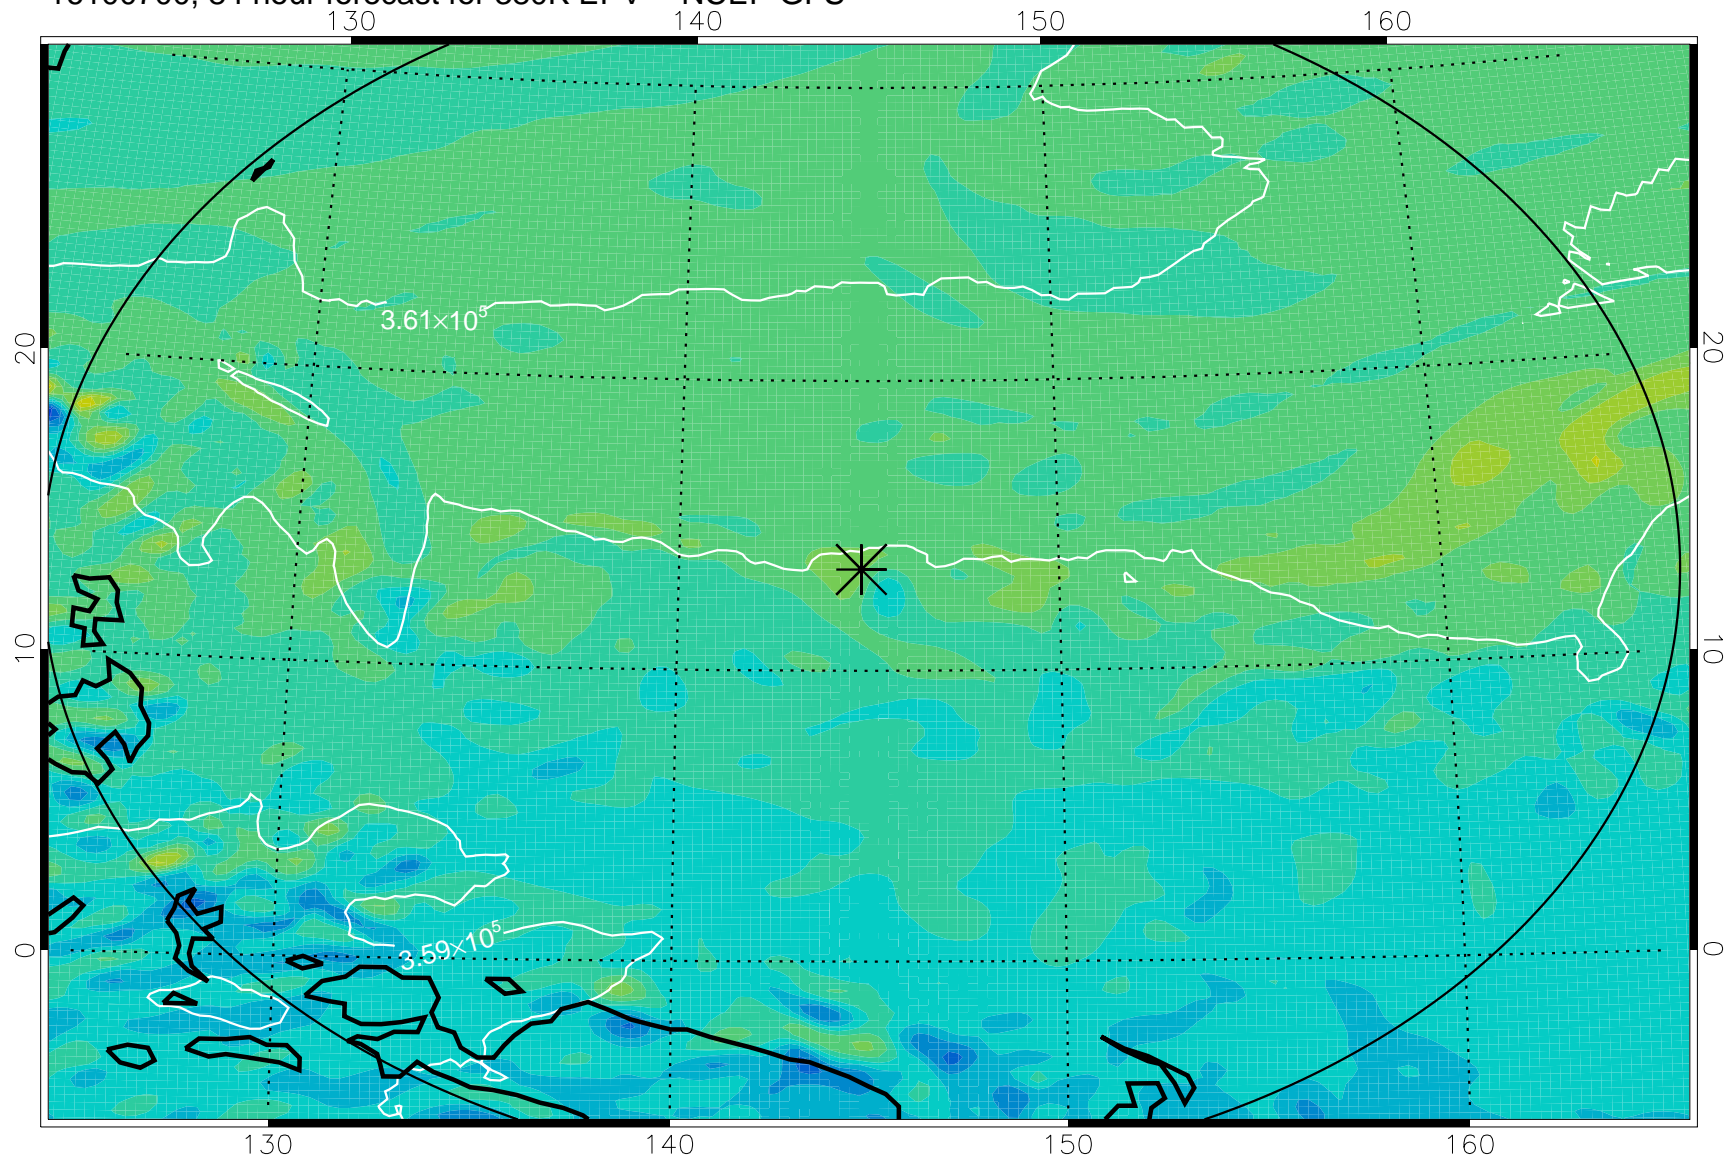

16100606, 66 hour forecast for 380K EPV -- NCEP GFS

380K Montgomery Streamfunction, white

Range ring of 2304 km

16100612, 72 hour forecast for 380K EPV -- NCEP GFS

380K Montgomery Streamfunction, white

Range ring of 2304 km

16100618, 78 hour forecast for 380K EPV -- NCEP GFS

380K Montgomery Streamfunction, white

Range ring of 2304 km

16100700, 84 hour forecast for 380K EPV -- NCEP GFS

380K Montgomery Streamfunction, white

Range ring of 2304 km

16100706, 90 hour forecast for 380K EPV -- NCEP GFS

380K Montgomery Streamfunction, white

Range ring of 2304 km

16100712, 96 hour forecast for 380K EPV -- NCEP GFS

380K Montgomery Streamfunction, white

Range ring of 2304 km

16100718, 102 hour forecast for 380K EPV -- NCEP GFS

380K Montgomery Streamfunction, white

Range ring of 2304 km

16100800, 108 hour forecast for 380K EPV -- NCEP GFS

380K Montgomery Streamfunction, white

Range ring of 2304 km