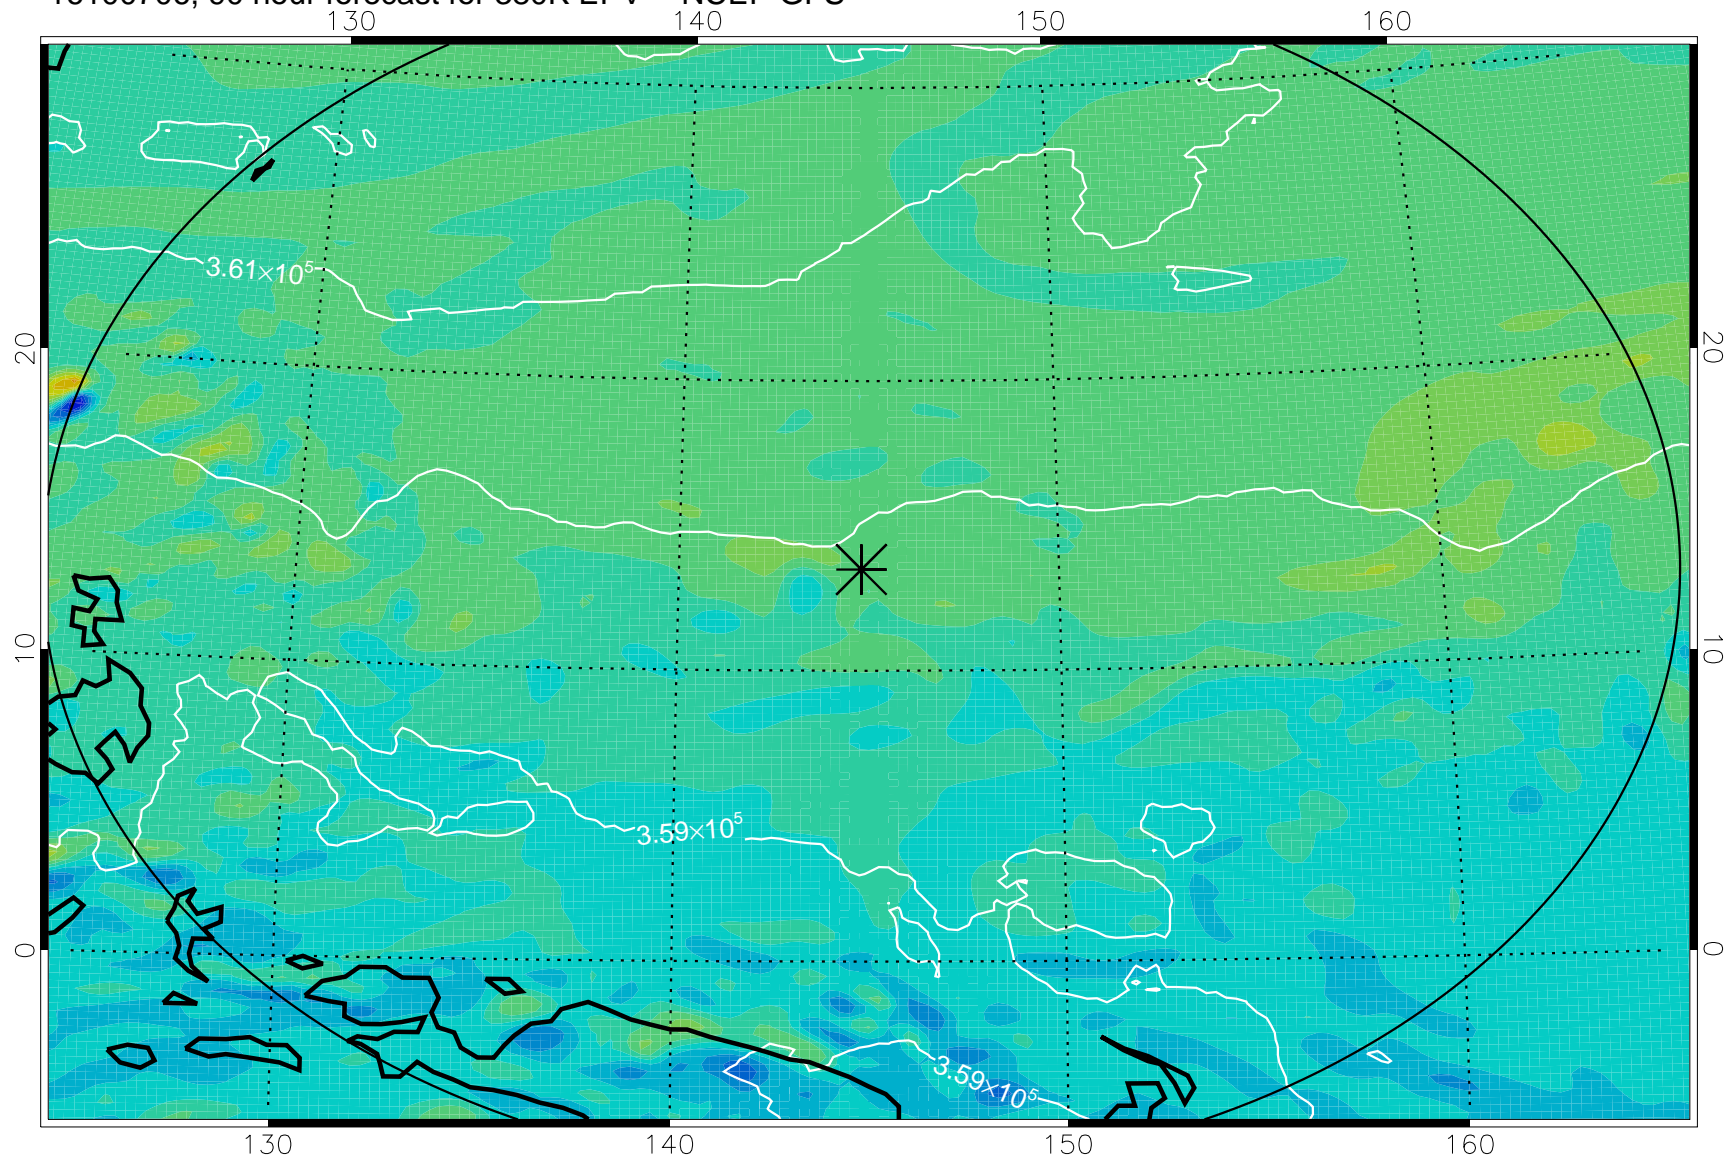

16100606, 66 hour forecast for 380K EPV -- NCEP GFS

380K Montgomery Streamfunction, white

Range ring of 2304 km

16100612, 72 hour forecast for 380K EPV -- NCEP GFS

380K Montgomery Streamfunction, white

Range ring of 2304 km

16100618, 78 hour forecast for 380K EPV -- NCEP GFS

380K Montgomery Streamfunction, white

Range ring of 2304 km

16100700, 84 hour forecast for 380K EPV -- NCEP GFS

380K Montgomery Streamfunction, white

Range ring of 2304 km

16100706, 90 hour forecast for 380K EPV -- NCEP GFS

380K Montgomery Streamfunction, white

Range ring of 2304 km

16100712, 96 hour forecast for 380K EPV -- NCEP GFS

380K Montgomery Streamfunction, white

Range ring of 2304 km

16100718, 102 hour forecast for 380K EPV -- NCEP GFS

380K Montgomery Streamfunction, white

Range ring of 2304 km

16100800, 108 hour forecast for 380K EPV -- NCEP GFS

380K Montgomery Streamfunction, white

Range ring of 2304 km