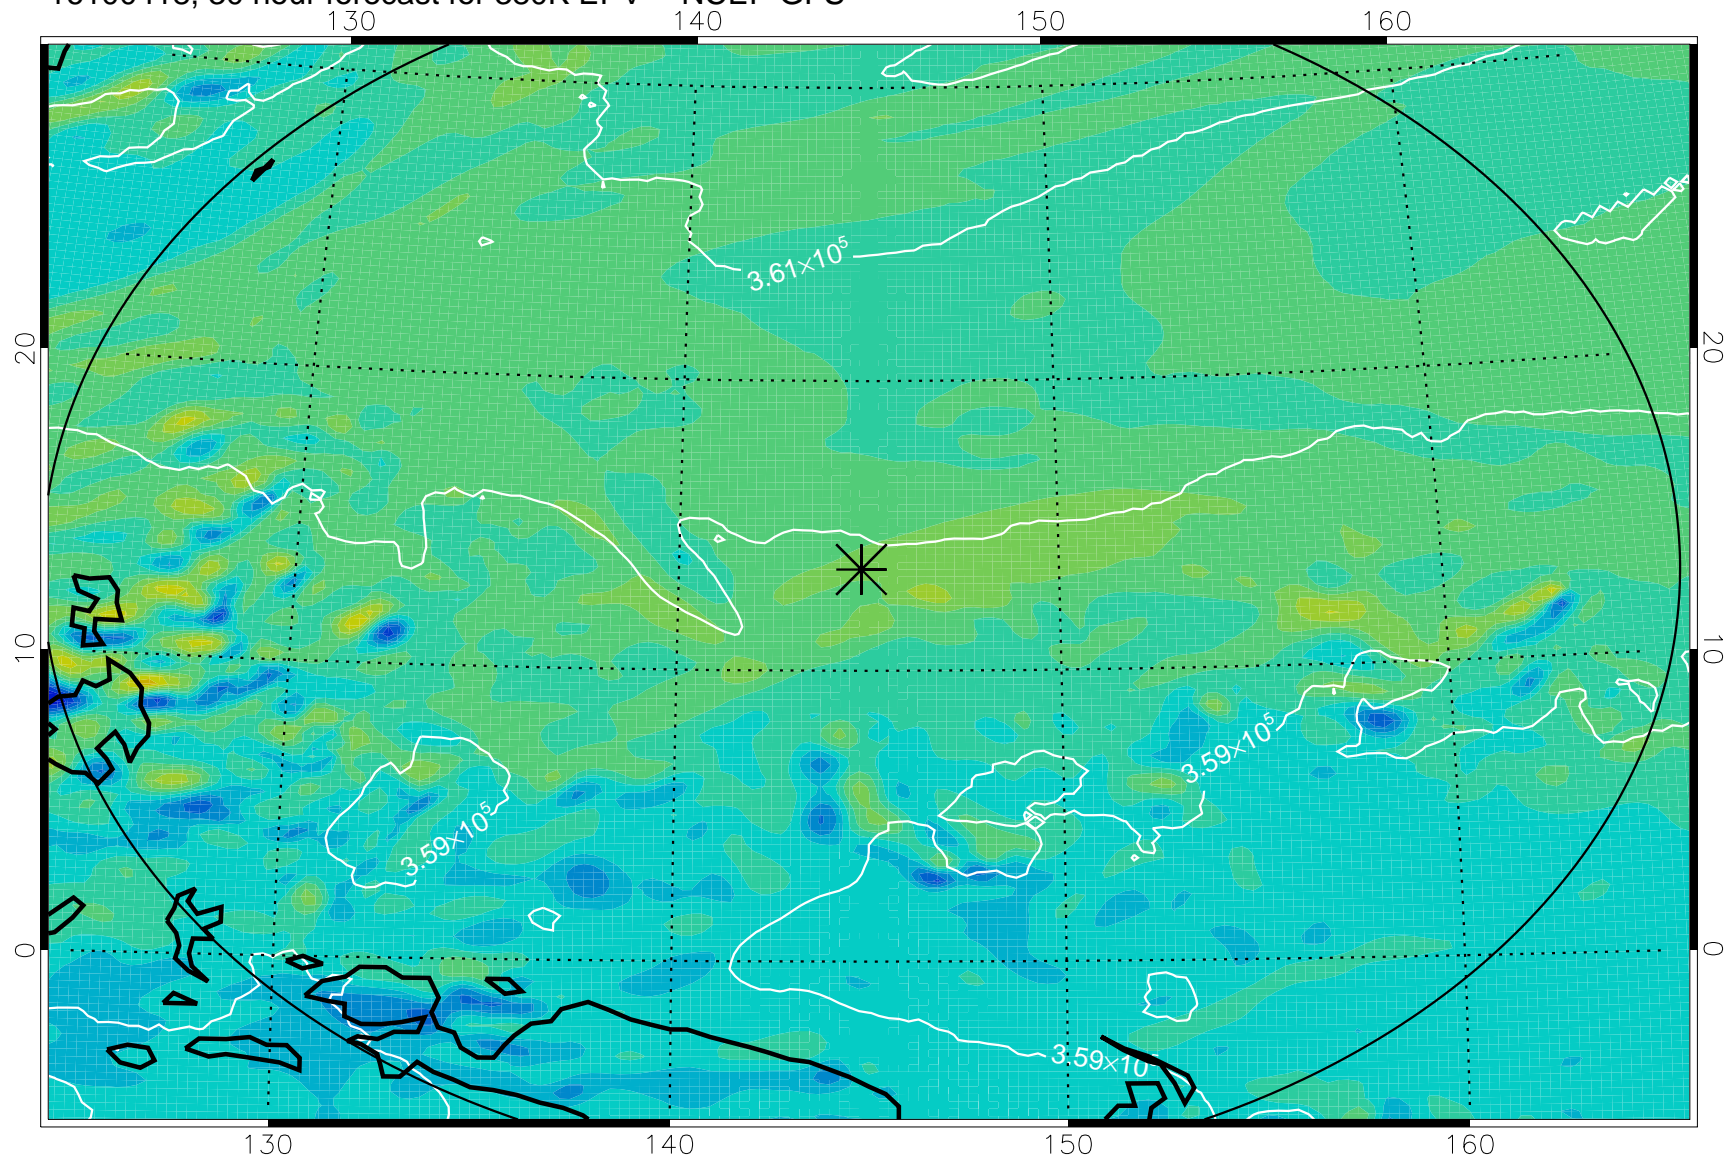

16100318, 6 hour forecast for 380K EPV -- NCEP GFS

380K Montgomery Streamfunction, white

Range ring of 2304 km

16100400, 12 hour forecast for 380K EPV -- NCEP GFS

380K Montgomery Streamfunction, white

Range ring of 2304 km

16100406, 18 hour forecast for 380K EPV -- NCEP GFS

380K Montgomery Streamfunction, white

Range ring of 2304 km

16100412, 24 hour forecast for 380K EPV -- NCEP GFS

380K Montgomery Streamfunction, white

Range ring of 2304 km

16100418, 30 hour forecast for 380K EPV -- NCEP GFS

380K Montgomery Streamfunction, white

Range ring of 2304 km

16100500, 36 hour forecast for 380K EPV -- NCEP GFS

380K Montgomery Streamfunction, white

Range ring of 2304 km

16100506, 42 hour forecast for 380K EPV -- NCEP GFS

380K Montgomery Streamfunction, white

Range ring of 2304 km

16100512, 48 hour forecast for 380K EPV -- NCEP GFS

380K Montgomery Streamfunction, white

Range ring of 2304 km