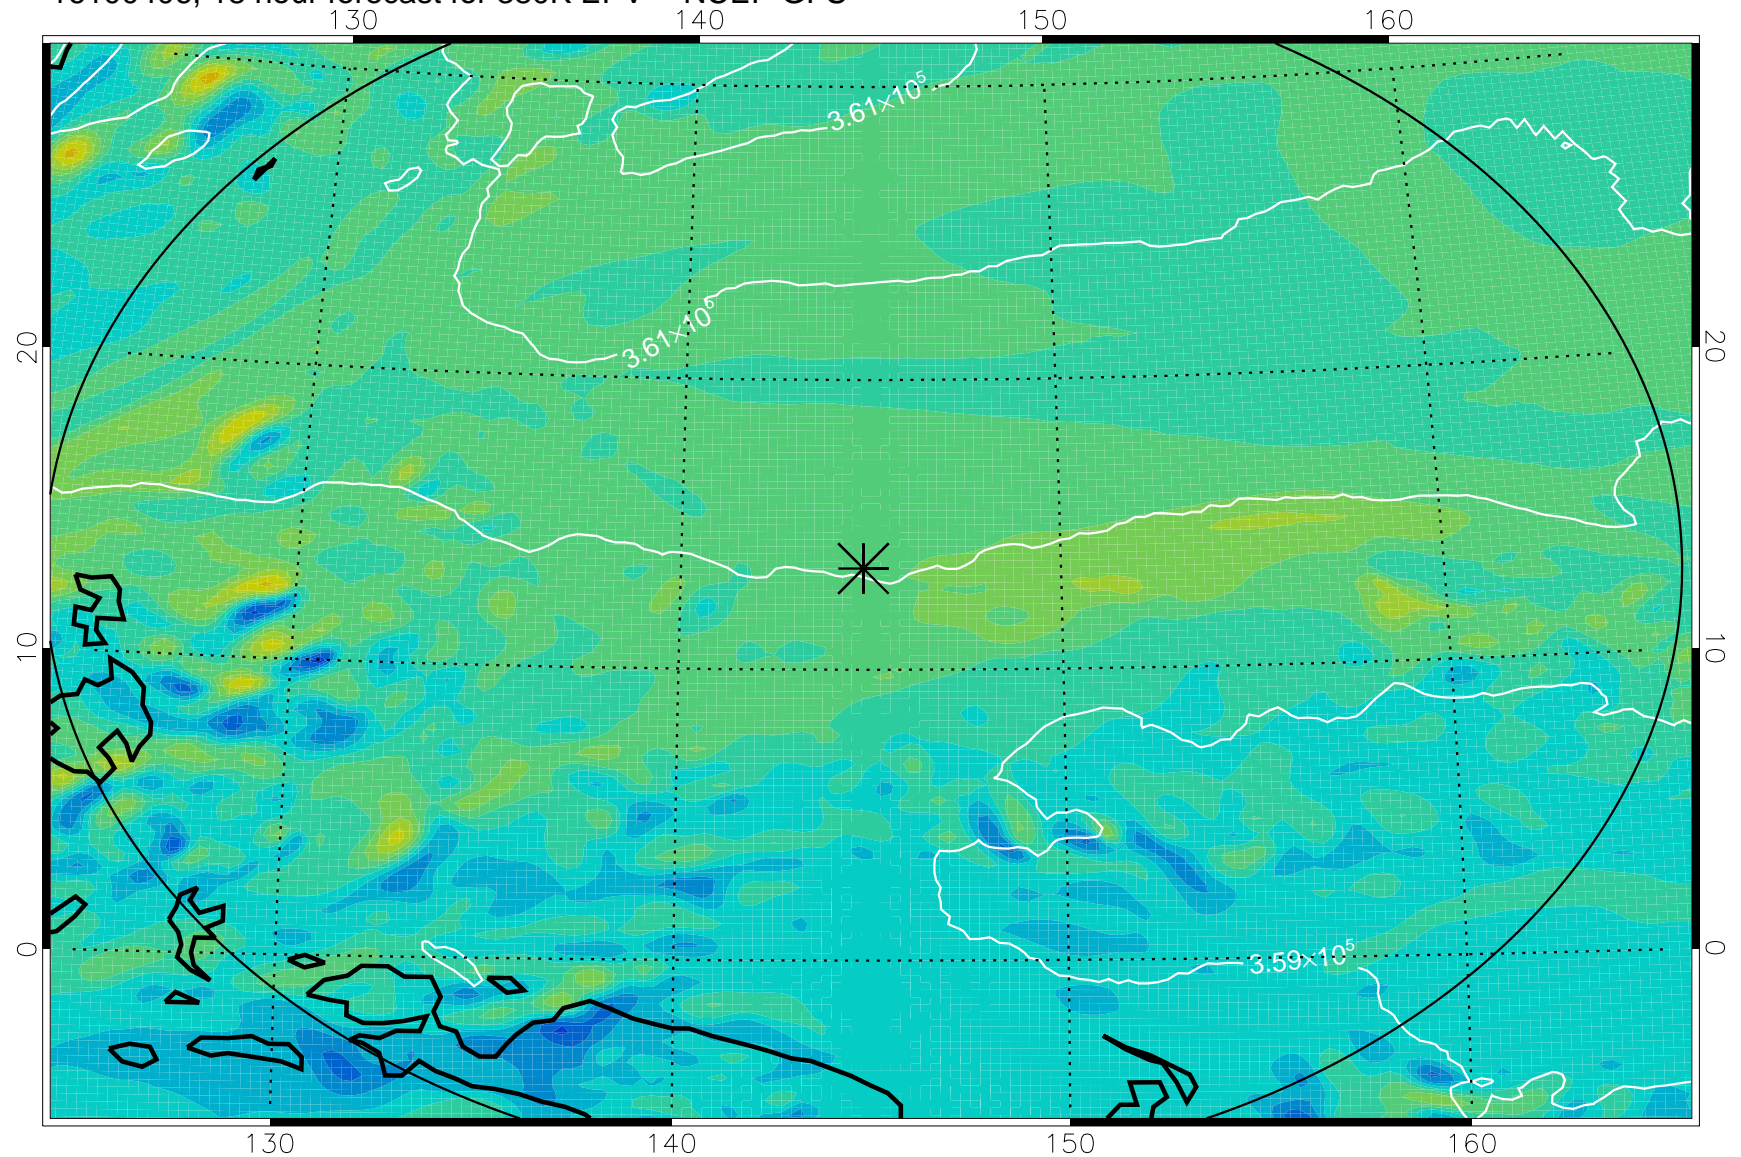

16100318, 6 hour forecast for 380K EPV -- NCEP GFS

380K Montgomery Streamfunction, white

Range ring of 2304 km

16100400, 12 hour forecast for 380K EPV -- NCEP GFS

380K Montgomery Streamfunction, white

Range ring of 2304 km

16100406, 18 hour forecast for 380K EPV -- NCEP GFS

380K Montgomery Streamfunction, white

Range ring of 2304 km

16100412, 24 hour forecast for 380K EPV -- NCEP GFS

380K Montgomery Streamfunction, white

Range ring of 2304 km

16100418, 30 hour forecast for 380K EPV -- NCEP GFS

380K Montgomery Streamfunction, white

Range ring of 2304 km

16100500, 36 hour forecast for 380K EPV -- NCEP GFS

380K Montgomery Streamfunction, white

Range ring of 2304 km

16100506, 42 hour forecast for 380K EPV -- NCEP GFS

380K Montgomery Streamfunction, white

Range ring of 2304 km

16100512, 48 hour forecast for 380K EPV -- NCEP GFS

380K Montgomery Streamfunction, white

Range ring of 2304 km