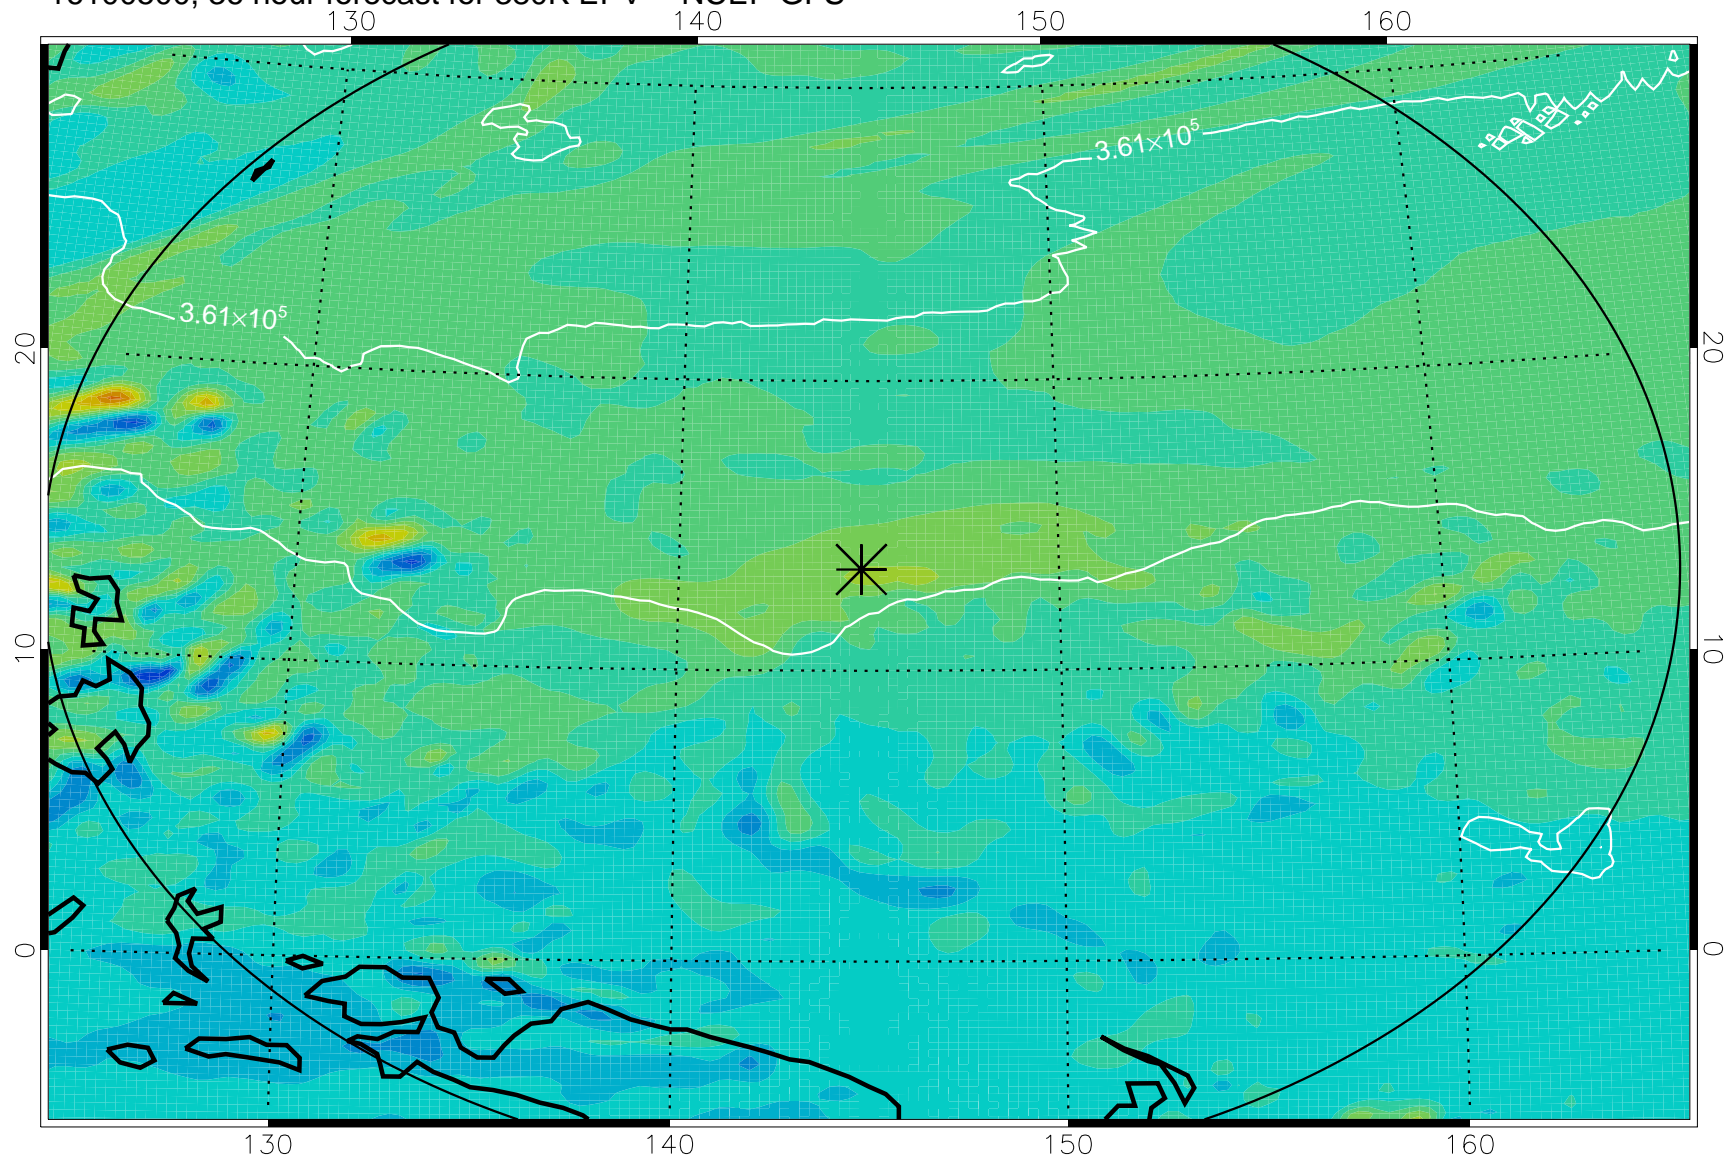

16100406, 18 hour forecast for 380K EPV -- NCEP GFS

380K Montgomery Streamfunction, white

Range ring of 2304 km

16100412, 24 hour forecast for 380K EPV -- NCEP GFS

380K Montgomery Streamfunction, white

Range ring of 2304 km

16100418, 30 hour forecast for 380K EPV -- NCEP GFS

380K Montgomery Streamfunction, white

Range ring of 2304 km

16100500, 36 hour forecast for 380K EPV -- NCEP GFS

380K Montgomery Streamfunction, white

Range ring of 2304 km

16100506, 42 hour forecast for 380K EPV -- NCEP GFS

380K Montgomery Streamfunction, white

Range ring of 2304 km

16100512, 48 hour forecast for 380K EPV -- NCEP GFS

380K Montgomery Streamfunction, white

Range ring of 2304 km

16100518, 54 hour forecast for 380K EPV -- NCEP GFS

380K Montgomery Streamfunction, white

Range ring of 2304 km

16100600, 60 hour forecast for 380K EPV -- NCEP GFS

380K Montgomery Streamfunction, white

Range ring of 2304 km