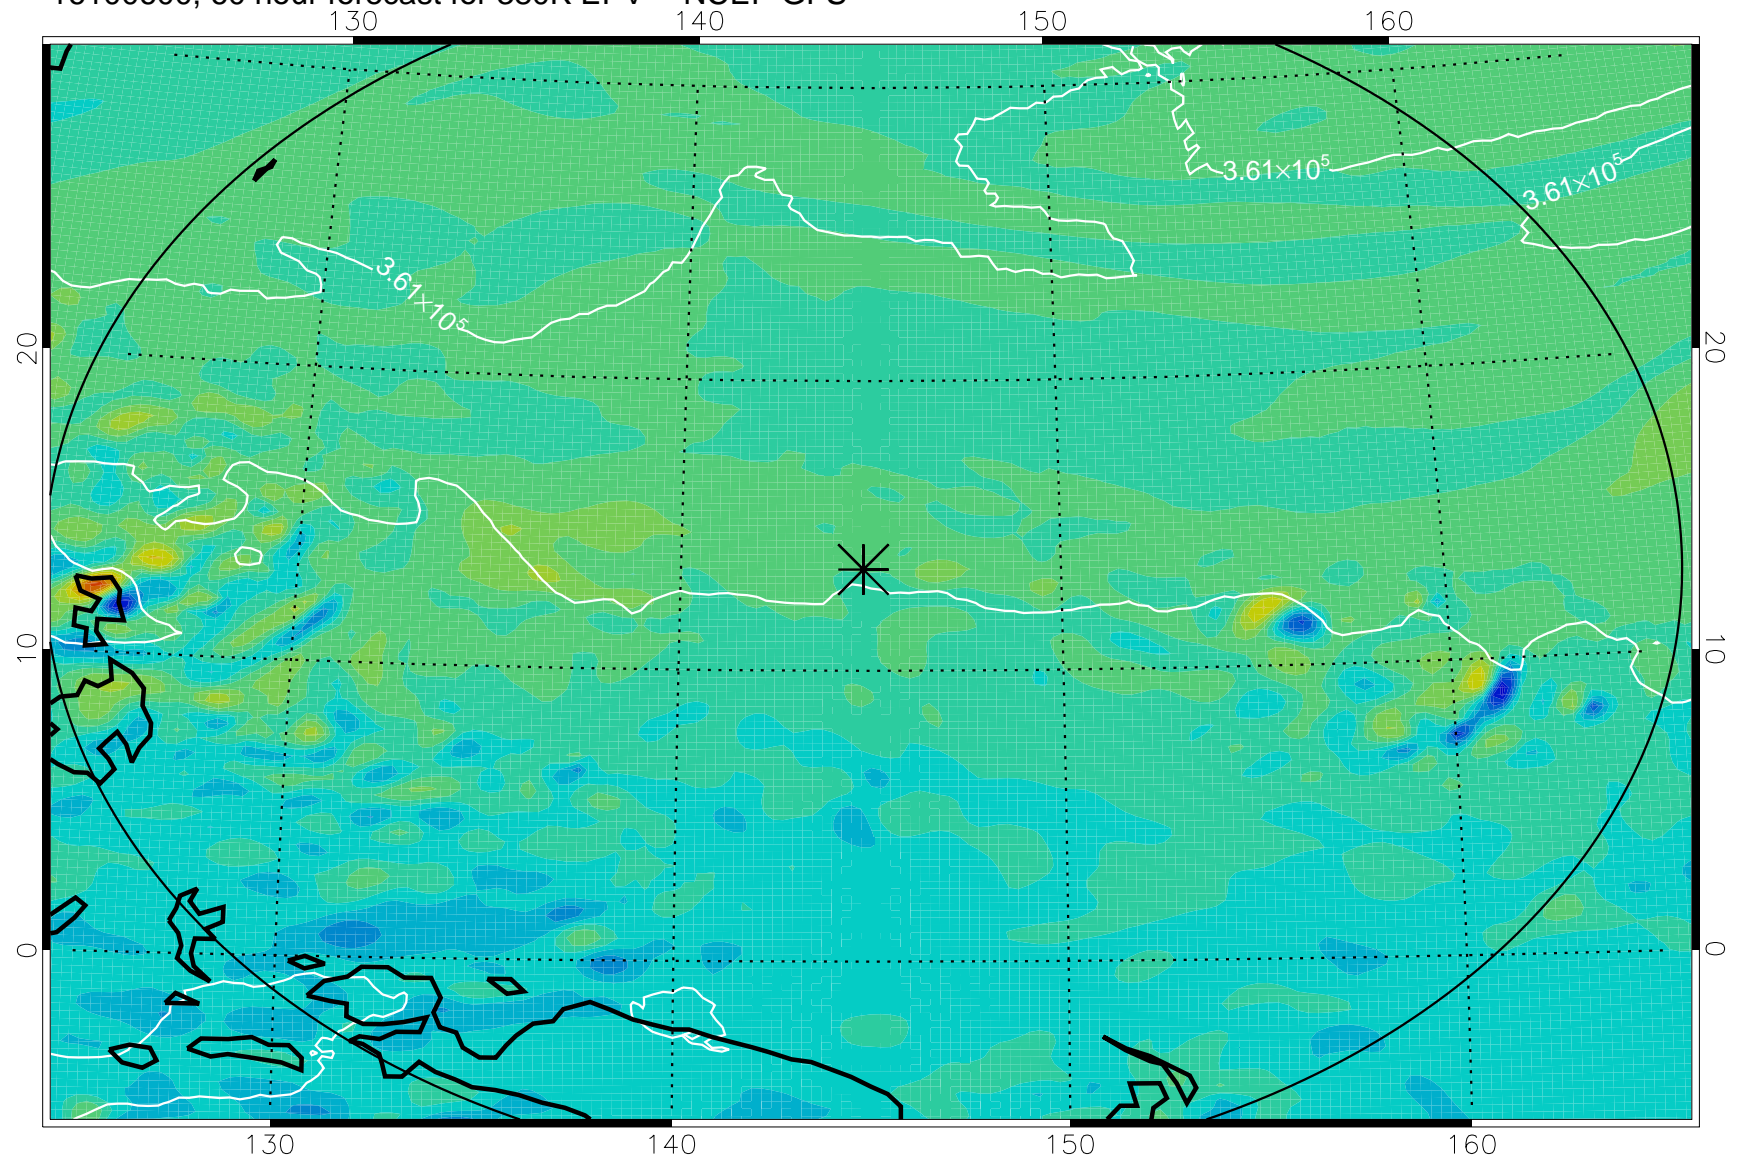

16100518, 54 hour forecast for 380K EPV -- NCEP GFS

380K Montgomery Streamfunction, white

Range ring of 2304 km

16100600, 60 hour forecast for 380K EPV -- NCEP GFS

380K Montgomery Streamfunction, white

Range ring of 2304 km

16100606, 66 hour forecast for 380K EPV -- NCEP GFS

380K Montgomery Streamfunction, white

Range ring of 2304 km

16100612, 72 hour forecast for 380K EPV -- NCEP GFS

380K Montgomery Streamfunction, white

Range ring of 2304 km

16100618, 78 hour forecast for 380K EPV -- NCEP GFS

380K Montgomery Streamfunction, white

Range ring of 2304 km

16100700, 84 hour forecast for 380K EPV -- NCEP GFS

380K Montgomery Streamfunction, white

Range ring of 2304 km

16100706, 90 hour forecast for 380K EPV -- NCEP GFS

380K Montgomery Streamfunction, white

Range ring of 2304 km

16100712, 96 hour forecast for 380K EPV -- NCEP GFS

380K Montgomery Streamfunction, white

Range ring of 2304 km