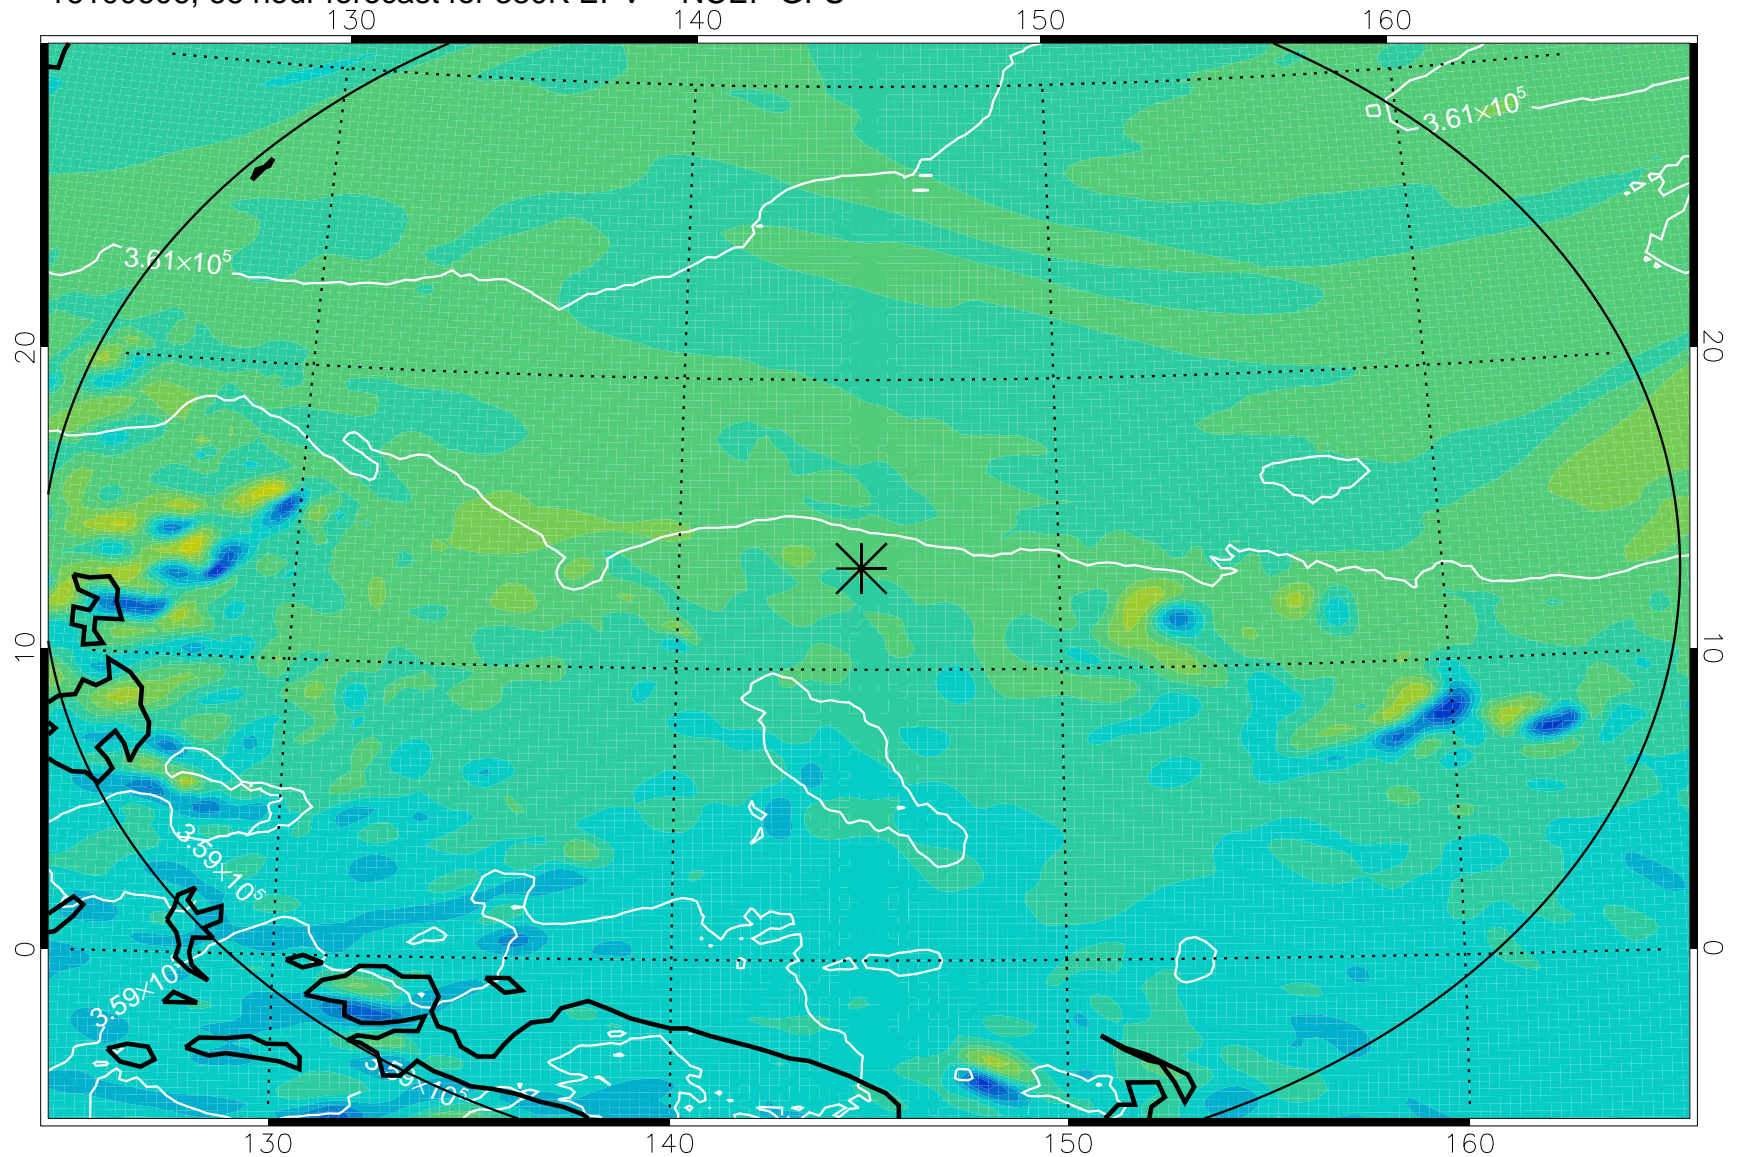

16100506, 42 hour forecast for 380K EPV -- NCEP GFS

380K Montgomery Streamfunction, white

Range ring of 2304 km

16100512, 48 hour forecast for 380K EPV -- NCEP GFS

380K Montgomery Streamfunction, white

Range ring of 2304 km

16100518, 54 hour forecast for 380K EPV -- NCEP GFS

380K Montgomery Streamfunction, white

Range ring of 2304 km

16100600, 60 hour forecast for 380K EPV -- NCEP GFS

380K Montgomery Streamfunction, white

Range ring of 2304 km

16100606, 66 hour forecast for 380K EPV -- NCEP GFS

380K Montgomery Streamfunction, white

Range ring of 2304 km

16100612, 72 hour forecast for 380K EPV -- NCEP GFS

380K Montgomery Streamfunction, white

Range ring of 2304 km

16100618, 78 hour forecast for 380K EPV -- NCEP GFS

380K Montgomery Streamfunction, white

Range ring of 2304 km

16100700, 84 hour forecast for 380K EPV -- NCEP GFS

380K Montgomery Streamfunction, white

Range ring of 2304 km