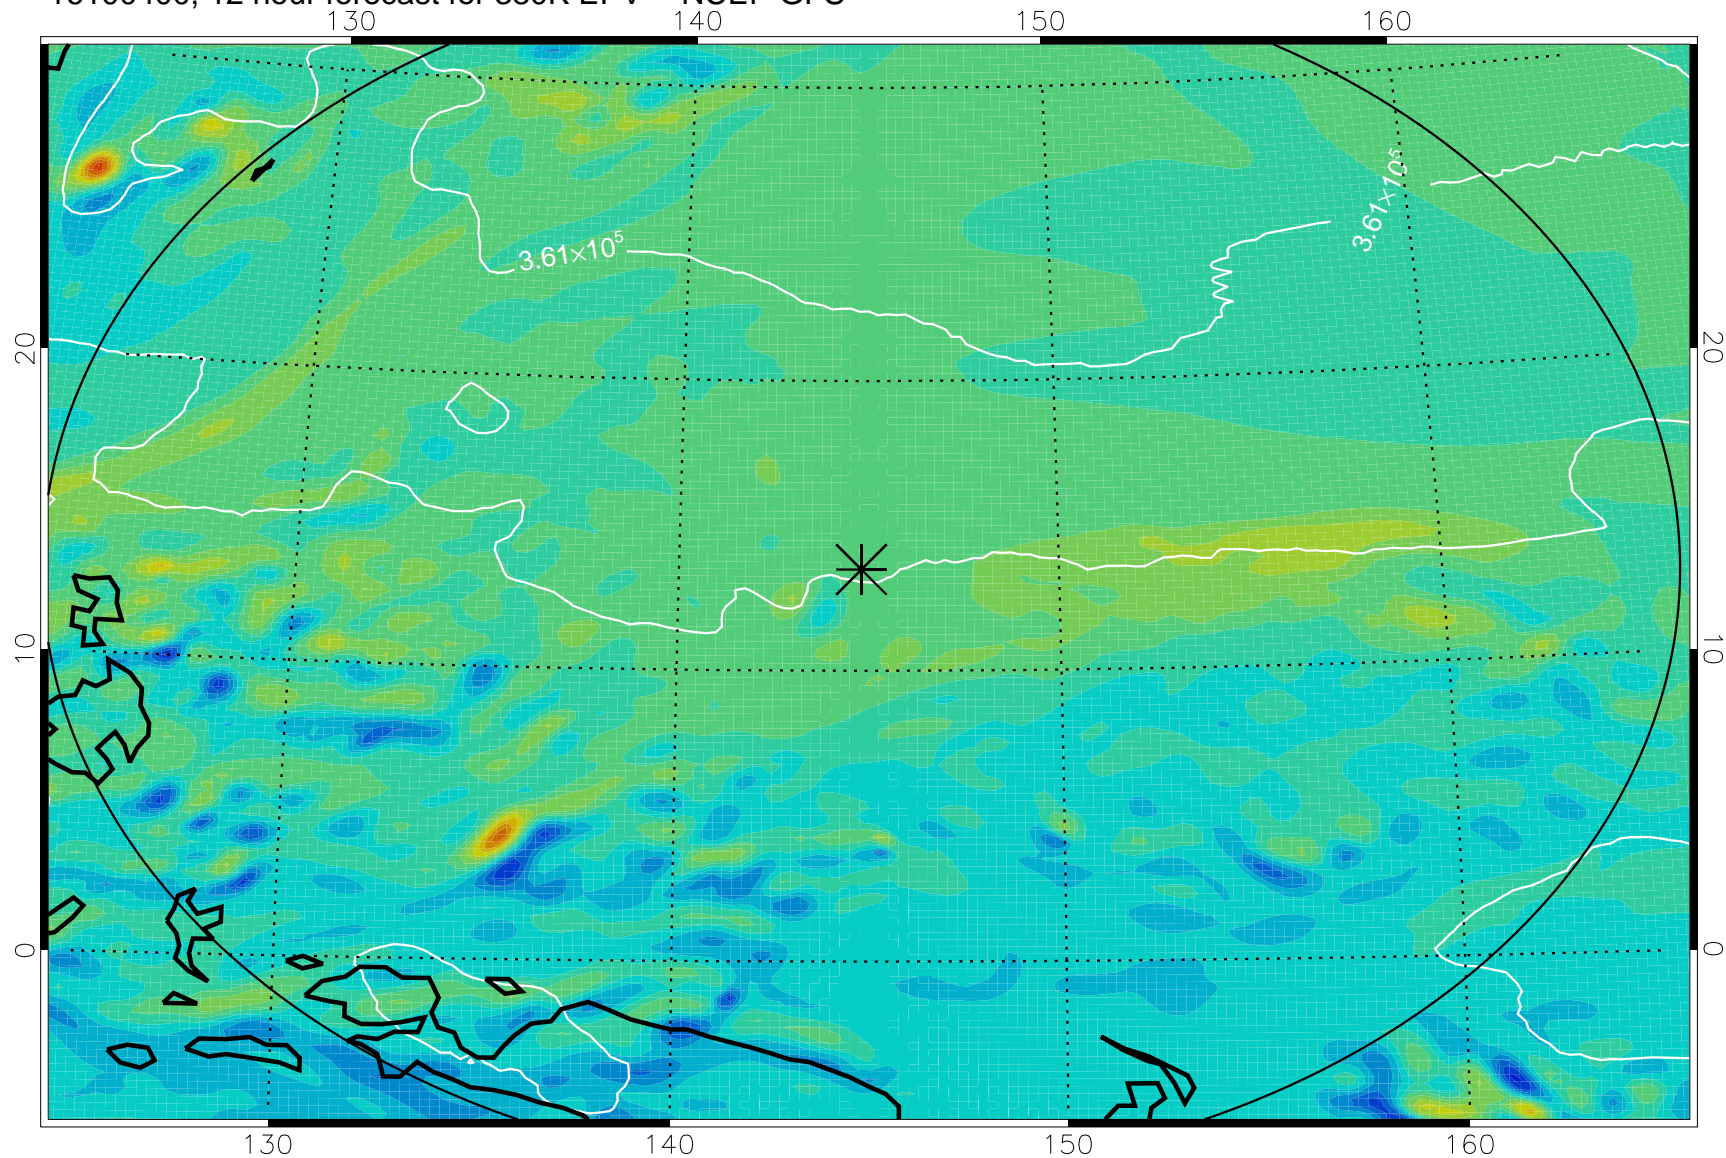

16100318, 6 hour forecast for 380K EPV -- NCEP GFS

380K Montgomery Streamfunction, white

Range ring of 2304 km

16100400, 12 hour forecast for 380K EPV -- NCEP GFS

380K Montgomery Streamfunction, white

Range ring of 2304 km

16100406, 18 hour forecast for 380K EPV -- NCEP GFS

380K Montgomery Streamfunction, white

Range ring of 2304 km

16100412, 24 hour forecast for 380K EPV -- NCEP GFS

380K Montgomery Streamfunction, white

Range ring of 2304 km

16100418, 30 hour forecast for 380K EPV -- NCEP GFS

380K Montgomery Streamfunction, white

Range ring of 2304 km

16100500, 36 hour forecast for 380K EPV -- NCEP GFS

380K Montgomery Streamfunction, white

Range ring of 2304 km

16100506, 42 hour forecast for 380K EPV -- NCEP GFS

380K Montgomery Streamfunction, white

Range ring of 2304 km

16100512, 48 hour forecast for 380K EPV -- NCEP GFS

380K Montgomery Streamfunction, white

Range ring of 2304 km