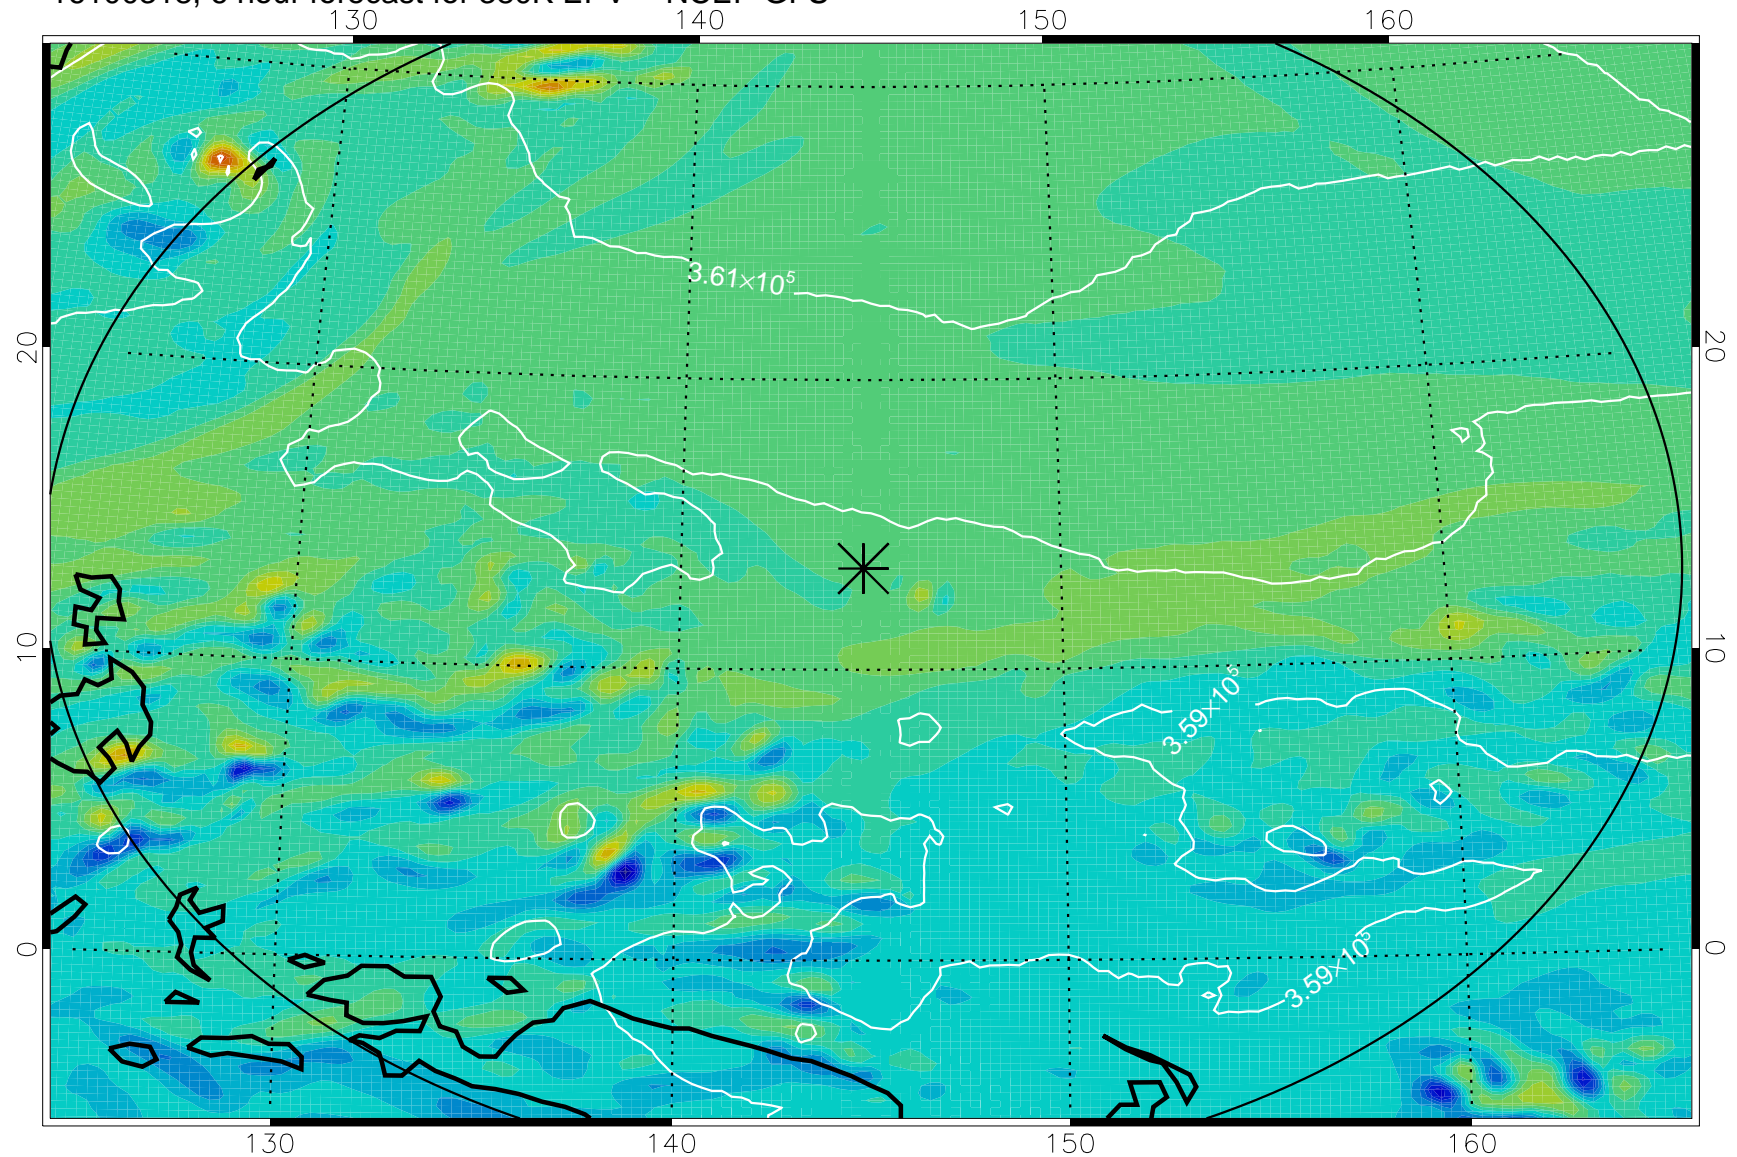

16100318, 6 hour forecast for 380K EPV -- NCEP GFS

380K Montgomery Streamfunction, white

Range ring of 2304 km

16100400, 12 hour forecast for 380K EPV -- NCEP GFS

380K Montgomery Streamfunction, white

Range ring of 2304 km

16100406, 18 hour forecast for 380K EPV -- NCEP GFS

380K Montgomery Streamfunction, white

Range ring of 2304 km

16100412, 24 hour forecast for 380K EPV -- NCEP GFS

380K Montgomery Streamfunction, white

Range ring of 2304 km

16100418, 30 hour forecast for 380K EPV -- NCEP GFS

380K Montgomery Streamfunction, white

Range ring of 2304 km

16100500, 36 hour forecast for 380K EPV -- NCEP GFS

380K Montgomery Streamfunction, white

Range ring of 2304 km

16100618, 78 hour forecast for 380K EPV -- NCEP GFS

380K Montgomery Streamfunction, white

Range ring of 2304 km

16100700, 84 hour forecast for 380K EPV -- NCEP GFS

380K Montgomery Streamfunction, white

Range ring of 2304 km