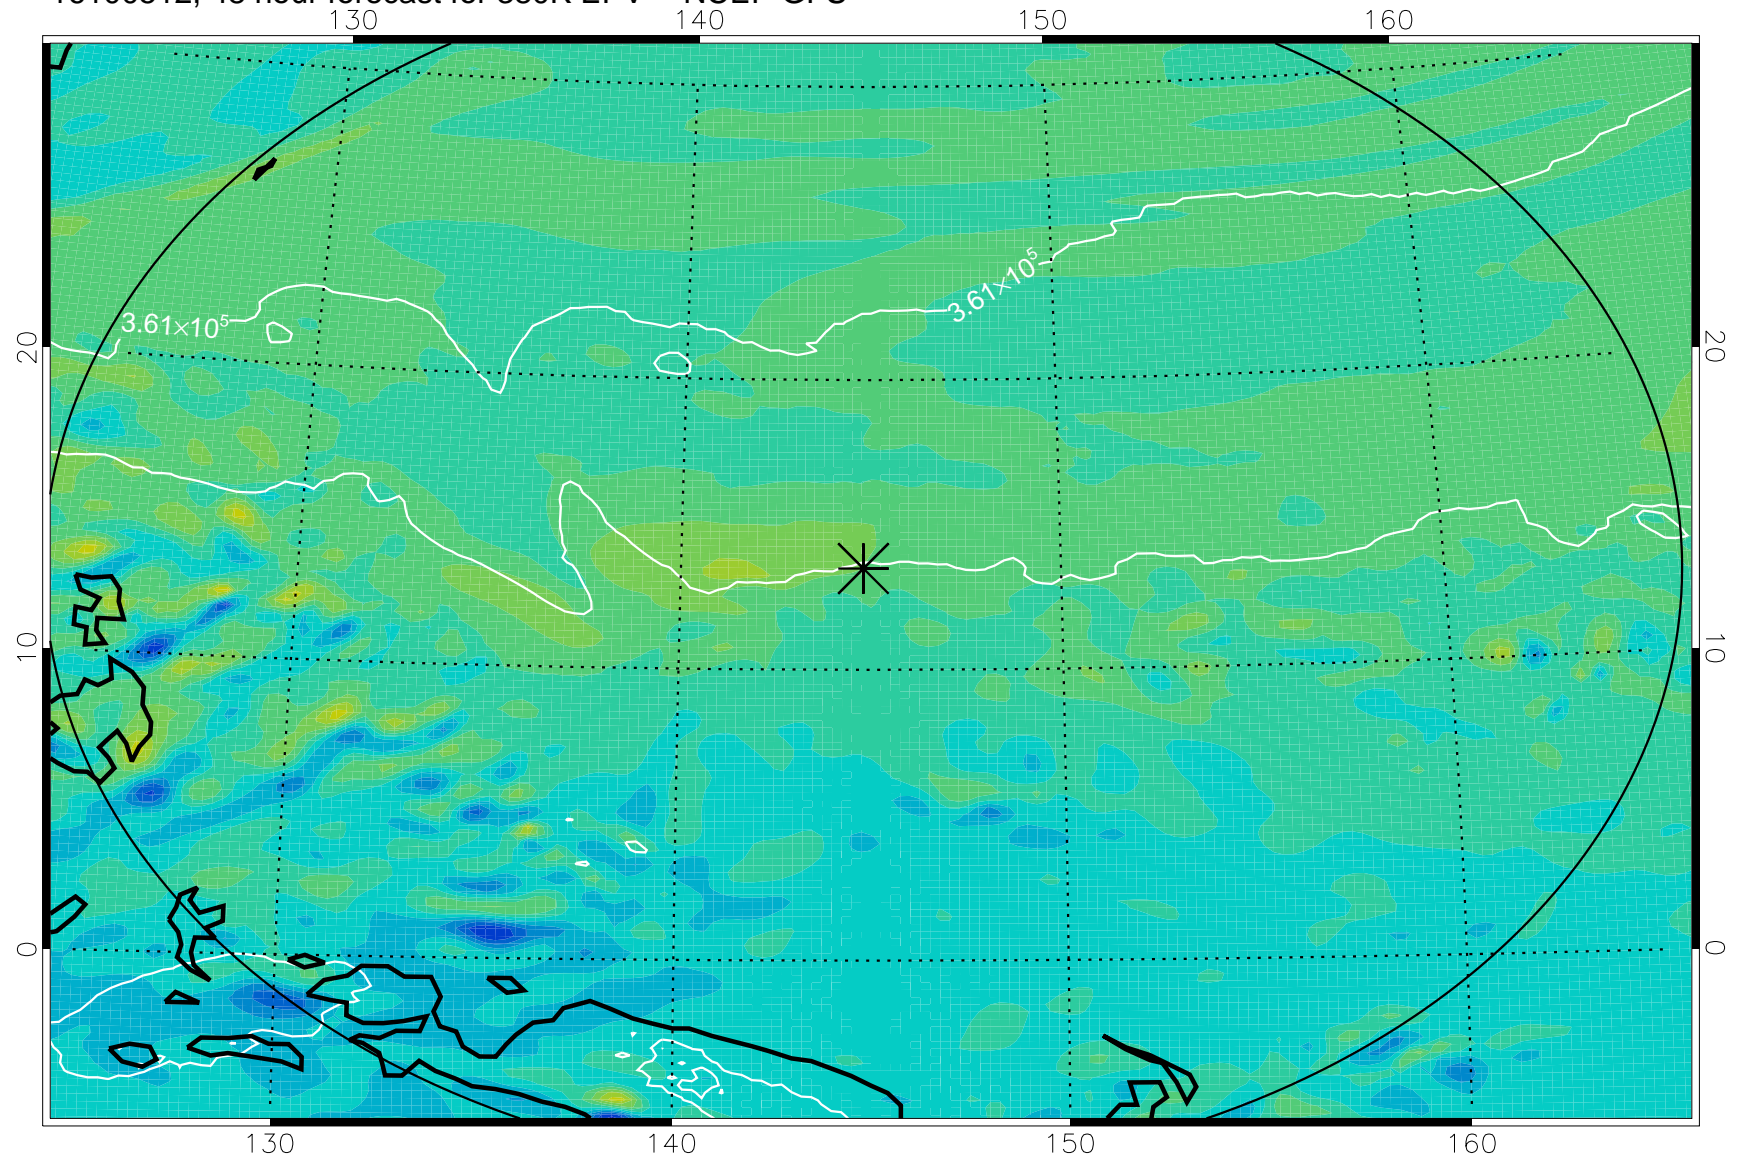

16100418, 30 hour forecast for 380K EPV -- NCEP GFS

380K Montgomery Streamfunction, white

Range ring of 2304 km

16100500, 36 hour forecast for 380K EPV -- NCEP GFS

380K Montgomery Streamfunction, white

Range ring of 2304 km

16100506, 42 hour forecast for 380K EPV -- NCEP GFS

380K Montgomery Streamfunction, white

Range ring of 2304 km

16100512, 48 hour forecast for 380K EPV -- NCEP GFS

380K Montgomery Streamfunction, white

Range ring of 2304 km

16100518, 54 hour forecast for 380K EPV -- NCEP GFS

380K Montgomery Streamfunction, white

Range ring of 2304 km

16100600, 60 hour forecast for 380K EPV -- NCEP GFS

380K Montgomery Streamfunction, white

Range ring of 2304 km

16100618, 78 hour forecast for 380K EPV -- NCEP GFS

380K Montgomery Streamfunction, white

Range ring of 2304 km

16100700, 84 hour forecast for 380K EPV -- NCEP GFS

380K Montgomery Streamfunction, white

Range ring of 2304 km