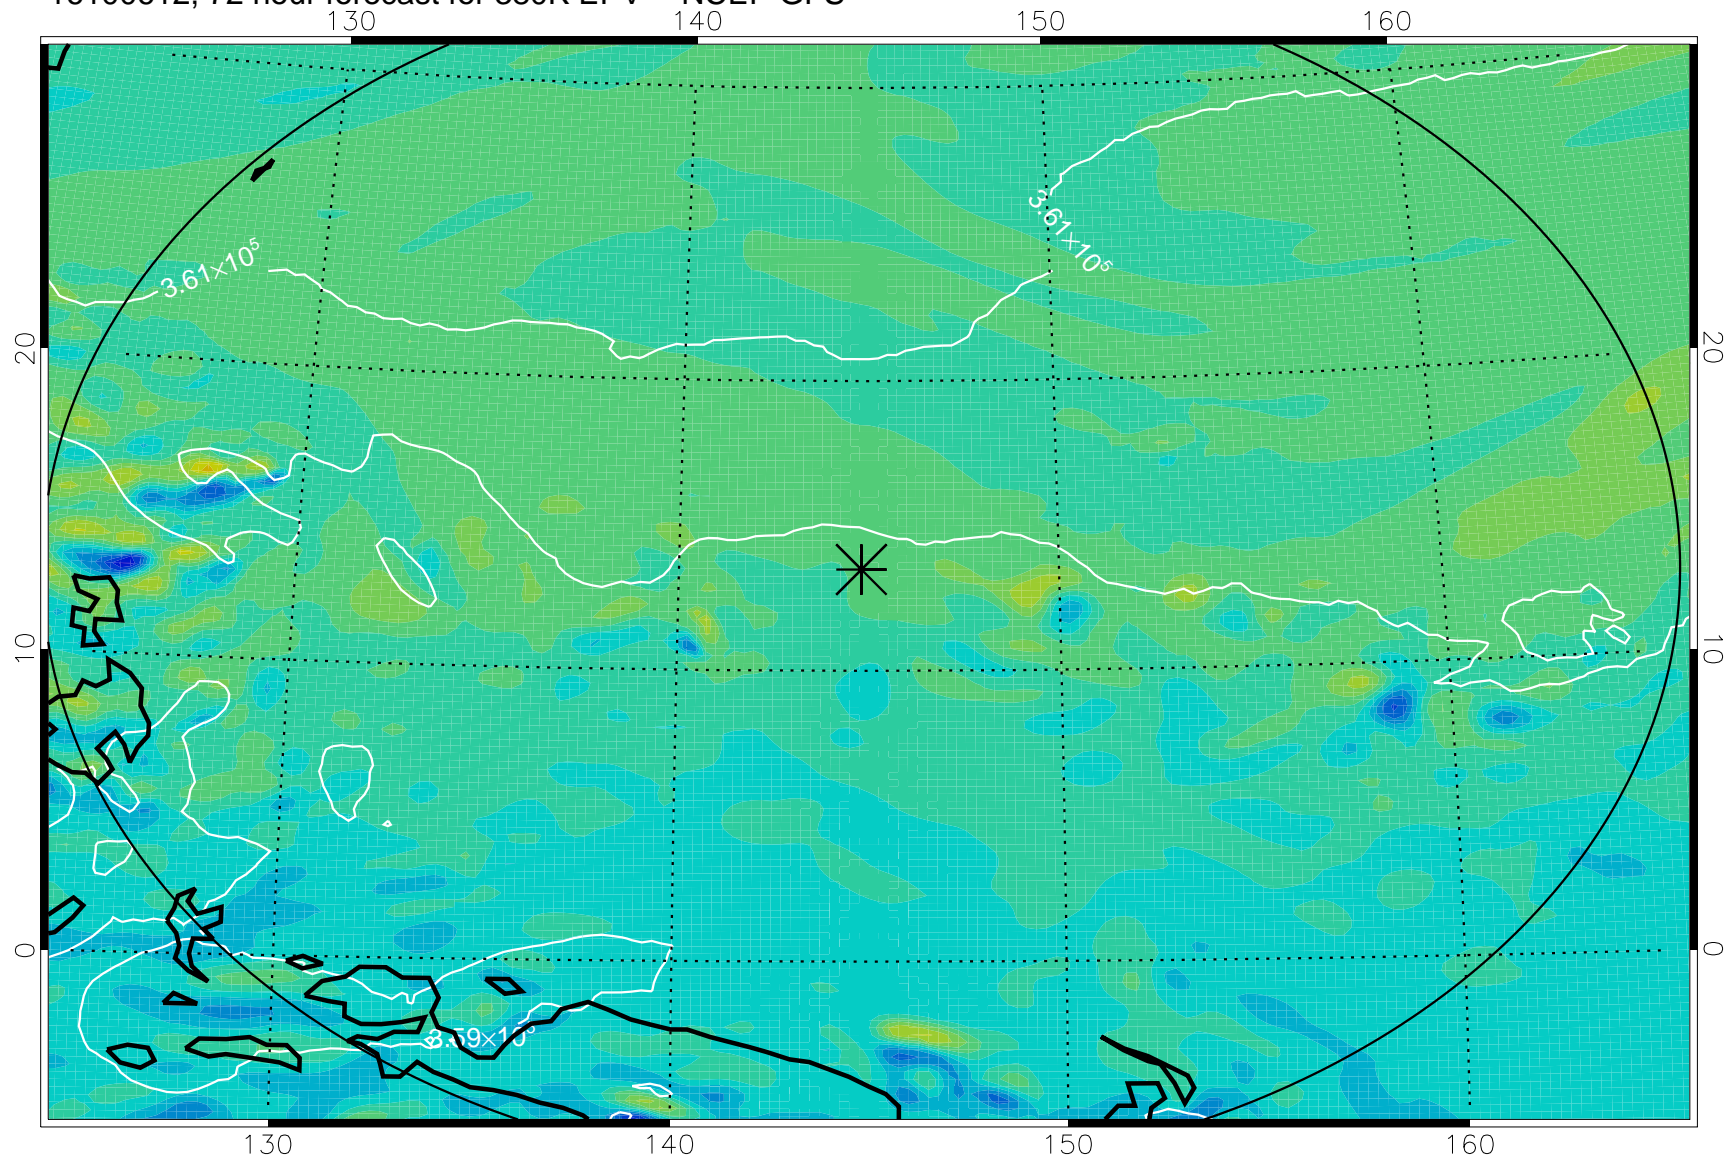

16100518, 54 hour forecast for 380K EPV -- NCEP GFS

380K Montgomery Streamfunction, white

Range ring of 2304 km

16100600, 60 hour forecast for 380K EPV -- NCEP GFS

380K Montgomery Streamfunction, white

Range ring of 2304 km

16100606, 66 hour forecast for 380K EPV -- NCEP GFS

380K Montgomery Streamfunction, white

Range ring of 2304 km

16100612, 72 hour forecast for 380K EPV -- NCEP GFS

380K Montgomery Streamfunction, white

Range ring of 2304 km

16100618, 78 hour forecast for 380K EPV -- NCEP GFS

380K Montgomery Streamfunction, white

Range ring of 2304 km

16100700, 84 hour forecast for 380K EPV -- NCEP GFS

380K Montgomery Streamfunction, white

Range ring of 2304 km

16100718, 102 hour forecast for 380K EPV -- NCEP GFS

380K Montgomery Streamfunction, white

Range ring of 2304 km

16100800, 108 hour forecast for 380K EPV -- NCEP GFS

380K Montgomery Streamfunction, white

Range ring of 2304 km