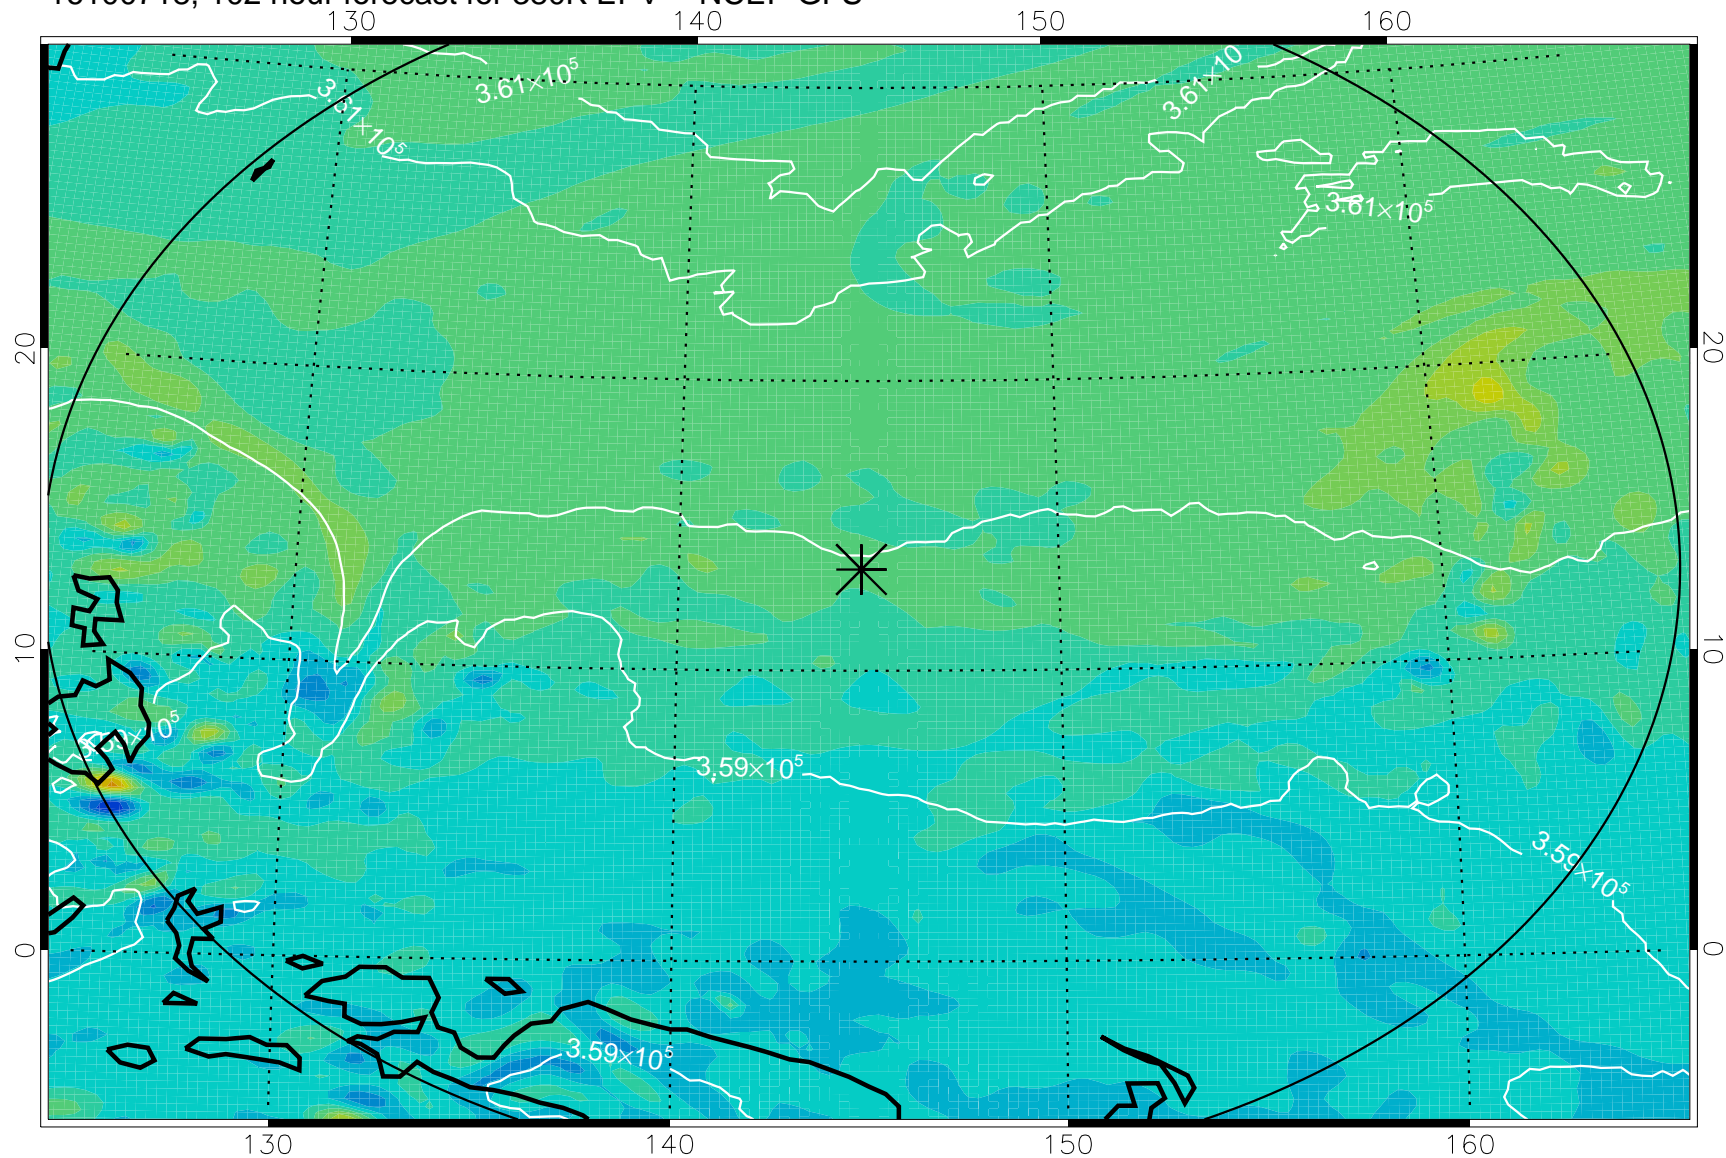

16100618, 78 hour forecast for 380K EPV -- NCEP GFS

380K Montgomery Streamfunction, white

Range ring of 2304 km

16100700, 84 hour forecast for 380K EPV -- NCEP GFS

380K Montgomery Streamfunction, white

Range ring of 2304 km

16100706, 90 hour forecast for 380K EPV -- NCEP GFS

380K Montgomery Streamfunction, white

Range ring of 2304 km

16100712, 96 hour forecast for 380K EPV -- NCEP GFS

380K Montgomery Streamfunction, white

Range ring of 2304 km

16100718, 102 hour forecast for 380K EPV -- NCEP GFS

380K Montgomery Streamfunction, white

Range ring of 2304 km

16100800, 108 hour forecast for 380K EPV -- NCEP GFS

380K Montgomery Streamfunction, white

Range ring of 2304 km

16100806, 114 hour forecast for 380K EPV -- NCEP GFS

380K Montgomery Streamfunction, white

Range ring of 2304 km

16100812, 120 hour forecast for 380K EPV -- NCEP GFS

380K Montgomery Streamfunction, white

Range ring of 2304 km