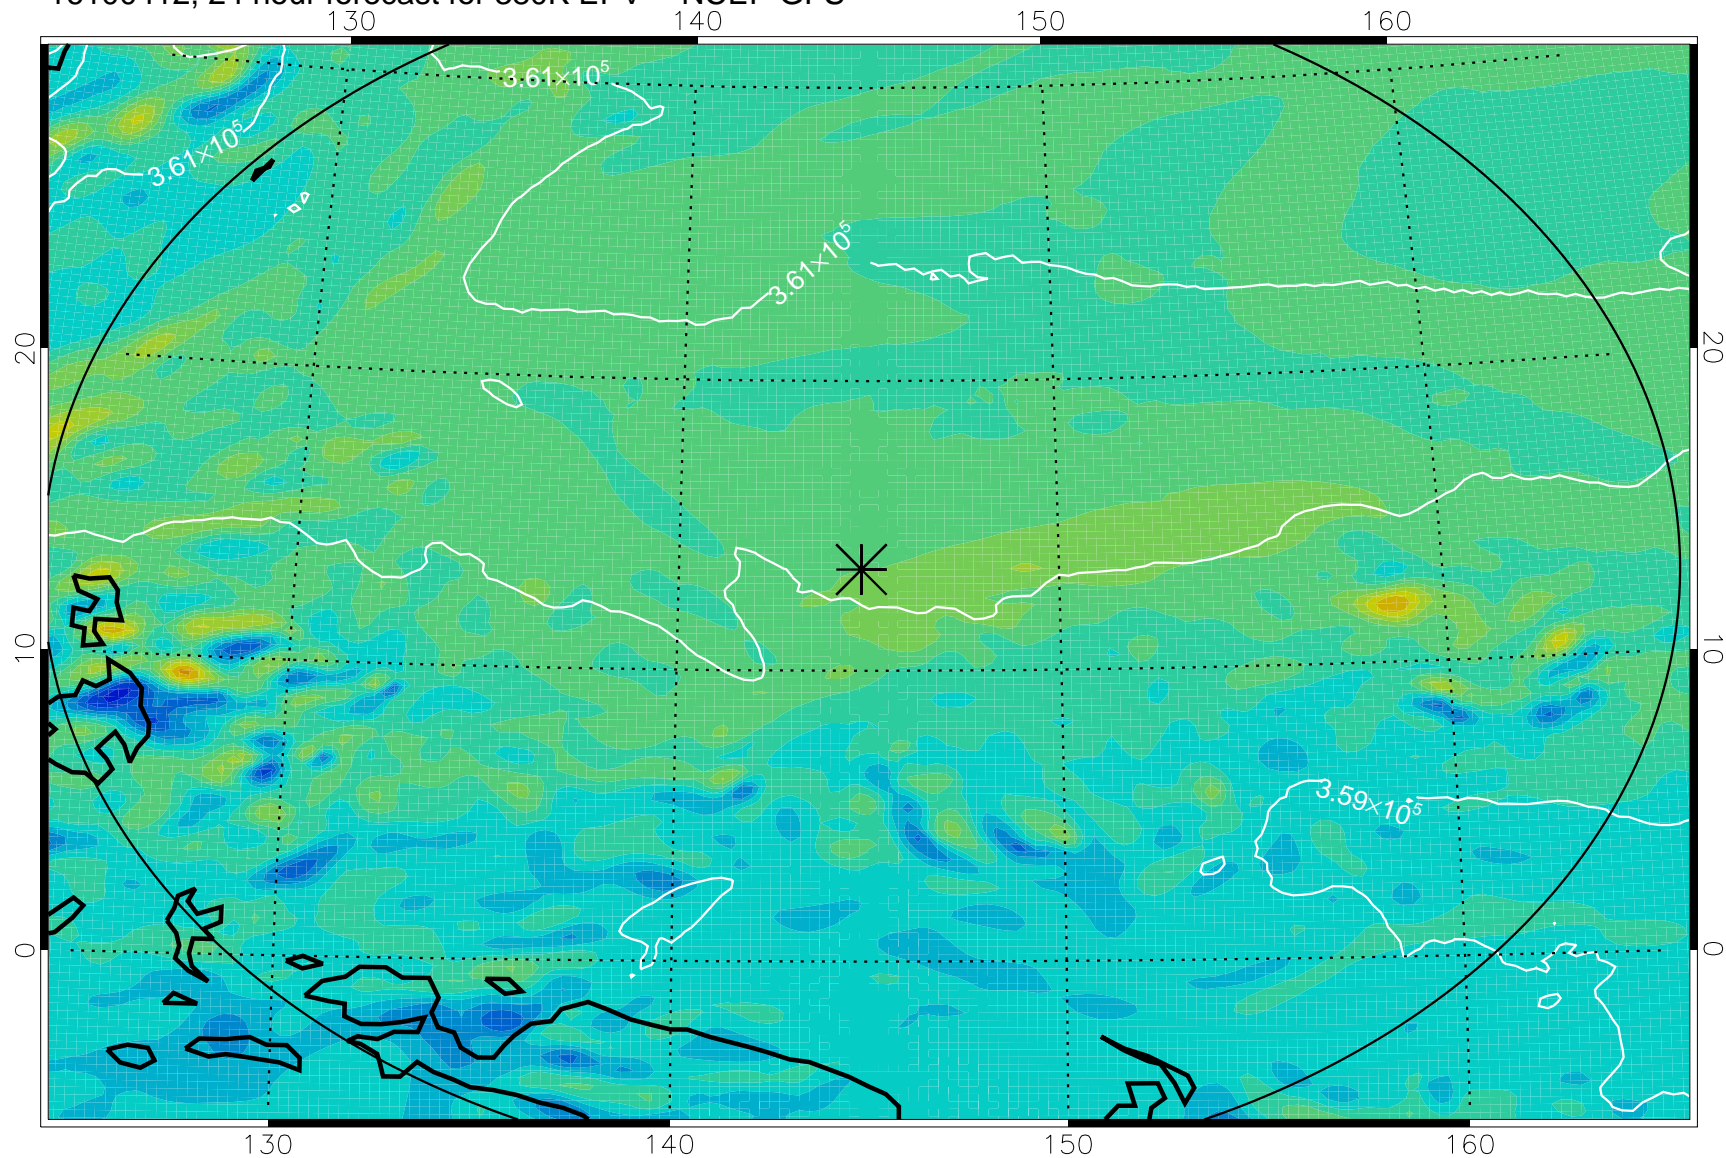

16100318, 6 hour forecast for 380K EPV -- NCEP GFS

380K Montgomery Streamfunction, white

Range ring of 2304 km

16100400, 12 hour forecast for 380K EPV -- NCEP GFS

380K Montgomery Streamfunction, white

Range ring of 2304 km

16100406, 18 hour forecast for 380K EPV -- NCEP GFS

380K Montgomery Streamfunction, white

Range ring of 2304 km

16100412, 24 hour forecast for 380K EPV -- NCEP GFS

380K Montgomery Streamfunction, white

Range ring of 2304 km

16100418, 30 hour forecast for 380K EPV -- NCEP GFS

380K Montgomery Streamfunction, white

Range ring of 2304 km

16100500, 36 hour forecast for 380K EPV -- NCEP GFS

380K Montgomery Streamfunction, white

Range ring of 2304 km

16100506, 42 hour forecast for 380K EPV -- NCEP GFS

380K Montgomery Streamfunction, white

Range ring of 2304 km

16100512, 48 hour forecast for 380K EPV -- NCEP GFS

380K Montgomery Streamfunction, white

Range ring of 2304 km