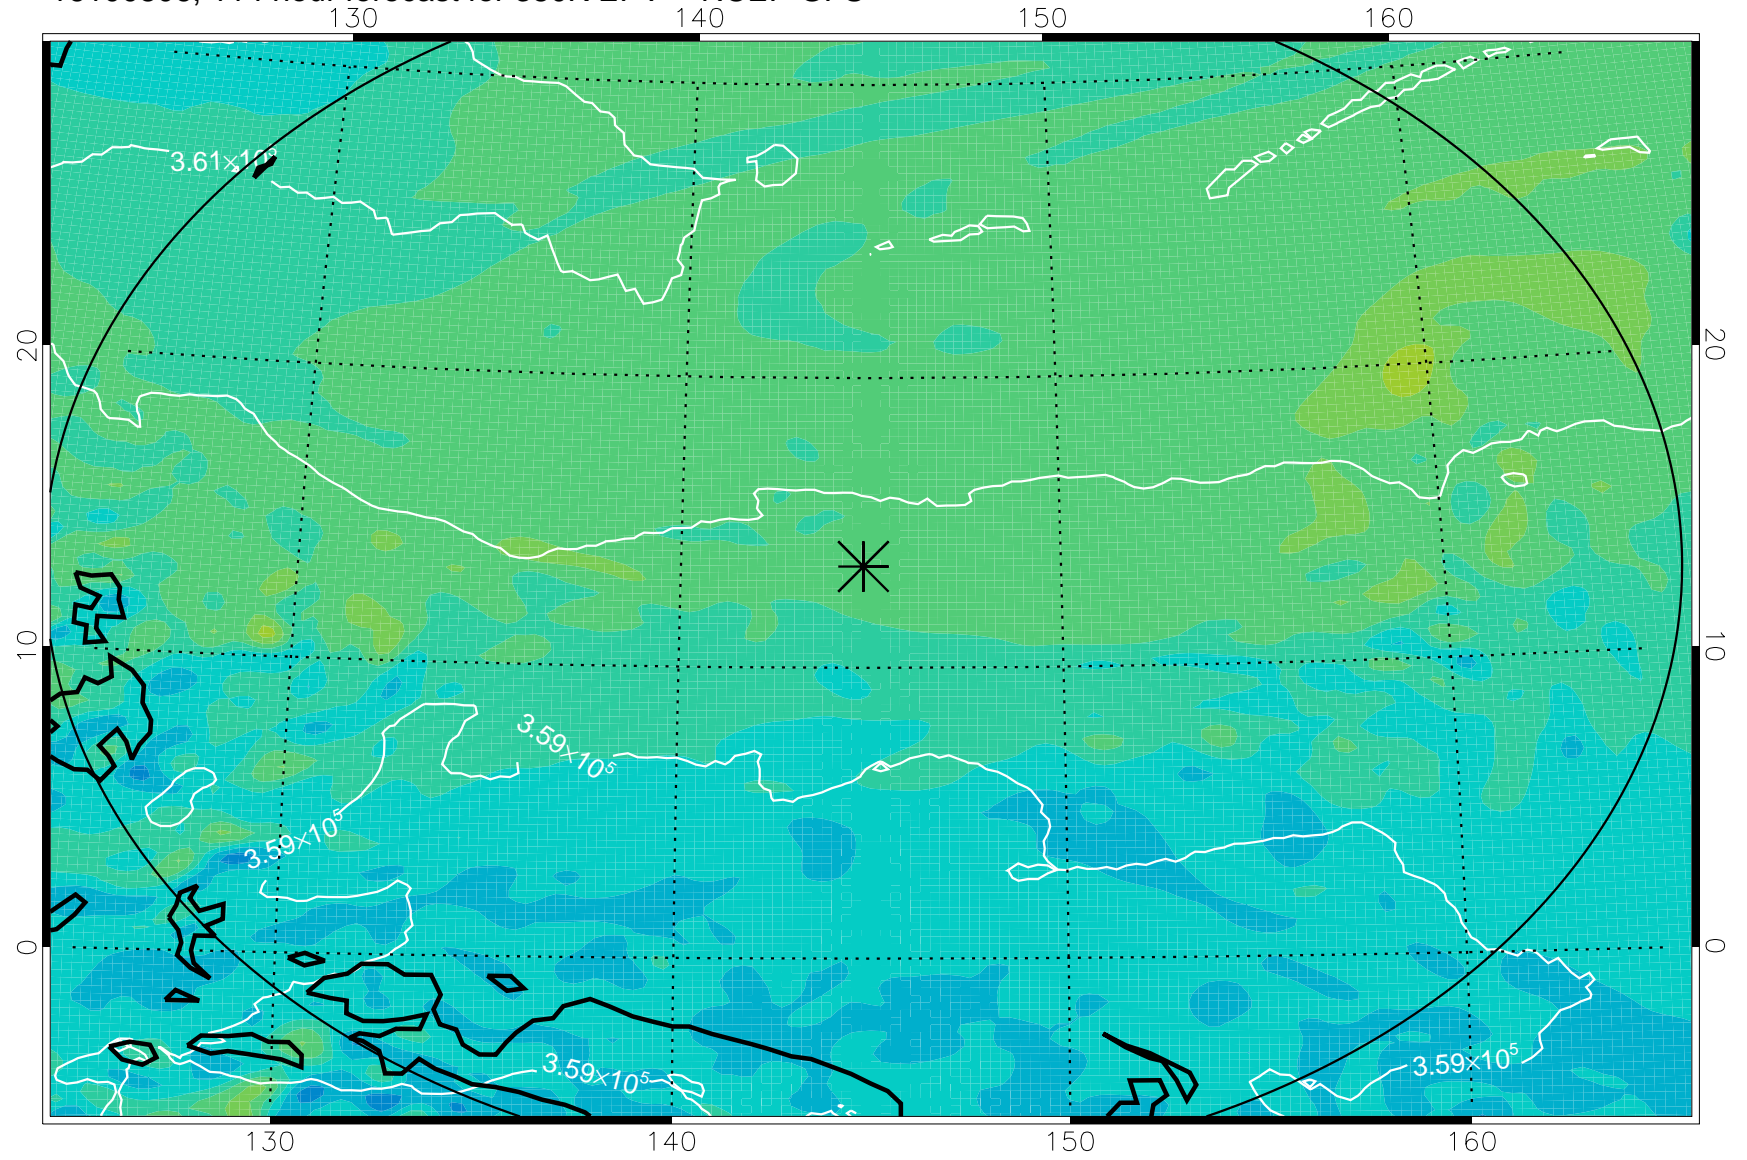

16100618, 78 hour forecast for 380K EPV -- NCEP GFS

380K Montgomery Streamfunction, white

Range ring of 2304 km

16100700, 84 hour forecast for 380K EPV -- NCEP GFS

380K Montgomery Streamfunction, white

Range ring of 2304 km

16100706, 90 hour forecast for 380K EPV -- NCEP GFS

380K Montgomery Streamfunction, white

Range ring of 2304 km

16100712, 96 hour forecast for 380K EPV -- NCEP GFS

380K Montgomery Streamfunction, white

Range ring of 2304 km

16100718, 102 hour forecast for 380K EPV -- NCEP GFS

380K Montgomery Streamfunction, white

Range ring of 2304 km

16100800, 108 hour forecast for 380K EPV -- NCEP GFS

380K Montgomery Streamfunction, white

Range ring of 2304 km

16100806, 114 hour forecast for 380K EPV -- NCEP GFS

380K Montgomery Streamfunction, white

Range ring of 2304 km

16100812, 120 hour forecast for 380K EPV -- NCEP GFS

380K Montgomery Streamfunction, white

Range ring of 2304 km