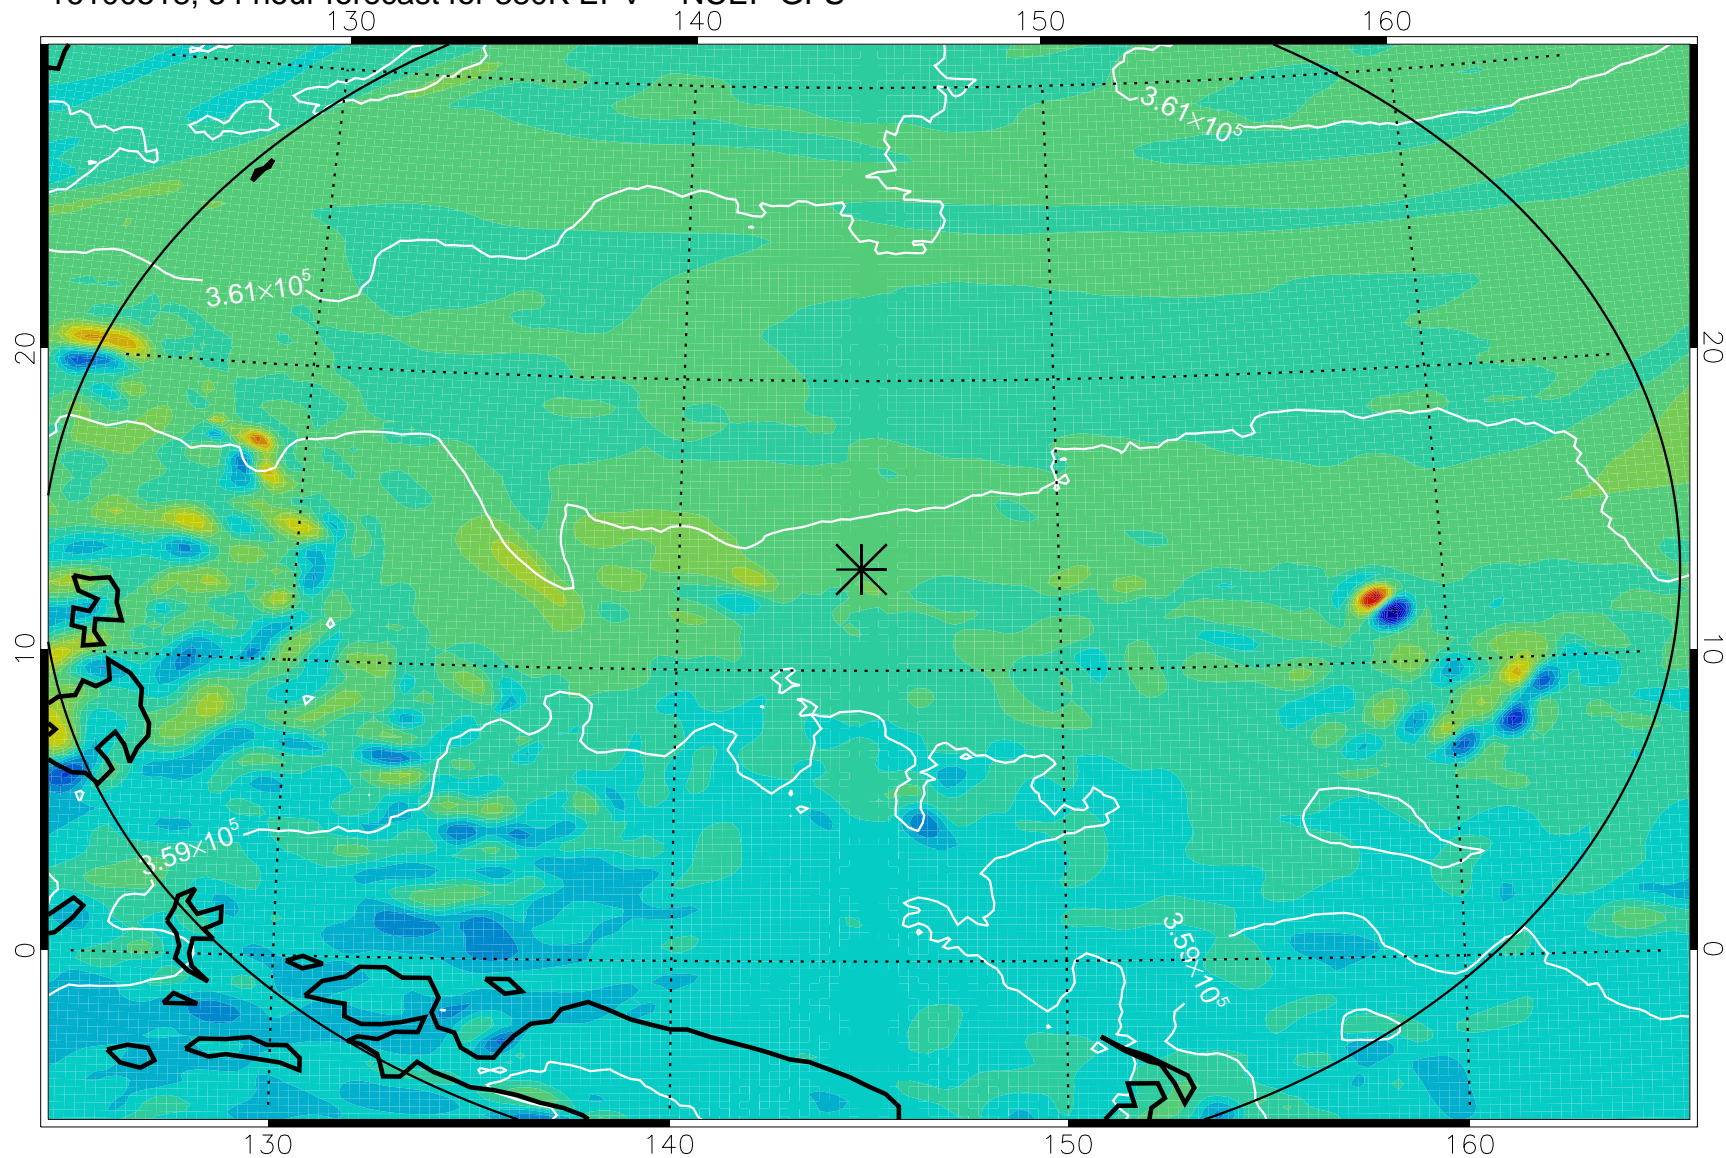

16100506, 42 hour forecast for 380K EPV -- NCEP GFS

380K Montgomery Streamfunction, white

Range ring of 2304 km

16100512, 48 hour forecast for 380K EPV -- NCEP GFS

380K Montgomery Streamfunction, white

Range ring of 2304 km

16100518, 54 hour forecast for 380K EPV -- NCEP GFS

380K Montgomery Streamfunction, white

Range ring of 2304 km

16100600, 60 hour forecast for 380K EPV -- NCEP GFS

380K Montgomery Streamfunction, white

Range ring of 2304 km

16100606, 66 hour forecast for 380K EPV -- NCEP GFS

380K Montgomery Streamfunction, white

Range ring of 2304 km

16100612, 72 hour forecast for 380K EPV -- NCEP GFS

380K Montgomery Streamfunction, white

Range ring of 2304 km

16100618, 78 hour forecast for 380K EPV -- NCEP GFS

380K Montgomery Streamfunction, white

Range ring of 2304 km

16100700, 84 hour forecast for 380K EPV -- NCEP GFS

380K Montgomery Streamfunction, white

Range ring of 2304 km