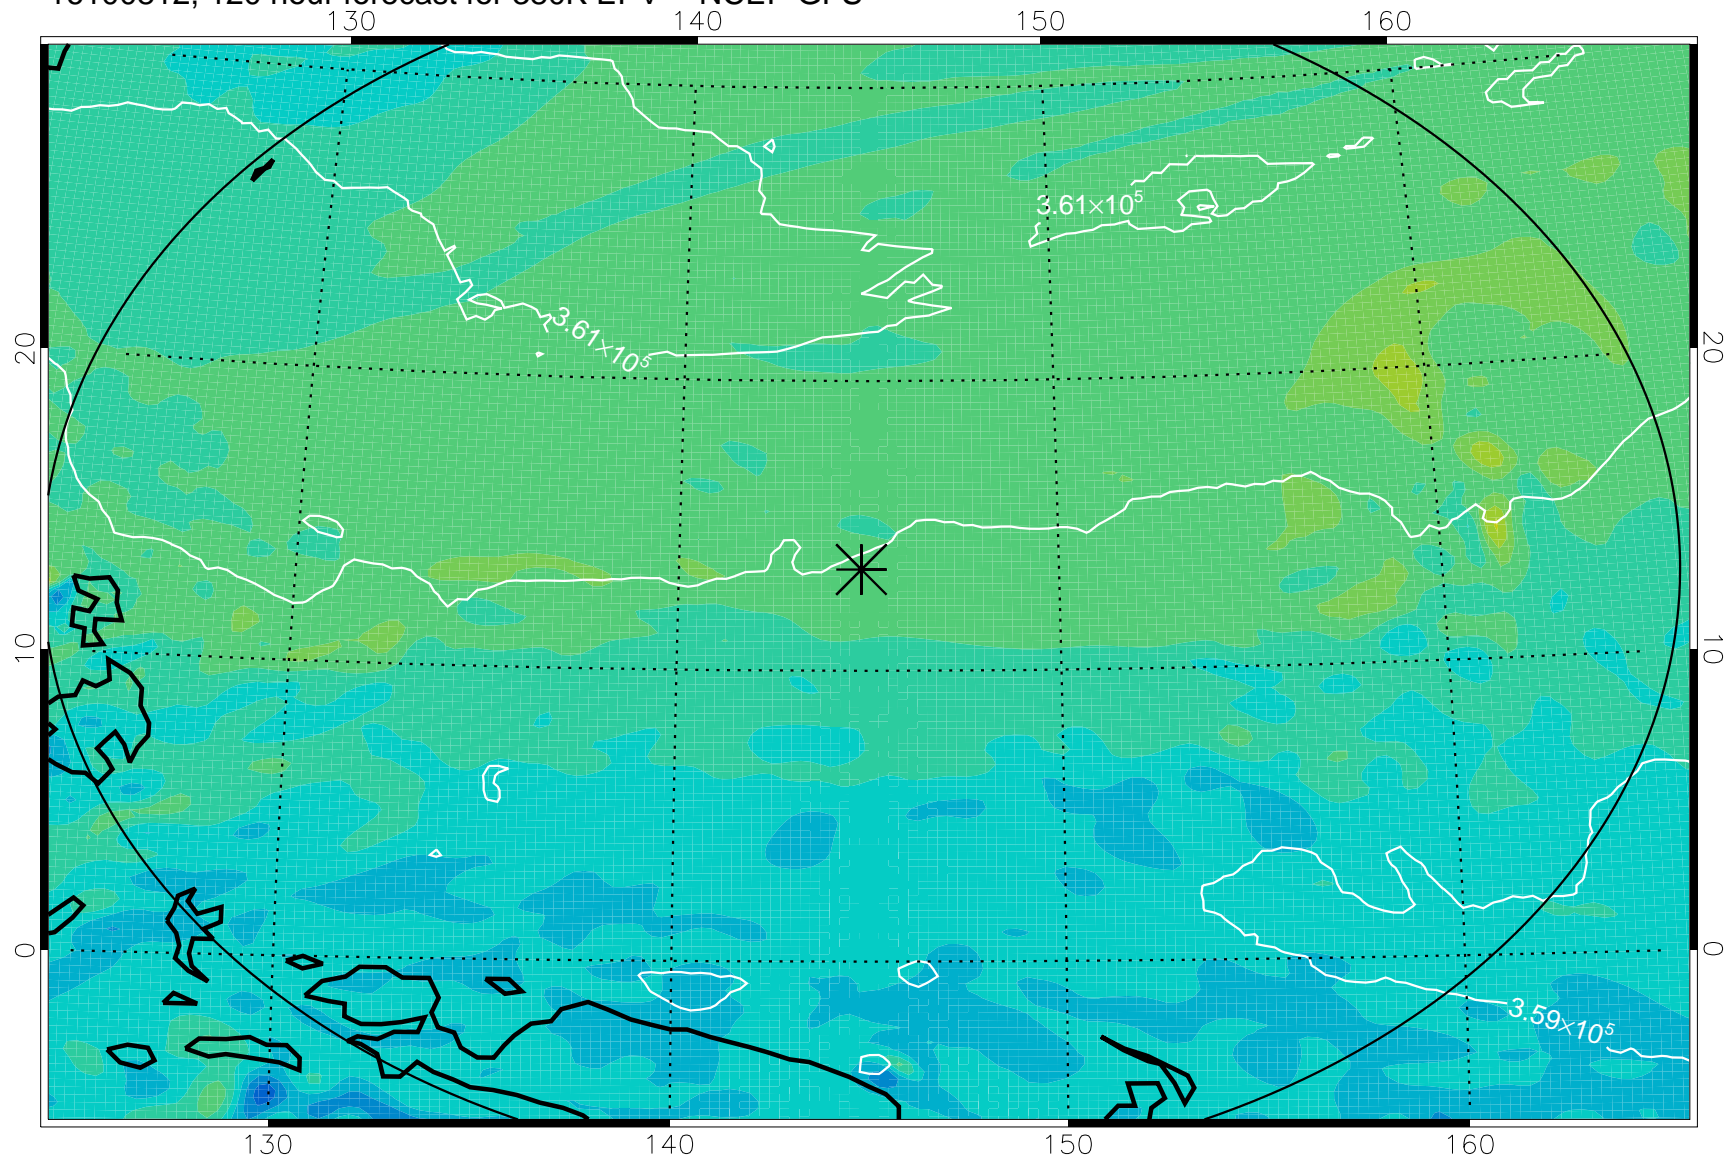

16100618, 78 hour forecast for 380K EPV -- NCEP GFS

380K Montgomery Streamfunction, white

Range ring of 2304 km

16100700, 84 hour forecast for 380K EPV -- NCEP GFS

380K Montgomery Streamfunction, white

Range ring of 2304 km

16100706, 90 hour forecast for 380K EPV -- NCEP GFS

380K Montgomery Streamfunction, white

Range ring of 2304 km

16100712, 96 hour forecast for 380K EPV -- NCEP GFS

380K Montgomery Streamfunction, white

Range ring of 2304 km

16100718, 102 hour forecast for 380K EPV -- NCEP GFS

380K Montgomery Streamfunction, white

Range ring of 2304 km

16100800, 108 hour forecast for 380K EPV -- NCEP GFS

380K Montgomery Streamfunction, white

Range ring of 2304 km

16100806, 114 hour forecast for 380K EPV -- NCEP GFS

380K Montgomery Streamfunction, white

Range ring of 2304 km

16100812, 120 hour forecast for 380K EPV -- NCEP GFS

380K Montgomery Streamfunction, white

Range ring of 2304 km