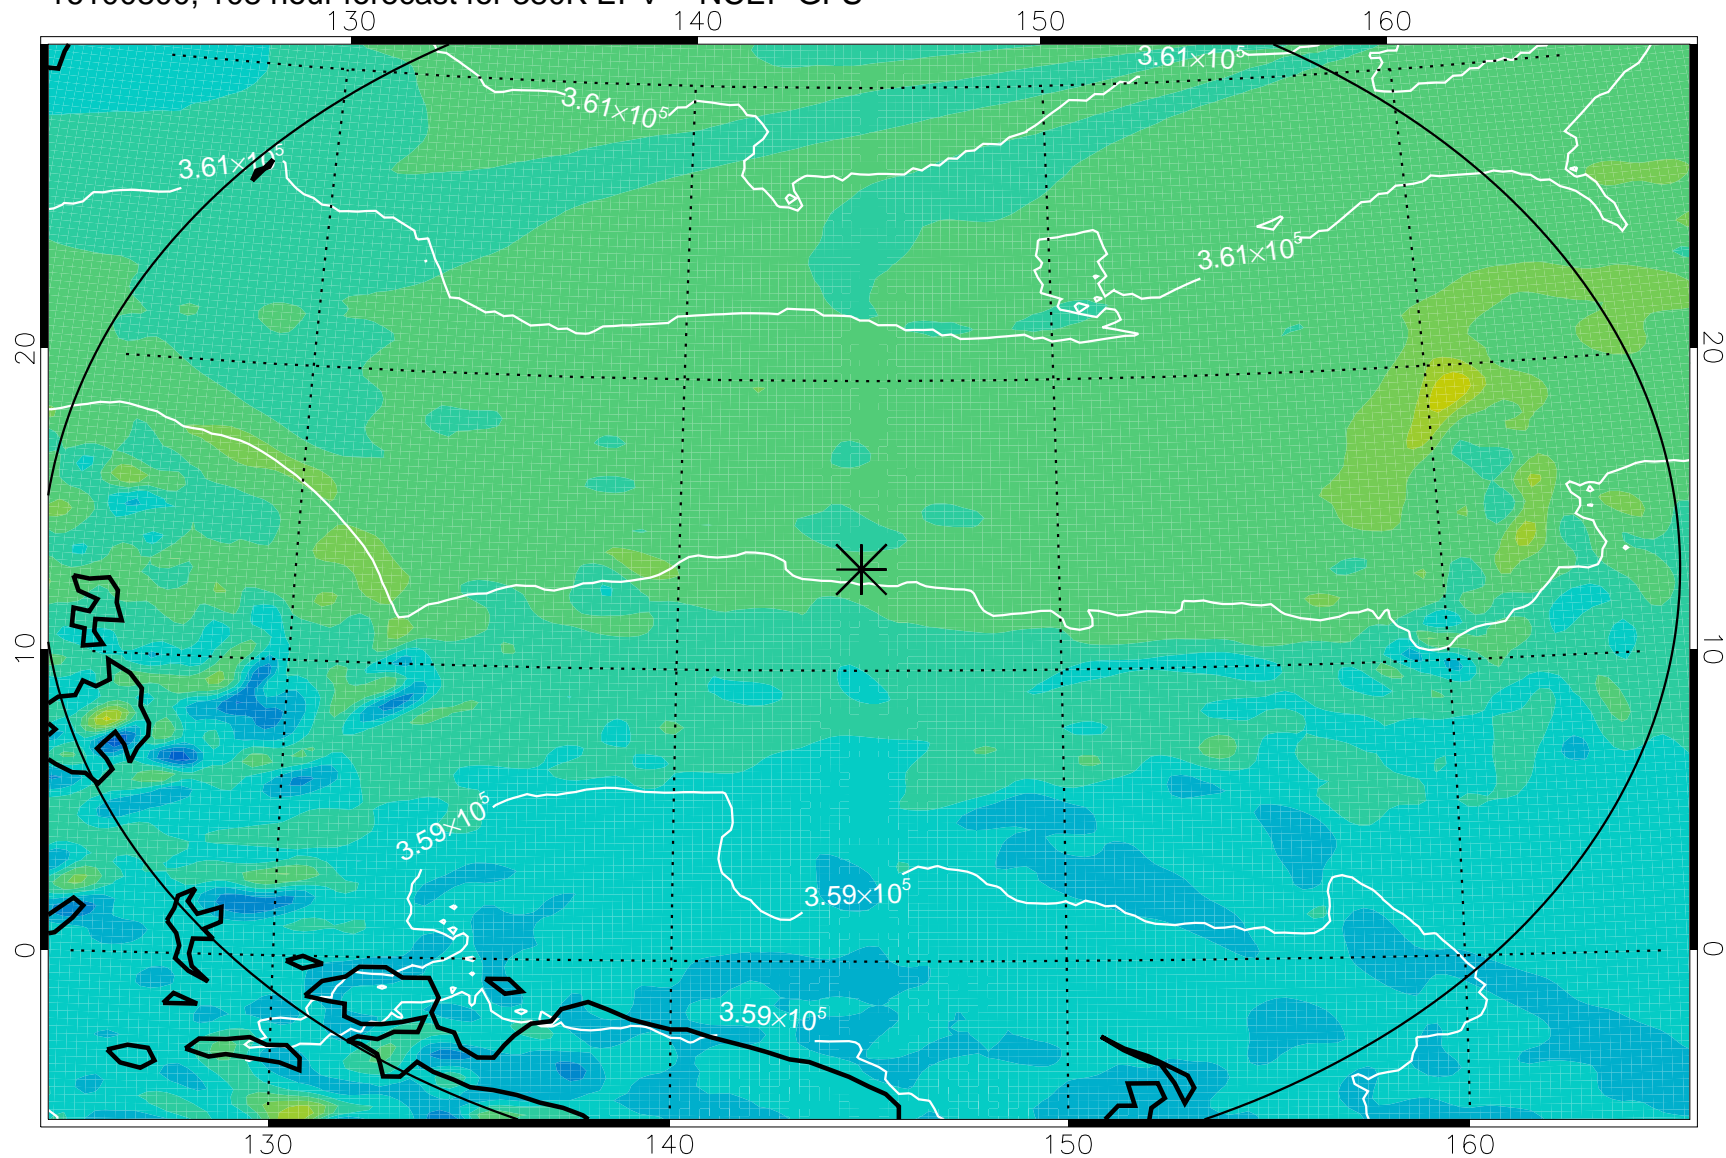

16100618, 78 hour forecast for 380K EPV -- NCEP GFS

380K Montgomery Streamfunction, white

Range ring of 2304 km

16100700, 84 hour forecast for 380K EPV -- NCEP GFS

380K Montgomery Streamfunction, white

Range ring of 2304 km

16100706, 90 hour forecast for 380K EPV -- NCEP GFS

380K Montgomery Streamfunction, white

Range ring of 2304 km

16100712, 96 hour forecast for 380K EPV -- NCEP GFS

380K Montgomery Streamfunction, white

Range ring of 2304 km

16100718, 102 hour forecast for 380K EPV -- NCEP GFS

380K Montgomery Streamfunction, white

Range ring of 2304 km

16100800, 108 hour forecast for 380K EPV -- NCEP GFS

380K Montgomery Streamfunction, white

Range ring of 2304 km

16100806, 114 hour forecast for 380K EPV -- NCEP GFS

380K Montgomery Streamfunction, white

Range ring of 2304 km

16100812, 120 hour forecast for 380K EPV -- NCEP GFS

380K Montgomery Streamfunction, white

Range ring of 2304 km