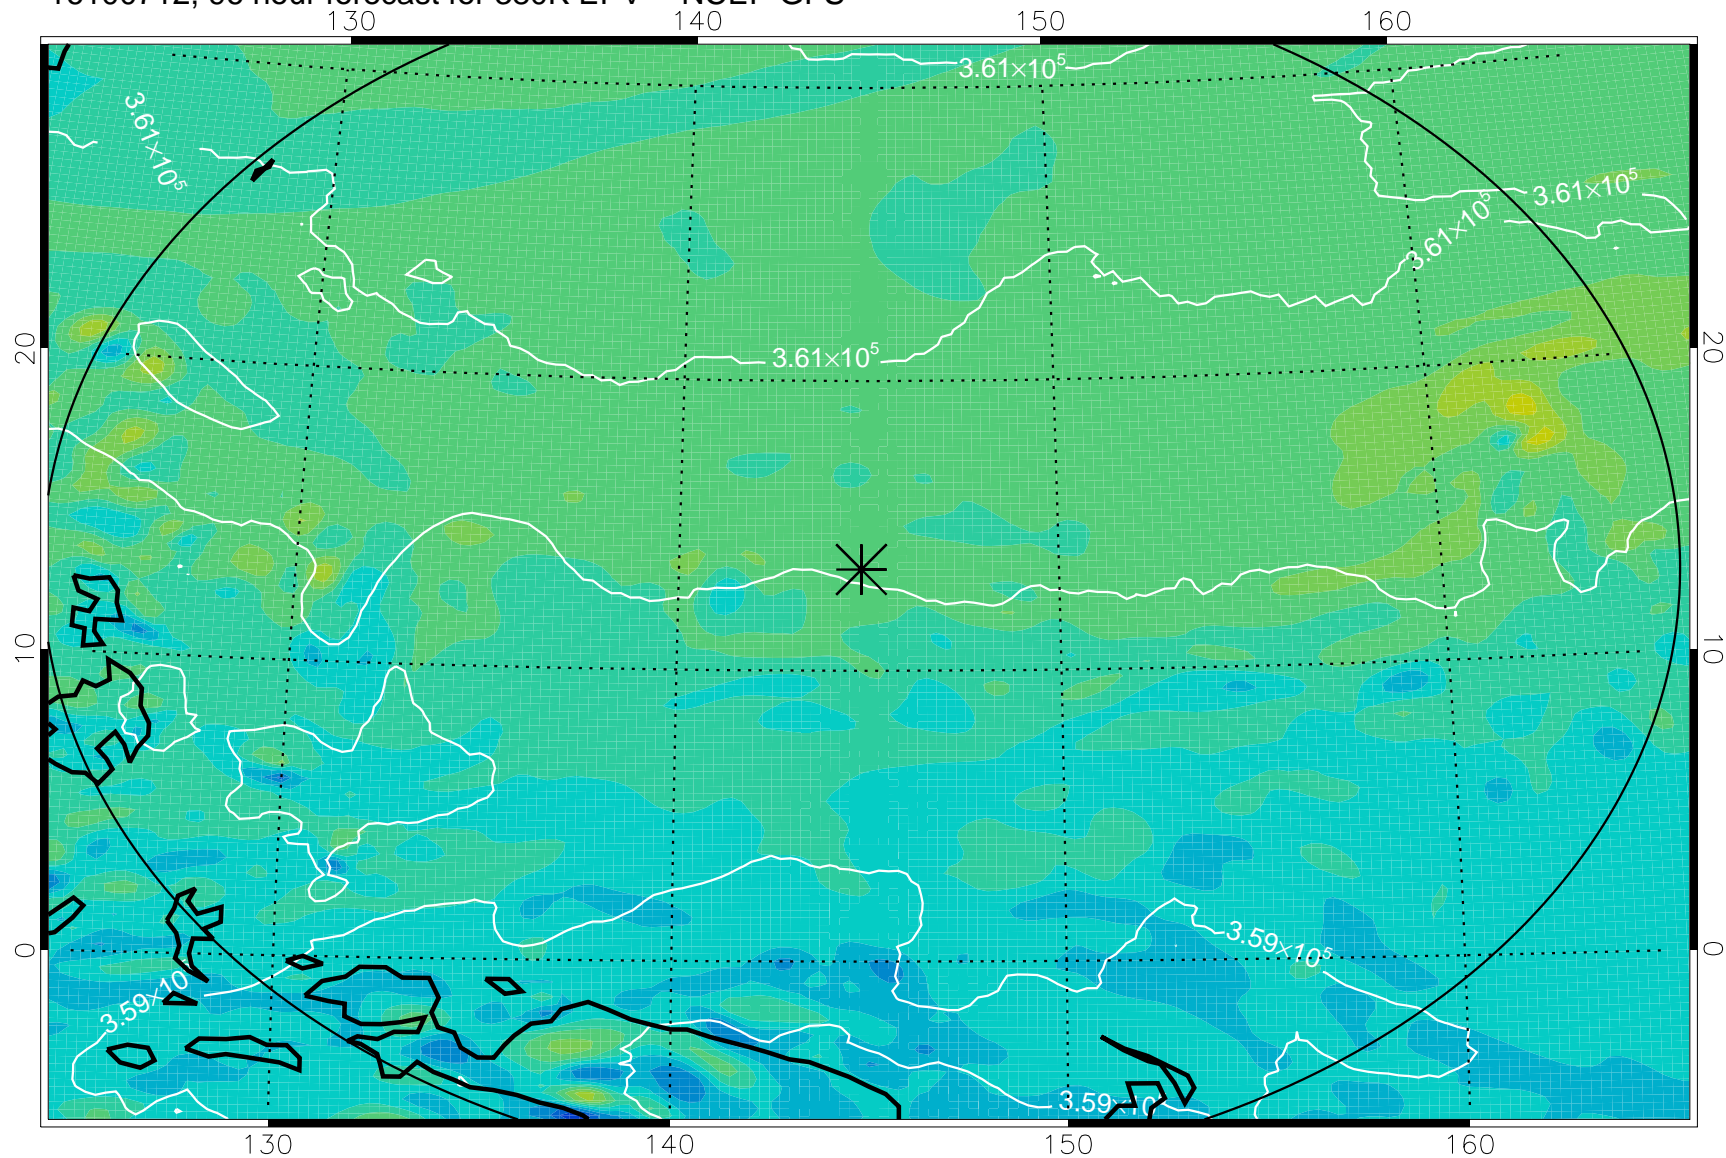

16100606, 66 hour forecast for 380K EPV -- NCEP GFS

380K Montgomery Streamfunction, white

Range ring of 2304 km

16100612, 72 hour forecast for 380K EPV -- NCEP GFS

380K Montgomery Streamfunction, white

Range ring of 2304 km

16100618, 78 hour forecast for 380K EPV -- NCEP GFS

380K Montgomery Streamfunction, white

Range ring of 2304 km

16100700, 84 hour forecast for 380K EPV -- NCEP GFS

380K Montgomery Streamfunction, white

Range ring of 2304 km

16100706, 90 hour forecast for 380K EPV -- NCEP GFS

380K Montgomery Streamfunction, white

Range ring of 2304 km

16100712, 96 hour forecast for 380K EPV -- NCEP GFS

380K Montgomery Streamfunction, white

Range ring of 2304 km

16100718, 102 hour forecast for 380K EPV -- NCEP GFS

380K Montgomery Streamfunction, white

Range ring of 2304 km

16100800, 108 hour forecast for 380K EPV -- NCEP GFS

380K Montgomery Streamfunction, white

Range ring of 2304 km