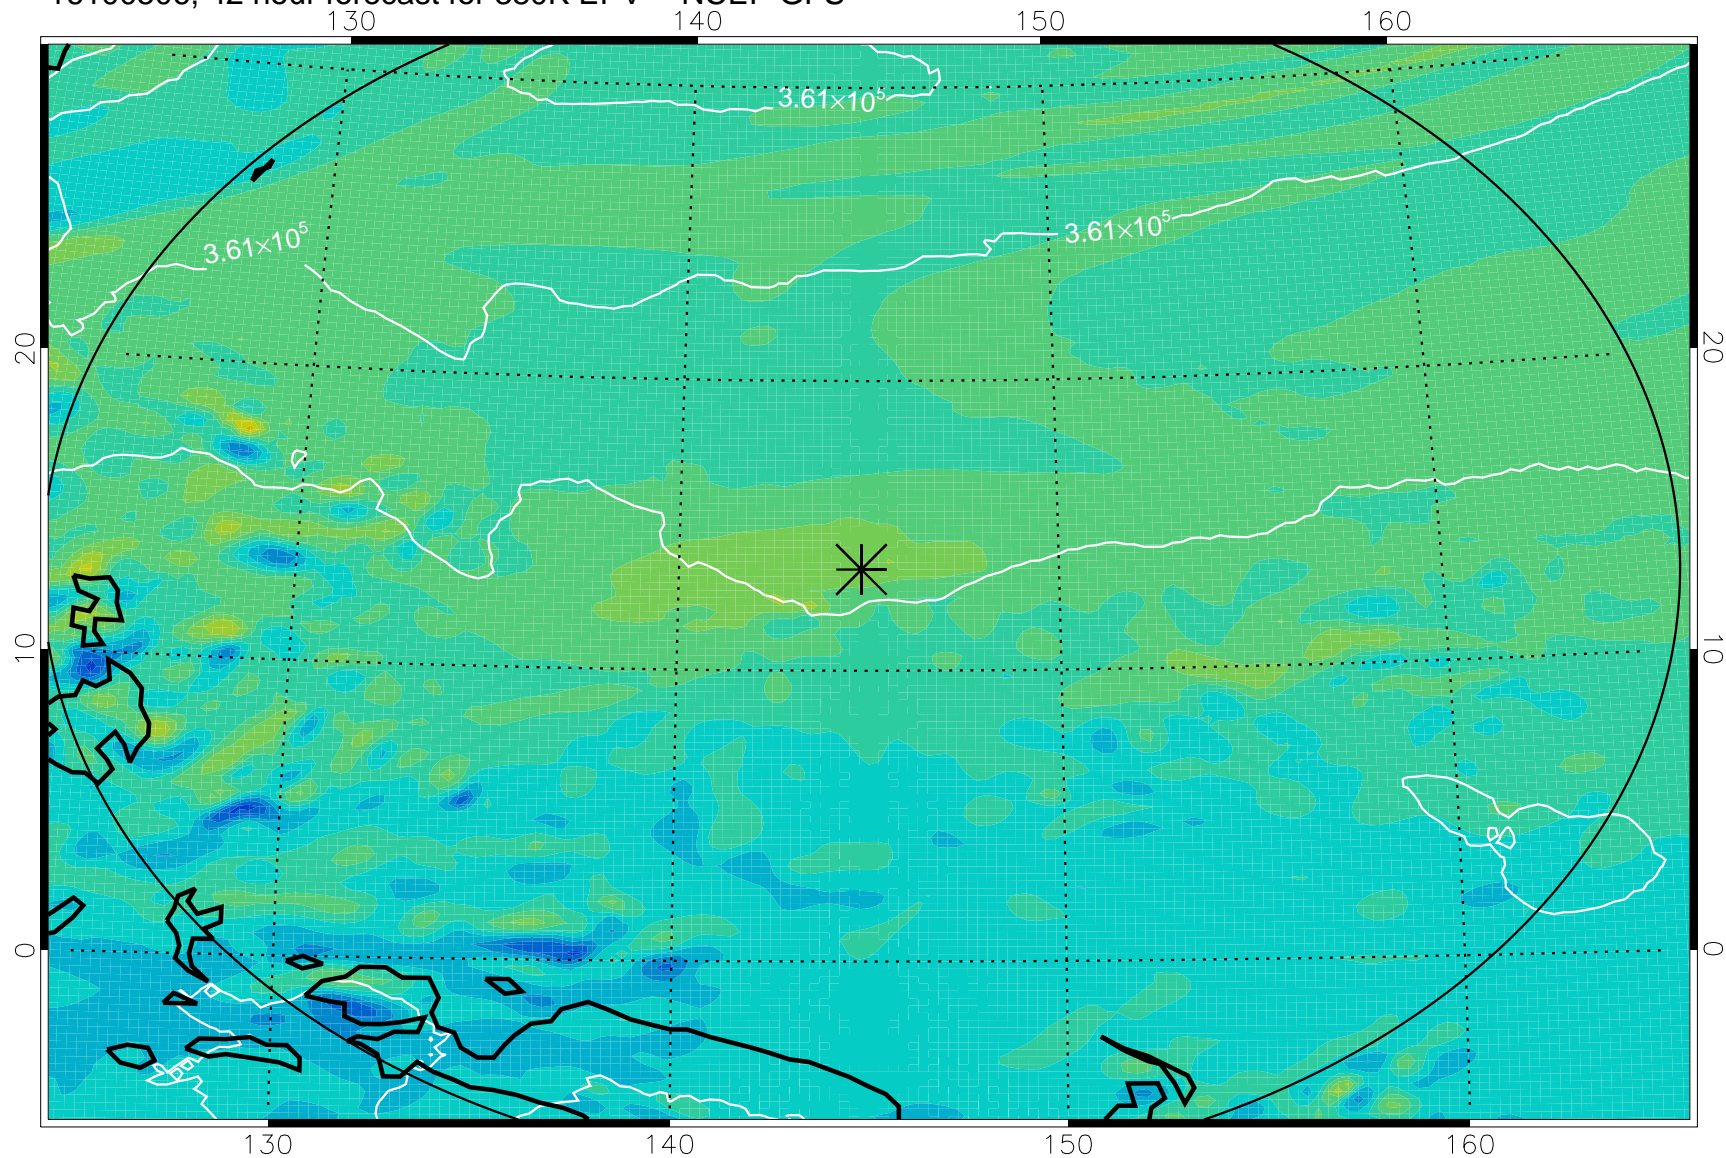

16100406, 18 hour forecast for 380K EPV -- NCEP GFS

380K Montgomery Streamfunction, white

Range ring of 2304 km

16100412, 24 hour forecast for 380K EPV -- NCEP GFS

380K Montgomery Streamfunction, white

Range ring of 2304 km

16100418, 30 hour forecast for 380K EPV -- NCEP GFS

380K Montgomery Streamfunction, white

Range ring of 2304 km

16100500, 36 hour forecast for 380K EPV -- NCEP GFS

380K Montgomery Streamfunction, white

Range ring of 2304 km

16100506, 42 hour forecast for 380K EPV -- NCEP GFS

380K Montgomery Streamfunction, white

Range ring of 2304 km

16100512, 48 hour forecast for 380K EPV -- NCEP GFS

380K Montgomery Streamfunction, white

Range ring of 2304 km

16100518, 54 hour forecast for 380K EPV -- NCEP GFS

380K Montgomery Streamfunction, white

Range ring of 2304 km

16100600, 60 hour forecast for 380K EPV -- NCEP GFS

380K Montgomery Streamfunction, white

Range ring of 2304 km