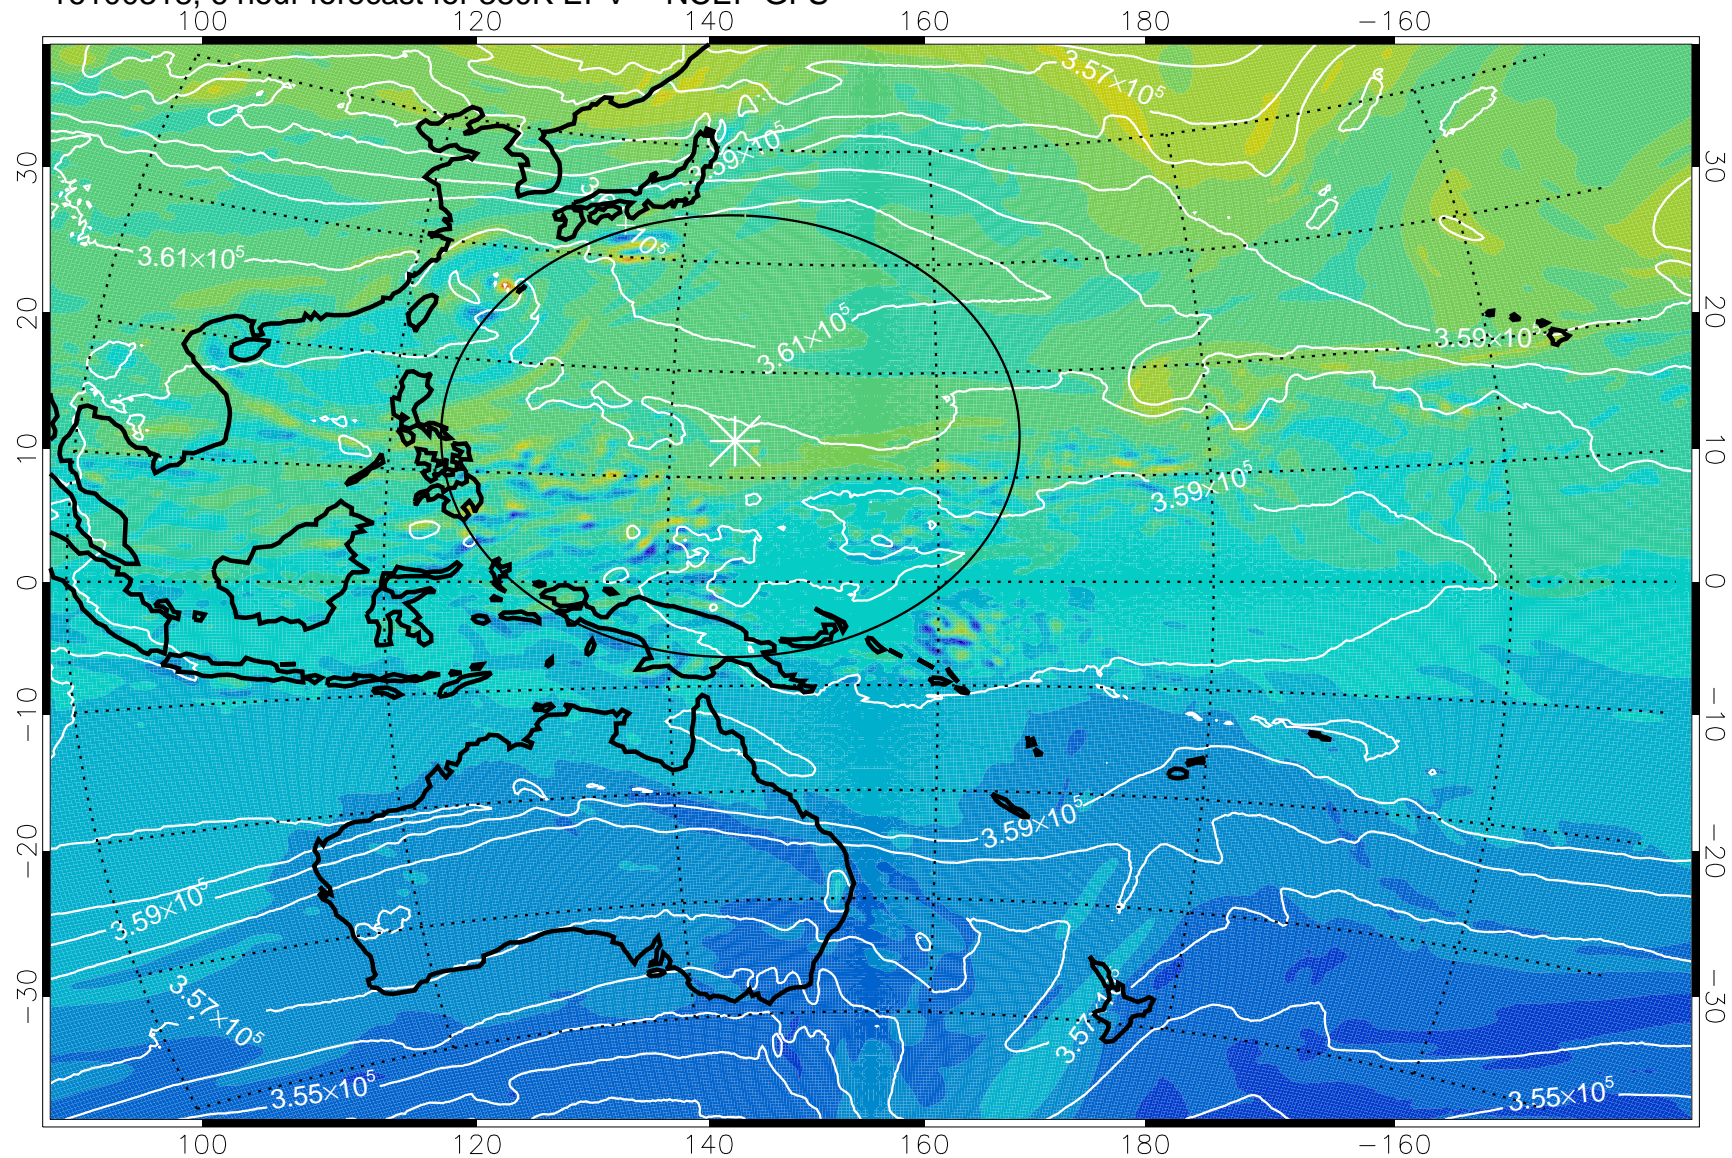

16100318, 6 hour forecast for 380K EPV -- NCEP GFS

380K Montgomery Streamfunction, white

Range ring of 2304 km

16100400, 12 hour forecast for 380K EPV -- NCEP GFS

380K Montgomery Streamfunction, white

Range ring of 2304 km

16100406, 18 hour forecast for 380K EPV -- NCEP GFS

380K Montgomery Streamfunction, white

Range ring of 2304 km

16100412, 24 hour forecast for 380K EPV -- NCEP GFS

380K Montgomery Streamfunction, white

Range ring of 2304 km

16100418, 30 hour forecast for 380K EPV -- NCEP GFS

380K Montgomery Streamfunction, white

Range ring of 2304 km

16100500, 36 hour forecast for 380K EPV -- NCEP GFS

380K Montgomery Streamfunction, white

Range ring of 2304 km

16100512, 48 hour forecast for 380K EPV -- NCEP GFS

16100518, 54 hour forecast for 380K EPV -- NCEP GFS

380K Montgomery Streamfunction, white

Range ring of 2304 km

16100600, 60 hour forecast for 380K EPV -- NCEP GFS