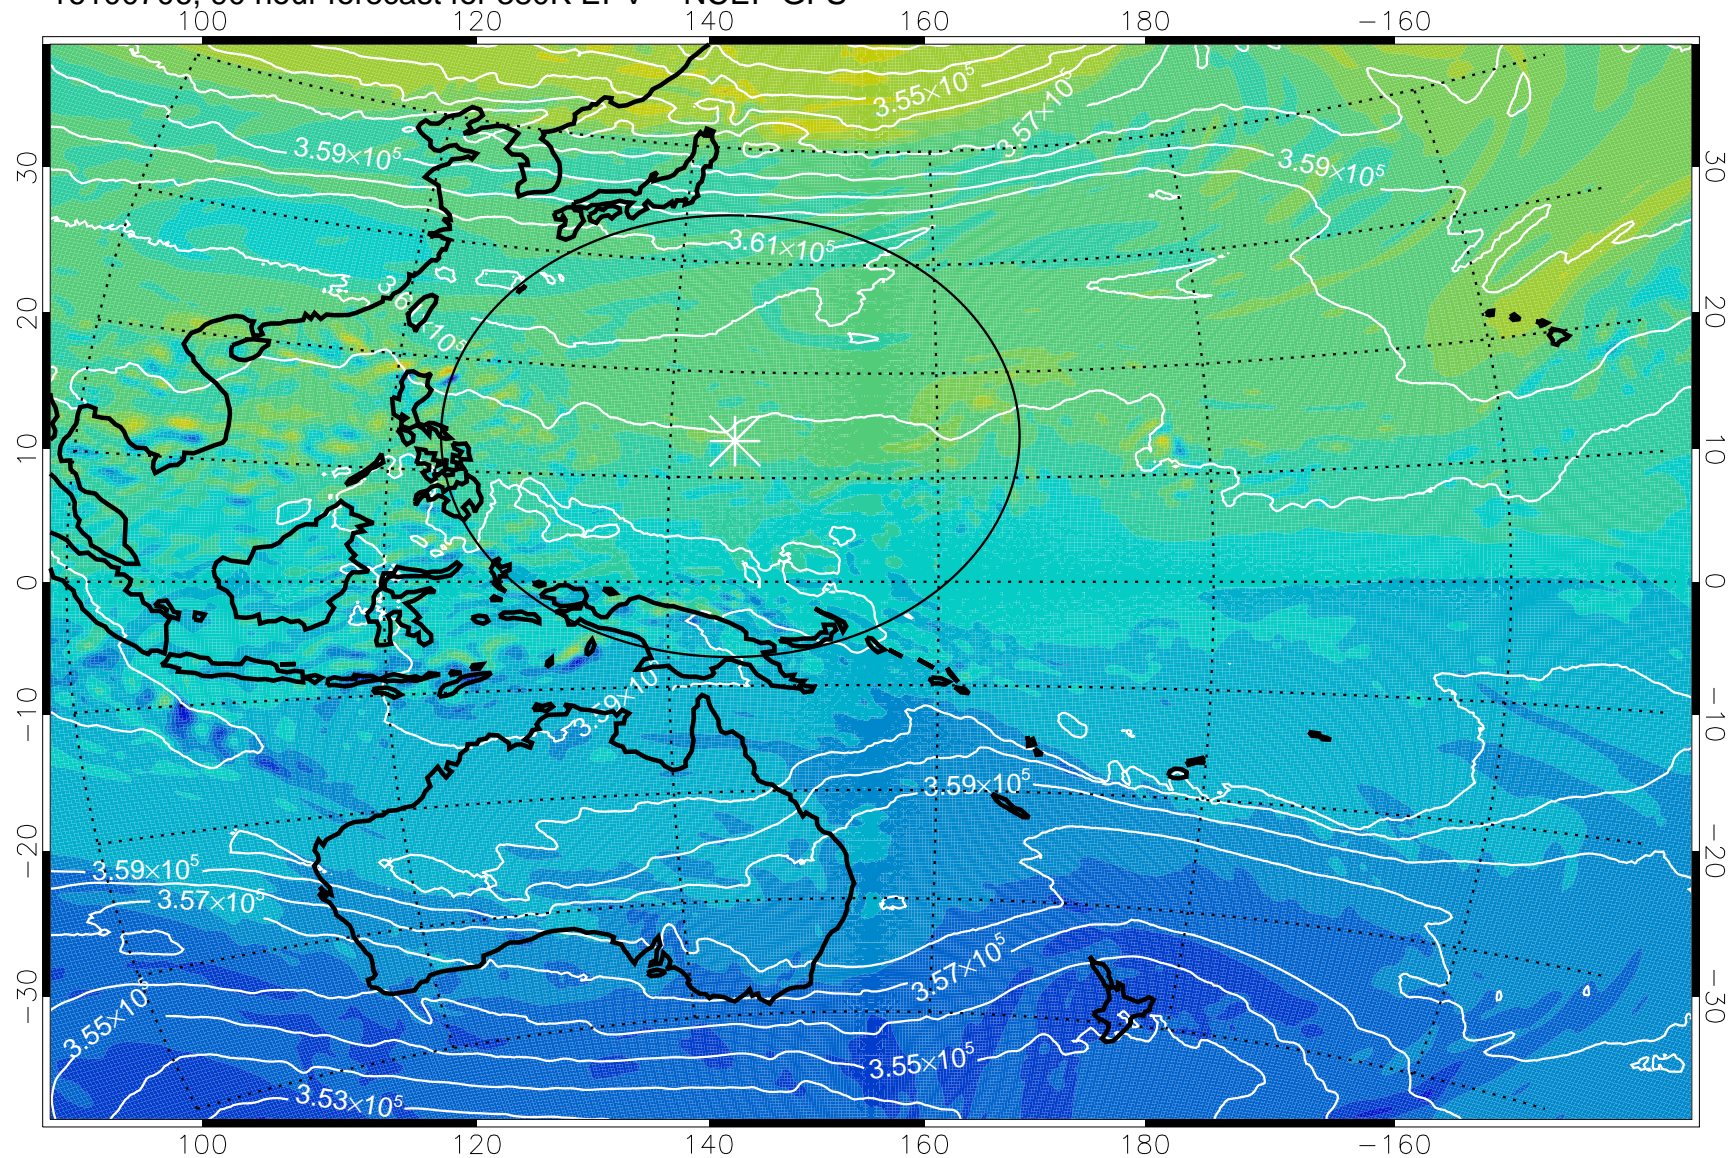

380K Montgomery Streamfunction, white

Range ring of 2304 km

16100606, 66 hour forecast for 380K EPV -- NCEP GFS

380K Montgomery Streamfunction, white

Range ring of 2304 km

16100612, 72 hour forecast for 380K EPV -- NCEP GFS

380K Montgomery Streamfunction, white

Range ring of 2304 km

16100618, 78 hour forecast for 380K EPV -- NCEP GFS

380K Montgomery Streamfunction, white

Range ring of 2304 km

16100700, 84 hour forecast for 380K EPV -- NCEP GFS

380K Montgomery Streamfunction, white

Range ring of 2304 km

16100706, 90 hour forecast for 380K EPV -- NCEP GFS

380K Montgomery Streamfunction, white

Range ring of 2304 km

16100712, 96 hour forecast for 380K EPV -- NCEP GFS

380K Montgomery Streamfunction, white

Range ring of 2304 km

16100718, 102 hour forecast for 380K EPV -- NCEP GFS

380K Montgomery Streamfunction, white

Range ring of 2304 km

16100800, 108 hour forecast for 380K EPV -- NCEP GFS