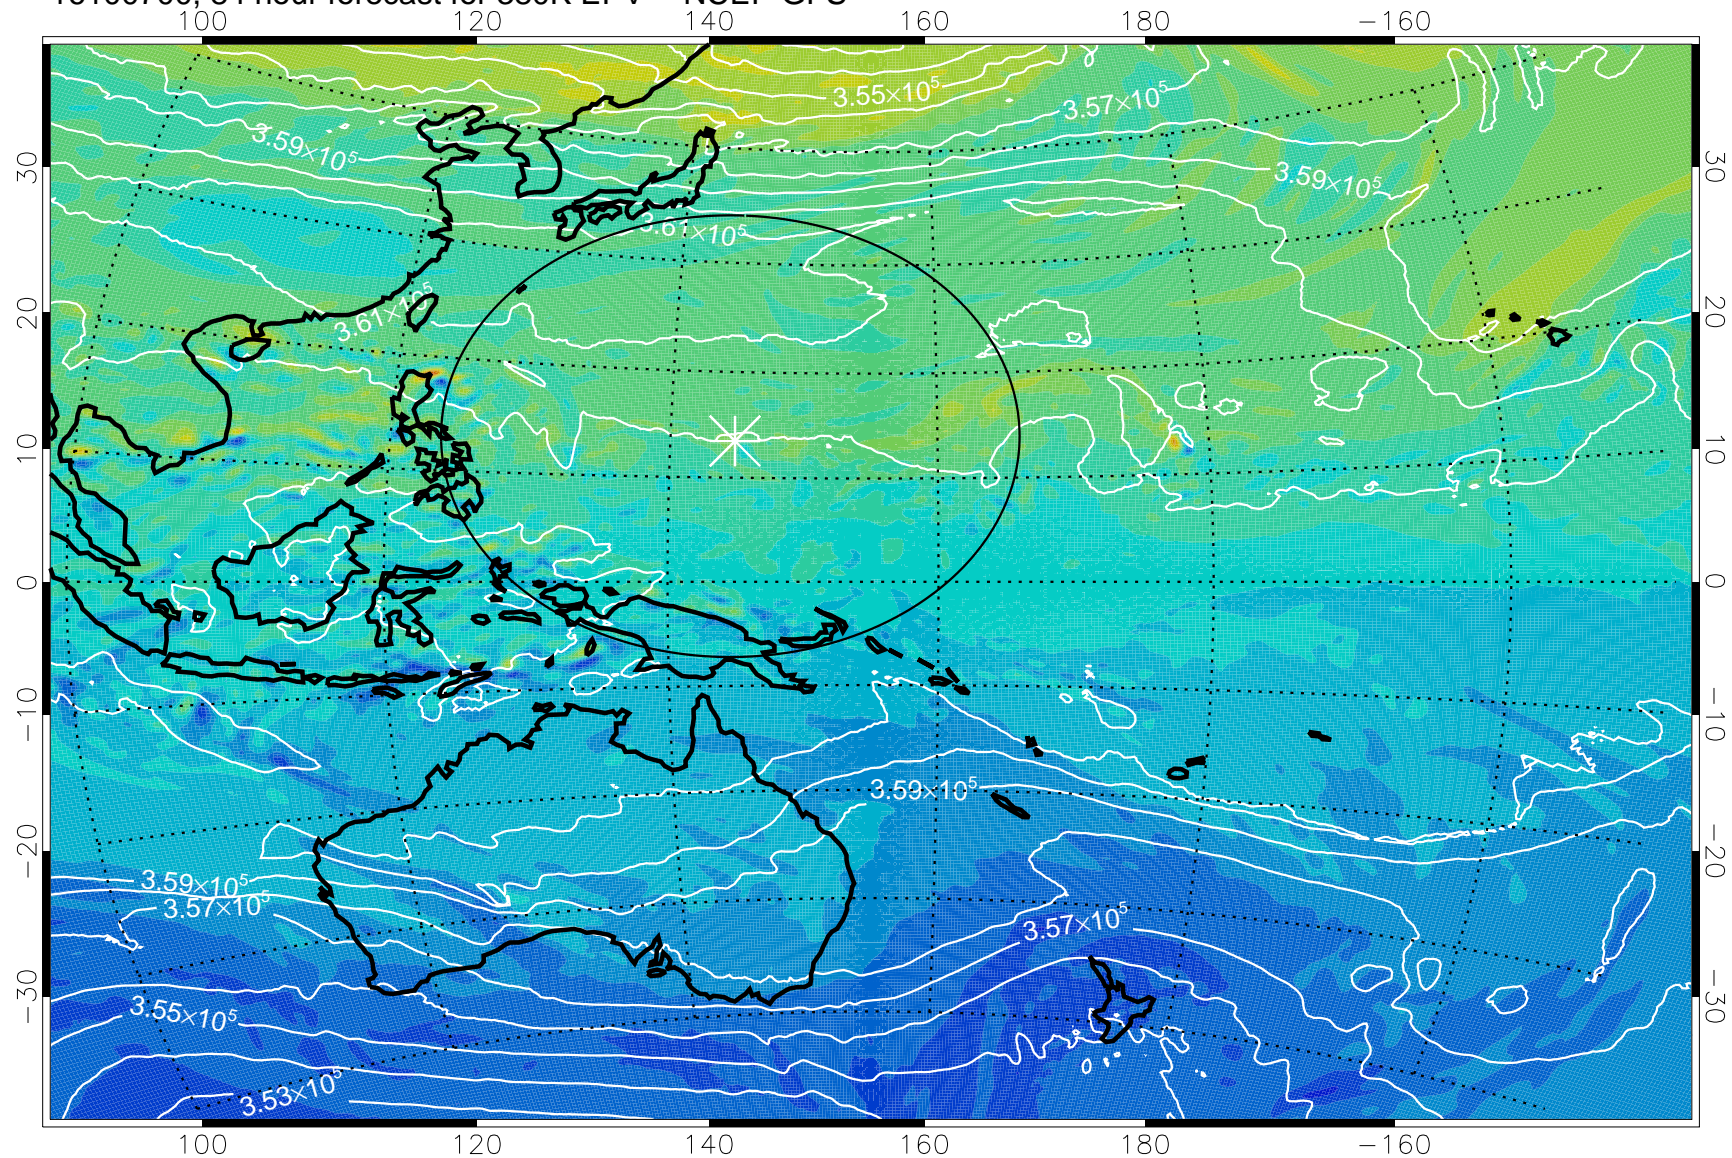

380K Montgomery Streamfunction, white

Range ring of 2304 km

16100606, 66 hour forecast for 380K EPV -- NCEP GFS

380K Montgomery Streamfunction, white

Range ring of 2304 km

16100612, 72 hour forecast for 380K EPV -- NCEP GFS

380K Montgomery Streamfunction, white

Range ring of 2304 km

16100618, 78 hour forecast for 380K EPV -- NCEP GFS

380K Montgomery Streamfunction, white

Range ring of 2304 km

16100700, 84 hour forecast for 380K EPV -- NCEP GFS

380K Montgomery Streamfunction, white

Range ring of 2304 km

16100706, 90 hour forecast for 380K EPV -- NCEP GFS

380K Montgomery Streamfunction, white

Range ring of 2304 km

16100712, 96 hour forecast for 380K EPV -- NCEP GFS

380K Montgomery Streamfunction, white

Range ring of 2304 km

16100718, 102 hour forecast for 380K EPV -- NCEP GFS

380K Montgomery Streamfunction, white

Range ring of 2304 km

16100800, 108 hour forecast for 380K EPV -- NCEP GFS