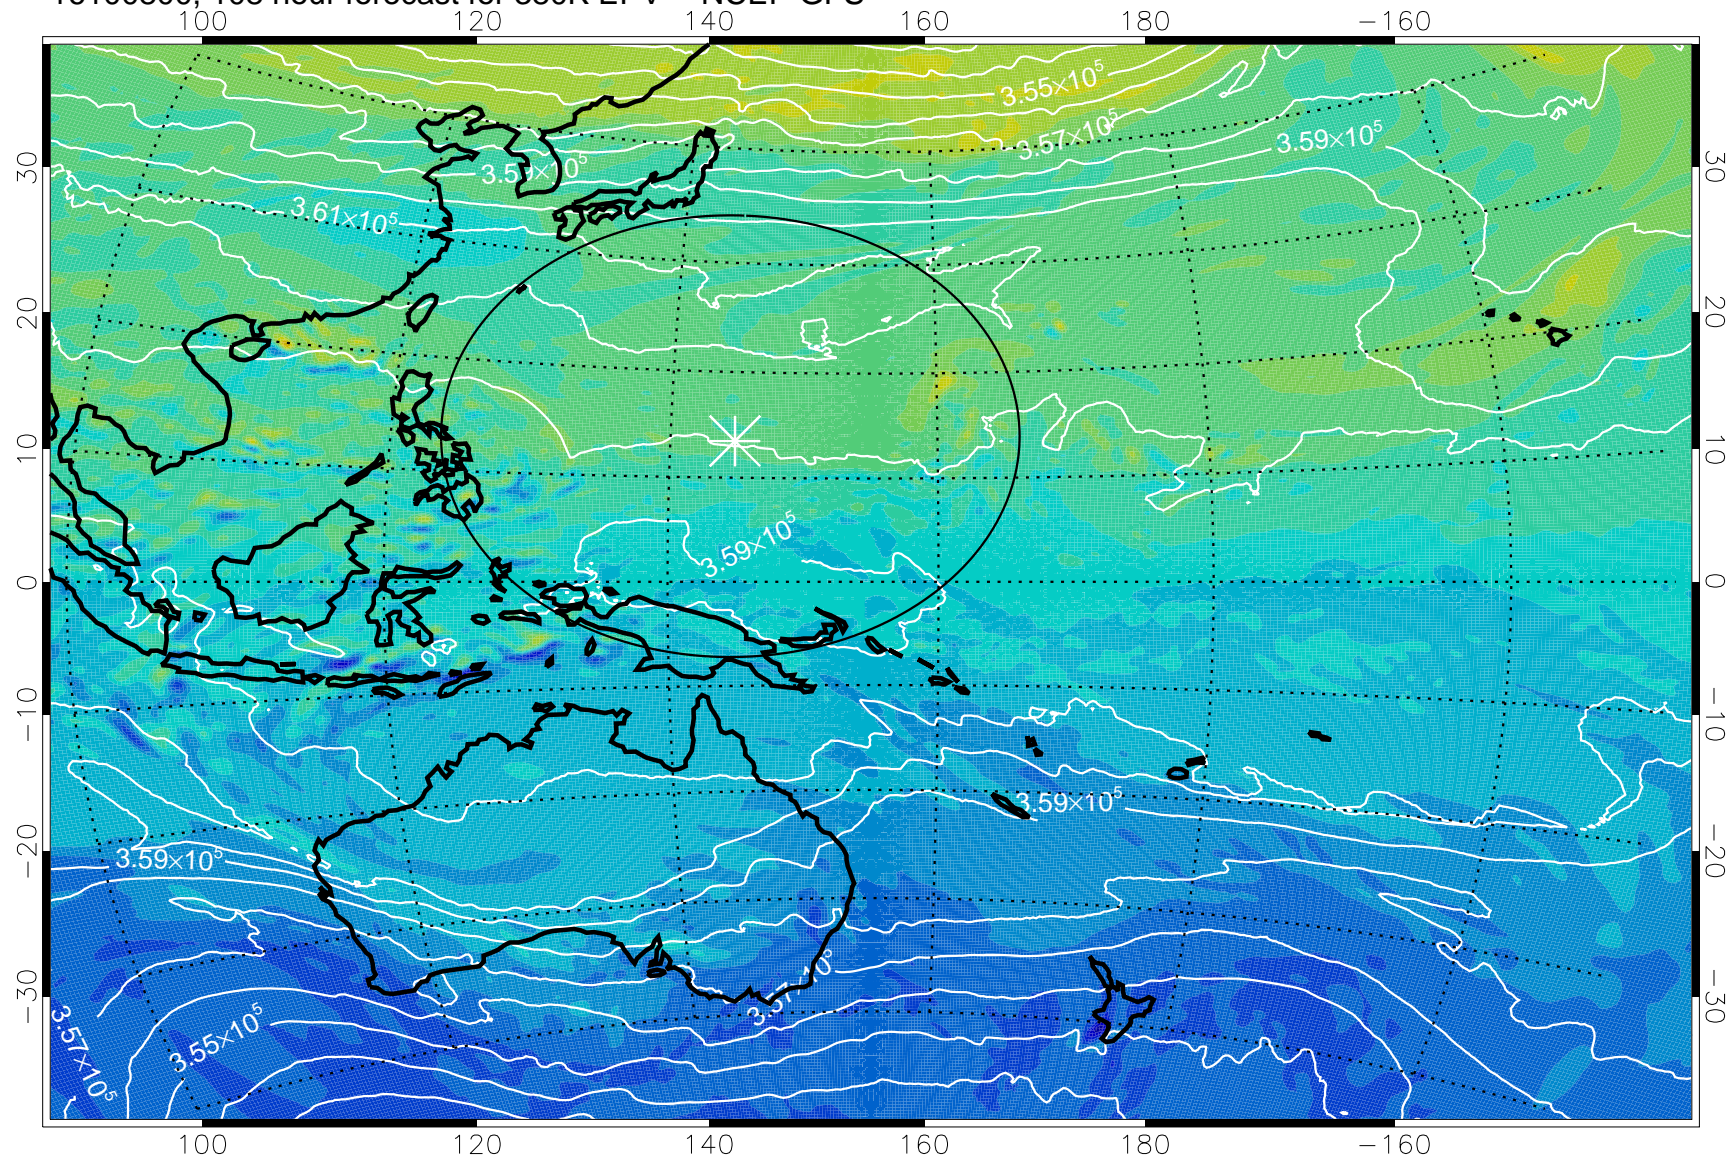

380K Montgomery Streamfunction, white

Range ring of 2304 km

16100706, 90 hour forecast for 380K EPV -- NCEP GFS

380K Montgomery Streamfunction, white

Range ring of 2304 km

16100712, 96 hour forecast for 380K EPV -- NCEP GFS

380K Montgomery Streamfunction, white

Range ring of 2304 km

16100718, 102 hour forecast for 380K EPV -- NCEP GFS

380K Montgomery Streamfunction, white

Range ring of 2304 km

16100800, 108 hour forecast for 380K EPV -- NCEP GFS

380K Montgomery Streamfunction, white

Range ring of 2304 km

16100806, 114 hour forecast for 380K EPV -- NCEP GFS

380K Montgomery Streamfunction, white

Range ring of 2304 km

16100812, 120 hour forecast for 380K EPV -- NCEP GFS