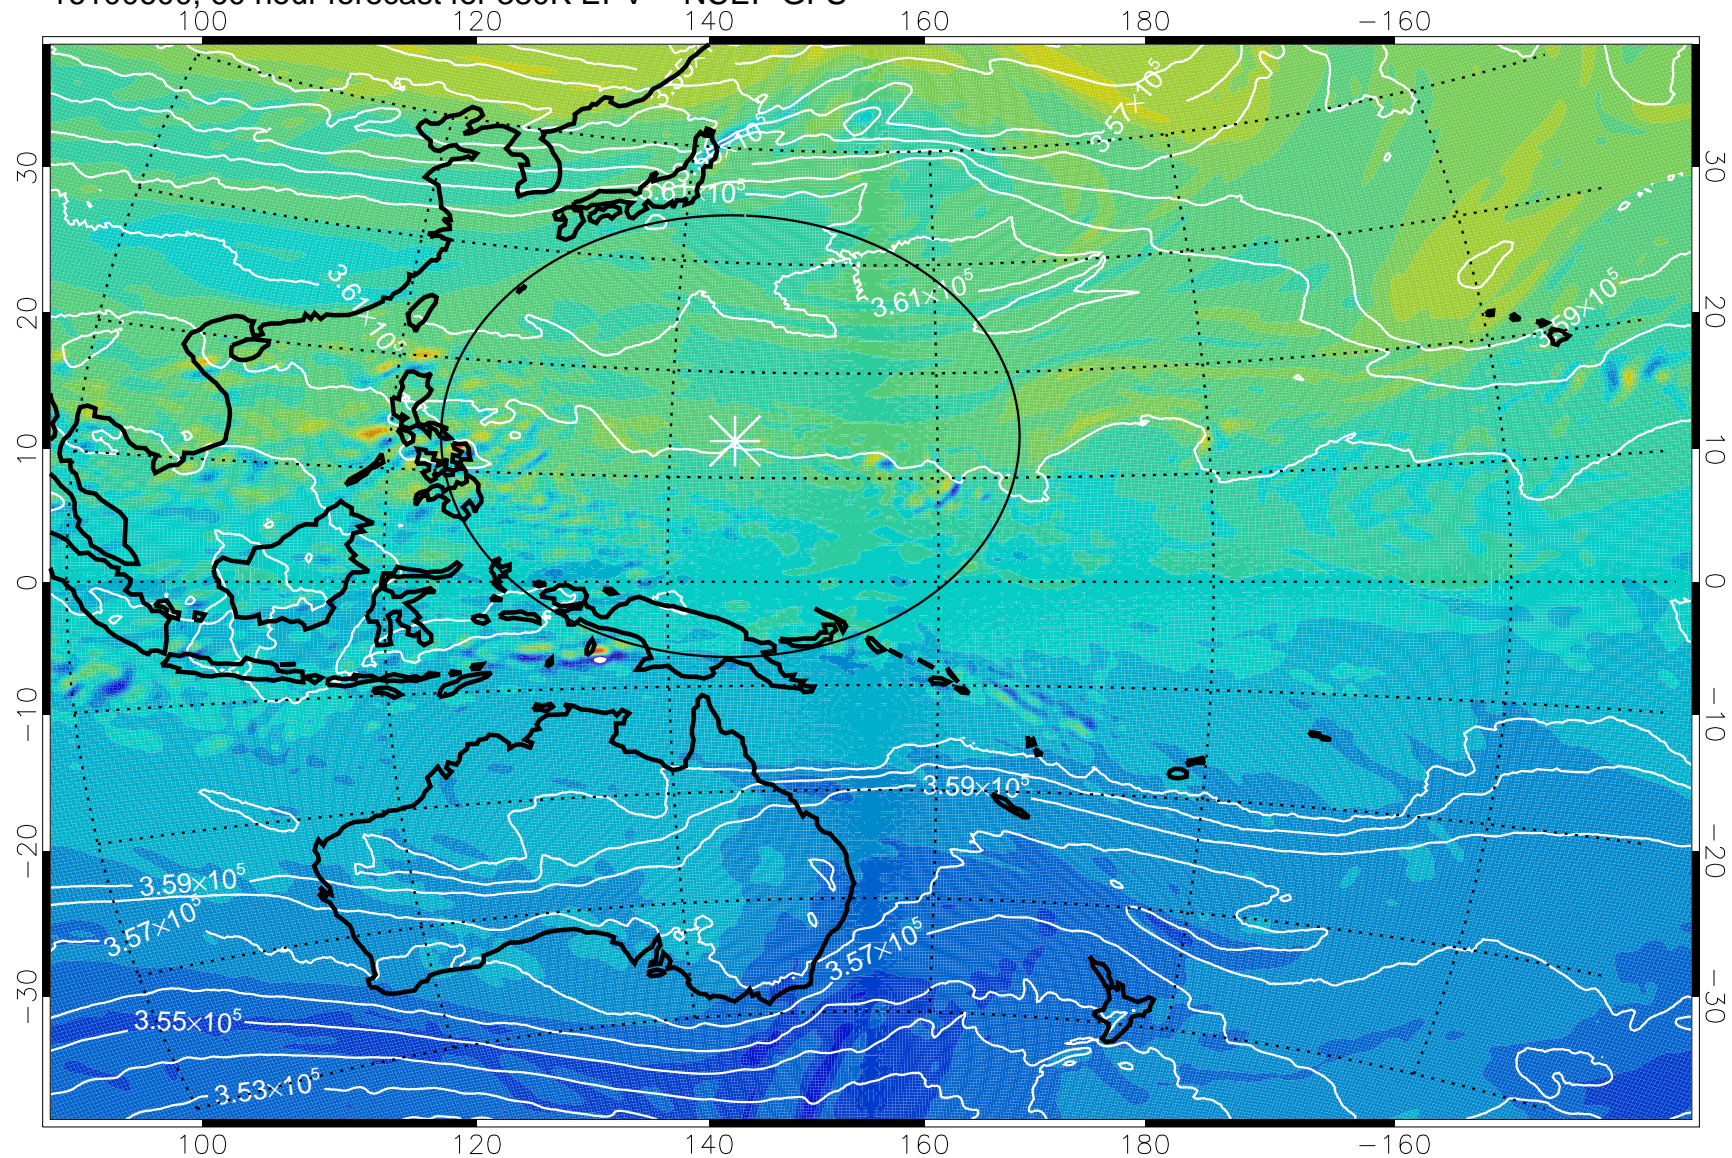

16100512, 48 hour forecast for 380K EPV -- NCEP GFS

16100518, 54 hour forecast for 380K EPV -- NCEP GFS

380K Montgomery Streamfunction, white

Range ring of 2304 km

16100600, 60 hour forecast for 380K EPV -- NCEP GFS

380K Montgomery Streamfunction, white

Range ring of 2304 km

16100606, 66 hour forecast for 380K EPV -- NCEP GFS

380K Montgomery Streamfunction, white

Range ring of 2304 km

16100612, 72 hour forecast for 380K EPV -- NCEP GFS

380K Montgomery Streamfunction, white

Range ring of 2304 km

16100618, 78 hour forecast for 380K EPV -- NCEP GFS

380K Montgomery Streamfunction, white

Range ring of 2304 km

16100700, 84 hour forecast for 380K EPV -- NCEP GFS