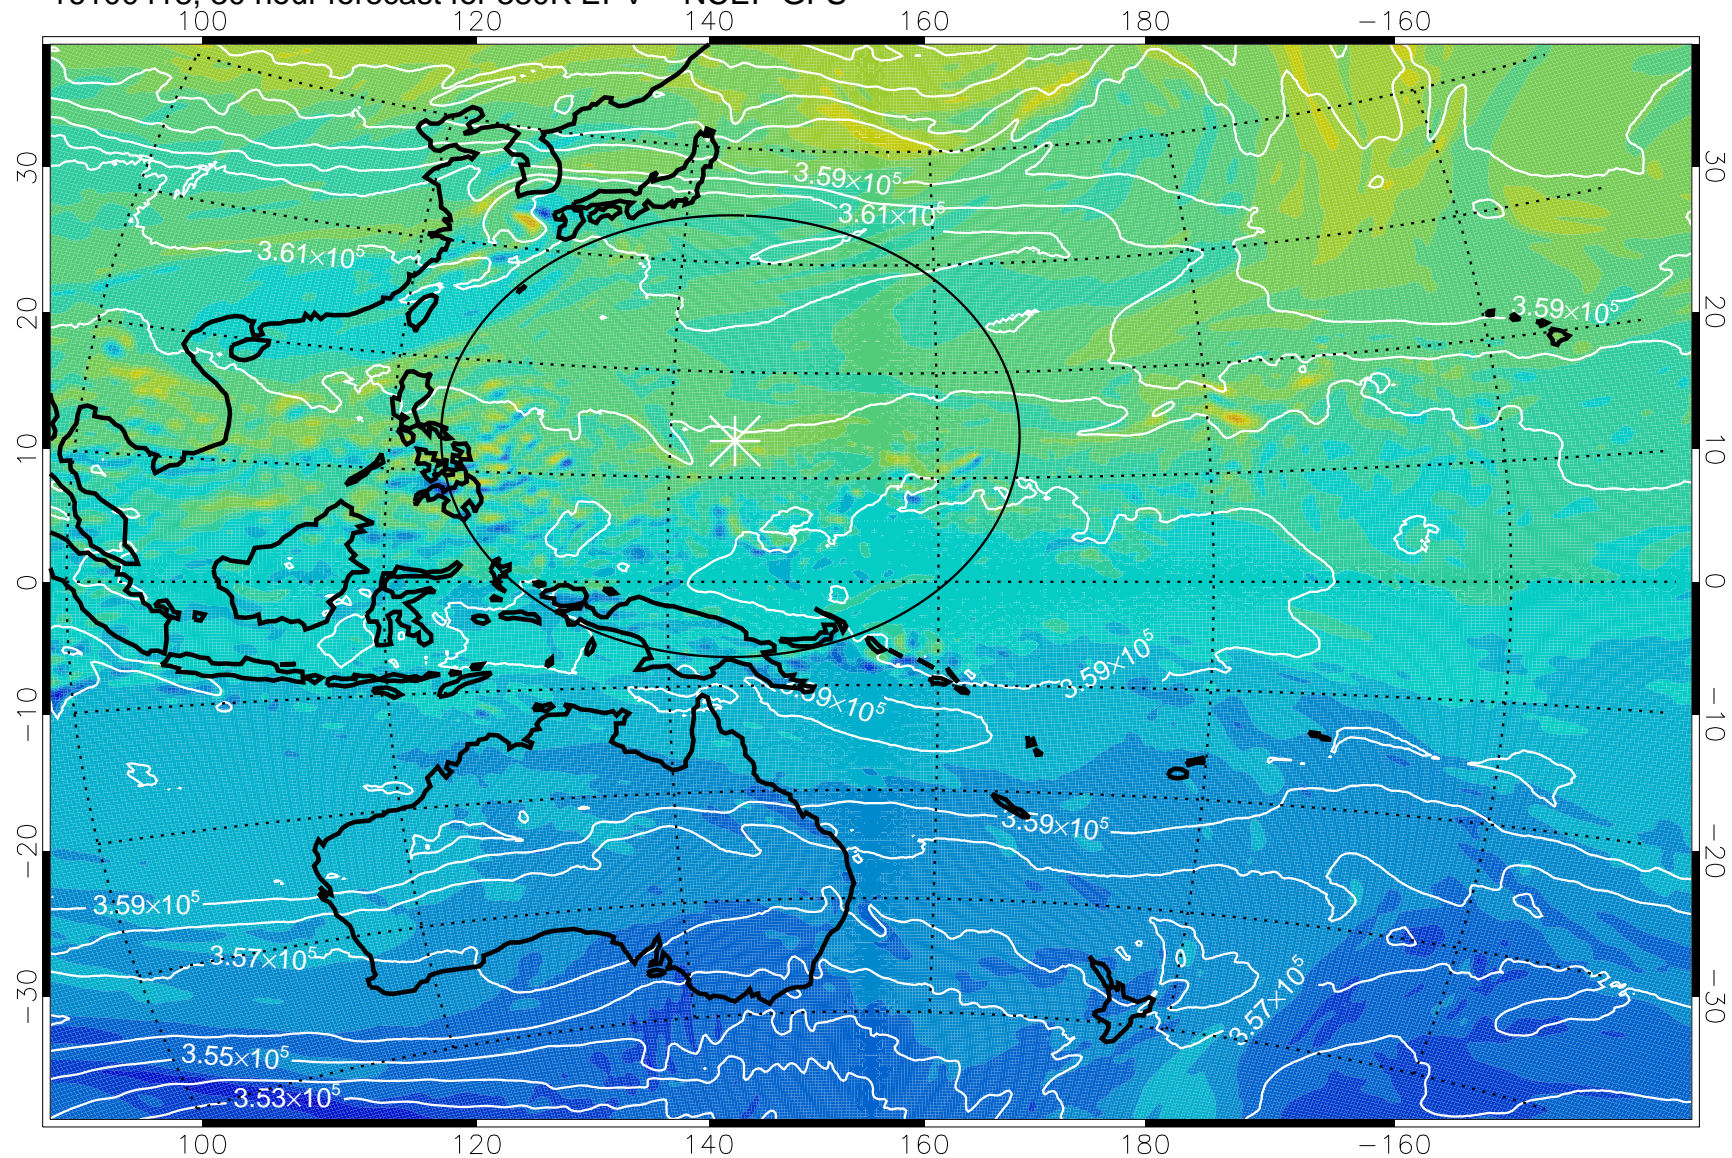

16100318, 6 hour forecast for 380K EPV -- NCEP GFS

380K Montgomery Streamfunction, white

Range ring of 2304 km

16100400, 12 hour forecast for 380K EPV -- NCEP GFS

380K Montgomery Streamfunction, white

Range ring of 2304 km

16100406, 18 hour forecast for 380K EPV -- NCEP GFS

380K Montgomery Streamfunction, white

Range ring of 2304 km

16100412, 24 hour forecast for 380K EPV -- NCEP GFS

380K Montgomery Streamfunction, white

Range ring of 2304 km

16100418, 30 hour forecast for 380K EPV -- NCEP GFS

380K Montgomery Streamfunction, white

Range ring of 2304 km

16100500, 36 hour forecast for 380K EPV -- NCEP GFS

380K Montgomery Streamfunction, white

Range ring of 2304 km

16100512, 48 hour forecast for 380K EPV -- NCEP GFS

16100518, 54 hour forecast for 380K EPV -- NCEP GFS

380K Montgomery Streamfunction, white

Range ring of 2304 km

16100600, 60 hour forecast for 380K EPV -- NCEP GFS