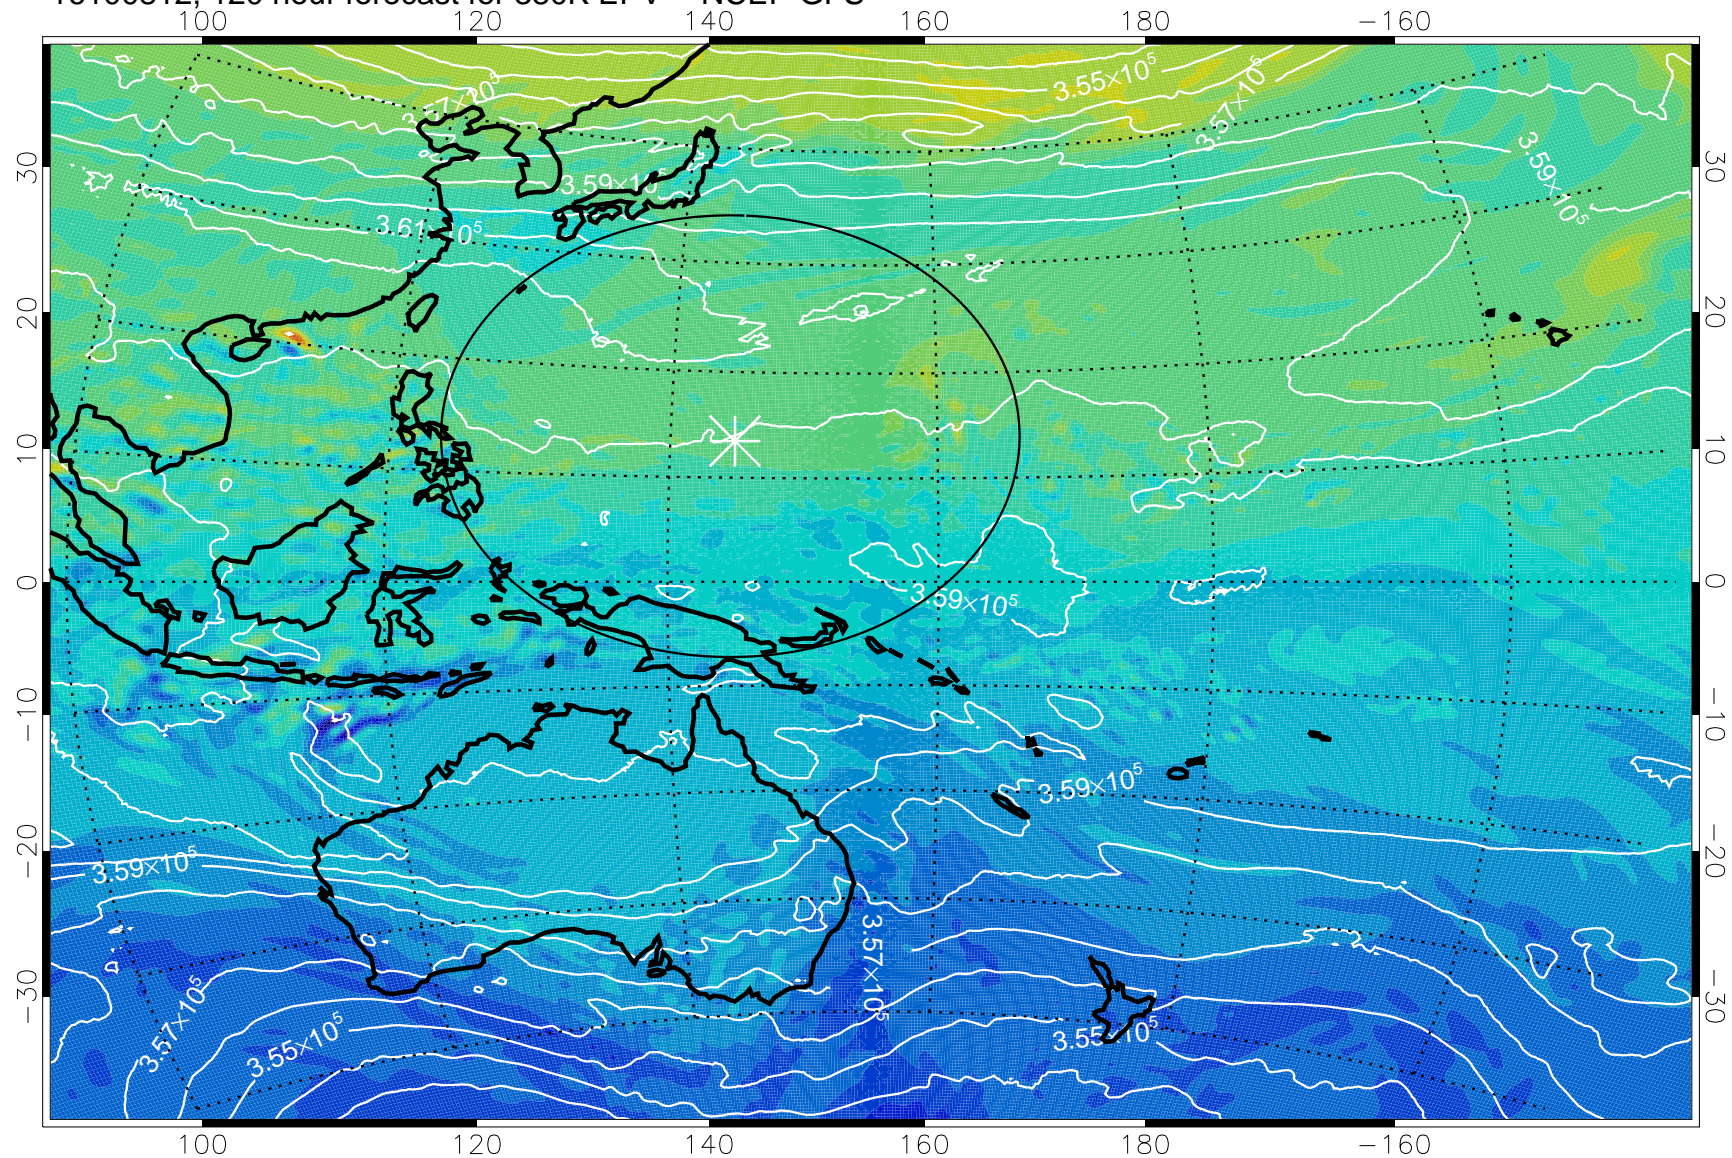

380K Montgomery Streamfunction, white

Range ring of 2304 km

16100718, 102 hour forecast for 380K EPV -- NCEP GFS

380K Montgomery Streamfunction, white

Range ring of 2304 km

16100800, 108 hour forecast for 380K EPV -- NCEP GFS

380K Montgomery Streamfunction, white

Range ring of 2304 km

16100806, 114 hour forecast for 380K EPV -- NCEP GFS

380K Montgomery Streamfunction, white

Range ring of 2304 km

16100812, 120 hour forecast for 380K EPV -- NCEP GFS

380K Montgomery Streamfunction, white

Range ring of 2304 km