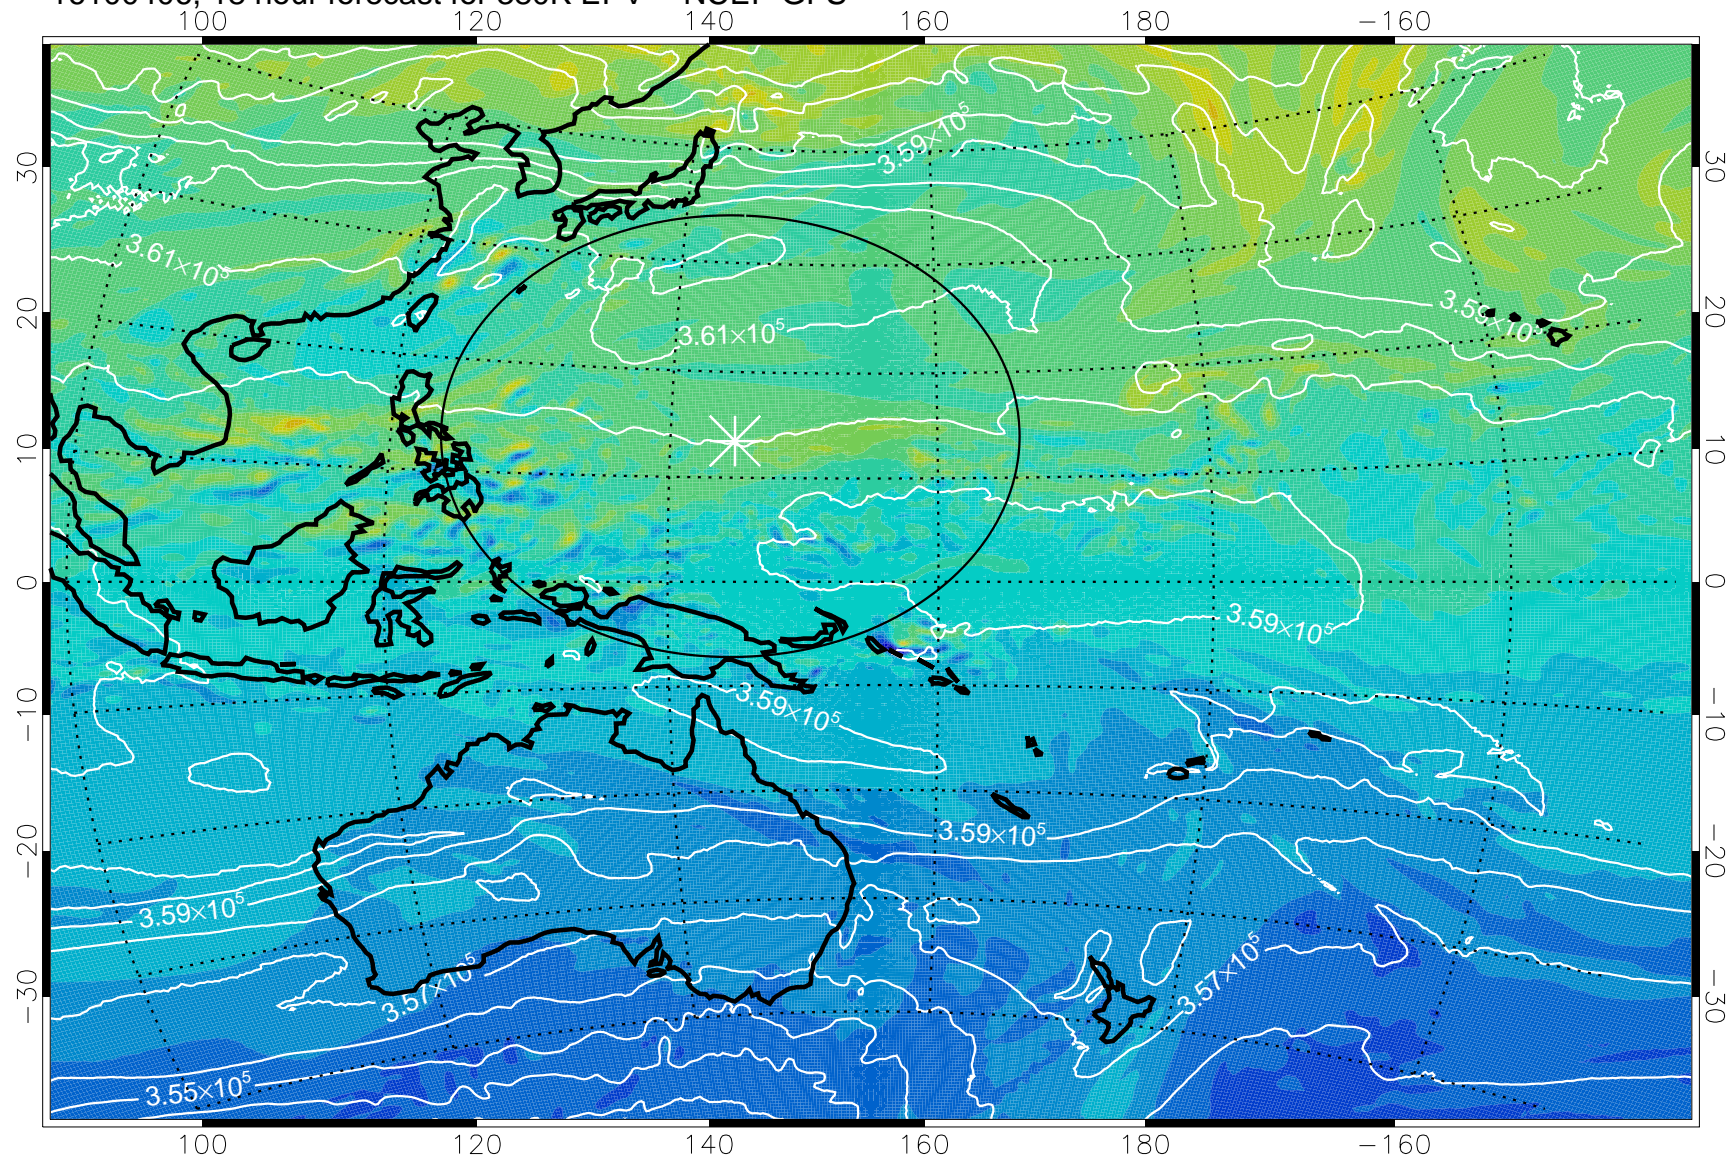

16100318, 6 hour forecast for 380K EPV -- NCEP GFS

380K Montgomery Streamfunction, white

Range ring of 2304 km

16100400, 12 hour forecast for 380K EPV -- NCEP GFS

380K Montgomery Streamfunction, white

Range ring of 2304 km

16100406, 18 hour forecast for 380K EPV -- NCEP GFS

380K Montgomery Streamfunction, white

Range ring of 2304 km

16100412, 24 hour forecast for 380K EPV -- NCEP GFS

380K Montgomery Streamfunction, white

Range ring of 2304 km

16100418, 30 hour forecast for 380K EPV -- NCEP GFS

380K Montgomery Streamfunction, white

Range ring of 2304 km

16100500, 36 hour forecast for 380K EPV -- NCEP GFS

380K Montgomery Streamfunction, white

Range ring of 2304 km

16100512, 48 hour forecast for 380K EPV -- NCEP GFS

16100518, 54 hour forecast for 380K EPV -- NCEP GFS

380K Montgomery Streamfunction, white

Range ring of 2304 km

16100600, 60 hour forecast for 380K EPV -- NCEP GFS