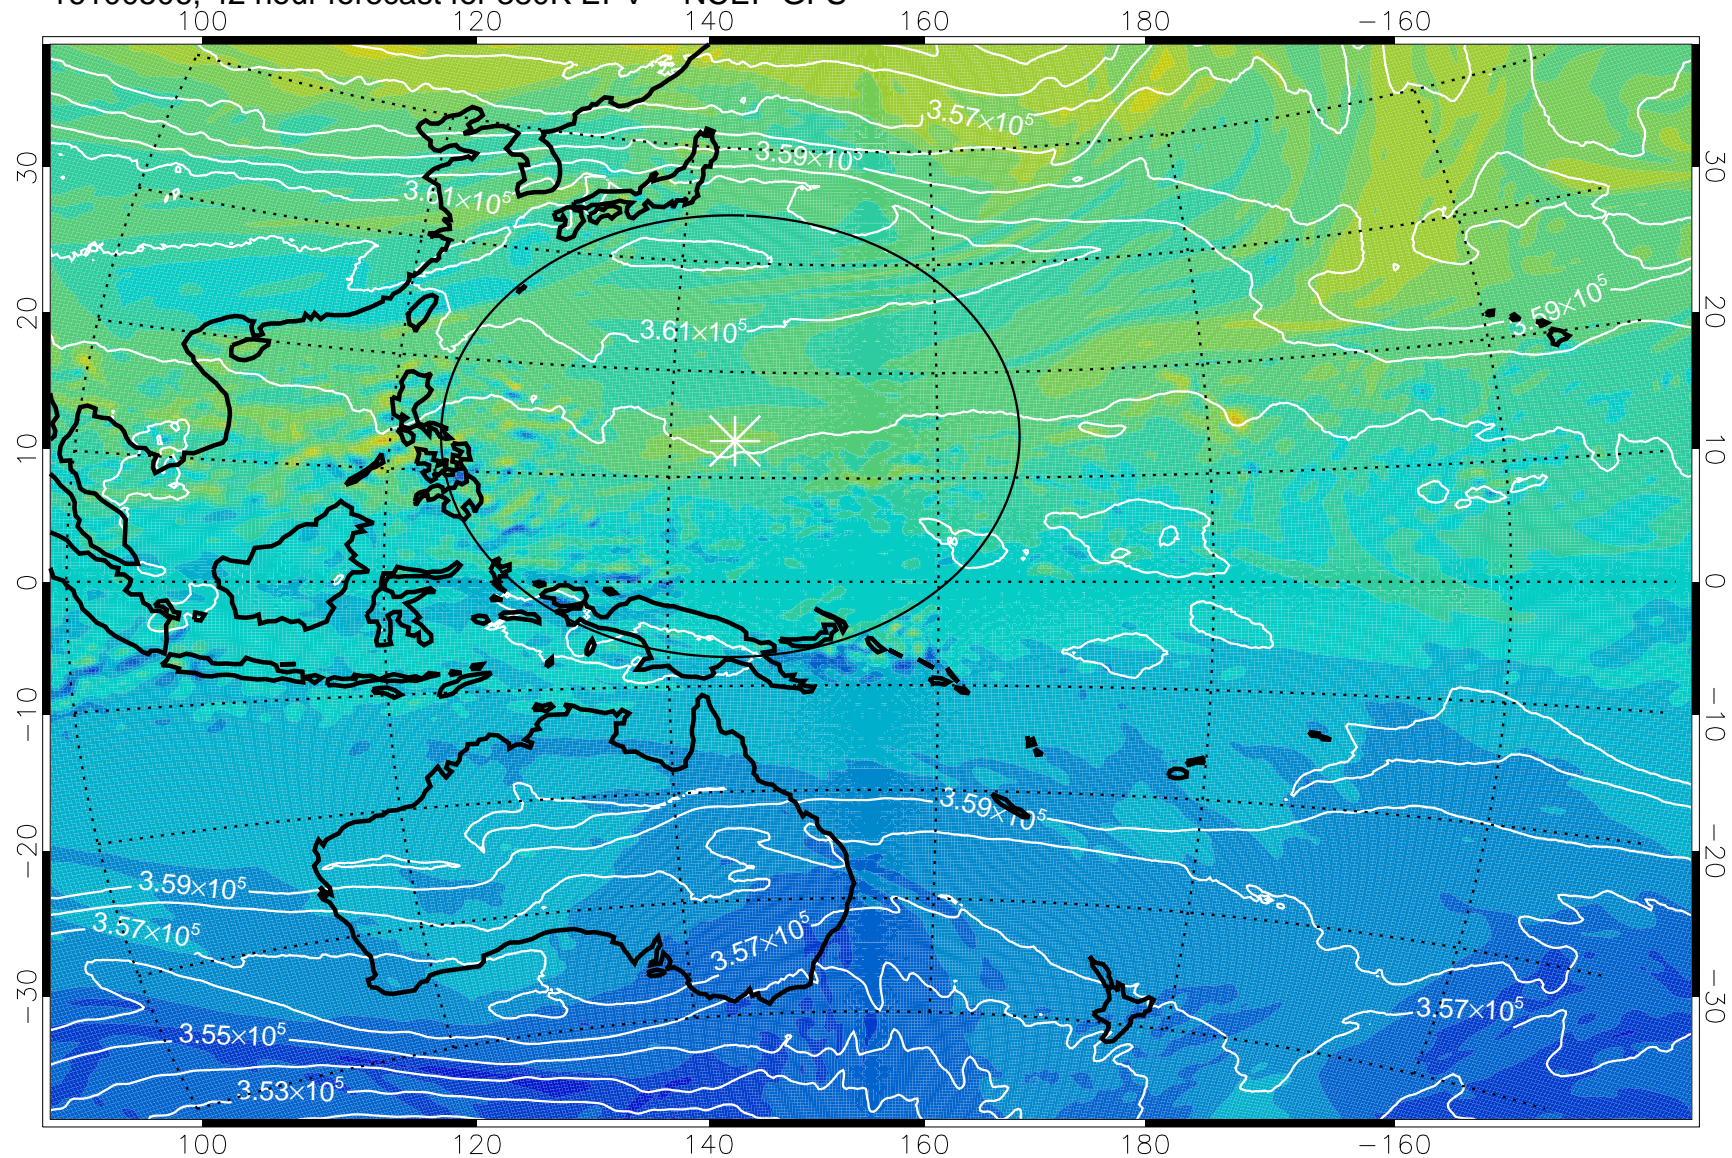

16100506, 42 hour forecast for 380K EPV -- NCEP GFS

-2×10^{-5} -1×10^{-5} 0 1×10^{-5} 2×10^{-5}
PVU

380K Montgomery Streamfunction, white

Range ring of 2304 km