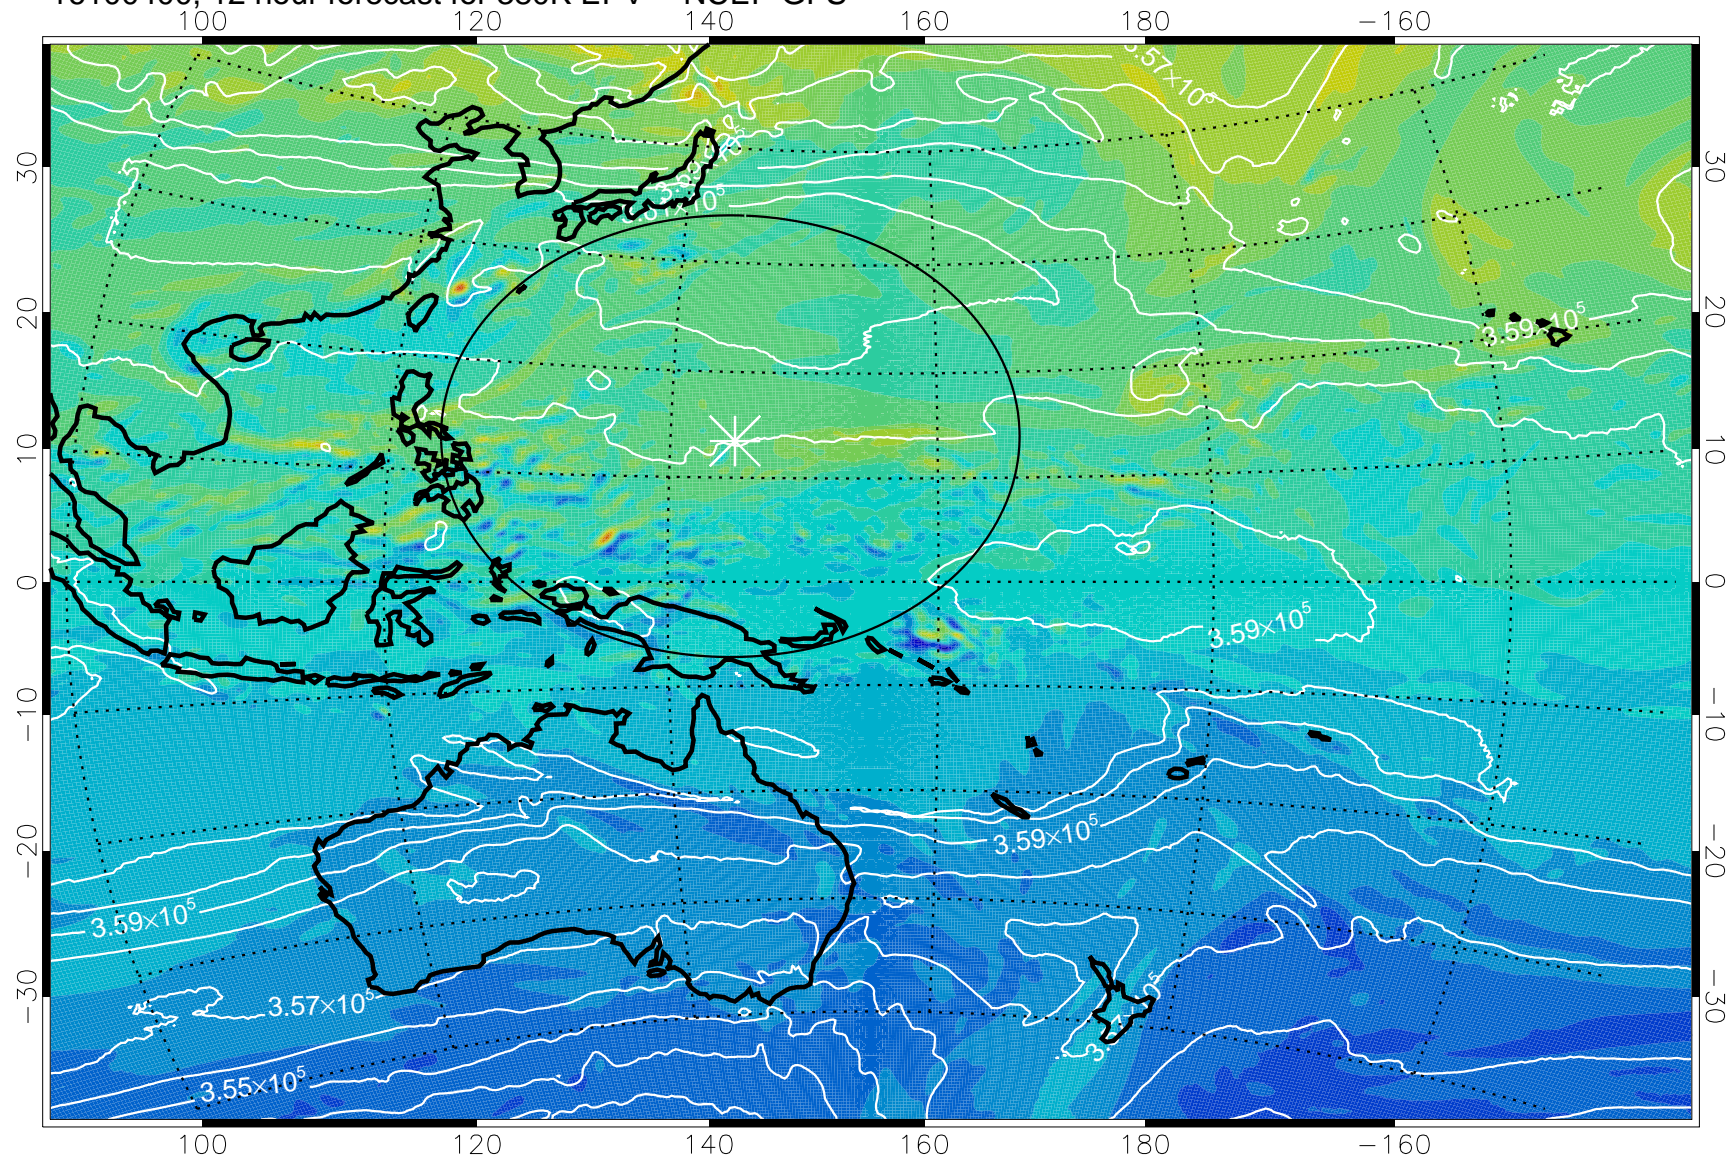

16100318, 6 hour forecast for 380K EPV -- NCEP GFS

380K Montgomery Streamfunction, white

Range ring of 2304 km

16100400, 12 hour forecast for 380K EPV -- NCEP GFS

380K Montgomery Streamfunction, white

Range ring of 2304 km

16100406, 18 hour forecast for 380K EPV -- NCEP GFS

380K Montgomery Streamfunction, white

Range ring of 2304 km

16100412, 24 hour forecast for 380K EPV -- NCEP GFS

380K Montgomery Streamfunction, white

Range ring of 2304 km

16100418, 30 hour forecast for 380K EPV -- NCEP GFS

380K Montgomery Streamfunction, white

Range ring of 2304 km

16100500, 36 hour forecast for 380K EPV -- NCEP GFS

380K Montgomery Streamfunction, white

Range ring of 2304 km

16100512, 48 hour forecast for 380K EPV -- NCEP GFS

16100518, 54 hour forecast for 380K EPV -- NCEP GFS

380K Montgomery Streamfunction, white

Range ring of 2304 km

16100600, 60 hour forecast for 380K EPV -- NCEP GFS