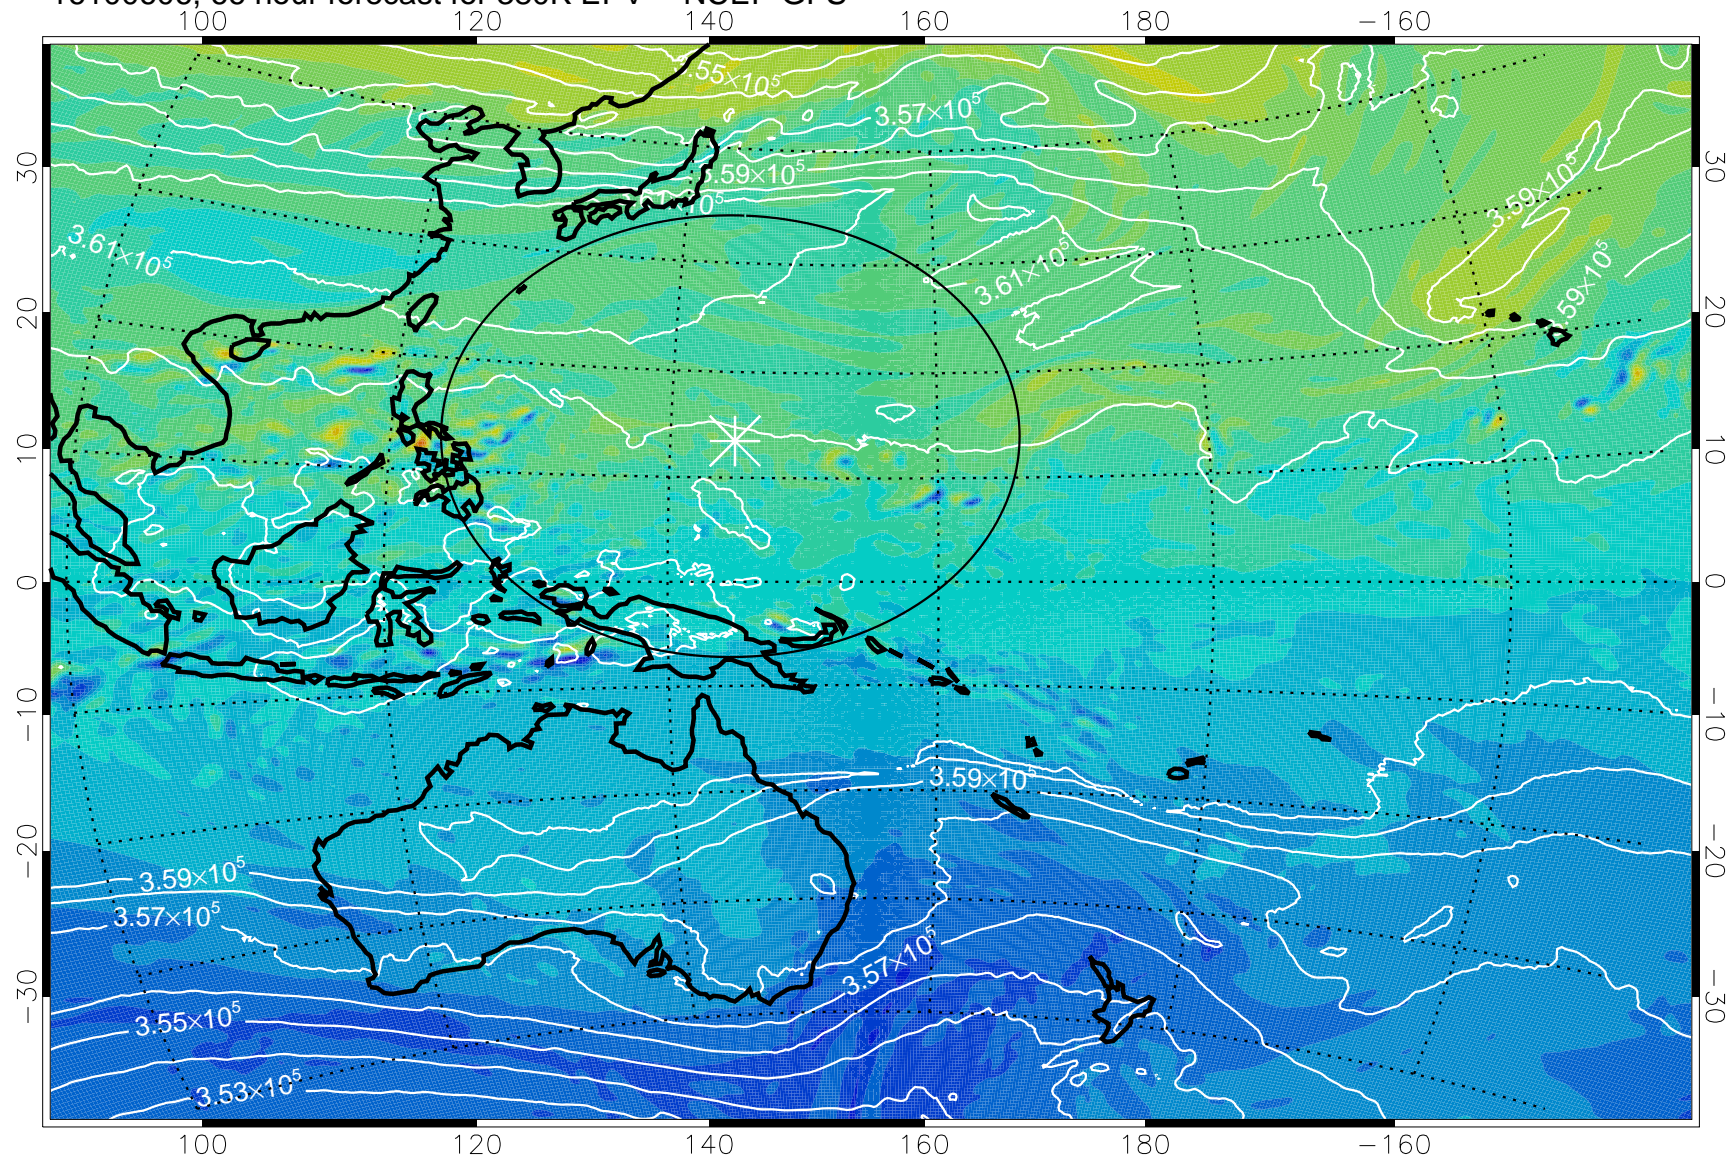

16100512, 48 hour forecast for 380K EPV -- NCEP GFS

16100518, 54 hour forecast for 380K EPV -- NCEP GFS

380K Montgomery Streamfunction, white

Range ring of 2304 km

16100600, 60 hour forecast for 380K EPV -- NCEP GFS

380K Montgomery Streamfunction, white

Range ring of 2304 km

16100606, 66 hour forecast for 380K EPV -- NCEP GFS

380K Montgomery Streamfunction, white

Range ring of 2304 km

16100612, 72 hour forecast for 380K EPV -- NCEP GFS

380K Montgomery Streamfunction, white

Range ring of 2304 km

16100618, 78 hour forecast for 380K EPV -- NCEP GFS

380K Montgomery Streamfunction, white

Range ring of 2304 km

16100700, 84 hour forecast for 380K EPV -- NCEP GFS