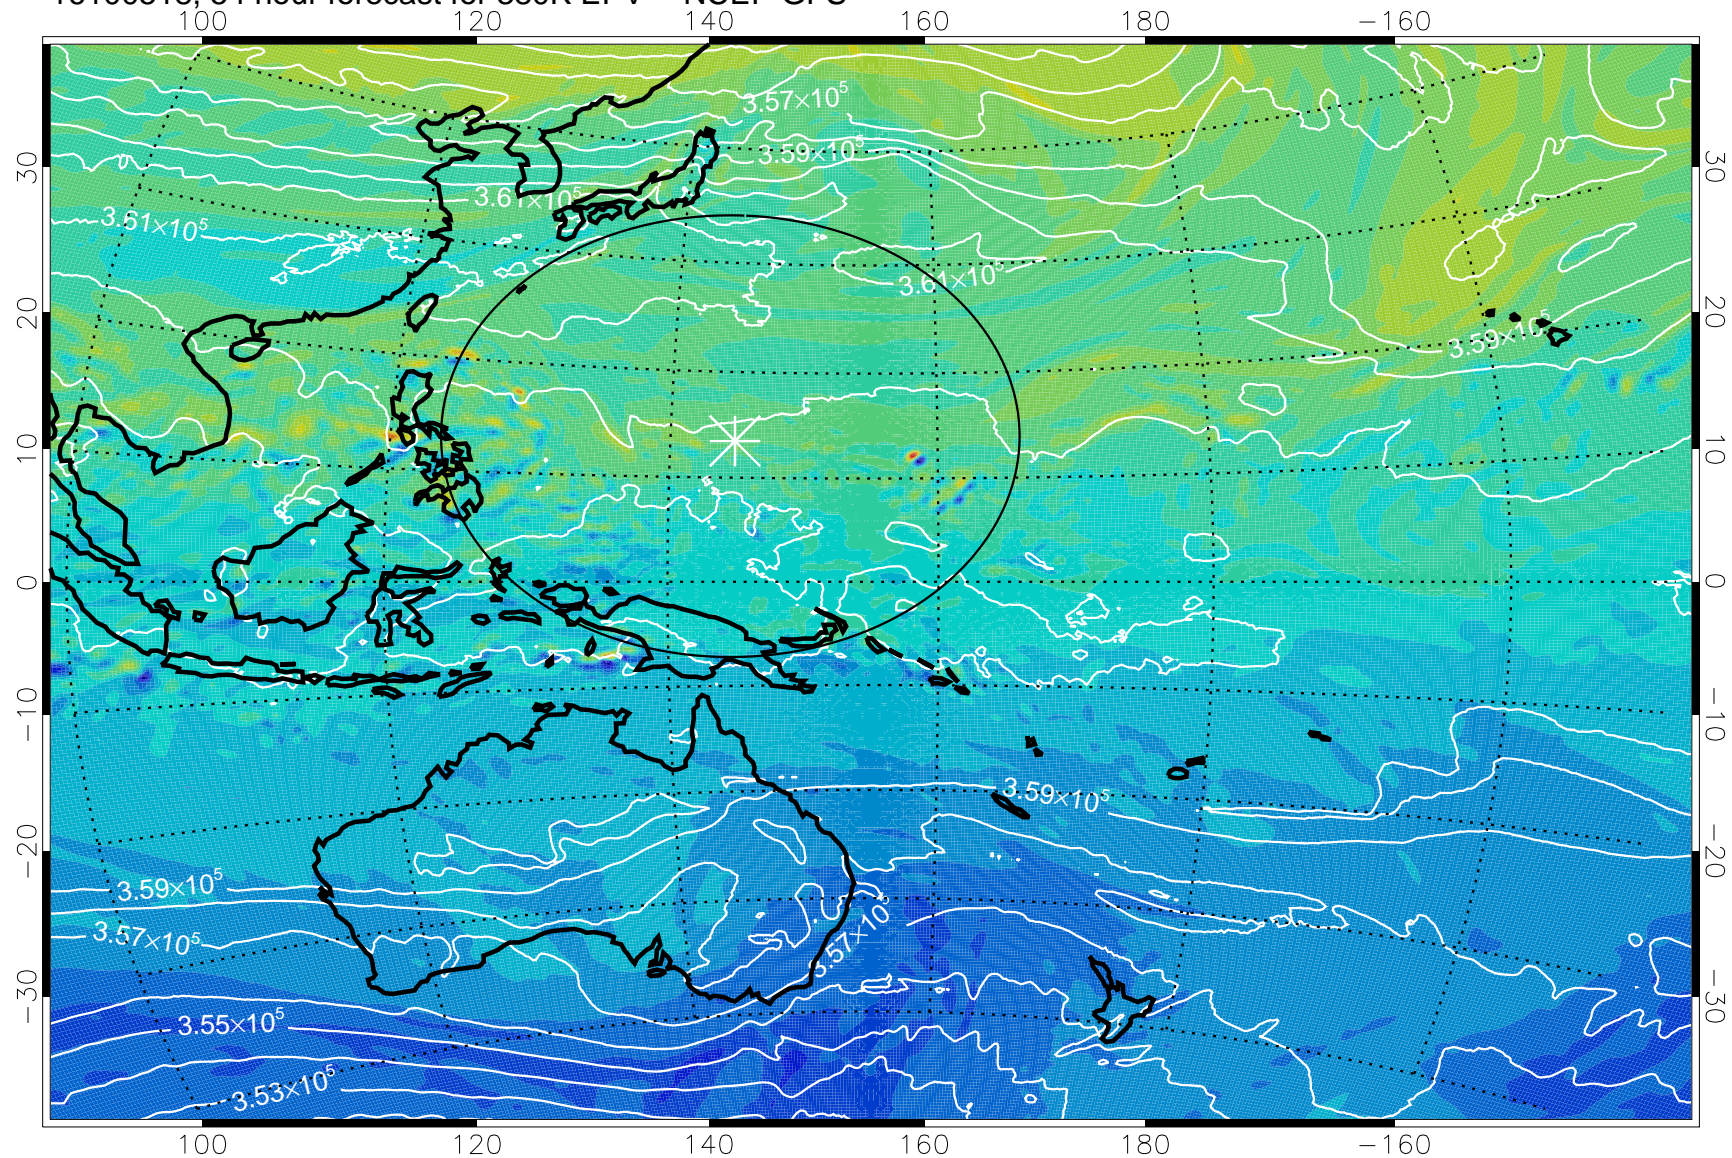

16100418, 30 hour forecast for 380K EPV -- NCEP GFS

380K Montgomery Streamfunction, white

Range ring of 2304 km

16100500, 36 hour forecast for 380K EPV -- NCEP GFS

380K Montgomery Streamfunction, white

Range ring of 2304 km

16100506, 42 hour forecast for 380K EPV -- NCEP GFS

$-2 \times 10^{-5}$     $-1 \times 10^{-5}$    0    $1 \times 10^{-5}$     $2 \times 10^{-5}$   
PVU

380K Montgomery Streamfunction, white

Range ring of 2304 km

16100512, 48 hour forecast for 380K EPV -- NCEP GFS

16100518, 54 hour forecast for 380K EPV -- NCEP GFS

380K Montgomery Streamfunction, white

Range ring of 2304 km

16100600, 60 hour forecast for 380K EPV -- NCEP GFS

380K Montgomery Streamfunction, white

Range ring of 2304 km

16100606, 66 hour forecast for 380K EPV -- NCEP GFS

380K Montgomery Streamfunction, white

Range ring of 2304 km

16100612, 72 hour forecast for 380K EPV -- NCEP GFS