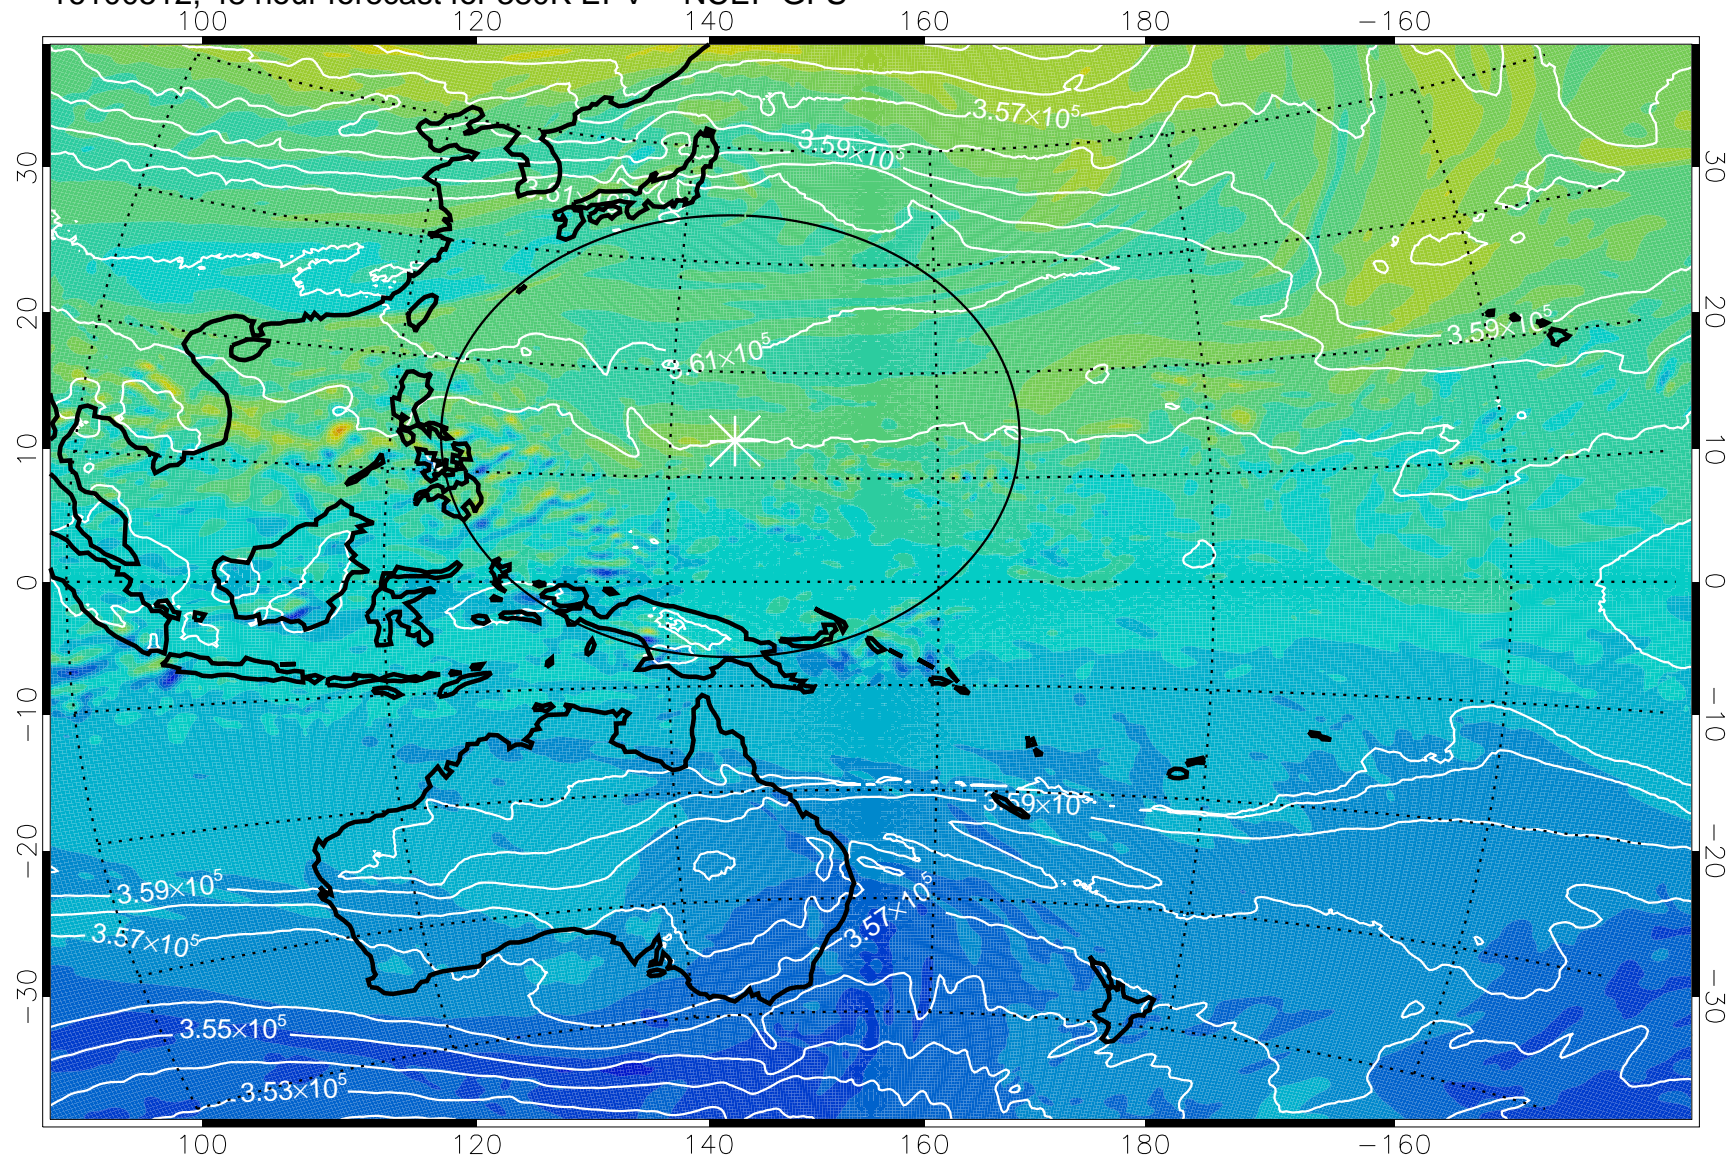

16100418, 30 hour forecast for 380K EPV -- NCEP GFS

380K Montgomery Streamfunction, white

Range ring of 2304 km

16100500, 36 hour forecast for 380K EPV -- NCEP GFS

380K Montgomery Streamfunction, white

Range ring of 2304 km

16100506, 42 hour forecast for 380K EPV -- NCEP GFS

$-2 \times 10^{-5}$     $-1 \times 10^{-5}$    0    $1 \times 10^{-5}$     $2 \times 10^{-5}$   
PVU

380K Montgomery Streamfunction, white

Range ring of 2304 km

16100512, 48 hour forecast for 380K EPV -- NCEP GFS

16100518, 54 hour forecast for 380K EPV -- NCEP GFS

380K Montgomery Streamfunction, white

Range ring of 2304 km

16100600, 60 hour forecast for 380K EPV -- NCEP GFS

380K Montgomery Streamfunction, white

Range ring of 2304 km

16100606, 66 hour forecast for 380K EPV -- NCEP GFS

380K Montgomery Streamfunction, white

Range ring of 2304 km

16100612, 72 hour forecast for 380K EPV -- NCEP GFS