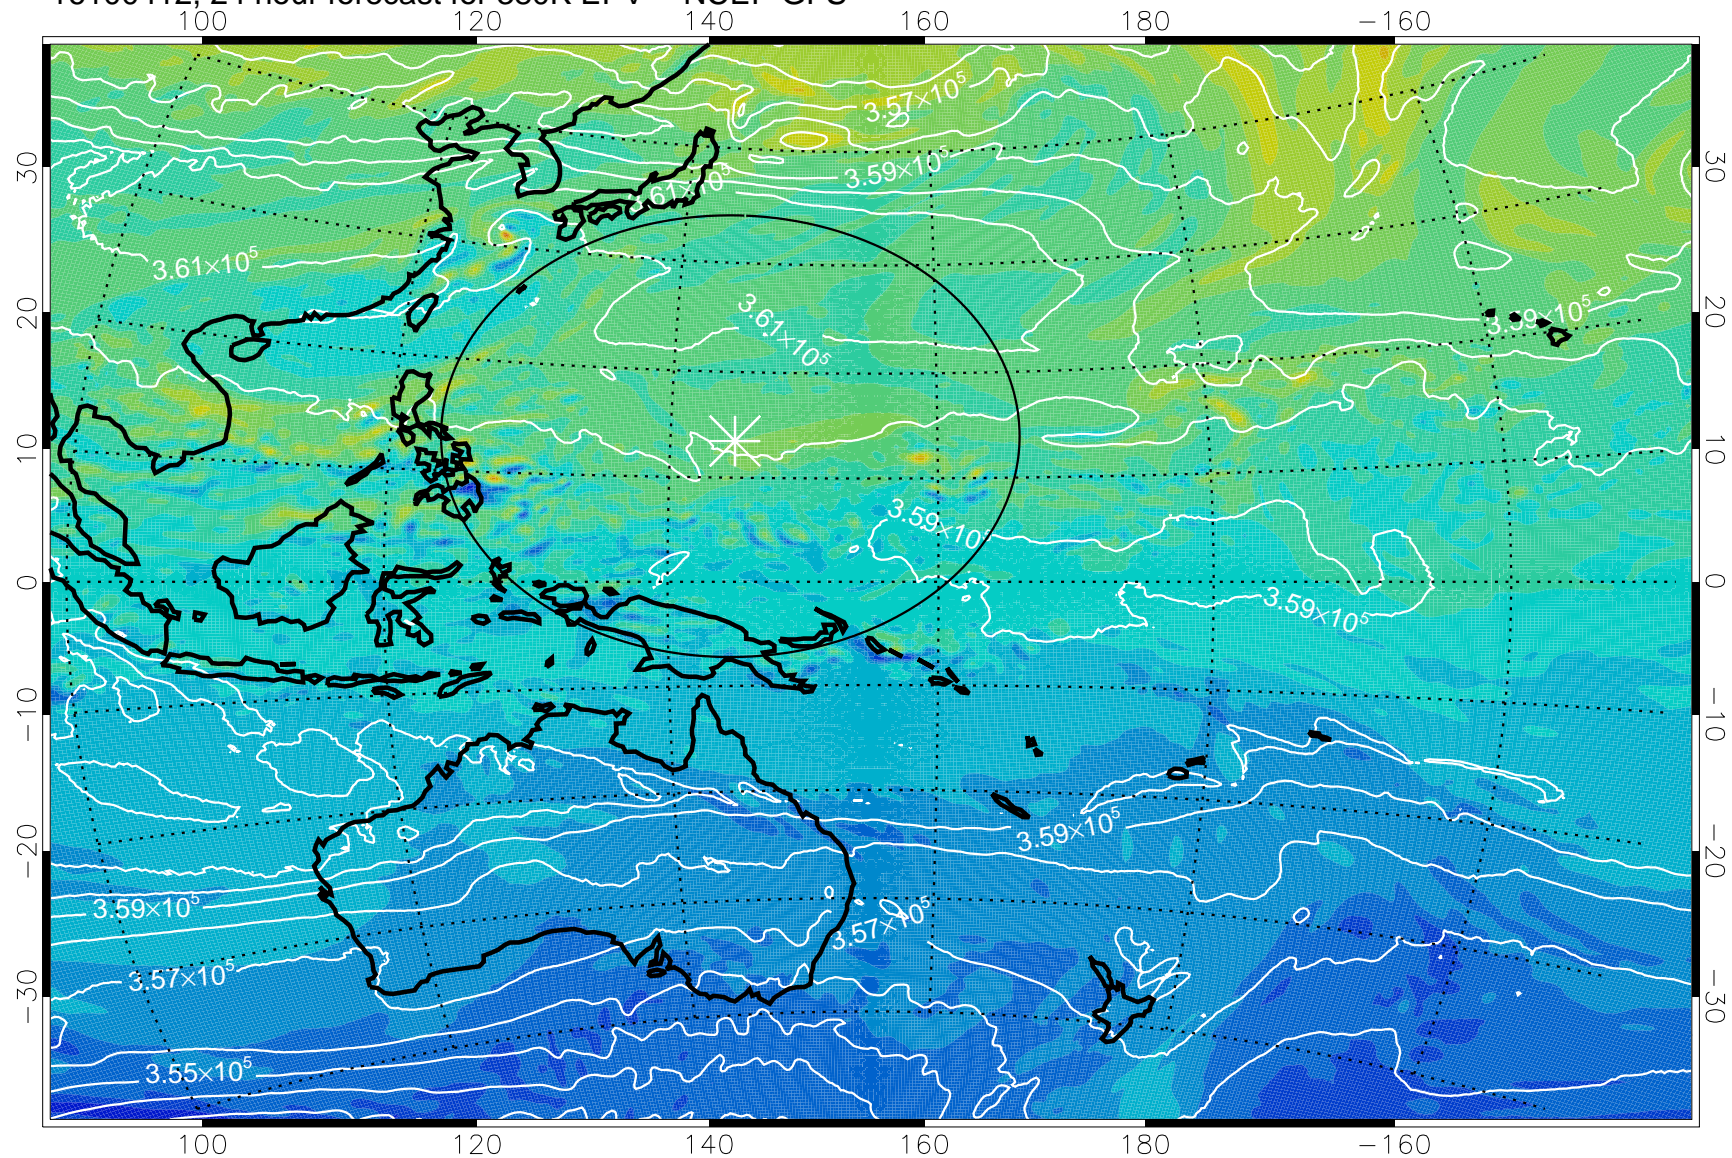

16100318, 6 hour forecast for 380K EPV -- NCEP GFS

380K Montgomery Streamfunction, white

Range ring of 2304 km

16100400, 12 hour forecast for 380K EPV -- NCEP GFS

380K Montgomery Streamfunction, white

Range ring of 2304 km

16100406, 18 hour forecast for 380K EPV -- NCEP GFS

380K Montgomery Streamfunction, white

Range ring of 2304 km

16100412, 24 hour forecast for 380K EPV -- NCEP GFS

380K Montgomery Streamfunction, white

Range ring of 2304 km

16100418, 30 hour forecast for 380K EPV -- NCEP GFS

380K Montgomery Streamfunction, white

Range ring of 2304 km

16100500, 36 hour forecast for 380K EPV -- NCEP GFS

380K Montgomery Streamfunction, white

Range ring of 2304 km

16100512, 48 hour forecast for 380K EPV -- NCEP GFS

16100518, 54 hour forecast for 380K EPV -- NCEP GFS

380K Montgomery Streamfunction, white

Range ring of 2304 km

16100600, 60 hour forecast for 380K EPV -- NCEP GFS