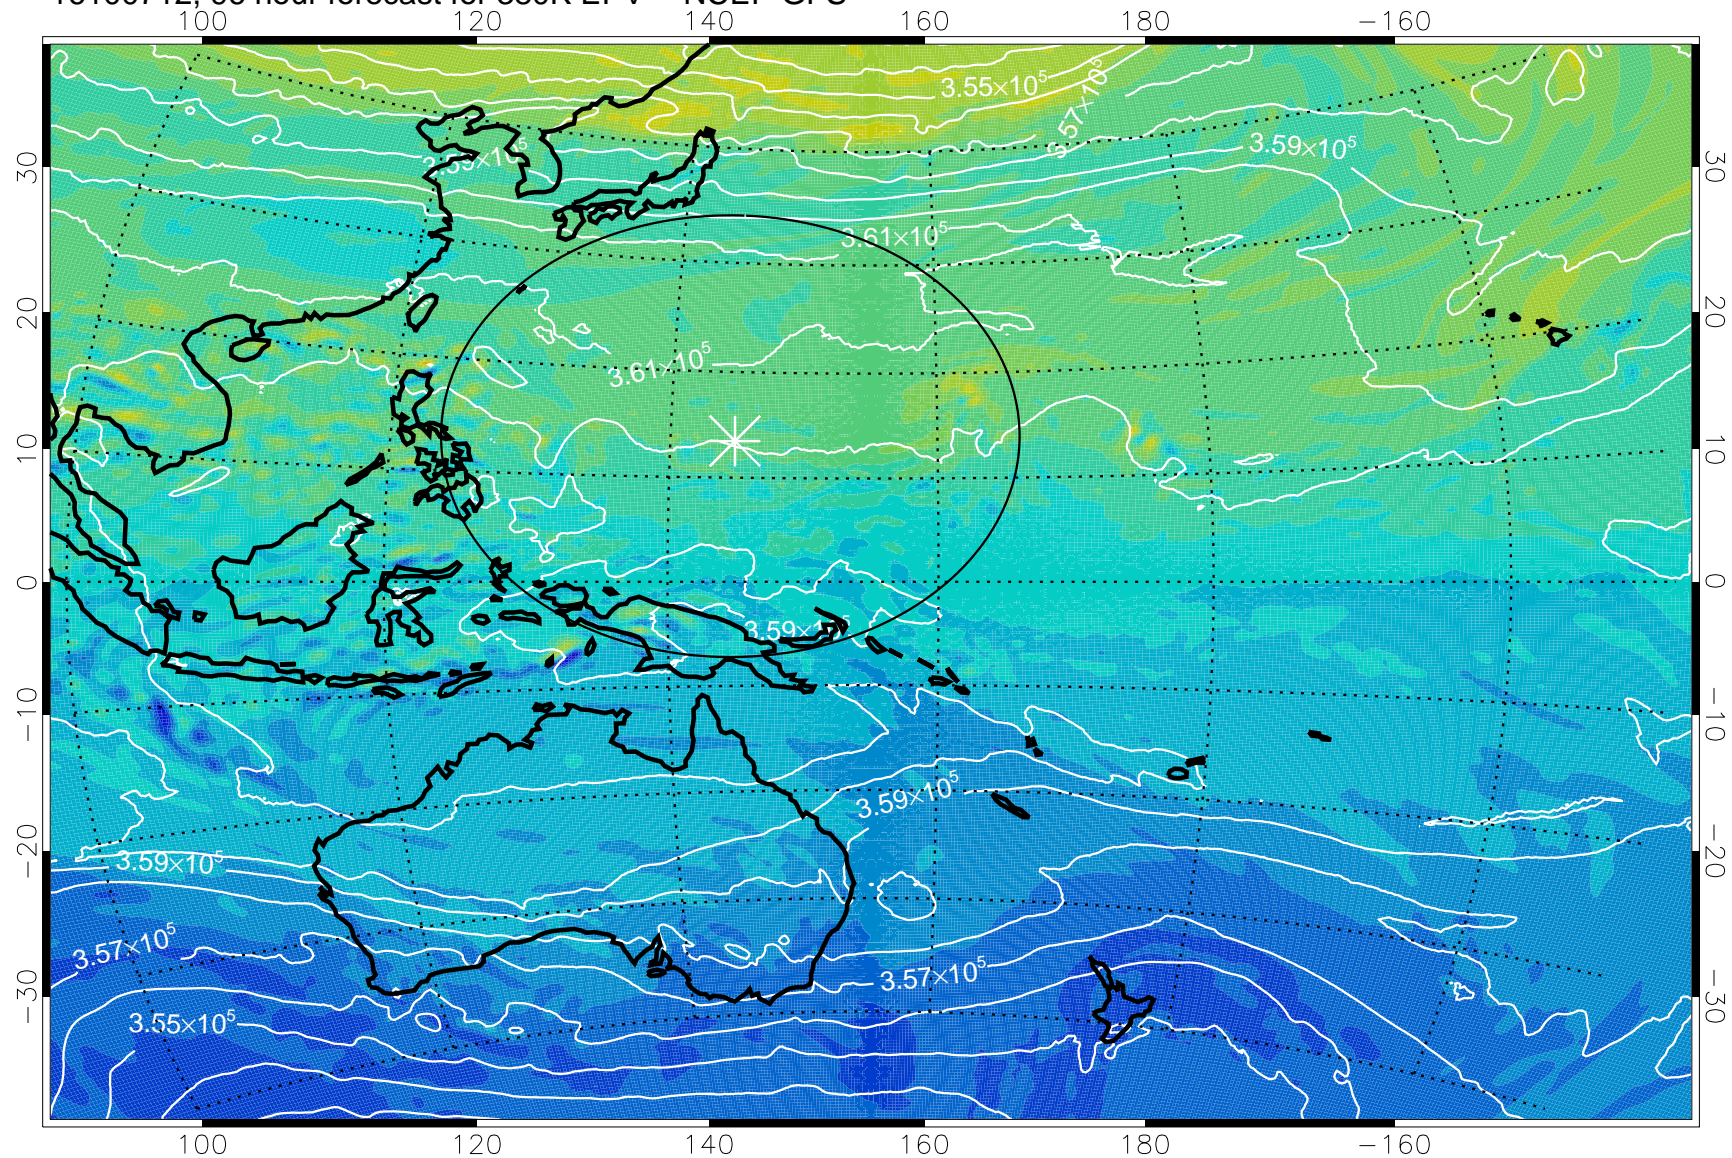

380K Montgomery Streamfunction, white

Range ring of 2304 km

16100618, 78 hour forecast for 380K EPV -- NCEP GFS

380K Montgomery Streamfunction, white

Range ring of 2304 km

16100700, 84 hour forecast for 380K EPV -- NCEP GFS

380K Montgomery Streamfunction, white

Range ring of 2304 km

16100706, 90 hour forecast for 380K EPV -- NCEP GFS

380K Montgomery Streamfunction, white

Range ring of 2304 km

16100712, 96 hour forecast for 380K EPV -- NCEP GFS

380K Montgomery Streamfunction, white

Range ring of 2304 km

16100718, 102 hour forecast for 380K EPV -- NCEP GFS

380K Montgomery Streamfunction, white

Range ring of 2304 km

16100800, 108 hour forecast for 380K EPV -- NCEP GFS

380K Montgomery Streamfunction, white

Range ring of 2304 km

16100806, 114 hour forecast for 380K EPV -- NCEP GFS

380K Montgomery Streamfunction, white

Range ring of 2304 km

16100812, 120 hour forecast for 380K EPV -- NCEP GFS