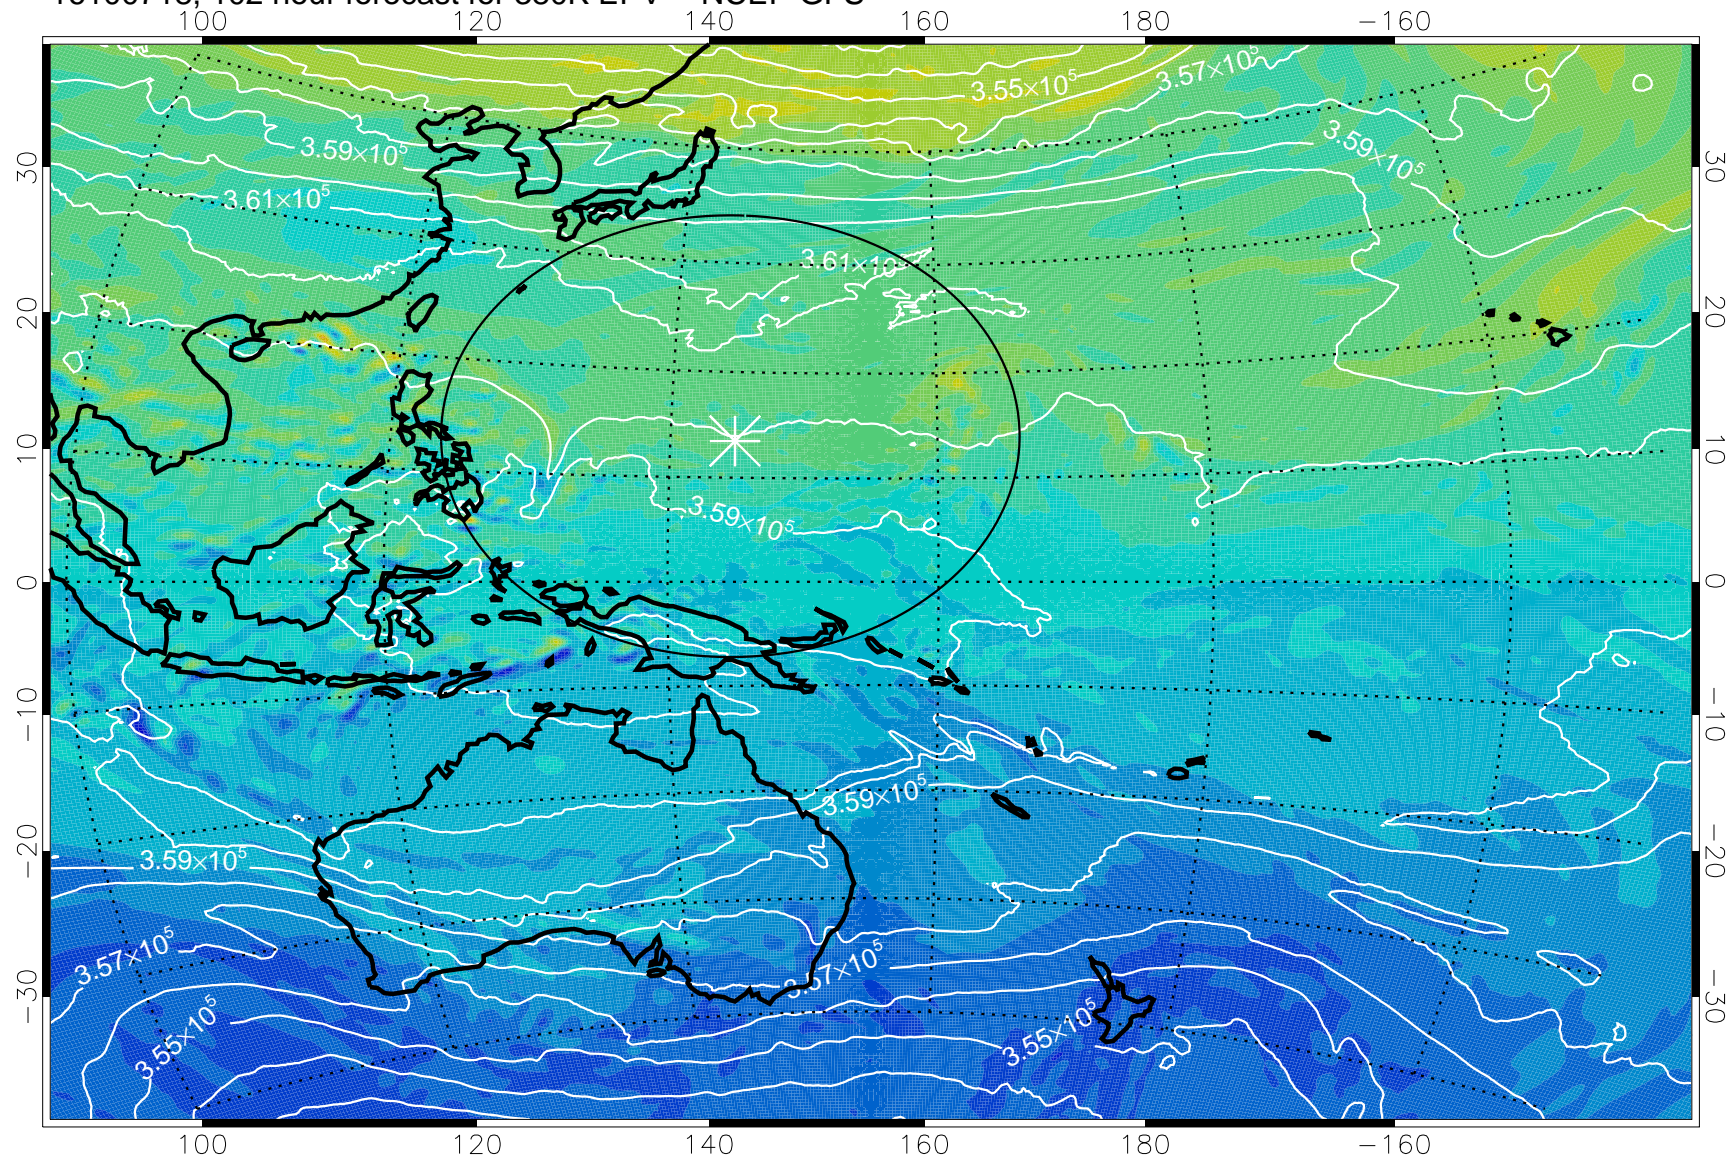

380K Montgomery Streamfunction, white

Range ring of 2304 km

16100618, 78 hour forecast for 380K EPV -- NCEP GFS

380K Montgomery Streamfunction, white

Range ring of 2304 km

16100700, 84 hour forecast for 380K EPV -- NCEP GFS

380K Montgomery Streamfunction, white

Range ring of 2304 km

16100706, 90 hour forecast for 380K EPV -- NCEP GFS

380K Montgomery Streamfunction, white

Range ring of 2304 km

16100712, 96 hour forecast for 380K EPV -- NCEP GFS

380K Montgomery Streamfunction, white

Range ring of 2304 km

16100718, 102 hour forecast for 380K EPV -- NCEP GFS

380K Montgomery Streamfunction, white

Range ring of 2304 km

16100800, 108 hour forecast for 380K EPV -- NCEP GFS

380K Montgomery Streamfunction, white

Range ring of 2304 km

16100806, 114 hour forecast for 380K EPV -- NCEP GFS

380K Montgomery Streamfunction, white

Range ring of 2304 km

16100812, 120 hour forecast for 380K EPV -- NCEP GFS