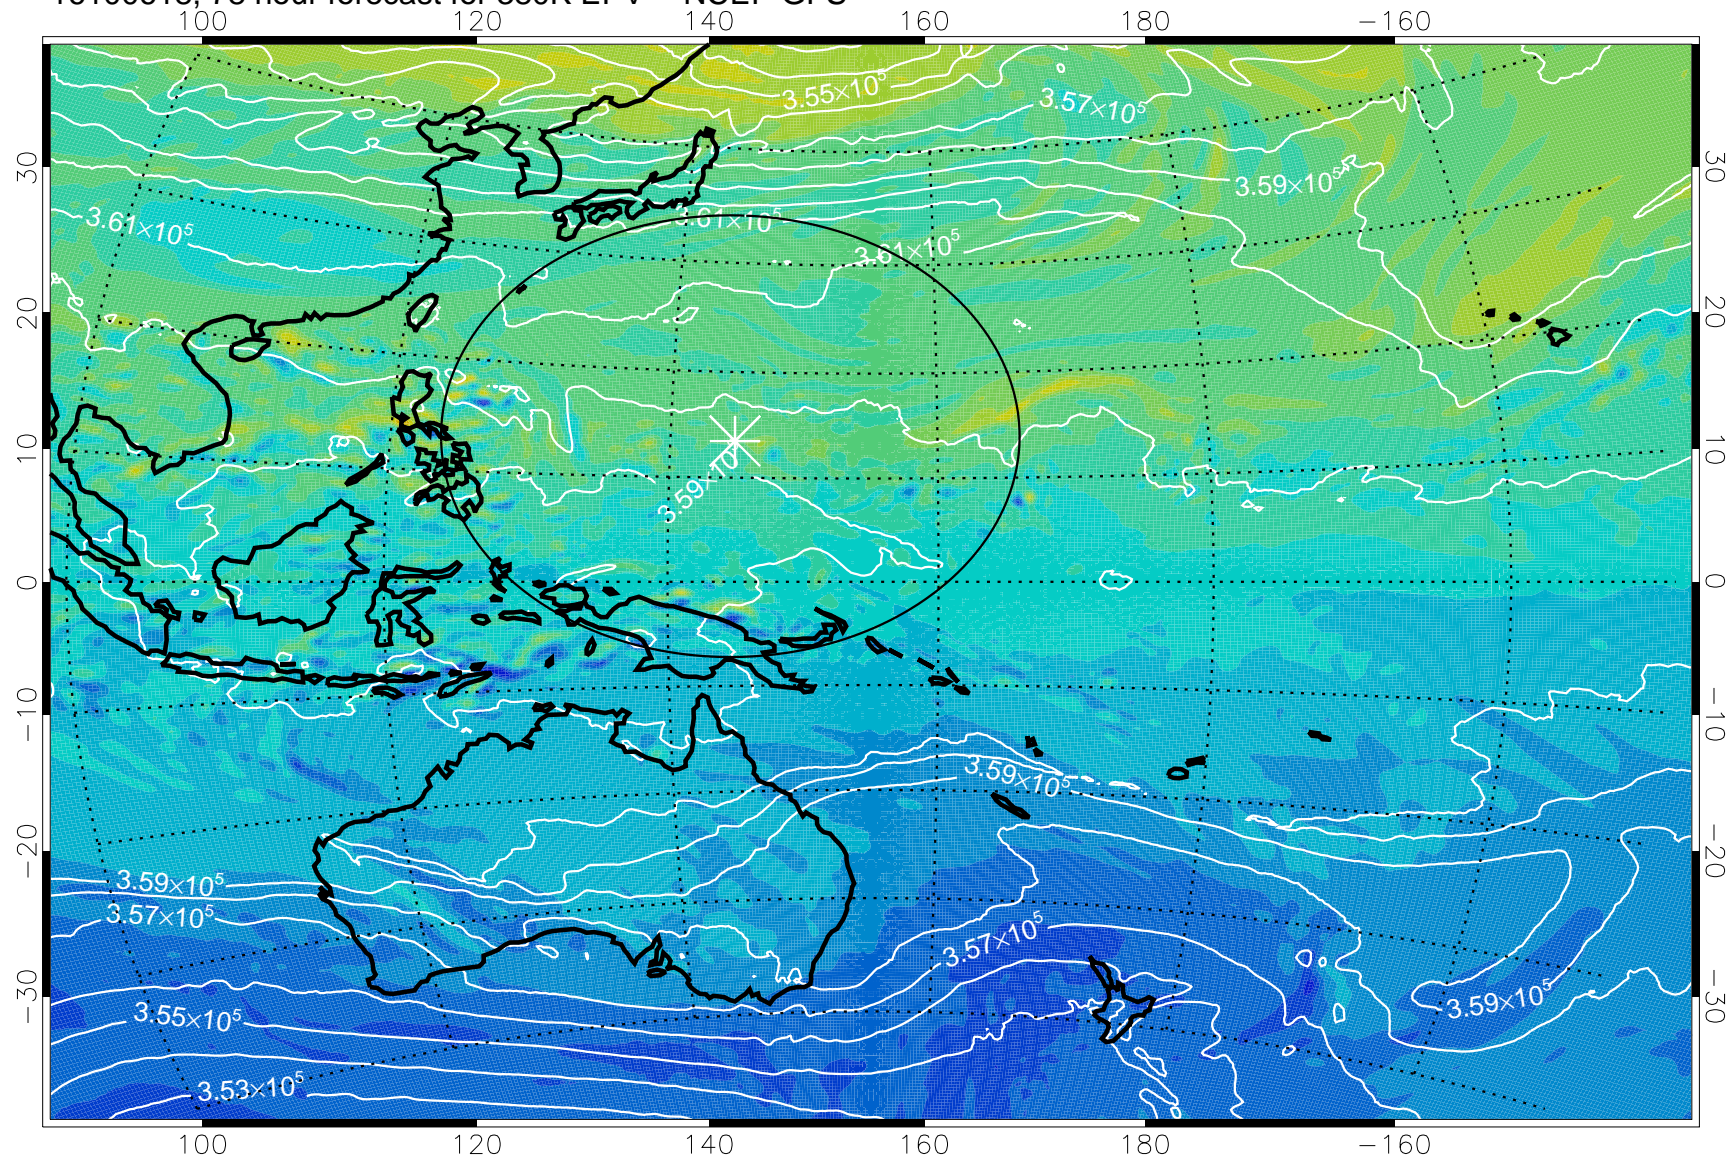

16100512, 48 hour forecast for 380K EPV -- NCEP GFS

16100518, 54 hour forecast for 380K EPV -- NCEP GFS

380K Montgomery Streamfunction, white

Range ring of 2304 km

16100600, 60 hour forecast for 380K EPV -- NCEP GFS

380K Montgomery Streamfunction, white

Range ring of 2304 km

16100606, 66 hour forecast for 380K EPV -- NCEP GFS

380K Montgomery Streamfunction, white

Range ring of 2304 km

16100612, 72 hour forecast for 380K EPV -- NCEP GFS

380K Montgomery Streamfunction, white

Range ring of 2304 km

16100618, 78 hour forecast for 380K EPV -- NCEP GFS

380K Montgomery Streamfunction, white

Range ring of 2304 km

16100700, 84 hour forecast for 380K EPV -- NCEP GFS

380K Montgomery Streamfunction, white

Range ring of 2304 km

16100706, 90 hour forecast for 380K EPV -- NCEP GFS

380K Montgomery Streamfunction, white

Range ring of 2304 km

16100712, 96 hour forecast for 380K EPV -- NCEP GFS