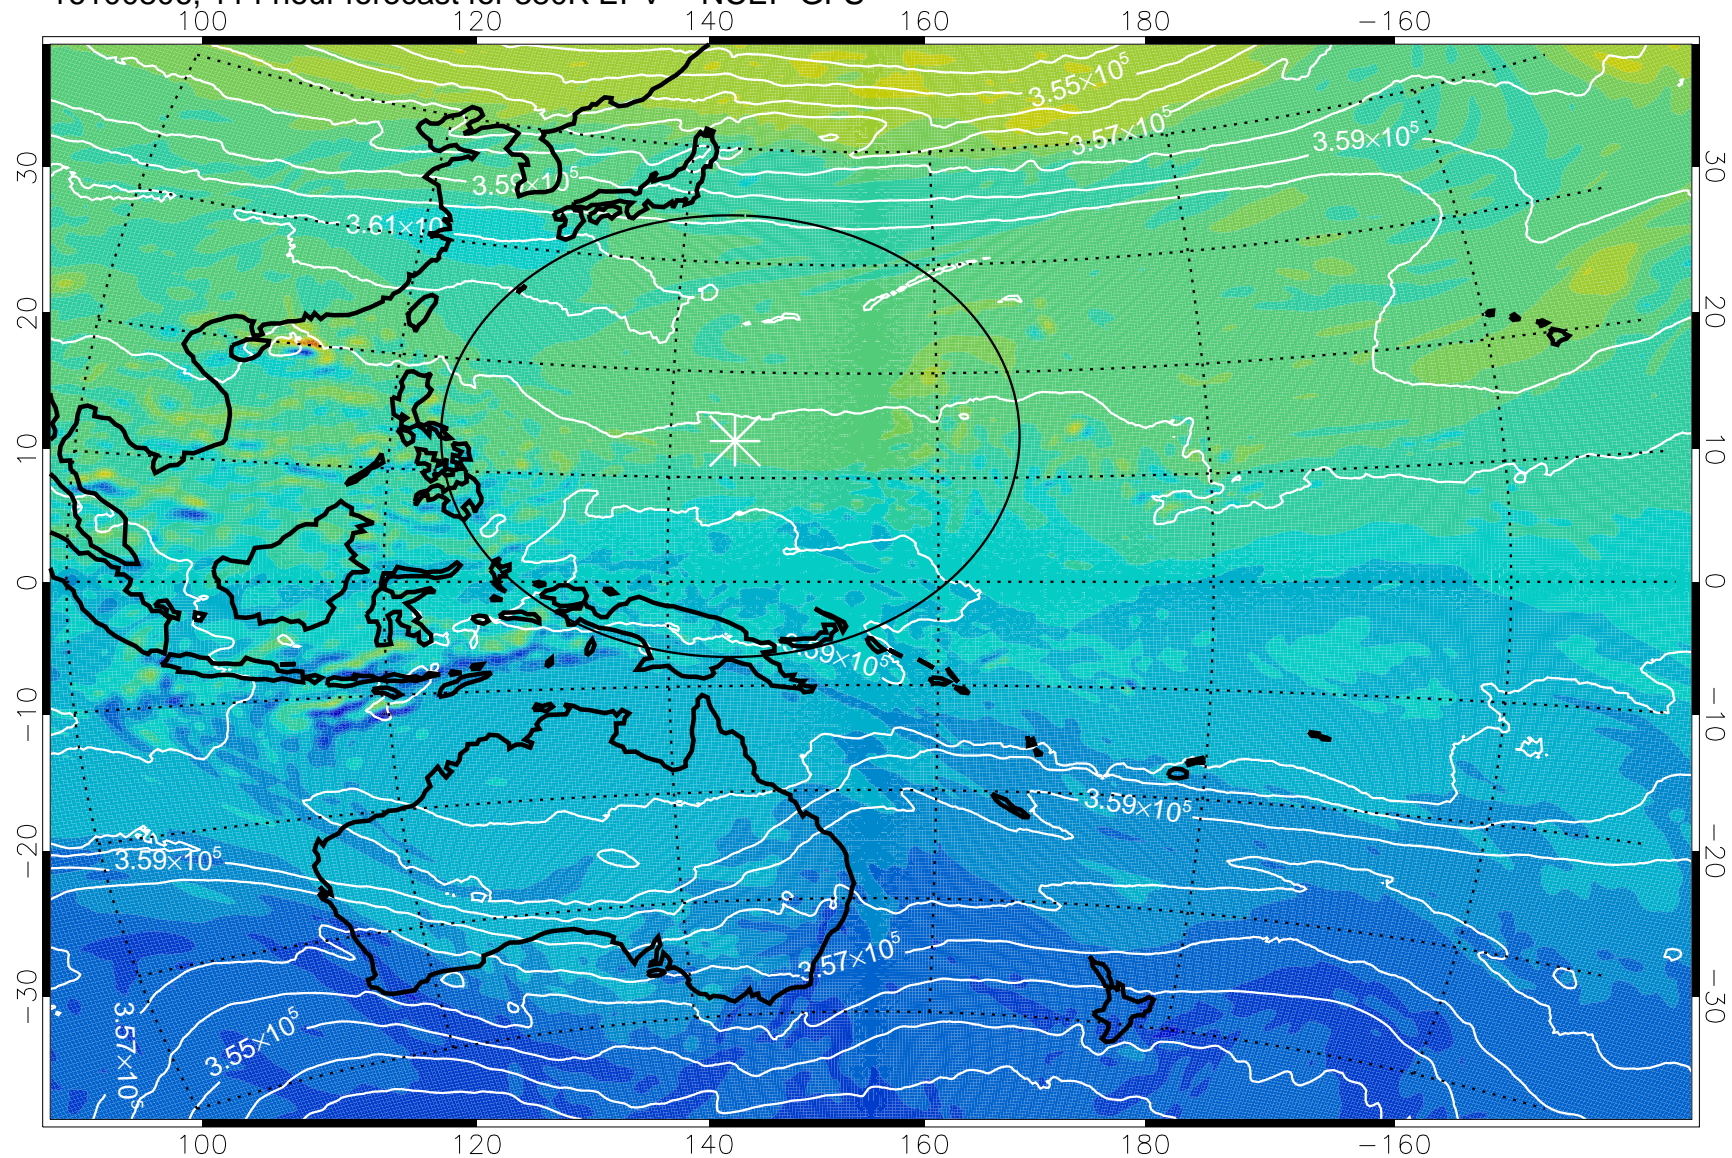

380K Montgomery Streamfunction, white

Range ring of 2304 km

16100706, 90 hour forecast for 380K EPV -- NCEP GFS

380K Montgomery Streamfunction, white

Range ring of 2304 km

16100712, 96 hour forecast for 380K EPV -- NCEP GFS

380K Montgomery Streamfunction, white

Range ring of 2304 km

16100718, 102 hour forecast for 380K EPV -- NCEP GFS

380K Montgomery Streamfunction, white

Range ring of 2304 km

16100800, 108 hour forecast for 380K EPV -- NCEP GFS

380K Montgomery Streamfunction, white

Range ring of 2304 km

16100806, 114 hour forecast for 380K EPV -- NCEP GFS

380K Montgomery Streamfunction, white

Range ring of 2304 km

16100812, 120 hour forecast for 380K EPV -- NCEP GFS