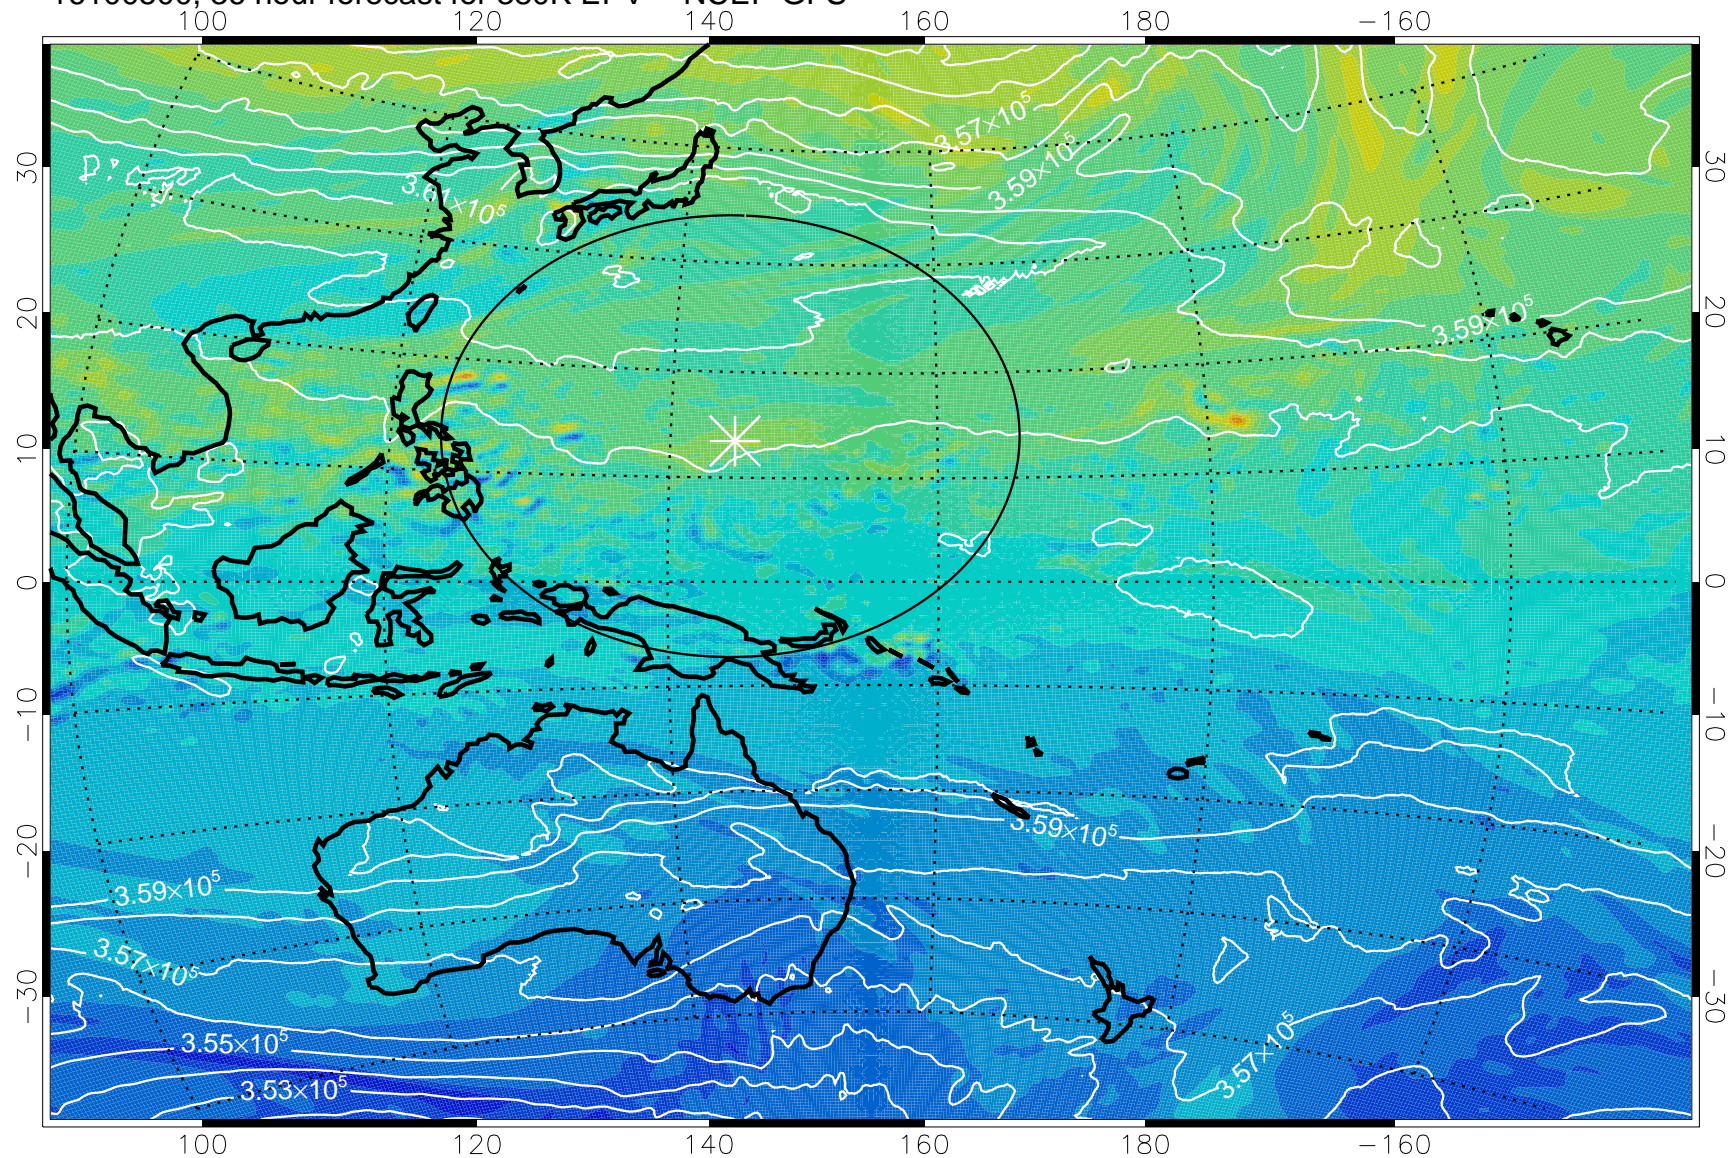

16100406, 18 hour forecast for 380K EPV -- NCEP GFS

380K Montgomery Streamfunction, white

Range ring of 2304 km

16100412, 24 hour forecast for 380K EPV -- NCEP GFS

380K Montgomery Streamfunction, white

Range ring of 2304 km

16100418, 30 hour forecast for 380K EPV -- NCEP GFS

380K Montgomery Streamfunction, white

Range ring of 2304 km

16100500, 36 hour forecast for 380K EPV -- NCEP GFS

380K Montgomery Streamfunction, white

Range ring of 2304 km

16100512, 48 hour forecast for 380K EPV -- NCEP GFS

16100518, 54 hour forecast for 380K EPV -- NCEP GFS

380K Montgomery Streamfunction, white

Range ring of 2304 km

16100600, 60 hour forecast for 380K EPV -- NCEP GFS

380K Montgomery Streamfunction, white

Range ring of 2304 km

16100606, 66 hour forecast for 380K EPV -- NCEP GFS

380K Montgomery Streamfunction, white

Range ring of 2304 km

16100612, 72 hour forecast for 380K EPV -- NCEP GFS