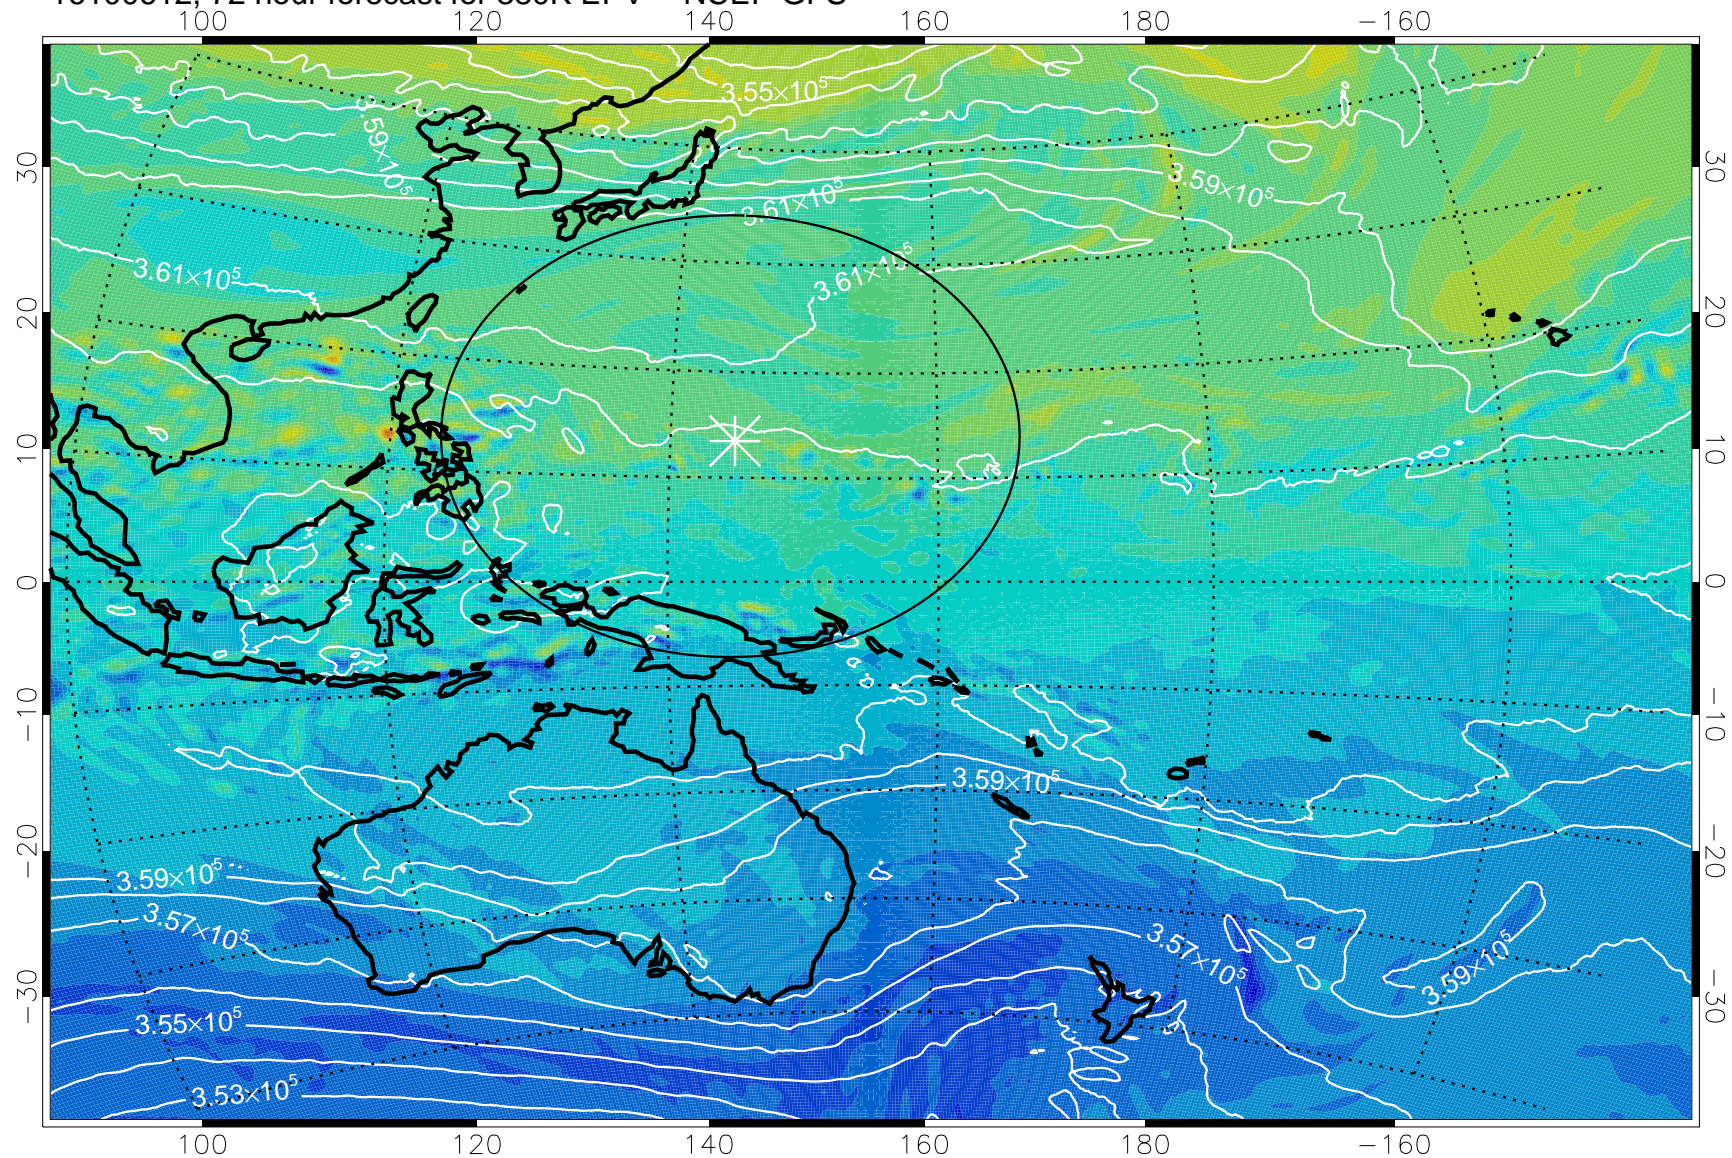

16100512, 48 hour forecast for 380K EPV -- NCEP GFS

16100518, 54 hour forecast for 380K EPV -- NCEP GFS

380K Montgomery Streamfunction, white

Range ring of 2304 km

16100600, 60 hour forecast for 380K EPV -- NCEP GFS

380K Montgomery Streamfunction, white

Range ring of 2304 km

16100606, 66 hour forecast for 380K EPV -- NCEP GFS

380K Montgomery Streamfunction, white

Range ring of 2304 km

16100612, 72 hour forecast for 380K EPV -- NCEP GFS

380K Montgomery Streamfunction, white

Range ring of 2304 km

16100618, 78 hour forecast for 380K EPV -- NCEP GFS

380K Montgomery Streamfunction, white

Range ring of 2304 km

16100700, 84 hour forecast for 380K EPV -- NCEP GFS

380K Montgomery Streamfunction, white

Range ring of 2304 km

16100706, 90 hour forecast for 380K EPV -- NCEP GFS

380K Montgomery Streamfunction, white

Range ring of 2304 km

16100712, 96 hour forecast for 380K EPV -- NCEP GFS