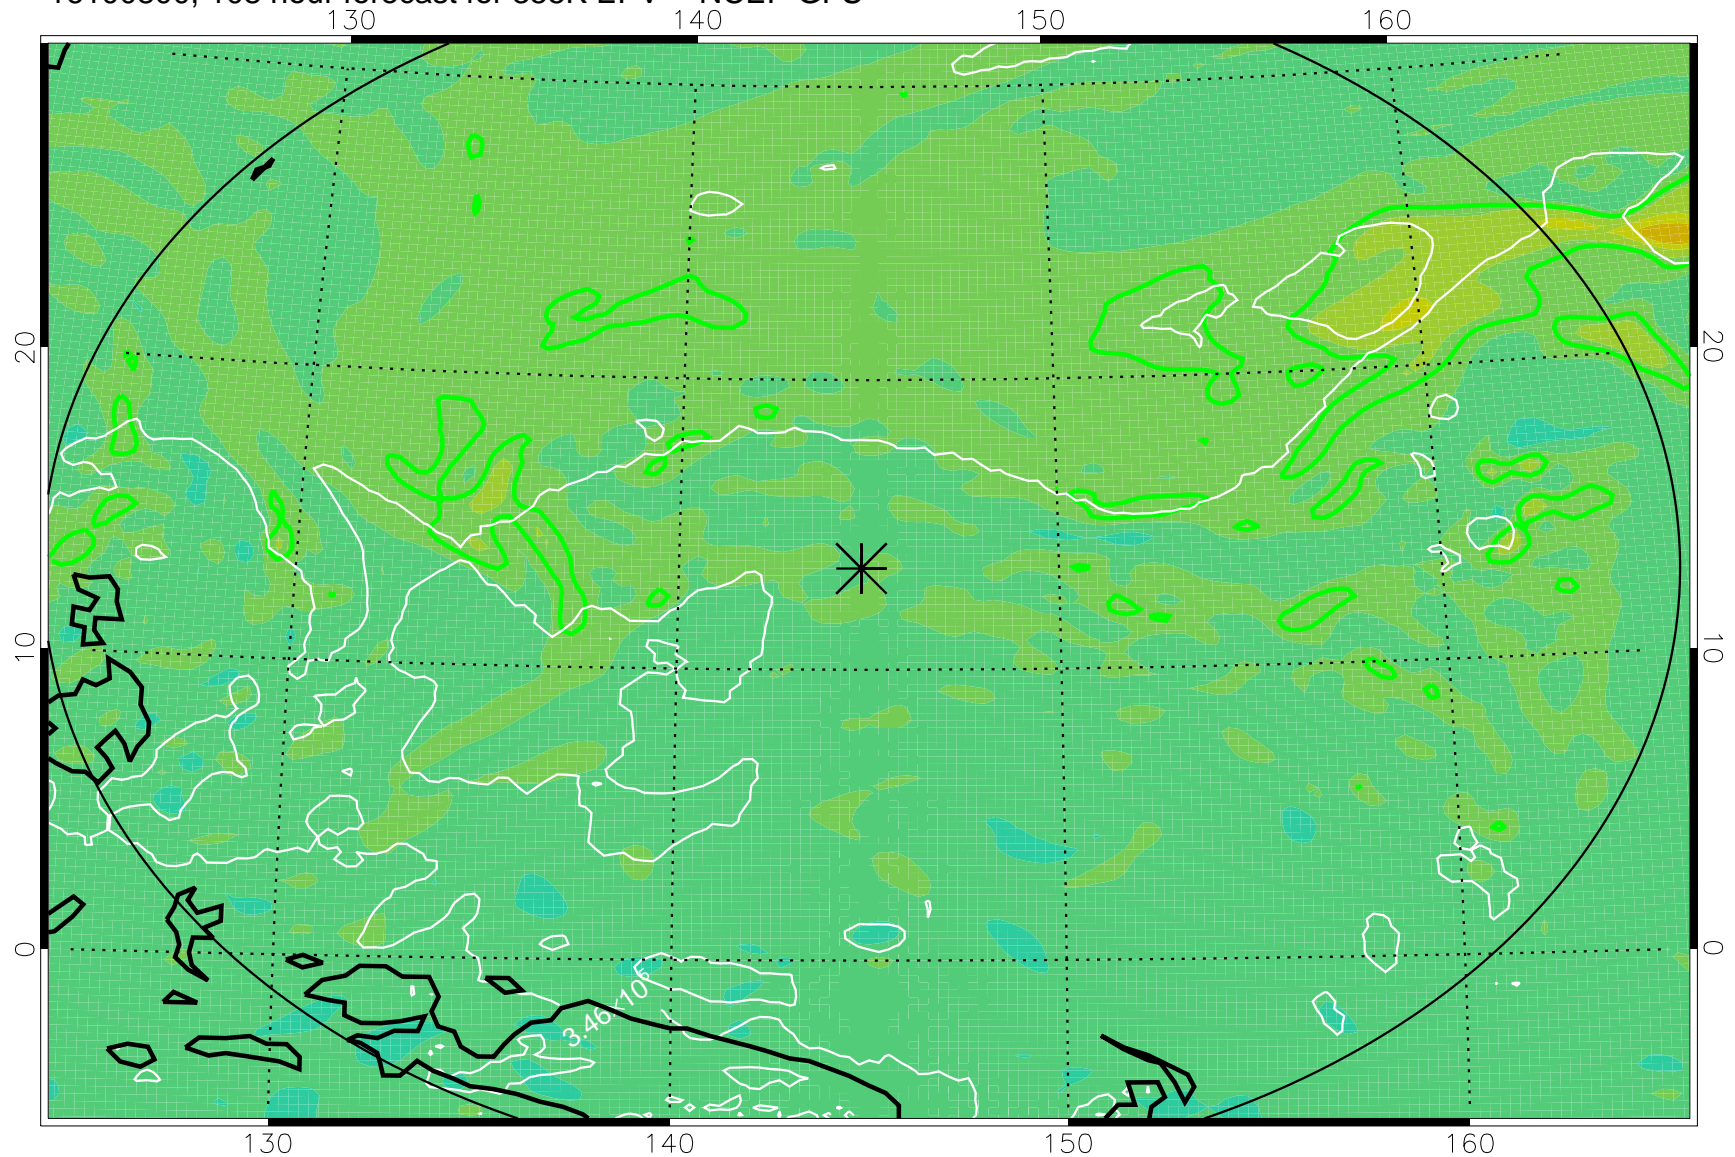

16100618, 78 hour forecast for 355K EPV -- NCEP GFS

355K Montgomery Streamfunction, white
EPV Tropopause (2 PVU) Position
Range ring of 2304 km

16100700, 84 hour forecast for 355K EPV -- NCEP GFS

355K Montgomery Streamfunction, white
EPV Tropopause (2 PVU) Position
Range ring of 2304 km

16100706, 90 hour forecast for 355K EPV -- NCEP GFS

355K Montgomery Streamfunction, white
EPV Tropopause (2 PVU) Position
Range ring of 2304 km

16100712, 96 hour forecast for 355K EPV -- NCEP GFS

355K Montgomery Streamfunction, white
EPV Tropopause (2 PVU) Position
Range ring of 2304 km

16100718, 102 hour forecast for 355K EPV -- NCEP GFS

355K Montgomery Streamfunction, white
EPV Tropopause (2 PVU) Position
Range ring of 2304 km

16100800, 108 hour forecast for 355K EPV -- NCEP GFS

355K Montgomery Streamfunction, white
EPV Tropopause (2 PVU) Position
Range ring of 2304 km

16100806, 114 hour forecast for 355K EPV -- NCEP GFS

355K Montgomery Streamfunction, white
EPV Tropopause (2 PVU) Position
Range ring of 2304 km

16100812, 120 hour forecast for 355K EPV -- NCEP GFS

355K Montgomery Streamfunction, white
EPV Tropopause (2 PVU) Position
Range ring of 2304 km