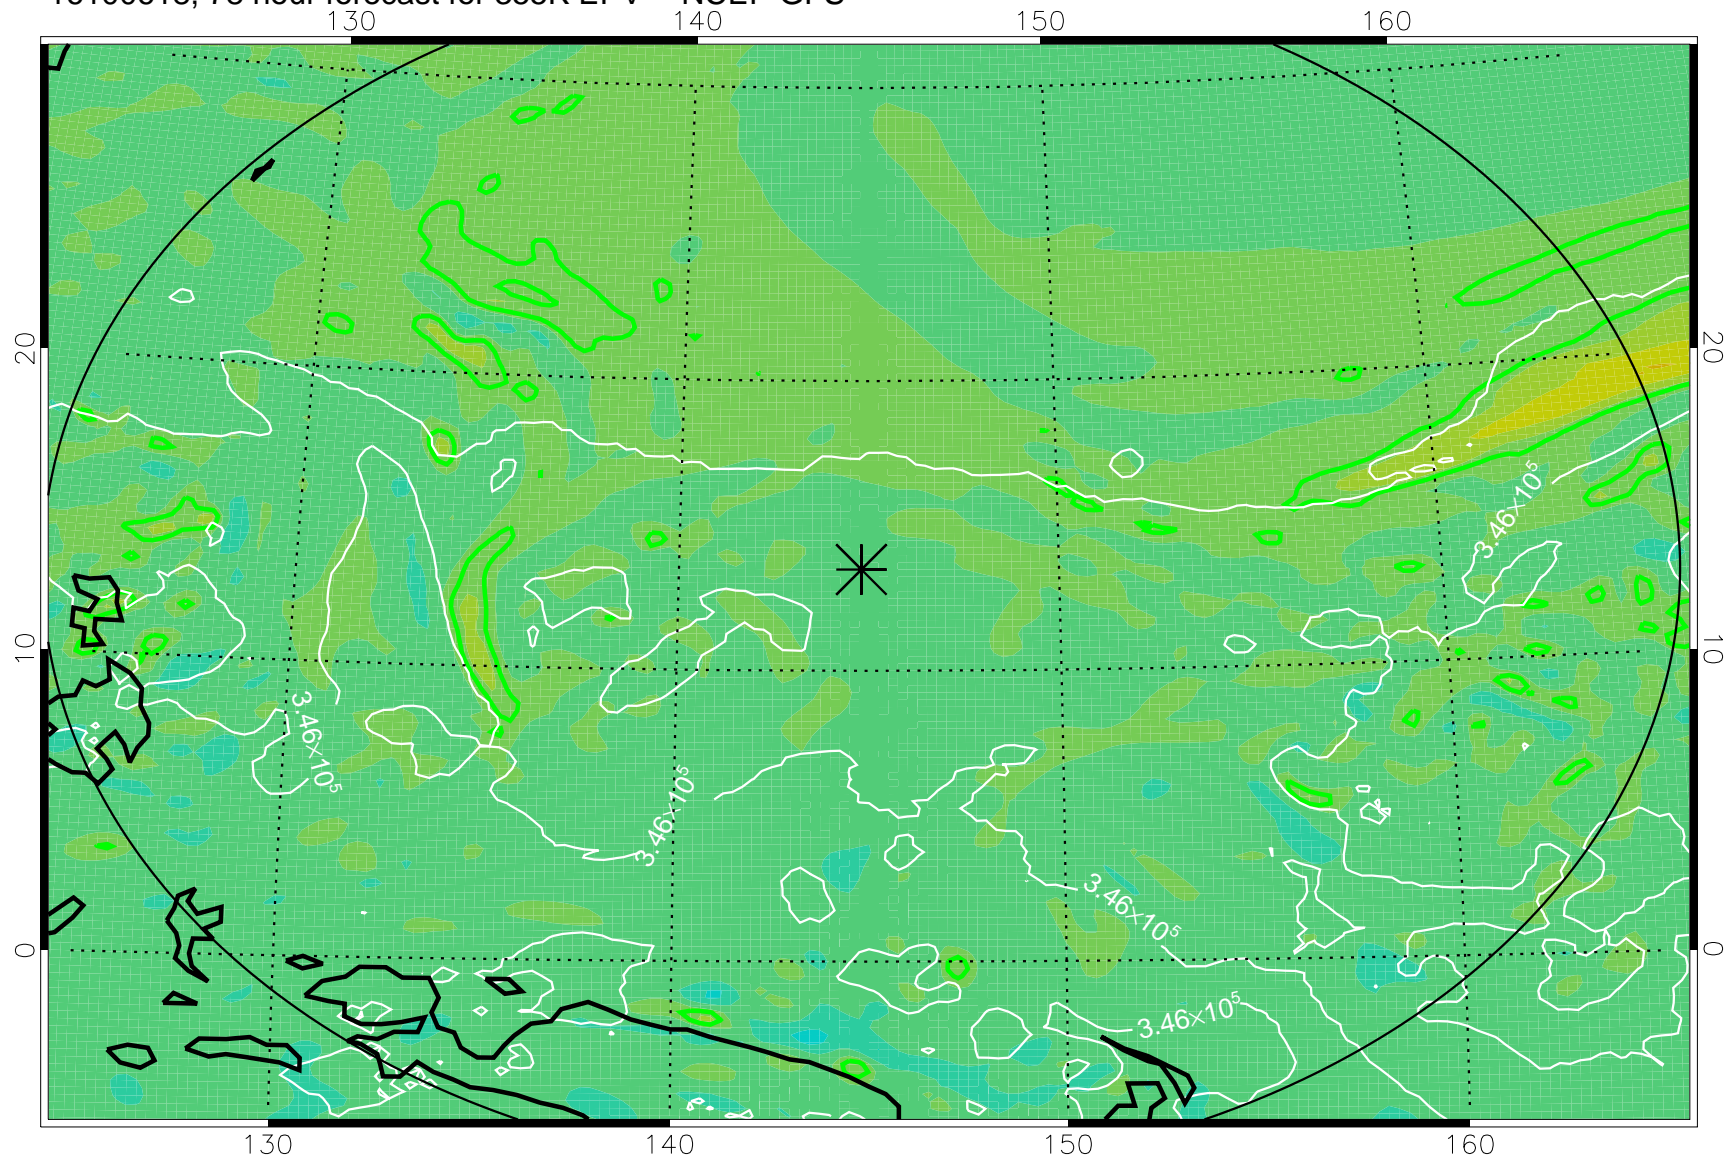

16100606, 66 hour forecast for 355K EPV -- NCEP GFS

355K Montgomery Streamfunction, white
EPV Tropopause (2 PVU) Position
Range ring of 2304 km

16100612, 72 hour forecast for 355K EPV -- NCEP GFS

355K Montgomery Streamfunction, white
EPV Tropopause (2 PVU) Position
Range ring of 2304 km

16100618, 78 hour forecast for 355K EPV -- NCEP GFS

355K Montgomery Streamfunction, white
EPV Tropopause (2 PVU) Position
Range ring of 2304 km

16100700, 84 hour forecast for 355K EPV -- NCEP GFS

355K Montgomery Streamfunction, white
EPV Tropopause (2 PVU) Position
Range ring of 2304 km

16100706, 90 hour forecast for 355K EPV -- NCEP GFS

355K Montgomery Streamfunction, white
EPV Tropopause (2 PVU) Position
Range ring of 2304 km

16100712, 96 hour forecast for 355K EPV -- NCEP GFS

355K Montgomery Streamfunction, white
EPV Tropopause (2 PVU) Position
Range ring of 2304 km

16100718, 102 hour forecast for 355K EPV -- NCEP GFS

355K Montgomery Streamfunction, white
EPV Tropopause (2 PVU) Position
Range ring of 2304 km

16100800, 108 hour forecast for 355K EPV -- NCEP GFS

355K Montgomery Streamfunction, white
EPV Tropopause (2 PVU) Position
Range ring of 2304 km