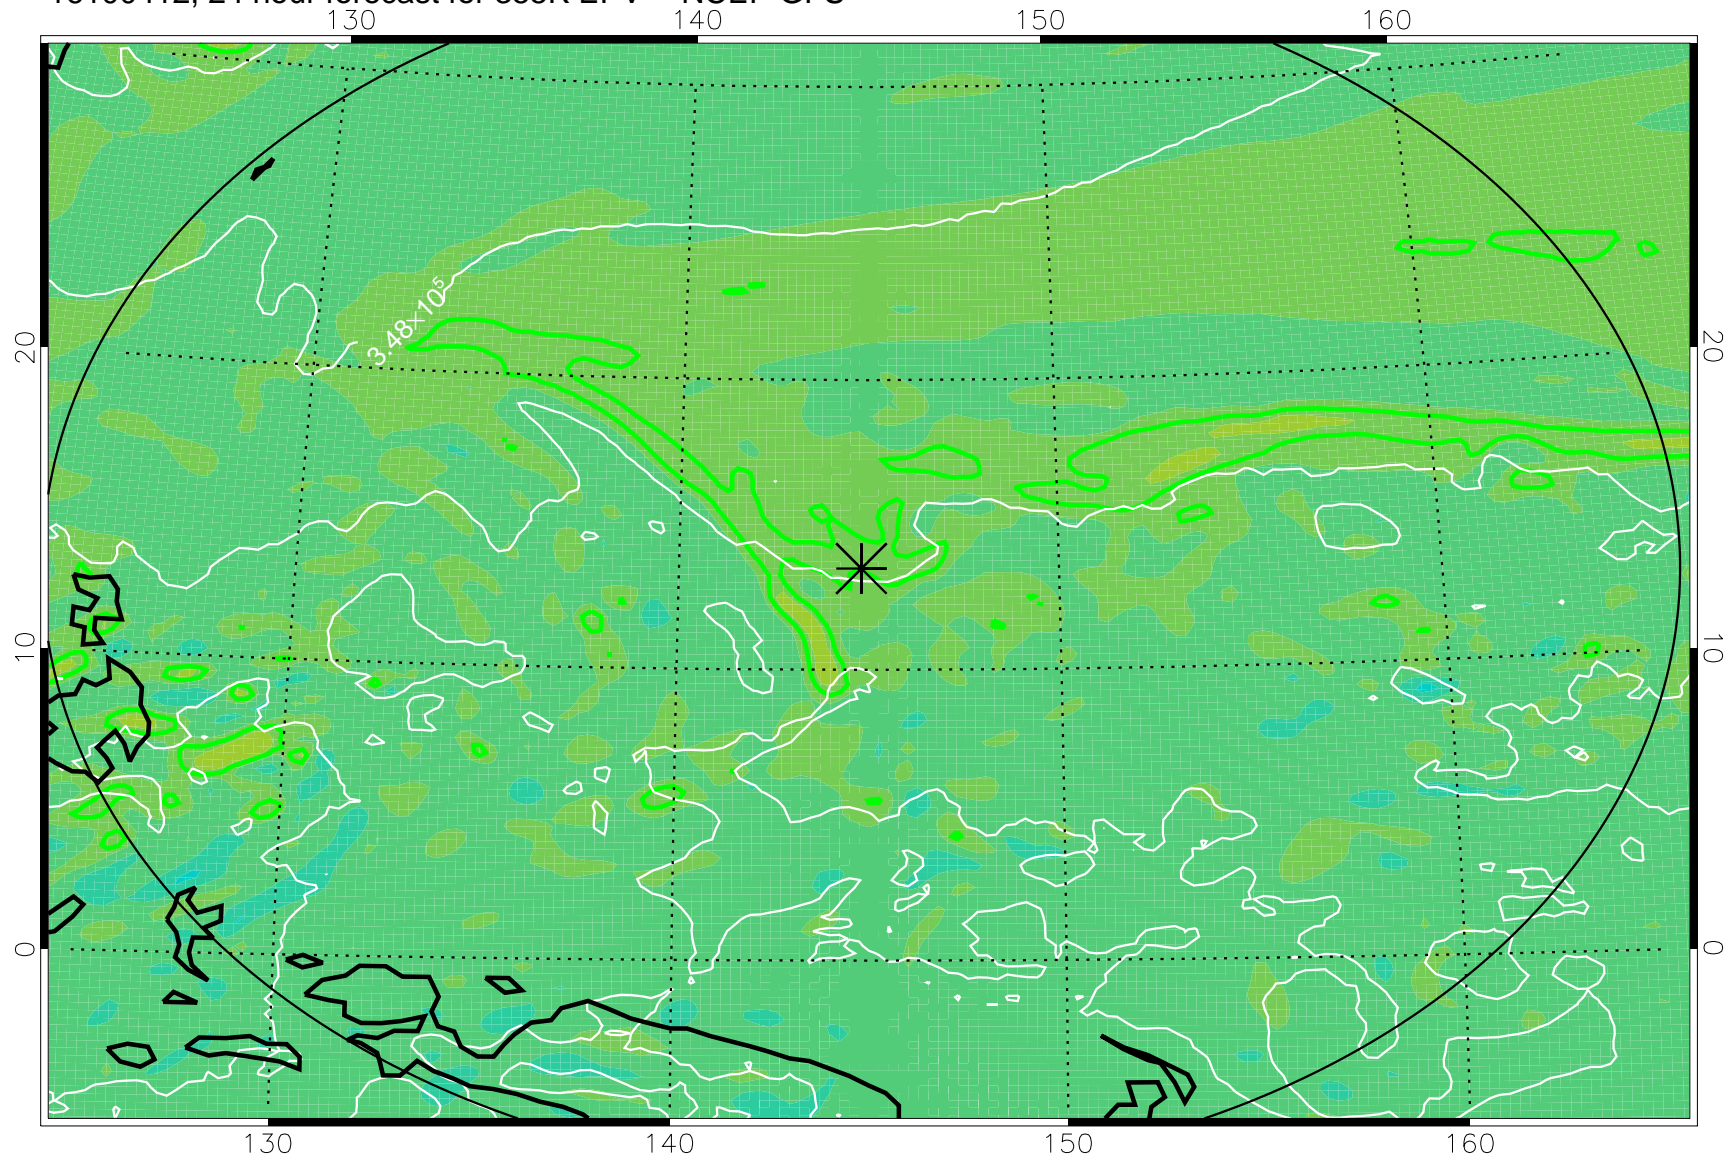

16100318, 6 hour forecast for 355K EPV -- NCEP GFS

355K Montgomery Streamfunction, white
EPV Tropopause (2 PVU) Position
Range ring of 2304 km

16100400, 12 hour forecast for 355K EPV -- NCEP GFS

355K Montgomery Streamfunction, white
EPV Tropopause (2 PVU) Position
Range ring of 2304 km

16100406, 18 hour forecast for 355K EPV -- NCEP GFS

355K Montgomery Streamfunction, white
EPV Tropopause (2 PVU) Position
Range ring of 2304 km

16100412, 24 hour forecast for 355K EPV -- NCEP GFS

355K Montgomery Streamfunction, white
EPV Tropopause (2 PVU) Position
Range ring of 2304 km

16100418, 30 hour forecast for 355K EPV -- NCEP GFS

355K Montgomery Streamfunction, white
EPV Tropopause (2 PVU) Position
Range ring of 2304 km

16100500, 36 hour forecast for 355K EPV -- NCEP GFS

355K Montgomery Streamfunction, white
EPV Tropopause (2 PVU) Position
Range ring of 2304 km

16100506, 42 hour forecast for 355K EPV -- NCEP GFS

355K Montgomery Streamfunction, white
EPV Tropopause (2 PVU) Position
Range ring of 2304 km

16100512, 48 hour forecast for 355K EPV -- NCEP GFS

355K Montgomery Streamfunction, white
EPV Tropopause (2 PVU) Position
Range ring of 2304 km