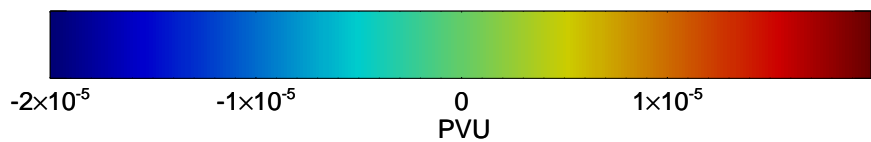

16100700, 84 hour forecast for 355K EPV -- NCEP GFS

355K Montgomery Streamfunction, white
EPV Tropopause (2 PVU) Position
Range ring of 2304 km