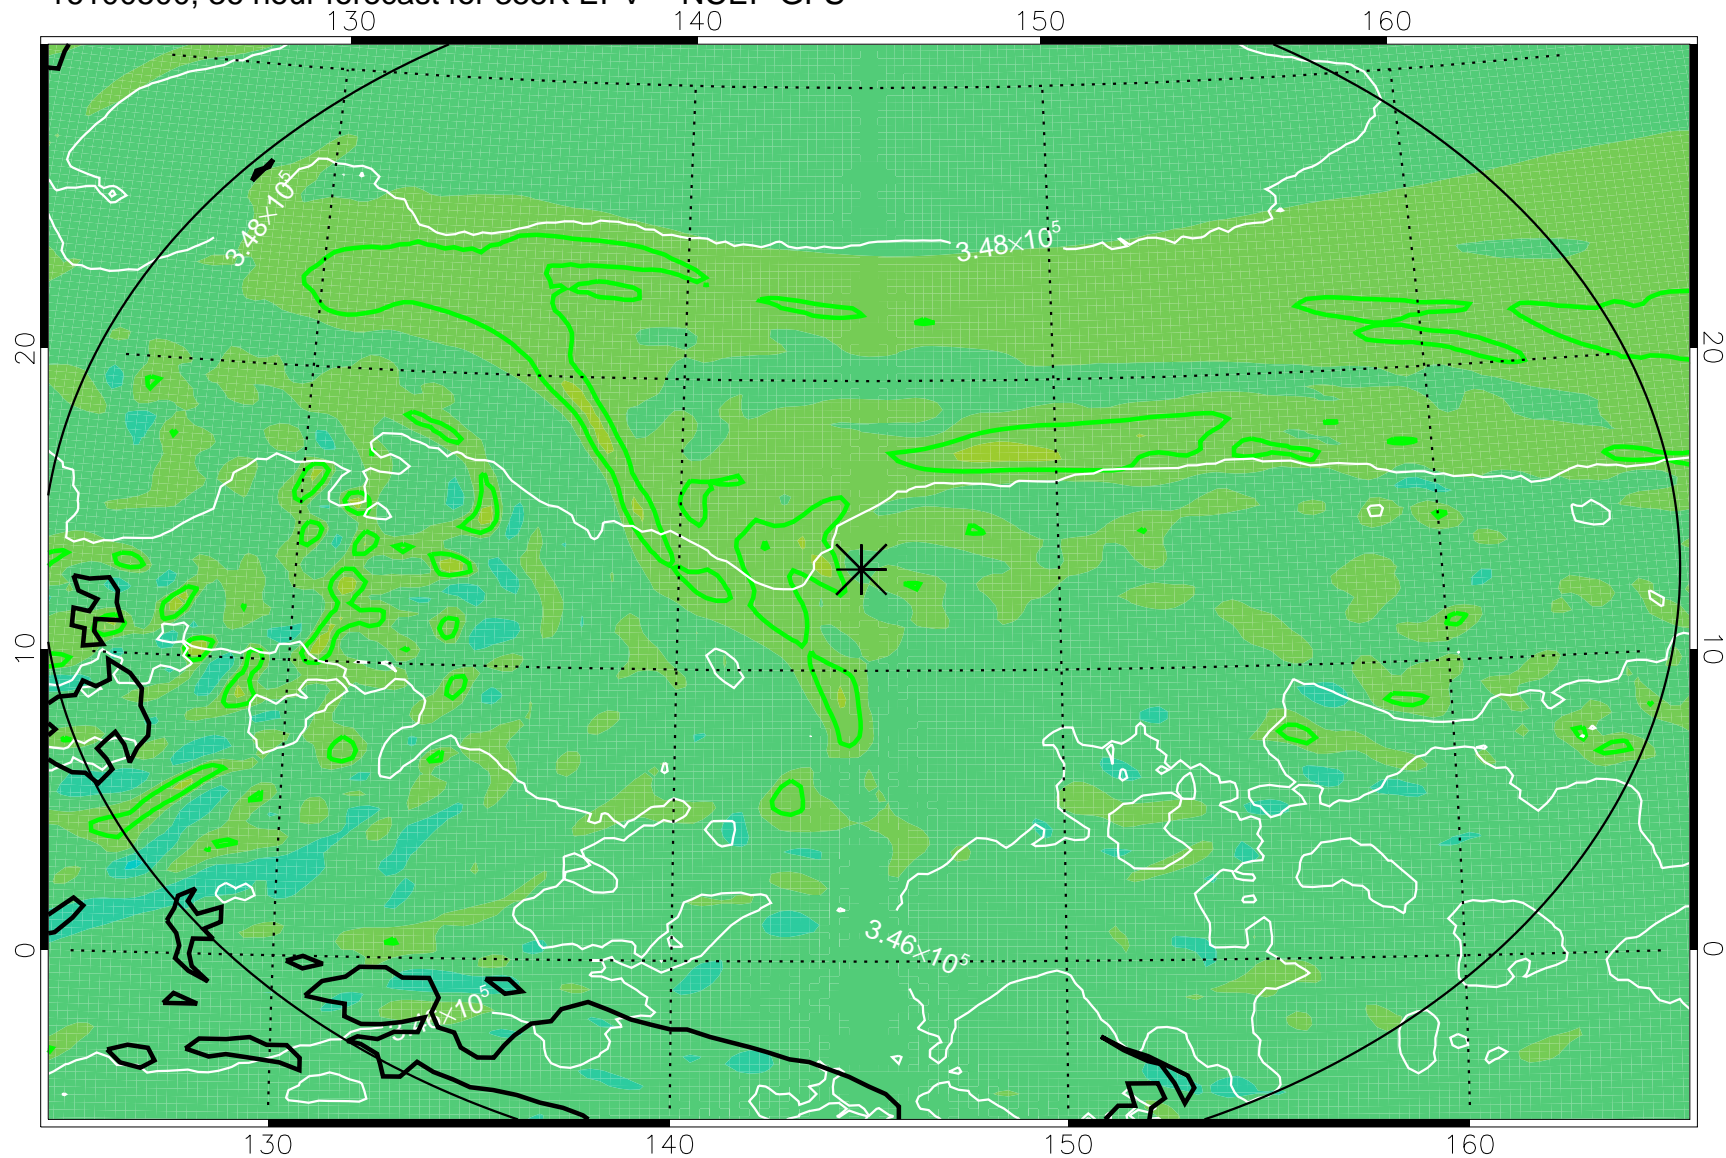

16100406, 18 hour forecast for 355K EPV -- NCEP GFS

355K Montgomery Streamfunction, white
EPV Tropopause (2 PVU) Position
Range ring of 2304 km

16100412, 24 hour forecast for 355K EPV -- NCEP GFS

355K Montgomery Streamfunction, white
EPV Tropopause (2 PVU) Position
Range ring of 2304 km

16100418, 30 hour forecast for 355K EPV -- NCEP GFS

355K Montgomery Streamfunction, white
EPV Tropopause (2 PVU) Position
Range ring of 2304 km

16100500, 36 hour forecast for 355K EPV -- NCEP GFS

355K Montgomery Streamfunction, white
EPV Tropopause (2 PVU) Position
Range ring of 2304 km

16100506, 42 hour forecast for 355K EPV -- NCEP GFS

355K Montgomery Streamfunction, white
EPV Tropopause (2 PVU) Position
Range ring of 2304 km

16100512, 48 hour forecast for 355K EPV -- NCEP GFS

355K Montgomery Streamfunction, white
EPV Tropopause (2 PVU) Position
Range ring of 2304 km

16100606, 66 hour forecast for 355K EPV -- NCEP GFS

355K Montgomery Streamfunction, white
EPV Tropopause (2 PVU) Position
Range ring of 2304 km

16100612, 72 hour forecast for 355K EPV -- NCEP GFS

355K Montgomery Streamfunction, white
EPV Tropopause (2 PVU) Position
Range ring of 2304 km