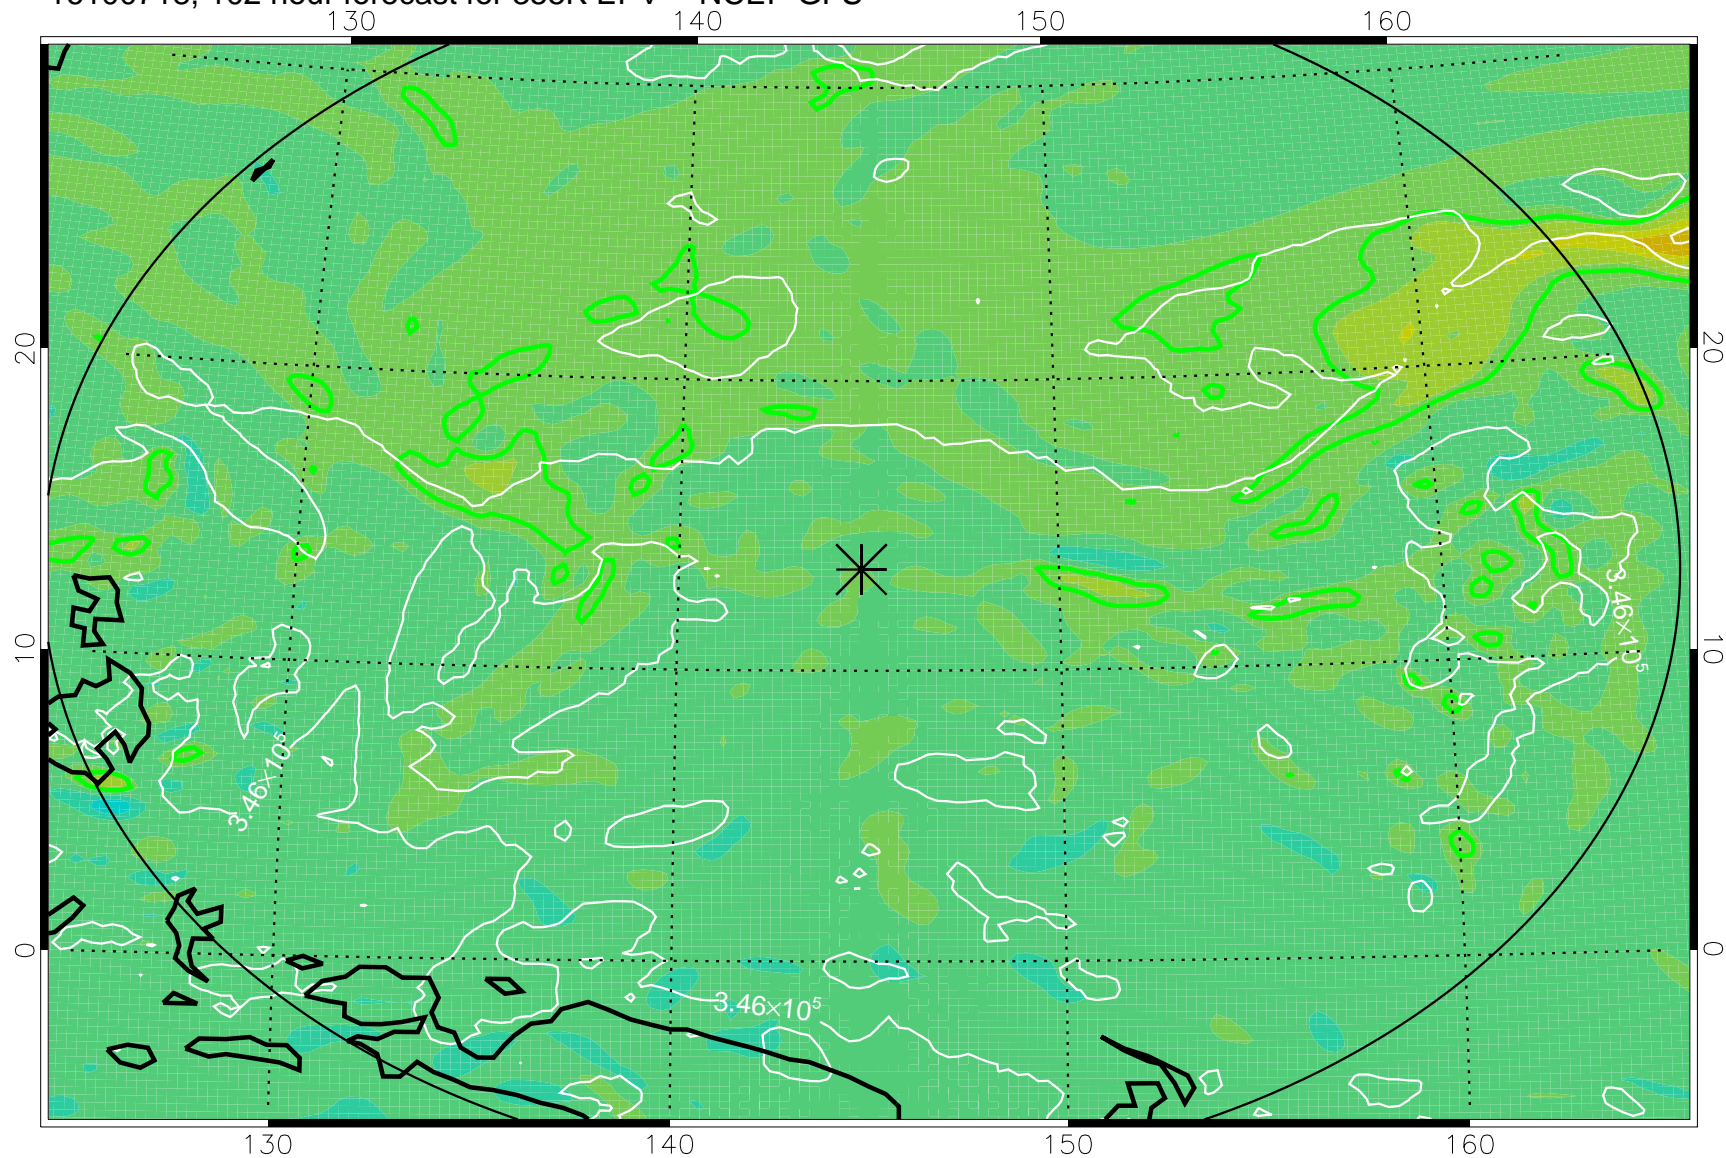

16100618, 78 hour forecast for 355K EPV -- NCEP GFS

355K Montgomery Streamfunction, white
EPV Tropopause (2 PVU) Position
Range ring of 2304 km

16100700, 84 hour forecast for 355K EPV -- NCEP GFS

355K Montgomery Streamfunction, white
EPV Tropopause (2 PVU) Position
Range ring of 2304 km

16100706, 90 hour forecast for 355K EPV -- NCEP GFS

355K Montgomery Streamfunction, white
EPV Tropopause (2 PVU) Position
Range ring of 2304 km

16100712, 96 hour forecast for 355K EPV -- NCEP GFS

355K Montgomery Streamfunction, white
EPV Tropopause (2 PVU) Position
Range ring of 2304 km

16100718, 102 hour forecast for 355K EPV -- NCEP GFS

355K Montgomery Streamfunction, white
EPV Tropopause (2 PVU) Position
Range ring of 2304 km

16100800, 108 hour forecast for 355K EPV -- NCEP GFS

355K Montgomery Streamfunction, white
EPV Tropopause (2 PVU) Position
Range ring of 2304 km

16100806, 114 hour forecast for 355K EPV -- NCEP GFS

355K Montgomery Streamfunction, white
EPV Tropopause (2 PVU) Position
Range ring of 2304 km

16100812, 120 hour forecast for 355K EPV -- NCEP GFS

355K Montgomery Streamfunction, white
EPV Tropopause (2 PVU) Position
Range ring of 2304 km