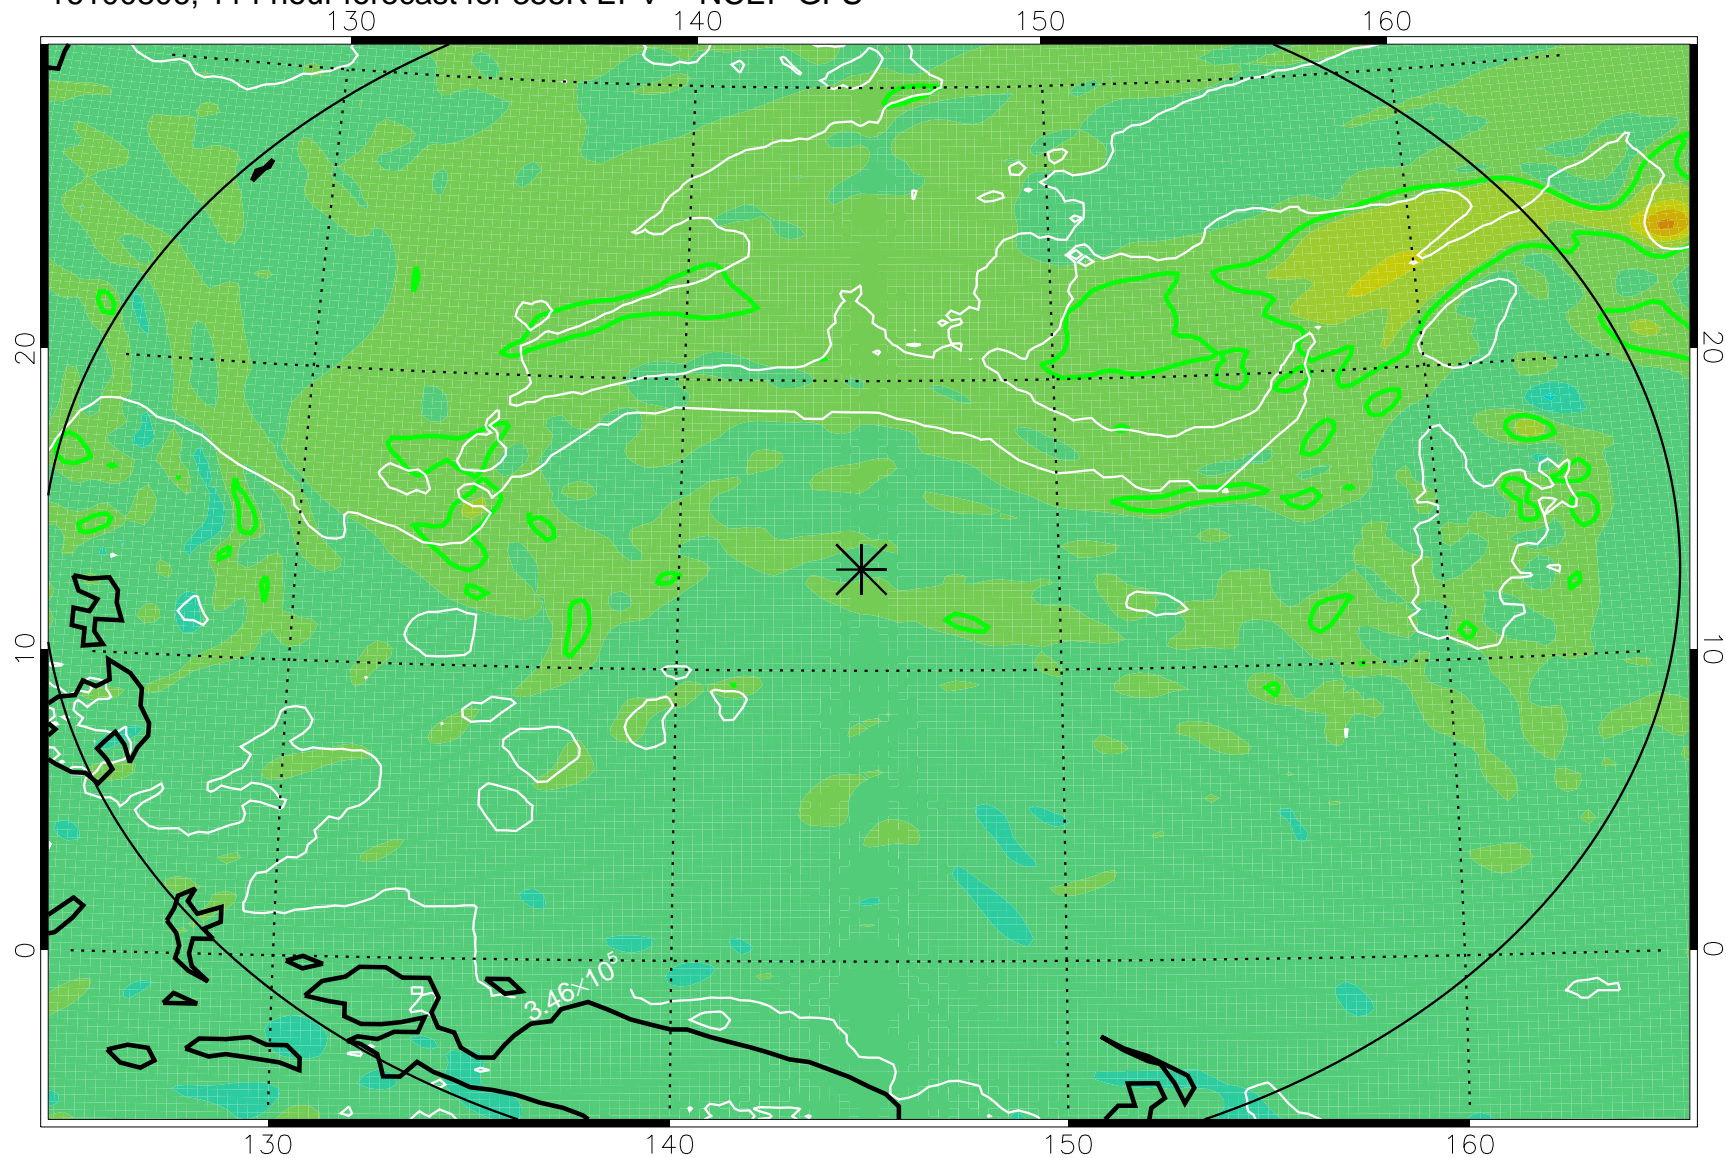

16100618, 78 hour forecast for 355K EPV -- NCEP GFS

355K Montgomery Streamfunction, white
EPV Tropopause (2 PVU) Position
Range ring of 2304 km

16100700, 84 hour forecast for 355K EPV -- NCEP GFS

355K Montgomery Streamfunction, white
EPV Tropopause (2 PVU) Position
Range ring of 2304 km

16100706, 90 hour forecast for 355K EPV -- NCEP GFS

355K Montgomery Streamfunction, white
EPV Tropopause (2 PVU) Position
Range ring of 2304 km

16100712, 96 hour forecast for 355K EPV -- NCEP GFS

355K Montgomery Streamfunction, white
EPV Tropopause (2 PVU) Position
Range ring of 2304 km

16100718, 102 hour forecast for 355K EPV -- NCEP GFS

355K Montgomery Streamfunction, white
EPV Tropopause (2 PVU) Position
Range ring of 2304 km

16100800, 108 hour forecast for 355K EPV -- NCEP GFS

355K Montgomery Streamfunction, white
EPV Tropopause (2 PVU) Position
Range ring of 2304 km

16100806, 114 hour forecast for 355K EPV -- NCEP GFS

355K Montgomery Streamfunction, white
EPV Tropopause (2 PVU) Position
Range ring of 2304 km

16100812, 120 hour forecast for 355K EPV -- NCEP GFS

355K Montgomery Streamfunction, white
EPV Tropopause (2 PVU) Position
Range ring of 2304 km