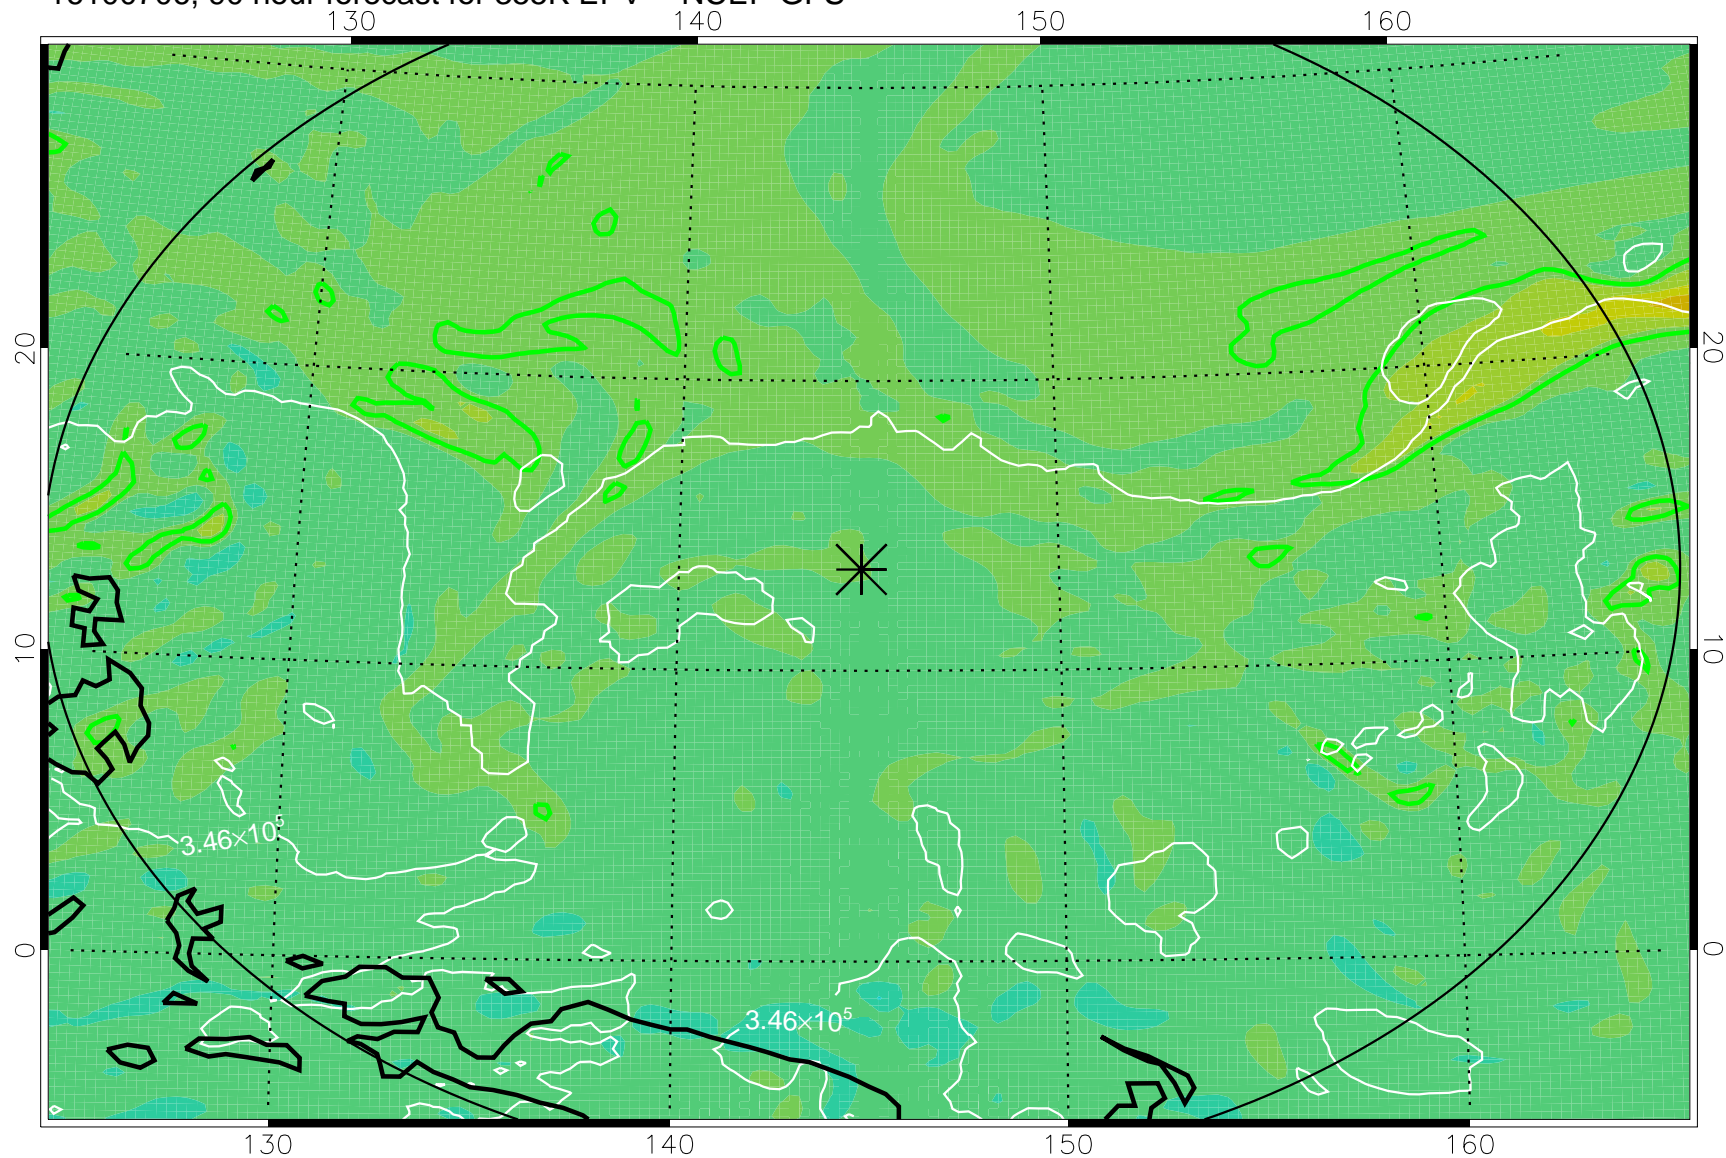

16100606, 66 hour forecast for 355K EPV -- NCEP GFS

355K Montgomery Streamfunction, white
EPV Tropopause (2 PVU) Position
Range ring of 2304 km

16100612, 72 hour forecast for 355K EPV -- NCEP GFS

355K Montgomery Streamfunction, white
EPV Tropopause (2 PVU) Position
Range ring of 2304 km

16100618, 78 hour forecast for 355K EPV -- NCEP GFS

355K Montgomery Streamfunction, white
EPV Tropopause (2 PVU) Position
Range ring of 2304 km

16100700, 84 hour forecast for 355K EPV -- NCEP GFS

355K Montgomery Streamfunction, white
EPV Tropopause (2 PVU) Position
Range ring of 2304 km

16100706, 90 hour forecast for 355K EPV -- NCEP GFS

355K Montgomery Streamfunction, white
EPV Tropopause (2 PVU) Position
Range ring of 2304 km

16100712, 96 hour forecast for 355K EPV -- NCEP GFS

355K Montgomery Streamfunction, white
EPV Tropopause (2 PVU) Position
Range ring of 2304 km

16100718, 102 hour forecast for 355K EPV -- NCEP GFS

355K Montgomery Streamfunction, white
EPV Tropopause (2 PVU) Position
Range ring of 2304 km

16100800, 108 hour forecast for 355K EPV -- NCEP GFS

355K Montgomery Streamfunction, white
EPV Tropopause (2 PVU) Position
Range ring of 2304 km