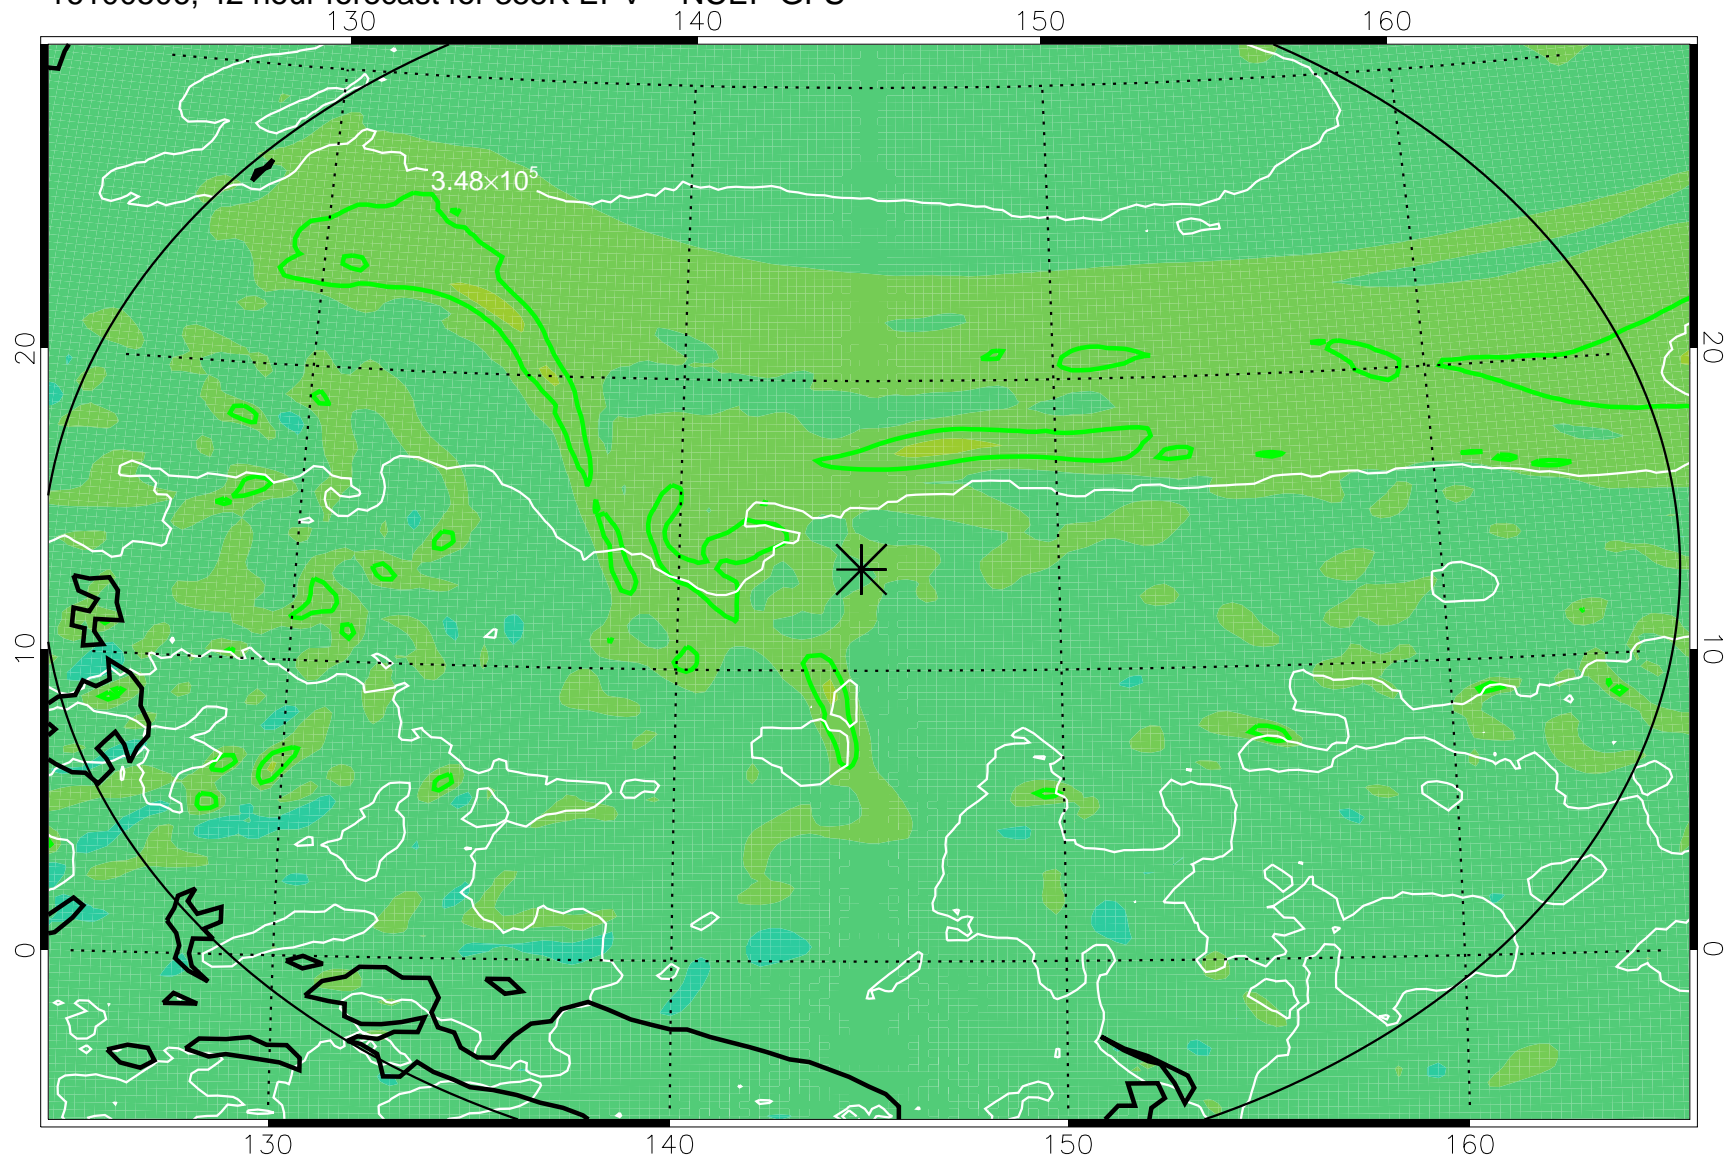

16100406, 18 hour forecast for 355K EPV -- NCEP GFS

355K Montgomery Streamfunction, white
EPV Tropopause (2 PVU) Position
Range ring of 2304 km

16100412, 24 hour forecast for 355K EPV -- NCEP GFS

355K Montgomery Streamfunction, white
EPV Tropopause (2 PVU) Position
Range ring of 2304 km

16100418, 30 hour forecast for 355K EPV -- NCEP GFS

355K Montgomery Streamfunction, white
EPV Tropopause (2 PVU) Position
Range ring of 2304 km

16100500, 36 hour forecast for 355K EPV -- NCEP GFS

355K Montgomery Streamfunction, white
EPV Tropopause (2 PVU) Position
Range ring of 2304 km

16100506, 42 hour forecast for 355K EPV -- NCEP GFS

355K Montgomery Streamfunction, white
EPV Tropopause (2 PVU) Position
Range ring of 2304 km

16100512, 48 hour forecast for 355K EPV -- NCEP GFS

355K Montgomery Streamfunction, white
EPV Tropopause (2 PVU) Position
Range ring of 2304 km

16100518, 54 hour forecast for 355K EPV -- NCEP GFS

355K Montgomery Streamfunction, white
EPV Tropopause (2 PVU) Position
Range ring of 2304 km

16100600, 60 hour forecast for 355K EPV -- NCEP GFS

355K Montgomery Streamfunction, white
EPV Tropopause (2 PVU) Position
Range ring of 2304 km