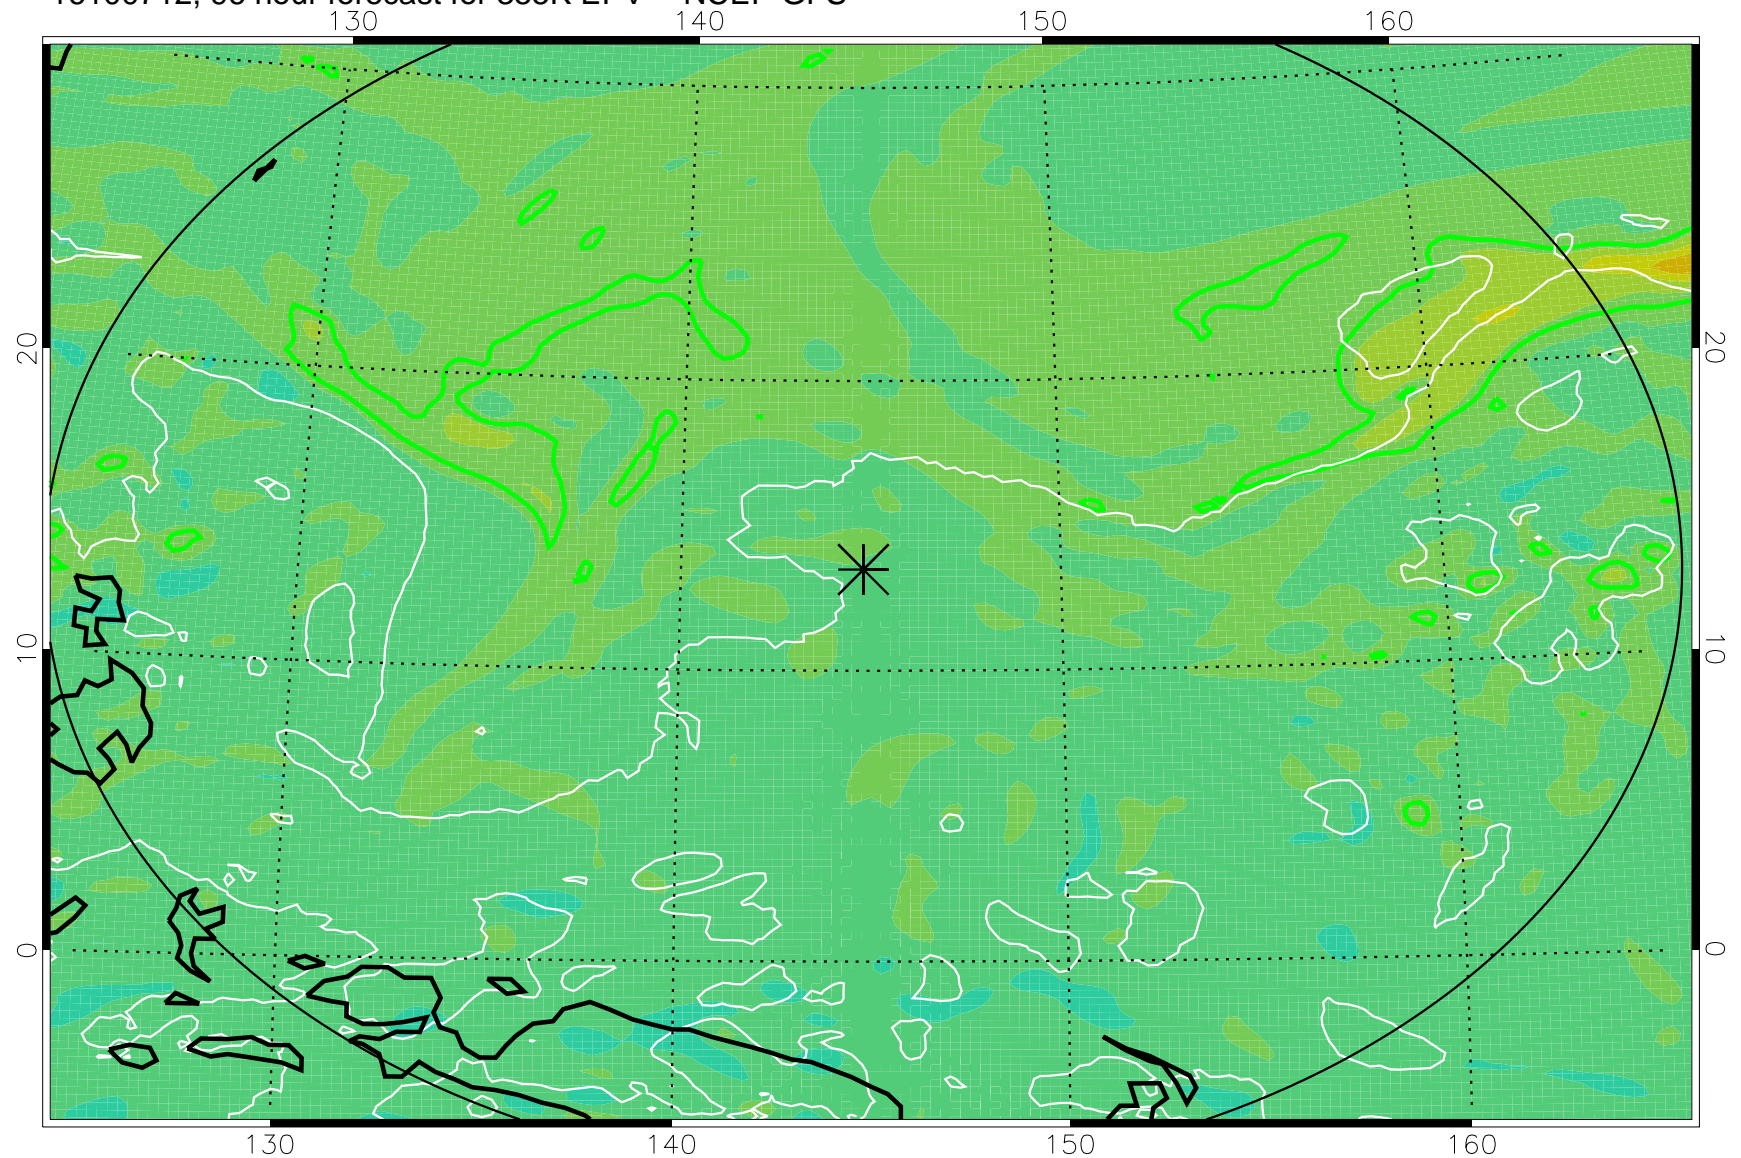

16100618, 78 hour forecast for 355K EPV -- NCEP GFS

355K Montgomery Streamfunction, white
EPV Tropopause (2 PVU) Position
Range ring of 2304 km

16100700, 84 hour forecast for 355K EPV -- NCEP GFS

355K Montgomery Streamfunction, white
EPV Tropopause (2 PVU) Position
Range ring of 2304 km

16100706, 90 hour forecast for 355K EPV -- NCEP GFS

355K Montgomery Streamfunction, white
EPV Tropopause (2 PVU) Position
Range ring of 2304 km

16100712, 96 hour forecast for 355K EPV -- NCEP GFS

355K Montgomery Streamfunction, white
EPV Tropopause (2 PVU) Position
Range ring of 2304 km

16100718, 102 hour forecast for 355K EPV -- NCEP GFS

355K Montgomery Streamfunction, white
EPV Tropopause (2 PVU) Position
Range ring of 2304 km

16100800, 108 hour forecast for 355K EPV -- NCEP GFS

355K Montgomery Streamfunction, white
EPV Tropopause (2 PVU) Position
Range ring of 2304 km

16100806, 114 hour forecast for 355K EPV -- NCEP GFS

355K Montgomery Streamfunction, white
EPV Tropopause (2 PVU) Position
Range ring of 2304 km

16100812, 120 hour forecast for 355K EPV -- NCEP GFS

355K Montgomery Streamfunction, white
EPV Tropopause (2 PVU) Position
Range ring of 2304 km