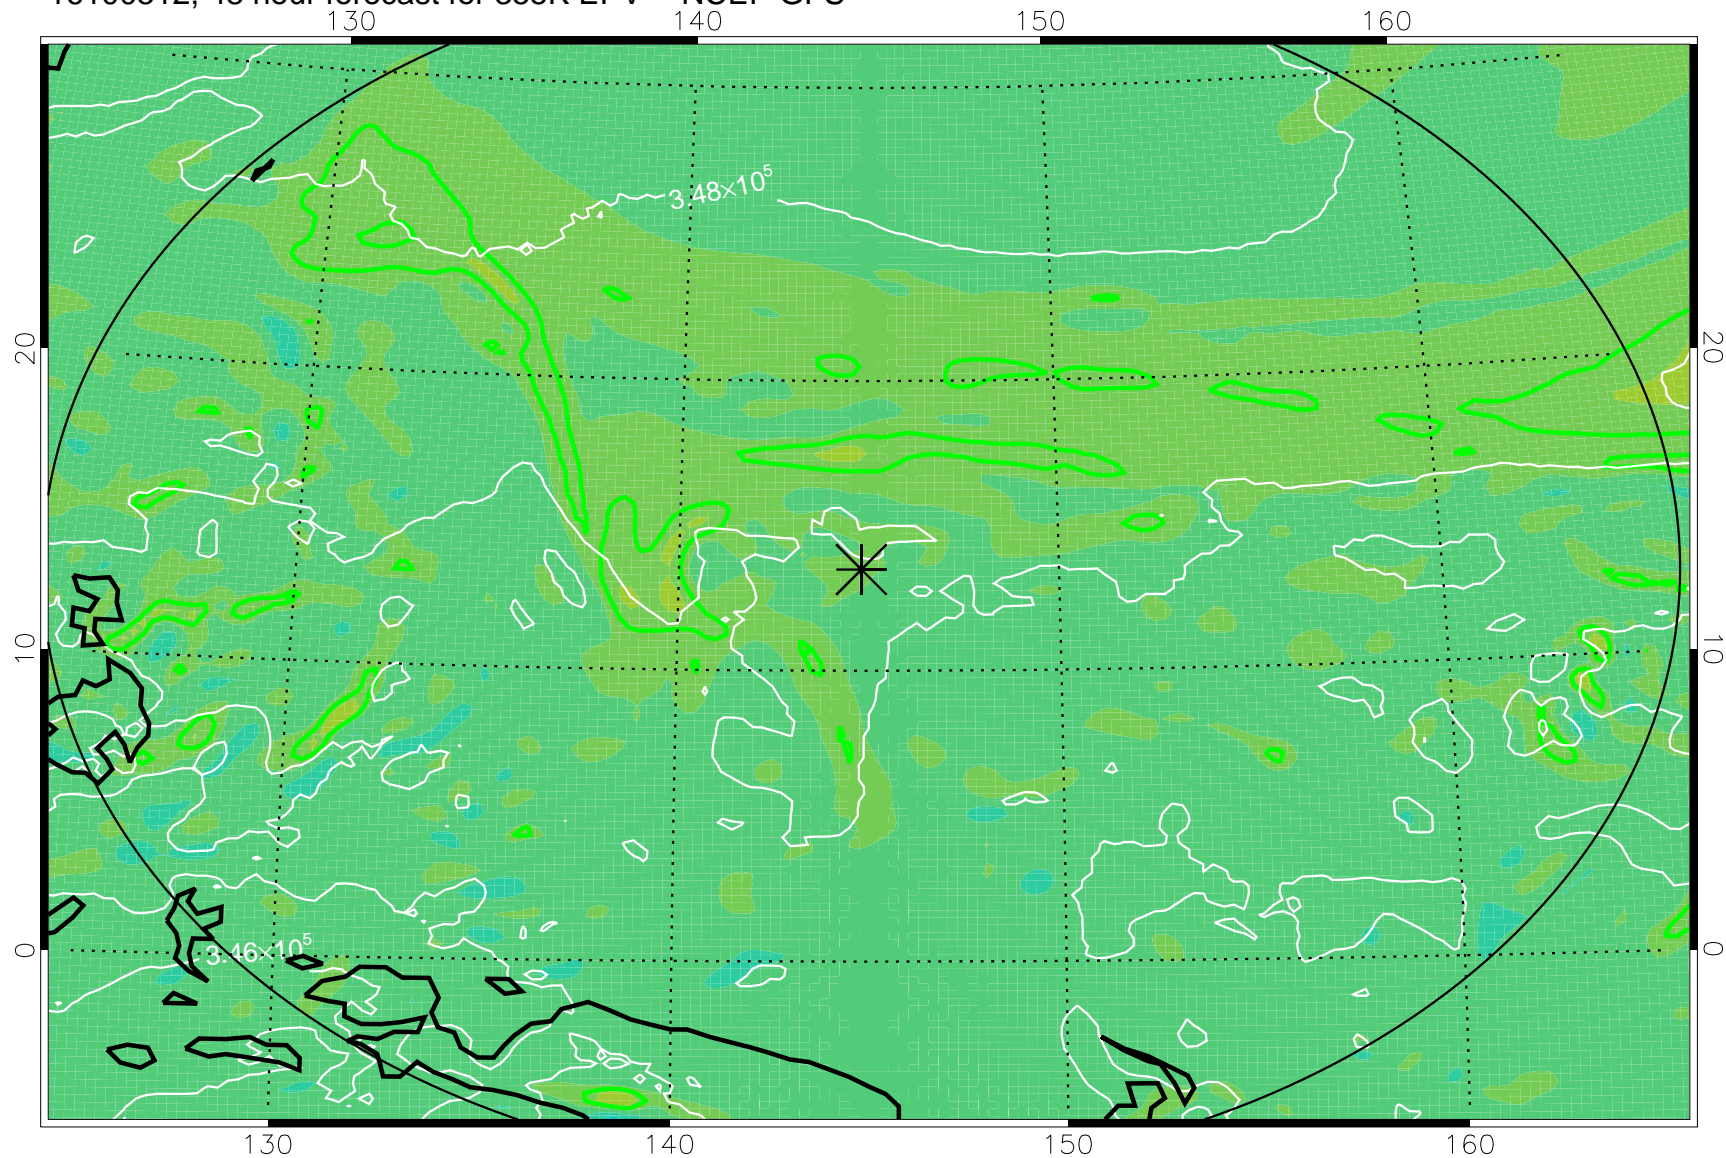

16100418, 30 hour forecast for 355K EPV -- NCEP GFS

355K Montgomery Streamfunction, white
EPV Tropopause (2 PVU) Position
Range ring of 2304 km

16100500, 36 hour forecast for 355K EPV -- NCEP GFS

355K Montgomery Streamfunction, white
EPV Tropopause (2 PVU) Position
Range ring of 2304 km

16100506, 42 hour forecast for 355K EPV -- NCEP GFS

355K Montgomery Streamfunction, white
EPV Tropopause (2 PVU) Position
Range ring of 2304 km

16100512, 48 hour forecast for 355K EPV -- NCEP GFS

355K Montgomery Streamfunction, white
EPV Tropopause (2 PVU) Position
Range ring of 2304 km

16100518, 54 hour forecast for 355K EPV -- NCEP GFS

355K Montgomery Streamfunction, white
EPV Tropopause (2 PVU) Position
Range ring of 2304 km

16100600, 60 hour forecast for 355K EPV -- NCEP GFS

355K Montgomery Streamfunction, white
EPV Tropopause (2 PVU) Position
Range ring of 2304 km

16100606, 66 hour forecast for 355K EPV -- NCEP GFS

355K Montgomery Streamfunction, white
EPV Tropopause (2 PVU) Position
Range ring of 2304 km

16100612, 72 hour forecast for 355K EPV -- NCEP GFS

355K Montgomery Streamfunction, white
EPV Tropopause (2 PVU) Position
Range ring of 2304 km