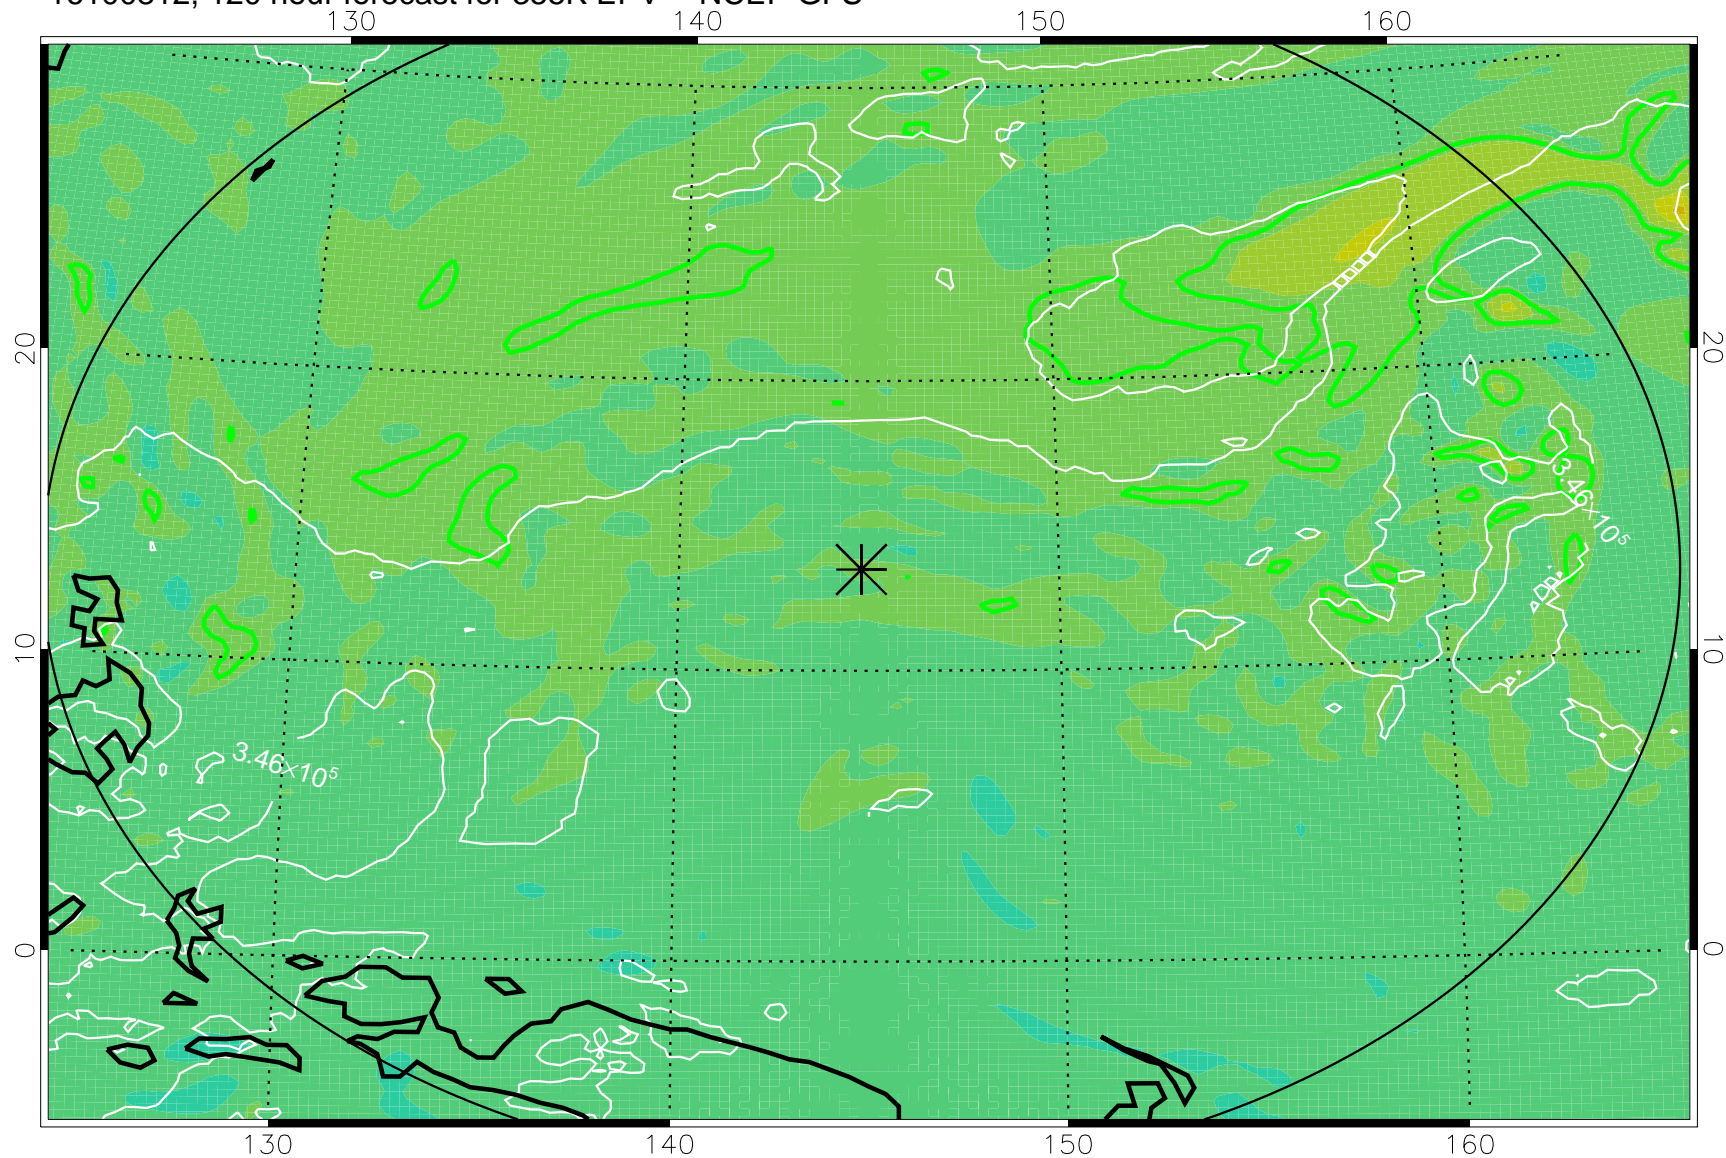

16100618, 78 hour forecast for 355K EPV -- NCEP GFS

355K Montgomery Streamfunction, white
EPV Tropopause (2 PVU) Position
Range ring of 2304 km

16100700, 84 hour forecast for 355K EPV -- NCEP GFS

355K Montgomery Streamfunction, white
EPV Tropopause (2 PVU) Position
Range ring of 2304 km

16100706, 90 hour forecast for 355K EPV -- NCEP GFS

355K Montgomery Streamfunction, white
EPV Tropopause (2 PVU) Position
Range ring of 2304 km

16100712, 96 hour forecast for 355K EPV -- NCEP GFS

355K Montgomery Streamfunction, white
EPV Tropopause (2 PVU) Position
Range ring of 2304 km

16100718, 102 hour forecast for 355K EPV -- NCEP GFS

355K Montgomery Streamfunction, white
EPV Tropopause (2 PVU) Position
Range ring of 2304 km

16100800, 108 hour forecast for 355K EPV -- NCEP GFS

355K Montgomery Streamfunction, white
EPV Tropopause (2 PVU) Position
Range ring of 2304 km

16100806, 114 hour forecast for 355K EPV -- NCEP GFS

355K Montgomery Streamfunction, white
EPV Tropopause (2 PVU) Position
Range ring of 2304 km

16100812, 120 hour forecast for 355K EPV -- NCEP GFS

355K Montgomery Streamfunction, white
EPV Tropopause (2 PVU) Position
Range ring of 2304 km