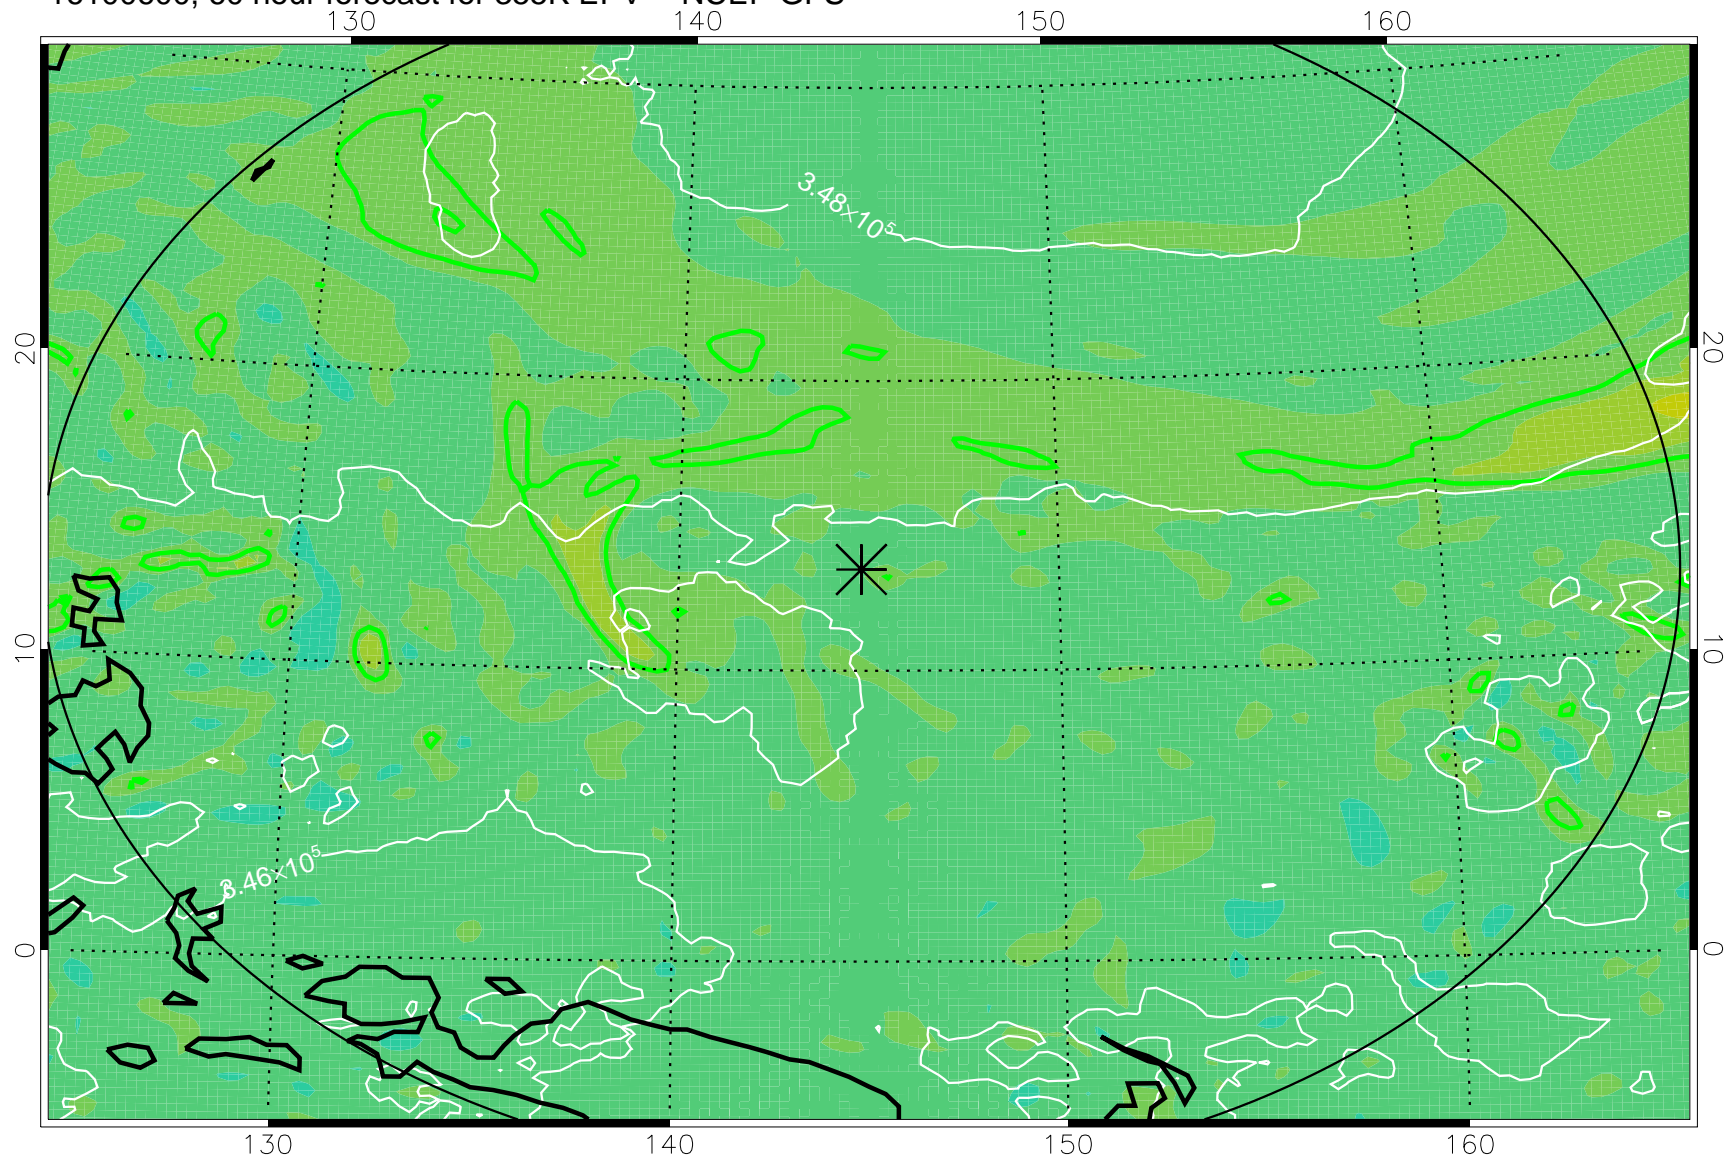

16100506, 42 hour forecast for 355K EPV -- NCEP GFS

355K Montgomery Streamfunction, white
EPV Tropopause (2 PVU) Position
Range ring of 2304 km

16100512, 48 hour forecast for 355K EPV -- NCEP GFS

355K Montgomery Streamfunction, white
EPV Tropopause (2 PVU) Position
Range ring of 2304 km

16100518, 54 hour forecast for 355K EPV -- NCEP GFS

355K Montgomery Streamfunction, white
EPV Tropopause (2 PVU) Position
Range ring of 2304 km

16100600, 60 hour forecast for 355K EPV -- NCEP GFS

355K Montgomery Streamfunction, white
EPV Tropopause (2 PVU) Position
Range ring of 2304 km

16100606, 66 hour forecast for 355K EPV -- NCEP GFS

355K Montgomery Streamfunction, white
EPV Tropopause (2 PVU) Position
Range ring of 2304 km

16100612, 72 hour forecast for 355K EPV -- NCEP GFS

355K Montgomery Streamfunction, white
EPV Tropopause (2 PVU) Position
Range ring of 2304 km

16100618, 78 hour forecast for 355K EPV -- NCEP GFS

355K Montgomery Streamfunction, white
EPV Tropopause (2 PVU) Position
Range ring of 2304 km

16100700, 84 hour forecast for 355K EPV -- NCEP GFS

355K Montgomery Streamfunction, white
EPV Tropopause (2 PVU) Position
Range ring of 2304 km