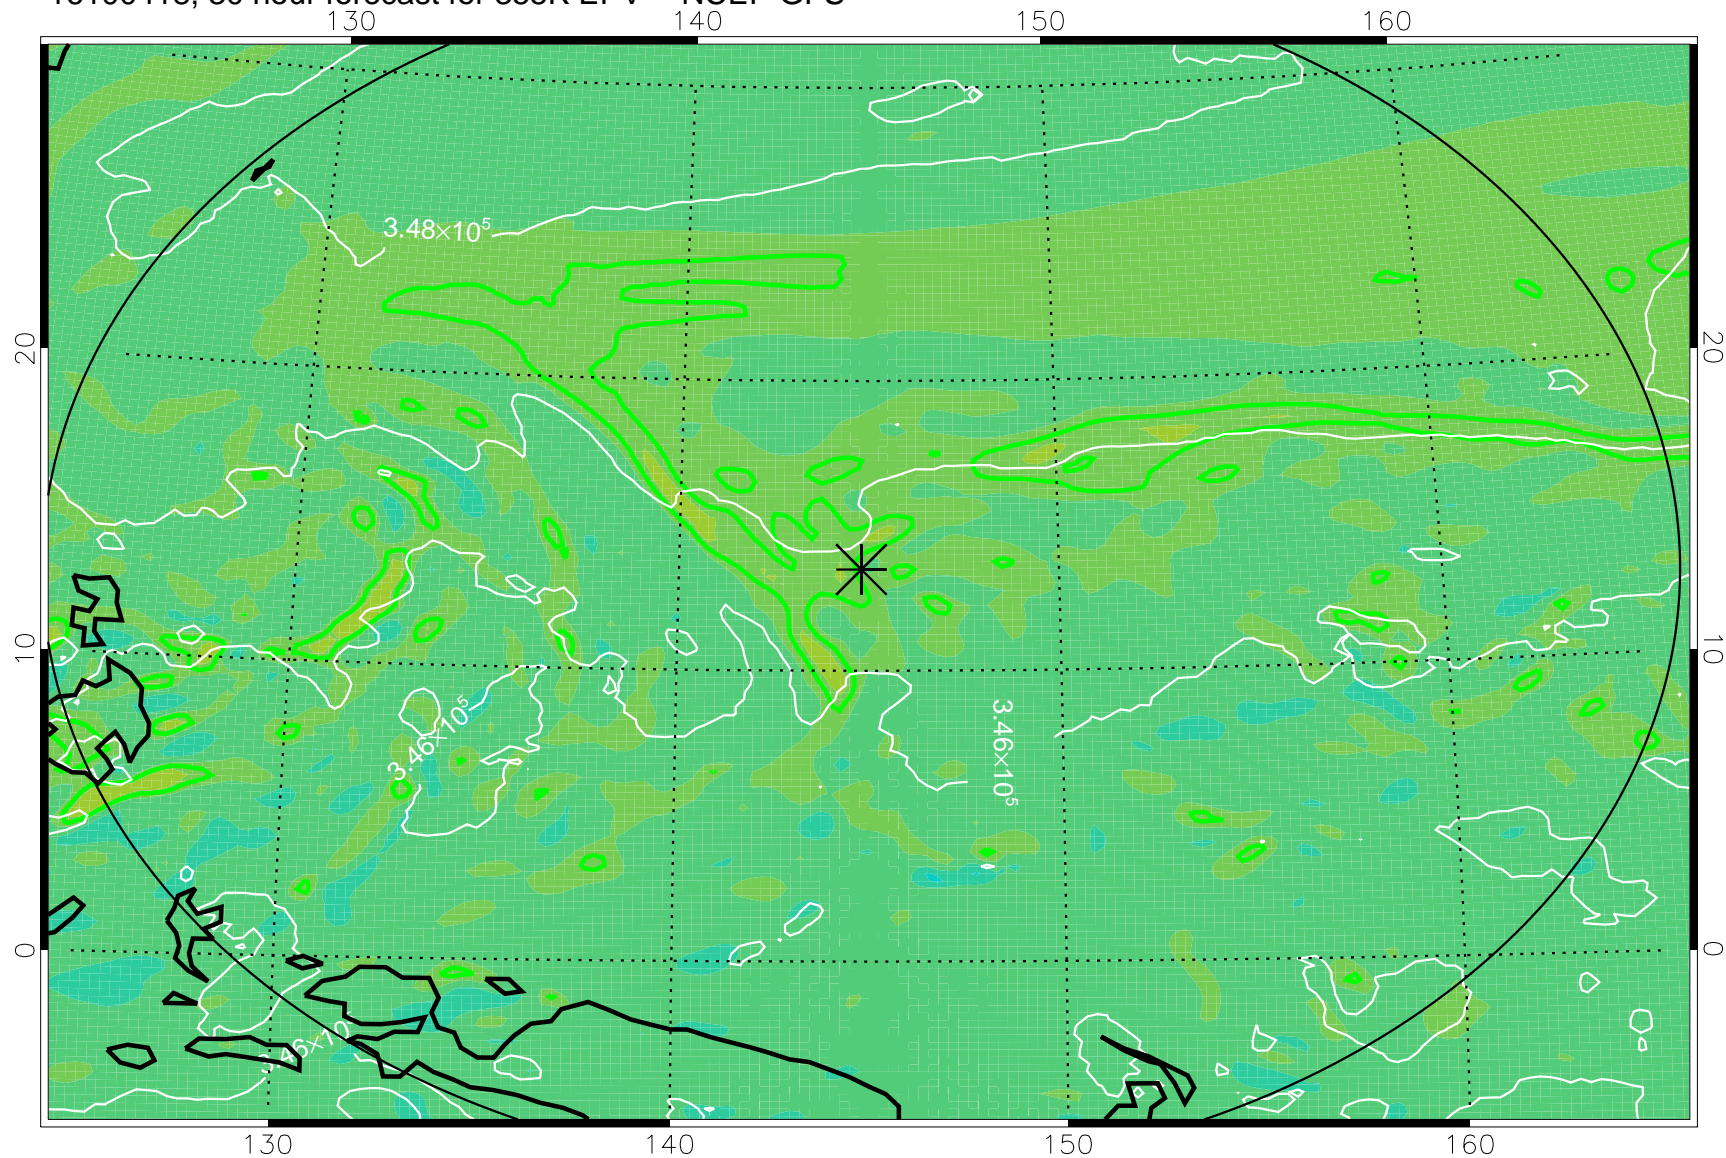

16100406, 18 hour forecast for 355K EPV -- NCEP GFS

355K Montgomery Streamfunction, white
EPV Tropopause (2 PVU) Position
Range ring of 2304 km

16100412, 24 hour forecast for 355K EPV -- NCEP GFS

355K Montgomery Streamfunction, white
EPV Tropopause (2 PVU) Position
Range ring of 2304 km

16100418, 30 hour forecast for 355K EPV -- NCEP GFS

355K Montgomery Streamfunction, white
EPV Tropopause (2 PVU) Position
Range ring of 2304 km

16100500, 36 hour forecast for 355K EPV -- NCEP GFS

355K Montgomery Streamfunction, white
EPV Tropopause (2 PVU) Position
Range ring of 2304 km

16100506, 42 hour forecast for 355K EPV -- NCEP GFS

355K Montgomery Streamfunction, white
EPV Tropopause (2 PVU) Position
Range ring of 2304 km

16100512, 48 hour forecast for 355K EPV -- NCEP GFS

355K Montgomery Streamfunction, white
EPV Tropopause (2 PVU) Position
Range ring of 2304 km

16100718, 102 hour forecast for 355K EPV -- NCEP GFS

355K Montgomery Streamfunction, white
EPV Tropopause (2 PVU) Position
Range ring of 2304 km

16100800, 108 hour forecast for 355K EPV -- NCEP GFS

355K Montgomery Streamfunction, white
EPV Tropopause (2 PVU) Position
Range ring of 2304 km