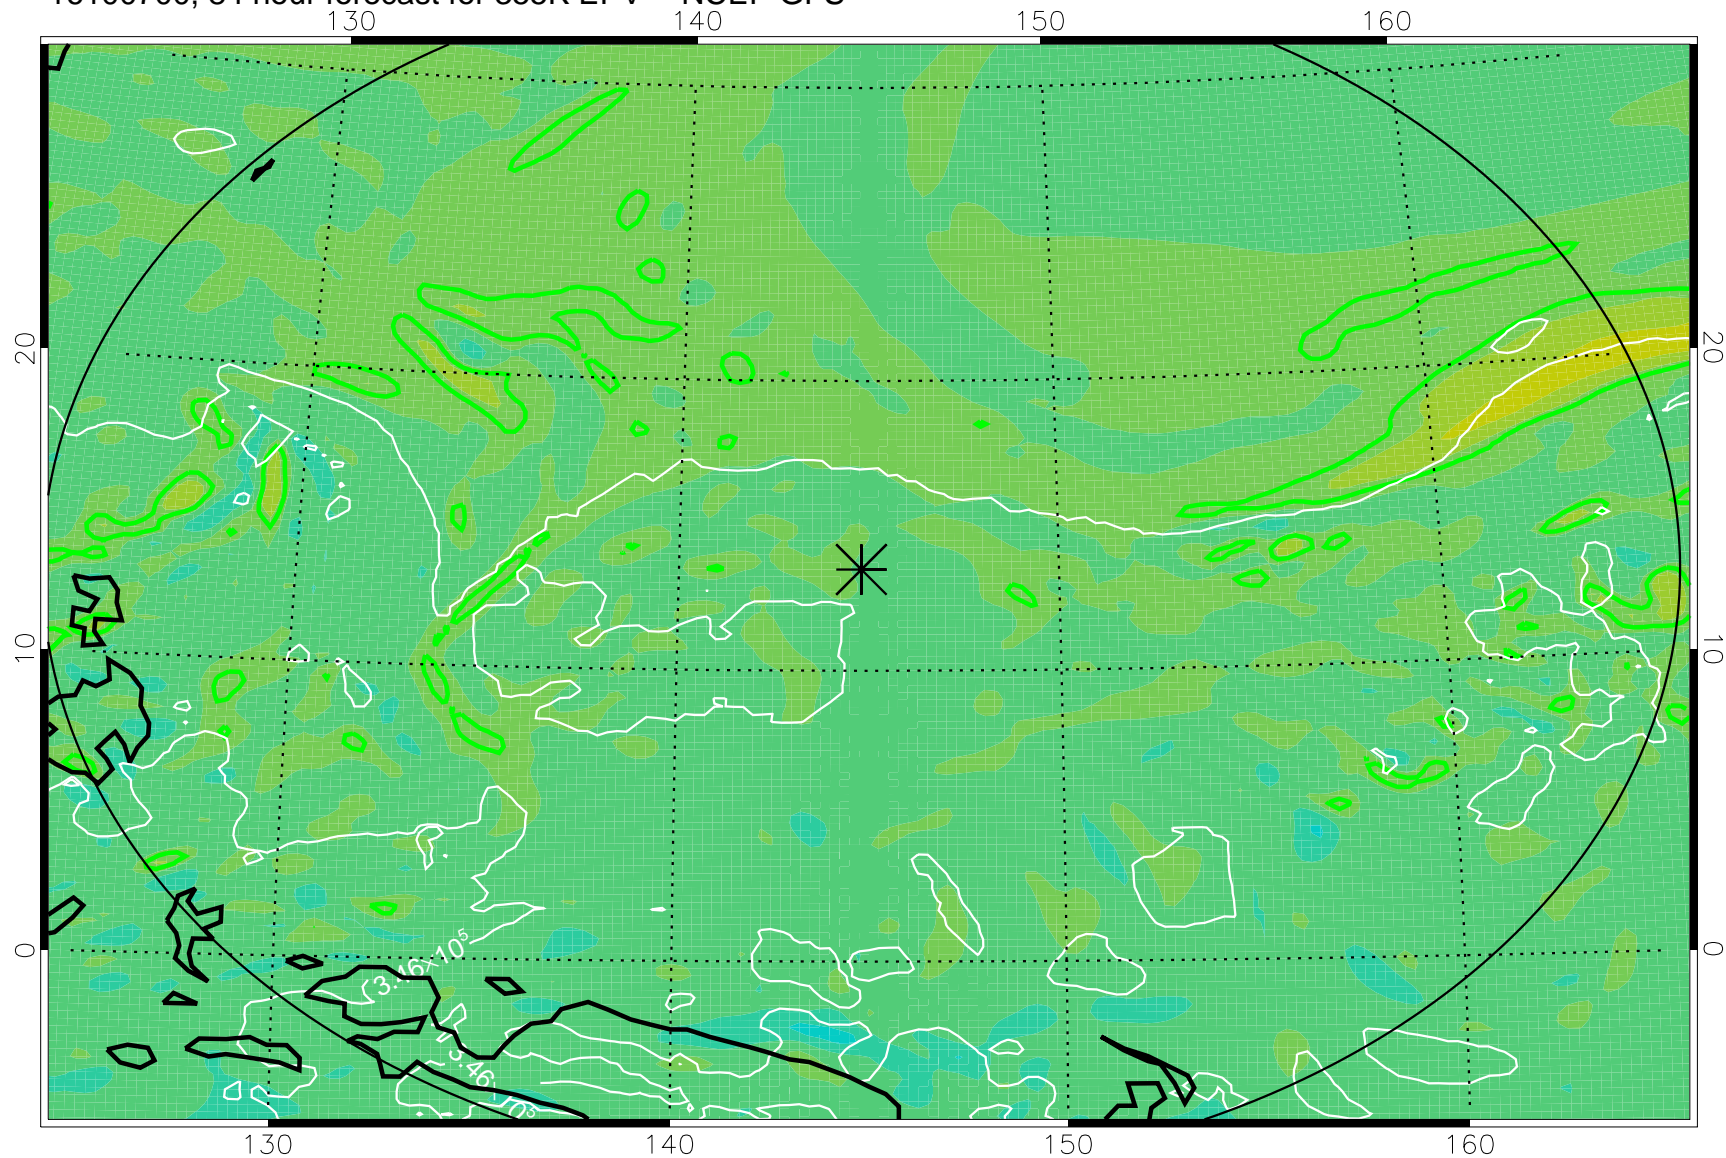

16100606, 66 hour forecast for 355K EPV -- NCEP GFS

355K Montgomery Streamfunction, white
EPV Tropopause (2 PVU) Position
Range ring of 2304 km

16100612, 72 hour forecast for 355K EPV -- NCEP GFS

355K Montgomery Streamfunction, white
EPV Tropopause (2 PVU) Position
Range ring of 2304 km

16100618, 78 hour forecast for 355K EPV -- NCEP GFS

355K Montgomery Streamfunction, white
EPV Tropopause (2 PVU) Position
Range ring of 2304 km

16100700, 84 hour forecast for 355K EPV -- NCEP GFS

355K Montgomery Streamfunction, white
EPV Tropopause (2 PVU) Position
Range ring of 2304 km

16100706, 90 hour forecast for 355K EPV -- NCEP GFS

355K Montgomery Streamfunction, white
EPV Tropopause (2 PVU) Position
Range ring of 2304 km

16100712, 96 hour forecast for 355K EPV -- NCEP GFS

355K Montgomery Streamfunction, white
EPV Tropopause (2 PVU) Position
Range ring of 2304 km

16100718, 102 hour forecast for 355K EPV -- NCEP GFS

355K Montgomery Streamfunction, white
EPV Tropopause (2 PVU) Position
Range ring of 2304 km

16100800, 108 hour forecast for 355K EPV -- NCEP GFS

355K Montgomery Streamfunction, white
EPV Tropopause (2 PVU) Position
Range ring of 2304 km