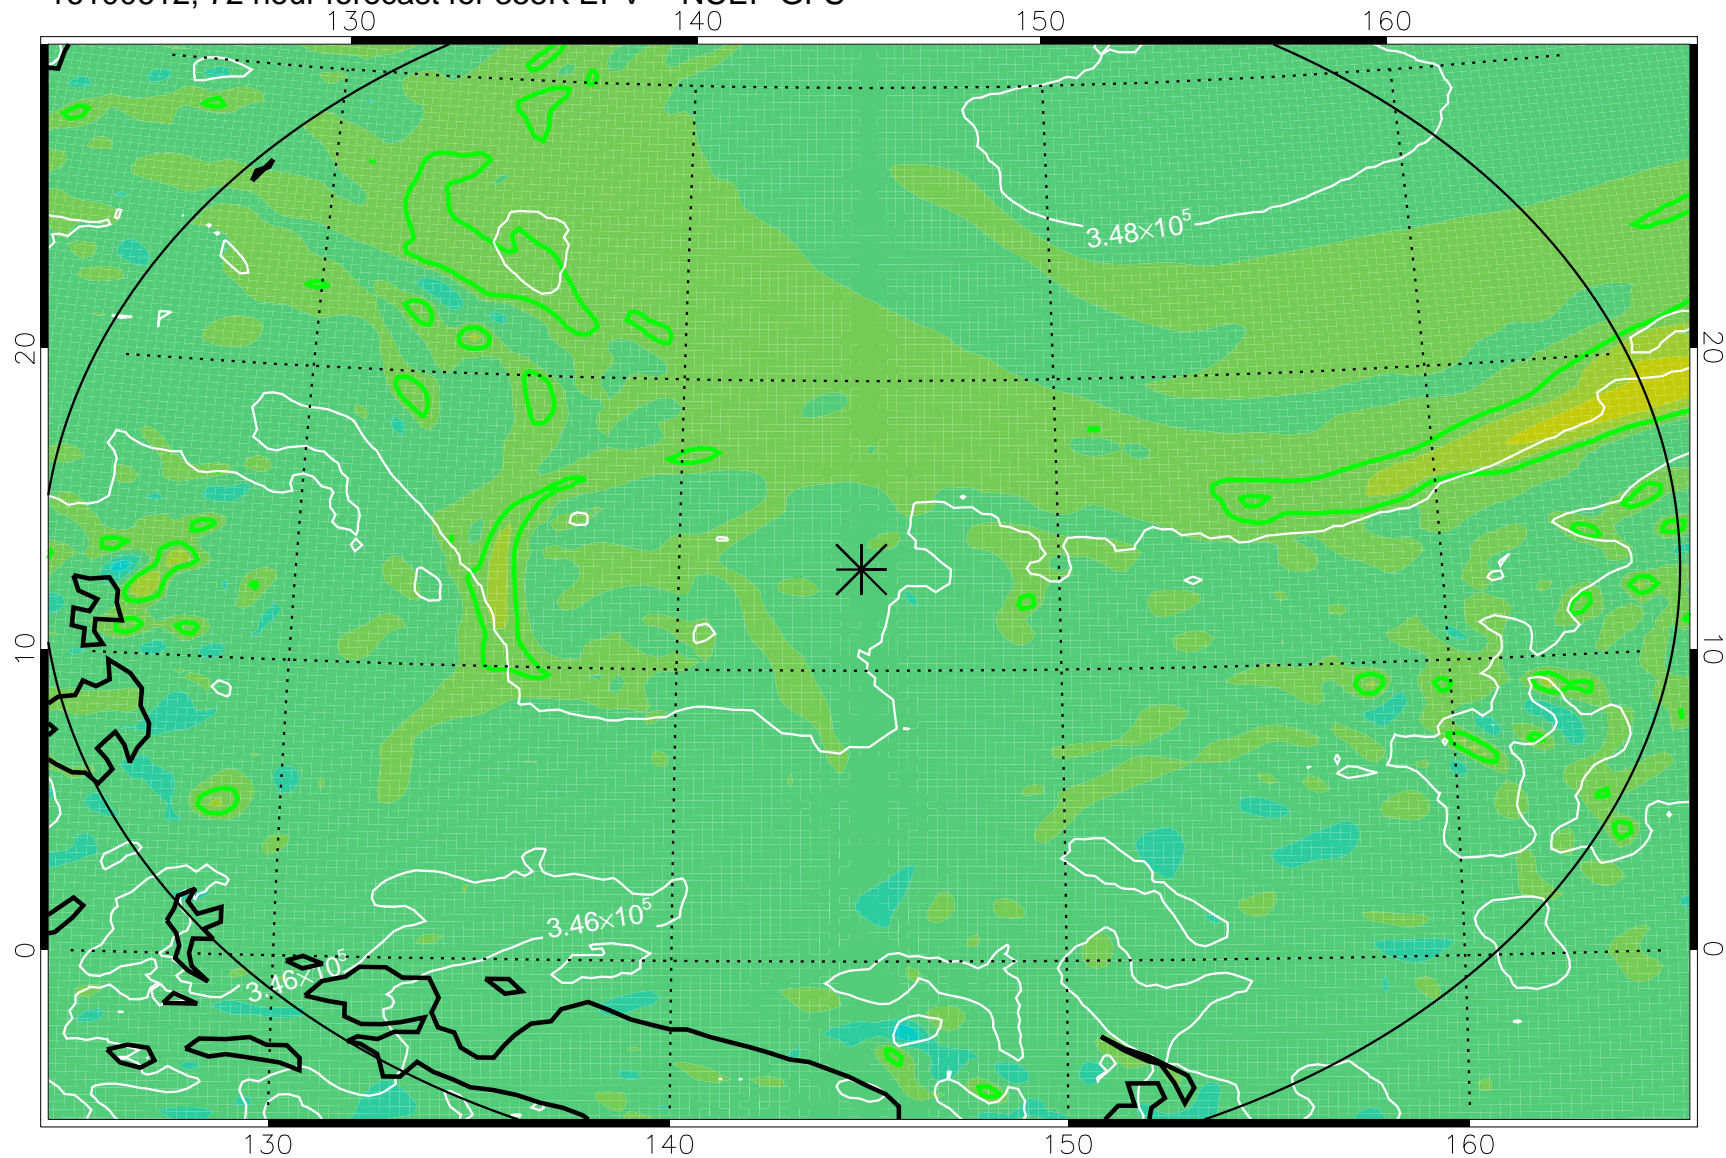

16100518, 54 hour forecast for 355K EPV -- NCEP GFS

355K Montgomery Streamfunction, white
EPV Tropopause (2 PVU) Position
Range ring of 2304 km

16100600, 60 hour forecast for 355K EPV -- NCEP GFS

355K Montgomery Streamfunction, white
EPV Tropopause (2 PVU) Position
Range ring of 2304 km

16100606, 66 hour forecast for 355K EPV -- NCEP GFS

355K Montgomery Streamfunction, white
EPV Tropopause (2 PVU) Position
Range ring of 2304 km

16100612, 72 hour forecast for 355K EPV -- NCEP GFS

355K Montgomery Streamfunction, white
EPV Tropopause (2 PVU) Position
Range ring of 2304 km

16100618, 78 hour forecast for 355K EPV -- NCEP GFS

355K Montgomery Streamfunction, white
EPV Tropopause (2 PVU) Position
Range ring of 2304 km

16100700, 84 hour forecast for 355K EPV -- NCEP GFS

355K Montgomery Streamfunction, white
EPV Tropopause (2 PVU) Position
Range ring of 2304 km

16100718, 102 hour forecast for 355K EPV -- NCEP GFS

355K Montgomery Streamfunction, white
EPV Tropopause (2 PVU) Position
Range ring of 2304 km

16100800, 108 hour forecast for 355K EPV -- NCEP GFS

355K Montgomery Streamfunction, white
EPV Tropopause (2 PVU) Position
Range ring of 2304 km