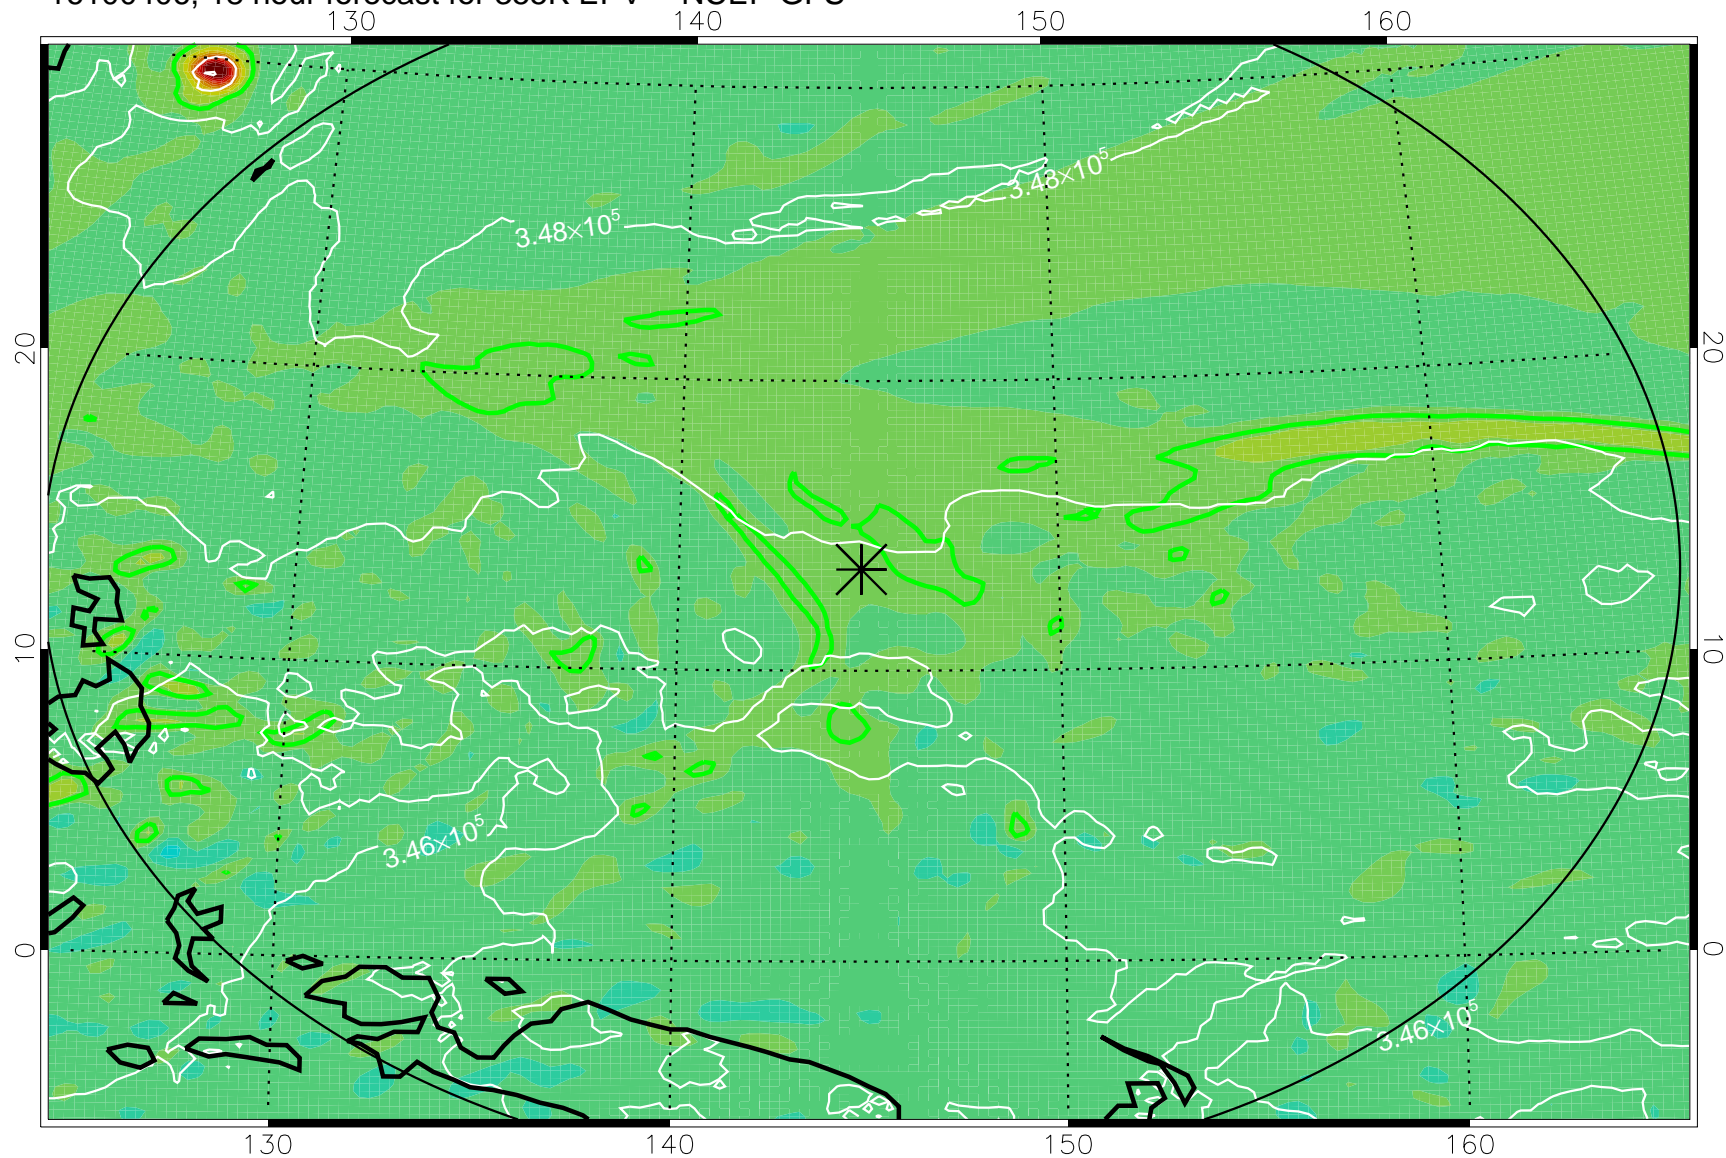

16100318, 6 hour forecast for 355K EPV -- NCEP GFS

355K Montgomery Streamfunction, white
EPV Tropopause (2 PVU) Position
Range ring of 2304 km

16100400, 12 hour forecast for 355K EPV -- NCEP GFS

355K Montgomery Streamfunction, white
EPV Tropopause (2 PVU) Position
Range ring of 2304 km

16100406, 18 hour forecast for 355K EPV -- NCEP GFS

355K Montgomery Streamfunction, white
EPV Tropopause (2 PVU) Position
Range ring of 2304 km

16100412, 24 hour forecast for 355K EPV -- NCEP GFS

355K Montgomery Streamfunction, white
EPV Tropopause (2 PVU) Position
Range ring of 2304 km

16100418, 30 hour forecast for 355K EPV -- NCEP GFS

355K Montgomery Streamfunction, white
EPV Tropopause (2 PVU) Position
Range ring of 2304 km

16100500, 36 hour forecast for 355K EPV -- NCEP GFS

355K Montgomery Streamfunction, white
EPV Tropopause (2 PVU) Position
Range ring of 2304 km

16100506, 42 hour forecast for 355K EPV -- NCEP GFS

355K Montgomery Streamfunction, white
EPV Tropopause (2 PVU) Position
Range ring of 2304 km

16100512, 48 hour forecast for 355K EPV -- NCEP GFS

355K Montgomery Streamfunction, white
EPV Tropopause (2 PVU) Position
Range ring of 2304 km