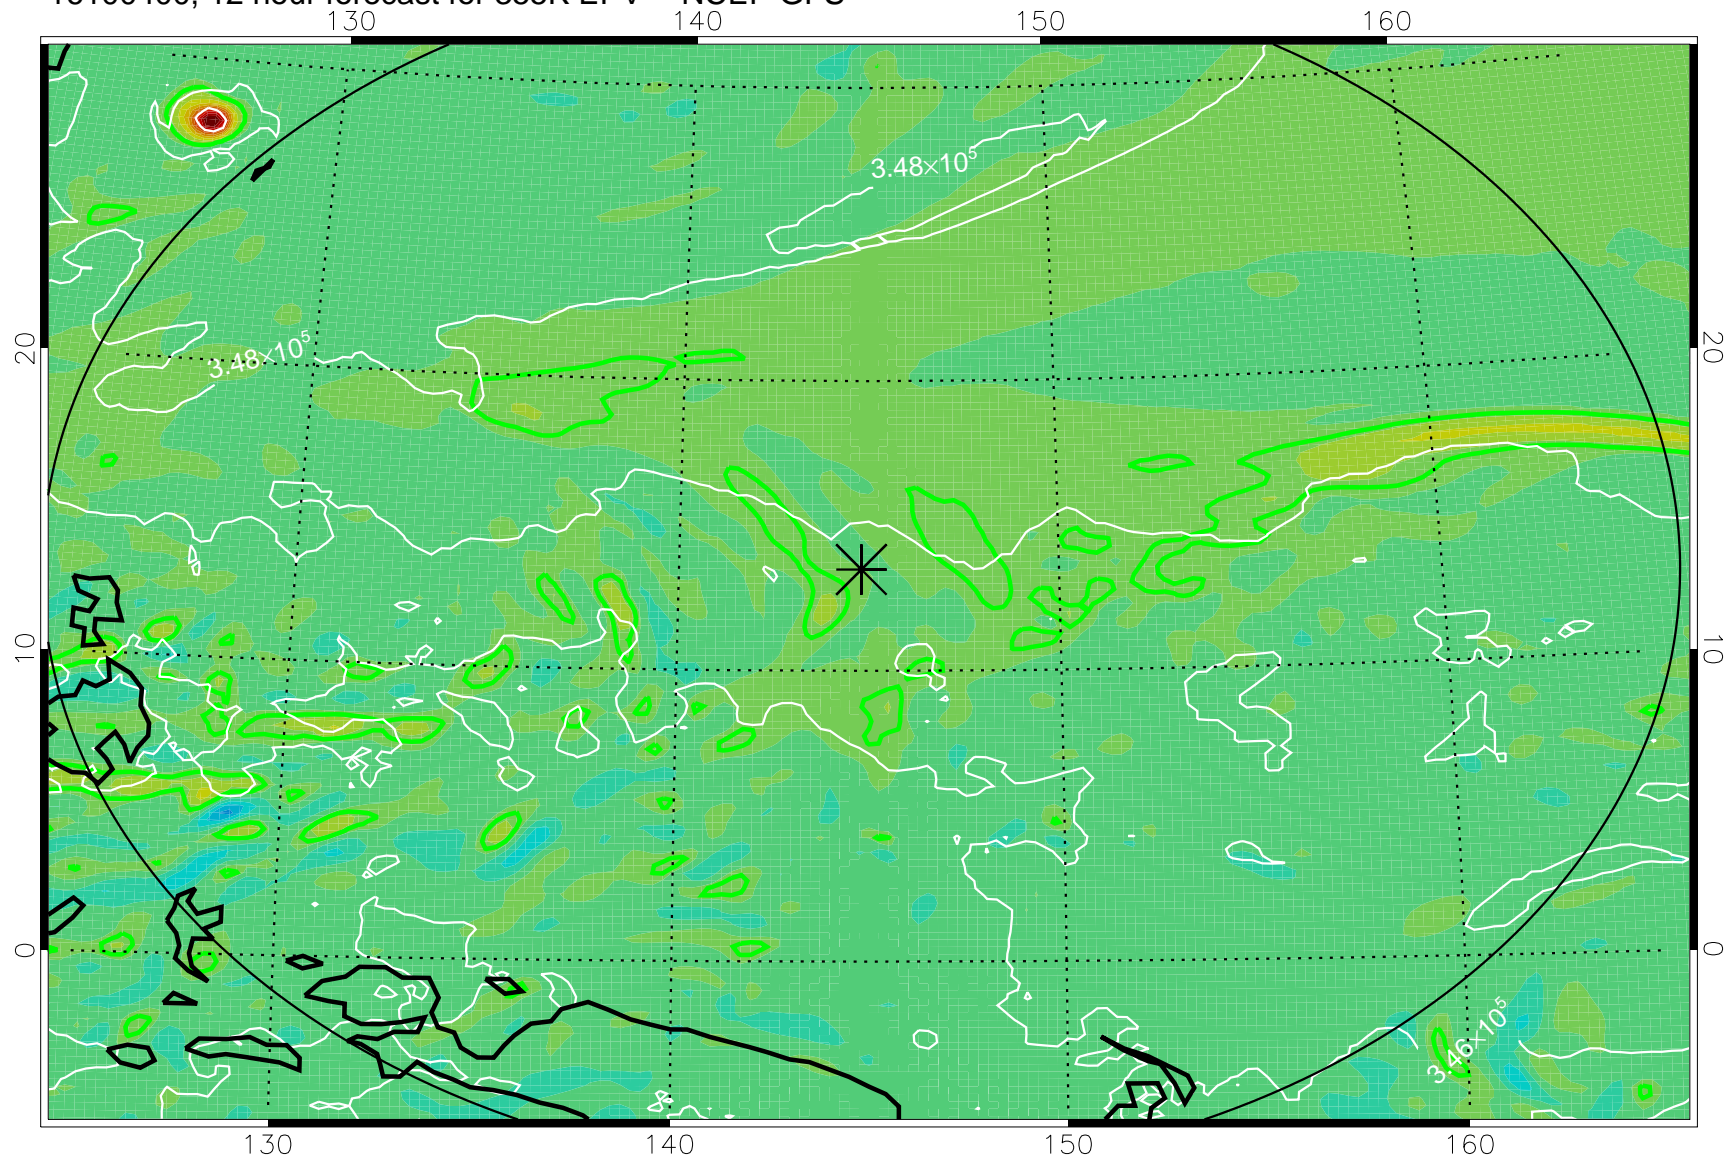

16100318, 6 hour forecast for 355K EPV -- NCEP GFS

355K Montgomery Streamfunction, white
EPV Tropopause (2 PVU) Position
Range ring of 2304 km

16100400, 12 hour forecast for 355K EPV -- NCEP GFS

355K Montgomery Streamfunction, white
EPV Tropopause (2 PVU) Position
Range ring of 2304 km

16100406, 18 hour forecast for 355K EPV -- NCEP GFS

355K Montgomery Streamfunction, white
EPV Tropopause (2 PVU) Position
Range ring of 2304 km

16100412, 24 hour forecast for 355K EPV -- NCEP GFS

355K Montgomery Streamfunction, white
EPV Tropopause (2 PVU) Position
Range ring of 2304 km

16100418, 30 hour forecast for 355K EPV -- NCEP GFS

355K Montgomery Streamfunction, white
EPV Tropopause (2 PVU) Position
Range ring of 2304 km

16100500, 36 hour forecast for 355K EPV -- NCEP GFS

355K Montgomery Streamfunction, white
EPV Tropopause (2 PVU) Position
Range ring of 2304 km

16100606, 66 hour forecast for 355K EPV -- NCEP GFS

355K Montgomery Streamfunction, white
EPV Tropopause (2 PVU) Position
Range ring of 2304 km

16100612, 72 hour forecast for 355K EPV -- NCEP GFS

355K Montgomery Streamfunction, white
EPV Tropopause (2 PVU) Position
Range ring of 2304 km