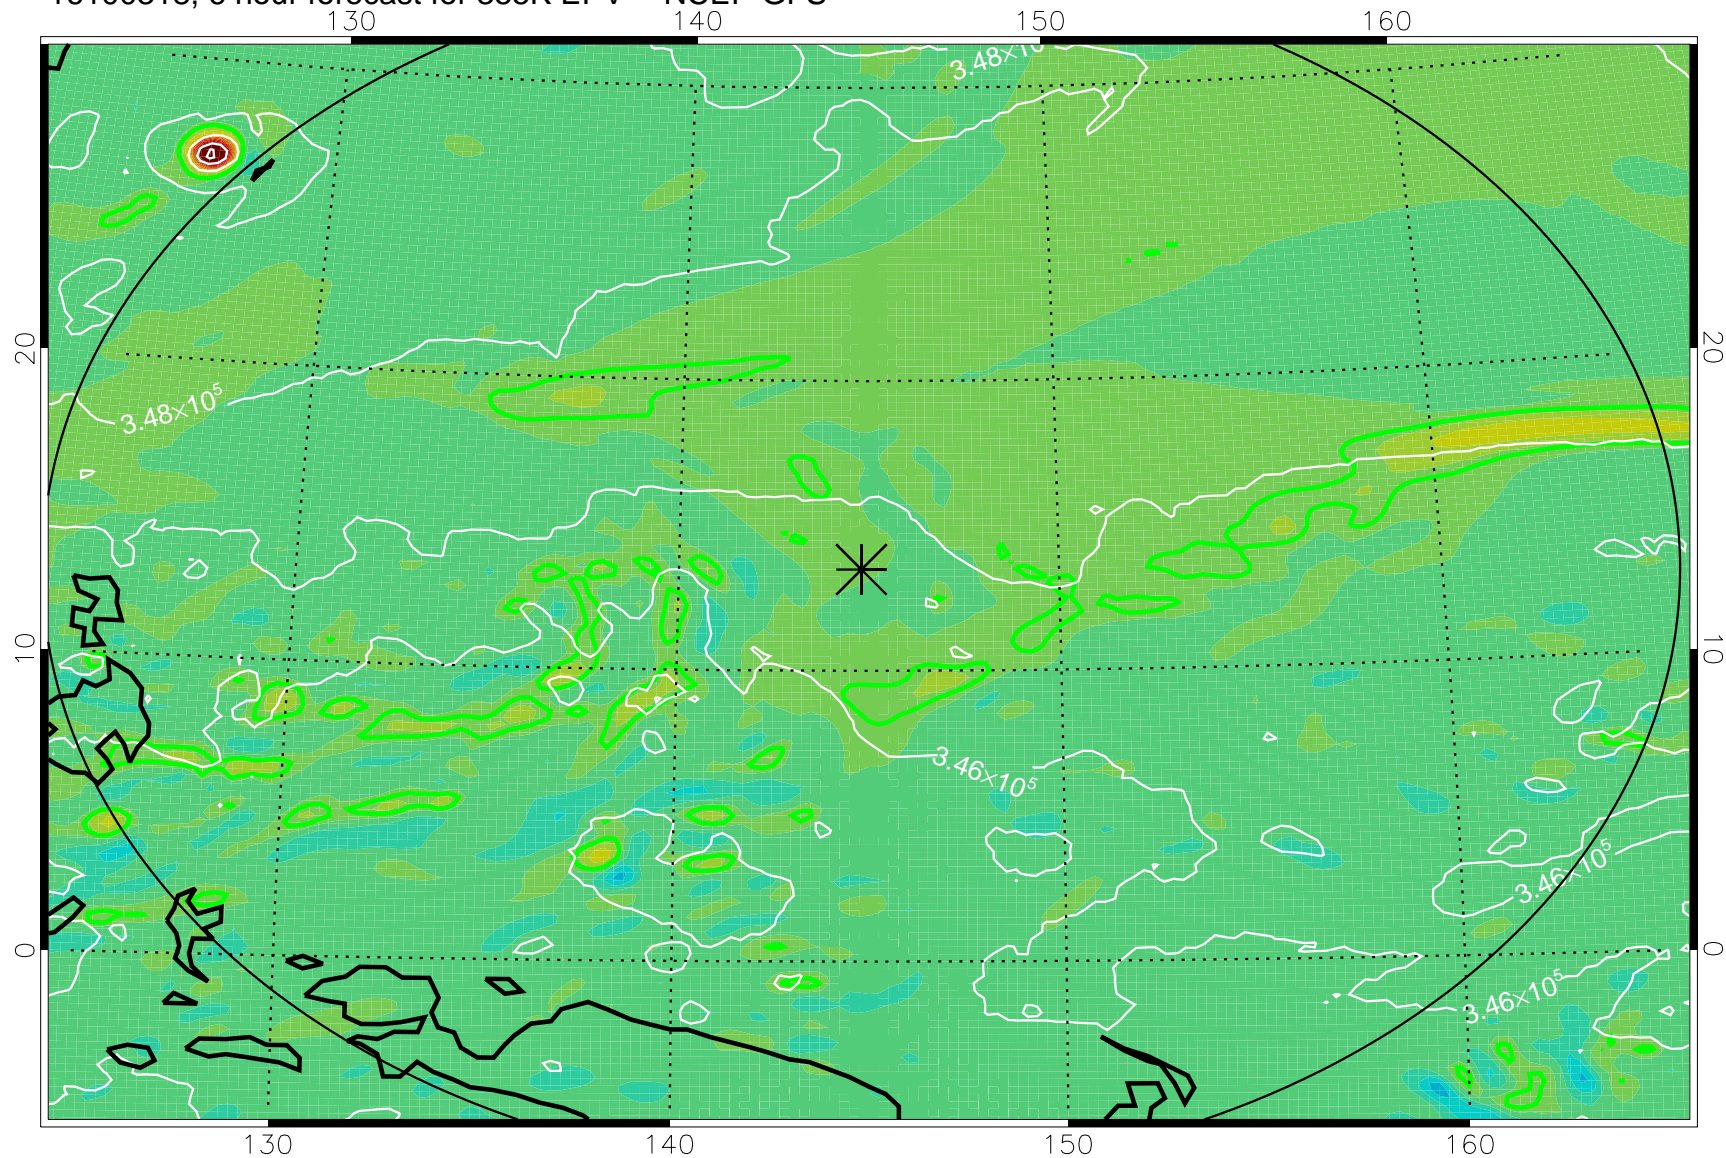

16100318, 6 hour forecast for 355K EPV -- NCEP GFS

355K Montgomery Streamfunction, white
EPV Tropopause (2 PVU) Position
Range ring of 2304 km

16100400, 12 hour forecast for 355K EPV -- NCEP GFS

355K Montgomery Streamfunction, white
EPV Tropopause (2 PVU) Position
Range ring of 2304 km

16100406, 18 hour forecast for 355K EPV -- NCEP GFS

355K Montgomery Streamfunction, white
EPV Tropopause (2 PVU) Position
Range ring of 2304 km

16100412, 24 hour forecast for 355K EPV -- NCEP GFS

355K Montgomery Streamfunction, white
EPV Tropopause (2 PVU) Position
Range ring of 2304 km

16100418, 30 hour forecast for 355K EPV -- NCEP GFS

355K Montgomery Streamfunction, white
EPV Tropopause (2 PVU) Position
Range ring of 2304 km

16100500, 36 hour forecast for 355K EPV -- NCEP GFS

355K Montgomery Streamfunction, white
EPV Tropopause (2 PVU) Position
Range ring of 2304 km

16100718, 102 hour forecast for 355K EPV -- NCEP GFS

355K Montgomery Streamfunction, white
EPV Tropopause (2 PVU) Position
Range ring of 2304 km

16100800, 108 hour forecast for 355K EPV -- NCEP GFS

355K Montgomery Streamfunction, white
EPV Tropopause (2 PVU) Position
Range ring of 2304 km