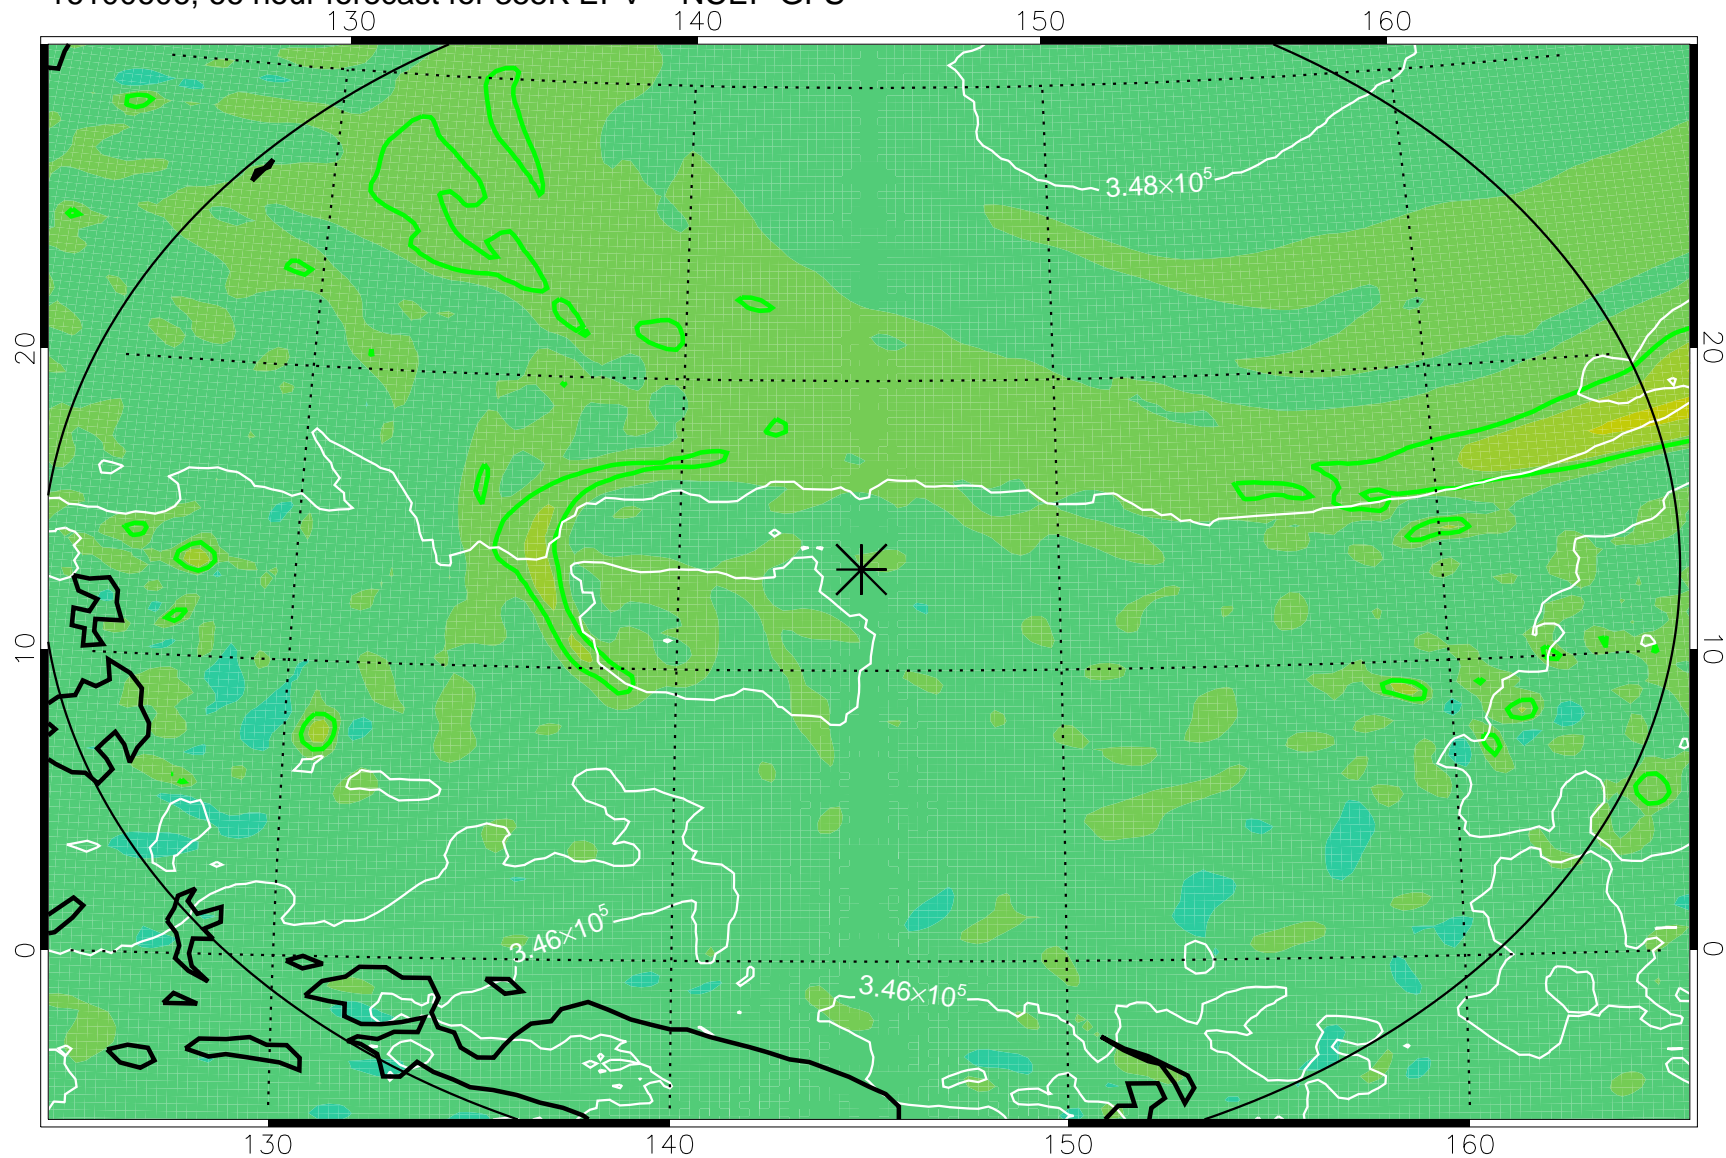

16100518, 54 hour forecast for 355K EPV -- NCEP GFS

355K Montgomery Streamfunction, white
EPV Tropopause (2 PVU) Position
Range ring of 2304 km

16100600, 60 hour forecast for 355K EPV -- NCEP GFS

355K Montgomery Streamfunction, white
EPV Tropopause (2 PVU) Position
Range ring of 2304 km

16100606, 66 hour forecast for 355K EPV -- NCEP GFS

355K Montgomery Streamfunction, white
EPV Tropopause (2 PVU) Position
Range ring of 2304 km

16100612, 72 hour forecast for 355K EPV -- NCEP GFS

355K Montgomery Streamfunction, white
EPV Tropopause (2 PVU) Position
Range ring of 2304 km

16100618, 78 hour forecast for 355K EPV -- NCEP GFS

355K Montgomery Streamfunction, white
EPV Tropopause (2 PVU) Position
Range ring of 2304 km

16100700, 84 hour forecast for 355K EPV -- NCEP GFS

355K Montgomery Streamfunction, white
EPV Tropopause (2 PVU) Position
Range ring of 2304 km

16100718, 102 hour forecast for 355K EPV -- NCEP GFS

355K Montgomery Streamfunction, white
EPV Tropopause (2 PVU) Position
Range ring of 2304 km

16100800, 108 hour forecast for 355K EPV -- NCEP GFS

355K Montgomery Streamfunction, white
EPV Tropopause (2 PVU) Position
Range ring of 2304 km