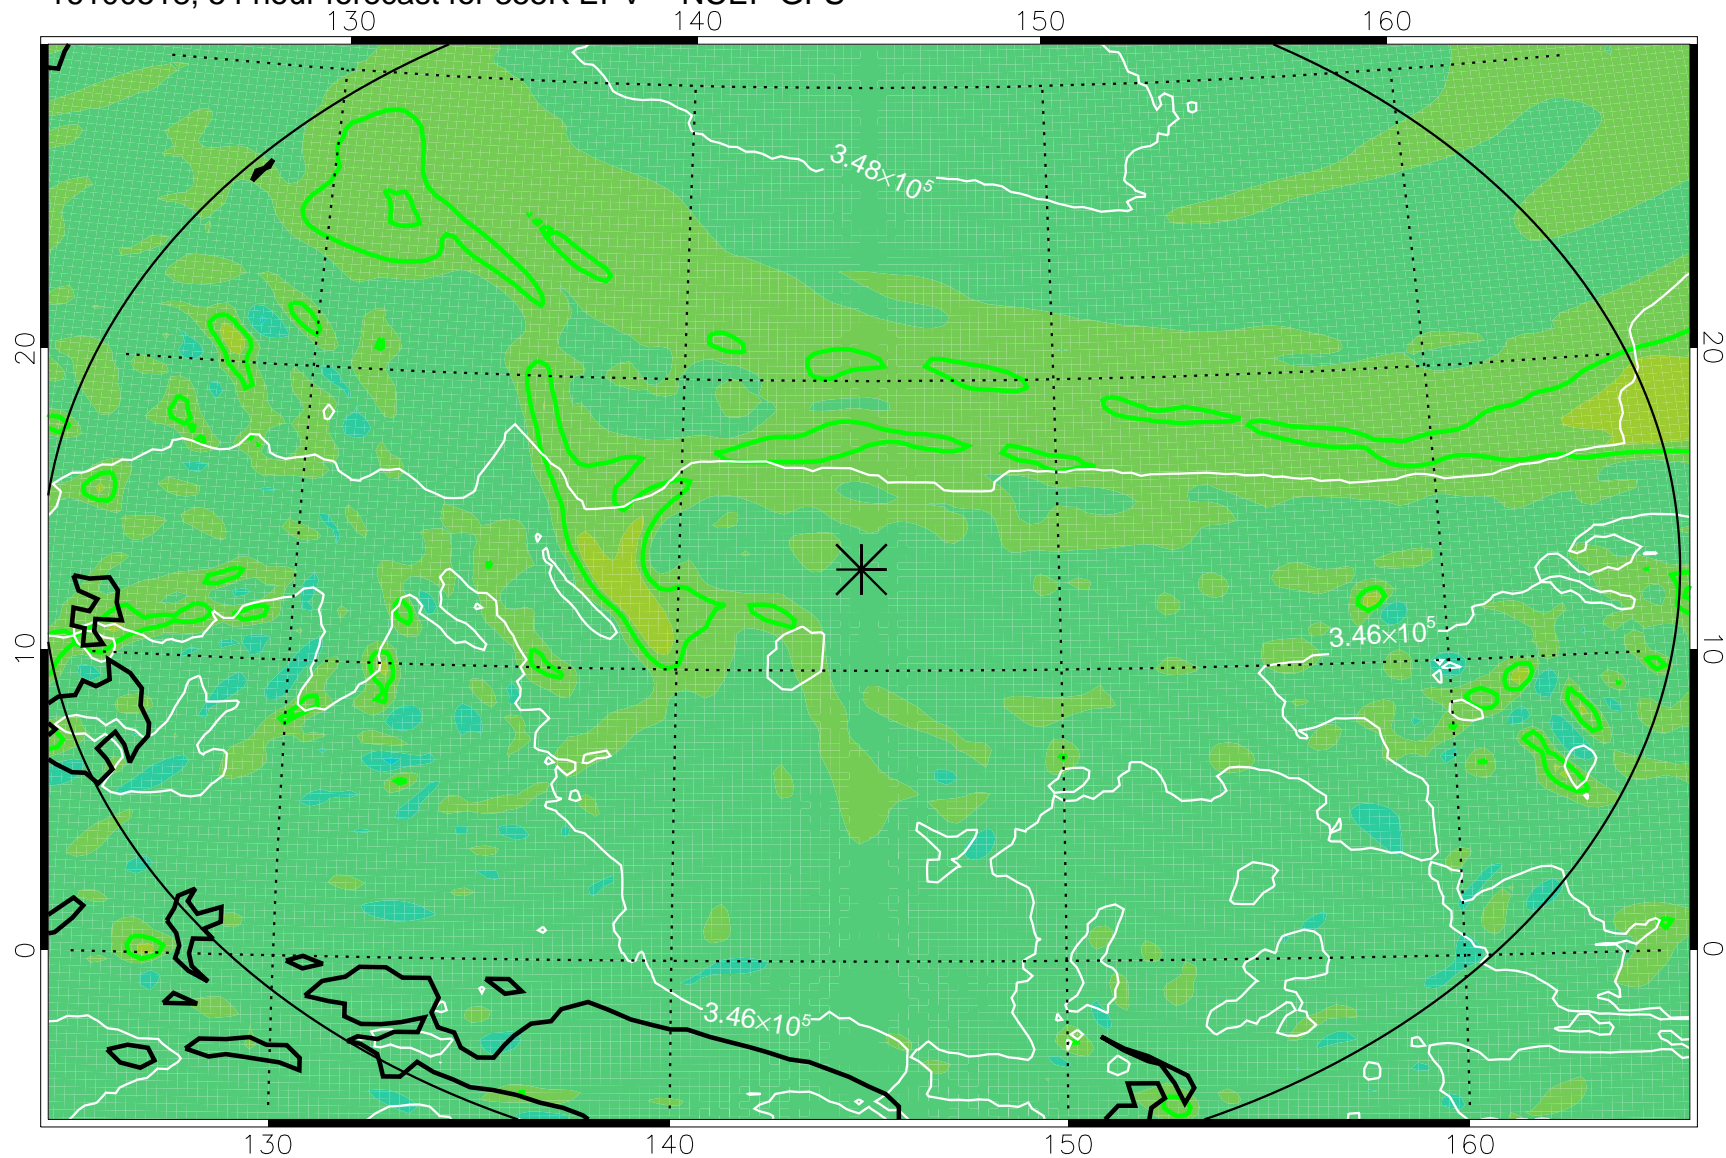

16100506, 42 hour forecast for 355K EPV -- NCEP GFS

355K Montgomery Streamfunction, white
EPV Tropopause (2 PVU) Position
Range ring of 2304 km

16100512, 48 hour forecast for 355K EPV -- NCEP GFS

355K Montgomery Streamfunction, white
EPV Tropopause (2 PVU) Position
Range ring of 2304 km

16100518, 54 hour forecast for 355K EPV -- NCEP GFS

355K Montgomery Streamfunction, white
EPV Tropopause (2 PVU) Position
Range ring of 2304 km

16100600, 60 hour forecast for 355K EPV -- NCEP GFS

355K Montgomery Streamfunction, white
EPV Tropopause (2 PVU) Position
Range ring of 2304 km

16100606, 66 hour forecast for 355K EPV -- NCEP GFS

355K Montgomery Streamfunction, white
EPV Tropopause (2 PVU) Position
Range ring of 2304 km

16100612, 72 hour forecast for 355K EPV -- NCEP GFS

355K Montgomery Streamfunction, white
EPV Tropopause (2 PVU) Position
Range ring of 2304 km

16100618, 78 hour forecast for 355K EPV -- NCEP GFS

355K Montgomery Streamfunction, white
EPV Tropopause (2 PVU) Position
Range ring of 2304 km

16100700, 84 hour forecast for 355K EPV -- NCEP GFS

355K Montgomery Streamfunction, white
EPV Tropopause (2 PVU) Position
Range ring of 2304 km