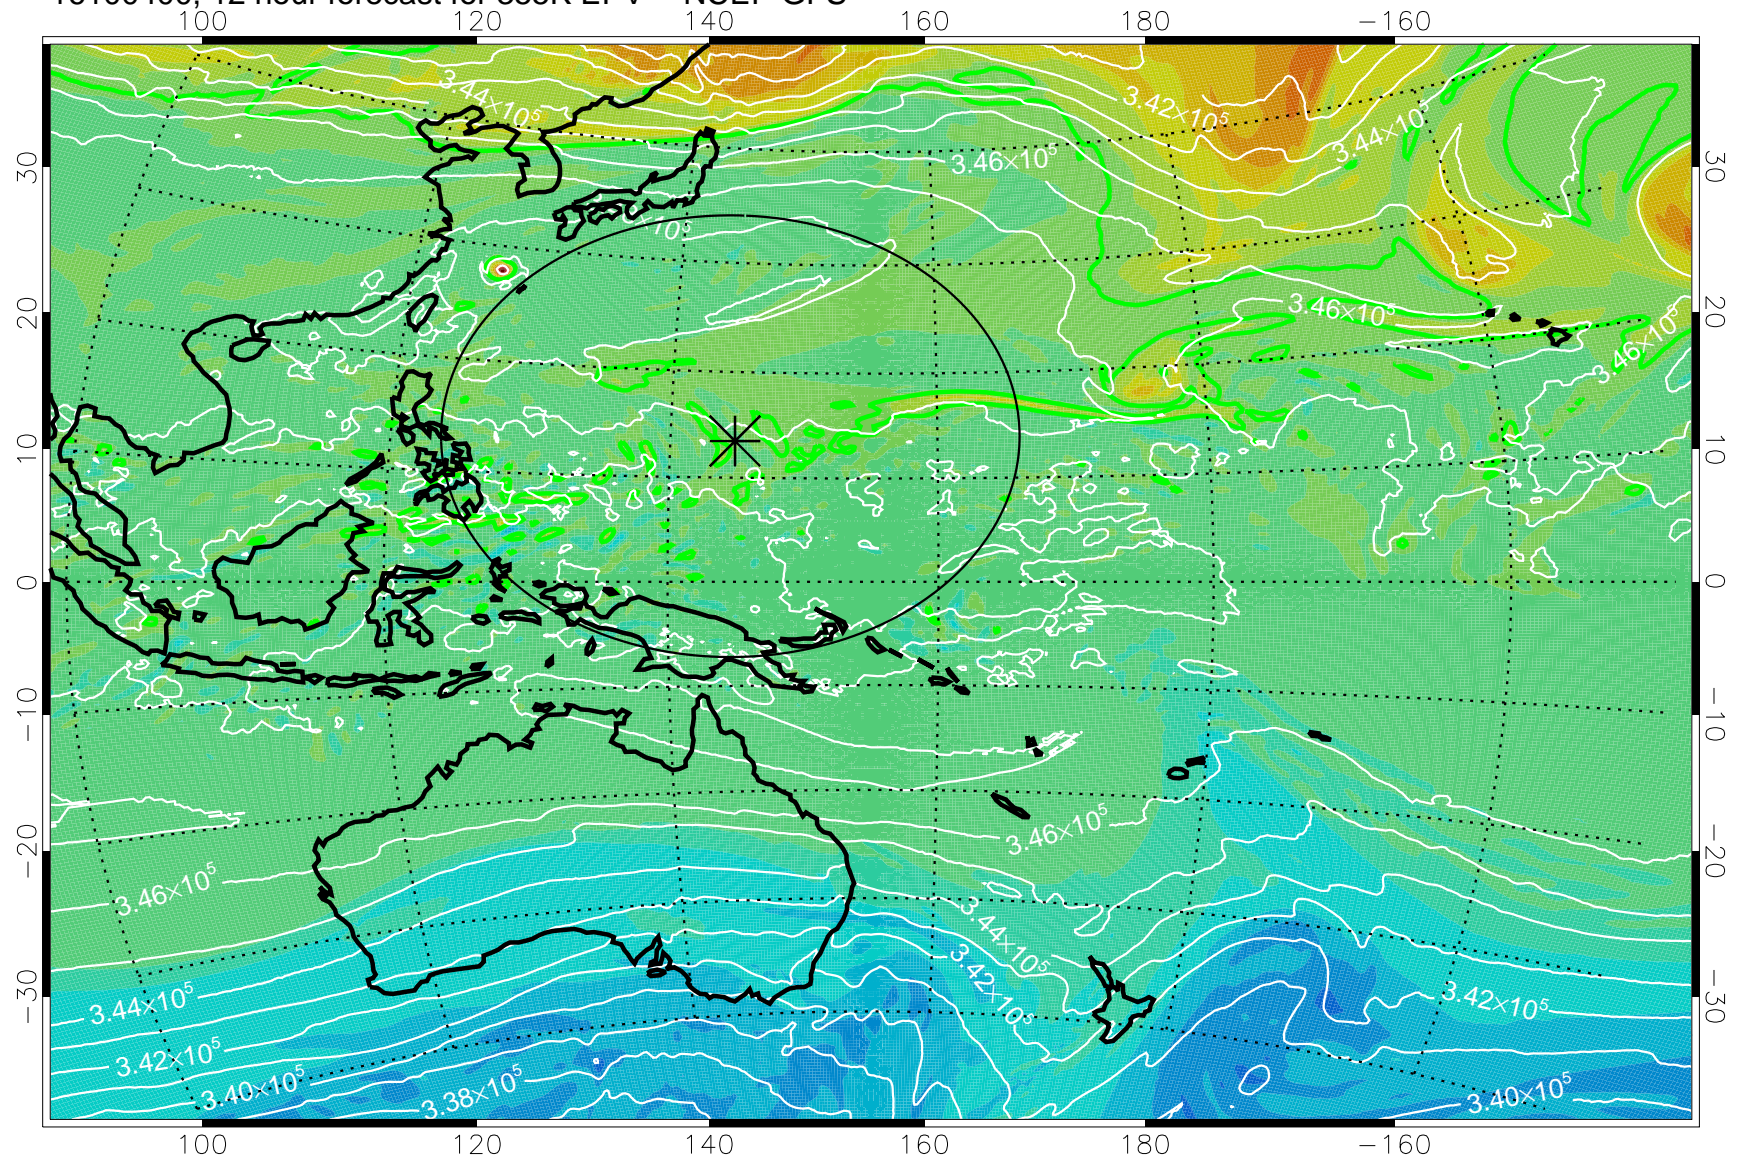

16100318, 6 hour forecast for 355K EPV -- NCEP GFS

355K Montgomery Streamfunction, white  
EPV Tropopause (2 PVU) Position  
Range ring of 2304 km

16100400, 12 hour forecast for 355K EPV -- NCEP GFS

355K Montgomery Streamfunction, white  
EPV Tropopause (2 PVU) Position  
Range ring of 2304 km

16100406, 18 hour forecast for 355K EPV -- NCEP GFS

355K Montgomery Streamfunction, white  
EPV Tropopause (2 PVU) Position  
Range ring of 2304 km

16100412, 24 hour forecast for 355K EPV -- NCEP GFS

355K Montgomery Streamfunction, white  
EPV Tropopause (2 PVU) Position  
Range ring of 2304 km

16100418, 30 hour forecast for 355K EPV -- NCEP GFS

355K Montgomery Streamfunction, white  
EPV Tropopause (2 PVU) Position  
Range ring of 2304 km

16100500, 36 hour forecast for 355K EPV -- NCEP GFS

355K Montgomery Streamfunction, white  
EPV Tropopause (2 PVU) Position  
Range ring of 2304 km

16100506, 42 hour forecast for 355K EPV -- NCEP GFS

355K Montgomery Streamfunction, white  
EPV Tropopause (2 PVU) Position  
Range ring of 2304 km

16100512, 48 hour forecast for 355K EPV -- NCEP GFS

355K Montgomery Streamfunction, white  
EPV Tropopause (2 PVU) Position  
Range ring of 2304 km