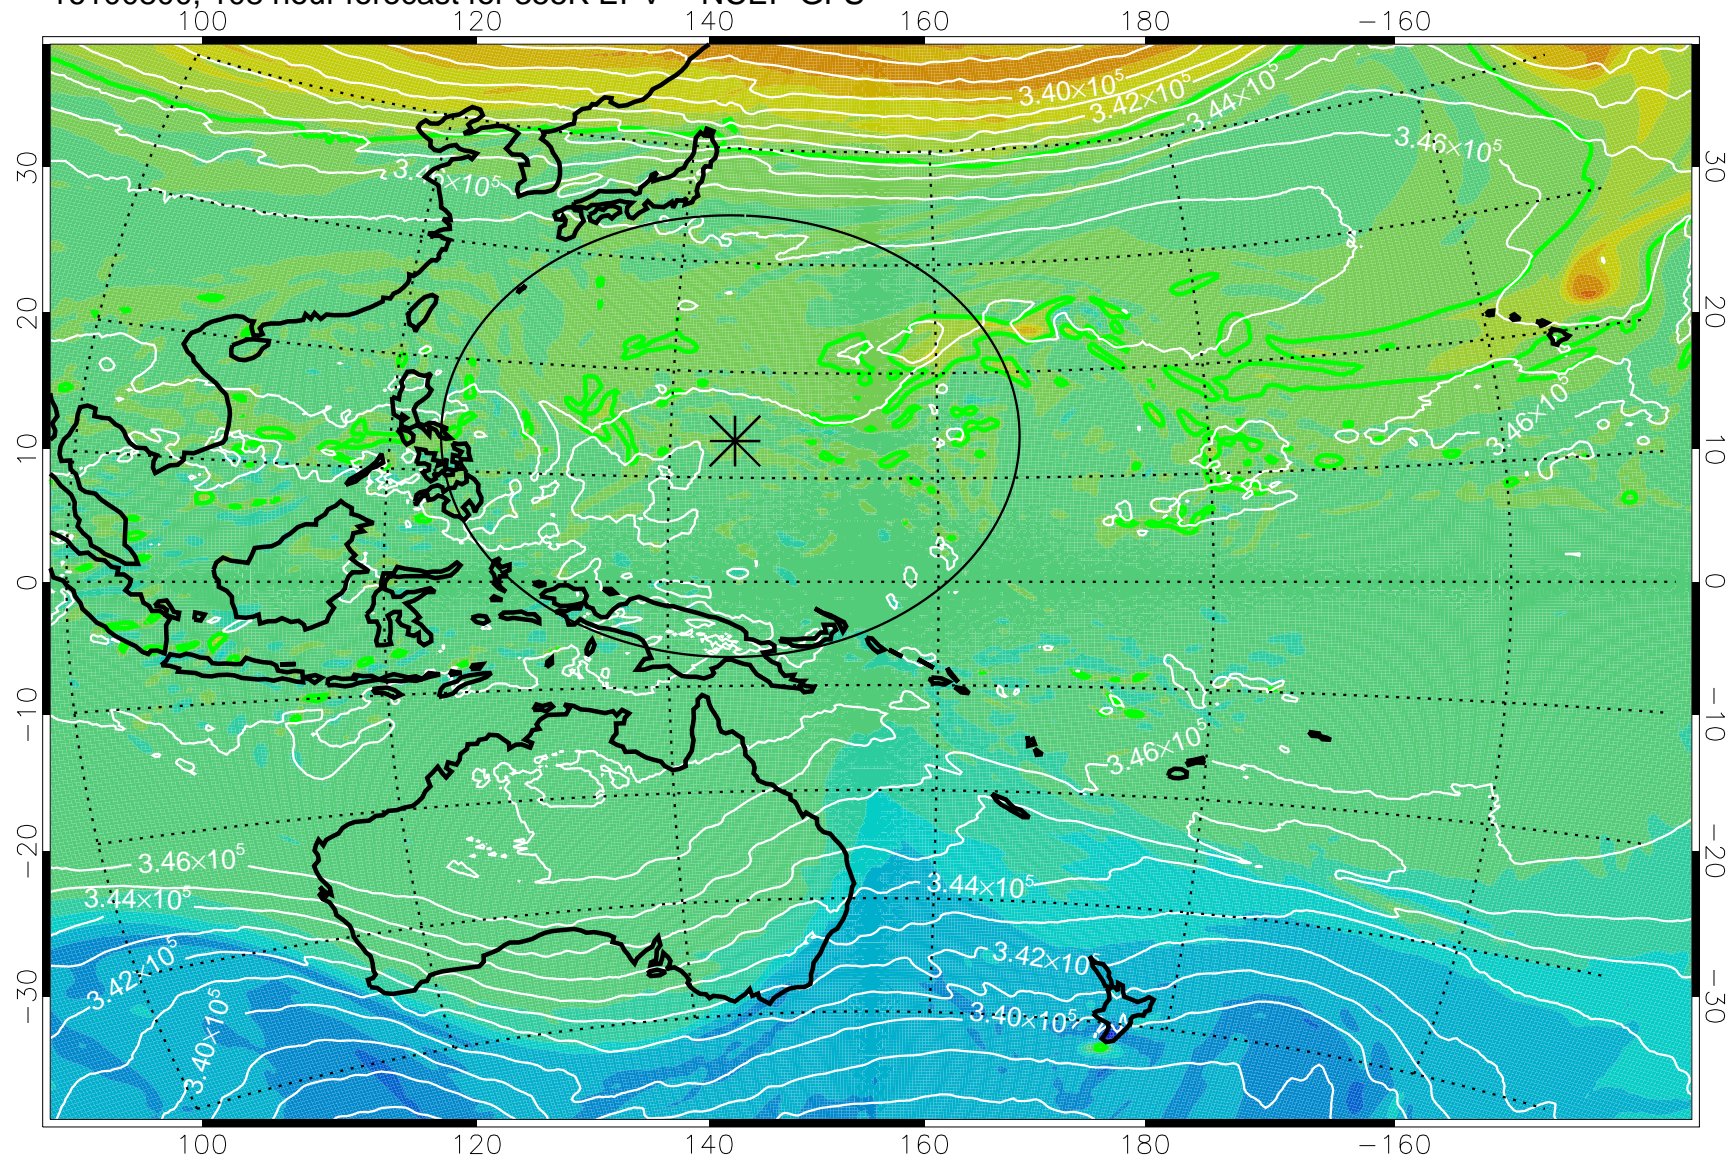

16100618, 78 hour forecast for 355K EPV -- NCEP GFS

355K Montgomery Streamfunction, white  
EPV Tropopause (2 PVU) Position  
Range ring of 2304 km

16100700, 84 hour forecast for 355K EPV -- NCEP GFS

355K Montgomery Streamfunction, white  
EPV Tropopause (2 PVU) Position  
Range ring of 2304 km

16100706, 90 hour forecast for 355K EPV -- NCEP GFS

355K Montgomery Streamfunction, white  
EPV Tropopause (2 PVU) Position  
Range ring of 2304 km

16100712, 96 hour forecast for 355K EPV -- NCEP GFS

355K Montgomery Streamfunction, white  
EPV Tropopause (2 PVU) Position  
Range ring of 2304 km

16100718, 102 hour forecast for 355K EPV -- NCEP GFS

355K Montgomery Streamfunction, white  
EPV Tropopause (2 PVU) Position  
Range ring of 2304 km

16100800, 108 hour forecast for 355K EPV -- NCEP GFS

355K Montgomery Streamfunction, white  
EPV Tropopause (2 PVU) Position  
Range ring of 2304 km

16100806, 114 hour forecast for 355K EPV -- NCEP GFS

355K Montgomery Streamfunction, white  
EPV Tropopause (2 PVU) Position  
Range ring of 2304 km

16100812, 120 hour forecast for 355K EPV -- NCEP GFS

355K Montgomery Streamfunction, white  
EPV Tropopause (2 PVU) Position  
Range ring of 2304 km