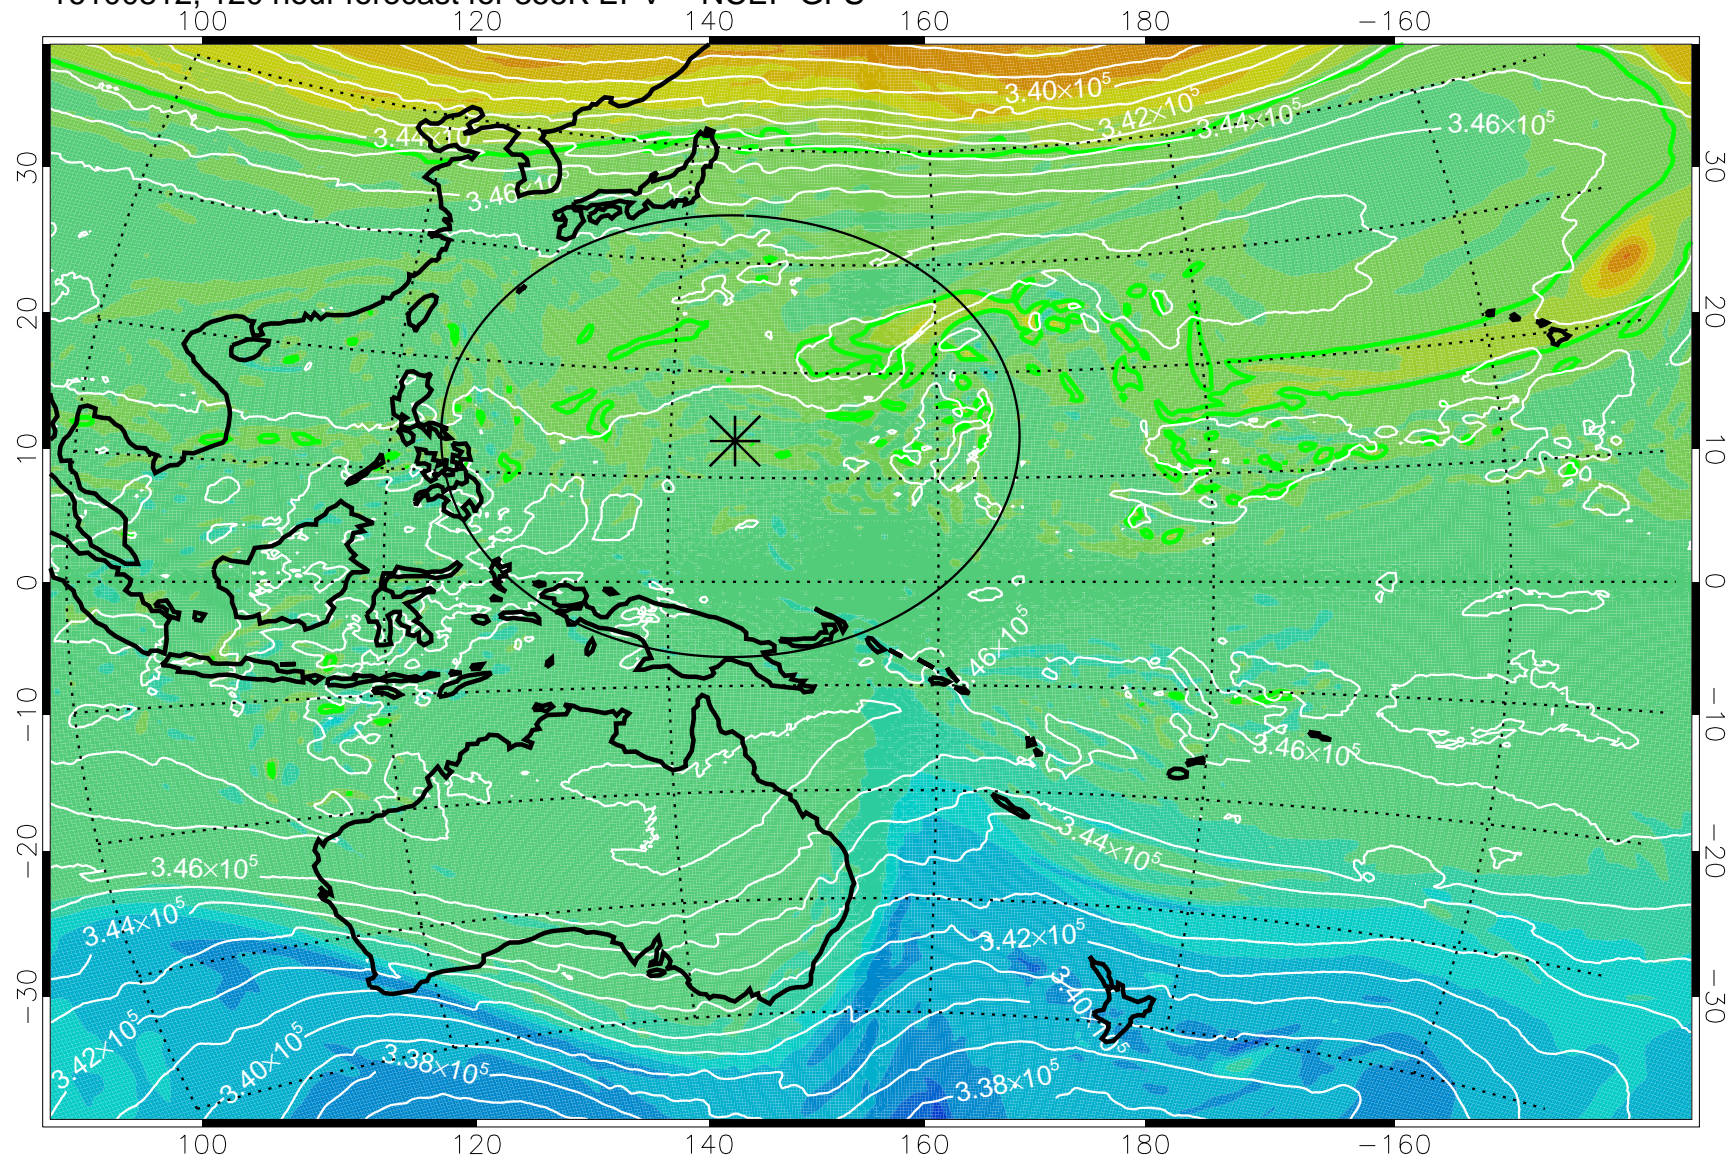

16100618, 78 hour forecast for 355K EPV -- NCEP GFS

355K Montgomery Streamfunction, white  
EPV Tropopause (2 PVU) Position  
Range ring of 2304 km

16100700, 84 hour forecast for 355K EPV -- NCEP GFS

355K Montgomery Streamfunction, white  
EPV Tropopause (2 PVU) Position  
Range ring of 2304 km

16100706, 90 hour forecast for 355K EPV -- NCEP GFS

355K Montgomery Streamfunction, white  
EPV Tropopause (2 PVU) Position  
Range ring of 2304 km

16100712, 96 hour forecast for 355K EPV -- NCEP GFS

355K Montgomery Streamfunction, white  
EPV Tropopause (2 PVU) Position  
Range ring of 2304 km

16100718, 102 hour forecast for 355K EPV -- NCEP GFS

355K Montgomery Streamfunction, white  
EPV Tropopause (2 PVU) Position  
Range ring of 2304 km

16100800, 108 hour forecast for 355K EPV -- NCEP GFS

355K Montgomery Streamfunction, white  
EPV Tropopause (2 PVU) Position  
Range ring of 2304 km

16100806, 114 hour forecast for 355K EPV -- NCEP GFS

355K Montgomery Streamfunction, white  
EPV Tropopause (2 PVU) Position  
Range ring of 2304 km

16100812, 120 hour forecast for 355K EPV -- NCEP GFS

355K Montgomery Streamfunction, white  
EPV Tropopause (2 PVU) Position  
Range ring of 2304 km