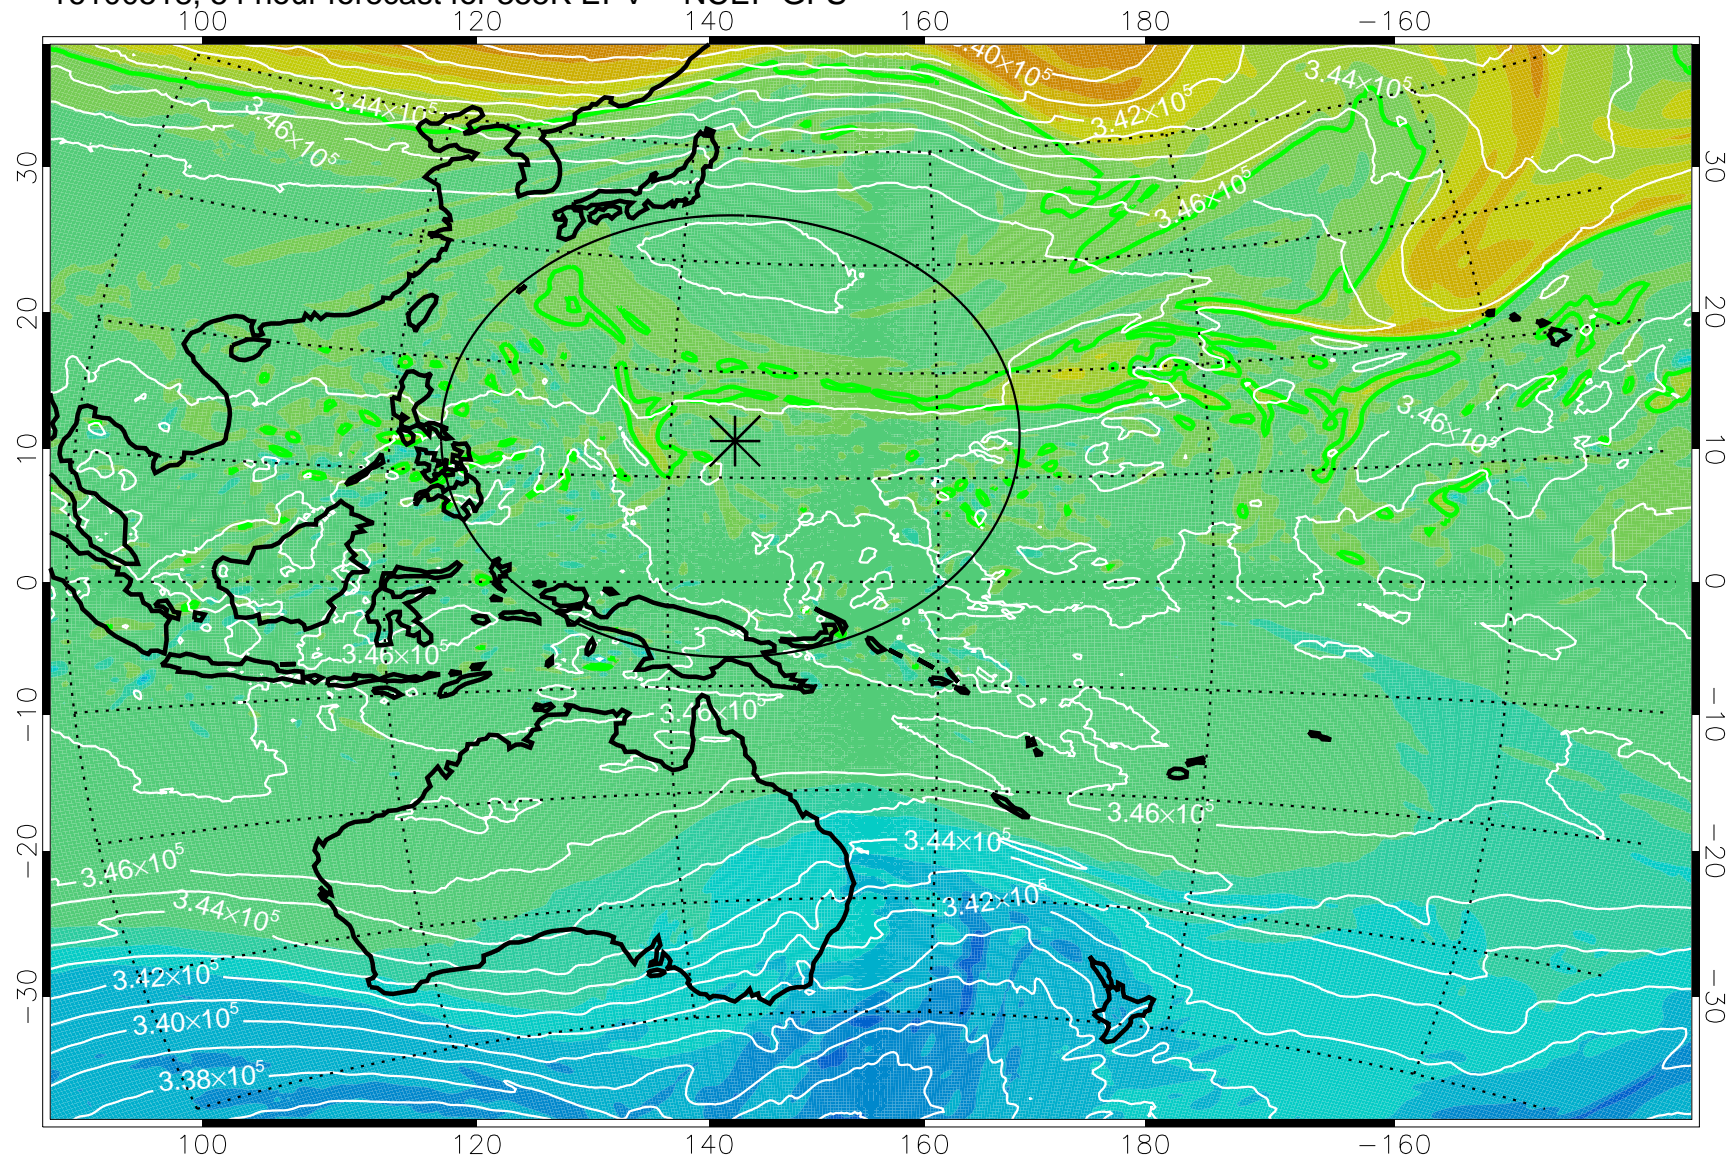

16100506, 42 hour forecast for 355K EPV -- NCEP GFS

355K Montgomery Streamfunction, white  
EPV Tropopause (2 PVU) Position  
Range ring of 2304 km

16100512, 48 hour forecast for 355K EPV -- NCEP GFS

355K Montgomery Streamfunction, white  
EPV Tropopause (2 PVU) Position  
Range ring of 2304 km

16100518, 54 hour forecast for 355K EPV -- NCEP GFS

355K Montgomery Streamfunction, white  
EPV Tropopause (2 PVU) Position  
Range ring of 2304 km

16100600, 60 hour forecast for 355K EPV -- NCEP GFS

355K Montgomery Streamfunction, white  
EPV Tropopause (2 PVU) Position  
Range ring of 2304 km

16100606, 66 hour forecast for 355K EPV -- NCEP GFS

355K Montgomery Streamfunction, white  
EPV Tropopause (2 PVU) Position  
Range ring of 2304 km

16100612, 72 hour forecast for 355K EPV -- NCEP GFS

355K Montgomery Streamfunction, white  
EPV Tropopause (2 PVU) Position  
Range ring of 2304 km

16100618, 78 hour forecast for 355K EPV -- NCEP GFS

355K Montgomery Streamfunction, white  
EPV Tropopause (2 PVU) Position  
Range ring of 2304 km

16100700, 84 hour forecast for 355K EPV -- NCEP GFS

355K Montgomery Streamfunction, white  
EPV Tropopause (2 PVU) Position  
Range ring of 2304 km