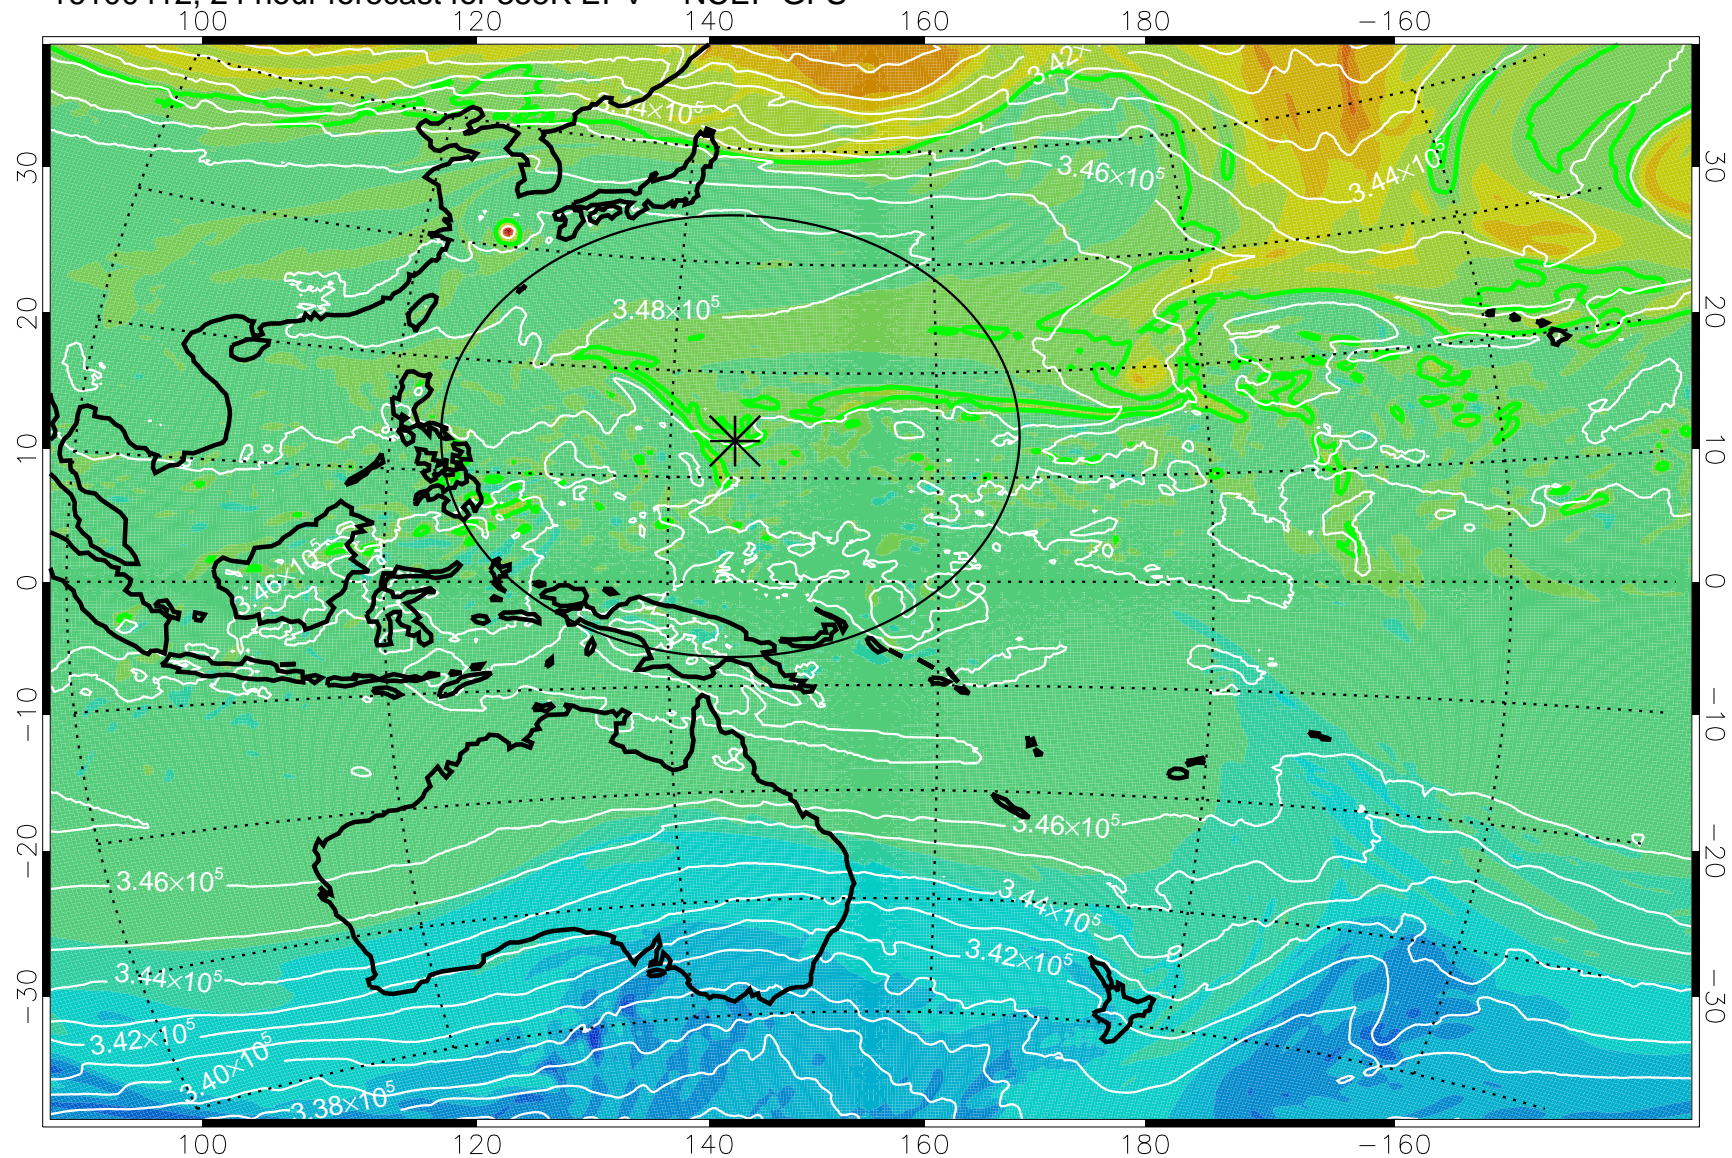

16100318, 6 hour forecast for 355K EPV -- NCEP GFS

355K Montgomery Streamfunction, white  
EPV Tropopause (2 PVU) Position  
Range ring of 2304 km

16100400, 12 hour forecast for 355K EPV -- NCEP GFS

355K Montgomery Streamfunction, white  
EPV Tropopause (2 PVU) Position  
Range ring of 2304 km

16100406, 18 hour forecast for 355K EPV -- NCEP GFS

355K Montgomery Streamfunction, white  
EPV Tropopause (2 PVU) Position  
Range ring of 2304 km

16100412, 24 hour forecast for 355K EPV -- NCEP GFS

355K Montgomery Streamfunction, white  
EPV Tropopause (2 PVU) Position  
Range ring of 2304 km

16100418, 30 hour forecast for 355K EPV -- NCEP GFS

355K Montgomery Streamfunction, white  
EPV Tropopause (2 PVU) Position  
Range ring of 2304 km

16100500, 36 hour forecast for 355K EPV -- NCEP GFS

355K Montgomery Streamfunction, white  
EPV Tropopause (2 PVU) Position  
Range ring of 2304 km

16100506, 42 hour forecast for 355K EPV -- NCEP GFS

355K Montgomery Streamfunction, white  
EPV Tropopause (2 PVU) Position  
Range ring of 2304 km

16100512, 48 hour forecast for 355K EPV -- NCEP GFS

355K Montgomery Streamfunction, white  
EPV Tropopause (2 PVU) Position  
Range ring of 2304 km