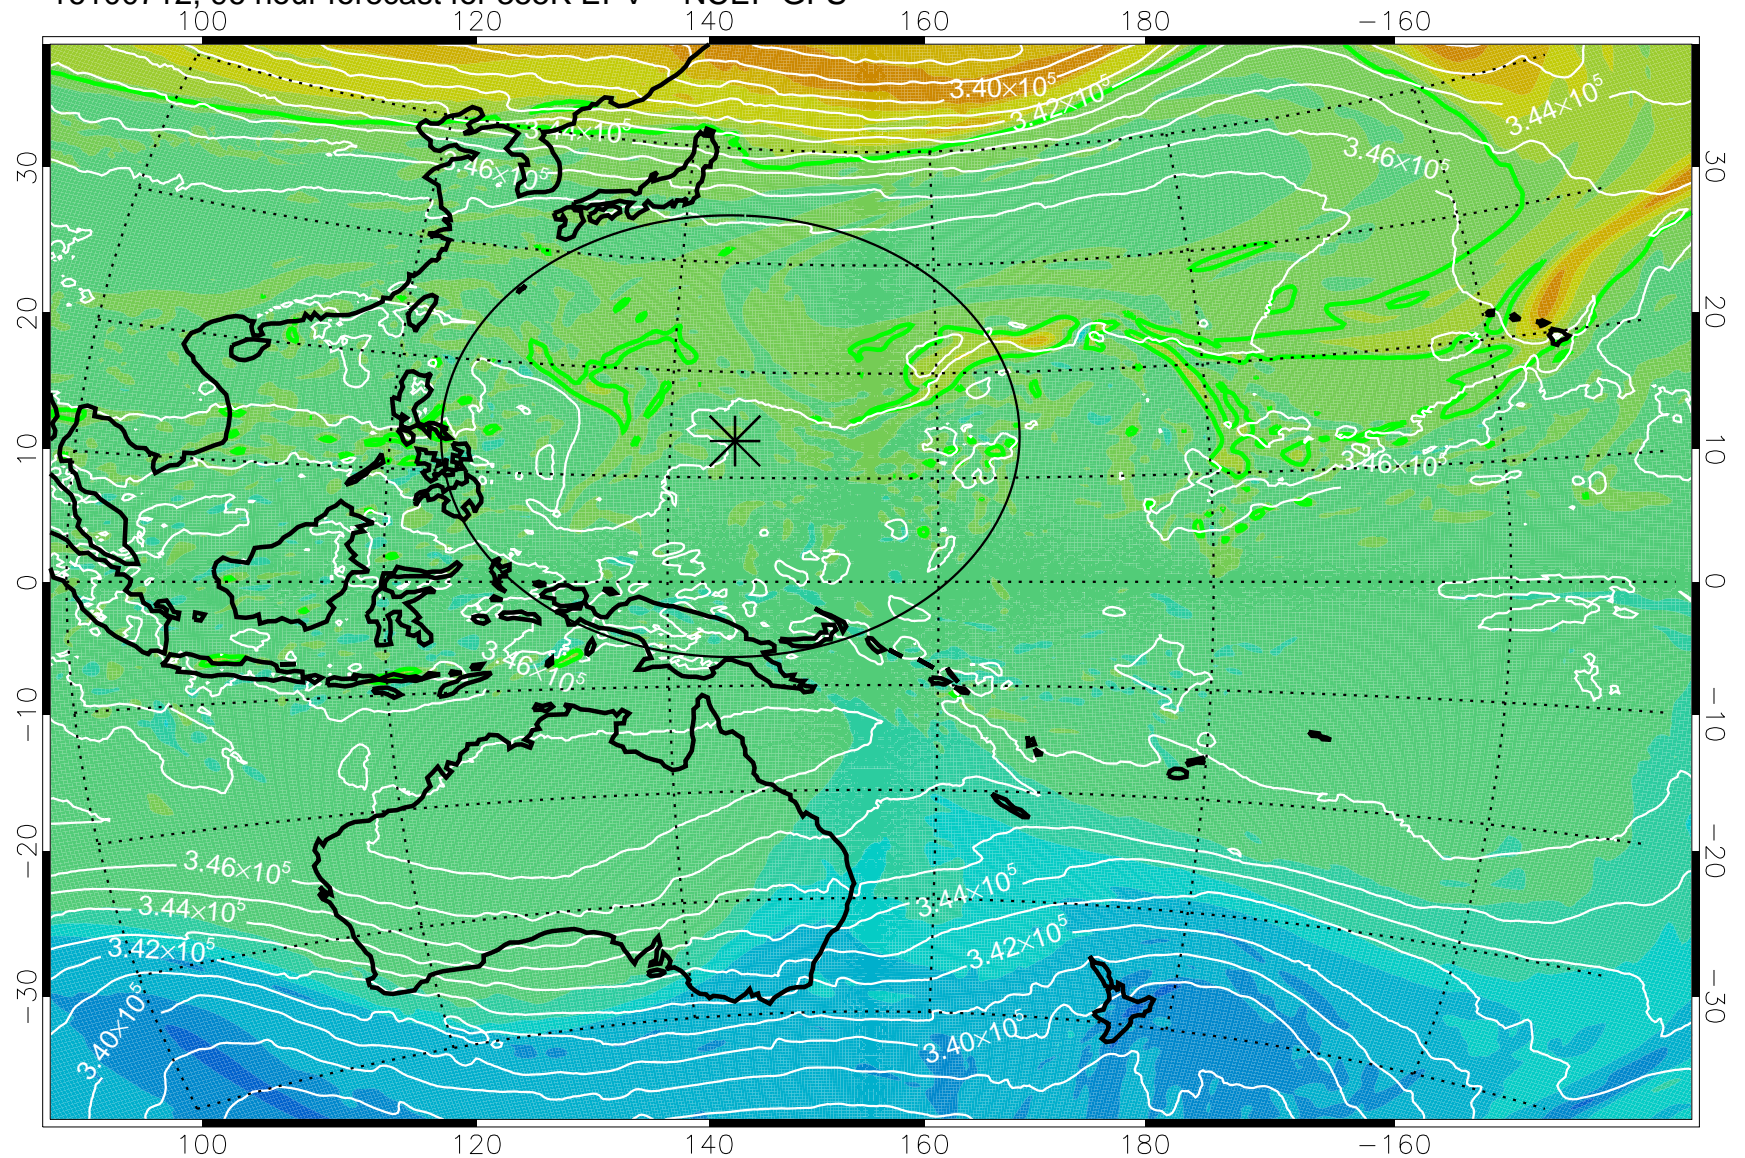

16100606, 66 hour forecast for 355K EPV -- NCEP GFS

355K Montgomery Streamfunction, white  
EPV Tropopause (2 PVU) Position  
Range ring of 2304 km

16100612, 72 hour forecast for 355K EPV -- NCEP GFS

355K Montgomery Streamfunction, white  
EPV Tropopause (2 PVU) Position  
Range ring of 2304 km

16100618, 78 hour forecast for 355K EPV -- NCEP GFS

355K Montgomery Streamfunction, white  
EPV Tropopause (2 PVU) Position  
Range ring of 2304 km

16100700, 84 hour forecast for 355K EPV -- NCEP GFS

355K Montgomery Streamfunction, white  
EPV Tropopause (2 PVU) Position  
Range ring of 2304 km

16100706, 90 hour forecast for 355K EPV -- NCEP GFS

355K Montgomery Streamfunction, white  
EPV Tropopause (2 PVU) Position  
Range ring of 2304 km

16100712, 96 hour forecast for 355K EPV -- NCEP GFS

355K Montgomery Streamfunction, white  
EPV Tropopause (2 PVU) Position  
Range ring of 2304 km

16100718, 102 hour forecast for 355K EPV -- NCEP GFS

355K Montgomery Streamfunction, white  
EPV Tropopause (2 PVU) Position  
Range ring of 2304 km

16100800, 108 hour forecast for 355K EPV -- NCEP GFS

355K Montgomery Streamfunction, white  
EPV Tropopause (2 PVU) Position  
Range ring of 2304 km