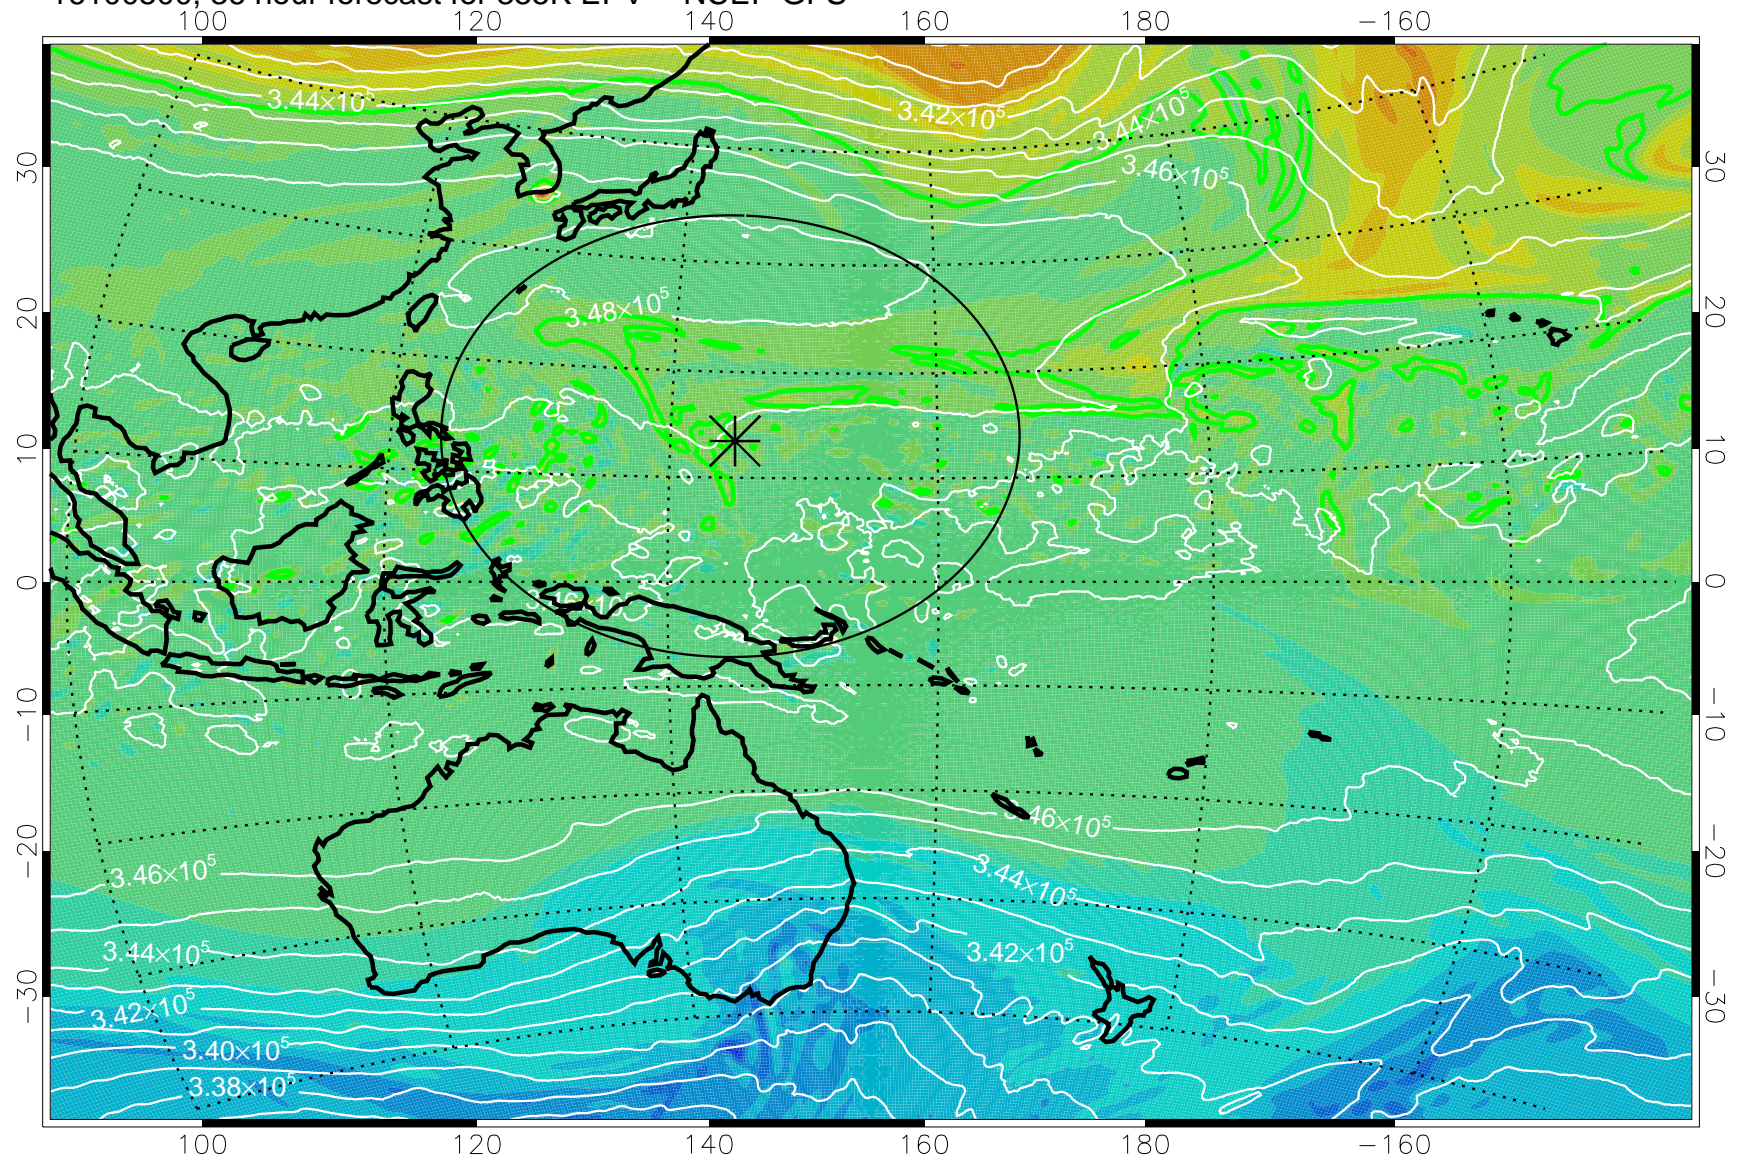

16100406, 18 hour forecast for 355K EPV -- NCEP GFS

355K Montgomery Streamfunction, white  
EPV Tropopause (2 PVU) Position  
Range ring of 2304 km

16100412, 24 hour forecast for 355K EPV -- NCEP GFS

355K Montgomery Streamfunction, white  
EPV Tropopause (2 PVU) Position  
Range ring of 2304 km

16100418, 30 hour forecast for 355K EPV -- NCEP GFS

355K Montgomery Streamfunction, white  
EPV Tropopause (2 PVU) Position  
Range ring of 2304 km

16100500, 36 hour forecast for 355K EPV -- NCEP GFS

355K Montgomery Streamfunction, white  
EPV Tropopause (2 PVU) Position  
Range ring of 2304 km

16100506, 42 hour forecast for 355K EPV -- NCEP GFS

355K Montgomery Streamfunction, white  
EPV Tropopause (2 PVU) Position  
Range ring of 2304 km

16100512, 48 hour forecast for 355K EPV -- NCEP GFS

355K Montgomery Streamfunction, white  
EPV Tropopause (2 PVU) Position  
Range ring of 2304 km

16100518, 54 hour forecast for 355K EPV -- NCEP GFS

355K Montgomery Streamfunction, white  
EPV Tropopause (2 PVU) Position  
Range ring of 2304 km

16100600, 60 hour forecast for 355K EPV -- NCEP GFS

355K Montgomery Streamfunction, white  
EPV Tropopause (2 PVU) Position  
Range ring of 2304 km