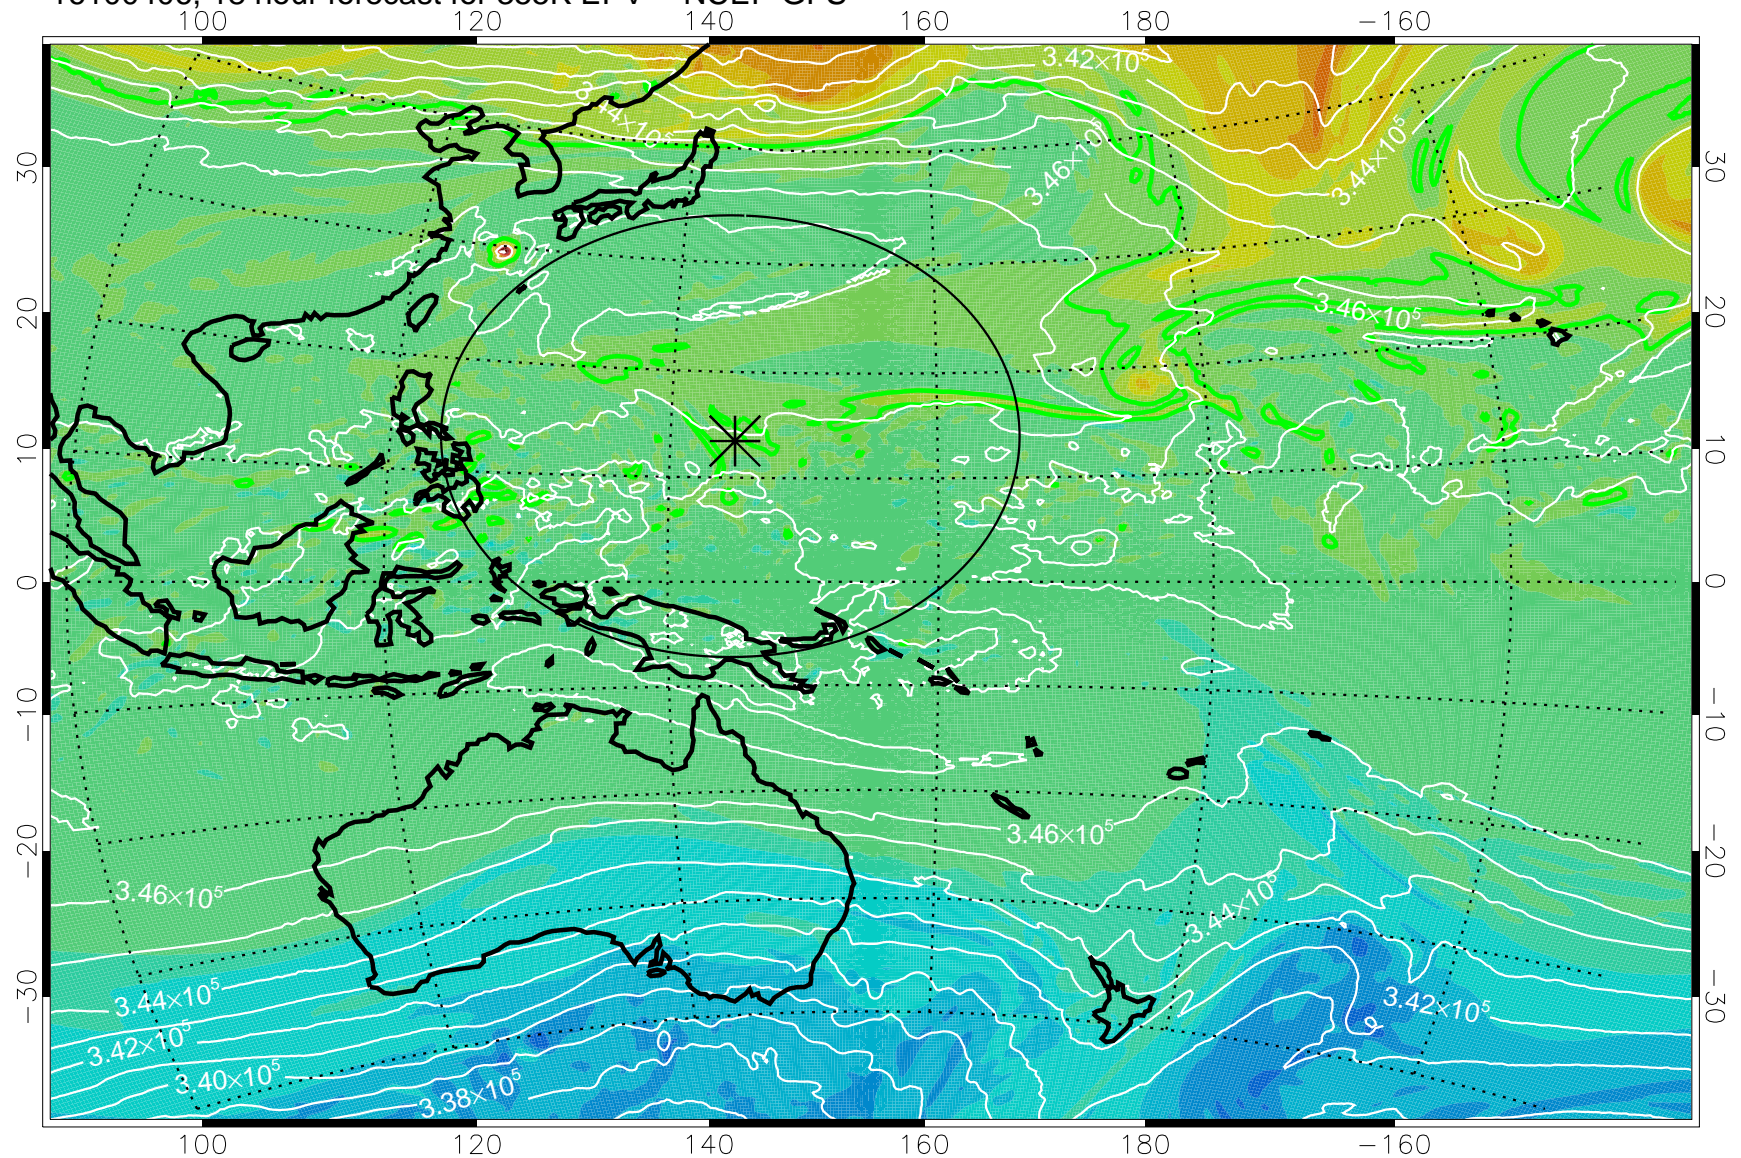

16100318, 6 hour forecast for 355K EPV -- NCEP GFS

355K Montgomery Streamfunction, white  
EPV Tropopause (2 PVU) Position  
Range ring of 2304 km

16100400, 12 hour forecast for 355K EPV -- NCEP GFS

355K Montgomery Streamfunction, white  
EPV Tropopause (2 PVU) Position  
Range ring of 2304 km

16100406, 18 hour forecast for 355K EPV -- NCEP GFS

355K Montgomery Streamfunction, white  
EPV Tropopause (2 PVU) Position  
Range ring of 2304 km

16100412, 24 hour forecast for 355K EPV -- NCEP GFS

355K Montgomery Streamfunction, white  
EPV Tropopause (2 PVU) Position  
Range ring of 2304 km

16100418, 30 hour forecast for 355K EPV -- NCEP GFS

355K Montgomery Streamfunction, white  
EPV Tropopause (2 PVU) Position  
Range ring of 2304 km

16100500, 36 hour forecast for 355K EPV -- NCEP GFS

355K Montgomery Streamfunction, white  
EPV Tropopause (2 PVU) Position  
Range ring of 2304 km

16100506, 42 hour forecast for 355K EPV -- NCEP GFS

355K Montgomery Streamfunction, white  
EPV Tropopause (2 PVU) Position  
Range ring of 2304 km

16100512, 48 hour forecast for 355K EPV -- NCEP GFS

355K Montgomery Streamfunction, white  
EPV Tropopause (2 PVU) Position  
Range ring of 2304 km