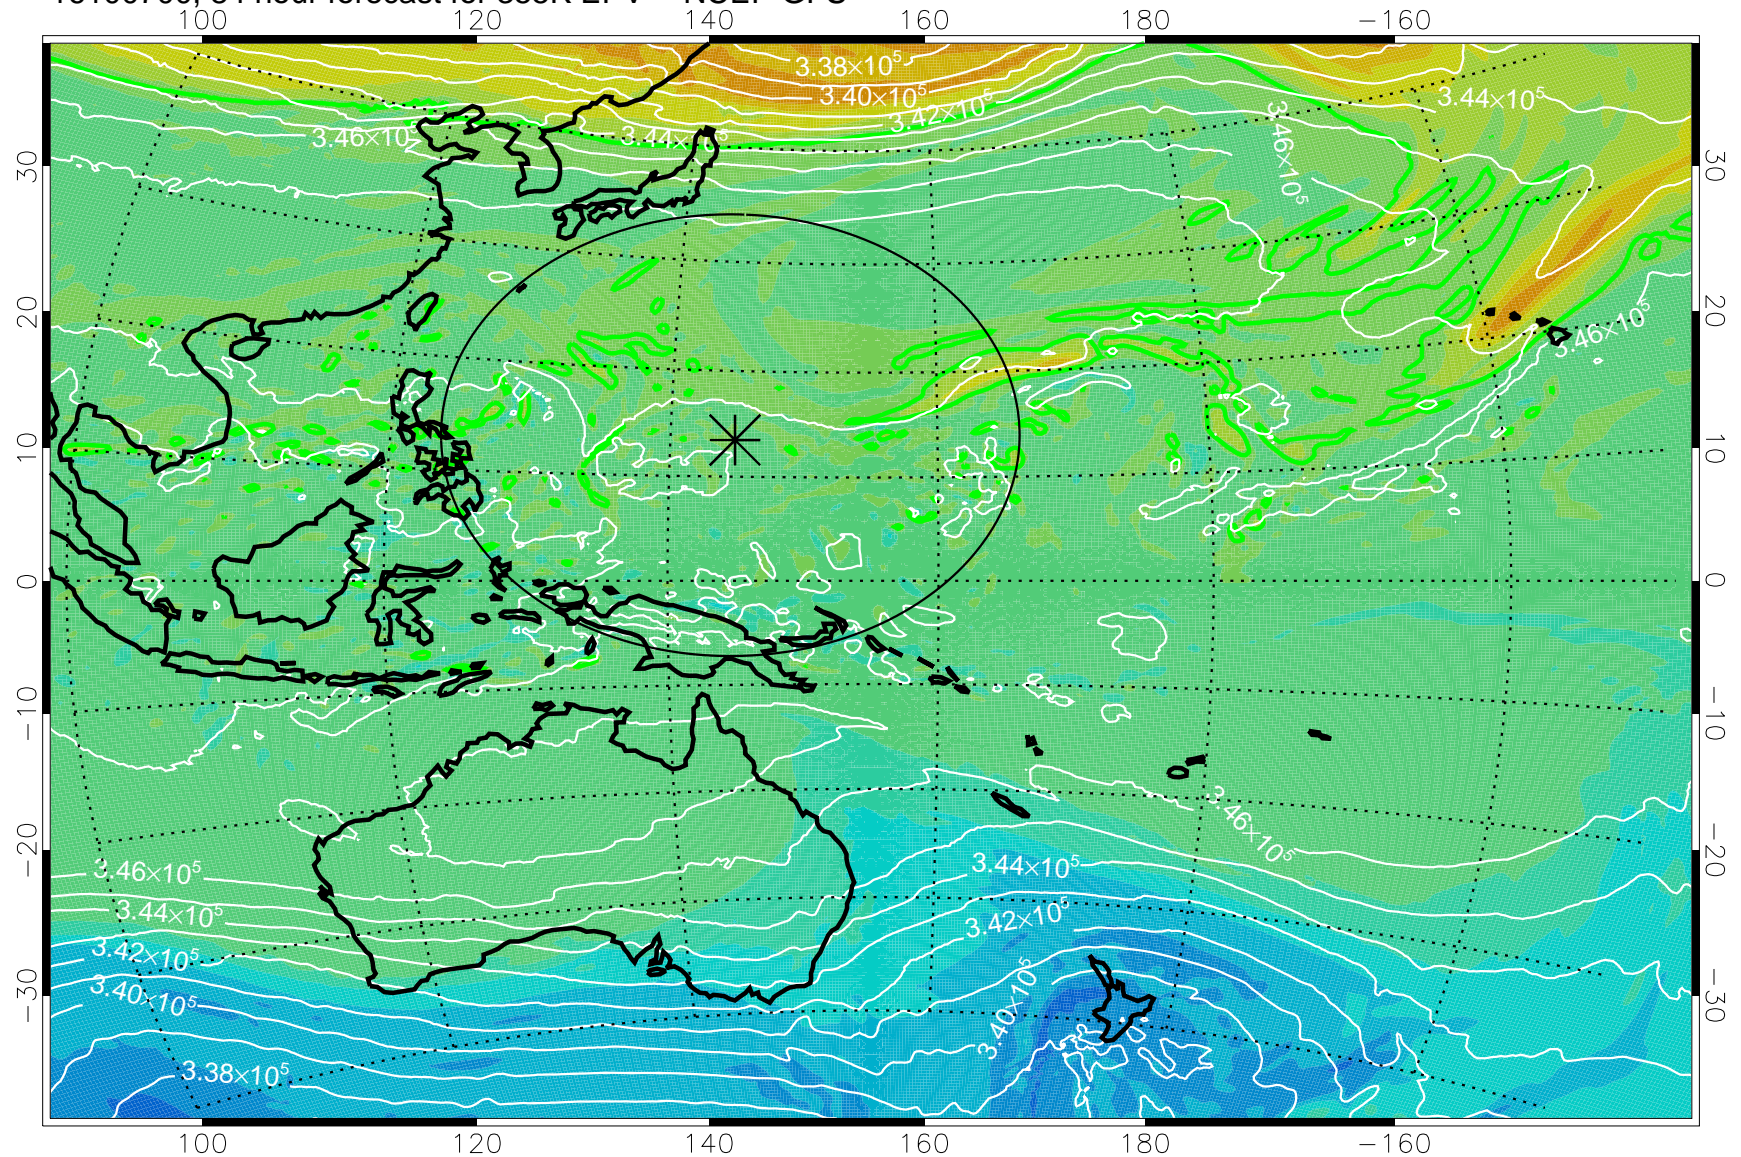

16100518, 54 hour forecast for 355K EPV -- NCEP GFS

355K Montgomery Streamfunction, white  
EPV Tropopause (2 PVU) Position  
Range ring of 2304 km

16100600, 60 hour forecast for 355K EPV -- NCEP GFS

355K Montgomery Streamfunction, white  
EPV Tropopause (2 PVU) Position  
Range ring of 2304 km

16100606, 66 hour forecast for 355K EPV -- NCEP GFS

355K Montgomery Streamfunction, white  
EPV Tropopause (2 PVU) Position  
Range ring of 2304 km

16100612, 72 hour forecast for 355K EPV -- NCEP GFS

355K Montgomery Streamfunction, white  
EPV Tropopause (2 PVU) Position  
Range ring of 2304 km

16100618, 78 hour forecast for 355K EPV -- NCEP GFS

355K Montgomery Streamfunction, white  
EPV Tropopause (2 PVU) Position  
Range ring of 2304 km

16100700, 84 hour forecast for 355K EPV -- NCEP GFS

355K Montgomery Streamfunction, white  
EPV Tropopause (2 PVU) Position  
Range ring of 2304 km

16100706, 90 hour forecast for 355K EPV -- NCEP GFS

355K Montgomery Streamfunction, white  
EPV Tropopause (2 PVU) Position  
Range ring of 2304 km

16100712, 96 hour forecast for 355K EPV -- NCEP GFS

355K Montgomery Streamfunction, white  
EPV Tropopause (2 PVU) Position  
Range ring of 2304 km