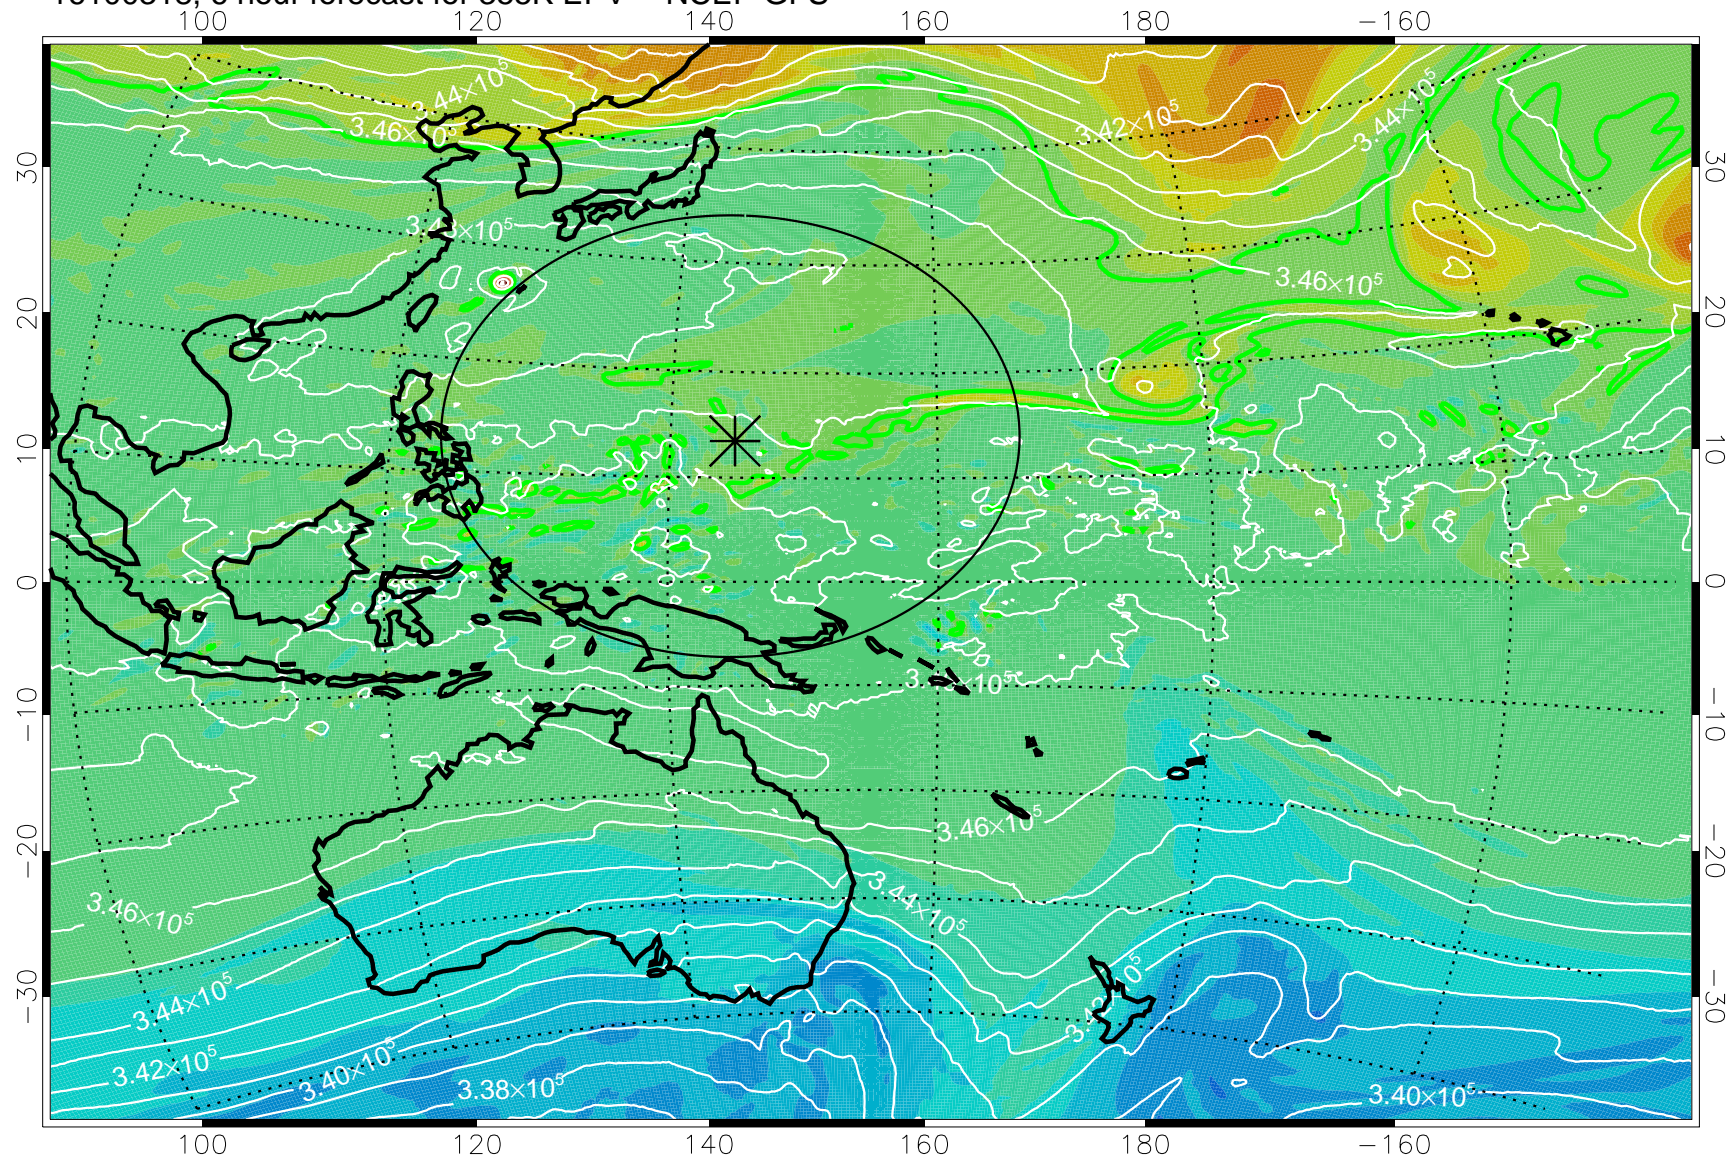

16100318, 6 hour forecast for 355K EPV -- NCEP GFS

355K Montgomery Streamfunction, white  
EPV Tropopause (2 PVU) Position  
Range ring of 2304 km

16100400, 12 hour forecast for 355K EPV -- NCEP GFS

355K Montgomery Streamfunction, white  
EPV Tropopause (2 PVU) Position  
Range ring of 2304 km

16100406, 18 hour forecast for 355K EPV -- NCEP GFS

355K Montgomery Streamfunction, white  
EPV Tropopause (2 PVU) Position  
Range ring of 2304 km

16100412, 24 hour forecast for 355K EPV -- NCEP GFS

355K Montgomery Streamfunction, white  
EPV Tropopause (2 PVU) Position  
Range ring of 2304 km

16100418, 30 hour forecast for 355K EPV -- NCEP GFS

355K Montgomery Streamfunction, white  
EPV Tropopause (2 PVU) Position  
Range ring of 2304 km

16100500, 36 hour forecast for 355K EPV -- NCEP GFS

355K Montgomery Streamfunction, white  
EPV Tropopause (2 PVU) Position  
Range ring of 2304 km

16100506, 42 hour forecast for 355K EPV -- NCEP GFS

355K Montgomery Streamfunction, white  
EPV Tropopause (2 PVU) Position  
Range ring of 2304 km

16100512, 48 hour forecast for 355K EPV -- NCEP GFS

355K Montgomery Streamfunction, white  
EPV Tropopause (2 PVU) Position  
Range ring of 2304 km