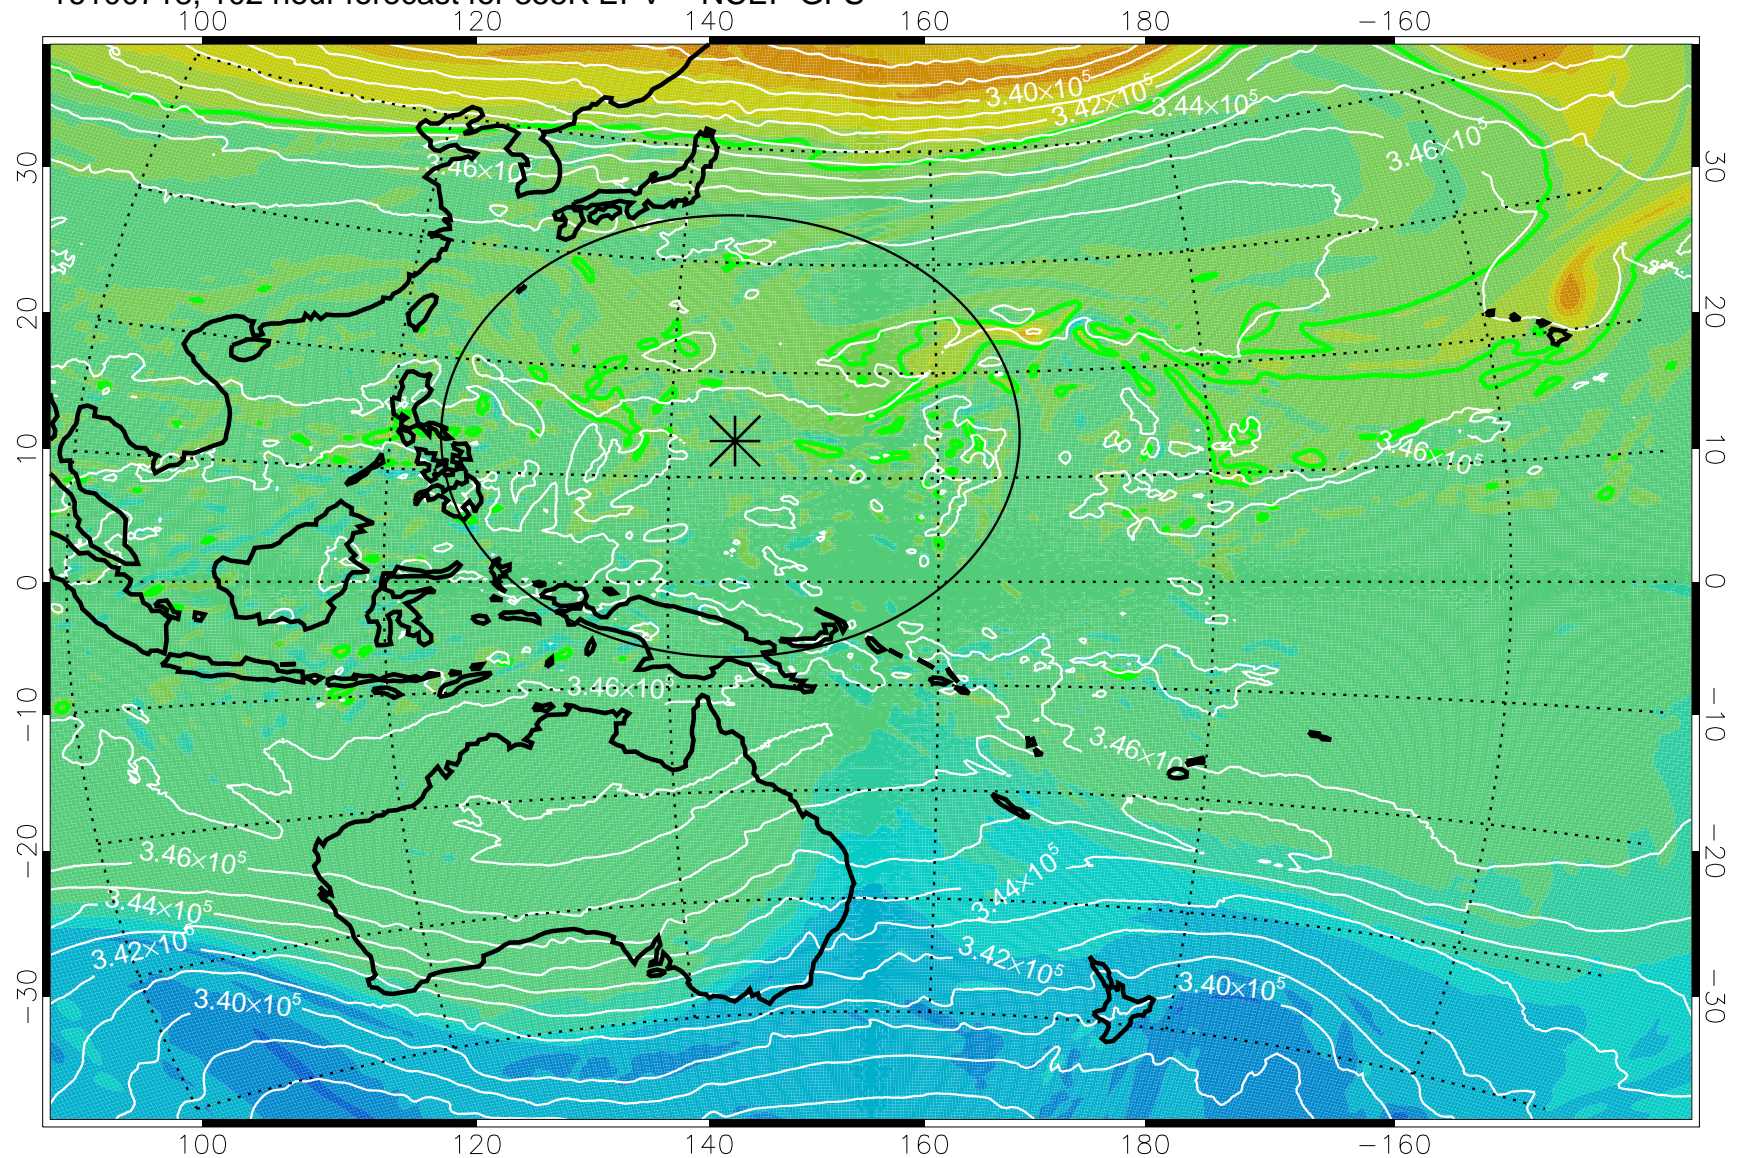

16100618, 78 hour forecast for 355K EPV -- NCEP GFS

355K Montgomery Streamfunction, white  
EPV Tropopause (2 PVU) Position  
Range ring of 2304 km

16100700, 84 hour forecast for 355K EPV -- NCEP GFS

355K Montgomery Streamfunction, white  
EPV Tropopause (2 PVU) Position  
Range ring of 2304 km

16100706, 90 hour forecast for 355K EPV -- NCEP GFS

355K Montgomery Streamfunction, white  
EPV Tropopause (2 PVU) Position  
Range ring of 2304 km

16100712, 96 hour forecast for 355K EPV -- NCEP GFS

355K Montgomery Streamfunction, white  
EPV Tropopause (2 PVU) Position  
Range ring of 2304 km

16100718, 102 hour forecast for 355K EPV -- NCEP GFS

355K Montgomery Streamfunction, white  
EPV Tropopause (2 PVU) Position  
Range ring of 2304 km

16100800, 108 hour forecast for 355K EPV -- NCEP GFS

355K Montgomery Streamfunction, white  
EPV Tropopause (2 PVU) Position  
Range ring of 2304 km

16100806, 114 hour forecast for 355K EPV -- NCEP GFS

355K Montgomery Streamfunction, white  
EPV Tropopause (2 PVU) Position  
Range ring of 2304 km

16100812, 120 hour forecast for 355K EPV -- NCEP GFS

355K Montgomery Streamfunction, white  
EPV Tropopause (2 PVU) Position  
Range ring of 2304 km