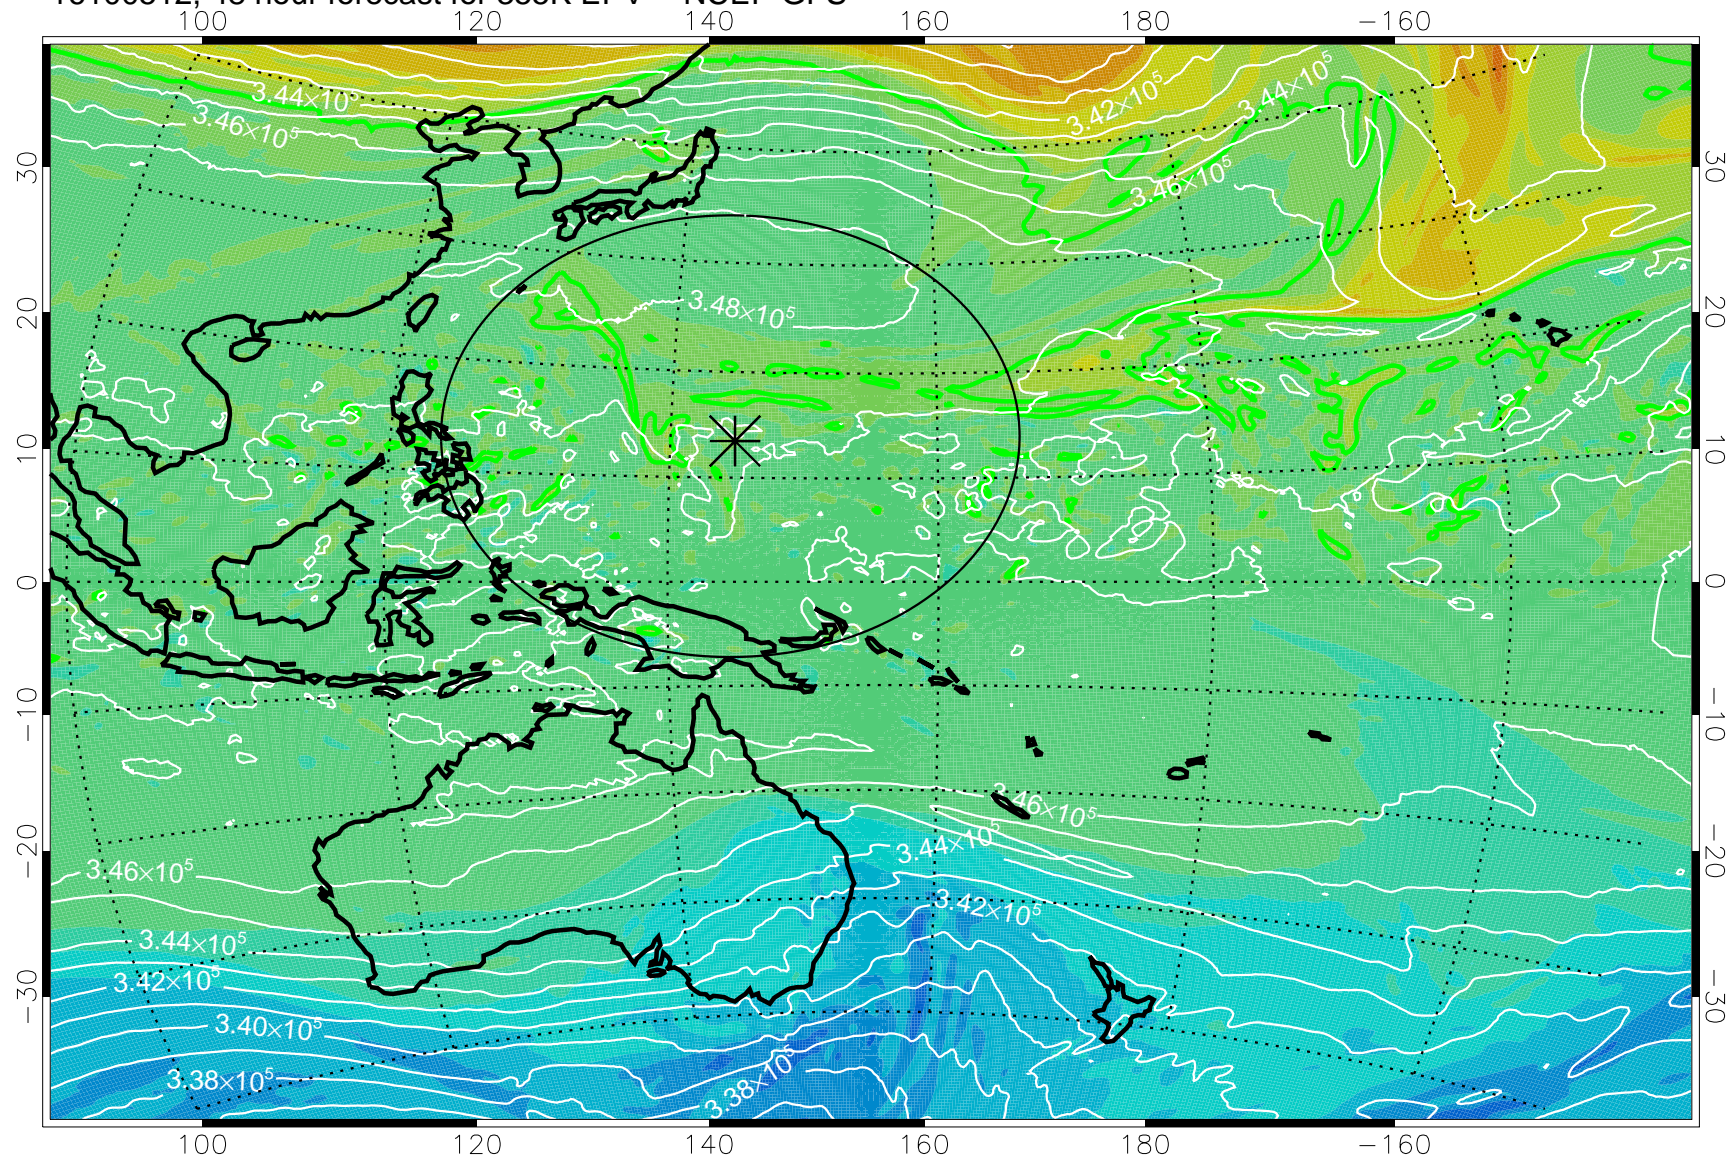

16100418, 30 hour forecast for 355K EPV -- NCEP GFS

355K Montgomery Streamfunction, white  
EPV Tropopause (2 PVU) Position  
Range ring of 2304 km

16100500, 36 hour forecast for 355K EPV -- NCEP GFS

355K Montgomery Streamfunction, white  
EPV Tropopause (2 PVU) Position  
Range ring of 2304 km

16100506, 42 hour forecast for 355K EPV -- NCEP GFS

355K Montgomery Streamfunction, white  
EPV Tropopause (2 PVU) Position  
Range ring of 2304 km

16100512, 48 hour forecast for 355K EPV -- NCEP GFS

355K Montgomery Streamfunction, white  
EPV Tropopause (2 PVU) Position  
Range ring of 2304 km

16100518, 54 hour forecast for 355K EPV -- NCEP GFS

355K Montgomery Streamfunction, white  
EPV Tropopause (2 PVU) Position  
Range ring of 2304 km

16100600, 60 hour forecast for 355K EPV -- NCEP GFS

355K Montgomery Streamfunction, white  
EPV Tropopause (2 PVU) Position  
Range ring of 2304 km

16100606, 66 hour forecast for 355K EPV -- NCEP GFS

355K Montgomery Streamfunction, white  
EPV Tropopause (2 PVU) Position  
Range ring of 2304 km

16100612, 72 hour forecast for 355K EPV -- NCEP GFS

355K Montgomery Streamfunction, white  
EPV Tropopause (2 PVU) Position  
Range ring of 2304 km