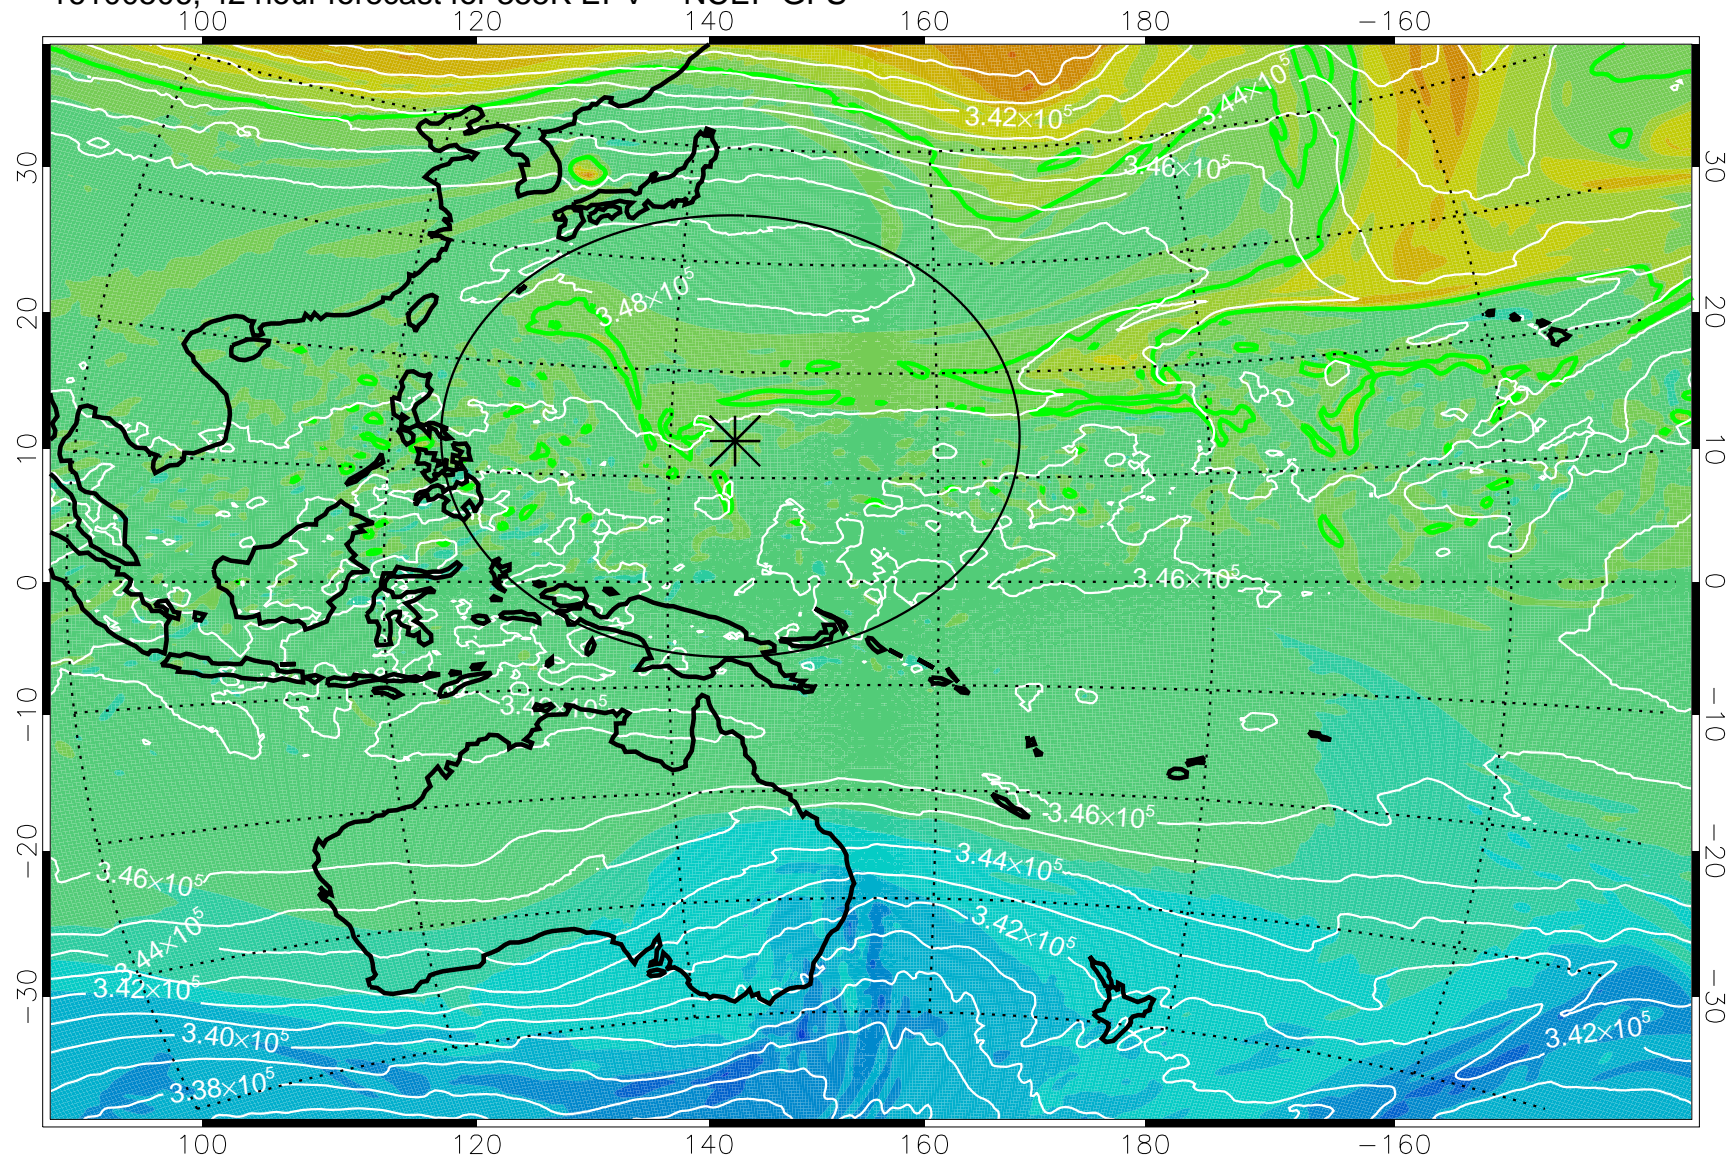

16100418, 30 hour forecast for 355K EPV -- NCEP GFS

355K Montgomery Streamfunction, white  
EPV Tropopause (2 PVU) Position  
Range ring of 2304 km

16100500, 36 hour forecast for 355K EPV -- NCEP GFS

355K Montgomery Streamfunction, white  
EPV Tropopause (2 PVU) Position  
Range ring of 2304 km

16100506, 42 hour forecast for 355K EPV -- NCEP GFS

355K Montgomery Streamfunction, white  
EPV Tropopause (2 PVU) Position  
Range ring of 2304 km

16100512, 48 hour forecast for 355K EPV -- NCEP GFS

355K Montgomery Streamfunction, white  
EPV Tropopause (2 PVU) Position  
Range ring of 2304 km

16100518, 54 hour forecast for 355K EPV -- NCEP GFS

355K Montgomery Streamfunction, white  
EPV Tropopause (2 PVU) Position  
Range ring of 2304 km

16100600, 60 hour forecast for 355K EPV -- NCEP GFS

355K Montgomery Streamfunction, white  
EPV Tropopause (2 PVU) Position  
Range ring of 2304 km

16100606, 66 hour forecast for 355K EPV -- NCEP GFS

355K Montgomery Streamfunction, white  
EPV Tropopause (2 PVU) Position  
Range ring of 2304 km

16100612, 72 hour forecast for 355K EPV -- NCEP GFS

355K Montgomery Streamfunction, white  
EPV Tropopause (2 PVU) Position  
Range ring of 2304 km