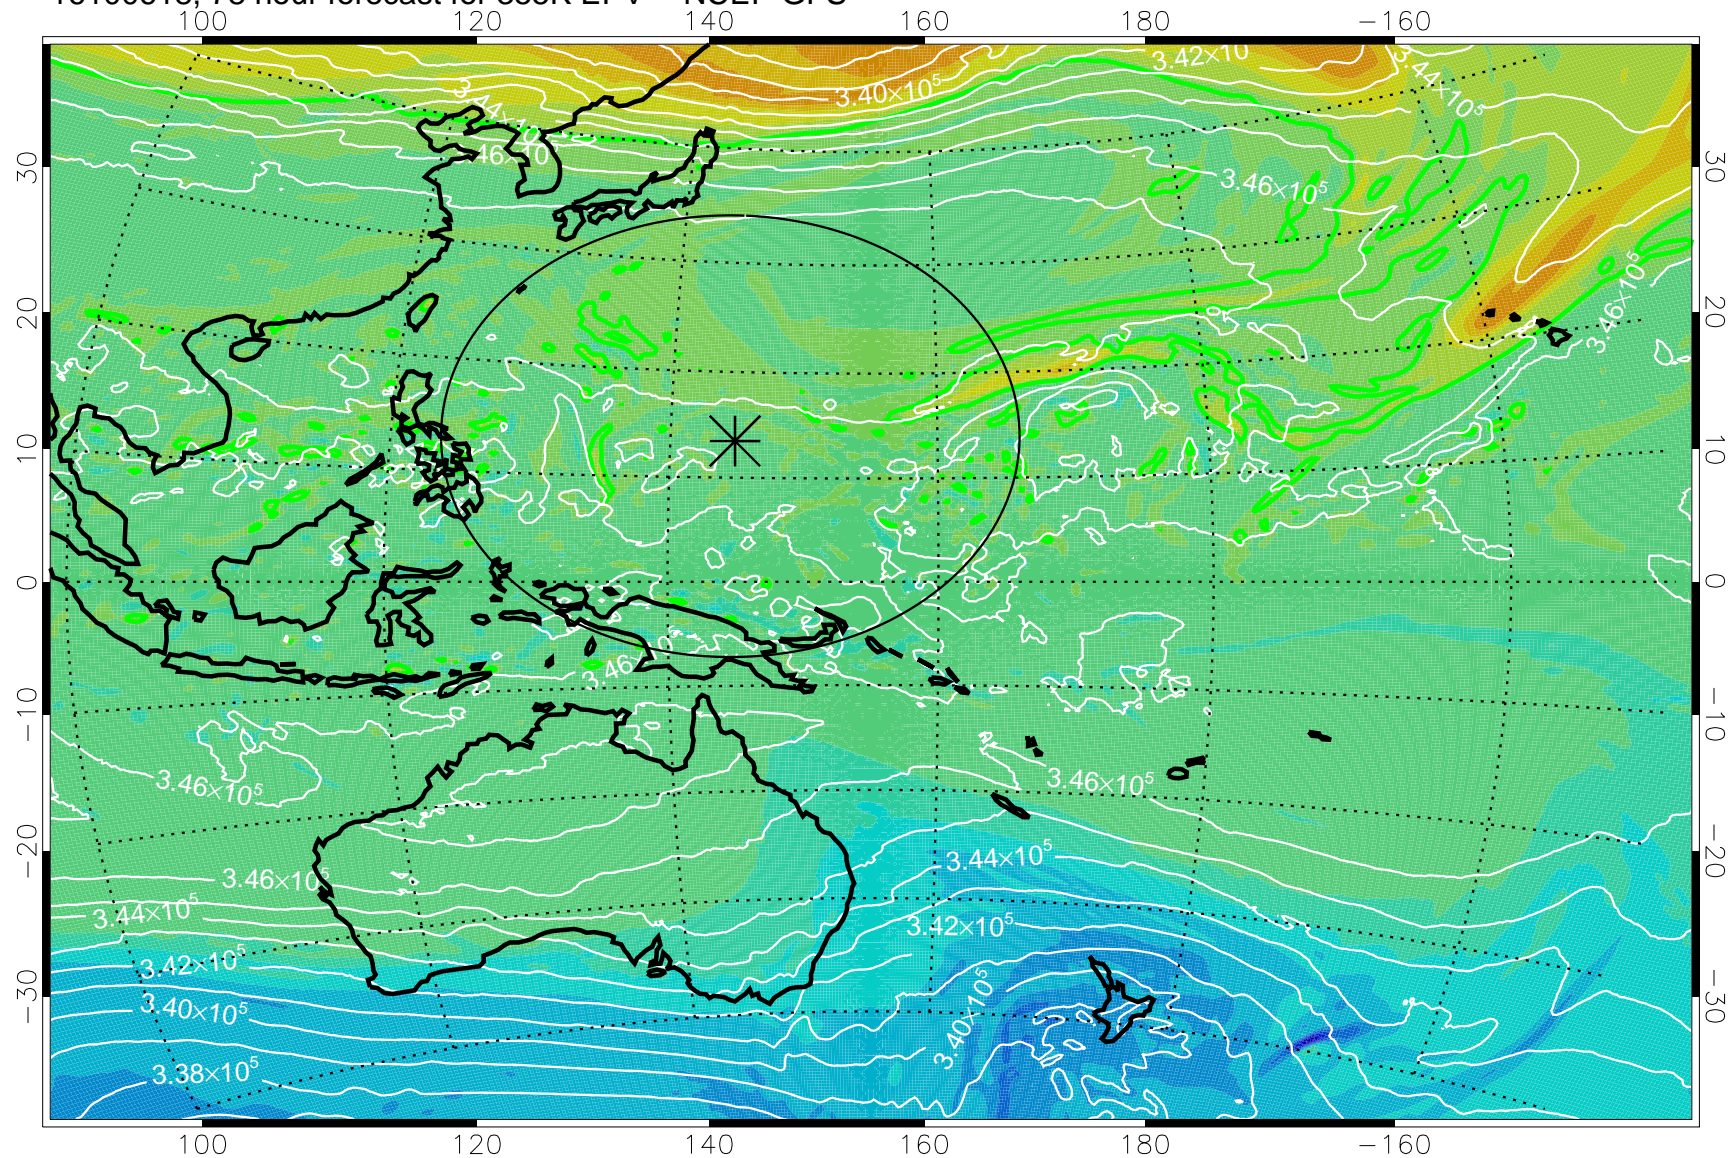

16100518, 54 hour forecast for 355K EPV -- NCEP GFS

355K Montgomery Streamfunction, white  
EPV Tropopause (2 PVU) Position  
Range ring of 2304 km

16100600, 60 hour forecast for 355K EPV -- NCEP GFS

355K Montgomery Streamfunction, white  
EPV Tropopause (2 PVU) Position  
Range ring of 2304 km

16100606, 66 hour forecast for 355K EPV -- NCEP GFS

355K Montgomery Streamfunction, white  
EPV Tropopause (2 PVU) Position  
Range ring of 2304 km

16100612, 72 hour forecast for 355K EPV -- NCEP GFS

355K Montgomery Streamfunction, white  
EPV Tropopause (2 PVU) Position  
Range ring of 2304 km

16100618, 78 hour forecast for 355K EPV -- NCEP GFS

355K Montgomery Streamfunction, white  
EPV Tropopause (2 PVU) Position  
Range ring of 2304 km

16100700, 84 hour forecast for 355K EPV -- NCEP GFS

355K Montgomery Streamfunction, white  
EPV Tropopause (2 PVU) Position  
Range ring of 2304 km

16100706, 90 hour forecast for 355K EPV -- NCEP GFS

355K Montgomery Streamfunction, white  
EPV Tropopause (2 PVU) Position  
Range ring of 2304 km

16100712, 96 hour forecast for 355K EPV -- NCEP GFS

355K Montgomery Streamfunction, white  
EPV Tropopause (2 PVU) Position  
Range ring of 2304 km