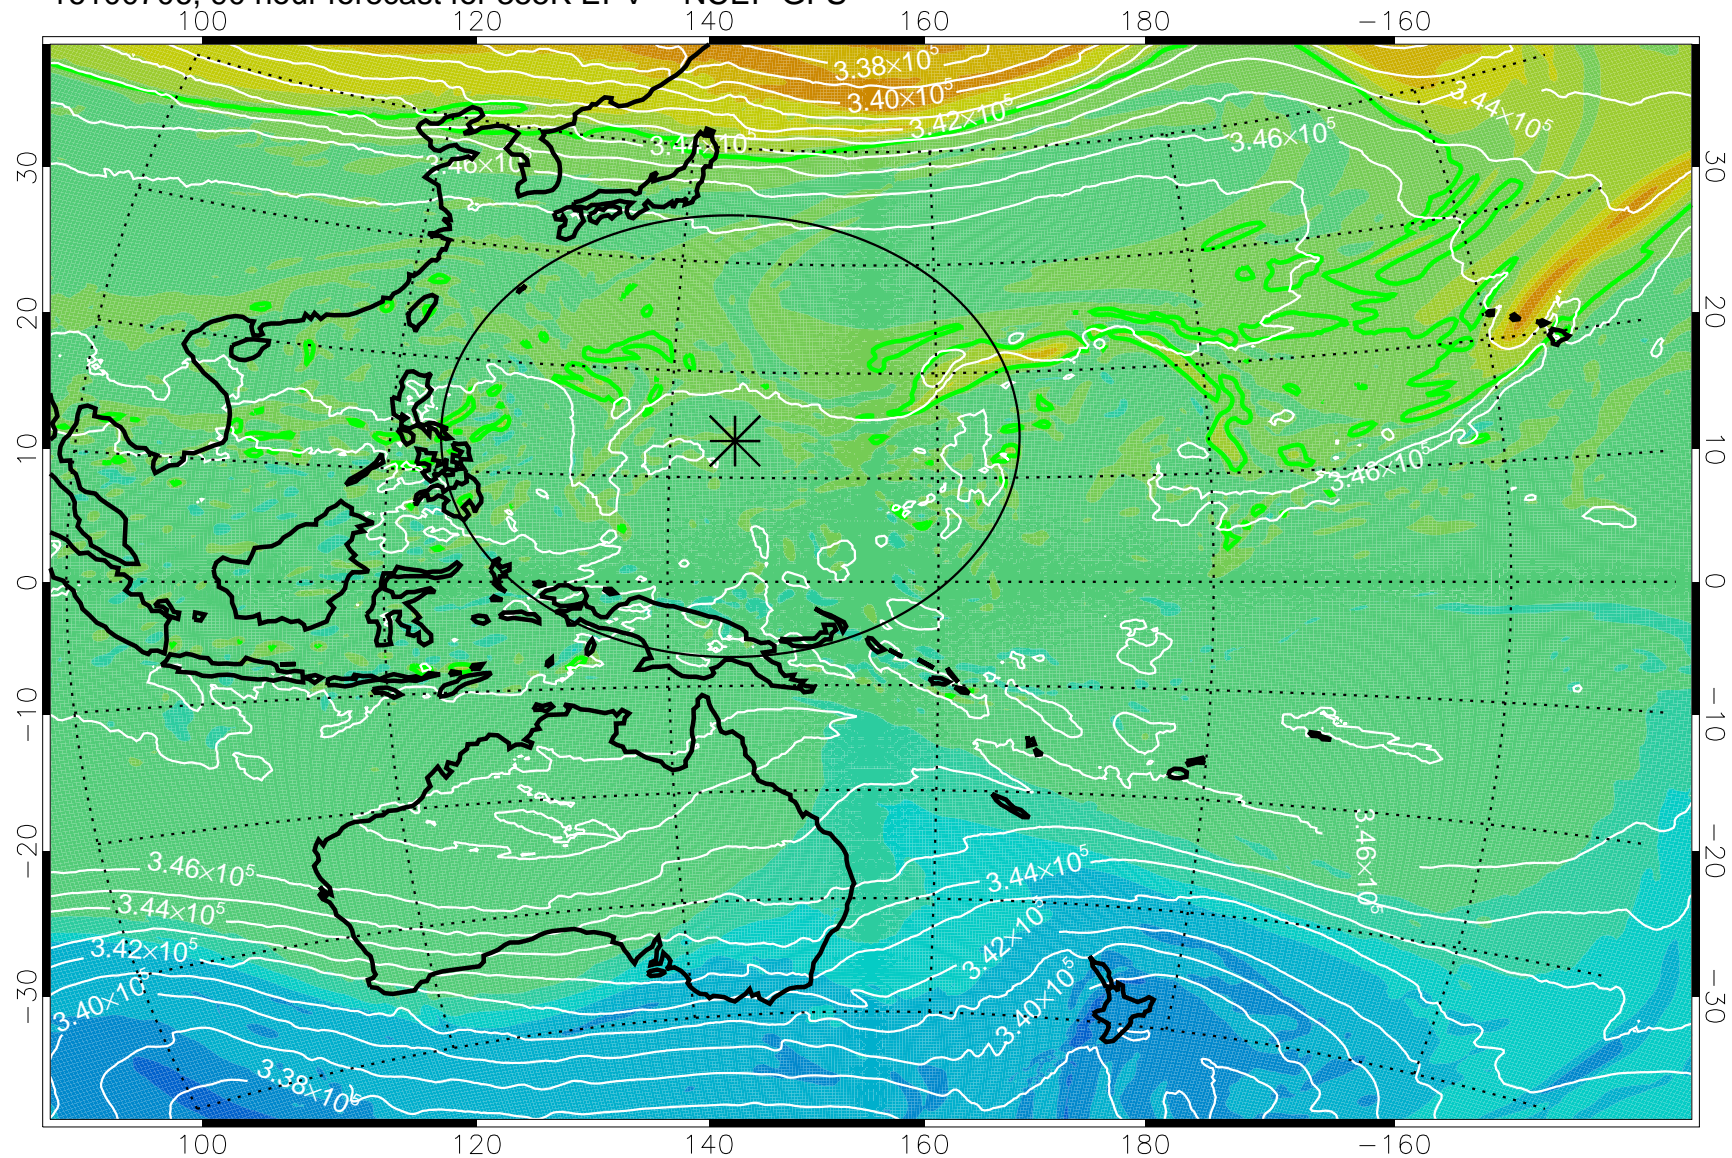

16100606, 66 hour forecast for 355K EPV -- NCEP GFS

355K Montgomery Streamfunction, white  
EPV Tropopause (2 PVU) Position  
Range ring of 2304 km

16100612, 72 hour forecast for 355K EPV -- NCEP GFS

355K Montgomery Streamfunction, white  
EPV Tropopause (2 PVU) Position  
Range ring of 2304 km

16100618, 78 hour forecast for 355K EPV -- NCEP GFS

355K Montgomery Streamfunction, white  
EPV Tropopause (2 PVU) Position  
Range ring of 2304 km

16100700, 84 hour forecast for 355K EPV -- NCEP GFS

355K Montgomery Streamfunction, white  
EPV Tropopause (2 PVU) Position  
Range ring of 2304 km

16100706, 90 hour forecast for 355K EPV -- NCEP GFS

355K Montgomery Streamfunction, white  
EPV Tropopause (2 PVU) Position  
Range ring of 2304 km

16100712, 96 hour forecast for 355K EPV -- NCEP GFS

355K Montgomery Streamfunction, white  
EPV Tropopause (2 PVU) Position  
Range ring of 2304 km

16100718, 102 hour forecast for 355K EPV -- NCEP GFS

355K Montgomery Streamfunction, white  
EPV Tropopause (2 PVU) Position  
Range ring of 2304 km

16100800, 108 hour forecast for 355K EPV -- NCEP GFS

355K Montgomery Streamfunction, white  
EPV Tropopause (2 PVU) Position  
Range ring of 2304 km