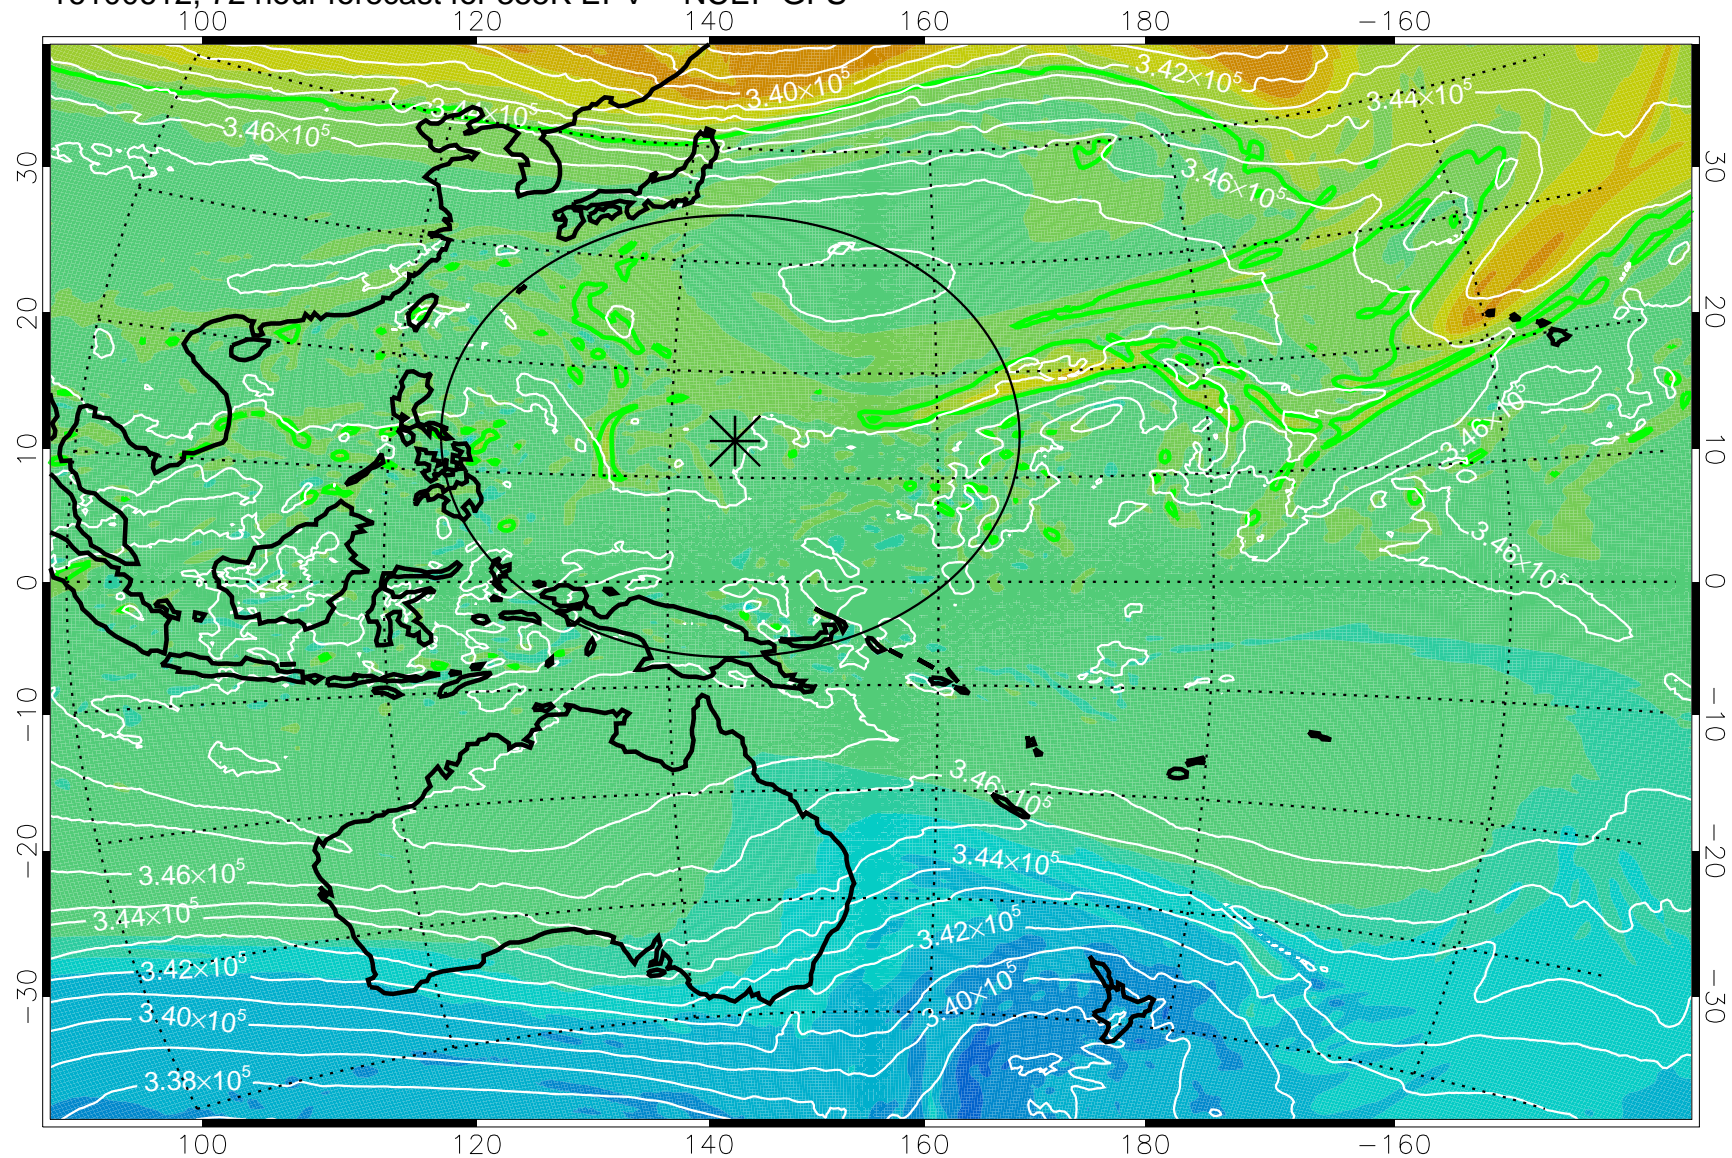

16100506, 42 hour forecast for 355K EPV -- NCEP GFS

355K Montgomery Streamfunction, white  
EPV Tropopause (2 PVU) Position  
Range ring of 2304 km

16100512, 48 hour forecast for 355K EPV -- NCEP GFS

355K Montgomery Streamfunction, white  
EPV Tropopause (2 PVU) Position  
Range ring of 2304 km

16100518, 54 hour forecast for 355K EPV -- NCEP GFS

355K Montgomery Streamfunction, white  
EPV Tropopause (2 PVU) Position  
Range ring of 2304 km

16100600, 60 hour forecast for 355K EPV -- NCEP GFS

355K Montgomery Streamfunction, white  
EPV Tropopause (2 PVU) Position  
Range ring of 2304 km

16100606, 66 hour forecast for 355K EPV -- NCEP GFS

355K Montgomery Streamfunction, white  
EPV Tropopause (2 PVU) Position  
Range ring of 2304 km

16100612, 72 hour forecast for 355K EPV -- NCEP GFS

355K Montgomery Streamfunction, white  
EPV Tropopause (2 PVU) Position  
Range ring of 2304 km

16100618, 78 hour forecast for 355K EPV -- NCEP GFS

355K Montgomery Streamfunction, white  
EPV Tropopause (2 PVU) Position  
Range ring of 2304 km

16100700, 84 hour forecast for 355K EPV -- NCEP GFS

355K Montgomery Streamfunction, white  
EPV Tropopause (2 PVU) Position  
Range ring of 2304 km