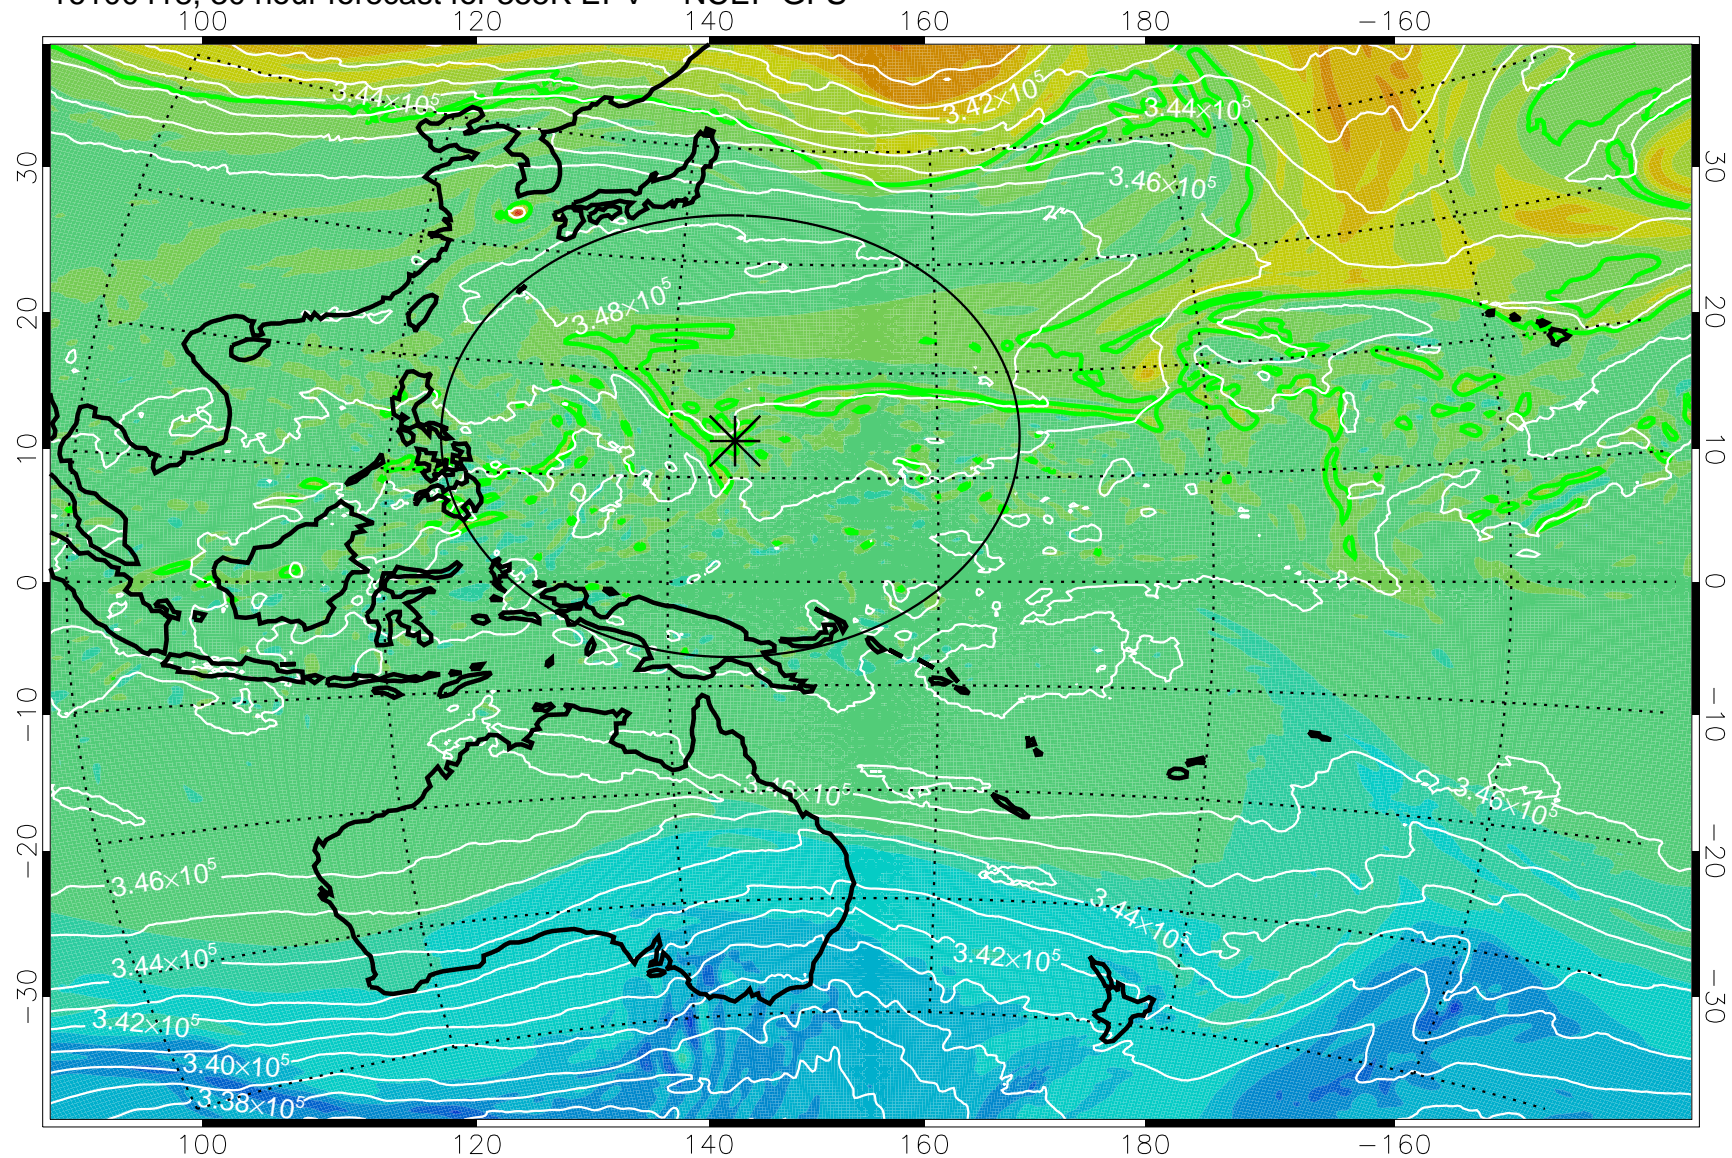

16100406, 18 hour forecast for 355K EPV -- NCEP GFS

355K Montgomery Streamfunction, white  
EPV Tropopause (2 PVU) Position  
Range ring of 2304 km

16100412, 24 hour forecast for 355K EPV -- NCEP GFS

355K Montgomery Streamfunction, white  
EPV Tropopause (2 PVU) Position  
Range ring of 2304 km

16100418, 30 hour forecast for 355K EPV -- NCEP GFS

355K Montgomery Streamfunction, white  
EPV Tropopause (2 PVU) Position  
Range ring of 2304 km

16100500, 36 hour forecast for 355K EPV -- NCEP GFS

355K Montgomery Streamfunction, white  
EPV Tropopause (2 PVU) Position  
Range ring of 2304 km

16100506, 42 hour forecast for 355K EPV -- NCEP GFS

355K Montgomery Streamfunction, white  
EPV Tropopause (2 PVU) Position  
Range ring of 2304 km

16100512, 48 hour forecast for 355K EPV -- NCEP GFS

355K Montgomery Streamfunction, white  
EPV Tropopause (2 PVU) Position  
Range ring of 2304 km

16100518, 54 hour forecast for 355K EPV -- NCEP GFS

355K Montgomery Streamfunction, white  
EPV Tropopause (2 PVU) Position  
Range ring of 2304 km

16100600, 60 hour forecast for 355K EPV -- NCEP GFS

355K Montgomery Streamfunction, white  
EPV Tropopause (2 PVU) Position  
Range ring of 2304 km