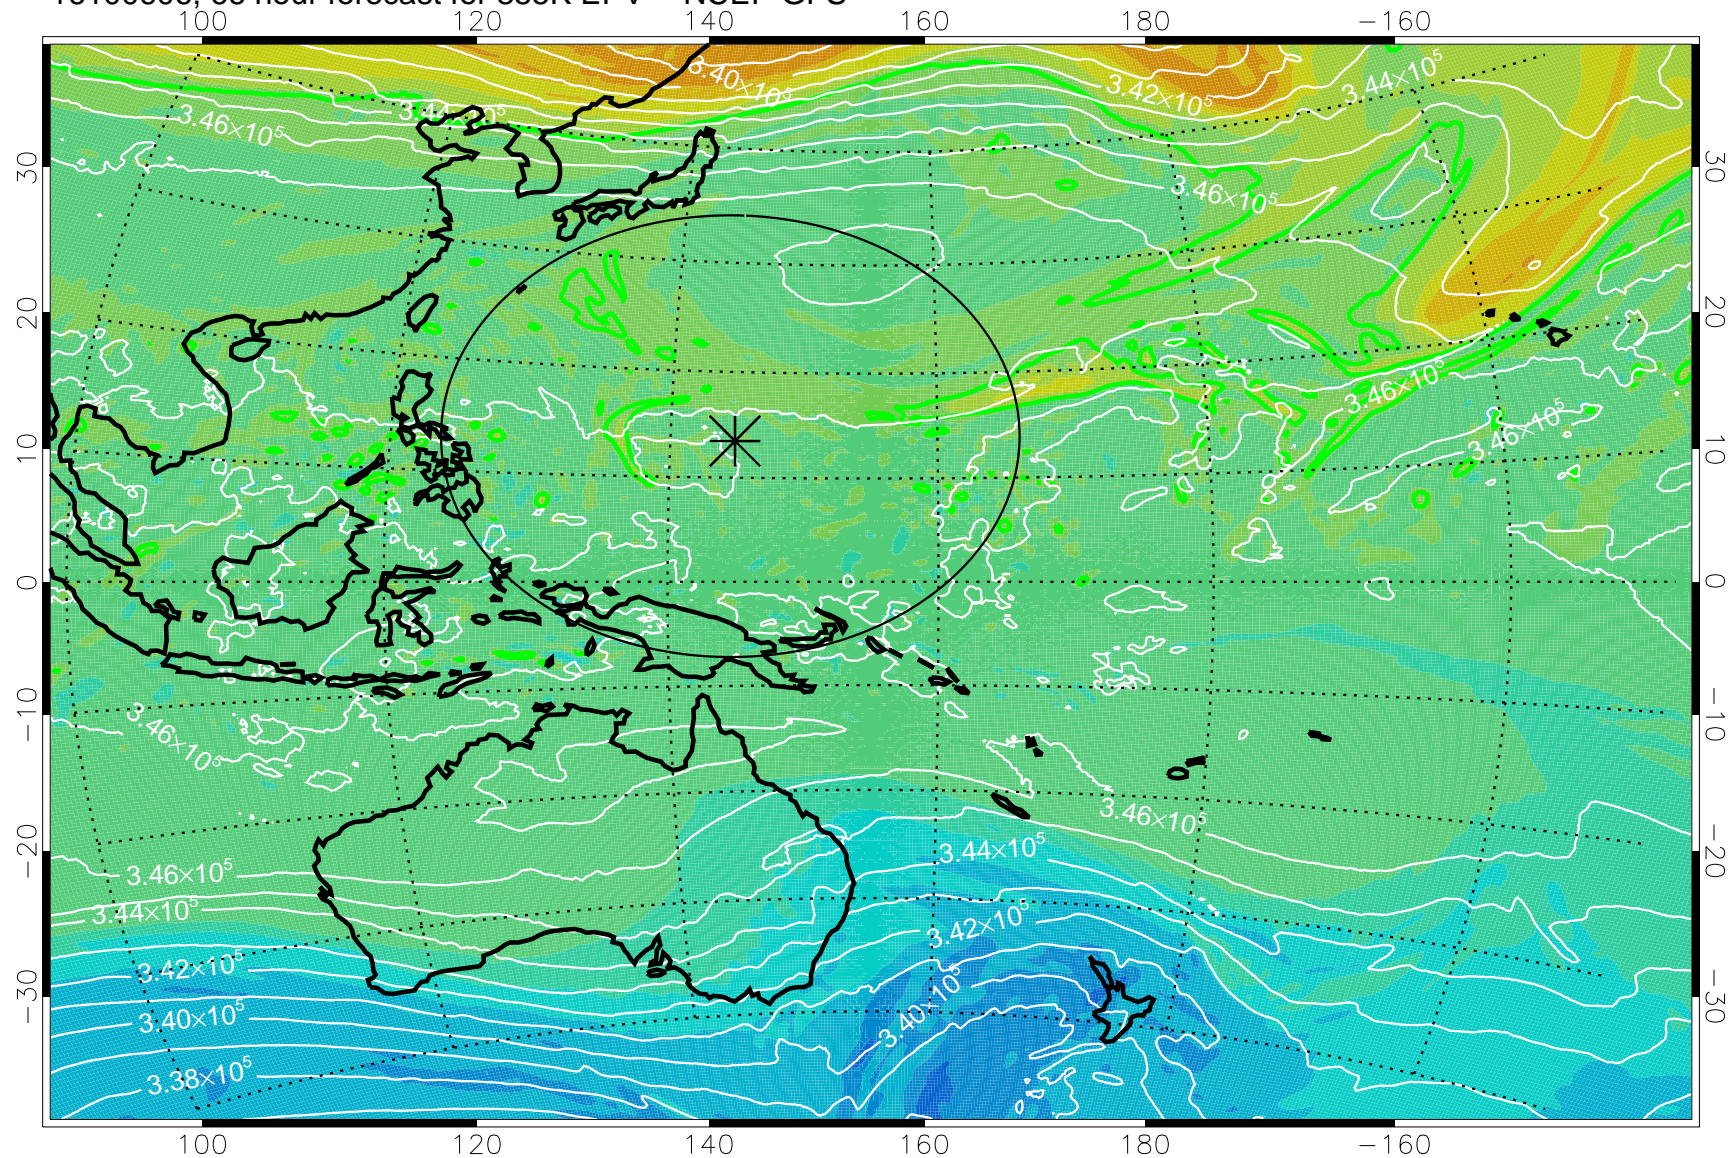

16100506, 42 hour forecast for 355K EPV -- NCEP GFS

355K Montgomery Streamfunction, white  
EPV Tropopause (2 PVU) Position  
Range ring of 2304 km

16100512, 48 hour forecast for 355K EPV -- NCEP GFS

355K Montgomery Streamfunction, white  
EPV Tropopause (2 PVU) Position  
Range ring of 2304 km

16100518, 54 hour forecast for 355K EPV -- NCEP GFS

355K Montgomery Streamfunction, white  
EPV Tropopause (2 PVU) Position  
Range ring of 2304 km

16100600, 60 hour forecast for 355K EPV -- NCEP GFS

355K Montgomery Streamfunction, white  
EPV Tropopause (2 PVU) Position  
Range ring of 2304 km

16100606, 66 hour forecast for 355K EPV -- NCEP GFS

355K Montgomery Streamfunction, white  
EPV Tropopause (2 PVU) Position  
Range ring of 2304 km

16100612, 72 hour forecast for 355K EPV -- NCEP GFS

355K Montgomery Streamfunction, white  
EPV Tropopause (2 PVU) Position  
Range ring of 2304 km

16100618, 78 hour forecast for 355K EPV -- NCEP GFS

355K Montgomery Streamfunction, white  
EPV Tropopause (2 PVU) Position  
Range ring of 2304 km

16100700, 84 hour forecast for 355K EPV -- NCEP GFS

355K Montgomery Streamfunction, white  
EPV Tropopause (2 PVU) Position  
Range ring of 2304 km