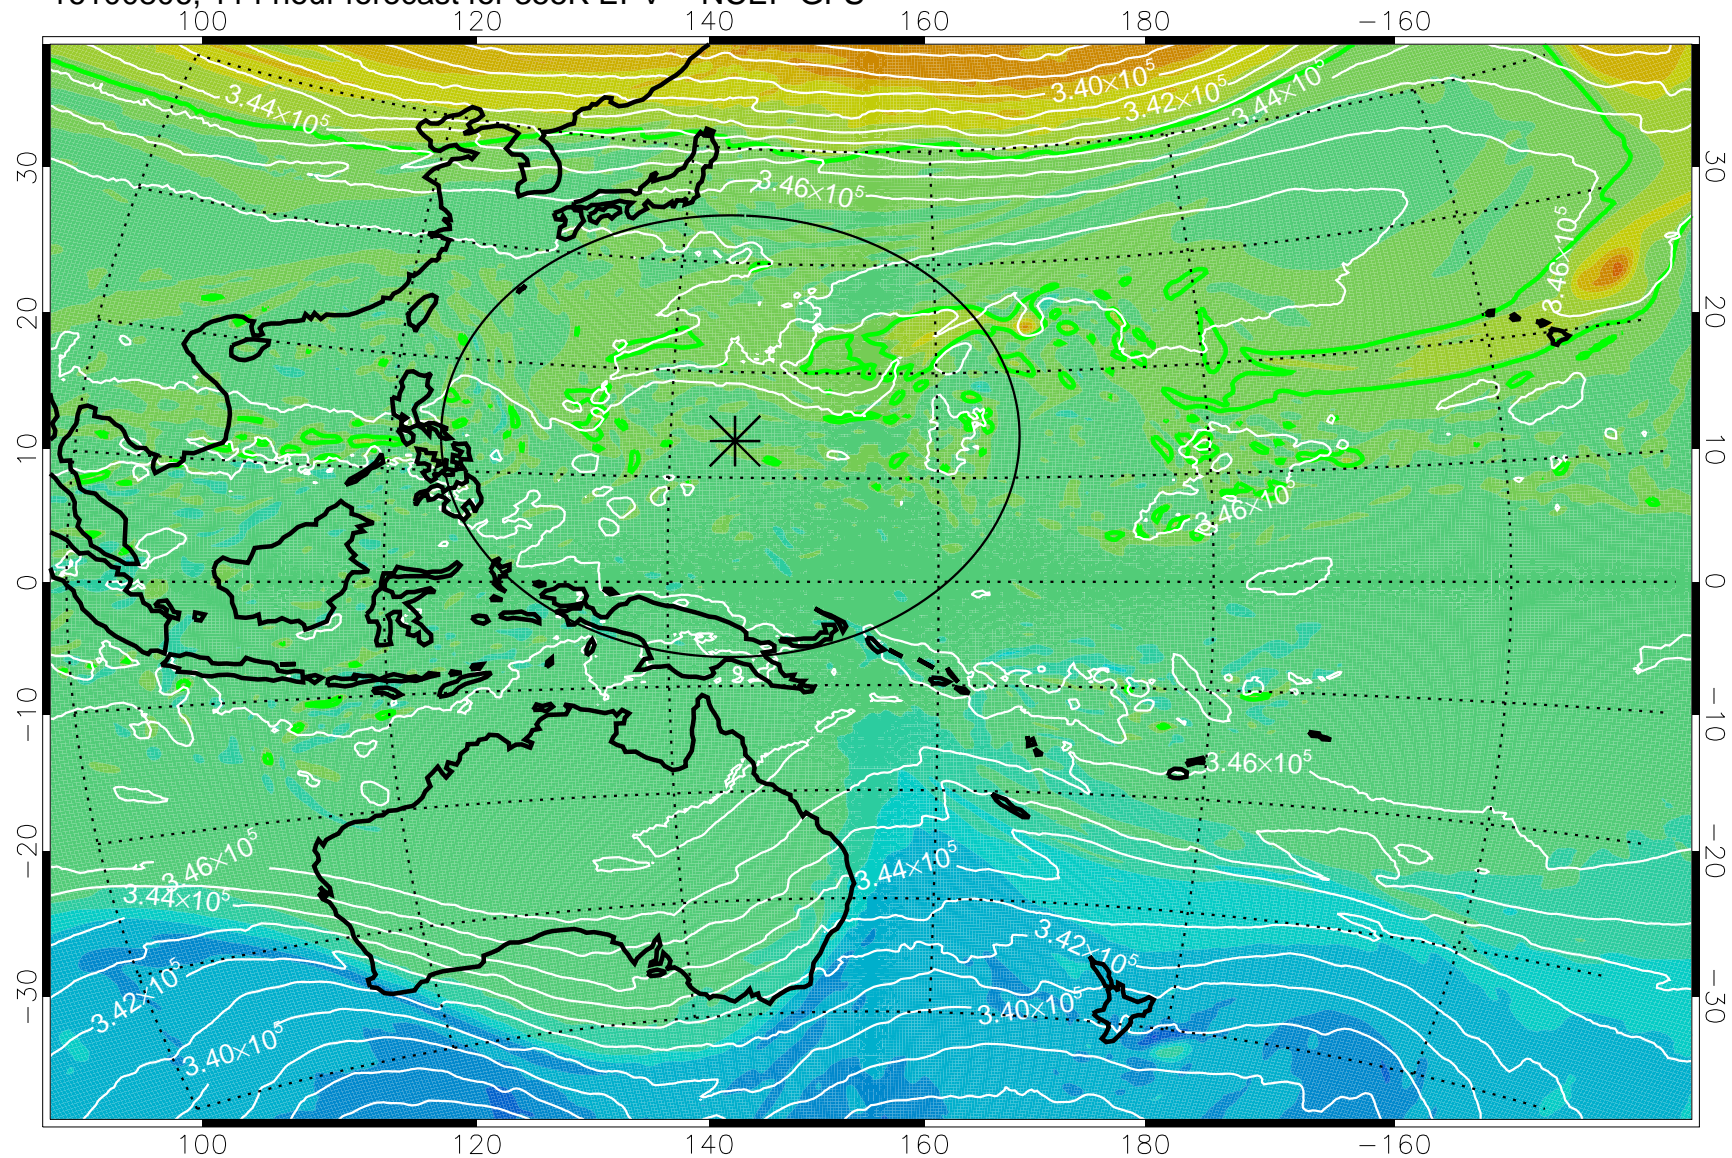

16100618, 78 hour forecast for 355K EPV -- NCEP GFS

355K Montgomery Streamfunction, white  
EPV Tropopause (2 PVU) Position  
Range ring of 2304 km

16100700, 84 hour forecast for 355K EPV -- NCEP GFS

355K Montgomery Streamfunction, white  
EPV Tropopause (2 PVU) Position  
Range ring of 2304 km

16100706, 90 hour forecast for 355K EPV -- NCEP GFS

355K Montgomery Streamfunction, white  
EPV Tropopause (2 PVU) Position  
Range ring of 2304 km

16100712, 96 hour forecast for 355K EPV -- NCEP GFS

355K Montgomery Streamfunction, white  
EPV Tropopause (2 PVU) Position  
Range ring of 2304 km

16100718, 102 hour forecast for 355K EPV -- NCEP GFS

355K Montgomery Streamfunction, white  
EPV Tropopause (2 PVU) Position  
Range ring of 2304 km

16100800, 108 hour forecast for 355K EPV -- NCEP GFS

355K Montgomery Streamfunction, white  
EPV Tropopause (2 PVU) Position  
Range ring of 2304 km

16100806, 114 hour forecast for 355K EPV -- NCEP GFS

355K Montgomery Streamfunction, white  
EPV Tropopause (2 PVU) Position  
Range ring of 2304 km

16100812, 120 hour forecast for 355K EPV -- NCEP GFS

355K Montgomery Streamfunction, white  
EPV Tropopause (2 PVU) Position  
Range ring of 2304 km