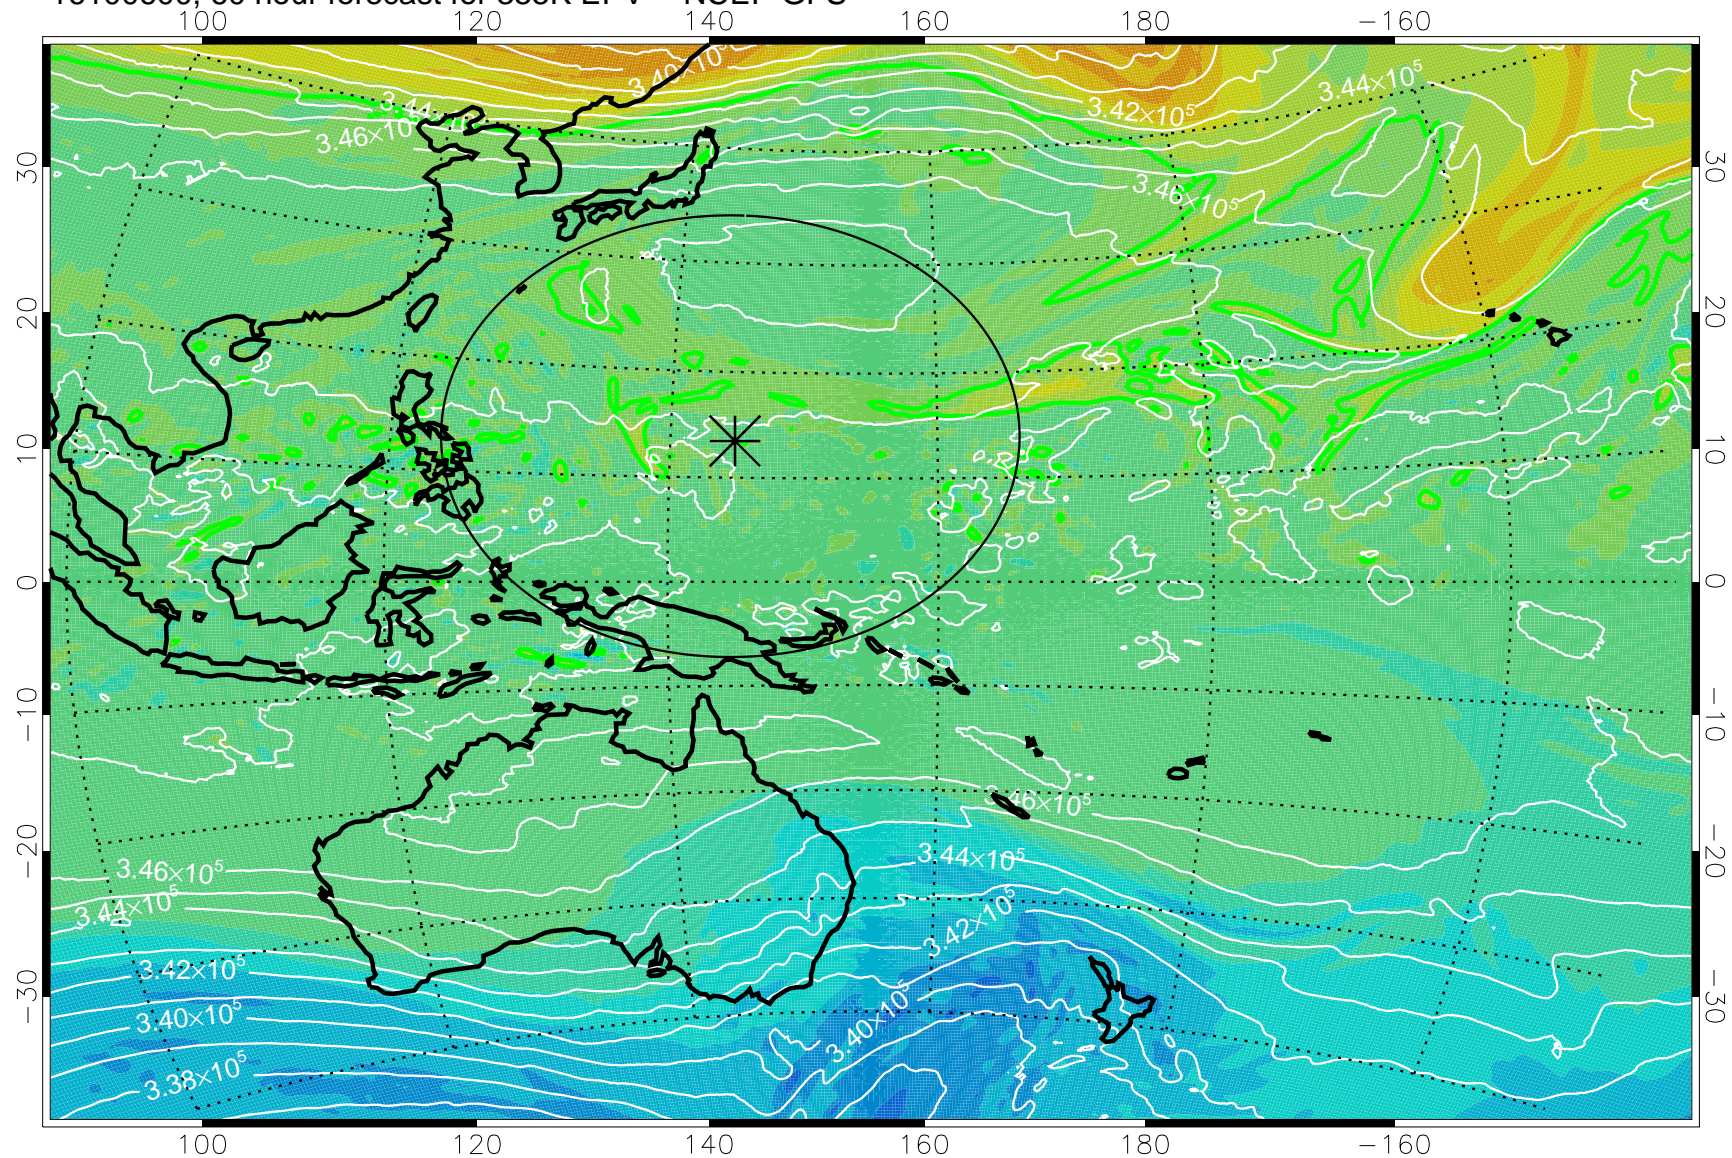

16100418, 30 hour forecast for 355K EPV -- NCEP GFS

355K Montgomery Streamfunction, white  
EPV Tropopause (2 PVU) Position  
Range ring of 2304 km

16100500, 36 hour forecast for 355K EPV -- NCEP GFS

355K Montgomery Streamfunction, white  
EPV Tropopause (2 PVU) Position  
Range ring of 2304 km

16100506, 42 hour forecast for 355K EPV -- NCEP GFS

355K Montgomery Streamfunction, white  
EPV Tropopause (2 PVU) Position  
Range ring of 2304 km

16100512, 48 hour forecast for 355K EPV -- NCEP GFS

355K Montgomery Streamfunction, white  
EPV Tropopause (2 PVU) Position  
Range ring of 2304 km

16100518, 54 hour forecast for 355K EPV -- NCEP GFS

355K Montgomery Streamfunction, white  
EPV Tropopause (2 PVU) Position  
Range ring of 2304 km

16100600, 60 hour forecast for 355K EPV -- NCEP GFS

355K Montgomery Streamfunction, white  
EPV Tropopause (2 PVU) Position  
Range ring of 2304 km

16100606, 66 hour forecast for 355K EPV -- NCEP GFS

355K Montgomery Streamfunction, white  
EPV Tropopause (2 PVU) Position  
Range ring of 2304 km

16100612, 72 hour forecast for 355K EPV -- NCEP GFS

355K Montgomery Streamfunction, white  
EPV Tropopause (2 PVU) Position  
Range ring of 2304 km