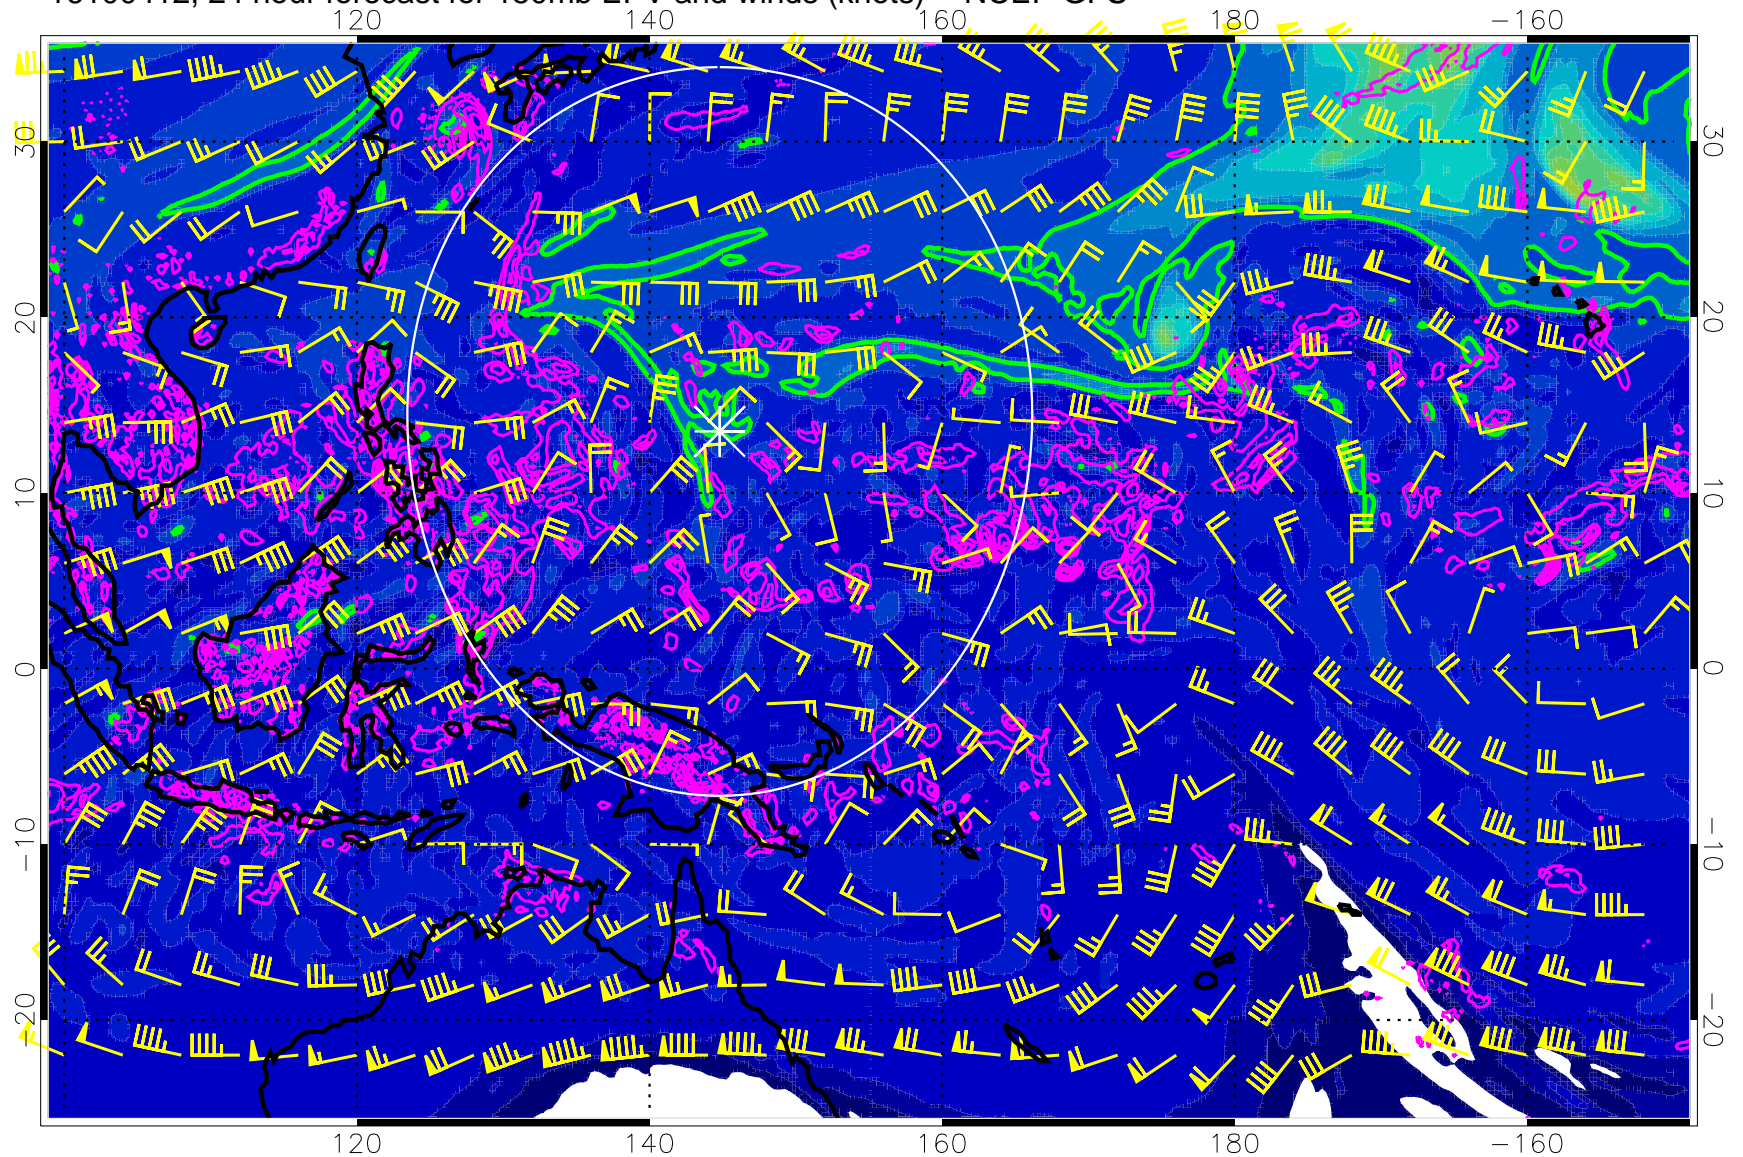

16100318, 6 hour forecast for 150mb EPV and winds (knots) -- NCEP GFS

Precip (tot dot, conv sol) mm/day 40 mm/day contours, min 20

EPV Tropopause (2 PVU) Position

Range ring of 2304 km

16100400, 12 hour forecast for 150mb EPV and winds (knots) -- NCEP GFS

0 5.0×10^{-6} 1.0×10^{-5} 1.5×10^{-5}
PVU

Precip (tot dot, conv sol) mm/day 40 mm/day contours, min 20

EPV Tropopause (2 PVU) Position

Range ring of 2304 km

16100406, 18 hour forecast for 150mb EPV and winds (knots) -- NCEP GFS

0 5.0×10^{-6} 1.0×10^{-5} 1.5×10^{-5}
PVU

Precip (tot dot, conv sol) mm/day 40 mm/day contours, min 20

EPV Tropopause (2 PVU) Position

Range ring of 2304 km

16100412, 24 hour forecast for 150mb EPV and winds (knots) -- NCEP GFS

0 5.0×10^{-6} 1.0×10^{-5} 1.5×10^{-5}
PVU

Precip (tot dot, conv sol) mm/day 40 mm/day contours, min 20

EPV Tropopause (2 PVU) Position

Range ring of 2304 km

16100418, 30 hour forecast for 150mb EPV and winds (knots) -- NCEP GFS