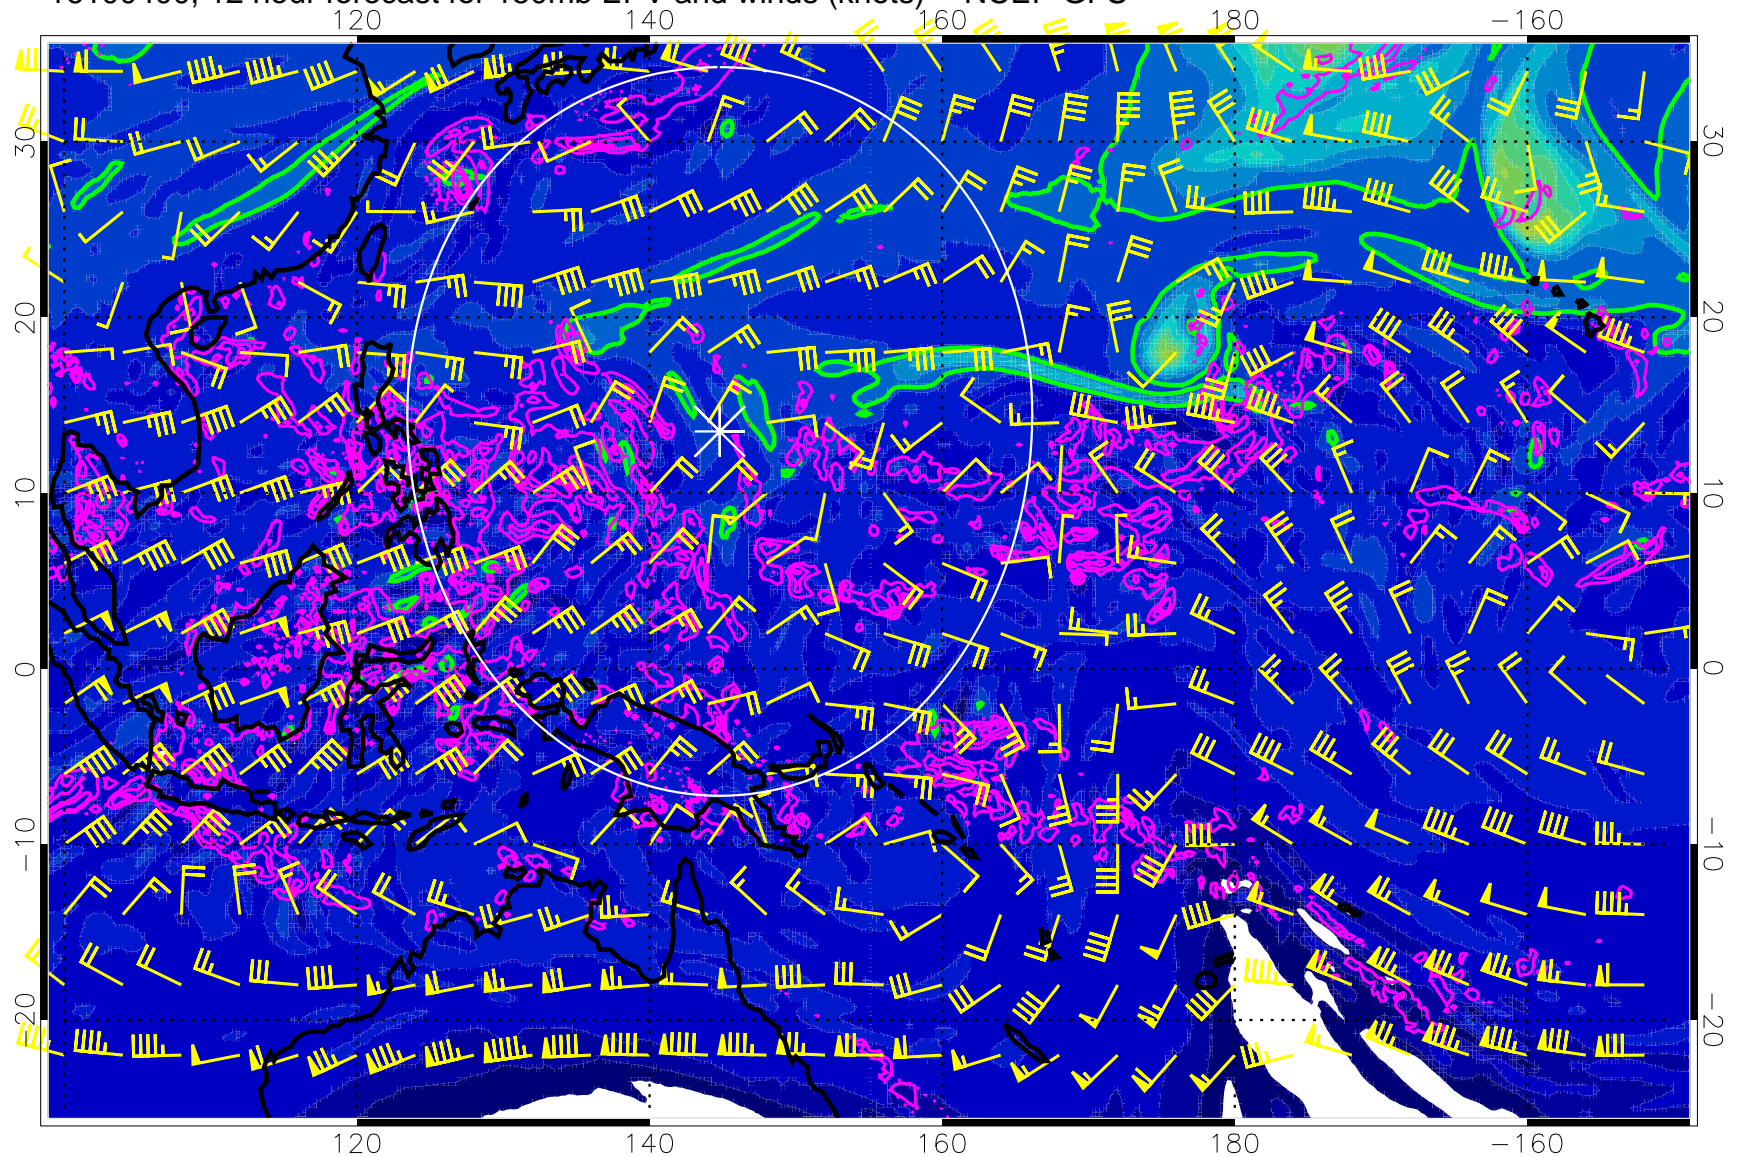

16100318, 6 hour forecast for 150mb EPV and winds (knots) -- NCEP GFS

Precip (tot dot, conv sol) mm/day 40 mm/day contours, min 20

EPV Tropopause (2 PVU) Position

Range ring of 2304 km

16100400, 12 hour forecast for 150mb EPV and winds (knots) -- NCEP GFS

0 5.0×10^{-6} 1.0×10^{-5} 1.5×10^{-5}
PVU

Precip (tot dot, conv sol) mm/day 40 mm/day contours, min 20

EPV Tropopause (2 PVU) Position

Range ring of 2304 km

16100406, 18 hour forecast for 150mb EPV and winds (knots) -- NCEP GFS