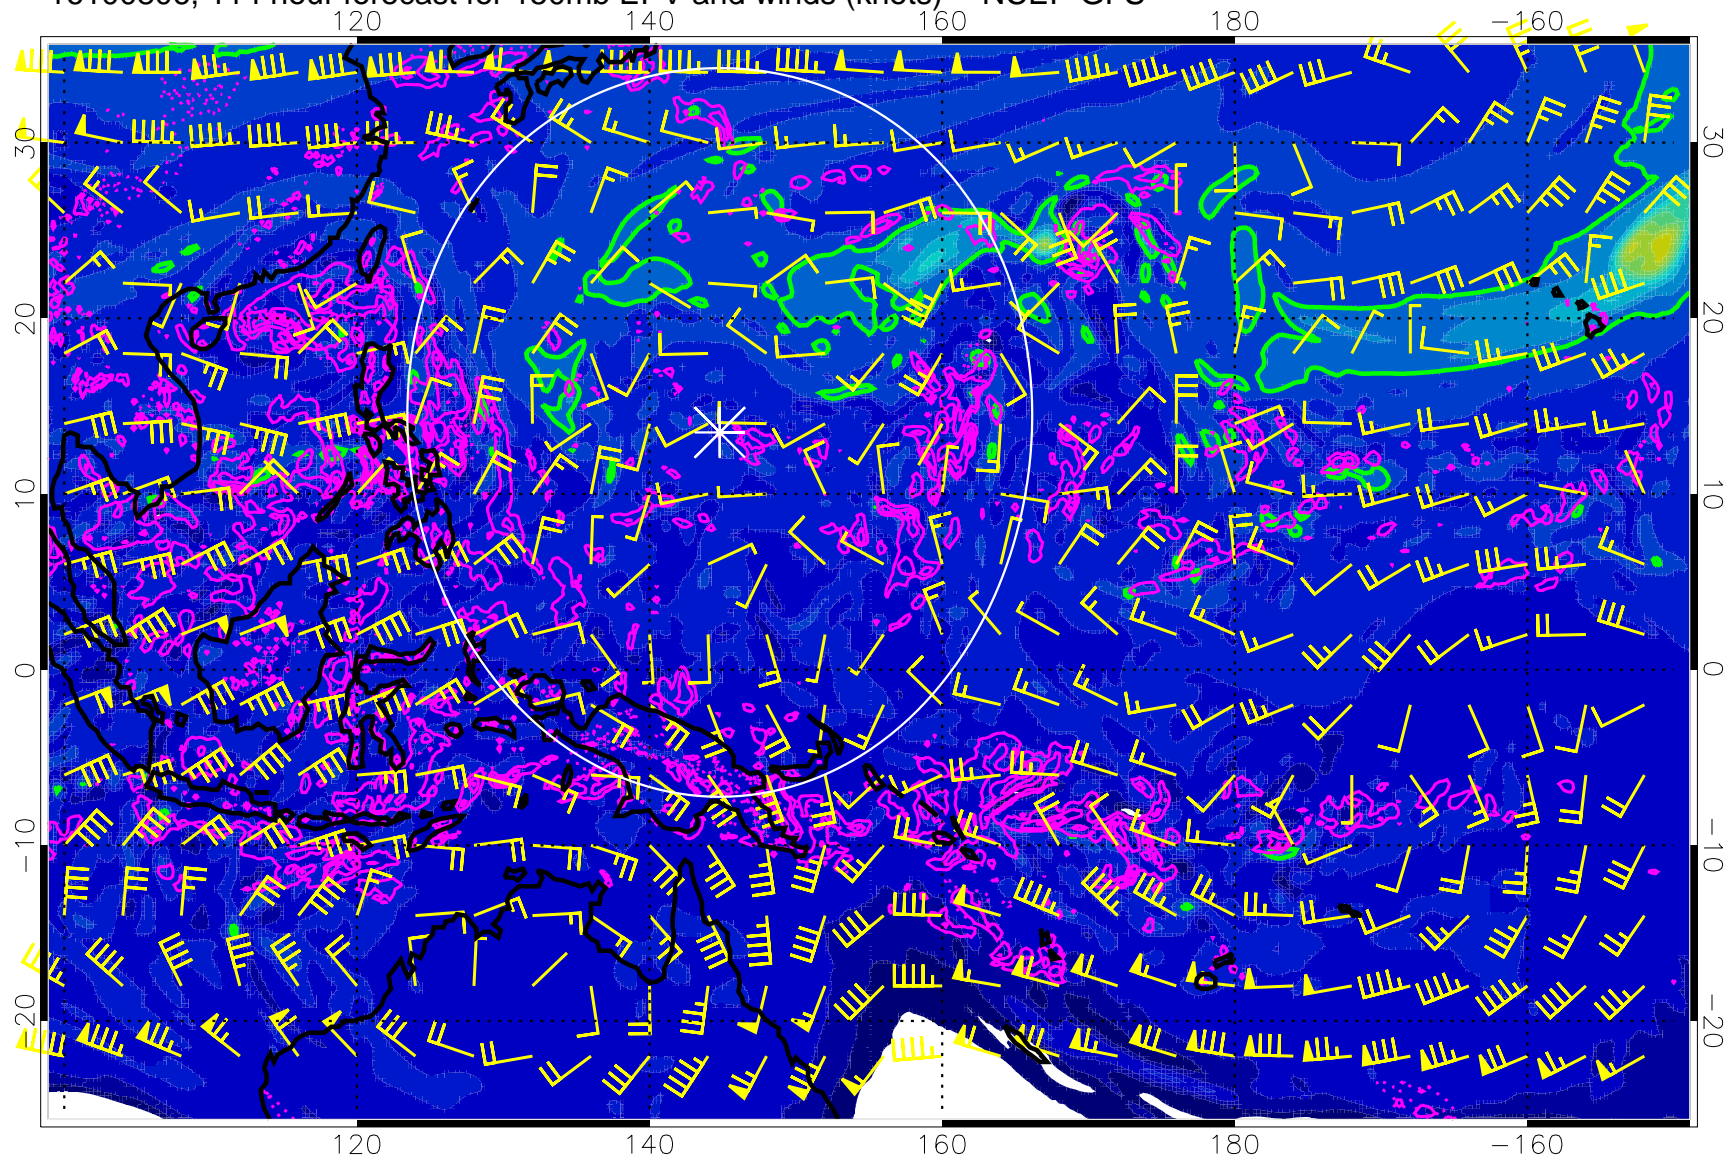

0 5.0×10^{-6} 1.0×10^{-5} 1.5×10^{-5}
PVU

Precip (tot dot, conv sol) mm/day 40 mm/day contours, min 20

EPV Tropopause (2 PVU) Position

Range ring of 2304 km

16100800, 108 hour forecast for 150mb EPV and winds (knots) -- NCEP GFS

0 5.0×10^{-6} 1.0×10^{-5} 1.5×10^{-5}
PVU

Precip (tot dot, conv sol) mm/day 40 mm/day contours, min 20

EPV Tropopause (2 PVU) Position

Range ring of 2304 km

16100806, 114 hour forecast for 150mb EPV and winds (knots) -- NCEP GFS

PVU

Precip (tot dot, conv sol) mm/day 40 mm/day contours, min 20

EPV Tropopause (2 PVU) Position

Range ring of 2304 km