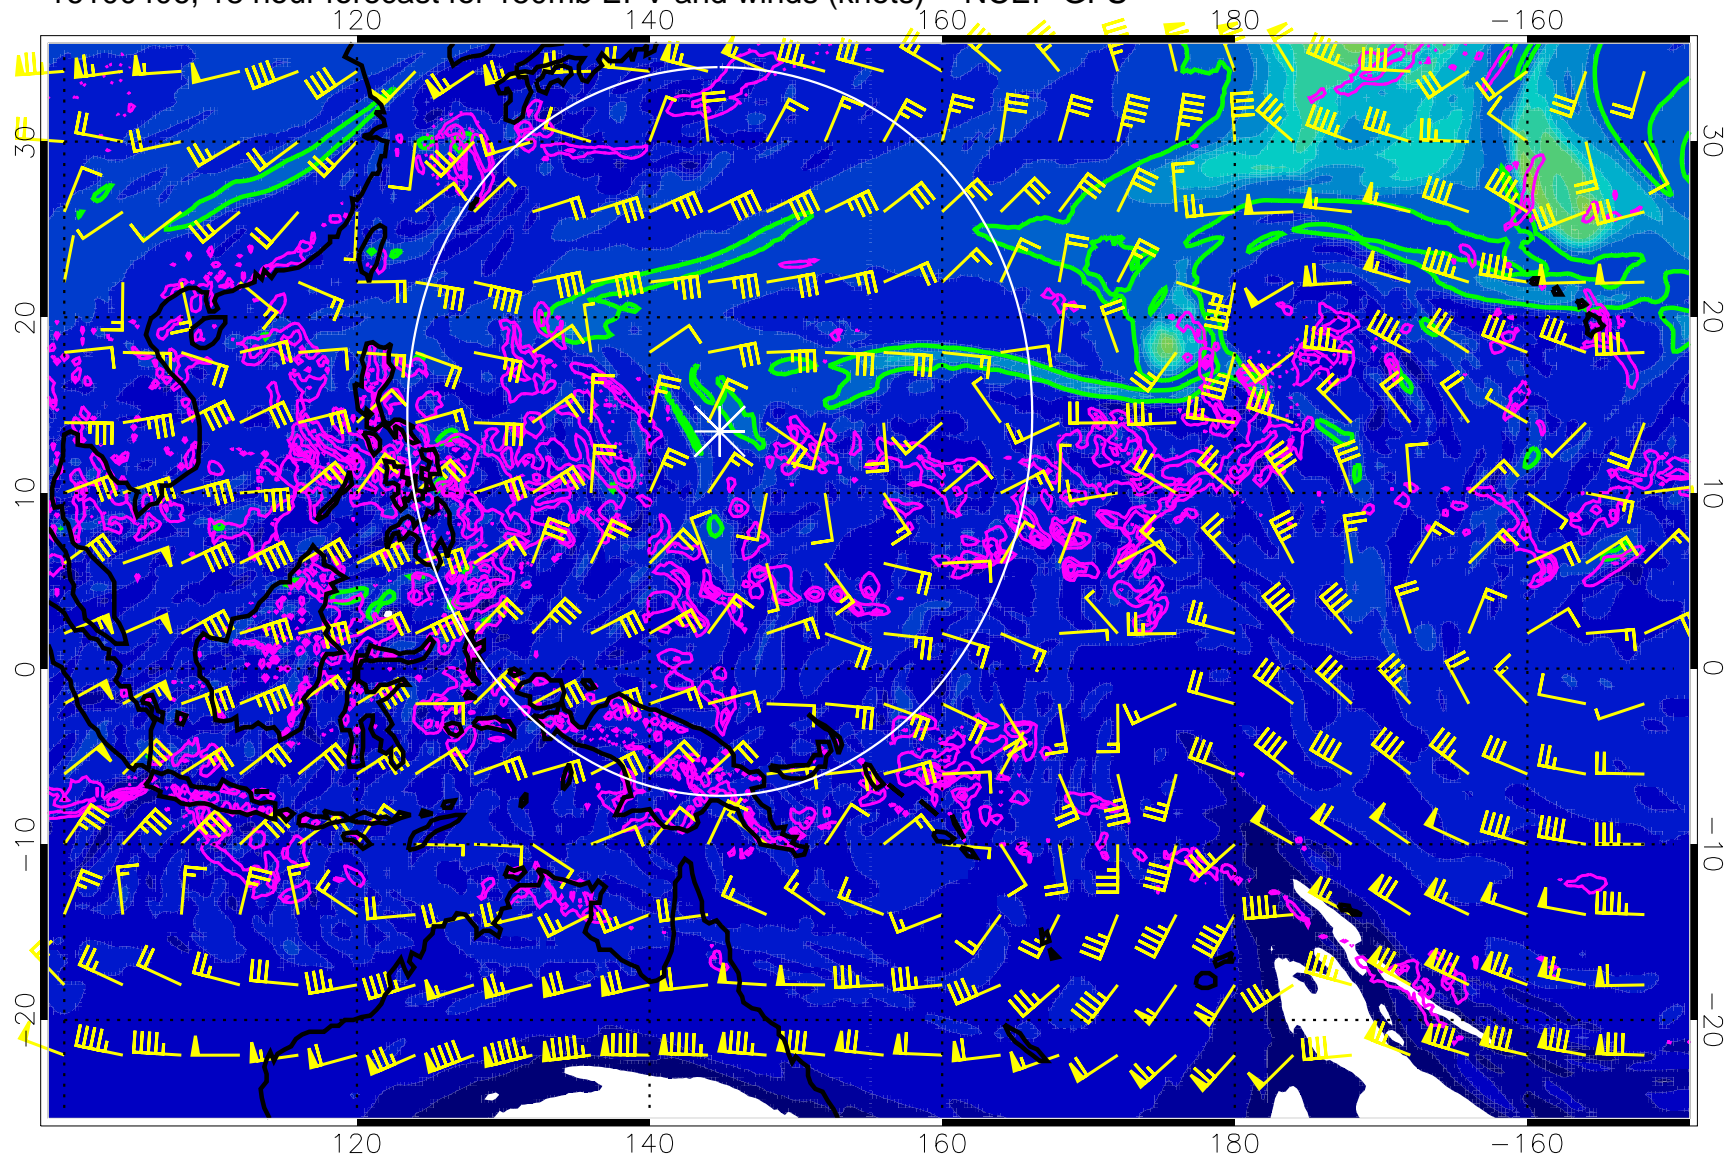

16100318, 6 hour forecast for 150mb EPV and winds (knots) -- NCEP GFS

Precip (tot dot, conv sol) mm/day 40 mm/day contours, min 20

EPV Tropopause (2 PVU) Position

Range ring of 2304 km

16100400, 12 hour forecast for 150mb EPV and winds (knots) -- NCEP GFS

0 5.0×10^{-6} 1.0×10^{-5} 1.5×10^{-5}
PVU

Precip (tot dot, conv sol) mm/day 40 mm/day contours, min 20

EPV Tropopause (2 PVU) Position

Range ring of 2304 km

16100406, 18 hour forecast for 150mb EPV and winds (knots) -- NCEP GFS

0 5.0×10^{-6} 1.0×10^{-5} 1.5×10^{-5}
PVU

Precip (tot dot, conv sol) mm/day 40 mm/day contours, min 20

EPV Tropopause (2 PVU) Position

Range ring of 2304 km

16100412, 24 hour forecast for 150mb EPV and winds (knots) -- NCEP GFS