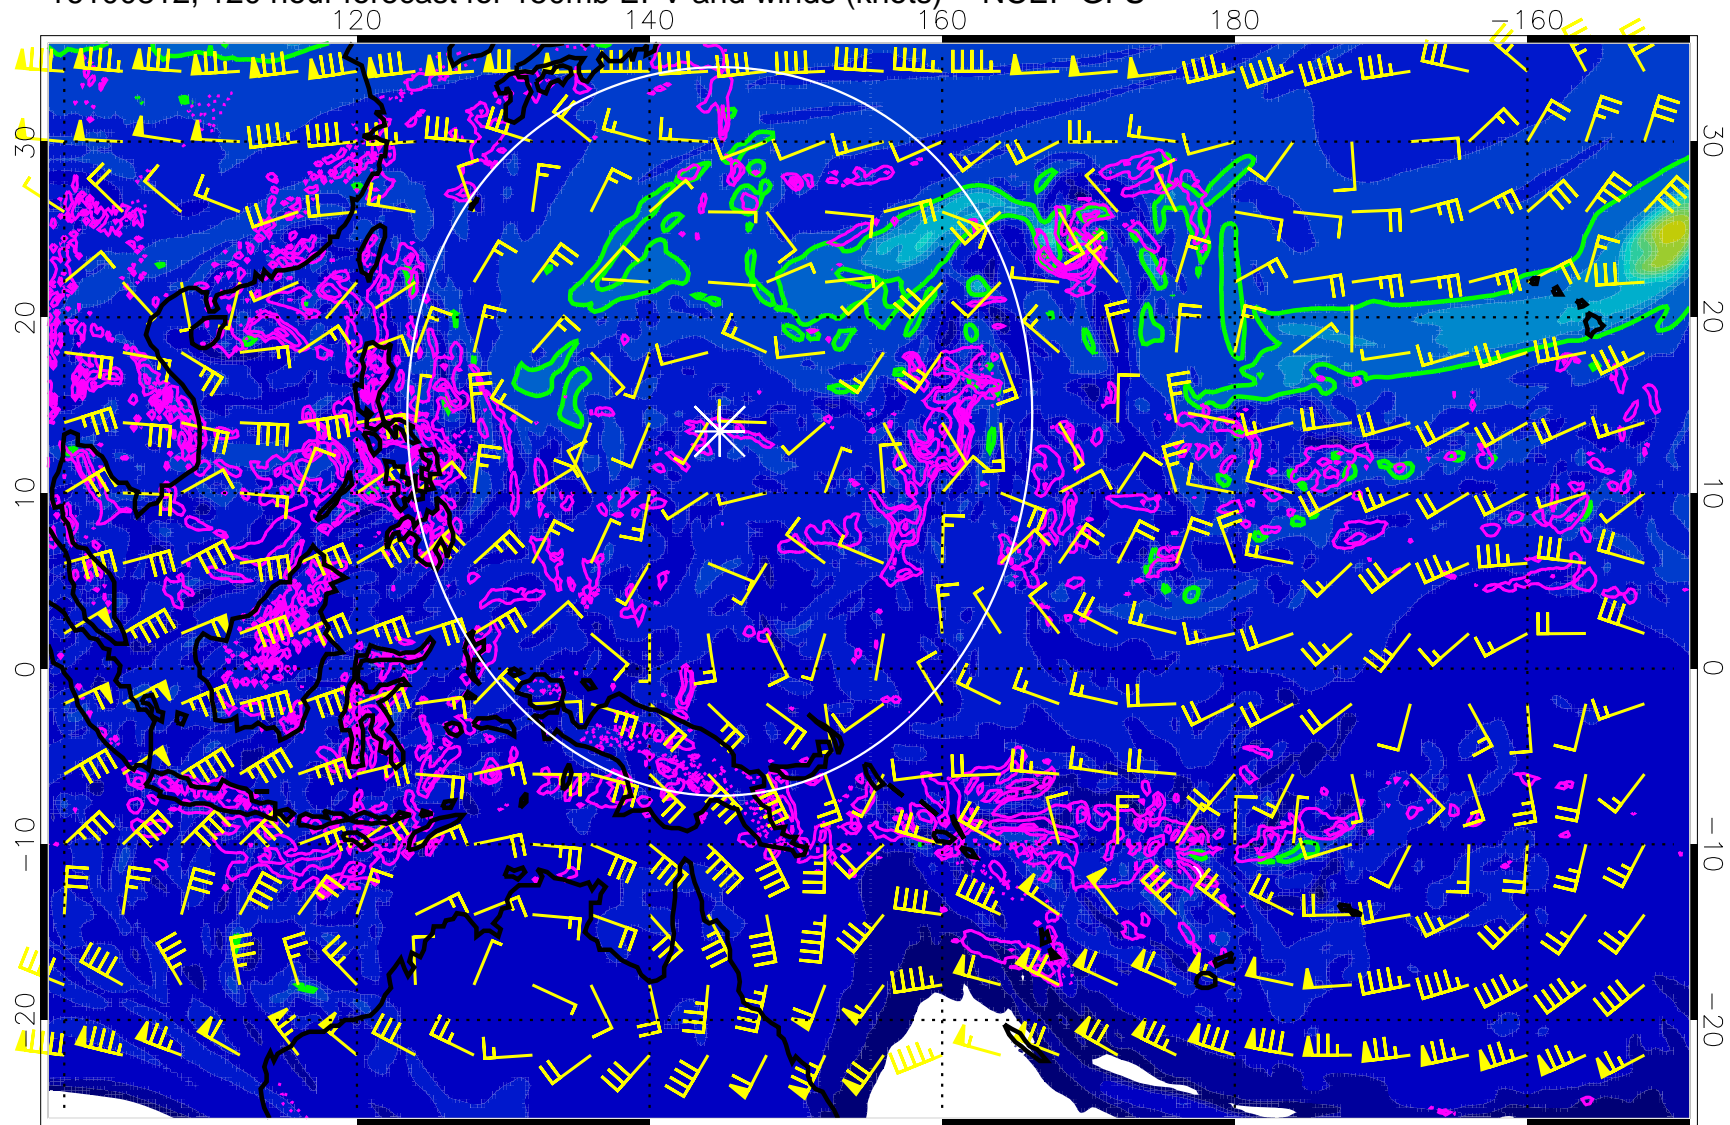

0 5.0×10^{-6} 1.0×10^{-5} 1.5×10^{-5}
PVU

Precip (tot dot, conv sol) mm/day 40 mm/day contours, min 20

EPV Tropopause (2 PVU) Position

Range ring of 2304 km

16100806, 114 hour forecast for 150mb EPV and winds (knots) -- NCEP GFS

0 5.0×10^{-6} 1.0×10^{-5} 1.5×10^{-5}
PVU

Precip (tot dot, conv sol) mm/day 40 mm/day contours, min 20

EPV Tropopause (2 PVU) Position

Range ring of 2304 km

16100812, 120 hour forecast for 150mb EPV and winds (knots) -- NCEP GFS

PVU

Precip (tot dot, conv sol) mm/day 40 mm/day contours, min 20

EPV Tropopause (2 PVU) Position

Range ring of 2304 km