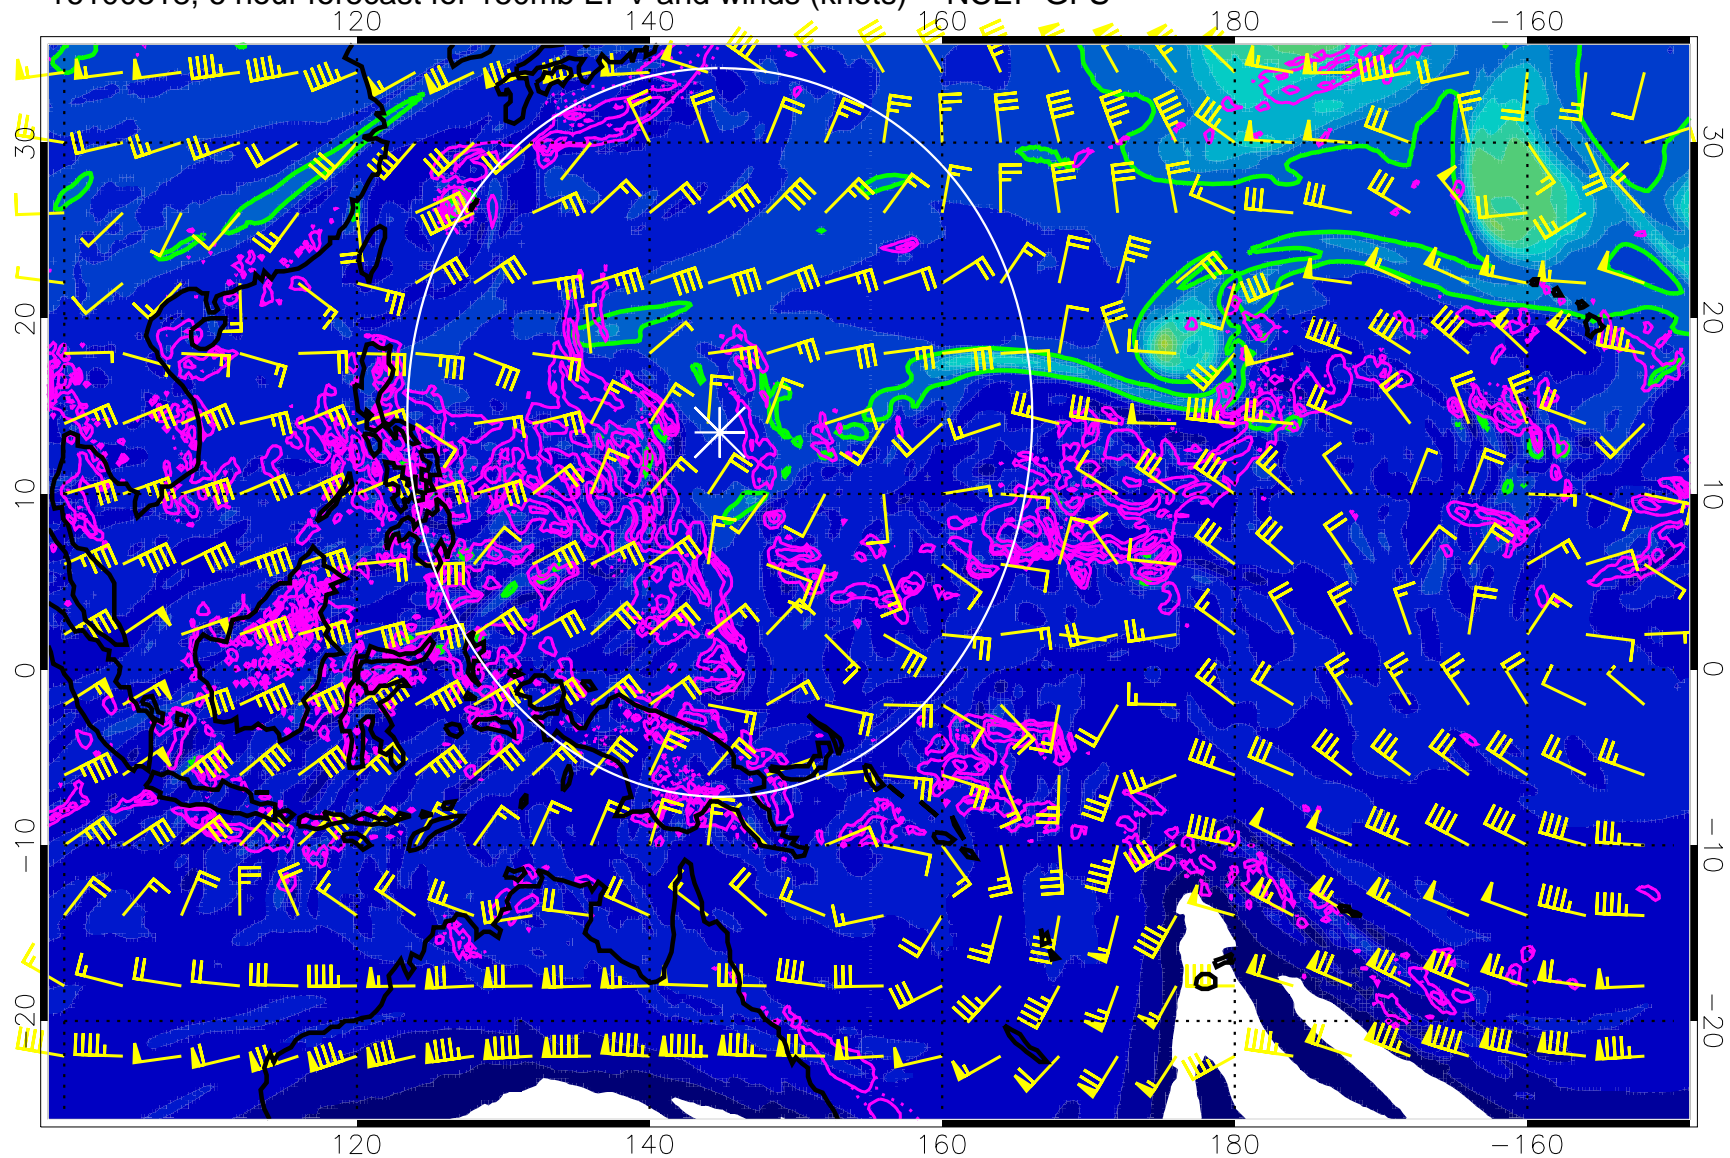

16100318, 6 hour forecast for 150mb EPV and winds (knots) -- NCEP GFS

Precip (tot dot, conv sol) mm/day 40 mm/day contours, min 20

EPV Tropopause (2 PVU) Position

Range ring of 2304 km

16100400, 12 hour forecast for 150mb EPV and winds (knots) -- NCEP GFS

0 5.0×10^{-6} 1.0×10^{-5} 1.5×10^{-5}
PVU

Precip (tot dot, conv sol) mm/day 40 mm/day contours, min 20

EPV Tropopause (2 PVU) Position

Range ring of 2304 km

16100406, 18 hour forecast for 150mb EPV and winds (knots) -- NCEP GFS