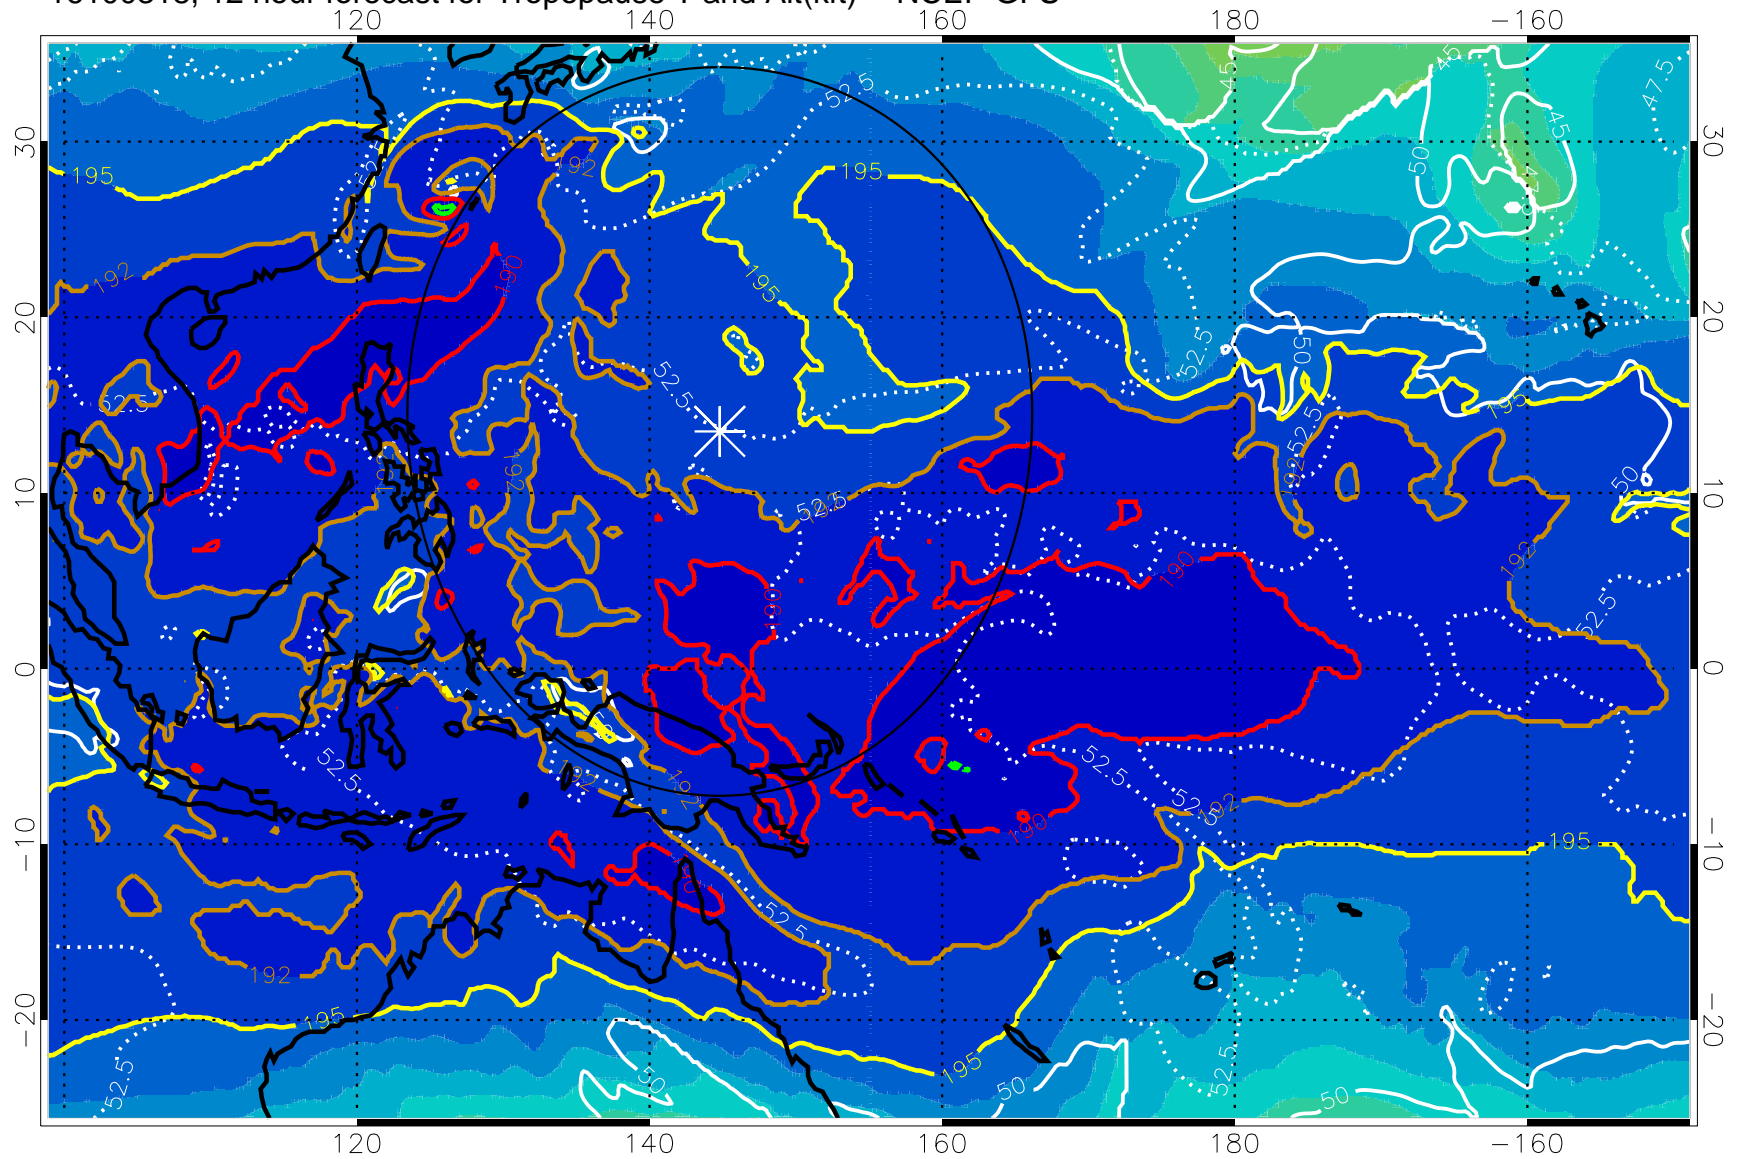

16100318, 12 hour forecast for Tropopause T and Alt(kft) -- NCEP GFS

190 200 210 220 230
Tropopause T, K

Tropopause Altitude in kft (white)

192.5K Isotherm 195K Isotherm
187.5K Isotherm 190K Isotherm

Range ring of 2304 km