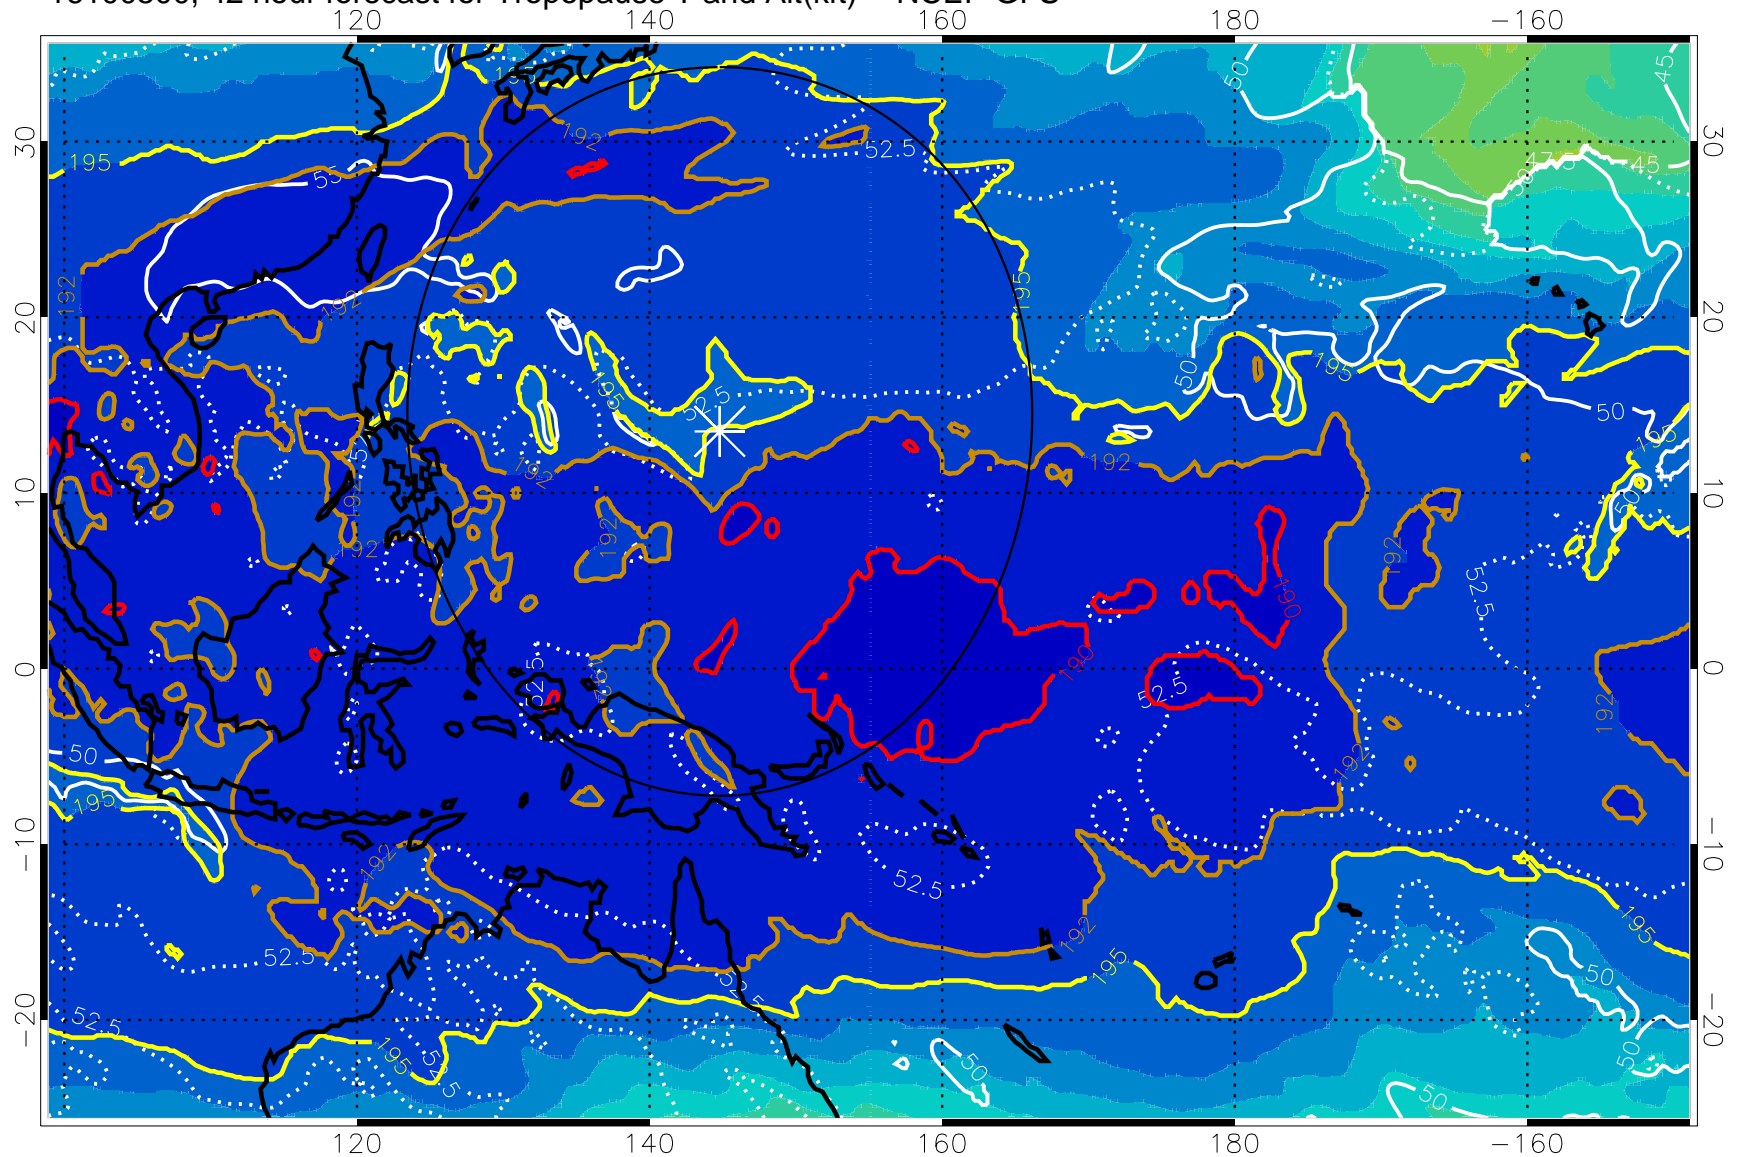

16100500, 42 hour forecast for Tropopause T and Alt(kft) -- NCEP GFS

190 200 210 220 230

Tropopause T, K

Tropopause Altitude in kft (white)

192.5K Isotherm 195K Isotherm
187.5K Isotherm 190K Isotherm

Range ring of 2304 km