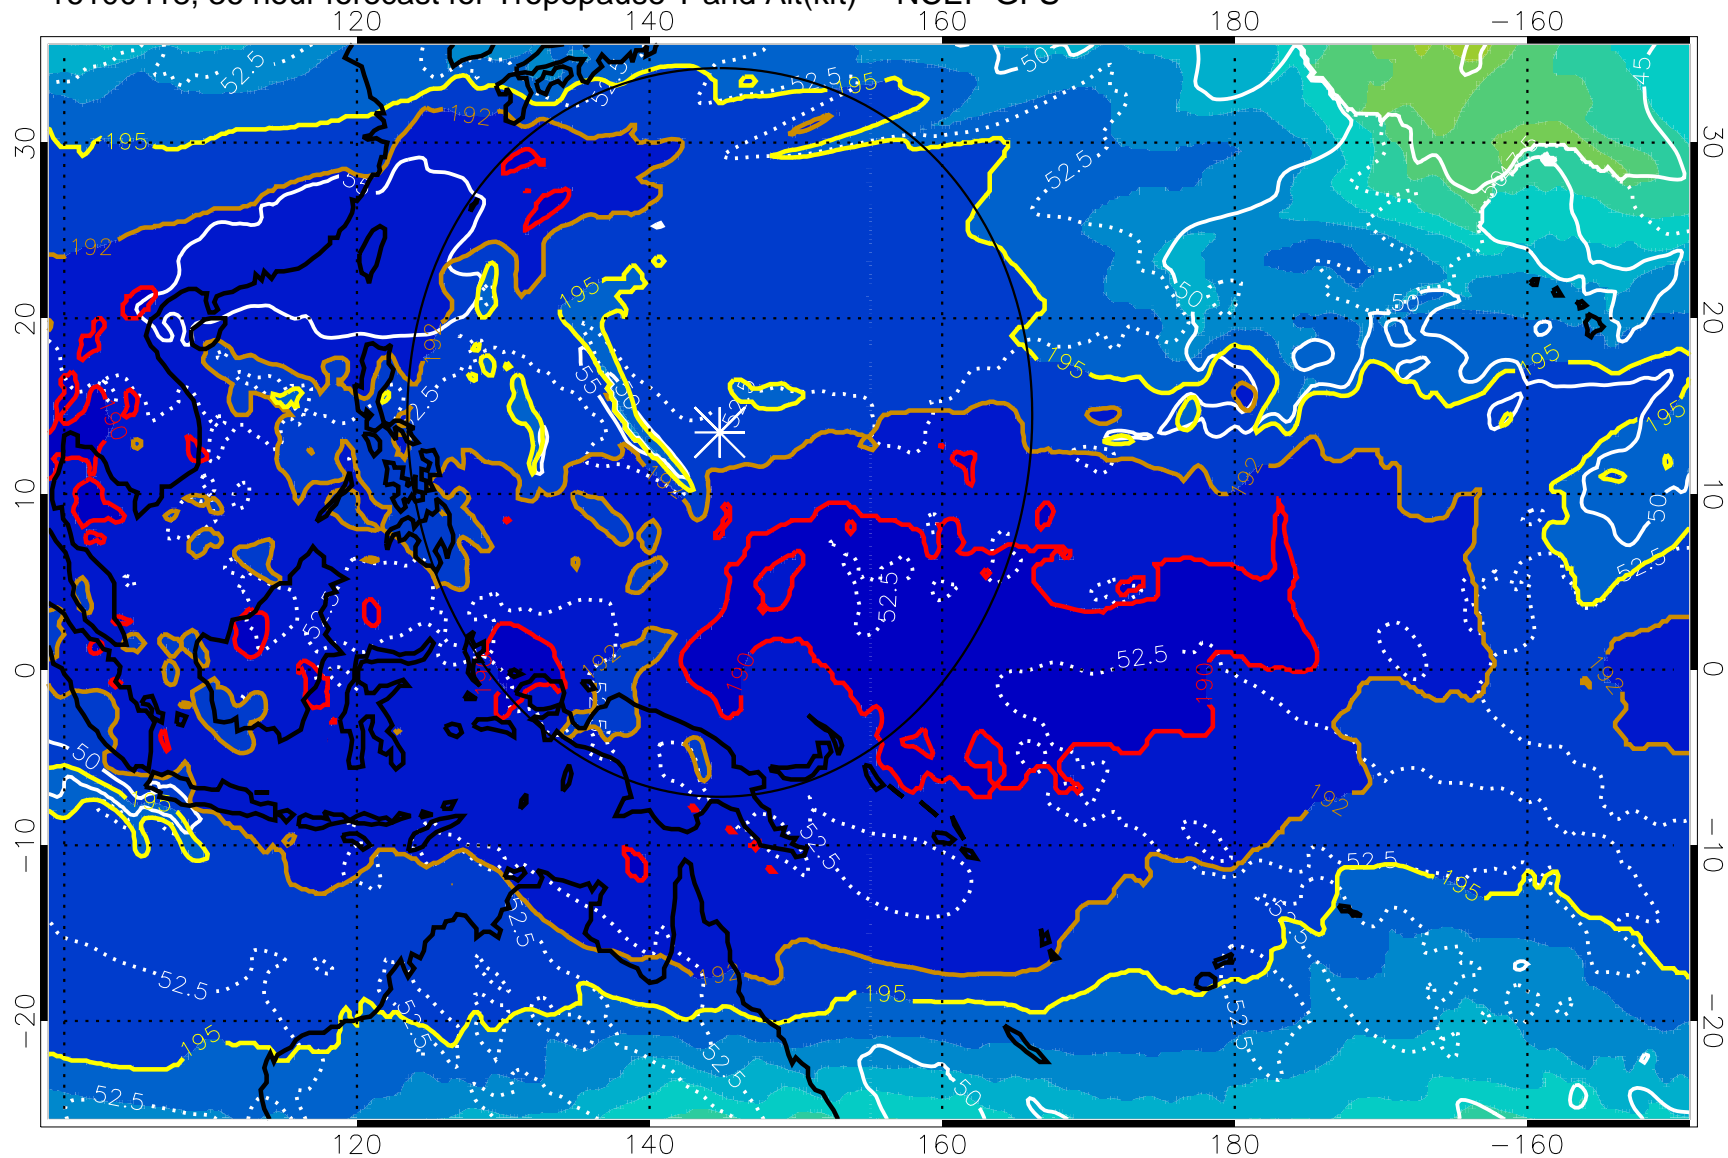

16100418, 36 hour forecast for Tropopause T and Alt(kft) -- NCEP GFS

190 200 210 220 230

Tropopause T, K

Tropopause Altitude in kft (white)

192.5K Isotherm 195K Isotherm
187.5K Isotherm 190K Isotherm

Range ring of 2304 km