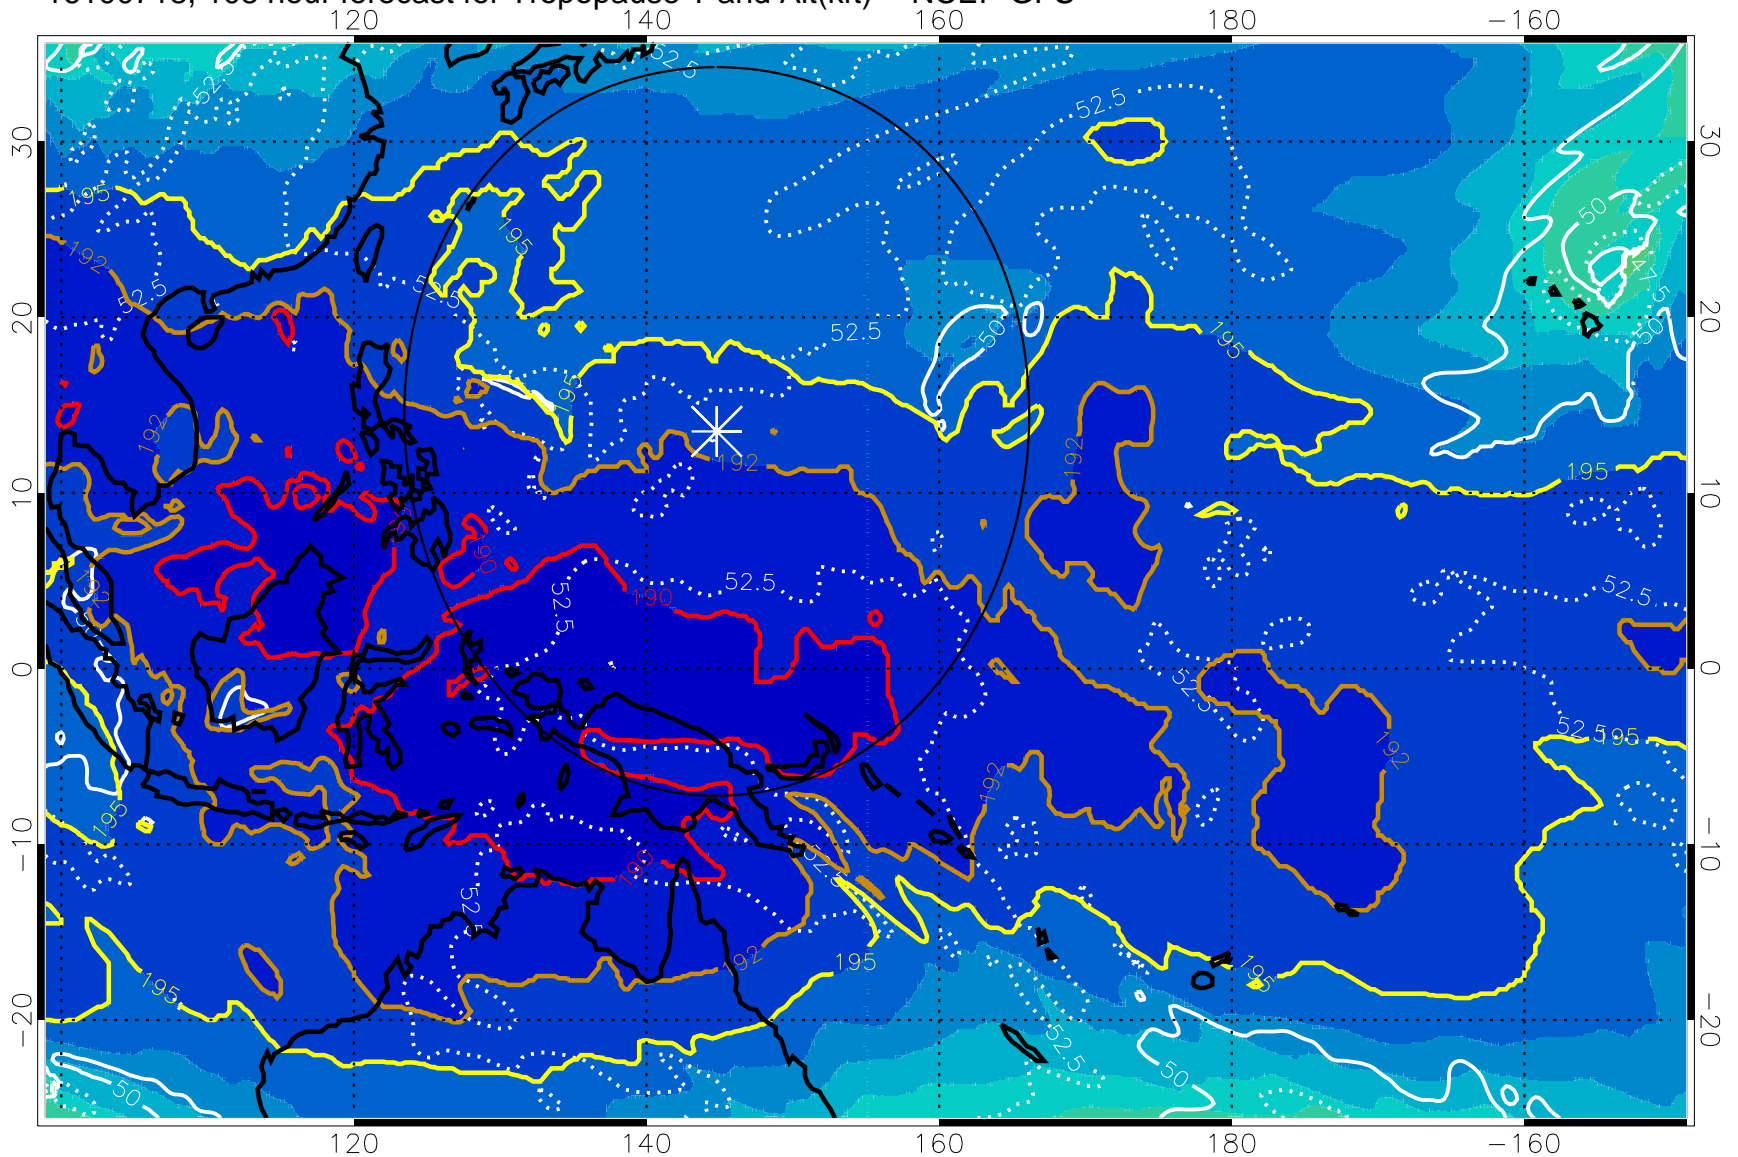

192.5K Isotherm 195K Isotherm

187.5K Isotherm 190K Isotherm

Range ring of 2304 km

16100706, 96 hour forecast for Tropopause T and Alt(kft) -- NCEP GFS

190 200 210 220 230
Tropopause T, K

Tropopause Altitude in kft (white)

192.5K Isotherm 195K Isotherm
187.5K Isotherm 190K Isotherm

Range ring of 2304 km

16100712, 102 hour forecast for Tropopause T and Alt(kft) -- NCEP GFS

190 200 210 220 230

Tropopause T, K

Tropopause Altitude in kft (white)

192.5K Isotherm 195K Isotherm
187.5K Isotherm 190K Isotherm

Range ring of 2304 km

16100718, 108 hour forecast for Tropopause T and Alt(kft) -- NCEP GFS

190 200 210 220 230

Tropopause T, K

Tropopause Altitude in kft (white)

192.5K Isotherm 195K Isotherm
187.5K Isotherm 190K Isotherm

Range ring of 2304 km

16100800, 114 hour forecast for Tropopause T and Alt(kft) -- NCEP GFS

190 200 210 220 230

Tropopause T, K

Tropopause Altitude in kft (white)