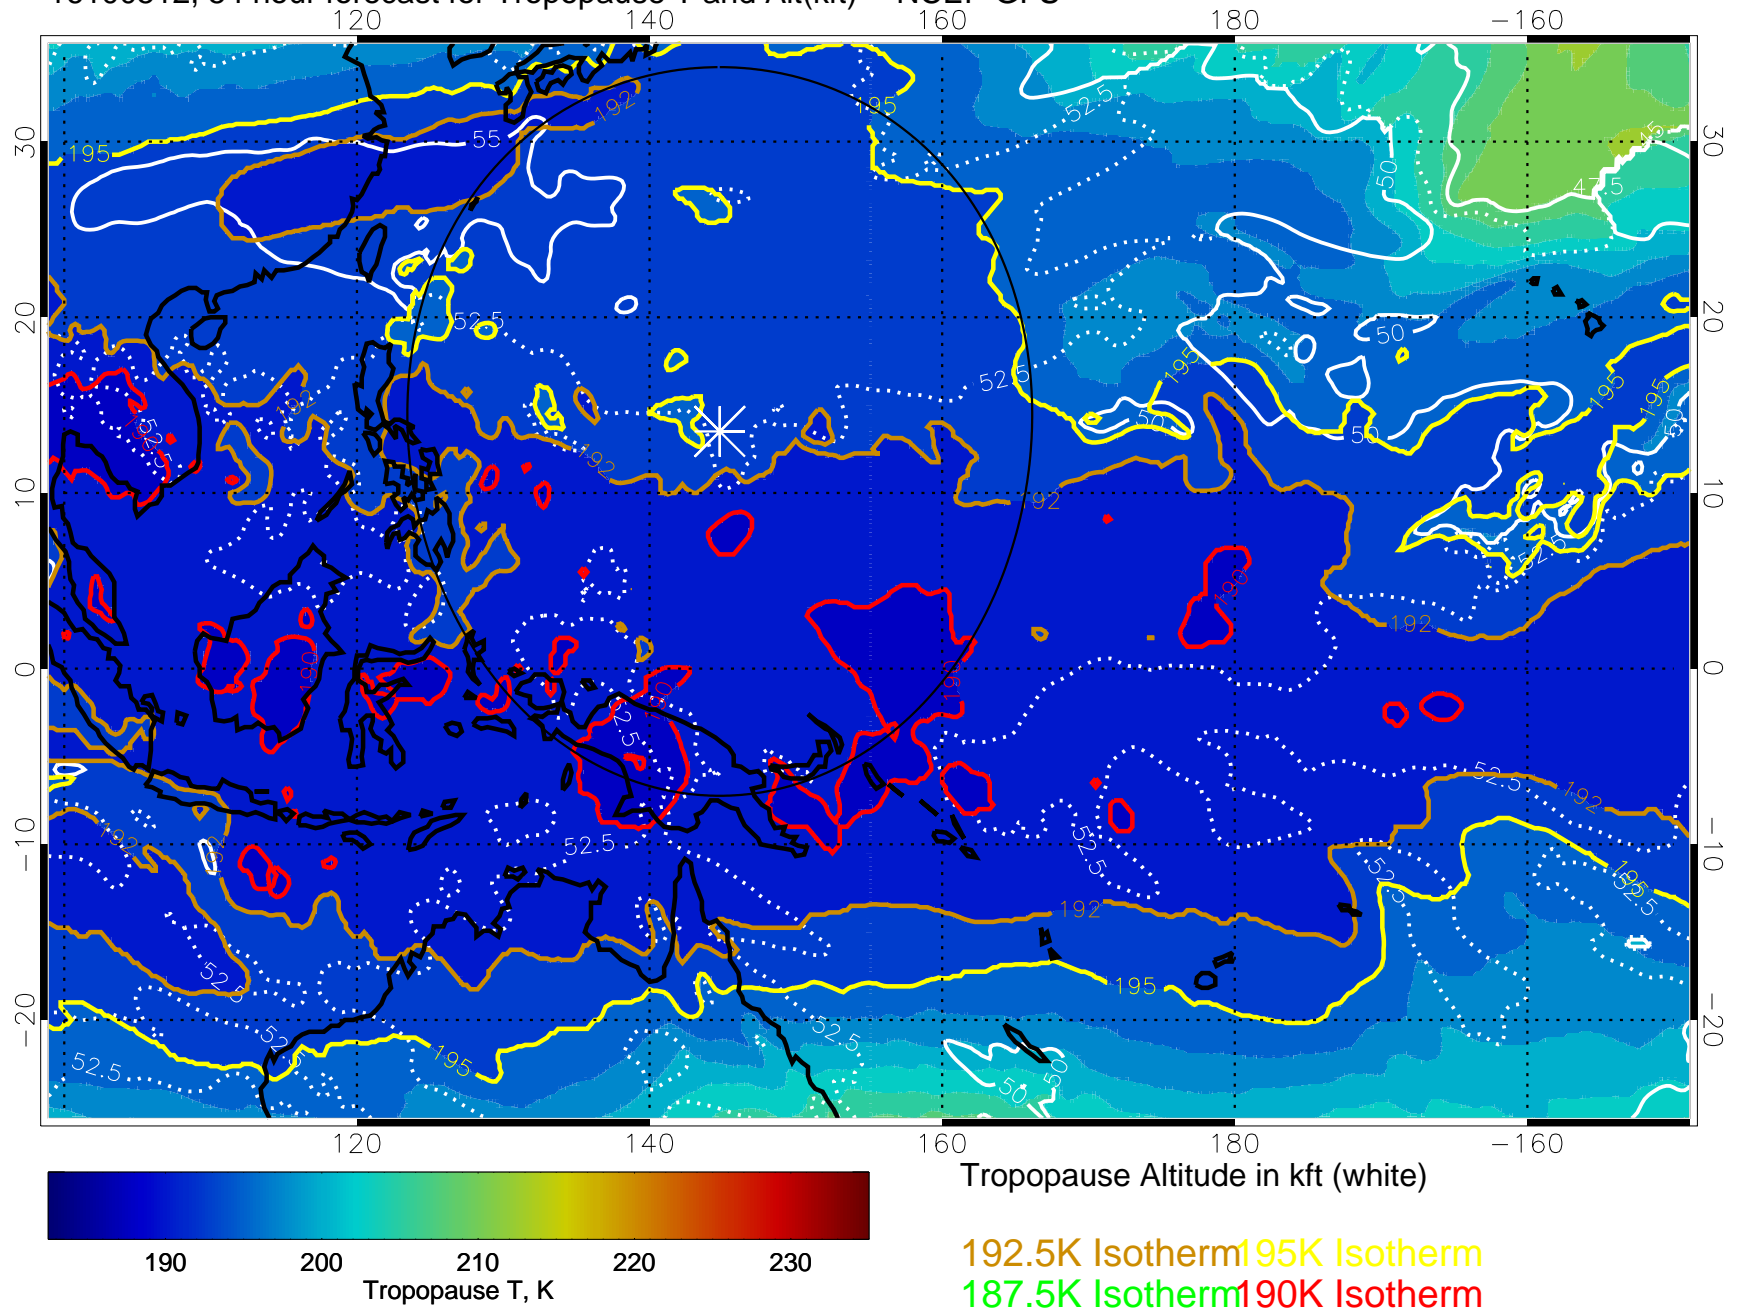

16100512, 54 hour forecast for Tropopause T and Alt(kft) -- NCEP GFS

Range ring of 2304 km