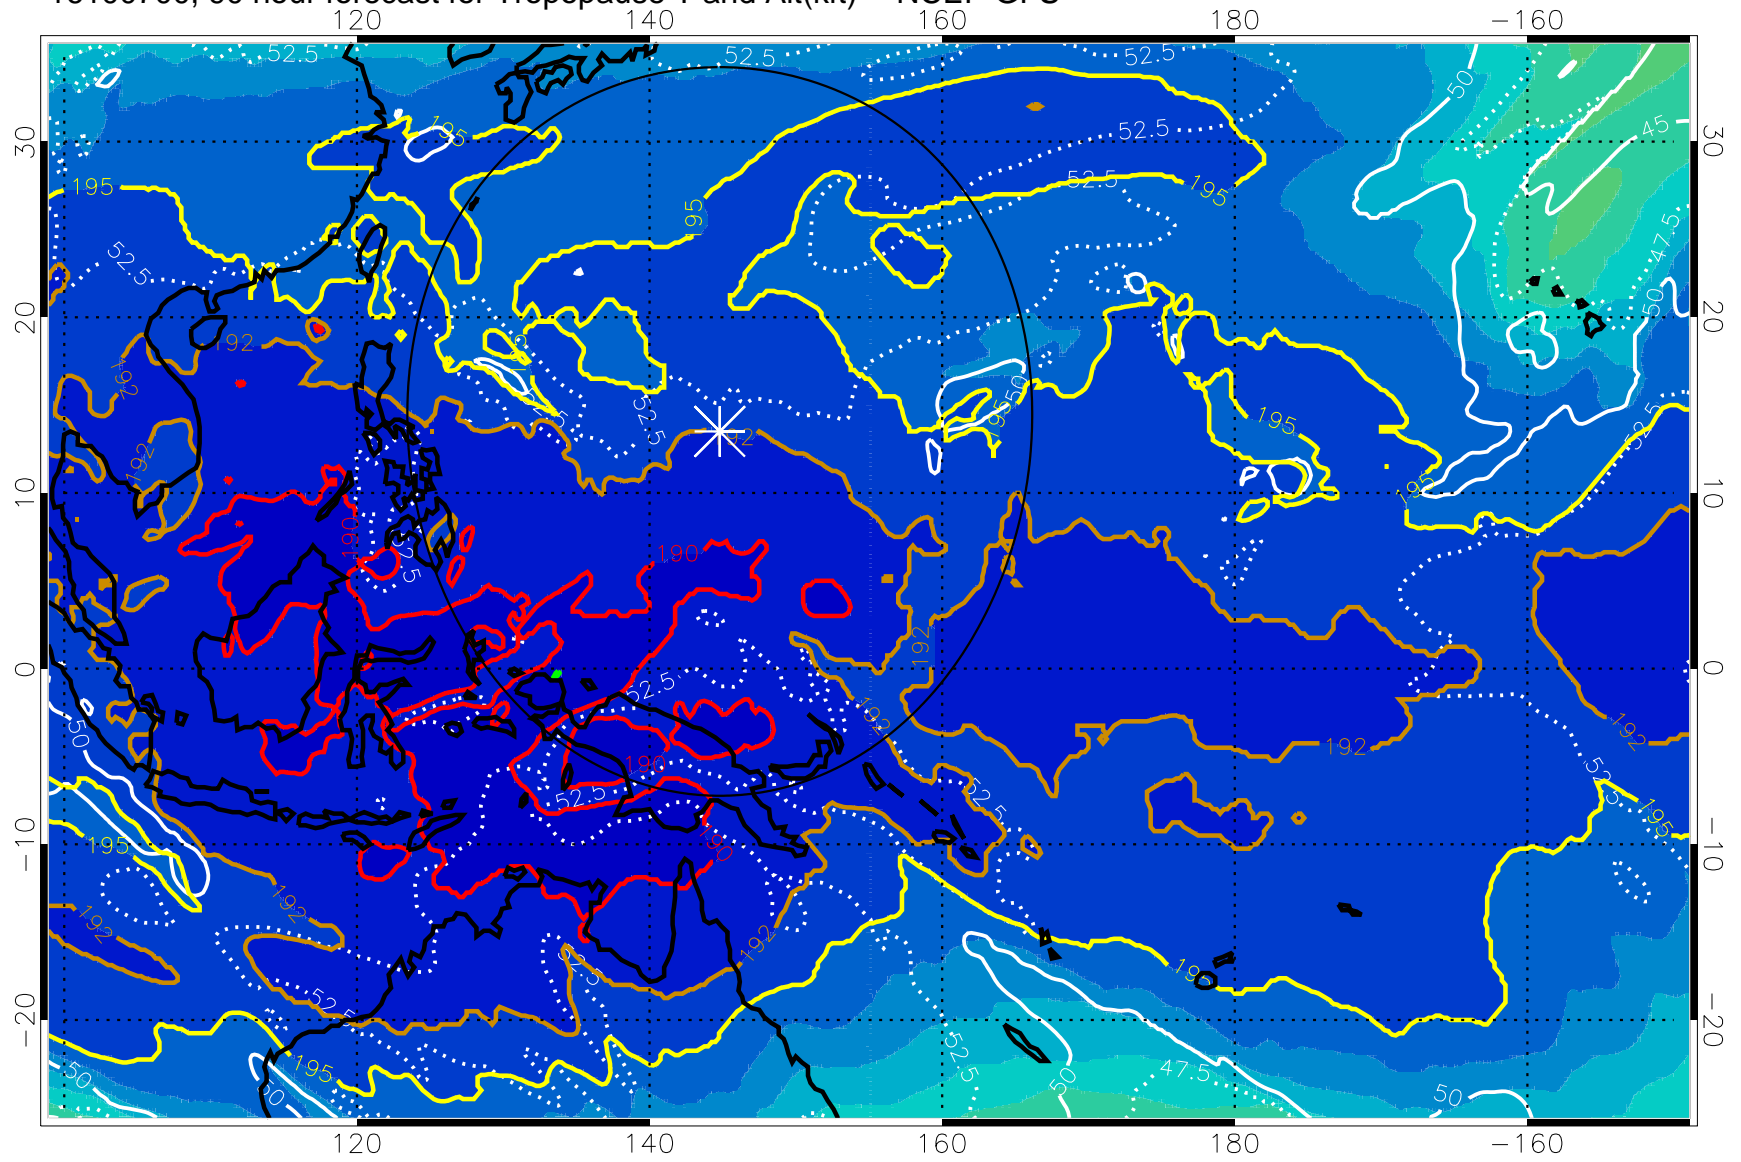

192.5K Isotherm 195K Isotherm

187.5K Isotherm 190K Isotherm

Range ring of 2304 km

16100618, 84 hour forecast for Tropopause T and Alt(kft) -- NCEP GFS

190 200 210 220 230
Tropopause T, K

Tropopause Altitude in kft (white)

192.5K Isotherm 195K Isotherm
187.5K Isotherm 190K Isotherm

Range ring of 2304 km

16100700, 90 hour forecast for Tropopause T and Alt(kft) -- NCEP GFS

190 200 210 220 230

Tropopause T, K

Tropopause Altitude in kft (white)