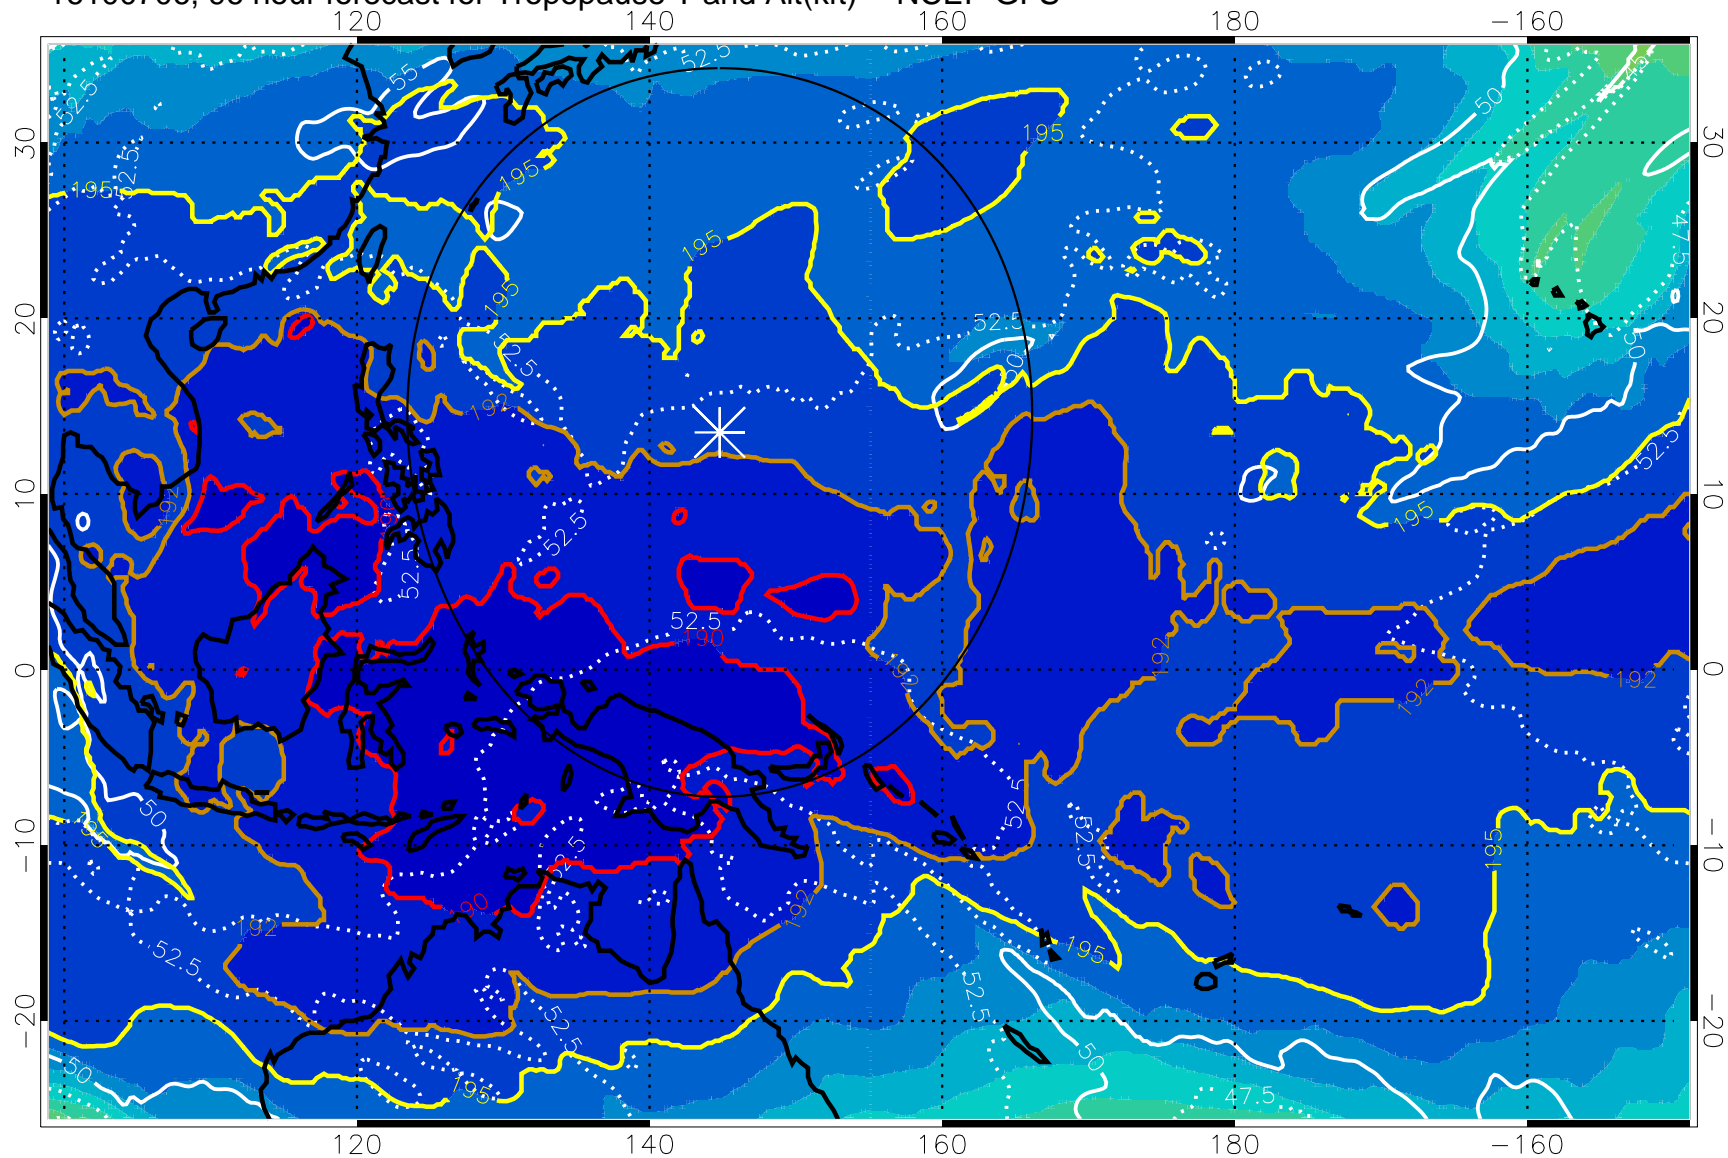

192.5K Isotherm 195K Isotherm
187.5K Isotherm 190K Isotherm

Range ring of 2304 km

16100700, 90 hour forecast for Tropopause T and Alt(kft) -- NCEP GFS

190 200 210 220 230

Tropopause T, K

Tropopause Altitude in kft (white)

192.5K Isotherm 195K Isotherm

187.5K Isotherm 190K Isotherm

Range ring of 2304 km

16100706, 96 hour forecast for Tropopause T and Alt(kft) -- NCEP GFS

190 200 210 220 230
Tropopause T, K

Tropopause Altitude in kft (white)