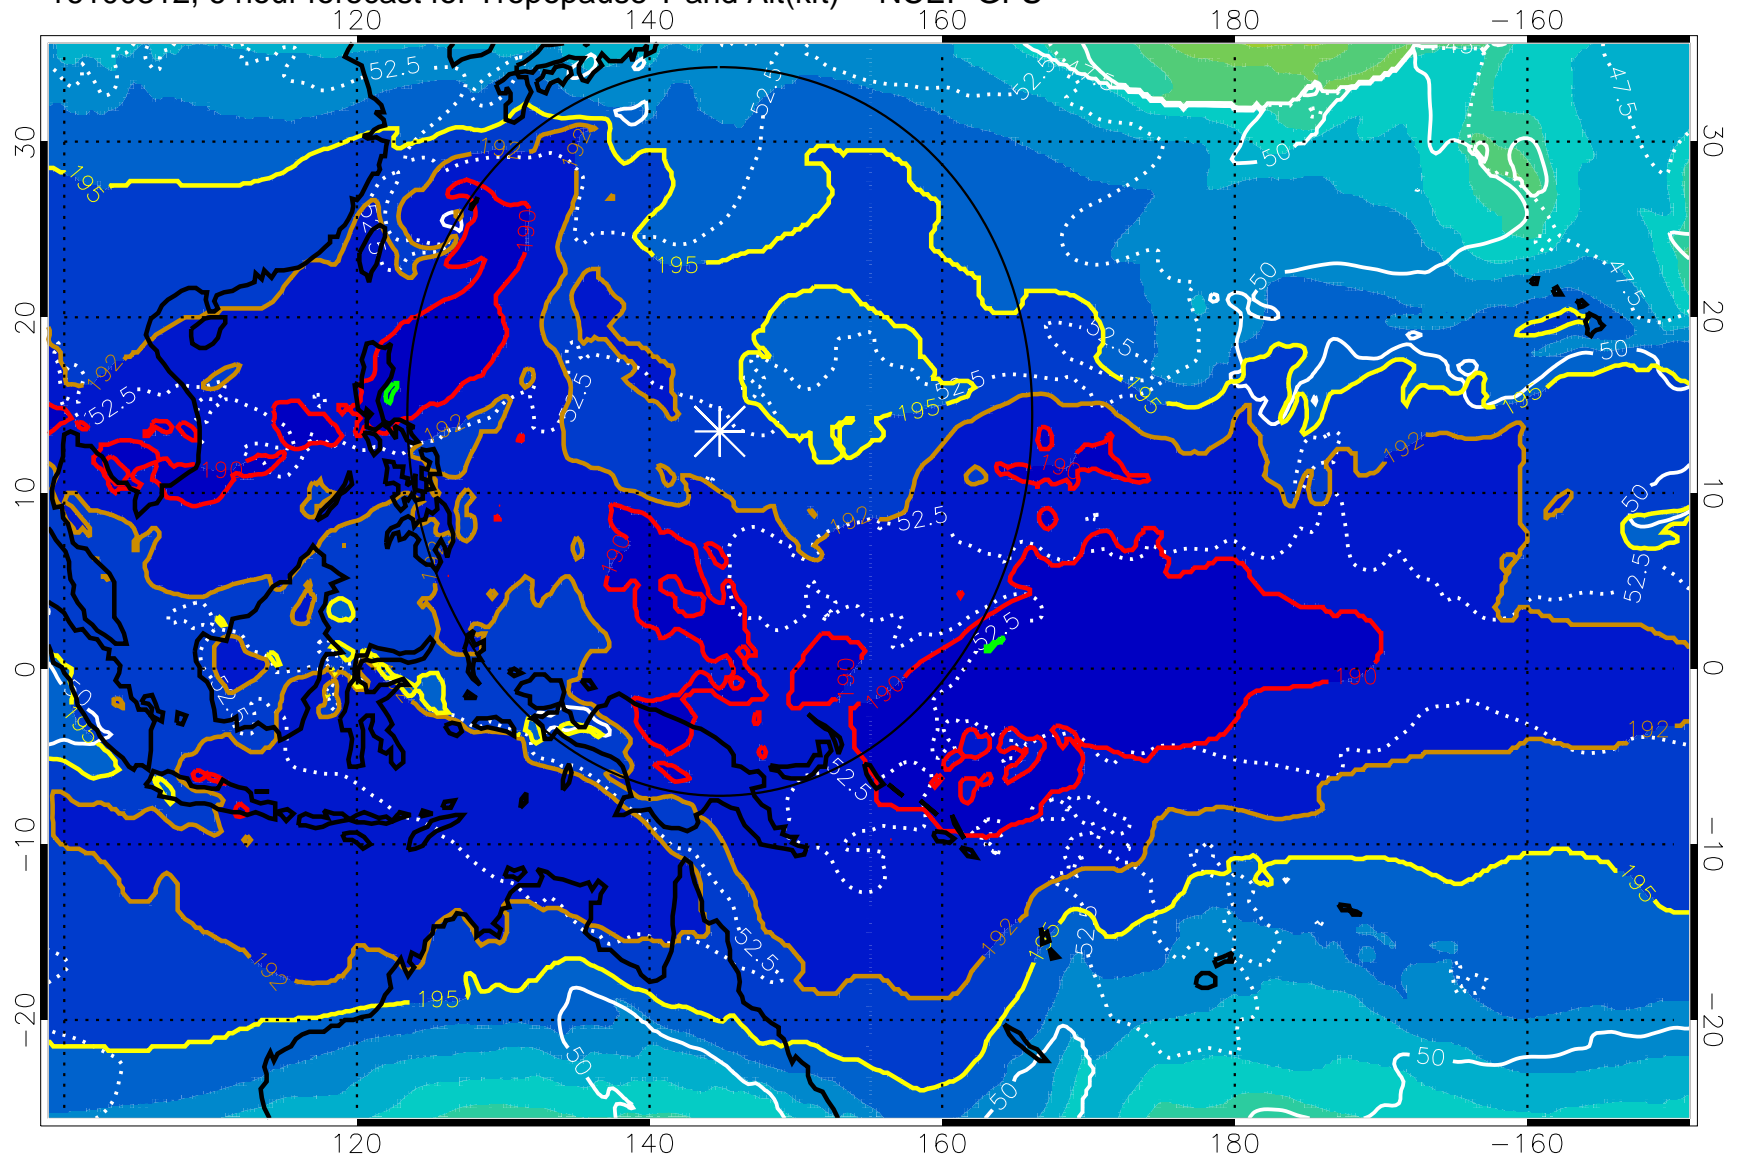

16100312, 6 hour forecast for Tropopause T and Alt(kft) -- NCEP GFS

190 200 210 220 230

Tropopause T, K

Tropopause Altitude in kft (white)

192.5K Isotherm 195K Isotherm

187.5K Isotherm 190K Isotherm

Range ring of 2304 km