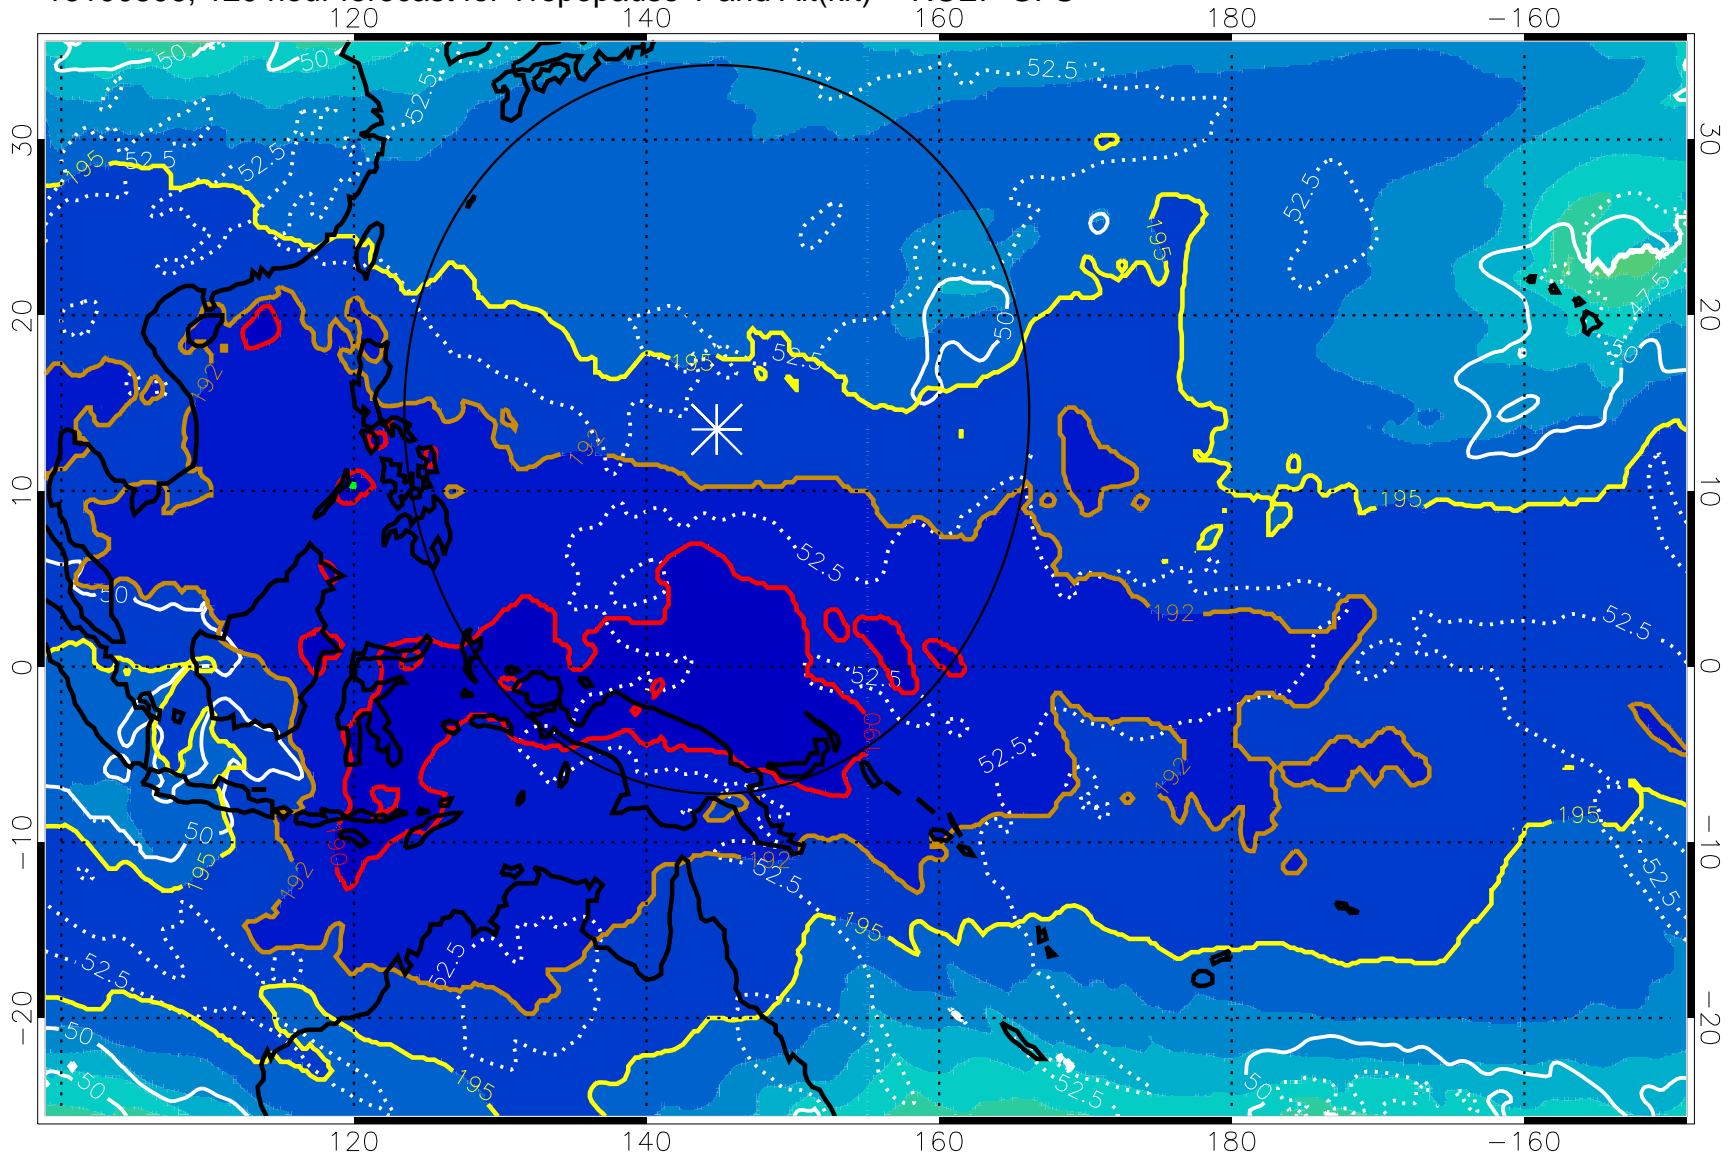

192.5K Isotherm 195K Isotherm
187.5K Isotherm 190K Isotherm

Range ring of 2304 km

16100718, 108 hour forecast for Tropopause T and Alt(kft) -- NCEP GFS

190 200 210 220 230

Tropopause T, K

Tropopause Altitude in kft (white)

192.5K Isotherm 195K Isotherm
187.5K Isotherm 190K Isotherm

Range ring of 2304 km

16100800, 114 hour forecast for Tropopause T and Alt(kft) -- NCEP GFS

190 200 210 220 230

Tropopause T, K

Tropopause Altitude in kft (white)

192.5K Isotherm 195K Isotherm
187.5K Isotherm 190K Isotherm

Range ring of 2304 km

16100806, 120 hour forecast for Tropopause T and Alt(kft) -- NCEP GFS

Tropopause Altitude in kft (white)

192.5K Isotherm 195K Isotherm
187.5K Isotherm 190K Isotherm