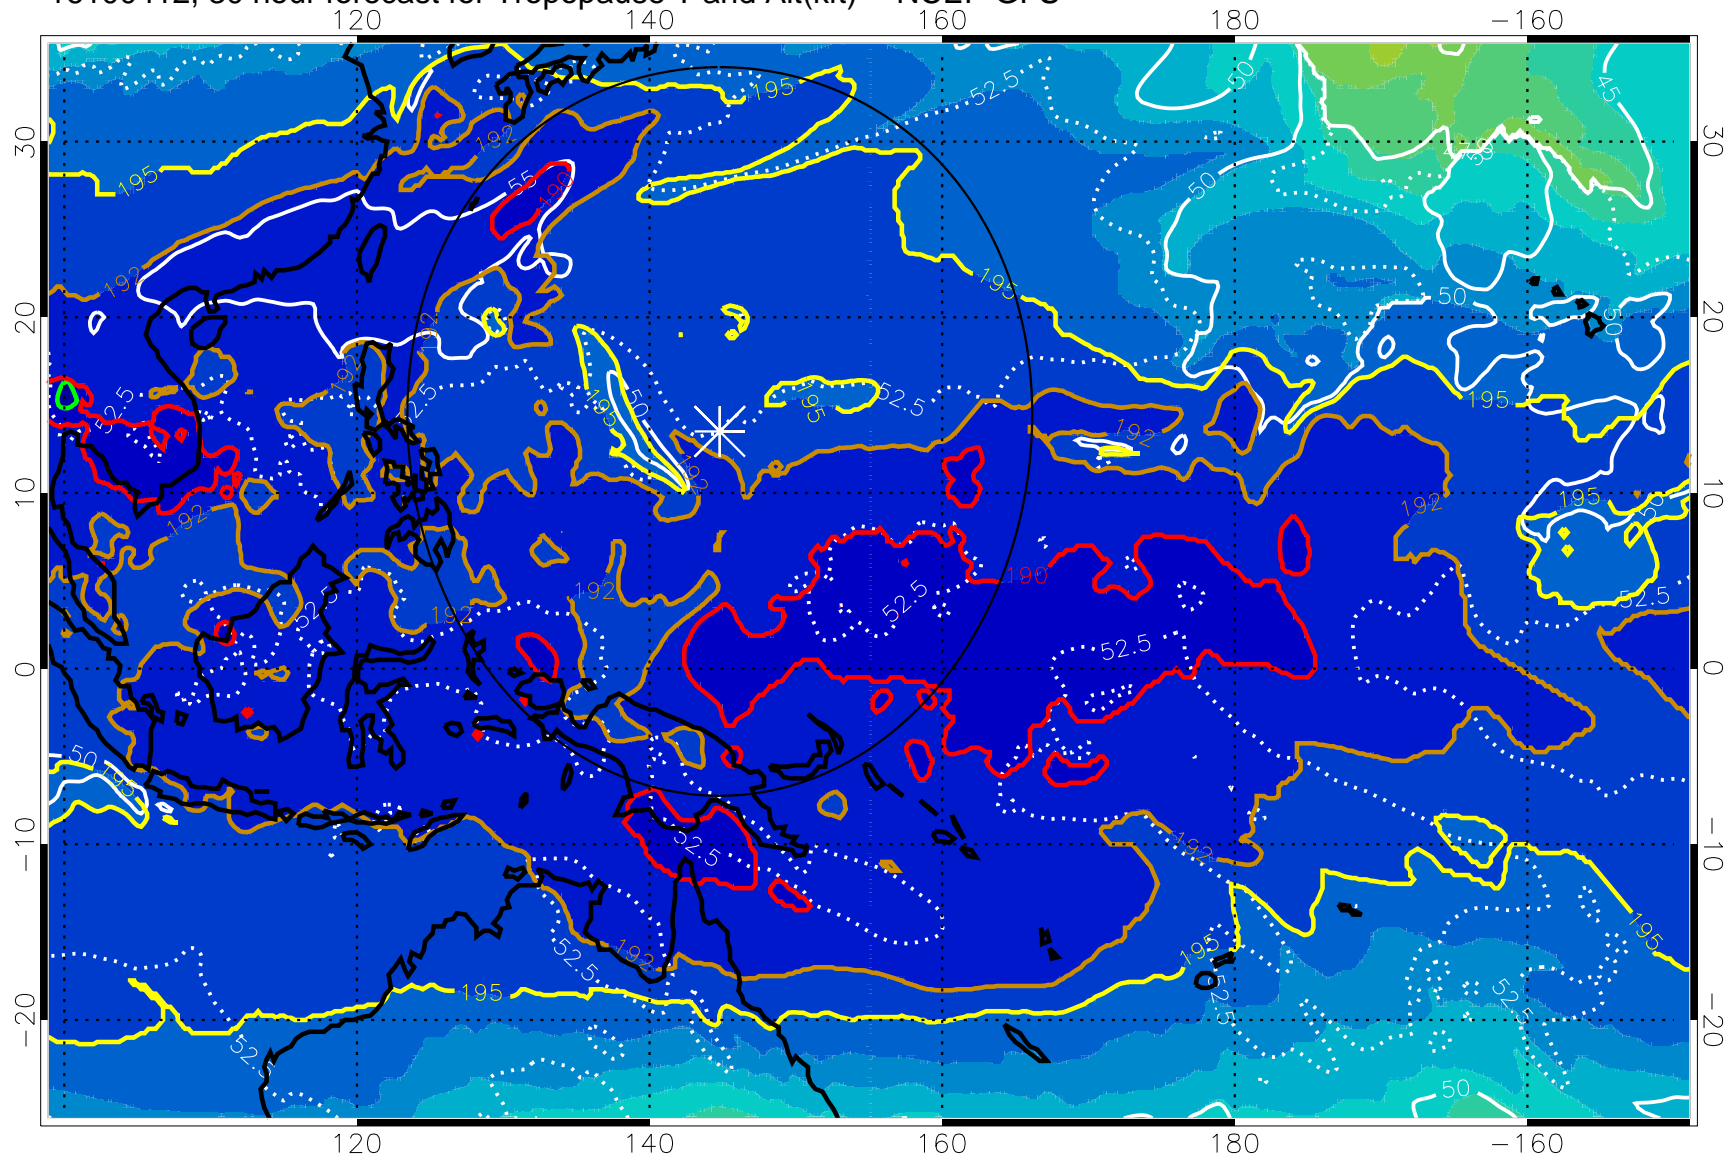

16100412, 30 hour forecast for Tropopause T and Alt(kft) -- NCEP GFS

190   200   210   220   230
Tropopause T, K

Tropopause Altitude in kft (white)

192.5K Isotherm   195K Isotherm
187.5K Isotherm   190K Isotherm

Range ring of 2304 km