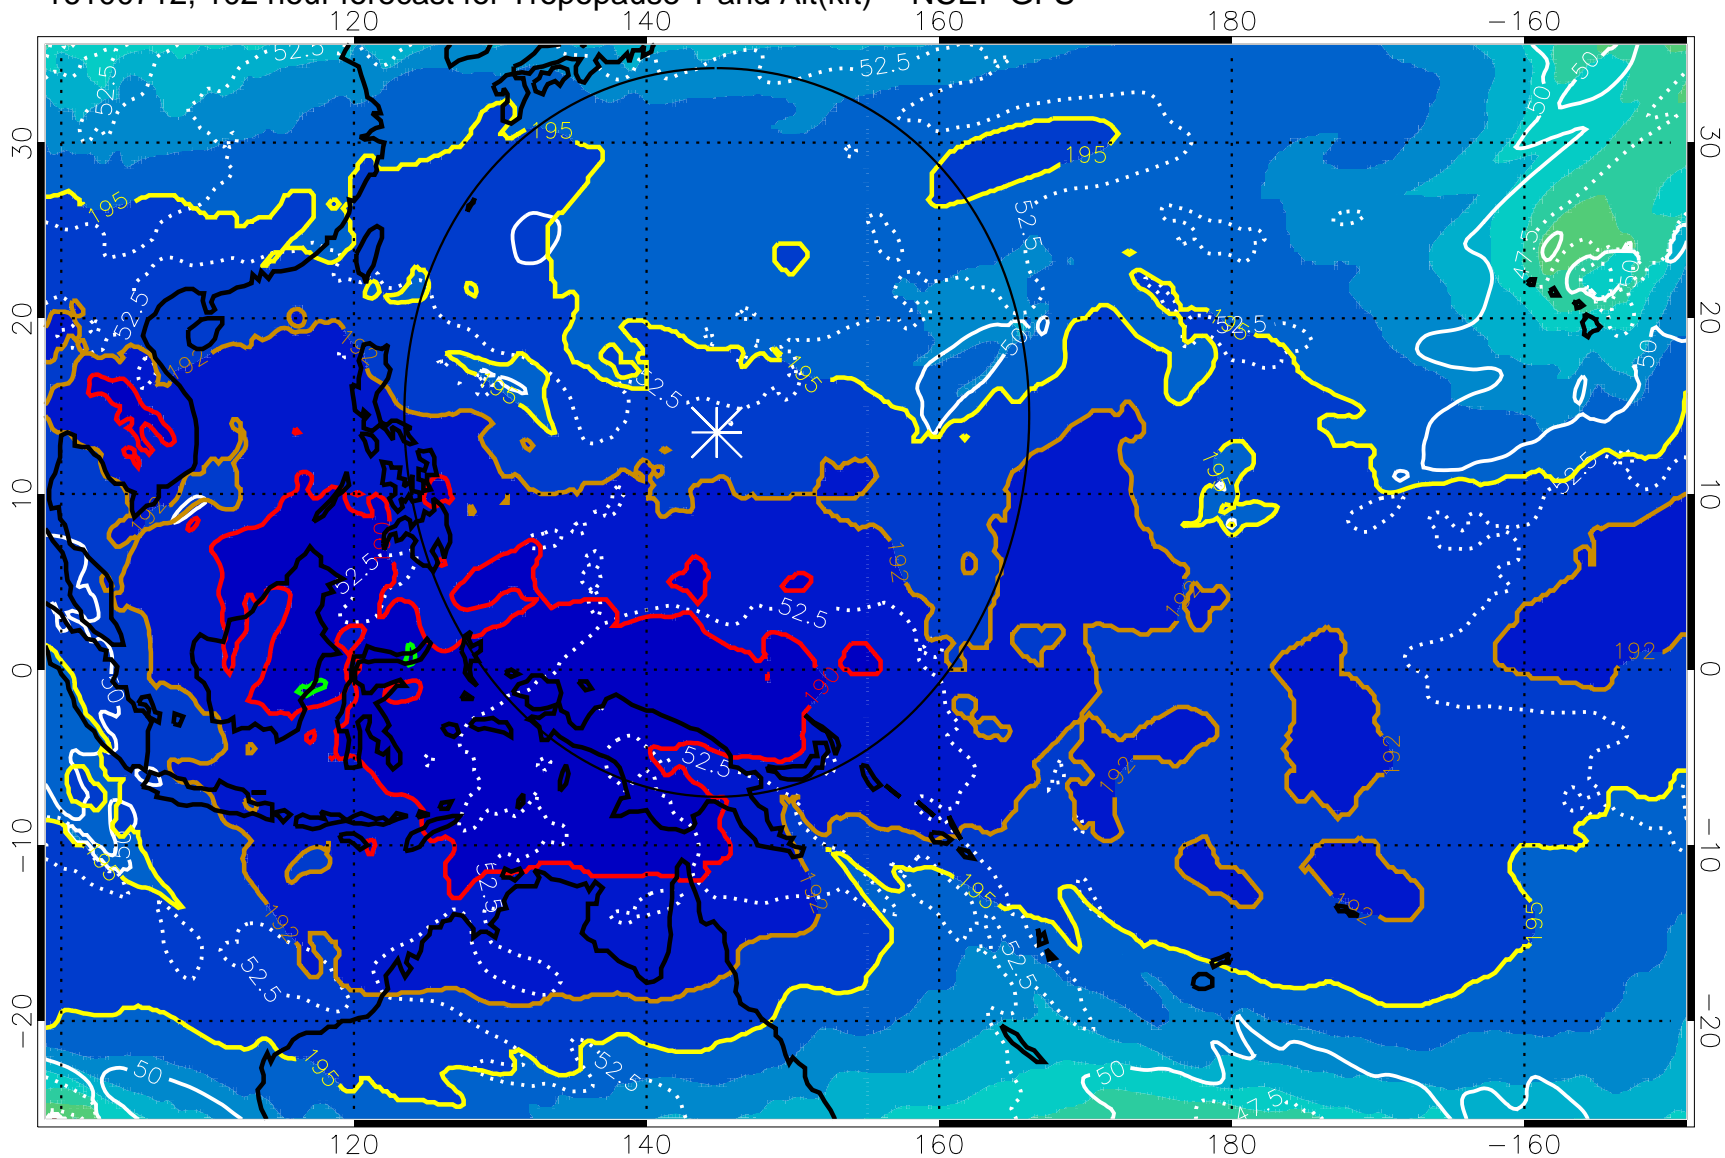

192.5K Isotherm 195K Isotherm
187.5K Isotherm 190K Isotherm

Range ring of 2304 km

16100700, 90 hour forecast for Tropopause T and Alt(kft) -- NCEP GFS

190 200 210 220 230

Tropopause T, K

Tropopause Altitude in kft (white)

192.5K Isotherm 195K Isotherm

187.5K Isotherm 190K Isotherm

Range ring of 2304 km

16100706, 96 hour forecast for Tropopause T and Alt(kft) -- NCEP GFS

190 200 210 220 230
Tropopause T, K

Tropopause Altitude in kft (white)

192.5K Isotherm 195K Isotherm
187.5K Isotherm 190K Isotherm

Range ring of 2304 km

16100712, 102 hour forecast for Tropopause T and Alt(kft) -- NCEP GFS

190 200 210 220 230

Tropopause T, K

Tropopause Altitude in kft (white)