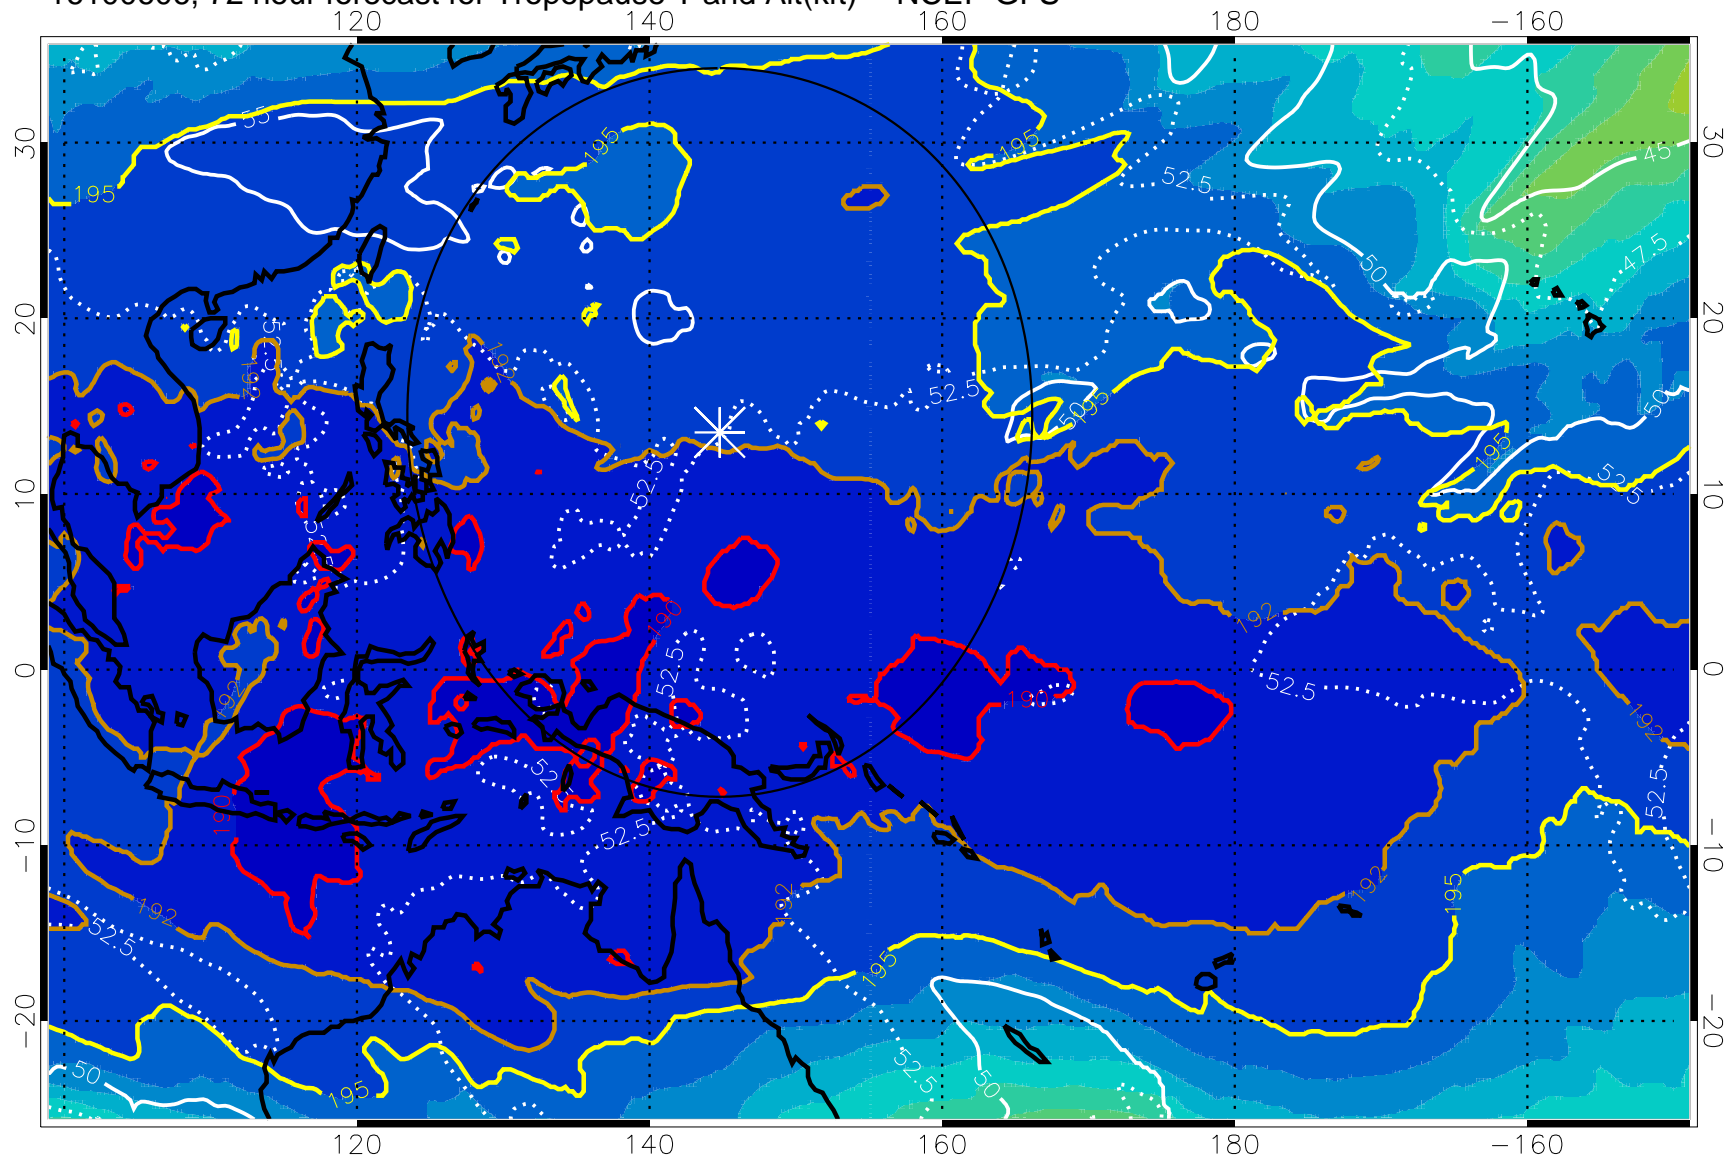

192.5K Isotherm 195K Isotherm

187.5K Isotherm 190K Isotherm

Range ring of 2304 km

16100600, 66 hour forecast for Tropopause T and Alt(kft) -- NCEP GFS

190 200 210 220 230

Tropopause T, K

Tropopause Altitude in kft (white)

192.5K Isotherm 195K Isotherm
187.5K Isotherm 190K Isotherm

Range ring of 2304 km

16100606, 72 hour forecast for Tropopause T and Alt(kft) -- NCEP GFS

190 200 210 220 230

Tropopause T, K

Tropopause Altitude in kft (white)