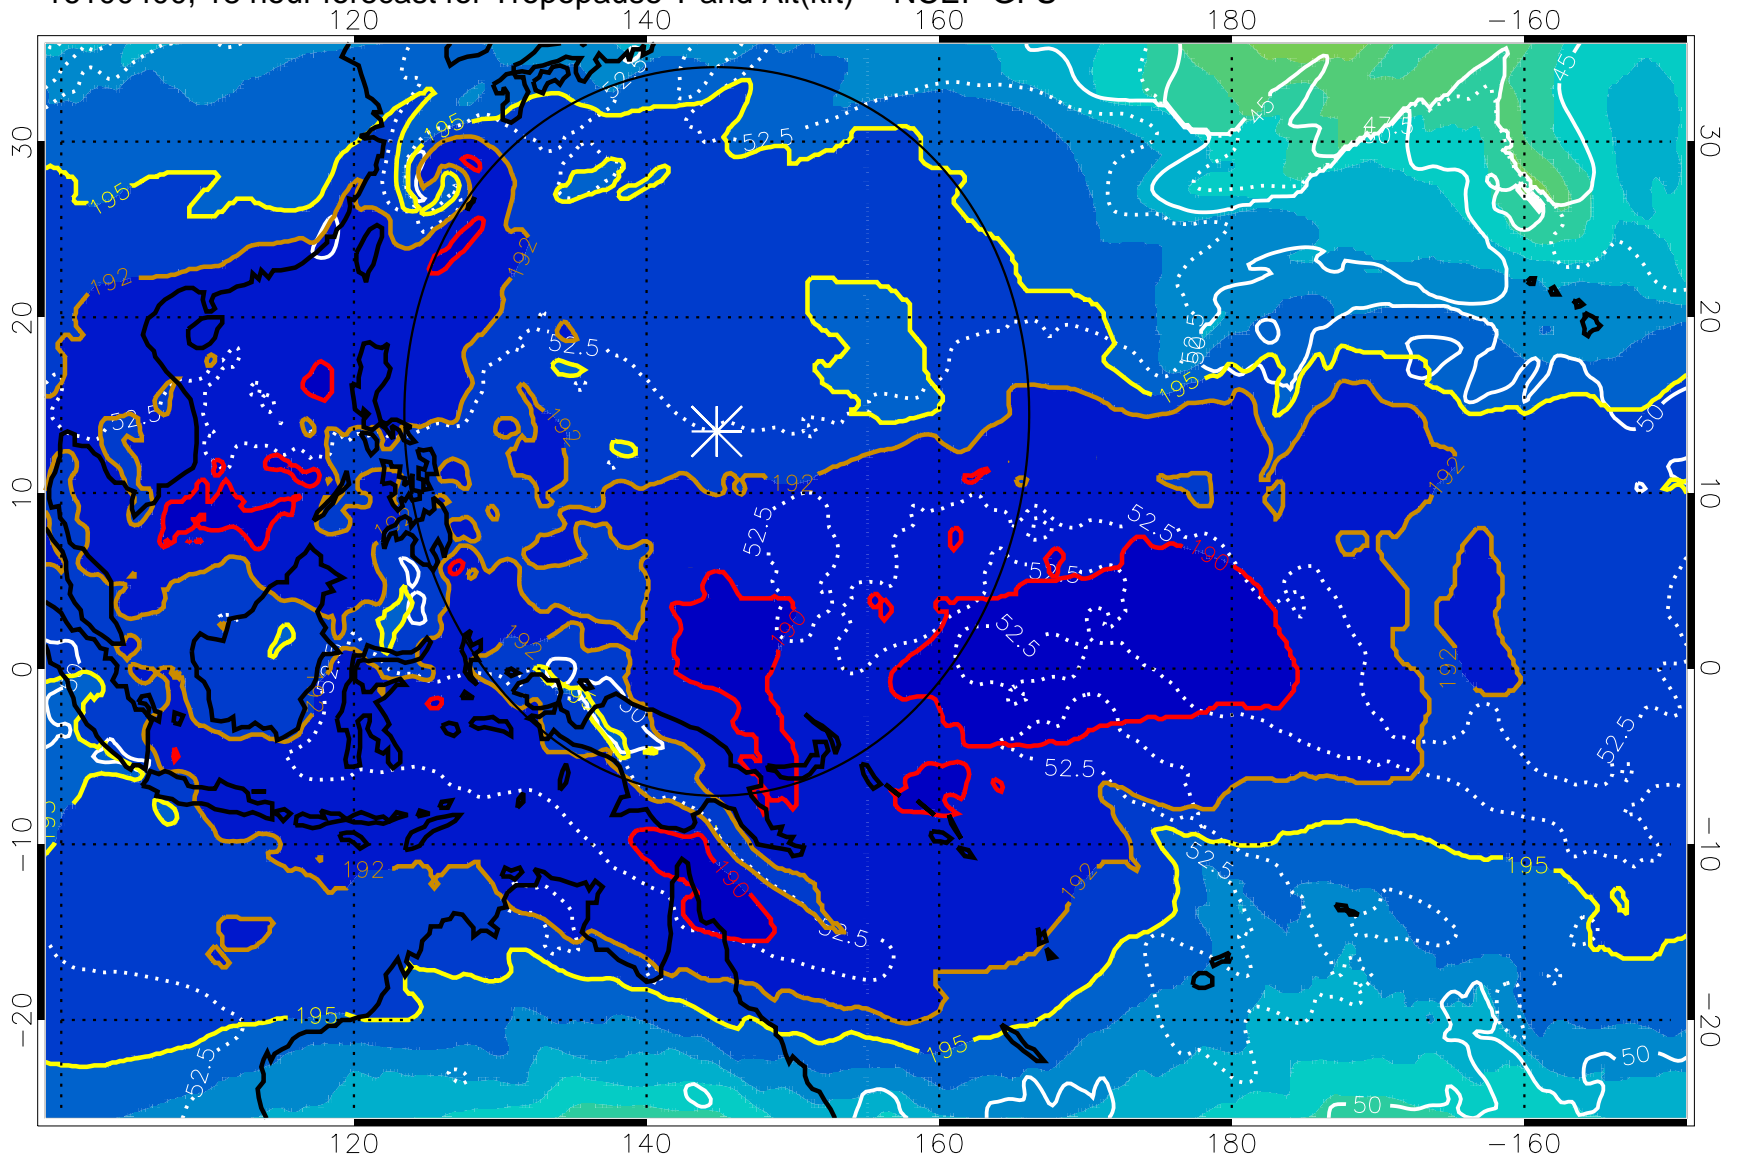

16100318, 12 hour forecast for Tropopause T and Alt(kft) -- NCEP GFS

190 200 210 220 230
Tropopause T, K

Tropopause Altitude in kft (white)

192.5K Isotherm 195K Isotherm
187.5K Isotherm 190K Isotherm

Range ring of 2304 km

16100400, 18 hour forecast for Tropopause T and Alt(kft) -- NCEP GFS

190 200 210 220 230
Tropopause T, K

Tropopause Altitude in kft (white)

192.5K Isotherm 195K Isotherm
187.5K Isotherm 190K Isotherm

Range ring of 2304 km