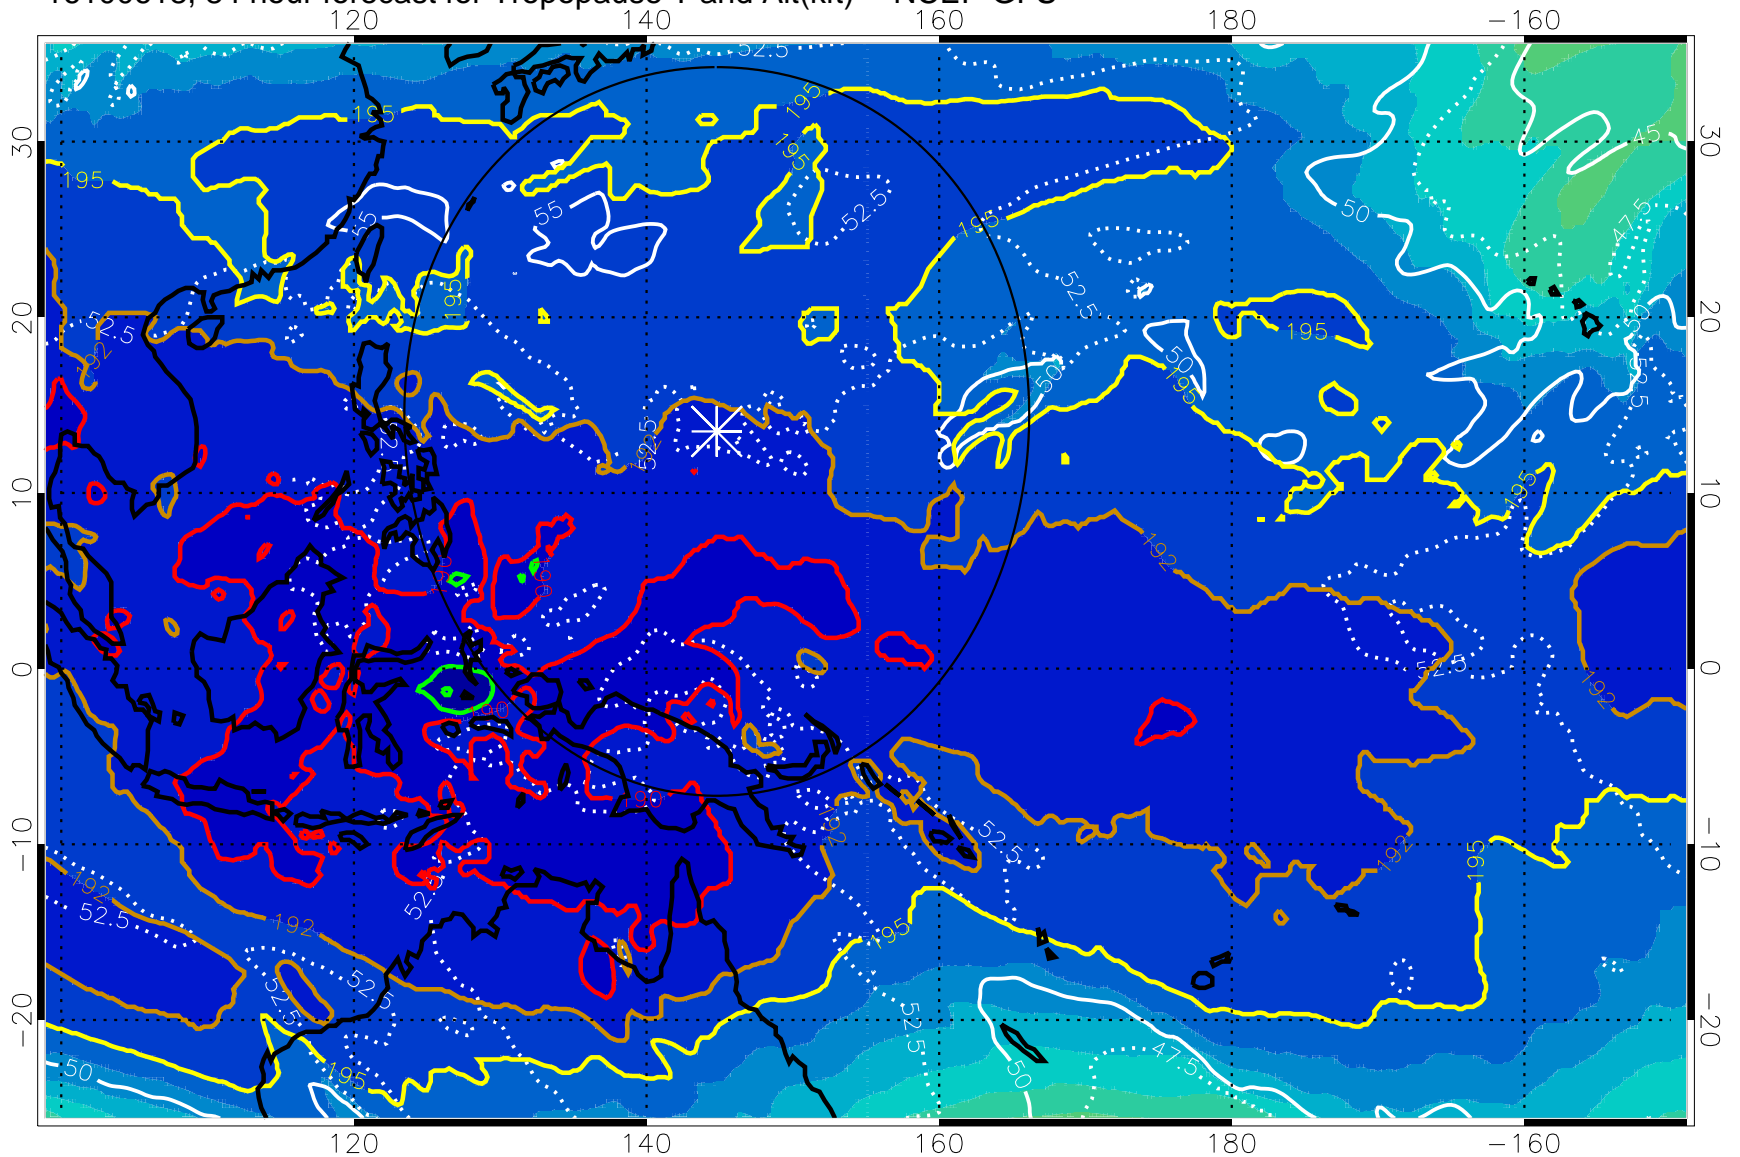

192.5K Isotherm 195K Isotherm
187.5K Isotherm 190K Isotherm

Range ring of 2304 km

16100606, 72 hour forecast for Tropopause T and Alt(kft) -- NCEP GFS

190 200 210 220 230

Tropopause T, K

Tropopause Altitude in kft (white)

192.5K Isotherm 195K Isotherm
187.5K Isotherm 190K Isotherm

Range ring of 2304 km

16100612, 78 hour forecast for Tropopause T and Alt(kft) -- NCEP GFS

190 200 210 220 230

Tropopause T, K

Tropopause Altitude in kft (white)

192.5K Isotherm 195K Isotherm

187.5K Isotherm 190K Isotherm

Range ring of 2304 km

16100618, 84 hour forecast for Tropopause T and Alt(kft) -- NCEP GFS

190 200 210 220 230
Tropopause T, K

Tropopause Altitude in kft (white)

192.5K Isotherm 195K Isotherm
187.5K Isotherm 190K Isotherm

Range ring of 2304 km

16100700, 90 hour forecast for Tropopause T and Alt(kft) -- NCEP GFS

190 200 210 220 230

Tropopause T, K

Tropopause Altitude in kft (white)