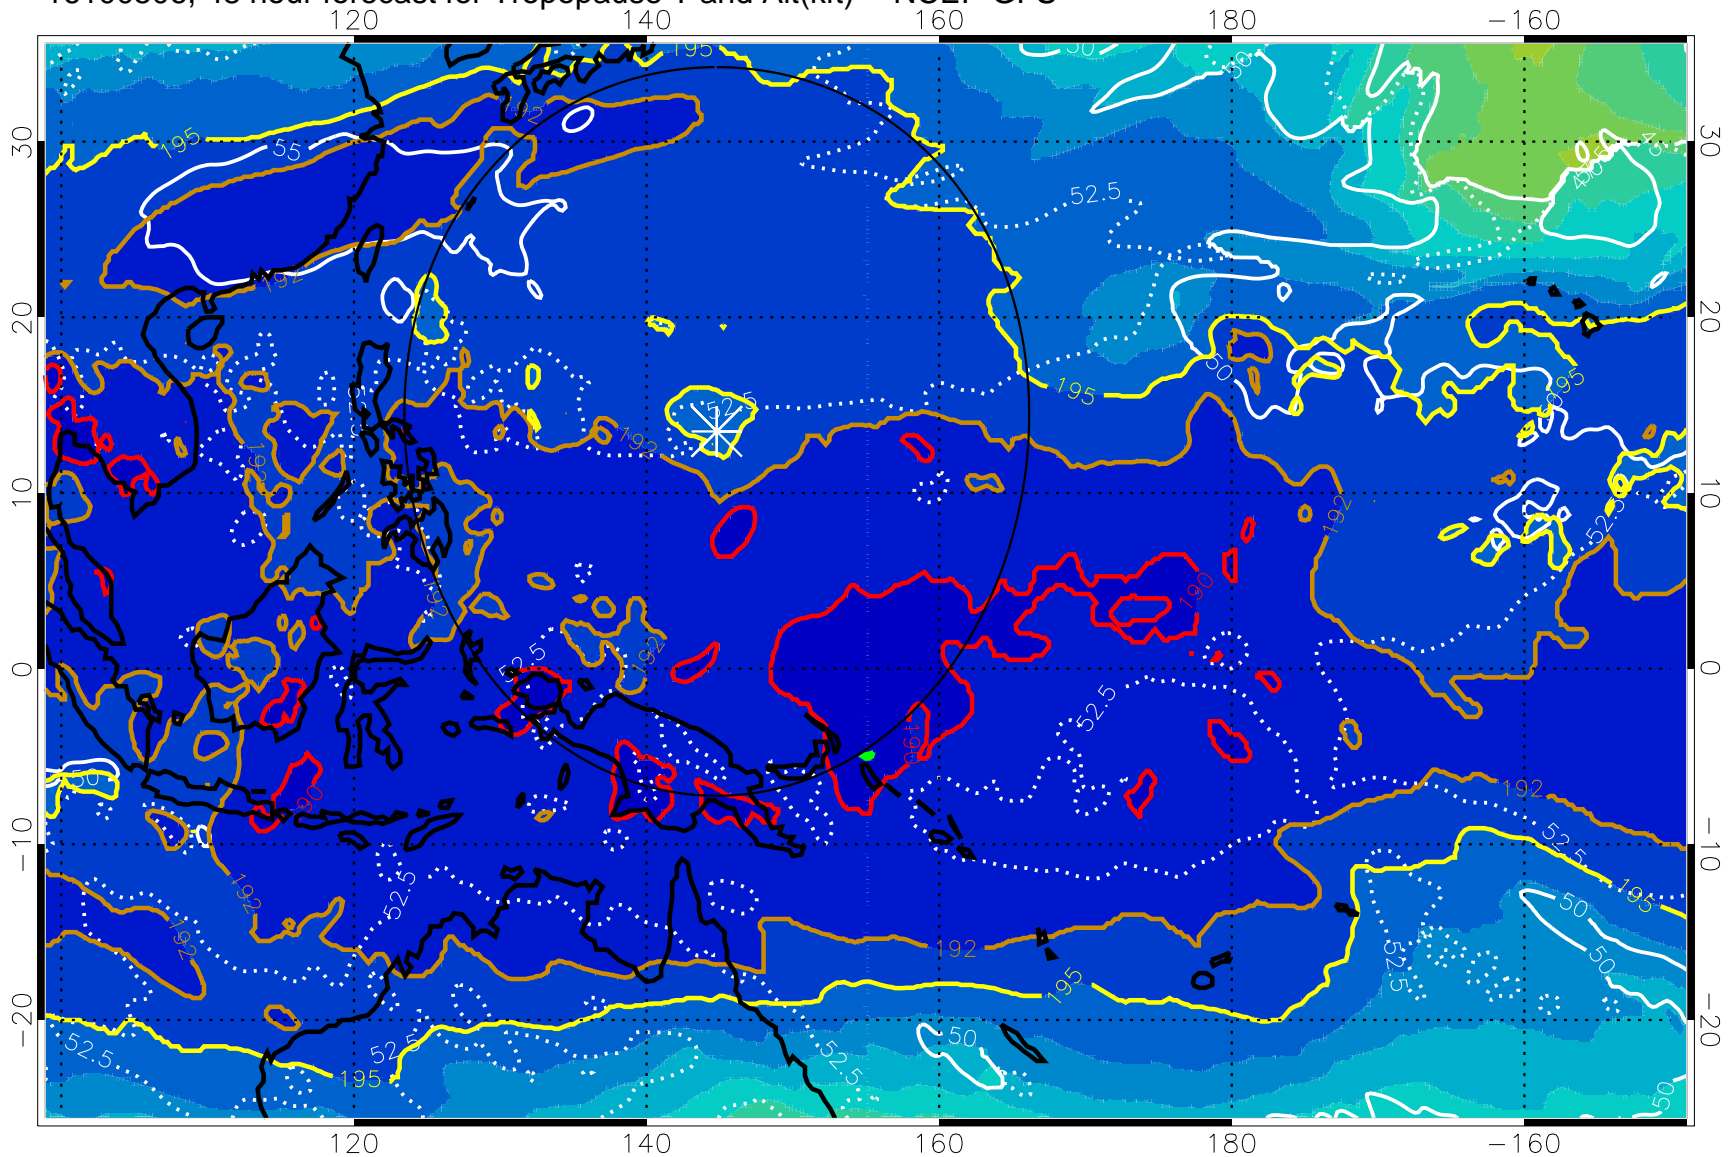

16100506, 48 hour forecast for Tropopause T and Alt(kft) -- NCEP GFS

190 200 210 220 230
Tropopause T, K

Tropopause Altitude in kft (white)

192.5K Isotherm 195K Isotherm
187.5K Isotherm 190K Isotherm

Range ring of 2304 km