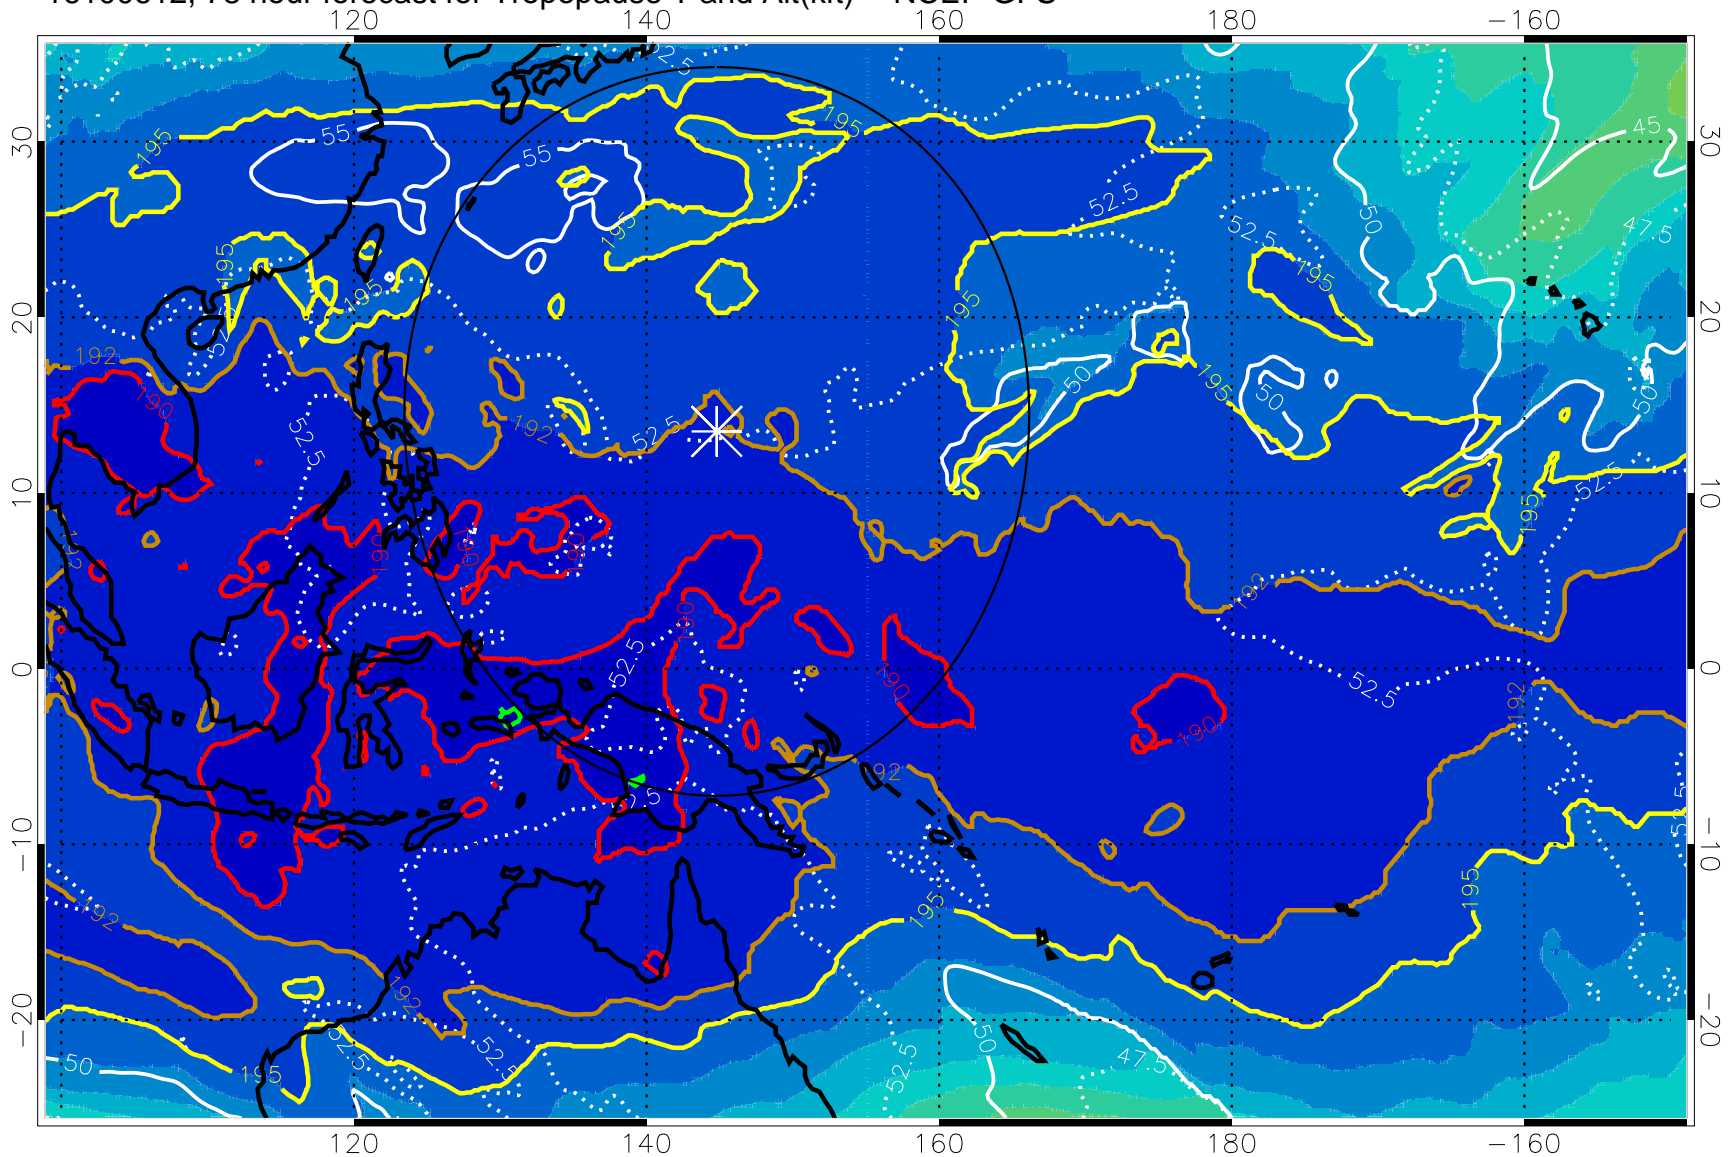

192.5K Isotherm 195K Isotherm

187.5K Isotherm 190K Isotherm

Range ring of 2304 km

16100600, 66 hour forecast for Tropopause T and Alt(kft) -- NCEP GFS

190 200 210 220 230

Tropopause T, K

Tropopause Altitude in kft (white)

192.5K Isotherm 195K Isotherm
187.5K Isotherm 190K Isotherm

Range ring of 2304 km

16100606, 72 hour forecast for Tropopause T and Alt(kft) -- NCEP GFS

190 200 210 220 230

Tropopause T, K

Tropopause Altitude in kft (white)

192.5K Isotherm 195K Isotherm
187.5K Isotherm 190K Isotherm

Range ring of 2304 km

16100612, 78 hour forecast for Tropopause T and Alt(kft) -- NCEP GFS

190 200 210 220 230

Tropopause T, K

Tropopause Altitude in kft (white)