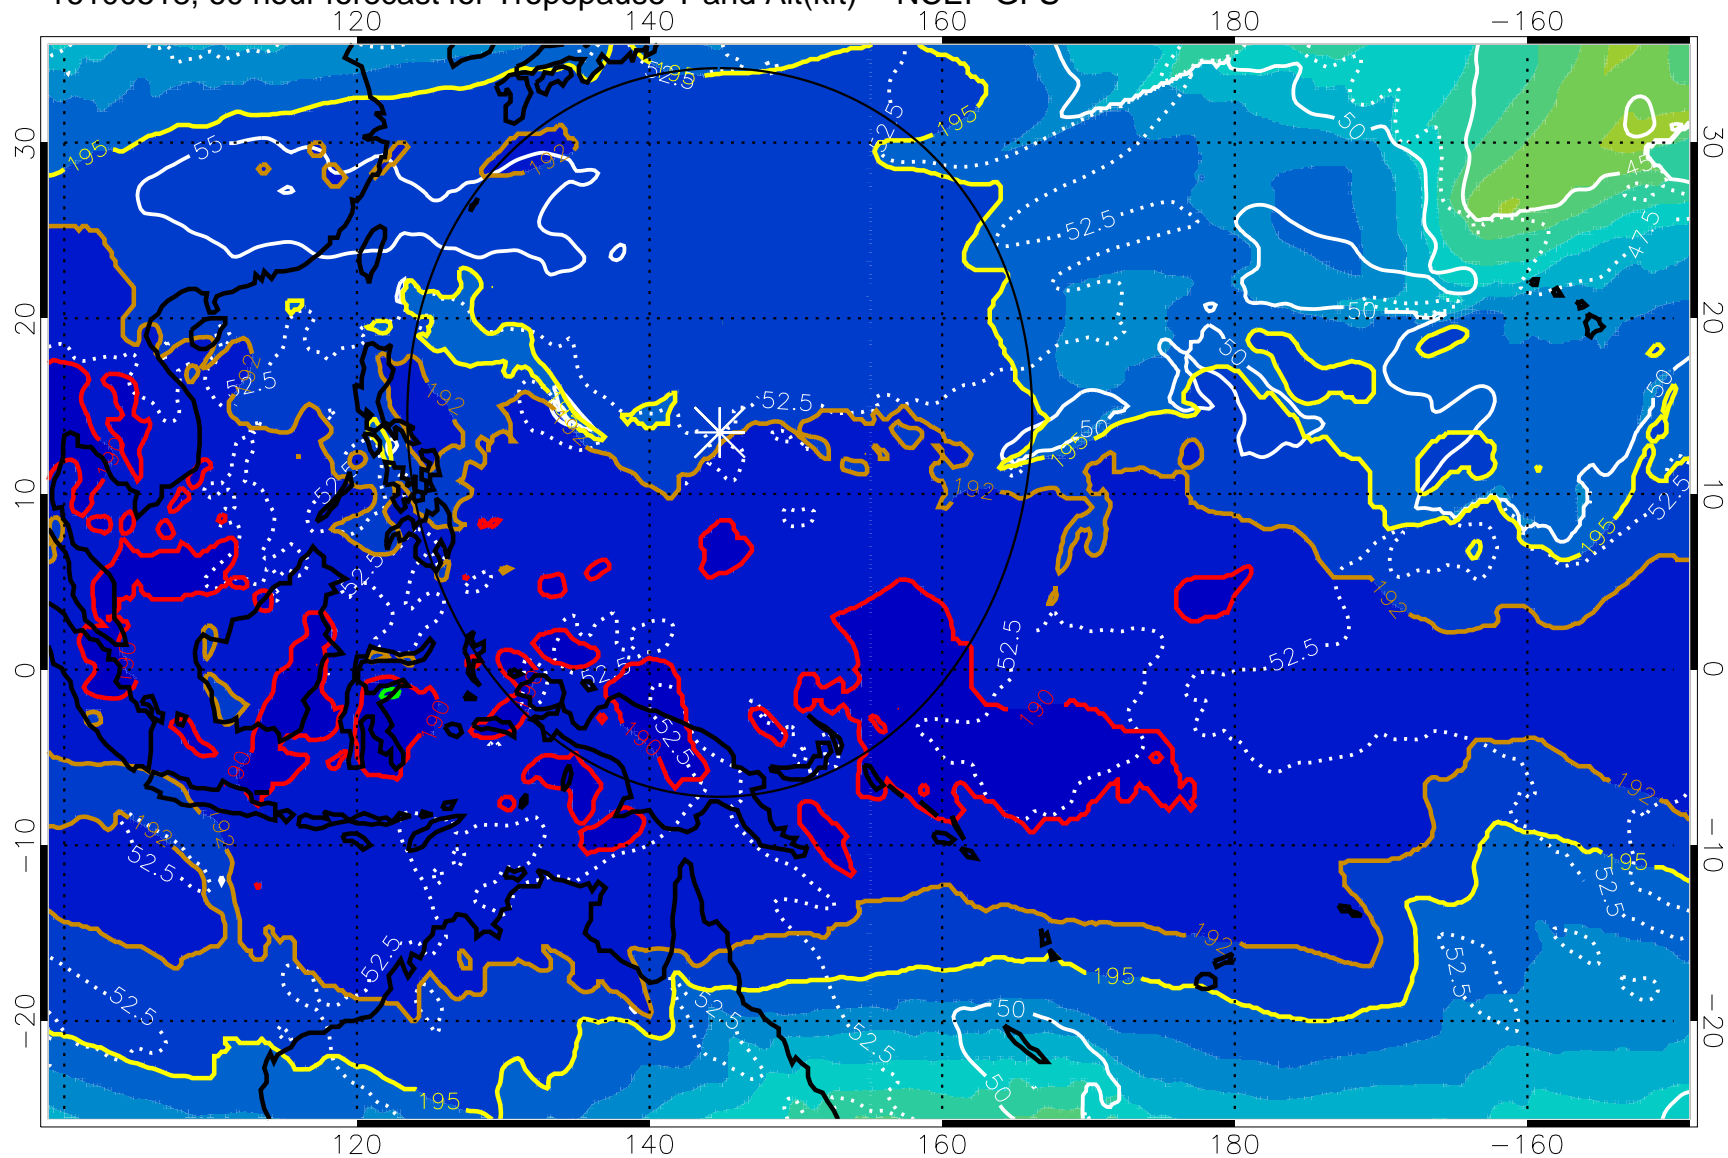

16100518, 60 hour forecast for Tropopause T and Alt(kft) -- NCEP GFS

190 200 210 220 230

Tropopause T, K

Tropopause Altitude in kft (white)

192.5K Isotherm 195K Isotherm

187.5K Isotherm 190K Isotherm

Range ring of 2304 km