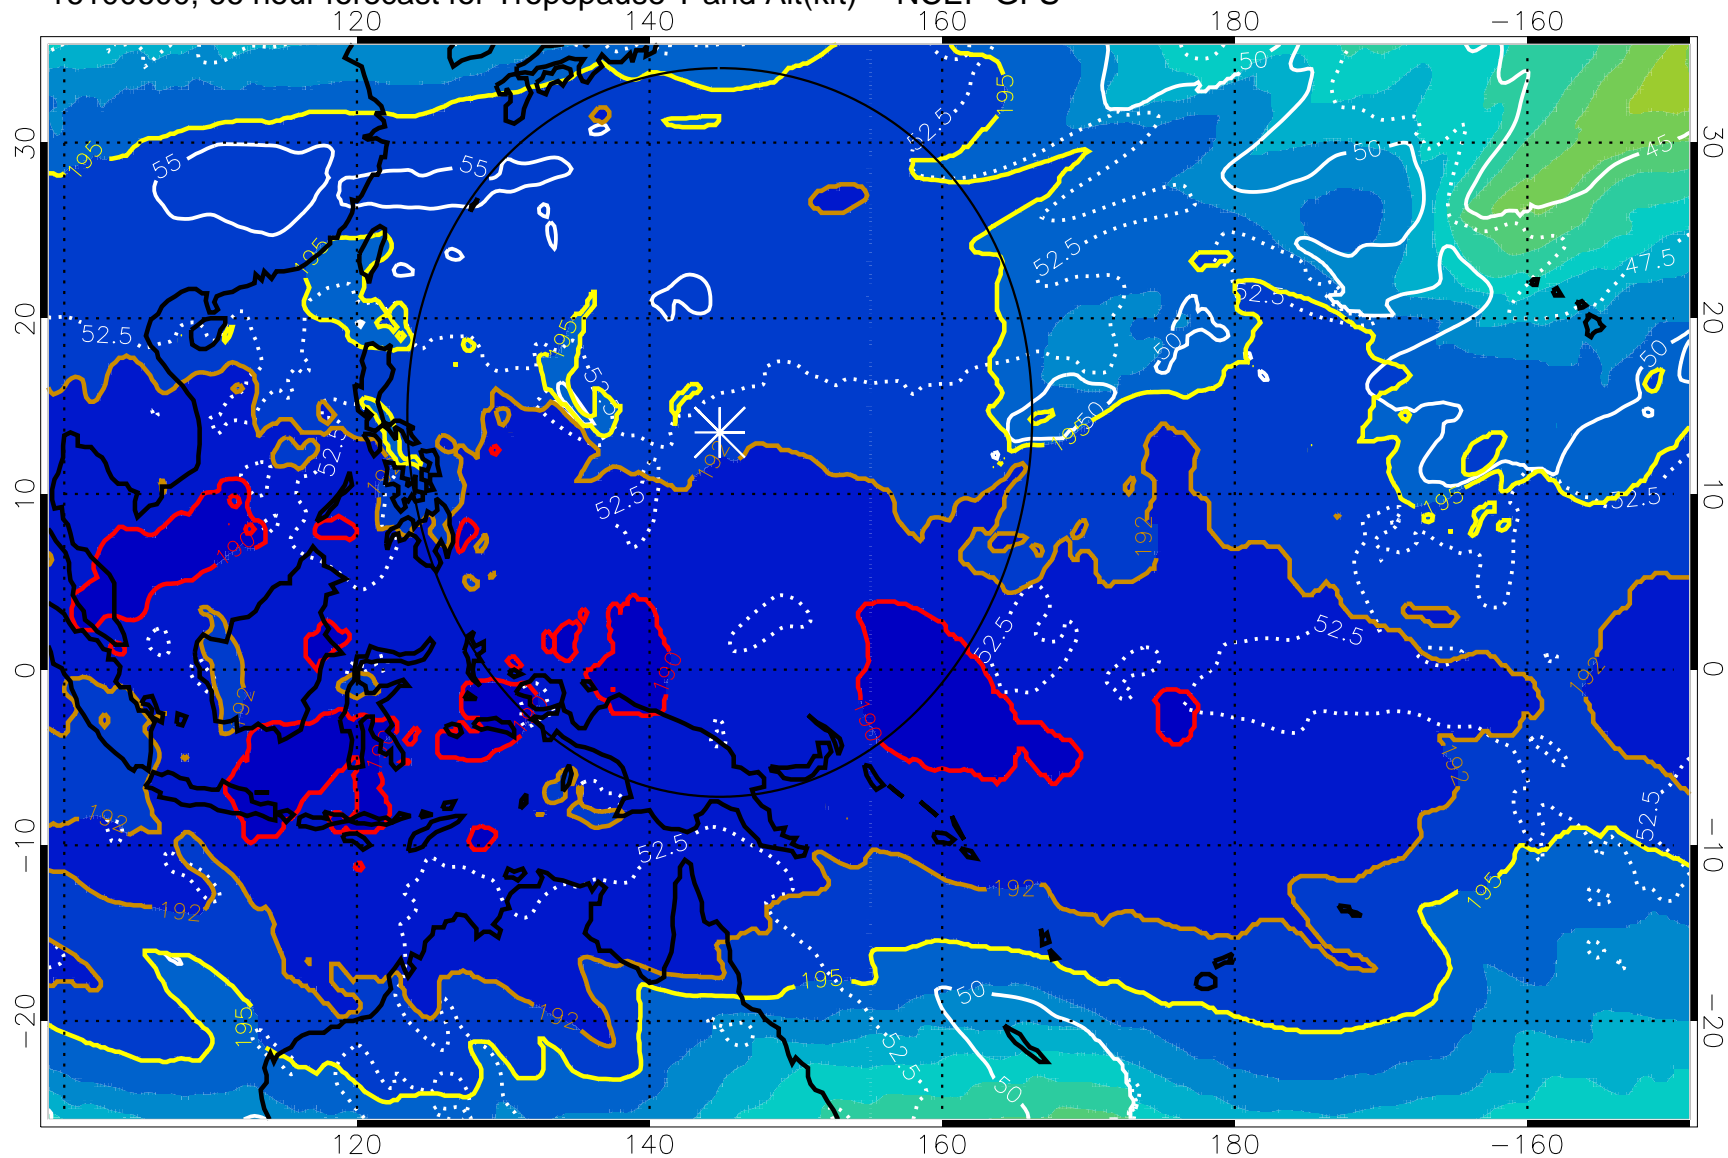

16100512, 54 hour forecast for Tropopause T and Alt(kft) -- NCEP GFS

Range ring of 2304 km

16100518, 60 hour forecast for Tropopause T and Alt(kft) -- NCEP GFS

190 200 210 220 230

Tropopause T, K

Tropopause Altitude in kft (white)

192.5K Isotherm 195K Isotherm

187.5K Isotherm 190K Isotherm

Range ring of 2304 km

16100600, 66 hour forecast for Tropopause T and Alt(kft) -- NCEP GFS

190 200 210 220 230

Tropopause T, K

Tropopause Altitude in kft (white)