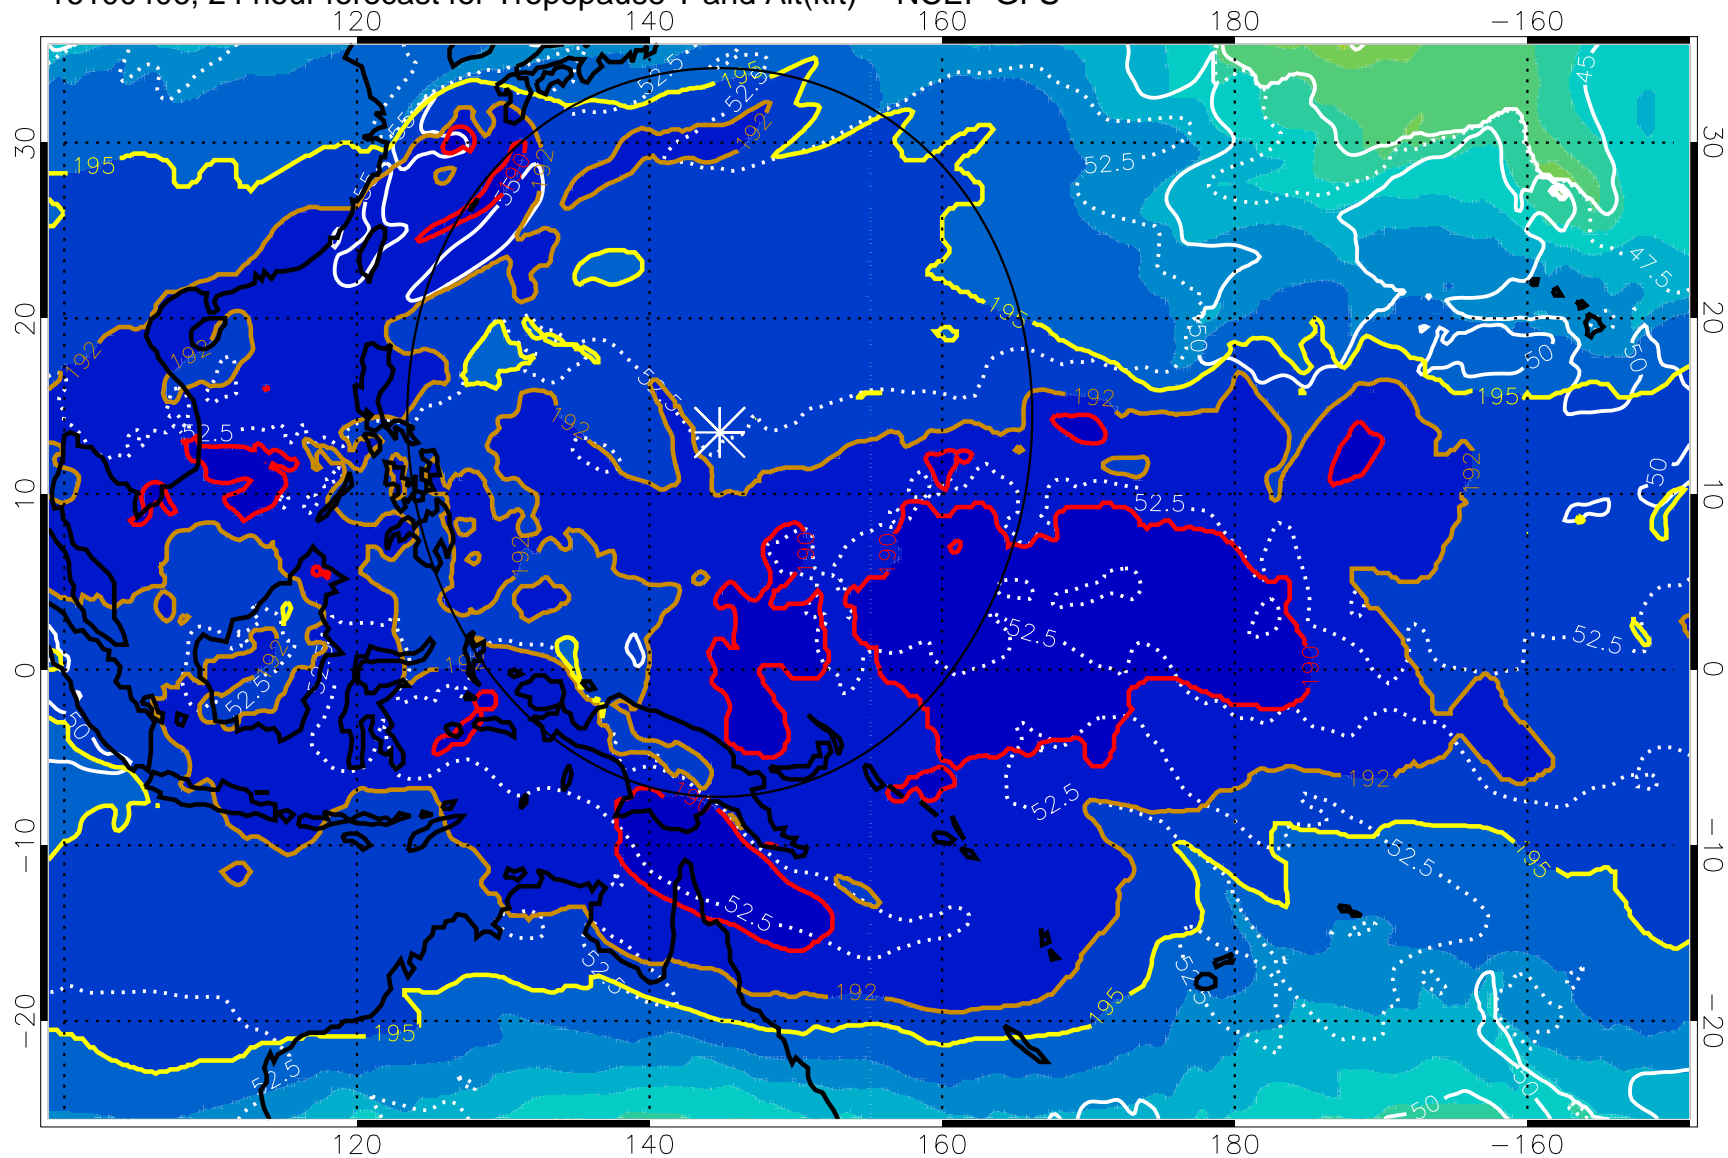

16100406, 24 hour forecast for Tropopause T and Alt(kft) -- NCEP GFS

190 200 210 220 230

Tropopause T, K

Tropopause Altitude in kft (white)

192.5K Isotherm 195K Isotherm
187.5K Isotherm 190K Isotherm

Range ring of 2304 km