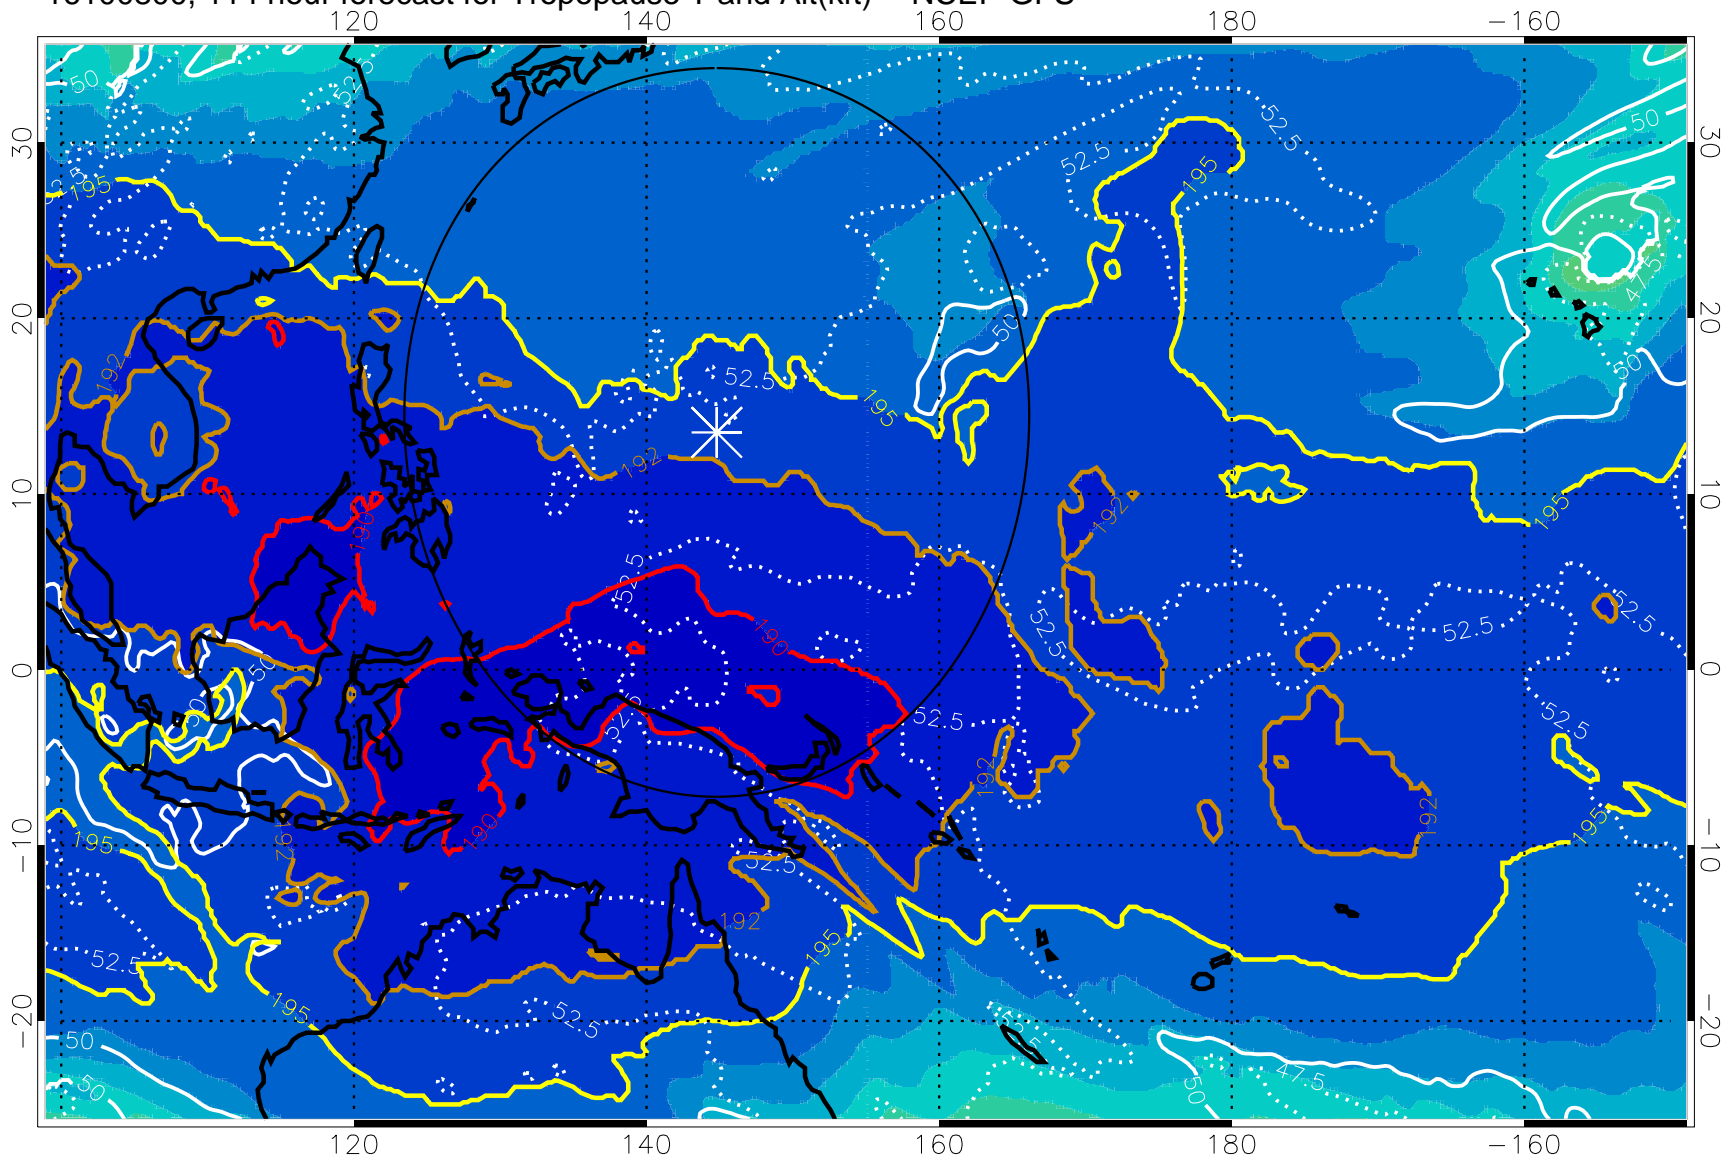

192.5K Isotherm 195K Isotherm
187.5K Isotherm 190K Isotherm

Range ring of 2304 km

16100712, 102 hour forecast for Tropopause T and Alt(kft) -- NCEP GFS

190 200 210 220 230

Tropopause T, K

Tropopause Altitude in kft (white)

192.5K Isotherm 195K Isotherm
187.5K Isotherm 190K Isotherm

Range ring of 2304 km

16100718, 108 hour forecast for Tropopause T and Alt(kft) -- NCEP GFS

190 200 210 220 230

Tropopause T, K

Tropopause Altitude in kft (white)

192.5K Isotherm 195K Isotherm
187.5K Isotherm 190K Isotherm

Range ring of 2304 km

16100800, 114 hour forecast for Tropopause T and Alt(kft) -- NCEP GFS

190 200 210 220 230

Tropopause T, K

Tropopause Altitude in kft (white)

192.5K Isotherm 195K Isotherm
187.5K Isotherm 190K Isotherm

Range ring of 2304 km

16100806, 120 hour forecast for Tropopause T and Alt(kft) -- NCEP GFS

Tropopause Altitude in kft (white)

192.5K Isotherm 195K Isotherm
187.5K Isotherm 190K Isotherm