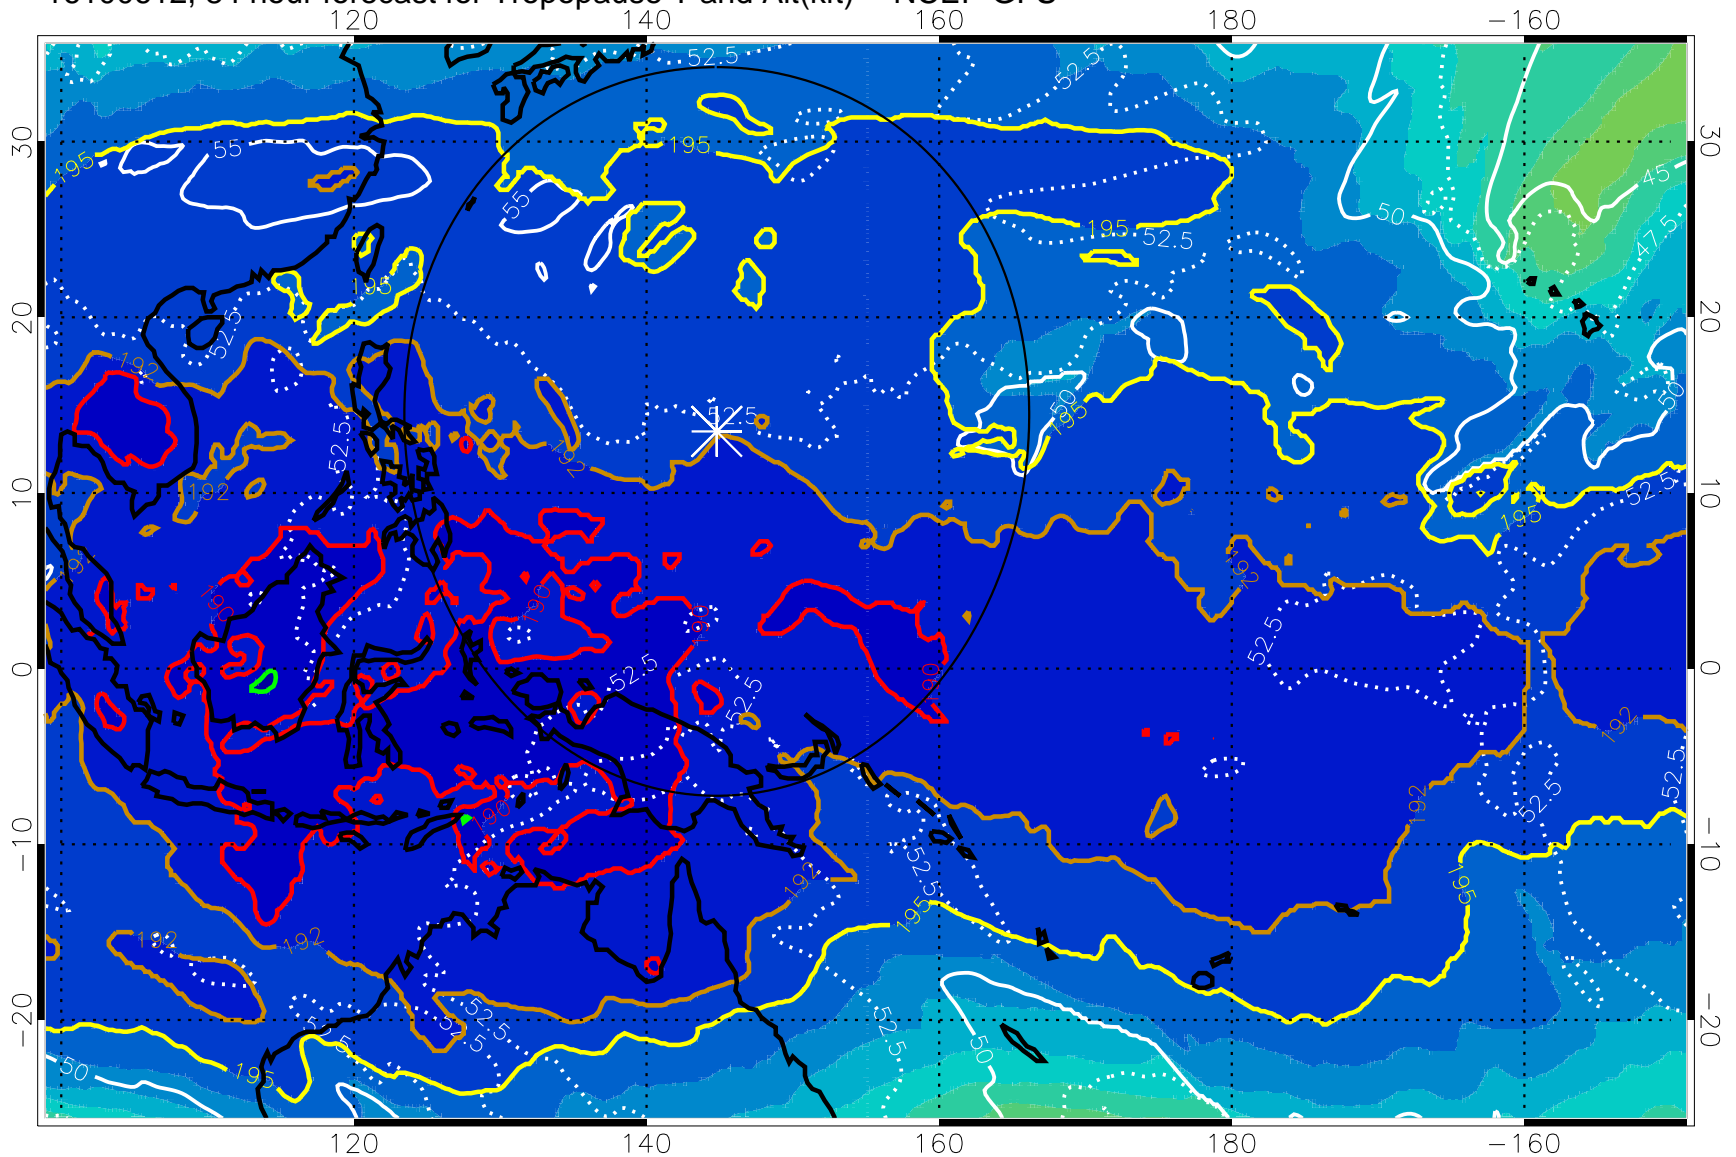

16100612, 84 hour forecast for Tropopause T and Alt(kft) -- NCEP GFS

190 200 210 220 230
Tropopause T, K

Tropopause Altitude in kft (white)

192.5K Isotherm 195K Isotherm
187.5K Isotherm 190K Isotherm

Range ring of 2304 km