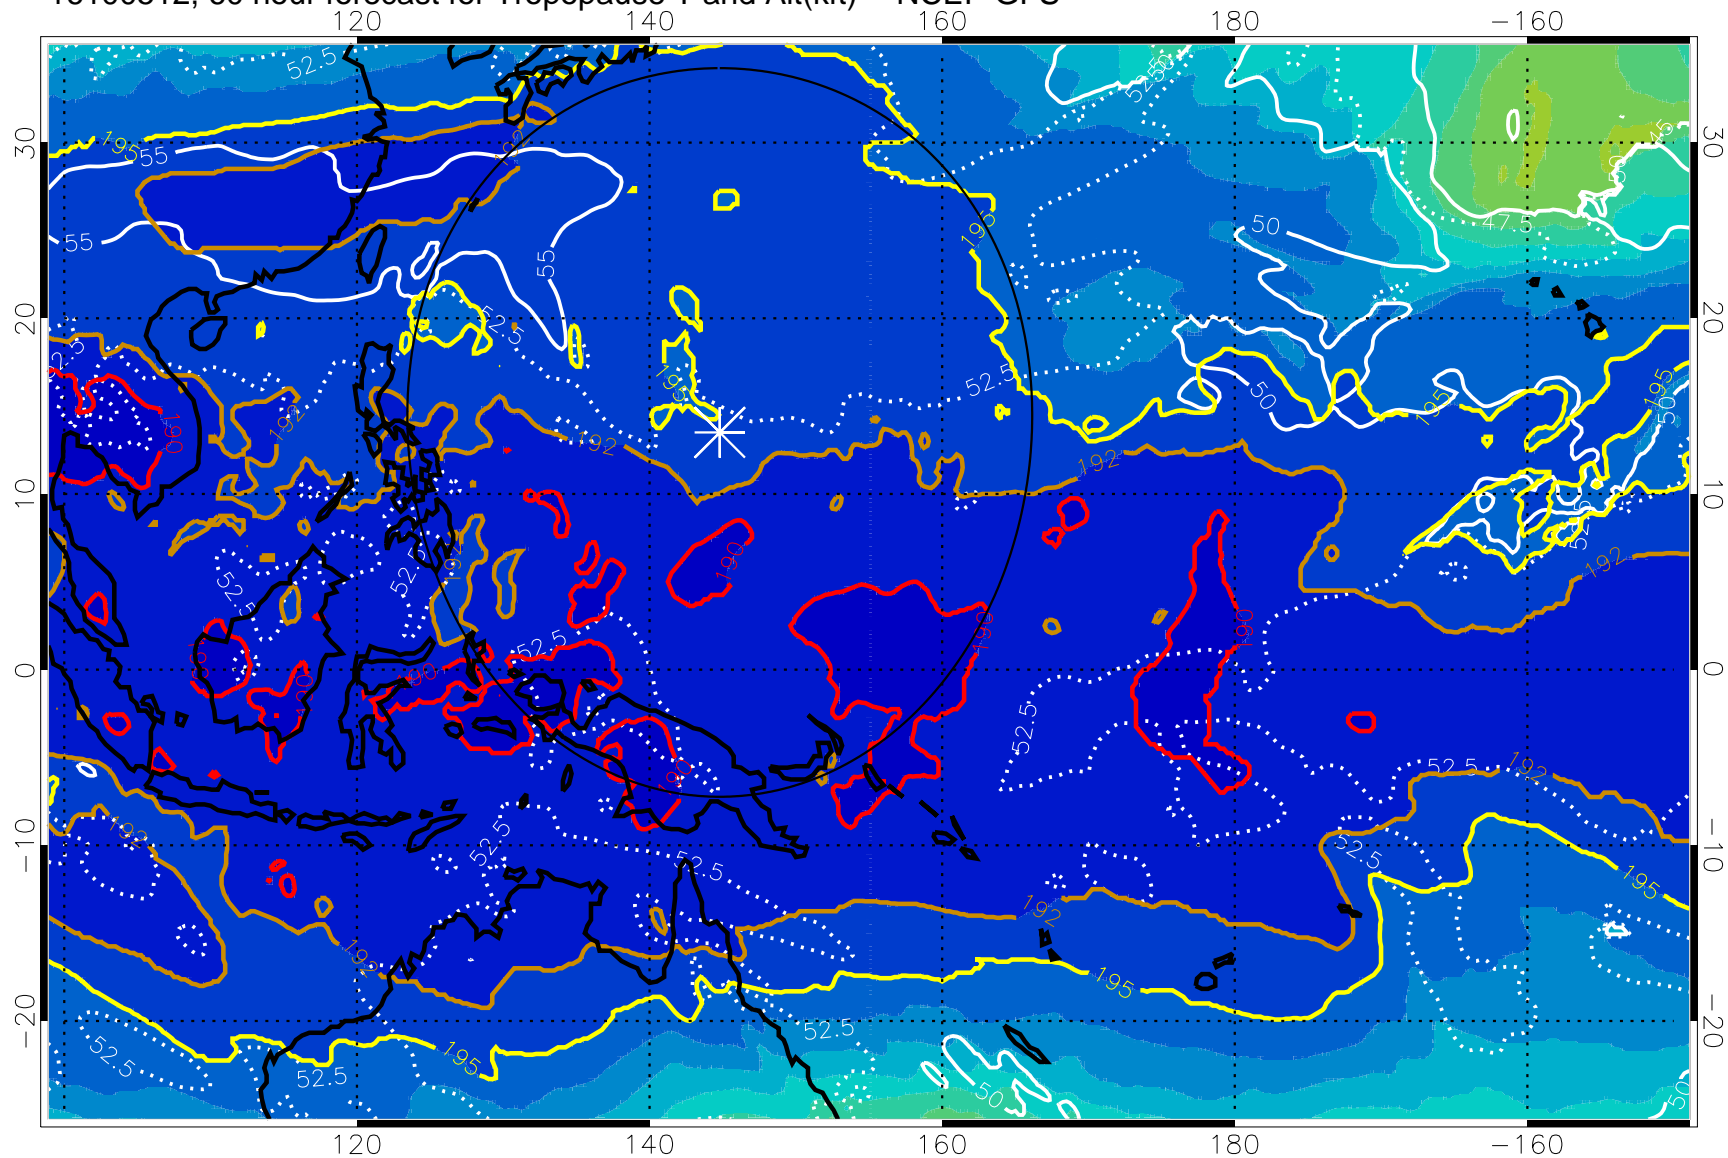

16100512, 60 hour forecast for Tropopause T and Alt(kft) -- NCEP GFS

190 200 210 220 230

Tropopause T, K

Tropopause Altitude in kft (white)

192.5K Isotherm 195K Isotherm

187.5K Isotherm 190K Isotherm

Range ring of 2304 km