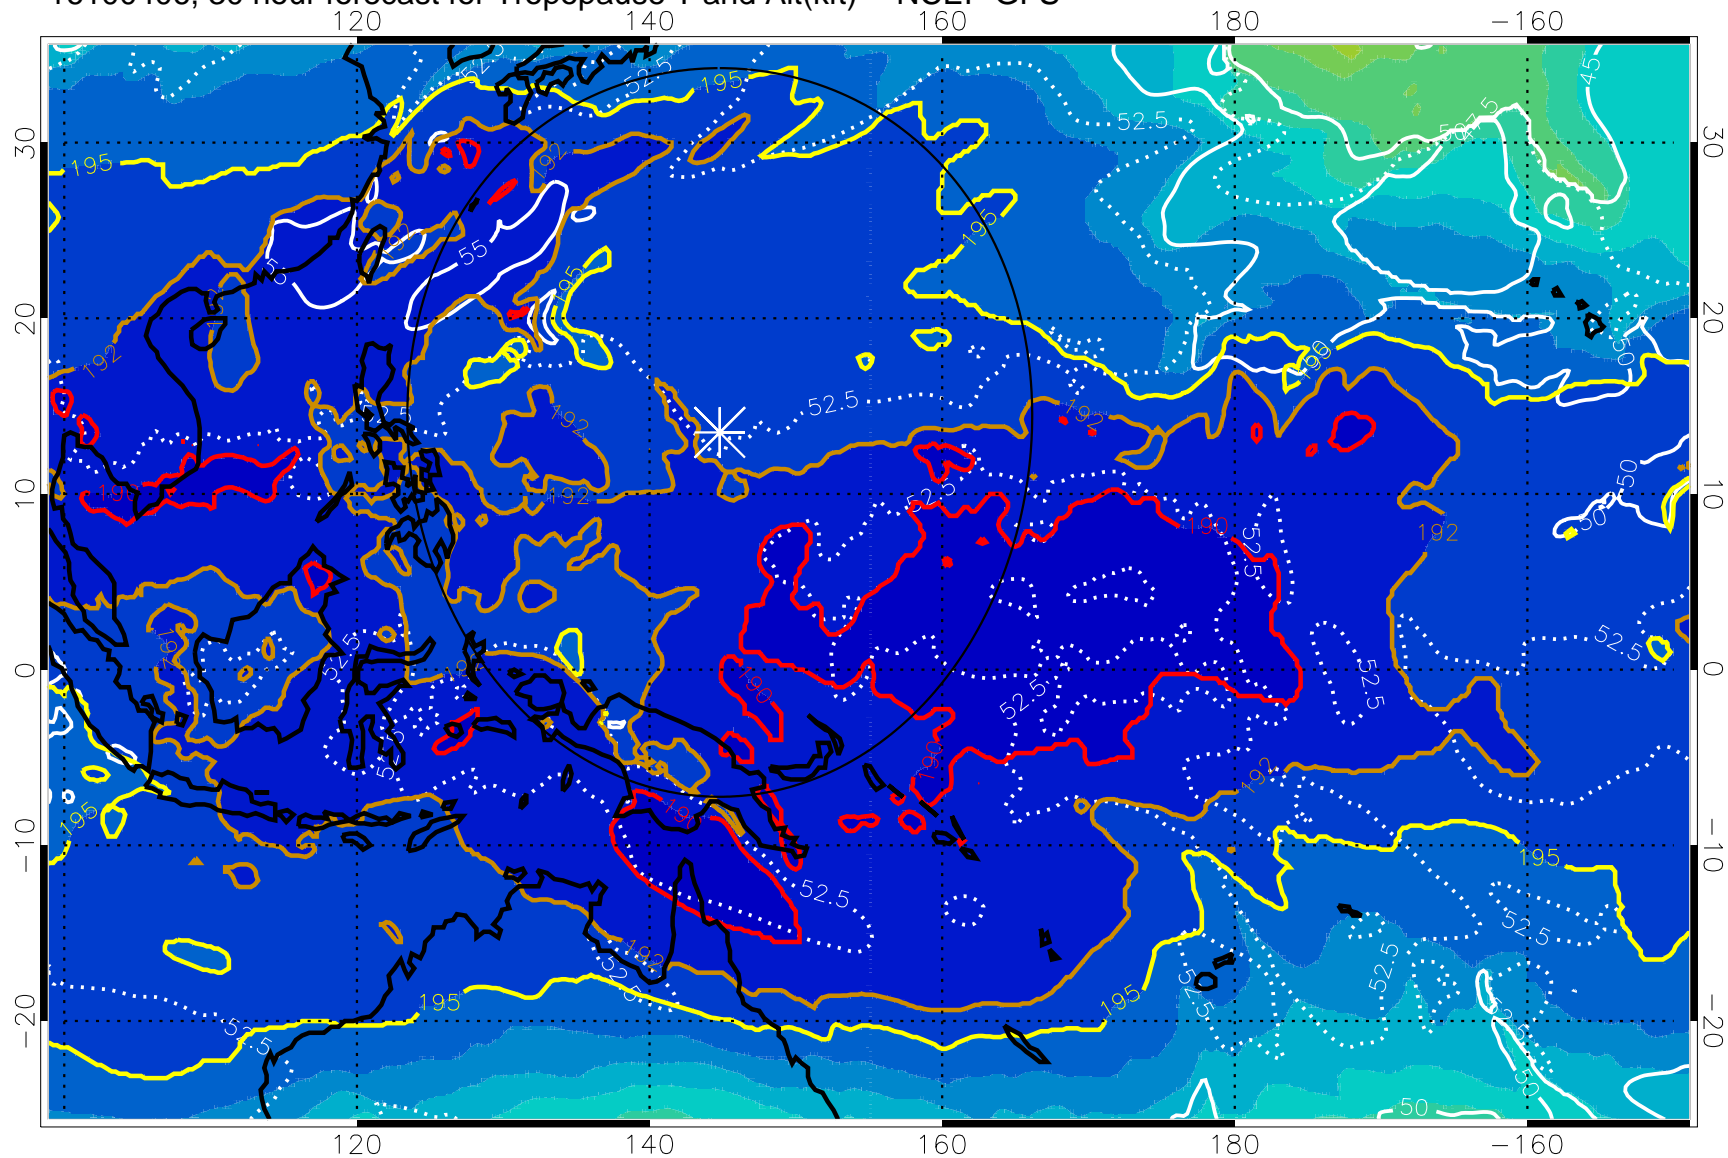

16100406, 30 hour forecast for Tropopause T and Alt(kft) -- NCEP GFS

190 200 210 220 230

Tropopause T, K

Tropopause Altitude in kft (white)

192.5K Isotherm 195K Isotherm

187.5K Isotherm 190K Isotherm

Range ring of 2304 km