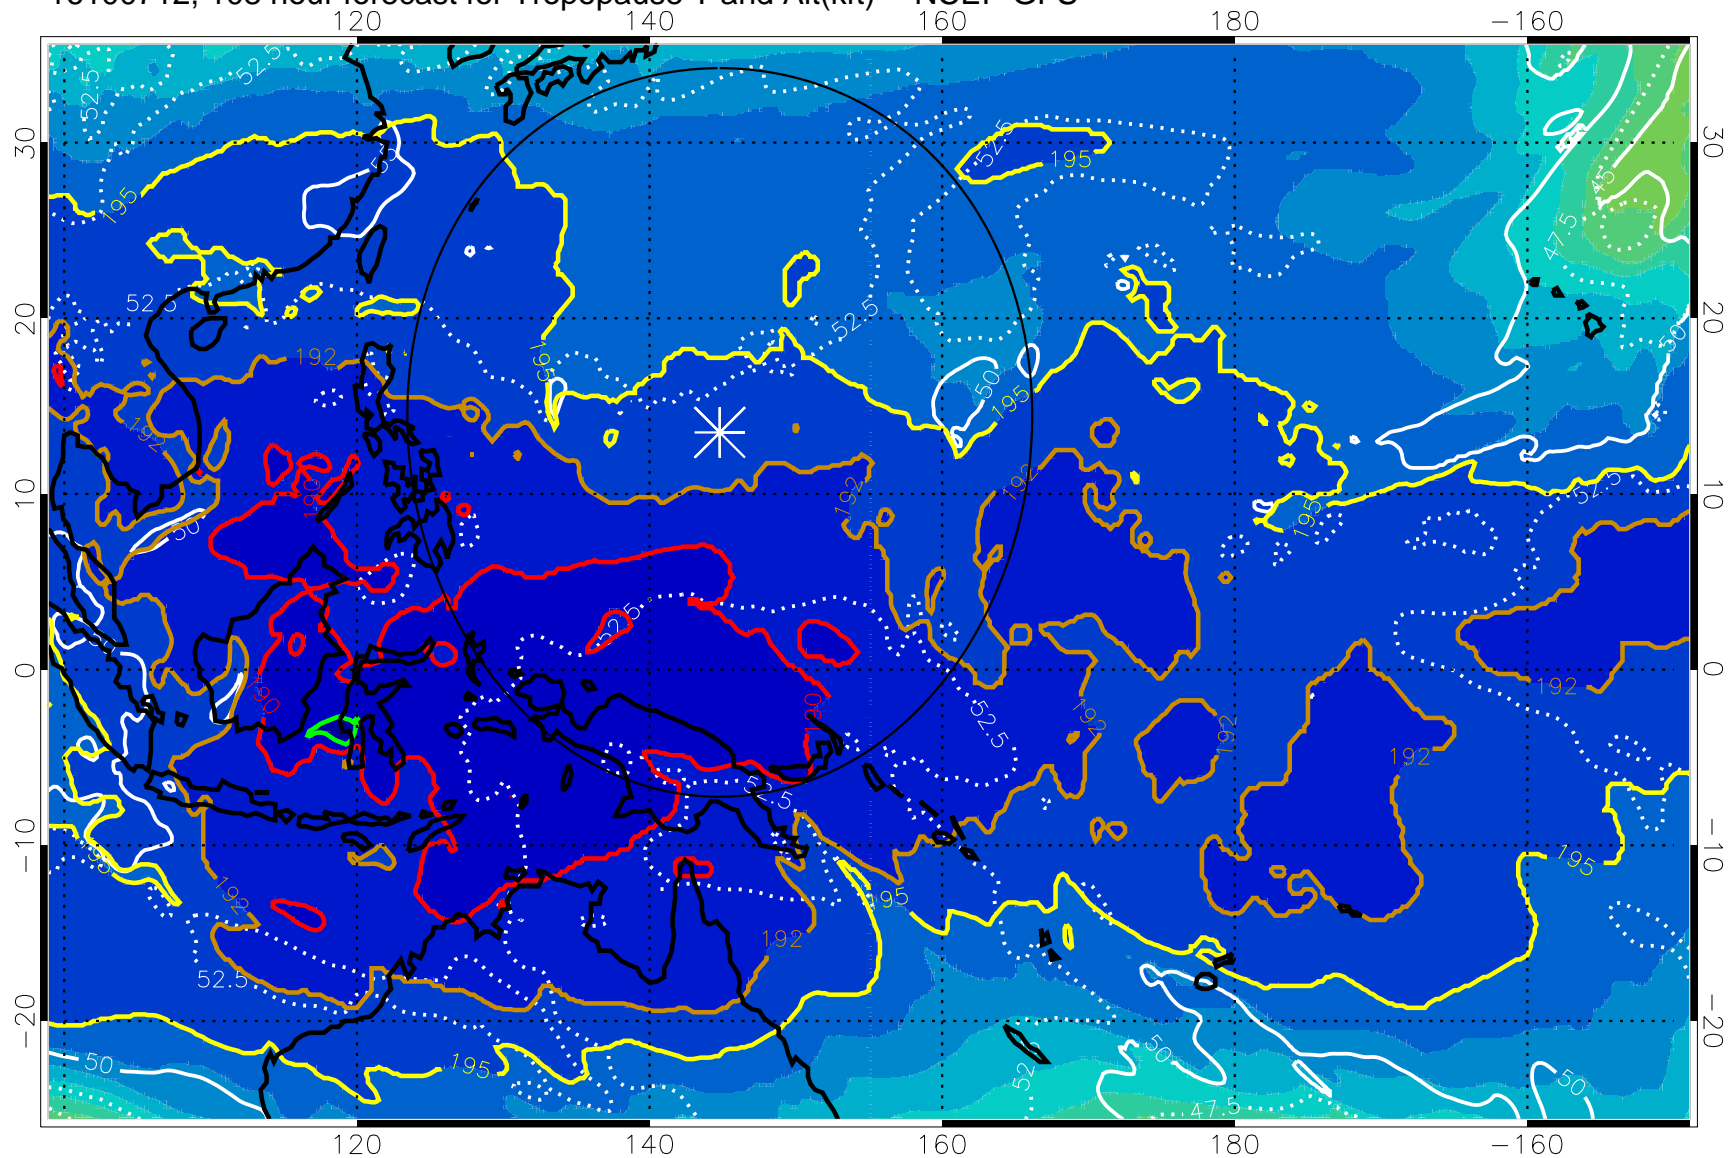

16100712, 108 hour forecast for Tropopause T and Alt(kft) -- NCEP GFS

190 200 210 220 230

Tropopause T, K

Tropopause Altitude in kft (white)

192.5K Isotherm 195K Isotherm

187.5K Isotherm 190K Isotherm

Range ring of 2304 km