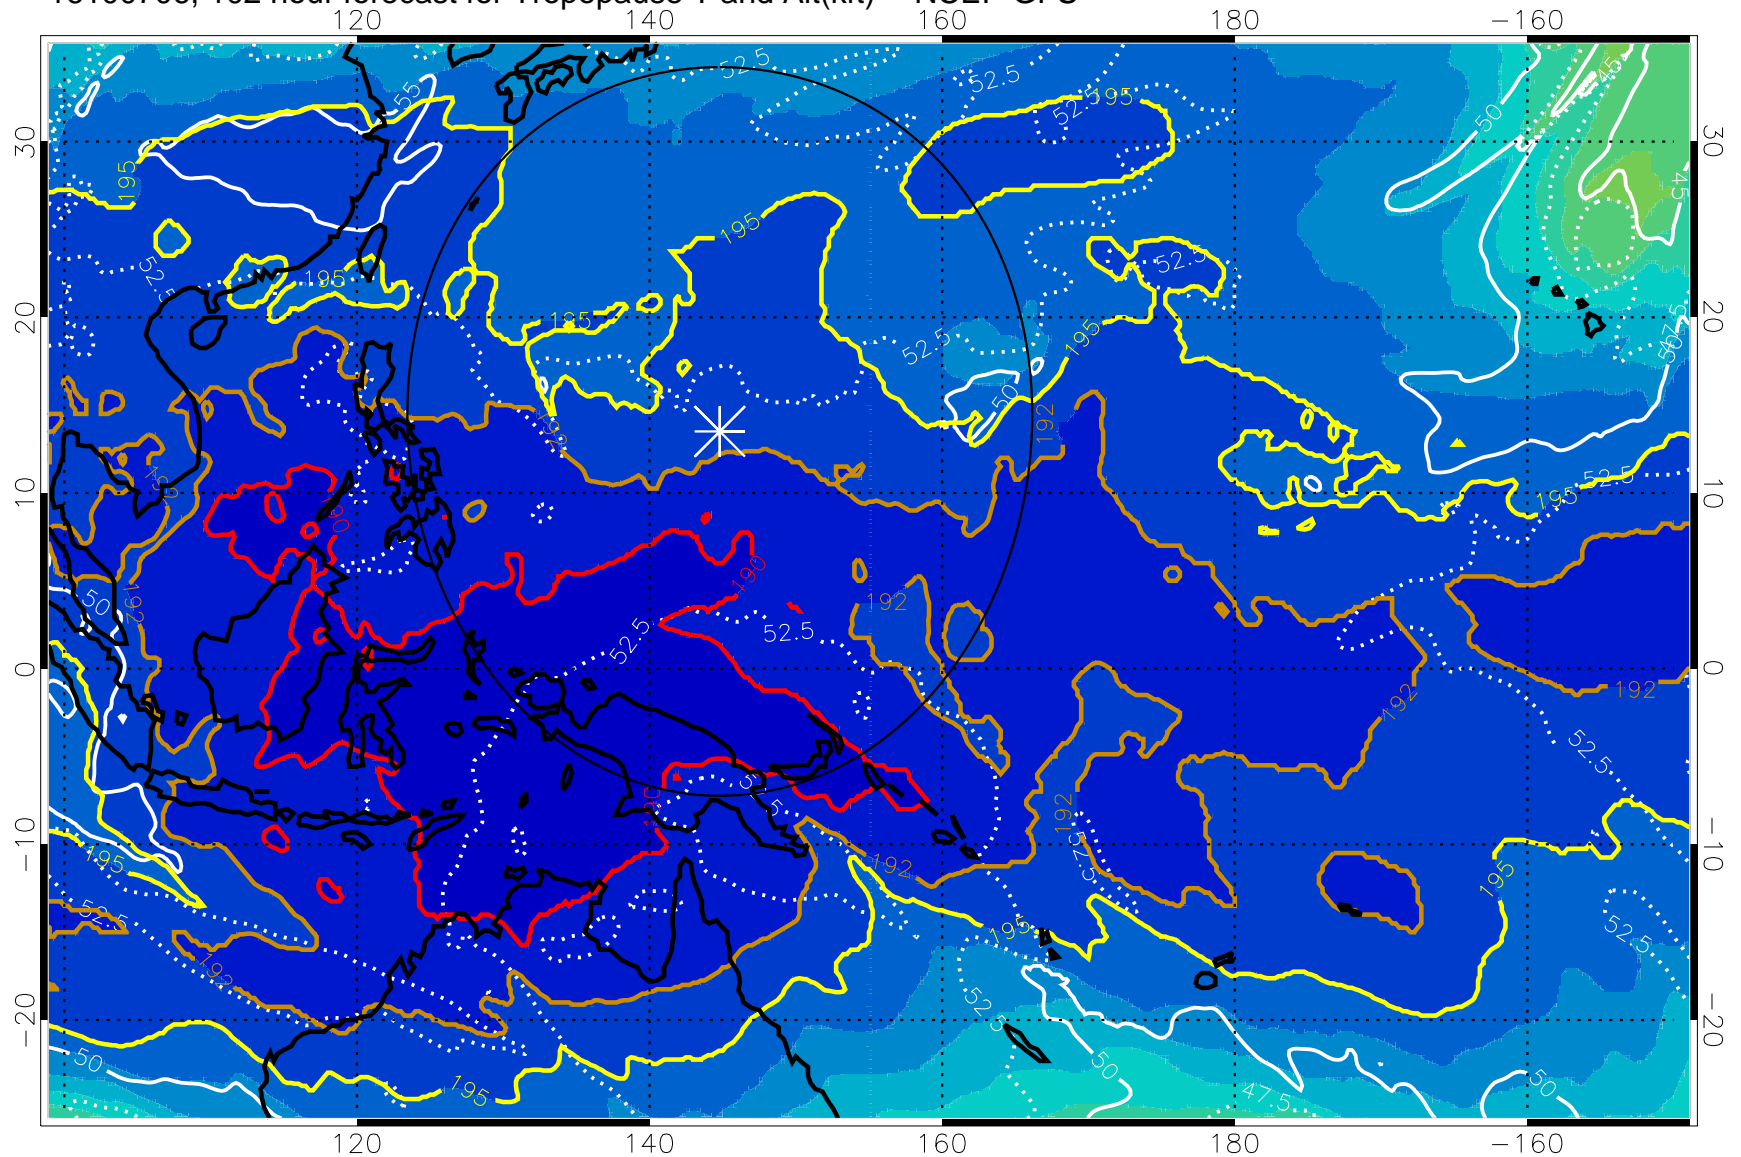

16100706, 102 hour forecast for Tropopause T and Alt(kft) -- NCEP GFS

190 200 210 220 230
Tropopause T, K

Tropopause Altitude in kft (white)

192.5K Isotherm 195K Isotherm
187.5K Isotherm 190K Isotherm

Range ring of 2304 km