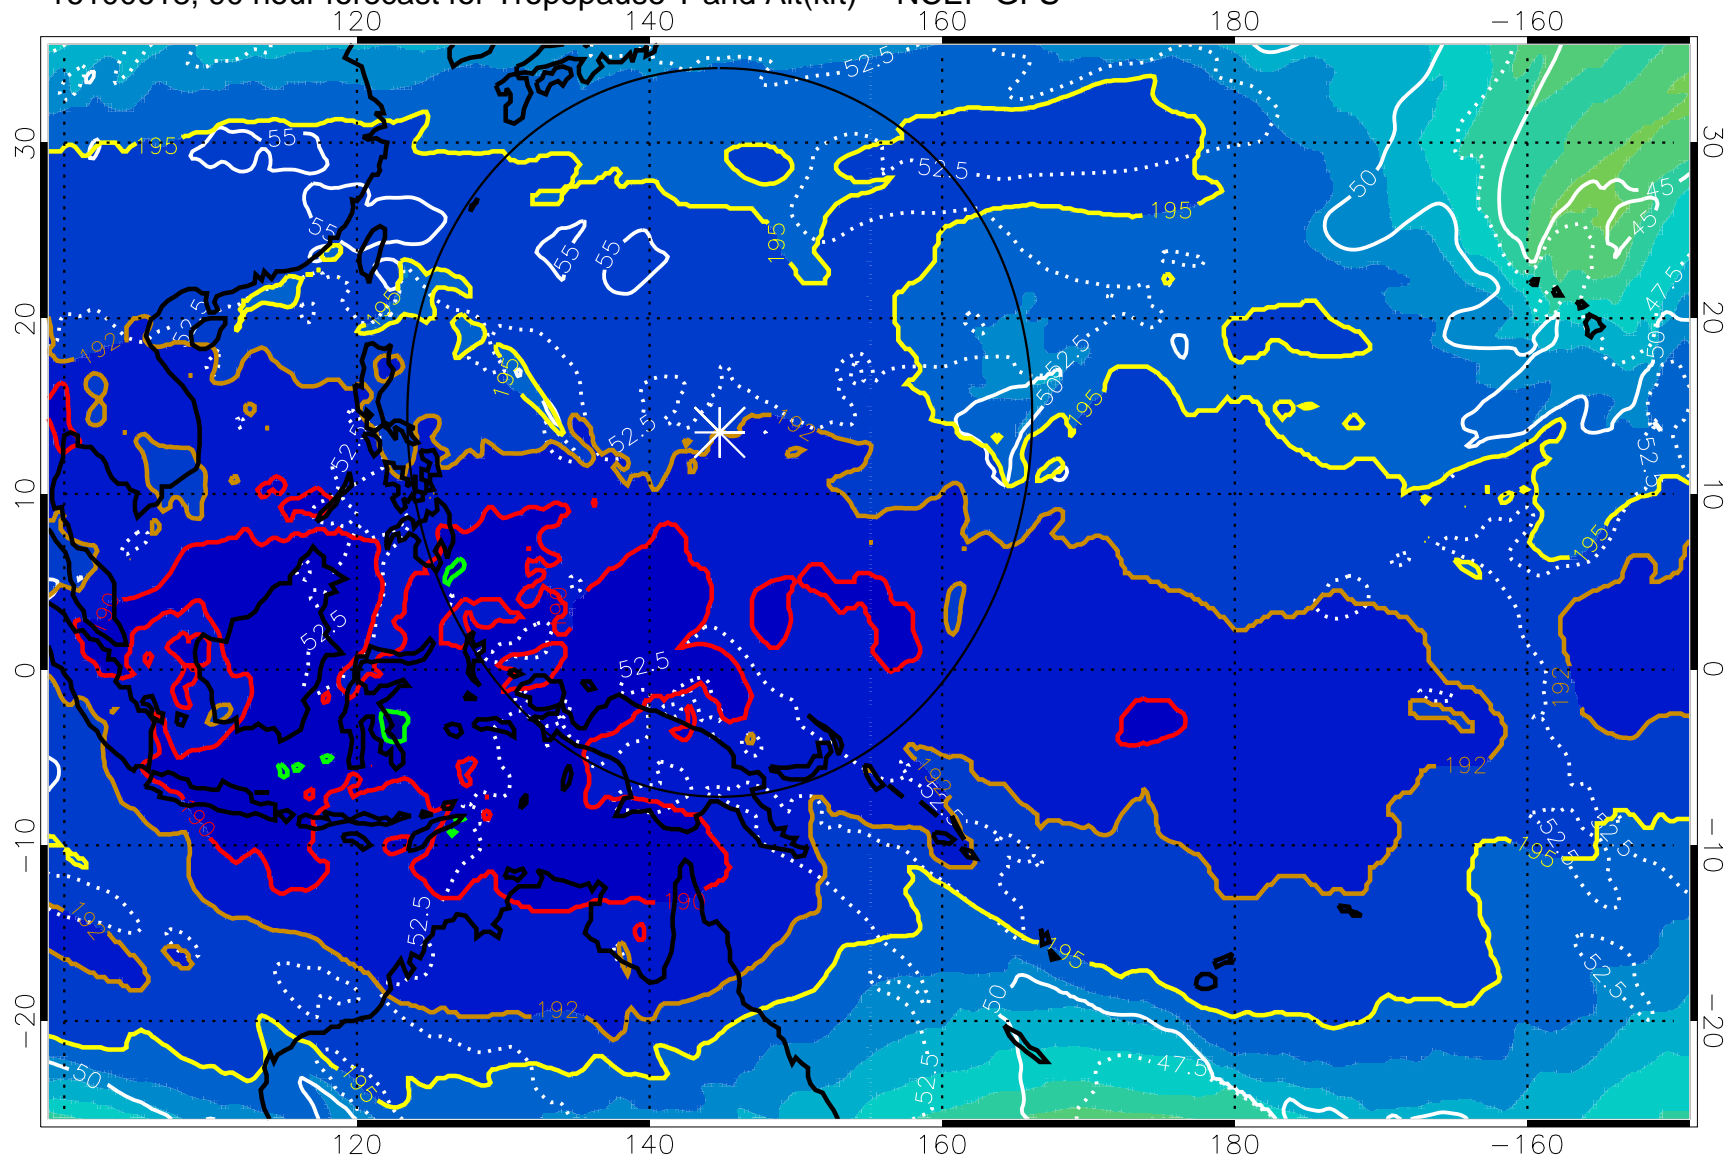

187.5K Isotherm 190K Isotherm

Range ring of 2304 km

16100612, 84 hour forecast for Tropopause T and Alt(kft) -- NCEP GFS

190 200 210 220 230  
Tropopause T, K

Tropopause Altitude in kft (white)

192.5K Isotherm 195K Isotherm  
187.5K Isotherm 190K Isotherm

Range ring of 2304 km

16100618, 90 hour forecast for Tropopause T and Alt(kft) -- NCEP GFS

190 200 210 220 230

Tropopause T, K

Tropopause Altitude in kft (white)

192.5K Isotherm 195K Isotherm

187.5K Isotherm 190K Isotherm