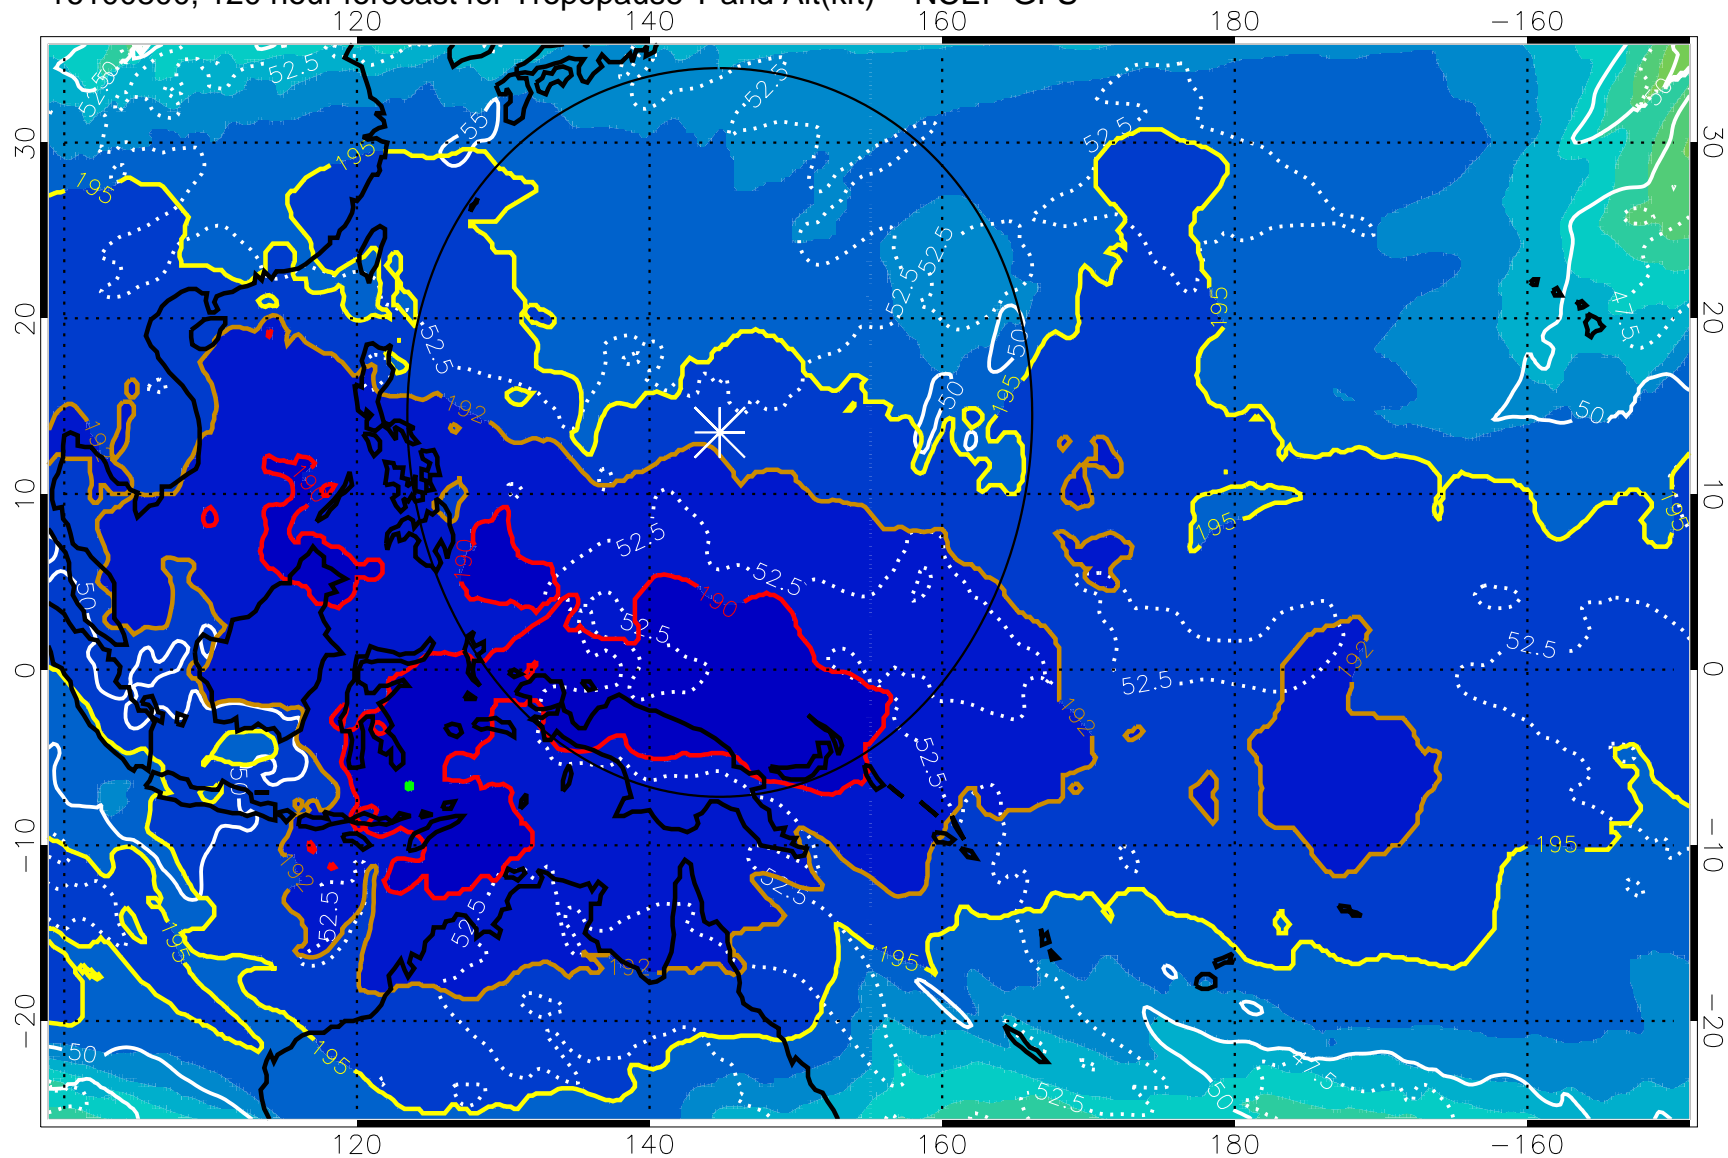

Range ring of 2304 km

16100718, 114 hour forecast for Tropopause T and Alt(kft) -- NCEP GFS

190 200 210 220 230  
Tropopause T, K

Tropopause Altitude in kft (white)

192.5K Isotherm 195K Isotherm  
187.5K Isotherm 190K Isotherm

Range ring of 2304 km

16100800, 120 hour forecast for Tropopause T and Alt(kft) -- NCEP GFS

190 200 210 220 230

Tropopause T, K

Tropopause Altitude in kft (white)

192.5K Isotherm 195K Isotherm  
187.5K Isotherm 190K Isotherm