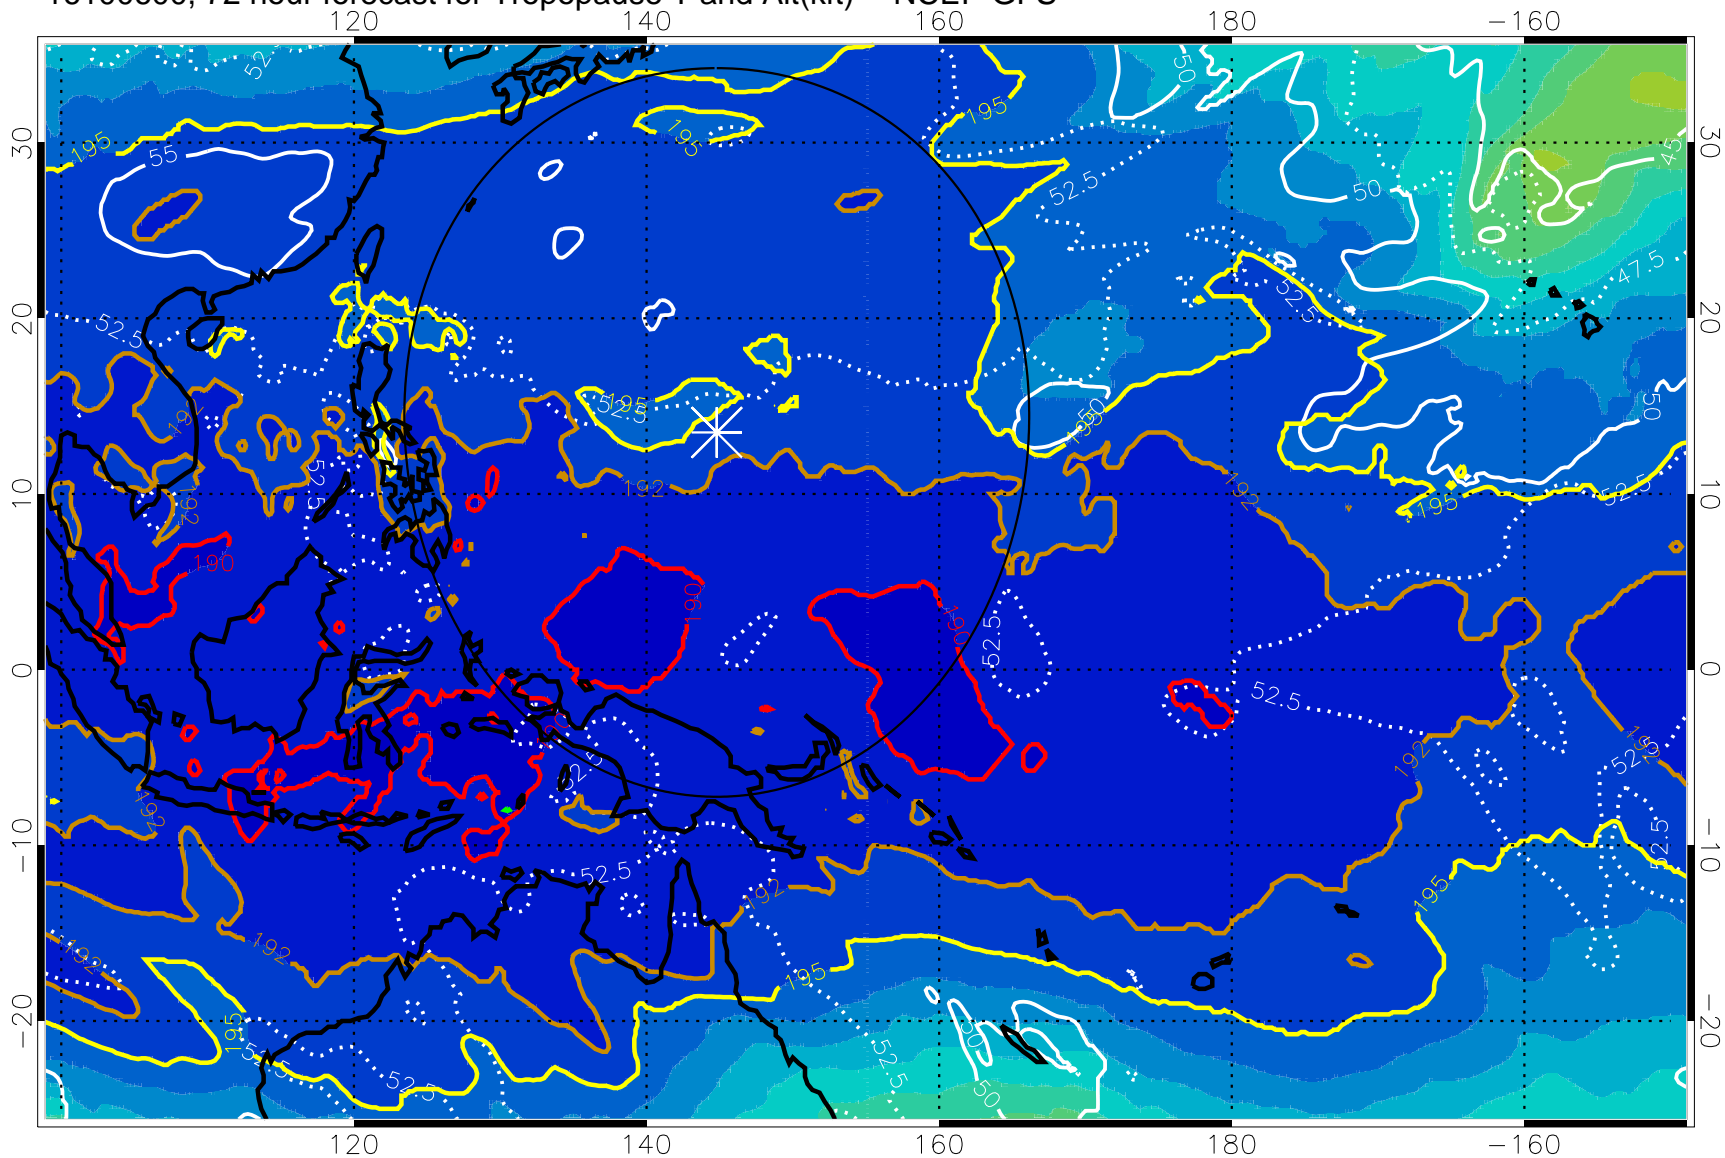

16100600, 72 hour forecast for Tropopause T and Alt(kft) -- NCEP GFS

190 200 210 220 230

Tropopause T, K

Tropopause Altitude in kft (white)

192.5K Isotherm 195K Isotherm
187.5K Isotherm 190K Isotherm

Range ring of 2304 km