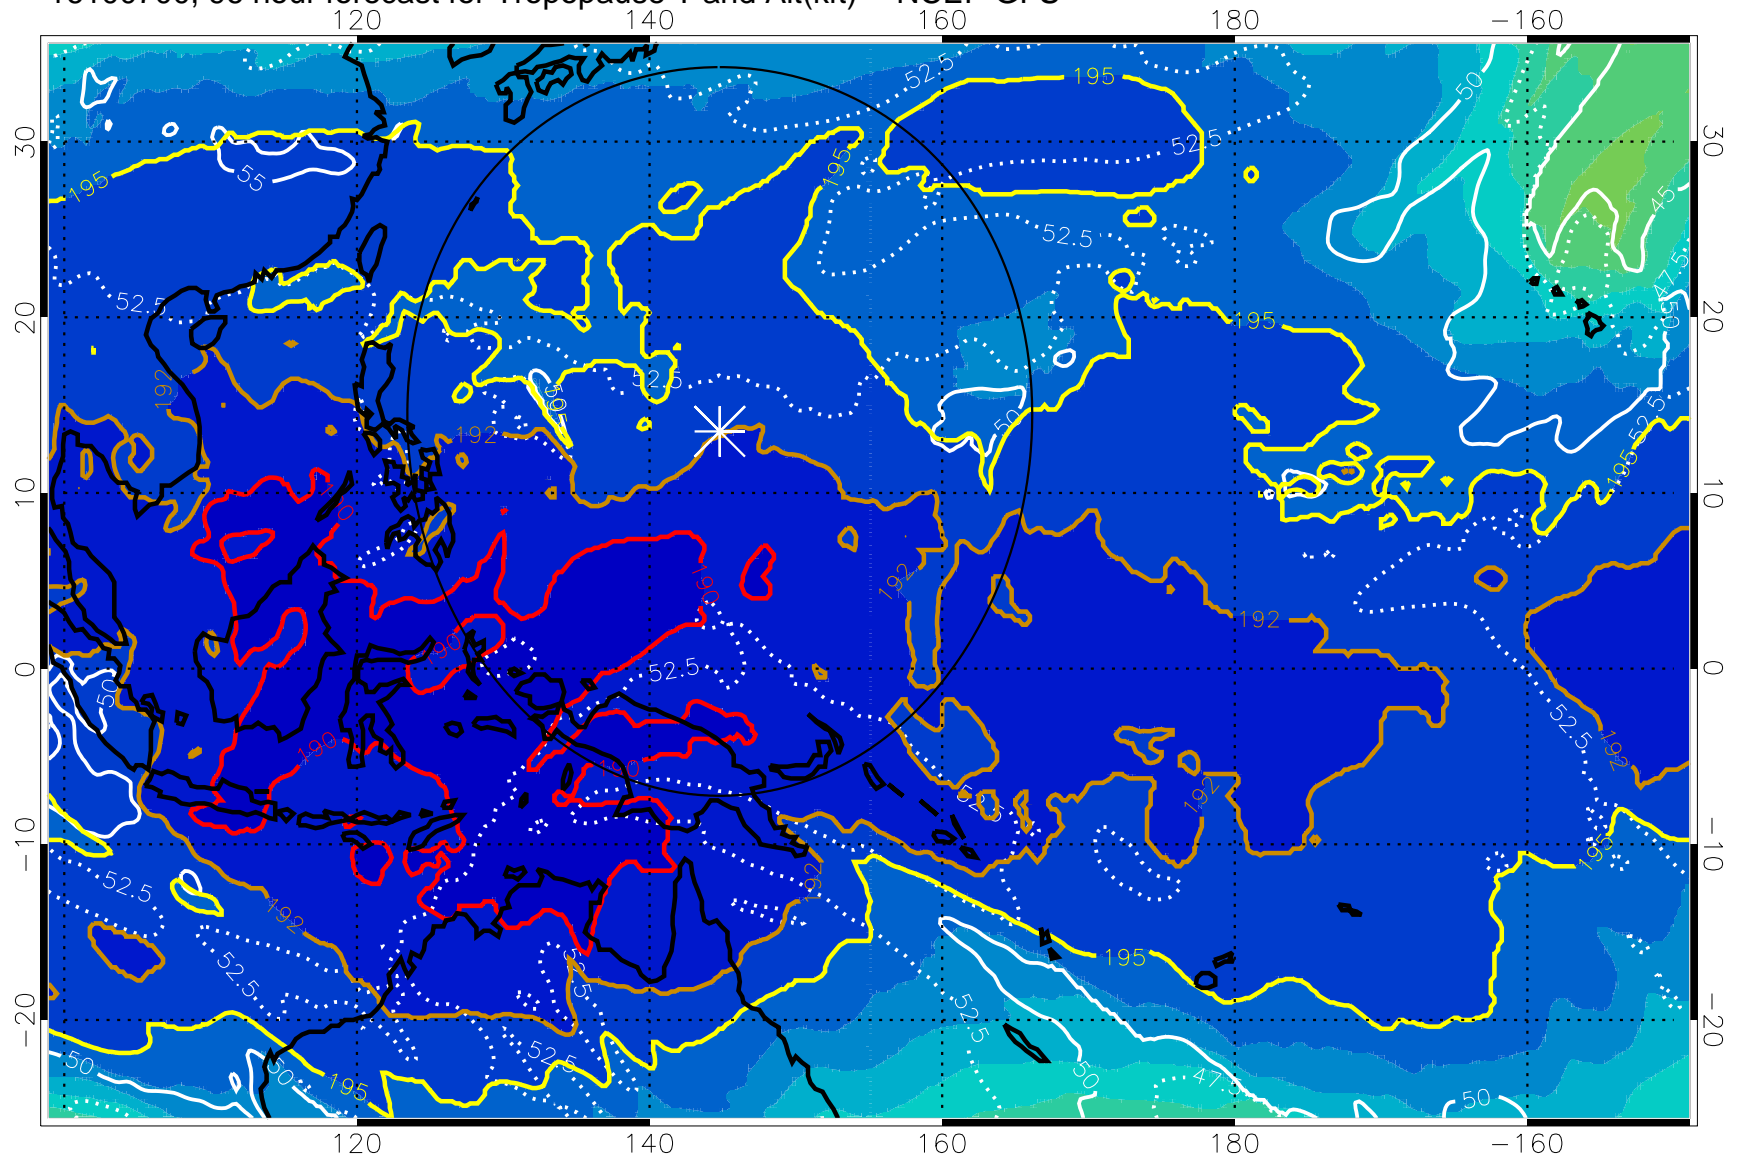

16100700, 96 hour forecast for Tropopause T and Alt(kft) -- NCEP GFS

190 200 210 220 230
Tropopause T, K

Tropopause Altitude in kft (white)

192.5K Isotherm 195K Isotherm
187.5K Isotherm 190K Isotherm

Range ring of 2304 km