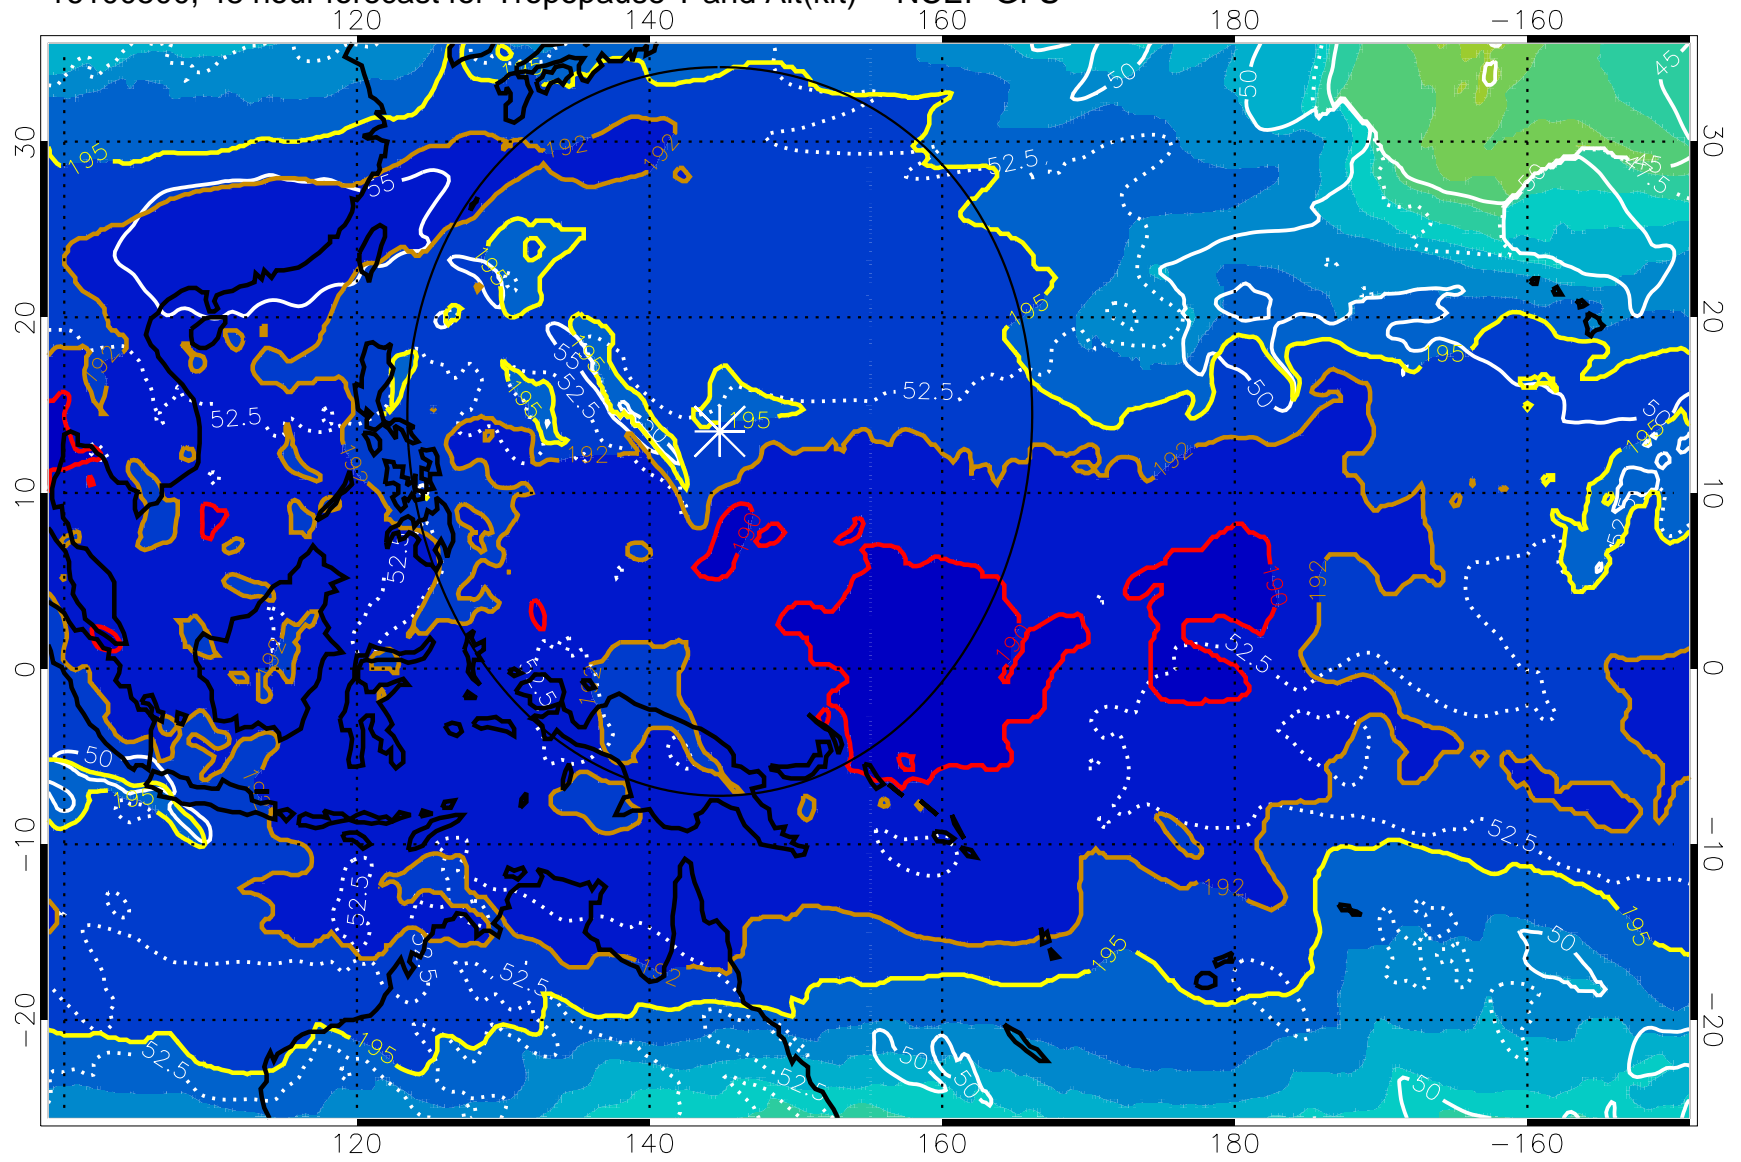

16100500, 48 hour forecast for Tropopause T and Alt(kft) -- NCEP GFS

190 200 210 220 230
Tropopause T, K

Tropopause Altitude in kft (white)

192.5K Isotherm 195K Isotherm
187.5K Isotherm 190K Isotherm

Range ring of 2304 km