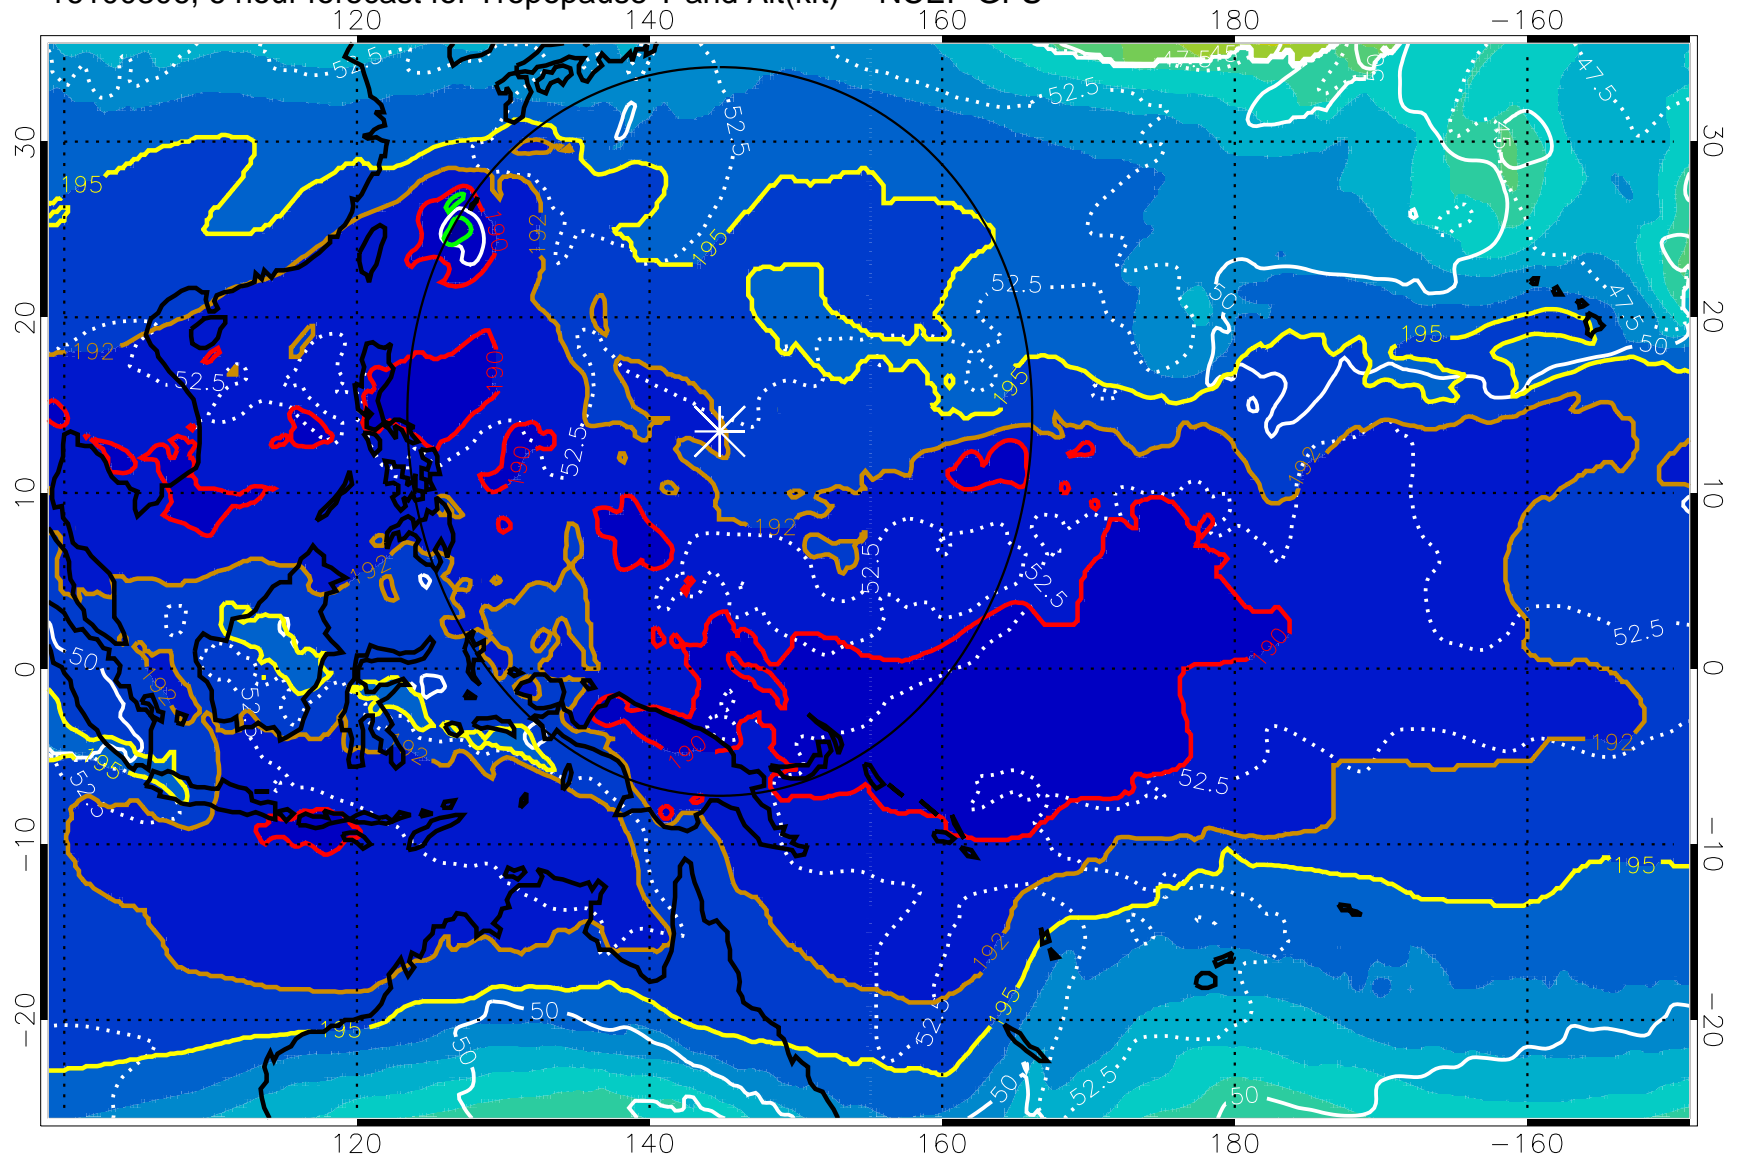

16100306, 6 hour forecast for Tropopause T and Alt(kft) -- NCEP GFS

190 200 210 220 230  
Tropopause T, K

Tropopause Altitude in kft (white)

192.5K Isotherm 195K Isotherm  
187.5K Isotherm 190K Isotherm

Range ring of 2304 km