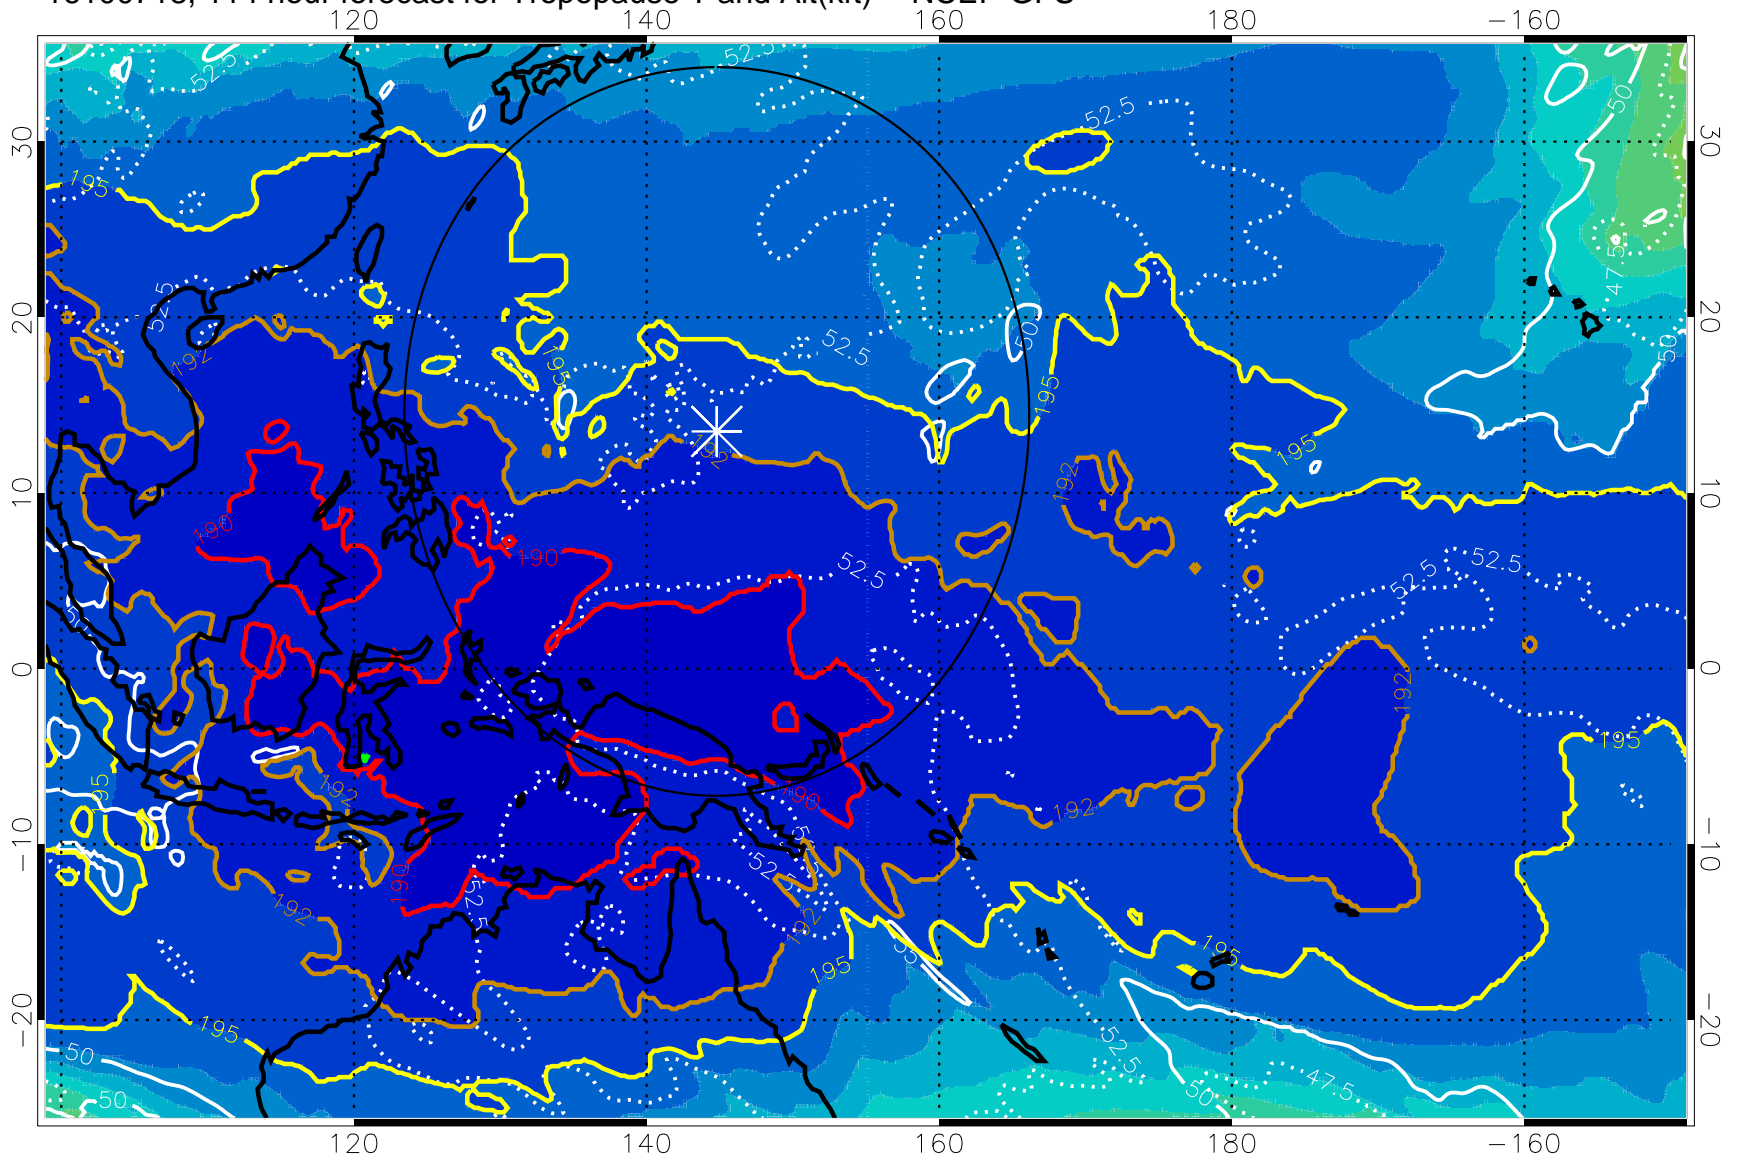

Range ring of 2304 km

16100712, 108 hour forecast for Tropopause T and Alt(kft) -- NCEP GFS

190 200 210 220 230

Tropopause T, K

Tropopause Altitude in kft (white)

192.5K Isotherm 195K Isotherm

187.5K Isotherm 190K Isotherm

Range ring of 2304 km

16100718, 114 hour forecast for Tropopause T and Alt(kft) -- NCEP GFS

190 200 210 220 230  
Tropopause T, K

Tropopause Altitude in kft (white)

192.5K Isotherm 195K Isotherm  
187.5K Isotherm 190K Isotherm