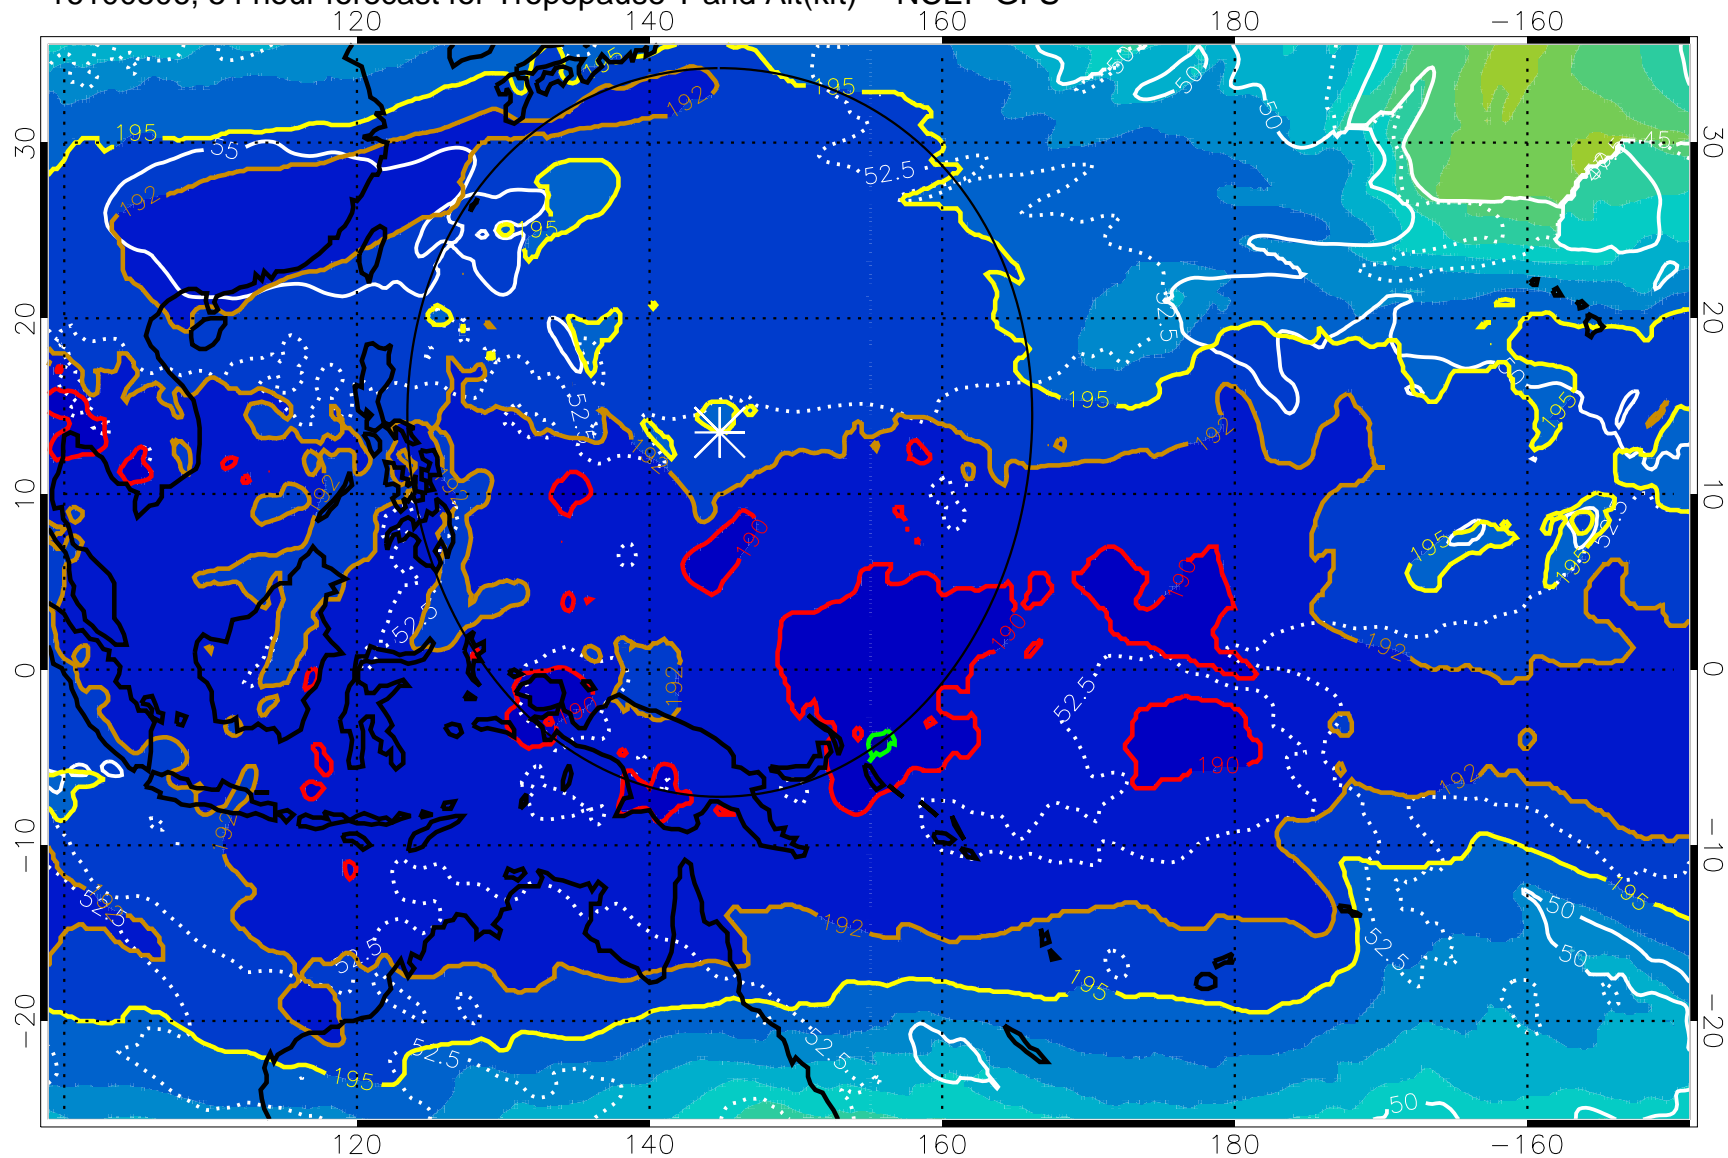

16100506, 54 hour forecast for Tropopause T and Alt(kft) -- NCEP GFS

190 200 210 220 230

Tropopause T, K

Tropopause Altitude in kft (white)

192.5K Isotherm 195K Isotherm

187.5K Isotherm 190K Isotherm

Range ring of 2304 km