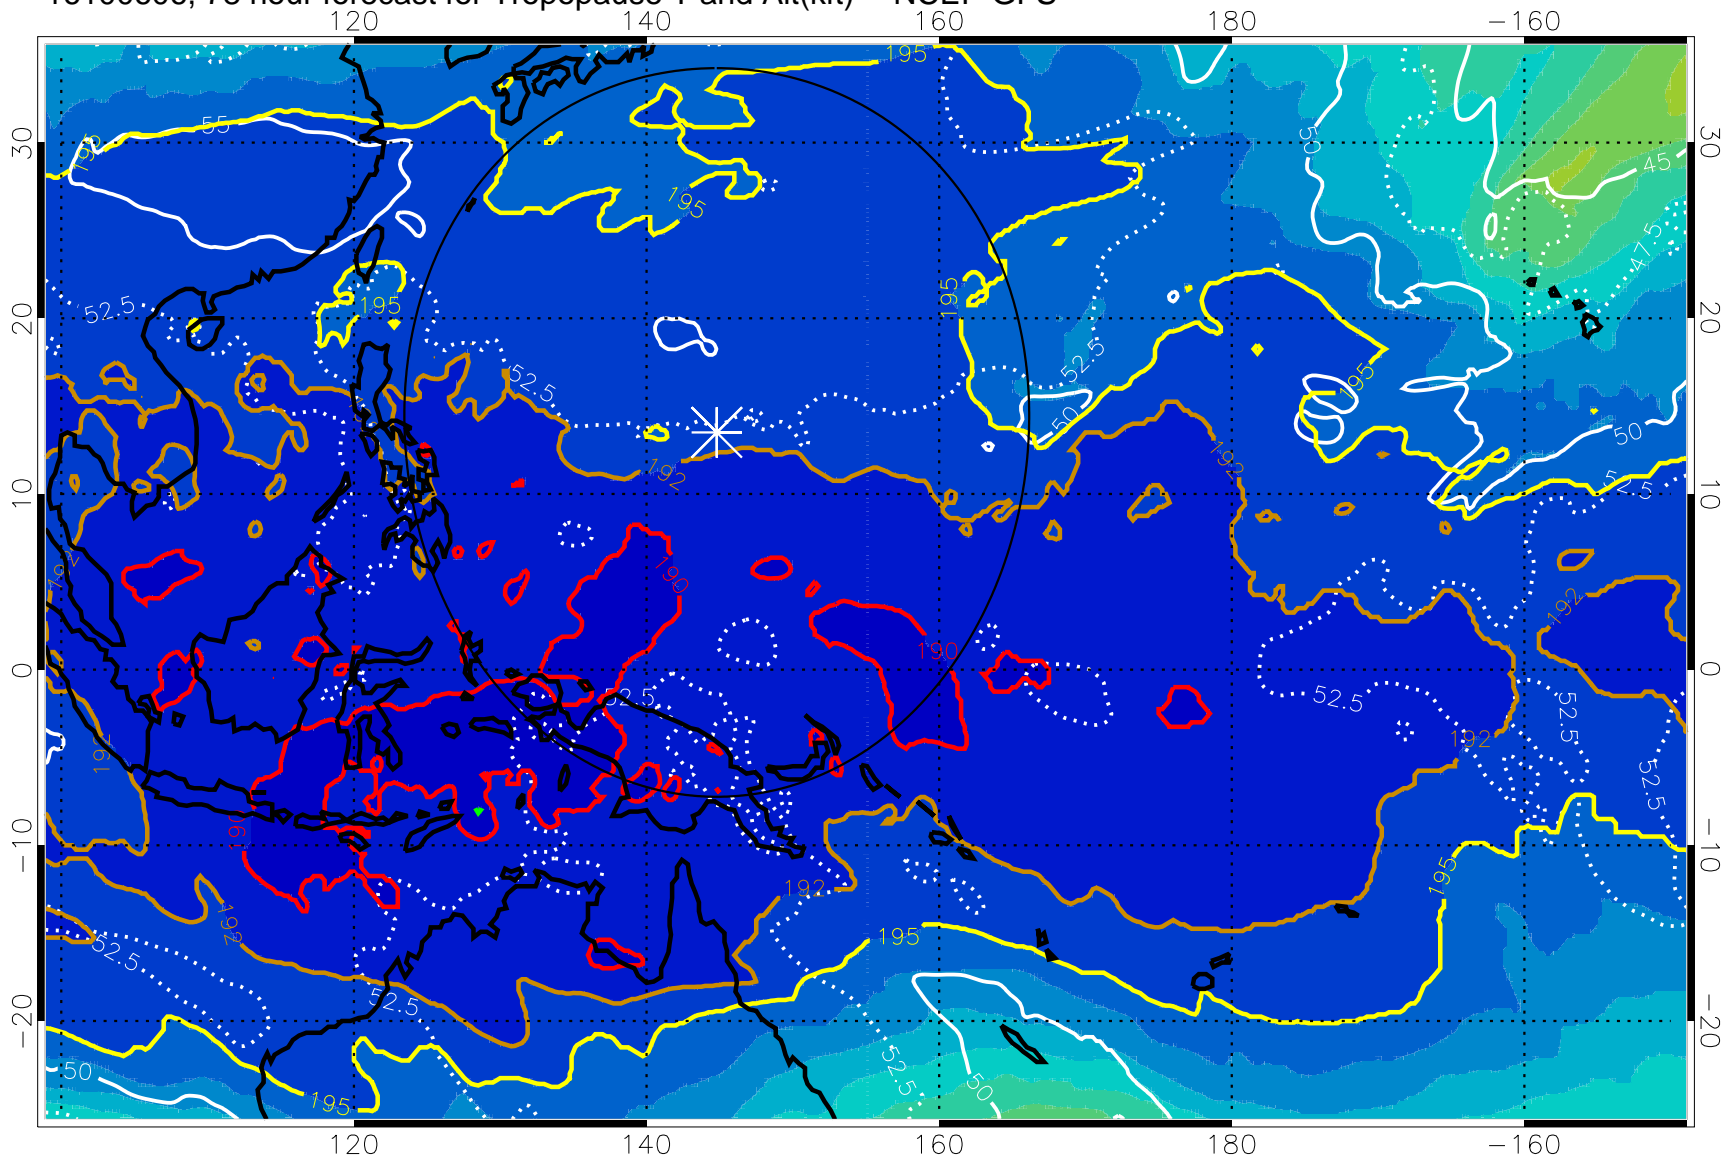

16100606, 78 hour forecast for Tropopause T and Alt(kft) -- NCEP GFS

190   200   210   220   230

Tropopause T, K

Tropopause Altitude in kft (white)

192.5K Isotherm 195K Isotherm

187.5K Isotherm 190K Isotherm

Range ring of 2304 km