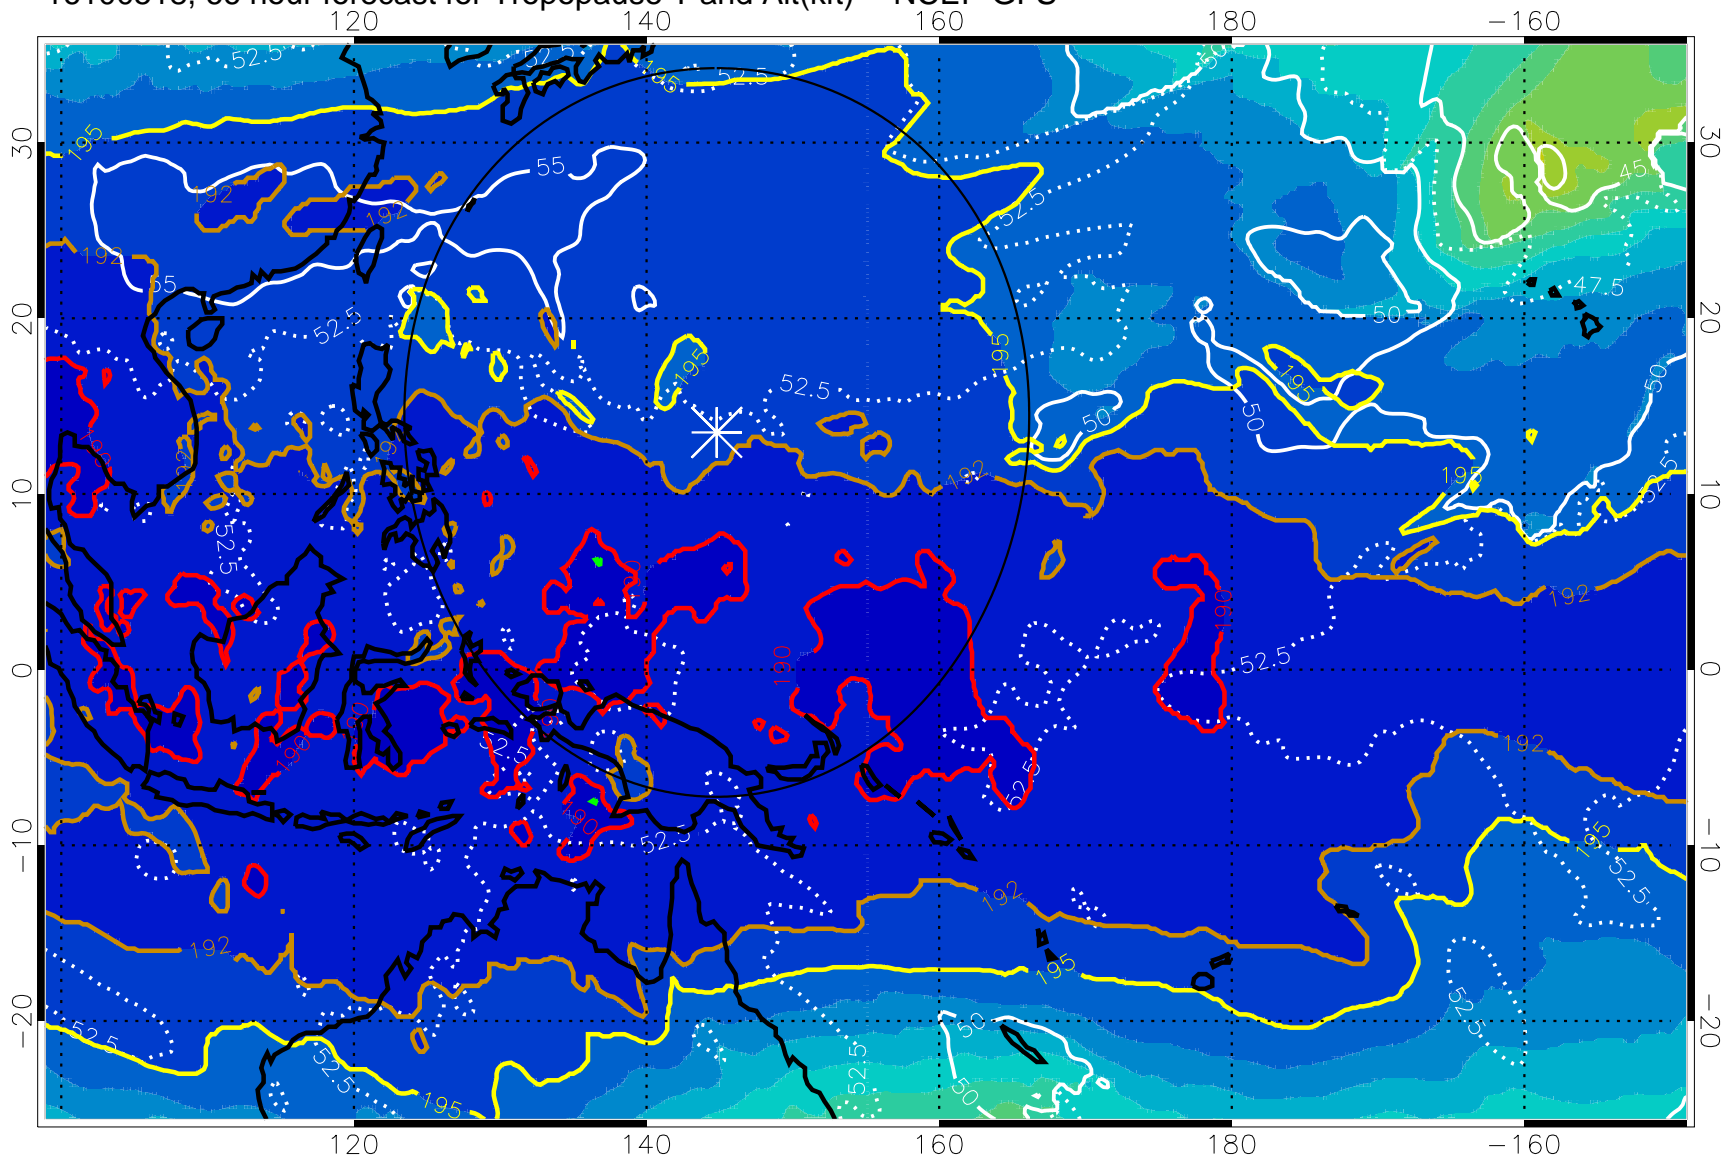

Range ring of 2304 km

16100512, 60 hour forecast for Tropopause T and Alt(kft) -- NCEP GFS

190 200 210 220 230

Tropopause T, K

Tropopause Altitude in kft (white)

192.5K Isotherm 195K Isotherm

187.5K Isotherm 190K Isotherm

Range ring of 2304 km

16100518, 66 hour forecast for Tropopause T and Alt(kft) -- NCEP GFS

190 200 210 220 230

Tropopause T, K

Tropopause Altitude in kft (white)

192.5K Isotherm 195K Isotherm  
187.5K Isotherm 190K Isotherm