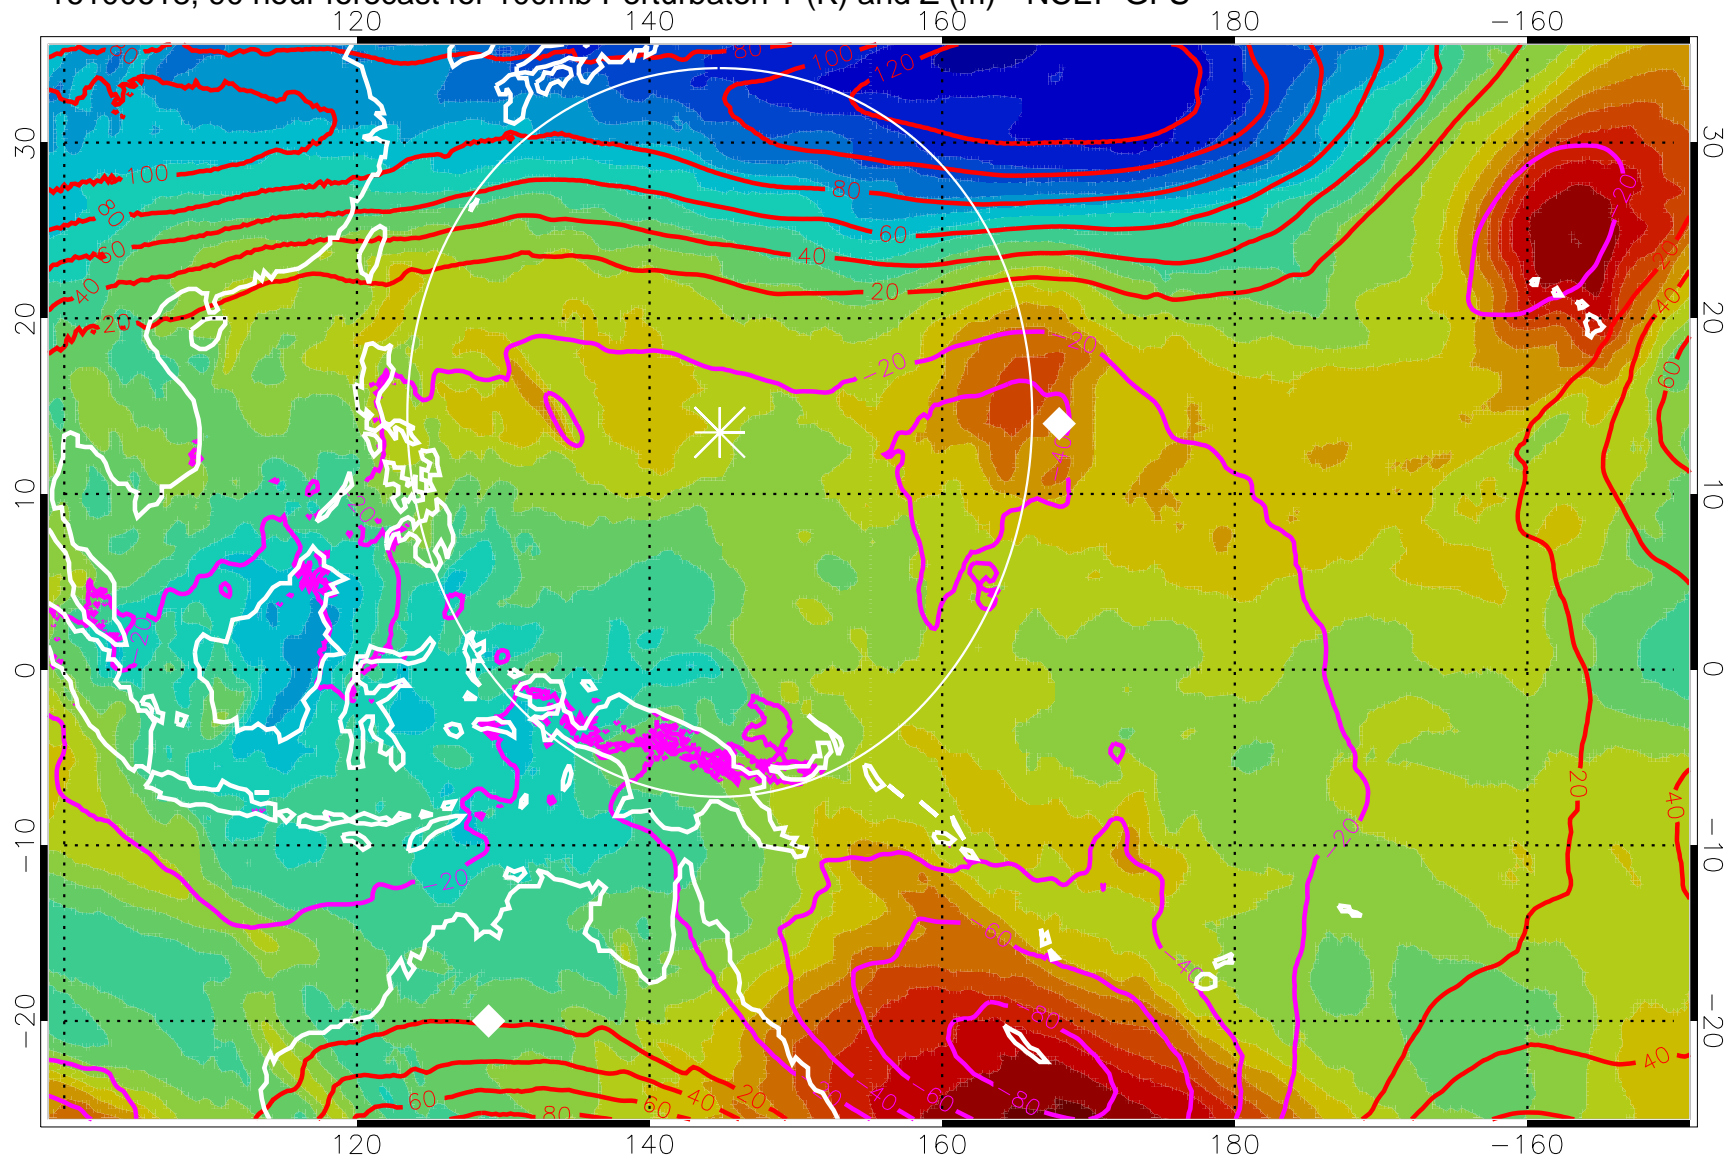

16100618, 90 hour forecast for 100mb Perturbaton T (K) and Z (m)-- NCEP GFS

Contours are 100 mbar Z perturbation (m)
Positive Z Contours
Negative Z Contours
Diamonds-mean pos. of anticyclones

Range ring of 2304 km