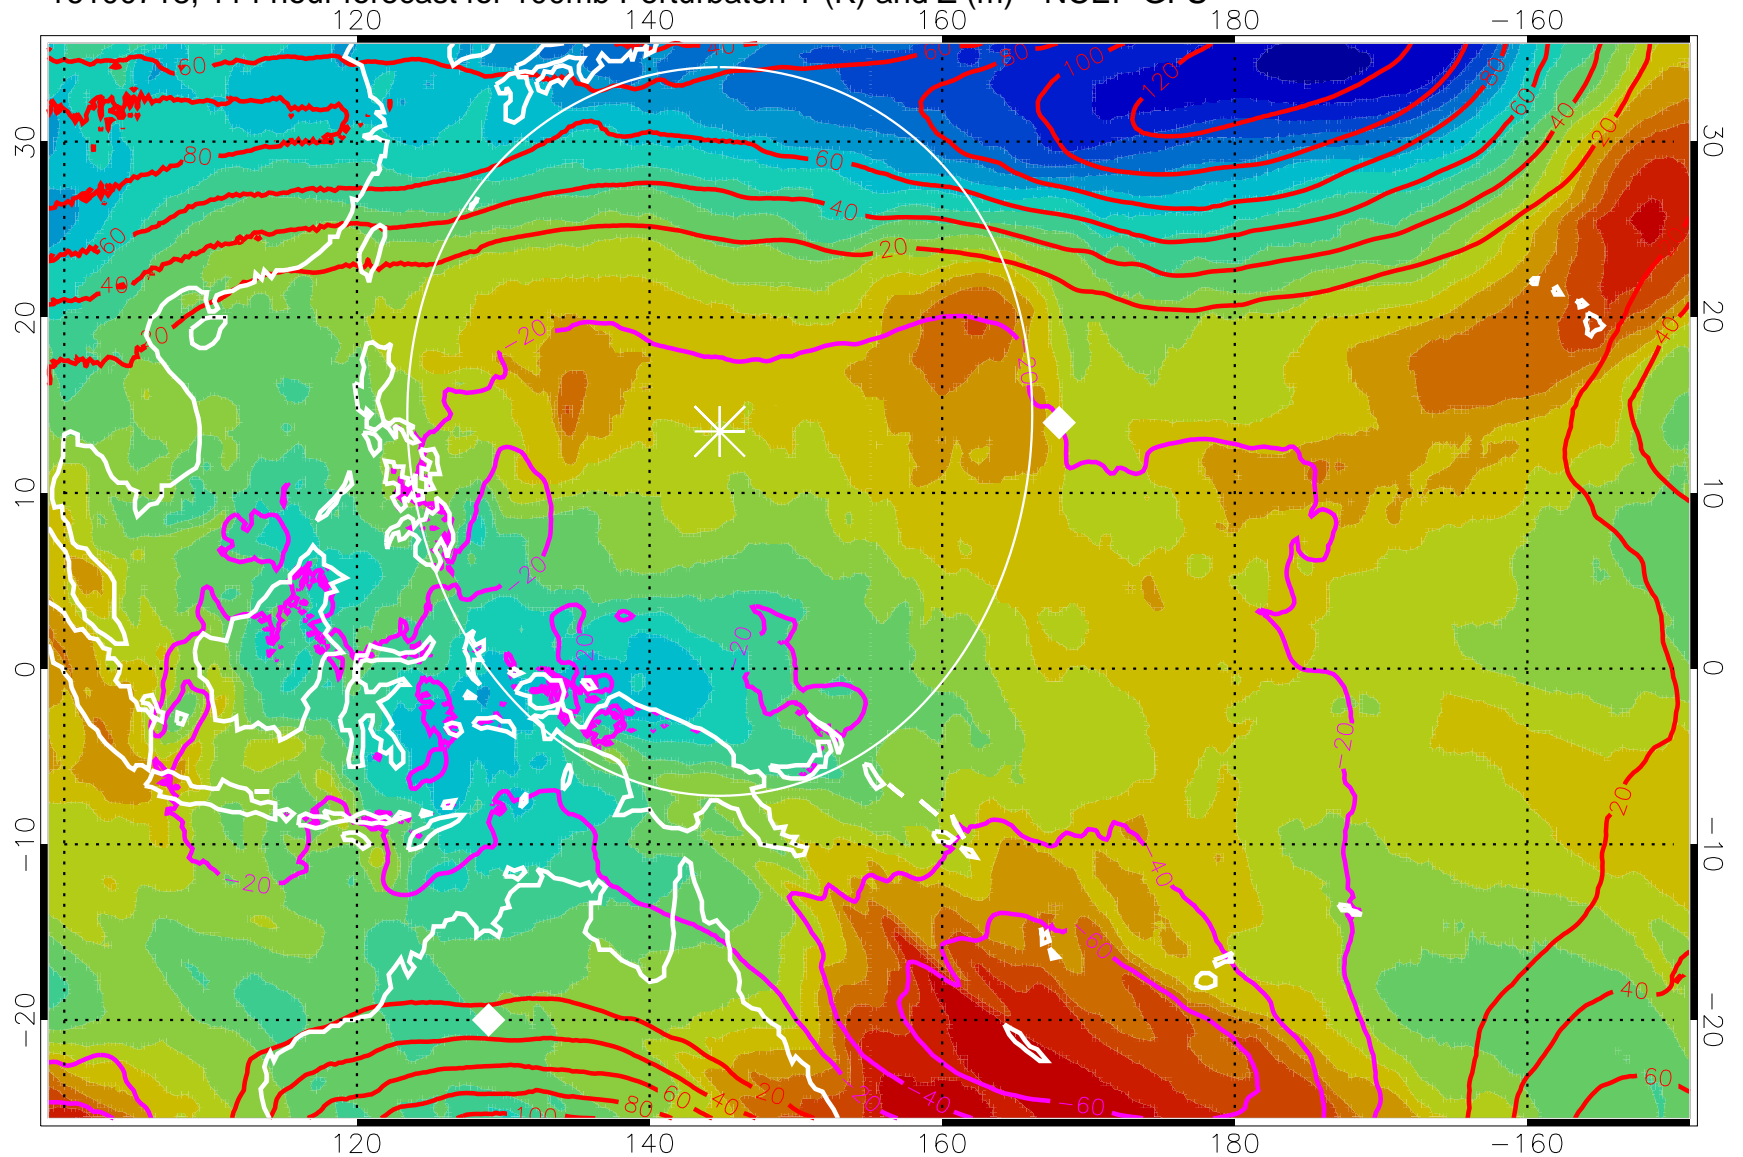

16100718, 114 hour forecast for 100mb Perturbaton T (K) and Z (m)-- NCEP GFS

Contours are 100 mbar Z perturbation (m)
Positive Z Contours
Negative Z Contours
Diamonds-mean pos. of anticyclones

Range ring of 2304 km