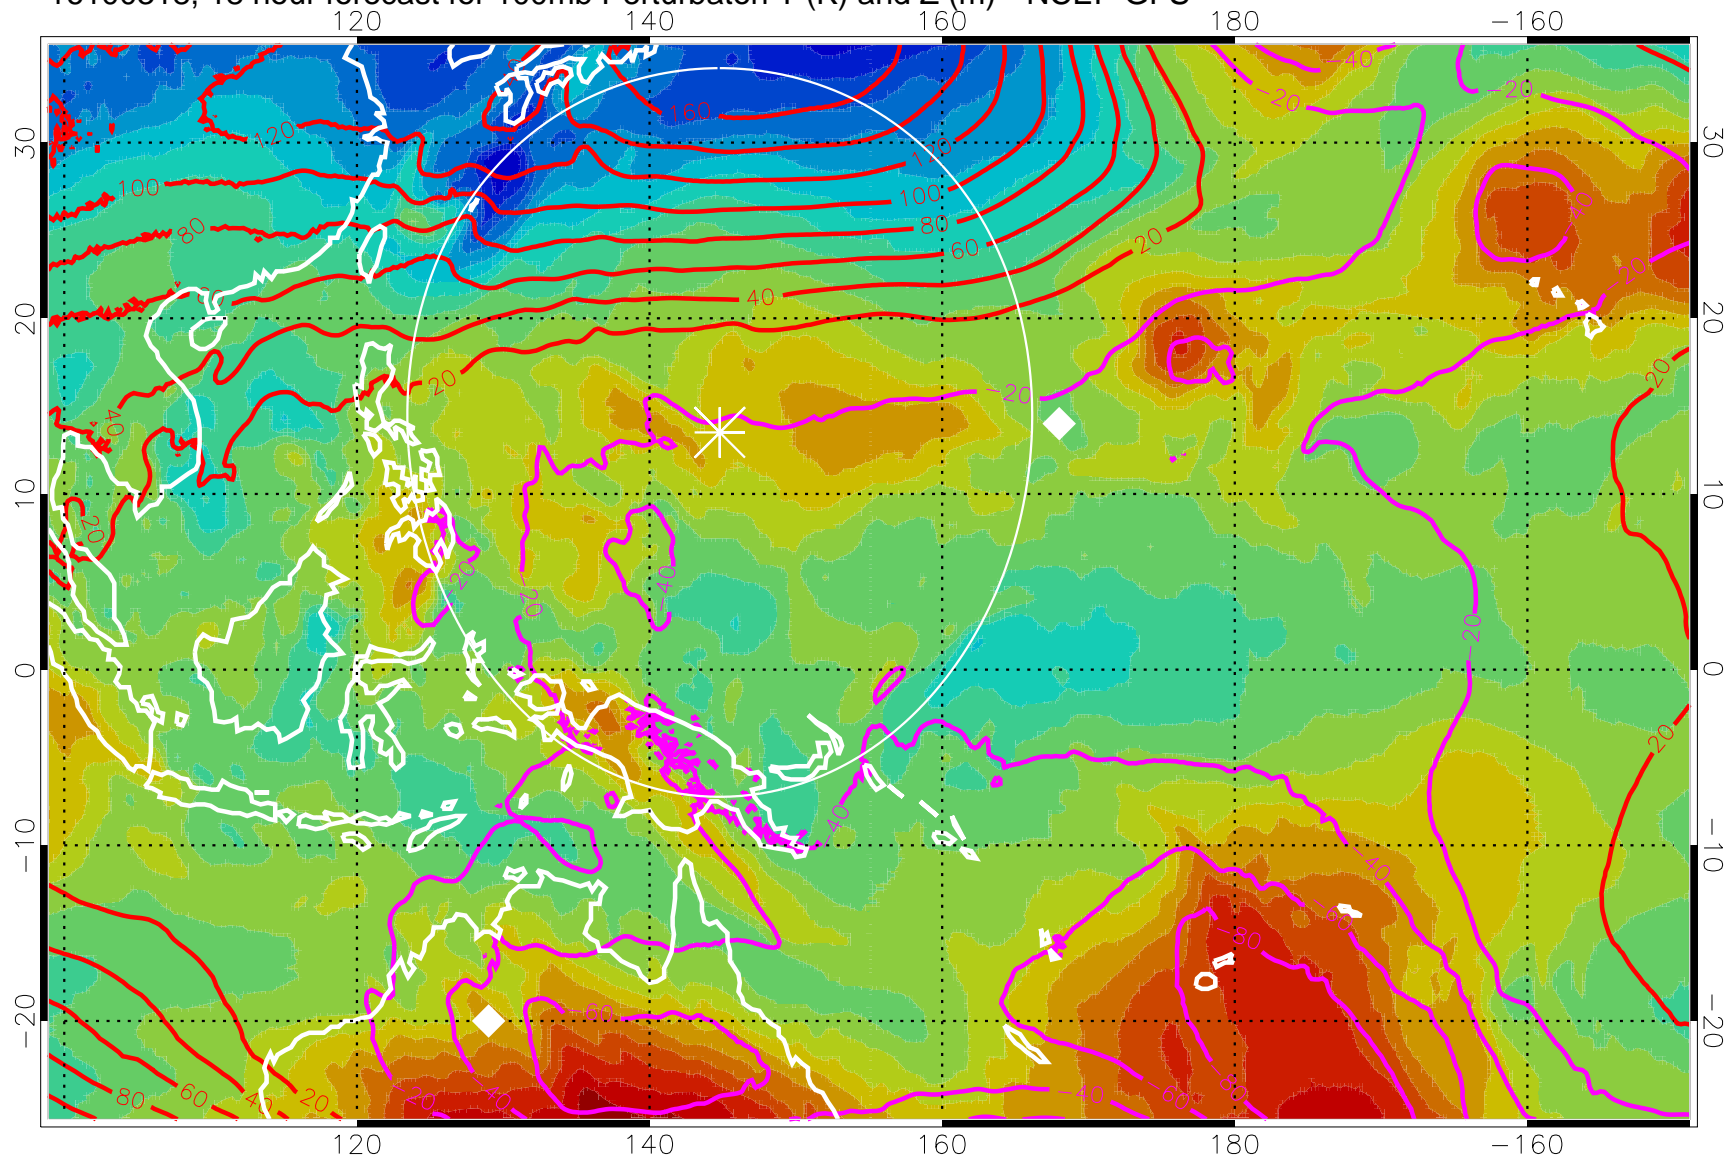

16100318, 18 hour forecast for 100mb Perturbaton T (K) and Z (m)-- NCEP GFS

Contours are 100 mbar Z perturbation (m)
Positive Z Contours
Negative Z Contours
Diamonds-mean pos. of anticyclones

Range ring of 2304 km