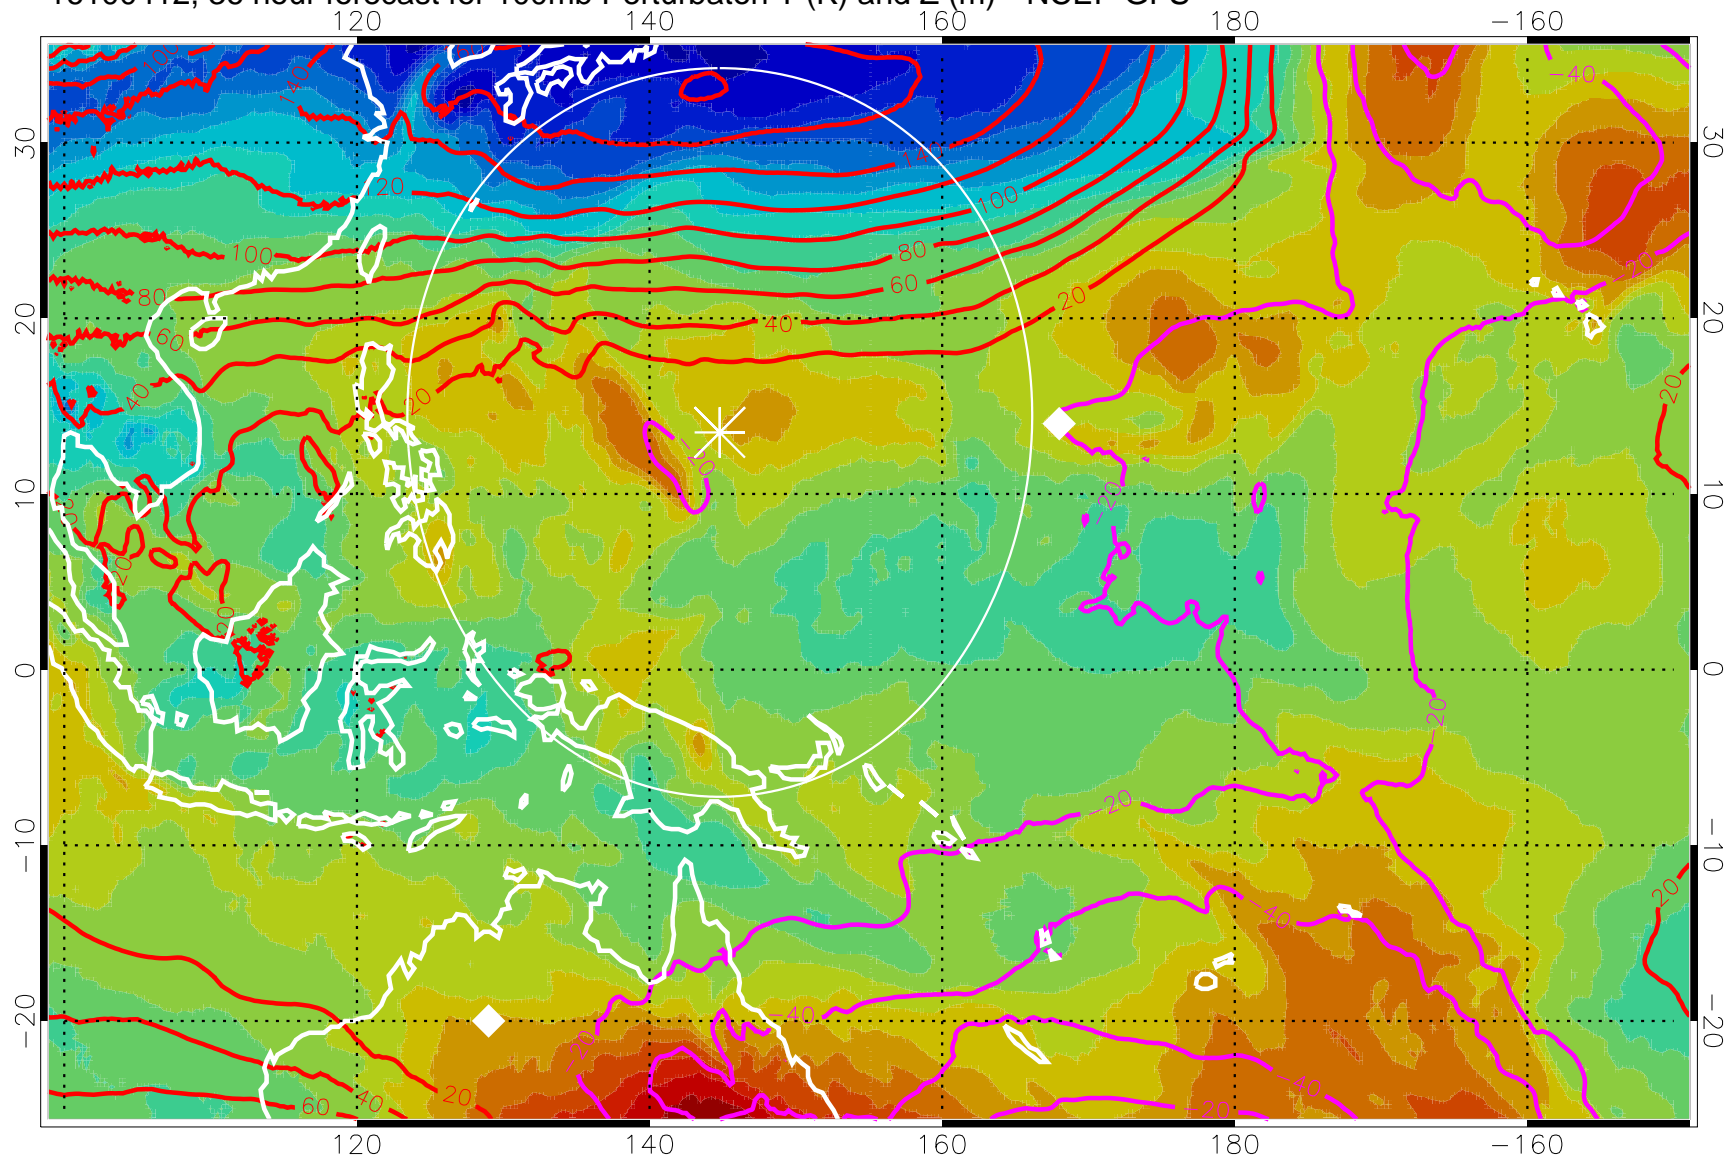

16100412, 36 hour forecast for 100mb Perturbaton T (K) and Z (m)-- NCEP GFS

Contours are 100 mbar Z perturbation (m)
Positive Z Contours
Negative Z Contours
Diamonds-mean pos. of anticyclones

Range ring of 2304 km