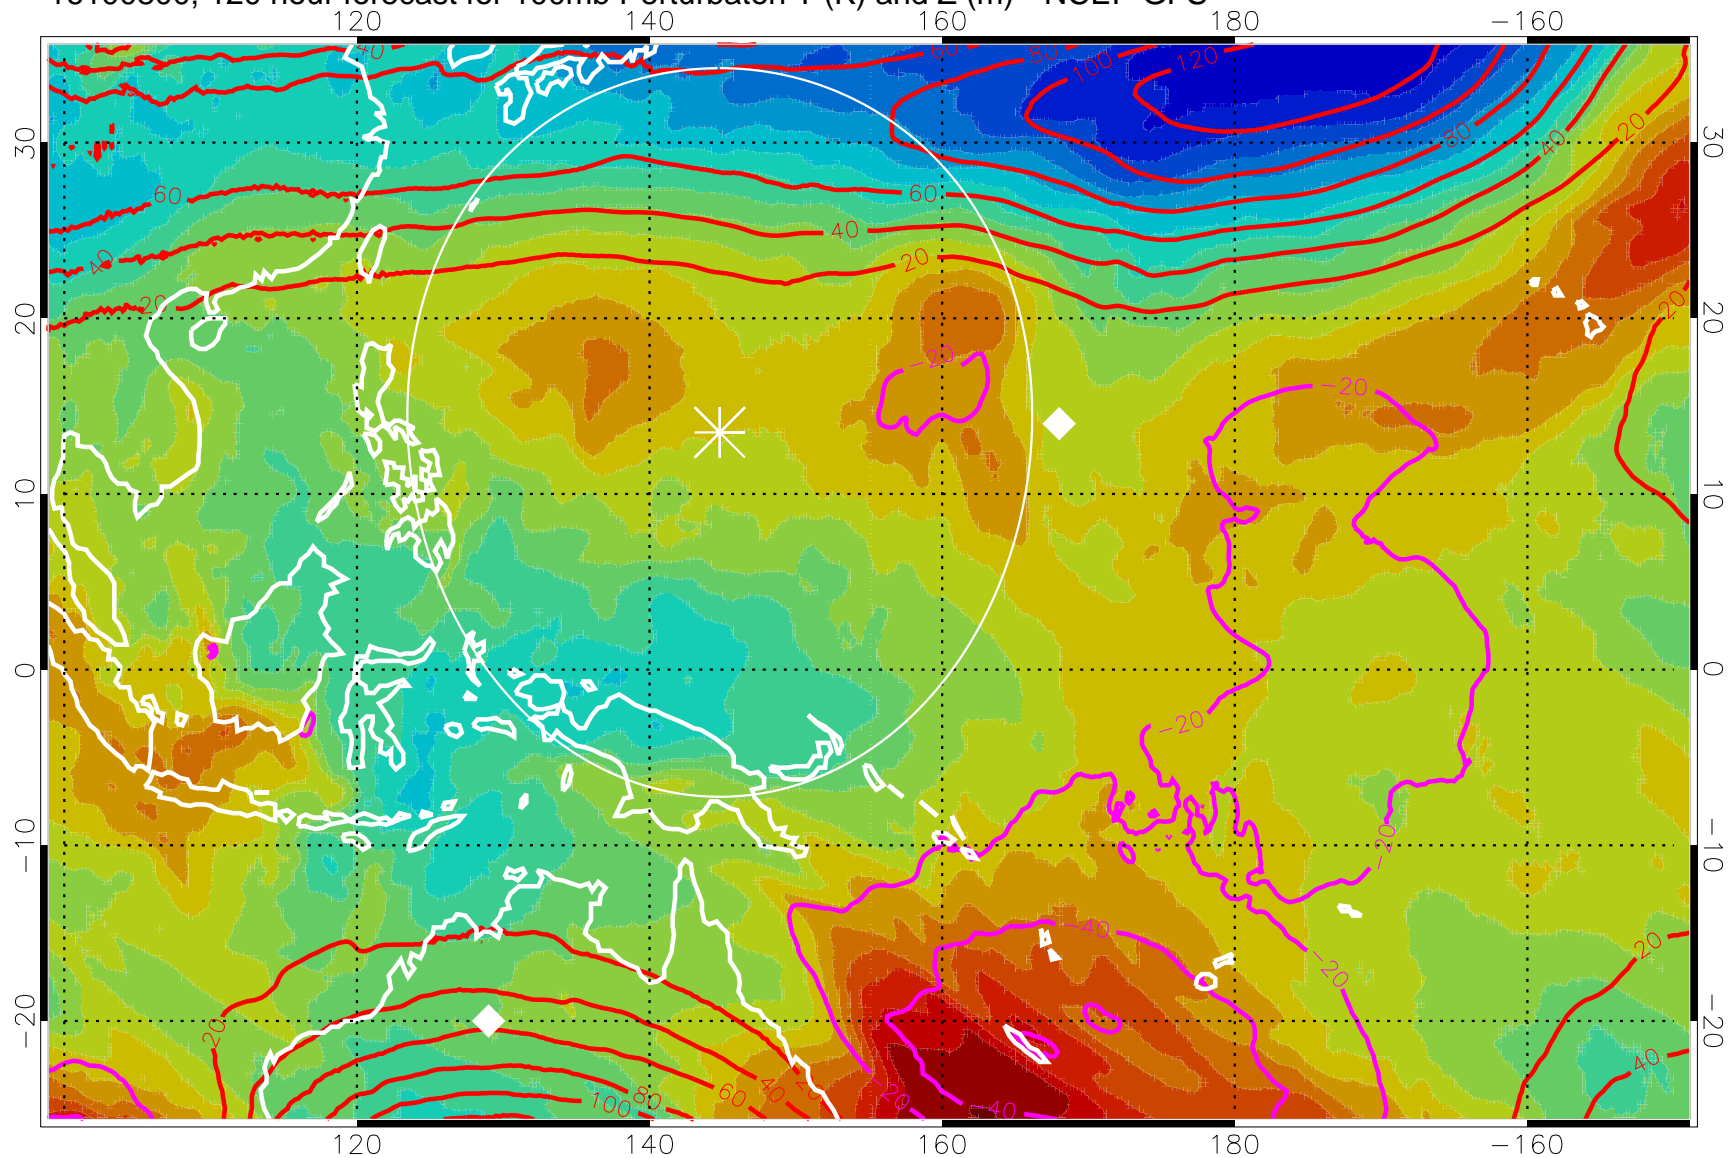

16100800, 120 hour forecast for 100mb Perturbaton T (K) and Z (m)-- NCEP GFS

Contours are 100 mbar Z perturbation (m)
Positive Z Contours
Negative Z Contours
Diamonds-mean pos. of anticyclones

Range ring of 2304 km