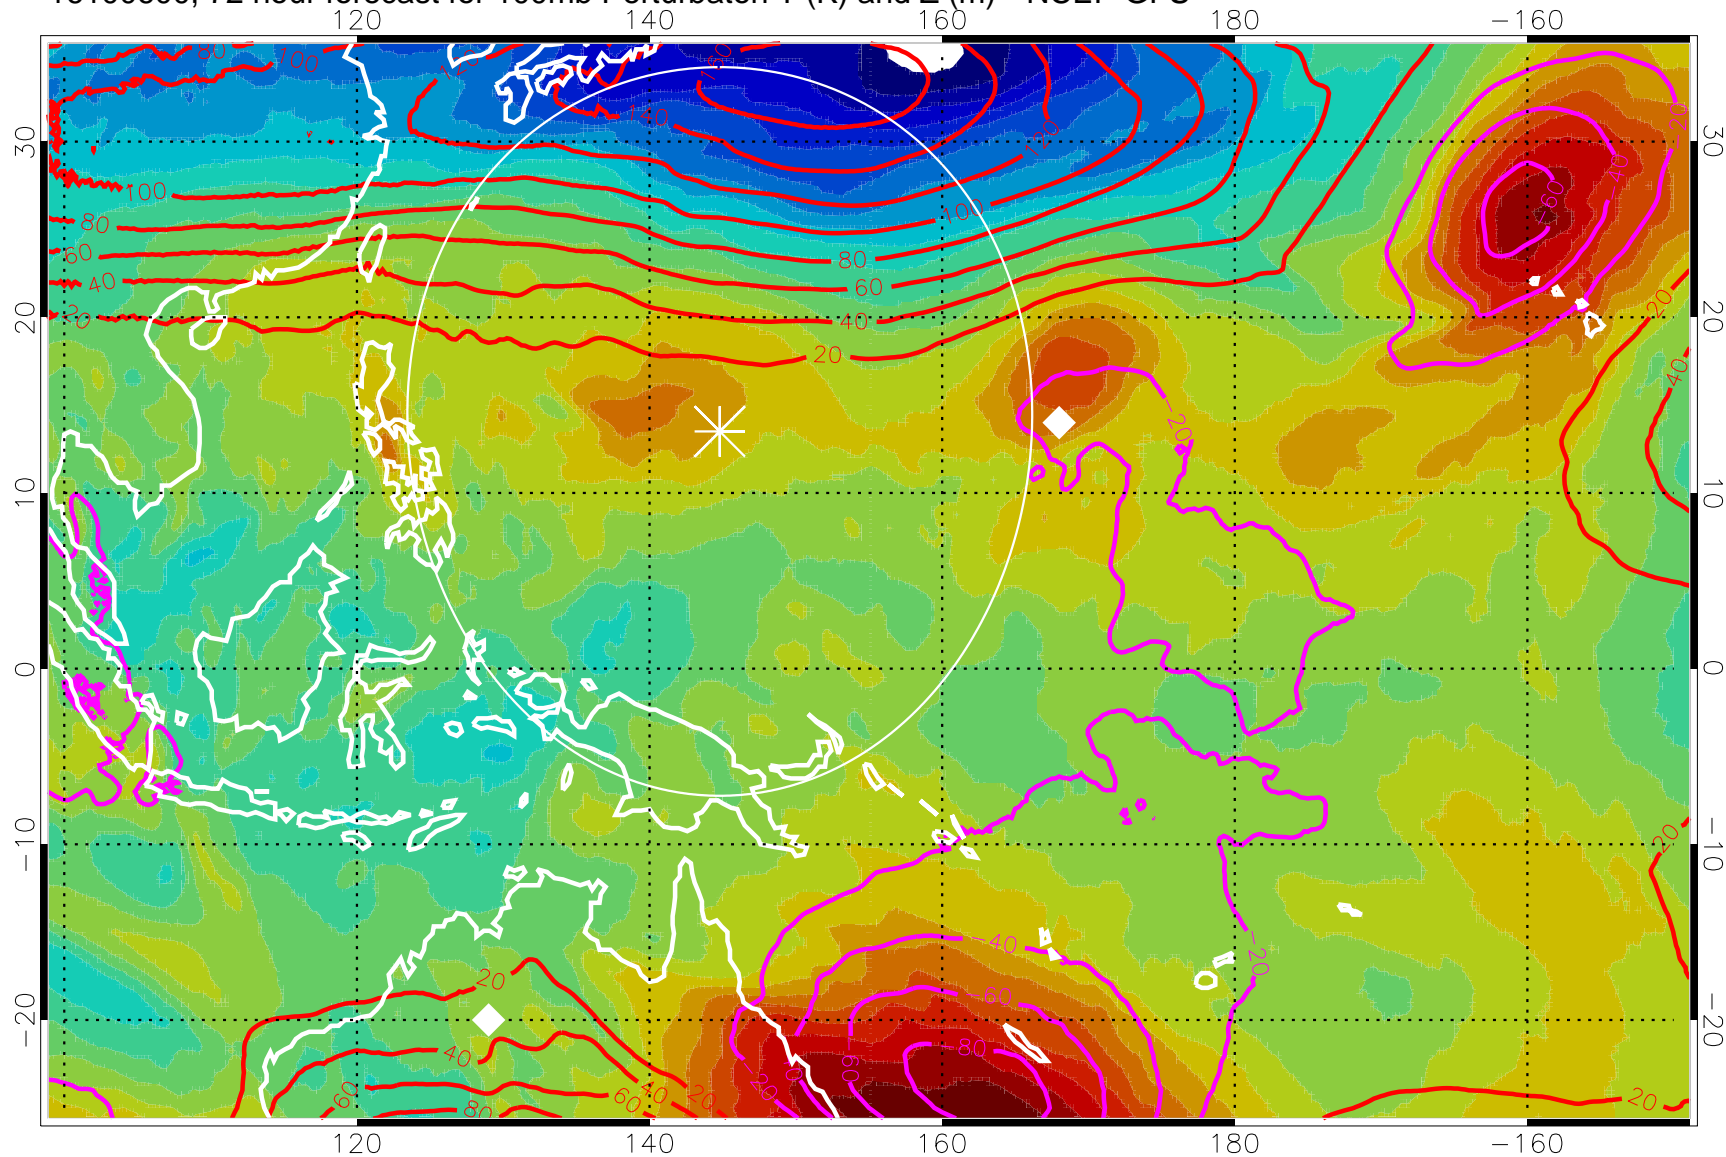

16100600, 72 hour forecast for 100mb Perturbaton T (K) and Z (m)-- NCEP GFS

Contours are 100 mbar Z perturbation (m)
Positive Z Contours
Negative Z Contours
Diamonds-mean pos. of anticyclones

Range ring of 2304 km