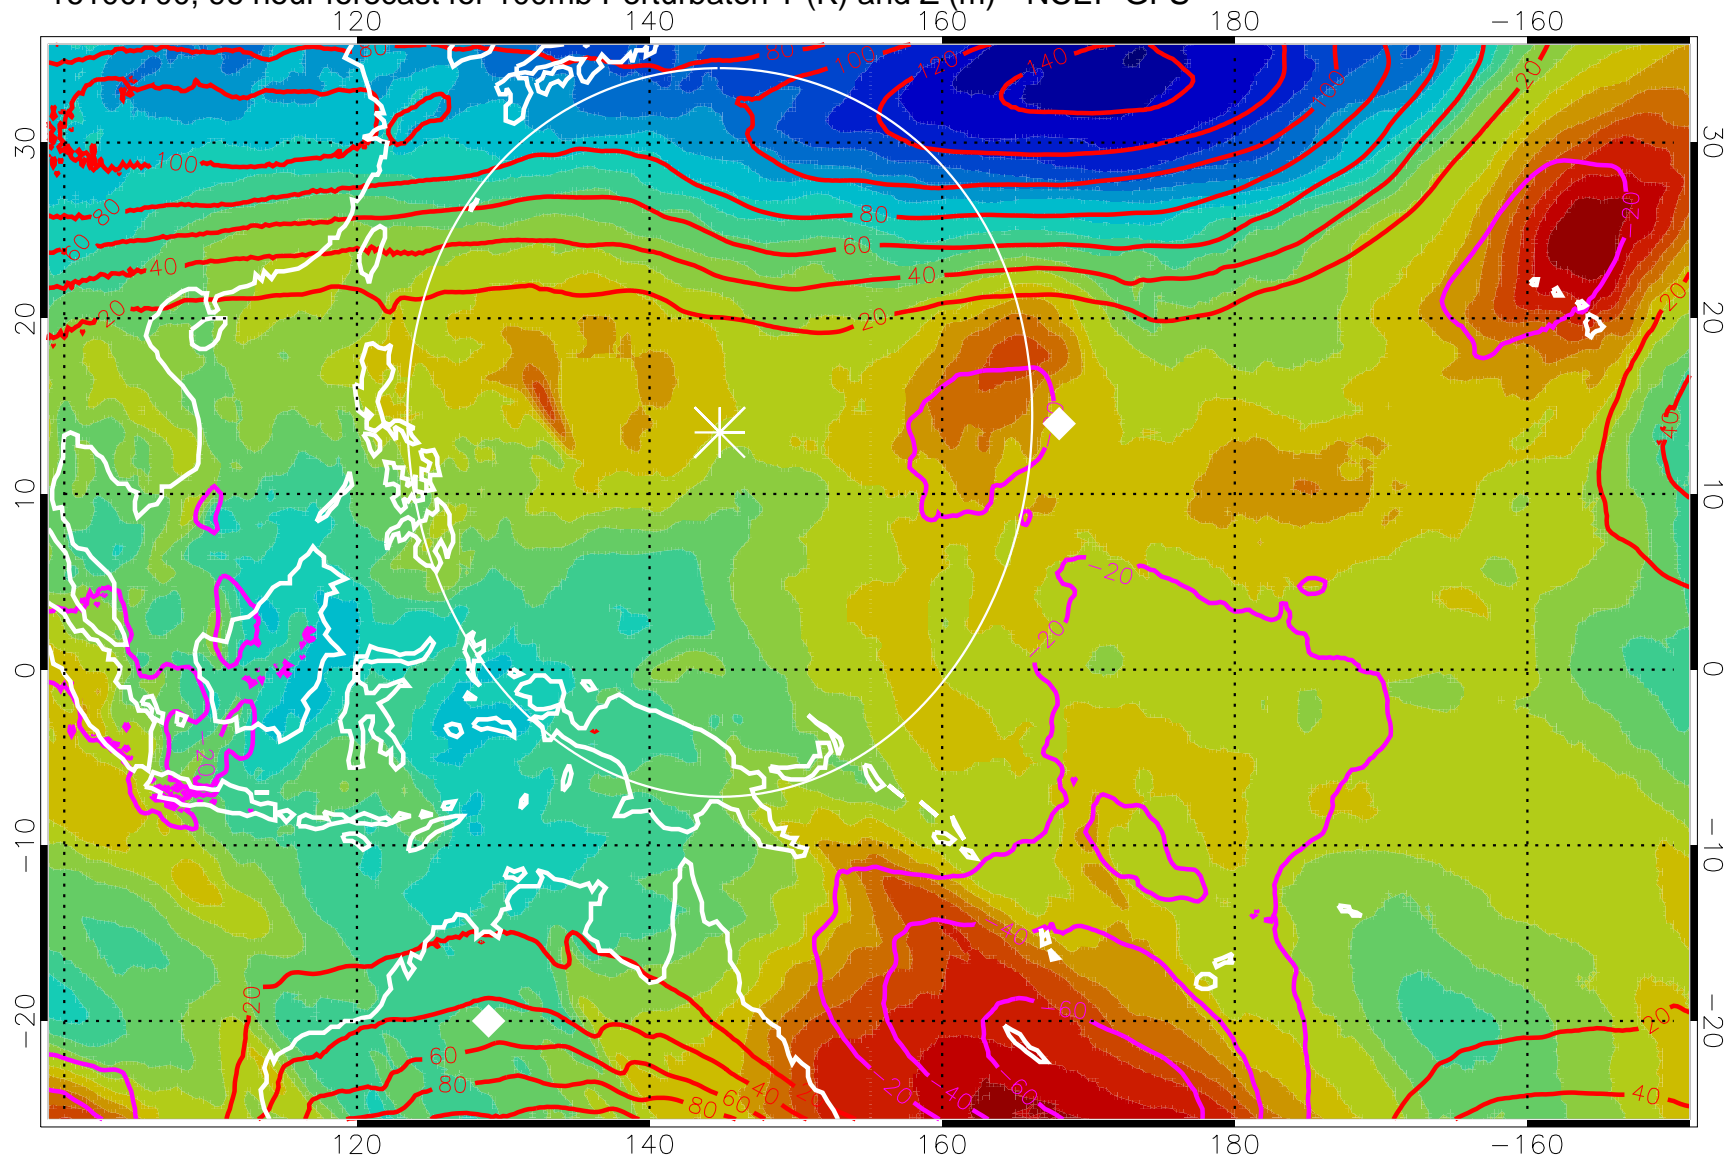

16100700, 96 hour forecast for 100mb Perturbaton T (K) and Z (m)-- NCEP GFS

Contours are 100 mbar Z perturbation (m)
Positive Z Contours
Negative Z Contours
Diamonds-mean pos. of anticyclones

Range ring of 2304 km