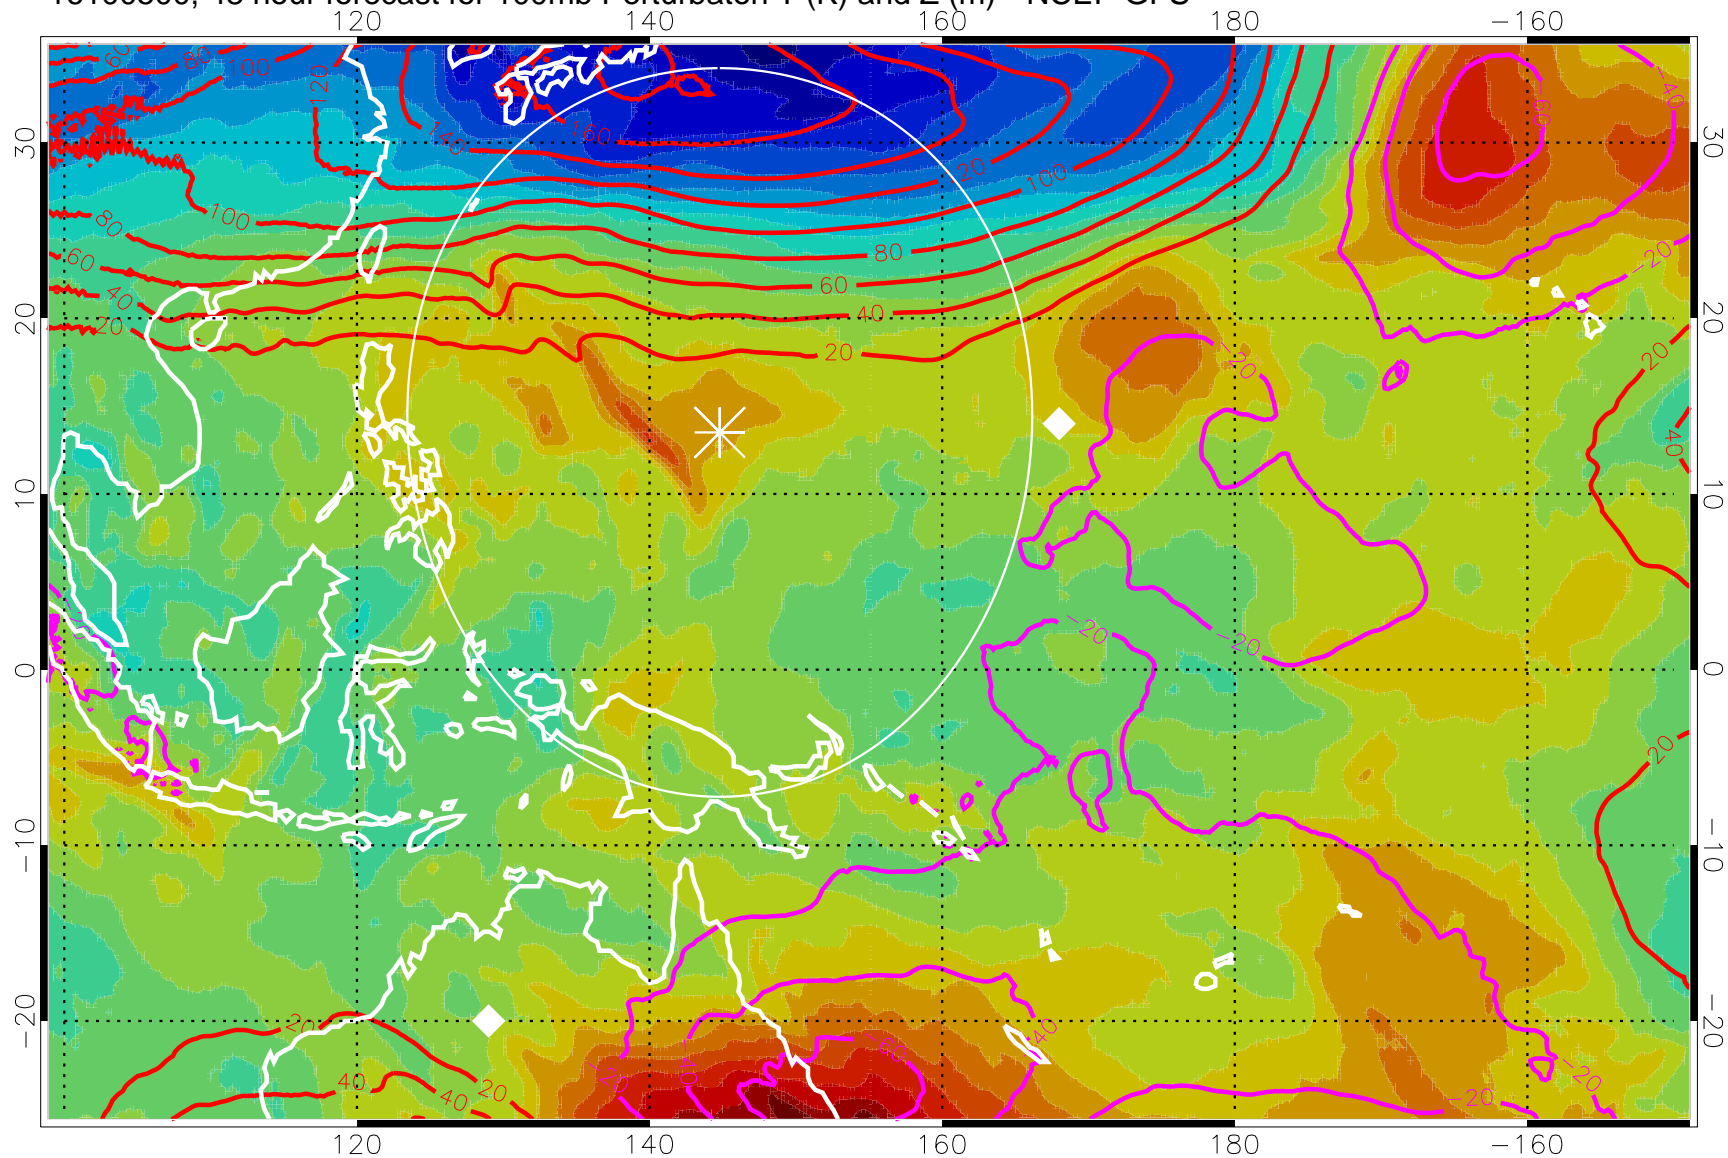

16100500, 48 hour forecast for 100mb Perturbaton T (K) and Z (m)-- NCEP GFS

Contours are 100 mbar Z perturbation (m)
Positive Z Contours
Negative Z Contours
Diamonds-mean pos. of anticyclones

Range ring of 2304 km