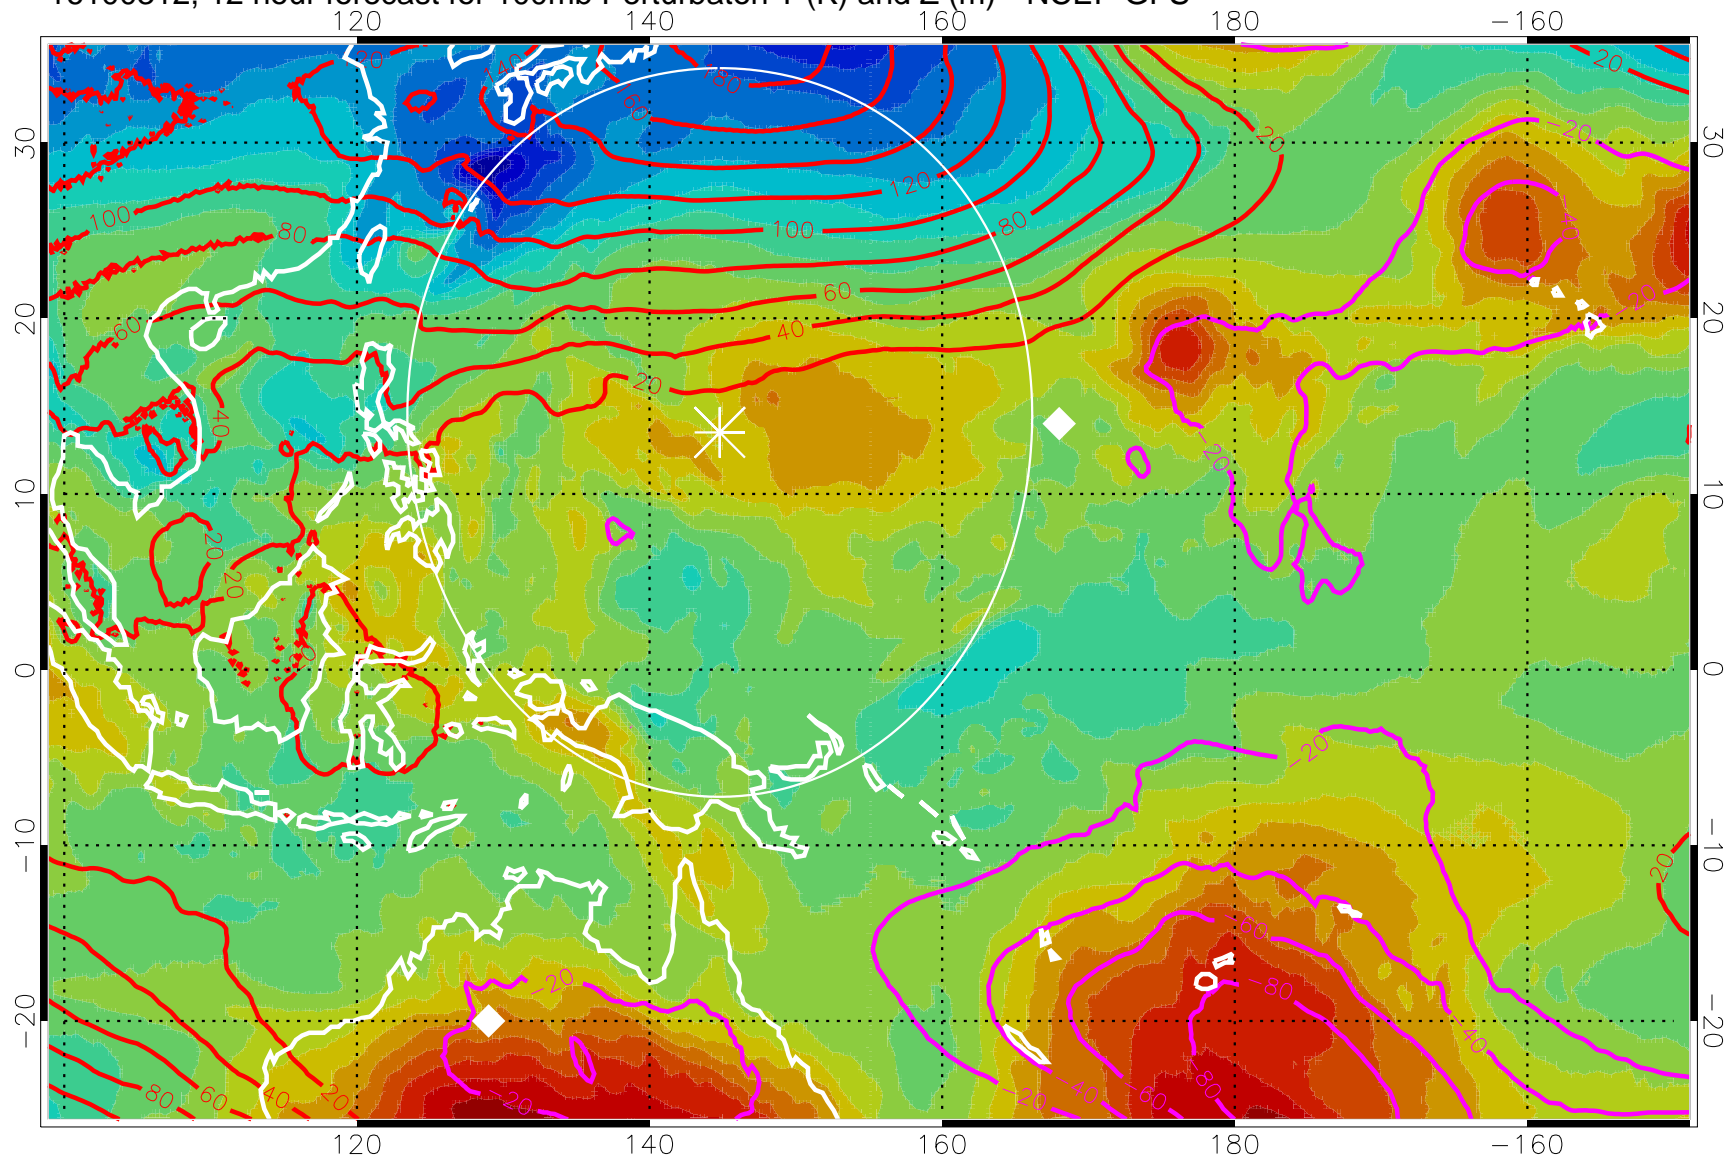

16100312, 12 hour forecast for 100mb Perturbaton T (K) and Z (m)-- NCEP GFS

Contours are 100 mbar Z perturbation (m)
Positive Z Contours
Negative Z Contours
Diamonds-mean pos. of anticyclones

Range ring of 2304 km