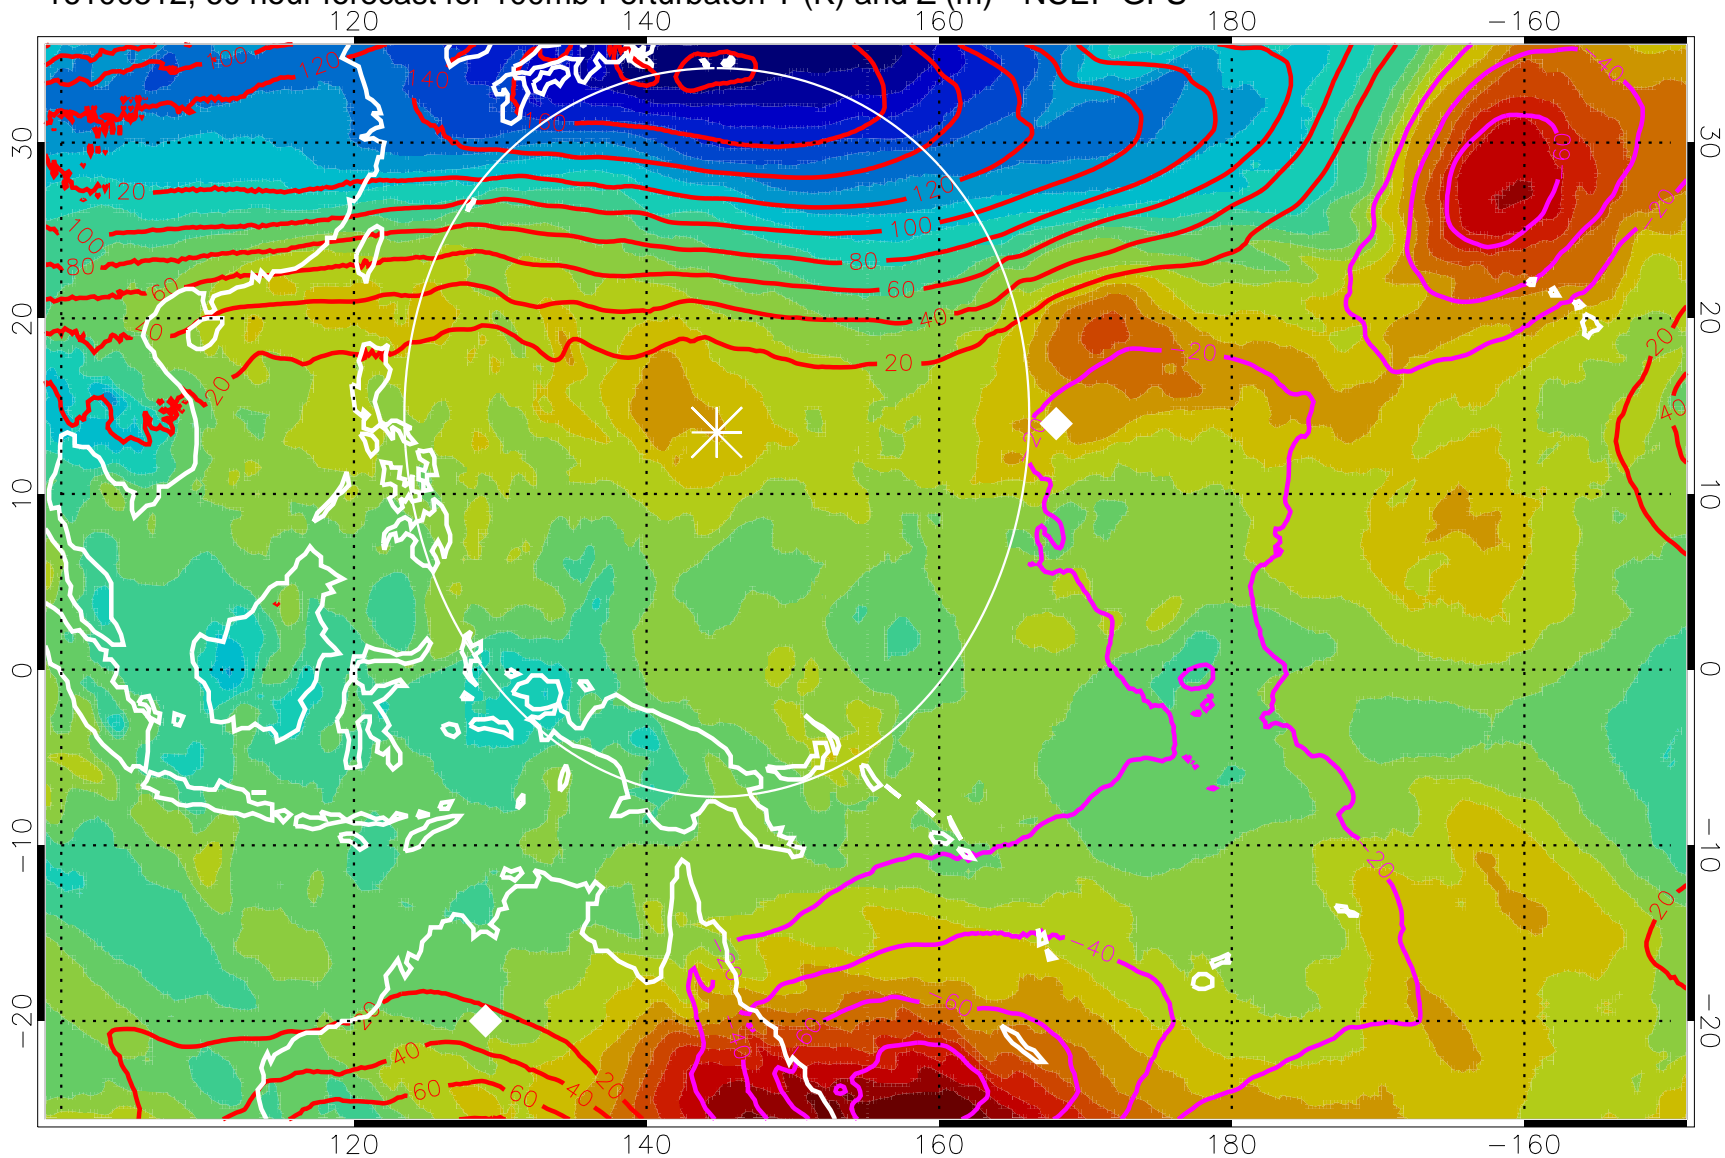

16100512, 60 hour forecast for 100mb Perturbaton T (K) and Z (m)-- NCEP GFS

Contours are 100 mbar Z perturbation (m)
Positive Z Contours
Negative Z Contours
Diamonds-mean pos. of anticyclones

Range ring of 2304 km