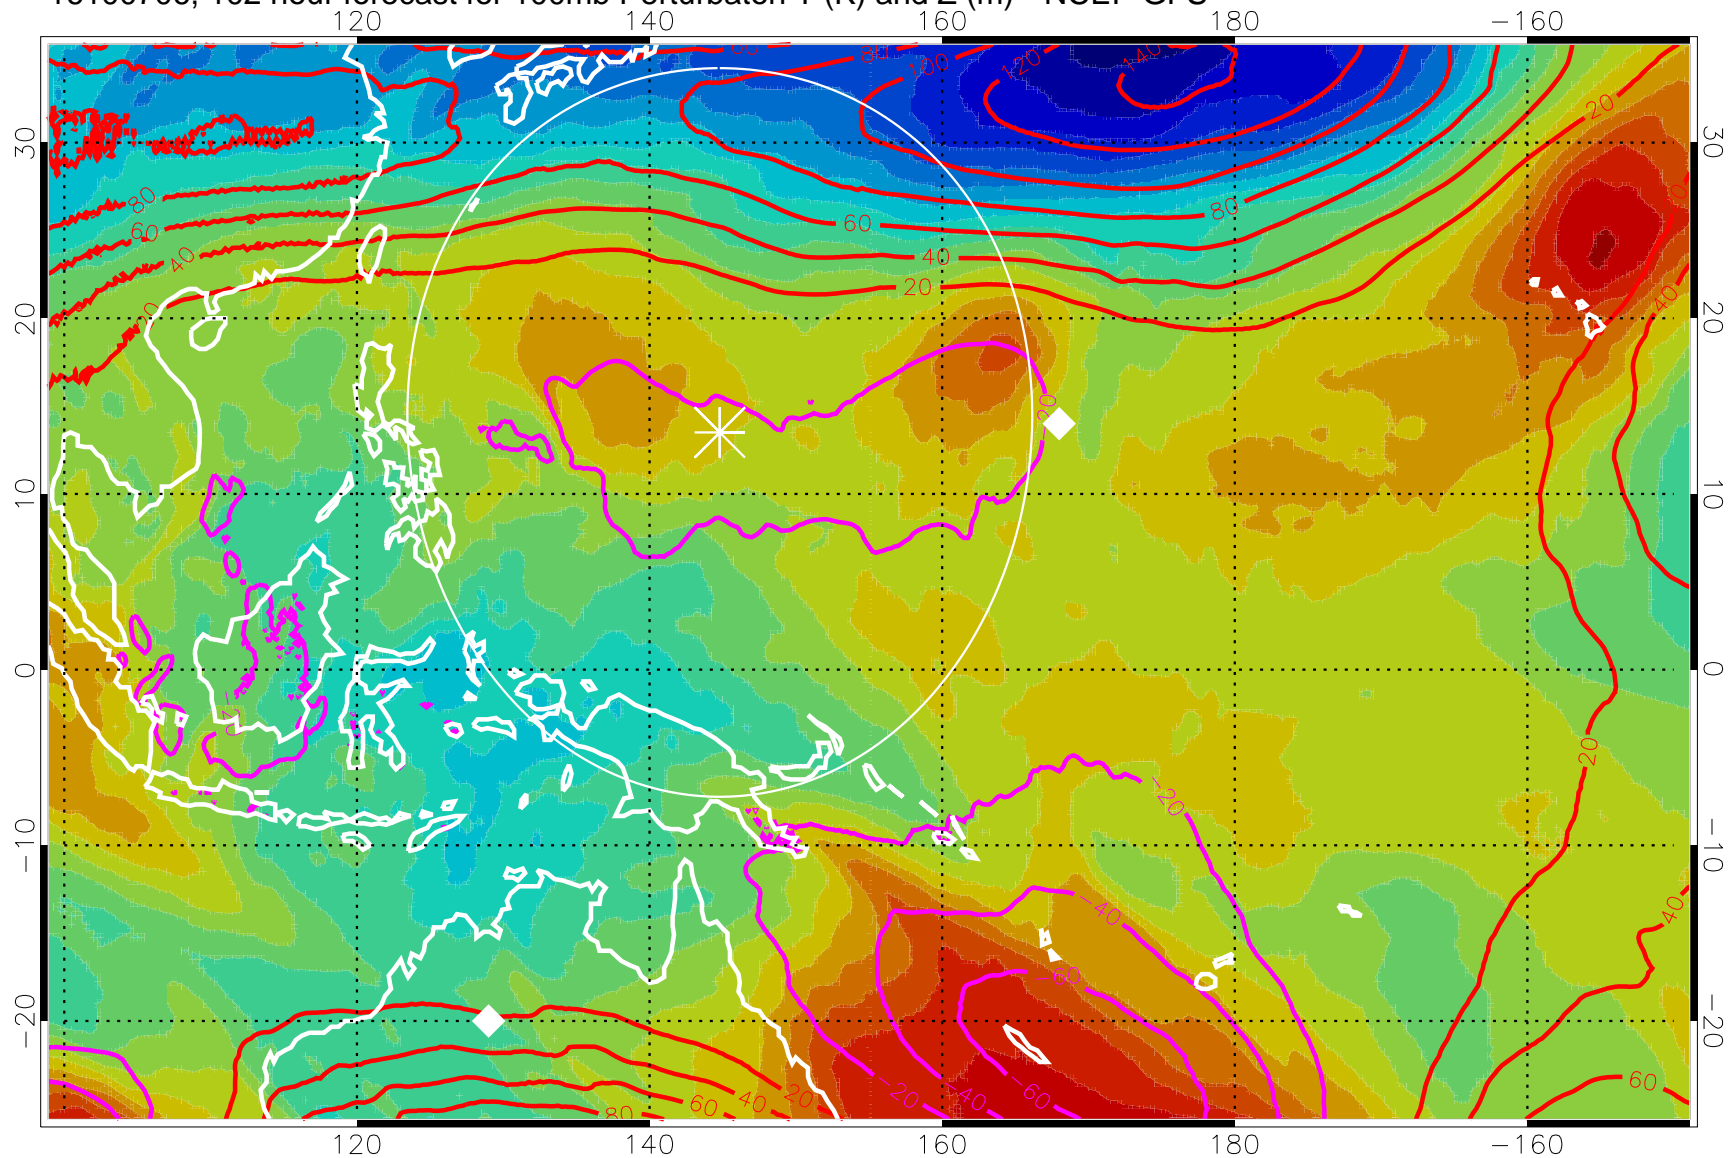

16100706, 102 hour forecast for 100mb Perturbaton T (K) and Z (m)-- NCEP GFS

Contours are 100 mbar Z perturbation (m)
Positive Z Contours
Negative Z Contours
Diamonds-mean pos. of anticyclones

Range ring of 2304 km