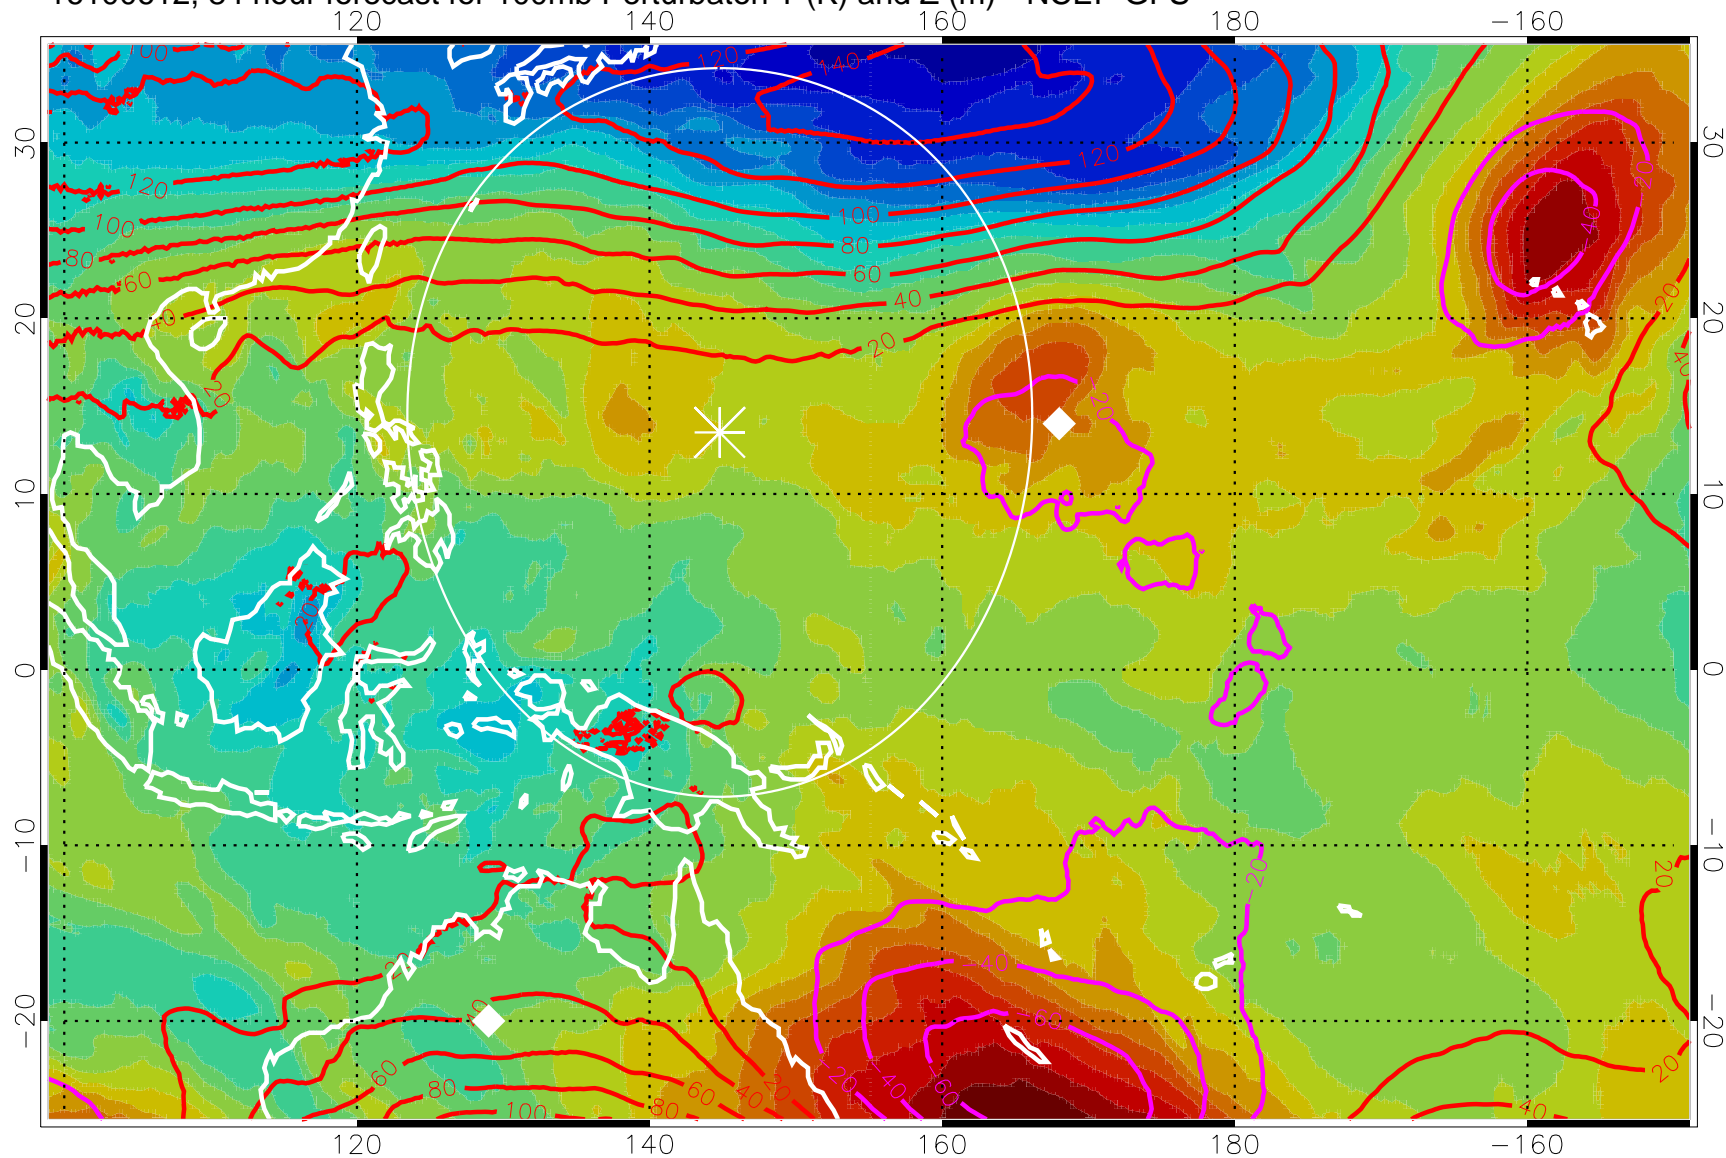

16100612, 84 hour forecast for 100mb Perturbaton T (K) and Z (m)-- NCEP GFS

Contours are 100 mbar Z perturbation (m)
Positive Z Contours
Negative Z Contours
Diamonds-mean pos. of anticyclones

Range ring of 2304 km