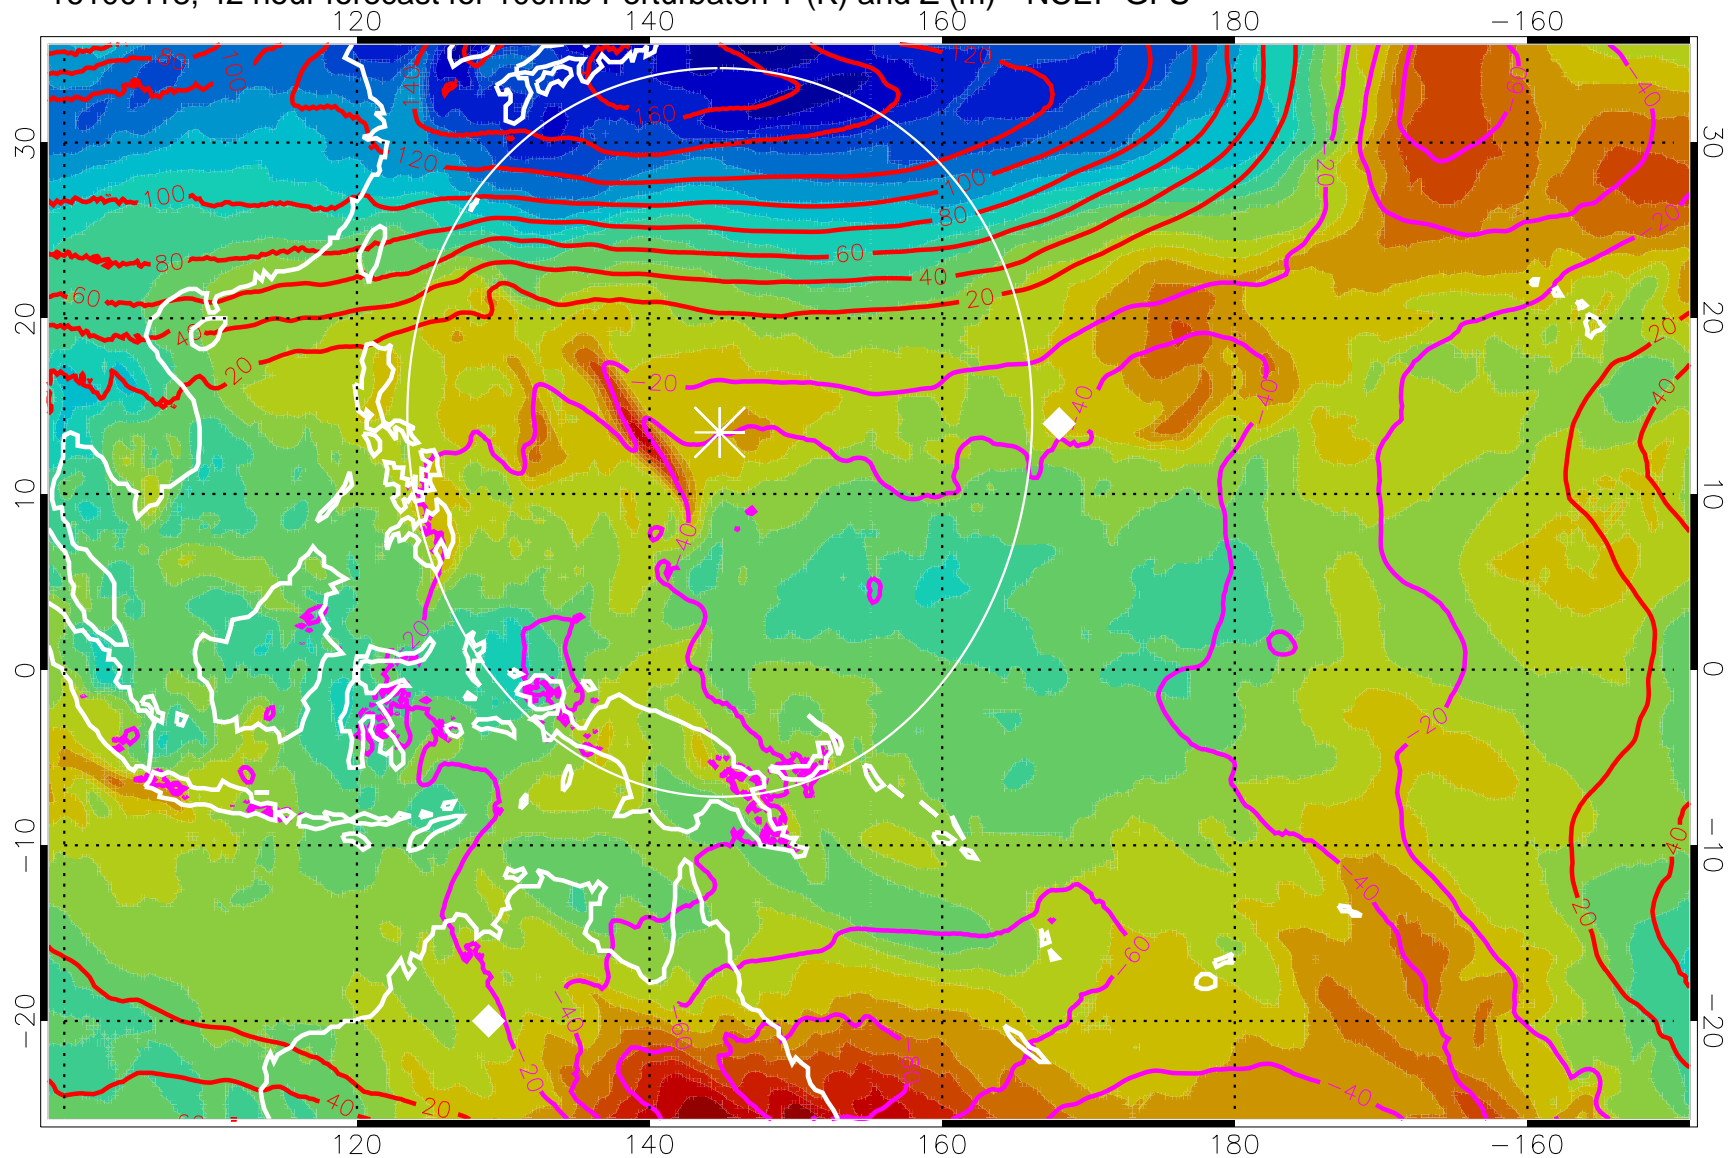

16100418, 42 hour forecast for 100mb Perturbaton T (K) and Z (m)-- NCEP GFS

Contours are 100 mbar Z perturbation (m)
Positive Z Contours
Negative Z Contours
Diamonds-mean pos. of anticyclones

Range ring of 2304 km