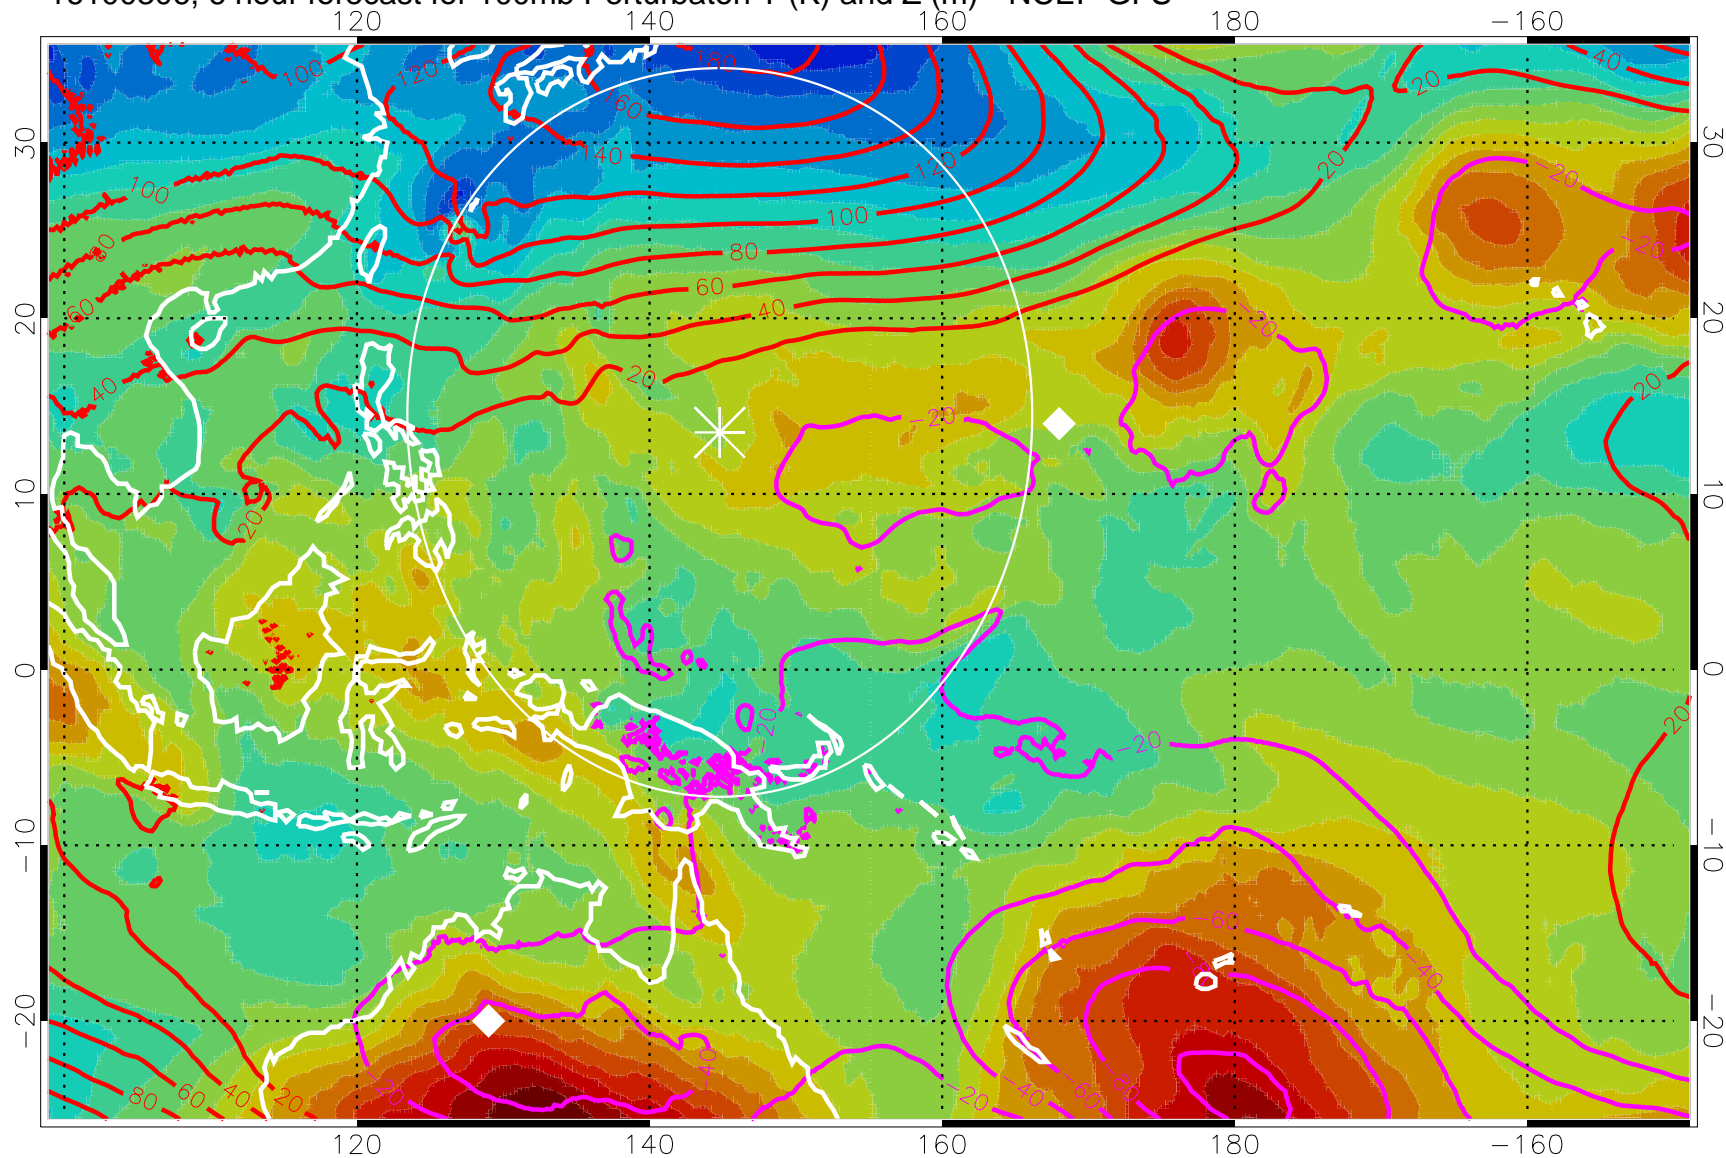

16100306, 6 hour forecast for 100mb Perturbaton T (K) and Z (m)-- NCEP GFS

Contours are 100 mbar Z perturbation (m)
Positive Z Contours
Negative Z Contours
Diamonds-mean pos. of anticyclones

Range ring of 2304 km