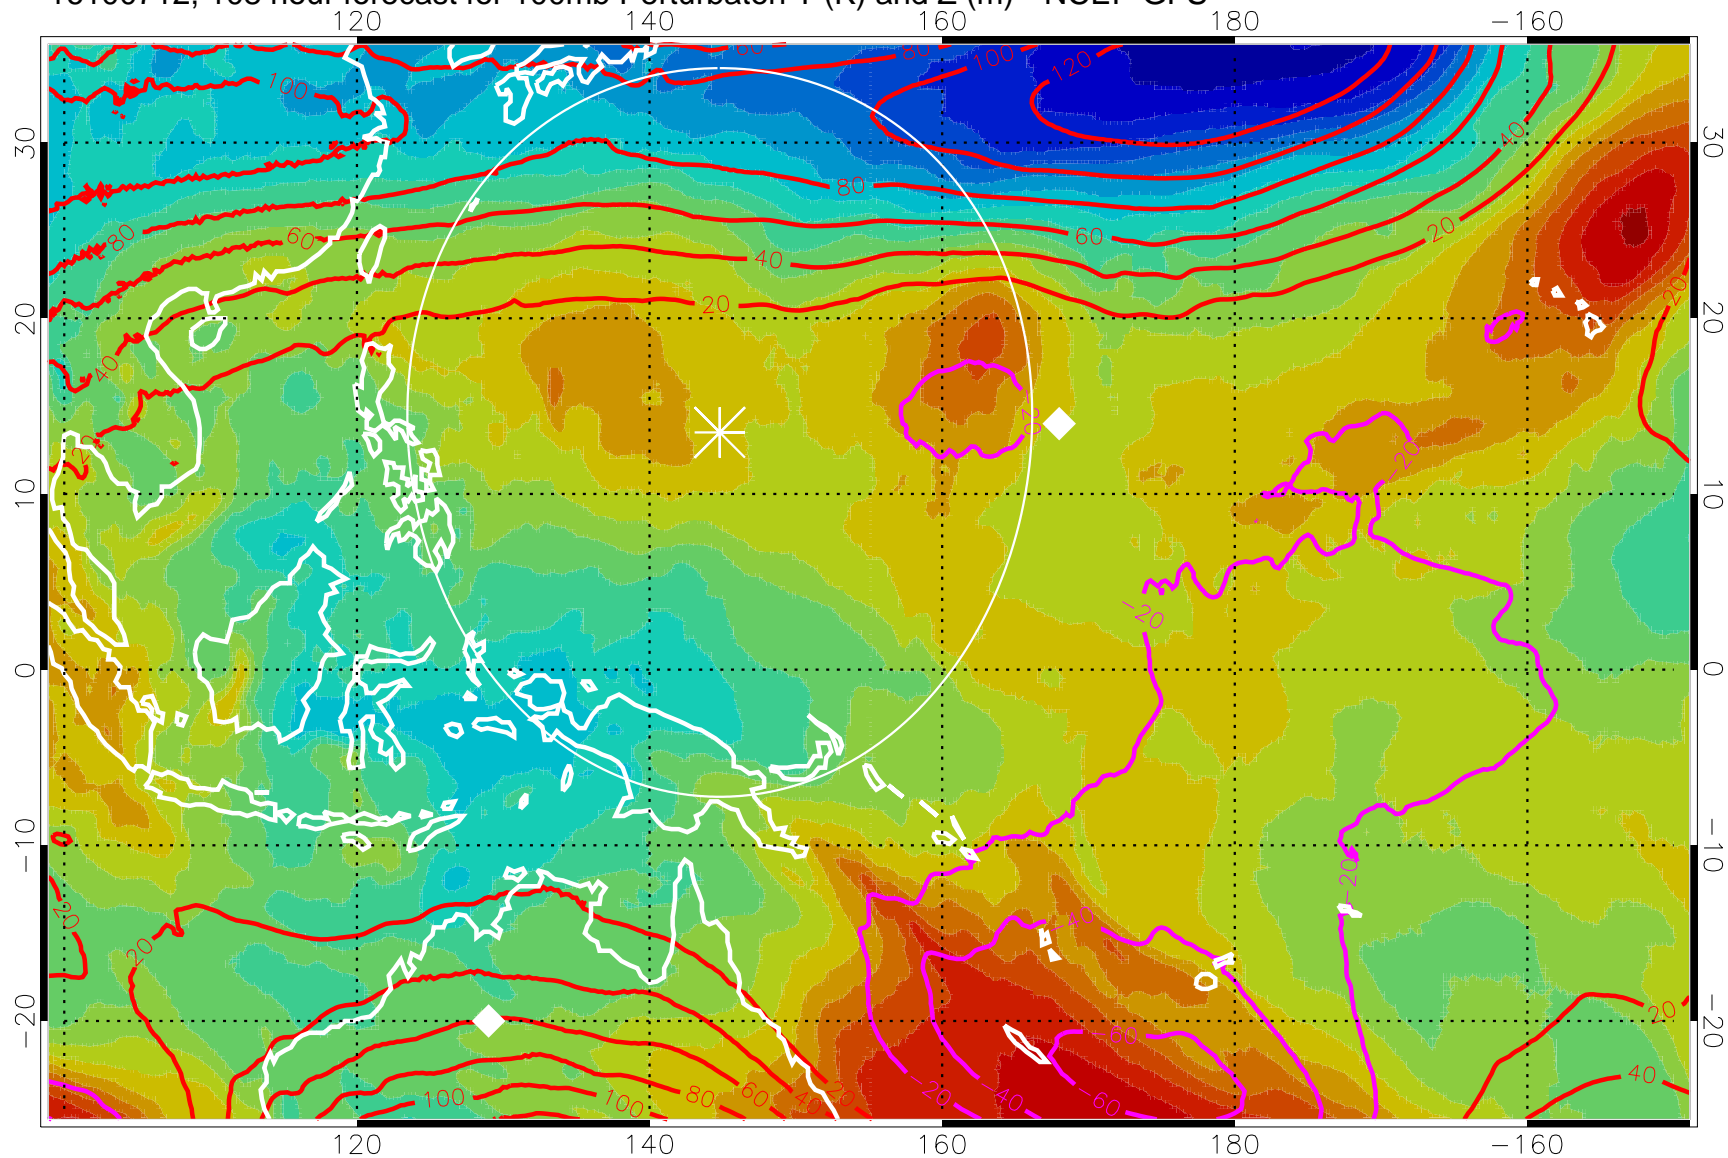

16100712, 108 hour forecast for 100mb Perturbaton T (K) and Z (m)-- NCEP GFS

Contours are 100 mbar Z perturbation (m)
Positive Z Contours
Negative Z Contours
Diamonds-mean pos. of anticyclones

Range ring of 2304 km