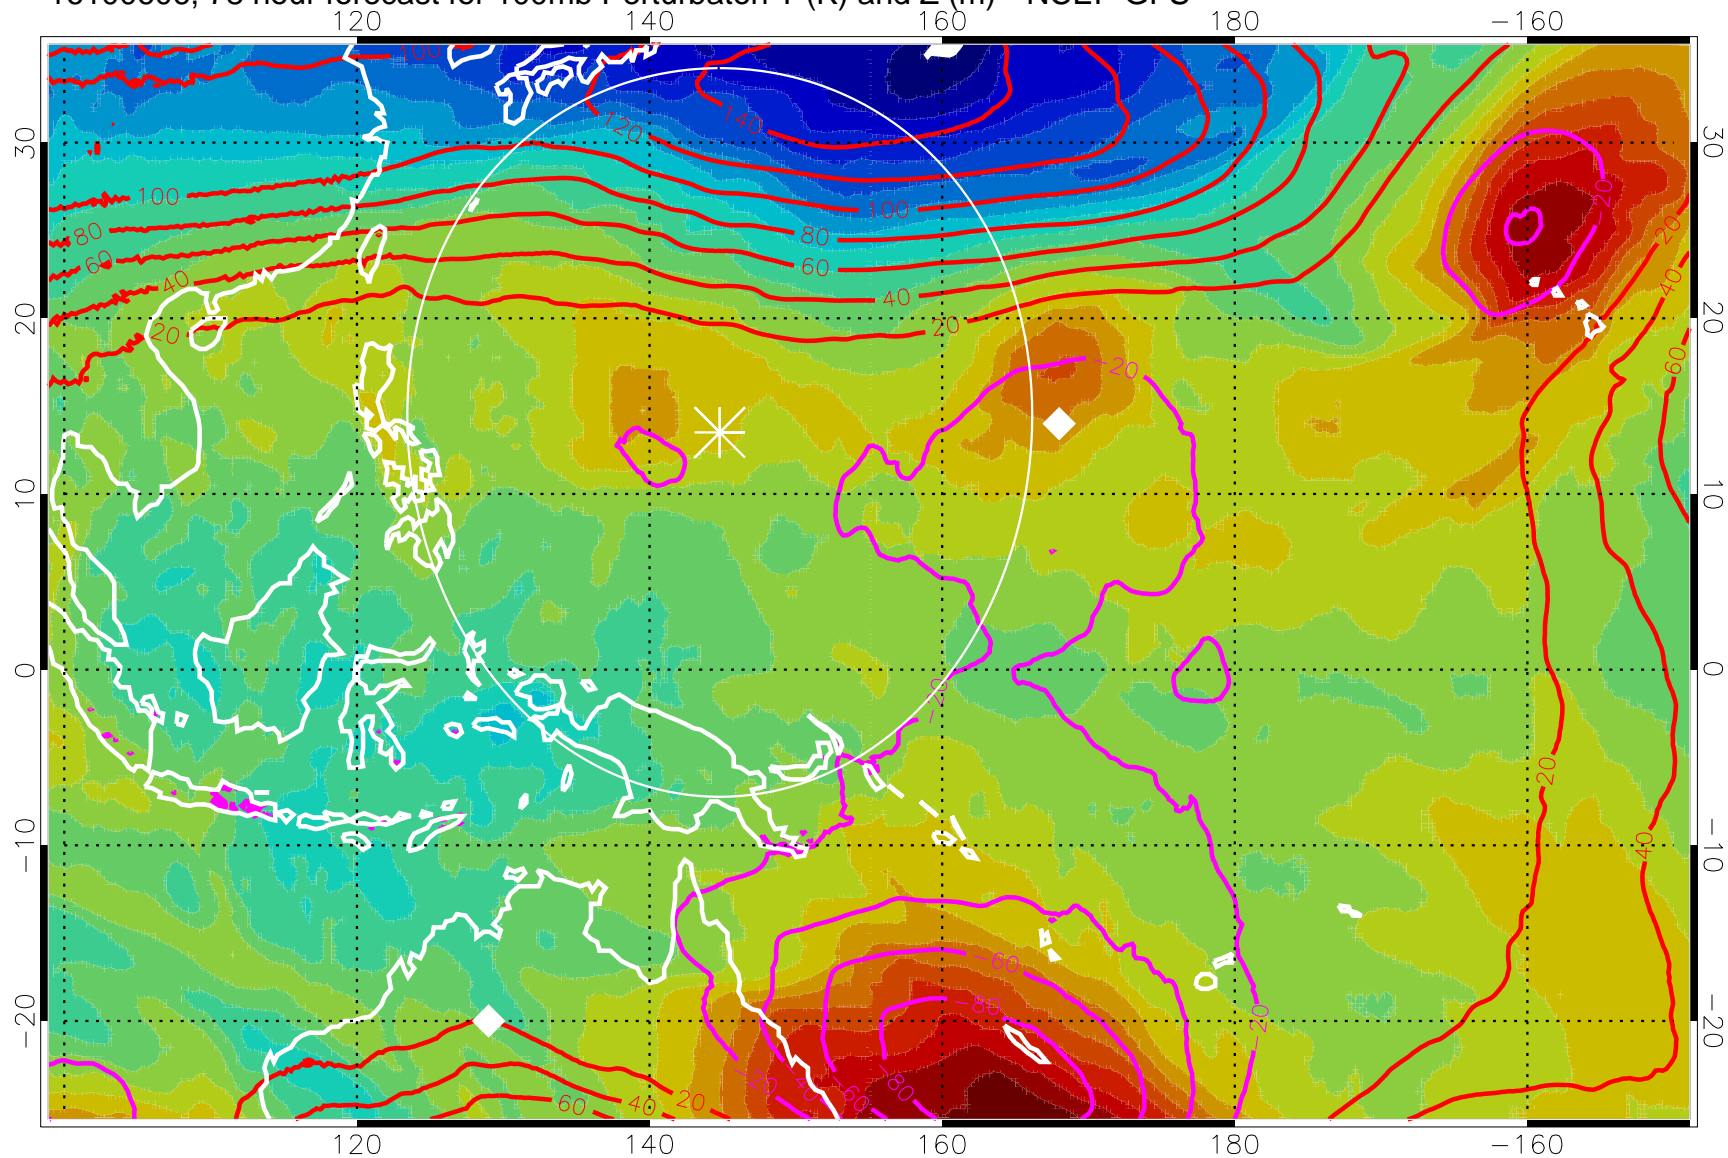

16100606, 78 hour forecast for 100mb Perturbaton T (K) and Z (m)-- NCEP GFS

Contours are 100 mbar Z perturbation (m)
Positive Z Contours
Negative Z Contours
Diamonds-mean pos. of anticyclones

Range ring of 2304 km