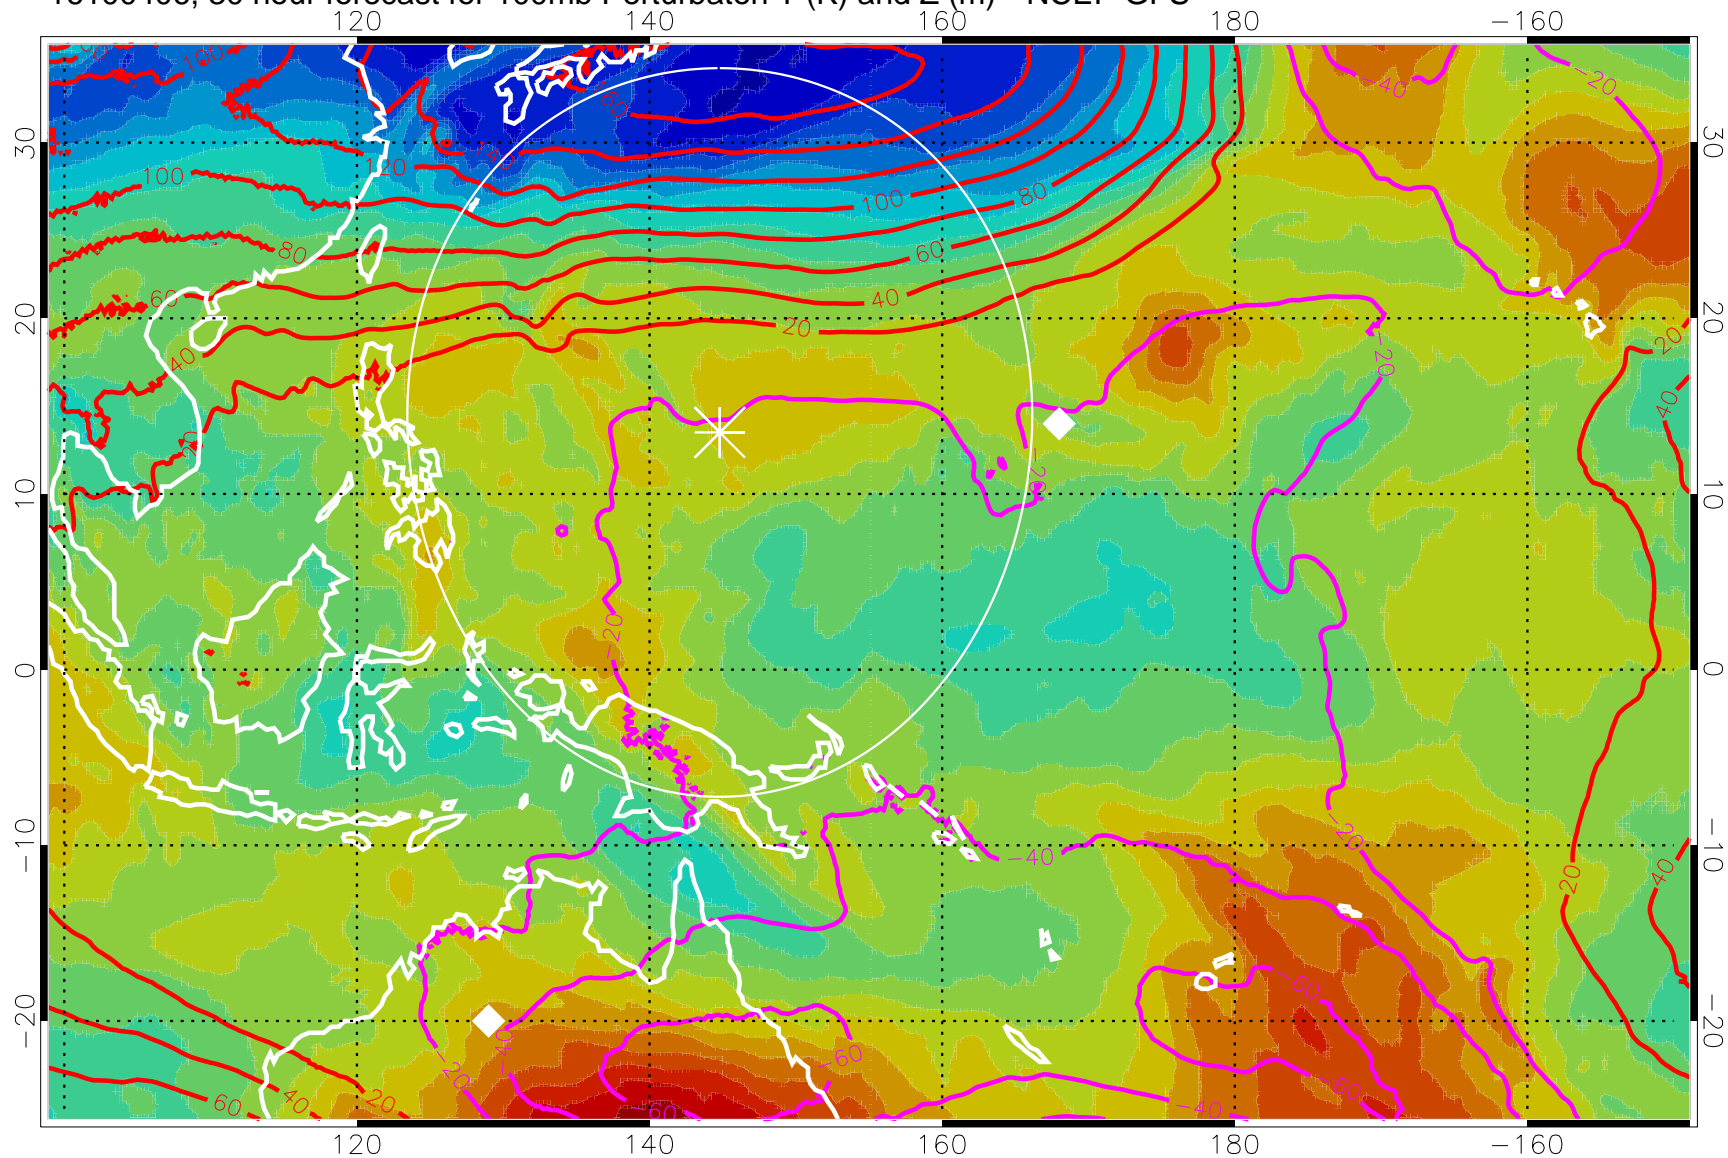

16100406, 30 hour forecast for 100mb Perturbaton T (K) and Z (m)-- NCEP GFS

Contours are 100 mbar Z perturbation (m)
Positive Z Contours
Negative Z Contours
Diamonds-mean pos. of anticyclones

Range ring of 2304 km