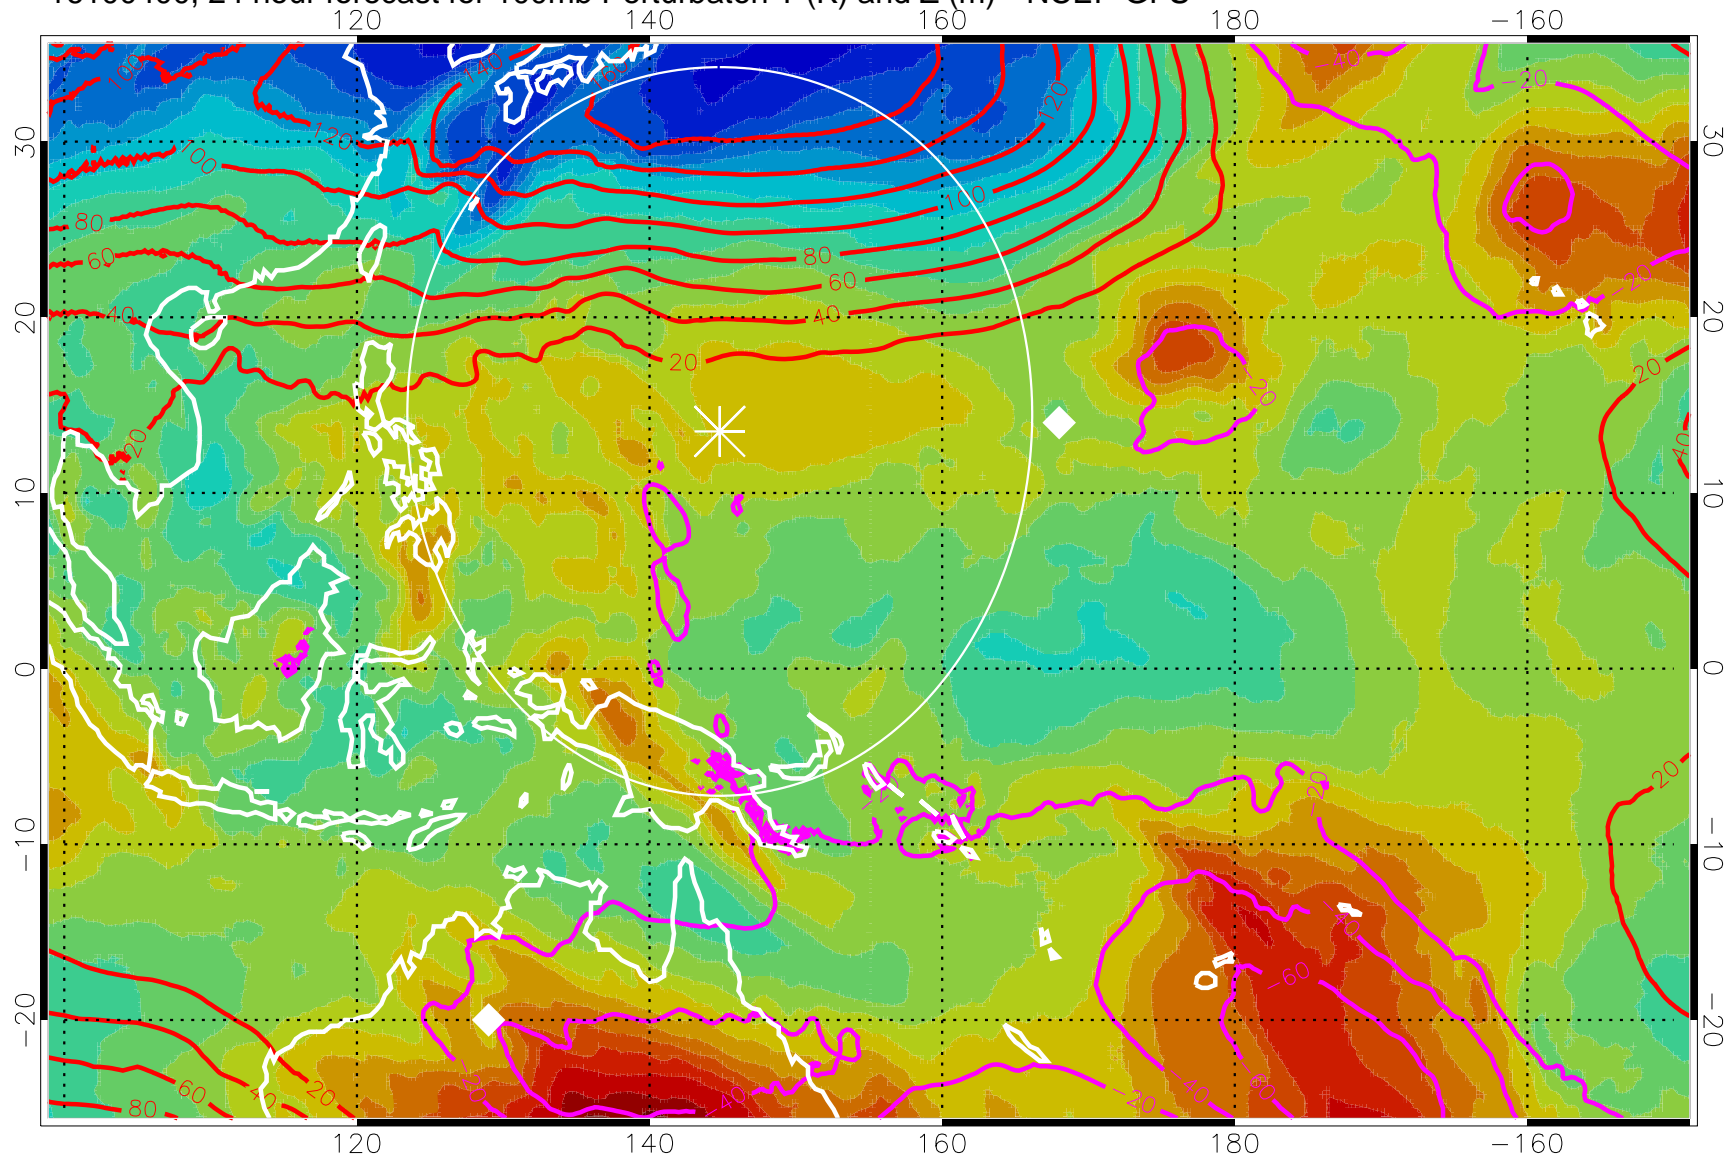

16100400, 24 hour forecast for 100mb Perturbaton T (K) and Z (m)-- NCEP GFS

Contours are 100 mbar Z perturbation (m)
Positive Z Contours
Negative Z Contours
Diamonds-mean pos. of anticyclones

Range ring of 2304 km