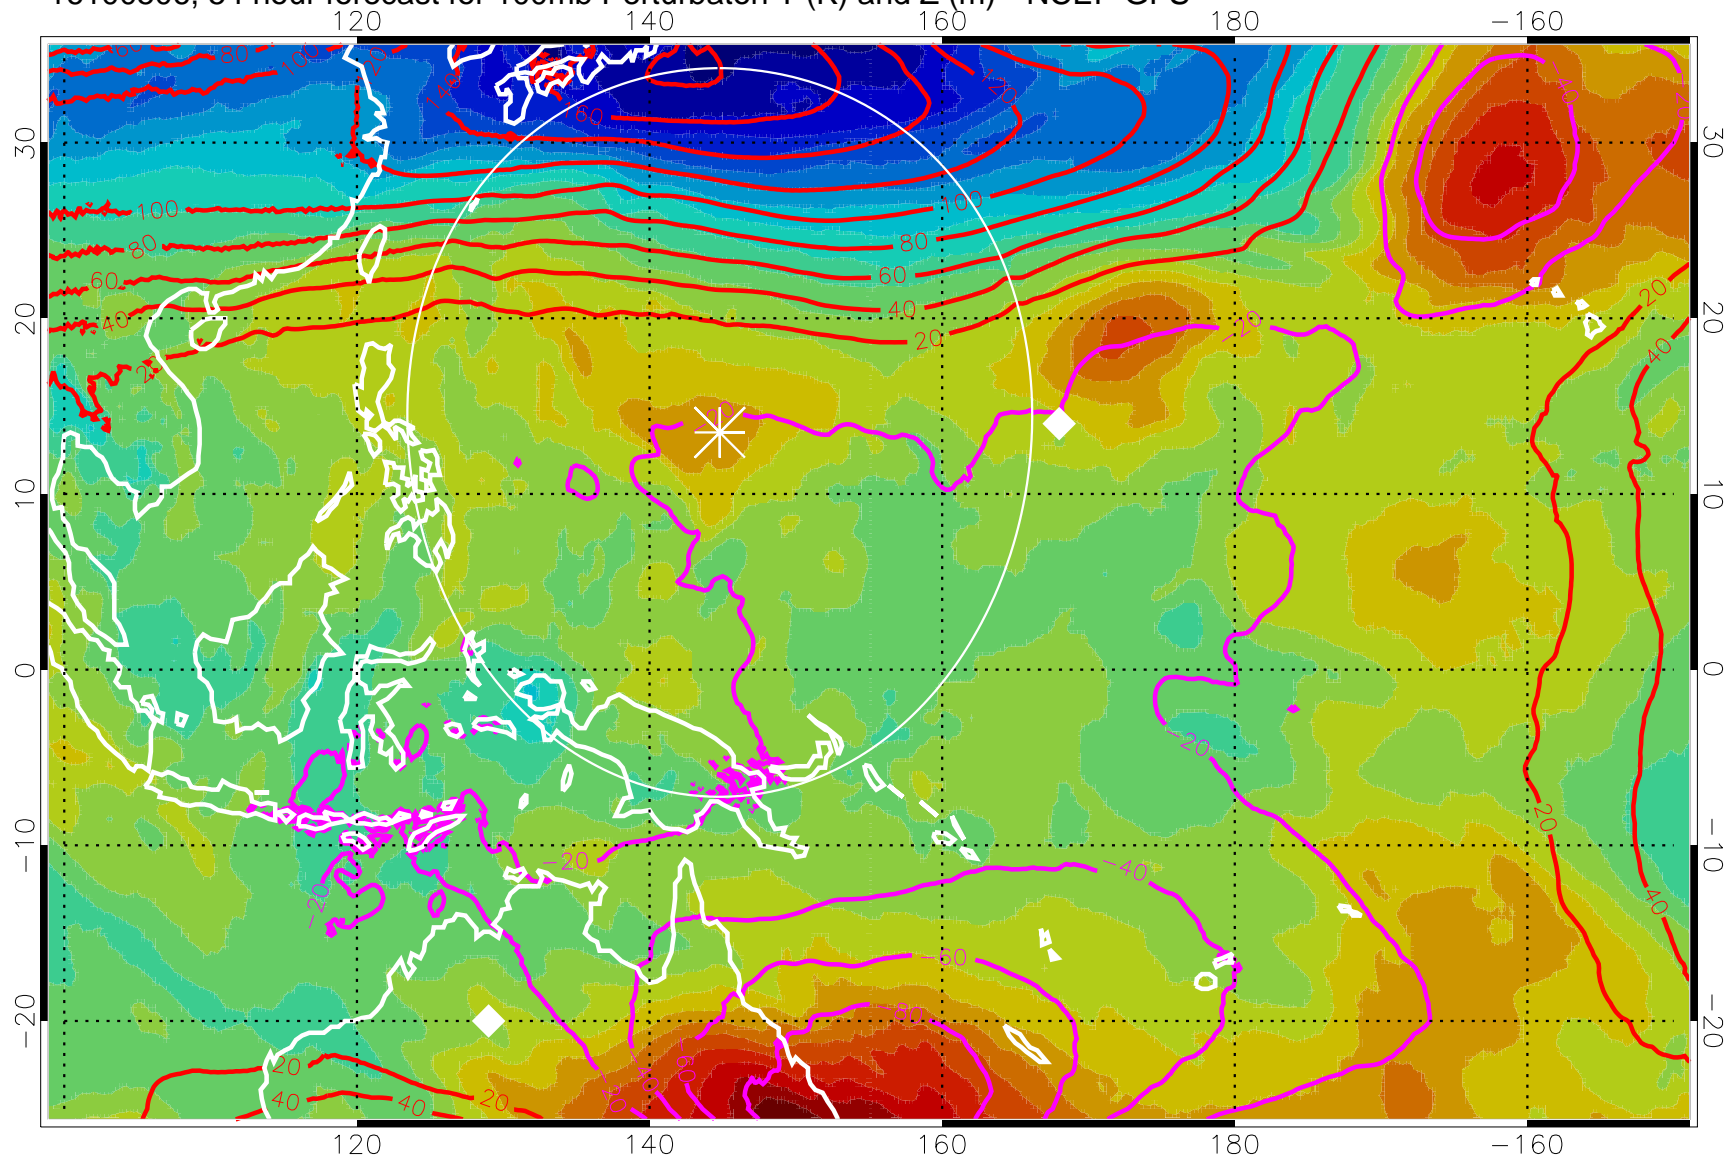

16100506, 54 hour forecast for 100mb Perturbaton T (K) and Z (m)-- NCEP GFS

Contours are 100 mbar Z perturbation (m)
Positive Z Contours
Negative Z Contours
Diamonds-mean pos. of anticyclones

Range ring of 2304 km