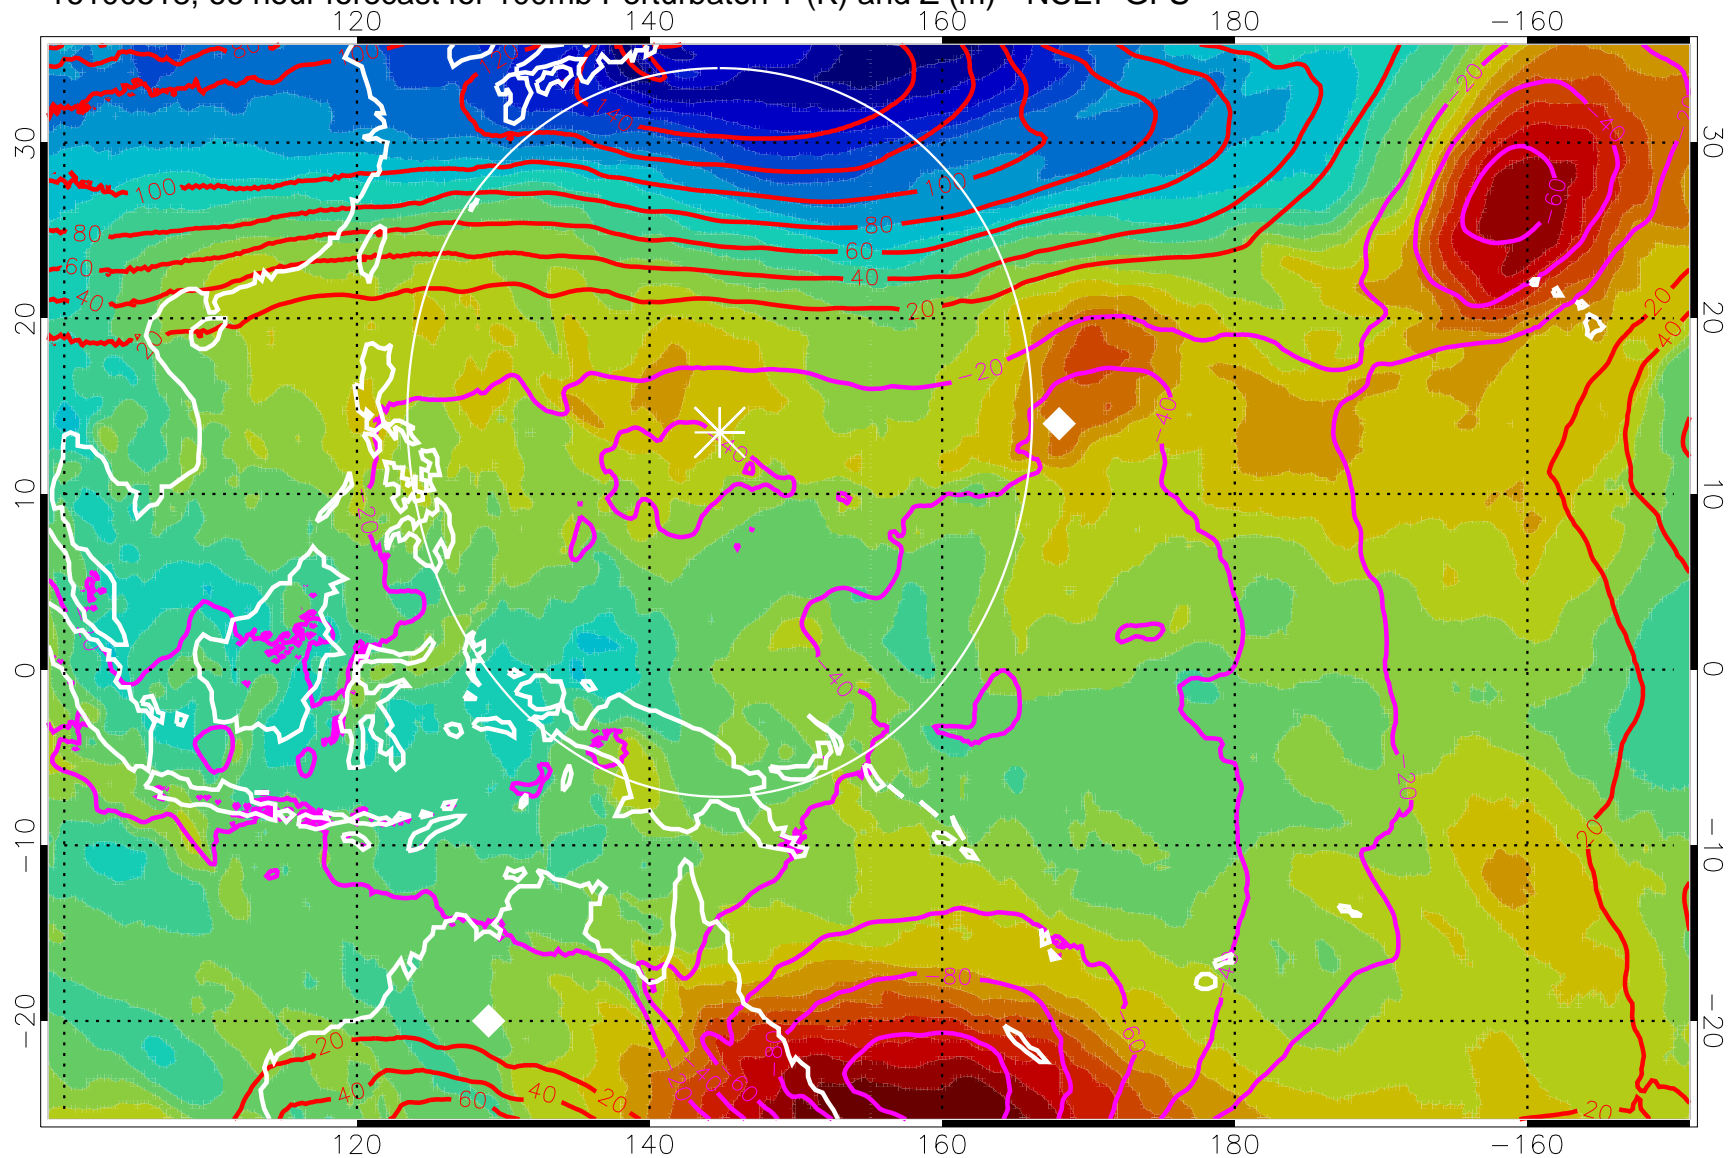

16100518, 66 hour forecast for 100mb Perturbaton T (K) and Z (m)-- NCEP GFS

Contours are 100 mbar Z perturbation (m)
Positive Z Contours
Negative Z Contours
Diamonds-mean pos. of anticyclones

Range ring of 2304 km