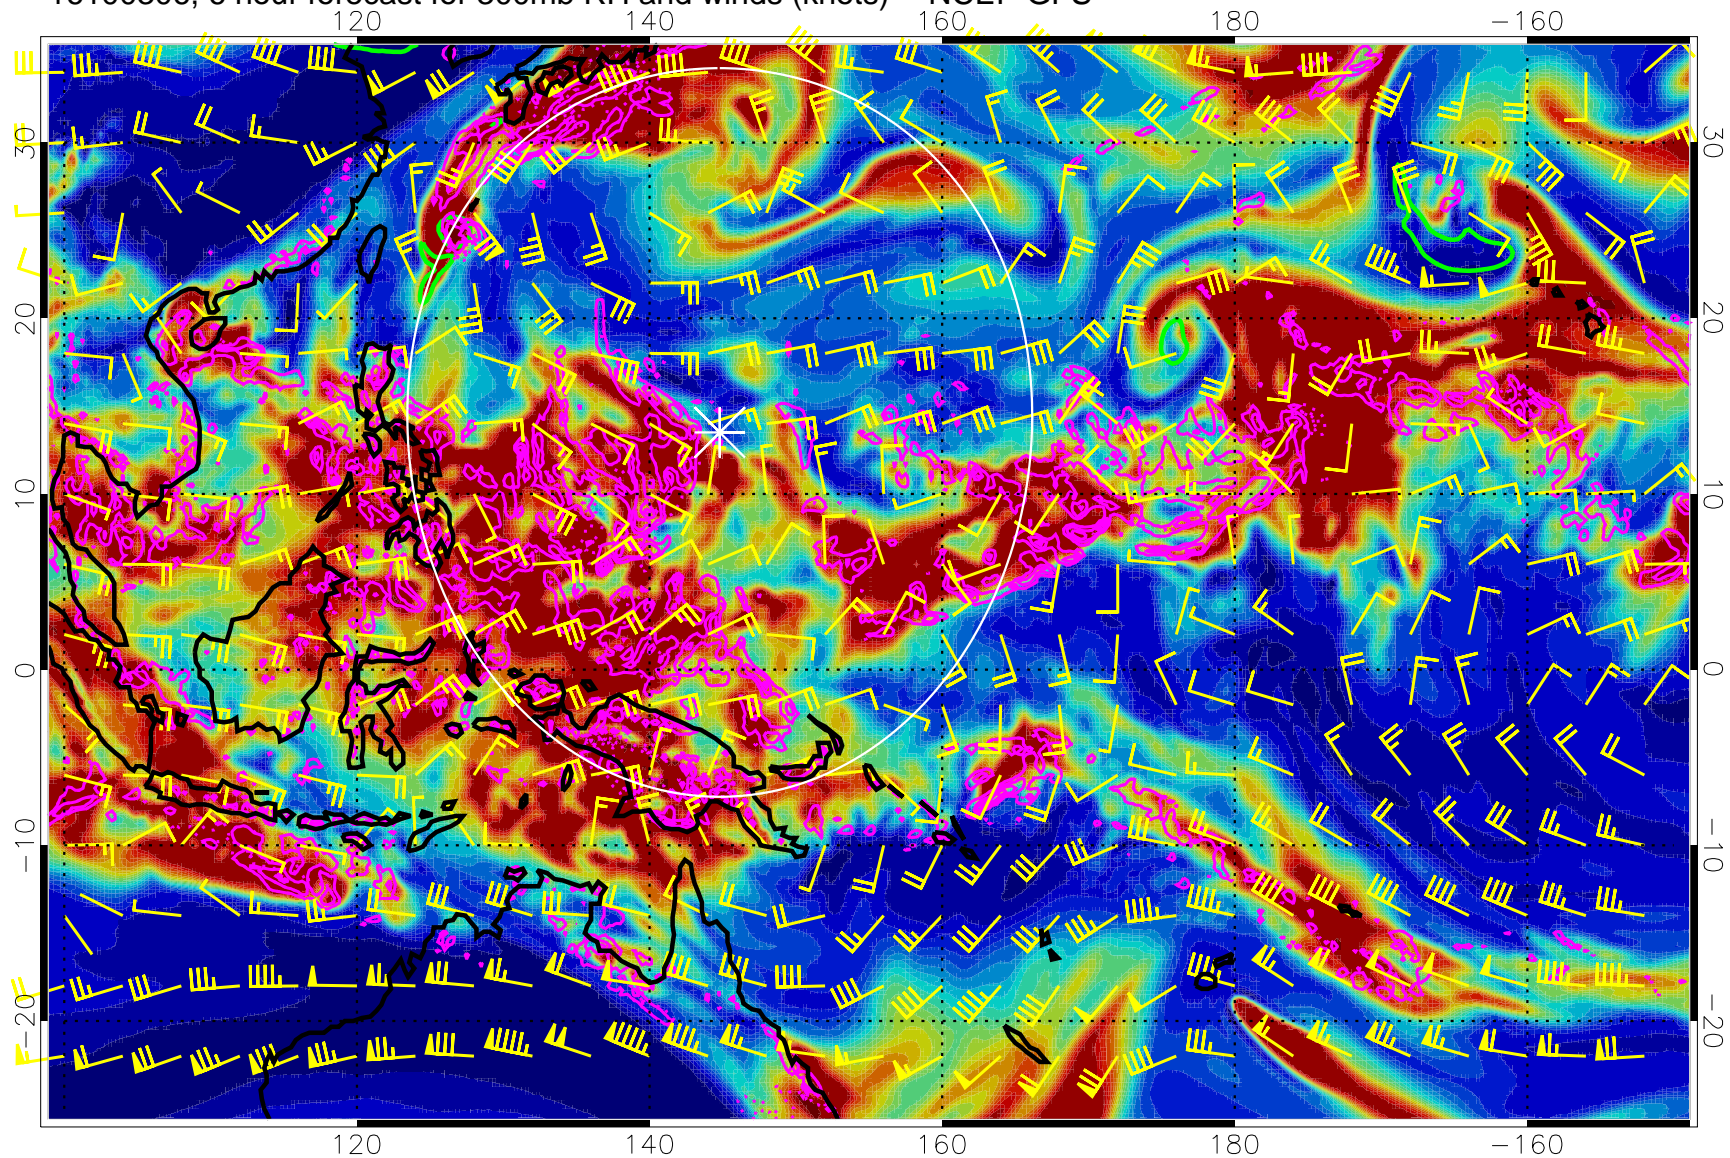

16100306, 6 hour forecast for 300mb RH and winds (knots) -- NCEP GFS

Precip (tot dot, conv sol) mm/day 40 mm/day contours, min 20

EPV Tropopause (2 PVU) Position

Range ring of 2304 km

16100312, 12 hour forecast for 300mb RH and winds (knots) -- NCEP GFS

Precip (tot dot, conv sol) mm/day 40 mm/day contours, min 20

EPV Tropopause (2 PVU) Position

Range ring of 2304 km

16100318, 18 hour forecast for 300mb RH and winds (knots) -- NCEP GFS

0 20 40 60 80 100
RH, %

Precip (tot dot, conv sol) mm/day 40 mm/day contours, min 20

EPV Tropopause (2 PVU) Position

Range ring of 2304 km

16100400, 24 hour forecast for 300mb RH and winds (knots) -- NCEP GFS

Precip (tot dot, conv sol) mm/day 40 mm/day contours, min 20

EPV Tropopause (2 PVU) Position

Range ring of 2304 km

16100406, 30 hour forecast for 300mb RH and winds (knots) -- NCEP GFS

Precip (tot dot, conv sol) mm/day 40 mm/day contours, min 20

EPV Tropopause (2 PVU) Position