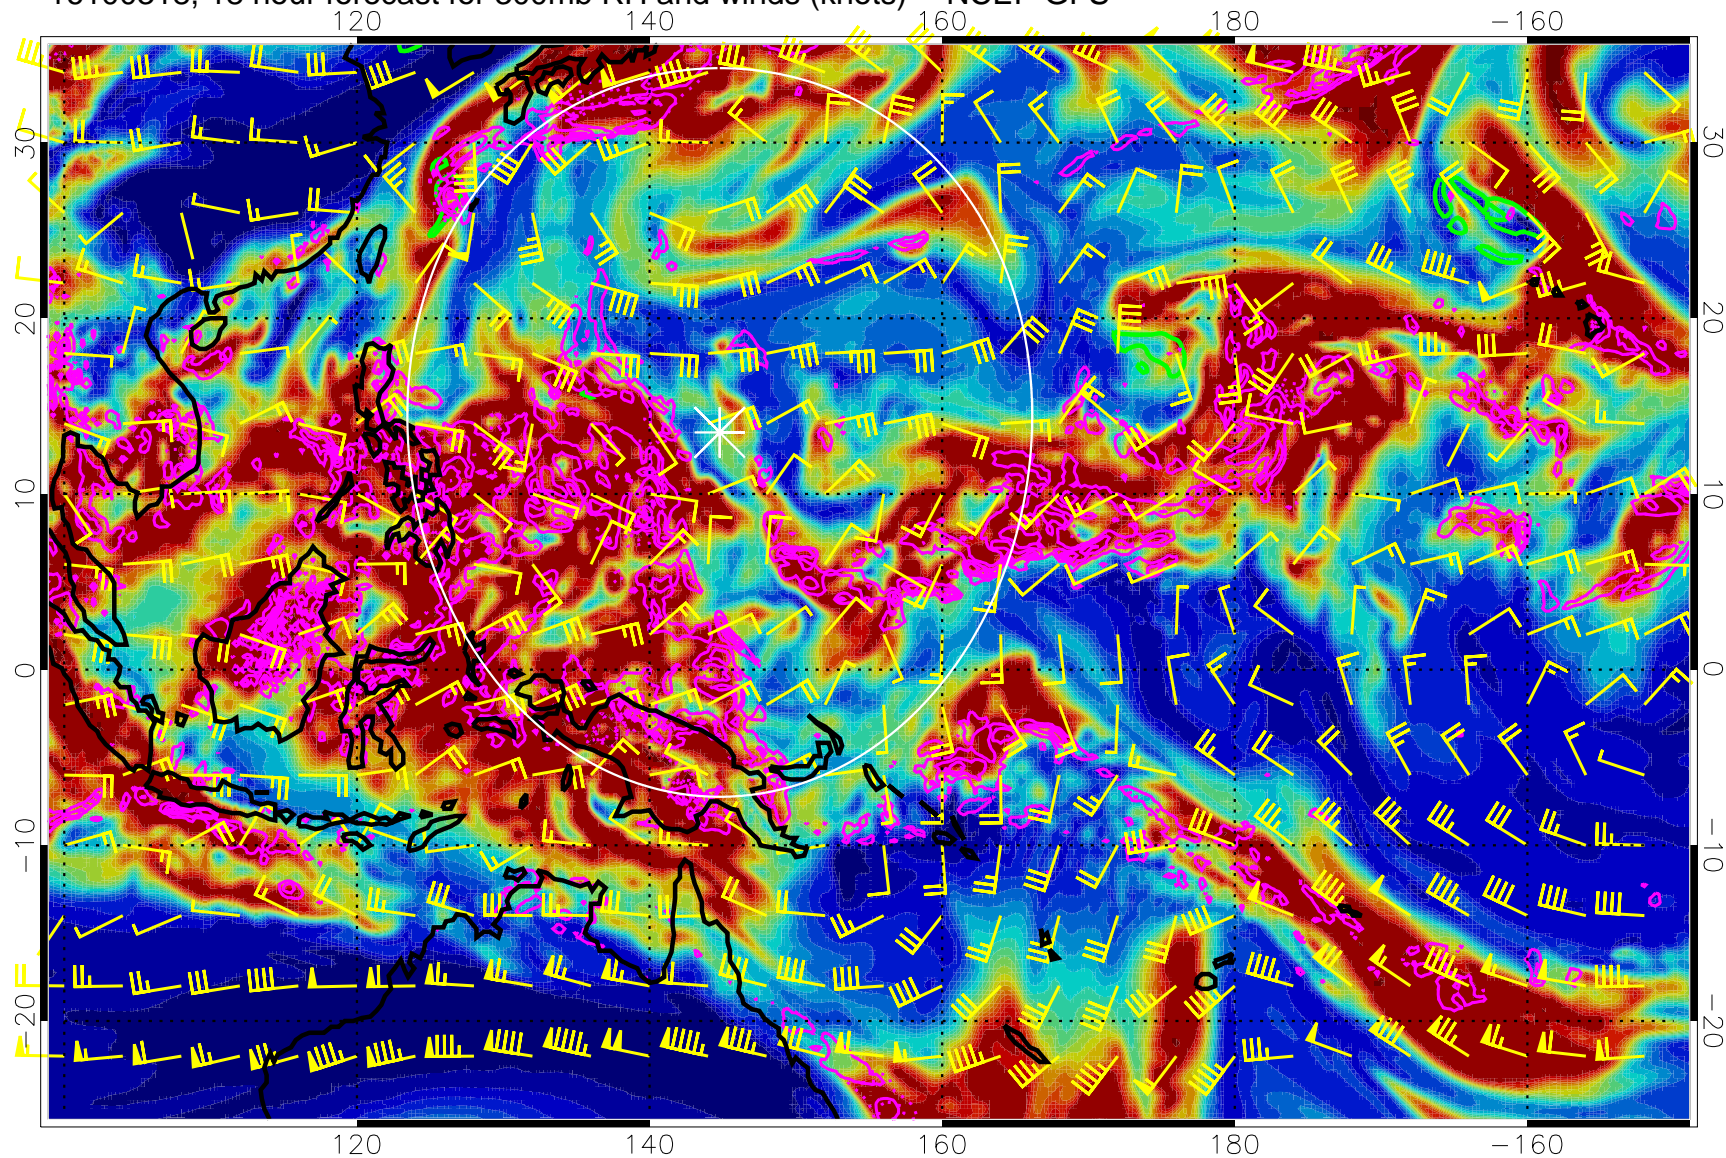

16100306, 6 hour forecast for 300mb RH and winds (knots) -- NCEP GFS

Precip (tot dot, conv sol) mm/day 40 mm/day contours, min 20

EPV Tropopause (2 PVU) Position

Range ring of 2304 km

16100312, 12 hour forecast for 300mb RH and winds (knots) -- NCEP GFS

Precip (tot dot, conv sol) mm/day 40 mm/day contours, min 20

EPV Tropopause (2 PVU) Position

Range ring of 2304 km

16100318, 18 hour forecast for 300mb RH and winds (knots) -- NCEP GFS

0 20 40 60 80 100
RH, %

Precip (tot dot, conv sol) mm/day 40 mm/day contours, min 20

EPV Tropopause (2 PVU) Position

Range ring of 2304 km

16100400, 24 hour forecast for 300mb RH and winds (knots) -- NCEP GFS

Precip (tot dot, conv sol) mm/day 40 mm/day contours, min 20

EPV Tropopause (2 PVU) Position

Range ring of 2304 km

16100406, 30 hour forecast for 300mb RH and winds (knots) -- NCEP GFS

Precip (tot dot, conv sol) mm/day 40 mm/day contours, min 20

EPV Tropopause (2 PVU) Position