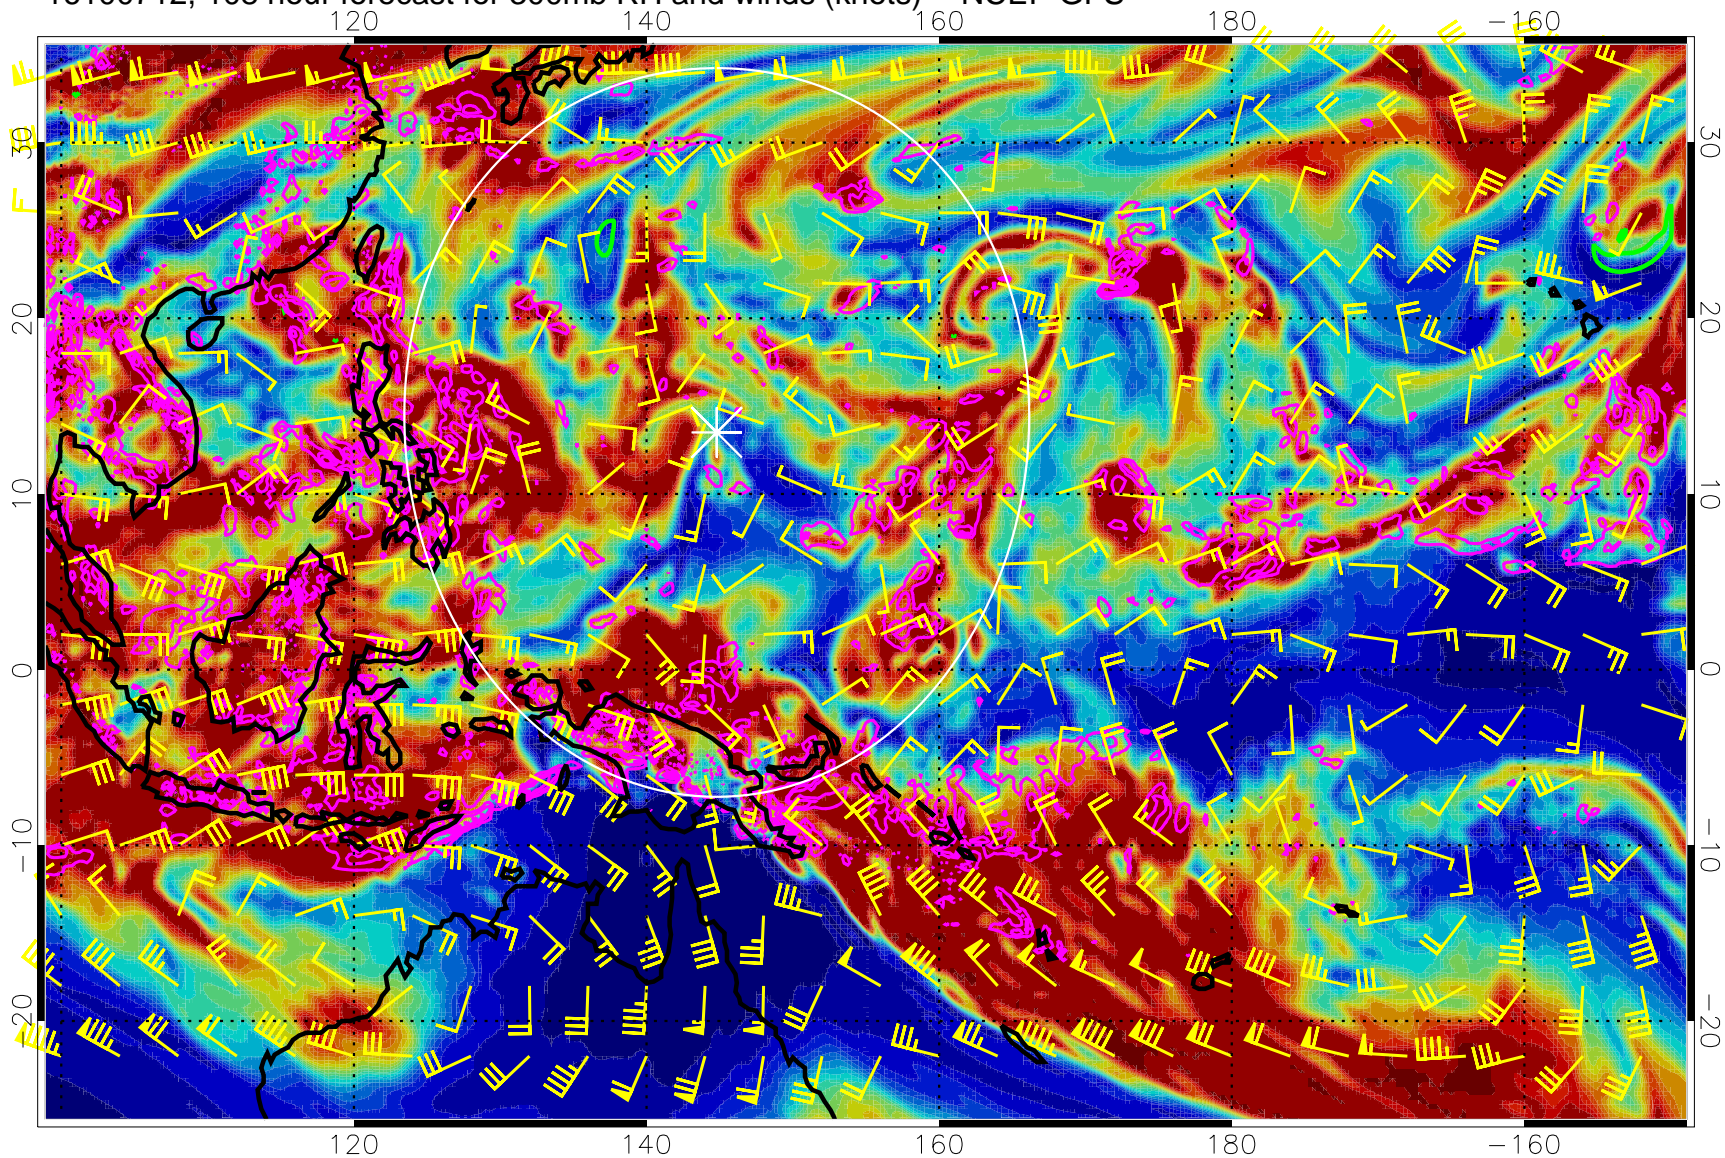

EPV Tropopause (2 PVU) Position

Range ring of 2304 km

16100700, 96 hour forecast for 300mb RH and winds (knots) -- NCEP GFS

16100706, 102 hour forecast for 300mb RH and winds (knots) -- NCEP GFS

Precip (tot dot, conv sol) mm/day 40 mm/day contours, min 20

EPV Tropopause (2 PVU) Position

Range ring of 2304 km

16100712, 108 hour forecast for 300mb RH and winds (knots) -- NCEP GFS

Precip (tot dot, conv sol) mm/day 40 mm/day contours, min 20

EPV Tropopause (2 PVU) Position