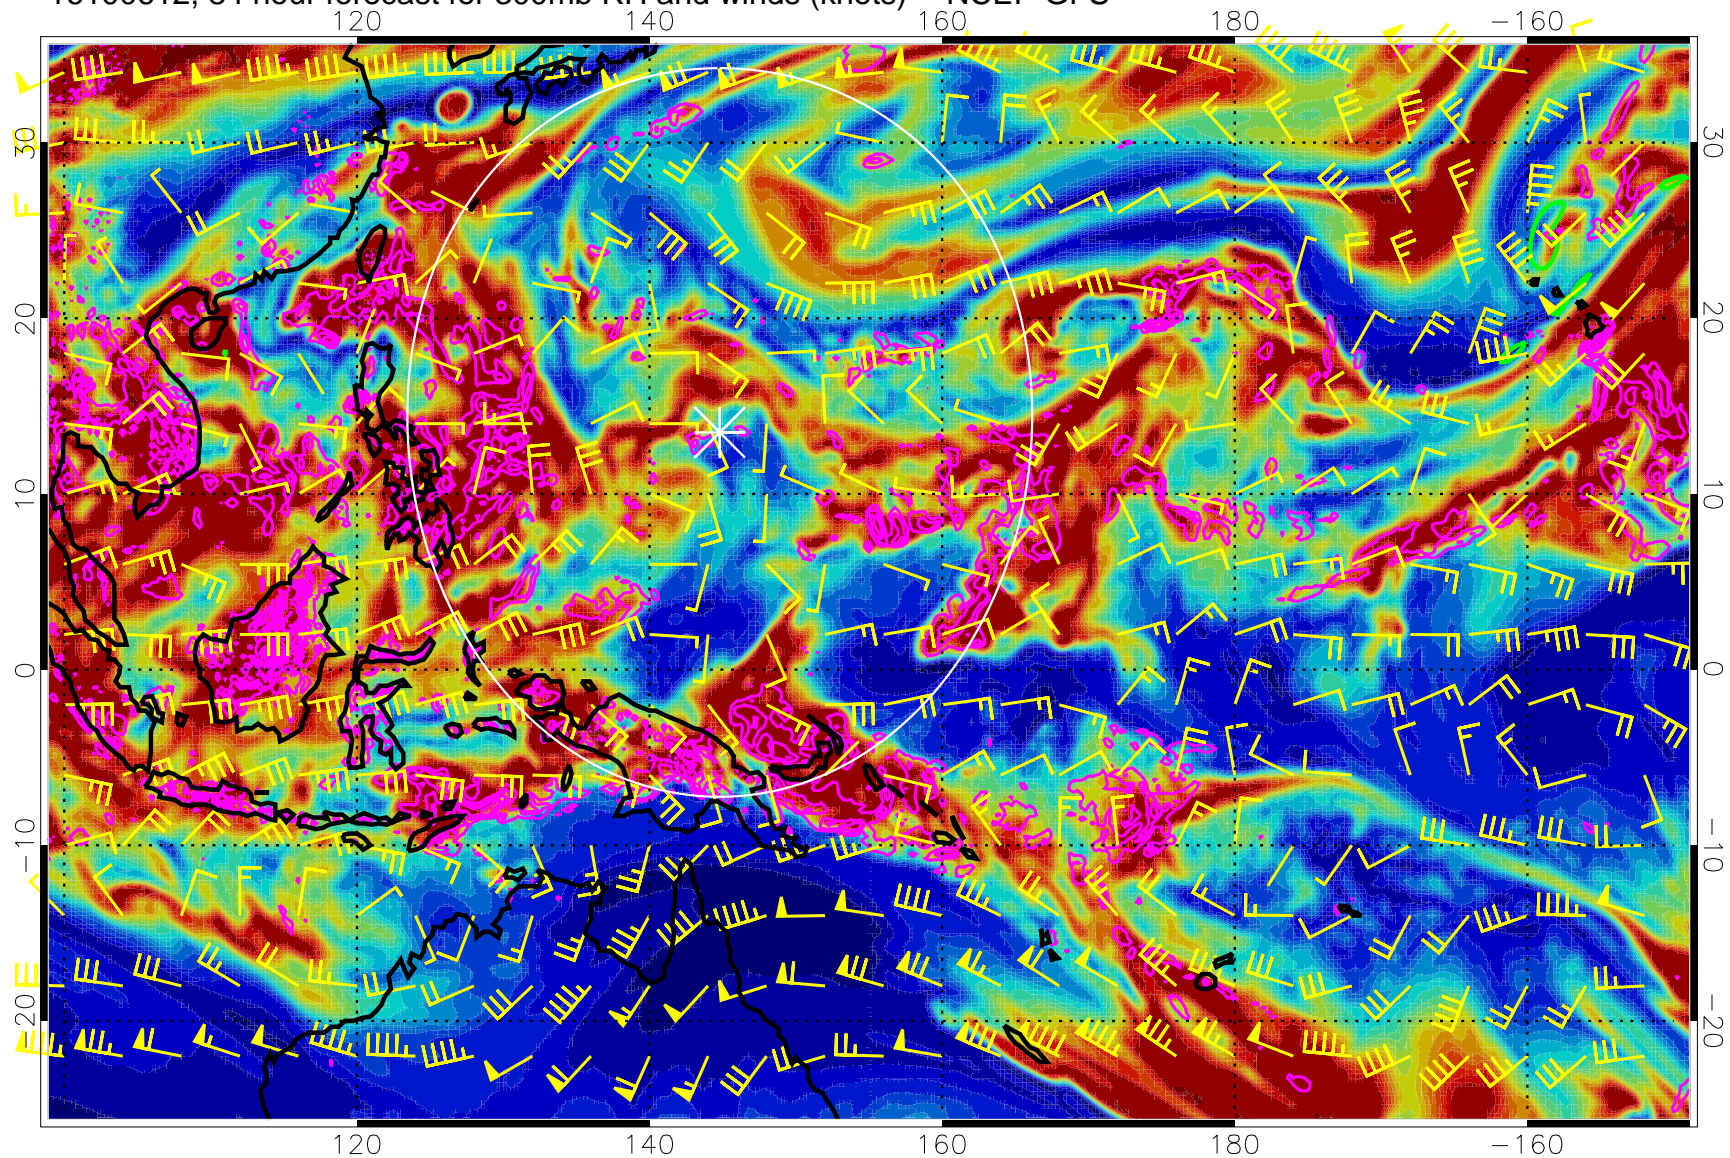

16100606, 78 hour forecast for 300mb RH and winds (knots) -- NCEP GFS

Precip (tot dot, conv sol) mm/day 40 mm/day contours, min 20

EPV Tropopause (2 PVU) Position

Range ring of 2304 km

16100612, 84 hour forecast for 300mb RH and winds (knots) -- NCEP GFS

Precip (tot dot, conv sol) mm/day 40 mm/day contours, min 20

EPV Tropopause (2 PVU) Position

Range ring of 2304 km

16100618, 90 hour forecast for 300mb RH and winds (knots) -- NCEP GFS

Precip (tot dot, conv sol) mm/day 40 mm/day contours, min 20

EPV Tropopause (2 PVU) Position

Range ring of 2304 km

16100700, 96 hour forecast for 300mb RH and winds (knots) -- NCEP GFS

16100706, 102 hour forecast for 300mb RH and winds (knots) -- NCEP GFS

Precip (tot dot, conv sol) mm/day 40 mm/day contours, min 20