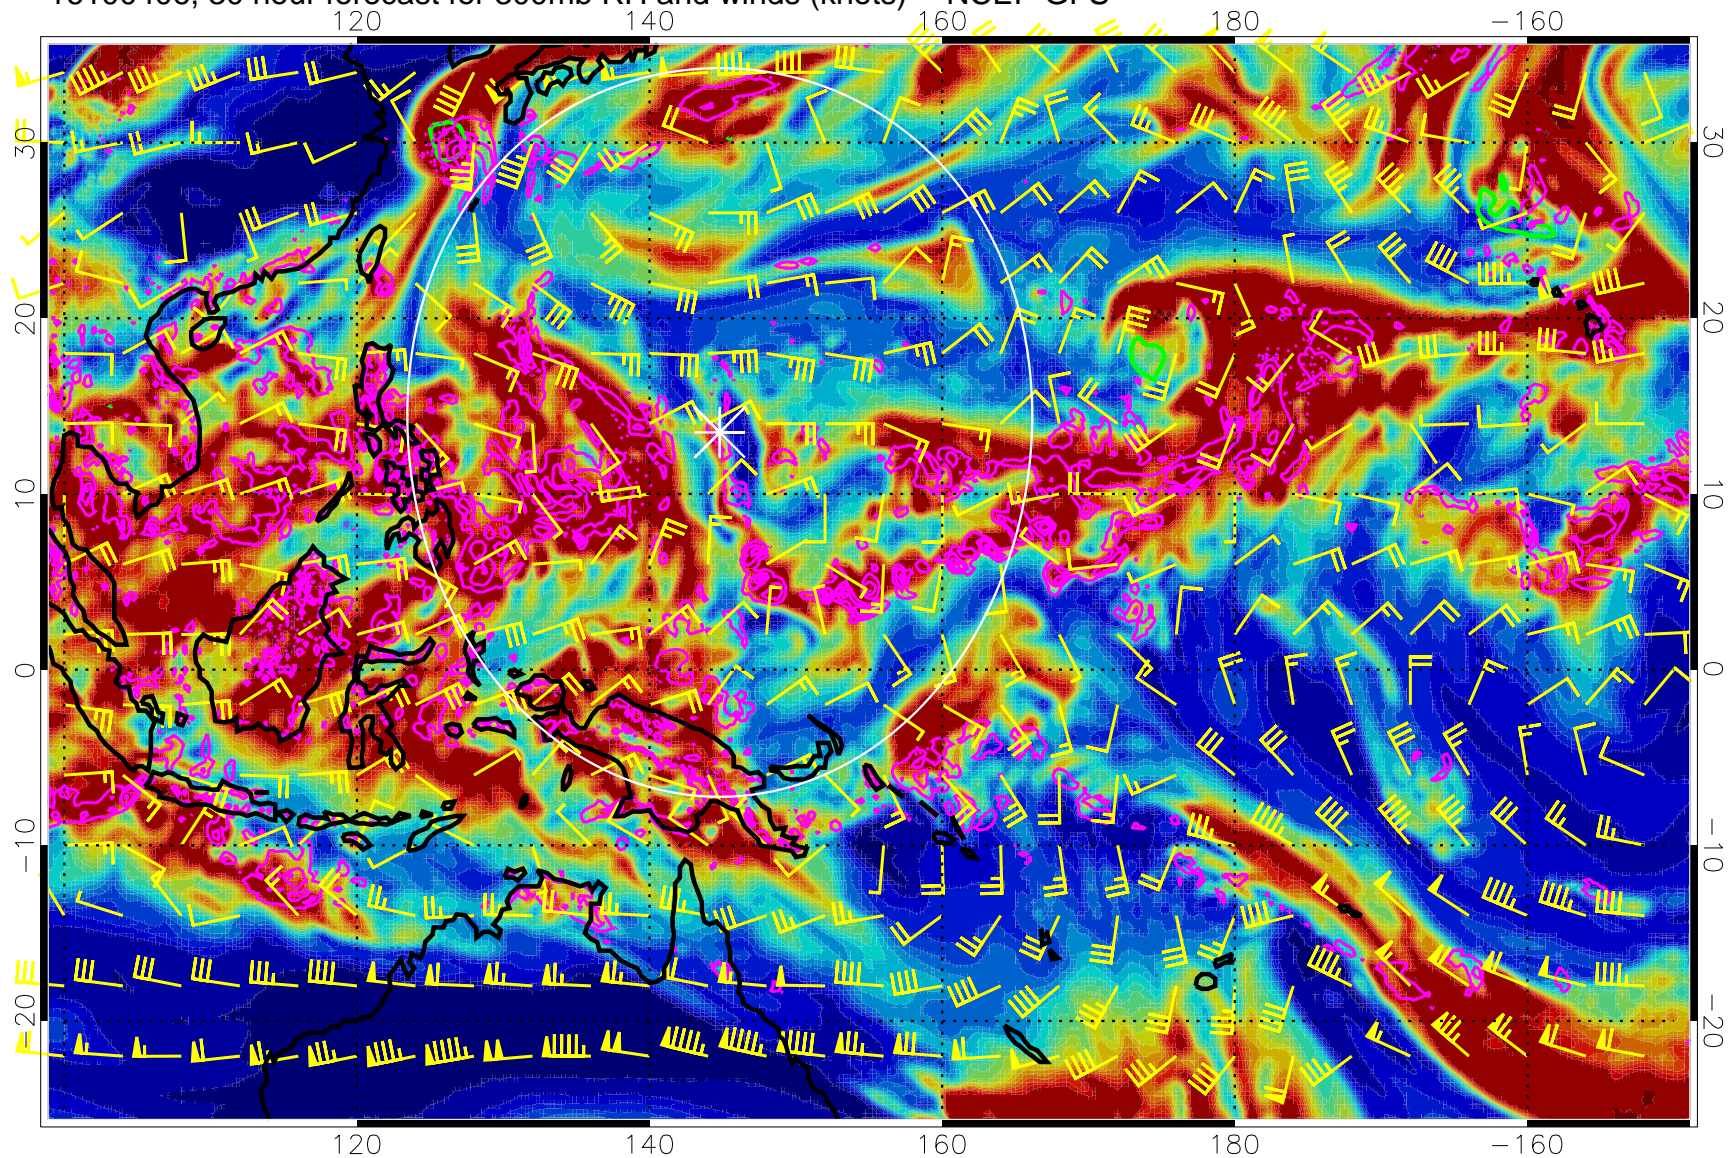

Precip (tot dot, conv sol) mm/day 40 mm/day contours, min 20

EPV Tropopause (2 PVU) Position

Range ring of 2304 km

16100318, 18 hour forecast for 300mb RH and winds (knots) -- NCEP GFS

0 20 40 60 80 100
RH, %

Precip (tot dot, conv sol) mm/day 40 mm/day contours, min 20

EPV Tropopause (2 PVU) Position

Range ring of 2304 km

16100400, 24 hour forecast for 300mb RH and winds (knots) -- NCEP GFS

Precip (tot dot, conv sol) mm/day 40 mm/day contours, min 20

EPV Tropopause (2 PVU) Position

Range ring of 2304 km

16100406, 30 hour forecast for 300mb RH and winds (knots) -- NCEP GFS

Precip (tot dot, conv sol) mm/day 40 mm/day contours, min 20

EPV Tropopause (2 PVU) Position