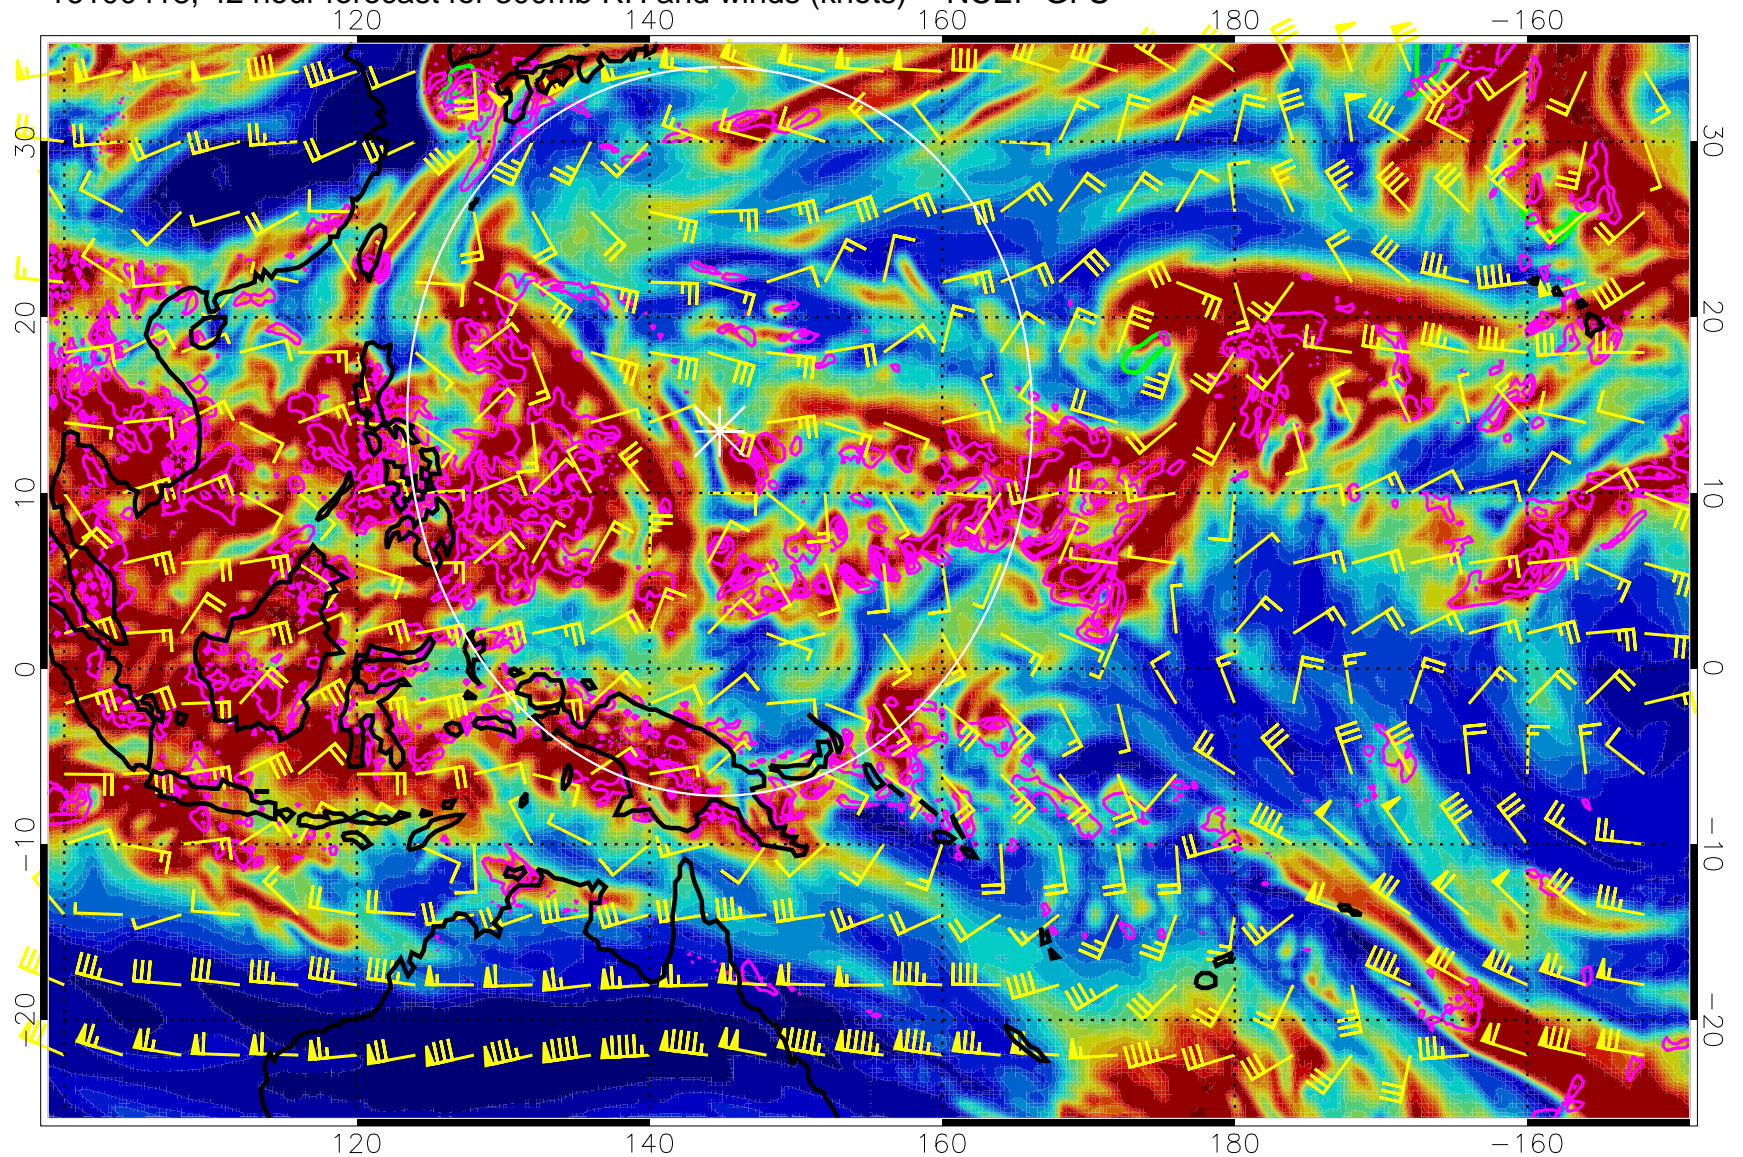

Range ring of 2304 km

16100412, 36 hour forecast for 300mb RH and winds (knots) -- NCEP GFS

Precip (tot dot, conv sol) mm/day 40 mm/day contours, min 20

EPV Tropopause (2 PVU) Position

Range ring of 2304 km

16100418, 42 hour forecast for 300mb RH and winds (knots) -- NCEP GFS

Precip (tot dot, conv sol) mm/day 40 mm/day contours, min 20

EPV Tropopause (2 PVU) Position

Range ring of 2304 km

16100500, 48 hour forecast for 300mb RH and winds (knots) -- NCEP GFS