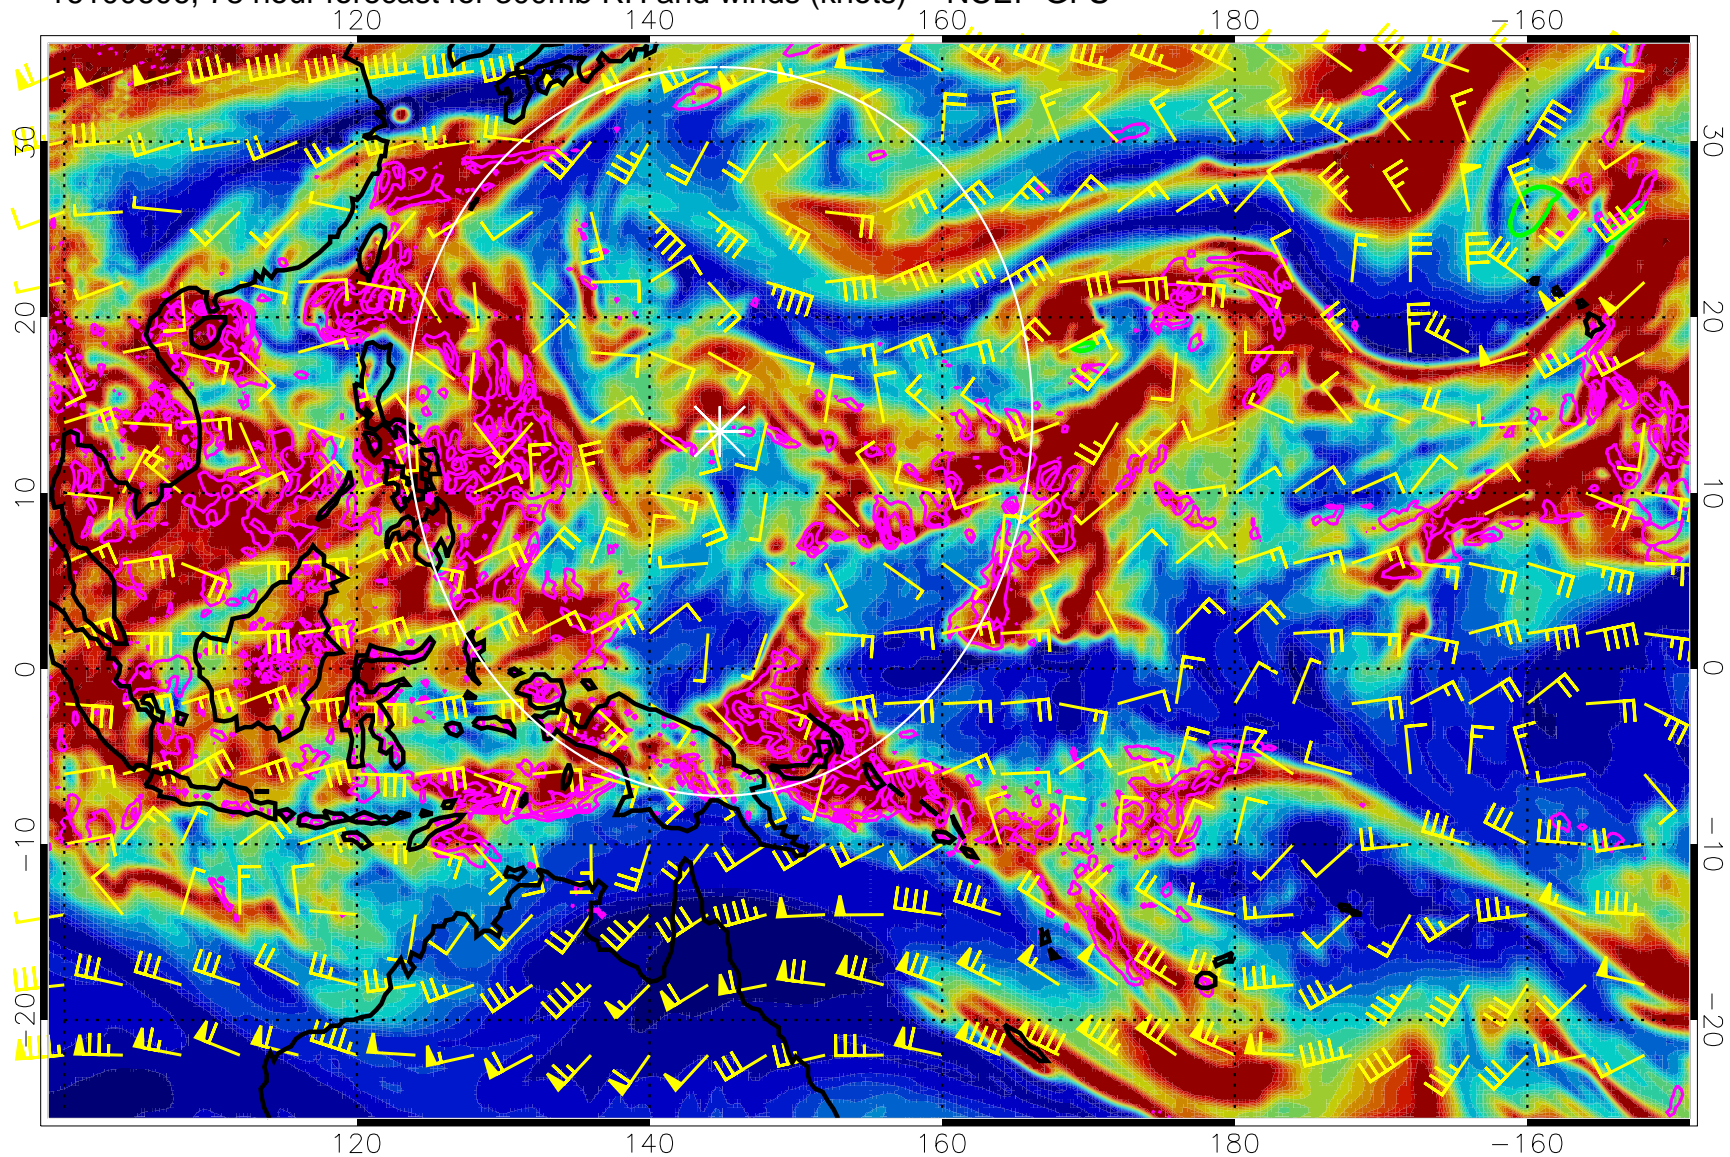

EPV Tropopause (2 PVU) Position

Range ring of 2304 km

16100518, 66 hour forecast for 300mb RH and winds (knots) -- NCEP GFS

Precip (tot dot, conv sol) mm/day 40 mm/day contours, min 20

EPV Tropopause (2 PVU) Position

Range ring of 2304 km

16100600, 72 hour forecast for 300mb RH and winds (knots) -- NCEP GFS

Precip (tot dot, conv sol) mm/day 40 mm/day contours, min 20

EPV Tropopause (2 PVU) Position

Range ring of 2304 km

16100606, 78 hour forecast for 300mb RH and winds (knots) -- NCEP GFS

Precip (tot dot, conv sol) mm/day 40 mm/day contours, min 20

EPV Tropopause (2 PVU) Position

Range ring of 2304 km

16100612, 84 hour forecast for 300mb RH and winds (knots) -- NCEP GFS

Precip (tot dot, conv sol) mm/day 40 mm/day contours, min 20

EPV Tropopause (2 PVU) Position

Range ring of 2304 km

16100618, 90 hour forecast for 300mb RH and winds (knots) -- NCEP GFS

Precip (tot dot, conv sol) mm/day 40 mm/day contours, min 20