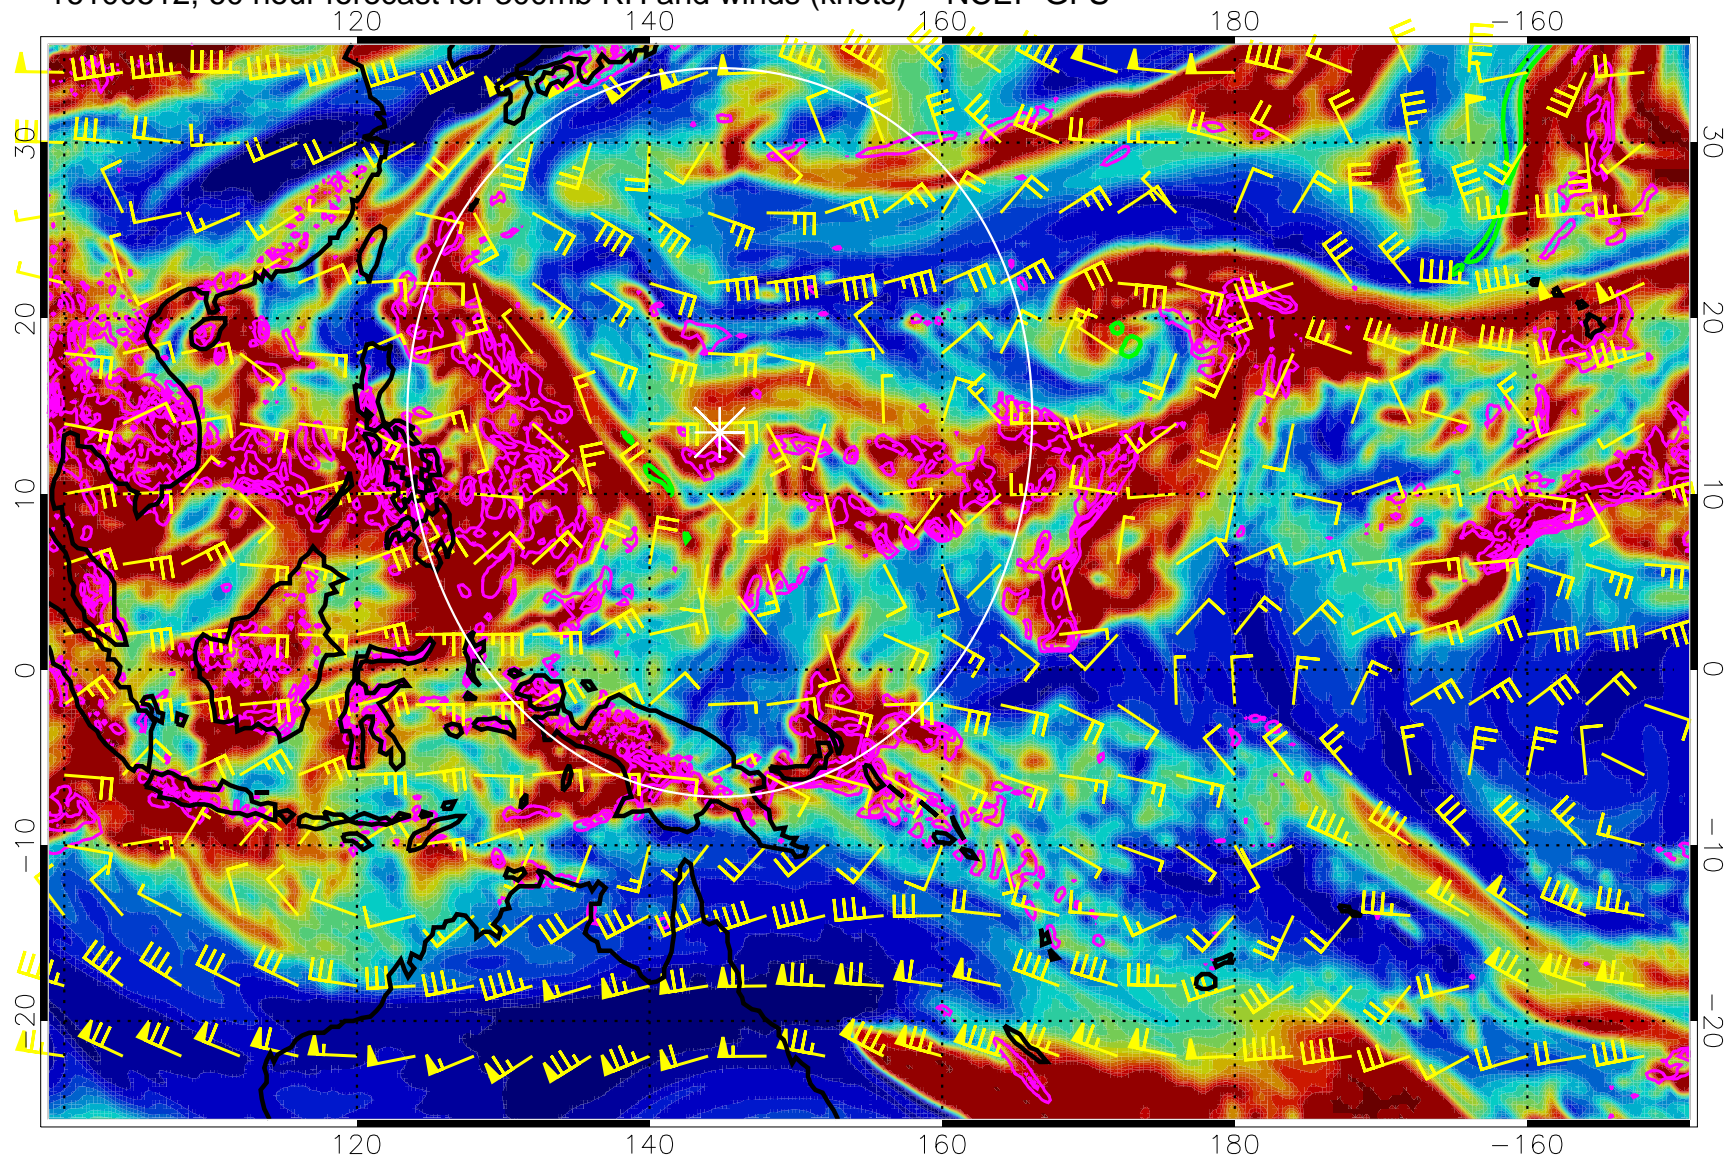

0 20 40 60 80 100
RH, %

Precip (tot dot, conv sol) mm/day 40 mm/day contours, min 20

EPV Tropopause (2 PVU) Position

Range ring of 2304 km

16100506, 54 hour forecast for 300mb RH and winds (knots) -- NCEP GFS

Precip (tot dot, conv sol) mm/day 40 mm/day contours, min 20

EPV Tropopause (2 PVU) Position

Range ring of 2304 km

16100512, 60 hour forecast for 300mb RH and winds (knots) -- NCEP GFS

Precip (tot dot, conv sol) mm/day 40 mm/day contours, min 20

EPV Tropopause (2 PVU) Position

Range ring of 2304 km

16100518, 66 hour forecast for 300mb RH and winds (knots) -- NCEP GFS

Precip (tot dot, conv sol) mm/day 40 mm/day contours, min 20

EPV Tropopause (2 PVU) Position