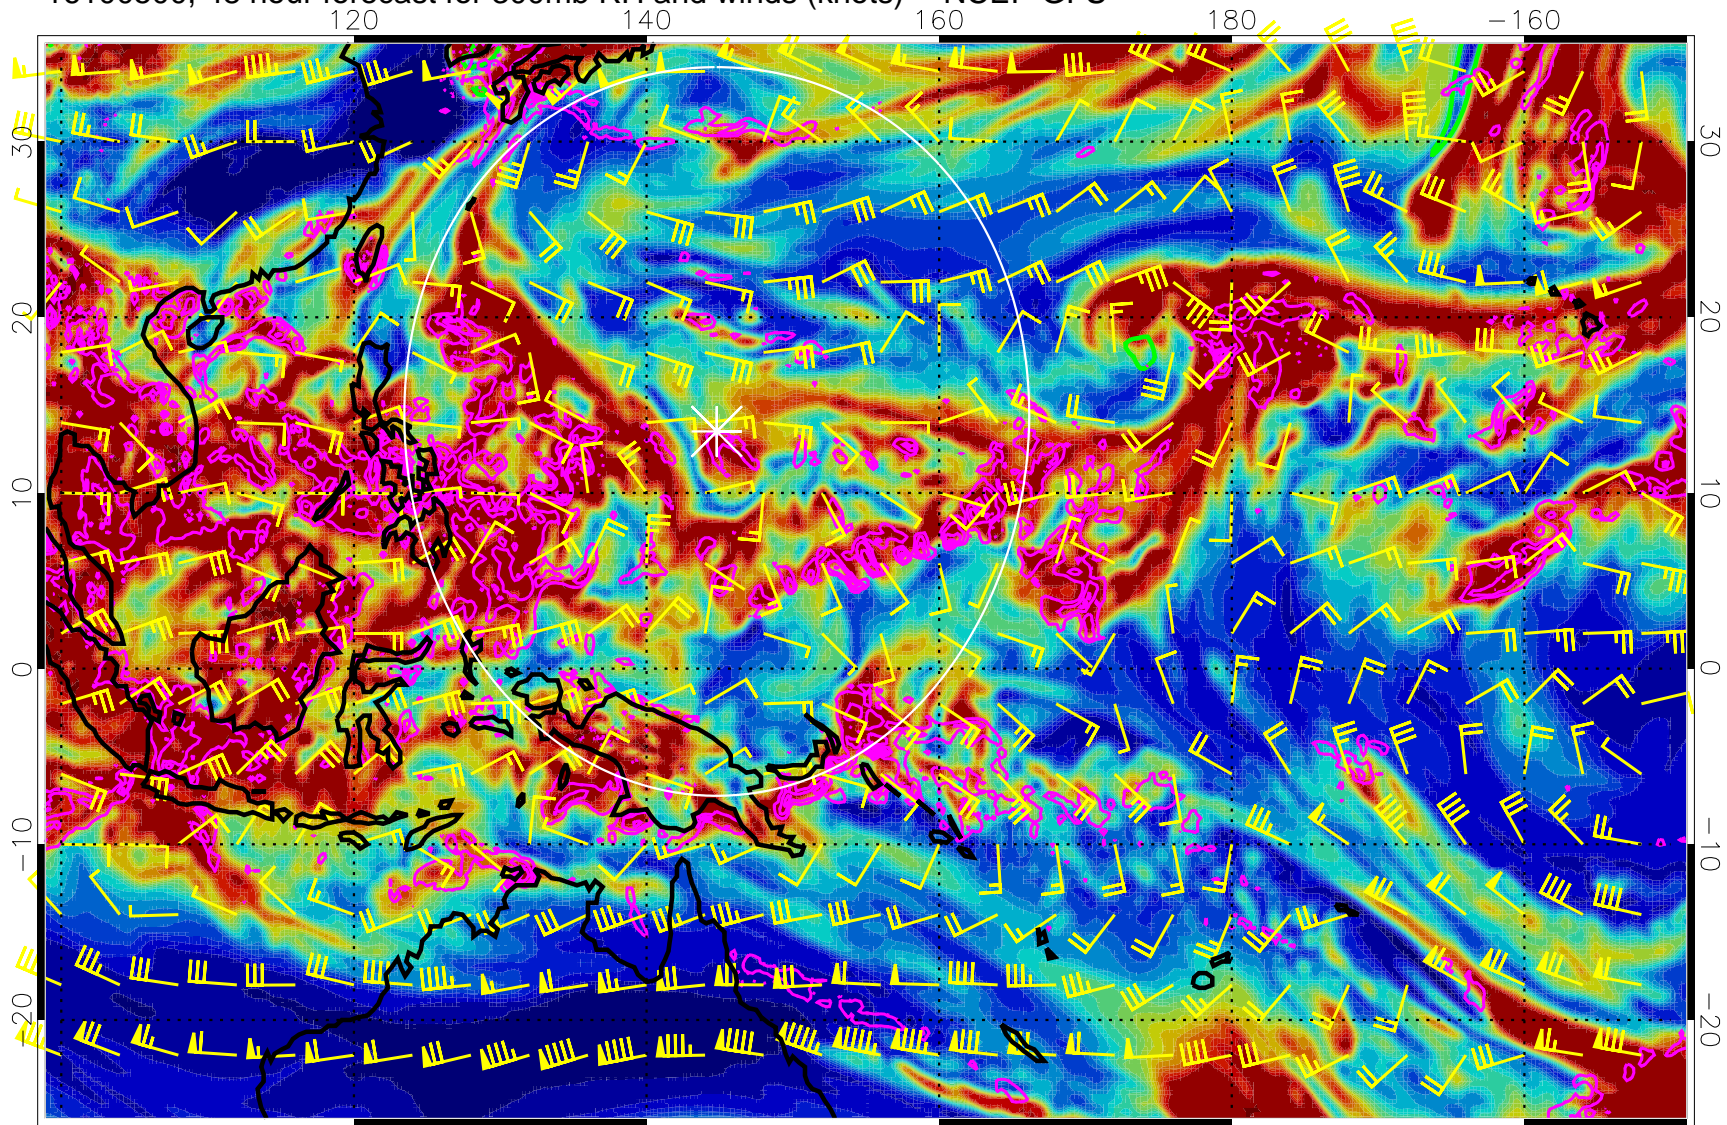

16100418, 42 hour forecast for 300mb RH and winds (knots) -- NCEP GFS

Precip (tot dot, conv sol) mm/day 40 mm/day contours, min 20

EPV Tropopause (2 PVU) Position

Range ring of 2304 km

16100500, 48 hour forecast for 300mb RH and winds (knots) -- NCEP GFS

0 20 40 60 80 100
RH, %

Precip (tot dot, conv sol) mm/day 40 mm/day contours, min 20

EPV Tropopause (2 PVU) Position

Range ring of 2304 km

16100506, 54 hour forecast for 300mb RH and winds (knots) -- NCEP GFS