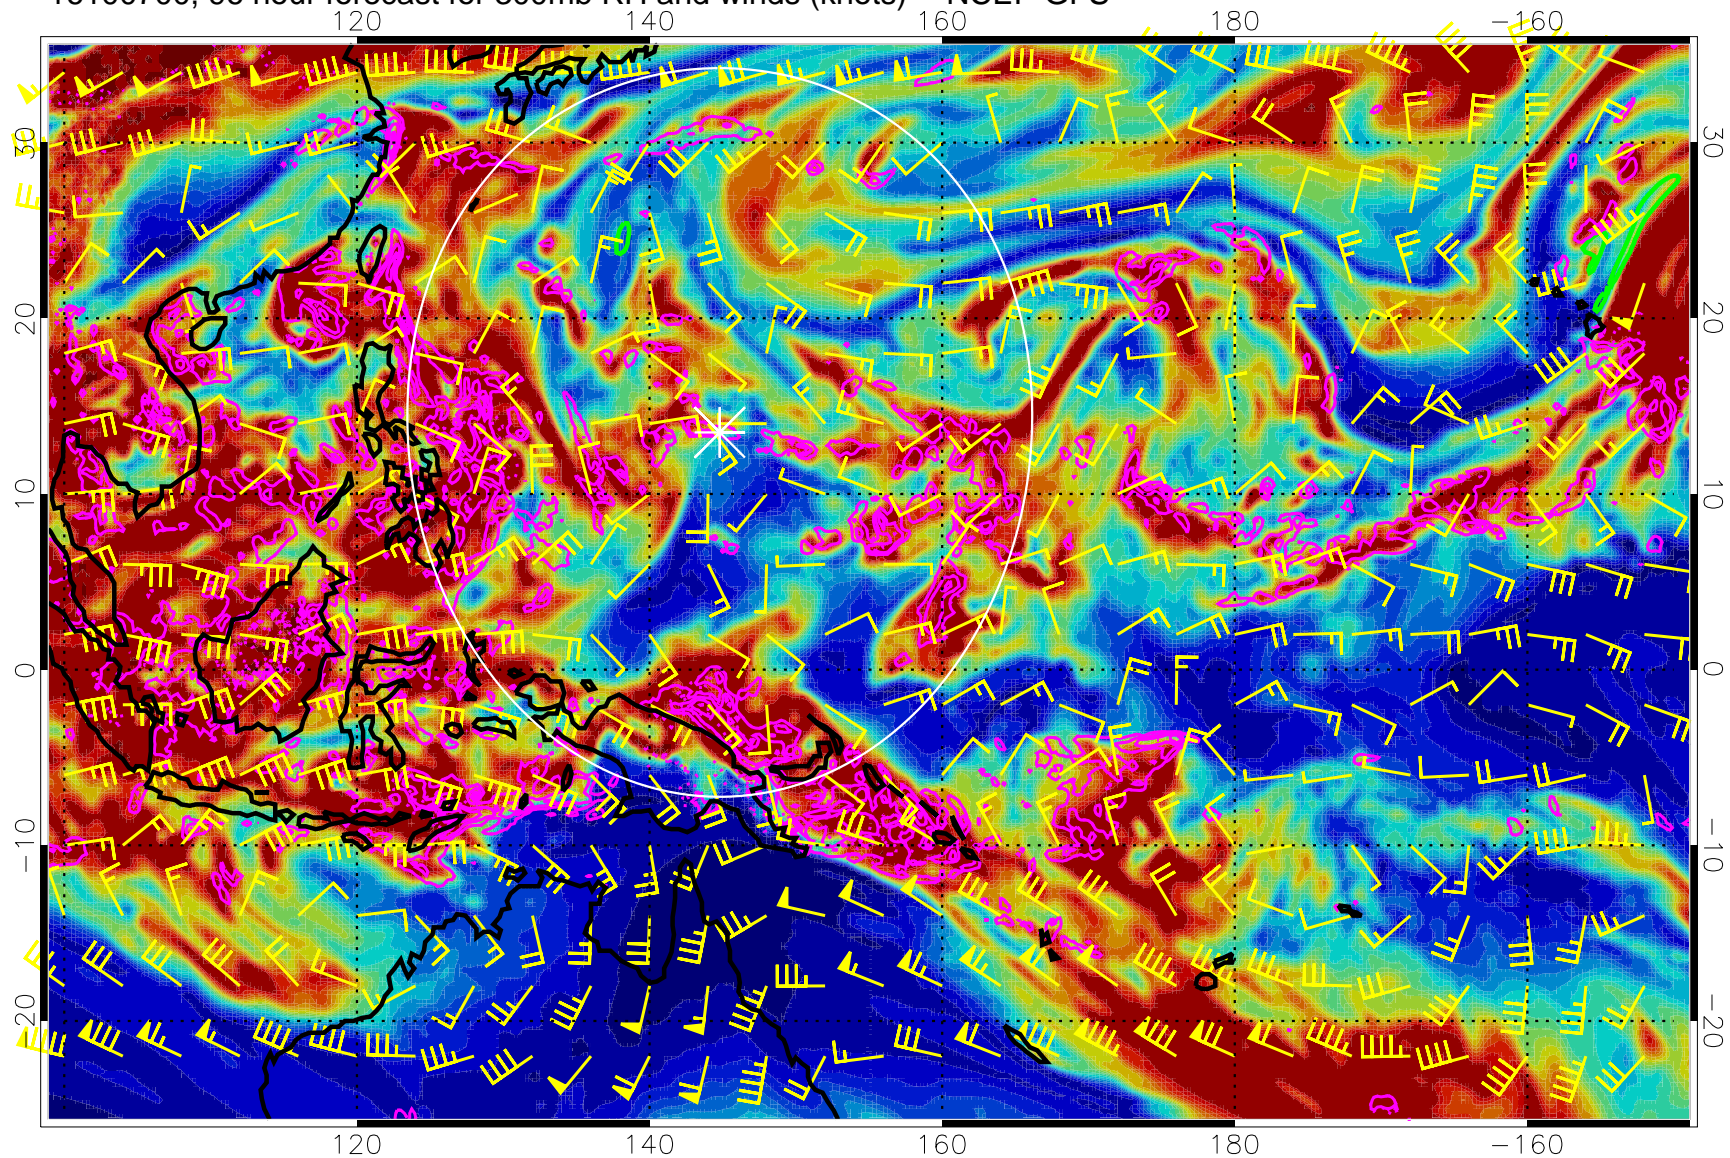

Precip (tot dot, conv sol) mm/day 40 mm/day contours, min 20

EPV Tropopause (2 PVU) Position

Range ring of 2304 km

16100618, 90 hour forecast for 300mb RH and winds (knots) -- NCEP GFS

Precip (tot dot, conv sol) mm/day 40 mm/day contours, min 20

EPV Tropopause (2 PVU) Position

Range ring of 2304 km

16100700, 96 hour forecast for 300mb RH and winds (knots) -- NCEP GFS

16100706, 102 hour forecast for 300mb RH and winds (knots) -- NCEP GFS

Precip (tot dot, conv sol) mm/day 40 mm/day contours, min 20

EPV Tropopause (2 PVU) Position

Range ring of 2304 km

16100712, 108 hour forecast for 300mb RH and winds (knots) -- NCEP GFS

Precip (tot dot, conv sol) mm/day 40 mm/day contours, min 20

EPV Tropopause (2 PVU) Position