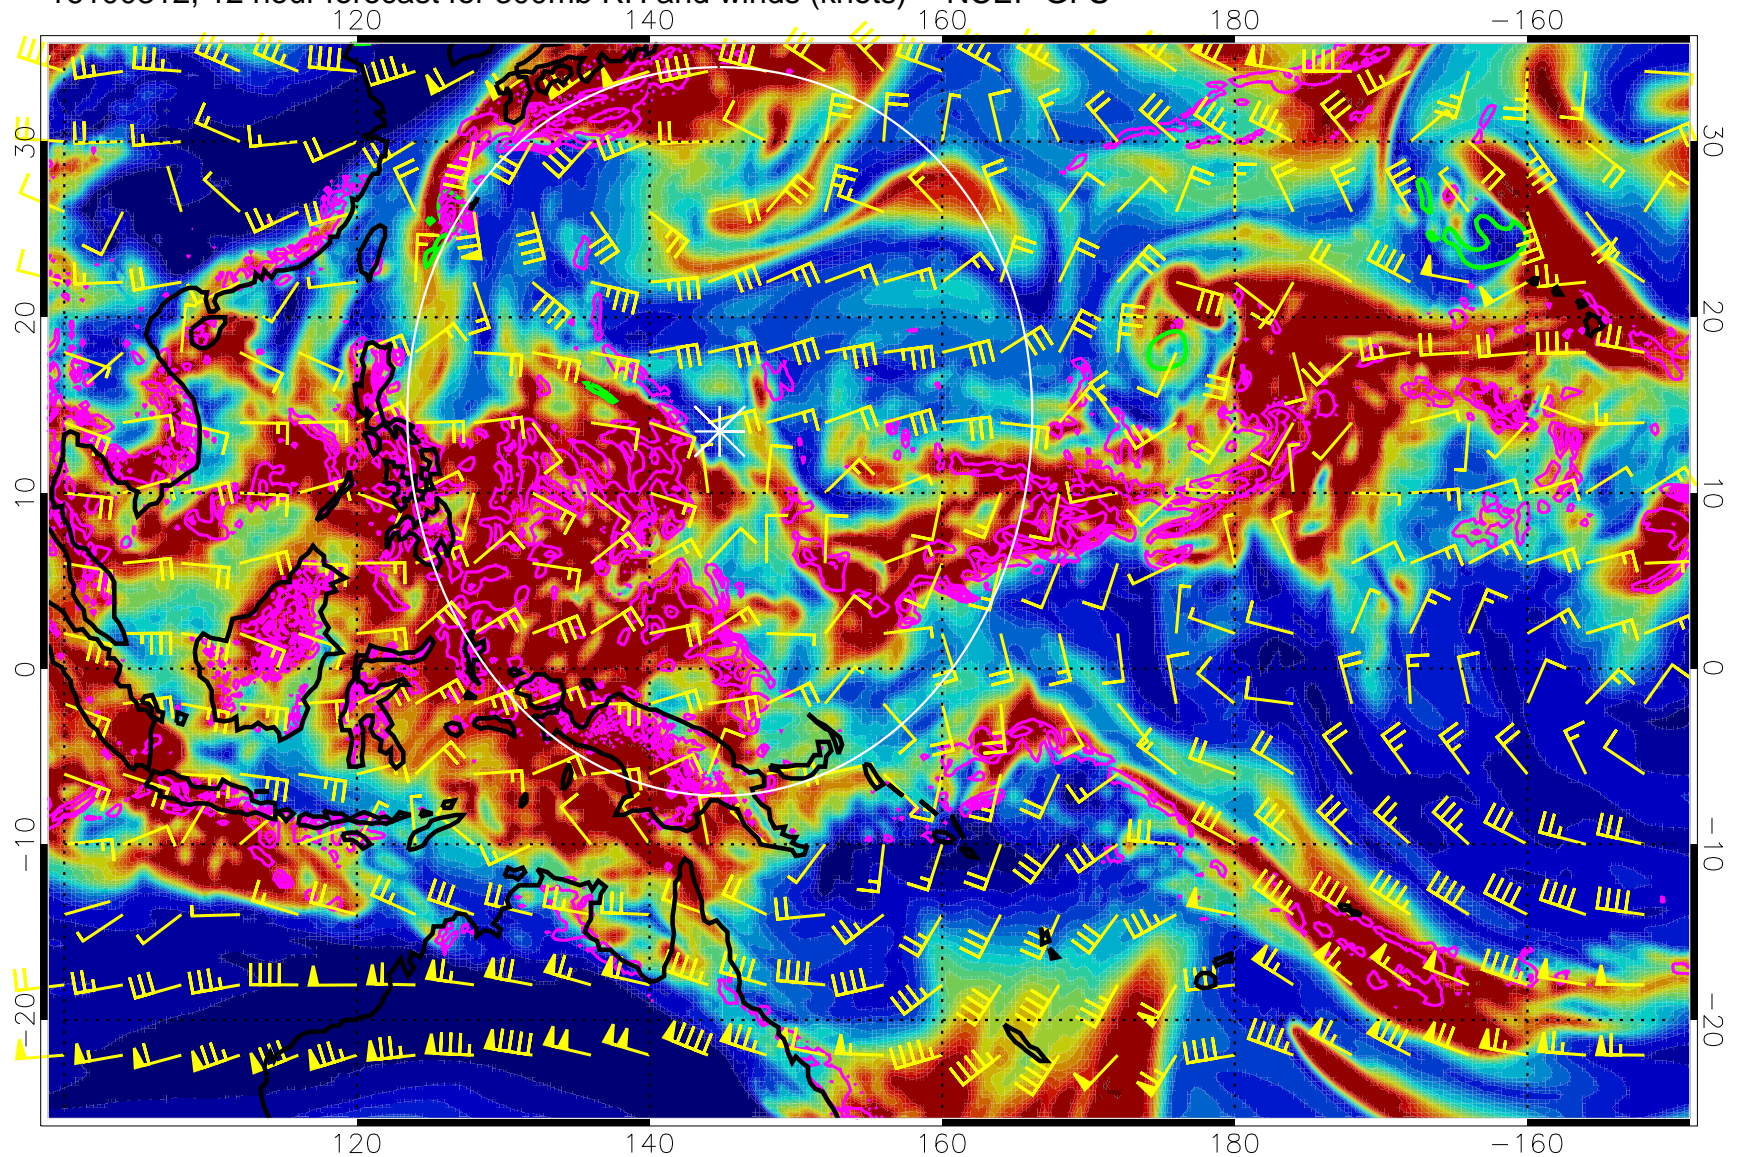

16100306, 6 hour forecast for 300mb RH and winds (knots) -- NCEP GFS

Precip (tot dot, conv sol) mm/day 40 mm/day contours, min 20

EPV Tropopause (2 PVU) Position

Range ring of 2304 km

16100312, 12 hour forecast for 300mb RH and winds (knots) -- NCEP GFS

Precip (tot dot, conv sol) mm/day 40 mm/day contours, min 20

EPV Tropopause (2 PVU) Position

Range ring of 2304 km

16100318, 18 hour forecast for 300mb RH and winds (knots) -- NCEP GFS

0 20 40 60 80 100
RH, %

Precip (tot dot, conv sol) mm/day 40 mm/day contours, min 20

EPV Tropopause (2 PVU) Position

Range ring of 2304 km

16100400, 24 hour forecast for 300mb RH and winds (knots) -- NCEP GFS

Precip (tot dot, conv sol) mm/day 40 mm/day contours, min 20

EPV Tropopause (2 PVU) Position

Range ring of 2304 km

16100406, 30 hour forecast for 300mb RH and winds (knots) -- NCEP GFS

Precip (tot dot, conv sol) mm/day 40 mm/day contours, min 20

EPV Tropopause (2 PVU) Position