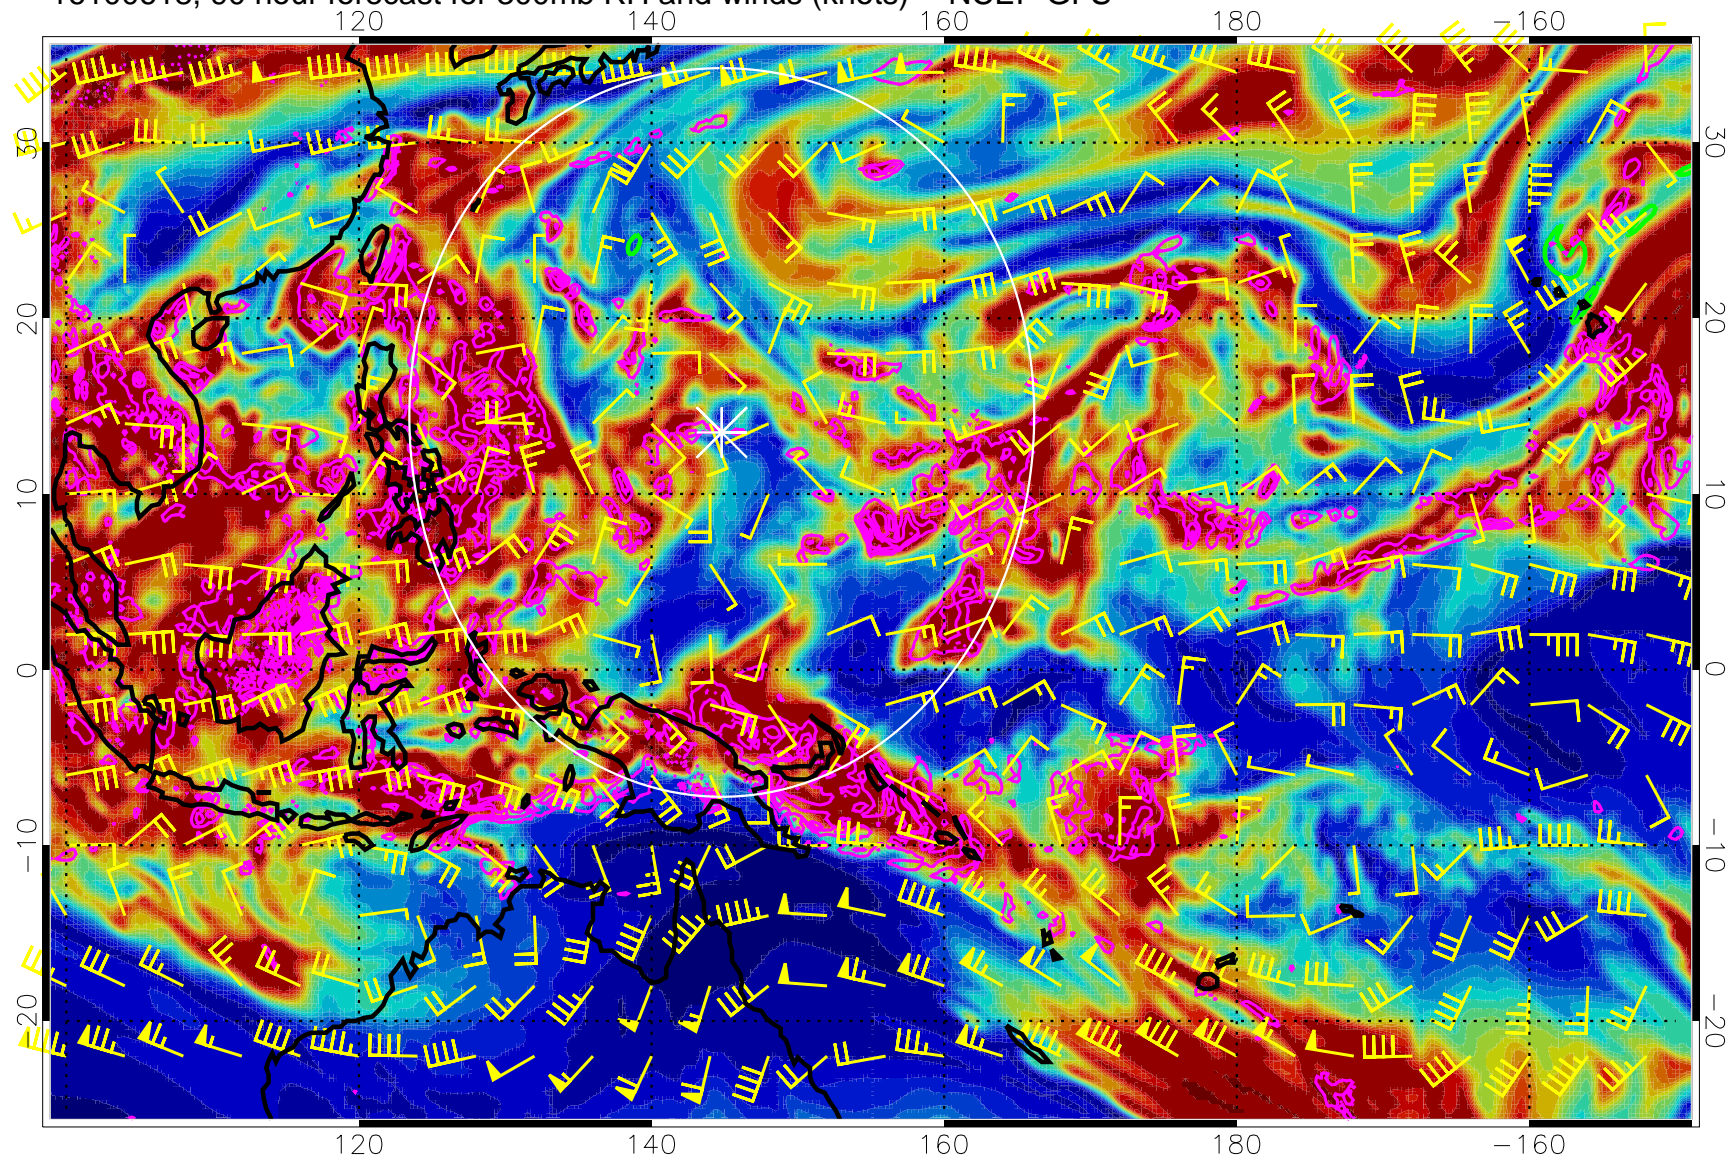

16100606, 78 hour forecast for 300mb RH and winds (knots) -- NCEP GFS

Precip (tot dot, conv sol) mm/day 40 mm/day contours, min 20

EPV Tropopause (2 PVU) Position

Range ring of 2304 km

16100612, 84 hour forecast for 300mb RH and winds (knots) -- NCEP GFS

Precip (tot dot, conv sol) mm/day 40 mm/day contours, min 20

EPV Tropopause (2 PVU) Position

Range ring of 2304 km

16100618, 90 hour forecast for 300mb RH and winds (knots) -- NCEP GFS

Precip (tot dot, conv sol) mm/day 40 mm/day contours, min 20

EPV Tropopause (2 PVU) Position

Range ring of 2304 km

16100700, 96 hour forecast for 300mb RH and winds (knots) -- NCEP GFS

16100706, 102 hour forecast for 300mb RH and winds (knots) -- NCEP GFS

Precip (tot dot, conv sol) mm/day 40 mm/day contours, min 20