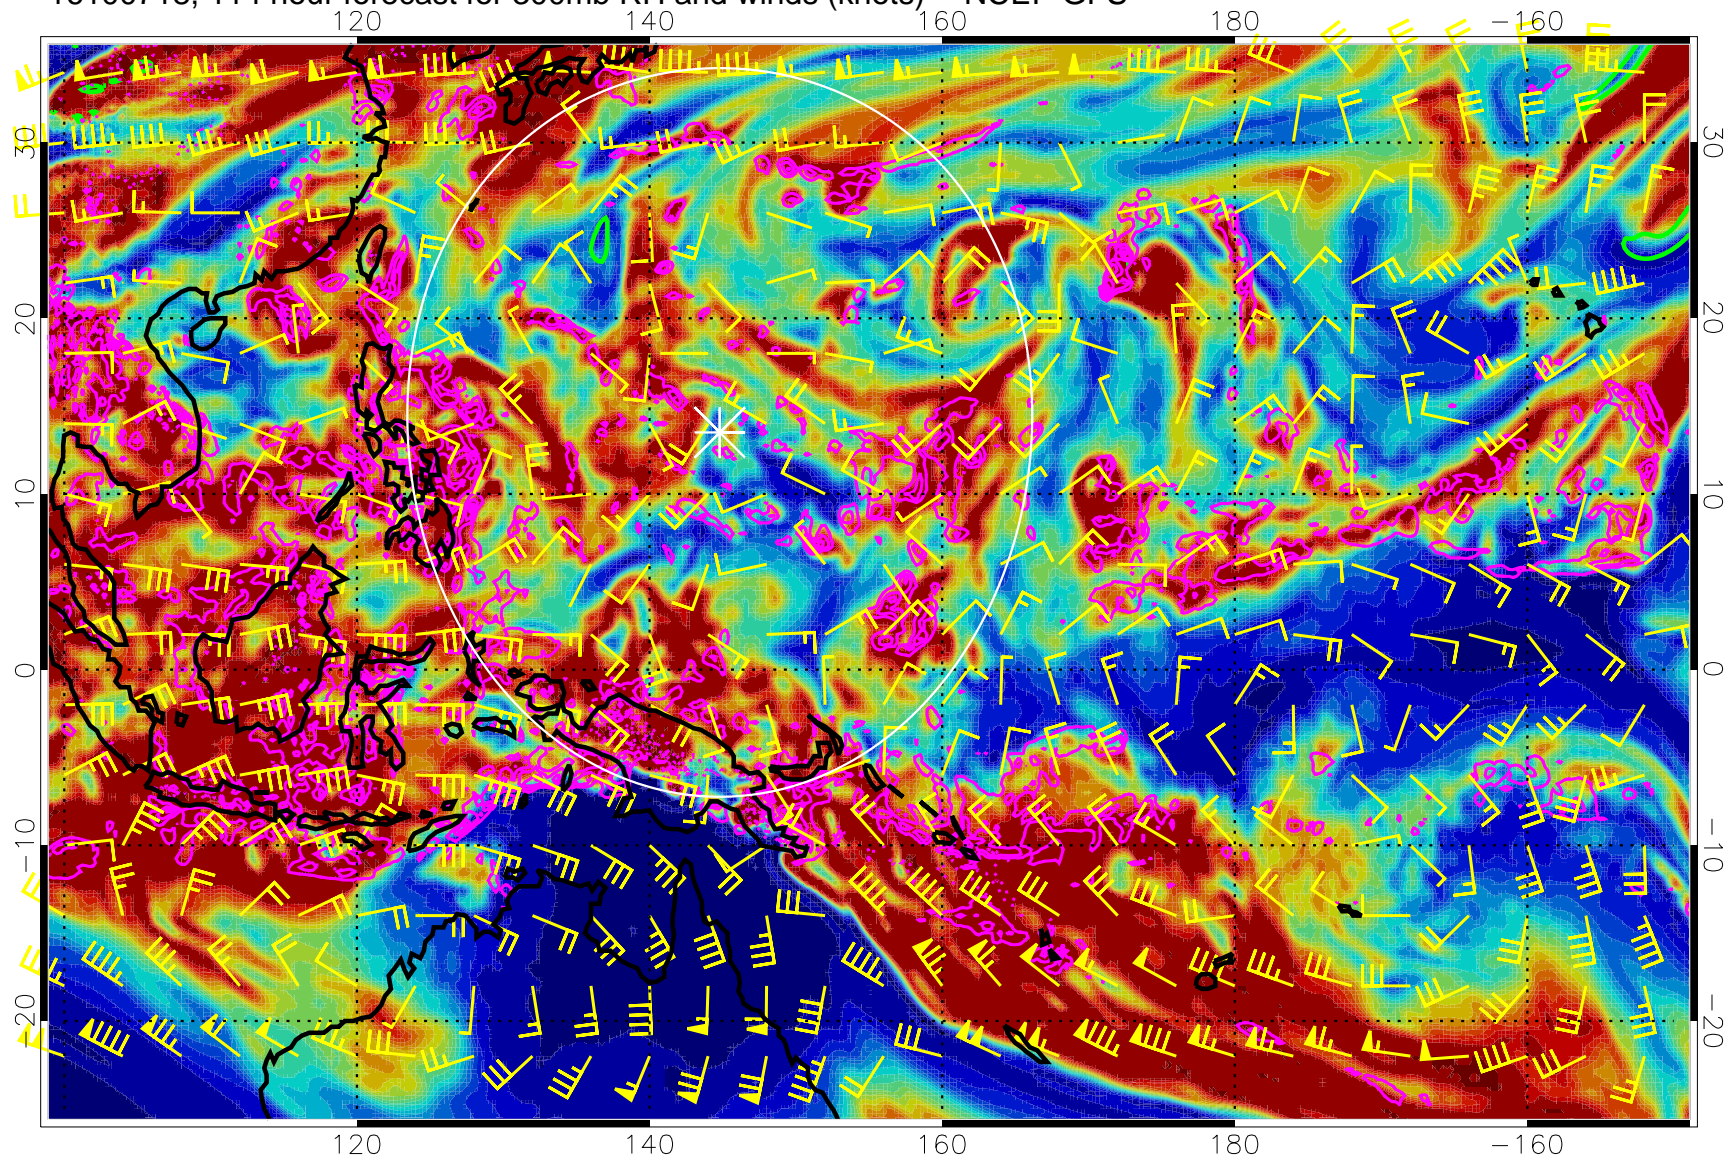

16100718, 114 hour forecast for 300mb RH and winds (knots) -- NCEP GFS

0 20 40 60 80 100
RH, %

Precip (tot dot, conv sol) mm/day 40 mm/day contours, min 20

EPV Tropopause (2 PVU) Position

Range ring of 2304 km