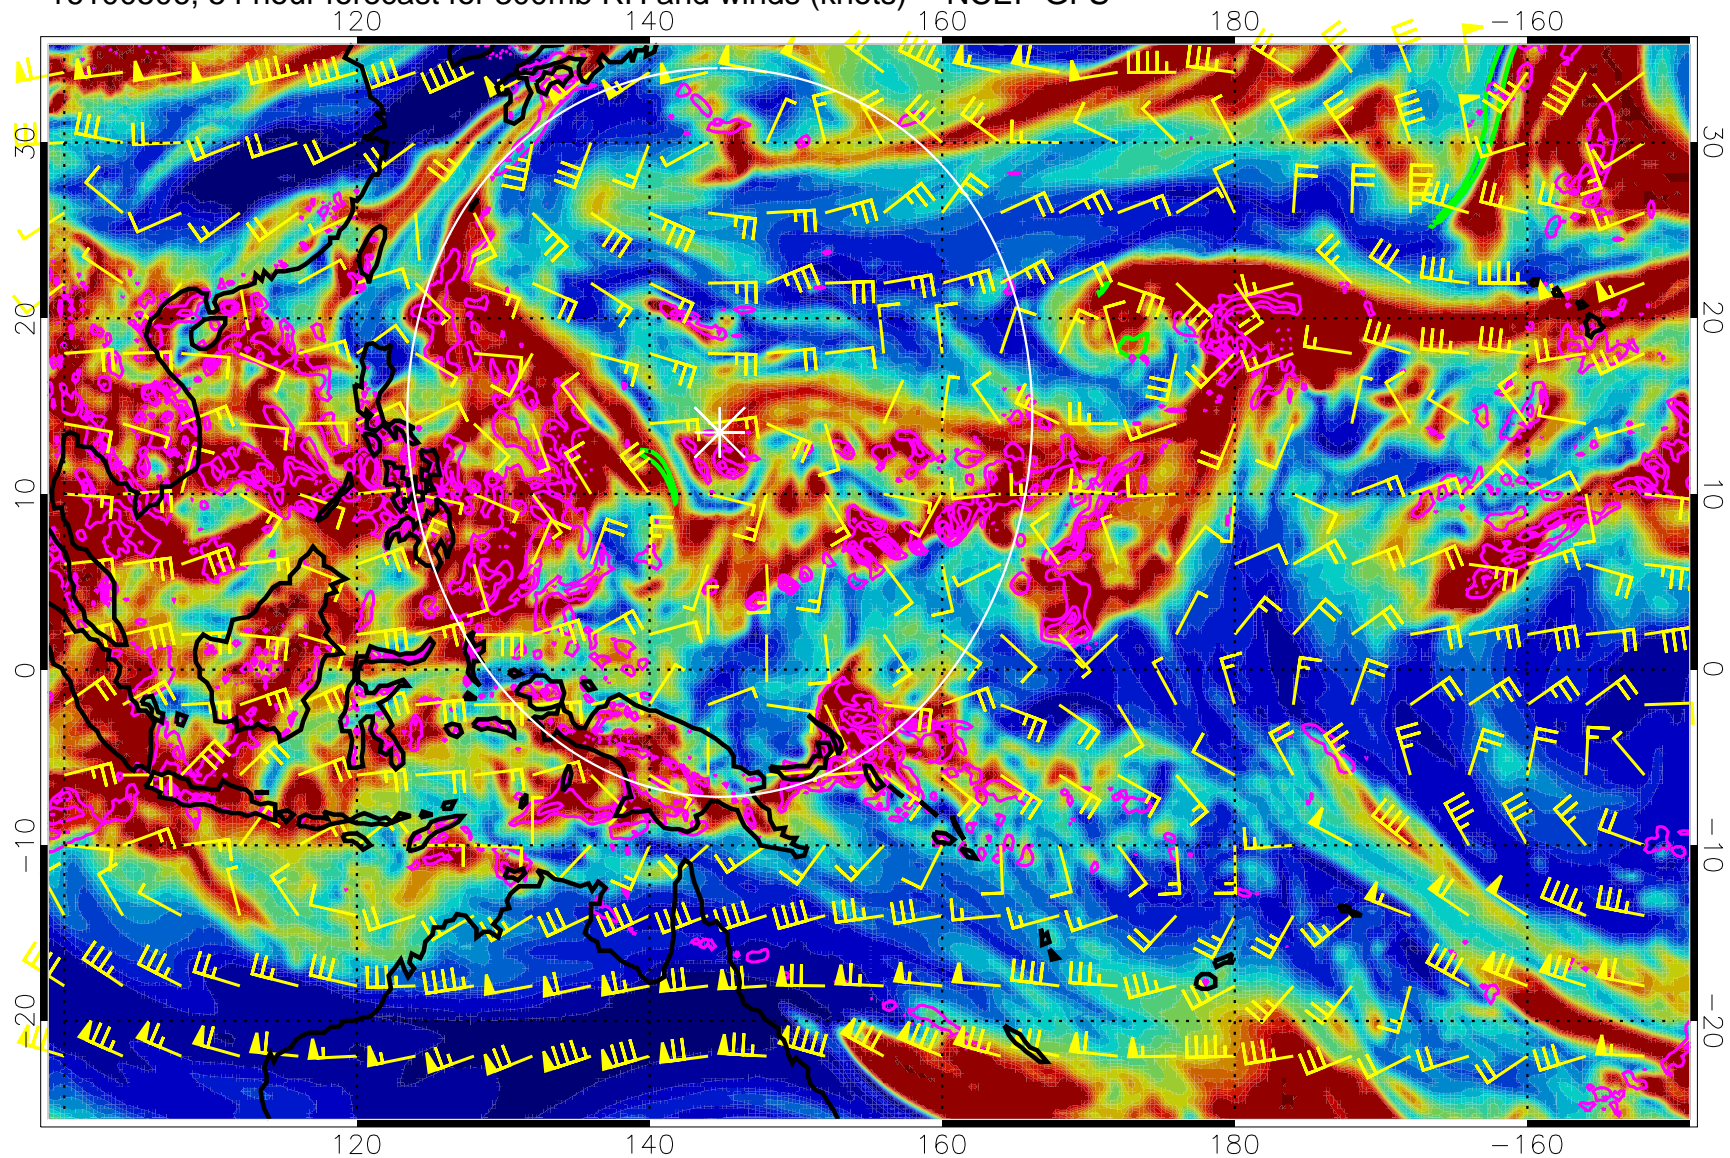

16100418, 42 hour forecast for 300mb RH and winds (knots) -- NCEP GFS

Precip (tot dot, conv sol) mm/day 40 mm/day contours, min 20

EPV Tropopause (2 PVU) Position

Range ring of 2304 km

16100500, 48 hour forecast for 300mb RH and winds (knots) -- NCEP GFS

0 20 40 60 80 100
RH, %

Precip (tot dot, conv sol) mm/day 40 mm/day contours, min 20

EPV Tropopause (2 PVU) Position

Range ring of 2304 km

16100506, 54 hour forecast for 300mb RH and winds (knots) -- NCEP GFS