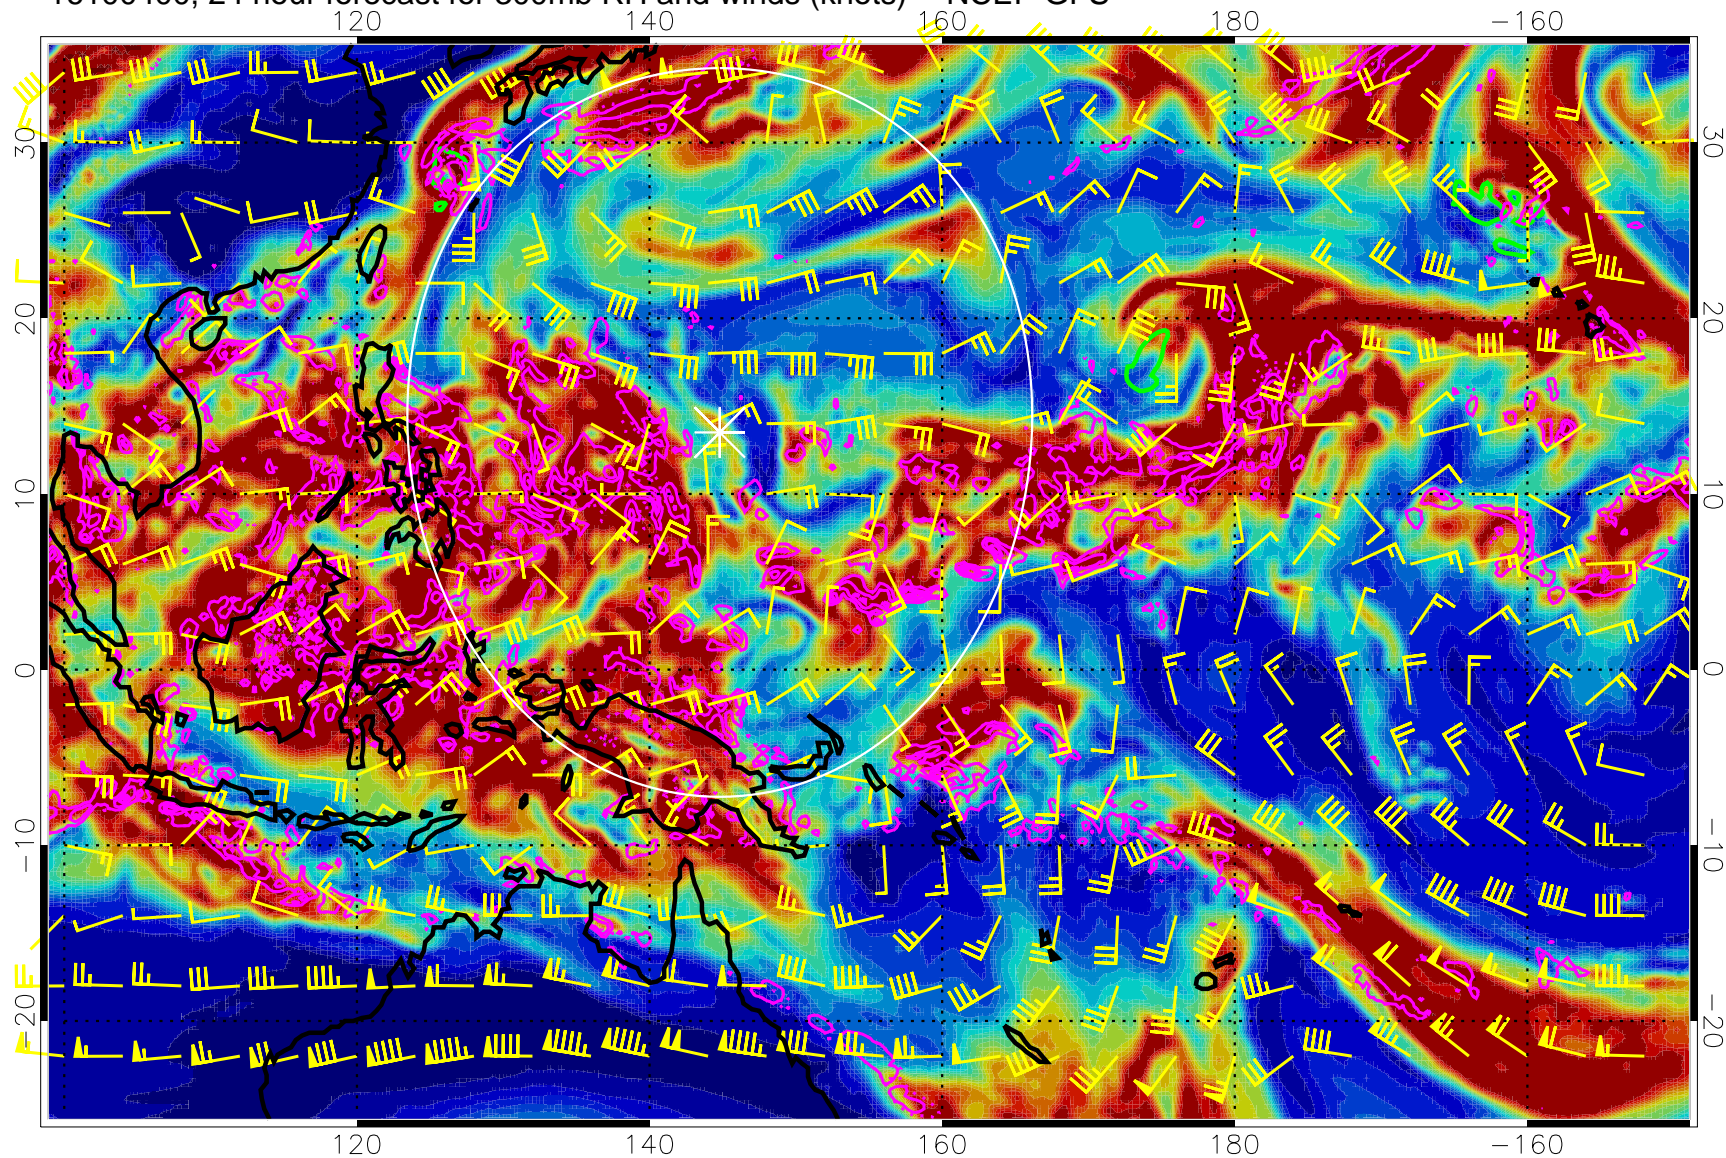

16100306, 6 hour forecast for 300mb RH and winds (knots) -- NCEP GFS

Precip (tot dot, conv sol) mm/day 40 mm/day contours, min 20

EPV Tropopause (2 PVU) Position

Range ring of 2304 km

16100312, 12 hour forecast for 300mb RH and winds (knots) -- NCEP GFS

Precip (tot dot, conv sol) mm/day 40 mm/day contours, min 20

EPV Tropopause (2 PVU) Position

Range ring of 2304 km

16100318, 18 hour forecast for 300mb RH and winds (knots) -- NCEP GFS

0 20 40 60 80 100
RH, %

Precip (tot dot, conv sol) mm/day 40 mm/day contours, min 20

EPV Tropopause (2 PVU) Position

Range ring of 2304 km

16100400, 24 hour forecast for 300mb RH and winds (knots) -- NCEP GFS

Precip (tot dot, conv sol) mm/day 40 mm/day contours, min 20

EPV Tropopause (2 PVU) Position

Range ring of 2304 km

16100406, 30 hour forecast for 300mb RH and winds (knots) -- NCEP GFS

Precip (tot dot, conv sol) mm/day 40 mm/day contours, min 20

EPV Tropopause (2 PVU) Position