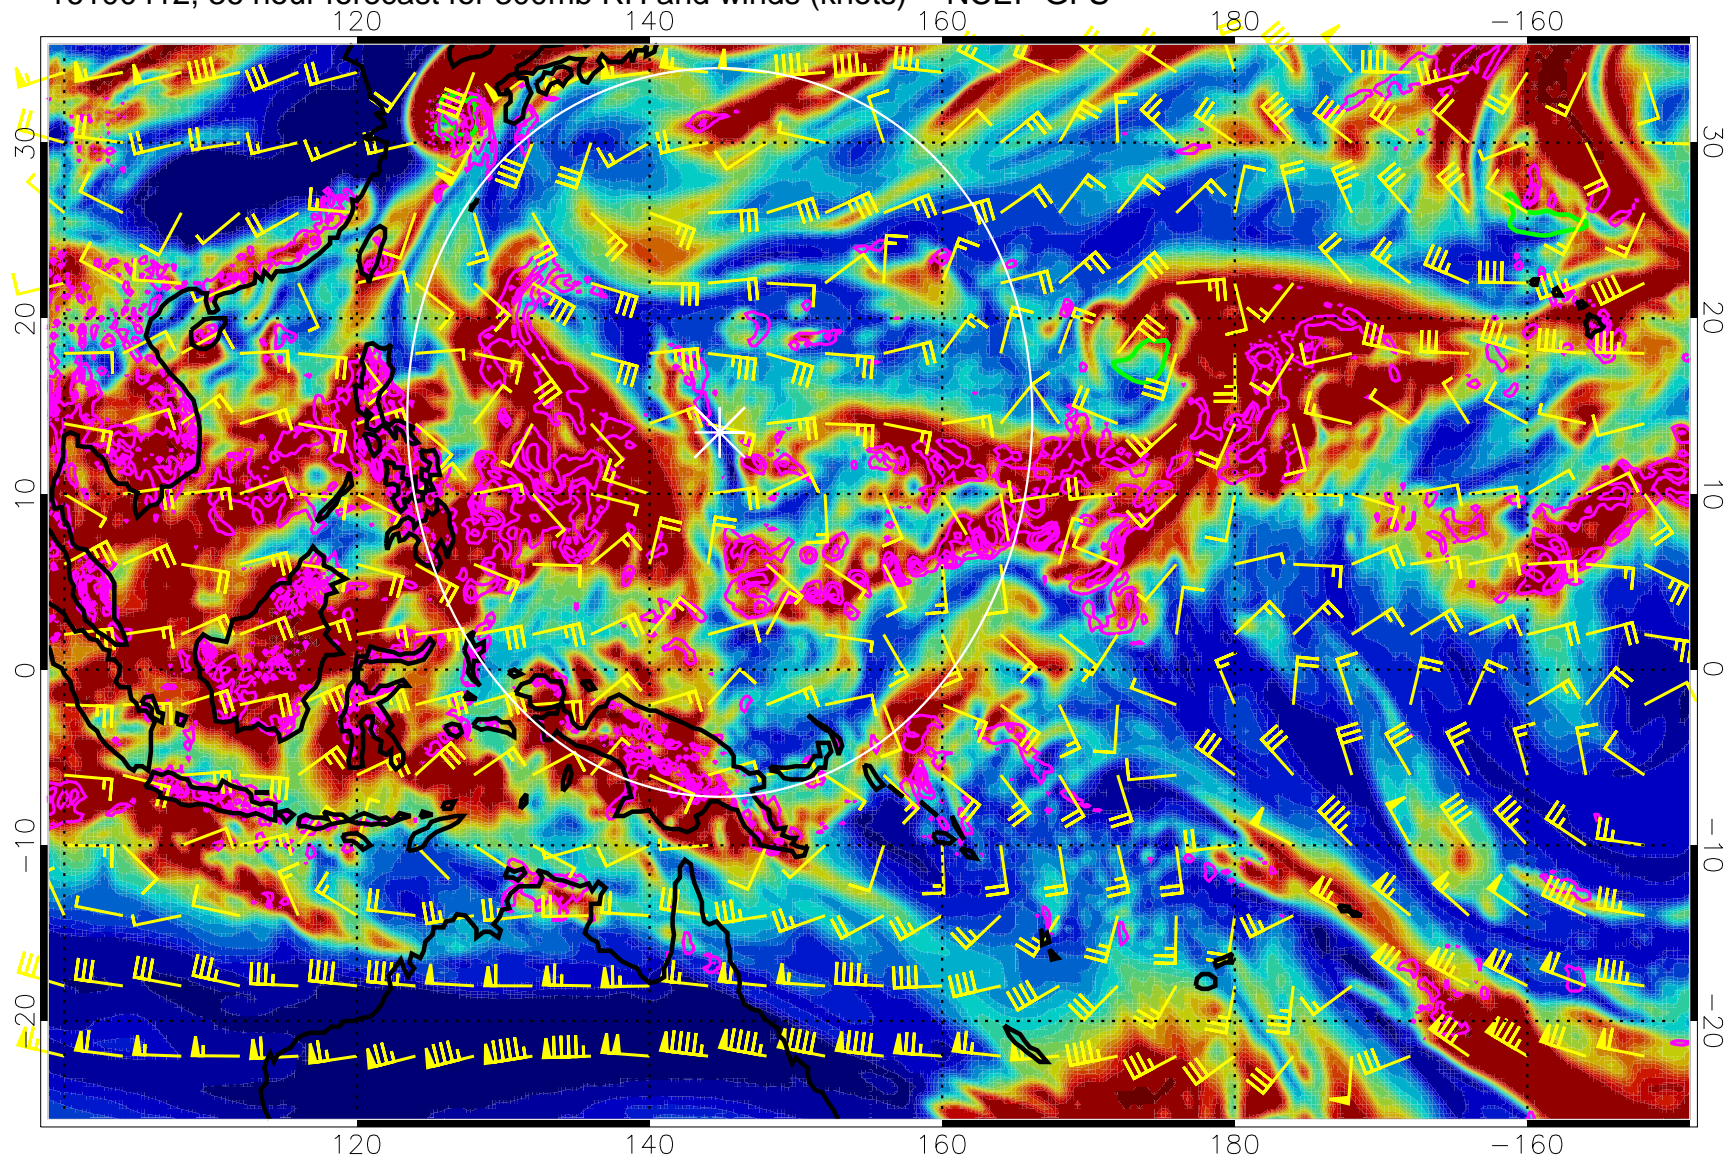

Precip (tot dot, conv sol) mm/day 40 mm/day contours, min 20

EPV Tropopause (2 PVU) Position

Range ring of 2304 km

16100400, 24 hour forecast for 300mb RH and winds (knots) -- NCEP GFS

Precip (tot dot, conv sol) mm/day 40 mm/day contours, min 20

EPV Tropopause (2 PVU) Position

Range ring of 2304 km

16100406, 30 hour forecast for 300mb RH and winds (knots) -- NCEP GFS

Precip (tot dot, conv sol) mm/day 40 mm/day contours, min 20

EPV Tropopause (2 PVU) Position

Range ring of 2304 km

16100412, 36 hour forecast for 300mb RH and winds (knots) -- NCEP GFS

Precip (tot dot, conv sol) mm/day 40 mm/day contours, min 20

EPV Tropopause (2 PVU) Position

Range ring of 2304 km