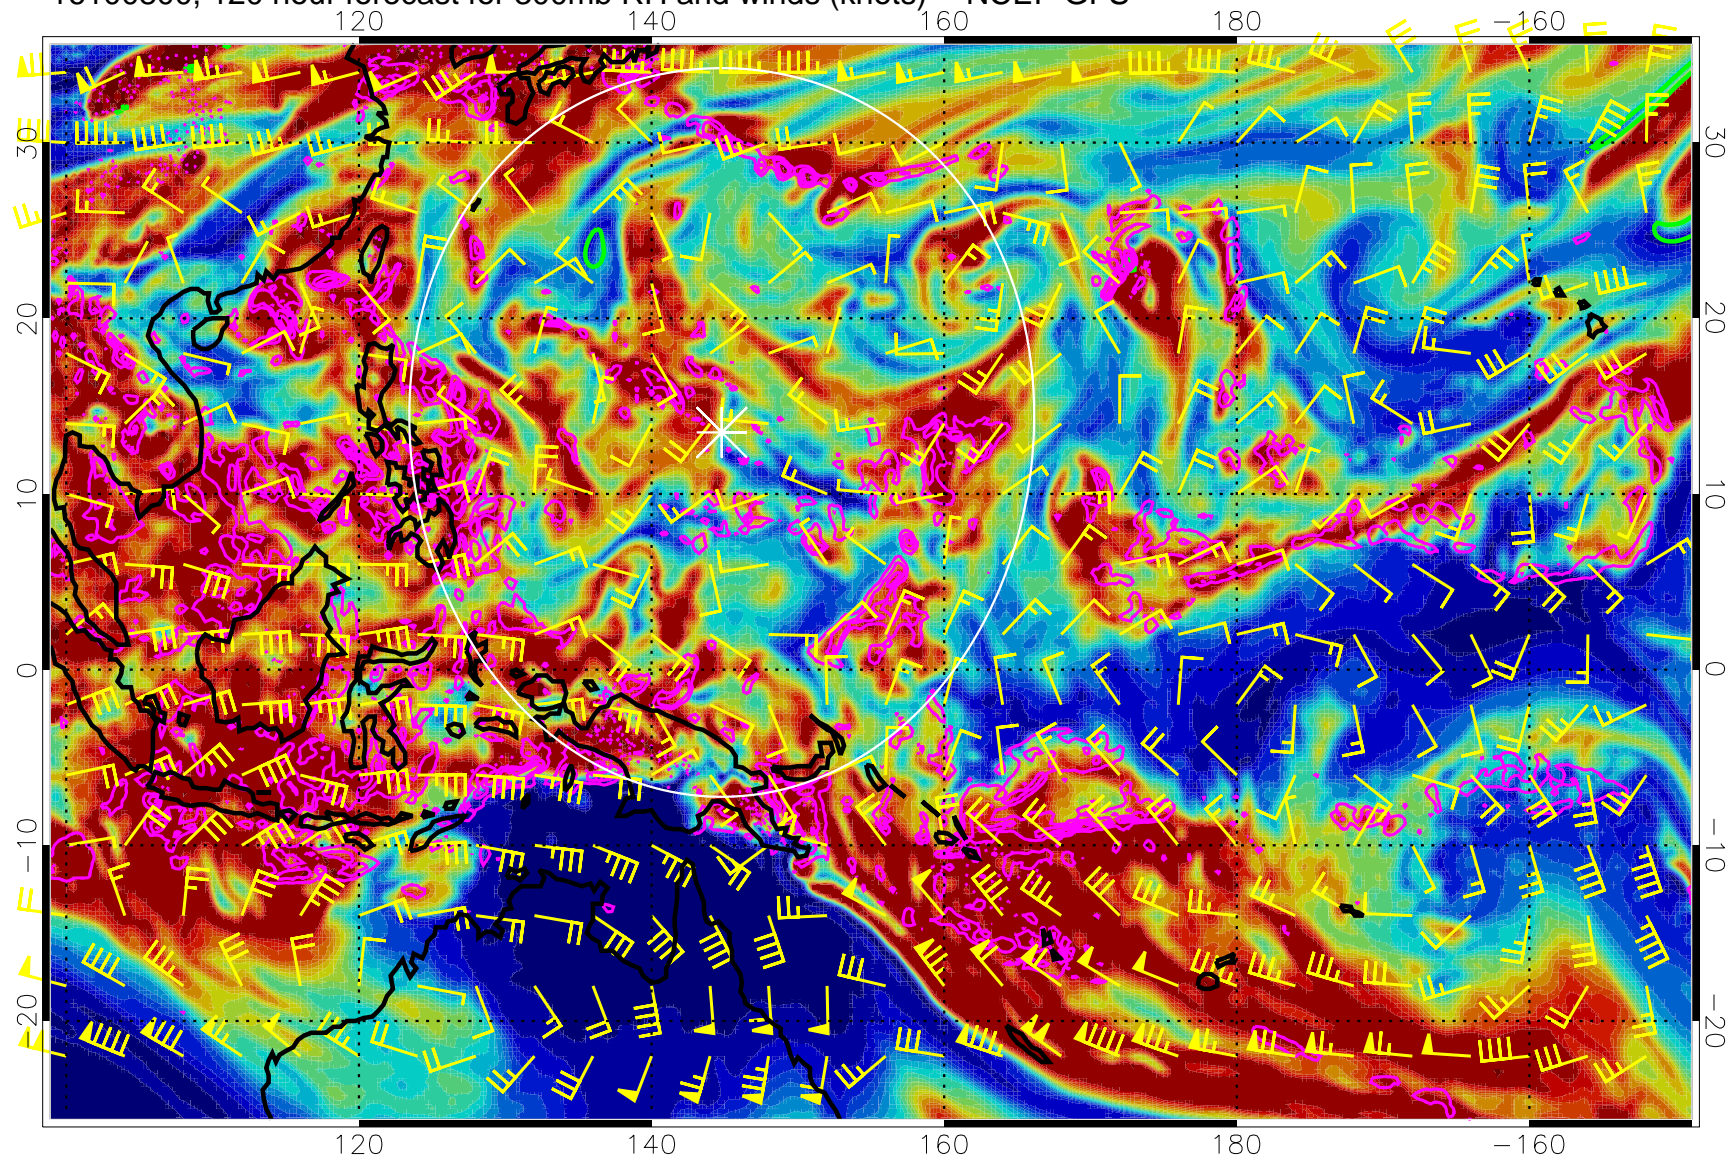

EPV Tropopause (2 PVU) Position

Range ring of 2304 km

16100712, 108 hour forecast for 300mb RH and winds (knots) -- NCEP GFS

Precip (tot dot, conv sol) mm/day 40 mm/day contours, min 20

EPV Tropopause (2 PVU) Position

Range ring of 2304 km

16100718, 114 hour forecast for 300mb RH and winds (knots) -- NCEP GFS

0 20 40 60 80 100
RH, %

Precip (tot dot, conv sol) mm/day 40 mm/day contours, min 20

EPV Tropopause (2 PVU) Position

Range ring of 2304 km

16100800, 120 hour forecast for 300mb RH and winds (knots) -- NCEP GFS

Precip (tot dot, conv sol) mm/day 40 mm/day contours, min 20

EPV Tropopause (2 PVU) Position

Range ring of 2304 km