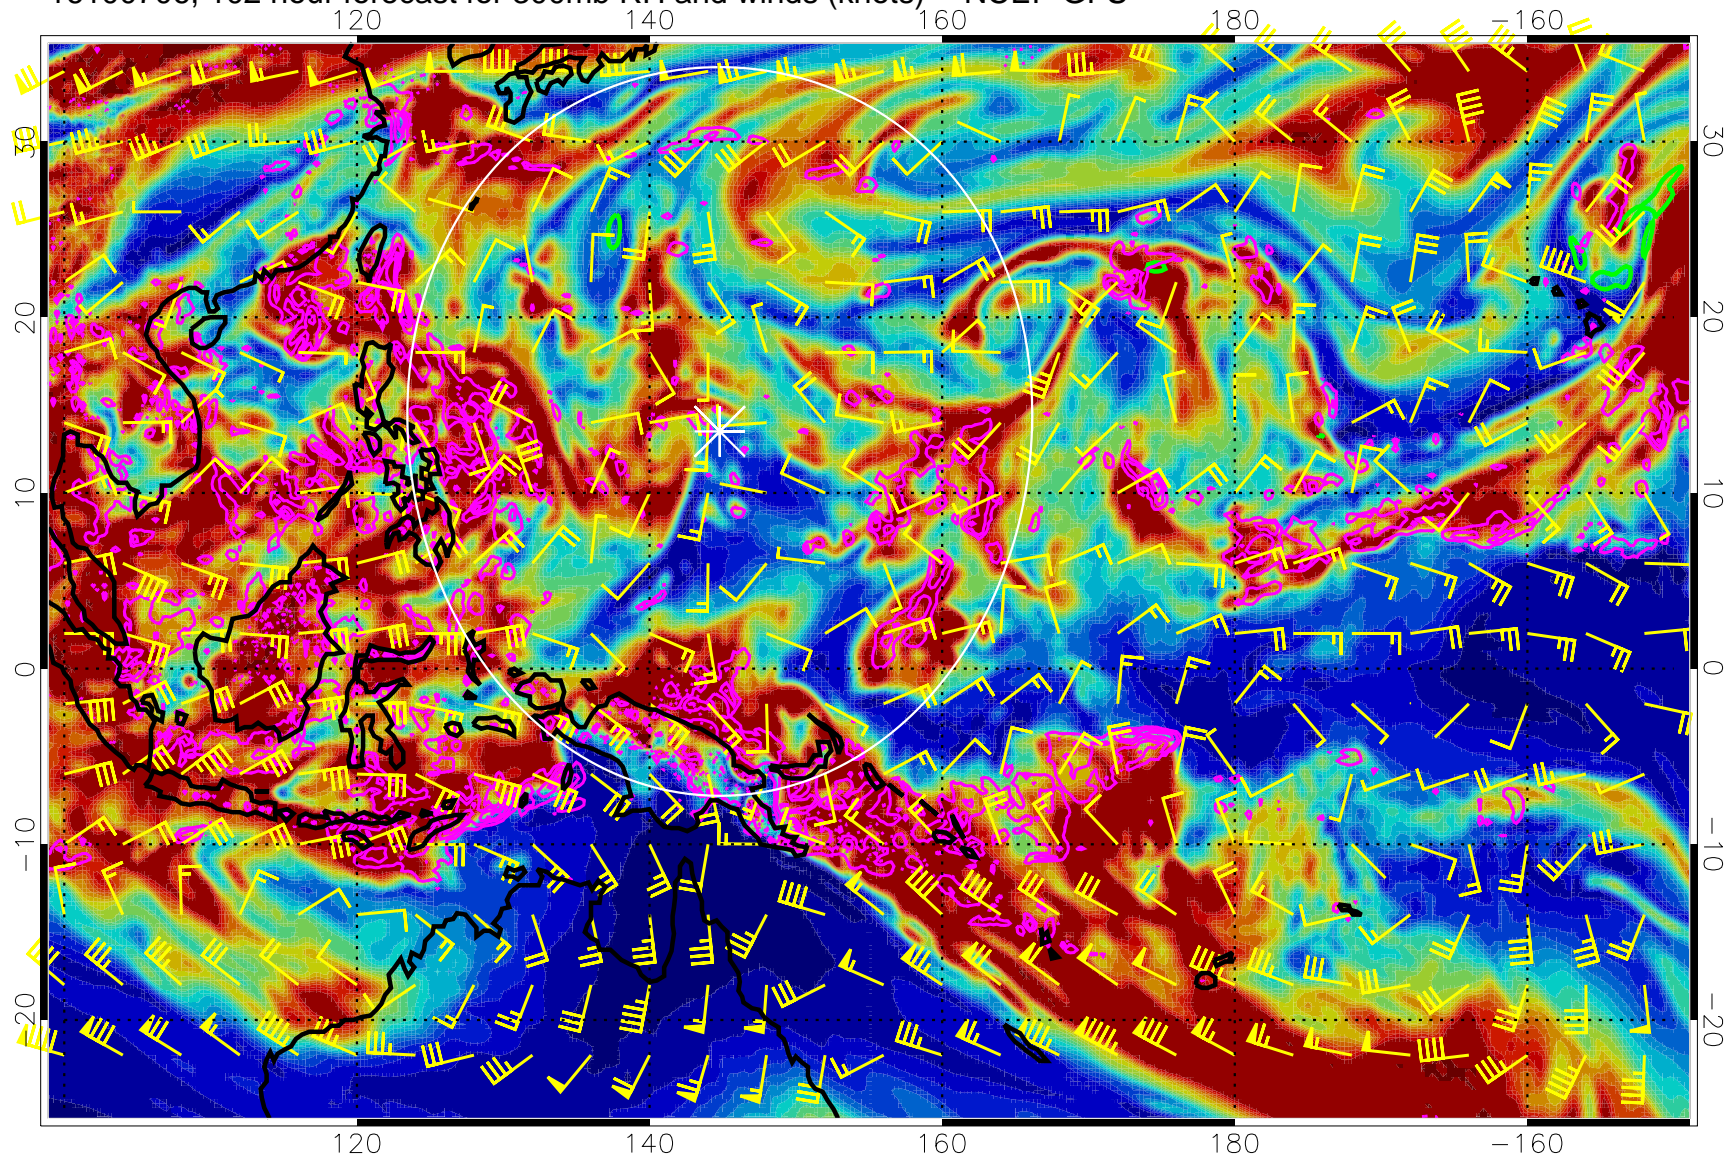

Precip (tot dot, conv sol) mm/day 40 mm/day contours, min 20

EPV Tropopause (2 PVU) Position

Range ring of 2304 km

16100618, 90 hour forecast for 300mb RH and winds (knots) -- NCEP GFS

Precip (tot dot, conv sol) mm/day 40 mm/day contours, min 20

EPV Tropopause (2 PVU) Position

Range ring of 2304 km

16100700, 96 hour forecast for 300mb RH and winds (knots) -- NCEP GFS

16100706, 102 hour forecast for 300mb RH and winds (knots) -- NCEP GFS

Precip (tot dot, conv sol) mm/day 40 mm/day contours, min 20