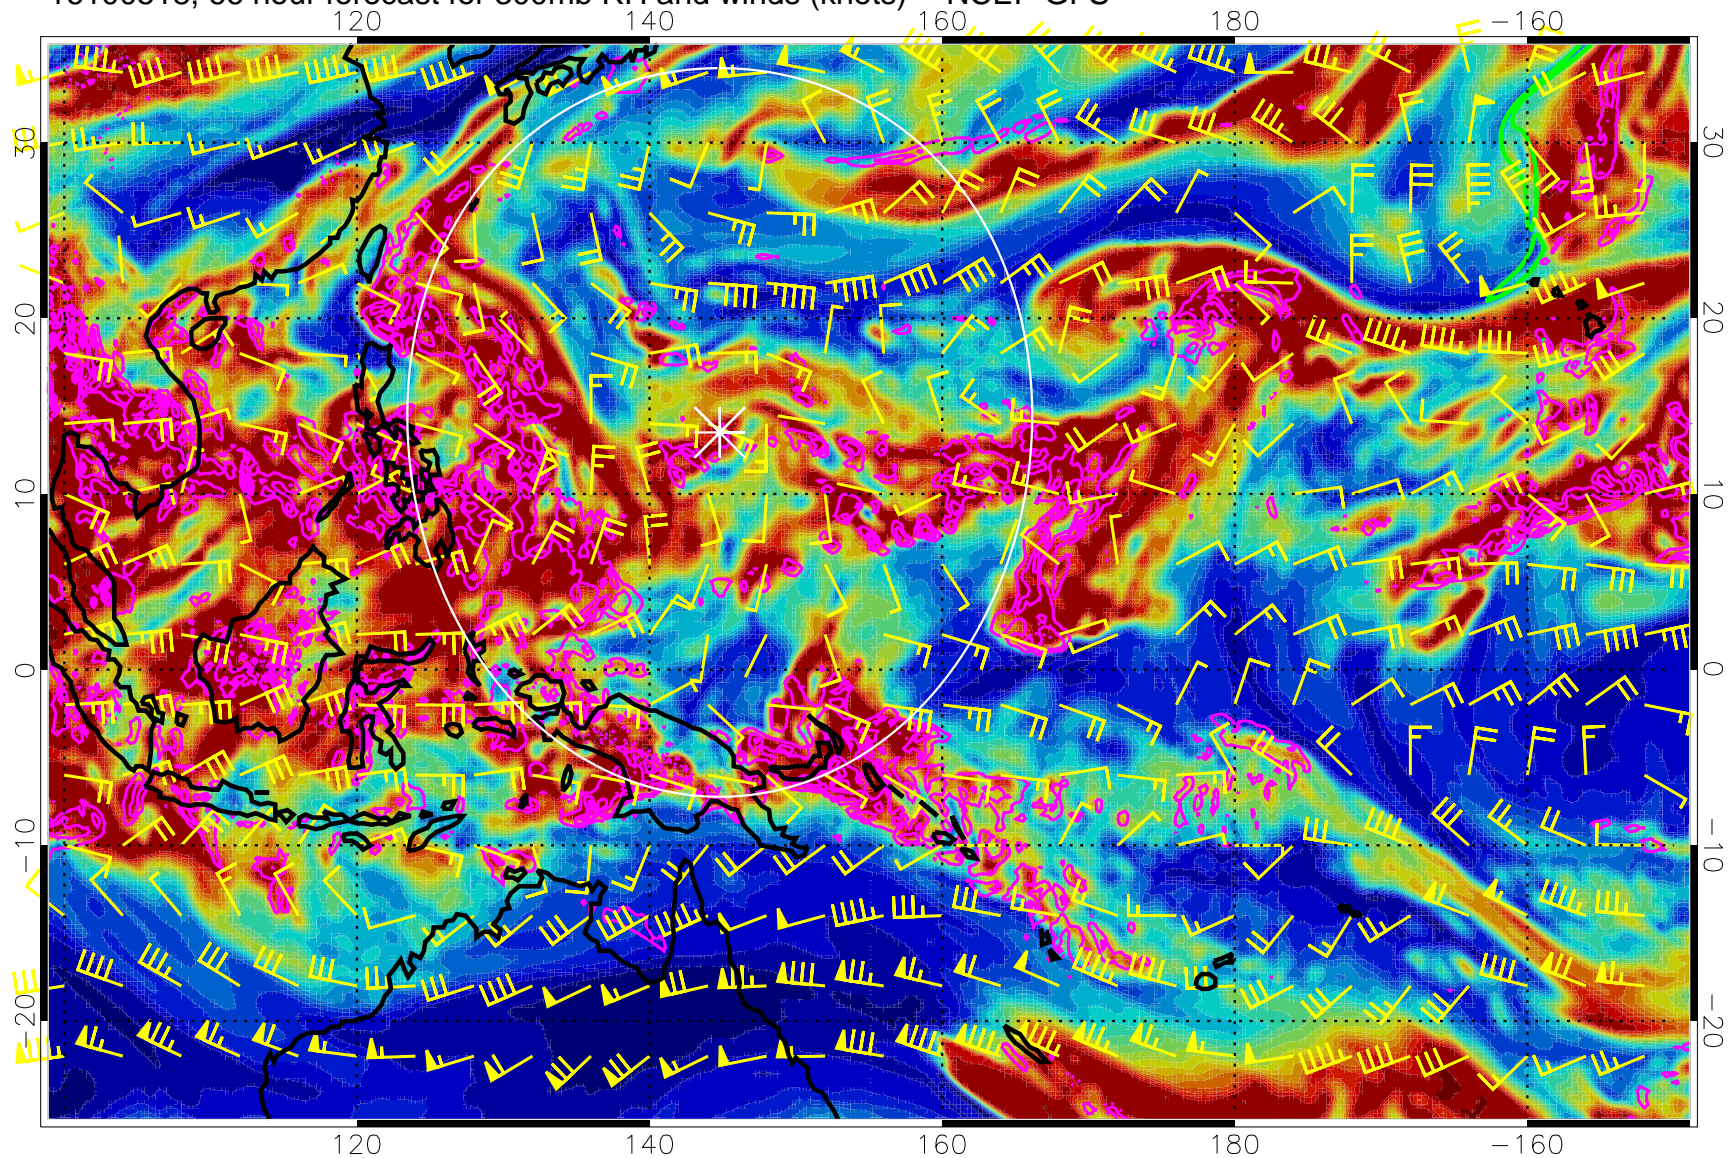

Precip (tot dot, conv sol) mm/day 40 mm/day contours, min 20

EPV Tropopause (2 PVU) Position

Range ring of 2304 km

16100512, 60 hour forecast for 300mb RH and winds (knots) -- NCEP GFS

Precip (tot dot, conv sol) mm/day 40 mm/day contours, min 20

EPV Tropopause (2 PVU) Position

Range ring of 2304 km

16100518, 66 hour forecast for 300mb RH and winds (knots) -- NCEP GFS

Precip (tot dot, conv sol) mm/day 40 mm/day contours, min 20

EPV Tropopause (2 PVU) Position