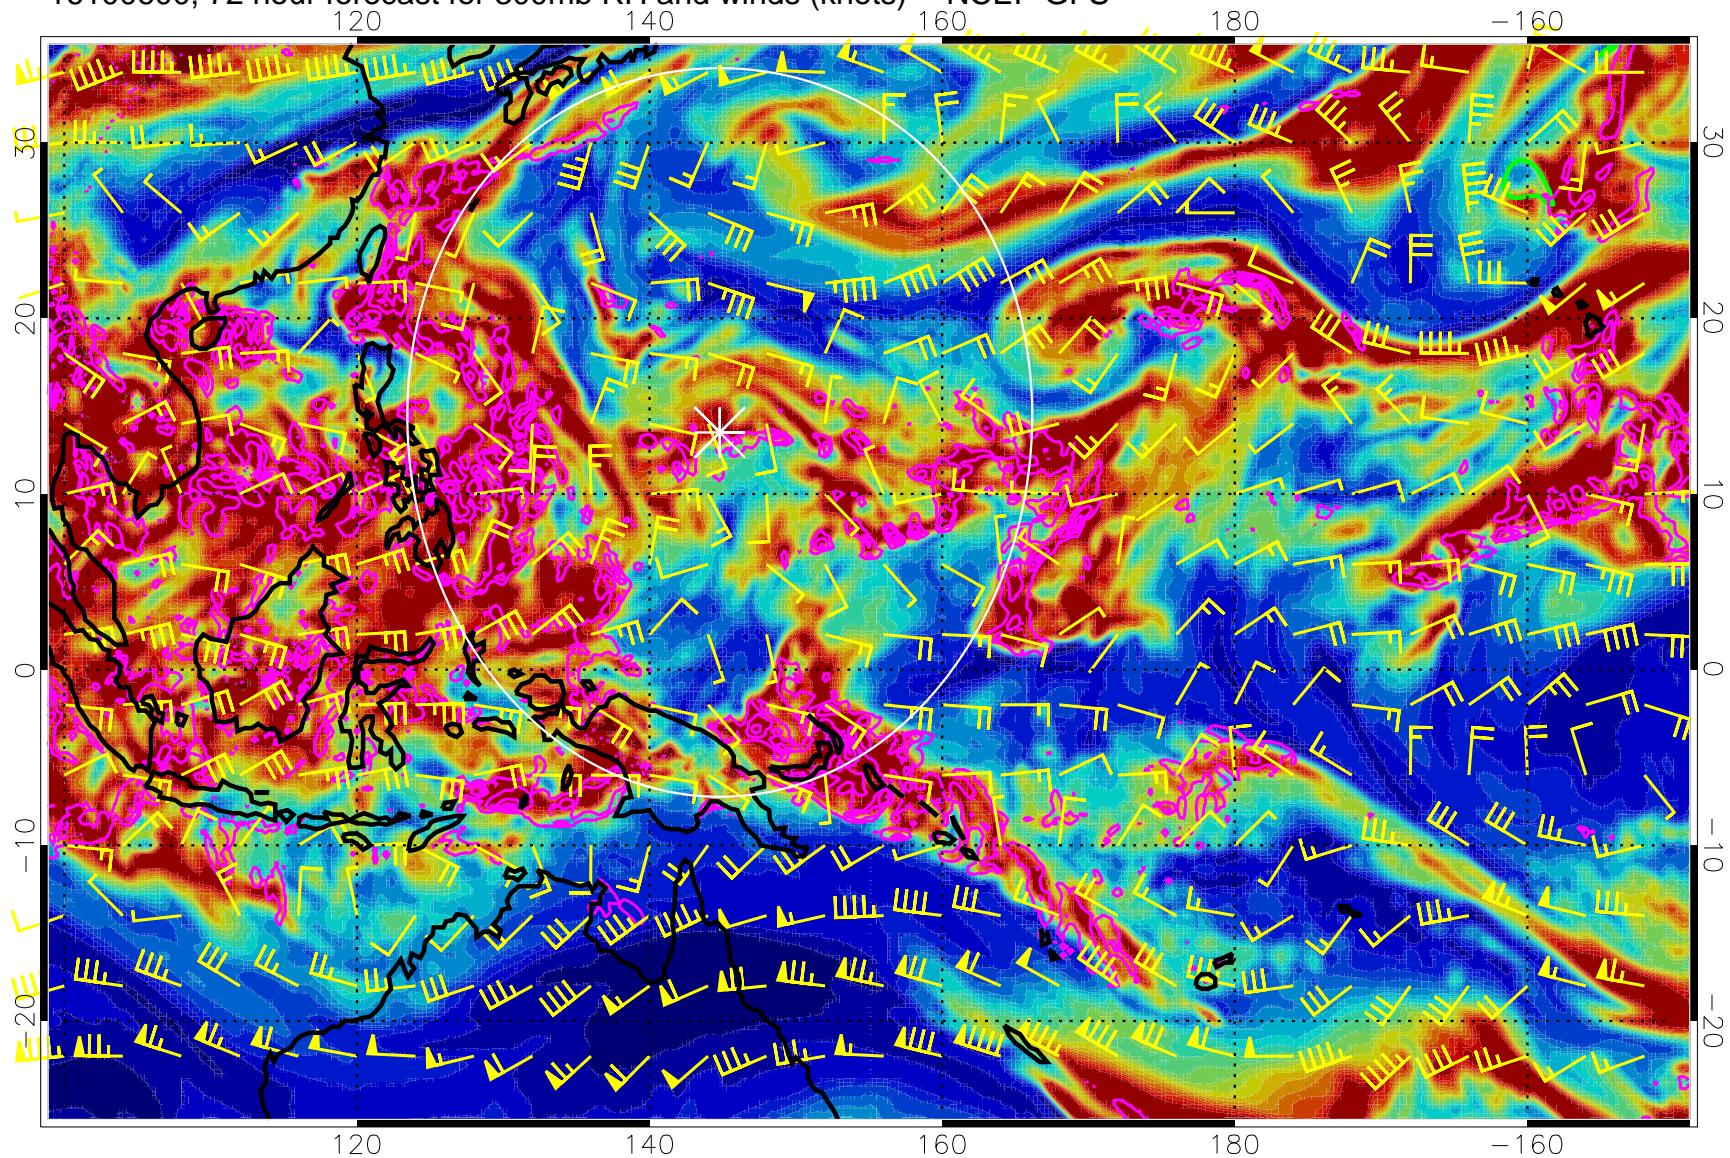

Precip (tot dot, conv sol) mm/day 40 mm/day contours, min 20

EPV Tropopause (2 PVU) Position

Range ring of 2304 km

16100512, 60 hour forecast for 300mb RH and winds (knots) -- NCEP GFS

Precip (tot dot, conv sol) mm/day 40 mm/day contours, min 20

EPV Tropopause (2 PVU) Position

Range ring of 2304 km

16100518, 66 hour forecast for 300mb RH and winds (knots) -- NCEP GFS

Precip (tot dot, conv sol) mm/day 40 mm/day contours, min 20

EPV Tropopause (2 PVU) Position

Range ring of 2304 km

16100600, 72 hour forecast for 300mb RH and winds (knots) -- NCEP GFS

Precip (tot dot, conv sol) mm/day 40 mm/day contours, min 20

EPV Tropopause (2 PVU) Position

Range ring of 2304 km