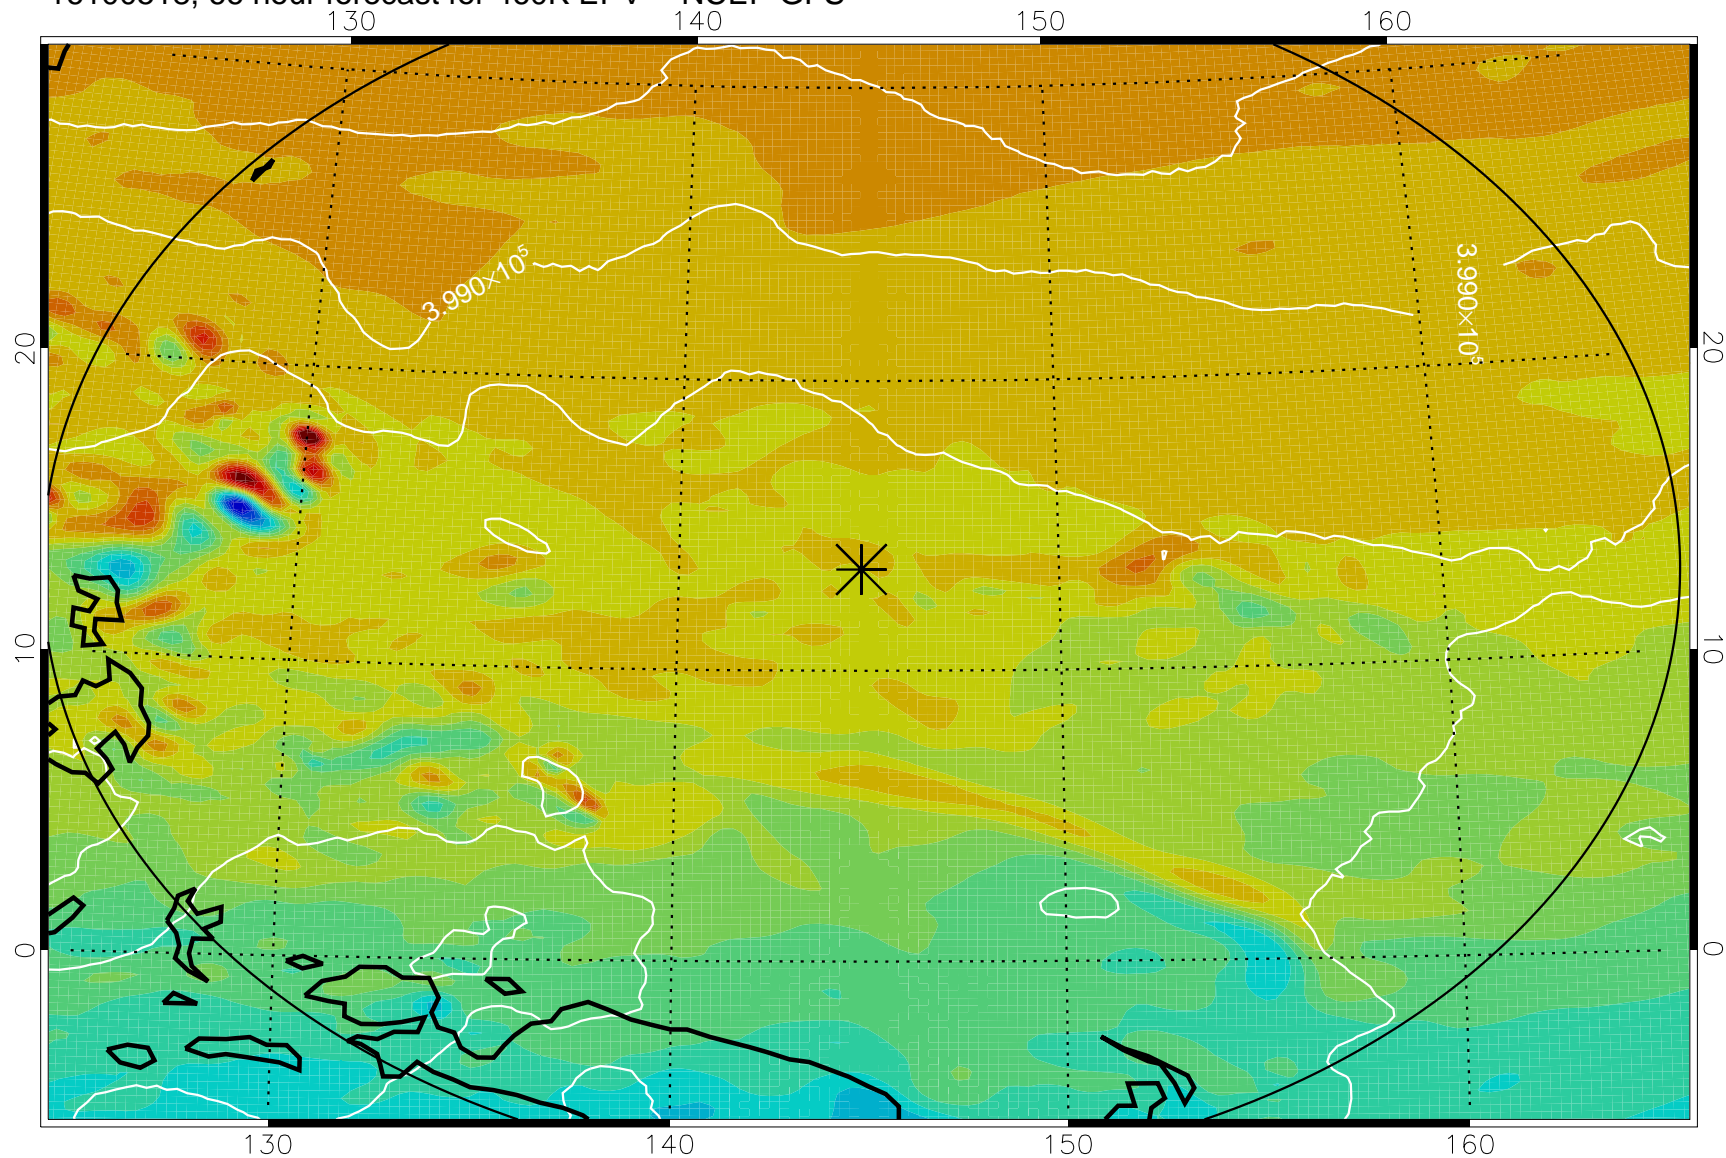

16100418, 42 hour forecast for 460K EPV -- NCEP GFS

460K Montgomery Streamfunction, white

Range ring of 2304 km

16100500, 48 hour forecast for 460K EPV -- NCEP GFS

460K Montgomery Streamfunction, white

Range ring of 2304 km

16100506, 54 hour forecast for 460K EPV -- NCEP GFS

460K Montgomery Streamfunction, white

Range ring of 2304 km

16100512, 60 hour forecast for 460K EPV -- NCEP GFS

460K Montgomery Streamfunction, white

Range ring of 2304 km

16100518, 66 hour forecast for 460K EPV -- NCEP GFS

460K Montgomery Streamfunction, white

Range ring of 2304 km

16100600, 72 hour forecast for 460K EPV -- NCEP GFS

460K Montgomery Streamfunction, white

Range ring of 2304 km

16100606, 78 hour forecast for 460K EPV -- NCEP GFS

460K Montgomery Streamfunction, white

Range ring of 2304 km

16100612, 84 hour forecast for 460K EPV -- NCEP GFS

460K Montgomery Streamfunction, white

Range ring of 2304 km