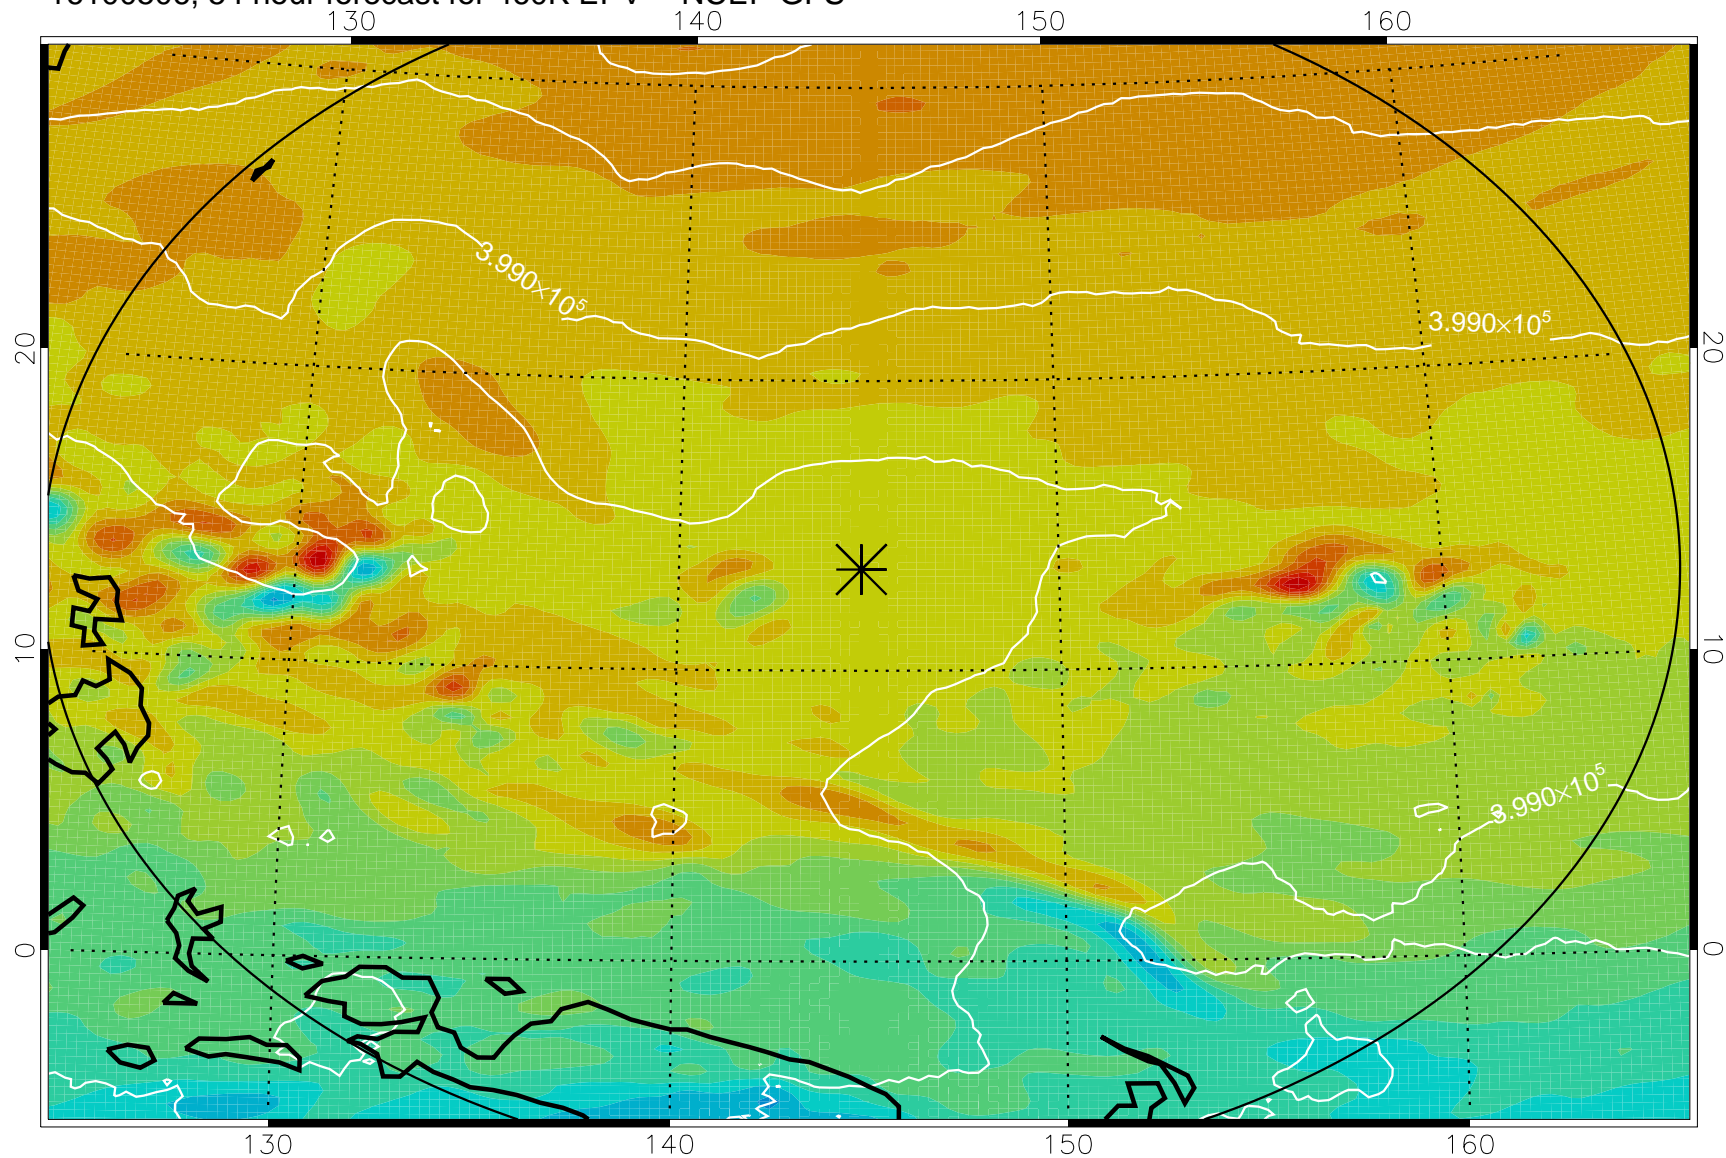

16100406, 30 hour forecast for 460K EPV -- NCEP GFS

460K Montgomery Streamfunction, white

Range ring of 2304 km

16100412, 36 hour forecast for 460K EPV -- NCEP GFS

460K Montgomery Streamfunction, white

Range ring of 2304 km

16100418, 42 hour forecast for 460K EPV -- NCEP GFS

460K Montgomery Streamfunction, white

Range ring of 2304 km

16100500, 48 hour forecast for 460K EPV -- NCEP GFS

460K Montgomery Streamfunction, white

Range ring of 2304 km

16100506, 54 hour forecast for 460K EPV -- NCEP GFS

460K Montgomery Streamfunction, white

Range ring of 2304 km

16100512, 60 hour forecast for 460K EPV -- NCEP GFS

460K Montgomery Streamfunction, white

Range ring of 2304 km

16100518, 66 hour forecast for 460K EPV -- NCEP GFS

460K Montgomery Streamfunction, white

Range ring of 2304 km

16100600, 72 hour forecast for 460K EPV -- NCEP GFS

460K Montgomery Streamfunction, white

Range ring of 2304 km