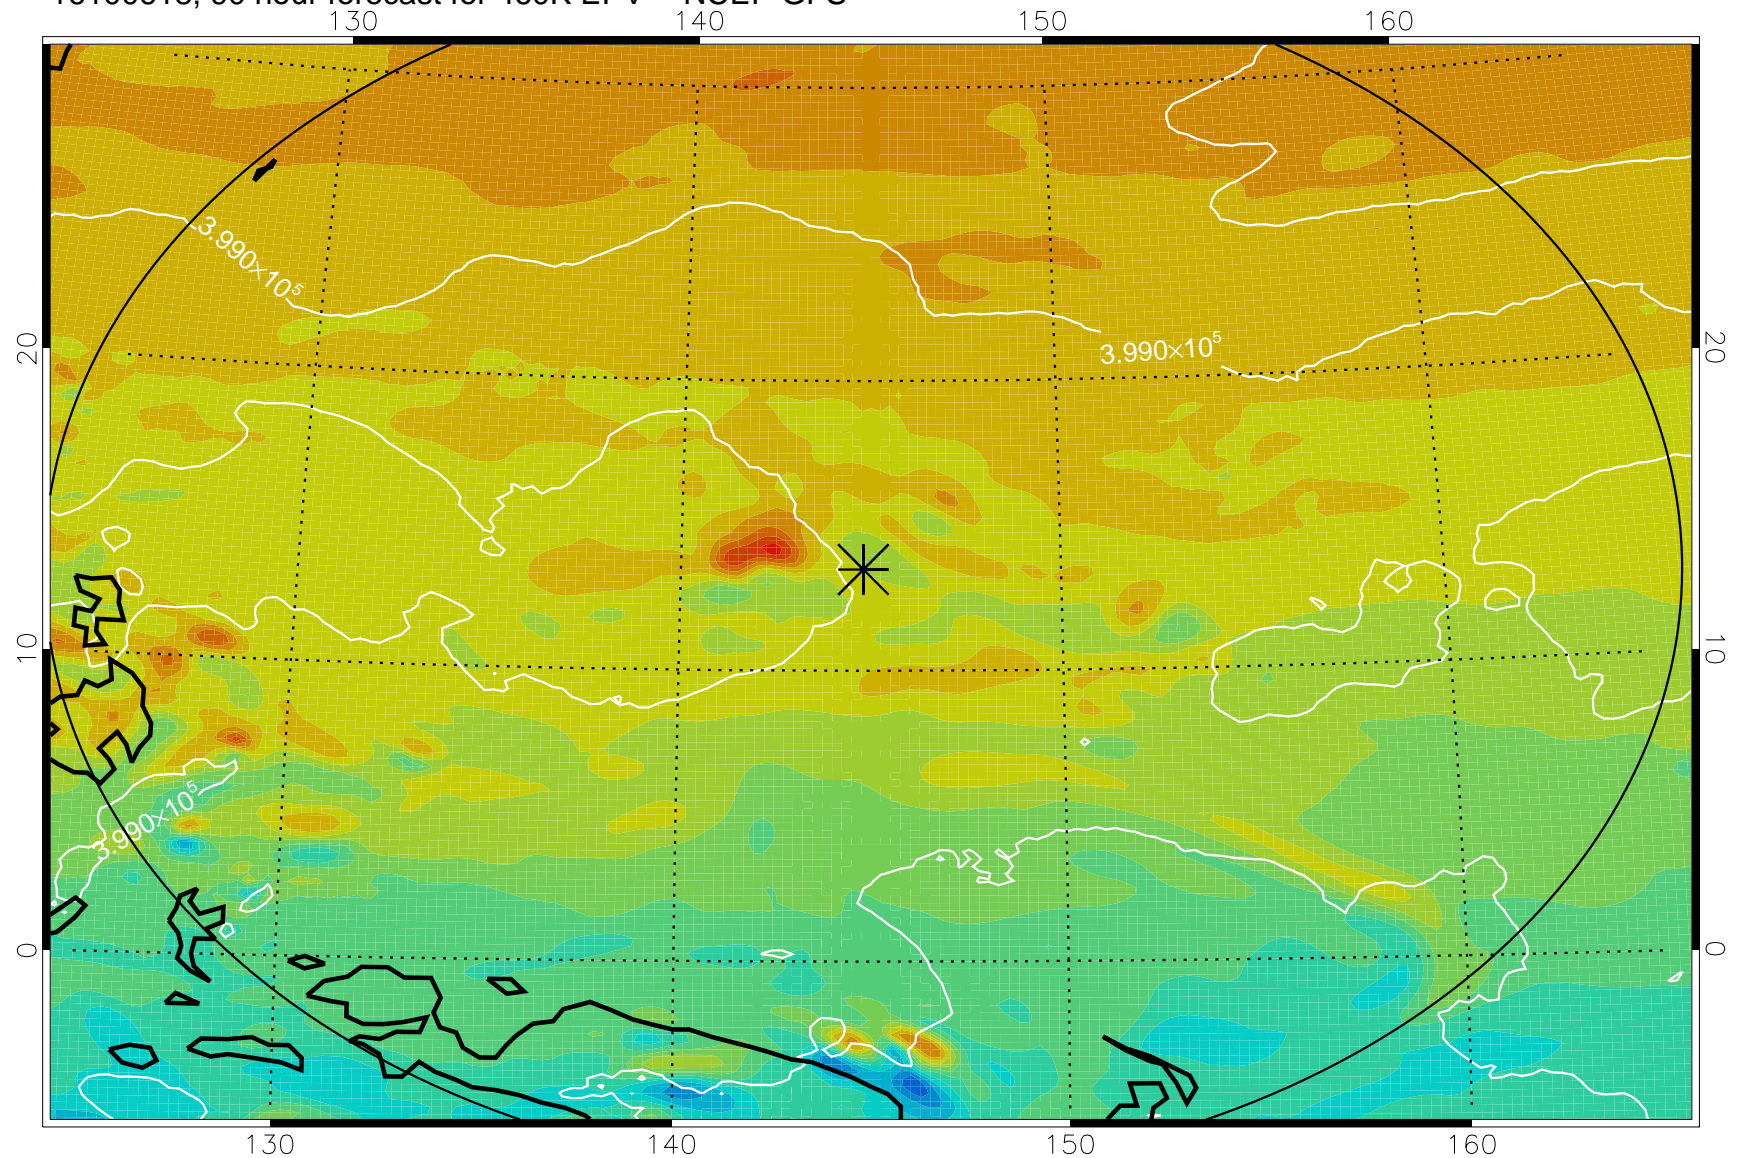

16100518, 66 hour forecast for 460K EPV -- NCEP GFS

460K Montgomery Streamfunction, white

Range ring of 2304 km

16100600, 72 hour forecast for 460K EPV -- NCEP GFS

460K Montgomery Streamfunction, white

Range ring of 2304 km

16100606, 78 hour forecast for 460K EPV -- NCEP GFS

460K Montgomery Streamfunction, white

Range ring of 2304 km

16100612, 84 hour forecast for 460K EPV -- NCEP GFS

460K Montgomery Streamfunction, white

Range ring of 2304 km

16100618, 90 hour forecast for 460K EPV -- NCEP GFS

460K Montgomery Streamfunction, white

Range ring of 2304 km

16100700, 96 hour forecast for 460K EPV -- NCEP GFS

460K Montgomery Streamfunction, white

Range ring of 2304 km

16100706, 102 hour forecast for 460K EPV -- NCEP GFS

460K Montgomery Streamfunction, white

Range ring of 2304 km

16100712, 108 hour forecast for 460K EPV -- NCEP GFS

460K Montgomery Streamfunction, white

Range ring of 2304 km