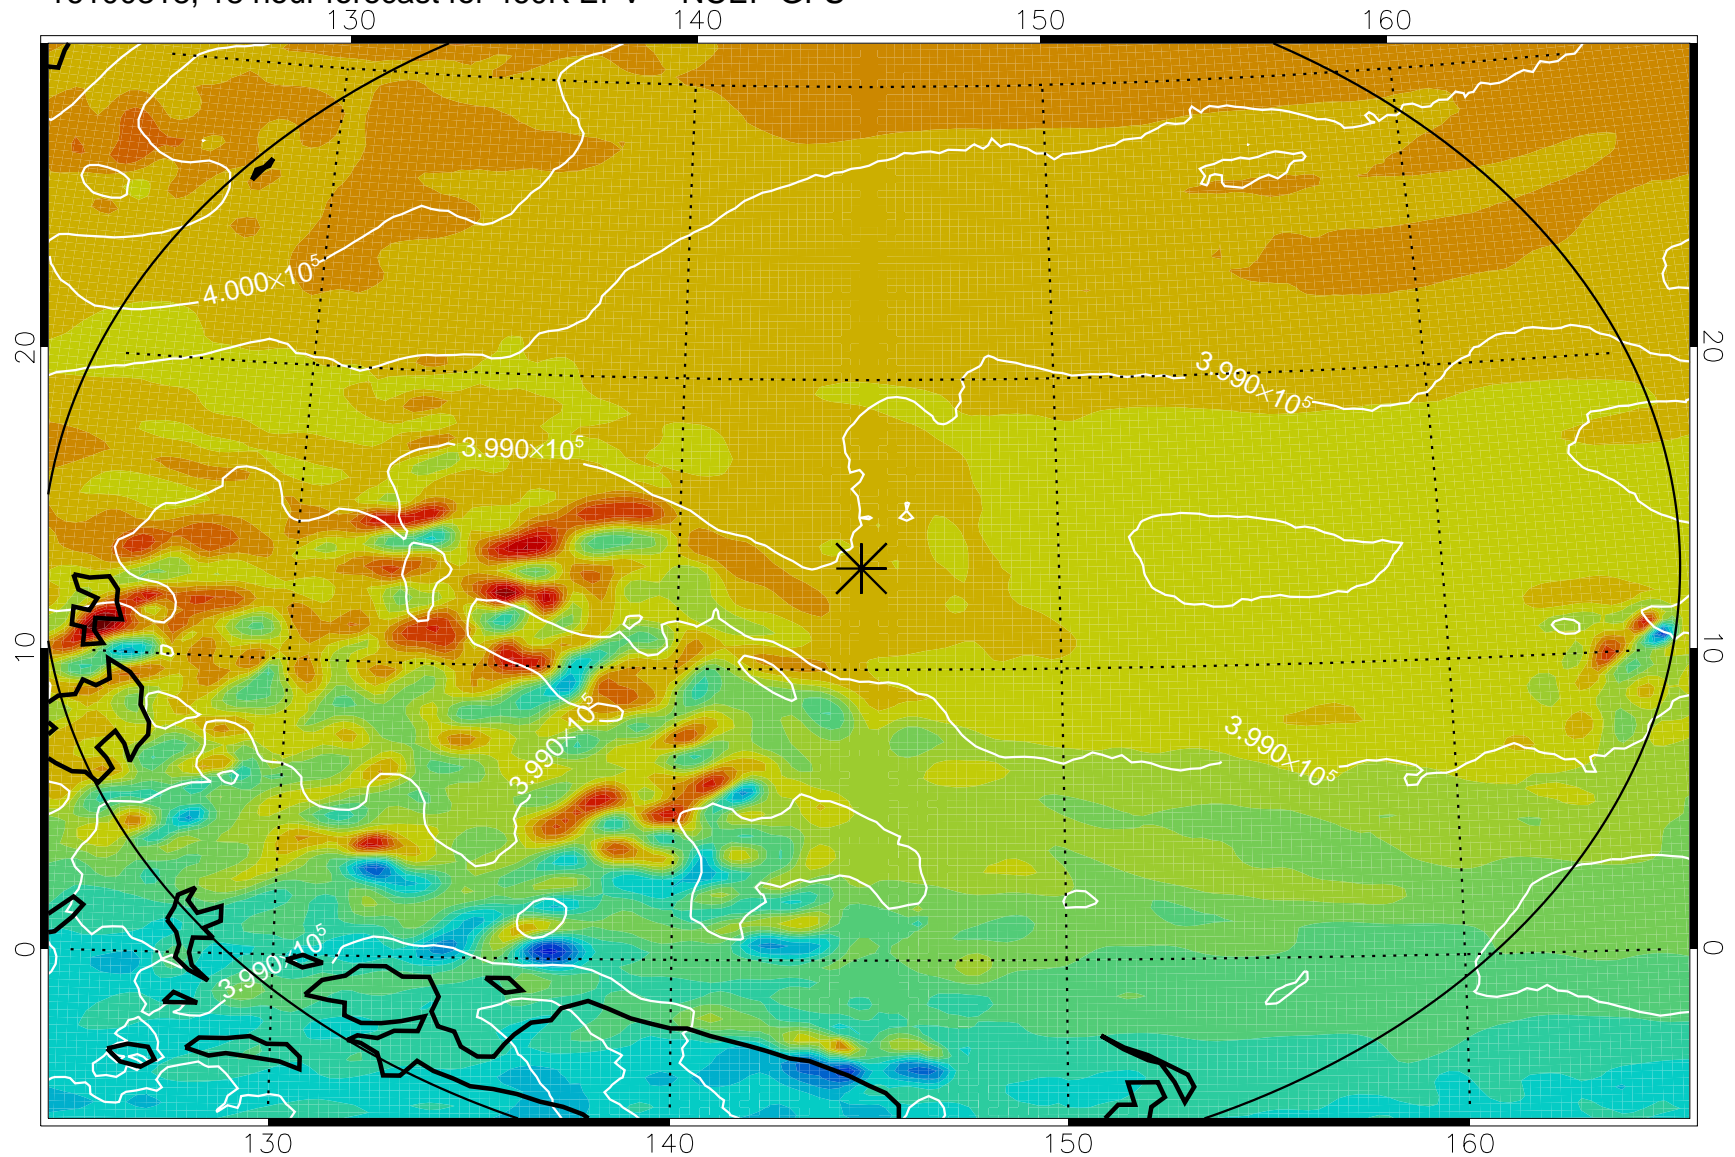

16100306, 6 hour forecast for 460K EPV -- NCEP GFS

460K Montgomery Streamfunction, white

Range ring of 2304 km

16100312, 12 hour forecast for 460K EPV -- NCEP GFS

460K Montgomery Streamfunction, white

Range ring of 2304 km

16100318, 18 hour forecast for 460K EPV -- NCEP GFS

460K Montgomery Streamfunction, white

Range ring of 2304 km

16100400, 24 hour forecast for 460K EPV -- NCEP GFS

460K Montgomery Streamfunction, white

Range ring of 2304 km

16100406, 30 hour forecast for 460K EPV -- NCEP GFS

460K Montgomery Streamfunction, white

Range ring of 2304 km

16100412, 36 hour forecast for 460K EPV -- NCEP GFS

460K Montgomery Streamfunction, white

Range ring of 2304 km

16100418, 42 hour forecast for 460K EPV -- NCEP GFS

460K Montgomery Streamfunction, white

Range ring of 2304 km

16100500, 48 hour forecast for 460K EPV -- NCEP GFS

460K Montgomery Streamfunction, white

Range ring of 2304 km