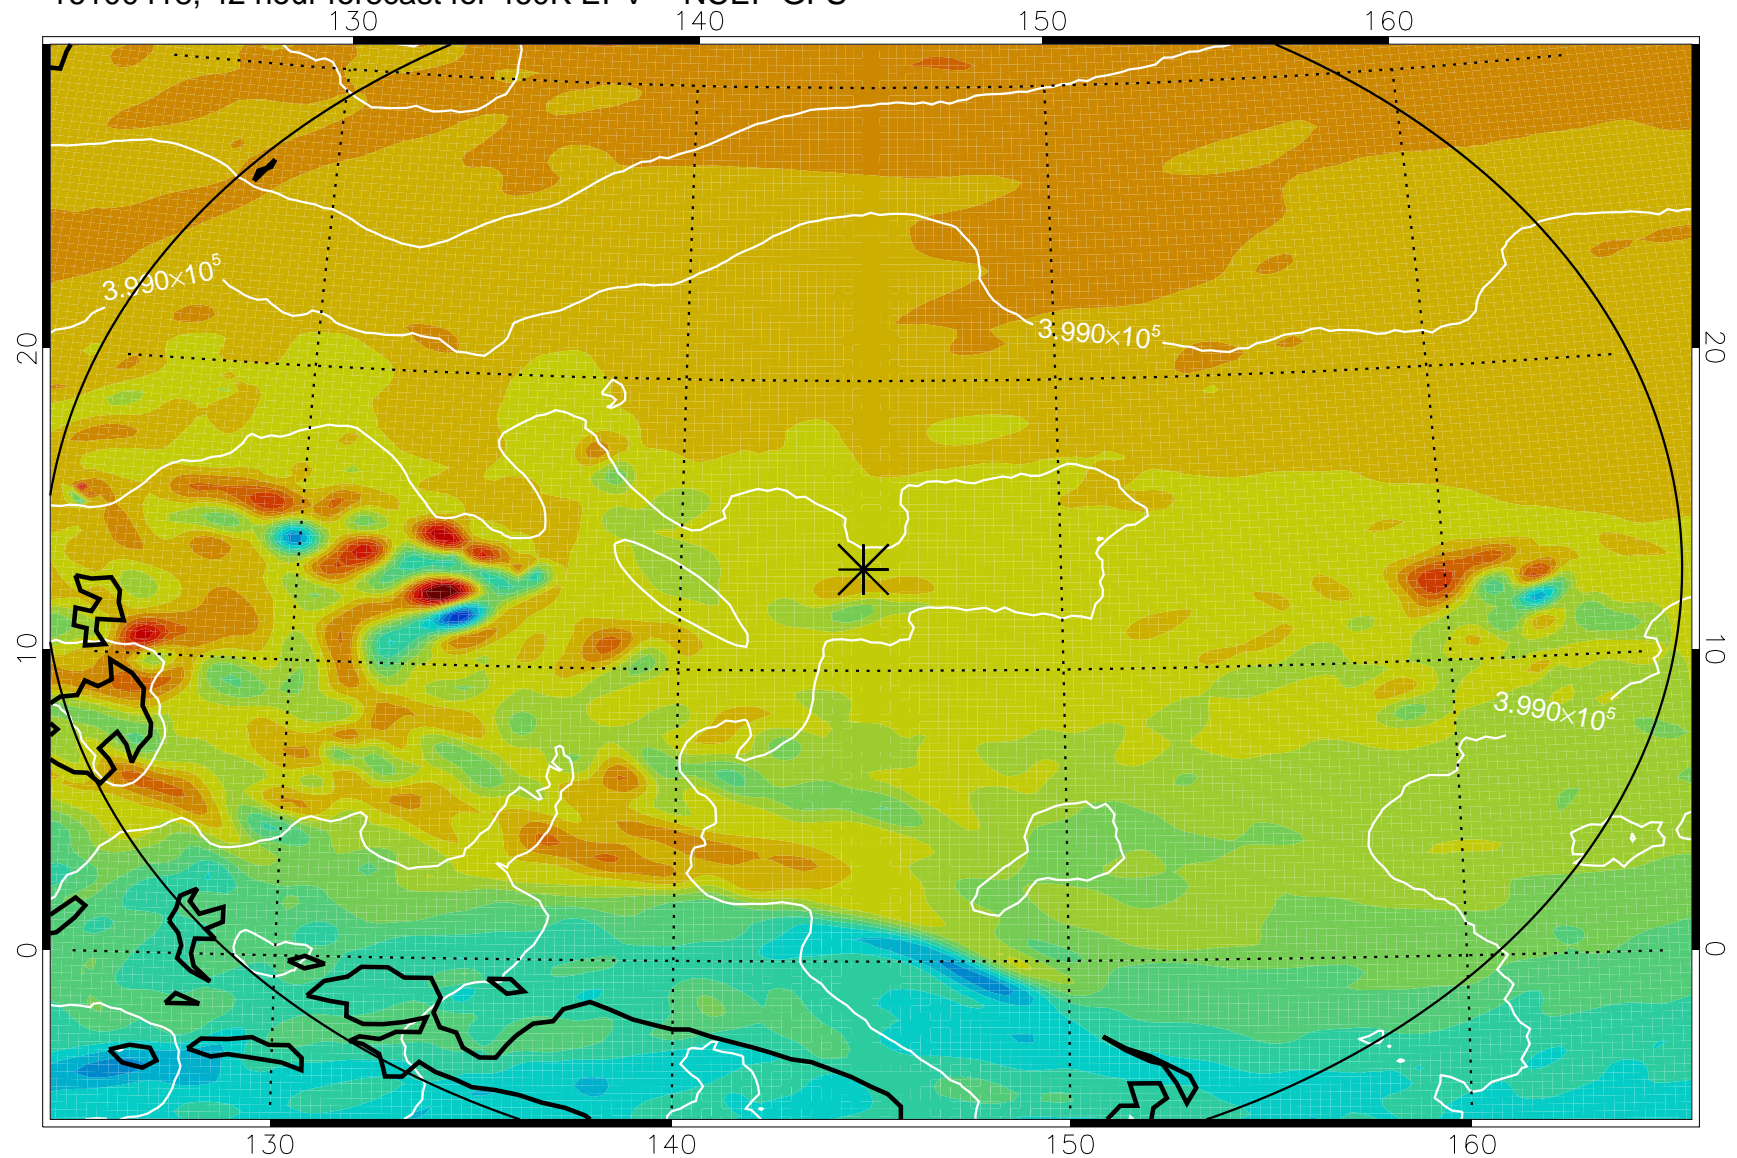

16100406, 30 hour forecast for 460K EPV -- NCEP GFS

460K Montgomery Streamfunction, white

Range ring of 2304 km

16100412, 36 hour forecast for 460K EPV -- NCEP GFS

460K Montgomery Streamfunction, white

Range ring of 2304 km

16100418, 42 hour forecast for 460K EPV -- NCEP GFS

460K Montgomery Streamfunction, white

Range ring of 2304 km

16100500, 48 hour forecast for 460K EPV -- NCEP GFS

460K Montgomery Streamfunction, white

Range ring of 2304 km

16100506, 54 hour forecast for 460K EPV -- NCEP GFS

460K Montgomery Streamfunction, white

Range ring of 2304 km

16100512, 60 hour forecast for 460K EPV -- NCEP GFS

460K Montgomery Streamfunction, white

Range ring of 2304 km

16100518, 66 hour forecast for 460K EPV -- NCEP GFS

460K Montgomery Streamfunction, white

Range ring of 2304 km

16100600, 72 hour forecast for 460K EPV -- NCEP GFS

460K Montgomery Streamfunction, white

Range ring of 2304 km