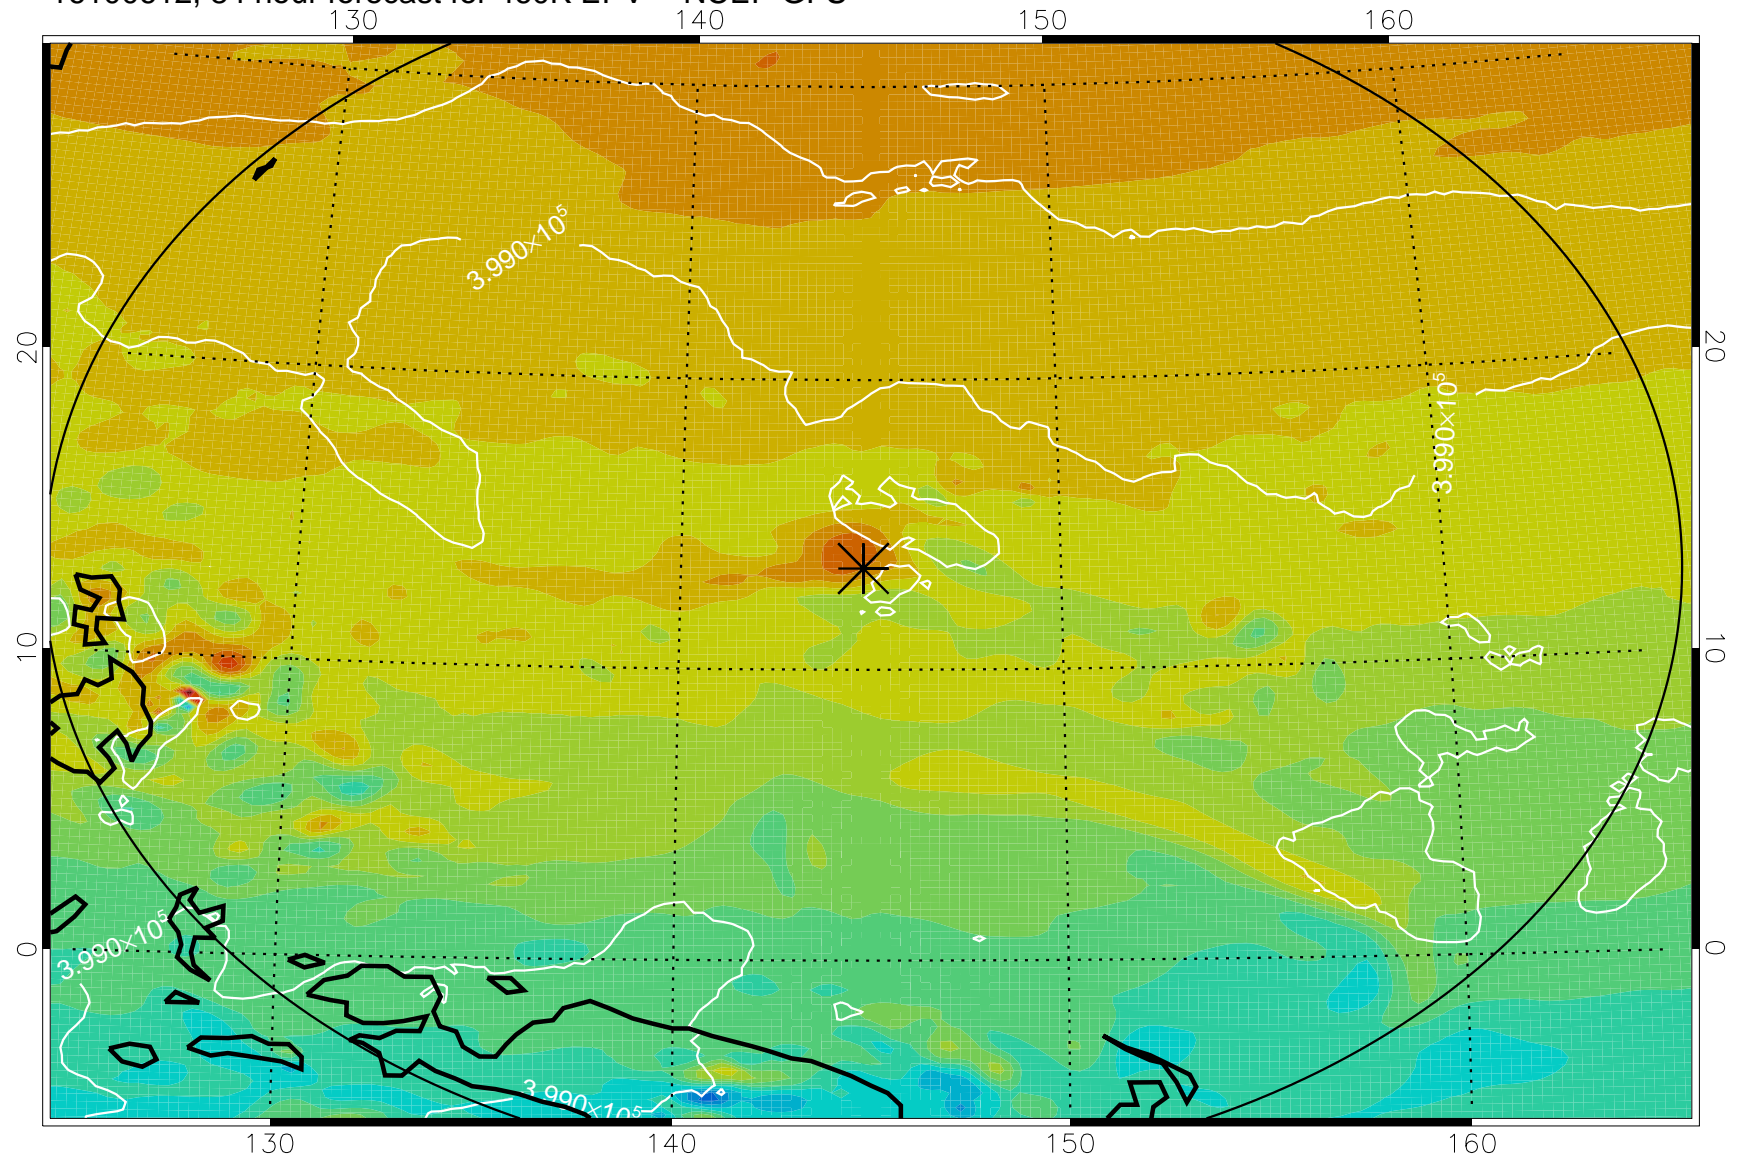

16100506, 54 hour forecast for 460K EPV -- NCEP GFS

460K Montgomery Streamfunction, white

Range ring of 2304 km

16100512, 60 hour forecast for 460K EPV -- NCEP GFS

460K Montgomery Streamfunction, white

Range ring of 2304 km

16100518, 66 hour forecast for 460K EPV -- NCEP GFS

460K Montgomery Streamfunction, white

Range ring of 2304 km

16100600, 72 hour forecast for 460K EPV -- NCEP GFS

460K Montgomery Streamfunction, white

Range ring of 2304 km

16100606, 78 hour forecast for 460K EPV -- NCEP GFS

460K Montgomery Streamfunction, white

Range ring of 2304 km

16100612, 84 hour forecast for 460K EPV -- NCEP GFS

460K Montgomery Streamfunction, white

Range ring of 2304 km

16100618, 90 hour forecast for 460K EPV -- NCEP GFS

460K Montgomery Streamfunction, white

Range ring of 2304 km

16100700, 96 hour forecast for 460K EPV -- NCEP GFS

460K Montgomery Streamfunction, white

Range ring of 2304 km