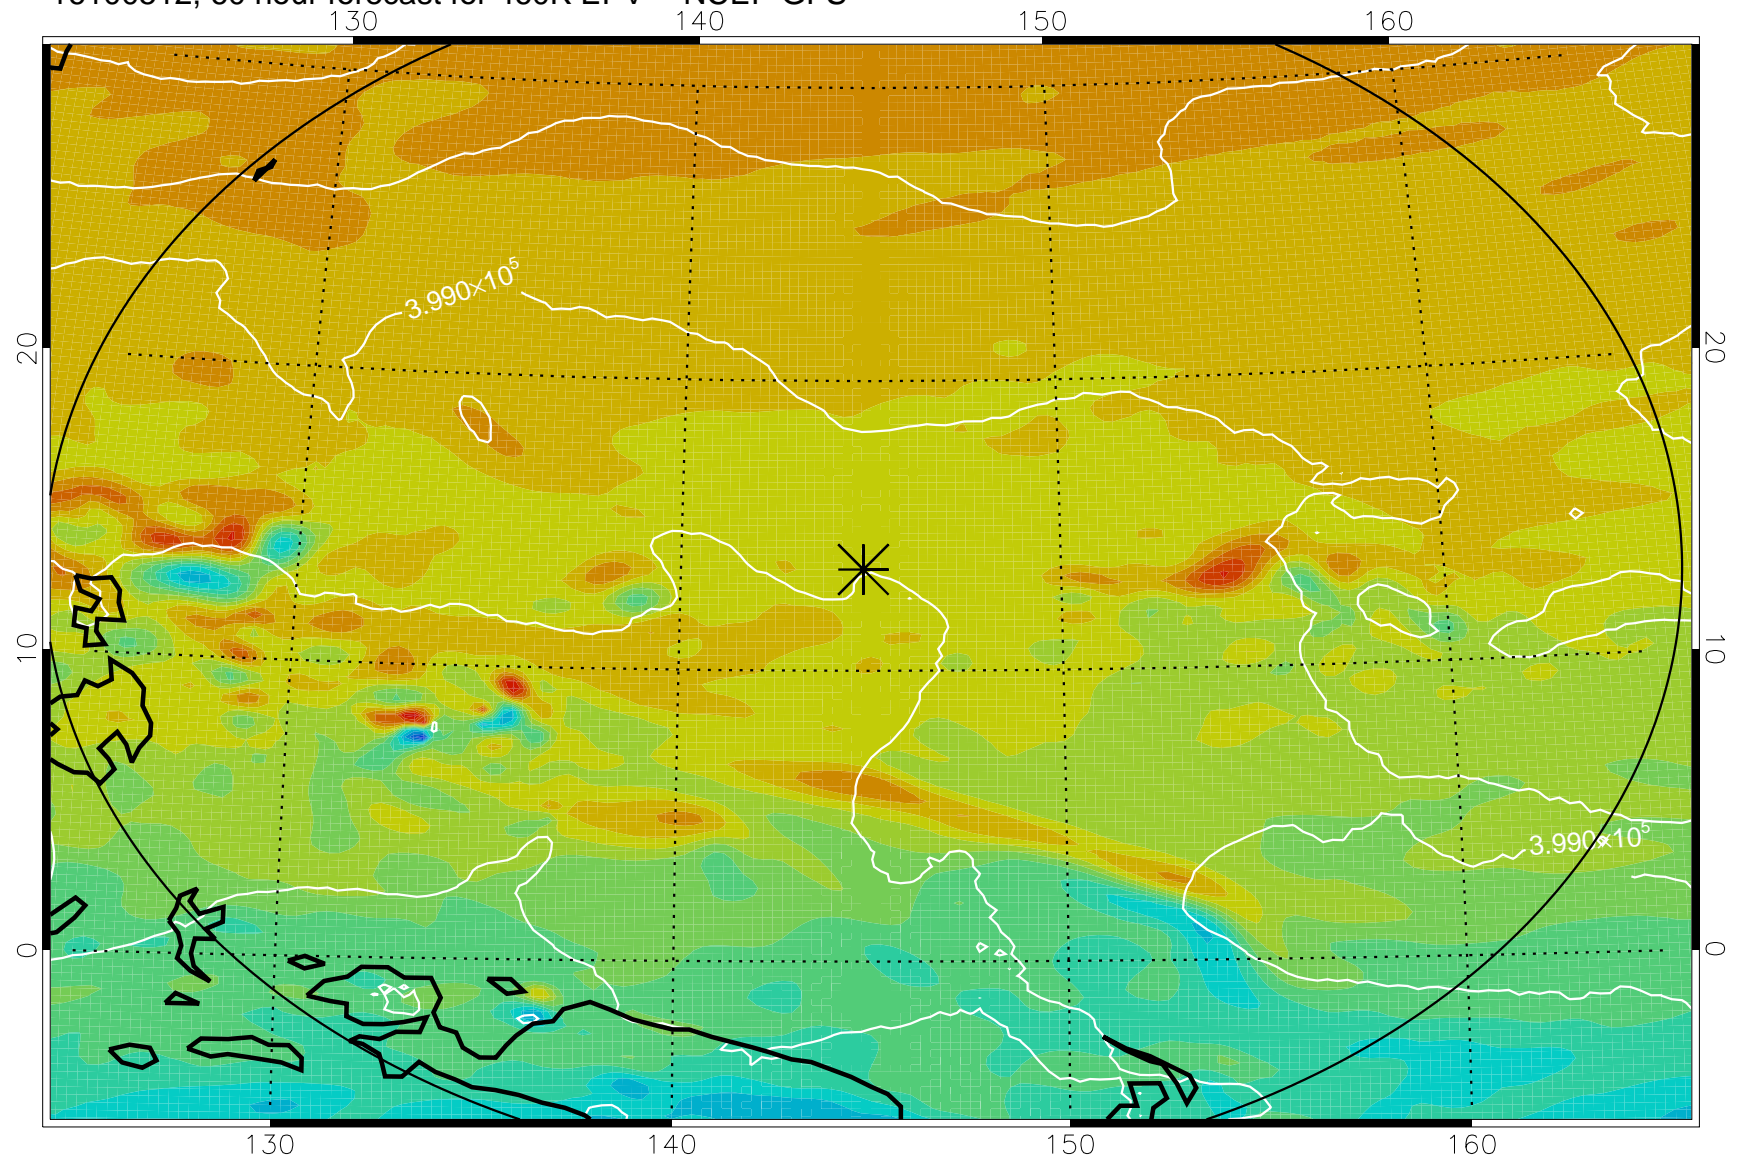

16100406, 30 hour forecast for 460K EPV -- NCEP GFS

460K Montgomery Streamfunction, white

Range ring of 2304 km

16100412, 36 hour forecast for 460K EPV -- NCEP GFS

460K Montgomery Streamfunction, white

Range ring of 2304 km

16100418, 42 hour forecast for 460K EPV -- NCEP GFS

460K Montgomery Streamfunction, white

Range ring of 2304 km

16100500, 48 hour forecast for 460K EPV -- NCEP GFS

460K Montgomery Streamfunction, white

Range ring of 2304 km

16100506, 54 hour forecast for 460K EPV -- NCEP GFS

460K Montgomery Streamfunction, white

Range ring of 2304 km

16100512, 60 hour forecast for 460K EPV -- NCEP GFS

460K Montgomery Streamfunction, white

Range ring of 2304 km

16100518, 66 hour forecast for 460K EPV -- NCEP GFS

460K Montgomery Streamfunction, white

Range ring of 2304 km

16100600, 72 hour forecast for 460K EPV -- NCEP GFS

460K Montgomery Streamfunction, white

Range ring of 2304 km