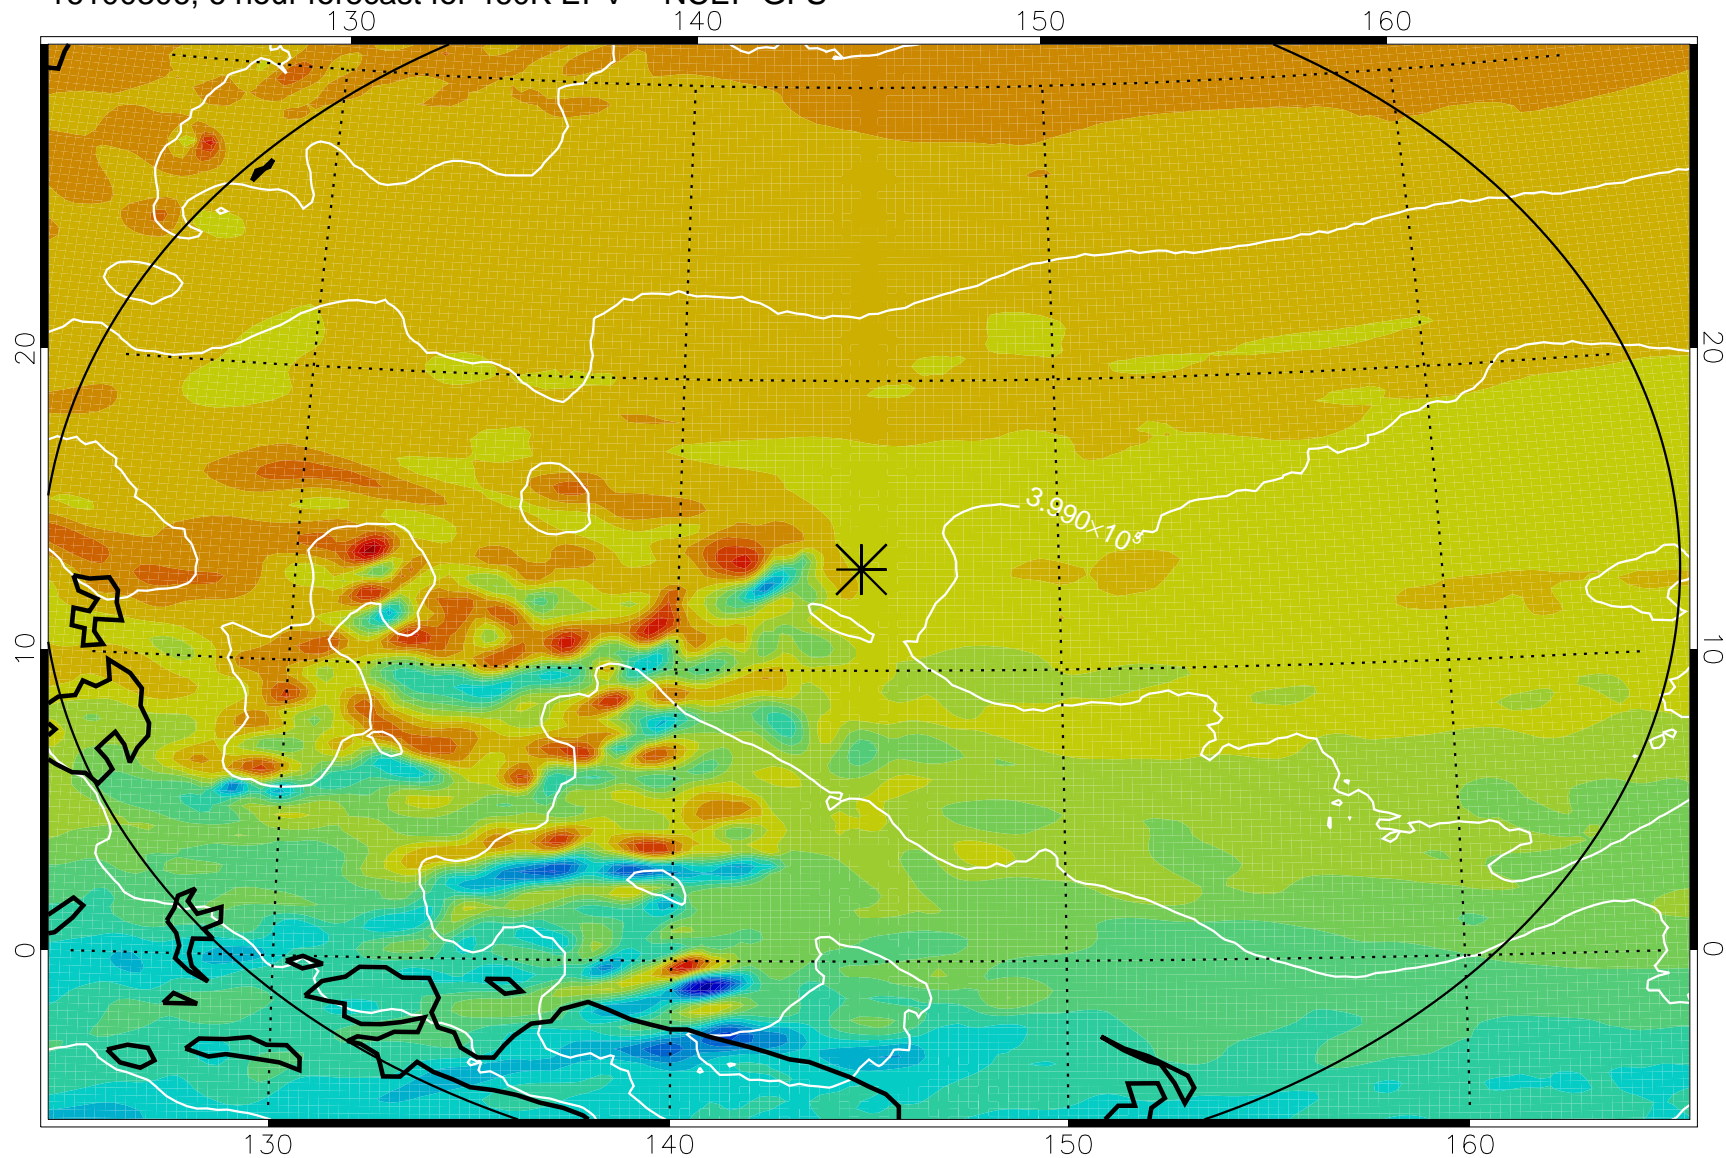

16100306, 6 hour forecast for 460K EPV -- NCEP GFS

460K Montgomery Streamfunction, white

Range ring of 2304 km

16100312, 12 hour forecast for 460K EPV -- NCEP GFS

460K Montgomery Streamfunction, white

Range ring of 2304 km

16100318, 18 hour forecast for 460K EPV -- NCEP GFS

460K Montgomery Streamfunction, white

Range ring of 2304 km

16100400, 24 hour forecast for 460K EPV -- NCEP GFS

460K Montgomery Streamfunction, white

Range ring of 2304 km

16100406, 30 hour forecast for 460K EPV -- NCEP GFS

460K Montgomery Streamfunction, white

Range ring of 2304 km

16100412, 36 hour forecast for 460K EPV -- NCEP GFS

460K Montgomery Streamfunction, white

Range ring of 2304 km

16100418, 42 hour forecast for 460K EPV -- NCEP GFS

460K Montgomery Streamfunction, white

Range ring of 2304 km

16100500, 48 hour forecast for 460K EPV -- NCEP GFS

460K Montgomery Streamfunction, white

Range ring of 2304 km