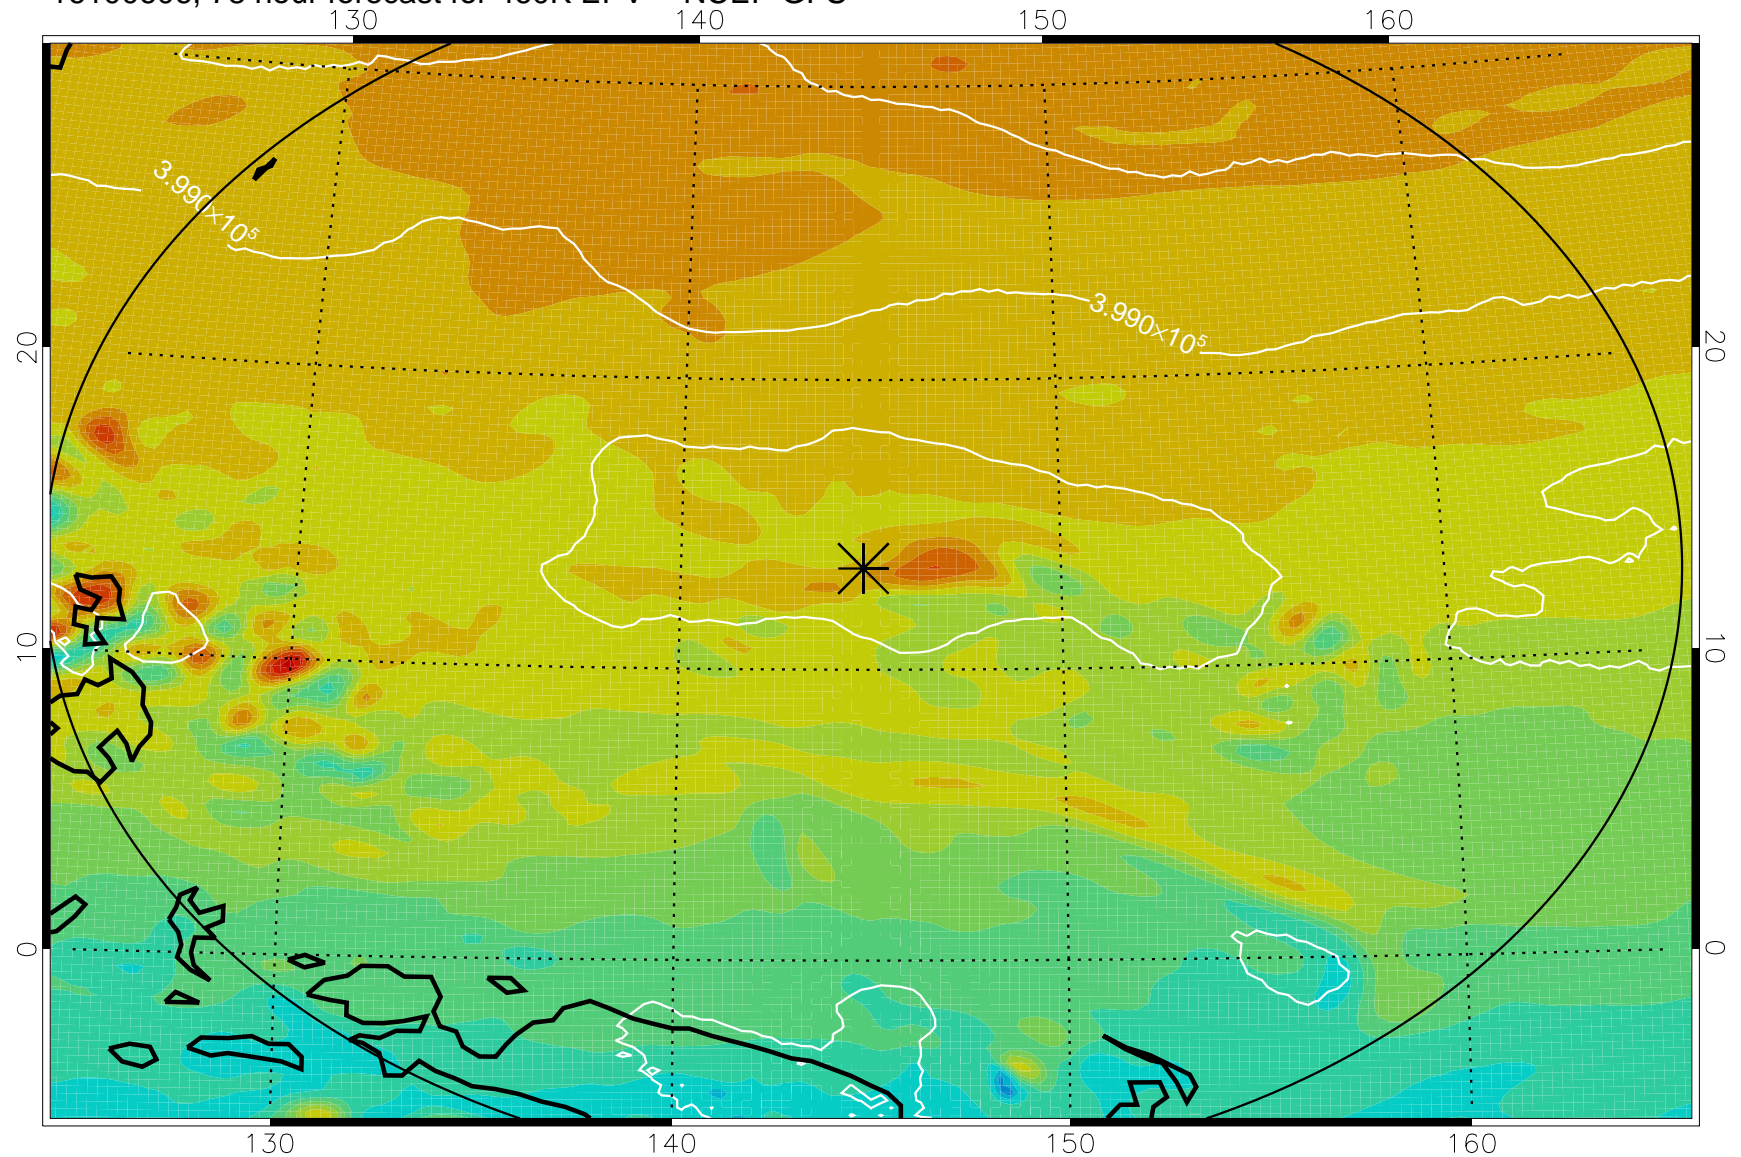

16100506, 54 hour forecast for 460K EPV -- NCEP GFS

460K Montgomery Streamfunction, white

Range ring of 2304 km

16100512, 60 hour forecast for 460K EPV -- NCEP GFS

460K Montgomery Streamfunction, white

Range ring of 2304 km

16100518, 66 hour forecast for 460K EPV -- NCEP GFS

460K Montgomery Streamfunction, white

Range ring of 2304 km

16100600, 72 hour forecast for 460K EPV -- NCEP GFS

460K Montgomery Streamfunction, white

Range ring of 2304 km

16100606, 78 hour forecast for 460K EPV -- NCEP GFS

460K Montgomery Streamfunction, white

Range ring of 2304 km

16100612, 84 hour forecast for 460K EPV -- NCEP GFS

460K Montgomery Streamfunction, white

Range ring of 2304 km

16100618, 90 hour forecast for 460K EPV -- NCEP GFS

460K Montgomery Streamfunction, white

Range ring of 2304 km

16100700, 96 hour forecast for 460K EPV -- NCEP GFS

460K Montgomery Streamfunction, white

Range ring of 2304 km