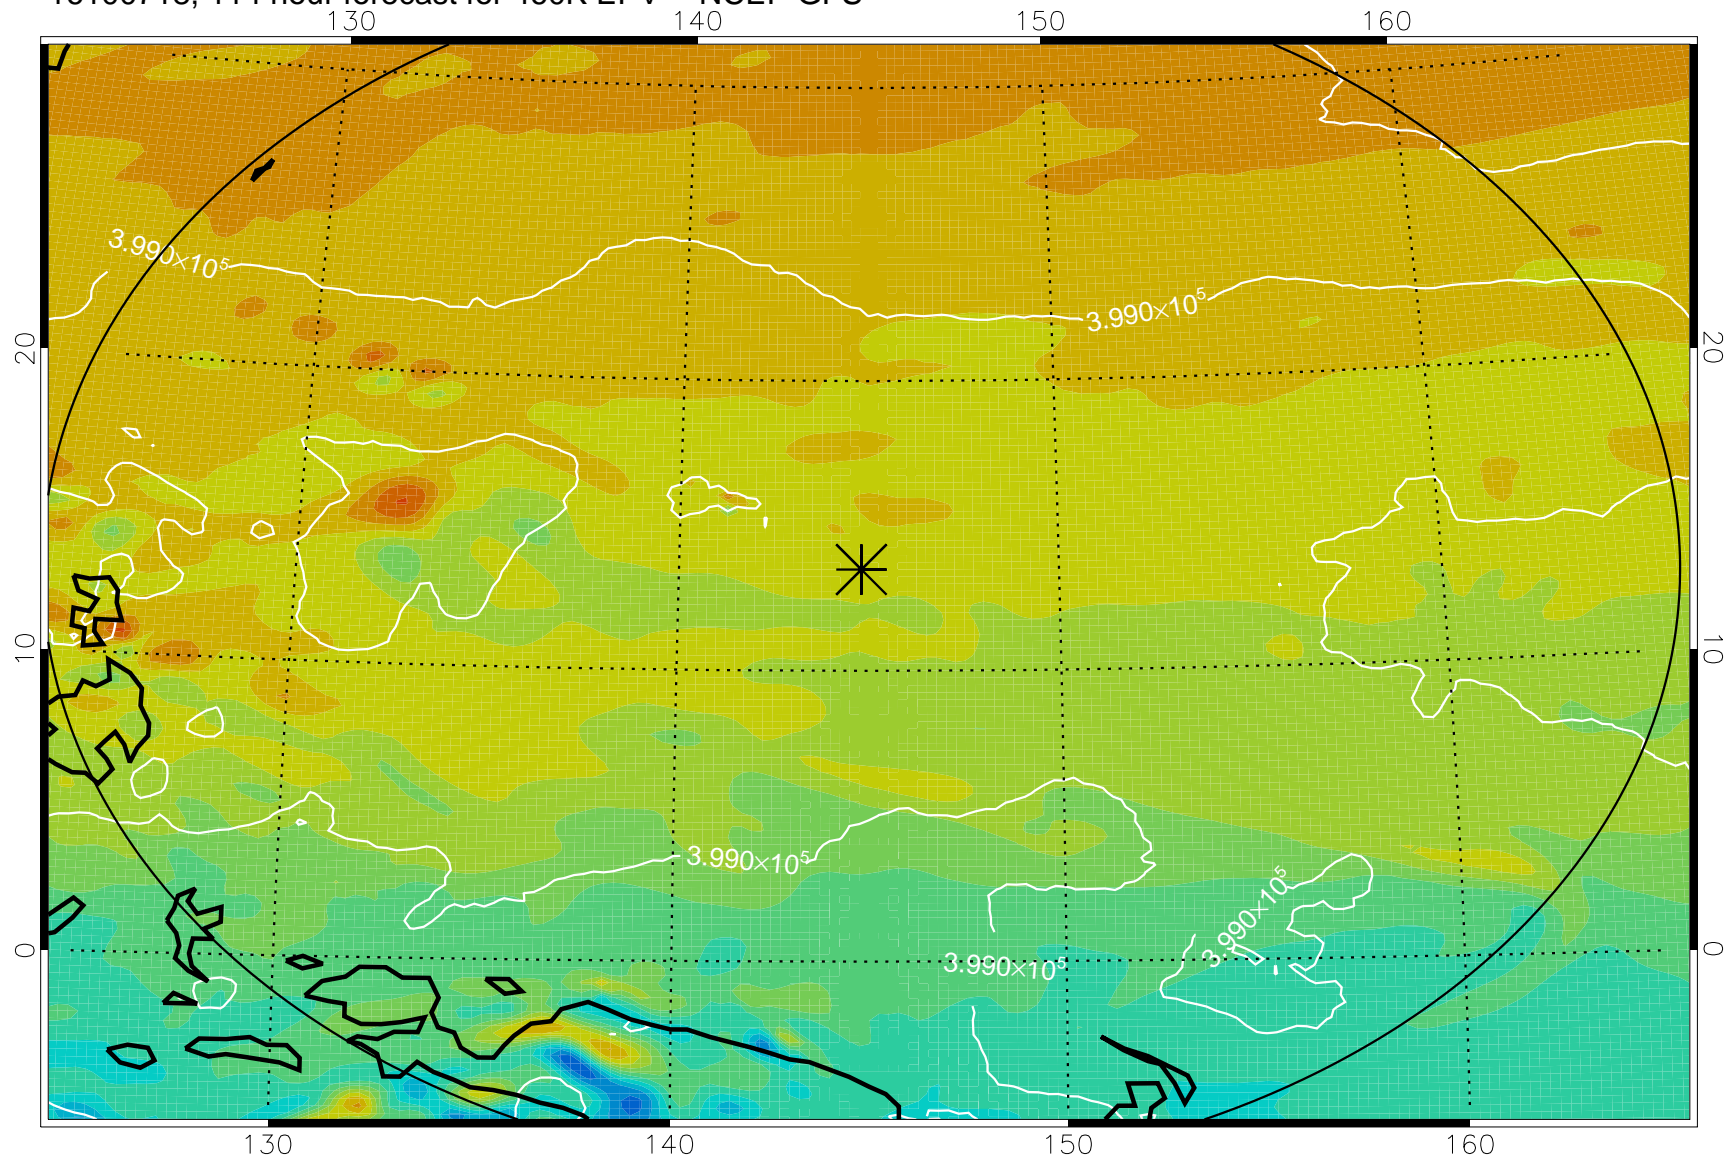

16100606, 78 hour forecast for 460K EPV -- NCEP GFS

460K Montgomery Streamfunction, white

Range ring of 2304 km

16100612, 84 hour forecast for 460K EPV -- NCEP GFS

460K Montgomery Streamfunction, white

Range ring of 2304 km

16100618, 90 hour forecast for 460K EPV -- NCEP GFS

460K Montgomery Streamfunction, white

Range ring of 2304 km

16100700, 96 hour forecast for 460K EPV -- NCEP GFS

460K Montgomery Streamfunction, white

Range ring of 2304 km

16100706, 102 hour forecast for 460K EPV -- NCEP GFS

460K Montgomery Streamfunction, white

Range ring of 2304 km

16100712, 108 hour forecast for 460K EPV -- NCEP GFS

460K Montgomery Streamfunction, white

Range ring of 2304 km

16100718, 114 hour forecast for 460K EPV -- NCEP GFS

460K Montgomery Streamfunction, white

Range ring of 2304 km

16100800, 120 hour forecast for 460K EPV -- NCEP GFS

460K Montgomery Streamfunction, white

Range ring of 2304 km