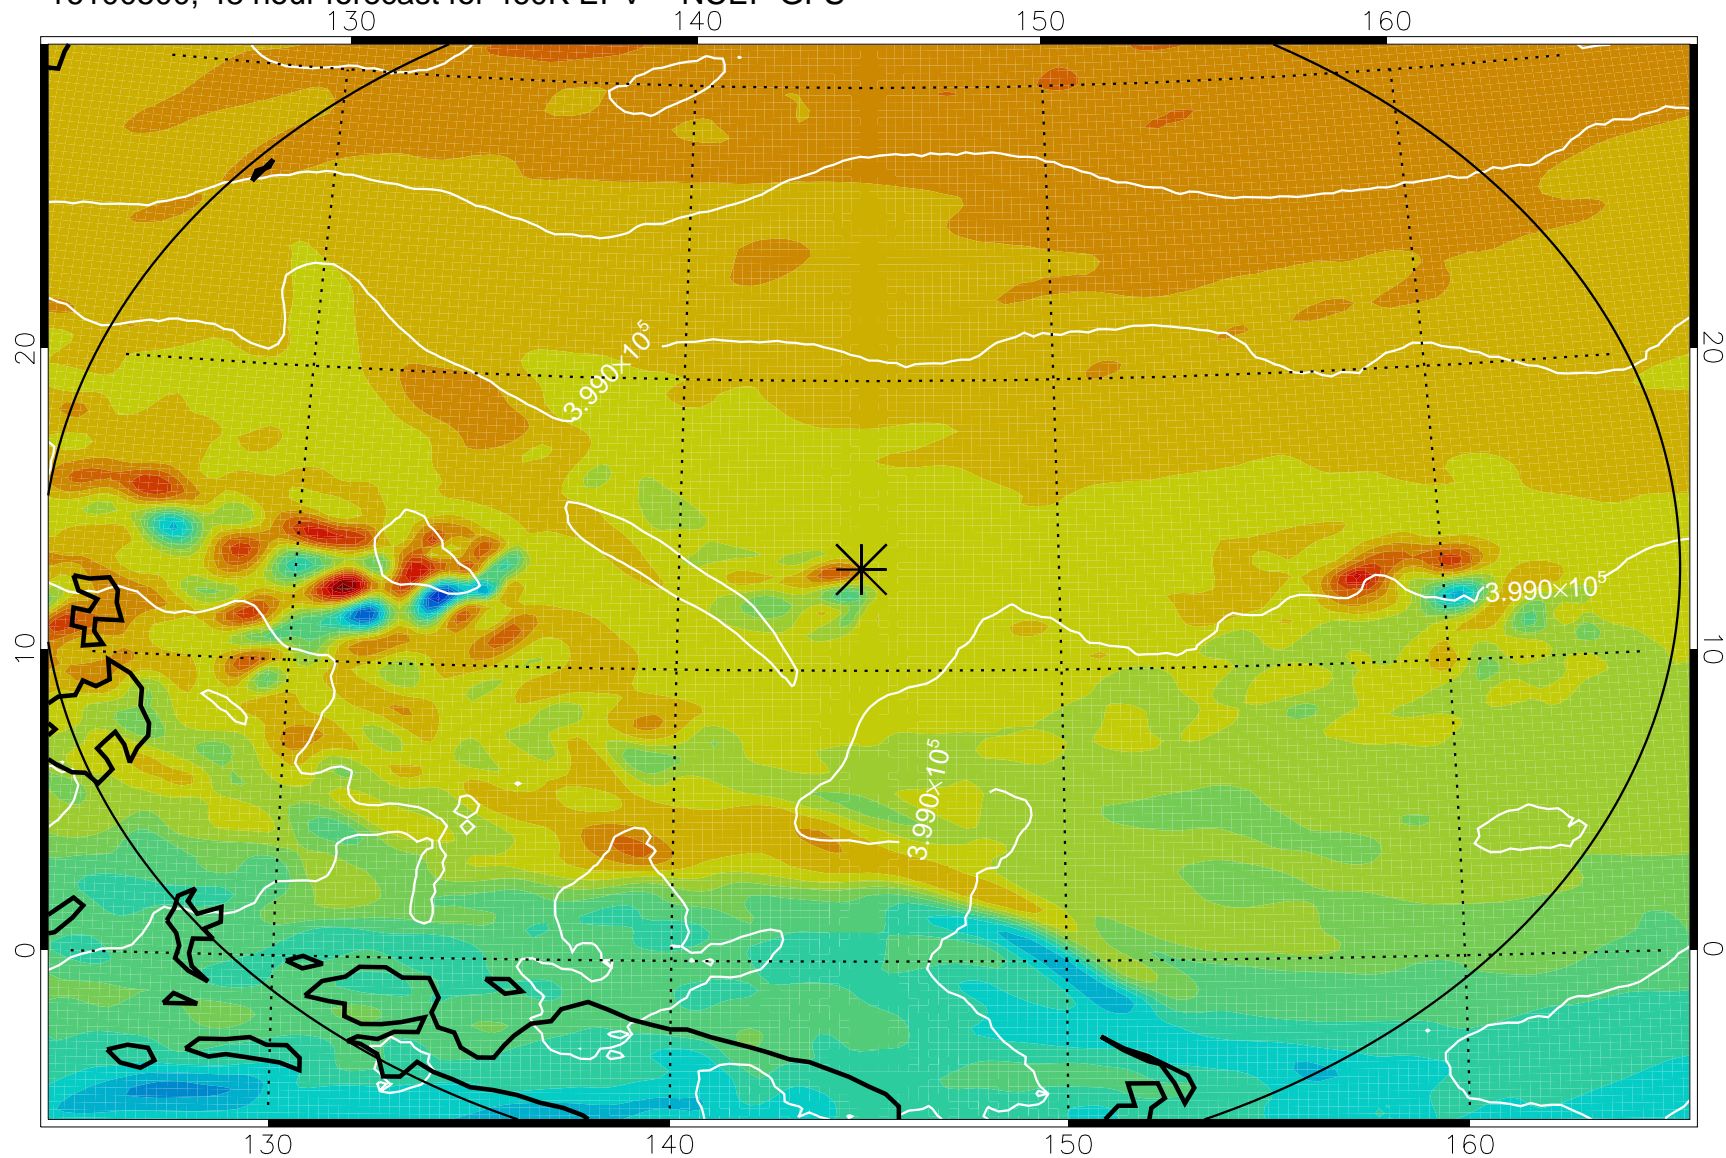

16100406, 30 hour forecast for 460K EPV -- NCEP GFS

460K Montgomery Streamfunction, white

Range ring of 2304 km

16100412, 36 hour forecast for 460K EPV -- NCEP GFS

460K Montgomery Streamfunction, white

Range ring of 2304 km

16100418, 42 hour forecast for 460K EPV -- NCEP GFS

460K Montgomery Streamfunction, white

Range ring of 2304 km

16100500, 48 hour forecast for 460K EPV -- NCEP GFS

460K Montgomery Streamfunction, white

Range ring of 2304 km

16100506, 54 hour forecast for 460K EPV -- NCEP GFS

460K Montgomery Streamfunction, white

Range ring of 2304 km

16100512, 60 hour forecast for 460K EPV -- NCEP GFS

460K Montgomery Streamfunction, white

Range ring of 2304 km

16100518, 66 hour forecast for 460K EPV -- NCEP GFS

460K Montgomery Streamfunction, white

Range ring of 2304 km

16100600, 72 hour forecast for 460K EPV -- NCEP GFS

460K Montgomery Streamfunction, white

Range ring of 2304 km