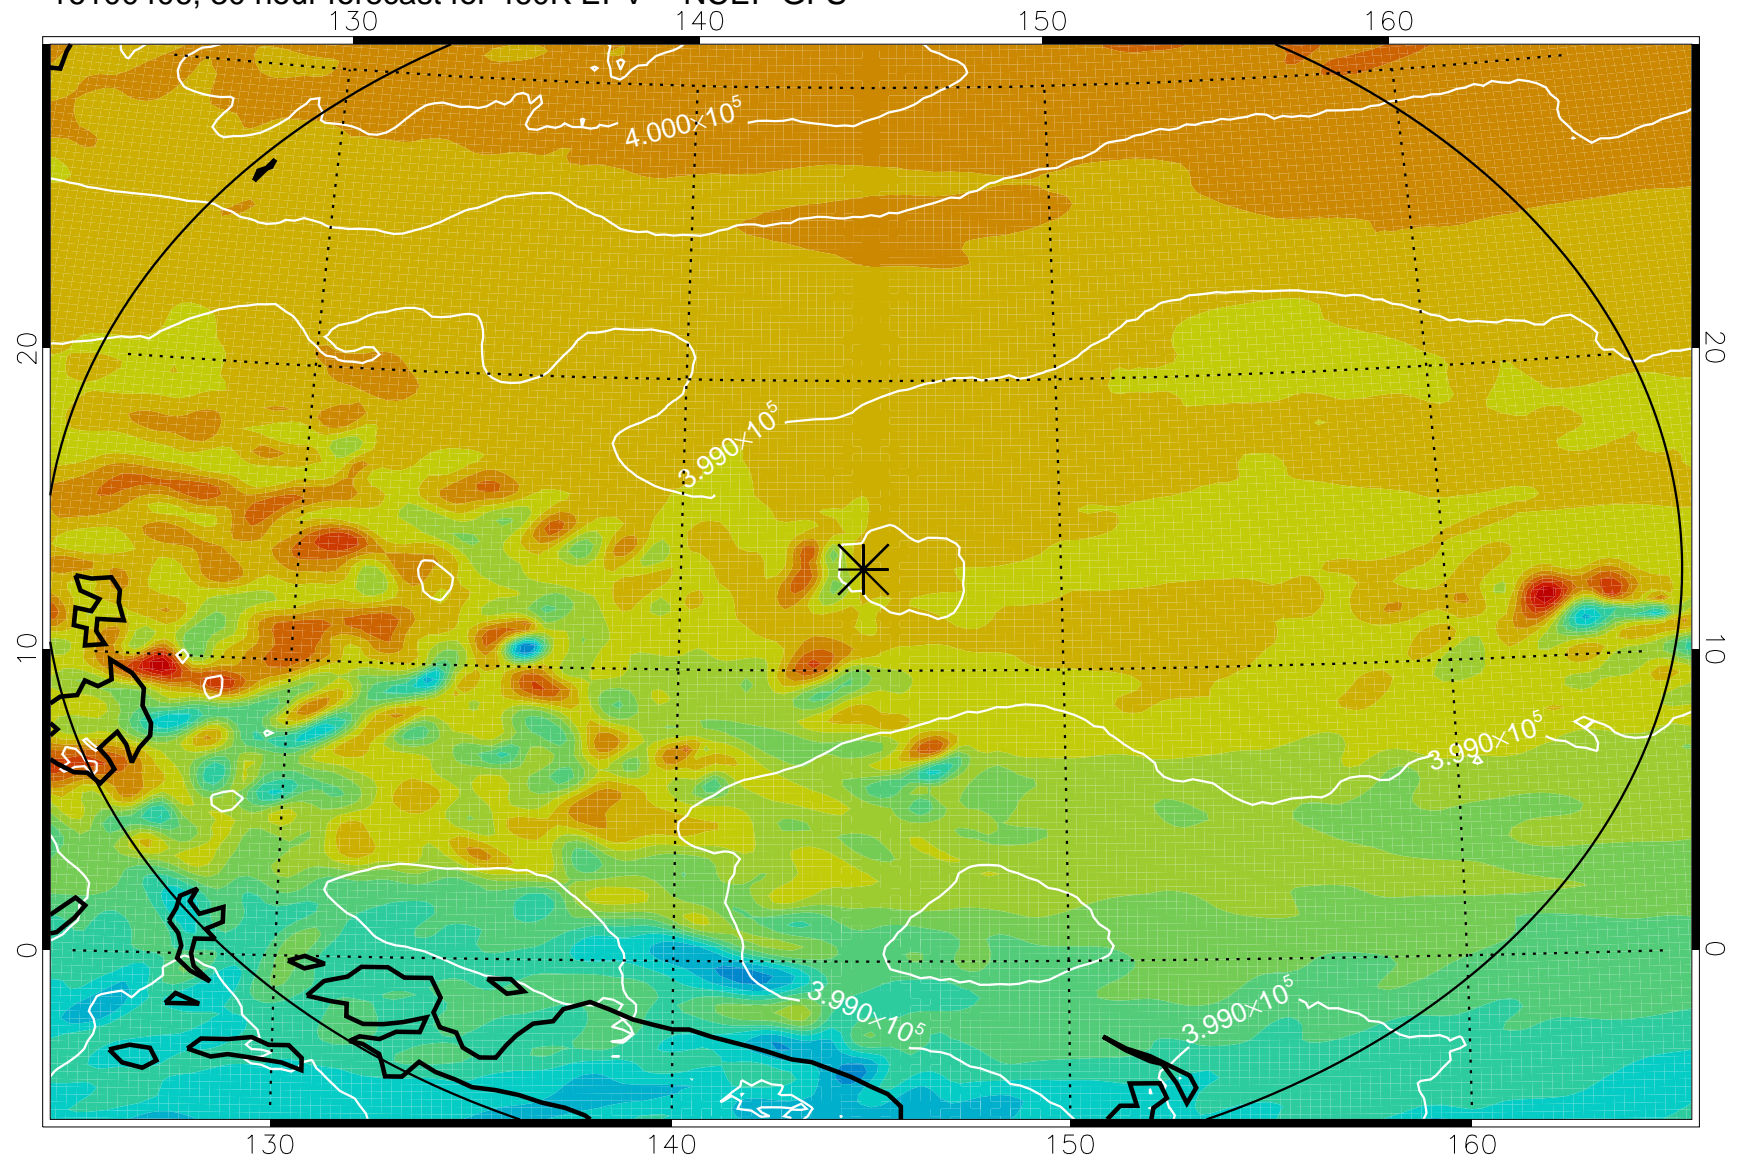

16100318, 18 hour forecast for 460K EPV -- NCEP GFS

460K Montgomery Streamfunction, white

Range ring of 2304 km

16100400, 24 hour forecast for 460K EPV -- NCEP GFS

460K Montgomery Streamfunction, white

Range ring of 2304 km

16100406, 30 hour forecast for 460K EPV -- NCEP GFS

460K Montgomery Streamfunction, white

Range ring of 2304 km

16100412, 36 hour forecast for 460K EPV -- NCEP GFS

460K Montgomery Streamfunction, white

Range ring of 2304 km

16100418, 42 hour forecast for 460K EPV -- NCEP GFS

460K Montgomery Streamfunction, white

Range ring of 2304 km

16100500, 48 hour forecast for 460K EPV -- NCEP GFS

460K Montgomery Streamfunction, white

Range ring of 2304 km

16100518, 66 hour forecast for 460K EPV -- NCEP GFS

460K Montgomery Streamfunction, white

Range ring of 2304 km

16100600, 72 hour forecast for 460K EPV -- NCEP GFS

460K Montgomery Streamfunction, white

Range ring of 2304 km