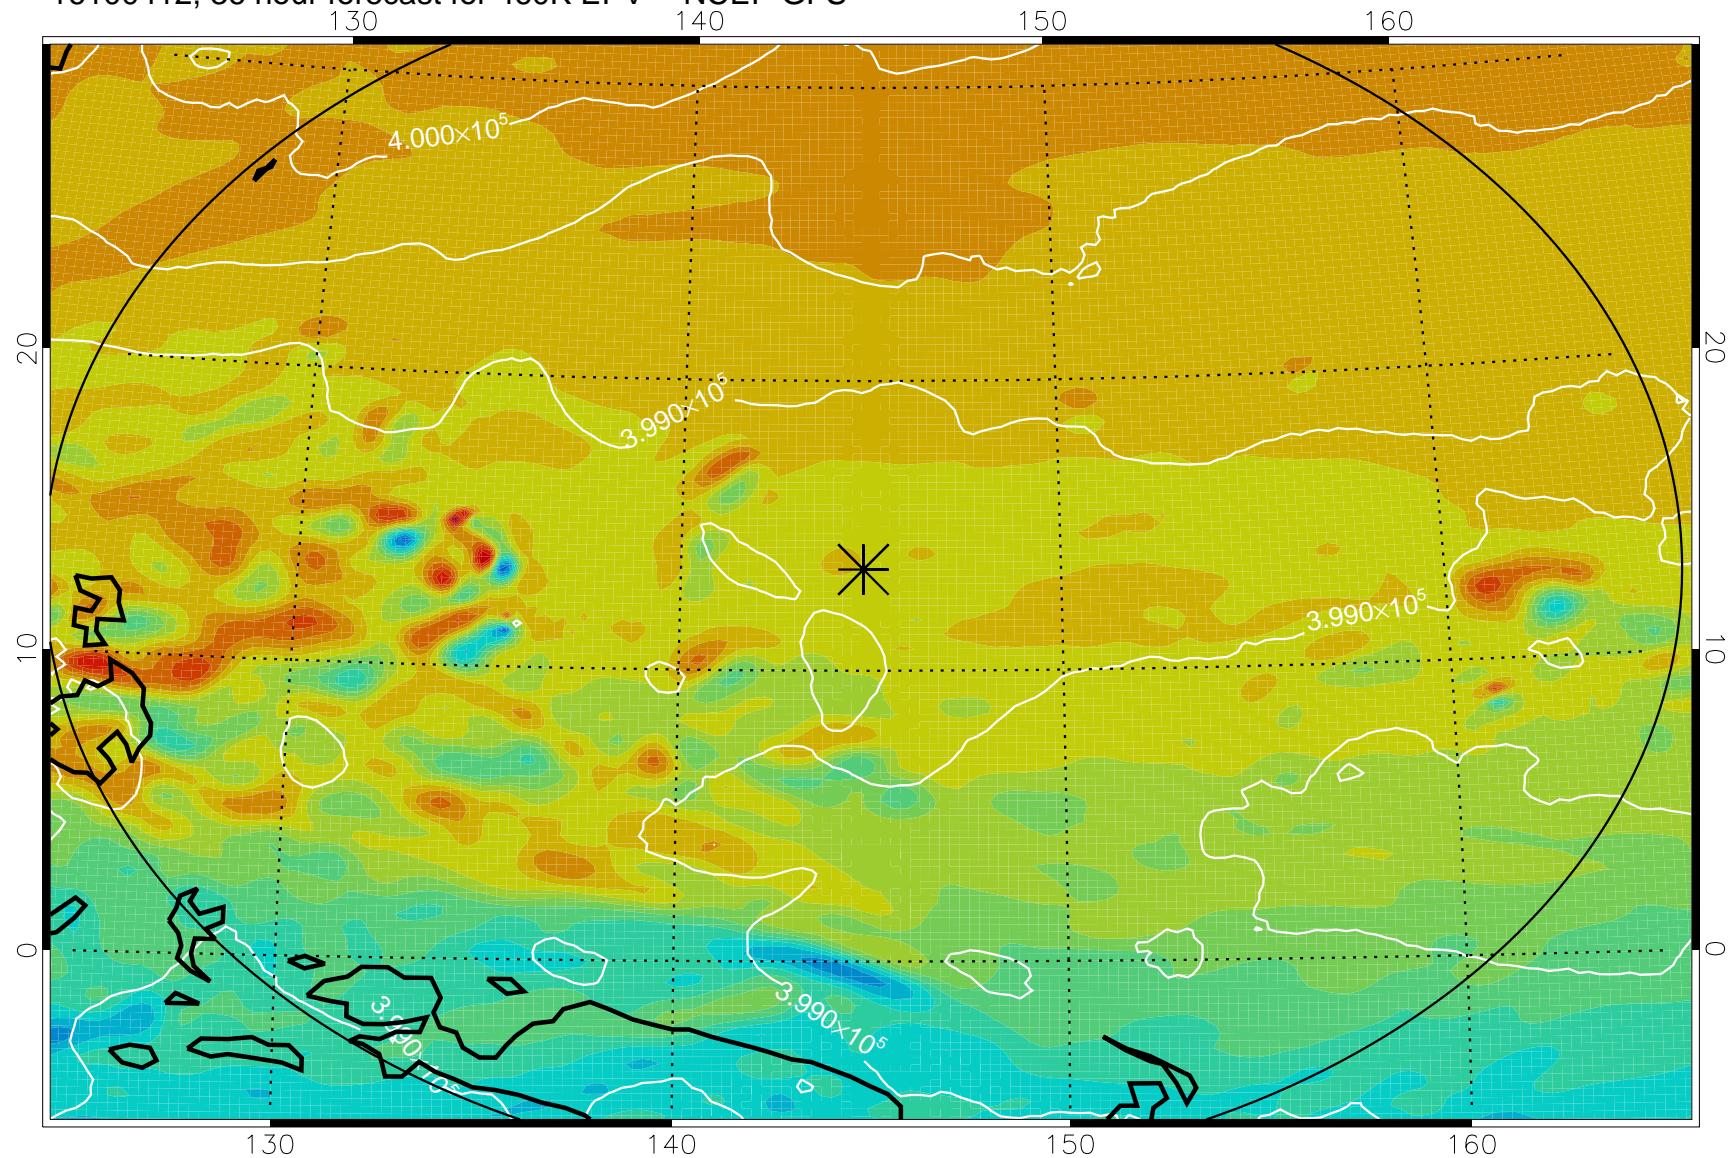

16100318, 18 hour forecast for 460K EPV -- NCEP GFS

460K Montgomery Streamfunction, white

Range ring of 2304 km

16100400, 24 hour forecast for 460K EPV -- NCEP GFS

460K Montgomery Streamfunction, white

Range ring of 2304 km

16100406, 30 hour forecast for 460K EPV -- NCEP GFS

460K Montgomery Streamfunction, white

Range ring of 2304 km

16100412, 36 hour forecast for 460K EPV -- NCEP GFS

460K Montgomery Streamfunction, white

Range ring of 2304 km

16100418, 42 hour forecast for 460K EPV -- NCEP GFS

460K Montgomery Streamfunction, white

Range ring of 2304 km

16100500, 48 hour forecast for 460K EPV -- NCEP GFS

460K Montgomery Streamfunction, white

Range ring of 2304 km

16100518, 66 hour forecast for 460K EPV -- NCEP GFS

460K Montgomery Streamfunction, white

Range ring of 2304 km

16100600, 72 hour forecast for 460K EPV -- NCEP GFS

460K Montgomery Streamfunction, white

Range ring of 2304 km