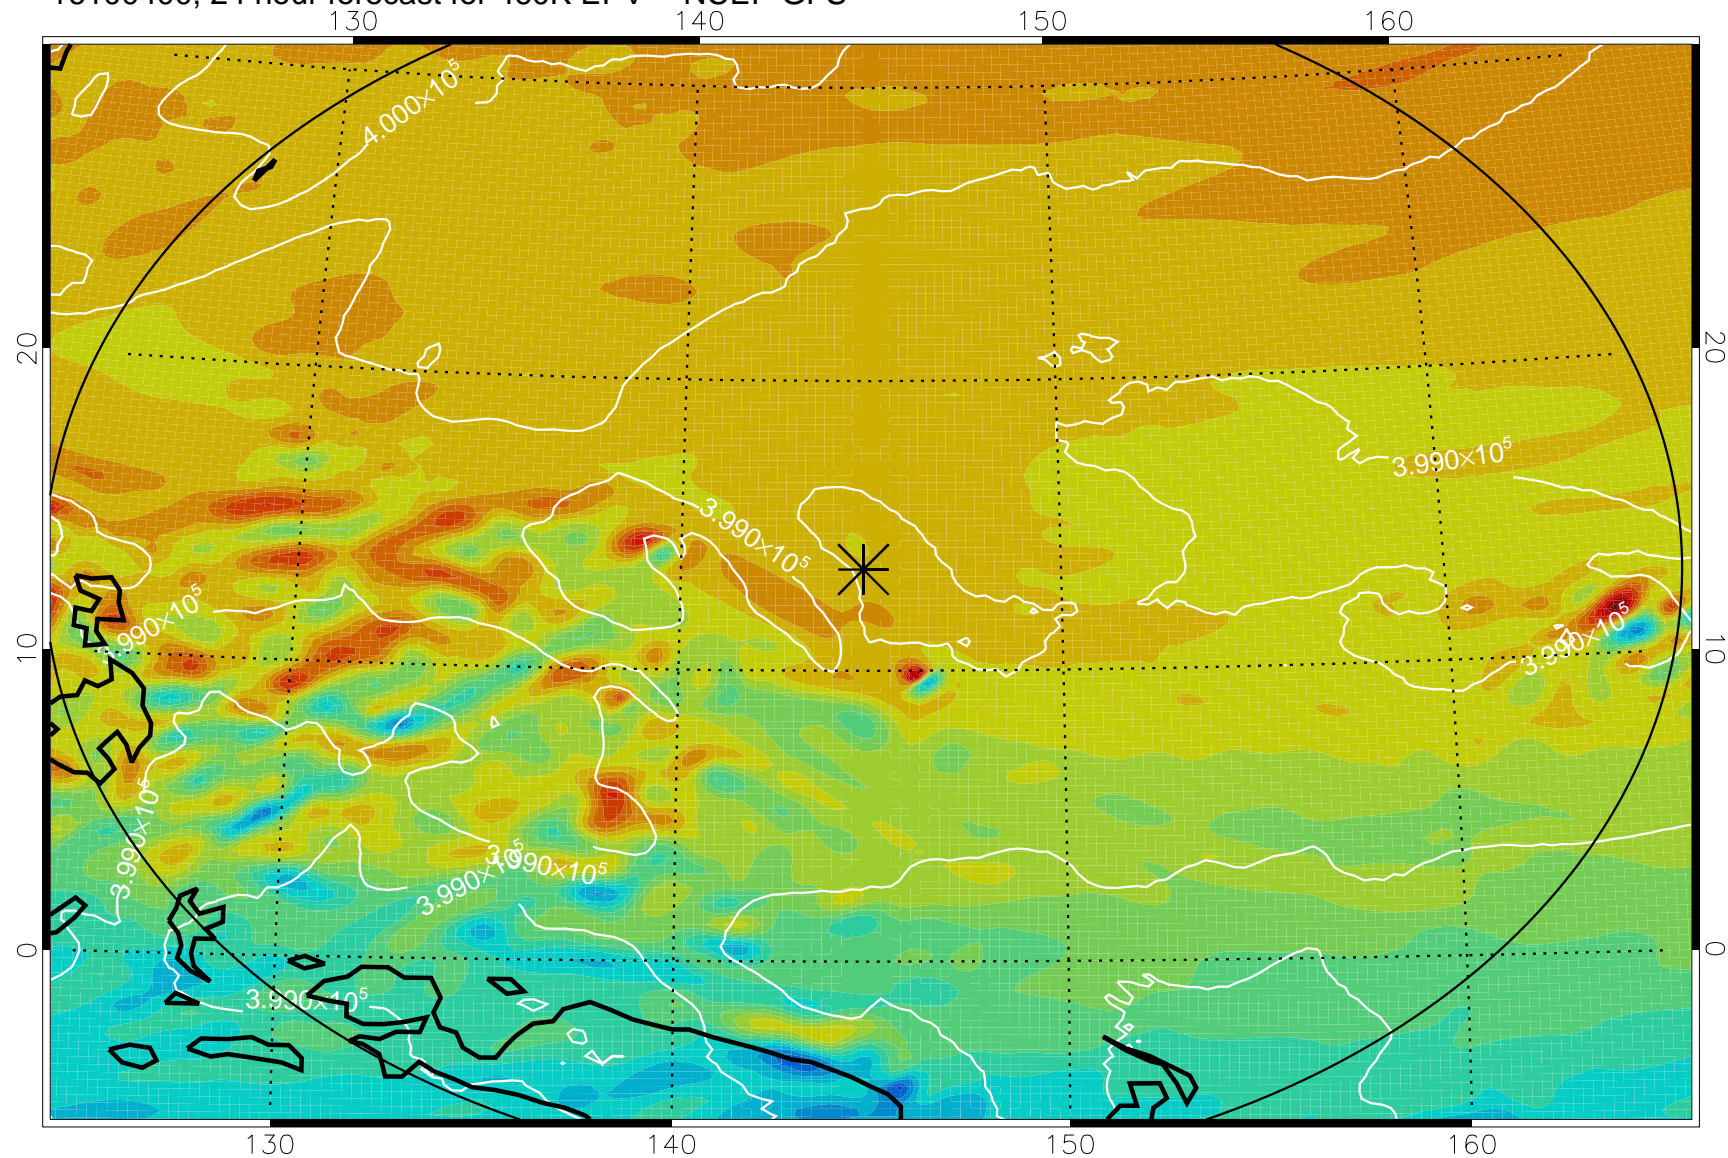

16100306, 6 hour forecast for 460K EPV -- NCEP GFS

460K Montgomery Streamfunction, white

Range ring of 2304 km

16100312, 12 hour forecast for 460K EPV -- NCEP GFS

460K Montgomery Streamfunction, white

Range ring of 2304 km

16100318, 18 hour forecast for 460K EPV -- NCEP GFS

460K Montgomery Streamfunction, white

Range ring of 2304 km

16100400, 24 hour forecast for 460K EPV -- NCEP GFS

460K Montgomery Streamfunction, white

Range ring of 2304 km

16100406, 30 hour forecast for 460K EPV -- NCEP GFS

460K Montgomery Streamfunction, white

Range ring of 2304 km

16100412, 36 hour forecast for 460K EPV -- NCEP GFS

460K Montgomery Streamfunction, white

Range ring of 2304 km

16100418, 42 hour forecast for 460K EPV -- NCEP GFS

460K Montgomery Streamfunction, white

Range ring of 2304 km

16100500, 48 hour forecast for 460K EPV -- NCEP GFS

460K Montgomery Streamfunction, white

Range ring of 2304 km