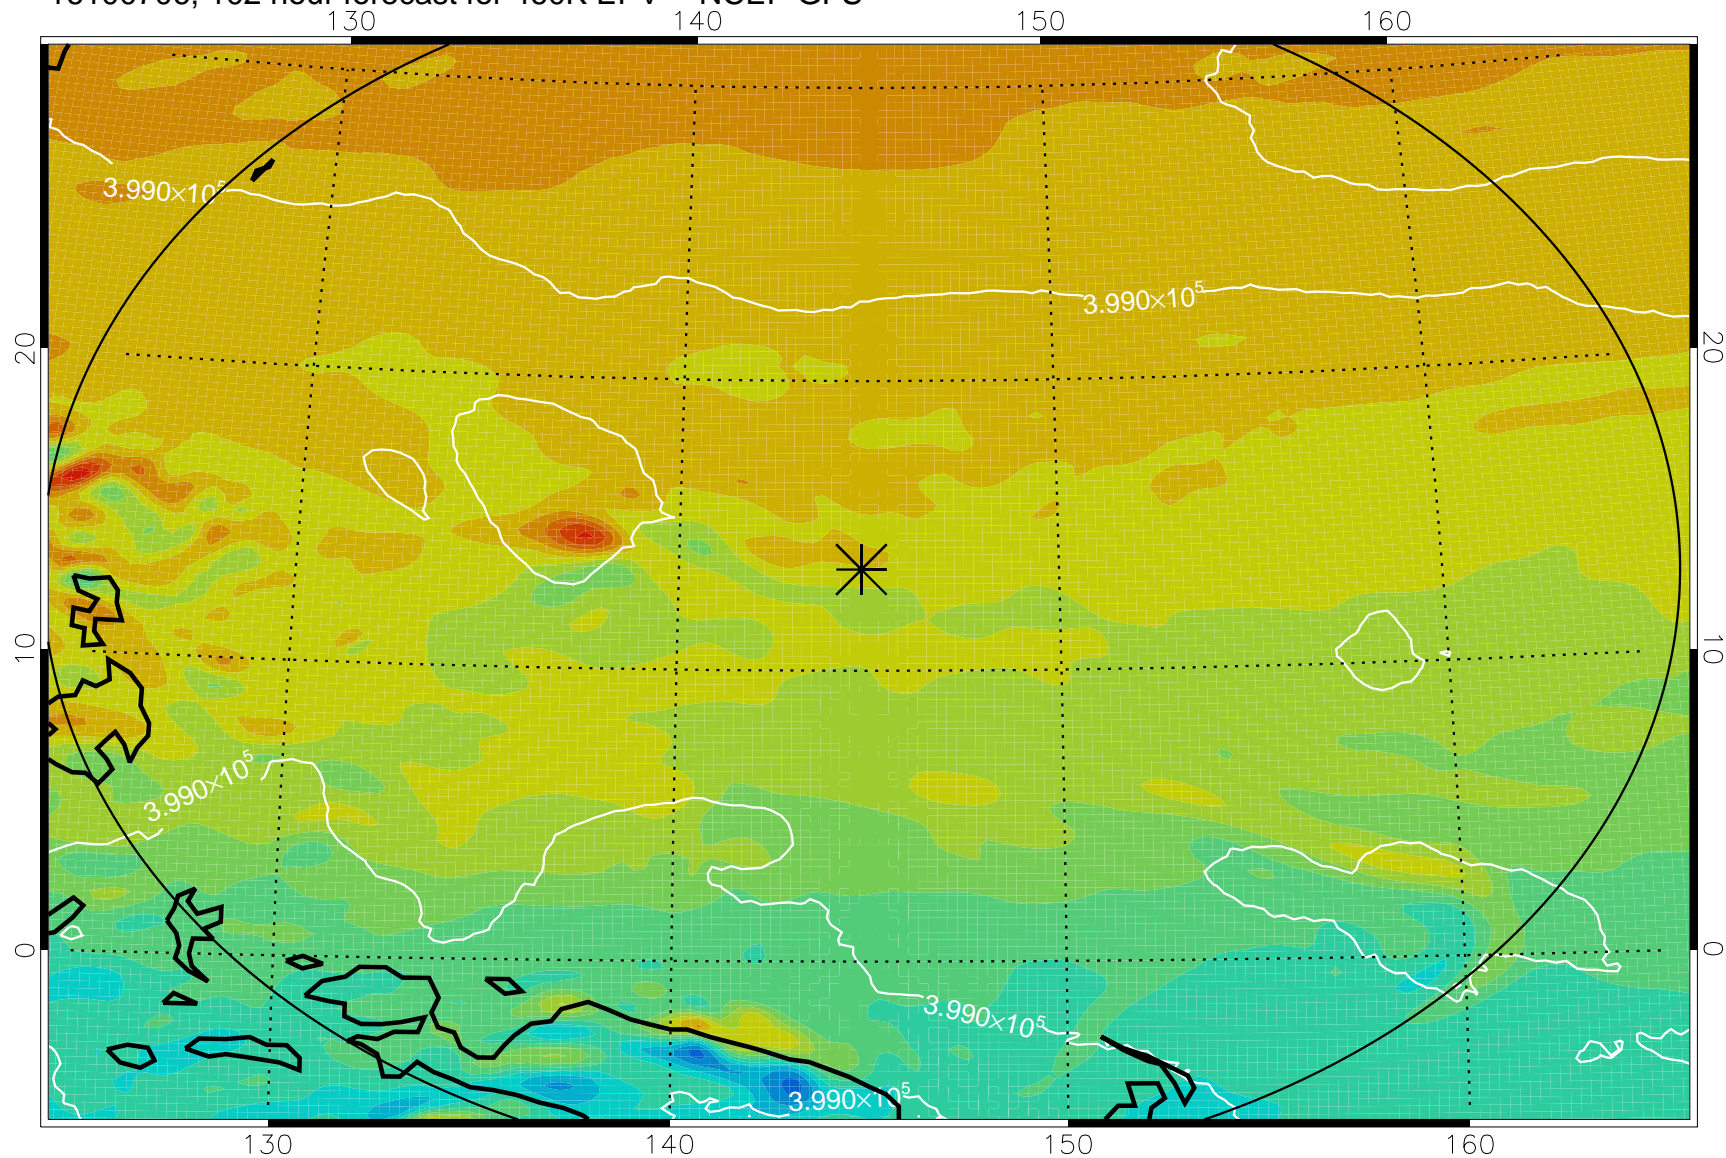

16100606, 78 hour forecast for 460K EPV -- NCEP GFS

460K Montgomery Streamfunction, white

Range ring of 2304 km

16100612, 84 hour forecast for 460K EPV -- NCEP GFS

460K Montgomery Streamfunction, white

Range ring of 2304 km

16100618, 90 hour forecast for 460K EPV -- NCEP GFS

460K Montgomery Streamfunction, white

Range ring of 2304 km

16100700, 96 hour forecast for 460K EPV -- NCEP GFS

460K Montgomery Streamfunction, white

Range ring of 2304 km

16100706, 102 hour forecast for 460K EPV -- NCEP GFS

460K Montgomery Streamfunction, white

Range ring of 2304 km

16100712, 108 hour forecast for 460K EPV -- NCEP GFS

460K Montgomery Streamfunction, white

Range ring of 2304 km

16100718, 114 hour forecast for 460K EPV -- NCEP GFS

460K Montgomery Streamfunction, white

Range ring of 2304 km

16100800, 120 hour forecast for 460K EPV -- NCEP GFS

460K Montgomery Streamfunction, white

Range ring of 2304 km