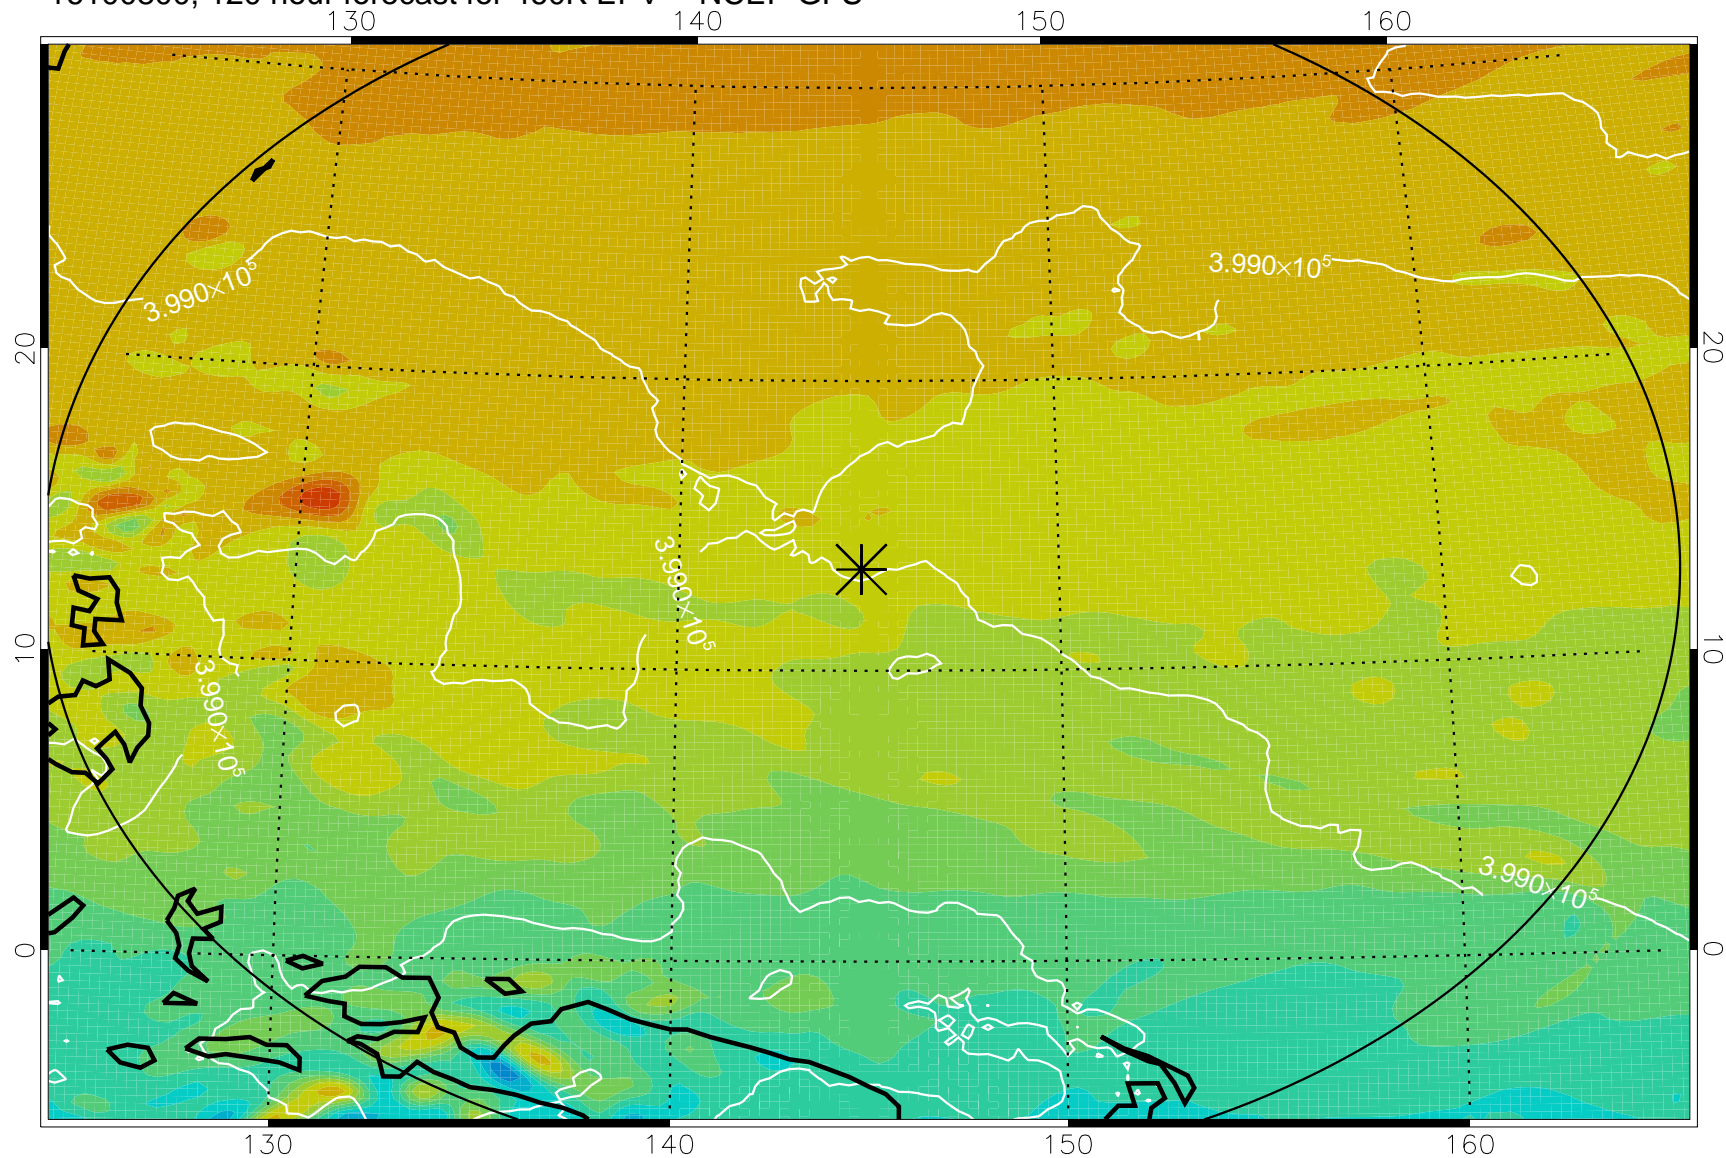

16100606, 78 hour forecast for 460K EPV -- NCEP GFS

460K Montgomery Streamfunction, white

Range ring of 2304 km

16100612, 84 hour forecast for 460K EPV -- NCEP GFS

460K Montgomery Streamfunction, white

Range ring of 2304 km

16100618, 90 hour forecast for 460K EPV -- NCEP GFS

460K Montgomery Streamfunction, white

Range ring of 2304 km

16100700, 96 hour forecast for 460K EPV -- NCEP GFS

460K Montgomery Streamfunction, white

Range ring of 2304 km

16100706, 102 hour forecast for 460K EPV -- NCEP GFS

460K Montgomery Streamfunction, white

Range ring of 2304 km

16100712, 108 hour forecast for 460K EPV -- NCEP GFS

460K Montgomery Streamfunction, white

Range ring of 2304 km

16100718, 114 hour forecast for 460K EPV -- NCEP GFS

460K Montgomery Streamfunction, white

Range ring of 2304 km

16100800, 120 hour forecast for 460K EPV -- NCEP GFS

460K Montgomery Streamfunction, white

Range ring of 2304 km