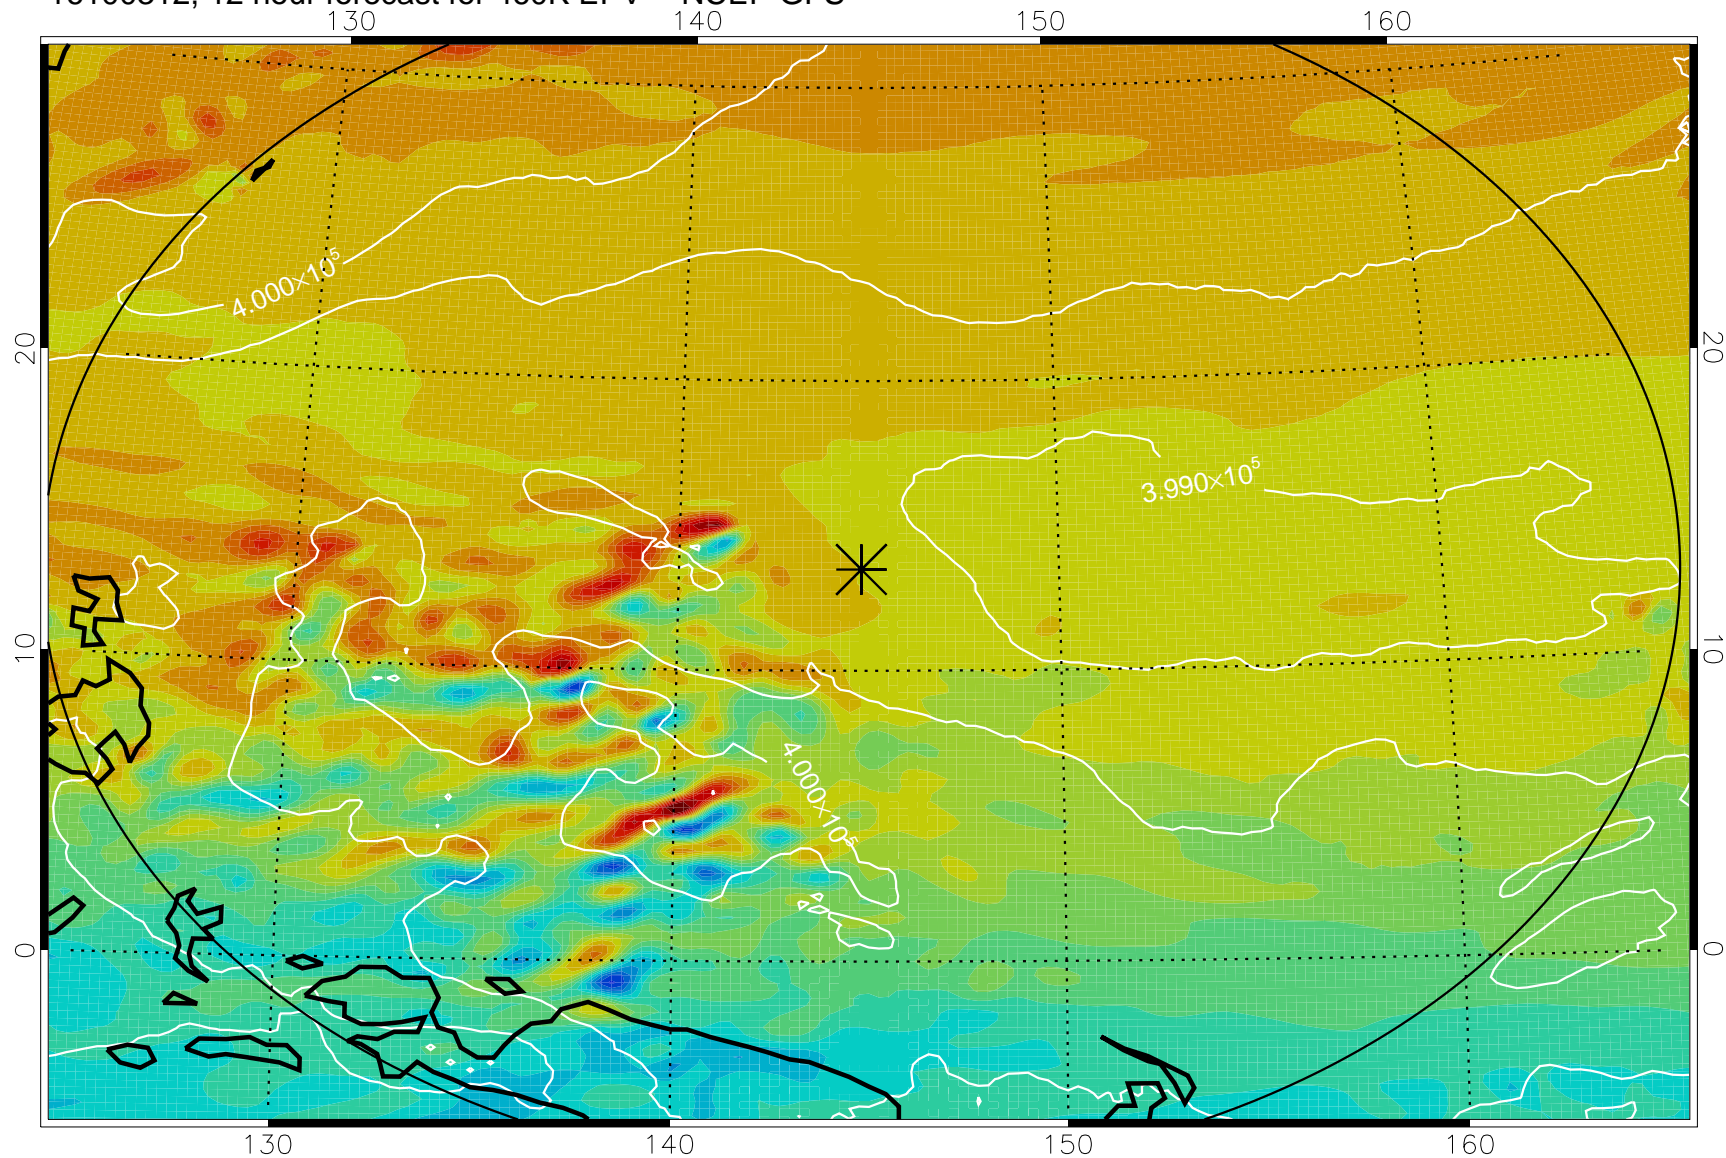

16100306, 6 hour forecast for 460K EPV -- NCEP GFS

460K Montgomery Streamfunction, white

Range ring of 2304 km

16100312, 12 hour forecast for 460K EPV -- NCEP GFS

460K Montgomery Streamfunction, white

Range ring of 2304 km

16100318, 18 hour forecast for 460K EPV -- NCEP GFS

460K Montgomery Streamfunction, white

Range ring of 2304 km

16100400, 24 hour forecast for 460K EPV -- NCEP GFS

460K Montgomery Streamfunction, white

Range ring of 2304 km

16100406, 30 hour forecast for 460K EPV -- NCEP GFS

460K Montgomery Streamfunction, white

Range ring of 2304 km

16100412, 36 hour forecast for 460K EPV -- NCEP GFS

460K Montgomery Streamfunction, white

Range ring of 2304 km

16100418, 42 hour forecast for 460K EPV -- NCEP GFS

460K Montgomery Streamfunction, white

Range ring of 2304 km

16100500, 48 hour forecast for 460K EPV -- NCEP GFS

460K Montgomery Streamfunction, white

Range ring of 2304 km