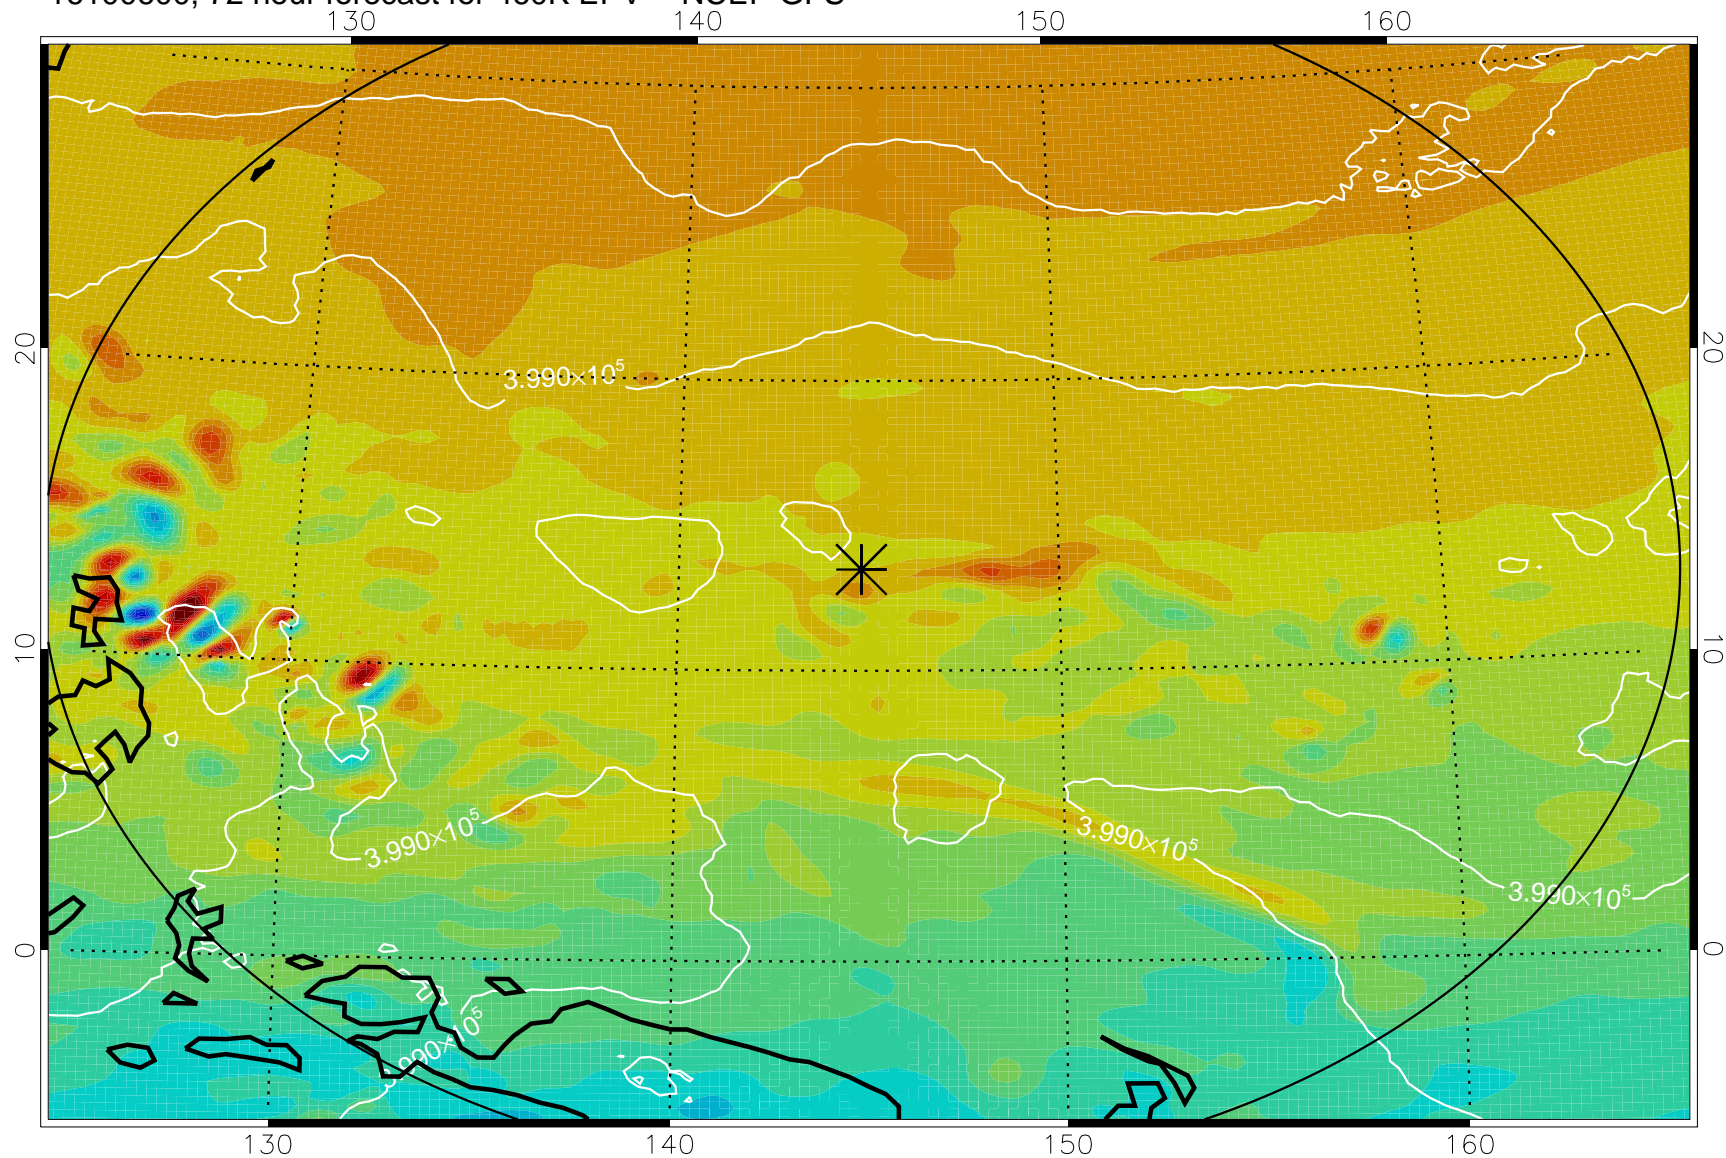

16100418, 42 hour forecast for 460K EPV -- NCEP GFS

460K Montgomery Streamfunction, white

Range ring of 2304 km

16100500, 48 hour forecast for 460K EPV -- NCEP GFS

460K Montgomery Streamfunction, white

Range ring of 2304 km

16100506, 54 hour forecast for 460K EPV -- NCEP GFS

460K Montgomery Streamfunction, white

Range ring of 2304 km

16100512, 60 hour forecast for 460K EPV -- NCEP GFS

460K Montgomery Streamfunction, white

Range ring of 2304 km

16100518, 66 hour forecast for 460K EPV -- NCEP GFS

460K Montgomery Streamfunction, white

Range ring of 2304 km

16100600, 72 hour forecast for 460K EPV -- NCEP GFS

460K Montgomery Streamfunction, white

Range ring of 2304 km

16100606, 78 hour forecast for 460K EPV -- NCEP GFS

460K Montgomery Streamfunction, white

Range ring of 2304 km

16100612, 84 hour forecast for 460K EPV -- NCEP GFS

460K Montgomery Streamfunction, white

Range ring of 2304 km