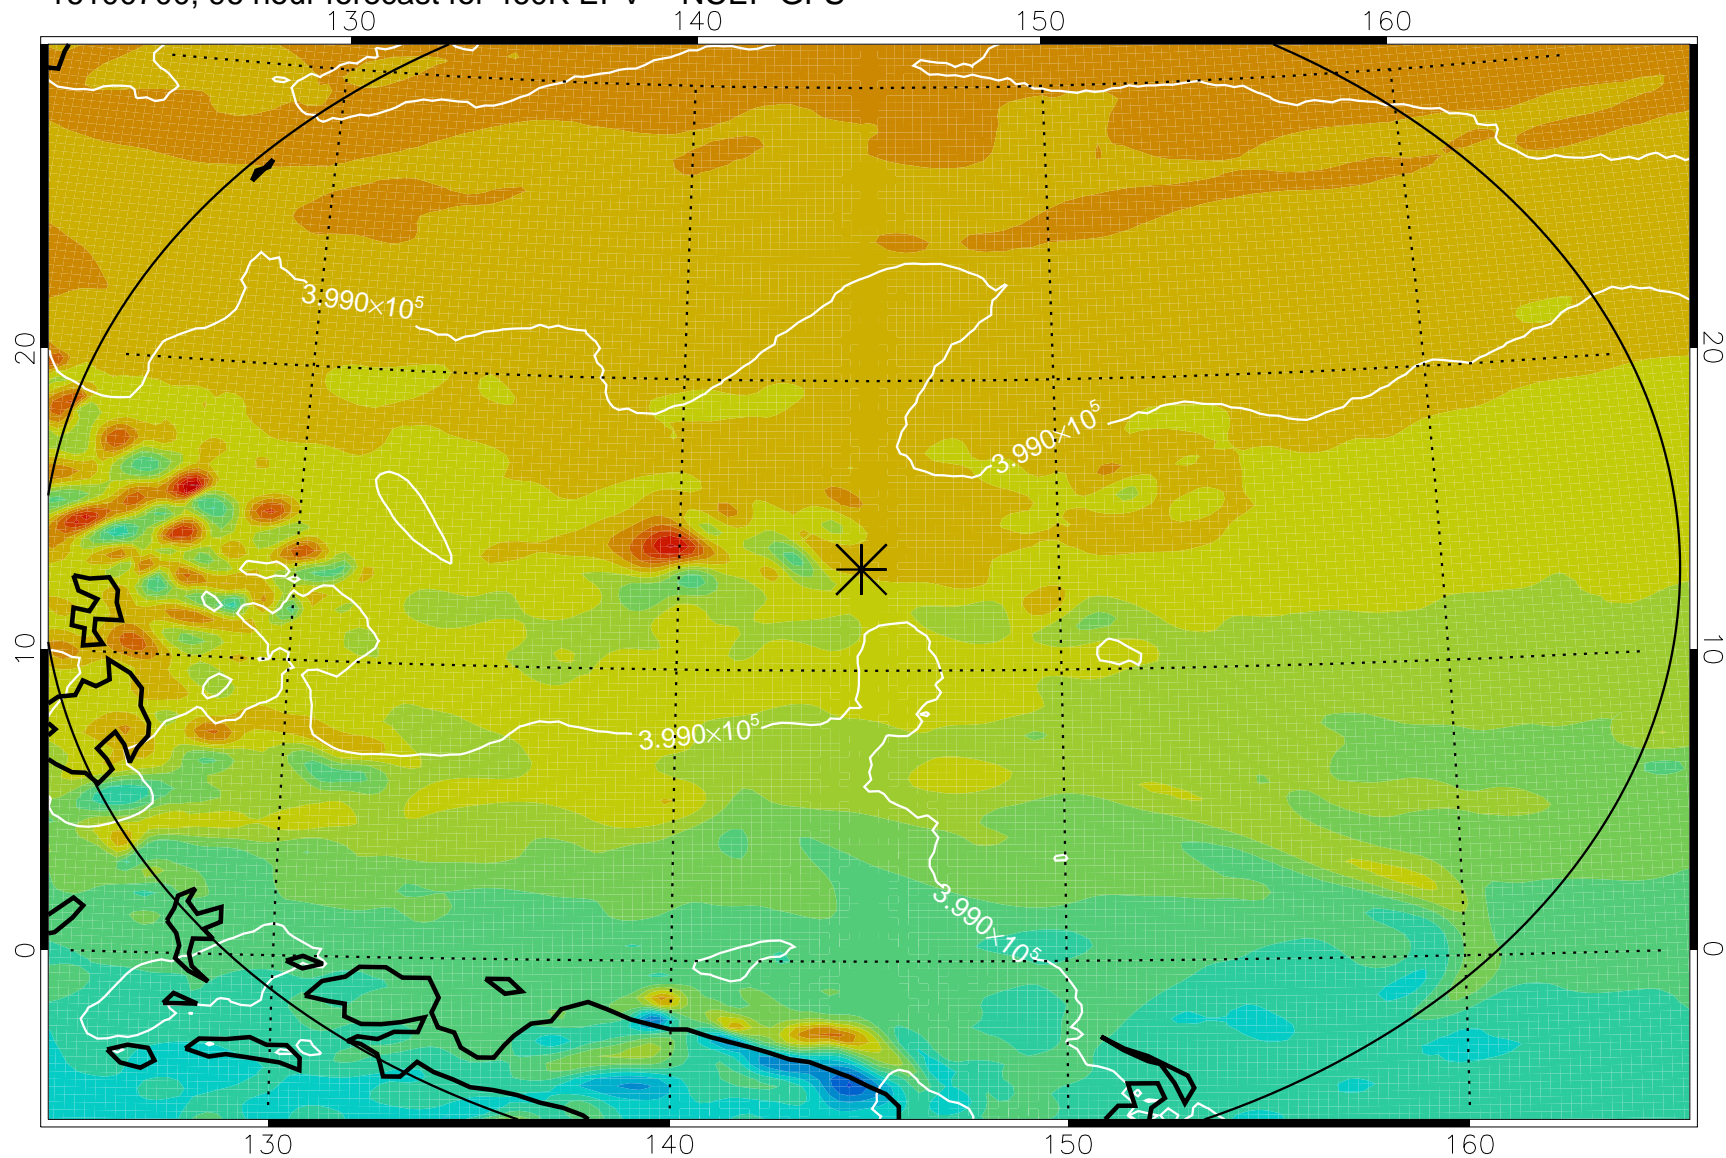

16100518, 66 hour forecast for 460K EPV -- NCEP GFS

460K Montgomery Streamfunction, white

Range ring of 2304 km

16100600, 72 hour forecast for 460K EPV -- NCEP GFS

460K Montgomery Streamfunction, white

Range ring of 2304 km

16100606, 78 hour forecast for 460K EPV -- NCEP GFS

460K Montgomery Streamfunction, white

Range ring of 2304 km

16100612, 84 hour forecast for 460K EPV -- NCEP GFS

460K Montgomery Streamfunction, white

Range ring of 2304 km

16100618, 90 hour forecast for 460K EPV -- NCEP GFS

460K Montgomery Streamfunction, white

Range ring of 2304 km

16100700, 96 hour forecast for 460K EPV -- NCEP GFS

460K Montgomery Streamfunction, white

Range ring of 2304 km

16100706, 102 hour forecast for 460K EPV -- NCEP GFS

460K Montgomery Streamfunction, white

Range ring of 2304 km

16100712, 108 hour forecast for 460K EPV -- NCEP GFS

460K Montgomery Streamfunction, white

Range ring of 2304 km