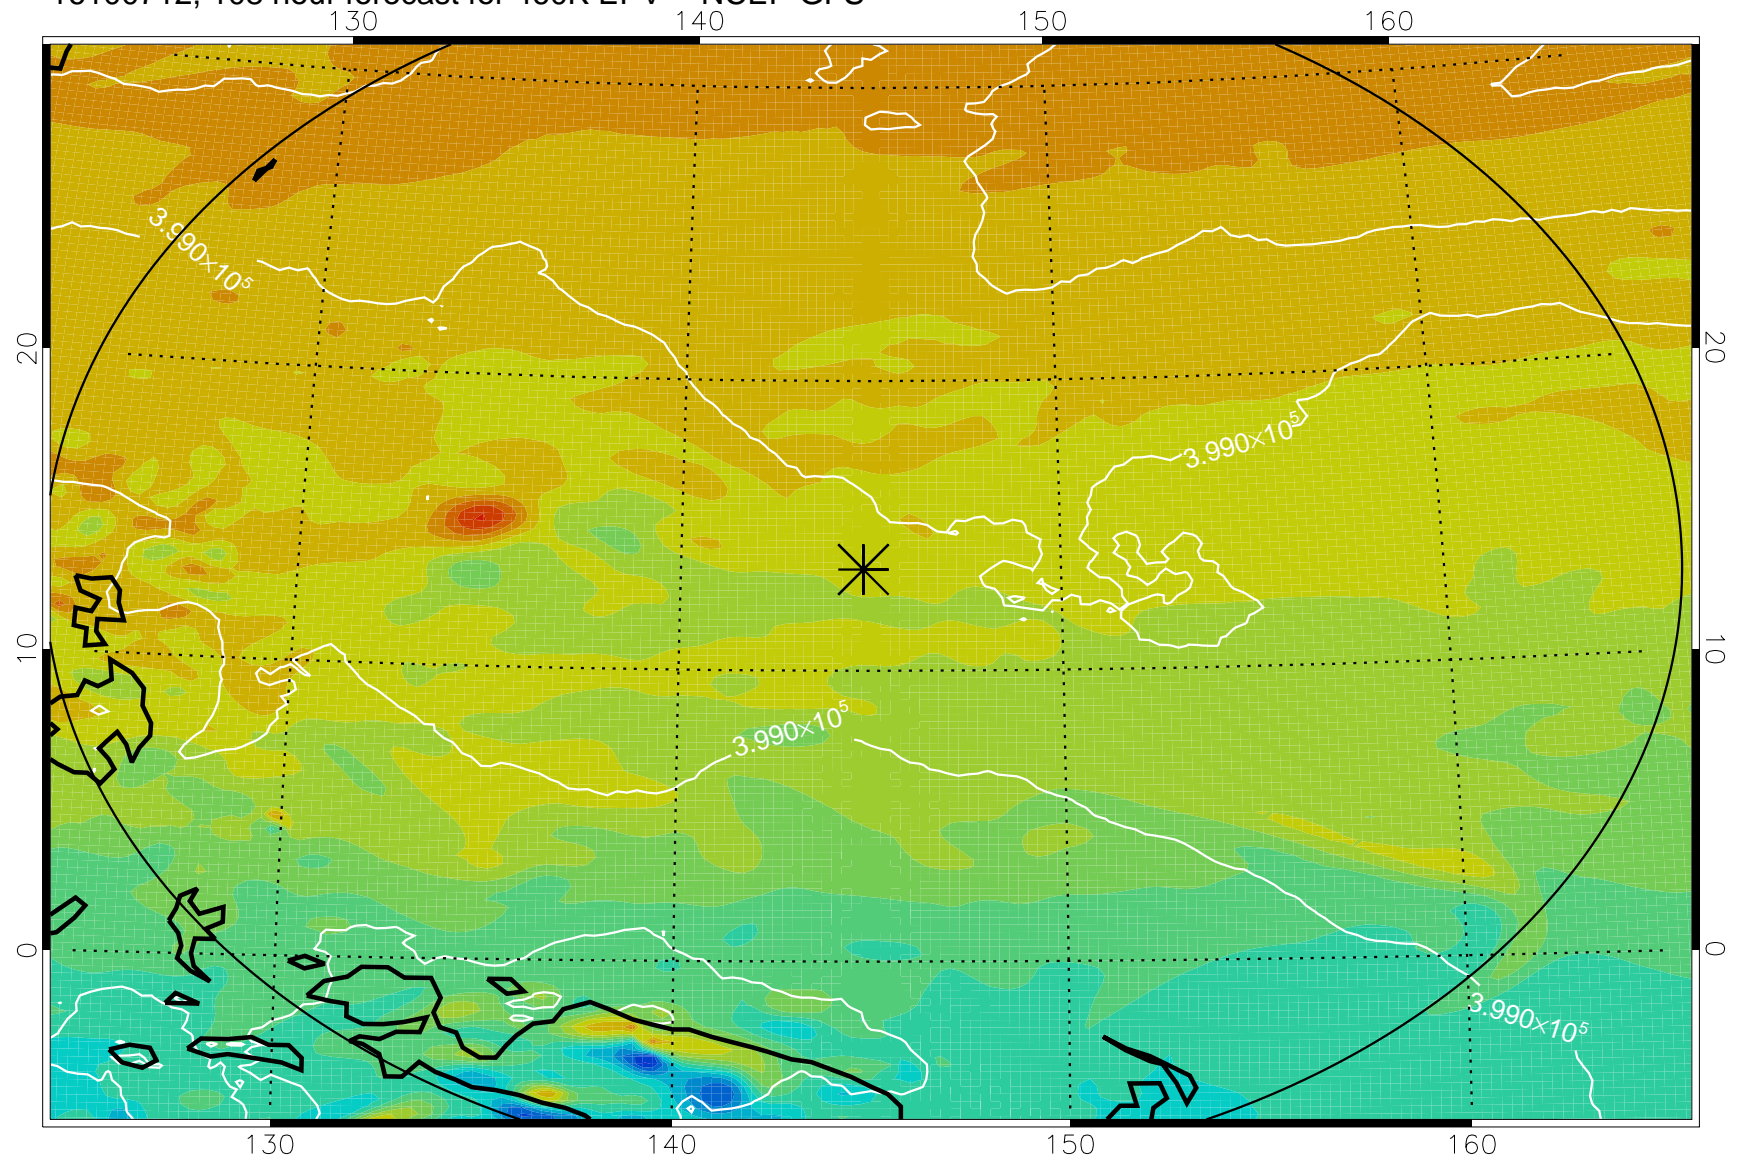

16100606, 78 hour forecast for 460K EPV -- NCEP GFS

460K Montgomery Streamfunction, white

Range ring of 2304 km

16100612, 84 hour forecast for 460K EPV -- NCEP GFS

460K Montgomery Streamfunction, white

Range ring of 2304 km

16100618, 90 hour forecast for 460K EPV -- NCEP GFS

460K Montgomery Streamfunction, white

Range ring of 2304 km

16100700, 96 hour forecast for 460K EPV -- NCEP GFS

460K Montgomery Streamfunction, white

Range ring of 2304 km

16100706, 102 hour forecast for 460K EPV -- NCEP GFS

460K Montgomery Streamfunction, white

Range ring of 2304 km

16100712, 108 hour forecast for 460K EPV -- NCEP GFS

460K Montgomery Streamfunction, white

Range ring of 2304 km

16100718, 114 hour forecast for 460K EPV -- NCEP GFS

460K Montgomery Streamfunction, white

Range ring of 2304 km

16100800, 120 hour forecast for 460K EPV -- NCEP GFS

460K Montgomery Streamfunction, white

Range ring of 2304 km