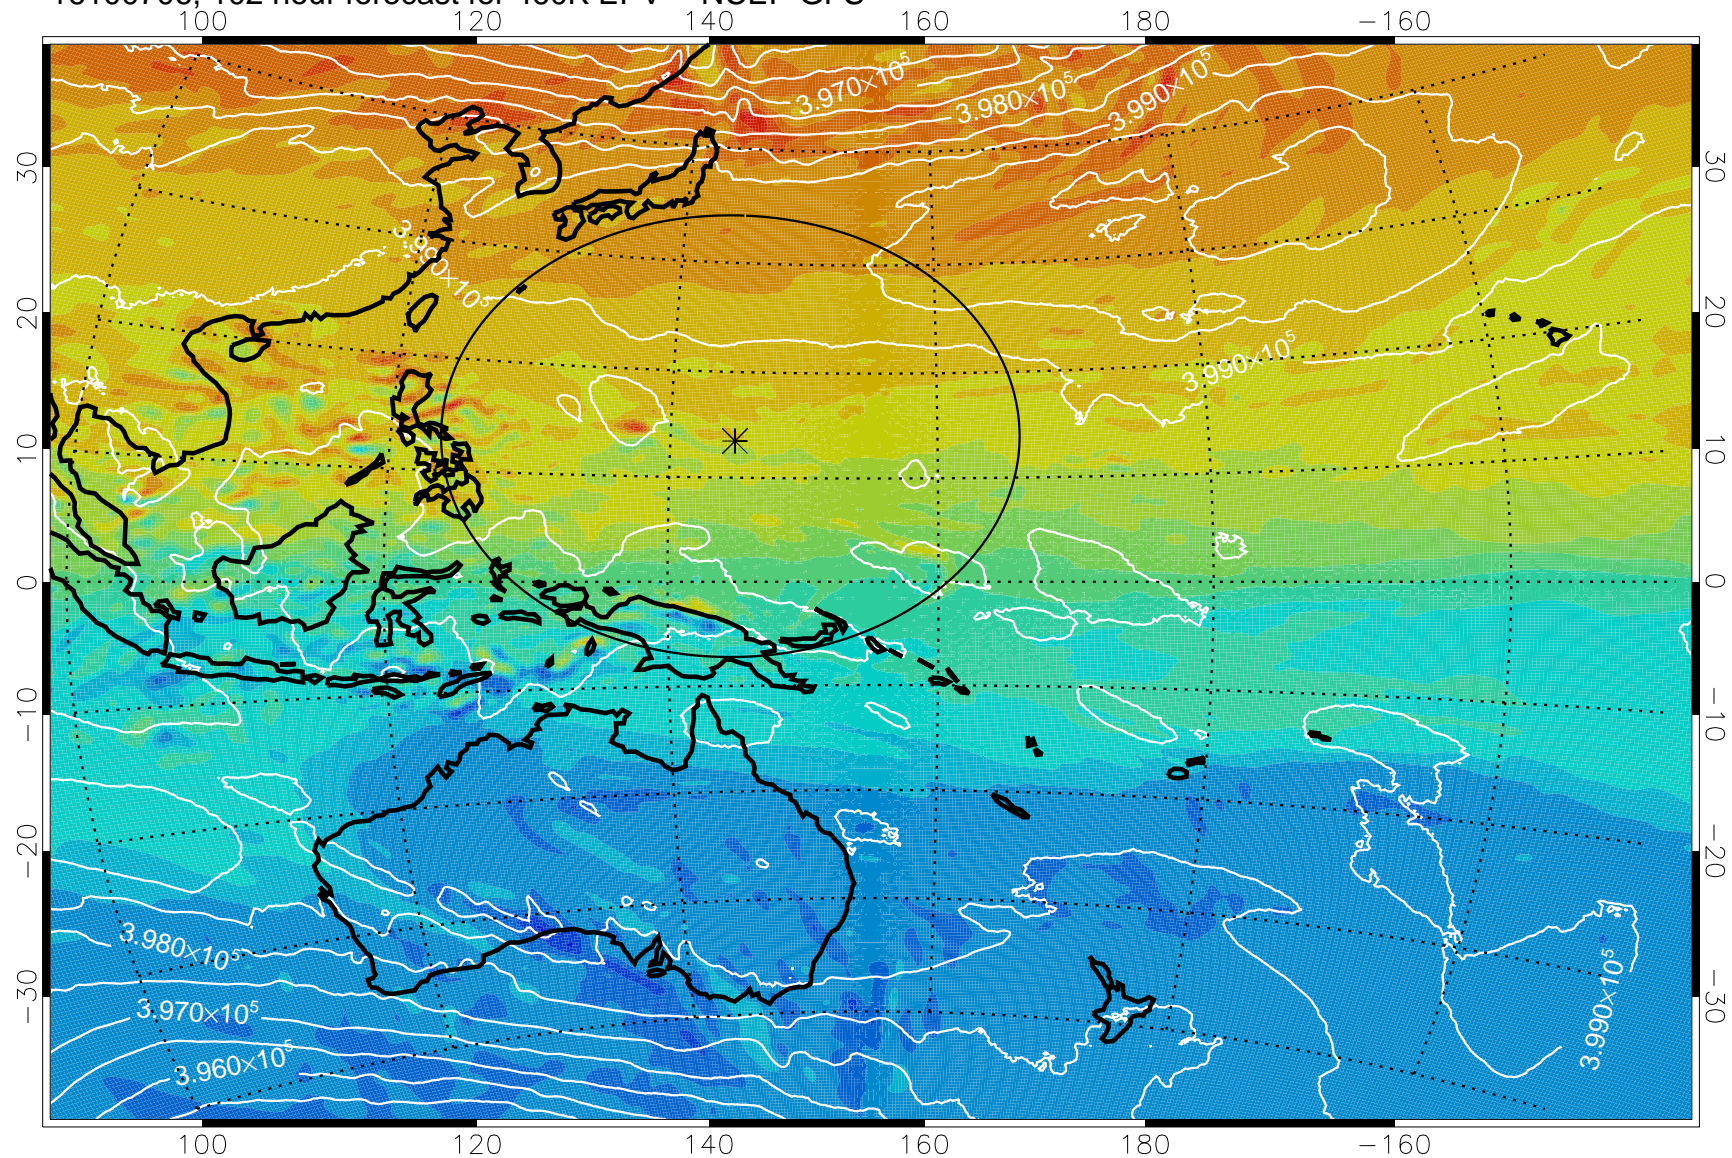

16100606, 78 hour forecast for 460K EPV -- NCEP GFS

460K Montgomery Streamfunction, white

Range ring of 2304 km

16100612, 84 hour forecast for 460K EPV -- NCEP GFS

460K Montgomery Streamfunction, white

Range ring of 2304 km

16100618, 90 hour forecast for 460K EPV -- NCEP GFS

460K Montgomery Streamfunction, white

Range ring of 2304 km

16100700, 96 hour forecast for 460K EPV -- NCEP GFS

460K Montgomery Streamfunction, white

Range ring of 2304 km

16100706, 102 hour forecast for 460K EPV -- NCEP GFS

460K Montgomery Streamfunction, white

Range ring of 2304 km

16100712, 108 hour forecast for 460K EPV -- NCEP GFS

460K Montgomery Streamfunction, white

Range ring of 2304 km

16100718, 114 hour forecast for 460K EPV -- NCEP GFS

460K Montgomery Streamfunction, white

Range ring of 2304 km

16100800, 120 hour forecast for 460K EPV -- NCEP GFS

460K Montgomery Streamfunction, white

Range ring of 2304 km