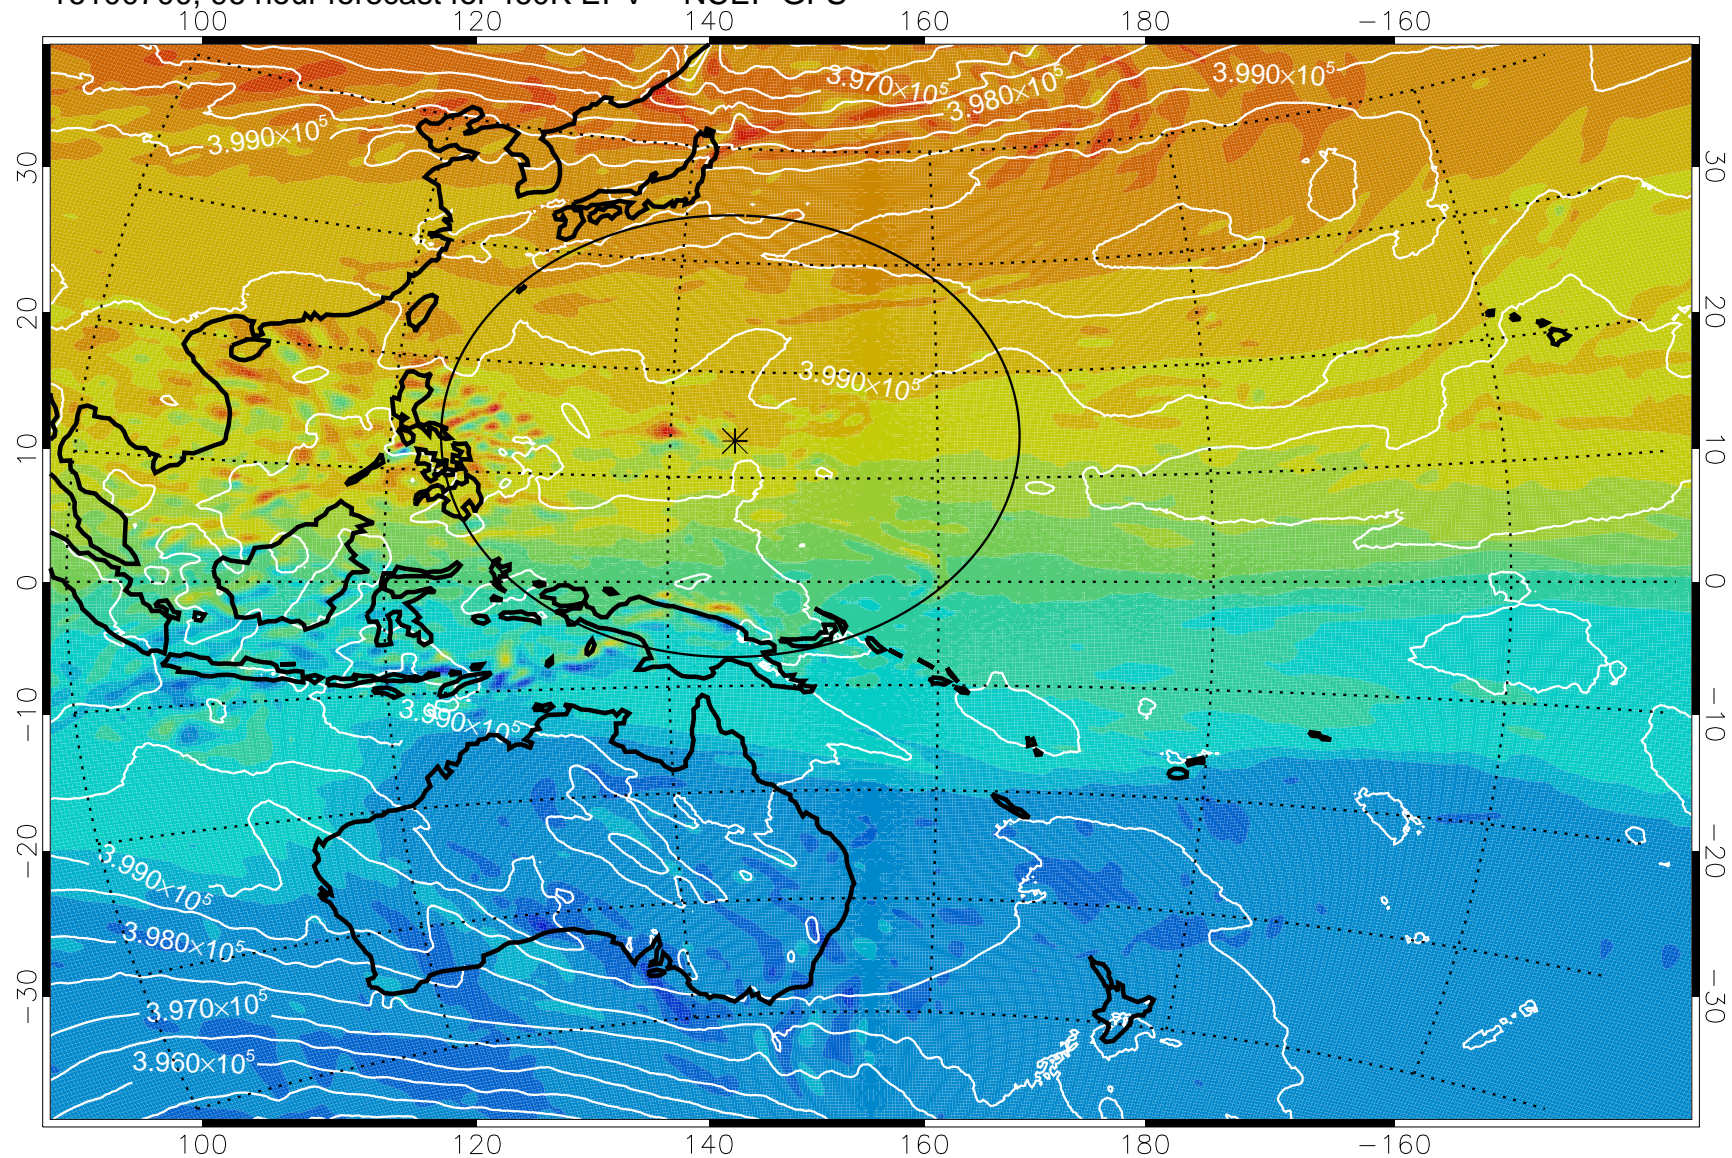

16100518, 66 hour forecast for 460K EPV -- NCEP GFS

460K Montgomery Streamfunction, white

Range ring of 2304 km

16100600, 72 hour forecast for 460K EPV -- NCEP GFS

460K Montgomery Streamfunction, white

Range ring of 2304 km

16100606, 78 hour forecast for 460K EPV -- NCEP GFS

460K Montgomery Streamfunction, white

Range ring of 2304 km

16100612, 84 hour forecast for 460K EPV -- NCEP GFS

460K Montgomery Streamfunction, white

Range ring of 2304 km

16100618, 90 hour forecast for 460K EPV -- NCEP GFS

460K Montgomery Streamfunction, white

Range ring of 2304 km

16100700, 96 hour forecast for 460K EPV -- NCEP GFS

460K Montgomery Streamfunction, white

Range ring of 2304 km

16100706, 102 hour forecast for 460K EPV -- NCEP GFS

460K Montgomery Streamfunction, white

Range ring of 2304 km

16100712, 108 hour forecast for 460K EPV -- NCEP GFS

460K Montgomery Streamfunction, white

Range ring of 2304 km