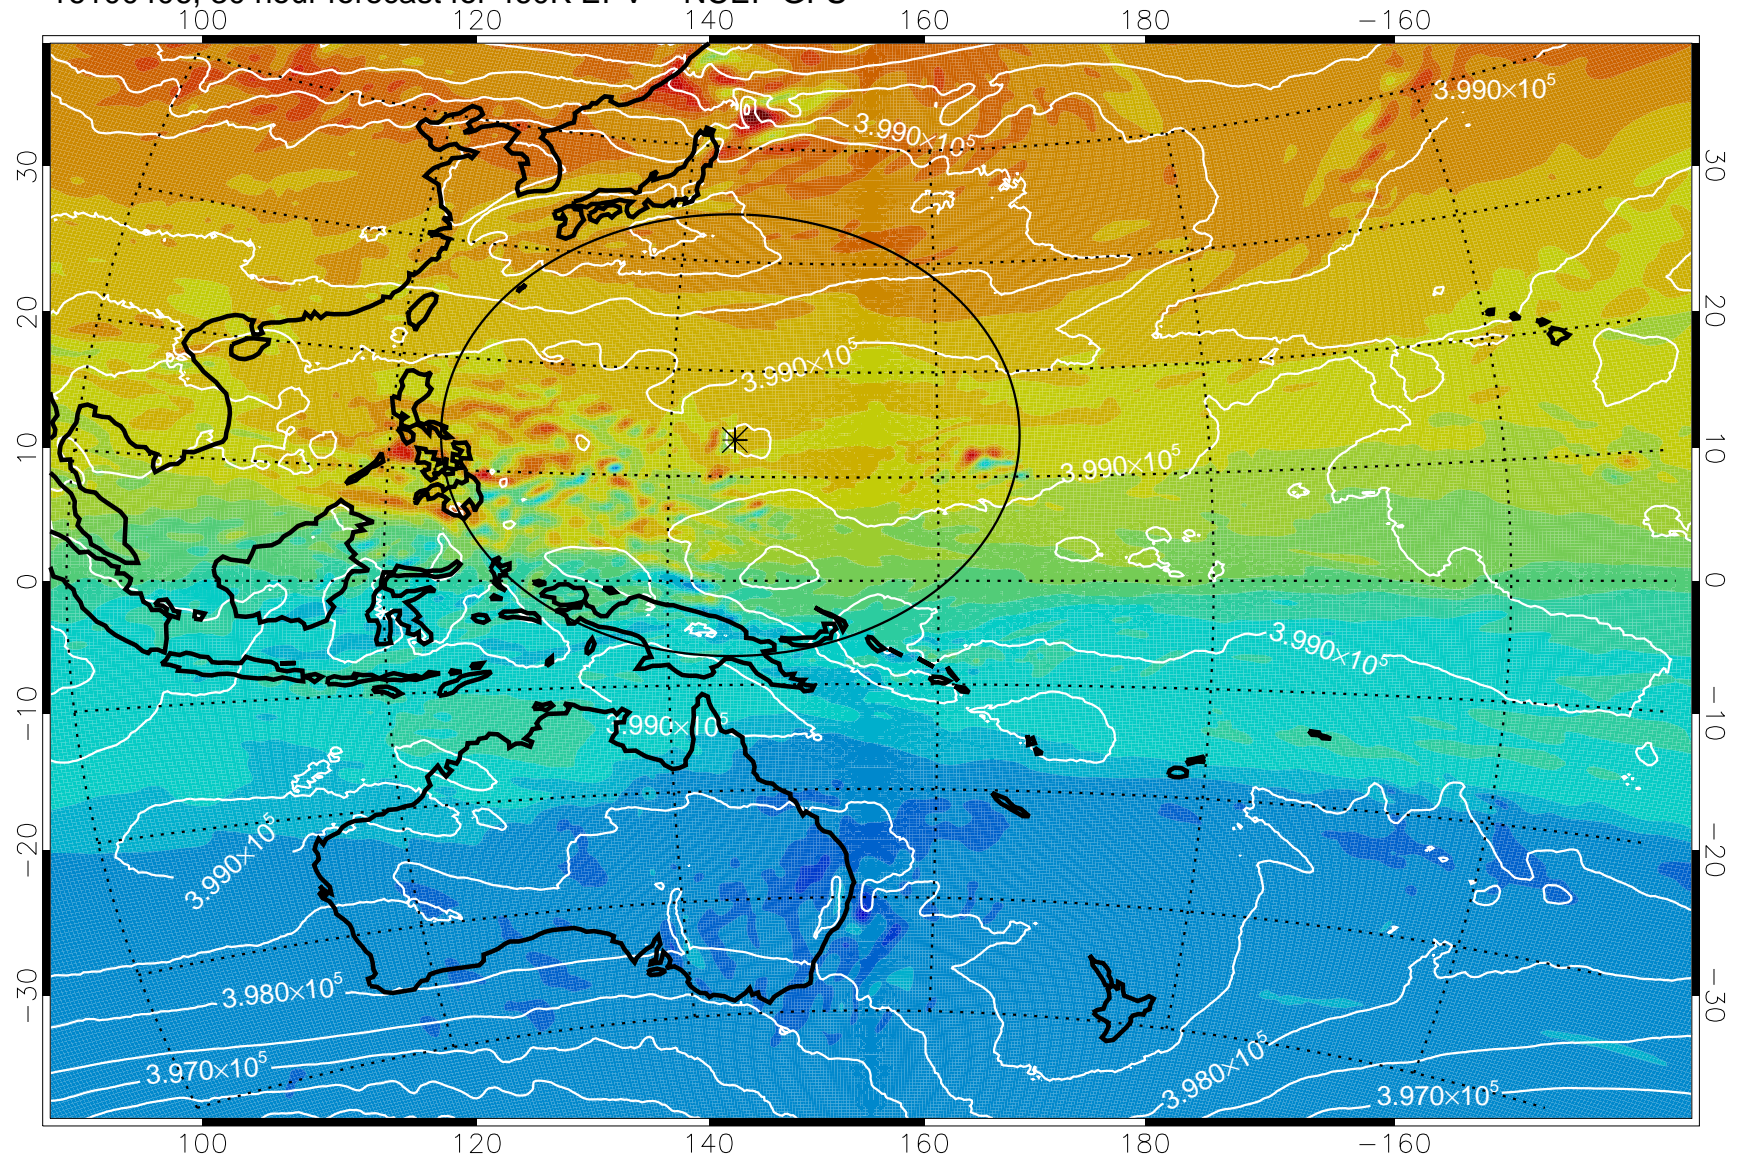

16100318, 18 hour forecast for 460K EPV -- NCEP GFS

460K Montgomery Streamfunction, white

Range ring of 2304 km

16100400, 24 hour forecast for 460K EPV -- NCEP GFS

460K Montgomery Streamfunction, white

Range ring of 2304 km

16100406, 30 hour forecast for 460K EPV -- NCEP GFS

460K Montgomery Streamfunction, white

Range ring of 2304 km

16100412, 36 hour forecast for 460K EPV -- NCEP GFS

460K Montgomery Streamfunction, white

Range ring of 2304 km

16100418, 42 hour forecast for 460K EPV -- NCEP GFS

460K Montgomery Streamfunction, white

Range ring of 2304 km

16100500, 48 hour forecast for 460K EPV -- NCEP GFS

460K Montgomery Streamfunction, white

Range ring of 2304 km

16100506, 54 hour forecast for 460K EPV -- NCEP GFS

460K Montgomery Streamfunction, white

Range ring of 2304 km

16100512, 60 hour forecast for 460K EPV -- NCEP GFS

460K Montgomery Streamfunction, white

Range ring of 2304 km