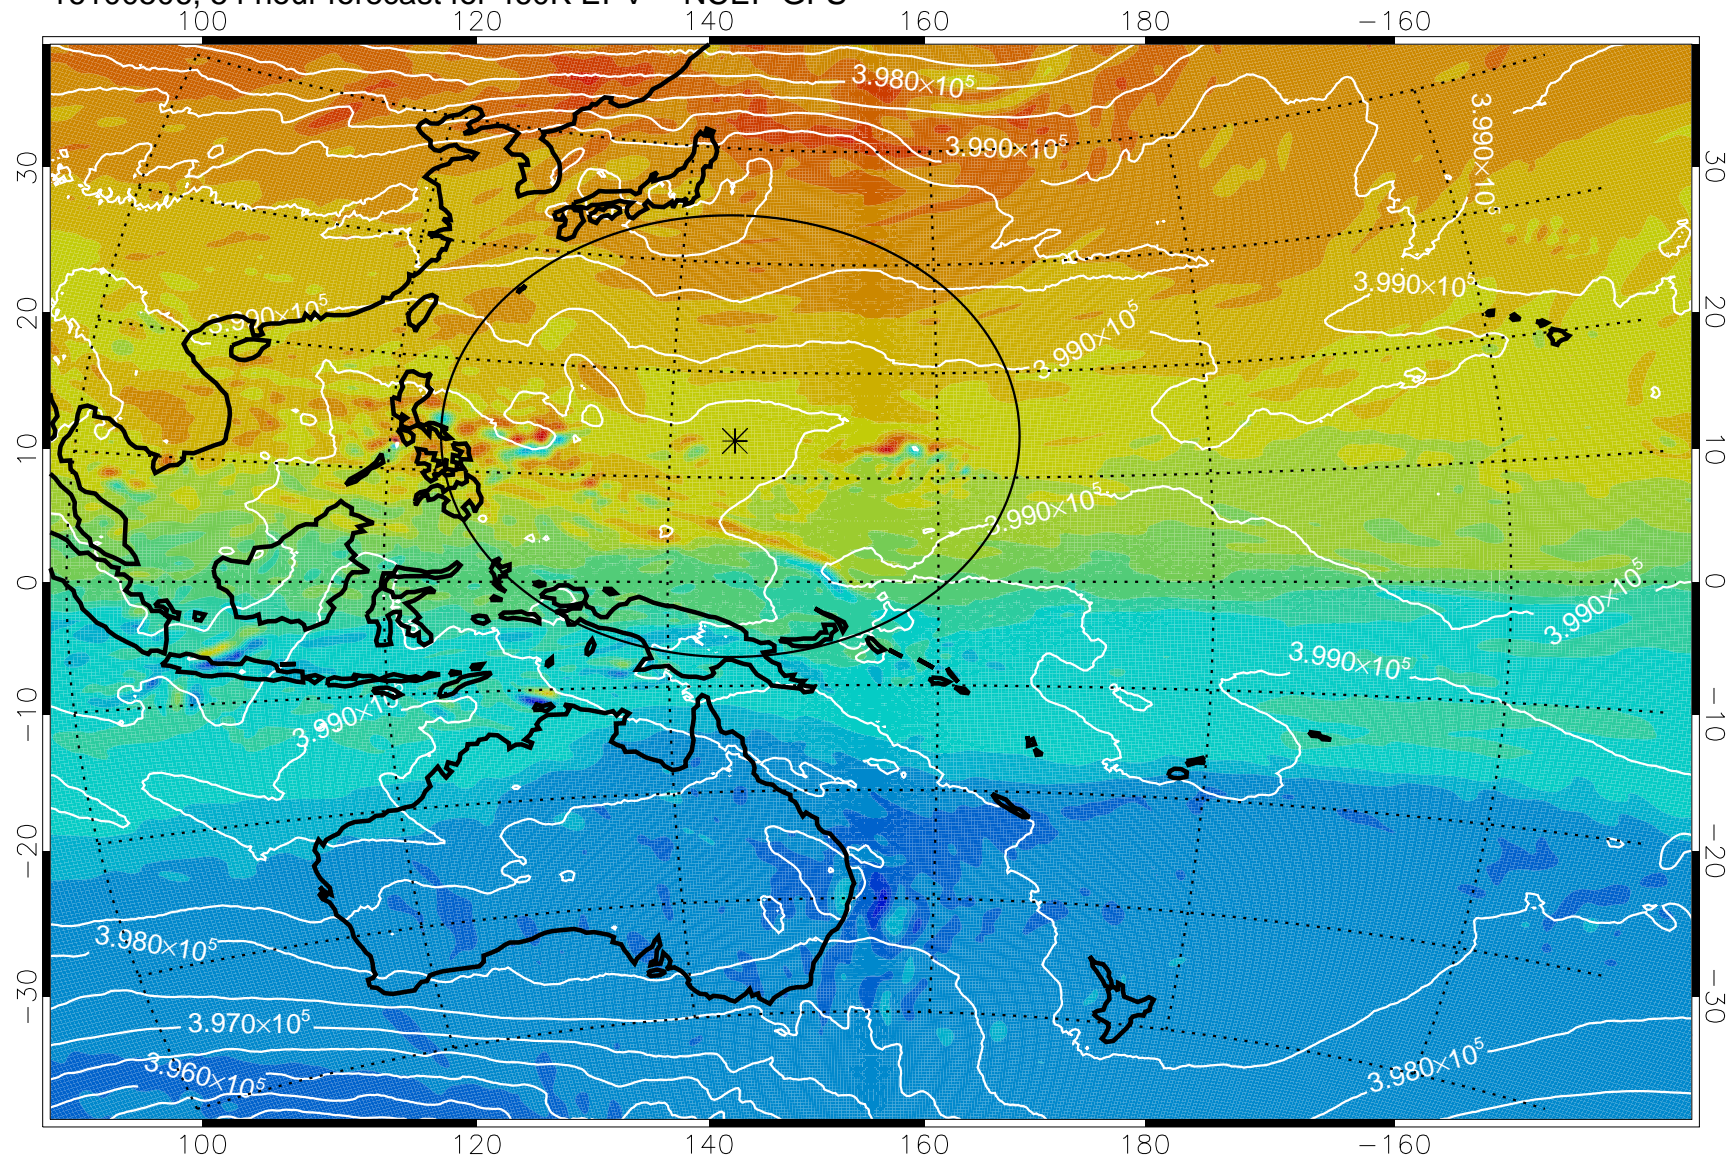

16100418, 42 hour forecast for 460K EPV -- NCEP GFS

460K Montgomery Streamfunction, white

Range ring of 2304 km

16100500, 48 hour forecast for 460K EPV -- NCEP GFS

460K Montgomery Streamfunction, white

Range ring of 2304 km

16100506, 54 hour forecast for 460K EPV -- NCEP GFS

460K Montgomery Streamfunction, white

Range ring of 2304 km

16100512, 60 hour forecast for 460K EPV -- NCEP GFS

460K Montgomery Streamfunction, white

Range ring of 2304 km

16100518, 66 hour forecast for 460K EPV -- NCEP GFS

460K Montgomery Streamfunction, white

Range ring of 2304 km

16100600, 72 hour forecast for 460K EPV -- NCEP GFS

460K Montgomery Streamfunction, white

Range ring of 2304 km

16100606, 78 hour forecast for 460K EPV -- NCEP GFS

460K Montgomery Streamfunction, white

Range ring of 2304 km

16100612, 84 hour forecast for 460K EPV -- NCEP GFS

460K Montgomery Streamfunction, white

Range ring of 2304 km