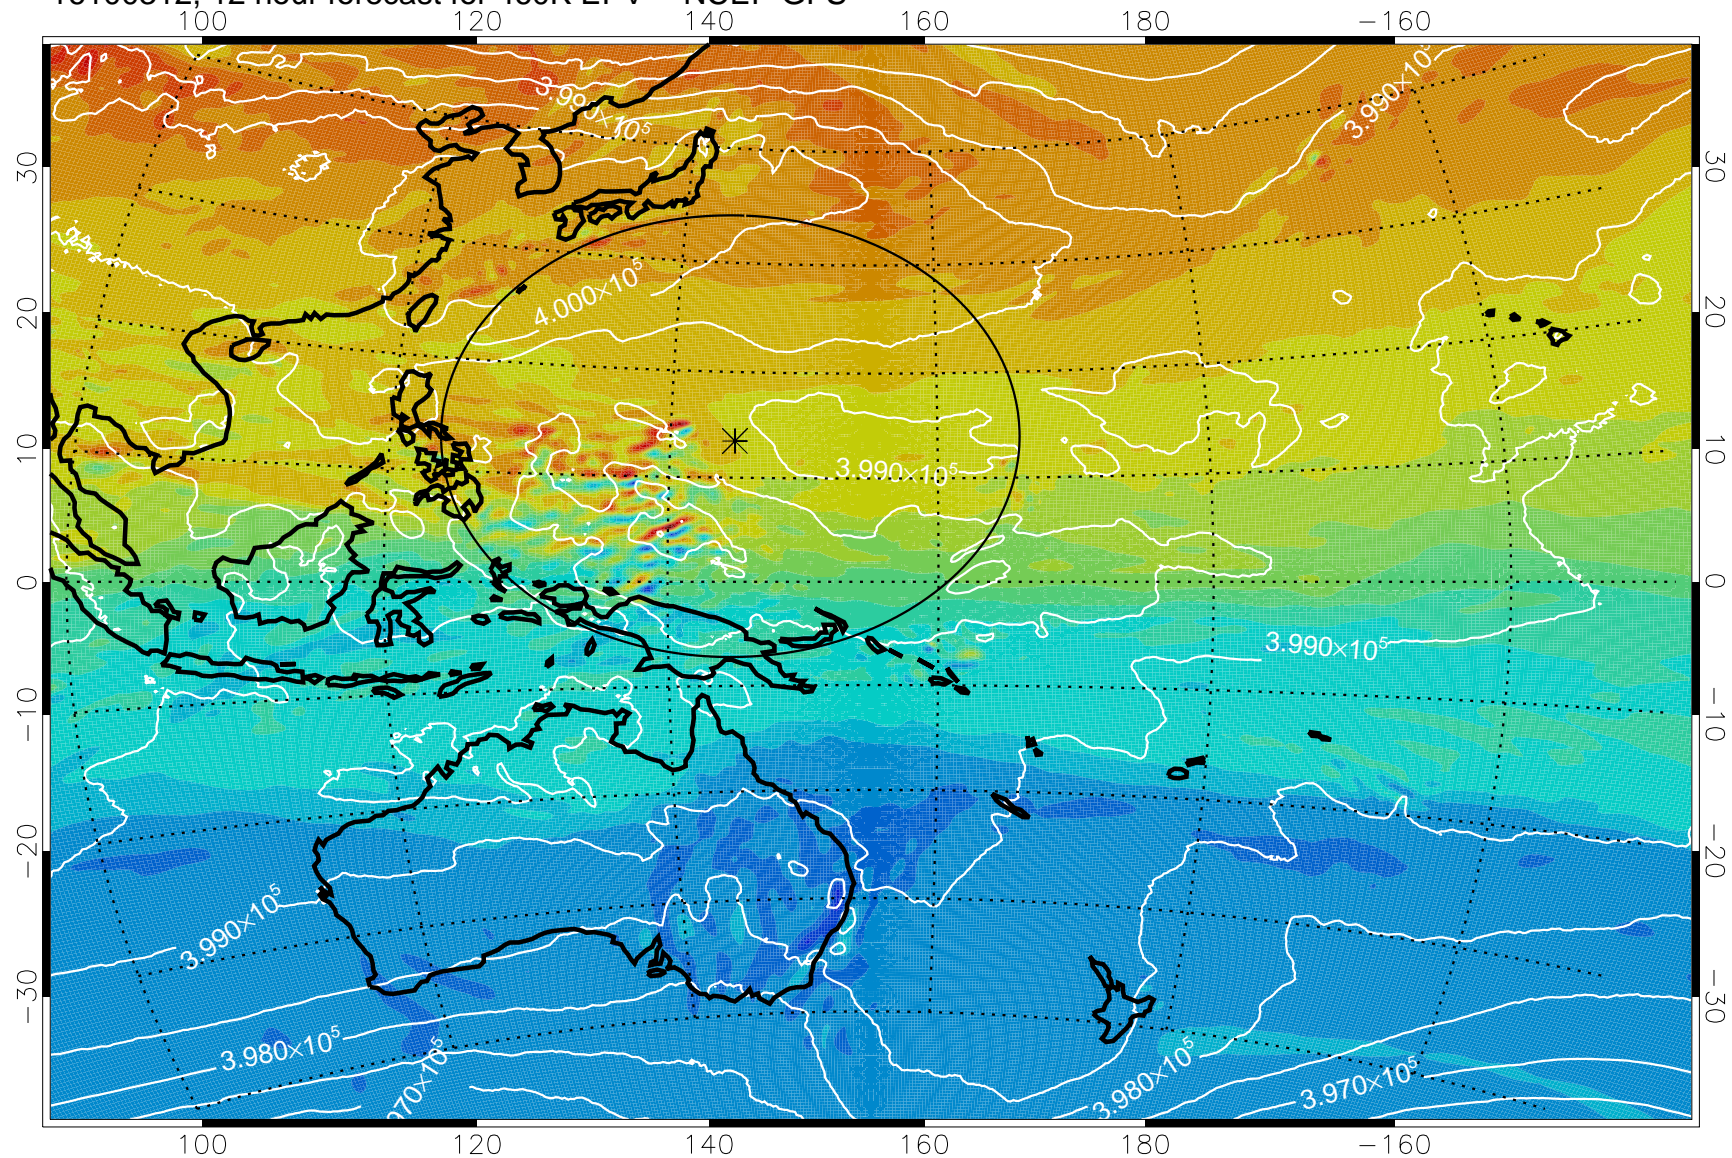

16100306, 6 hour forecast for 460K EPV -- NCEP GFS

460K Montgomery Streamfunction, white

Range ring of 2304 km

16100312, 12 hour forecast for 460K EPV -- NCEP GFS

460K Montgomery Streamfunction, white

Range ring of 2304 km

16100318, 18 hour forecast for 460K EPV -- NCEP GFS

460K Montgomery Streamfunction, white

Range ring of 2304 km

16100400, 24 hour forecast for 460K EPV -- NCEP GFS

460K Montgomery Streamfunction, white

Range ring of 2304 km

16100406, 30 hour forecast for 460K EPV -- NCEP GFS

460K Montgomery Streamfunction, white

Range ring of 2304 km

16100412, 36 hour forecast for 460K EPV -- NCEP GFS

460K Montgomery Streamfunction, white

Range ring of 2304 km

16100418, 42 hour forecast for 460K EPV -- NCEP GFS

460K Montgomery Streamfunction, white

Range ring of 2304 km

16100500, 48 hour forecast for 460K EPV -- NCEP GFS

460K Montgomery Streamfunction, white

Range ring of 2304 km