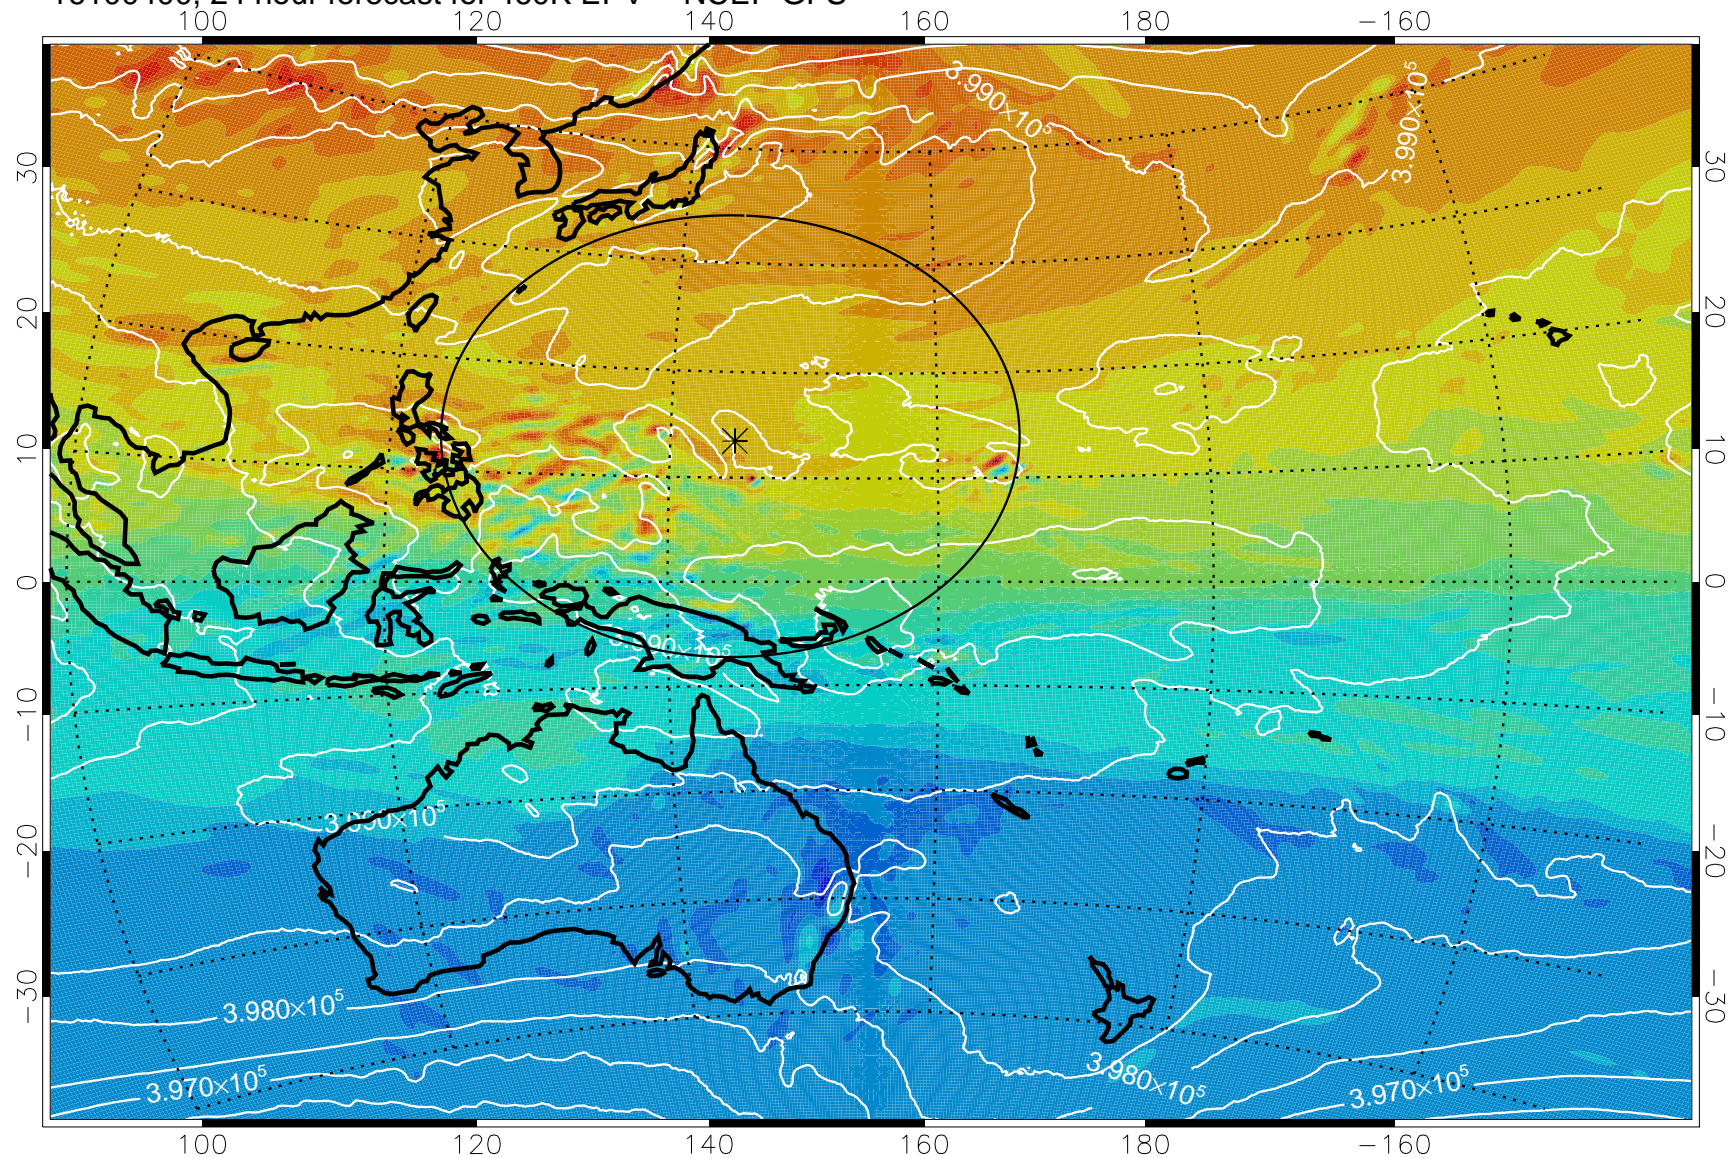

16100318, 18 hour forecast for 460K EPV -- NCEP GFS

460K Montgomery Streamfunction, white

Range ring of 2304 km

16100400, 24 hour forecast for 460K EPV -- NCEP GFS

460K Montgomery Streamfunction, white

Range ring of 2304 km

16100406, 30 hour forecast for 460K EPV -- NCEP GFS

460K Montgomery Streamfunction, white

Range ring of 2304 km

16100412, 36 hour forecast for 460K EPV -- NCEP GFS

460K Montgomery Streamfunction, white

Range ring of 2304 km

16100418, 42 hour forecast for 460K EPV -- NCEP GFS

460K Montgomery Streamfunction, white

Range ring of 2304 km

16100500, 48 hour forecast for 460K EPV -- NCEP GFS

460K Montgomery Streamfunction, white

Range ring of 2304 km

16100506, 54 hour forecast for 460K EPV -- NCEP GFS

460K Montgomery Streamfunction, white

Range ring of 2304 km

16100512, 60 hour forecast for 460K EPV -- NCEP GFS

460K Montgomery Streamfunction, white

Range ring of 2304 km