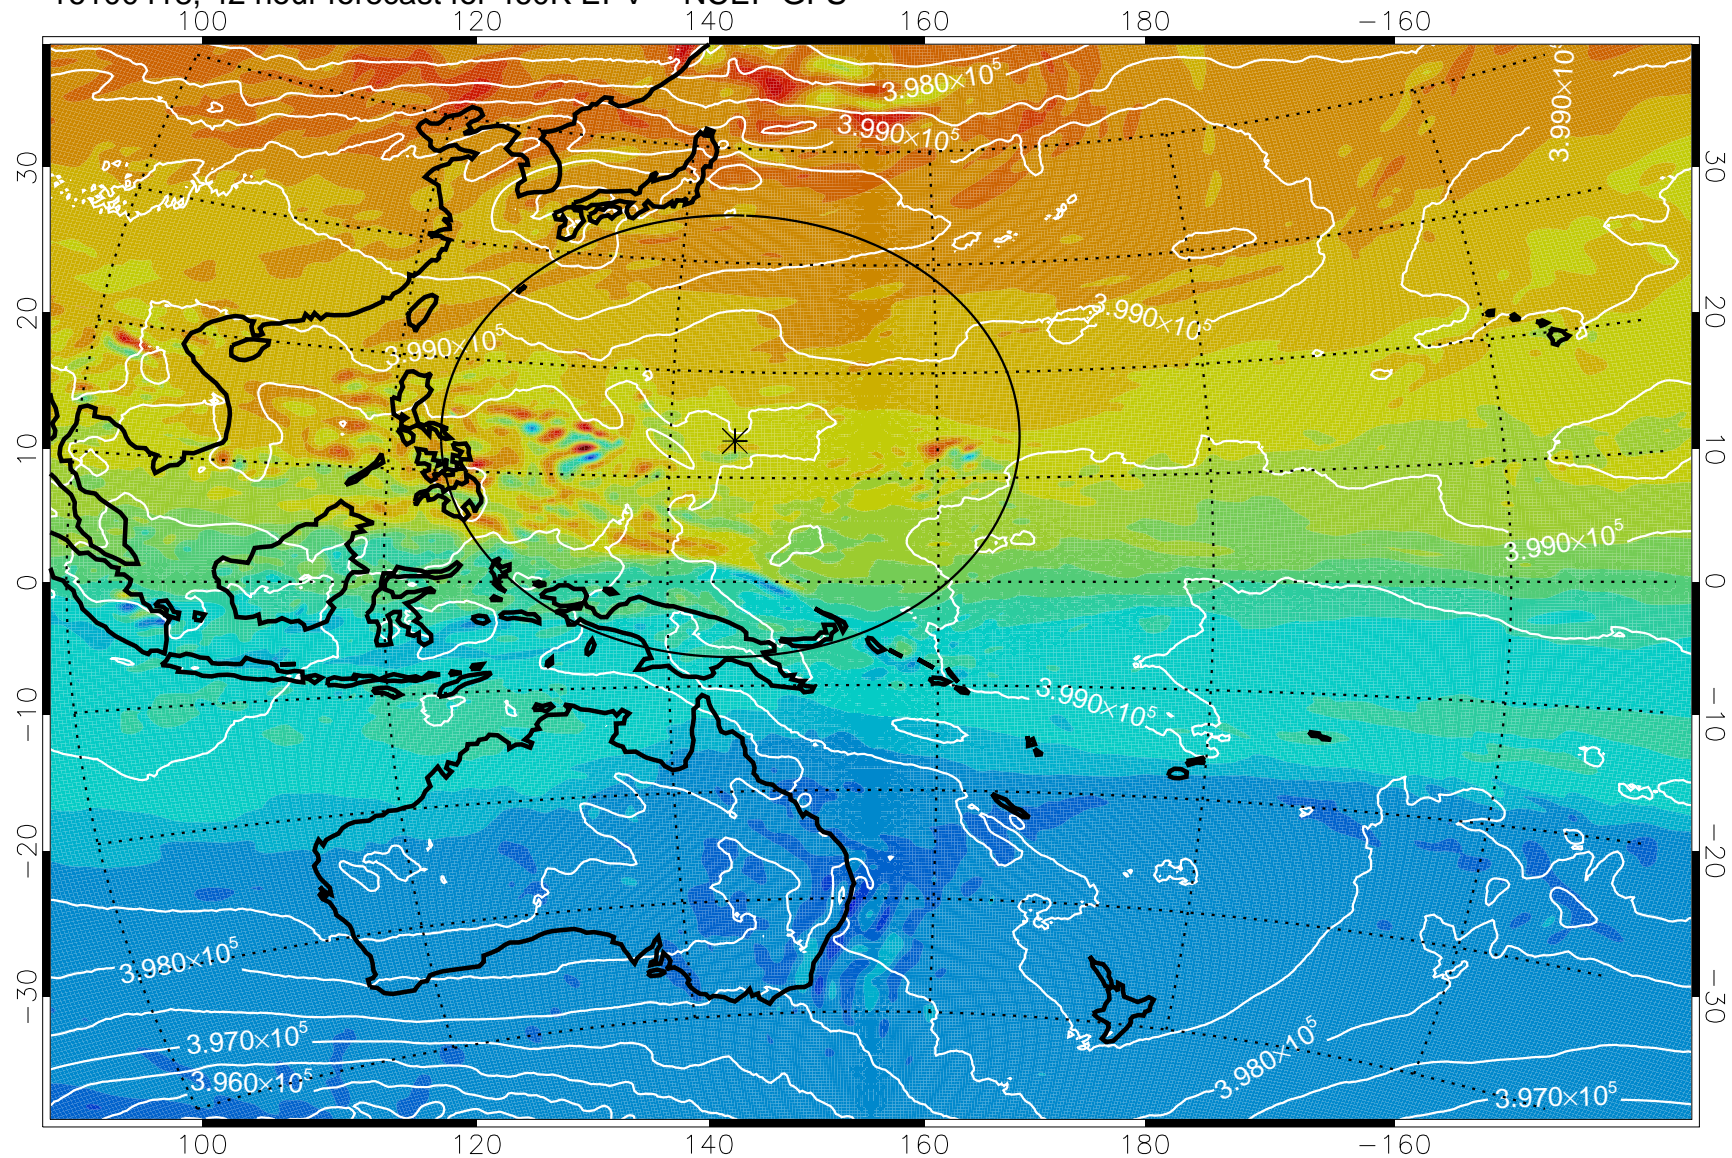

16100406, 30 hour forecast for 460K EPV -- NCEP GFS

460K Montgomery Streamfunction, white

Range ring of 2304 km

16100412, 36 hour forecast for 460K EPV -- NCEP GFS

460K Montgomery Streamfunction, white

Range ring of 2304 km

16100418, 42 hour forecast for 460K EPV -- NCEP GFS

460K Montgomery Streamfunction, white

Range ring of 2304 km

16100500, 48 hour forecast for 460K EPV -- NCEP GFS

460K Montgomery Streamfunction, white

Range ring of 2304 km

16100506, 54 hour forecast for 460K EPV -- NCEP GFS

460K Montgomery Streamfunction, white

Range ring of 2304 km

16100512, 60 hour forecast for 460K EPV -- NCEP GFS

460K Montgomery Streamfunction, white

Range ring of 2304 km

16100518, 66 hour forecast for 460K EPV -- NCEP GFS

460K Montgomery Streamfunction, white

Range ring of 2304 km

16100600, 72 hour forecast for 460K EPV -- NCEP GFS

460K Montgomery Streamfunction, white

Range ring of 2304 km