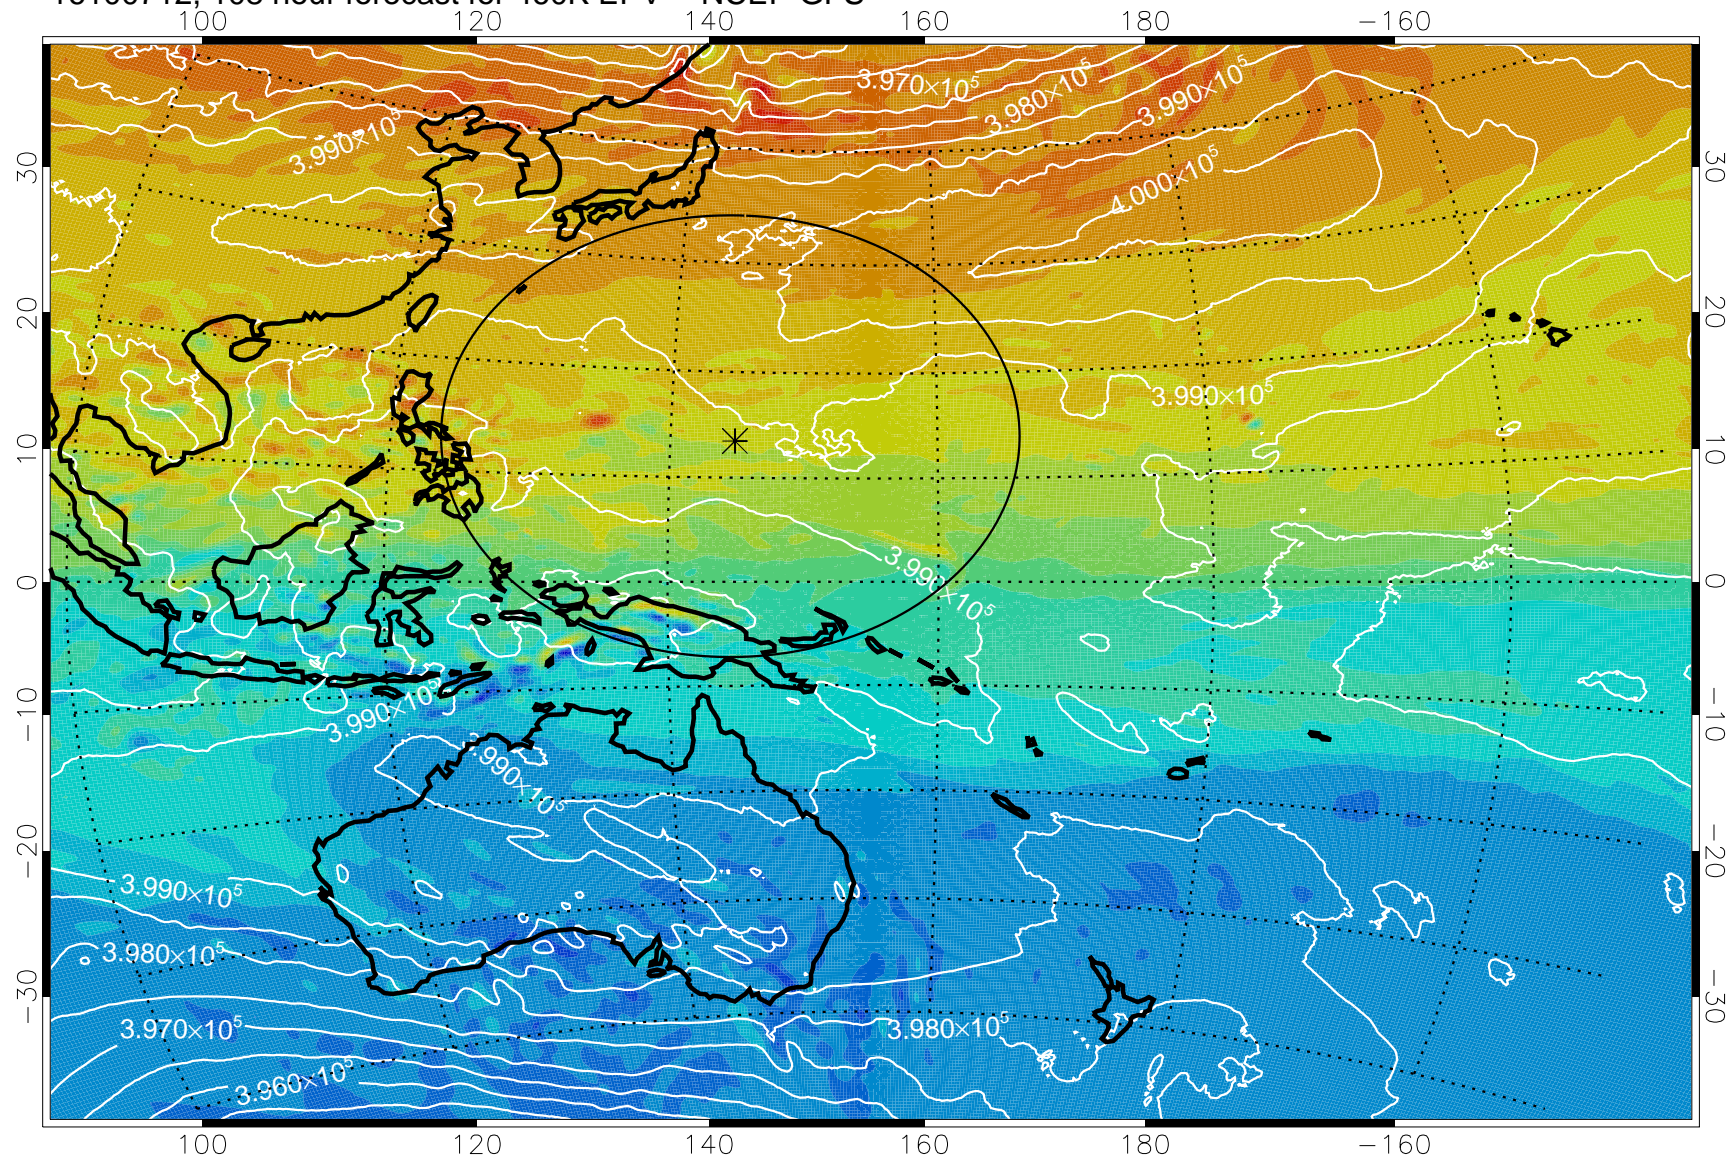

16100606, 78 hour forecast for 460K EPV -- NCEP GFS

460K Montgomery Streamfunction, white

Range ring of 2304 km

16100612, 84 hour forecast for 460K EPV -- NCEP GFS

460K Montgomery Streamfunction, white

Range ring of 2304 km

16100618, 90 hour forecast for 460K EPV -- NCEP GFS

460K Montgomery Streamfunction, white

Range ring of 2304 km

16100700, 96 hour forecast for 460K EPV -- NCEP GFS

460K Montgomery Streamfunction, white

Range ring of 2304 km

16100706, 102 hour forecast for 460K EPV -- NCEP GFS

460K Montgomery Streamfunction, white

Range ring of 2304 km

16100712, 108 hour forecast for 460K EPV -- NCEP GFS

460K Montgomery Streamfunction, white

Range ring of 2304 km

16100718, 114 hour forecast for 460K EPV -- NCEP GFS

460K Montgomery Streamfunction, white

Range ring of 2304 km

16100800, 120 hour forecast for 460K EPV -- NCEP GFS

460K Montgomery Streamfunction, white

Range ring of 2304 km