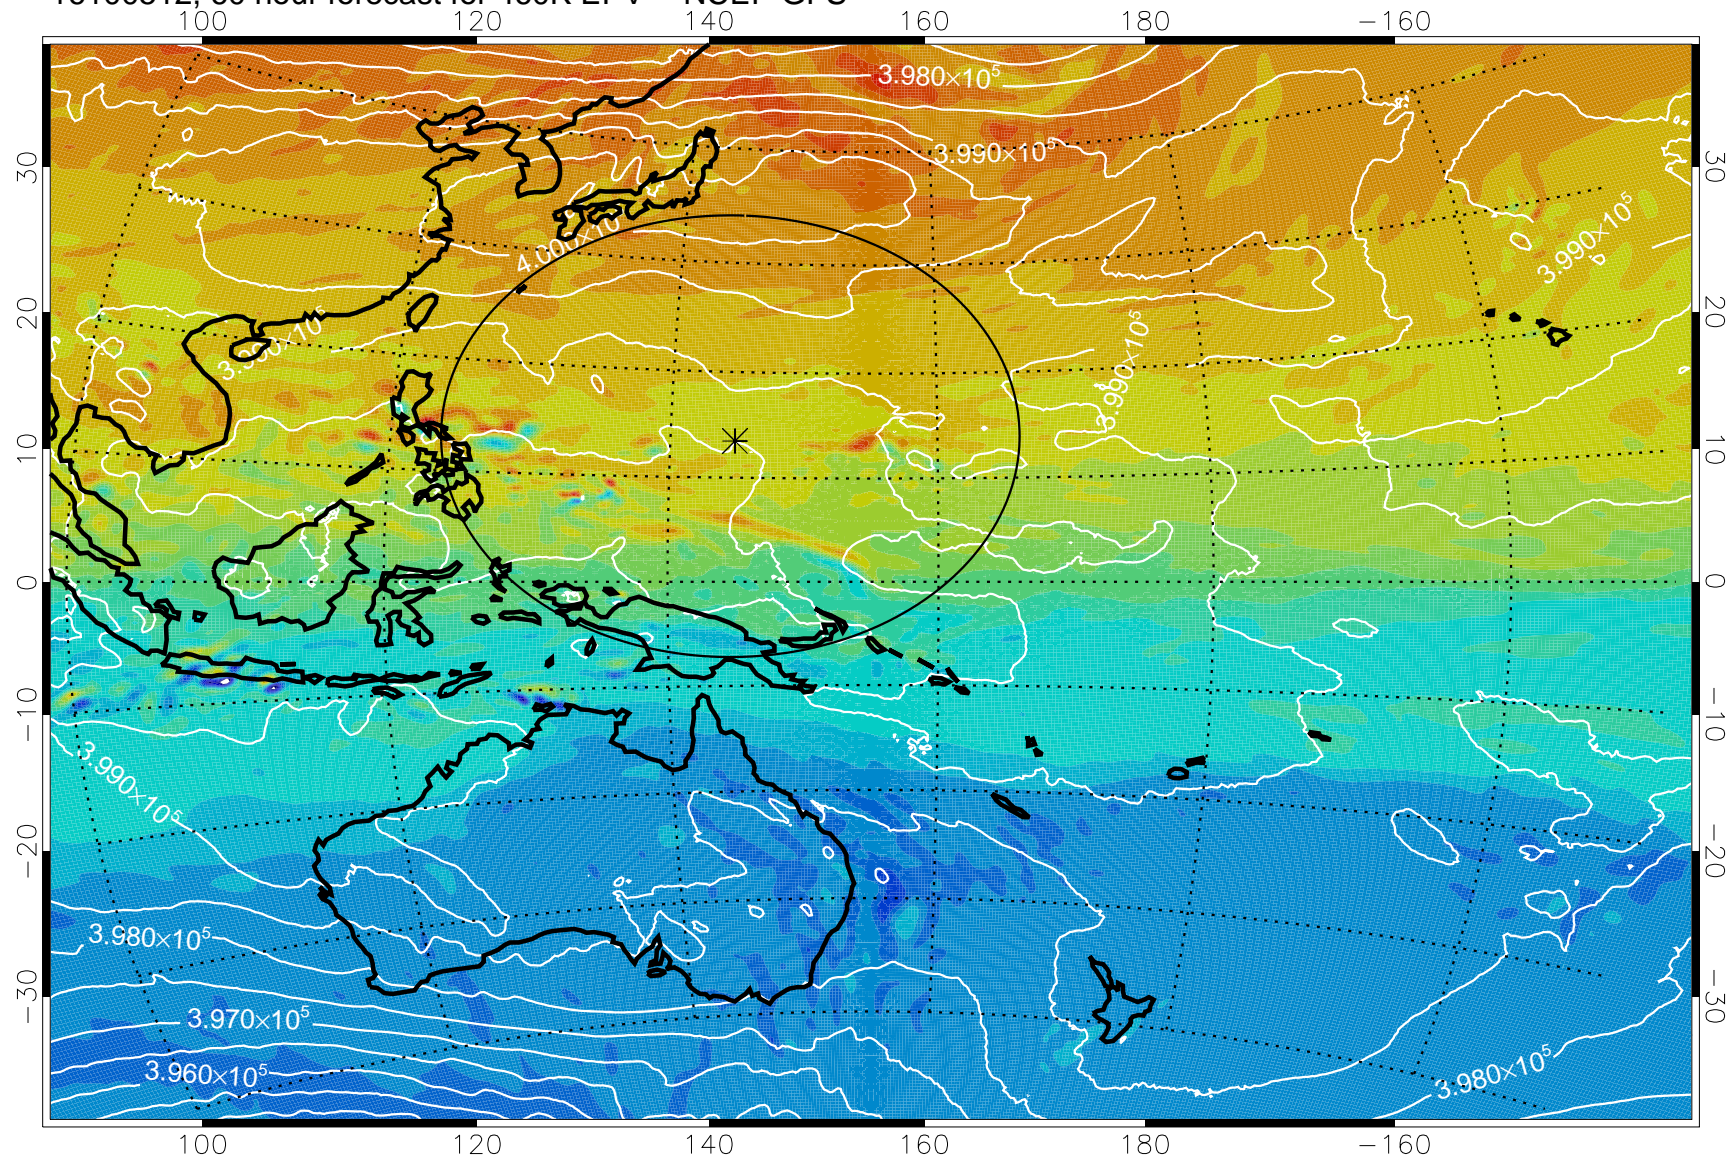

16100418, 42 hour forecast for 460K EPV -- NCEP GFS

460K Montgomery Streamfunction, white

Range ring of 2304 km

16100500, 48 hour forecast for 460K EPV -- NCEP GFS

460K Montgomery Streamfunction, white

Range ring of 2304 km

16100506, 54 hour forecast for 460K EPV -- NCEP GFS

460K Montgomery Streamfunction, white

Range ring of 2304 km

16100512, 60 hour forecast for 460K EPV -- NCEP GFS

460K Montgomery Streamfunction, white

Range ring of 2304 km

16100518, 66 hour forecast for 460K EPV -- NCEP GFS

460K Montgomery Streamfunction, white

Range ring of 2304 km

16100600, 72 hour forecast for 460K EPV -- NCEP GFS

460K Montgomery Streamfunction, white

Range ring of 2304 km

16100606, 78 hour forecast for 460K EPV -- NCEP GFS

460K Montgomery Streamfunction, white

Range ring of 2304 km

16100612, 84 hour forecast for 460K EPV -- NCEP GFS

460K Montgomery Streamfunction, white

Range ring of 2304 km