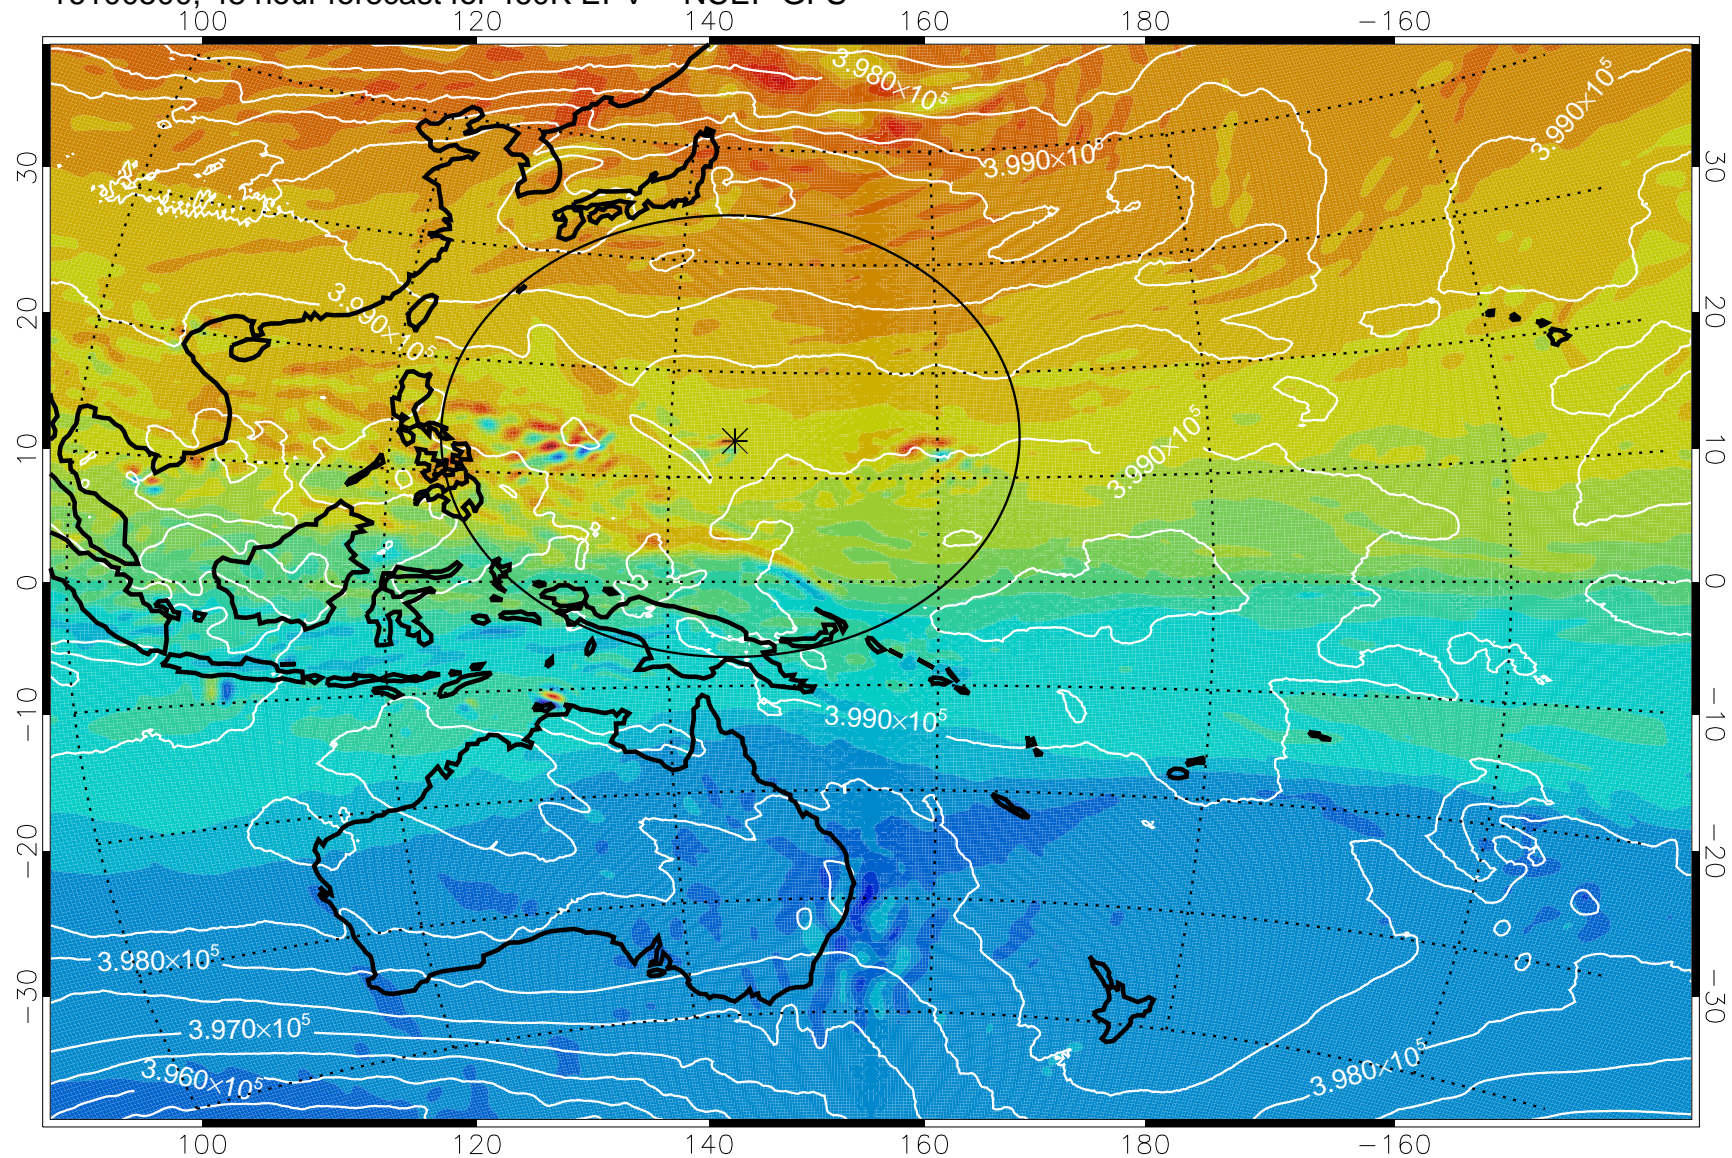

16100406, 30 hour forecast for 460K EPV -- NCEP GFS

460K Montgomery Streamfunction, white

Range ring of 2304 km

16100412, 36 hour forecast for 460K EPV -- NCEP GFS

460K Montgomery Streamfunction, white

Range ring of 2304 km

16100418, 42 hour forecast for 460K EPV -- NCEP GFS

460K Montgomery Streamfunction, white

Range ring of 2304 km

16100500, 48 hour forecast for 460K EPV -- NCEP GFS

460K Montgomery Streamfunction, white

Range ring of 2304 km

16100506, 54 hour forecast for 460K EPV -- NCEP GFS

460K Montgomery Streamfunction, white

Range ring of 2304 km

16100512, 60 hour forecast for 460K EPV -- NCEP GFS

460K Montgomery Streamfunction, white

Range ring of 2304 km

16100518, 66 hour forecast for 460K EPV -- NCEP GFS

460K Montgomery Streamfunction, white

Range ring of 2304 km

16100600, 72 hour forecast for 460K EPV -- NCEP GFS

460K Montgomery Streamfunction, white

Range ring of 2304 km