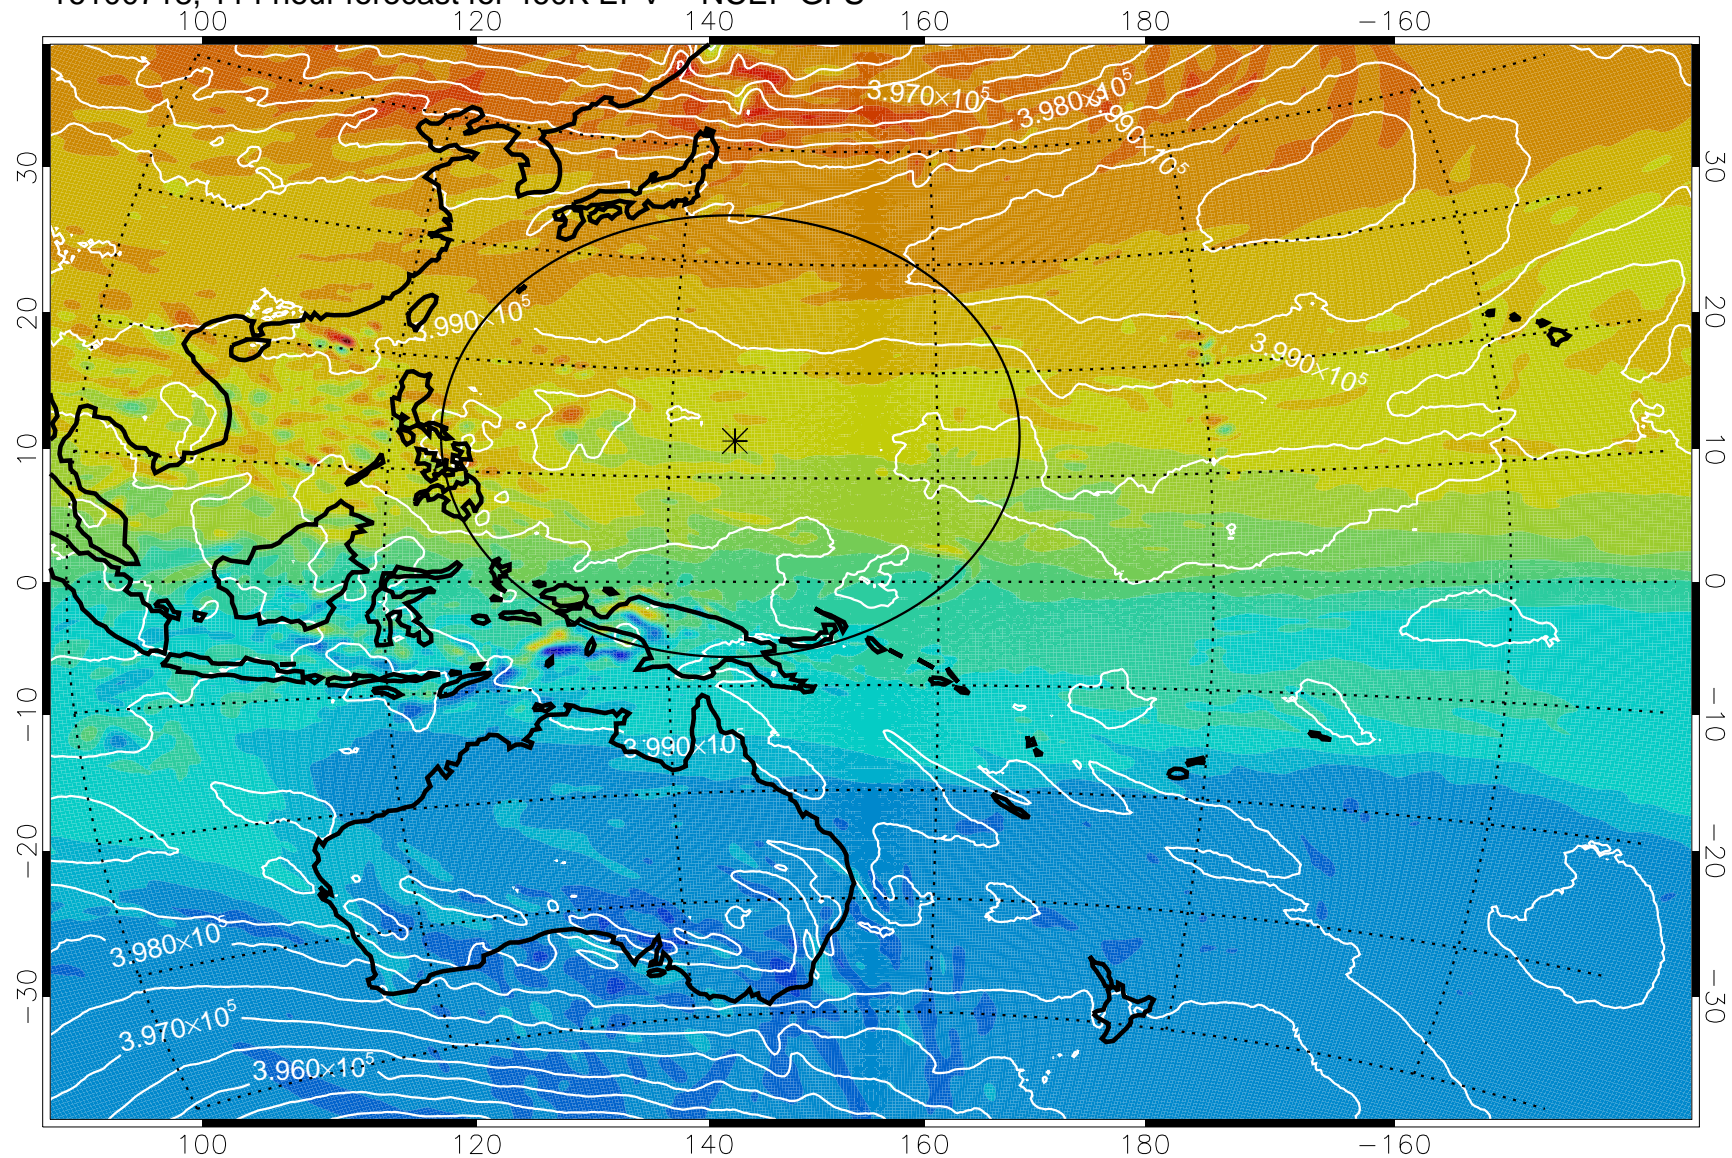

16100606, 78 hour forecast for 460K EPV -- NCEP GFS

460K Montgomery Streamfunction, white

Range ring of 2304 km

16100612, 84 hour forecast for 460K EPV -- NCEP GFS

460K Montgomery Streamfunction, white

Range ring of 2304 km

16100618, 90 hour forecast for 460K EPV -- NCEP GFS

460K Montgomery Streamfunction, white

Range ring of 2304 km

16100700, 96 hour forecast for 460K EPV -- NCEP GFS

460K Montgomery Streamfunction, white

Range ring of 2304 km

16100706, 102 hour forecast for 460K EPV -- NCEP GFS

460K Montgomery Streamfunction, white

Range ring of 2304 km

16100712, 108 hour forecast for 460K EPV -- NCEP GFS

460K Montgomery Streamfunction, white

Range ring of 2304 km

16100718, 114 hour forecast for 460K EPV -- NCEP GFS

460K Montgomery Streamfunction, white

Range ring of 2304 km

16100800, 120 hour forecast for 460K EPV -- NCEP GFS

460K Montgomery Streamfunction, white

Range ring of 2304 km