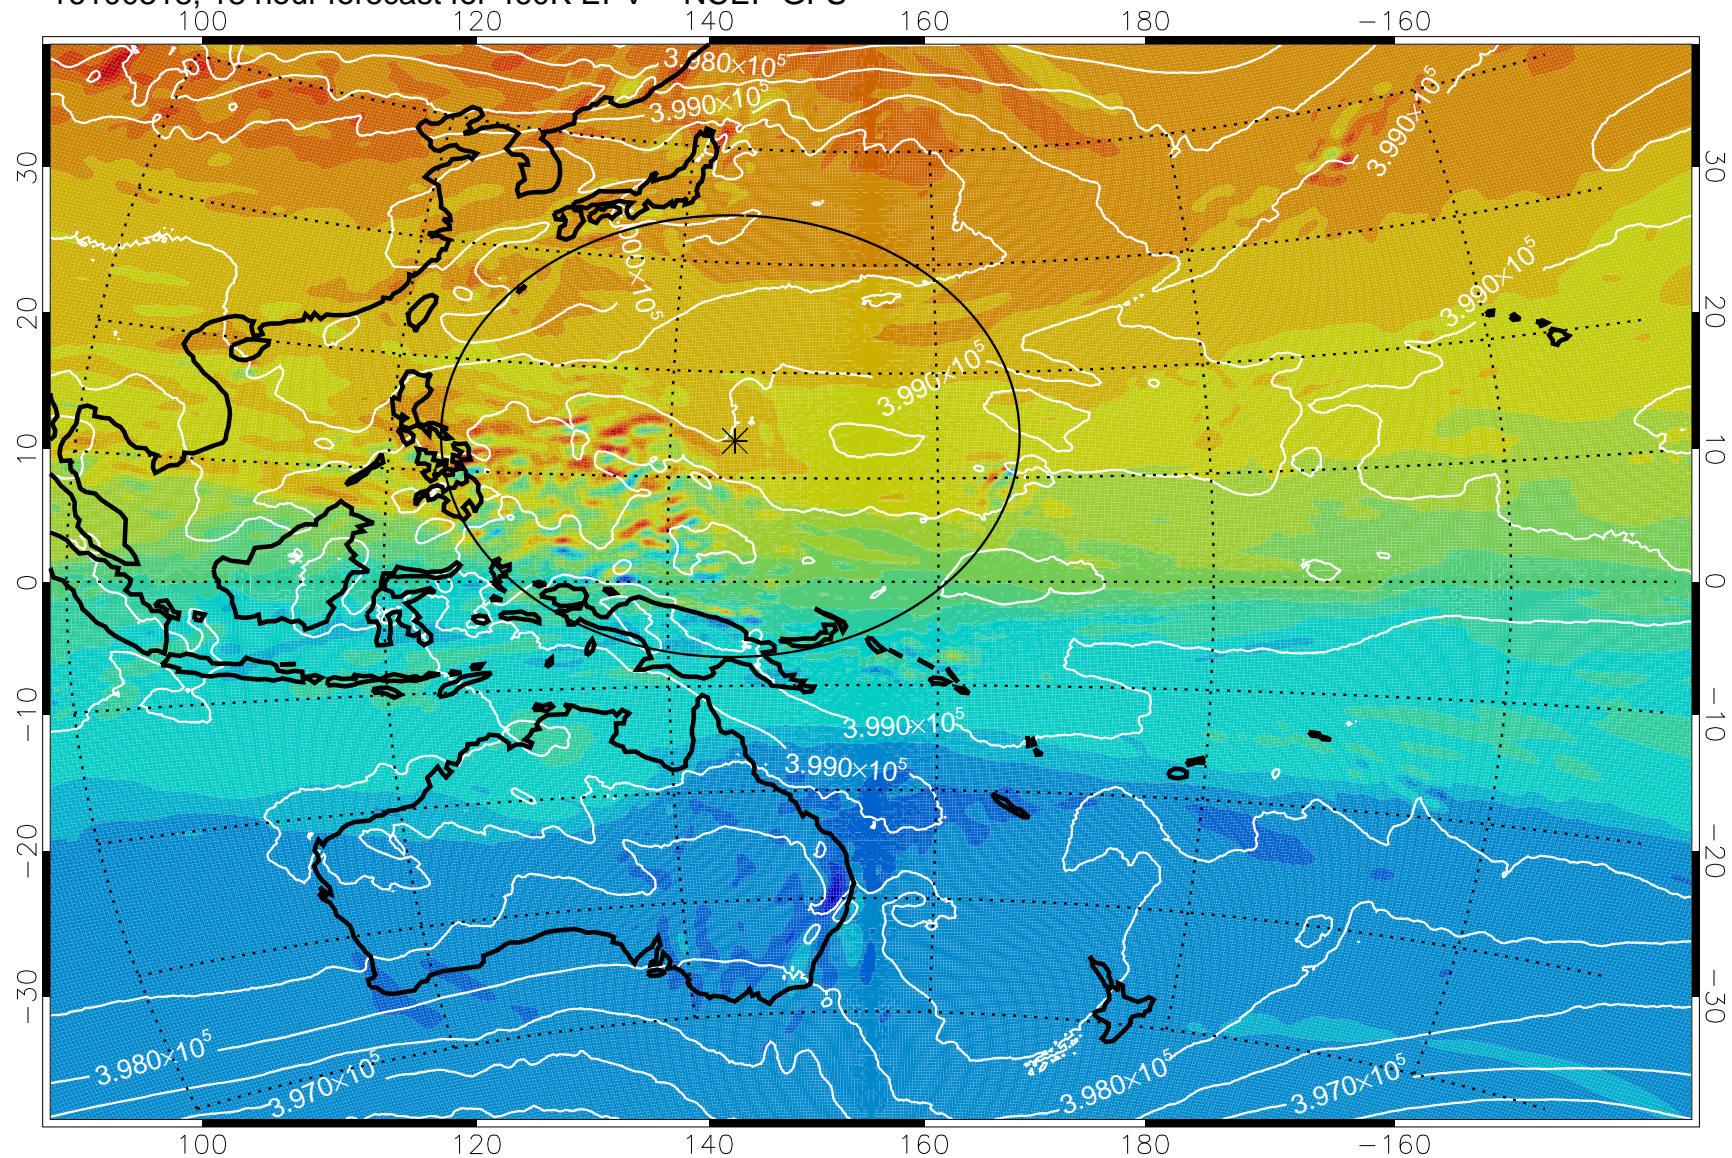

16100306, 6 hour forecast for 460K EPV -- NCEP GFS

460K Montgomery Streamfunction, white

Range ring of 2304 km

16100312, 12 hour forecast for 460K EPV -- NCEP GFS

460K Montgomery Streamfunction, white

Range ring of 2304 km

16100318, 18 hour forecast for 460K EPV -- NCEP GFS

460K Montgomery Streamfunction, white

Range ring of 2304 km

16100400, 24 hour forecast for 460K EPV -- NCEP GFS

460K Montgomery Streamfunction, white

Range ring of 2304 km

16100406, 30 hour forecast for 460K EPV -- NCEP GFS

460K Montgomery Streamfunction, white

Range ring of 2304 km

16100412, 36 hour forecast for 460K EPV -- NCEP GFS

460K Montgomery Streamfunction, white

Range ring of 2304 km

16100418, 42 hour forecast for 460K EPV -- NCEP GFS

460K Montgomery Streamfunction, white

Range ring of 2304 km

16100500, 48 hour forecast for 460K EPV -- NCEP GFS

460K Montgomery Streamfunction, white

Range ring of 2304 km