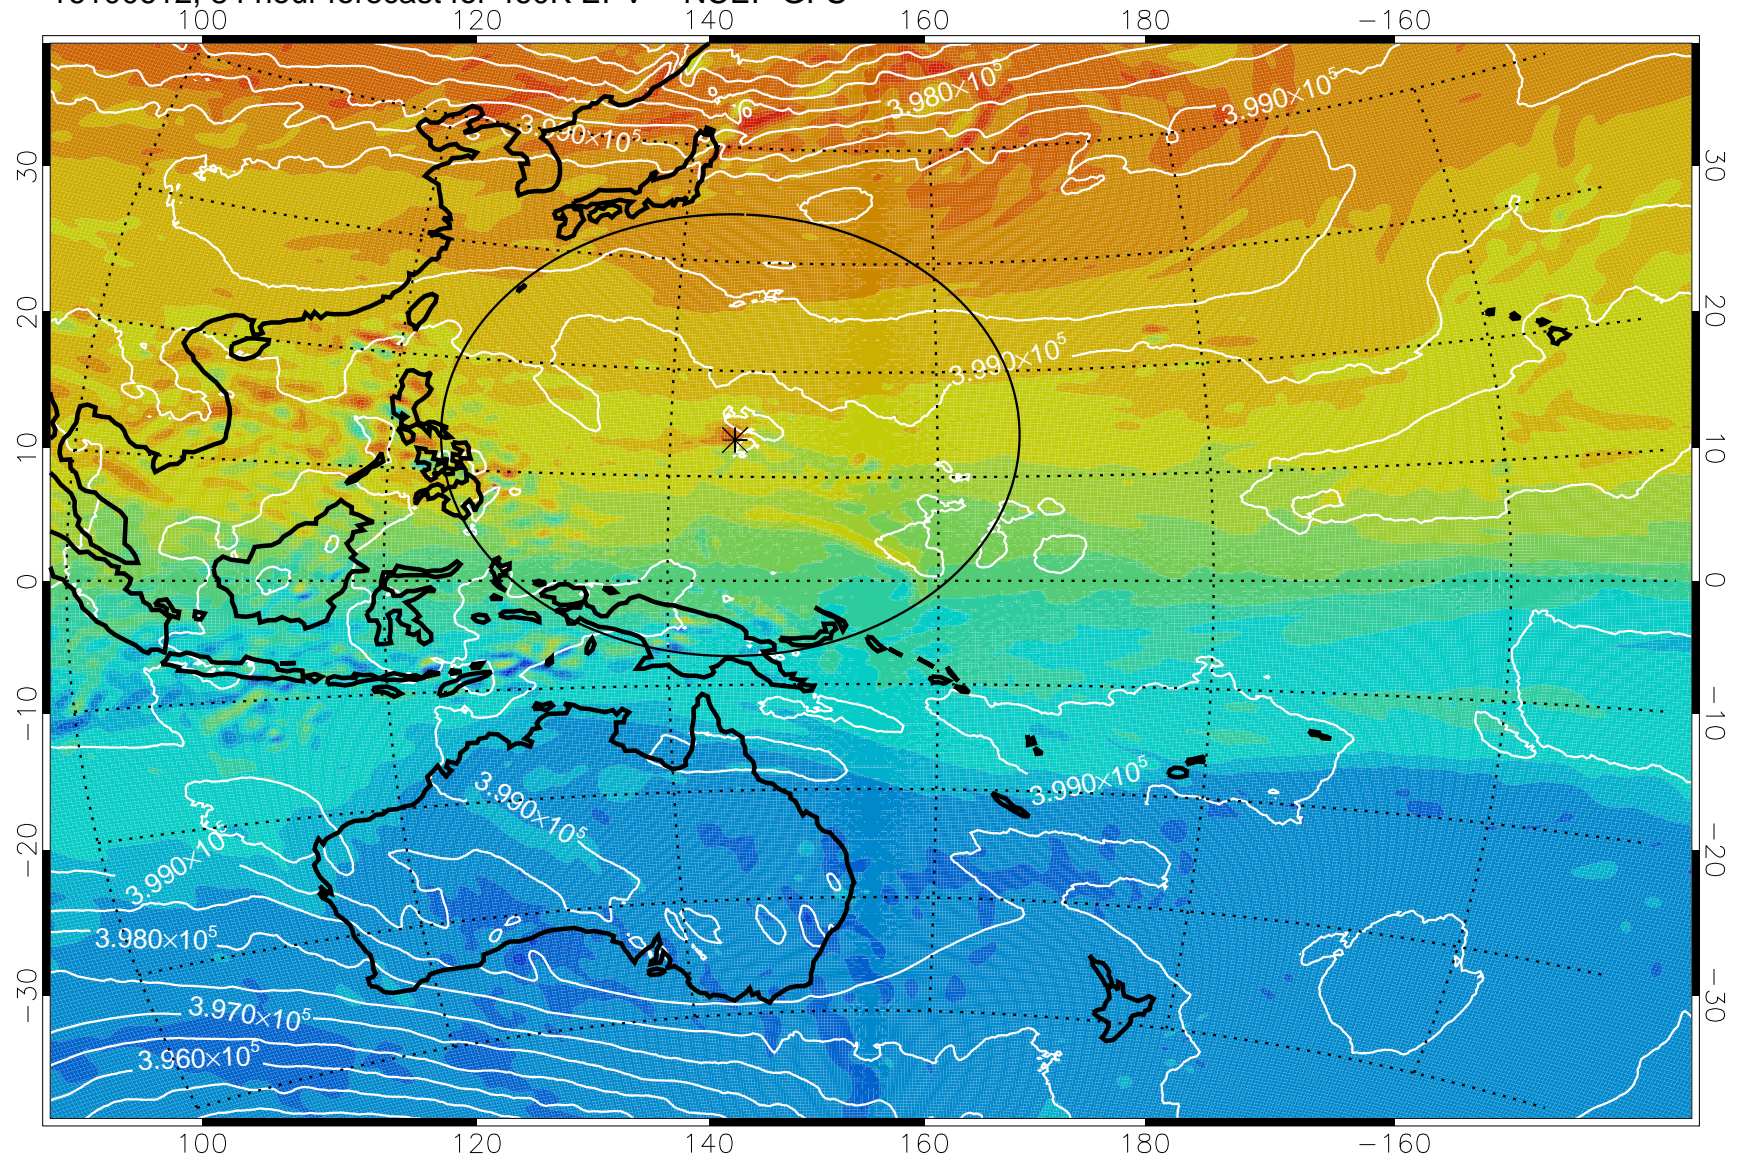

16100506, 54 hour forecast for 460K EPV -- NCEP GFS

460K Montgomery Streamfunction, white

Range ring of 2304 km

16100512, 60 hour forecast for 460K EPV -- NCEP GFS

460K Montgomery Streamfunction, white

Range ring of 2304 km

16100518, 66 hour forecast for 460K EPV -- NCEP GFS

460K Montgomery Streamfunction, white

Range ring of 2304 km

16100600, 72 hour forecast for 460K EPV -- NCEP GFS

460K Montgomery Streamfunction, white

Range ring of 2304 km

16100606, 78 hour forecast for 460K EPV -- NCEP GFS

460K Montgomery Streamfunction, white

Range ring of 2304 km

16100612, 84 hour forecast for 460K EPV -- NCEP GFS

460K Montgomery Streamfunction, white

Range ring of 2304 km

16100618, 90 hour forecast for 460K EPV -- NCEP GFS

460K Montgomery Streamfunction, white

Range ring of 2304 km

16100700, 96 hour forecast for 460K EPV -- NCEP GFS

460K Montgomery Streamfunction, white

Range ring of 2304 km