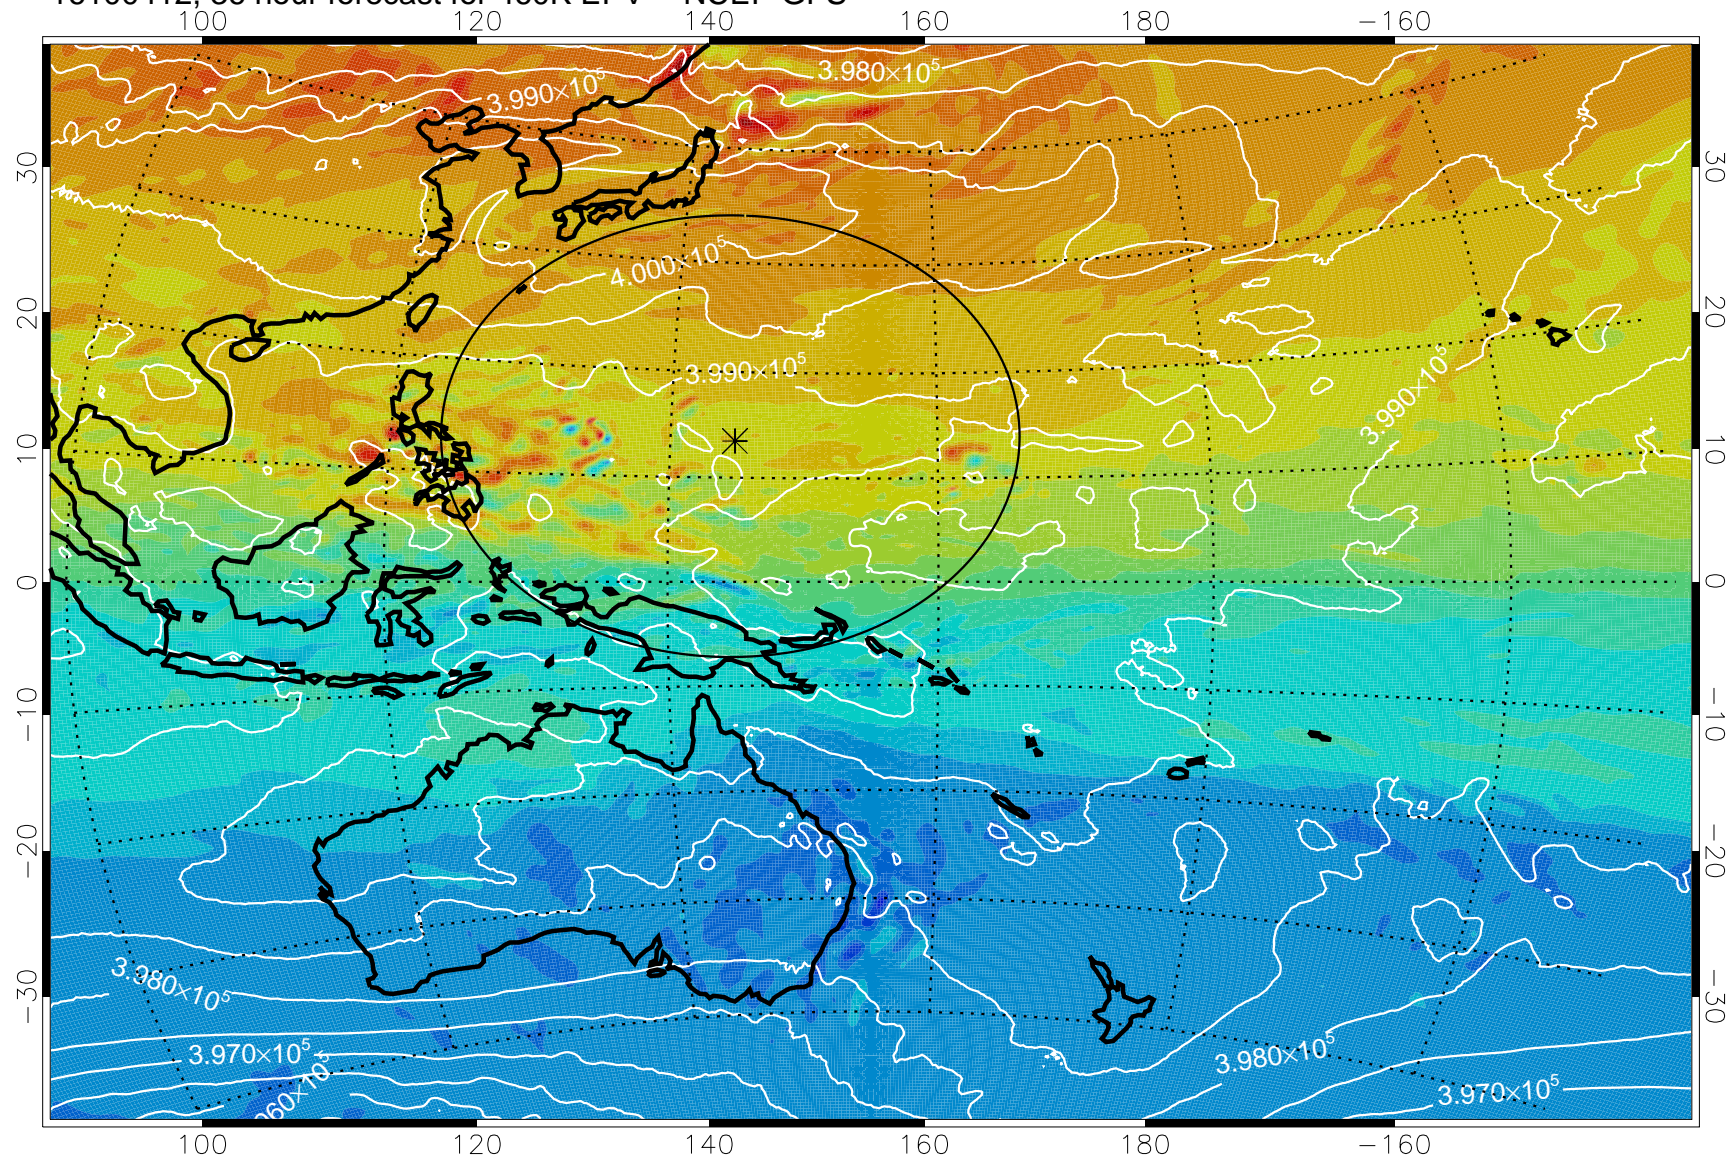

16100318, 18 hour forecast for 460K EPV -- NCEP GFS

460K Montgomery Streamfunction, white

Range ring of 2304 km

16100400, 24 hour forecast for 460K EPV -- NCEP GFS

460K Montgomery Streamfunction, white

Range ring of 2304 km

16100406, 30 hour forecast for 460K EPV -- NCEP GFS

460K Montgomery Streamfunction, white

Range ring of 2304 km

16100412, 36 hour forecast for 460K EPV -- NCEP GFS

460K Montgomery Streamfunction, white

Range ring of 2304 km

16100418, 42 hour forecast for 460K EPV -- NCEP GFS

460K Montgomery Streamfunction, white

Range ring of 2304 km

16100500, 48 hour forecast for 460K EPV -- NCEP GFS

460K Montgomery Streamfunction, white

Range ring of 2304 km

16100518, 66 hour forecast for 460K EPV -- NCEP GFS

460K Montgomery Streamfunction, white

Range ring of 2304 km

16100600, 72 hour forecast for 460K EPV -- NCEP GFS

460K Montgomery Streamfunction, white

Range ring of 2304 km