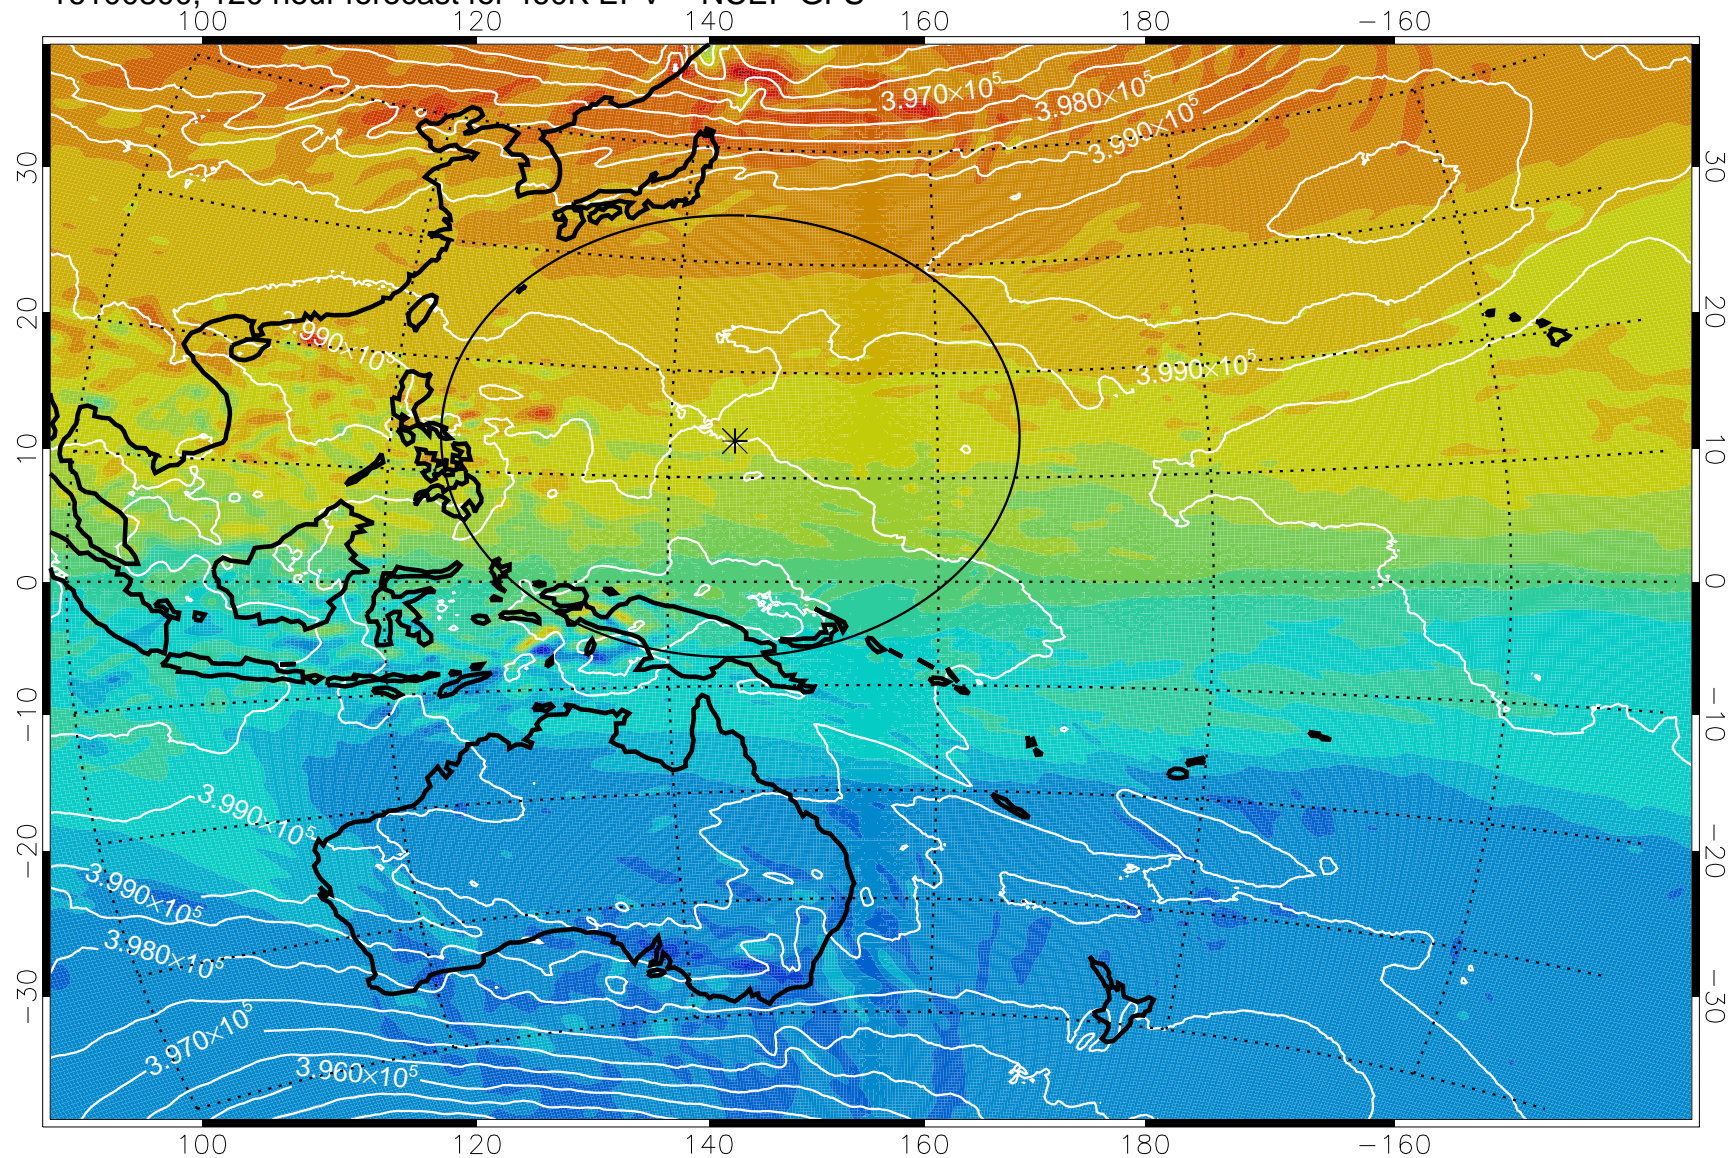

16100606, 78 hour forecast for 460K EPV -- NCEP GFS

460K Montgomery Streamfunction, white

Range ring of 2304 km

16100612, 84 hour forecast for 460K EPV -- NCEP GFS

460K Montgomery Streamfunction, white

Range ring of 2304 km

16100618, 90 hour forecast for 460K EPV -- NCEP GFS

460K Montgomery Streamfunction, white

Range ring of 2304 km

16100700, 96 hour forecast for 460K EPV -- NCEP GFS

460K Montgomery Streamfunction, white

Range ring of 2304 km

16100706, 102 hour forecast for 460K EPV -- NCEP GFS

460K Montgomery Streamfunction, white

Range ring of 2304 km

16100712, 108 hour forecast for 460K EPV -- NCEP GFS

460K Montgomery Streamfunction, white

Range ring of 2304 km

16100718, 114 hour forecast for 460K EPV -- NCEP GFS

460K Montgomery Streamfunction, white

Range ring of 2304 km

16100800, 120 hour forecast for 460K EPV -- NCEP GFS

460K Montgomery Streamfunction, white

Range ring of 2304 km