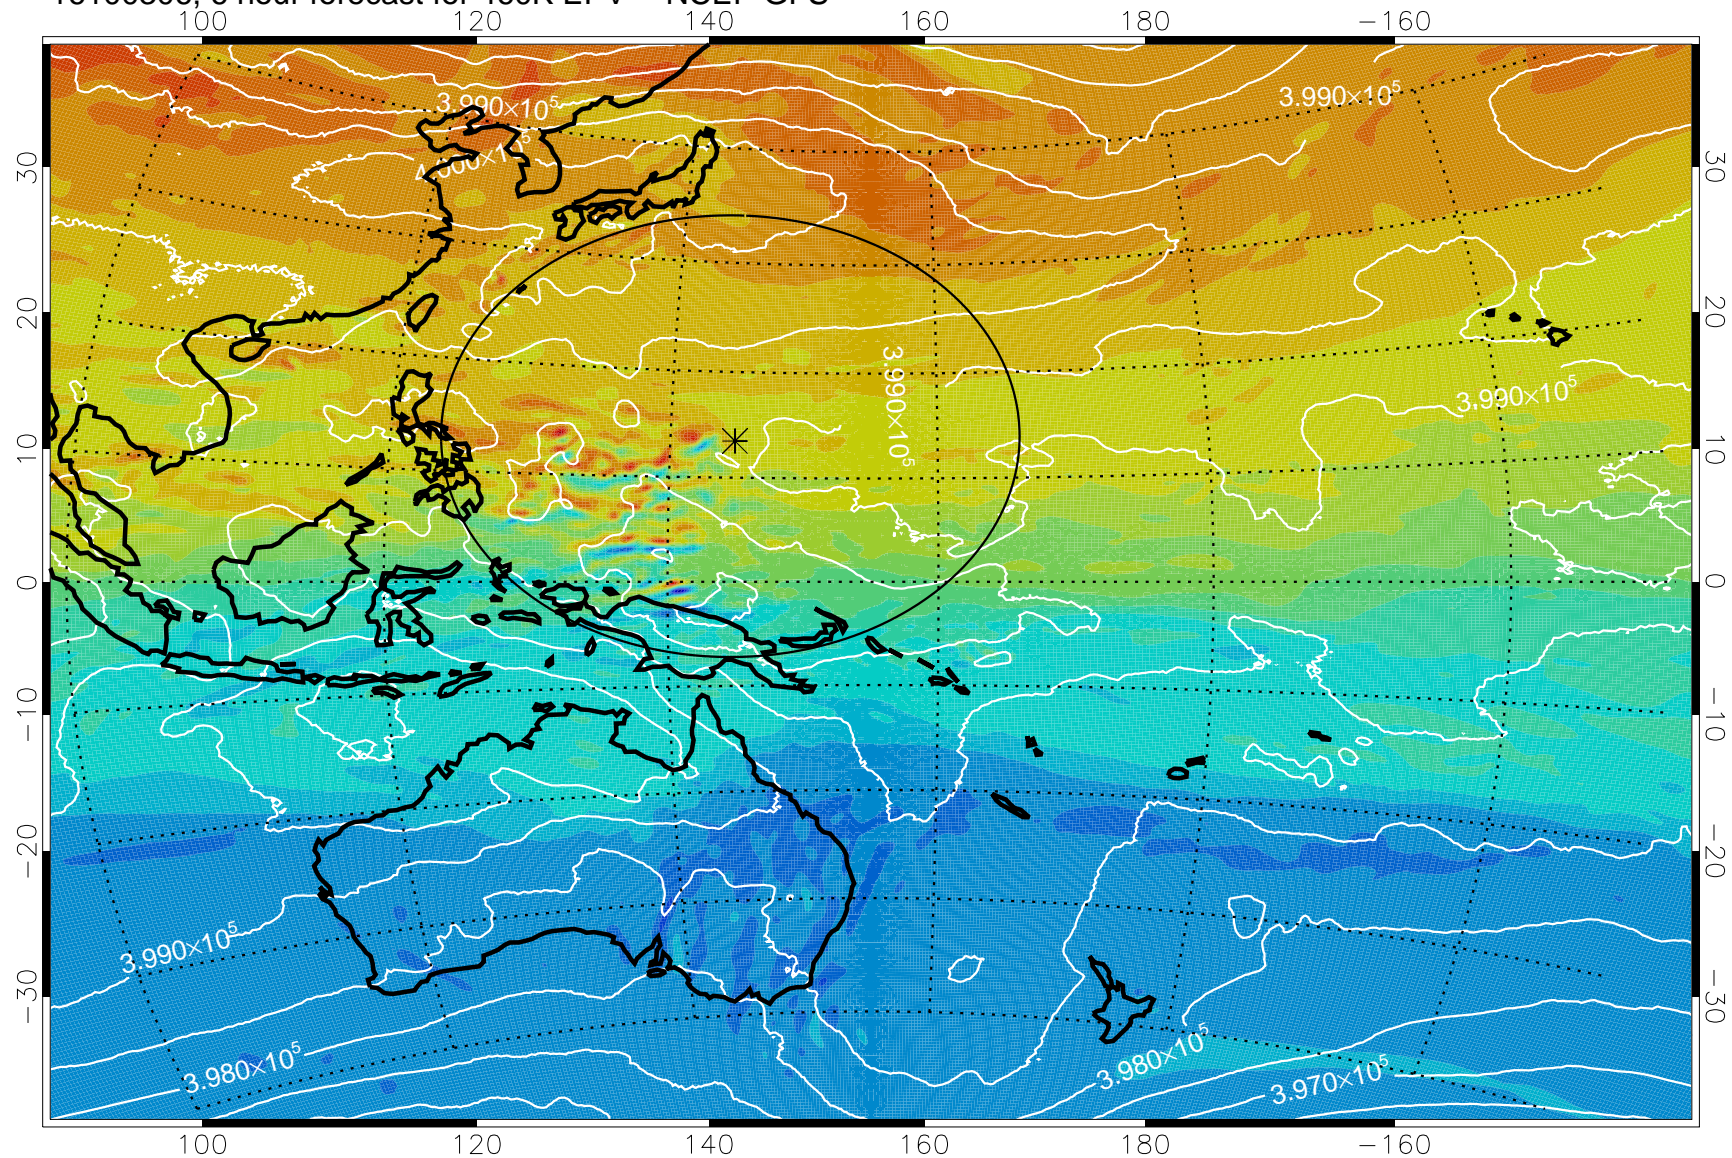

16100306, 6 hour forecast for 460K EPV -- NCEP GFS

460K Montgomery Streamfunction, white

Range ring of 2304 km

16100312, 12 hour forecast for 460K EPV -- NCEP GFS

460K Montgomery Streamfunction, white

Range ring of 2304 km

16100318, 18 hour forecast for 460K EPV -- NCEP GFS

460K Montgomery Streamfunction, white

Range ring of 2304 km

16100400, 24 hour forecast for 460K EPV -- NCEP GFS

460K Montgomery Streamfunction, white

Range ring of 2304 km

16100406, 30 hour forecast for 460K EPV -- NCEP GFS

460K Montgomery Streamfunction, white

Range ring of 2304 km

16100412, 36 hour forecast for 460K EPV -- NCEP GFS

460K Montgomery Streamfunction, white

Range ring of 2304 km

16100418, 42 hour forecast for 460K EPV -- NCEP GFS

460K Montgomery Streamfunction, white

Range ring of 2304 km

16100500, 48 hour forecast for 460K EPV -- NCEP GFS

460K Montgomery Streamfunction, white

Range ring of 2304 km