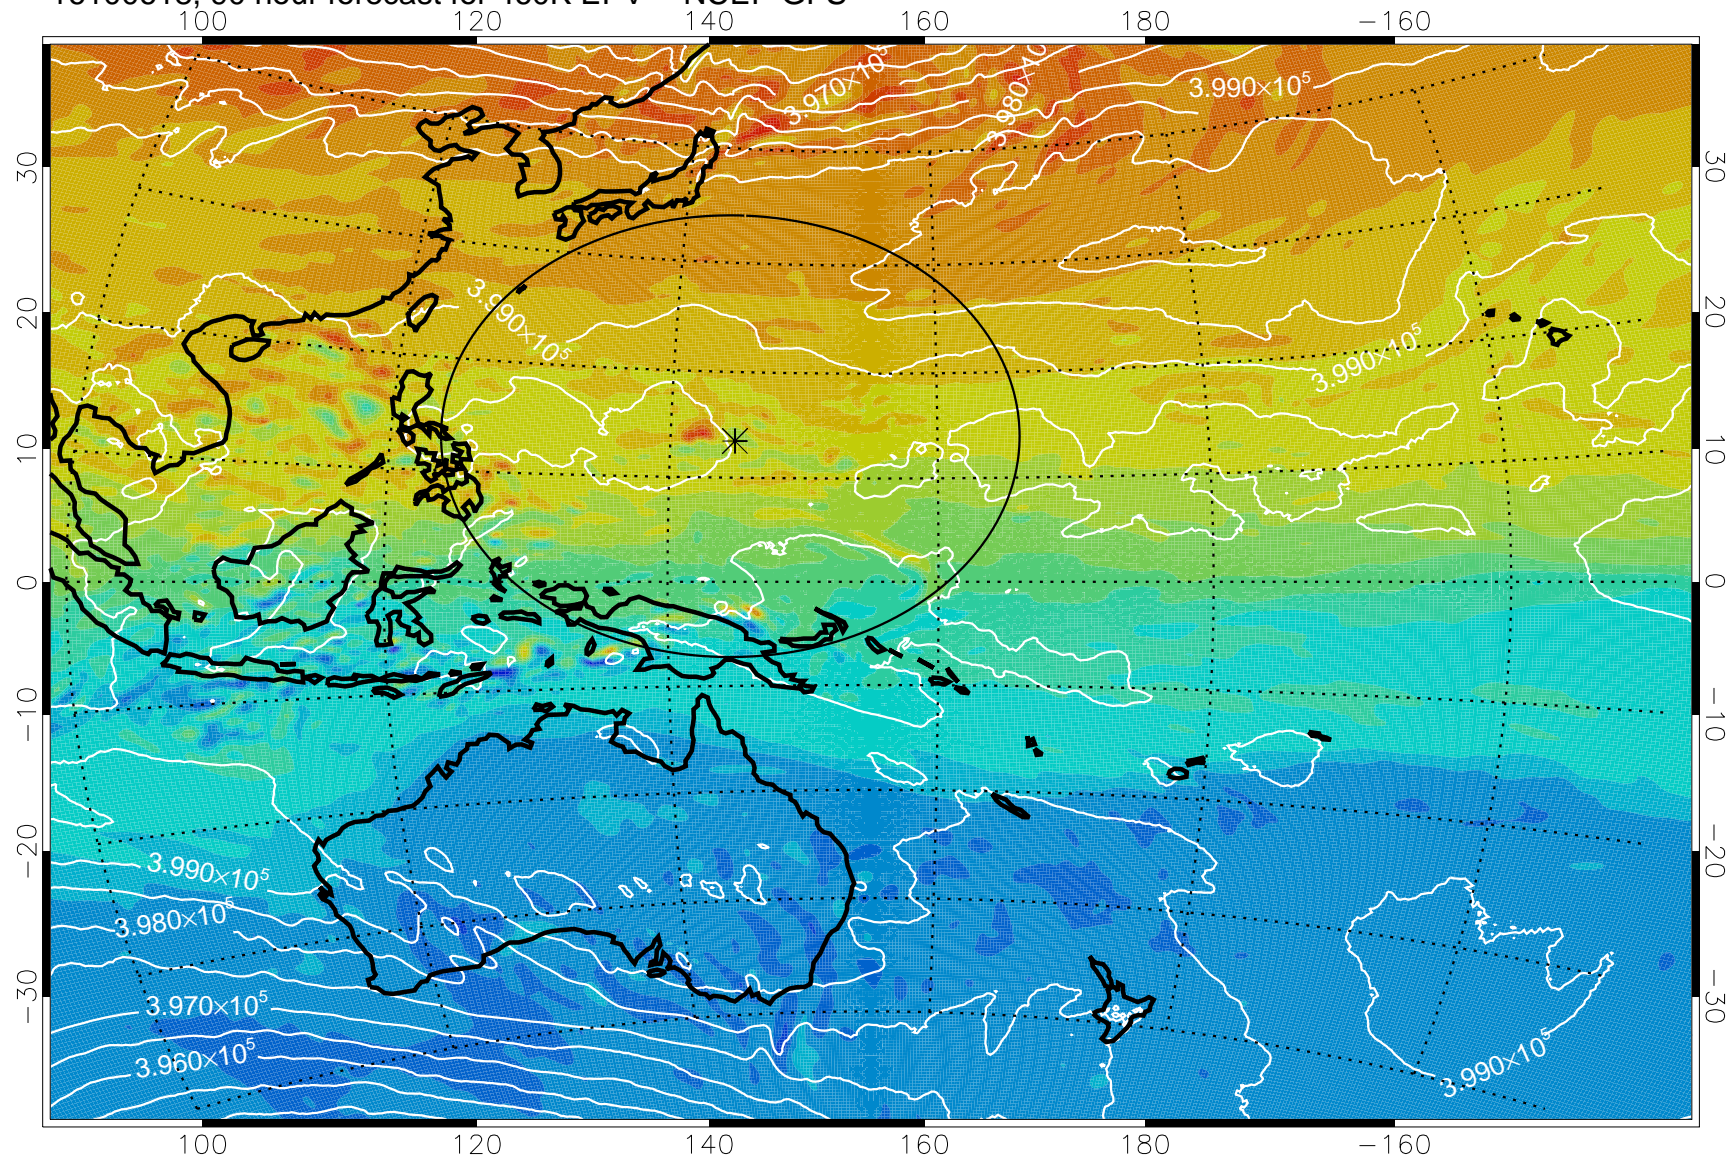

16100518, 66 hour forecast for 460K EPV -- NCEP GFS

460K Montgomery Streamfunction, white

Range ring of 2304 km

16100600, 72 hour forecast for 460K EPV -- NCEP GFS

460K Montgomery Streamfunction, white

Range ring of 2304 km

16100606, 78 hour forecast for 460K EPV -- NCEP GFS

460K Montgomery Streamfunction, white

Range ring of 2304 km

16100612, 84 hour forecast for 460K EPV -- NCEP GFS

460K Montgomery Streamfunction, white

Range ring of 2304 km

16100618, 90 hour forecast for 460K EPV -- NCEP GFS

460K Montgomery Streamfunction, white

Range ring of 2304 km

16100700, 96 hour forecast for 460K EPV -- NCEP GFS

460K Montgomery Streamfunction, white

Range ring of 2304 km

16100706, 102 hour forecast for 460K EPV -- NCEP GFS

460K Montgomery Streamfunction, white

Range ring of 2304 km

16100712, 108 hour forecast for 460K EPV -- NCEP GFS

460K Montgomery Streamfunction, white

Range ring of 2304 km