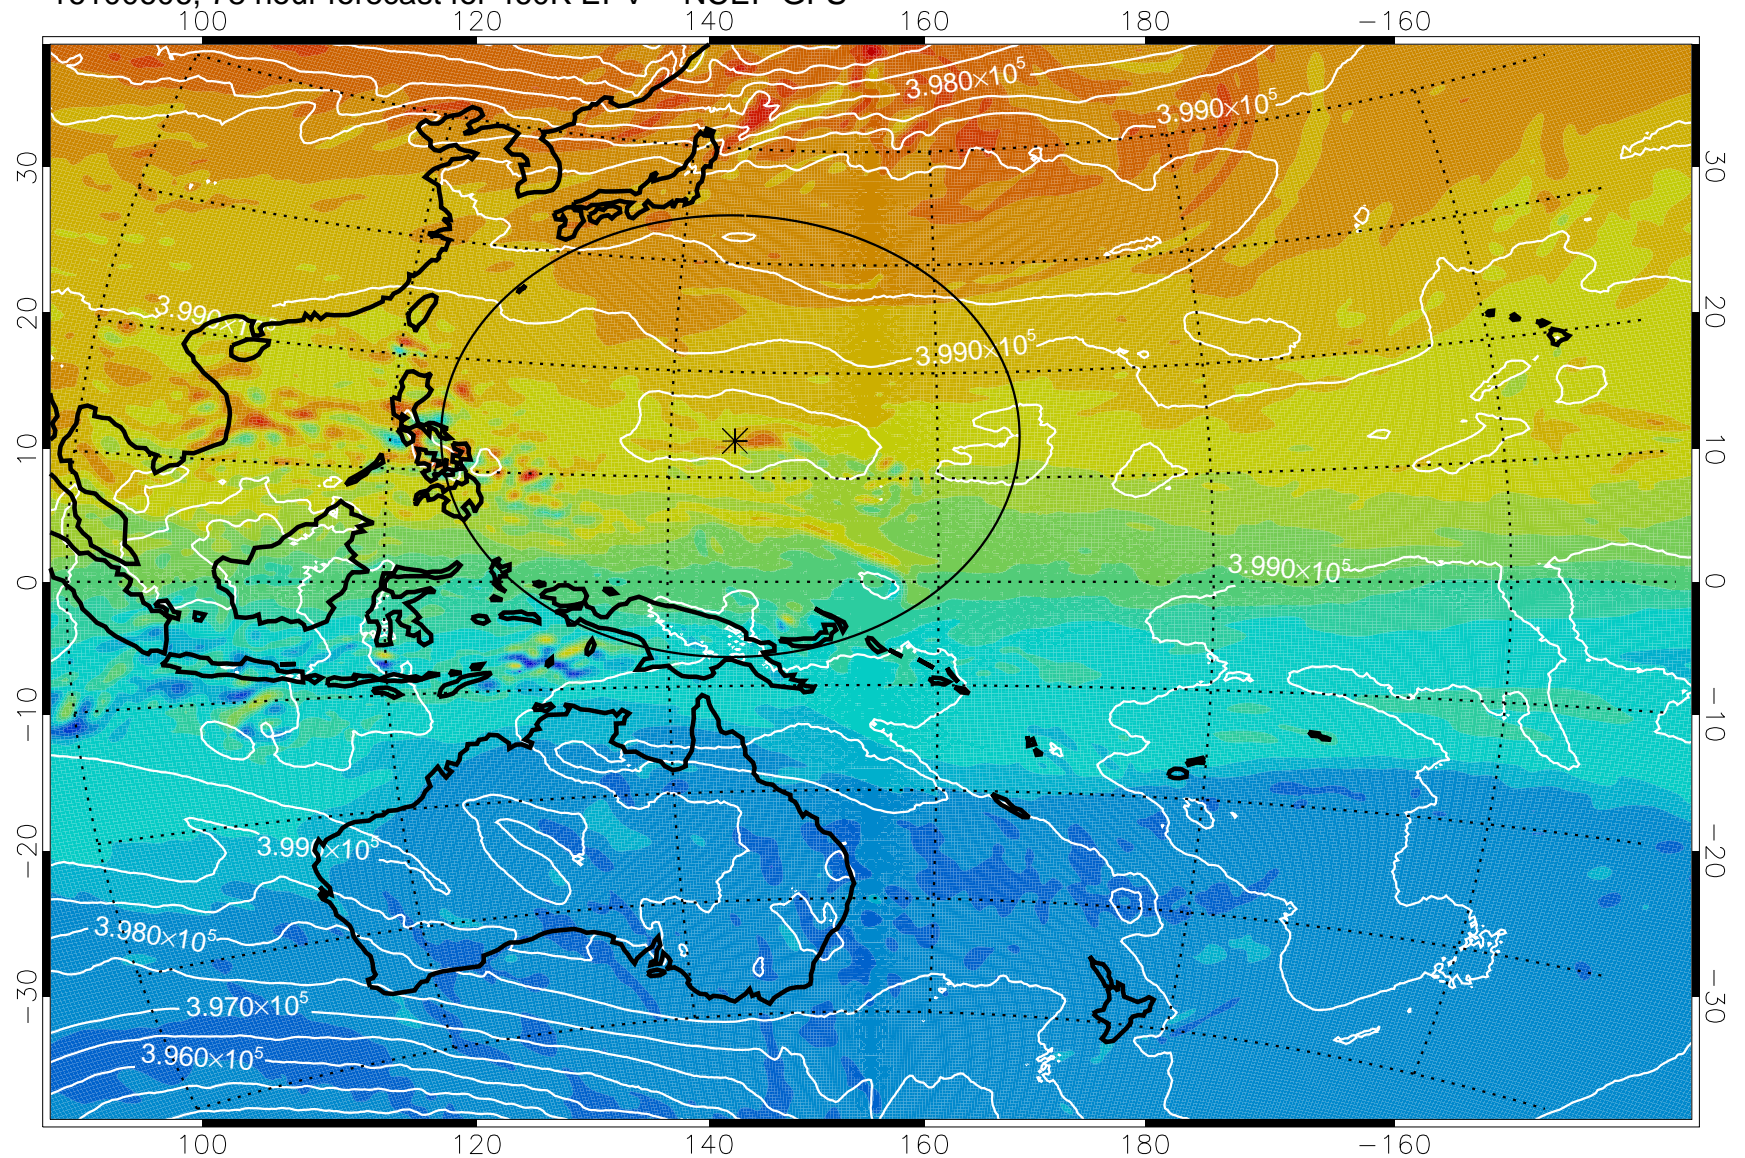

16100506, 54 hour forecast for 460K EPV -- NCEP GFS

460K Montgomery Streamfunction, white

Range ring of 2304 km

16100512, 60 hour forecast for 460K EPV -- NCEP GFS

460K Montgomery Streamfunction, white

Range ring of 2304 km

16100518, 66 hour forecast for 460K EPV -- NCEP GFS

460K Montgomery Streamfunction, white

Range ring of 2304 km

16100600, 72 hour forecast for 460K EPV -- NCEP GFS

460K Montgomery Streamfunction, white

Range ring of 2304 km

16100606, 78 hour forecast for 460K EPV -- NCEP GFS

460K Montgomery Streamfunction, white

Range ring of 2304 km

16100612, 84 hour forecast for 460K EPV -- NCEP GFS

460K Montgomery Streamfunction, white

Range ring of 2304 km

16100618, 90 hour forecast for 460K EPV -- NCEP GFS

460K Montgomery Streamfunction, white

Range ring of 2304 km

16100700, 96 hour forecast for 460K EPV -- NCEP GFS

460K Montgomery Streamfunction, white

Range ring of 2304 km