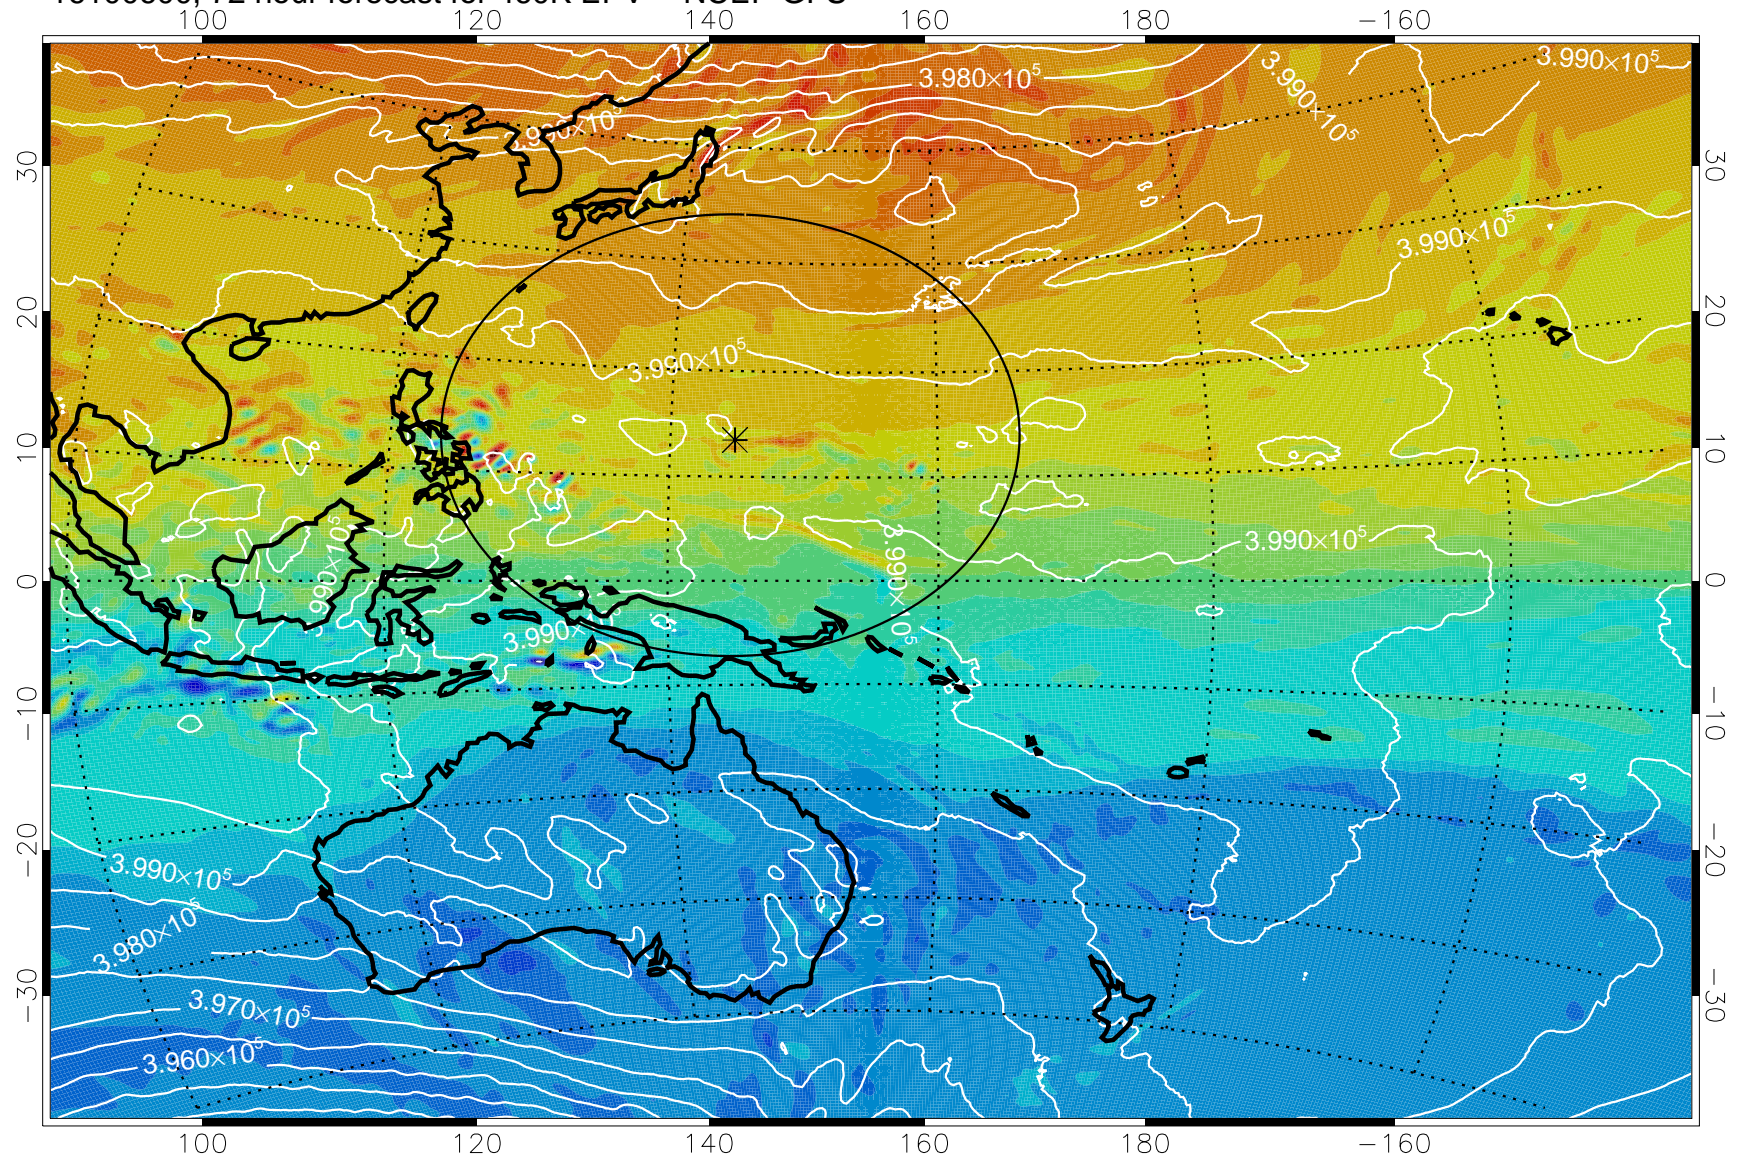

16100418, 42 hour forecast for 460K EPV -- NCEP GFS

460K Montgomery Streamfunction, white

Range ring of 2304 km

16100500, 48 hour forecast for 460K EPV -- NCEP GFS

460K Montgomery Streamfunction, white

Range ring of 2304 km

16100506, 54 hour forecast for 460K EPV -- NCEP GFS

460K Montgomery Streamfunction, white

Range ring of 2304 km

16100512, 60 hour forecast for 460K EPV -- NCEP GFS

460K Montgomery Streamfunction, white

Range ring of 2304 km

16100518, 66 hour forecast for 460K EPV -- NCEP GFS

460K Montgomery Streamfunction, white

Range ring of 2304 km

16100600, 72 hour forecast for 460K EPV -- NCEP GFS

460K Montgomery Streamfunction, white

Range ring of 2304 km

16100606, 78 hour forecast for 460K EPV -- NCEP GFS

460K Montgomery Streamfunction, white

Range ring of 2304 km

16100612, 84 hour forecast for 460K EPV -- NCEP GFS

460K Montgomery Streamfunction, white

Range ring of 2304 km