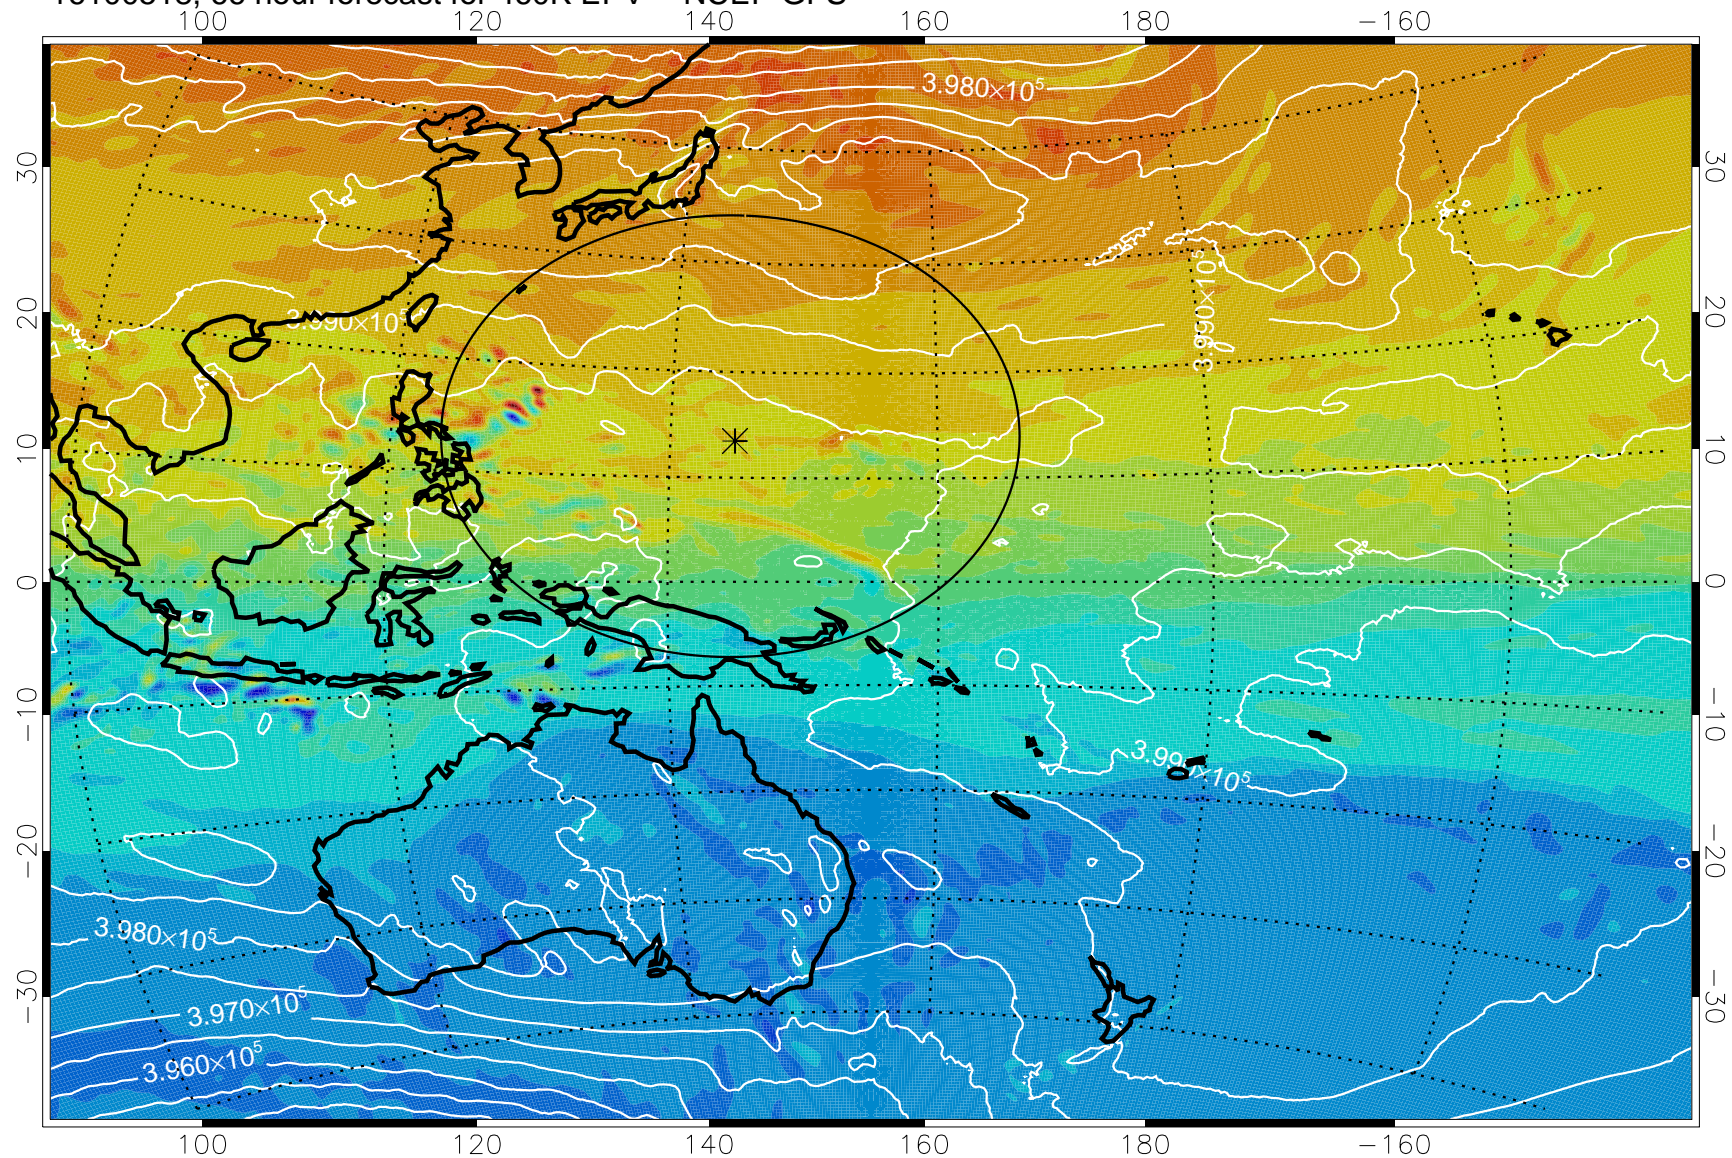

16100506, 54 hour forecast for 460K EPV -- NCEP GFS

460K Montgomery Streamfunction, white

Range ring of 2304 km

16100512, 60 hour forecast for 460K EPV -- NCEP GFS

460K Montgomery Streamfunction, white

Range ring of 2304 km

16100518, 66 hour forecast for 460K EPV -- NCEP GFS

460K Montgomery Streamfunction, white

Range ring of 2304 km

16100600, 72 hour forecast for 460K EPV -- NCEP GFS

460K Montgomery Streamfunction, white

Range ring of 2304 km

16100606, 78 hour forecast for 460K EPV -- NCEP GFS

460K Montgomery Streamfunction, white

Range ring of 2304 km

16100612, 84 hour forecast for 460K EPV -- NCEP GFS

460K Montgomery Streamfunction, white

Range ring of 2304 km

16100618, 90 hour forecast for 460K EPV -- NCEP GFS

460K Montgomery Streamfunction, white

Range ring of 2304 km

16100700, 96 hour forecast for 460K EPV -- NCEP GFS

460K Montgomery Streamfunction, white

Range ring of 2304 km